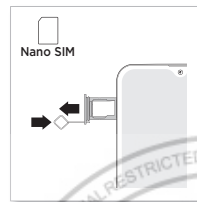

Put in the cards & power on

1 Insert the SIM tool into the tray hole to pop out the tray.

Make sure you use the correct size SIM card and don't cut the SIM card.

2 Insert the SIM card(s) with the gold contacts down, then gently push the tray into the slot.

Add a microSD card for additional storage.*

3 Press and hold the Power button, then follow the prompts to get started.

*microSD card is optional, sold separately.

Help & more

Get answers, updates, and info: