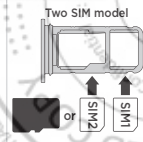

Put in the cards & power on

1 Insert the SIM tool into the tray hole to pop out the tray.

Make sure you use the correct size SIM card and don't cut the SIM card.

2 Insert the SIM card(s) with the gold contacts down, then gently push the tray into the slot.

Add a microSD card for additional storage.*

3 Press and hold the Power button, then follow the prompts to get started.

*microSD card is optional, sold separately.

Help & more

Get answers, updates, and info: