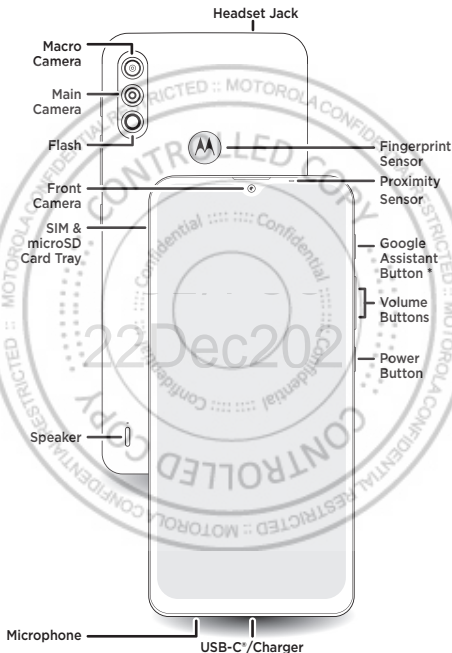

*Press: Say a command or ask a question.

Note: This feature may not be available in all languages.