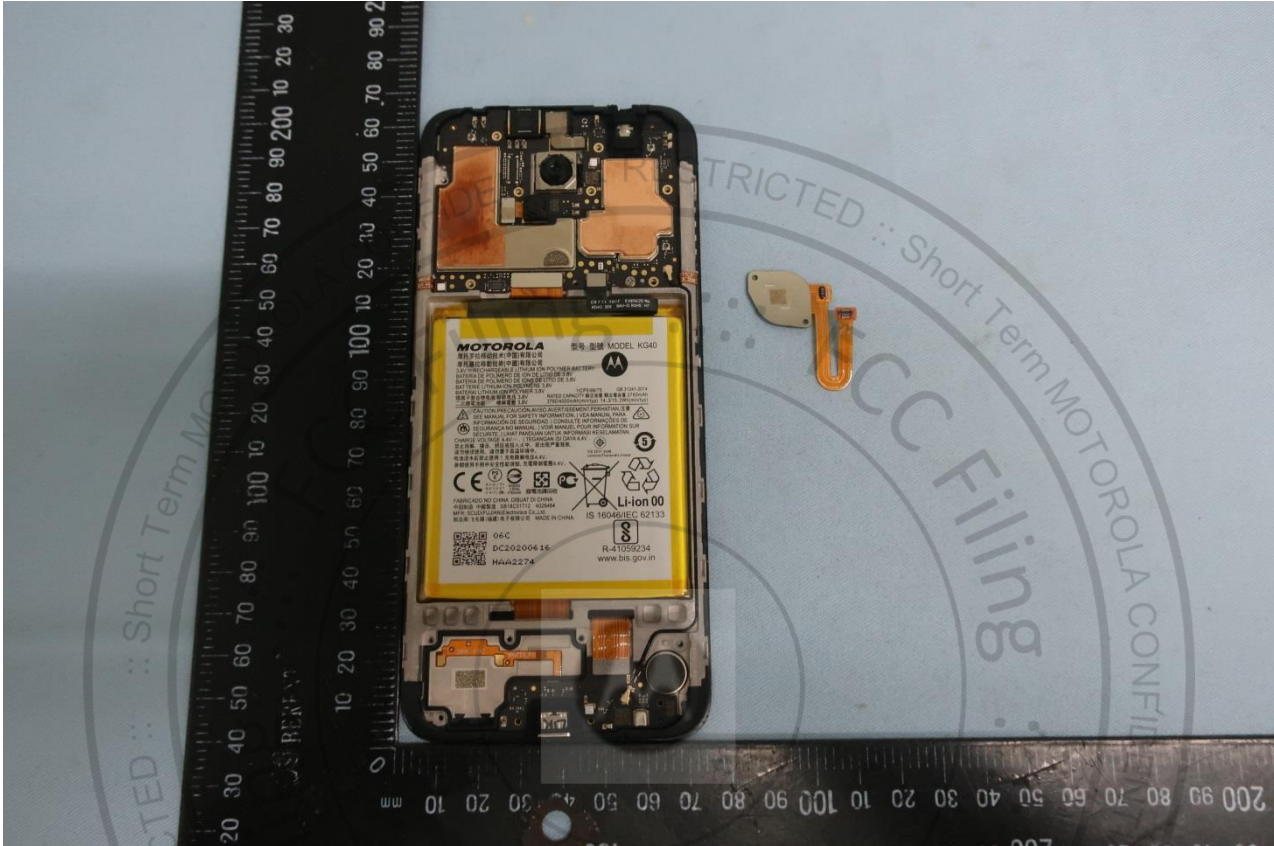

Brand Name: Motorola / Model Name: XT2095-1

Brand Name: Motorola / Model Name: XT2095-1

Brand Name: Motorola / Model Name: XT2095-1

Brand Name: Motorola / Model Name: XT2095-1

Sample 5 (2nd source + Single SIM)

Brand Name: Motorola / Model Name: XT2095-1

Brand Name: Motorola / Model Name: XT2095-1

Brand Name: Motorola / Model Name: XT2095-1

Brand Name: Motorola / Model Name: XT2095-1

Brand Name: Motorola / Model Name: XT2095-1