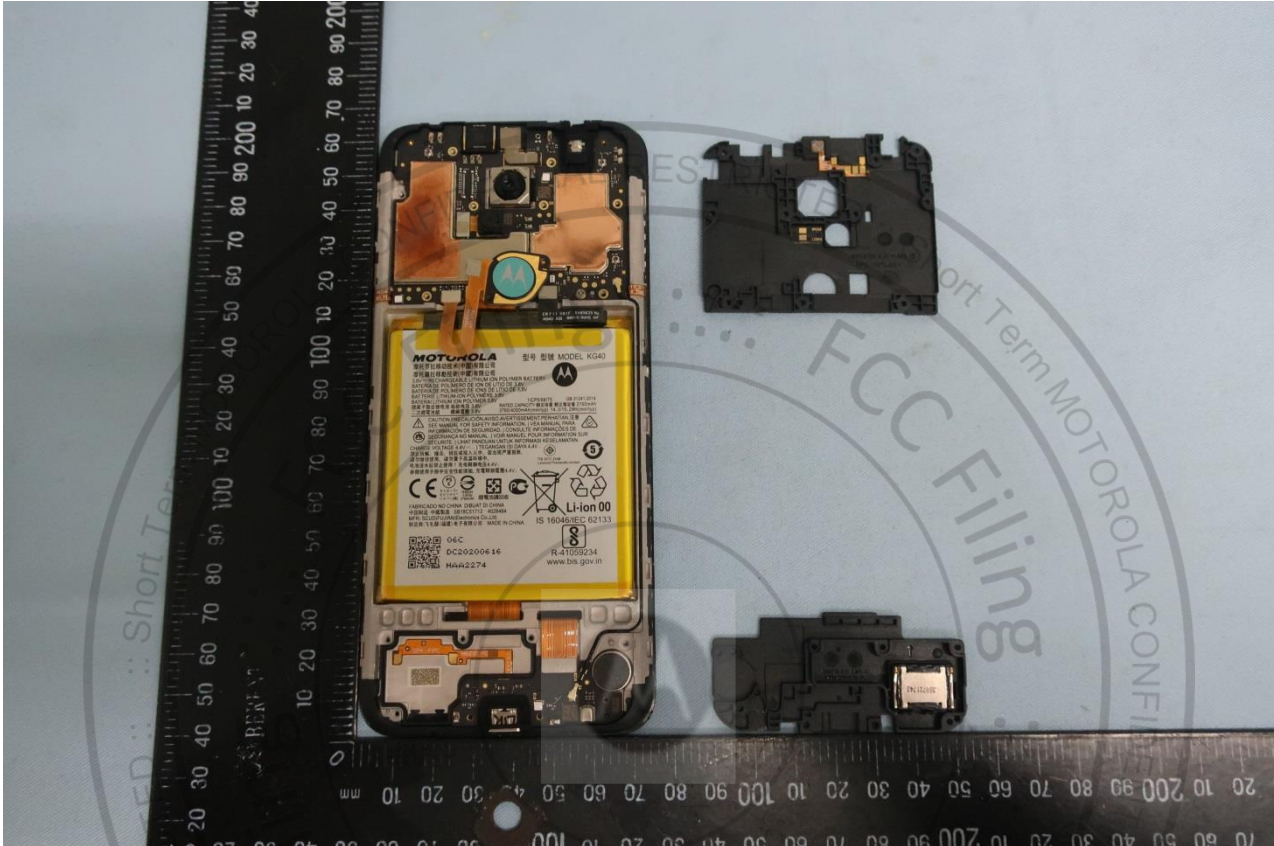

Brand Name: Motorola / Model Name: XT2095-1

Brand Name: Motorola / Model Name: XT2095-1

Brand Name: Motorola / Model Name: XT2095-1

Brand Name: Motorola / Model Name: XT2095-1

Sample 5 (2nd source + Single SIM)

Brand Name: Motorola / Model Name: XT2095-1

Brand Name: Motorola / Model Name: XT2095-1

Brand Name: Motorola / Model Name: XT2095-1

Brand Name: Motorola / Model Name: XT2095-1

Brand Name: Motorola / Model Name: XT2095-1