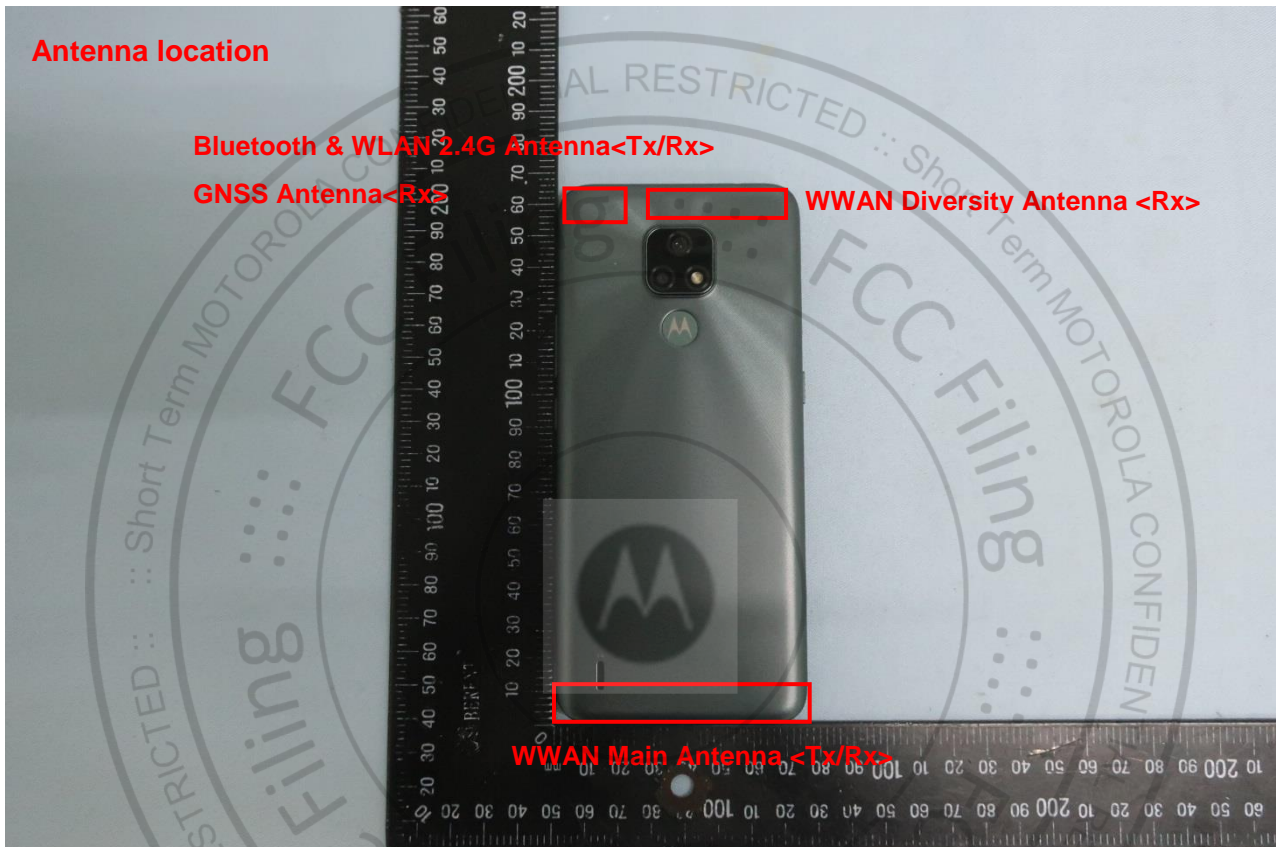

3. Internal Photograph of EUT

Brand Name: Motorola / Model Name: XT2095-1

Brand Name: Motorola / Model Name: XT2095-1

Sample 1 (1st source - Dual SIM)

Brand Name: Motorola / Model Name: XT2095-1

Brand Name: Motorola / Model Name: XT2095-1

Brand Name: Motorola / Model Name: XT2095-1

Sample 2 (1st source + Single SIM)

Brand Name: Motorola / Model Name: XT2095-1

Brand Name: Motorola / Model Name: XT2095-1

Brand Name: Motorola / Model Name: XT2095-1