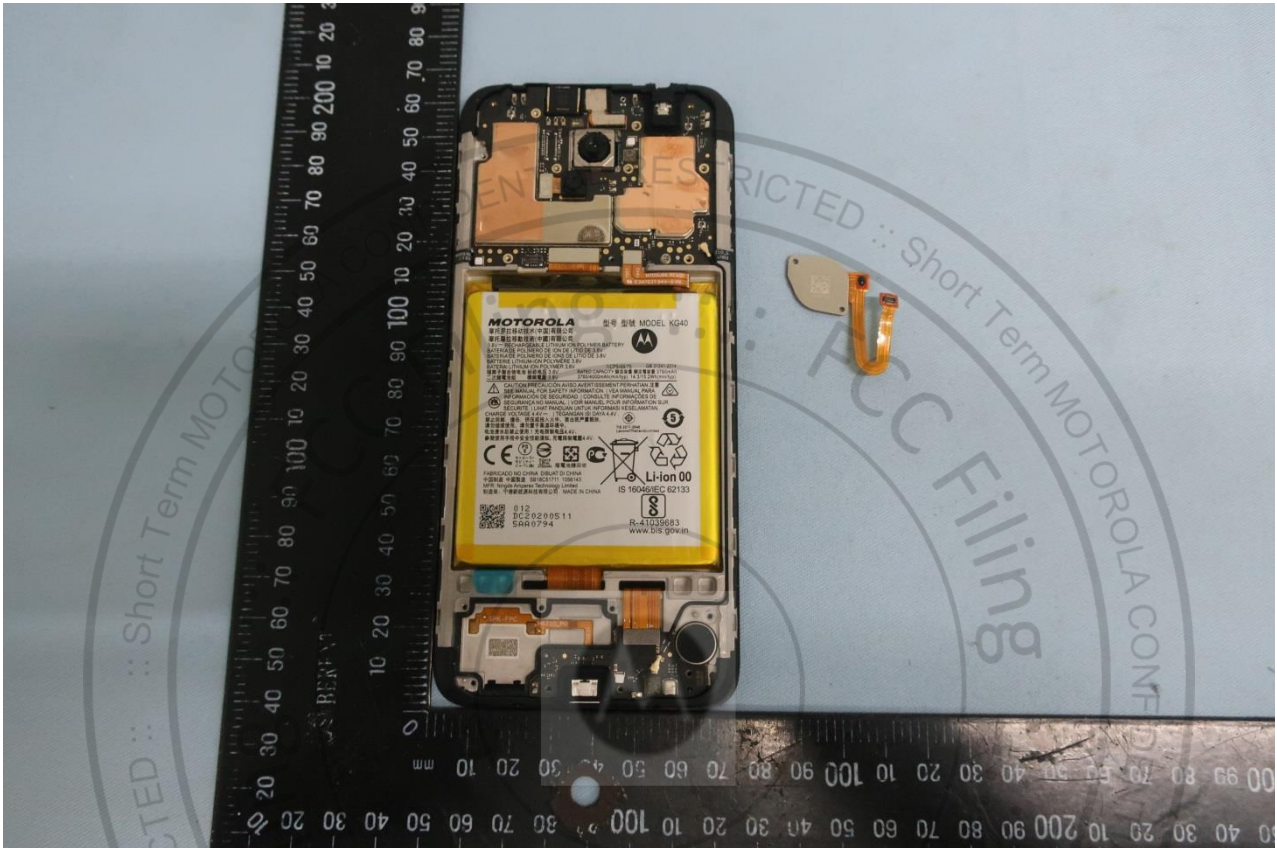

3. Internal Photograph of EUT

Brand Name: Motorola / Model Name: XT2095-1

Brand Name: Motorola / Model Name: XT2095-1

Sample 1 (1st source - Dual SIM)

Brand Name: Motorola / Model Name: XT2095-1

Brand Name: Motorola / Model Name: XT2095-1

Brand Name: Motorola / Model Name: XT2095-1

Sample 2 (1st source + Single SIM)

Brand Name: Motorola / Model Name: XT2095-1

Brand Name: Motorola / Model Name: XT2095-1

Brand Name: Motorola / Model Name: XT2095-1

Brand Name: Motorola / Model Name: XT2095-1

Brand Name: Motorola / Model Name: XT2095-1

Brand Name: Motorola / Model Name: XT2095-1

Brand Name: Motorola / Model Name: XT2095-1

Brand Name: Motorola / Model Name: XT2095-1