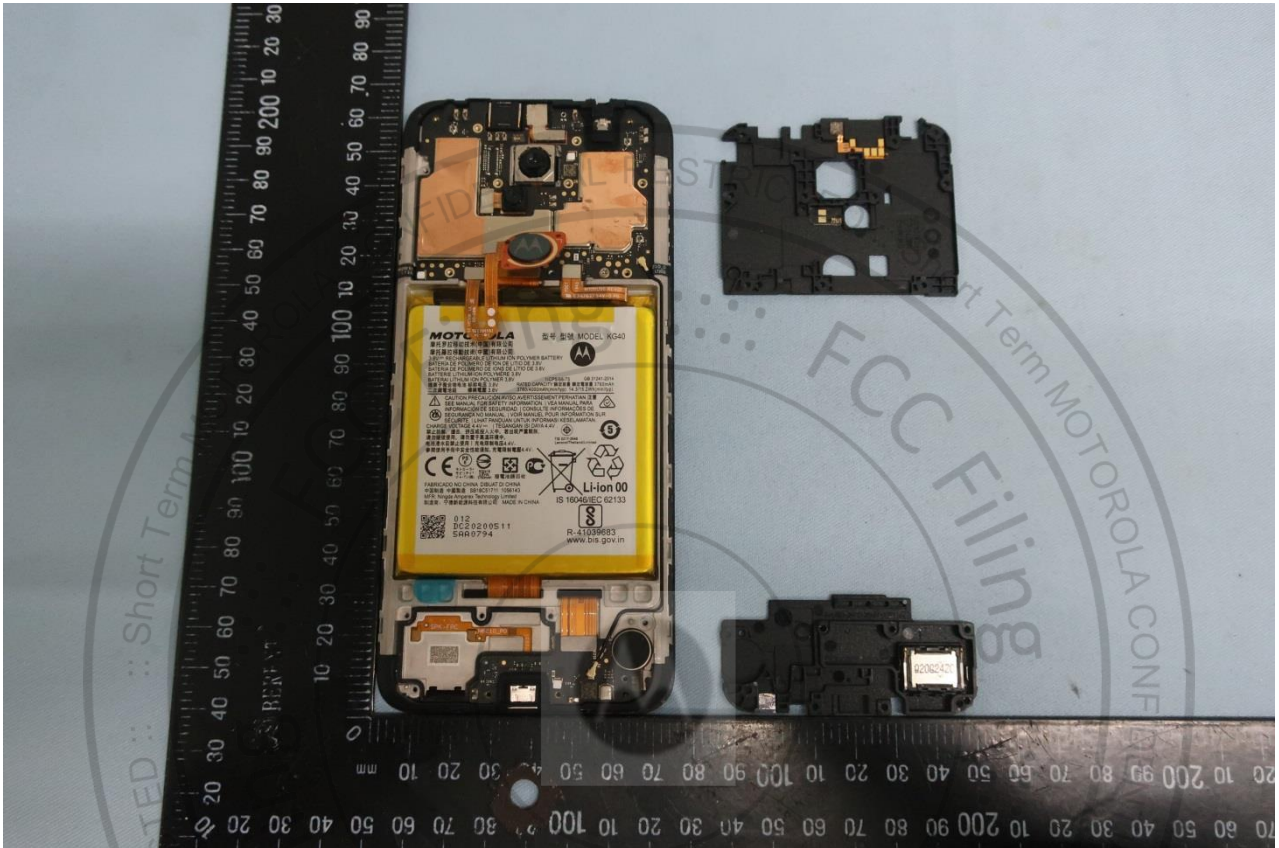

3. Internal Photograph of EUT

Brand Name: Motorola / Model Name: XT2095-1

Brand Name: Motorola / Model Name: XT2095-1

Sample 1 (1st source - Dual SIM)

Brand Name: Motorola / Model Name: XT2095-1

Brand Name: Motorola / Model Name: XT2095-1

Brand Name: Motorola / Model Name: XT2095-1

Sample 2 (1st source + Single SIM)

Brand Name: Motorola / Model Name: XT2095-1

Brand Name: Motorola / Model Name: XT2095-1

Brand Name: Motorola / Model Name: XT2095-1

Brand Name: Motorola / Model Name: XT2095-1

Brand Name: Motorola / Model Name: XT2095-1

Brand Name: Motorola / Model Name: XT2095-1

Brand Name: Motorola / Model Name: XT2095-1

Brand Name: Motorola / Model Name: XT2095-1