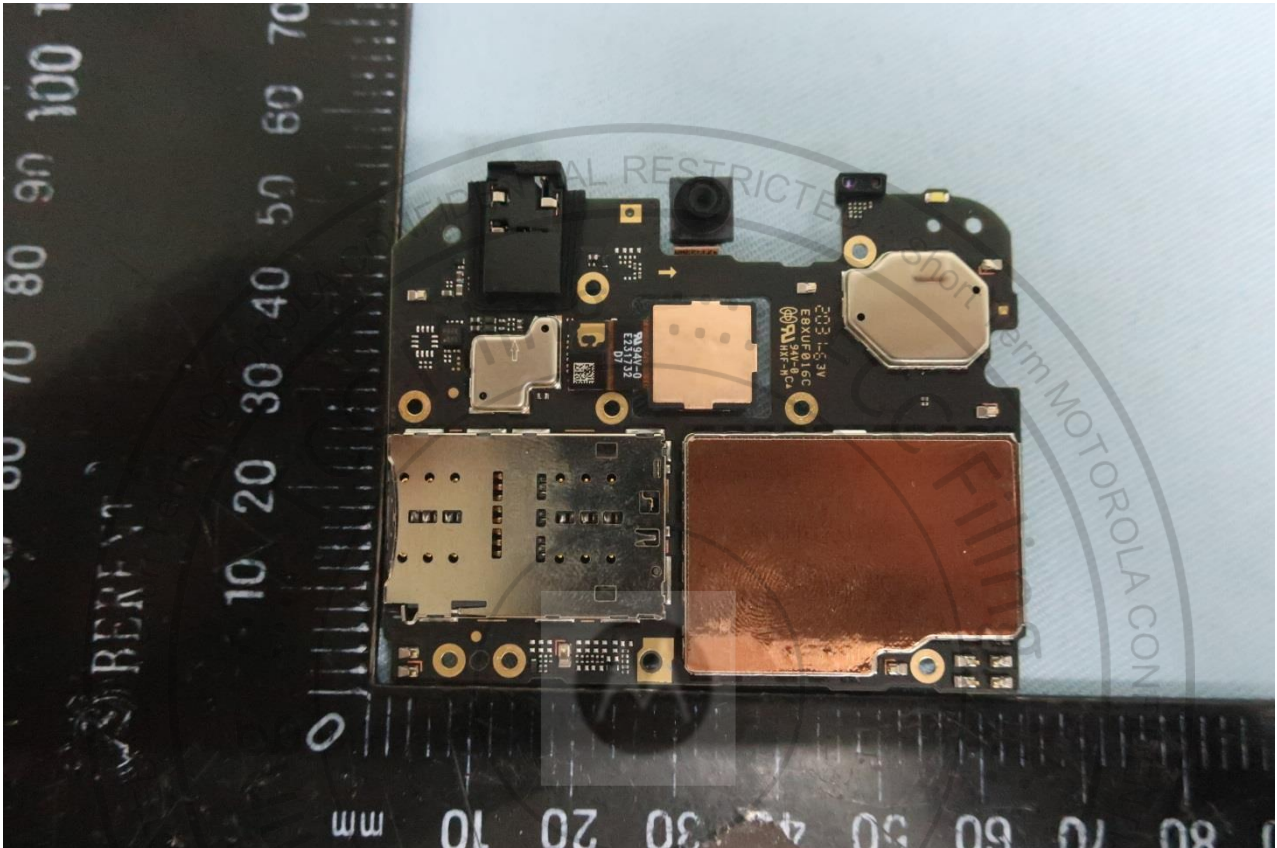

3. Internal Photograph of EUT

Brand Name: Motorola / Model Name: XT2095-1

Brand Name: Motorola / Model Name: XT2095-1

Sample 1 (1st source - Dual SIM)

Brand Name: Motorola / Model Name: XT2095-1

Brand Name: Motorola / Model Name: XT2095-1

Brand Name: Motorola / Model Name: XT2095-1

Brand Name: Motorola / Model Name: XT2095-1

Brand Name: Motorola / Model Name: XT2095-1

Brand Name: Motorola / Model Name: XT2095-1

Brand Name: Motorola / Model Name: XT2095-1