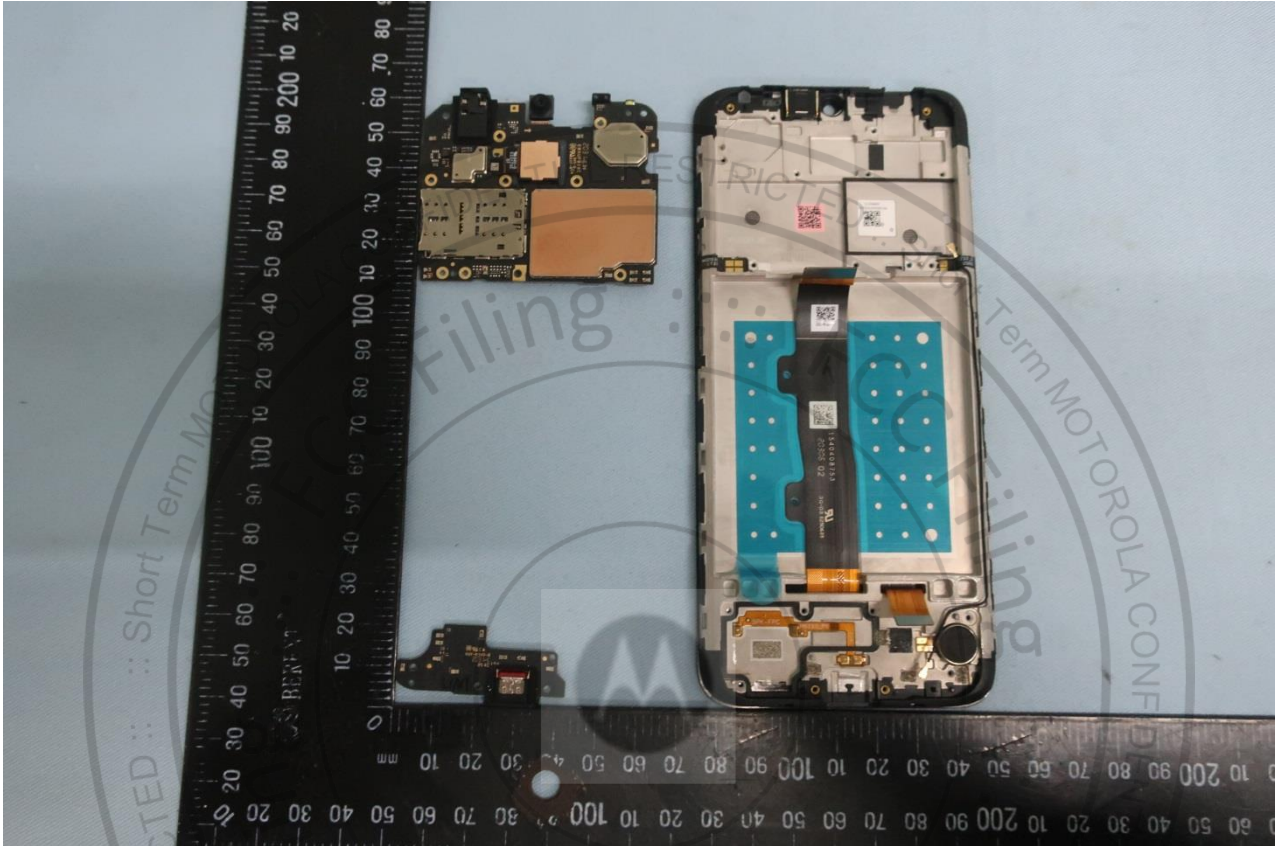

3. Internal Photograph of EUT

Brand Name: Motorola / Model Name: XT2095-1

Brand Name: Motorola / Model Name: XT2095-1

Sample 1 (1st source - Dual SIM)

Brand Name: Motorola / Model Name: XT2095-1

Brand Name: Motorola / Model Name: XT2095-1

Brand Name: Motorola / Model Name: XT2095-1

Sample 2 (1st source + Single SIM)

Brand Name: Motorola / Model Name: XT2095-1

Brand Name: Motorola / Model Name: XT2095-1

Brand Name: Motorola / Model Name: XT2095-1

Brand Name: Motorola / Model Name: XT2095-1

Brand Name: Motorola / Model Name: XT2095-1

Brand Name: Motorola / Model Name: XT2095-1

Brand Name: Motorola / Model Name: XT2095-1

Brand Name: Motorola / Model Name: XT2095-1