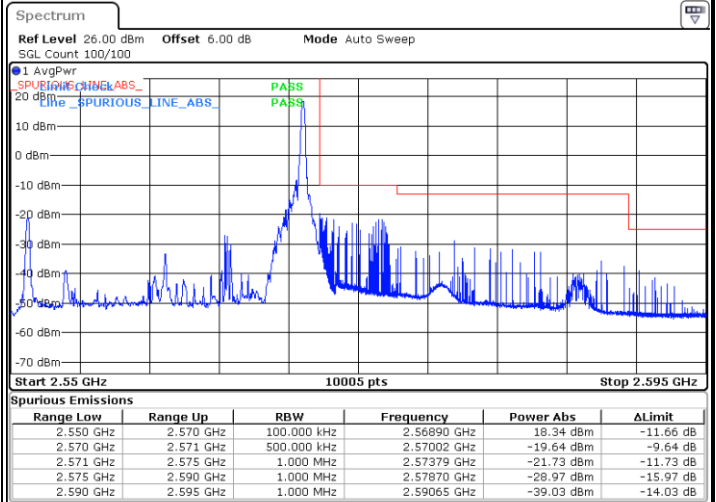

Date: 8 AUG.2020 14:22:03

LTE Band 7 / 15MHz / 64QAM

Lowest Band Edge / 1 RB

Date: 8 AUG 2020 14:23:25

Highest Band Edge / 1 RB

Date: 8 AUG 2020 14:26:06

Lowest Band Edge / Full RB

Date: 8 AUG 2020 14:24:23

Highest Band Edge / Full RB

Date: 8 AUG 2020 14:27:04

LTE Band 7 / 20MHz / QPSK

Lowest Band Edge / 1 RB

Date: 8 AUG 2020 14:38:06

Highest Band Edge / 1 RB

Date: 8 AUG 2020 14:48:42

Lowest Band Edge / Full RB

Date: 8 AUG 2020 14:40:02

Highest Band Edge / Full RB

Date: 8 AUG 2020 14:51:36

LTE Band 7 / 20MHz / 16QAM

Lowest Band Edge / 1 RB

Date: 8 AUG 2020 14:39:04

Highest Band Edge / 1RB

Date: 8 AUG 2020 14:49:40

Lowest Band Edge / Full RB

Date: 8 AUG 2020 14:41:01

Highest Band Edge / Full RB

Date: 8 AUG 2020 14:50:38