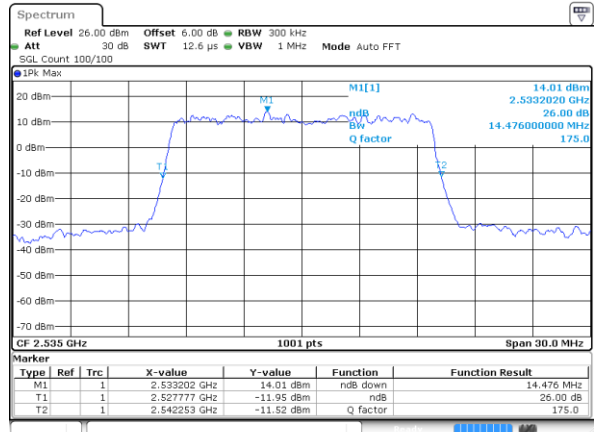

Highest Channel / 10MHz / 16QAM

Date: 8 AUG 2020 14:03:10

LTE Band 7

Lowest Channel / 15MHz / QPSK

Date: 8 AUG 2020 14:12:36

Lowest Channel / 15MHz / 16QAM

Date: 8 AUG 2020 14:12:47

Middle Channel / 15MHz / QPSK

Date: 8 AUG 2020 14:17:14

Middle Channel / 15MHz / 16QAM

Date: 8 AUG 2020 14:17:26

Highest Channel / 15MHz / QPSK

Date: 8 AUG 2020 14:17:59

Highest Channel / 15MHz / 16QAM

Date: 8 AUG 2020 14:18:11

LTE Band 7