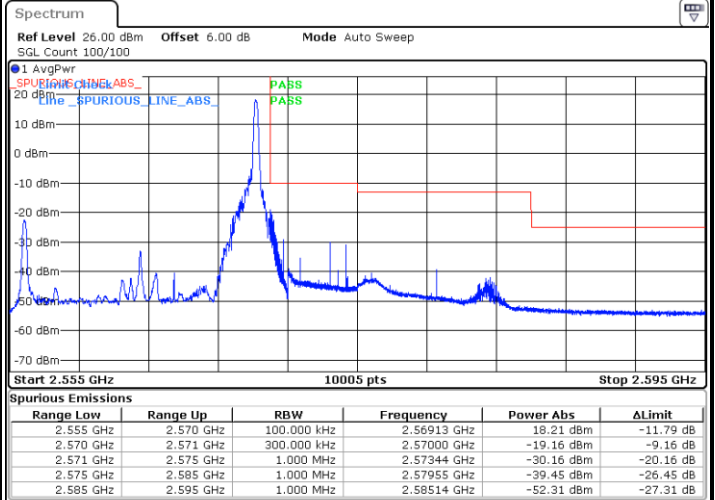

LTE Band 7 / 15MHz / 16QAM

Lowest Band Edge / 1 RB

Date: 8 AUG.2020 14:14:44

Highest Band Edge / 1 RB

Date: 8 AUG.2020 14:20:08

Lowest Band Edge / Full RB

Date: 8 AUG.2020 14:16:41

Highest Band Edge / Full RB

Date: 8 AUG.2020 14:22:03

LTE Band 7 / 15MHz / 64QAM

Lowest Band Edge / 1 RB

Date: 8 AUG 2020 14:23:25

Highest Band Edge / 1 RB

Date: 8 AUG 2020 14:26:06

Lowest Band Edge / Full RB

Date: 8 AUG 2020 14:24:23

Highest Band Edge / Full RB

Date: 8 AUG 2020 14:27:04

LTE Band 7 / 20MHz / QPSK

Lowest Band Edge / 1 RB

Date: 8 AUG 2020 14:38:06

Highest Band Edge / 1 RB

Date: 8 AUG 2020 14:48:42

Lowest Band Edge / Full RB

Date: 8 AUG 2020 14:40:02

Highest Band Edge / Full RB

Date: 8 AUG 2020 14:51:36

LTE Band 7 / 20MHz / 16QAM

Lowest Band Edge / 1 RB

Date: 8 AUG 2020 14:39:04

Highest Band Edge / 1RB

Date: 8 AUG 2020 14:49:40