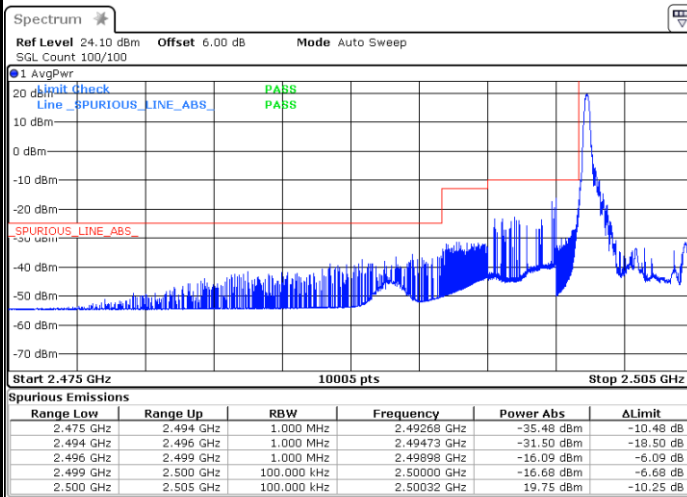

Conducted Band Edge

LTE Band 7 / 5MHz / QPSK

Lowest Band Edge / 1 RB

Date: 8 AUG 2020 15:07:50