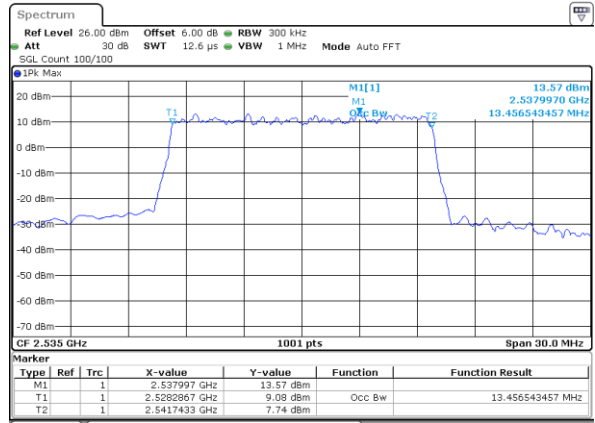

Highest Channel / 10MHz / 16QAM

Date: 8 AUG 2020 14:02:47

LTE Band 7

Lowest Channel / 15MHz / QPSK

Date: 8 AUG 2020 14:12:13

Lowest Channel / 15MHz / 16QAM

Date: 8 AUG 2020 14:12:24

Middle Channel / 15MHz / QPSK

Date: 8 AUG 2020 14:16:52

Middle Channel / 15MHz / 16QAM

Date: 8 AUG 2020 14:17:03

Highest Channel / 15MHz / QPSK

Date: 8 AUG 2020 14:17:37

Highest Channel / 15MHz / 16QAM

Date: 8 AUG 2020 14:17:48

LTE Band 7