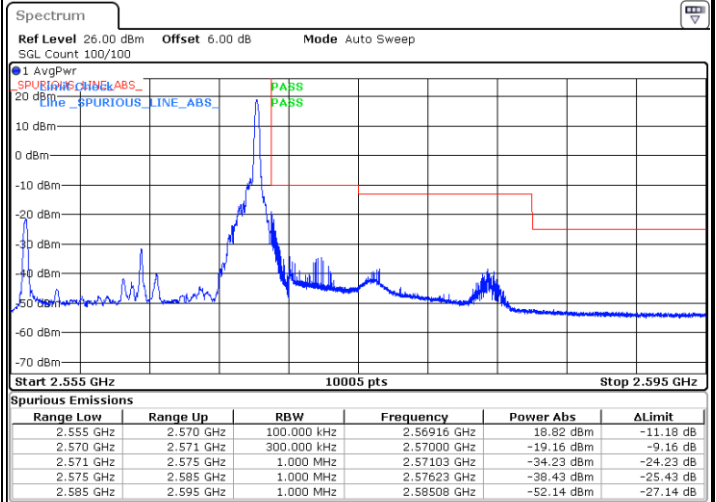

Date: 8 AUG 2020 14:08:23

Highest Band Edge / 1 RB

Date: 8 AUG 2020 14:11:04

Lowest Band Edge / Full RB

Date: 8 AUG 2020 14:09:21

Highest Band Edge / Full RB

Date: 8 AUG 2020 14:12:02

LTE Band 7 / 15MHz / QPSK

Lowest Band Edge / 1 RB

Date: 8 AUG.2020 15:12:44

Highest Band Edge / 1 RB

Date: 8 AUG.2020 14:19:10

Lowest Band Edge / Full RB

Date: 8 AUG.2020 14:15:42

Highest Band Edge / Full RB

Date: 8 AUG.2020 14:21:05

LTE Band 7 / 15MHz / 16QAM

Lowest Band Edge / 1 RB

Date: 8 AUG.2020 14:14:44

Highest Band Edge / 1 RB

Date: 8 AUG.2020 14:20:08

Lowest Band Edge / Full RB

Date: 8 AUG.2020 14:16:41

Highest Band Edge / Full RB

Date: 8 AUG.2020 14:22:03

LTE Band 7 / 15MHz / 64QAM

Lowest Band Edge / 1 RB

Date: 8 AUG 2020 14:23:25

Highest Band Edge / 1 RB

Date: 8 AUG 2020 14:26:06

Lowest Band Edge / Full RB

Date: 8 AUG 2020 14:24:23