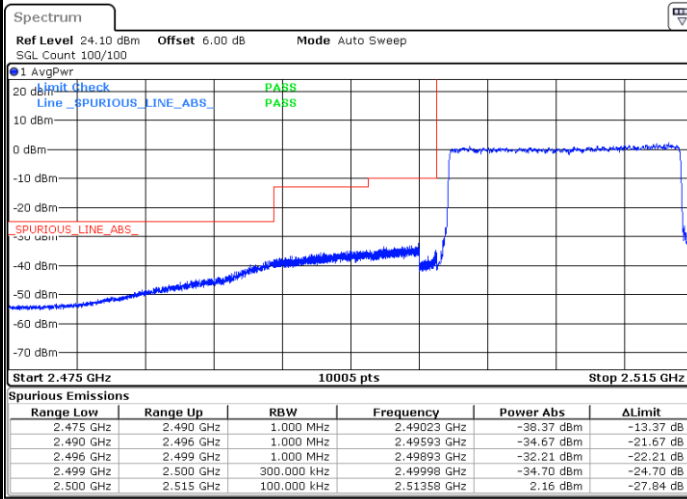

Date: 8 AUG 2020 14:08:23

Highest Band Edge / 1 RB

Date: 8 AUG 2020 14:11:04

Lowest Band Edge / Full RB

Date: 8 AUG 2020 14:09:21

Highest Band Edge / Full RB

Date: 8 AUG 2020 14:12:02

LTE Band 7 / 15MHz / QPSK

Lowest Band Edge / 1 RB

Date: 8 AUG.2020 15:12:44

Highest Band Edge / 1 RB

Date: 8 AUG.2020 14:19:10

Lowest Band Edge / Full RB

Date: 8 AUG.2020 14:15:42

Highest Band Edge / Full RB

Date: 8 AUG.2020 14:21:05

LTE Band 7 / 15MHz / 16QAM

Lowest Band Edge / 1 RB

Date: 8 AUG.2020 14:14:44

Highest Band Edge / 1 RB

Date: 8 AUG.2020 14:20:08

Lowest Band Edge / Full RB

Date: 8 AUG.2020 14:16:41

Highest Band Edge / Full RB

Date: 8 AUG.2020 14:22:03

LTE Band 7 / 15MHz / 64QAM

Lowest Band Edge / 1 RB

Date: 8 AUG 2020 14:23:25

Highest Band Edge / 1 RB

Date: 8 AUG 2020 14:26:06

Lowest Band Edge / Full RB

Date: 8 AUG 2020 14:24:23