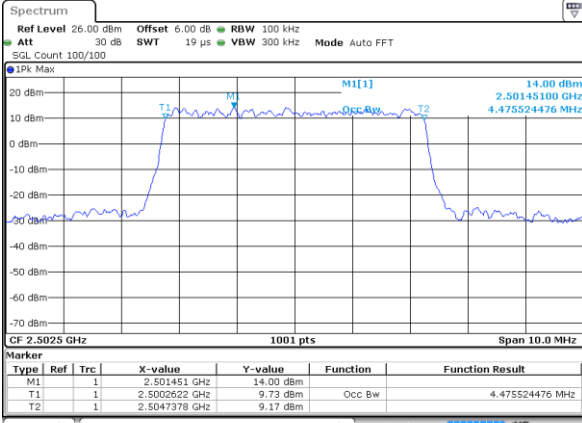

LTE Band 7

Lowest Channel / 5MHz / QPSK

Date: 8 AUG 2020 13:42:11