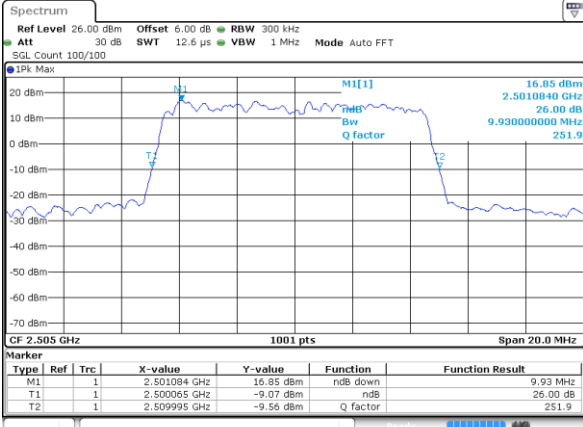

Date: 8 AUG 2020 13:47:24

Highest Channel / 5MHz / QPSK

Date: 8 AUG 2020 13:47:58

Highest Channel / 5MHz / 16QAM

Date: 8 AUG 2020 13:48:09

LTE Band 7

Lowest Channel / 10MHz / QPSK

Date: 8 AUG 2020 13:57:37