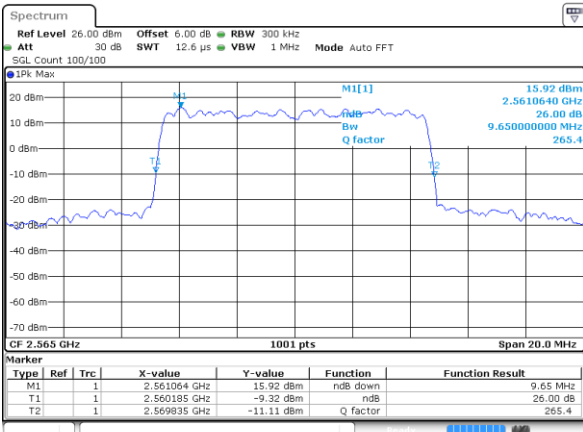

Highest Channel / 10MHz / QPSK

Date: 8 AUG 2020 14:02:58