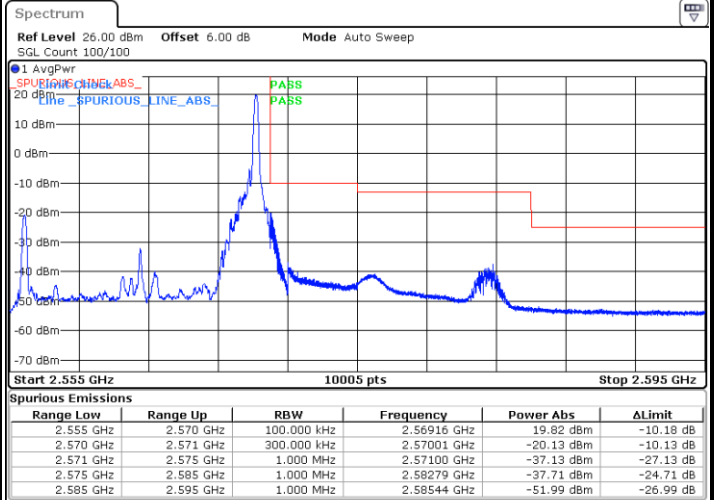

Highest Band Edge / 1 RB

Date: 8 AUG 2020 14:05:06

Lowest Band Edge / Full RB

Date: 8 AUG 2020 14:01:40

Highest Band Edge / Full RB

Date: 8 AUG 2020 14:07:02

LTE Band 7 / 10MHz / 64QAM

Lowest Band Edge / 1 RB

Date: 8 AUG 2020 14:08:23

Highest Band Edge / 1 RB

Date: 8 AUG 2020 14:11:04

Lowest Band Edge / Full RB

Date: 8 AUG 2020 14:09:21

Highest Band Edge / Full RB

Date: 8 AUG 2020 14:12:02

LTE Band 7 / 15MHz / QPSK

Lowest Band Edge / 1 RB

Date: 8 AUG.2020 15:12:44

Highest Band Edge / 1 RB

Date: 8 AUG.2020 14:19:10

Lowest Band Edge / Full RB

Date: 8 AUG.2020 14:15:42

Highest Band Edge / Full RB

Date: 8 AUG.2020 14:21:05