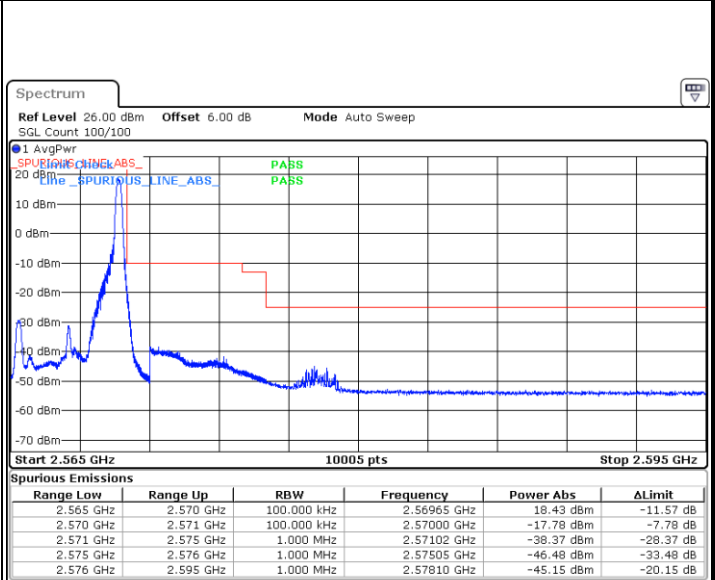

### Highest Band Edge / Full RB

Date: 8 AUG 2020 13:51:04

LTE Band 7 / 5MHz / 16QAM

Lowest Band Edge / 1 RB

Date: 8 AUG 2020 15:07:11

Highest Band Edge / 1 RB

Date: 8 AUG 2020 13:50:06

Lowest Band Edge / Full RB

Date: 8 AUG 2020 13:46:39

Highest Band Edge / Full RB

Date: 8 AUG 2020 13:52:02

LTE Band 7 / 5MHz / 64QAM

Lowest Band Edge / 1RB

Date: 8 AUG 2020 13:53:23

Highest Band Edge / 1 RB

Date: 8 AUG 2020 13:56:04

Lowest Band Edge / Full RB

Date: 8 AUG 2020 13:54:21

Highest Band Edge / Full RB

Date: 8 AUG 2020 13:57:04

LTE Band 7 / 10MHz / QPSK

Lowest Band Edge / 1 RB

Date: 8 AUG 2020 13:58:47

Highest Band Edge / 1 RB

Date: 8 AUG 2020 15:10:46

Lowest Band Edge / Full RB

Date: 8 AUG 2020 14:00:43

Highest Band Edge / Full RB

Date: 8 AUG 2020 14:06:04

LTE Band 7 / 10MHz / 16QAM

Lowest Band Edge / 1 RB

Date: 8 AUG 2020 13:59:45