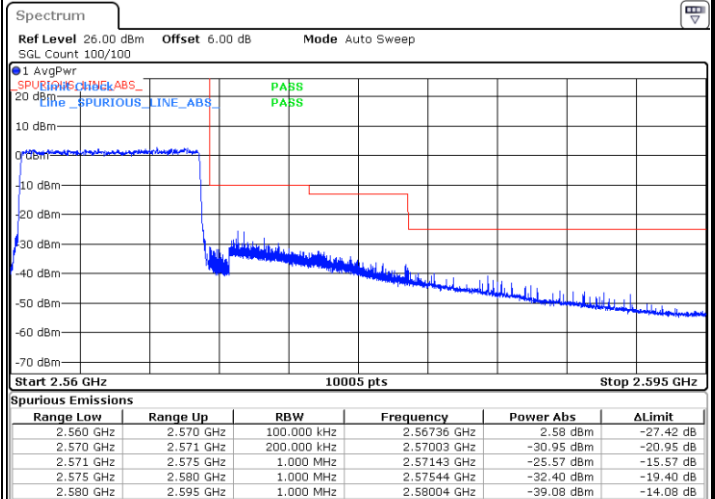

Lowest Band Edge / Full RB

Date: 8 AUG 2020 13:54:21

Highest Band Edge / Full RB

Date: 8 AUG 2020 13:57:04

LTE Band 7 / 10MHz / QPSK

Lowest Band Edge / 1 RB

Date: 8 AUG 2020 13:58:47

Highest Band Edge / 1 RB

Date: 8 AUG 2020 15:10:46

Lowest Band Edge / Full RB

Date: 8 AUG 2020 14:00:43

Highest Band Edge / Full RB

Date: 8 AUG 2020 14:06:04

LTE Band 7 / 10MHz / 16QAM

Lowest Band Edge / 1 RB

Date: 8 AUG 2020 13:59:45

Highest Band Edge / 1 RB

Date: 8 AUG 2020 14:05:06

Lowest Band Edge / Full RB

Date: 8 AUG 2020 14:01:40

Highest Band Edge / Full RB

Date: 8 AUG 2020 14:07:02

LTE Band 7 / 10MHz / 64QAM

Lowest Band Edge / 1 RB

Date: 8 AUG 2020 14:08:23

Highest Band Edge / 1 RB

Date: 8 AUG 2020 14:11:04

Lowest Band Edge / Full RB

Date: 8 AUG 2020 14:09:21

Highest Band Edge / Full RB

Date: 8 AUG 2020 14:12:02

LTE Band 7 / 15MHz / QPSK