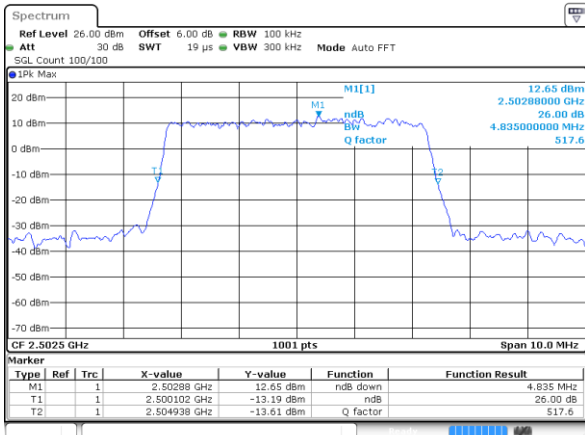

Highest Channel / 20MHz / QPSK

Date: 8 AUG 2020 14:47:32

Highest Channel / 20MHz / 16QAM

Date: 8 AUG 2020 14:47:43

LTE Band 7

Lowest Channel / 5MHz / 64QAM

Date: 8 AUG 2020 13:52:24

Lowest Channel / 10MHz / 64QAM