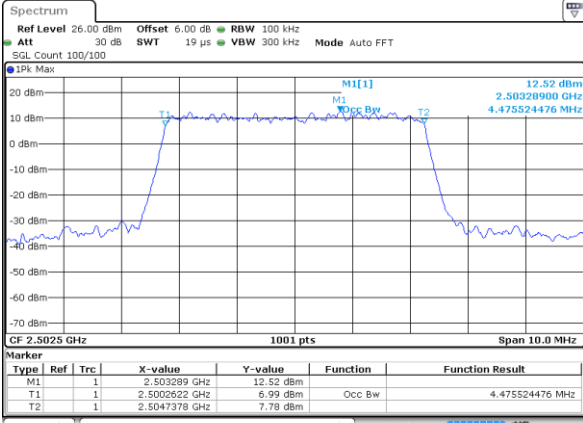

Highest Channel / 20MHz / QPSK

Date: 8 AUG 2020 14:47:09

Highest Channel / 20MHz / 16QAM

Date: 8 AUG 2020 14:47:20

LTE Band 7

Lowest Channel / 5MHz / 64QAM

Date: 8 AUG 2020 13:52:13

Lowest Channel / 10MHz / 64QAM