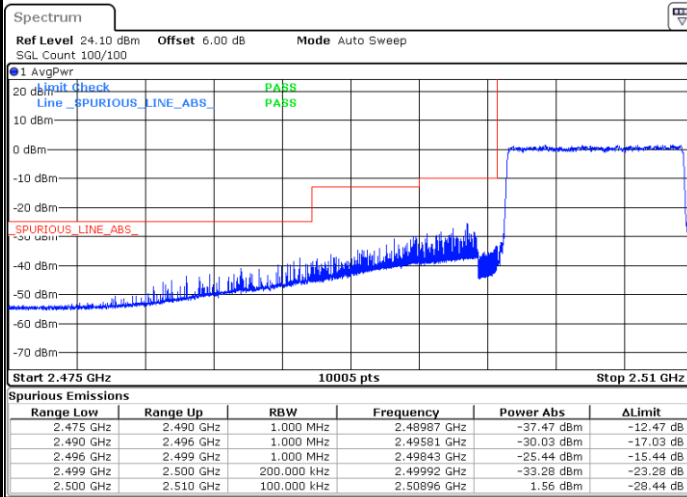

Lowest Band Edge / Full RB

Date: 8 AUG 2020 13:54:21

Highest Band Edge / Full RB

Date: 8 AUG 2020 13:57:04

LTE Band 7 / 10MHz / QPSK

Lowest Band Edge / 1 RB

Date: 8 AUG 2020 13:58:47

Highest Band Edge / 1 RB

Date: 8 AUG 2020 15:10:46

Lowest Band Edge / Full RB

Date: 8 AUG 2020 14:00:43

Highest Band Edge / Full RB

Date: 8 AUG 2020 14:06:04

LTE Band 7 / 10MHz / 16QAM

Lowest Band Edge / 1 RB

Date: 8 AUG 2020 13:59:45

Highest Band Edge / 1 RB

Date: 8 AUG 2020 14:05:06

Lowest Band Edge / Full RB

Date: 8 AUG 2020 14:01:40

Highest Band Edge / Full RB

Date: 8 AUG 2020 14:07:02

LTE Band 7 / 10MHz / 64QAM

Lowest Band Edge / 1 RB

Date: 8 AUG 2020 14:08:23

Highest Band Edge / 1 RB

Date: 8 AUG 2020 14:11:04

Lowest Band Edge / Full RB

Date: 8 AUG 2020 14:09:21

Highest Band Edge / Full RB

Date: 8 AUG 2020 14:12:02

LTE Band 7 / 15MHz / QPSK