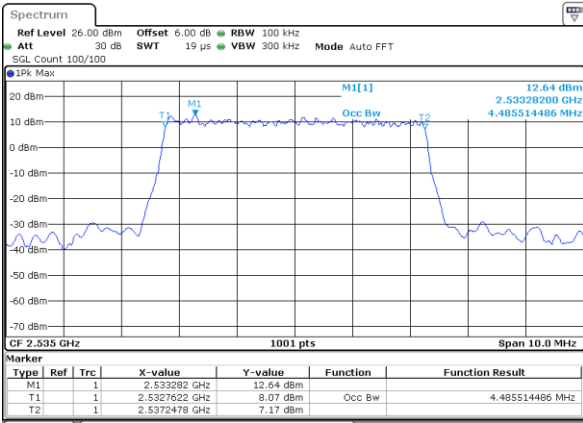

Highest Channel / 20MHz / QPSK

Date: 8 AUG 2020 14:47:09

Highest Channel / 20MHz / 16QAM

Date: 8 AUG 2020 14:47:20

LTE Band 7

Lowest Channel / 5MHz / 64QAM

Date: 8 AUG 2020 13:52:13

Lowest Channel / 10MHz / 64QAM

Date: 8 AUG 2020 14:07:13

Middle Channel / 5MHz / 64QAM

Date: 8 AUG 2020 13:54:32

Middle Channel / 10MHz / 64QAM

Date: 8 AUG 2020 14:09:32

Highest Channel / 5MHz / 64QAM

Date: 8 AUG 2020 13:54:54

Highest Channel / 10MHz / 64QAM