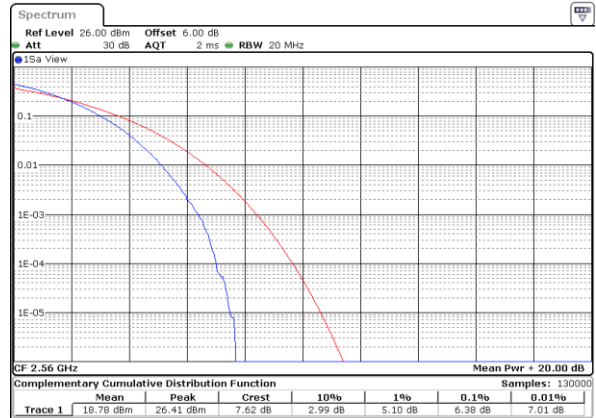

Date: 8 AUG 2020 15:05:30

Highest Channel / 1RB

Date: 8 AUG 2020 15:05:41

Highest Channel / Full RB

Date: 8 AUG 2020 15:05:52

26dB Bandwidth

| Mode       | LTE Band 7 : 26dB BW(MHz) |       |       |       |       |       |       |       |       |       |       |       |
|------------|---------------------------|-------|-------|-------|-------|-------|-------|-------|-------|-------|-------|-------|
| BW         | 1.4MHz                    |       | 3MHz  |       | 5MHz  |       | 10MHz |       | 15MHz |       | 20MHz |       |
| Mod.       | QPSK                      | 16QAM | QPSK  | 16QAM | QPSK  | 16QAM | QPSK  | 16QAM | QPSK  | 16QAM | QPSK  | 16QAM |
| Lowest CH  | -                         | -     | -     | -     | 4.85  | 4.87  | 9.93  | 9.77  | 14.33 | 14.60 | 19.06 | 18.86 |
| Middle CH  | -                         | -     | -     | -     | 4.85  | 4.83  | 9.73  | 9.67  | 14.36 | 14.48 | 18.86 | 18.78 |
| Highest CH | -                         | -     | -     | -     | 4.86  | 4.85  | 9.65  | 9.63  | 14.27 | 14.21 | 19.22 | 19.18 |
| Mode       | LTE Band 7 : 26dB BW(MHz) |       |       |       |       |       |       |       |       |       |       |       |
| BW         | 1.4MHz                    |       | 3MHz  |       | 5MHz  |       | 10MHz |       | 15MHz |       | 20MHz |       |
| Mod.       | 64QAM                     |       | 64QAM |       | 64QAM |       | 64QAM |       | 64QAM |       | 64QAM |       |
| Lowest CH  | -                         | -     | -     | -     | 4.84  | -     | 9.85  | -     | 14.21 | -     | 19.02 | -     |
| Middle CH  | -                         | -     | -     | -     | 4.79  | -     | 9.77  | -     | 14.27 | -     | 18.74 | -     |
| Highest CH | -                         | -     | -     | -     | 4.81  | -     | 9.77  | -     | 14.39 | -     | 18.90 | -     |