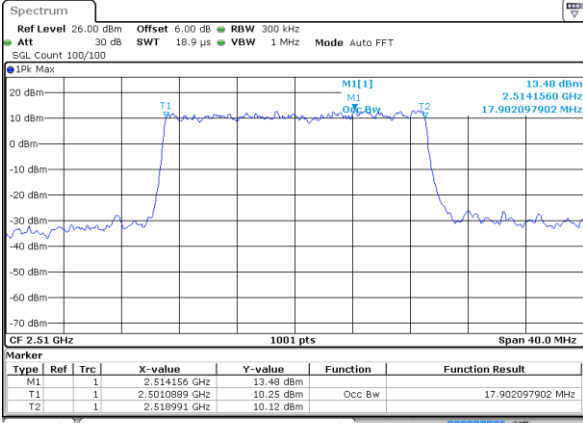

LTE Band 7

Lowest Channel / 20MHz / QPSK

Date: 8 AUG 2020 14:27:15