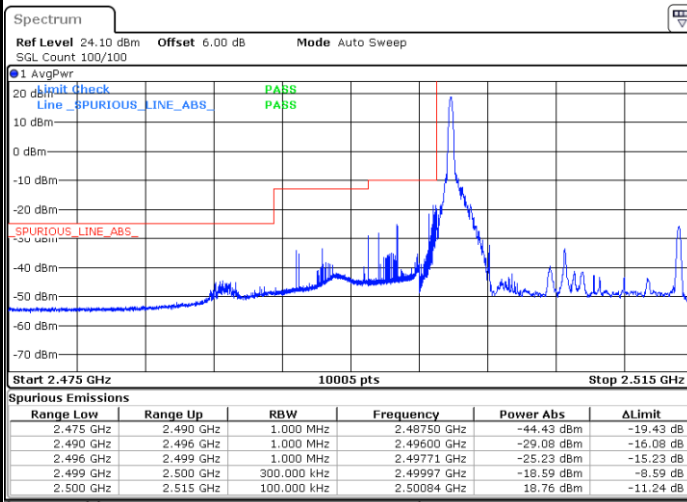

Date: 8 AUG 2020 14:08:23

Highest Band Edge / 1 RB

Date: 8 AUG 2020 14:11:04

Lowest Band Edge / Full RB

Date: 8 AUG 2020 14:09:21

Highest Band Edge / Full RB

Date: 8 AUG 2020 14:12:02

LTE Band 7 / 15MHz / QPSK

Lowest Band Edge / 1 RB

Date: 8 AUG.2020 15:12:44

Highest Band Edge / 1 RB

Date: 8 AUG.2020 14:19:10

Lowest Band Edge / Full RB

Date: 8 AUG.2020 14:15:42

Highest Band Edge / Full RB

Date: 8 AUG.2020 14:21:05

LTE Band 7 / 15MHz / 16QAM

Lowest Band Edge / 1 RB

Date: 8 AUG.2020 14:14:44

Highest Band Edge / 1 RB

Date: 8 AUG.2020 14:20:08

Lowest Band Edge / Full RB

Date: 8 AUG.2020 14:16:41

Highest Band Edge / Full RB

Date: 8 AUG.2020 14:22:03

LTE Band 7 / 15MHz / 64QAM

Lowest Band Edge / 1 RB

Date: 8 AUG 2020 14:23:25

Highest Band Edge / 1 RB

Date: 8 AUG 2020 14:26:06

Lowest Band Edge / Full RB

Date: 8 AUG 2020 14:24:23