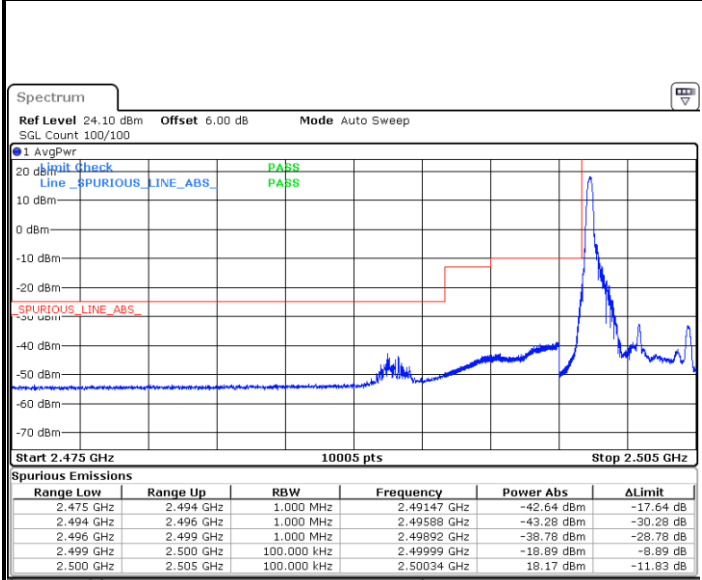

### Highest Band Edge / Full RB

Date: 8 AUG 2020 13:51:04

LTE Band 7 / 5MHz / 16QAM

Lowest Band Edge / 1 RB

Date: 8 AUG 2020 15:07:11

Highest Band Edge / 1 RB

Date: 8 AUG 2020 13:50:06

Lowest Band Edge / Full RB

Date: 8 AUG 2020 13:46:39

Highest Band Edge / Full RB

Date: 8 AUG 2020 13:52:02

LTE Band 7 / 5MHz / 64QAM

Lowest Band Edge / 1RB

Date: 8 AUG 2020 13:53:23

Highest Band Edge / 1 RB

Date: 8 AUG 2020 13:56:04

Lowest Band Edge / Full RB

Date: 8 AUG 2020 13:54:21

Highest Band Edge / Full RB

Date: 8 AUG 2020 13:57:04

LTE Band 7 / 10MHz / QPSK

Lowest Band Edge / 1 RB

Date: 8 AUG 2020 13:58:47

Highest Band Edge / 1 RB

Date: 8 AUG 2020 15:10:46

Lowest Band Edge / Full RB

Date: 8 AUG 2020 14:00:43

Highest Band Edge / Full RB

Date: 8 AUG 2020 14:06:04

LTE Band 7 / 10MHz / 16QAM

Lowest Band Edge / 1 RB

Date: 8 AUG 2020 13:59:45