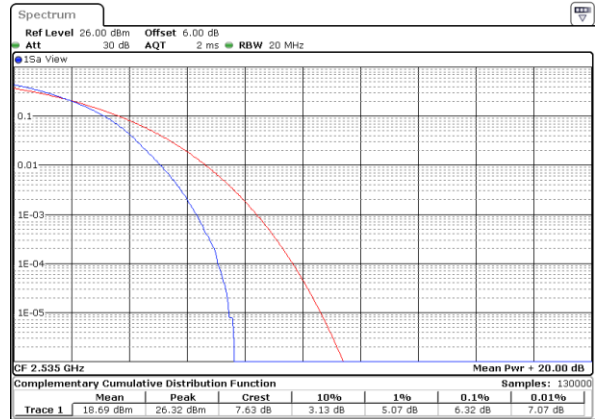

Date: 8 AUG 2020 15:05:30

Highest Channel / 1RB

Date: 8 AUG 2020 15:05:41

Highest Channel / Full RB

Date: 8 AUG 2020 15:05:52

26dB Bandwidth

| Mode       | LTE Band 7 : 26dB BW(MHz) |       |       |       |       |       |       |       |       |       |       |       |
|------------|---------------------------|-------|-------|-------|-------|-------|-------|-------|-------|-------|-------|-------|
| BW         | 1.4MHz                    |       | 3MHz  |       | 5MHz  |       | 10MHz |       | 15MHz |       | 20MHz |       |
| Mod.       | QPSK                      | 16QAM | QPSK  | 16QAM | QPSK  | 16QAM | QPSK  | 16QAM | QPSK  | 16QAM | QPSK  | 16QAM |
| Lowest CH  | -                         | -     | -     | -     | 4.85  | 4.87  | 9.93  | 9.77  | 14.33 | 14.60 | 19.06 | 18.86 |
| Middle CH  | -                         | -     | -     | -     | 4.85  | 4.83  | 9.73  | 9.67  | 14.36 | 14.48 | 18.86 | 18.78 |
| Highest CH | -                         | -     | -     | -     | 4.86  | 4.85  | 9.65  | 9.63  | 14.27 | 14.21 | 19.22 | 19.18 |
| Mode       | LTE Band 7 : 26dB BW(MHz) |       |       |       |       |       |       |       |       |       |       |       |
| BW         | 1.4MHz                    |       | 3MHz  |       | 5MHz  |       | 10MHz |       | 15MHz |       | 20MHz |       |
| Mod.       | 64QAM                     |       | 64QAM |       | 64QAM |       | 64QAM |       | 64QAM |       | 64QAM |       |
| Lowest CH  | -                         | -     | -     | -     | 4.84  | -     | 9.85  | -     | 14.21 | -     | 19.02 | -     |
| Middle CH  | -                         | -     | -     | -     | 4.79  | -     | 9.77  | -     | 14.27 | -     | 18.74 | -     |
| Highest CH | -                         | -     | -     | -     | 4.81  | -     | 9.77  | -     | 14.39 | -     | 18.90 | -     |