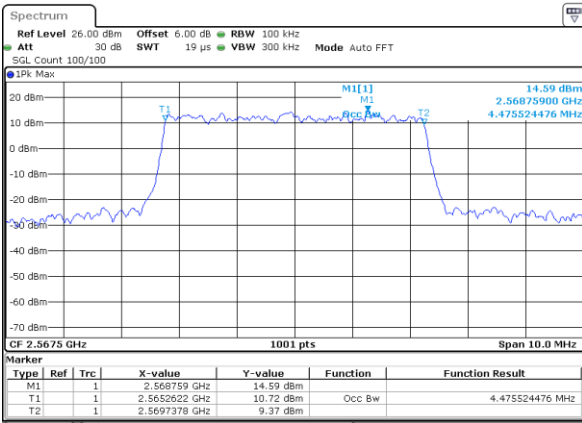

LTE Band 7

Lowest Channel / 5MHz / QPSK

Date: 8 AUG 2020 13:42:11

Lowest Channel / 5MHz / 16QAM

Date: 8 AUG 2020 13:42:22

Middle Channel / 5MHz / QPSK

Date: 8 AUG 2020 13:46:50

Middle Channel / 5MHz / 16QAM

Date: 8 AUG 2020 13:47:01

Highest Channel / 5MHz / QPSK

Date: 8 AUG 2020 13:47:35

Highest Channel / 5MHz / 16QAM

Date: 8 AUG 2020 13:47:47

LTE Band 7

Lowest Channel / 10MHz / QPSK

Date: 8 AUG 2020 13:57:15