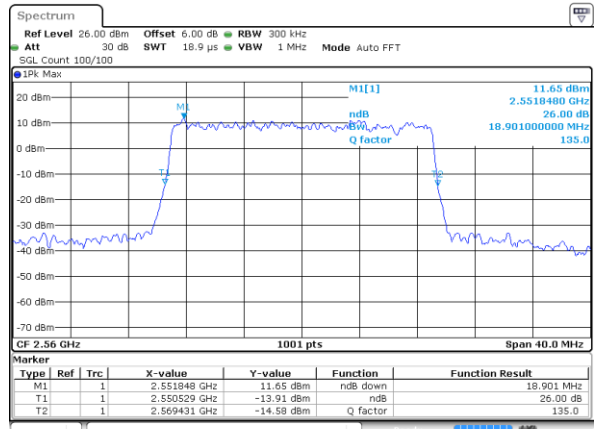

Middle Channel / 20MHz / 64QAM

Date: 8 AUG 2020 14:57:19

Highest Channel / 15MHz / 64QAM

Date: 8 AUG 2020 14:25:08

Highest Channel / 20MHz / 64QAM

Date: 8 AUG 2020 14:59:34

### Occupied Bandwidth

| Mode       | LTE Band 7 : 99%OBW(MHz) |       |       |       |       |       |       |       |       |       |       |       |
|------------|--------------------------|-------|-------|-------|-------|-------|-------|-------|-------|-------|-------|-------|
| BW         | 1.4MHz                   |       | 3MHz  |       | 5MHz  |       | 10MHz |       | 15MHz |       | 20MHz |       |
| Mod.       | QPSK                     | 16QAM | QPSK  | 16QAM | QPSK  | 16QAM | QPSK  | 16QAM | QPSK  | 16QAM | QPSK  | 16QAM |
| Lowest CH  | -                        | -     | -     | -     | 4.48  | 4.50  | 9.01  | 9.03  | 13.46 | 13.43 | 17.90 | 17.90 |
| Middle CH  | -                        | -     | -     | -     | 4.48  | 4.50  | 9.05  | 9.05  | 13.43 | 13.46 | 17.86 | 17.94 |
| Highest CH | -                        | -     | -     | -     | 4.48  | 4.49  | 9.03  | 8.99  | 13.43 | 13.52 | 17.94 | 17.94 |
| Mode       | LTE Band 7 : 99%OBW(MHz) |       |       |       |       |       |       |       |       |       |       |       |
| BW         | 1.4MHz                   |       | 3MHz  |       | 5MHz  |       | 10MHz |       | 15MHz |       | 20MHz |       |
| Mod.       | 64QAM                    |       | 64QAM |       | 64QAM |       | 64QAM |       | 64QAM |       | 64QAM |       |
| Lowest CH  | -                        | -     | -     | -     | 4.48  | -     | 9.07  | -     | 13.43 | -     | 17.90 | -     |
| Middle CH  | -                        | -     | -     | -     | 4.49  | -     | 9.03  | -     | 13.40 | -     | 17.90 | -     |
| Highest CH | -                        | -     | -     | -     | 4.48  | -     | 8.97  | -     | 13.43 | -     | 17.86 | -     |