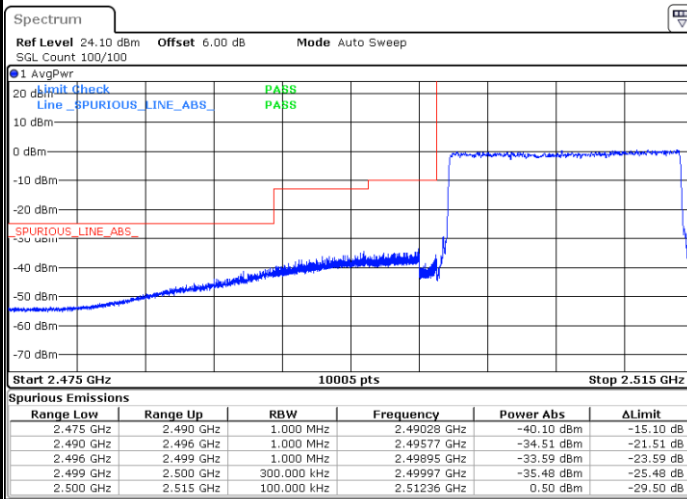

Date: 8 AUG 2020 14:08:23

Highest Band Edge / 1 RB

Date: 8 AUG 2020 14:11:04

Lowest Band Edge / Full RB

Date: 8 AUG 2020 14:09:21

Highest Band Edge / Full RB

Date: 8 AUG 2020 14:12:02

LTE Band 7 / 15MHz / QPSK

LTE Band 7 / 15MHz / 16QAM

Lowest Band Edge / 1 RB

Date: 8 AUG.2020 14:14:44

Highest Band Edge / 1 RB

Date: 8 AUG.2020 14:20:08

Lowest Band Edge / Full RB

Date: 8 AUG.2020 14:16:41

Highest Band Edge / Full RB

Date: 8 AUG.2020 14:22:03

LTE Band 7 / 15MHz / 64QAM

Lowest Band Edge / 1 RB

Date: 8 AUG 2020 14:23:25

Highest Band Edge / 1 RB

Date: 8 AUG 2020 14:26:06

Lowest Band Edge / Full RB

Date: 8 AUG 2020 14:24:23

Highest Band Edge / Full RB

Date: 8 AUG 2020 14:27:04

LTE Band 7 / 20MHz / QPSK

Lowest Band Edge / 1 RB

Date: 8 AUG 2020 14:38:06

Highest Band Edge / 1 RB

Date: 8 AUG 2020 14:48:42

Lowest Band Edge / Full RB