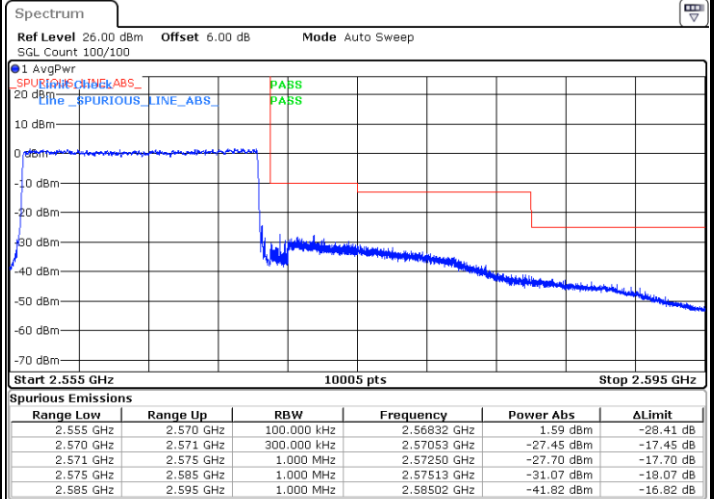

Date: 8 AUG 2020 14:08:23

Highest Band Edge / 1 RB

Date: 8 AUG 2020 14:11:04

Lowest Band Edge / Full RB

Date: 8 AUG 2020 14:09:21

Highest Band Edge / Full RB

Date: 8 AUG 2020 14:12:02

LTE Band 7 / 15MHz / QPSK

Lowest Band Edge / 1 RB

Date: 8 AUG.2020 15:12:44

Highest Band Edge / 1 RB

Date: 8 AUG.2020 14:19:10

Lowest Band Edge / Full RB

Date: 8 AUG.2020 14:15:42

Highest Band Edge / Full RB

Date: 8 AUG.2020 14:21:05

LTE Band 7 / 15MHz / 16QAM

Lowest Band Edge / 1 RB

Date: 8 AUG.2020 14:14:44

Highest Band Edge / 1 RB

Date: 8 AUG.2020 14:20:08

Lowest Band Edge / Full RB

Date: 8 AUG.2020 14:16:41

Highest Band Edge / Full RB

Date: 8 AUG.2020 14:22:03

LTE Band 7 / 15MHz / 64QAM

Lowest Band Edge / 1 RB

Date: 8 AUG 2020 14:23:25

Highest Band Edge / 1 RB

Date: 8 AUG 2020 14:26:06

Lowest Band Edge / Full RB

Date: 8 AUG 2020 14:24:23