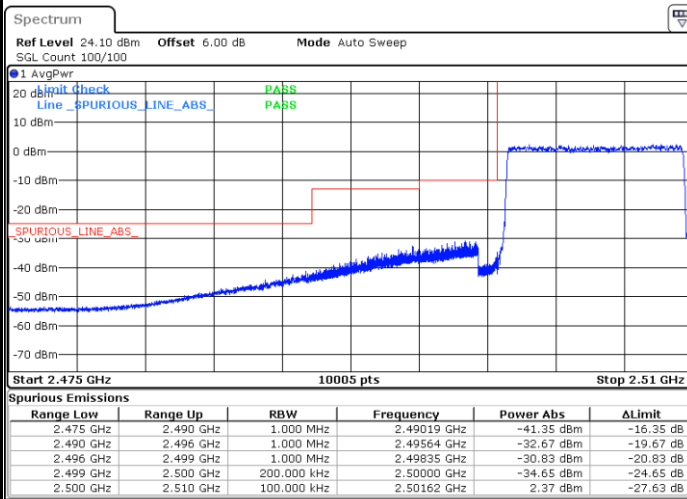

Lowest Band Edge / Full RB

Date: 8 AUG 2020 13:54:21

Highest Band Edge / Full RB

Date: 8 AUG 2020 13:57:04

LTE Band 7 / 10MHz / QPSK

Lowest Band Edge / 1 RB

Date: 8 AUG 2020 13:58:47

Highest Band Edge / 1 RB

Date: 8 AUG 2020 15:10:46

Lowest Band Edge / Full RB

Date: 8 AUG 2020 14:00:43

Highest Band Edge / Full RB

Date: 8 AUG 2020 14:06:04

LTE Band 7 / 10MHz / 16QAM

Lowest Band Edge / 1 RB

Date: 8 AUG 2020 13:59:45

Highest Band Edge / 1 RB

Date: 8 AUG 2020 14:05:06

Lowest Band Edge / Full RB

Date: 8 AUG 2020 14:01:40

Highest Band Edge / Full RB

Date: 8 AUG 2020 14:07:02

LTE Band 7 / 10MHz / 64QAM

Lowest Band Edge / 1 RB

Date: 8 AUG 2020 14:08:23

Highest Band Edge / 1 RB

Date: 8 AUG 2020 14:11:04

Lowest Band Edge / Full RB

Date: 8 AUG 2020 14:09:21

Highest Band Edge / Full RB

Date: 8 AUG 2020 14:12:02

LTE Band 7 / 15MHz / QPSK