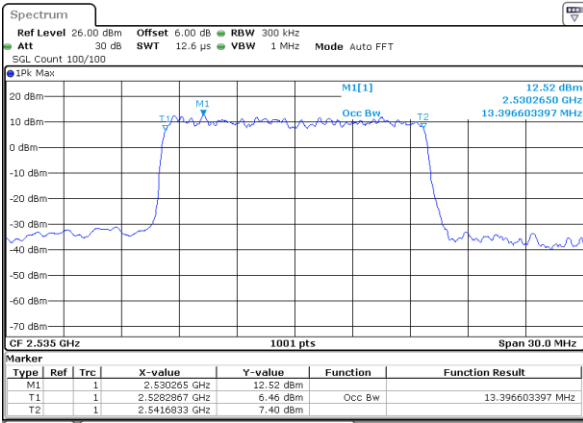

Date: 8 AUG 2020 14:09:54

LTE Band 7

Lowest Channel / 15MHz / 64QAM

Date: 8 AUG 2020 14:22:14

Lowest Channel / 20MHz / 64QAM

Date: 8 AUG 2020 14:54:03

Middle Channel / 15MHz / 64QAM

Date: 8 AUG 2020 14:24:34

Middle Channel / 20MHz / 64QAM

Date: 8 AUG 2020 14:57:08

Highest Channel / 15MHz / 64QAM

Date: 8 AUG 2020 14:24:56

Highest Channel / 20MHz / 64QAM

Date: 8 AUG 2020 14:59:23