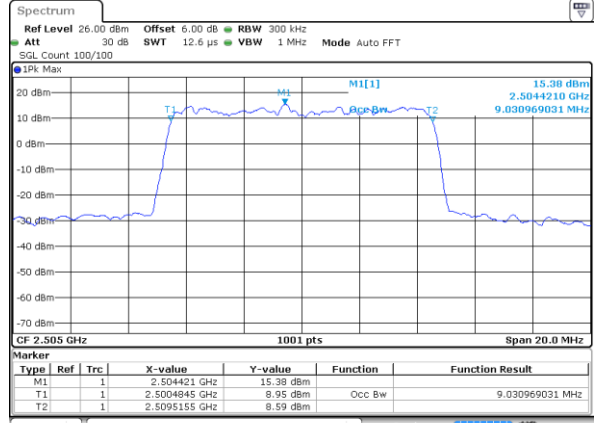

Lowest Channel / 10MHz / 16QAM

Date: 8 AUG 2020 13:57:26