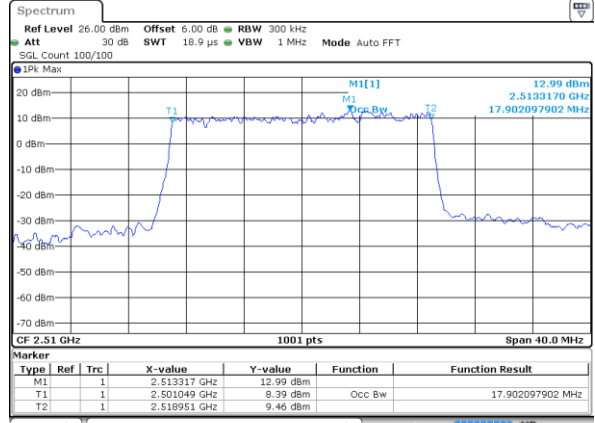

Lowest Channel / 20MHz / 16QAM

Date: 8 AUG 2020 14:27:26