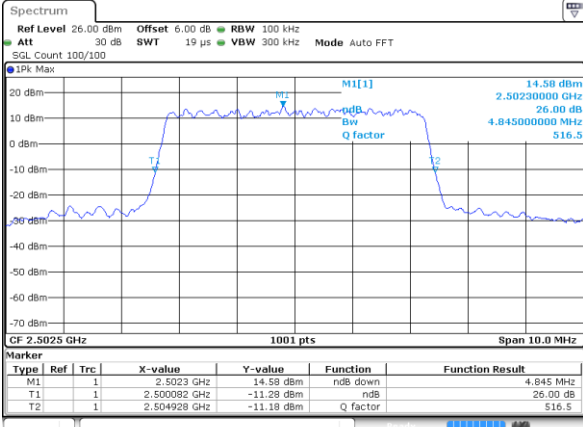

LTE Band 7

Lowest Channel / 5MHz / QPSK

Date: 8 AUG 2020 13:42:34