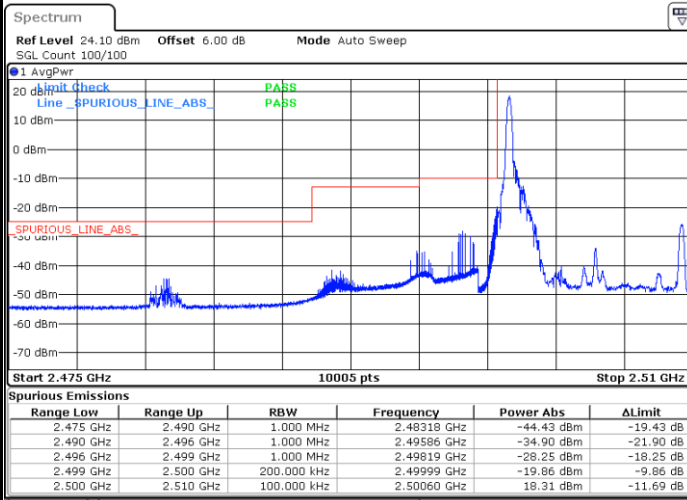

Lowest Band Edge / Full RB

Date: 8 AUG 2020 13:54:21

Highest Band Edge / Full RB

Date: 8 AUG 2020 13:57:04

LTE Band 7 / 10MHz / QPSK

Lowest Band Edge / 1 RB

Date: 8 AUG 2020 13:58:47

Highest Band Edge / 1 RB

Date: 8 AUG 2020 15:10:46

Lowest Band Edge / Full RB

Date: 8 AUG 2020 14:00:43

Highest Band Edge / Full RB

Date: 8 AUG 2020 14:06:04

LTE Band 7 / 10MHz / 16QAM

Lowest Band Edge / 1 RB

Date: 8 AUG 2020 13:59:45

Highest Band Edge / 1 RB

Date: 8 AUG 2020 14:05:06

Lowest Band Edge / Full RB

Date: 8 AUG 2020 14:01:40

Highest Band Edge / Full RB

Date: 8 AUG 2020 14:07:02

LTE Band 7 / 10MHz / 64QAM

Lowest Band Edge / 1 RB

Date: 8 AUG 2020 14:08:23

Highest Band Edge / 1 RB

Date: 8 AUG 2020 14:11:04

Lowest Band Edge / Full RB

Date: 8 AUG 2020 14:09:21

Highest Band Edge / Full RB

Date: 8 AUG 2020 14:12:02

LTE Band 7 / 15MHz / QPSK