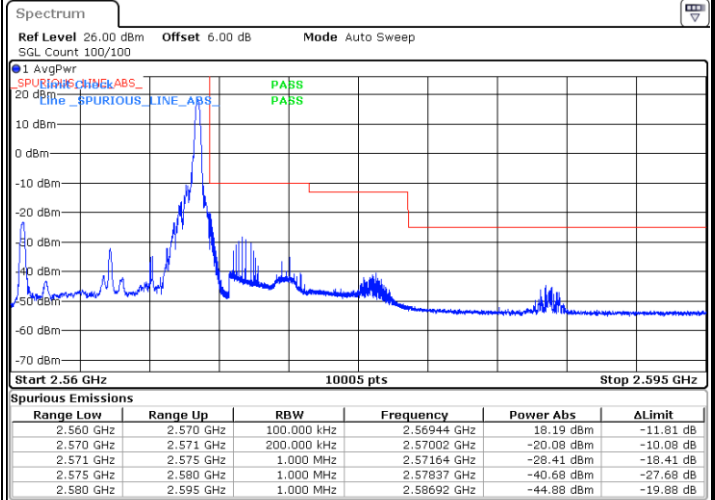

Lowest Band Edge / Full RB

Date: 8 AUG 2020 13:54:21

Highest Band Edge / Full RB

Date: 8 AUG 2020 13:57:04

LTE Band 7 / 10MHz / QPSK

Lowest Band Edge / 1 RB

Date: 8 AUG 2020 13:58:47

Highest Band Edge / 1 RB

Date: 8 AUG 2020 15:10:46

Lowest Band Edge / Full RB

Date: 8 AUG 2020 14:00:43

Highest Band Edge / Full RB

Date: 8 AUG 2020 14:06:04

LTE Band 7 / 10MHz / 16QAM

Lowest Band Edge / 1 RB

Date: 8 AUG 2020 13:59:45

Highest Band Edge / 1 RB

Date: 8 AUG 2020 14:05:06

Lowest Band Edge / Full RB

Date: 8 AUG 2020 14:01:40

Highest Band Edge / Full RB

Date: 8 AUG 2020 14:07:02

LTE Band 7 / 10MHz / 64QAM

Lowest Band Edge / 1 RB

Date: 8 AUG 2020 14:08:23

Highest Band Edge / 1 RB

Date: 8 AUG 2020 14:11:04

Lowest Band Edge / Full RB

Date: 8 AUG 2020 14:09:21

Highest Band Edge / Full RB

Date: 8 AUG 2020 14:12:02

LTE Band 7 / 15MHz / QPSK