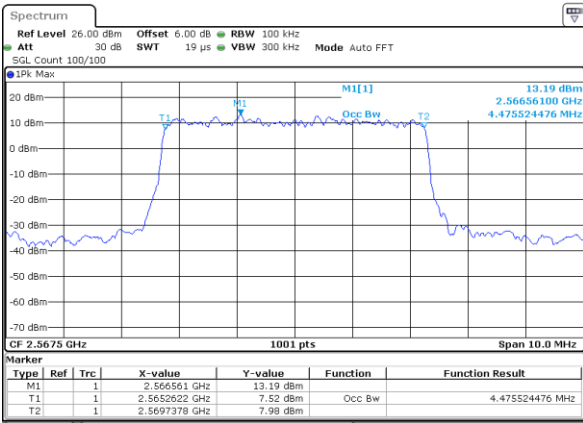

Highest Channel / 20MHz / QPSK

Date: 8 AUG 2020 14:47:09

Highest Channel / 20MHz / 16QAM

Date: 8 AUG 2020 14:47:20

LTE Band 7

Lowest Channel / 5MHz / 64QAM

Date: 8 AUG 2020 13:52:13

Lowest Channel / 10MHz / 64QAM

Date: 8 AUG 2020 14:07:13

Middle Channel / 5MHz / 64QAM

Date: 8 AUG 2020 13:54:32

Middle Channel / 10MHz / 64QAM

Date: 8 AUG 2020 14:09:32

Highest Channel / 5MHz / 64QAM

Date: 8 AUG 2020 13:54:54

Highest Channel / 10MHz / 64QAM

Date: 8 AUG 2020 14:09:54

LTE Band 7

Lowest Channel / 15MHz / 64QAM

Date: 8 AUG 2020 14:22:14

Lowest Channel / 20MHz / 64QAM

Date: 8 AUG 2020 14:54:03

Middle Channel / 15MHz / 64QAM

Date: 8 AUG 2020 14:24:34