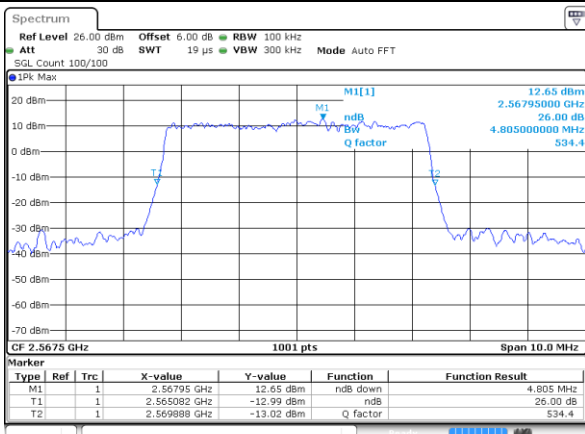

Date: 8 AUG 2020 14:07:24

Middle Channel / 5MHz / 64QAM

Date: 8 AUG 2020 13:54:43

Middle Channel / 10MHz / 64QAM

Date: 8 AUG 2020 14:09:43

Highest Channel / 5MHz / 64QAM

Date: 8 AUG 2020 13:55:05

Highest Channel / 10MHz / 64QAM