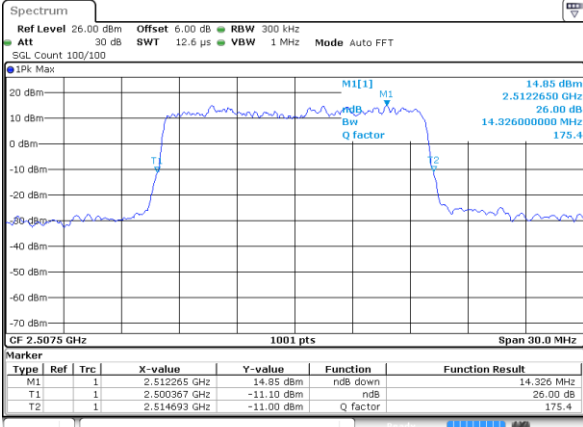

Highest Channel / 10MHz / 16QAM

Date: 8 AUG 2020 14:03:10

LTE Band 7

Lowest Channel / 15MHz / QPSK

Date: 8 AUG 2020 14:12:36

Lowest Channel / 15MHz / 16QAM

Date: 8 AUG 2020 14:12:47

Middle Channel / 15MHz / QPSK