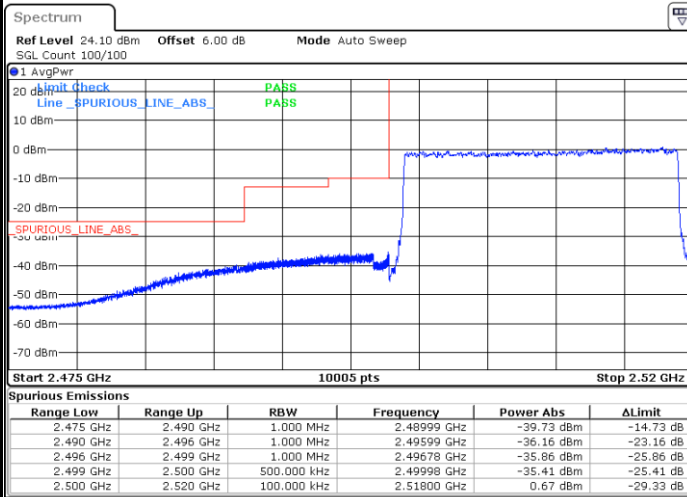

Date: 8 AUG.2020 14:22:03

LTE Band 7 / 15MHz / 64QAM

Lowest Band Edge / 1 RB

Date: 8 AUG 2020 14:23:25

Highest Band Edge / 1 RB

Date: 8 AUG 2020 14:26:06

Lowest Band Edge / Full RB

Date: 8 AUG 2020 14:24:23

Highest Band Edge / Full RB

Date: 8 AUG 2020 14:27:04

LTE Band 7 / 20MHz / QPSK

Lowest Band Edge / 1 RB

Date: 8 AUG 2020 14:38:06

Highest Band Edge / 1 RB

Date: 8 AUG 2020 14:48:42

Lowest Band Edge / Full RB

Date: 8 AUG 2020 14:40:02

Highest Band Edge / Full RB

Date: 8 AUG 2020 14:51:36

LTE Band 7 / 20MHz / 16QAM

Lowest Band Edge / 1 RB

Date: 8 AUG 2020 14:39:04

Highest Band Edge / 1RB

Date: 8 AUG 2020 14:49:40