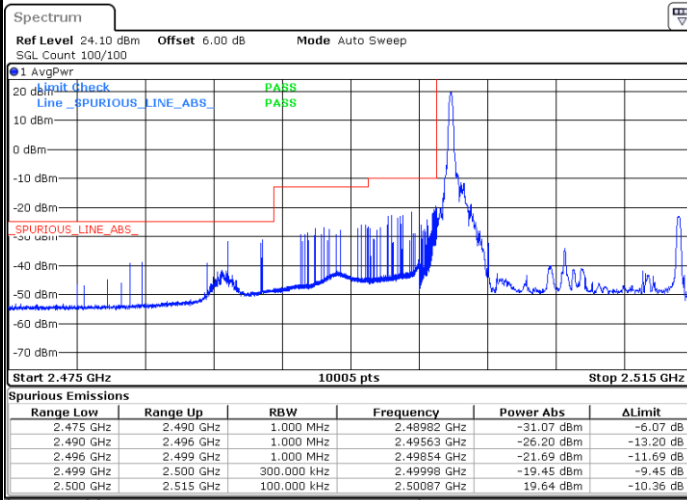

Date: 8 AUG 2020 15:10:46

Lowest Band Edge / Full RB

Date: 8 AUG 2020 14:00:43

Highest Band Edge / Full RB

Date: 8 AUG 2020 14:06:04

LTE Band 7 / 10MHz / 16QAM

Lowest Band Edge / 1 RB

Date: 8 AUG 2020 13:59:45

Highest Band Edge / 1 RB

Date: 8 AUG 2020 14:05:06

Lowest Band Edge / Full RB

Date: 8 AUG 2020 14:01:40

Highest Band Edge / Full RB

Date: 8 AUG 2020 14:07:02

LTE Band 7 / 10MHz / 64QAM

Lowest Band Edge / 1 RB

Date: 8 AUG 2020 14:08:23

Highest Band Edge / 1 RB

Date: 8 AUG 2020 14:11:04

Lowest Band Edge / Full RB

Date: 8 AUG 2020 14:09:21

Highest Band Edge / Full RB

Date: 8 AUG 2020 14:12:02

LTE Band 7 / 15MHz / QPSK

Lowest Band Edge / 1 RB

Date: 8 AUG.2020 15:12:44

Highest Band Edge / 1 RB

Date: 8 AUG.2020 14:19:10

Lowest Band Edge / Full RB

Date: 8 AUG.2020 14:15:42

Highest Band Edge / Full RB

Date: 8 AUG.2020 14:21:05