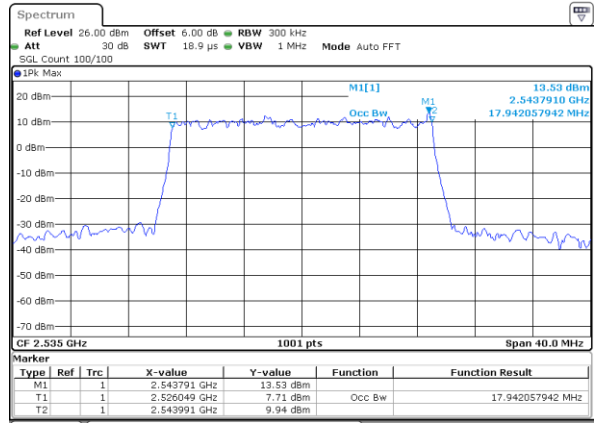

Date: 8 AUG 2020 14:16:52

Middle Channel / 15MHz / 16QAM

Date: 8 AUG 2020 14:17:03

Highest Channel / 15MHz / QPSK

Date: 8 AUG 2020 14:17:37

Highest Channel / 15MHz / 16QAM

Date: 8 AUG 2020 14:17:48

LTE Band 7

Lowest Channel / 20MHz / QPSK

Date: 8 AUG 2020 14:27:15

Lowest Channel / 20MHz / 16QAM

Date: 8 AUG 2020 14:27:26

Middle Channel / 20MHz / QPSK

Date: 8 AUG 2020 14:43:54

Middle Channel / 20MHz / 16QAM

Date: 8 AUG 2020 14:44:05

Highest Channel / 20MHz / QPSK

Date: 8 AUG 2020 14:47:09

Highest Channel / 20MHz / 16QAM

Date: 8 AUG 2020 14:47:20

LTE Band 7

Lowest Channel / 5MHz / 64QAM

Date: 8 AUG 2020 13:52:13

Lowest Channel / 10MHz / 64QAM