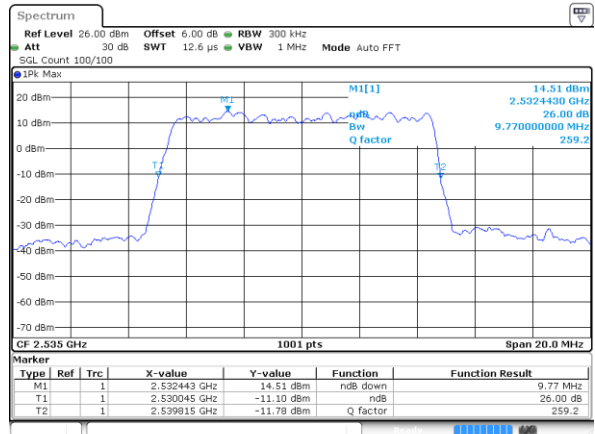

Middle Channel / 10MHz / 64QAM

Date: 8 AUG 2020 14:09:43