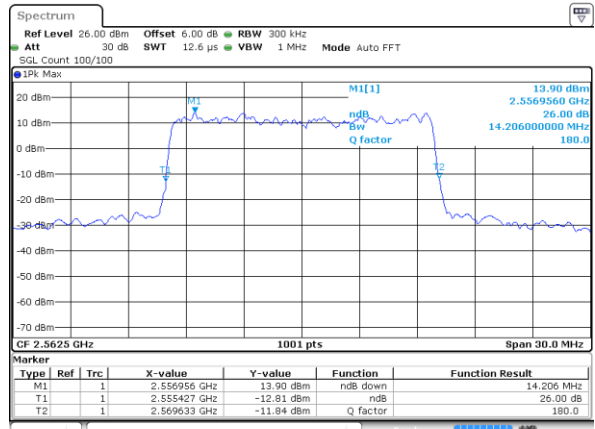

Highest Channel / 10MHz / 16QAM

Date: 8 AUG 2020 14:03:10

LTE Band 7

Lowest Channel / 15MHz / QPSK

Date: 8 AUG 2020 14:12:36

Lowest Channel / 15MHz / 16QAM

Date: 8 AUG 2020 14:12:47

Middle Channel / 15MHz / QPSK

Date: 8 AUG 2020 14:17:14

Middle Channel / 15MHz / 16QAM

Date: 8 AUG 2020 14:17:26

Highest Channel / 15MHz / QPSK

Date: 8 AUG 2020 14:17:59

Highest Channel / 15MHz / 16QAM

Date: 8 AUG 2020 14:18:11

LTE Band 7