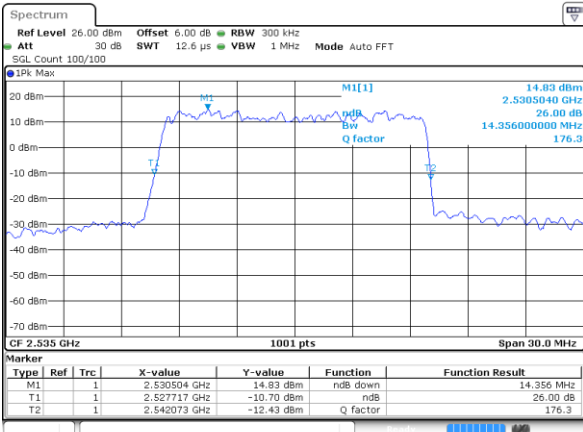

Highest Channel / 10MHz / 16QAM

Date: 8 AUG 2020 14:03:10

LTE Band 7

Lowest Channel / 15MHz / QPSK

Date: 8 AUG 2020 14:12:36

Lowest Channel / 15MHz / 16QAM

Date: 8 AUG 2020 14:12:47

Middle Channel / 15MHz / QPSK

Date: 8 AUG 2020 14:17:14

Middle Channel / 15MHz / 16QAM

Date: 8 AUG 2020 14:17:26

Highest Channel / 15MHz / QPSK

Date: 8 AUG 2020 14:17:59

Highest Channel / 15MHz / 16QAM

Date: 8 AUG 2020 14:18:11

LTE Band 7