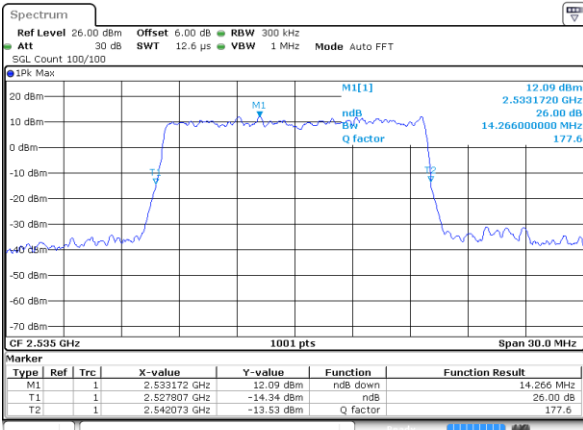

Date: 8 AUG 2020 14:10:06

LTE Band 7

Lowest Channel / 15MHz / 64QAM

Date: 8 AUG 2020 14:22:26

Lowest Channel / 20MHz / 64QAM

Date: 8 AUG 2020 14:54:15

Middle Channel / 15MHz / 64QAM

Date: 8 AUG 2020 14:24:45