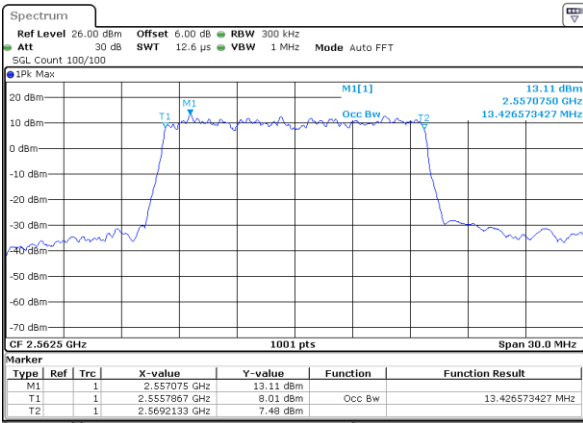

Date: 8 AUG 2020 14:09:54

LTE Band 7

Lowest Channel / 15MHz / 64QAM

Date: 8 AUG 2020 14:22:14

Lowest Channel / 20MHz / 64QAM

Date: 8 AUG 2020 14:54:03

Middle Channel / 15MHz / 64QAM

Date: 8 AUG 2020 14:24:34

Middle Channel / 20MHz / 64QAM

Date: 8 AUG 2020 14:57:08

Highest Channel / 15MHz / 64QAM

Date: 8 AUG 2020 14:24:56

Highest Channel / 20MHz / 64QAM

Date: 8 AUG 2020 14:59:23