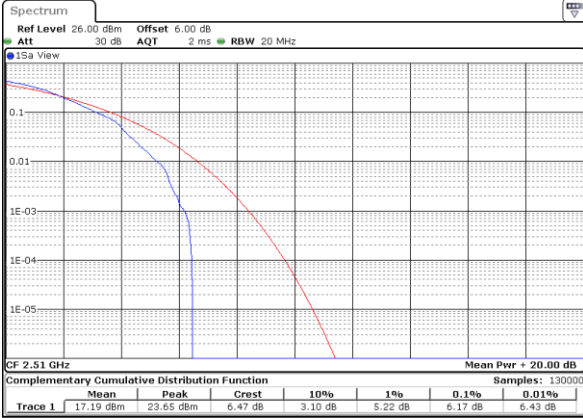

LTE Band 7 / 20MHz / 64QAM

Lowest Channel / 1RB

Date: 8 AUG 2020 15:04:58