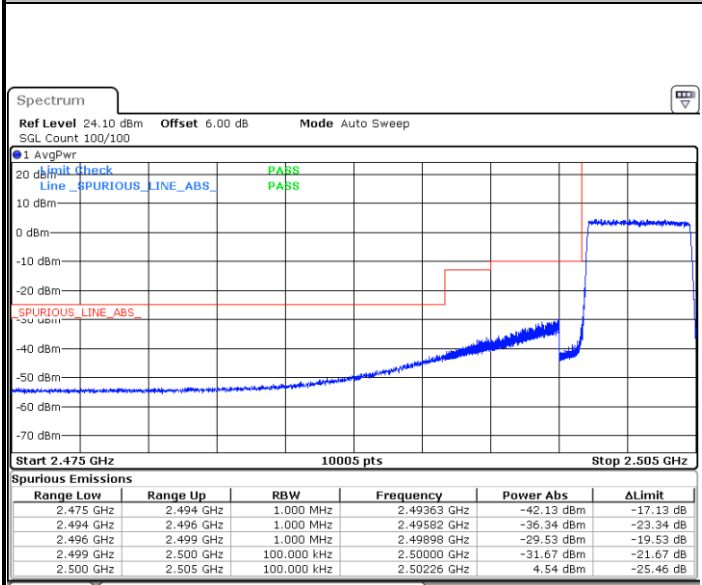

### Highest Band Edge / Full RB

Date: 8 AUG 2020 13:51:04

LTE Band 7 / 5MHz / 16QAM

Lowest Band Edge / 1 RB

Date: 8 AUG 2020 15:07:11

Highest Band Edge / 1 RB

Date: 8 AUG 2020 13:50:06

Lowest Band Edge / Full RB

Date: 8 AUG 2020 13:46:39

Highest Band Edge / Full RB

Date: 8 AUG 2020 13:52:02

LTE Band 7 / 5MHz / 64QAM

Lowest Band Edge / 1RB

Date: 8 AUG 2020 13:53:23

Highest Band Edge / 1 RB

Date: 8 AUG 2020 13:56:04

Lowest Band Edge / Full RB

Date: 8 AUG 2020 13:54:21

Highest Band Edge / Full RB

Date: 8 AUG 2020 13:57:04

LTE Band 7 / 10MHz / QPSK

Lowest Band Edge / 1 RB

Date: 8 AUG 2020 13:58:47

Highest Band Edge / 1 RB

Date: 8 AUG 2020 15:10:46

Lowest Band Edge / Full RB

Date: 8 AUG 2020 14:00:43

Highest Band Edge / Full RB

Date: 8 AUG 2020 14:06:04

LTE Band 7 / 10MHz / 16QAM

Lowest Band Edge / 1 RB

Date: 8 AUG 2020 13:59:45