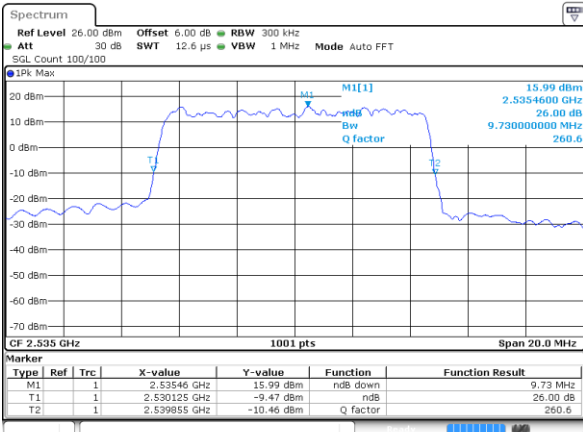

Middle Channel / 10MHz / QPSK

Date: 8 AUG 2020 14:02:13