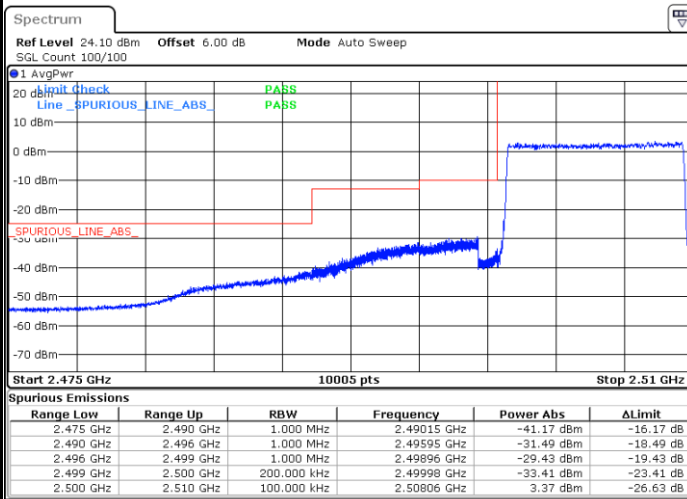

Date: 8 AUG 2020 13:46:39

Highest Band Edge / Full RB

Date: 8 AUG 2020 13:52:02

LTE Band 7 / 5MHz / 64QAM

Lowest Band Edge / 1RB

Date: 8 AUG 2020 13:53:23

Highest Band Edge / 1 RB

Date: 8 AUG 2020 13:56:04

Lowest Band Edge / Full RB

Date: 8 AUG 2020 13:54:21

Highest Band Edge / Full RB

Date: 8 AUG 2020 13:57:04

LTE Band 7 / 10MHz / QPSK

Lowest Band Edge / 1 RB

Date: 8 AUG 2020 13:58:47

Highest Band Edge / 1 RB

Date: 8 AUG 2020 15:10:46

Lowest Band Edge / Full RB

Date: 8 AUG 2020 14:00:43

Highest Band Edge / Full RB

Date: 8 AUG 2020 14:06:04

LTE Band 7 / 10MHz / 16QAM

Lowest Band Edge / 1 RB

Date: 8 AUG 2020 13:59:45

Highest Band Edge / 1 RB

Date: 8 AUG 2020 14:05:06

Lowest Band Edge / Full RB

Date: 8 AUG 2020 14:01:40

Highest Band Edge / Full RB

Date: 8 AUG 2020 14:07:02

LTE Band 7 / 10MHz / 64QAM

Lowest Band Edge / 1 RB