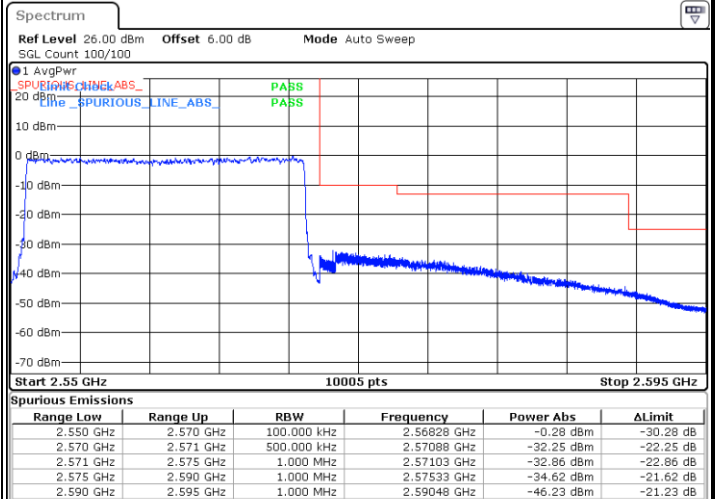

Date: 8 AUG.2020 14:22:03

LTE Band 7 / 15MHz / 64QAM

Lowest Band Edge / 1 RB

Date: 8 AUG 2020 14:23:25

Highest Band Edge / 1 RB

Date: 8 AUG 2020 14:26:06

Lowest Band Edge / Full RB

Date: 8 AUG 2020 14:24:23

Highest Band Edge / Full RB

Date: 8 AUG 2020 14:27:04

LTE Band 7 / 20MHz / QPSK

Lowest Band Edge / 1 RB

Date: 8 AUG 2020 14:38:06

Highest Band Edge / 1 RB

Date: 8 AUG 2020 14:48:42

Lowest Band Edge / Full RB

Date: 8 AUG 2020 14:40:02

Highest Band Edge / Full RB

Date: 8 AUG 2020 14:51:36

LTE Band 7 / 20MHz / 16QAM

Lowest Band Edge / 1 RB

Date: 8 AUG 2020 14:39:04

Highest Band Edge / 1RB

Date: 8 AUG 2020 14:49:40

Lowest Band Edge / Full RB

Date: 8 AUG 2020 14:41:01

Highest Band Edge / Full RB

Date: 8 AUG 2020 14:50:38