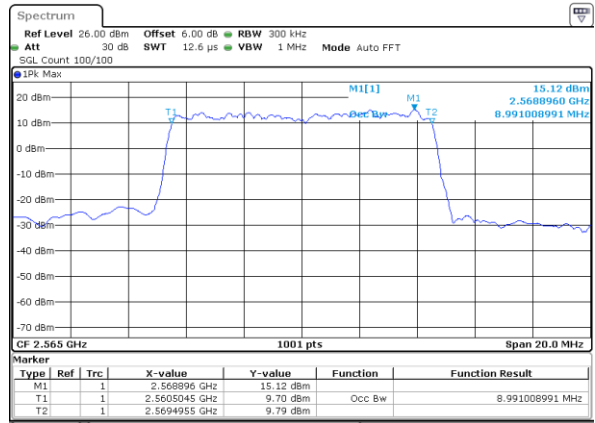

Date: 8 AUG 2020 13:47:01

Highest Channel / 5MHz / QPSK

Date: 8 AUG 2020 13:47:35

Highest Channel / 5MHz / 16QAM

Date: 8 AUG 2020 13:47:47

LTE Band 7

Lowest Channel / 10MHz / QPSK

Date: 8 AUG 2020 13:57:15

Lowest Channel / 10MHz / 16QAM

Date: 8 AUG 2020 13:57:26

Middle Channel / 10MHz / QPSK

Date: 8 AUG 2020 14:01:51

Middle Channel / 10MHz / 16QAM

Date: 8 AUG 2020 14:02:02

Highest Channel / 10MHz / QPSK

Date: 8 AUG 2020 14:02:36

Highest Channel / 10MHz / 16QAM

Date: 8 AUG 2020 14:02:47

LTE Band 7

Lowest Channel / 15MHz / QPSK

Date: 8 AUG 2020 14:12:13

Lowest Channel / 15MHz / 16QAM

Date: 8 AUG 2020 14:12:24

Middle Channel / 15MHz / QPSK