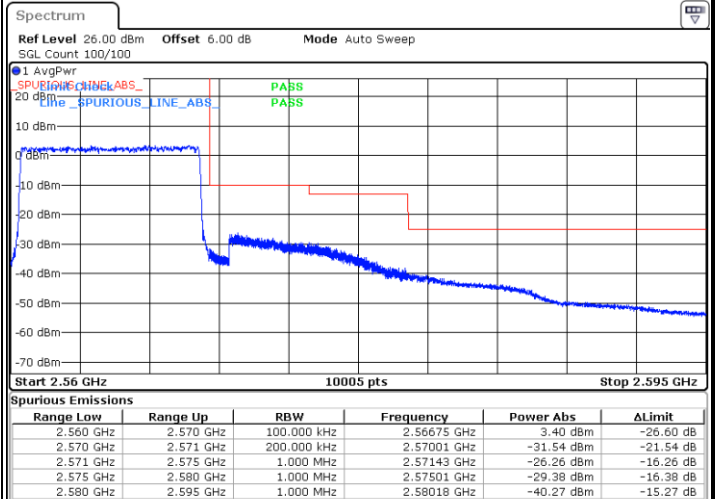

Date: 8 AUG 2020 13:46:39

Highest Band Edge / Full RB

Date: 8 AUG 2020 13:52:02

LTE Band 7 / 5MHz / 64QAM

Lowest Band Edge / 1RB

Date: 8 AUG 2020 13:53:23

Highest Band Edge / 1 RB

Date: 8 AUG 2020 13:56:04

Lowest Band Edge / Full RB

Date: 8 AUG 2020 13:54:21

Highest Band Edge / Full RB

Date: 8 AUG 2020 13:57:04

LTE Band 7 / 10MHz / QPSK

Lowest Band Edge / 1 RB

Date: 8 AUG 2020 13:58:47

Highest Band Edge / 1 RB

Date: 8 AUG 2020 15:10:46

Lowest Band Edge / Full RB

Date: 8 AUG 2020 14:00:43

Highest Band Edge / Full RB

Date: 8 AUG 2020 14:06:04

LTE Band 7 / 10MHz / 16QAM

Lowest Band Edge / 1 RB

Date: 8 AUG 2020 13:59:45

Highest Band Edge / 1 RB

Date: 8 AUG 2020 14:05:06

Lowest Band Edge / Full RB

Date: 8 AUG 2020 14:01:40

Highest Band Edge / Full RB

Date: 8 AUG 2020 14:07:02

LTE Band 7 / 10MHz / 64QAM

Lowest Band Edge / 1 RB