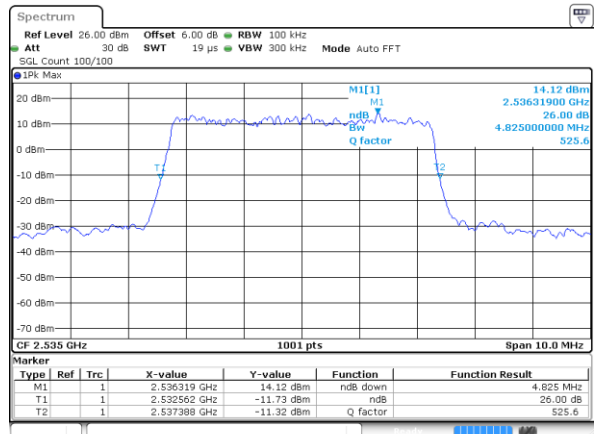

LTE Band 7

Lowest Channel / 5MHz / QPSK

Date: 8 AUG 2020 13:42:34

Lowest Channel / 5MHz / 16QAM

Date: 8 AUG 2020 13:42:45

Middle Channel / 5MHz / QPSK

Date: 8 AUG 2020 13:47:12

Middle Channel / 5MHz / 16QAM

Date: 8 AUG 2020 13:47:24

Highest Channel / 5MHz / QPSK

Date: 8 AUG 2020 13:47:58

Highest Channel / 5MHz / 16QAM

Date: 8 AUG 2020 13:48:09

LTE Band 7

Lowest Channel / 10MHz / QPSK

Date: 8 AUG 2020 13:57:37