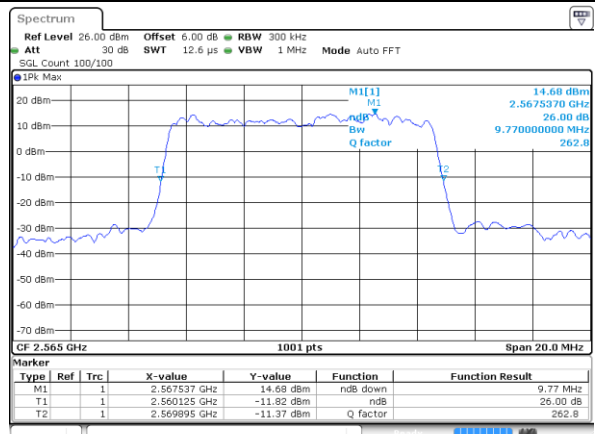

Highest Channel / 20MHz / QPSK

Date: 8 AUG 2020 14:47:32

Highest Channel / 20MHz / 16QAM

Date: 8 AUG 2020 14:47:43

LTE Band 7

Lowest Channel / 5MHz / 64QAM

Date: 8 AUG 2020 13:52:24

Lowest Channel / 10MHz / 64QAM

Date: 8 AUG 2020 14:07:24

Middle Channel / 5MHz / 64QAM

Date: 8 AUG 2020 13:54:43

Middle Channel / 10MHz / 64QAM

Date: 8 AUG 2020 14:09:43

Highest Channel / 5MHz / 64QAM

Date: 8 AUG 2020 13:55:05

Highest Channel / 10MHz / 64QAM