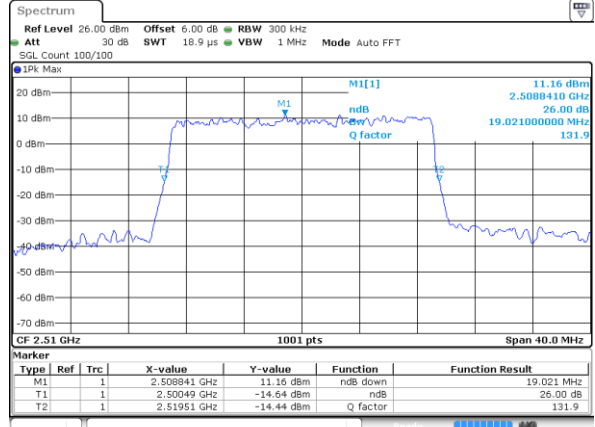

Date: 8 AUG 2020 14:10:06

LTE Band 7

Lowest Channel / 15MHz / 64QAM

Date: 8 AUG 2020 14:22:26

Lowest Channel / 20MHz / 64QAM

Date: 8 AUG 2020 14:54:15

Middle Channel / 15MHz / 64QAM

Date: 8 AUG 2020 14:24:45