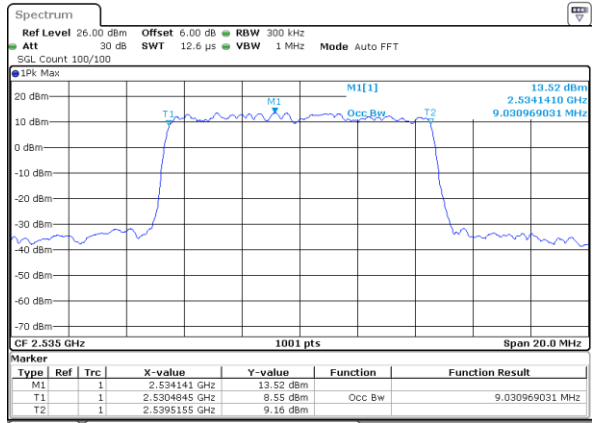

Middle Channel / 10MHz / 64QAM

Date: 8 AUG 2020 14:09:32