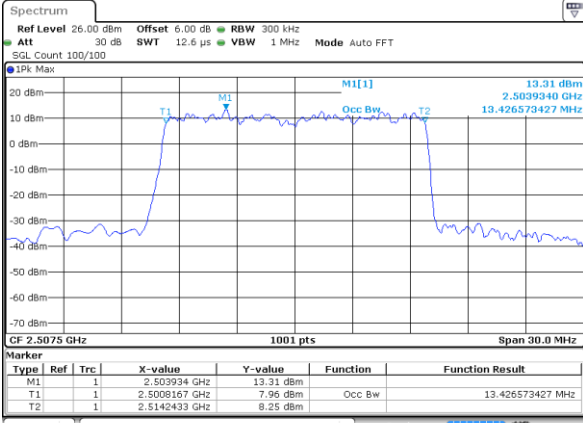

Highest Channel / 20MHz / QPSK

Date: 8 AUG 2020 14:47:09

Highest Channel / 20MHz / 16QAM

Date: 8 AUG 2020 14:47:20

LTE Band 7

Lowest Channel / 5MHz / 64QAM

Date: 8 AUG 2020 13:52:13

Lowest Channel / 10MHz / 64QAM

Date: 8 AUG 2020 14:07:13

Middle Channel / 5MHz / 64QAM

Date: 8 AUG 2020 13:54:32

Middle Channel / 10MHz / 64QAM

Date: 8 AUG 2020 14:09:32

Highest Channel / 5MHz / 64QAM

Date: 8 AUG 2020 13:54:54

Highest Channel / 10MHz / 64QAM

Date: 8 AUG 2020 14:09:54

LTE Band 7

Lowest Channel / 15MHz / 64QAM

Date: 8 AUG 2020 14:22:14

Lowest Channel / 20MHz / 64QAM

Date: 8 AUG 2020 14:54:03

Middle Channel / 15MHz / 64QAM

Date: 8 AUG 2020 14:24:34