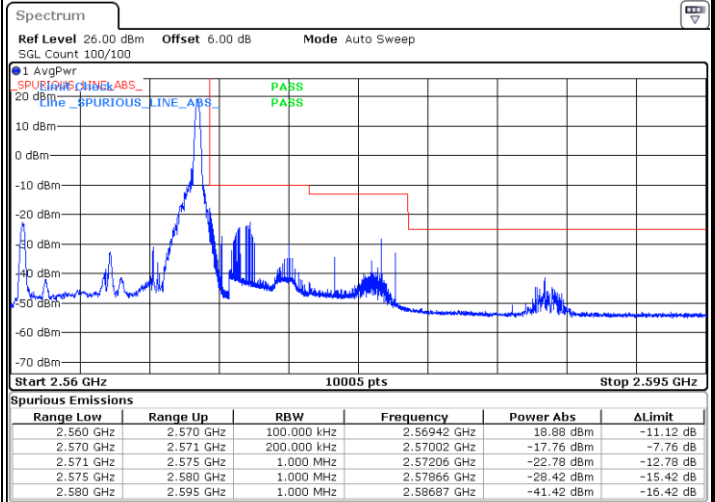

Lowest Band Edge / Full RB

Date: 8 AUG 2020 13:54:21

Highest Band Edge / Full RB

Date: 8 AUG 2020 13:57:04

LTE Band 7 / 10MHz / QPSK

Lowest Band Edge / 1 RB

Date: 8 AUG 2020 13:58:47

Highest Band Edge / 1 RB

Date: 8 AUG 2020 15:10:46

Lowest Band Edge / Full RB

Date: 8 AUG 2020 14:00:43

Highest Band Edge / Full RB

Date: 8 AUG 2020 14:06:04

LTE Band 7 / 10MHz / 16QAM

Lowest Band Edge / 1 RB

Date: 8 AUG 2020 13:59:45

Highest Band Edge / 1 RB

Date: 8 AUG 2020 14:05:06

Lowest Band Edge / Full RB

Date: 8 AUG 2020 14:01:40

Highest Band Edge / Full RB

Date: 8 AUG 2020 14:07:02

LTE Band 7 / 10MHz / 64QAM

Lowest Band Edge / 1 RB

Date: 8 AUG 2020 14:08:23

Highest Band Edge / 1 RB

Date: 8 AUG 2020 14:11:04

Lowest Band Edge / Full RB

Date: 8 AUG 2020 14:09:21

Highest Band Edge / Full RB

Date: 8 AUG 2020 14:12:02

LTE Band 7 / 15MHz / QPSK