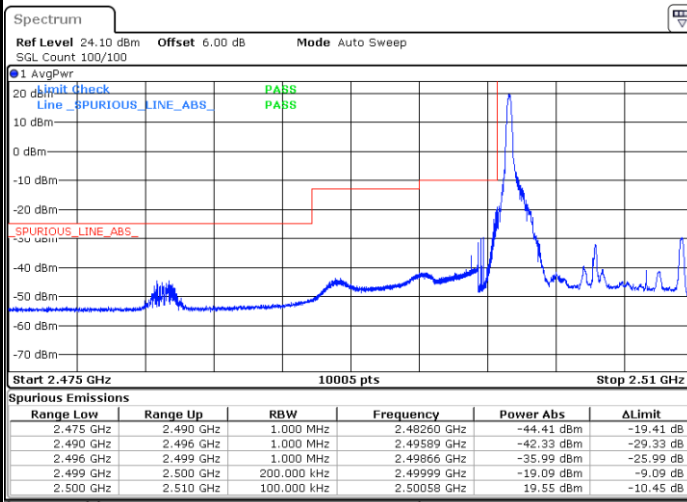

Date: 8 AUG 2020 13:46:39

Highest Band Edge / Full RB

Date: 8 AUG 2020 13:52:02

LTE Band 7 / 5MHz / 64QAM

Lowest Band Edge / 1RB

Date: 8 AUG 2020 13:53:23

Highest Band Edge / 1 RB

Date: 8 AUG 2020 13:56:04

Lowest Band Edge / Full RB

Date: 8 AUG 2020 13:54:21

Highest Band Edge / Full RB

Date: 8 AUG 2020 13:57:04

LTE Band 7 / 10MHz / QPSK

Lowest Band Edge / 1 RB

Date: 8 AUG 2020 13:58:47

Highest Band Edge / 1 RB

Date: 8 AUG 2020 15:10:46

Lowest Band Edge / Full RB

Date: 8 AUG 2020 14:00:43

Highest Band Edge / Full RB

Date: 8 AUG 2020 14:06:04

LTE Band 7 / 10MHz / 16QAM

Lowest Band Edge / 1 RB

Date: 8 AUG 2020 13:59:45

Highest Band Edge / 1 RB

Date: 8 AUG 2020 14:05:06

Lowest Band Edge / Full RB

Date: 8 AUG 2020 14:01:40

Highest Band Edge / Full RB

Date: 8 AUG 2020 14:07:02

LTE Band 7 / 10MHz / 64QAM

Lowest Band Edge / 1 RB