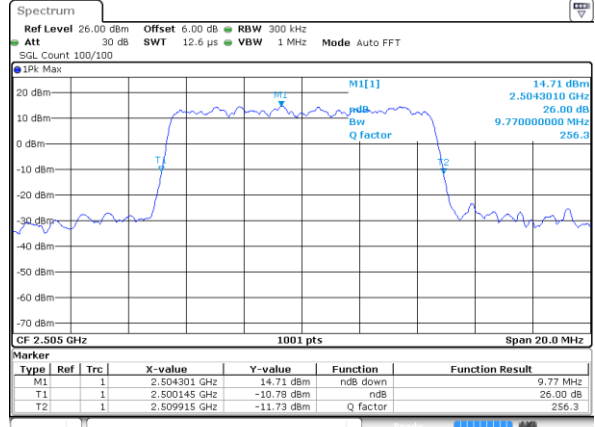

Lowest Channel / 10MHz / 16QAM

Date: 8 AUG 2020 13:57:48