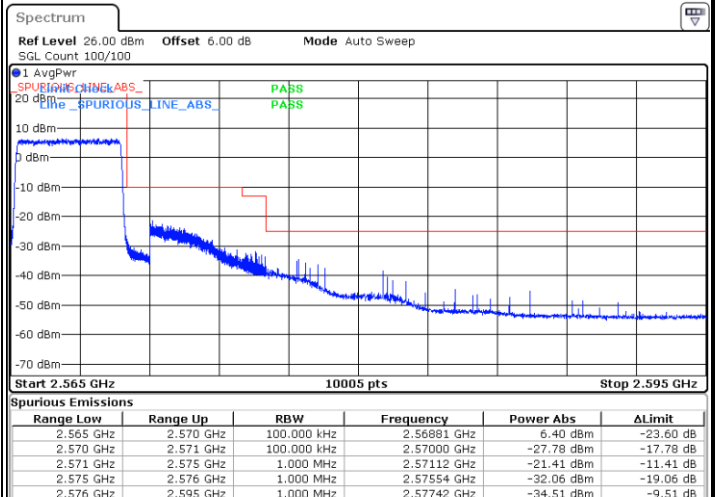

Highest Band Edge / Full RB

Date: 8 AUG 2020 13:51:04