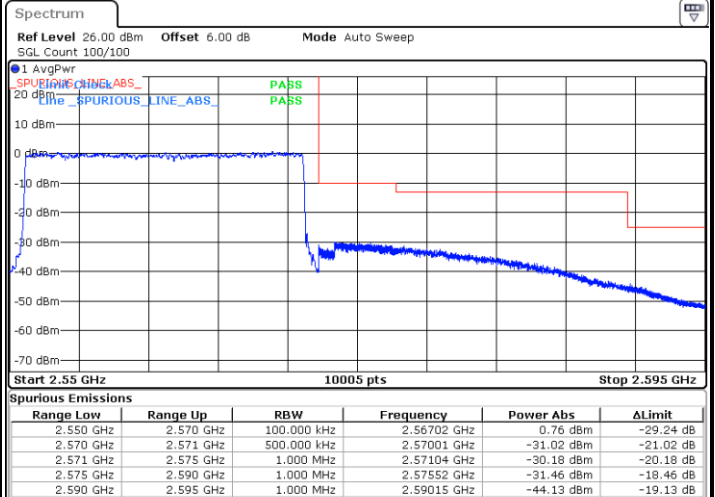

Date: 8 AUG.2020 14:22:03

LTE Band 7 / 15MHz / 64QAM

Lowest Band Edge / 1 RB

Date: 8 AUG 2020 14:23:25

Highest Band Edge / 1 RB

Date: 8 AUG 2020 14:26:06

Lowest Band Edge / Full RB

Date: 8 AUG 2020 14:24:23

Highest Band Edge / Full RB

Date: 8 AUG 2020 14:27:04

LTE Band 7 / 20MHz / QPSK

Lowest Band Edge / 1 RB

Date: 8 AUG 2020 14:38:06

Highest Band Edge / 1 RB

Date: 8 AUG 2020 14:48:42

Lowest Band Edge / Full RB

Date: 8 AUG 2020 14:40:02

Highest Band Edge / Full RB

Date: 8 AUG 2020 14:51:36

LTE Band 7 / 20MHz / 16QAM

Lowest Band Edge / 1 RB

Date: 8 AUG 2020 14:39:04

Highest Band Edge / 1RB

Date: 8 AUG 2020 14:49:40

Lowest Band Edge / Full RB

Date: 8 AUG 2020 14:41:01

Highest Band Edge / Full RB

Date: 8 AUG 2020 14:50:38