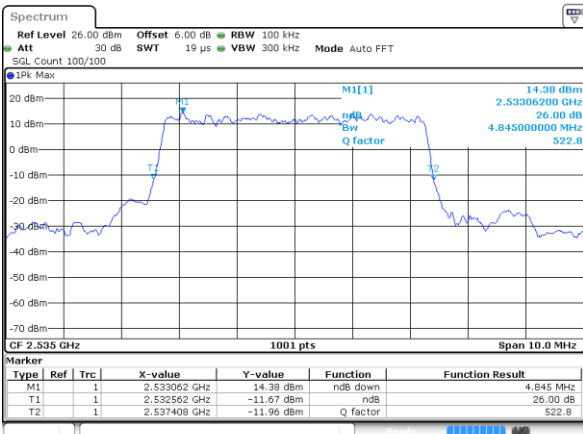

LTE Band 7

Lowest Channel / 5MHz / QPSK

Date: 8 AUG 2020 13:42:34

Lowest Channel / 5MHz / 16QAM

Date: 8 AUG 2020 13:42:45

Middle Channel / 5MHz / QPSK

Date: 8 AUG 2020 13:47:12

Middle Channel / 5MHz / 16QAM

Date: 8 AUG 2020 13:47:24

Highest Channel / 5MHz / QPSK

Date: 8 AUG 2020 13:47:58

Highest Channel / 5MHz / 16QAM

Date: 8 AUG 2020 13:48:09

LTE Band 7

Lowest Channel / 10MHz / QPSK

Date: 8 AUG 2020 13:57:37