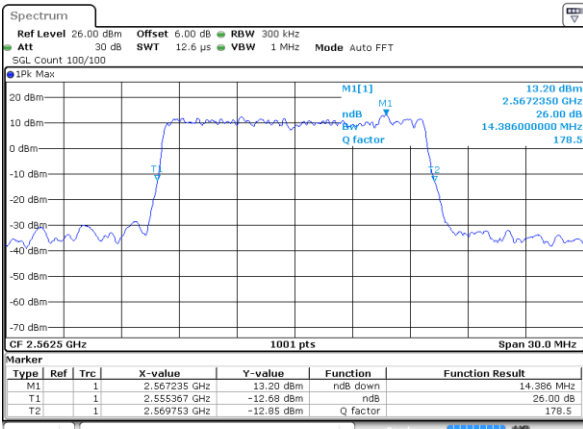

Highest Channel / 15MHz / 64QAM

Date: 8 AUG 2020 14:25:08