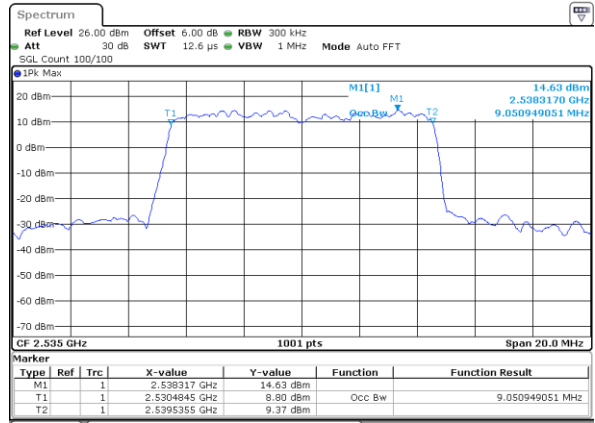

Date: 8 AUG 2020 13:47:01

Highest Channel / 5MHz / QPSK

Date: 8 AUG 2020 13:47:35

Highest Channel / 5MHz / 16QAM

Date: 8 AUG 2020 13:47:47

LTE Band 7

Lowest Channel / 10MHz / QPSK

Date: 8 AUG 2020 13:57:15

Lowest Channel / 10MHz / 16QAM

Date: 8 AUG 2020 13:57:26

Middle Channel / 10MHz / QPSK

Date: 8 AUG 2020 14:01:51

Middle Channel / 10MHz / 16QAM

Date: 8 AUG 2020 14:02:02

Highest Channel / 10MHz / QPSK

Date: 8 AUG 2020 14:02:36

Highest Channel / 10MHz / 16QAM

Date: 8 AUG 2020 14:02:47

LTE Band 7

Lowest Channel / 15MHz / QPSK

Date: 8 AUG 2020 14:12:13

Lowest Channel / 15MHz / 16QAM

Date: 8 AUG 2020 14:12:24

Middle Channel / 15MHz / QPSK