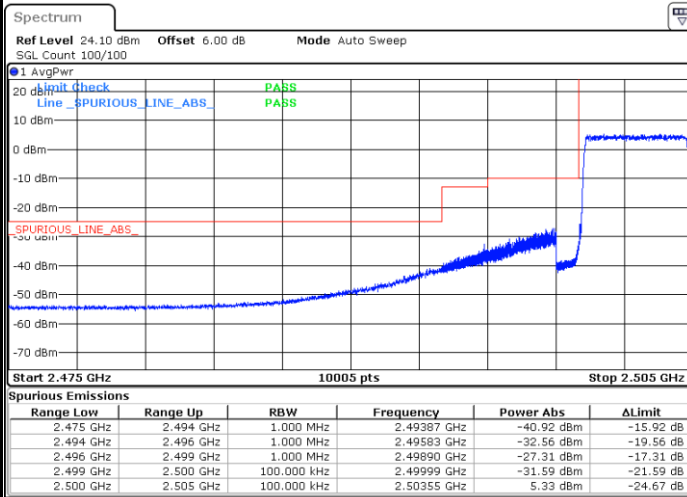

### Lowest Band Edge / Full RB

Date: 8 AUG 2020 13:45:41

### Highest Band Edge / Full RB

Date: 8 AUG 2020 13:51:04

LTE Band 7 / 5MHz / 16QAM

Lowest Band Edge / 1 RB

Date: 8 AUG 2020 15:07:11

Highest Band Edge / 1 RB

Date: 8 AUG 2020 13:50:06

Lowest Band Edge / Full RB

Date: 8 AUG 2020 13:46:39

Highest Band Edge / Full RB

Date: 8 AUG 2020 13:52:02

LTE Band 7 / 5MHz / 64QAM

Lowest Band Edge / 1RB

Date: 8 AUG 2020 13:53:23

Highest Band Edge / 1 RB

Date: 8 AUG 2020 13:56:04

Lowest Band Edge / Full RB

Date: 8 AUG 2020 13:54:21

Highest Band Edge / Full RB

Date: 8 AUG 2020 13:57:04

LTE Band 7 / 10MHz / QPSK

Lowest Band Edge / 1 RB

Date: 8 AUG 2020 13:58:47

Highest Band Edge / 1 RB