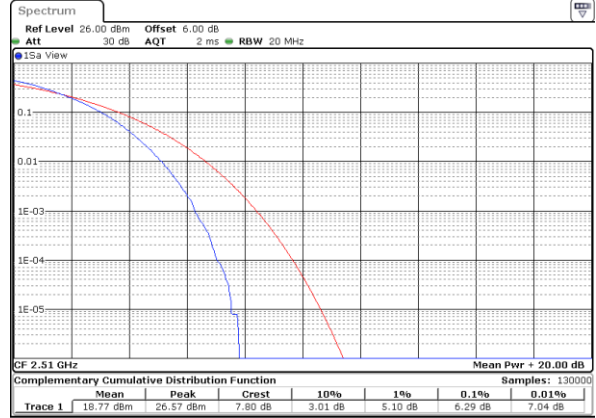

Lowest Channel / Full RB

Date: 8 AUG 2020 15:05:08