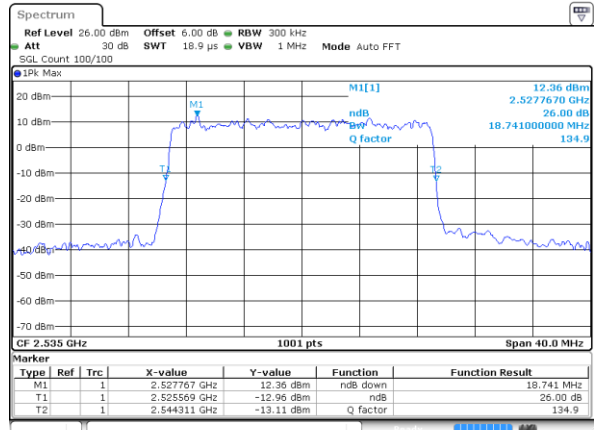

Date: 8 AUG 2020 14:10:06

LTE Band 7

Lowest Channel / 15MHz / 64QAM

Date: 8 AUG 2020 14:22:26

Lowest Channel / 20MHz / 64QAM

Date: 8 AUG 2020 14:54:15

Middle Channel / 15MHz / 64QAM

Date: 8 AUG 2020 14:24:45

Middle Channel / 20MHz / 64QAM

Date: 8 AUG 2020 14:57:19

Highest Channel / 15MHz / 64QAM

Date: 8 AUG 2020 14:25:08

Highest Channel / 20MHz / 64QAM

Date: 8 AUG 2020 14:59:34