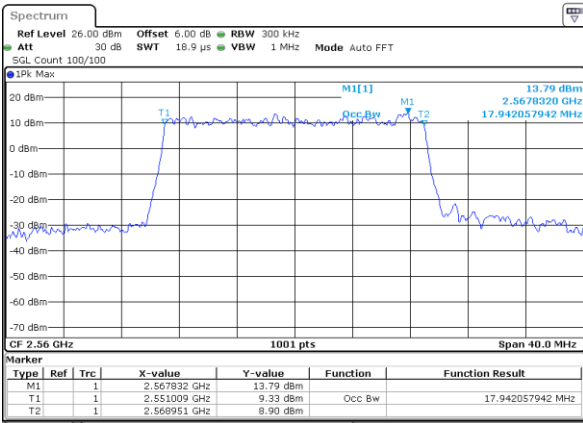

Date: 8 AUG 2020 14:16:52

Middle Channel / 15MHz / 16QAM

Date: 8 AUG 2020 14:17:03

Highest Channel / 15MHz / QPSK

Date: 8 AUG 2020 14:17:37

Highest Channel / 15MHz / 16QAM

Date: 8 AUG 2020 14:17:48

LTE Band 7

Lowest Channel / 20MHz / QPSK

Date: 8 AUG 2020 14:27:15

Lowest Channel / 20MHz / 16QAM

Date: 8 AUG 2020 14:27:26

Middle Channel / 20MHz / QPSK

Date: 8 AUG 2020 14:43:54

Middle Channel / 20MHz / 16QAM

Date: 8 AUG 2020 14:44:05

Highest Channel / 20MHz / QPSK

Date: 8 AUG 2020 14:47:09

Highest Channel / 20MHz / 16QAM

Date: 8 AUG 2020 14:47:20

LTE Band 7

Lowest Channel / 5MHz / 64QAM

Date: 8 AUG 2020 13:52:13

Lowest Channel / 10MHz / 64QAM