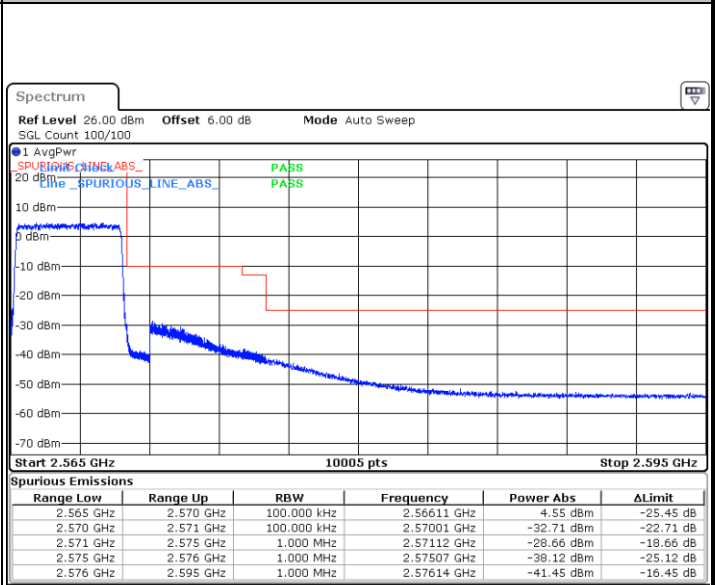

### Highest Band Edge / Full RB

Date: 8 AUG 2020 13:51:04

LTE Band 7 / 5MHz / 16QAM

Lowest Band Edge / 1 RB

Date: 8 AUG 2020 15:07:11

Highest Band Edge / 1 RB

Date: 8 AUG 2020 13:50:06

Lowest Band Edge / Full RB

Date: 8 AUG 2020 13:46:39

Highest Band Edge / Full RB

Date: 8 AUG 2020 13:52:02

LTE Band 7 / 5MHz / 64QAM

Lowest Band Edge / 1RB

Date: 8 AUG 2020 13:53:23

Highest Band Edge / 1 RB

Date: 8 AUG 2020 13:56:04

Lowest Band Edge / Full RB

Date: 8 AUG 2020 13:54:21

Highest Band Edge / Full RB

Date: 8 AUG 2020 13:57:04

LTE Band 7 / 10MHz / QPSK

Lowest Band Edge / 1 RB

Date: 8 AUG 2020 13:58:47

Highest Band Edge / 1 RB

Date: 8 AUG 2020 15:10:46

Lowest Band Edge / Full RB

Date: 8 AUG 2020 14:00:43

Highest Band Edge / Full RB

Date: 8 AUG 2020 14:06:04

LTE Band 7 / 10MHz / 16QAM

Lowest Band Edge / 1 RB

Date: 8 AUG 2020 13:59:45