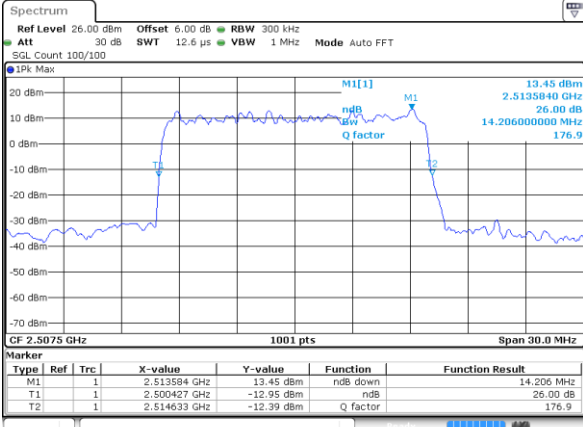

LTE Band 7

Lowest Channel / 15MHz / 64QAM

Date: 8 AUG 2020 14:22:26