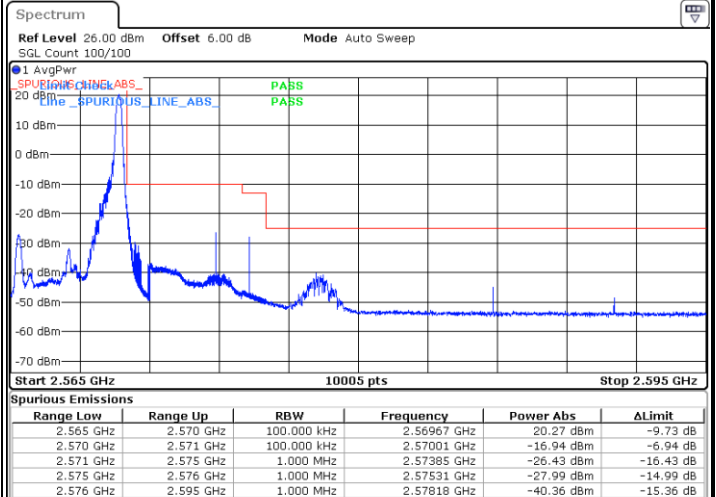

Highest Band Edge / 1 RB

Date: 8 AUG 2020 13:49:08