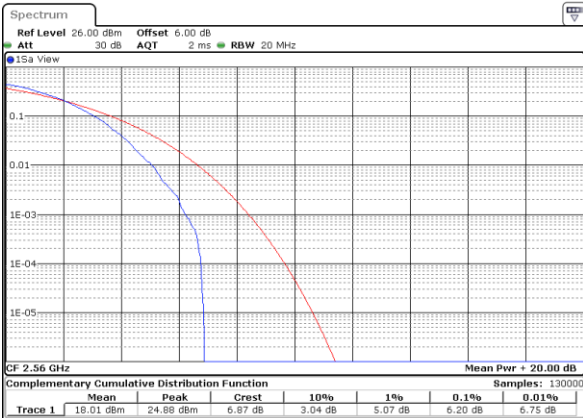

Date: 8 AUG 2020 15:05:30

Highest Channel / 1RB

Date: 8 AUG 2020 15:05:41

Highest Channel / Full RB

Date: 8 AUG 2020 15:05:52

26dB Bandwidth

| Mode       | LTE Band 7 : 26dB BW(MHz) |       |       |       |       |       |       |       |       |       |       |       |
|------------|---------------------------|-------|-------|-------|-------|-------|-------|-------|-------|-------|-------|-------|
| BW         | 1.4MHz                    |       | 3MHz  |       | 5MHz  |       | 10MHz |       | 15MHz |       | 20MHz |       |
| Mod.       | QPSK                      | 16QAM | QPSK  | 16QAM | QPSK  | 16QAM | QPSK  | 16QAM | QPSK  | 16QAM | QPSK  | 16QAM |
| Lowest CH  | -                         | -     | -     | -     | 4.85  | 4.87  | 9.93  | 9.77  | 14.33 | 14.60 | 19.06 | 18.86 |
| Middle CH  | -                         | -     | -     | -     | 4.85  | 4.83  | 9.73  | 9.67  | 14.36 | 14.48 | 18.86 | 18.78 |
| Highest CH | -                         | -     | -     | -     | 4.86  | 4.85  | 9.65  | 9.63  | 14.27 | 14.21 | 19.22 | 19.18 |
| Mode       | LTE Band 7 : 26dB BW(MHz) |       |       |       |       |       |       |       |       |       |       |       |
| BW         | 1.4MHz                    |       | 3MHz  |       | 5MHz  |       | 10MHz |       | 15MHz |       | 20MHz |       |
| Mod.       | 64QAM                     |       | 64QAM |       | 64QAM |       | 64QAM |       | 64QAM |       | 64QAM |       |
| Lowest CH  | -                         | -     | -     | -     | 4.84  | -     | 9.85  | -     | 14.21 | -     | 19.02 | -     |
| Middle CH  | -                         | -     | -     | -     | 4.79  | -     | 9.77  | -     | 14.27 | -     | 18.74 | -     |
| Highest CH | -                         | -     | -     | -     | 4.81  | -     | 9.77  | -     | 14.39 | -     | 18.90 | -     |