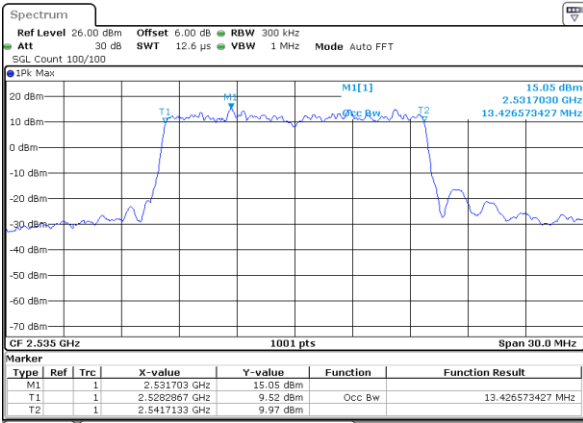

Highest Channel / 10MHz / 16QAM

Date: 8 AUG 2020 14:02:47

LTE Band 7

Lowest Channel / 15MHz / QPSK

Date: 8 AUG 2020 14:12:13

Lowest Channel / 15MHz / 16QAM

Date: 8 AUG 2020 14:12:24

Middle Channel / 15MHz / QPSK

Date: 8 AUG 2020 14:16:52

Middle Channel / 15MHz / 16QAM

Date: 8 AUG 2020 14:17:03

Highest Channel / 15MHz / QPSK

Date: 8 AUG 2020 14:17:37

Highest Channel / 15MHz / 16QAM

Date: 8 AUG 2020 14:17:48

LTE Band 7