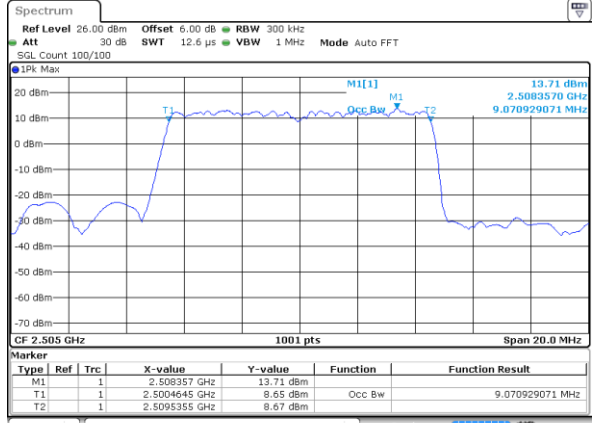

Highest Channel / 20MHz / QPSK

Date: 8 AUG 2020 14:47:09

Highest Channel / 20MHz / 16QAM

Date: 8 AUG 2020 14:47:20

LTE Band 7

Lowest Channel / 5MHz / 64QAM

Date: 8 AUG 2020 13:52:13

Lowest Channel / 10MHz / 64QAM