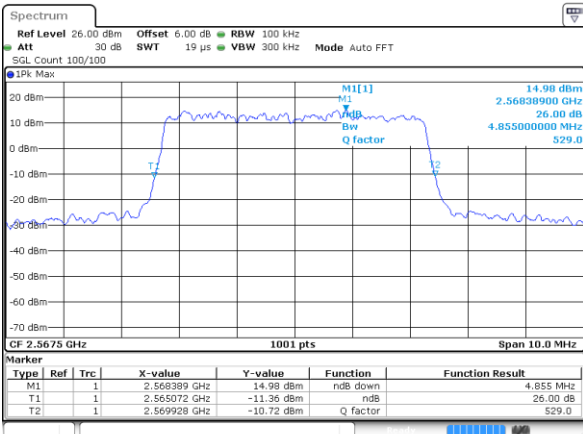

Highest Channel / 5MHz / QPSK

Date: 8 AUG 2020 13:47:58