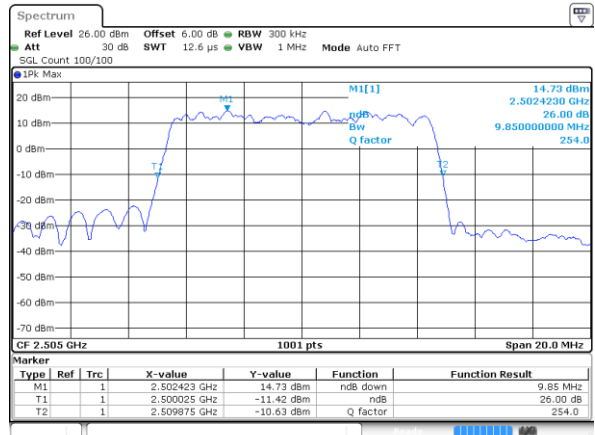

Highest Channel / 20MHz / QPSK

Date: 8 AUG 2020 14:47:32

Highest Channel / 20MHz / 16QAM

Date: 8 AUG 2020 14:47:43

LTE Band 7

Lowest Channel / 5MHz / 64QAM

Date: 8 AUG 2020 13:52:24

Lowest Channel / 10MHz / 64QAM