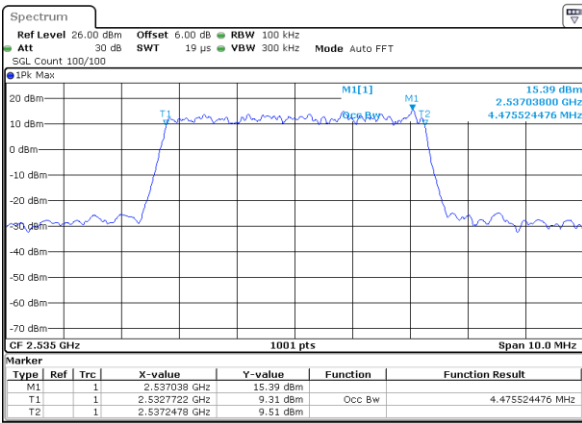

### Occupied Bandwidth

| Mode       | LTE Band 7 : 99%OBW(MHz) |       |       |       |       |       |       |       |       |       |       |       |
|------------|--------------------------|-------|-------|-------|-------|-------|-------|-------|-------|-------|-------|-------|
| BW         | 1.4MHz                   |       | 3MHz  |       | 5MHz  |       | 10MHz |       | 15MHz |       | 20MHz |       |
| Mod.       | QPSK                     | 16QAM | QPSK  | 16QAM | QPSK  | 16QAM | QPSK  | 16QAM | QPSK  | 16QAM | QPSK  | 16QAM |
| Lowest CH  | -                        | -     | -     | -     | 4.48  | 4.50  | 9.01  | 9.03  | 13.46 | 13.43 | 17.90 | 17.90 |
| Middle CH  | -                        | -     | -     | -     | 4.48  | 4.50  | 9.05  | 9.05  | 13.43 | 13.46 | 17.86 | 17.94 |
| Highest CH | -                        | -     | -     | -     | 4.48  | 4.49  | 9.03  | 8.99  | 13.43 | 13.52 | 17.94 | 17.94 |
| Mode       | LTE Band 7 : 99%OBW(MHz) |       |       |       |       |       |       |       |       |       |       |       |
| BW         | 1.4MHz                   |       | 3MHz  |       | 5MHz  |       | 10MHz |       | 15MHz |       | 20MHz |       |
| Mod.       | 64QAM                    |       | 64QAM |       | 64QAM |       | 64QAM |       | 64QAM |       | 64QAM |       |
| Lowest CH  | -                        | -     | -     | -     | 4.48  | -     | 9.07  | -     | 13.43 | -     | 17.90 | -     |
| Middle CH  | -                        | -     | -     | -     | 4.49  | -     | 9.03  | -     | 13.40 | -     | 17.90 | -     |
| Highest CH | -                        | -     | -     | -     | 4.48  | -     | 8.97  | -     | 13.43 | -     | 17.86 | -     |

LTE Band 7

Lowest Channel / 5MHz / QPSK

Date: 8 AUG 2020 13:42:11

Lowest Channel / 5MHz / 16QAM

Date: 8 AUG 2020 13:42:22

Middle Channel / 5MHz / QPSK

Date: 8 AUG 2020 13:46:50

Middle Channel / 5MHz / 16QAM