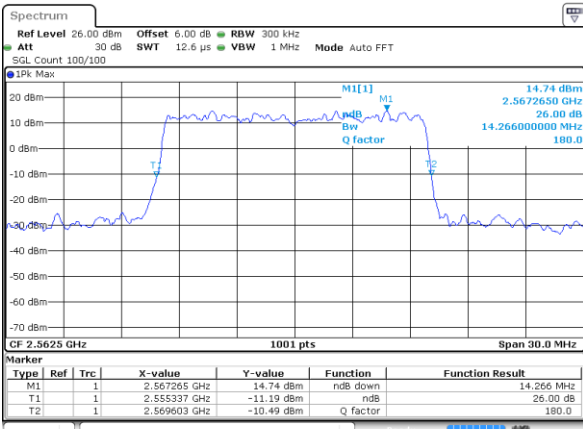

Highest Channel / 15MHz / QPSK

Date: 8 AUG 2020 14:17:59