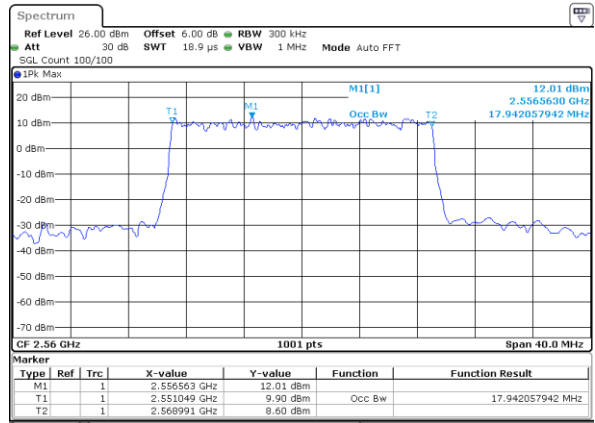

Date: 8 AUG 2020 14:16:52

Middle Channel / 15MHz / 16QAM

Date: 8 AUG 2020 14:17:03

Highest Channel / 15MHz / QPSK

Date: 8 AUG 2020 14:17:37

Highest Channel / 15MHz / 16QAM

Date: 8 AUG 2020 14:17:48

LTE Band 7

Lowest Channel / 20MHz / QPSK

Date: 8 AUG 2020 14:27:15

Lowest Channel / 20MHz / 16QAM

Date: 8 AUG 2020 14:27:26

Middle Channel / 20MHz / QPSK

Date: 8 AUG 2020 14:43:54

Middle Channel / 20MHz / 16QAM

Date: 8 AUG 2020 14:44:05

Highest Channel / 20MHz / QPSK

Date: 8 AUG 2020 14:47:09

Highest Channel / 20MHz / 16QAM

Date: 8 AUG 2020 14:47:20

LTE Band 7

Lowest Channel / 5MHz / 64QAM

Date: 8 AUG 2020 13:52:13

Lowest Channel / 10MHz / 64QAM