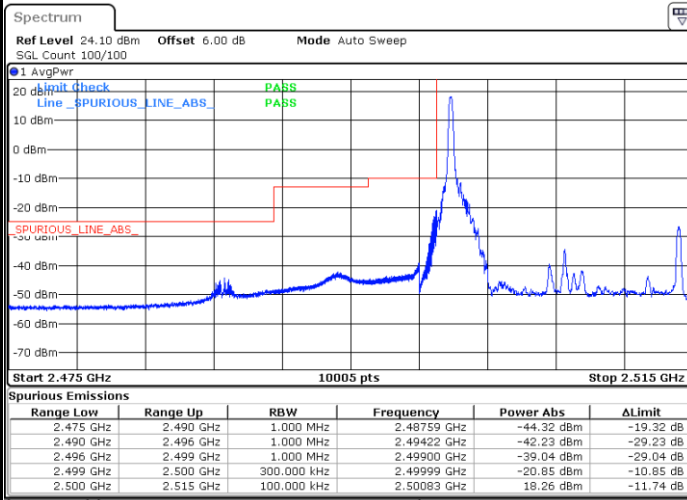

Date: 8 AUG 2020 14:08:23

Highest Band Edge / 1 RB

Date: 8 AUG 2020 14:11:04

Lowest Band Edge / Full RB

Date: 8 AUG 2020 14:09:21

Highest Band Edge / Full RB

Date: 8 AUG 2020 14:12:02

LTE Band 7 / 15MHz / QPSK

LTE Band 7 / 15MHz / 16QAM

Lowest Band Edge / 1 RB

Date: 8 AUG.2020 14:14:44

Highest Band Edge / 1 RB

Date: 8 AUG.2020 14:20:08

Lowest Band Edge / Full RB

Date: 8 AUG.2020 14:16:41

Highest Band Edge / Full RB

Date: 8 AUG.2020 14:22:03

LTE Band 7 / 15MHz / 64QAM

Lowest Band Edge / 1 RB

Date: 8 AUG 2020 14:23:25

Highest Band Edge / 1 RB

Date: 8 AUG 2020 14:26:06

Lowest Band Edge / Full RB

Date: 8 AUG 2020 14:24:23

Highest Band Edge / Full RB

Date: 8 AUG 2020 14:27:04

LTE Band 7 / 20MHz / QPSK

Lowest Band Edge / 1 RB

Date: 8 AUG 2020 14:38:06

Highest Band Edge / 1 RB

Date: 8 AUG 2020 14:48:42

Lowest Band Edge / Full RB