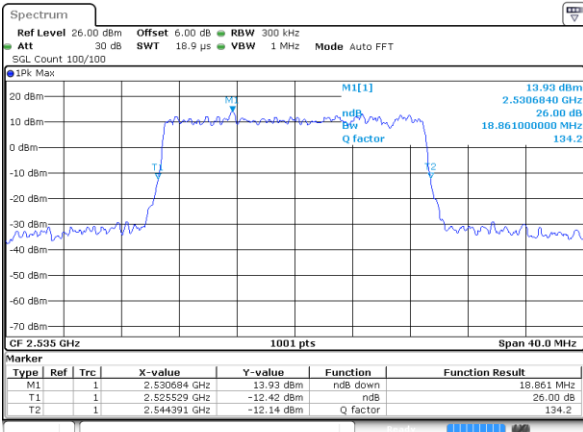

Middle Channel / 20MHz / QPSK

Date: 8 AUG 2020 14:44:16