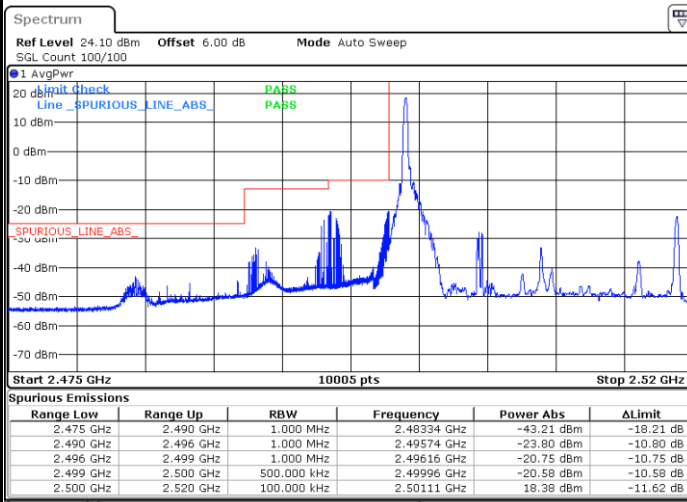

Highest Band Edge / Full RB

Date: 8 AUG 2020 14:27:04

LTE Band 7 / 20MHz / QPSK

Lowest Band Edge / 1 RB

Date: 8 AUG 2020 14:38:06

Highest Band Edge / 1 RB

Date: 8 AUG 2020 14:48:42

Lowest Band Edge / Full RB

Date: 8 AUG 2020 14:40:02

Highest Band Edge / Full RB

Date: 8 AUG 2020 14:51:36

LTE Band 7 / 20MHz / 16QAM

Lowest Band Edge / 1 RB

Date: 8 AUG 2020 14:39:04

Highest Band Edge / 1RB

Date: 8 AUG 2020 14:49:40

Lowest Band Edge / Full RB

Date: 8 AUG 2020 14:41:01

Highest Band Edge / Full RB

Date: 8 AUG 2020 14:50:38