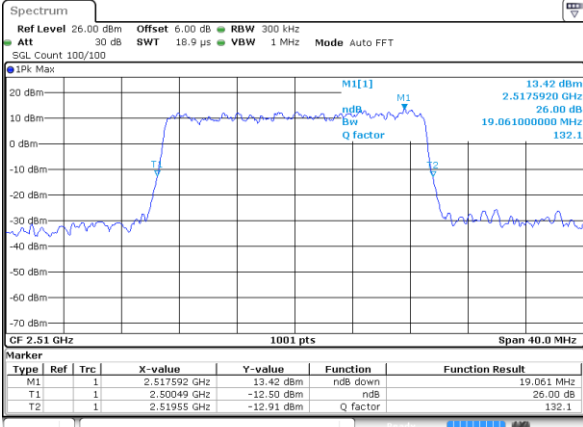

LTE Band 7

Lowest Channel / 20MHz / QPSK

Date: 8 AUG 2020 14:27:37