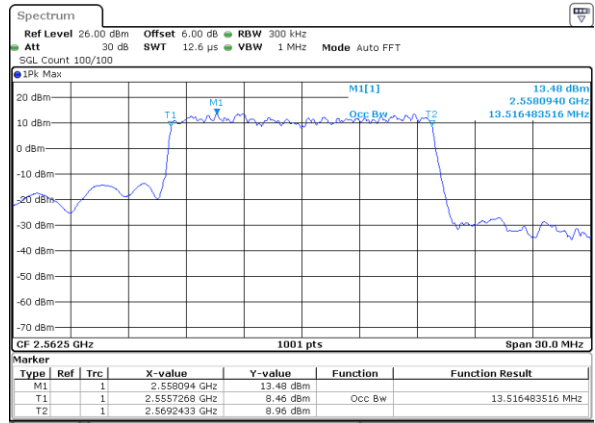

Highest Channel / 10MHz / 16QAM

Date: 8 AUG 2020 14:02:47

LTE Band 7

Lowest Channel / 15MHz / QPSK

Date: 8 AUG 2020 14:12:13

Lowest Channel / 15MHz / 16QAM

Date: 8 AUG 2020 14:12:24

Middle Channel / 15MHz / QPSK

Date: 8 AUG 2020 14:16:52

Middle Channel / 15MHz / 16QAM

Date: 8 AUG 2020 14:17:03

Highest Channel / 15MHz / QPSK

Date: 8 AUG 2020 14:17:37

Highest Channel / 15MHz / 16QAM

Date: 8 AUG 2020 14:17:48

LTE Band 7