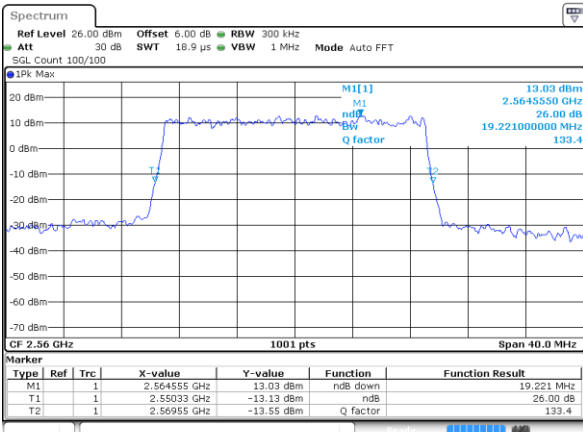

Highest Channel / 20MHz / QPSK

Date: 8 AUG 2020 14:47:32

Highest Channel / 20MHz / 16QAM

Date: 8 AUG 2020 14:47:43

LTE Band 7

Lowest Channel / 5MHz / 64QAM

Date: 8 AUG 2020 13:52:24

Lowest Channel / 10MHz / 64QAM