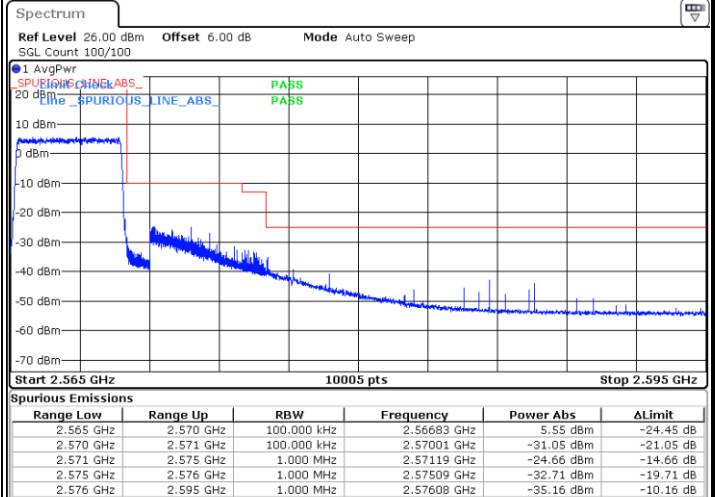

### Lowest Band Edge / Full RB

Date: 8 AUG 2020 13:45:41

### Highest Band Edge / Full RB

Date: 8 AUG 2020 13:51:04

LTE Band 7 / 5MHz / 16QAM

Lowest Band Edge / 1 RB

Date: 8 AUG 2020 15:07:11

Highest Band Edge / 1 RB

Date: 8 AUG 2020 13:50:06

Lowest Band Edge / Full RB

Date: 8 AUG 2020 13:46:39

Highest Band Edge / Full RB

Date: 8 AUG 2020 13:52:02

LTE Band 7 / 5MHz / 64QAM

Lowest Band Edge / 1RB

Date: 8 AUG 2020 13:53:23

Highest Band Edge / 1 RB

Date: 8 AUG 2020 13:56:04

Lowest Band Edge / Full RB

Date: 8 AUG 2020 13:54:21

Highest Band Edge / Full RB

Date: 8 AUG 2020 13:57:04

LTE Band 7 / 10MHz / QPSK

Lowest Band Edge / 1 RB

Date: 8 AUG 2020 13:58:47

Highest Band Edge / 1 RB