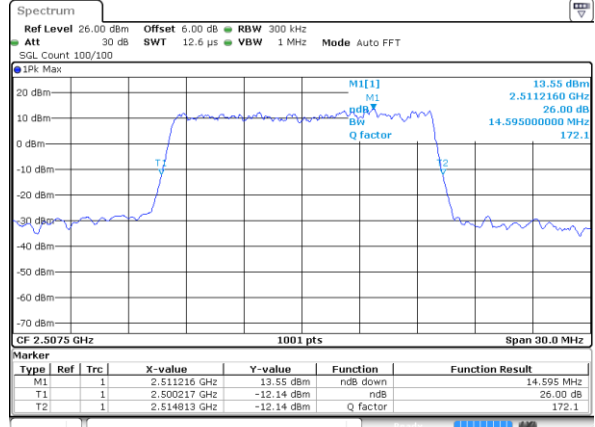

Highest Channel / 10MHz / 16QAM

Date: 8 AUG 2020 14:03:10

LTE Band 7

Lowest Channel / 15MHz / QPSK

Date: 8 AUG 2020 14:12:36

Lowest Channel / 15MHz / 16QAM

Date: 8 AUG 2020 14:12:47

Middle Channel / 15MHz / QPSK