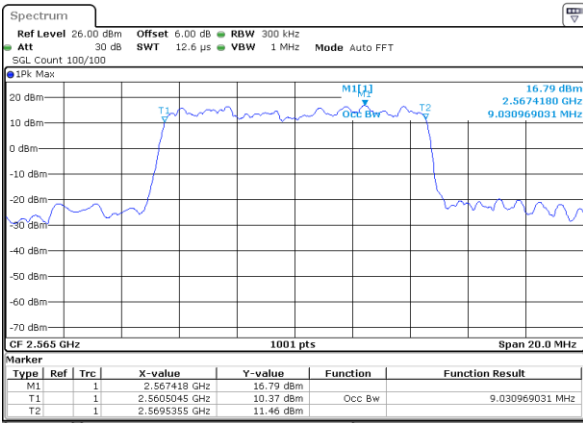

Date: 8 AUG 2020 13:47:01

Highest Channel / 5MHz / QPSK

Date: 8 AUG 2020 13:47:35

Highest Channel / 5MHz / 16QAM

Date: 8 AUG 2020 13:47:47

LTE Band 7

Lowest Channel / 10MHz / QPSK

Date: 8 AUG 2020 13:57:15

Lowest Channel / 10MHz / 16QAM

Date: 8 AUG 2020 13:57:26

Middle Channel / 10MHz / QPSK

Date: 8 AUG 2020 14:01:51

Middle Channel / 10MHz / 16QAM

Date: 8 AUG 2020 14:02:02

Highest Channel / 10MHz / QPSK

Date: 8 AUG 2020 14:02:36

Highest Channel / 10MHz / 16QAM

Date: 8 AUG 2020 14:02:47

LTE Band 7

Lowest Channel / 15MHz / QPSK

Date: 8 AUG 2020 14:12:13

Lowest Channel / 15MHz / 16QAM

Date: 8 AUG 2020 14:12:24

Middle Channel / 15MHz / QPSK