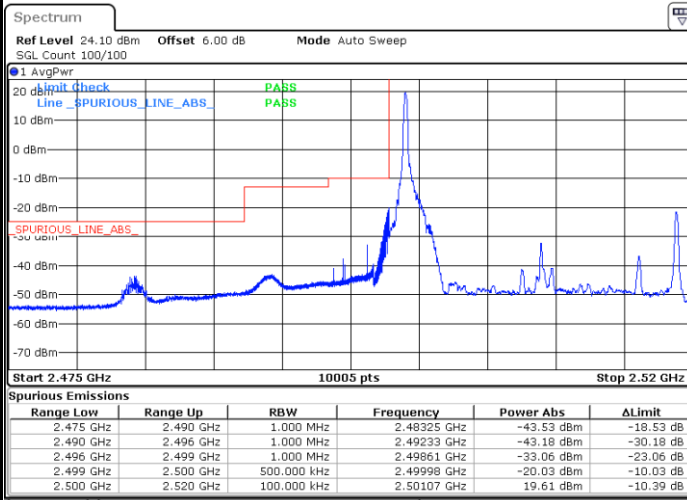

LTE Band 7 / 15MHz / 16QAM

Lowest Band Edge / 1 RB

Date: 8 AUG.2020 14:14:44

Highest Band Edge / 1 RB

Date: 8 AUG.2020 14:20:08

Lowest Band Edge / Full RB

Date: 8 AUG.2020 14:16:41

Highest Band Edge / Full RB

Date: 8 AUG.2020 14:22:03

LTE Band 7 / 15MHz / 64QAM

Lowest Band Edge / 1 RB

Date: 8 AUG 2020 14:23:25

Highest Band Edge / 1 RB

Date: 8 AUG 2020 14:26:06

Lowest Band Edge / Full RB

Date: 8 AUG 2020 14:24:23

Highest Band Edge / Full RB

Date: 8 AUG 2020 14:27:04

LTE Band 7 / 20MHz / QPSK

Lowest Band Edge / 1 RB

Date: 8 AUG 2020 14:38:06

Highest Band Edge / 1 RB

Date: 8 AUG 2020 14:48:42

Lowest Band Edge / Full RB

Date: 8 AUG 2020 14:40:02

Highest Band Edge / Full RB

Date: 8 AUG 2020 14:51:36

LTE Band 7 / 20MHz / 16QAM

Lowest Band Edge / 1 RB

Date: 8 AUG 2020 14:39:04

Highest Band Edge / 1RB

Date: 8 AUG 2020 14:49:40