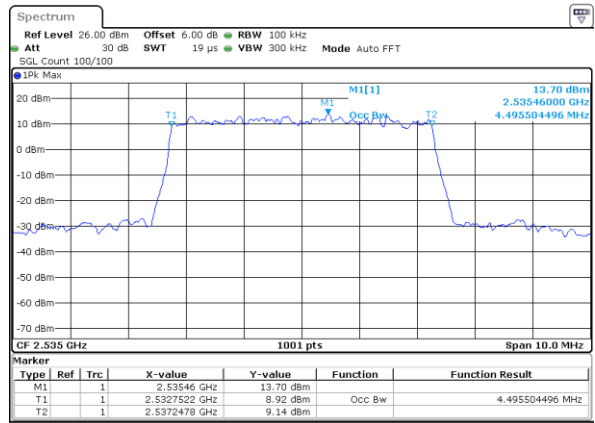

LTE Band 7

Lowest Channel / 5MHz / QPSK

Date: 8 AUG 2020 13:42:11

Lowest Channel / 5MHz / 16QAM

Date: 8 AUG 2020 13:42:22

Middle Channel / 5MHz / QPSK

Date: 8 AUG 2020 13:46:50

Middle Channel / 5MHz / 16QAM

Date: 8 AUG 2020 13:47:01

Highest Channel / 5MHz / QPSK

Date: 8 AUG 2020 13:47:35

Highest Channel / 5MHz / 16QAM

Date: 8 AUG 2020 13:47:47

LTE Band 7

Lowest Channel / 10MHz / QPSK

Date: 8 AUG 2020 13:57:15