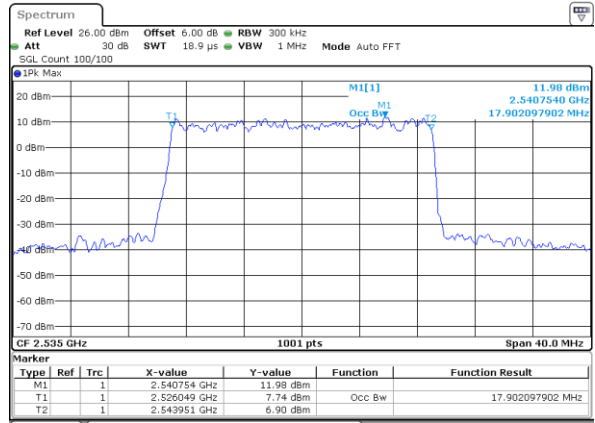

Date: 8 AUG 2020 14:09:54

LTE Band 7

Lowest Channel / 15MHz / 64QAM

Date: 8 AUG 2020 14:22:14

Lowest Channel / 20MHz / 64QAM

Date: 8 AUG 2020 14:54:03

Middle Channel / 15MHz / 64QAM

Date: 8 AUG 2020 14:24:34

Middle Channel / 20MHz / 64QAM

Date: 8 AUG 2020 14:57:08

Highest Channel / 15MHz / 64QAM

Date: 8 AUG 2020 14:24:56

Highest Channel / 20MHz / 64QAM

Date: 8 AUG 2020 14:59:23