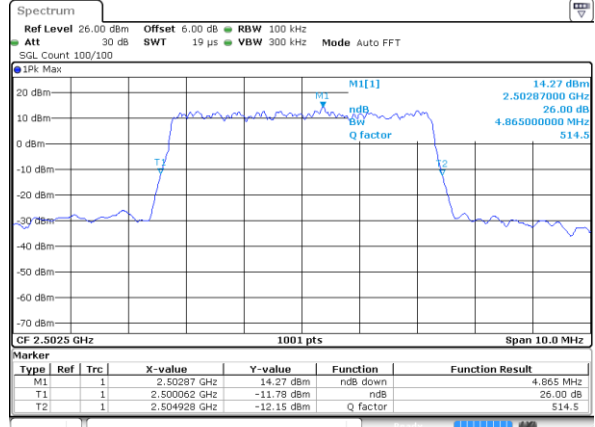

Lowest Channel / 5MHz / 16QAM

Date: 8 AUG 2020 13:42:45