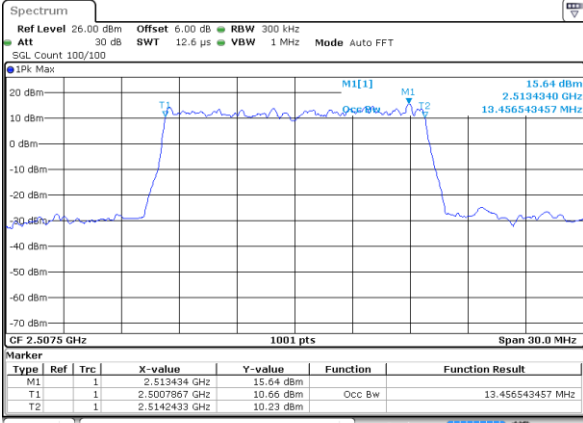

Highest Channel / 10MHz / 16QAM

Date: 8 AUG 2020 14:02:47

LTE Band 7

Lowest Channel / 15MHz / QPSK

Date: 8 AUG 2020 14:12:13

Lowest Channel / 15MHz / 16QAM

Date: 8 AUG 2020 14:12:24

Middle Channel / 15MHz / QPSK

Date: 8 AUG 2020 14:16:52

Middle Channel / 15MHz / 16QAM

Date: 8 AUG 2020 14:17:03

Highest Channel / 15MHz / QPSK

Date: 8 AUG 2020 14:17:37

Highest Channel / 15MHz / 16QAM

Date: 8 AUG 2020 14:17:48

LTE Band 7