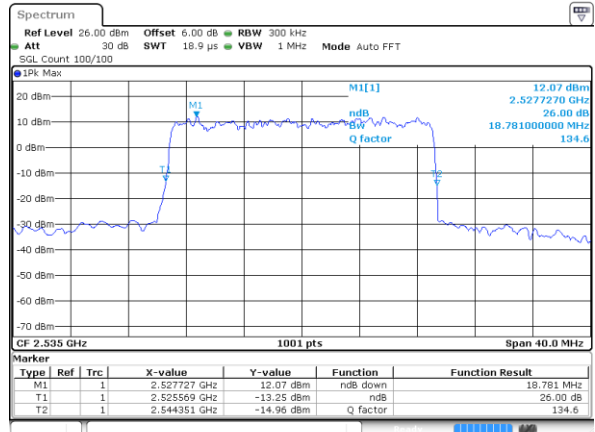

Middle Channel / 20MHz / 16QAM

Date: 8 AUG 2020 14:44:28