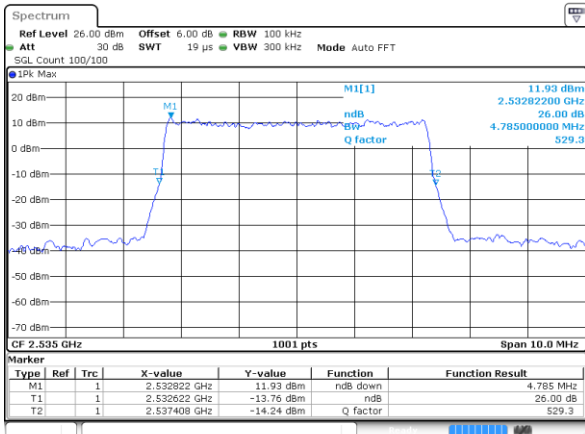

Middle Channel / 5MHz / 64QAM

Date: 8 AUG 2020 13:54:43