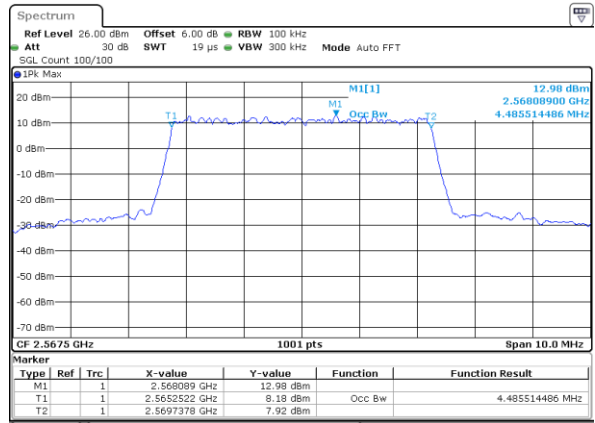

LTE Band 7

Lowest Channel / 5MHz / QPSK

Date: 8 AUG 2020 13:42:11

Lowest Channel / 5MHz / 16QAM

Date: 8 AUG 2020 13:42:22

Middle Channel / 5MHz / QPSK

Date: 8 AUG 2020 13:46:50

Middle Channel / 5MHz / 16QAM

Date: 8 AUG 2020 13:47:01

Highest Channel / 5MHz / QPSK

Date: 8 AUG 2020 13:47:35

Highest Channel / 5MHz / 16QAM

Date: 8 AUG 2020 13:47:47

LTE Band 7

Lowest Channel / 10MHz / QPSK

Date: 8 AUG 2020 13:57:15