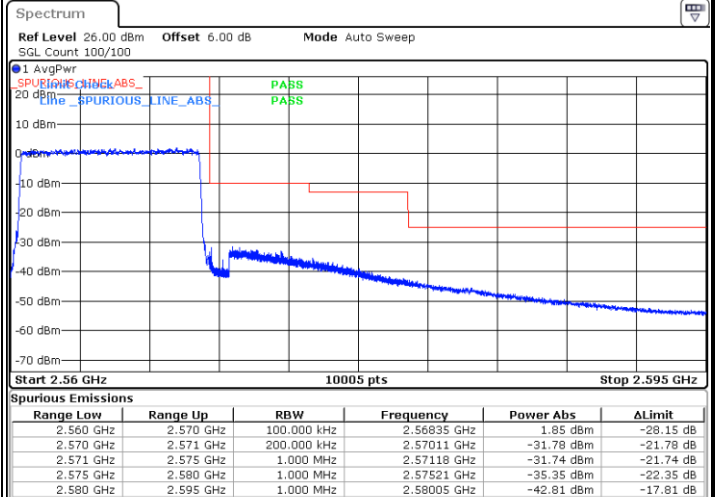

Date: 8 AUG 2020 15:10:46

Lowest Band Edge / Full RB

Date: 8 AUG 2020 14:00:43

Highest Band Edge / Full RB

Date: 8 AUG 2020 14:06:04

LTE Band 7 / 10MHz / 16QAM

Lowest Band Edge / 1 RB

Date: 8 AUG 2020 13:59:45

Highest Band Edge / 1 RB

Date: 8 AUG 2020 14:05:06

Lowest Band Edge / Full RB

Date: 8 AUG 2020 14:01:40

Highest Band Edge / Full RB

Date: 8 AUG 2020 14:07:02

LTE Band 7 / 10MHz / 64QAM

Lowest Band Edge / 1 RB

Date: 8 AUG 2020 14:08:23

Highest Band Edge / 1 RB

Date: 8 AUG 2020 14:11:04

Lowest Band Edge / Full RB

Date: 8 AUG 2020 14:09:21

Highest Band Edge / Full RB

Date: 8 AUG 2020 14:12:02

LTE Band 7 / 15MHz / QPSK

Lowest Band Edge / 1 RB

Date: 8 AUG.2020 15:12:44

Highest Band Edge / 1 RB

Date: 8 AUG.2020 14:19:10

Lowest Band Edge / Full RB

Date: 8 AUG.2020 14:15:42

Highest Band Edge / Full RB

Date: 8 AUG.2020 14:21:05