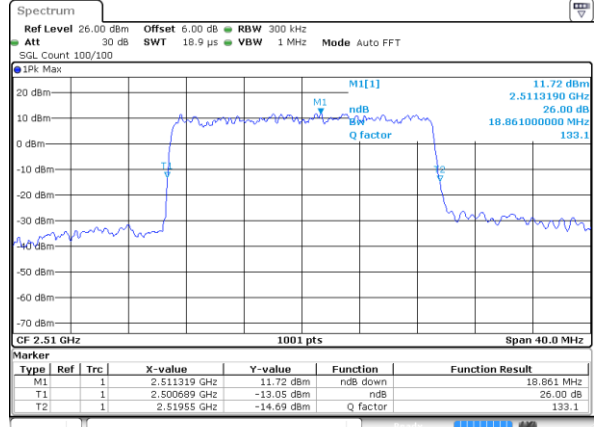

Lowest Channel / 20MHz / 16QAM

Date: 8 AUG 2020 14:27:48