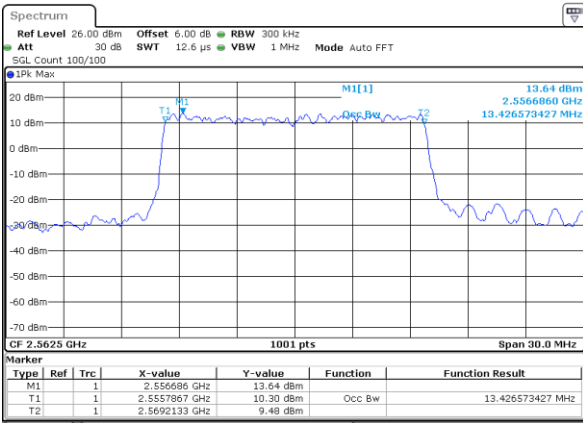

Highest Channel / 10MHz / 16QAM

Date: 8 AUG 2020 14:02:47

LTE Band 7

Lowest Channel / 15MHz / QPSK

Date: 8 AUG 2020 14:12:13

Lowest Channel / 15MHz / 16QAM

Date: 8 AUG 2020 14:12:24

Middle Channel / 15MHz / QPSK

Date: 8 AUG 2020 14:16:52

Middle Channel / 15MHz / 16QAM

Date: 8 AUG 2020 14:17:03

Highest Channel / 15MHz / QPSK

Date: 8 AUG 2020 14:17:37

Highest Channel / 15MHz / 16QAM

Date: 8 AUG 2020 14:17:48

LTE Band 7