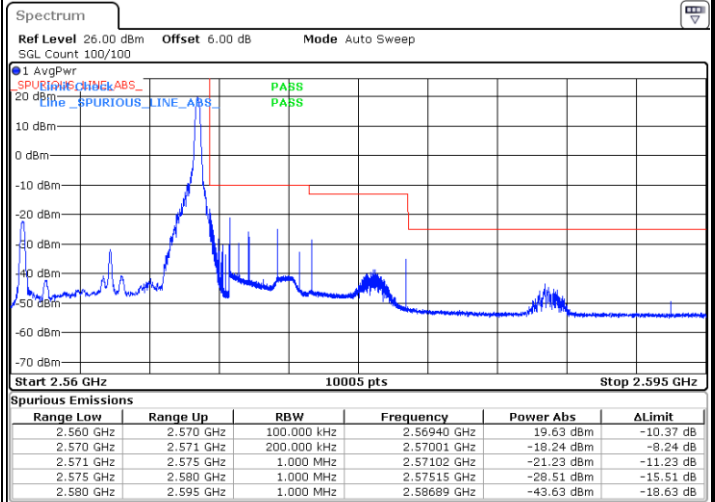

Date: 8 AUG 2020 13:46:39

Highest Band Edge / Full RB

Date: 8 AUG 2020 13:52:02

LTE Band 7 / 5MHz / 64QAM

Lowest Band Edge / 1RB

Date: 8 AUG 2020 13:53:23

Highest Band Edge / 1 RB

Date: 8 AUG 2020 13:56:04

Lowest Band Edge / Full RB

Date: 8 AUG 2020 13:54:21

Highest Band Edge / Full RB

Date: 8 AUG 2020 13:57:04

LTE Band 7 / 10MHz / QPSK

Lowest Band Edge / 1 RB

Date: 8 AUG 2020 13:58:47

Highest Band Edge / 1 RB

Date: 8 AUG 2020 15:10:46

Lowest Band Edge / Full RB

Date: 8 AUG 2020 14:00:43

Highest Band Edge / Full RB

Date: 8 AUG 2020 14:06:04

LTE Band 7 / 10MHz / 16QAM

Lowest Band Edge / 1 RB

Date: 8 AUG 2020 13:59:45

Highest Band Edge / 1 RB

Date: 8 AUG 2020 14:05:06

Lowest Band Edge / Full RB

Date: 8 AUG 2020 14:01:40

Highest Band Edge / Full RB

Date: 8 AUG 2020 14:07:02

LTE Band 7 / 10MHz / 64QAM

Lowest Band Edge / 1 RB