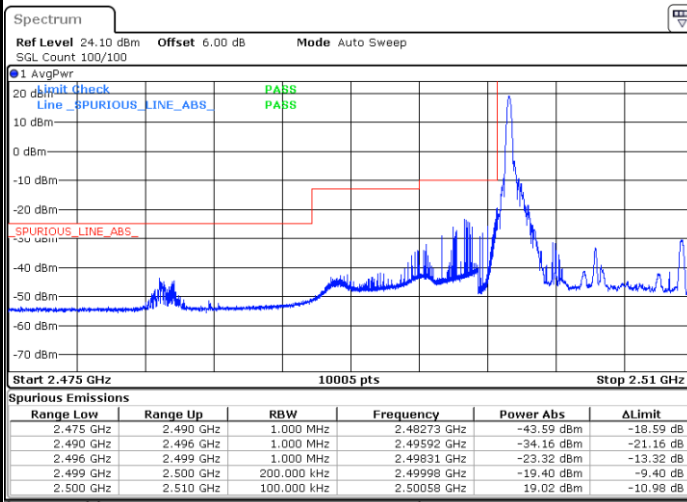

Lowest Band Edge / Full RB

Date: 8 AUG 2020 13:54:21

Highest Band Edge / Full RB

Date: 8 AUG 2020 13:57:04

LTE Band 7 / 10MHz / QPSK

Lowest Band Edge / 1 RB

Date: 8 AUG 2020 13:58:47

Highest Band Edge / 1 RB

Date: 8 AUG 2020 15:10:46

Lowest Band Edge / Full RB

Date: 8 AUG 2020 14:00:43

Highest Band Edge / Full RB

Date: 8 AUG 2020 14:06:04

LTE Band 7 / 10MHz / 16QAM

Lowest Band Edge / 1 RB

Date: 8 AUG 2020 13:59:45

Highest Band Edge / 1 RB

Date: 8 AUG 2020 14:05:06

Lowest Band Edge / Full RB

Date: 8 AUG 2020 14:01:40

Highest Band Edge / Full RB

Date: 8 AUG 2020 14:07:02

LTE Band 7 / 10MHz / 64QAM

Lowest Band Edge / 1 RB

Date: 8 AUG 2020 14:08:23

Highest Band Edge / 1 RB

Date: 8 AUG 2020 14:11:04

Lowest Band Edge / Full RB

Date: 8 AUG 2020 14:09:21

Highest Band Edge / Full RB

Date: 8 AUG 2020 14:12:02

LTE Band 7 / 15MHz / QPSK