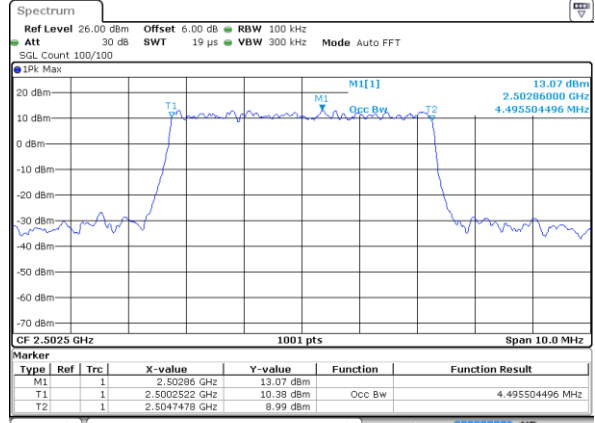

Lowest Channel / 5MHz / 16QAM

Date: 8 AUG 2020 13:42:22