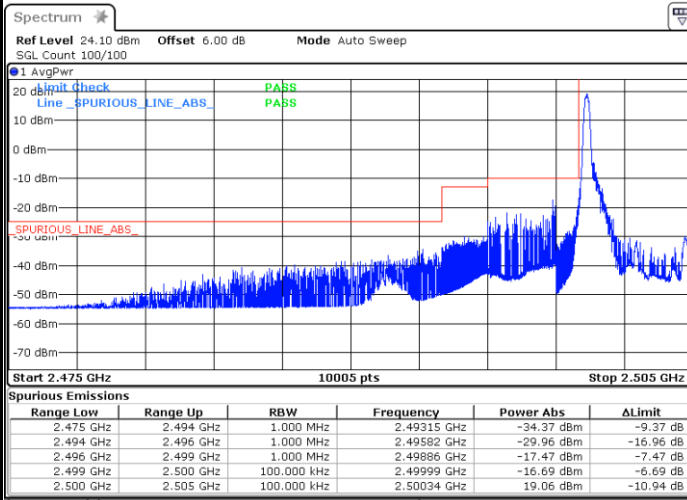

### Lowest Band Edge / Full RB

Date: 8 AUG 2020 13:45:41

### Highest Band Edge / Full RB

Date: 8 AUG 2020 13:51:04

LTE Band 7 / 5MHz / 16QAM

Lowest Band Edge / 1 RB

Date: 8 AUG 2020 15:07:11

Highest Band Edge / 1 RB

Date: 8 AUG 2020 13:50:06

Lowest Band Edge / Full RB

Date: 8 AUG 2020 13:46:39

Highest Band Edge / Full RB

Date: 8 AUG 2020 13:52:02

LTE Band 7 / 5MHz / 64QAM

Lowest Band Edge / 1RB

Date: 8 AUG 2020 13:53:23

Highest Band Edge / 1 RB

Date: 8 AUG 2020 13:56:04

Lowest Band Edge / Full RB

Date: 8 AUG 2020 13:54:21

Highest Band Edge / Full RB

Date: 8 AUG 2020 13:57:04

LTE Band 7 / 10MHz / QPSK

Lowest Band Edge / 1 RB

Date: 8 AUG 2020 13:58:47

Highest Band Edge / 1 RB