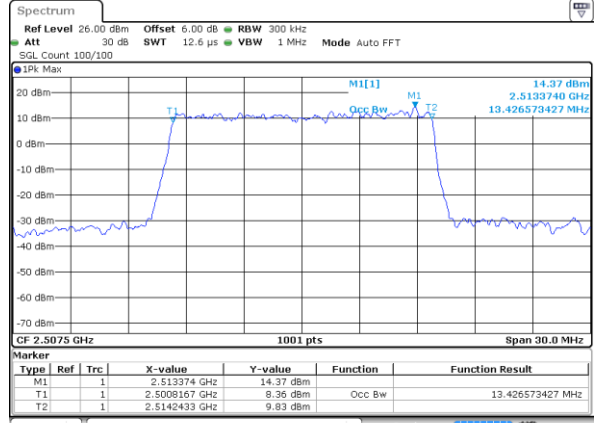

Highest Channel / 10MHz / 16QAM

Date: 8 AUG 2020 14:02:47

LTE Band 7

Lowest Channel / 15MHz / QPSK

Date: 8 AUG 2020 14:12:13

Lowest Channel / 15MHz / 16QAM

Date: 8 AUG 2020 14:12:24

Middle Channel / 15MHz / QPSK

Date: 8 AUG 2020 14:16:52

Middle Channel / 15MHz / 16QAM

Date: 8 AUG 2020 14:17:03

Highest Channel / 15MHz / QPSK

Date: 8 AUG 2020 14:17:37

Highest Channel / 15MHz / 16QAM

Date: 8 AUG 2020 14:17:48

LTE Band 7