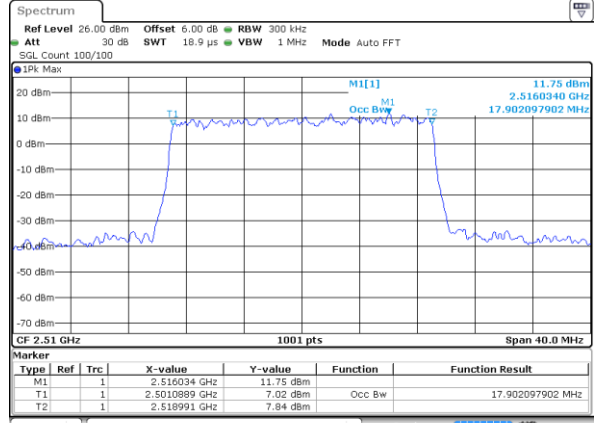

Date: 8 AUG 2020 14:09:54

LTE Band 7

Lowest Channel / 15MHz / 64QAM

Date: 8 AUG 2020 14:22:14

Lowest Channel / 20MHz / 64QAM

Date: 8 AUG 2020 14:54:03

Middle Channel / 15MHz / 64QAM

Date: 8 AUG 2020 14:24:34

Middle Channel / 20MHz / 64QAM

Date: 8 AUG 2020 14:57:08

Highest Channel / 15MHz / 64QAM

Date: 8 AUG 2020 14:24:56

Highest Channel / 20MHz / 64QAM

Date: 8 AUG 2020 14:59:23