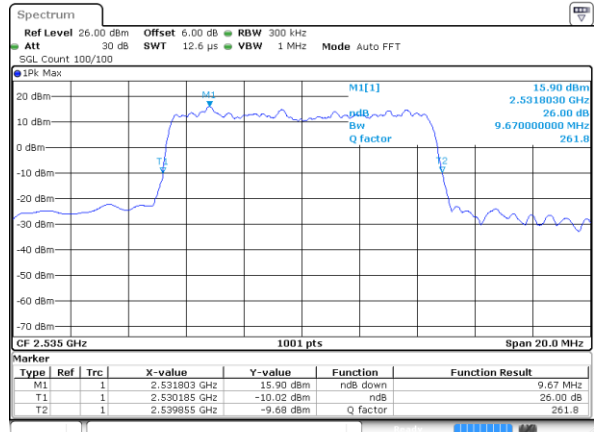

Middle Channel / 10MHz / 16QAM

Date: 8 AUG 2020 14:02:24