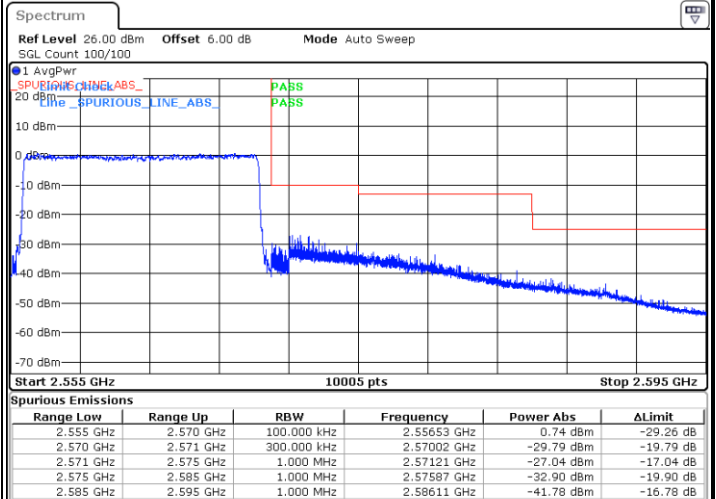

Lowest Band Edge / 1 RB

Date: 8 AUG.2020 15:12:44

Highest Band Edge / 1 RB

Date: 8 AUG.2020 14:19:10

Lowest Band Edge / Full RB

Date: 8 AUG.2020 14:15:42

Highest Band Edge / Full RB

Date: 8 AUG.2020 14:21:05

LTE Band 7 / 15MHz / 16QAM

Lowest Band Edge / 1 RB

Date: 8 AUG.2020 14:14:44

Highest Band Edge / 1 RB

Date: 8 AUG.2020 14:20:08

Lowest Band Edge / Full RB

Date: 8 AUG.2020 14:16:41

Highest Band Edge / Full RB

Date: 8 AUG.2020 14:22:03

LTE Band 7 / 15MHz / 64QAM

Lowest Band Edge / 1 RB

Date: 8 AUG 2020 14:23:25

Highest Band Edge / 1 RB

Date: 8 AUG 2020 14:26:06

Lowest Band Edge / Full RB

Date: 8 AUG 2020 14:24:23

Highest Band Edge / Full RB

Date: 8 AUG 2020 14:27:04

LTE Band 7 / 20MHz / QPSK

Lowest Band Edge / 1 RB

Date: 8 AUG 2020 14:38:06

Highest Band Edge / 1 RB

Date: 8 AUG 2020 14:48:42

Lowest Band Edge / Full RB