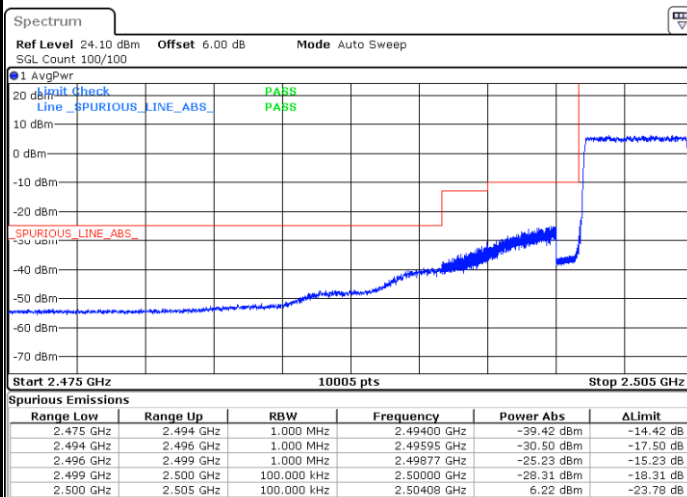

## LTE Band 7 / 5MHz / QPSK

### Lowest Band Edge / 1 RB

Date: 8 AUG 2020 15:07:50

### Highest Band Edge / 1 RB

Date: 8 AUG 2020 13:49:08

### Lowest Band Edge / Full RB

Date: 8 AUG 2020 13:45:41