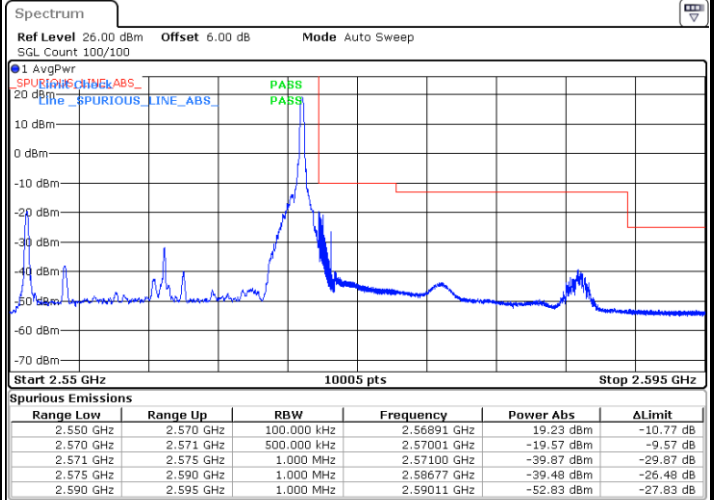

Date: 8 AUG.2020 14:22:03

LTE Band 7 / 15MHz / 64QAM

Lowest Band Edge / 1 RB

Date: 8 AUG 2020 14:23:25

Highest Band Edge / 1 RB

Date: 8 AUG 2020 14:26:06

Lowest Band Edge / Full RB

Date: 8 AUG 2020 14:24:23

Highest Band Edge / Full RB

Date: 8 AUG 2020 14:27:04

LTE Band 7 / 20MHz / QPSK

Lowest Band Edge / 1 RB

Date: 8 AUG 2020 14:38:06

Highest Band Edge / 1 RB

Date: 8 AUG 2020 14:48:42

Lowest Band Edge / Full RB

Date: 8 AUG 2020 14:40:02

Highest Band Edge / Full RB

Date: 8 AUG 2020 14:51:36

LTE Band 7 / 20MHz / 16QAM

Lowest Band Edge / 1 RB

Date: 8 AUG 2020 14:39:04

Highest Band Edge / 1RB

Date: 8 AUG 2020 14:49:40