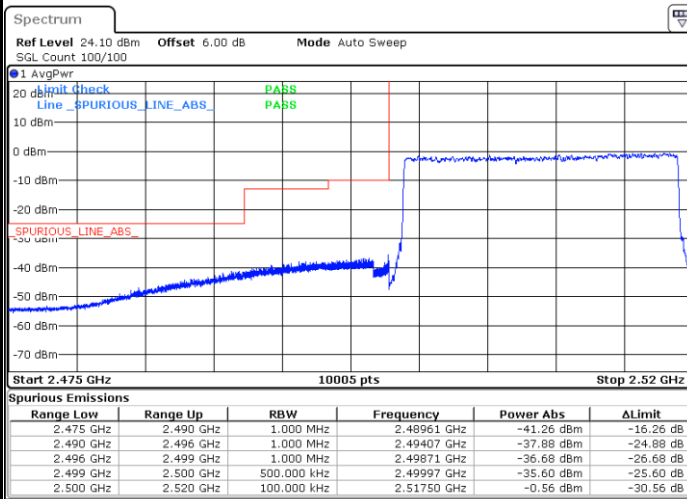

Highest Band Edge / Full RB

Date: 8 AUG 2020 14:27:04

LTE Band 7 / 20MHz / QPSK

Lowest Band Edge / 1 RB

Date: 8 AUG 2020 14:38:06

Highest Band Edge / 1 RB

Date: 8 AUG 2020 14:48:42

Lowest Band Edge / Full RB

Date: 8 AUG 2020 14:40:02

Highest Band Edge / Full RB

Date: 8 AUG 2020 14:51:36

LTE Band 7 / 20MHz / 16QAM

Lowest Band Edge / 1 RB

Date: 8 AUG 2020 14:39:04

Highest Band Edge / 1RB

Date: 8 AUG 2020 14:49:40

Lowest Band Edge / Full RB

Date: 8 AUG 2020 14:41:01

Highest Band Edge / Full RB

Date: 8 AUG 2020 14:50:38