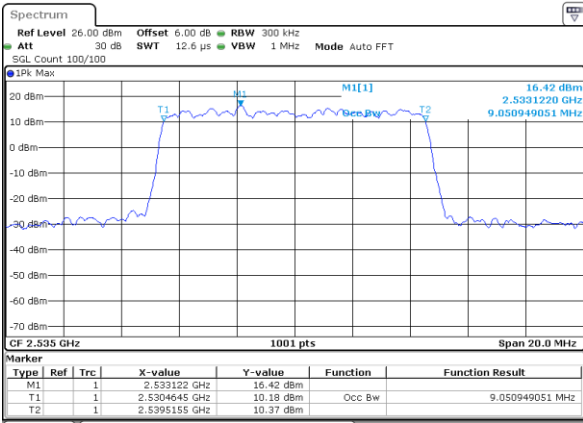

Middle Channel / 10MHz / QPSK

Date: 8 AUG 2020 14:01:51