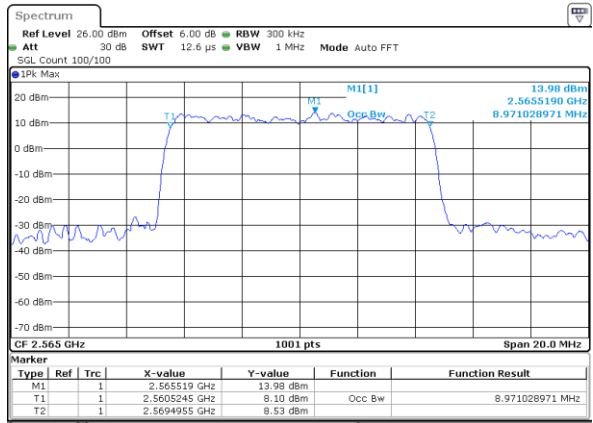

Highest Channel / 20MHz / QPSK

Date: 8 AUG 2020 14:47:09

Highest Channel / 20MHz / 16QAM

Date: 8 AUG 2020 14:47:20

LTE Band 7

Lowest Channel / 5MHz / 64QAM

Date: 8 AUG 2020 13:52:13

Lowest Channel / 10MHz / 64QAM

Date: 8 AUG 2020 14:07:13

Middle Channel / 5MHz / 64QAM

Date: 8 AUG 2020 13:54:32

Middle Channel / 10MHz / 64QAM

Date: 8 AUG 2020 14:09:32

Highest Channel / 5MHz / 64QAM

Date: 8 AUG 2020 13:54:54

Highest Channel / 10MHz / 64QAM