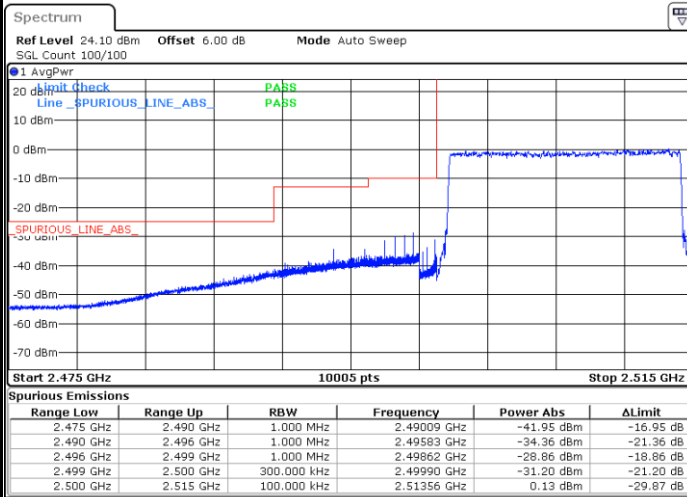

LTE Band 7 / 15MHz / 16QAM

Lowest Band Edge / 1 RB

Date: 8 AUG.2020 14:14:44

Highest Band Edge / 1 RB

Date: 8 AUG.2020 14:20:08

Lowest Band Edge / Full RB

Date: 8 AUG.2020 14:16:41

Highest Band Edge / Full RB

Date: 8 AUG.2020 14:22:03

LTE Band 7 / 15MHz / 64QAM

Lowest Band Edge / 1 RB

Date: 8 AUG 2020 14:23:25

Highest Band Edge / 1 RB

Date: 8 AUG 2020 14:26:06

Lowest Band Edge / Full RB

Date: 8 AUG 2020 14:24:23

Highest Band Edge / Full RB

Date: 8 AUG 2020 14:27:04

LTE Band 7 / 20MHz / QPSK

Lowest Band Edge / 1 RB

Date: 8 AUG 2020 14:38:06

Highest Band Edge / 1 RB

Date: 8 AUG 2020 14:48:42

Lowest Band Edge / Full RB

Date: 8 AUG 2020 14:40:02

Highest Band Edge / Full RB

Date: 8 AUG 2020 14:51:36

LTE Band 7 / 20MHz / 16QAM

Lowest Band Edge / 1 RB

Date: 8 AUG 2020 14:39:04

Highest Band Edge / 1RB

Date: 8 AUG 2020 14:49:40