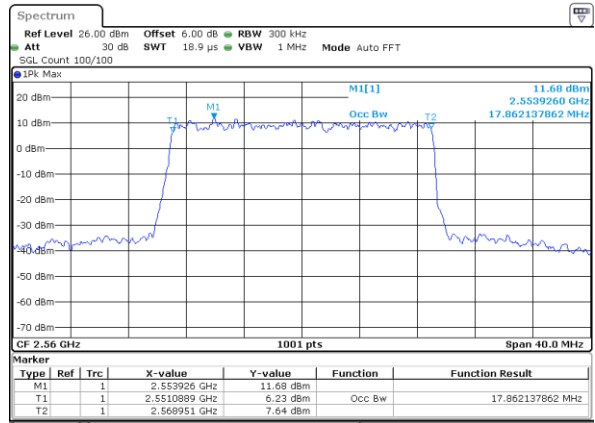

Date: 8 AUG 2020 14:09:54

LTE Band 7

Lowest Channel / 15MHz / 64QAM

Date: 8 AUG 2020 14:22:14

Lowest Channel / 20MHz / 64QAM

Date: 8 AUG 2020 14:54:03

Middle Channel / 15MHz / 64QAM

Date: 8 AUG 2020 14:24:34

Middle Channel / 20MHz / 64QAM

Date: 8 AUG 2020 14:57:08

Highest Channel / 15MHz / 64QAM

Date: 8 AUG 2020 14:24:56

Highest Channel / 20MHz / 64QAM

Date: 8 AUG 2020 14:59:23