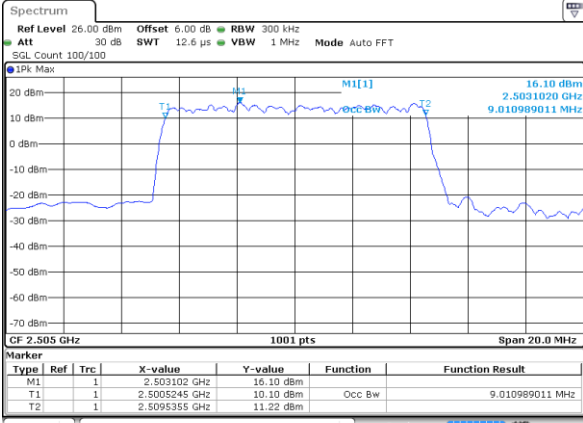

Date: 8 AUG 2020 13:47:01

Highest Channel / 5MHz / QPSK

Date: 8 AUG 2020 13:47:35

Highest Channel / 5MHz / 16QAM

Date: 8 AUG 2020 13:47:47

LTE Band 7

Lowest Channel / 10MHz / QPSK

Date: 8 AUG 2020 13:57:15