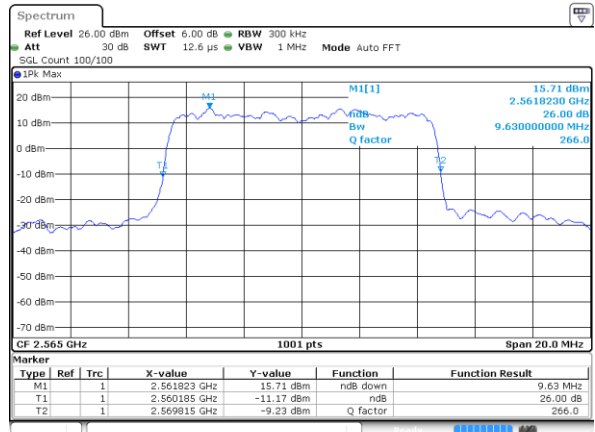

Highest Channel / 10MHz / 16QAM

Date: 8 AUG 2020 14:03:10

LTE Band 7

Lowest Channel / 15MHz / QPSK

Date: 8 AUG 2020 14:12:36

Lowest Channel / 15MHz / 16QAM

Date: 8 AUG 2020 14:12:47

Middle Channel / 15MHz / QPSK