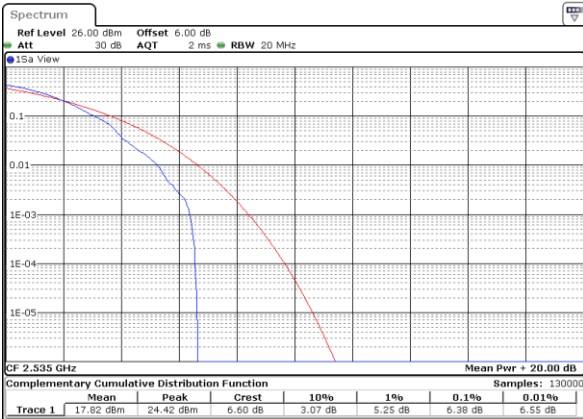

Middle Channel / 1RB

Date: 8 AUG 2020 15:05:19