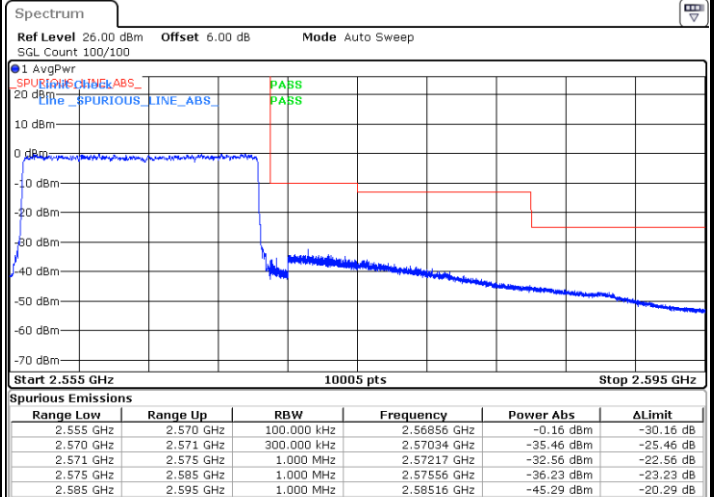

LTE Band 7 / 15MHz / 16QAM

Lowest Band Edge / 1 RB

Date: 8 AUG.2020 14:14:44

Highest Band Edge / 1 RB

Date: 8 AUG.2020 14:20:08

Lowest Band Edge / Full RB

Date: 8 AUG.2020 14:16:41

Highest Band Edge / Full RB

Date: 8 AUG.2020 14:22:03

LTE Band 7 / 15MHz / 64QAM

Lowest Band Edge / 1 RB

Date: 8 AUG 2020 14:23:25

Highest Band Edge / 1 RB

Date: 8 AUG 2020 14:26:06

Lowest Band Edge / Full RB

Date: 8 AUG 2020 14:24:23

Highest Band Edge / Full RB

Date: 8 AUG 2020 14:27:04

LTE Band 7 / 20MHz / QPSK

Lowest Band Edge / 1 RB

Date: 8 AUG 2020 14:38:06

Highest Band Edge / 1 RB

Date: 8 AUG 2020 14:48:42

Lowest Band Edge / Full RB

Date: 8 AUG 2020 14:40:02

Highest Band Edge / Full RB

Date: 8 AUG 2020 14:51:36

LTE Band 7 / 20MHz / 16QAM

Lowest Band Edge / 1 RB

Date: 8 AUG 2020 14:39:04

Highest Band Edge / 1RB

Date: 8 AUG 2020 14:49:40