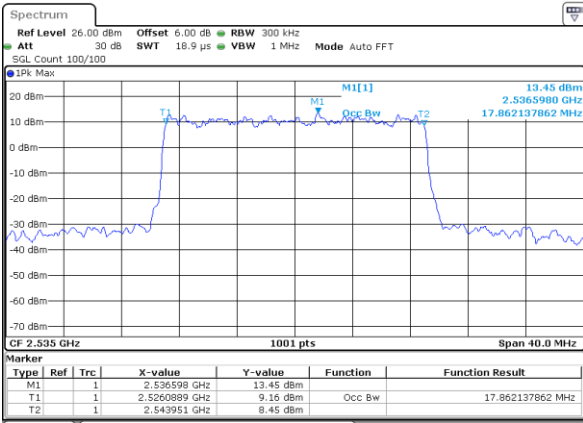

Date: 8 AUG 2020 14:16:52

Middle Channel / 15MHz / 16QAM

Date: 8 AUG 2020 14:17:03

Highest Channel / 15MHz / QPSK

Date: 8 AUG 2020 14:17:37

Highest Channel / 15MHz / 16QAM

Date: 8 AUG 2020 14:17:48

LTE Band 7

Lowest Channel / 20MHz / QPSK

Date: 8 AUG 2020 14:27:15

Lowest Channel / 20MHz / 16QAM

Date: 8 AUG 2020 14:27:26

Middle Channel / 20MHz / QPSK

Date: 8 AUG 2020 14:43:54

Middle Channel / 20MHz / 16QAM

Date: 8 AUG 2020 14:44:05

Highest Channel / 20MHz / QPSK

Date: 8 AUG 2020 14:47:09

Highest Channel / 20MHz / 16QAM

Date: 8 AUG 2020 14:47:20

LTE Band 7

Lowest Channel / 5MHz / 64QAM

Date: 8 AUG 2020 13:52:13

Lowest Channel / 10MHz / 64QAM