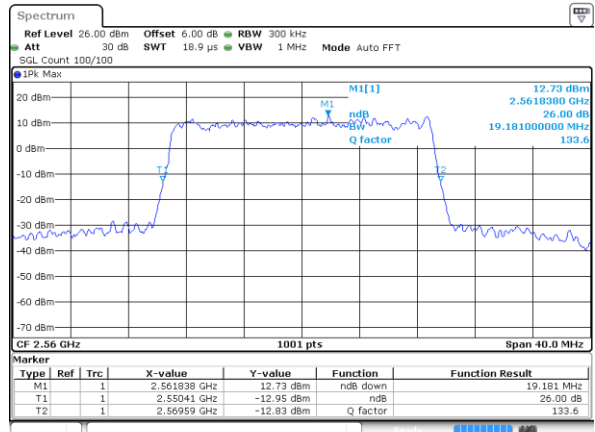

Highest Channel / 20MHz / QPSK

Date: 8 AUG 2020 14:47:32

Highest Channel / 20MHz / 16QAM

Date: 8 AUG 2020 14:47:43

LTE Band 7

Lowest Channel / 5MHz / 64QAM

Date: 8 AUG 2020 13:52:24

Lowest Channel / 10MHz / 64QAM