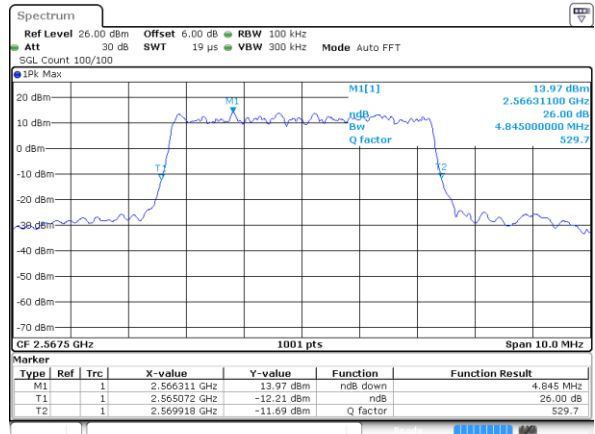

LTE Band 7

Lowest Channel / 5MHz / QPSK

Date: 8 AUG 2020 13:42:34

Lowest Channel / 5MHz / 16QAM

Date: 8 AUG 2020 13:42:45

Middle Channel / 5MHz / QPSK

Date: 8 AUG 2020 13:47:12

Middle Channel / 5MHz / 16QAM

Date: 8 AUG 2020 13:47:24

Highest Channel / 5MHz / QPSK

Date: 8 AUG 2020 13:47:58

Highest Channel / 5MHz / 16QAM

Date: 8 AUG 2020 13:48:09

LTE Band 7

Lowest Channel / 10MHz / QPSK

Date: 8 AUG 2020 13:57:37