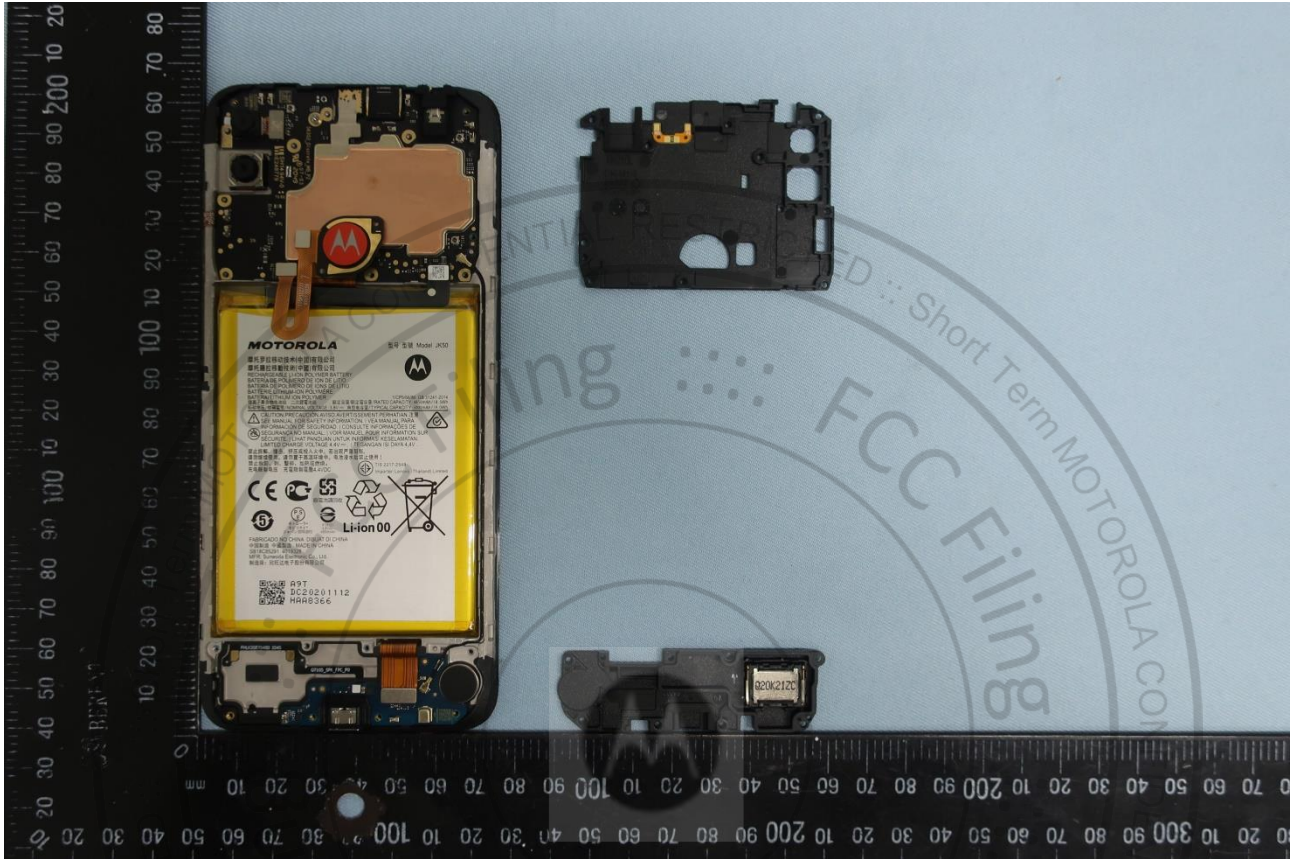

3. Internal Photograph of EUT

Brand Name: Motorola / Model Name: XT2097-12

Brand Name: Motorola / Model Name: XT2097-12

Brand Name: Motorola / Model Name: XT2097-12

Brand Name: Motorola / Model Name: XT2097-12

Brand Name: Motorola / Model Name: XT2097-12

Brand Name: Motorola / Model Name: XT2097-12

Brand Name: Motorola / Model Name: XT2097-12

Brand Name: Motorola / Model Name: XT2097-12

Brand Name: Motorola / Model Name: XT2097-12