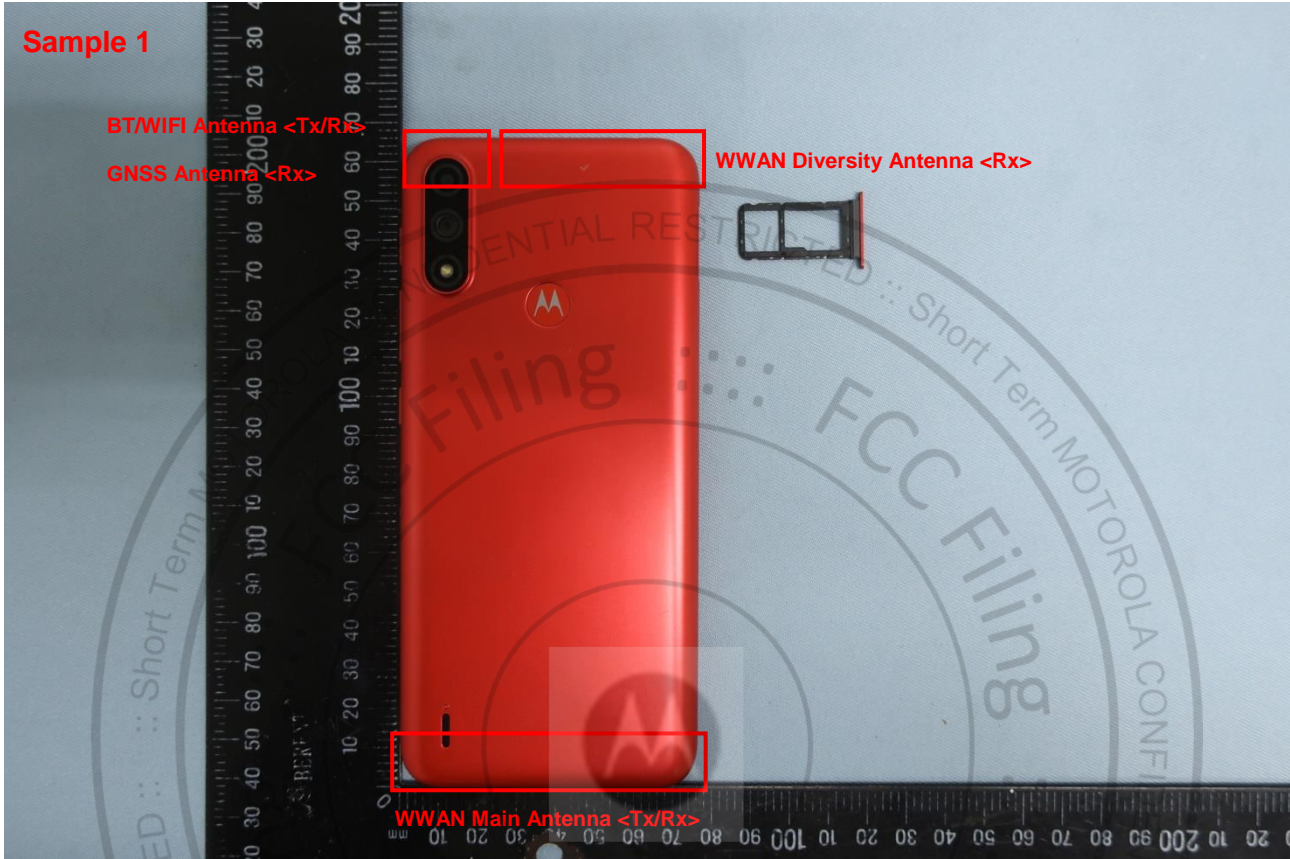

3. Internal Photograph of EUT

Brand Name: Motorola / Model Name: XT2097-12

Brand Name: Motorola / Model Name: XT2097-12

Brand Name: Motorola / Model Name: XT2097-12

Brand Name: Motorola / Model Name: XT2097-12

Brand Name: Motorola / Model Name: XT2097-12

Brand Name: Motorola / Model Name: XT2097-12

Brand Name: Motorola / Model Name: XT2097-12

Brand Name: Motorola / Model Name: XT2097-12

Brand Name: Motorola / Model Name: XT2097-12