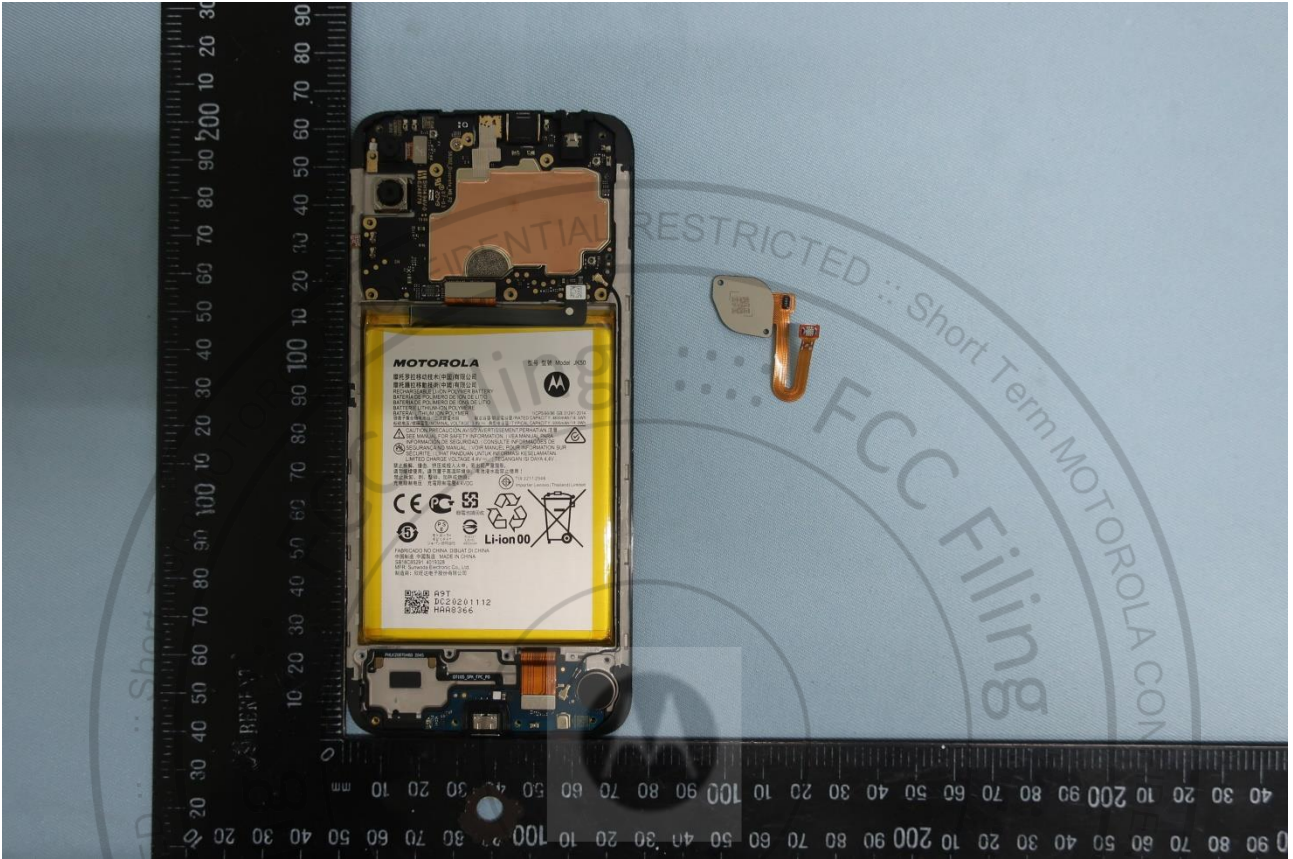

3. Internal Photograph of EUT

Brand Name: Motorola / Model Name: XT2097-12

Brand Name: Motorola / Model Name: XT2097-12

Brand Name: Motorola / Model Name: XT2097-12

Brand Name: Motorola / Model Name: XT2097-12

Brand Name: Motorola / Model Name: XT2097-12

Brand Name: Motorola / Model Name: XT2097-12

Brand Name: Motorola / Model Name: XT2097-12

Brand Name: Motorola / Model Name: XT2097-12

Brand Name: Motorola / Model Name: XT2097-12