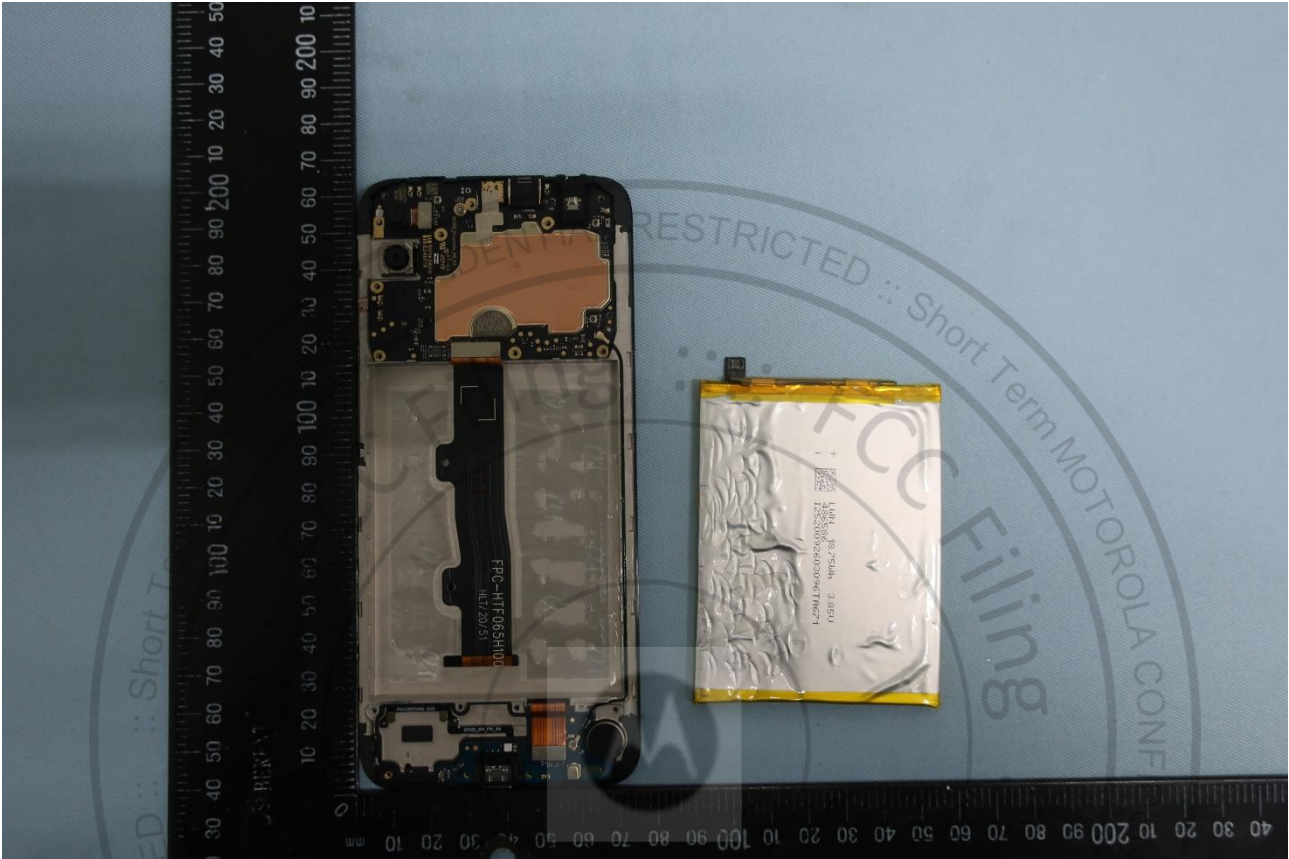

3. Internal Photograph of EUT

Brand Name: Motorola / Model Name: XT2097-12

Brand Name: Motorola / Model Name: XT2097-12

Brand Name: Motorola / Model Name: XT2097-12

Brand Name: Motorola / Model Name: XT2097-12

Brand Name: Motorola / Model Name: XT2097-12

Brand Name: Motorola / Model Name: XT2097-12

Brand Name: Motorola / Model Name: XT2097-12

Brand Name: Motorola / Model Name: XT2097-12

Brand Name: Motorola / Model Name: XT2097-12