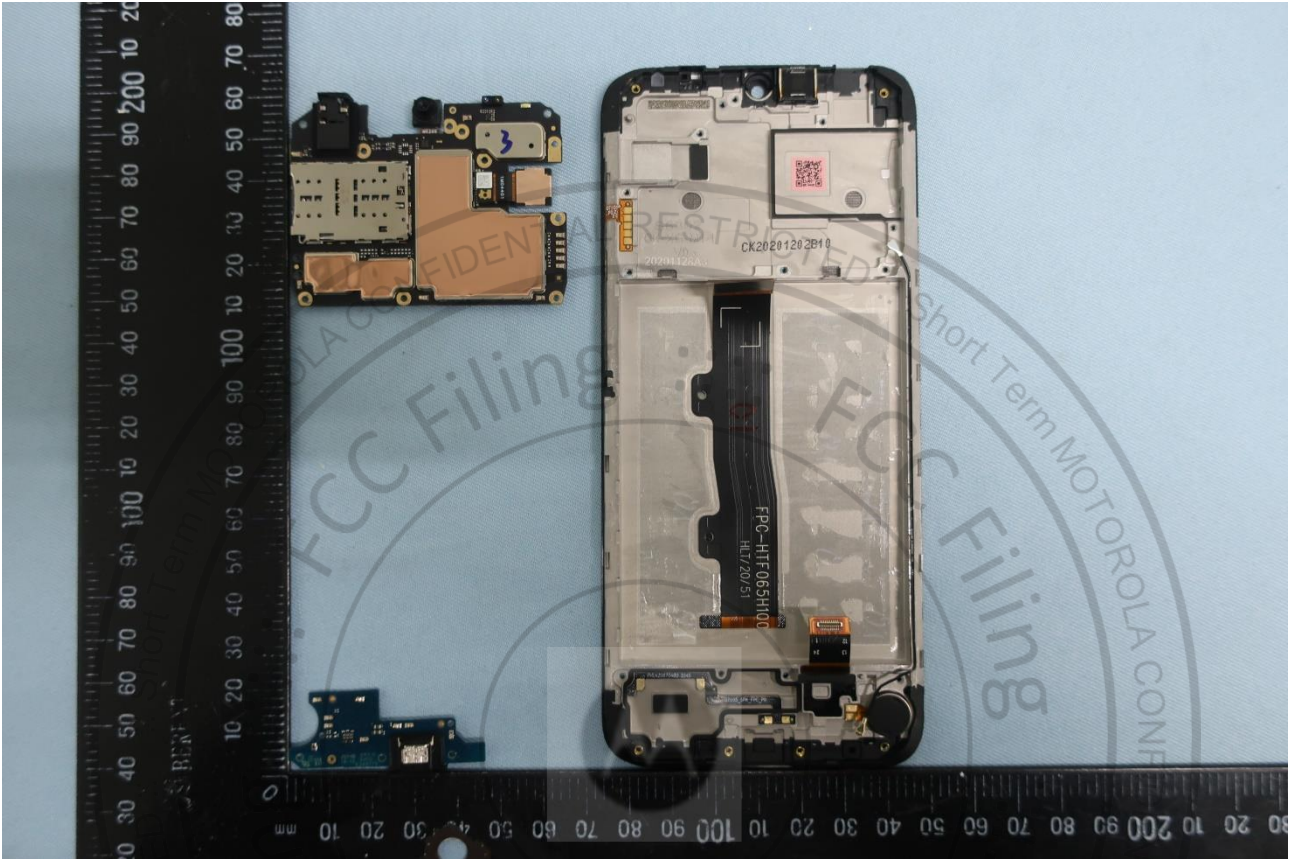

3. Internal Photograph of EUT

Brand Name: Motorola / Model Name: XT2097-12

Brand Name: Motorola / Model Name: XT2097-12

Brand Name: Motorola / Model Name: XT2097-12

Brand Name: Motorola / Model Name: XT2097-12

Brand Name: Motorola / Model Name: XT2097-12

Brand Name: Motorola / Model Name: XT2097-12

Brand Name: Motorola / Model Name: XT2097-12

Brand Name: Motorola / Model Name: XT2097-12

Brand Name: Motorola / Model Name: XT2097-12