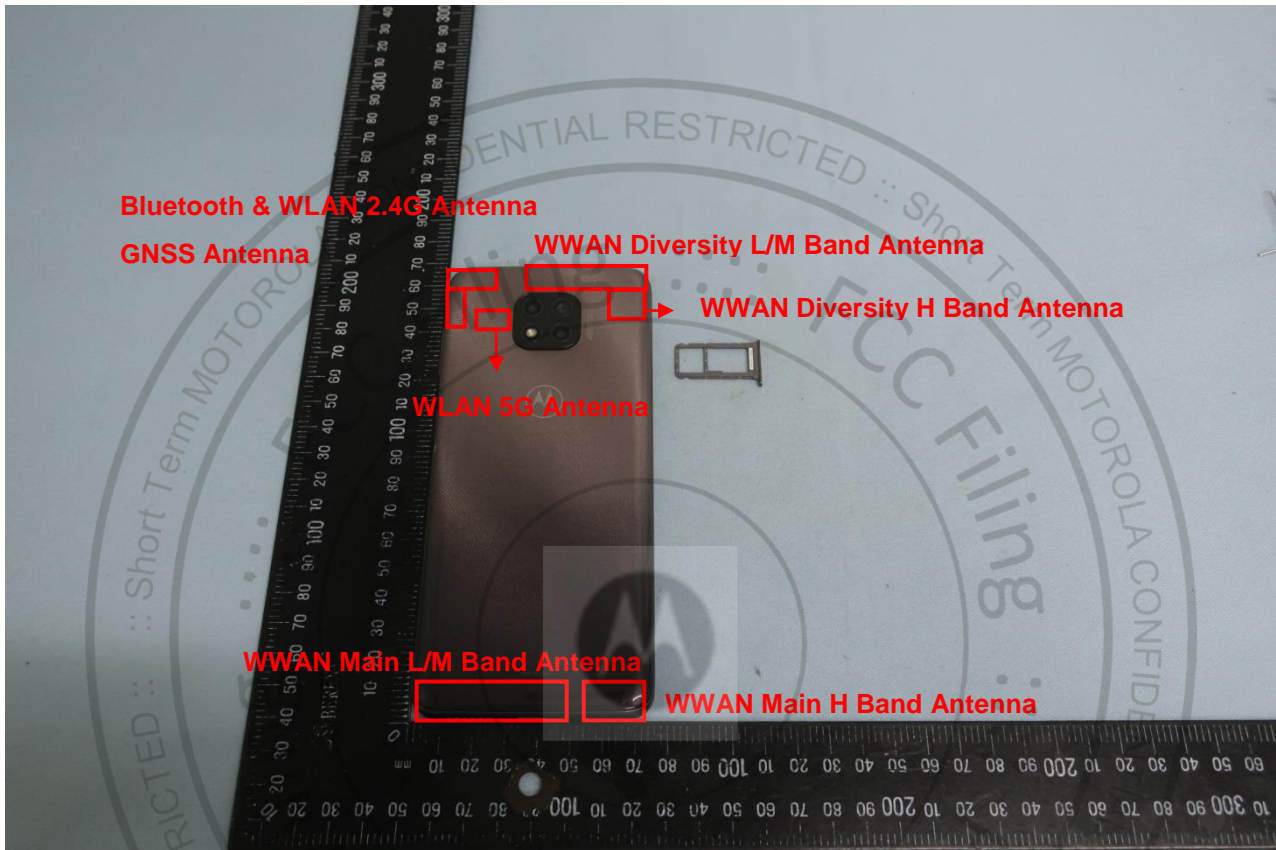

3. Internal Photograph of EUT

Brand Name: Motorola / Model Name: XT2117-1, XT2117-2, XT2117-3, XT2117-4, XT2117DL

Brand Name: Motorola / Model Name: XT2117-1, XT2117-2, XT2117-3, XT2117-4, XT2117DL

Brand Name: Motorola / Model Name: XT2117-1, XT2117-2, XT2117-3, XT2117-4, XT2117DL

Brand Name: Motorola / Model Name: XT2117-1, XT2117-2, XT2117-3, XT2117-4, XT2117DL

Brand Name: Motorola / Model Name: XT2117-1, XT2117-2, XT2117-3, XT2117-4, XT2117DL

Brand Name: Motorola / Model Name: XT2117-1, XT2117-2, XT2117-3, XT2117-4, XT2117DL