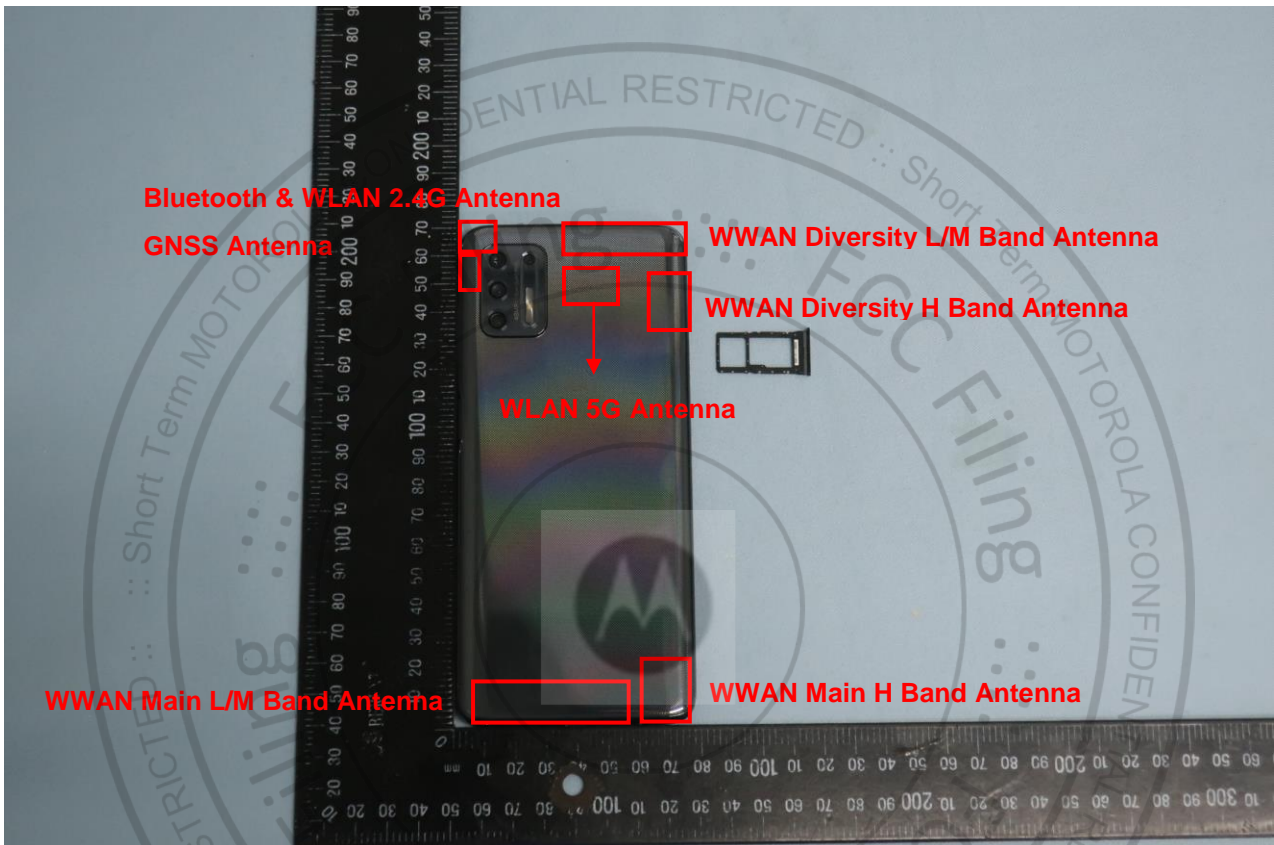

### 3. Internal Photograph of EUT

Brand Name: Motorola /

Model Name: XT2115-1, XT2115-2, XT2115-3, XT2115-4, XT2115DL

Brand Name: Motorola /  
Model Name: XT2115-1, XT2115-2, XT2115-3, XT2115-4, XT2115DL

Brand Name: Motorola /  
Model Name: XT2115-1, XT2115-2, XT2115-3, XT2115-4, XT2115DL

Brand Name: Motorola /  
Model Name: XT2115-1, XT2115-2, XT2115-3, XT2115-4, XT2115DL

Brand Name: Motorola /  
Model Name: XT2115-1, XT2115-2, XT2115-3, XT2115-4, XT2115DL