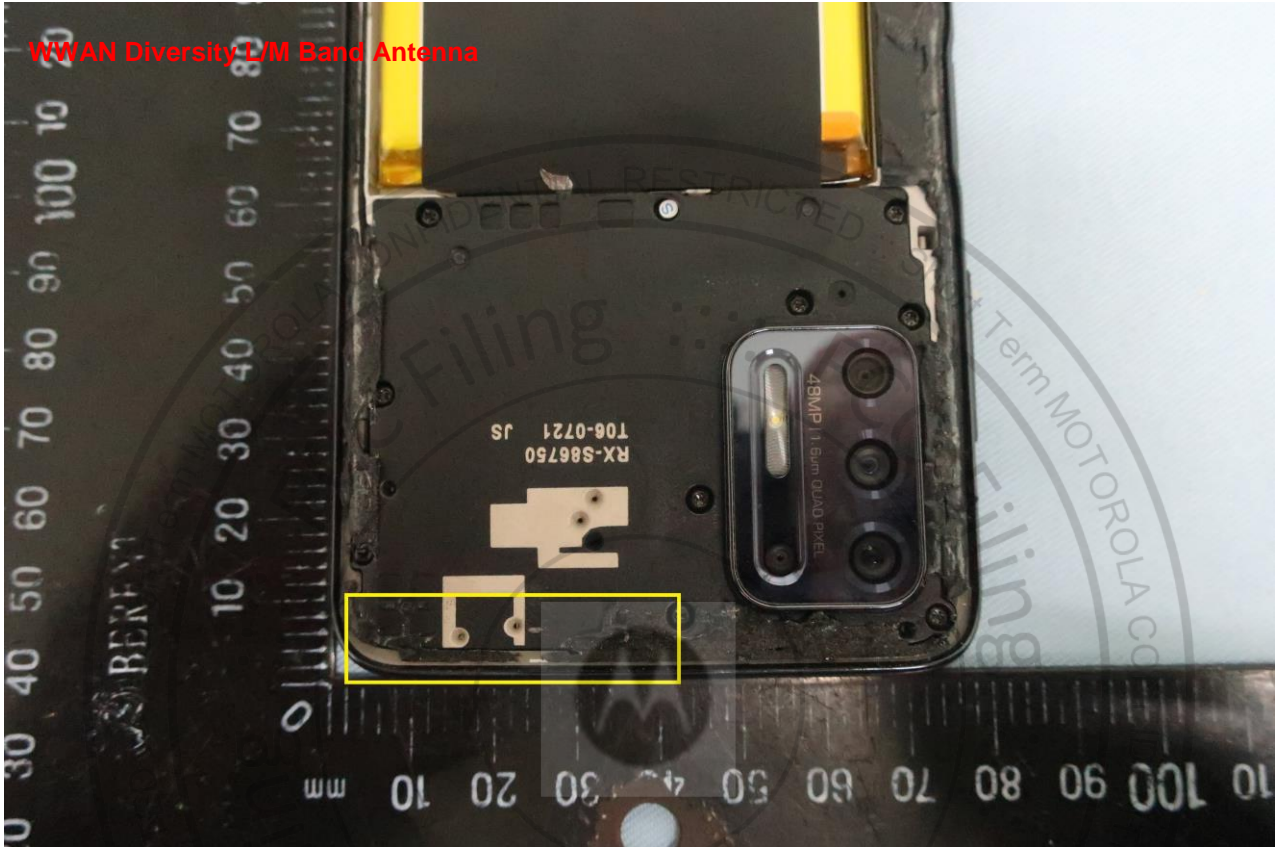

Brand Name: Motorola /

Model Name: XT2115-1, XT2115-2, XT2115-3, XT2115-4, XT2115DL

WWAN Main H Band Antenna

Brand Name: Motorola /

Model Name: XT2115-1, XT2115-2, XT2115-3, XT2115-4, XT2115DL

WWAN Diversity L/M Band Antenna