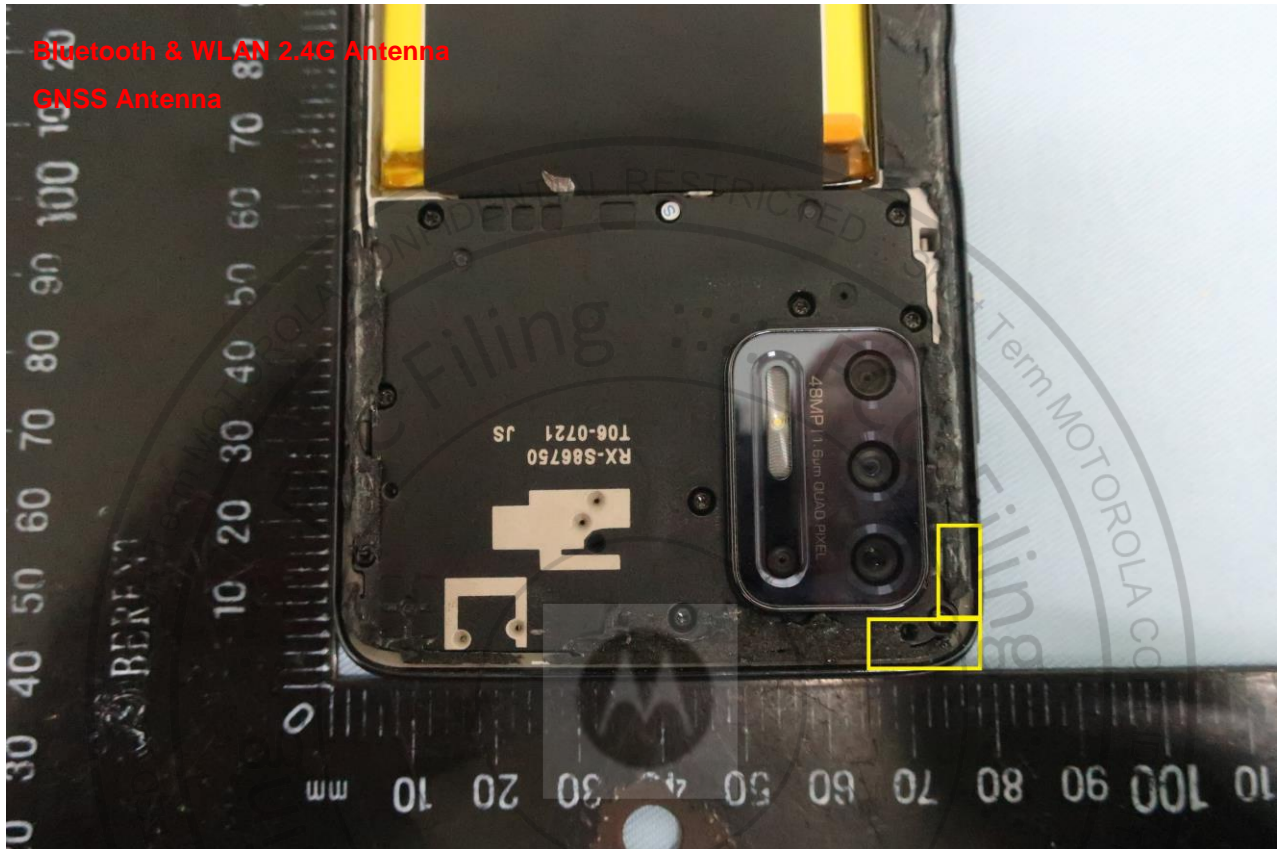

Brand Name: Motorola /

Model Name: XT2115-1, XT2115-2, XT2115-3, XT2115-4, XT2115DL

Brand Name: Motorola /

Model Name: XT2115-1, XT2115-2, XT2115-3, XT2115-4, XT2115DL

Bluetooth & WLAN 2.4G Antenna  
GNSS Antenna