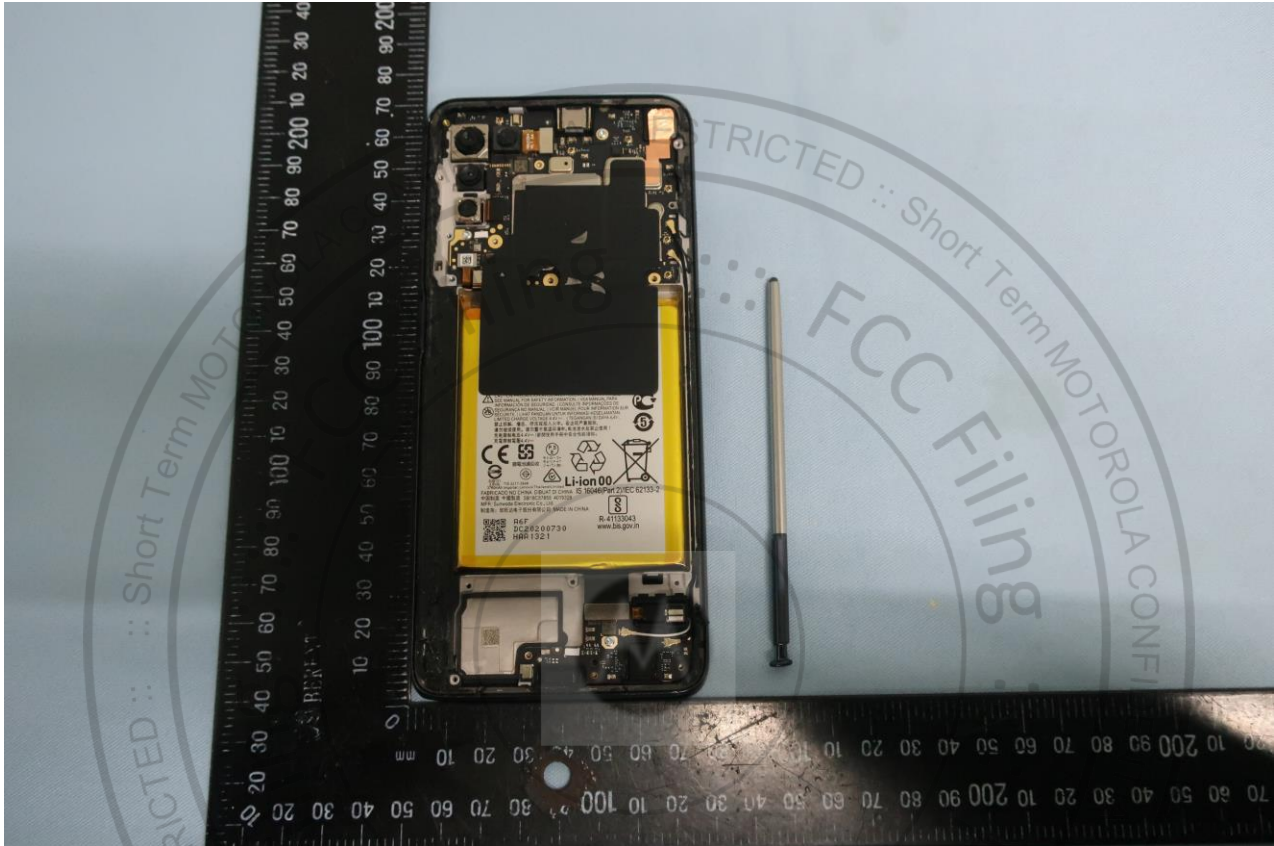

Brand Name: Motorola /
Model Name: XT2115-1, XT2115-2, XT2115-3, XT2115-4, XT2115DL