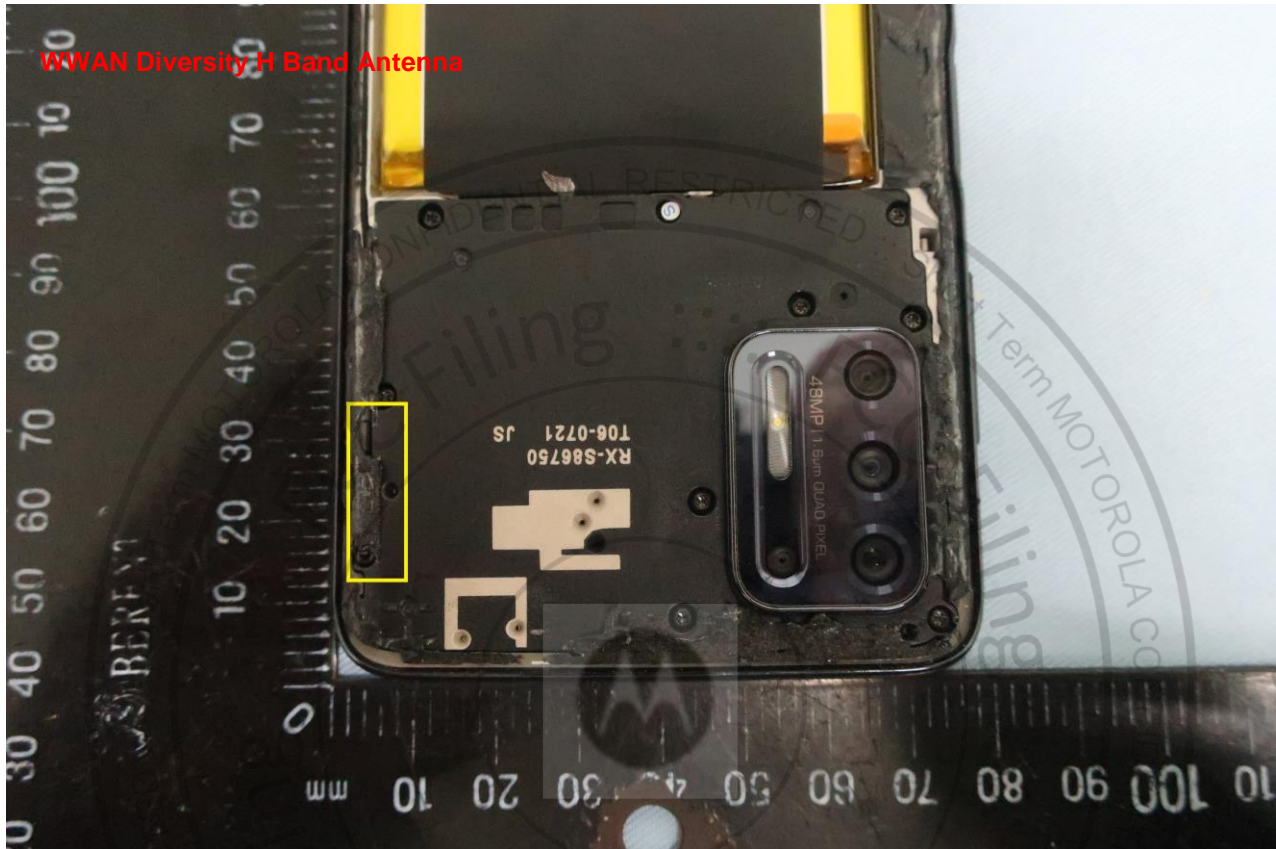

Brand Name: Motorola /

Model Name: XT2115-1, XT2115-2, XT2115-3, XT2115-4, XT2115DL