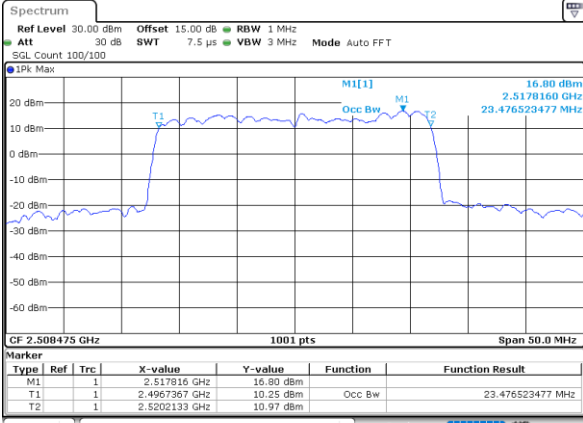

Highest Channel / 15MHz+10MHz

Date: 29_AUG.2020 22:35:23

LTE Band 41C

16QAM

Lowest Channel / 15MHz+15MHz

Date: 29_AUG.2020 23:02:10

Lowest Channel / 15MHz+20MHz

Date: 29_AUG.2020 23:12:10

Middle Channel / 15MHz+15MHz

Date: 29_AUG.2020 23:04:36

Middle Channel / 15MHz+20MHz

Date: 29_AUG.2020 23:39:10

Highest Channel / 15MHz+15MHz

Date: 29_AUG.2020 23:08:02

Highest Channel / 15MHz+20MHz

Date: 29_AUG.2020 23:44:55

LTE Band 41C

16QAM

Lowest Channel / 20MHz+5MHz

Date: 29_AUG.2020 21:54:37

Lowest Channel / 20MHz+10MHz

Date: 29_AUG.2020 22:49:55

Middle Channel / 20MHz+5MHz

Date: 29_AUG.2020 21:57:00