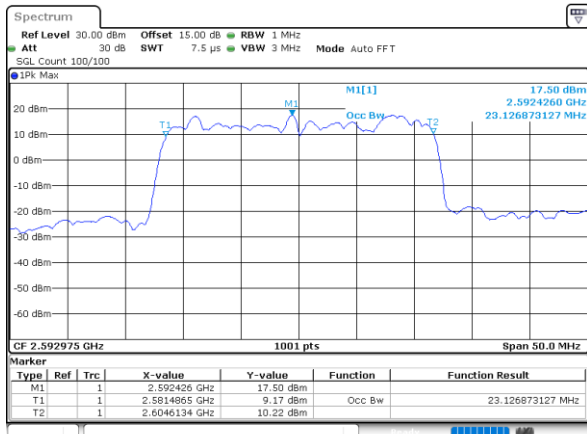

Middle Channel / 15MHz+20MHz

Date: 29_AUG.2020 23:17:52

Highest Channel / 15MHz+15MHz

Date: 29_AUG.2020 23:09:44

Highest Channel / 15MHz+20MHz

Date: 29_AUG.2020 23:14:49

LTE Band 41C

64QAM

Lowest Channel / 20MHz+5MHz

Date: 29_AUG.2020 21:53:55

Lowest Channel / 20MHz+10MHz

Date: 29_AUG.2020 22:49:28

Middle Channel / 20MHz+5MHz

Date: 29_AUG.2020 21:57:36

Middle Channel / 20MHz+10MHz

Date: 29_AUG.2020 22:53:26

Highest Channel / 20MHz+5MHz

Date: 29_AUG.2020 21:59:12

Highest Channel / 20MHz+10MHz

Date: 29_AUG.2020 22:54:40