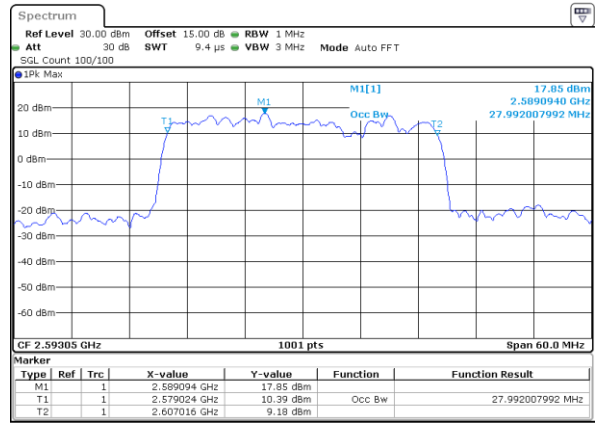

Lowest Channel / 15MHz+20MHz

Date: 29_AUG.2020 23:35:48

Middle Channel / 15MHz+15MHz

Date: 29_AUG.2020 23:05:09

Middle Channel / 15MHz+20MHz

Date: 29_AUG.2020 23:40:37

Highest Channel / 15MHz+15MHz

Date: 29_AUG.2020 23:06:54

Highest Channel / 15MHz+20MHz

Date: 29_AUG.2020 23:43:13

LTE Band 41C

QPSK

Lowest Channel / 20MHz+5MHz

Date: 29_AUG.2020 21:55:17

Lowest Channel / 20MHz+10MHz

Date: 29_AUG.2020 22:50:26

Middle Channel / 20MHz+5MHz

Date: 29_AUG.2020 21:56:28

Middle Channel / 20MHz+10MHz

Date: 29_AUG.2020 22:53:02

Highest Channel / 20MHz+5MHz

Date: 29_AUG.2020 22:00:28

Highest Channel / 20MHz+10MHz

Date: 29_AUG.2020 22:55:48