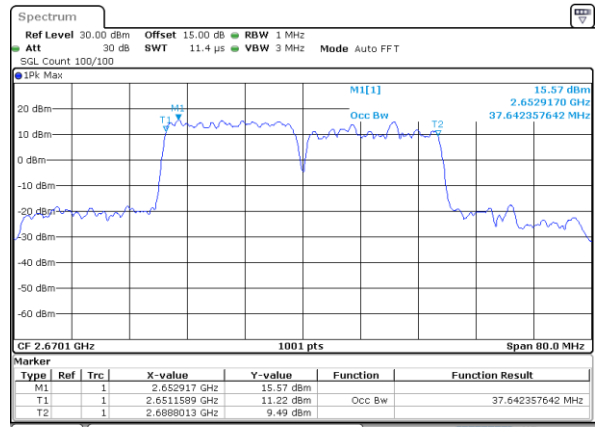

LTE Band 41C

QPSK

Lowest Channel / 20MHz+15MHz

Date: 29_AUG.2020 23:52:52

Lowest Channel / 20MHz+20MHz

Date: 30_AUG.2020 00:00:13

Middle Channel / 20MHz+15MHz

Date: 29_AUG.2020 23:54:47

Middle Channel / 20MHz+20MHz

Date: 30_AUG.2020 00:03:22

Highest Channel / 20MHz+15MHz

Date: 29_AUG.2020 23:58:22

Highest Channel / 20MHz+20MHz

Date: 30_AUG.2020 00:04:15

LTE Band 41C

16QAM

Lowest Channel / 5MHz+20MHz

Date: 29_AUG.2020 21:45:32

Lowest Channel / 10MHz+15MHz

Date: 29_AUG.2020 22:03:43

Middle Channel / 5MHz+20MHz

Date: 29_AUG.2020 21:48:02

Middle Channel / 10MHz+15MHz

Date: 29_AUG.2020 22:16:39