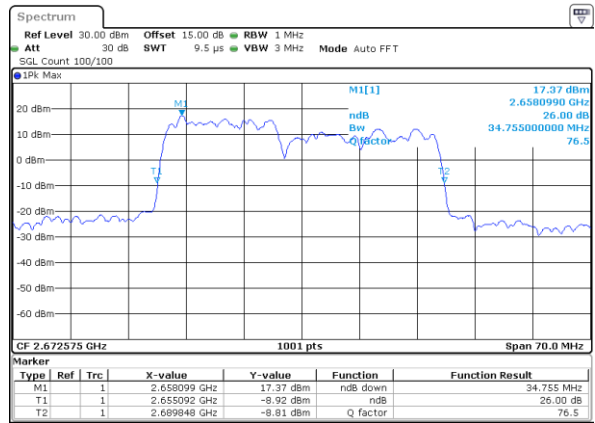

Middle Channel / 15MHz+10MHz

Date: 29_AUG.2020 22:33:19

Highest Channel / 10MHz+20MHz

Date: 29_AUG.2020 22:45:26

Highest Channel / 15MHz+10MHz

Date: 29_AUG.2020 22:35:31

LTE Band 41C

16QAM

Lowest Channel / 15MHz+15MHz

Date: 29_AUG.2020 23:02:21

Lowest Channel / 15MHz+20MHz

Date: 29_AUG.2020 23:13:20

Middle Channel / 15MHz+15MHz

Date: 29_AUG.2020 23:04:44

Middle Channel / 15MHz+20MHz

Date: 29_AUG.2020 23:13:30

Highest Channel / 15MHz+15MHz

Date: 29_AUG.2020 23:09:13

Highest Channel / 15MHz+20MHz

Date: 29_AUG.2020 23:14:13

LTE Band 41C

16QAM

Lowest Channel / 20MHz+5MHz

Date: 29_AUG.2020 21:54:48