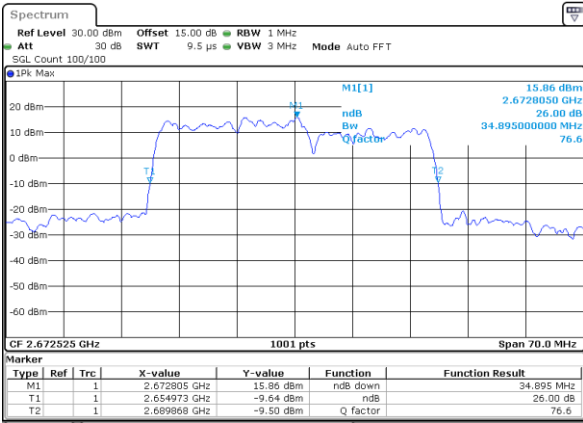

Middle Channel / 20MHz+15MHz

Date: 29_AUG.2020 23:55:53

Middle Channel / 20MHz+20MHz

Date: 30_AUG.2020 00:03:02

Highest Channel / 20MHz+15MHz

Date: 29_AUG.2020 23:57:56

Highest Channel / 20MHz+20MHz

Date: 30_AUG.2020 00:04:51

LTE Band 41C

64QAM

Lowest Channel / 5MHz+20MHz

Date: 29_AUG.2020 21:46:24

Lowest Channel / 10MHz+15MHz

Date: 29_AUG.2020 22:10:29

Middle Channel / 5MHz+20MHz

Date: 29_AUG.2020 21:47:38