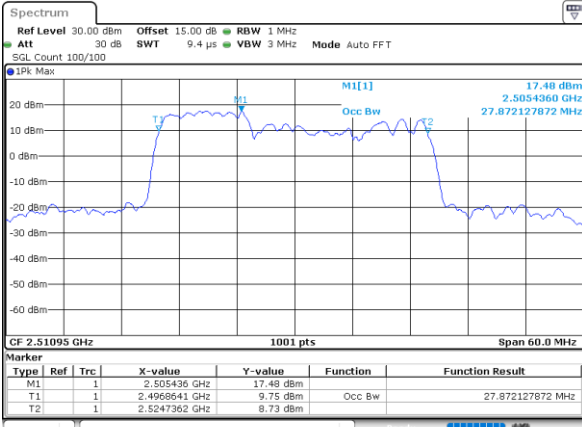

LTE Band 41C

QPSK

Lowest Channel / 10MHz+20MHz

Date: 29_AUG.2020 22:39:34