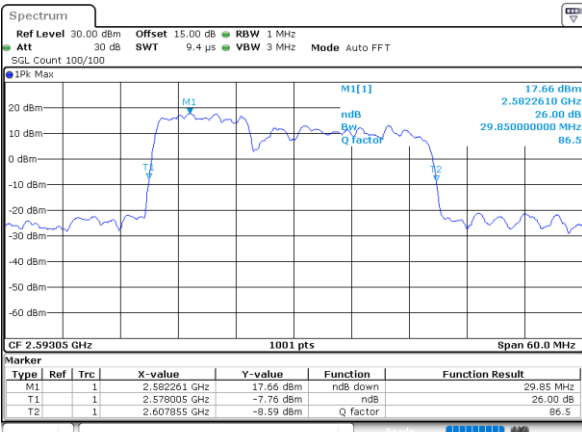

LTE Band 41C

16QAM

Lowest Channel / 10MHz+20MHz

Date: 29_AUG.2020 22:40:21

Lowest Channel / 15MHz+10MHz

Date: 29_AUG.2020 22:31:04

Middle Channel / 10MHz+20MHz

Date: 29_AUG.2020 22:43:01

Middle Channel / 15MHz+10MHz

Date: 29_AUG.2020 22:33:19

Highest Channel / 10MHz+20MHz

Date: 29_AUG.2020 22:45:26

Highest Channel / 15MHz+10MHz

Date: 29_AUG.2020 22:35:31

LTE Band 41C

16QAM