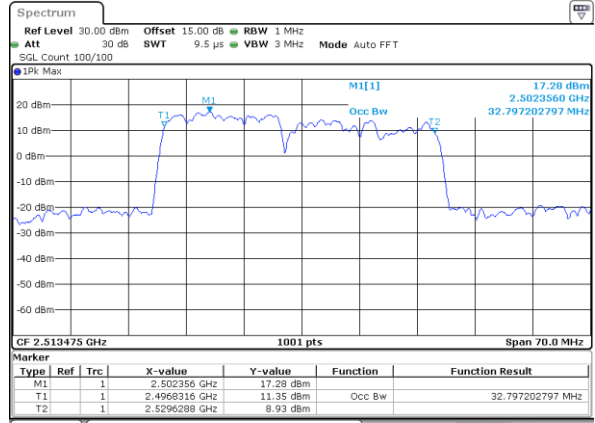

Lowest Channel / 10MHz+20MHz

Date: 29_AUG.2020 22:39:34

Lowest Channel / 15MHz+10MHz

Date: 29_AUG.2020 22:30:23

Middle Channel / 10MHz+20MHz

Date: 29_AUG.2020 22:43:30

Middle Channel / 15MHz+10MHz

Date: 29_AUG.2020 22:33:46

Highest Channel / 10MHz+20MHz

Date: 29_AUG.2020 22:45:48

Highest Channel / 15MHz+10MHz

Date: 29_AUG.2020 22:36:02

LTE Band 41C

QPSK

Lowest Channel / 15MHz+15MHz

Date: 29_AUG.2020 23:01:31

Lowest Channel / 15MHz+20MHz

Date: 29_AUG.2020 23:35:48

Middle Channel / 15MHz+15MHz

Date: 29_AUG.2020 23:05:09

Middle Channel / 15MHz+20MHz

Date: 29_AUG.2020 23:40:37

Highest Channel / 15MHz+15MHz

Date: 29_AUG.2020 23:06:54