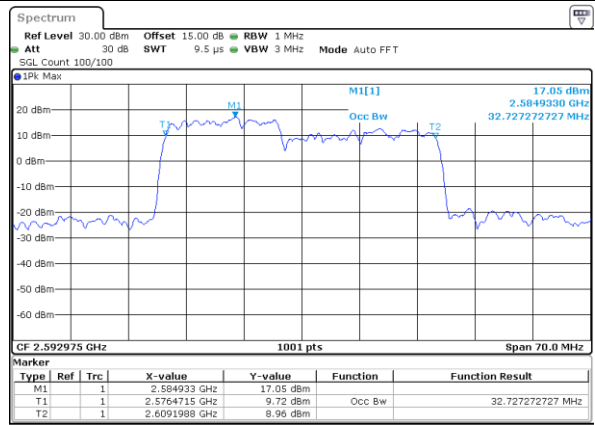

Highest Channel / 10MHz+20MHz

Date: 29_AUG.2020 22:45:48

Highest Channel / 15MHz+10MHz

Date: 29_AUG.2020 22:36:02

LTE Band 41C

QPSK

Lowest Channel / 15MHz+15MHz

Date: 29_AUG.2020 23:01:31

Lowest Channel / 15MHz+20MHz

Date: 29_AUG.2020 23:35:48

Middle Channel / 15MHz+15MHz

Date: 29_AUG.2020 23:05:09

Middle Channel / 15MHz+20MHz

Date: 29_AUG.2020 23:40:37

Highest Channel / 15MHz+15MHz

Date: 29_AUG.2020 23:06:54

Highest Channel / 15MHz+20MHz

Date: 29_AUG.2020 23:43:13

LTE Band 41C

QPSK

Lowest Channel / 20MHz+5MHz

Date: 29_AUG.2020 21:55:17

Lowest Channel / 20MHz+10MHz

Date: 29_AUG.2020 22:50:26