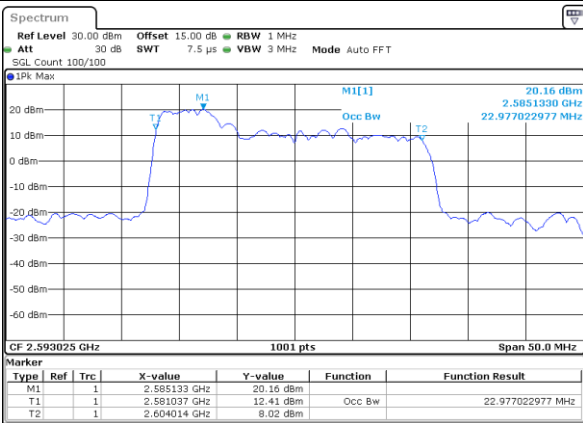

LTE Band 41C

QPSK

Lowest Channel / 5MHz+20MHz

Date: 29_AUG.2020 21:44:53

Lowest Channel / 10MHz+15MHz

Date: 29_AUG.2020 22:03:07

Middle Channel / 5MHz+20MHz

Date: 29_AUG.2020 21:48:34

Middle Channel / 10MHz+15MHz

Date: 29_AUG.2020 22:17:15

Highest Channel / 5MHz+20MHz

Date: 29_AUG.2020 21:49:59

Highest Channel / 10MHz+15MHz

Date: 29_AUG.2020 22:18:10

LTE Band 41C

QPSK