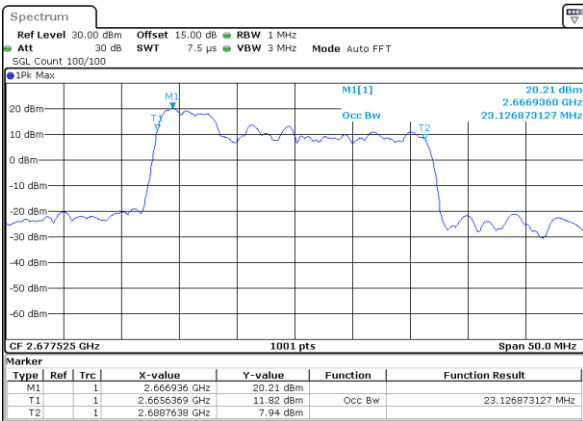

Highest Channel / 20MHz+15MHz

Date: 29_AUG.2020 23:57:49

Highest Channel / 20MHz+20MHz

Date: 30_AUG.2020 00:04:43

LTE Band 41C

64QAM

Lowest Channel / 5MHz+20MHz

Date: 29_AUG.2020 21:46:13

Lowest Channel / 10MHz+15MHz

Date: 29_AUG.2020 22:04:21

Middle Channel / 5MHz+20MHz

Date: 29_AUG.2020 21:47:29

Middle Channel / 10MHz+15MHz

Date: 29_AUG.2020 22:05:24

Highest Channel / 5MHz+20MHz

Date: 29_AUG.2020 21:51:12

Highest Channel / 10MHz+15MHz

Date: 29_AUG.2020 22:22:21

LTE Band 41C

64QAM

Lowest Channel / 10MHz+20MHz

Date: 29_AUG.2020 22:40:58

Lowest Channel / 15MHz+10MHz

Date: 29_AUG.2020 22:31:27