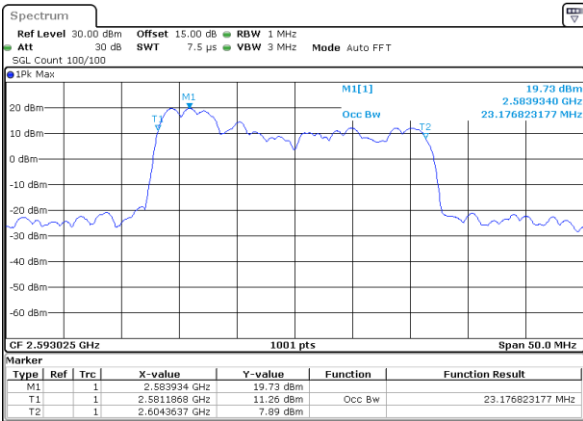

Lowest Channel / 20MHz+15MHz

Date: 29_AUG.2020 23:51:44

Lowest Channel / 20MHz+20MHz

Date: 30_AUG.2020 00:00:48

Middle Channel / 20MHz+15MHz

Date: 29_AUG.2020 23:55:35

Middle Channel / 20MHz+20MHz

Date: 30_AUG.2020 00:02:50

Highest Channel / 20MHz+15MHz

Date: 29_AUG.2020 23:57:49

Highest Channel / 20MHz+20MHz

Date: 30_AUG.2020 00:04:43

LTE Band 41C

64QAM

Lowest Channel / 5MHz+20MHz

Date: 29_AUG.2020 21:46:13

Lowest Channel / 10MHz+15MHz

Date: 29_AUG.2020 22:04:21

Middle Channel / 5MHz+20MHz

Date: 29_AUG.2020 21:47:29

Middle Channel / 10MHz+15MHz

Date: 29_AUG.2020 22:05:24

Highest Channel / 5MHz+20MHz

Date: 29_AUG.2020 21:51:12