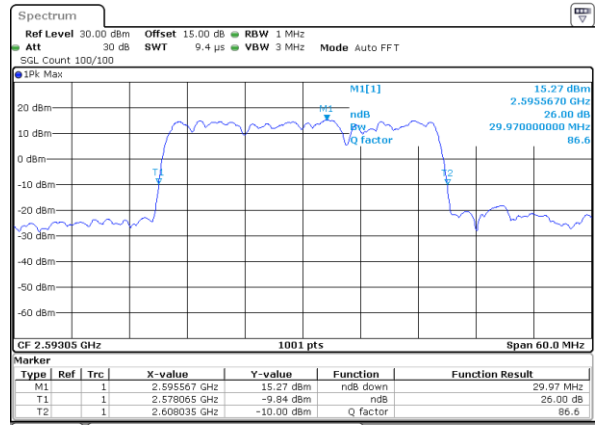

Highest Channel / 15MHz+15MHz

Date: 29_AUG.2020 23:09:13

Highest Channel / 15MHz+20MHz

Date: 29_AUG.2020 23:14:13

LTE Band 41C

16QAM

Lowest Channel / 20MHz+5MHz

Date: 29_AUG.2020 21:54:48

Lowest Channel / 20MHz+10MHz

Date: 29_AUG.2020 22:50:03

Middle Channel / 20MHz+5MHz

Date: 29_AUG.2020 21:57:07

Middle Channel / 20MHz+10MHz

Date: 29_AUG.2020 22:52:33

Highest Channel / 20MHz+5MHz

Date: 29_AUG.2020 21:59:51

Highest Channel / 20MHz+10MHz

Date: 29_AUG.2020 22:55:25

LTE Band 41C

16QAM

Lowest Channel / 20MHz+15MHz

Date: 29_AUG.2020 23:52:09

Lowest Channel / 20MHz+20MHz

Date: 30_AUG.2020 00:00:57