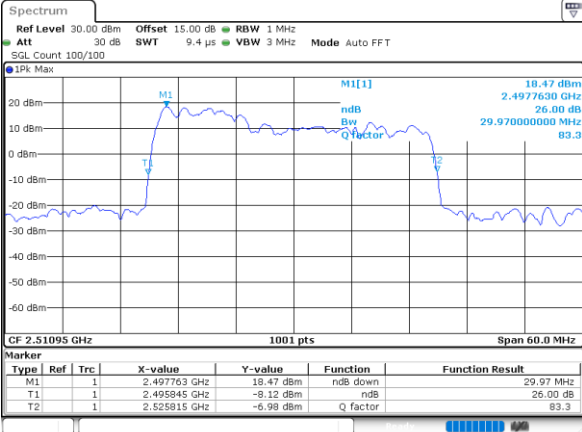

LTE Band 41C

16QAM

Lowest Channel / 10MHz+20MHz

Date: 29_AUG.2020 22:40:21

Lowest Channel / 15MHz+10MHz

Date: 29_AUG.2020 22:31:04

Middle Channel / 10MHz+20MHz

Date: 29_AUG.2020 22:43:01

Middle Channel / 15MHz+10MHz

Date: 29_AUG.2020 22:33:19

Highest Channel / 10MHz+20MHz

Date: 29_AUG.2020 22:45:26

Highest Channel / 15MHz+10MHz

Date: 29_AUG.2020 22:35:31

LTE Band 41C

16QAM