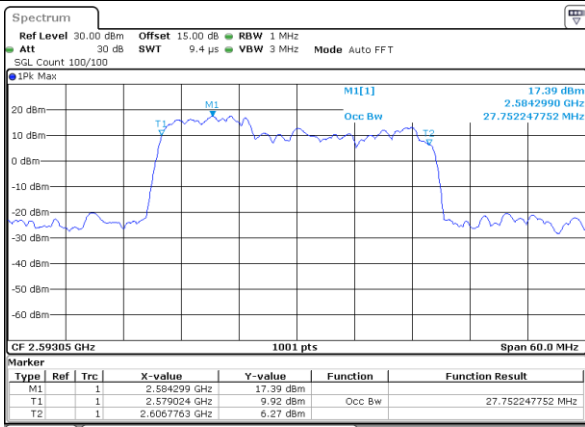

Middle Channel / 10MHz+20MHz

Date: 29_AUG.2020 22:42:24