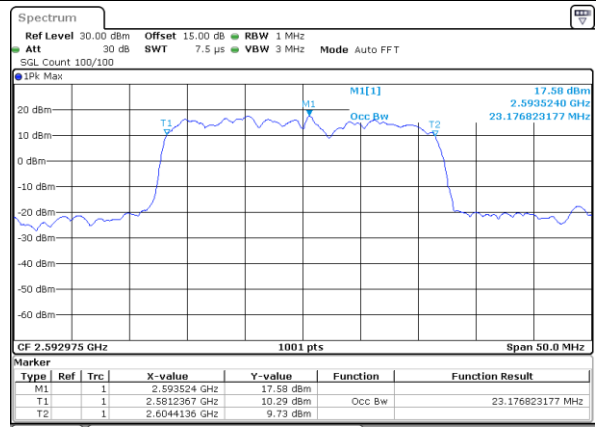

Middle Channel / 10MHz+15MHz

Date: 29_AUG.2020 22:17:15

Highest Channel / 5MHz+20MHz

Date: 29_AUG.2020 21:49:59

Highest Channel / 10MHz+15MHz

Date: 29_AUG.2020 22:18:10

LTE Band 41C

QPSK

Lowest Channel / 10MHz+20MHz

Date: 29_AUG.2020 22:39:34

Lowest Channel / 15MHz+10MHz

Date: 29_AUG.2020 22:30:23

Middle Channel / 10MHz+20MHz

Date: 29_AUG.2020 22:43:30

Middle Channel / 15MHz+10MHz

Date: 29_AUG.2020 22:33:46

Highest Channel / 10MHz+20MHz

Date: 29_AUG.2020 22:45:48

Highest Channel / 15MHz+10MHz

Date: 29_AUG.2020 22:36:02

LTE Band 41C

QPSK

Lowest Channel / 15MHz+15MHz

Date: 29_AUG.2020 23:01:31