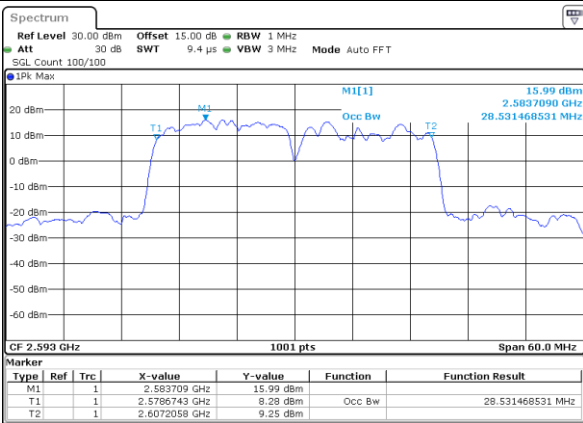

Middle Channel / 15MHz+15MHz

Date: 29_AUG.2020 23:04:36