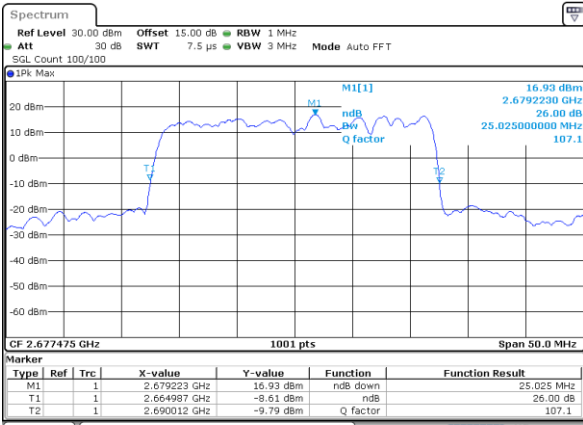

Lowest Channel / 20MHz+10MHz

Date: 29_AUG.2020 22:50:03

Middle Channel / 20MHz+5MHz

Date: 29_AUG.2020 21:57:07

Middle Channel / 20MHz+10MHz

Date: 29_AUG.2020 22:52:33

Highest Channel / 20MHz+5MHz

Date: 29_AUG.2020 21:59:51

Highest Channel / 20MHz+10MHz

Date: 29_AUG.2020 22:55:25

LTE Band 41C

16QAM

Lowest Channel / 20MHz+15MHz

Date: 29_AUG.2020 23:52:09

Lowest Channel / 20MHz+20MHz

Date: 30_AUG.2020 00:00:57