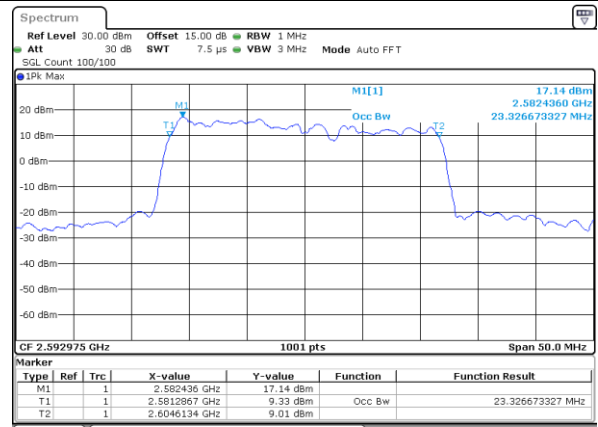

Lowest Channel / 10MHz+15MHz

Date: 29_AUG.2020 22:04:21

Middle Channel / 5MHz+20MHz

Date: 29_AUG.2020 21:47:29

Middle Channel / 10MHz+15MHz

Date: 29_AUG.2020 22:05:24

Highest Channel / 5MHz+20MHz

Date: 29_AUG.2020 21:51:12

Highest Channel / 10MHz+15MHz

Date: 29_AUG.2020 22:22:21

LTE Band 41C

64QAM

Lowest Channel / 10MHz+20MHz

Date: 29_AUG.2020 22:40:58

Lowest Channel / 15MHz+10MHz

Date: 29_AUG.2020 22:31:27

Middle Channel / 10MHz+20MHz

Date: 29_AUG.2020 22:42:24

Middle Channel / 15MHz+10MHz

Date: 29_AUG.2020 22:32:35

Highest Channel / 10MHz+20MHz

Date: 29_AUG.2020 22:47:23

Highest Channel / 15MHz+10MHz

Date: 29_AUG.2020 22:37:11