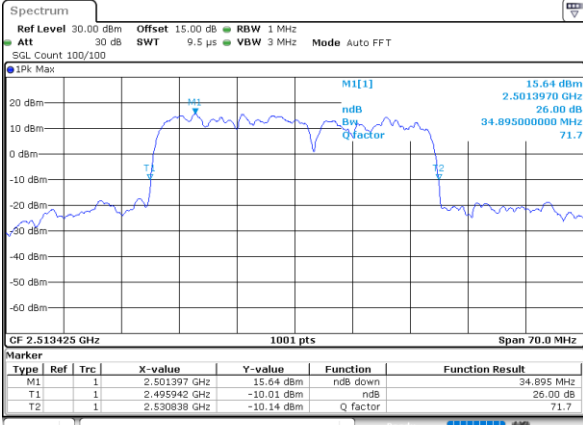

Highest Channel / 15MHz+20MHz

Date: 29_AUG.2020 23:14:59

LTE Band 41C

64QAM

Lowest Channel / 20MHz+5MHz

Date: 29_AUG.2020 21:54:06

Lowest Channel / 20MHz+10MHz

Date: 29_AUG.2020 22:49:35

Middle Channel / 20MHz+5MHz

Date: 29_AUG.2020 21:57:53

Middle Channel / 20MHz+10MHz

Date: 29_AUG.2020 22:53:43

Highest Channel / 20MHz+5MHz

Date: 29_AUG.2020 21:59:20

Highest Channel / 20MHz+10MHz

Date: 29_AUG.2020 22:54:50

LTE Band 41C

64QAM

Lowest Channel / 20MHz+15MHz

Date: 29_AUG.2020 23:51:09

Lowest Channel / 20MHz+20MHz

Date: 30_AUG.2020 00:01:32

Middle Channel / 20MHz+15MHz

Date: 29_AUG.2020 23:56:27