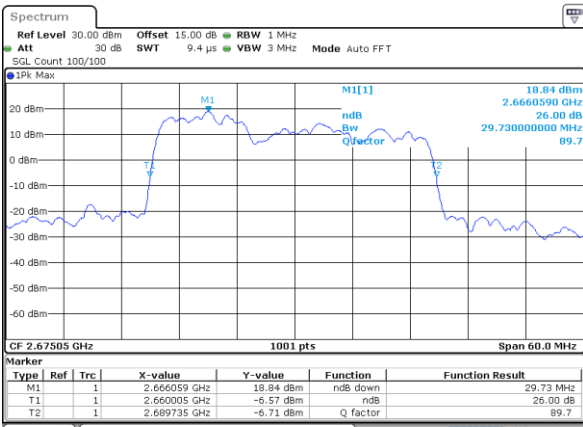

Middle Channel / 10MHz+15MHz

Date: 29_AUG.2020 22:16:04

Highest Channel / 5MHz+20MHz

Date: 29_AUG.2020 21:51:23

Highest Channel / 10MHz+15MHz

Date: 29_AUG.2020 22:22:29

LTE Band 41C

64QAM

Lowest Channel / 10MHz+20MHz

Date: 29_AUG.2020 22:41:32

Lowest Channel / 15MHz+10MHz

Date: 29_AUG.2020 22:31:36

Middle Channel / 10MHz+20MHz

Date: 29_AUG.2020 22:42:32

Middle Channel / 15MHz+10MHz

Date: 29_AUG.2020 22:32:48

Highest Channel / 10MHz+20MHz

Date: 29_AUG.2020 22:47:32

Highest Channel / 15MHz+10MHz

Date: 29_AUG.2020 22:37:17

LTE Band 41C

64QAM

Lowest Channel / 15MHz+15MHz

Date: 29_AUG.2020 23:03:14