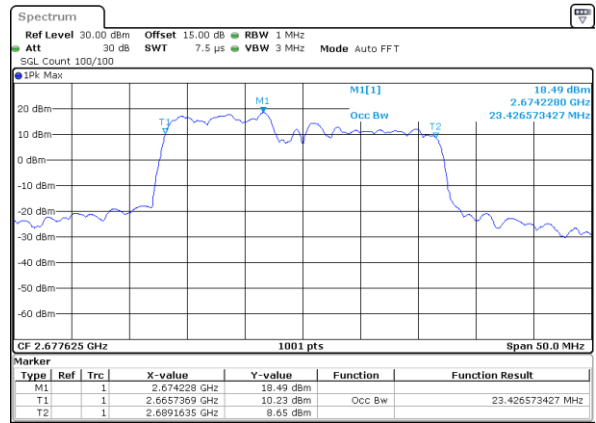

Middle Channel / 20MHz+20MHz

Date: 30_AUG.2020 00:03:22

Highest Channel / 20MHz+15MHz

Date: 29_AUG.2020 23:58:22

Highest Channel / 20MHz+20MHz

Date: 30_AUG.2020 00:04:15

LTE Band 41C

16QAM

Lowest Channel / 5MHz+20MHz

Date: 29_AUG.2020 21:45:32

Lowest Channel / 10MHz+15MHz

Date: 29_AUG.2020 22:03:43

Middle Channel / 5MHz+20MHz

Date: 29_AUG.2020 21:48:02

Middle Channel / 10MHz+15MHz

Date: 29_AUG.2020 22:16:39

Highest Channel / 5MHz+20MHz

Date: 29_AUG.2020 21:50:35

Highest Channel / 10MHz+15MHz

Date: 29_AUG.2020 22:21:45

LTE Band 41C

16QAM

Lowest Channel / 10MHz+20MHz

Date: 29_AUG.2020 22:40:13