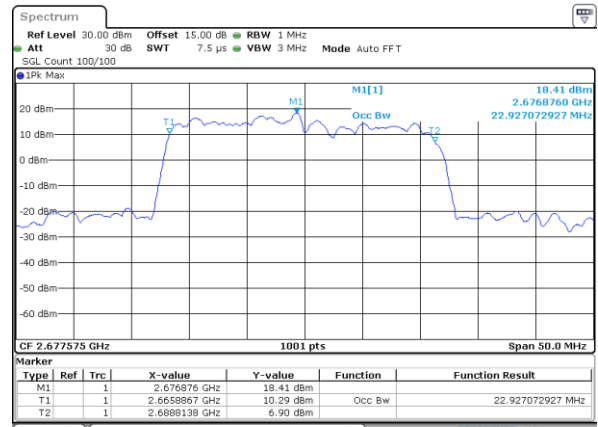

Highest Channel / 10MHz+15MHz

Date: 29_AUG.2020 22:22:21

LTE Band 41C

64QAM

Lowest Channel / 10MHz+20MHz

Date: 29_AUG.2020 22:40:58

Lowest Channel / 15MHz+10MHz

Date: 29_AUG.2020 22:31:27

Middle Channel / 10MHz+20MHz

Date: 29_AUG.2020 22:42:24

Middle Channel / 15MHz+10MHz

Date: 29_AUG.2020 22:32:35

Highest Channel / 10MHz+20MHz

Date: 29_AUG.2020 22:47:23

Highest Channel / 15MHz+10MHz

Date: 29_AUG.2020 22:37:11

LTE Band 41C

64QAM

Lowest Channel / 15MHz+15MHz

Date: 29_AUG.2020 23:03:01

Lowest Channel / 15MHz+20MHz

Date: 29_AUG.2020 23:16:11

Middle Channel / 15MHz+15MHz

Date: 29_AUG.2020 23:04:07