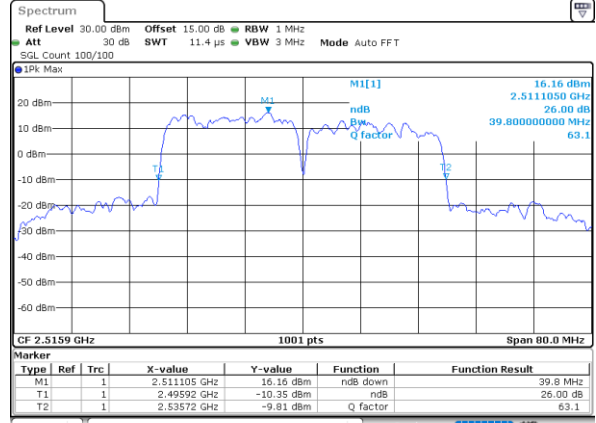

Highest Channel / 20MHz+10MHz

Date: 29_AUG.2020 22:55:25

LTE Band 41C

16QAM

Lowest Channel / 20MHz+15MHz

Date: 29_AUG.2020 23:52:09

Lowest Channel / 20MHz+20MHz

Date: 30_AUG.2020 00:00:57

Middle Channel / 20MHz+15MHz

Date: 29_AUG.2020 23:55:53

Middle Channel / 20MHz+20MHz

Date: 30_AUG.2020 00:03:02

Highest Channel / 20MHz+15MHz

Date: 29_AUG.2020 23:57:56

Highest Channel / 20MHz+20MHz

Date: 30_AUG.2020 00:04:51