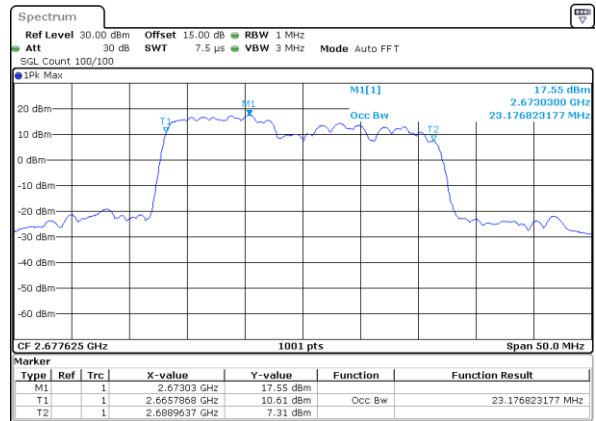

Highest Channel / 20MHz+15MHz

Date: 29_AUG.2020 23:57:49

Highest Channel / 20MHz+20MHz

Date: 30_AUG.2020 00:04:43

LTE Band 41C

64QAM

Lowest Channel / 5MHz+20MHz

Date: 29_AUG.2020 21:46:13

Lowest Channel / 10MHz+15MHz

Date: 29_AUG.2020 22:04:21

Middle Channel / 5MHz+20MHz

Date: 29_AUG.2020 21:47:29

Middle Channel / 10MHz+15MHz

Date: 29_AUG.2020 22:05:24

Highest Channel / 5MHz+20MHz

Date: 29_AUG.2020 21:51:12

Highest Channel / 10MHz+15MHz

Date: 29_AUG.2020 22:22:21

LTE Band 41C

64QAM

Lowest Channel / 10MHz+20MHz

Date: 29_AUG.2020 22:40:58

Lowest Channel / 15MHz+10MHz

Date: 29_AUG.2020 22:31:27