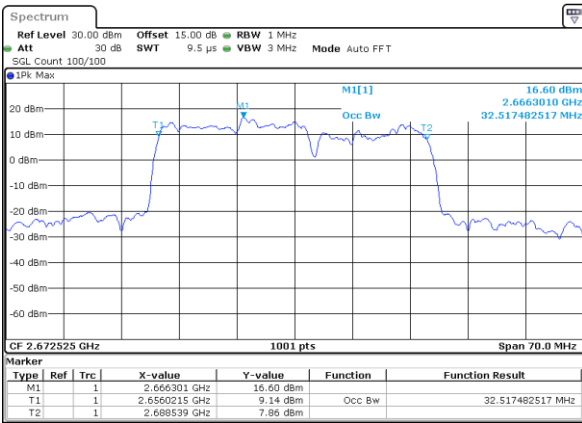

Middle Channel / 20MHz+10MHz

Date: 29_AUG.2020 22:52:13

Highest Channel / 20MHz+5MHz

Date: 29_AUG.2020 21:59:42

Highest Channel / 20MHz+10MHz

Date: 29_AUG.2020 22:55:13

LTE Band 41C

16QAM

Lowest Channel / 20MHz+15MHz

Date: 29_AUG.2020 23:51:44

Lowest Channel / 20MHz+20MHz

Date: 30_AUG.2020 00:00:48

Middle Channel / 20MHz+15MHz

Date: 29_AUG.2020 23:55:35

Middle Channel / 20MHz+20MHz

Date: 30_AUG.2020 00:02:50

Highest Channel / 20MHz+15MHz

Date: 29_AUG.2020 23:57:49

Highest Channel / 20MHz+20MHz

Date: 30_AUG.2020 00:04:43

LTE Band 41C

64QAM

Lowest Channel / 5MHz+20MHz

Date: 29_AUG.2020 21:46:13