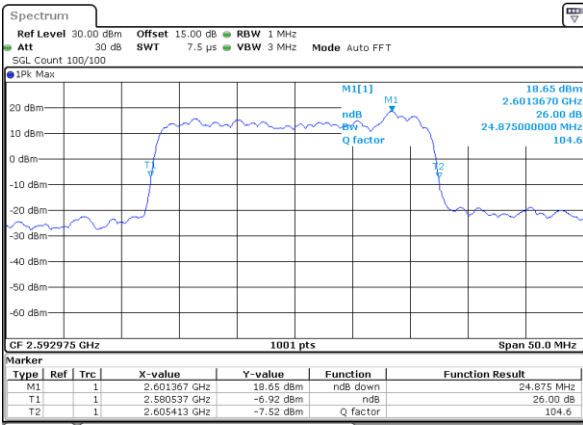

Highest Channel / 15MHz+15MHz

Date: 29_AUG.2020 23:09:13

Highest Channel / 15MHz+20MHz

Date: 29_AUG.2020 23:14:13

LTE Band 41C

16QAM

Lowest Channel / 20MHz+5MHz

Date: 29_AUG.2020 21:54:48

Lowest Channel / 20MHz+10MHz

Date: 29_AUG.2020 22:50:03

Middle Channel / 20MHz+5MHz

Date: 29_AUG.2020 21:57:07

Middle Channel / 20MHz+10MHz

Date: 29_AUG.2020 22:52:33

Highest Channel / 20MHz+5MHz

Date: 29_AUG.2020 21:59:51