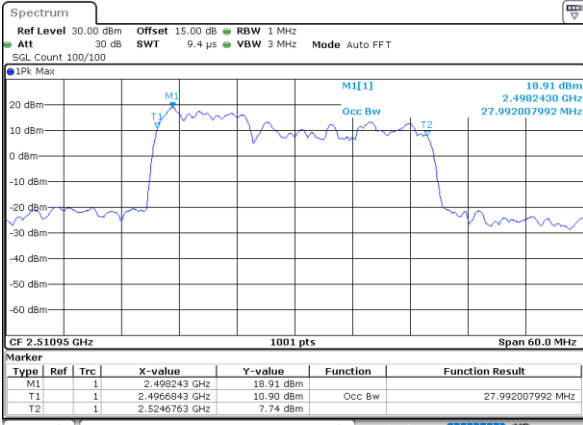

Highest Channel / 5MHz+20MHz

Date: 29_AUG.2020 21:50:35

Highest Channel / 10MHz+15MHz

Date: 29_AUG.2020 22:21:45

LTE Band 41C

16QAM

Lowest Channel / 10MHz+20MHz

Date: 29_AUG.2020 22:40:13

Lowest Channel / 15MHz+10MHz

Date: 29_AUG.2020 22:30:56

Middle Channel / 10MHz+20MHz

Date: 29_AUG.2020 22:42:54

Middle Channel / 15MHz+10MHz

Date: 29_AUG.2020 22:33:10

Highest Channel / 10MHz+20MHz

Date: 29_AUG.2020 22:45:15