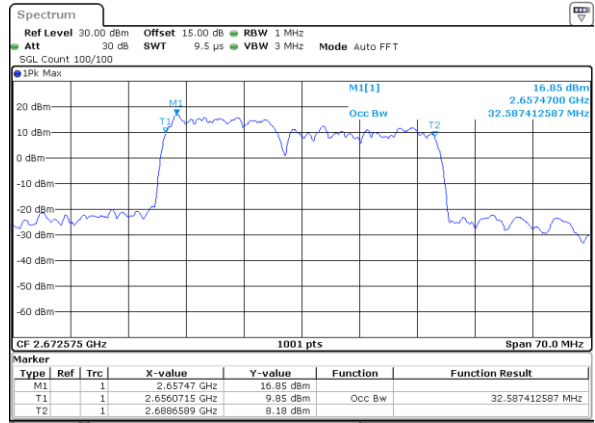

LTE Band 41C

64QAM

Lowest Channel / 15MHz+15MHz

Date: 29_AUG.2020 23:03:01

Lowest Channel / 15MHz+20MHz

Date: 29_AUG.2020 23:16:11

Middle Channel / 15MHz+15MHz

Date: 29_AUG.2020 23:04:07

Middle Channel / 15MHz+20MHz

Date: 29_AUG.2020 23:17:52

Highest Channel / 15MHz+15MHz

Date: 29_AUG.2020 23:09:44

Highest Channel / 15MHz+20MHz

Date: 29_AUG.2020 23:14:49

LTE Band 41C

64QAM

Lowest Channel / 20MHz+5MHz

Date: 29_AUG.2020 21:53:55

Lowest Channel / 20MHz+10MHz

Date: 29_AUG.2020 22:49:28

Middle Channel / 20MHz+5MHz

Date: 29_AUG.2020 21:57:36

Middle Channel / 20MHz+10MHz

Date: 29_AUG.2020 22:53:26

Highest Channel / 20MHz+5MHz

Date: 29_AUG.2020 21:59:12

Highest Channel / 20MHz+10MHz

Date: 29_AUG.2020 22:54:40