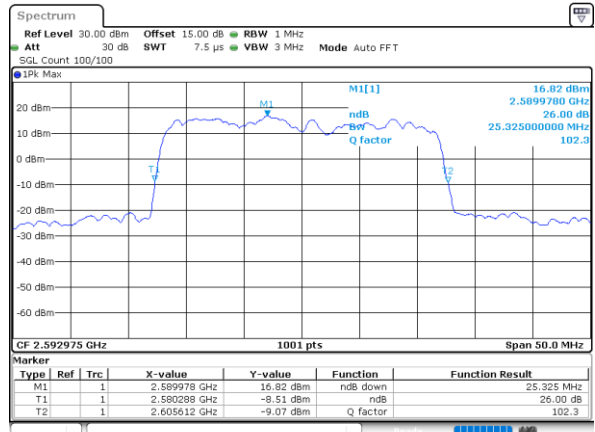

LTE Band 41C

16QAM

Lowest Channel / 10MHz+20MHz

Date: 29_AUG.2020 22:40:21

Lowest Channel / 15MHz+10MHz

Date: 29_AUG.2020 22:31:04

Middle Channel / 10MHz+20MHz

Date: 29_AUG.2020 22:43:01

Middle Channel / 15MHz+10MHz

Date: 29_AUG.2020 22:33:19

Highest Channel / 10MHz+20MHz

Date: 29_AUG.2020 22:45:26

Highest Channel / 15MHz+10MHz

Date: 29_AUG.2020 22:35:31

LTE Band 41C

16QAM