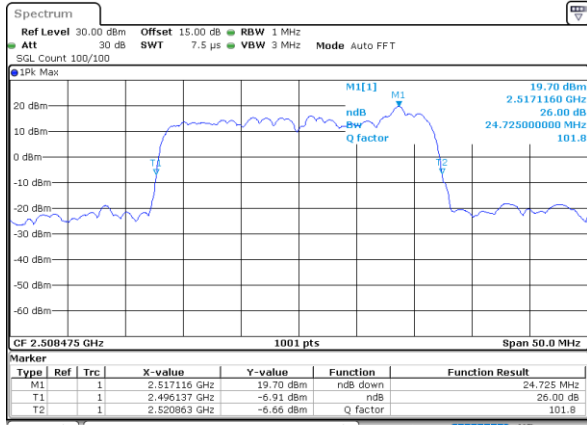

Highest Channel / 15MHz+20MHz

Date: 29_AUG.2020 23:14:59

LTE Band 41C

64QAM

Lowest Channel / 20MHz+5MHz

Date: 29_AUG.2020 21:54:06

Lowest Channel / 20MHz+10MHz

Date: 29_AUG.2020 22:49:35