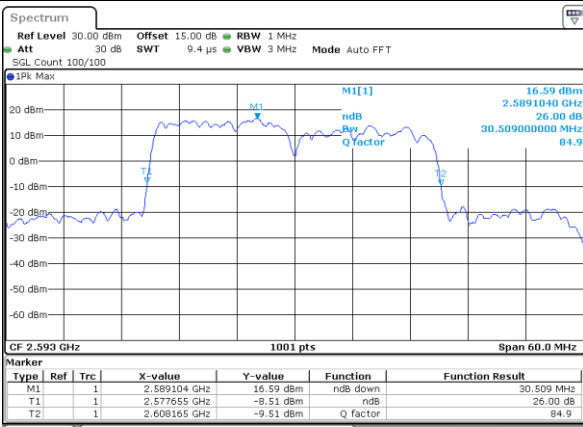

Highest Channel / 10MHz+20MHz

Date: 29_AUG.2020 22:47:32

Highest Channel / 15MHz+10MHz

Date: 29_AUG.2020 22:37:17

LTE Band 41C

64QAM

Lowest Channel / 15MHz+15MHz

Date: 29_AUG.2020 23:03:14

Lowest Channel / 15MHz+20MHz

Date: 29_AUG.2020 23:16:47

Middle Channel / 15MHz+15MHz

Date: 29_AUG.2020 23:04:14

Middle Channel / 15MHz+20MHz

Date: 29_AUG.2020 23:18:03

Highest Channel / 15MHz+15MHz

Date: 29_AUG.2020 23:08:53