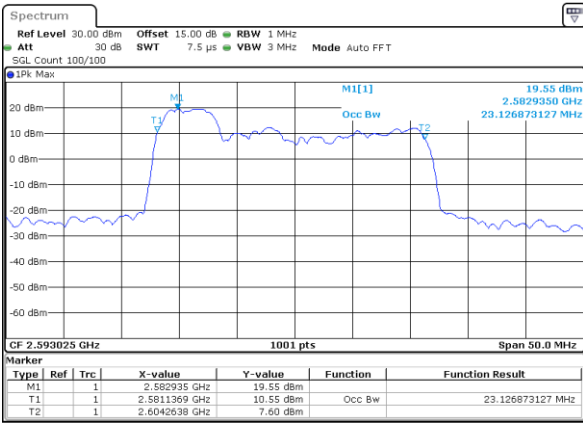

Middle Channel / 20MHz+20MHz

Date: 30_AUG.2020 00:03:22

Highest Channel / 20MHz+15MHz

Date: 29_AUG.2020 23:58:22

Highest Channel / 20MHz+20MHz

Date: 30_AUG.2020 00:04:15

LTE Band 41C

16QAM

Lowest Channel / 5MHz+20MHz

Date: 29_AUG.2020 21:45:32

Lowest Channel / 10MHz+15MHz

Date: 29_AUG.2020 22:03:43

Middle Channel / 5MHz+20MHz

Date: 29_AUG.2020 21:48:02

Middle Channel / 10MHz+15MHz

Date: 29_AUG.2020 22:16:39

Highest Channel / 5MHz+20MHz

Date: 29_AUG.2020 21:50:35

Highest Channel / 10MHz+15MHz

Date: 29_AUG.2020 22:21:45

LTE Band 41C

16QAM

Lowest Channel / 10MHz+20MHz

Date: 29_AUG.2020 22:40:13