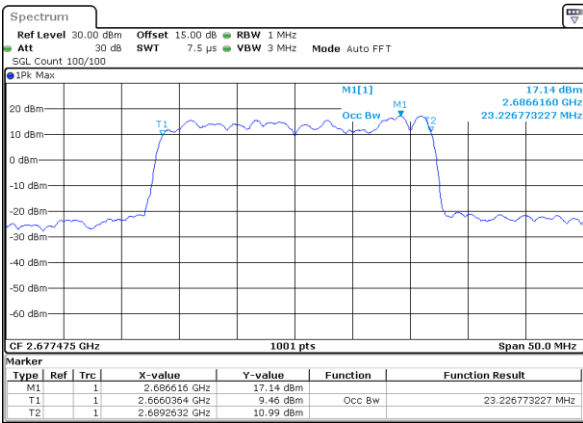

LTE Band 41C

16QAM

Lowest Channel / 20MHz+5MHz

Date: 29_AUG.2020 21:54:37

Lowest Channel / 20MHz+10MHz

Date: 29_AUG.2020 22:49:55

Middle Channel / 20MHz+5MHz

Date: 29_AUG.2020 21:57:00

Middle Channel / 20MHz+10MHz

Date: 29_AUG.2020 22:52:13

Highest Channel / 20MHz+5MHz

Date: 29_AUG.2020 21:59:42

Highest Channel / 20MHz+10MHz

Date: 29_AUG.2020 22:55:13

LTE Band 41C

16QAM