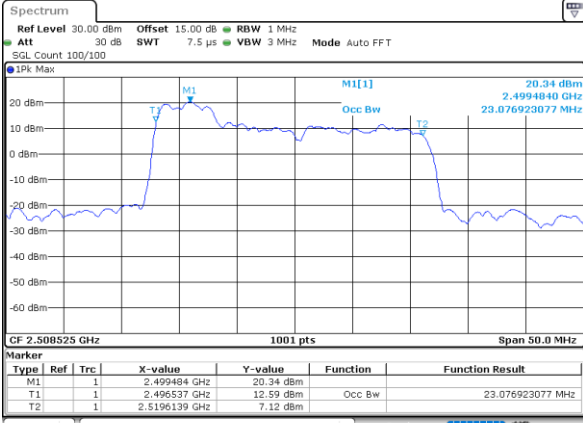

LTE Band 41C

QPSK

Lowest Channel / 20MHz+15MHz

Date: 29_AUG.2020 23:52:52

Lowest Channel / 20MHz+20MHz

Date: 30_AUG.2020 00:00:13

Middle Channel / 20MHz+15MHz

Date: 29_AUG.2020 23:54:47

Middle Channel / 20MHz+20MHz

Date: 30_AUG.2020 00:03:22

Highest Channel / 20MHz+15MHz

Date: 29_AUG.2020 23:58:22

Highest Channel / 20MHz+20MHz

Date: 30_AUG.2020 00:04:15

LTE Band 41C

16QAM

Lowest Channel / 5MHz+20MHz

Date: 29_AUG.2020 21:45:32

Lowest Channel / 10MHz+15MHz

Date: 29_AUG.2020 22:03:43

Middle Channel / 5MHz+20MHz

Date: 29_AUG.2020 21:48:02

Middle Channel / 10MHz+15MHz

Date: 29_AUG.2020 22:16:39

Highest Channel / 5MHz+20MHz

Date: 29_AUG.2020 21:50:35

Highest Channel / 10MHz+15MHz

Date: 29_AUG.2020 22:21:45

LTE Band 41C

16QAM

Lowest Channel / 10MHz+20MHz

Date: 29_AUG.2020 22:40:13