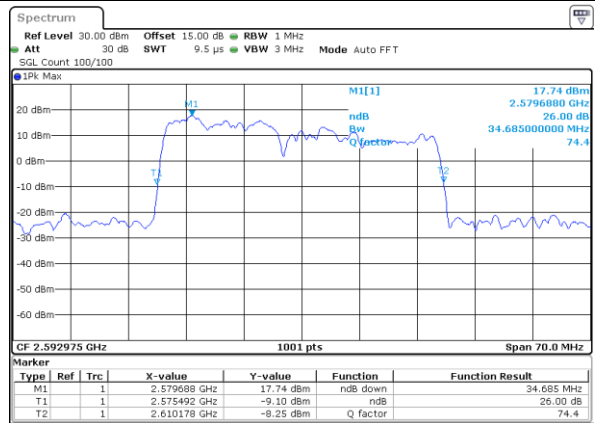

Middle Channel / 15MHz+10MHz

Date: 29_AUG.2020 22:33:19

Highest Channel / 10MHz+20MHz

Date: 29_AUG.2020 22:45:26

Highest Channel / 15MHz+10MHz

Date: 29_AUG.2020 22:35:31

LTE Band 41C

16QAM

Lowest Channel / 15MHz+15MHz

Date: 29_AUG.2020 23:02:21

Lowest Channel / 15MHz+20MHz

Date: 29_AUG.2020 23:13:20

Middle Channel / 15MHz+15MHz

Date: 29_AUG.2020 23:04:44

Middle Channel / 15MHz+20MHz

Date: 29_AUG.2020 23:13:30

Highest Channel / 15MHz+15MHz

Date: 29_AUG.2020 23:09:13

Highest Channel / 15MHz+20MHz

Date: 29_AUG.2020 23:14:13

LTE Band 41C

16QAM

Lowest Channel / 20MHz+5MHz

Date: 29_AUG.2020 21:54:48