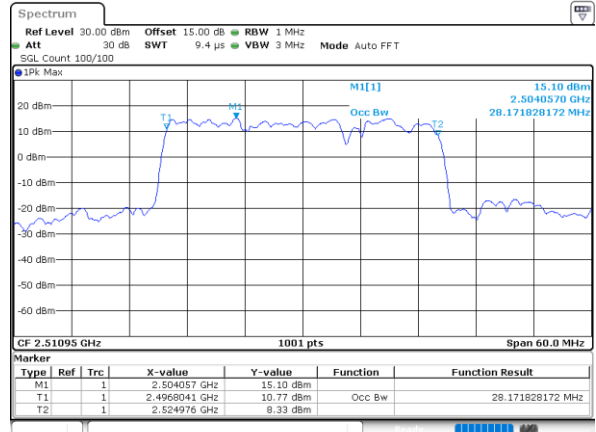

LTE Band 41C

64QAM

Lowest Channel / 15MHz+15MHz

Date: 29_AUG.2020 23:03:01

Lowest Channel / 15MHz+20MHz

Date: 29_AUG.2020 23:16:11

Middle Channel / 15MHz+15MHz

Date: 29_AUG.2020 23:04:07

Middle Channel / 15MHz+20MHz

Date: 29_AUG.2020 23:17:52

Highest Channel / 15MHz+15MHz

Date: 29_AUG.2020 23:09:44

Highest Channel / 15MHz+20MHz

Date: 29_AUG.2020 23:14:49

LTE Band 41C

64QAM

Lowest Channel / 20MHz+5MHz

Date: 29_AUG.2020 21:53:55

Lowest Channel / 20MHz+10MHz

Date: 29_AUG.2020 22:49:28

Middle Channel / 20MHz+5MHz

Date: 29_AUG.2020 21:57:36

Middle Channel / 20MHz+10MHz

Date: 29_AUG.2020 22:53:26

Highest Channel / 20MHz+5MHz

Date: 29_AUG.2020 21:59:12

Highest Channel / 20MHz+10MHz

Date: 29_AUG.2020 22:54:40