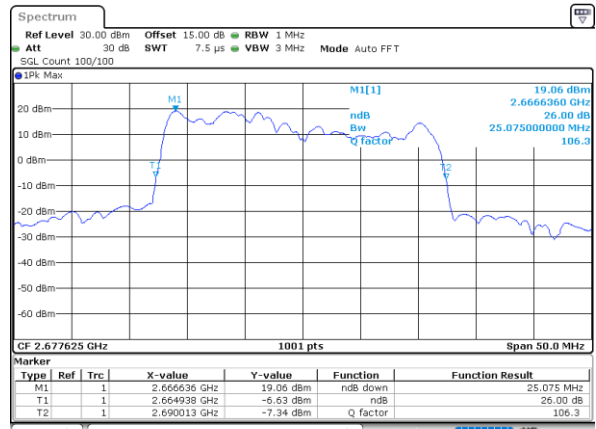

Middle Channel / 10MHz+15MHz

Date: 29_AUG.2020 22:16:04

Highest Channel / 5MHz+20MHz

Date: 29_AUG.2020 21:51:23

Highest Channel / 10MHz+15MHz

Date: 29_AUG.2020 22:22:29

LTE Band 41C

64QAM

Lowest Channel / 10MHz+20MHz

Date: 29_AUG.2020 22:41:32

Lowest Channel / 15MHz+10MHz

Date: 29_AUG.2020 22:31:36

Middle Channel / 10MHz+20MHz

Date: 29_AUG.2020 22:42:32

Middle Channel / 15MHz+10MHz

Date: 29_AUG.2020 22:32:48