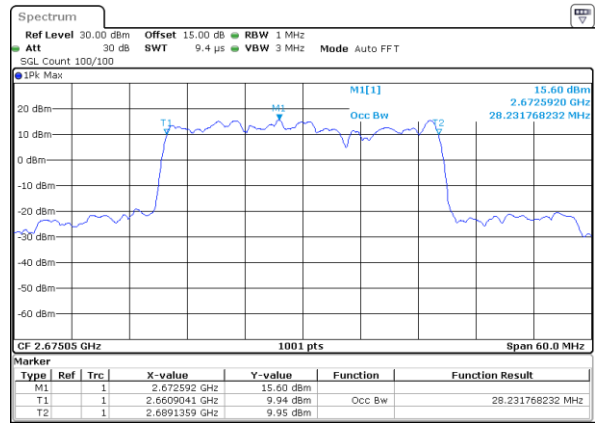

Middle Channel / 20MHz+10MHz

Date: 29_AUG.2020 22:52:13

Highest Channel / 20MHz+5MHz

Date: 29_AUG.2020 21:59:42

Highest Channel / 20MHz+10MHz

Date: 29_AUG.2020 22:55:13

LTE Band 41C

16QAM

Lowest Channel / 20MHz+15MHz

Date: 29_AUG.2020 23:51:44

Lowest Channel / 20MHz+20MHz

Date: 30_AUG.2020 00:00:48

Middle Channel / 20MHz+15MHz

Date: 29_AUG.2020 23:55:35

Middle Channel / 20MHz+20MHz

Date: 30_AUG.2020 00:02:50