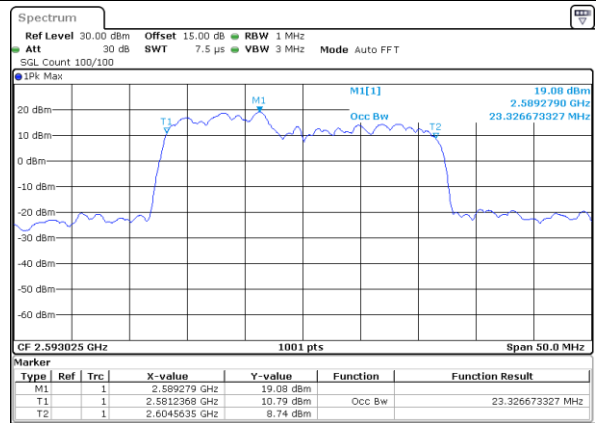

LTE Band 41C

QPSK

Lowest Channel / 5MHz+20MHz

Date: 29_AUG.2020 21:44:53

Lowest Channel / 10MHz+15MHz

Date: 29_AUG.2020 22:03:07

Middle Channel / 5MHz+20MHz

Date: 29_AUG.2020 21:48:34

Middle Channel / 10MHz+15MHz

Date: 29_AUG.2020 22:17:15

Highest Channel / 5MHz+20MHz

Date: 29_AUG.2020 21:49:59

Highest Channel / 10MHz+15MHz

Date: 29_AUG.2020 22:18:10

LTE Band 41C

QPSK