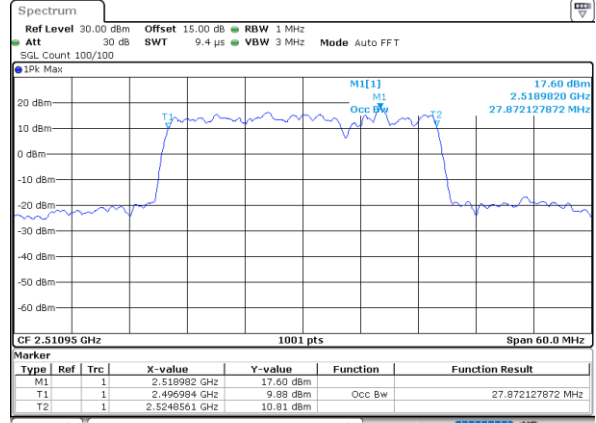

Lowest Channel / 15MHz+20MHz

Date: 29_AUG.2020 23:35:48

Middle Channel / 15MHz+15MHz

Date: 29_AUG.2020 23:05:09

Middle Channel / 15MHz+20MHz

Date: 29_AUG.2020 23:40:37

Highest Channel / 15MHz+15MHz

Date: 29_AUG.2020 23:06:54

Highest Channel / 15MHz+20MHz

Date: 29_AUG.2020 23:43:13

LTE Band 41C

QPSK

Lowest Channel / 20MHz+5MHz

Date: 29_AUG.2020 21:55:17

Lowest Channel / 20MHz+10MHz

Date: 29_AUG.2020 22:50:26

Middle Channel / 20MHz+5MHz

Date: 29_AUG.2020 21:56:28

Middle Channel / 20MHz+10MHz

Date: 29_AUG.2020 22:53:02

Highest Channel / 20MHz+5MHz

Date: 29_AUG.2020 22:00:28

Highest Channel / 20MHz+10MHz

Date: 29_AUG.2020 22:55:48