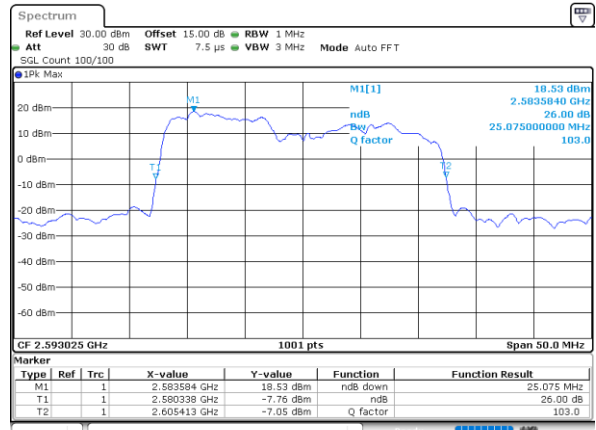

LTE Band 41C

64QAM

Lowest Channel / 5MHz+20MHz

Date: 29_AUG.2020 21:46:24

Lowest Channel / 10MHz+15MHz

Date: 29_AUG.2020 22:10:29

Middle Channel / 5MHz+20MHz

Date: 29_AUG.2020 21:47:38

Middle Channel / 10MHz+15MHz

Date: 29_AUG.2020 22:16:04

Highest Channel / 5MHz+20MHz

Date: 29_AUG.2020 21:51:23

Highest Channel / 10MHz+15MHz

Date: 29_AUG.2020 22:22:29

LTE Band 41C

64QAM