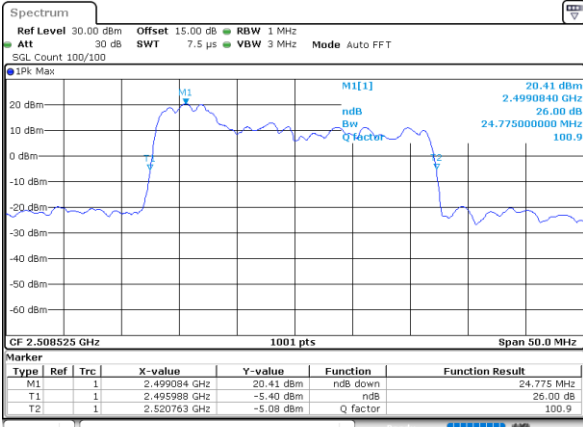

Highest Channel / 20MHz+10MHz

Date: 29_AUG.2020 22:55:25

LTE Band 41C

16QAM

Lowest Channel / 20MHz+15MHz

Date: 29_AUG.2020 23:52:09

Lowest Channel / 20MHz+20MHz

Date: 30_AUG.2020 00:00:57

Middle Channel / 20MHz+15MHz

Date: 29_AUG.2020 23:55:53

Middle Channel / 20MHz+20MHz

Date: 30_AUG.2020 00:03:02

Highest Channel / 20MHz+15MHz

Date: 29_AUG.2020 23:57:56

Highest Channel / 20MHz+20MHz

Date: 30_AUG.2020 00:04:51

LTE Band 41C

64QAM

Lowest Channel / 5MHz+20MHz

Date: 29_AUG.2020 21:46:24

Lowest Channel / 10MHz+15MHz

Date: 29_AUG.2020 22:10:29

Middle Channel / 5MHz+20MHz

Date: 29_AUG.2020 21:47:38