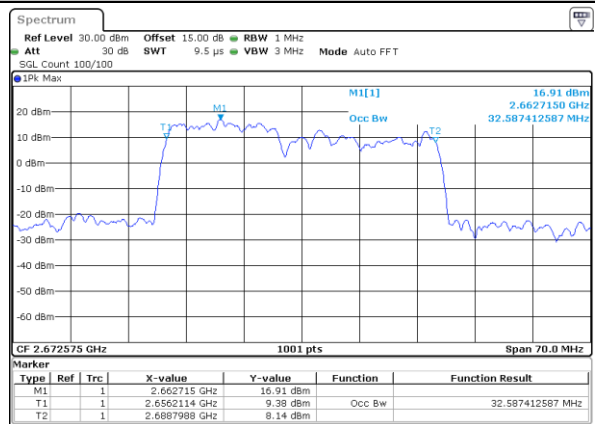

Highest Channel / 15MHz+10MHz

Date: 29_AUG.2020 22:35:23

LTE Band 41C

16QAM

Lowest Channel / 15MHz+15MHz

Date: 29_AUG.2020 23:02:10

Lowest Channel / 15MHz+20MHz

Date: 29_AUG.2020 23:12:10

Middle Channel / 15MHz+15MHz

Date: 29_AUG.2020 23:04:36

Middle Channel / 15MHz+20MHz

Date: 29_AUG.2020 23:39:10

Highest Channel / 15MHz+15MHz

Date: 29_AUG.2020 23:08:02

Highest Channel / 15MHz+20MHz

Date: 29_AUG.2020 23:44:55