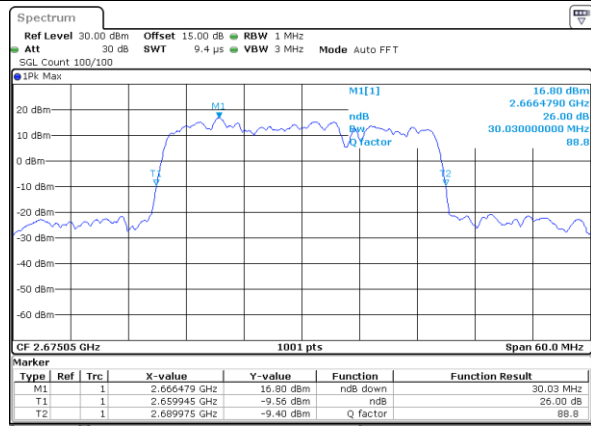

Middle Channel / 20MHz+5MHz

Date: 29_AUG.2020 21:57:53

Middle Channel / 20MHz+10MHz

Date: 29_AUG.2020 22:53:43

Highest Channel / 20MHz+5MHz

Date: 29_AUG.2020 21:59:20

Highest Channel / 20MHz+10MHz

Date: 29_AUG.2020 22:54:50

LTE Band 41C

64QAM

Lowest Channel / 20MHz+15MHz

Date: 29_AUG.2020 23:51:09

Lowest Channel / 20MHz+20MHz

Date: 30_AUG.2020 00:01:32

Middle Channel / 20MHz+15MHz

Date: 29_AUG.2020 23:56:27