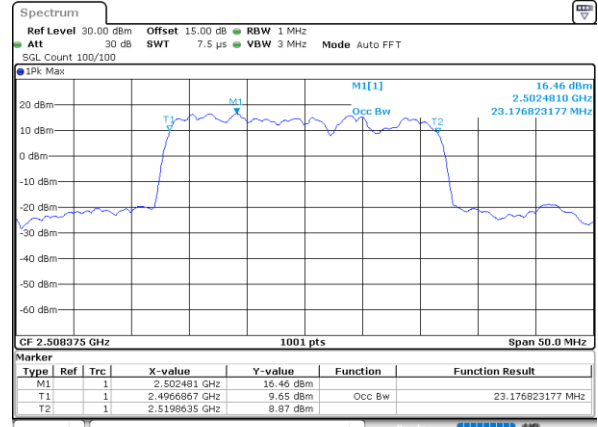

Highest Channel / 20MHz+15MHz

Date: 29_AUG.2020 23:57:49

Highest Channel / 20MHz+20MHz

Date: 30_AUG.2020 00:04:43

LTE Band 41C

64QAM

Lowest Channel / 5MHz+20MHz

Date: 29_AUG.2020 21:46:13

Lowest Channel / 10MHz+15MHz

Date: 29_AUG.2020 22:04:21

Middle Channel / 5MHz+20MHz

Date: 29_AUG.2020 21:47:29

Middle Channel / 10MHz+15MHz

Date: 29_AUG.2020 22:05:24

Highest Channel / 5MHz+20MHz

Date: 29_AUG.2020 21:51:12

Highest Channel / 10MHz+15MHz

Date: 29_AUG.2020 22:22:21

LTE Band 41C

64QAM

Lowest Channel / 10MHz+20MHz

Date: 29_AUG.2020 22:40:58

Lowest Channel / 15MHz+10MHz

Date: 29_AUG.2020 22:31:27

Middle Channel / 10MHz+20MHz

Date: 29_AUG.2020 22:42:24

Middle Channel / 15MHz+10MHz

Date: 29_AUG.2020 22:32:35

Highest Channel / 10MHz+20MHz

Date: 29_AUG.2020 22:47:23

Highest Channel / 15MHz+10MHz

Date: 29_AUG.2020 22:37:11