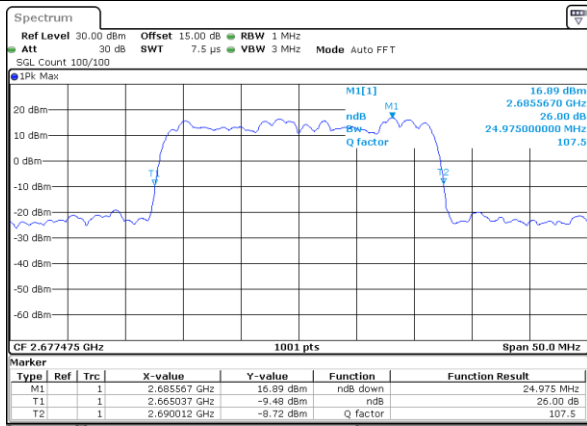

Middle Channel / 20MHz+5MHz

Date: 29_AUG.2020 21:57:53

Middle Channel / 20MHz+10MHz

Date: 29_AUG.2020 22:53:43

Highest Channel / 20MHz+5MHz

Date: 29_AUG.2020 21:59:20

Highest Channel / 20MHz+10MHz

Date: 29_AUG.2020 22:54:50

LTE Band 41C

64QAM

Lowest Channel / 20MHz+15MHz

Date: 29_AUG.2020 23:51:09

Lowest Channel / 20MHz+20MHz

Date: 30_AUG.2020 00:01:32

Middle Channel / 20MHz+15MHz

Date: 29_AUG.2020 23:56:27