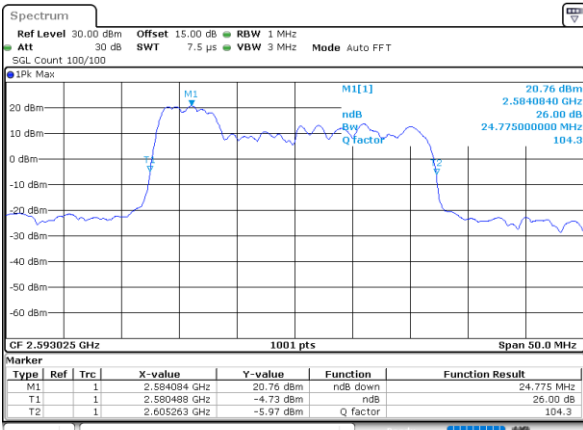

LTE Band 41C

64QAM

Lowest Channel / 5MHz+20MHz

Date: 29_AUG.2020 21:46:24

Lowest Channel / 10MHz+15MHz

Date: 29_AUG.2020 22:10:29

Middle Channel / 5MHz+20MHz

Date: 29_AUG.2020 21:47:38

Middle Channel / 10MHz+15MHz

Date: 29_AUG.2020 22:16:04

Highest Channel / 5MHz+20MHz

Date: 29_AUG.2020 21:51:23

Highest Channel / 10MHz+15MHz

Date: 29_AUG.2020 22:22:29

LTE Band 41C

64QAM