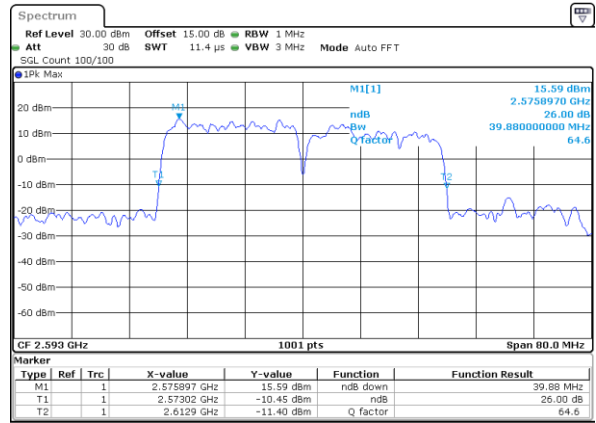

Highest Channel / 20MHz+10MHz

Date: 29_AUG.2020 22:55:25

LTE Band 41C

16QAM

Lowest Channel / 20MHz+15MHz

Date: 29_AUG.2020 23:52:09

Lowest Channel / 20MHz+20MHz

Date: 30_AUG.2020 00:00:57

Middle Channel / 20MHz+15MHz

Date: 29_AUG.2020 23:55:53

Middle Channel / 20MHz+20MHz

Date: 30_AUG.2020 00:03:02

Highest Channel / 20MHz+15MHz

Date: 29_AUG.2020 23:57:56

Highest Channel / 20MHz+20MHz

Date: 30_AUG.2020 00:04:51