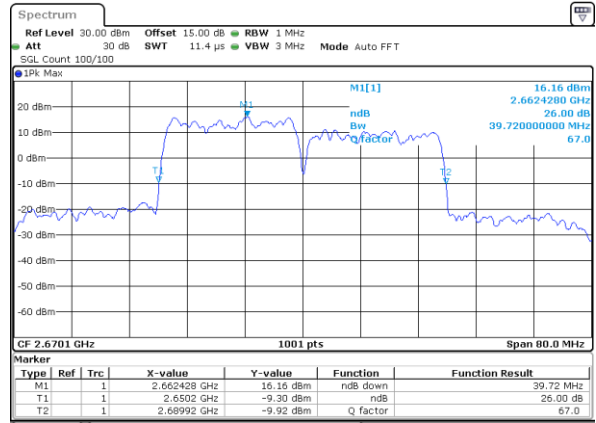

Highest Channel / 20MHz+10MHz

Date: 29_AUG.2020 22:55:25

LTE Band 41C

16QAM

Lowest Channel / 20MHz+15MHz

Date: 29_AUG.2020 23:52:09

Lowest Channel / 20MHz+20MHz

Date: 30_AUG.2020 00:00:57

Middle Channel / 20MHz+15MHz

Date: 29_AUG.2020 23:55:53

Middle Channel / 20MHz+20MHz

Date: 30_AUG.2020 00:03:02

Highest Channel / 20MHz+15MHz

Date: 29_AUG.2020 23:57:56

Highest Channel / 20MHz+20MHz

Date: 30_AUG.2020 00:04:51

LTE Band 41C

64QAM

Lowest Channel / 5MHz+20MHz

Date: 29_AUG.2020 21:46:24

Lowest Channel / 10MHz+15MHz

Date: 29_AUG.2020 22:10:29

Middle Channel / 5MHz+20MHz

Date: 29_AUG.2020 21:47:38

Middle Channel / 10MHz+15MHz

Date: 29_AUG.2020 22:16:04

Highest Channel / 5MHz+20MHz

Date: 29_AUG.2020 21:51:23

Highest Channel / 10MHz+15MHz

Date: 29_AUG.2020 22:22:29

LTE Band 41C

64QAM