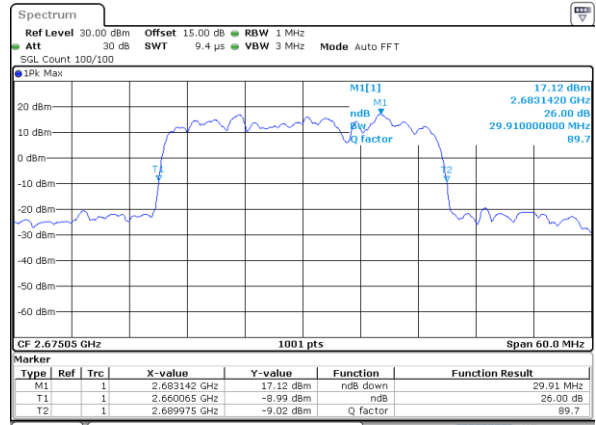

Highest Channel / 15MHz+15MHz

Date: 29_AUG.2020 23:09:13

Highest Channel / 15MHz+20MHz

Date: 29_AUG.2020 23:14:13

LTE Band 41C

16QAM

Lowest Channel / 20MHz+5MHz

Date: 29_AUG.2020 21:54:48

Lowest Channel / 20MHz+10MHz

Date: 29_AUG.2020 22:50:03

Middle Channel / 20MHz+5MHz

Date: 29_AUG.2020 21:57:07

Middle Channel / 20MHz+10MHz

Date: 29_AUG.2020 22:52:33

Highest Channel / 20MHz+5MHz

Date: 29_AUG.2020 21:59:51

Highest Channel / 20MHz+10MHz

Date: 29_AUG.2020 22:55:25

LTE Band 41C

16QAM

Lowest Channel / 20MHz+15MHz

Date: 29_AUG.2020 23:52:09

Lowest Channel / 20MHz+20MHz

Date: 30_AUG.2020 00:00:57