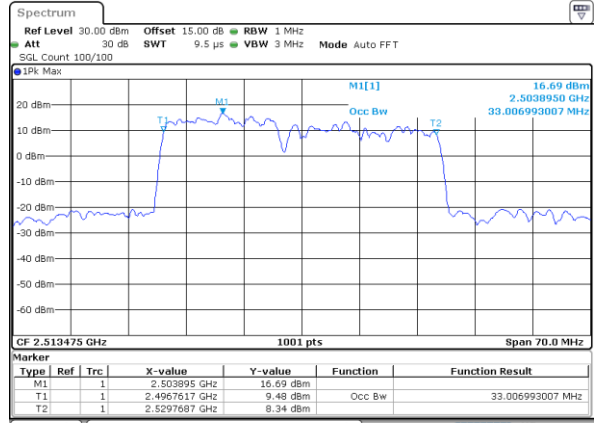

Lowest Channel / 15MHz+10MHz

Date: 29_AUG.2020 22:30:56

Middle Channel / 10MHz+20MHz

Date: 29_AUG.2020 22:42:54

Middle Channel / 15MHz+10MHz

Date: 29_AUG.2020 22:33:10

Highest Channel / 10MHz+20MHz

Date: 29_AUG.2020 22:45:15

Highest Channel / 15MHz+10MHz

Date: 29_AUG.2020 22:35:23

LTE Band 41C

16QAM

Lowest Channel / 15MHz+15MHz

Date: 29_AUG.2020 23:02:10

Lowest Channel / 15MHz+20MHz

Date: 29_AUG.2020 23:12:10

Middle Channel / 15MHz+15MHz

Date: 29_AUG.2020 23:04:36

Middle Channel / 15MHz+20MHz

Date: 29_AUG.2020 23:39:10

Highest Channel / 15MHz+15MHz

Date: 29_AUG.2020 23:08:02

Highest Channel / 15MHz+20MHz

Date: 29_AUG.2020 23:44:55