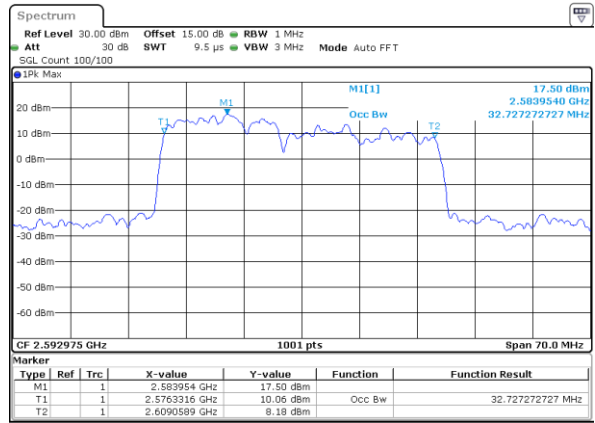

Highest Channel / 10MHz+15MHz

Date: 29_AUG.2020 22:22:21

LTE Band 41C

64QAM

Lowest Channel / 10MHz+20MHz

Date: 29_AUG.2020 22:40:58

Lowest Channel / 15MHz+10MHz

Date: 29_AUG.2020 22:31:27

Middle Channel / 10MHz+20MHz

Date: 29_AUG.2020 22:42:24

Middle Channel / 15MHz+10MHz

Date: 29_AUG.2020 22:32:35

Highest Channel / 10MHz+20MHz

Date: 29_AUG.2020 22:47:23

Highest Channel / 15MHz+10MHz

Date: 29_AUG.2020 22:37:11

LTE Band 41C

64QAM

Lowest Channel / 15MHz+15MHz

Date: 29_AUG.2020 23:03:01

Lowest Channel / 15MHz+20MHz

Date: 29_AUG.2020 23:16:11

Middle Channel / 15MHz+15MHz

Date: 29_AUG.2020 23:04:07

Middle Channel / 15MHz+20MHz

Date: 29_AUG.2020 23:17:52

Highest Channel / 15MHz+15MHz

Date: 29_AUG.2020 23:09:44

Highest Channel / 15MHz+20MHz

Date: 29_AUG.2020 23:14:49

LTE Band 41C

64QAM