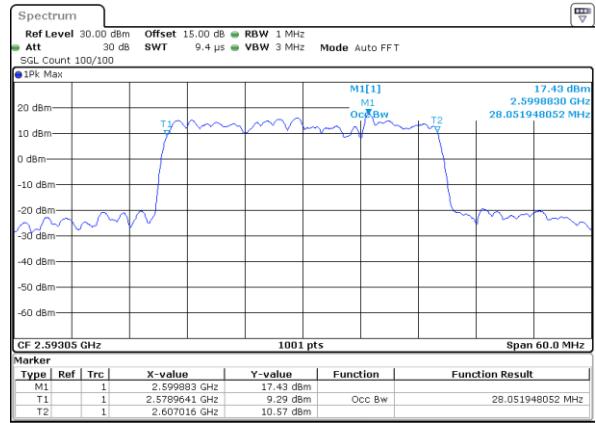

Middle Channel / 15MHz+15MHz

Date: 29_AUG.2020 23:04:36

Middle Channel / 15MHz+20MHz

Date: 29_AUG.2020 23:39:10

Highest Channel / 15MHz+15MHz

Date: 29_AUG.2020 23:08:02

Highest Channel / 15MHz+20MHz

Date: 29_AUG.2020 23:44:55

LTE Band 41C

16QAM

Lowest Channel / 20MHz+5MHz

Date: 29_AUG.2020 21:54:37

Lowest Channel / 20MHz+10MHz

Date: 29_AUG.2020 22:49:55

Middle Channel / 20MHz+5MHz

Date: 29_AUG.2020 21:57:00

Middle Channel / 20MHz+10MHz

Date: 29_AUG.2020 22:52:13

Highest Channel / 20MHz+5MHz

Date: 29_AUG.2020 21:59:42

Highest Channel / 20MHz+10MHz

Date: 29_AUG.2020 22:55:13

LTE Band 41C

16QAM