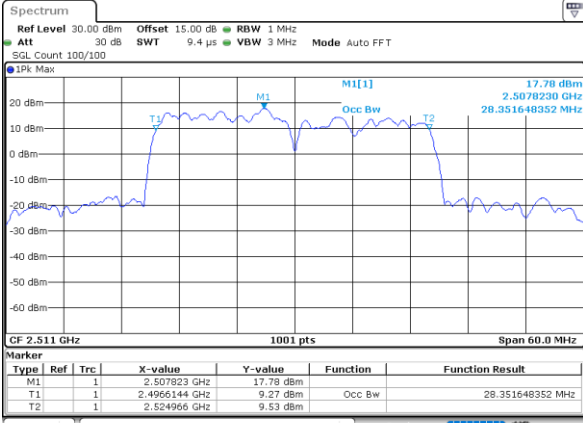

Highest Channel / 10MHz+15MHz

Date: 29_AUG.2020 22:22:21

LTE Band 41C

64QAM

Lowest Channel / 10MHz+20MHz

Date: 29_AUG.2020 22:40:58

Lowest Channel / 15MHz+10MHz

Date: 29_AUG.2020 22:31:27

Middle Channel / 10MHz+20MHz

Date: 29_AUG.2020 22:42:24

Middle Channel / 15MHz+10MHz

Date: 29_AUG.2020 22:32:35

Highest Channel / 10MHz+20MHz

Date: 29_AUG.2020 22:47:23

Highest Channel / 15MHz+10MHz

Date: 29_AUG.2020 22:37:11

LTE Band 41C

64QAM

Lowest Channel / 15MHz+15MHz

Date: 29_AUG.2020 23:03:01

Lowest Channel / 15MHz+20MHz

Date: 29_AUG.2020 23:16:11

Middle Channel / 15MHz+15MHz

Date: 29_AUG.2020 23:04:07