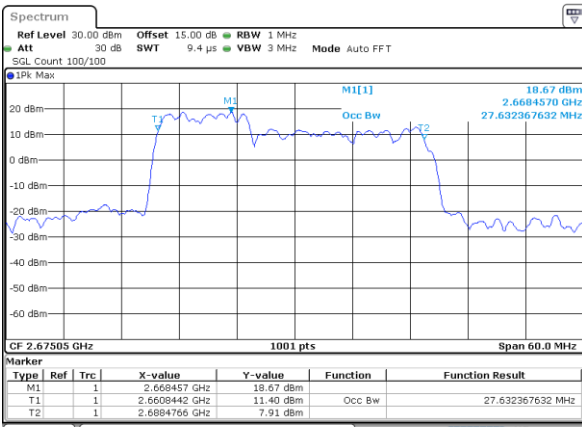

Middle Channel / 10MHz+15MHz

Date: 29_AUG.2020 22:17:15

Highest Channel / 5MHz+20MHz

Date: 29_AUG.2020 21:49:59

Highest Channel / 10MHz+15MHz

Date: 29_AUG.2020 22:18:10

LTE Band 41C

QPSK

Lowest Channel / 10MHz+20MHz

Date: 29_AUG.2020 22:39:34

Lowest Channel / 15MHz+10MHz

Date: 29_AUG.2020 22:30:23

Middle Channel / 10MHz+20MHz

Date: 29_AUG.2020 22:43:30

Middle Channel / 15MHz+10MHz

Date: 29_AUG.2020 22:33:46

Highest Channel / 10MHz+20MHz

Date: 29_AUG.2020 22:45:48

Highest Channel / 15MHz+10MHz

Date: 29_AUG.2020 22:36:02

LTE Band 41C

QPSK

Lowest Channel / 15MHz+15MHz

Date: 29_AUG.2020 23:01:31