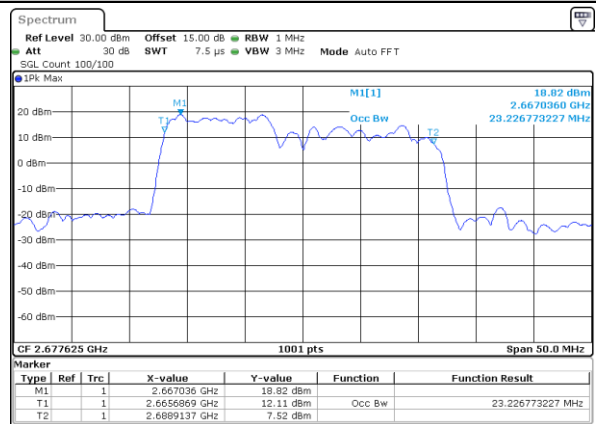

LTE Band 41C

QPSK

Lowest Channel / 5MHz+20MHz

Date: 29_AUG.2020 21:44:53

Lowest Channel / 10MHz+15MHz

Date: 29_AUG.2020 22:03:07

Middle Channel / 5MHz+20MHz

Date: 29_AUG.2020 21:48:34

Middle Channel / 10MHz+15MHz

Date: 29_AUG.2020 22:17:15

Highest Channel / 5MHz+20MHz

Date: 29_AUG.2020 21:49:59

Highest Channel / 10MHz+15MHz

Date: 29_AUG.2020 22:18:10

LTE Band 41C

QPSK