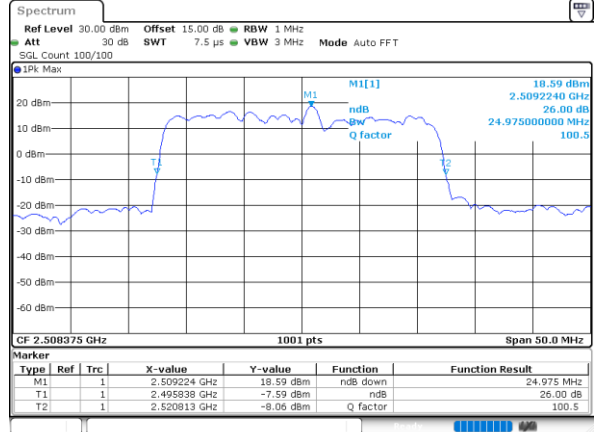

LTE Band 41C

16QAM

Lowest Channel / 10MHz+20MHz

Date: 29_AUG.2020 22:40:21

Lowest Channel / 15MHz+10MHz

Date: 29_AUG.2020 22:31:04

Middle Channel / 10MHz+20MHz

Date: 29_AUG.2020 22:43:01

Middle Channel / 15MHz+10MHz

Date: 29_AUG.2020 22:33:19

Highest Channel / 10MHz+20MHz

Date: 29_AUG.2020 22:45:26

Highest Channel / 15MHz+10MHz

Date: 29_AUG.2020 22:35:31

LTE Band 41C

16QAM