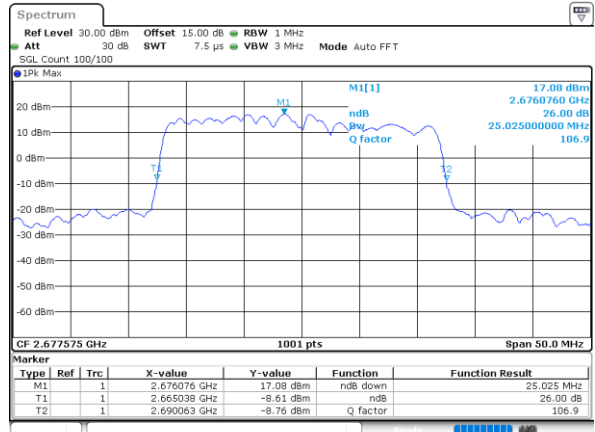

Middle Channel / 15MHz+10MHz

Date: 29_AUG.2020 22:33:19

Highest Channel / 10MHz+20MHz

Date: 29_AUG.2020 22:45:26

Highest Channel / 15MHz+10MHz

Date: 29_AUG.2020 22:35:31

LTE Band 41C

16QAM