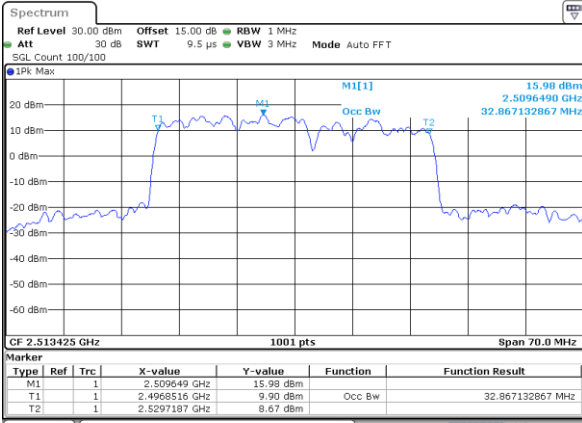

LTE Band 41C

16QAM

Lowest Channel / 20MHz+15MHz

Date: 29_AUG.2020 23:51:44