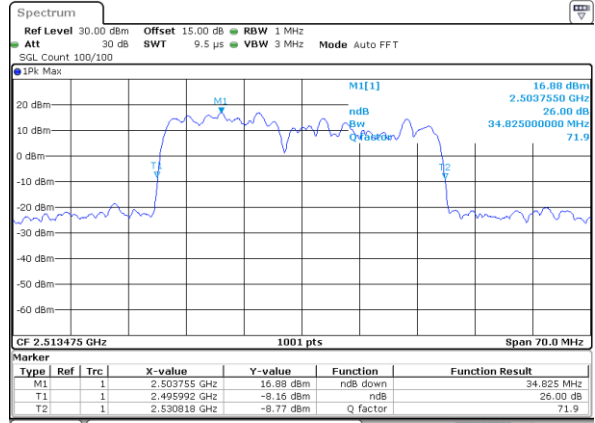

LTE Band 41C

16QAM

Lowest Channel / 10MHz+20MHz

Date: 29_AUG.2020 22:40:21

Lowest Channel / 15MHz+10MHz

Date: 29_AUG.2020 22:31:04

Middle Channel / 10MHz+20MHz

Date: 29_AUG.2020 22:43:01

Middle Channel / 15MHz+10MHz

Date: 29_AUG.2020 22:33:19

Highest Channel / 10MHz+20MHz

Date: 29_AUG.2020 22:45:26

Highest Channel / 15MHz+10MHz

Date: 29_AUG.2020 22:35:31

LTE Band 41C

16QAM

Lowest Channel / 15MHz+15MHz

Date: 29_AUG.2020 23:02:21

Lowest Channel / 15MHz+20MHz

Date: 29_AUG.2020 23:13:20

Middle Channel / 15MHz+15MHz

Date: 29_AUG.2020 23:04:44

Middle Channel / 15MHz+20MHz

Date: 29_AUG.2020 23:13:30

Highest Channel / 15MHz+15MHz

Date: 29_AUG.2020 23:09:13

Highest Channel / 15MHz+20MHz

Date: 29_AUG.2020 23:14:13

LTE Band 41C

16QAM

Lowest Channel / 20MHz+5MHz

Date: 29_AUG.2020 21:54:48