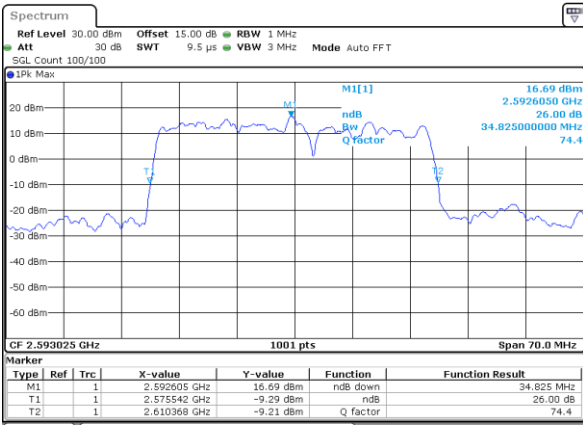

LTE Band 41C

64QAM

Lowest Channel / 20MHz+15MHz

Date: 29_AUG.2020 23:51:09

Lowest Channel / 20MHz+20MHz

Date: 30_AUG.2020 00:01:32

Middle Channel / 20MHz+15MHz

Date: 29_AUG.2020 23:56:27

Middle Channel / 20MHz+20MHz

Date: 30_AUG.2020 01:11:37

Highest Channel / 20MHz+15MHz

Date: 29_AUG.2020 23:57:29

Highest Channel / 20MHz+20MHz

Date: 30_AUG.2020 00:05:23

Occupied Bandwidth

Mode	LTE Band 41C : 99%OBW(MHz)				
QPSK					
BW	5MHz+20MHz	10MHz+15MHz	10MHz+20MHz	15MHz+10MHz	15MHz+15MHz
Lowest CH	23.38	23.18	27.87	23.63	28.53
Middle CH	22.98	23.33	27.93	23.18	28.59
Highest CH	23.23	23.23	27.63	23.08	28.59
BW	15MHz+20MHz	20MHz+5MHz	20MHz+10MHz	20MHz+15MHz	20MHz+20MHz
Lowest CH	32.80	23.08	27.87	32.80	37.40
Middle CH	32.73	23.23	27.99	33.08	37.56
Highest CH	32.94	23.28	27.81	32.94	37.64