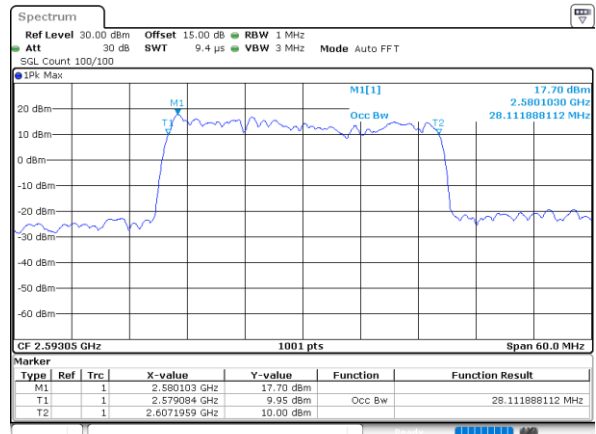

Middle Channel / 15MHz+20MHz

Date: 29_AUG.2020 23:17:52

Highest Channel / 15MHz+15MHz

Date: 29_AUG.2020 23:09:44

Highest Channel / 15MHz+20MHz

Date: 29_AUG.2020 23:14:49

LTE Band 41C

64QAM

Lowest Channel / 20MHz+5MHz

Date: 29_AUG.2020 21:53:55

Lowest Channel / 20MHz+10MHz

Date: 29_AUG.2020 22:49:28

Middle Channel / 20MHz+5MHz

Date: 29_AUG.2020 21:57:36

Middle Channel / 20MHz+10MHz

Date: 29_AUG.2020 22:53:26

Highest Channel / 20MHz+5MHz

Date: 29_AUG.2020 21:59:12

Highest Channel / 20MHz+10MHz

Date: 29_AUG.2020 22:54:40