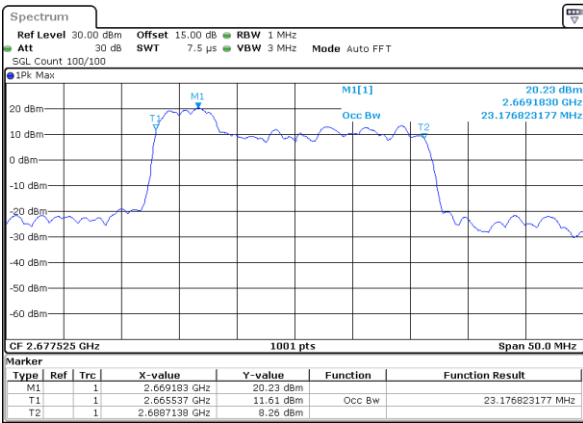

Middle Channel / 20MHz+20MHz

Date: 30_AUG.2020 00:03:22

Highest Channel / 20MHz+15MHz

Date: 29_AUG.2020 23:58:22

Highest Channel / 20MHz+20MHz

Date: 30_AUG.2020 00:04:15

LTE Band 41C

16QAM

Lowest Channel / 5MHz+20MHz

Date: 29_AUG.2020 21:45:32

Lowest Channel / 10MHz+15MHz

Date: 29_AUG.2020 22:03:43

Middle Channel / 5MHz+20MHz

Date: 29_AUG.2020 21:48:02

Middle Channel / 10MHz+15MHz

Date: 29_AUG.2020 22:16:39

Highest Channel / 5MHz+20MHz

Date: 29_AUG.2020 21:50:35

Highest Channel / 10MHz+15MHz

Date: 29_AUG.2020 22:21:45

LTE Band 41C

16QAM

Lowest Channel / 10MHz+20MHz

Date: 29_AUG.2020 22:40:13