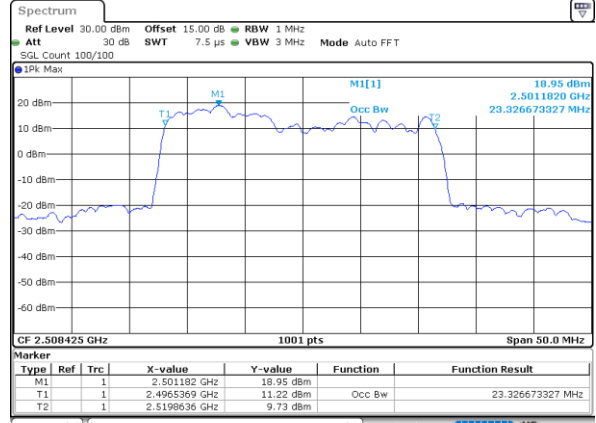

LTE Band 41C

QPSK

Lowest Channel / 20MHz+15MHz

Date: 29_AUG.2020 23:52:52

Lowest Channel / 20MHz+20MHz

Date: 30_AUG.2020 00:00:13

Middle Channel / 20MHz+15MHz

Date: 29_AUG.2020 23:54:47

Middle Channel / 20MHz+20MHz

Date: 30_AUG.2020 00:03:22

Highest Channel / 20MHz+15MHz

Date: 29_AUG.2020 23:58:22

Highest Channel / 20MHz+20MHz

Date: 30_AUG.2020 00:04:15

LTE Band 41C

16QAM

Lowest Channel / 5MHz+20MHz

Date: 29_AUG.2020 21:45:32

Lowest Channel / 10MHz+15MHz

Date: 29_AUG.2020 22:03:43

Middle Channel / 5MHz+20MHz

Date: 29_AUG.2020 21:48:02

Middle Channel / 10MHz+15MHz

Date: 29_AUG.2020 22:16:39

Highest Channel / 5MHz+20MHz

Date: 29_AUG.2020 21:50:35

Highest Channel / 10MHz+15MHz

Date: 29_AUG.2020 22:21:45

LTE Band 41C

16QAM

Lowest Channel / 10MHz+20MHz

Date: 29_AUG.2020 22:40:13