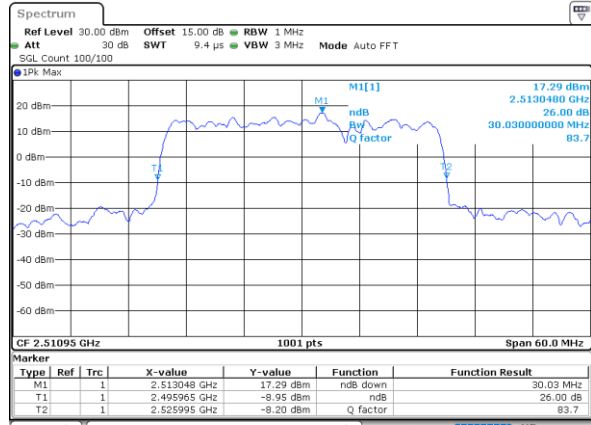

Lowest Channel / 15MHz+20MHz

Date: 29_AUG.2020 23:16:47

Middle Channel / 15MHz+15MHz

Date: 29_AUG.2020 23:04:14

Middle Channel / 15MHz+20MHz

Date: 29_AUG.2020 23:18:03

Highest Channel / 15MHz+15MHz

Date: 29_AUG.2020 23:08:53

Highest Channel / 15MHz+20MHz

Date: 29_AUG.2020 23:14:59

LTE Band 41C

64QAM

Lowest Channel / 20MHz+5MHz

Date: 29_AUG.2020 21:54:06

Lowest Channel / 20MHz+10MHz

Date: 29_AUG.2020 22:49:35

Middle Channel / 20MHz+5MHz

Date: 29_AUG.2020 21:57:53

Middle Channel / 20MHz+10MHz

Date: 29_AUG.2020 22:53:43

Highest Channel / 20MHz+5MHz

Date: 29_AUG.2020 21:59:20

Highest Channel / 20MHz+10MHz

Date: 29_AUG.2020 22:54:50