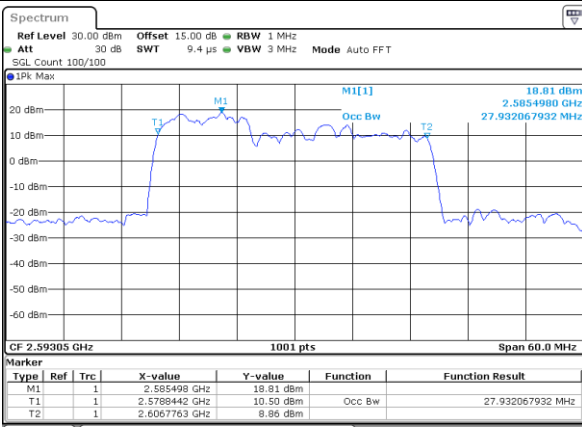

Middle Channel / 10MHz+15MHz

Date: 29_AUG.2020 22:17:15

Highest Channel / 5MHz+20MHz

Date: 29_AUG.2020 21:49:59

Highest Channel / 10MHz+15MHz

Date: 29_AUG.2020 22:18:10

LTE Band 41C

QPSK

Lowest Channel / 10MHz+20MHz

Date: 29_AUG.2020 22:39:34

Lowest Channel / 15MHz+10MHz

Date: 29_AUG.2020 22:30:23

Middle Channel / 10MHz+20MHz

Date: 29_AUG.2020 22:43:30

Middle Channel / 15MHz+10MHz

Date: 29_AUG.2020 22:33:46

Highest Channel / 10MHz+20MHz

Date: 29_AUG.2020 22:45:48

Highest Channel / 15MHz+10MHz

Date: 29_AUG.2020 22:36:02

LTE Band 41C

QPSK

Lowest Channel / 15MHz+15MHz

Date: 29_AUG.2020 23:01:31