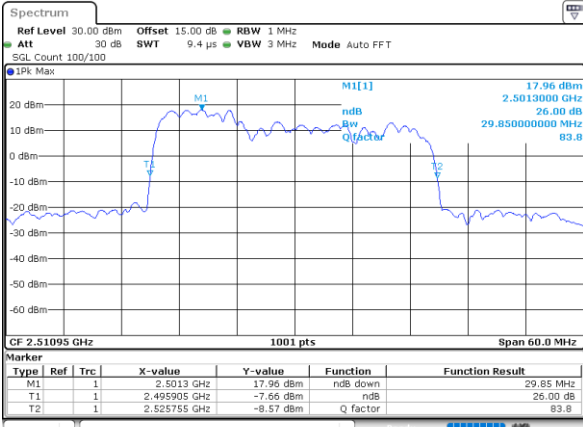

Middle Channel / 10MHz+15MHz

Date: 29_AUG.2020 22:16:04

Highest Channel / 5MHz+20MHz

Date: 29_AUG.2020 21:51:23

Highest Channel / 10MHz+15MHz

Date: 29_AUG.2020 22:22:29

LTE Band 41C

64QAM

Lowest Channel / 10MHz+20MHz

Date: 29_AUG.2020 22:41:32

Lowest Channel / 15MHz+10MHz

Date: 29_AUG.2020 22:31:36

Middle Channel / 10MHz+20MHz

Date: 29_AUG.2020 22:42:32

Middle Channel / 15MHz+10MHz

Date: 29_AUG.2020 22:32:48