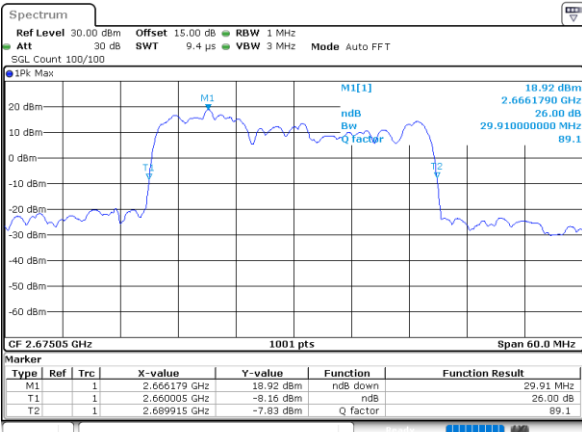

LTE Band 41C

16QAM

Lowest Channel / 10MHz+20MHz

Date: 29_AUG.2020 22:40:21

Lowest Channel / 15MHz+10MHz

Date: 29_AUG.2020 22:31:04

Middle Channel / 10MHz+20MHz

Date: 29_AUG.2020 22:43:01

Middle Channel / 15MHz+10MHz

Date: 29_AUG.2020 22:33:19

Highest Channel / 10MHz+20MHz

Date: 29_AUG.2020 22:45:26

Highest Channel / 15MHz+10MHz

Date: 29_AUG.2020 22:35:31

LTE Band 41C

16QAM