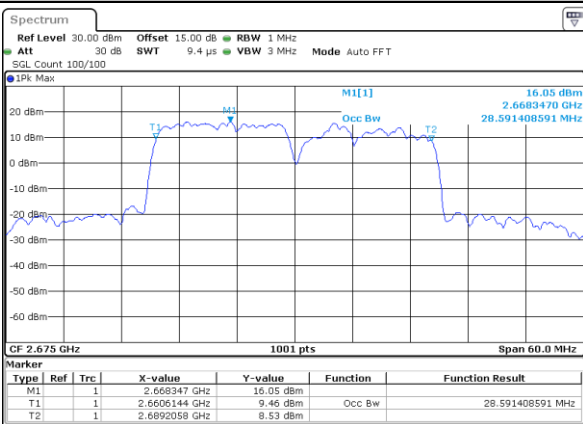

Highest Channel / 15MHz+10MHz

Date: 29_AUG.2020 22:35:23

LTE Band 41C

16QAM

Lowest Channel / 15MHz+15MHz

Date: 29_AUG.2020 23:02:10

Lowest Channel / 15MHz+20MHz

Date: 29_AUG.2020 23:12:10

Middle Channel / 15MHz+15MHz

Date: 29_AUG.2020 23:04:36

Middle Channel / 15MHz+20MHz

Date: 29_AUG.2020 23:39:10

Highest Channel / 15MHz+15MHz

Date: 29_AUG.2020 23:08:02

Highest Channel / 15MHz+20MHz

Date: 29_AUG.2020 23:44:55

LTE Band 41C

16QAM

Lowest Channel / 20MHz+5MHz

Date: 29_AUG.2020 21:54:37

Lowest Channel / 20MHz+10MHz

Date: 29_AUG.2020 22:49:55

Middle Channel / 20MHz+5MHz

Date: 29_AUG.2020 21:57:00