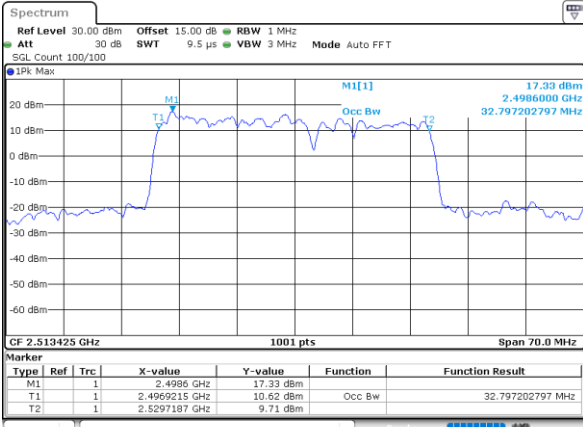

Highest Channel / 15MHz+20MHz

Date: 29_AUG.2020 23:43:13

LTE Band 41C

QPSK

Lowest Channel / 20MHz+5MHz

Date: 29_AUG.2020 21:55:17

Lowest Channel / 20MHz+10MHz

Date: 29_AUG.2020 22:50:26

Middle Channel / 20MHz+5MHz

Date: 29_AUG.2020 21:56:28

Middle Channel / 20MHz+10MHz

Date: 29_AUG.2020 22:53:02

Highest Channel / 20MHz+5MHz

Date: 29_AUG.2020 22:00:28

Highest Channel / 20MHz+10MHz

Date: 29_AUG.2020 22:55:48

LTE Band 41C

QPSK

Lowest Channel / 20MHz+15MHz

Date: 29_AUG.2020 23:52:52

Lowest Channel / 20MHz+20MHz

Date: 30_AUG.2020 00:00:13

Middle Channel / 20MHz+15MHz

Date: 29_AUG.2020 23:54:47