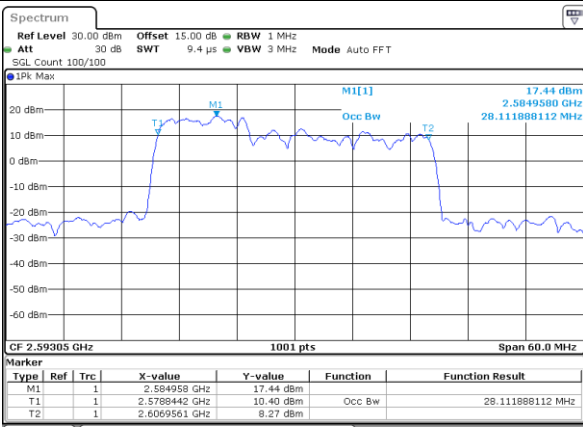

Middle Channel / 10MHz+20MHz

Date: 29_AUG.2020 22:42:54