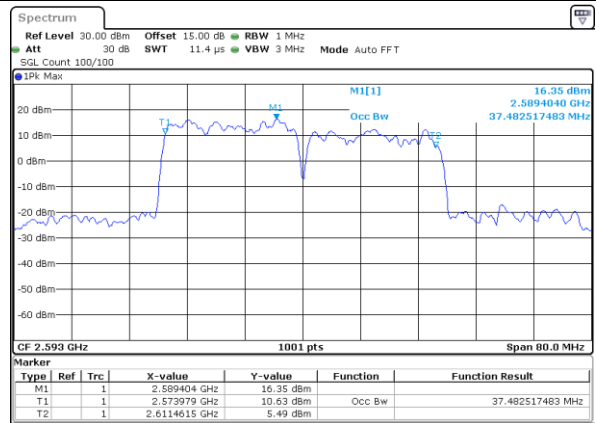

Middle Channel / 20MHz+10MHz

Date: 29_AUG.2020 22:52:13

Highest Channel / 20MHz+5MHz

Date: 29_AUG.2020 21:59:42

Highest Channel / 20MHz+10MHz

Date: 29_AUG.2020 22:55:13

LTE Band 41C

16QAM

Lowest Channel / 20MHz+15MHz

Date: 29_AUG.2020 23:51:44

Lowest Channel / 20MHz+20MHz

Date: 30_AUG.2020 00:00:48

Middle Channel / 20MHz+15MHz

Date: 29_AUG.2020 23:55:35

Middle Channel / 20MHz+20MHz

Date: 30_AUG.2020 00:02:50

Highest Channel / 20MHz+15MHz

Date: 29_AUG.2020 23:57:49

Highest Channel / 20MHz+20MHz

Date: 30_AUG.2020 00:04:43

LTE Band 41C

64QAM

Lowest Channel / 5MHz+20MHz

Date: 29_AUG.2020 21:46:13