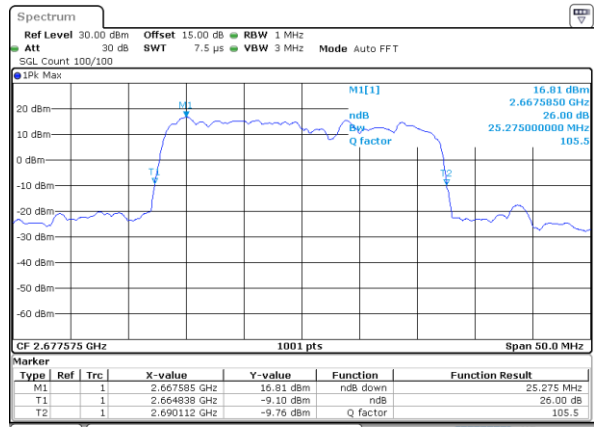

Middle Channel / 10MHz+15MHz

Date: 29_AUG.2020 22:16:04

Highest Channel / 5MHz+20MHz

Date: 29_AUG.2020 21:51:23

Highest Channel / 10MHz+15MHz

Date: 29_AUG.2020 22:22:29

LTE Band 41C

64QAM

Lowest Channel / 10MHz+20MHz

Date: 29_AUG.2020 22:41:32

Lowest Channel / 15MHz+10MHz

Date: 29_AUG.2020 22:31:36

Middle Channel / 10MHz+20MHz

Date: 29_AUG.2020 22:42:32

Middle Channel / 15MHz+10MHz

Date: 29_AUG.2020 22:32:48

Highest Channel / 10MHz+20MHz

Date: 29_AUG.2020 22:47:32

Highest Channel / 15MHz+10MHz

Date: 29_AUG.2020 22:37:17

LTE Band 41C

64QAM

Lowest Channel / 15MHz+15MHz

Date: 29_AUG.2020 23:03:14