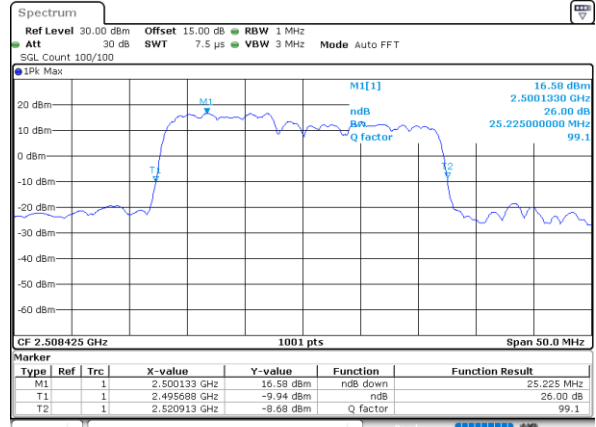

LTE Band 41C

64QAM

Lowest Channel / 5MHz+20MHz

Date: 29_AUG.2020 21:46:24

Lowest Channel / 10MHz+15MHz

Date: 29_AUG.2020 22:10:29

Middle Channel / 5MHz+20MHz

Date: 29_AUG.2020 21:47:38

Middle Channel / 10MHz+15MHz

Date: 29_AUG.2020 22:16:04

Highest Channel / 5MHz+20MHz

Date: 29_AUG.2020 21:51:23

Highest Channel / 10MHz+15MHz

Date: 29_AUG.2020 22:22:29

LTE Band 41C

64QAM