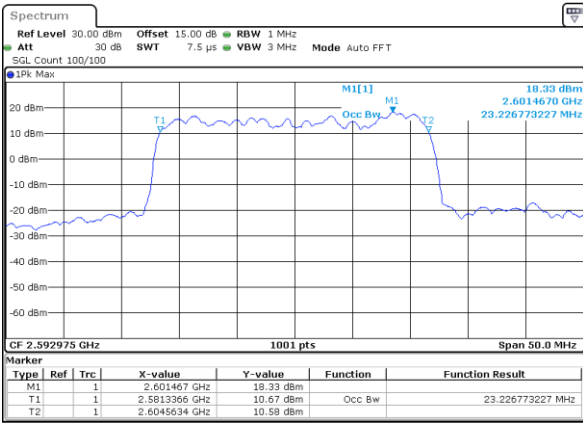

Lowest Channel / 15MHz+20MHz

Date: 29_AUG.2020 23:35:48

Middle Channel / 15MHz+15MHz

Date: 29_AUG.2020 23:05:09

Middle Channel / 15MHz+20MHz

Date: 29_AUG.2020 23:40:37

Highest Channel / 15MHz+15MHz

Date: 29_AUG.2020 23:06:54

Highest Channel / 15MHz+20MHz

Date: 29_AUG.2020 23:43:13

LTE Band 41C

QPSK

Lowest Channel / 20MHz+5MHz

Date: 29_AUG.2020 21:55:17

Lowest Channel / 20MHz+10MHz

Date: 29_AUG.2020 22:50:26

Middle Channel / 20MHz+5MHz

Date: 29_AUG.2020 21:56:28

Middle Channel / 20MHz+10MHz

Date: 29_AUG.2020 22:53:02

Highest Channel / 20MHz+5MHz

Date: 29_AUG.2020 22:00:28

Highest Channel / 20MHz+10MHz

Date: 29_AUG.2020 22:55:48