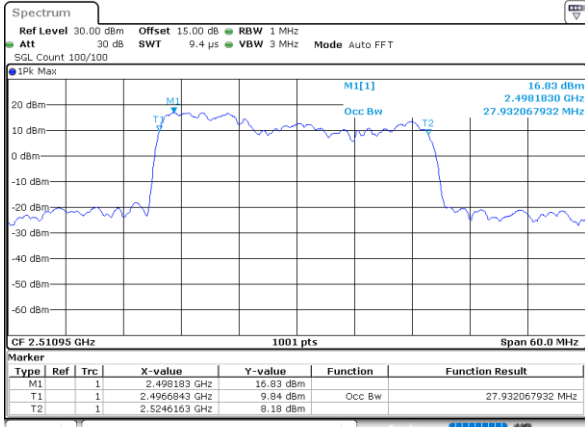

Highest Channel / 10MHz+15MHz

Date: 29_AUG.2020 22:22:21

LTE Band 41C

64QAM

Lowest Channel / 10MHz+20MHz

Date: 29_AUG.2020 22:40:58

Lowest Channel / 15MHz+10MHz

Date: 29_AUG.2020 22:31:27