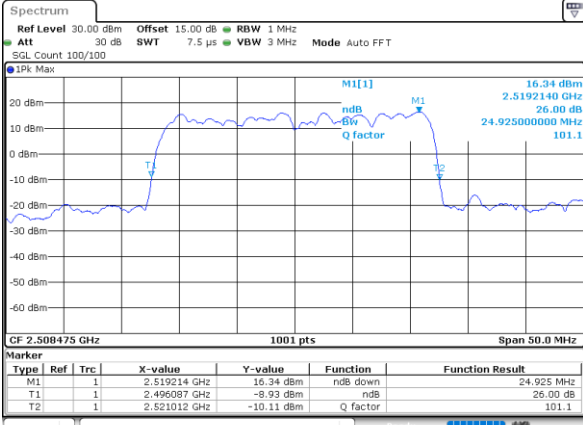

Highest Channel / 15MHz+15MHz

Date: 29_AUG.2020 23:09:13

Highest Channel / 15MHz+20MHz

Date: 29_AUG.2020 23:14:13

LTE Band 41C

16QAM

Lowest Channel / 20MHz+5MHz

Date: 29_AUG.2020 21:54:48