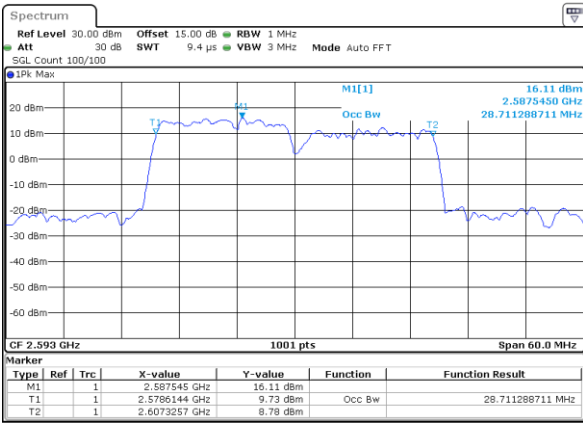

Highest Channel / 10MHz+15MHz

Date: 29_AUG.2020 22:22:21

LTE Band 41C

64QAM

Lowest Channel / 10MHz+20MHz

Date: 29_AUG.2020 22:40:58

Lowest Channel / 15MHz+10MHz

Date: 29_AUG.2020 22:31:27

Middle Channel / 10MHz+20MHz

Date: 29_AUG.2020 22:42:24

Middle Channel / 15MHz+10MHz

Date: 29_AUG.2020 22:32:35

Highest Channel / 10MHz+20MHz

Date: 29_AUG.2020 22:47:23

Highest Channel / 15MHz+10MHz

Date: 29_AUG.2020 22:37:11

LTE Band 41C

64QAM

Lowest Channel / 15MHz+15MHz

Date: 29_AUG.2020 23:03:01

Lowest Channel / 15MHz+20MHz

Date: 29_AUG.2020 23:16:11

Middle Channel / 15MHz+15MHz

Date: 29_AUG.2020 23:04:07

Middle Channel / 15MHz+20MHz

Date: 29_AUG.2020 23:17:52

Highest Channel / 15MHz+15MHz

Date: 29_AUG.2020 23:09:44

Highest Channel / 15MHz+20MHz

Date: 29_AUG.2020 23:14:49

LTE Band 41C

64QAM