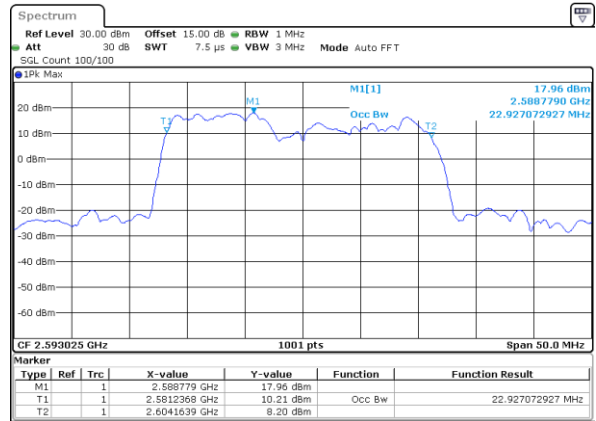

Highest Channel / 20MHz+15MHz

Date: 29_AUG.2020 23:57:49

Highest Channel / 20MHz+20MHz

Date: 30_AUG.2020 00:04:43

LTE Band 41C

64QAM

Lowest Channel / 5MHz+20MHz

Date: 29_AUG.2020 21:46:13

Lowest Channel / 10MHz+15MHz

Date: 29_AUG.2020 22:04:21

Middle Channel / 5MHz+20MHz

Date: 29_AUG.2020 21:47:29

Middle Channel / 10MHz+15MHz

Date: 29_AUG.2020 22:05:24

Highest Channel / 5MHz+20MHz

Date: 29_AUG.2020 21:51:12

Highest Channel / 10MHz+15MHz

Date: 29_AUG.2020 22:22:21

LTE Band 41C

64QAM

Lowest Channel / 10MHz+20MHz

Date: 29_AUG.2020 22:40:58

Lowest Channel / 15MHz+10MHz

Date: 29_AUG.2020 22:31:27