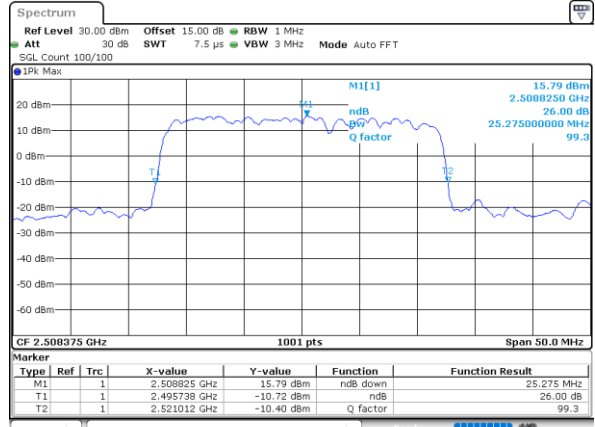

LTE Band 41C

64QAM

Lowest Channel / 5MHz+20MHz

Date: 29_AUG.2020 21:46:24

Lowest Channel / 10MHz+15MHz

Date: 29_AUG.2020 22:10:29

Middle Channel / 5MHz+20MHz

Date: 29_AUG.2020 21:47:38

Middle Channel / 10MHz+15MHz

Date: 29_AUG.2020 22:16:04

Highest Channel / 5MHz+20MHz

Date: 29_AUG.2020 21:51:23

Highest Channel / 10MHz+15MHz

Date: 29_AUG.2020 22:22:29

LTE Band 41C

64QAM

Lowest Channel / 10MHz+20MHz

Date: 29_AUG.2020 22:41:32

Lowest Channel / 15MHz+10MHz

Date: 29_AUG.2020 22:31:36

Middle Channel / 10MHz+20MHz

Date: 29_AUG.2020 22:42:32

Middle Channel / 15MHz+10MHz

Date: 29_AUG.2020 22:32:48

Highest Channel / 10MHz+20MHz

Date: 29_AUG.2020 22:47:32

Highest Channel / 15MHz+10MHz

Date: 29_AUG.2020 22:37:17

LTE Band 41C

64QAM

Lowest Channel / 15MHz+15MHz

Date: 29_AUG.2020 23:03:14