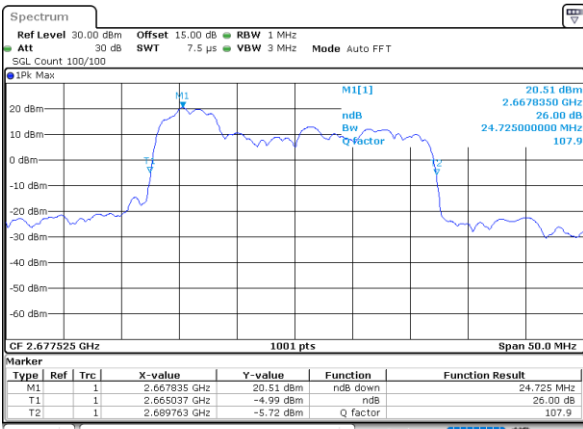

LTE Band 41C

64QAM

Lowest Channel / 5MHz+20MHz

Date: 29_AUG.2020 21:46:24

Lowest Channel / 10MHz+15MHz

Date: 29_AUG.2020 22:10:29

Middle Channel / 5MHz+20MHz

Date: 29_AUG.2020 21:47:38

Middle Channel / 10MHz+15MHz

Date: 29_AUG.2020 22:16:04

Highest Channel / 5MHz+20MHz

Date: 29_AUG.2020 21:51:23

Highest Channel / 10MHz+15MHz

Date: 29_AUG.2020 22:22:29

LTE Band 41C

64QAM