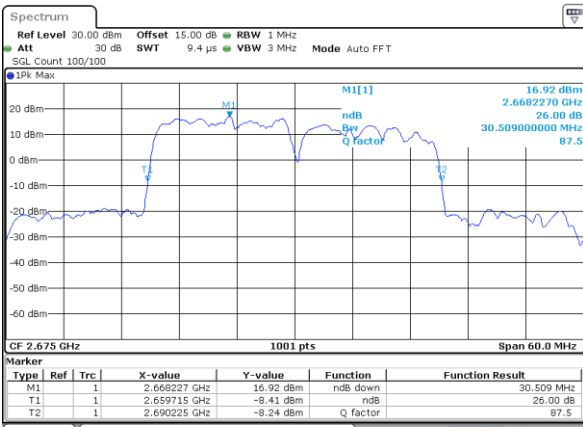

Highest Channel / 10MHz+20MHz

Date: 29_AUG.2020 22:47:32

Highest Channel / 15MHz+10MHz

Date: 29_AUG.2020 22:37:17

LTE Band 41C

64QAM

Lowest Channel / 15MHz+15MHz

Date: 29_AUG.2020 23:03:14

Lowest Channel / 15MHz+20MHz

Date: 29_AUG.2020 23:16:47

Middle Channel / 15MHz+15MHz

Date: 29_AUG.2020 23:04:14

Middle Channel / 15MHz+20MHz

Date: 29_AUG.2020 23:18:03

Highest Channel / 15MHz+15MHz

Date: 29_AUG.2020 23:08:53

Highest Channel / 15MHz+20MHz

Date: 29_AUG.2020 23:14:59

LTE Band 41C

64QAM

Lowest Channel / 20MHz+5MHz

Date: 29_AUG.2020 21:54:06

Lowest Channel / 20MHz+10MHz

Date: 29_AUG.2020 22:49:35