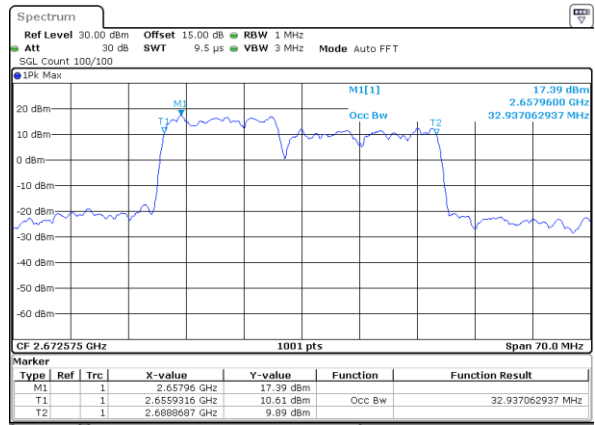

Highest Channel / 10MHz+20MHz

Date: 29_AUG.2020 22:45:48

Highest Channel / 15MHz+10MHz

Date: 29_AUG.2020 22:36:02

LTE Band 41C

QPSK

Lowest Channel / 15MHz+15MHz

Date: 29_AUG.2020 23:01:31

Lowest Channel / 15MHz+20MHz

Date: 29_AUG.2020 23:35:48

Middle Channel / 15MHz+15MHz

Date: 29_AUG.2020 23:05:09

Middle Channel / 15MHz+20MHz

Date: 29_AUG.2020 23:40:37

Highest Channel / 15MHz+15MHz

Date: 29_AUG.2020 23:06:54

Highest Channel / 15MHz+20MHz

Date: 29_AUG.2020 23:43:13

LTE Band 41C

QPSK

Lowest Channel / 20MHz+5MHz

Date: 29_AUG.2020 21:55:17

Lowest Channel / 20MHz+10MHz

Date: 29_AUG.2020 22:50:26