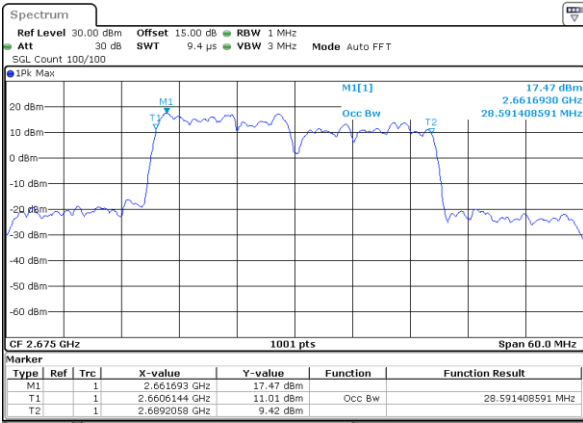

LTE Band 41C

64QAM

Lowest Channel / 15MHz+15MHz

Date: 29_AUG.2020 23:03:01

Lowest Channel / 15MHz+20MHz

Date: 29_AUG.2020 23:16:11

Middle Channel / 15MHz+15MHz

Date: 29_AUG.2020 23:04:07

Middle Channel / 15MHz+20MHz

Date: 29_AUG.2020 23:17:52

Highest Channel / 15MHz+15MHz

Date: 29_AUG.2020 23:09:44

Highest Channel / 15MHz+20MHz

Date: 29_AUG.2020 23:14:49

LTE Band 41C

64QAM