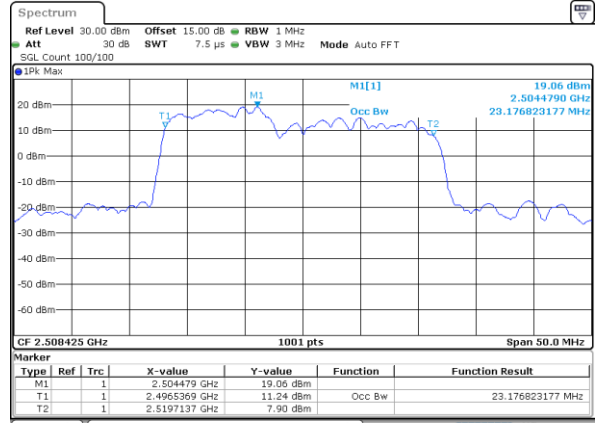

Mode	LTE Band 41C : 99%OBW(MHz)				
64QAM					
BW	5MHz+20MHz	10MHz+15MHz	10MHz+20MHz	15MHz+10MHz	15MHz+15MHz
Lowest CH	23.48	23.28	27.93	23.18	28.35
Middle CH	23.18	22.93	27.75	23.33	28.71
Highest CH	23.13	23.18	28.05	22.93	28.59
BW	15MHz+20MHz	20MHz+5MHz	20MHz+10MHz	20MHz+15MHz	20MHz+20MHz
Lowest CH	32.66	23.08	28.17	32.87	37.56
Middle CH	32.73	23.13	28.11	32.66	37.72
Highest CH	32.59	23.23	28.17	32.52	37.88

LTE Band 41C

QPSK

Lowest Channel / 5MHz+20MHz

Date: 29_AUG.2020 21:44:53

Lowest Channel / 10MHz+15MHz

Date: 29_AUG.2020 22:03:07

Middle Channel / 5MHz+20MHz

Date: 29_AUG.2020 21:48:34

Middle Channel / 10MHz+15MHz

Date: 29_AUG.2020 22:17:15

Highest Channel / 5MHz+20MHz

Date: 29_AUG.2020 21:49:59

Highest Channel / 10MHz+15MHz

Date: 29_AUG.2020 22:18:10

LTE Band 41C

QPSK