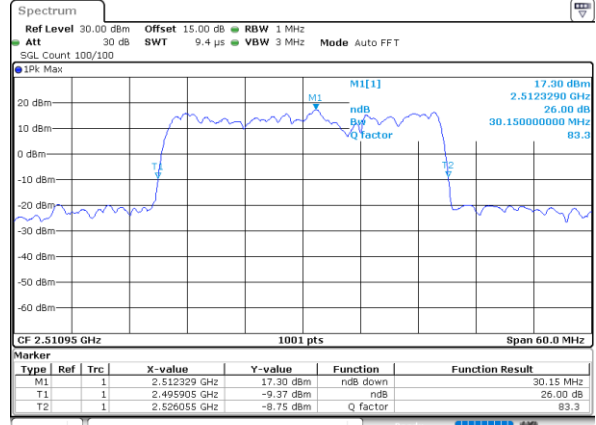

Lowest Channel / 20MHz+10MHz

Date: 29_AUG.2020 22:50:03