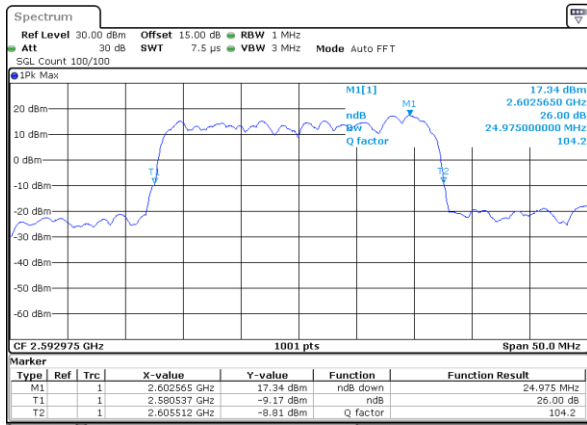

Middle Channel / 20MHz+5MHz

Date: 29_AUG.2020 21:57:53