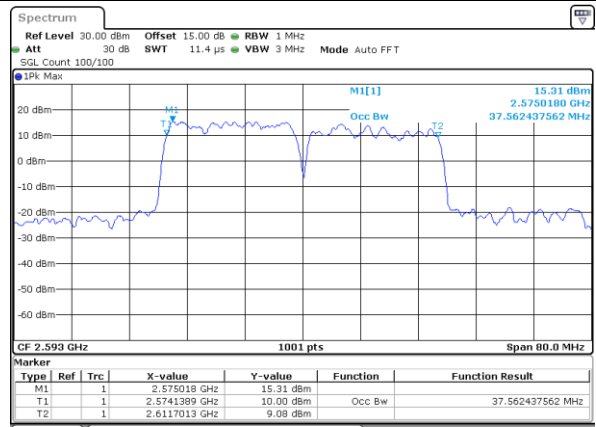

LTE Band 41C

QPSK

Lowest Channel / 20MHz+15MHz

Date: 29_AUG.2020 23:52:52

Lowest Channel / 20MHz+20MHz

Date: 30_AUG.2020 00:00:13

Middle Channel / 20MHz+15MHz

Date: 29_AUG.2020 23:54:47

Middle Channel / 20MHz+20MHz

Date: 30_AUG.2020 00:03:22

Highest Channel / 20MHz+15MHz

Date: 29_AUG.2020 23:58:22

Highest Channel / 20MHz+20MHz

Date: 30_AUG.2020 00:04:15

LTE Band 41C

16QAM