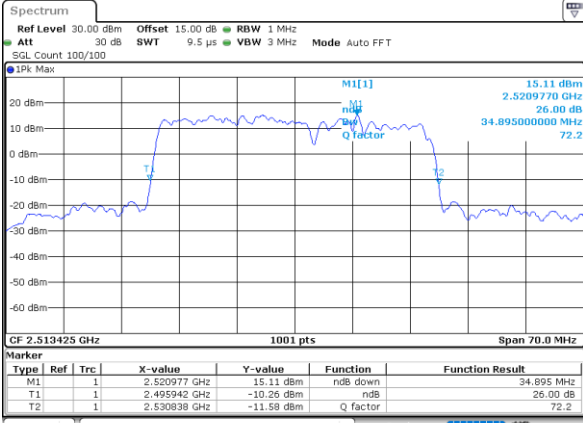

Highest Channel / 20MHz+10MHz

Date: 29_AUG.2020 22:55:25

LTE Band 41C

16QAM

Lowest Channel / 20MHz+15MHz

Date: 29_AUG.2020 23:52:09

Lowest Channel / 20MHz+20MHz

Date: 30_AUG.2020 00:00:57

Middle Channel / 20MHz+15MHz

Date: 29_AUG.2020 23:55:53

Middle Channel / 20MHz+20MHz

Date: 30_AUG.2020 00:03:02

Highest Channel / 20MHz+15MHz

Date: 29_AUG.2020 23:57:56

Highest Channel / 20MHz+20MHz

Date: 30_AUG.2020 00:04:51