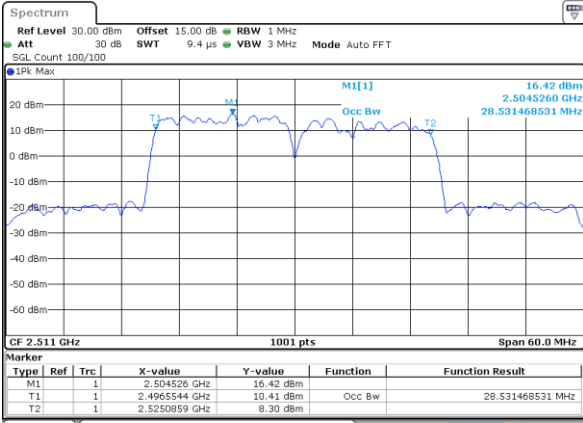

Highest Channel / 15MHz+10MHz

Date: 29_AUG.2020 22:35:23

LTE Band 41C

16QAM

Lowest Channel / 15MHz+15MHz

Date: 29_AUG.2020 23:02:10

Lowest Channel / 15MHz+20MHz

Date: 29_AUG.2020 23:12:10

Middle Channel / 15MHz+15MHz

Date: 29_AUG.2020 23:04:36

Middle Channel / 15MHz+20MHz

Date: 29_AUG.2020 23:39:10

Highest Channel / 15MHz+15MHz

Date: 29_AUG.2020 23:08:02

Highest Channel / 15MHz+20MHz

Date: 29_AUG.2020 23:44:55