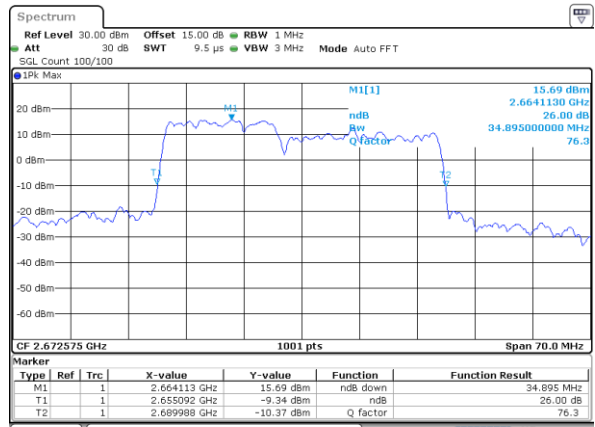

Highest Channel / 10MHz+20MHz

Date: 29_AUG.2020 22:47:32

Highest Channel / 15MHz+10MHz

Date: 29_AUG.2020 22:37:17

LTE Band 41C

64QAM

Lowest Channel / 15MHz+15MHz

Date: 29_AUG.2020 23:03:14

Lowest Channel / 15MHz+20MHz

Date: 29_AUG.2020 23:16:47

Middle Channel / 15MHz+15MHz

Date: 29_AUG.2020 23:04:14

Middle Channel / 15MHz+20MHz

Date: 29_AUG.2020 23:18:03

Highest Channel / 15MHz+15MHz

Date: 29_AUG.2020 23:08:53

Highest Channel / 15MHz+20MHz

Date: 29_AUG.2020 23:14:59

LTE Band 41C

64QAM

Lowest Channel / 20MHz+5MHz

Date: 29_AUG.2020 21:54:06

Lowest Channel / 20MHz+10MHz

Date: 29_AUG.2020 22:49:35