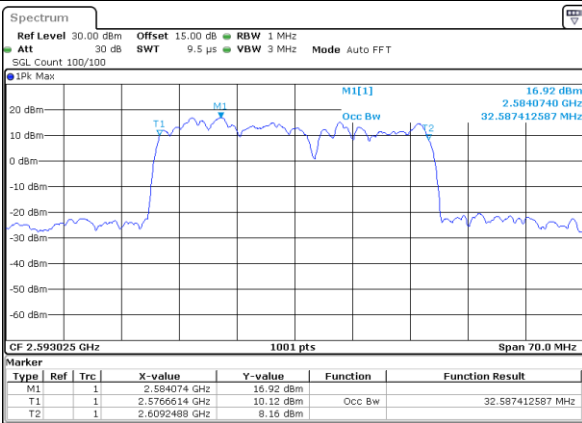

Middle Channel / 20MHz+10MHz

Date: 29_AUG.2020 22:52:13

Highest Channel / 20MHz+5MHz

Date: 29_AUG.2020 21:59:42

Highest Channel / 20MHz+10MHz

Date: 29_AUG.2020 22:55:13

LTE Band 41C

16QAM

Lowest Channel / 20MHz+15MHz

Date: 29_AUG.2020 23:51:44

Lowest Channel / 20MHz+20MHz

Date: 30_AUG.2020 00:00:48

Middle Channel / 20MHz+15MHz

Date: 29_AUG.2020 23:55:35

Middle Channel / 20MHz+20MHz

Date: 30_AUG.2020 00:02:50

Highest Channel / 20MHz+15MHz

Date: 29_AUG.2020 23:57:49

Highest Channel / 20MHz+20MHz

Date: 30_AUG.2020 00:04:43

LTE Band 41C

64QAM

Lowest Channel / 5MHz+20MHz

Date: 29_AUG.2020 21:46:13