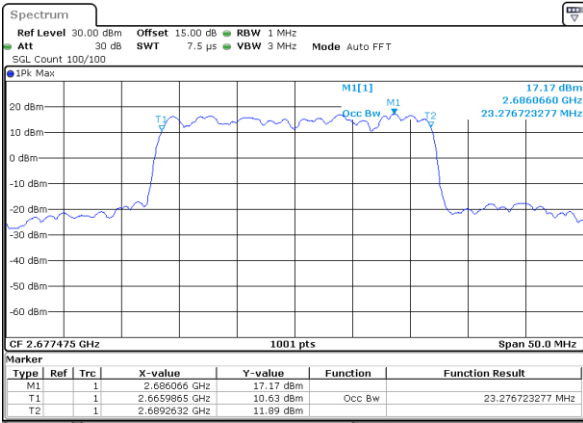

Highest Channel / 15MHz+20MHz

Date: 29_AUG.2020 23:43:13

LTE Band 41C

QPSK

Lowest Channel / 20MHz+5MHz

Date: 29_AUG.2020 21:55:17

Lowest Channel / 20MHz+10MHz

Date: 29_AUG.2020 22:50:26

Middle Channel / 20MHz+5MHz

Date: 29_AUG.2020 21:56:28

Middle Channel / 20MHz+10MHz

Date: 29_AUG.2020 22:53:02

Highest Channel / 20MHz+5MHz

Date: 29_AUG.2020 22:00:28

Highest Channel / 20MHz+10MHz

Date: 29_AUG.2020 22:55:48

LTE Band 41C

QPSK

Lowest Channel / 20MHz+15MHz

Date: 29_AUG.2020 23:52:52

Lowest Channel / 20MHz+20MHz

Date: 30_AUG.2020 00:00:13

Middle Channel / 20MHz+15MHz

Date: 29_AUG.2020 23:54:47