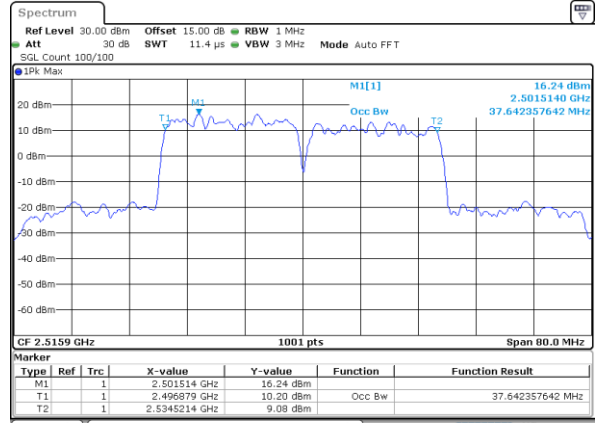

LTE Band 41C

16QAM

Lowest Channel / 20MHz+5MHz

Date: 29_AUG.2020 21:54:37

Lowest Channel / 20MHz+10MHz

Date: 29_AUG.2020 22:49:55

Middle Channel / 20MHz+5MHz

Date: 29_AUG.2020 21:57:00

Middle Channel / 20MHz+10MHz

Date: 29_AUG.2020 22:52:13

Highest Channel / 20MHz+5MHz

Date: 29_AUG.2020 21:59:42

Highest Channel / 20MHz+10MHz

Date: 29_AUG.2020 22:55:13

LTE Band 41C

16QAM

Lowest Channel / 20MHz+15MHz

Date: 29_AUG.2020 23:51:44

Lowest Channel / 20MHz+20MHz

Date: 30_AUG.2020 00:00:48

Middle Channel / 20MHz+15MHz

Date: 29_AUG.2020 23:55:35

Middle Channel / 20MHz+20MHz

Date: 30_AUG.2020 00:02:50

Highest Channel / 20MHz+15MHz

Date: 29_AUG.2020 23:57:49

Highest Channel / 20MHz+20MHz

Date: 30_AUG.2020 00:04:43

LTE Band 41C

64QAM

Lowest Channel / 5MHz+20MHz

Date: 29_AUG.2020 21:46:13