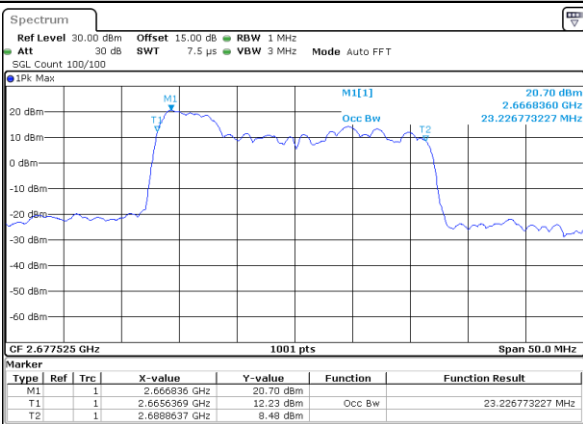

Mode	LTE Band 41C : 99%OBW(MHz)				
64QAM					
BW	5MHz+20MHz	10MHz+15MHz	10MHz+20MHz	15MHz+10MHz	15MHz+15MHz
Lowest CH	23.48	23.28	27.93	23.18	28.35
Middle CH	23.18	22.93	27.75	23.33	28.71
Highest CH	23.13	23.18	28.05	22.93	28.59
BW	15MHz+20MHz	20MHz+5MHz	20MHz+10MHz	20MHz+15MHz	20MHz+20MHz
Lowest CH	32.66	23.08	28.17	32.87	37.56
Middle CH	32.73	23.13	28.11	32.66	37.72
Highest CH	32.59	23.23	28.17	32.52	37.88

LTE Band 41C

QPSK

Lowest Channel / 5MHz+20MHz

Date: 29_AUG.2020 21:44:53

Lowest Channel / 10MHz+15MHz

Date: 29_AUG.2020 22:03:07

Middle Channel / 5MHz+20MHz

Date: 29_AUG.2020 21:48:34

Middle Channel / 10MHz+15MHz

Date: 29_AUG.2020 22:17:15

Highest Channel / 5MHz+20MHz

Date: 29_AUG.2020 21:49:59

Highest Channel / 10MHz+15MHz

Date: 29_AUG.2020 22:18:10

LTE Band 41C

QPSK