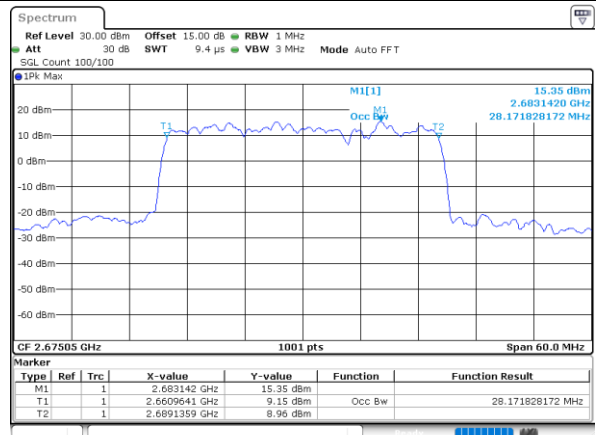

Middle Channel / 15MHz+20MHz

Date: 29_AUG.2020 23:17:52

Highest Channel / 15MHz+15MHz

Date: 29_AUG.2020 23:09:44

Highest Channel / 15MHz+20MHz

Date: 29_AUG.2020 23:14:49

LTE Band 41C

64QAM

Lowest Channel / 20MHz+5MHz

Date: 29_AUG.2020 21:53:55

Lowest Channel / 20MHz+10MHz

Date: 29_AUG.2020 22:49:28

Middle Channel / 20MHz+5MHz

Date: 29_AUG.2020 21:57:36

Middle Channel / 20MHz+10MHz

Date: 29_AUG.2020 22:53:26

Highest Channel / 20MHz+5MHz

Date: 29_AUG.2020 21:59:12

Highest Channel / 20MHz+10MHz

Date: 29_AUG.2020 22:54:40