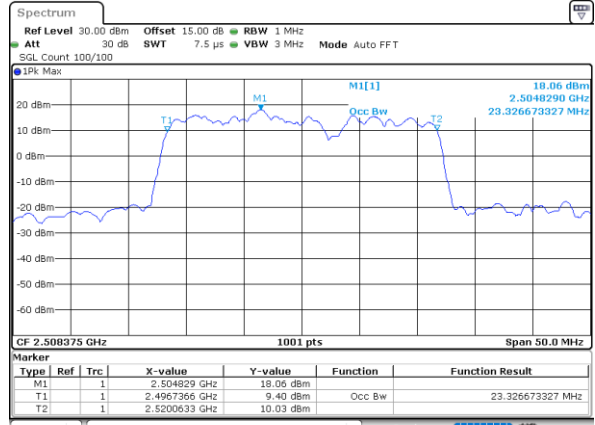

Lowest Channel / 5MHz+20MHz

Date: 29_AUG.2020 21:45:32

Lowest Channel / 10MHz+15MHz

Date: 29_AUG.2020 22:03:43

Middle Channel / 5MHz+20MHz

Date: 29_AUG.2020 21:48:02

Middle Channel / 10MHz+15MHz

Date: 29_AUG.2020 22:16:39

Highest Channel / 5MHz+20MHz

Date: 29_AUG.2020 21:50:35

Highest Channel / 10MHz+15MHz

Date: 29_AUG.2020 22:21:45

LTE Band 41C

16QAM

Lowest Channel / 10MHz+20MHz

Date: 29_AUG.2020 22:40:13

Lowest Channel / 15MHz+10MHz

Date: 29_AUG.2020 22:30:56

Middle Channel / 10MHz+20MHz

Date: 29_AUG.2020 22:42:54

Middle Channel / 15MHz+10MHz

Date: 29_AUG.2020 22:33:10

Highest Channel / 10MHz+20MHz

Date: 29_AUG.2020 22:45:15