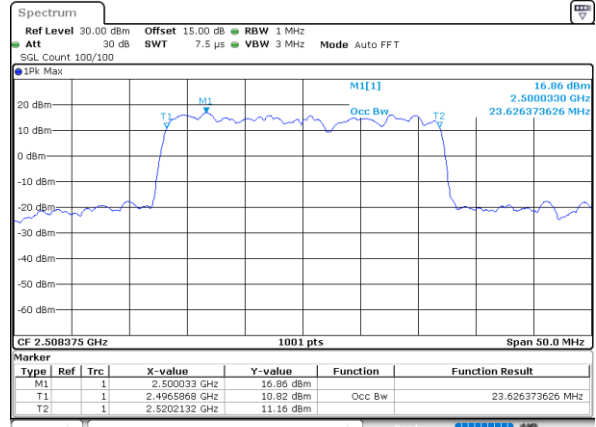

LTE Band 41C

QPSK

Lowest Channel / 5MHz+20MHz

Date: 29_AUG.2020 21:44:53

Lowest Channel / 10MHz+15MHz

Date: 29_AUG.2020 22:03:07

Middle Channel / 5MHz+20MHz

Date: 29_AUG.2020 21:48:34

Middle Channel / 10MHz+15MHz

Date: 29_AUG.2020 22:17:15

Highest Channel / 5MHz+20MHz

Date: 29_AUG.2020 21:49:59

Highest Channel / 10MHz+15MHz

Date: 29_AUG.2020 22:18:10

LTE Band 41C

QPSK

Lowest Channel / 10MHz+20MHz

Date: 29_AUG.2020 22:39:34

Lowest Channel / 15MHz+10MHz

Date: 29_AUG.2020 22:30:23

Middle Channel / 10MHz+20MHz

Date: 29_AUG.2020 22:43:30

Middle Channel / 15MHz+10MHz

Date: 29_AUG.2020 22:33:46

Highest Channel / 10MHz+20MHz

Date: 29_AUG.2020 22:45:48

Highest Channel / 15MHz+10MHz

Date: 29_AUG.2020 22:36:02

LTE Band 41C

QPSK

Lowest Channel / 15MHz+15MHz

Date: 29_AUG.2020 23:01:31