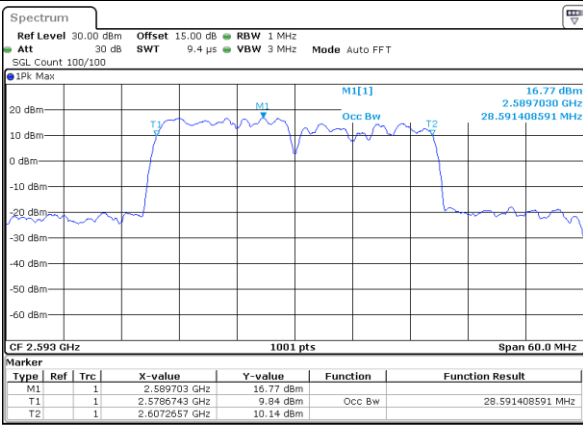

Middle Channel / 15MHz+15MHz

Date: 29_AUG.2020 23:05:09