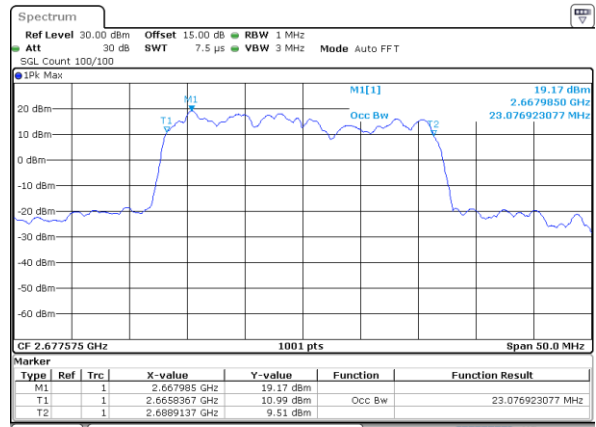

Middle Channel / 10MHz+15MHz

Date: 29_AUG.2020 22:17:15

Highest Channel / 5MHz+20MHz

Date: 29_AUG.2020 21:49:59

Highest Channel / 10MHz+15MHz

Date: 29_AUG.2020 22:18:10

LTE Band 41C

QPSK

Lowest Channel / 10MHz+20MHz

Date: 29_AUG.2020 22:39:34

Lowest Channel / 15MHz+10MHz

Date: 29_AUG.2020 22:30:23

Middle Channel / 10MHz+20MHz

Date: 29_AUG.2020 22:43:30

Middle Channel / 15MHz+10MHz

Date: 29_AUG.2020 22:33:46

Highest Channel / 10MHz+20MHz

Date: 29_AUG.2020 22:45:48

Highest Channel / 15MHz+10MHz

Date: 29_AUG.2020 22:36:02

LTE Band 41C

QPSK

Lowest Channel / 15MHz+15MHz

Date: 29_AUG.2020 23:01:31