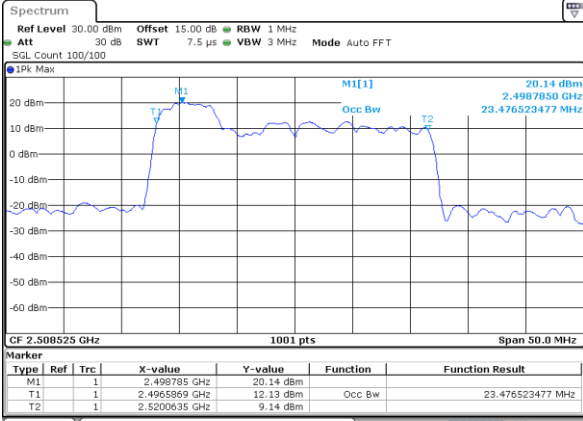

Highest Channel / 20MHz+15MHz

Date: 29_AUG.2020 23:57:49

Highest Channel / 20MHz+20MHz

Date: 30_AUG.2020 00:04:43

LTE Band 41C

64QAM

Lowest Channel / 5MHz+20MHz

Date: 29_AUG.2020 21:46:13

Lowest Channel / 10MHz+15MHz

Date: 29_AUG.2020 22:04:21

Middle Channel / 5MHz+20MHz

Date: 29_AUG.2020 21:47:29

Middle Channel / 10MHz+15MHz

Date: 29_AUG.2020 22:05:24

Highest Channel / 5MHz+20MHz

Date: 29_AUG.2020 21:51:12