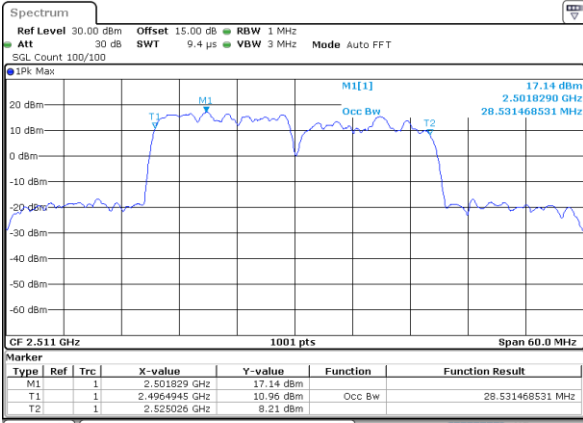

Highest Channel / 10MHz+20MHz

Date: 29_AUG.2020 22:45:48

Highest Channel / 15MHz+10MHz

Date: 29_AUG.2020 22:36:02

LTE Band 41C

QPSK

Lowest Channel / 15MHz+15MHz

Date: 29_AUG.2020 23:01:31

Lowest Channel / 15MHz+20MHz

Date: 29_AUG.2020 23:35:48

Middle Channel / 15MHz+15MHz

Date: 29_AUG.2020 23:05:09

Middle Channel / 15MHz+20MHz

Date: 29_AUG.2020 23:40:37

Highest Channel / 15MHz+15MHz

Date: 29_AUG.2020 23:06:54