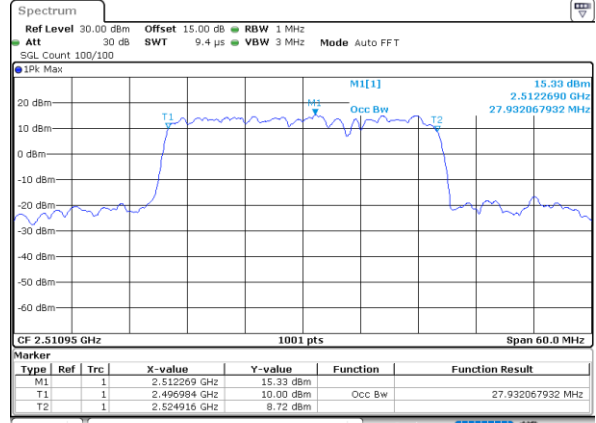

Middle Channel / 15MHz+15MHz

Date: 29_AUG.2020 23:04:36

Middle Channel / 15MHz+20MHz

Date: 29_AUG.2020 23:39:10

Highest Channel / 15MHz+15MHz

Date: 29_AUG.2020 23:08:02

Highest Channel / 15MHz+20MHz

Date: 29_AUG.2020 23:44:55

LTE Band 41C

16QAM

Lowest Channel / 20MHz+5MHz

Date: 29_AUG.2020 21:54:37

Lowest Channel / 20MHz+10MHz

Date: 29_AUG.2020 22:49:55

Middle Channel / 20MHz+5MHz

Date: 29_AUG.2020 21:57:00

Middle Channel / 20MHz+10MHz

Date: 29_AUG.2020 22:52:13

Highest Channel / 20MHz+5MHz

Date: 29_AUG.2020 21:59:42

Highest Channel / 20MHz+10MHz

Date: 29_AUG.2020 22:55:13

LTE Band 41C

16QAM