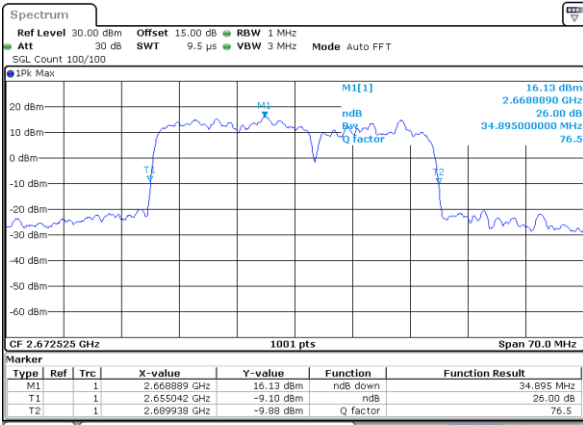

LTE Band 41C

64QAM

Lowest Channel / 20MHz+15MHz

Date: 29_AUG.2020 23:51:09

Lowest Channel / 20MHz+20MHz

Date: 30_AUG.2020 00:01:32

Middle Channel / 20MHz+15MHz

Date: 29_AUG.2020 23:56:27

Middle Channel / 20MHz+20MHz

Date: 30_AUG.2020 01:11:37

Highest Channel / 20MHz+15MHz

Date: 29_AUG.2020 23:57:29

Highest Channel / 20MHz+20MHz

Date: 30_AUG.2020 00:05:23

Occupied Bandwidth

Mode	LTE Band 41C : 99%OBW(MHz)				
QPSK					
BW	5MHz+20MHz	10MHz+15MHz	10MHz+20MHz	15MHz+10MHz	15MHz+15MHz
Lowest CH	23.38	23.18	27.87	23.63	28.53
Middle CH	22.98	23.33	27.93	23.18	28.59
Highest CH	23.23	23.23	27.63	23.08	28.59
BW	15MHz+20MHz	20MHz+5MHz	20MHz+10MHz	20MHz+15MHz	20MHz+20MHz
Lowest CH	32.80	23.08	27.87	32.80	37.40
Middle CH	32.73	23.23	27.99	33.08	37.56
Highest CH	32.94	23.28	27.81	32.94	37.64