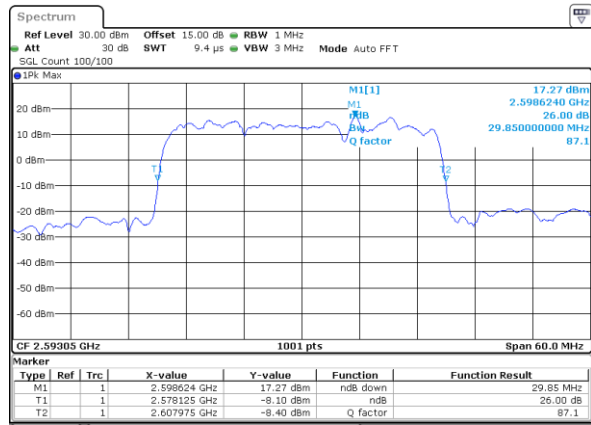

Highest Channel / 15MHz+20MHz

Date: 29_AUG.2020 23:14:59

LTE Band 41C

64QAM

Lowest Channel / 20MHz+5MHz

Date: 29_AUG.2020 21:54:06

Lowest Channel / 20MHz+10MHz

Date: 29_AUG.2020 22:49:35

Middle Channel / 20MHz+5MHz

Date: 29_AUG.2020 21:57:53

Middle Channel / 20MHz+10MHz

Date: 29_AUG.2020 22:53:43

Highest Channel / 20MHz+5MHz

Date: 29_AUG.2020 21:59:20

Highest Channel / 20MHz+10MHz

Date: 29_AUG.2020 22:54:50