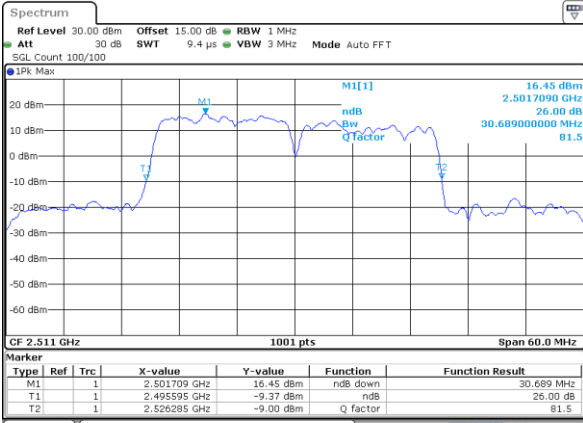

LTE Band 41C

16QAM

Lowest Channel / 15MHz+15MHz

Date: 29_AUG.2020 23:02:21