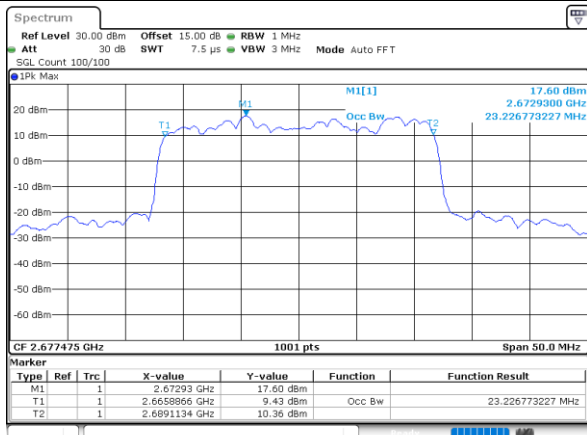

Middle Channel / 15MHz+20MHz

Date: 29_AUG.2020 23:17:52

Highest Channel / 15MHz+15MHz

Date: 29_AUG.2020 23:09:44

Highest Channel / 15MHz+20MHz

Date: 29_AUG.2020 23:14:49

LTE Band 41C

64QAM

Lowest Channel / 20MHz+5MHz

Date: 29_AUG.2020 21:53:55

Lowest Channel / 20MHz+10MHz

Date: 29_AUG.2020 22:49:28

Middle Channel / 20MHz+5MHz

Date: 29_AUG.2020 21:57:36

Middle Channel / 20MHz+10MHz

Date: 29_AUG.2020 22:53:26

Highest Channel / 20MHz+5MHz

Date: 29_AUG.2020 21:59:12

Highest Channel / 20MHz+10MHz

Date: 29_AUG.2020 22:54:40