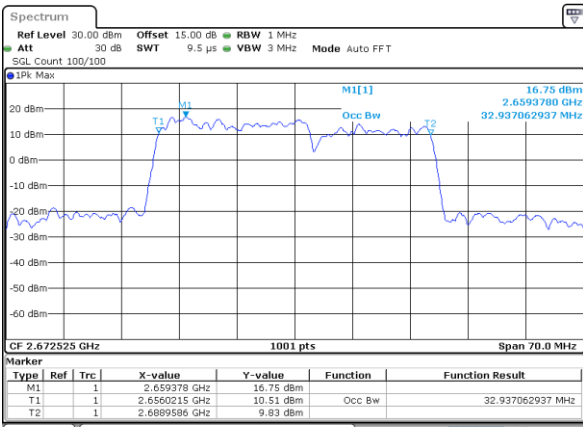

LTE Band 41C

QPSK

Lowest Channel / 20MHz+15MHz

Date: 29_AUG.2020 23:52:52

Lowest Channel / 20MHz+20MHz

Date: 30_AUG.2020 00:00:13

Middle Channel / 20MHz+15MHz

Date: 29_AUG.2020 23:54:47

Middle Channel / 20MHz+20MHz

Date: 30_AUG.2020 00:03:22

Highest Channel / 20MHz+15MHz

Date: 29_AUG.2020 23:58:22

Highest Channel / 20MHz+20MHz

Date: 30_AUG.2020 00:04:15

LTE Band 41C

16QAM