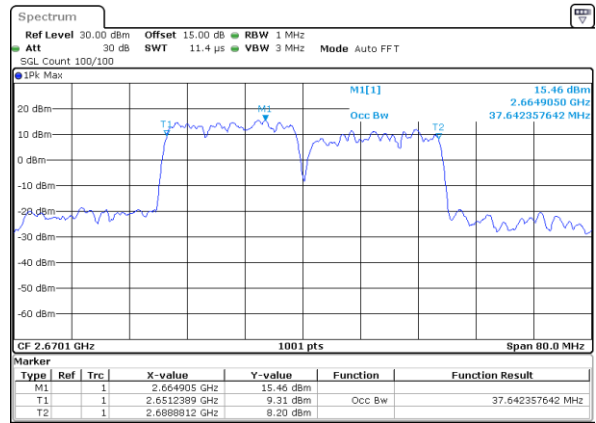

Middle Channel / 20MHz+10MHz

Date: 29_AUG.2020 22:52:13

Highest Channel / 20MHz+5MHz

Date: 29_AUG.2020 21:59:42

Highest Channel / 20MHz+10MHz

Date: 29_AUG.2020 22:55:13

LTE Band 41C

16QAM

Lowest Channel / 20MHz+15MHz

Date: 29_AUG.2020 23:51:44

Lowest Channel / 20MHz+20MHz

Date: 30_AUG.2020 00:00:48

Middle Channel / 20MHz+15MHz

Date: 29_AUG.2020 23:55:35

Middle Channel / 20MHz+20MHz

Date: 30_AUG.2020 00:02:50

Highest Channel / 20MHz+15MHz

Date: 29_AUG.2020 23:57:49

Highest Channel / 20MHz+20MHz

Date: 30_AUG.2020 00:04:43

LTE Band 41C

64QAM

Lowest Channel / 5MHz+20MHz

Date: 29_AUG.2020 21:46:13