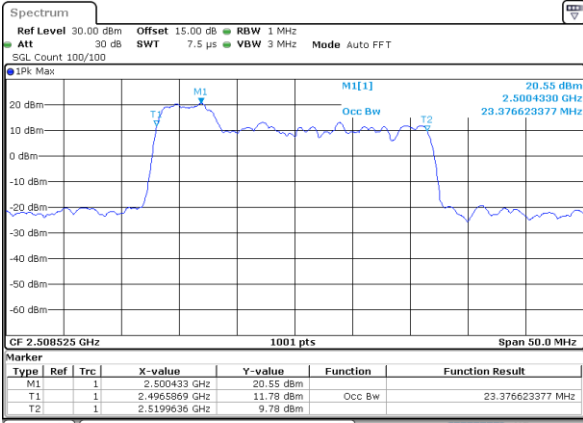

LTE Band 41C

QPSK

Lowest Channel / 5MHz+20MHz

Date: 29_AUG.2020 21:44:53