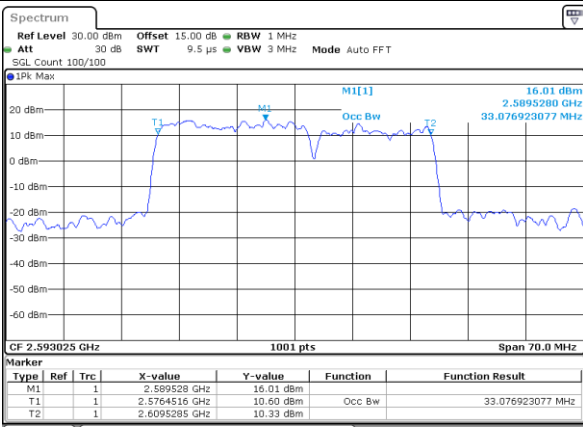

LTE Band 41C

QPSK

Lowest Channel / 20MHz+15MHz

Date: 29_AUG.2020 23:52:52

Lowest Channel / 20MHz+20MHz

Date: 30_AUG.2020 00:00:13

Middle Channel / 20MHz+15MHz

Date: 29_AUG.2020 23:54:47

Middle Channel / 20MHz+20MHz

Date: 30_AUG.2020 00:03:22

Highest Channel / 20MHz+15MHz

Date: 29_AUG.2020 23:58:22

Highest Channel / 20MHz+20MHz

Date: 30_AUG.2020 00:04:15

LTE Band 41C

16QAM