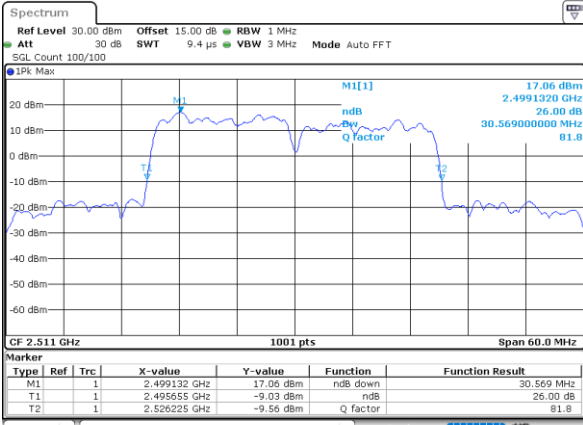

Highest Channel / 10MHz+20MHz

Date: 29_AUG.2020 22:47:32

Highest Channel / 15MHz+10MHz

Date: 29_AUG.2020 22:37:17

LTE Band 41C

64QAM

Lowest Channel / 15MHz+15MHz

Date: 29_AUG.2020 23:03:14

Lowest Channel / 15MHz+20MHz

Date: 29_AUG.2020 23:16:47

Middle Channel / 15MHz+15MHz

Date: 29_AUG.2020 23:04:14

Middle Channel / 15MHz+20MHz

Date: 29_AUG.2020 23:18:03

Highest Channel / 15MHz+15MHz

Date: 29_AUG.2020 23:08:53