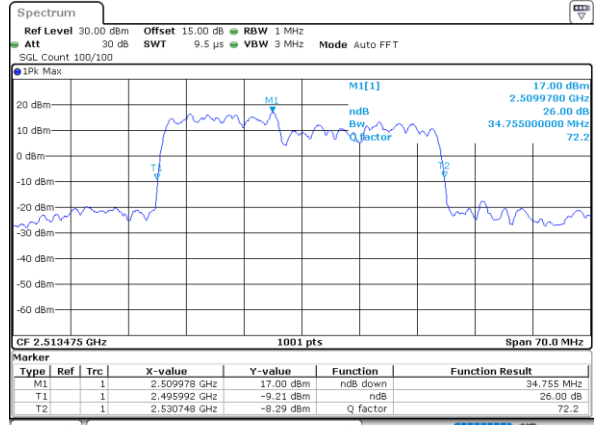

Highest Channel / 10MHz+20MHz

Date: 29_AUG.2020 22:47:32

Highest Channel / 15MHz+10MHz

Date: 29_AUG.2020 22:37:17

LTE Band 41C

64QAM

Lowest Channel / 15MHz+15MHz

Date: 29_AUG.2020 23:03:14

Lowest Channel / 15MHz+20MHz

Date: 29_AUG.2020 23:16:47

Middle Channel / 15MHz+15MHz

Date: 29_AUG.2020 23:04:14

Middle Channel / 15MHz+20MHz

Date: 29_AUG.2020 23:18:03

Highest Channel / 15MHz+15MHz

Date: 29_AUG.2020 23:08:53