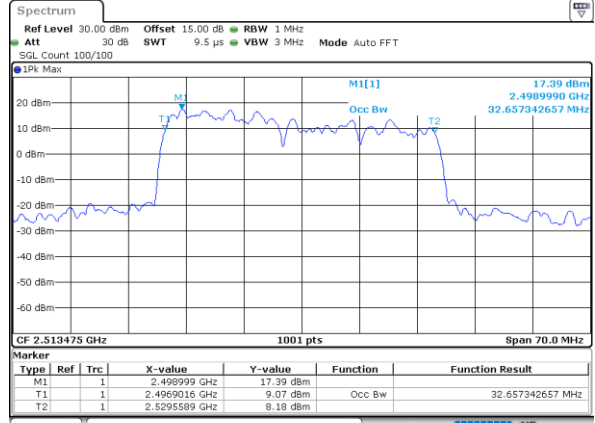

Middle Channel / 10MHz+20MHz

Date: 29_AUG.2020 22:42:24

Middle Channel / 15MHz+10MHz

Date: 29_AUG.2020 22:32:35

Highest Channel / 10MHz+20MHz

Date: 29_AUG.2020 22:47:23

Highest Channel / 15MHz+10MHz

Date: 29_AUG.2020 22:37:11

LTE Band 41C

64QAM

Lowest Channel / 15MHz+15MHz

Date: 29_AUG.2020 23:03:01

Lowest Channel / 15MHz+20MHz

Date: 29_AUG.2020 23:16:11

Middle Channel / 15MHz+15MHz

Date: 29_AUG.2020 23:04:07

Middle Channel / 15MHz+20MHz

Date: 29_AUG.2020 23:17:52

Highest Channel / 15MHz+15MHz

Date: 29_AUG.2020 23:09:44

Highest Channel / 15MHz+20MHz

Date: 29_AUG.2020 23:14:49

LTE Band 41C

64QAM