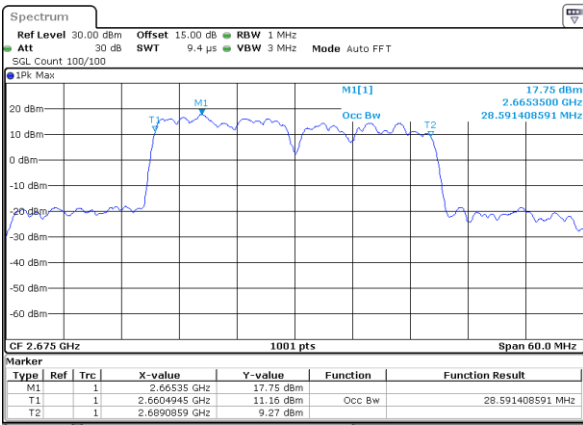

Highest Channel / 10MHz+20MHz

Date: 29_AUG.2020 22:45:48

Highest Channel / 15MHz+10MHz

Date: 29_AUG.2020 22:36:02

LTE Band 41C

QPSK

Lowest Channel / 15MHz+15MHz

Date: 29_AUG.2020 23:01:31

Lowest Channel / 15MHz+20MHz

Date: 29_AUG.2020 23:35:48

Middle Channel / 15MHz+15MHz

Date: 29_AUG.2020 23:05:09

Middle Channel / 15MHz+20MHz

Date: 29_AUG.2020 23:40:37

Highest Channel / 15MHz+15MHz

Date: 29_AUG.2020 23:06:54

Highest Channel / 15MHz+20MHz

Date: 29_AUG.2020 23:43:13

LTE Band 41C

QPSK

Lowest Channel / 20MHz+5MHz

Date: 29_AUG.2020 21:55:17

Lowest Channel / 20MHz+10MHz

Date: 29_AUG.2020 22:50:26