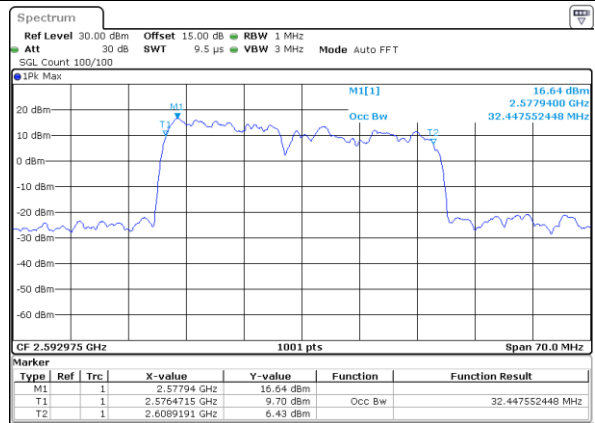

Lowest Channel / 15MHz+10MHz

Date: 29_AUG.2020 22:30:56

Middle Channel / 10MHz+20MHz

Date: 29_AUG.2020 22:42:54

Middle Channel / 15MHz+10MHz

Date: 29_AUG.2020 22:33:10

Highest Channel / 10MHz+20MHz

Date: 29_AUG.2020 22:45:15

Highest Channel / 15MHz+10MHz

Date: 29_AUG.2020 22:35:23

LTE Band 41C

16QAM

Lowest Channel / 15MHz+15MHz

Date: 29_AUG.2020 23:02:10

Lowest Channel / 15MHz+20MHz

Date: 29_AUG.2020 23:12:10

Middle Channel / 15MHz+15MHz

Date: 29_AUG.2020 23:04:36

Middle Channel / 15MHz+20MHz

Date: 29_AUG.2020 23:39:10

Highest Channel / 15MHz+15MHz

Date: 29_AUG.2020 23:08:02

Highest Channel / 15MHz+20MHz

Date: 29_AUG.2020 23:44:55