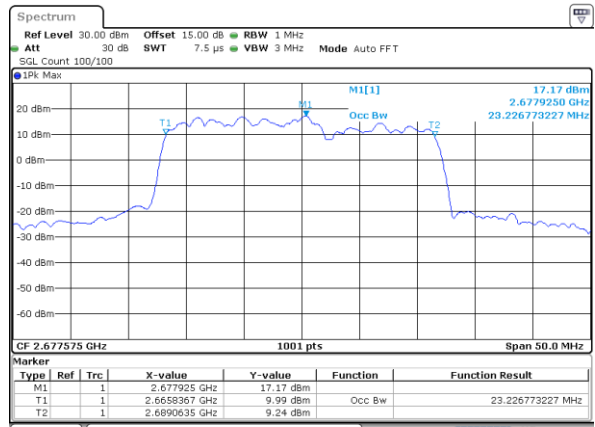

Highest Channel / 5MHz+20MHz

Date: 29_AUG.2020 21:50:35

Highest Channel / 10MHz+15MHz

Date: 29_AUG.2020 22:21:45

LTE Band 41C

16QAM

Lowest Channel / 10MHz+20MHz

Date: 29_AUG.2020 22:40:13

Lowest Channel / 15MHz+10MHz

Date: 29_AUG.2020 22:30:56

Middle Channel / 10MHz+20MHz

Date: 29_AUG.2020 22:42:54

Middle Channel / 15MHz+10MHz

Date: 29_AUG.2020 22:33:10

Highest Channel / 10MHz+20MHz

Date: 29_AUG.2020 22:45:15

Highest Channel / 15MHz+10MHz

Date: 29_AUG.2020 22:35:23

LTE Band 41C

16QAM

Lowest Channel / 15MHz+15MHz

Date: 29_AUG.2020 23:02:10

Lowest Channel / 15MHz+20MHz

Date: 29_AUG.2020 23:12:10