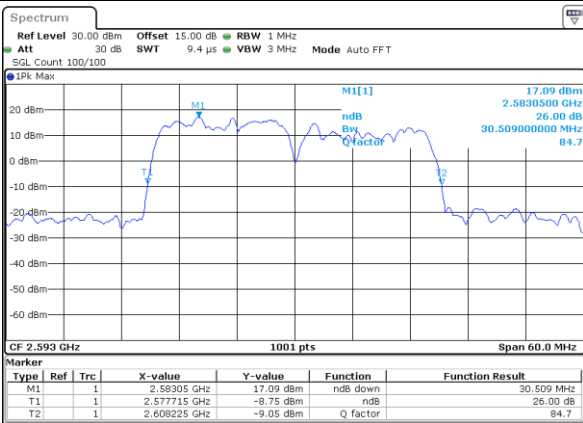

Middle Channel / 15MHz+10MHz

Date: 29_AUG.2020 22:33:19

Highest Channel / 10MHz+20MHz

Date: 29_AUG.2020 22:45:26

Highest Channel / 15MHz+10MHz

Date: 29_AUG.2020 22:35:31

LTE Band 41C

16QAM

Lowest Channel / 15MHz+15MHz

Date: 29_AUG.2020 23:02:21

Lowest Channel / 15MHz+20MHz

Date: 29_AUG.2020 23:13:20

Middle Channel / 15MHz+15MHz

Date: 29_AUG.2020 23:04:44

Middle Channel / 15MHz+20MHz

Date: 29_AUG.2020 23:13:30

Highest Channel / 15MHz+15MHz

Date: 29_AUG.2020 23:09:13

Highest Channel / 15MHz+20MHz

Date: 29_AUG.2020 23:14:13

LTE Band 41C

16QAM

Lowest Channel / 20MHz+5MHz

Date: 29_AUG.2020 21:54:48