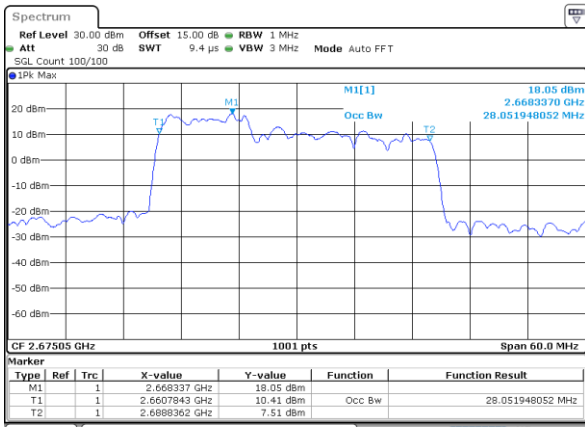

Highest Channel / 10MHz+15MHz

Date: 29_AUG.2020 22:22:21

LTE Band 41C

64QAM

Lowest Channel / 10MHz+20MHz

Date: 29_AUG.2020 22:40:58

Lowest Channel / 15MHz+10MHz

Date: 29_AUG.2020 22:31:27

Middle Channel / 10MHz+20MHz

Date: 29_AUG.2020 22:42:24

Middle Channel / 15MHz+10MHz

Date: 29_AUG.2020 22:32:35

Highest Channel / 10MHz+20MHz

Date: 29_AUG.2020 22:47:23

Highest Channel / 15MHz+10MHz

Date: 29_AUG.2020 22:37:11

LTE Band 41C

64QAM

Lowest Channel / 15MHz+15MHz

Date: 29_AUG.2020 23:03:01

Lowest Channel / 15MHz+20MHz

Date: 29_AUG.2020 23:16:11

Middle Channel / 15MHz+15MHz

Date: 29_AUG.2020 23:04:07