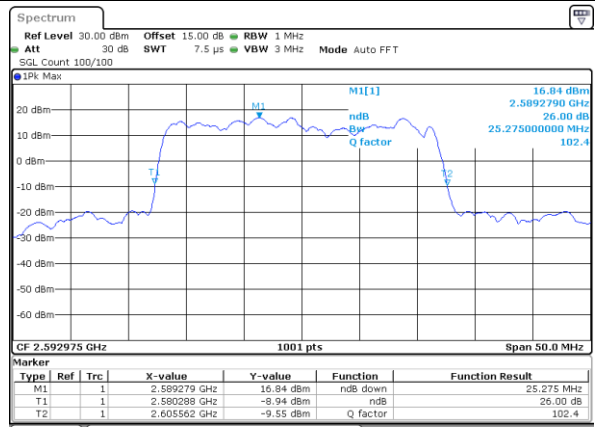

Middle Channel / 10MHz+15MHz

Date: 29_AUG.2020 22:16:04

Highest Channel / 5MHz+20MHz

Date: 29_AUG.2020 21:51:23

Highest Channel / 10MHz+15MHz

Date: 29_AUG.2020 22:22:29

LTE Band 41C

64QAM

Lowest Channel / 10MHz+20MHz

Date: 29_AUG.2020 22:41:32

Lowest Channel / 15MHz+10MHz

Date: 29_AUG.2020 22:31:36

Middle Channel / 10MHz+20MHz

Date: 29_AUG.2020 22:42:32

Middle Channel / 15MHz+10MHz

Date: 29_AUG.2020 22:32:48

Highest Channel / 10MHz+20MHz

Date: 29_AUG.2020 22:47:32

Highest Channel / 15MHz+10MHz

Date: 29_AUG.2020 22:37:17

LTE Band 41C

64QAM

Lowest Channel / 15MHz+15MHz

Date: 29_AUG.2020 23:03:14