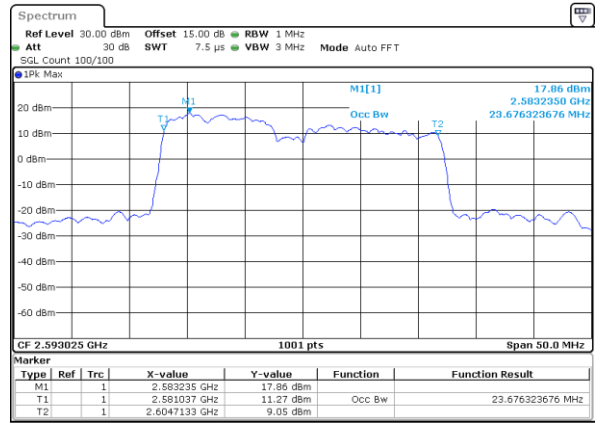

Middle Channel / 20MHz+20MHz

Date: 30_AUG.2020 00:03:22

Highest Channel / 20MHz+15MHz

Date: 29_AUG.2020 23:58:22

Highest Channel / 20MHz+20MHz

Date: 30_AUG.2020 00:04:15

LTE Band 41C

16QAM

Lowest Channel / 5MHz+20MHz

Date: 29_AUG.2020 21:45:32

Lowest Channel / 10MHz+15MHz

Date: 29_AUG.2020 22:03:43

Middle Channel / 5MHz+20MHz

Date: 29_AUG.2020 21:48:02

Middle Channel / 10MHz+15MHz

Date: 29_AUG.2020 22:16:39

Highest Channel / 5MHz+20MHz

Date: 29_AUG.2020 21:50:35

Highest Channel / 10MHz+15MHz

Date: 29_AUG.2020 22:21:45

LTE Band 41C

16QAM

Lowest Channel / 10MHz+20MHz

Date: 29_AUG.2020 22:40:13