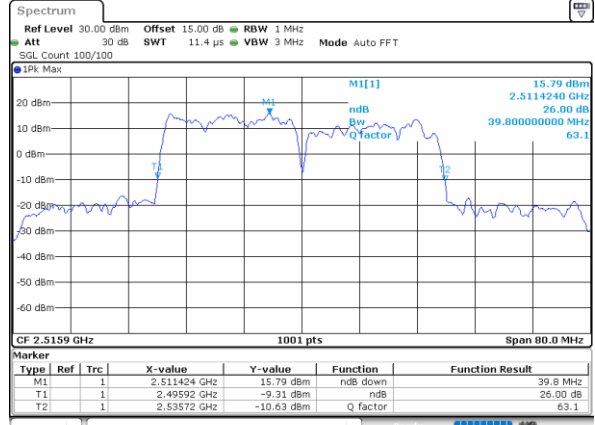

LTE Band 41C

64QAM

Lowest Channel / 20MHz+15MHz

Date: 29_AUG.2020 23:51:09

Lowest Channel / 20MHz+20MHz

Date: 30_AUG.2020 00:01:32

Middle Channel / 20MHz+15MHz

Date: 29_AUG.2020 23:56:27

Middle Channel / 20MHz+20MHz

Date: 30_AUG.2020 01:11:37

Highest Channel / 20MHz+15MHz

Date: 29_AUG.2020 23:57:29

Highest Channel / 20MHz+20MHz

Date: 30_AUG.2020 00:05:23

Occupied Bandwidth

Mode	LTE Band 41C : 99%OBW(MHz)				
QPSK					
BW	5MHz+20MHz	10MHz+15MHz	10MHz+20MHz	15MHz+10MHz	15MHz+15MHz
Lowest CH	23.38	23.18	27.87	23.63	28.53
Middle CH	22.98	23.33	27.93	23.18	28.59
Highest CH	23.23	23.23	27.63	23.08	28.59
BW	15MHz+20MHz	20MHz+5MHz	20MHz+10MHz	20MHz+15MHz	20MHz+20MHz
Lowest CH	32.80	23.08	27.87	32.80	37.40
Middle CH	32.73	23.23	27.99	33.08	37.56
Highest CH	32.94	23.28	27.81	32.94	37.64