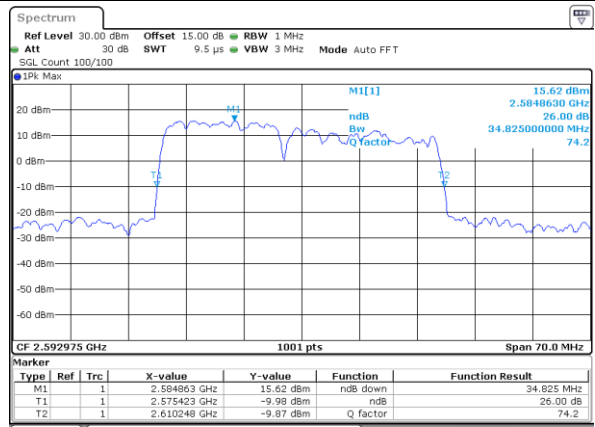

Highest Channel / 10MHz+20MHz

Date: 29_AUG.2020 22:47:32

Highest Channel / 15MHz+10MHz

Date: 29_AUG.2020 22:37:17

LTE Band 41C

64QAM

Lowest Channel / 15MHz+15MHz

Date: 29_AUG.2020 23:03:14

Lowest Channel / 15MHz+20MHz

Date: 29_AUG.2020 23:16:47

Middle Channel / 15MHz+15MHz

Date: 29_AUG.2020 23:04:14

Middle Channel / 15MHz+20MHz

Date: 29_AUG.2020 23:18:03

Highest Channel / 15MHz+15MHz

Date: 29_AUG.2020 23:08:53

Highest Channel / 15MHz+20MHz

Date: 29_AUG.2020 23:14:59

LTE Band 41C

64QAM

Lowest Channel / 20MHz+5MHz

Date: 29_AUG.2020 21:54:06

Lowest Channel / 20MHz+10MHz

Date: 29_AUG.2020 22:49:35