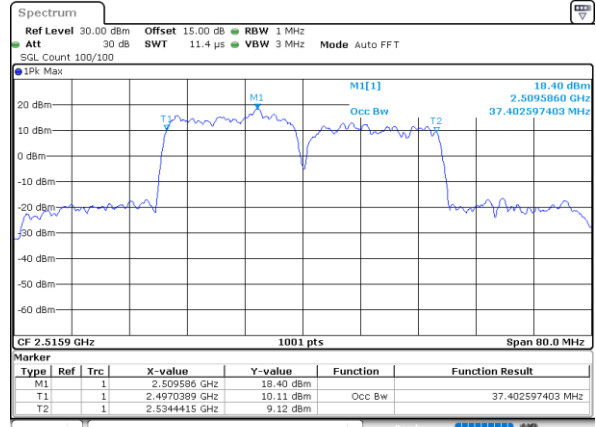

LTE Band 41C

QPSK

Lowest Channel / 20MHz+15MHz

Date: 29_AUG.2020 23:52:52

Lowest Channel / 20MHz+20MHz

Date: 30_AUG.2020 00:00:13

Middle Channel / 20MHz+15MHz

Date: 29_AUG.2020 23:54:47

Middle Channel / 20MHz+20MHz

Date: 30_AUG.2020 00:03:22

Highest Channel / 20MHz+15MHz

Date: 29_AUG.2020 23:58:22

Highest Channel / 20MHz+20MHz

Date: 30_AUG.2020 00:04:15

LTE Band 41C

16QAM