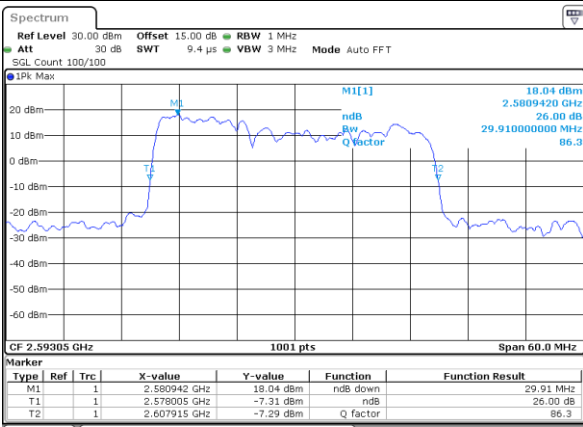

Middle Channel / 10MHz+15MHz

Date: 29_AUG.2020 22:16:04

Highest Channel / 5MHz+20MHz

Date: 29_AUG.2020 21:51:23

Highest Channel / 10MHz+15MHz

Date: 29_AUG.2020 22:22:29

LTE Band 41C

64QAM

Lowest Channel / 10MHz+20MHz

Date: 29_AUG.2020 22:41:32

Lowest Channel / 15MHz+10MHz

Date: 29_AUG.2020 22:31:36

Middle Channel / 10MHz+20MHz

Date: 29_AUG.2020 22:42:32

Middle Channel / 15MHz+10MHz

Date: 29_AUG.2020 22:32:48

Highest Channel / 10MHz+20MHz

Date: 29_AUG.2020 22:47:32

Highest Channel / 15MHz+10MHz

Date: 29_AUG.2020 22:37:17

LTE Band 41C

64QAM

Lowest Channel / 15MHz+15MHz

Date: 29_AUG.2020 23:03:14