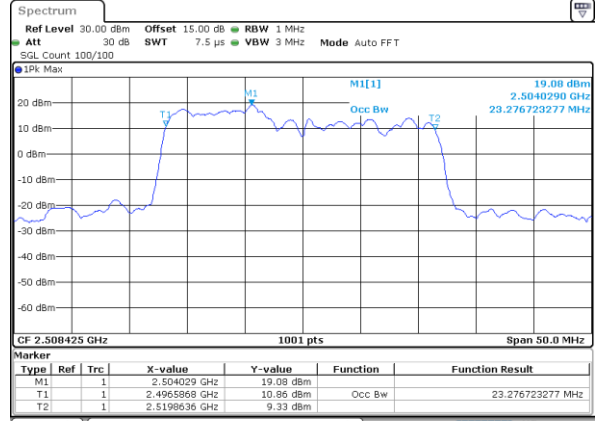

Lowest Channel / 20MHz+15MHz

Date: 29_AUG.2020 23:51:44

Lowest Channel / 20MHz+20MHz

Date: 30_AUG.2020 00:00:48

Middle Channel / 20MHz+15MHz

Date: 29_AUG.2020 23:55:35

Middle Channel / 20MHz+20MHz

Date: 30_AUG.2020 00:02:50

Highest Channel / 20MHz+15MHz

Date: 29_AUG.2020 23:57:49

Highest Channel / 20MHz+20MHz

Date: 30_AUG.2020 00:04:43

LTE Band 41C

64QAM

Lowest Channel / 5MHz+20MHz

Date: 29_AUG.2020 21:46:13

Lowest Channel / 10MHz+15MHz

Date: 29_AUG.2020 22:04:21

Middle Channel / 5MHz+20MHz

Date: 29_AUG.2020 21:47:29

Middle Channel / 10MHz+15MHz

Date: 29_AUG.2020 22:05:24

Highest Channel / 5MHz+20MHz

Date: 29_AUG.2020 21:51:12

Highest Channel / 10MHz+15MHz

Date: 29_AUG.2020 22:22:21

LTE Band 41C

64QAM

Lowest Channel / 10MHz+20MHz

Date: 29_AUG.2020 22:40:58

Lowest Channel / 15MHz+10MHz

Date: 29_AUG.2020 22:31:27