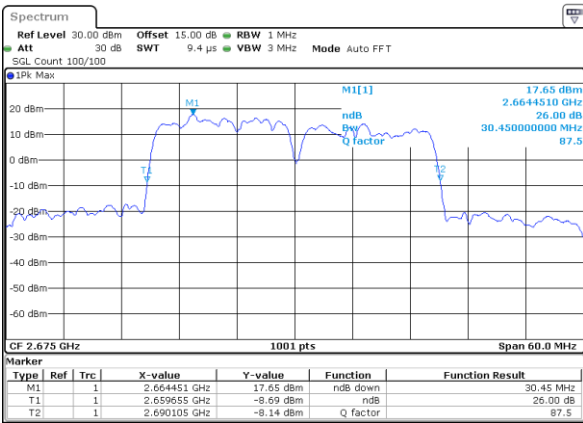

Middle Channel / 15MHz+10MHz

Date: 29_AUG.2020 22:33:19

Highest Channel / 10MHz+20MHz

Date: 29_AUG.2020 22:45:26

Highest Channel / 15MHz+10MHz

Date: 29_AUG.2020 22:35:31

LTE Band 41C

16QAM

Lowest Channel / 15MHz+15MHz

Date: 29_AUG.2020 23:02:21

Lowest Channel / 15MHz+20MHz

Date: 29_AUG.2020 23:13:20

Middle Channel / 15MHz+15MHz

Date: 29_AUG.2020 23:04:44

Middle Channel / 15MHz+20MHz

Date: 29_AUG.2020 23:13:30

Highest Channel / 15MHz+15MHz

Date: 29_AUG.2020 23:09:13

Highest Channel / 15MHz+20MHz

Date: 29_AUG.2020 23:14:13

LTE Band 41C

16QAM

Lowest Channel / 20MHz+5MHz

Date: 29_AUG.2020 21:54:48