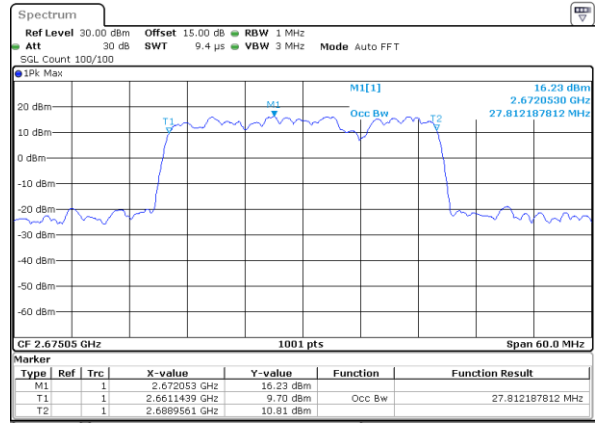

Highest Channel / 15MHz+20MHz

Date: 29_AUG.2020 23:43:13

LTE Band 41C

QPSK

Lowest Channel / 20MHz+5MHz

Date: 29_AUG.2020 21:55:17

Lowest Channel / 20MHz+10MHz

Date: 29_AUG.2020 22:50:26

Middle Channel / 20MHz+5MHz

Date: 29_AUG.2020 21:56:28

Middle Channel / 20MHz+10MHz

Date: 29_AUG.2020 22:53:02

Highest Channel / 20MHz+5MHz

Date: 29_AUG.2020 22:00:28

Highest Channel / 20MHz+10MHz

Date: 29_AUG.2020 22:55:48

LTE Band 41C

QPSK

Lowest Channel / 20MHz+15MHz

Date: 29_AUG.2020 23:52:52

Lowest Channel / 20MHz+20MHz

Date: 30_AUG.2020 00:00:13

Middle Channel / 20MHz+15MHz

Date: 29_AUG.2020 23:54:47