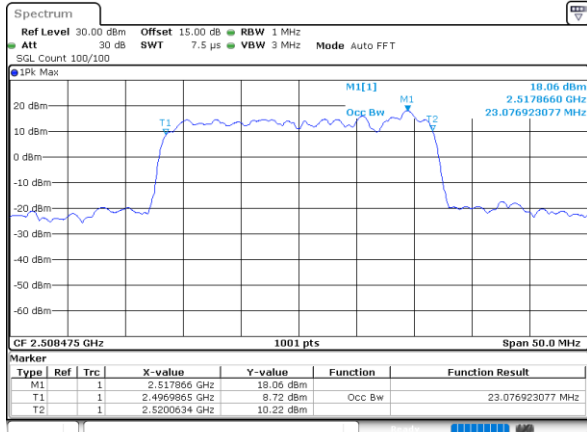

LTE Band 41C

64QAM

Lowest Channel / 15MHz+15MHz

Date: 29_AUG.2020 23:03:01

Lowest Channel / 15MHz+20MHz

Date: 29_AUG.2020 23:16:11

Middle Channel / 15MHz+15MHz

Date: 29_AUG.2020 23:04:07

Middle Channel / 15MHz+20MHz

Date: 29_AUG.2020 23:17:52

Highest Channel / 15MHz+15MHz

Date: 29_AUG.2020 23:09:44

Highest Channel / 15MHz+20MHz

Date: 29_AUG.2020 23:14:49

LTE Band 41C

64QAM

Lowest Channel / 20MHz+5MHz

Date: 29_AUG.2020 21:53:55

Lowest Channel / 20MHz+10MHz

Date: 29_AUG.2020 22:49:28

Middle Channel / 20MHz+5MHz

Date: 29_AUG.2020 21:57:36

Middle Channel / 20MHz+10MHz

Date: 29_AUG.2020 22:53:26

Highest Channel / 20MHz+5MHz

Date: 29_AUG.2020 21:59:12

Highest Channel / 20MHz+10MHz

Date: 29_AUG.2020 22:54:40