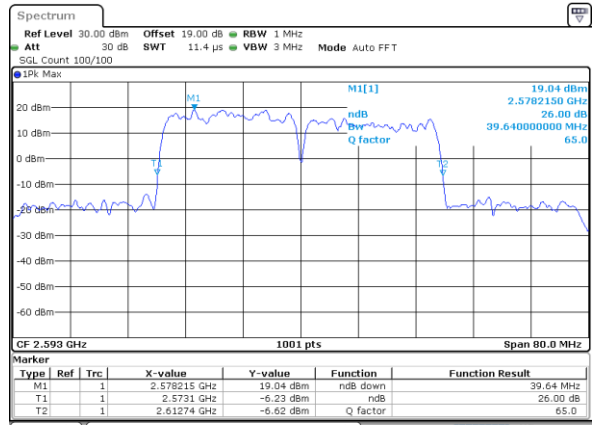

LTE Band 41C

64QAM

Lowest Channel / 20MHz+15MHz

Date: 29_AUG.2020 23:51:09

Lowest Channel / 20MHz+20MHz

Date: 30_AUG.2020 00:01:32

Middle Channel / 20MHz+15MHz

Date: 29_AUG.2020 23:56:27

Middle Channel / 20MHz+20MHz

Date: 30_AUG.2020 01:11:37

Highest Channel / 20MHz+15MHz

Date: 29_AUG.2020 23:57:29

Highest Channel / 20MHz+20MHz

Date: 30_AUG.2020 00:05:23

Occupied Bandwidth

Mode	LTE Band 41C : 99%OBW(MHz)				
QPSK					
BW	5MHz+20MHz	10MHz+15MHz	10MHz+20MHz	15MHz+10MHz	15MHz+15MHz
Lowest CH	23.38	23.18	27.87	23.63	28.53
Middle CH	22.98	23.33	27.93	23.18	28.59
Highest CH	23.23	23.23	27.63	23.08	28.59
BW	15MHz+20MHz	20MHz+5MHz	20MHz+10MHz	20MHz+15MHz	20MHz+20MHz
Lowest CH	32.80	23.08	27.87	32.80	37.40
Middle CH	32.73	23.23	27.99	33.08	37.56
Highest CH	32.94	23.28	27.81	32.94	37.64