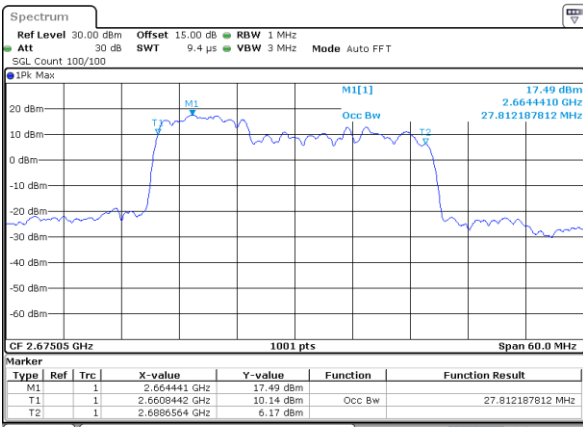

Highest Channel / 5MHz+20MHz

Date: 29_AUG.2020 21:50:35

Highest Channel / 10MHz+15MHz

Date: 29_AUG.2020 22:21:45

LTE Band 41C

16QAM

Lowest Channel / 10MHz+20MHz

Date: 29_AUG.2020 22:40:13

Lowest Channel / 15MHz+10MHz

Date: 29_AUG.2020 22:30:56

Middle Channel / 10MHz+20MHz

Date: 29_AUG.2020 22:42:54

Middle Channel / 15MHz+10MHz

Date: 29_AUG.2020 22:33:10

Highest Channel / 10MHz+20MHz

Date: 29_AUG.2020 22:45:15

Highest Channel / 15MHz+10MHz

Date: 29_AUG.2020 22:35:23

LTE Band 41C

16QAM

Lowest Channel / 15MHz+15MHz

Date: 29_AUG.2020 23:02:10

Lowest Channel / 15MHz+20MHz

Date: 29_AUG.2020 23:12:10