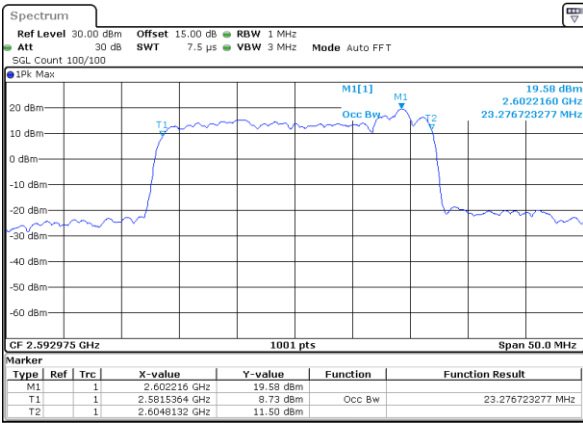

Middle Channel / 15MHz+15MHz

Date: 29_AUG.2020 23:04:36

Middle Channel / 15MHz+20MHz

Date: 29_AUG.2020 23:39:10

Highest Channel / 15MHz+15MHz

Date: 29_AUG.2020 23:08:02

Highest Channel / 15MHz+20MHz

Date: 29_AUG.2020 23:44:55

LTE Band 41C

16QAM

Lowest Channel / 20MHz+5MHz

Date: 29_AUG.2020 21:54:37

Lowest Channel / 20MHz+10MHz

Date: 29_AUG.2020 22:49:55

Middle Channel / 20MHz+5MHz

Date: 29_AUG.2020 21:57:00

Middle Channel / 20MHz+10MHz

Date: 29_AUG.2020 22:52:13

Highest Channel / 20MHz+5MHz

Date: 29_AUG.2020 21:59:42

Highest Channel / 20MHz+10MHz

Date: 29_AUG.2020 22:55:13

LTE Band 41C

16QAM