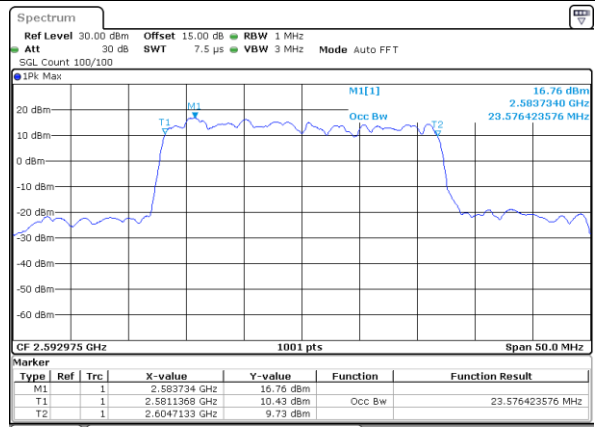

Highest Channel / 5MHz+20MHz

Date: 29_AUG.2020 21:50:35

Highest Channel / 10MHz+15MHz

Date: 29_AUG.2020 22:21:45

LTE Band 41C

16QAM

Lowest Channel / 10MHz+20MHz

Date: 29_AUG.2020 22:40:13

Lowest Channel / 15MHz+10MHz

Date: 29_AUG.2020 22:30:56

Middle Channel / 10MHz+20MHz

Date: 29_AUG.2020 22:42:54

Middle Channel / 15MHz+10MHz

Date: 29_AUG.2020 22:33:10

Highest Channel / 10MHz+20MHz

Date: 29_AUG.2020 22:45:15

Highest Channel / 15MHz+10MHz

Date: 29_AUG.2020 22:35:23

LTE Band 41C

16QAM

Lowest Channel / 15MHz+15MHz

Date: 29_AUG.2020 23:02:10

Lowest Channel / 15MHz+20MHz

Date: 29_AUG.2020 23:12:10