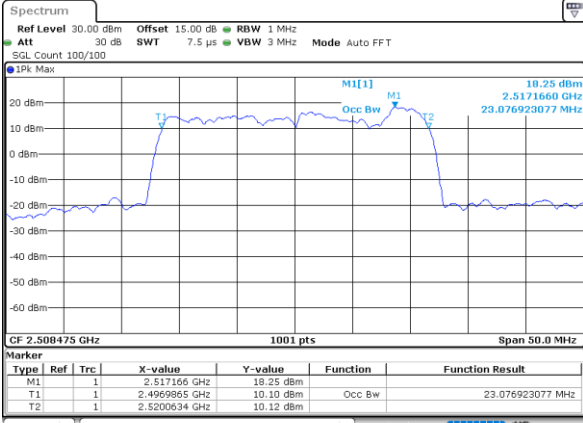

Lowest Channel / 15MHz+20MHz

Date: 29_AUG.2020 23:35:48

Middle Channel / 15MHz+15MHz

Date: 29_AUG.2020 23:05:09

Middle Channel / 15MHz+20MHz

Date: 29_AUG.2020 23:40:37

Highest Channel / 15MHz+15MHz

Date: 29_AUG.2020 23:06:54

Highest Channel / 15MHz+20MHz

Date: 29_AUG.2020 23:43:13

LTE Band 41C

QPSK

Lowest Channel / 20MHz+5MHz

Date: 29_AUG.2020 21:55:17

Lowest Channel / 20MHz+10MHz

Date: 29_AUG.2020 22:50:26

Middle Channel / 20MHz+5MHz

Date: 29_AUG.2020 21:56:28

Middle Channel / 20MHz+10MHz

Date: 29_AUG.2020 22:53:02

Highest Channel / 20MHz+5MHz

Date: 29_AUG.2020 22:00:28

Highest Channel / 20MHz+10MHz

Date: 29_AUG.2020 22:55:48