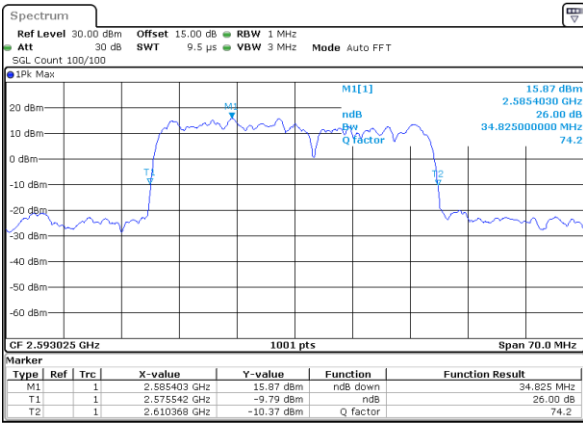

Highest Channel / 20MHz+10MHz

Date: 29_AUG.2020 22:55:25

LTE Band 41C

16QAM

Lowest Channel / 20MHz+15MHz

Date: 29_AUG.2020 23:52:09

Lowest Channel / 20MHz+20MHz

Date: 30_AUG.2020 00:00:57

Middle Channel / 20MHz+15MHz

Date: 29_AUG.2020 23:55:53

Middle Channel / 20MHz+20MHz

Date: 30_AUG.2020 00:03:02

Highest Channel / 20MHz+15MHz

Date: 29_AUG.2020 23:57:56

Highest Channel / 20MHz+20MHz

Date: 30_AUG.2020 00:04:51