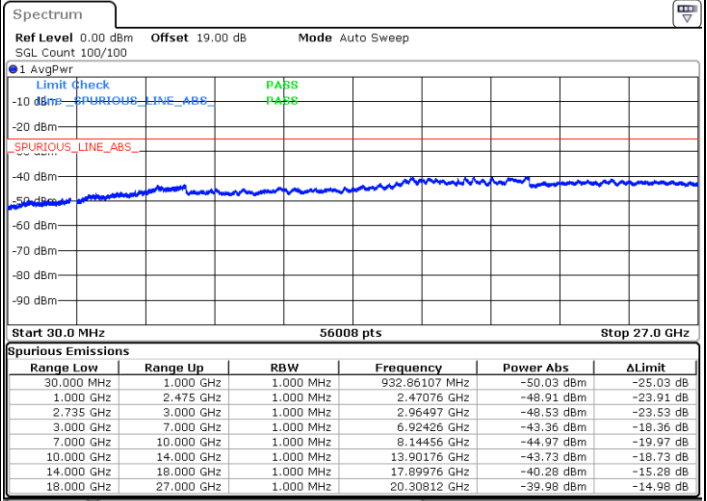

Date: 29.AUG.2020 15:47:30

Middle Channel / FullRB

N/A

Date: 29.AUG.2020 16:08:13

LTE Band 41C / 15MHz+15MHz

16QAM

Highest Channel / 1RB0 and 1RB74

Highest Channel / 1RB74 and 1RB0

Date: 29.AUG.2020 16:39:03

Date: 29.AUG.2020 16:49:19

Highest Channel / FullIRB

N/A

Date: 29.AUG.2020 16:18:51

LTE Band 41C / 15MHz+20MHz

16QAM

Lowest Channel / 1RB0 and 1RB99

Lowest Channel / 1RB74 and 1RB0

Date: 29.AUG.2020 17:21:22

Date: 29.AUG.2020 17:59:48

Lowest Channel / FullIRB

N/A

Date: 29.AUG.2020 17:00:45

LTE Band 41C / 15MHz+20MHz

16QAM