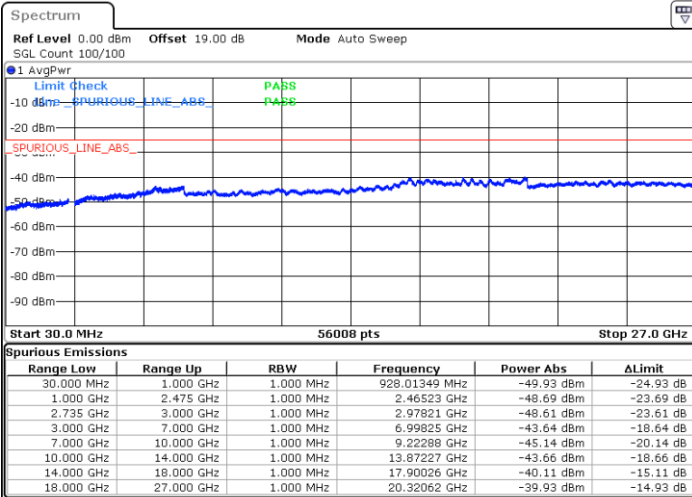

Middle Channel / 1RB0 and 1RB9

Middle Channel / 1RB74 and 1RB0

Date: 29.AUG.2020 18:12:10

Date: 29.AUG.2020 18:02:28

Middle Channel / FullRB

N/A

Date: 29.AUG.2020 18:16:52

LTE Band 41C / 15MHz+20MHz

16QAM

Highest Channel / 1RB0 and 1RB99

Highest Channel / 1RB74 and 1RB0

Date: 29.AUG.2020 18:35:34

Date: 29.AUG.2020 18:46:25

Highest Channel / FullIRB

N/A

Date: 29.AUG.2020 18:25:37

LTE Band 41C / 20MHz+5MHz

16QAM

Lowest Channel / 1RB0 and 1RB24

Lowest Channel / 1RB99 and 1RB0

Date: 28.AUG.2020 21:38:51

Date: 28.AUG.2020 21:34:17

Lowest Channel / FullIRB

N/A