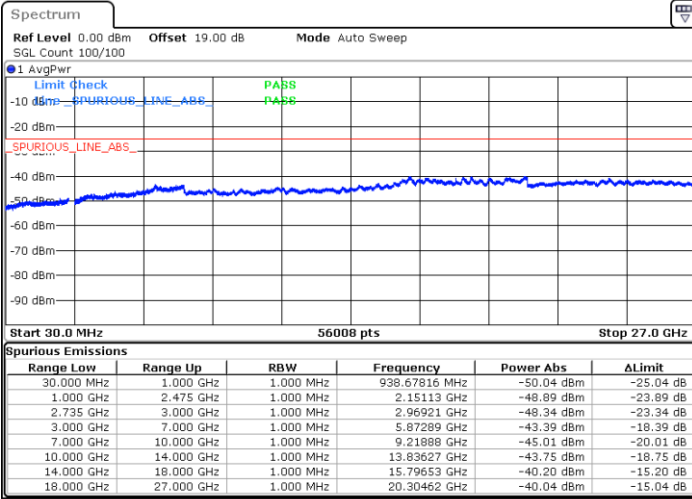

LTE Band 41C / 10MHz+15MHz

64QAM

MiddleChannel / 1RB0 and 1RB74

Middle Channel / 1RB49 and 1RB0

Date: 28.AUG.2020 22:19:57

Date: 28.AUG.2020 22:25:16

Middle Channel / FullRB

N/A

Date: 28.AUG.2020 22:18:52

LTE Band 41C / 10MHz+15MHz

64QAM

Highest Channel / 1RB0 and 1RB74

Highest Channel / 1RB49 and 1RB0

Date: 28.AUG.2020 22:49:56

Date: 28.AUG.2020 23:04:32

Highest Channel / FullIRB

N/A

Date: 28.AUG.2020 22:48:22

LTE Band 41C / 10MHz+20MHz

64QAM

Lowest Channel / 1RB0 and 1RB99

Lowest Channel / 1RB49 and 1RB0

Date: 29.AUG.2020 11:32:58

Date: 29.AUG.2020 11:41:31