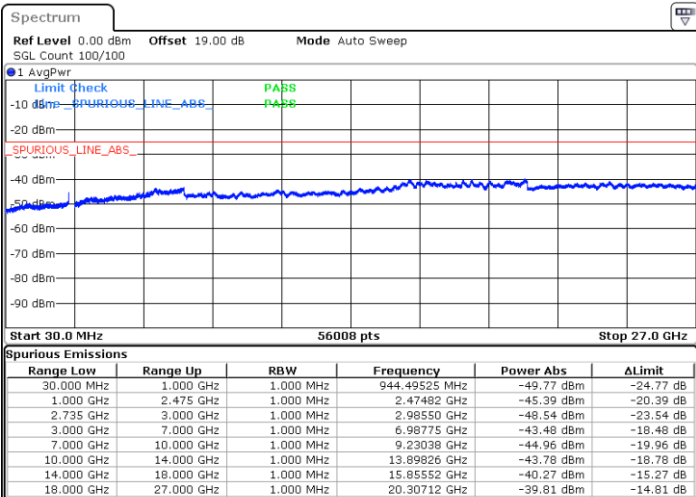

Date: 28.AUG.2020 23:07:45

LTE Band 41C / 15MHz+10MHz

16QAM

Highest Channel / 1RB0 and 1RB49

Highest Channel / 1RB74 and 1RB0

Date: 29.AUG.2020 00:38:18

Date: 29.AUG.2020 00:43:12

Highest Channel / FullIRB

N/A

Date: 29.AUG.2020 00:33:52

LTE Band 41C / 15MHz+15MHz

16QAM

Lowest Channel / 1RB0 and 1RB74

Lowest Channel / 1RB74 and 1RB0

Date: 29.AUG.2020 15:33:15

Date: 29.AUG.2020 15:39:41

Lowest Channel / FullIRB

N/A

Date: 29.AUG.2020 15:22:58

LTE Band 41C / 15MHz+15MHz

16QAM

Middle Channel / 1RB0 and 1RB74

Middle Channel / 1RB74 and 1RB0

Date: 29.AUG.2020 15:55:33

Date: 29.AUG.2020 15:47:30

Middle Channel / FullRB

N/A

Date: 29.AUG.2020 16:08:13

LTE Band 41C / 15MHz+15MHz

16QAM

Highest Channel / 1RB0 and 1RB74

Highest Channel / 1RB74 and 1RB0