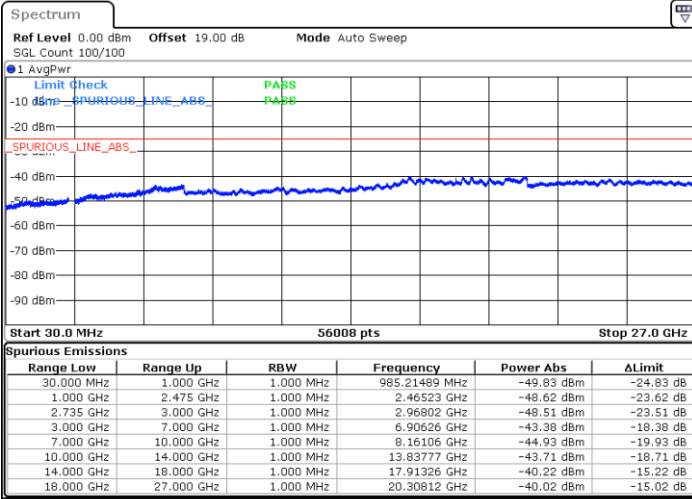

Date: 28.AUG.2020 23:07:45

LTE Band 41C / 15MHz+10MHz

16QAM

Highest Channel / 1RB0 and 1RB49

Highest Channel / 1RB74 and 1RB0

Date: 29.AUG.2020 00:38:18

Date: 29.AUG.2020 00:43:12

Highest Channel / FullIRB

N/A

Date: 29.AUG.2020 00:33:52

LTE Band 41C / 15MHz+15MHz

16QAM

Lowest Channel / 1RB0 and 1RB74

Lowest Channel / 1RB74 and 1RB0

Date: 29.AUG.2020 15:33:15

Date: 29.AUG.2020 15:39:41

Lowest Channel / FullIRB

N/A

Date: 29.AUG.2020 15:22:58

LTE Band 41C / 15MHz+15MHz

16QAM

Middle Channel / 1RB0 and 1RB74

Middle Channel / 1RB74 and 1RB0

Date: 29.AUG.2020 15:55:33