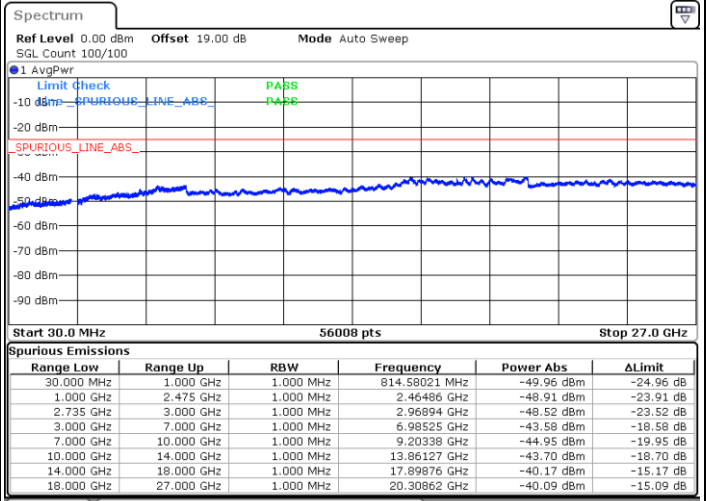

LTE Band 41C / 15MHz+10MHz

16QAM

Middle Channel / 1RB0 and 1RB49

Middle Channel / 1RB74 and 1RB0

Date: 28.AUG.2020 23:11:25

Date: 28.AUG.2020 23:15:58

Middle Channel / FullIRB

N/A

Date: 28.AUG.2020 23:07:45

LTE Band 41C / 15MHz+10MHz

16QAM

Highest Channel / 1RB0 and 1RB49

Highest Channel / 1RB74 and 1RB0

Date: 29.AUG.2020 00:38:18

Date: 29.AUG.2020 00:43:12

Highest Channel / FullIRB