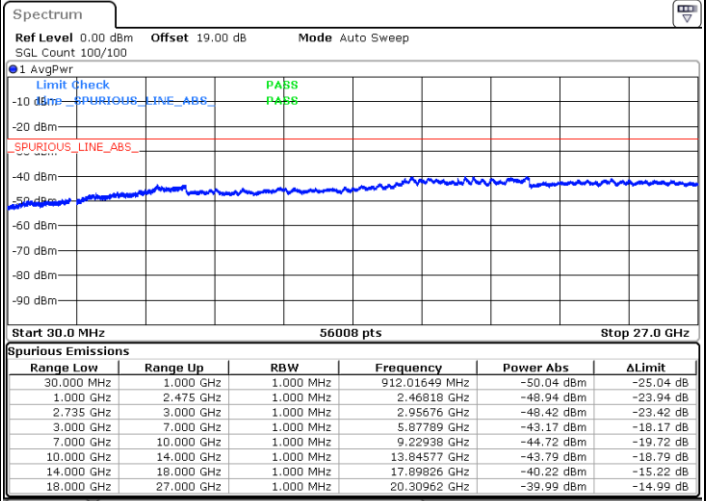

Date: 29.AUG.2020 16:39:03

Date: 29.AUG.2020 16:49:19

Highest Channel / FullIRB

N/A

Date: 29.AUG.2020 16:18:51

LTE Band 41C / 15MHz+20MHz

16QAM

Lowest Channel / 1RB0 and 1RB99

Lowest Channel / 1RB74 and 1RB0

Date: 29.AUG.2020 17:21:22

Date: 29.AUG.2020 17:59:48

Lowest Channel / FullIRB

N/A

Date: 29.AUG.2020 17:00:45

LTE Band 41C / 15MHz+20MHz

16QAM

Middle Channel / 1RB0 and 1RB9

Middle Channel / 1RB74 and 1RB0

Date: 29.AUG.2020 18:12:10

Date: 29.AUG.2020 18:02:28

Middle Channel / FullRB

N/A

Date: 29.AUG.2020 18:16:52

LTE Band 41C / 15MHz+20MHz