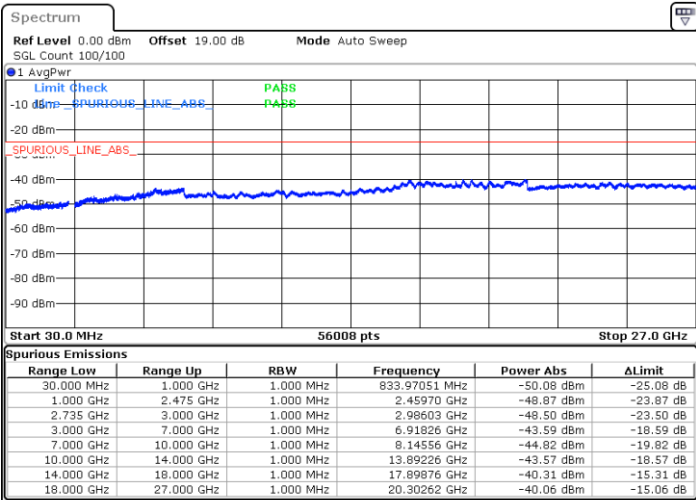

Date: 29.AUG.2020 13:48:17

Date: 29.AUG.2020 13:53:46

Middle Channel / FullIRB

N/A

Date: 29.AUG.2020 14:00:12

LTE Band 41C / 20MHz+10MHz

16QAM

Highest Channel / 1RB0 and 1RB49

Highest Channel / 1RB99 and 1RB0

Date: 29.AUG.2020 14:22:07

Date: 29.AUG.2020 14:29:36

Highest Channel / FullIRB

N/A

Date: 29.AUG.2020 14:16:40

LTE Band 41C / 20MHz+15MHz

16QAM

Lowest Channel / 1RB0 and 1RB74

Lowest Channel / 1RB99 and 1RB0

Date: 29.AUG.2020 19:28:30

Date: 29.AUG.2020 19:33:40

Lowest Channel / FullIRB

N/A

Date: 29.AUG.2020 19:20:47

LTE Band 41C / 20MHz+15MHz