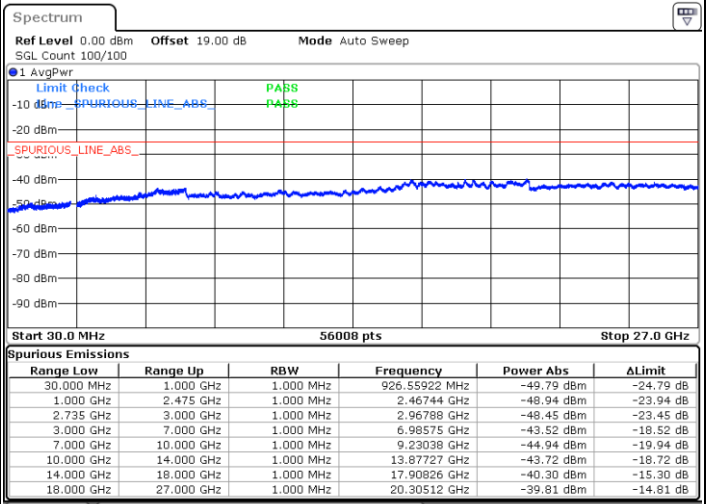

N/A

Date: 29.AUG.2020 00:33:52

LTE Band 41C / 15MHz+15MHz

16QAM

Lowest Channel / 1RB0 and 1RB74

Lowest Channel / 1RB74 and 1RB0

Date: 29.AUG.2020 15:33:15

Date: 29.AUG.2020 15:39:41

Lowest Channel / FullIRB

N/A

Date: 29.AUG.2020 15:22:58

LTE Band 41C / 15MHz+15MHz

16QAM

Middle Channel / 1RB0 and 1RB74

Middle Channel / 1RB74 and 1RB0

Date: 29.AUG.2020 15:55:33

Date: 29.AUG.2020 15:47:30

Middle Channel / FullRB

N/A

Date: 29.AUG.2020 16:08:13

LTE Band 41C / 15MHz+15MHz

16QAM

Highest Channel / 1RB0 and 1RB74

Highest Channel / 1RB74 and 1RB0

Date: 29.AUG.2020 16:39:03

Date: 29.AUG.2020 16:49:19

Highest Channel / FullIRB

N/A

Date: 29.AUG.2020 16:18:51

LTE Band 41C / 15MHz+20MHz

16QAM

Lowest Channel / 1RB0 and 1RB99