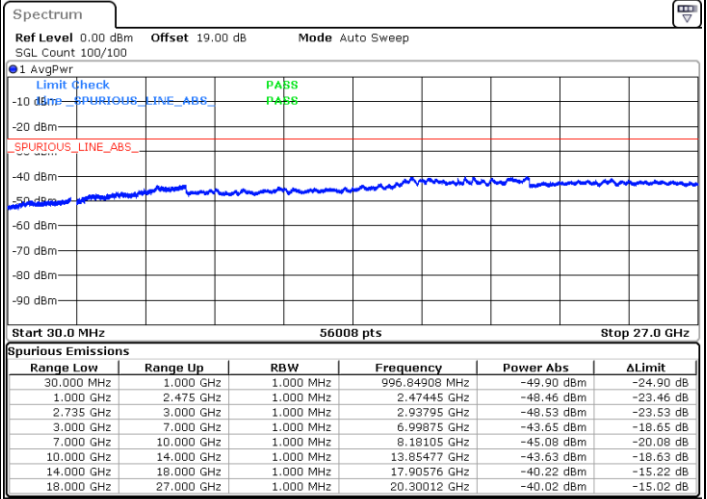

LTE Band 41C / 10MHz+15MHz

64QAM

MiddleChannel / 1RB0 and 1RB74

Middle Channel / 1RB49 and 1RB0

Date: 28.AUG.2020 22:19:57

Date: 28.AUG.2020 22:25:16

Middle Channel / FullRB

N/A

Date: 28.AUG.2020 22:18:52

LTE Band 41C / 10MHz+15MHz

64QAM

Highest Channel / 1RB0 and 1RB74

Highest Channel / 1RB49 and 1RB0

Date: 28.AUG.2020 22:49:56

Date: 28.AUG.2020 23:04:32

Highest Channel / FullIRB

N/A

Date: 28.AUG.2020 22:48:22

LTE Band 41C / 10MHz+20MHz

64QAM

Lowest Channel / 1RB0 and 1RB99

Lowest Channel / 1RB49 and 1RB0

Date: 29.AUG.2020 11:32:58

Date: 29.AUG.2020 11:41:31