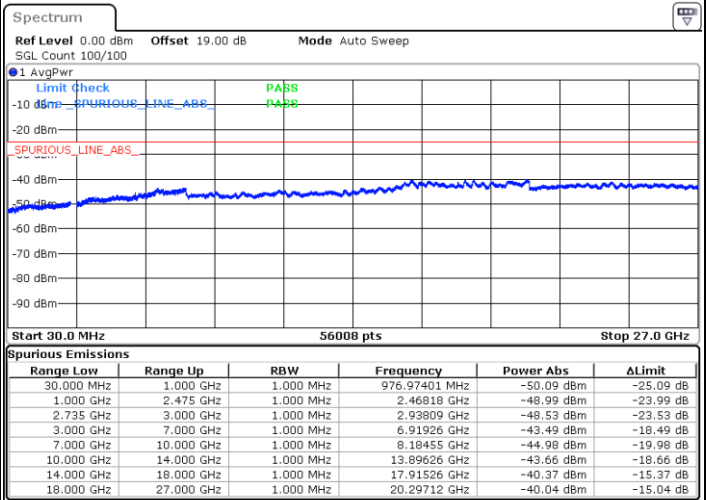

Date: 28.AUG.2020 22:18:52

LTE Band 41C / 10MHz+15MHz

64QAM

Highest Channel / 1RB0 and 1RB74

Highest Channel / 1RB49 and 1RB0

Date: 28.AUG.2020 22:49:56

Date: 28.AUG.2020 23:04:32

Highest Channel / FullIRB

N/A

Date: 28.AUG.2020 22:48:22

LTE Band 41C / 10MHz+20MHz

64QAM

Lowest Channel / 1RB0 and 1RB99

Lowest Channel / 1RB49 and 1RB0

Date: 29.AUG.2020 11:32:58

Date: 29.AUG.2020 11:41:31