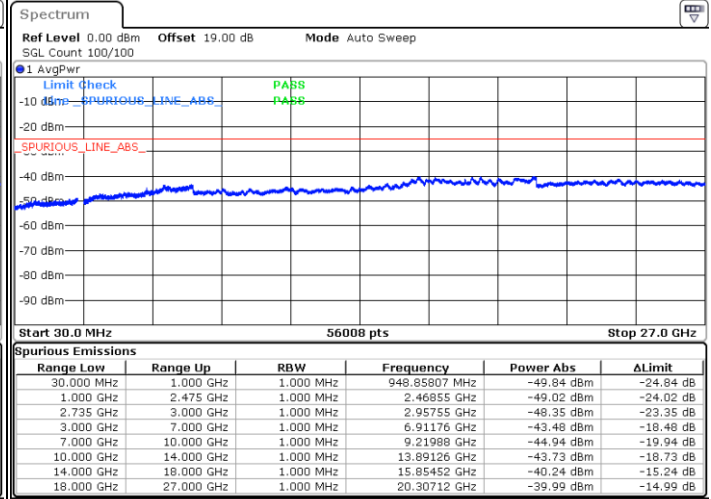

Highest Channel / FullIRB

N/A

Date: 28.AUG.2020 21:53:44

LTE Band 41C / 20MHz+10MHz

16QAM

Lowest Channel / 1RB0 and 1RB49

Lowest Channel / 1RB99 and 1RB0

Date: 29.AUG.2020 13:42:08

Date: 29.AUG.2020 14:55:36

Lowest Channel / FullRB

N/A

Date: 29.AUG.2020 13:35:25

LTE Band 41C / 20MHz+10MHz

16QAM

Middle Channel / 1RB0 and 1RB49

Middle Channel / 1RB99 and 1RB0

Date: 29.AUG.2020 13:48:17

Date: 29.AUG.2020 13:53:46

Middle Channel / FullIRB

N/A

Date: 29.AUG.2020 14:00:12

LTE Band 41C / 20MHz+10MHz

16QAM

Highest Channel / 1RB0 and 1RB49

Highest Channel / 1RB99 and 1RB0

Date: 29.AUG.2020 14:22:07

Date: 29.AUG.2020 14:29:36

Highest Channel / FullIRB

N/A

Date: 29.AUG.2020 14:16:40

LTE Band 41C / 20MHz+15MHz

16QAM