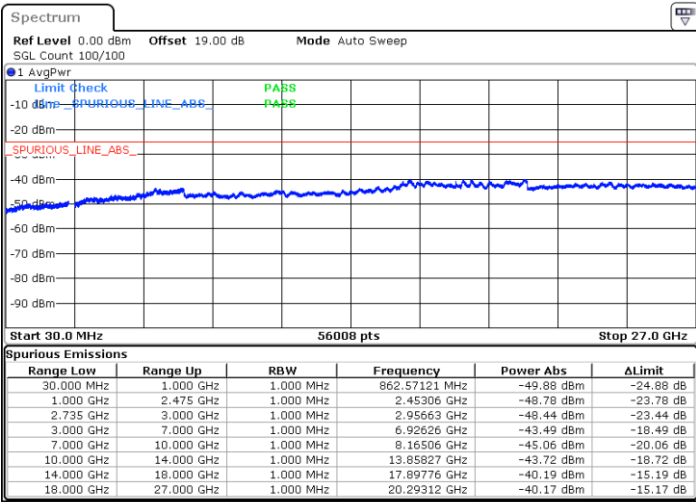

N/A

Date: 29.AUG.2020 00:33:52

LTE Band 41C / 15MHz+15MHz

16QAM

Lowest Channel / 1RB0 and 1RB74

Lowest Channel / 1RB74 and 1RB0

Date: 29.AUG.2020 15:33:15

Date: 29.AUG.2020 15:39:41

Lowest Channel / FullIRB

N/A

Date: 29.AUG.2020 15:22:58

LTE Band 41C / 15MHz+15MHz

16QAM

Middle Channel / 1RB0 and 1RB74

Middle Channel / 1RB74 and 1RB0

Date: 29.AUG.2020 15:55:33

Date: 29.AUG.2020 15:47:30

Middle Channel / FullRB

N/A

Date: 29.AUG.2020 16:08:13

LTE Band 41C / 15MHz+15MHz

16QAM

Highest Channel / 1RB0 and 1RB74

Highest Channel / 1RB74 and 1RB0

Date: 29.AUG.2020 16:39:03

Date: 29.AUG.2020 16:49:19

Highest Channel / FullIRB

N/A

Date: 29.AUG.2020 16:18:51

LTE Band 41C / 15MHz+20MHz

16QAM

Lowest Channel / 1RB0 and 1RB99