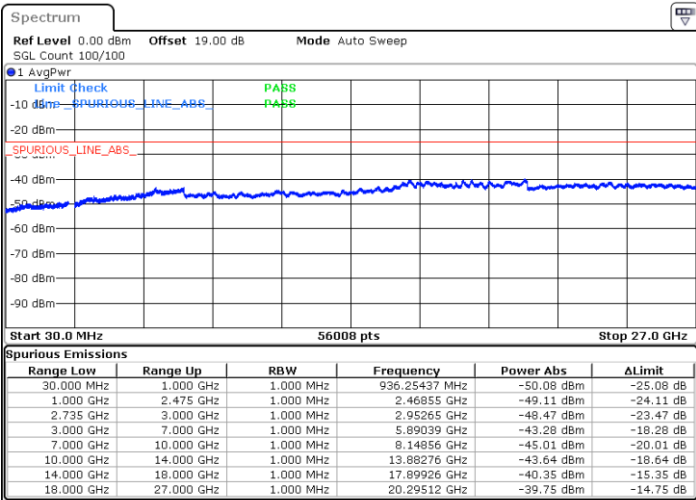

Date: 28.AUG.2020 23:07:45

LTE Band 41C / 15MHz+10MHz

16QAM

Highest Channel / 1RB0 and 1RB49

Highest Channel / 1RB74 and 1RB0

Date: 29.AUG.2020 00:38:18

Date: 29.AUG.2020 00:43:12

Highest Channel / FullIRB

N/A

Date: 29.AUG.2020 00:33:52

LTE Band 41C / 15MHz+15MHz

16QAM

Lowest Channel / 1RB0 and 1RB74

Lowest Channel / 1RB74 and 1RB0

Date: 29.AUG.2020 15:33:15

Date: 29.AUG.2020 15:39:41

Lowest Channel / FullIRB

N/A

Date: 29.AUG.2020 15:22:58

LTE Band 41C / 15MHz+15MHz

16QAM

Middle Channel / 1RB0 and 1RB74

Middle Channel / 1RB74 and 1RB0

Date: 29.AUG.2020 15:55:33

Date: 29.AUG.2020 15:47:30

Middle Channel / FullRB

N/A

Date: 29.AUG.2020 16:08:13

LTE Band 41C / 15MHz+15MHz

16QAM

Highest Channel / 1RB0 and 1RB74

Highest Channel / 1RB74 and 1RB0