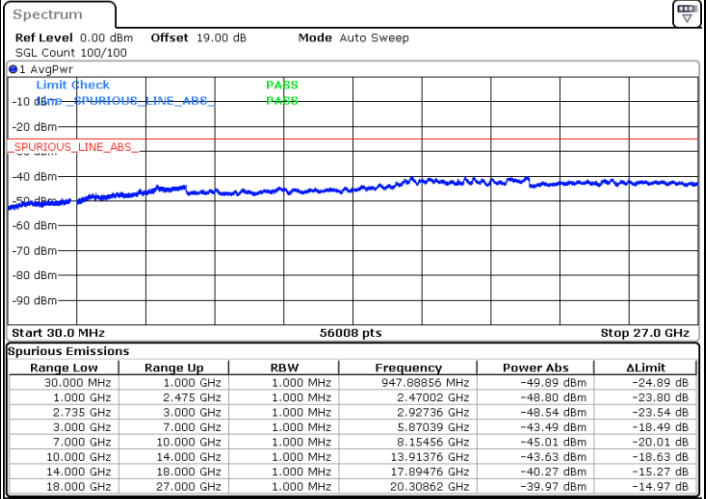

LTE Band 41C / 20MHz+5MHz

16QAM

Lowest Channel / 1RB0 and 1RB24

Lowest Channel / 1RB99 and 1RB0

Date: 28.AUG.2020 21:38:51

Date: 28.AUG.2020 21:34:17

Lowest Channel / FullIRB

N/A

Date: 28.AUG.2020 21:45:08

LTE Band 41C / 20MHz+5MHz

16QAM

Middle Channel / 1RB0 and 1RB24

Middle Channel / 1RB99 and 1RB0

Date: 28.AUG.2020 21:27:09

Date: 28.AUG.2020 21:30:17

Middle Channel / FullIRB

N/A

Date: 28.AUG.2020 21:24:03

LTE Band 41C / 20MHz+5MHz

16QAM

Highest Channel / 1RB0 and 1RB24

Highest Channel / 1RB99 and 1RB0

Date: 28.AUG.2020 21:59:56

Date: 28.AUG.2020 22:06:01

Highest Channel / FullIRB

N/A

Date: 28.AUG.2020 21:53:44

LTE Band 41C / 20MHz+10MHz

16QAM

Lowest Channel / 1RB0 and 1RB49

Lowest Channel / 1RB99 and 1RB0

Date: 29.AUG.2020 13:42:08