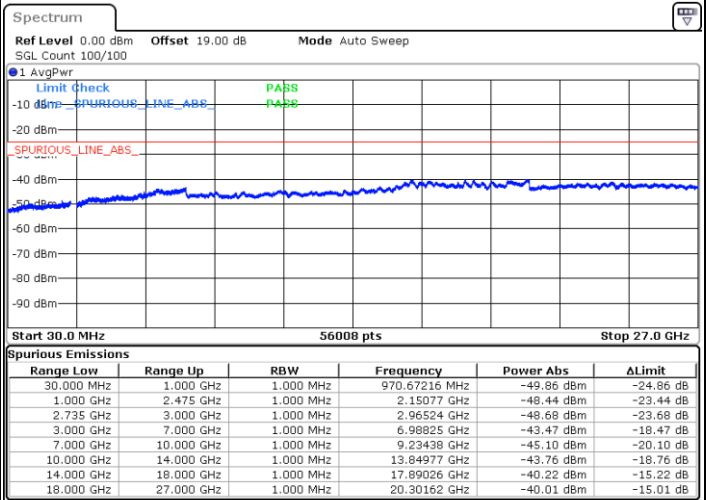

Date: 29.AUG.2020 21:05:25

Highest Channel / FullIRB

N/A

Date: 29.AUG.2020 21:20:28

LTE Band 41C / 5MHz+20MHz

64QAM

Lowest Channel / 1RB0 and 1RB99

Lowest Channel / 1RB24 and 1RB0

Date: 28.AUG.2020 20:24:11

Date: 28.AUG.2020 20:25:43

Lowest Channel / FullRB

N/A

Date: 28.AUG.2020 20:15:23

LTE Band 41C / 5MHz+20MHz

64QAM

Middle Channel / 1RB0 and 1RB9

Middle Channel / 1RB24 and 1RB0

Date: 28.AUG.2020 21:02:19

Date: 28.AUG.2020 20:41:15

Middle Channel / FullRB

N/A

Date: 28.AUG.2020 20:11:15

LTE Band 41C / 5MHz+20MHz

64QAM

Highest Channel / 1RB0 and 1RB99

Highest Channel / 1RB24 and 1RB0

Date: 28.AUG.2020 21:09:09

Date: 28.AUG.2020 21:12:13

Highest Channel / FullIRB

N/A

Date: 28.AUG.2020 21:19:57

LTE Band 41C / 10MHz+15MHz