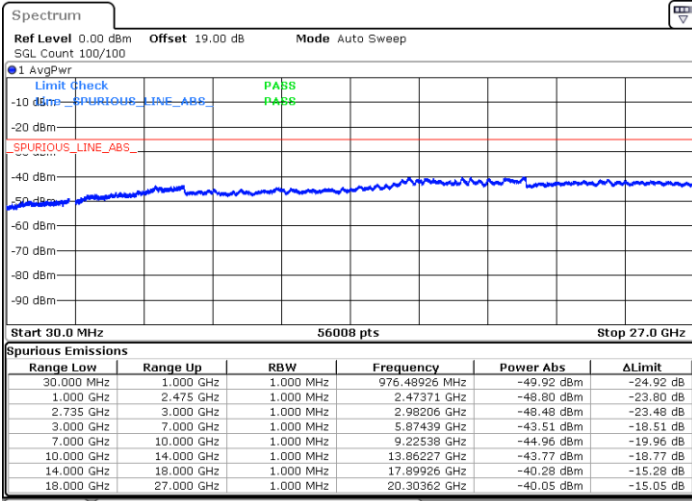

LTE Band 41C / 15MHz+10MHz

16QAM

Middle Channel / 1RB0 and 1RB49

Middle Channel / 1RB74 and 1RB0

Date: 28.AUG.2020 23:11:25

Date: 28.AUG.2020 23:15:58

Middle Channel / FullIRB

N/A

Date: 28.AUG.2020 23:07:45

LTE Band 41C / 15MHz+10MHz

16QAM

Highest Channel / 1RB0 and 1RB49

Highest Channel / 1RB74 and 1RB0

Date: 29.AUG.2020 00:38:18

Date: 29.AUG.2020 00:43:12

Highest Channel / FullIRB