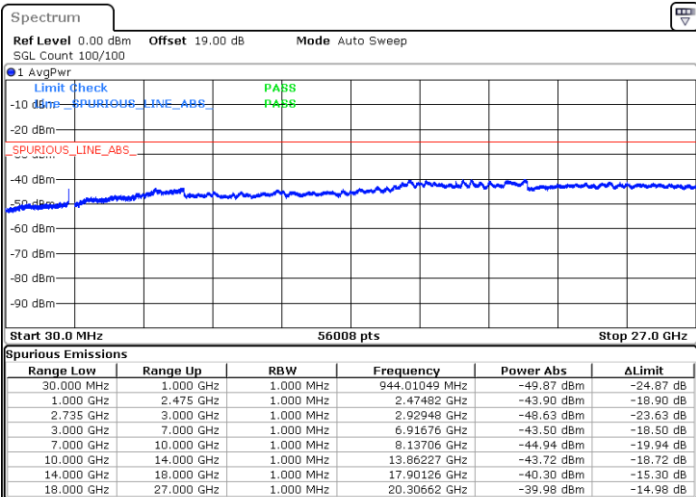

LTE Band 41C / 20MHz+15MHz

16QAM

Highest Channel / 1RB0 and 1RB74

Highest Channel / 1RB99 and 1RB0

Date: 29.AUG.2020 20:06:36

Date: 29.AUG.2020 20:11:51

Highest Channel / FullIRB

N/A

Date: 29.AUG.2020 19:57:35

LTE Band 41C / 20MHz+20MHz

16QAM

Lowest Channel / 1RB0 and 1RB99

Lowest Channel / 1RB99 and 1RB0

Date: 29.AUG.2020 20:32:51

Date: 29.AUG.2020 20:27:44

Lowest Channel / FullRB

N/A

Date: 29.AUG.2020 20:43:37

LTE Band 41C / 20MHz+20MHz

16QAM

MiddleChannel / 1RB0 and 1RB99

Middle Channel / 1RB99 and 1RB0

Date: 29.AUG.2020 20:56:36

Date: 29.AUG.2020 21:00:15