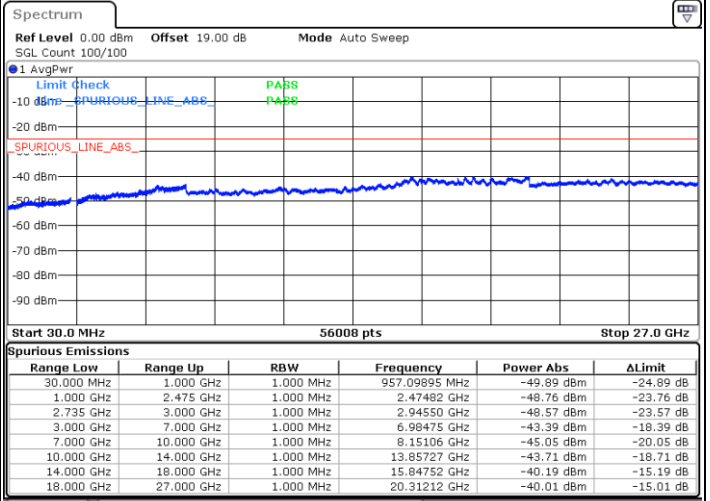

Highest Channel / 1RB0 and 1RB99

Highest Channel / 1RB24 and 1RB0

Date: 28.AUG.2020 21:09:09

Date: 28.AUG.2020 21:12:13

Highest Channel / FullIRB

N/A

Date: 28.AUG.2020 21:19:57

LTE Band 41C / 10MHz+15MHz

64QAM

Lowest Channel / 1RB0 and 1RB74

Lowest Channel / 1RB49 and 1RB0

Date: 28.AUG.2020 22:36:29

Date: 28.AUG.2020 22:28:26

Lowest Channel / FullRB

N/A

Date: 28.AUG.2020 22:39:41

LTE Band 41C / 10MHz+15MHz

64QAM

MiddleChannel / 1RB0 and 1RB74

Middle Channel / 1RB49 and 1RB0

Date: 28.AUG.2020 22:19:57

Date: 28.AUG.2020 22:25:16

Middle Channel / FullRB

N/A

Date: 28.AUG.2020 22:18:52

LTE Band 41C / 10MHz+15MHz

64QAM

Highest Channel / 1RB0 and 1RB74

Highest Channel / 1RB49 and 1RB0

Date: 28.AUG.2020 22:49:56

Date: 28.AUG.2020 23:04:32

Highest Channel / FullIRB