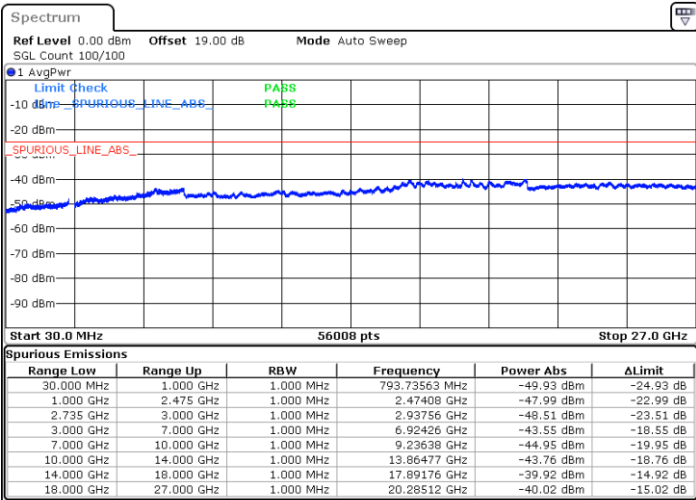

Middle Channel / 1RB24 and 1RB0

Date: 28.AUG.2020 21:02:19

Date: 28.AUG.2020 20:41:15

Middle Channel / FullRB

N/A

Date: 28.AUG.2020 20:11:15

LTE Band 41C / 5MHz+20MHz

64QAM

Highest Channel / 1RB0 and 1RB99

Highest Channel / 1RB24 and 1RB0

Date: 28.AUG.2020 21:09:09

Date: 28.AUG.2020 21:12:13

Highest Channel / FullIRB

N/A

Date: 28.AUG.2020 21:19:57

LTE Band 41C / 10MHz+15MHz

64QAM

Lowest Channel / 1RB0 and 1RB74

Lowest Channel / 1RB49 and 1RB0

Date: 28.AUG.2020 22:36:29

Date: 28.AUG.2020 22:28:26

Lowest Channel / FullRB

N/A

Date: 28.AUG.2020 22:39:41