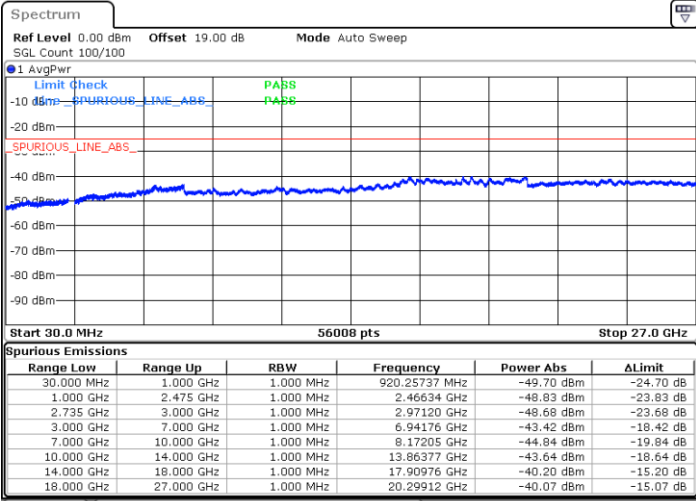

Date: 29.AUG.2020 19:57:35

LTE Band 41C / 20MHz+20MHz

16QAM

Lowest Channel / 1RB0 and 1RB99

Lowest Channel / 1RB99 and 1RB0

Date: 29.AUG.2020 20:32:51

Date: 29.AUG.2020 20:27:44

Lowest Channel / FullRB

N/A

Date: 29.AUG.2020 20:43:37

LTE Band 41C / 20MHz+20MHz

16QAM

MiddleChannel / 1RB0 and 1RB99

Middle Channel / 1RB99 and 1RB0

Date: 29.AUG.2020 20:56:36

Date: 29.AUG.2020 21:00:15

Middle Channel / FullIRB

N/A

Date: 29.AUG.2020 20:50:55

LTE Band 41C / 20MHz+20MHz

16QAM

Highest Channel / 1RB0 and 1RB99

Highest Channel / 1RB99 and 1RB0

Date: 29.AUG.2020 21:09:55

Date: 29.AUG.2020 21:05:25

Highest Channel / FullIRB

N/A

Date: 29.AUG.2020 21:20:28

LTE Band 41C / 5MHz+20MHz

64QAM

Lowest Channel / 1RB0 and 1RB99

Lowest Channel / 1RB24 and 1RB0