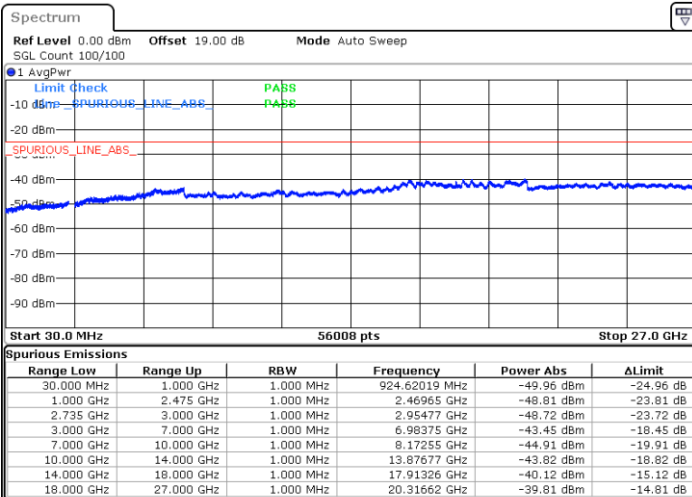

LTE Band 41C / 15MHz+10MHz

16QAM

Middle Channel / 1RB0 and 1RB49

Middle Channel / 1RB74 and 1RB0

Date: 28.AUG.2020 23:11:25

Date: 28.AUG.2020 23:15:58

Middle Channel / FullIRB

N/A

Date: 28.AUG.2020 23:07:45

LTE Band 41C / 15MHz+10MHz

16QAM

Highest Channel / 1RB0 and 1RB49

Highest Channel / 1RB74 and 1RB0

Date: 29.AUG.2020 00:38:18

Date: 29.AUG.2020 00:43:12

Highest Channel / FullIRB

N/A

Date: 29.AUG.2020 00:33:52

LTE Band 41C / 15MHz+15MHz

16QAM

Lowest Channel / 1RB0 and 1RB74

Lowest Channel / 1RB74 and 1RB0

Date: 29.AUG.2020 15:33:15

Date: 29.AUG.2020 15:39:41

Lowest Channel / FullIRB

N/A

Date: 29.AUG.2020 15:22:58

LTE Band 41C / 15MHz+15MHz

16QAM

Middle Channel / 1RB0 and 1RB74

Middle Channel / 1RB74 and 1RB0

Date: 29.AUG.2020 15:55:33