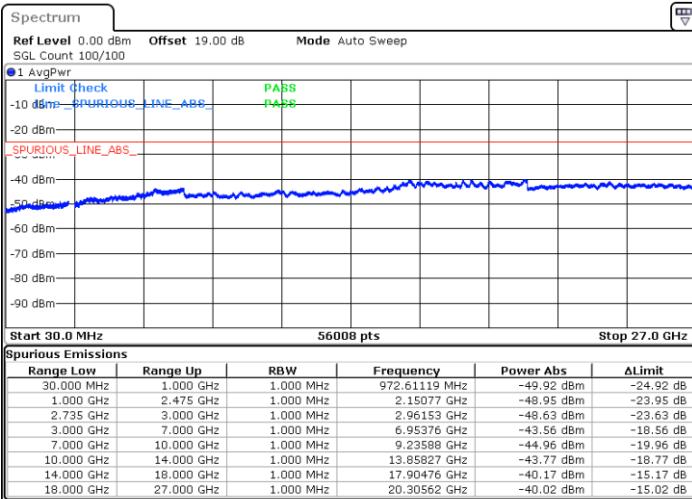

N/A

Date: 29.AUG.2020 20:43:37

LTE Band 41C / 20MHz+20MHz

16QAM

MiddleChannel / 1RB0 and 1RB99

Middle Channel / 1RB99 and 1RB0

Date: 29.AUG.2020 20:56:36

Date: 29.AUG.2020 21:00:15

Middle Channel / FullIRB

N/A

Date: 29.AUG.2020 20:50:55

LTE Band 41C / 20MHz+20MHz

16QAM

Highest Channel / 1RB0 and 1RB99

Highest Channel / 1RB99 and 1RB0

Date: 29.AUG.2020 21:09:55

Date: 29.AUG.2020 21:05:25

Highest Channel / FullIRB

N/A

Date: 29.AUG.2020 21:20:28

LTE Band 41C / 5MHz+20MHz

64QAM

Lowest Channel / 1RB0 and 1RB99

Lowest Channel / 1RB24 and 1RB0