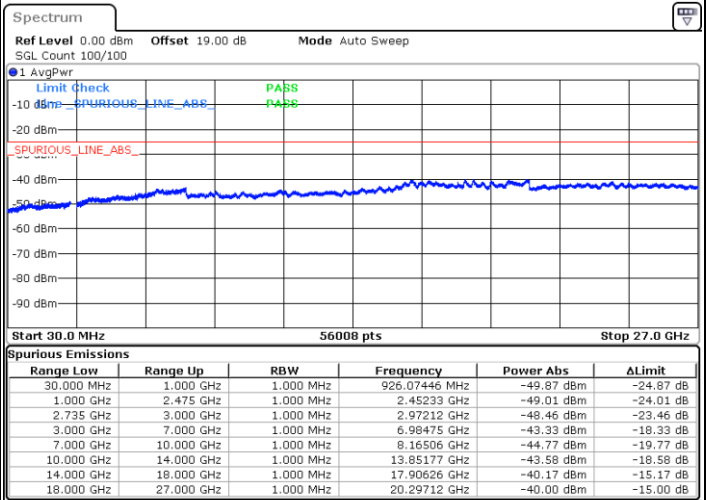

Date: 29.AUG.2020 13:48:17

Date: 29.AUG.2020 13:53:46

Middle Channel / FullIRB

N/A

Date: 29.AUG.2020 14:00:12

LTE Band 41C / 20MHz+10MHz

16QAM

Highest Channel / 1RB0 and 1RB49

Highest Channel / 1RB99 and 1RB0

Date: 29.AUG.2020 14:22:07

Date: 29.AUG.2020 14:29:36

Highest Channel / FullIRB

N/A

Date: 29.AUG.2020 14:16:40

LTE Band 41C / 20MHz+15MHz

16QAM

Lowest Channel / 1RB0 and 1RB74

Lowest Channel / 1RB99 and 1RB0

Date: 29.AUG.2020 19:28:30

Date: 29.AUG.2020 19:33:40

Lowest Channel / FullIRB

N/A

Date: 29.AUG.2020 19:20:47

LTE Band 41C / 20MHz+15MHz