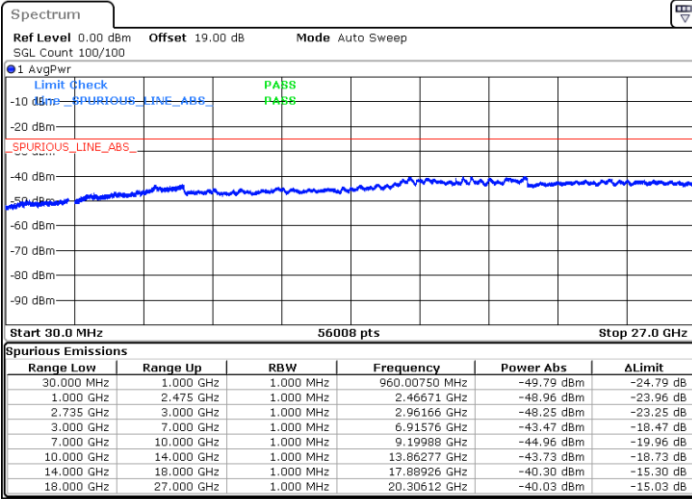

Lowest Channel / 1RB0 and 1RB74

Lowest Channel / 1RB99 and 1RB0

Date: 29.AUG.2020 19:28:30

Date: 29.AUG.2020 19:33:40

Lowest Channel / FullIRB

N/A

Date: 29.AUG.2020 19:20:47

LTE Band 41C / 20MHz+15MHz

16QAM

Middle Channel / 1RB0 and 1RB74

Middle Channel / 1RB99 and 1RB0

Date: 29.AUG.2020 19:43:34

Date: 29.AUG.2020 19:39:41

Middle Channel / FullRB

N/A

Date: 29.AUG.2020 19:52:43

LTE Band 41C / 20MHz+15MHz

16QAM

Highest Channel / 1RB0 and 1RB74

Highest Channel / 1RB99 and 1RB0

Date: 29.AUG.2020 20:06:36

Date: 29.AUG.2020 20:11:51

Highest Channel / FullIRB

N/A