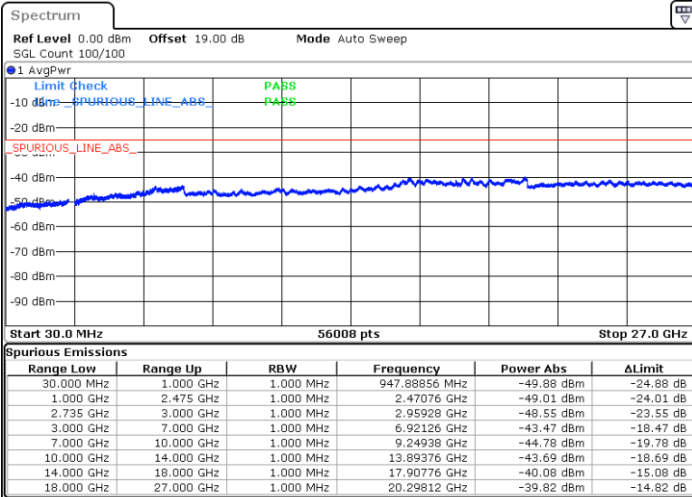

Lowest Channel / FullIRB

N/A

Date: 29.AUG.2020 15:22:58

LTE Band 41C / 15MHz+15MHz

16QAM

Middle Channel / 1RB0 and 1RB74

Middle Channel / 1RB74 and 1RB0

Date: 29.AUG.2020 15:55:33

Date: 29.AUG.2020 15:47:30

Middle Channel / FullRB

N/A

Date: 29.AUG.2020 16:08:13

LTE Band 41C / 15MHz+15MHz

16QAM

Highest Channel / 1RB0 and 1RB74

Highest Channel / 1RB74 and 1RB0

Date: 29.AUG.2020 16:39:03

Date: 29.AUG.2020 16:49:19

Highest Channel / FullIRB

N/A

Date: 29.AUG.2020 16:18:51

LTE Band 41C / 15MHz+20MHz

16QAM

Lowest Channel / 1RB0 and 1RB99

Lowest Channel / 1RB74 and 1RB0

Date: 29.AUG.2020 17:21:22

Date: 29.AUG.2020 17:59:48

Lowest Channel / FullIRB

N/A

Date: 29.AUG.2020 17:00:45

LTE Band 41C / 15MHz+20MHz

16QAM