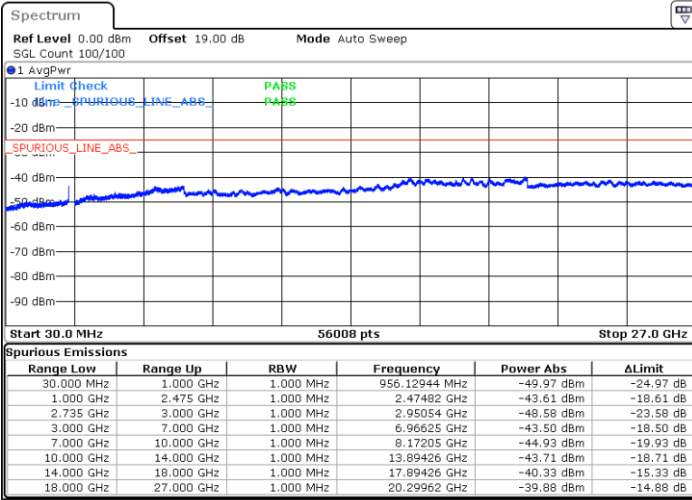

Date: 29.AUG.2020 16:39:03

Date: 29.AUG.2020 16:49:19

Highest Channel / FullIRB

N/A

Date: 29.AUG.2020 16:18:51

LTE Band 41C / 15MHz+20MHz

16QAM

Lowest Channel / 1RB0 and 1RB99

Lowest Channel / 1RB74 and 1RB0

Date: 29.AUG.2020 17:21:22

Date: 29.AUG.2020 17:59:48

Lowest Channel / FullIRB

N/A

Date: 29.AUG.2020 17:00:45

LTE Band 41C / 15MHz+20MHz

16QAM

Middle Channel / 1RB0 and 1RB9

Middle Channel / 1RB74 and 1RB0

Date: 29.AUG.2020 18:12:10

Date: 29.AUG.2020 18:02:28

Middle Channel / FullRB

N/A

Date: 29.AUG.2020 18:16:52

LTE Band 41C / 15MHz+20MHz