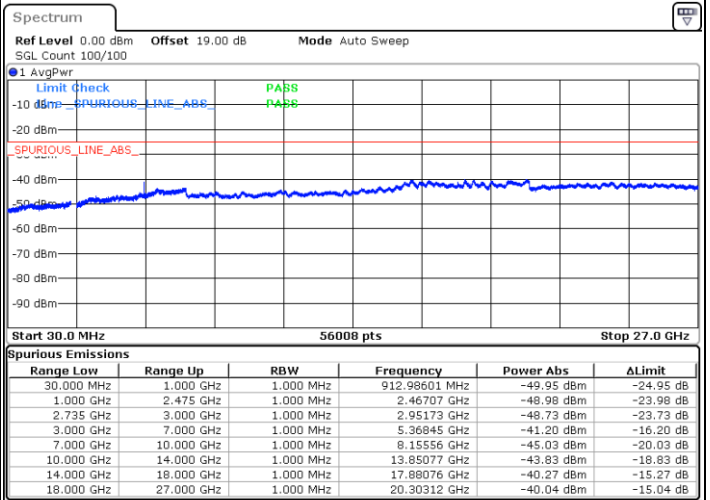

Date: 28.AUG.2020 21:45:08

LTE Band 41C / 20MHz+5MHz

16QAM

Middle Channel / 1RB0 and 1RB24

Middle Channel / 1RB99 and 1RB0

Date: 28.AUG.2020 21:27:09

Date: 28.AUG.2020 21:30:17

Middle Channel / FullIRB

N/A

Date: 28.AUG.2020 21:24:03

LTE Band 41C / 20MHz+5MHz

16QAM

Highest Channel / 1RB0 and 1RB24

Highest Channel / 1RB99 and 1RB0

Date: 28.AUG.2020 21:59:56

Date: 28.AUG.2020 22:06:01

Highest Channel / FullIRB

N/A

Date: 28.AUG.2020 21:53:44

LTE Band 41C / 20MHz+10MHz

16QAM

Lowest Channel / 1RB0 and 1RB49

Lowest Channel / 1RB99 and 1RB0

Date: 29.AUG.2020 13:42:08