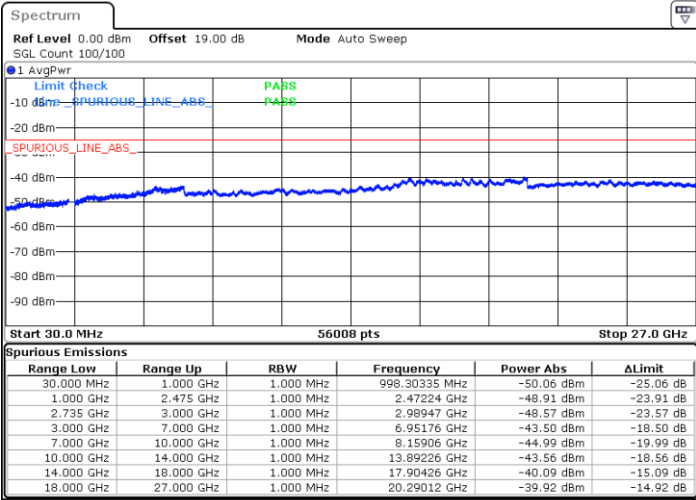

Lowest Channel / 1RB74 and 1RB0

Date: 29.AUG.2020 17:21:22

Date: 29.AUG.2020 17:59:48

Lowest Channel / FullIRB

N/A

Date: 29.AUG.2020 17:00:45

LTE Band 41C / 15MHz+20MHz

16QAM

Middle Channel / 1RB0 and 1RB9

Middle Channel / 1RB74 and 1RB0

Date: 29.AUG.2020 18:12:10

Date: 29.AUG.2020 18:02:28

Middle Channel / FullRB

N/A

Date: 29.AUG.2020 18:16:52

LTE Band 41C / 15MHz+20MHz

16QAM

Highest Channel / 1RB0 and 1RB99

Highest Channel / 1RB74 and 1RB0

Date: 29.AUG.2020 18:35:34

Date: 29.AUG.2020 18:46:25

Highest Channel / FullIRB

N/A

Date: 29.AUG.2020 18:25:37

LTE Band 41C / 20MHz+5MHz

16QAM

Lowest Channel / 1RB0 and 1RB24

Lowest Channel / 1RB99 and 1RB0

Date: 28.AUG.2020 21:38:51

Date: 28.AUG.2020 21:34:17

Lowest Channel / FullIRB

N/A