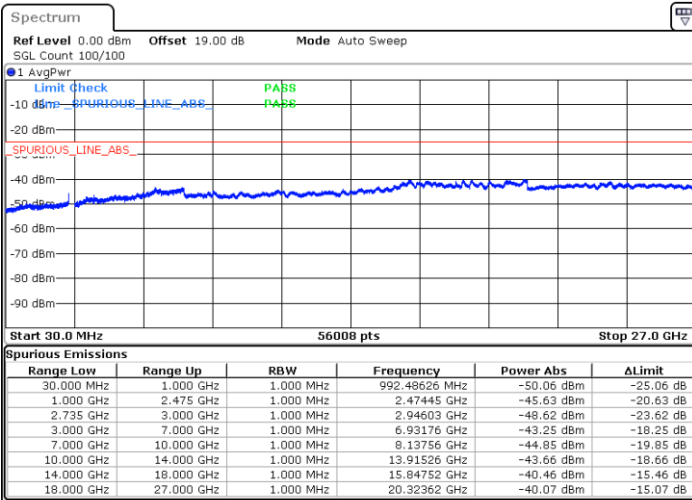

Middle Channel / 1RB0 and 1RB9

Middle Channel / 1RB74 and 1RB0

Date: 29.AUG.2020 18:12:10

Date: 29.AUG.2020 18:02:28

Middle Channel / FullRB

N/A

Date: 29.AUG.2020 18:16:52

LTE Band 41C / 15MHz+20MHz

16QAM

Highest Channel / 1RB0 and 1RB99

Highest Channel / 1RB74 and 1RB0

Date: 29.AUG.2020 18:35:34

Date: 29.AUG.2020 18:46:25

Highest Channel / FullIRB

N/A

Date: 29.AUG.2020 18:25:37

LTE Band 41C / 20MHz+5MHz

16QAM

Lowest Channel / 1RB0 and 1RB24

Lowest Channel / 1RB99 and 1RB0

Date: 28.AUG.2020 21:38:51

Date: 28.AUG.2020 21:34:17

Lowest Channel / FullIRB

N/A