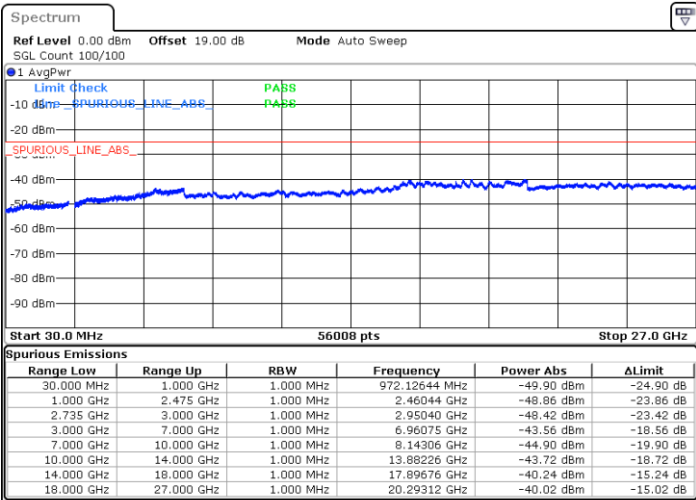

Date: 28.AUG.2020 21:45:08

LTE Band 41C / 20MHz+5MHz

16QAM

Middle Channel / 1RB0 and 1RB24

Middle Channel / 1RB99 and 1RB0

Date: 28.AUG.2020 21:27:09

Date: 28.AUG.2020 21:30:17

Middle Channel / FullIRB

N/A

Date: 28.AUG.2020 21:24:03

LTE Band 41C / 20MHz+5MHz

16QAM

Highest Channel / 1RB0 and 1RB24

Highest Channel / 1RB99 and 1RB0

Date: 28.AUG.2020 21:59:56

Date: 28.AUG.2020 22:06:01

Highest Channel / FullIRB

N/A

Date: 28.AUG.2020 21:53:44

LTE Band 41C / 20MHz+10MHz

16QAM

Lowest Channel / 1RB0 and 1RB49

Lowest Channel / 1RB99 and 1RB0

Date: 29.AUG.2020 13:42:08