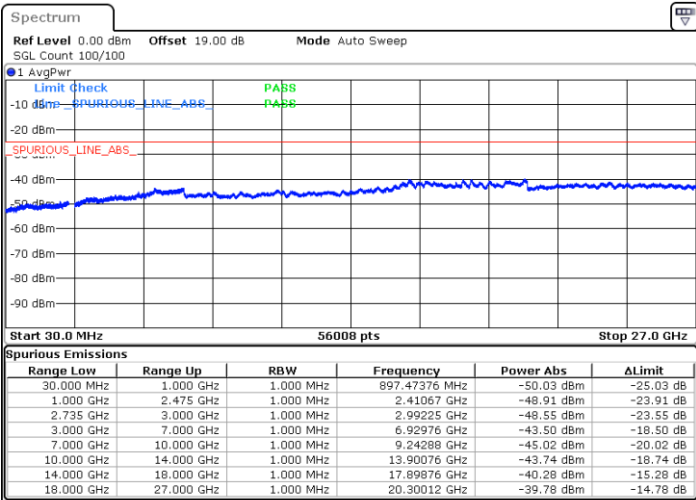

Date: 29.AUG.2020 21:05:25

Highest Channel / FullIRB

N/A

Date: 29.AUG.2020 21:20:28

LTE Band 41C / 5MHz+20MHz

64QAM

Lowest Channel / 1RB0 and 1RB99

Lowest Channel / 1RB24 and 1RB0

Date: 28.AUG.2020 20:24:11

Date: 28.AUG.2020 20:25:43

Lowest Channel / FullRB

N/A

Date: 28.AUG.2020 20:15:23

LTE Band 41C / 5MHz+20MHz

64QAM

Middle Channel / 1RB0 and 1RB9

Middle Channel / 1RB24 and 1RB0

Date: 28.AUG.2020 21:02:19

Date: 28.AUG.2020 20:41:15

Middle Channel / FullRB

N/A

Date: 28.AUG.2020 20:11:15

LTE Band 41C / 5MHz+20MHz

64QAM

Highest Channel / 1RB0 and 1RB99

Highest Channel / 1RB24 and 1RB0

Date: 28.AUG.2020 21:09:09

Date: 28.AUG.2020 21:12:13

Highest Channel / FullIRB

N/A

Date: 28.AUG.2020 21:19:57

LTE Band 41C / 10MHz+15MHz