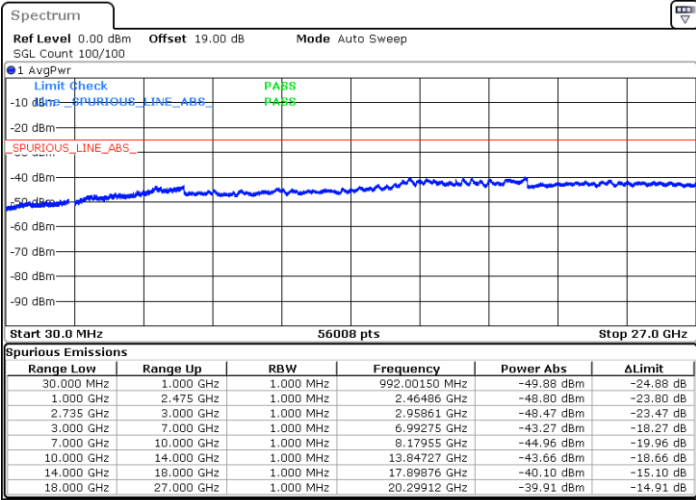

Highest Channel / 1RB0 and 1RB99

Highest Channel / 1RB24 and 1RB0

Date: 28.AUG.2020 21:09:09

Date: 28.AUG.2020 21:12:13

Highest Channel / FullIRB

N/A

Date: 28.AUG.2020 21:19:57

LTE Band 41C / 10MHz+15MHz

64QAM

Lowest Channel / 1RB0 and 1RB74

Lowest Channel / 1RB49 and 1RB0

Date: 28.AUG.2020 22:36:29

Date: 28.AUG.2020 22:28:26

Lowest Channel / FullRB

N/A

Date: 28.AUG.2020 22:39:41

LTE Band 41C / 10MHz+15MHz

64QAM

MiddleChannel / 1RB0 and 1RB74

Middle Channel / 1RB49 and 1RB0

Date: 28.AUG.2020 22:19:57

Date: 28.AUG.2020 22:25:16

Middle Channel / FullRB

N/A

Date: 28.AUG.2020 22:18:52

LTE Band 41C / 10MHz+15MHz

64QAM

Highest Channel / 1RB0 and 1RB74

Highest Channel / 1RB49 and 1RB0

Date: 28.AUG.2020 22:49:56

Date: 28.AUG.2020 23:04:32

Highest Channel / FullIRB