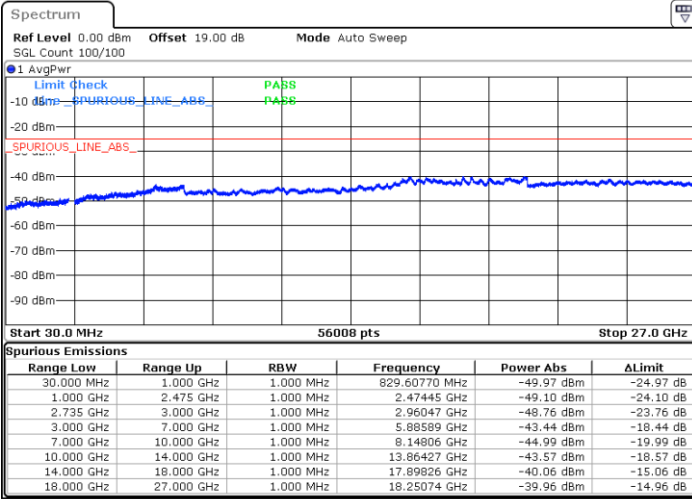

Highest Channel / FullIRB

N/A

Date: 28.AUG.2020 21:53:44

LTE Band 41C / 20MHz+10MHz

16QAM

Lowest Channel / 1RB0 and 1RB49

Lowest Channel / 1RB99 and 1RB0

Date: 29.AUG.2020 13:42:08

Date: 29.AUG.2020 14:55:36

Lowest Channel / FullRB

N/A

Date: 29.AUG.2020 13:35:25

LTE Band 41C / 20MHz+10MHz

16QAM

Middle Channel / 1RB0 and 1RB49

Middle Channel / 1RB99 and 1RB0

Date: 29.AUG.2020 13:48:17

Date: 29.AUG.2020 13:53:46

Middle Channel / FullIRB

N/A

Date: 29.AUG.2020 14:00:12

LTE Band 41C / 20MHz+10MHz

16QAM

Highest Channel / 1RB0 and 1RB49

Highest Channel / 1RB99 and 1RB0

Date: 29.AUG.2020 14:22:07

Date: 29.AUG.2020 14:29:36

Highest Channel / FullIRB

N/A

Date: 29.AUG.2020 14:16:40

LTE Band 41C / 20MHz+15MHz

16QAM