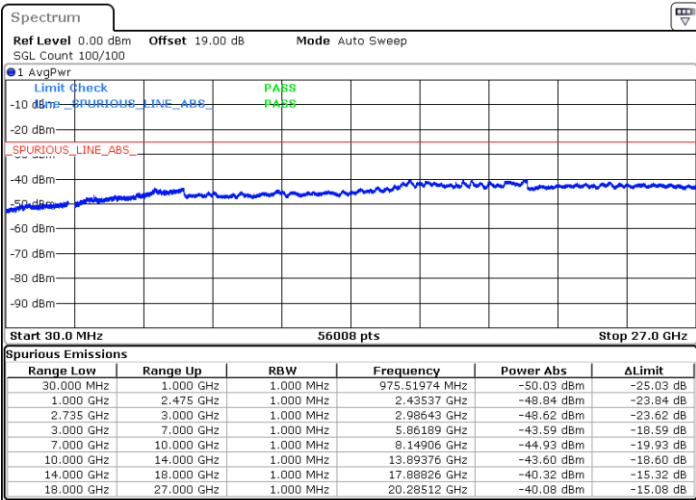

Date: 28.AUG.2020 22:18:52

LTE Band 41C / 10MHz+15MHz

64QAM

Highest Channel / 1RB0 and 1RB74

Highest Channel / 1RB49 and 1RB0

Date: 28.AUG.2020 22:49:56

Date: 28.AUG.2020 23:04:32

Highest Channel / FullIRB

N/A

Date: 28.AUG.2020 22:48:22

LTE Band 41C / 10MHz+20MHz

64QAM

Lowest Channel / 1RB0 and 1RB99

Lowest Channel / 1RB49 and 1RB0

Date: 29.AUG.2020 11:32:58

Date: 29.AUG.2020 11:41:31

Lowest Channel / FullRB

N/A

Date: 29.AUG.2020 11:27:37