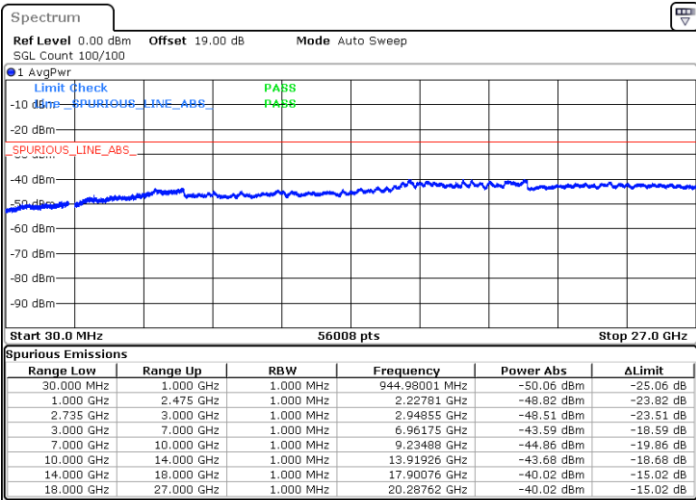

LTE Band 41C / 20MHz+15MHz

16QAM

Highest Channel / 1RB0 and 1RB74

Highest Channel / 1RB99 and 1RB0

Date: 29.AUG.2020 20:06:36

Date: 29.AUG.2020 20:11:51

Highest Channel / FullIRB

N/A

Date: 29.AUG.2020 19:57:35

LTE Band 41C / 20MHz+20MHz

16QAM

Lowest Channel / 1RB0 and 1RB99

Lowest Channel / 1RB99 and 1RB0

Date: 29.AUG.2020 20:32:51

Date: 29.AUG.2020 20:27:44

Lowest Channel / FullRB

N/A

Date: 29.AUG.2020 20:43:37

LTE Band 41C / 20MHz+20MHz

16QAM

MiddleChannel / 1RB0 and 1RB99

Middle Channel / 1RB99 and 1RB0

Date: 29.AUG.2020 20:56:36

Date: 29.AUG.2020 21:00:15

Middle Channel / FullIRB

N/A

Date: 29.AUG.2020 20:50:55

LTE Band 41C / 20MHz+20MHz

16QAM

Highest Channel / 1RB0 and 1RB99

Highest Channel / 1RB99 and 1RB0

Date: 29.AUG.2020 21:09:55