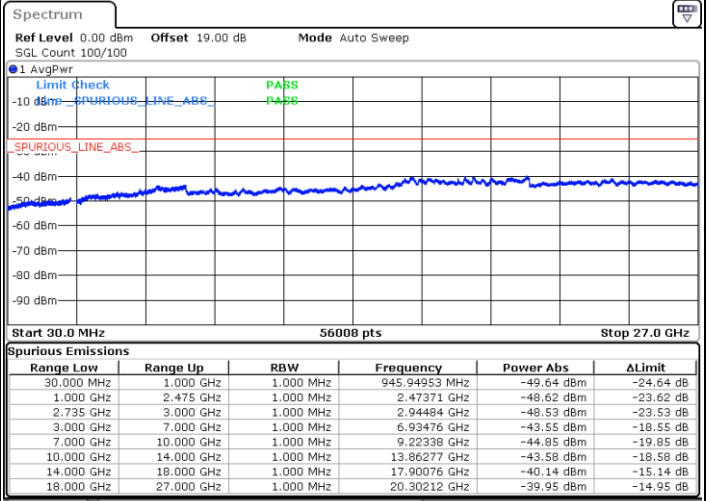

LTE Band 41C / 20MHz+15MHz

16QAM

Middle Channel / 1RB0 and 1RB74

Middle Channel / 1RB99 and 1RB0

Date: 29.AUG.2020 19:43:34

Date: 29.AUG.2020 19:39:41