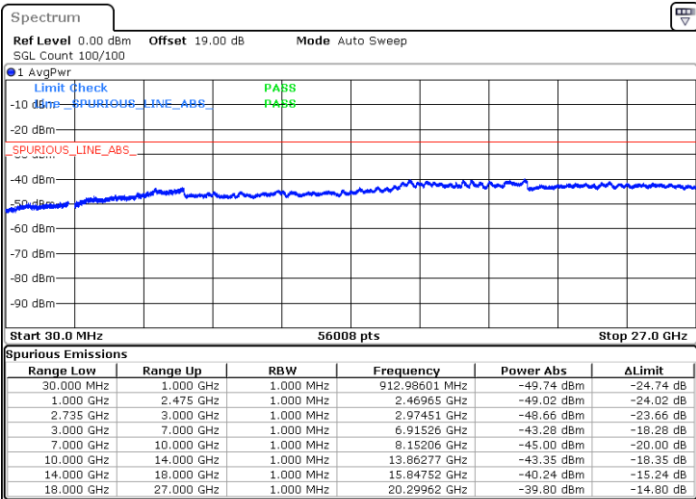

LTE Band 41C / 20MHz+5MHz

16QAM

Lowest Channel / 1RB0 and 1RB24

Lowest Channel / 1RB99 and 1RB0

Date: 28.AUG.2020 21:38:51

Date: 28.AUG.2020 21:34:17

Lowest Channel / FullIRB

N/A

Date: 28.AUG.2020 21:45:08

LTE Band 41C / 20MHz+5MHz

16QAM

Middle Channel / 1RB0 and 1RB24

Middle Channel / 1RB99 and 1RB0

Date: 28.AUG.2020 21:27:09

Date: 28.AUG.2020 21:30:17

Middle Channel / FullIRB

N/A

Date: 28.AUG.2020 21:24:03

LTE Band 41C / 20MHz+5MHz

16QAM

Highest Channel / 1RB0 and 1RB24

Highest Channel / 1RB99 and 1RB0

Date: 28.AUG.2020 21:59:56

Date: 28.AUG.2020 22:06:01

Highest Channel / FullIRB

N/A

Date: 28.AUG.2020 21:53:44

LTE Band 41C / 20MHz+10MHz

16QAM

Lowest Channel / 1RB0 and 1RB49

Lowest Channel / 1RB99 and 1RB0

Date: 29.AUG.2020 13:42:08