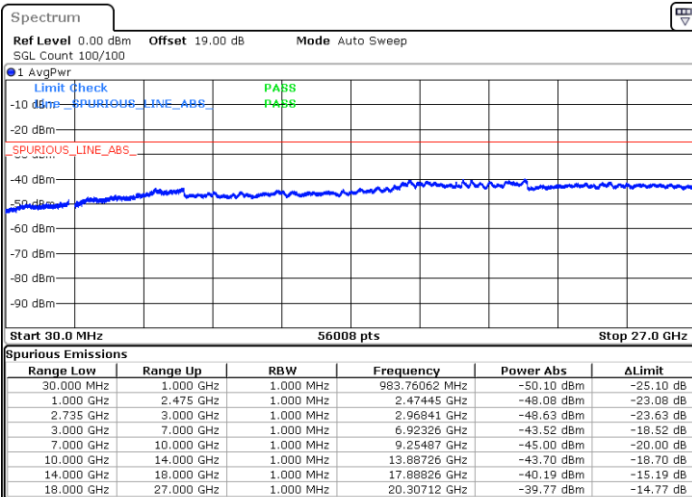

LTE Band 41C / 20MHz+5MHz

16QAM

Lowest Channel / 1RB0 and 1RB24

Lowest Channel / 1RB99 and 1RB0

Date: 28.AUG.2020 21:38:51

Date: 28.AUG.2020 21:34:17

Lowest Channel / FullIRB

N/A

Date: 28.AUG.2020 21:45:08

LTE Band 41C / 20MHz+5MHz

16QAM

Middle Channel / 1RB0 and 1RB24

Middle Channel / 1RB99 and 1RB0

Date: 28.AUG.2020 21:27:09

Date: 28.AUG.2020 21:30:17

Middle Channel / FullIRB

N/A

Date: 28.AUG.2020 21:24:03

LTE Band 41C / 20MHz+5MHz

16QAM

Highest Channel / 1RB0 and 1RB24

Highest Channel / 1RB99 and 1RB0

Date: 28.AUG.2020 21:59:56

Date: 28.AUG.2020 22:06:01