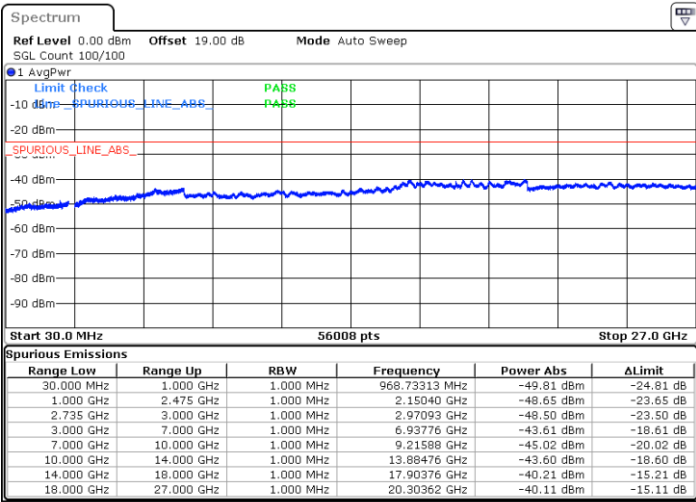

Date: 29.AUG.2020 14:55:36

Lowest Channel / FullRB

N/A

Date: 29.AUG.2020 13:35:25

LTE Band 41C / 20MHz+10MHz

16QAM

Middle Channel / 1RB0 and 1RB49

Middle Channel / 1RB99 and 1RB0

Date: 29.AUG.2020 13:48:17

Date: 29.AUG.2020 13:53:46

Middle Channel / FullIRB

N/A

Date: 29.AUG.2020 14:00:12

LTE Band 41C / 20MHz+10MHz

16QAM

Highest Channel / 1RB0 and 1RB49

Highest Channel / 1RB99 and 1RB0

Date: 29.AUG.2020 14:22:07

Date: 29.AUG.2020 14:29:36

Highest Channel / FullIRB

N/A

Date: 29.AUG.2020 14:16:40

LTE Band 41C / 20MHz+15MHz

16QAM

Lowest Channel / 1RB0 and 1RB74

Lowest Channel / 1RB99 and 1RB0

Date: 29.AUG.2020 19:28:30

Date: 29.AUG.2020 19:33:40

Lowest Channel / FullIRB

N/A

Date: 29.AUG.2020 19:20:47

LTE Band 41C / 20MHz+15MHz