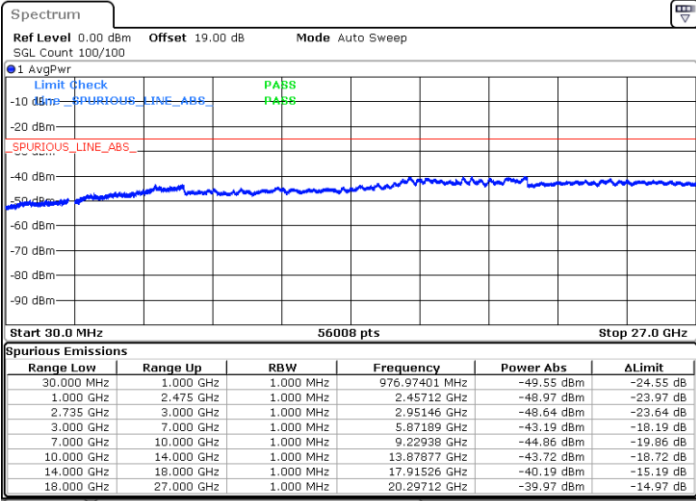

LTE Band 41C / 20MHz+15MHz

16QAM

Middle Channel / 1RB0 and 1RB74

Middle Channel / 1RB99 and 1RB0

Date: 29.AUG.2020 19:43:34

Date: 29.AUG.2020 19:39:41