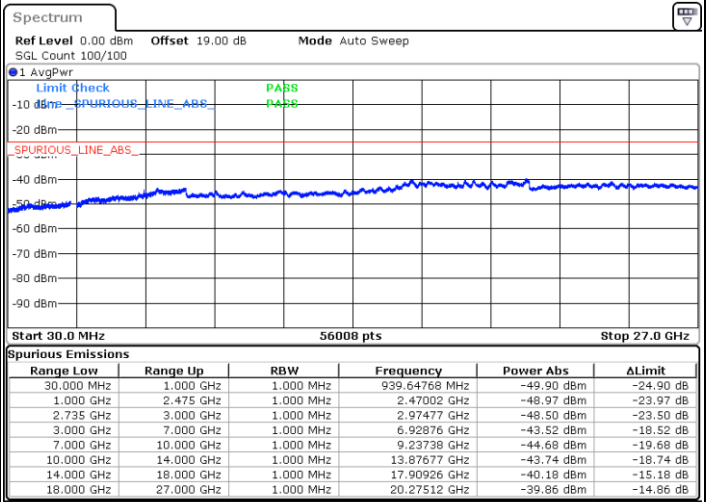

N/A

Date: 29.AUG.2020 20:43:37

LTE Band 41C / 20MHz+20MHz

16QAM

MiddleChannel / 1RB0 and 1RB99

Middle Channel / 1RB99 and 1RB0

Date: 29.AUG.2020 20:56:36

Date: 29.AUG.2020 21:00:15

Middle Channel / FullIRB

N/A

Date: 29.AUG.2020 20:50:55

LTE Band 41C / 20MHz+20MHz

16QAM

Highest Channel / 1RB0 and 1RB99

Highest Channel / 1RB99 and 1RB0

Date: 29.AUG.2020 21:09:55

Date: 29.AUG.2020 21:05:25

Highest Channel / FullIRB

N/A

Date: 29.AUG.2020 21:20:28

LTE Band 41C / 5MHz+20MHz

64QAM

Lowest Channel / 1RB0 and 1RB99

Lowest Channel / 1RB24 and 1RB0