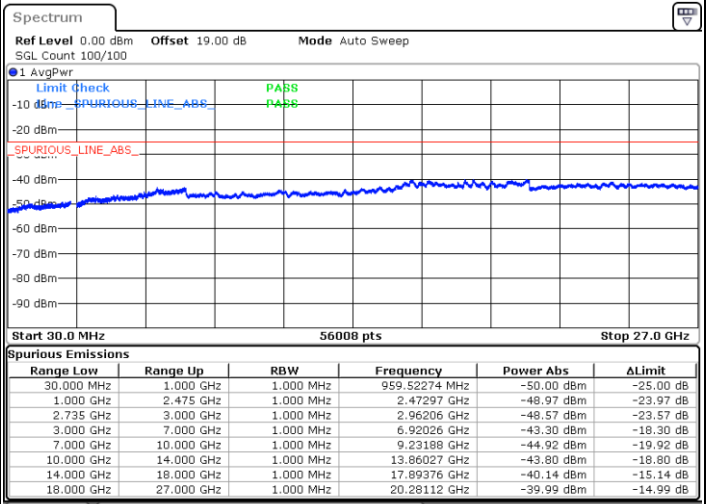

Date: 29.AUG.2020 21:05:25

Highest Channel / FullIRB

N/A

Date: 29.AUG.2020 21:20:28

LTE Band 41C / 5MHz+20MHz

64QAM

Lowest Channel / 1RB0 and 1RB99

Lowest Channel / 1RB24 and 1RB0

Date: 28.AUG.2020 20:24:11

Date: 28.AUG.2020 20:25:43

Lowest Channel / FullRB

N/A

Date: 28.AUG.2020 20:15:23

LTE Band 41C / 5MHz+20MHz

64QAM

Middle Channel / 1RB0 and 1RB9

Middle Channel / 1RB24 and 1RB0

Date: 28.AUG.2020 21:02:19

Date: 28.AUG.2020 20:41:15

Middle Channel / FullRB

N/A

Date: 28.AUG.2020 20:11:15

LTE Band 41C / 5MHz+20MHz

64QAM

Highest Channel / 1RB0 and 1RB99

Highest Channel / 1RB24 and 1RB0

Date: 28.AUG.2020 21:09:09

Date: 28.AUG.2020 21:12:13

Highest Channel / FullIRB

N/A

Date: 28.AUG.2020 21:19:57

LTE Band 41C / 10MHz+15MHz