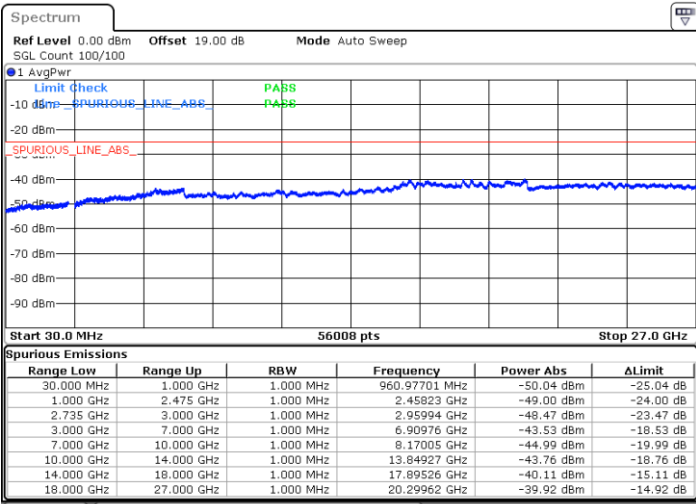

N/A

Date: 29.AUG.2020 00:33:52

LTE Band 41C / 15MHz+15MHz

16QAM

Lowest Channel / 1RB0 and 1RB74

Lowest Channel / 1RB74 and 1RB0

Date: 29.AUG.2020 15:33:15

Date: 29.AUG.2020 15:39:41

Lowest Channel / FullIRB

N/A

Date: 29.AUG.2020 15:22:58

LTE Band 41C / 15MHz+15MHz

16QAM

Middle Channel / 1RB0 and 1RB74

Middle Channel / 1RB74 and 1RB0

Date: 29.AUG.2020 15:55:33

Date: 29.AUG.2020 15:47:30

Middle Channel / FullRB

N/A

Date: 29.AUG.2020 16:08:13

LTE Band 41C / 15MHz+15MHz

16QAM

Highest Channel / 1RB0 and 1RB74

Highest Channel / 1RB74 and 1RB0

Date: 29.AUG.2020 16:39:03

Date: 29.AUG.2020 16:49:19

Highest Channel / FullIRB

N/A

Date: 29.AUG.2020 16:18:51

LTE Band 41C / 15MHz+20MHz

16QAM

Lowest Channel / 1RB0 and 1RB99