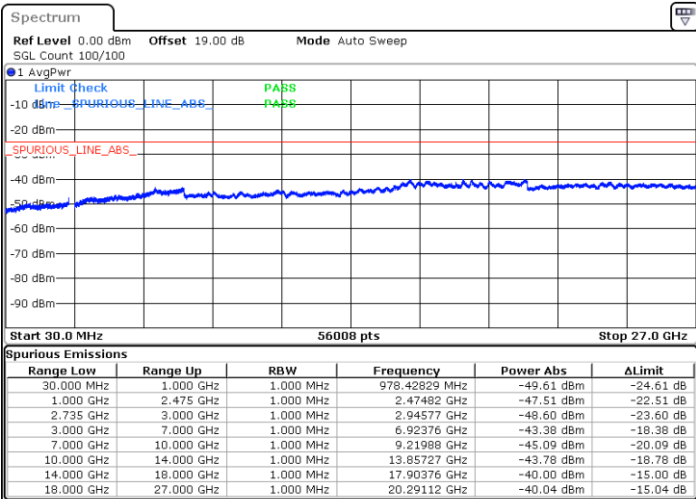

Highest Channel / 1RB0 and 1RB99

Highest Channel / 1RB24 and 1RB0

Date: 28.AUG.2020 21:09:09

Date: 28.AUG.2020 21:12:13

Highest Channel / FullIRB

N/A

Date: 28.AUG.2020 21:19:57

LTE Band 41C / 10MHz+15MHz

64QAM

Lowest Channel / 1RB0 and 1RB74

Lowest Channel / 1RB49 and 1RB0

Date: 28.AUG.2020 22:36:29

Date: 28.AUG.2020 22:28:26

Lowest Channel / FullRB

N/A

Date: 28.AUG.2020 22:39:41

LTE Band 41C / 10MHz+15MHz

64QAM

MiddleChannel / 1RB0 and 1RB74

Middle Channel / 1RB49 and 1RB0

Date: 28.AUG.2020 22:19:57

Date: 28.AUG.2020 22:25:16

Middle Channel / FullRB

N/A

Date: 28.AUG.2020 22:18:52

LTE Band 41C / 10MHz+15MHz

64QAM

Highest Channel / 1RB0 and 1RB74

Highest Channel / 1RB49 and 1RB0

Date: 28.AUG.2020 22:49:56

Date: 28.AUG.2020 23:04:32

Highest Channel / FullIRB