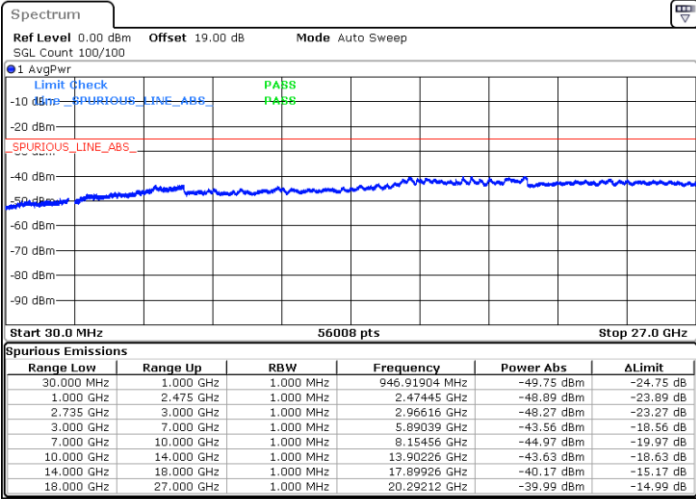

LTE Band 41C / 20MHz+5MHz

16QAM

Lowest Channel / 1RB0 and 1RB24

Lowest Channel / 1RB99 and 1RB0

Date: 28.AUG.2020 21:38:51

Date: 28.AUG.2020 21:34:17

Lowest Channel / FullIRB

N/A

Date: 28.AUG.2020 21:45:08

LTE Band 41C / 20MHz+5MHz

16QAM

Middle Channel / 1RB0 and 1RB24

Middle Channel / 1RB99 and 1RB0

Date: 28.AUG.2020 21:27:09

Date: 28.AUG.2020 21:30:17

Middle Channel / FullIRB

N/A

Date: 28.AUG.2020 21:24:03

LTE Band 41C / 20MHz+5MHz

16QAM

Highest Channel / 1RB0 and 1RB24

Highest Channel / 1RB99 and 1RB0

Date: 28.AUG.2020 21:59:56

Date: 28.AUG.2020 22:06:01

Highest Channel / FullIRB

N/A

Date: 28.AUG.2020 21:53:44

LTE Band 41C / 20MHz+10MHz

16QAM

Lowest Channel / 1RB0 and 1RB49

Lowest Channel / 1RB99 and 1RB0

Date: 29.AUG.2020 13:42:08