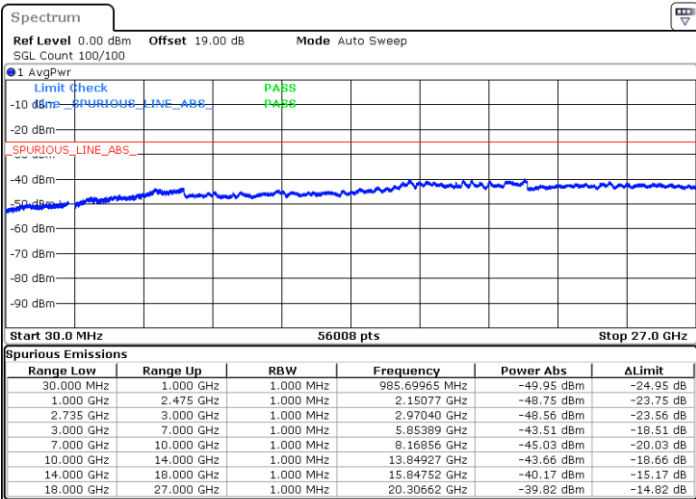

Date: 29.AUG.2020 13:48:17

Date: 29.AUG.2020 13:53:46

Middle Channel / FullIRB

N/A

Date: 29.AUG.2020 14:00:12

LTE Band 41C / 20MHz+10MHz

16QAM

Highest Channel / 1RB0 and 1RB49

Highest Channel / 1RB99 and 1RB0

Date: 29.AUG.2020 14:22:07

Date: 29.AUG.2020 14:29:36

Highest Channel / FullIRB

N/A

Date: 29.AUG.2020 14:16:40

LTE Band 41C / 20MHz+15MHz

16QAM

Lowest Channel / 1RB0 and 1RB74

Lowest Channel / 1RB99 and 1RB0

Date: 29.AUG.2020 19:28:30

Date: 29.AUG.2020 19:33:40

Lowest Channel / FullIRB

N/A

Date: 29.AUG.2020 19:20:47

LTE Band 41C / 20MHz+15MHz