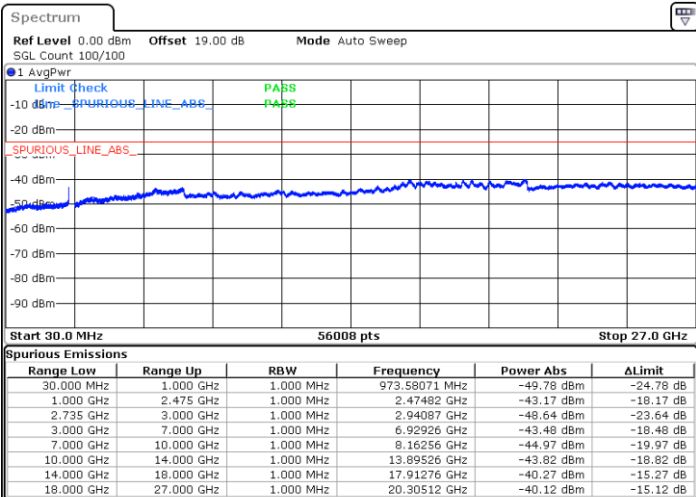

Highest Channel / 1RB99 and 1RB0

Date: 29.AUG.2020 14:22:07

Date: 29.AUG.2020 14:29:36

Highest Channel / FullIRB

N/A

Date: 29.AUG.2020 14:16:40

LTE Band 41C / 20MHz+15MHz

16QAM

Lowest Channel / 1RB0 and 1RB74

Lowest Channel / 1RB99 and 1RB0

Date: 29.AUG.2020 19:28:30

Date: 29.AUG.2020 19:33:40

Lowest Channel / FullIRB

N/A

Date: 29.AUG.2020 19:20:47

LTE Band 41C / 20MHz+15MHz

LTE Band 41C / 20MHz+15MHz

16QAM

Highest Channel / 1RB0 and 1RB74

Highest Channel / 1RB99 and 1RB0

Date: 29.AUG.2020 20:06:36

Date: 29.AUG.2020 20:11:51

Highest Channel / FullIRB

N/A