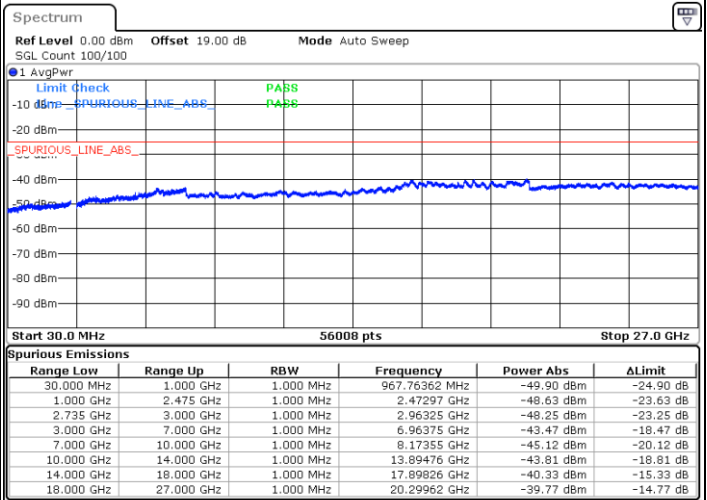

Middle Channel / FullIRB

N/A

Date: 29.AUG.2020 20:50:55

LTE Band 41C / 20MHz+20MHz

16QAM

Highest Channel / 1RB0 and 1RB99

Highest Channel / 1RB99 and 1RB0

Date: 29.AUG.2020 21:09:55

Date: 29.AUG.2020 21:05:25

Highest Channel / FullIRB

N/A

Date: 29.AUG.2020 21:20:28

LTE Band 41C / 5MHz+20MHz

64QAM

Lowest Channel / 1RB0 and 1RB99

Lowest Channel / 1RB24 and 1RB0

Date: 28.AUG.2020 20:24:11

Date: 28.AUG.2020 20:25:43

Lowest Channel / FullRB

N/A

Date: 28.AUG.2020 20:15:23

LTE Band 41C / 5MHz+20MHz

64QAM

Middle Channel / 1RB0 and 1RB9