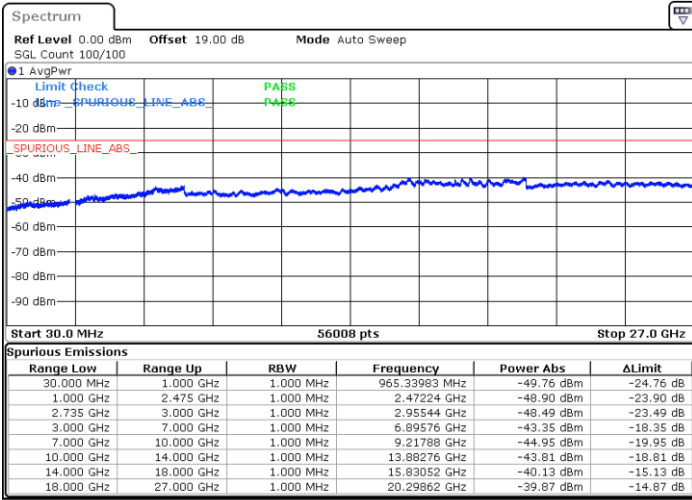

LTE Band 41C / 15MHz+10MHz

16QAM

Middle Channel / 1RB0 and 1RB49

Middle Channel / 1RB74 and 1RB0

Date: 28.AUG.2020 23:11:25

Date: 28.AUG.2020 23:15:58

Middle Channel / FullIRB

N/A

Date: 28.AUG.2020 23:07:45

LTE Band 41C / 15MHz+10MHz

16QAM

Highest Channel / 1RB0 and 1RB49

Highest Channel / 1RB74 and 1RB0

Date: 29.AUG.2020 00:38:18

Date: 29.AUG.2020 00:43:12

Highest Channel / FullIRB