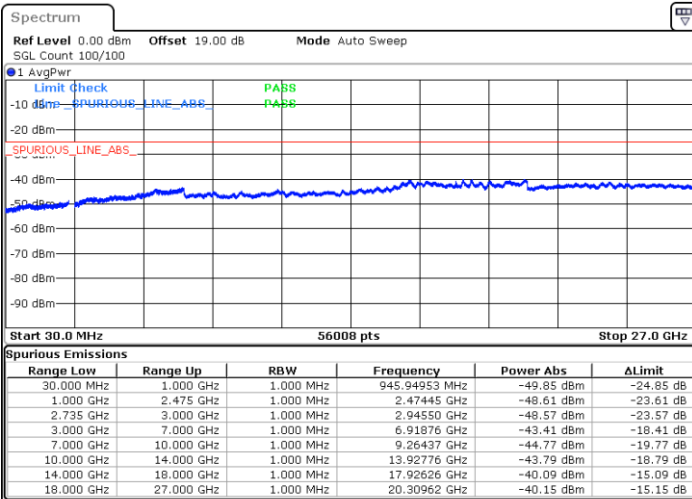

LTE Band 41C / 10MHz+15MHz

64QAM

MiddleChannel / 1RB0 and 1RB74

Middle Channel / 1RB49 and 1RB0

Date: 28.AUG.2020 22:19:57

Date: 28.AUG.2020 22:25:16

Middle Channel / FullRB

N/A

Date: 28.AUG.2020 22:18:52

LTE Band 41C / 10MHz+15MHz

64QAM

Highest Channel / 1RB0 and 1RB74

Highest Channel / 1RB49 and 1RB0

Date: 28.AUG.2020 22:49:56

Date: 28.AUG.2020 23:04:32

Highest Channel / FullIRB

N/A

Date: 28.AUG.2020 22:48:22

LTE Band 41C / 10MHz+20MHz

64QAM

Lowest Channel / 1RB0 and 1RB99

Lowest Channel / 1RB49 and 1RB0

Date: 29.AUG.2020 11:32:58

Date: 29.AUG.2020 11:41:31