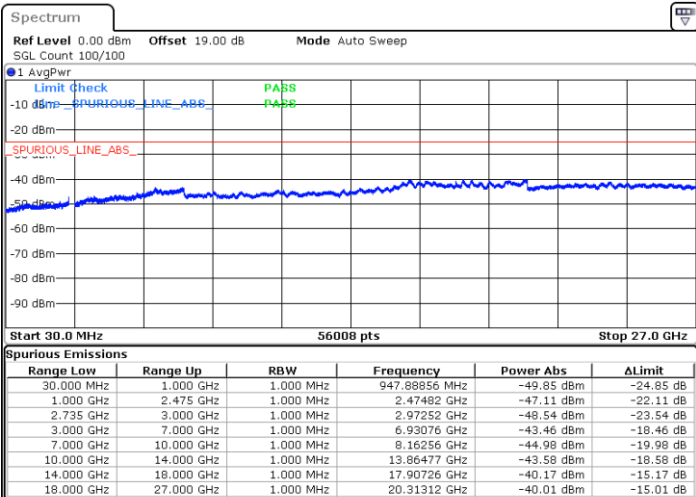

Middle Channel / FullIRB

N/A

Date: 29.AUG.2020 20:50:55

LTE Band 41C / 20MHz+20MHz

16QAM

Highest Channel / 1RB0 and 1RB99

Highest Channel / 1RB99 and 1RB0

Date: 29.AUG.2020 21:09:55

Date: 29.AUG.2020 21:05:25

Highest Channel / FullIRB

N/A

Date: 29.AUG.2020 21:20:28

LTE Band 41C / 5MHz+20MHz

64QAM

Lowest Channel / 1RB0 and 1RB99

Lowest Channel / 1RB24 and 1RB0

Date: 28.AUG.2020 20:24:11

Date: 28.AUG.2020 20:25:43

Lowest Channel / FullRB

N/A

Date: 28.AUG.2020 20:15:23

LTE Band 41C / 5MHz+20MHz

64QAM

Middle Channel / 1RB0 and 1RB9