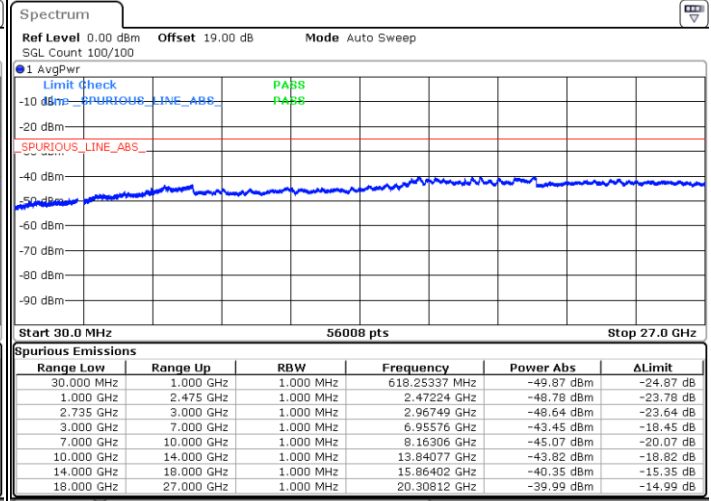

Lowest Channel / 1RB74 and 1RB0

Date: 29.AUG.2020 17:21:22

Date: 29.AUG.2020 17:59:48

Lowest Channel / FullIRB

N/A

Date: 29.AUG.2020 17:00:45

LTE Band 41C / 15MHz+20MHz

16QAM

Middle Channel / 1RB0 and 1RB9

Middle Channel / 1RB74 and 1RB0

Date: 29.AUG.2020 18:12:10

Date: 29.AUG.2020 18:02:28

Middle Channel / FullRB

N/A

Date: 29.AUG.2020 18:16:52

LTE Band 41C / 15MHz+20MHz

16QAM

Highest Channel / 1RB0 and 1RB99

Highest Channel / 1RB74 and 1RB0

Date: 29.AUG.2020 18:35:34

Date: 29.AUG.2020 18:46:25

Highest Channel / FullIRB

N/A

Date: 29.AUG.2020 18:25:37

LTE Band 41C / 20MHz+5MHz

16QAM

Lowest Channel / 1RB0 and 1RB24

Lowest Channel / 1RB99 and 1RB0

Date: 28.AUG.2020 21:38:51

Date: 28.AUG.2020 21:34:17

Lowest Channel / FullIRB

N/A