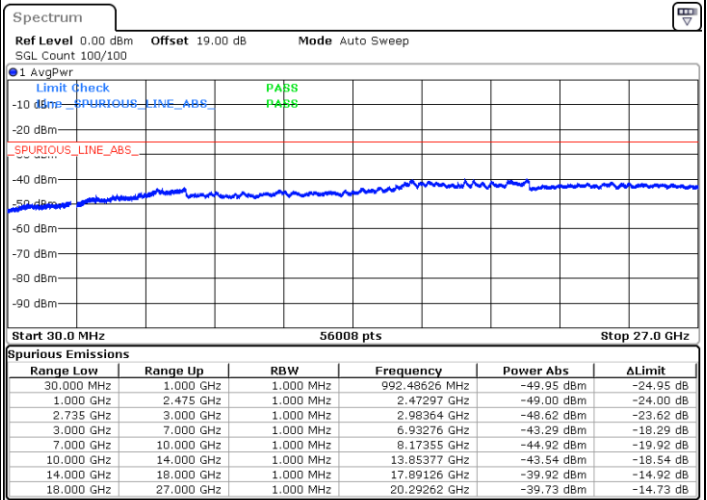

Middle Channel / 1RB24 and 1RB0

Date: 28.AUG.2020 21:02:19

Date: 28.AUG.2020 20:41:15

Middle Channel / FullRB

N/A

Date: 28.AUG.2020 20:11:15

LTE Band 41C / 5MHz+20MHz

64QAM

Highest Channel / 1RB0 and 1RB99

Highest Channel / 1RB24 and 1RB0

Date: 28.AUG.2020 21:09:09

Date: 28.AUG.2020 21:12:13

Highest Channel / FullIRB

N/A

Date: 28.AUG.2020 21:19:57

LTE Band 41C / 10MHz+15MHz

64QAM

Lowest Channel / 1RB0 and 1RB74

Lowest Channel / 1RB49 and 1RB0

Date: 28.AUG.2020 22:36:29

Date: 28.AUG.2020 22:28:26

Lowest Channel / FullRB

N/A

Date: 28.AUG.2020 22:39:41