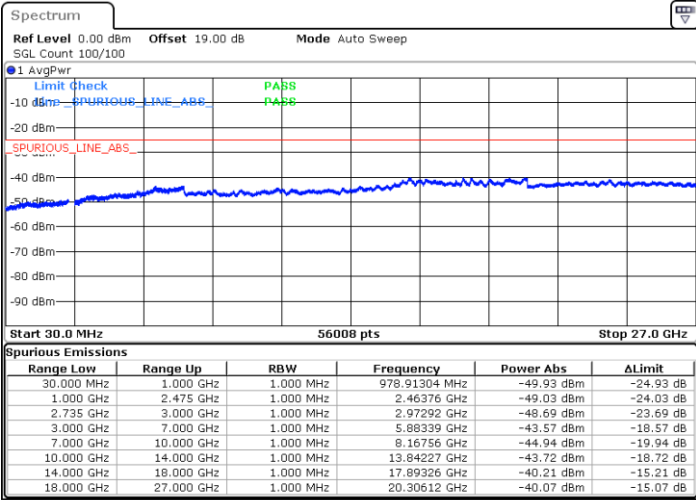

Date: 29.AUG.2020 19:57:35

LTE Band 41C / 20MHz+20MHz

16QAM

Lowest Channel / 1RB0 and 1RB99

Lowest Channel / 1RB99 and 1RB0

Date: 29.AUG.2020 20:32:51

Date: 29.AUG.2020 20:27:44

Lowest Channel / FullRB

N/A

Date: 29.AUG.2020 20:43:37

LTE Band 41C / 20MHz+20MHz

16QAM

MiddleChannel / 1RB0 and 1RB99

Middle Channel / 1RB99 and 1RB0

Date: 29.AUG.2020 20:56:36

Date: 29.AUG.2020 21:00:15

Middle Channel / FullIRB

N/A

Date: 29.AUG.2020 20:50:55

LTE Band 41C / 20MHz+20MHz

16QAM

Highest Channel / 1RB0 and 1RB99

Highest Channel / 1RB99 and 1RB0

Date: 29.AUG.2020 21:09:55

Date: 29.AUG.2020 21:05:25

Highest Channel / FullIRB

N/A

Date: 29.AUG.2020 21:20:28

LTE Band 41C / 5MHz+20MHz

64QAM

Lowest Channel / 1RB0 and 1RB99

Lowest Channel / 1RB24 and 1RB0