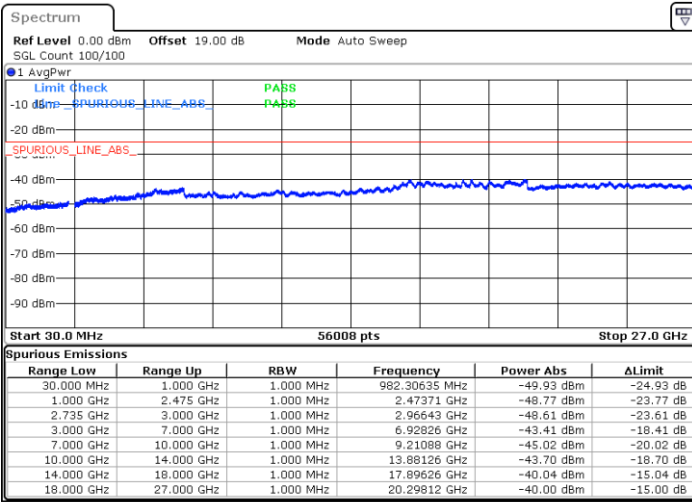

N/A

Date: 29.AUG.2020 20:43:37

LTE Band 41C / 20MHz+20MHz

16QAM

MiddleChannel / 1RB0 and 1RB99

Middle Channel / 1RB99 and 1RB0

Date: 29.AUG.2020 20:56:36

Date: 29.AUG.2020 21:00:15

Middle Channel / FullIRB

N/A

Date: 29.AUG.2020 20:50:55

LTE Band 41C / 20MHz+20MHz

16QAM

Highest Channel / 1RB0 and 1RB99

Highest Channel / 1RB99 and 1RB0

Date: 29.AUG.2020 21:09:55

Date: 29.AUG.2020 21:05:25

Highest Channel / FullIRB

N/A

Date: 29.AUG.2020 21:20:28

LTE Band 41C / 5MHz+20MHz

64QAM

Lowest Channel / 1RB0 and 1RB99

Lowest Channel / 1RB24 and 1RB0