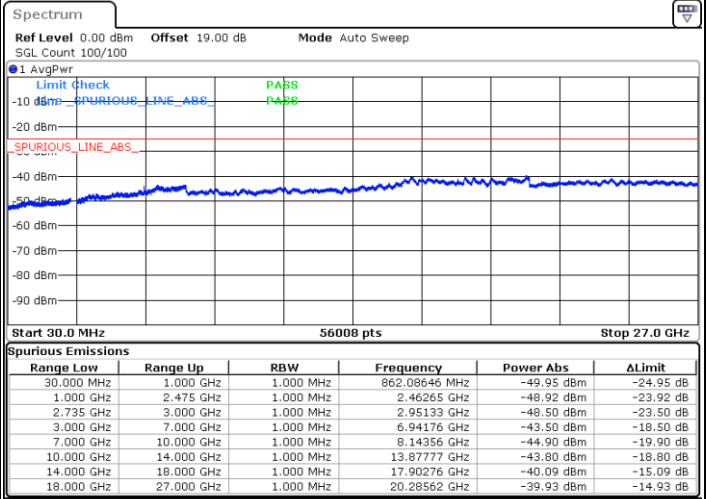

Lowest Channel / 1RB0 and 1RB74

Lowest Channel / 1RB99 and 1RB0

Date: 29.AUG.2020 19:28:30

Date: 29.AUG.2020 19:33:40

Lowest Channel / FullIRB

N/A

Date: 29.AUG.2020 19:20:47

LTE Band 41C / 20MHz+15MHz

LTE Band 41C / 20MHz+15MHz

16QAM

Highest Channel / 1RB0 and 1RB74

Highest Channel / 1RB99 and 1RB0

Date: 29.AUG.2020 20:06:36

Date: 29.AUG.2020 20:11:51

Highest Channel / FullIRB

N/A

Date: 29.AUG.2020 19:57:35

LTE Band 41C / 20MHz+20MHz

16QAM

Lowest Channel / 1RB0 and 1RB99

Lowest Channel / 1RB99 and 1RB0

Date: 29.AUG.2020 20:32:51

Date: 29.AUG.2020 20:27:44

Lowest Channel / FullRB