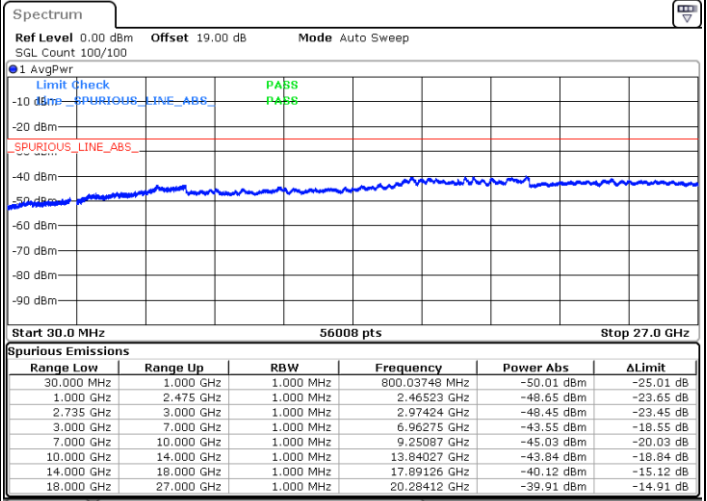

Lowest Channel / FullIRB

N/A

Date: 29.AUG.2020 15:22:58

LTE Band 41C / 15MHz+15MHz

16QAM

Middle Channel / 1RB0 and 1RB74

Middle Channel / 1RB74 and 1RB0

Date: 29.AUG.2020 15:55:33

Date: 29.AUG.2020 15:47:30

Middle Channel / FullRB

N/A

Date: 29.AUG.2020 16:08:13

LTE Band 41C / 15MHz+15MHz

16QAM

Highest Channel / 1RB0 and 1RB74

Highest Channel / 1RB74 and 1RB0

Date: 29.AUG.2020 16:39:03

Date: 29.AUG.2020 16:49:19

Highest Channel / FullIRB

N/A

Date: 29.AUG.2020 16:18:51

LTE Band 41C / 15MHz+20MHz

16QAM

Lowest Channel / 1RB0 and 1RB99

Lowest Channel / 1RB74 and 1RB0

Date: 29.AUG.2020 17:21:22

Date: 29.AUG.2020 17:59:48

Lowest Channel / FullIRB

N/A

Date: 29.AUG.2020 17:00:45

LTE Band 41C / 15MHz+20MHz

16QAM