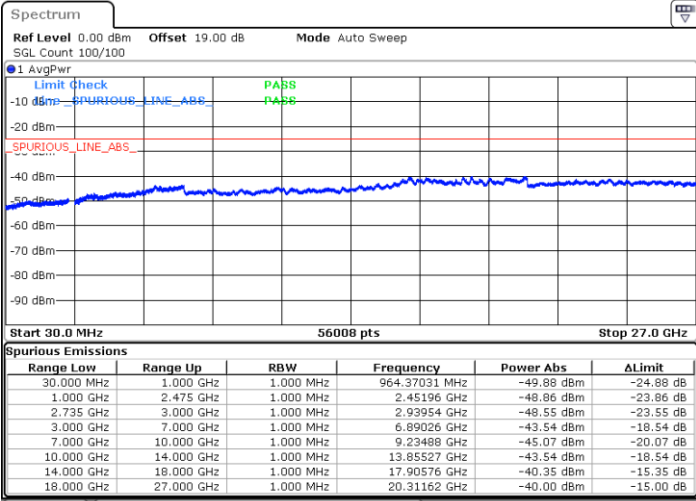

N/A

Date: 28.AUG.2020 21:24:03

LTE Band 41C / 20MHz+5MHz

16QAM

Highest Channel / 1RB0 and 1RB24

Highest Channel / 1RB99 and 1RB0

Date: 28.AUG.2020 21:59:56

Date: 28.AUG.2020 22:06:01

Highest Channel / FullIRB

N/A

Date: 28.AUG.2020 21:53:44

LTE Band 41C / 20MHz+10MHz

16QAM

Lowest Channel / 1RB0 and 1RB49

Lowest Channel / 1RB99 and 1RB0

Date: 29.AUG.2020 13:42:08

Date: 29.AUG.2020 14:55:36

Lowest Channel / FullRB

N/A

Date: 29.AUG.2020 13:35:25

LTE Band 41C / 20MHz+10MHz

16QAM

Middle Channel / 1RB0 and 1RB49

Middle Channel / 1RB99 and 1RB0

Date: 29.AUG.2020 13:48:17

Date: 29.AUG.2020 13:53:46

Middle Channel / FullIRB

N/A

Date: 29.AUG.2020 14:00:12

LTE Band 41C / 20MHz+10MHz

16QAM

Highest Channel / 1RB0 and 1RB49