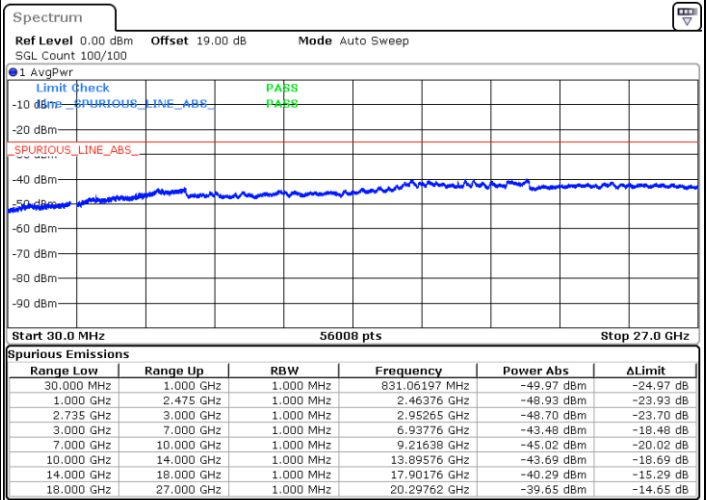

LTE Band 41C / 20MHz+15MHz

16QAM

Highest Channel / 1RB0 and 1RB74

Highest Channel / 1RB99 and 1RB0

Date: 29.AUG.2020 20:06:36

Date: 29.AUG.2020 20:11:51

Highest Channel / FullIRB

N/A

Date: 29.AUG.2020 19:57:35

LTE Band 41C / 20MHz+20MHz

16QAM

Lowest Channel / 1RB0 and 1RB99

Lowest Channel / 1RB99 and 1RB0

Date: 29.AUG.2020 20:32:51

Date: 29.AUG.2020 20:27:44

Lowest Channel / FullRB

N/A

Date: 29.AUG.2020 20:43:37

LTE Band 41C / 20MHz+20MHz

16QAM

MiddleChannel / 1RB0 and 1RB99

Middle Channel / 1RB99 and 1RB0

Date: 29.AUG.2020 20:56:36

Date: 29.AUG.2020 21:00:15

Middle Channel / FullIRB

N/A

Date: 29.AUG.2020 20:50:55

LTE Band 41C / 20MHz+20MHz

16QAM

Highest Channel / 1RB0 and 1RB99

Highest Channel / 1RB99 and 1RB0

Date: 29.AUG.2020 21:09:55