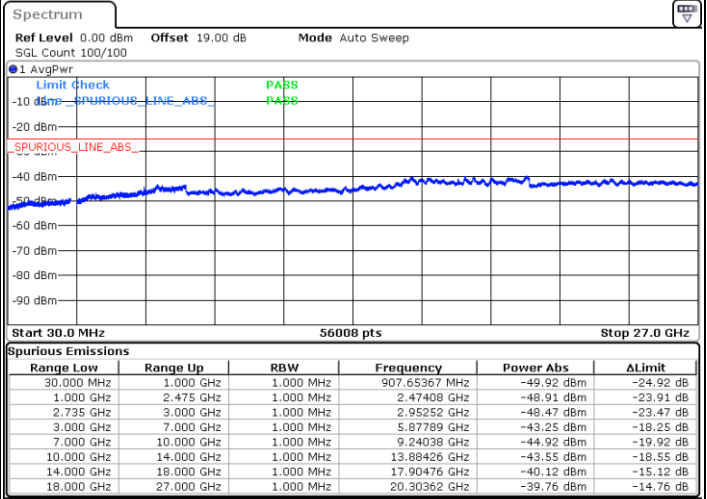

LTE Band 41C / 15MHz+10MHz

16QAM

Middle Channel / 1RB0 and 1RB49

Middle Channel / 1RB74 and 1RB0

Date: 28.AUG.2020 23:11:25

Date: 28.AUG.2020 23:15:58

Middle Channel / FullIRB

N/A

Date: 28.AUG.2020 23:07:45

LTE Band 41C / 15MHz+10MHz

16QAM

Highest Channel / 1RB0 and 1RB49

Highest Channel / 1RB74 and 1RB0

Date: 29.AUG.2020 00:38:18

Date: 29.AUG.2020 00:43:12

Highest Channel / FullIRB

N/A

Date: 29.AUG.2020 00:33:52

LTE Band 41C / 15MHz+15MHz

16QAM

Lowest Channel / 1RB0 and 1RB74

Lowest Channel / 1RB74 and 1RB0

Date: 29.AUG.2020 15:33:15

Date: 29.AUG.2020 15:39:41

Lowest Channel / FullIRB

N/A

Date: 29.AUG.2020 15:22:58

LTE Band 41C / 15MHz+15MHz

16QAM

Middle Channel / 1RB0 and 1RB74

Middle Channel / 1RB74 and 1RB0

Date: 29.AUG.2020 15:55:33