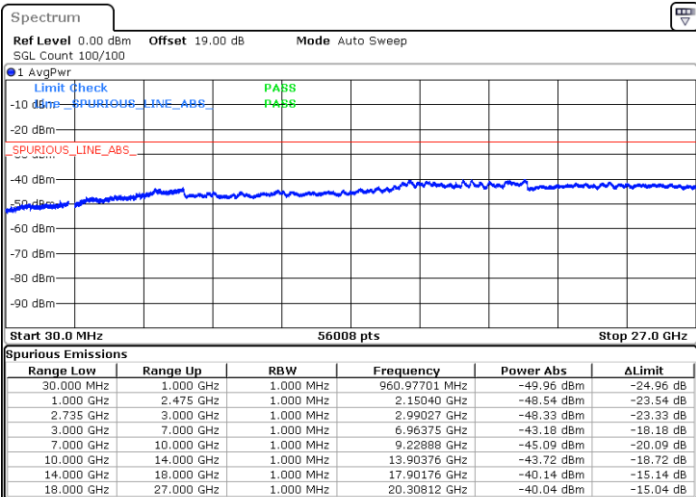

Middle Channel / 1RB24 and 1RB0

Date: 28.AUG.2020 21:02:19

Date: 28.AUG.2020 20:41:15

Middle Channel / FullRB

N/A

Date: 28.AUG.2020 20:11:15

LTE Band 41C / 5MHz+20MHz

64QAM

Highest Channel / 1RB0 and 1RB99

Highest Channel / 1RB24 and 1RB0

Date: 28.AUG.2020 21:09:09

Date: 28.AUG.2020 21:12:13

Highest Channel / FullIRB

N/A

Date: 28.AUG.2020 21:19:57

LTE Band 41C / 10MHz+15MHz

64QAM

Lowest Channel / 1RB0 and 1RB74

Lowest Channel / 1RB49 and 1RB0

Date: 28.AUG.2020 22:36:29

Date: 28.AUG.2020 22:28:26

Lowest Channel / FullRB

N/A

Date: 28.AUG.2020 22:39:41