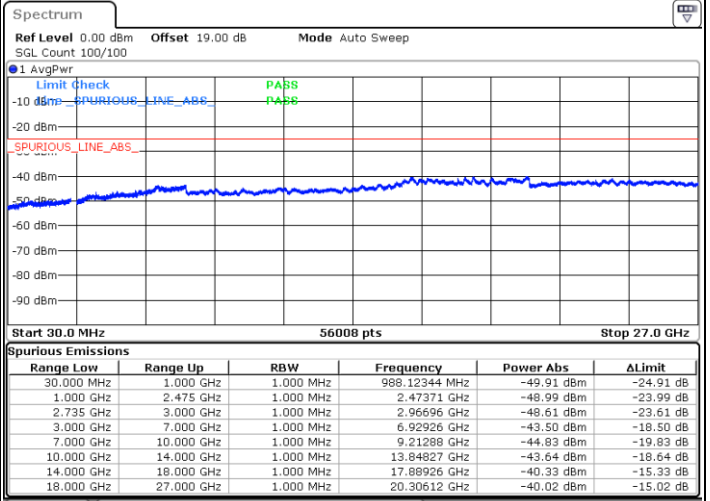

N/A

Date: 28.AUG.2020 21:24:03

LTE Band 41C / 20MHz+5MHz

16QAM

Highest Channel / 1RB0 and 1RB24

Highest Channel / 1RB99 and 1RB0

Date: 28.AUG.2020 21:59:56

Date: 28.AUG.2020 22:06:01

Highest Channel / FullIRB

N/A

Date: 28.AUG.2020 21:53:44

LTE Band 41C / 20MHz+10MHz

16QAM

Lowest Channel / 1RB0 and 1RB49

Lowest Channel / 1RB99 and 1RB0

Date: 29.AUG.2020 13:42:08

Date: 29.AUG.2020 14:55:36

Lowest Channel / FullRB

N/A

Date: 29.AUG.2020 13:35:25

LTE Band 41C / 20MHz+10MHz

16QAM

Middle Channel / 1RB0 and 1RB49

Middle Channel / 1RB99 and 1RB0

Date: 29.AUG.2020 13:48:17

Date: 29.AUG.2020 13:53:46

Middle Channel / FullIRB

N/A

Date: 29.AUG.2020 14:00:12

LTE Band 41C / 20MHz+10MHz

16QAM

Highest Channel / 1RB0 and 1RB49