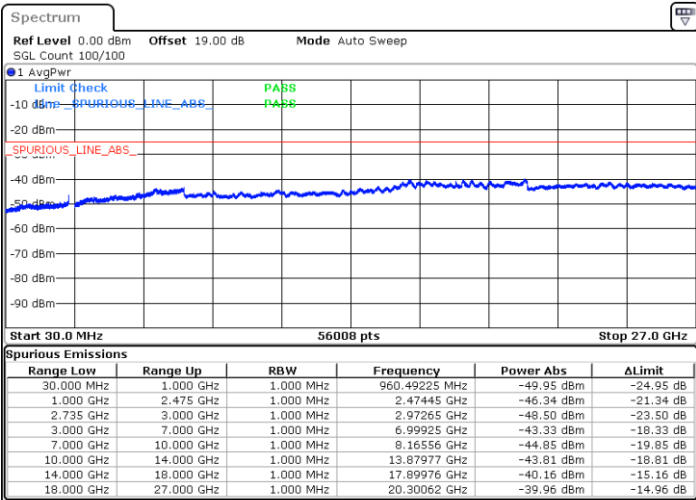

Middle Channel / FullIRB

N/A

Date: 29.AUG.2020 20:50:55

LTE Band 41C / 20MHz+20MHz

16QAM

Highest Channel / 1RB0 and 1RB99

Highest Channel / 1RB99 and 1RB0

Date: 29.AUG.2020 21:09:55

Date: 29.AUG.2020 21:05:25

Highest Channel / FullIRB

N/A

Date: 29.AUG.2020 21:20:28

LTE Band 41C / 5MHz+20MHz

64QAM

Lowest Channel / 1RB0 and 1RB99

Lowest Channel / 1RB24 and 1RB0

Date: 28.AUG.2020 20:24:11

Date: 28.AUG.2020 20:25:43

Lowest Channel / FullRB

N/A

Date: 28.AUG.2020 20:15:23

LTE Band 41C / 5MHz+20MHz

64QAM

Middle Channel / 1RB0 and 1RB9