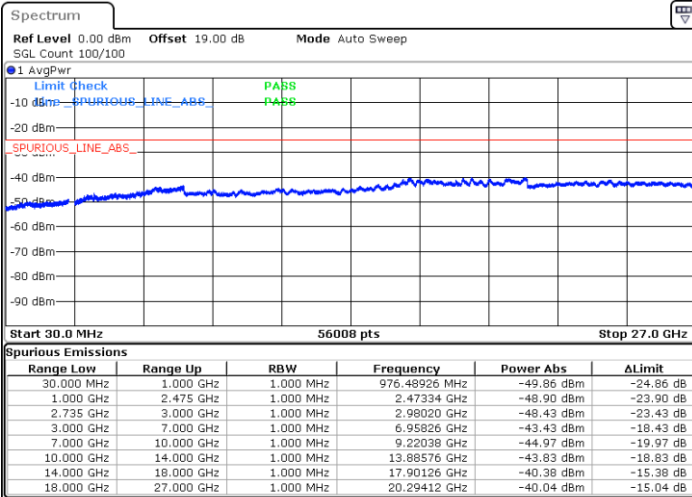

Lowest Channel / 1RB0 and 1RB74

Lowest Channel / 1RB99 and 1RB0

Date: 29.AUG.2020 19:28:30

Date: 29.AUG.2020 19:33:40

Lowest Channel / FullIRB

N/A

Date: 29.AUG.2020 19:20:47

LTE Band 41C / 20MHz+15MHz

LTE Band 41C / 20MHz+15MHz

16QAM

Highest Channel / 1RB0 and 1RB74

Highest Channel / 1RB99 and 1RB0

Date: 29.AUG.2020 20:06:36

Date: 29.AUG.2020 20:11:51

Highest Channel / FullIRB

N/A

Date: 29.AUG.2020 19:57:35

LTE Band 41C / 20MHz+20MHz

16QAM

Lowest Channel / 1RB0 and 1RB99

Lowest Channel / 1RB99 and 1RB0

Date: 29.AUG.2020 20:32:51

Date: 29.AUG.2020 20:27:44

Lowest Channel / FullRB