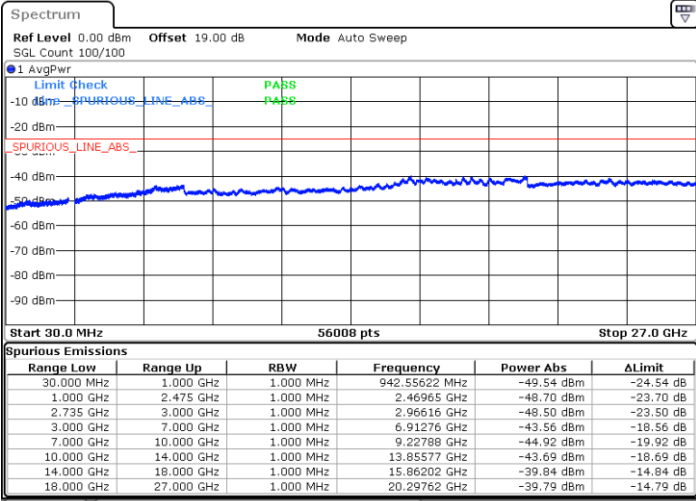

Highest Channel / 1RB0 and 1RB99

Highest Channel / 1RB24 and 1RB0

Date: 28.AUG.2020 21:09:09

Date: 28.AUG.2020 21:12:13

Highest Channel / FullIRB

N/A

Date: 28.AUG.2020 21:19:57

LTE Band 41C / 10MHz+15MHz

64QAM

Lowest Channel / 1RB0 and 1RB74

Lowest Channel / 1RB49 and 1RB0

Date: 28.AUG.2020 22:36:29

Date: 28.AUG.2020 22:28:26

Lowest Channel / FullRB

N/A

Date: 28.AUG.2020 22:39:41

LTE Band 41C / 10MHz+15MHz

64QAM

MiddleChannel / 1RB0 and 1RB74

Middle Channel / 1RB49 and 1RB0

Date: 28.AUG.2020 22:19:57

Date: 28.AUG.2020 22:25:16

Middle Channel / FullRB

N/A

Date: 28.AUG.2020 22:18:52

LTE Band 41C / 10MHz+15MHz

64QAM

Highest Channel / 1RB0 and 1RB74

Highest Channel / 1RB49 and 1RB0

Date: 28.AUG.2020 22:49:56

Date: 28.AUG.2020 23:04:32

Highest Channel / FullIRB