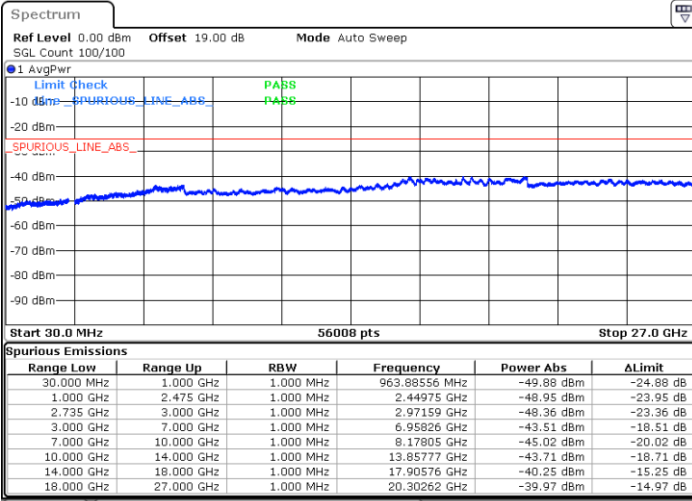

Date: 29.AUG.2020 15:47:30

Middle Channel / FullRB

N/A

Date: 29.AUG.2020 16:08:13

LTE Band 41C / 15MHz+15MHz

16QAM

Highest Channel / 1RB0 and 1RB74

Highest Channel / 1RB74 and 1RB0

Date: 29.AUG.2020 16:39:03

Date: 29.AUG.2020 16:49:19

Highest Channel / FullIRB

N/A

Date: 29.AUG.2020 16:18:51

LTE Band 41C / 15MHz+20MHz

16QAM

Lowest Channel / 1RB0 and 1RB99

Lowest Channel / 1RB74 and 1RB0

Date: 29.AUG.2020 17:21:22

Date: 29.AUG.2020 17:59:48

Lowest Channel / FullIRB

N/A

Date: 29.AUG.2020 17:00:45

LTE Band 41C / 15MHz+20MHz

16QAM