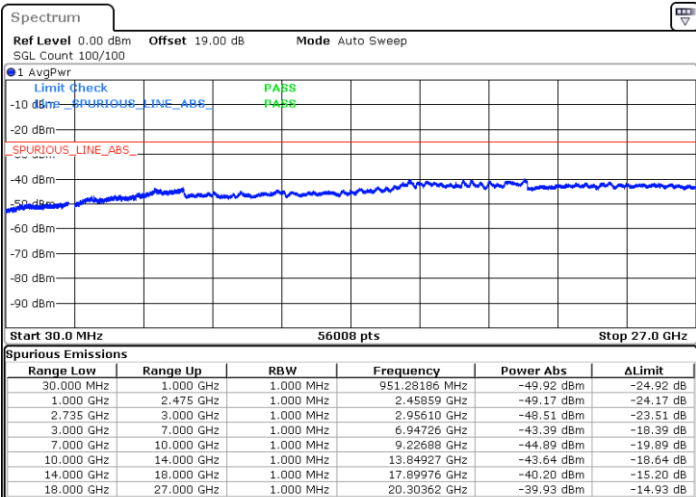

Date: 28.AUG.2020 21:45:08

LTE Band 41C / 20MHz+5MHz

16QAM

Middle Channel / 1RB0 and 1RB24

Middle Channel / 1RB99 and 1RB0

Date: 28.AUG.2020 21:27:09

Date: 28.AUG.2020 21:30:17

Middle Channel / FullIRB

N/A

Date: 28.AUG.2020 21:24:03

LTE Band 41C / 20MHz+5MHz

16QAM

Highest Channel / 1RB0 and 1RB24

Highest Channel / 1RB99 and 1RB0

Date: 28.AUG.2020 21:59:56

Date: 28.AUG.2020 22:06:01

Highest Channel / FullIRB

N/A

Date: 28.AUG.2020 21:53:44

LTE Band 41C / 20MHz+10MHz

16QAM

Lowest Channel / 1RB0 and 1RB49

Lowest Channel / 1RB99 and 1RB0

Date: 29.AUG.2020 13:42:08