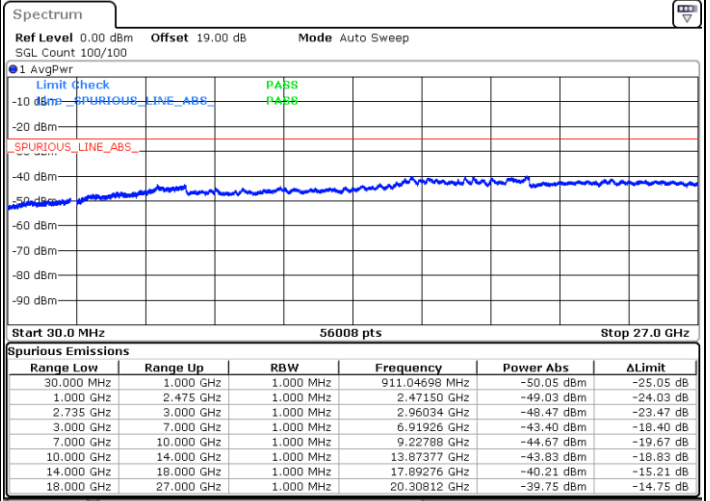

Date: 29.AUG.2020 19:57:35

LTE Band 41C / 20MHz+20MHz

16QAM

Lowest Channel / 1RB0 and 1RB99

Lowest Channel / 1RB99 and 1RB0

Date: 29.AUG.2020 20:32:51

Date: 29.AUG.2020 20:27:44

Lowest Channel / FullRB

N/A

Date: 29.AUG.2020 20:43:37

LTE Band 41C / 20MHz+20MHz

16QAM

MiddleChannel / 1RB0 and 1RB99

Middle Channel / 1RB99 and 1RB0

Date: 29.AUG.2020 20:56:36

Date: 29.AUG.2020 21:00:15

Middle Channel / FullIRB

N/A

Date: 29.AUG.2020 20:50:55

LTE Band 41C / 20MHz+20MHz

16QAM

Highest Channel / 1RB0 and 1RB99

Highest Channel / 1RB99 and 1RB0

Date: 29.AUG.2020 21:09:55

Date: 29.AUG.2020 21:05:25

Highest Channel / FullIRB

N/A

Date: 29.AUG.2020 21:20:28

LTE Band 41C / 5MHz+20MHz

64QAM

Lowest Channel / 1RB0 and 1RB99

Lowest Channel / 1RB24 and 1RB0