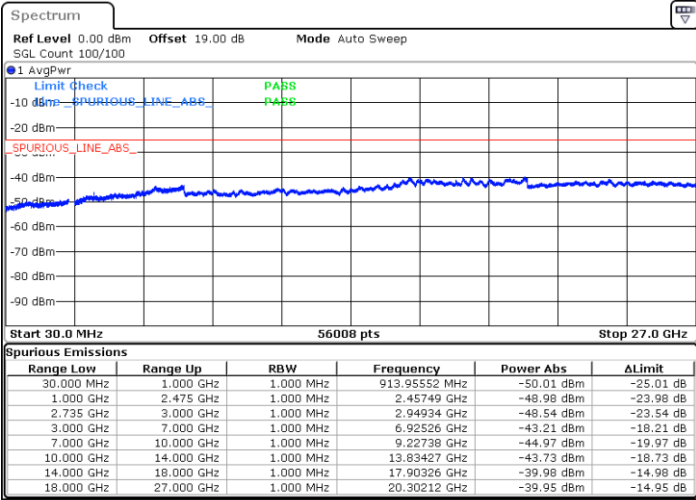

Lowest Channel / 1RB0 and 1RB74

Lowest Channel / 1RB99 and 1RB0

Date: 29.AUG.2020 19:28:30

Date: 29.AUG.2020 19:33:40

Lowest Channel / FullIRB

N/A

Date: 29.AUG.2020 19:20:47

LTE Band 41C / 20MHz+15MHz

16QAM

Middle Channel / 1RB0 and 1RB74

Middle Channel / 1RB99 and 1RB0

Date: 29.AUG.2020 19:43:34

Date: 29.AUG.2020 19:39:41

Middle Channel / FullRB

N/A

Date: 29.AUG.2020 19:52:43

LTE Band 41C / 20MHz+15MHz

16QAM

Highest Channel / 1RB0 and 1RB74

Highest Channel / 1RB99 and 1RB0

Date: 29.AUG.2020 20:06:36

Date: 29.AUG.2020 20:11:51

Highest Channel / FullIRB

N/A