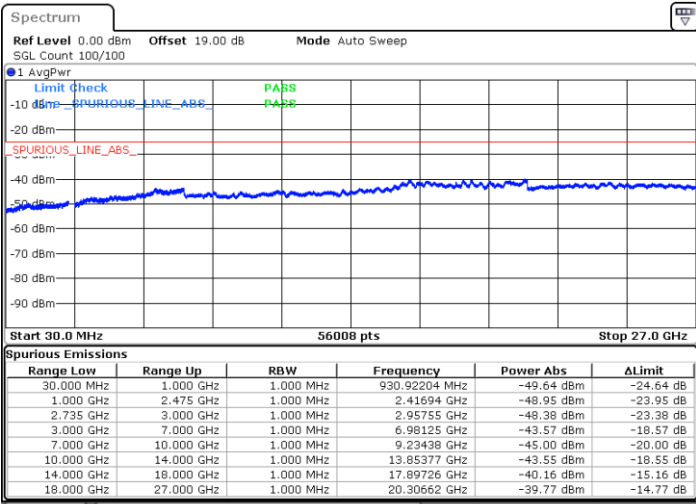

Date: 29.AUG.2020 21:05:25

Highest Channel / FullIRB

N/A

Date: 29.AUG.2020 21:20:28

LTE Band 41C / 5MHz+20MHz

64QAM

Lowest Channel / 1RB0 and 1RB99

Lowest Channel / 1RB24 and 1RB0

Date: 28.AUG.2020 20:24:11

Date: 28.AUG.2020 20:25:43

Lowest Channel / FullRB

N/A

Date: 28.AUG.2020 20:15:23

LTE Band 41C / 5MHz+20MHz

64QAM

Middle Channel / 1RB0 and 1RB9

Middle Channel / 1RB24 and 1RB0

Date: 28.AUG.2020 21:02:19

Date: 28.AUG.2020 20:41:15

Middle Channel / FullRB

N/A

Date: 28.AUG.2020 20:11:15

LTE Band 41C / 5MHz+20MHz

64QAM

Highest Channel / 1RB0 and 1RB99

Highest Channel / 1RB24 and 1RB0

Date: 28.AUG.2020 21:09:09

Date: 28.AUG.2020 21:12:13

Highest Channel / FullIRB

N/A

Date: 28.AUG.2020 21:19:57

LTE Band 41C / 10MHz+15MHz