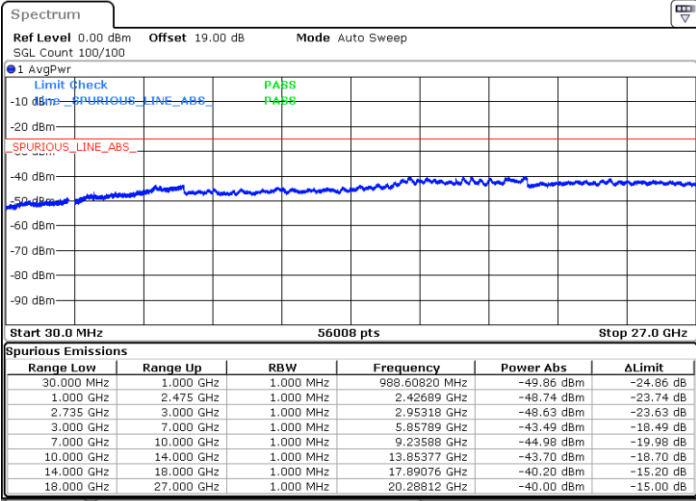

Date: 29.AUG.2020 16:39:03

Date: 29.AUG.2020 16:49:19

Highest Channel / FullIRB

N/A

Date: 29.AUG.2020 16:18:51

LTE Band 41C / 15MHz+20MHz

16QAM

Lowest Channel / 1RB0 and 1RB99

Lowest Channel / 1RB74 and 1RB0

Date: 29.AUG.2020 17:21:22

Date: 29.AUG.2020 17:59:48

Lowest Channel / FullIRB

N/A

Date: 29.AUG.2020 17:00:45

LTE Band 41C / 15MHz+20MHz

16QAM

Middle Channel / 1RB0 and 1RB9

Middle Channel / 1RB74 and 1RB0

Date: 29.AUG.2020 18:12:10

Date: 29.AUG.2020 18:02:28

Middle Channel / FullRB

N/A

Date: 29.AUG.2020 18:16:52

LTE Band 41C / 15MHz+20MHz