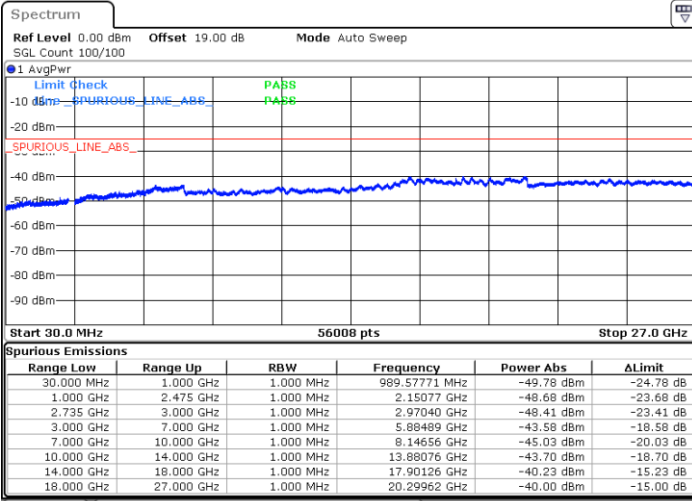

Lowest Channel / 1RB74 and 1RB0

Date: 29.AUG.2020 17:21:22

Date: 29.AUG.2020 17:59:48

Lowest Channel / FullIRB

N/A

Date: 29.AUG.2020 17:00:45

LTE Band 41C / 15MHz+20MHz

16QAM

Middle Channel / 1RB0 and 1RB9

Middle Channel / 1RB74 and 1RB0

Date: 29.AUG.2020 18:12:10

Date: 29.AUG.2020 18:02:28

Middle Channel / FullRB

N/A

Date: 29.AUG.2020 18:16:52

LTE Band 41C / 15MHz+20MHz

16QAM

Highest Channel / 1RB0 and 1RB99

Highest Channel / 1RB74 and 1RB0

Date: 29.AUG.2020 18:35:34

Date: 29.AUG.2020 18:46:25

Highest Channel / FullIRB

N/A

Date: 29.AUG.2020 18:25:37

LTE Band 41C / 20MHz+5MHz

16QAM

Lowest Channel / 1RB0 and 1RB24

Lowest Channel / 1RB99 and 1RB0

Date: 28.AUG.2020 21:38:51

Date: 28.AUG.2020 21:34:17

Lowest Channel / FullIRB

N/A