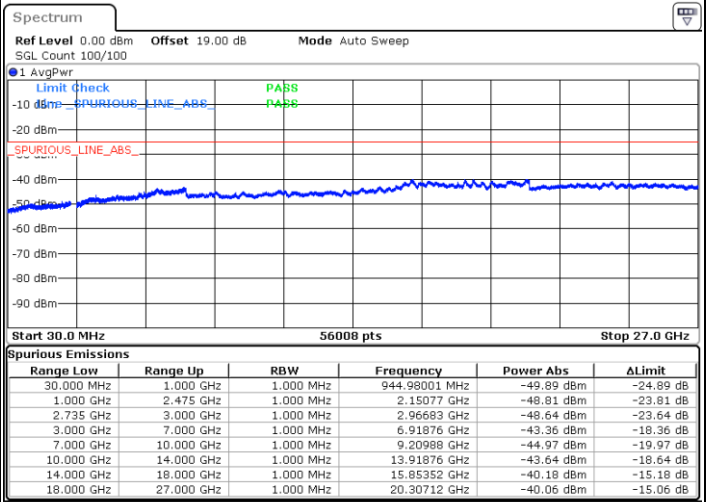

Date: 29.AUG.2020 14:55:36

Lowest Channel / FullRB

N/A

Date: 29.AUG.2020 13:35:25

LTE Band 41C / 20MHz+10MHz

16QAM

Middle Channel / 1RB0 and 1RB49

Middle Channel / 1RB99 and 1RB0

Date: 29.AUG.2020 13:48:17

Date: 29.AUG.2020 13:53:46

Middle Channel / FullIRB

N/A

Date: 29.AUG.2020 14:00:12

LTE Band 41C / 20MHz+10MHz

16QAM

Highest Channel / 1RB0 and 1RB49

Highest Channel / 1RB99 and 1RB0

Date: 29.AUG.2020 14:22:07

Date: 29.AUG.2020 14:29:36

Highest Channel / FullIRB

N/A

Date: 29.AUG.2020 14:16:40

LTE Band 41C / 20MHz+15MHz

16QAM

Lowest Channel / 1RB0 and 1RB74

Lowest Channel / 1RB99 and 1RB0

Date: 29.AUG.2020 19:28:30

Date: 29.AUG.2020 19:33:40

Lowest Channel / FullIRB

N/A

Date: 29.AUG.2020 19:20:47

LTE Band 41C / 20MHz+15MHz