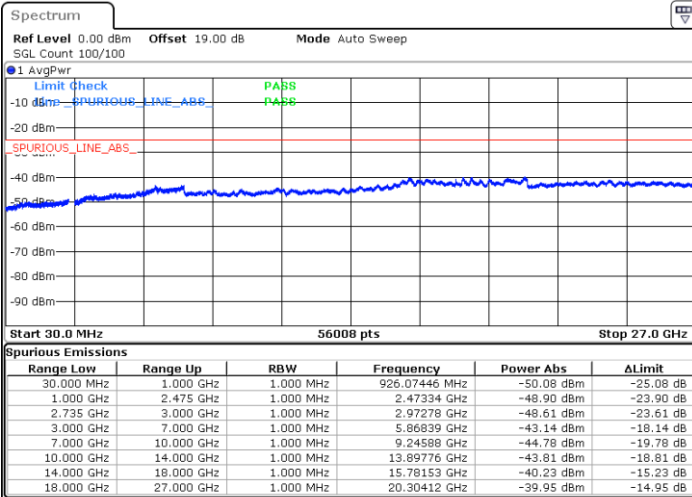

Highest Channel / FullIRB

N/A

Date: 28.AUG.2020 21:53:44

LTE Band 41C / 20MHz+10MHz

16QAM

Lowest Channel / 1RB0 and 1RB49

Lowest Channel / 1RB99 and 1RB0

Date: 29.AUG.2020 13:42:08

Date: 29.AUG.2020 14:55:36

Lowest Channel / FullRB

N/A

Date: 29.AUG.2020 13:35:25

LTE Band 41C / 20MHz+10MHz

16QAM

Middle Channel / 1RB0 and 1RB49

Middle Channel / 1RB99 and 1RB0

Date: 29.AUG.2020 13:48:17

Date: 29.AUG.2020 13:53:46

Middle Channel / FullIRB

N/A

Date: 29.AUG.2020 14:00:12

LTE Band 41C / 20MHz+10MHz

16QAM

Highest Channel / 1RB0 and 1RB49

Highest Channel / 1RB99 and 1RB0

Date: 29.AUG.2020 14:22:07

Date: 29.AUG.2020 14:29:36

Highest Channel / FullIRB

N/A

Date: 29.AUG.2020 14:16:40

LTE Band 41C / 20MHz+15MHz

16QAM