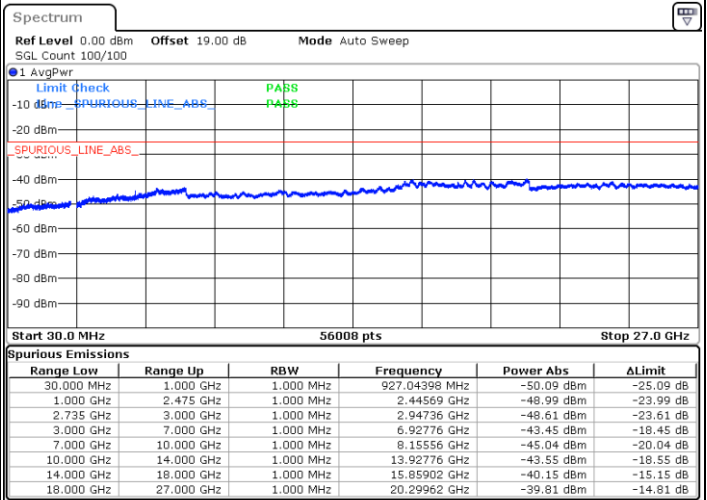

LTE Band 41C / 20MHz+5MHz

16QAM

Lowest Channel / 1RB0 and 1RB24

Lowest Channel / 1RB99 and 1RB0

Date: 28.AUG.2020 21:38:51

Date: 28.AUG.2020 21:34:17

Lowest Channel / FullIRB

N/A

Date: 28.AUG.2020 21:45:08

LTE Band 41C / 20MHz+5MHz

16QAM

Middle Channel / 1RB0 and 1RB24

Middle Channel / 1RB99 and 1RB0

Date: 28.AUG.2020 21:27:09

Date: 28.AUG.2020 21:30:17

Middle Channel / FullIRB

N/A

Date: 28.AUG.2020 21:24:03

LTE Band 41C / 20MHz+5MHz

16QAM

Highest Channel / 1RB0 and 1RB24

Highest Channel / 1RB99 and 1RB0

Date: 28.AUG.2020 21:59:56

Date: 28.AUG.2020 22:06:01