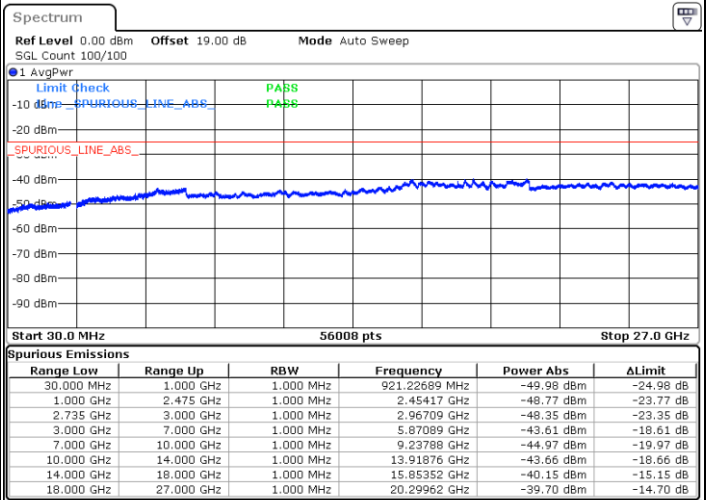

Date: 28.AUG.2020 23:07:45

LTE Band 41C / 15MHz+10MHz

16QAM

Highest Channel / 1RB0 and 1RB49

Highest Channel / 1RB74 and 1RB0

Date: 29.AUG.2020 00:38:18

Date: 29.AUG.2020 00:43:12

Highest Channel / FullIRB

N/A

Date: 29.AUG.2020 00:33:52

LTE Band 41C / 15MHz+15MHz

16QAM

Lowest Channel / 1RB0 and 1RB74

Lowest Channel / 1RB74 and 1RB0

Date: 29.AUG.2020 15:33:15

Date: 29.AUG.2020 15:39:41

Lowest Channel / FullIRB

N/A

Date: 29.AUG.2020 15:22:58

LTE Band 41C / 15MHz+15MHz

16QAM

Middle Channel / 1RB0 and 1RB74

Middle Channel / 1RB74 and 1RB0

Date: 29.AUG.2020 15:55:33

Date: 29.AUG.2020 15:47:30

Middle Channel / FullRB

N/A

Date: 29.AUG.2020 16:08:13

LTE Band 41C / 15MHz+15MHz

16QAM

Highest Channel / 1RB0 and 1RB74

Highest Channel / 1RB74 and 1RB0