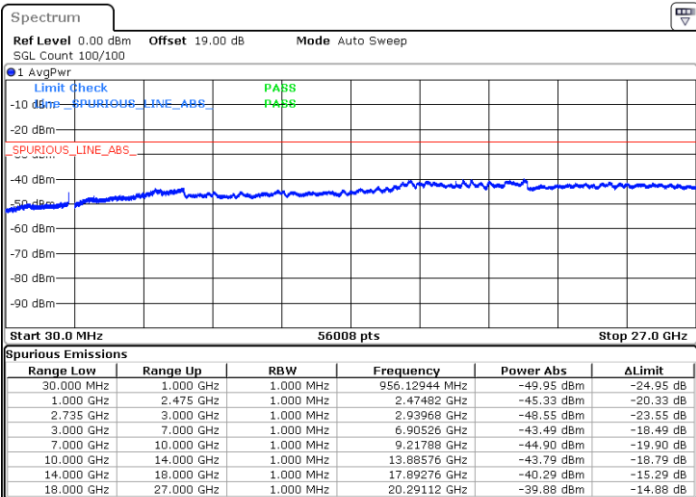

Date: 28.AUG.2020 22:18:52

LTE Band 41C / 10MHz+15MHz

64QAM

Highest Channel / 1RB0 and 1RB74

Highest Channel / 1RB49 and 1RB0

Date: 28.AUG.2020 22:49:56

Date: 28.AUG.2020 23:04:32

Highest Channel / FullIRB

N/A

Date: 28.AUG.2020 22:48:22

LTE Band 41C / 10MHz+20MHz

64QAM

Lowest Channel / 1RB0 and 1RB99

Lowest Channel / 1RB49 and 1RB0

Date: 29.AUG.2020 11:32:58

Date: 29.AUG.2020 11:41:31

Lowest Channel / FullRB

N/A

Date: 29.AUG.2020 11:27:37