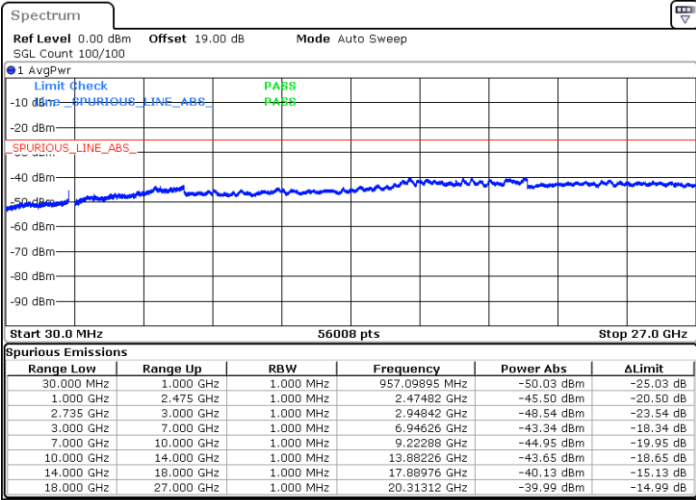

N/A

Date: 28.AUG.2020 21:24:03

LTE Band 41C / 20MHz+5MHz

16QAM

Highest Channel / 1RB0 and 1RB24

Highest Channel / 1RB99 and 1RB0

Date: 28.AUG.2020 21:59:56

Date: 28.AUG.2020 22:06:01

Highest Channel / FullIRB

N/A

Date: 28.AUG.2020 21:53:44

LTE Band 41C / 20MHz+10MHz

16QAM

Lowest Channel / 1RB0 and 1RB49

Lowest Channel / 1RB99 and 1RB0

Date: 29.AUG.2020 13:42:08

Date: 29.AUG.2020 14:55:36

Lowest Channel / FullRB

N/A

Date: 29.AUG.2020 13:35:25

LTE Band 41C / 20MHz+10MHz

16QAM

Middle Channel / 1RB0 and 1RB49

Middle Channel / 1RB99 and 1RB0

Date: 29.AUG.2020 13:48:17

Date: 29.AUG.2020 13:53:46

Middle Channel / FullIRB

N/A

Date: 29.AUG.2020 14:00:12

LTE Band 41C / 20MHz+10MHz

16QAM

Highest Channel / 1RB0 and 1RB49