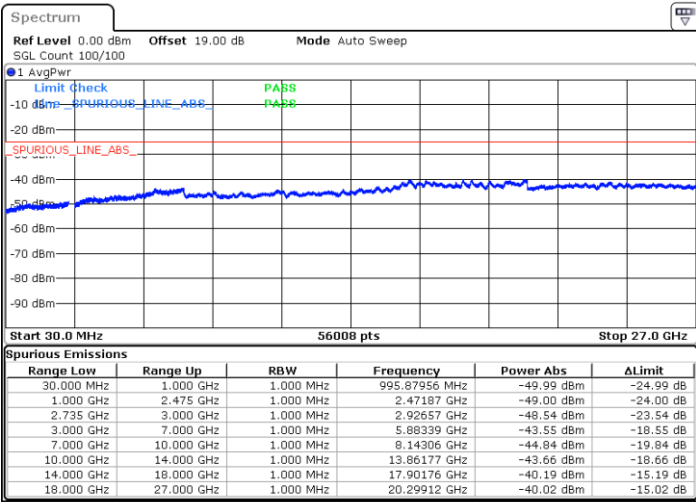

Date: 29.AUG.2020 21:05:25

Highest Channel / FullIRB

N/A

Date: 29.AUG.2020 21:20:28

LTE Band 41C / 5MHz+20MHz

64QAM

Lowest Channel / 1RB0 and 1RB99

Lowest Channel / 1RB24 and 1RB0

Date: 28.AUG.2020 20:24:11

Date: 28.AUG.2020 20:25:43

Lowest Channel / FullRB

N/A

Date: 28.AUG.2020 20:15:23

LTE Band 41C / 5MHz+20MHz

64QAM

Middle Channel / 1RB0 and 1RB9

Middle Channel / 1RB24 and 1RB0

Date: 28.AUG.2020 21:02:19

Date: 28.AUG.2020 20:41:15

Middle Channel / FullRB

N/A

Date: 28.AUG.2020 20:11:15

LTE Band 41C / 5MHz+20MHz

64QAM

Highest Channel / 1RB0 and 1RB99

Highest Channel / 1RB24 and 1RB0

Date: 28.AUG.2020 21:09:09

Date: 28.AUG.2020 21:12:13

Highest Channel / FullIRB

N/A

Date: 28.AUG.2020 21:19:57

LTE Band 41C / 10MHz+15MHz