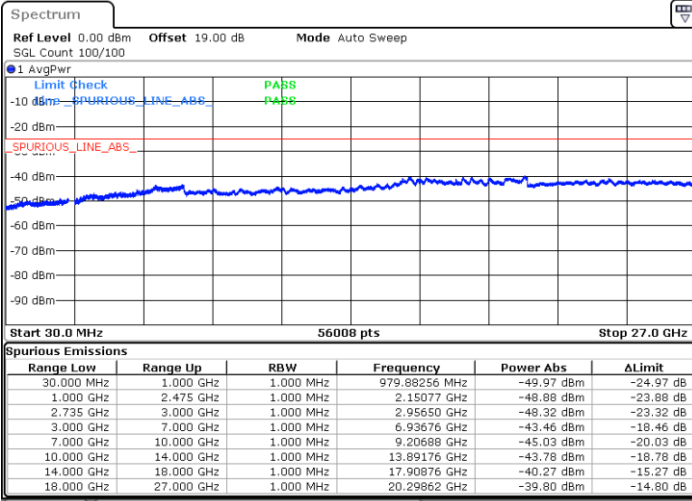

Lowest Channel / FullIRB

N/A

Date: 29.AUG.2020 15:22:58

LTE Band 41C / 15MHz+15MHz

16QAM

Middle Channel / 1RB0 and 1RB74

Middle Channel / 1RB74 and 1RB0

Date: 29.AUG.2020 15:55:33

Date: 29.AUG.2020 15:47:30

Middle Channel / FullRB

N/A

Date: 29.AUG.2020 16:08:13

LTE Band 41C / 15MHz+15MHz

16QAM

Highest Channel / 1RB0 and 1RB74

Highest Channel / 1RB74 and 1RB0

Date: 29.AUG.2020 16:39:03

Date: 29.AUG.2020 16:49:19

Highest Channel / FullIRB

N/A

Date: 29.AUG.2020 16:18:51

LTE Band 41C / 15MHz+20MHz

16QAM

Lowest Channel / 1RB0 and 1RB99

Lowest Channel / 1RB74 and 1RB0

Date: 29.AUG.2020 17:21:22

Date: 29.AUG.2020 17:59:48

Lowest Channel / FullIRB

N/A

Date: 29.AUG.2020 17:00:45

LTE Band 41C / 15MHz+20MHz

16QAM