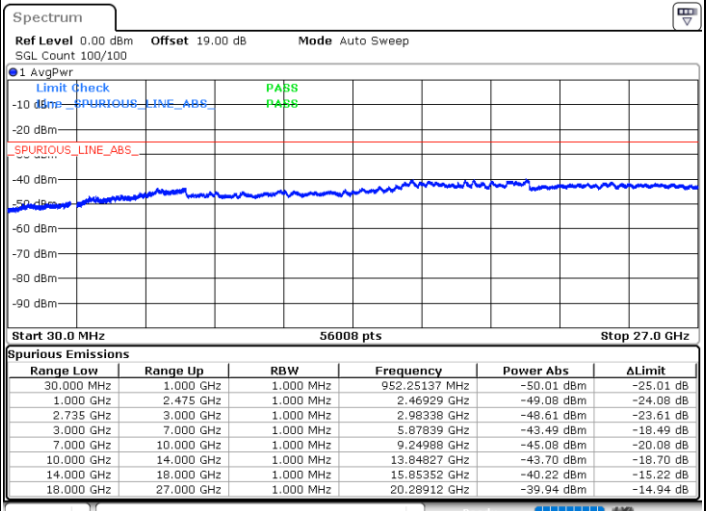

Highest Channel / 1RB0 and 1RB74

Highest Channel / 1RB49 and 1RB0

Date: 28.AUG.2020 22:51:12

Date: 28.AUG.2020 23:03:23

Highest Channel / FullIRB

N/A

Date: 28.AUG.2020 22:47:01

LTE Band 41C / 10MHz+20MHz

16QAM

Lowest Channel / 1RB0 and 1RB99

Lowest Channel / 1RB49 and 1RB0

Date: 29.AUG.2020 11:34:34

Date: 29.AUG.2020 11:40:14

Lowest Channel / FullRB

N/A

Date: 29.AUG.2020 11:24:20

LTE Band 41C / 10MHz+20MHz

16QAM

Middle Channel / 1RB0 and 1RB99

Middle Channel / 1RB49 and 1RB0

Date: 29.AUG.2020 11:49:07

Date: 29.AUG.2020 11:45:20

Middle Channel / FullIRB

N/A

Date: 29.AUG.2020 11:53:30

LTE Band 41C / 10MHz+20MHz

16QAM

Highest Channel / 1RB0 and 1RB99

Highest Channel / 1RB49 and 1RB0

Date: 29.AUG.2020 13:02:20

Date: 29.AUG.2020 13:11:45

Highest Channel / FullIRB