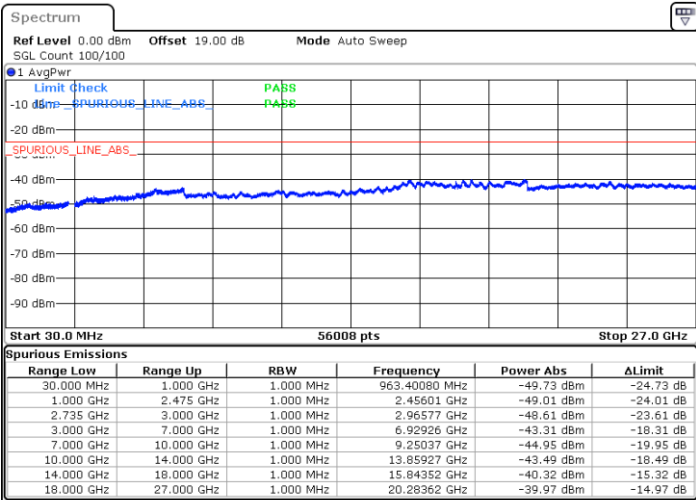

Lowest Channel / 1RB99 and 1RB0

Date: 28.AUG.2020 21:40:15

Date: 28.AUG.2020 21:32:59

Lowest Channel / FullRB

N/A

Date: 28.AUG.2020 21:43:03

LTE Band 41C / 20MHz+5MHz

QPSK

Middle Channel / 1RB0 and 1RB24

Middle Channel / 1RB99 and 1RB0

Date: 28.AUG.2020 21:26:11

Date: 28.AUG.2020 21:31:19

Middle Channel / FullIRB

N/A

Date: 28.AUG.2020 21:25:03

LTE Band 41C / 20MHz+5MHz

QPSK

Highest Channel / 1RB0 and 1RB24

Highest Channel / 1RB99 and 1RB0

Date: 28.AUG.2020 21:58:45

Date: 28.AUG.2020 22:07:32

Highest Channel / FullIRB

N/A

Date: 28.AUG.2020 21:55:19

LTE Band 41C / 20MHz+10MHz

QPSK

Lowest Channel / 1RB0 and 1RB49

Lowest Channel / 1RB99 and 1RB0

Date: 29.AUG.2020 13:40:50

Date: 29.AUG.2020 14:58:44

Lowest Channel / FullRB

N/A