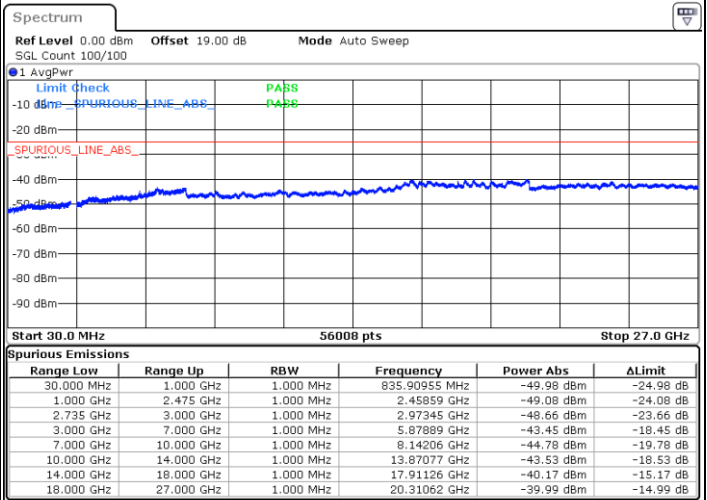

LTE Band 41C / 15MHz+15MHz

QPSK

Middle Channel / 1RB0 and 1RB74

Middle Channel / 1RB74 and 1RB0

Date: 29.AUG.2020 15:51:37

Date: 29.AUG.2020 15:49:47

Middle Channel / FullIRB

N/A

Date: 29.AUG.2020 16:09:21

LTE Band 41C / 15MHz+15MHz

QPSK

Highest Channel / 1RB0 and 1RB74

Highest Channel / 1RB74 and 1RB0

Date: 29.AUG.2020 16:43:14

Date: 29.AUG.2020 16:48:02

Highest Channel / FullIRB

N/A

Date: 29.AUG.2020 16:13:34

LTE Band 41C / 15MHz+20MHz

QPSK

Lowest Channel / 1RB0 and 1RB99

Lowest Channel / 1RB74 and 1RB0

Date: 29.AUG.2020 17:11:33

Date: 29.AUG.2020 17:49:44