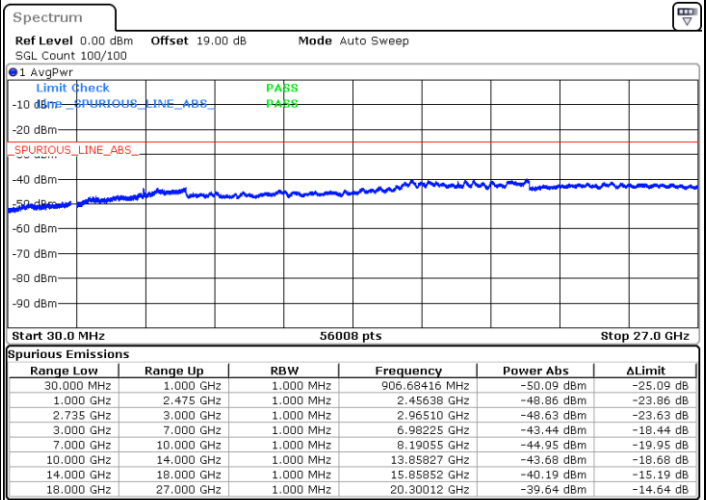

Highest Channel / 1RB99 and 1RB0

Date: 29.AUG.2020 20:04:14

Date: 29.AUG.2020 20:13:38

Highest Channel / FullIRB

N/A

Date: 29.AUG.2020 20:00:30

LTE Band 41C / 20MHz+20MHz

QPSK

Lowest Channel / 1RB0 and 1RB99

Lowest Channel / 1RB99 and 1RB0

Date: 30.AUG.2020 02:35:39

Date: 29.AUG.2020 20:19:20

Lowest Channel / FullIRB

N/A

Date: 29.AUG.2020 20:44:41

LTE Band 41C / 20MHz+20MHz

QPSK

MiddleChannel / 1RB0 and 1RB99

Middle Channel / 1RB99 and 1RB0

Date: 29.AUG.2020 20:53:30

Date: 29.AUG.2020 21:01:37

Middle Channel / FullIRB

N/A

Date: 29.AUG.2020 20:52:12

LTE Band 41C / 20MHz+20MHz

QPSK

Highest Channel / 1RB0 and 1RB99

Highest Channel / 1RB99 and 1RB0

Date: 29.AUG.2020 21:11:52

Date: 29.AUG.2020 21:03:39

Highest Channel / FullIRB

N/A