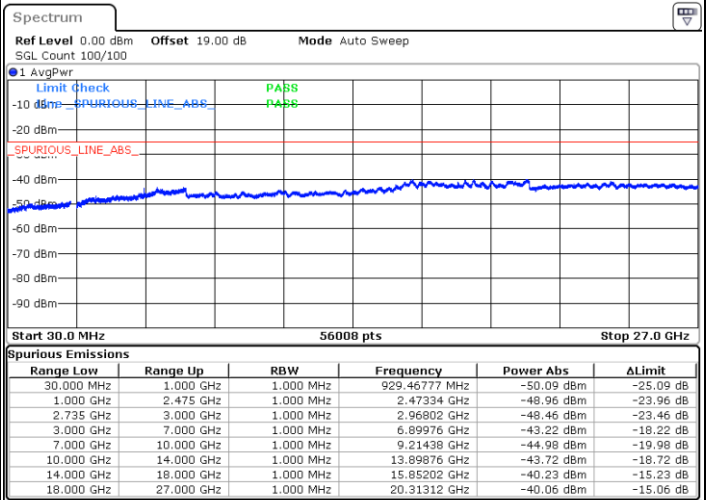

Date: 29.AUG.2020 13:38:49

LTE Band 41C / 20MHz+10MHz

QPSK

Middle Channel / 1RB0 and 1RB49

Middle Channel / 1RB99 and 1RB0

Date: 29.AUG.2020 13:51:09

Date: 29.AUG.2020 13:52:34

Middle Channel / FullRB

N/A

Date: 29.AUG.2020 14:06:38

LTE Band 41C / 20MHz+10MHz

QPSK

Highest Channel / 1RB0 and 1RB49

Highest Channel / 1RB99 and 1RB0

Date: 29.AUG.2020 14:24:18

Date: 29.AUG.2020 14:26:17

Highest Channel / FullIRB

N/A

Date: 29.AUG.2020 14:14:42

LTE Band 41C / 20MHz+15MHz

QPSK

Lowest Channel / 1RB0 and 1RB74

Lowest Channel / 1RB99 and 1RB0

Date: 29.AUG.2020 19:30:04

Date: 29.AUG.2020 19:32:05

Lowest Channel / FullRB

N/A

Date: 29.AUG.2020 19:12:35

LTE Band 41C / 20MHz+15MHz

QPSK

Middle Channel / 1RB0 and 1RB74

Middle Channel / 1RB99 and 1RB0