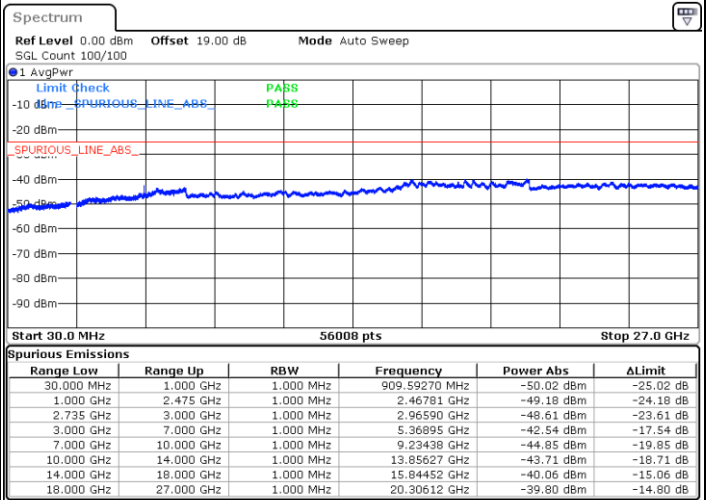

Lowest Channel / 1RB99 and 1RB0

Date: 28.AUG.2020 21:40:15

Date: 28.AUG.2020 21:32:59

Lowest Channel / FullRB

N/A

Date: 28.AUG.2020 21:43:03

LTE Band 41C / 20MHz+5MHz

QPSK

Middle Channel / 1RB0 and 1RB24

Middle Channel / 1RB99 and 1RB0

Date: 28.AUG.2020 21:26:11

Date: 28.AUG.2020 21:31:19

Middle Channel / FullIRB

N/A

Date: 28.AUG.2020 21:25:03

LTE Band 41C / 20MHz+5MHz

QPSK

Highest Channel / 1RB0 and 1RB24

Highest Channel / 1RB99 and 1RB0

Date: 28.AUG.2020 21:58:45

Date: 28.AUG.2020 22:07:32

Highest Channel / FullIRB

N/A

Date: 28.AUG.2020 21:55:19

LTE Band 41C / 20MHz+10MHz

QPSK

Lowest Channel / 1RB0 and 1RB49

Lowest Channel / 1RB99 and 1RB0

Date: 29.AUG.2020 13:40:50

Date: 29.AUG.2020 14:58:44

Lowest Channel / FullRB

N/A