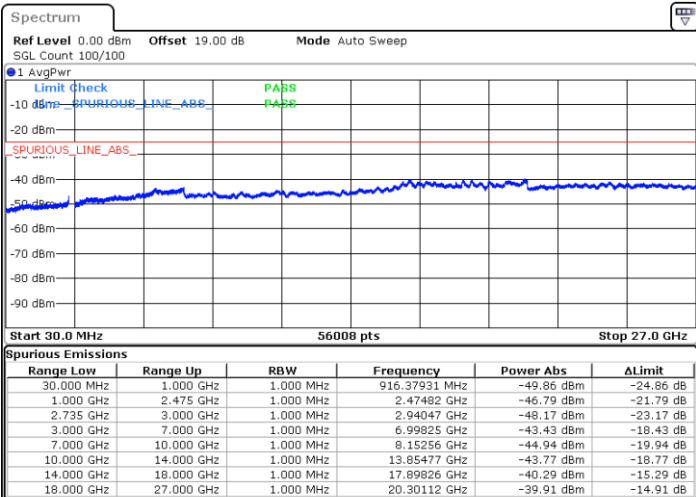

Date: 29.AUG.2020 11:53:30

LTE Band 41C / 10MHz+20MHz

16QAM

Highest Channel / 1RB0 and 1RB99

Highest Channel / 1RB49 and 1RB0

Date: 29.AUG.2020 13:02:20

Date: 29.AUG.2020 13:11:45

Highest Channel / FullIRB

N/A

Date: 29.AUG.2020 12:55:00

LTE Band 41C / 15MHz+10MHz

16QAM

Lowest Channel / 1RB0 and 1RB49

Lowest Channel / 1RB74 and 1RB0

Date: 28.AUG.2020 23:31:10

Date: 28.AUG.2020 23:24:56

Lowest Channel / FullRB

N/A

Date: 28.AUG.2020 23:46:25