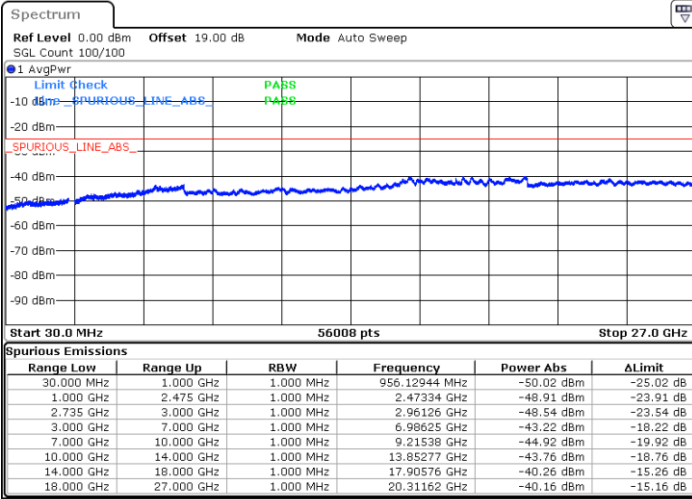

LTE Band 41C / 10MHz+20MHz

16QAM

Middle Channel / 1RB0 and 1RB99

Middle Channel / 1RB49 and 1RB0

Date: 29.AUG.2020 11:49:07

Date: 29.AUG.2020 11:45:20

Middle Channel / FullIRB

N/A

Date: 29.AUG.2020 11:53:30

LTE Band 41C / 10MHz+20MHz

16QAM

Highest Channel / 1RB0 and 1RB99

Highest Channel / 1RB49 and 1RB0

Date: 29.AUG.2020 13:02:20

Date: 29.AUG.2020 13:11:45

Highest Channel / FullIRB

N/A

Date: 29.AUG.2020 12:55:00

LTE Band 41C / 15MHz+10MHz

16QAM

Lowest Channel / 1RB0 and 1RB49

Lowest Channel / 1RB74 and 1RB0

Date: 28.AUG.2020 23:31:10

Date: 28.AUG.2020 23:24:56