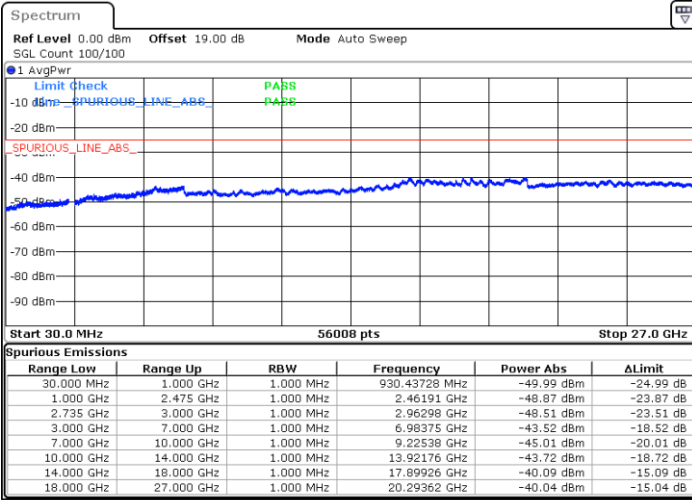

N/A

Date: 28.AUG.2020 20:17:04

LTE Band 41C / 5MHz+20MHz

16QAM

Middle Channel / 1RB0 and 1RB9

Middle Channel / 1RB24 and 1RB0

Date: 28.AUG.2020 21:03:17

Date: 28.AUG.2020 20:40:19

Middle Channel / FullRB

N/A

Date: 28.AUG.2020 20:10:18

LTE Band 41C / 5MHz+20MHz

16QAM

Highest Channel / 1RB0 and 1RB99

Highest Channel / 1RB24 and 1RB0

Date: 28.AUG.2020 21:07:50

Date: 28.AUG.2020 21:13:35

Highest Channel / FullIRB

N/A

Date: 28.AUG.2020 21:18:47

LTE Band 41C / 10MHz+15MHz

16QAM

Lowest Channel / 1RB0 and 1RB74

Lowest Channel / 1RB49 and 1RB0