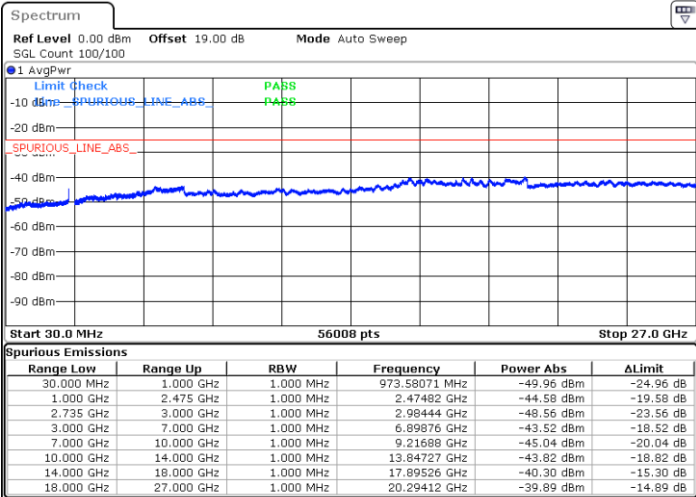

Highest Channel / 1RB0 and 1RB74

Highest Channel / 1RB49 and 1RB0

Date: 28.AUG.2020 22:51:12

Date: 28.AUG.2020 23:03:23

Highest Channel / FullIRB

N/A

Date: 28.AUG.2020 22:47:01

LTE Band 41C / 10MHz+20MHz

16QAM

Lowest Channel / 1RB0 and 1RB99

Lowest Channel / 1RB49 and 1RB0

Date: 29.AUG.2020 11:34:34

Date: 29.AUG.2020 11:40:14

Lowest Channel / FullRB

N/A

Date: 29.AUG.2020 11:24:20

LTE Band 41C / 10MHz+20MHz

16QAM

Middle Channel / 1RB0 and 1RB99

Middle Channel / 1RB49 and 1RB0

Date: 29.AUG.2020 11:49:07

Date: 29.AUG.2020 11:45:20

Middle Channel / FullIRB

N/A

Date: 29.AUG.2020 11:53:30

LTE Band 41C / 10MHz+20MHz

16QAM

Highest Channel / 1RB0 and 1RB99

Highest Channel / 1RB49 and 1RB0

Date: 29.AUG.2020 13:02:20

Date: 29.AUG.2020 13:11:45

Highest Channel / FullIRB