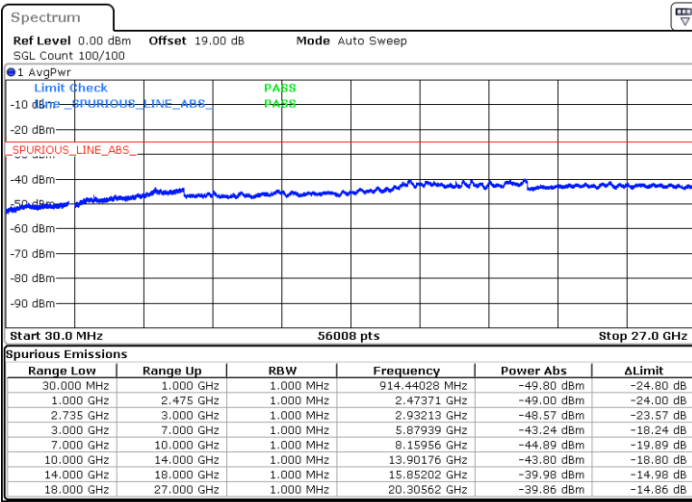

Middle Channel / 1RB0 and 1RB24

Middle Channel / 1RB99 and 1RB0

Date: 28.AUG.2020 21:26:11

Date: 28.AUG.2020 21:31:19

Middle Channel / FullIRB

N/A

Date: 28.AUG.2020 21:25:03

LTE Band 41C / 20MHz+5MHz

QPSK

Highest Channel / 1RB0 and 1RB24

Highest Channel / 1RB99 and 1RB0

Date: 28.AUG.2020 21:58:45

Date: 28.AUG.2020 22:07:32

Highest Channel / FullIRB

N/A

Date: 28.AUG.2020 21:55:19

LTE Band 41C / 20MHz+10MHz

QPSK

Lowest Channel / 1RB0 and 1RB49

Lowest Channel / 1RB99 and 1RB0

Date: 29.AUG.2020 13:40:50

Date: 29.AUG.2020 14:58:44

Lowest Channel / FullRB

N/A