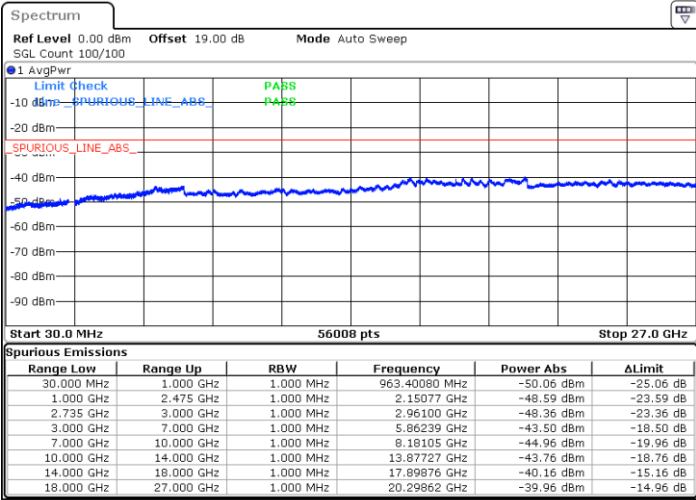

Lowest Channel / FullRB

N/A

Date: 29.AUG.2020 17:03:19

LTE Band 41C / 15MHz+20MHz

QPSK

Middle Channel / 1RB0 and 1RB9

Middle Channel / 1RB74 and 1RB0

Date: 29.AUG.2020 18:14:32

Date: 29.AUG.2020 18:08:34

Middle Channel / FullRB

N/A

Date: 29.AUG.2020 18:15:49

LTE Band 41C / 15MHz+20MHz

QPSK

Highest Channel / 1RB0 and 1RB99

Highest Channel / 1RB74 and 1RB0

Date: 29.AUG.2020 18:29:59

Date: 29.AUG.2020 18:48:01

Highest Channel / FullIRB

N/A

Date: 29.AUG.2020 18:26:54

LTE Band 41C / 20MHz+5MHz

QPSK

Lowest Channel / 1RB0 and 1RB24

Lowest Channel / 1RB99 and 1RB0

Date: 28.AUG.2020 21:40:15

Date: 28.AUG.2020 21:32:59

Lowest Channel / FullRB

N/A

Date: 28.AUG.2020 21:43:03

LTE Band 41C / 20MHz+5MHz

QPSK