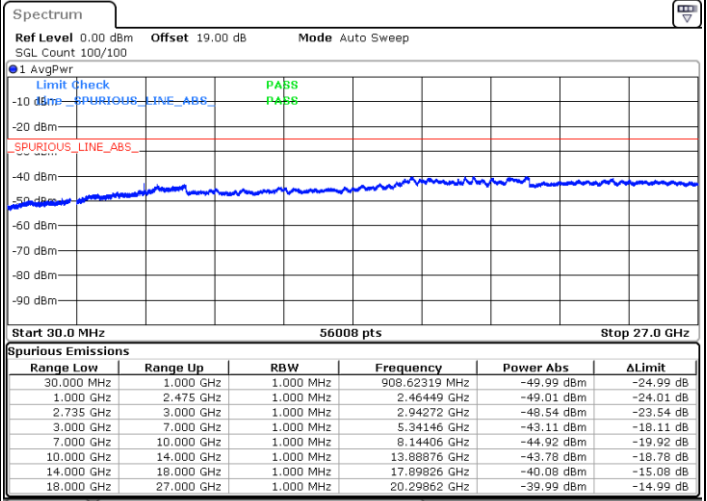

N/A

Date: 28.AUG.2020 20:17:04

LTE Band 41C / 5MHz+20MHz

16QAM

Middle Channel / 1RB0 and 1RB9

Middle Channel / 1RB24 and 1RB0

Date: 28.AUG.2020 21:03:17

Date: 28.AUG.2020 20:40:19

Middle Channel / FullRB

N/A

Date: 28.AUG.2020 20:10:18

LTE Band 41C / 5MHz+20MHz

16QAM

Highest Channel / 1RB0 and 1RB99

Highest Channel / 1RB24 and 1RB0

Date: 28.AUG.2020 21:07:50

Date: 28.AUG.2020 21:13:35

Highest Channel / FullIRB

N/A

Date: 28.AUG.2020 21:18:47

LTE Band 41C / 10MHz+15MHz

16QAM

Lowest Channel / 1RB0 and 1RB74

Lowest Channel / 1RB49 and 1RB0

Date: 28.AUG.2020 22:35:23

Date: 28.AUG.2020 22:29:34

Lowest Channel / FullRB

N/A

Date: 28.AUG.2020 22:41:26

LTE Band 41C / 10MHz+15MHz

16QAM

MiddleChannel / 1RB0 and 1RB74