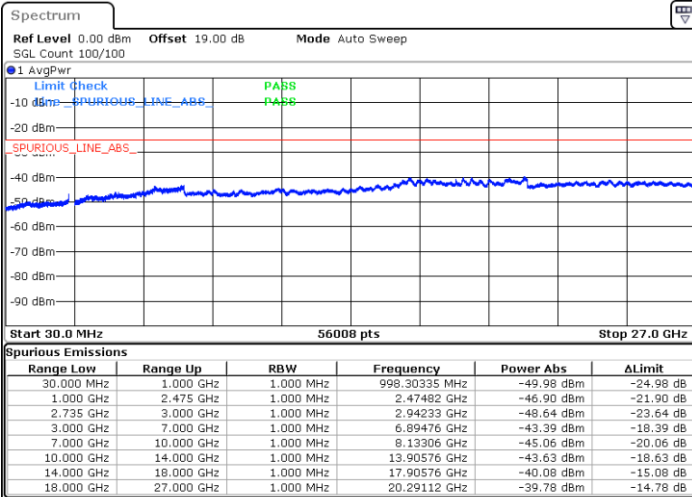

Middle Channel / FullRB

N/A

Date: 28.AUG.2020 20:10:18

LTE Band 41C / 5MHz+20MHz

16QAM

Highest Channel / 1RB0 and 1RB99

Highest Channel / 1RB24 and 1RB0

Date: 28.AUG.2020 21:07:50

Date: 28.AUG.2020 21:13:35

Highest Channel / FullIRB

N/A

Date: 28.AUG.2020 21:18:47

LTE Band 41C / 10MHz+15MHz

16QAM

Lowest Channel / 1RB0 and 1RB74

Lowest Channel / 1RB49 and 1RB0

Date: 28.AUG.2020 22:35:23

Date: 28.AUG.2020 22:29:34

Lowest Channel / FullRB

N/A

Date: 28.AUG.2020 22:41:26

LTE Band 41C / 10MHz+15MHz

16QAM

MiddleChannel / 1RB0 and 1RB74