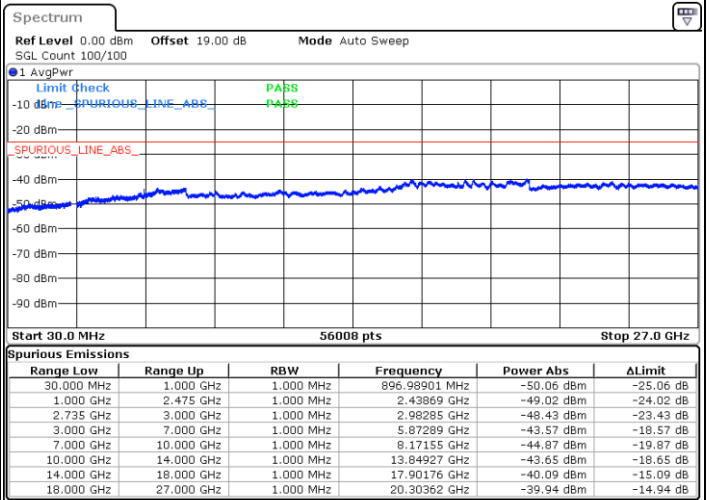

Date: 28.AUG.2020 21:13:35

Highest Channel / FullIRB

N/A

Date: 28.AUG.2020 21:18:47

LTE Band 41C / 10MHz+15MHz

16QAM

Lowest Channel / 1RB0 and 1RB74

Lowest Channel / 1RB49 and 1RB0

Date: 28.AUG.2020 22:35:23

Date: 28.AUG.2020 22:29:34

Lowest Channel / FullRB

N/A

Date: 28.AUG.2020 22:41:26

LTE Band 41C / 10MHz+15MHz

16QAM

MiddleChannel / 1RB0 and 1RB74

Middle Channel / 1RB49 and 1RB0

Date: 28.AUG.2020 22:21:06

Date: 28.AUG.2020 22:24:14

Middle Channel / FullIRB

N/A

Date: 28.AUG.2020 22:17:50

LTE Band 41C / 10MHz+15MHz

16QAM

Highest Channel / 1RB0 and 1RB74

Highest Channel / 1RB49 and 1RB0

Date: 28.AUG.2020 22:51:12

Date: 28.AUG.2020 23:03:23

Highest Channel / FullIRB

N/A

Date: 28.AUG.2020 22:47:01

LTE Band 41C / 10MHz+20MHz