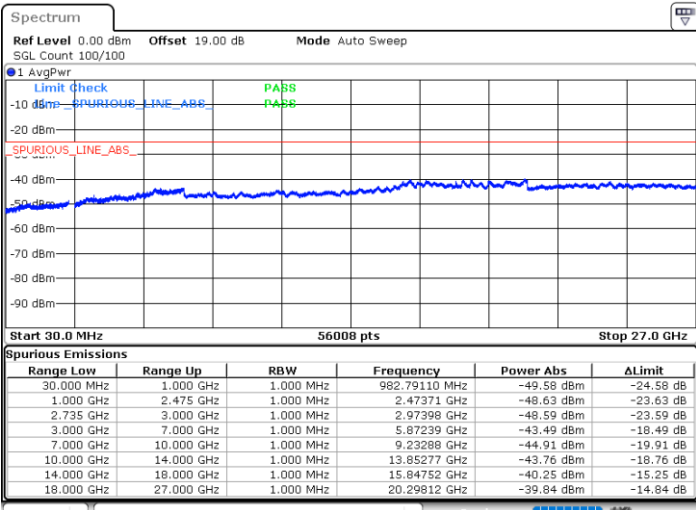

Highest Channel / 1RB0 and 1RB74

Highest Channel / 1RB49 and 1RB0

Date: 28.AUG.2020 22:51:12

Date: 28.AUG.2020 23:03:23

Highest Channel / FullIRB

N/A

Date: 28.AUG.2020 22:47:01

LTE Band 41C / 10MHz+20MHz

16QAM

Lowest Channel / 1RB0 and 1RB99

Lowest Channel / 1RB49 and 1RB0

Date: 29.AUG.2020 11:34:34

Date: 29.AUG.2020 11:40:14

Lowest Channel / FullRB

N/A

Date: 29.AUG.2020 11:24:20

LTE Band 41C / 10MHz+20MHz

16QAM

Middle Channel / 1RB0 and 1RB99

Middle Channel / 1RB49 and 1RB0

Date: 29.AUG.2020 11:49:07

Date: 29.AUG.2020 11:45:20

Middle Channel / FullIRB

N/A

Date: 29.AUG.2020 11:53:30

LTE Band 41C / 10MHz+20MHz

16QAM

Highest Channel / 1RB0 and 1RB99

Highest Channel / 1RB49 and 1RB0

Date: 29.AUG.2020 13:02:20

Date: 29.AUG.2020 13:11:45

Highest Channel / FullIRB