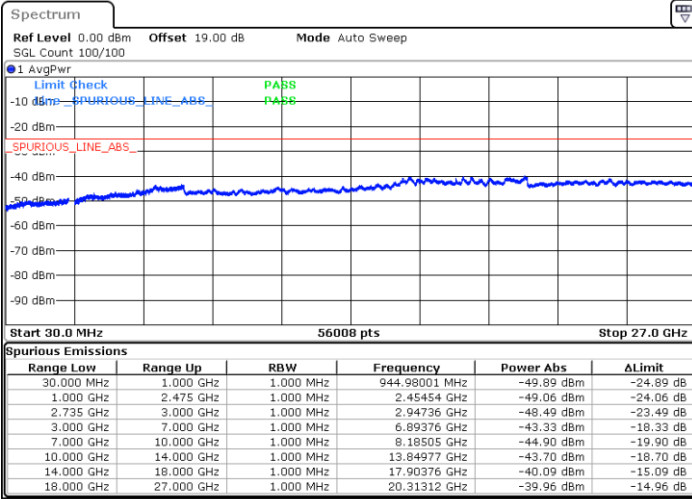

N/A

Date: 29.AUG.2020 14:06:38

LTE Band 41C / 20MHz+10MHz

QPSK

Highest Channel / 1RB0 and 1RB49

Highest Channel / 1RB99 and 1RB0

Date: 29.AUG.2020 14:24:18

Date: 29.AUG.2020 14:26:17

Highest Channel / FullIRB

N/A

Date: 29.AUG.2020 14:14:42

LTE Band 41C / 20MHz+15MHz

QPSK

Lowest Channel / 1RB0 and 1RB74

Lowest Channel / 1RB99 and 1RB0

Date: 29.AUG.2020 19:30:04

Date: 29.AUG.2020 19:32:05

Lowest Channel / FullRB

N/A

Date: 29.AUG.2020 19:12:35

LTE Band 41C / 20MHz+15MHz

QPSK

Middle Channel / 1RB0 and 1RB74

Middle Channel / 1RB99 and 1RB0

Date: 29.AUG.2020 19:42:15

Date: 29.AUG.2020 19:40:52

Middle Channel / FullIRB

N/A

Date: 29.AUG.2020 19:51:34

LTE Band 41C / 20MHz+15MHz

QPSK

Highest Channel / 1RB0 and 1RB74