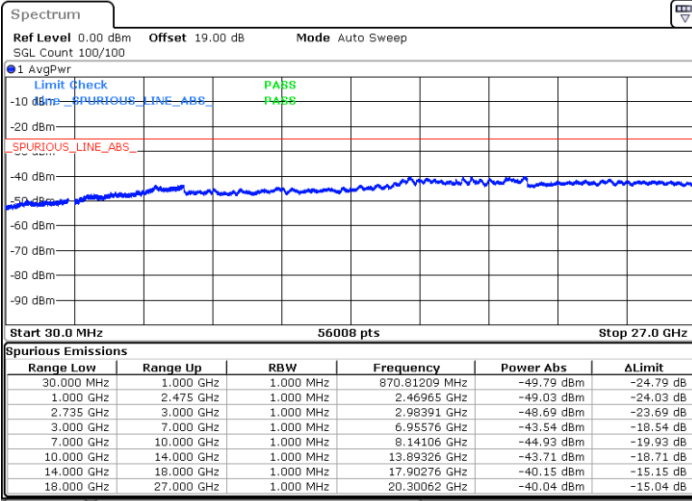

N/A

Date: 28.AUG.2020 20:17:04

LTE Band 41C / 5MHz+20MHz

16QAM

Middle Channel / 1RB0 and 1RB9

Middle Channel / 1RB24 and 1RB0

Date: 28.AUG.2020 21:03:17

Date: 28.AUG.2020 20:40:19

Middle Channel / FullRB

N/A

Date: 28.AUG.2020 20:10:18

LTE Band 41C / 5MHz+20MHz

16QAM

Highest Channel / 1RB0 and 1RB99

Highest Channel / 1RB24 and 1RB0

Date: 28.AUG.2020 21:07:50

Date: 28.AUG.2020 21:13:35

Highest Channel / FullIRB

N/A

Date: 28.AUG.2020 21:18:47

LTE Band 41C / 10MHz+15MHz

16QAM

Lowest Channel / 1RB0 and 1RB74

Lowest Channel / 1RB49 and 1RB0