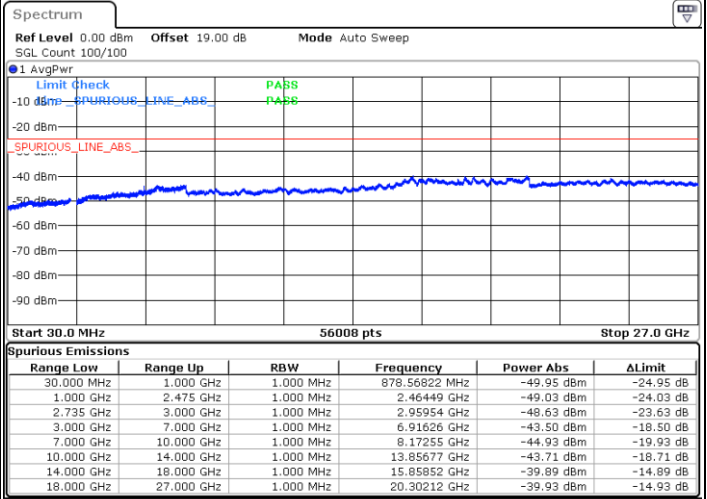

LTE Band 41C / 10MHz+20MHz

16QAM

Middle Channel / 1RB0 and 1RB99

Middle Channel / 1RB49 and 1RB0

Date: 29.AUG.2020 11:49:07

Date: 29.AUG.2020 11:45:20

Middle Channel / FullIRB

N/A

Date: 29.AUG.2020 11:53:30

LTE Band 41C / 10MHz+20MHz

16QAM

Highest Channel / 1RB0 and 1RB99

Highest Channel / 1RB49 and 1RB0

Date: 29.AUG.2020 13:02:20

Date: 29.AUG.2020 13:11:45

Highest Channel / FullIRB

N/A

Date: 29.AUG.2020 12:55:00

LTE Band 41C / 15MHz+10MHz

16QAM

Lowest Channel / 1RB0 and 1RB49

Lowest Channel / 1RB74 and 1RB0

Date: 28.AUG.2020 23:31:10

Date: 28.AUG.2020 23:24:56