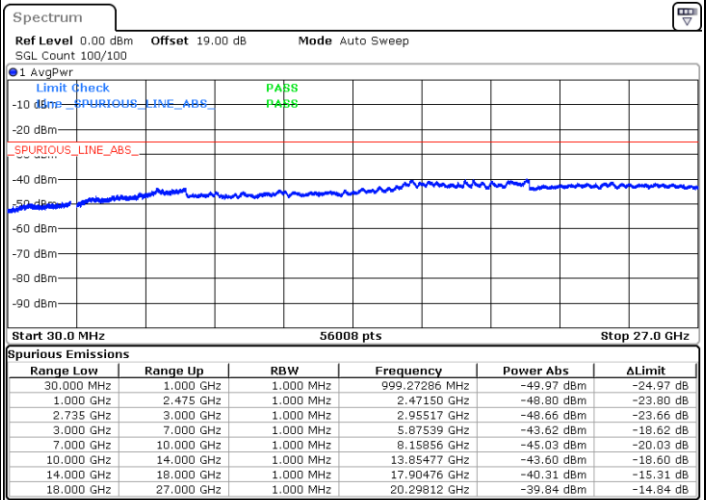

Date: 29.AUG.2020 18:29:59

Date: 29.AUG.2020 18:48:01

Highest Channel / FullIRB

N/A

Date: 29.AUG.2020 18:26:54

LTE Band 41C / 20MHz+5MHz

QPSK

Lowest Channel / 1RB0 and 1RB24

Lowest Channel / 1RB99 and 1RB0

Date: 28.AUG.2020 21:40:15

Date: 28.AUG.2020 21:32:59

Lowest Channel / FullRB

N/A

Date: 28.AUG.2020 21:43:03

LTE Band 41C / 20MHz+5MHz

QPSK

Middle Channel / 1RB0 and 1RB24

Middle Channel / 1RB99 and 1RB0

Date: 28.AUG.2020 21:26:11

Date: 28.AUG.2020 21:31:19

Middle Channel / FullIRB

N/A

Date: 28.AUG.2020 21:25:03

LTE Band 41C / 20MHz+5MHz

QPSK

Highest Channel / 1RB0 and 1RB24

Highest Channel / 1RB99 and 1RB0

Date: 28.AUG.2020 21:58:45

Date: 28.AUG.2020 22:07:32

Highest Channel / FullIRB

N/A

Date: 28.AUG.2020 21:55:19