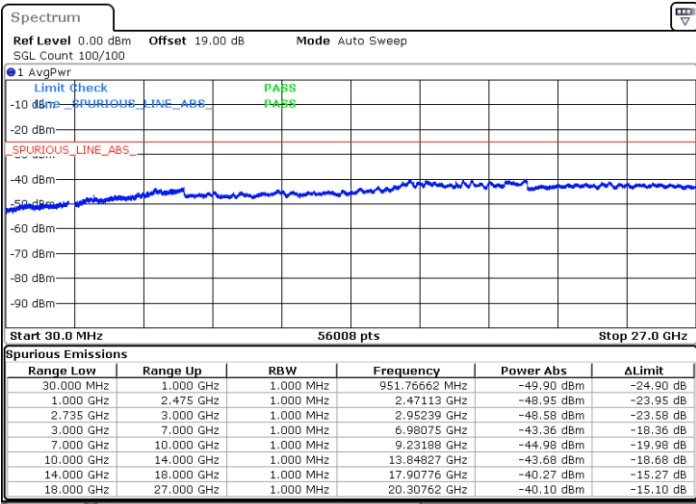

Highest Channel / 1RB99 and 1RB0

Date: 29.AUG.2020 20:04:14

Date: 29.AUG.2020 20:13:38

Highest Channel / FullIRB

N/A

Date: 29.AUG.2020 20:00:30

LTE Band 41C / 20MHz+20MHz

QPSK

Lowest Channel / 1RB0 and 1RB99

Lowest Channel / 1RB99 and 1RB0

Date: 30.AUG.2020 02:35:39

Date: 29.AUG.2020 20:19:20

Lowest Channel / FullIRB

N/A

Date: 29.AUG.2020 20:44:41

LTE Band 41C / 20MHz+20MHz

QPSK

MiddleChannel / 1RB0 and 1RB99

Middle Channel / 1RB99 and 1RB0

Date: 29.AUG.2020 20:53:30

Date: 29.AUG.2020 21:01:37

Middle Channel / FullIRB

N/A

Date: 29.AUG.2020 20:52:12

LTE Band 41C / 20MHz+20MHz

QPSK

Highest Channel / 1RB0 and 1RB99

Highest Channel / 1RB99 and 1RB0

Date: 29.AUG.2020 21:11:52

Date: 29.AUG.2020 21:03:39

Highest Channel / FullIRB

N/A