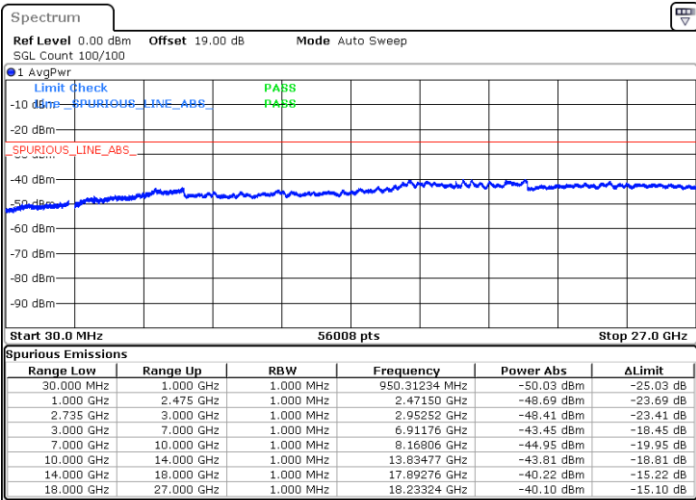

Date: 28.AUG.2020 21:13:35

Highest Channel / FullIRB

N/A

Date: 28.AUG.2020 21:18:47

LTE Band 41C / 10MHz+15MHz

16QAM

Lowest Channel / 1RB0 and 1RB74

Lowest Channel / 1RB49 and 1RB0

Date: 28.AUG.2020 22:35:23

Date: 28.AUG.2020 22:29:34

Lowest Channel / FullRB

N/A

Date: 28.AUG.2020 22:41:26

LTE Band 41C / 10MHz+15MHz

16QAM

MiddleChannel / 1RB0 and 1RB74

Middle Channel / 1RB49 and 1RB0

Date: 28.AUG.2020 22:21:06

Date: 28.AUG.2020 22:24:14

Middle Channel / FullIRB

N/A

Date: 28.AUG.2020 22:17:50

LTE Band 41C / 10MHz+15MHz

16QAM

Highest Channel / 1RB0 and 1RB74

Highest Channel / 1RB49 and 1RB0

Date: 28.AUG.2020 22:51:12

Date: 28.AUG.2020 23:03:23

Highest Channel / FullIRB

N/A

Date: 28.AUG.2020 22:47:01

LTE Band 41C / 10MHz+20MHz