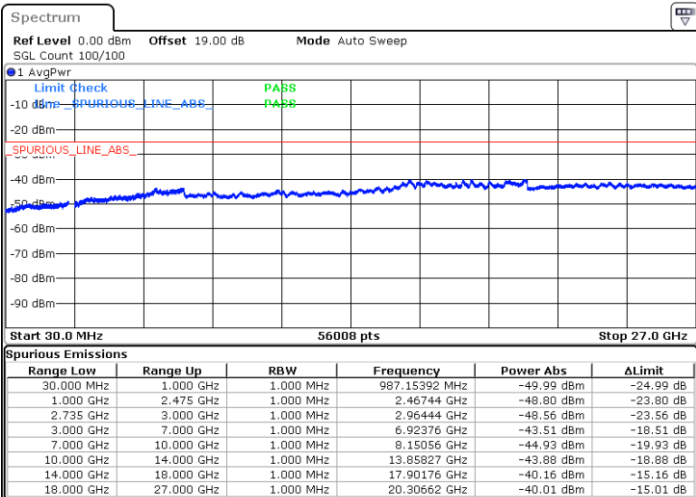

Date: 29.AUG.2020 21:16:14

LTE Band 41C / 5MHz+20MHz

16QAM

Lowest Channel / 1RB0 and 1RB99

Lowest Channel / 1RB24 and 1RB0

Date: 28.AUG.2020 20:23:01

Date: 28.AUG.2020 20:26:54

Lowest Channel / FullRB

N/A

Date: 28.AUG.2020 20:17:04

LTE Band 41C / 5MHz+20MHz

16QAM

Middle Channel / 1RB0 and 1RB9

Middle Channel / 1RB24 and 1RB0

Date: 28.AUG.2020 21:03:17

Date: 28.AUG.2020 20:40:19

Middle Channel / FullRB

N/A

Date: 28.AUG.2020 20:10:18

LTE Band 41C / 5MHz+20MHz

16QAM

Highest Channel / 1RB0 and 1RB99

Highest Channel / 1RB24 and 1RB0

Date: 28.AUG.2020 21:07:50

Date: 28.AUG.2020 21:13:35

Highest Channel / FullIRB

N/A

Date: 28.AUG.2020 21:18:47

LTE Band 41C / 10MHz+15MHz

16QAM

Lowest Channel / 1RB0 and 1RB74

Lowest Channel / 1RB49 and 1RB0