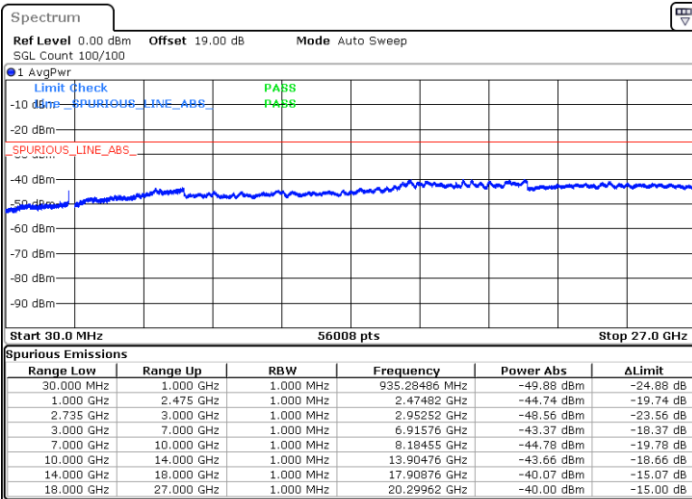

Highest Channel / 1RB99 and 1RB0

Date: 29.AUG.2020 20:04:14

Date: 29.AUG.2020 20:13:38

Highest Channel / FullIRB

N/A

Date: 29.AUG.2020 20:00:30

LTE Band 41C / 20MHz+20MHz

QPSK

Lowest Channel / 1RB0 and 1RB99

Lowest Channel / 1RB99 and 1RB0

Date: 30.AUG.2020 02:35:39

Date: 29.AUG.2020 20:19:20

Lowest Channel / FullIRB

N/A

Date: 29.AUG.2020 20:44:41

LTE Band 41C / 20MHz+20MHz

LTE Band 41C / 20MHz+20MHz

QPSK

Highest Channel / 1RB0 and 1RB99

Highest Channel / 1RB99 and 1RB0

Date: 29.AUG.2020 21:11:52

Date: 29.AUG.2020 21:03:39

Highest Channel / FullIRB

N/A