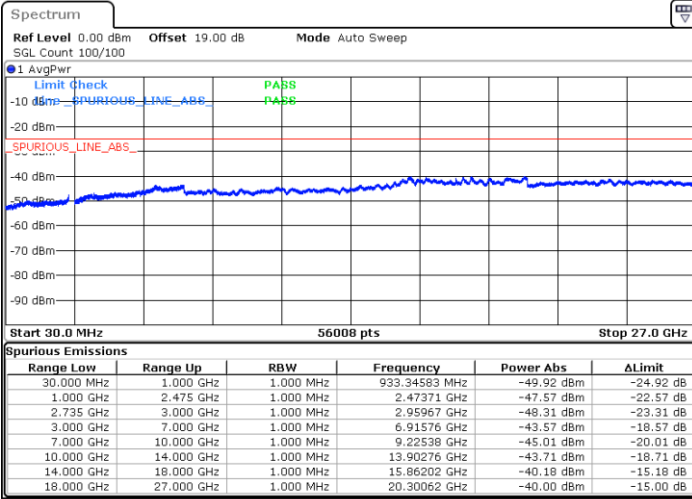

Middle Channel / FullRB

N/A

Date: 28.AUG.2020 20:10:18

LTE Band 41C / 5MHz+20MHz

16QAM

Highest Channel / 1RB0 and 1RB99

Highest Channel / 1RB24 and 1RB0

Date: 28.AUG.2020 21:07:50

Date: 28.AUG.2020 21:13:35

Highest Channel / FullIRB

N/A

Date: 28.AUG.2020 21:18:47

LTE Band 41C / 10MHz+15MHz

16QAM

Lowest Channel / 1RB0 and 1RB74

Lowest Channel / 1RB49 and 1RB0

Date: 28.AUG.2020 22:35:23

Date: 28.AUG.2020 22:29:34

Lowest Channel / FullRB

N/A

Date: 28.AUG.2020 22:41:26

LTE Band 41C / 10MHz+15MHz

16QAM

MiddleChannel / 1RB0 and 1RB74