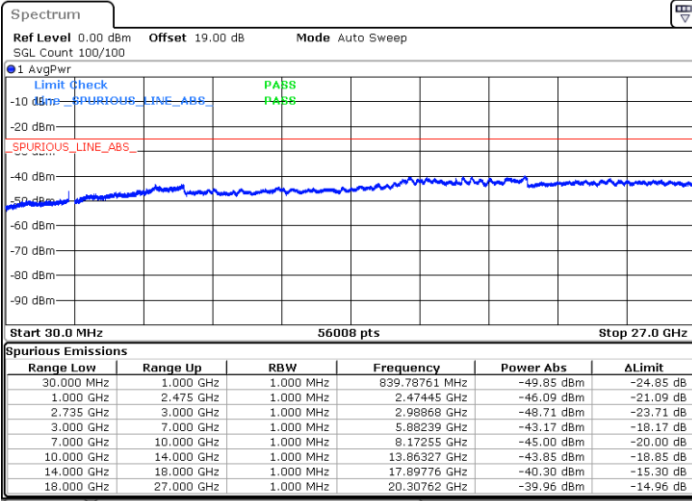

LTE Band 41C / 20MHz+20MHz

QPSK

Highest Channel / 1RB0 and 1RB99

Highest Channel / 1RB99 and 1RB0

Date: 29.AUG.2020 21:11:52

Date: 29.AUG.2020 21:03:39

Highest Channel / FullIRB

N/A

Date: 29.AUG.2020 21:16:14

LTE Band 41C / 5MHz+20MHz

16QAM

Lowest Channel / 1RB0 and 1RB99

Lowest Channel / 1RB24 and 1RB0

Date: 28.AUG.2020 20:23:01

Date: 28.AUG.2020 20:26:54

Lowest Channel / FullRB

N/A

Date: 28.AUG.2020 20:17:04

LTE Band 41C / 5MHz+20MHz

16QAM

Middle Channel / 1RB0 and 1RB9

Middle Channel / 1RB24 and 1RB0

Date: 28.AUG.2020 21:03:17

Date: 28.AUG.2020 20:40:19

Middle Channel / FullRB

N/A

Date: 28.AUG.2020 20:10:18

LTE Band 41C / 5MHz+20MHz

16QAM

Highest Channel / 1RB0 and 1RB99

Highest Channel / 1RB24 and 1RB0

Date: 28.AUG.2020 21:07:50