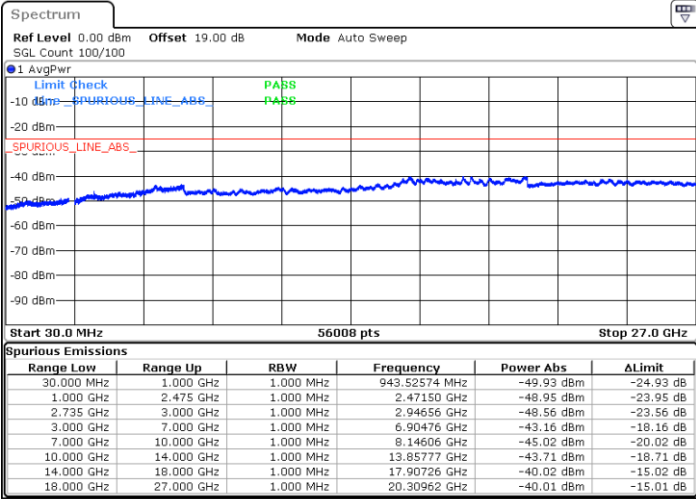

Middle Channel / 1RB49 and 1RB0

Date: 28.AUG.2020 22:21:06

Date: 28.AUG.2020 22:24:14

Middle Channel / FullIRB

N/A

Date: 28.AUG.2020 22:17:50

LTE Band 41C / 10MHz+15MHz

16QAM

Highest Channel / 1RB0 and 1RB74

Highest Channel / 1RB49 and 1RB0

Date: 28.AUG.2020 22:51:12

Date: 28.AUG.2020 23:03:23

Highest Channel / FullIRB

N/A

Date: 28.AUG.2020 22:47:01

LTE Band 41C / 10MHz+20MHz

16QAM

Lowest Channel / 1RB0 and 1RB99

Lowest Channel / 1RB49 and 1RB0

Date: 29.AUG.2020 11:34:34

Date: 29.AUG.2020 11:40:14

Lowest Channel / FullRB

N/A

Date: 29.AUG.2020 11:24:20