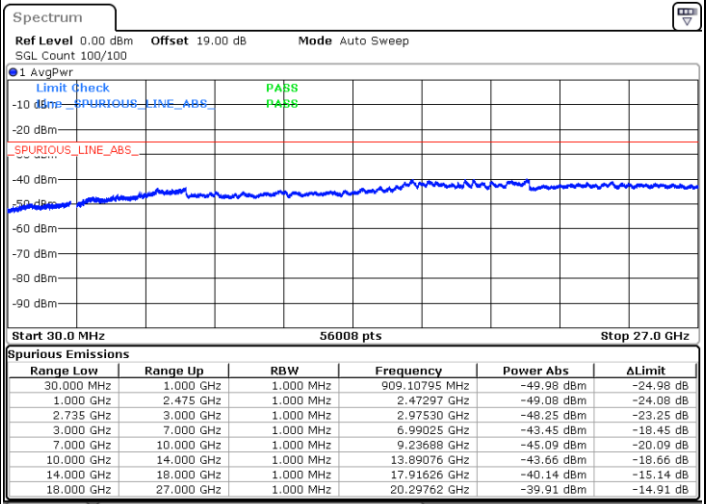

LTE Band 41C / 20MHz+20MHz

QPSK

MiddleChannel / 1RB0 and 1RB99

Middle Channel / 1RB99 and 1RB0

Date: 29.AUG.2020 20:53:30

Date: 29.AUG.2020 21:01:37