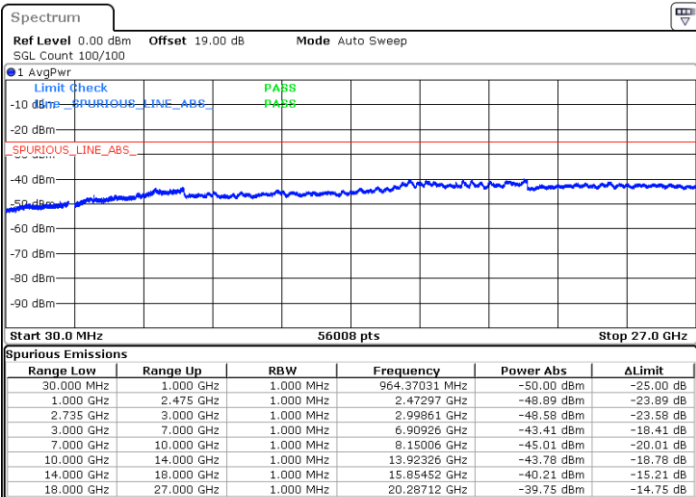

LTE Band 41C / 15MHz+15MHz

QPSK

Middle Channel / 1RB0 and 1RB74

Middle Channel / 1RB74 and 1RB0

Date: 29.AUG.2020 15:51:37

Date: 29.AUG.2020 15:49:47

Middle Channel / FullIRB

N/A

Date: 29.AUG.2020 16:09:21

LTE Band 41C / 15MHz+15MHz

QPSK

Highest Channel / 1RB0 and 1RB74

Highest Channel / 1RB74 and 1RB0

Date: 29.AUG.2020 16:43:14

Date: 29.AUG.2020 16:48:02

Highest Channel / FullIRB

N/A

Date: 29.AUG.2020 16:13:34

LTE Band 41C / 15MHz+20MHz

QPSK

Lowest Channel / 1RB0 and 1RB99

Lowest Channel / 1RB74 and 1RB0

Date: 29.AUG.2020 17:11:33

Date: 29.AUG.2020 17:49:44