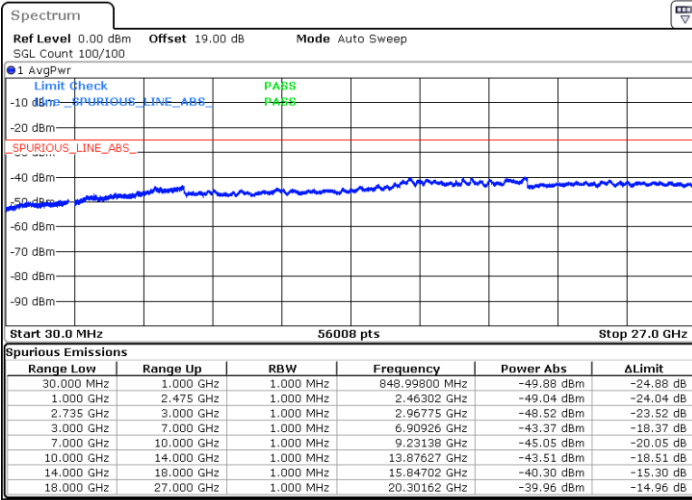

LTE Band 41C / 20MHz+10MHz

QPSK

Lowest Channel / 1RB0 and 1RB49

Lowest Channel / 1RB99 and 1RB0

Date: 29.AUG.2020 13:40:50

Date: 29.AUG.2020 14:58:44

Lowest Channel / FullRB

N/A

Date: 29.AUG.2020 13:38:49

LTE Band 41C / 20MHz+10MHz

QPSK

Middle Channel / 1RB0 and 1RB49

Middle Channel / 1RB99 and 1RB0

Date: 29.AUG.2020 13:51:09

Date: 29.AUG.2020 13:52:34

Middle Channel / FullRB

N/A

Date: 29.AUG.2020 14:06:38

LTE Band 41C / 20MHz+10MHz

QPSK

Highest Channel / 1RB0 and 1RB49

Highest Channel / 1RB99 and 1RB0

Date: 29.AUG.2020 14:24:18

Date: 29.AUG.2020 14:26:17

Highest Channel / FullIRB

N/A

Date: 29.AUG.2020 14:14:42

LTE Band 41C / 20MHz+15MHz

QPSK

Lowest Channel / 1RB0 and 1RB74

Lowest Channel / 1RB99 and 1RB0

Date: 29.AUG.2020 19:30:04