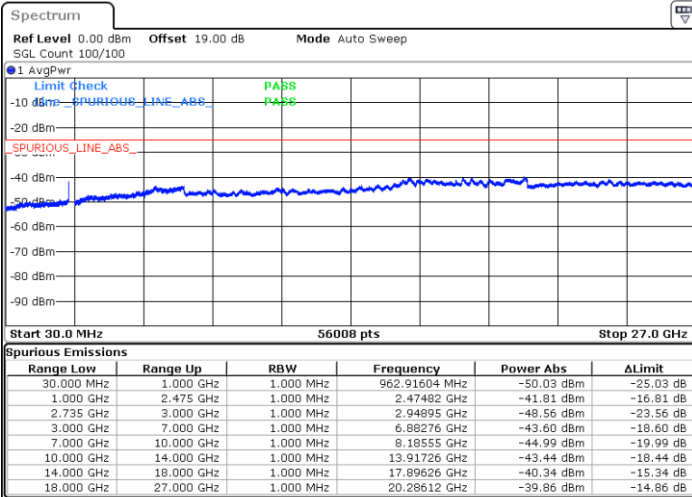

Date: 29.AUG.2020 16:09:21

LTE Band 41C / 15MHz+15MHz

QPSK

Highest Channel / 1RB0 and 1RB74

Highest Channel / 1RB74 and 1RB0

Date: 29.AUG.2020 16:43:14

Date: 29.AUG.2020 16:48:02

Highest Channel / FullIRB

N/A

Date: 29.AUG.2020 16:13:34

LTE Band 41C / 15MHz+20MHz

QPSK

Lowest Channel / 1RB0 and 1RB99

Lowest Channel / 1RB74 and 1RB0

Date: 29.AUG.2020 17:11:33

Date: 29.AUG.2020 17:49:44

Lowest Channel / FullRB

N/A

Date: 29.AUG.2020 17:03:19

LTE Band 41C / 15MHz+20MHz

QPSK

Middle Channel / 1RB0 and 1RB9

Middle Channel / 1RB74 and 1RB0

Date: 29.AUG.2020 18:14:32

Date: 29.AUG.2020 18:08:34

Middle Channel / FullRB

N/A

Date: 29.AUG.2020 18:15:49

LTE Band 41C / 15MHz+20MHz

QPSK

Highest Channel / 1RB0 and 1RB99

Highest Channel / 1RB74 and 1RB0