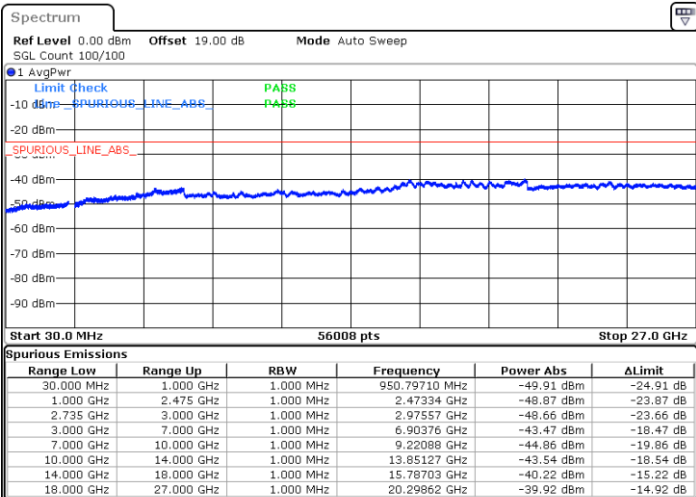

Date: 29.AUG.2020 19:42:15

Date: 29.AUG.2020 19:40:52

Middle Channel / FullIRB

N/A

Date: 29.AUG.2020 19:51:34

LTE Band 41C / 20MHz+15MHz

QPSK

Highest Channel / 1RB0 and 1RB74

Highest Channel / 1RB99 and 1RB0

Date: 29.AUG.2020 20:04:14

Date: 29.AUG.2020 20:13:38

Highest Channel / FullIRB

N/A

Date: 29.AUG.2020 20:00:30

LTE Band 41C / 20MHz+20MHz

QPSK

Lowest Channel / 1RB0 and 1RB99

Lowest Channel / 1RB99 and 1RB0

Date: 30.AUG.2020 02:35:39

Date: 29.AUG.2020 20:19:20

Lowest Channel / FullIRB

N/A

Date: 29.AUG.2020 20:44:41

LTE Band 41C / 20MHz+20MHz