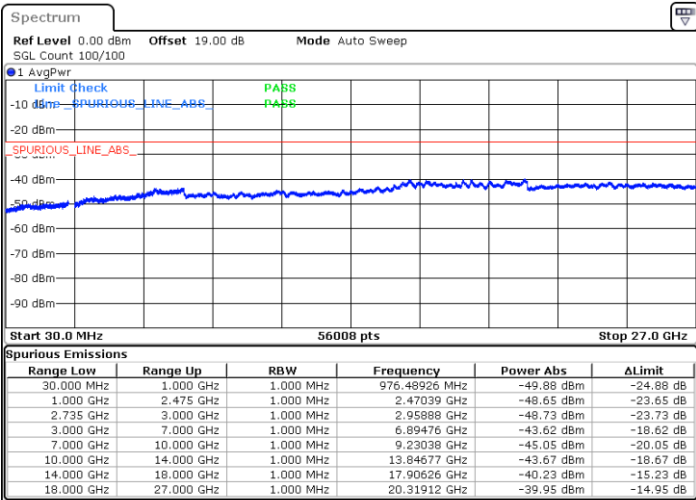

Highest Channel / FullIRB

N/A

Date: 29.AUG.2020 14:14:42

LTE Band 41C / 20MHz+15MHz

QPSK

Lowest Channel / 1RB0 and 1RB74

Lowest Channel / 1RB99 and 1RB0

Date: 29.AUG.2020 19:30:04

Date: 29.AUG.2020 19:32:05

Lowest Channel / FullRB

N/A

Date: 29.AUG.2020 19:12:35

LTE Band 41C / 20MHz+15MHz

QPSK

Middle Channel / 1RB0 and 1RB74

Middle Channel / 1RB99 and 1RB0

Date: 29.AUG.2020 19:42:15

Date: 29.AUG.2020 19:40:52

Middle Channel / FullIRB

N/A

Date: 29.AUG.2020 19:51:34

LTE Band 41C / 20MHz+15MHz

QPSK

Highest Channel / 1RB0 and 1RB74

Highest Channel / 1RB99 and 1RB0

Date: 29.AUG.2020 20:04:14

Date: 29.AUG.2020 20:13:38

Highest Channel / FullIRB

N/A

Date: 29.AUG.2020 20:00:30

LTE Band 41C / 20MHz+20MHz

QPSK