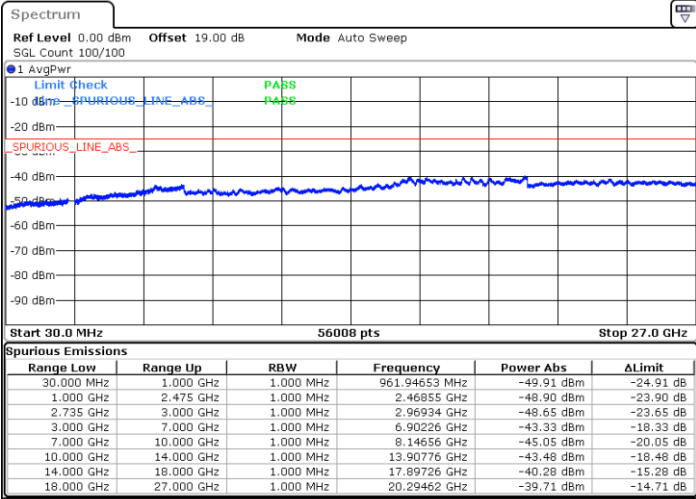

Date: 28.AUG.2020 21:13:35

Highest Channel / FullIRB

N/A

Date: 28.AUG.2020 21:18:47

LTE Band 41C / 10MHz+15MHz

16QAM

Lowest Channel / 1RB0 and 1RB74

Lowest Channel / 1RB49 and 1RB0

Date: 28.AUG.2020 22:35:23

Date: 28.AUG.2020 22:29:34

Lowest Channel / FullRB

N/A

Date: 28.AUG.2020 22:41:26

LTE Band 41C / 10MHz+15MHz

16QAM

MiddleChannel / 1RB0 and 1RB74

Middle Channel / 1RB49 and 1RB0

Date: 28.AUG.2020 22:21:06

Date: 28.AUG.2020 22:24:14

Middle Channel / FullIRB

N/A

Date: 28.AUG.2020 22:17:50

LTE Band 41C / 10MHz+15MHz

16QAM

Highest Channel / 1RB0 and 1RB74

Highest Channel / 1RB49 and 1RB0

Date: 28.AUG.2020 22:51:12

Date: 28.AUG.2020 23:03:23

Highest Channel / FullIRB

N/A

Date: 28.AUG.2020 22:47:01

LTE Band 41C / 10MHz+20MHz