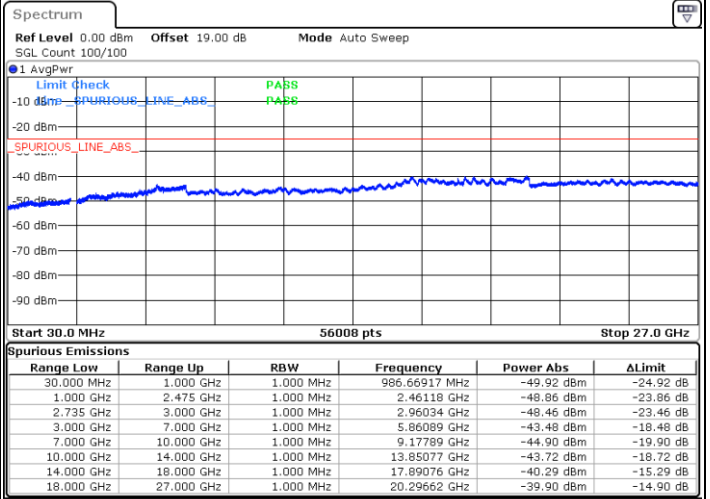

Date: 28.AUG.2020 21:13:35

Highest Channel / FullIRB

N/A

Date: 28.AUG.2020 21:18:47

LTE Band 41C / 10MHz+15MHz

16QAM

Lowest Channel / 1RB0 and 1RB74

Lowest Channel / 1RB49 and 1RB0

Date: 28.AUG.2020 22:35:23

Date: 28.AUG.2020 22:29:34

Lowest Channel / FullRB

N/A

Date: 28.AUG.2020 22:41:26

LTE Band 41C / 10MHz+15MHz

16QAM

MiddleChannel / 1RB0 and 1RB74

Middle Channel / 1RB49 and 1RB0

Date: 28.AUG.2020 22:21:06

Date: 28.AUG.2020 22:24:14

Middle Channel / FullIRB

N/A

Date: 28.AUG.2020 22:17:50

LTE Band 41C / 10MHz+15MHz

16QAM

Highest Channel / 1RB0 and 1RB74

Highest Channel / 1RB49 and 1RB0

Date: 28.AUG.2020 22:51:12

Date: 28.AUG.2020 23:03:23

Highest Channel / FullIRB

N/A

Date: 28.AUG.2020 22:47:01

LTE Band 41C / 10MHz+20MHz