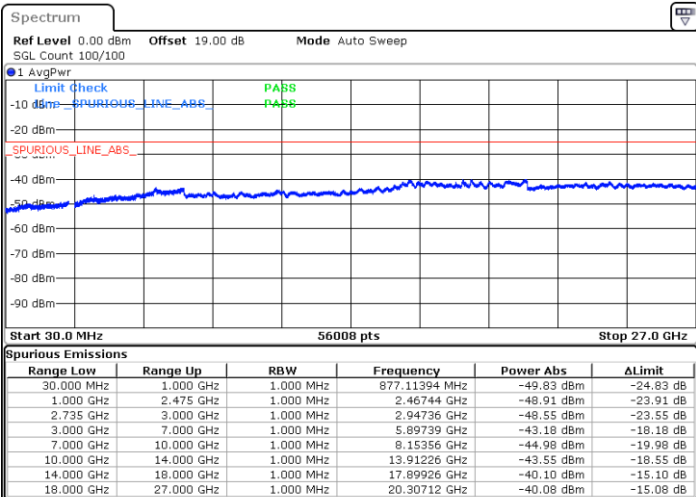

Highest Channel / FullIRB

N/A

Date: 29.AUG.2020 14:14:42

LTE Band 41C / 20MHz+15MHz

QPSK

Lowest Channel / 1RB0 and 1RB74

Lowest Channel / 1RB99 and 1RB0

Date: 29.AUG.2020 19:30:04

Date: 29.AUG.2020 19:32:05

Lowest Channel / FullRB

N/A

Date: 29.AUG.2020 19:12:35

LTE Band 41C / 20MHz+15MHz

QPSK

Middle Channel / 1RB0 and 1RB74

Middle Channel / 1RB99 and 1RB0

Date: 29.AUG.2020 19:42:15

Date: 29.AUG.2020 19:40:52

Middle Channel / FullIRB

N/A

Date: 29.AUG.2020 19:51:34

LTE Band 41C / 20MHz+15MHz

QPSK

Highest Channel / 1RB0 and 1RB74

Highest Channel / 1RB99 and 1RB0

Date: 29.AUG.2020 20:04:14

Date: 29.AUG.2020 20:13:38

Highest Channel / FullIRB

N/A

Date: 29.AUG.2020 20:00:30

LTE Band 41C / 20MHz+20MHz

QPSK