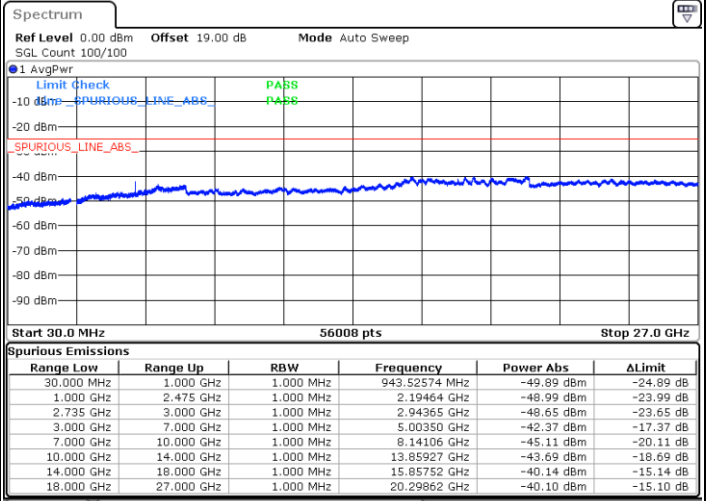

LTE Band 41C / 20MHz+20MHz

QPSK

Highest Channel / 1RB0 and 1RB99

Highest Channel / 1RB99 and 1RB0

Date: 29.AUG.2020 21:11:52

Date: 29.AUG.2020 21:03:39

Highest Channel / FullIRB

N/A

Date: 29.AUG.2020 21:16:14

LTE Band 41C / 5MHz+20MHz

16QAM

Lowest Channel / 1RB0 and 1RB99

Lowest Channel / 1RB24 and 1RB0

Date: 28.AUG.2020 20:23:01

Date: 28.AUG.2020 20:26:54

Lowest Channel / FullRB

N/A

Date: 28.AUG.2020 20:17:04

LTE Band 41C / 5MHz+20MHz

16QAM

Middle Channel / 1RB0 and 1RB9

Middle Channel / 1RB24 and 1RB0

Date: 28.AUG.2020 21:03:17

Date: 28.AUG.2020 20:40:19

Middle Channel / FullRB

N/A

Date: 28.AUG.2020 20:10:18

LTE Band 41C / 5MHz+20MHz

16QAM

Highest Channel / 1RB0 and 1RB99

Highest Channel / 1RB24 and 1RB0

Date: 28.AUG.2020 21:07:50