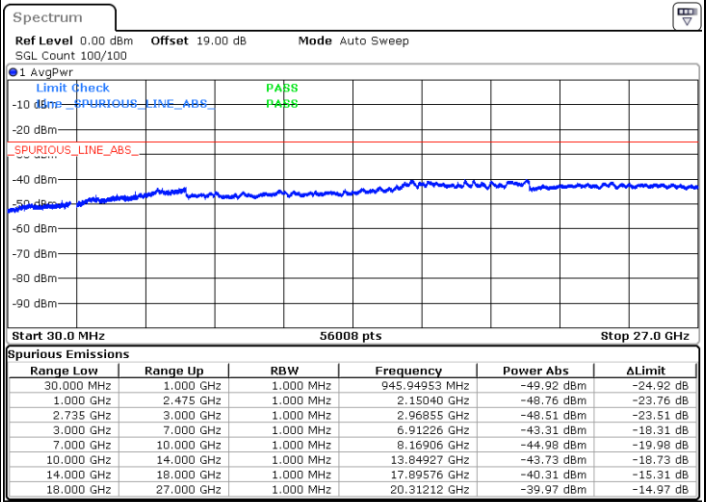

Middle Channel / 1RB0 and 1RB24

Middle Channel / 1RB99 and 1RB0

Date: 28.AUG.2020 21:26:11

Date: 28.AUG.2020 21:31:19

Middle Channel / FullIRB

N/A

Date: 28.AUG.2020 21:25:03

LTE Band 41C / 20MHz+5MHz

QPSK

Highest Channel / 1RB0 and 1RB24

Highest Channel / 1RB99 and 1RB0

Date: 28.AUG.2020 21:58:45

Date: 28.AUG.2020 22:07:32

Highest Channel / FullIRB

N/A

Date: 28.AUG.2020 21:55:19

LTE Band 41C / 20MHz+10MHz

QPSK

Lowest Channel / 1RB0 and 1RB49

Lowest Channel / 1RB99 and 1RB0

Date: 29.AUG.2020 13:40:50

Date: 29.AUG.2020 14:58:44

Lowest Channel / FullRB

N/A

Date: 29.AUG.2020 13:38:49

LTE Band 41C / 20MHz+10MHz

QPSK

Middle Channel / 1RB0 and 1RB49

Middle Channel / 1RB99 and 1RB0

Date: 29.AUG.2020 13:51:09

Date: 29.AUG.2020 13:52:34

Middle Channel / FullRB