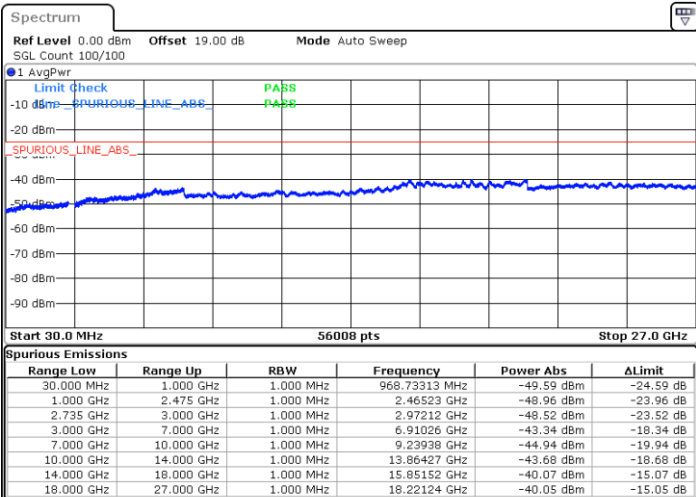

LTE Band 41C / 15MHz+15MHz

QPSK

Middle Channel / 1RB0 and 1RB74

Middle Channel / 1RB74 and 1RB0

Date: 29.AUG.2020 15:51:37

Date: 29.AUG.2020 15:49:47

Middle Channel / FullIRB

N/A

Date: 29.AUG.2020 16:09:21

LTE Band 41C / 15MHz+15MHz

QPSK

Highest Channel / 1RB0 and 1RB74

Highest Channel / 1RB74 and 1RB0

Date: 29.AUG.2020 16:43:14

Date: 29.AUG.2020 16:48:02

Highest Channel / FullIRB

N/A

Date: 29.AUG.2020 16:13:34

LTE Band 41C / 15MHz+20MHz

QPSK

Lowest Channel / 1RB0 and 1RB99

Lowest Channel / 1RB74 and 1RB0

Date: 29.AUG.2020 17:11:33

Date: 29.AUG.2020 17:49:44

Lowest Channel / FullRB

N/A

Date: 29.AUG.2020 17:03:19

LTE Band 41C / 15MHz+20MHz

QPSK

Middle Channel / 1RB0 and 1RB9

Middle Channel / 1RB74 and 1RB0

Date: 29.AUG.2020 18:14:32