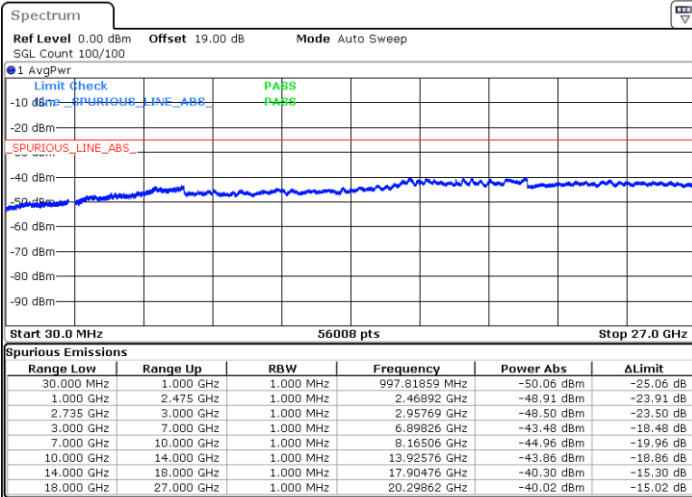

LTE Band 41C / 10MHz+20MHz

16QAM

Middle Channel / 1RB0 and 1RB99

Middle Channel / 1RB49 and 1RB0

Date: 29.AUG.2020 11:49:07

Date: 29.AUG.2020 11:45:20

Middle Channel / FullIRB

N/A

Date: 29.AUG.2020 11:53:30

LTE Band 41C / 10MHz+20MHz

16QAM

Highest Channel / 1RB0 and 1RB99

Highest Channel / 1RB49 and 1RB0

Date: 29.AUG.2020 13:02:20

Date: 29.AUG.2020 13:11:45

Highest Channel / FullIRB

N/A

Date: 29.AUG.2020 12:55:00

LTE Band 41C / 15MHz+10MHz

16QAM

Lowest Channel / 1RB0 and 1RB49

Lowest Channel / 1RB74 and 1RB0

Date: 28.AUG.2020 23:31:10

Date: 28.AUG.2020 23:24:56