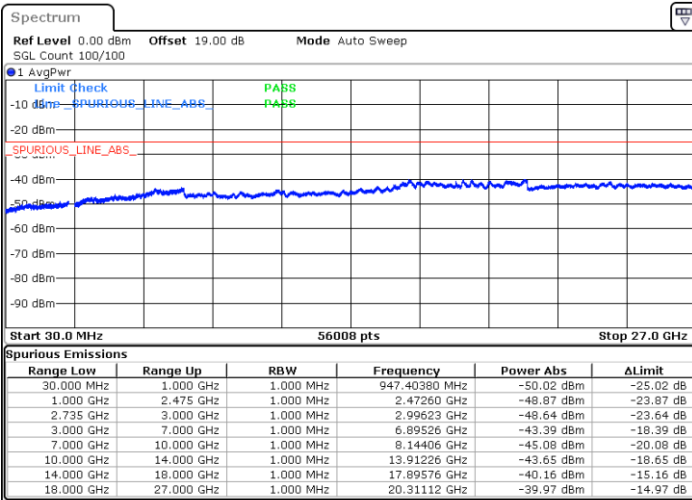

Highest Channel / 1RB99 and 1RB0

Date: 29.AUG.2020 20:04:14

Date: 29.AUG.2020 20:13:38

Highest Channel / FullIRB

N/A

Date: 29.AUG.2020 20:00:30

LTE Band 41C / 20MHz+20MHz

QPSK

Lowest Channel / 1RB0 and 1RB99

Lowest Channel / 1RB99 and 1RB0

Date: 30.AUG.2020 02:35:39

Date: 29.AUG.2020 20:19:20

Lowest Channel / FullIRB

N/A

Date: 29.AUG.2020 20:44:41

LTE Band 41C / 20MHz+20MHz

QPSK

MiddleChannel / 1RB0 and 1RB99

Middle Channel / 1RB99 and 1RB0

Date: 29.AUG.2020 20:53:30

Date: 29.AUG.2020 21:01:37

Middle Channel / FullIRB

N/A

Date: 29.AUG.2020 20:52:12

LTE Band 41C / 20MHz+20MHz

QPSK

Highest Channel / 1RB0 and 1RB99

Highest Channel / 1RB99 and 1RB0

Date: 29.AUG.2020 21:11:52

Date: 29.AUG.2020 21:03:39

Highest Channel / FullIRB

N/A