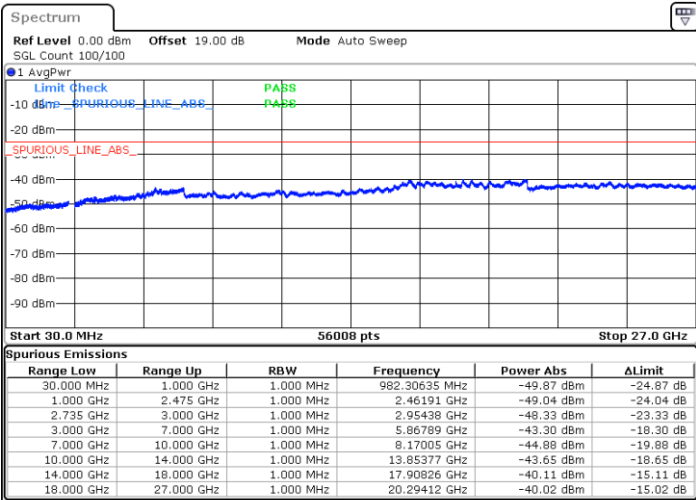

Date: 29.AUG.2020 19:32:05

Lowest Channel / FullRB

N/A

Date: 29.AUG.2020 19:12:35

LTE Band 41C / 20MHz+15MHz

QPSK

Middle Channel / 1RB0 and 1RB74

Middle Channel / 1RB99 and 1RB0

Date: 29.AUG.2020 19:42:15

Date: 29.AUG.2020 19:40:52

Middle Channel / FullIRB

N/A

Date: 29.AUG.2020 19:51:34

LTE Band 41C / 20MHz+15MHz

QPSK

Highest Channel / 1RB0 and 1RB74

Highest Channel / 1RB99 and 1RB0

Date: 29.AUG.2020 20:04:14

Date: 29.AUG.2020 20:13:38

Highest Channel / FullIRB

N/A

Date: 29.AUG.2020 20:00:30

LTE Band 41C / 20MHz+20MHz

QPSK

Lowest Channel / 1RB0 and 1RB99

Lowest Channel / 1RB99 and 1RB0

Date: 30.AUG.2020 02:35:39

Date: 29.AUG.2020 20:19:20

Lowest Channel / FullIRB

N/A

Date: 29.AUG.2020 20:44:41

LTE Band 41C / 20MHz+20MHz