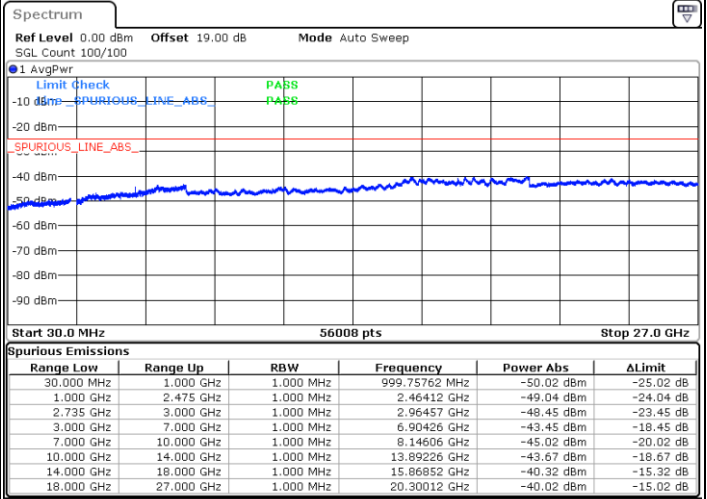

Middle Channel / FullRB

N/A

Date: 28.AUG.2020 20:10:18

LTE Band 41C / 5MHz+20MHz

16QAM

Highest Channel / 1RB0 and 1RB99

Highest Channel / 1RB24 and 1RB0

Date: 28.AUG.2020 21:07:50

Date: 28.AUG.2020 21:13:35

Highest Channel / FullIRB

N/A

Date: 28.AUG.2020 21:18:47

LTE Band 41C / 10MHz+15MHz

16QAM

Lowest Channel / 1RB0 and 1RB74

Lowest Channel / 1RB49 and 1RB0

Date: 28.AUG.2020 22:35:23

Date: 28.AUG.2020 22:29:34

Lowest Channel / FullRB

N/A

Date: 28.AUG.2020 22:41:26

LTE Band 41C / 10MHz+15MHz

16QAM

MiddleChannel / 1RB0 and 1RB74