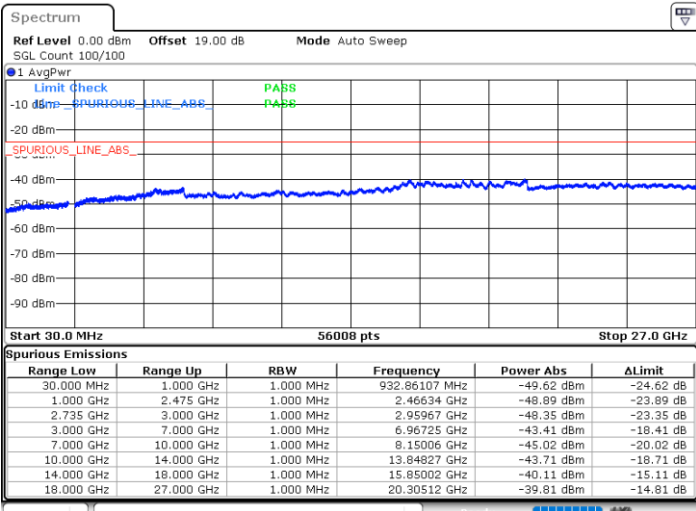

Highest Channel / 1RB0 and 1RB74

Highest Channel / 1RB49 and 1RB0

Date: 28.AUG.2020 22:51:12

Date: 28.AUG.2020 23:03:23

Highest Channel / FullIRB

N/A

Date: 28.AUG.2020 22:47:01

LTE Band 41C / 10MHz+20MHz

16QAM

Lowest Channel / 1RB0 and 1RB99

Lowest Channel / 1RB49 and 1RB0

Date: 29.AUG.2020 11:34:34

Date: 29.AUG.2020 11:40:14

Lowest Channel / FullRB

N/A

Date: 29.AUG.2020 11:24:20

LTE Band 41C / 10MHz+20MHz

16QAM

Middle Channel / 1RB0 and 1RB99

Middle Channel / 1RB49 and 1RB0

Date: 29.AUG.2020 11:49:07

Date: 29.AUG.2020 11:45:20

Middle Channel / FullIRB

N/A

Date: 29.AUG.2020 11:53:30

LTE Band 41C / 10MHz+20MHz

16QAM

Highest Channel / 1RB0 and 1RB99

Highest Channel / 1RB49 and 1RB0

Date: 29.AUG.2020 13:02:20

Date: 29.AUG.2020 13:11:45

Highest Channel / FullIRB