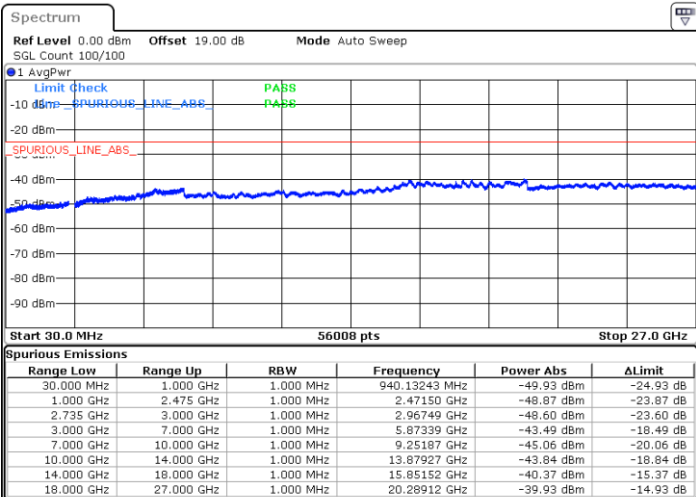

Date: 29.AUG.2020 13:38:49

LTE Band 41C / 20MHz+10MHz

QPSK

Middle Channel / 1RB0 and 1RB49

Middle Channel / 1RB99 and 1RB0

Date: 29.AUG.2020 13:51:09

Date: 29.AUG.2020 13:52:34

Middle Channel / FullRB

N/A

Date: 29.AUG.2020 14:06:38

LTE Band 41C / 20MHz+10MHz

QPSK

Highest Channel / 1RB0 and 1RB49

Highest Channel / 1RB99 and 1RB0

Date: 29.AUG.2020 14:24:18

Date: 29.AUG.2020 14:26:17

Highest Channel / FullIRB

N/A

Date: 29.AUG.2020 14:14:42

LTE Band 41C / 20MHz+15MHz

QPSK

Lowest Channel / 1RB0 and 1RB74

Lowest Channel / 1RB99 and 1RB0

Date: 29.AUG.2020 19:30:04

Date: 29.AUG.2020 19:32:05

Lowest Channel / FullRB

N/A

Date: 29.AUG.2020 19:12:35

LTE Band 41C / 20MHz+15MHz

QPSK

Middle Channel / 1RB0 and 1RB74

Middle Channel / 1RB99 and 1RB0