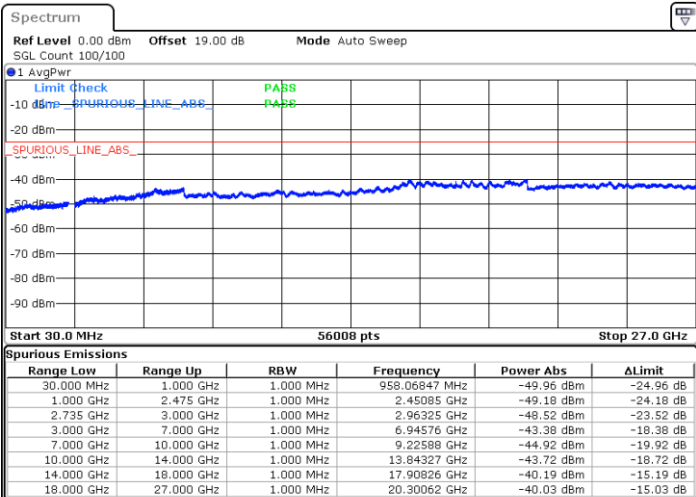

Middle Channel / 1RB0 and 1RB24

Middle Channel / 1RB99 and 1RB0

Date: 28.AUG.2020 21:26:11

Date: 28.AUG.2020 21:31:19

Middle Channel / FullIRB

N/A

Date: 28.AUG.2020 21:25:03

LTE Band 41C / 20MHz+5MHz

QPSK

Highest Channel / 1RB0 and 1RB24

Highest Channel / 1RB99 and 1RB0

Date: 28.AUG.2020 21:58:45

Date: 28.AUG.2020 22:07:32

Highest Channel / FullIRB

N/A

Date: 28.AUG.2020 21:55:19

LTE Band 41C / 20MHz+10MHz

QPSK

Lowest Channel / 1RB0 and 1RB49

Lowest Channel / 1RB99 and 1RB0

Date: 29.AUG.2020 13:40:50

Date: 29.AUG.2020 14:58:44

Lowest Channel / FullRB

N/A