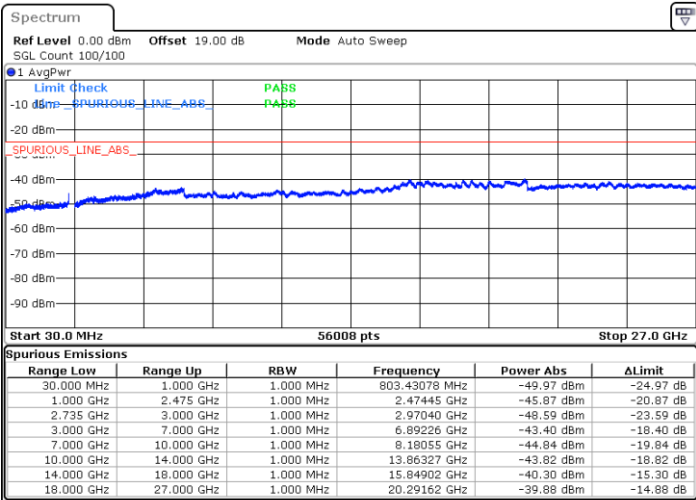

Date: 29.AUG.2020 18:08:34

Middle Channel / FullRB

N/A

Date: 29.AUG.2020 18:15:49

LTE Band 41C / 15MHz+20MHz

QPSK

Highest Channel / 1RB0 and 1RB99

Highest Channel / 1RB74 and 1RB0

Date: 29.AUG.2020 18:29:59

Date: 29.AUG.2020 18:48:01

Highest Channel / FullIRB

N/A

Date: 29.AUG.2020 18:26:54

LTE Band 41C / 20MHz+5MHz

QPSK

Lowest Channel / 1RB0 and 1RB24

Lowest Channel / 1RB99 and 1RB0

Date: 28.AUG.2020 21:40:15

Date: 28.AUG.2020 21:32:59

Lowest Channel / FullRB

N/A

Date: 28.AUG.2020 21:43:03

LTE Band 41C / 20MHz+5MHz

QPSK

Middle Channel / 1RB0 and 1RB24

Middle Channel / 1RB99 and 1RB0

Date: 28.AUG.2020 21:26:11

Date: 28.AUG.2020 21:31:19

Middle Channel / FullIRB

N/A

Date: 28.AUG.2020 21:25:03

LTE Band 41C / 20MHz+5MHz