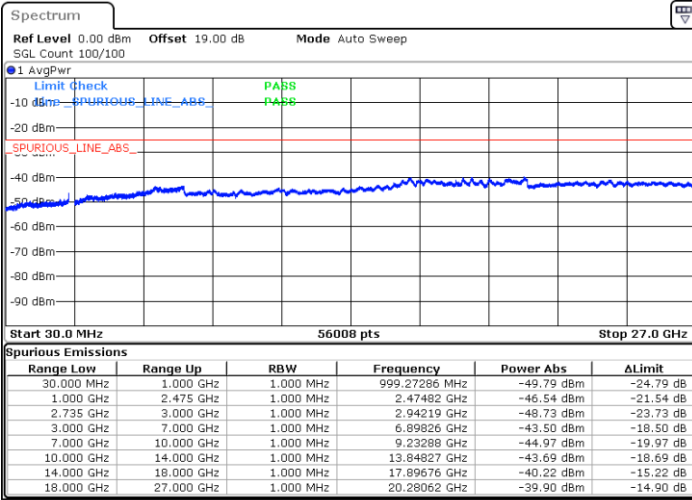

LTE Band 41C / 20MHz+20MHz

QPSK

Highest Channel / 1RB0 and 1RB99

Highest Channel / 1RB99 and 1RB0

Date: 29.AUG.2020 21:11:52

Date: 29.AUG.2020 21:03:39

Highest Channel / FullIRB

N/A

Date: 29.AUG.2020 21:16:14

LTE Band 41C / 5MHz+20MHz

16QAM

Lowest Channel / 1RB0 and 1RB99

Lowest Channel / 1RB24 and 1RB0

Date: 28.AUG.2020 20:23:01

Date: 28.AUG.2020 20:26:54

Lowest Channel / FullRB

N/A

Date: 28.AUG.2020 20:17:04

LTE Band 41C / 5MHz+20MHz

16QAM

Middle Channel / 1RB0 and 1RB9

Middle Channel / 1RB24 and 1RB0

Date: 28.AUG.2020 21:03:17

Date: 28.AUG.2020 20:40:19

Middle Channel / FullRB

N/A

Date: 28.AUG.2020 20:10:18

LTE Band 41C / 5MHz+20MHz

16QAM

Highest Channel / 1RB0 and 1RB99

Highest Channel / 1RB24 and 1RB0

Date: 28.AUG.2020 21:07:50