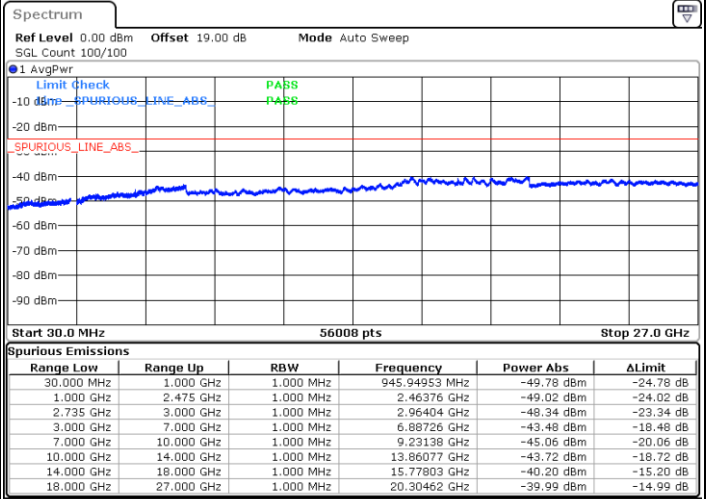

N/A

Date: 29.AUG.2020 14:06:38

LTE Band 41C / 20MHz+10MHz

QPSK

Highest Channel / 1RB0 and 1RB49

Highest Channel / 1RB99 and 1RB0

Date: 29.AUG.2020 14:24:18

Date: 29.AUG.2020 14:26:17

Highest Channel / FullIRB

N/A

Date: 29.AUG.2020 14:14:42

LTE Band 41C / 20MHz+15MHz

QPSK

Lowest Channel / 1RB0 and 1RB74

Lowest Channel / 1RB99 and 1RB0

Date: 29.AUG.2020 19:30:04

Date: 29.AUG.2020 19:32:05

Lowest Channel / FullRB

N/A

Date: 29.AUG.2020 19:12:35

LTE Band 41C / 20MHz+15MHz

QPSK

Middle Channel / 1RB0 and 1RB74

Middle Channel / 1RB99 and 1RB0

Date: 29.AUG.2020 19:42:15

Date: 29.AUG.2020 19:40:52

Middle Channel / FullIRB

N/A

Date: 29.AUG.2020 19:51:34

LTE Band 41C / 20MHz+15MHz

QPSK

Highest Channel / 1RB0 and 1RB74