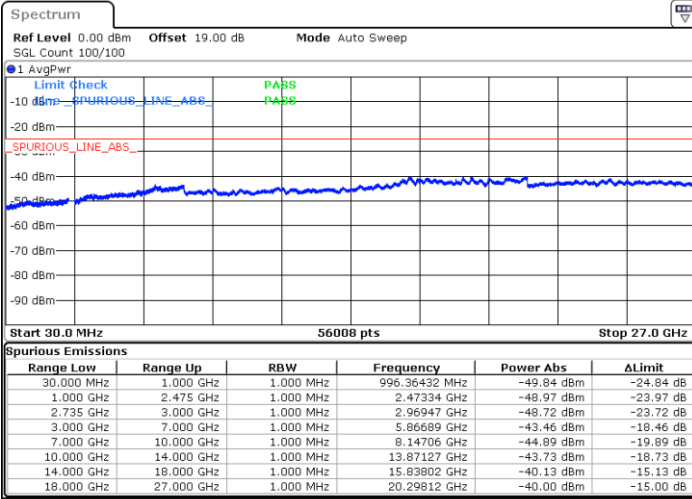

Date: 29.AUG.2020 16:09:21

LTE Band 41C / 15MHz+15MHz

QPSK

Highest Channel / 1RB0 and 1RB74

Highest Channel / 1RB74 and 1RB0

Date: 29.AUG.2020 16:43:14

Date: 29.AUG.2020 16:48:02

Highest Channel / FullIRB

N/A

Date: 29.AUG.2020 16:13:34

LTE Band 41C / 15MHz+20MHz

QPSK

Lowest Channel / 1RB0 and 1RB99

Lowest Channel / 1RB74 and 1RB0

Date: 29.AUG.2020 17:11:33

Date: 29.AUG.2020 17:49:44

Lowest Channel / FullRB

N/A

Date: 29.AUG.2020 17:03:19

LTE Band 41C / 15MHz+20MHz

QPSK

Middle Channel / 1RB0 and 1RB9

Middle Channel / 1RB74 and 1RB0

Date: 29.AUG.2020 18:14:32

Date: 29.AUG.2020 18:08:34

Middle Channel / FullRB

N/A

Date: 29.AUG.2020 18:15:49

LTE Band 41C / 15MHz+20MHz

QPSK

Highest Channel / 1RB0 and 1RB99

Highest Channel / 1RB74 and 1RB0