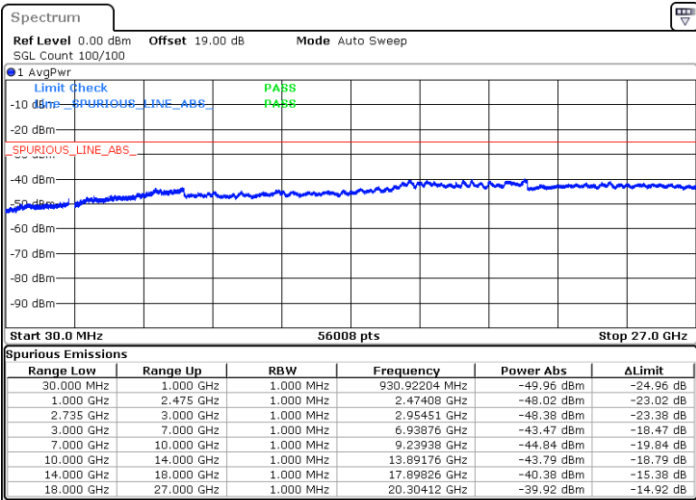

Date: 29.AUG.2020 11:53:30

LTE Band 41C / 10MHz+20MHz

16QAM

Highest Channel / 1RB0 and 1RB99

Highest Channel / 1RB49 and 1RB0

Date: 29.AUG.2020 13:02:20

Date: 29.AUG.2020 13:11:45

Highest Channel / FullIRB

N/A

Date: 29.AUG.2020 12:55:00

LTE Band 41C / 15MHz+10MHz

16QAM

Lowest Channel / 1RB0 and 1RB49

Lowest Channel / 1RB74 and 1RB0

Date: 28.AUG.2020 23:31:10

Date: 28.AUG.2020 23:24:56

Lowest Channel / FullRB

N/A

Date: 28.AUG.2020 23:46:25