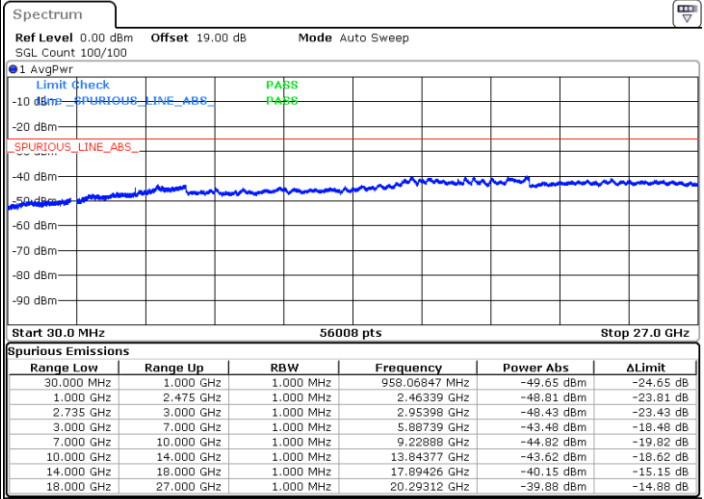

Middle Channel / 1RB49 and 1RB0

Date: 28.AUG.2020 22:21:06

Date: 28.AUG.2020 22:24:14

Middle Channel / FullIRB

N/A

Date: 28.AUG.2020 22:17:50

LTE Band 41C / 10MHz+15MHz

16QAM

Highest Channel / 1RB0 and 1RB74

Highest Channel / 1RB49 and 1RB0

Date: 28.AUG.2020 22:51:12

Date: 28.AUG.2020 23:03:23

Highest Channel / FullIRB

N/A

Date: 28.AUG.2020 22:47:01

LTE Band 41C / 10MHz+20MHz

16QAM

Lowest Channel / 1RB0 and 1RB99

Lowest Channel / 1RB49 and 1RB0

Date: 29.AUG.2020 11:34:34

Date: 29.AUG.2020 11:40:14

Lowest Channel / FullRB

N/A

Date: 29.AUG.2020 11:24:20