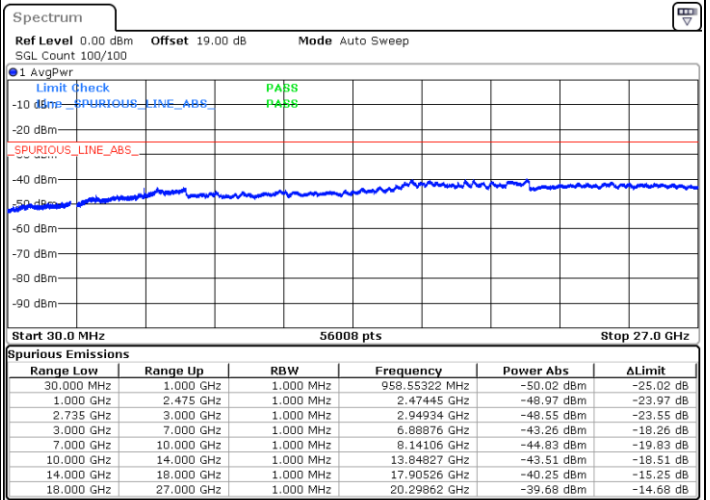

Date: 29.AUG.2020 19:32:05

Lowest Channel / FullRB

N/A

Date: 29.AUG.2020 19:12:35

LTE Band 41C / 20MHz+15MHz

QPSK

Middle Channel / 1RB0 and 1RB74

Middle Channel / 1RB99 and 1RB0

Date: 29.AUG.2020 19:42:15

Date: 29.AUG.2020 19:40:52

Middle Channel / FullIRB

N/A

Date: 29.AUG.2020 19:51:34

LTE Band 41C / 20MHz+15MHz

QPSK

Highest Channel / 1RB0 and 1RB74

Highest Channel / 1RB99 and 1RB0

Date: 29.AUG.2020 20:04:14

Date: 29.AUG.2020 20:13:38

Highest Channel / FullIRB

N/A

Date: 29.AUG.2020 20:00:30

LTE Band 41C / 20MHz+20MHz

QPSK

Lowest Channel / 1RB0 and 1RB99

Lowest Channel / 1RB99 and 1RB0

Date: 30.AUG.2020 02:35:39

Date: 29.AUG.2020 20:19:20

Lowest Channel / FullIRB

N/A

Date: 29.AUG.2020 20:44:41

LTE Band 41C / 20MHz+20MHz