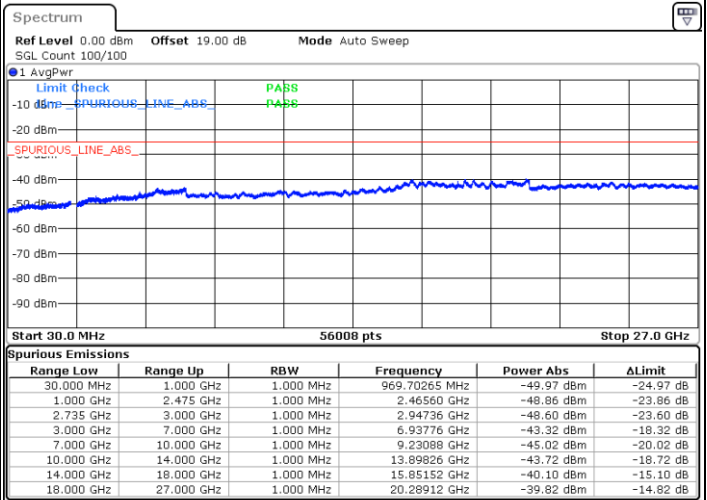

Highest Channel / FullIRB

N/A

Date: 29.AUG.2020 14:14:42

LTE Band 41C / 20MHz+15MHz

QPSK

Lowest Channel / 1RB0 and 1RB74

Lowest Channel / 1RB99 and 1RB0

Date: 29.AUG.2020 19:30:04

Date: 29.AUG.2020 19:32:05

Lowest Channel / FullRB

N/A

Date: 29.AUG.2020 19:12:35

LTE Band 41C / 20MHz+15MHz

QPSK

Middle Channel / 1RB0 and 1RB74

Middle Channel / 1RB99 and 1RB0

Date: 29.AUG.2020 19:42:15

Date: 29.AUG.2020 19:40:52

Middle Channel / FullIRB

N/A

Date: 29.AUG.2020 19:51:34

LTE Band 41C / 20MHz+15MHz

QPSK

Highest Channel / 1RB0 and 1RB74

Highest Channel / 1RB99 and 1RB0

Date: 29.AUG.2020 20:04:14

Date: 29.AUG.2020 20:13:38

Highest Channel / FullIRB

N/A

Date: 29.AUG.2020 20:00:30

LTE Band 41C / 20MHz+20MHz

QPSK