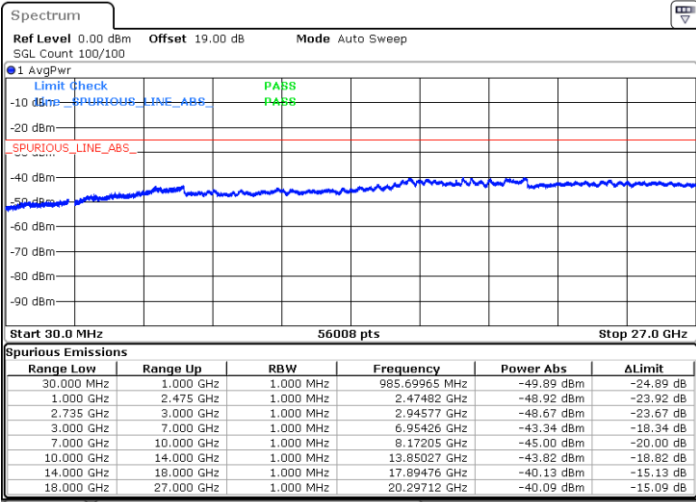

N/A

Date: 29.AUG.2020 16:13:34

LTE Band 41C / 15MHz+20MHz

QPSK

Lowest Channel / 1RB0 and 1RB99

Lowest Channel / 1RB74 and 1RB0

Date: 29.AUG.2020 17:11:33

Date: 29.AUG.2020 17:49:44

Lowest Channel / FullRB

N/A

Date: 29.AUG.2020 17:03:19

LTE Band 41C / 15MHz+20MHz

QPSK

Middle Channel / 1RB0 and 1RB9

Middle Channel / 1RB74 and 1RB0

Date: 29.AUG.2020 18:14:32

Date: 29.AUG.2020 18:08:34

Middle Channel / FullRB

N/A

Date: 29.AUG.2020 18:15:49

LTE Band 41C / 15MHz+20MHz

QPSK

Highest Channel / 1RB0 and 1RB99

Highest Channel / 1RB74 and 1RB0

Date: 29.AUG.2020 18:29:59

Date: 29.AUG.2020 18:48:01

Highest Channel / FullIRB

N/A

Date: 29.AUG.2020 18:26:54

LTE Band 41C / 20MHz+5MHz

QPSK

Lowest Channel / 1RB0 and 1RB24