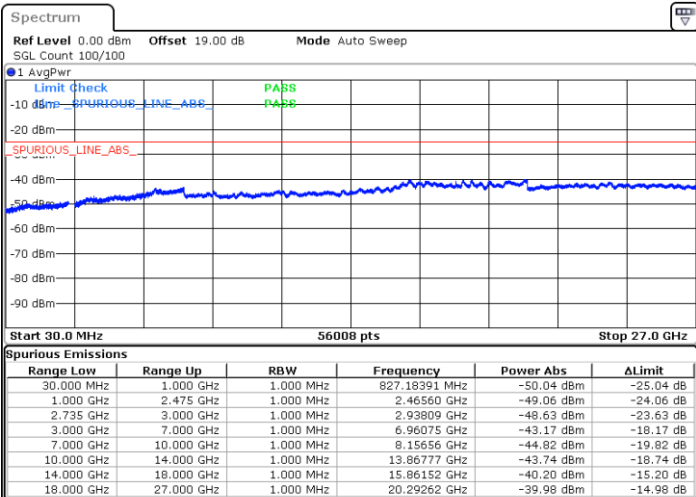

Middle Channel / 1RB49 and 1RB0

Date: 28.AUG.2020 22:21:06

Date: 28.AUG.2020 22:24:14

Middle Channel / FullIRB

N/A

Date: 28.AUG.2020 22:17:50

LTE Band 41C / 10MHz+15MHz

16QAM

Highest Channel / 1RB0 and 1RB74

Highest Channel / 1RB49 and 1RB0

Date: 28.AUG.2020 22:51:12

Date: 28.AUG.2020 23:03:23

Highest Channel / FullIRB

N/A

Date: 28.AUG.2020 22:47:01

LTE Band 41C / 10MHz+20MHz

16QAM

Lowest Channel / 1RB0 and 1RB99

Lowest Channel / 1RB49 and 1RB0

Date: 29.AUG.2020 11:34:34

Date: 29.AUG.2020 11:40:14

Lowest Channel / FullRB

N/A

Date: 29.AUG.2020 11:24:20