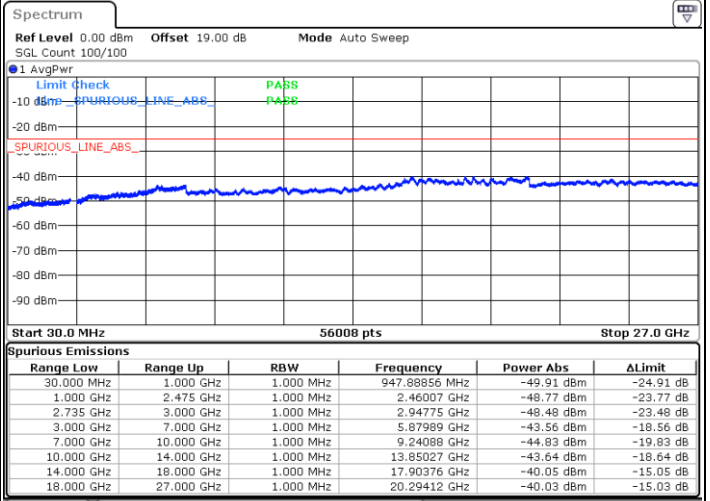

N/A

Date: 29.AUG.2020 16:13:34

LTE Band 41C / 15MHz+20MHz

QPSK

Lowest Channel / 1RB0 and 1RB99

Lowest Channel / 1RB74 and 1RB0

Date: 29.AUG.2020 17:11:33

Date: 29.AUG.2020 17:49:44

Lowest Channel / FullRB

N/A

Date: 29.AUG.2020 17:03:19

LTE Band 41C / 15MHz+20MHz

QPSK

Middle Channel / 1RB0 and 1RB9

Middle Channel / 1RB74 and 1RB0

Date: 29.AUG.2020 18:14:32

Date: 29.AUG.2020 18:08:34

Middle Channel / FullRB

N/A

Date: 29.AUG.2020 18:15:49

LTE Band 41C / 15MHz+20MHz

QPSK

Highest Channel / 1RB0 and 1RB99

Highest Channel / 1RB74 and 1RB0

Date: 29.AUG.2020 18:29:59

Date: 29.AUG.2020 18:48:01

Highest Channel / FullIRB

N/A

Date: 29.AUG.2020 18:26:54

LTE Band 41C / 20MHz+5MHz

QPSK

Lowest Channel / 1RB0 and 1RB24