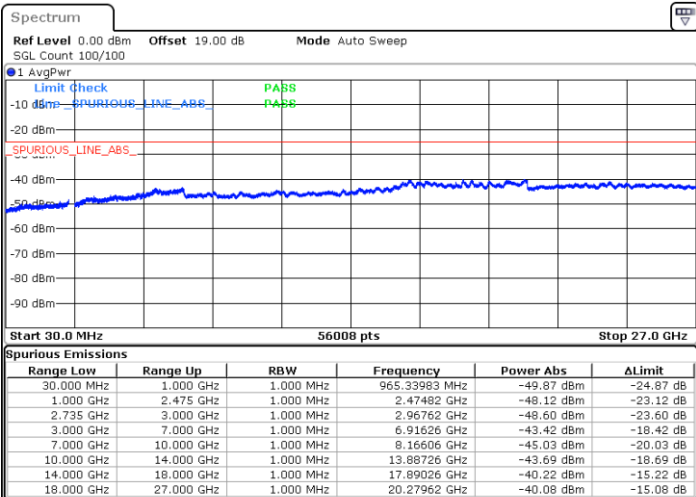

Date: 29.AUG.2020 18:29:59

Date: 29.AUG.2020 18:48:01

Highest Channel / FullIRB

N/A

Date: 29.AUG.2020 18:26:54

LTE Band 41C / 20MHz+5MHz

QPSK

Lowest Channel / 1RB0 and 1RB24

Lowest Channel / 1RB99 and 1RB0

Date: 28.AUG.2020 21:40:15

Date: 28.AUG.2020 21:32:59

Lowest Channel / FullRB

N/A

Date: 28.AUG.2020 21:43:03

LTE Band 41C / 20MHz+5MHz

QPSK

Middle Channel / 1RB0 and 1RB24

Middle Channel / 1RB99 and 1RB0

Date: 28.AUG.2020 21:26:11

Date: 28.AUG.2020 21:31:19

Middle Channel / FullIRB

N/A

Date: 28.AUG.2020 21:25:03

LTE Band 41C / 20MHz+5MHz

QPSK

Highest Channel / 1RB0 and 1RB24

Highest Channel / 1RB99 and 1RB0

Date: 28.AUG.2020 21:58:45

Date: 28.AUG.2020 22:07:32

Highest Channel / FullIRB

N/A

Date: 28.AUG.2020 21:55:19