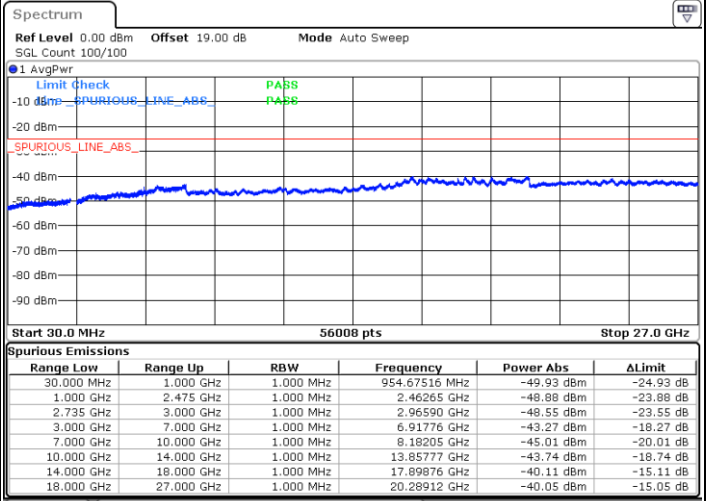

Lowest Channel / FullRB

N/A

Date: 29.AUG.2020 17:03:19

LTE Band 41C / 15MHz+20MHz

QPSK

Middle Channel / 1RB0 and 1RB9

Middle Channel / 1RB74 and 1RB0

Date: 29.AUG.2020 18:14:32

Date: 29.AUG.2020 18:08:34

Middle Channel / FullRB

N/A

Date: 29.AUG.2020 18:15:49

LTE Band 41C / 15MHz+20MHz

QPSK

Highest Channel / 1RB0 and 1RB99

Highest Channel / 1RB74 and 1RB0

Date: 29.AUG.2020 18:29:59

Date: 29.AUG.2020 18:48:01

Highest Channel / FullIRB

N/A

Date: 29.AUG.2020 18:26:54

LTE Band 41C / 20MHz+5MHz

QPSK

Lowest Channel / 1RB0 and 1RB24

Lowest Channel / 1RB99 and 1RB0

Date: 28.AUG.2020 21:40:15

Date: 28.AUG.2020 21:32:59

Lowest Channel / FullRB

N/A

Date: 28.AUG.2020 21:43:03

LTE Band 41C / 20MHz+5MHz

QPSK