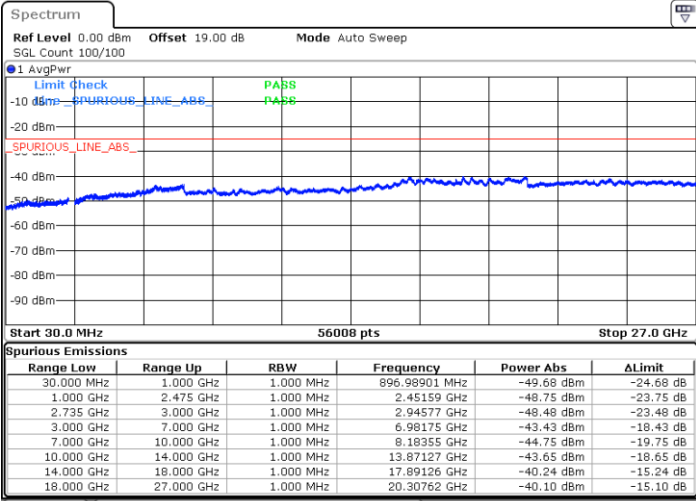

Lowest Channel / FullRB

N/A

Date: 29.AUG.2020 17:03:19

LTE Band 41C / 15MHz+20MHz

QPSK

Middle Channel / 1RB0 and 1RB9

Middle Channel / 1RB74 and 1RB0

Date: 29.AUG.2020 18:14:32

Date: 29.AUG.2020 18:08:34

Middle Channel / FullRB

N/A

Date: 29.AUG.2020 18:15:49

LTE Band 41C / 15MHz+20MHz

QPSK

Highest Channel / 1RB0 and 1RB99

Highest Channel / 1RB74 and 1RB0

Date: 29.AUG.2020 18:29:59

Date: 29.AUG.2020 18:48:01

Highest Channel / FullIRB

N/A

Date: 29.AUG.2020 18:26:54

LTE Band 41C / 20MHz+5MHz

QPSK

Lowest Channel / 1RB0 and 1RB24

Lowest Channel / 1RB99 and 1RB0

Date: 28.AUG.2020 21:40:15

Date: 28.AUG.2020 21:32:59

Lowest Channel / FullRB

N/A

Date: 28.AUG.2020 21:43:03

LTE Band 41C / 20MHz+5MHz

QPSK