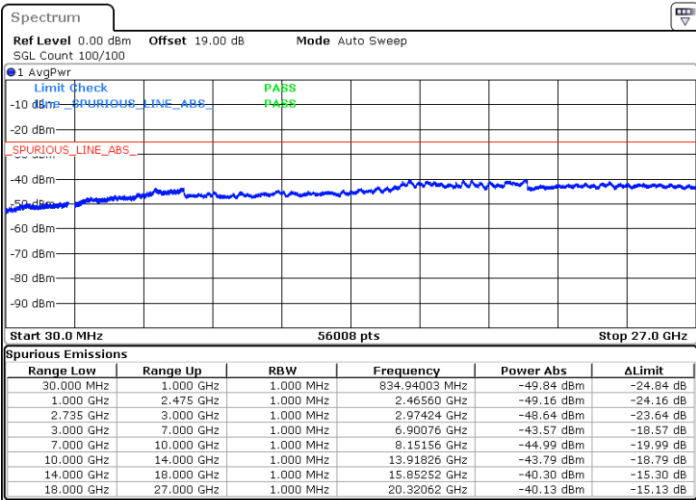

Date: 29.AUG.2020 13:38:49

LTE Band 41C / 20MHz+10MHz

QPSK

Middle Channel / 1RB0 and 1RB49

Middle Channel / 1RB99 and 1RB0

Date: 29.AUG.2020 13:51:09

Date: 29.AUG.2020 13:52:34

Middle Channel / FullRB

N/A

Date: 29.AUG.2020 14:06:38

LTE Band 41C / 20MHz+10MHz

QPSK

Highest Channel / 1RB0 and 1RB49

Highest Channel / 1RB99 and 1RB0

Date: 29.AUG.2020 14:24:18

Date: 29.AUG.2020 14:26:17

Highest Channel / FullIRB

N/A

Date: 29.AUG.2020 14:14:42

LTE Band 41C / 20MHz+15MHz

QPSK

Lowest Channel / 1RB0 and 1RB74

Lowest Channel / 1RB99 and 1RB0

Date: 29.AUG.2020 19:30:04

Date: 29.AUG.2020 19:32:05

Lowest Channel / FullRB

N/A

Date: 29.AUG.2020 19:12:35

LTE Band 41C / 20MHz+15MHz

QPSK

Middle Channel / 1RB0 and 1RB74

Middle Channel / 1RB99 and 1RB0