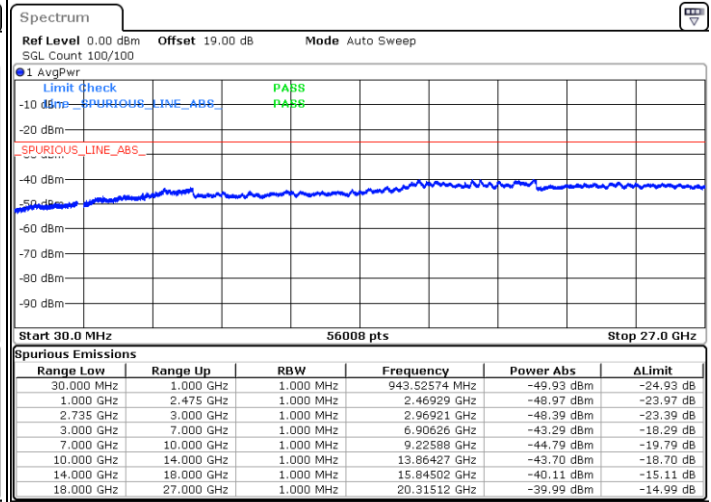

Date: 29.AUG.2020 19:42:15

Date: 29.AUG.2020 19:40:52

Middle Channel / FullIRB

N/A

Date: 29.AUG.2020 19:51:34

LTE Band 41C / 20MHz+15MHz

QPSK

Highest Channel / 1RB0 and 1RB74

Highest Channel / 1RB99 and 1RB0

Date: 29.AUG.2020 20:04:14

Date: 29.AUG.2020 20:13:38

Highest Channel / FullIRB

N/A

Date: 29.AUG.2020 20:00:30

LTE Band 41C / 20MHz+20MHz

QPSK

Lowest Channel / 1RB0 and 1RB99

Lowest Channel / 1RB99 and 1RB0

Date: 30.AUG.2020 02:35:39

Date: 29.AUG.2020 20:19:20

Lowest Channel / FullIRB

N/A

Date: 29.AUG.2020 20:44:41

LTE Band 41C / 20MHz+20MHz