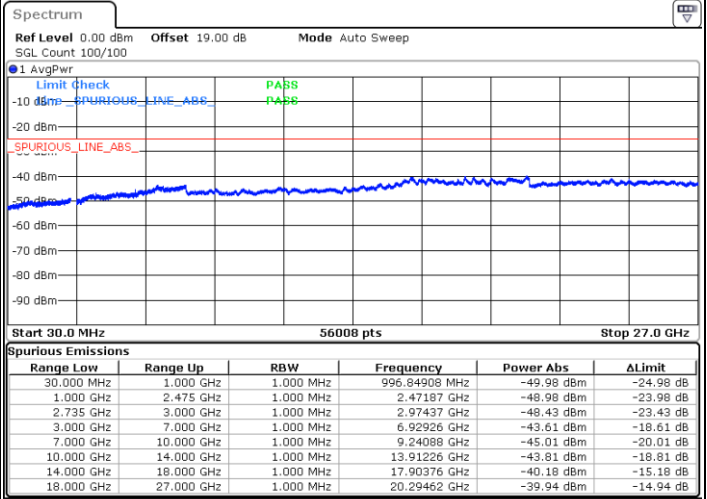

Date: 29.AUG.2020 16:09:21

LTE Band 41C / 15MHz+15MHz

QPSK

Highest Channel / 1RB0 and 1RB74

Highest Channel / 1RB74 and 1RB0

Date: 29.AUG.2020 16:43:14

Date: 29.AUG.2020 16:48:02

Highest Channel / FullIRB

N/A

Date: 29.AUG.2020 16:13:34

LTE Band 41C / 15MHz+20MHz

QPSK

Lowest Channel / 1RB0 and 1RB99

Lowest Channel / 1RB74 and 1RB0

Date: 29.AUG.2020 17:11:33

Date: 29.AUG.2020 17:49:44

Lowest Channel / FullRB

N/A

Date: 29.AUG.2020 17:03:19

LTE Band 41C / 15MHz+20MHz

QPSK

Middle Channel / 1RB0 and 1RB9

Middle Channel / 1RB74 and 1RB0

Date: 29.AUG.2020 18:14:32

Date: 29.AUG.2020 18:08:34

Middle Channel / FullRB

N/A

Date: 29.AUG.2020 18:15:49

LTE Band 41C / 15MHz+20MHz

QPSK

Highest Channel / 1RB0 and 1RB99

Highest Channel / 1RB74 and 1RB0