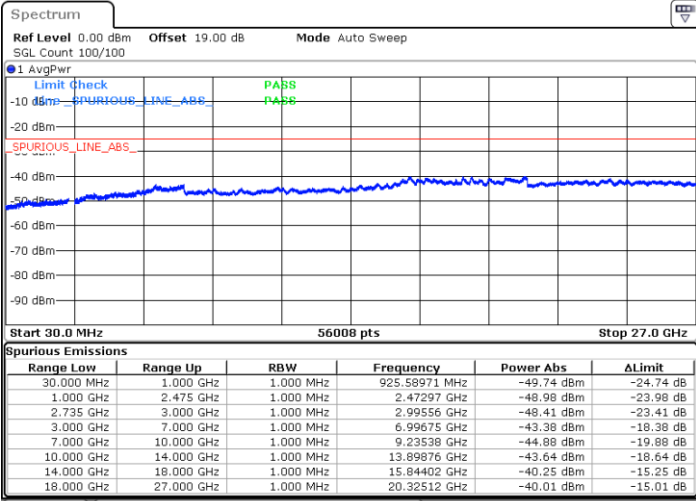

N/A

Date: 29.AUG.2020 16:13:34

LTE Band 41C / 15MHz+20MHz

QPSK

Lowest Channel / 1RB0 and 1RB99

Lowest Channel / 1RB74 and 1RB0

Date: 29.AUG.2020 17:11:33

Date: 29.AUG.2020 17:49:44

Lowest Channel / FullRB

N/A

Date: 29.AUG.2020 17:03:19

LTE Band 41C / 15MHz+20MHz

QPSK

Middle Channel / 1RB0 and 1RB9

Middle Channel / 1RB74 and 1RB0

Date: 29.AUG.2020 18:14:32

Date: 29.AUG.2020 18:08:34

Middle Channel / FullRB

N/A

Date: 29.AUG.2020 18:15:49

LTE Band 41C / 15MHz+20MHz

QPSK

Highest Channel / 1RB0 and 1RB99

Highest Channel / 1RB74 and 1RB0

Date: 29.AUG.2020 18:29:59

Date: 29.AUG.2020 18:48:01

Highest Channel / FullIRB

N/A

Date: 29.AUG.2020 18:26:54

LTE Band 41C / 20MHz+5MHz

QPSK

Lowest Channel / 1RB0 and 1RB24