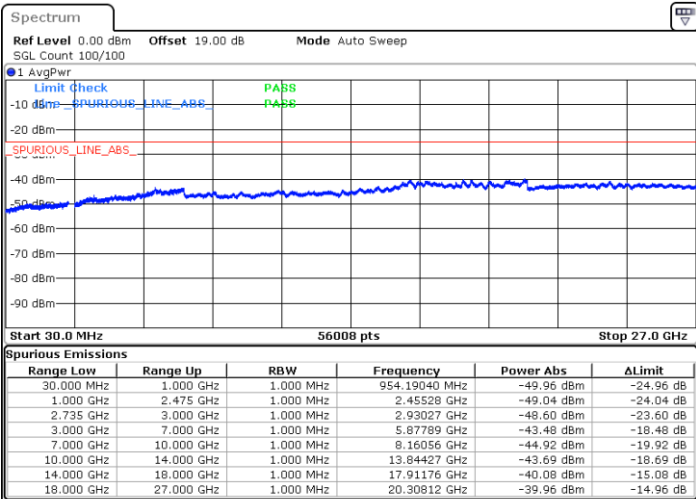

Date: 28.AUG.2020 21:13:35

Highest Channel / FullIRB

N/A

Date: 28.AUG.2020 21:18:47

LTE Band 41C / 10MHz+15MHz

16QAM

Lowest Channel / 1RB0 and 1RB74

Lowest Channel / 1RB49 and 1RB0

Date: 28.AUG.2020 22:35:23

Date: 28.AUG.2020 22:29:34

Lowest Channel / FullRB

N/A

Date: 28.AUG.2020 22:41:26

LTE Band 41C / 10MHz+15MHz

16QAM

MiddleChannel / 1RB0 and 1RB74

Middle Channel / 1RB49 and 1RB0

Date: 28.AUG.2020 22:21:06

Date: 28.AUG.2020 22:24:14

Middle Channel / FullIRB

N/A

Date: 28.AUG.2020 22:17:50

LTE Band 41C / 10MHz+15MHz

16QAM

Highest Channel / 1RB0 and 1RB74

Highest Channel / 1RB49 and 1RB0

Date: 28.AUG.2020 22:51:12

Date: 28.AUG.2020 23:03:23

Highest Channel / FullIRB

N/A

Date: 28.AUG.2020 22:47:01

LTE Band 41C / 10MHz+20MHz