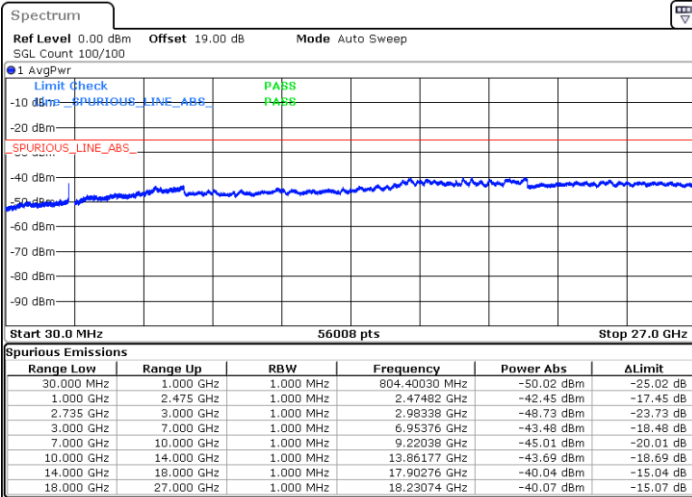

N/A

Date: 29.AUG.2020 14:06:38

LTE Band 41C / 20MHz+10MHz

QPSK

Highest Channel / 1RB0 and 1RB49

Highest Channel / 1RB99 and 1RB0

Date: 29.AUG.2020 14:24:18

Date: 29.AUG.2020 14:26:17

Highest Channel / FullIRB

N/A

Date: 29.AUG.2020 14:14:42

LTE Band 41C / 20MHz+15MHz

QPSK

Lowest Channel / 1RB0 and 1RB74

Lowest Channel / 1RB99 and 1RB0

Date: 29.AUG.2020 19:30:04

Date: 29.AUG.2020 19:32:05

Lowest Channel / FullRB

N/A

Date: 29.AUG.2020 19:12:35

LTE Band 41C / 20MHz+15MHz

QPSK

Middle Channel / 1RB0 and 1RB74

Middle Channel / 1RB99 and 1RB0

Date: 29.AUG.2020 19:42:15

Date: 29.AUG.2020 19:40:52

Middle Channel / FullIRB

N/A

Date: 29.AUG.2020 19:51:34

LTE Band 41C / 20MHz+15MHz

QPSK

Highest Channel / 1RB0 and 1RB74