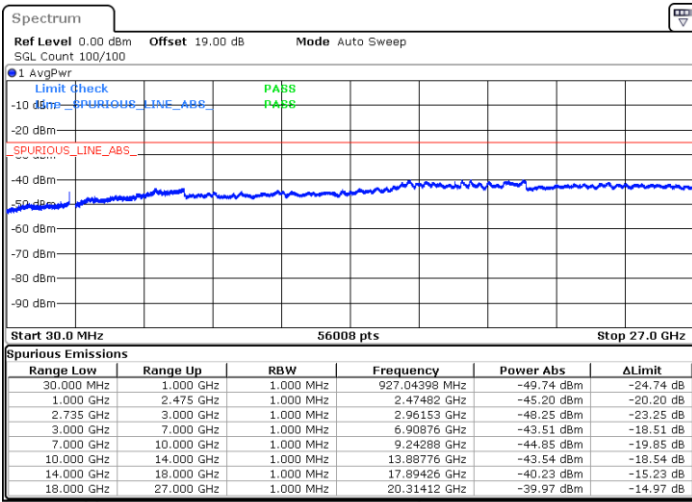

Date: 29.AUG.2020 19:42:15

Date: 29.AUG.2020 19:40:52

Middle Channel / FullIRB

N/A

Date: 29.AUG.2020 19:51:34

LTE Band 41C / 20MHz+15MHz

QPSK

Highest Channel / 1RB0 and 1RB74

Highest Channel / 1RB99 and 1RB0

Date: 29.AUG.2020 20:04:14

Date: 29.AUG.2020 20:13:38

Highest Channel / FullIRB

N/A

Date: 29.AUG.2020 20:00:30

LTE Band 41C / 20MHz+20MHz

QPSK

Lowest Channel / 1RB0 and 1RB99

Lowest Channel / 1RB99 and 1RB0

Date: 30.AUG.2020 02:35:39

Date: 29.AUG.2020 20:19:20

Lowest Channel / FullIRB

N/A

Date: 29.AUG.2020 20:44:41

LTE Band 41C / 20MHz+20MHz