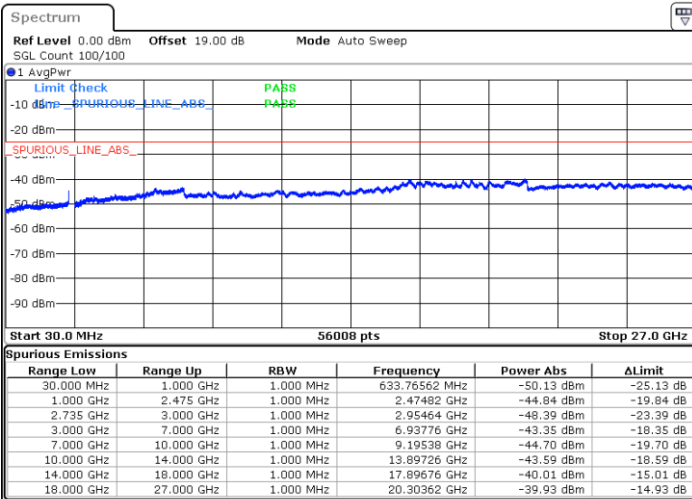

QPSK

Highest Channel / 1RB0 and 1RB24

Highest Channel / 1RB99 and 1RB0

Date: 28.AUG.2020 21:58:45

Date: 28.AUG.2020 22:07:32

Highest Channel / FullIRB

N/A

Date: 28.AUG.2020 21:55:19

LTE Band 41C / 20MHz+10MHz

QPSK

Lowest Channel / 1RB0 and 1RB49

Lowest Channel / 1RB99 and 1RB0

Date: 29.AUG.2020 13:40:50

Date: 29.AUG.2020 14:58:44

Lowest Channel / FullRB

N/A

Date: 29.AUG.2020 13:38:49

LTE Band 41C / 20MHz+10MHz

QPSK

Middle Channel / 1RB0 and 1RB49

Middle Channel / 1RB99 and 1RB0

Date: 29.AUG.2020 13:51:09

Date: 29.AUG.2020 13:52:34

Middle Channel / FullRB

N/A

Date: 29.AUG.2020 14:06:38

LTE Band 41C / 20MHz+10MHz

QPSK

Highest Channel / 1RB0 and 1RB49

Highest Channel / 1RB99 and 1RB0

Date: 29.AUG.2020 14:24:18

Date: 29.AUG.2020 14:26:17