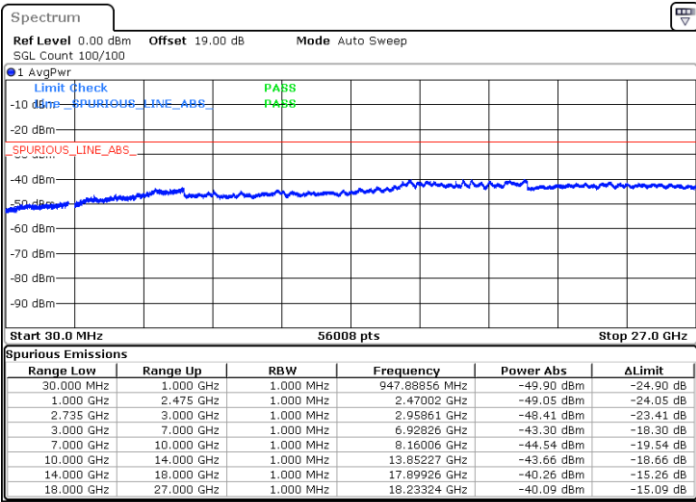

Highest Channel / 1RB99 and 1RB0

Date: 29.AUG.2020 20:04:14

Date: 29.AUG.2020 20:13:38

Highest Channel / FullIRB

N/A

Date: 29.AUG.2020 20:00:30

LTE Band 41C / 20MHz+20MHz

QPSK

Lowest Channel / 1RB0 and 1RB99

Lowest Channel / 1RB99 and 1RB0

Date: 30.AUG.2020 02:35:39

Date: 29.AUG.2020 20:19:20

Lowest Channel / FullIRB

N/A

Date: 29.AUG.2020 20:44:41

LTE Band 41C / 20MHz+20MHz

QPSK

MiddleChannel / 1RB0 and 1RB99

Middle Channel / 1RB99 and 1RB0

Date: 29.AUG.2020 20:53:30

Date: 29.AUG.2020 21:01:37

Middle Channel / FullIRB

N/A

Date: 29.AUG.2020 20:52:12

LTE Band 41C / 20MHz+20MHz

QPSK

Highest Channel / 1RB0 and 1RB99

Highest Channel / 1RB99 and 1RB0

Date: 29.AUG.2020 21:11:52

Date: 29.AUG.2020 21:03:39

Highest Channel / FullIRB

N/A