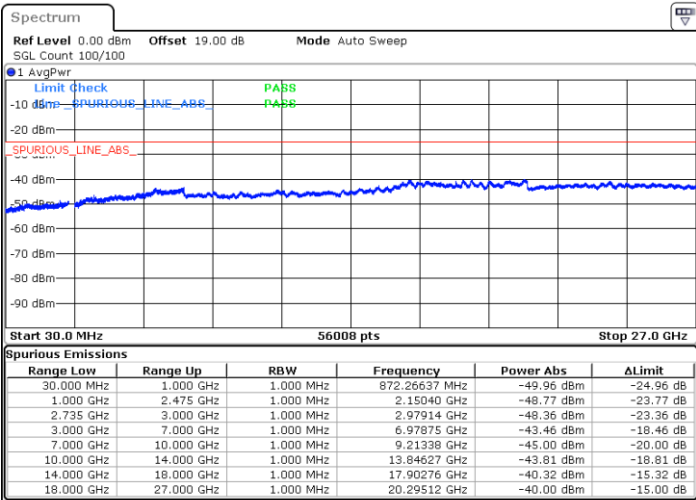

LTE Band 41C / 15MHz+15MHz

QPSK

Middle Channel / 1RB0 and 1RB74

Middle Channel / 1RB74 and 1RB0

Date: 29.AUG.2020 15:51:37

Date: 29.AUG.2020 15:49:47

Middle Channel / FullIRB

N/A

Date: 29.AUG.2020 16:09:21

LTE Band 41C / 15MHz+15MHz

QPSK

Highest Channel / 1RB0 and 1RB74

Highest Channel / 1RB74 and 1RB0

Date: 29.AUG.2020 16:43:14

Date: 29.AUG.2020 16:48:02

Highest Channel / FullIRB

N/A

Date: 29.AUG.2020 16:13:34

LTE Band 41C / 15MHz+20MHz

QPSK

Lowest Channel / 1RB0 and 1RB99

Lowest Channel / 1RB74 and 1RB0

Date: 29.AUG.2020 17:11:33

Date: 29.AUG.2020 17:49:44