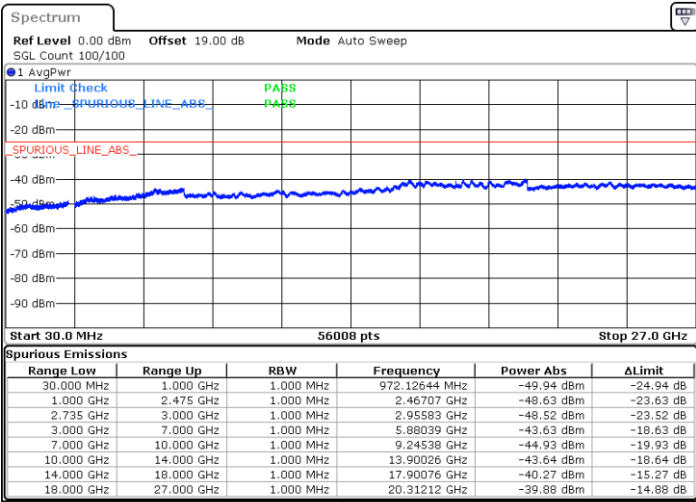

Lowest Channel / 1RB99 and 1RB0

Date: 28.AUG.2020 21:40:15

Date: 28.AUG.2020 21:32:59

Lowest Channel / FullRB

N/A

Date: 28.AUG.2020 21:43:03

LTE Band 41C / 20MHz+5MHz

QPSK

Middle Channel / 1RB0 and 1RB24

Middle Channel / 1RB99 and 1RB0

Date: 28.AUG.2020 21:26:11

Date: 28.AUG.2020 21:31:19

Middle Channel / FullIRB

N/A

Date: 28.AUG.2020 21:25:03

LTE Band 41C / 20MHz+5MHz

QPSK

Highest Channel / 1RB0 and 1RB24

Highest Channel / 1RB99 and 1RB0

Date: 28.AUG.2020 21:58:45

Date: 28.AUG.2020 22:07:32

Highest Channel / FullIRB

N/A

Date: 28.AUG.2020 21:55:19

LTE Band 41C / 20MHz+10MHz

QPSK

Lowest Channel / 1RB0 and 1RB49

Lowest Channel / 1RB99 and 1RB0

Date: 29.AUG.2020 13:40:50

Date: 29.AUG.2020 14:58:44

Lowest Channel / FullRB

N/A