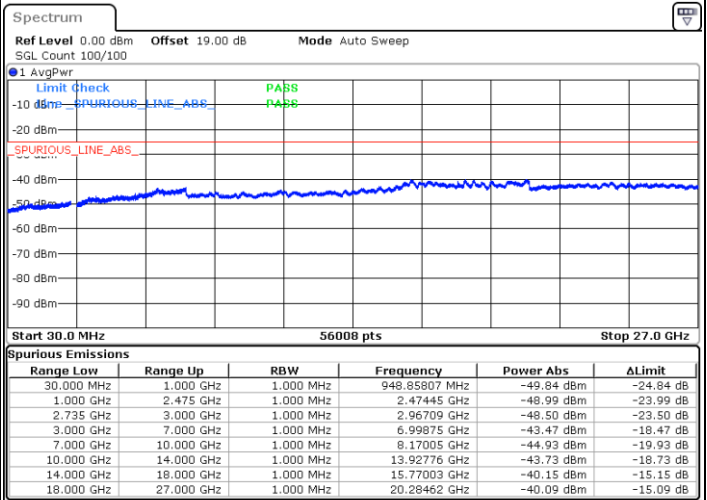

Date: 29.AUG.2020 11:53:30

LTE Band 41C / 10MHz+20MHz

16QAM

Highest Channel / 1RB0 and 1RB99

Highest Channel / 1RB49 and 1RB0

Date: 29.AUG.2020 13:02:20

Date: 29.AUG.2020 13:11:45

Highest Channel / FullIRB

N/A

Date: 29.AUG.2020 12:55:00

LTE Band 41C / 15MHz+10MHz

16QAM

Lowest Channel / 1RB0 and 1RB49

Lowest Channel / 1RB74 and 1RB0

Date: 28.AUG.2020 23:31:10

Date: 28.AUG.2020 23:24:56