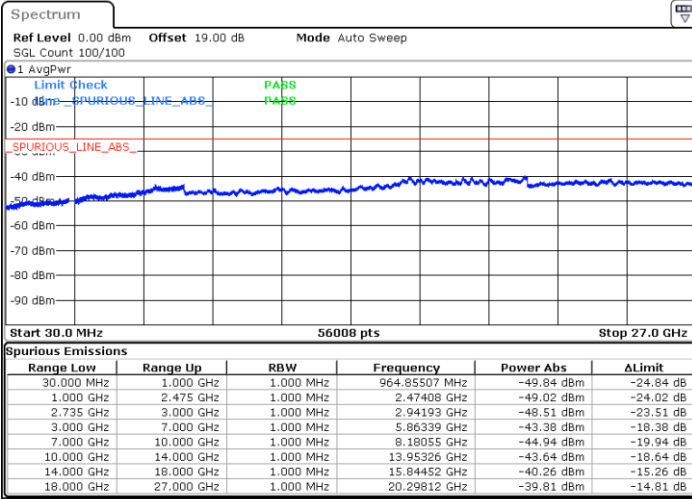

LTE Band 41C / 20MHz+10MHz

QPSK

Lowest Channel / 1RB0 and 1RB49

Lowest Channel / 1RB99 and 1RB0

Date: 29.AUG.2020 13:40:50

Date: 29.AUG.2020 14:58:44

Lowest Channel / FullRB

N/A

Date: 29.AUG.2020 13:38:49

LTE Band 41C / 20MHz+10MHz

QPSK

Middle Channel / 1RB0 and 1RB49

Middle Channel / 1RB99 and 1RB0

Date: 29.AUG.2020 13:51:09

Date: 29.AUG.2020 13:52:34

Middle Channel / FullRB

N/A

Date: 29.AUG.2020 14:06:38

LTE Band 41C / 20MHz+10MHz

QPSK

Highest Channel / 1RB0 and 1RB49

Highest Channel / 1RB99 and 1RB0

Date: 29.AUG.2020 14:24:18

Date: 29.AUG.2020 14:26:17

Highest Channel / FullIRB

N/A

Date: 29.AUG.2020 14:14:42

LTE Band 41C / 20MHz+15MHz

QPSK

Lowest Channel / 1RB0 and 1RB74

Lowest Channel / 1RB99 and 1RB0

Date: 29.AUG.2020 19:30:04