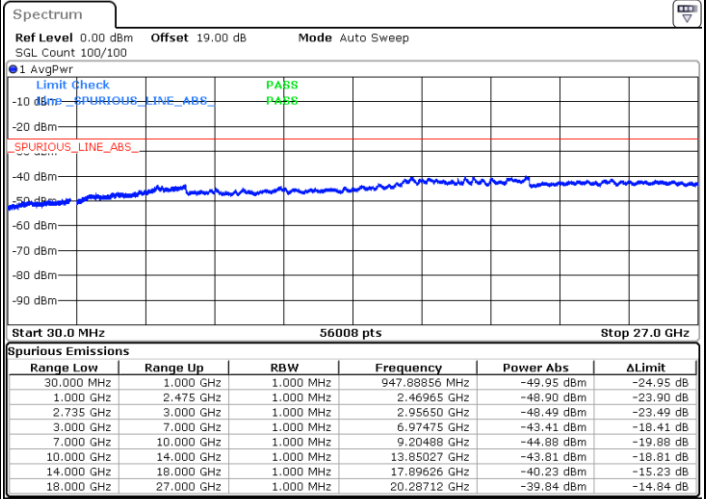

LTE Band 41C / 20MHz+10MHz

QPSK

Lowest Channel / 1RB0 and 1RB49

Lowest Channel / 1RB99 and 1RB0

Date: 29.AUG.2020 13:40:50

Date: 29.AUG.2020 14:58:44

Lowest Channel / FullRB

N/A

Date: 29.AUG.2020 13:38:49

LTE Band 41C / 20MHz+10MHz

QPSK

Middle Channel / 1RB0 and 1RB49

Middle Channel / 1RB99 and 1RB0

Date: 29.AUG.2020 13:51:09

Date: 29.AUG.2020 13:52:34

Middle Channel / FullRB

N/A

Date: 29.AUG.2020 14:06:38

LTE Band 41C / 20MHz+10MHz

QPSK

Highest Channel / 1RB0 and 1RB49

Highest Channel / 1RB99 and 1RB0

Date: 29.AUG.2020 14:24:18

Date: 29.AUG.2020 14:26:17

Highest Channel / FullIRB

N/A

Date: 29.AUG.2020 14:14:42

LTE Band 41C / 20MHz+15MHz

QPSK

Lowest Channel / 1RB0 and 1RB74

Lowest Channel / 1RB99 and 1RB0

Date: 29.AUG.2020 19:30:04