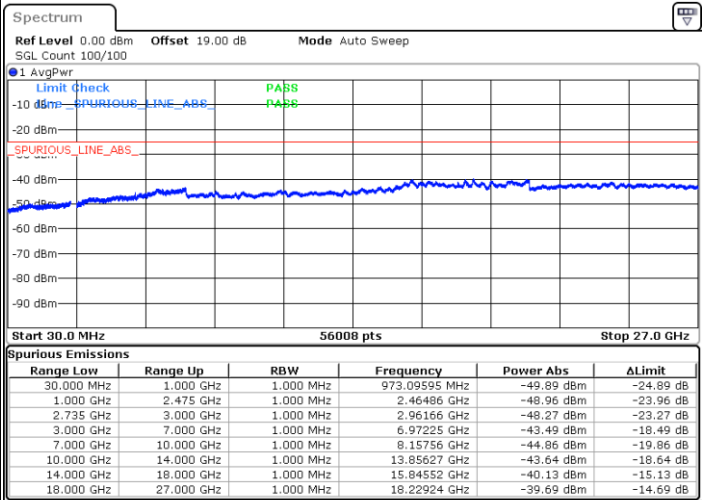

Date: 29.AUG.2020 18:08:34

Middle Channel / FullRB

N/A

Date: 29.AUG.2020 18:15:49

LTE Band 41C / 15MHz+20MHz

QPSK

Highest Channel / 1RB0 and 1RB99

Highest Channel / 1RB74 and 1RB0

Date: 29.AUG.2020 18:29:59

Date: 29.AUG.2020 18:48:01

Highest Channel / FullIRB

N/A

Date: 29.AUG.2020 18:26:54

LTE Band 41C / 20MHz+5MHz

QPSK

Lowest Channel / 1RB0 and 1RB24

Lowest Channel / 1RB99 and 1RB0

Date: 28.AUG.2020 21:40:15

Date: 28.AUG.2020 21:32:59

Lowest Channel / FullRB

N/A

Date: 28.AUG.2020 21:43:03

LTE Band 41C / 20MHz+5MHz

QPSK

Middle Channel / 1RB0 and 1RB24

Middle Channel / 1RB99 and 1RB0

Date: 28.AUG.2020 21:26:11

Date: 28.AUG.2020 21:31:19

Middle Channel / FullIRB

N/A

Date: 28.AUG.2020 21:25:03

LTE Band 41C / 20MHz+5MHz