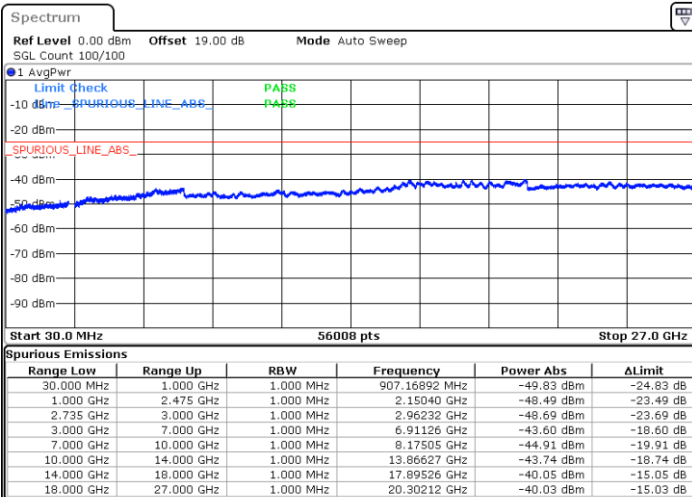

Lowest Channel / 1RB0 and 1RB99

Lowest Channel / 1RB99 and 1RB0

Date: 30.AUG.2020 02:35:39

Date: 29.AUG.2020 20:19:20

Lowest Channel / FullIRB

N/A

Date: 29.AUG.2020 20:44:41

LTE Band 41C / 20MHz+20MHz

LTE Band 41C / 20MHz+20MHz

QPSK

Highest Channel / 1RB0 and 1RB99

Highest Channel / 1RB99 and 1RB0

Date: 29.AUG.2020 21:11:52

Date: 29.AUG.2020 21:03:39

Highest Channel / FullIRB

N/A

Date: 29.AUG.2020 21:16:14

LTE Band 41C / 5MHz+20MHz

16QAM

Lowest Channel / 1RB0 and 1RB99

Lowest Channel / 1RB24 and 1RB0

Date: 28.AUG.2020 20:23:01

Date: 28.AUG.2020 20:26:54

Lowest Channel / FullRB