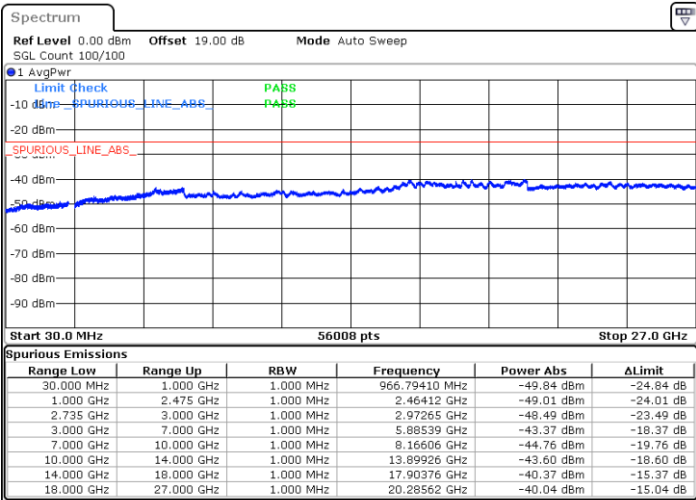

LTE Band 41C / 15MHz+15MHz

QPSK

Middle Channel / 1RB0 and 1RB74

Middle Channel / 1RB74 and 1RB0

Date: 29.AUG.2020 15:51:37

Date: 29.AUG.2020 15:49:47

Middle Channel / FullIRB

N/A

Date: 29.AUG.2020 16:09:21

LTE Band 41C / 15MHz+15MHz

QPSK

Highest Channel / 1RB0 and 1RB74

Highest Channel / 1RB74 and 1RB0

Date: 29.AUG.2020 16:43:14

Date: 29.AUG.2020 16:48:02

Highest Channel / FullIRB

N/A

Date: 29.AUG.2020 16:13:34

LTE Band 41C / 15MHz+20MHz

QPSK

Lowest Channel / 1RB0 and 1RB99

Lowest Channel / 1RB74 and 1RB0

Date: 29.AUG.2020 17:11:33

Date: 29.AUG.2020 17:49:44

Lowest Channel / FullRB

N/A

Date: 29.AUG.2020 17:03:19

LTE Band 41C / 15MHz+20MHz

QPSK

Middle Channel / 1RB0 and 1RB9

Middle Channel / 1RB74 and 1RB0

Date: 29.AUG.2020 18:14:32