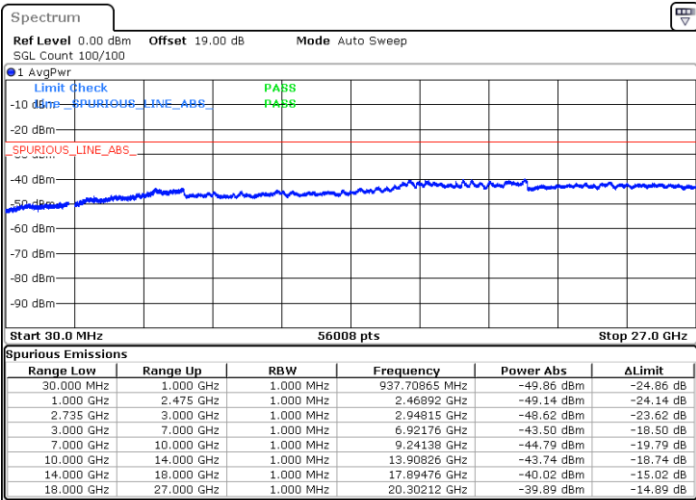

Date: 29.AUG.2020 18:29:59

Date: 29.AUG.2020 18:48:01

Highest Channel / FullIRB

N/A

Date: 29.AUG.2020 18:26:54

LTE Band 41C / 20MHz+5MHz

QPSK

Lowest Channel / 1RB0 and 1RB24

Lowest Channel / 1RB99 and 1RB0

Date: 28.AUG.2020 21:40:15

Date: 28.AUG.2020 21:32:59

Lowest Channel / FullRB

N/A

Date: 28.AUG.2020 21:43:03

LTE Band 41C / 20MHz+5MHz

QPSK

Middle Channel / 1RB0 and 1RB24

Middle Channel / 1RB99 and 1RB0

Date: 28.AUG.2020 21:26:11

Date: 28.AUG.2020 21:31:19

Middle Channel / FullIRB

N/A

Date: 28.AUG.2020 21:25:03

LTE Band 41C / 20MHz+5MHz

QPSK

Highest Channel / 1RB0 and 1RB24

Highest Channel / 1RB99 and 1RB0

Date: 28.AUG.2020 21:58:45

Date: 28.AUG.2020 22:07:32

Highest Channel / FullIRB

N/A

Date: 28.AUG.2020 21:55:19