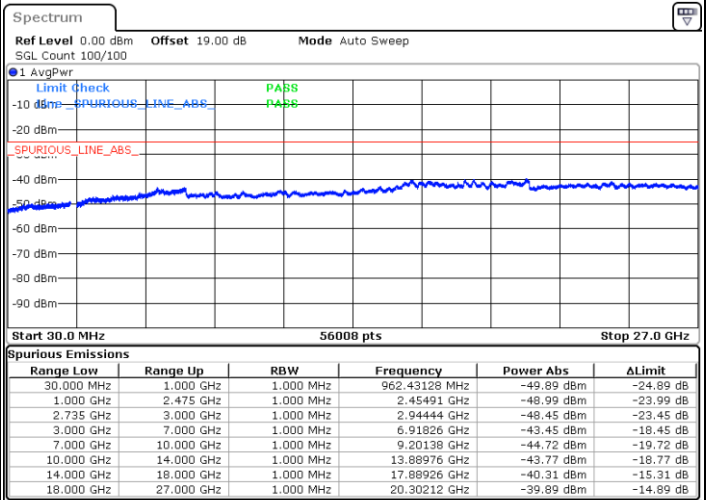

Date: 29.AUG.2020 21:16:14

LTE Band 41C / 5MHz+20MHz

16QAM

Lowest Channel / 1RB0 and 1RB99

Lowest Channel / 1RB24 and 1RB0

Date: 28.AUG.2020 20:23:01

Date: 28.AUG.2020 20:26:54

Lowest Channel / FullRB

N/A

Date: 28.AUG.2020 20:17:04

LTE Band 41C / 5MHz+20MHz

16QAM

Middle Channel / 1RB0 and 1RB9

Middle Channel / 1RB24 and 1RB0

Date: 28.AUG.2020 21:03:17

Date: 28.AUG.2020 20:40:19

Middle Channel / FullRB

N/A

Date: 28.AUG.2020 20:10:18

LTE Band 41C / 5MHz+20MHz

16QAM

Highest Channel / 1RB0 and 1RB99

Highest Channel / 1RB24 and 1RB0

Date: 28.AUG.2020 21:07:50

Date: 28.AUG.2020 21:13:35

Highest Channel / FullIRB

N/A

Date: 28.AUG.2020 21:18:47

LTE Band 41C / 10MHz+15MHz

16QAM

Lowest Channel / 1RB0 and 1RB74

Lowest Channel / 1RB49 and 1RB0