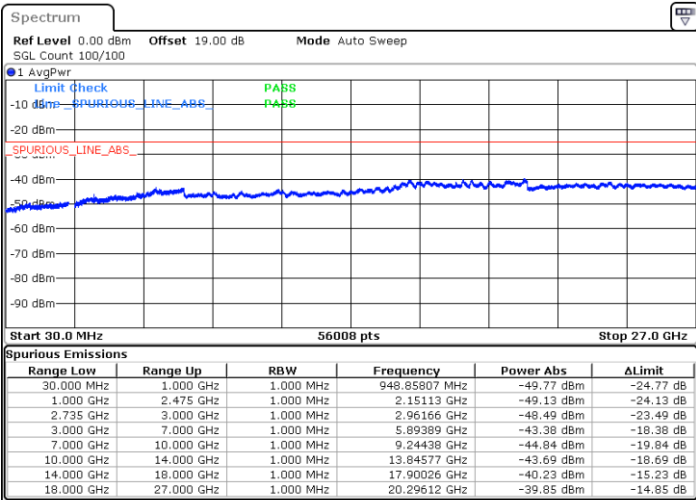

Date: 29.AUG.2020 21:16:14

LTE Band 41C / 5MHz+20MHz

16QAM

Lowest Channel / 1RB0 and 1RB99

Lowest Channel / 1RB24 and 1RB0

Date: 28.AUG.2020 20:23:01

Date: 28.AUG.2020 20:26:54

Lowest Channel / FullRB

N/A

Date: 28.AUG.2020 20:17:04

LTE Band 41C / 5MHz+20MHz

16QAM

Middle Channel / 1RB0 and 1RB9

Middle Channel / 1RB24 and 1RB0

Date: 28.AUG.2020 21:03:17

Date: 28.AUG.2020 20:40:19

Middle Channel / FullRB

N/A

Date: 28.AUG.2020 20:10:18

LTE Band 41C / 5MHz+20MHz

16QAM

Highest Channel / 1RB0 and 1RB99

Highest Channel / 1RB24 and 1RB0

Date: 28.AUG.2020 21:07:50

Date: 28.AUG.2020 21:13:35

Highest Channel / FullIRB

N/A

Date: 28.AUG.2020 21:18:47

LTE Band 41C / 10MHz+15MHz

16QAM

Lowest Channel / 1RB0 and 1RB74

Lowest Channel / 1RB49 and 1RB0