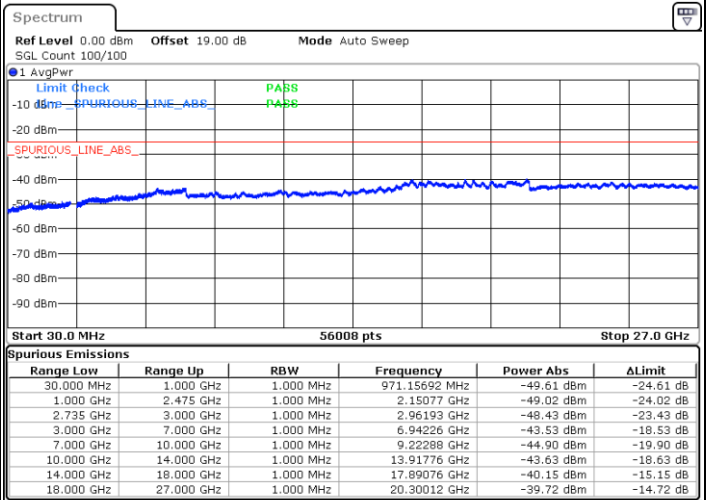

Date: 29.AUG.2020 16:09:21

LTE Band 41C / 15MHz+15MHz

QPSK

Highest Channel / 1RB0 and 1RB74

Highest Channel / 1RB74 and 1RB0

Date: 29.AUG.2020 16:43:14

Date: 29.AUG.2020 16:48:02

Highest Channel / FullIRB

N/A

Date: 29.AUG.2020 16:13:34

LTE Band 41C / 15MHz+20MHz

QPSK

Lowest Channel / 1RB0 and 1RB99

Lowest Channel / 1RB74 and 1RB0

Date: 29.AUG.2020 17:11:33

Date: 29.AUG.2020 17:49:44

Lowest Channel / FullRB

N/A

Date: 29.AUG.2020 17:03:19

LTE Band 41C / 15MHz+20MHz

QPSK

Middle Channel / 1RB0 and 1RB9

Middle Channel / 1RB74 and 1RB0

Date: 29.AUG.2020 18:14:32