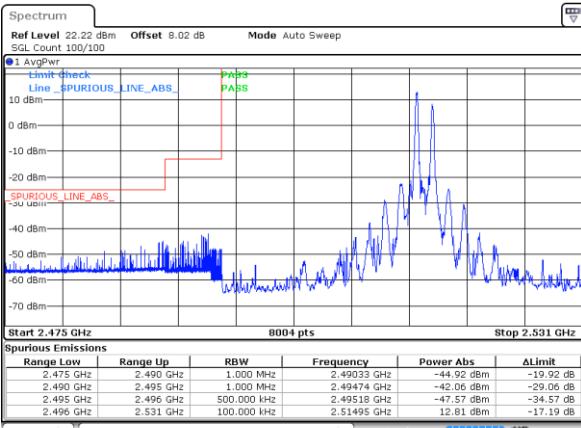

Lowest Band Edge / Full RB

Highest Band Edge / Full RB

Date: 15 SEP 2020 01:46:50

Date: 15 SEP 2020 02:02:42

LTE Band 41C / 20MHz+15MHz

64QAM

Lowest Band Edge / 1RB0 and 1RB74

Highest Band Edge / 1RB0 and 1RB74

Date: 16 SEP 2020 01:58:43

Date: 16 SEP 2020 02:14:55

Lowest Band Edge / 1RB99 and 1RB0

Highest Band Edge / 1RB99 and 1RB0

Date: 16 SEP 2020 02:03:36

Date: 16 SEP 2020 02:22:39

Lowest Band Edge / Full RB

Highest Band Edge / Full RB

Date: 16 SEP 2020 01:57:53

Date: 16 SEP 2020 02:13:49

LTE Band 41C / 20MHz+20MHz

64QAM

Lowest Band Edge / 1RB0 and 1RB99

Highest Band Edge / 1RB0 and 1RB99

Date: 16 SEP 2020 02:34:59

Date: 16 SEP 2020 03:17:18