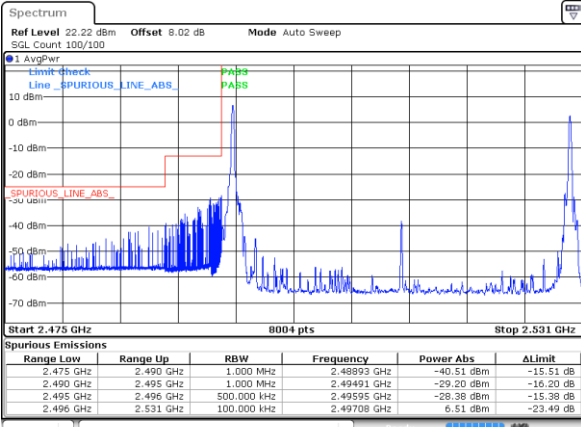

Lowest Band Edge / Full RB

Highest Band Edge / Full RB

Date: 15 SEP 2020 01:46:50

Date: 15 SEP 2020 02:02:42

LTE Band 41C / 20MHz+15MHz

64QAM

Lowest Band Edge / 1RB0 and 1RB74

Highest Band Edge / 1RB0 and 1RB74

Date: 16 SEP 2020 01:58:43

Date: 16 SEP 2020 02:14:55

Lowest Band Edge / 1RB99 and 1RB0

Highest Band Edge / 1RB99 and 1RB0

Date: 16 SEP 2020 02:03:36

Date: 16 SEP 2020 02:22:39

Lowest Band Edge / Full RB

Highest Band Edge / Full RB

Date: 16 SEP 2020 01:57:53

Date: 16 SEP 2020 02:13:49

LTE Band 41C / 20MHz+20MHz

64QAM

Lowest Band Edge / 1RB0 and 1RB99

Highest Band Edge / 1RB0 and 1RB99

Date: 16 SEP 2020 02:34:59

Date: 16 SEP 2020 03:17:18