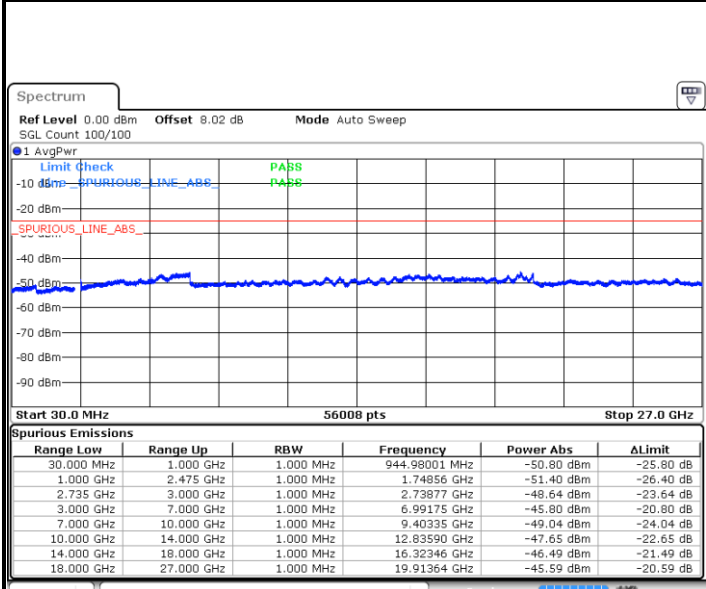

Lowest Band Edge / 1RB99 and 1RB0

Highest Band Edge / 1RB99 and 1RB0

Date: 16 SEP 2020 02:38:21

Date: 16 SEP 2020 03:17:53

Lowest Band Edge / Full RB

Highest Band Edge / Full RB

Date: 16 SEP 2020 02:33:03

Date: 16 SEP 2020 03:13:12

LTE Band 41C / 10MHz+15MHz

QPSK

Lowest Channel / 1RB49 and 1RB0

Date: 14.SEP.2020 23:56:28

Middle Channel / 1RB49 and 1RB0

Date: 14.SEP.2020 23:17:55

Highest Channel / 1RB49 and 1RB0

Date: 15.SEP.2020 00:28:30

N/A

LTE Band 41C / 10MHz+20MHz

QPSK

Lowest Channel / 1RB49 and 1RB0

Middle Channel / 1RB49 and 1RB0

Date: 15.SEP.2020 01:20:47

Date: 15.SEP.2020 01:22:30

Highest Channel / 1RB49 and 1RB0