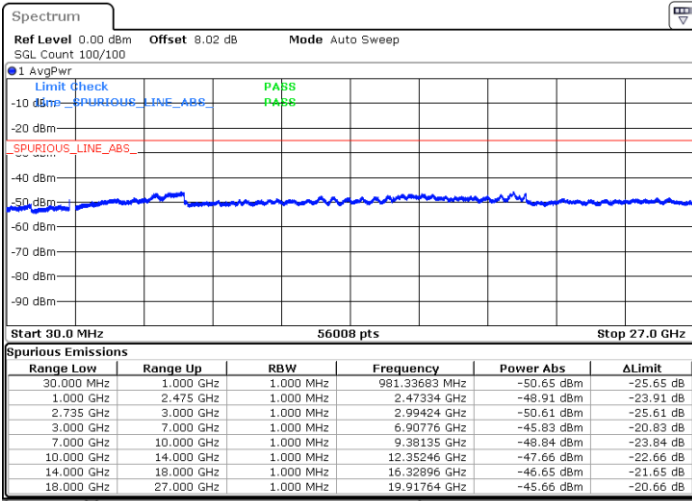

N/A

Date: 16.SEP.2020 02:21:54

LTE Band 41C / 20MHz+20MHz

16QAM

Lowest Channel / 1RB99 and 1RB0

Middle Channel / 1RB99 and 1RB0

Date: 16.SEP.2020 02:37:58

Date: 16.SEP.2020 03:09:22

Highest Channel / 1RB99 and 1RB0

N/A

Date: 16.SEP.2020 03:19:38

LTE Band 41C / 5MHz+20MHz

64QAM

Lowest Channel / 1RB24 and 1RB0

Middle Channel / 1RB24 and 1RB0

Date: 14 SEP.2020 22:24:25

Date: 14 SEP.2020 22:35:33

Highest Channel / 1RB24 and 1RB0

N/A

Date: 14 SEP.2020 22:43:39

LTE Band 41C / 10MHz+15MHz

64QAM

Lowest Channel / 1RB49 and 1RB0

Middle Channel / 1RB49 and 1RB0