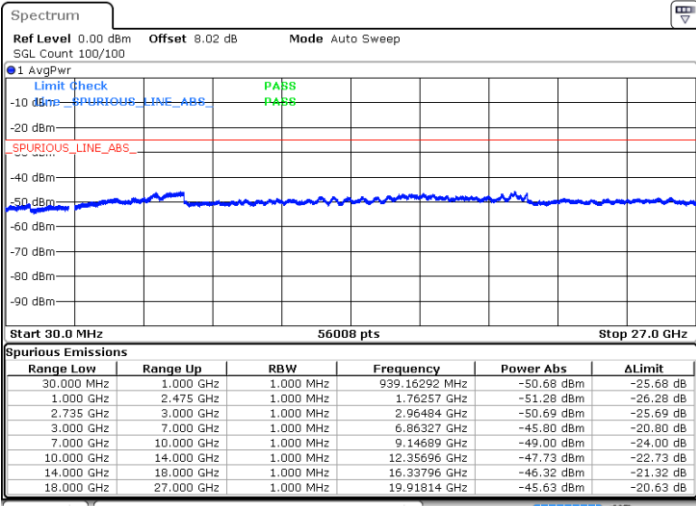

N/A

Date: 15.SEP.2020 01:37:11

LTE Band 41C / 15MHz+10MHz

QPSK

Lowest Channel / 1RB74 and 1RB0

Middle Channel / 1RB74 and 1RB0

Date: 15.SEP.2020 00:43:02

Date: 15.SEP.2020 00:45:09

Highest Channel / 1RB74 and 1RB0

N/A

Date: 15.SEP.2020 01:08:14

LTE Band 41C / 15MHz+15MHz

QPSK

Lowest Channel / 1RB74 and 1RB0

Middle Channel / 1RB74 and 1RB0

Date: 15.SEP.2020 02:29:27

Date: 15.SEP.2020 02:31:35

Highest Channel / 1RB74 and 1RB0

N/A

Date: 15.SEP.2020 02:55:49

LTE Band 41C / 15MHz+20MHz

QPSK

Lowest Channel / 1RB74 and 1RB0

Middle Channel / 1RB74 and 1RB0

Date: 15.SEP.2020 03:29:09

Date: 15.SEP.2020 03:35:15

Highest Channel / 1RB74 and 1RB0

N/A

Date: 15.SEP.2020 03:43:13

LTE Band 41C / 20MHz+5MHz

QPSK

Lowest Channel / 1RB99 and 1RB0