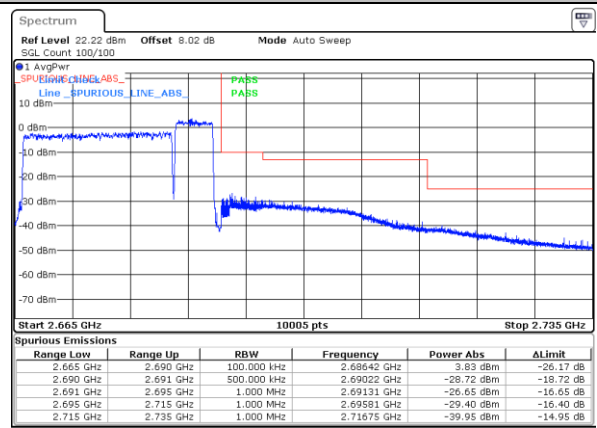

Date: 15 SEP 2020 03:31:26

Date: 15 SEP 2020 03:45:20

Lowest Band Edge / Full RB

Highest Band Edge / Full RB

Date: 15 SEP 2020 03:26:06

Date: 15 SEP 2020 03:40:22

LTE Band 41C / 20MHz+5MHz

64QAM

Lowest Band Edge / 1RB0 and 1RB24

Highest Band Edge / 1RB0 and 1RB24

Date: 14 SEP 2020 23:09:43

Date: 14 SEP 2020 23:24:07

Lowest Band Edge / 1RB99 and 1RB0

Highest Band Edge / 1RB99 and 1RB0

Date: 14 SEP 2020 23:13:40

Date: 14 SEP 2020 23:28:25

Lowest Band Edge / Full RB

Highest Band Edge / Full RB

Date: 14 SEP 2020 23:08:46

Date: 14 SEP 2020 23:23:22

LTE Band 41C / 20MHz+10MHz

64QAM

Lowest Band Edge / 1RB0 and 1RB49