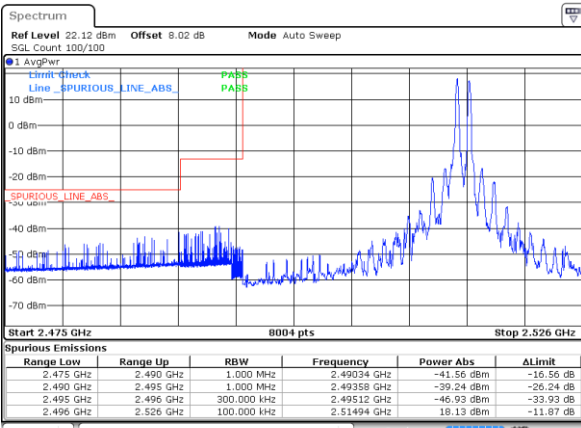

Date: 14 SEP 2020 23:28:25

Lowest Band Edge / Full RB

Highest Band Edge / Full RB

Date: 14 SEP 2020 23:08:46

Date: 14 SEP 2020 23:23:22

LTE Band 41C / 20MHz+10MHz

64QAM

Lowest Band Edge / 1RB0 and 1RB49

Highest Band Edge / 1RB0 and 1RB49

Date: 15 SEP 2020 01:48:51

Date: 15 SEP 2020 02:03:48

Lowest Band Edge / 1RB99 and 1RB0

Highest Band Edge / 1RB99 and 1RB0

Date: 15 SEP 2020 01:53:21

Date: 15 SEP 2020 02:08:23

Lowest Band Edge / Full RB

Highest Band Edge / Full RB

Date: 15 SEP 2020 01:46:50

Date: 15 SEP 2020 02:02:42

LTE Band 41C / 20MHz+15MHz

64QAM

Lowest Band Edge / 1RB0 and 1RB74

Highest Band Edge / 1RB0 and 1RB74