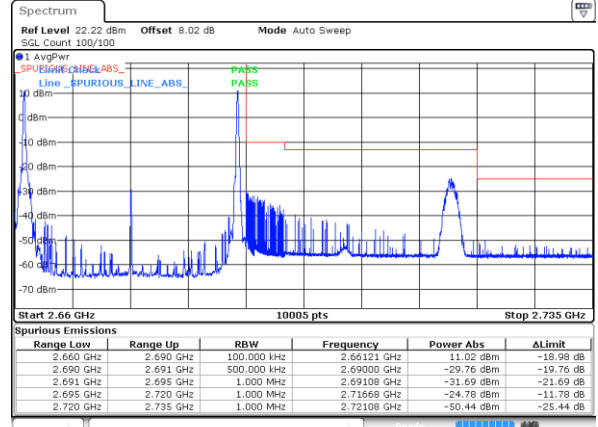

Date: 14 SEP 2020 23:28:25

Lowest Band Edge / Full RB

Highest Band Edge / Full RB

Date: 14 SEP 2020 23:08:46

Date: 14 SEP 2020 23:23:22

LTE Band 41C / 20MHz+10MHz

64QAM

Lowest Band Edge / 1RB0 and 1RB49

Highest Band Edge / 1RB0 and 1RB49

Date: 15 SEP 2020 01:48:51

Date: 15 SEP 2020 02:03:48

Lowest Band Edge / 1RB99 and 1RB0

Highest Band Edge / 1RB99 and 1RB0

Date: 15 SEP 2020 01:53:21

Date: 15 SEP 2020 02:08:23