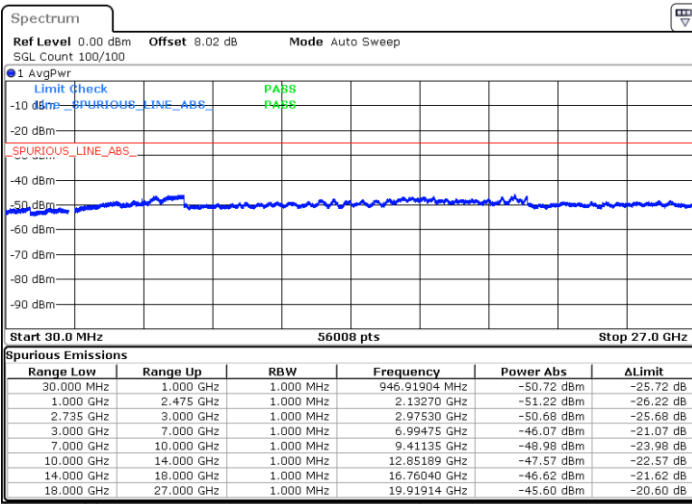

Date: 15.SEP.2020 00:42:01

Date: 15.SEP.2020 00:46:12

Highest Channel / 1RB74 and 1RB0

N/A

Date: 15.SEP.2020 01:06:20

LTE Band 41C / 15MHz+15MHz

16QAM

Lowest Channel / 1RB74 and 1RB0

Middle Channel / 1RB74 and 1RB0

Date: 15.SEP.2020 02:28:26

Date: 15.SEP.2020 02:32:28

Highest Channel / 1RB74 and 1RB0

N/A

Date: 15.SEP.2020 02:54:42

LTE Band 41C / 15MHz+20MHz

16QAM

Lowest Channel / 1RB74 and 1RB0

Middle Channel / 1RB74 and 1RB0

Date: 15.SEP.2020 03:30:48

Date: 15.SEP.2020 03:34:30

Highest Channel / 1RB74 and 1RB0

N/A

Date: 15.SEP.2020 03:44:39

LTE Band 41C / 20MHz+5MHz