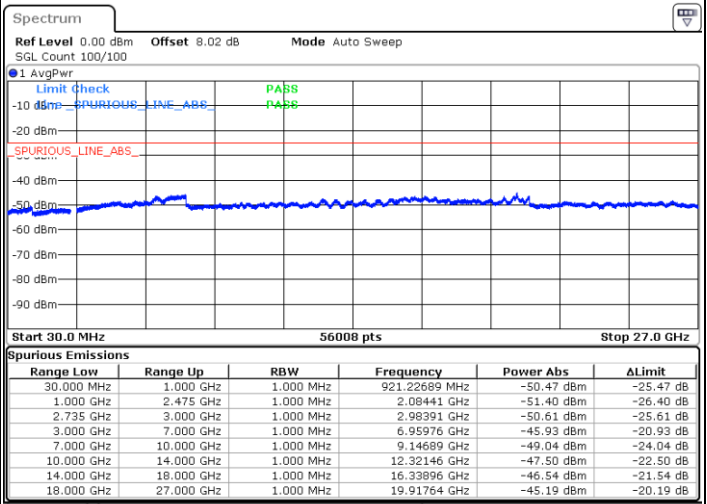

Date: 15.SEP.2020 02:31:35

Highest Channel / 1RB74 and 1RB0

N/A

Date: 15.SEP.2020 02:55:49

LTE Band 41C / 15MHz+20MHz

QPSK

Lowest Channel / 1RB74 and 1RB0

Middle Channel / 1RB74 and 1RB0

Date: 15.SEP.2020 03:29:09

Date: 15.SEP.2020 03:35:15

Highest Channel / 1RB74 and 1RB0

N/A

Date: 15.SEP.2020 03:43:13

LTE Band 41C / 20MHz+5MHz

QPSK

Lowest Channel / 1RB99 and 1RB0

Middle Channel / 1RB99 and 1RB0

Date: 14.SEP.2020 23:11:55

Date: 14.SEP.2020 23:17:55

Highest Channel / 1RB99 and 1RB0

N/A

Date: 14.SEP.2020 23:26:36

LTE Band 41C / 20MHz+10MHz

QPSK

Lowest Channel / 1RB99 and 1RB0

Middle Channel / 1RB99 and 1RB0

Date: 15.SEP.2020 01:51:39

Date: 15.SEP.2020 01:57:19

Highest Channel / 1RB99 and 1RB0

N/A

Date: 15.SEP.2020 02:05:36

LTE Band 41C / 20MHz+15MHz