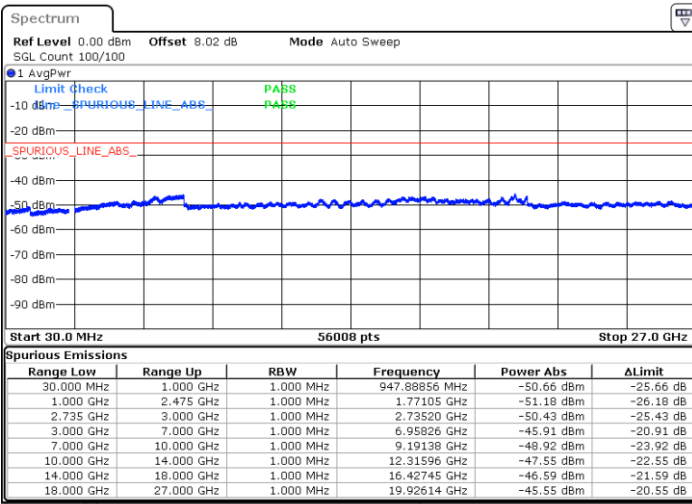

Highest Channel / 1RB99 and 1RB0

N/A

Date: 16.SEP.2020 03:19:38

LTE Band 41C / 5MHz+20MHz

64QAM

Lowest Channel / 1RB24 and 1RB0

Middle Channel / 1RB24 and 1RB0

Date: 14 SEP.2020 22:24:25

Date: 14 SEP.2020 22:35:33

Highest Channel / 1RB24 and 1RB0

N/A

Date: 14 SEP.2020 22:43:39

LTE Band 41C / 10MHz+15MHz

64QAM

Lowest Channel / 1RB49 and 1RB0

Middle Channel / 1RB49 and 1RB0

Date: 14.SEP.2020 23:59:12

Date: 14.SEP.2020 23:16:19

Highest Channel / 1RB49 and 1RB0

N/A

Date: 15.SEP.2020 00:31:39