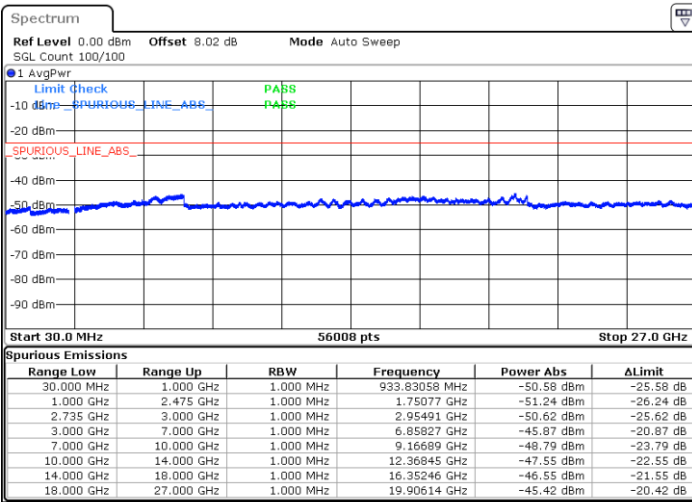

Date: 15.SEP.2020 02:07:23

LTE Band 41C / 20MHz+15MHz

16QAM

Lowest Channel / 1RB99 and 1RB0

Middle Channel / 1RB99 and 1RB0

Date: 16.SEP.2020 02:03:04

Date: 16.SEP.2020 02:07:34

Highest Channel / 1RB99 and 1RB0

N/A

Date: 16.SEP.2020 02:21:54

LTE Band 41C / 20MHz+20MHz

16QAM

Lowest Channel / 1RB99 and 1RB0

Middle Channel / 1RB99 and 1RB0

Date: 16.SEP.2020 02:37:58

Date: 16.SEP.2020 03:09:22

Highest Channel / 1RB99 and 1RB0

N/A

Date: 16.SEP.2020 03:19:38

LTE Band 41C / 5MHz+20MHz

64QAM

Lowest Channel / 1RB24 and 1RB0

Middle Channel / 1RB24 and 1RB0

Date: 14 SEP.2020 22:24:25

Date: 14 SEP.2020 22:35:33

Highest Channel / 1RB24 and 1RB0

N/A

Date: 14 SEP.2020 22:43:39

LTE Band 41C / 10MHz+15MHz

64QAM

Lowest Channel / 1RB49 and 1RB0

Middle Channel / 1RB49 and 1RB0