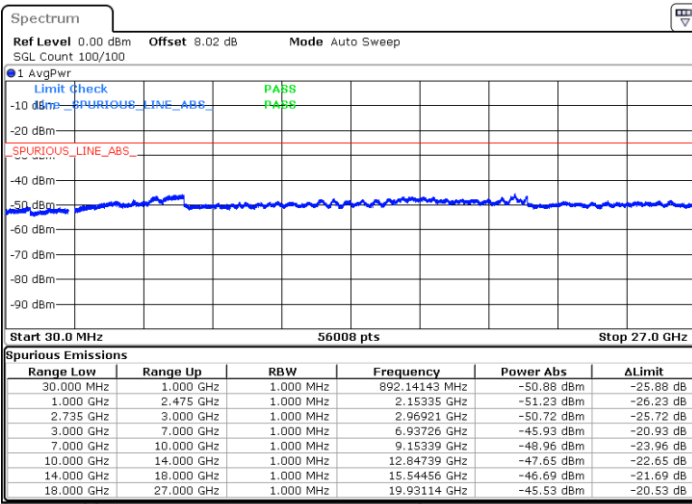

Lowest Channel / 1RB74 and 1RB0

Middle Channel / 1RB74 and 1RB0

Date: 15.SEP.2020 03:30:48

Date: 15.SEP.2020 03:34:30

Highest Channel / 1RB74 and 1RB0

N/A

Date: 15.SEP.2020 03:44:39

LTE Band 41C / 20MHz+5MHz

16QAM

Lowest Channel / 1RB99 and 1RB0

Middle Channel / 1RB99 and 1RB0

Date: 14.SEP.2020 23:13:09

Date: 14.SEP.2020 23:17:10

Highest Channel / 1RB99 and 1RB0

N/A

Date: 14.SEP.2020 23:27:49

LTE Band 41C / 20MHz+10MHz

16QAM

Lowest Channel / 1RB99 and 1RB0

Middle Channel / 1RB99 and 1RB0

Date: 15.SEP.2020 01:52:46

Date: 15.SEP.2020 01:56:33

Highest Channel / 1RB99 and 1RB0

N/A

Date: 15.SEP.2020 02:07:23

LTE Band 41C / 20MHz+15MHz

16QAM

Lowest Channel / 1RB99 and 1RB0

Middle Channel / 1RB99 and 1RB0

Date: 16.SEP.2020 02:03:04

Date: 16.SEP.2020 02:07:34

Highest Channel / 1RB99 and 1RB0