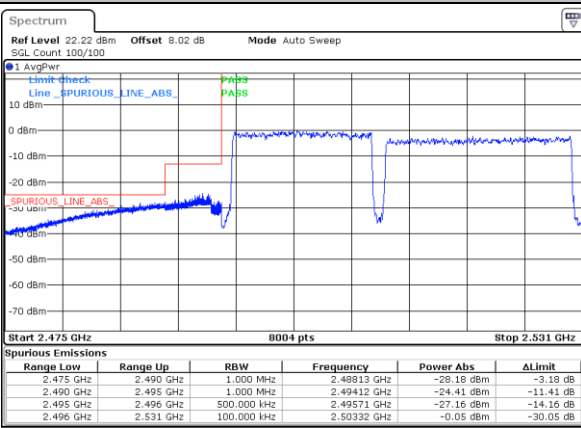

LTE Band 41C / 15MHz+20MHz

64QAM

Lowest Band Edge / 1RB0 and 1RB99

Highest Band Edge / 1RB0 and 1RB99

Date: 15 SEP 2020 03:26:45

Date: 15 SEP 2020 03:40:56

Lowest Band Edge / 1RB74 and 1RB0

Highest Band Edge / 1RB74 and 1RB0

Date: 15 SEP 2020 03:31:26

Date: 15 SEP 2020 03:45:20

Lowest Band Edge / Full RB

Highest Band Edge / Full RB

Date: 15 SEP 2020 03:26:06

Date: 15 SEP 2020 03:40:22

LTE Band 41C / 20MHz+5MHz

64QAM