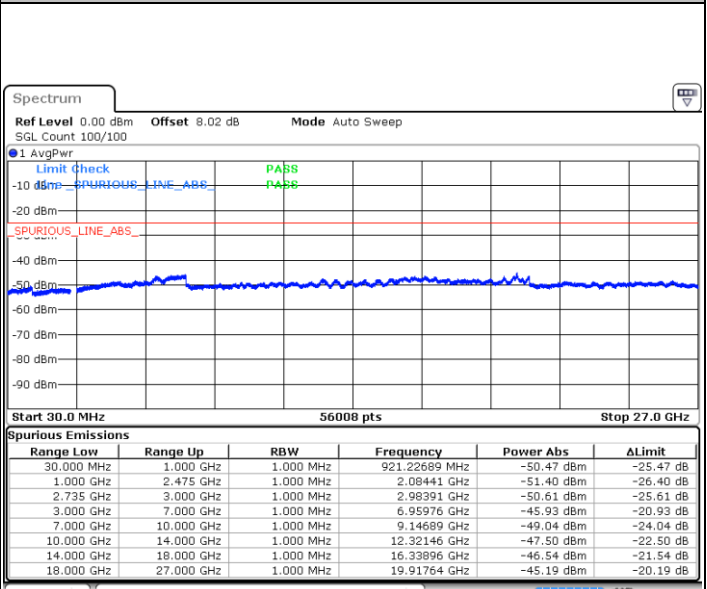

Lowest Band Edge / 1RB99 and 1RB0

Highest Band Edge / 1RB99 and 1RB0

Date: 16 SEP 2020 02:38:21

Date: 16 SEP 2020 03:17:53

Lowest Band Edge / Full RB

Highest Band Edge / Full RB

Date: 16 SEP 2020 02:33:03

Date: 16 SEP 2020 03:13:12

LTE Band 41C / 10MHz+15MHz

QPSK

Lowest Channel / 1RB49 and 1RB0

Date: 14.SEP.2020 23:56:28

Middle Channel / 1RB49 and 1RB0

Date: 14.SEP.2020 23:17:55

Highest Channel / 1RB49 and 1RB0

Date: 15.SEP.2020 00:28:30

N/A

LTE Band 41C / 10MHz+20MHz

QPSK

Lowest Channel / 1RB49 and 1RB0

Middle Channel / 1RB49 and 1RB0

Date: 15.SEP.2020 01:20:47

Date: 15.SEP.2020 01:22:30

Highest Channel / 1RB49 and 1RB0