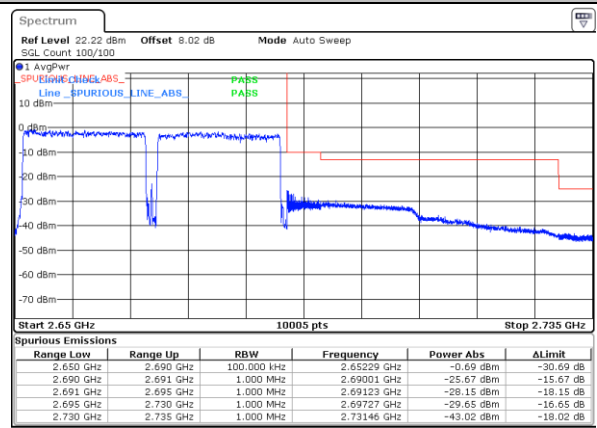

Date: 16 SEP 2020 01:57:53

Date: 16 SEP 2020 02:13:49

LTE Band 41C / 20MHz+20MHz

64QAM

Lowest Band Edge / 1RB0 and 1RB99

Highest Band Edge / 1RB0 and 1RB99

Date: 16 SEP 2020 02:34:59

Date: 16 SEP 2020 03:17:18

Lowest Band Edge / 1RB99 and 1RB0

Highest Band Edge / 1RB99 and 1RB0

Date: 16 SEP 2020 02:38:21

Date: 16 SEP 2020 03:17:53

Lowest Band Edge / Full RB

Highest Band Edge / Full RB

Date: 16 SEP 2020 02:33:03

Date: 16 SEP 2020 03:13:12

LTE Band 41C / 10MHz+15MHz

QPSK

Lowest Channel / 1RB49 and 1RB0

Date: 14.SEP.2020 23:56:28

Middle Channel / 1RB49 and 1RB0

Date: 14.SEP.2020 23:17:55

Highest Channel / 1RB49 and 1RB0

Date: 15.SEP.2020 00:28:30

N/A

LTE Band 41C / 10MHz+20MHz

QPSK

Lowest Channel / 1RB49 and 1RB0

Middle Channel / 1RB49 and 1RB0

Date: 15.SEP.2020 01:20:47

Date: 15.SEP.2020 01:22:30

Highest Channel / 1RB49 and 1RB0