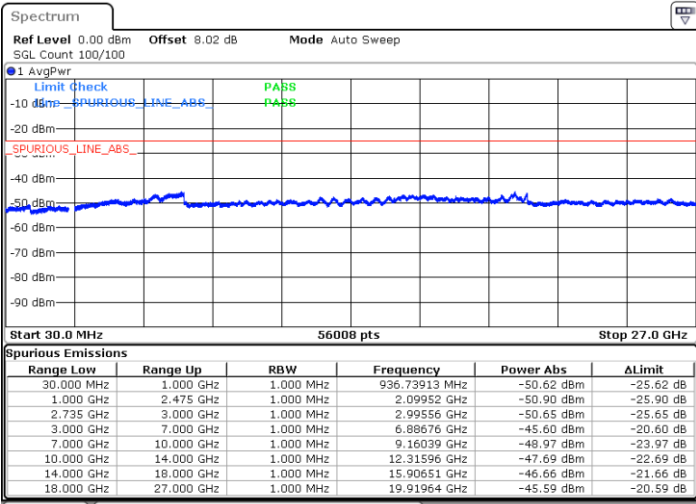

LTE Band 41C / 10MHz+15MHz

QPSK

Lowest Channel / 1RB49 and 1RB0

Date: 14.SEP.2020 23:56:28

Middle Channel / 1RB49 and 1RB0

Date: 14.SEP.2020 23:17:55

Highest Channel / 1RB49 and 1RB0

Date: 15.SEP.2020 00:28:30

N/A

LTE Band 41C / 10MHz+20MHz

QPSK

Lowest Channel / 1RB49 and 1RB0

Middle Channel / 1RB49 and 1RB0

Date: 15.SEP.2020 01:20:47

Date: 15.SEP.2020 01:22:30

Highest Channel / 1RB49 and 1RB0

N/A

Date: 15.SEP.2020 01:37:11

LTE Band 41C / 15MHz+10MHz

QPSK

Lowest Channel / 1RB74 and 1RB0

Middle Channel / 1RB74 and 1RB0

Date: 15.SEP.2020 00:43:02

Date: 15.SEP.2020 00:45:09