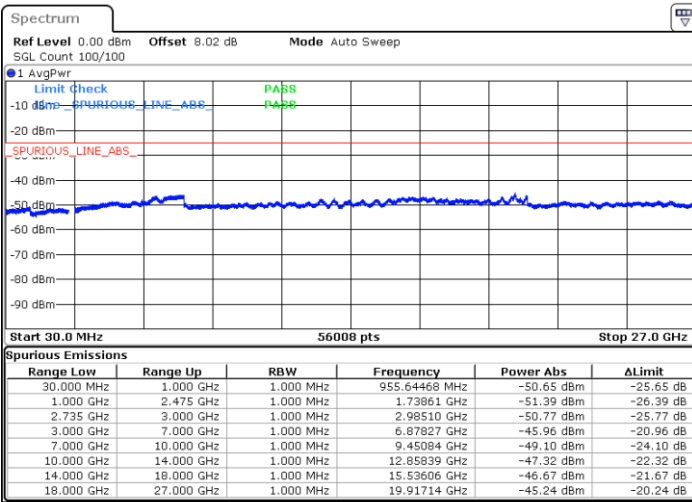

Date: 15.SEP.2020 03:29:09

Date: 15.SEP.2020 03:35:15

Highest Channel / 1RB74 and 1RB0

N/A

Date: 15.SEP.2020 03:43:13

LTE Band 41C / 20MHz+5MHz

QPSK

Lowest Channel / 1RB99 and 1RB0

Middle Channel / 1RB99 and 1RB0

Date: 14.SEP.2020 23:11:55

Date: 14.SEP.2020 23:17:55

Highest Channel / 1RB99 and 1RB0

N/A

Date: 14.SEP.2020 23:26:36

LTE Band 41C / 20MHz+10MHz

QPSK

Lowest Channel / 1RB99 and 1RB0

Middle Channel / 1RB99 and 1RB0

Date: 15.SEP.2020 01:51:39

Date: 15.SEP.2020 01:57:19

Highest Channel / 1RB99 and 1RB0

N/A

Date: 15.SEP.2020 02:05:36

LTE Band 41C / 20MHz+15MHz