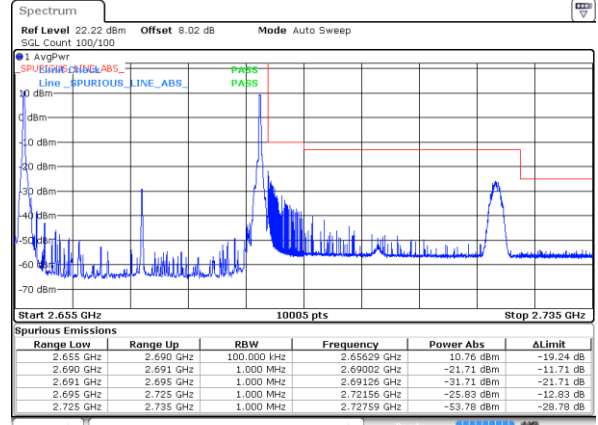

LTE Band 41C / 15MHz+20MHz

64QAM

Lowest Band Edge / 1RB0 and 1RB99

Highest Band Edge / 1RB0 and 1RB99

Date: 15 SEP 2020 03:26:45

Date: 15 SEP 2020 03:40:56

Lowest Band Edge / 1RB74 and 1RB0

Highest Band Edge / 1RB74 and 1RB0

Date: 15 SEP 2020 03:31:26

Date: 15 SEP 2020 03:45:20

Lowest Band Edge / Full RB

Highest Band Edge / Full RB

Date: 15 SEP 2020 03:26:06

Date: 15 SEP 2020 03:40:22

LTE Band 41C / 20MHz+5MHz

64QAM