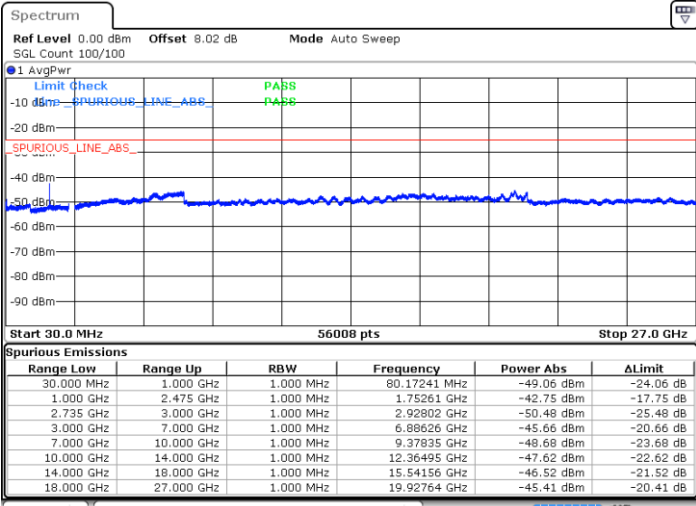

Middle Channel / 1RB99 and 1RB0

Date: 14.SEP.2020 23:11:55

Date: 14.SEP.2020 23:17:55

Highest Channel / 1RB99 and 1RB0

N/A

Date: 14.SEP.2020 23:26:36

LTE Band 41C / 20MHz+10MHz

QPSK

Lowest Channel / 1RB99 and 1RB0

Middle Channel / 1RB99 and 1RB0

Date: 15.SEP.2020 01:51:39

Date: 15.SEP.2020 01:57:19

Highest Channel / 1RB99 and 1RB0

N/A

Date: 15.SEP.2020 02:05:36

LTE Band 41C / 20MHz+15MHz

QPSK

Lowest Channel / 1RB99 and 1RB0

Middle Channel / 1RB99 and 1RB0

Date: 16.SEP.2020 02:01:31

Date: 16.SEP.2020 02:06:41

Highest Channel / 1RB99 and 1RB0

N/A

Date: 16.SEP.2020 02:19:19