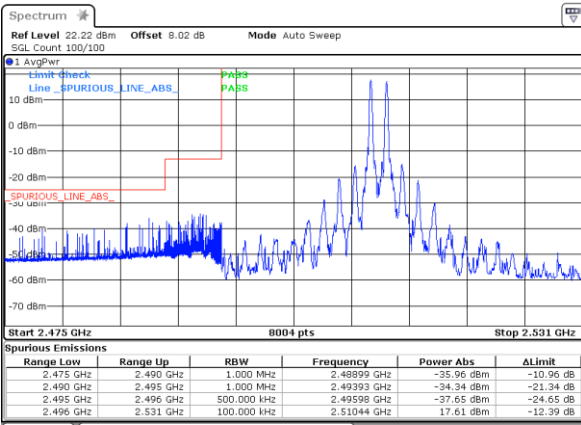

LTE Band 41C / 15MHz+20MHz

64QAM

Lowest Band Edge / 1RB0 and 1RB99

Highest Band Edge / 1RB0 and 1RB99

Date: 15 SEP 2020 03:26:45

Date: 15 SEP 2020 03:40:56

Lowest Band Edge / 1RB74 and 1RB0

Highest Band Edge / 1RB74 and 1RB0

Date: 15 SEP 2020 03:31:26

Date: 15 SEP 2020 03:45:20

Lowest Band Edge / Full RB

Highest Band Edge / Full RB

Date: 15 SEP 2020 03:26:06

Date: 15 SEP 2020 03:40:22

LTE Band 41C / 20MHz+5MHz

64QAM