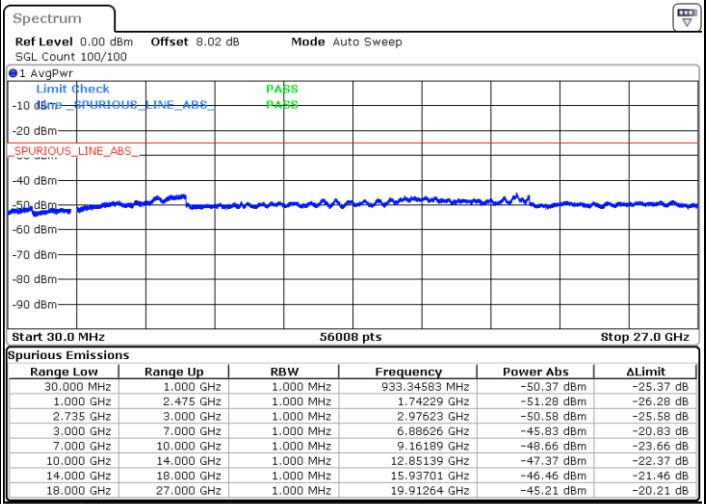

Date: 15.SEP.2020 02:07:23

LTE Band 41C / 20MHz+15MHz

16QAM

Lowest Channel / 1RB99 and 1RB0

Middle Channel / 1RB99 and 1RB0

Date: 16.SEP.2020 02:03:04

Date: 16.SEP.2020 02:07:34

Highest Channel / 1RB99 and 1RB0

N/A

Date: 16.SEP.2020 02:21:54

LTE Band 41C / 20MHz+20MHz

16QAM

Lowest Channel / 1RB99 and 1RB0

Middle Channel / 1RB99 and 1RB0

Date: 16.SEP.2020 02:37:58

Date: 16.SEP.2020 03:09:22

Highest Channel / 1RB99 and 1RB0

N/A

Date: 16.SEP.2020 03:19:38

LTE Band 41C / 5MHz+20MHz

64QAM

Lowest Channel / 1RB24 and 1RB0

Middle Channel / 1RB24 and 1RB0

Date: 14 SEP.2020 22:24:25