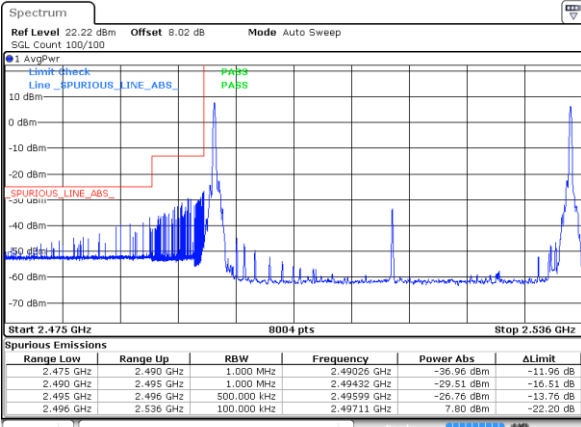

Date: 16 SEP 2020 01:57:53

Date: 16 SEP 2020 02:13:49

LTE Band 41C / 20MHz+20MHz

64QAM

Lowest Band Edge / 1RB0 and 1RB99

Highest Band Edge / 1RB0 and 1RB99

Date: 16 SEP 2020 02:34:59

Date: 16 SEP 2020 03:17:18

Lowest Band Edge / 1RB99 and 1RB0

Highest Band Edge / 1RB99 and 1RB0

Date: 16 SEP 2020 02:38:21

Date: 16 SEP 2020 03:17:53

Lowest Band Edge / Full RB

Highest Band Edge / Full RB

Date: 16 SEP 2020 02:33:03

Date: 16 SEP 2020 03:13:12