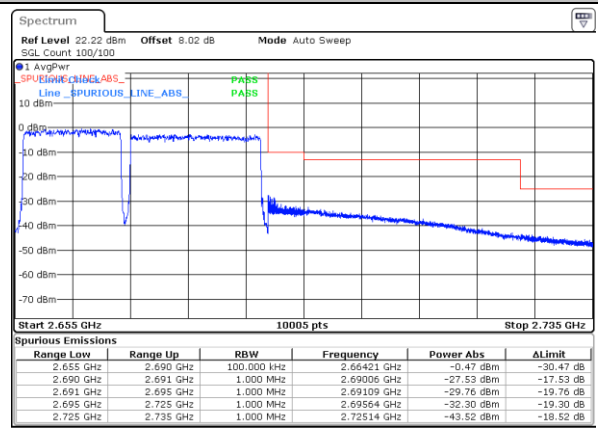

LTE Band 41C / 15MHz+20MHz

64QAM

Lowest Band Edge / 1RB0 and 1RB99

Highest Band Edge / 1RB0 and 1RB99

Date: 15 SEP 2020 03:26:45

Date: 15 SEP 2020 03:40:56

Lowest Band Edge / 1RB74 and 1RB0

Highest Band Edge / 1RB74 and 1RB0

Date: 15 SEP 2020 03:31:26

Date: 15 SEP 2020 03:45:20

Lowest Band Edge / Full RB

Highest Band Edge / Full RB

Date: 15 SEP 2020 03:26:06

Date: 15 SEP 2020 03:40:22

LTE Band 41C / 20MHz+5MHz

64QAM