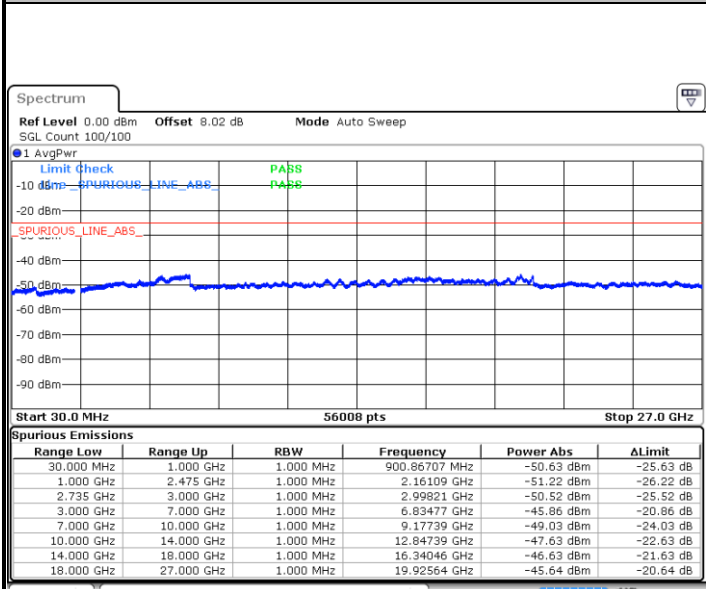

Date: 16 SEP 2020 01:57:53

Date: 16 SEP 2020 02:13:49

LTE Band 41C / 20MHz+20MHz

64QAM

Lowest Band Edge / 1RB0 and 1RB99

Highest Band Edge / 1RB0 and 1RB99

Date: 16 SEP 2020 02:34:59

Date: 16 SEP 2020 03:17:18

Lowest Band Edge / 1RB99 and 1RB0

Highest Band Edge / 1RB99 and 1RB0

Date: 16 SEP 2020 02:38:21

Date: 16 SEP 2020 03:17:53

Lowest Band Edge / Full RB

Highest Band Edge / Full RB

Date: 16 SEP 2020 02:33:03

Date: 16 SEP 2020 03:13:12

LTE Band 41C / 10MHz+15MHz

QPSK

Lowest Channel / 1RB49 and 1RB0

Date: 14.SEP.2020 23:56:28

Middle Channel / 1RB49 and 1RB0

Date: 14.SEP.2020 23:17:55

Highest Channel / 1RB49 and 1RB0

Date: 15.SEP.2020 00:28:30

N/A

LTE Band 41C / 10MHz+20MHz

QPSK

Lowest Channel / 1RB49 and 1RB0

Middle Channel / 1RB49 and 1RB0

Date: 15.SEP.2020 01:20:47

Date: 15.SEP.2020 01:22:30

Highest Channel / 1RB49 and 1RB0