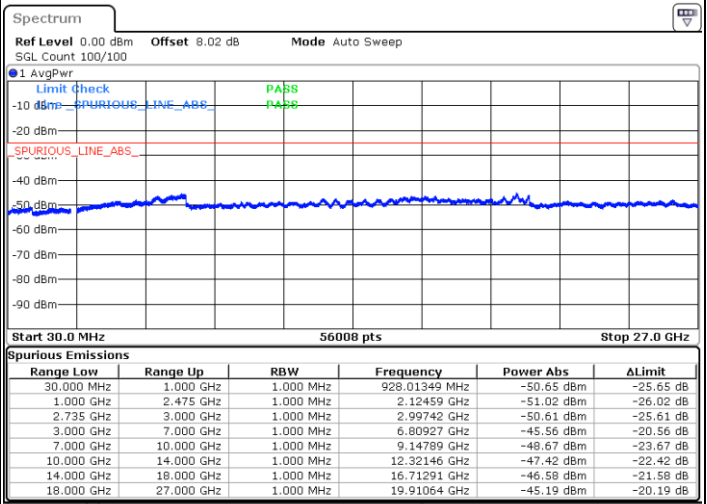

Lowest Channel / 1RB99 and 1RB0

Middle Channel / 1RB99 and 1RB0

Date: 15.SEP.2020 01:51:39

Date: 15.SEP.2020 01:57:19

Highest Channel / 1RB99 and 1RB0

N/A

Date: 15.SEP.2020 02:05:36

LTE Band 41C / 20MHz+15MHz

QPSK

Lowest Channel / 1RB99 and 1RB0

Middle Channel / 1RB99 and 1RB0

Date: 16.SEP.2020 02:01:31

Date: 16.SEP.2020 02:06:41

Highest Channel / 1RB99 and 1RB0

N/A

Date: 16.SEP.2020 02:19:19

LTE Band 41C / 20MHz+20MHz

QPSK

Lowest Channel / 1RB99 and 1RB0

Middle Channel / 1RB99 and 1RB0

Date: 16.SEP.2020 02:36:44

Date: 16.SEP.2020 03:10:11

Highest Channel / 1RB99 and 1RB0

N/A