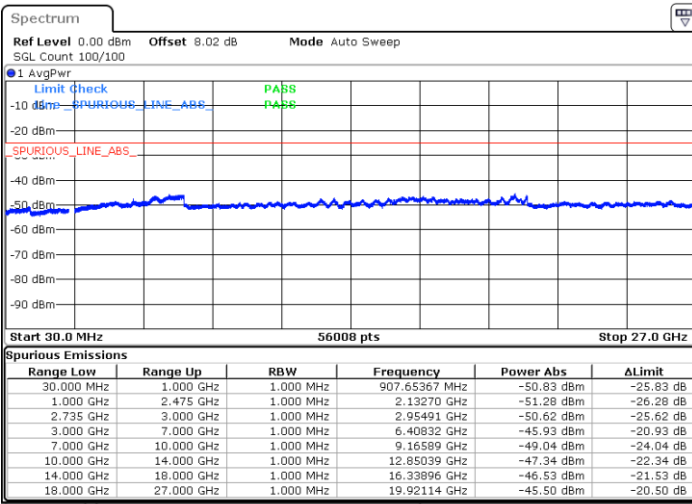

Date: 15.SEP.2020 01:23:39

Highest Channel / 1RB49 and 1RB0

N/A

Date: 15.SEP.2020 01:40:28

LTE Band 41C / 15MHz+10MHz

16QAM

Lowest Channel / 1RB74 and 1RB0

Middle Channel / 1RB74 and 1RB0

Date: 15.SEP.2020 00:42:01

Date: 15.SEP.2020 00:46:12

Highest Channel / 1RB74 and 1RB0

N/A

Date: 15.SEP.2020 01:06:20

LTE Band 41C / 15MHz+15MHz

16QAM

Lowest Channel / 1RB74 and 1RB0

Middle Channel / 1RB74 and 1RB0

Date: 15.SEP.2020 02:28:26

Date: 15.SEP.2020 02:32:28

Highest Channel / 1RB74 and 1RB0

N/A

Date: 15.SEP.2020 02:54:42

LTE Band 41C / 15MHz+20MHz

16QAM

Lowest Channel / 1RB74 and 1RB0

Middle Channel / 1RB74 and 1RB0

Date: 15.SEP.2020 03:30:48

Date: 15.SEP.2020 03:34:30

Highest Channel / 1RB74 and 1RB0

N/A

Date: 15.SEP.2020 03:44:39

LTE Band 41C / 20MHz+5MHz