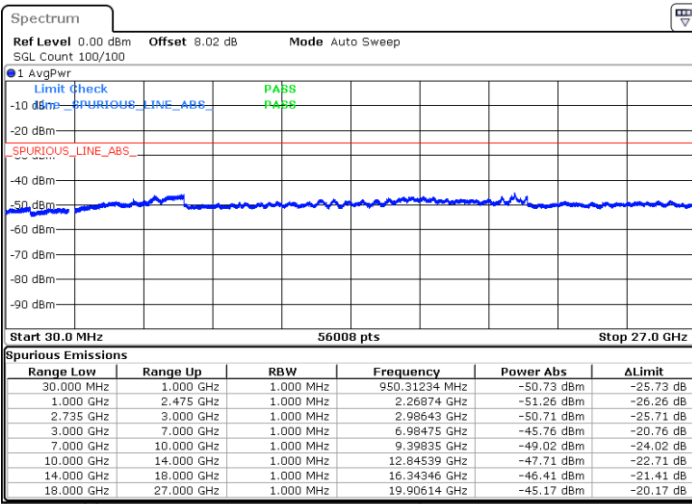

Middle Channel / 1RB74 and 1RB0

Date: 15.SEP.2020 02:28:26

Date: 15.SEP.2020 02:32:28

Highest Channel / 1RB74 and 1RB0

N/A

Date: 15.SEP.2020 02:54:42

LTE Band 41C / 15MHz+20MHz

16QAM

Lowest Channel / 1RB74 and 1RB0

Middle Channel / 1RB74 and 1RB0

Date: 15.SEP.2020 03:30:48

Date: 15.SEP.2020 03:34:30

Highest Channel / 1RB74 and 1RB0

N/A

Date: 15.SEP.2020 03:44:39

LTE Band 41C / 20MHz+5MHz

16QAM

Lowest Channel / 1RB99 and 1RB0

Middle Channel / 1RB99 and 1RB0

Date: 14.SEP.2020 23:13:09

Date: 14.SEP.2020 23:17:10

Highest Channel / 1RB99 and 1RB0

N/A

Date: 14.SEP.2020 23:27:49