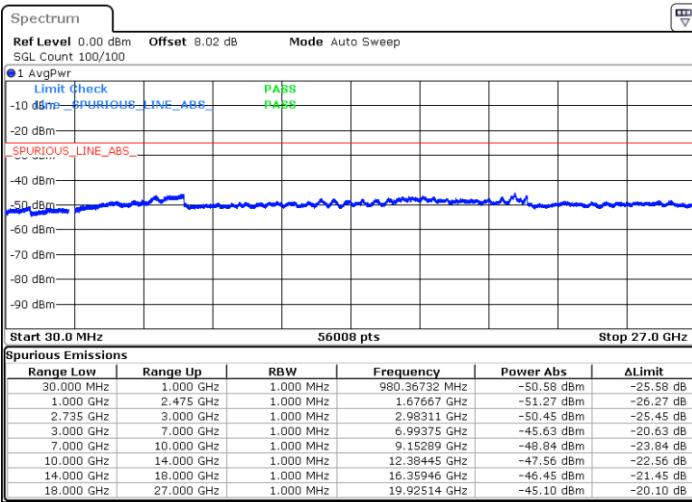

QPSK

Lowest Channel / 1RB99 and 1RB0

Middle Channel / 1RB99 and 1RB0

Date: 16.SEP.2020 02:01:31

Date: 16.SEP.2020 02:06:41

Highest Channel / 1RB99 and 1RB0

N/A

Date: 16.SEP.2020 02:19:19

LTE Band 41C / 20MHz+20MHz

QPSK

Lowest Channel / 1RB99 and 1RB0

Middle Channel / 1RB99 and 1RB0

Date: 16.SEP.2020 02:36:44

Date: 16.SEP.2020 03:10:11

Highest Channel / 1RB99 and 1RB0

N/A

Date: 16.SEP.2020 03:20:52

LTE Band 41C / 5MHz+20MHz

16QAM

Lowest Channel / 1RB24 and 1RB0

Middle Channel / 1RB24 and 1RB0

Date: 14 SEP.2020 22:25:50

Date: 14 SEP.2020 22:34:34

Highest Channel / 1RB24 and 1RB0