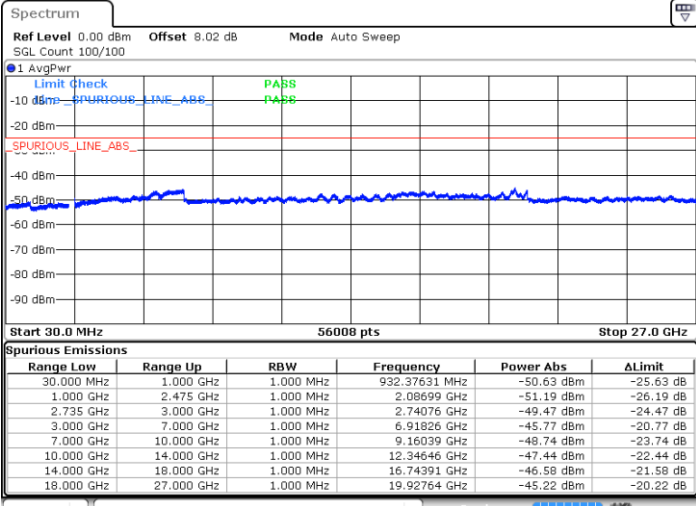

Lowest Channel / 1RB99 and 1RB0

Middle Channel / 1RB99 and 1RB0

Date: 15.SEP.2020 01:51:39

Date: 15.SEP.2020 01:57:19

Highest Channel / 1RB99 and 1RB0

N/A

Date: 15.SEP.2020 02:05:36

LTE Band 41C / 20MHz+15MHz

QPSK

Lowest Channel / 1RB99 and 1RB0

Middle Channel / 1RB99 and 1RB0

Date: 16.SEP.2020 02:01:31

Date: 16.SEP.2020 02:06:41

Highest Channel / 1RB99 and 1RB0

N/A

Date: 16.SEP.2020 02:19:19

LTE Band 41C / 20MHz+20MHz

QPSK

Lowest Channel / 1RB99 and 1RB0

Middle Channel / 1RB99 and 1RB0

Date: 16.SEP.2020 02:36:44

Date: 16.SEP.2020 03:10:11

Highest Channel / 1RB99 and 1RB0

N/A