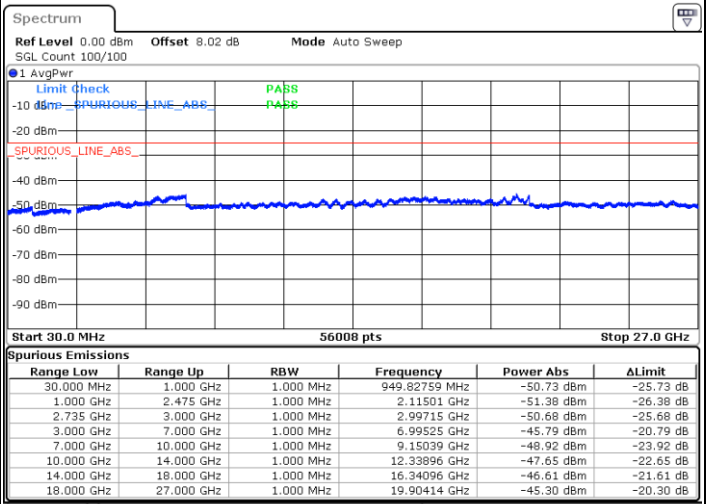

LTE Band 41C / 20MHz+10MHz

16QAM

Lowest Channel / 1RB99 and 1RB0

Middle Channel / 1RB99 and 1RB0

Date: 15.SEP.2020 01:52:46

Date: 15.SEP.2020 01:56:33

Highest Channel / 1RB99 and 1RB0

N/A

Date: 15.SEP.2020 02:07:23

LTE Band 41C / 20MHz+15MHz

16QAM

Lowest Channel / 1RB99 and 1RB0

Middle Channel / 1RB99 and 1RB0

Date: 16.SEP.2020 02:03:04

Date: 16.SEP.2020 02:07:34

Highest Channel / 1RB99 and 1RB0