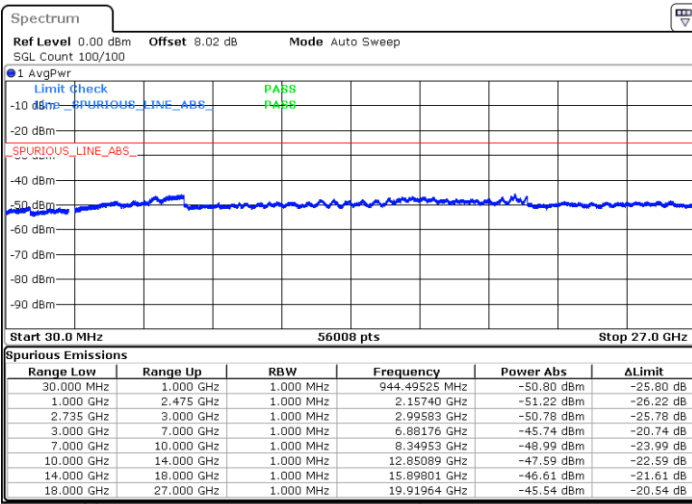

Highest Channel / 1RB99 and 1RB0

N/A

Date: 16.SEP.2020 03:19:38

LTE Band 41C / 5MHz+20MHz

64QAM

Lowest Channel / 1RB24 and 1RB0

Middle Channel / 1RB24 and 1RB0

Date: 14 SEP.2020 22:24:25

Date: 14 SEP.2020 22:35:33

Highest Channel / 1RB24 and 1RB0

N/A

Date: 14 SEP.2020 22:43:39

LTE Band 41C / 10MHz+15MHz

64QAM

Lowest Channel / 1RB49 and 1RB0

Middle Channel / 1RB49 and 1RB0

Date: 14.SEP.2020 23:59:12

Date: 14.SEP.2020 23:16:19

Highest Channel / 1RB49 and 1RB0

N/A

Date: 15.SEP.2020 00:31:39