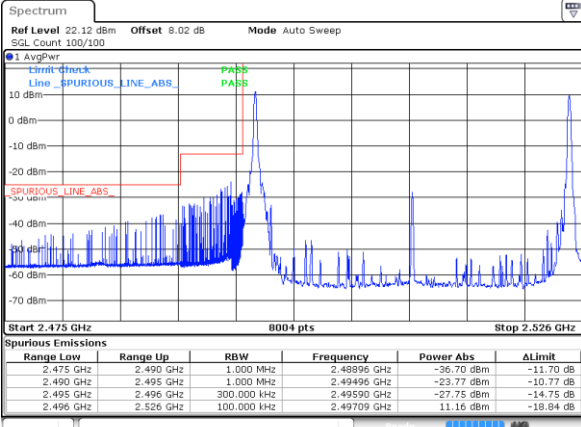

Date: 14 SEP 2020 23:28:25

Lowest Band Edge / Full RB

Highest Band Edge / Full RB

Date: 14 SEP 2020 23:08:46

Date: 14 SEP 2020 23:23:22

LTE Band 41C / 20MHz+10MHz

64QAM

Lowest Band Edge / 1RB0 and 1RB49

Highest Band Edge / 1RB0 and 1RB49

Date: 15 SEP 2020 01:48:51

Date: 15 SEP 2020 02:03:48

Lowest Band Edge / 1RB99 and 1RB0

Highest Band Edge / 1RB99 and 1RB0

Date: 15 SEP 2020 01:53:21

Date: 15 SEP 2020 02:08:23