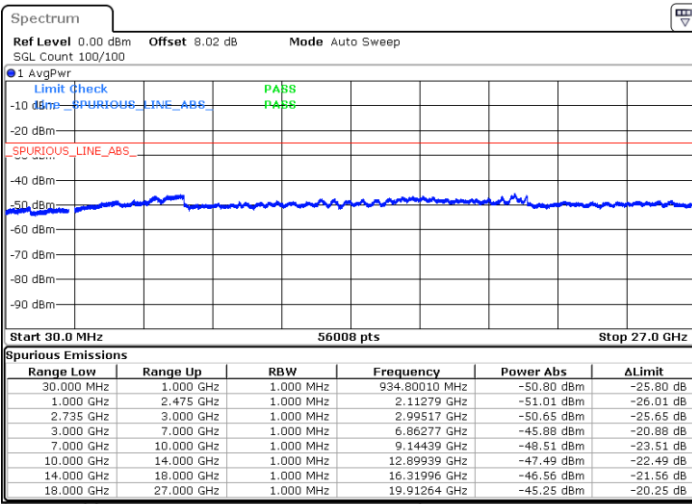

Lowest Channel / 1RB99 and 1RB0

Middle Channel / 1RB99 and 1RB0

Date: 15.SEP.2020 01:51:39

Date: 15.SEP.2020 01:57:19

Highest Channel / 1RB99 and 1RB0

N/A

Date: 15.SEP.2020 02:05:36

LTE Band 41C / 20MHz+15MHz

QPSK

Lowest Channel / 1RB99 and 1RB0

Middle Channel / 1RB99 and 1RB0

Date: 16.SEP.2020 02:01:31

Date: 16.SEP.2020 02:06:41

Highest Channel / 1RB99 and 1RB0

N/A

Date: 16.SEP.2020 02:19:19

LTE Band 41C / 20MHz+20MHz

QPSK

Lowest Channel / 1RB99 and 1RB0

Middle Channel / 1RB99 and 1RB0

Date: 16.SEP.2020 02:36:44

Date: 16.SEP.2020 03:10:11

Highest Channel / 1RB99 and 1RB0

N/A