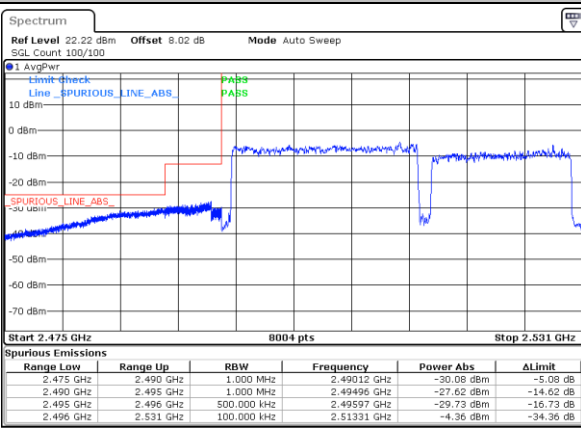

Date: 16 SEP 2020 01:58:43

Date: 16 SEP 2020 02:14:55

Lowest Band Edge / 1RB99 and 1RB0

Highest Band Edge / 1RB99 and 1RB0

Date: 16 SEP 2020 02:03:36

Date: 16 SEP 2020 02:22:39

Lowest Band Edge / Full RB

Highest Band Edge / Full RB

Date: 16 SEP 2020 01:57:53

Date: 16 SEP 2020 02:13:49

LTE Band 41C / 20MHz+20MHz

64QAM

Lowest Band Edge / 1RB0 and 1RB99

Highest Band Edge / 1RB0 and 1RB99

Date: 16 SEP 2020 02:34:59

Date: 16 SEP 2020 03:17:18