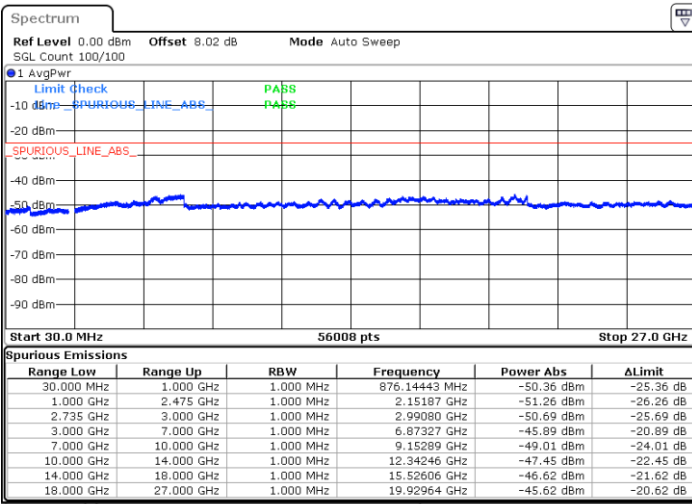

N/A

Date: 14 SEP.2020 22:44:22

LTE Band 41C / 10MHz+15MHz

16QAM

Lowest Channel / 1RB49 and 1RB0

Middle Channel / 1RB49 and 1RB0

Date: 14.SEP.2020 23:57:32

Date: 14.SEP.2020 23:17:10

Highest Channel / 1RB49 and 1RB0

N/A

Date: 15.SEP.2020 00:29:33

LTE Band 41C / 10MHz+20MHz

16QAM

Lowest Channel / 1RB49 and 1RB0

Middle Channel / 1RB49 and 1RB0

Date: 15.SEP.2020 01:18:36

Date: 15.SEP.2020 01:23:39

Highest Channel / 1RB49 and 1RB0

N/A

Date: 15.SEP.2020 01:40:28

LTE Band 41C / 15MHz+10MHz

16QAM

Lowest Channel / 1RB74 and 1RB0

Middle Channel / 1RB74 and 1RB0