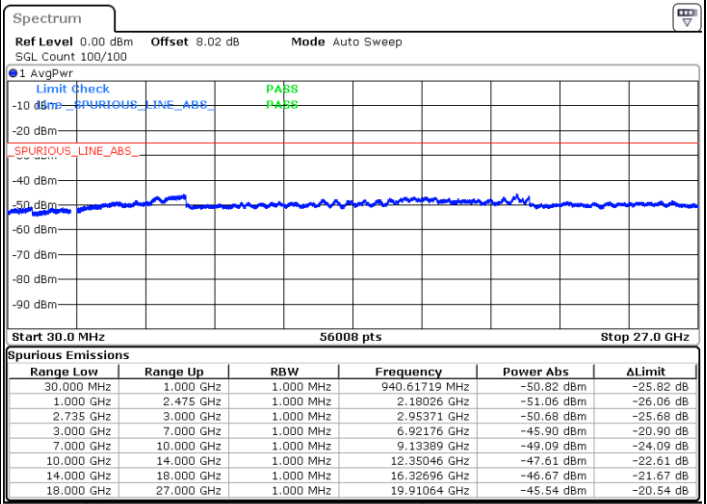

Date: 15.SEP.2020 03:29:09

Date: 15.SEP.2020 03:35:15

Highest Channel / 1RB74 and 1RB0

N/A

Date: 15.SEP.2020 03:43:13

LTE Band 41C / 20MHz+5MHz

QPSK

Lowest Channel / 1RB99 and 1RB0

Middle Channel / 1RB99 and 1RB0

Date: 14.SEP.2020 23:11:55

Date: 14.SEP.2020 23:17:55

Highest Channel / 1RB99 and 1RB0

N/A

Date: 14.SEP.2020 23:26:36

LTE Band 41C / 20MHz+10MHz

QPSK

Lowest Channel / 1RB99 and 1RB0

Middle Channel / 1RB99 and 1RB0

Date: 15.SEP.2020 01:51:39

Date: 15.SEP.2020 01:57:19

Highest Channel / 1RB99 and 1RB0

N/A

Date: 15.SEP.2020 02:05:36

LTE Band 41C / 20MHz+15MHz