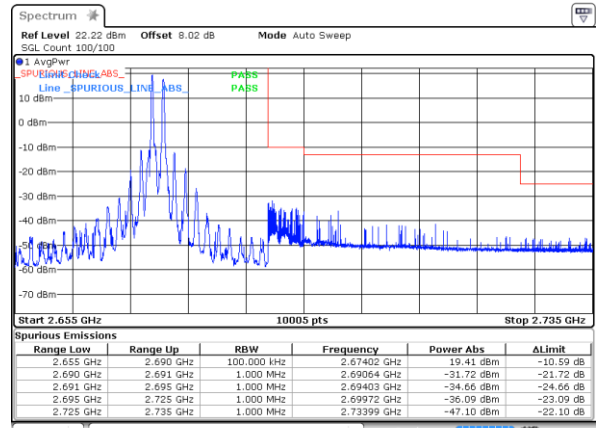

Highest Band Edge / 1RB0 and 1RB49

Date: 15 SEP 2020 01:48:51

Date: 15 SEP 2020 02:03:48

Lowest Band Edge / 1RB99 and 1RB0

Highest Band Edge / 1RB99 and 1RB0

Date: 15 SEP 2020 01:53:21

Date: 15 SEP 2020 02:08:23

Lowest Band Edge / Full RB

Highest Band Edge / Full RB

Date: 15 SEP 2020 01:46:50

Date: 15 SEP 2020 02:02:42

LTE Band 41C / 20MHz+15MHz

64QAM

Lowest Band Edge / 1RB0 and 1RB74

Highest Band Edge / 1RB0 and 1RB74

Date: 16 SEP 2020 01:58:43

Date: 16 SEP 2020 02:14:55

Lowest Band Edge / 1RB99 and 1RB0

Highest Band Edge / 1RB99 and 1RB0

Date: 16 SEP 2020 02:03:36

Date: 16 SEP 2020 02:22:39

Lowest Band Edge / Full RB

Highest Band Edge / Full RB

Date: 16 SEP 2020 01:57:53

Date: 16 SEP 2020 02:13:49

LTE Band 41C / 20MHz+20MHz

64QAM

Lowest Band Edge / 1RB0 and 1RB99

Highest Band Edge / 1RB0 and 1RB99

Date: 16 SEP 2020 02:34:59

Date: 16 SEP 2020 03:17:18