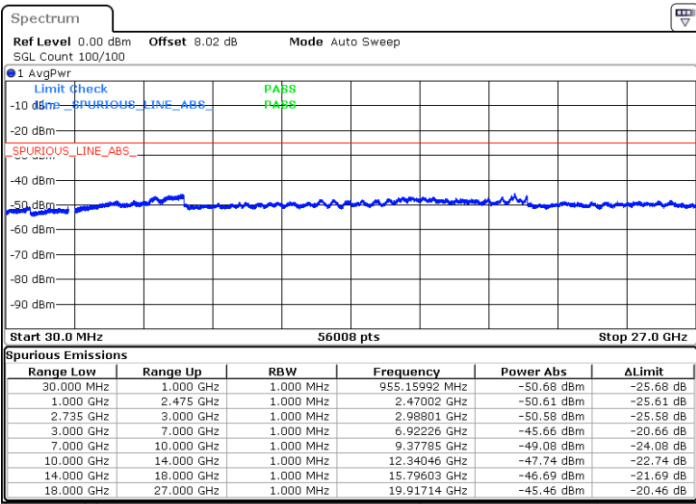

LTE Band 41C / 10MHz+15MHz

QPSK

Lowest Channel / 1RB49 and 1RB0

Date: 14.SEP.2020 23:56:28

Middle Channel / 1RB49 and 1RB0

Date: 14.SEP.2020 23:17:55

Highest Channel / 1RB49 and 1RB0

Date: 15.SEP.2020 00:28:30

N/A

LTE Band 41C / 10MHz+20MHz

QPSK

Lowest Channel / 1RB49 and 1RB0

Middle Channel / 1RB49 and 1RB0

Date: 15.SEP.2020 01:20:47

Date: 15.SEP.2020 01:22:30

Highest Channel / 1RB49 and 1RB0

N/A

Date: 15.SEP.2020 01:37:11

LTE Band 41C / 15MHz+10MHz

QPSK

Lowest Channel / 1RB74 and 1RB0

Middle Channel / 1RB74 and 1RB0

Date: 15.SEP.2020 00:43:02

Date: 15.SEP.2020 00:45:09