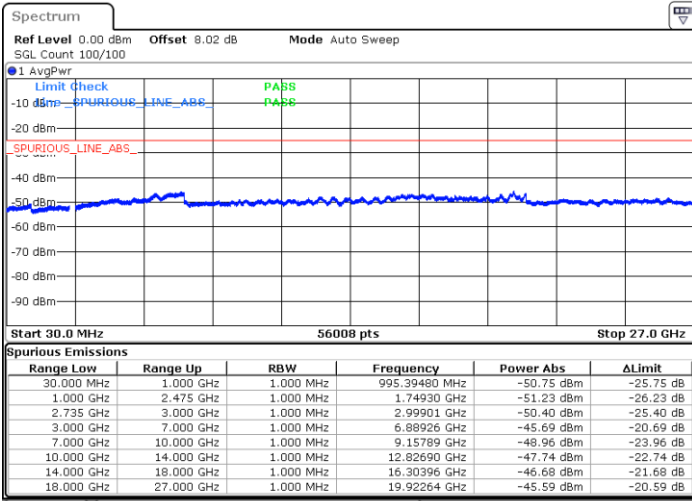

LTE Band 41C / 20MHz+20MHz

QPSK

Lowest Channel / 1RB99 and 1RB0

Middle Channel / 1RB99 and 1RB0

Date: 16.SEP.2020 02:36:44

Date: 16.SEP.2020 03:10:11

Highest Channel / 1RB99 and 1RB0

N/A

Date: 16.SEP.2020 03:20:52

LTE Band 41C / 5MHz+20MHz

16QAM

Lowest Channel / 1RB24 and 1RB0

Middle Channel / 1RB24 and 1RB0

Date: 14 SEP.2020 22:25:50

Date: 14 SEP.2020 22:34:34

Highest Channel / 1RB24 and 1RB0

N/A

Date: 14 SEP.2020 22:44:22

LTE Band 41C / 10MHz+15MHz

16QAM

Lowest Channel / 1RB49 and 1RB0

Middle Channel / 1RB49 and 1RB0

Date: 14.SEP.2020 23:57:32

Date: 14.SEP.2020 23:17:10