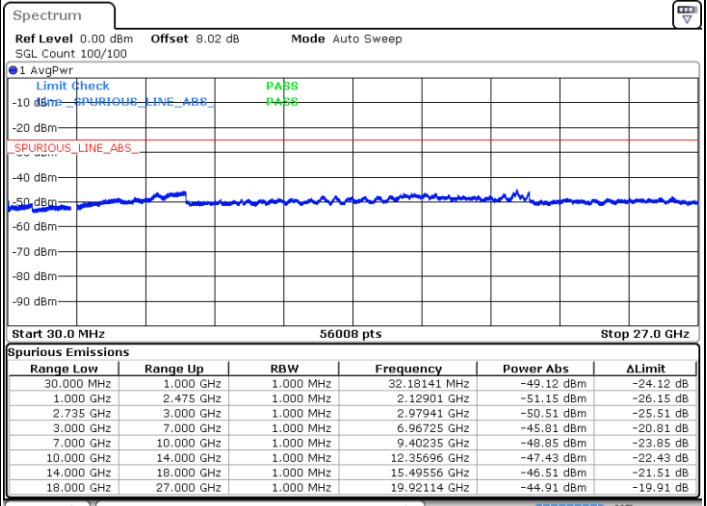

Middle Channel / 1RB99 and 1RB0

Date: 14.SEP.2020 23:11:55

Date: 14.SEP.2020 23:17:55

Highest Channel / 1RB99 and 1RB0

N/A

Date: 14.SEP.2020 23:26:36

LTE Band 41C / 20MHz+10MHz

QPSK

Lowest Channel / 1RB99 and 1RB0

Middle Channel / 1RB99 and 1RB0

Date: 15.SEP.2020 01:51:39

Date: 15.SEP.2020 01:57:19

Highest Channel / 1RB99 and 1RB0

N/A

Date: 15.SEP.2020 02:05:36

LTE Band 41C / 20MHz+15MHz

QPSK

Lowest Channel / 1RB99 and 1RB0

Middle Channel / 1RB99 and 1RB0

Date: 16.SEP.2020 02:01:31

Date: 16.SEP.2020 02:06:41

Highest Channel / 1RB99 and 1RB0

N/A

Date: 16.SEP.2020 02:19:19