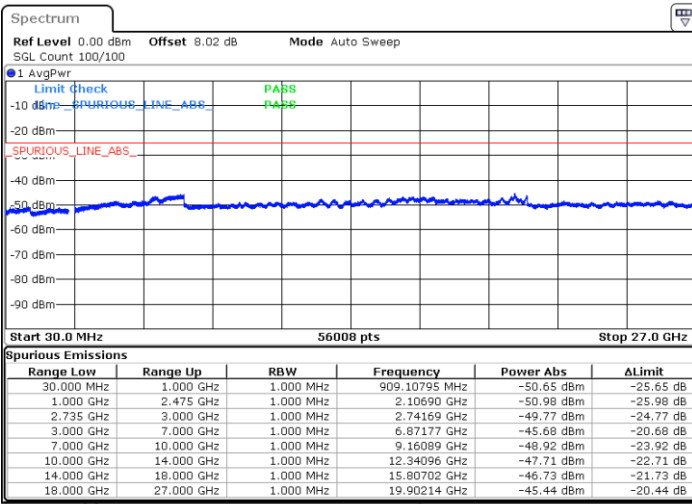

Middle Channel / 1RB99 and 1RB0

Date: 14.SEP.2020 23:11:55

Date: 14.SEP.2020 23:17:55

Highest Channel / 1RB99 and 1RB0

N/A

Date: 14.SEP.2020 23:26:36

LTE Band 41C / 20MHz+10MHz

QPSK

Lowest Channel / 1RB99 and 1RB0

Middle Channel / 1RB99 and 1RB0

Date: 15.SEP.2020 01:51:39

Date: 15.SEP.2020 01:57:19

Highest Channel / 1RB99 and 1RB0

N/A

Date: 15.SEP.2020 02:05:36

LTE Band 41C / 20MHz+15MHz

QPSK

Lowest Channel / 1RB99 and 1RB0

Middle Channel / 1RB99 and 1RB0

Date: 16.SEP.2020 02:01:31

Date: 16.SEP.2020 02:06:41

Highest Channel / 1RB99 and 1RB0

N/A

Date: 16.SEP.2020 02:19:19