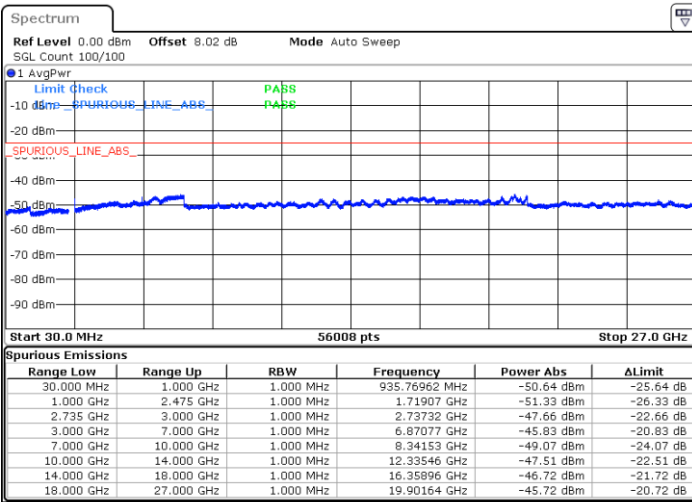

Lowest Channel / 1RB74 and 1RB0

Middle Channel / 1RB74 and 1RB0

Date: 15.SEP.2020 03:30:48

Date: 15.SEP.2020 03:34:30

Highest Channel / 1RB74 and 1RB0

N/A

Date: 15.SEP.2020 03:44:39

LTE Band 41C / 20MHz+5MHz

16QAM

Lowest Channel / 1RB99 and 1RB0

Middle Channel / 1RB99 and 1RB0

Date: 14.SEP.2020 23:13:09

Date: 14.SEP.2020 23:17:10

Highest Channel / 1RB99 and 1RB0

N/A

Date: 14.SEP.2020 23:27:49

LTE Band 41C / 20MHz+10MHz

16QAM

Lowest Channel / 1RB99 and 1RB0

Middle Channel / 1RB99 and 1RB0

Date: 15.SEP.2020 01:52:46

Date: 15.SEP.2020 01:56:33

Highest Channel / 1RB99 and 1RB0

N/A