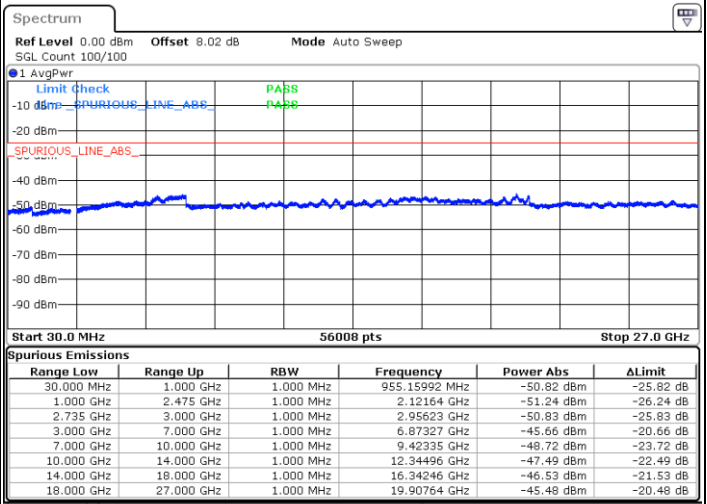

Date: 15.SEP.2020 01:23:39

Highest Channel / 1RB49 and 1RB0

N/A

Date: 15.SEP.2020 01:40:28

LTE Band 41C / 15MHz+10MHz

16QAM

Lowest Channel / 1RB74 and 1RB0

Middle Channel / 1RB74 and 1RB0

Date: 15.SEP.2020 00:42:01

Date: 15.SEP.2020 00:46:12

Highest Channel / 1RB74 and 1RB0

N/A

Date: 15.SEP.2020 01:06:20

LTE Band 41C / 15MHz+15MHz

16QAM

Lowest Channel / 1RB74 and 1RB0

Middle Channel / 1RB74 and 1RB0

Date: 15.SEP.2020 02:28:26

Date: 15.SEP.2020 02:32:28

Highest Channel / 1RB74 and 1RB0

N/A

Date: 15.SEP.2020 02:54:42

LTE Band 41C / 15MHz+20MHz

16QAM