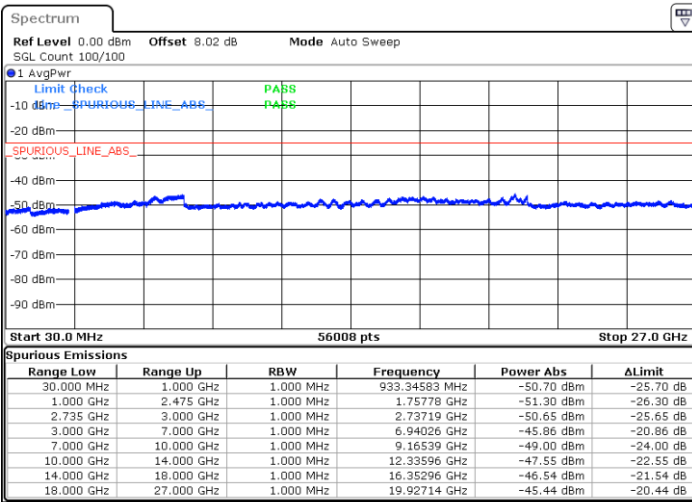

N/A

Date: 16.SEP.2020 02:21:54

LTE Band 41C / 20MHz+20MHz

16QAM

Lowest Channel / 1RB99 and 1RB0

Middle Channel / 1RB99 and 1RB0

Date: 16.SEP.2020 02:37:58

Date: 16.SEP.2020 03:09:22

Highest Channel / 1RB99 and 1RB0

N/A

Date: 16.SEP.2020 03:19:38

LTE Band 41C / 5MHz+20MHz

64QAM

Lowest Channel / 1RB24 and 1RB0

Middle Channel / 1RB24 and 1RB0

Date: 14 SEP.2020 22:24:25

Date: 14 SEP.2020 22:35:33

Highest Channel / 1RB24 and 1RB0

N/A

Date: 14 SEP.2020 22:43:39

LTE Band 41C / 10MHz+15MHz

64QAM

Lowest Channel / 1RB49 and 1RB0

Middle Channel / 1RB49 and 1RB0