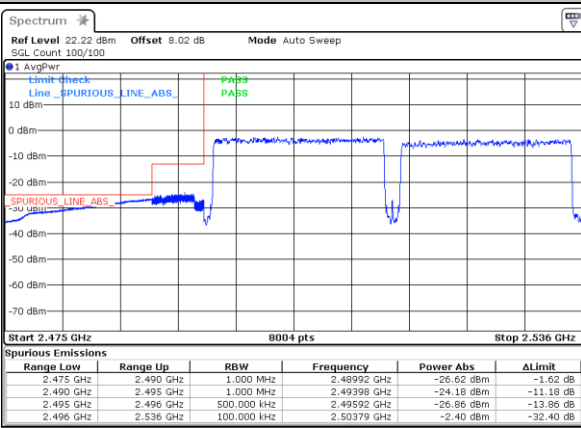

Date: 16 SEP 2020 01:57:53

Date: 16 SEP 2020 02:13:49

LTE Band 41C / 20MHz+20MHz

64QAM

Lowest Band Edge / 1RB0 and 1RB99

Highest Band Edge / 1RB0 and 1RB99

Date: 16 SEP 2020 02:34:59

Date: 16 SEP 2020 03:17:18

Lowest Band Edge / 1RB99 and 1RB0

Highest Band Edge / 1RB99 and 1RB0

Date: 16 SEP 2020 02:38:21

Date: 16 SEP 2020 03:17:53

Lowest Band Edge / Full RB

Highest Band Edge / Full RB

Date: 16 SEP 2020 02:33:03

Date: 16 SEP 2020 03:13:12

LTE Band 41C / 10MHz+15MHz

QPSK

Lowest Channel / 1RB49 and 1RB0

Date: 14.SEP.2020 23:56:28

Middle Channel / 1RB49 and 1RB0

Date: 14.SEP.2020 23:17:55

Highest Channel / 1RB49 and 1RB0

Date: 15.SEP.2020 00:28:30