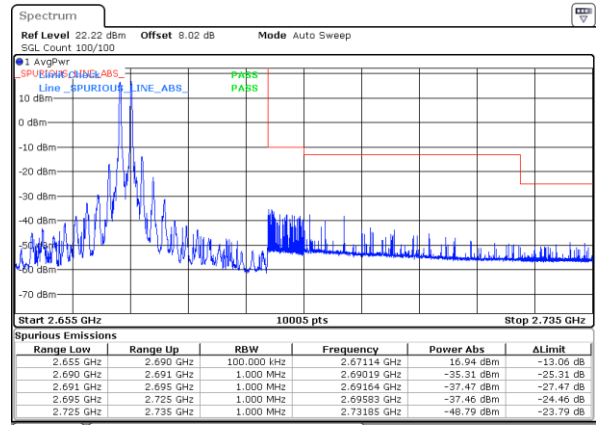

LTE Band 41C / 15MHz+20MHz

64QAM

Lowest Band Edge / 1RB0 and 1RB99

Highest Band Edge / 1RB0 and 1RB99

Date: 15 SEP 2020 03:26:45

Date: 15 SEP 2020 03:40:56

Lowest Band Edge / 1RB74 and 1RB0

Highest Band Edge / 1RB74 and 1RB0

Date: 15 SEP 2020 03:31:26

Date: 15 SEP 2020 03:45:20

Lowest Band Edge / Full RB

Highest Band Edge / Full RB

Date: 15 SEP 2020 03:26:06

Date: 15 SEP 2020 03:40:22

LTE Band 41C / 20MHz+5MHz

64QAM