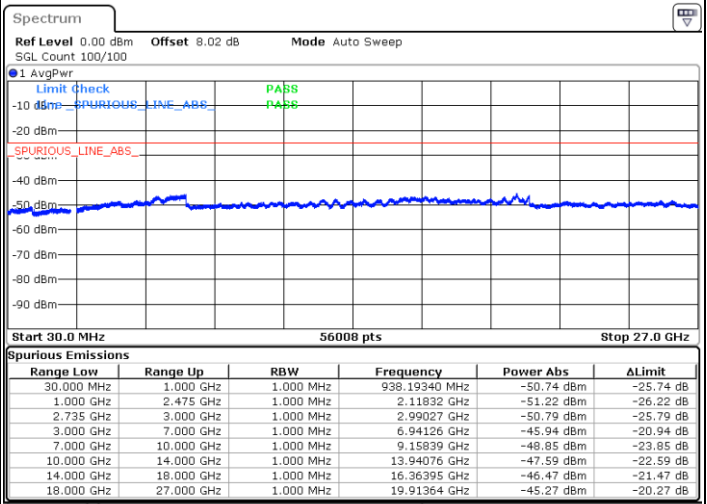

Date: 14.SEP.2020 23:16:19