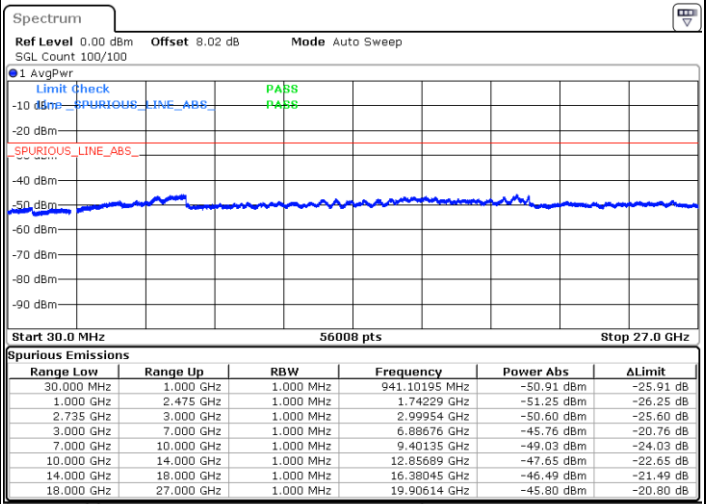

LTE Band 41C / 10MHz+15MHz

QPSK

Lowest Channel / 1RB49 and 1RB0

Date: 14.SEP.2020 23:56:28

Middle Channel / 1RB49 and 1RB0

Date: 14.SEP.2020 23:17:55

Highest Channel / 1RB49 and 1RB0

Date: 15.SEP.2020 00:28:30

N/A

LTE Band 41C / 10MHz+20MHz

QPSK

Lowest Channel / 1RB49 and 1RB0

Middle Channel / 1RB49 and 1RB0

Date: 15.SEP.2020 01:20:47

Date: 15.SEP.2020 01:22:30

Highest Channel / 1RB49 and 1RB0

N/A

Date: 15.SEP.2020 01:37:11

LTE Band 41C / 15MHz+10MHz

QPSK

Lowest Channel / 1RB74 and 1RB0

Middle Channel / 1RB74 and 1RB0

Date: 15.SEP.2020 00:43:02

Date: 15.SEP.2020 00:45:09