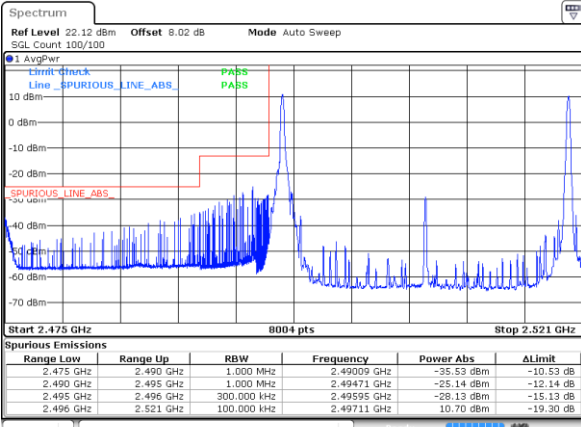

LTE Band 41C / 15MHz+20MHz

64QAM

Lowest Band Edge / 1RB0 and 1RB99

Highest Band Edge / 1RB0 and 1RB99

Date: 15 SEP 2020 03:26:45

Date: 15 SEP 2020 03:40:56

Lowest Band Edge / 1RB74 and 1RB0

Highest Band Edge / 1RB74 and 1RB0

Date: 15 SEP 2020 03:31:26

Date: 15 SEP 2020 03:45:20

Lowest Band Edge / Full RB

Highest Band Edge / Full RB

Date: 15 SEP 2020 03:26:06

Date: 15 SEP 2020 03:40:22

LTE Band 41C / 20MHz+5MHz

64QAM

Lowest Band Edge / 1RB0 and 1RB24

Highest Band Edge / 1RB0 and 1RB24

Date: 14 SEP 2020 23:09:43

Date: 14 SEP 2020 23:24:07

Lowest Band Edge / 1RB99 and 1RB0

Highest Band Edge / 1RB99 and 1RB0

Date: 14 SEP 2020 23:13:40