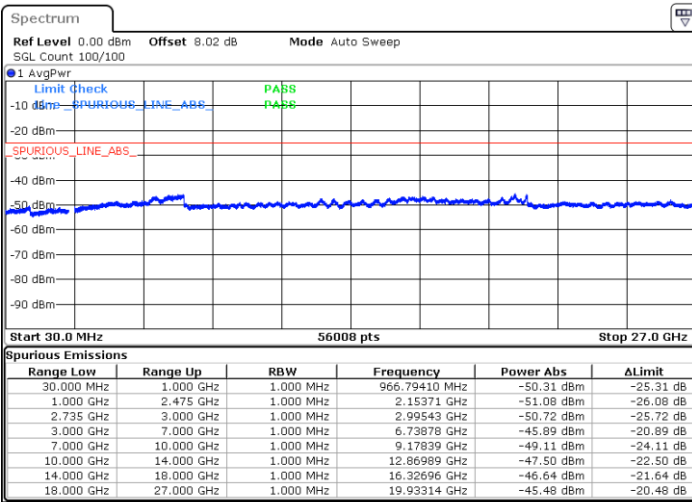

Highest Channel / 1RB49 and 1RB0

N/A

Date: 15.SEP.2020 00:29:33

LTE Band 41C / 10MHz+20MHz

16QAM

Lowest Channel / 1RB49 and 1RB0

Middle Channel / 1RB49 and 1RB0

Date: 15.SEP.2020 01:18:36

Date: 15.SEP.2020 01:23:39

Highest Channel / 1RB49 and 1RB0

N/A

Date: 15.SEP.2020 01:40:28

LTE Band 41C / 15MHz+10MHz

16QAM

Lowest Channel / 1RB74 and 1RB0

Middle Channel / 1RB74 and 1RB0