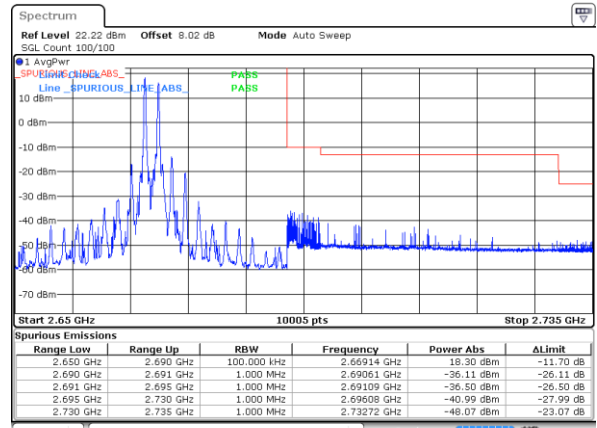

Date: 16 SEP 2020 01:57:53

Date: 16 SEP 2020 02:13:49

LTE Band 41C / 20MHz+20MHz

64QAM

Lowest Band Edge / 1RB0 and 1RB99

Highest Band Edge / 1RB0 and 1RB99

Date: 16 SEP 2020 02:34:59

Date: 16 SEP 2020 03:17:18

Lowest Band Edge / 1RB99 and 1RB0

Highest Band Edge / 1RB99 and 1RB0

Date: 16 SEP 2020 02:38:21

Date: 16 SEP 2020 03:17:53

Lowest Band Edge / Full RB

Highest Band Edge / Full RB

Date: 16 SEP 2020 02:33:03

Date: 16 SEP 2020 03:13:12