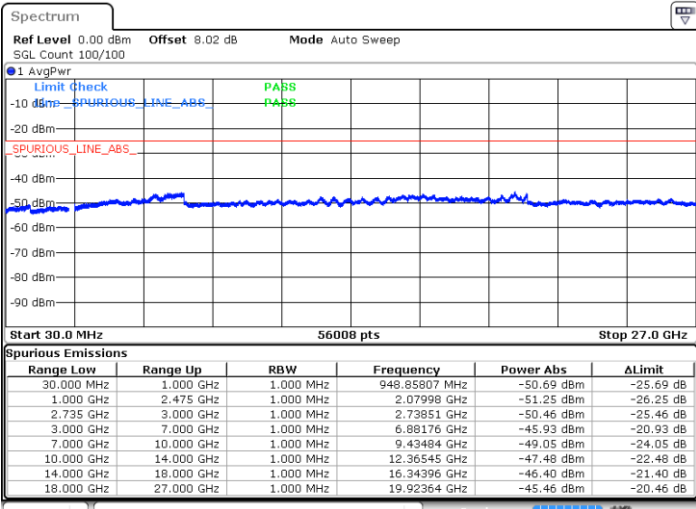

N/A

Date: 15.SEP.2020 01:37:11

LTE Band 41C / 15MHz+10MHz

QPSK

Lowest Channel / 1RB74 and 1RB0

Middle Channel / 1RB74 and 1RB0

Date: 15.SEP.2020 00:43:02

Date: 15.SEP.2020 00:45:09

Highest Channel / 1RB74 and 1RB0

N/A

Date: 15.SEP.2020 01:08:14

LTE Band 41C / 15MHz+15MHz

QPSK

Lowest Channel / 1RB74 and 1RB0

Middle Channel / 1RB74 and 1RB0

Date: 15.SEP.2020 02:29:27

Date: 15.SEP.2020 02:31:35

Highest Channel / 1RB74 and 1RB0

N/A

Date: 15.SEP.2020 02:55:49

LTE Band 41C / 15MHz+20MHz

QPSK

Lowest Channel / 1RB74 and 1RB0

Middle Channel / 1RB74 and 1RB0

Date: 15.SEP.2020 03:29:09

Date: 15.SEP.2020 03:35:15

Highest Channel / 1RB74 and 1RB0

N/A

Date: 15.SEP.2020 03:43:13

LTE Band 41C / 20MHz+5MHz

QPSK

Lowest Channel / 1RB99 and 1RB0