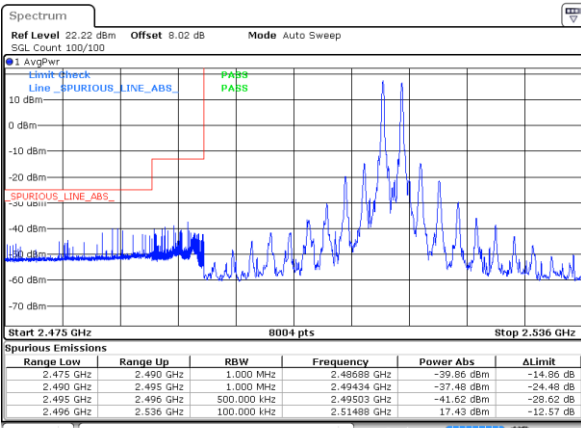

Date: 16 SEP 2020 01:57:53

Date: 16 SEP 2020 02:13:49

LTE Band 41C / 20MHz+20MHz

64QAM

Lowest Band Edge / 1RB0 and 1RB99

Highest Band Edge / 1RB0 and 1RB99

Date: 16 SEP 2020 02:34:59

Date: 16 SEP 2020 03:17:18

Lowest Band Edge / 1RB99 and 1RB0

Highest Band Edge / 1RB99 and 1RB0

Date: 16 SEP 2020 02:38:21

Date: 16 SEP 2020 03:17:53

Lowest Band Edge / Full RB

Highest Band Edge / Full RB

Date: 16 SEP 2020 02:33:03

Date: 16 SEP 2020 03:13:12