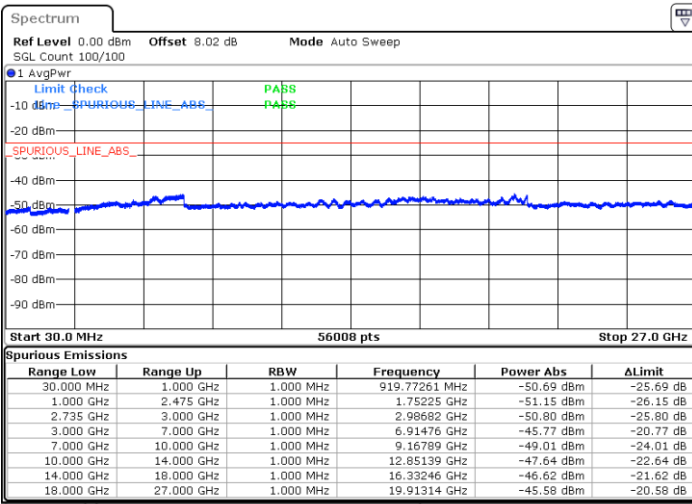

Date: 15.SEP.2020 00:42:01

Date: 15.SEP.2020 00:46:12

Highest Channel / 1RB74 and 1RB0

N/A

Date: 15.SEP.2020 01:06:20

LTE Band 41C / 15MHz+15MHz

16QAM

Lowest Channel / 1RB74 and 1RB0

Middle Channel / 1RB74 and 1RB0

Date: 15.SEP.2020 02:28:26

Date: 15.SEP.2020 02:32:28

Highest Channel / 1RB74 and 1RB0

N/A

Date: 15.SEP.2020 02:54:42

LTE Band 41C / 15MHz+20MHz

16QAM

Lowest Channel / 1RB74 and 1RB0

Middle Channel / 1RB74 and 1RB0

Date: 15.SEP.2020 03:30:48

Date: 15.SEP.2020 03:34:30

Highest Channel / 1RB74 and 1RB0

N/A

Date: 15.SEP.2020 03:44:39

LTE Band 41C / 20MHz+5MHz