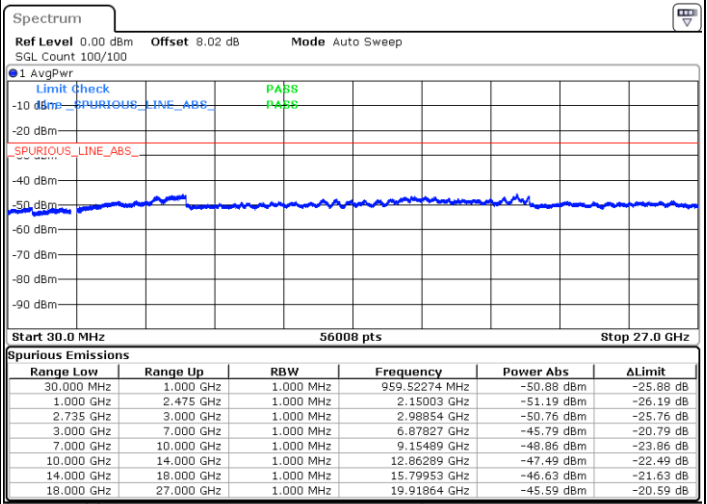

N/A

LTE Band 41C / 10MHz+20MHz

QPSK

Lowest Channel / 1RB49 and 1RB0

Middle Channel / 1RB49 and 1RB0

Date: 15.SEP.2020 01:20:47

Date: 15.SEP.2020 01:22:30

Highest Channel / 1RB49 and 1RB0

N/A

Date: 15.SEP.2020 01:37:11

LTE Band 41C / 15MHz+10MHz

QPSK

Lowest Channel / 1RB74 and 1RB0

Middle Channel / 1RB74 and 1RB0

Date: 15.SEP.2020 00:43:02

Date: 15.SEP.2020 00:45:09

Highest Channel / 1RB74 and 1RB0

N/A

Date: 15.SEP.2020 01:08:14

LTE Band 41C / 15MHz+15MHz

QPSK

Lowest Channel / 1RB74 and 1RB0

Middle Channel / 1RB74 and 1RB0

Date: 15.SEP.2020 02:29:27