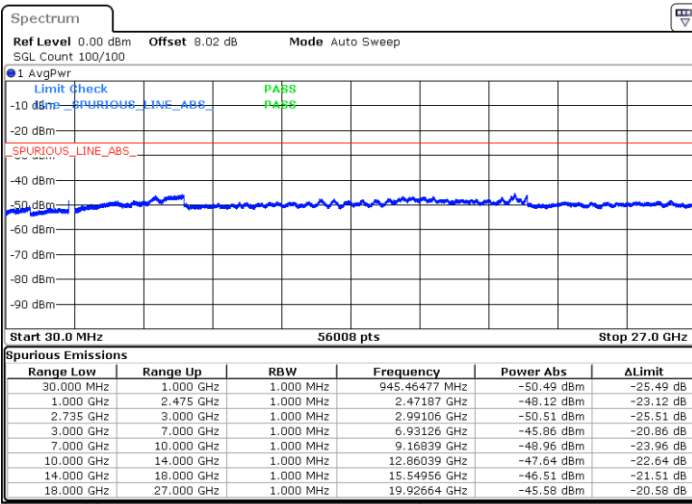

N/A

LTE Band 41C / 10MHz+20MHz

QPSK

Lowest Channel / 1RB49 and 1RB0

Middle Channel / 1RB49 and 1RB0

Date: 15.SEP.2020 01:20:47

Date: 15.SEP.2020 01:22:30

Highest Channel / 1RB49 and 1RB0

N/A

Date: 15.SEP.2020 01:37:11

LTE Band 41C / 15MHz+10MHz

QPSK

Lowest Channel / 1RB74 and 1RB0

Middle Channel / 1RB74 and 1RB0

Date: 15.SEP.2020 00:43:02

Date: 15.SEP.2020 00:45:09

Highest Channel / 1RB74 and 1RB0

N/A

Date: 15.SEP.2020 01:08:14

LTE Band 41C / 15MHz+15MHz

QPSK

Lowest Channel / 1RB74 and 1RB0

Middle Channel / 1RB74 and 1RB0

Date: 15.SEP.2020 02:29:27