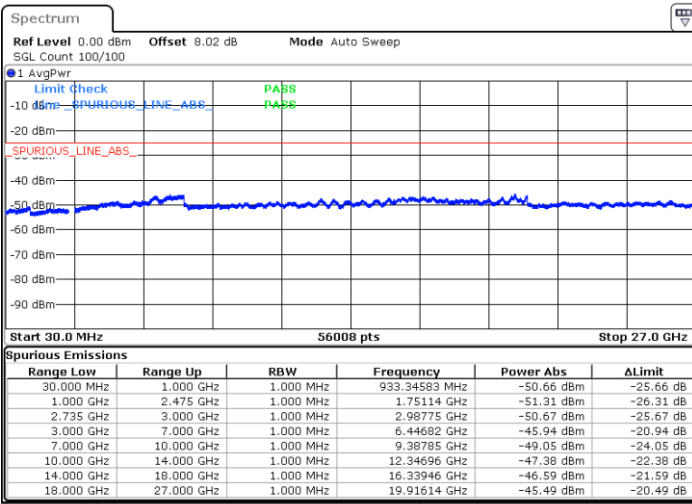

Highest Channel / 1RB74 and 1RB0

N/A

Date: 15.SEP.2020 01:08:14

LTE Band 41C / 15MHz+15MHz

QPSK

Lowest Channel / 1RB74 and 1RB0

Middle Channel / 1RB74 and 1RB0

Date: 15.SEP.2020 02:29:27

Date: 15.SEP.2020 02:31:35

Highest Channel / 1RB74 and 1RB0

N/A

Date: 15.SEP.2020 02:55:49

LTE Band 41C / 15MHz+20MHz

QPSK

Lowest Channel / 1RB74 and 1RB0

Middle Channel / 1RB74 and 1RB0

Date: 15.SEP.2020 03:29:09

Date: 15.SEP.2020 03:35:15

Highest Channel / 1RB74 and 1RB0

N/A

Date: 15.SEP.2020 03:43:13

LTE Band 41C / 20MHz+5MHz

QPSK

Lowest Channel / 1RB99 and 1RB0

Middle Channel / 1RB99 and 1RB0

Date: 14.SEP.2020 23:11:55

Date: 14.SEP.2020 23:17:55

Highest Channel / 1RB99 and 1RB0

N/A

Date: 14.SEP.2020 23:26:36

LTE Band 41C / 20MHz+10MHz

QPSK