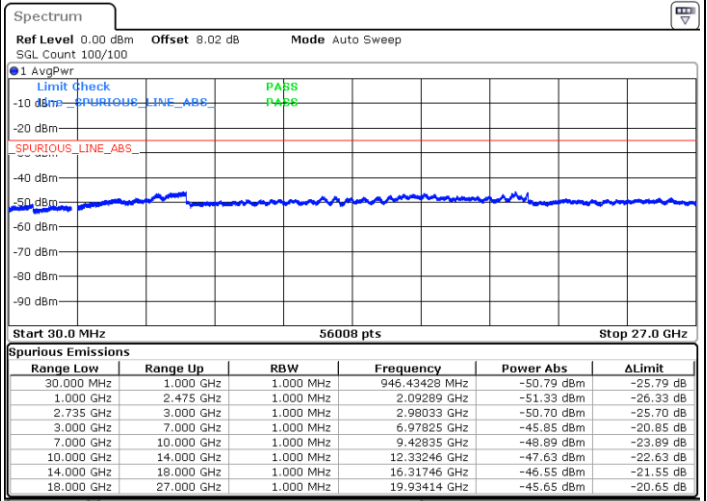

N/A

Date: 16.SEP.2020 02:21:54

LTE Band 41C / 20MHz+20MHz

16QAM

Lowest Channel / 1RB99 and 1RB0

Middle Channel / 1RB99 and 1RB0

Date: 16.SEP.2020 02:37:58

Date: 16.SEP.2020 03:09:22

Highest Channel / 1RB99 and 1RB0

N/A

Date: 16.SEP.2020 03:19:38

LTE Band 41C / 5MHz+20MHz

64QAM

Lowest Channel / 1RB24 and 1RB0

Middle Channel / 1RB24 and 1RB0

Date: 14 SEP.2020 22:24:25

Date: 14 SEP.2020 22:35:33

Highest Channel / 1RB24 and 1RB0

N/A

Date: 14 SEP.2020 22:43:39

LTE Band 41C / 10MHz+15MHz

64QAM

Lowest Channel / 1RB49 and 1RB0

Middle Channel / 1RB49 and 1RB0