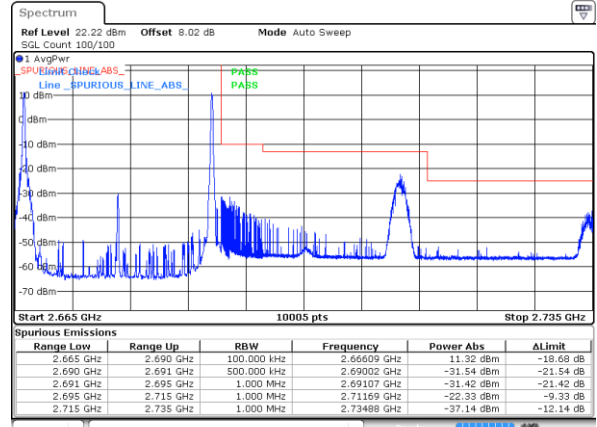

LTE Band 41C / 15MHz+20MHz

64QAM

Lowest Band Edge / 1RB0 and 1RB99

Highest Band Edge / 1RB0 and 1RB99

Date: 15 SEP 2020 03:26:45

Date: 15 SEP 2020 03:40:56

Lowest Band Edge / 1RB74 and 1RB0

Highest Band Edge / 1RB74 and 1RB0

Date: 15 SEP 2020 03:31:26

Date: 15 SEP 2020 03:45:20

Lowest Band Edge / Full RB

Highest Band Edge / Full RB

Date: 15 SEP 2020 03:26:06

Date: 15 SEP 2020 03:40:22

LTE Band 41C / 20MHz+5MHz

64QAM

Lowest Band Edge / 1RB0 and 1RB24

Highest Band Edge / 1RB0 and 1RB24

Date: 14 SEP 2020 23:09:43

Date: 14 SEP 2020 23:24:07

Lowest Band Edge / 1RB99 and 1RB0

Highest Band Edge / 1RB99 and 1RB0

Date: 14 SEP 2020 23:13:40