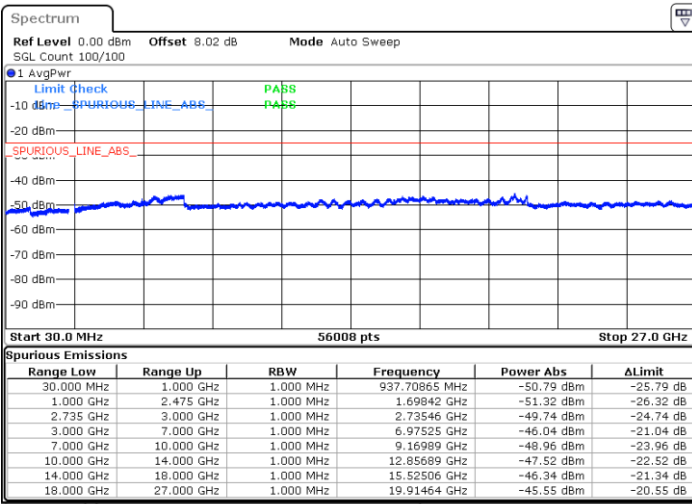

Middle Channel / 1RB74 and 1RB0

Date: 15.SEP.2020 02:28:26

Date: 15.SEP.2020 02:32:28

Highest Channel / 1RB74 and 1RB0

N/A

Date: 15.SEP.2020 02:54:42

LTE Band 41C / 15MHz+20MHz

16QAM

Lowest Channel / 1RB74 and 1RB0

Middle Channel / 1RB74 and 1RB0

Date: 15.SEP.2020 03:30:48

Date: 15.SEP.2020 03:34:30

Highest Channel / 1RB74 and 1RB0

N/A

Date: 15.SEP.2020 03:44:39

LTE Band 41C / 20MHz+5MHz

16QAM

Lowest Channel / 1RB99 and 1RB0

Middle Channel / 1RB99 and 1RB0

Date: 14.SEP.2020 23:13:09

Date: 14.SEP.2020 23:17:10

Highest Channel / 1RB99 and 1RB0

N/A

Date: 14.SEP.2020 23:27:49