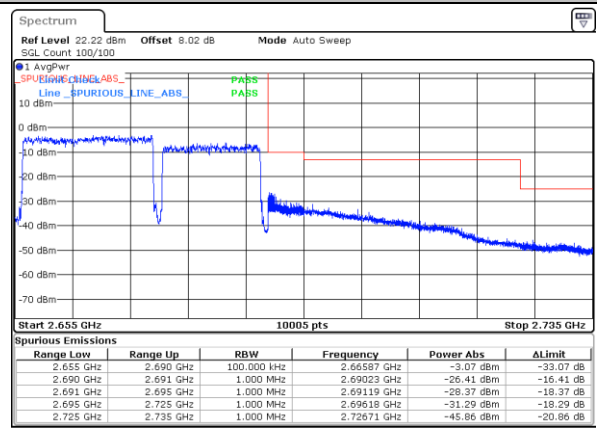

Lowest Band Edge / Full RB

Highest Band Edge / Full RB

Date: 15 SEP 2020 01:46:50

Date: 15 SEP 2020 02:02:42

LTE Band 41C / 20MHz+15MHz

64QAM

Lowest Band Edge / 1RB0 and 1RB74

Highest Band Edge / 1RB0 and 1RB74

Date: 16 SEP 2020 01:58:43

Date: 16 SEP 2020 02:14:55

Lowest Band Edge / 1RB99 and 1RB0

Highest Band Edge / 1RB99 and 1RB0

Date: 16 SEP 2020 02:03:36

Date: 16 SEP 2020 02:22:39

Lowest Band Edge / Full RB

Highest Band Edge / Full RB

Date: 16 SEP 2020 01:57:53

Date: 16 SEP 2020 02:13:49

LTE Band 41C / 20MHz+20MHz

64QAM

Lowest Band Edge / 1RB0 and 1RB99

Highest Band Edge / 1RB0 and 1RB99

Date: 16 SEP 2020 02:34:59

Date: 16 SEP 2020 03:17:18