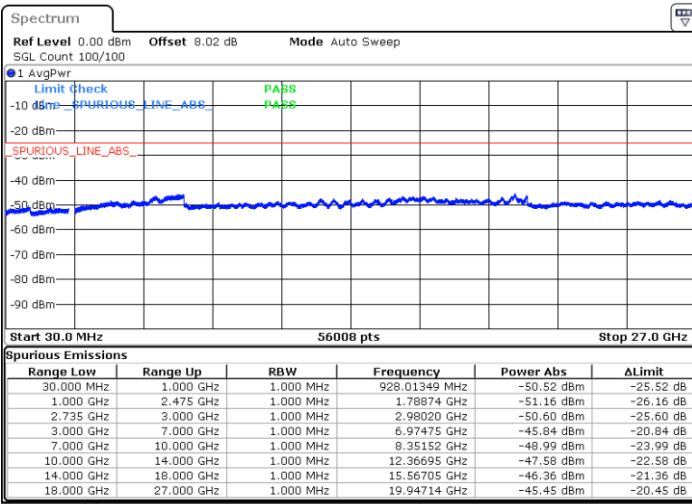

Highest Channel / 1RB74 and 1RB0

N/A

Date: 15.SEP.2020 01:08:14

LTE Band 41C / 15MHz+15MHz

QPSK

Lowest Channel / 1RB74 and 1RB0

Middle Channel / 1RB74 and 1RB0

Date: 15.SEP.2020 02:29:27

Date: 15.SEP.2020 02:31:35

Highest Channel / 1RB74 and 1RB0

N/A

Date: 15.SEP.2020 02:55:49

LTE Band 41C / 15MHz+20MHz

QPSK

Lowest Channel / 1RB74 and 1RB0

Middle Channel / 1RB74 and 1RB0

Date: 15.SEP.2020 03:29:09

Date: 15.SEP.2020 03:35:15

Highest Channel / 1RB74 and 1RB0

N/A

Date: 15.SEP.2020 03:43:13

LTE Band 41C / 20MHz+5MHz

QPSK

Lowest Channel / 1RB99 and 1RB0

Middle Channel / 1RB99 and 1RB0

Date: 14.SEP.2020 23:11:55

Date: 14.SEP.2020 23:17:55

Highest Channel / 1RB99 and 1RB0

N/A

Date: 14.SEP.2020 23:26:36

LTE Band 41C / 20MHz+10MHz

QPSK