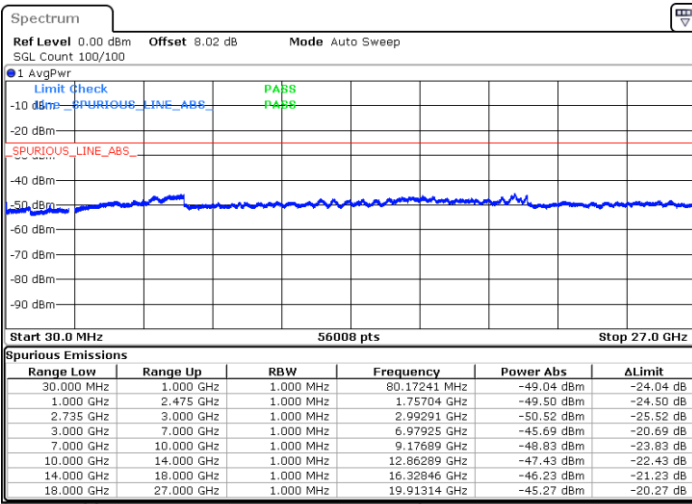

LTE Band 41C / 20MHz+10MHz

16QAM

Lowest Channel / 1RB99 and 1RB0

Middle Channel / 1RB99 and 1RB0

Date: 15.SEP.2020 01:52:46

Date: 15.SEP.2020 01:56:33

Highest Channel / 1RB99 and 1RB0

N/A

Date: 15.SEP.2020 02:07:23

LTE Band 41C / 20MHz+15MHz

16QAM

Lowest Channel / 1RB99 and 1RB0

Middle Channel / 1RB99 and 1RB0

Date: 16.SEP.2020 02:03:04

Date: 16.SEP.2020 02:07:34

Highest Channel / 1RB99 and 1RB0

N/A

Date: 16.SEP.2020 02:21:54

LTE Band 41C / 20MHz+20MHz

16QAM

Lowest Channel / 1RB99 and 1RB0

Middle Channel / 1RB99 and 1RB0

Date: 16.SEP.2020 02:37:58

Date: 16.SEP.2020 03:09:22