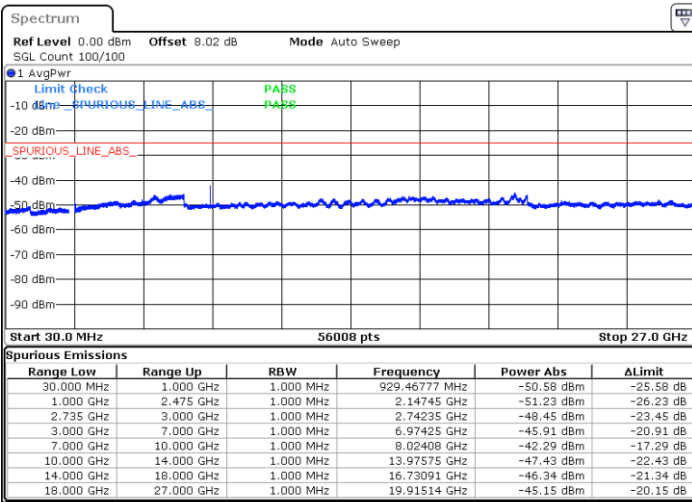

LTE Band 41C / 20MHz+10MHz

16QAM

Lowest Channel / 1RB99 and 1RB0

Middle Channel / 1RB99 and 1RB0

Date: 15.SEP.2020 01:52:46

Date: 15.SEP.2020 01:56:33

Highest Channel / 1RB99 and 1RB0

N/A

Date: 15.SEP.2020 02:07:23

LTE Band 41C / 20MHz+15MHz

16QAM

Lowest Channel / 1RB99 and 1RB0

Middle Channel / 1RB99 and 1RB0

Date: 16.SEP.2020 02:03:04

Date: 16.SEP.2020 02:07:34

Highest Channel / 1RB99 and 1RB0

N/A

Date: 16.SEP.2020 02:21:54

LTE Band 41C / 20MHz+20MHz

16QAM

Lowest Channel / 1RB99 and 1RB0

Middle Channel / 1RB99 and 1RB0

Date: 16.SEP.2020 02:37:58

Date: 16.SEP.2020 03:09:22