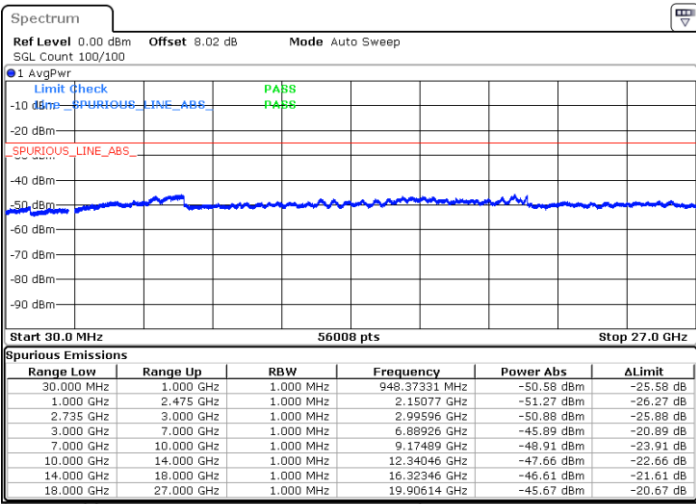

Highest Channel / 1RB49 and 1RB0

N/A

Date: 15.SEP.2020 00:29:33

LTE Band 41C / 10MHz+20MHz

16QAM

Lowest Channel / 1RB49 and 1RB0

Middle Channel / 1RB49 and 1RB0

Date: 15.SEP.2020 01:18:36

Date: 15.SEP.2020 01:23:39

Highest Channel / 1RB49 and 1RB0

N/A

Date: 15.SEP.2020 01:40:28

LTE Band 41C / 15MHz+10MHz

16QAM

Lowest Channel / 1RB74 and 1RB0

Middle Channel / 1RB74 and 1RB0

Date: 15.SEP.2020 00:42:01

Date: 15.SEP.2020 00:46:12

Highest Channel / 1RB74 and 1RB0

N/A

Date: 15.SEP.2020 01:06:20

LTE Band 41C / 15MHz+15MHz

16QAM

Lowest Channel / 1RB74 and 1RB0