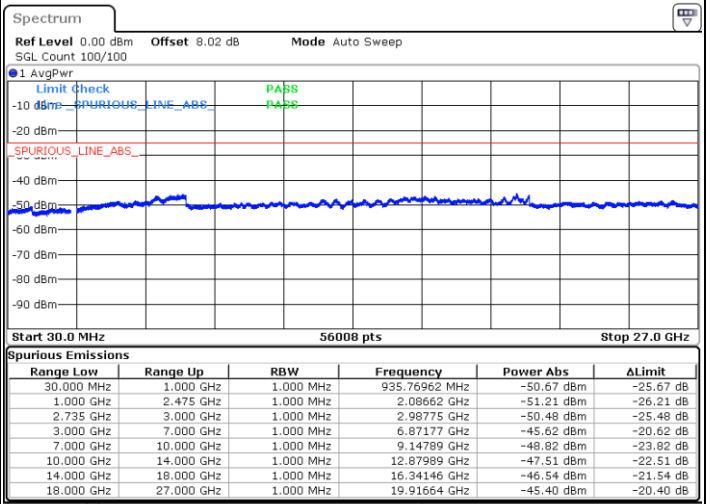

Highest Channel / 1RB49 and 1RB0

N/A

Date: 15.SEP.2020 00:29:33

LTE Band 41C / 10MHz+20MHz

16QAM

Lowest Channel / 1RB49 and 1RB0

Middle Channel / 1RB49 and 1RB0

Date: 15.SEP.2020 01:18:36

Date: 15.SEP.2020 01:23:39

Highest Channel / 1RB49 and 1RB0

N/A

Date: 15.SEP.2020 01:40:28

LTE Band 41C / 15MHz+10MHz

16QAM

Lowest Channel / 1RB74 and 1RB0

Middle Channel / 1RB74 and 1RB0

Date: 15.SEP.2020 00:42:01

Date: 15.SEP.2020 00:46:12

Highest Channel / 1RB74 and 1RB0

N/A

Date: 15.SEP.2020 01:06:20

LTE Band 41C / 15MHz+15MHz

16QAM

Lowest Channel / 1RB74 and 1RB0