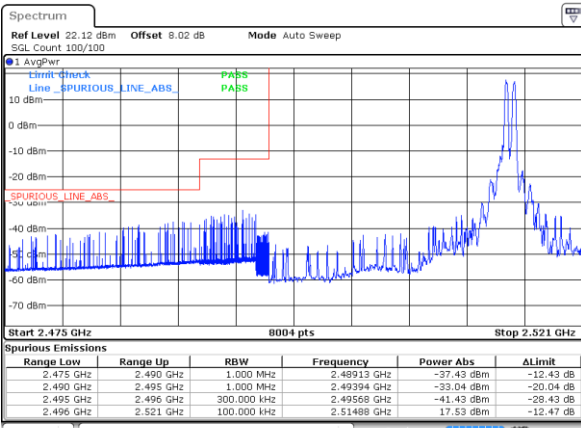

Lowest Band Edge / 1RB0 and 1RB24

Highest Band Edge / 1RB0 and 1RB24

Date: 14 SEP 2020 23:09:43

Date: 14 SEP 2020 23:24:07

Lowest Band Edge / 1RB99 and 1RB0

Highest Band Edge / 1RB99 and 1RB0

Date: 14 SEP 2020 23:13:40

Date: 14 SEP 2020 23:28:25

Lowest Band Edge / Full RB

Highest Band Edge / Full RB

Date: 14 SEP 2020 23:08:46

Date: 14 SEP 2020 23:23:22

LTE Band 41C / 20MHz+10MHz

64QAM

Lowest Band Edge / 1RB0 and 1RB49