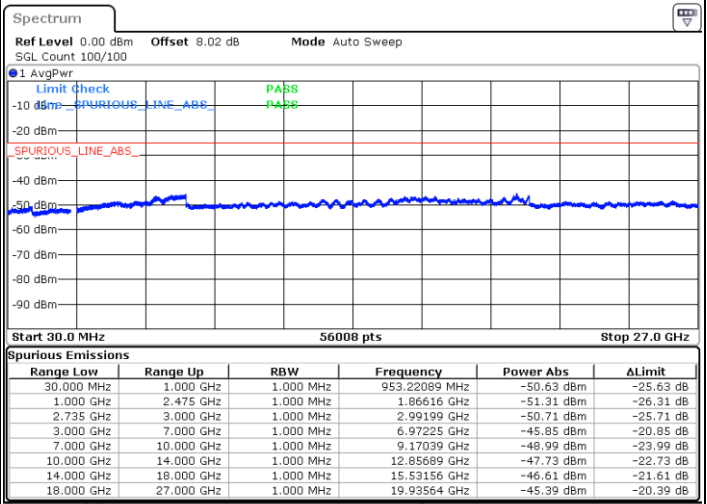

Date: 16.SEP.2020 03:20:52

LTE Band 41C / 5MHz+20MHz

16QAM

Lowest Channel / 1RB24 and 1RB0

Middle Channel / 1RB24 and 1RB0

Date: 14 SEP.2020 22:25:50

Date: 14 SEP.2020 22:34:34

Highest Channel / 1RB24 and 1RB0

N/A

Date: 14 SEP.2020 22:44:22

LTE Band 41C / 10MHz+15MHz

16QAM

Lowest Channel / 1RB49 and 1RB0

Middle Channel / 1RB49 and 1RB0

Date: 14.SEP.2020 23:57:32

Date: 14.SEP.2020 23:17:10

Highest Channel / 1RB49 and 1RB0

N/A

Date: 15.SEP.2020 00:29:33

LTE Band 41C / 10MHz+20MHz

16QAM

Lowest Channel / 1RB49 and 1RB0

Middle Channel / 1RB49 and 1RB0

Date: 15.SEP.2020 01:18:36