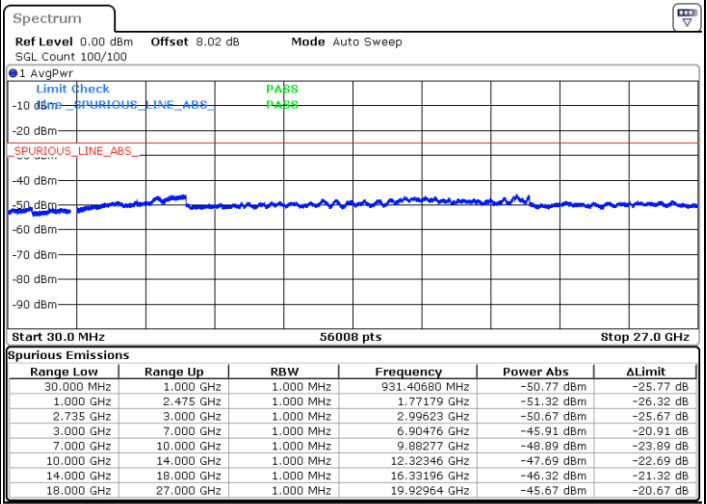

Date: 15.SEP.2020 00:42:01

Date: 15.SEP.2020 00:46:12

Highest Channel / 1RB74 and 1RB0

N/A

Date: 15.SEP.2020 01:06:20

LTE Band 41C / 15MHz+15MHz

16QAM

Lowest Channel / 1RB74 and 1RB0

Middle Channel / 1RB74 and 1RB0

Date: 15.SEP.2020 02:28:26

Date: 15.SEP.2020 02:32:28

Highest Channel / 1RB74 and 1RB0

N/A

Date: 15.SEP.2020 02:54:42

LTE Band 41C / 15MHz+20MHz

16QAM

Lowest Channel / 1RB74 and 1RB0

Middle Channel / 1RB74 and 1RB0

Date: 15.SEP.2020 03:30:48

Date: 15.SEP.2020 03:34:30

Highest Channel / 1RB74 and 1RB0

N/A

Date: 15.SEP.2020 03:44:39

LTE Band 41C / 20MHz+5MHz