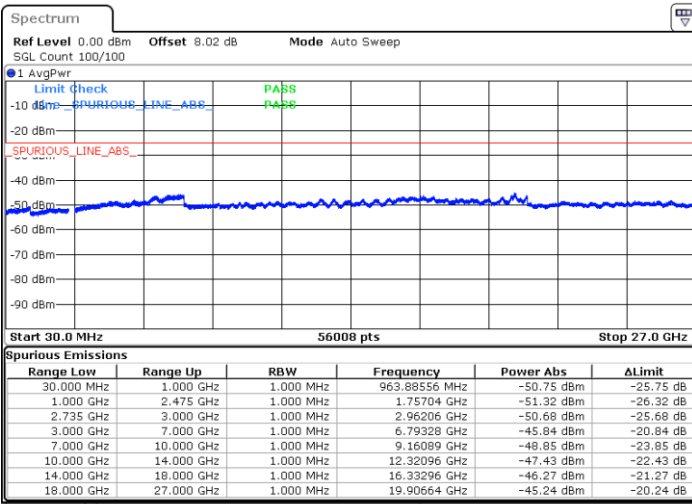

Date: 15.SEP.2020 02:07:23

LTE Band 41C / 20MHz+15MHz

16QAM

Lowest Channel / 1RB99 and 1RB0

Middle Channel / 1RB99 and 1RB0

Date: 16.SEP.2020 02:03:04

Date: 16.SEP.2020 02:07:34

Highest Channel / 1RB99 and 1RB0

N/A

Date: 16.SEP.2020 02:21:54

LTE Band 41C / 20MHz+20MHz

16QAM

Lowest Channel / 1RB99 and 1RB0

Middle Channel / 1RB99 and 1RB0

Date: 16.SEP.2020 02:37:58

Date: 16.SEP.2020 03:09:22

Highest Channel / 1RB99 and 1RB0

N/A

Date: 16.SEP.2020 03:19:38

LTE Band 41C / 5MHz+20MHz

64QAM

Lowest Channel / 1RB24 and 1RB0

Middle Channel / 1RB24 and 1RB0

Date: 14 SEP.2020 22:24:25

Date: 14 SEP.2020 22:35:33

Highest Channel / 1RB24 and 1RB0

N/A

Date: 14 SEP.2020 22:43:39

LTE Band 41C / 10MHz+15MHz

64QAM

Lowest Channel / 1RB49 and 1RB0

Middle Channel / 1RB49 and 1RB0