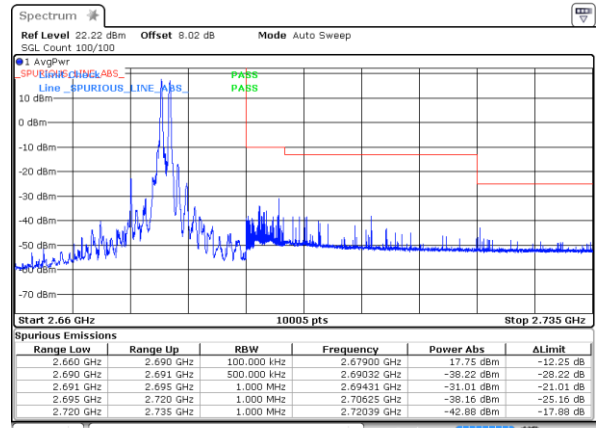

Date: 14 SEP 2020 23:28:25

Lowest Band Edge / Full RB

Highest Band Edge / Full RB

Date: 14 SEP 2020 23:08:46

Date: 14 SEP 2020 23:23:22

LTE Band 41C / 20MHz+10MHz

64QAM

Lowest Band Edge / 1RB0 and 1RB49

Highest Band Edge / 1RB0 and 1RB49

Date: 15 SEP 2020 01:48:51

Date: 15 SEP 2020 02:03:48

Lowest Band Edge / 1RB99 and 1RB0

Highest Band Edge / 1RB99 and 1RB0

Date: 15 SEP 2020 01:53:21

Date: 15 SEP 2020 02:08:23

Lowest Band Edge / Full RB

Highest Band Edge / Full RB

Date: 15 SEP 2020 01:46:50

Date: 15 SEP 2020 02:02:42

LTE Band 41C / 20MHz+15MHz

64QAM

Lowest Band Edge / 1RB0 and 1RB74

Highest Band Edge / 1RB0 and 1RB74