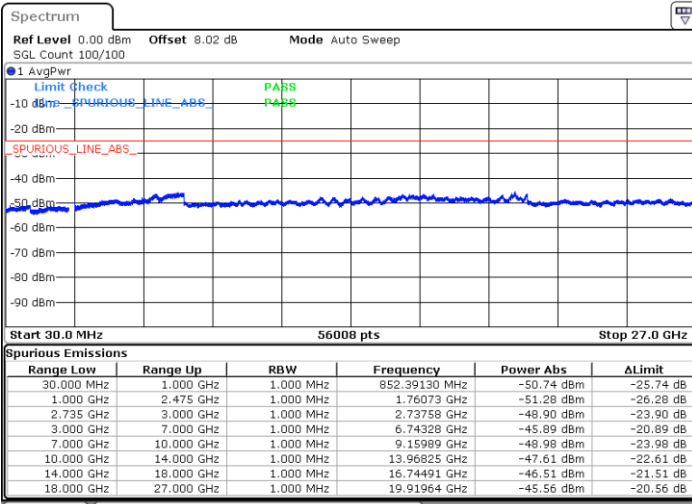

Lowest Channel / 1RB74 and 1RB0

Middle Channel / 1RB74 and 1RB0

Date: 15.SEP.2020 03:30:48

Date: 15.SEP.2020 03:34:30

Highest Channel / 1RB74 and 1RB0

N/A

Date: 15.SEP.2020 03:44:39

LTE Band 41C / 20MHz+5MHz

16QAM

Lowest Channel / 1RB99 and 1RB0

Middle Channel / 1RB99 and 1RB0

Date: 14.SEP.2020 23:13:09

Date: 14.SEP.2020 23:17:10

Highest Channel / 1RB99 and 1RB0

N/A

Date: 14.SEP.2020 23:27:49

LTE Band 41C / 20MHz+10MHz

16QAM

Lowest Channel / 1RB99 and 1RB0

Middle Channel / 1RB99 and 1RB0

Date: 15.SEP.2020 01:52:46

Date: 15.SEP.2020 01:56:33

Highest Channel / 1RB99 and 1RB0

N/A

Date: 15.SEP.2020 02:07:23

LTE Band 41C / 20MHz+15MHz

16QAM

Lowest Channel / 1RB99 and 1RB0

Middle Channel / 1RB99 and 1RB0

Date: 16.SEP.2020 02:03:04

Date: 16.SEP.2020 02:07:34

Highest Channel / 1RB99 and 1RB0