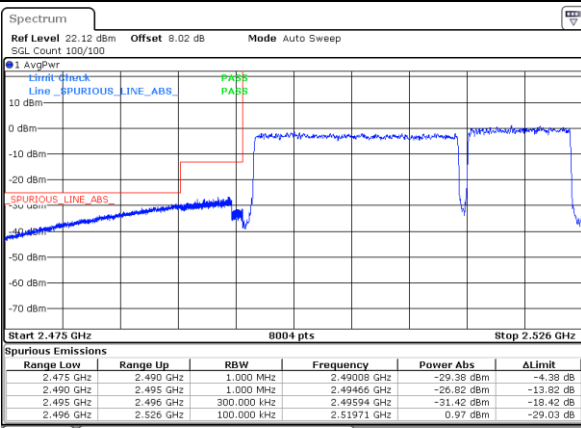

Highest Band Edge / 1RB0 and 1RB49

Date: 15 SEP 2020 01:48:51

Date: 15 SEP 2020 02:03:48

Lowest Band Edge / 1RB99 and 1RB0

Highest Band Edge / 1RB99 and 1RB0

Date: 15 SEP 2020 01:53:21

Date: 15 SEP 2020 02:08:23

Lowest Band Edge / Full RB

Highest Band Edge / Full RB

Date: 15 SEP 2020 01:46:50

Date: 15 SEP 2020 02:02:42

LTE Band 41C / 20MHz+15MHz

64QAM

Lowest Band Edge / 1RB0 and 1RB74

Highest Band Edge / 1RB0 and 1RB74