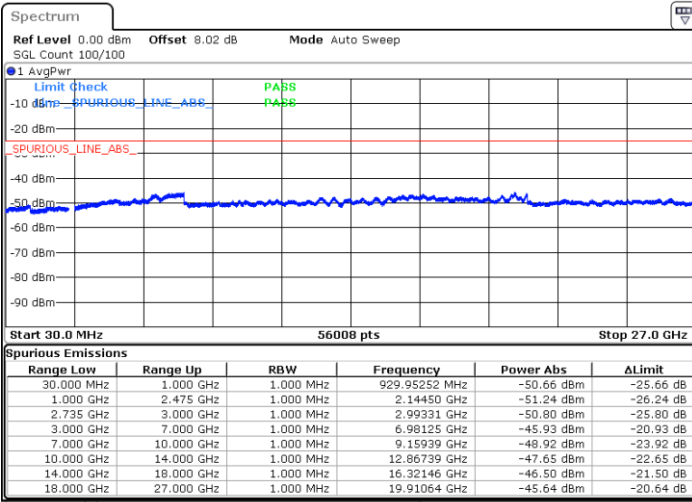

LTE Band 41C / 20MHz+20MHz

QPSK

Lowest Channel / 1RB99 and 1RB0

Middle Channel / 1RB99 and 1RB0

Date: 16.SEP.2020 02:36:44

Date: 16.SEP.2020 03:10:11

Highest Channel / 1RB99 and 1RB0

N/A

Date: 16.SEP.2020 03:20:52

LTE Band 41C / 5MHz+20MHz

16QAM

Lowest Channel / 1RB24 and 1RB0

Middle Channel / 1RB24 and 1RB0

Date: 14 SEP.2020 22:25:50

Date: 14 SEP.2020 22:34:34

Highest Channel / 1RB24 and 1RB0

N/A

Date: 14 SEP.2020 22:44:22

LTE Band 41C / 10MHz+15MHz

16QAM

Lowest Channel / 1RB49 and 1RB0

Middle Channel / 1RB49 and 1RB0

Date: 14.SEP.2020 23:57:32

Date: 14.SEP.2020 23:17:10