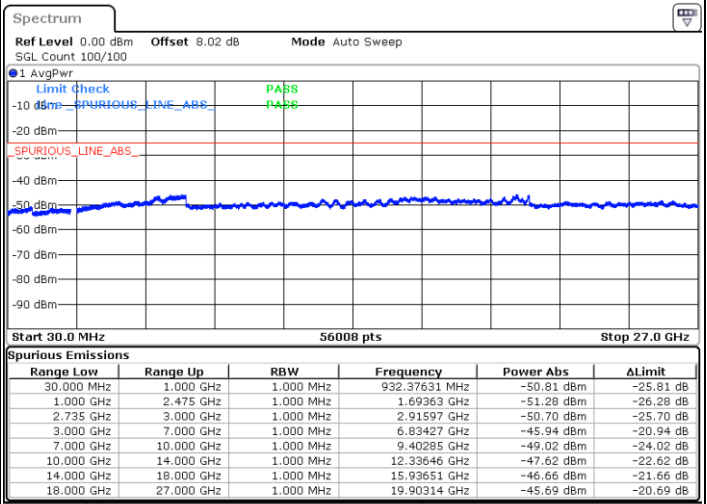

Highest Channel / 1RB49 and 1RB0

N/A

Date: 15.SEP.2020 00:29:33

LTE Band 41C / 10MHz+20MHz

16QAM

Lowest Channel / 1RB49 and 1RB0

Middle Channel / 1RB49 and 1RB0

Date: 15.SEP.2020 01:18:36

Date: 15.SEP.2020 01:23:39

Highest Channel / 1RB49 and 1RB0

N/A

Date: 15.SEP.2020 01:40:28

LTE Band 41C / 15MHz+10MHz

16QAM

Lowest Channel / 1RB74 and 1RB0

Middle Channel / 1RB74 and 1RB0