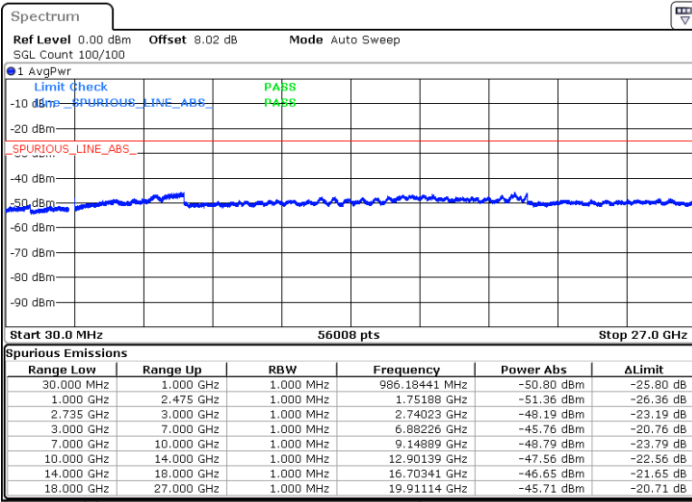

Date: 16.SEP.2020 03:20:52

LTE Band 41C / 5MHz+20MHz

16QAM

Lowest Channel / 1RB24 and 1RB0

Middle Channel / 1RB24 and 1RB0

Date: 14 SEP.2020 22:25:50

Date: 14 SEP.2020 22:34:34

Highest Channel / 1RB24 and 1RB0

N/A

Date: 14 SEP.2020 22:44:22

LTE Band 41C / 10MHz+15MHz

16QAM

Lowest Channel / 1RB49 and 1RB0

Middle Channel / 1RB49 and 1RB0

Date: 14.SEP.2020 23:57:32

Date: 14.SEP.2020 23:17:10

Highest Channel / 1RB49 and 1RB0

N/A

Date: 15.SEP.2020 00:29:33

LTE Band 41C / 10MHz+20MHz

16QAM

Lowest Channel / 1RB49 and 1RB0

Middle Channel / 1RB49 and 1RB0

Date: 15.SEP.2020 01:18:36