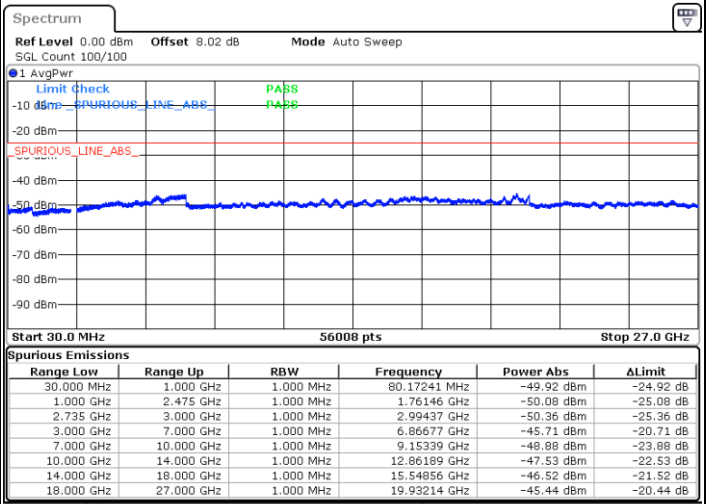

LTE Band 41C / 20MHz+10MHz

16QAM

Lowest Channel / 1RB99 and 1RB0

Middle Channel / 1RB99 and 1RB0

Date: 15.SEP.2020 01:52:46

Date: 15.SEP.2020 01:56:33

Highest Channel / 1RB99 and 1RB0

N/A

Date: 15.SEP.2020 02:07:23

LTE Band 41C / 20MHz+15MHz

16QAM

Lowest Channel / 1RB99 and 1RB0

Middle Channel / 1RB99 and 1RB0

Date: 16.SEP.2020 02:03:04

Date: 16.SEP.2020 02:07:34

Highest Channel / 1RB99 and 1RB0

N/A

Date: 16.SEP.2020 02:21:54

LTE Band 41C / 20MHz+20MHz

16QAM

Lowest Channel / 1RB99 and 1RB0

Middle Channel / 1RB99 and 1RB0

Date: 16.SEP.2020 02:37:58

Date: 16.SEP.2020 03:09:22