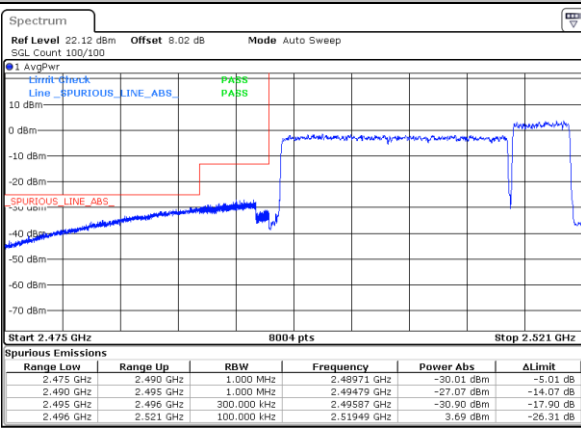

Lowest Band Edge / 1RB0 and 1RB24

Highest Band Edge / 1RB0 and 1RB24

Date: 14 SEP 2020 23:09:43

Date: 14 SEP 2020 23:24:07

Lowest Band Edge / 1RB99 and 1RB0

Highest Band Edge / 1RB99 and 1RB0

Date: 14 SEP 2020 23:13:40

Date: 14 SEP 2020 23:28:25

Lowest Band Edge / Full RB

Highest Band Edge / Full RB

Date: 14 SEP 2020 23:08:46

Date: 14 SEP 2020 23:23:22

LTE Band 41C / 20MHz+10MHz

64QAM

Lowest Band Edge / 1RB0 and 1RB49