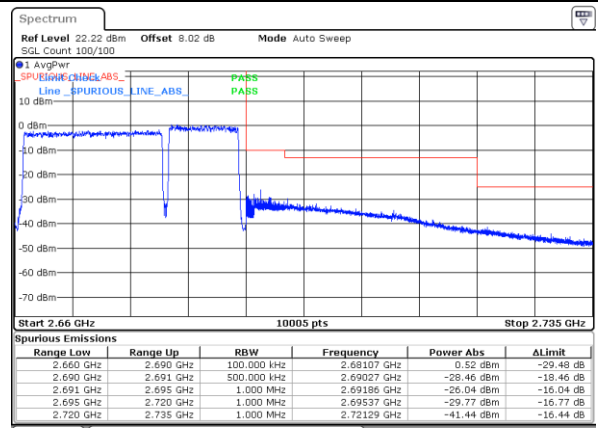

Date: 14 SEP 2020 23:28:25

Lowest Band Edge / Full RB

Highest Band Edge / Full RB

Date: 14 SEP 2020 23:08:46

Date: 14 SEP 2020 23:23:22

LTE Band 41C / 20MHz+10MHz

64QAM

Lowest Band Edge / 1RB0 and 1RB49

Highest Band Edge / 1RB0 and 1RB49

Date: 15 SEP 2020 01:48:51

Date: 15 SEP 2020 02:03:48

Lowest Band Edge / 1RB99 and 1RB0

Highest Band Edge / 1RB99 and 1RB0

Date: 15 SEP 2020 01:53:21

Date: 15 SEP 2020 02:08:23

Lowest Band Edge / Full RB

Highest Band Edge / Full RB

Date: 15 SEP 2020 01:46:50

Date: 15 SEP 2020 02:02:42

LTE Band 41C / 20MHz+15MHz

64QAM

Lowest Band Edge / 1RB0 and 1RB74

Highest Band Edge / 1RB0 and 1RB74