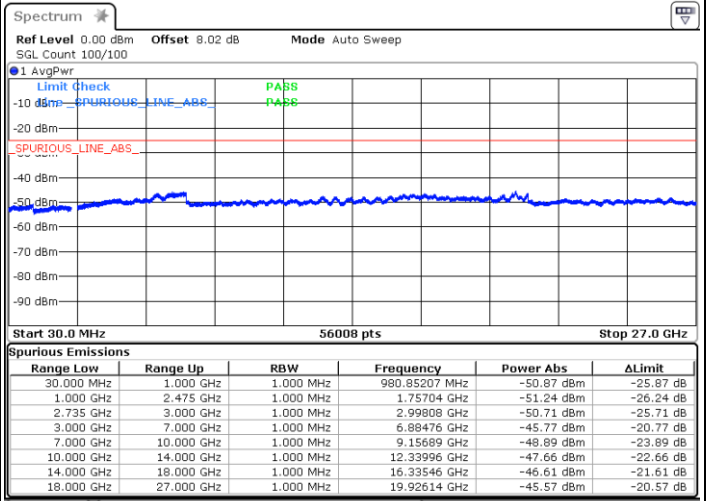

LTE Band 41C / 20MHz+20MHz

QPSK

Lowest Channel / 1RB99 and 1RB0

Middle Channel / 1RB99 and 1RB0

Date: 16.SEP.2020 02:36:44

Date: 16.SEP.2020 03:10:11

Highest Channel / 1RB99 and 1RB0

N/A

Date: 16.SEP.2020 03:20:52

LTE Band 41C / 5MHz+20MHz

16QAM

Lowest Channel / 1RB24 and 1RB0

Middle Channel / 1RB24 and 1RB0

Date: 14 SEP.2020 22:25:50

Date: 14 SEP.2020 22:34:34

Highest Channel / 1RB24 and 1RB0