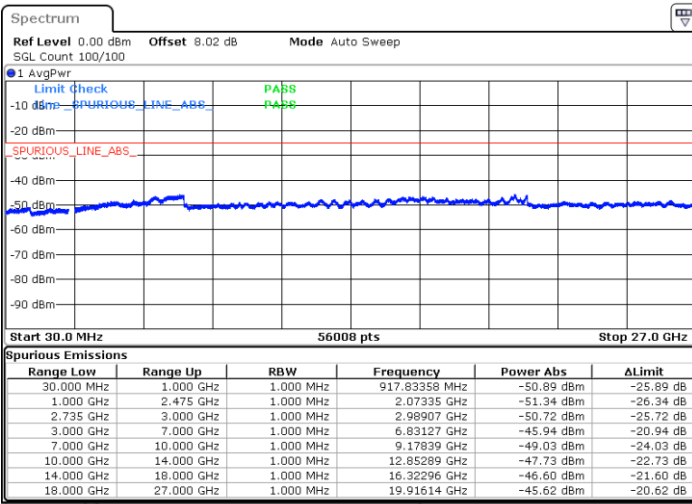

Date: 16.SEP.2020 03:20:52

LTE Band 41C / 5MHz+20MHz

16QAM

Lowest Channel / 1RB24 and 1RB0

Middle Channel / 1RB24 and 1RB0

Date: 14 SEP.2020 22:25:50

Date: 14 SEP.2020 22:34:34

Highest Channel / 1RB24 and 1RB0

N/A

Date: 14 SEP.2020 22:44:22

LTE Band 41C / 10MHz+15MHz

16QAM

Lowest Channel / 1RB49 and 1RB0

Middle Channel / 1RB49 and 1RB0

Date: 14.SEP.2020 23:57:32

Date: 14.SEP.2020 23:17:10

Highest Channel / 1RB49 and 1RB0

N/A

Date: 15.SEP.2020 00:29:33

LTE Band 41C / 10MHz+20MHz

16QAM

Lowest Channel / 1RB49 and 1RB0

Middle Channel / 1RB49 and 1RB0

Date: 15.SEP.2020 01:18:36