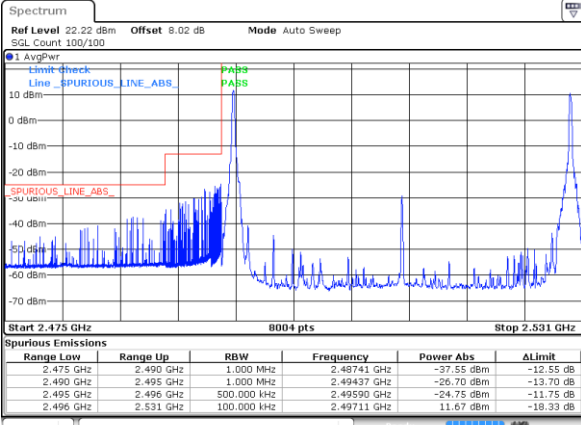

LTE Band 41C / 15MHz+20MHz

64QAM

Lowest Band Edge / 1RB0 and 1RB99

Highest Band Edge / 1RB0 and 1RB99

Date: 15 SEP 2020 03:26:45

Date: 15 SEP 2020 03:40:56

Lowest Band Edge / 1RB74 and 1RB0

Highest Band Edge / 1RB74 and 1RB0

Date: 15 SEP 2020 03:31:26

Date: 15 SEP 2020 03:45:20

Lowest Band Edge / Full RB

Highest Band Edge / Full RB

Date: 15 SEP 2020 03:26:06

Date: 15 SEP 2020 03:40:22

LTE Band 41C / 20MHz+5MHz

64QAM