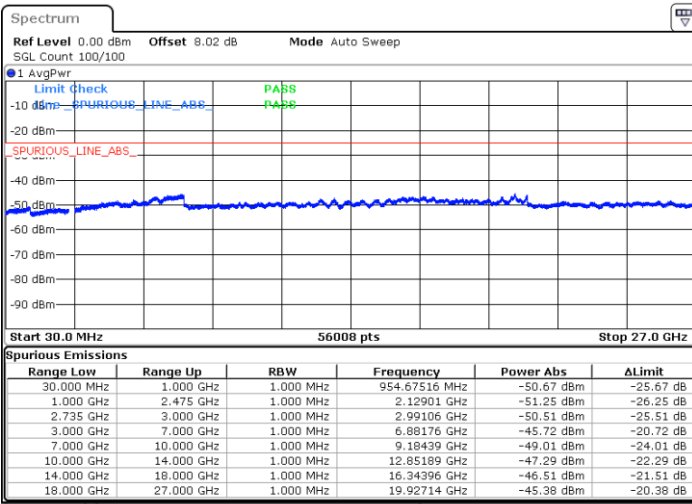

Date: 15.SEP.2020 03:29:09

Date: 15.SEP.2020 03:35:15

Highest Channel / 1RB74 and 1RB0

N/A

Date: 15.SEP.2020 03:43:13

LTE Band 41C / 20MHz+5MHz

QPSK

Lowest Channel / 1RB99 and 1RB0

Middle Channel / 1RB99 and 1RB0

Date: 14.SEP.2020 23:11:55

Date: 14.SEP.2020 23:17:55

Highest Channel / 1RB99 and 1RB0

N/A

Date: 14.SEP.2020 23:26:36

LTE Band 41C / 20MHz+10MHz

QPSK

Lowest Channel / 1RB99 and 1RB0

Middle Channel / 1RB99 and 1RB0

Date: 15.SEP.2020 01:51:39

Date: 15.SEP.2020 01:57:19

Highest Channel / 1RB99 and 1RB0

N/A

Date: 15.SEP.2020 02:05:36

LTE Band 41C / 20MHz+15MHz