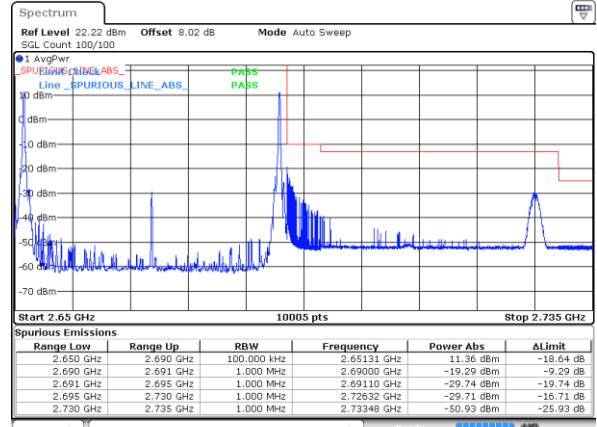

Date: 16 SEP 2020 01:57:53

Date: 16 SEP 2020 02:13:49

LTE Band 41C / 20MHz+20MHz

64QAM

Lowest Band Edge / 1RB0 and 1RB99

Highest Band Edge / 1RB0 and 1RB99

Date: 16 SEP 2020 02:34:59

Date: 16 SEP 2020 03:17:18

Lowest Band Edge / 1RB99 and 1RB0

Highest Band Edge / 1RB99 and 1RB0

Date: 16 SEP 2020 02:38:21

Date: 16 SEP 2020 03:17:53

Lowest Band Edge / Full RB

Highest Band Edge / Full RB

Date: 16 SEP 2020 02:33:03

Date: 16 SEP 2020 03:13:12