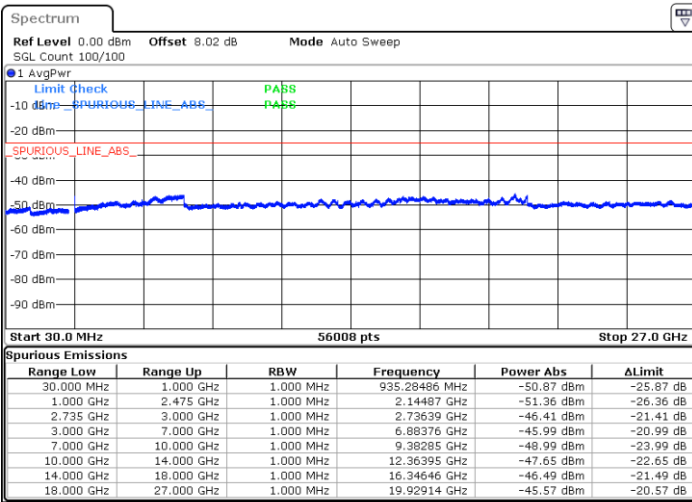

N/A

LTE Band 41C / 10MHz+20MHz

QPSK

Lowest Channel / 1RB49 and 1RB0

Middle Channel / 1RB49 and 1RB0

Date: 15.SEP.2020 01:20:47

Date: 15.SEP.2020 01:22:30

Highest Channel / 1RB49 and 1RB0

N/A

Date: 15.SEP.2020 01:37:11

LTE Band 41C / 15MHz+10MHz

QPSK

Lowest Channel / 1RB74 and 1RB0

Middle Channel / 1RB74 and 1RB0

Date: 15.SEP.2020 00:43:02

Date: 15.SEP.2020 00:45:09

Highest Channel / 1RB74 and 1RB0

N/A

Date: 15.SEP.2020 01:08:14

LTE Band 41C / 15MHz+15MHz

QPSK

Lowest Channel / 1RB74 and 1RB0

Middle Channel / 1RB74 and 1RB0

Date: 15.SEP.2020 02:29:27