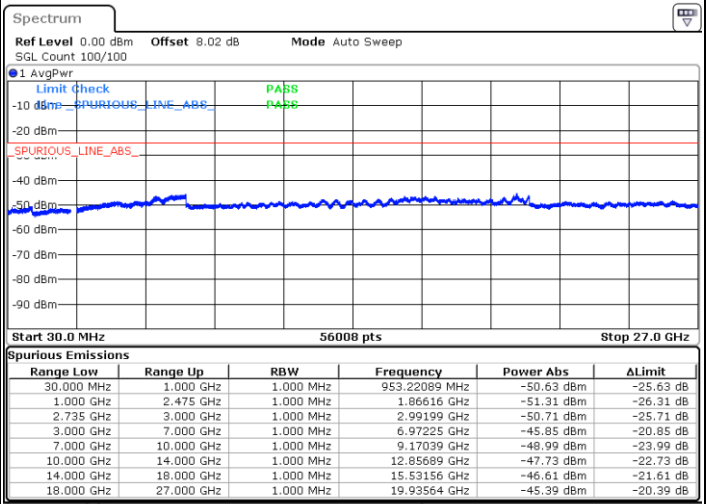

Middle Channel / 1RB74 and 1RB0

Date: 15.SEP.2020 02:28:26

Date: 15.SEP.2020 02:32:28

Highest Channel / 1RB74 and 1RB0

N/A

Date: 15.SEP.2020 02:54:42

LTE Band 41C / 15MHz+20MHz

16QAM

Lowest Channel / 1RB74 and 1RB0

Middle Channel / 1RB74 and 1RB0

Date: 15.SEP.2020 03:30:48

Date: 15.SEP.2020 03:34:30

Highest Channel / 1RB74 and 1RB0

N/A

Date: 15.SEP.2020 03:44:39

LTE Band 41C / 20MHz+5MHz

16QAM

Lowest Channel / 1RB99 and 1RB0

Middle Channel / 1RB99 and 1RB0

Date: 14.SEP.2020 23:13:09

Date: 14.SEP.2020 23:17:10

Highest Channel / 1RB99 and 1RB0

N/A

Date: 14.SEP.2020 23:27:49