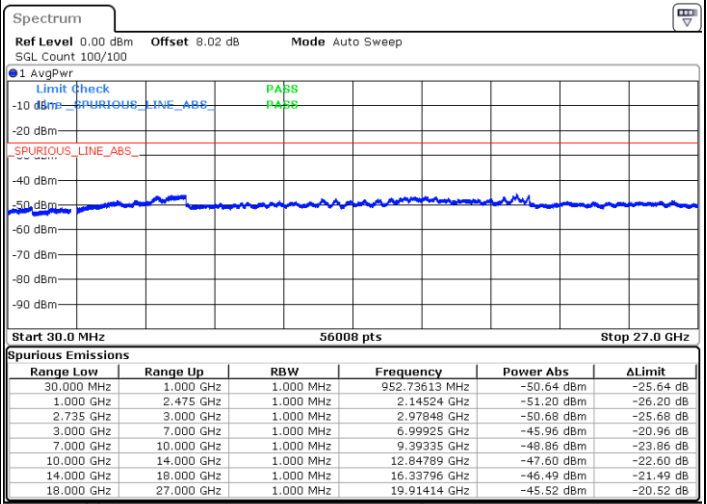

Highest Channel / 1RB74 and 1RB0

N/A

Date: 15.SEP.2020 01:08:14

LTE Band 41C / 15MHz+15MHz

QPSK

Lowest Channel / 1RB74 and 1RB0

Middle Channel / 1RB74 and 1RB0

Date: 15.SEP.2020 02:29:27

Date: 15.SEP.2020 02:31:35

Highest Channel / 1RB74 and 1RB0

N/A

Date: 15.SEP.2020 02:55:49

LTE Band 41C / 15MHz+20MHz

QPSK

Lowest Channel / 1RB74 and 1RB0

Middle Channel / 1RB74 and 1RB0

Date: 15.SEP.2020 03:29:09

Date: 15.SEP.2020 03:35:15

Highest Channel / 1RB74 and 1RB0

N/A

Date: 15.SEP.2020 03:43:13

LTE Band 41C / 20MHz+5MHz

QPSK

Lowest Channel / 1RB99 and 1RB0