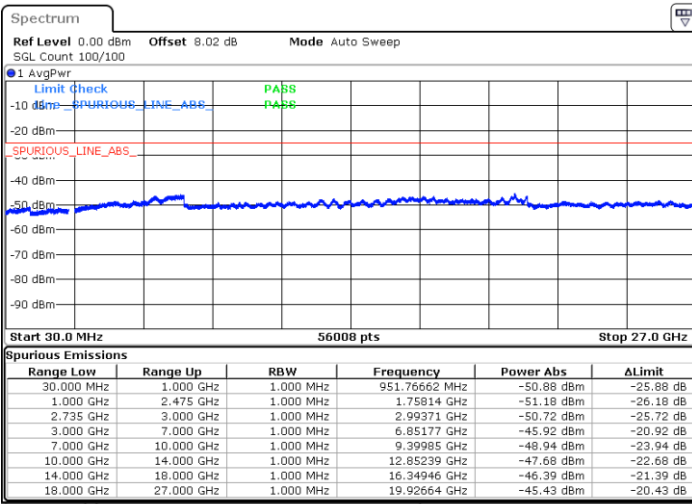

Date: 15.SEP.2020 02:31:35

Highest Channel / 1RB74 and 1RB0

N/A

Date: 15.SEP.2020 02:55:49

LTE Band 41C / 15MHz+20MHz

QPSK

Lowest Channel / 1RB74 and 1RB0

Middle Channel / 1RB74 and 1RB0

Date: 15.SEP.2020 03:29:09

Date: 15.SEP.2020 03:35:15

Highest Channel / 1RB74 and 1RB0

N/A

Date: 15.SEP.2020 03:43:13

LTE Band 41C / 20MHz+5MHz

QPSK

Lowest Channel / 1RB99 and 1RB0

Middle Channel / 1RB99 and 1RB0

Date: 14.SEP.2020 23:11:55

Date: 14.SEP.2020 23:17:55

Highest Channel / 1RB99 and 1RB0

N/A

Date: 14.SEP.2020 23:26:36

LTE Band 41C / 20MHz+10MHz

QPSK

Lowest Channel / 1RB99 and 1RB0

Middle Channel / 1RB99 and 1RB0

Date: 15.SEP.2020 01:51:39

Date: 15.SEP.2020 01:57:19

Highest Channel / 1RB99 and 1RB0

N/A

Date: 15.SEP.2020 02:05:36

LTE Band 41C / 20MHz+15MHz