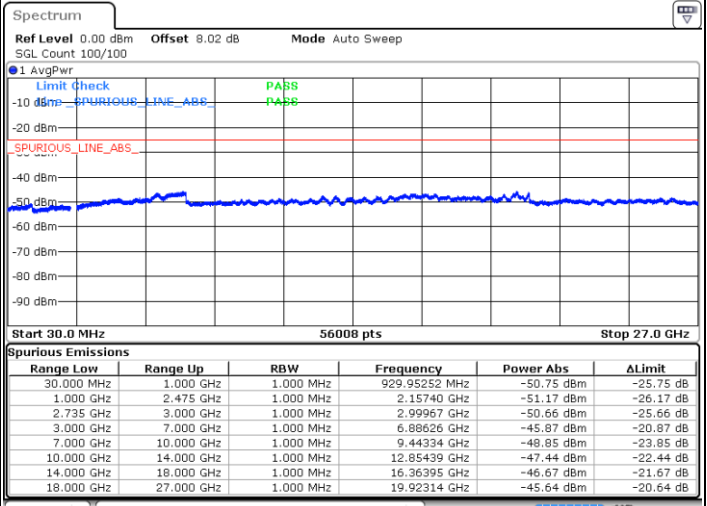

N/A

Date: 15.SEP.2020 01:37:11

LTE Band 41C / 15MHz+10MHz

QPSK

Lowest Channel / 1RB74 and 1RB0

Middle Channel / 1RB74 and 1RB0

Date: 15.SEP.2020 00:43:02

Date: 15.SEP.2020 00:45:09

Highest Channel / 1RB74 and 1RB0

N/A

Date: 15.SEP.2020 01:08:14

LTE Band 41C / 15MHz+15MHz

QPSK

Lowest Channel / 1RB74 and 1RB0

Middle Channel / 1RB74 and 1RB0

Date: 15.SEP.2020 02:29:27

Date: 15.SEP.2020 02:31:35

Highest Channel / 1RB74 and 1RB0

N/A

Date: 15.SEP.2020 02:55:49

LTE Band 41C / 15MHz+20MHz

QPSK

Lowest Channel / 1RB74 and 1RB0

Middle Channel / 1RB74 and 1RB0