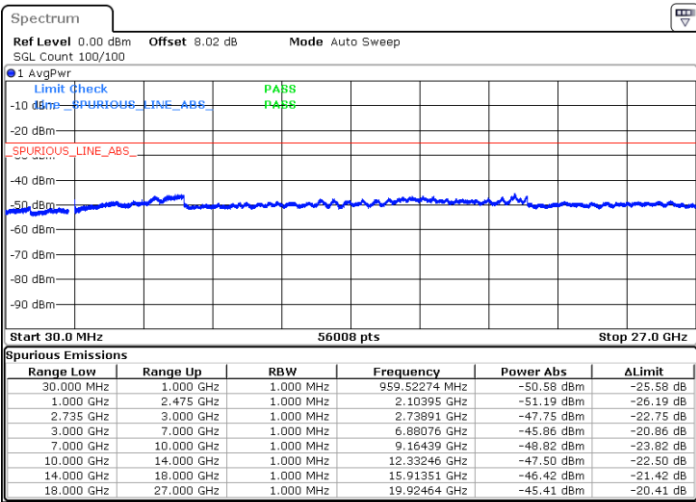

Highest Channel / 1RB49 and 1RB0

N/A

Date: 15.SEP.2020 00:29:33

LTE Band 41C / 10MHz+20MHz

16QAM

Lowest Channel / 1RB49 and 1RB0

Middle Channel / 1RB49 and 1RB0

Date: 15.SEP.2020 01:18:36

Date: 15.SEP.2020 01:23:39

Highest Channel / 1RB49 and 1RB0

N/A

Date: 15.SEP.2020 01:40:28

LTE Band 41C / 15MHz+10MHz

16QAM

Lowest Channel / 1RB74 and 1RB0

Middle Channel / 1RB74 and 1RB0

Date: 15.SEP.2020 00:42:01

Date: 15.SEP.2020 00:46:12

Highest Channel / 1RB74 and 1RB0

N/A

Date: 15.SEP.2020 01:06:20

LTE Band 41C / 15MHz+15MHz

16QAM

Lowest Channel / 1RB74 and 1RB0