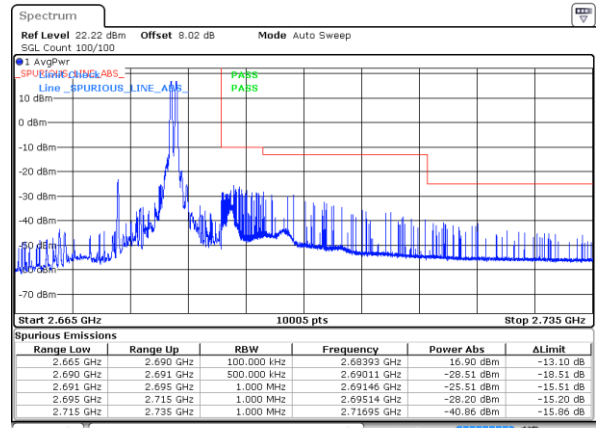

Date: 15 SEP 2020 03:31:26

Date: 15 SEP 2020 03:45:20

Lowest Band Edge / Full RB

Highest Band Edge / Full RB

Date: 15 SEP 2020 03:26:06

Date: 15 SEP 2020 03:40:22

LTE Band 41C / 20MHz+5MHz

64QAM

Lowest Band Edge / 1RB0 and 1RB24

Highest Band Edge / 1RB0 and 1RB24

Date: 14 SEP 2020 23:09:43

Date: 14 SEP 2020 23:24:07

Lowest Band Edge / 1RB99 and 1RB0

Highest Band Edge / 1RB99 and 1RB0

Date: 14 SEP 2020 23:13:40

Date: 14 SEP 2020 23:28:25

Lowest Band Edge / Full RB

Highest Band Edge / Full RB

Date: 14 SEP 2020 23:08:46

Date: 14 SEP 2020 23:23:22

LTE Band 41C / 20MHz+10MHz

64QAM

Lowest Band Edge / 1RB0 and 1RB49