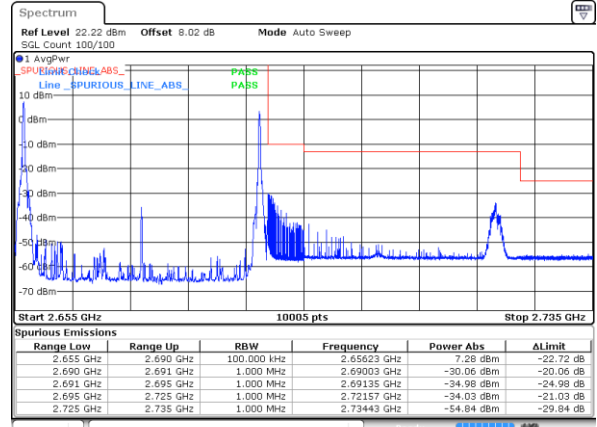

Highest Band Edge / 1RB0 and 1RB49

Date: 15 SEP 2020 01:48:51

Date: 15 SEP 2020 02:03:48

Lowest Band Edge / 1RB99 and 1RB0

Highest Band Edge / 1RB99 and 1RB0

Date: 15 SEP 2020 01:53:21

Date: 15 SEP 2020 02:08:23

Lowest Band Edge / Full RB

Highest Band Edge / Full RB

Date: 15 SEP 2020 01:46:50

Date: 15 SEP 2020 02:02:42

LTE Band 41C / 20MHz+15MHz

64QAM

Lowest Band Edge / 1RB0 and 1RB74

Highest Band Edge / 1RB0 and 1RB74

Date: 16 SEP 2020 01:58:43

Date: 16 SEP 2020 02:14:55

Lowest Band Edge / 1RB99 and 1RB0

Highest Band Edge / 1RB99 and 1RB0

Date: 16 SEP 2020 02:03:36

Date: 16 SEP 2020 02:22:39

Lowest Band Edge / Full RB

Highest Band Edge / Full RB

Date: 16 SEP 2020 01:57:53

Date: 16 SEP 2020 02:13:49

LTE Band 41C / 20MHz+20MHz

64QAM

Lowest Band Edge / 1RB0 and 1RB99

Highest Band Edge / 1RB0 and 1RB99

Date: 16 SEP 2020 02:34:59

Date: 16 SEP 2020 03:17:18