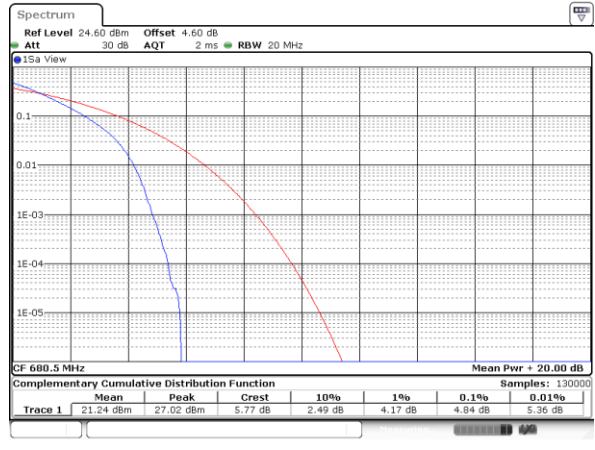

LTE Band 71 / 20MHz / QPSK

Lowest Channel / 1RB

Date: 4,SEP,2020 23:42:07

Lowest Channel / Full RB

Date: 4,SEP,2020 23:40:19

Middle Channel / 1RB

Date: 4,SEP,2020 23:37:14

Middle Channel / Full RB

Date: 4,SEP,2020 23:39:47

Highest Channel / 1RB

Date: 4,SEP,2020 23:36:44

Highest Channel / Full RB

Date: 4,SEP,2020 23:34:42

LTE Band 71 / 20MHz / 16QAM

Lowest Channel / 1RB

Date: 4,SEP,2020 23:41:49