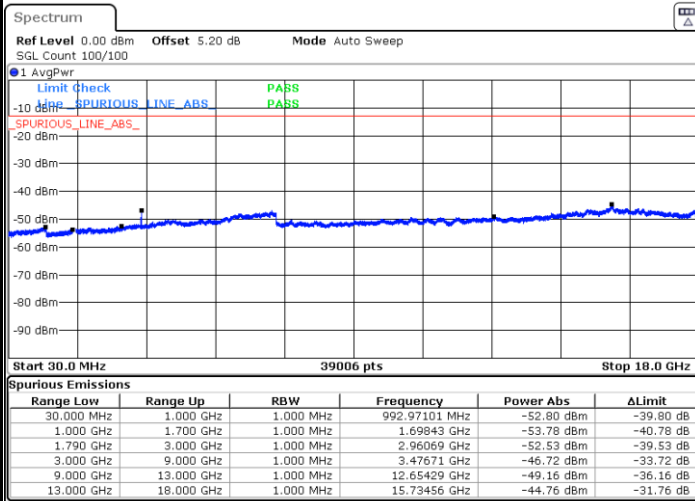

Date: 29.AUG.2020 22:25:41

Lowest Channel / 16QAM

Date: 29.AUG.2020 22:16:25

LTE Band 66 / 10MHz

Middle Channel / QPSK

Middle Channel / 16QAM

Date: 29.AUG.2020 22:11:20

Date: 29.AUG.2020 22:10:34

Highest Channel / QPSK

Highest Channel / 16QAM

Date: 29.AUG.2020 22:24:34

Date: 29.AUG.2020 22:23:23

LTE Band 66 / 15MHz

Lowest Channel / QPSK

Date: 29.AUG.2020 23:10:12

Lowest Channel / 16QAM

Date: 29.AUG.2020 23:09:15

Middle Channel / QPSK

Date: 29.AUG.2020 23:02:51

Middle Channel / 16QAM

Date: 29.AUG.2020 23:00:14

LTE Band 66 / 15MHz

Highest Channel / QPSK

Date: 29.AUG.2020 23:18:26

Highest Channel / 16QAM

Date: 29.AUG.2020 23:17:41

LTE Band 66 / 20MHz

Lowest Channel / QPSK

Date: 29.AUG.2020 23:33:19

Lowest Channel / 16QAM

Date: 29.AUG.2020 23:31:55

LTE Band 66 / 20MHz