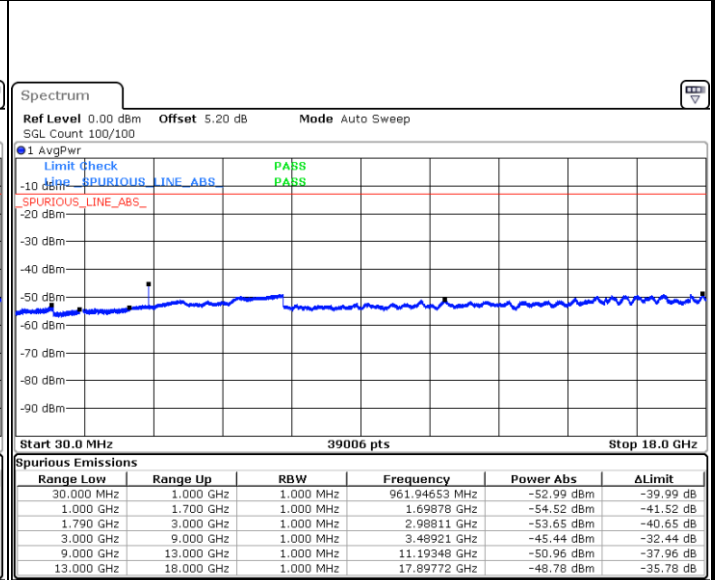

Highest Channel / 16QAM

Date: 29.AUG.2020 23:17:41

LTE Band 66 / 20MHz

Lowest Channel / QPSK

Date: 29.AUG.2020 23:33:19

Lowest Channel / 16QAM

Date: 29.AUG.2020 23:31:55

LTE Band 66 / 20MHz

Middle Channel / QPSK

Middle Channel / 16QAM

Date: 29.AUG.2020 23:25:47

Date: 29.AUG.2020 23:24:36

Highest Channel / QPSK

Highest Channel / 16QAM

Date: 29.AUG.2020 23:38:23

Date: 29.AUG.2020 23:39:20

LTE Band 66 / 1.4MHz

Lowest Channel / 64QAM

Date: 29 AUG.2020 22:00:17

Middle Channel / 64QAM

Date: 29.AUG.2020 21:44:00

Highest Channel / 64QAM

Date: 29 AUG.2020 22:10:58

LTE Band 66 / 3MHz