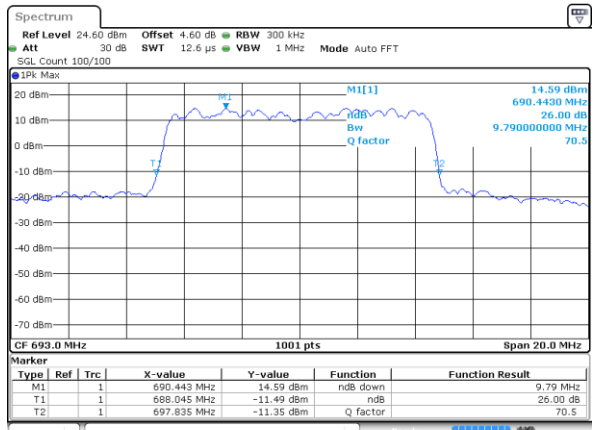

Highest Channel / 20MHz / QPSK

Date: 4,SEP,2020 23:24:50

Highest Channel / 20MHz / 16QAM

Date: 4,SEP,2020 23:23:30

LTE Band 71

Lowest Channel / 5MHz / 64QAM

Date: 4 SEP 2020 23:02:58

Lowest Channel / 10MHz / 64QAM

Date: 4 SEP 2020 23:22:46

Middle Channel / 5MHz / 64QAM

Date: 4 SEP 2020 23:11:29

Middle Channel / 10MHz / 64QAM

Date: 4 SEP 2020 23:33:06

Highest Channel / 5MHz / 64QAM

Date: 4 SEP 2020 23:15:40

Highest Channel / 10MHz / 64QAM

Date: 4 SEP 2020 23:34:22

LTE Band 71

Lowest Channel / 15MHz / 64QAM

Date: 4 SEP.2020 23:45:11

Lowest Channel / 20MHz / 64QAM

Date: 4 SEP.2020 23:05:07

Middle Channel / 15MHz / 64QAM

Date: 4 SEP.2020 23:53:33