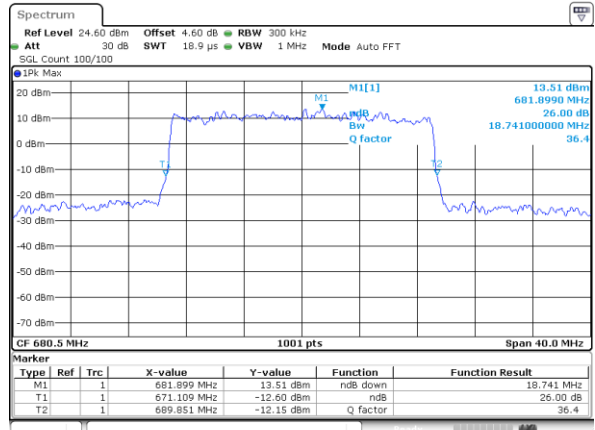

Date: 4 SEP 2020 23:22:46

Middle Channel / 5MHz / 64QAM

Date: 4 SEP 2020 23:11:29

Middle Channel / 10MHz / 64QAM

Date: 4 SEP 2020 23:33:06

Highest Channel / 5MHz / 64QAM

Date: 4 SEP 2020 23:15:40

Highest Channel / 10MHz / 64QAM

Date: 4 SEP 2020 23:34:22

LTE Band 71

Lowest Channel / 15MHz / 64QAM

Date: 4 SEP.2020 23:45:11

Lowest Channel / 20MHz / 64QAM

Date: 4 SEP.2020 23:05:07

Middle Channel / 15MHz / 64QAM

Date: 4 SEP.2020 23:53:33

Middle Channel / 20MHz / 64QAM

Date: 4 SEP.2020 23:21:44

Highest Channel / 15MHz / 64QAM

Date: 4 SEP.2020 23:57:49

Highest Channel / 20MHz / 64QAM

Date: 4 SEP.2020 23:22:27

Occupied Bandwidth

Mode								
BW	5MHz		10MHz		15MHz		20MHz	
Mod.	QPSK	16QAM	QPSK	16QAM	QPSK	16QAM	QPSK	16QAM
Lowest CH	4.52	4.49	9.09	8.99	13.49	13.46	17.82	17.90
Middle CH	4.50	4.50	9.07	9.03	13.37	13.46	17.82	17.86
Highest CH	4.52	4.50	9.03	9.05	13.46	13.49	17.94	17.82
Mode								
BW	5MHz		10MHz		15MHz		20MHz	
Mod.	64QAM		64QAM		64QAM		64QAM	
Lowest CH	4.51	-	8.97	-	13.40	-	17.86	-
Middle CH	4.50	-	9.05	-	13.40	-	17.86	-
Highest CH	4.51	-	9.09	-	13.43	-	17.94	-