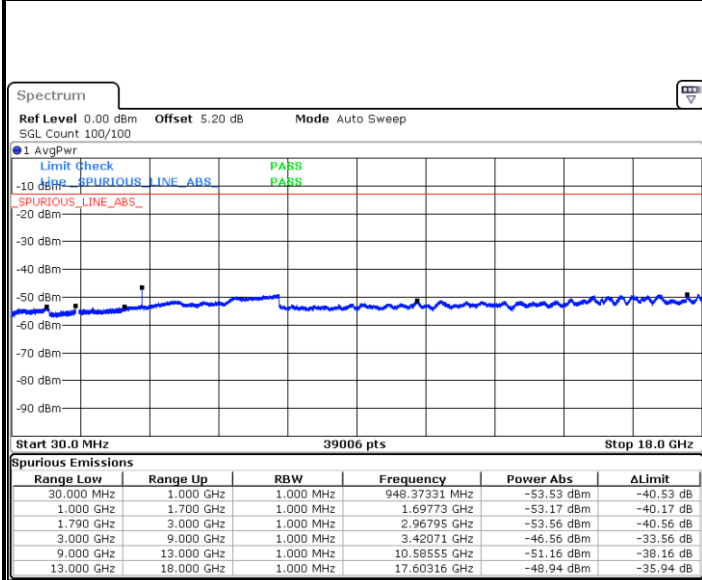

Highest Channel / 16QAM

Date: 29.AUG.2020 23:17:41

LTE Band 66 / 20MHz

Lowest Channel / QPSK

Date: 29.AUG.2020 23:33:19

Lowest Channel / 16QAM

Date: 29.AUG.2020 23:31:55

LTE Band 66 / 20MHz

Middle Channel / QPSK

Middle Channel / 16QAM

Date: 29.AUG.2020 23:25:47

Date: 29.AUG.2020 23:24:36

Highest Channel / QPSK

Highest Channel / 16QAM

Date: 29.AUG.2020 23:38:23

Date: 29.AUG.2020 23:39:20

LTE Band 66 / 1.4MHz

Lowest Channel / 64QAM

Date: 29 AUG.2020 22:00:17

Middle Channel / 64QAM

Date: 29.AUG.2020 21:44:00

Highest Channel / 64QAM

Date: 29 AUG.2020 22:10:58

LTE Band 66 / 3MHz