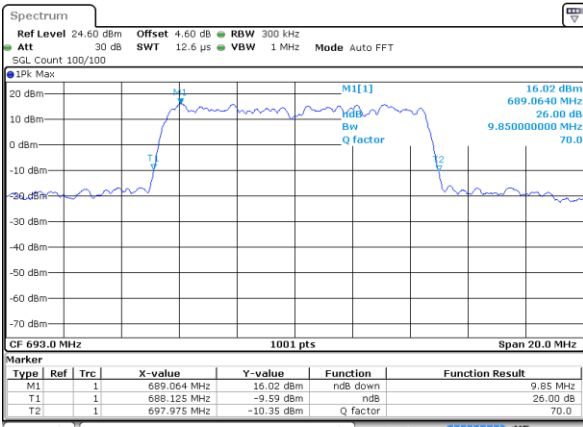

Date: 4 SEP 2020 23:11:50

Highest Channel / 5MHz / QPSK

Date: 4 SEP 2020 23:12:43

Highest Channel / 5MHz / 16QAM

Date: 4 SEP 2020 23:15:10

LTE Band 71

Lowest Channel / 10MHz / QPSK

Date: 4 SEP 2020 23:24:46

Lowest Channel / 10MHz / 16QAM

Date: 4 SEP 2020 23:23:49

Middle Channel / 10MHz / QPSK

Date: 4 SEP 2020 23:32:05

Middle Channel / 10MHz / 16QAM

Date: 4 SEP 2020 23:32:34

Highest Channel / 10MHz / QPSK

Date: 4 SEP 2020 23:36:33

Highest Channel / 10MHz / 16QAM

Date: 4 SEP 2020 23:35:29

LTE Band 71

Lowest Channel / 15MHz / QPSK

Date: 4 SEP 2020 23:42:25

Lowest Channel / 15MHz / 16QAM

Date: 4 SEP 2020 23:43:35

Middle Channel / 15MHz / QPSK