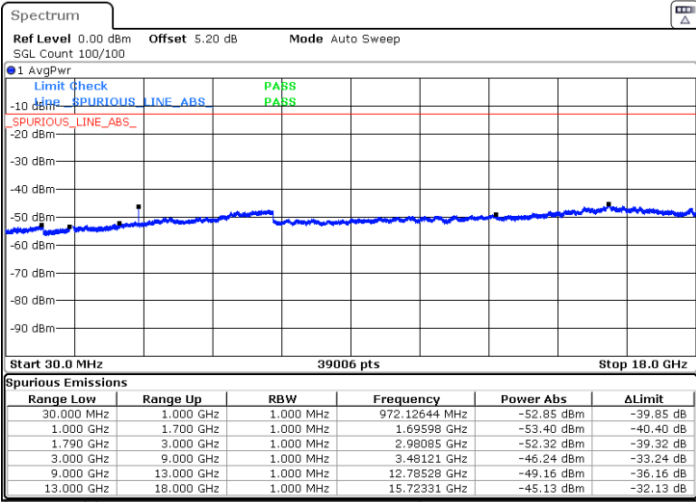

Date: 29 AUG.2020 23:03:37

LTE Band 66 / 5MHz

Highest Channel / QPSK

Date: 29 AUG.2020 23:16:06

Highest Channel / 16QAM

Date: 29 AUG.2020 23:16:52

LTE Band 66 / 10MHz

Lowest Channel / QPSK

Date: 29.AUG.2020 22:25:41

Lowest Channel / 16QAM

Date: 29.AUG.2020 22:16:25

LTE Band 66 / 10MHz

Middle Channel / QPSK

Middle Channel / 16QAM

Date: 29.AUG.2020 22:11:20

Date: 29.AUG.2020 22:10:34

Highest Channel / QPSK

Highest Channel / 16QAM

Date: 29.AUG.2020 22:24:34

Date: 29.AUG.2020 22:23:23

LTE Band 66 / 15MHz

Lowest Channel / QPSK

Date: 29.AUG.2020 23:10:12

Lowest Channel / 16QAM