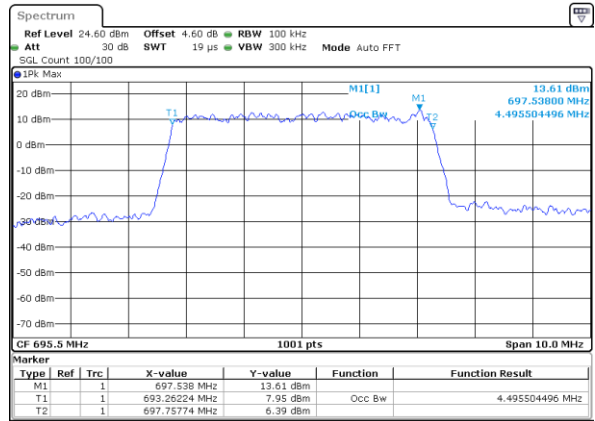

LTE Band 71

Lowest Channel / 5MHz / QPSK

Date: 4 SEP 2020 22:59:31

Lowest Channel / 5MHz / 16QAM

Date: 4 SEP 2020 23:00:43

Middle Channel / 5MHz / QPSK

Date: 4 SEP 2020 23:12:04

Middle Channel / 5MHz / 16QAM

Date: 4 SEP 2020 23:11:43

Highest Channel / 5MHz / QPSK

Date: 4 SEP 2020 23:12:37

Highest Channel / 5MHz / 16QAM

Date: 4 SEP 2020 23:15:04

LTE Band 71

Lowest Channel / 10MHz / QPSK

Date: 4 SEP 2020 23:24:39