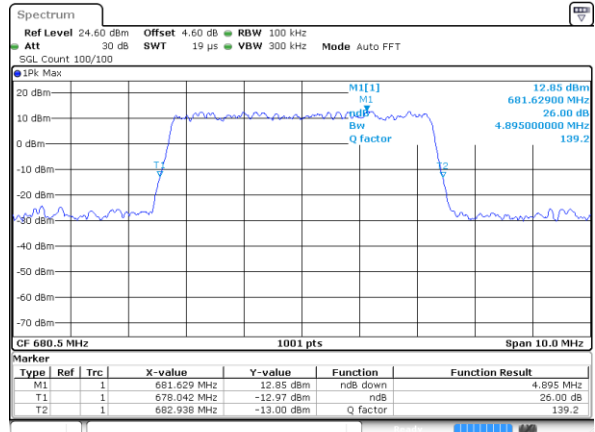

LTE Band 71								
BW	5MHz		10MHz		15MHz		20MHz	
Mod.	QPSK	16QAM	QPSK	16QAM	QPSK	16QAM	QPSK	16QAM
Lowest CH	4.91	4.96	9.71	9.79	14.27	14.42	18.86	18.82
Middle CH	4.96	4.90	9.85	9.75	14.51	14.51	18.78	18.90
Highest CH	4.87	4.86	9.85	9.67	14.39	14.42	18.98	18.78
LTE Band 71								
BW	5MHz		10MHz		15MHz		20MHz	
Mod.	64QAM		64QAM		64QAM		64QAM	
Lowest CH	4.90	-	9.75	-	14.57	-	18.86	-
Middle CH	4.96	-	9.93	-	14.51	-	18.74	-
Highest CH	4.86	-	9.79	-	14.45	-	19.02	-

LTE Band 71

Lowest Channel / 5MHz / QPSK

Date: 4 SEP 2020 22:59:38

Lowest Channel / 5MHz / 16QAM

Date: 4 SEP 2020 23:00:50

Middle Channel / 5MHz / QPSK

Date: 4 SEP 2020 23:12:12

Middle Channel / 5MHz / 16QAM

Date: 4 SEP 2020 23:11:50

Highest Channel / 5MHz / QPSK

Date: 4 SEP 2020 23:12:43

Highest Channel / 5MHz / 16QAM

Date: 4 SEP 2020 23:15:10

LTE Band 71

Lowest Channel / 10MHz / QPSK

Date: 4 SEP 2020 23:24:46