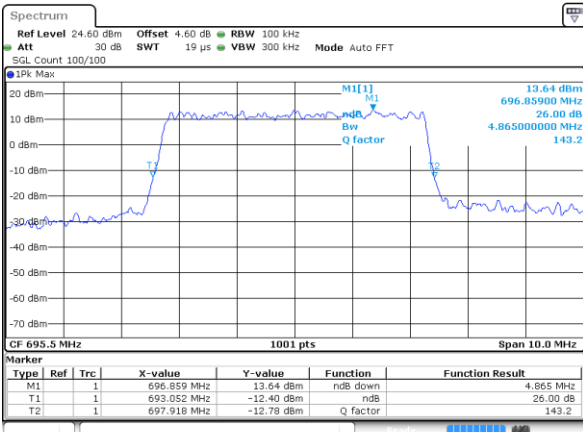

LTE Band 71								
BW	5MHz		10MHz		15MHz		20MHz	
Mod.	QPSK	16QAM	QPSK	16QAM	QPSK	16QAM	QPSK	16QAM
Lowest CH	4.91	4.96	9.71	9.79	14.27	14.42	18.86	18.82
Middle CH	4.96	4.90	9.85	9.75	14.51	14.51	18.78	18.90
Highest CH	4.87	4.86	9.85	9.67	14.39	14.42	18.98	18.78
LTE Band 71								
BW	5MHz		10MHz		15MHz		20MHz	
Mod.	64QAM		64QAM		64QAM		64QAM	
Lowest CH	4.90	-	9.75	-	14.57	-	18.86	-
Middle CH	4.96	-	9.93	-	14.51	-	18.74	-
Highest CH	4.86	-	9.79	-	14.45	-	19.02	-

LTE Band 71

Lowest Channel / 5MHz / QPSK

Date: 4 SEP 2020 22:59:38

Lowest Channel / 5MHz / 16QAM

Date: 4 SEP 2020 23:00:50

Middle Channel / 5MHz / QPSK

Date: 4 SEP 2020 23:12:12

Middle Channel / 5MHz / 16QAM

Date: 4 SEP 2020 23:11:50

Highest Channel / 5MHz / QPSK

Date: 4 SEP 2020 23:12:43

Highest Channel / 5MHz / 16QAM

Date: 4 SEP 2020 23:15:10

LTE Band 71

Lowest Channel / 10MHz / QPSK

Date: 4 SEP 2020 23:24:46