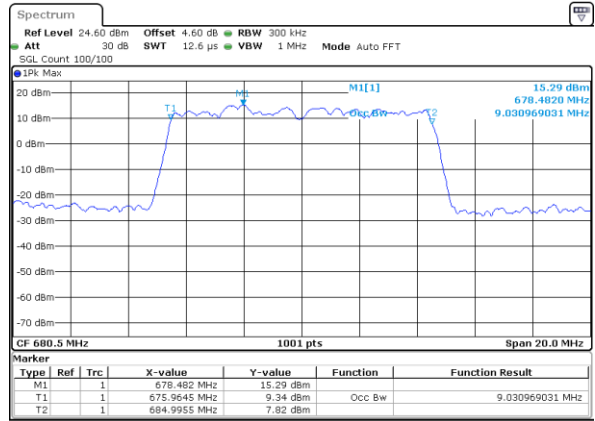

Date: 4 SEP 2020 23:11:43

Highest Channel / 5MHz / QPSK

Date: 4 SEP 2020 23:12:37

Highest Channel / 5MHz / 16QAM

Date: 4 SEP 2020 23:15:04

LTE Band 71

Lowest Channel / 10MHz / QPSK

Date: 4 SEP 2020 23:24:39

Lowest Channel / 10MHz / 16QAM

Date: 4 SEP 2020 23:23:42

Middle Channel / 10MHz / QPSK

Date: 4 SEP 2020 23:31:58

Middle Channel / 10MHz / 16QAM

Date: 4 SEP 2020 23:32:27

Highest Channel / 10MHz / QPSK

Date: 4 SEP 2020 23:36:26

Highest Channel / 10MHz / 16QAM

Date: 4 SEP 2020 23:35:23

LTE Band 71

Lowest Channel / 15MHz / QPSK

Date: 4 SEP 2020 23:42:17

Lowest Channel / 15MHz / 16QAM

Date: 4 SEP 2020 23:43:28

Middle Channel / 15MHz / QPSK