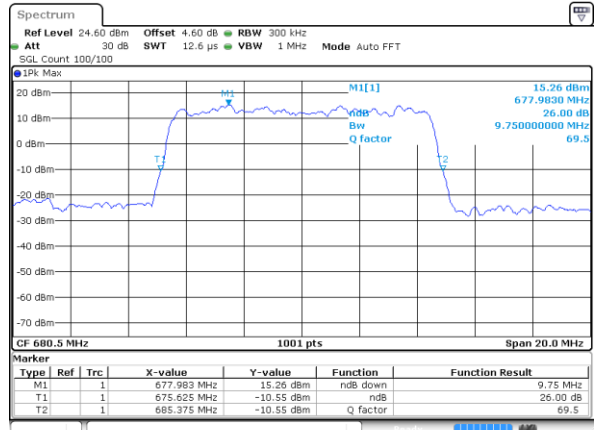

Date: 4 SEP 2020 23:11:50

Highest Channel / 5MHz / QPSK

Date: 4 SEP 2020 23:12:43

Highest Channel / 5MHz / 16QAM

Date: 4 SEP 2020 23:15:10

LTE Band 71

Lowest Channel / 10MHz / QPSK

Date: 4 SEP 2020 23:24:46

Lowest Channel / 10MHz / 16QAM

Date: 4 SEP 2020 23:23:49

Middle Channel / 10MHz / QPSK

Date: 4 SEP 2020 23:32:05

Middle Channel / 10MHz / 16QAM

Date: 4 SEP 2020 23:32:34

Highest Channel / 10MHz / QPSK

Date: 4 SEP 2020 23:36:33

Highest Channel / 10MHz / 16QAM

Date: 4 SEP 2020 23:35:29

LTE Band 71

Lowest Channel / 15MHz / QPSK

Date: 4 SEP 2020 23:42:25

Lowest Channel / 15MHz / 16QAM

Date: 4 SEP 2020 23:43:35

Middle Channel / 15MHz / QPSK