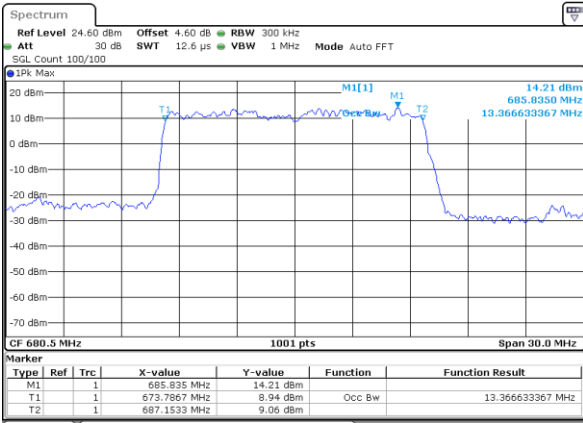

Date: 4 SEP 2020 23:11:43

Highest Channel / 5MHz / QPSK

Date: 4 SEP 2020 23:12:37

Highest Channel / 5MHz / 16QAM

Date: 4 SEP 2020 23:15:04

LTE Band 71

Lowest Channel / 10MHz / QPSK

Date: 4 SEP 2020 23:24:39

Lowest Channel / 10MHz / 16QAM

Date: 4 SEP 2020 23:23:42

Middle Channel / 10MHz / QPSK

Date: 4 SEP 2020 23:31:58

Middle Channel / 10MHz / 16QAM

Date: 4 SEP 2020 23:32:27

Highest Channel / 10MHz / QPSK

Date: 4 SEP 2020 23:36:26

Highest Channel / 10MHz / 16QAM

Date: 4 SEP 2020 23:35:23

LTE Band 71

Lowest Channel / 15MHz / QPSK

Date: 4 SEP 2020 23:42:17

Lowest Channel / 15MHz / 16QAM

Date: 4 SEP 2020 23:43:28

Middle Channel / 15MHz / QPSK

Date: 4 SEP 2020 23:54:46

Middle Channel / 15MHz / 16QAM

Date: 4 SEP 2020 23:54:03

Highest Channel / 15MHz / QPSK

Date: 4 SEP 2020 23:55:32

Highest Channel / 15MHz / 16QAM

Date: 4 SEP 2020 23:56:37