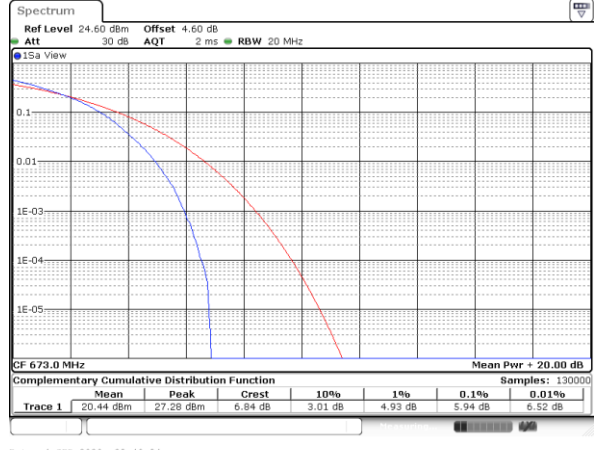

LTE Band 71 / 20MHz / QPSK

Lowest Channel / 1RB

Date: 4,SEP,2020 23:42:07

Lowest Channel / Full RB

Date: 4,SEP,2020 23:40:19

Middle Channel / 1RB

Date: 4,SEP,2020 23:37:14

Middle Channel / Full RB

Date: 4,SEP,2020 23:39:47

Highest Channel / 1RB

Date: 4,SEP,2020 23:36:44

Highest Channel / Full RB

Date: 4,SEP,2020 23:34:42

LTE Band 71 / 20MHz / 16QAM

Lowest Channel / 1RB

Date: 4,SEP,2020 23:41:49

Lowest Channel / Full RB

Date: 4,SEP,2020 23:40:34

Middle Channel / 1RB

Date: 4,SEP,2020 23:37:32

Middle Channel / Full RB

Date: 4,SEP,2020 23:39:20

Highest Channel / 1RB

Date: 4,SEP,2020 23:36:19