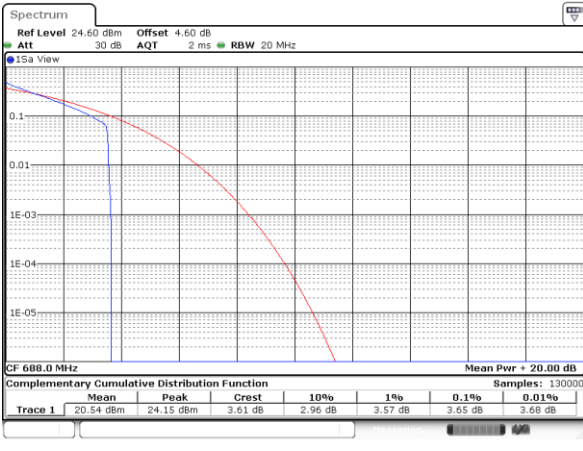

LTE Band 71 / 20MHz / QPSK

Lowest Channel / 1RB

Date: 4,SEP,2020 23:42:07

Lowest Channel / Full RB

Date: 4,SEP,2020 23:40:19

Middle Channel / 1RB

Date: 4,SEP,2020 23:37:14

Middle Channel / Full RB

Date: 4,SEP,2020 23:39:47

Highest Channel / 1RB

Date: 4,SEP,2020 23:36:44

Highest Channel / Full RB

Date: 4,SEP,2020 23:34:42

LTE Band 71 / 20MHz / 16QAM

Lowest Channel / 1RB

Date: 4,SEP,2020 23:41:49