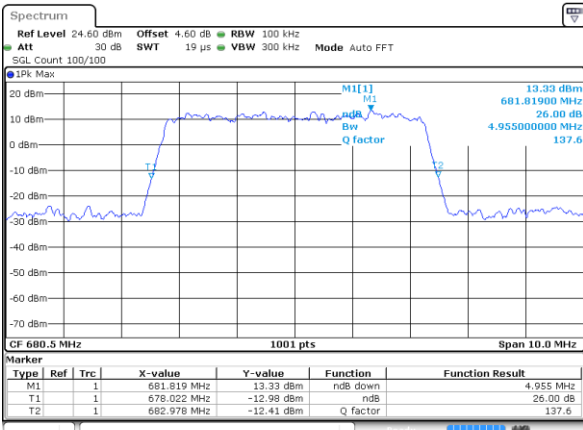

Highest Channel / 20MHz / QPSK

Date: 4,SEP,2020 23:24:50

Highest Channel / 20MHz / 16QAM

Date: 4,SEP,2020 23:23:30

LTE Band 71

Lowest Channel / 5MHz / 64QAM

Date: 4 SEP 2020 23:02:58

Lowest Channel / 10MHz / 64QAM

Date: 4 SEP 2020 23:22:46

Middle Channel / 5MHz / 64QAM

Date: 4 SEP 2020 23:11:29

Middle Channel / 10MHz / 64QAM

Date: 4 SEP 2020 23:33:06

Highest Channel / 5MHz / 64QAM

Date: 4 SEP 2020 23:15:40

Highest Channel / 10MHz / 64QAM