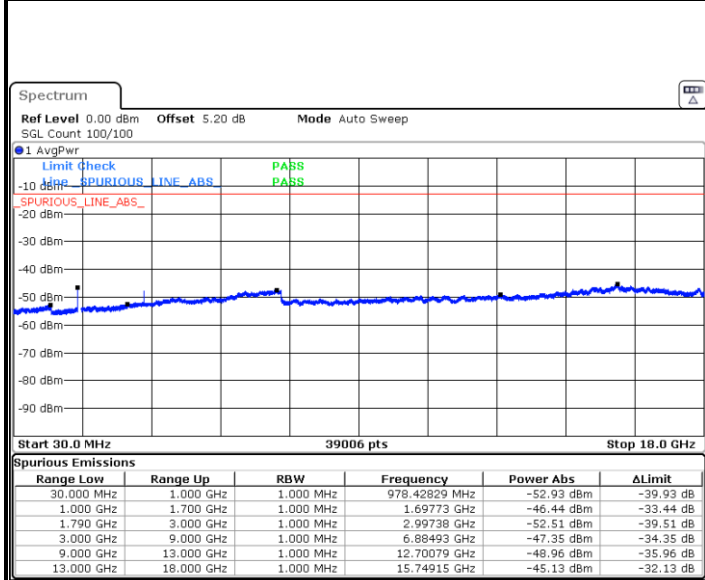

Date: 29 AUG.2020 23:08:36

Middle Channel / 64QAM

Date: 29 AUG.2020 23:02:55

Highest Channel / 64QAM

Date: 29 AUG.2020 23:17:35

LTE Band 66 / 10MHz

Lowest Channel / 64QAM

Middle Channel / 64QAM

Date: 29.AUG.2020 22:17:24

Date: 29.AUG.2020 22:09:44

Highest Channel / 64QAM

Date: 29.AUG.2020 22:22:34

LTE Band 66 / 15MHz

Lowest Channel / 64QAM

Date: 29.AUG.2020 23:11:42

Middle Channel / 64QAM

Date: 29.AUG.2020 22:58:52

Highest Channel / 64QAM

Date: 29.AUG.2020 23:16:54

LTE Band 66 / 20MHz

Lowest Channel / 64QAM

Date: 29.AUG.2020 23:30:47

Middle Channel / 64QAM

Date: 29.AUG.2020 23:23:17