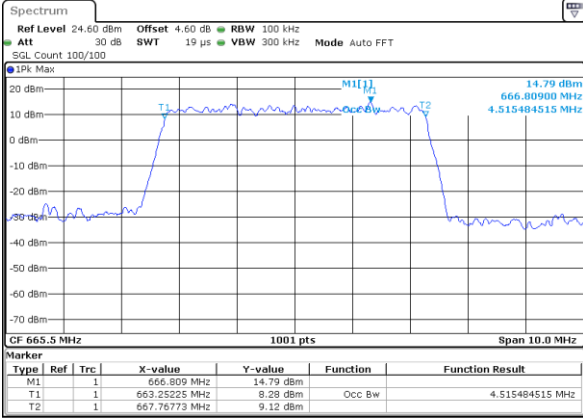

Date: 4 SEP 2020 23:34:22

LTE Band 71

Lowest Channel / 15MHz / 64QAM

Date: 4 SEP.2020 23:45:11

Lowest Channel / 20MHz / 64QAM

Date: 4 SEP.2020 23:05:07

Middle Channel / 15MHz / 64QAM

Date: 4 SEP.2020 23:53:33

Middle Channel / 20MHz / 64QAM

Date: 4 SEP.2020 23:21:44

Highest Channel / 15MHz / 64QAM

Date: 4 SEP.2020 23:57:49

Highest Channel / 20MHz / 64QAM

Date: 4 SEP.2020 23:22:27

Occupied Bandwidth

Mode								
BW	5MHz		10MHz		15MHz		20MHz	
Mod.	QPSK	16QAM	QPSK	16QAM	QPSK	16QAM	QPSK	16QAM
Lowest CH	4.52	4.49	9.09	8.99	13.49	13.46	17.82	17.90
Middle CH	4.50	4.50	9.07	9.03	13.37	13.46	17.82	17.86
Highest CH	4.52	4.50	9.03	9.05	13.46	13.49	17.94	17.82
Mode								
BW	5MHz		10MHz		15MHz		20MHz	
Mod.	64QAM		64QAM		64QAM		64QAM	
Lowest CH	4.51	-	8.97	-	13.40	-	17.86	-
Middle CH	4.50	-	9.05	-	13.40	-	17.86	-
Highest CH	4.51	-	9.09	-	13.43	-	17.94	-

LTE Band 71

Lowest Channel / 5MHz / QPSK

Date: 4 SEP 2020 22:59:31

Lowest Channel / 5MHz / 16QAM

Date: 4 SEP 2020 23:00:43

Middle Channel / 5MHz / QPSK

Date: 4 SEP 2020 23:12:04

Middle Channel / 5MHz / 16QAM