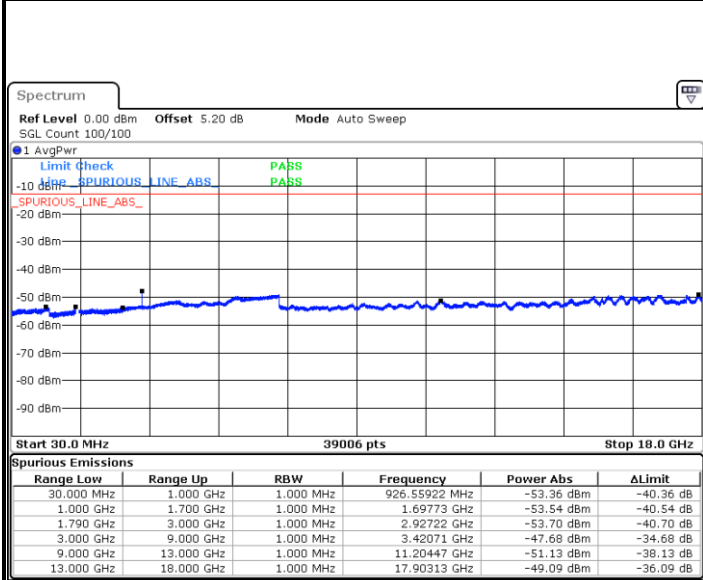

LTE Band 66 / 1.4MHz

Lowest Channel / 64QAM

Date: 29 AUG.2020 22:00:17

Middle Channel / 64QAM

Date: 29.AUG.2020 21:44:00

Highest Channel / 64QAM

Date: 29 AUG.2020 22:10:58

LTE Band 66 / 3MHz

Lowest Channel / 64QAM

Date: 29 AUG.2020 22:29:05

Middle Channel / 64QAM

Date: 29 AUG.2020 22:23:04

Highest Channel / 64QAM

Date: 29 AUG.2020 22:41:39

LTE Band 66 / 5MHz

Lowest Channel / 64QAM