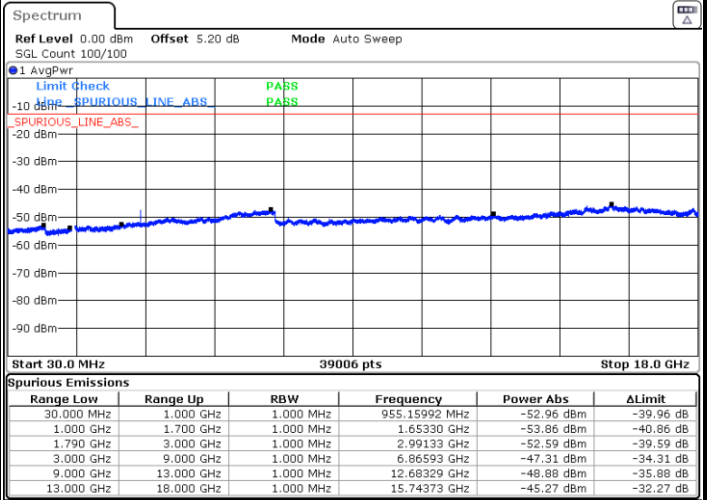

Lowest Channel / 64QAM

Date: 29 AUG.2020 22:29:05

Middle Channel / 64QAM

Date: 29 AUG.2020 22:23:04

Highest Channel / 64QAM

Date: 29 AUG.2020 22:41:39

LTE Band 66 / 5MHz

Lowest Channel / 64QAM

Date: 29 AUG.2020 23:08:36

Middle Channel / 64QAM

Date: 29 AUG.2020 23:02:55

Highest Channel / 64QAM

Date: 29 AUG.2020 23:17:35

LTE Band 66 / 10MHz

Lowest Channel / 64QAM

Middle Channel / 64QAM

Date: 29.AUG.2020 22:17:24

Date: 29.AUG.2020 22:09:44

Highest Channel / 64QAM

Date: 29.AUG.2020 22:22:34

LTE Band 66 / 15MHz

Lowest Channel / 64QAM

Date: 29.AUG.2020 23:11:42

Middle Channel / 64QAM