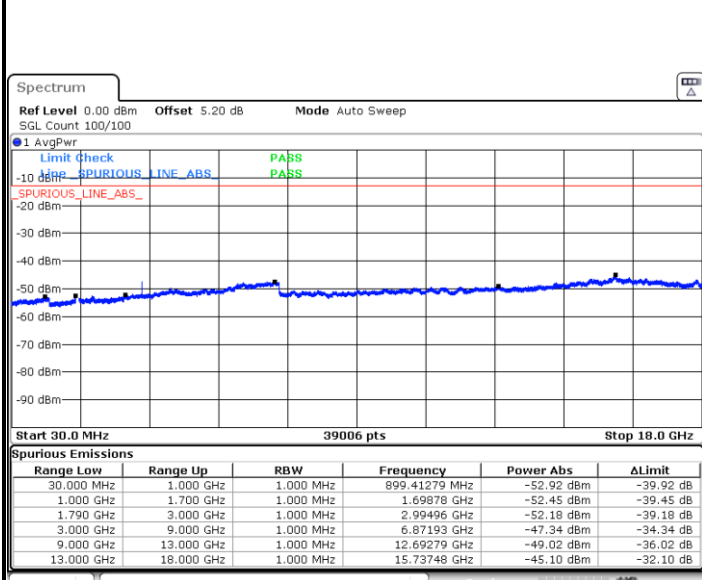

LTE Band 66 / 5MHz

Lowest Channel / QPSK

Lowest Channel / 16QAM

Date: 29 AUG.2020 23:10:58

Date: 29 AUG.2020 23:09:44

Middle Channel / QPSK

Middle Channel / 16QAM

Date: 29 AUG.2020 23:04:18

Date: 29 AUG.2020 23:03:37

LTE Band 66 / 5MHz

Highest Channel / QPSK

Date: 29 AUG.2020 23:16:06

Highest Channel / 16QAM

Date: 29 AUG.2020 23:16:52

LTE Band 66 / 10MHz

Lowest Channel / QPSK

Date: 29.AUG.2020 22:25:41

Lowest Channel / 16QAM

Date: 29.AUG.2020 22:16:25

LTE Band 66 / 10MHz

Middle Channel / QPSK

Middle Channel / 16QAM

Date: 29.AUG.2020 22:11:20

Date: 29.AUG.2020 22:10:34

Highest Channel / QPSK

Highest Channel / 16QAM

Date: 29.AUG.2020 22:24:34

Date: 29.AUG.2020 22:23:23

LTE Band 66 / 15MHz

Lowest Channel / QPSK

Date: 29.AUG.2020 23:10:12

Lowest Channel / 16QAM