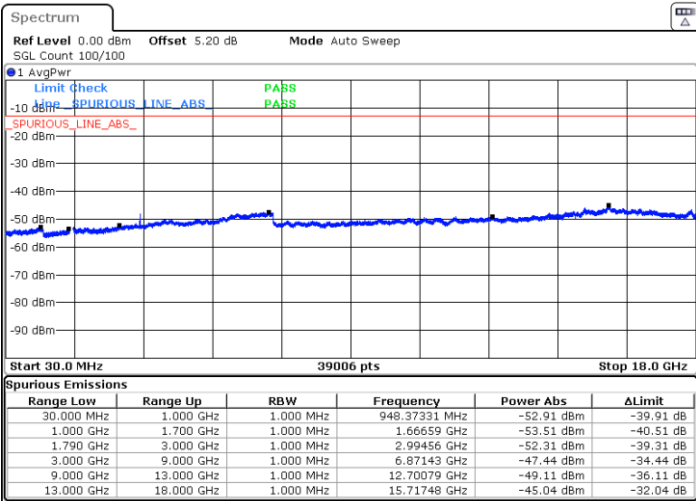

Highest Channel / 16QAM

Date: 29.AUG.2020 23:17:41

LTE Band 66 / 20MHz

Lowest Channel / QPSK

Date: 29.AUG.2020 23:33:19

Lowest Channel / 16QAM

Date: 29.AUG.2020 23:31:55

LTE Band 66 / 20MHz

Middle Channel / QPSK

Middle Channel / 16QAM

Date: 29.AUG.2020 23:25:47

Date: 29.AUG.2020 23:24:36

Highest Channel / QPSK

Highest Channel / 16QAM

Date: 29.AUG.2020 23:38:23

Date: 29.AUG.2020 23:39:20

LTE Band 66 / 1.4MHz

Lowest Channel / 64QAM

Date: 29 AUG.2020 22:00:17

Middle Channel / 64QAM

Date: 29.AUG.2020 21:44:00

Highest Channel / 64QAM

Date: 29 AUG.2020 22:10:58

LTE Band 66 / 3MHz