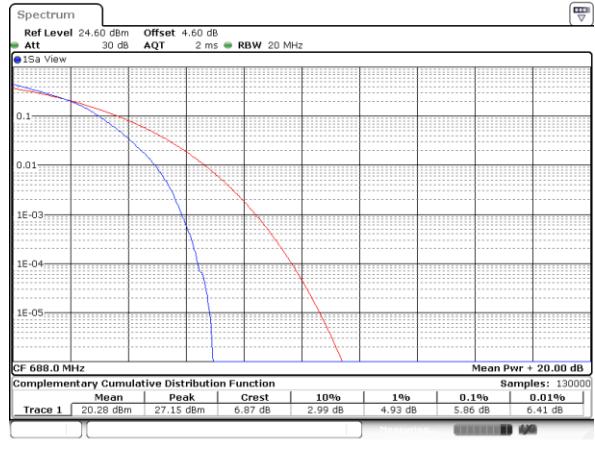

Highest Channel / Full RB

Date: 4,SEP,2020 23:34:59

LTE Band 71 / 20MHz / 64QAM

Lowest Channel / 1RB

Date: 4,SEP,2020 23:41:39

Lowest Channel / Full RB

Date: 4,SEP,2020 23:40:49

Middle Channel / 1RB

Date: 4,SEP,2020 23:37:56

Middle Channel / Full RB

Date: 4,SEP,2020 23:39:04

Highest Channel / 1RB

Date: 4,SEP,2020 23:36:03

Highest Channel / Full RB

Date: 4,SEP,2020 23:35:17

26dB Bandwidth

LTE Band 71								
BW	5MHz		10MHz		15MHz		20MHz	
Mod.	QPSK	16QAM	QPSK	16QAM	QPSK	16QAM	QPSK	16QAM
Lowest CH	4.91	4.96	9.71	9.79	14.27	14.42	18.86	18.82
Middle CH	4.96	4.90	9.85	9.75	14.51	14.51	18.78	18.90
Highest CH	4.87	4.86	9.85	9.67	14.39	14.42	18.98	18.78
LTE Band 71								
BW	5MHz		10MHz		15MHz		20MHz	
Mod.	64QAM		64QAM		64QAM		64QAM	
Lowest CH	4.90	-	9.75	-	14.57	-	18.86	-
Middle CH	4.96	-	9.93	-	14.51	-	18.74	-
Highest CH	4.86	-	9.79	-	14.45	-	19.02	-