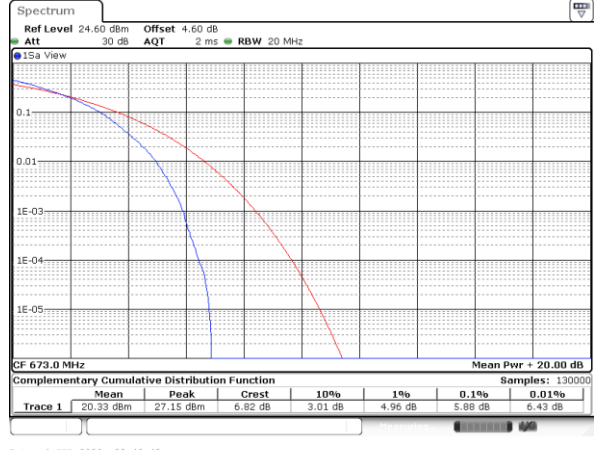

Lowest Channel / Full RB

Date: 4,SEP,2020 23:40:34

Middle Channel / 1RB

Date: 4,SEP,2020 23:37:32

Middle Channel / Full RB

Date: 4,SEP,2020 23:39:20

Highest Channel / 1RB

Date: 4,SEP,2020 23:36:19

Highest Channel / Full RB

Date: 4,SEP,2020 23:34:59

LTE Band 71 / 20MHz / 64QAM

Lowest Channel / 1RB

Date: 4,SEP,2020 23:41:39

Lowest Channel / Full RB

Date: 4,SEP,2020 23:40:49

Middle Channel / 1RB

Date: 4,SEP,2020 23:37:56

Middle Channel / Full RB

Date: 4,SEP,2020 23:39:04

Highest Channel / 1RB

Date: 4,SEP,2020 23:36:03

Highest Channel / Full RB

Date: 4,SEP,2020 23:35:17

26dB Bandwidth