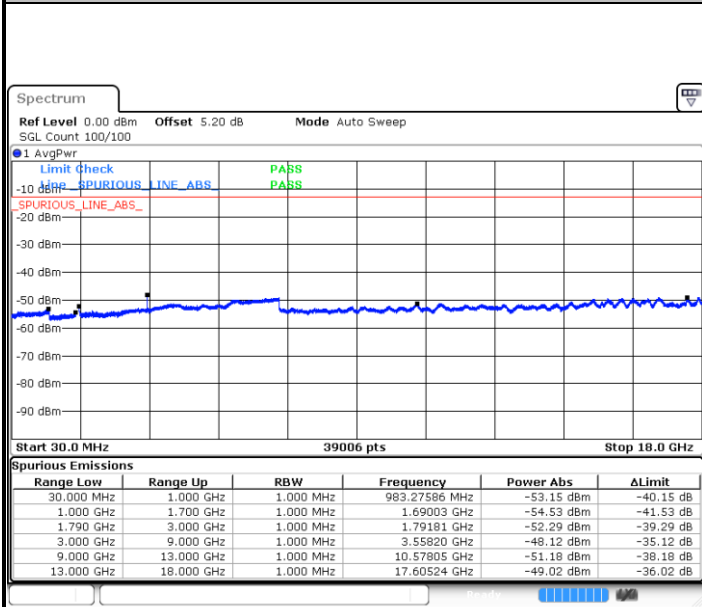

LTE Band 66 / 1.4MHz

Lowest Channel / 64QAM

Date: 29 AUG.2020 22:00:17

Middle Channel / 64QAM

Date: 29.AUG.2020 21:44:00

Highest Channel / 64QAM

Date: 29 AUG.2020 22:10:58

LTE Band 66 / 3MHz

Lowest Channel / 64QAM

Date: 29 AUG.2020 22:29:05

Middle Channel / 64QAM

Date: 29 AUG.2020 22:23:04

Highest Channel / 64QAM

Date: 29 AUG.2020 22:41:39

LTE Band 66 / 5MHz

Lowest Channel / 64QAM