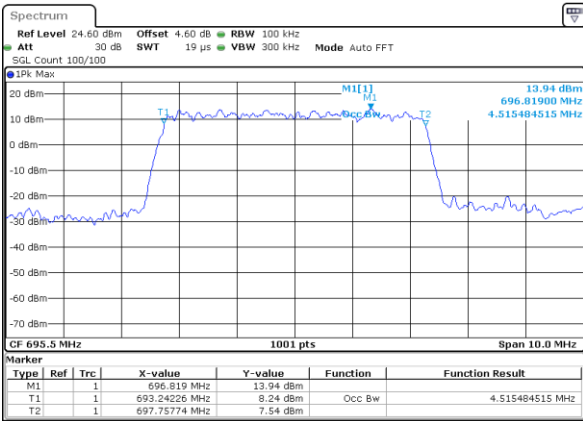

LTE Band 71

Lowest Channel / 5MHz / QPSK

Date: 4 SEP 2020 22:59:31

Lowest Channel / 5MHz / 16QAM

Date: 4 SEP 2020 23:00:43

Middle Channel / 5MHz / QPSK

Date: 4 SEP 2020 23:12:04

Middle Channel / 5MHz / 16QAM

Date: 4 SEP 2020 23:11:43

Highest Channel / 5MHz / QPSK

Date: 4 SEP 2020 23:12:37

Highest Channel / 5MHz / 16QAM

Date: 4 SEP 2020 23:15:04

LTE Band 71

Lowest Channel / 10MHz / QPSK

Date: 4 SEP 2020 23:24:39