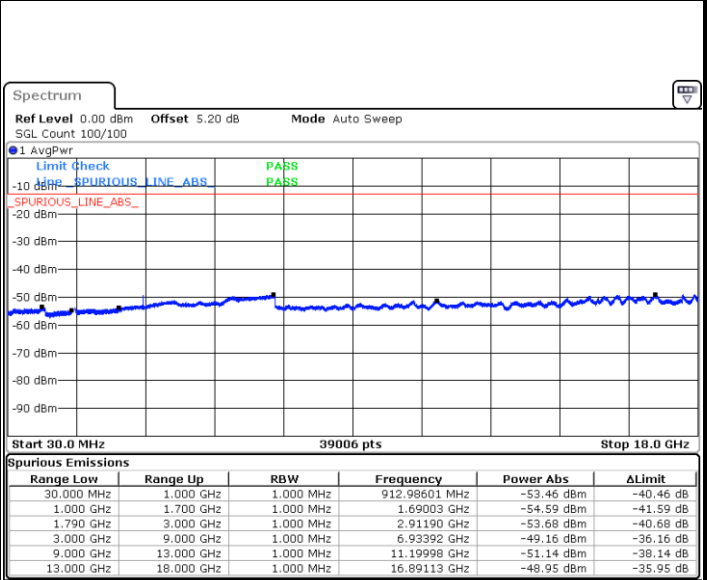

LTE Band 66 / 5MHz

Lowest Channel / QPSK

Lowest Channel / 16QAM

Date: 29 AUG.2020 23:10:58

Date: 29 AUG.2020 23:09:44

Middle Channel / QPSK

Middle Channel / 16QAM

Date: 29 AUG.2020 23:04:18

Date: 29 AUG.2020 23:03:37

LTE Band 66 / 5MHz

Highest Channel / QPSK

Date: 29 AUG.2020 23:16:06

Highest Channel / 16QAM

Date: 29 AUG.2020 23:16:52

LTE Band 66 / 10MHz

Lowest Channel / QPSK

Date: 29.AUG.2020 22:25:41

Lowest Channel / 16QAM

Date: 29.AUG.2020 22:16:25

LTE Band 66 / 10MHz

Middle Channel / QPSK

Middle Channel / 16QAM

Date: 29.AUG.2020 22:11:20

Date: 29.AUG.2020 22:10:34

Highest Channel / QPSK

Highest Channel / 16QAM

Date: 29.AUG.2020 22:24:34

Date: 29.AUG.2020 22:23:23

LTE Band 66 / 15MHz

Lowest Channel / QPSK

Date: 29.AUG.2020 23:10:12

Lowest Channel / 16QAM