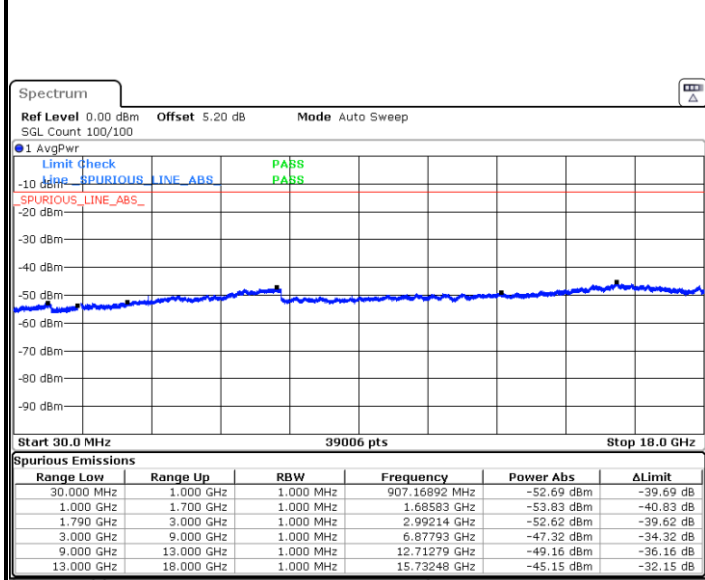

Date: 29 AUG.2020 23:08:36

Middle Channel / 64QAM

Date: 29 AUG.2020 23:02:55

Highest Channel / 64QAM

Date: 29 AUG.2020 23:17:35

LTE Band 66 / 10MHz

Lowest Channel / 64QAM

Middle Channel / 64QAM

Date: 29.AUG.2020 22:17:24

Date: 29.AUG.2020 22:09:44

Highest Channel / 64QAM

Date: 29.AUG.2020 22:22:34

LTE Band 66 / 15MHz

Lowest Channel / 64QAM

Date: 29.AUG.2020 23:11:42

Middle Channel / 64QAM

Date: 29.AUG.2020 22:58:52

Highest Channel / 64QAM

Date: 29.AUG.2020 23:16:54

LTE Band 66 / 20MHz

Lowest Channel / 64QAM

Date: 29.AUG.2020 23:30:47

Middle Channel / 64QAM

Date: 29.AUG.2020 23:23:17