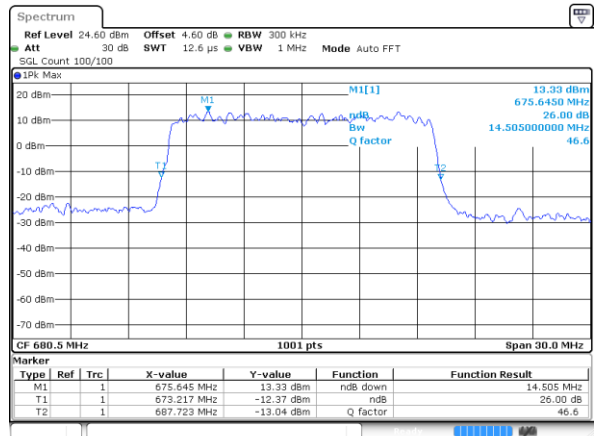

Highest Channel / 10MHz / 16QAM

Date: 4 SEP 2020 23:35:29

LTE Band 71

Lowest Channel / 15MHz / QPSK

Date: 4 SEP 2020 23:42:25

Lowest Channel / 15MHz / 16QAM

Date: 4 SEP 2020 23:43:35

Middle Channel / 15MHz / QPSK

Date: 4 SEP 2020 23:54:57

Middle Channel / 15MHz / 16QAM

Date: 4 SEP 2020 23:54:11

Highest Channel / 15MHz / QPSK

Date: 4 SEP 2020 23:55:40

Highest Channel / 15MHz / 16QAM

Date: 4 SEP 2020 23:56:45

LTE Band 71