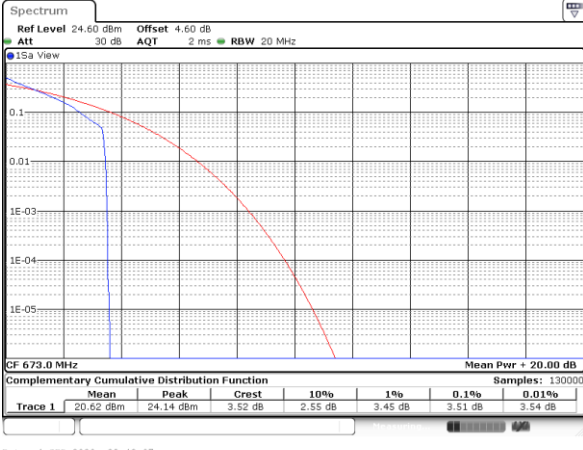

LTE Band 71 / 20MHz / QPSK

Lowest Channel / 1RB

Date: 4,SEP,2020 23:42:07