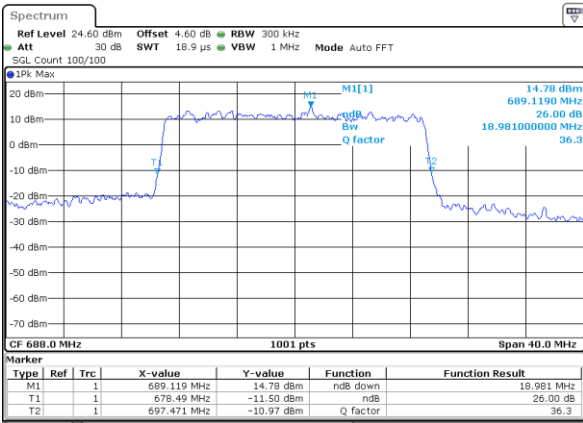

Date: 4 SEP 2020 23:54:57

Middle Channel / 15MHz / 16QAM

Date: 4 SEP 2020 23:54:11

Highest Channel / 15MHz / QPSK

Date: 4 SEP 2020 23:55:40

Highest Channel / 15MHz / 16QAM

Date: 4 SEP 2020 23:56:45

LTE Band 71

Lowest Channel / 20MHz / QPSK

Date: 4,SEP,2020 23:10:31

Lowest Channel / 20MHz / 16QAM

Date: 4,SEP,2020 23:09:17

Middle Channel / 20MHz / QPSK

Date: 4,SEP,2020 23:20:36

Middle Channel / 20MHz / 16QAM

Date: 4,SEP,2020 23:21:08

Highest Channel / 20MHz / QPSK

Date: 4,SEP,2020 23:24:50

Highest Channel / 20MHz / 16QAM

Date: 4,SEP,2020 23:23:30

LTE Band 71

Lowest Channel / 5MHz / 64QAM

Date: 4 SEP 2020 23:02:58

Lowest Channel / 10MHz / 64QAM