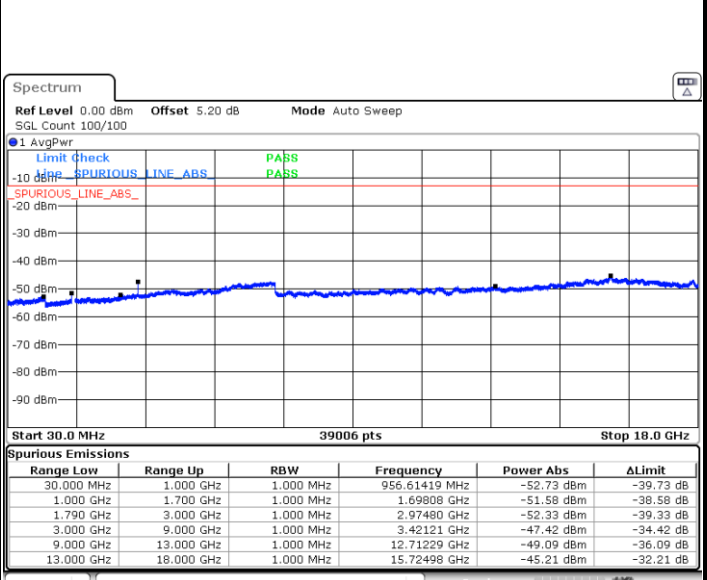

LTE Band 66 / 5MHz

Lowest Channel / QPSK

Lowest Channel / 16QAM

Date: 29 AUG.2020 23:10:58

Date: 29 AUG.2020 23:09:44

Middle Channel / QPSK

Middle Channel / 16QAM

Date: 29 AUG.2020 23:04:18

Date: 29 AUG.2020 23:03:37

LTE Band 66 / 5MHz

Highest Channel / QPSK

Date: 29 AUG.2020 23:16:06

Highest Channel / 16QAM

Date: 29 AUG.2020 23:16:52

LTE Band 66 / 10MHz

Lowest Channel / QPSK

Date: 29.AUG.2020 22:25:41

Lowest Channel / 16QAM

Date: 29.AUG.2020 22:16:25

LTE Band 66 / 10MHz

Middle Channel / QPSK

Middle Channel / 16QAM

Date: 29.AUG.2020 22:11:20

Date: 29.AUG.2020 22:10:34

Highest Channel / QPSK

Highest Channel / 16QAM

Date: 29.AUG.2020 22:24:34

Date: 29.AUG.2020 22:23:23

LTE Band 66 / 15MHz

Lowest Channel / QPSK

Date: 29.AUG.2020 23:10:12

Lowest Channel / 16QAM