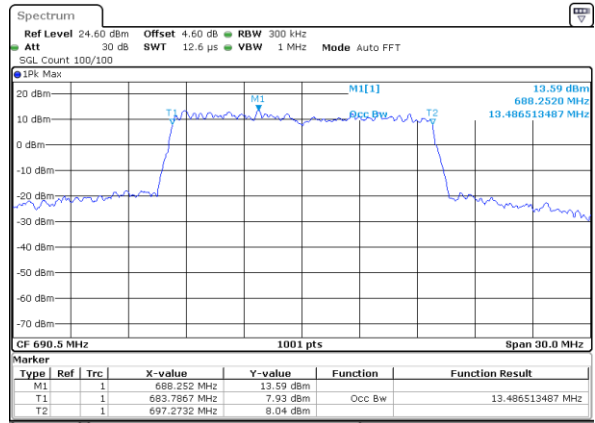

Highest Channel / 10MHz / 16QAM

Date: 4 SEP 2020 23:35:23

LTE Band 71

Lowest Channel / 15MHz / QPSK

Date: 4 SEP 2020 23:42:17

Lowest Channel / 15MHz / 16QAM

Date: 4 SEP 2020 23:43:28

Middle Channel / 15MHz / QPSK

Date: 4 SEP 2020 23:54:46

Middle Channel / 15MHz / 16QAM

Date: 4 SEP 2020 23:54:03

Highest Channel / 15MHz / QPSK

Date: 4 SEP 2020 23:55:32

Highest Channel / 15MHz / 16QAM

Date: 4 SEP 2020 23:56:37