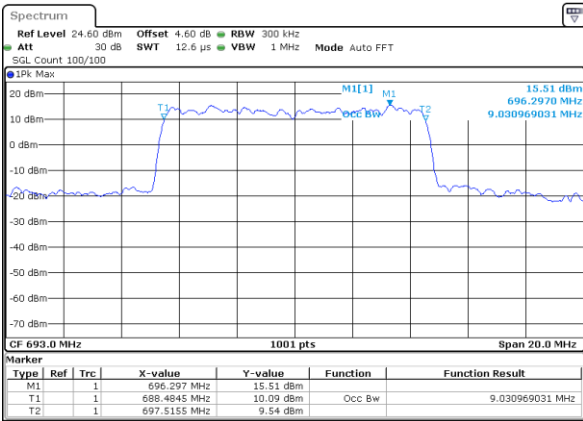

Date: 4 SEP 2020 23:11:43

Highest Channel / 5MHz / QPSK

Date: 4 SEP 2020 23:12:37

Highest Channel / 5MHz / 16QAM

Date: 4 SEP 2020 23:15:04

LTE Band 71

Lowest Channel / 10MHz / QPSK

Date: 4 SEP 2020 23:24:39

Lowest Channel / 10MHz / 16QAM

Date: 4 SEP 2020 23:23:42

Middle Channel / 10MHz / QPSK

Date: 4 SEP 2020 23:31:58

Middle Channel / 10MHz / 16QAM

Date: 4 SEP 2020 23:32:27

Highest Channel / 10MHz / QPSK

Date: 4 SEP 2020 23:36:26

Highest Channel / 10MHz / 16QAM

Date: 4 SEP 2020 23:35:23

LTE Band 71

Lowest Channel / 15MHz / QPSK

Date: 4 SEP 2020 23:42:17

Lowest Channel / 15MHz / 16QAM

Date: 4 SEP 2020 23:43:28

Middle Channel / 15MHz / QPSK