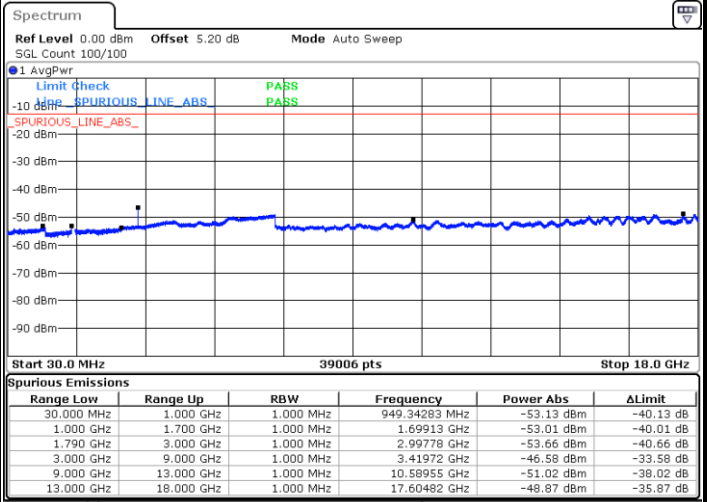

LTE Band 66 / 5MHz

Lowest Channel / QPSK

Lowest Channel / 16QAM

Date: 29 AUG.2020 23:10:58

Date: 29 AUG.2020 23:09:44

Middle Channel / QPSK

Middle Channel / 16QAM

Date: 29 AUG.2020 23:04:18

Date: 29 AUG.2020 23:03:37

LTE Band 66 / 5MHz

Highest Channel / QPSK

Date: 29 AUG.2020 23:16:06

Highest Channel / 16QAM

Date: 29 AUG.2020 23:16:52

LTE Band 66 / 10MHz

Lowest Channel / QPSK