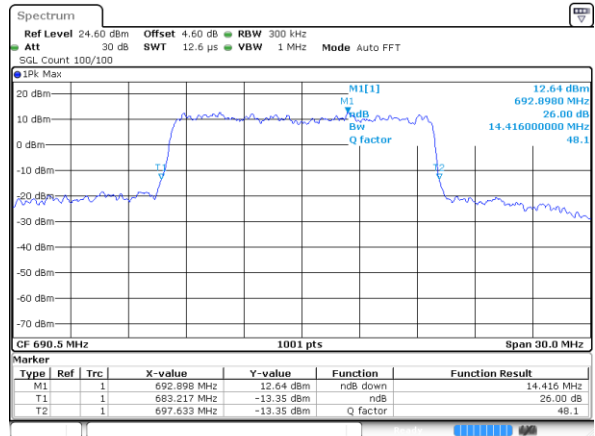

Highest Channel / 10MHz / 16QAM

Date: 4 SEP 2020 23:35:29

LTE Band 71

Lowest Channel / 15MHz / QPSK

Date: 4 SEP 2020 23:42:25

Lowest Channel / 15MHz / 16QAM

Date: 4 SEP 2020 23:43:35

Middle Channel / 15MHz / QPSK

Date: 4 SEP 2020 23:54:57

Middle Channel / 15MHz / 16QAM

Date: 4 SEP 2020 23:54:11

Highest Channel / 15MHz / QPSK

Date: 4 SEP 2020 23:55:40

Highest Channel / 15MHz / 16QAM

Date: 4 SEP 2020 23:56:45

LTE Band 71