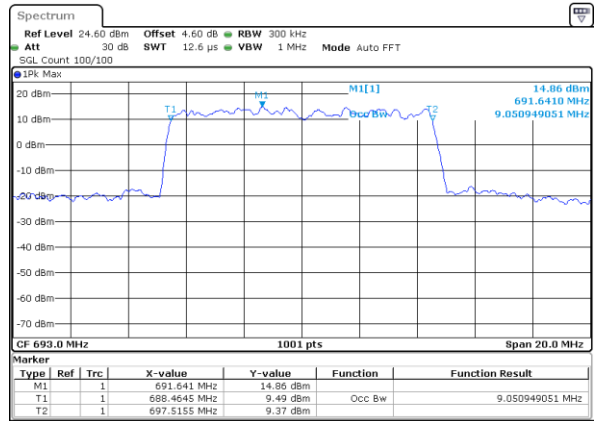

Date: 4 SEP 2020 23:11:43

Highest Channel / 5MHz / QPSK

Date: 4 SEP 2020 23:12:37

Highest Channel / 5MHz / 16QAM

Date: 4 SEP 2020 23:15:04

LTE Band 71

Lowest Channel / 10MHz / QPSK

Date: 4 SEP 2020 23:24:39

Lowest Channel / 10MHz / 16QAM

Date: 4 SEP 2020 23:23:42

Middle Channel / 10MHz / QPSK

Date: 4 SEP 2020 23:31:58

Middle Channel / 10MHz / 16QAM

Date: 4 SEP 2020 23:32:27

Highest Channel / 10MHz / QPSK

Date: 4 SEP 2020 23:36:26

Highest Channel / 10MHz / 16QAM

Date: 4 SEP 2020 23:35:23

LTE Band 71

Lowest Channel / 15MHz / QPSK

Date: 4 SEP 2020 23:42:17

Lowest Channel / 15MHz / 16QAM

Date: 4 SEP 2020 23:43:28

Middle Channel / 15MHz / QPSK