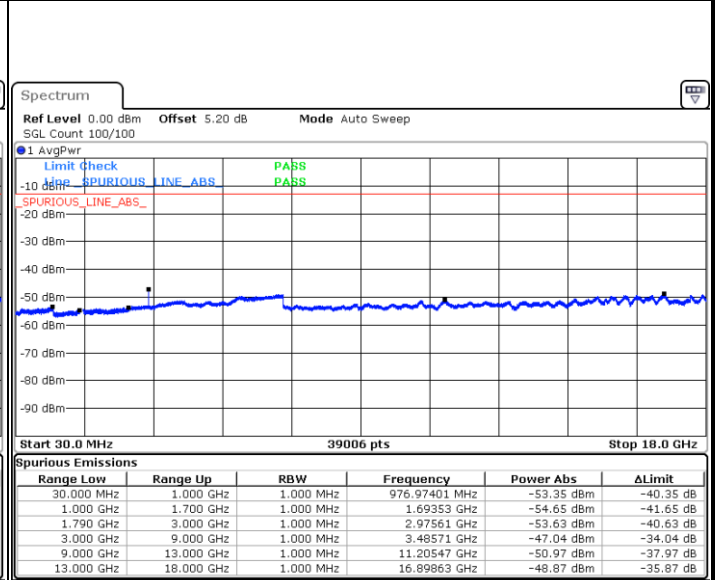

LTE Band 66 / 1.4MHz

Lowest Channel / 64QAM

Date: 29 AUG.2020 22:00:17

Middle Channel / 64QAM

Date: 29.AUG.2020 21:44:00

Highest Channel / 64QAM

Date: 29 AUG.2020 22:10:58

LTE Band 66 / 3MHz

Lowest Channel / 64QAM

Date: 29 AUG.2020 22:29:05

Middle Channel / 64QAM

Date: 29 AUG.2020 22:23:04

Highest Channel / 64QAM

Date: 29 AUG.2020 22:41:39

LTE Band 66 / 5MHz

Lowest Channel / 64QAM

Date: 29 AUG.2020 23:08:36

Middle Channel / 64QAM

Date: 29 AUG.2020 23:02:55

Highest Channel / 64QAM

Date: 29 AUG.2020 23:17:35

LTE Band 66 / 10MHz

Lowest Channel / 64QAM

Middle Channel / 64QAM