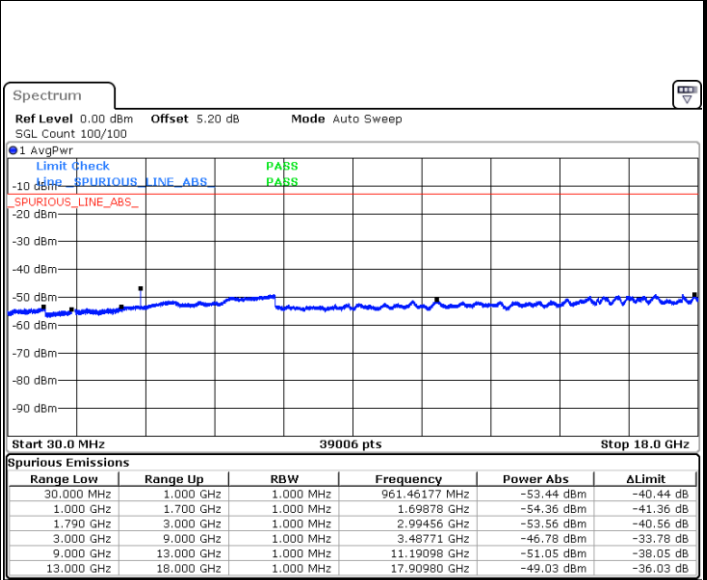

LTE Band 66 / 1.4MHz

Lowest Channel / 64QAM

Date: 29 AUG.2020 22:00:17

Middle Channel / 64QAM

Date: 29.AUG.2020 21:44:00

Highest Channel / 64QAM

Date: 29 AUG.2020 22:10:58

LTE Band 66 / 3MHz

Lowest Channel / 64QAM

Date: 29 AUG.2020 22:29:05

Middle Channel / 64QAM

Date: 29 AUG.2020 22:23:04

Highest Channel / 64QAM

Date: 29 AUG.2020 22:41:39

LTE Band 66 / 5MHz

Lowest Channel / 64QAM