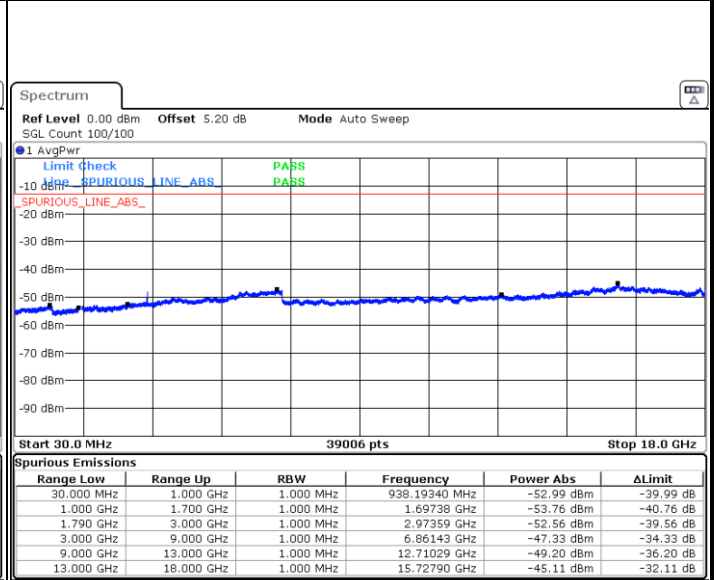

Date: 29 AUG.2020 23:08:36

Middle Channel / 64QAM

Date: 29 AUG.2020 23:02:55

Highest Channel / 64QAM

Date: 29 AUG.2020 23:17:35

LTE Band 66 / 10MHz

Lowest Channel / 64QAM

Middle Channel / 64QAM

Date: 29.AUG.2020 22:17:24

Date: 29.AUG.2020 22:09:44

Highest Channel / 64QAM

Date: 29.AUG.2020 22:22:34

LTE Band 66 / 15MHz

Lowest Channel / 64QAM

Date: 29.AUG.2020 23:11:42

Middle Channel / 64QAM

Date: 29.AUG.2020 22:58:52

Highest Channel / 64QAM

Date: 29.AUG.2020 23:16:54

LTE Band 66 / 20MHz

Lowest Channel / 64QAM

Date: 29.AUG.2020 23:30:47

Middle Channel / 64QAM

Date: 29.AUG.2020 23:23:17