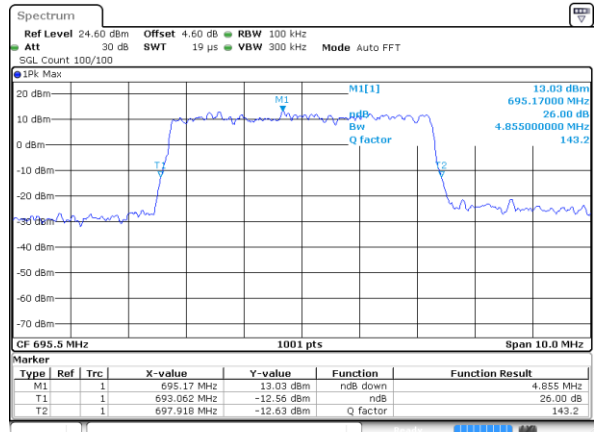

LTE Band 71								
BW	5MHz		10MHz		15MHz		20MHz	
Mod.	QPSK	16QAM	QPSK	16QAM	QPSK	16QAM	QPSK	16QAM
Lowest CH	4.91	4.96	9.71	9.79	14.27	14.42	18.86	18.82
Middle CH	4.96	4.90	9.85	9.75	14.51	14.51	18.78	18.90
Highest CH	4.87	4.86	9.85	9.67	14.39	14.42	18.98	18.78
LTE Band 71								
BW	5MHz		10MHz		15MHz		20MHz	
Mod.	64QAM		64QAM		64QAM		64QAM	
Lowest CH	4.90	-	9.75	-	14.57	-	18.86	-
Middle CH	4.96	-	9.93	-	14.51	-	18.74	-
Highest CH	4.86	-	9.79	-	14.45	-	19.02	-

LTE Band 71

Lowest Channel / 5MHz / QPSK

Date: 4 SEP 2020 22:59:38

Lowest Channel / 5MHz / 16QAM

Date: 4 SEP 2020 23:00:50

Middle Channel / 5MHz / QPSK

Date: 4 SEP 2020 23:12:12

Middle Channel / 5MHz / 16QAM

Date: 4 SEP 2020 23:11:50

Highest Channel / 5MHz / QPSK

Date: 4 SEP 2020 23:12:43

Highest Channel / 5MHz / 16QAM

Date: 4 SEP 2020 23:15:10

LTE Band 71

Lowest Channel / 10MHz / QPSK

Date: 4 SEP 2020 23:24:46