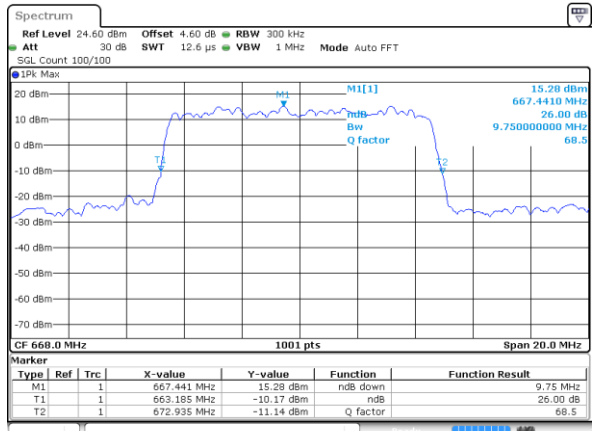

Highest Channel / 20MHz / QPSK

Date: 4,SEP,2020 23:24:50

Highest Channel / 20MHz / 16QAM

Date: 4,SEP,2020 23:23:30

LTE Band 71

Lowest Channel / 5MHz / 64QAM

Date: 4 SEP 2020 23:02:58

Lowest Channel / 10MHz / 64QAM

Date: 4 SEP 2020 23:22:46

Middle Channel / 5MHz / 64QAM

Date: 4 SEP 2020 23:11:29

Middle Channel / 10MHz / 64QAM

Date: 4 SEP 2020 23:33:06

Highest Channel / 5MHz / 64QAM

Date: 4 SEP 2020 23:15:40

Highest Channel / 10MHz / 64QAM