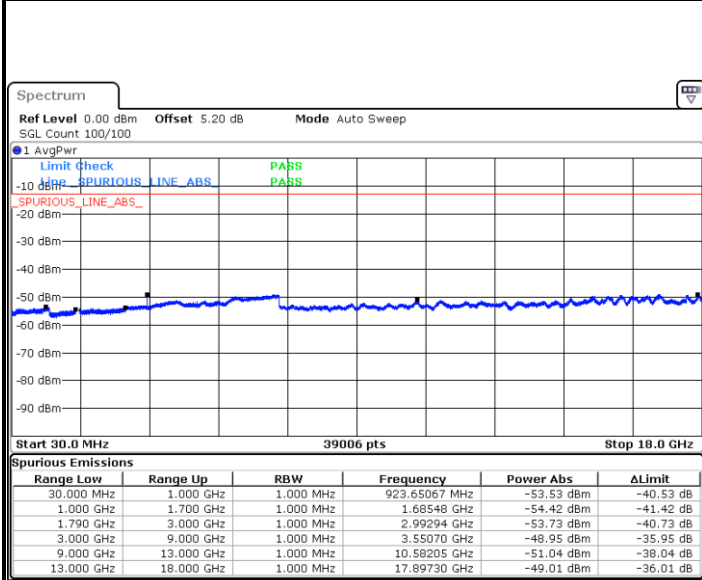

LTE Band 66 / 5MHz

Lowest Channel / QPSK

Lowest Channel / 16QAM

Date: 29 AUG.2020 23:10:58

Date: 29 AUG.2020 23:09:44

Middle Channel / QPSK

Middle Channel / 16QAM

Date: 29 AUG.2020 23:04:18

Date: 29 AUG.2020 23:03:37

LTE Band 66 / 5MHz

Highest Channel / QPSK

Date: 29 AUG.2020 23:16:06

Highest Channel / 16QAM

Date: 29 AUG.2020 23:16:52

LTE Band 66 / 10MHz

Lowest Channel / QPSK