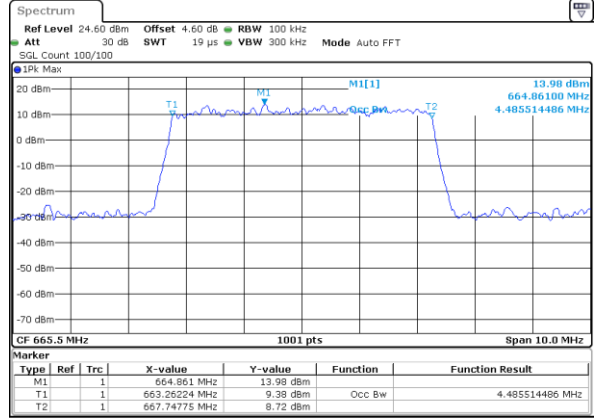

Date: 4 SEP 2020 23:34:22

LTE Band 71

Lowest Channel / 15MHz / 64QAM

Date: 4 SEP.2020 23:45:11

Lowest Channel / 20MHz / 64QAM

Date: 4 SEP.2020 23:05:07

Middle Channel / 15MHz / 64QAM

Date: 4 SEP.2020 23:53:33

Middle Channel / 20MHz / 64QAM

Date: 4 SEP.2020 23:21:44

Highest Channel / 15MHz / 64QAM

Date: 4 SEP.2020 23:57:49

Highest Channel / 20MHz / 64QAM

Date: 4 SEP.2020 23:22:27

Occupied Bandwidth

Mode								
BW	5MHz		10MHz		15MHz		20MHz	
Mod.	QPSK	16QAM	QPSK	16QAM	QPSK	16QAM	QPSK	16QAM
Lowest CH	4.52	4.49	9.09	8.99	13.49	13.46	17.82	17.90
Middle CH	4.50	4.50	9.07	9.03	13.37	13.46	17.82	17.86
Highest CH	4.52	4.50	9.03	9.05	13.46	13.49	17.94	17.82
Mode								
BW	5MHz		10MHz		15MHz		20MHz	
Mod.	64QAM		64QAM		64QAM		64QAM	
Lowest CH	4.51	-	8.97	-	13.40	-	17.86	-
Middle CH	4.50	-	9.05	-	13.40	-	17.86	-
Highest CH	4.51	-	9.09	-	13.43	-	17.94	-

LTE Band 71

Lowest Channel / 5MHz / QPSK

Date: 4 SEP 2020 22:59:31

Lowest Channel / 5MHz / 16QAM

Date: 4 SEP 2020 23:00:43

Middle Channel / 5MHz / QPSK

Date: 4 SEP 2020 23:12:04

Middle Channel / 5MHz / 16QAM

Date: 4 SEP 2020 23:11:43

Highest Channel / 5MHz / QPSK

Date: 4 SEP 2020 23:12:37

Highest Channel / 5MHz / 16QAM

Date: 4 SEP 2020 23:15:04

LTE Band 71

Lowest Channel / 10MHz / QPSK

Date: 4 SEP 2020 23:24:39