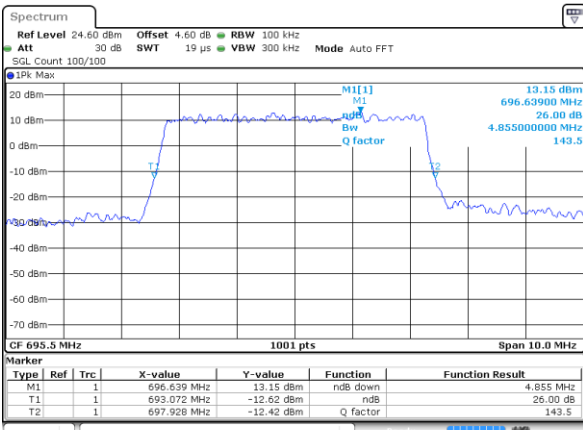

Highest Channel / 20MHz / QPSK

Date: 4,SEP,2020 23:24:50

Highest Channel / 20MHz / 16QAM

Date: 4,SEP,2020 23:23:30

LTE Band 71

Lowest Channel / 5MHz / 64QAM

Date: 4 SEP 2020 23:02:58

Lowest Channel / 10MHz / 64QAM

Date: 4 SEP 2020 23:22:46

Middle Channel / 5MHz / 64QAM

Date: 4 SEP 2020 23:11:29

Middle Channel / 10MHz / 64QAM

Date: 4 SEP 2020 23:33:06

Highest Channel / 5MHz / 64QAM

Date: 4 SEP 2020 23:15:40

Highest Channel / 10MHz / 64QAM

Date: 4 SEP 2020 23:34:22

LTE Band 71

Lowest Channel / 15MHz / 64QAM

Date: 4 SEP.2020 23:45:11

Lowest Channel / 20MHz / 64QAM

Date: 4 SEP.2020 23:05:07

Middle Channel / 15MHz / 64QAM

Date: 4 SEP.2020 23:53:33