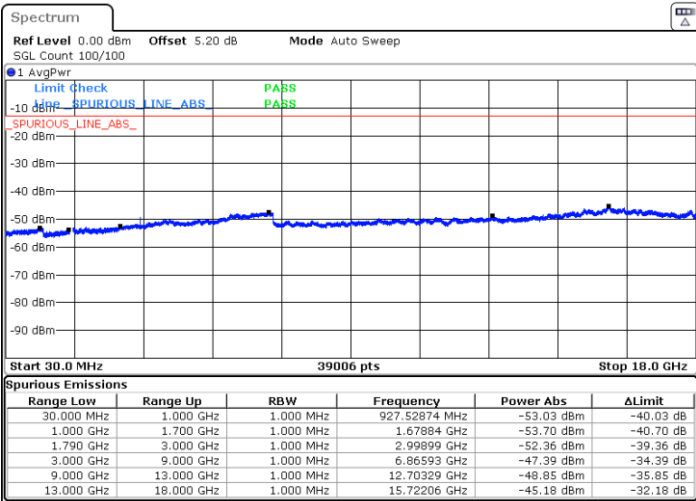

Date: 29 AUG.2020 23:03:37

LTE Band 66 / 5MHz

Highest Channel / QPSK

Date: 29 AUG.2020 23:16:06

Highest Channel / 16QAM

Date: 29 AUG.2020 23:16:52

LTE Band 66 / 10MHz

Lowest Channel / QPSK

Date: 29.AUG.2020 22:25:41

Lowest Channel / 16QAM

Date: 29.AUG.2020 22:16:25

LTE Band 66 / 10MHz

Middle Channel / QPSK

Middle Channel / 16QAM

Date: 29.AUG.2020 22:11:20

Date: 29.AUG.2020 22:10:34

Highest Channel / QPSK

Highest Channel / 16QAM

Date: 29.AUG.2020 22:24:34

Date: 29.AUG.2020 22:23:23

LTE Band 66 / 15MHz

Lowest Channel / QPSK

Date: 29.AUG.2020 23:10:12

Lowest Channel / 16QAM