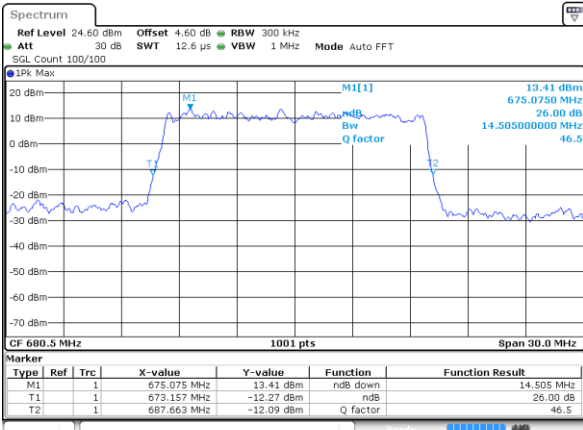

Date: 4 SEP 2020 23:34:22

LTE Band 71

Lowest Channel / 15MHz / 64QAM

Date: 4 SEP.2020 23:45:11

Lowest Channel / 20MHz / 64QAM

Date: 4 SEP.2020 23:05:07

Middle Channel / 15MHz / 64QAM

Date: 4 SEP.2020 23:53:33