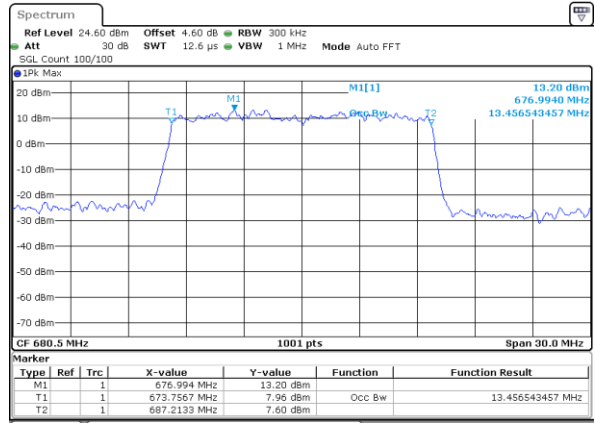

Date: 4 SEP 2020 23:11:43

Highest Channel / 5MHz / QPSK

Date: 4 SEP 2020 23:12:37

Highest Channel / 5MHz / 16QAM

Date: 4 SEP 2020 23:15:04

LTE Band 71

Lowest Channel / 10MHz / QPSK

Date: 4 SEP 2020 23:24:39

Lowest Channel / 10MHz / 16QAM

Date: 4 SEP 2020 23:23:42

Middle Channel / 10MHz / QPSK

Date: 4 SEP 2020 23:31:58

Middle Channel / 10MHz / 16QAM

Date: 4 SEP 2020 23:32:27

Highest Channel / 10MHz / QPSK

Date: 4 SEP 2020 23:36:26

Highest Channel / 10MHz / 16QAM

Date: 4 SEP 2020 23:35:23

LTE Band 71

Lowest Channel / 15MHz / QPSK

Date: 4 SEP 2020 23:42:17

Lowest Channel / 15MHz / 16QAM

Date: 4 SEP 2020 23:43:28

Middle Channel / 15MHz / QPSK

Date: 4 SEP 2020 23:54:46

Middle Channel / 15MHz / 16QAM

Date: 4 SEP 2020 23:54:03

Highest Channel / 15MHz / QPSK

Date: 4 SEP 2020 23:55:32

Highest Channel / 15MHz / 16QAM

Date: 4 SEP 2020 23:56:37