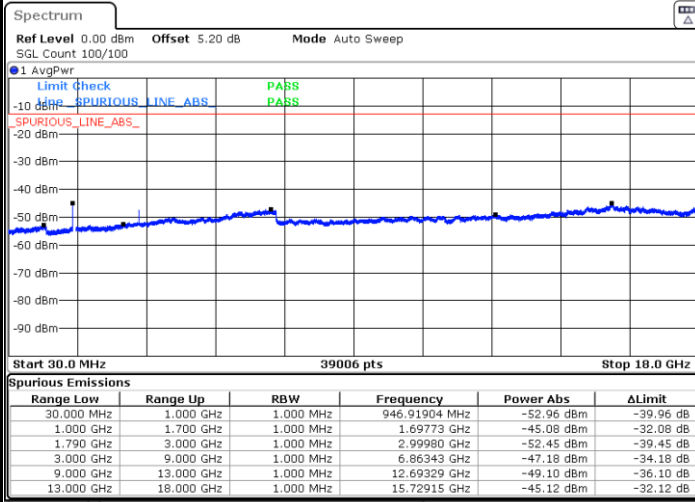

Date: 29.AUG.2020 22:25:41

Lowest Channel / 16QAM

Date: 29.AUG.2020 22:16:25

LTE Band 66 / 10MHz

Middle Channel / QPSK

Middle Channel / 16QAM

Date: 29.AUG.2020 22:11:20

Date: 29.AUG.2020 22:10:34

Highest Channel / QPSK

Highest Channel / 16QAM

Date: 29.AUG.2020 22:24:34

Date: 29.AUG.2020 22:23:23

LTE Band 66 / 15MHz

Lowest Channel / QPSK

Date: 29.AUG.2020 23:10:12

Lowest Channel / 16QAM

Date: 29.AUG.2020 23:09:15

Middle Channel / QPSK

Date: 29.AUG.2020 23:02:51

Middle Channel / 16QAM

Date: 29.AUG.2020 23:00:14

LTE Band 66 / 15MHz

Highest Channel / QPSK

Date: 29.AUG.2020 23:18:26

Highest Channel / 16QAM

Date: 29.AUG.2020 23:17:41

LTE Band 66 / 20MHz

Lowest Channel / QPSK

Date: 29.AUG.2020 23:33:19

Lowest Channel / 16QAM

Date: 29.AUG.2020 23:31:55

LTE Band 66 / 20MHz