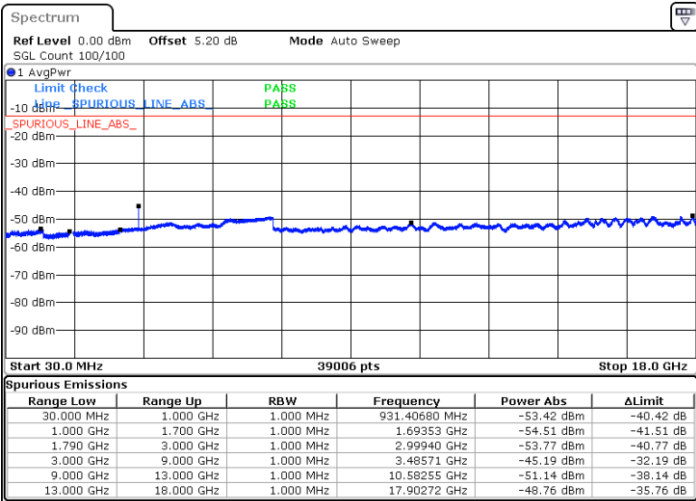

LTE Band 66 / 5MHz

Lowest Channel / QPSK

Lowest Channel / 16QAM

Date: 29 AUG.2020 23:10:58

Date: 29 AUG.2020 23:09:44

Middle Channel / QPSK

Middle Channel / 16QAM

Date: 29 AUG.2020 23:04:18

Date: 29 AUG.2020 23:03:37

LTE Band 66 / 5MHz

Highest Channel / QPSK

Date: 29 AUG.2020 23:16:06

Highest Channel / 16QAM

Date: 29 AUG.2020 23:16:52

LTE Band 66 / 10MHz

Lowest Channel / QPSK