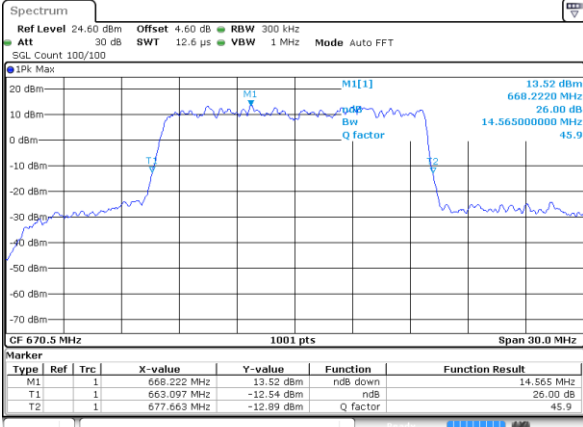

Highest Channel / 20MHz / QPSK

Date: 4,SEP,2020 23:24:50

Highest Channel / 20MHz / 16QAM

Date: 4,SEP,2020 23:23:30

LTE Band 71

Lowest Channel / 5MHz / 64QAM

Date: 4 SEP 2020 23:02:58

Lowest Channel / 10MHz / 64QAM

Date: 4 SEP 2020 23:22:46

Middle Channel / 5MHz / 64QAM

Date: 4 SEP 2020 23:11:29

Middle Channel / 10MHz / 64QAM

Date: 4 SEP 2020 23:33:06

Highest Channel / 5MHz / 64QAM

Date: 4 SEP 2020 23:15:40

Highest Channel / 10MHz / 64QAM

Date: 4 SEP 2020 23:34:22

LTE Band 71

Lowest Channel / 15MHz / 64QAM

Date: 4 SEP.2020 23:45:11

Lowest Channel / 20MHz / 64QAM

Date: 4 SEP.2020 23:05:07

Middle Channel / 15MHz / 64QAM

Date: 4 SEP.2020 23:53:33