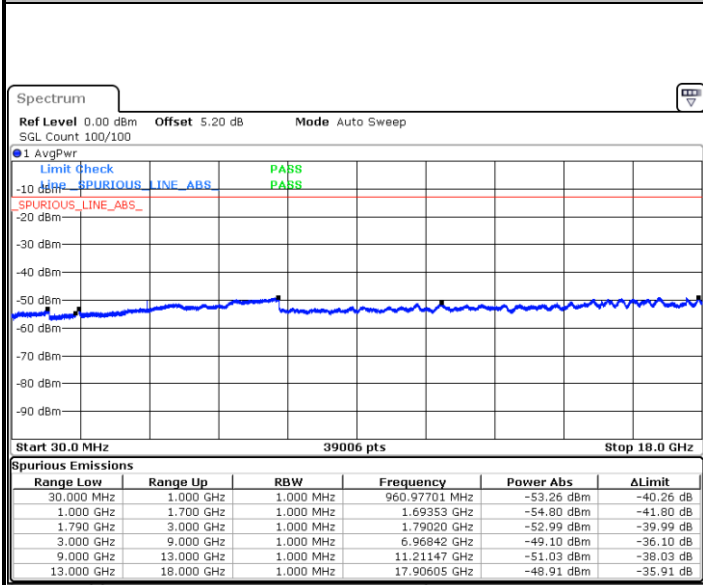

LTE Band 66 / 1.4MHz

Lowest Channel / 64QAM

Date: 29 AUG.2020 22:00:17

Middle Channel / 64QAM

Date: 29.AUG.2020 21:44:00

Highest Channel / 64QAM

Date: 29 AUG.2020 22:10:58

LTE Band 66 / 3MHz

Lowest Channel / 64QAM

Date: 29 AUG.2020 22:29:05

Middle Channel / 64QAM

Date: 29 AUG.2020 22:23:04

Highest Channel / 64QAM

Date: 29 AUG.2020 22:41:39

LTE Band 66 / 5MHz

Lowest Channel / 64QAM

Date: 29 AUG.2020 23:08:36

Middle Channel / 64QAM

Date: 29 AUG.2020 23:02:55

Highest Channel / 64QAM

Date: 29 AUG.2020 23:17:35

LTE Band 66 / 10MHz

Lowest Channel / 64QAM

Middle Channel / 64QAM