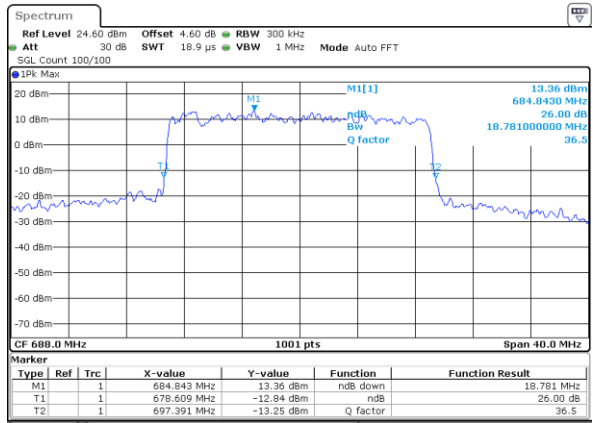

Date: 4 SEP 2020 23:54:57

Middle Channel / 15MHz / 16QAM

Date: 4 SEP 2020 23:54:11

Highest Channel / 15MHz / QPSK

Date: 4 SEP 2020 23:55:40

Highest Channel / 15MHz / 16QAM

Date: 4 SEP 2020 23:56:45

LTE Band 71

Lowest Channel / 20MHz / QPSK

Date: 4,SEP,2020 23:10:31

Lowest Channel / 20MHz / 16QAM

Date: 4,SEP,2020 23:09:17

Middle Channel / 20MHz / QPSK

Date: 4,SEP,2020 23:20:36

Middle Channel / 20MHz / 16QAM

Date: 4,SEP,2020 23:21:08

Highest Channel / 20MHz / QPSK

Date: 4,SEP,2020 23:24:50

Highest Channel / 20MHz / 16QAM

Date: 4,SEP,2020 23:23:30

LTE Band 71

Lowest Channel / 5MHz / 64QAM

Date: 4 SEP 2020 23:02:58

Lowest Channel / 10MHz / 64QAM