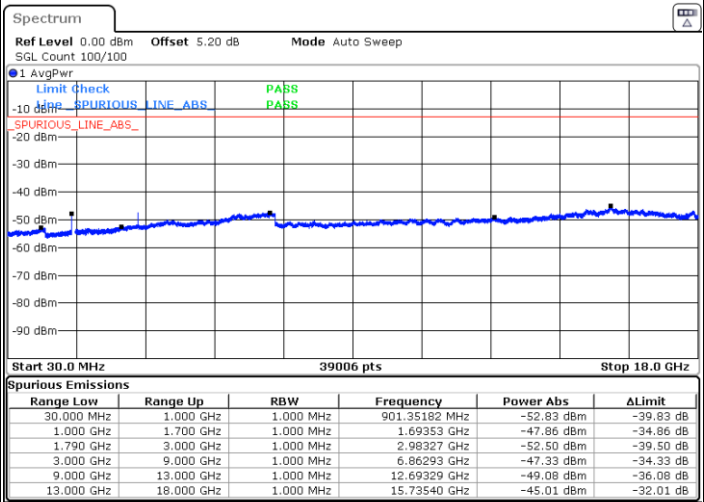

Date: 29.AUG.2020 23:09:15

Middle Channel / QPSK

Date: 29.AUG.2020 23:02:51

Middle Channel / 16QAM

Date: 29.AUG.2020 23:00:14

LTE Band 66 / 15MHz

Highest Channel / QPSK

Date: 29.AUG.2020 23:18:26

Highest Channel / 16QAM

Date: 29.AUG.2020 23:17:41

LTE Band 66 / 20MHz

Lowest Channel / QPSK

Date: 29.AUG.2020 23:33:19

Lowest Channel / 16QAM

Date: 29.AUG.2020 23:31:55

LTE Band 66 / 20MHz

LTE Band 66 / 1.4MHz

Lowest Channel / 64QAM

Date: 29 AUG.2020 22:00:17

Middle Channel / 64QAM

Date: 29.AUG.2020 21:44:00

Highest Channel / 64QAM

Date: 29 AUG.2020 22:10:58

LTE Band 66 / 3MHz