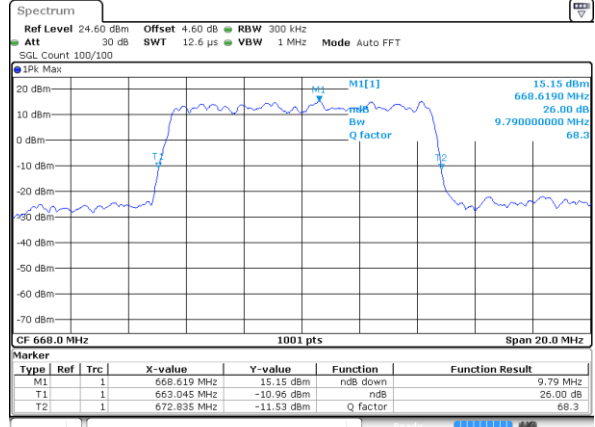

LTE Band 71

Lowest Channel / 5MHz / QPSK

Date: 4 SEP 2020 22:59:38

Lowest Channel / 5MHz / 16QAM

Date: 4 SEP 2020 23:00:50

Middle Channel / 5MHz / QPSK

Date: 4 SEP 2020 23:12:12

Middle Channel / 5MHz / 16QAM

Date: 4 SEP 2020 23:11:50

Highest Channel / 5MHz / QPSK

Date: 4 SEP 2020 23:12:43

Highest Channel / 5MHz / 16QAM

Date: 4 SEP 2020 23:15:10

LTE Band 71

Lowest Channel / 10MHz / QPSK

Date: 4 SEP 2020 23:24:46

Lowest Channel / 10MHz / 16QAM

Date: 4 SEP 2020 23:23:49

Middle Channel / 10MHz / QPSK

Date: 4 SEP 2020 23:32:05

Middle Channel / 10MHz / 16QAM

Date: 4 SEP 2020 23:32:34

Highest Channel / 10MHz / QPSK

Date: 4 SEP 2020 23:36:33