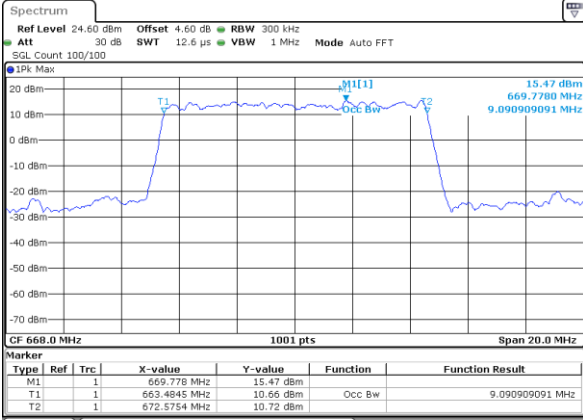

LTE Band 71

Lowest Channel / 5MHz / QPSK

Date: 4 SEP 2020 22:59:31

Lowest Channel / 5MHz / 16QAM

Date: 4 SEP 2020 23:00:43

Middle Channel / 5MHz / QPSK

Date: 4 SEP 2020 23:12:04

Middle Channel / 5MHz / 16QAM

Date: 4 SEP 2020 23:11:43

Highest Channel / 5MHz / QPSK

Date: 4 SEP 2020 23:12:37

Highest Channel / 5MHz / 16QAM

Date: 4 SEP 2020 23:15:04

LTE Band 71

Lowest Channel / 10MHz / QPSK

Date: 4 SEP 2020 23:24:39

Lowest Channel / 10MHz / 16QAM

Date: 4 SEP 2020 23:23:42

Middle Channel / 10MHz / QPSK

Date: 4 SEP 2020 23:31:58

Middle Channel / 10MHz / 16QAM

Date: 4 SEP 2020 23:32:27

Highest Channel / 10MHz / QPSK

Date: 4 SEP 2020 23:36:26

Highest Channel / 10MHz / 16QAM

Date: 4 SEP 2020 23:35:23

LTE Band 71

Lowest Channel / 15MHz / QPSK

Date: 4 SEP 2020 23:42:17

Lowest Channel / 15MHz / 16QAM

Date: 4 SEP 2020 23:43:28

Middle Channel / 15MHz / QPSK