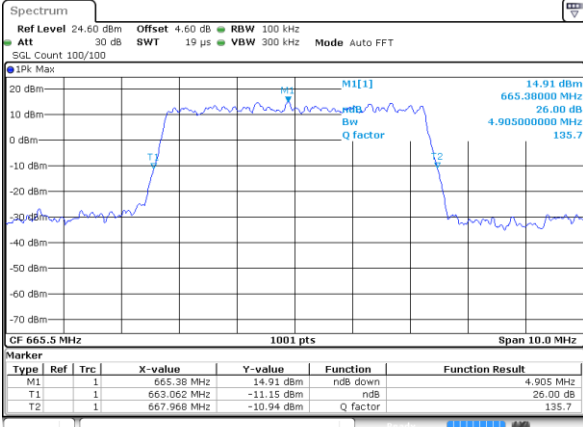

LTE Band 71

Lowest Channel / 5MHz / QPSK

Date: 4 SEP 2020 22:59:38