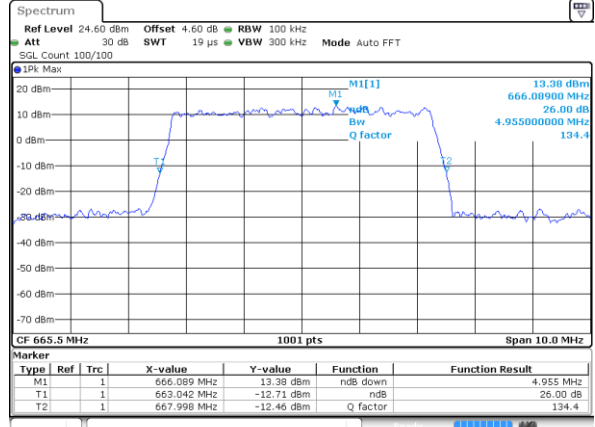

Date: 4,SEP,2020 23:37:56

Middle Channel / Full RB

Date: 4,SEP,2020 23:39:04

Highest Channel / 1RB

Date: 4,SEP,2020 23:36:03

Highest Channel / Full RB

Date: 4,SEP,2020 23:35:17

26dB Bandwidth

LTE Band 71								
BW	5MHz		10MHz		15MHz		20MHz	
Mod.	QPSK	16QAM	QPSK	16QAM	QPSK	16QAM	QPSK	16QAM
Lowest CH	4.91	4.96	9.71	9.79	14.27	14.42	18.86	18.82
Middle CH	4.96	4.90	9.85	9.75	14.51	14.51	18.78	18.90
Highest CH	4.87	4.86	9.85	9.67	14.39	14.42	18.98	18.78
LTE Band 71								
BW	5MHz		10MHz		15MHz		20MHz	
Mod.	64QAM		64QAM		64QAM		64QAM	
Lowest CH	4.90	-	9.75	-	14.57	-	18.86	-
Middle CH	4.96	-	9.93	-	14.51	-	18.74	-
Highest CH	4.86	-	9.79	-	14.45	-	19.02	-

LTE Band 71

Lowest Channel / 5MHz / QPSK

Date: 4 SEP 2020 22:59:38

Lowest Channel / 5MHz / 16QAM

Date: 4 SEP 2020 23:00:50

Middle Channel / 5MHz / QPSK

Date: 4 SEP 2020 23:12:12

Middle Channel / 5MHz / 16QAM

Date: 4 SEP 2020 23:11:50

Highest Channel / 5MHz / QPSK

Date: 4 SEP 2020 23:12:43

Highest Channel / 5MHz / 16QAM

Date: 4 SEP 2020 23:15:10

LTE Band 71

Lowest Channel / 10MHz / QPSK

Date: 4 SEP 2020 23:24:46