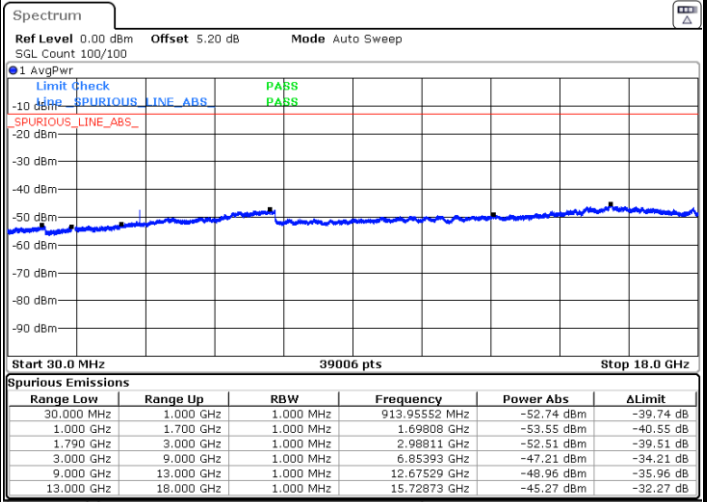

LTE Band 66 / 20MHz

Middle Channel / QPSK

Middle Channel / 16QAM

Date: 29.AUG.2020 23:25:47

Date: 29.AUG.2020 23:24:36