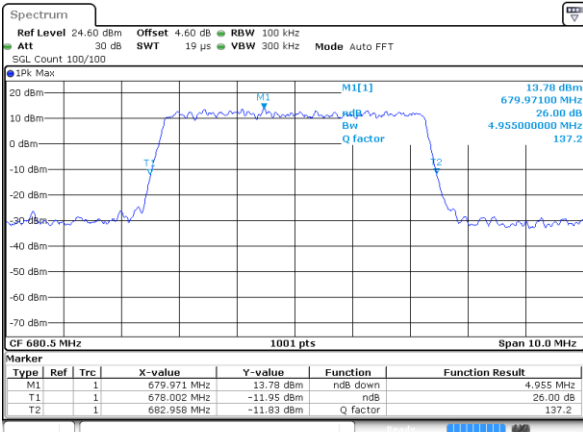

LTE Band 71								
BW	5MHz		10MHz		15MHz		20MHz	
Mod.	QPSK	16QAM	QPSK	16QAM	QPSK	16QAM	QPSK	16QAM
Lowest CH	4.91	4.96	9.71	9.79	14.27	14.42	18.86	18.82
Middle CH	4.96	4.90	9.85	9.75	14.51	14.51	18.78	18.90
Highest CH	4.87	4.86	9.85	9.67	14.39	14.42	18.98	18.78
LTE Band 71								
BW	5MHz		10MHz		15MHz		20MHz	
Mod.	64QAM		64QAM		64QAM		64QAM	
Lowest CH	4.90	-	9.75	-	14.57	-	18.86	-
Middle CH	4.96	-	9.93	-	14.51	-	18.74	-
Highest CH	4.86	-	9.79	-	14.45	-	19.02	-

LTE Band 71

Lowest Channel / 5MHz / QPSK

Date: 4 SEP 2020 22:59:38

Lowest Channel / 5MHz / 16QAM

Date: 4 SEP 2020 23:00:50

Middle Channel / 5MHz / QPSK

Date: 4 SEP 2020 23:12:12

Middle Channel / 5MHz / 16QAM

Date: 4 SEP 2020 23:11:50

Highest Channel / 5MHz / QPSK

Date: 4 SEP 2020 23:12:43

Highest Channel / 5MHz / 16QAM

Date: 4 SEP 2020 23:15:10

LTE Band 71

Lowest Channel / 10MHz / QPSK

Date: 4 SEP 2020 23:24:46