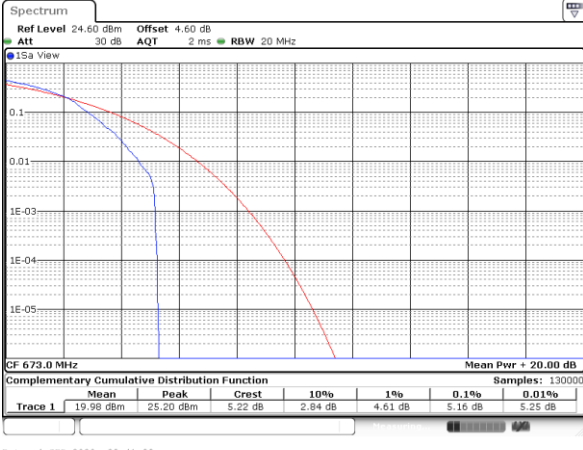

Lowest Channel / Full RB

Date: 4,SEP,2020 23:40:34

Middle Channel / 1RB

Date: 4,SEP,2020 23:37:32

Middle Channel / Full RB

Date: 4,SEP,2020 23:39:20

Highest Channel / 1RB

Date: 4,SEP,2020 23:36:19

Highest Channel / Full RB

Date: 4,SEP,2020 23:34:59

LTE Band 71 / 20MHz / 64QAM

Lowest Channel / 1RB

Date: 4,SEP,2020 23:41:39

Lowest Channel / Full RB

Date: 4,SEP,2020 23:40:49

Middle Channel / 1RB

Date: 4,SEP,2020 23:37:56

Middle Channel / Full RB

Date: 4,SEP,2020 23:39:04

Highest Channel / 1RB

Date: 4,SEP,2020 23:36:03

Highest Channel / Full RB

Date: 4,SEP,2020 23:35:17

26dB Bandwidth