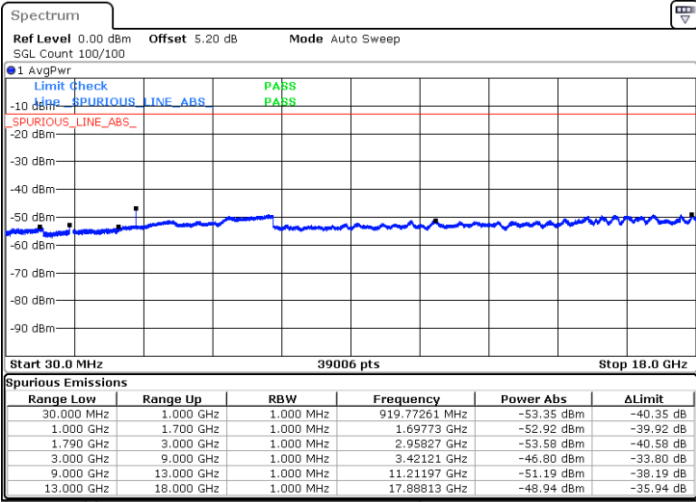

LTE Band 66 / 5MHz

Lowest Channel / QPSK

Lowest Channel / 16QAM

Date: 29 AUG.2020 23:10:58

Date: 29 AUG.2020 23:09:44

Middle Channel / QPSK

Middle Channel / 16QAM

Date: 29 AUG.2020 23:04:18

Date: 29 AUG.2020 23:03:37

LTE Band 66 / 5MHz

Highest Channel / QPSK

Date: 29 AUG.2020 23:16:06

Highest Channel / 16QAM

Date: 29 AUG.2020 23:16:52

LTE Band 66 / 10MHz

Lowest Channel / QPSK