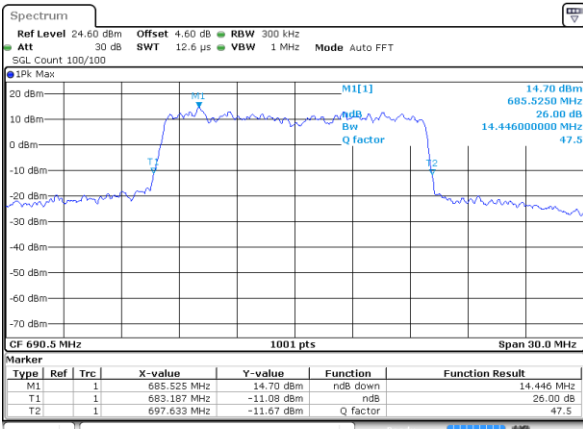

Highest Channel / 15MHz / 64QAM

Date: 4 SEP.2020 23:57:49