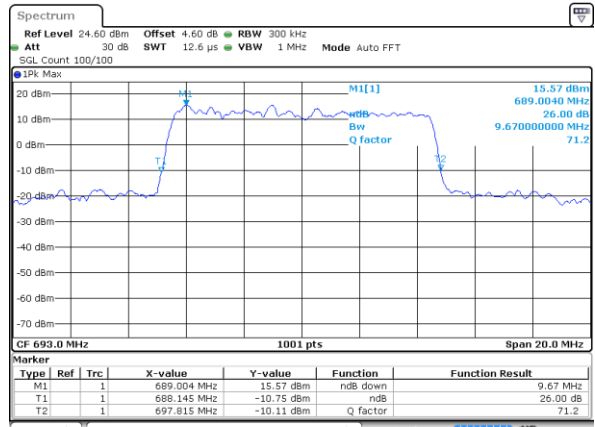

Date: 4 SEP 2020 23:11:50

Highest Channel / 5MHz / QPSK

Date: 4 SEP 2020 23:12:43

Highest Channel / 5MHz / 16QAM

Date: 4 SEP 2020 23:15:10

LTE Band 71

Lowest Channel / 10MHz / QPSK

Date: 4 SEP 2020 23:24:46

Lowest Channel / 10MHz / 16QAM

Date: 4 SEP 2020 23:23:49

Middle Channel / 10MHz / QPSK

Date: 4 SEP 2020 23:32:05

Middle Channel / 10MHz / 16QAM

Date: 4 SEP 2020 23:32:34

Highest Channel / 10MHz / QPSK

Date: 4 SEP 2020 23:36:33

Highest Channel / 10MHz / 16QAM

Date: 4 SEP 2020 23:35:29

LTE Band 71

Lowest Channel / 15MHz / QPSK

Date: 4 SEP 2020 23:42:25

Lowest Channel / 15MHz / 16QAM

Date: 4 SEP 2020 23:43:35

Middle Channel / 15MHz / QPSK

Date: 4 SEP 2020 23:54:57

Middle Channel / 15MHz / 16QAM

Date: 4 SEP 2020 23:54:11

Highest Channel / 15MHz / QPSK

Date: 4 SEP 2020 23:55:40

Highest Channel / 15MHz / 16QAM

Date: 4 SEP 2020 23:56:45

LTE Band 71