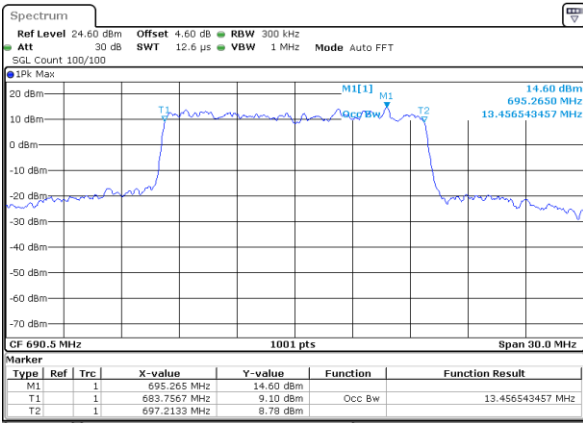

Date: 4 SEP 2020 23:11:43

Highest Channel / 5MHz / QPSK

Date: 4 SEP 2020 23:12:37

Highest Channel / 5MHz / 16QAM

Date: 4 SEP 2020 23:15:04

LTE Band 71

Lowest Channel / 10MHz / QPSK

Date: 4 SEP 2020 23:24:39

Lowest Channel / 10MHz / 16QAM

Date: 4 SEP 2020 23:23:42

Middle Channel / 10MHz / QPSK

Date: 4 SEP 2020 23:31:58

Middle Channel / 10MHz / 16QAM

Date: 4 SEP 2020 23:32:27

Highest Channel / 10MHz / QPSK

Date: 4 SEP 2020 23:36:26

Highest Channel / 10MHz / 16QAM

Date: 4 SEP 2020 23:35:23

LTE Band 71

Lowest Channel / 15MHz / QPSK

Date: 4 SEP 2020 23:42:17

Lowest Channel / 15MHz / 16QAM

Date: 4 SEP 2020 23:43:28

Middle Channel / 15MHz / QPSK

Date: 4 SEP 2020 23:54:46

Middle Channel / 15MHz / 16QAM

Date: 4 SEP 2020 23:54:03

Highest Channel / 15MHz / QPSK

Date: 4 SEP 2020 23:55:32

Highest Channel / 15MHz / 16QAM

Date: 4 SEP 2020 23:56:37