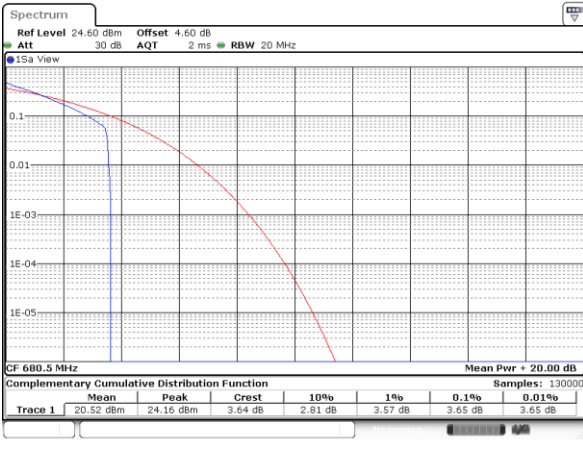

LTE Band 71 / 20MHz / QPSK

Lowest Channel / 1RB

Date: 4,SEP,2020 23:42:07

Lowest Channel / Full RB

Date: 4,SEP,2020 23:40:19

Middle Channel / 1RB

Date: 4,SEP,2020 23:37:14

Middle Channel / Full RB

Date: 4,SEP,2020 23:39:47

Highest Channel / 1RB

Date: 4,SEP,2020 23:36:44

Highest Channel / Full RB

Date: 4,SEP,2020 23:34:42

LTE Band 71 / 20MHz / 16QAM

Lowest Channel / 1RB

Date: 4,SEP,2020 23:41:49