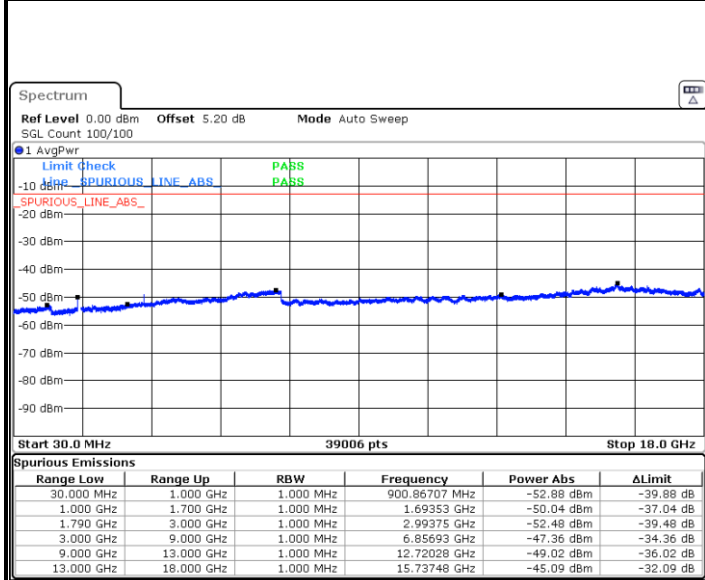

Date: 29.AUG.2020 22:17:24

Date: 29.AUG.2020 22:09:44

Highest Channel / 64QAM

Date: 29.AUG.2020 22:22:34

LTE Band 66 / 15MHz

Lowest Channel / 64QAM

Date: 29.AUG.2020 23:11:42

Middle Channel / 64QAM

Date: 29.AUG.2020 22:58:52

Highest Channel / 64QAM

Date: 29.AUG.2020 23:16:54

LTE Band 66 / 20MHz

Lowest Channel / 64QAM

Date: 29.AUG.2020 23:30:47

Middle Channel / 64QAM

Date: 29.AUG.2020 23:23:17

Highest Channel / 64QAM

Date: 29.AUG.2020 23:40:24

Frequency Stability

Test Conditions		LTE Band 66 (QPSK) / Middle Channel	Limit
Temperature (°C)	Voltage (Volt)	BW 10MHz	Note 2.
		Deviation (ppm)	Result
50	Normal Voltage	0.0019	PASS
40	Normal Voltage	0.0010	
30	Normal Voltage	0.0007	
20(Ref.)	Normal Voltage	0.0000	
10	Normal Voltage	0.0009	
0	Normal Voltage	0.0016	
-10	Normal Voltage	0.0008	
-20	Normal Voltage	0.0005	
-30	Normal Voltage	0.0001	
20	Maximum Voltage	0.0010	
20	Normal Voltage	0.0000	
20	Battery End Point	0.0002	

Note:

1. Normal Voltage =3.8 V. ; Battery End Point (BEP) =3.4 V. ; Maximum Voltage =4.4 V.
2. Note: The frequency fundamental emissions stay within the authorized frequency block.

LTE Band 71

Peak-to-Average Ratio