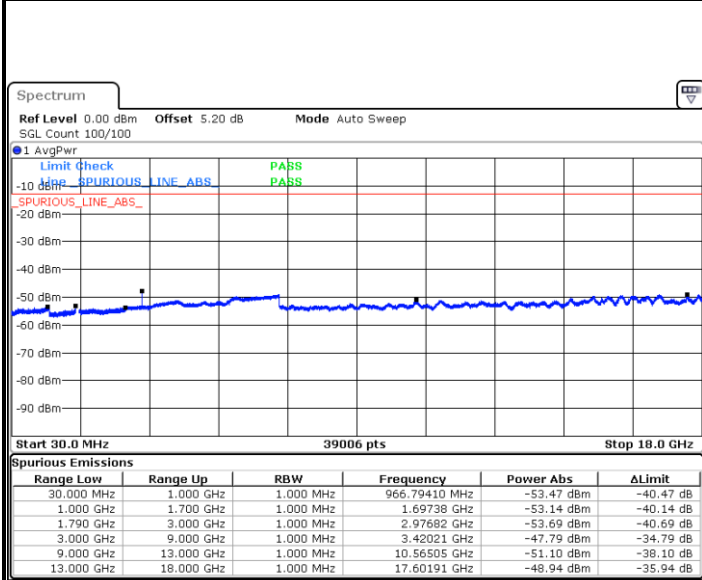

LTE Band 66 / 1.4MHz

Lowest Channel / 64QAM

Date: 29 AUG.2020 22:00:17

Middle Channel / 64QAM

Date: 29.AUG.2020 21:44:00

Highest Channel / 64QAM

Date: 29 AUG.2020 22:10:58

LTE Band 66 / 3MHz

Lowest Channel / 64QAM

Date: 29 AUG.2020 22:29:05

Middle Channel / 64QAM

Date: 29 AUG.2020 22:23:04

Highest Channel / 64QAM

Date: 29 AUG.2020 22:41:39

LTE Band 66 / 5MHz

Lowest Channel / 64QAM

Date: 29 AUG.2020 23:08:36

Middle Channel / 64QAM

Date: 29 AUG.2020 23:02:55

Highest Channel / 64QAM

Date: 29 AUG.2020 23:17:35

LTE Band 66 / 10MHz

Lowest Channel / 64QAM

Middle Channel / 64QAM