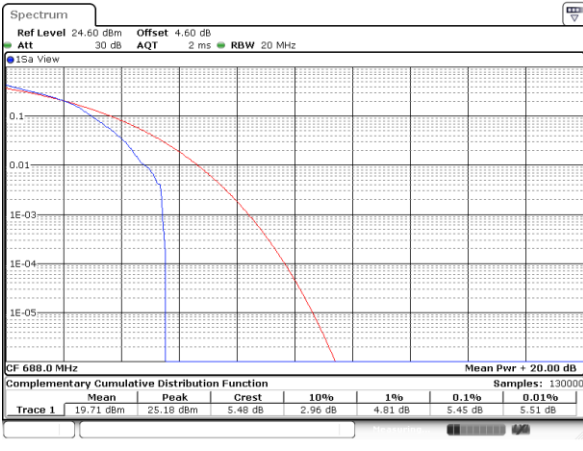

Lowest Channel / Full RB

Date: 4,SEP,2020 23:40:34

Middle Channel / 1RB

Date: 4,SEP,2020 23:37:32

Middle Channel / Full RB

Date: 4,SEP,2020 23:39:20

Highest Channel / 1RB

Date: 4,SEP,2020 23:36:19

Highest Channel / Full RB

Date: 4,SEP,2020 23:34:59

LTE Band 71 / 20MHz / 64QAM

Lowest Channel / 1RB

Date: 4,SEP,2020 23:41:39

Lowest Channel / Full RB

Date: 4,SEP,2020 23:40:49

Middle Channel / 1RB

Date: 4,SEP,2020 23:37:56

Middle Channel / Full RB

Date: 4,SEP,2020 23:39:04

Highest Channel / 1RB

Date: 4,SEP,2020 23:36:03

Highest Channel / Full RB

Date: 4,SEP,2020 23:35:17

26dB Bandwidth