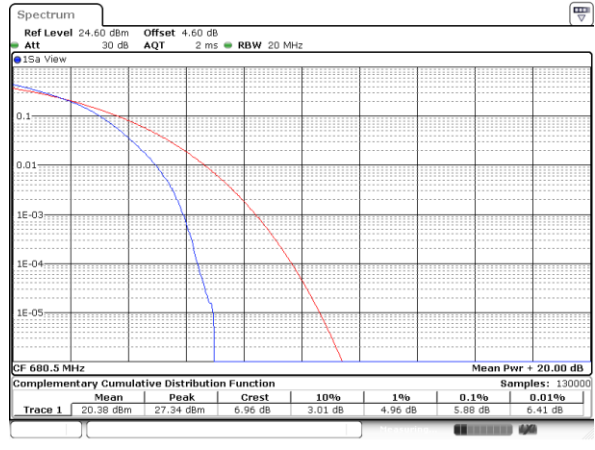

Lowest Channel / Full RB

Date: 4,SEP,2020 23:40:34

Middle Channel / 1RB

Date: 4,SEP,2020 23:37:32

Middle Channel / Full RB

Date: 4,SEP,2020 23:39:20

Highest Channel / 1RB

Date: 4,SEP,2020 23:36:19

Highest Channel / Full RB

Date: 4,SEP,2020 23:34:59

LTE Band 71 / 20MHz / 64QAM

Lowest Channel / 1RB

Date: 4,SEP,2020 23:41:39

Lowest Channel / Full RB

Date: 4,SEP,2020 23:40:49

Middle Channel / 1RB

Date: 4,SEP,2020 23:37:56

Middle Channel / Full RB

Date: 4,SEP,2020 23:39:04

Highest Channel / 1RB

Date: 4,SEP,2020 23:36:03

Highest Channel / Full RB

Date: 4,SEP,2020 23:35:17

26dB Bandwidth