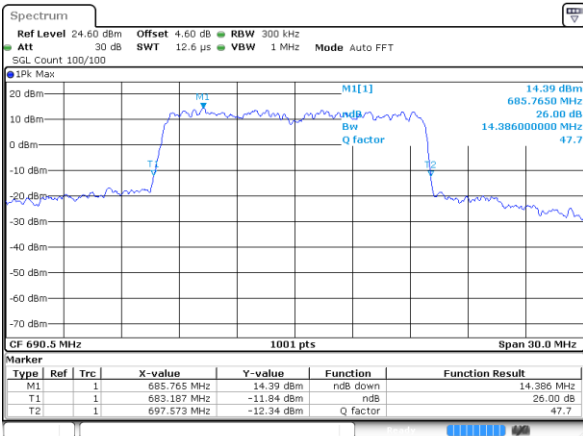

Highest Channel / 10MHz / 16QAM

Date: 4 SEP 2020 23:35:29

LTE Band 71

Lowest Channel / 15MHz / QPSK

Date: 4 SEP 2020 23:42:25

Lowest Channel / 15MHz / 16QAM

Date: 4 SEP 2020 23:43:35

Middle Channel / 15MHz / QPSK

Date: 4 SEP 2020 23:54:57

Middle Channel / 15MHz / 16QAM

Date: 4 SEP 2020 23:54:11

Highest Channel / 15MHz / QPSK

Date: 4 SEP 2020 23:55:40

Highest Channel / 15MHz / 16QAM

Date: 4 SEP 2020 23:56:45

LTE Band 71