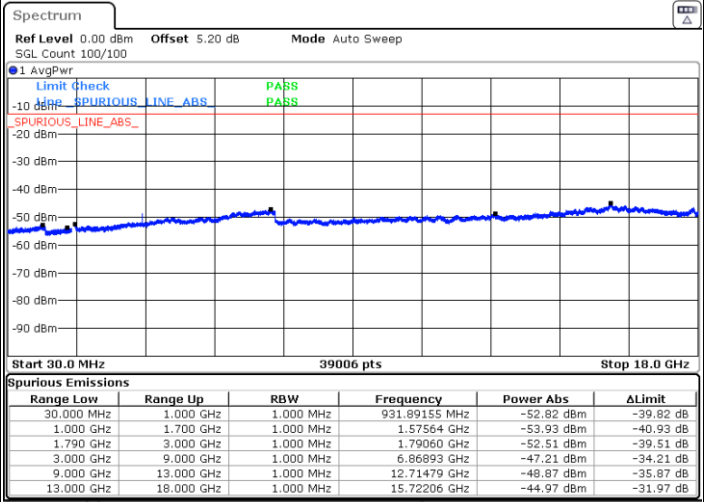

Highest Channel / QPSK

Highest Channel / 16QAM

Date: 29.AUG.2020 22:24:34

Date: 29.AUG.2020 22:23:23

LTE Band 66 / 15MHz

Lowest Channel / QPSK

Date: 29.AUG.2020 23:10:12

Lowest Channel / 16QAM

Date: 29.AUG.2020 23:09:15

Middle Channel / QPSK

Date: 29.AUG.2020 23:02:51

Middle Channel / 16QAM

Date: 29.AUG.2020 23:00:14

LTE Band 66 / 15MHz

Highest Channel / QPSK

Date: 29.AUG.2020 23:18:26

Highest Channel / 16QAM

Date: 29.AUG.2020 23:17:41

LTE Band 66 / 20MHz

Lowest Channel / QPSK

Date: 29.AUG.2020 23:33:19

Lowest Channel / 16QAM

Date: 29.AUG.2020 23:31:55

LTE Band 66 / 20MHz