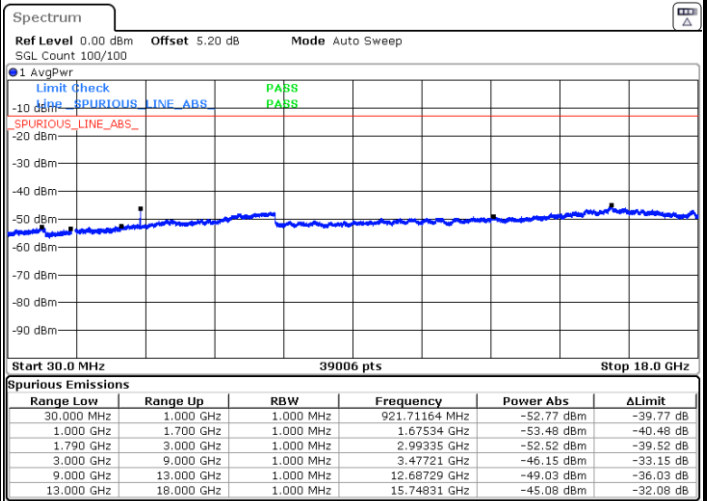

Date: 29.AUG.2020 22:25:41

Lowest Channel / 16QAM

Date: 29.AUG.2020 22:16:25

LTE Band 66 / 10MHz

Middle Channel / QPSK

Middle Channel / 16QAM

Date: 29.AUG.2020 22:11:20

Date: 29.AUG.2020 22:10:34

Highest Channel / QPSK

Highest Channel / 16QAM

Date: 29.AUG.2020 22:24:34

Date: 29.AUG.2020 22:23:23

LTE Band 66 / 15MHz

Lowest Channel / QPSK

Date: 29.AUG.2020 23:10:12

Lowest Channel / 16QAM

Date: 29.AUG.2020 23:09:15

Middle Channel / QPSK

Date: 29.AUG.2020 23:02:51

Middle Channel / 16QAM

Date: 29.AUG.2020 23:00:14

LTE Band 66 / 15MHz

Highest Channel / QPSK

Date: 29.AUG.2020 23:18:26

Highest Channel / 16QAM

Date: 29.AUG.2020 23:17:41

LTE Band 66 / 20MHz

Lowest Channel / QPSK

Date: 29.AUG.2020 23:33:19

Lowest Channel / 16QAM

Date: 29.AUG.2020 23:31:55

LTE Band 66 / 20MHz