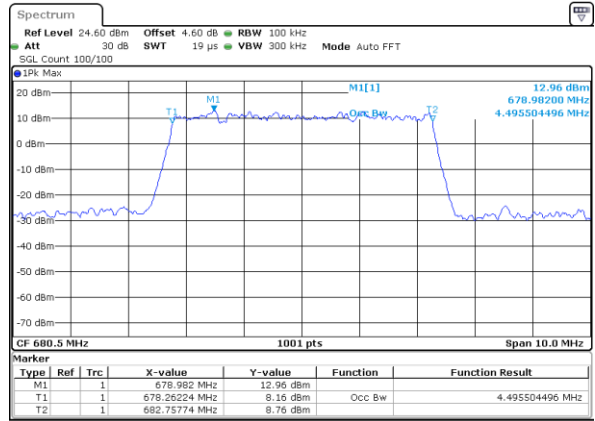

LTE Band 71

Lowest Channel / 5MHz / QPSK

Date: 4 SEP 2020 22:59:31

Lowest Channel / 5MHz / 16QAM

Date: 4 SEP 2020 23:00:43

Middle Channel / 5MHz / QPSK

Date: 4 SEP 2020 23:12:04

Middle Channel / 5MHz / 16QAM

Date: 4 SEP 2020 23:11:43

Highest Channel / 5MHz / QPSK

Date: 4 SEP 2020 23:12:37

Highest Channel / 5MHz / 16QAM

Date: 4 SEP 2020 23:15:04

LTE Band 71

Lowest Channel / 10MHz / QPSK

Date: 4 SEP 2020 23:24:39