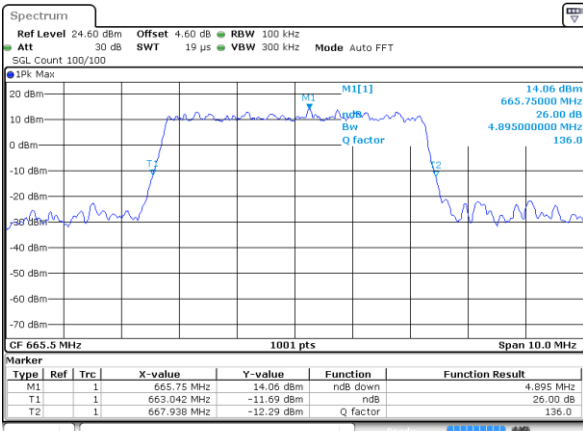

Highest Channel / 20MHz / QPSK

Date: 4,SEP,2020 23:24:50

Highest Channel / 20MHz / 16QAM

Date: 4,SEP,2020 23:23:30

LTE Band 71

Lowest Channel / 5MHz / 64QAM

Date: 4 SEP 2020 23:02:58

Lowest Channel / 10MHz / 64QAM

Date: 4 SEP 2020 23:22:46

Middle Channel / 5MHz / 64QAM

Date: 4 SEP 2020 23:11:29

Middle Channel / 10MHz / 64QAM

Date: 4 SEP 2020 23:33:06

Highest Channel / 5MHz / 64QAM

Date: 4 SEP 2020 23:15:40

Highest Channel / 10MHz / 64QAM

Date: 4 SEP 2020 23:34:22

LTE Band 71

Lowest Channel / 15MHz / 64QAM

Date: 4 SEP.2020 23:45:11

Lowest Channel / 20MHz / 64QAM

Date: 4 SEP.2020 23:05:07

Middle Channel / 15MHz / 64QAM

Date: 4 SEP.2020 23:53:33