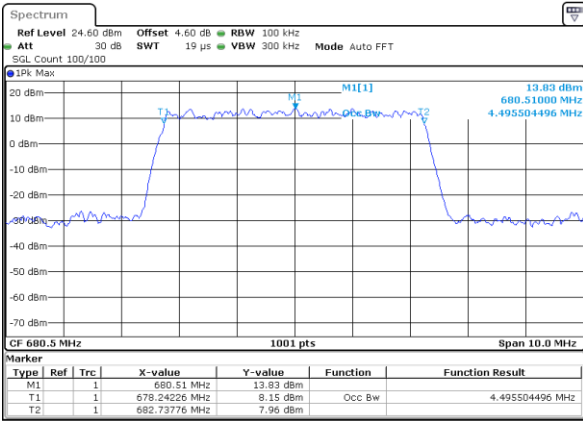

LTE Band 71

Lowest Channel / 5MHz / QPSK

Date: 4 SEP 2020 22:59:31

Lowest Channel / 5MHz / 16QAM

Date: 4 SEP 2020 23:00:43

Middle Channel / 5MHz / QPSK

Date: 4 SEP 2020 23:12:04

Middle Channel / 5MHz / 16QAM

Date: 4 SEP 2020 23:11:43

Highest Channel / 5MHz / QPSK

Date: 4 SEP 2020 23:12:37

Highest Channel / 5MHz / 16QAM

Date: 4 SEP 2020 23:15:04

LTE Band 71

Lowest Channel / 10MHz / QPSK

Date: 4 SEP 2020 23:24:39