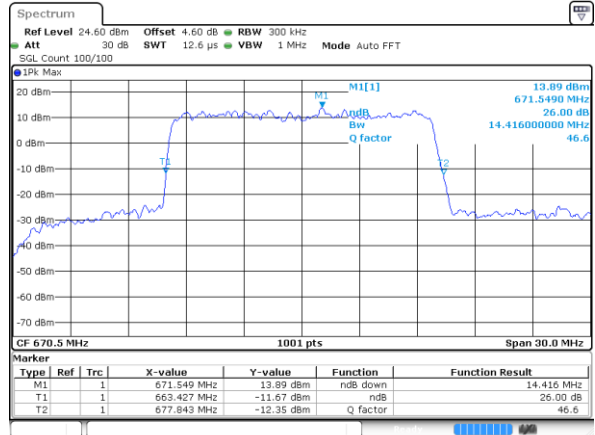

Highest Channel / 10MHz / 16QAM

Date: 4 SEP 2020 23:35:29

LTE Band 71

Lowest Channel / 15MHz / QPSK

Date: 4 SEP 2020 23:42:25

Lowest Channel / 15MHz / 16QAM

Date: 4 SEP 2020 23:43:35

Middle Channel / 15MHz / QPSK

Date: 4 SEP 2020 23:54:57

Middle Channel / 15MHz / 16QAM

Date: 4 SEP 2020 23:54:11

Highest Channel / 15MHz / QPSK

Date: 4 SEP 2020 23:55:40

Highest Channel / 15MHz / 16QAM

Date: 4 SEP 2020 23:56:45

LTE Band 71