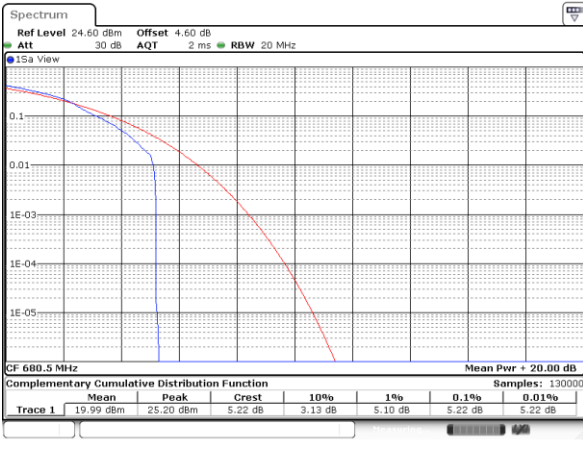

Date: 4,SEP,2020 23:39:47

Highest Channel / 1RB

Date: 4,SEP,2020 23:36:44

Highest Channel / Full RB

Date: 4,SEP,2020 23:34:42

LTE Band 71 / 20MHz / 16QAM

Lowest Channel / 1RB

Date: 4,SEP,2020 23:41:49

Lowest Channel / Full RB

Date: 4,SEP,2020 23:40:34

Middle Channel / 1RB

Date: 4,SEP,2020 23:37:32

Middle Channel / Full RB

Date: 4,SEP,2020 23:39:20

Highest Channel / 1RB

Date: 4,SEP,2020 23:36:19