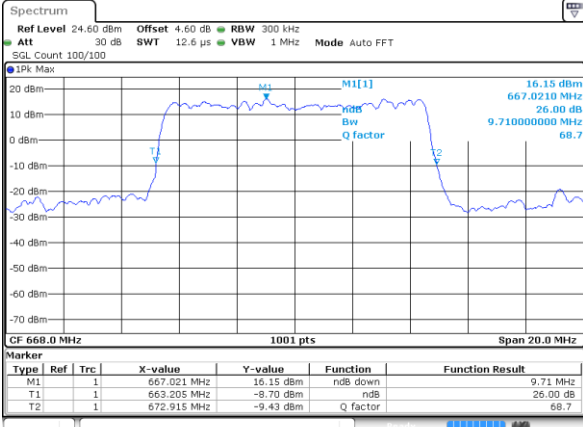

Date: 4 SEP 2020 23:11:50

Highest Channel / 5MHz / QPSK

Date: 4 SEP 2020 23:12:43

Highest Channel / 5MHz / 16QAM

Date: 4 SEP 2020 23:15:10

LTE Band 71

Lowest Channel / 10MHz / QPSK

Date: 4 SEP 2020 23:24:46

Lowest Channel / 10MHz / 16QAM

Date: 4 SEP 2020 23:23:49

Middle Channel / 10MHz / QPSK

Date: 4 SEP 2020 23:32:05

Middle Channel / 10MHz / 16QAM

Date: 4 SEP 2020 23:32:34

Highest Channel / 10MHz / QPSK

Date: 4 SEP 2020 23:36:33