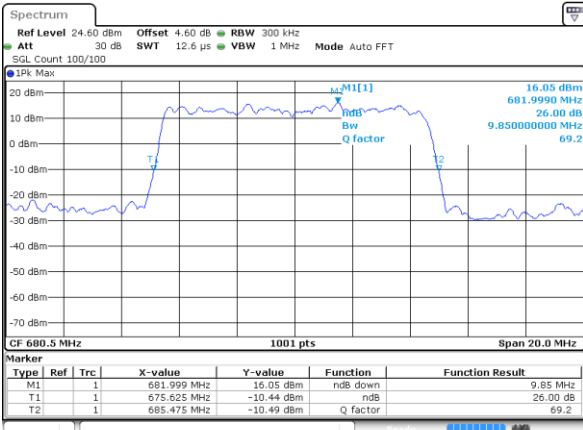

Date: 4 SEP 2020 23:11:50

Highest Channel / 5MHz / QPSK

Date: 4 SEP 2020 23:12:43

Highest Channel / 5MHz / 16QAM

Date: 4 SEP 2020 23:15:10

LTE Band 71

Lowest Channel / 10MHz / QPSK

Date: 4 SEP 2020 23:24:46

Lowest Channel / 10MHz / 16QAM

Date: 4 SEP 2020 23:23:49

Middle Channel / 10MHz / QPSK

Date: 4 SEP 2020 23:32:05

Middle Channel / 10MHz / 16QAM

Date: 4 SEP 2020 23:32:34

Highest Channel / 10MHz / QPSK

Date: 4 SEP 2020 23:36:33