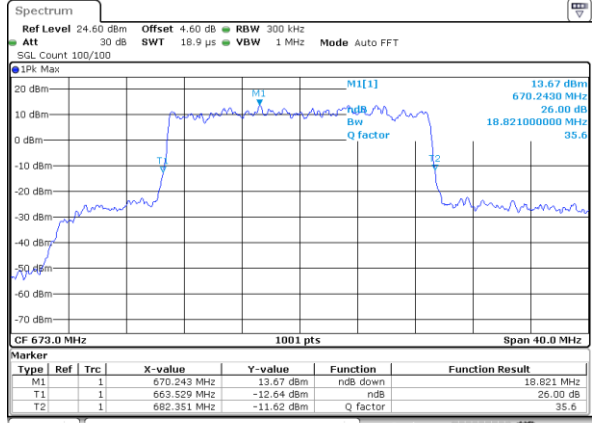

Lowest Channel / 20MHz / 16QAM

Date: 4,SEP,2020 23:09:17