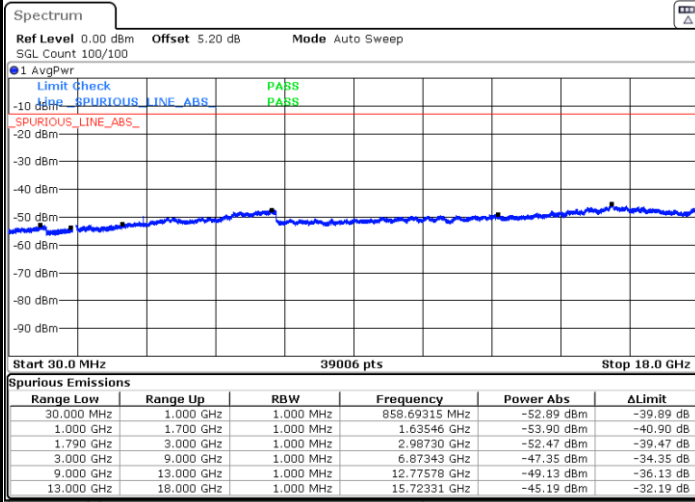

Highest Channel / QPSK

Highest Channel / 16QAM

Date: 29.AUG.2020 22:24:34

Date: 29.AUG.2020 22:23:23

LTE Band 66 / 15MHz

Lowest Channel / QPSK

Date: 29.AUG.2020 23:10:12

Lowest Channel / 16QAM

Date: 29.AUG.2020 23:09:15

Middle Channel / QPSK

Date: 29.AUG.2020 23:02:51

Middle Channel / 16QAM

Date: 29.AUG.2020 23:00:14

LTE Band 66 / 15MHz

Highest Channel / QPSK

Date: 29.AUG.2020 23:18:26

Highest Channel / 16QAM

Date: 29.AUG.2020 23:17:41

LTE Band 66 / 20MHz

Lowest Channel / QPSK

Date: 29.AUG.2020 23:33:19

Lowest Channel / 16QAM

Date: 29.AUG.2020 23:31:55

LTE Band 66 / 20MHz