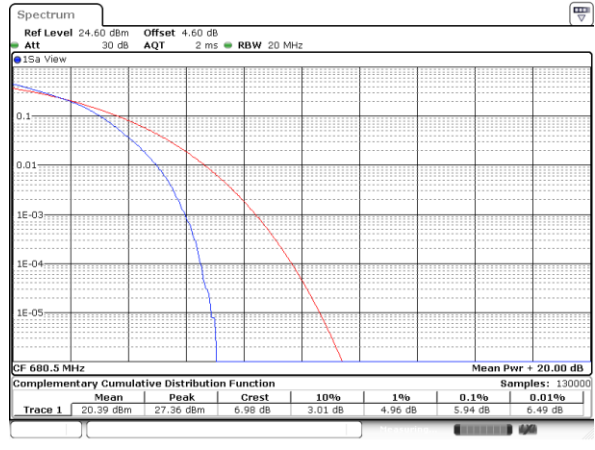

Date: 4,SEP,2020 23:39:47

Highest Channel / 1RB

Date: 4,SEP,2020 23:36:44

Highest Channel / Full RB

Date: 4,SEP,2020 23:34:42

LTE Band 71 / 20MHz / 16QAM

Lowest Channel / 1RB

Date: 4,SEP,2020 23:41:49

Lowest Channel / Full RB

Date: 4,SEP,2020 23:40:34

Middle Channel / 1RB

Date: 4,SEP,2020 23:37:32

Middle Channel / Full RB

Date: 4,SEP,2020 23:39:20

Highest Channel / 1RB

Date: 4,SEP,2020 23:36:19

Highest Channel / Full RB

Date: 4,SEP,2020 23:34:59

LTE Band 71 / 20MHz / 64QAM

Lowest Channel / 1RB

Date: 4,SEP,2020 23:41:39

Lowest Channel / Full RB

Date: 4,SEP,2020 23:40:49

Middle Channel / 1RB