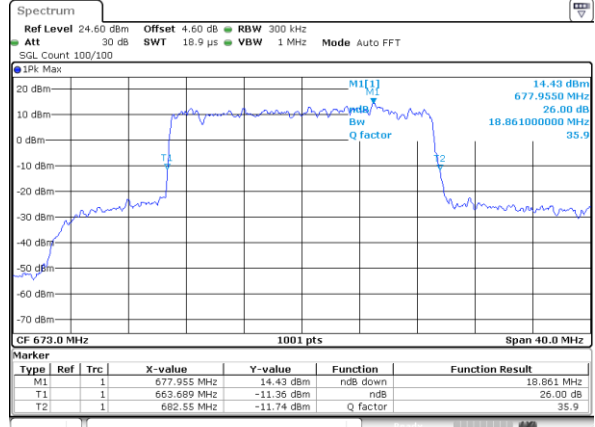

Date: 4 SEP 2020 23:22:46

Middle Channel / 5MHz / 64QAM

Date: 4 SEP 2020 23:11:29

Middle Channel / 10MHz / 64QAM

Date: 4 SEP 2020 23:33:06

Highest Channel / 5MHz / 64QAM

Date: 4 SEP 2020 23:15:40

Highest Channel / 10MHz / 64QAM

Date: 4 SEP 2020 23:34:22

LTE Band 71

Lowest Channel / 15MHz / 64QAM

Date: 4 SEP.2020 23:45:11

Lowest Channel / 20MHz / 64QAM

Date: 4 SEP.2020 23:05:07

Middle Channel / 15MHz / 64QAM

Date: 4 SEP.2020 23:53:33

Middle Channel / 20MHz / 64QAM

Date: 4 SEP.2020 23:21:44

Highest Channel / 15MHz / 64QAM

Date: 4 SEP.2020 23:57:49

Highest Channel / 20MHz / 64QAM

Date: 4 SEP.2020 23:22:27

Occupied Bandwidth

Mode								
BW	5MHz		10MHz		15MHz		20MHz	
Mod.	QPSK	16QAM	QPSK	16QAM	QPSK	16QAM	QPSK	16QAM
Lowest CH	4.52	4.49	9.09	8.99	13.49	13.46	17.82	17.90
Middle CH	4.50	4.50	9.07	9.03	13.37	13.46	17.82	17.86
Highest CH	4.52	4.50	9.03	9.05	13.46	13.49	17.94	17.82
Mode								
BW	5MHz		10MHz		15MHz		20MHz	
Mod.	64QAM		64QAM		64QAM		64QAM	
Lowest CH	4.51	-	8.97	-	13.40	-	17.86	-
Middle CH	4.50	-	9.05	-	13.40	-	17.86	-
Highest CH	4.51	-	9.09	-	13.43	-	17.94	-