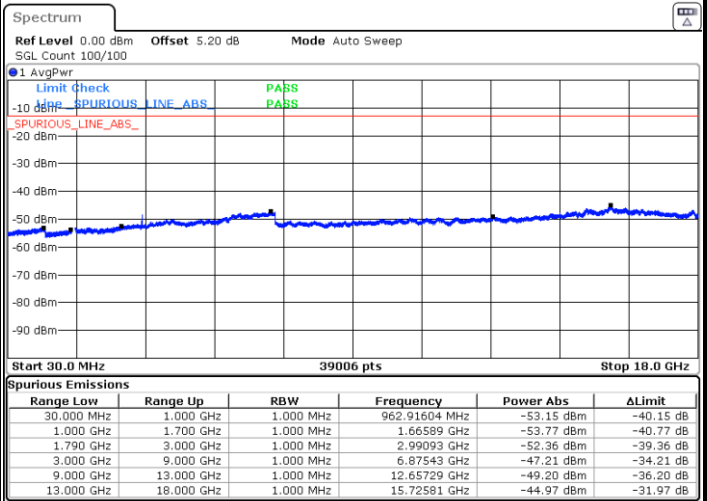

Highest Channel / 16QAM

Date: 29.AUG.2020 23:17:41

LTE Band 66 / 20MHz

Lowest Channel / QPSK

Date: 29.AUG.2020 23:33:19

Lowest Channel / 16QAM

Date: 29.AUG.2020 23:31:55

LTE Band 66 / 20MHz

Middle Channel / QPSK

Middle Channel / 16QAM

Date: 29.AUG.2020 23:25:47

Date: 29.AUG.2020 23:24:36

Highest Channel / QPSK

Highest Channel / 16QAM

Date: 29.AUG.2020 23:38:23

Date: 29.AUG.2020 23:39:20

LTE Band 66 / 1.4MHz

Lowest Channel / 64QAM

Date: 29 AUG.2020 22:00:17

Middle Channel / 64QAM

Date: 29.AUG.2020 21:44:00

Highest Channel / 64QAM

Date: 29 AUG.2020 22:10:58

LTE Band 66 / 3MHz