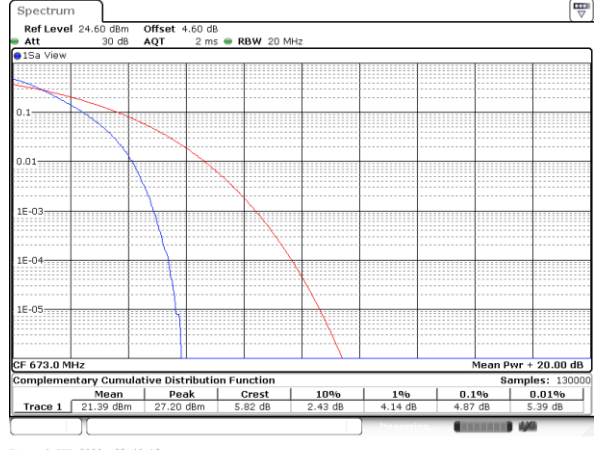

Note:

1. Normal Voltage =3.8 V. ; Battery End Point (BEP) =3.4 V. ; Maximum Voltage =4.4 V.
2. Note: The frequency fundamental emissions stay within the authorized frequency block.

LTE Band 71

Peak-to-Average Ratio

Mode	LTE Band 71 / 20MHz				
Mod.	QPSK		16QAM		Limit: 13dB
RB Size	1RB	Full RB	1RB	Full RB	Result
Lowest CH	3.51	4.87	5.16	5.94	PASS
Middle CH	3.65	4.84	5.22	5.94	
Highest CH	3.65	4.93	5.13	5.86	
Mode	LTE Band 71 / 20MHz				
Mod.	64QAM				Limit: 13dB
RB Size	1RB	Full RB			Result
Lowest CH	5.16	5.88	-	-	PASS
Middle CH	5.59	5.88	-	-	
Highest CH	5.45	5.86	-	-	

LTE Band 71 / 20MHz / QPSK

Lowest Channel / 1RB

Date: 4,SEP,2020 23:42:07

Lowest Channel / Full RB

Date: 4,SEP,2020 23:40:19

Middle Channel / 1RB

Date: 4,SEP,2020 23:37:14

Middle Channel / Full RB