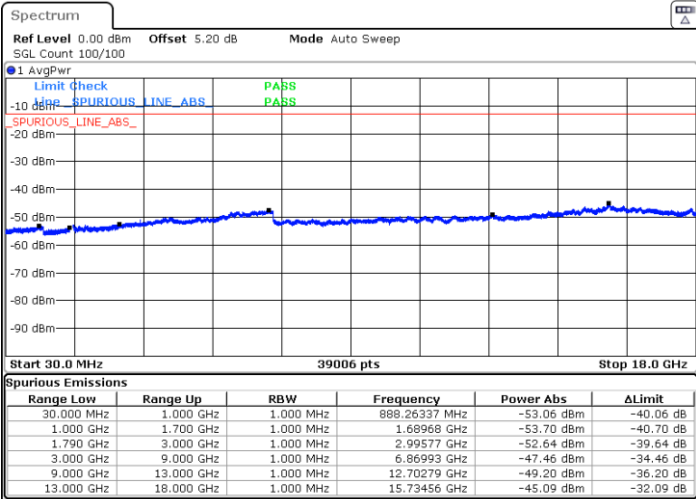

Lowest Channel / 64QAM

Date: 29 AUG.2020 22:29:05

Middle Channel / 64QAM

Date: 29 AUG.2020 22:23:04

Highest Channel / 64QAM

Date: 29 AUG.2020 22:41:39

LTE Band 66 / 5MHz

Lowest Channel / 64QAM

Date: 29 AUG.2020 23:08:36

Middle Channel / 64QAM

Date: 29 AUG.2020 23:02:55

Highest Channel / 64QAM

Date: 29 AUG.2020 23:17:35

LTE Band 66 / 10MHz

Lowest Channel / 64QAM

Middle Channel / 64QAM

Date: 29.AUG.2020 22:17:24

Date: 29.AUG.2020 22:09:44

Highest Channel / 64QAM

Date: 29.AUG.2020 22:22:34

LTE Band 66 / 15MHz

Lowest Channel / 64QAM

Date: 29.AUG.2020 23:11:42

Middle Channel / 64QAM

Date: 29.AUG.2020 22:58:52

Highest Channel / 64QAM

Date: 29.AUG.2020 23:16:54

LTE Band 66 / 20MHz

Lowest Channel / 64QAM

Date: 29.AUG.2020 23:30:47

Middle Channel / 64QAM

Date: 29.AUG.2020 23:23:17