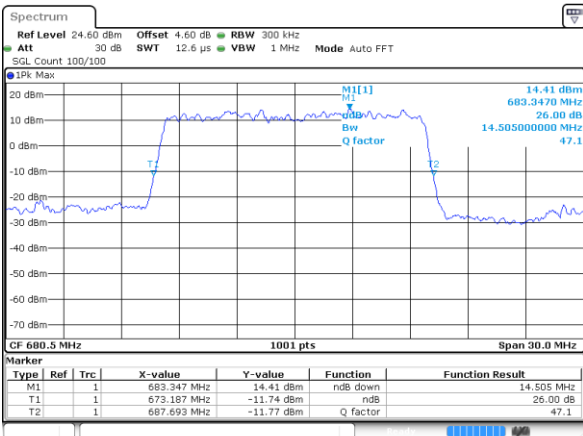

Highest Channel / 10MHz / 16QAM

Date: 4 SEP 2020 23:35:29

LTE Band 71

Lowest Channel / 15MHz / QPSK

Date: 4 SEP 2020 23:42:25

Lowest Channel / 15MHz / 16QAM

Date: 4 SEP 2020 23:43:35

Middle Channel / 15MHz / QPSK

Date: 4 SEP 2020 23:54:57

Middle Channel / 15MHz / 16QAM

Date: 4 SEP 2020 23:54:11

Highest Channel / 15MHz / QPSK

Date: 4 SEP 2020 23:55:40

Highest Channel / 15MHz / 16QAM

Date: 4 SEP 2020 23:56:45

LTE Band 71