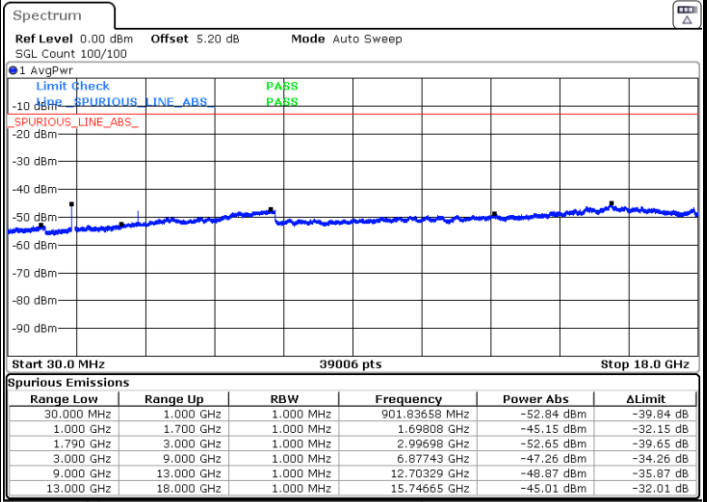

Date: 29.AUG.2020 22:25:41

Lowest Channel / 16QAM

Date: 29.AUG.2020 22:16:25

LTE Band 66 / 10MHz

Middle Channel / QPSK

Middle Channel / 16QAM

Date: 29.AUG.2020 22:11:20

Date: 29.AUG.2020 22:10:34

Highest Channel / QPSK

Highest Channel / 16QAM

Date: 29.AUG.2020 22:24:34

Date: 29.AUG.2020 22:23:23

LTE Band 66 / 15MHz

Lowest Channel / QPSK

Date: 29.AUG.2020 23:10:12

Lowest Channel / 16QAM

Date: 29.AUG.2020 23:09:15

Middle Channel / QPSK

Date: 29.AUG.2020 23:02:51

Middle Channel / 16QAM

Date: 29.AUG.2020 23:00:14

LTE Band 66 / 15MHz

Highest Channel / QPSK

Date: 29.AUG.2020 23:18:26

Highest Channel / 16QAM

Date: 29.AUG.2020 23:17:41

LTE Band 66 / 20MHz

Lowest Channel / QPSK

Date: 29.AUG.2020 23:33:19

Lowest Channel / 16QAM

Date: 29.AUG.2020 23:31:55

LTE Band 66 / 20MHz