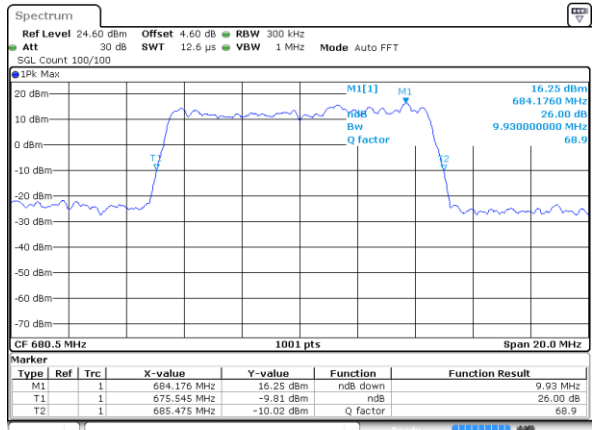

Highest Channel / 20MHz / QPSK

Date: 4,SEP,2020 23:24:50

Highest Channel / 20MHz / 16QAM

Date: 4,SEP,2020 23:23:30

LTE Band 71

Lowest Channel / 5MHz / 64QAM

Date: 4 SEP 2020 23:02:58

Lowest Channel / 10MHz / 64QAM

Date: 4 SEP 2020 23:22:46

Middle Channel / 5MHz / 64QAM

Date: 4 SEP 2020 23:11:29

Middle Channel / 10MHz / 64QAM

Date: 4 SEP 2020 23:33:06

Highest Channel / 5MHz / 64QAM

Date: 4 SEP 2020 23:15:40

Highest Channel / 10MHz / 64QAM