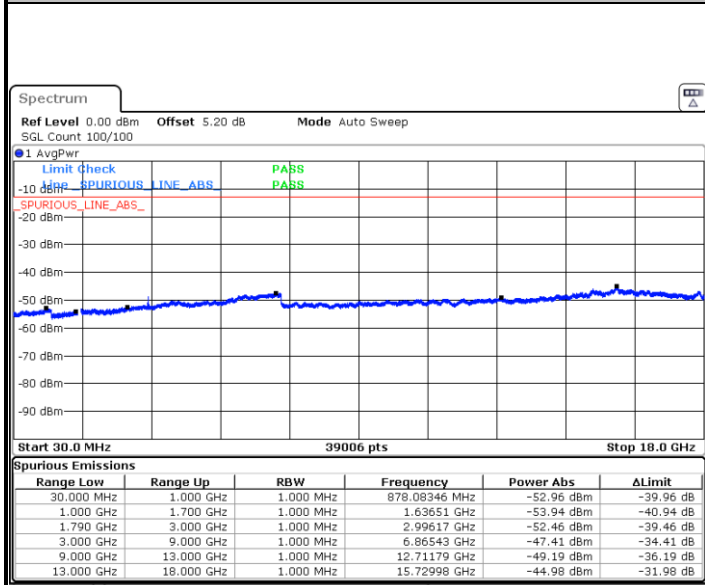

Date: 29.AUG.2020 22:17:24

Date: 29.AUG.2020 22:09:44

Highest Channel / 64QAM

Date: 29.AUG.2020 22:22:34

LTE Band 66 / 15MHz

Lowest Channel / 64QAM

Date: 29.AUG.2020 23:11:42

Middle Channel / 64QAM

Date: 29.AUG.2020 22:58:52

Highest Channel / 64QAM

Date: 29.AUG.2020 23:16:54

LTE Band 66 / 20MHz

Lowest Channel / 64QAM

Date: 29.AUG.2020 23:30:47

Middle Channel / 64QAM

Date: 29.AUG.2020 23:23:17

Highest Channel / 64QAM

Date: 29.AUG.2020 23:40:24

Frequency Stability

Test Conditions		LTE Band 66 (QPSK) / Middle Channel	Limit
Temperature (°C)	Voltage (Volt)	BW 10MHz	Note 2.
		Deviation (ppm)	Result
50	Normal Voltage	0.0019	PASS
40	Normal Voltage	0.0010	
30	Normal Voltage	0.0007	
20(Ref.)	Normal Voltage	0.0000	
10	Normal Voltage	0.0009	
0	Normal Voltage	0.0016	
-10	Normal Voltage	0.0008	
-20	Normal Voltage	0.0005	
-30	Normal Voltage	0.0001	
20	Maximum Voltage	0.0010	
20	Normal Voltage	0.0000	
20	Battery End Point	0.0002	

Note:

1. Normal Voltage =3.8 V. ; Battery End Point (BEP) =3.4 V. ; Maximum Voltage =4.4 V.
2. Note: The frequency fundamental emissions stay within the authorized frequency block.

LTE Band 71

Peak-to-Average Ratio