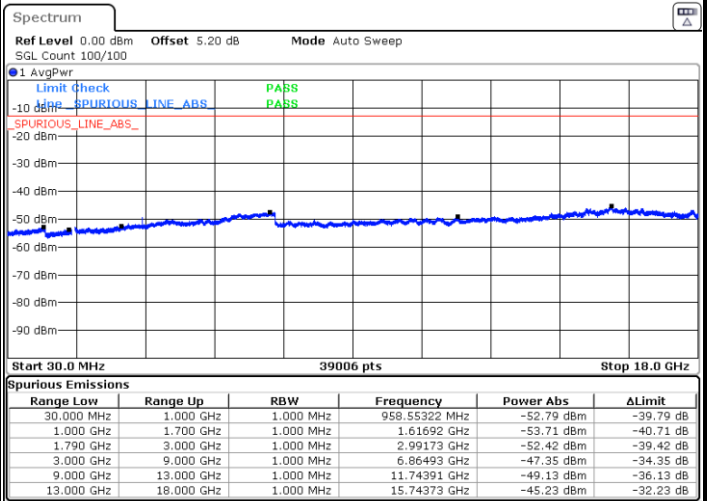

Date: 29 AUG.2020 23:03:37

LTE Band 66 / 5MHz

Highest Channel / QPSK

Date: 29 AUG.2020 23:16:06

Highest Channel / 16QAM

Date: 29 AUG.2020 23:16:52

LTE Band 66 / 10MHz

Lowest Channel / QPSK

Date: 29.AUG.2020 22:25:41

Lowest Channel / 16QAM

Date: 29.AUG.2020 22:16:25

LTE Band 66 / 10MHz

Middle Channel / QPSK

Middle Channel / 16QAM

Date: 29.AUG.2020 22:11:20

Date: 29.AUG.2020 22:10:34

Highest Channel / QPSK

Highest Channel / 16QAM

Date: 29.AUG.2020 22:24:34

Date: 29.AUG.2020 22:23:23

LTE Band 66 / 15MHz

Lowest Channel / QPSK

Date: 29.AUG.2020 23:10:12

Lowest Channel / 16QAM