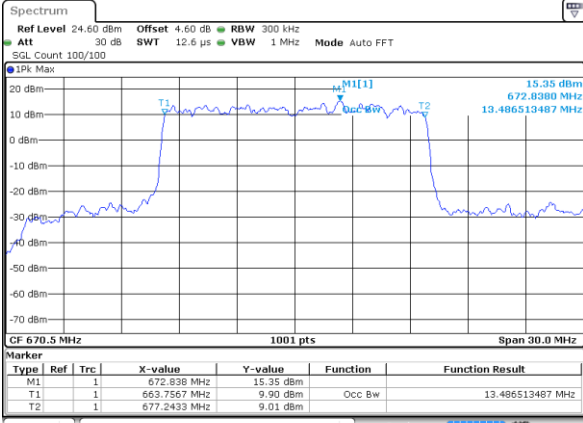

Date: 4 SEP 2020 23:11:43

Highest Channel / 5MHz / QPSK

Date: 4 SEP 2020 23:12:37

Highest Channel / 5MHz / 16QAM

Date: 4 SEP 2020 23:15:04

LTE Band 71

Lowest Channel / 10MHz / QPSK

Date: 4 SEP 2020 23:24:39

Lowest Channel / 10MHz / 16QAM

Date: 4 SEP 2020 23:23:42

Middle Channel / 10MHz / QPSK

Date: 4 SEP 2020 23:31:58

Middle Channel / 10MHz / 16QAM

Date: 4 SEP 2020 23:32:27

Highest Channel / 10MHz / QPSK

Date: 4 SEP 2020 23:36:26

Highest Channel / 10MHz / 16QAM

Date: 4 SEP 2020 23:35:23

LTE Band 71

Lowest Channel / 15MHz / QPSK

Date: 4 SEP 2020 23:42:17

Lowest Channel / 15MHz / 16QAM

Date: 4 SEP 2020 23:43:28

Middle Channel / 15MHz / QPSK

Date: 4 SEP 2020 23:54:46

Middle Channel / 15MHz / 16QAM

Date: 4 SEP 2020 23:54:03

Highest Channel / 15MHz / QPSK

Date: 4 SEP 2020 23:55:32

Highest Channel / 15MHz / 16QAM

Date: 4 SEP 2020 23:56:37