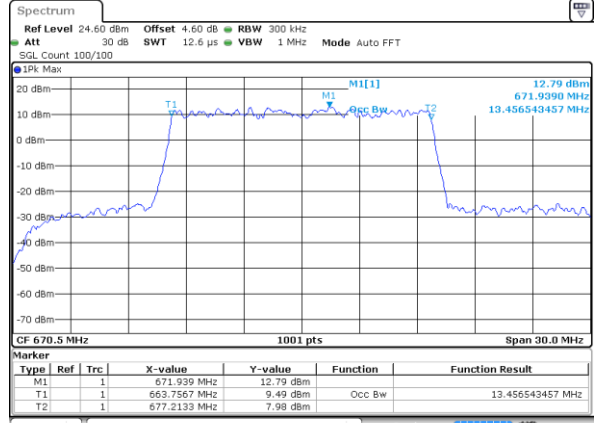

Date: 4 SEP 2020 23:11:43

Highest Channel / 5MHz / QPSK

Date: 4 SEP 2020 23:12:37

Highest Channel / 5MHz / 16QAM

Date: 4 SEP 2020 23:15:04

LTE Band 71

Lowest Channel / 10MHz / QPSK

Date: 4 SEP 2020 23:24:39

Lowest Channel / 10MHz / 16QAM

Date: 4 SEP 2020 23:23:42

Middle Channel / 10MHz / QPSK

Date: 4 SEP 2020 23:31:58

Middle Channel / 10MHz / 16QAM

Date: 4 SEP 2020 23:32:27

Highest Channel / 10MHz / QPSK

Date: 4 SEP 2020 23:36:26

Highest Channel / 10MHz / 16QAM

Date: 4 SEP 2020 23:35:23

LTE Band 71

Lowest Channel / 15MHz / QPSK

Date: 4 SEP 2020 23:42:17

Lowest Channel / 15MHz / 16QAM

Date: 4 SEP 2020 23:43:28

Middle Channel / 15MHz / QPSK

Date: 4 SEP 2020 23:54:46

Middle Channel / 15MHz / 16QAM

Date: 4 SEP 2020 23:54:03

Highest Channel / 15MHz / QPSK

Date: 4 SEP 2020 23:55:32

Highest Channel / 15MHz / 16QAM

Date: 4 SEP 2020 23:56:37