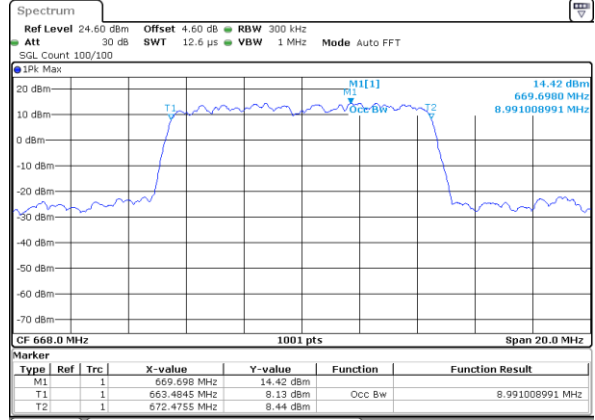

LTE Band 71

Lowest Channel / 5MHz / QPSK

Date: 4 SEP 2020 22:59:31

Lowest Channel / 5MHz / 16QAM

Date: 4 SEP 2020 23:00:43

Middle Channel / 5MHz / QPSK

Date: 4 SEP 2020 23:12:04

Middle Channel / 5MHz / 16QAM

Date: 4 SEP 2020 23:11:43

Highest Channel / 5MHz / QPSK

Date: 4 SEP 2020 23:12:37

Highest Channel / 5MHz / 16QAM

Date: 4 SEP 2020 23:15:04

LTE Band 71

Lowest Channel / 10MHz / QPSK

Date: 4 SEP 2020 23:24:39

Lowest Channel / 10MHz / 16QAM

Date: 4 SEP 2020 23:23:42

Middle Channel / 10MHz / QPSK

Date: 4 SEP 2020 23:31:58

Middle Channel / 10MHz / 16QAM

Date: 4 SEP 2020 23:32:27

Highest Channel / 10MHz / QPSK

Date: 4 SEP 2020 23:36:26

Highest Channel / 10MHz / 16QAM

Date: 4 SEP 2020 23:35:23

LTE Band 71

Lowest Channel / 15MHz / QPSK

Date: 4 SEP 2020 23:42:17

Lowest Channel / 15MHz / 16QAM

Date: 4 SEP 2020 23:43:28

Middle Channel / 15MHz / QPSK