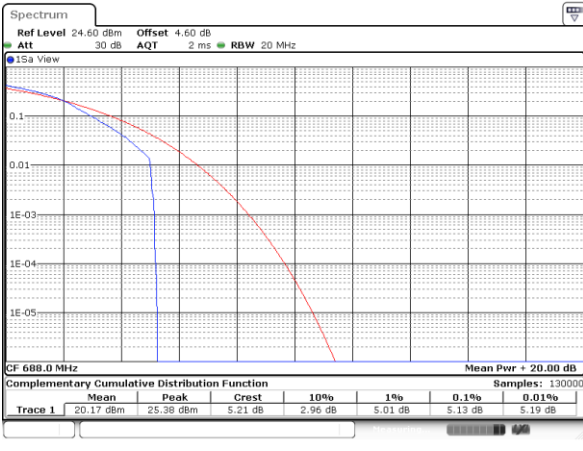

Date: 4,SEP,2020 23:39:47

Highest Channel / 1RB

Date: 4,SEP,2020 23:36:44

Highest Channel / Full RB

Date: 4,SEP,2020 23:34:42

LTE Band 71 / 20MHz / 16QAM

Lowest Channel / 1RB

Date: 4,SEP,2020 23:41:49

Lowest Channel / Full RB

Date: 4,SEP,2020 23:40:34

Middle Channel / 1RB

Date: 4,SEP,2020 23:37:32

Middle Channel / Full RB

Date: 4,SEP,2020 23:39:20

Highest Channel / 1RB

Date: 4,SEP,2020 23:36:19

Highest Channel / Full RB

Date: 4,SEP,2020 23:34:59

LTE Band 71 / 20MHz / 64QAM

Lowest Channel / 1RB

Date: 4,SEP,2020 23:41:39

Lowest Channel / Full RB

Date: 4,SEP,2020 23:40:49

Middle Channel / 1RB