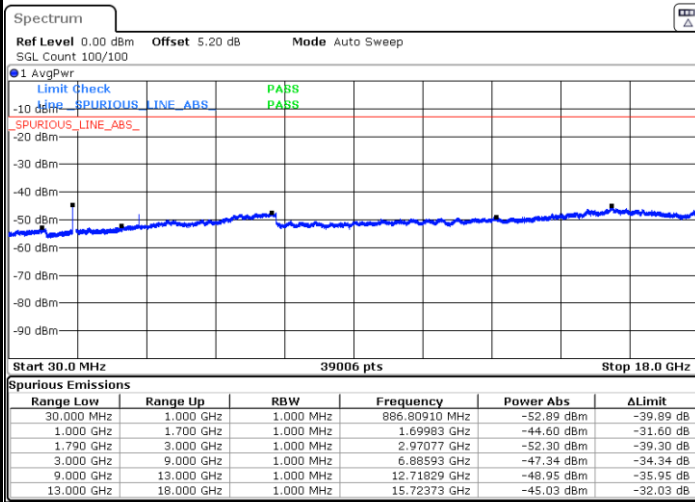

Highest Channel / QPSK

Highest Channel / 16QAM

Date: 29.AUG.2020 22:24:34

Date: 29.AUG.2020 22:23:23

LTE Band 66 / 15MHz

Lowest Channel / QPSK

Date: 29.AUG.2020 23:10:12

Lowest Channel / 16QAM

Date: 29.AUG.2020 23:09:15

Middle Channel / QPSK

Date: 29.AUG.2020 23:02:51

Middle Channel / 16QAM

Date: 29.AUG.2020 23:00:14

LTE Band 66 / 15MHz

Highest Channel / QPSK

Date: 29.AUG.2020 23:18:26

Highest Channel / 16QAM

Date: 29.AUG.2020 23:17:41

LTE Band 66 / 20MHz

Lowest Channel / QPSK

Date: 29.AUG.2020 23:33:19

Lowest Channel / 16QAM

Date: 29.AUG.2020 23:31:55

LTE Band 66 / 20MHz