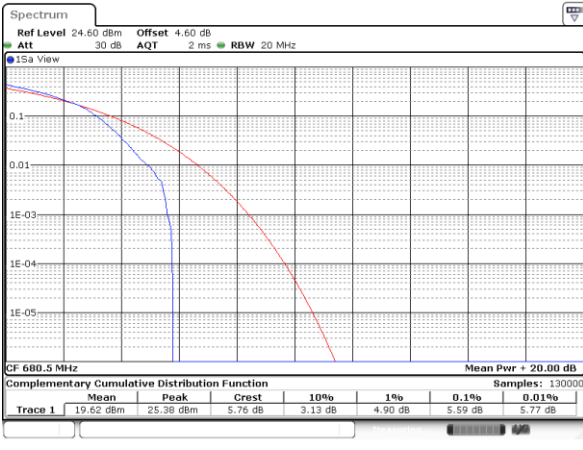

Lowest Channel / Full RB

Date: 4,SEP,2020 23:40:34

Middle Channel / 1RB

Date: 4,SEP,2020 23:37:32

Middle Channel / Full RB

Date: 4,SEP,2020 23:39:20

Highest Channel / 1RB

Date: 4,SEP,2020 23:36:19

Highest Channel / Full RB

Date: 4,SEP,2020 23:34:59

LTE Band 71 / 20MHz / 64QAM

Lowest Channel / 1RB

Date: 4,SEP,2020 23:41:39

Lowest Channel / Full RB

Date: 4,SEP,2020 23:40:49

Middle Channel / 1RB

Date: 4,SEP,2020 23:37:56

Middle Channel / Full RB

Date: 4,SEP,2020 23:39:04

Highest Channel / 1RB

Date: 4,SEP,2020 23:36:03

Highest Channel / Full RB

Date: 4,SEP,2020 23:35:17

26dB Bandwidth