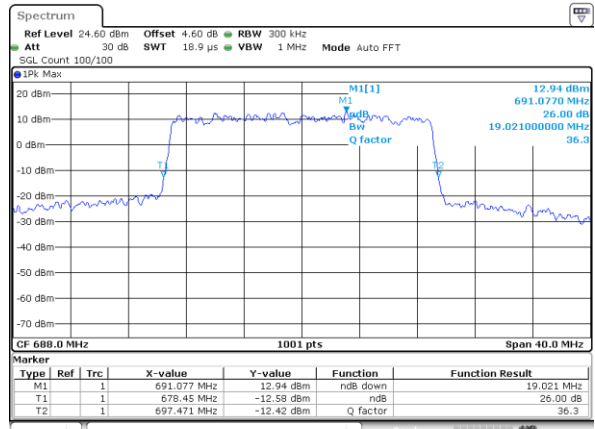

Date: 4 SEP 2020 23:34:22

LTE Band 71

Lowest Channel / 15MHz / 64QAM

Date: 4 SEP.2020 23:45:11

Lowest Channel / 20MHz / 64QAM

Date: 4 SEP.2020 23:05:07

Middle Channel / 15MHz / 64QAM

Date: 4 SEP.2020 23:53:33

Middle Channel / 20MHz / 64QAM

Date: 4 SEP.2020 23:21:44

Highest Channel / 15MHz / 64QAM

Date: 4 SEP.2020 23:57:49

Highest Channel / 20MHz / 64QAM

Date: 4 SEP.2020 23:22:27

Occupied Bandwidth

Mode								
BW	5MHz		10MHz		15MHz		20MHz	
Mod.	QPSK	16QAM	QPSK	16QAM	QPSK	16QAM	QPSK	16QAM
Lowest CH	4.52	4.49	9.09	8.99	13.49	13.46	17.82	17.90
Middle CH	4.50	4.50	9.07	9.03	13.37	13.46	17.82	17.86
Highest CH	4.52	4.50	9.03	9.05	13.46	13.49	17.94	17.82
Mode								
BW	5MHz		10MHz		15MHz		20MHz	
Mod.	64QAM		64QAM		64QAM		64QAM	
Lowest CH	4.51	-	8.97	-	13.40	-	17.86	-
Middle CH	4.50	-	9.05	-	13.40	-	17.86	-
Highest CH	4.51	-	9.09	-	13.43	-	17.94	-

LTE Band 71

Lowest Channel / 5MHz / QPSK

Date: 4 SEP 2020 22:59:31

Lowest Channel / 5MHz / 16QAM

Date: 4 SEP 2020 23:00:43

Middle Channel / 5MHz / QPSK

Date: 4 SEP 2020 23:12:04

Middle Channel / 5MHz / 16QAM

Date: 4 SEP 2020 23:11:43

Highest Channel / 5MHz / QPSK

Date: 4 SEP 2020 23:12:37

Highest Channel / 5MHz / 16QAM

Date: 4 SEP 2020 23:15:04

LTE Band 71

Lowest Channel / 10MHz / QPSK

Date: 4 SEP 2020 23:24:39