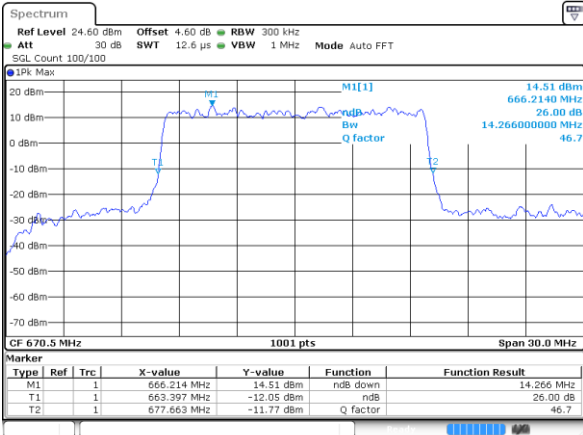

Highest Channel / 10MHz / 16QAM

Date: 4 SEP 2020 23:35:29

LTE Band 71

Lowest Channel / 15MHz / QPSK

Date: 4 SEP 2020 23:42:25

Lowest Channel / 15MHz / 16QAM

Date: 4 SEP 2020 23:43:35

Middle Channel / 15MHz / QPSK

Date: 4 SEP 2020 23:54:57

Middle Channel / 15MHz / 16QAM

Date: 4 SEP 2020 23:54:11

Highest Channel / 15MHz / QPSK

Date: 4 SEP 2020 23:55:40

Highest Channel / 15MHz / 16QAM

Date: 4 SEP 2020 23:56:45

LTE Band 71