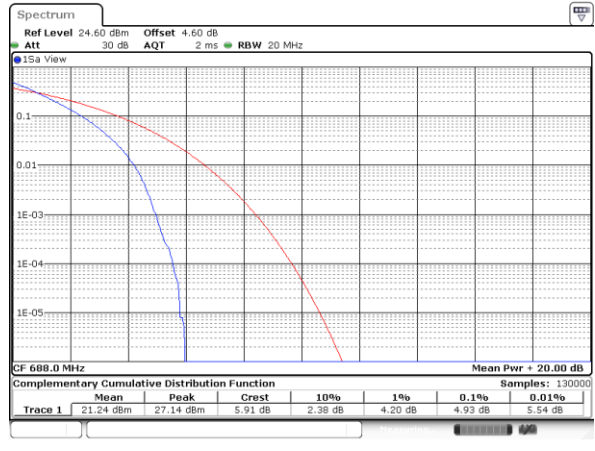

LTE Band 71 / 20MHz / QPSK

Lowest Channel / 1RB

Date: 4,SEP,2020 23:42:07

Lowest Channel / Full RB

Date: 4,SEP,2020 23:40:19

Middle Channel / 1RB

Date: 4,SEP,2020 23:37:14

Middle Channel / Full RB

Date: 4,SEP,2020 23:39:47

Highest Channel / 1RB

Date: 4,SEP,2020 23:36:44

Highest Channel / Full RB

Date: 4,SEP,2020 23:34:42

LTE Band 71 / 20MHz / 16QAM

Lowest Channel / 1RB

Date: 4,SEP,2020 23:41:49