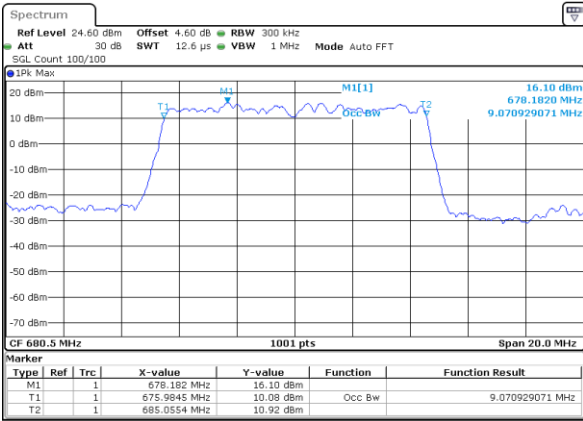

LTE Band 71

Lowest Channel / 5MHz / QPSK

Date: 4 SEP 2020 22:59:31

Lowest Channel / 5MHz / 16QAM

Date: 4 SEP 2020 23:00:43

Middle Channel / 5MHz / QPSK

Date: 4 SEP 2020 23:12:04

Middle Channel / 5MHz / 16QAM

Date: 4 SEP 2020 23:11:43

Highest Channel / 5MHz / QPSK

Date: 4 SEP 2020 23:12:37

Highest Channel / 5MHz / 16QAM

Date: 4 SEP 2020 23:15:04

LTE Band 71

Lowest Channel / 10MHz / QPSK

Date: 4 SEP 2020 23:24:39

Lowest Channel / 10MHz / 16QAM

Date: 4 SEP 2020 23:23:42

Middle Channel / 10MHz / QPSK

Date: 4 SEP 2020 23:31:58

Middle Channel / 10MHz / 16QAM

Date: 4 SEP 2020 23:32:27

Highest Channel / 10MHz / QPSK

Date: 4 SEP 2020 23:36:26

Highest Channel / 10MHz / 16QAM

Date: 4 SEP 2020 23:35:23

LTE Band 71

Lowest Channel / 15MHz / QPSK

Date: 4 SEP 2020 23:42:17

Lowest Channel / 15MHz / 16QAM

Date: 4 SEP 2020 23:43:28

Middle Channel / 15MHz / QPSK