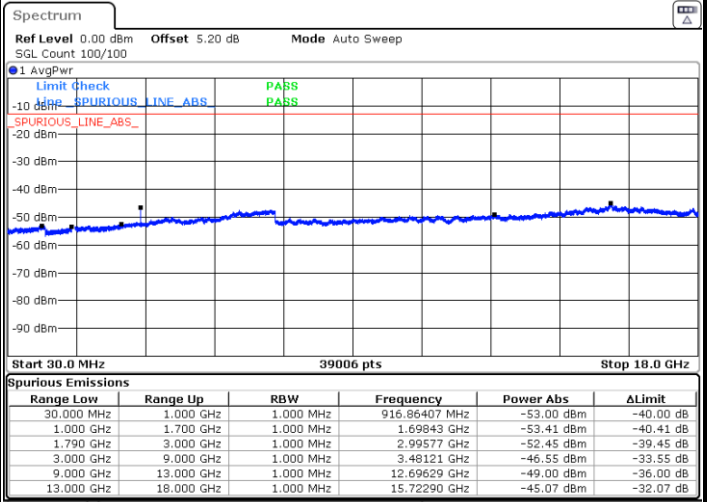

Date: 29 AUG.2020 23:03:37

LTE Band 66 / 5MHz

Highest Channel / QPSK

Date: 29 AUG.2020 23:16:06

Highest Channel / 16QAM

Date: 29 AUG.2020 23:16:52

LTE Band 66 / 10MHz

Lowest Channel / QPSK

Date: 29.AUG.2020 22:25:41

Lowest Channel / 16QAM

Date: 29.AUG.2020 22:16:25

LTE Band 66 / 10MHz

Middle Channel / QPSK

Middle Channel / 16QAM

Date: 29.AUG.2020 22:11:20

Date: 29.AUG.2020 22:10:34

Highest Channel / QPSK

Highest Channel / 16QAM

Date: 29.AUG.2020 22:24:34

Date: 29.AUG.2020 22:23:23

LTE Band 66 / 15MHz

Lowest Channel / QPSK

Date: 29.AUG.2020 23:10:12

Lowest Channel / 16QAM