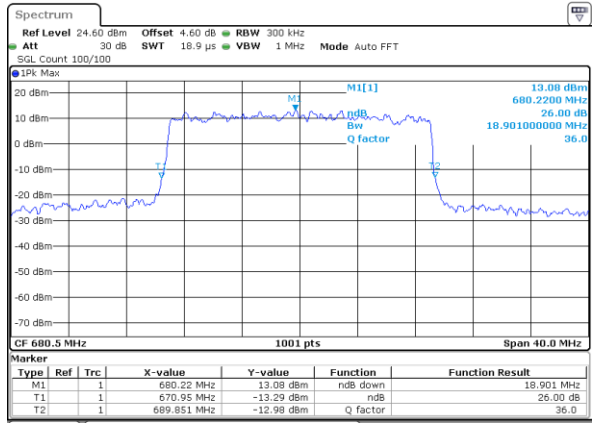

Date: 4 SEP 2020 23:54:57

Middle Channel / 15MHz / 16QAM

Date: 4 SEP 2020 23:54:11

Highest Channel / 15MHz / QPSK

Date: 4 SEP 2020 23:55:40

Highest Channel / 15MHz / 16QAM

Date: 4 SEP 2020 23:56:45

LTE Band 71

Lowest Channel / 20MHz / QPSK

Date: 4,SEP,2020 23:10:31

Lowest Channel / 20MHz / 16QAM

Date: 4,SEP,2020 23:09:17

Middle Channel / 20MHz / QPSK

Date: 4,SEP,2020 23:20:36

Middle Channel / 20MHz / 16QAM

Date: 4,SEP,2020 23:21:08

Highest Channel / 20MHz / QPSK

Date: 4,SEP,2020 23:24:50

Highest Channel / 20MHz / 16QAM

Date: 4,SEP,2020 23:23:30

LTE Band 71

Lowest Channel / 5MHz / 64QAM

Date: 4 SEP 2020 23:02:58

Lowest Channel / 10MHz / 64QAM