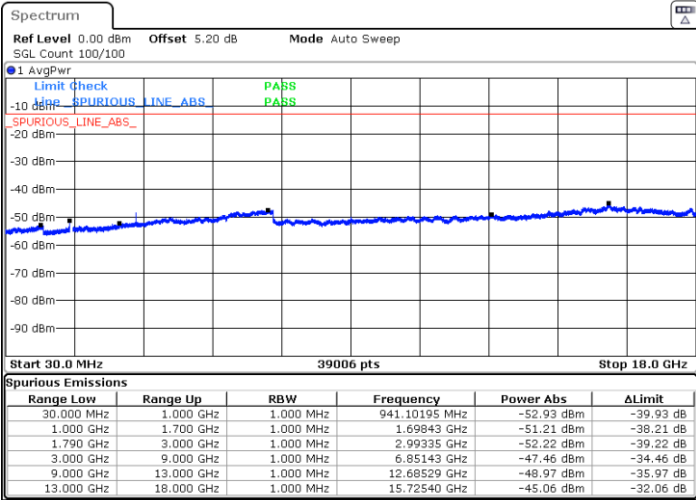

Lowest Channel / 64QAM

Date: 29 AUG.2020 22:29:05

Middle Channel / 64QAM

Date: 29 AUG.2020 22:23:04

Highest Channel / 64QAM

Date: 29 AUG.2020 22:41:39

LTE Band 66 / 5MHz

Lowest Channel / 64QAM

Date: 29 AUG.2020 23:08:36

Middle Channel / 64QAM

Date: 29 AUG.2020 23:02:55

Highest Channel / 64QAM

Date: 29 AUG.2020 23:17:35

LTE Band 66 / 10MHz

Lowest Channel / 64QAM

Middle Channel / 64QAM

Date: 29.AUG.2020 22:17:24

Date: 29.AUG.2020 22:09:44

Highest Channel / 64QAM

Date: 29.AUG.2020 22:22:34

LTE Band 66 / 15MHz

Lowest Channel / 64QAM

Date: 29.AUG.2020 23:11:42

Middle Channel / 64QAM

Date: 29.AUG.2020 22:58:52

Highest Channel / 64QAM

Date: 29.AUG.2020 23:16:54

LTE Band 66 / 20MHz

Lowest Channel / 64QAM

Date: 29.AUG.2020 23:30:47

Middle Channel / 64QAM

Date: 29.AUG.2020 23:23:17