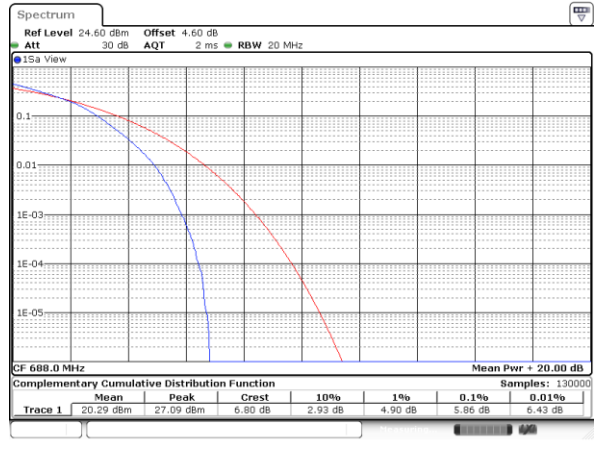

Date: 4,SEP,2020 23:39:47

Highest Channel / 1RB

Date: 4,SEP,2020 23:36:44

Highest Channel / Full RB

Date: 4,SEP,2020 23:34:42

LTE Band 71 / 20MHz / 16QAM

Lowest Channel / 1RB

Date: 4,SEP,2020 23:41:49

Lowest Channel / Full RB

Date: 4,SEP,2020 23:40:34

Middle Channel / 1RB

Date: 4,SEP,2020 23:37:32

Middle Channel / Full RB

Date: 4,SEP,2020 23:39:20

Highest Channel / 1RB

Date: 4,SEP,2020 23:36:19

Highest Channel / Full RB

Date: 4,SEP,2020 23:34:59

LTE Band 71 / 20MHz / 64QAM

Lowest Channel / 1RB

Date: 4,SEP,2020 23:41:39

Lowest Channel / Full RB

Date: 4,SEP,2020 23:40:49

Middle Channel / 1RB