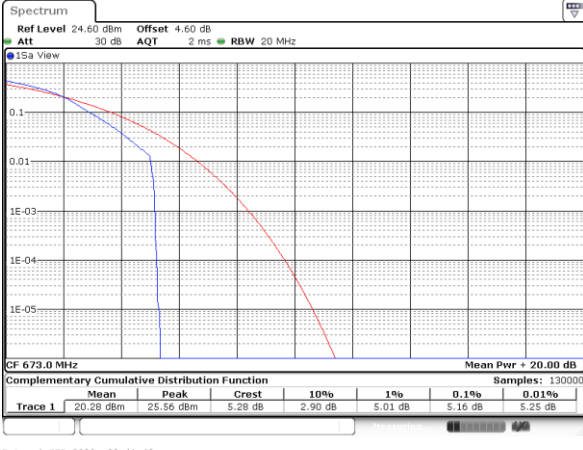

Date: 4,SEP,2020 23:39:47

Highest Channel / 1RB

Date: 4,SEP,2020 23:36:44

Highest Channel / Full RB

Date: 4,SEP,2020 23:34:42

LTE Band 71 / 20MHz / 16QAM

Lowest Channel / 1RB

Date: 4,SEP,2020 23:41:49

Lowest Channel / Full RB

Date: 4,SEP,2020 23:40:34

Middle Channel / 1RB

Date: 4,SEP,2020 23:37:32

Middle Channel / Full RB

Date: 4,SEP,2020 23:39:20

Highest Channel / 1RB

Date: 4,SEP,2020 23:36:19