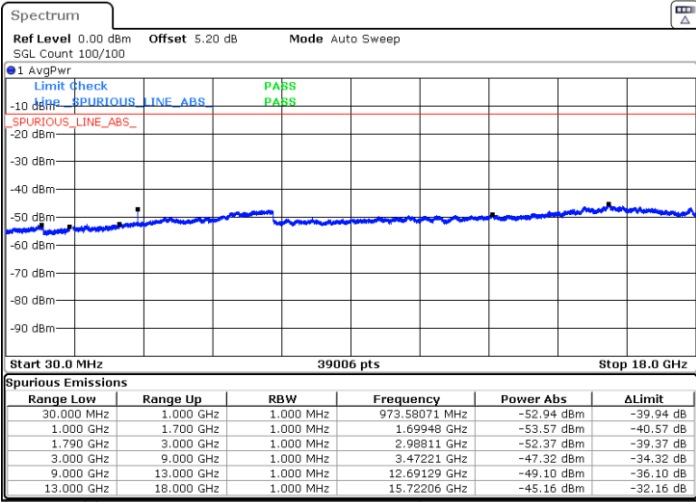

LTE Band 66 / 20MHz

Middle Channel / QPSK

Middle Channel / 16QAM

Date: 29.AUG.2020 23:25:47

Date: 29.AUG.2020 23:24:36