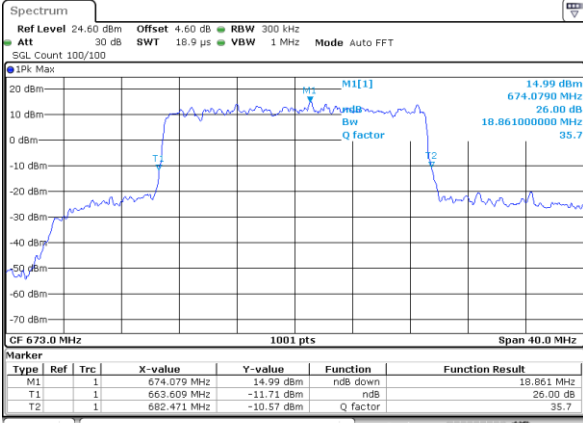

Highest Channel / 10MHz / 16QAM

Date: 4 SEP 2020 23:35:29

LTE Band 71

Lowest Channel / 15MHz / QPSK

Date: 4 SEP 2020 23:42:25

Lowest Channel / 15MHz / 16QAM

Date: 4 SEP 2020 23:43:35

Middle Channel / 15MHz / QPSK

Date: 4 SEP 2020 23:54:57

Middle Channel / 15MHz / 16QAM

Date: 4 SEP 2020 23:54:11

Highest Channel / 15MHz / QPSK

Date: 4 SEP 2020 23:55:40

Highest Channel / 15MHz / 16QAM

Date: 4 SEP 2020 23:56:45

LTE Band 71

Lowest Channel / 20MHz / QPSK

Date: 4,SEP,2020 23:10:31

Lowest Channel / 20MHz / 16QAM

Date: 4,SEP,2020 23:09:17

Middle Channel / 20MHz / QPSK

Date: 4,SEP,2020 23:20:36

Middle Channel / 20MHz / 16QAM

Date: 4,SEP,2020 23:21:08

Highest Channel / 20MHz / QPSK

Date: 4,SEP,2020 23:24:50

Highest Channel / 20MHz / 16QAM

Date: 4,SEP,2020 23:23:30

LTE Band 71

Lowest Channel / 5MHz / 64QAM

Date: 4 SEP 2020 23:02:58

Lowest Channel / 10MHz / 64QAM