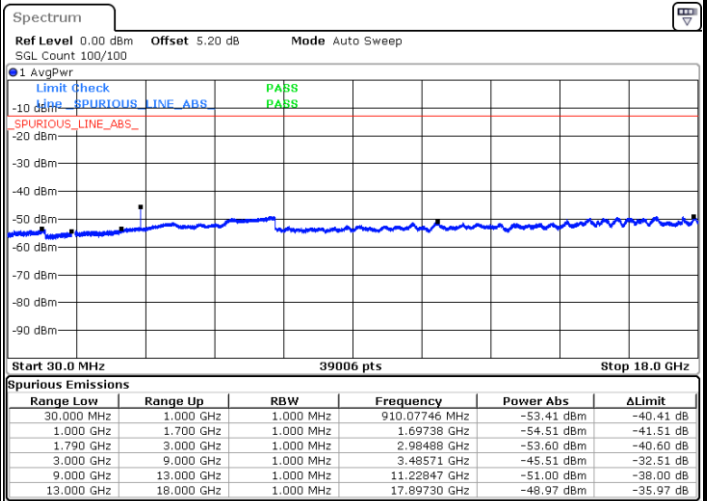

LTE Band 66 / 5MHz

Lowest Channel / QPSK

Lowest Channel / 16QAM

Date: 29 AUG.2020 23:10:58

Date: 29 AUG.2020 23:09:44

Middle Channel / QPSK

Middle Channel / 16QAM

Date: 29 AUG.2020 23:04:18

Date: 29 AUG.2020 23:03:37

LTE Band 66 / 5MHz

Highest Channel / QPSK

Date: 29 AUG.2020 23:16:06

Highest Channel / 16QAM

Date: 29 AUG.2020 23:16:52

LTE Band 66 / 10MHz

Lowest Channel / QPSK