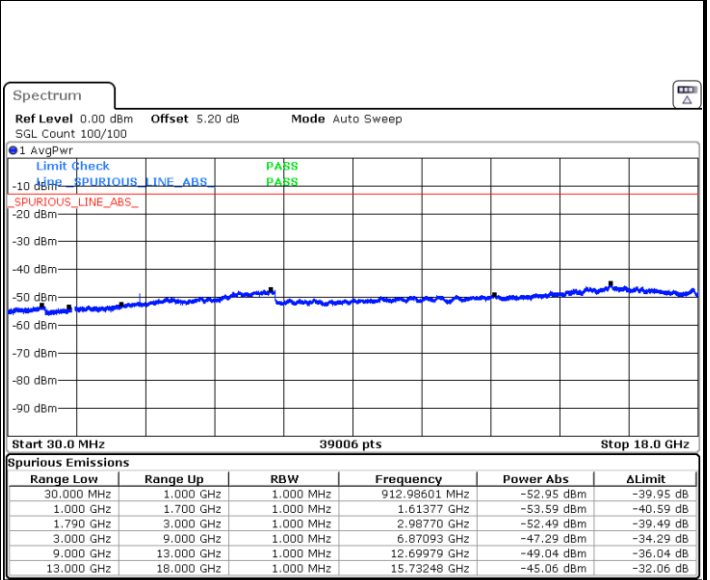

Date: 29.AUG.2020 22:17:24

Date: 29.AUG.2020 22:09:44

Highest Channel / 64QAM

Date: 29.AUG.2020 22:22:34

LTE Band 66 / 15MHz

Lowest Channel / 64QAM

Date: 29.AUG.2020 23:11:42

Middle Channel / 64QAM

Date: 29.AUG.2020 22:58:52

Highest Channel / 64QAM

Date: 29.AUG.2020 23:16:54

LTE Band 66 / 20MHz

Lowest Channel / 64QAM

Date: 29.AUG.2020 23:30:47

Middle Channel / 64QAM

Date: 29.AUG.2020 23:23:17

Highest Channel / 64QAM

Date: 29.AUG.2020 23:40:24

Frequency Stability

Test Conditions		LTE Band 66 (QPSK) / Middle Channel	Limit
Temperature (°C)	Voltage (Volt)	BW 10MHz	Note 2.
		Deviation (ppm)	Result
50	Normal Voltage	0.0019	PASS
40	Normal Voltage	0.0010	
30	Normal Voltage	0.0007	
20(Ref.)	Normal Voltage	0.0000	
10	Normal Voltage	0.0009	
0	Normal Voltage	0.0016	
-10	Normal Voltage	0.0008	
-20	Normal Voltage	0.0005	
-30	Normal Voltage	0.0001	
20	Maximum Voltage	0.0010	
20	Normal Voltage	0.0000	
20	Battery End Point	0.0002	

Note:

1. Normal Voltage =3.8 V. ; Battery End Point (BEP) =3.4 V. ; Maximum Voltage =4.4 V.
2. Note: The frequency fundamental emissions stay within the authorized frequency block.

LTE Band 71

Peak-to-Average Ratio