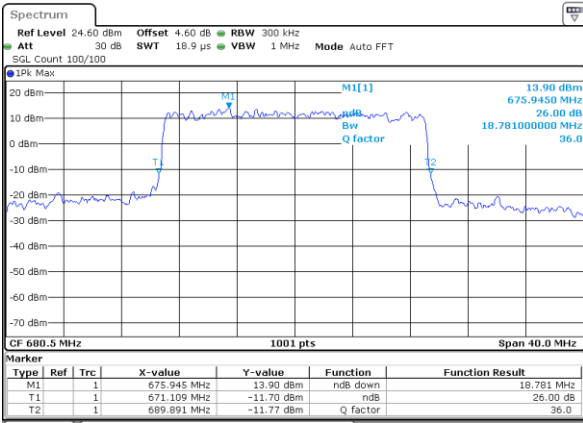

Highest Channel / 10MHz / 16QAM

Date: 4 SEP 2020 23:35:29

LTE Band 71

Lowest Channel / 15MHz / QPSK

Date: 4 SEP 2020 23:42:25

Lowest Channel / 15MHz / 16QAM

Date: 4 SEP 2020 23:43:35

Middle Channel / 15MHz / QPSK

Date: 4 SEP 2020 23:54:57

Middle Channel / 15MHz / 16QAM

Date: 4 SEP 2020 23:54:11

Highest Channel / 15MHz / QPSK

Date: 4 SEP 2020 23:55:40

Highest Channel / 15MHz / 16QAM

Date: 4 SEP 2020 23:56:45

LTE Band 71

Lowest Channel / 20MHz / QPSK

Date: 4,SEP,2020 23:10:31

Lowest Channel / 20MHz / 16QAM

Date: 4,SEP,2020 23:09:17

Middle Channel / 20MHz / QPSK

Date: 4,SEP,2020 23:20:36

Middle Channel / 20MHz / 16QAM

Date: 4,SEP,2020 23:21:08

Highest Channel / 20MHz / QPSK

Date: 4,SEP,2020 23:24:50

Highest Channel / 20MHz / 16QAM

Date: 4,SEP,2020 23:23:30

LTE Band 71

Lowest Channel / 5MHz / 64QAM

Date: 4 SEP 2020 23:02:58

Lowest Channel / 10MHz / 64QAM