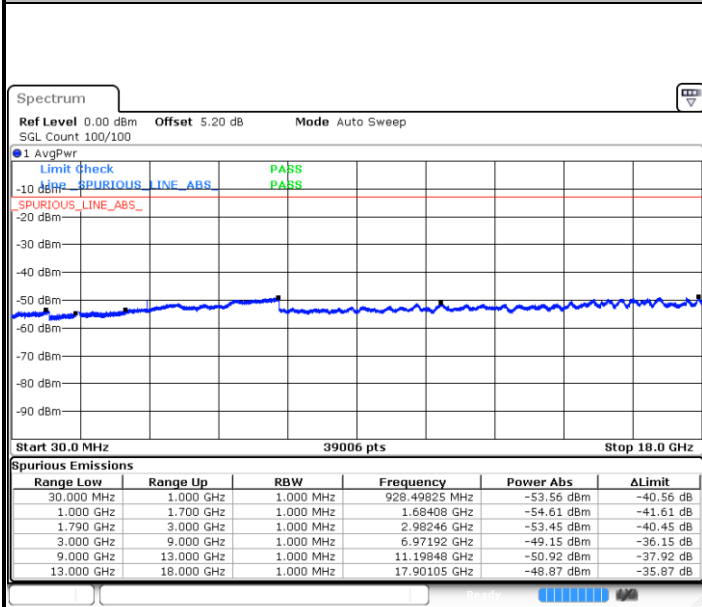

LTE Band 66 / 1.4MHz

Lowest Channel / 64QAM

Date: 29 AUG.2020 22:00:17

Middle Channel / 64QAM

Date: 29.AUG.2020 21:44:00

Highest Channel / 64QAM

Date: 29 AUG.2020 22:10:58

LTE Band 66 / 3MHz

Lowest Channel / 64QAM

Date: 29 AUG.2020 22:29:05

Middle Channel / 64QAM

Date: 29 AUG.2020 22:23:04

Highest Channel / 64QAM

Date: 29 AUG.2020 22:41:39

LTE Band 66 / 5MHz

Lowest Channel / 64QAM

Date: 29 AUG.2020 23:08:36

Middle Channel / 64QAM

Date: 29 AUG.2020 23:02:55

Highest Channel / 64QAM

Date: 29 AUG.2020 23:17:35

LTE Band 66 / 10MHz

Lowest Channel / 64QAM

Middle Channel / 64QAM