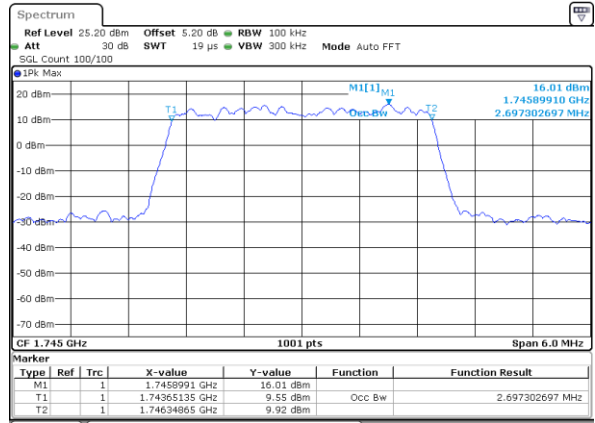

Date: 29 AUG 2020 21:41:54

Highest Channel / 1.4MHz / QPSK

Date: 29 AUG 2020 22:05:25

Highest Channel / 1.4MHz / 16QAM

Date: 29 AUG 2020 22:07:01

LTE Band 66

Lowest Channel / 3MHz / QPSK

Date: 29 AUG 2020 22:24:06

Lowest Channel / 3MHz / 16QAM

Date: 29 AUG 2020 22:25:53

Middle Channel / 3MHz / QPSK

Date: 29 AUG 2020 22:19:47

Middle Channel / 3MHz / 16QAM

Date: 29 AUG 2020 22:20:14

Highest Channel / 3MHz / QPSK

Date: 29 AUG 2020 22:32:22

Highest Channel / 3MHz / 16QAM

Date: 29 AUG 2020 22:33:35

LTE Band 66

Lowest Channel / 5MHz / QPSK

Date: 29 AUG 2020 23:04:56

Lowest Channel / 5MHz / 16QAM

Date: 29 AUG 2020 23:05:42

Middle Channel / 5MHz / QPSK

Date: 29 AUG 2020 22:45:49

Middle Channel / 5MHz / 16QAM

Date: 29 AUG 2020 23:01:05

Highest Channel / 5MHz / QPSK

Date: 29 AUG 2020 23:11:48

Highest Channel / 5MHz / 16QAM

Date: 29 AUG 2020 23:12:30

LTE Band 66