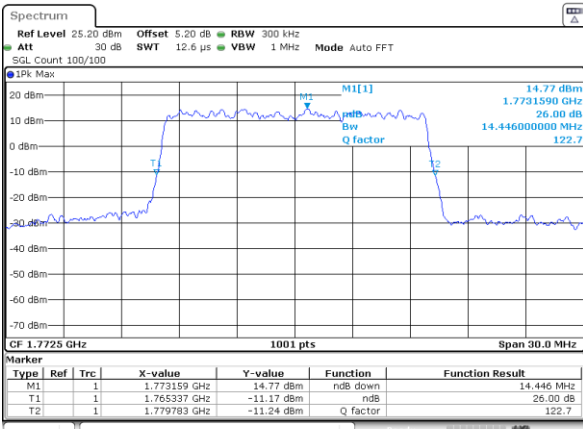

Highest Channel / 15MHz / QPSK

Date: 29_AUG.2020 23:14:35