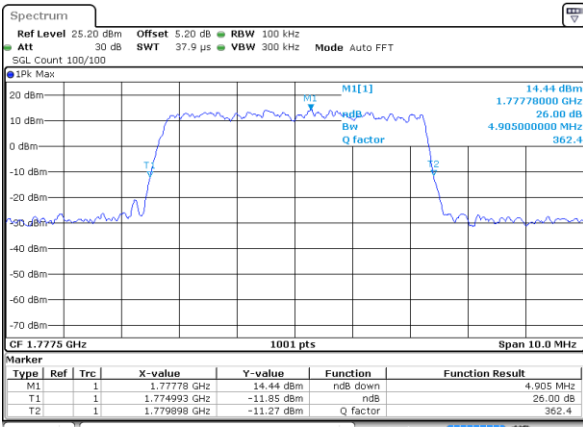

Highest Channel / 3MHz / 16QAM

Date: 29 AUG 2020 22:33:46

LTE Band 66

Lowest Channel / 5MHz / QPSK

Date: 29 AUG 2020 23:05:06

Lowest Channel / 5MHz / 16QAM

Date: 29 AUG 2020 23:05:51

Middle Channel / 5MHz / QPSK

Date: 29 AUG 2020 22:46:03

Middle Channel / 5MHz / 16QAM

Date: 29 AUG 2020 23:01:15

Highest Channel / 5MHz / QPSK

Date: 29 AUG 2020 23:11:57

Highest Channel / 5MHz / 16QAM

Date: 29 AUG 2020 23:12:40

LTE Band 66