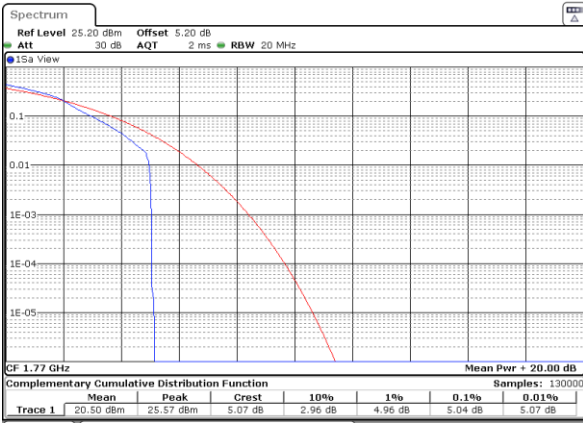

Date: 29_AUG.2020 23:19:39

Highest Channel / 1RB

Date: 29_AUG.2020 23:37:34

Highest Channel / Full RB

Date: 29_AUG.2020 23:34:02

LTE Band 66 / 20MHz / 16QAM

Lowest Channel / 1RB

Date: 29_AUG.2020 23:31:05

Lowest Channel / Full RB

Date: 29_AUG.2020 23:12:129

Middle Channel / 1RB

Date: 29_AUG.2020 23:23:58

Middle Channel / Full RB

Date: 29_AUG.2020 23:12:137

Highest Channel / 1RB

Date: 29_AUG.2020 23:38:41

Highest Channel / Full RB

Date: 29_AUG.2020 23:13:4150

LTE Band 66 / 20MHz / 64QAM

Lowest Channel / 1RB

Date: 29_AUG.2020 23:29:57

Lowest Channel / Full RB

Date: 29_AUG.2020 23:28:35

Middle Channel / 1RB