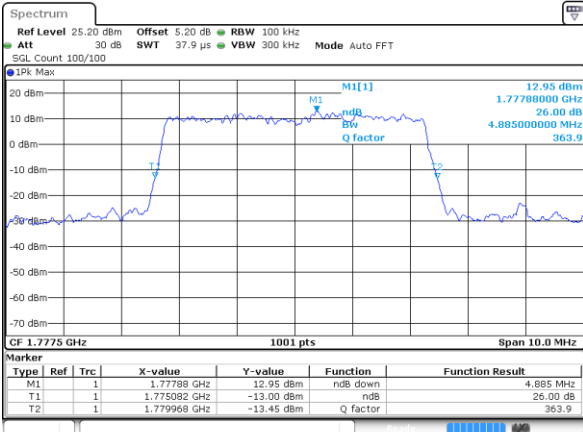

Date: 29 AUG 2020 22:08:58

Highest Channel / 3MHz / 64QAM

Date: 29 AUG 2020 22:35:14

LTE Band 66

Lowest Channel / 5MHz / 64QAM

Date: 29 AUG 2020 23:07:01

Lowest Channel / 10MHz / 64QAM

Date: 29.AUG.2020 22:13:53

Middle Channel / 5MHz / 64QAM

Date: 29 AUG 2020 23:01:37

Middle Channel / 10MHz / 64QAM

Date: 29 AUG 2020 23:21:06

Highest Channel / 5MHz / 64QAM

Date: 29 AUG 2020 23:13:31

Highest Channel / 10MHz / 64QAM

Date: 29.AUG.2020 22:18:14

LTE Band 66

Lowest Channel / 15MHz / 64QAM

Date: 29_AUG.2020 23:05:18

Lowest Channel / 20MHz / 64QAM

Date: 29_AUG.2020 23:12:57

Middle Channel / 15MHz / 64QAM

Date: 29_AUG.2020 22:57:58

Middle Channel / 20MHz / 64QAM