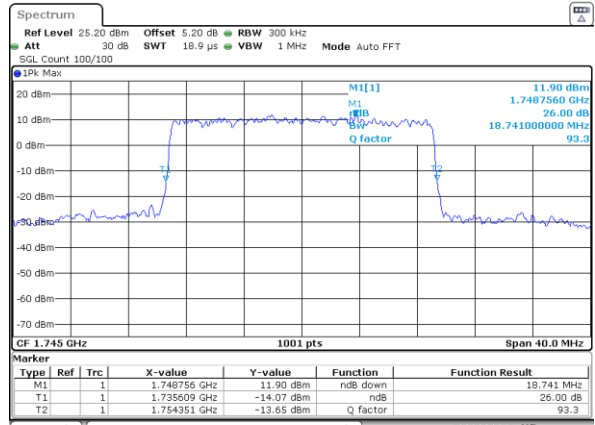

Date: 29 AUG 2020 22:08:58

Highest Channel / 3MHz / 64QAM

Date: 29 AUG 2020 22:35:14

LTE Band 66

Lowest Channel / 5MHz / 64QAM

Date: 29 AUG 2020 23:07:01

Lowest Channel / 10MHz / 64QAM

Date: 29.AUG.2020 22:13:53

LTE Band 66

Lowest Channel / 15MHz / 64QAM

Date: 29_AUG.2020 23:05:18

Lowest Channel / 20MHz / 64QAM

Date: 29_AUG.2020 23:12:57

Middle Channel / 15MHz / 64QAM

Date: 29_AUG.2020 22:57:58

Middle Channel / 20MHz / 64QAM

Date: 29_AUG.2020 23:12:10

Highest Channel / 15MHz / 64QAM

Date: 29_AUG.2020 23:13:23

Highest Channel / 20MHz / 64QAM

Date: 29_AUG.2020 23:16:00

Occupied Bandwidth

Mode	LTE Band 66 : 99%OBW(MHz)											
BW	1.4MHz		3MHz		5MHz		10MHz		15MHz		20MHz	
Mod.	QPSK	16QAM	QPSK	16QAM	QPSK	16QAM	QPSK	16QAM	QPSK	16QAM	QPSK	16QAM
Lowest CH	1.09	1.10	2.69	2.71	4.49	4.51	9.05	9.03	13.49	13.43	17.90	17.94
Middle CH	1.10	1.09	2.72	2.70	4.51	4.47	9.05	9.07	13.46	13.52	17.94	17.90
Highest CH	1.08	1.09	2.72	2.72	4.49	4.52	9.09	9.03	13.43	13.46	17.86	17.86
Mode	LTE Band 66 : 99%OBW(MHz)											
BW	1.4MHz		3MHz		5MHz		10MHz		15MHz		20MHz	
Mod.	64QAM		64QAM		64QAM		64QAM		64QAM		64QAM	
Lowest CH	1.09	-	2.73	-	4.51	-	9.01	-	13.43	-	17.90	-
Middle CH	1.09	-	2.72	-	4.51	-	9.03	-	13.46	-	17.90	-
Highest CH	1.09	-	2.72	-	4.50	-	9.03	-	13.43	-	17.90	-

LTE Band 66

Lowest Channel / 1.4MHz / QPSK

Date: 29 AUG 2020 21:46:41

Lowest Channel / 1.4MHz / 16QAM

Date: 29 AUG 2020 21:55:31

Middle Channel / 1.4MHz / QPSK

Date: 29 AUG 2020 21:40:35

Middle Channel / 1.4MHz / 16QAM