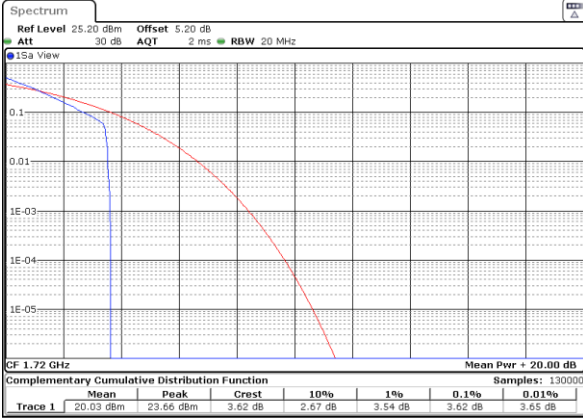

Note: Normal Voltage =3.8 V. ; Battery End Point (BEP) =3.4 V. ; Maximum Voltage =4.4 V.

LTE Band 66

Peak-to-Average Ratio

Mode	LTE Band 66 / 20MHz				
Mod.	QPSK		16QAM		Limit: 13dB
RB Size	1RB	Full RB	1RB	Full RB	Result
Lowest CH	3.62	5.25	5.51	6.09	PASS
Middle CH	3.45	5.10	5.25	5.97	
Highest CH	3.59	4.99	5.04	5.86	
Mode	LTE Band 66 / 20MHz				
Mod.	64QAM				Limit: 13dB
RB Size	1RB	Full RB			Result
Lowest CH	6.38	6.52	-	-	PASS
Middle CH	7.28	6.55	-	-	
Highest CH	6.75	6.46	-	-	

LTE Band 66 / 20MHz / QPSK

Lowest Channel / 1RB

Date: 29_AUG.2020 23:32:10

Lowest Channel / Full RB

Date: 29_AUG.2020 23:12:41

Middle Channel / 1RB

Date: 29_AUG.2020 23:25:06

Middle Channel / Full RB