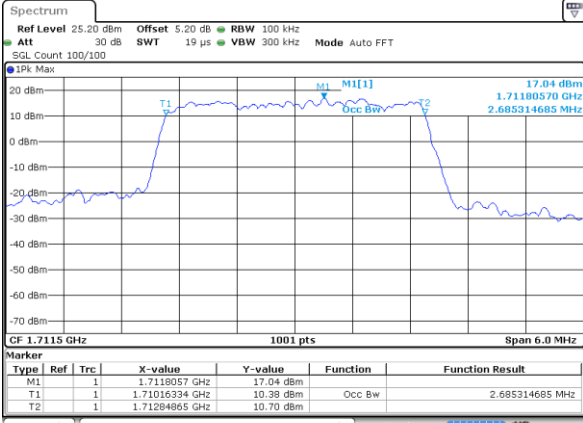

LTE Band 66

Lowest Channel / 1.4MHz / QPSK

Date: 29 AUG 2020 21:46:41

Lowest Channel / 1.4MHz / 16QAM

Date: 29 AUG 2020 21:55:31

Middle Channel / 1.4MHz / QPSK

Date: 29 AUG 2020 21:40:35

Middle Channel / 1.4MHz / 16QAM

Date: 29 AUG 2020 21:41:54

Highest Channel / 1.4MHz / QPSK

Date: 29 AUG 2020 22:05:25

Highest Channel / 1.4MHz / 16QAM

Date: 29 AUG 2020 22:07:01

LTE Band 66

Lowest Channel / 3MHz / QPSK

Date: 29 AUG 2020 22:24:06

Highest Channel / 3MHz / 16QAM

Date: 29 AUG 2020 22:33:35

LTE Band 66

Lowest Channel / 5MHz / QPSK

Date: 29 AUG 2020 23:04:56

Lowest Channel / 5MHz / 16QAM

Date: 29 AUG 2020 23:05:42

Middle Channel / 5MHz / QPSK