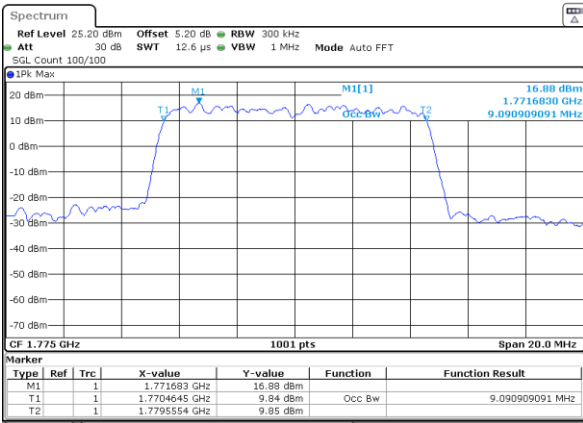

Highest Channel / 3MHz / 16QAM

Date: 29 AUG 2020 22:33:35

LTE Band 66

Lowest Channel / 5MHz / QPSK

Date: 29 AUG 2020 23:04:56

Lowest Channel / 5MHz / 16QAM

Date: 29 AUG 2020 23:05:42

Middle Channel / 5MHz / QPSK

Date: 29 AUG 2020 22:45:49

Middle Channel / 5MHz / 16QAM

Date: 29 AUG 2020 23:01:05

Highest Channel / 5MHz / QPSK

Date: 29 AUG 2020 23:11:48

Highest Channel / 5MHz / 16QAM

Date: 29 AUG 2020 23:12:30

LTE Band 66

Lowest Channel / 10MHz / QPSK

Date: 29_AUG.2020 22:12:19

Lowest Channel / 10MHz / 16QAM

Date: 29_AUG.2020 22:12:59

Middle Channel / 10MHz / QPSK

Date: 29 AUG 2020 23:18:32

Middle Channel / 10MHz / 16QAM

Date: 29 AUG 2020 23:20:08

Highest Channel / 10MHz / QPSK

Date: 29_AUG.2020 22:19:39

Highest Channel / 10MHz / 16QAM

Date: 29_AUG.2020 22:18:51