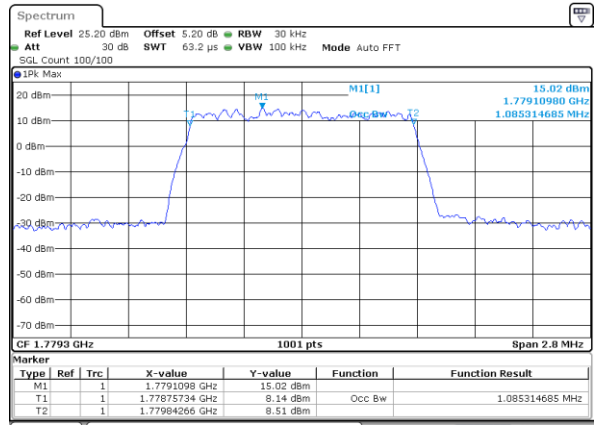

Date: 29_AUG.2020 23:12:10

Highest Channel / 15MHz / 64QAM

Date: 29_AUG.2020 23:13:23

Highest Channel / 20MHz / 64QAM

Date: 29_AUG.2020 23:16:00

Occupied Bandwidth

Mode	LTE Band 66 : 99%OBW(MHz)											
BW	1.4MHz		3MHz		5MHz		10MHz		15MHz		20MHz	
Mod.	QPSK	16QAM	QPSK	16QAM	QPSK	16QAM	QPSK	16QAM	QPSK	16QAM	QPSK	16QAM
Lowest CH	1.09	1.10	2.69	2.71	4.49	4.51	9.05	9.03	13.49	13.43	17.90	17.94
Middle CH	1.10	1.09	2.72	2.70	4.51	4.47	9.05	9.07	13.46	13.52	17.94	17.90
Highest CH	1.08	1.09	2.72	2.72	4.49	4.52	9.09	9.03	13.43	13.46	17.86	17.86
Mode	LTE Band 66 : 99%OBW(MHz)											
BW	1.4MHz		3MHz		5MHz		10MHz		15MHz		20MHz	
Mod.	64QAM		64QAM		64QAM		64QAM		64QAM		64QAM	
Lowest CH	1.09	-	2.73	-	4.51	-	9.01	-	13.43	-	17.90	-
Middle CH	1.09	-	2.72	-	4.51	-	9.03	-	13.46	-	17.90	-
Highest CH	1.09	-	2.72	-	4.50	-	9.03	-	13.43	-	17.90	-

LTE Band 66

Lowest Channel / 1.4MHz / QPSK

Date: 29 AUG 2020 21:46:41

Lowest Channel / 1.4MHz / 16QAM

Date: 29 AUG 2020 21:55:31

Middle Channel / 1.4MHz / QPSK

Date: 29 AUG 2020 21:40:35

Middle Channel / 1.4MHz / 16QAM

Date: 29 AUG 2020 21:41:54

Highest Channel / 1.4MHz / QPSK

Date: 29 AUG 2020 22:05:25

Highest Channel / 1.4MHz / 16QAM

Date: 29 AUG 2020 22:07:01

LTE Band 66

Lowest Channel / 3MHz / QPSK

Date: 29 AUG 2020 22:24:06