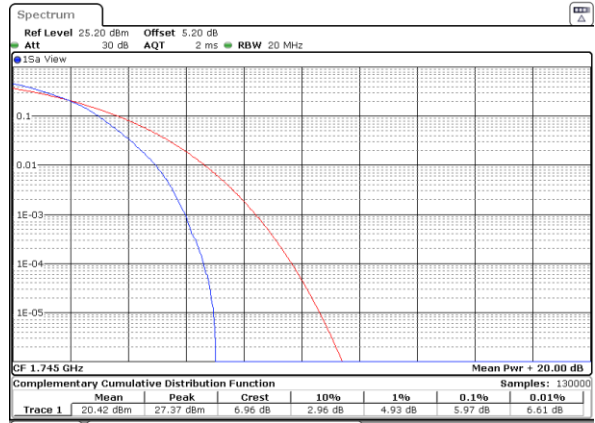

Date: 29_AUG.2020 23:19:39

Highest Channel / 1RB

Date: 29_AUG.2020 23:37:34

Highest Channel / Full RB

Date: 29_AUG.2020 23:34:02

LTE Band 66 / 20MHz / 16QAM

Lowest Channel / 1RB

Date: 29_AUG.2020 23:31:05

Lowest Channel / Full RB

Date: 29_AUG.2020 23:12:129

Middle Channel / 1RB

Date: 29_AUG.2020 23:23:58

Middle Channel / Full RB

Date: 29_AUG.2020 23:12:137

Highest Channel / 1RB

Date: 29_AUG.2020 23:38:41

Highest Channel / Full RB

Date: 29_AUG.2020 23:13:4150

LTE Band 66 / 20MHz / 64QAM

Lowest Channel / 1RB

Date: 29_AUG.2020 23:29:57

Lowest Channel / Full RB

Date: 29_AUG.2020 23:28:35

Middle Channel / 1RB