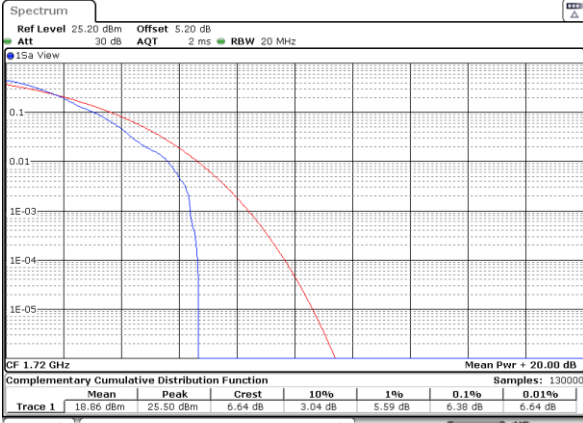

Lowest Channel / Full RB

Date: 29_AUG.2020 23:12:129

Middle Channel / 1RB

Date: 29_AUG.2020 23:23:58

Middle Channel / Full RB

Date: 29_AUG.2020 23:12:137

Highest Channel / 1RB

Date: 29_AUG.2020 23:38:41

Highest Channel / Full RB

Date: 29_AUG.2020 23:13:4150

LTE Band 66 / 20MHz / 64QAM

Lowest Channel / 1RB

Date: 29_AUG.2020 23:29:57

Lowest Channel / Full RB

Date: 29_AUG.2020 23:28:35

Middle Channel / 1RB

Date: 29_AUG.2020 23:22:39

Middle Channel / Full RB

Date: 29_AUG.2020 23:21:19

Highest Channel / 1RB

Date: 29_AUG.2020 23:39:46

Highest Channel / Full RB

Date: 29_AUG.2020 23:35:39

26dB Bandwidth

Mode	LTE Band 66 : 26dB BW(MHz)											
BW	1.4MHz		3MHz		5MHz		10MHz		15MHz		20MHz	
Mod.	QPSK	16QAM	QPSK	16QAM	QPSK	16QAM	QPSK	16QAM	QPSK	16QAM	QPSK	16QAM
Lowest CH	1.23	1.23	3.07	2.99	4.93	4.95	9.71	9.73	14.36	14.27	18.90	18.74
Middle CH	1.24	1.24	3.04	3.01	4.91	4.87	9.83	9.61	14.24	14.33	19.06	19.14
Highest CH	1.23	1.24	3.07	2.99	4.91	4.91	9.73	9.89	14.45	14.30	19.22	19.22
Mode	LTE Band 66 : 26dB BW(MHz)											
BW	1.4MHz		3MHz		5MHz		10MHz		15MHz		20MHz	
Mod.	64QAM		64QAM		64QAM		64QAM		64QAM		64QAM	
Lowest CH	1.23	-	3.03	-	4.91	-	9.73	-	14.54	-	18.90	-
Middle CH	1.23	-	3.00	-	4.93	-	9.73	-	14.45	-	18.74	-
Highest CH	1.23	-	3.00	-	4.89	-	9.83	-	14.27	-	19.06	-