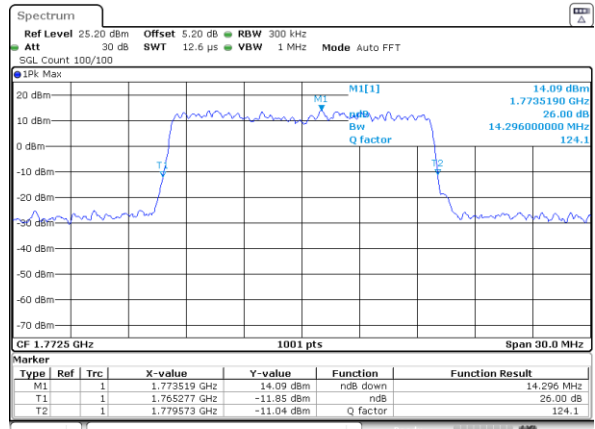

Highest Channel / 10MHz / QPSK

Date: 29_AUG.2020 22:19:47

Highest Channel / 10MHz / 16QAM

Date: 29_AUG.2020 22:19:08

LTE Band 66

Lowest Channel / 15MHz / QPSK

Date: 29_AUG.2020 23:03:45

Lowest Channel / 15MHz / 16QAM

Date: 29_AUG.2020 23:13:57

LTE Band 66

Lowest Channel / 20MHz / QPSK

Date: 29_AUG.2020 23:27:00

Lowest Channel / 20MHz / 16QAM

Date: 29_AUG.2020 23:27:48

Middle Channel / 20MHz / QPSK

Date: 29_AUG.2020 23:20:09