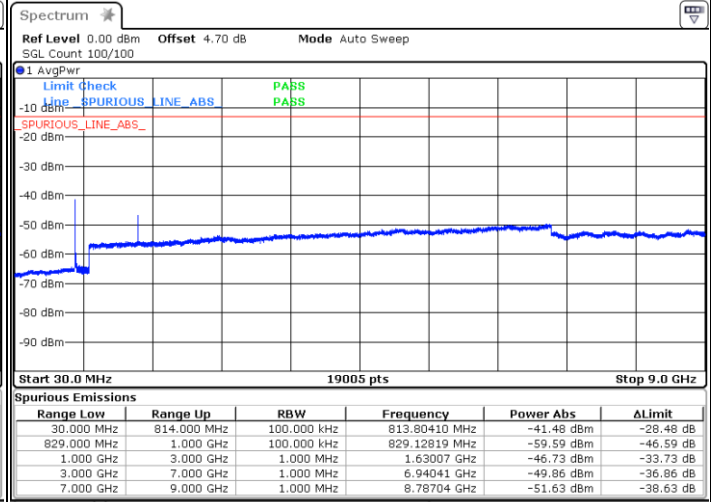

Middle Channel / 64QAM

Date: 30 AUG.2020 05:33:43

Date: 30 AUG.2020 05:37:18

Highest Channel / 64QAM

Date: 30 AUG.2020 05:44:39

LTE Band 26 / 15MHz

Lowest Channel / 64QAM

Middle Channel / 64QAM

Date: 30 AUG 2020 05:49:58

Date: 30 AUG 2020 05:56:18

Highest Channel / 64QAM

Date: 30 AUG 2020 06:05:42

LTE Band 26 / 15MHz

Channel 26765/ QPSK

Channel 26765/ 16QAM

Date: 29 AUG.2020 23:45:15

Date: 29 AUG.2020 23:44:45

Channel 26765/ 64QAM

Date: 29 AUG.2020 23:44:12

Frequency Stability

Test Conditions		LTE Band 26 (QPSK) / Middle Channel	Limit
Temperature (°C)	Voltage (Volt)	BW 10MHz	2.5ppm
		Deviation (ppm)	Result
50	Normal Voltage	0.0088	PASS
40	Normal Voltage	0.0074	
30	Normal Voltage	0.0018	
20(Ref.)	Normal Voltage	0.0000	
10	Normal Voltage	0.0092	
0	Normal Voltage	0.0067	
-10	Normal Voltage	0.0024	
-20	Normal Voltage	0.0008	
-30	Normal Voltage	0.0070	
20	Maximum Voltage	0.0021	
20	Normal Voltage	0.0000	
20	Battery End Point	0.0083	

Note: Normal Voltage =3.8 V. ; Battery End Point (BEP) =3.4 V. ; Maximum Voltage =4.4 V.

LTE Band 66

Peak-to-Average Ratio

Mode	LTE Band 66 / 20MHz				
Mod.	QPSK		16QAM		Limit: 13dB
RB Size	1RB	Full RB	1RB	Full RB	Result
Lowest CH	3.62	5.25	5.51	6.09	PASS
Middle CH	3.45	5.10	5.25	5.97	
Highest CH	3.59	4.99	5.04	5.86	
Mode	LTE Band 66 / 20MHz				
Mod.	64QAM				Limit: 13dB
RB Size	1RB	Full RB			Result
Lowest CH	6.38	6.52	-	-	PASS
Middle CH	7.28	6.55	-	-	
Highest CH	6.75	6.46	-	-	