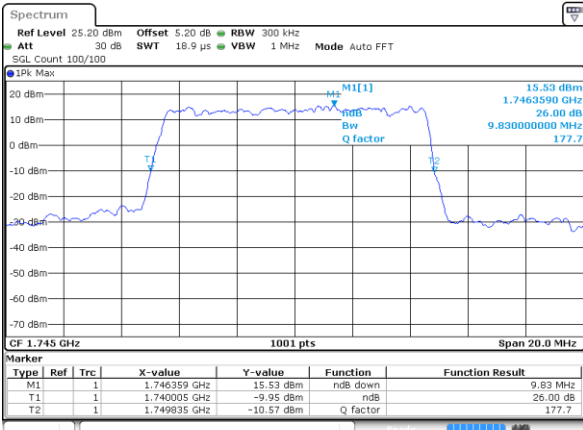

Date: 29 AUG 2020 22:46:03

Middle Channel / 5MHz / 16QAM

Date: 29 AUG 2020 23:01:15

Highest Channel / 5MHz / QPSK

Date: 29 AUG 2020 23:11:57

Highest Channel / 5MHz / 16QAM

Date: 29 AUG 2020 23:12:40

LTE Band 66

Lowest Channel / 10MHz / QPSK

Date: 29_AUG.2020 22:12:20

Lowest Channel / 10MHz / 16QAM

Date: 29_AUG.2020 22:13:08

Middle Channel / 10MHz / QPSK

Date: 29 AUG 2020 23:18:44

Middle Channel / 10MHz / 16QAM

Date: 29 AUG 2020 23:20:30

Highest Channel / 10MHz / QPSK

Date: 29_AUG.2020 22:19:47

Highest Channel / 10MHz / 16QAM

Date: 29_AUG.2020 22:19:08

LTE Band 66

Lowest Channel / 15MHz / QPSK

Date: 29_AUG.2020 23:03:45

Lowest Channel / 15MHz / 16QAM