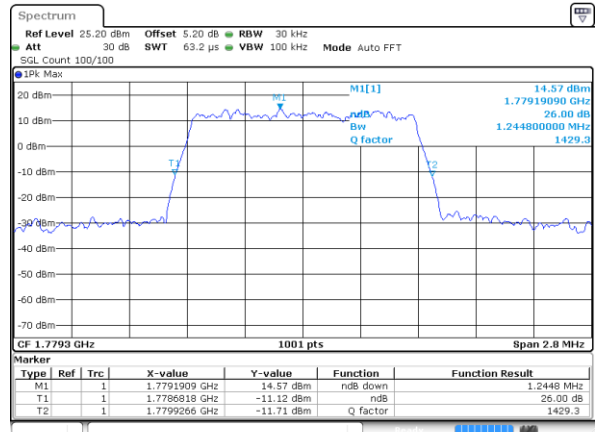

Mode	LTE Band 66 : 26dB BW(MHz)											
BW	1.4MHz		3MHz		5MHz		10MHz		15MHz		20MHz	
Mod.	QPSK	16QAM	QPSK	16QAM	QPSK	16QAM	QPSK	16QAM	QPSK	16QAM	QPSK	16QAM
Lowest CH	1.23	1.23	3.07	2.99	4.93	4.95	9.71	9.73	14.36	14.27	18.90	18.74
Middle CH	1.24	1.24	3.04	3.01	4.91	4.87	9.83	9.61	14.24	14.33	19.06	19.14
Highest CH	1.23	1.24	3.07	2.99	4.91	4.91	9.73	9.89	14.45	14.30	19.22	19.22
Mode	LTE Band 66 : 26dB BW(MHz)											
BW	1.4MHz		3MHz		5MHz		10MHz		15MHz		20MHz	
Mod.	64QAM		64QAM		64QAM		64QAM		64QAM		64QAM	
Lowest CH	1.23	-	3.03	-	4.91	-	9.73	-	14.54	-	18.90	-
Middle CH	1.23	-	3.00	-	4.93	-	9.73	-	14.45	-	18.74	-
Highest CH	1.23	-	3.00	-	4.89	-	9.83	-	14.27	-	19.06	-

LTE Band 66

Lowest Channel / 1.4MHz / QPSK

Date: 29 AUG 2020 21:46:51

Lowest Channel / 1.4MHz / 16QAM

Date: 29 AUG 2020 21:55:39

Middle Channel / 1.4MHz / QPSK

Date: 29 AUG 2020 21:41:13

Middle Channel / 1.4MHz / 16QAM

Date: 29 AUG 2020 21:42:04

Highest Channel / 1.4MHz / QPSK

Date: 29 AUG 2020 22:05:34

Highest Channel / 1.4MHz / 16QAM

Date: 29 AUG 2020 22:07:11

LTE Band 66

Lowest Channel / 3MHz / QPSK

Date: 29 AUG 2020 22:24:18