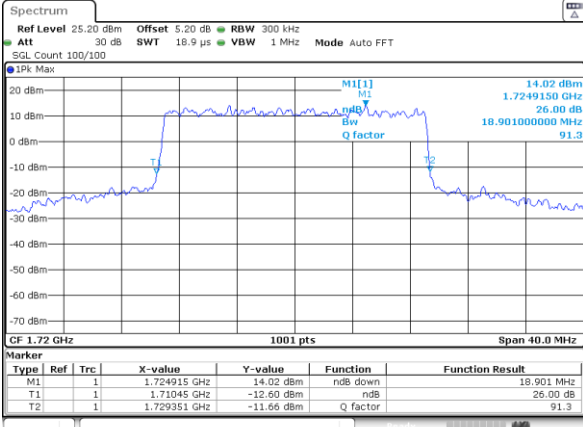

Highest Channel / 10MHz / QPSK

Date: 29_AUG.2020 22:19:47

Highest Channel / 10MHz / 16QAM

Date: 29_AUG.2020 22:19:08

LTE Band 66

Lowest Channel / 15MHz / QPSK

Date: 29_AUG.2020 23:03:45

Lowest Channel / 15MHz / 16QAM

Date: 29_AUG.2020 23:13:57

LTE Band 66

Lowest Channel / 20MHz / QPSK

Date: 29_AUG.2020 23:27:00

Lowest Channel / 20MHz / 16QAM

Date: 29_AUG.2020 23:27:48

Middle Channel / 20MHz / QPSK

Date: 29_AUG.2020 23:20:09