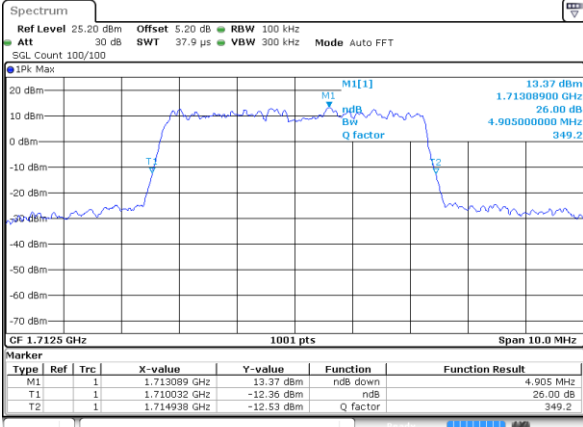

Date: 29 AUG 2020 22:08:58

Highest Channel / 3MHz / 64QAM

Date: 29 AUG 2020 22:35:14

LTE Band 66

Lowest Channel / 5MHz / 64QAM

Date: 29 AUG 2020 23:07:01

Lowest Channel / 10MHz / 64QAM

Date: 29.AUG.2020 22:13:53

Middle Channel / 5MHz / 64QAM

Date: 29 AUG 2020 23:01:37

Middle Channel / 10MHz / 64QAM

Date: 29 AUG 2020 23:21:06

Highest Channel / 5MHz / 64QAM

Date: 29 AUG 2020 23:13:31

Highest Channel / 10MHz / 64QAM

Date: 29.AUG.2020 22:18:14