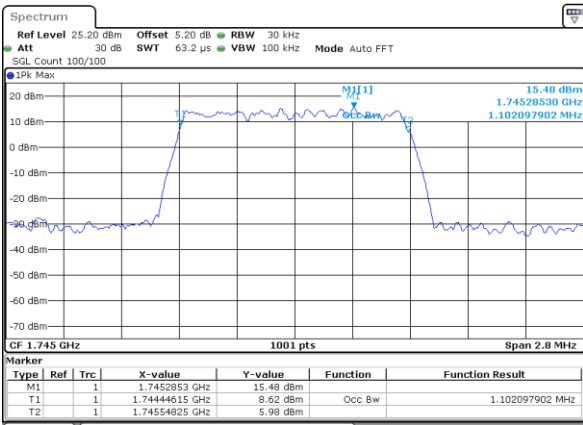

Date: 29_AUG.2020 23:12:10

Highest Channel / 15MHz / 64QAM

Date: 29_AUG.2020 23:13:23

Highest Channel / 20MHz / 64QAM

Date: 29_AUG.2020 23:16:00

Occupied Bandwidth

Mode	LTE Band 66 : 99%OBW(MHz)											
BW	1.4MHz		3MHz		5MHz		10MHz		15MHz		20MHz	
Mod.	QPSK	16QAM	QPSK	16QAM	QPSK	16QAM	QPSK	16QAM	QPSK	16QAM	QPSK	16QAM
Lowest CH	1.09	1.10	2.69	2.71	4.49	4.51	9.05	9.03	13.49	13.43	17.90	17.94
Middle CH	1.10	1.09	2.72	2.70	4.51	4.47	9.05	9.07	13.46	13.52	17.94	17.90
Highest CH	1.08	1.09	2.72	2.72	4.49	4.52	9.09	9.03	13.43	13.46	17.86	17.86
Mode	LTE Band 66 : 99%OBW(MHz)											
BW	1.4MHz		3MHz		5MHz		10MHz		15MHz		20MHz	
Mod.	64QAM		64QAM		64QAM		64QAM		64QAM		64QAM	
Lowest CH	1.09	-	2.73	-	4.51	-	9.01	-	13.43	-	17.90	-
Middle CH	1.09	-	2.72	-	4.51	-	9.03	-	13.46	-	17.90	-
Highest CH	1.09	-	2.72	-	4.50	-	9.03	-	13.43	-	17.90	-

LTE Band 66

Lowest Channel / 1.4MHz / QPSK

Date: 29 AUG 2020 21:46:41

Lowest Channel / 1.4MHz / 16QAM

Date: 29 AUG 2020 21:55:31

Middle Channel / 1.4MHz / QPSK

Date: 29 AUG 2020 21:40:35

Middle Channel / 1.4MHz / 16QAM

Date: 29 AUG 2020 21:41:54

Highest Channel / 1.4MHz / QPSK

Date: 29 AUG 2020 22:05:25

Highest Channel / 1.4MHz / 16QAM

Date: 29 AUG 2020 22:07:01

LTE Band 66

Lowest Channel / 3MHz / QPSK

Date: 29 AUG 2020 22:24:06