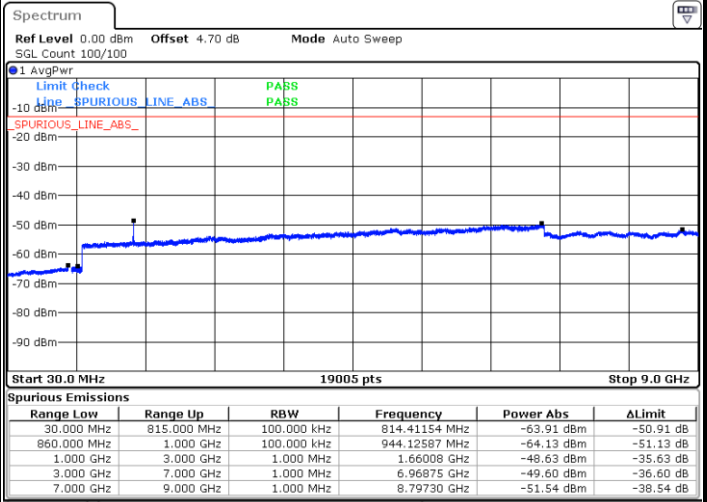

Middle Channel / 64QAM

Date: 30 AUG.2020 05:33:43

Date: 30 AUG.2020 05:37:18

Highest Channel / 64QAM

Date: 30 AUG.2020 05:44:39

LTE Band 26 / 15MHz

Lowest Channel / 64QAM

Middle Channel / 64QAM

Date: 30 AUG 2020 05:49:58

Date: 30 AUG 2020 05:56:18

Highest Channel / 64QAM

Date: 30 AUG 2020 06:05:42

LTE Band 26 / 15MHz

Channel 26765/ QPSK

Channel 26765/ 16QAM

Date: 29 AUG.2020 23:45:15

Note: Normal Voltage =3.8 V. ; Battery End Point (BEP) =3.4 V. ; Maximum Voltage =4.4 V.

LTE Band 66

Peak-to-Average Ratio

Mode	LTE Band 66 / 20MHz				
Mod.	QPSK		16QAM		Limit: 13dB
RB Size	1RB	Full RB	1RB	Full RB	Result
Lowest CH	3.62	5.25	5.51	6.09	PASS
Middle CH	3.45	5.10	5.25	5.97	
Highest CH	3.59	4.99	5.04	5.86	
Mode	LTE Band 66 / 20MHz				
Mod.	64QAM				Limit: 13dB
RB Size	1RB	Full RB			Result
Lowest CH	6.38	6.52	-	-	PASS
Middle CH	7.28	6.55	-	-	
Highest CH	6.75	6.46	-	-	