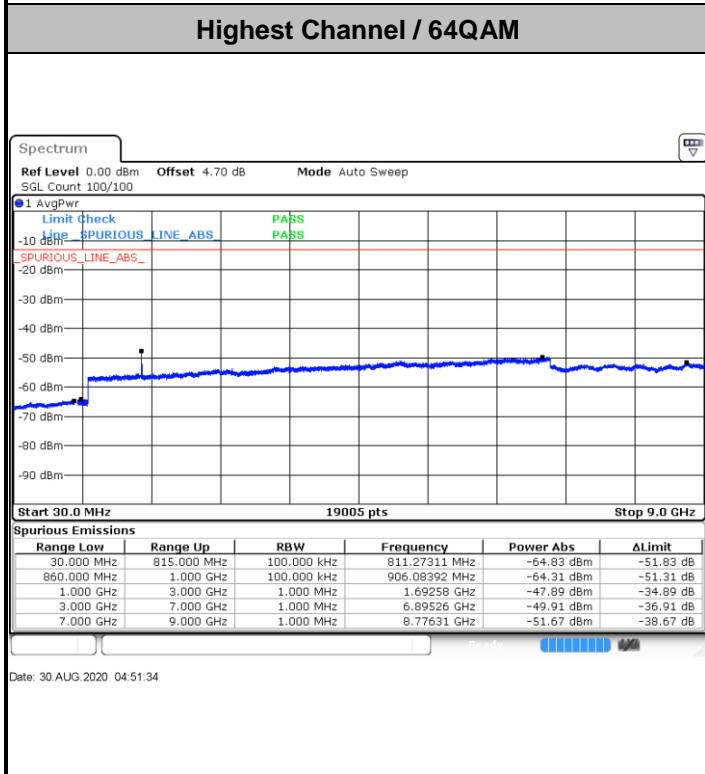

Date: 30 AUG 2020 05:57:42

Date: 30 AUG 2020 05:56:55

LTE Band 26 / 15MHz

Highest Channel / QPSK

Highest Channel / 16QAM

Date: 30.AUG.2020 06:04:10

Date: 30.AUG.2020 06:04:48

LTE Band 26 / 1.4MHz

Lowest Channel / 64QAM

Middle Channel / 64QAM

Date: 30 AUG.2020 03:41:28

Date: 30 AUG.2020 03:48:26

Highest Channel / 64QAM

Date: 30 AUG.2020 04:25:11

LTE Band 26 / 3MHz

LTE Band 26 / 5MHz

Lowest Channel / 64QAM

Middle Channel / 64QAM

Date: 30 AUG.2020 05:17:09

Date: 30 AUG.2020 05:21:11

Highest Channel / 64QAM

Date: 30 AUG.2020 05:29:12

LTE Band 26 / 10MHz

Lowest Channel / 64QAM

Middle Channel / 64QAM

Date: 30 AUG.2020 05:33:43

Date: 30 AUG.2020 05:37:18

Highest Channel / 64QAM

Date: 30 AUG.2020 05:44:39

LTE Band 26 / 15MHz

Lowest Channel / 64QAM

Middle Channel / 64QAM