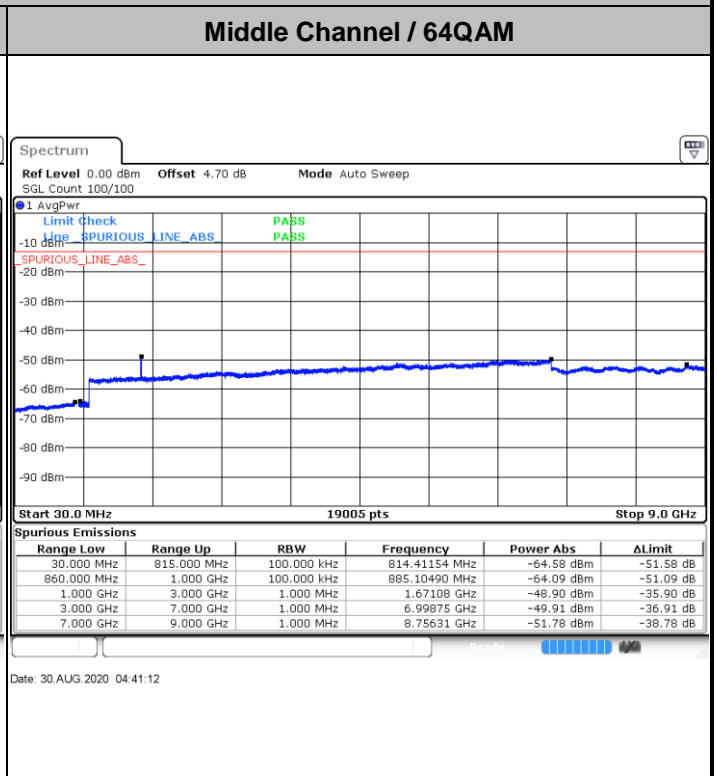

Date: 30 AUG 2020 05:57:42

Date: 30 AUG 2020 05:56:55

LTE Band 26 / 15MHz

Highest Channel / QPSK

Highest Channel / 16QAM

Date: 30.AUG.2020 06:04:10

Date: 30.AUG.2020 06:04:48

LTE Band 26 / 1.4MHz

Lowest Channel / 64QAM

Middle Channel / 64QAM

Date: 30 AUG.2020 03:41:28

Date: 30 AUG.2020 03:48:26

Highest Channel / 64QAM

Date: 30 AUG.2020 04:25:11

LTE Band 26 / 3MHz

LTE Band 26 / 5MHz

Lowest Channel / 64QAM

Middle Channel / 64QAM

Date: 30 AUG.2020 05:17:09

Date: 30 AUG.2020 05:21:11

Highest Channel / 64QAM

Date: 30 AUG.2020 05:29:12

LTE Band 26 / 10MHz

Lowest Channel / 64QAM

Middle Channel / 64QAM

Date: 30 AUG.2020 05:33:43

Date: 30 AUG.2020 05:37:18

Highest Channel / 64QAM

Date: 30 AUG.2020 05:44:39

LTE Band 26 / 15MHz

Lowest Channel / 64QAM

Middle Channel / 64QAM