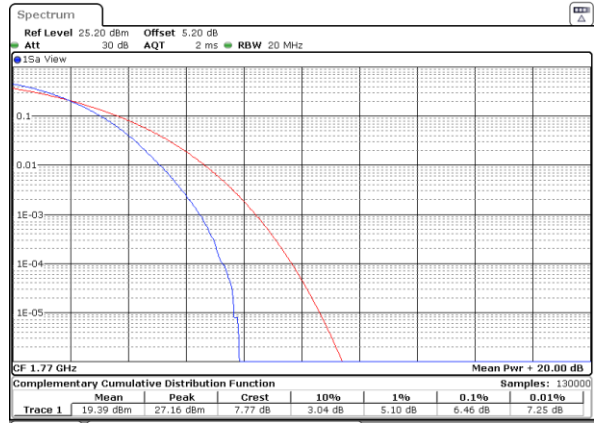

Highest Channel / Full RB

Date: 29_AUG.2020 23:13:4150

LTE Band 66 / 20MHz / 64QAM

Lowest Channel / 1RB

Date: 29_AUG.2020 23:29:57

Lowest Channel / Full RB

Date: 29_AUG.2020 23:28:35

Middle Channel / 1RB

Date: 29_AUG.2020 23:22:39

Middle Channel / Full RB

Date: 29_AUG.2020 23:21:19

Highest Channel / 1RB

Date: 29_AUG.2020 23:39:46

Highest Channel / Full RB

Date: 29_AUG.2020 23:35:39

26dB Bandwidth

Mode	LTE Band 66 : 26dB BW(MHz)											
BW	1.4MHz		3MHz		5MHz		10MHz		15MHz		20MHz	
Mod.	QPSK	16QAM	QPSK	16QAM	QPSK	16QAM	QPSK	16QAM	QPSK	16QAM	QPSK	16QAM
Lowest CH	1.23	1.23	3.07	2.99	4.93	4.95	9.71	9.73	14.36	14.27	18.90	18.74
Middle CH	1.24	1.24	3.04	3.01	4.91	4.87	9.83	9.61	14.24	14.33	19.06	19.14
Highest CH	1.23	1.24	3.07	2.99	4.91	4.91	9.73	9.89	14.45	14.30	19.22	19.22
Mode	LTE Band 66 : 26dB BW(MHz)											
BW	1.4MHz		3MHz		5MHz		10MHz		15MHz		20MHz	
Mod.	64QAM		64QAM		64QAM		64QAM		64QAM		64QAM	
Lowest CH	1.23	-	3.03	-	4.91	-	9.73	-	14.54	-	18.90	-
Middle CH	1.23	-	3.00	-	4.93	-	9.73	-	14.45	-	18.74	-
Highest CH	1.23	-	3.00	-	4.89	-	9.83	-	14.27	-	19.06	-