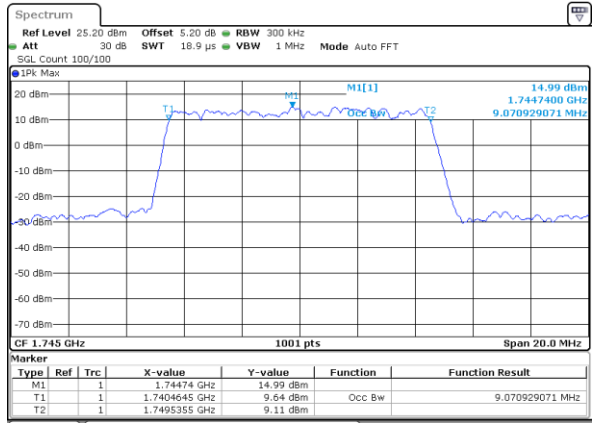

Date: 29 AUG 2020 22:45:49

Middle Channel / 5MHz / 16QAM

Date: 29 AUG 2020 23:01:05

Highest Channel / 5MHz / QPSK

Date: 29 AUG 2020 23:11:48

Highest Channel / 5MHz / 16QAM

Date: 29 AUG 2020 23:12:30

LTE Band 66

Lowest Channel / 10MHz / QPSK

Date: 29_AUG.2020 22:12:19

Lowest Channel / 10MHz / 16QAM

Date: 29_AUG.2020 22:12:59

Middle Channel / 10MHz / QPSK

Date: 29 AUG 2020 23:18:32

Middle Channel / 10MHz / 16QAM

Date: 29 AUG 2020 23:20:08