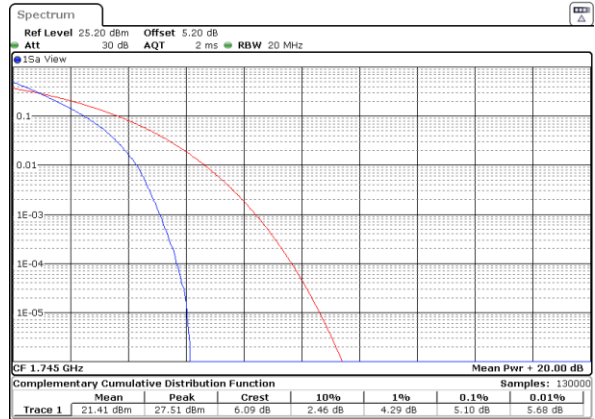

Note: Normal Voltage =3.8 V. ; Battery End Point (BEP) =3.4 V. ; Maximum Voltage =4.4 V.

LTE Band 66

Peak-to-Average Ratio

Mode	LTE Band 66 / 20MHz				
Mod.	QPSK		16QAM		Limit: 13dB
RB Size	1RB	Full RB	1RB	Full RB	Result
Lowest CH	3.62	5.25	5.51	6.09	PASS
Middle CH	3.45	5.10	5.25	5.97	
Highest CH	3.59	4.99	5.04	5.86	
Mode	LTE Band 66 / 20MHz				
Mod.	64QAM				Limit: 13dB
RB Size	1RB	Full RB			Result
Lowest CH	6.38	6.52	-	-	PASS
Middle CH	7.28	6.55	-	-	
Highest CH	6.75	6.46	-	-	

LTE Band 66 / 20MHz / QPSK

Lowest Channel / 1RB

Date: 29_AUG.2020 23:32:10

Lowest Channel / Full RB

Date: 29_AUG.2020 23:12:41

Middle Channel / 1RB

Date: 29_AUG.2020 23:25:06

Middle Channel / Full RB

Date: 29_AUG.2020 23:19:39

Highest Channel / 1RB

Date: 29_AUG.2020 23:37:34

Highest Channel / Full RB

Date: 29_AUG.2020 23:34:02

LTE Band 66 / 20MHz / 16QAM

Lowest Channel / 1RB

Date: 29_AUG.2020 23:31:05