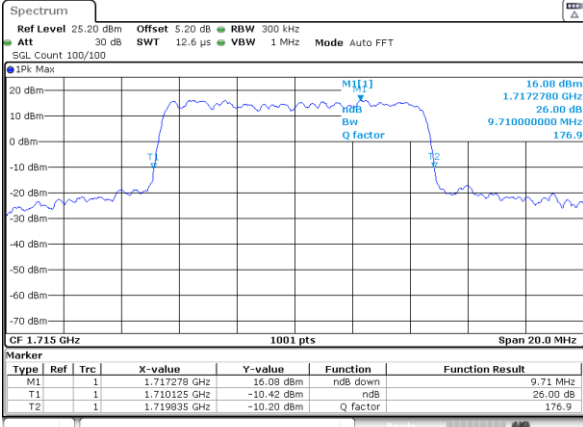

LTE Band 66

Lowest Channel / 10MHz / QPSK

Date: 29_AUG.2020 22:12:20