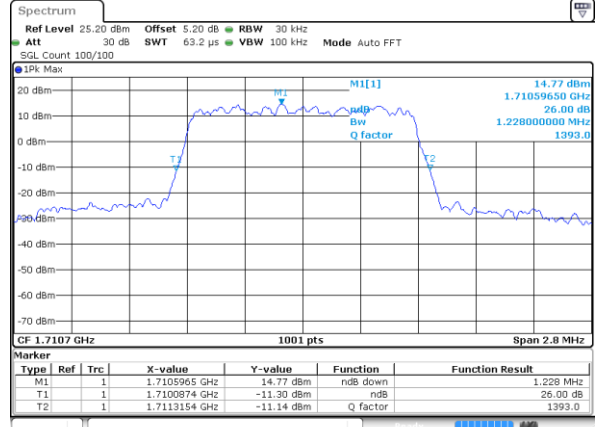

Mode	LTE Band 66 : 26dB BW(MHz)											
BW	1.4MHz		3MHz		5MHz		10MHz		15MHz		20MHz	
Mod.	QPSK	16QAM	QPSK	16QAM	QPSK	16QAM	QPSK	16QAM	QPSK	16QAM	QPSK	16QAM
Lowest CH	1.23	1.23	3.07	2.99	4.93	4.95	9.71	9.73	14.36	14.27	18.90	18.74
Middle CH	1.24	1.24	3.04	3.01	4.91	4.87	9.83	9.61	14.24	14.33	19.06	19.14
Highest CH	1.23	1.24	3.07	2.99	4.91	4.91	9.73	9.89	14.45	14.30	19.22	19.22
Mode	LTE Band 66 : 26dB BW(MHz)											
BW	1.4MHz		3MHz		5MHz		10MHz		15MHz		20MHz	
Mod.	64QAM		64QAM		64QAM		64QAM		64QAM		64QAM	
Lowest CH	1.23	-	3.03	-	4.91	-	9.73	-	14.54	-	18.90	-
Middle CH	1.23	-	3.00	-	4.93	-	9.73	-	14.45	-	18.74	-
Highest CH	1.23	-	3.00	-	4.89	-	9.83	-	14.27	-	19.06	-

LTE Band 66

Lowest Channel / 1.4MHz / QPSK

Date: 29 AUG 2020 21:46:51

Lowest Channel / 1.4MHz / 16QAM

Date: 29 AUG 2020 21:55:39

Middle Channel / 1.4MHz / QPSK

Date: 29 AUG 2020 21:41:13

Middle Channel / 1.4MHz / 16QAM

Date: 29 AUG 2020 21:42:04

Highest Channel / 1.4MHz / QPSK

Date: 29 AUG 2020 22:05:34

Highest Channel / 1.4MHz / 16QAM

Date: 29 AUG 2020 22:07:11

LTE Band 66

Lowest Channel / 3MHz / QPSK

Date: 29 AUG 2020 22:24:18