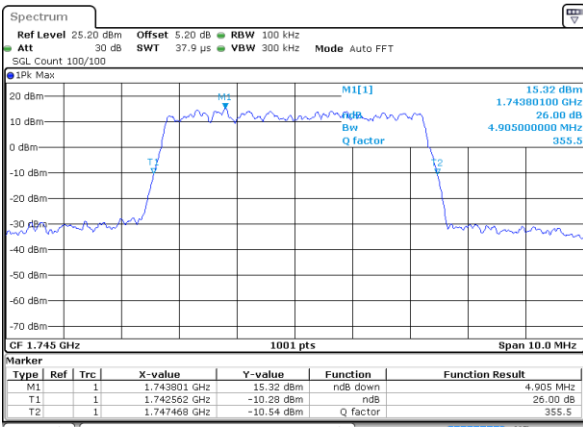

Highest Channel / 3MHz / 16QAM

Date: 29 AUG 2020 22:33:46

LTE Band 66

Lowest Channel / 5MHz / QPSK

Date: 29 AUG 2020 23:05:06

Lowest Channel / 5MHz / 16QAM

Date: 29 AUG 2020 23:05:51

Middle Channel / 5MHz / QPSK

Date: 29 AUG 2020 22:46:03

Middle Channel / 5MHz / 16QAM

Date: 29 AUG 2020 23:01:15

Highest Channel / 5MHz / QPSK

Date: 29 AUG 2020 23:11:57

Highest Channel / 5MHz / 16QAM

Date: 29 AUG 2020 23:12:40

LTE Band 66