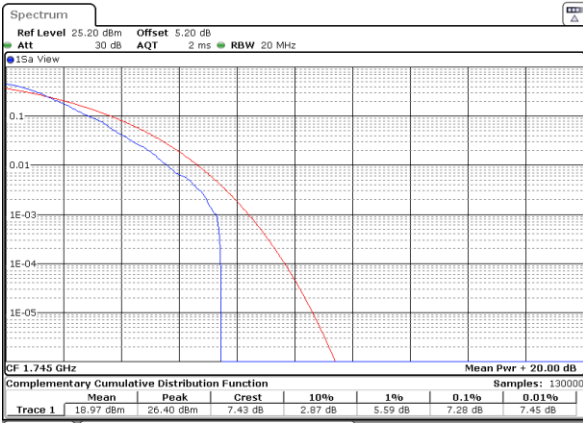

Lowest Channel / Full RB

Date: 29_AUG.2020 23:12:129

Middle Channel / 1RB

Date: 29_AUG.2020 23:23:58

Middle Channel / Full RB

Date: 29_AUG.2020 23:12:137

Highest Channel / 1RB

Date: 29_AUG.2020 23:38:41

Highest Channel / Full RB

Date: 29_AUG.2020 23:13:4150

LTE Band 66 / 20MHz / 64QAM

Lowest Channel / 1RB

Date: 29_AUG.2020 23:29:57

Lowest Channel / Full RB

Date: 29_AUG.2020 23:28:35

Middle Channel / 1RB

Date: 29_AUG.2020 23:22:39

Middle Channel / Full RB

Date: 29_AUG.2020 23:21:19

Highest Channel / 1RB

Date: 29_AUG.2020 23:39:46

Highest Channel / Full RB

Date: 29_AUG.2020 23:35:39

26dB Bandwidth

Mode	LTE Band 66 : 26dB BW(MHz)											
BW	1.4MHz		3MHz		5MHz		10MHz		15MHz		20MHz	
Mod.	QPSK	16QAM	QPSK	16QAM	QPSK	16QAM	QPSK	16QAM	QPSK	16QAM	QPSK	16QAM
Lowest CH	1.23	1.23	3.07	2.99	4.93	4.95	9.71	9.73	14.36	14.27	18.90	18.74
Middle CH	1.24	1.24	3.04	3.01	4.91	4.87	9.83	9.61	14.24	14.33	19.06	19.14
Highest CH	1.23	1.24	3.07	2.99	4.91	4.91	9.73	9.89	14.45	14.30	19.22	19.22
Mode	LTE Band 66 : 26dB BW(MHz)											
BW	1.4MHz		3MHz		5MHz		10MHz		15MHz		20MHz	
Mod.	64QAM		64QAM		64QAM		64QAM		64QAM		64QAM	
Lowest CH	1.23	-	3.03	-	4.91	-	9.73	-	14.54	-	18.90	-
Middle CH	1.23	-	3.00	-	4.93	-	9.73	-	14.45	-	18.74	-
Highest CH	1.23	-	3.00	-	4.89	-	9.83	-	14.27	-	19.06	-