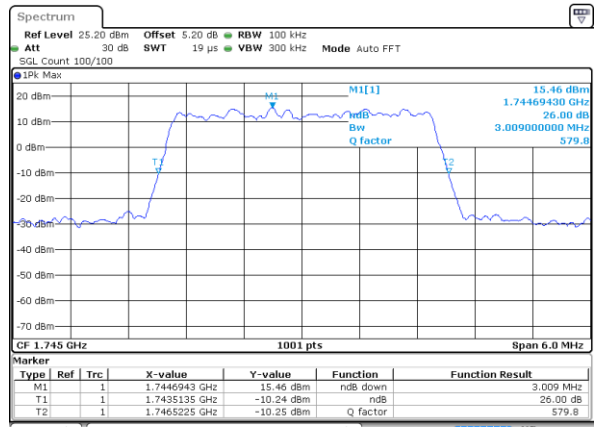

Date: 29 AUG 2020 21:42:04

Highest Channel / 1.4MHz / QPSK

Date: 29 AUG 2020 22:05:34

Highest Channel / 1.4MHz / 16QAM

Date: 29 AUG 2020 22:07:11

LTE Band 66

Lowest Channel / 3MHz / QPSK

Date: 29 AUG 2020 22:24:18

Lowest Channel / 3MHz / 16QAM

Date: 29 AUG 2020 22:26:03

Middle Channel / 3MHz / QPSK

Date: 29 AUG 2020 22:19:56

Middle Channel / 3MHz / 16QAM

Date: 29 AUG 2020 22:20:24

Highest Channel / 3MHz / QPSK

Date: 29 AUG 2020 22:32:35

Highest Channel / 3MHz / 16QAM

Date: 29 AUG 2020 22:33:46

LTE Band 66

Lowest Channel / 5MHz / QPSK

Date: 29 AUG 2020 23:05:06

Lowest Channel / 5MHz / 16QAM

Date: 29 AUG 2020 23:05:51

Middle Channel / 5MHz / QPSK