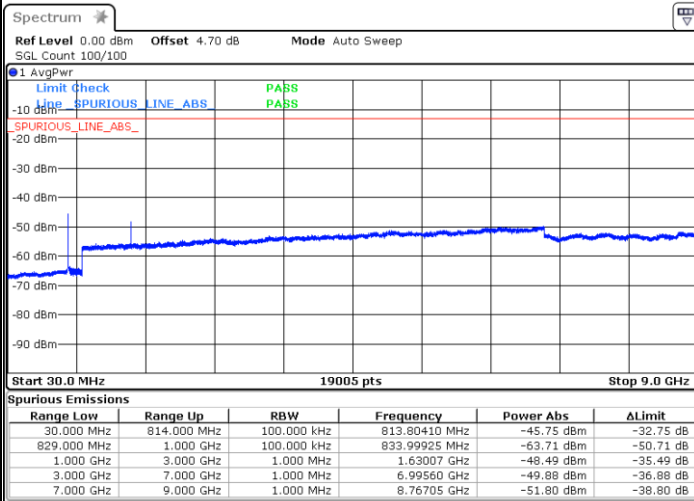

Middle Channel / 64QAM

Date: 30 AUG.2020 05:33:43

Date: 30 AUG.2020 05:37:18

Highest Channel / 64QAM

Date: 30 AUG.2020 05:44:39

LTE Band 26 / 15MHz

Lowest Channel / 64QAM

Middle Channel / 64QAM

Date: 30 AUG 2020 05:49:58

Date: 30 AUG 2020 05:56:18

Highest Channel / 64QAM

Date: 30 AUG 2020 06:05:42

LTE Band 26 / 15MHz

Channel 26765/ QPSK

Channel 26765/ 16QAM

Date: 29 AUG.2020 23:45:15

Date: 29 AUG.2020 23:44:45

Channel 26765/ 64QAM

Date: 29 AUG.2020 23:44:12

Frequency Stability

Test Conditions		LTE Band 26 (QPSK) / Middle Channel	Limit
Temperature (°C)	Voltage (Volt)	BW 10MHz	2.5ppm
		Deviation (ppm)	Result
50	Normal Voltage	0.0088	PASS
40	Normal Voltage	0.0074	
30	Normal Voltage	0.0018	
20(Ref.)	Normal Voltage	0.0000	
10	Normal Voltage	0.0092	
0	Normal Voltage	0.0067	
-10	Normal Voltage	0.0024	
-20	Normal Voltage	0.0008	
-30	Normal Voltage	0.0070	
20	Maximum Voltage	0.0021	
20	Normal Voltage	0.0000	
20	Battery End Point	0.0083	

Note: Normal Voltage =3.8 V. ; Battery End Point (BEP) =3.4 V. ; Maximum Voltage =4.4 V.

LTE Band 66

Peak-to-Average Ratio

Mode	LTE Band 66 / 20MHz				
Mod.	QPSK		16QAM		Limit: 13dB
RB Size	1RB	Full RB	1RB	Full RB	Result
Lowest CH	3.62	5.25	5.51	6.09	PASS
Middle CH	3.45	5.10	5.25	5.97	
Highest CH	3.59	4.99	5.04	5.86	
Mode	LTE Band 66 / 20MHz				
Mod.	64QAM				Limit: 13dB
RB Size	1RB	Full RB			Result
Lowest CH	6.38	6.52	-	-	PASS
Middle CH	7.28	6.55	-	-	
Highest CH	6.75	6.46	-	-	