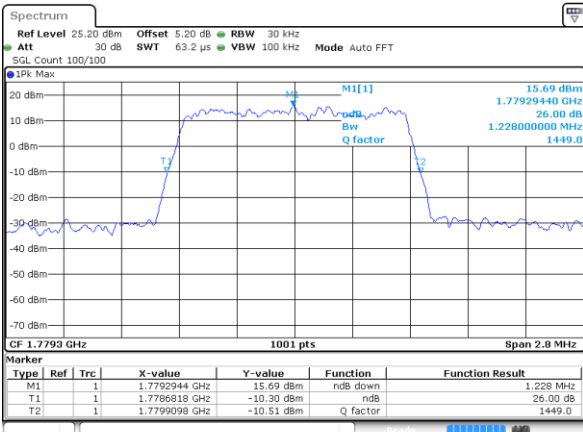

Mode	LTE Band 66 : 26dB BW(MHz)											
BW	1.4MHz		3MHz		5MHz		10MHz		15MHz		20MHz	
Mod.	QPSK	16QAM	QPSK	16QAM	QPSK	16QAM	QPSK	16QAM	QPSK	16QAM	QPSK	16QAM
Lowest CH	1.23	1.23	3.07	2.99	4.93	4.95	9.71	9.73	14.36	14.27	18.90	18.74
Middle CH	1.24	1.24	3.04	3.01	4.91	4.87	9.83	9.61	14.24	14.33	19.06	19.14
Highest CH	1.23	1.24	3.07	2.99	4.91	4.91	9.73	9.89	14.45	14.30	19.22	19.22
Mode	LTE Band 66 : 26dB BW(MHz)											
BW	1.4MHz		3MHz		5MHz		10MHz		15MHz		20MHz	
Mod.	64QAM		64QAM		64QAM		64QAM		64QAM		64QAM	
Lowest CH	1.23	-	3.03	-	4.91	-	9.73	-	14.54	-	18.90	-
Middle CH	1.23	-	3.00	-	4.93	-	9.73	-	14.45	-	18.74	-
Highest CH	1.23	-	3.00	-	4.89	-	9.83	-	14.27	-	19.06	-

LTE Band 66

Lowest Channel / 1.4MHz / QPSK

Date: 29 AUG 2020 21:46:51

Lowest Channel / 1.4MHz / 16QAM

Date: 29 AUG 2020 21:55:39

Middle Channel / 1.4MHz / QPSK

Date: 29 AUG 2020 21:41:13

Middle Channel / 1.4MHz / 16QAM

Date: 29 AUG 2020 21:42:04

Highest Channel / 1.4MHz / QPSK

Date: 29 AUG 2020 22:05:34

Highest Channel / 1.4MHz / 16QAM

Date: 29 AUG 2020 22:07:11

LTE Band 66

Lowest Channel / 3MHz / QPSK

Date: 29 AUG 2020 22:24:18