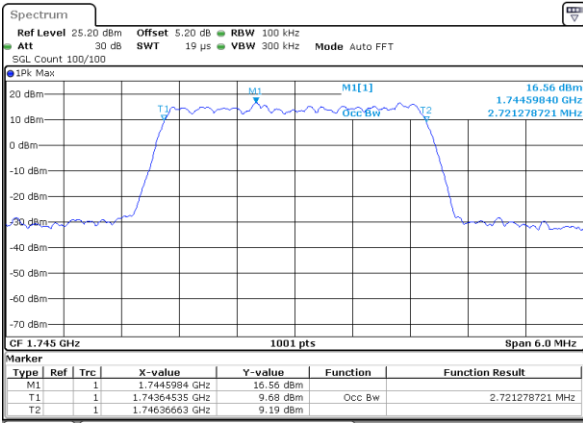

Middle Channel / 3MHz / QPSK

Date: 29 AUG 2020 22:19:47