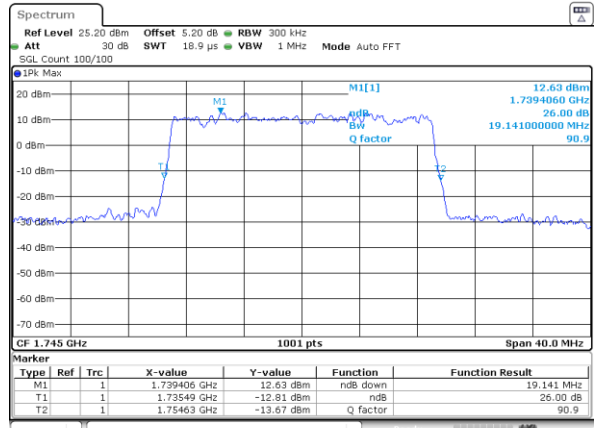

Date: 29_AUG.2020 23:13:57

LTE Band 66

Lowest Channel / 20MHz / QPSK

Date: 29_AUG.2020 23:27:00

Lowest Channel / 20MHz / 16QAM

Date: 29_AUG.2020 23:27:48

Middle Channel / 20MHz / QPSK

Date: 29_AUG.2020 23:20:09

Middle Channel / 20MHz / 16QAM

Date: 29_AUG.2020 23:20:54

Highest Channel / 20MHz / QPSK

Date: 29_AUG.2020 23:34:22

Highest Channel / 20MHz / 16QAM

Date: 29_AUG.2020 23:35:09

LTE Band 66

Lowest Channel / 1.4MHz / 64QAM