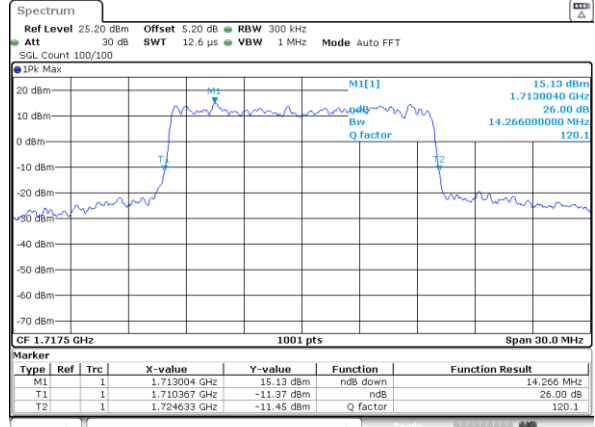

Highest Channel / 10MHz / QPSK

Date: 29_AUG.2020 22:19:47

Highest Channel / 10MHz / 16QAM

Date: 29_AUG.2020 22:19:08

LTE Band 66

Lowest Channel / 15MHz / QPSK

Date: 29_AUG.2020 23:03:45

Lowest Channel / 15MHz / 16QAM