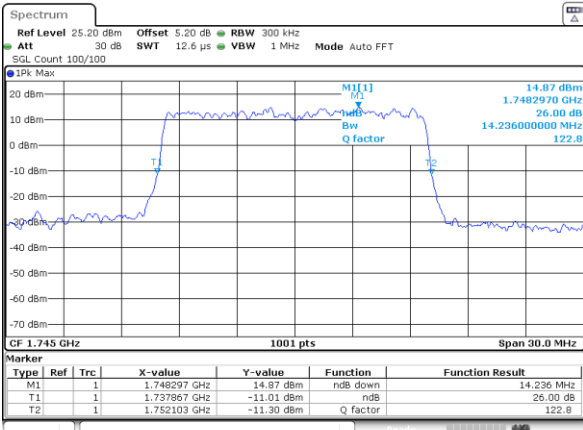

Middle Channel / 15MHz / QPSK

Date: 29_AUG.2020 22:56:54