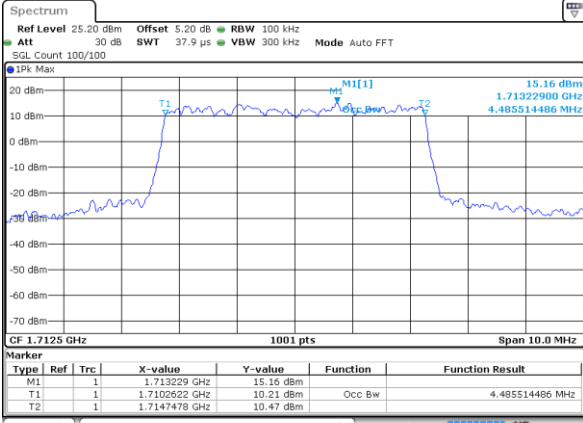

Date: 29 AUG 2020 21:41:54

Highest Channel / 1.4MHz / QPSK

Date: 29 AUG 2020 22:05:25

Highest Channel / 1.4MHz / 16QAM

Date: 29 AUG 2020 22:07:01

LTE Band 66

Lowest Channel / 3MHz / QPSK

Date: 29 AUG 2020 22:24:06

Highest Channel / 3MHz / 16QAM

Date: 29 AUG 2020 22:33:35

LTE Band 66

Lowest Channel / 5MHz / QPSK

Date: 29 AUG 2020 23:04:56

Lowest Channel / 5MHz / 16QAM

Date: 29 AUG 2020 23:05:42

Middle Channel / 5MHz / QPSK

Date: 29 AUG 2020 22:45:49

Middle Channel / 5MHz / 16QAM

Date: 29 AUG 2020 23:01:05

Highest Channel / 5MHz / QPSK

Date: 29 AUG 2020 23:11:48

Highest Channel / 5MHz / 16QAM

Date: 29 AUG 2020 23:12:30

LTE Band 66