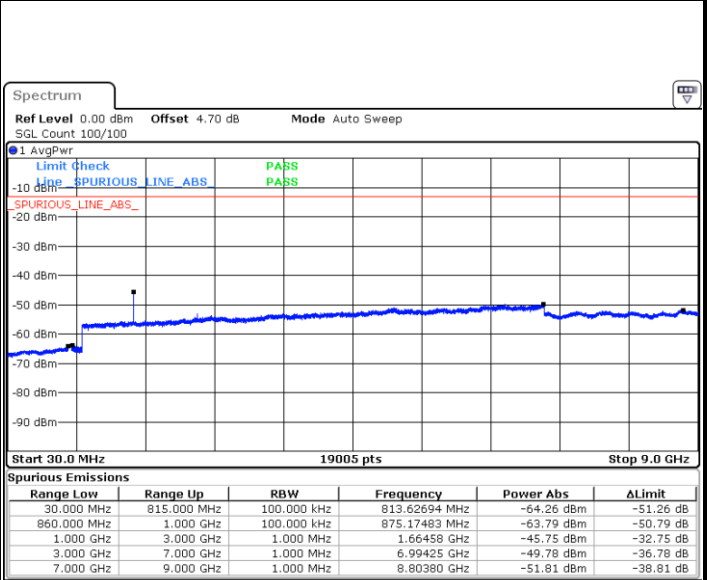

LTE Band 26 / 10MHz

Middle Channel / QPSK

Date: 30 AUG 2020 05:38:12

Middle Channel / 16QAM

Date: 30 AUG 2020 05:37:44

Highest Channel / QPSK

Date: 30 AUG 2020 05:43:47

Highest Channel / 16QAM

Date: 30 AUG 2020 05:44:12

LTE Band 26 / 15MHz

Lowest Channel / QPSK

Lowest Channel / 16QAM

Date: 30 AUG 2020 05:52:22

Date: 30 AUG 2020 05:51:07

Middle Channel / QPSK

Middle Channel / 16QAM

Date: 30 AUG 2020 05:57:42

Date: 30 AUG 2020 05:56:55

LTE Band 26 / 15MHz

Highest Channel / QPSK

Highest Channel / 16QAM

Date: 30.AUG.2020 06:04:10

Date: 30.AUG.2020 06:04:48

LTE Band 26 / 1.4MHz