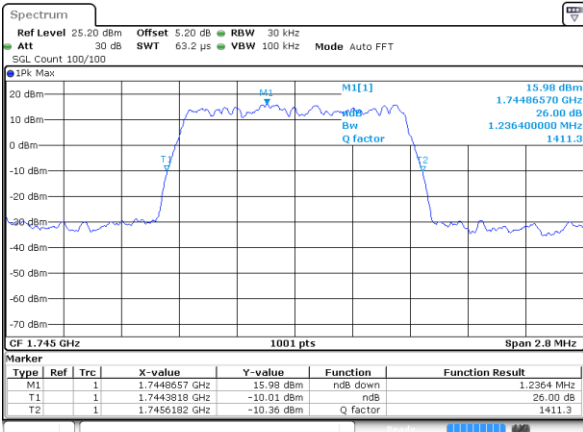

Mode	LTE Band 66 : 26dB BW(MHz)											
BW	1.4MHz		3MHz		5MHz		10MHz		15MHz		20MHz	
Mod.	QPSK	16QAM	QPSK	16QAM	QPSK	16QAM	QPSK	16QAM	QPSK	16QAM	QPSK	16QAM
Lowest CH	1.23	1.23	3.07	2.99	4.93	4.95	9.71	9.73	14.36	14.27	18.90	18.74
Middle CH	1.24	1.24	3.04	3.01	4.91	4.87	9.83	9.61	14.24	14.33	19.06	19.14
Highest CH	1.23	1.24	3.07	2.99	4.91	4.91	9.73	9.89	14.45	14.30	19.22	19.22
Mode	LTE Band 66 : 26dB BW(MHz)											
BW	1.4MHz		3MHz		5MHz		10MHz		15MHz		20MHz	
Mod.	64QAM		64QAM		64QAM		64QAM		64QAM		64QAM	
Lowest CH	1.23	-	3.03	-	4.91	-	9.73	-	14.54	-	18.90	-
Middle CH	1.23	-	3.00	-	4.93	-	9.73	-	14.45	-	18.74	-
Highest CH	1.23	-	3.00	-	4.89	-	9.83	-	14.27	-	19.06	-

LTE Band 66

Lowest Channel / 1.4MHz / QPSK

Date: 29 AUG 2020 21:46:51

Lowest Channel / 1.4MHz / 16QAM

Date: 29 AUG 2020 21:55:39

Middle Channel / 1.4MHz / QPSK

Date: 29 AUG 2020 21:41:13

Middle Channel / 1.4MHz / 16QAM

Date: 29 AUG 2020 21:42:04

Highest Channel / 1.4MHz / QPSK

Date: 29 AUG 2020 22:05:34

Highest Channel / 1.4MHz / 16QAM

Date: 29 AUG 2020 22:07:11

LTE Band 66

Lowest Channel / 3MHz / QPSK

Date: 29 AUG 2020 22:24:18