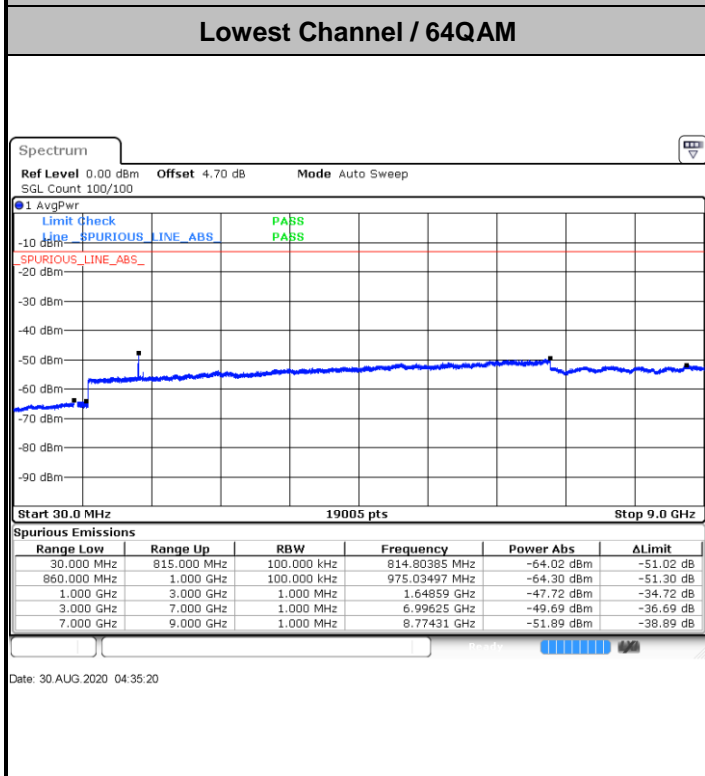

Date: 30 AUG 2020 05:57:42

Date: 30 AUG 2020 05:56:55

LTE Band 26 / 15MHz

Highest Channel / QPSK

Highest Channel / 16QAM

Date: 30.AUG.2020 06:04:10

Date: 30.AUG.2020 06:04:48

LTE Band 26 / 1.4MHz

Lowest Channel / 64QAM

Middle Channel / 64QAM

Date: 30 AUG.2020 03:41:28

Date: 30 AUG.2020 03:48:26

Highest Channel / 64QAM

Date: 30 AUG.2020 04:25:11

LTE Band 26 / 3MHz

LTE Band 26 / 5MHz

Lowest Channel / 64QAM

Middle Channel / 64QAM

Date: 30 AUG.2020 05:17:09

Date: 30 AUG.2020 05:21:11

Highest Channel / 64QAM

Date: 30 AUG.2020 05:29:12

LTE Band 26 / 10MHz

Lowest Channel / 64QAM

Middle Channel / 64QAM

Date: 30 AUG.2020 05:33:43

Date: 30 AUG.2020 05:37:18

Highest Channel / 64QAM

Date: 30 AUG.2020 05:44:39

LTE Band 26 / 15MHz

Lowest Channel / 64QAM

Middle Channel / 64QAM