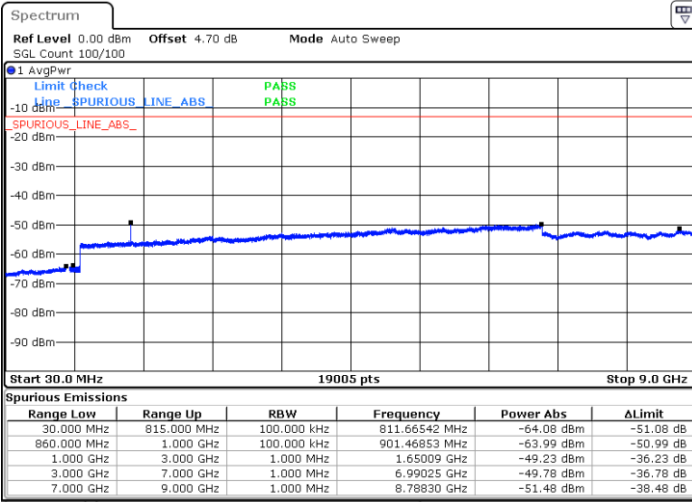

Middle Channel / 64QAM

Date: 30 AUG.2020 05:33:43

Date: 30 AUG.2020 05:37:18

Highest Channel / 64QAM

Date: 30 AUG.2020 05:44:39

LTE Band 26 / 15MHz

Lowest Channel / 64QAM

Middle Channel / 64QAM

Date: 30 AUG 2020 05:49:58

Date: 30 AUG 2020 05:56:18

Highest Channel / 64QAM

Date: 30 AUG 2020 06:05:42

LTE Band 26 / 15MHz

Channel 26765/ QPSK

Channel 26765/ 16QAM

Date: 29 AUG.2020 23:45:15

Note: Normal Voltage =3.8 V. ; Battery End Point (BEP) =3.4 V. ; Maximum Voltage =4.4 V.

LTE Band 66

Peak-to-Average Ratio

Mode	LTE Band 66 / 20MHz				
Mod.	QPSK		16QAM		Limit: 13dB
RB Size	1RB	Full RB	1RB	Full RB	Result
Lowest CH	3.62	5.25	5.51	6.09	PASS
Middle CH	3.45	5.10	5.25	5.97	
Highest CH	3.59	4.99	5.04	5.86	
Mode	LTE Band 66 / 20MHz				
Mod.	64QAM				Limit: 13dB
RB Size	1RB	Full RB			Result
Lowest CH	6.38	6.52	-	-	PASS
Middle CH	7.28	6.55	-	-	
Highest CH	6.75	6.46	-	-	