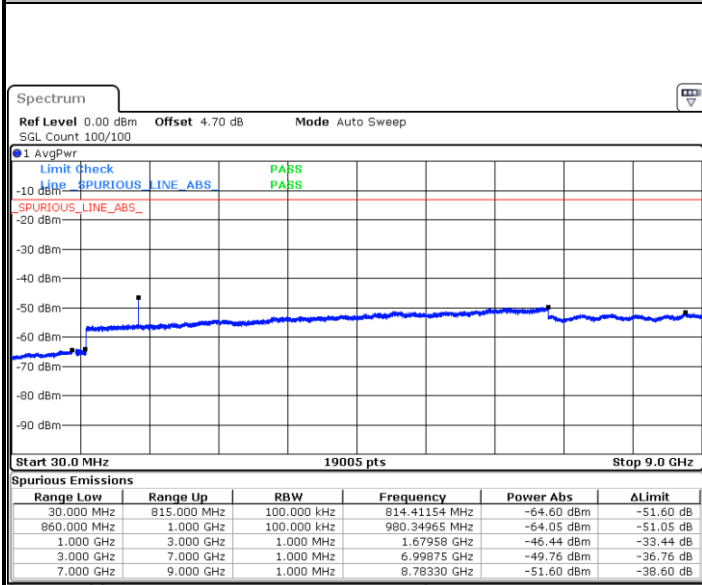

LTE Band 26 / 10MHz

Middle Channel / QPSK

Date: 30 AUG 2020 05:38:12

Middle Channel / 16QAM

Date: 30 AUG 2020 05:37:44

Highest Channel / QPSK

Date: 30 AUG 2020 05:43:47

Highest Channel / 16QAM

Date: 30 AUG 2020 05:44:12

LTE Band 26 / 15MHz

Lowest Channel / QPSK

Lowest Channel / 16QAM

Date: 30 AUG 2020 05:52:22

Date: 30 AUG 2020 05:51:07

Middle Channel / QPSK

Middle Channel / 16QAM

Date: 30 AUG 2020 05:57:42

Date: 30 AUG 2020 05:56:55

LTE Band 26 / 15MHz

Highest Channel / QPSK

Highest Channel / 16QAM

Date: 30.AUG.2020 06:04:10

Date: 30.AUG.2020 06:04:48

LTE Band 26 / 1.4MHz