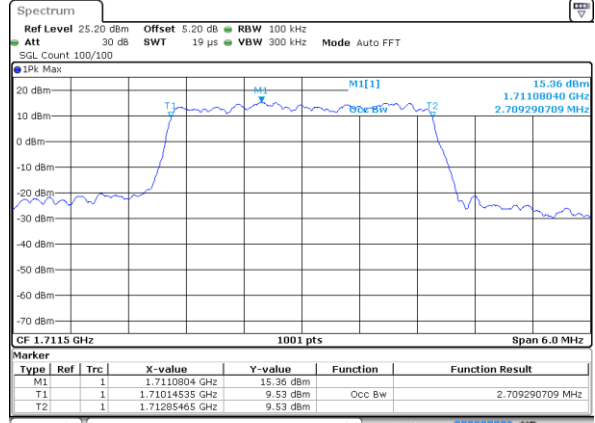

LTE Band 66

Lowest Channel / 1.4MHz / QPSK

Date: 29 AUG 2020 21:46:41

Lowest Channel / 1.4MHz / 16QAM

Date: 29 AUG 2020 21:55:31

Middle Channel / 1.4MHz / QPSK

Date: 29 AUG 2020 21:40:35

Middle Channel / 1.4MHz / 16QAM

Date: 29 AUG 2020 21:41:54

Highest Channel / 1.4MHz / QPSK

Date: 29 AUG 2020 22:05:25

Highest Channel / 1.4MHz / 16QAM

Date: 29 AUG 2020 22:07:01

LTE Band 66

Lowest Channel / 3MHz / QPSK

Date: 29 AUG 2020 22:24:06

Lowest Channel / 3MHz / 16QAM

Date: 29 AUG 2020 22:25:53

Middle Channel / 3MHz / QPSK

Date: 29 AUG 2020 22:19:47

Middle Channel / 3MHz / 16QAM

Date: 29 AUG 2020 22:20:14

Highest Channel / 3MHz / QPSK

Date: 29 AUG 2020 22:32:22

Highest Channel / 3MHz / 16QAM

Date: 29 AUG 2020 22:33:35

LTE Band 66

Lowest Channel / 5MHz / QPSK

Date: 29 AUG 2020 23:04:56

Lowest Channel / 5MHz / 16QAM

Date: 29 AUG 2020 23:05:42

Middle Channel / 5MHz / QPSK