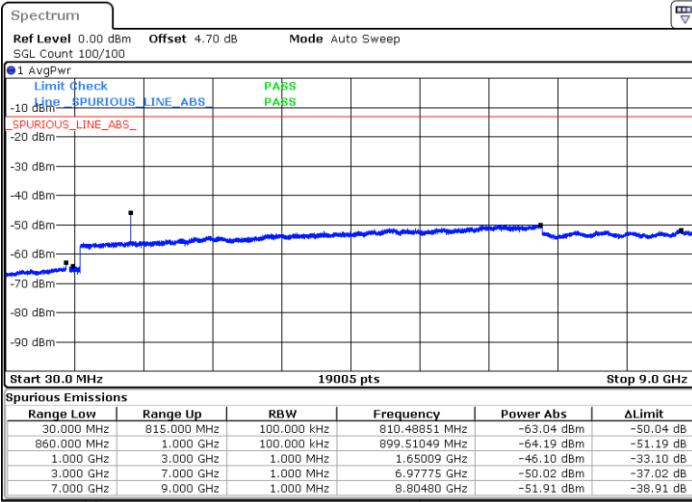

LTE Band 26 / 10MHz

Middle Channel / QPSK

Date: 30 AUG 2020 05:38:12

Middle Channel / 16QAM

Date: 30 AUG 2020 05:37:44

Highest Channel / QPSK

Date: 30 AUG 2020 05:43:47

Highest Channel / 16QAM

Date: 30 AUG 2020 05:44:12

LTE Band 26 / 15MHz

Lowest Channel / QPSK

Lowest Channel / 16QAM

Date: 30 AUG 2020 05:52:22

Date: 30 AUG 2020 05:51:07

Middle Channel / QPSK

Middle Channel / 16QAM