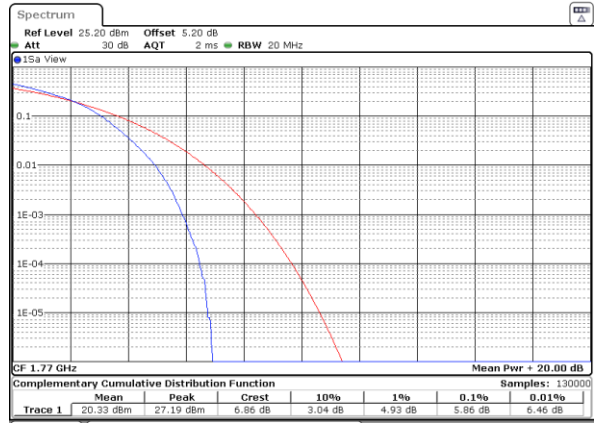

Date: 29_AUG.2020 23:19:39

Highest Channel / 1RB

Date: 29_AUG.2020 23:37:34

Highest Channel / Full RB

Date: 29_AUG.2020 23:34:02

LTE Band 66 / 20MHz / 16QAM

Lowest Channel / 1RB

Date: 29_AUG.2020 23:31:05

Lowest Channel / Full RB

Date: 29_AUG.2020 23:12:129

Middle Channel / 1RB

Date: 29_AUG.2020 23:23:58

Middle Channel / Full RB

Date: 29_AUG.2020 23:12:137

Highest Channel / 1RB

Date: 29_AUG.2020 23:38:41

Highest Channel / Full RB

Date: 29_AUG.2020 23:13:4150

LTE Band 66 / 20MHz / 64QAM

Lowest Channel / 1RB

Date: 29_AUG.2020 23:29:57

Lowest Channel / Full RB

Date: 29_AUG.2020 23:28:35

Middle Channel / 1RB