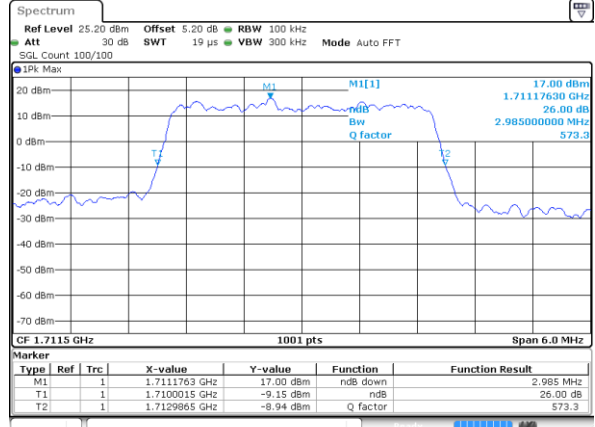

Lowest Channel / 3MHz / 16QAM

Date: 29 AUG 2020 22:26:03