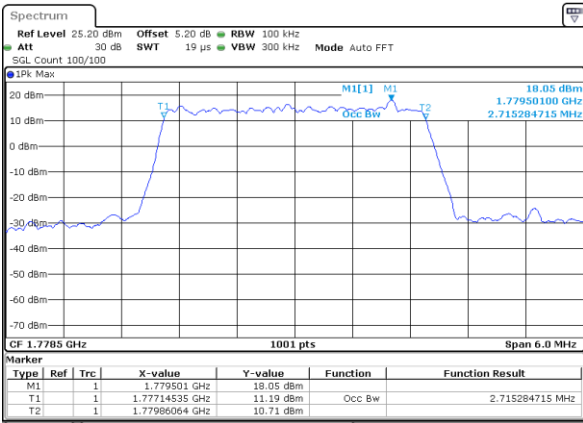

Date: 29 AUG 2020 21:41:54

Highest Channel / 1.4MHz / QPSK

Date: 29 AUG 2020 22:05:25

Highest Channel / 1.4MHz / 16QAM

Date: 29 AUG 2020 22:07:01

LTE Band 66

Lowest Channel / 3MHz / QPSK

Date: 29 AUG 2020 22:24:06

Lowest Channel / 3MHz / 16QAM

Date: 29 AUG 2020 22:25:53

Middle Channel / 3MHz / QPSK

Date: 29 AUG 2020 22:19:47

Middle Channel / 3MHz / 16QAM

Date: 29 AUG 2020 22:20:14

Highest Channel / 3MHz / QPSK

Date: 29 AUG 2020 22:32:22

Highest Channel / 3MHz / 16QAM

Date: 29 AUG 2020 22:33:35

LTE Band 66

Lowest Channel / 5MHz / QPSK

Date: 29 AUG 2020 23:04:56

Lowest Channel / 5MHz / 16QAM

Date: 29 AUG 2020 23:05:42

Middle Channel / 5MHz / QPSK