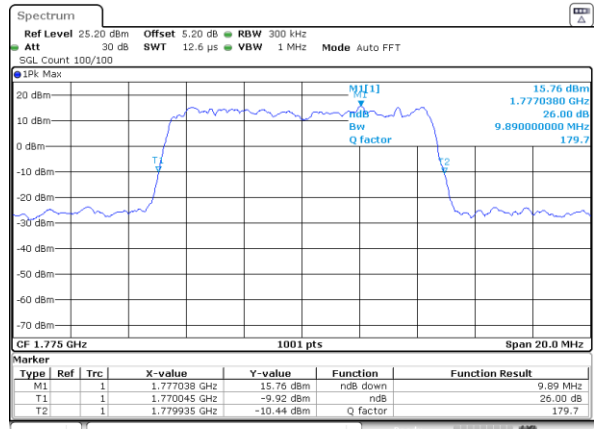

Date: 29 AUG 2020 22:46:03

Middle Channel / 5MHz / 16QAM

Date: 29 AUG 2020 23:01:15

Highest Channel / 5MHz / QPSK

Date: 29 AUG 2020 23:11:57

Highest Channel / 5MHz / 16QAM

Date: 29 AUG 2020 23:12:40

LTE Band 66

Lowest Channel / 10MHz / QPSK

Date: 29_AUG.2020 22:12:20

Lowest Channel / 10MHz / 16QAM

Date: 29_AUG.2020 22:13:08

Middle Channel / 10MHz / QPSK

Date: 29 AUG 2020 23:18:44

Middle Channel / 10MHz / 16QAM

Date: 29 AUG 2020 23:20:30

Highest Channel / 10MHz / QPSK

Date: 29_AUG.2020 22:19:47

Highest Channel / 10MHz / 16QAM

Date: 29_AUG.2020 22:19:08

LTE Band 66

Lowest Channel / 15MHz / QPSK

Date: 29_AUG.2020 23:03:45

Lowest Channel / 15MHz / 16QAM