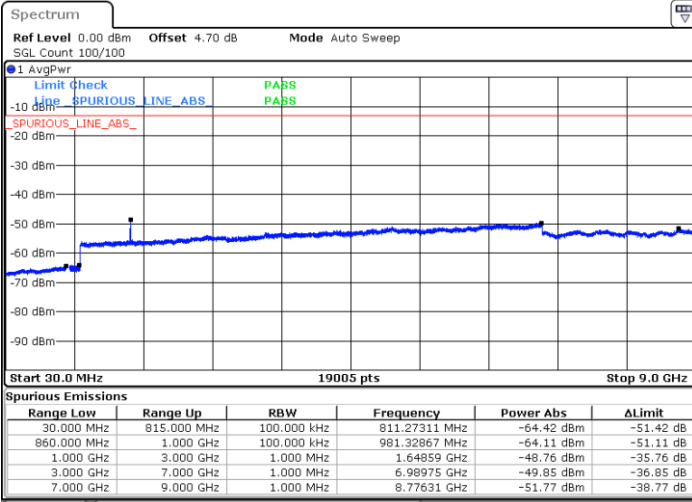

Date: 30 AUG 2020 05:57:42

Date: 30 AUG 2020 05:56:55

LTE Band 26 / 15MHz

Highest Channel / QPSK

Highest Channel / 16QAM

Date: 30.AUG.2020 06:04:10

Date: 30.AUG.2020 06:04:48

LTE Band 26 / 1.4MHz

Lowest Channel / 64QAM

Middle Channel / 64QAM

Date: 30 AUG.2020 03:41:28

Date: 30 AUG.2020 03:48:26

Highest Channel / 64QAM

Date: 30 AUG.2020 04:25:11

LTE Band 26 / 3MHz

LTE Band 26 / 5MHz