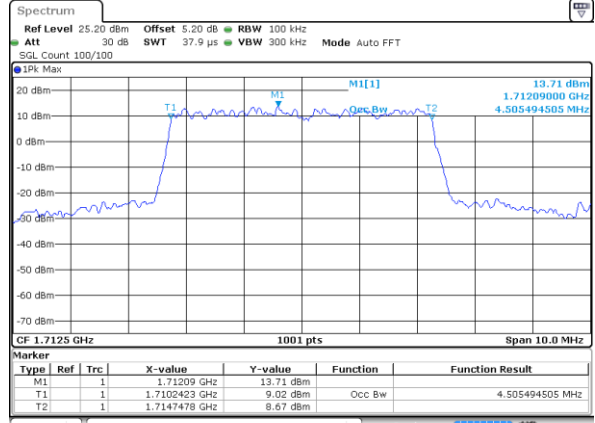

Date: 29 AUG 2020 21:41:54

Highest Channel / 1.4MHz / QPSK

Date: 29 AUG 2020 22:05:25

Highest Channel / 1.4MHz / 16QAM

Date: 29 AUG 2020 22:07:01

LTE Band 66

Lowest Channel / 3MHz / QPSK

Date: 29 AUG 2020 22:24:06

Highest Channel / 3MHz / 16QAM

Date: 29 AUG 2020 22:33:35

LTE Band 66

Lowest Channel / 5MHz / QPSK

Date: 29 AUG 2020 23:04:56

Lowest Channel / 5MHz / 16QAM

Date: 29 AUG 2020 23:05:42

Middle Channel / 5MHz / QPSK

Date: 29 AUG 2020 22:45:49

Middle Channel / 5MHz / 16QAM

Date: 29 AUG 2020 23:01:05

Highest Channel / 5MHz / QPSK

Date: 29 AUG 2020 23:11:48

Highest Channel / 5MHz / 16QAM

Date: 29 AUG 2020 23:12:30

LTE Band 66