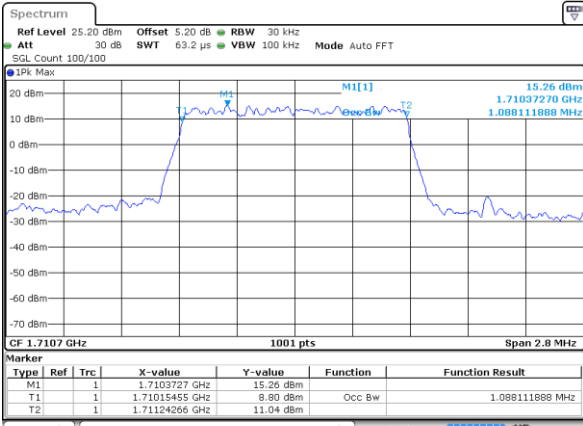

Date: 29_AUG.2020 23:12:10

Highest Channel / 15MHz / 64QAM

Date: 29_AUG.2020 23:13:23

Highest Channel / 20MHz / 64QAM

Date: 29_AUG.2020 23:16:00

Occupied Bandwidth

Mode	LTE Band 66 : 99%OBW(MHz)											
BW	1.4MHz		3MHz		5MHz		10MHz		15MHz		20MHz	
Mod.	QPSK	16QAM	QPSK	16QAM	QPSK	16QAM	QPSK	16QAM	QPSK	16QAM	QPSK	16QAM
Lowest CH	1.09	1.10	2.69	2.71	4.49	4.51	9.05	9.03	13.49	13.43	17.90	17.94
Middle CH	1.10	1.09	2.72	2.70	4.51	4.47	9.05	9.07	13.46	13.52	17.94	17.90
Highest CH	1.08	1.09	2.72	2.72	4.49	4.52	9.09	9.03	13.43	13.46	17.86	17.86
Mode	LTE Band 66 : 99%OBW(MHz)											
BW	1.4MHz		3MHz		5MHz		10MHz		15MHz		20MHz	
Mod.	64QAM		64QAM		64QAM		64QAM		64QAM		64QAM	
Lowest CH	1.09	-	2.73	-	4.51	-	9.01	-	13.43	-	17.90	-
Middle CH	1.09	-	2.72	-	4.51	-	9.03	-	13.46	-	17.90	-
Highest CH	1.09	-	2.72	-	4.50	-	9.03	-	13.43	-	17.90	-

LTE Band 66

Lowest Channel / 1.4MHz / QPSK

Date: 29 AUG 2020 21:46:41

Lowest Channel / 1.4MHz / 16QAM

Date: 29 AUG 2020 21:55:31

Middle Channel / 1.4MHz / QPSK

Date: 29 AUG 2020 21:40:35

Middle Channel / 1.4MHz / 16QAM