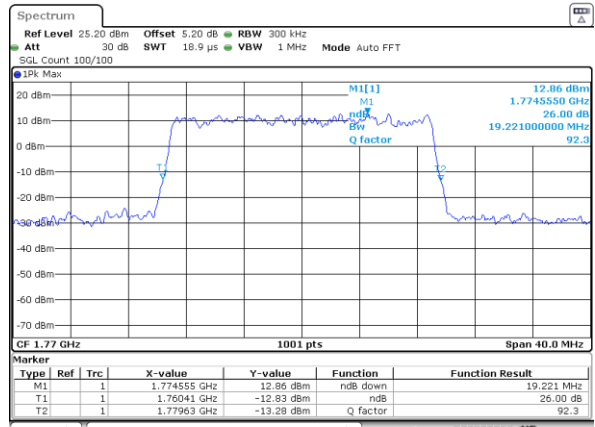

Date: 29_AUG.2020 23:13:57

LTE Band 66

Lowest Channel / 20MHz / QPSK

Date: 29_AUG.2020 23:27:00

Lowest Channel / 20MHz / 16QAM

Date: 29_AUG.2020 23:27:48

Middle Channel / 20MHz / QPSK

Date: 29_AUG.2020 23:20:09

Middle Channel / 20MHz / 16QAM

Date: 29_AUG.2020 23:20:54

Highest Channel / 20MHz / QPSK

Date: 29_AUG.2020 23:34:22

Highest Channel / 20MHz / 16QAM

Date: 29_AUG.2020 23:35:09

LTE Band 66

Lowest Channel / 1.4MHz / 64QAM

Date: 29 AUG 2020 21:57:10

Lowest Channel / 3MHz / 64QAM

Date: 29 AUG 2020 22:27:03

Middle Channel / 20MHz / 64QAM

Date: 29 AUG 2020 21:42:47

Middle Channel / 3MHz / 64QAM

Date: 29 AUG 2020 22:20:53

Highest Channel / 20MHz / 64QAM

Date: 29 AUG 2020 22:08:58

Highest Channel / 3MHz / 64QAM

Date: 29 AUG 2020 22:35:14

LTE Band 66

Lowest Channel / 5MHz / 64QAM

Date: 29 AUG 2020 23:07:01

Lowest Channel / 10MHz / 64QAM

Date: 29.AUG.2020 22:13:53