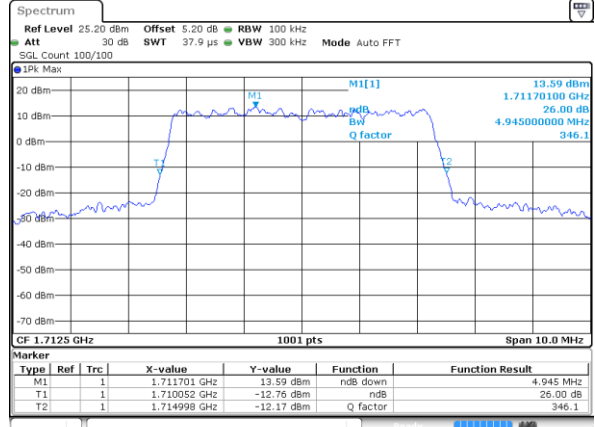

Highest Channel / 3MHz / 16QAM

Date: 29 AUG 2020 22:33:46

LTE Band 66

Lowest Channel / 5MHz / QPSK

Date: 29 AUG 2020 23:05:06

Lowest Channel / 5MHz / 16QAM

Date: 29 AUG 2020 23:05:51

Middle Channel / 5MHz / QPSK

Date: 29 AUG 2020 22:46:03

Middle Channel / 5MHz / 16QAM

Date: 29 AUG 2020 23:01:15

Highest Channel / 5MHz / QPSK

Date: 29 AUG 2020 23:11:57

Highest Channel / 5MHz / 16QAM

Date: 29 AUG 2020 23:12:40

LTE Band 66