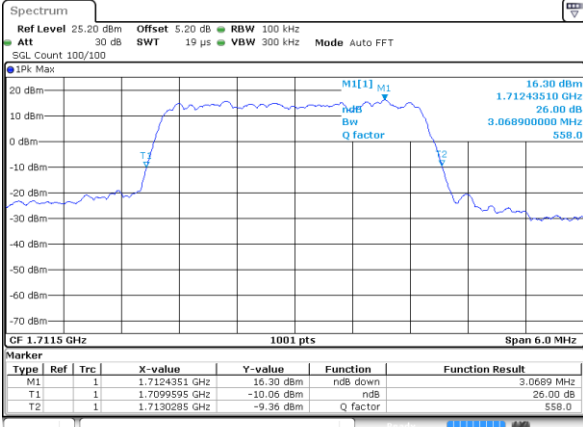

LTE Band 66

Lowest Channel / 1.4MHz / QPSK

Date: 29 AUG 2020 21:46:51

Lowest Channel / 1.4MHz / 16QAM

Date: 29 AUG 2020 21:55:39

Middle Channel / 1.4MHz / QPSK

Date: 29 AUG 2020 21:41:13

Middle Channel / 1.4MHz / 16QAM

Date: 29 AUG 2020 21:42:04

Highest Channel / 1.4MHz / QPSK

Date: 29 AUG 2020 22:05:34

Highest Channel / 1.4MHz / 16QAM

Date: 29 AUG 2020 22:07:11

LTE Band 66

Lowest Channel / 3MHz / QPSK

Date: 29 AUG 2020 22:24:18