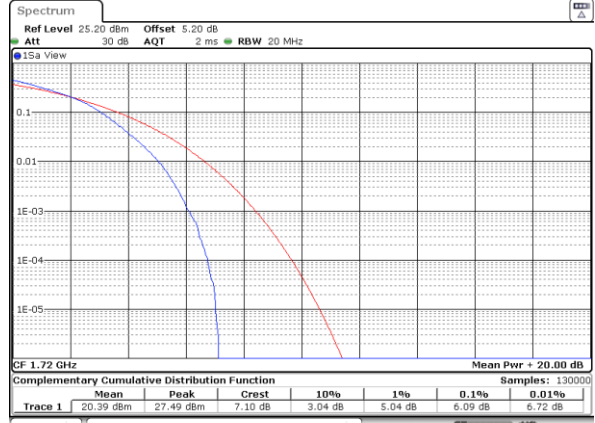

Note: Normal Voltage =3.8 V. ; Battery End Point (BEP) =3.4 V. ; Maximum Voltage =4.4 V.

LTE Band 66

Peak-to-Average Ratio

Mode	LTE Band 66 / 20MHz				
Mod.	QPSK		16QAM		Limit: 13dB
RB Size	1RB	Full RB	1RB	Full RB	Result
Lowest CH	3.62	5.25	5.51	6.09	PASS
Middle CH	3.45	5.10	5.25	5.97	
Highest CH	3.59	4.99	5.04	5.86	
Mode	LTE Band 66 / 20MHz				
Mod.	64QAM				Limit: 13dB
RB Size	1RB	Full RB			Result
Lowest CH	6.38	6.52	-	-	PASS
Middle CH	7.28	6.55	-	-	
Highest CH	6.75	6.46	-	-	

LTE Band 66 / 20MHz / QPSK

Lowest Channel / 1RB

Date: 29_AUG.2020 23:32:10

Lowest Channel / Full RB

Date: 29_AUG.2020 23:12:41

Middle Channel / 1RB

Date: 29_AUG.2020 23:25:06

Middle Channel / Full RB

Date: 29_AUG.2020 23:19:39

Highest Channel / 1RB

Date: 29_AUG.2020 23:37:34

Highest Channel / Full RB

Date: 29_AUG.2020 23:34:02

LTE Band 66 / 20MHz / 16QAM

Lowest Channel / 1RB

Date: 29_AUG.2020 23:31:05

Lowest Channel / Full RB

Date: 29_AUG.2020 23:12:129

Middle Channel / 1RB

Date: 29_AUG.2020 23:23:58

Middle Channel / Full RB

Date: 29_AUG.2020 23:12:137

Highest Channel / 1RB

Date: 29_AUG.2020 23:38:41