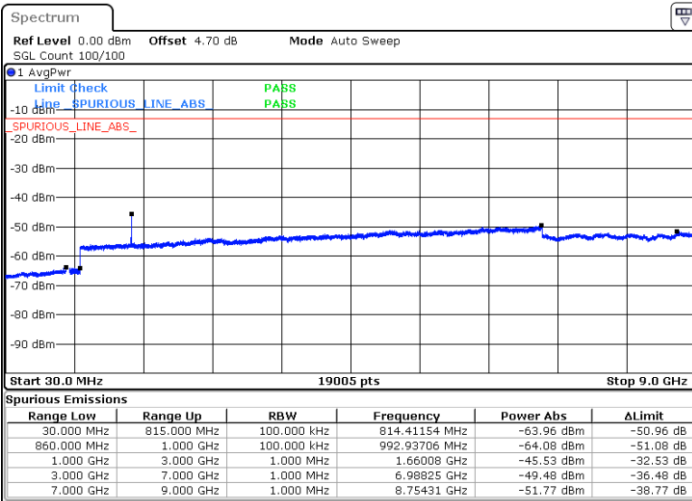

Date: 30 AUG 2020 05:44:12

LTE Band 26 / 15MHz

Lowest Channel / QPSK

Lowest Channel / 16QAM

Date: 30 AUG 2020 05:52:22

Date: 30 AUG 2020 05:51:07

Middle Channel / QPSK

Middle Channel / 16QAM

Date: 30 AUG 2020 05:57:42

Date: 30 AUG 2020 05:56:55

LTE Band 26 / 15MHz

Highest Channel / QPSK

Highest Channel / 16QAM

Date: 30.AUG.2020 06:04:10

Date: 30.AUG.2020 06:04:48

LTE Band 26 / 1.4MHz