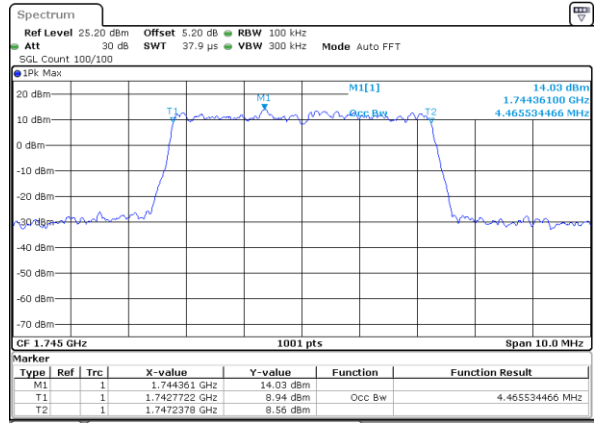

Date: 29 AUG 2020 21:41:54

Highest Channel / 1.4MHz / QPSK

Date: 29 AUG 2020 22:05:25

Highest Channel / 1.4MHz / 16QAM

Date: 29 AUG 2020 22:07:01

LTE Band 66

Lowest Channel / 3MHz / QPSK

Date: 29 AUG 2020 22:24:06

Highest Channel / 3MHz / 16QAM

Date: 29 AUG 2020 22:33:35

LTE Band 66

Lowest Channel / 5MHz / QPSK

Date: 29 AUG 2020 23:04:56

Lowest Channel / 5MHz / 16QAM

Date: 29 AUG 2020 23:05:42

Middle Channel / 5MHz / QPSK

Date: 29 AUG 2020 22:45:49

Middle Channel / 5MHz / 16QAM

Date: 29 AUG 2020 23:01:05

Highest Channel / 5MHz / QPSK

Date: 29 AUG 2020 23:11:48

Highest Channel / 5MHz / 16QAM

Date: 29 AUG 2020 23:12:30

LTE Band 66