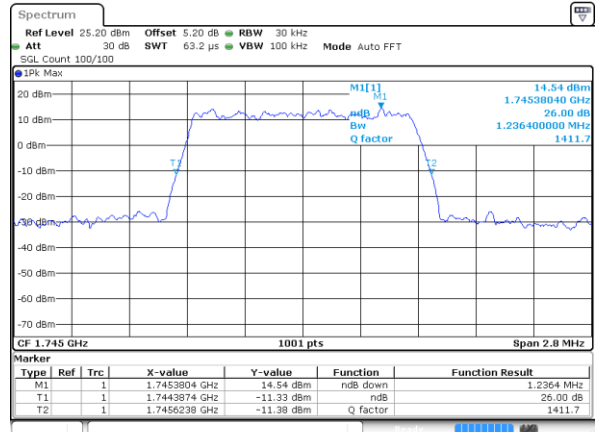

Mode	LTE Band 66 : 26dB BW(MHz)											
BW	1.4MHz		3MHz		5MHz		10MHz		15MHz		20MHz	
Mod.	QPSK	16QAM	QPSK	16QAM	QPSK	16QAM	QPSK	16QAM	QPSK	16QAM	QPSK	16QAM
Lowest CH	1.23	1.23	3.07	2.99	4.93	4.95	9.71	9.73	14.36	14.27	18.90	18.74
Middle CH	1.24	1.24	3.04	3.01	4.91	4.87	9.83	9.61	14.24	14.33	19.06	19.14
Highest CH	1.23	1.24	3.07	2.99	4.91	4.91	9.73	9.89	14.45	14.30	19.22	19.22
Mode	LTE Band 66 : 26dB BW(MHz)											
BW	1.4MHz		3MHz		5MHz		10MHz		15MHz		20MHz	
Mod.	64QAM		64QAM		64QAM		64QAM		64QAM		64QAM	
Lowest CH	1.23	-	3.03	-	4.91	-	9.73	-	14.54	-	18.90	-
Middle CH	1.23	-	3.00	-	4.93	-	9.73	-	14.45	-	18.74	-
Highest CH	1.23	-	3.00	-	4.89	-	9.83	-	14.27	-	19.06	-

LTE Band 66

Lowest Channel / 1.4MHz / QPSK

Date: 29 AUG 2020 21:46:51

Lowest Channel / 1.4MHz / 16QAM

Date: 29 AUG 2020 21:55:39

Middle Channel / 1.4MHz / QPSK

Date: 29 AUG 2020 21:41:13

Middle Channel / 1.4MHz / 16QAM

Date: 29 AUG 2020 21:42:04

Highest Channel / 1.4MHz / QPSK

Date: 29 AUG 2020 22:05:34

Highest Channel / 1.4MHz / 16QAM

Date: 29 AUG 2020 22:07:11

LTE Band 66

Lowest Channel / 3MHz / QPSK

Date: 29 AUG 2020 22:24:18