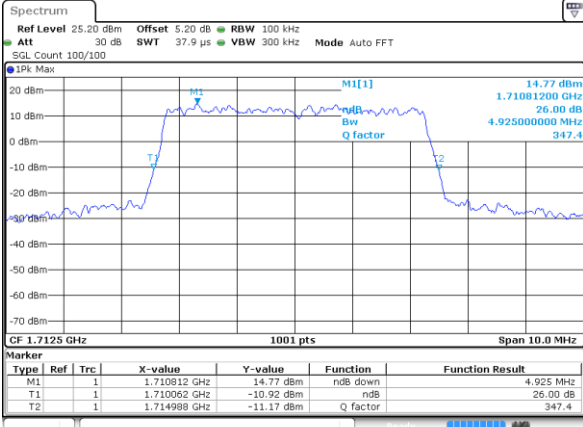

Highest Channel / 3MHz / 16QAM

Date: 29 AUG 2020 22:33:46

LTE Band 66

Lowest Channel / 5MHz / QPSK

Date: 29 AUG 2020 23:05:06

Lowest Channel / 5MHz / 16QAM

Date: 29 AUG 2020 23:05:51

Middle Channel / 5MHz / QPSK

Date: 29 AUG 2020 22:46:03

Middle Channel / 5MHz / 16QAM

Date: 29 AUG 2020 23:01:15

Highest Channel / 5MHz / QPSK

Date: 29 AUG 2020 23:11:57

Highest Channel / 5MHz / 16QAM

Date: 29 AUG 2020 23:12:40

LTE Band 66