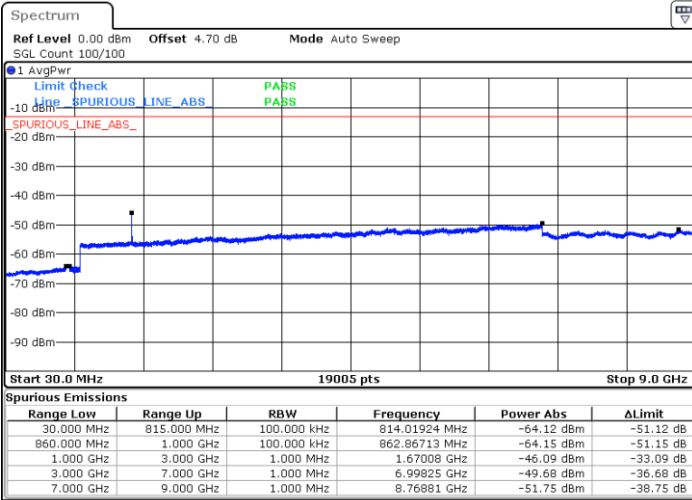

Date: 30 AUG 2020 05:57:42

Date: 30 AUG 2020 05:56:55

LTE Band 26 / 15MHz

Highest Channel / QPSK

Highest Channel / 16QAM

Date: 30.AUG.2020 06:04:10

Date: 30.AUG.2020 06:04:48

LTE Band 26 / 1.4MHz

Lowest Channel / 64QAM

Middle Channel / 64QAM

Date: 30 AUG.2020 03:41:28

Date: 30 AUG.2020 03:48:26

Highest Channel / 64QAM

Date: 30 AUG.2020 04:25:11

LTE Band 26 / 3MHz

LTE Band 26 / 5MHz