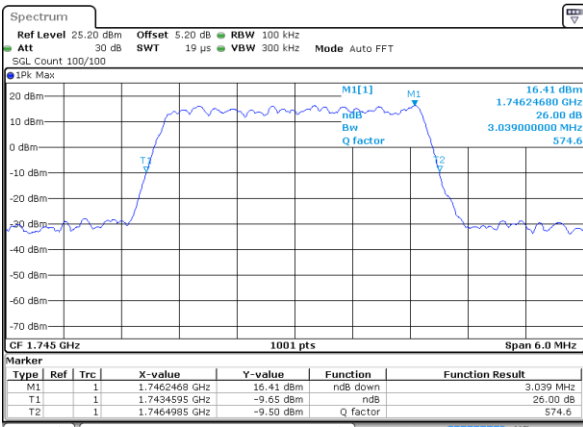

Middle Channel / 3MHz / QPSK

Date: 29 AUG 2020 22:19:56