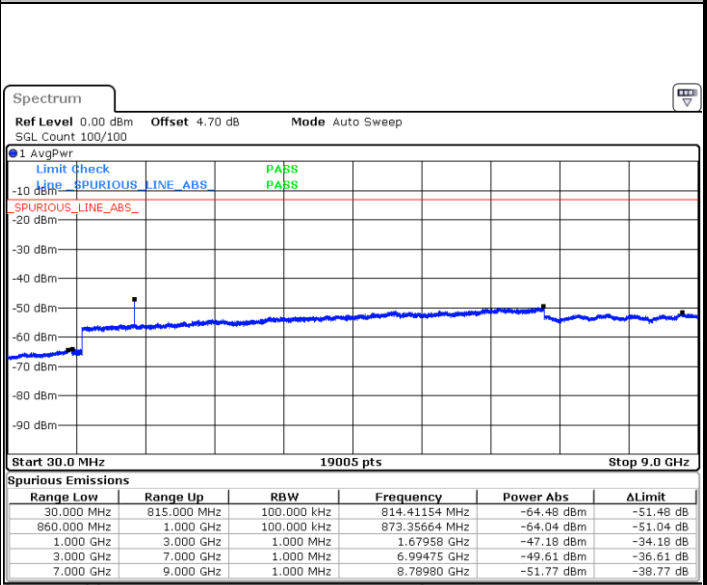

LTE Band 26 / 10MHz

Middle Channel / QPSK

Date: 30 AUG 2020 05:38:12

Middle Channel / 16QAM

Date: 30 AUG 2020 05:37:44

Highest Channel / QPSK

Date: 30 AUG 2020 05:43:47

Highest Channel / 16QAM

Date: 30 AUG 2020 05:44:12

LTE Band 26 / 15MHz

Lowest Channel / QPSK

Lowest Channel / 16QAM

Date: 30 AUG 2020 05:52:22

Date: 30 AUG 2020 05:51:07

Middle Channel / QPSK

Middle Channel / 16QAM