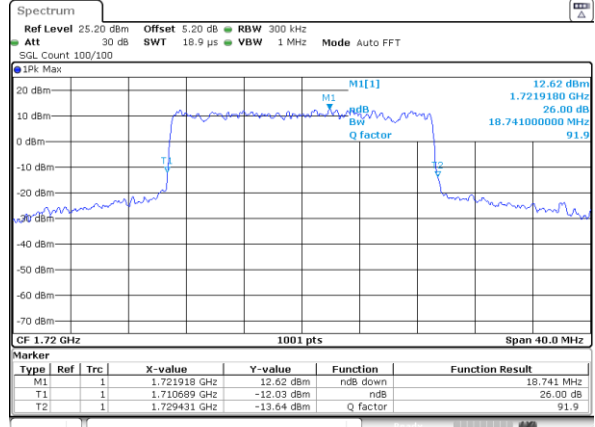

Date: 29_AUG.2020 23:13:57

LTE Band 66

Lowest Channel / 20MHz / QPSK

Date: 29_AUG.2020 23:27:00

Lowest Channel / 20MHz / 16QAM

Date: 29_AUG.2020 23:27:48

Middle Channel / 20MHz / QPSK

Date: 29_AUG.2020 23:20:09

Middle Channel / 20MHz / 16QAM

Date: 29_AUG.2020 23:20:54

Highest Channel / 20MHz / QPSK

Date: 29_AUG.2020 23:34:22

Highest Channel / 20MHz / 16QAM

Date: 29_AUG.2020 23:35:09

LTE Band 66

Lowest Channel / 1.4MHz / 64QAM