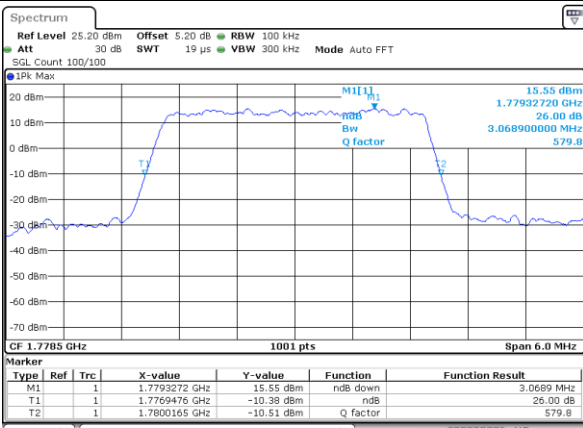

Date: 29 AUG 2020 21:42:04

Highest Channel / 1.4MHz / QPSK

Date: 29 AUG 2020 22:05:34

Highest Channel / 1.4MHz / 16QAM

Date: 29 AUG 2020 22:07:11

LTE Band 66

Lowest Channel / 3MHz / QPSK

Date: 29 AUG 2020 22:24:18

Lowest Channel / 3MHz / 16QAM

Date: 29 AUG 2020 22:26:03

Middle Channel / 3MHz / QPSK

Date: 29 AUG 2020 22:19:56

Middle Channel / 3MHz / 16QAM

Date: 29 AUG 2020 22:20:24

Highest Channel / 3MHz / QPSK

Date: 29 AUG 2020 22:32:35

Highest Channel / 3MHz / 16QAM

Date: 29 AUG 2020 22:33:46

LTE Band 66

Lowest Channel / 5MHz / QPSK

Date: 29 AUG 2020 23:05:06

Lowest Channel / 5MHz / 16QAM

Date: 29 AUG 2020 23:05:51

Middle Channel / 5MHz / QPSK