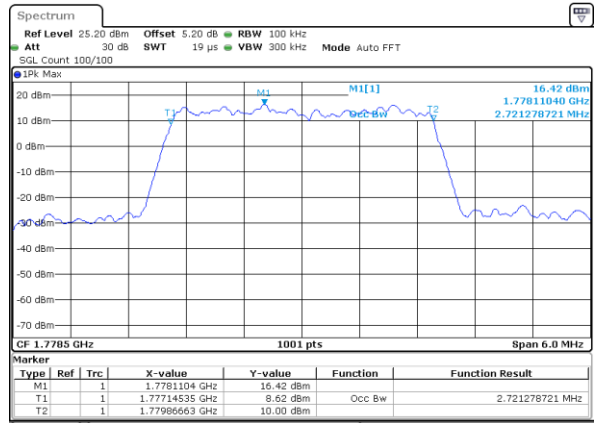

Date: 29 AUG 2020 21:41:54

Highest Channel / 1.4MHz / QPSK

Date: 29 AUG 2020 22:05:25

Highest Channel / 1.4MHz / 16QAM

Date: 29 AUG 2020 22:07:01

LTE Band 66

Lowest Channel / 3MHz / QPSK

Date: 29 AUG 2020 22:24:06

Lowest Channel / 3MHz / 16QAM

Date: 29 AUG 2020 22:25:53

Middle Channel / 3MHz / QPSK

Date: 29 AUG 2020 22:19:47

Middle Channel / 3MHz / 16QAM

Date: 29 AUG 2020 22:20:14

Highest Channel / 3MHz / QPSK

Date: 29 AUG 2020 22:32:22

Highest Channel / 3MHz / 16QAM

Date: 29 AUG 2020 22:33:35

LTE Band 66

Lowest Channel / 5MHz / QPSK

Date: 29 AUG 2020 23:04:56

Lowest Channel / 5MHz / 16QAM

Date: 29 AUG 2020 23:05:42

Middle Channel / 5MHz / QPSK