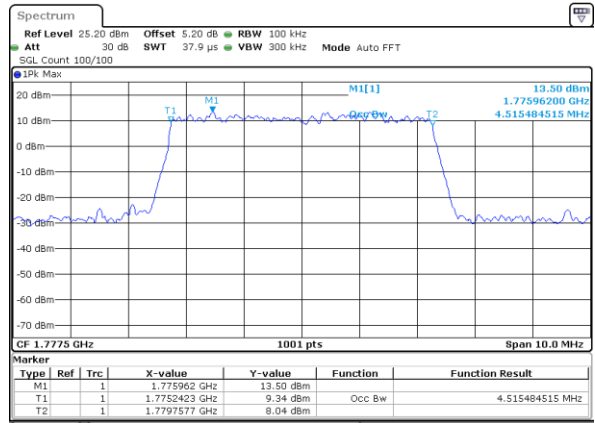

Highest Channel / 3MHz / 16QAM

Date: 29 AUG 2020 22:33:35

LTE Band 66

Lowest Channel / 5MHz / QPSK

Date: 29 AUG 2020 23:04:56

Lowest Channel / 5MHz / 16QAM

Date: 29 AUG 2020 23:05:42

Middle Channel / 5MHz / QPSK

Date: 29 AUG 2020 22:45:49

Middle Channel / 5MHz / 16QAM

Date: 29 AUG 2020 23:01:05

Highest Channel / 5MHz / QPSK

Date: 29 AUG 2020 23:11:48

Highest Channel / 5MHz / 16QAM

Date: 29 AUG 2020 23:12:30

LTE Band 66