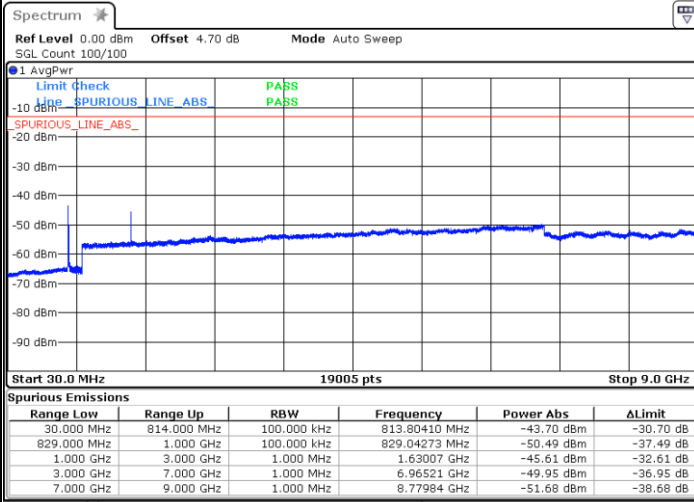

Date: 30 AUG 2020 05:49:58

Date: 30 AUG 2020 05:56:18

Highest Channel / 64QAM

Date: 30 AUG 2020 06:05:42

LTE Band 26 / 15MHz

Channel 26765/ QPSK

Channel 26765/ 16QAM

Date: 29 AUG.2020 23:45:15

Date: 29 AUG.2020 23:44:45

Channel 26765/ 64QAM

Date: 29 AUG.2020 23:44:12

Frequency Stability

Test Conditions		LTE Band 26 (QPSK) / Middle Channel	Limit
Temperature (°C)	Voltage (Volt)	BW 10MHz	2.5ppm
		Deviation (ppm)	Result
50	Normal Voltage	0.0088	PASS
40	Normal Voltage	0.0074	
30	Normal Voltage	0.0018	
20(Ref.)	Normal Voltage	0.0000	
10	Normal Voltage	0.0092	
0	Normal Voltage	0.0067	
-10	Normal Voltage	0.0024	
-20	Normal Voltage	0.0008	
-30	Normal Voltage	0.0070	
20	Maximum Voltage	0.0021	
20	Normal Voltage	0.0000	
20	Battery End Point	0.0083	

Note: Normal Voltage =3.8 V. ; Battery End Point (BEP) =3.4 V. ; Maximum Voltage =4.4 V.

LTE Band 66

Peak-to-Average Ratio

Mode	LTE Band 66 / 20MHz				
Mod.	QPSK		16QAM		Limit: 13dB
RB Size	1RB	Full RB	1RB	Full RB	Result
Lowest CH	3.62	5.25	5.51	6.09	PASS
Middle CH	3.45	5.10	5.25	5.97	
Highest CH	3.59	4.99	5.04	5.86	
Mode	LTE Band 66 / 20MHz				
Mod.	64QAM				Limit: 13dB
RB Size	1RB	Full RB			Result
Lowest CH	6.38	6.52	-	-	PASS
Middle CH	7.28	6.55	-	-	
Highest CH	6.75	6.46	-	-	