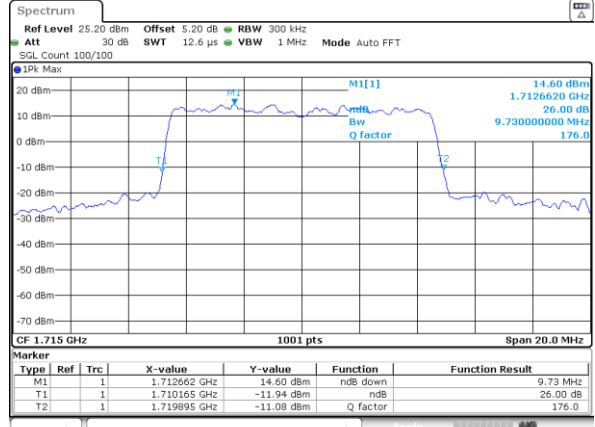

Date: 29 AUG 2020 22:08:58

Highest Channel / 3MHz / 64QAM

Date: 29 AUG 2020 22:35:14

LTE Band 66

Lowest Channel / 5MHz / 64QAM

Date: 29 AUG 2020 23:07:01

Lowest Channel / 10MHz / 64QAM

Date: 29.AUG.2020 22:13:53

Middle Channel / 5MHz / 64QAM

Date: 29 AUG 2020 23:01:37

Middle Channel / 10MHz / 64QAM

Date: 29 AUG 2020 23:21:06

Highest Channel / 5MHz / 64QAM

Date: 29 AUG 2020 23:13:31

Highest Channel / 10MHz / 64QAM

Date: 29.AUG.2020 22:18:14