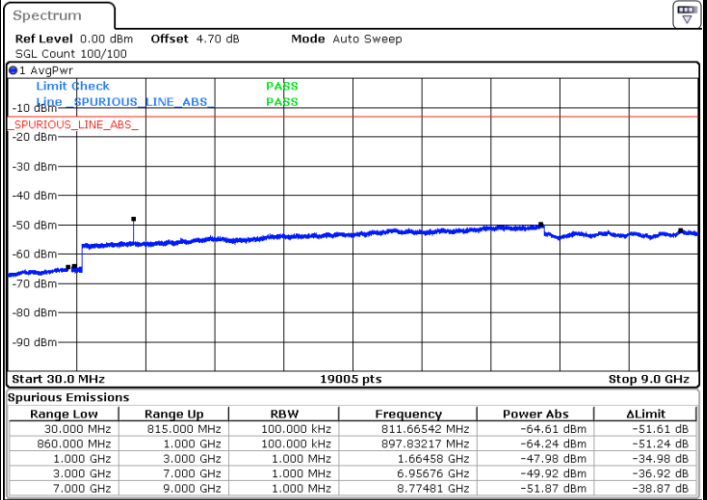

Lowest Channel / 64QAM

Middle Channel / 64QAM

Date: 30 AUG.2020 05:17:09

Date: 30 AUG.2020 05:21:11

Highest Channel / 64QAM

Date: 30 AUG.2020 05:29:12

LTE Band 26 / 10MHz

Lowest Channel / 64QAM

Middle Channel / 64QAM

Date: 30 AUG.2020 05:33:43

Date: 30 AUG.2020 05:37:18

Highest Channel / 64QAM

Date: 30 AUG.2020 05:44:39

LTE Band 26 / 15MHz

Lowest Channel / 64QAM

Middle Channel / 64QAM