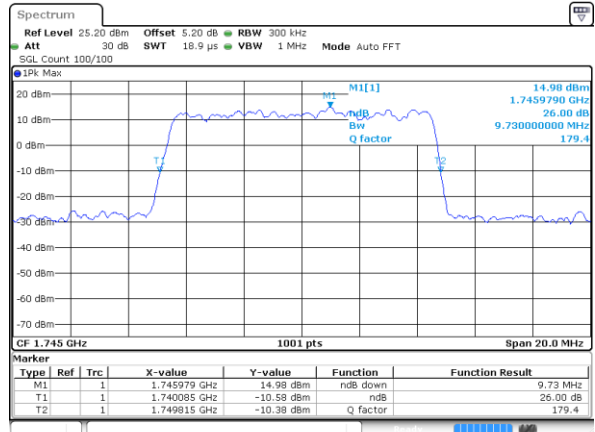

Date: 29 AUG 2020 22:08:58

Highest Channel / 3MHz / 64QAM

Date: 29 AUG 2020 22:35:14

LTE Band 66

Lowest Channel / 5MHz / 64QAM

Date: 29 AUG 2020 23:07:01

Lowest Channel / 10MHz / 64QAM

Date: 29.AUG.2020 22:13:53

Middle Channel / 5MHz / 64QAM

Date: 29 AUG 2020 23:01:37

Middle Channel / 10MHz / 64QAM

Date: 29 AUG 2020 23:21:06

Highest Channel / 5MHz / 64QAM

Date: 29 AUG 2020 23:13:31

Highest Channel / 10MHz / 64QAM

Date: 29.AUG.2020 22:18:14