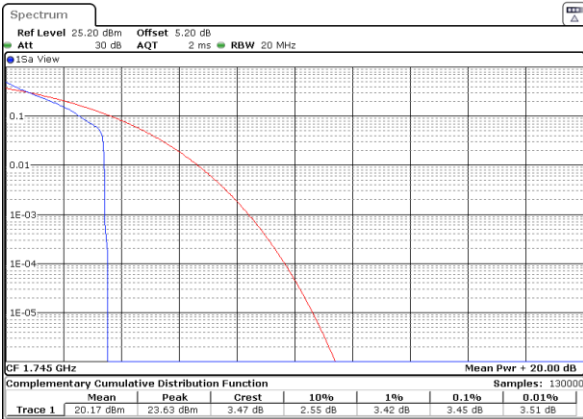

Note: Normal Voltage =3.8 V. ; Battery End Point (BEP) =3.4 V. ; Maximum Voltage =4.4 V.

LTE Band 66

Peak-to-Average Ratio

Mode	LTE Band 66 / 20MHz				
Mod.	QPSK		16QAM		Limit: 13dB
RB Size	1RB	Full RB	1RB	Full RB	Result
Lowest CH	3.62	5.25	5.51	6.09	PASS
Middle CH	3.45	5.10	5.25	5.97	
Highest CH	3.59	4.99	5.04	5.86	
Mode	LTE Band 66 / 20MHz				
Mod.	64QAM				Limit: 13dB
RB Size	1RB	Full RB			Result
Lowest CH	6.38	6.52	-	-	PASS
Middle CH	7.28	6.55	-	-	
Highest CH	6.75	6.46	-	-	

LTE Band 66 / 20MHz / QPSK

Lowest Channel / 1RB

Date: 29_AUG.2020 23:32:10

Lowest Channel / Full RB

Date: 29_AUG.2020 23:12:41

Middle Channel / 1RB

Date: 29_AUG.2020 23:25:06

Middle Channel / Full RB

Date: 29_AUG.2020 23:19:39

Highest Channel / 1RB

Date: 29_AUG.2020 23:37:34

Highest Channel / Full RB

Date: 29_AUG.2020 23:34:02

LTE Band 66 / 20MHz / 16QAM

Lowest Channel / 1RB

Date: 29_AUG.2020 23:31:05