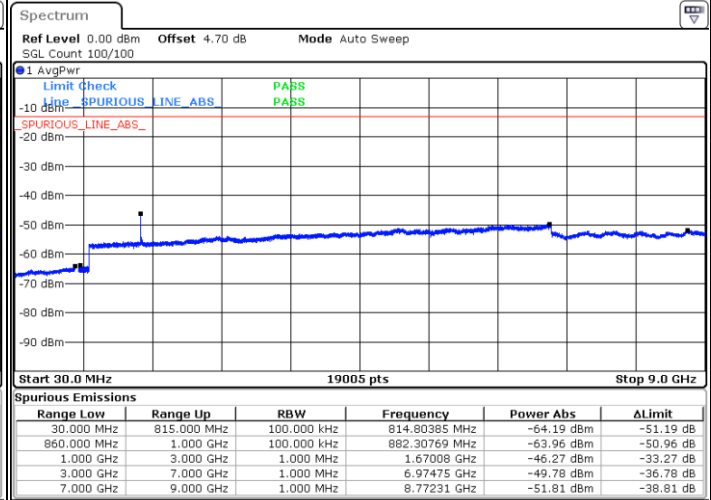

Date: 30 AUG 2020 05:44:12

LTE Band 26 / 15MHz

Lowest Channel / QPSK

Lowest Channel / 16QAM

Date: 30 AUG 2020 05:52:22

Date: 30 AUG 2020 05:51:07

Middle Channel / QPSK

Middle Channel / 16QAM

Date: 30 AUG 2020 05:57:42

Date: 30 AUG 2020 05:56:55

LTE Band 26 / 15MHz

Highest Channel / QPSK

Highest Channel / 16QAM

Date: 30.AUG.2020 06:04:10

Date: 30.AUG.2020 06:04:48

LTE Band 26 / 1.4MHz

Lowest Channel / 64QAM

Middle Channel / 64QAM

Date: 30 AUG.2020 03:41:28

Date: 30 AUG.2020 03:48:26

Highest Channel / 64QAM

Date: 30 AUG.2020 04:25:11

LTE Band 26 / 3MHz

LTE Band 26 / 5MHz