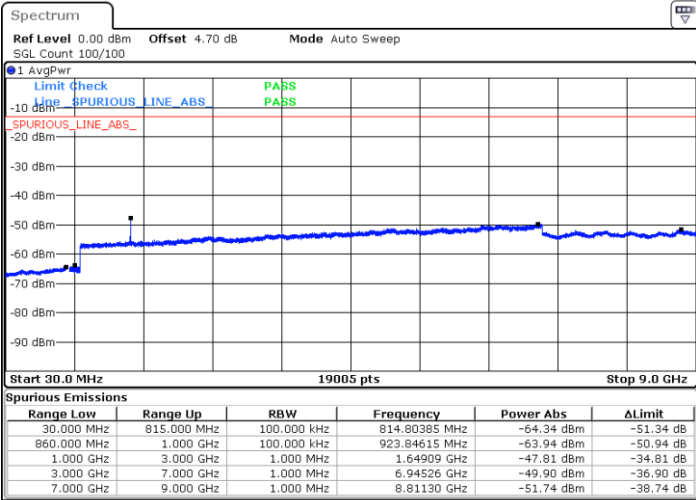

Date: 30 AUG 2020 05:57:42

Date: 30 AUG 2020 05:56:55

LTE Band 26 / 15MHz

Highest Channel / QPSK

Highest Channel / 16QAM

Date: 30.AUG.2020 06:04:10

Date: 30.AUG.2020 06:04:48

LTE Band 26 / 1.4MHz

Lowest Channel / 64QAM

Middle Channel / 64QAM

Date: 30 AUG.2020 03:41:28

Date: 30 AUG.2020 03:48:26

Highest Channel / 64QAM

Date: 30 AUG.2020 04:25:11

LTE Band 26 / 3MHz

LTE Band 26 / 5MHz

Lowest Channel / 64QAM

Middle Channel / 64QAM

Date: 30 AUG.2020 05:17:09

Date: 30 AUG.2020 05:21:11

Highest Channel / 64QAM

Date: 30 AUG.2020 05:29:12

LTE Band 26 / 10MHz

Lowest Channel / 64QAM