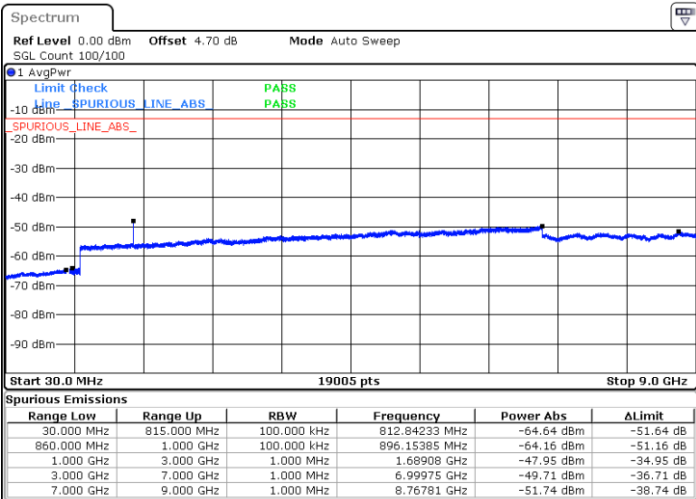

Lowest Channel / 64QAM

Middle Channel / 64QAM

Date: 30 AUG.2020 05:17:09

Date: 30 AUG.2020 05:21:11

Highest Channel / 64QAM

Date: 30 AUG.2020 05:29:12

LTE Band 26 / 10MHz

Lowest Channel / 64QAM

Middle Channel / 64QAM

Date: 30 AUG.2020 05:33:43

Date: 30 AUG.2020 05:37:18

Highest Channel / 64QAM

Date: 30 AUG.2020 05:44:39

LTE Band 26 / 15MHz

Lowest Channel / 64QAM

Middle Channel / 64QAM