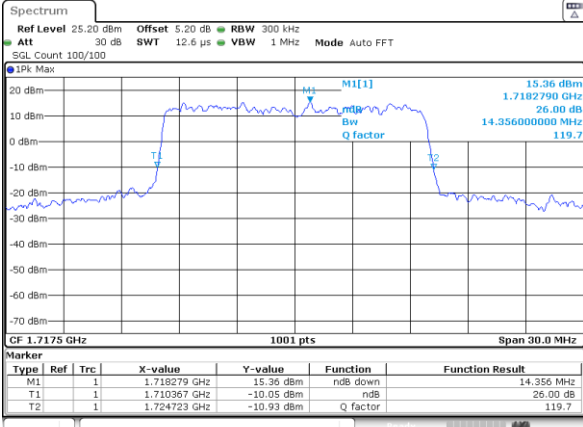

Highest Channel / 10MHz / QPSK

Date: 29_AUG.2020 22:19:47

Highest Channel / 10MHz / 16QAM

Date: 29_AUG.2020 22:19:08

LTE Band 66

Lowest Channel / 15MHz / QPSK

Date: 29_AUG.2020 23:03:45

Lowest Channel / 15MHz / 16QAM