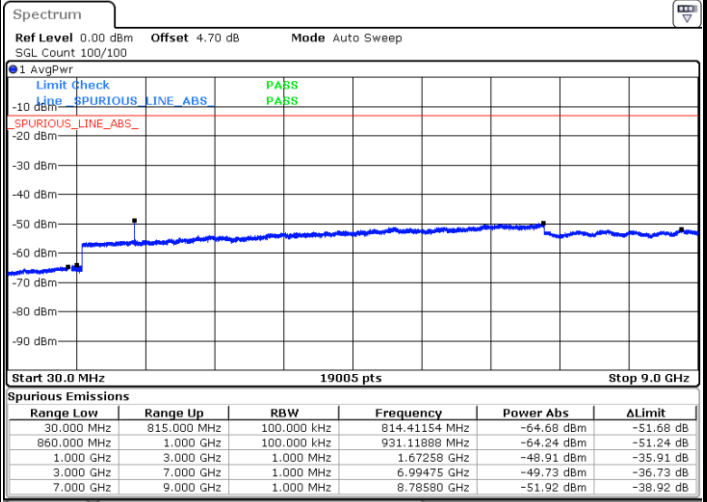

Date: 30 AUG 2020 05:57:42

Date: 30 AUG 2020 05:56:55

LTE Band 26 / 15MHz

Highest Channel / QPSK

Highest Channel / 16QAM

Date: 30.AUG.2020 06:04:10

Date: 30.AUG.2020 06:04:48

LTE Band 26 / 1.4MHz

Lowest Channel / 64QAM

Middle Channel / 64QAM

Date: 30 AUG.2020 03:41:28

Date: 30 AUG.2020 03:48:26

Highest Channel / 64QAM

Date: 30 AUG.2020 04:25:11

LTE Band 26 / 3MHz

LTE Band 26 / 5MHz