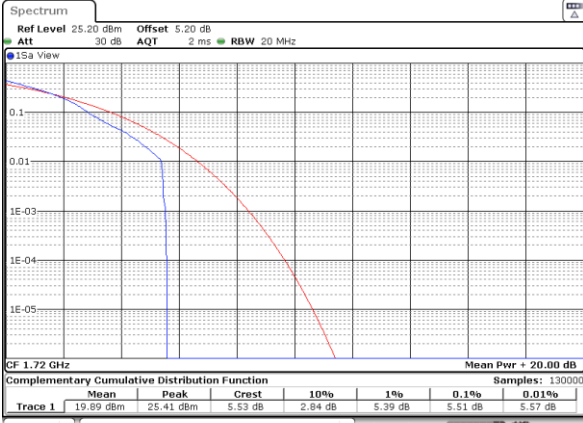

Note: Normal Voltage =3.8 V. ; Battery End Point (BEP) =3.4 V. ; Maximum Voltage =4.4 V.

LTE Band 66

Peak-to-Average Ratio

Mode	LTE Band 66 / 20MHz				
Mod.	QPSK		16QAM		Limit: 13dB
RB Size	1RB	Full RB	1RB	Full RB	Result
Lowest CH	3.62	5.25	5.51	6.09	PASS
Middle CH	3.45	5.10	5.25	5.97	
Highest CH	3.59	4.99	5.04	5.86	
Mode	LTE Band 66 / 20MHz				
Mod.	64QAM				Limit: 13dB
RB Size	1RB	Full RB			Result
Lowest CH	6.38	6.52	-	-	PASS
Middle CH	7.28	6.55	-	-	
Highest CH	6.75	6.46	-	-	

LTE Band 66 / 20MHz / QPSK

Lowest Channel / 1RB

Date: 29_AUG.2020 23:32:10

Lowest Channel / Full RB

Date: 29_AUG.2020 23:12:41

Middle Channel / 1RB

Date: 29_AUG.2020 23:25:06

Middle Channel / Full RB

Date: 29_AUG.2020 23:19:39

Highest Channel / 1RB

Date: 29_AUG.2020 23:37:34

Highest Channel / Full RB

Date: 29_AUG.2020 23:34:02

LTE Band 66 / 20MHz / 16QAM

Lowest Channel / 1RB

Date: 29_AUG.2020 23:31:05

Lowest Channel / Full RB

Date: 29_AUG.2020 23:12:129

Middle Channel / 1RB

Date: 29_AUG.2020 23:23:58

Middle Channel / Full RB

Date: 29_AUG.2020 23:12:137

Highest Channel / 1RB

Date: 29_AUG.2020 23:38:41