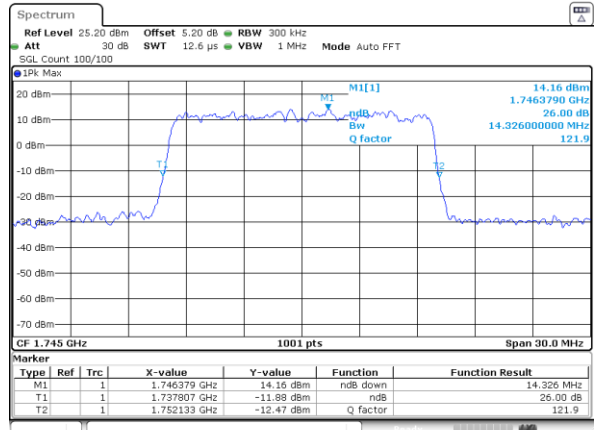

Middle Channel / 15MHz / 16QAM

Date: 29_AUG.2020 22:57:27