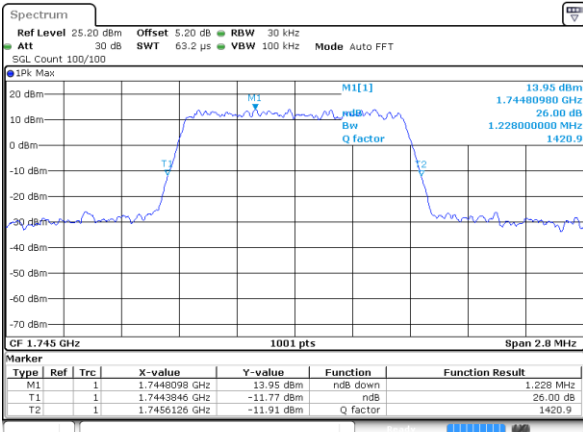

Middle Channel / 20MHz / 64QAM

Date: 29 AUG 2020 21:42:47