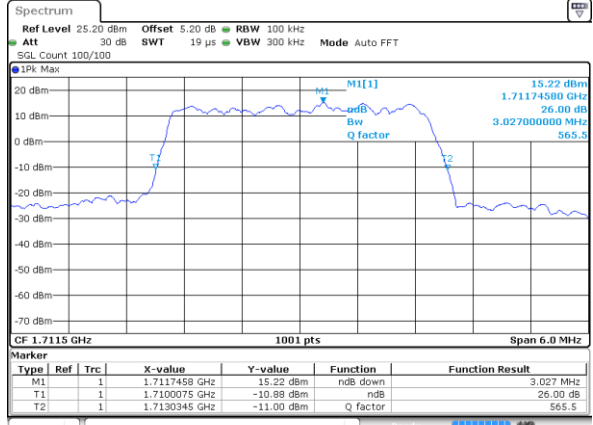

Date: 29_AUG.2020 23:13:57

LTE Band 66

Lowest Channel / 20MHz / QPSK

Date: 29_AUG.2020 23:27:00

Lowest Channel / 20MHz / 16QAM

Date: 29_AUG.2020 23:27:48

Middle Channel / 20MHz / QPSK

Date: 29_AUG.2020 23:20:09

Middle Channel / 20MHz / 16QAM

Date: 29_AUG.2020 23:20:54

Highest Channel / 20MHz / QPSK

Date: 29_AUG.2020 23:34:22

Highest Channel / 20MHz / 16QAM

Date: 29_AUG.2020 23:35:09

LTE Band 66

Lowest Channel / 1.4MHz / 64QAM

Date: 29 AUG 2020 21:57:10

Lowest Channel / 3MHz / 64QAM

Date: 29 AUG 2020 22:27:03

Middle Channel / 20MHz / 64QAM

Date: 29 AUG 2020 21:42:47

Middle Channel / 3MHz / 64QAM

Date: 29 AUG 2020 22:20:53

Highest Channel / 20MHz / 64QAM

Date: 29 AUG 2020 22:08:58

Highest Channel / 3MHz / 64QAM

Date: 29 AUG 2020 22:35:14

LTE Band 66

Lowest Channel / 5MHz / 64QAM

Date: 29 AUG 2020 23:07:01

Lowest Channel / 10MHz / 64QAM

Date: 29.AUG.2020 22:13:53