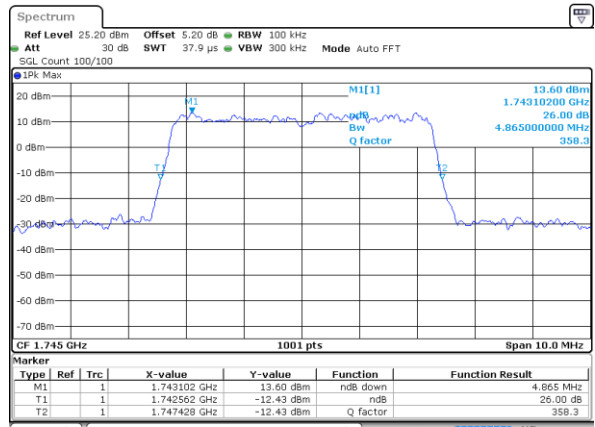

Date: 29 AUG 2020 21:42:04

Highest Channel / 1.4MHz / QPSK

Date: 29 AUG 2020 22:05:34

Highest Channel / 1.4MHz / 16QAM

Date: 29 AUG 2020 22:07:11

LTE Band 66

Lowest Channel / 3MHz / QPSK

Date: 29 AUG 2020 22:24:18

Highest Channel / 3MHz / 16QAM

Date: 29 AUG 2020 22:33:46

LTE Band 66

Lowest Channel / 5MHz / QPSK

Date: 29 AUG 2020 23:05:06

Lowest Channel / 5MHz / 16QAM

Date: 29 AUG 2020 23:05:51

Middle Channel / 5MHz / QPSK

Date: 29 AUG 2020 22:46:03

Middle Channel / 5MHz / 16QAM

Date: 29 AUG 2020 23:01:15

Highest Channel / 5MHz / QPSK

Date: 29 AUG 2020 23:11:57

Highest Channel / 5MHz / 16QAM

Date: 29 AUG 2020 23:12:40

LTE Band 66