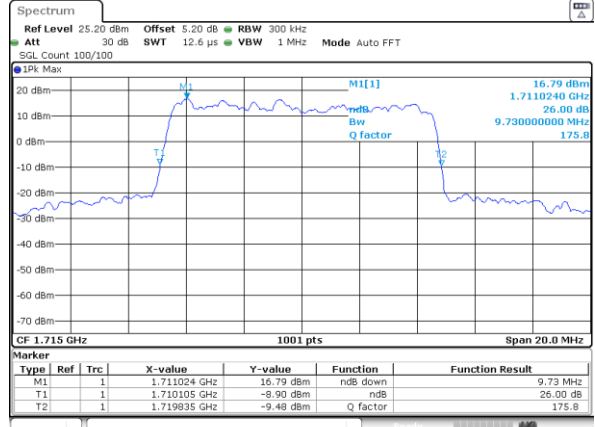

Lowest Channel / 10MHz / 16QAM

Date: 29_AUG.2020 22:13:08