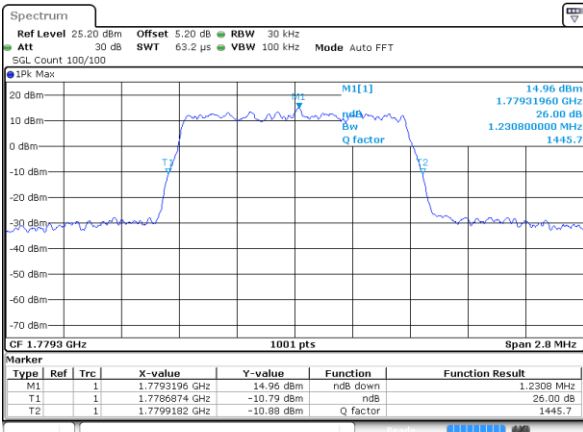

Middle Channel / 20MHz / 16QAM

Date: 29_AUG.2020 23:20:54

Highest Channel / 20MHz / QPSK

Date: 29_AUG.2020 23:34:22

Highest Channel / 20MHz / 16QAM

Date: 29_AUG.2020 23:35:09

LTE Band 66

Lowest Channel / 1.4MHz / 64QAM

Date: 29 AUG 2020 21:57:10

Lowest Channel / 3MHz / 64QAM

Date: 29 AUG 2020 22:27:03

Middle Channel / 20MHz / 64QAM

Date: 29 AUG 2020 21:42:47

Middle Channel / 3MHz / 64QAM

Date: 29 AUG 2020 22:20:53

Highest Channel / 20MHz / 64QAM

Date: 29 AUG 2020 22:08:58

Highest Channel / 3MHz / 64QAM

Date: 29 AUG 2020 22:35:14

LTE Band 66

Lowest Channel / 5MHz / 64QAM

Date: 29 AUG 2020 23:07:01

Lowest Channel / 10MHz / 64QAM

Date: 29.AUG.2020 22:13:53