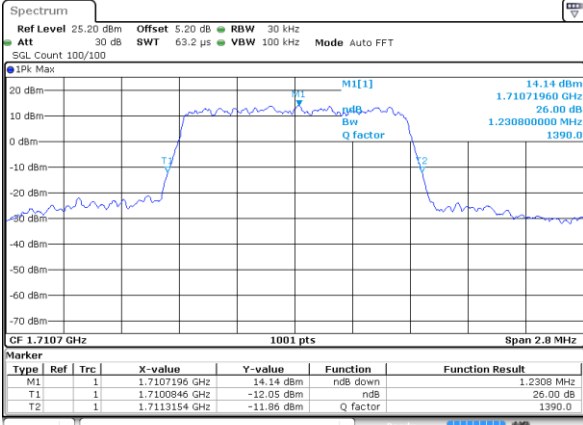

Date: 29_AUG.2020 23:13:57

LTE Band 66

Lowest Channel / 20MHz / QPSK

Date: 29_AUG.2020 23:27:00

Lowest Channel / 20MHz / 16QAM

Date: 29_AUG.2020 23:27:48

Middle Channel / 20MHz / QPSK

Date: 29_AUG.2020 23:20:09

Middle Channel / 20MHz / 16QAM

Date: 29_AUG.2020 23:20:54

Highest Channel / 20MHz / QPSK

Date: 29_AUG.2020 23:34:22

Highest Channel / 20MHz / 16QAM

Date: 29_AUG.2020 23:35:09

LTE Band 66

Lowest Channel / 1.4MHz / 64QAM

Date: 29 AUG 2020 21:57:10

Lowest Channel / 3MHz / 64QAM

Date: 29 AUG 2020 22:27:03

Middle Channel / 20MHz / 64QAM

Date: 29 AUG 2020 21:42:47

Middle Channel / 3MHz / 64QAM

Date: 29 AUG 2020 22:20:53

Highest Channel / 20MHz / 64QAM

Date: 29 AUG 2020 22:08:58

Highest Channel / 3MHz / 64QAM

Date: 29 AUG 2020 22:35:14

LTE Band 66

Lowest Channel / 5MHz / 64QAM

Date: 29 AUG 2020 23:07:01

Lowest Channel / 10MHz / 64QAM

Date: 29.AUG.2020 22:13:53