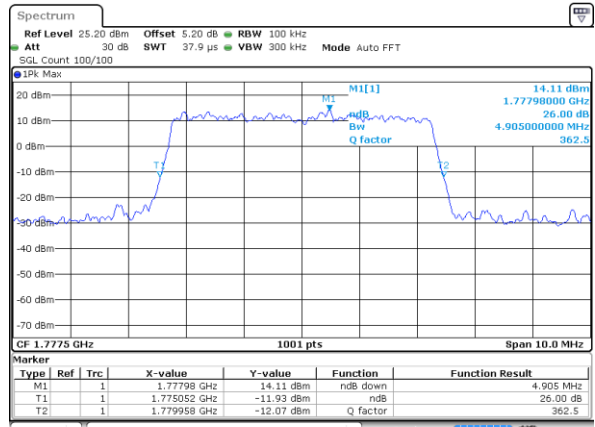

Highest Channel / 3MHz / 16QAM

Date: 29 AUG 2020 22:33:46

LTE Band 66

Lowest Channel / 5MHz / QPSK

Date: 29 AUG 2020 23:05:06

Lowest Channel / 5MHz / 16QAM

Date: 29 AUG 2020 23:05:51

Middle Channel / 5MHz / QPSK

Date: 29 AUG 2020 22:46:03

Middle Channel / 5MHz / 16QAM

Date: 29 AUG 2020 23:01:15

Highest Channel / 5MHz / QPSK

Date: 29 AUG 2020 23:11:57

Highest Channel / 5MHz / 16QAM

Date: 29 AUG 2020 23:12:40

LTE Band 66