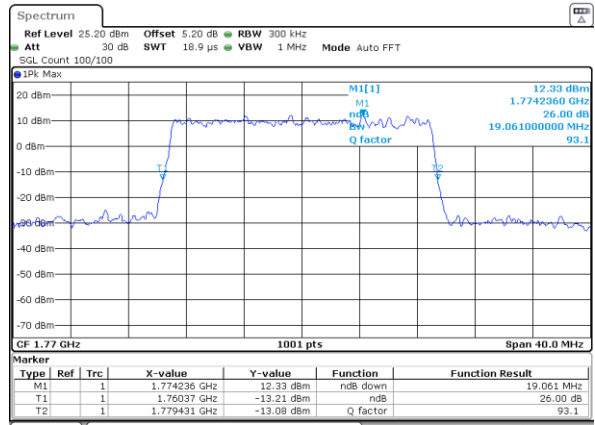

Middle Channel / 5MHz / 64QAM

Date: 29 AUG 2020 23:01:37

Middle Channel / 10MHz / 64QAM

Date: 29 AUG 2020 23:21:06

Highest Channel / 5MHz / 64QAM

Date: 29 AUG 2020 23:13:31

Highest Channel / 10MHz / 64QAM

Date: 29.AUG.2020 22:18:14

LTE Band 66

Lowest Channel / 15MHz / 64QAM

Date: 29_AUG.2020 23:05:18

Lowest Channel / 20MHz / 64QAM

Date: 29_AUG.2020 23:12:57

Middle Channel / 15MHz / 64QAM

Date: 29_AUG.2020 22:57:58

Middle Channel / 20MHz / 64QAM

Date: 29_AUG.2020 23:12:10

Highest Channel / 15MHz / 64QAM

Date: 29_AUG.2020 23:13:23

Highest Channel / 20MHz / 64QAM

Date: 29_AUG.2020 23:16:00

Occupied Bandwidth

Mode	LTE Band 66 : 99%OBW(MHz)											
BW	1.4MHz		3MHz		5MHz		10MHz		15MHz		20MHz	
Mod.	QPSK	16QAM	QPSK	16QAM	QPSK	16QAM	QPSK	16QAM	QPSK	16QAM	QPSK	16QAM
Lowest CH	1.09	1.10	2.69	2.71	4.49	4.51	9.05	9.03	13.49	13.43	17.90	17.94
Middle CH	1.10	1.09	2.72	2.70	4.51	4.47	9.05	9.07	13.46	13.52	17.94	17.90
Highest CH	1.08	1.09	2.72	2.72	4.49	4.52	9.09	9.03	13.43	13.46	17.86	17.86
Mode	LTE Band 66 : 99%OBW(MHz)											
BW	1.4MHz		3MHz		5MHz		10MHz		15MHz		20MHz	
Mod.	64QAM		64QAM		64QAM		64QAM		64QAM		64QAM	
Lowest CH	1.09	-	2.73	-	4.51	-	9.01	-	13.43	-	17.90	-
Middle CH	1.09	-	2.72	-	4.51	-	9.03	-	13.46	-	17.90	-
Highest CH	1.09	-	2.72	-	4.50	-	9.03	-	13.43	-	17.90	-

LTE Band 66

Lowest Channel / 1.4MHz / QPSK

Date: 29 AUG 2020 21:46:41

Lowest Channel / 1.4MHz / 16QAM

Date: 29 AUG 2020 21:55:31

Middle Channel / 1.4MHz / QPSK

Date: 29 AUG 2020 21:40:35

Middle Channel / 1.4MHz / 16QAM