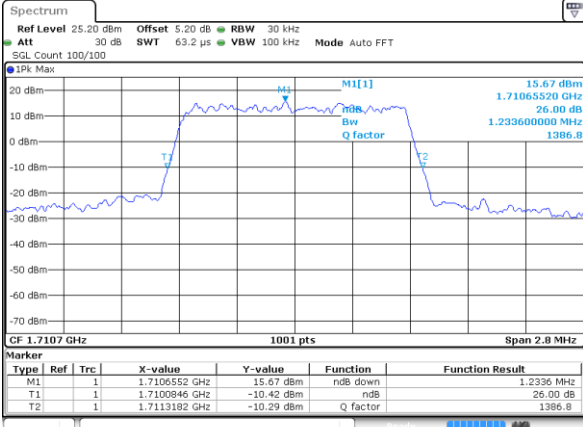

LTE Band 66

Lowest Channel / 1.4MHz / QPSK

Date: 29 AUG 2020 21:46:51