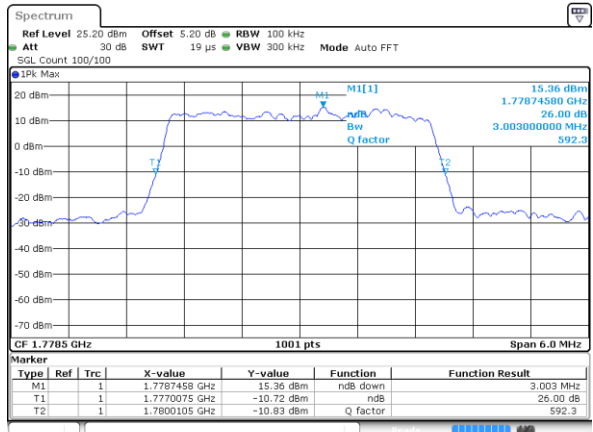

Middle Channel / 20MHz / 16QAM

Date: 29_AUG.2020 23:20:54

Highest Channel / 20MHz / QPSK

Date: 29_AUG.2020 23:34:22

Highest Channel / 20MHz / 16QAM

Date: 29_AUG.2020 23:35:09

LTE Band 66

Lowest Channel / 1.4MHz / 64QAM

Date: 29 AUG 2020 21:57:10

Lowest Channel / 3MHz / 64QAM

Date: 29 AUG 2020 22:27:03

Middle Channel / 20MHz / 64QAM

Date: 29 AUG 2020 21:42:47

Middle Channel / 3MHz / 64QAM

Date: 29 AUG 2020 22:20:53

Highest Channel / 20MHz / 64QAM

Date: 29 AUG 2020 22:08:58

Highest Channel / 3MHz / 64QAM

Date: 29 AUG 2020 22:35:14

LTE Band 66

Lowest Channel / 5MHz / 64QAM

Date: 29 AUG 2020 23:07:01

Lowest Channel / 10MHz / 64QAM

Date: 29.AUG.2020 22:13:53