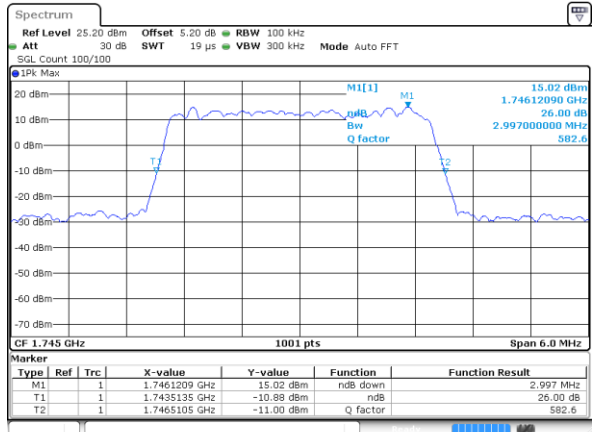

Middle Channel / 20MHz / 16QAM

Date: 29_AUG.2020 23:20:54

Highest Channel / 20MHz / QPSK

Date: 29_AUG.2020 23:34:22

Highest Channel / 20MHz / 16QAM

Date: 29_AUG.2020 23:35:09

LTE Band 66

Lowest Channel / 1.4MHz / 64QAM

Date: 29 AUG 2020 21:57:10

Lowest Channel / 3MHz / 64QAM

Date: 29 AUG 2020 22:27:03

Middle Channel / 20MHz / 64QAM

Date: 29 AUG 2020 21:42:47

Middle Channel / 3MHz / 64QAM

Date: 29 AUG 2020 22:20:53

Highest Channel / 20MHz / 64QAM

Date: 29 AUG 2020 22:08:58

Highest Channel / 3MHz / 64QAM

Date: 29 AUG 2020 22:35:14

LTE Band 66

Lowest Channel / 5MHz / 64QAM

Date: 29 AUG 2020 23:07:01

Lowest Channel / 10MHz / 64QAM

Date: 29.AUG.2020 22:13:53