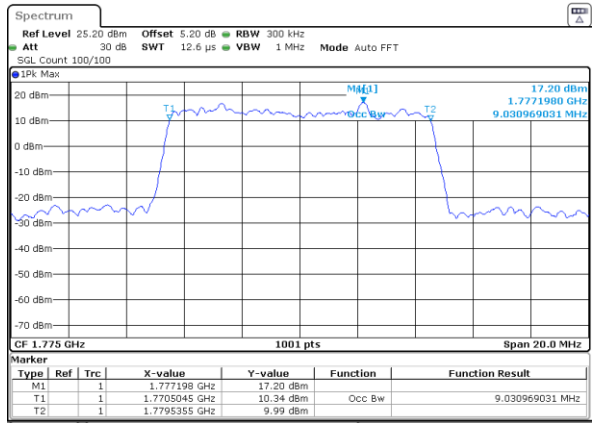

Highest Channel / 10MHz / 16QAM

Date: 29_AUG.2020 22:18:51