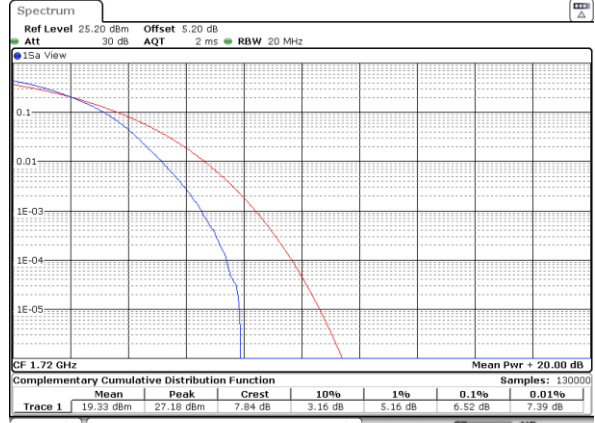

Lowest Channel / Full RB

Date: 29_AUG.2020 23:12:129

Middle Channel / 1RB

Date: 29_AUG.2020 23:23:58

Middle Channel / Full RB

Date: 29_AUG.2020 23:12:137

Highest Channel / 1RB

Date: 29_AUG.2020 23:38:41

Highest Channel / Full RB

Date: 29_AUG.2020 23:13:4150

LTE Band 66 / 20MHz / 64QAM

Lowest Channel / 1RB

Date: 29_AUG.2020 23:29:57

Lowest Channel / Full RB

Date: 29_AUG.2020 23:28:35

Middle Channel / 1RB

Date: 29_AUG.2020 23:22:39

Middle Channel / Full RB

Date: 29_AUG.2020 23:21:19

Highest Channel / 1RB

Date: 29_AUG.2020 23:39:46

Highest Channel / Full RB

Date: 29_AUG.2020 23:35:39

26dB Bandwidth

Mode	LTE Band 66 : 26dB BW(MHz)											
BW	1.4MHz		3MHz		5MHz		10MHz		15MHz		20MHz	
Mod.	QPSK	16QAM	QPSK	16QAM	QPSK	16QAM	QPSK	16QAM	QPSK	16QAM	QPSK	16QAM
Lowest CH	1.23	1.23	3.07	2.99	4.93	4.95	9.71	9.73	14.36	14.27	18.90	18.74
Middle CH	1.24	1.24	3.04	3.01	4.91	4.87	9.83	9.61	14.24	14.33	19.06	19.14
Highest CH	1.23	1.24	3.07	2.99	4.91	4.91	9.73	9.89	14.45	14.30	19.22	19.22
Mode	LTE Band 66 : 26dB BW(MHz)											
BW	1.4MHz		3MHz		5MHz		10MHz		15MHz		20MHz	
Mod.	64QAM		64QAM		64QAM		64QAM		64QAM		64QAM	
Lowest CH	1.23	-	3.03	-	4.91	-	9.73	-	14.54	-	18.90	-
Middle CH	1.23	-	3.00	-	4.93	-	9.73	-	14.45	-	18.74	-
Highest CH	1.23	-	3.00	-	4.89	-	9.83	-	14.27	-	19.06	-