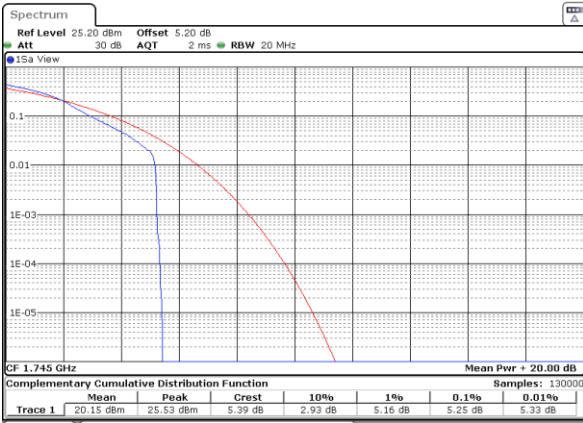

Note: Normal Voltage =3.8 V. ; Battery End Point (BEP) =3.4 V. ; Maximum Voltage =4.4 V.

LTE Band 66

Peak-to-Average Ratio

Mode	LTE Band 66 / 20MHz				
Mod.	QPSK		16QAM		Limit: 13dB
RB Size	1RB	Full RB	1RB	Full RB	Result
Lowest CH	3.62	5.25	5.51	6.09	PASS
Middle CH	3.45	5.10	5.25	5.97	
Highest CH	3.59	4.99	5.04	5.86	
Mode	LTE Band 66 / 20MHz				
Mod.	64QAM				Limit: 13dB
RB Size	1RB	Full RB			Result
Lowest CH	6.38	6.52	-	-	PASS
Middle CH	7.28	6.55	-	-	
Highest CH	6.75	6.46	-	-	

LTE Band 66 / 20MHz / QPSK

Lowest Channel / 1RB

Date: 29_AUG.2020 23:32:10

Lowest Channel / Full RB

Date: 29_AUG.2020 23:12:41

Middle Channel / 1RB

Date: 29_AUG.2020 23:25:06

Middle Channel / Full RB

Date: 29_AUG.2020 23:19:39

Highest Channel / 1RB

Date: 29_AUG.2020 23:37:34

Highest Channel / Full RB

Date: 29_AUG.2020 23:34:02

LTE Band 66 / 20MHz / 16QAM

Lowest Channel / 1RB

Date: 29_AUG.2020 23:31:05

Lowest Channel / Full RB

Date: 29_AUG.2020 23:12:129

Middle Channel / 1RB

Date: 29_AUG.2020 23:23:58

Middle Channel / Full RB

Date: 29_AUG.2020 23:12:137

Highest Channel / 1RB

Date: 29_AUG.2020 23:38:41