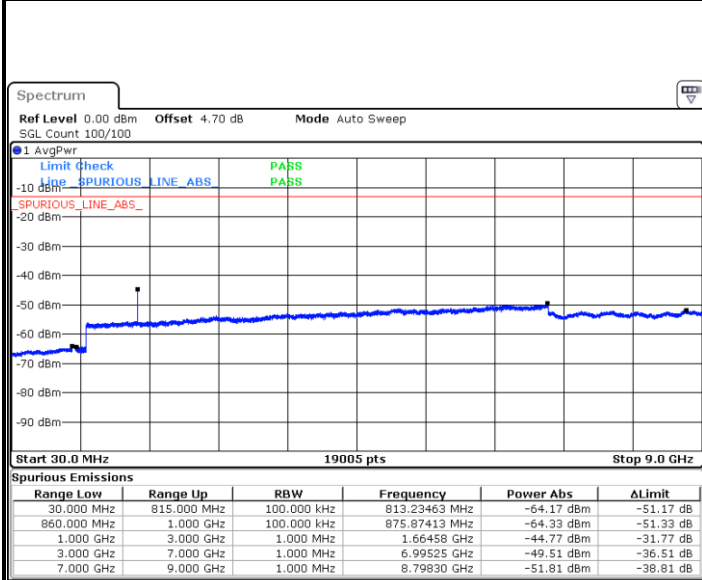

LTE Band 26 / 10MHz

Middle Channel / QPSK

Date: 30 AUG 2020 05:38:12

Middle Channel / 16QAM

Date: 30 AUG 2020 05:37:44

Highest Channel / QPSK

Date: 30 AUG 2020 05:43:47

Highest Channel / 16QAM

Date: 30 AUG 2020 05:44:12

LTE Band 26 / 15MHz

Lowest Channel / QPSK

Lowest Channel / 16QAM

Date: 30 AUG 2020 05:52:22

Date: 30 AUG 2020 05:51:07

Middle Channel / QPSK

Middle Channel / 16QAM

Date: 30 AUG 2020 05:57:42

Date: 30 AUG 2020 05:56:55

LTE Band 26 / 15MHz

Highest Channel / QPSK

Highest Channel / 16QAM

Date: 30.AUG.2020 06:04:10

Date: 30.AUG.2020 06:04:48

LTE Band 26 / 1.4MHz