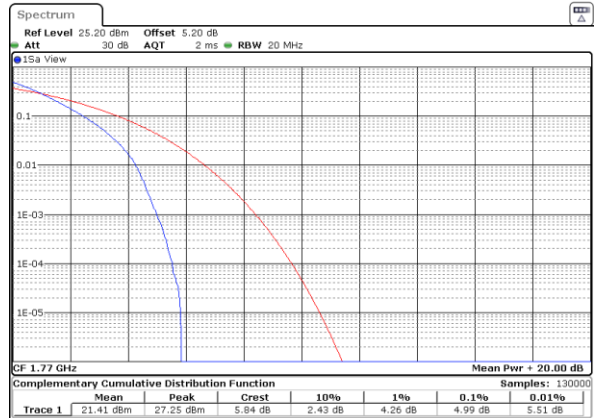

Note: Normal Voltage =3.8 V. ; Battery End Point (BEP) =3.4 V. ; Maximum Voltage =4.4 V.

LTE Band 66

Peak-to-Average Ratio

Mode	LTE Band 66 / 20MHz				
Mod.	QPSK		16QAM		Limit: 13dB
RB Size	1RB	Full RB	1RB	Full RB	Result
Lowest CH	3.62	5.25	5.51	6.09	PASS
Middle CH	3.45	5.10	5.25	5.97	
Highest CH	3.59	4.99	5.04	5.86	
Mode	LTE Band 66 / 20MHz				
Mod.	64QAM				Limit: 13dB
RB Size	1RB	Full RB			Result
Lowest CH	6.38	6.52	-	-	PASS
Middle CH	7.28	6.55	-	-	
Highest CH	6.75	6.46	-	-	

LTE Band 66 / 20MHz / QPSK

Lowest Channel / 1RB

Date: 29_AUG.2020 23:32:10

Lowest Channel / Full RB

Date: 29_AUG.2020 23:12:41

Middle Channel / 1RB

Date: 29_AUG.2020 23:25:06

Middle Channel / Full RB

Date: 29_AUG.2020 23:19:39

Highest Channel / 1RB

Date: 29_AUG.2020 23:37:34

Highest Channel / Full RB

Date: 29_AUG.2020 23:34:02

LTE Band 66 / 20MHz / 16QAM

Lowest Channel / 1RB

Date: 29_AUG.2020 23:31:05