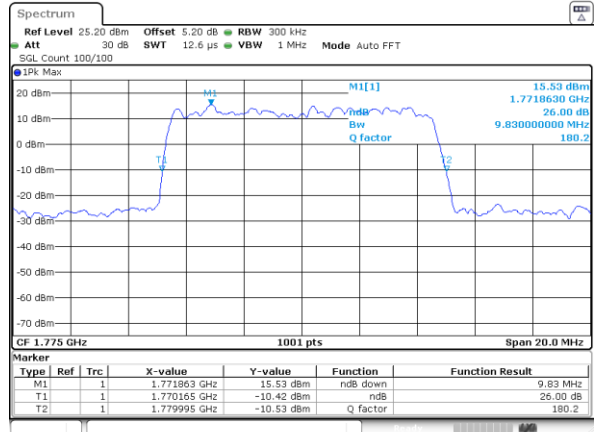

Date: 29 AUG 2020 22:08:58

Highest Channel / 3MHz / 64QAM

Date: 29 AUG 2020 22:35:14

LTE Band 66

Lowest Channel / 5MHz / 64QAM

Date: 29 AUG 2020 23:07:01

Lowest Channel / 10MHz / 64QAM

Date: 29.AUG.2020 22:13:53

Middle Channel / 5MHz / 64QAM

Date: 29 AUG 2020 23:01:37

Middle Channel / 10MHz / 64QAM

Date: 29 AUG 2020 23:21:06

Highest Channel / 5MHz / 64QAM

Date: 29 AUG 2020 23:13:31

Highest Channel / 10MHz / 64QAM

Date: 29.AUG.2020 22:18:14

LTE Band 66

Lowest Channel / 15MHz / 64QAM

Date: 29_AUG.2020 23:05:18

Lowest Channel / 20MHz / 64QAM

Date: 29_AUG.2020 23:12:57

Middle Channel / 15MHz / 64QAM

Date: 29_AUG.2020 22:57:58

Middle Channel / 20MHz / 64QAM