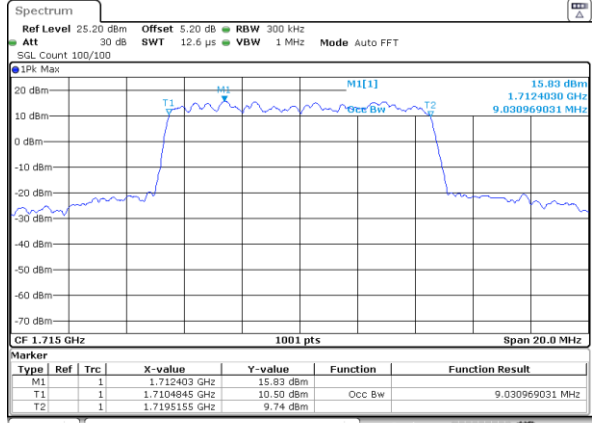

Lowest Channel / 10MHz / 16QAM

Date: 29_AUG.2020 22:12:59