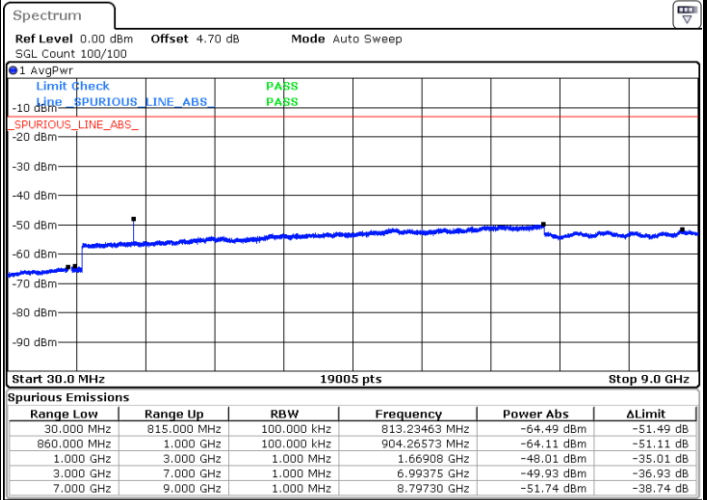

Date: 30 AUG 2020 05:57:42

Date: 30 AUG 2020 05:56:55

LTE Band 26 / 15MHz

Highest Channel / QPSK

Highest Channel / 16QAM

Date: 30.AUG.2020 06:04:10

Date: 30.AUG.2020 06:04:48

LTE Band 26 / 1.4MHz

Lowest Channel / 64QAM

Middle Channel / 64QAM

Date: 30 AUG.2020 03:41:28

Date: 30 AUG.2020 03:48:26

Highest Channel / 64QAM

Date: 30 AUG.2020 04:25:11

LTE Band 26 / 3MHz

LTE Band 26 / 5MHz

Lowest Channel / 64QAM

Middle Channel / 64QAM

Date: 30 AUG.2020 05:17:09

Date: 30 AUG.2020 05:21:11

Highest Channel / 64QAM

Date: 30 AUG.2020 05:29:12

LTE Band 26 / 10MHz

Lowest Channel / 64QAM