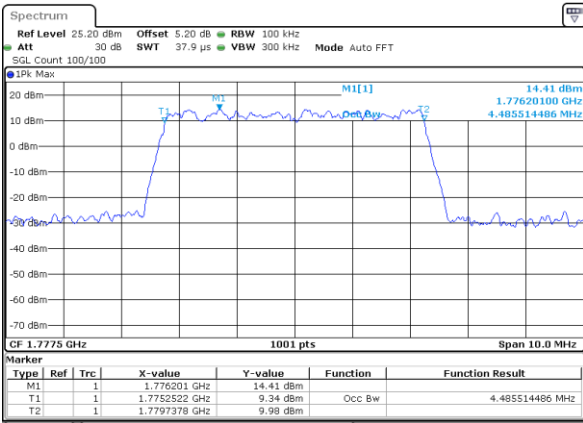

Highest Channel / 3MHz / 16QAM

Date: 29 AUG 2020 22:33:35

LTE Band 66

Lowest Channel / 5MHz / QPSK

Date: 29 AUG 2020 23:04:56

Lowest Channel / 5MHz / 16QAM

Date: 29 AUG 2020 23:05:42

Middle Channel / 5MHz / QPSK

Date: 29 AUG 2020 22:45:49

Middle Channel / 5MHz / 16QAM

Date: 29 AUG 2020 23:01:05

Highest Channel / 5MHz / QPSK

Date: 29 AUG 2020 23:11:48

Highest Channel / 5MHz / 16QAM

Date: 29 AUG 2020 23:12:30

LTE Band 66