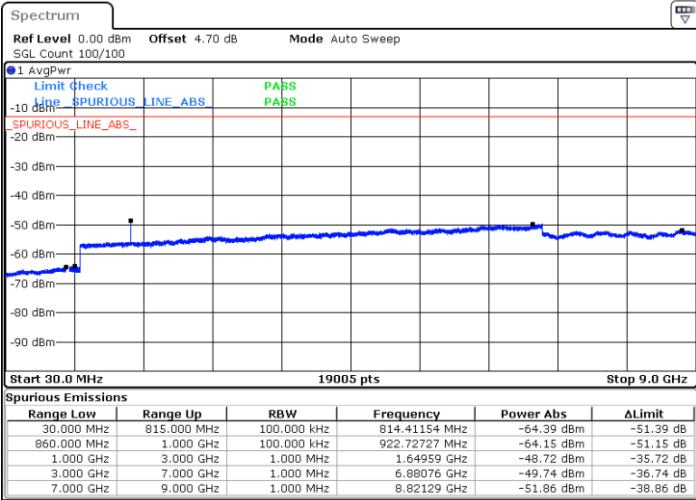

Lowest Channel / 64QAM

Middle Channel / 64QAM

Date: 30 AUG.2020 05:17:09

Date: 30 AUG.2020 05:21:11

Highest Channel / 64QAM

Date: 30 AUG.2020 05:29:12

LTE Band 26 / 10MHz

Lowest Channel / 64QAM

Middle Channel / 64QAM

Date: 30 AUG.2020 05:33:43

Date: 30 AUG.2020 05:37:18

Highest Channel / 64QAM

Date: 30 AUG.2020 05:44:39

LTE Band 26 / 15MHz

Lowest Channel / 64QAM

Middle Channel / 64QAM