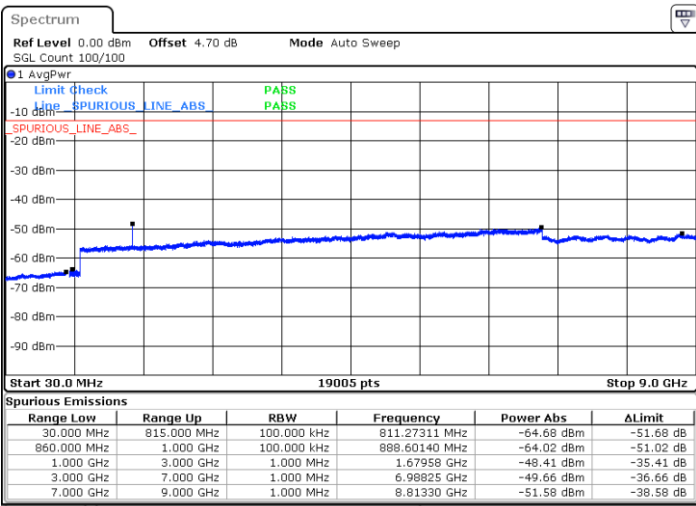

Lowest Channel / 64QAM

Middle Channel / 64QAM

Date: 30 AUG.2020 05:17:09

Date: 30 AUG.2020 05:21:11

Highest Channel / 64QAM

Date: 30 AUG.2020 05:29:12

LTE Band 26 / 10MHz

Lowest Channel / 64QAM

Middle Channel / 64QAM

Date: 30 AUG.2020 05:33:43

Date: 30 AUG.2020 05:37:18

Highest Channel / 64QAM

Date: 30 AUG.2020 05:44:39

LTE Band 26 / 15MHz

Lowest Channel / 64QAM

Middle Channel / 64QAM