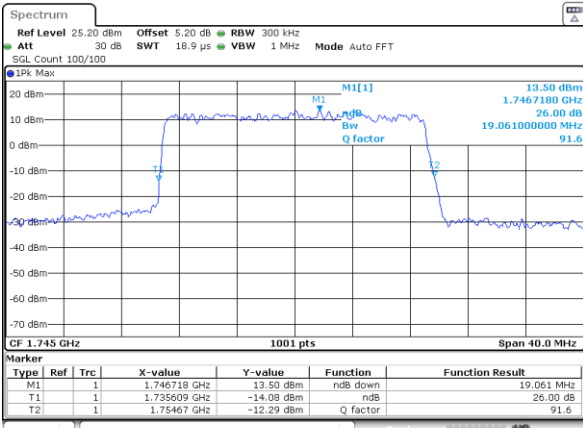

Date: 29_AUG.2020 23:13:57

LTE Band 66

Lowest Channel / 20MHz / QPSK

Date: 29_AUG.2020 23:27:00

Lowest Channel / 20MHz / 16QAM

Date: 29_AUG.2020 23:27:48

Middle Channel / 20MHz / QPSK

Date: 29_AUG.2020 23:20:09

Middle Channel / 20MHz / 16QAM

Date: 29_AUG.2020 23:20:54

Highest Channel / 20MHz / QPSK

Date: 29_AUG.2020 23:34:22

Highest Channel / 20MHz / 16QAM

Date: 29_AUG.2020 23:35:09

LTE Band 66

Lowest Channel / 1.4MHz / 64QAM