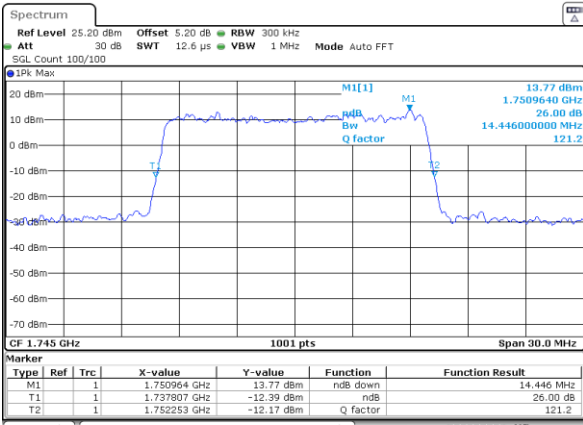

Middle Channel / 5MHz / 64QAM

Date: 29 AUG 2020 23:01:37

Middle Channel / 10MHz / 64QAM

Date: 29 AUG 2020 23:21:06

Highest Channel / 5MHz / 64QAM

Date: 29 AUG 2020 23:13:31

Highest Channel / 10MHz / 64QAM

Date: 29.AUG.2020 22:18:14

LTE Band 66

Lowest Channel / 15MHz / 64QAM

Date: 29_AUG.2020 23:05:18

Lowest Channel / 20MHz / 64QAM

Date: 29_AUG.2020 23:12:57

Middle Channel / 15MHz / 64QAM

Date: 29_AUG.2020 22:57:58

Middle Channel / 20MHz / 64QAM

Date: 29_AUG.2020 23:12:10

Highest Channel / 15MHz / 64QAM

Date: 29_AUG.2020 23:13:23

Highest Channel / 20MHz / 64QAM

Date: 29_AUG.2020 23:16:00

Occupied Bandwidth

Mode	LTE Band 66 : 99%OBW(MHz)											
BW	1.4MHz		3MHz		5MHz		10MHz		15MHz		20MHz	
Mod.	QPSK	16QAM	QPSK	16QAM	QPSK	16QAM	QPSK	16QAM	QPSK	16QAM	QPSK	16QAM
Lowest CH	1.09	1.10	2.69	2.71	4.49	4.51	9.05	9.03	13.49	13.43	17.90	17.94
Middle CH	1.10	1.09	2.72	2.70	4.51	4.47	9.05	9.07	13.46	13.52	17.94	17.90
Highest CH	1.08	1.09	2.72	2.72	4.49	4.52	9.09	9.03	13.43	13.46	17.86	17.86
Mode	LTE Band 66 : 99%OBW(MHz)											
BW	1.4MHz		3MHz		5MHz		10MHz		15MHz		20MHz	
Mod.	64QAM		64QAM		64QAM		64QAM		64QAM		64QAM	
Lowest CH	1.09	-	2.73	-	4.51	-	9.01	-	13.43	-	17.90	-
Middle CH	1.09	-	2.72	-	4.51	-	9.03	-	13.46	-	17.90	-
Highest CH	1.09	-	2.72	-	4.50	-	9.03	-	13.43	-	17.90	-