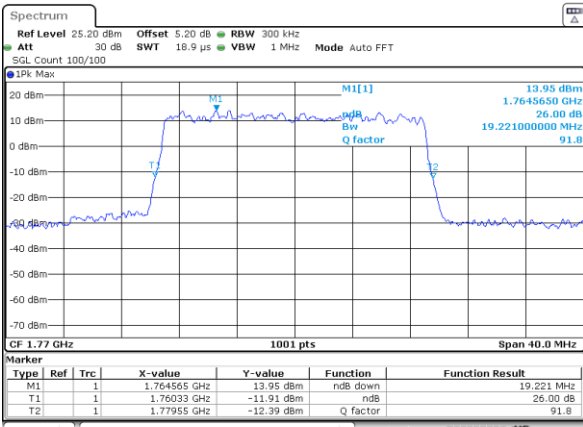

Date: 29_AUG.2020 23:13:57

LTE Band 66

Lowest Channel / 20MHz / QPSK

Date: 29_AUG.2020 23:27:00

Lowest Channel / 20MHz / 16QAM

Date: 29_AUG.2020 23:27:48

Middle Channel / 20MHz / QPSK

Date: 29_AUG.2020 23:20:09

Middle Channel / 20MHz / 16QAM

Date: 29_AUG.2020 23:20:54

Highest Channel / 20MHz / QPSK

Date: 29_AUG.2020 23:34:22

Highest Channel / 20MHz / 16QAM

Date: 29_AUG.2020 23:35:09

LTE Band 66

Lowest Channel / 1.4MHz / 64QAM