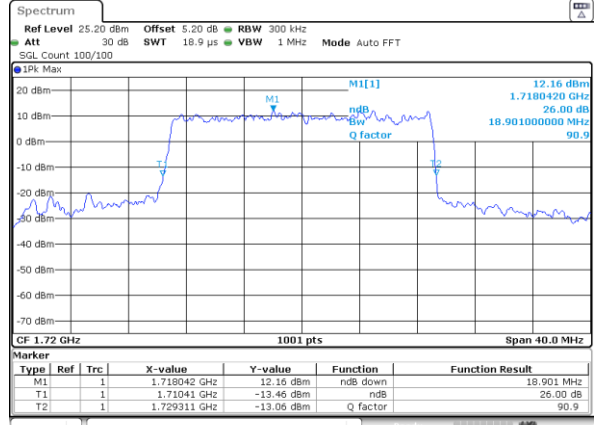

Date: 29 AUG 2020 22:08:58

Highest Channel / 3MHz / 64QAM

Date: 29 AUG 2020 22:35:14

LTE Band 66

Lowest Channel / 5MHz / 64QAM

Date: 29 AUG 2020 23:07:01

Lowest Channel / 10MHz / 64QAM

Date: 29.AUG.2020 22:13:53

Middle Channel / 5MHz / 64QAM

Date: 29 AUG 2020 23:01:37

Middle Channel / 10MHz / 64QAM

Date: 29 AUG 2020 23:21:06

Highest Channel / 5MHz / 64QAM

Date: 29 AUG 2020 23:13:31

Highest Channel / 10MHz / 64QAM

Date: 29.AUG.2020 22:18:14

LTE Band 66

Lowest Channel / 15MHz / 64QAM

Date: 29_AUG.2020 23:05:18

Lowest Channel / 20MHz / 64QAM

Date: 29_AUG.2020 23:12:57

Middle Channel / 15MHz / 64QAM

Date: 29_AUG.2020 22:57:58

Middle Channel / 20MHz / 64QAM