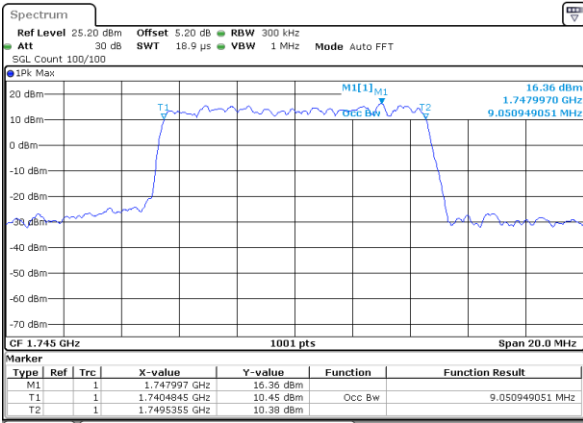

Highest Channel / 3MHz / 16QAM

Date: 29 AUG 2020 22:33:35

LTE Band 66

Lowest Channel / 5MHz / QPSK

Date: 29 AUG 2020 23:04:56

Lowest Channel / 5MHz / 16QAM

Date: 29 AUG 2020 23:05:42

Middle Channel / 5MHz / QPSK

Date: 29 AUG 2020 22:45:49

Middle Channel / 5MHz / 16QAM

Date: 29 AUG 2020 23:01:05

Highest Channel / 5MHz / QPSK

Date: 29 AUG 2020 23:11:48

Highest Channel / 5MHz / 16QAM

Date: 29 AUG 2020 23:12:30

LTE Band 66

Lowest Channel / 10MHz / QPSK

Date: 29_AUG.2020 22:12:19

Lowest Channel / 10MHz / 16QAM

Date: 29_AUG.2020 22:12:59

Middle Channel / 10MHz / QPSK

Date: 29 AUG 2020 23:18:32

Middle Channel / 10MHz / 16QAM

Date: 29 AUG 2020 23:20:08

Highest Channel / 10MHz / QPSK

Date: 29_AUG.2020 22:19:39

Highest Channel / 10MHz / 16QAM

Date: 29_AUG.2020 22:18:51