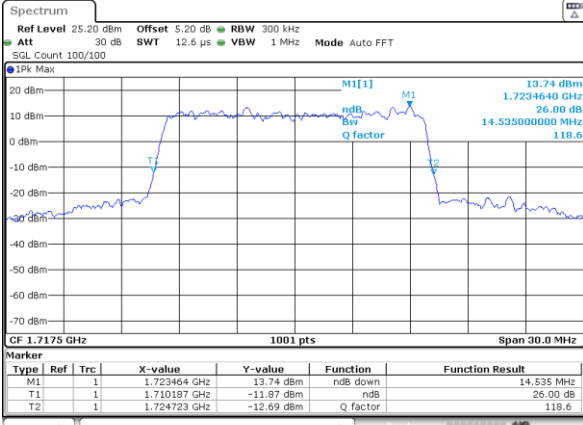

Date: 29 AUG 2020 22:08:58

Highest Channel / 3MHz / 64QAM

Date: 29 AUG 2020 22:35:14

LTE Band 66

Lowest Channel / 5MHz / 64QAM

Date: 29 AUG 2020 23:07:01

Lowest Channel / 10MHz / 64QAM

Date: 29.AUG.2020 22:13:53

Middle Channel / 5MHz / 64QAM

Date: 29 AUG 2020 23:01:37

Middle Channel / 10MHz / 64QAM

Date: 29 AUG 2020 23:21:06

Highest Channel / 5MHz / 64QAM

Date: 29 AUG 2020 23:13:31

Highest Channel / 10MHz / 64QAM

Date: 29.AUG.2020 22:18:14

LTE Band 66

Lowest Channel / 15MHz / 64QAM

Date: 29_AUG.2020 23:05:18

Lowest Channel / 20MHz / 64QAM

Date: 29_AUG.2020 23:12:57

Middle Channel / 15MHz / 64QAM

Date: 29_AUG.2020 22:57:58

Middle Channel / 20MHz / 64QAM