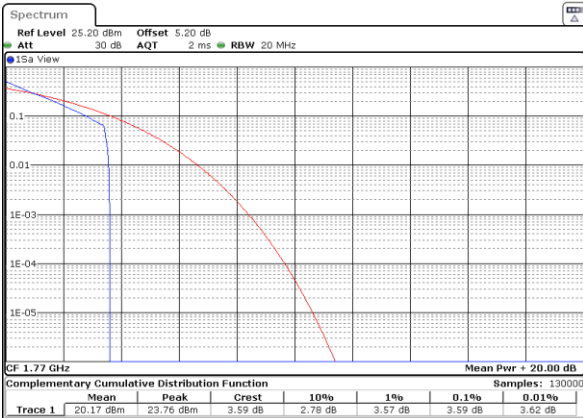

Note: Normal Voltage =3.8 V. ; Battery End Point (BEP) =3.4 V. ; Maximum Voltage =4.4 V.

LTE Band 66

Peak-to-Average Ratio

Mode	LTE Band 66 / 20MHz				
Mod.	QPSK		16QAM		Limit: 13dB
RB Size	1RB	Full RB	1RB	Full RB	Result
Lowest CH	3.62	5.25	5.51	6.09	PASS
Middle CH	3.45	5.10	5.25	5.97	
Highest CH	3.59	4.99	5.04	5.86	
Mode	LTE Band 66 / 20MHz				
Mod.	64QAM				Limit: 13dB
RB Size	1RB	Full RB			Result
Lowest CH	6.38	6.52	-	-	PASS
Middle CH	7.28	6.55	-	-	
Highest CH	6.75	6.46	-	-	

LTE Band 66 / 20MHz / QPSK

Lowest Channel / 1RB

Date: 29_AUG.2020 23:32:10

Lowest Channel / Full RB

Date: 29_AUG.2020 23:12:41

Middle Channel / 1RB

Date: 29_AUG.2020 23:25:06

Middle Channel / Full RB

Date: 29_AUG.2020 23:19:39

Highest Channel / 1RB

Date: 29_AUG.2020 23:37:34

Highest Channel / Full RB

Date: 29_AUG.2020 23:34:02

LTE Band 66 / 20MHz / 16QAM

Lowest Channel / 1RB

Date: 29_AUG.2020 23:31:05