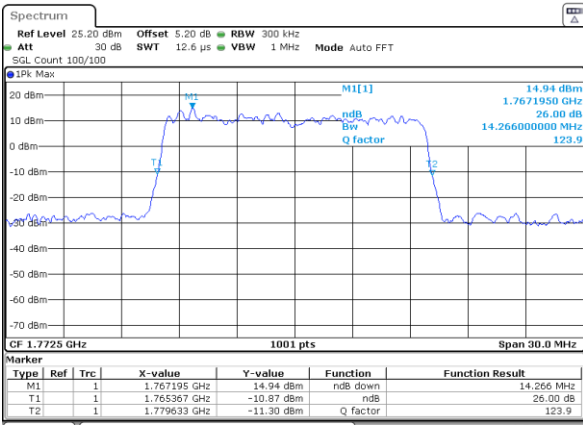

LTE Band 66

Lowest Channel / 15MHz / 64QAM

Date: 29_AUG.2020 23:05:18

Lowest Channel / 20MHz / 64QAM

Date: 29_AUG.2020 23:12:57

Middle Channel / 15MHz / 64QAM

Date: 29_AUG.2020 22:57:58

Middle Channel / 20MHz / 64QAM

Date: 29_AUG.2020 23:12:10

Highest Channel / 15MHz / 64QAM

Date: 29_AUG.2020 23:13:23

Highest Channel / 20MHz / 64QAM

Date: 29_AUG.2020 23:16:00

Occupied Bandwidth

Mode	LTE Band 66 : 99%OBW(MHz)											
BW	1.4MHz		3MHz		5MHz		10MHz		15MHz		20MHz	
Mod.	QPSK	16QAM	QPSK	16QAM	QPSK	16QAM	QPSK	16QAM	QPSK	16QAM	QPSK	16QAM
Lowest CH	1.09	1.10	2.69	2.71	4.49	4.51	9.05	9.03	13.49	13.43	17.90	17.94
Middle CH	1.10	1.09	2.72	2.70	4.51	4.47	9.05	9.07	13.46	13.52	17.94	17.90
Highest CH	1.08	1.09	2.72	2.72	4.49	4.52	9.09	9.03	13.43	13.46	17.86	17.86
Mode	LTE Band 66 : 99%OBW(MHz)											
BW	1.4MHz		3MHz		5MHz		10MHz		15MHz		20MHz	
Mod.	64QAM		64QAM		64QAM		64QAM		64QAM		64QAM	
Lowest CH	1.09	-	2.73	-	4.51	-	9.01	-	13.43	-	17.90	-
Middle CH	1.09	-	2.72	-	4.51	-	9.03	-	13.46	-	17.90	-
Highest CH	1.09	-	2.72	-	4.50	-	9.03	-	13.43	-	17.90	-