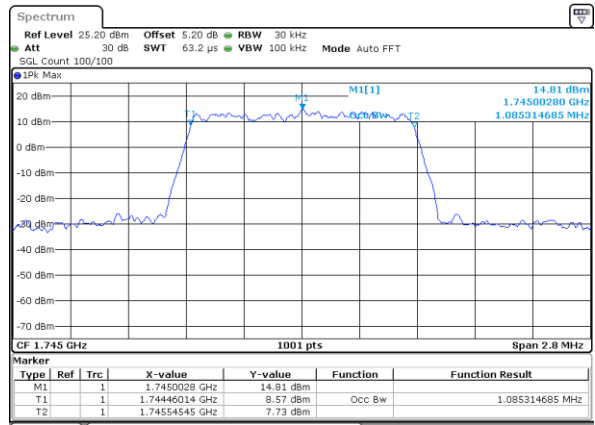

Date: 29_AUG.2020 23:12:10

Highest Channel / 15MHz / 64QAM

Date: 29_AUG.2020 23:13:23

Highest Channel / 20MHz / 64QAM

Date: 29_AUG.2020 23:16:00

Occupied Bandwidth

Mode	LTE Band 66 : 99%OBW(MHz)											
BW	1.4MHz		3MHz		5MHz		10MHz		15MHz		20MHz	
Mod.	QPSK	16QAM	QPSK	16QAM	QPSK	16QAM	QPSK	16QAM	QPSK	16QAM	QPSK	16QAM
Lowest CH	1.09	1.10	2.69	2.71	4.49	4.51	9.05	9.03	13.49	13.43	17.90	17.94
Middle CH	1.10	1.09	2.72	2.70	4.51	4.47	9.05	9.07	13.46	13.52	17.94	17.90
Highest CH	1.08	1.09	2.72	2.72	4.49	4.52	9.09	9.03	13.43	13.46	17.86	17.86
Mode	LTE Band 66 : 99%OBW(MHz)											
BW	1.4MHz		3MHz		5MHz		10MHz		15MHz		20MHz	
Mod.	64QAM		64QAM		64QAM		64QAM		64QAM		64QAM	
Lowest CH	1.09	-	2.73	-	4.51	-	9.01	-	13.43	-	17.90	-
Middle CH	1.09	-	2.72	-	4.51	-	9.03	-	13.46	-	17.90	-
Highest CH	1.09	-	2.72	-	4.50	-	9.03	-	13.43	-	17.90	-

LTE Band 66

Lowest Channel / 1.4MHz / QPSK

Date: 29 AUG 2020 21:46:41

Lowest Channel / 1.4MHz / 16QAM

Date: 29 AUG 2020 21:55:31

Middle Channel / 1.4MHz / QPSK

Date: 29 AUG 2020 21:40:35

Middle Channel / 1.4MHz / 16QAM

Date: 29 AUG 2020 21:41:54

Highest Channel / 1.4MHz / QPSK

Date: 29 AUG 2020 22:05:25

Highest Channel / 1.4MHz / 16QAM

Date: 29 AUG 2020 22:07:01

LTE Band 66

Lowest Channel / 3MHz / QPSK

Date: 29 AUG 2020 22:24:06