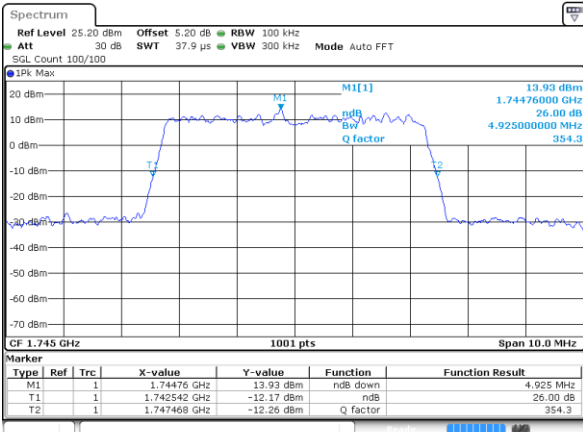

Middle Channel / 5MHz / 64QAM

Date: 29 AUG 2020 23:01:37