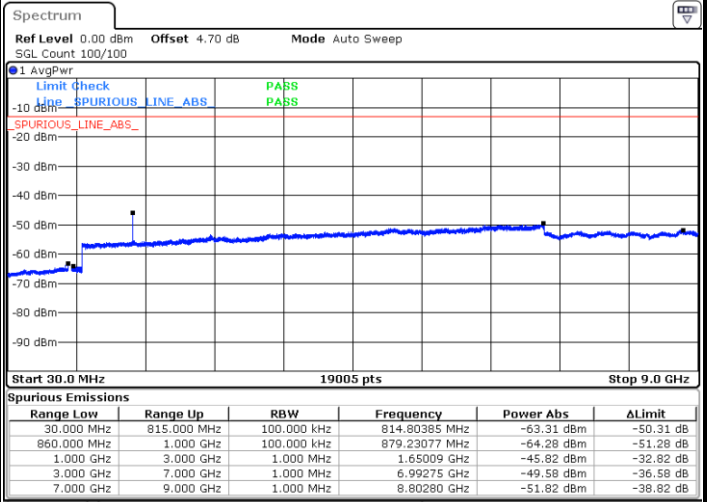

LTE Band 26 / 15MHz

Lowest Channel / QPSK

Lowest Channel / 16QAM

Date: 30 AUG 2020 05:52:22

Date: 30 AUG 2020 05:51:07