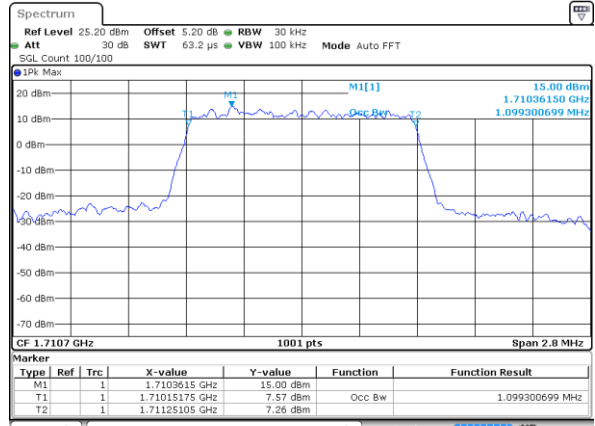

LTE Band 66

Lowest Channel / 15MHz / 64QAM

Date: 29_AUG.2020 23:05:18

Lowest Channel / 20MHz / 64QAM

Date: 29_AUG.2020 23:12:57

Middle Channel / 15MHz / 64QAM

Date: 29_AUG.2020 22:57:58

Middle Channel / 20MHz / 64QAM

Date: 29_AUG.2020 23:12:10

Highest Channel / 15MHz / 64QAM

Date: 29_AUG.2020 23:13:23

Highest Channel / 20MHz / 64QAM

Date: 29_AUG.2020 23:16:00

Occupied Bandwidth

Mode	LTE Band 66 : 99%OBW(MHz)											
BW	1.4MHz		3MHz		5MHz		10MHz		15MHz		20MHz	
Mod.	QPSK	16QAM	QPSK	16QAM	QPSK	16QAM	QPSK	16QAM	QPSK	16QAM	QPSK	16QAM
Lowest CH	1.09	1.10	2.69	2.71	4.49	4.51	9.05	9.03	13.49	13.43	17.90	17.94
Middle CH	1.10	1.09	2.72	2.70	4.51	4.47	9.05	9.07	13.46	13.52	17.94	17.90
Highest CH	1.08	1.09	2.72	2.72	4.49	4.52	9.09	9.03	13.43	13.46	17.86	17.86
Mode	LTE Band 66 : 99%OBW(MHz)											
BW	1.4MHz		3MHz		5MHz		10MHz		15MHz		20MHz	
Mod.	64QAM		64QAM		64QAM		64QAM		64QAM		64QAM	
Lowest CH	1.09	-	2.73	-	4.51	-	9.01	-	13.43	-	17.90	-
Middle CH	1.09	-	2.72	-	4.51	-	9.03	-	13.46	-	17.90	-
Highest CH	1.09	-	2.72	-	4.50	-	9.03	-	13.43	-	17.90	-

LTE Band 66

Lowest Channel / 1.4MHz / QPSK

Date: 29 AUG 2020 21:46:41

Lowest Channel / 1.4MHz / 16QAM

Date: 29 AUG 2020 21:55:31

Middle Channel / 1.4MHz / QPSK

Date: 29 AUG 2020 21:40:35

Middle Channel / 1.4MHz / 16QAM