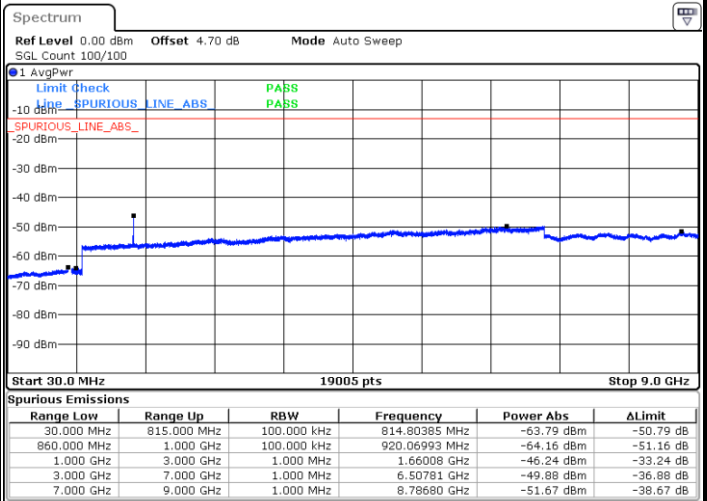

LTE Band 26 / 10MHz

Middle Channel / QPSK

Date: 30 AUG 2020 05:38:12

Middle Channel / 16QAM

Date: 30 AUG 2020 05:37:44

Highest Channel / QPSK

Date: 30 AUG 2020 05:43:47

Highest Channel / 16QAM

Date: 30 AUG 2020 05:44:12

LTE Band 26 / 15MHz

Lowest Channel / QPSK

Lowest Channel / 16QAM

Date: 30 AUG 2020 05:52:22

Date: 30 AUG 2020 05:51:07

Middle Channel / QPSK

Middle Channel / 16QAM

Date: 30 AUG 2020 05:57:42

Date: 30 AUG 2020 05:56:55

LTE Band 26 / 15MHz

Highest Channel / QPSK

Highest Channel / 16QAM

Date: 30.AUG.2020 06:04:10

Date: 30.AUG.2020 06:04:48

LTE Band 26 / 1.4MHz