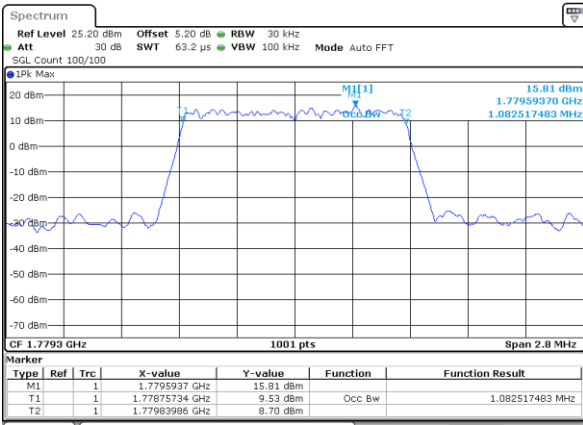

Date: 29_AUG.2020 23:12:10

Highest Channel / 15MHz / 64QAM

Date: 29_AUG.2020 23:13:23

Highest Channel / 20MHz / 64QAM

Date: 29_AUG.2020 23:16:00

Occupied Bandwidth

Mode	LTE Band 66 : 99%OBW(MHz)											
BW	1.4MHz		3MHz		5MHz		10MHz		15MHz		20MHz	
Mod.	QPSK	16QAM	QPSK	16QAM	QPSK	16QAM	QPSK	16QAM	QPSK	16QAM	QPSK	16QAM
Lowest CH	1.09	1.10	2.69	2.71	4.49	4.51	9.05	9.03	13.49	13.43	17.90	17.94
Middle CH	1.10	1.09	2.72	2.70	4.51	4.47	9.05	9.07	13.46	13.52	17.94	17.90
Highest CH	1.08	1.09	2.72	2.72	4.49	4.52	9.09	9.03	13.43	13.46	17.86	17.86
Mode	LTE Band 66 : 99%OBW(MHz)											
BW	1.4MHz		3MHz		5MHz		10MHz		15MHz		20MHz	
Mod.	64QAM		64QAM		64QAM		64QAM		64QAM		64QAM	
Lowest CH	1.09	-	2.73	-	4.51	-	9.01	-	13.43	-	17.90	-
Middle CH	1.09	-	2.72	-	4.51	-	9.03	-	13.46	-	17.90	-
Highest CH	1.09	-	2.72	-	4.50	-	9.03	-	13.43	-	17.90	-

LTE Band 66

Lowest Channel / 1.4MHz / QPSK

Date: 29 AUG 2020 21:46:41

Lowest Channel / 1.4MHz / 16QAM

Date: 29 AUG 2020 21:55:31

Middle Channel / 1.4MHz / QPSK

Date: 29 AUG 2020 21:40:35

Middle Channel / 1.4MHz / 16QAM

Date: 29 AUG 2020 21:41:54

Highest Channel / 1.4MHz / QPSK

Date: 29 AUG 2020 22:05:25

Highest Channel / 1.4MHz / 16QAM

Date: 29 AUG 2020 22:07:01

LTE Band 66

Lowest Channel / 3MHz / QPSK

Date: 29 AUG 2020 22:24:06