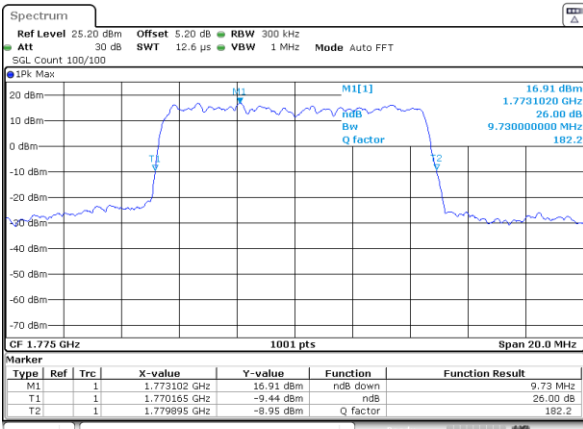

Date: 29 AUG 2020 22:46:03

Middle Channel / 5MHz / 16QAM

Date: 29 AUG 2020 23:01:15

Highest Channel / 5MHz / QPSK

Date: 29 AUG 2020 23:11:57

Highest Channel / 5MHz / 16QAM

Date: 29 AUG 2020 23:12:40

LTE Band 66

Lowest Channel / 10MHz / QPSK

Date: 29_AUG.2020 22:12:20

Lowest Channel / 10MHz / 16QAM

Date: 29_AUG.2020 22:13:08

Middle Channel / 10MHz / QPSK

Date: 29 AUG 2020 23:18:44

Middle Channel / 10MHz / 16QAM

Date: 29 AUG 2020 23:20:30

Highest Channel / 10MHz / QPSK

Date: 29_AUG.2020 22:19:47

Highest Channel / 10MHz / 16QAM

Date: 29_AUG.2020 22:19:08

LTE Band 66

Lowest Channel / 15MHz / QPSK

Date: 29_AUG.2020 23:03:45

Lowest Channel / 15MHz / 16QAM