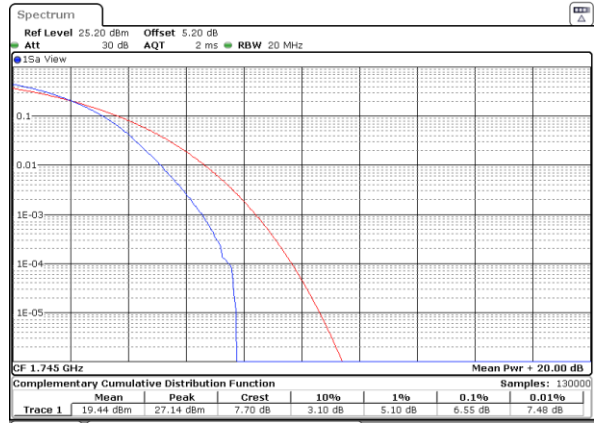

Lowest Channel / Full RB

Date: 29_AUG.2020 23:12:129

Middle Channel / 1RB

Date: 29_AUG.2020 23:23:58

Middle Channel / Full RB

Date: 29_AUG.2020 23:12:137

Highest Channel / 1RB

Date: 29_AUG.2020 23:38:41

Highest Channel / Full RB

Date: 29_AUG.2020 23:13:4150

LTE Band 66 / 20MHz / 64QAM

Lowest Channel / 1RB

Date: 29_AUG.2020 23:29:57

Lowest Channel / Full RB

Date: 29_AUG.2020 23:28:35

Middle Channel / 1RB

Date: 29_AUG.2020 23:22:39

Middle Channel / Full RB

Date: 29_AUG.2020 23:21:19

Highest Channel / 1RB

Date: 29_AUG.2020 23:39:46

Highest Channel / Full RB

Date: 29_AUG.2020 23:35:39

26dB Bandwidth

Mode	LTE Band 66 : 26dB BW(MHz)											
BW	1.4MHz		3MHz		5MHz		10MHz		15MHz		20MHz	
Mod.	QPSK	16QAM	QPSK	16QAM	QPSK	16QAM	QPSK	16QAM	QPSK	16QAM	QPSK	16QAM
Lowest CH	1.23	1.23	3.07	2.99	4.93	4.95	9.71	9.73	14.36	14.27	18.90	18.74
Middle CH	1.24	1.24	3.04	3.01	4.91	4.87	9.83	9.61	14.24	14.33	19.06	19.14
Highest CH	1.23	1.24	3.07	2.99	4.91	4.91	9.73	9.89	14.45	14.30	19.22	19.22
Mode	LTE Band 66 : 26dB BW(MHz)											
BW	1.4MHz		3MHz		5MHz		10MHz		15MHz		20MHz	
Mod.	64QAM		64QAM		64QAM		64QAM		64QAM		64QAM	
Lowest CH	1.23	-	3.03	-	4.91	-	9.73	-	14.54	-	18.90	-
Middle CH	1.23	-	3.00	-	4.93	-	9.73	-	14.45	-	18.74	-
Highest CH	1.23	-	3.00	-	4.89	-	9.83	-	14.27	-	19.06	-