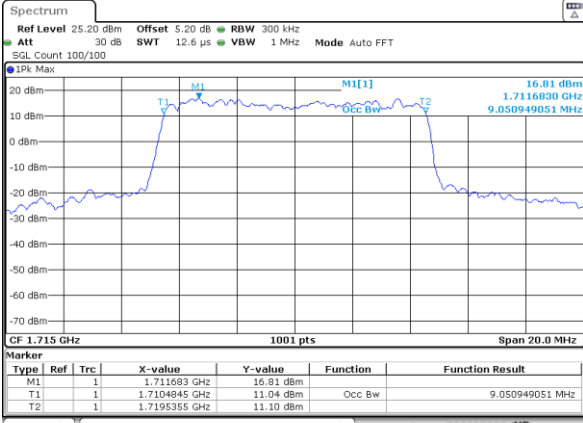

Highest Channel / 3MHz / 16QAM

Date: 29 AUG 2020 22:33:35

LTE Band 66

Lowest Channel / 5MHz / QPSK

Date: 29 AUG 2020 23:04:56

Lowest Channel / 5MHz / 16QAM

Date: 29 AUG 2020 23:05:42

Middle Channel / 5MHz / QPSK

Date: 29 AUG 2020 22:45:49

Middle Channel / 5MHz / 16QAM

Date: 29 AUG 2020 23:01:05

Highest Channel / 5MHz / QPSK

Date: 29 AUG 2020 23:11:48

Highest Channel / 5MHz / 16QAM

Date: 29 AUG 2020 23:12:30

LTE Band 66

Lowest Channel / 10MHz / QPSK

Date: 29_AUG.2020 22:12:19

Lowest Channel / 10MHz / 16QAM

Date: 29_AUG.2020 22:12:59

Middle Channel / 10MHz / QPSK

Date: 29 AUG 2020 23:18:32

Middle Channel / 10MHz / 16QAM

Date: 29 AUG 2020 23:20:08