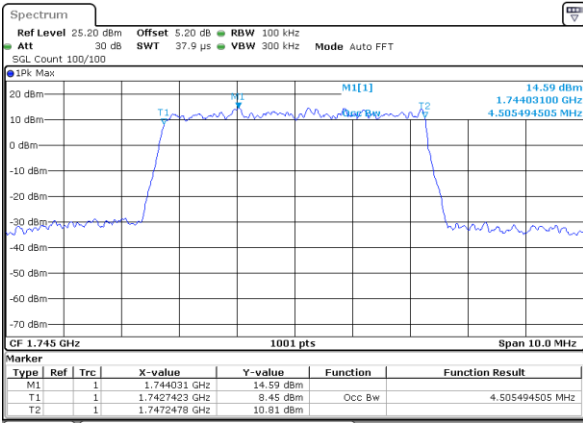

Date: 29 AUG 2020 21:41:54

Highest Channel / 1.4MHz / QPSK

Date: 29 AUG 2020 22:05:25

Highest Channel / 1.4MHz / 16QAM

Date: 29 AUG 2020 22:07:01

LTE Band 66

Lowest Channel / 3MHz / QPSK

Date: 29 AUG 2020 22:24:06

Highest Channel / 3MHz / 16QAM

Date: 29 AUG 2020 22:33:35

LTE Band 66

Lowest Channel / 5MHz / QPSK

Date: 29 AUG 2020 23:04:56

Lowest Channel / 5MHz / 16QAM

Date: 29 AUG 2020 23:05:42

Middle Channel / 5MHz / QPSK

Date: 29 AUG 2020 22:45:49

Middle Channel / 5MHz / 16QAM

Date: 29 AUG 2020 23:01:05

Highest Channel / 5MHz / QPSK

Date: 29 AUG 2020 23:11:48

Highest Channel / 5MHz / 16QAM

Date: 29 AUG 2020 23:12:30

LTE Band 66