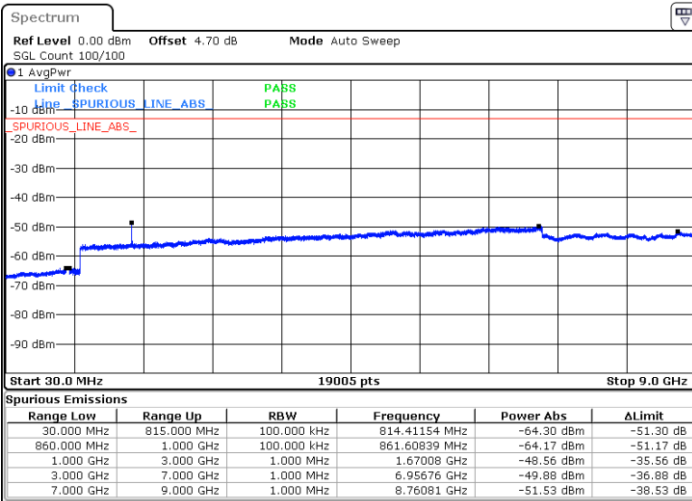

Middle Channel / 64QAM

Date: 30 AUG.2020 05:33:43

Date: 30 AUG.2020 05:37:18

Highest Channel / 64QAM

Date: 30 AUG.2020 05:44:39

LTE Band 26 / 15MHz

Lowest Channel / 64QAM

Middle Channel / 64QAM

Date: 30 AUG 2020 05:49:58

Date: 30 AUG 2020 05:56:18

Highest Channel / 64QAM

Date: 30 AUG 2020 06:05:42

LTE Band 26 / 15MHz

Channel 26765/ QPSK

Channel 26765/ 16QAM

Date: 29 AUG.2020 23:45:15

Note: Normal Voltage =3.8 V. ; Battery End Point (BEP) =3.4 V. ; Maximum Voltage =4.4 V.

LTE Band 66

Peak-to-Average Ratio

Mode	LTE Band 66 / 20MHz				
Mod.	QPSK		16QAM		Limit: 13dB
RB Size	1RB	Full RB	1RB	Full RB	Result
Lowest CH	3.62	5.25	5.51	6.09	PASS
Middle CH	3.45	5.10	5.25	5.97	
Highest CH	3.59	4.99	5.04	5.86	
Mode	LTE Band 66 / 20MHz				
Mod.	64QAM				Limit: 13dB
RB Size	1RB	Full RB			Result
Lowest CH	6.38	6.52	-	-	PASS
Middle CH	7.28	6.55	-	-	
Highest CH	6.75	6.46	-	-	