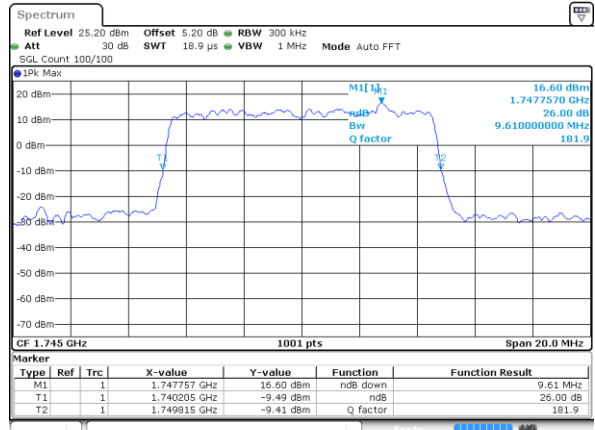

Date: 29 AUG 2020 22:46:03

Middle Channel / 5MHz / 16QAM

Date: 29 AUG 2020 23:01:15

Highest Channel / 5MHz / QPSK

Date: 29 AUG 2020 23:11:57

Highest Channel / 5MHz / 16QAM

Date: 29 AUG 2020 23:12:40

LTE Band 66

Lowest Channel / 10MHz / QPSK

Date: 29_AUG.2020 22:12:20

Lowest Channel / 10MHz / 16QAM

Date: 29_AUG.2020 22:13:08

Middle Channel / 10MHz / QPSK

Date: 29 AUG 2020 23:18:44

Middle Channel / 10MHz / 16QAM

Date: 29 AUG 2020 23:20:30

Highest Channel / 10MHz / QPSK

Date: 29_AUG.2020 22:19:47

Highest Channel / 10MHz / 16QAM

Date: 29_AUG.2020 22:19:08

LTE Band 66

Lowest Channel / 15MHz / QPSK

Date: 29_AUG.2020 23:03:45

Lowest Channel / 15MHz / 16QAM