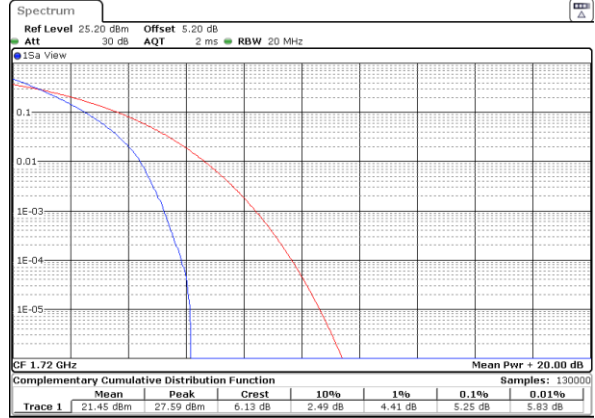

Note: Normal Voltage =3.8 V. ; Battery End Point (BEP) =3.4 V. ; Maximum Voltage =4.4 V.

LTE Band 66

Peak-to-Average Ratio

Mode	LTE Band 66 / 20MHz				
Mod.	QPSK		16QAM		Limit: 13dB
RB Size	1RB	Full RB	1RB	Full RB	Result
Lowest CH	3.62	5.25	5.51	6.09	PASS
Middle CH	3.45	5.10	5.25	5.97	
Highest CH	3.59	4.99	5.04	5.86	
Mode	LTE Band 66 / 20MHz				
Mod.	64QAM				Limit: 13dB
RB Size	1RB	Full RB			Result
Lowest CH	6.38	6.52	-	-	PASS
Middle CH	7.28	6.55	-	-	
Highest CH	6.75	6.46	-	-	

LTE Band 66 / 20MHz / QPSK

Lowest Channel / 1RB

Date: 29_AUG.2020 23:32:10

Lowest Channel / Full RB

Date: 29_AUG.2020 23:12:41

Middle Channel / 1RB

Date: 29_AUG.2020 23:25:06

Middle Channel / Full RB