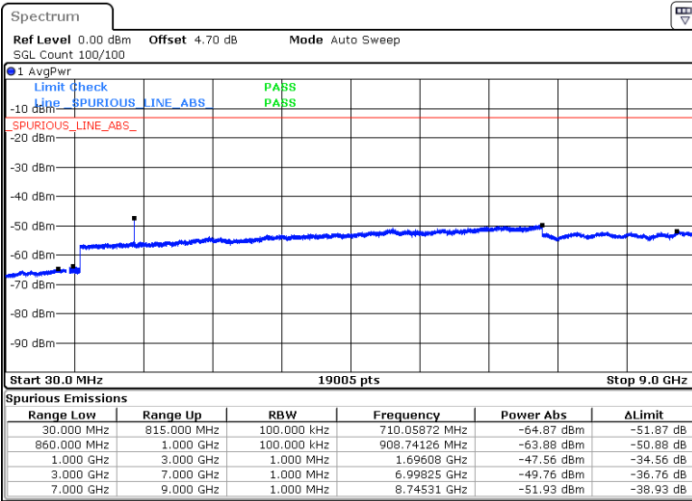

Date: 30 AUG 2020 05:57:42

Date: 30 AUG 2020 05:56:55

LTE Band 26 / 15MHz

Highest Channel / QPSK

Highest Channel / 16QAM

Date: 30.AUG.2020 06:04:10

Date: 30.AUG.2020 06:04:48

LTE Band 26 / 1.4MHz

Lowest Channel / 64QAM

Middle Channel / 64QAM

Date: 30 AUG.2020 03:41:28

Date: 30 AUG.2020 03:48:26

Highest Channel / 64QAM

Date: 30 AUG.2020 04:25:11

LTE Band 26 / 3MHz

LTE Band 26 / 5MHz

Lowest Channel / 64QAM

Middle Channel / 64QAM

Date: 30 AUG.2020 05:17:09

Date: 30 AUG.2020 05:21:11

Highest Channel / 64QAM

Date: 30 AUG.2020 05:29:12

LTE Band 26 / 10MHz

Lowest Channel / 64QAM