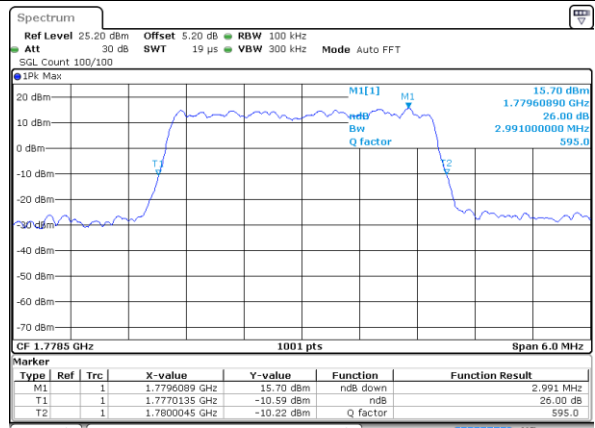

Date: 29 AUG 2020 21:42:04

Highest Channel / 1.4MHz / QPSK

Date: 29 AUG 2020 22:05:34

Highest Channel / 1.4MHz / 16QAM

Date: 29 AUG 2020 22:07:11

LTE Band 66

Lowest Channel / 3MHz / QPSK

Date: 29 AUG 2020 22:24:18

Lowest Channel / 3MHz / 16QAM

Date: 29 AUG 2020 22:26:03

Middle Channel / 3MHz / QPSK

Date: 29 AUG 2020 22:19:56

Middle Channel / 3MHz / 16QAM

Date: 29 AUG 2020 22:20:24

Highest Channel / 3MHz / QPSK

Date: 29 AUG 2020 22:32:35

Highest Channel / 3MHz / 16QAM

Date: 29 AUG 2020 22:33:46

LTE Band 66

Lowest Channel / 5MHz / QPSK

Date: 29 AUG 2020 23:05:06

Lowest Channel / 5MHz / 16QAM

Date: 29 AUG 2020 23:05:51

Middle Channel / 5MHz / QPSK