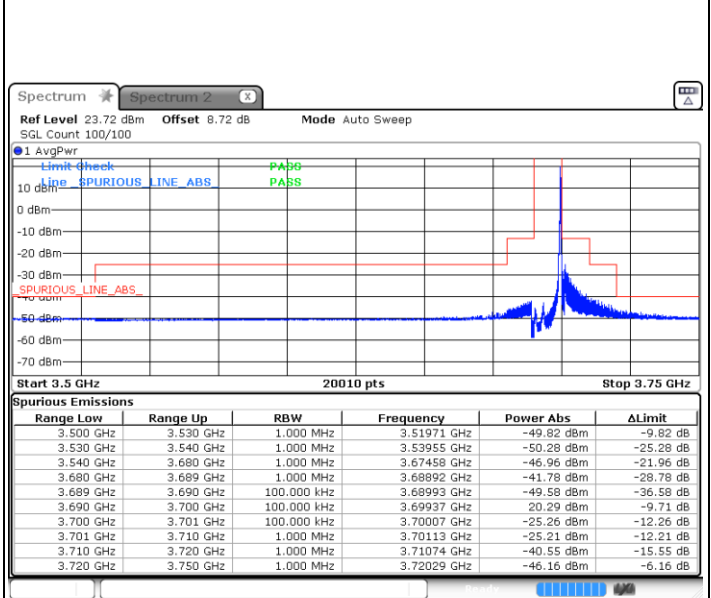

LTE Band 48 / 10MHz

QPSK

Middle Channel / 1RB0

Middle Channel / 1RBmax

Date: 15.MAR.2021 16:21:31

Date: 15.MAR.2021 16:16:05

Middle Channel / Full RB

N/A

Date: 15.MAR.2021 16:27:02

**LTE Band 48 / 10MHz**

**QPSK**

**Highest Channel / 1RB0**

Date: 15.MAR.2021 16:40:20

**Highest Channel / 1RBmax**

Date: 15.MAR.2021 16:44:08

**Highest Channel / Full RB**

Date: 15.MAR.2021 16:35:04

**N/A**

LTE Band 48 / 15MHz

QPSK

Lowest Channel / 1RB0

Lowest Channel / 1RBmax

Date: 15.MAR.2021 17:03:20

Date: 15.MAR.2021 17:09:07

Lowest Channel / Full RB

N/A

Date: 17.MAR.2021 20:11:31

LTE Band 48 / 15MHz

QPSK

Middle Channel / 1RB0

Middle Channel / 1RBmax

Date: 15.MAR.2021 17:17:44