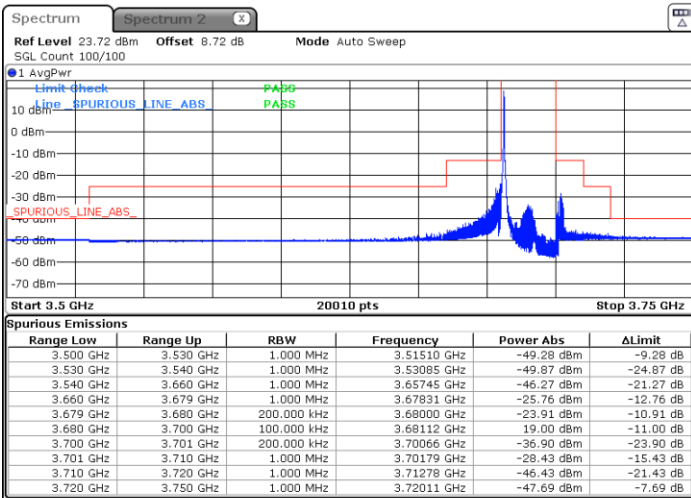

Lowest Channel / 1RBmax

Date: 16.MAR.2021 07:54:51

Date: 16.MAR.2021 08:03:25

Lowest Channel / Full RB

N/A

Date: 16.MAR.2021 08:26:14

LTE Band 48 / 20MHz

QPSK

Middle Channel / 1RB0

Middle Channel / 1RBmax

Date: 16.MAR.2021 08:51:19

Date: 16.MAR.2021 08:56:05

Middle Channel / Full RB

N/A

Date: 16.MAR.2021 08:38:58

LTE Band 48 / 20MHz

QPSK

Highest Channel / 1RB0

Highest Channel / 1RBmax

Date: 16.MAR.2021 09:12:40

Date: 16.MAR.2021 09:06:18

Highest Channel / Full RB

N/A

Date: 16.MAR.2021 09:16:57

LTE Band 48 / 5MHz

16QAM

Lowest Channel / 1RB0

Lowest Channel / 1RBmax

Date: 15.MAR.2021 15:07:57

Date: 15.MAR.2021 15:14:45

Lowest Channel / Full RB

N/A