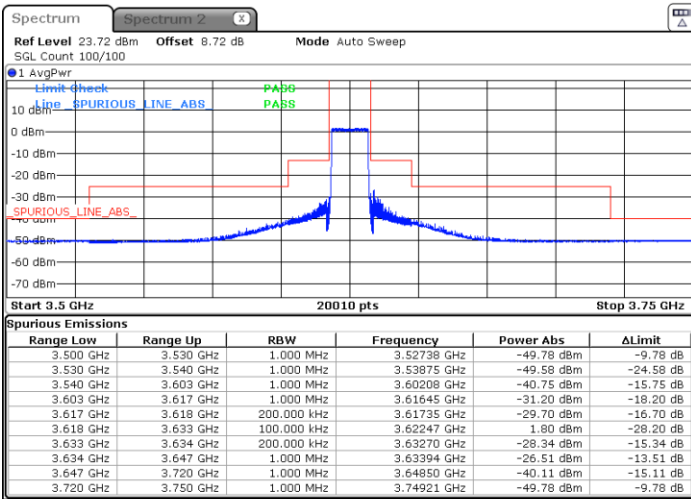

Lowest Channel / 1RB0

Lowest Channel / 1RBmax

Date: 15.MAR.2021 17:06:09

Date: 15.MAR.2021 17:10:30

Lowest Channel / Full RB

N/A

Date: 17.MAR.2021 20:13:38

LTE Band 48 / 15MHz

16QAM

Middle Channel / 1RB0

Middle Channel / 1RBmax

Date: 15.MAR.2021 17:18:52

Date: 15.MAR.2021 17:15:23

Middle Channel / Full RB

N/A

Date: 15.MAR.2021 17:22:38

LTE Band 48 / 15MHz

16QAM

Highest Channel / 1RB0

Highest Channel / 1RBmax

Date: 15.MAR.2021 17:31:22

Date: 15.MAR.2021 17:34:53

Highest Channel / Full RB

N/A

Date: 15.MAR.2021 17:27:35

LTE Band 48 / 20MHz

16QAM

Lowest Channel / 1RB0

Lowest Channel / 1RBmax

Date: 16.MAR.2021 07:59:39

Date: 16.MAR.2021 08:05:18

Lowest Channel / Full RB