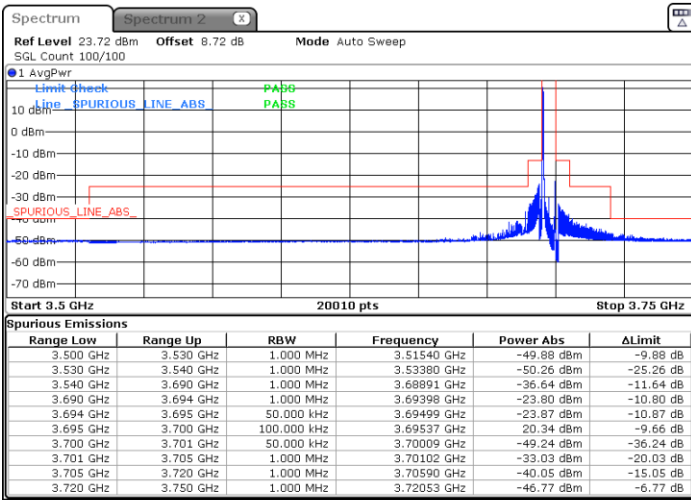

Date: 16.MAR.2021 09:09:40

Highest Channel / Full RB

N/A

Date: 16.MAR.2021 09:18:28

LTE Band 48 / 5MHz

64QAM

Lowest Channel / 1RB0

Lowest Channel / 1RBmax

Date: 15.MAR.2021 15:09:25

Date: 15.MAR.2021 15:16:18

Lowest Channel / Full RB

N/A

Date: 15.MAR.2021 15:21:30

LTE Band 48 / 5MHz

64QAM

Middle Channel / 1RB0

Middle Channel / 1RBmax

Date: 15.MAR.2021 15:30:01

Date: 15.MAR.2021 15:33:13

Middle Channel / Full RB

N/A

Date: 15.MAR.2021 15:26:54

LTE Band 48 / 5MHz

64QAM

Highest Channel / 1RB0

Highest Channel / 1RBmax

Date: 15.MAR.2021 15:51:58

Date: 15.MAR.2021 15:48:23

Highest Channel / Full RB

N/A

Date: 15.MAR.2021 15:58:45

LTE Band 48 / 10MHz