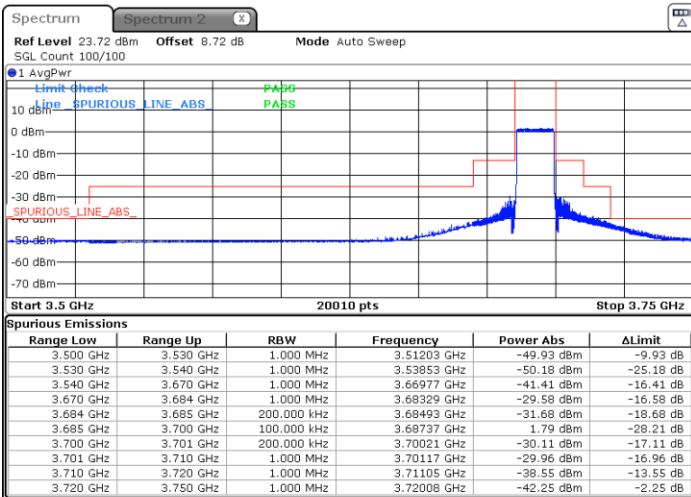

Lowest Channel / 1RB0

Lowest Channel / 1RBmax

Date: 15.MAR.2021 17:06:09

Date: 15.MAR.2021 17:10:30

Lowest Channel / Full RB

N/A

Date: 17.MAR.2021 20:13:38

LTE Band 48 / 15MHz

LTE Band 48 / 15MHz

16QAM

Highest Channel / 1RB0

Highest Channel / 1RBmax

Date: 15.MAR.2021 17:31:22

Date: 15.MAR.2021 17:34:53

Highest Channel / Full RB

N/A

Date: 15.MAR.2021 17:27:35

LTE Band 48 / 20MHz

16QAM

Lowest Channel / 1RB0

Lowest Channel / 1RBmax

Date: 16.MAR.2021 07:59:39

Date: 16.MAR.2021 08:05:18

Lowest Channel / Full RB