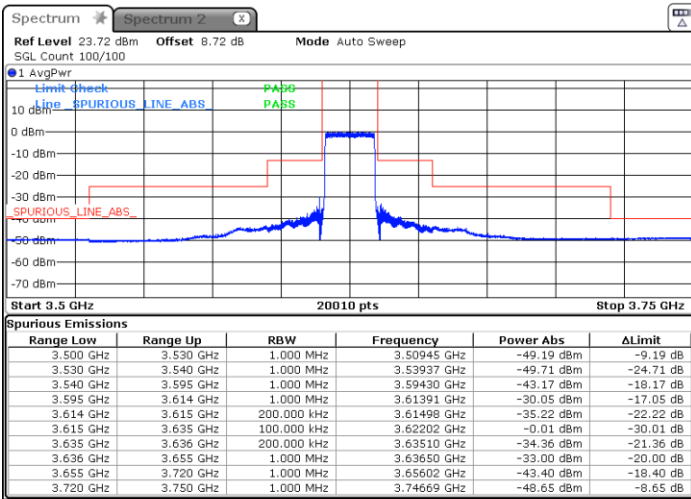

Lowest Channel / 1RBmax

Date: 16.MAR.2021 07:54:51

Date: 16.MAR.2021 08:03:25

Lowest Channel / Full RB

N/A

Date: 16.MAR.2021 08:26:14

LTE Band 48 / 20MHz

QPSK

Middle Channel / 1RB0

Middle Channel / 1RBmax

Date: 16.MAR.2021 08:51:19

Date: 16.MAR.2021 08:56:05

Middle Channel / Full RB

N/A

Date: 16.MAR.2021 08:38:58

LTE Band 48 / 20MHz

QPSK

Highest Channel / 1RB0

Highest Channel / 1RBmax

Date: 16.MAR.2021 09:12:40

Date: 16.MAR.2021 09:06:18

Highest Channel / Full RB

N/A

Date: 16.MAR.2021 09:16:57

LTE Band 48 / 5MHz

16QAM

Lowest Channel / 1RB0

Lowest Channel / 1RBmax

Date: 15.MAR.2021 15:07:57

Date: 15.MAR.2021 15:14:45

Lowest Channel / Full RB

N/A