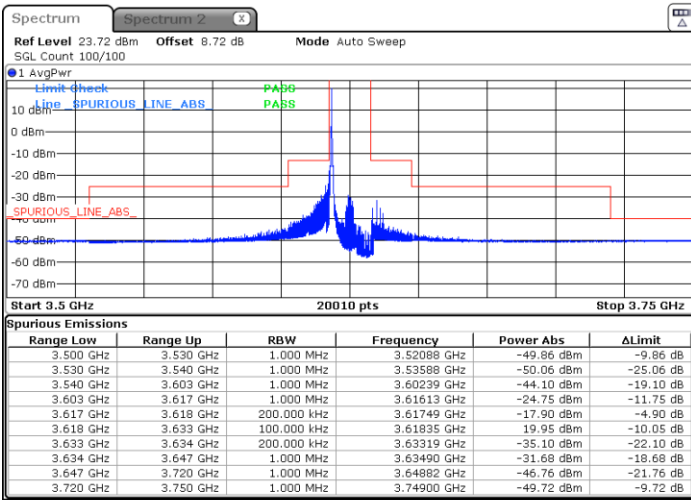

LTE Band 48 / 15MHz

16QAM

Middle Channel / 1RB0

Middle Channel / 1RBmax

Date: 15.MAR.2021 17:18:52