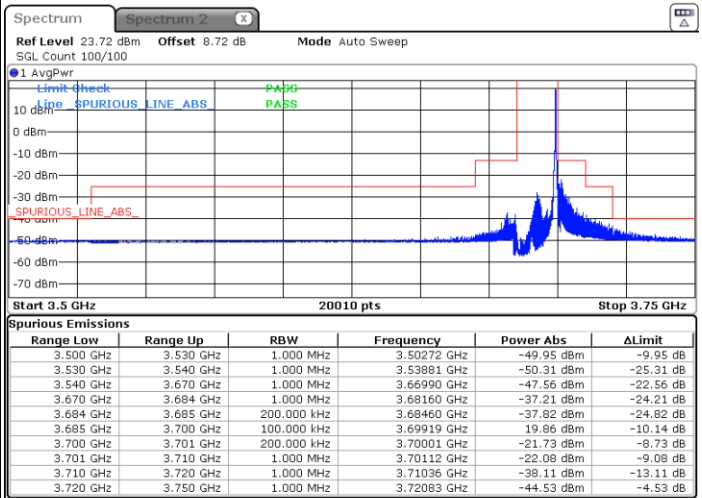

Lowest Channel / Full RB

N/A

Date: 17.MAR.2021 20:11:31

LTE Band 48 / 15MHz

QPSK

Middle Channel / 1RB0

Middle Channel / 1RBmax

Date: 15.MAR.2021 17:17:44

Date: 15.MAR.2021 17:14:12

Middle Channel / Full RB

N/A

Date: 15.MAR.2021 17:21:30

LTE Band 48 / 15MHz

QPSK

Highest Channel / 1RB0

Highest Channel / 1RBmax

Date: 15.MAR.2021 17:30:00

Date: 15.MAR.2021 17:33:45

Highest Channel / Full RB

N/A

Date: 15.MAR.2021 17:26:13

LTE Band 48 / 20MHz

QPSK

Lowest Channel / 1RB0

Lowest Channel / 1RBmax

Date: 16.MAR.2021 07:54:51

Date: 16.MAR.2021 08:03:25

Lowest Channel / Full RB

N/A

Date: 16.MAR.2021 08:26:14

LTE Band 48 / 20MHz

QPSK