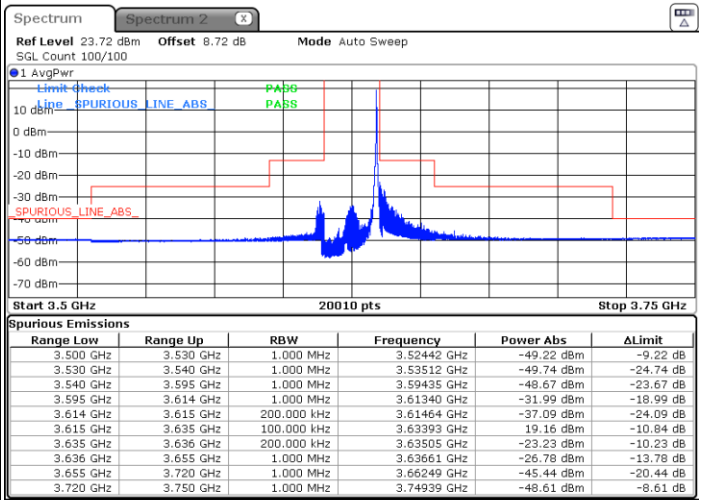

Date: 15.MAR.2021 17:30:00

Date: 15.MAR.2021 17:33:45

Highest Channel / Full RB

N/A

Date: 15.MAR.2021 17:26:13

LTE Band 48 / 20MHz

QPSK

Lowest Channel / 1RB0

Lowest Channel / 1RBmax

Date: 16.MAR.2021 07:54:51

Date: 16.MAR.2021 08:03:25

Lowest Channel / Full RB

N/A

Date: 16.MAR.2021 08:26:14

LTE Band 48 / 20MHz

QPSK

Middle Channel / 1RB0

Middle Channel / 1RBmax

Date: 16.MAR.2021 08:51:19

Date: 16.MAR.2021 08:56:05

Middle Channel / Full RB

N/A

Date: 16.MAR.2021 08:38:58

LTE Band 48 / 20MHz