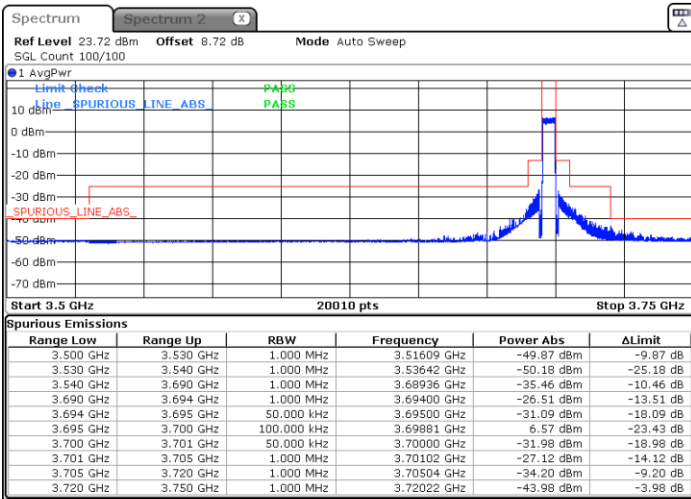

Middle Channel / 1RBmax

Date: 15.MAR.2021 15:30:01

Date: 15.MAR.2021 15:33:13

Middle Channel / Full RB

N/A

Date: 15.MAR.2021 15:26:54

LTE Band 48 / 5MHz

64QAM

Highest Channel / 1RB0

Highest Channel / 1RBmax

Date: 15.MAR.2021 15:51:58

Date: 15.MAR.2021 15:48:23

Highest Channel / Full RB

N/A

Date: 15.MAR.2021 15:58:45

LTE Band 48 / 10MHz

64QAM

Lowest Channel / 1RB0

Lowest Channel / 1RBmax

Date: 15.MAR.2021 16:09:43

Date: 15.MAR.2021 16:14:14

Lowest Channel / Full RB

N/A

Date: 15.MAR.2021 16:06:38

LTE Band 48 / 10MHz

64QAM

Middle Channel / 1RB0

Middle Channel / 1RBmax

Date: 15.MAR.2021 16:26:02

Date: 15.MAR.2021 16:18:06

Middle Channel / Full RB

N/A