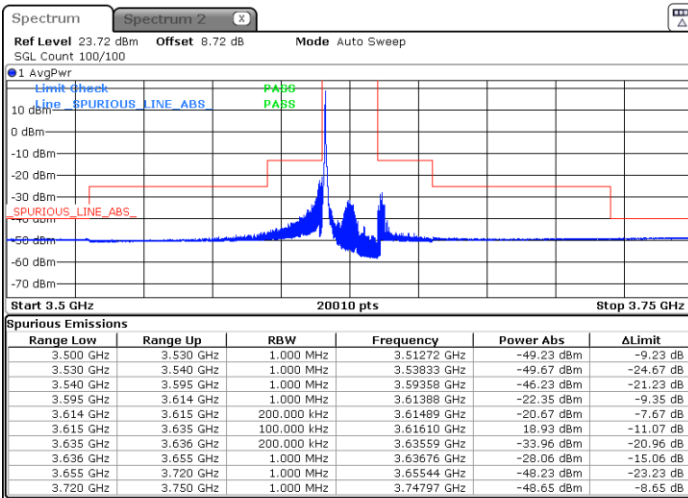

Date: 15.MAR.2021 17:27:35

LTE Band 48 / 20MHz

16QAM

Lowest Channel / 1RB0

Lowest Channel / 1RBmax

Date: 16.MAR.2021 07:59:39

Date: 16.MAR.2021 08:05:18

Lowest Channel / Full RB

N/A

Date: 17.MAR.2021 20:18:51

LTE Band 48 / 20MHz

16QAM

Middle Channel / 1RB0

Middle Channel / 1RBmax

Date: 16.MAR.2021 08:52:51

Date: 16.MAR.2021 08:59:34

Middle Channel / Full RB

N/A

Date: 16.MAR.2021 08:40:18

LTE Band 48 / 20MHz

16QAM

Highest Channel / 1RB0

Highest Channel / 1RBmax

Date: 16.MAR.2021 09:14:02

Date: 16.MAR.2021 09:09:40

Highest Channel / Full RB

N/A

Date: 16.MAR.2021 09:18:28

LTE Band 48 / 5MHz

64QAM

Lowest Channel / 1RB0

Lowest Channel / 1RBmax