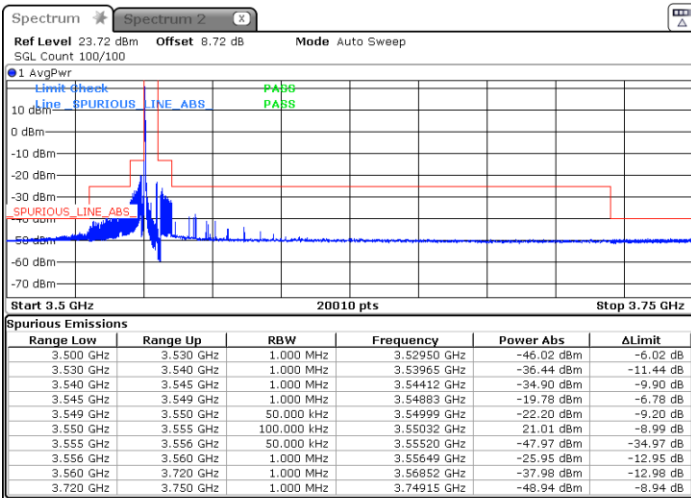

Middle Channel / 1RB0

Middle Channel / 1RBmax

Date: 16.MAR.2021 08:51:19

Date: 16.MAR.2021 08:56:05

Middle Channel / Full RB

N/A

Date: 16.MAR.2021 08:38:58

LTE Band 48 / 20MHz

QPSK

Highest Channel / 1RB0

Highest Channel / 1RBmax

Date: 16.MAR.2021 09:12:40

Date: 16.MAR.2021 09:06:18

Highest Channel / Full RB

N/A

Date: 16.MAR.2021 09:16:57

LTE Band 48 / 5MHz

16QAM

Lowest Channel / 1RB0

Lowest Channel / 1RBmax

Date: 15.MAR.2021 15:07:57

Date: 15.MAR.2021 15:14:45

Lowest Channel / Full RB

N/A