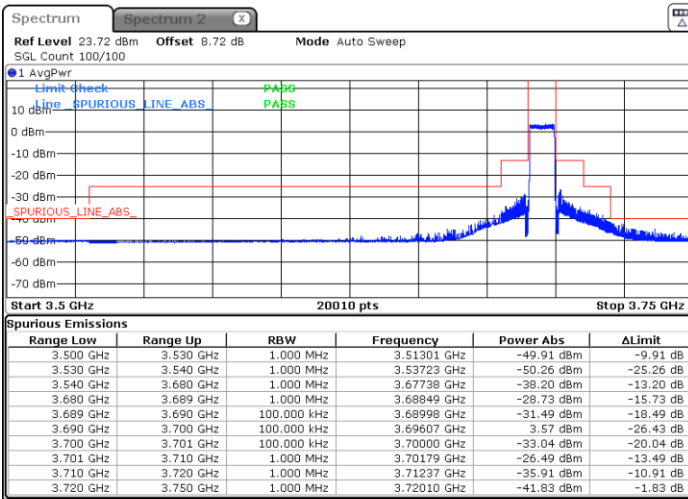

LTE Band 48 / 10MHz

64QAM

Middle Channel / 1RB0

Middle Channel / 1RBmax

Date: 15.MAR.2021 16:26:02

Date: 15.MAR.2021 16:18:06

Middle Channel / Full RB

N/A

Date: 15.MAR.2021 16:29:06

LTE Band 48 / 10MHz

64QAM

Highest Channel / 1RB0

Highest Channel / 1RBmax

Date: 15.MAR.2021 16:42:26

Date: 15.MAR.2021 16:46:42

Highest Channel / Full RB

N/A

Date: 15.MAR.2021 16:37:12

LTE Band 48 / 15MHz

64QAM

Lowest Channel / 1RB0

Lowest Channel / 1RBmax

Date: 15.MAR.2021 17:07:28

Date: 15.MAR.2021 17:11:39