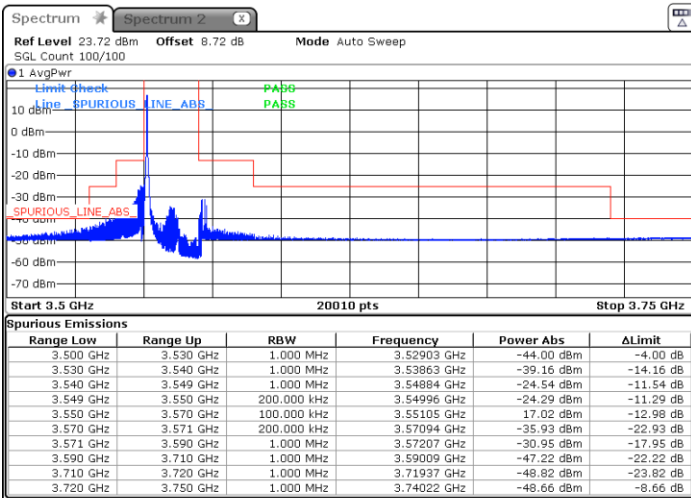

Date: 15.MAR.2021 17:14:12

Middle Channel / Full RB

N/A

Date: 15.MAR.2021 17:21:30

LTE Band 48 / 15MHz

QPSK

Highest Channel / 1RB0

Highest Channel / 1RBmax

Date: 15.MAR.2021 17:30:00

Date: 15.MAR.2021 17:33:45

Highest Channel / Full RB

N/A

Date: 15.MAR.2021 17:26:13

LTE Band 48 / 20MHz

QPSK

Lowest Channel / 1RB0

Lowest Channel / 1RBmax

Date: 16.MAR.2021 07:54:51

Date: 16.MAR.2021 08:03:25

Lowest Channel / Full RB

N/A

Date: 16.MAR.2021 08:26:14

LTE Band 48 / 20MHz

QPSK