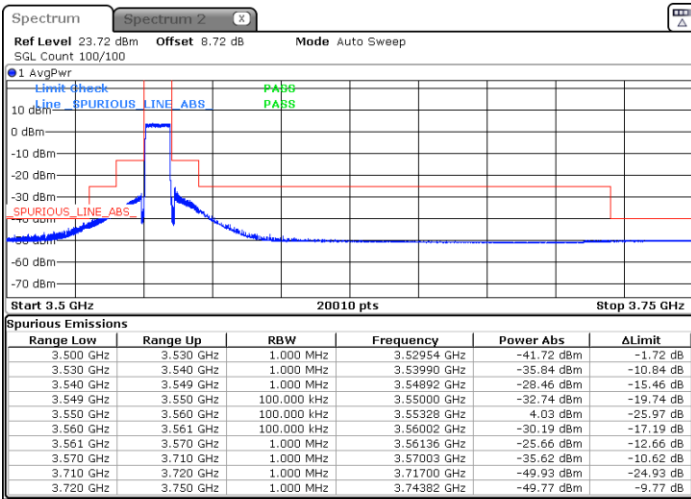

Highest Channel / Full RB

N/A

Date: 15.MAR.2021 15:57:42

LTE Band 48 / 10MHz

16QAM

Lowest Channel / 1RB0

Lowest Channel / 1RBmax

Date: 15.MAR.2021 16:08:41

Date: 15.MAR.2021 16:13:15

Lowest Channel / Full RB

N/A

Date: 15.MAR.2021 16:02:37

LTE Band 48 / 10MHz

16QAM

Middle Channel / 1RB0

Middle Channel / 1RBmax

Date: 15.MAR.2021 16:08:41

Date: 15.MAR.2021 16:13:15

Middle Channel / Full RB

N/A

Date: 15.MAR.2021 16:02:37

LTE Band 48 / 10MHz

16QAM

Highest Channel / 1RB0

Highest Channel / 1RBmax

Date: 15.MAR.2021 16:41:23

Date: 15.MAR.2021 16:45:36

Highest Channel / Full RB

N/A

Date: 15.MAR.2021 16:36:12

LTE Band 48 / 15MHz

16QAM