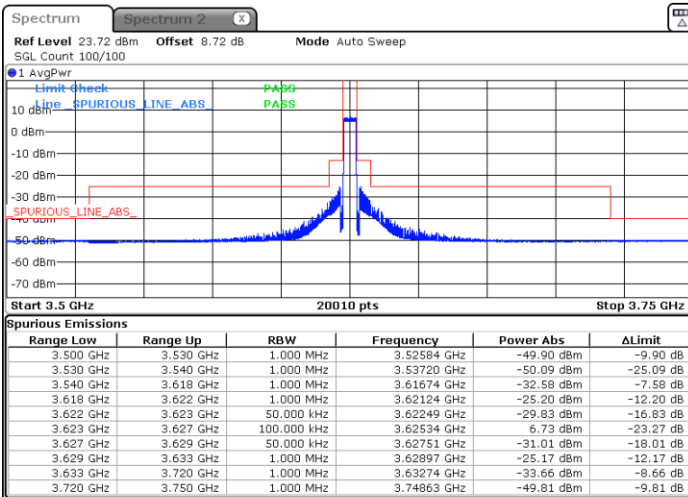

LTE Band 48 / 5MHz

16QAM

Lowest Channel / 1RB0

Lowest Channel / 1RBmax

Date: 15.MAR.2021 15:07:57

Date: 15.MAR.2021 15:14:45

Lowest Channel / Full RB

N/A

Date: 15.MAR.2021 15:19:58

LTE Band 48 / 5MHz

16QAM

Middle Channel / 1RB0

Middle Channel / 1RBmax

Date: 15.MAR.2021 15:29:02

Date: 15.MAR.2021 15:32:13

Middle Channel / Full RB

N/A

Date: 15.MAR.2021 15:25:53

LTE Band 48 / 5MHz

16QAM

Highest Channel / 1RB0

Highest Channel / 1RBmax

Date: 15.MAR.2021 15:50:57

Date: 15.MAR.2021 15:47:18

Highest Channel / Full RB

N/A

Date: 15.MAR.2021 15:57:42

LTE Band 48 / 10MHz

16QAM

Lowest Channel / 1RB0

Lowest Channel / 1RBmax

Date: 15.MAR.2021 16:08:41