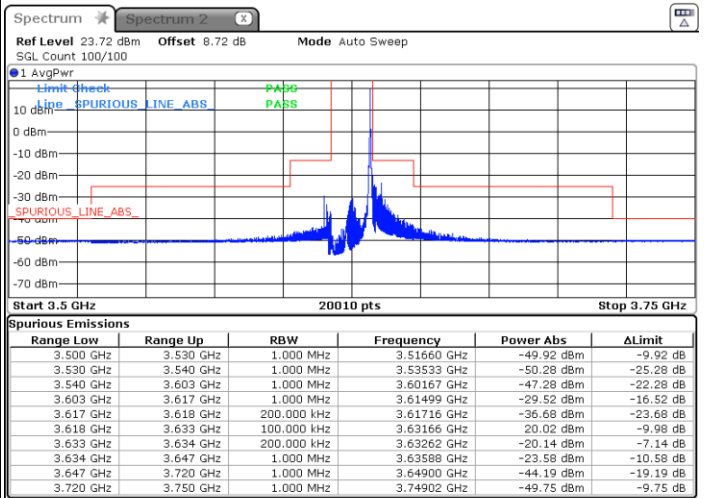

Date: 15.MAR.2021 16:35:04

**N/A**

LTE Band 48 / 15MHz

QPSK

Lowest Channel / 1RB0

Lowest Channel / 1RBmax

Date: 15.MAR.2021 17:03:20

Date: 15.MAR.2021 17:09:07

Lowest Channel / Full RB

N/A

Date: 17.MAR.2021 20:11:31

LTE Band 48 / 15MHz

QPSK

Middle Channel / 1RB0

Middle Channel / 1RBmax

Date: 15.MAR.2021 17:17:44

Date: 15.MAR.2021 17:14:12

Middle Channel / Full RB

N/A

Date: 15.MAR.2021 17:21:30

LTE Band 48 / 15MHz

QPSK

Highest Channel / 1RB0

Highest Channel / 1RBmax

Date: 15.MAR.2021 17:30:00

Date: 15.MAR.2021 17:33:45

Highest Channel / Full RB

N/A

Date: 15.MAR.2021 17:26:13

LTE Band 48 / 20MHz

QPSK

Lowest Channel / 1RB0