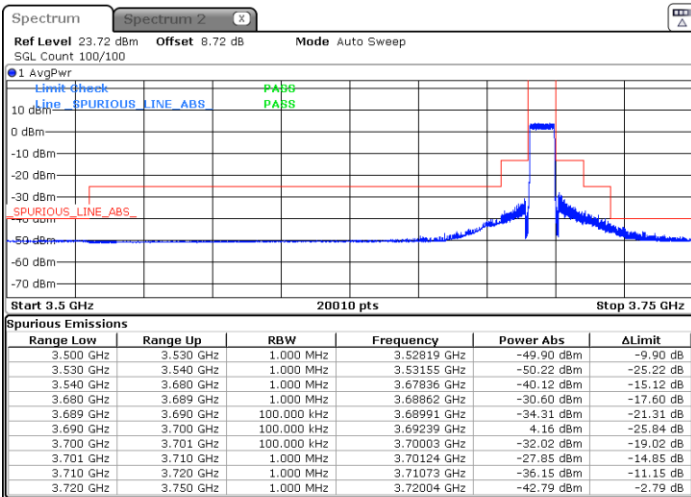

Date: 15.MAR.2021 16:08:41

Date: 15.MAR.2021 16:13:15

Middle Channel / Full RB

N/A

Date: 15.MAR.2021 16:02:37

LTE Band 48 / 10MHz

16QAM

Highest Channel / 1RB0

Highest Channel / 1RBmax

Date: 15.MAR.2021 16:41:23

Date: 15.MAR.2021 16:45:36

Highest Channel / Full RB

N/A

Date: 15.MAR.2021 16:36:12

LTE Band 48 / 15MHz

16QAM

Lowest Channel / 1RB0

Lowest Channel / 1RBmax

Date: 15.MAR.2021 17:06:09

Date: 15.MAR.2021 17:10:30

Lowest Channel / Full RB

N/A

Date: 17.MAR.2021 20:13:38

LTE Band 48 / 15MHz