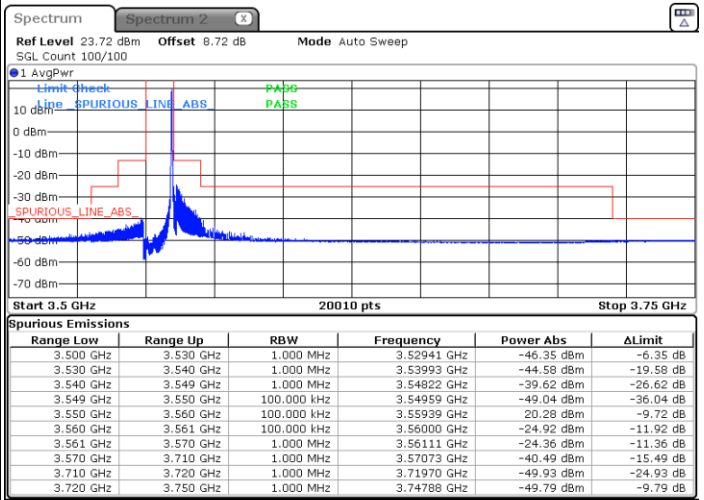

N/A

Date: 15.MAR.2021 15:25:53

LTE Band 48 / 5MHz

16QAM

Highest Channel / 1RB0

Highest Channel / 1RBmax

Date: 15.MAR.2021 15:50:57

Date: 15.MAR.2021 15:47:18

Highest Channel / Full RB

N/A

Date: 15.MAR.2021 15:57:42

LTE Band 48 / 10MHz

16QAM

Lowest Channel / 1RB0

Lowest Channel / 1RBmax

Date: 15.MAR.2021 16:08:41

Date: 15.MAR.2021 16:13:15

Lowest Channel / Full RB

N/A

Date: 15.MAR.2021 16:02:37

LTE Band 48 / 10MHz

16QAM

Middle Channel / 1RB0

Middle Channel / 1RBmax

Date: 15.MAR.2021 16:08:41

Date: 15.MAR.2021 16:13:15

Middle Channel / Full RB

N/A

Date: 15.MAR.2021 16:02:37

LTE Band 48 / 10MHz

16QAM

Highest Channel / 1RB0