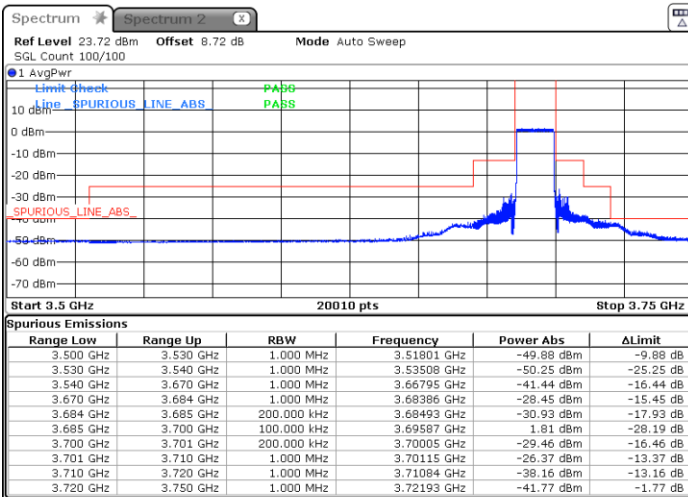

Lowest Channel / Full RB

N/A

Date: 17.MAR.2021 20:11:31

LTE Band 48 / 15MHz

QPSK

Middle Channel / 1RB0

Middle Channel / 1RBmax

Date: 15.MAR.2021 17:17:44

Date: 15.MAR.2021 17:14:12

Middle Channel / Full RB

N/A

Date: 15.MAR.2021 17:21:30

LTE Band 48 / 15MHz

QPSK

Highest Channel / 1RB0

Highest Channel / 1RBmax

Date: 15.MAR.2021 17:30:00

Date: 15.MAR.2021 17:33:45

Highest Channel / Full RB

N/A

Date: 15.MAR.2021 17:26:13

LTE Band 48 / 20MHz

QPSK

Lowest Channel / 1RB0

Lowest Channel / 1RBmax

Date: 16.MAR.2021 07:54:51

Date: 16.MAR.2021 08:03:25

Lowest Channel / Full RB

N/A

Date: 16.MAR.2021 08:26:14

LTE Band 48 / 20MHz

QPSK