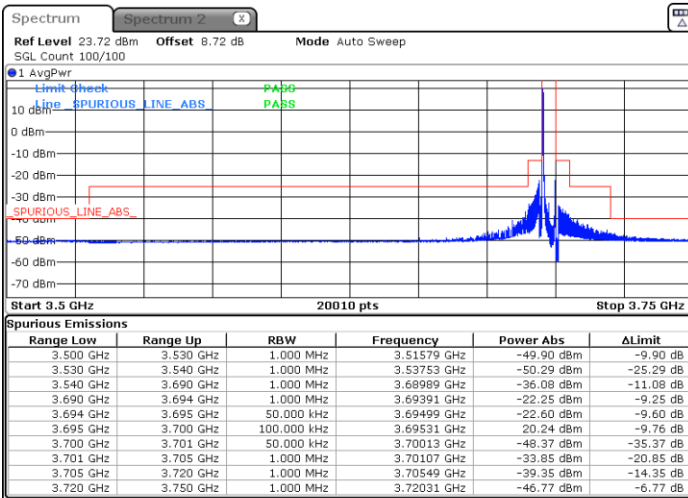

Date: 15.MAR.2021 15:19:58

LTE Band 48 / 5MHz

16QAM

Middle Channel / 1RB0

Middle Channel / 1RBmax

Date: 15.MAR.2021 15:29:02

Date: 15.MAR.2021 15:32:13

Middle Channel / Full RB

N/A

Date: 15.MAR.2021 15:25:53

LTE Band 48 / 5MHz

16QAM

Highest Channel / 1RB0

Highest Channel / 1RBmax

Date: 15.MAR.2021 15:50:57

Date: 15.MAR.2021 15:47:18

Highest Channel / Full RB

N/A

Date: 15.MAR.2021 15:57:42

LTE Band 48 / 10MHz

16QAM

Lowest Channel / 1RB0

Lowest Channel / 1RBmax

Date: 15.MAR.2021 16:08:41

Date: 15.MAR.2021 16:13:15

Lowest Channel / Full RB

N/A

Date: 15.MAR.2021 16:02:37

LTE Band 48 / 10MHz

16QAM

Middle Channel / 1RB0

Middle Channel / 1RBmax