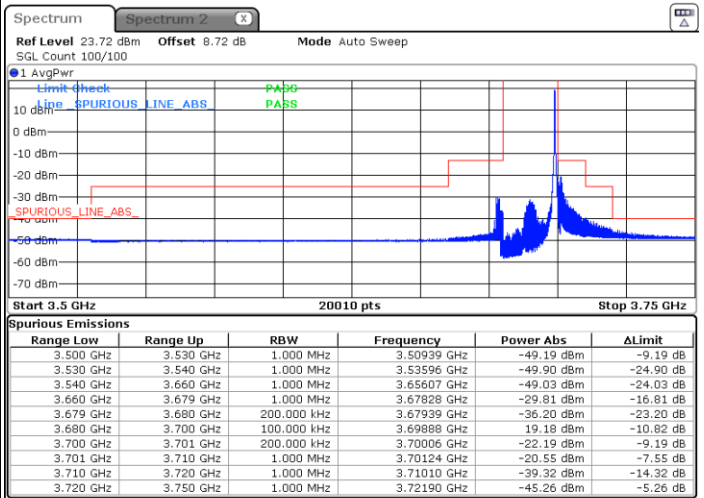

Date: 15.MAR.2021 17:27:35

LTE Band 48 / 20MHz

16QAM

Lowest Channel / 1RB0

Lowest Channel / 1RBmax

Date: 16.MAR.2021 07:59:39

Date: 16.MAR.2021 08:05:18

Lowest Channel / Full RB

N/A

Date: 17.MAR.2021 20:18:51

LTE Band 48 / 20MHz

16QAM

Middle Channel / 1RB0

Middle Channel / 1RBmax

Date: 16.MAR.2021 08:52:51

Date: 16.MAR.2021 08:59:34

Middle Channel / Full RB

N/A

Date: 16.MAR.2021 08:40:18

LTE Band 48 / 20MHz

16QAM

Highest Channel / 1RB0

Highest Channel / 1RBmax

Date: 16.MAR.2021 09:14:02

Date: 16.MAR.2021 09:09:40

Highest Channel / Full RB

N/A

Date: 16.MAR.2021 09:18:28

LTE Band 48 / 5MHz

64QAM

Lowest Channel / 1RB0

Lowest Channel / 1RBmax