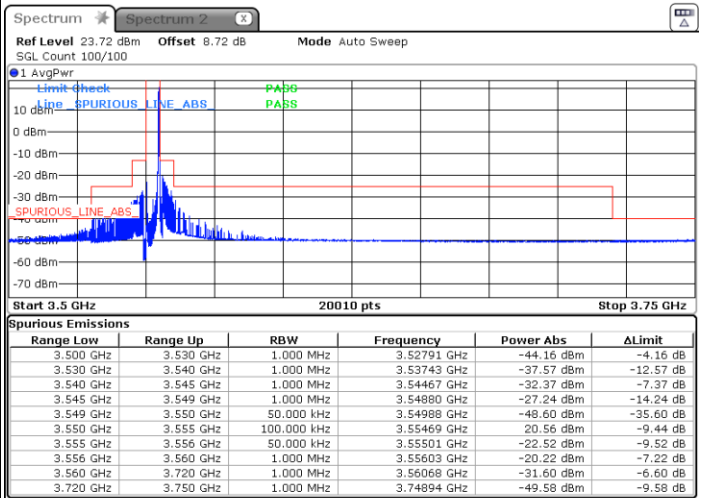

Middle Channel / 1RB0

Middle Channel / 1RBmax

Date: 16.MAR.2021 08:51:19

Date: 16.MAR.2021 08:56:05

Middle Channel / Full RB

N/A

Date: 16.MAR.2021 08:38:58

LTE Band 48 / 20MHz

QPSK

Highest Channel / 1RB0

Highest Channel / 1RBmax

Date: 16.MAR.2021 09:12:40

Date: 16.MAR.2021 09:06:18

Highest Channel / Full RB

N/A

Date: 16.MAR.2021 09:16:57

LTE Band 48 / 5MHz

16QAM

Lowest Channel / 1RB0

Lowest Channel / 1RBmax

Date: 15.MAR.2021 15:07:57

Date: 15.MAR.2021 15:14:45

Lowest Channel / Full RB

N/A