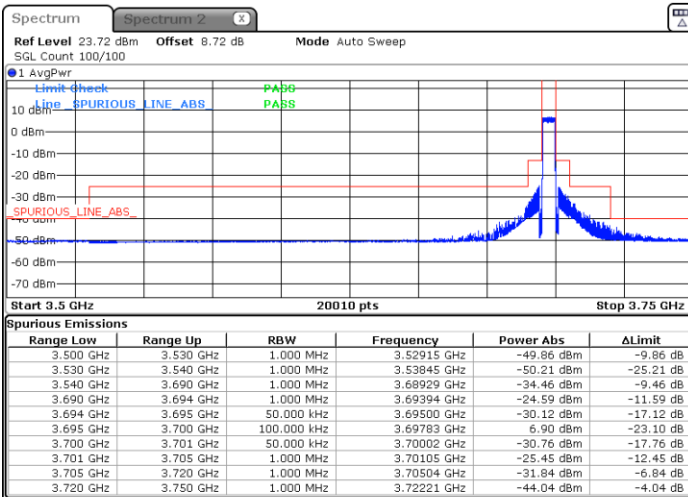

Date: 15.MAR.2021 15:19:58

LTE Band 48 / 5MHz

16QAM

Middle Channel / 1RB0

Middle Channel / 1RBmax

Date: 15.MAR.2021 15:29:02

Date: 15.MAR.2021 15:32:13

Middle Channel / Full RB

N/A

Date: 15.MAR.2021 15:25:53

LTE Band 48 / 5MHz

16QAM

Highest Channel / 1RB0

Highest Channel / 1RBmax

Date: 15.MAR.2021 15:50:57

Date: 15.MAR.2021 15:47:18

Highest Channel / Full RB

N/A

Date: 15.MAR.2021 15:57:42

LTE Band 48 / 10MHz

16QAM

Lowest Channel / 1RB0

Lowest Channel / 1RBmax

Date: 15.MAR.2021 16:08:41

Date: 15.MAR.2021 16:13:15

Lowest Channel / Full RB

N/A

Date: 15.MAR.2021 16:02:37

LTE Band 48 / 10MHz

16QAM

Middle Channel / 1RB0

Middle Channel / 1RBmax