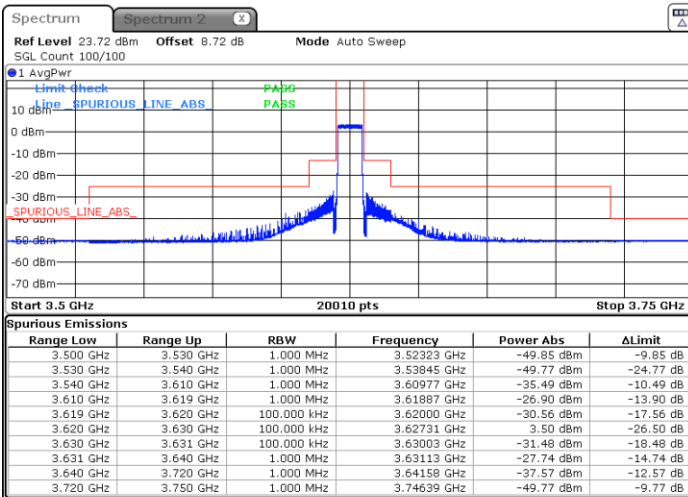

Highest Channel / 1RB0

Highest Channel / 1RBmax

Date: 15.MAR.2021 15:51:58

Date: 15.MAR.2021 15:48:23

Highest Channel / Full RB

N/A

Date: 15.MAR.2021 15:58:45

LTE Band 48 / 10MHz

64QAM

Lowest Channel / 1RB0

Lowest Channel / 1RBmax

Date: 15.MAR.2021 16:09:43

Date: 15.MAR.2021 16:14:14

Lowest Channel / Full RB

N/A

Date: 15.MAR.2021 16:06:38

LTE Band 48 / 10MHz

64QAM

Middle Channel / 1RB0

Middle Channel / 1RBmax

Date: 15.MAR.2021 16:26:02

Date: 15.MAR.2021 16:18:06

Middle Channel / Full RB

N/A

Date: 15.MAR.2021 16:29:06

LTE Band 48 / 10MHz

64QAM

Highest Channel / 1RB0

Highest Channel / 1RBmax

Date: 15.MAR.2021 16:42:26

Date: 15.MAR.2021 16:46:42

Highest Channel / Full RB