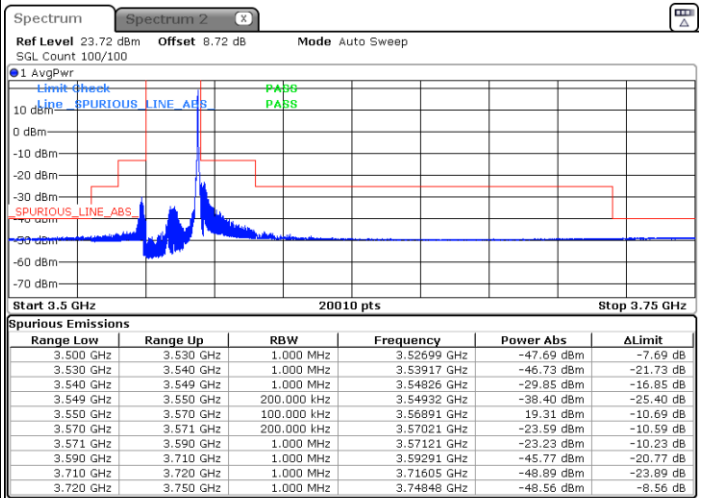

Date: 15.MAR.2021 17:14:12

Middle Channel / Full RB

N/A

Date: 15.MAR.2021 17:21:30

LTE Band 48 / 15MHz

QPSK

Highest Channel / 1RB0

Highest Channel / 1RBmax

Date: 15.MAR.2021 17:30:00

Date: 15.MAR.2021 17:33:45

Highest Channel / Full RB

N/A

Date: 15.MAR.2021 17:26:13

LTE Band 48 / 20MHz

QPSK

Lowest Channel / 1RB0

Lowest Channel / 1RBmax

Date: 16.MAR.2021 07:54:51

Date: 16.MAR.2021 08:03:25

Lowest Channel / Full RB

N/A

Date: 16.MAR.2021 08:26:14

LTE Band 48 / 20MHz

QPSK