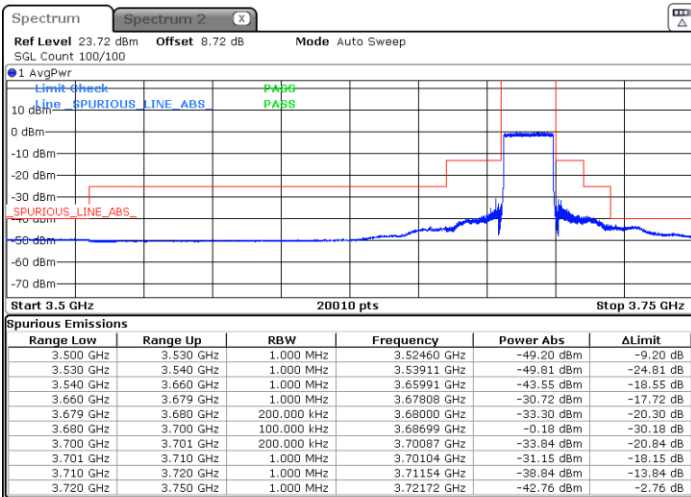

Middle Channel / 1RB0

Middle Channel / 1RBmax

Date: 16.MAR.2021 08:51:19

Date: 16.MAR.2021 08:56:05

Middle Channel / Full RB

N/A

Date: 16.MAR.2021 08:38:58

LTE Band 48 / 20MHz

QPSK

Highest Channel / 1RB0

Highest Channel / 1RBmax

Date: 16.MAR.2021 09:12:40

Date: 16.MAR.2021 09:06:18

Highest Channel / Full RB

N/A

Date: 16.MAR.2021 09:16:57

LTE Band 48 / 5MHz

16QAM

Lowest Channel / 1RB0

Lowest Channel / 1RBmax

Date: 15.MAR.2021 15:07:57

Date: 15.MAR.2021 15:14:45

Lowest Channel / Full RB

N/A