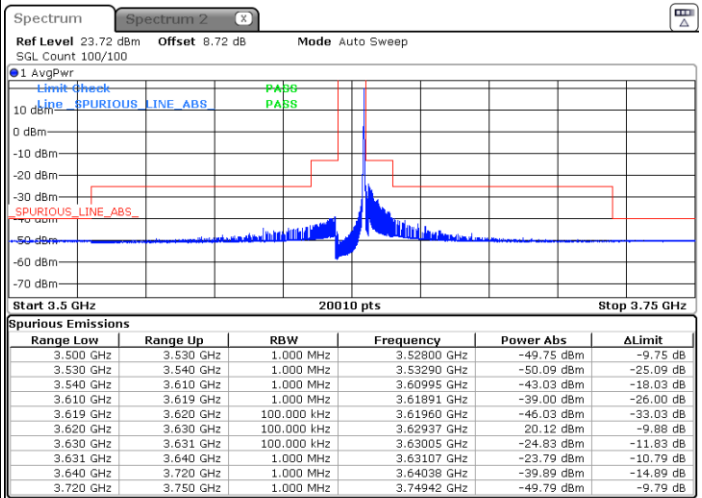

Highest Channel / 1RB0

Highest Channel / 1RBmax

Date: 15.MAR.2021 15:51:58

Date: 15.MAR.2021 15:48:23

Highest Channel / Full RB

N/A

Date: 15.MAR.2021 15:58:45

LTE Band 48 / 10MHz

64QAM

Lowest Channel / 1RB0

Lowest Channel / 1RBmax

Date: 15.MAR.2021 16:09:43

Date: 15.MAR.2021 16:14:14

Lowest Channel / Full RB

N/A

Date: 15.MAR.2021 16:06:38

LTE Band 48 / 10MHz

64QAM

Middle Channel / 1RB0

Middle Channel / 1RBmax

Date: 15.MAR.2021 16:26:02

Date: 15.MAR.2021 16:18:06

Middle Channel / Full RB

N/A

Date: 15.MAR.2021 16:29:06

LTE Band 48 / 10MHz

64QAM

Highest Channel / 1RB0

Highest Channel / 1RBmax

Date: 15.MAR.2021 16:42:26

Date: 15.MAR.2021 16:46:42

Highest Channel / Full RB