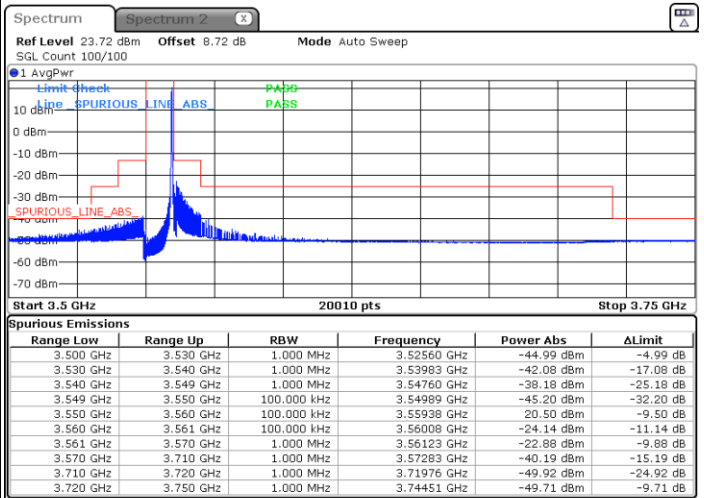

Middle Channel / 1RBmax

Date: 15.MAR.2021 15:30:01

Date: 15.MAR.2021 15:33:13

Middle Channel / Full RB

N/A

Date: 15.MAR.2021 15:26:54

LTE Band 48 / 5MHz

64QAM

Highest Channel / 1RB0

Highest Channel / 1RBmax

Date: 15.MAR.2021 15:51:58

Date: 15.MAR.2021 15:48:23

Highest Channel / Full RB

N/A

Date: 15.MAR.2021 15:58:45

LTE Band 48 / 10MHz

64QAM

Lowest Channel / 1RB0

Lowest Channel / 1RBmax

Date: 15.MAR.2021 16:09:43

Date: 15.MAR.2021 16:14:14

Lowest Channel / Full RB

N/A

Date: 15.MAR.2021 16:06:38

LTE Band 48 / 10MHz

64QAM

Middle Channel / 1RB0

Middle Channel / 1RBmax

Date: 15.MAR.2021 16:26:02

Date: 15.MAR.2021 16:18:06

Middle Channel / Full RB

N/A