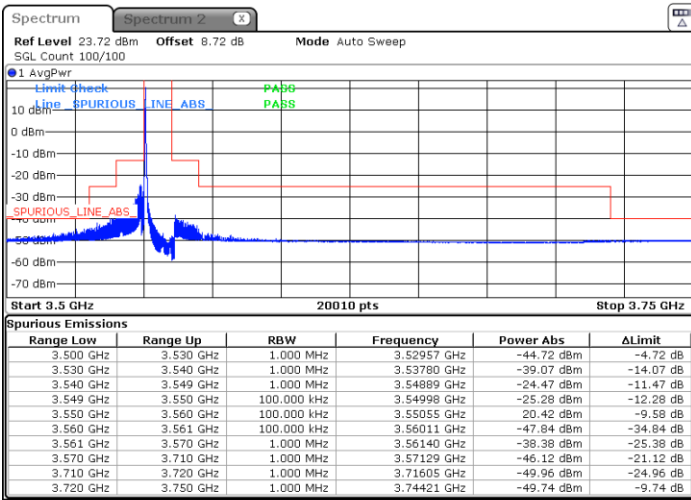

N/A

Date: 15.MAR.2021 15:25:53

LTE Band 48 / 5MHz

16QAM

Highest Channel / 1RB0

Highest Channel / 1RBmax

Date: 15.MAR.2021 15:50:57

Date: 15.MAR.2021 15:47:18

Highest Channel / Full RB

N/A

Date: 15.MAR.2021 15:57:42

LTE Band 48 / 10MHz

16QAM

Lowest Channel / 1RB0

Lowest Channel / 1RBmax

Date: 15.MAR.2021 16:08:41

Date: 15.MAR.2021 16:13:15

Lowest Channel / Full RB

N/A

Date: 15.MAR.2021 16:02:37

LTE Band 48 / 10MHz

16QAM

Middle Channel / 1RB0

Middle Channel / 1RBmax

Date: 15.MAR.2021 16:08:41

Date: 15.MAR.2021 16:13:15

Middle Channel / Full RB

N/A

Date: 15.MAR.2021 16:02:37

LTE Band 48 / 10MHz

16QAM

Highest Channel / 1RB0