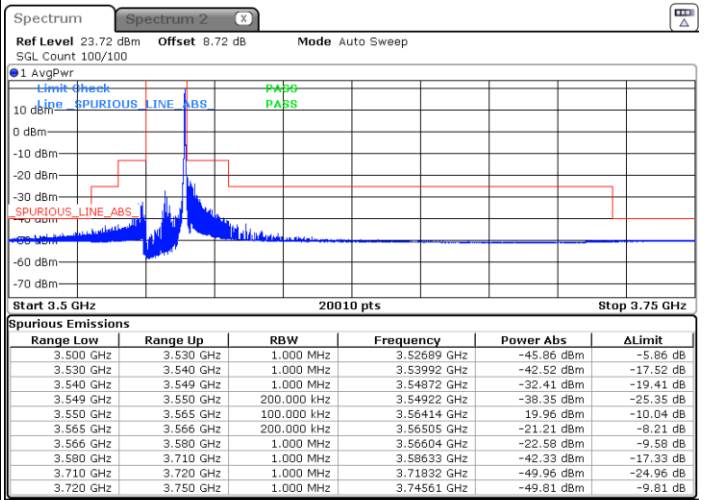

LTE Band 48 / 10MHz

64QAM

Middle Channel / 1RB0

Middle Channel / 1RBmax

Date: 15.MAR.2021 16:26:02

Date: 15.MAR.2021 16:18:06

Middle Channel / Full RB

N/A

Date: 15.MAR.2021 16:29:06

LTE Band 48 / 10MHz

64QAM

Highest Channel / 1RB0

Highest Channel / 1RBmax

Date: 15.MAR.2021 16:42:26

Date: 15.MAR.2021 16:46:42

Highest Channel / Full RB

N/A

Date: 15.MAR.2021 16:37:12

LTE Band 48 / 15MHz

64QAM

Lowest Channel / 1RB0

Lowest Channel / 1RBmax

Date: 15.MAR.2021 17:07:28

Date: 15.MAR.2021 17:11:39

Lowest Channel / Full RB

N/A

Date: 15.MAR.2021 17:01:58