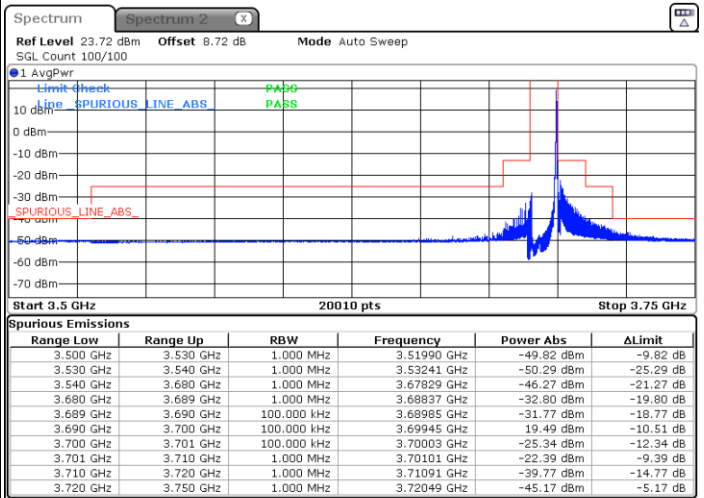

Date: 15.MAR.2021 16:13:15

Lowest Channel / Full RB

N/A

Date: 15.MAR.2021 16:02:37

LTE Band 48 / 10MHz

16QAM

Middle Channel / 1RB0

Middle Channel / 1RBmax

Date: 15.MAR.2021 16:08:41

Date: 15.MAR.2021 16:13:15

Middle Channel / Full RB

N/A

Date: 15.MAR.2021 16:02:37

LTE Band 48 / 10MHz

16QAM

Highest Channel / 1RB0

Highest Channel / 1RBmax

Date: 15.MAR.2021 16:41:23

Date: 15.MAR.2021 16:45:36

Highest Channel / Full RB

N/A

Date: 15.MAR.2021 16:36:12

LTE Band 48 / 15MHz

16QAM

Lowest Channel / 1RB0

Lowest Channel / 1RBmax

Date: 15.MAR.2021 17:06:09

Date: 15.MAR.2021 17:10:30

Lowest Channel / Full RB

N/A

Date: 17.MAR.2021 20:13:38

LTE Band 48 / 15MHz