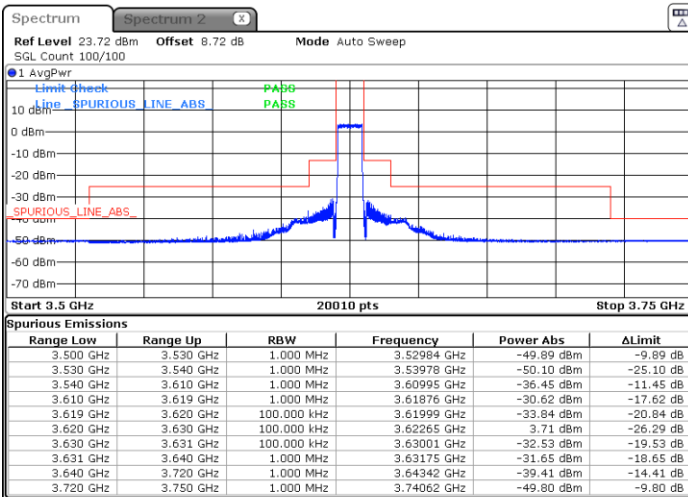

LTE Band 48 / 10MHz

QPSK

Middle Channel / 1RB0

Middle Channel / 1RBmax

Date: 15.MAR.2021 16:21:31

Date: 15.MAR.2021 16:16:05

Middle Channel / Full RB

N/A

Date: 15.MAR.2021 16:27:02

**LTE Band 48 / 10MHz**

**QPSK**

**Highest Channel / 1RB0**

Date: 15.MAR.2021 16:40:20

**Highest Channel / 1RBmax**

Date: 15.MAR.2021 16:44:08

**Highest Channel / Full RB**