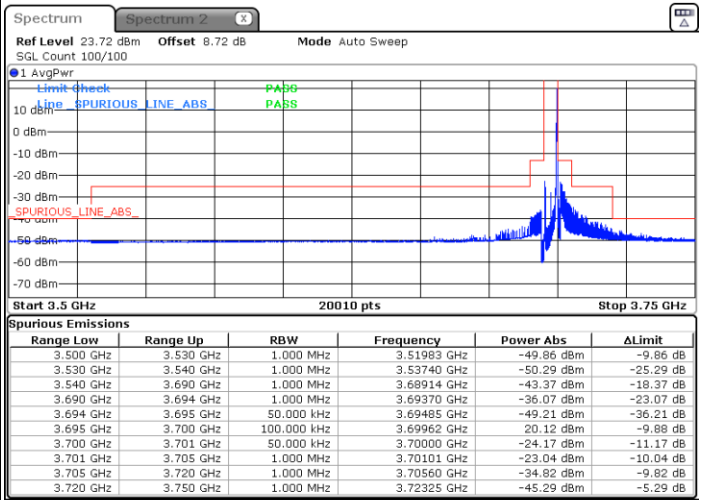

Date: 16.MAR.2021 09:09:40

Highest Channel / Full RB

N/A

Date: 16.MAR.2021 09:18:28

LTE Band 48 / 5MHz

64QAM

Lowest Channel / 1RB0

Lowest Channel / 1RBmax

Date: 15.MAR.2021 15:09:25

Date: 15.MAR.2021 15:16:18

Lowest Channel / Full RB

N/A

Date: 15.MAR.2021 15:21:30

LTE Band 48 / 5MHz

64QAM

Middle Channel / 1RB0

Middle Channel / 1RBmax

Date: 15.MAR.2021 15:30:01

Date: 15.MAR.2021 15:33:13

Middle Channel / Full RB

N/A

Date: 15.MAR.2021 15:26:54

LTE Band 48 / 5MHz

64QAM

Highest Channel / 1RB0

Highest Channel / 1RBmax

Date: 15.MAR.2021 15:51:58

Date: 15.MAR.2021 15:48:23

Highest Channel / Full RB

N/A

Date: 15.MAR.2021 15:58:45

LTE Band 48 / 10MHz