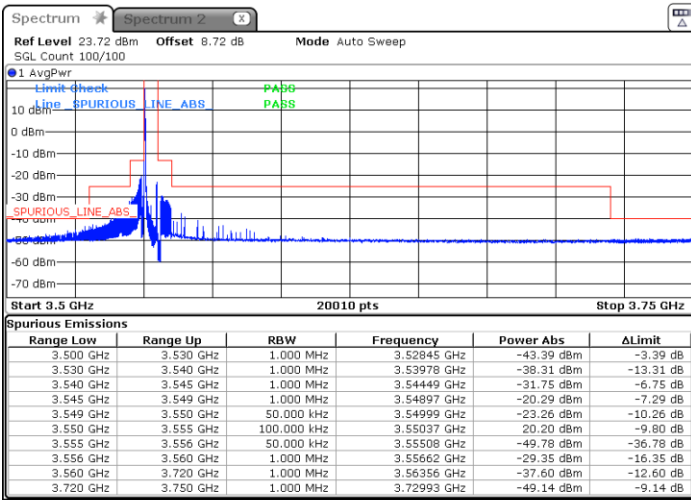

Middle Channel / Full RB

N/A

Date: 16.MAR.2021 08:40:18

LTE Band 48 / 20MHz

16QAM

Highest Channel / 1RB0

Highest Channel / 1RBmax

Date: 16.MAR.2021 09:14:02

Date: 16.MAR.2021 09:09:40

Highest Channel / Full RB

N/A

Date: 16.MAR.2021 09:18:28

LTE Band 48 / 5MHz

64QAM

Lowest Channel / 1RB0

Lowest Channel / 1RBmax

Date: 15.MAR.2021 15:09:25

Date: 15.MAR.2021 15:16:18

Lowest Channel / Full RB

N/A

Date: 15.MAR.2021 15:21:30

LTE Band 48 / 5MHz

64QAM

Middle Channel / 1RB0

Middle Channel / 1RBmax

Date: 15.MAR.2021 15:30:01

Date: 15.MAR.2021 15:33:13

Middle Channel / Full RB

N/A

Date: 15.MAR.2021 15:26:54

LTE Band 48 / 5MHz

64QAM