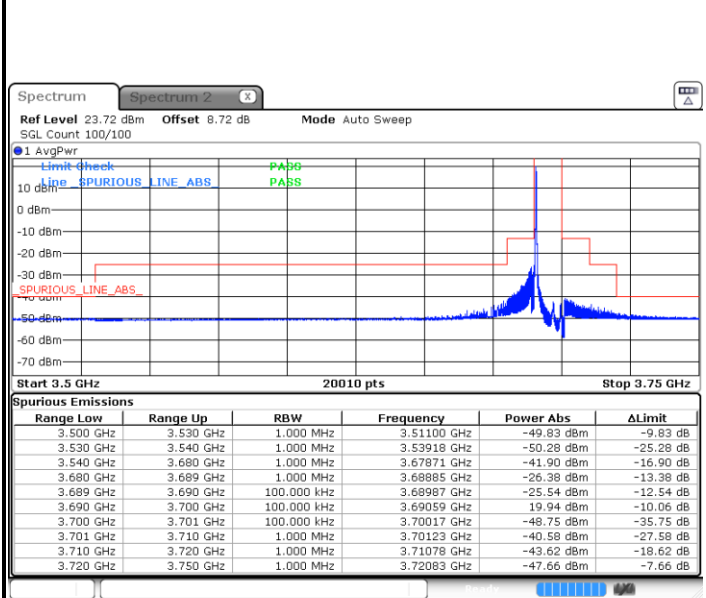

LTE Band 48 / 10MHz

QPSK

Middle Channel / 1RB0

Middle Channel / 1RBmax

Date: 15.MAR.2021 16:21:31

Date: 15.MAR.2021 16:16:05

Middle Channel / Full RB

N/A

Date: 15.MAR.2021 16:27:02

**LTE Band 48 / 10MHz**

**QPSK**

**Highest Channel / 1RB0**

Date: 15.MAR.2021 16:40:20

**Highest Channel / 1RBmax**

Date: 15.MAR.2021 16:44:08

**Highest Channel / Full RB**

Date: 15.MAR.2021 16:35:04

**N/A**

LTE Band 48 / 15MHz

QPSK

Lowest Channel / 1RB0

Lowest Channel / 1RBmax

Date: 15.MAR.2021 17:03:20

Date: 15.MAR.2021 17:09:07