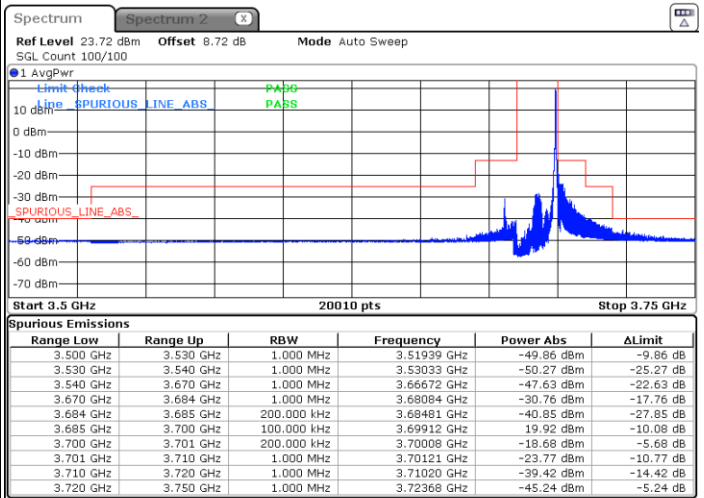

Lowest Channel / 1RB0

Lowest Channel / 1RBmax

Date: 15.MAR.2021 17:06:09

Date: 15.MAR.2021 17:10:30

Lowest Channel / Full RB

N/A

Date: 17.MAR.2021 20:13:38

LTE Band 48 / 15MHz

LTE Band 48 / 15MHz

16QAM

Highest Channel / 1RB0

Highest Channel / 1RBmax

Date: 15.MAR.2021 17:31:22

Date: 15.MAR.2021 17:34:53

Highest Channel / Full RB

N/A

Date: 15.MAR.2021 17:27:35

LTE Band 48 / 20MHz

16QAM

Lowest Channel / 1RB0

Lowest Channel / 1RBmax

Date: 16.MAR.2021 07:59:39

Date: 16.MAR.2021 08:05:18

Lowest Channel / Full RB