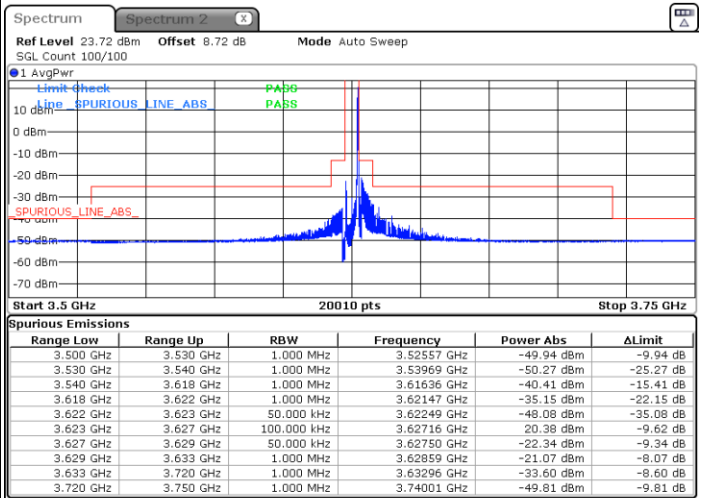

LTE Band 48 / 5MHz

16QAM

Lowest Channel / 1RB0

Lowest Channel / 1RBmax

Date: 15.MAR.2021 15:07:57

Date: 15.MAR.2021 15:14:45

Lowest Channel / Full RB

N/A

Date: 15.MAR.2021 15:19:58

LTE Band 48 / 5MHz

16QAM

Middle Channel / 1RB0

Middle Channel / 1RBmax

Date: 15.MAR.2021 15:29:02

Date: 15.MAR.2021 15:32:13

Middle Channel / Full RB

N/A

Date: 15.MAR.2021 15:25:53

LTE Band 48 / 5MHz

16QAM

Highest Channel / 1RB0

Highest Channel / 1RBmax

Date: 15.MAR.2021 15:50:57

Date: 15.MAR.2021 15:47:18

Highest Channel / Full RB

N/A

Date: 15.MAR.2021 15:57:42

LTE Band 48 / 10MHz

16QAM

Lowest Channel / 1RB0

Lowest Channel / 1RBmax

Date: 15.MAR.2021 16:08:41