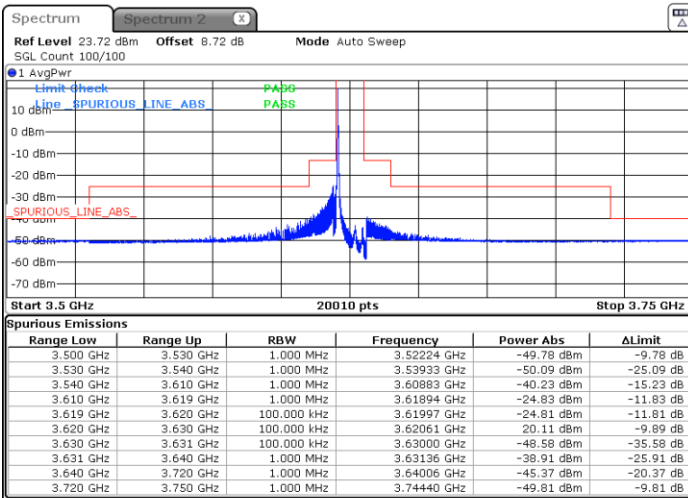

LTE Band 48 / 10MHz

QPSK

Middle Channel / 1RB0

Middle Channel / 1RBmax

Date: 15.MAR.2021 16:21:31

Date: 15.MAR.2021 16:16:05

Middle Channel / Full RB

N/A

Date: 15.MAR.2021 16:27:02

**LTE Band 48 / 10MHz**

**QPSK**

**Highest Channel / 1RB0**

Date: 15.MAR.2021 16:40:20

**Highest Channel / 1RBmax**

Date: 15.MAR.2021 16:44:08

**Highest Channel / Full RB**