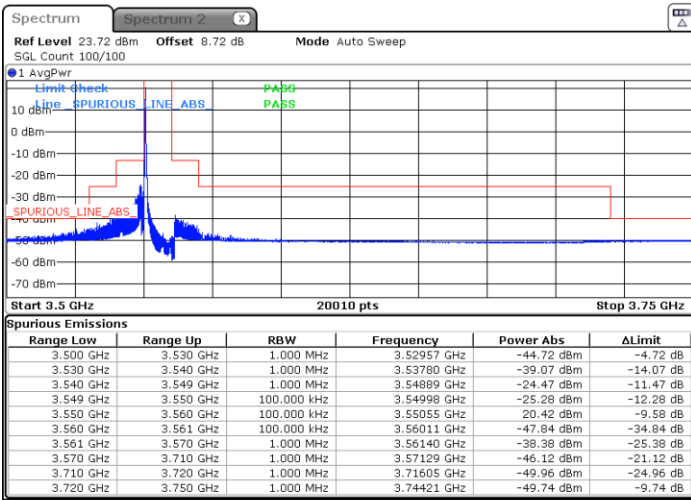

Highest Channel / Full RB

N/A

Date: 15.MAR.2021 15:57:42

LTE Band 48 / 10MHz

16QAM

Lowest Channel / 1RB0

Lowest Channel / 1RBmax

Date: 15.MAR.2021 16:08:41

Date: 15.MAR.2021 16:13:15

Lowest Channel / Full RB

N/A

Date: 15.MAR.2021 16:02:37

LTE Band 48 / 10MHz

16QAM

Middle Channel / 1RB0

Middle Channel / 1RBmax

Date: 15.MAR.2021 16:08:41

Date: 15.MAR.2021 16:13:15

Middle Channel / Full RB

N/A

Date: 15.MAR.2021 16:02:37

LTE Band 48 / 10MHz

16QAM

Highest Channel / 1RB0

Highest Channel / 1RBmax

Date: 15.MAR.2021 16:41:23

Date: 15.MAR.2021 16:45:36

Highest Channel / Full RB

N/A

Date: 15.MAR.2021 16:36:12

LTE Band 48 / 15MHz

16QAM