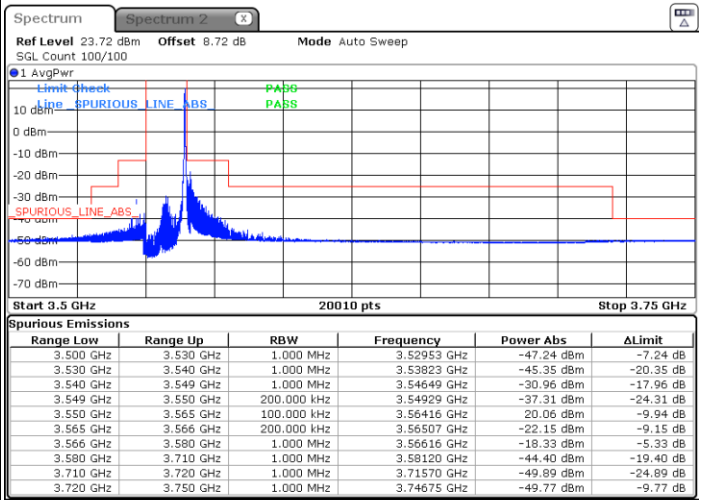

Date: 15.MAR.2021 16:08:41

Date: 15.MAR.2021 16:13:15

Middle Channel / Full RB

N/A

Date: 15.MAR.2021 16:02:37

LTE Band 48 / 10MHz

16QAM

Highest Channel / 1RB0

Highest Channel / 1RBmax

Date: 15.MAR.2021 16:41:23

Date: 15.MAR.2021 16:45:36

Highest Channel / Full RB

N/A

Date: 15.MAR.2021 16:36:12

LTE Band 48 / 15MHz

16QAM

Lowest Channel / 1RB0

Lowest Channel / 1RBmax

Date: 15.MAR.2021 17:06:09

Date: 15.MAR.2021 17:10:30

Lowest Channel / Full RB

N/A

Date: 17.MAR.2021 20:13:38

LTE Band 48 / 15MHz