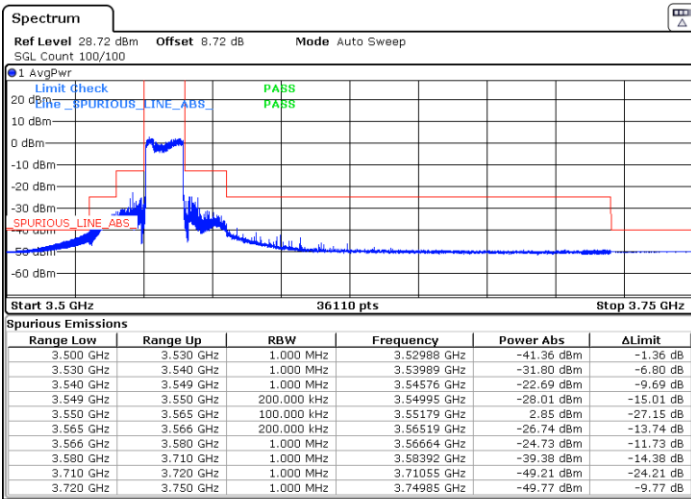

Highest Channel / 1RBmax

Date: 15.MAR.2021 16:41:23

Date: 15.MAR.2021 16:45:36

Highest Channel / Full RB

N/A

Date: 15.MAR.2021 16:36:12

LTE Band 48 / 15MHz

16QAM

Lowest Channel / 1RB0

Lowest Channel / 1RBmax

Date: 15.MAR.2021 17:06:09

Date: 15.MAR.2021 17:10:30

Lowest Channel / Full RB

N/A

Date: 17.MAR.2021 20:13:38

LTE Band 48 / 15MHz

LTE Band 48 / 15MHz

16QAM

Highest Channel / 1RB0

Highest Channel / 1RBmax

Date: 15.MAR.2021 17:31:22

Date: 15.MAR.2021 17:34:53

Highest Channel / Full RB

N/A