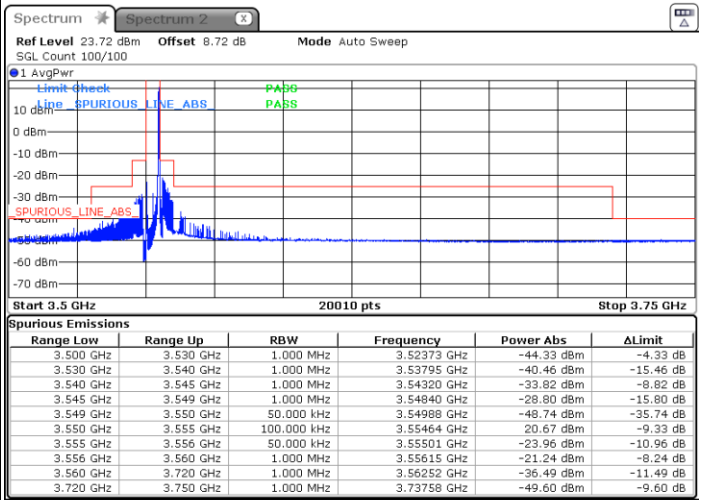

Middle Channel / Full RB

N/A

Date: 16.MAR.2021 08:40:18

LTE Band 48 / 20MHz

16QAM

Highest Channel / 1RB0

Highest Channel / 1RBmax

Date: 16.MAR.2021 09:14:02

Date: 16.MAR.2021 09:09:40

Highest Channel / Full RB

N/A

Date: 16.MAR.2021 09:18:28

LTE Band 48 / 5MHz

64QAM

Lowest Channel / 1RB0

Lowest Channel / 1RBmax

Date: 15.MAR.2021 15:09:25

Date: 15.MAR.2021 15:16:18

Lowest Channel / Full RB

N/A

Date: 15.MAR.2021 15:21:30

LTE Band 48 / 5MHz

64QAM

Middle Channel / 1RB0

Middle Channel / 1RBmax

Date: 15.MAR.2021 15:30:01

Date: 15.MAR.2021 15:33:13

Middle Channel / Full RB

N/A

Date: 15.MAR.2021 15:26:54

LTE Band 48 / 5MHz

64QAM