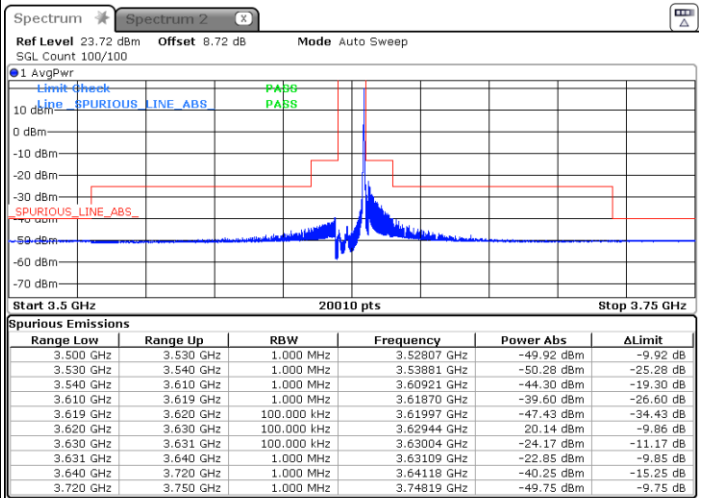

LTE Band 48 / 10MHz

QPSK

Middle Channel / 1RB0

Middle Channel / 1RBmax

Date: 15.MAR.2021 16:21:31

Date: 15.MAR.2021 16:16:05

Middle Channel / Full RB

N/A

Date: 15.MAR.2021 16:27:02

**LTE Band 48 / 10MHz**

**QPSK**

**Highest Channel / 1RB0**

Date: 15.MAR.2021 16:40:20

**Highest Channel / 1RBmax**

Date: 15.MAR.2021 16:44:08

**Highest Channel / Full RB**