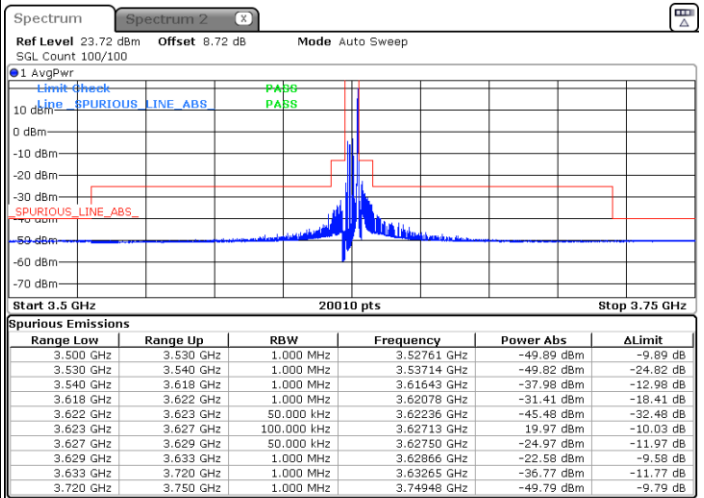

Date: 16.MAR.2021 09:09:40

Highest Channel / Full RB

N/A

Date: 16.MAR.2021 09:18:28

LTE Band 48 / 5MHz

64QAM

Lowest Channel / 1RB0

Lowest Channel / 1RBmax

Date: 15.MAR.2021 15:09:25

Date: 15.MAR.2021 15:16:18

Lowest Channel / Full RB

N/A

Date: 15.MAR.2021 15:21:30

LTE Band 48 / 5MHz

64QAM

Middle Channel / 1RB0

Middle Channel / 1RBmax

Date: 15.MAR.2021 15:30:01

Date: 15.MAR.2021 15:33:13

Middle Channel / Full RB

N/A

Date: 15.MAR.2021 15:26:54

LTE Band 48 / 5MHz

64QAM

Highest Channel / 1RB0

Highest Channel / 1RBmax

Date: 15.MAR.2021 15:51:58

Date: 15.MAR.2021 15:48:23

Highest Channel / Full RB

N/A

Date: 15.MAR.2021 15:58:45

LTE Band 48 / 10MHz