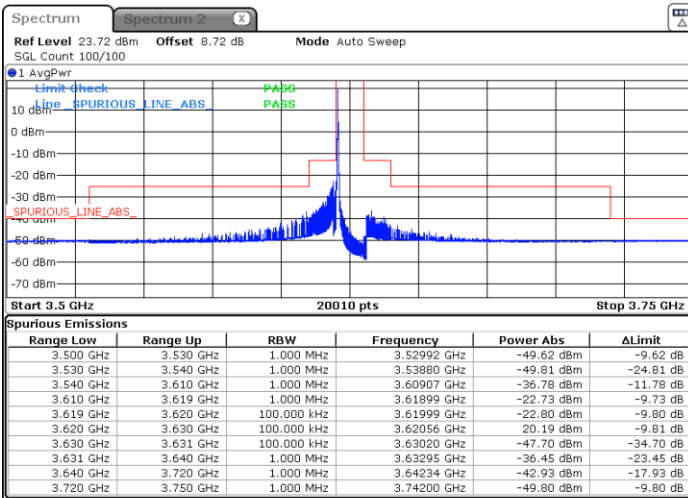

Highest Channel / 1RB0

Highest Channel / 1RBmax

Date: 15.MAR.2021 15:51:58

Date: 15.MAR.2021 15:48:23

Highest Channel / Full RB

N/A

Date: 15.MAR.2021 15:58:45

LTE Band 48 / 10MHz

64QAM

Lowest Channel / 1RB0

Lowest Channel / 1RBmax

Date: 15.MAR.2021 16:09:43

Date: 15.MAR.2021 16:14:14

Lowest Channel / Full RB

N/A

Date: 15.MAR.2021 16:06:38

LTE Band 48 / 10MHz

64QAM

Middle Channel / 1RB0

Middle Channel / 1RBmax

Date: 15.MAR.2021 16:26:02

Date: 15.MAR.2021 16:18:06

Middle Channel / Full RB

N/A

Date: 15.MAR.2021 16:29:06

LTE Band 48 / 10MHz

64QAM

Highest Channel / 1RB0

Highest Channel / 1RBmax

Date: 15.MAR.2021 16:42:26

Date: 15.MAR.2021 16:46:42

Highest Channel / Full RB