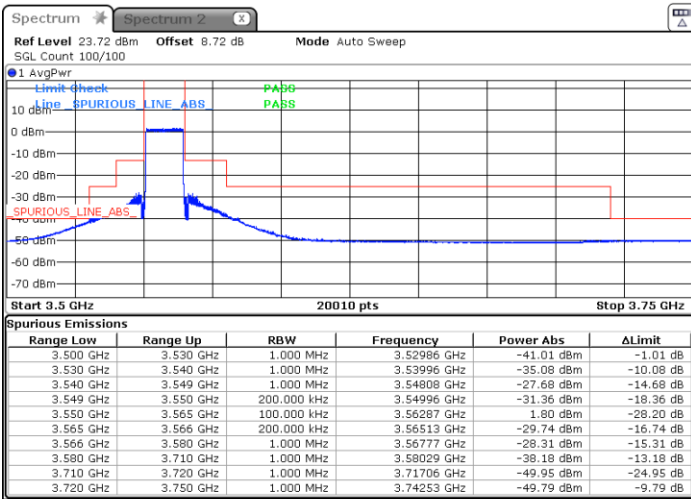

Date: 15.MAR.2021 16:29:06

LTE Band 48 / 10MHz

64QAM

Highest Channel / 1RB0

Highest Channel / 1RBmax

Date: 15.MAR.2021 16:42:26

Date: 15.MAR.2021 16:46:42

Highest Channel / Full RB

N/A

Date: 15.MAR.2021 16:37:12

LTE Band 48 / 15MHz

64QAM

Lowest Channel / 1RB0

Lowest Channel / 1RBmax

Date: 15.MAR.2021 17:07:28

Date: 15.MAR.2021 17:11:39

Lowest Channel / Full RB

N/A

Date: 15.MAR.2021 17:01:58