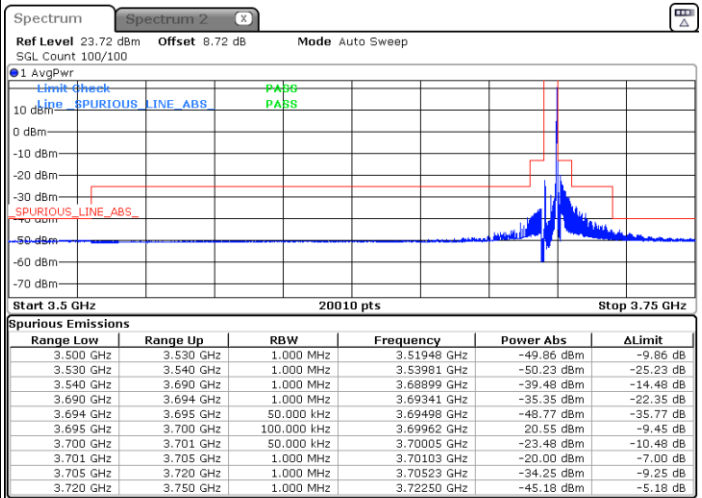

Date: 15.MAR.2021 15:19:58

LTE Band 48 / 5MHz

16QAM

Middle Channel / 1RB0

Middle Channel / 1RBmax

Date: 15.MAR.2021 15:29:02

Date: 15.MAR.2021 15:32:13

Middle Channel / Full RB

N/A

Date: 15.MAR.2021 15:25:53

LTE Band 48 / 5MHz

16QAM

Highest Channel / 1RB0

Highest Channel / 1RBmax

Date: 15.MAR.2021 15:50:57

Date: 15.MAR.2021 15:47:18

Highest Channel / Full RB

N/A

Date: 15.MAR.2021 15:57:42

LTE Band 48 / 10MHz

16QAM

Lowest Channel / 1RB0

Lowest Channel / 1RBmax

Date: 15.MAR.2021 16:08:41

Date: 15.MAR.2021 16:13:15

Lowest Channel / Full RB

N/A

Date: 15.MAR.2021 16:02:37

LTE Band 48 / 10MHz

16QAM

Middle Channel / 1RB0

Middle Channel / 1RBmax