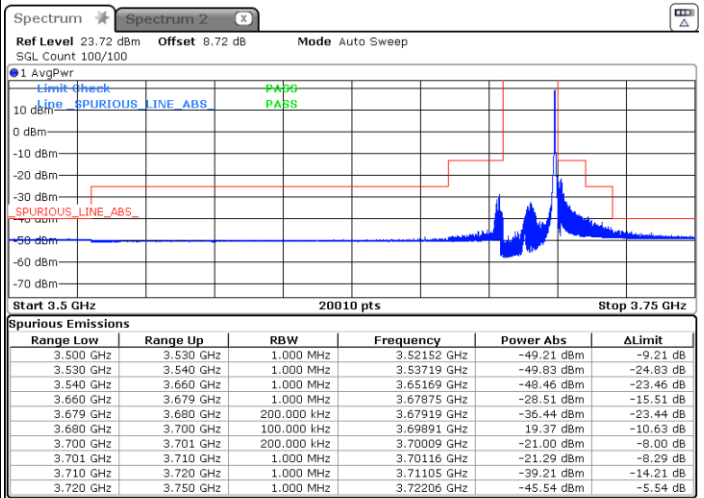

Lowest Channel / 1RBmax

Date: 16.MAR.2021 07:54:51

Date: 16.MAR.2021 08:03:25

Lowest Channel / Full RB

N/A

Date: 16.MAR.2021 08:26:14

LTE Band 48 / 20MHz

QPSK

Middle Channel / 1RB0

Middle Channel / 1RBmax

Date: 16.MAR.2021 08:51:19

Date: 16.MAR.2021 08:56:05

Middle Channel / Full RB

N/A

Date: 16.MAR.2021 08:38:58

LTE Band 48 / 20MHz

QPSK

Highest Channel / 1RB0

Highest Channel / 1RBmax

Date: 16.MAR.2021 09:12:40

Date: 16.MAR.2021 09:06:18

Highest Channel / Full RB

N/A

Date: 16.MAR.2021 09:16:57

LTE Band 48 / 5MHz

16QAM

Lowest Channel / 1RB0

Lowest Channel / 1RBmax

Date: 15.MAR.2021 15:07:57

Date: 15.MAR.2021 15:14:45

Lowest Channel / Full RB

N/A