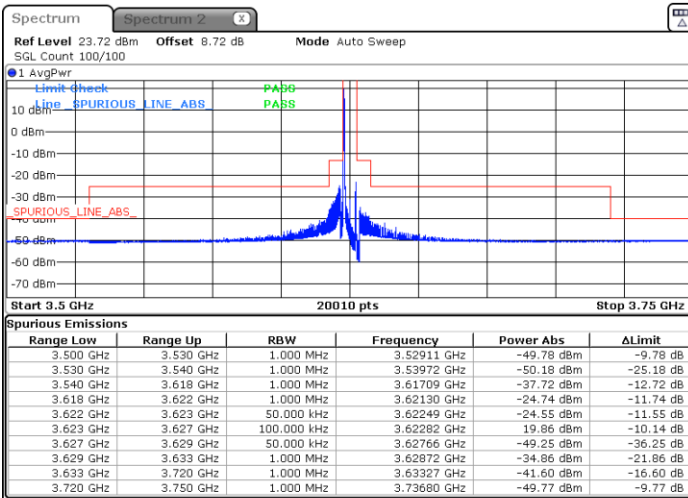

Date: 16.MAR.2021 09:09:40

Highest Channel / Full RB

N/A

Date: 16.MAR.2021 09:18:28

LTE Band 48 / 5MHz

64QAM

Lowest Channel / 1RB0

Lowest Channel / 1RBmax

Date: 15.MAR.2021 15:09:25

Date: 15.MAR.2021 15:16:18

Lowest Channel / Full RB

N/A

Date: 15.MAR.2021 15:21:30

LTE Band 48 / 5MHz

64QAM

Middle Channel / 1RB0

Middle Channel / 1RBmax

Date: 15.MAR.2021 15:30:01

Date: 15.MAR.2021 15:33:13

Middle Channel / Full RB

N/A

Date: 15.MAR.2021 15:26:54

LTE Band 48 / 5MHz

64QAM

Highest Channel / 1RB0

Highest Channel / 1RBmax

Date: 15.MAR.2021 15:51:58

Date: 15.MAR.2021 15:48:23

Highest Channel / Full RB

N/A

Date: 15.MAR.2021 15:58:45

LTE Band 48 / 10MHz