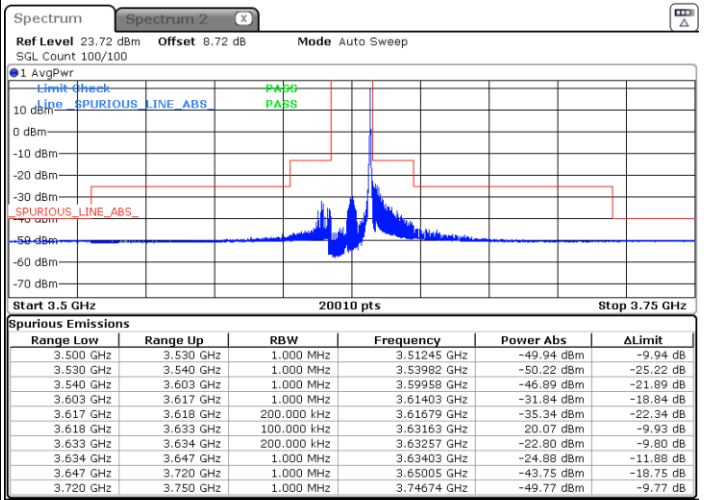

Date: 15.MAR.2021 17:15:23