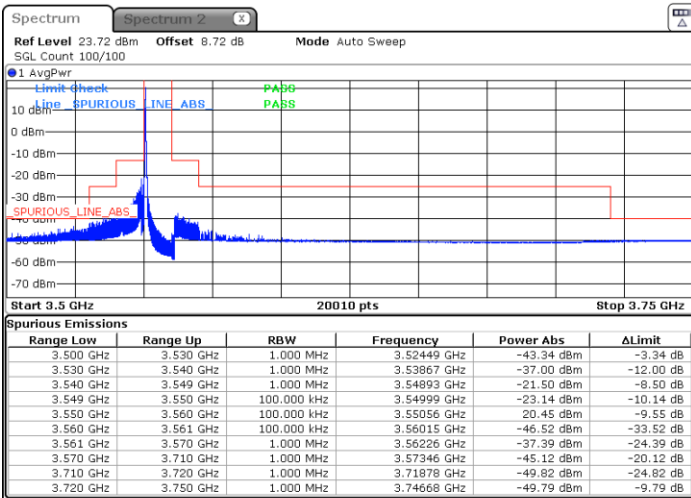

Middle Channel / 1RBmax

Date: 15.MAR.2021 15:30:01

Date: 15.MAR.2021 15:33:13

Middle Channel / Full RB

N/A

Date: 15.MAR.2021 15:26:54

LTE Band 48 / 5MHz

64QAM

Highest Channel / 1RB0

Highest Channel / 1RBmax

Date: 15.MAR.2021 15:51:58

Date: 15.MAR.2021 15:48:23

Highest Channel / Full RB

N/A

Date: 15.MAR.2021 15:58:45

LTE Band 48 / 10MHz

64QAM

Lowest Channel / 1RB0

Lowest Channel / 1RBmax

Date: 15.MAR.2021 16:09:43

Date: 15.MAR.2021 16:14:14

Lowest Channel / Full RB

N/A

Date: 15.MAR.2021 16:06:38

LTE Band 48 / 10MHz

64QAM

Middle Channel / 1RB0

Middle Channel / 1RBmax

Date: 15.MAR.2021 16:26:02

Date: 15.MAR.2021 16:18:06

Middle Channel / Full RB

N/A