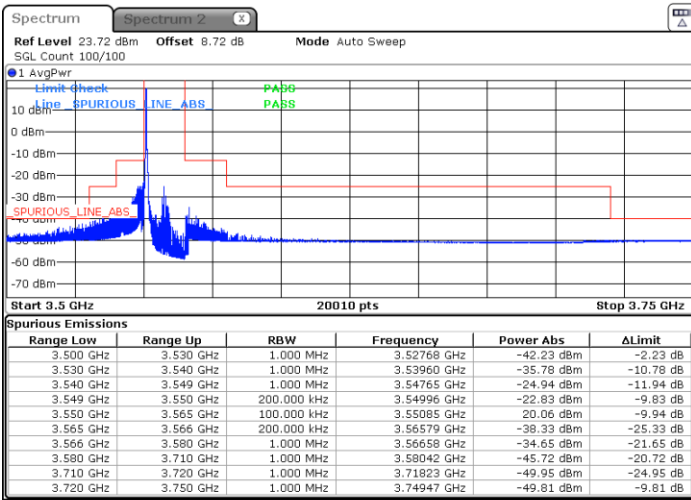

LTE Band 48 / 10MHz

64QAM

Middle Channel / 1RB0

Middle Channel / 1RBmax

Date: 15.MAR.2021 16:26:02

Date: 15.MAR.2021 16:18:06

Middle Channel / Full RB

N/A

Date: 15.MAR.2021 16:29:06

LTE Band 48 / 10MHz

64QAM

Highest Channel / 1RB0

Highest Channel / 1RBmax

Date: 15.MAR.2021 16:42:26

Date: 15.MAR.2021 16:46:42

Highest Channel / Full RB

N/A

Date: 15.MAR.2021 16:37:12

LTE Band 48 / 15MHz

64QAM

Lowest Channel / 1RB0

Lowest Channel / 1RBmax

Date: 15.MAR.2021 17:07:28

Date: 15.MAR.2021 17:11:39

Lowest Channel / Full RB

N/A

Date: 15.MAR.2021 17:01:58