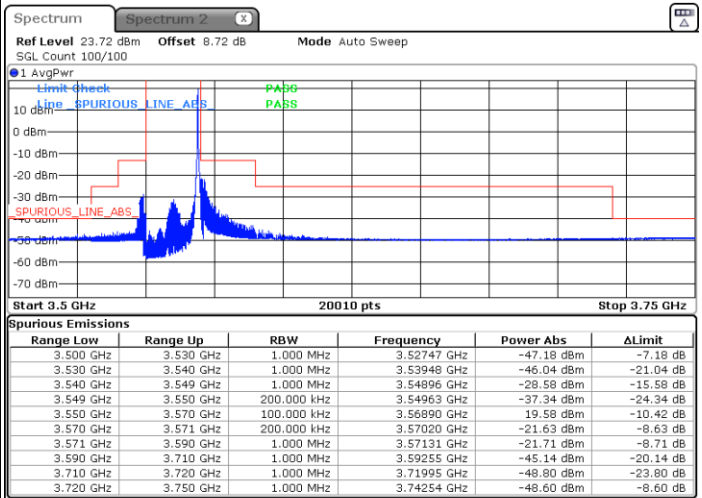

LTE Band 48 / 15MHz

16QAM

Highest Channel / 1RB0

Highest Channel / 1RBmax

Date: 15.MAR.2021 17:31:22

Date: 15.MAR.2021 17:34:53

Highest Channel / Full RB

N/A

Date: 15.MAR.2021 17:27:35

LTE Band 48 / 20MHz

16QAM

Lowest Channel / 1RB0

Lowest Channel / 1RBmax

Date: 16.MAR.2021 07:59:39

Date: 16.MAR.2021 08:05:18

Lowest Channel / Full RB

N/A

Date: 17.MAR.2021 20:18:51

LTE Band 48 / 20MHz

16QAM

Middle Channel / 1RB0

Middle Channel / 1RBmax

Date: 16.MAR.2021 08:52:51

Date: 16.MAR.2021 08:59:34

Middle Channel / Full RB

N/A

Date: 16.MAR.2021 08:40:18

LTE Band 48 / 20MHz

16QAM

Highest Channel / 1RB0

Highest Channel / 1RBmax

Date: 16.MAR.2021 09:14:02