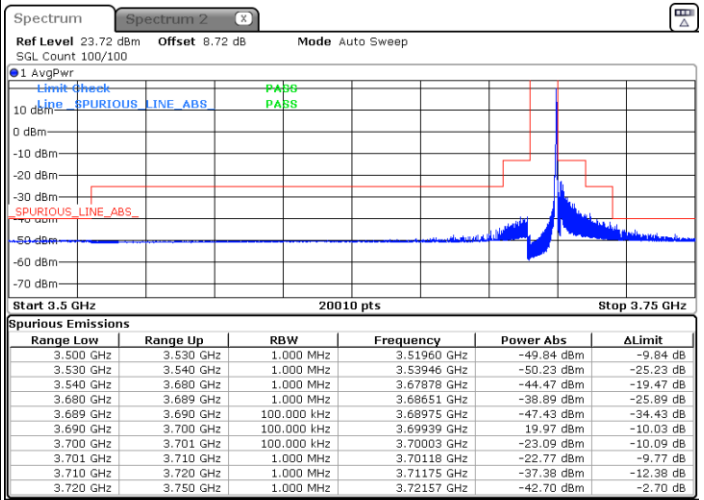

LTE Band 48 / 10MHz

64QAM

Middle Channel / 1RB0

Middle Channel / 1RBmax

Date: 15.MAR.2021 16:26:02

Date: 15.MAR.2021 16:18:06

Middle Channel / Full RB

N/A

Date: 15.MAR.2021 16:29:06

LTE Band 48 / 10MHz

64QAM

Highest Channel / 1RB0

Highest Channel / 1RBmax

Date: 15.MAR.2021 16:42:26

Date: 15.MAR.2021 16:46:42

Highest Channel / Full RB

N/A

Date: 15.MAR.2021 16:37:12

LTE Band 48 / 15MHz

64QAM

Lowest Channel / 1RB0

Lowest Channel / 1RBmax

Date: 15.MAR.2021 17:07:28

Date: 15.MAR.2021 17:11:39