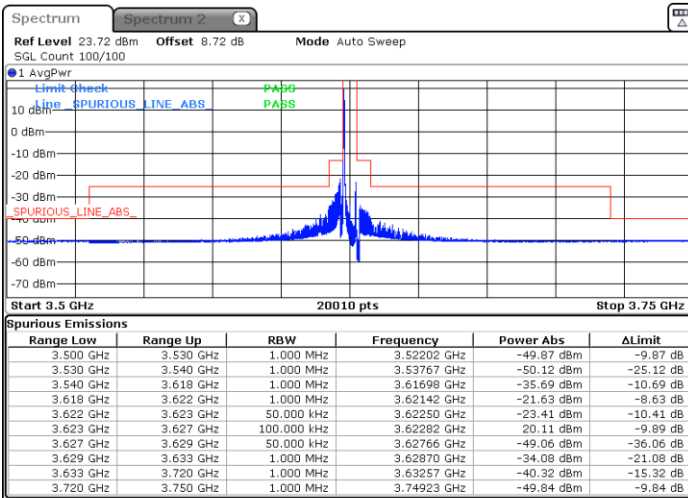

LTE Band 48 / 5MHz

16QAM

Lowest Channel / 1RB0

Lowest Channel / 1RBmax

Date: 15.MAR.2021 15:07:57

Date: 15.MAR.2021 15:14:45

Lowest Channel / Full RB

N/A

Date: 15.MAR.2021 15:19:58

LTE Band 48 / 5MHz

16QAM

Middle Channel / 1RB0

Middle Channel / 1RBmax

Date: 15.MAR.2021 15:29:02

Date: 15.MAR.2021 15:32:13

Middle Channel / Full RB

N/A

Date: 15.MAR.2021 15:25:53

LTE Band 48 / 5MHz

16QAM

Highest Channel / 1RB0

Highest Channel / 1RBmax

Date: 15.MAR.2021 15:50:57

Date: 15.MAR.2021 15:47:18

Highest Channel / Full RB

N/A

Date: 15.MAR.2021 15:57:42

LTE Band 48 / 10MHz

16QAM

Lowest Channel / 1RB0

Lowest Channel / 1RBmax

Date: 15.MAR.2021 16:08:41