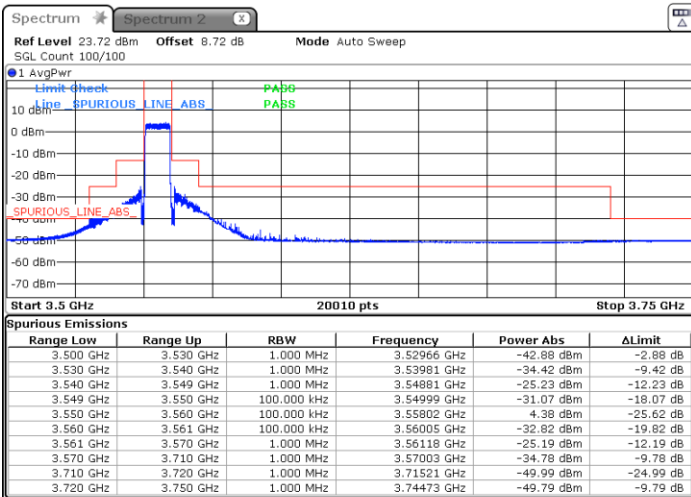

Highest Channel / 1RB0

Highest Channel / 1RBmax

Date: 15.MAR.2021 15:51:58

Date: 15.MAR.2021 15:48:23

Highest Channel / Full RB

N/A

Date: 15.MAR.2021 15:58:45

LTE Band 48 / 10MHz

64QAM

Lowest Channel / 1RB0

Lowest Channel / 1RBmax

Date: 15.MAR.2021 16:09:43

Date: 15.MAR.2021 16:14:14

Lowest Channel / Full RB

N/A

Date: 15.MAR.2021 16:06:38

LTE Band 48 / 10MHz

64QAM

Middle Channel / 1RB0

Middle Channel / 1RBmax

Date: 15.MAR.2021 16:26:02

Date: 15.MAR.2021 16:18:06

Middle Channel / Full RB

N/A

Date: 15.MAR.2021 16:29:06

LTE Band 48 / 10MHz

64QAM

Highest Channel / 1RB0

Highest Channel / 1RBmax

Date: 15.MAR.2021 16:42:26

Date: 15.MAR.2021 16:46:42

Highest Channel / Full RB