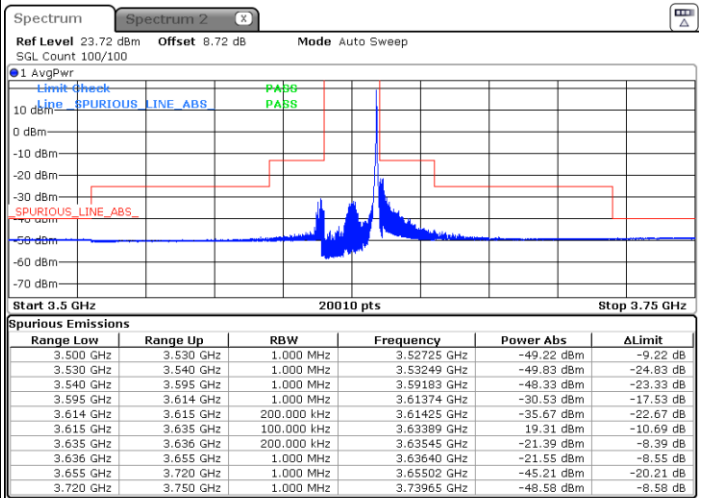

Date: 15.MAR.2021 17:27:35

LTE Band 48 / 20MHz

16QAM

Lowest Channel / 1RB0

Lowest Channel / 1RBmax

Date: 16.MAR.2021 07:59:39

Date: 16.MAR.2021 08:05:18

Lowest Channel / Full RB

N/A

Date: 17.MAR.2021 20:18:51

LTE Band 48 / 20MHz

16QAM

Middle Channel / 1RB0

Middle Channel / 1RBmax

Date: 16.MAR.2021 08:52:51

Date: 16.MAR.2021 08:59:34

Middle Channel / Full RB

N/A

Date: 16.MAR.2021 08:40:18

LTE Band 48 / 20MHz

16QAM

Highest Channel / 1RB0

Highest Channel / 1RBmax

Date: 16.MAR.2021 09:14:02

Date: 16.MAR.2021 09:09:40

Highest Channel / Full RB

N/A

Date: 16.MAR.2021 09:18:28

LTE Band 48 / 5MHz

64QAM

Lowest Channel / 1RB0

Lowest Channel / 1RBmax