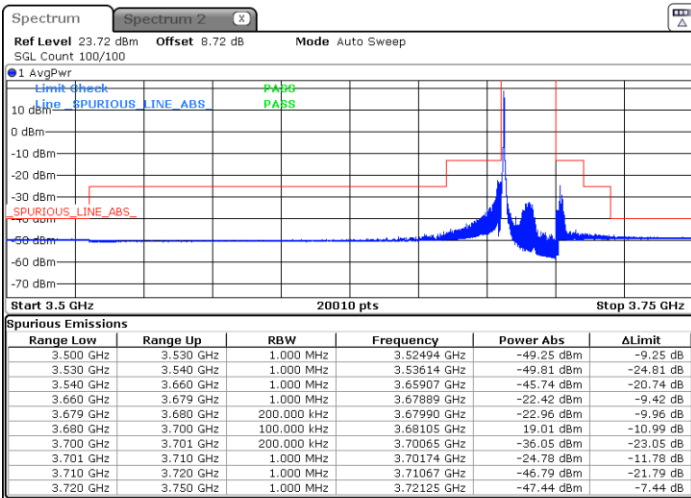

N/A

Date: 17.MAR.2021 20:18:51

LTE Band 48 / 20MHz

16QAM

Middle Channel / 1RB0

Middle Channel / 1RBmax

Date: 16.MAR.2021 08:52:51

Date: 16.MAR.2021 08:59:34

Middle Channel / Full RB

N/A

Date: 16.MAR.2021 08:40:18

LTE Band 48 / 20MHz

16QAM

Highest Channel / 1RB0

Highest Channel / 1RBmax

Date: 16.MAR.2021 09:14:02

Date: 16.MAR.2021 09:09:40

Highest Channel / Full RB

N/A

Date: 16.MAR.2021 09:18:28

LTE Band 48 / 5MHz

64QAM

Lowest Channel / 1RB0

Lowest Channel / 1RBmax

Date: 15.MAR.2021 15:09:25

Date: 15.MAR.2021 15:16:18

Lowest Channel / Full RB

N/A

Date: 15.MAR.2021 15:21:30

LTE Band 48 / 5MHz

64QAM

Middle Channel / 1RB0