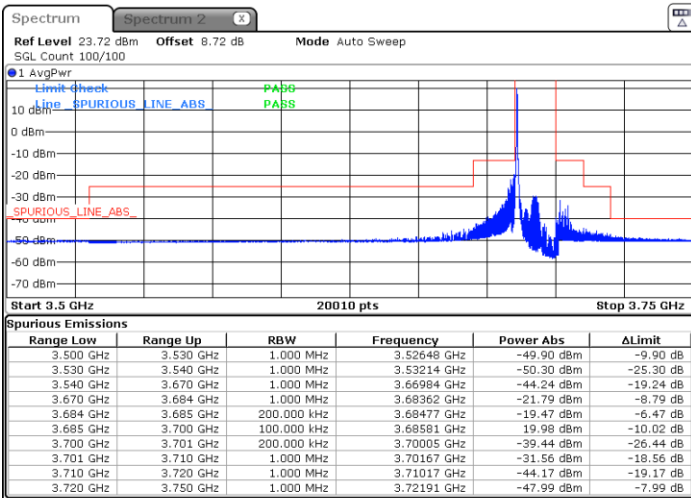

Lowest Channel / 1RB0

Lowest Channel / 1RBmax

Date: 15.MAR.2021 17:06:09

Date: 15.MAR.2021 17:10:30

Lowest Channel / Full RB

N/A

Date: 17.MAR.2021 20:13:38

LTE Band 48 / 15MHz

16QAM

Middle Channel / 1RB0

Middle Channel / 1RBmax

Date: 15.MAR.2021 17:18:52

Date: 15.MAR.2021 17:15:23

Middle Channel / Full RB

N/A

Date: 15.MAR.2021 17:22:38

LTE Band 48 / 15MHz

16QAM

Highest Channel / 1RB0

Highest Channel / 1RBmax

Date: 15.MAR.2021 17:31:22

Date: 15.MAR.2021 17:34:53

Highest Channel / Full RB

N/A

Date: 15.MAR.2021 17:27:35

LTE Band 48 / 20MHz

16QAM

Lowest Channel / 1RB0

Lowest Channel / 1RBmax

Date: 16.MAR.2021 07:59:39

Date: 16.MAR.2021 08:05:18

Lowest Channel / Full RB