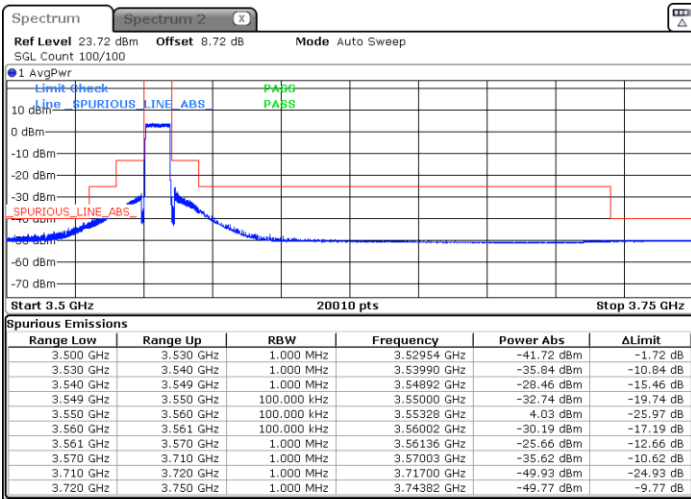

N/A

Date: 15.MAR.2021 15:25:53

LTE Band 48 / 5MHz

16QAM

Highest Channel / 1RB0

Highest Channel / 1RBmax

Date: 15.MAR.2021 15:50:57

Date: 15.MAR.2021 15:47:18

Highest Channel / Full RB

N/A

Date: 15.MAR.2021 15:57:42

LTE Band 48 / 10MHz

16QAM

Lowest Channel / 1RB0

Lowest Channel / 1RBmax

Date: 15.MAR.2021 16:08:41

Date: 15.MAR.2021 16:13:15

Lowest Channel / Full RB

N/A

Date: 15.MAR.2021 16:02:37

LTE Band 48 / 10MHz

16QAM

Middle Channel / 1RB0

Middle Channel / 1RBmax

Date: 15.MAR.2021 16:08:41

Date: 15.MAR.2021 16:13:15

Middle Channel / Full RB

N/A

Date: 15.MAR.2021 16:02:37

LTE Band 48 / 10MHz

16QAM

Highest Channel / 1RB0