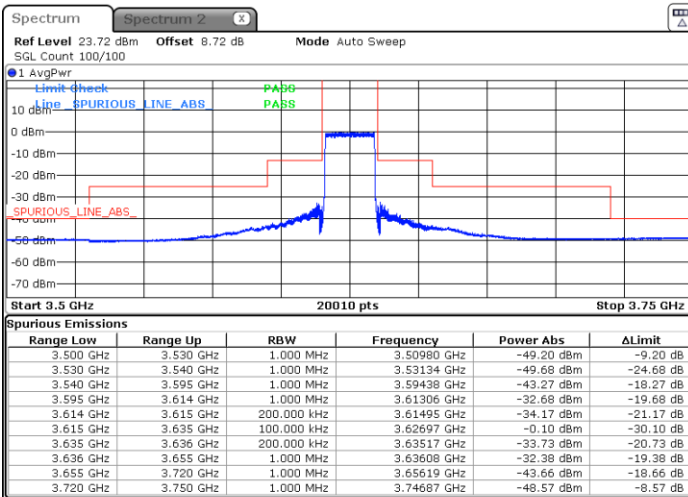

Date: 15.MAR.2021 17:27:35

LTE Band 48 / 20MHz

16QAM

Lowest Channel / 1RB0

Lowest Channel / 1RBmax

Date: 16.MAR.2021 07:59:39

Date: 16.MAR.2021 08:05:18

Lowest Channel / Full RB

N/A

Date: 17.MAR.2021 20:18:51

LTE Band 48 / 20MHz

16QAM

Middle Channel / 1RB0

Middle Channel / 1RBmax

Date: 16.MAR.2021 08:52:51

Date: 16.MAR.2021 08:59:34

Middle Channel / Full RB

N/A

Date: 16.MAR.2021 08:40:18

LTE Band 48 / 20MHz

16QAM

Highest Channel / 1RB0

Highest Channel / 1RBmax

Date: 16.MAR.2021 09:14:02

Date: 16.MAR.2021 09:09:40

Highest Channel / Full RB

N/A

Date: 16.MAR.2021 09:18:28

LTE Band 48 / 5MHz

64QAM

Lowest Channel / 1RB0

Lowest Channel / 1RBmax