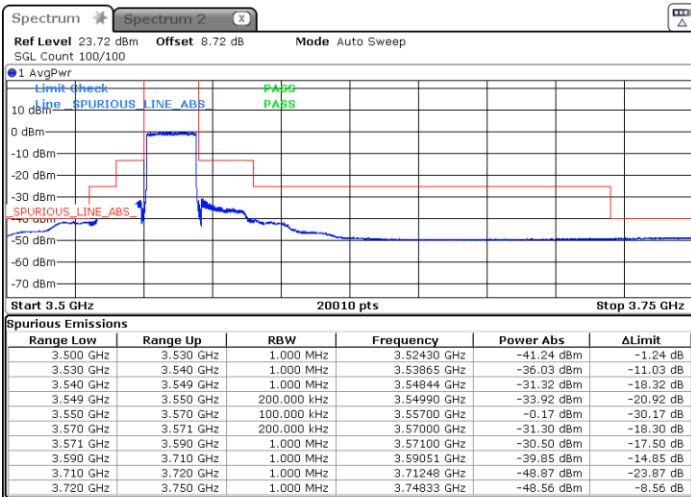

Date: 15.MAR.2021 17:30:00

Date: 15.MAR.2021 17:33:45

Highest Channel / Full RB

N/A

Date: 15.MAR.2021 17:26:13

LTE Band 48 / 20MHz

QPSK

Lowest Channel / 1RB0

Lowest Channel / 1RBmax

Date: 16.MAR.2021 07:54:51

Date: 16.MAR.2021 08:03:25

Lowest Channel / Full RB

N/A

Date: 16.MAR.2021 08:26:14

LTE Band 48 / 20MHz

QPSK

Middle Channel / 1RB0

Middle Channel / 1RBmax

Date: 16.MAR.2021 08:51:19

Date: 16.MAR.2021 08:56:05

Middle Channel / Full RB

N/A

Date: 16.MAR.2021 08:38:58

LTE Band 48 / 20MHz

QPSK

Highest Channel / 1RB0

Highest Channel / 1RBmax

Date: 16.MAR.2021 09:12:40

Date: 16.MAR.2021 09:06:18

Highest Channel / Full RB

N/A

Date: 16.MAR.2021 09:16:57