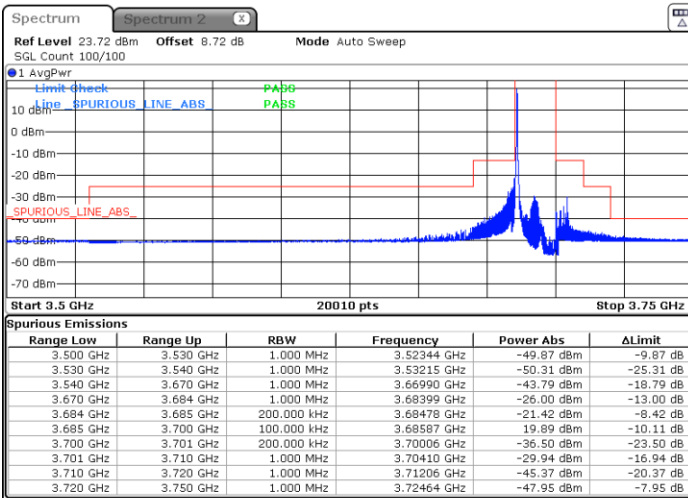

Lowest Channel / Full RB

N/A

Date: 17.MAR.2021 20:11:31

LTE Band 48 / 15MHz

QPSK

Middle Channel / 1RB0

Middle Channel / 1RBmax

Date: 15.MAR.2021 17:17:44

Date: 15.MAR.2021 17:14:12

Middle Channel / Full RB

N/A

Date: 15.MAR.2021 17:21:30

LTE Band 48 / 15MHz

QPSK

Highest Channel / 1RB0

Highest Channel / 1RBmax

Date: 15.MAR.2021 17:30:00

Date: 15.MAR.2021 17:33:45

Highest Channel / Full RB

N/A

Date: 15.MAR.2021 17:26:13

LTE Band 48 / 20MHz

QPSK

Lowest Channel / 1RB0

Lowest Channel / 1RBmax

Date: 16.MAR.2021 07:54:51

Date: 16.MAR.2021 08:03:25

Lowest Channel / Full RB

N/A

Date: 16.MAR.2021 08:26:14

LTE Band 48 / 20MHz

QPSK