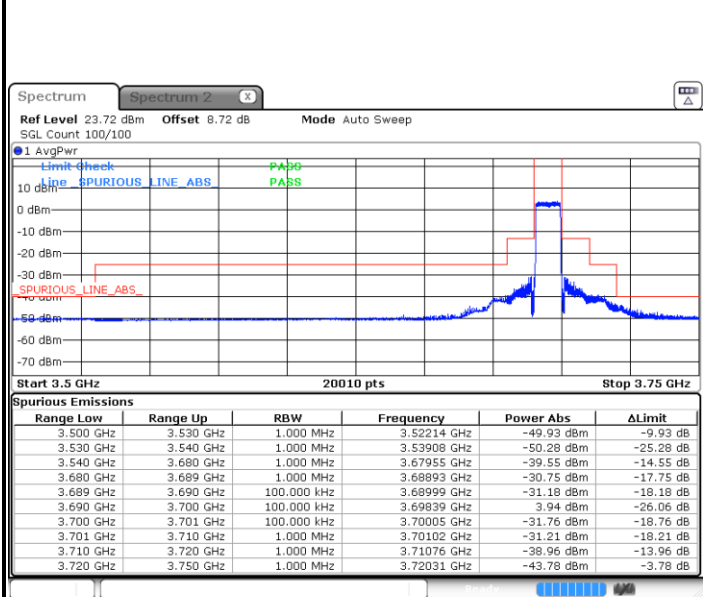

LTE Band 48 / 10MHz

QPSK

Middle Channel / 1RB0

Middle Channel / 1RBmax

Date: 15.MAR.2021 16:21:31

Date: 15.MAR.2021 16:16:05

Middle Channel / Full RB

N/A

Date: 15.MAR.2021 16:27:02

**LTE Band 48 / 10MHz**

**QPSK**

**Highest Channel / 1RB0**

Date: 15.MAR.2021 16:40:20

**Highest Channel / 1RBmax**

Date: 15.MAR.2021 16:44:08

**Highest Channel / Full RB**

Date: 15.MAR.2021 16:35:04

**N/A**

LTE Band 48 / 15MHz

QPSK

Lowest Channel / 1RB0

Lowest Channel / 1RBmax

Date: 15.MAR.2021 17:03:20

Date: 15.MAR.2021 17:09:07

Lowest Channel / Full RB

N/A

Date: 17.MAR.2021 20:11:31

LTE Band 48 / 15MHz

QPSK

Middle Channel / 1RB0

Middle Channel / 1RBmax

Date: 15.MAR.2021 17:17:44