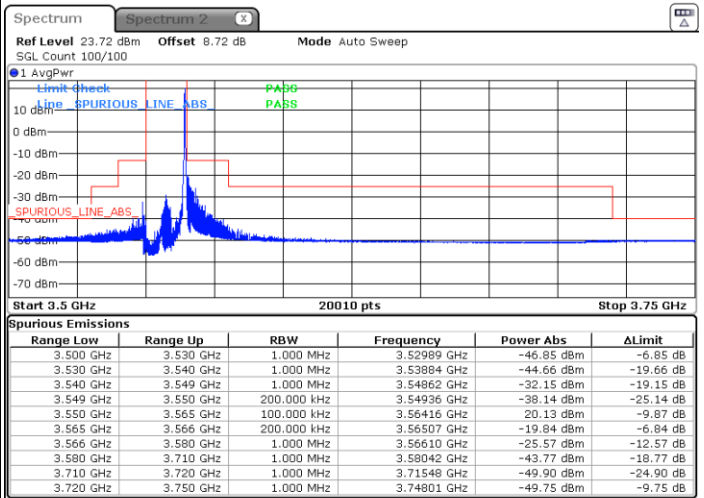

Date: 15.MAR.2021 16:27:02

**LTE Band 48 / 10MHz**

**QPSK**

**Highest Channel / 1RB0**

Date: 15.MAR.2021 16:40:20

**Highest Channel / 1RBmax**

Date: 15.MAR.2021 16:44:08

**Highest Channel / Full RB**

Date: 15.MAR.2021 16:35:04

**N/A**

LTE Band 48 / 15MHz

QPSK

Lowest Channel / 1RB0

Lowest Channel / 1RBmax

Date: 15.MAR.2021 17:03:20

Date: 15.MAR.2021 17:09:07

Lowest Channel / Full RB

N/A

Date: 17.MAR.2021 20:11:31

LTE Band 48 / 15MHz

QPSK

Middle Channel / 1RB0

Middle Channel / 1RBmax

Date: 15.MAR.2021 17:17:44