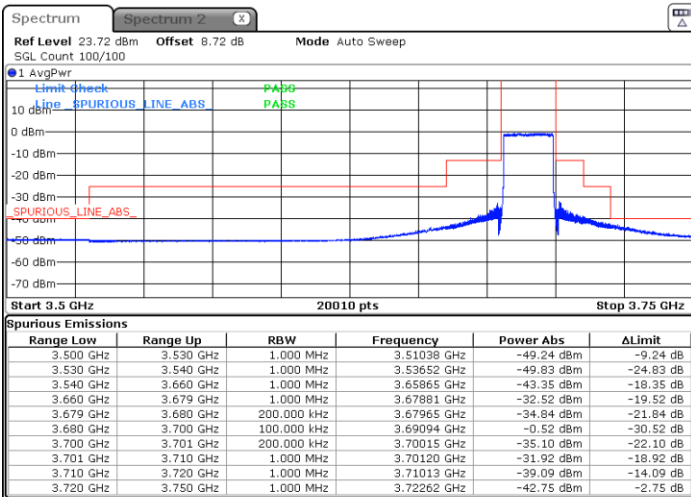

N/A

Date: 17.MAR.2021 20:18:51

LTE Band 48 / 20MHz

16QAM

Middle Channel / 1RB0

Middle Channel / 1RBmax

Date: 16.MAR.2021 08:52:51

Date: 16.MAR.2021 08:59:34

Middle Channel / Full RB

N/A

Date: 16.MAR.2021 08:40:18

LTE Band 48 / 20MHz

16QAM

Highest Channel / 1RB0

Highest Channel / 1RBmax

Date: 16.MAR.2021 09:14:02

Date: 16.MAR.2021 09:09:40

Highest Channel / Full RB

N/A

Date: 16.MAR.2021 09:18:28

LTE Band 48 / 5MHz

64QAM

Lowest Channel / 1RB0

Lowest Channel / 1RBmax

Date: 15.MAR.2021 15:09:25

Date: 15.MAR.2021 15:16:18

Lowest Channel / Full RB

N/A

Date: 15.MAR.2021 15:21:30

LTE Band 48 / 5MHz

64QAM

Middle Channel / 1RB0