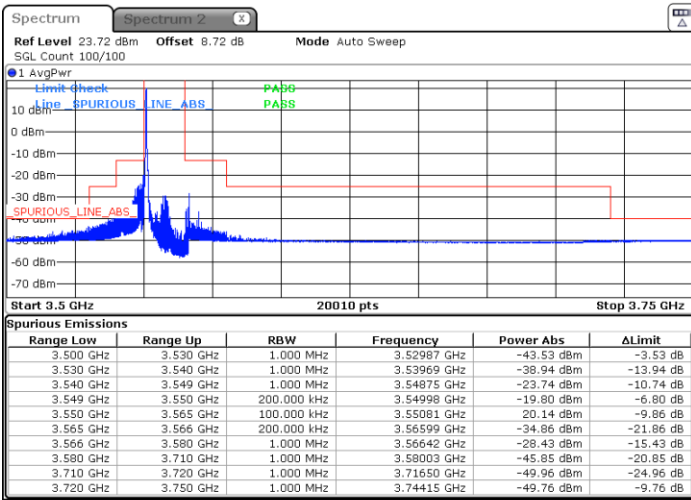

Date: 15.MAR.2021 16:08:41

Date: 15.MAR.2021 16:13:15

Middle Channel / Full RB

N/A

Date: 15.MAR.2021 16:02:37

LTE Band 48 / 10MHz

16QAM

Highest Channel / 1RB0

Highest Channel / 1RBmax

Date: 15.MAR.2021 16:41:23

Date: 15.MAR.2021 16:45:36

Highest Channel / Full RB

N/A

Date: 15.MAR.2021 16:36:12

LTE Band 48 / 15MHz

16QAM

Lowest Channel / 1RB0

Lowest Channel / 1RBmax

Date: 15.MAR.2021 17:06:09

Date: 15.MAR.2021 17:10:30

Lowest Channel / Full RB

N/A

Date: 17.MAR.2021 20:13:38

LTE Band 48 / 15MHz