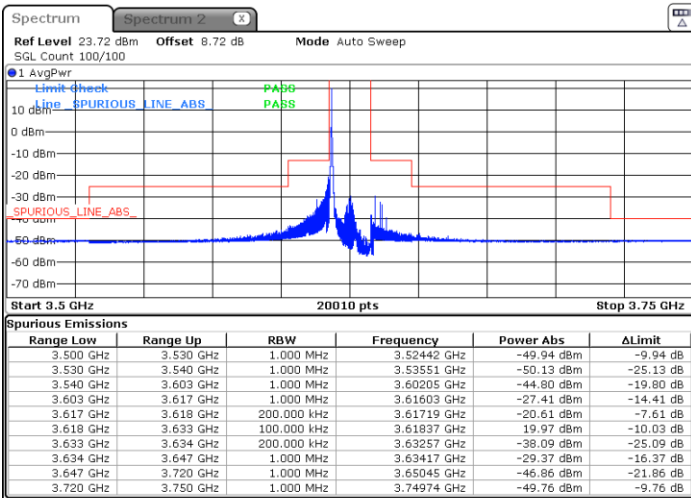

Date: 15.MAR.2021 16:35:04

**N/A**

LTE Band 48 / 15MHz

QPSK

Lowest Channel / 1RB0

Lowest Channel / 1RBmax

Date: 15.MAR.2021 17:03:20

Date: 15.MAR.2021 17:09:07

Lowest Channel / Full RB

N/A

Date: 17.MAR.2021 20:11:31

LTE Band 48 / 15MHz

QPSK

Middle Channel / 1RB0

Middle Channel / 1RBmax

Date: 15.MAR.2021 17:17:44

Date: 15.MAR.2021 17:14:12

Middle Channel / Full RB

N/A

Date: 15.MAR.2021 17:21:30

LTE Band 48 / 15MHz

QPSK

Highest Channel / 1RB0

Highest Channel / 1RBmax

Date: 15.MAR.2021 17:30:00

Date: 15.MAR.2021 17:33:45

Highest Channel / Full RB

N/A

Date: 15.MAR.2021 17:26:13

LTE Band 48 / 20MHz

QPSK

Lowest Channel / 1RB0