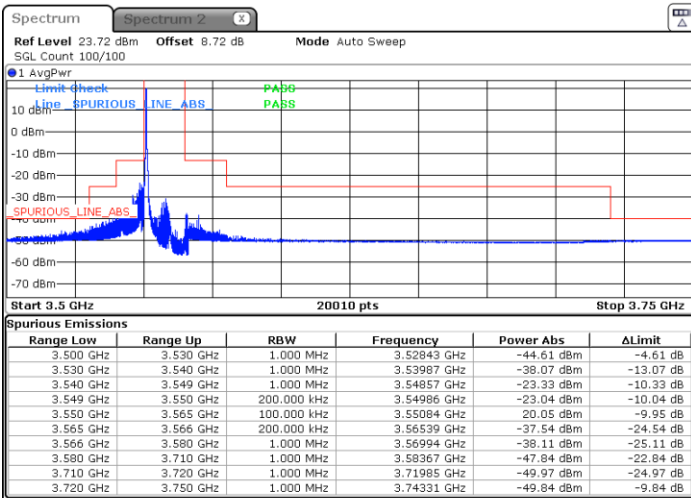

Date: 15.MAR.2021 16:27:02

**LTE Band 48 / 10MHz**

**QPSK**

**Highest Channel / 1RB0**

Date: 15.MAR.2021 16:40:20

**Highest Channel / 1RBmax**

Date: 15.MAR.2021 16:44:08

**Highest Channel / Full RB**

Date: 15.MAR.2021 16:35:04

**N/A**

LTE Band 48 / 15MHz

QPSK

Lowest Channel / 1RB0

Lowest Channel / 1RBmax

Date: 15.MAR.2021 17:03:20

Date: 15.MAR.2021 17:09:07

Lowest Channel / Full RB

N/A

Date: 17.MAR.2021 20:11:31

LTE Band 48 / 15MHz

QPSK

Middle Channel / 1RB0

Middle Channel / 1RBmax

Date: 15.MAR.2021 17:17:44

Date: 15.MAR.2021 17:14:12

Middle Channel / Full RB

N/A

Date: 15.MAR.2021 17:21:30

LTE Band 48 / 15MHz

QPSK

Highest Channel / 1RB0

Highest Channel / 1RBmax