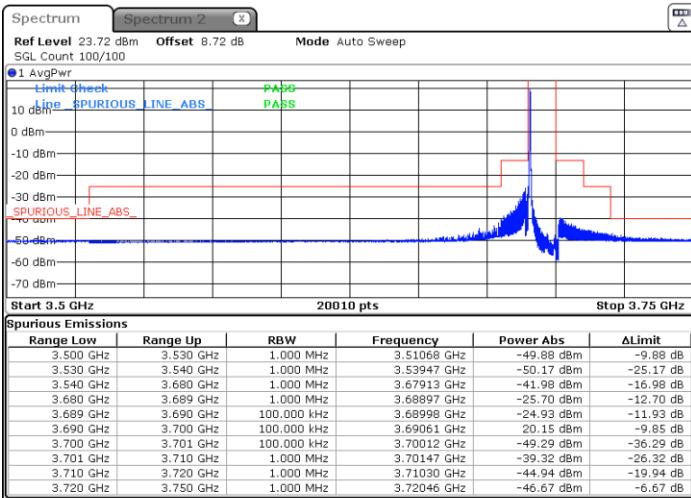

Date: 15.MAR.2021 16:13:15

Lowest Channel / Full RB

N/A

Date: 15.MAR.2021 16:02:37

LTE Band 48 / 10MHz

16QAM

Middle Channel / 1RB0

Middle Channel / 1RBmax

Date: 15.MAR.2021 16:08:41

Date: 15.MAR.2021 16:13:15

Middle Channel / Full RB

N/A

Date: 15.MAR.2021 16:02:37

LTE Band 48 / 10MHz

16QAM

Highest Channel / 1RB0

Highest Channel / 1RBmax

Date: 15.MAR.2021 16:41:23

Date: 15.MAR.2021 16:45:36

Highest Channel / Full RB

N/A

Date: 15.MAR.2021 16:36:12

LTE Band 48 / 15MHz

16QAM

Lowest Channel / 1RB0

Lowest Channel / 1RBmax

Date: 15.MAR.2021 17:06:09

Date: 15.MAR.2021 17:10:30

Lowest Channel / Full RB

N/A

Date: 17.MAR.2021 20:13:38

LTE Band 48 / 15MHz