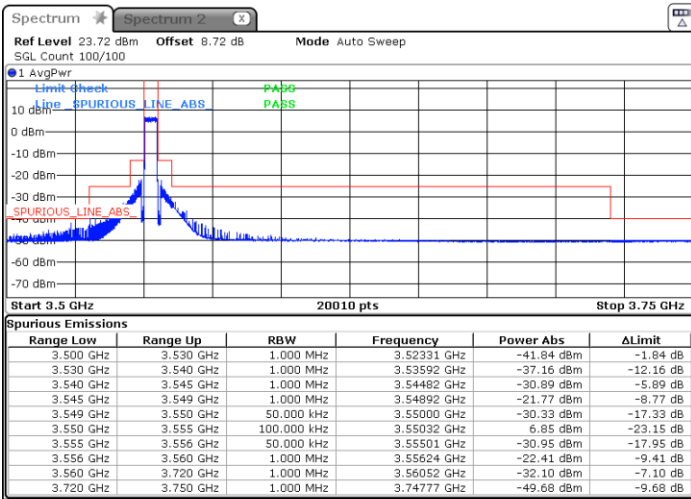

Middle Channel / Full RB

N/A

Date: 16.MAR.2021 08:40:18

LTE Band 48 / 20MHz

16QAM

Highest Channel / 1RB0

Highest Channel / 1RBmax

Date: 16.MAR.2021 09:14:02

Date: 16.MAR.2021 09:09:40

Highest Channel / Full RB

N/A

Date: 16.MAR.2021 09:18:28

LTE Band 48 / 5MHz

64QAM

Lowest Channel / 1RB0

Lowest Channel / 1RBmax

Date: 15.MAR.2021 15:09:25

Date: 15.MAR.2021 15:16:18

Lowest Channel / Full RB

N/A

Date: 15.MAR.2021 15:21:30

LTE Band 48 / 5MHz

64QAM

Middle Channel / 1RB0

Middle Channel / 1RBmax

Date: 15.MAR.2021 15:30:01

Date: 15.MAR.2021 15:33:13

Middle Channel / Full RB

N/A

Date: 15.MAR.2021 15:26:54

LTE Band 48 / 5MHz

64QAM