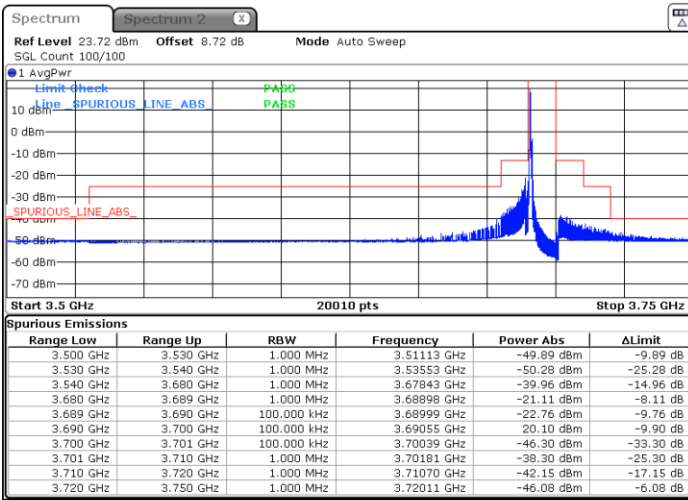

LTE Band 48 / 10MHz

64QAM

Middle Channel / 1RB0

Middle Channel / 1RBmax

Date: 15.MAR.2021 16:26:02

Date: 15.MAR.2021 16:18:06

Middle Channel / Full RB

N/A

Date: 15.MAR.2021 16:29:06

LTE Band 48 / 10MHz

64QAM

Highest Channel / 1RB0

Highest Channel / 1RBmax

Date: 15.MAR.2021 16:42:26

Date: 15.MAR.2021 16:46:42

Highest Channel / Full RB

N/A

Date: 15.MAR.2021 16:37:12

LTE Band 48 / 15MHz

64QAM

Lowest Channel / 1RB0

Lowest Channel / 1RBmax

Date: 15.MAR.2021 17:07:28

Date: 15.MAR.2021 17:11:39