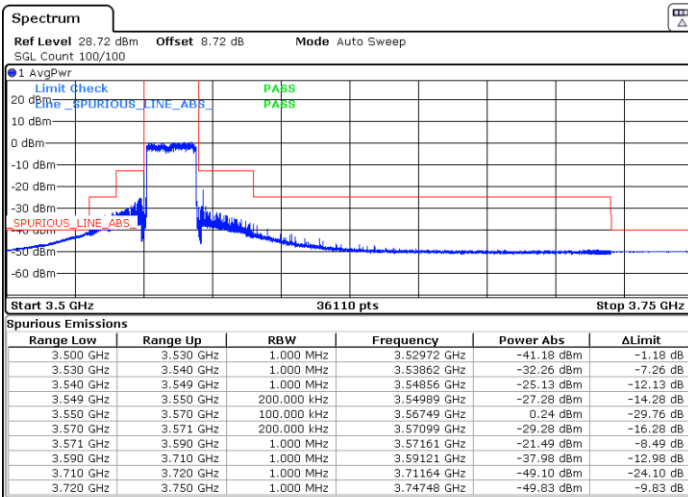

LTE Band 48 / 15MHz

16QAM

Highest Channel / 1RB0

Highest Channel / 1RBmax

Date: 15.MAR.2021 17:31:22

Date: 15.MAR.2021 17:34:53

Highest Channel / Full RB

N/A

Date: 15.MAR.2021 17:27:35

LTE Band 48 / 20MHz

16QAM

Lowest Channel / 1RB0

Lowest Channel / 1RBmax

Date: 16.MAR.2021 07:59:39

Date: 16.MAR.2021 08:05:18

Lowest Channel / Full RB

N/A

Date: 17.MAR.2021 20:18:51

LTE Band 48 / 20MHz

16QAM

Middle Channel / 1RB0

Middle Channel / 1RBmax

Date: 16.MAR.2021 08:52:51

Date: 16.MAR.2021 08:59:34

Middle Channel / Full RB

N/A

Date: 16.MAR.2021 08:40:18

LTE Band 48 / 20MHz

16QAM

Highest Channel / 1RB0

Highest Channel / 1RBmax

Date: 16.MAR.2021 09:14:02