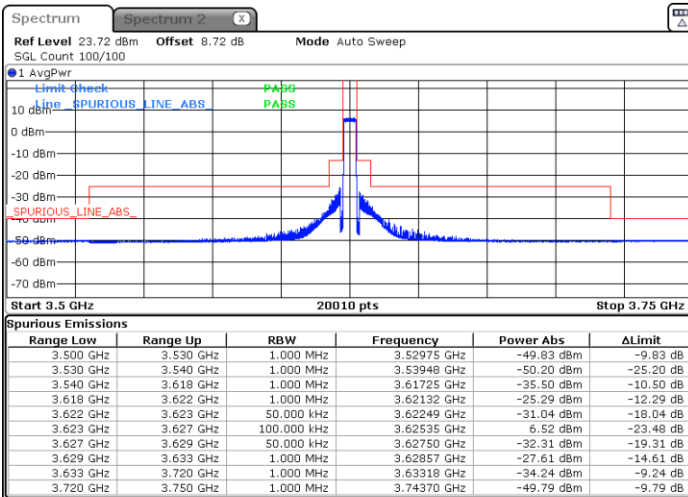

Date: 16.MAR.2021 09:09:40

Highest Channel / Full RB

N/A

Date: 16.MAR.2021 09:18:28

LTE Band 48 / 5MHz

64QAM

Lowest Channel / 1RB0

Lowest Channel / 1RBmax

Date: 15.MAR.2021 15:09:25

Date: 15.MAR.2021 15:16:18

Lowest Channel / Full RB

N/A

Date: 15.MAR.2021 15:21:30

LTE Band 48 / 5MHz

64QAM

Middle Channel / 1RB0

Middle Channel / 1RBmax

Date: 15.MAR.2021 15:30:01

Date: 15.MAR.2021 15:33:13

Middle Channel / Full RB

N/A

Date: 15.MAR.2021 15:26:54

LTE Band 48 / 5MHz

64QAM

Highest Channel / 1RB0

Highest Channel / 1RBmax

Date: 15.MAR.2021 15:51:58

Date: 15.MAR.2021 15:48:23

Highest Channel / Full RB

N/A

Date: 15.MAR.2021 15:58:45

LTE Band 48 / 10MHz