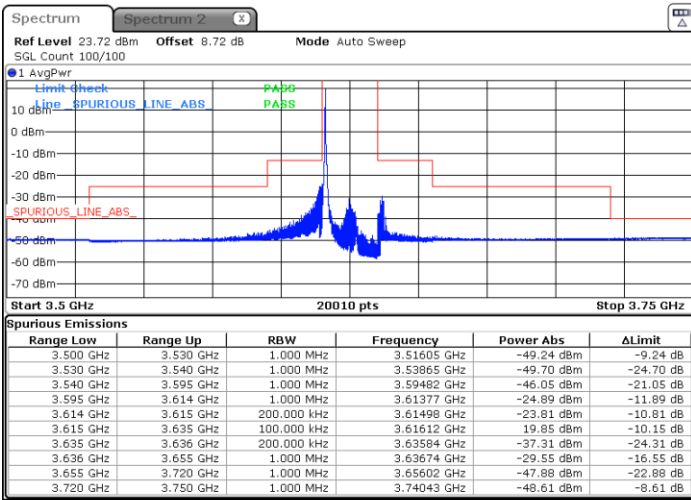

Date: 15.MAR.2021 17:30:00

Date: 15.MAR.2021 17:33:45

Highest Channel / Full RB

N/A

Date: 15.MAR.2021 17:26:13

LTE Band 48 / 20MHz

QPSK

Lowest Channel / 1RB0

Lowest Channel / 1RBmax

Date: 16.MAR.2021 07:54:51

Date: 16.MAR.2021 08:03:25

Lowest Channel / Full RB

N/A

Date: 16.MAR.2021 08:26:14

LTE Band 48 / 20MHz

QPSK

Middle Channel / 1RB0

Middle Channel / 1RBmax

Date: 16.MAR.2021 08:51:19

Date: 16.MAR.2021 08:56:05

Middle Channel / Full RB

N/A

Date: 16.MAR.2021 08:38:58

LTE Band 48 / 20MHz

QPSK

Highest Channel / 1RB0

Highest Channel / 1RBmax

Date: 16.MAR.2021 09:12:40

Date: 16.MAR.2021 09:06:18

Highest Channel / Full RB

N/A

Date: 16.MAR.2021 09:16:57