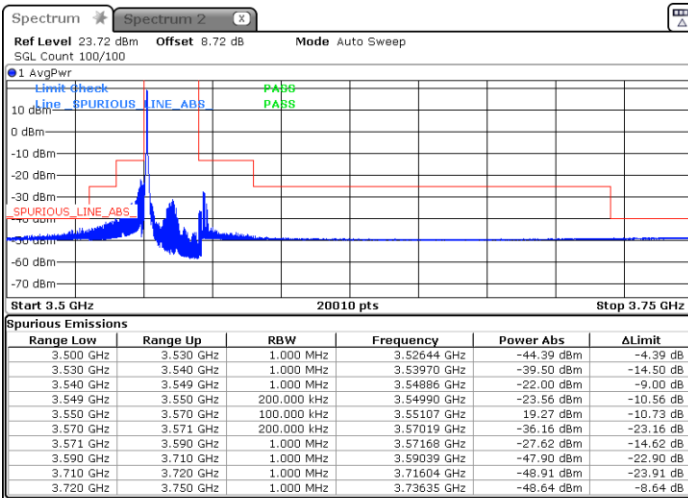

LTE Band 48 / 15MHz

16QAM

Highest Channel / 1RB0

Highest Channel / 1RBmax

Date: 15.MAR.2021 17:31:22

Date: 15.MAR.2021 17:34:53

Highest Channel / Full RB

N/A

Date: 15.MAR.2021 17:27:35

LTE Band 48 / 20MHz

16QAM

Lowest Channel / 1RB0

Lowest Channel / 1RBmax

Date: 16.MAR.2021 07:59:39

Date: 16.MAR.2021 08:05:18

Lowest Channel / Full RB

N/A

Date: 17.MAR.2021 20:18:51

LTE Band 48 / 20MHz

16QAM

Middle Channel / 1RB0

Middle Channel / 1RBmax

Date: 16.MAR.2021 08:52:51

Date: 16.MAR.2021 08:59:34

Middle Channel / Full RB

N/A

Date: 16.MAR.2021 08:40:18

LTE Band 48 / 20MHz

16QAM

Highest Channel / 1RB0

Highest Channel / 1RBmax

Date: 16.MAR.2021 09:14:02