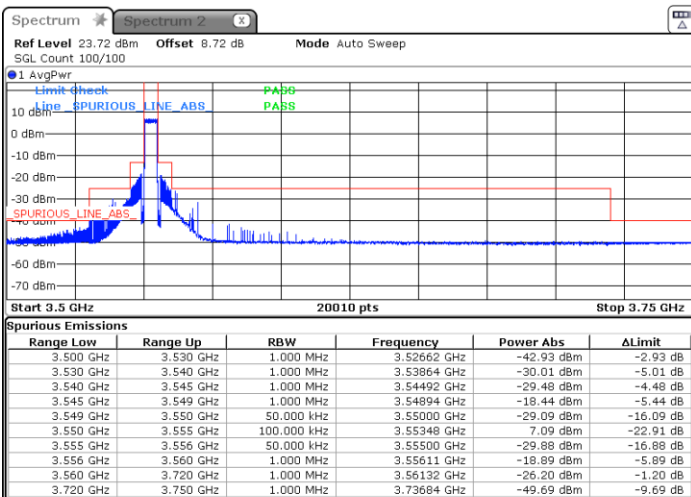

QPSK

Highest Channel / 1RB0

Highest Channel / 1RBmax

Date: 16.MAR.2021 09:12:40

Date: 16.MAR.2021 09:06:18

Highest Channel / Full RB

N/A

Date: 16.MAR.2021 09:16:57

LTE Band 48 / 5MHz

16QAM

Lowest Channel / 1RB0

Lowest Channel / 1RBmax

Date: 15.MAR.2021 15:07:57

Date: 15.MAR.2021 15:14:45

Lowest Channel / Full RB

N/A

Date: 15.MAR.2021 15:19:58

LTE Band 48 / 5MHz

16QAM

Middle Channel / 1RB0

Middle Channel / 1RBmax

Date: 15.MAR.2021 15:29:02

Date: 15.MAR.2021 15:32:13

Middle Channel / Full RB

N/A

Date: 15.MAR.2021 15:25:53

LTE Band 48 / 5MHz

16QAM

Highest Channel / 1RB0

Highest Channel / 1RBmax

Date: 15.MAR.2021 15:50:57

Date: 15.MAR.2021 15:47:18