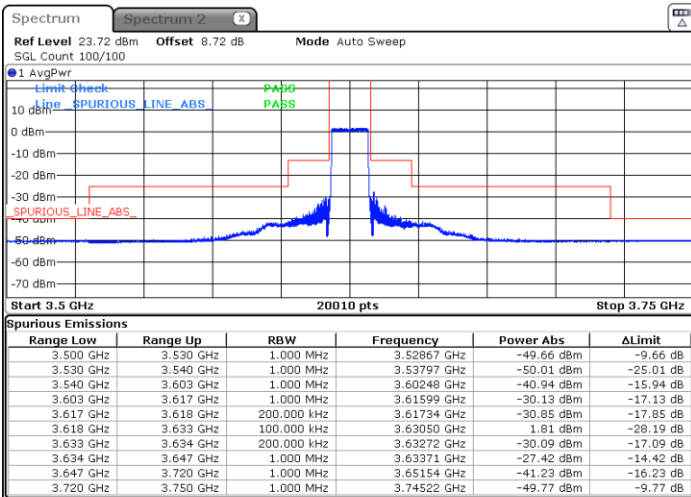

Date: 15.MAR.2021 16:35:04

**N/A**

LTE Band 48 / 15MHz

QPSK

Lowest Channel / 1RB0

Lowest Channel / 1RBmax

Date: 15.MAR.2021 17:03:20

Date: 15.MAR.2021 17:09:07

Lowest Channel / Full RB

N/A

Date: 17.MAR.2021 20:11:31

LTE Band 48 / 15MHz

QPSK

Middle Channel / 1RB0

Middle Channel / 1RBmax

Date: 15.MAR.2021 17:17:44

Date: 15.MAR.2021 17:14:12

Middle Channel / Full RB

N/A

Date: 15.MAR.2021 17:21:30

LTE Band 48 / 15MHz

QPSK

Highest Channel / 1RB0

Highest Channel / 1RBmax

Date: 15.MAR.2021 17:30:00

Date: 15.MAR.2021 17:33:45

Highest Channel / Full RB

N/A

Date: 15.MAR.2021 17:26:13

LTE Band 48 / 20MHz

QPSK

Lowest Channel / 1RB0