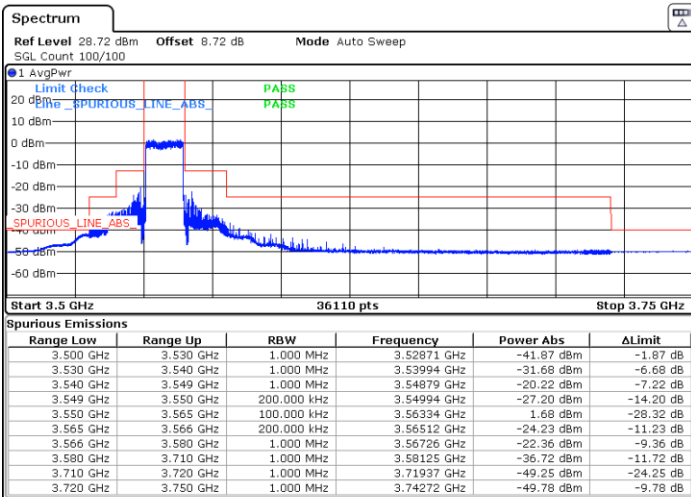

Date: 15.MAR.2021 16:27:02

**LTE Band 48 / 10MHz**

**QPSK**

**Highest Channel / 1RB0**

Date: 15.MAR.2021 16:40:20

**Highest Channel / 1RBmax**

Date: 15.MAR.2021 16:44:08

**Highest Channel / Full RB**

Date: 15.MAR.2021 16:35:04

**N/A**

LTE Band 48 / 15MHz

QPSK

Lowest Channel / 1RB0

Lowest Channel / 1RBmax

Date: 15.MAR.2021 17:03:20

Date: 15.MAR.2021 17:09:07

Lowest Channel / Full RB

N/A

Date: 17.MAR.2021 20:11:31

LTE Band 48 / 15MHz

QPSK

Middle Channel / 1RB0

Middle Channel / 1RBmax

Date: 15.MAR.2021 17:17:44

Date: 15.MAR.2021 17:14:12

Middle Channel / Full RB

N/A

Date: 15.MAR.2021 17:21:30

LTE Band 48 / 15MHz

QPSK

Highest Channel / 1RB0

Highest Channel / 1RBmax