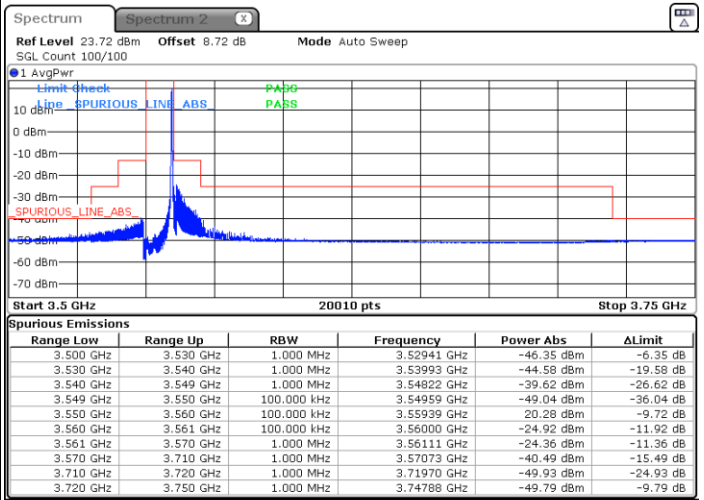

Highest Channel / Full RB

N/A

Date: 15.MAR.2021 15:57:42

LTE Band 48 / 10MHz

16QAM

Lowest Channel / 1RB0

Lowest Channel / 1RBmax

Date: 15.MAR.2021 16:08:41

Date: 15.MAR.2021 16:13:15

Lowest Channel / Full RB

N/A

Date: 15.MAR.2021 16:02:37

LTE Band 48 / 10MHz

16QAM

Middle Channel / 1RB0

Middle Channel / 1RBmax

Date: 15.MAR.2021 16:08:41

Date: 15.MAR.2021 16:13:15

Middle Channel / Full RB

N/A

Date: 15.MAR.2021 16:02:37

LTE Band 48 / 10MHz

16QAM

Highest Channel / 1RB0

Highest Channel / 1RBmax

Date: 15.MAR.2021 16:41:23

Date: 15.MAR.2021 16:45:36

Highest Channel / Full RB

N/A

Date: 15.MAR.2021 16:36:12

LTE Band 48 / 15MHz

16QAM