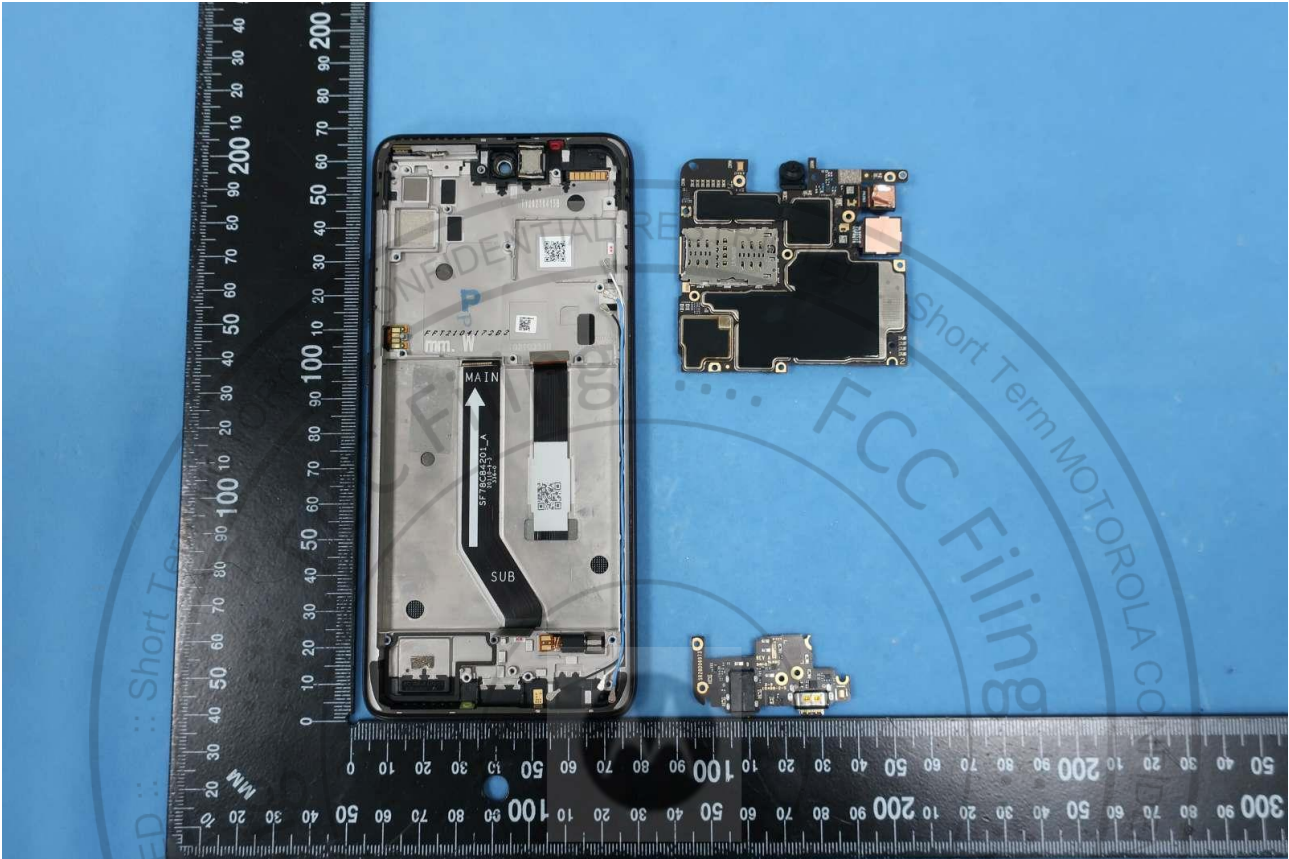

3. Internal Photograph of EUT

Brand Name: Motorola / Model Name: XT2113-1, XT2113-1PP

Brand Name: Motorola / Model Name: XT2113-1, XT2113-1PP

Brand Name: Motorola / Model Name: XT2113-1, XT2113-1PP

Brand Name: Motorola / Model Name: XT2113-1, XT2113-1PP

Brand Name: Motorola / Model Name: XT2113-1, XT2113-1PP

Brand Name: Motorola / Model Name: XT2113-1, XT2113-1PP

Brand Name: Motorola / Model Name: XT2113-1, XT2113-1PP

Brand Name: Motorola / Model Name: XT2113-1, XT2113-1PP