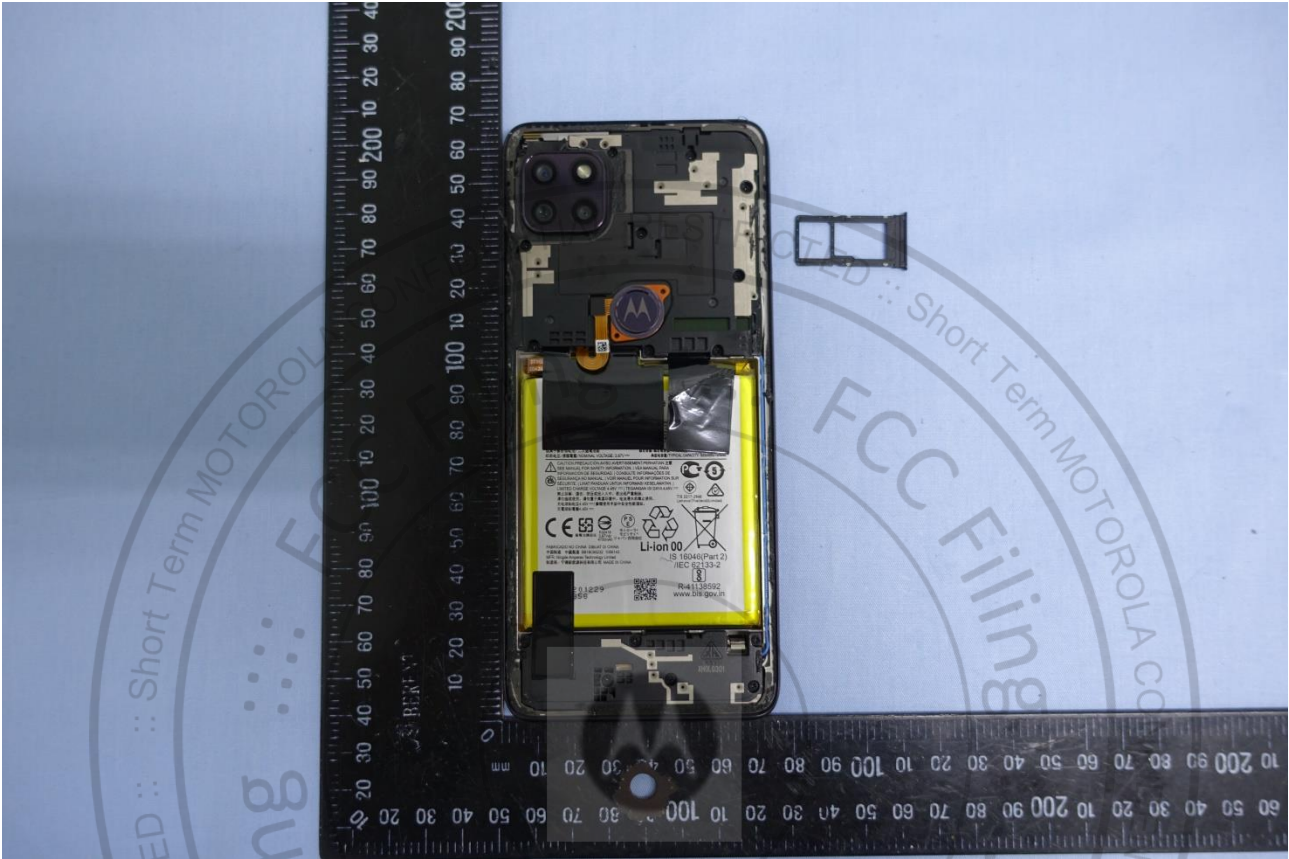

3. Internal Photograph of EUT

Brand Name: Motorola / Model Name: XT2113-1, XT2113-1PP

Brand Name: Motorola / Model Name: XT2113-1, XT2113-1PP

Brand Name: Motorola / Model Name: XT2113-1, XT2113-1PP

Brand Name: Motorola / Model Name: XT2113-1, XT2113-1PP