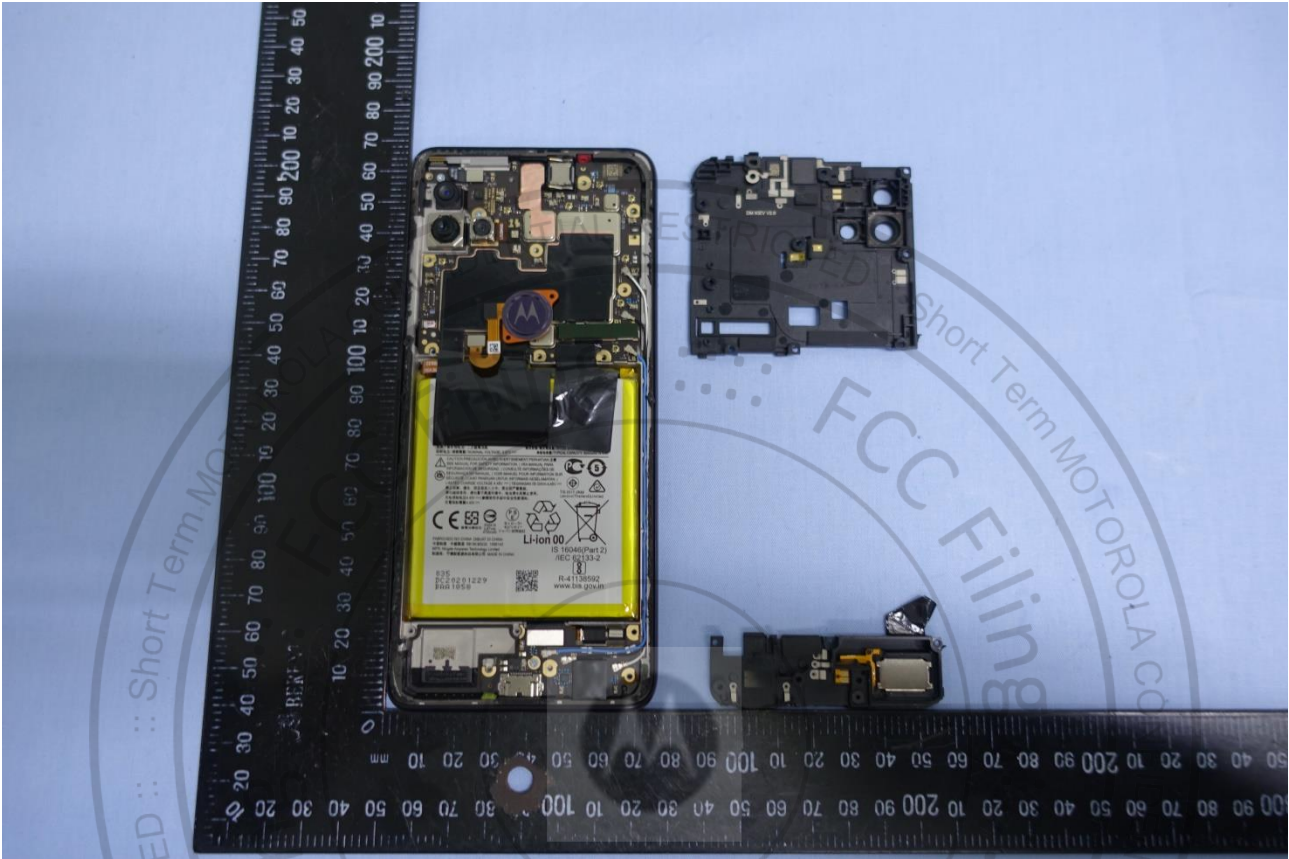

3. Internal Photograph of EUT

Brand Name: Motorola / Model Name: XT2113-1, XT2113-1PP

Brand Name: Motorola / Model Name: XT2113-1, XT2113-1PP

Brand Name: Motorola / Model Name: XT2113-1, XT2113-1PP

Brand Name: Motorola / Model Name: XT2113-1, XT2113-1PP

Brand Name: Motorola / Model Name: XT2113-1, XT2113-1PP

Brand Name: Motorola / Model Name: XT2113-1, XT2113-1PP

Brand Name: Motorola / Model Name: XT2113-1, XT2113-1PP

Brand Name: Motorola / Model Name: XT2113-1, XT2113-1PP