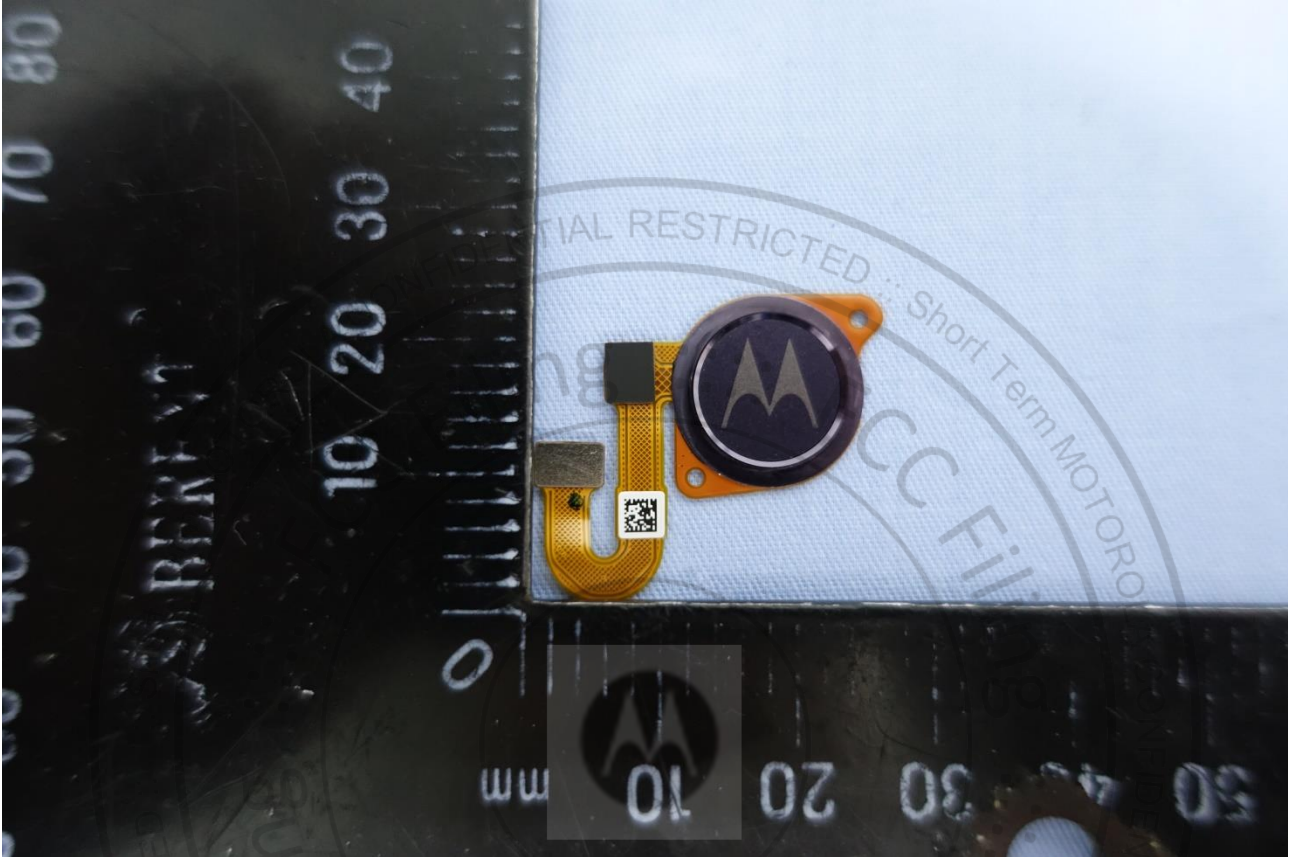

Brand Name: Motorola / Model Name: XT2113-1, XT2113-1PP

Brand Name: Motorola / Model Name: XT2113-1, XT2113-1PP

Brand Name: Motorola / Model Name: XT2113-1, XT2113-1PP

Brand Name: Motorola / Model Name: XT2113-1, XT2113-1PP