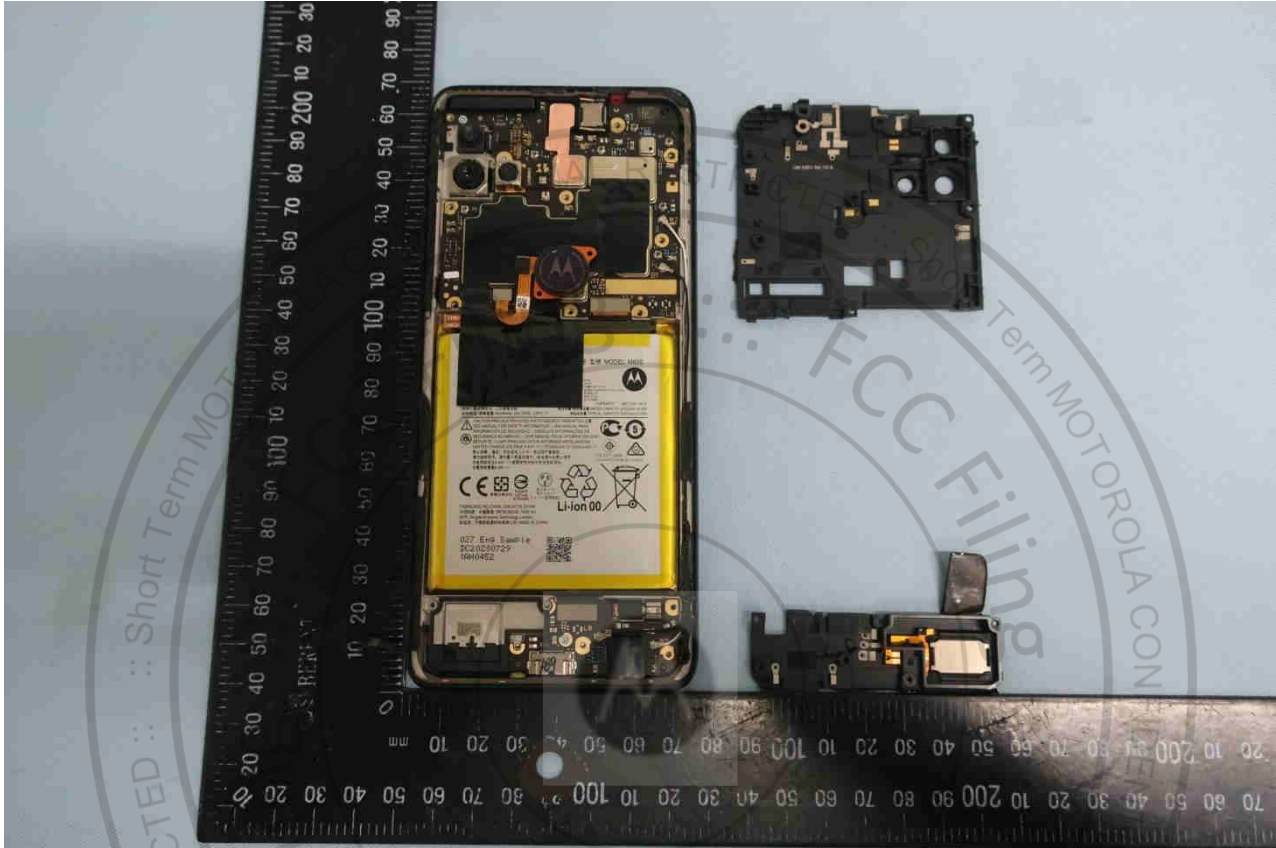

### 3. Internal Photograph of EUT

Brand Name: Motorola / Model Name: XT2113-2, XT2113-5

Brand Name: Motorola / Model Name: XT2113-2, XT2113-5

Brand Name: Motorola / Model Name: XT2113-2, XT2113-5

Brand Name: Motorola / Model Name: XT2113-2, XT2113-5

Brand Name: Motorola / Model Name: XT2113-2, XT2113-5

Brand Name: Motorola / Model Name: XT2113-2, XT2113-5

Brand Name: Motorola / Model Name: XT2113-2, XT2113-5

Brand Name: Motorola / Model Name: XT2113-2, XT2113-5