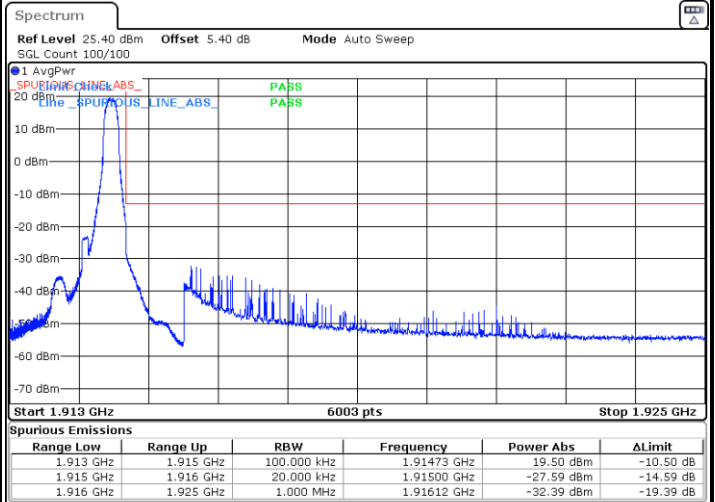

Date: 29_AUG.2020 12:01:43

Highest Channel / 15MHz / 64QAM

Date: 29_AUG.2020 11:32:52

Highest Channel / 20MHz / 64QAM

Date: 29_AUG.2020 12:03:24

Conducted Band Edge

LTE Band 25 / 1.4MHz / 16QAM

Lowest Band Edge / 1 RB

Date: 29.AUG.2020 09:29:14

Highest Band Edge / 1 RB

Date: 29.AUG.2020 09:39:30

Lowest Band Edge / Full RB

Date: 29.AUG.2020 09:32:39

Highest Band Edge / Full RB

Date: 29.AUG.2020 09:36:04

LTE Band 25 / 1.4MHz / 64QAM

Lowest Band Edge / 1 RB

Date: 29.AUG.2020 09:30:22

Highest Band Edge / 1 RB

Date: 29.AUG.2020 09:40:39

Lowest Band Edge / Full RB

Date: 29.AUG.2020 09:33:47

Highest Band Edge / Full RB

Date: 29.AUG.2020 09:37:13

LTE Band 25 / 3MHz / QPSK

Lowest Band Edge / 1RB

Date: 29.AUG.2020 09:49:04

Highest Band Edge / 1 RB

Date: 29.AUG.2020 09:52:29

Lowest Band Edge / Full RB

Date: 29.AUG.2020 09:45:19

Highest Band Edge / Full RB