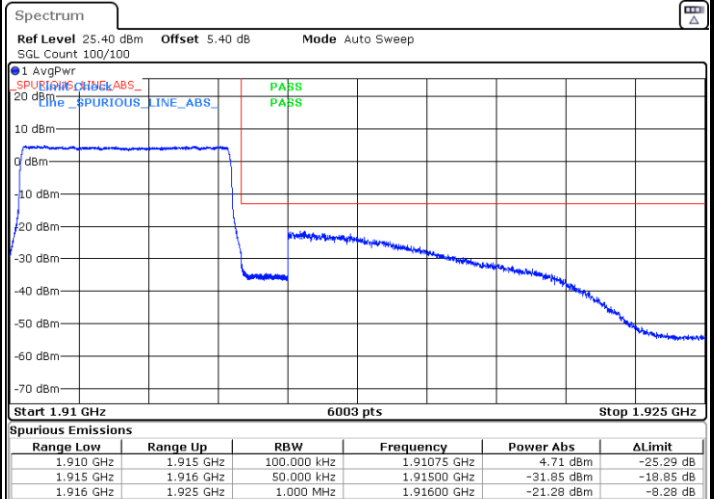

Date: 29.AUG.2020 10:39:55

Lowest Band Edge / Full RB

Date: 29.AUG.2020 10:21:57

Highest Band Edge / Full RB

Date: 29.AUG.2020 10:36:29

LTE Band 25 / 5MHz / 64QAM

Lowest Band Edge / 1RB

Date: 29.AUG.2020 10:26:30

Highest Band Edge / 1 RB

Date: 29.AUG.2020 10:41:04

Lowest Band Edge / Full RB

Date: 29.AUG.2020 10:20:49

Highest Band Edge / Full RB

Date: 29.AUG.2020 10:35:21

LTE Band 25 / 10MHz / QPSK

Lowest Band Edge / 1 RB

Date: 29.AUG.2020 10:51:37

Highest Band Edge / 1 RB

Date: 29.AUG.2020 11:06:11

Lowest Band Edge / Full RB

Date: 29.AUG.2020 10:50:29

Highest Band Edge / Full RB

Date: 29.AUG.2020 11:05:02

LTE Band 25 / 10MHz / 16QAM

Lowest Band Edge / 1 RB

Date: 29.AUG.2020 10:52:45

Highest Band Edge / 1 RB

Date: 29.AUG.2020 11:07:19

Lowest Band Edge / Full RB

Date: 29.AUG.2020 10:49:21

Highest Band Edge / Full RB

Date: 29.AUG.2020 11:03:53