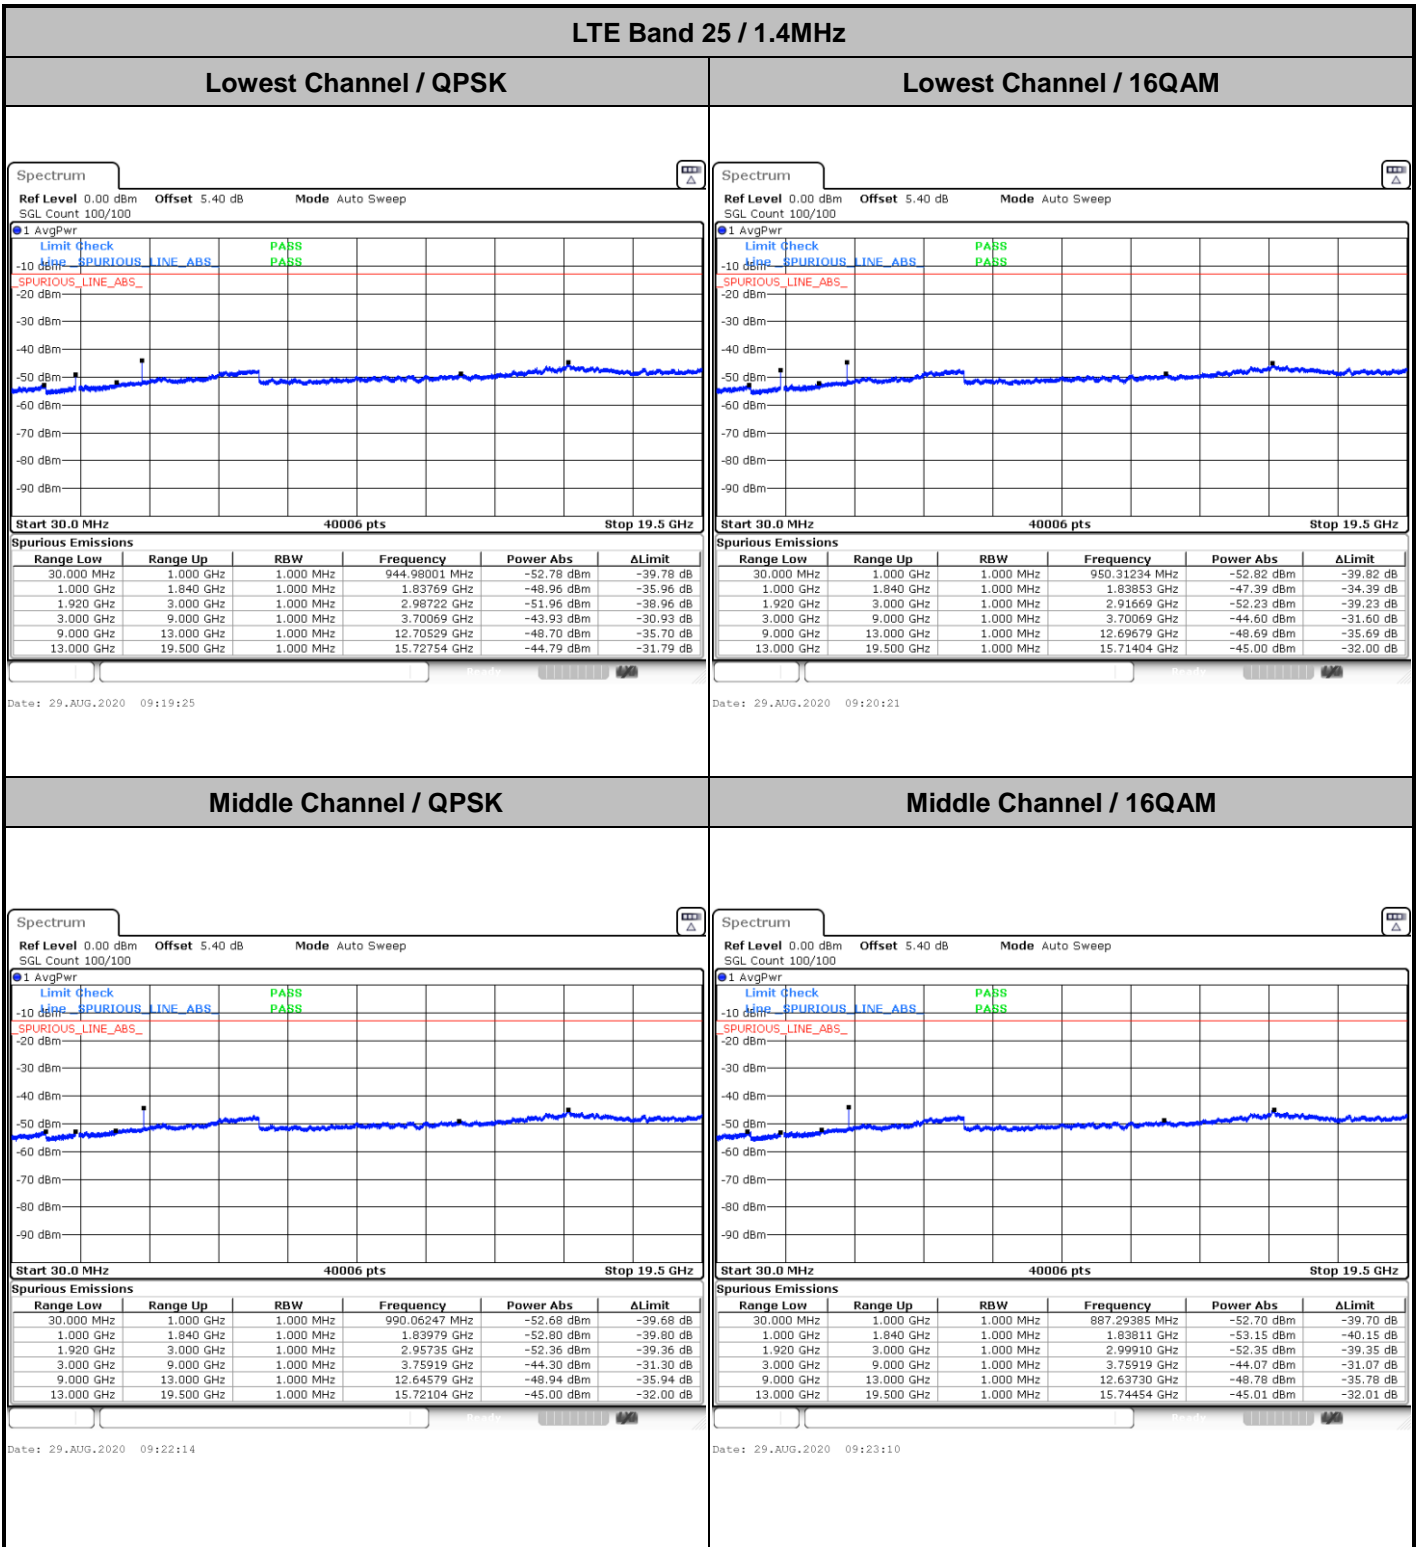

Date: 29.AUG.2020 12:08:09

Lowest Band Edge / Full RB

Date: 29.AUG.2020 11:52:28

Highest Band Edge / Full RB

Date: 29.AUG.2020 12:07:00

LTE Band 25 / 20MHz / 16QAM

Lowest Band Edge / 1 RB

Date: 29.AUG.2020 11:54:45

Highest Band Edge / 1 RB

Date: 29.AUG.2020 12:09:17

Lowest Band Edge / Full RB

Date: 29.AUG.2020 11:51:21

Highest Band Edge / Full RB

Date: 29.AUG.2020 12:05:52

LTE Band 25 / 20MHz / 64QAM

Lowest Band Edge / 1 RB

Date: 29.AUG.2020 11:55:53

Highest Band Edge / 1 RB

Date: 29.AUG.2020 12:10:26

Lowest Band Edge / Full RB

Date: 29.AUG.2020 11:50:13

Highest Band Edge / Full RB

Date: 29.AUG.2020 12:04:43

Conducted Spurious Emission

LTE Band 25 / 1.4MHz

Highest Channel / QPSK

Date: 29.AUG.2020 09:25:03

Highest Channel / 16QAM

Date: 29.AUG.2020 09:26:00

LTE Band 25 / 3MHz

Lowest Channel / QPSK

Date: 29.AUG.2020 09:59:09