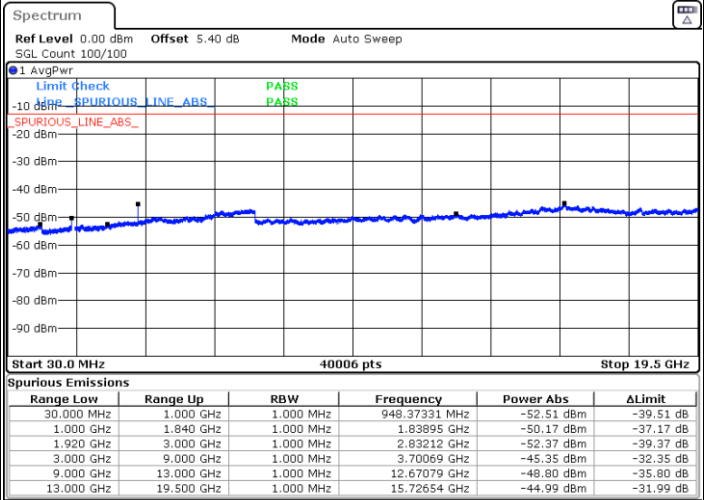

Lowest Channel / 16QAM

Date: 29.AUG.2020 10:00:06

LTE Band 25 / 3MHz

Middle Channel / QPSK

Middle Channel / 16QAM

Date: 29.AUG.2020 10:01:59

Date: 29.AUG.2020 10:02:56

Highest Channel / QPSK

Highest Channel / 16QAM

Date: 29.AUG.2020 10:04:49

Date: 29.AUG.2020 10:05:46

LTE Band 25 / 5MHz

Lowest Channel / QPSK

Lowest Channel / 16QAM

Date: 29.AUG.2020 10:29:19

Date: 29.AUG.2020 10:28:23