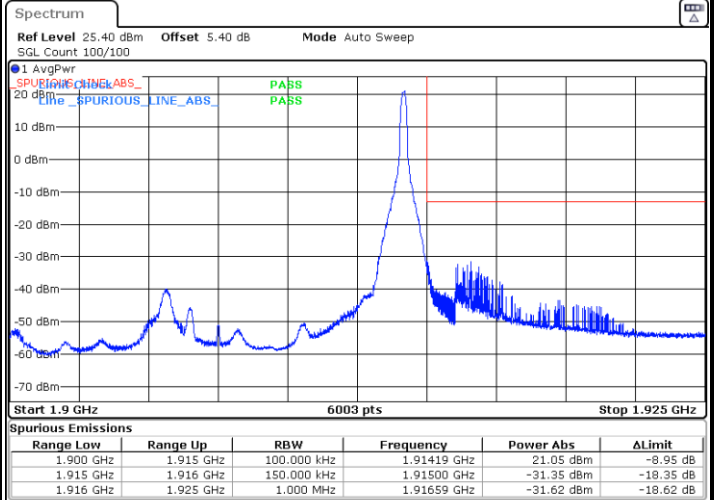

LTE Band 25 / 10MHz / 64QAM

Lowest Band Edge / 1 RB

Date: 29.AUG.2020 10:53:54

Highest Band Edge / 1 RB

Date: 29.AUG.2020 11:08:28

Lowest Band Edge / Full RB

Date: 29.AUG.2020 10:48:13

Highest Band Edge / Full RB

Date: 29.AUG.2020 11:02:45

LTE Band 25 / 15MHz / QPSK

Lowest Band Edge / 1 RB

Date: 29.AUG.2020 11:23:04

Highest Band Edge / 1 RB

Date: 29.AUG.2020 11:37:36

Lowest Band Edge / Full RB

Date: 29.AUG.2020 11:21:56

Highest Band Edge / Full RB

Date: 29.AUG.2020 11:36:28

LTE Band 25 / 15MHz / 16QAM

Lowest Band Edge / 1 RB

Date: 29.AUG.2020 11:24:12

Highest Band Edge / 1 RB

Date: 29.AUG.2020 11:38:45

Lowest Band Edge / Full RB

Date: 29.AUG.2020 11:20:48

Highest Band Edge / Full RB

Date: 29.AUG.2020 11:35:19

LTE Band 25 / 15MHz / 64QAM

Lowest Band Edge / 1 RB

Date: 29.AUG.2020 11:25:20

Highest Band Edge / 1 RB

Date: 29.AUG.2020 11:39:54