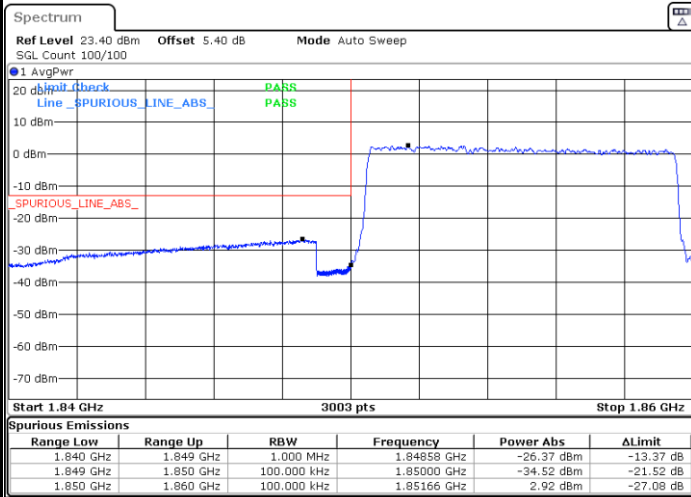

LTE Band 25 / 10MHz / 64QAM

Lowest Band Edge / 1 RB

Date: 29.AUG.2020 10:53:54

Highest Band Edge / 1 RB

Date: 29.AUG.2020 11:08:28

Lowest Band Edge / Full RB

Date: 29.AUG.2020 10:48:13

Highest Band Edge / Full RB

Date: 29.AUG.2020 11:02:45

LTE Band 25 / 15MHz / QPSK

Lowest Band Edge / 1 RB

Date: 29.AUG.2020 11:23:04

Highest Band Edge / 1 RB

Date: 29.AUG.2020 11:37:36

Lowest Band Edge / Full RB

Date: 29.AUG.2020 11:21:56