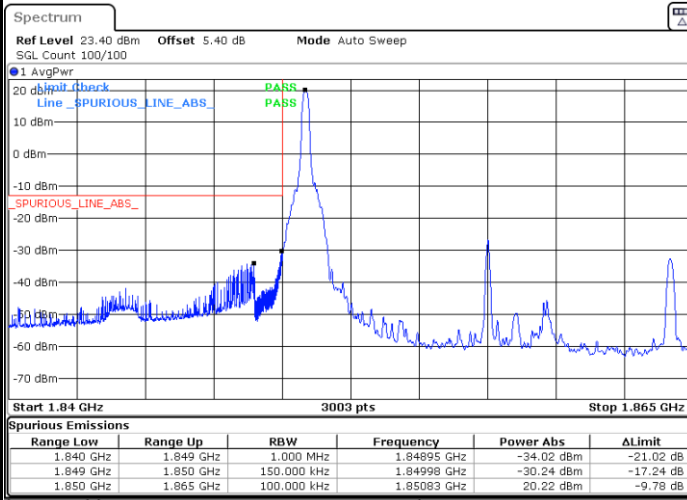

Date: 29.AUG.2020 11:02:45

LTE Band 25 / 15MHz / QPSK

Lowest Band Edge / 1 RB

Date: 29.AUG.2020 11:23:04

Highest Band Edge / 1 RB

Date: 29.AUG.2020 11:37:36

Lowest Band Edge / Full RB

Date: 29.AUG.2020 11:21:56

Highest Band Edge / Full RB

Date: 29.AUG.2020 11:36:28

LTE Band 25 / 15MHz / 16QAM

Lowest Band Edge / 1 RB

Date: 29.AUG.2020 11:24:12

Highest Band Edge / 1 RB

Date: 29.AUG.2020 11:38:45

Lowest Band Edge / Full RB

Date: 29.AUG.2020 11:20:48

Highest Band Edge / Full RB

Date: 29.AUG.2020 11:35:19

LTE Band 25 / 15MHz / 64QAM

Lowest Band Edge / 1 RB

Date: 29.AUG.2020 11:25:20

Highest Band Edge / 1 RB

Date: 29.AUG.2020 11:39:54

Lowest Band Edge / Full RB

Date: 29.AUG.2020 11:19:39

Highest Band Edge / Full RB

Date: 29.AUG.2020 11:34:11

LTE Band 25 / 20MHz / QPSK

Lowest Band Edge / 1 RB

Date: 29.AUG.2020 11:53:37

Highest Band Edge / 1 RB