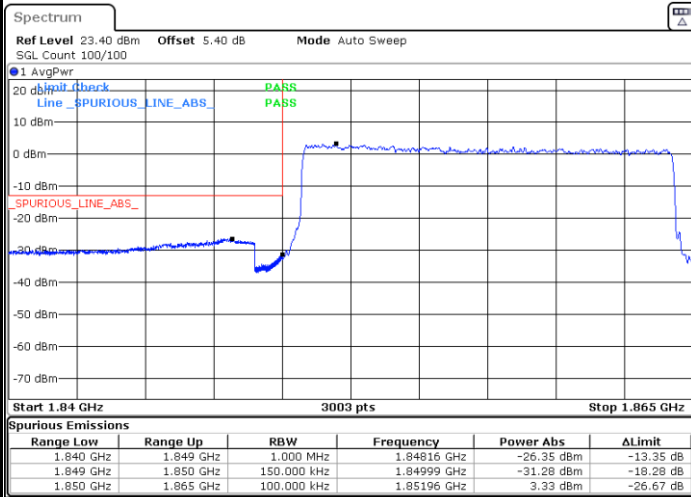

Date: 29.AUG.2020 11:02:45

LTE Band 25 / 15MHz / QPSK

Lowest Band Edge / 1 RB

Date: 29.AUG.2020 11:23:04

Highest Band Edge / 1 RB

Date: 29.AUG.2020 11:37:36

Lowest Band Edge / Full RB

Date: 29.AUG.2020 11:21:56

Highest Band Edge / Full RB

Date: 29.AUG.2020 11:36:28

LTE Band 25 / 15MHz / 16QAM

Lowest Band Edge / 1 RB

Date: 29.AUG.2020 11:24:12

Highest Band Edge / 1 RB

Date: 29.AUG.2020 11:38:45

Lowest Band Edge / Full RB