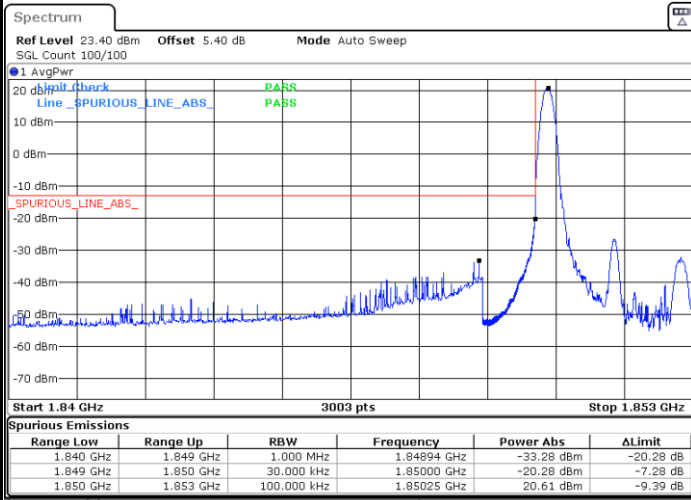

LTE Band 25 / 3MHz / QPSK

Lowest Band Edge / 1RB

Date: 29.AUG.2020 09:49:04

Highest Band Edge / 1 RB

Date: 29.AUG.2020 09:52:29

Lowest Band Edge / Full RB

Date: 29.AUG.2020 09:45:19

Highest Band Edge / Full RB

Date: 29.AUG.2020 09:55:56

LTE Band 25 / 3MHz / 16QAM

Lowest Band Edge / 1 RB

Date: 29.AUG.2020 09:50:12

Highest Band Edge / 1 RB

Date: 29.AUG.2020 09:53:38

Lowest Band Edge / Full RB

Date: 29.AUG.2020 09:46:47