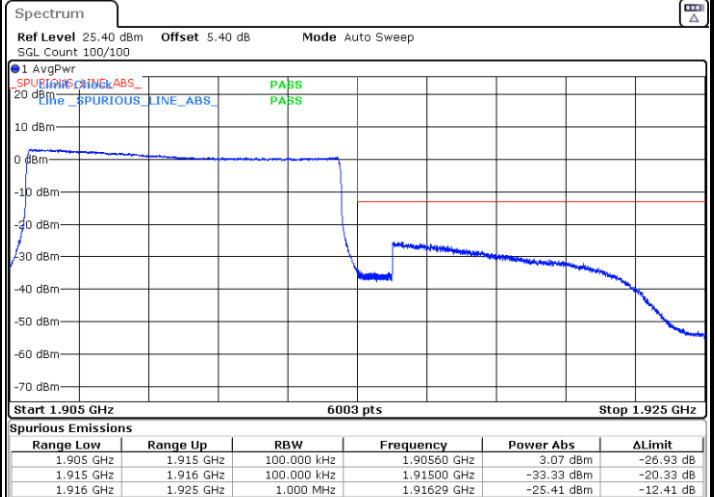

Lowest Band Edge / 1 RB

Date: 29.AUG.2020 10:52:45

Highest Band Edge / 1 RB

Date: 29.AUG.2020 11:07:19

Lowest Band Edge / Full RB

Date: 29.AUG.2020 10:49:21

Highest Band Edge / Full RB

Date: 29.AUG.2020 11:03:53

LTE Band 25 / 10MHz / 64QAM

Lowest Band Edge / 1 RB

Date: 29.AUG.2020 10:53:54

Highest Band Edge / 1 RB

Date: 29.AUG.2020 11:08:28

Lowest Band Edge / Full RB

Date: 29.AUG.2020 10:48:13

Highest Band Edge / Full RB

Date: 29.AUG.2020 11:02:45

LTE Band 25 / 15MHz / QPSK

Lowest Band Edge / 1 RB

Date: 29.AUG.2020 11:23:04

Highest Band Edge / 1 RB

Date: 29.AUG.2020 11:37:36

Lowest Band Edge / Full RB

Date: 29.AUG.2020 11:21:56

Highest Band Edge / Full RB

Date: 29.AUG.2020 11:36:28

LTE Band 25 / 15MHz / 16QAM

Lowest Band Edge / 1 RB

Date: 29.AUG.2020 11:24:12

Highest Band Edge / 1 RB

Date: 29.AUG.2020 11:38:45

Lowest Band Edge / Full RB