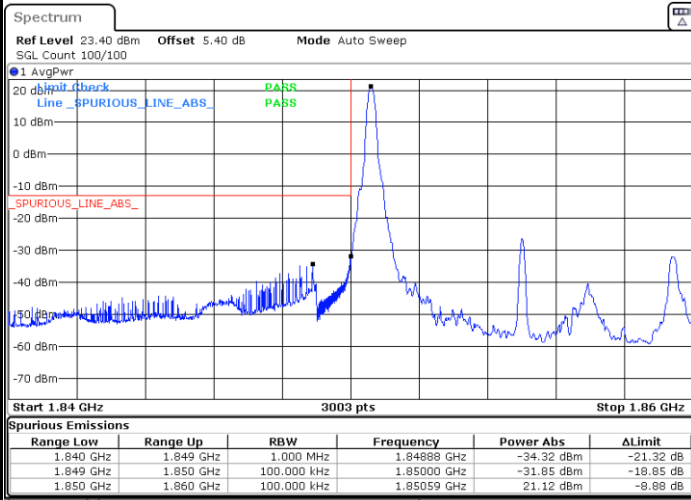

Date: 29.AUG.2020 10:39:55

Lowest Band Edge / Full RB

Date: 29.AUG.2020 10:21:57

Highest Band Edge / Full RB

Date: 29.AUG.2020 10:36:29

LTE Band 25 / 5MHz / 64QAM

Lowest Band Edge / 1RB

Date: 29.AUG.2020 10:26:30

Highest Band Edge / 1 RB

Date: 29.AUG.2020 10:41:04

Lowest Band Edge / Full RB

Date: 29.AUG.2020 10:20:49

Highest Band Edge / Full RB

Date: 29.AUG.2020 10:35:21

LTE Band 25 / 10MHz / QPSK

Lowest Band Edge / 1 RB

Date: 29.AUG.2020 10:51:37

Highest Band Edge / 1 RB

Date: 29.AUG.2020 11:06:11

Lowest Band Edge / Full RB

Date: 29.AUG.2020 10:50:29

Highest Band Edge / Full RB

Date: 29.AUG.2020 11:05:02

LTE Band 25 / 10MHz / 16QAM