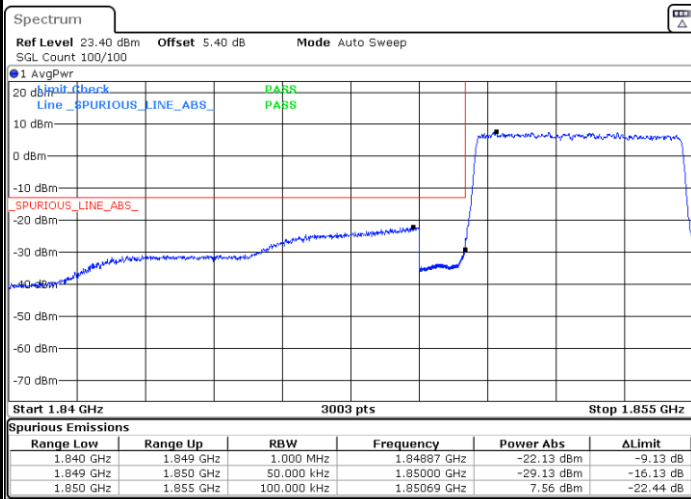

Date: 29.AUG.2020 09:47:56

Highest Band Edge / Full RB

Date: 29.AUG.2020 09:58:13

LTE Band 25 / 5MHz / QPSK

Lowest Band Edge / 1 RB

Date: 29.AUG.2020 10:24:14

Highest Band Edge / 1 RB

Date: 29.AUG.2020 10:38:46

Lowest Band Edge / Full RB

Date: 29.AUG.2020 10:23:05

Highest Band Edge / Full RB

Date: 29.AUG.2020 10:37:38

LTE Band 25 / 5MHz / 16QAM

Lowest Band Edge / 1RB

Date: 29.AUG.2020 10:25:22

Highest Band Edge / 1 RB