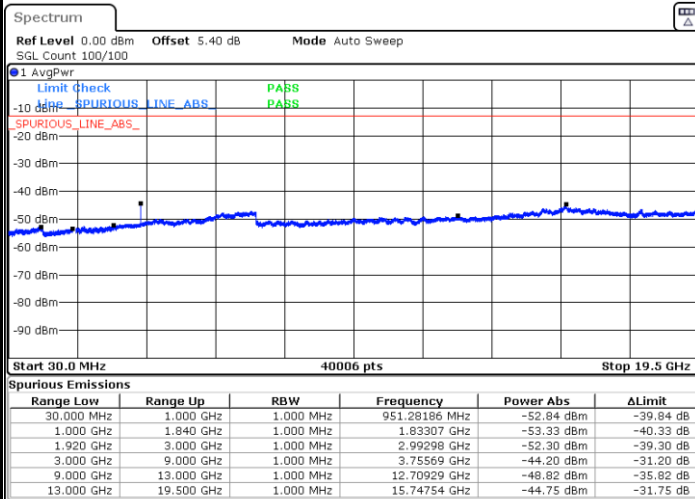

Middle Channel / QPSK

Middle Channel / 16QAM

Date: 29.AUG.2020 10:30:16