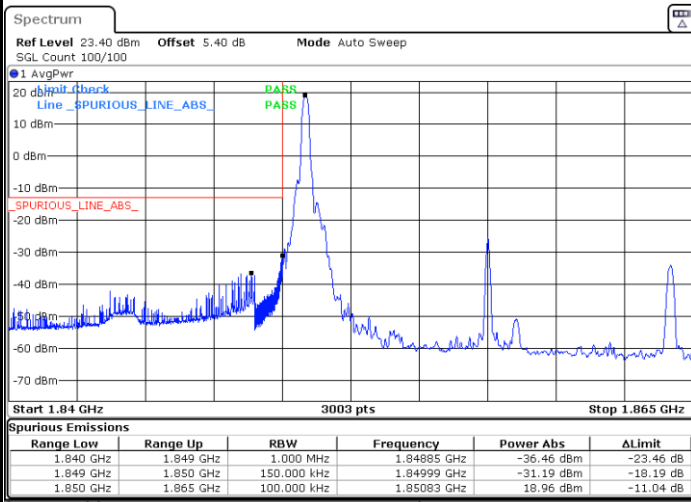

Highest Band Edge / Full RB

Date: 29.AUG.2020 11:36:28

LTE Band 25 / 15MHz / 16QAM

Lowest Band Edge / 1 RB

Date: 29.AUG.2020 11:24:12

Highest Band Edge / 1 RB

Date: 29.AUG.2020 11:38:45

Lowest Band Edge / Full RB

Date: 29.AUG.2020 11:20:48

Highest Band Edge / Full RB

Date: 29.AUG.2020 11:35:19

LTE Band 25 / 15MHz / 64QAM

Lowest Band Edge / 1 RB

Date: 29.AUG.2020 11:25:20

Highest Band Edge / 1 RB

Date: 29.AUG.2020 11:39:54

Lowest Band Edge / Full RB

Date: 29.AUG.2020 11:19:39

Highest Band Edge / Full RB

Date: 29.AUG.2020 11:34:11

LTE Band 25 / 20MHz / QPSK

Lowest Band Edge / 1 RB

Date: 29.AUG.2020 11:53:37

Highest Band Edge / 1 RB

Date: 29.AUG.2020 12:08:09

Lowest Band Edge / Full RB

Date: 29.AUG.2020 11:52:28

Highest Band Edge / Full RB

Date: 29.AUG.2020 12:07:00

LTE Band 25 / 20MHz / 16QAM

Lowest Band Edge / 1 RB

Date: 29.AUG.2020 11:54:45