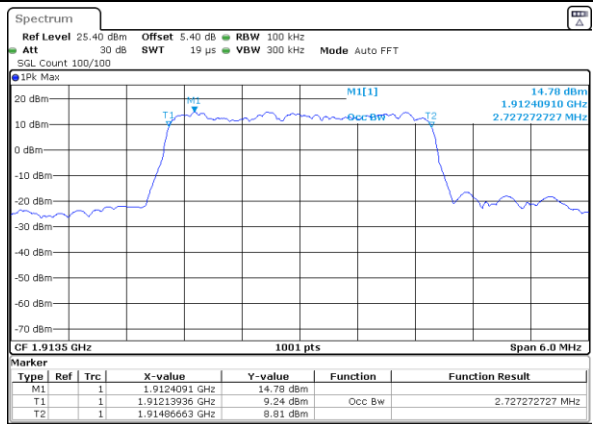

Highest Channel / 3MHz / 64QAM

Date: 29_AUG.2020 09:14:12:0