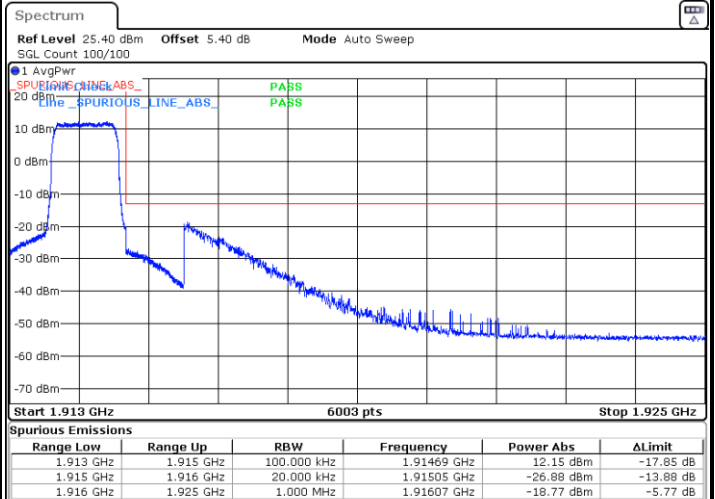

Date: 29_AUG.2020 12:01:43

Highest Channel / 15MHz / 64QAM

Date: 29_AUG.2020 11:32:52

Highest Channel / 20MHz / 64QAM

Date: 29_AUG.2020 12:03:24

Conducted Band Edge

LTE Band 25 / 1.4MHz / 16QAM

Lowest Band Edge / 1 RB

Date: 29.AUG.2020 09:29:14

Highest Band Edge / 1 RB

Date: 29.AUG.2020 09:39:30

Lowest Band Edge / Full RB

Date: 29.AUG.2020 09:32:39

Highest Band Edge / Full RB

Date: 29.AUG.2020 09:36:04

LTE Band 25 / 1.4MHz / 64QAM

Lowest Band Edge / 1 RB

Date: 29.AUG.2020 09:30:22

Highest Band Edge / 1 RB

Date: 29.AUG.2020 09:40:39

Lowest Band Edge / Full RB

Date: 29.AUG.2020 09:33:47

Highest Band Edge / Full RB

Date: 29.AUG.2020 09:37:13

LTE Band 25 / 3MHz / QPSK

Lowest Band Edge / 1RB

Date: 29.AUG.2020 09:49:04

Highest Band Edge / 1 RB

Date: 29.AUG.2020 09:52:29

Lowest Band Edge / Full RB

Date: 29.AUG.2020 09:45:19

Highest Band Edge / Full RB