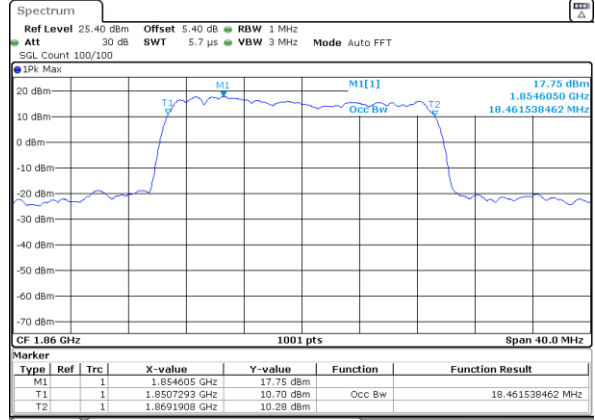

LTE Band 25

Lowest Channel / 20MHz / QPSK

Date: 29_AUG.2020 11:48:14

Lowest Channel / 20MHz / 16QAM

Date: 29_AUG.2020 11:48:34

Middle Channel / 20MHz / QPSK

Date: 29_AUG.2020 12:02:24

Middle Channel / 20MHz / 16QAM

Date: 29_AUG.2020 12:02:03

Highest Channel / 20MHz / QPSK

Date: 29_AUG.2020 12:02:44

Highest Channel / 20MHz / 16QAM

Date: 29_AUG.2020 12:03:04

LTE Band 25

Lowest Channel / 1.4MHz / 64QAM

Date: 29_AUG.2020 09:16:19