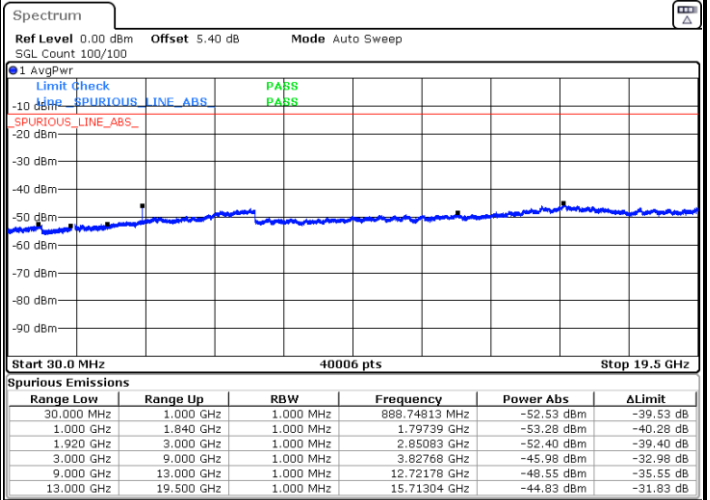

Date: 29.AUG.2020 12:08:09

Lowest Band Edge / Full RB

Date: 29.AUG.2020 11:52:28

Highest Band Edge / Full RB

Date: 29.AUG.2020 12:07:00

LTE Band 25 / 20MHz / 16QAM

Lowest Band Edge / 1 RB

Date: 29.AUG.2020 11:54:45

Highest Band Edge / 1 RB

Date: 29.AUG.2020 12:09:17

Lowest Band Edge / Full RB

Date: 29.AUG.2020 11:51:21

Highest Band Edge / Full RB

Date: 29.AUG.2020 12:05:52

LTE Band 25 / 20MHz / 64QAM

Lowest Band Edge / 1 RB

Date: 29.AUG.2020 11:55:53

Highest Band Edge / 1 RB

Date: 29.AUG.2020 12:10:26

Lowest Band Edge / Full RB

Date: 29.AUG.2020 11:50:13

Highest Band Edge / Full RB

Date: 29.AUG.2020 12:04:43

Conducted Spurious Emission

LTE Band 25 / 1.4MHz

Highest Channel / QPSK

Date: 29.AUG.2020 09:25:03

Highest Channel / 16QAM

Date: 29.AUG.2020 09:26:00

LTE Band 25 / 3MHz

Lowest Channel / QPSK

Date: 29.AUG.2020 09:59:09