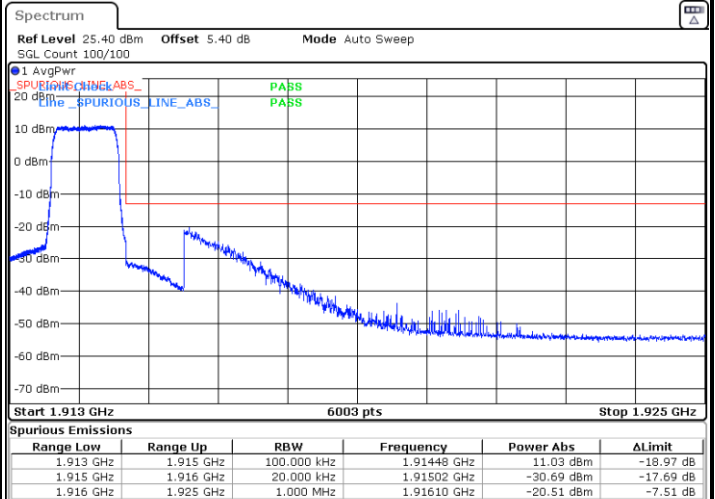

Date: 29.AUG.2020 09:29:14

Highest Band Edge / 1 RB

Date: 29.AUG.2020 09:39:30

Lowest Band Edge / Full RB

Date: 29.AUG.2020 09:32:39

Highest Band Edge / Full RB

Date: 29.AUG.2020 09:36:04

LTE Band 25 / 1.4MHz / 64QAM

Lowest Band Edge / 1 RB

Date: 29.AUG.2020 09:30:22

Highest Band Edge / 1 RB

Date: 29.AUG.2020 09:40:39

Lowest Band Edge / Full RB

Date: 29.AUG.2020 09:33:47

Highest Band Edge / Full RB

Date: 29.AUG.2020 09:37:13

LTE Band 25 / 3MHz / QPSK

Lowest Band Edge / 1RB

Date: 29.AUG.2020 09:49:04

Highest Band Edge / 1 RB

Date: 29.AUG.2020 09:52:29

Lowest Band Edge / Full RB

Date: 29.AUG.2020 09:45:19

Highest Band Edge / Full RB