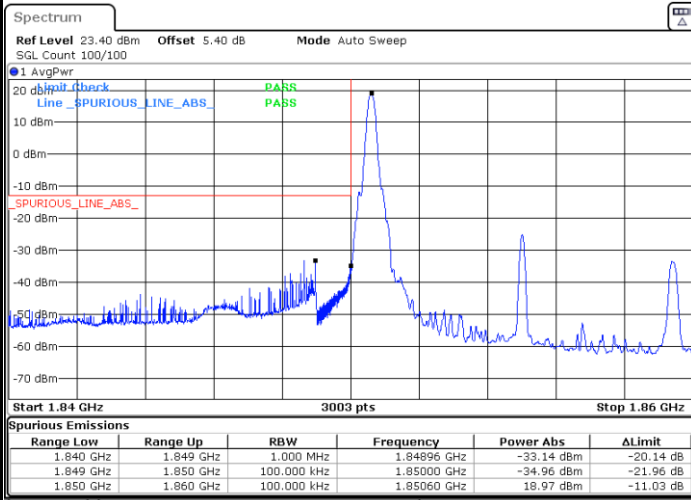

Date: 29.AUG.2020 10:51:37

Highest Band Edge / 1 RB

Date: 29.AUG.2020 11:06:11

Lowest Band Edge / Full RB

Date: 29.AUG.2020 10:50:29

Highest Band Edge / Full RB

Date: 29.AUG.2020 11:05:02

LTE Band 25 / 10MHz / 16QAM

Lowest Band Edge / 1 RB

Date: 29.AUG.2020 10:52:45

Highest Band Edge / 1 RB

Date: 29.AUG.2020 11:07:19

Lowest Band Edge / Full RB

Date: 29.AUG.2020 10:49:21

Highest Band Edge / Full RB

Date: 29.AUG.2020 11:03:53

LTE Band 25 / 10MHz / 64QAM

Lowest Band Edge / 1 RB

Date: 29.AUG.2020 10:53:54

Highest Band Edge / 1 RB

Date: 29.AUG.2020 11:08:28

Lowest Band Edge / Full RB

Date: 29.AUG.2020 10:48:13

Highest Band Edge / Full RB