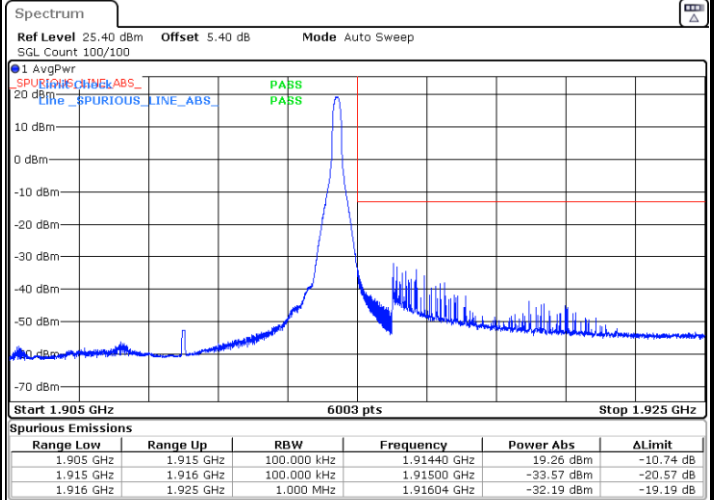

Date: 29.AUG.2020 10:51:37

Highest Band Edge / 1 RB

Date: 29.AUG.2020 11:06:11

Lowest Band Edge / Full RB

Date: 29.AUG.2020 10:50:29

Highest Band Edge / Full RB

Date: 29.AUG.2020 11:05:02

LTE Band 25 / 10MHz / 16QAM

Lowest Band Edge / 1 RB

Date: 29.AUG.2020 10:52:45

Highest Band Edge / 1 RB

Date: 29.AUG.2020 11:07:19

Lowest Band Edge / Full RB

Date: 29.AUG.2020 10:49:21

Highest Band Edge / Full RB

Date: 29.AUG.2020 11:03:53

LTE Band 25 / 10MHz / 64QAM

Lowest Band Edge / 1 RB

Date: 29.AUG.2020 10:53:54

Highest Band Edge / 1 RB

Date: 29.AUG.2020 11:08:28

Lowest Band Edge / Full RB

Date: 29.AUG.2020 10:48:13

Highest Band Edge / Full RB

Date: 29.AUG.2020 11:02:45

LTE Band 25 / 15MHz / QPSK

Lowest Band Edge / 1 RB

Date: 29.AUG.2020 11:23:04

Highest Band Edge / 1 RB

Date: 29.AUG.2020 11:37:36

Lowest Band Edge / Full RB

Date: 29.AUG.2020 11:21:56