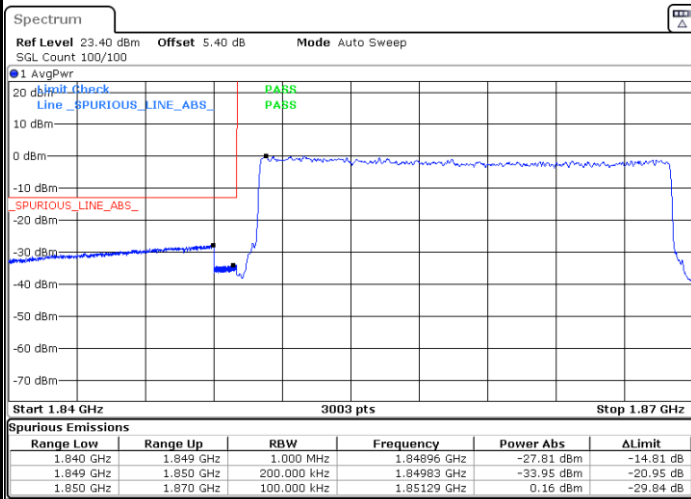

Date: 29.AUG.2020 12:08:09

Lowest Band Edge / Full RB

Date: 29.AUG.2020 11:52:28

Highest Band Edge / Full RB

Date: 29.AUG.2020 12:07:00

LTE Band 25 / 20MHz / 16QAM

Lowest Band Edge / 1 RB

Date: 29.AUG.2020 11:54:45

Highest Band Edge / 1 RB

Date: 29.AUG.2020 12:09:17

Lowest Band Edge / Full RB

Date: 29.AUG.2020 11:51:21

Highest Band Edge / Full RB

Date: 29.AUG.2020 12:05:52

LTE Band 25 / 20MHz / 64QAM

Lowest Band Edge / 1 RB

Date: 29.AUG.2020 11:55:53

Highest Band Edge / 1 RB

Date: 29.AUG.2020 12:10:26

Lowest Band Edge / Full RB

Date: 29.AUG.2020 11:50:13

Highest Band Edge / Full RB

Date: 29.AUG.2020 12:04:43

Conducted Spurious Emission