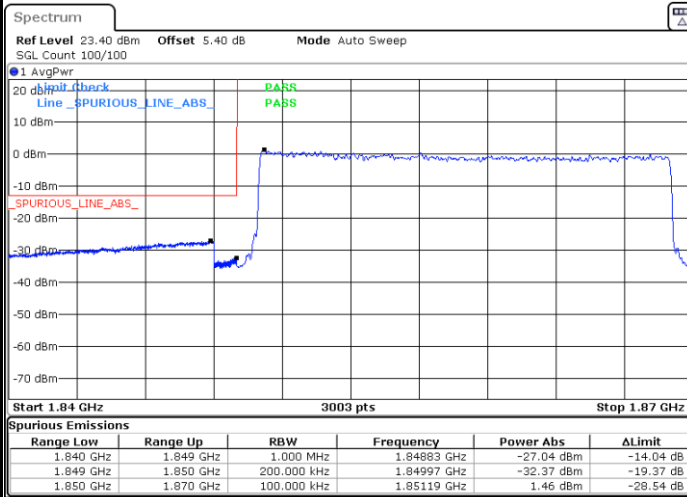

Lowest Band Edge / Full RB

Date: 29.AUG.2020 11:19:39

Highest Band Edge / Full RB

Date: 29.AUG.2020 11:34:11

LTE Band 25 / 20MHz / QPSK

Lowest Band Edge / 1 RB

Date: 29.AUG.2020 11:53:37

Highest Band Edge / 1 RB

Date: 29.AUG.2020 12:08:09

Lowest Band Edge / Full RB

Date: 29.AUG.2020 11:52:28

Highest Band Edge / Full RB

Date: 29.AUG.2020 12:07:00

LTE Band 25 / 20MHz / 16QAM

Lowest Band Edge / 1 RB

Date: 29.AUG.2020 11:54:45

Highest Band Edge / 1 RB

Date: 29.AUG.2020 12:09:17

Lowest Band Edge / Full RB

Date: 29.AUG.2020 11:51:21

Highest Band Edge / Full RB

Date: 29.AUG.2020 12:05:52

LTE Band 25 / 20MHz / 64QAM

Lowest Band Edge / 1 RB