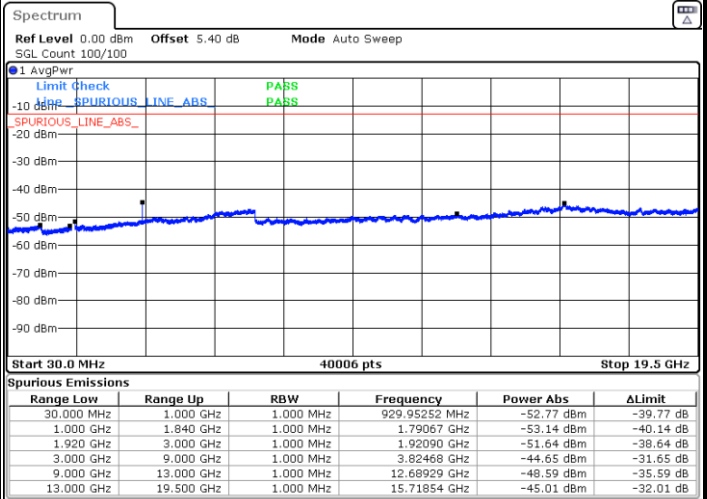

LTE Band 25 / 1.4MHz

Highest Channel / QPSK

Date: 29.AUG.2020 09:25:03

Highest Channel / 16QAM

Date: 29.AUG.2020 09:26:00

LTE Band 25 / 3MHz

Lowest Channel / QPSK

Date: 29.AUG.2020 09:59:09

Lowest Channel / 16QAM

Date: 29.AUG.2020 10:00:06

LTE Band 25 / 3MHz

Middle Channel / QPSK

Middle Channel / 16QAM

Date: 29.AUG.2020 10:01:59

Date: 29.AUG.2020 10:02:56

Highest Channel / QPSK

Highest Channel / 16QAM

Date: 29.AUG.2020 10:04:49

Date: 29.AUG.2020 10:05:46

LTE Band 25 / 5MHz

Lowest Channel / QPSK

Lowest Channel / 16QAM

Date: 29.AUG.2020 10:29:19

Date: 29.AUG.2020 10:28:23