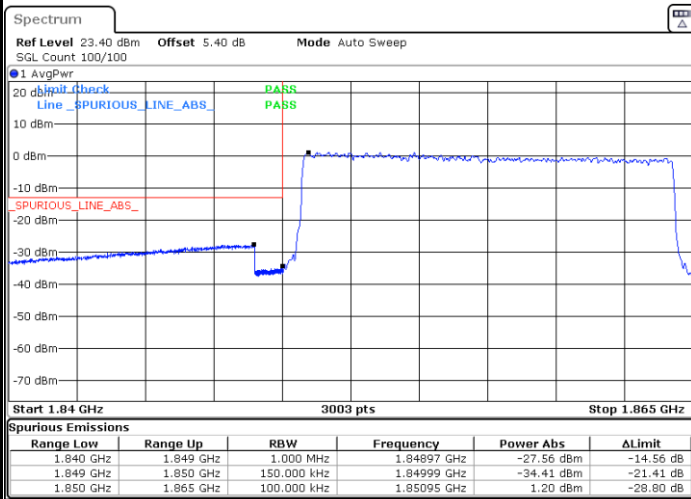

Highest Band Edge / Full RB

Date: 29.AUG.2020 11:36:28

LTE Band 25 / 15MHz / 16QAM

Lowest Band Edge / 1 RB

Date: 29.AUG.2020 11:24:12

Highest Band Edge / 1 RB

Date: 29.AUG.2020 11:38:45

Lowest Band Edge / Full RB

Date: 29.AUG.2020 11:20:48

Highest Band Edge / Full RB

Date: 29.AUG.2020 11:35:19

LTE Band 25 / 15MHz / 64QAM

Lowest Band Edge / 1 RB

Date: 29.AUG.2020 11:25:20

Highest Band Edge / 1 RB

Date: 29.AUG.2020 11:39:54

Lowest Band Edge / Full RB

Date: 29.AUG.2020 11:19:39

Highest Band Edge / Full RB

Date: 29.AUG.2020 11:34:11

LTE Band 25 / 20MHz / QPSK

Lowest Band Edge / 1 RB

Date: 29.AUG.2020 11:53:37

Highest Band Edge / 1 RB