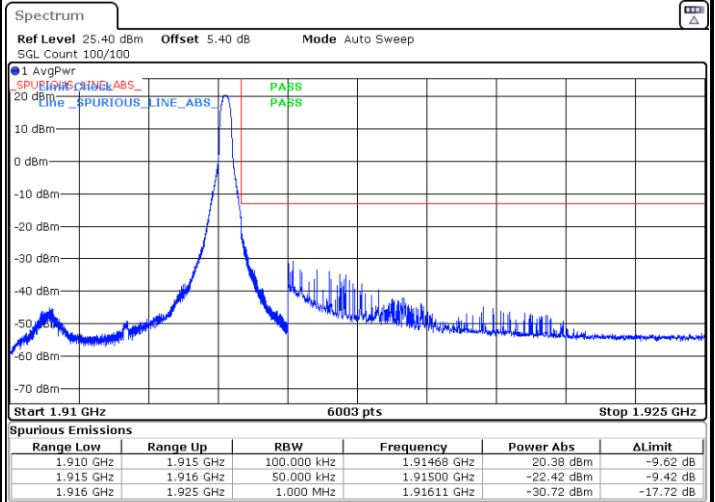

Date: 29.AUG.2020 09:47:56

Highest Band Edge / Full RB

Date: 29.AUG.2020 09:58:13

LTE Band 25 / 5MHz / QPSK

Lowest Band Edge / 1 RB

Date: 29.AUG.2020 10:24:14

Highest Band Edge / 1 RB

Date: 29.AUG.2020 10:38:46

Lowest Band Edge / Full RB

Date: 29.AUG.2020 10:23:05

Highest Band Edge / Full RB

Date: 29.AUG.2020 10:37:38

LTE Band 25 / 5MHz / 16QAM

Lowest Band Edge / 1RB

Date: 29.AUG.2020 10:25:22

Highest Band Edge / 1 RB

Date: 29.AUG.2020 10:39:55

Lowest Band Edge / Full RB

Date: 29.AUG.2020 10:21:57

Highest Band Edge / Full RB

Date: 29.AUG.2020 10:36:29

LTE Band 25 / 5MHz / 64QAM

Lowest Band Edge / 1RB

Date: 29.AUG.2020 10:26:30

Highest Band Edge / 1 RB

Date: 29.AUG.2020 10:41:04

Lowest Band Edge / Full RB

Date: 29.AUG.2020 10:20:49

Highest Band Edge / Full RB

Date: 29.AUG.2020 10:35:21

LTE Band 25 / 10MHz / QPSK

Lowest Band Edge / 1 RB