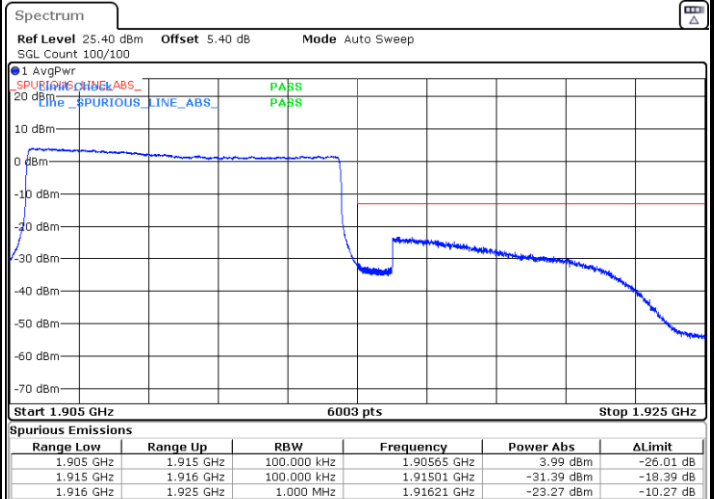

Date: 29.AUG.2020 10:51:37

Highest Band Edge / 1 RB

Date: 29.AUG.2020 11:06:11

Lowest Band Edge / Full RB

Date: 29.AUG.2020 10:50:29

Highest Band Edge / Full RB

Date: 29.AUG.2020 11:05:02

LTE Band 25 / 10MHz / 16QAM

Lowest Band Edge / 1 RB

Date: 29.AUG.2020 10:52:45

Highest Band Edge / 1 RB

Date: 29.AUG.2020 11:07:19

Lowest Band Edge / Full RB

Date: 29.AUG.2020 10:49:21

Highest Band Edge / Full RB

Date: 29.AUG.2020 11:03:53

LTE Band 25 / 10MHz / 64QAM

Lowest Band Edge / 1 RB

Date: 29.AUG.2020 10:53:54

Highest Band Edge / 1 RB

Date: 29.AUG.2020 11:08:28

Lowest Band Edge / Full RB

Date: 29.AUG.2020 10:48:13

Highest Band Edge / Full RB

Date: 29.AUG.2020 11:02:45

LTE Band 25 / 15MHz / QPSK

Lowest Band Edge / 1 RB

Date: 29.AUG.2020 11:23:04

Highest Band Edge / 1 RB

Date: 29.AUG.2020 11:37:36

Lowest Band Edge / Full RB

Date: 29.AUG.2020 11:21:56