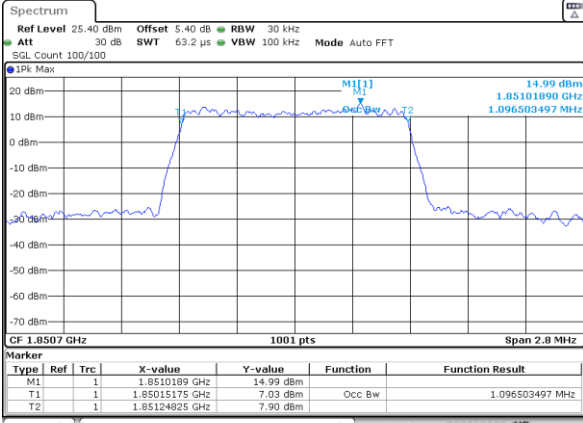

Date: 29_AUG.2020 12:02:03

Highest Channel / 20MHz / QPSK

Date: 29_AUG.2020 12:02:44

Highest Channel / 20MHz / 16QAM

Date: 29_AUG.2020 12:03:04

LTE Band 25

Lowest Channel / 1.4MHz / 64QAM

Date: 29_AUG.2020 09:16:19