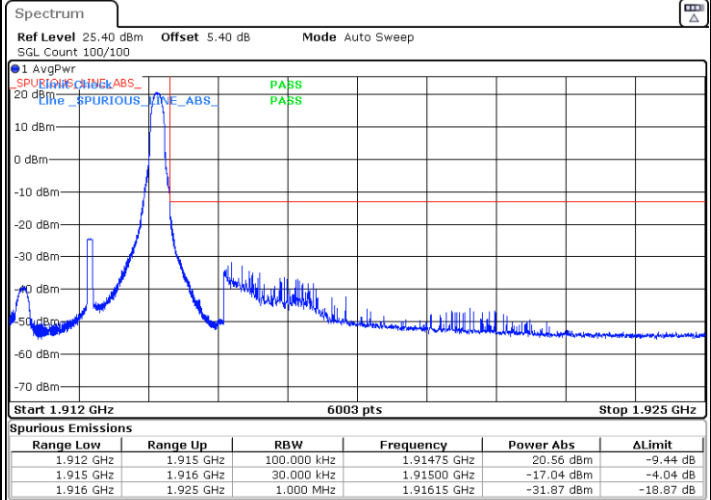

LTE Band 25 / 3MHz / QPSK

Lowest Band Edge / 1RB

Date: 29.AUG.2020 09:49:04

Highest Band Edge / 1 RB

Date: 29.AUG.2020 09:52:29

Lowest Band Edge / Full RB

Date: 29.AUG.2020 09:45:19

Highest Band Edge / Full RB

Date: 29.AUG.2020 09:55:56

LTE Band 25 / 3MHz / 16QAM

Lowest Band Edge / 1 RB

Date: 29.AUG.2020 09:50:12

Highest Band Edge / 1 RB

Date: 29.AUG.2020 09:53:38

Lowest Band Edge / Full RB

Date: 29.AUG.2020 09:46:47

Highest Band Edge / Full RB

Date: 29.AUG.2020 09:57:04

LTE Band 25 / 3MHz / 64QAM

Lowest Band Edge / 1 RB

Date: 29.AUG.2020 09:51:20

Highest Band Edge / 1 RB

Date: 29.AUG.2020 09:54:47

Lowest Band Edge / Full RB

Date: 29.AUG.2020 09:47:56

Highest Band Edge / Full RB

Date: 29.AUG.2020 09:58:13

LTE Band 25 / 5MHz / QPSK

Lowest Band Edge / 1 RB

Date: 29.AUG.2020 10:24:14

Highest Band Edge / 1 RB

Date: 29.AUG.2020 10:38:46