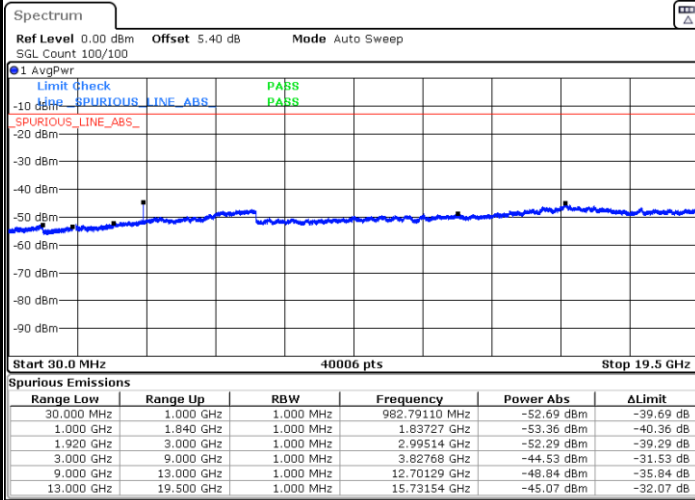

Date: 29.AUG.2020 12:08:09

Lowest Band Edge / Full RB

Date: 29.AUG.2020 11:52:28

Highest Band Edge / Full RB

Date: 29.AUG.2020 12:07:00

LTE Band 25 / 20MHz / 16QAM

Lowest Band Edge / 1 RB

Date: 29.AUG.2020 11:54:45

Highest Band Edge / 1 RB

Date: 29.AUG.2020 12:09:17

Lowest Band Edge / Full RB

Date: 29.AUG.2020 11:51:21

Highest Band Edge / Full RB

Date: 29.AUG.2020 12:05:52

LTE Band 25 / 20MHz / 64QAM

Lowest Band Edge / 1 RB

Date: 29.AUG.2020 11:55:53

Highest Band Edge / 1 RB

Date: 29.AUG.2020 12:10:26

Lowest Band Edge / Full RB

Date: 29.AUG.2020 11:50:13

Highest Band Edge / Full RB

Date: 29.AUG.2020 12:04:43

Conducted Spurious Emission

LTE Band 25 / 1.4MHz

Highest Channel / QPSK

Date: 29.AUG.2020 09:25:03

Highest Channel / 16QAM

Date: 29.AUG.2020 09:26:00

LTE Band 25 / 3MHz

Lowest Channel / QPSK

Date: 29.AUG.2020 09:59:09