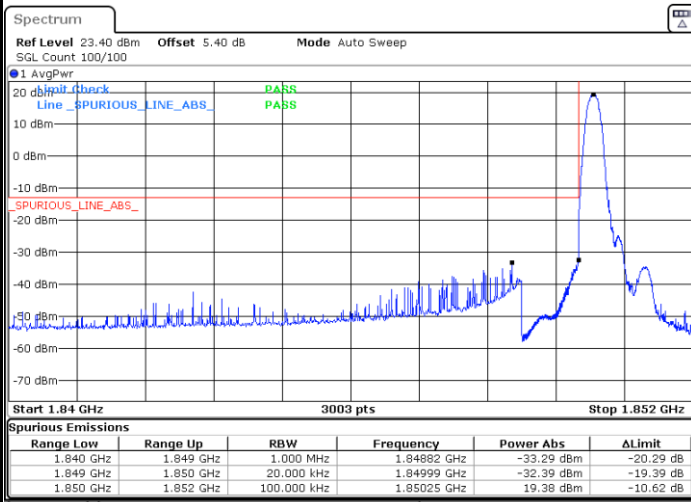

Date: 29_AUG.2020 12:01:43

Highest Channel / 15MHz / 64QAM

Date: 29_AUG.2020 11:32:52

Highest Channel / 20MHz / 64QAM

Date: 29_AUG.2020 12:03:24

Conducted Band Edge

LTE Band 25 / 1.4MHz / 16QAM

Lowest Band Edge / 1 RB

Date: 29.AUG.2020 09:29:14

Highest Band Edge / 1 RB

Date: 29.AUG.2020 09:39:30

Lowest Band Edge / Full RB

Date: 29.AUG.2020 09:32:39

Highest Band Edge / Full RB

Date: 29.AUG.2020 09:36:04

LTE Band 25 / 1.4MHz / 64QAM

Lowest Band Edge / 1 RB

Date: 29.AUG.2020 09:30:22

Highest Band Edge / 1 RB

Date: 29.AUG.2020 09:40:39

Lowest Band Edge / Full RB

Date: 29.AUG.2020 09:33:47

Highest Band Edge / Full RB

Date: 29.AUG.2020 09:37:13