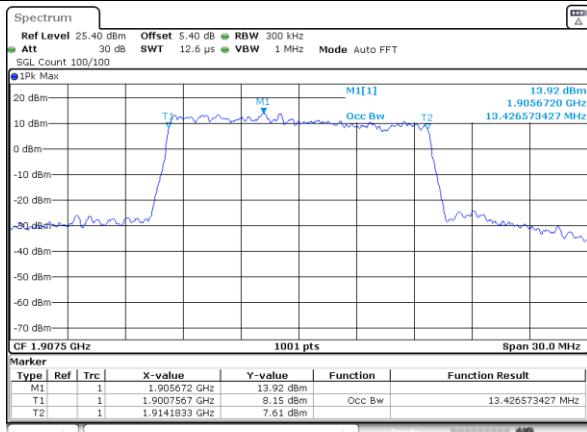

LTE Band 25

Lowest Channel / 15MHz / 64QAM

Date: 29_AUG.2020 11:18:21

Lowest Channel / 20MHz / 64QAM

Date: 29_AUG.2020 11:48:55

Middle Channel / 15MHz / 64QAM

Date: 29_AUG.2020 11:31:11

Middle Channel / 20MHz / 64QAM

Date: 29_AUG.2020 12:01:43

Highest Channel / 15MHz / 64QAM

Date: 29_AUG.2020 11:32:52

Highest Channel / 20MHz / 64QAM

Date: 29_AUG.2020 12:03:24

Conducted Band Edge

LTE Band 25 / 1.4MHz / 16QAM

Lowest Band Edge / 1 RB