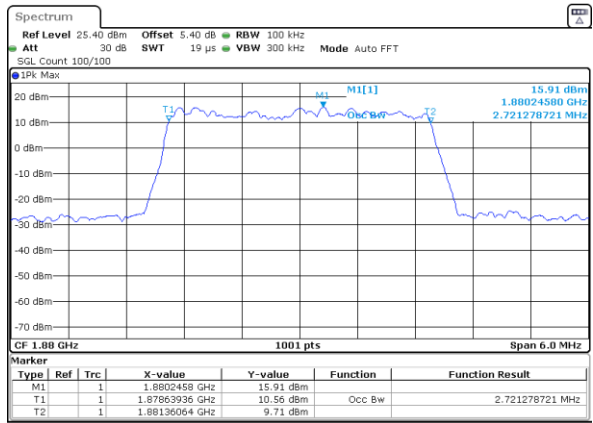

Date: 29_AUG.2020 12:02:03

Highest Channel / 20MHz / QPSK

Date: 29_AUG.2020 12:02:44

Highest Channel / 20MHz / 16QAM

Date: 29_AUG.2020 12:03:04

LTE Band 25

Lowest Channel / 1.4MHz / 64QAM

Date: 29_AUG.2020 09:16:19

Lowest Channel / 3MHz / 64QAM

Date: 29_AUG.2020 09:14:21:9

Middle Channel / 1.4MHz / 64QAM

Date: 29_AUG.2020 09:17:19

Middle Channel / 3MHz / 64QAM

Date: 29_AUG.2020 09:14:32:0

Highest Channel / 1.4MHz / 64QAM

Date: 29_AUG.2020 09:18:20

Highest Channel / 3MHz / 64QAM

Date: 29_AUG.2020 09:14:12:0

LTE Band 25

Lowest Channel / 5MHz / 64QAM

Date: 29_AUG.2020 10:19:30

Lowest Channel / 10MHz / 64QAM

Date: 29_AUG.2020 10:46:54