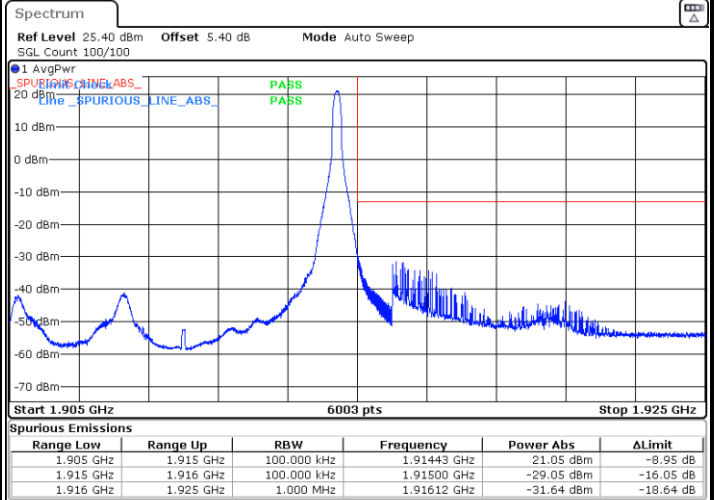

Date: 29.AUG.2020 10:39:55

Lowest Band Edge / Full RB

Date: 29.AUG.2020 10:21:57

Highest Band Edge / Full RB

Date: 29.AUG.2020 10:36:29

LTE Band 25 / 5MHz / 64QAM

Lowest Band Edge / 1RB

Date: 29.AUG.2020 10:26:30

Highest Band Edge / 1 RB

Date: 29.AUG.2020 10:41:04

Lowest Band Edge / Full RB

Date: 29.AUG.2020 10:20:49

Highest Band Edge / Full RB

Date: 29.AUG.2020 10:35:21

LTE Band 25 / 10MHz / QPSK

Lowest Band Edge / 1 RB

Date: 29.AUG.2020 10:51:37

Highest Band Edge / 1 RB

Date: 29.AUG.2020 11:06:11

Lowest Band Edge / Full RB

Date: 29.AUG.2020 10:50:29

Highest Band Edge / Full RB

Date: 29.AUG.2020 11:05:02

LTE Band 25 / 10MHz / 16QAM

Lowest Band Edge / 1 RB

Date: 29.AUG.2020 10:52:45

Highest Band Edge / 1 RB

Date: 29.AUG.2020 11:07:19

Lowest Band Edge / Full RB

Date: 29.AUG.2020 10:49:21

Highest Band Edge / Full RB

Date: 29.AUG.2020 11:03:53