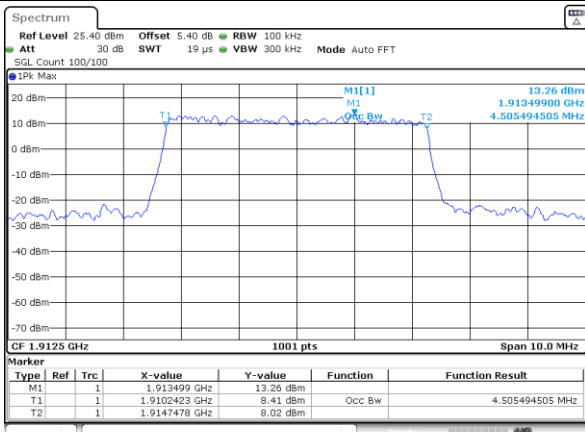

Middle Channel / 5MHz / 64QAM

Date: 29_AUG.2020 10:32:21

Middle Channel / 10MHz / 64QAM

Date: 29_AUG.2020 10:59:45

Highest Channel / 5MHz / 64QAM

Date: 29_AUG.2020 10:34:02

Highest Channel / 10MHz / 64QAM

Date: 29_AUG.2020 11:01:26