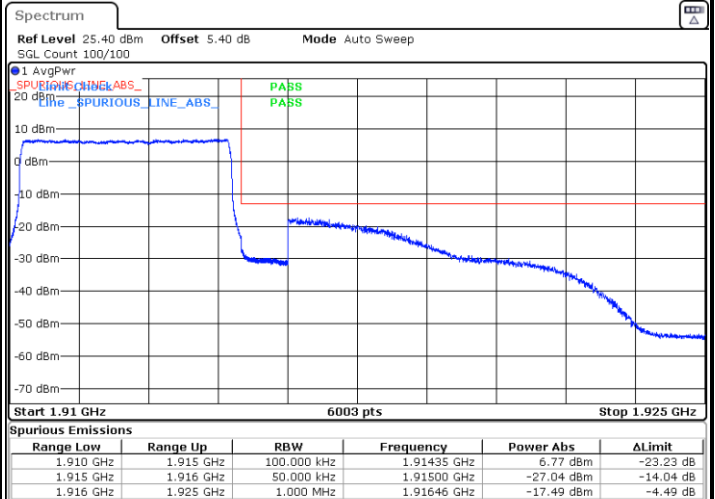

Highest Band Edge / Full RB

Date: 29.AUG.2020 09:57:04

LTE Band 25 / 3MHz / 64QAM

Lowest Band Edge / 1 RB

Date: 29.AUG.2020 09:51:20

Highest Band Edge / 1 RB

Date: 29.AUG.2020 09:54:47

Lowest Band Edge / Full RB

Date: 29.AUG.2020 09:47:56

Highest Band Edge / Full RB

Date: 29.AUG.2020 09:58:13

LTE Band 25 / 5MHz / QPSK

Lowest Band Edge / 1 RB

Date: 29.AUG.2020 10:24:14

Highest Band Edge / 1 RB

Date: 29.AUG.2020 10:38:46

Lowest Band Edge / Full RB

Date: 29.AUG.2020 10:23:05

Highest Band Edge / Full RB

Date: 29.AUG.2020 10:37:38

LTE Band 25 / 5MHz / 16QAM

Lowest Band Edge / 1RB

Date: 29.AUG.2020 10:25:22

Highest Band Edge / 1 RB

Date: 29.AUG.2020 10:39:55

Lowest Band Edge / Full RB

Date: 29.AUG.2020 10:21:57

Highest Band Edge / Full RB

Date: 29.AUG.2020 10:36:29

LTE Band 25 / 5MHz / 64QAM

Lowest Band Edge / 1RB

Date: 29.AUG.2020 10:26:30