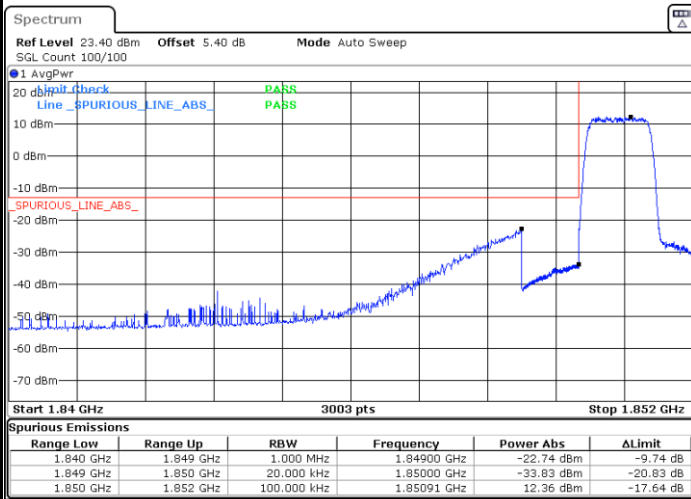

Date: 29_AUG.2020 12:01:43

Highest Channel / 15MHz / 64QAM

Date: 29_AUG.2020 11:32:52

Highest Channel / 20MHz / 64QAM

Date: 29_AUG.2020 12:03:24

Conducted Band Edge

LTE Band 25 / 1.4MHz / 16QAM

Lowest Band Edge / 1 RB

Date: 29.AUG.2020 09:29:14

Highest Band Edge / 1 RB

Date: 29.AUG.2020 09:39:30

Lowest Band Edge / Full RB

Date: 29.AUG.2020 09:32:39

Highest Band Edge / Full RB

Date: 29.AUG.2020 09:36:04

LTE Band 25 / 1.4MHz / 64QAM