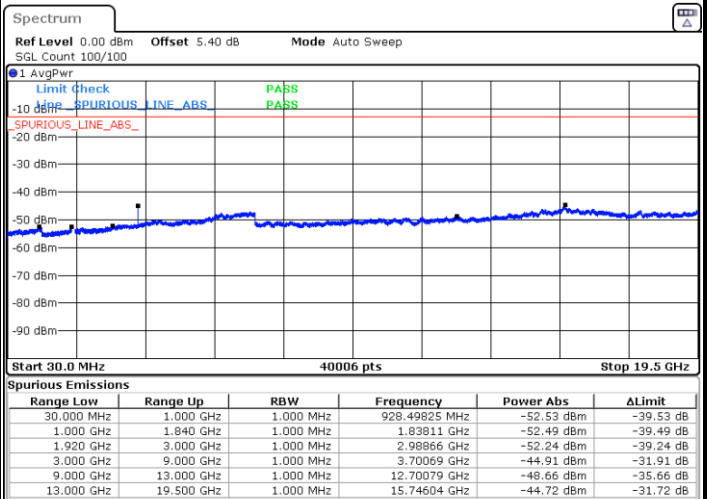

Highest Band Edge / 1 RB

Date: 29.AUG.2020 12:09:17

Lowest Band Edge / Full RB

Date: 29.AUG.2020 11:51:21

Highest Band Edge / Full RB

Date: 29.AUG.2020 12:05:52

LTE Band 25 / 20MHz / 64QAM

Lowest Band Edge / 1 RB

Date: 29.AUG.2020 11:55:53

Highest Band Edge / 1 RB

Date: 29.AUG.2020 12:10:26

Lowest Band Edge / Full RB

Date: 29.AUG.2020 11:50:13

Highest Band Edge / Full RB

Date: 29.AUG.2020 12:04:43

Conducted Spurious Emission

LTE Band 25 / 1.4MHz

Highest Channel / QPSK

Date: 29.AUG.2020 09:25:03

Highest Channel / 16QAM

Date: 29.AUG.2020 09:26:00

LTE Band 25 / 3MHz

Lowest Channel / QPSK

Date: 29.AUG.2020 09:59:09

Lowest Channel / 16QAM

Date: 29.AUG.2020 10:00:06

LTE Band 25 / 3MHz

Middle Channel / QPSK

Middle Channel / 16QAM

Date: 29.AUG.2020 10:01:59

Date: 29.AUG.2020 10:02:56

Highest Channel / QPSK