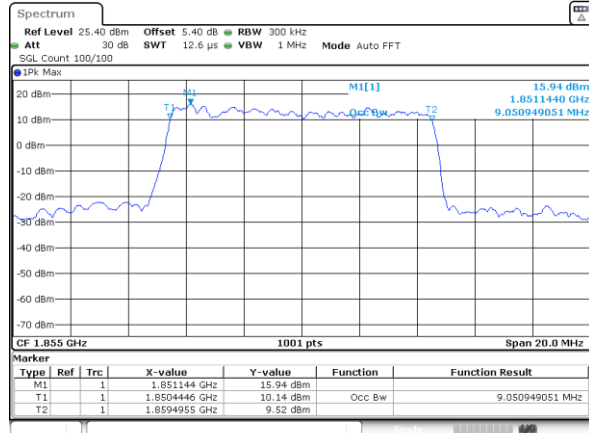

Date: 29_AUG.2020 09:18:20

Highest Channel / 3MHz / 64QAM

Date: 29_AUG.2020 09:14:12:0

LTE Band 25

Lowest Channel / 5MHz / 64QAM

Date: 29_AUG.2020 10:19:30

Lowest Channel / 10MHz / 64QAM

Date: 29_AUG.2020 10:46:54