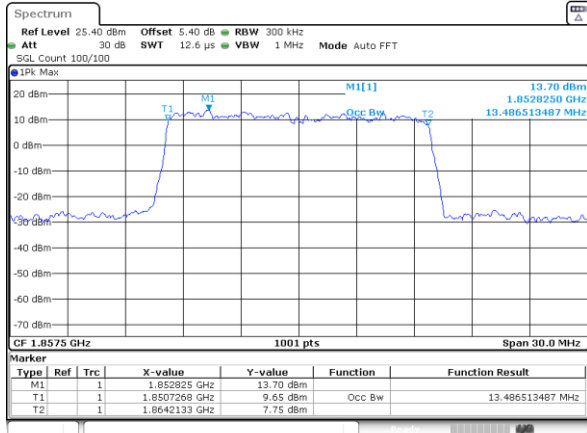

LTE Band 25

Lowest Channel / 15MHz / 64QAM

Date: 29_AUG.2020 11:18:21