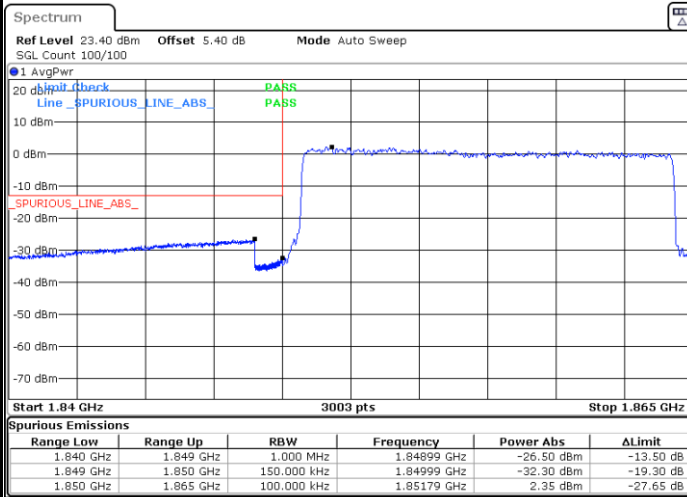

Date: 29.AUG.2020 11:02:45

LTE Band 25 / 15MHz / QPSK

Lowest Band Edge / 1 RB

Date: 29.AUG.2020 11:23:04

Highest Band Edge / 1 RB

Date: 29.AUG.2020 11:37:36

Lowest Band Edge / Full RB

Date: 29.AUG.2020 11:21:56

Highest Band Edge / Full RB

Date: 29.AUG.2020 11:36:28

LTE Band 25 / 15MHz / 16QAM

Lowest Band Edge / 1 RB

Date: 29.AUG.2020 11:24:12

Highest Band Edge / 1 RB

Date: 29.AUG.2020 11:38:45

Lowest Band Edge / Full RB

Date: 29.AUG.2020 11:20:48

Highest Band Edge / Full RB

Date: 29.AUG.2020 11:35:19

LTE Band 25 / 15MHz / 64QAM

Lowest Band Edge / 1 RB

Date: 29.AUG.2020 11:25:20

Highest Band Edge / 1 RB

Date: 29.AUG.2020 11:39:54

Lowest Band Edge / Full RB

Date: 29.AUG.2020 11:19:39

Highest Band Edge / Full RB

Date: 29.AUG.2020 11:34:11

LTE Band 25 / 20MHz / QPSK

Lowest Band Edge / 1 RB

Date: 29.AUG.2020 11:53:37

Highest Band Edge / 1 RB