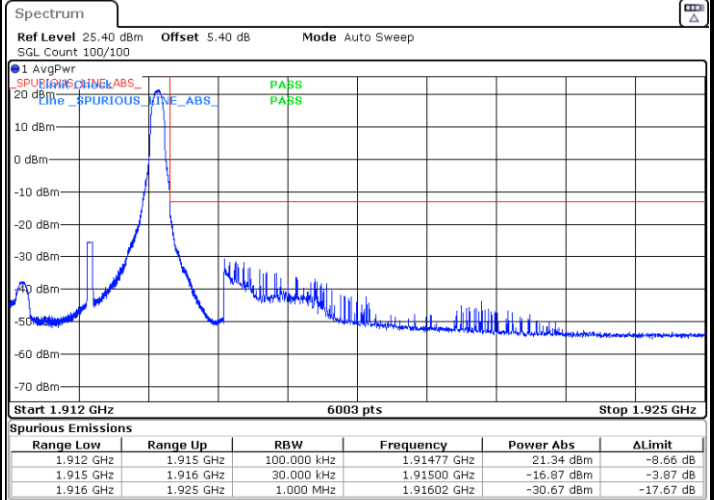

Date: 29.AUG.2020 09:29:14

Highest Band Edge / 1 RB

Date: 29.AUG.2020 09:39:30

Lowest Band Edge / Full RB

Date: 29.AUG.2020 09:32:39

Highest Band Edge / Full RB

Date: 29.AUG.2020 09:36:04

LTE Band 25 / 1.4MHz / 64QAM

Lowest Band Edge / 1 RB

Date: 29.AUG.2020 09:30:22

Highest Band Edge / 1 RB

Date: 29.AUG.2020 09:40:39

Lowest Band Edge / Full RB

Date: 29.AUG.2020 09:33:47

Highest Band Edge / Full RB

Date: 29.AUG.2020 09:37:13

LTE Band 25 / 3MHz / QPSK

Lowest Band Edge / 1RB

Date: 29.AUG.2020 09:49:04

Highest Band Edge / 1 RB

Date: 29.AUG.2020 09:52:29

Lowest Band Edge / Full RB

Date: 29.AUG.2020 09:45:19

Highest Band Edge / Full RB