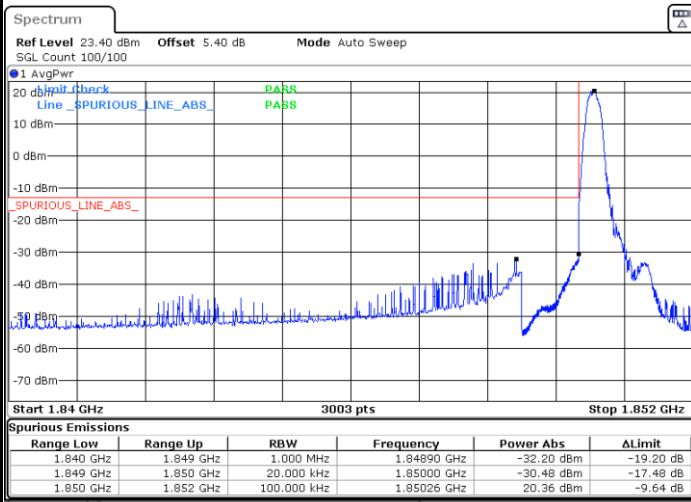

Date: 29_AUG.2020 12:01:43

Highest Channel / 15MHz / 64QAM

Date: 29_AUG.2020 11:32:52

Highest Channel / 20MHz / 64QAM

Date: 29_AUG.2020 12:03:24

Conducted Band Edge

LTE Band 25 / 1.4MHz / 16QAM

Lowest Band Edge / 1 RB

Date: 29.AUG.2020 09:29:14

Highest Band Edge / 1 RB

Date: 29.AUG.2020 09:39:30

Lowest Band Edge / Full RB

Date: 29.AUG.2020 09:32:39

Highest Band Edge / Full RB

Date: 29.AUG.2020 09:36:04

LTE Band 25 / 1.4MHz / 64QAM