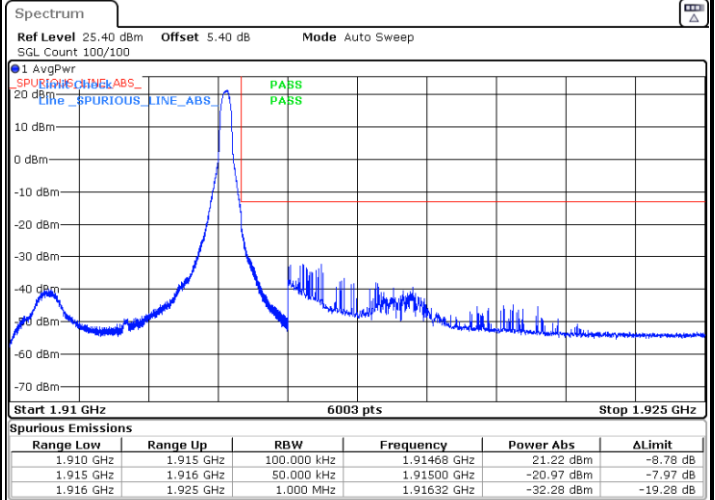

Date: 29.AUG.2020 09:47:56

Highest Band Edge / Full RB

Date: 29.AUG.2020 09:58:13

LTE Band 25 / 5MHz / QPSK

Lowest Band Edge / 1 RB

Date: 29.AUG.2020 10:24:14

Highest Band Edge / 1 RB

Date: 29.AUG.2020 10:38:46

Lowest Band Edge / Full RB

Date: 29.AUG.2020 10:23:05

Highest Band Edge / Full RB

Date: 29.AUG.2020 10:37:38

LTE Band 25 / 5MHz / 16QAM

Lowest Band Edge / 1RB

Date: 29.AUG.2020 10:25:22

Highest Band Edge / 1 RB