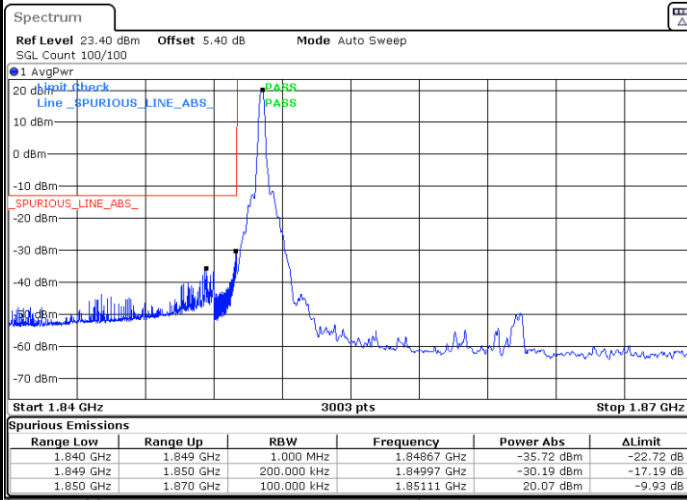

Lowest Band Edge / Full RB

Date: 29.AUG.2020 11:19:39

Highest Band Edge / Full RB

Date: 29.AUG.2020 11:34:11

LTE Band 25 / 20MHz / QPSK

Lowest Band Edge / 1 RB

Date: 29.AUG.2020 11:53:37

Highest Band Edge / 1 RB

Date: 29.AUG.2020 12:08:09

Lowest Band Edge / Full RB

Date: 29.AUG.2020 11:52:28

Highest Band Edge / Full RB

Date: 29.AUG.2020 12:07:00

LTE Band 25 / 20MHz / 16QAM

Lowest Band Edge / 1 RB

Date: 29.AUG.2020 11:54:45

Highest Band Edge / 1 RB

Date: 29.AUG.2020 12:09:17

Lowest Band Edge / Full RB

Date: 29.AUG.2020 11:51:21

Highest Band Edge / Full RB

Date: 29.AUG.2020 12:05:52

LTE Band 25 / 20MHz / 64QAM

Lowest Band Edge / 1 RB

Date: 29.AUG.2020 11:55:53

Highest Band Edge / 1 RB

Date: 29.AUG.2020 12:10:26

Lowest Band Edge / Full RB

Date: 29.AUG.2020 11:50:13

Highest Band Edge / Full RB

Date: 29.AUG.2020 12:04:43

Conducted Spurious Emission