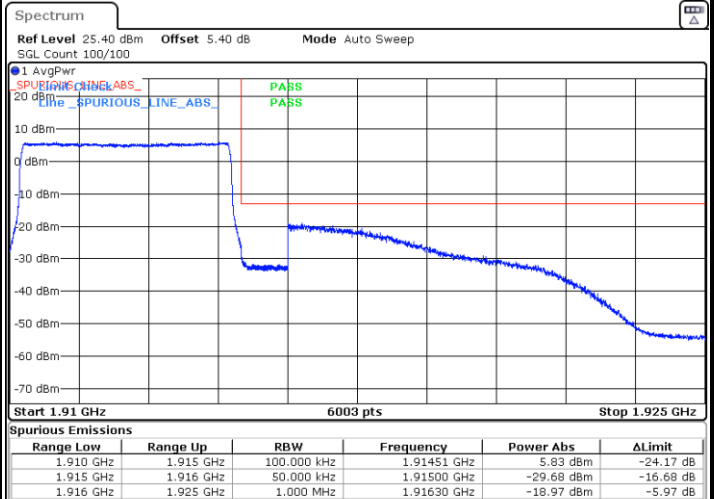

Date: 29.AUG.2020 09:47:56

Highest Band Edge / Full RB

Date: 29.AUG.2020 09:58:13

LTE Band 25 / 5MHz / QPSK

Lowest Band Edge / 1 RB

Date: 29.AUG.2020 10:24:14

Highest Band Edge / 1 RB

Date: 29.AUG.2020 10:38:46

Lowest Band Edge / Full RB

Date: 29.AUG.2020 10:23:05

Highest Band Edge / Full RB

Date: 29.AUG.2020 10:37:38

LTE Band 25 / 5MHz / 16QAM

Lowest Band Edge / 1RB

Date: 29.AUG.2020 10:25:22

Highest Band Edge / 1 RB

Date: 29.AUG.2020 10:39:55

Lowest Band Edge / Full RB

Date: 29.AUG.2020 10:21:57

Highest Band Edge / Full RB

Date: 29.AUG.2020 10:36:29

LTE Band 25 / 5MHz / 64QAM

Lowest Band Edge / 1RB

Date: 29.AUG.2020 10:26:30

Highest Band Edge / 1 RB

Date: 29.AUG.2020 10:41:04

Lowest Band Edge / Full RB

Date: 29.AUG.2020 10:20:49

Highest Band Edge / Full RB

Date: 29.AUG.2020 10:35:21

LTE Band 25 / 10MHz / QPSK

Lowest Band Edge / 1 RB