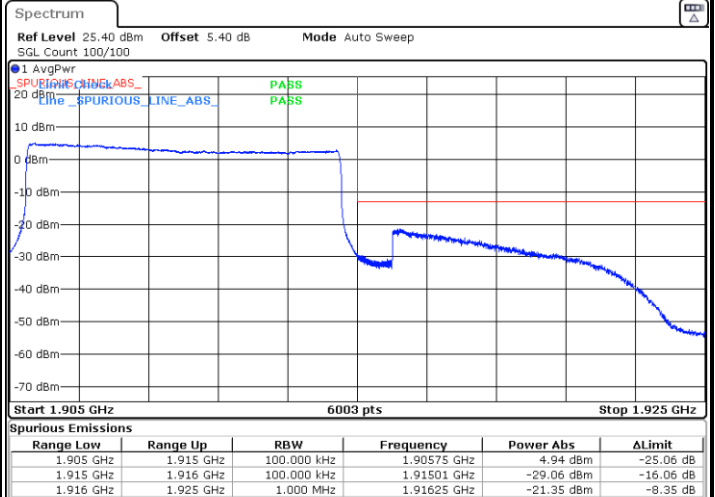

Highest Band Edge / 1 RB

Date: 29.AUG.2020 10:41:04

Lowest Band Edge / Full RB

Date: 29.AUG.2020 10:20:49

Highest Band Edge / Full RB

Date: 29.AUG.2020 10:35:21

LTE Band 25 / 10MHz / QPSK

Lowest Band Edge / 1 RB

Date: 29.AUG.2020 10:51:37

Highest Band Edge / 1 RB

Date: 29.AUG.2020 11:06:11

Lowest Band Edge / Full RB

Date: 29.AUG.2020 10:50:29

Highest Band Edge / Full RB

Date: 29.AUG.2020 11:05:02

LTE Band 25 / 10MHz / 16QAM

Lowest Band Edge / 1 RB

Date: 29.AUG.2020 10:52:45

Highest Band Edge / 1 RB

Date: 29.AUG.2020 11:07:19

Lowest Band Edge / Full RB

Date: 29.AUG.2020 10:49:21

Highest Band Edge / Full RB

Date: 29.AUG.2020 11:03:53

LTE Band 25 / 10MHz / 64QAM

Lowest Band Edge / 1 RB

Date: 29.AUG.2020 10:53:54

Highest Band Edge / 1 RB

Date: 29.AUG.2020 11:08:28

Lowest Band Edge / Full RB

Date: 29.AUG.2020 10:48:13

Highest Band Edge / Full RB