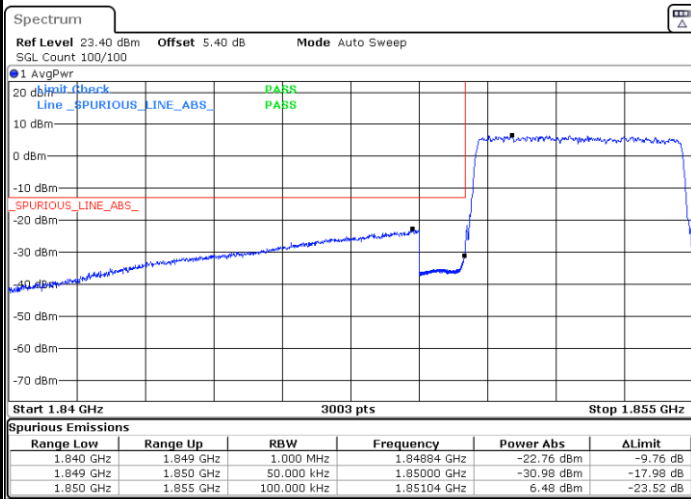

Date: 29.AUG.2020 09:47:56

Highest Band Edge / Full RB

Date: 29.AUG.2020 09:58:13

LTE Band 25 / 5MHz / QPSK

Lowest Band Edge / 1 RB

Date: 29.AUG.2020 10:24:14

Highest Band Edge / 1 RB

Date: 29.AUG.2020 10:38:46

Lowest Band Edge / Full RB

Date: 29.AUG.2020 10:23:05

Highest Band Edge / Full RB

Date: 29.AUG.2020 10:37:38

LTE Band 25 / 5MHz / 16QAM

Lowest Band Edge / 1RB

Date: 29.AUG.2020 10:25:22

Highest Band Edge / 1 RB

Date: 29.AUG.2020 10:39:55

Lowest Band Edge / Full RB

Date: 29.AUG.2020 10:21:57

Highest Band Edge / Full RB

Date: 29.AUG.2020 10:36:29

LTE Band 25 / 5MHz / 64QAM

Lowest Band Edge / 1RB

Date: 29.AUG.2020 10:26:30

Highest Band Edge / 1 RB

Date: 29.AUG.2020 10:41:04

Lowest Band Edge / Full RB

Date: 29.AUG.2020 10:20:49

Highest Band Edge / Full RB

Date: 29.AUG.2020 10:35:21

LTE Band 25 / 10MHz / QPSK

Lowest Band Edge / 1 RB