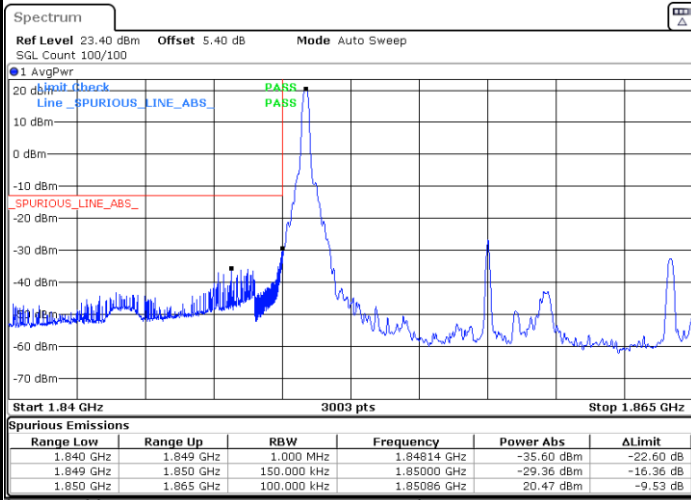

Lowest Band Edge / 1 RB

Date: 29.AUG.2020 10:52:45

Highest Band Edge / 1 RB

Date: 29.AUG.2020 11:07:19

Lowest Band Edge / Full RB

Date: 29.AUG.2020 10:49:21

Highest Band Edge / Full RB

Date: 29.AUG.2020 11:03:53

LTE Band 25 / 10MHz / 64QAM

Lowest Band Edge / 1 RB

Date: 29.AUG.2020 10:53:54

Highest Band Edge / 1 RB

Date: 29.AUG.2020 11:08:28

Lowest Band Edge / Full RB

Date: 29.AUG.2020 10:48:13

Highest Band Edge / Full RB

Date: 29.AUG.2020 11:02:45

LTE Band 25 / 15MHz / QPSK

Lowest Band Edge / 1 RB

Date: 29.AUG.2020 11:23:04

Highest Band Edge / 1 RB

Date: 29.AUG.2020 11:37:36

Lowest Band Edge / Full RB

Date: 29.AUG.2020 11:21:56