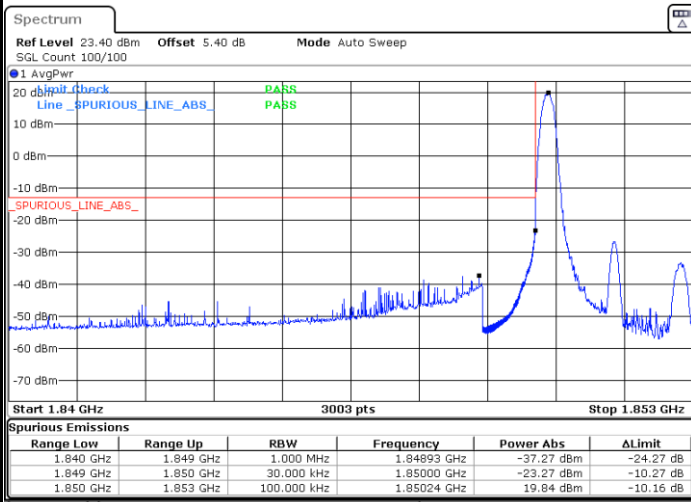

Highest Band Edge / Full RB

Date: 29.AUG.2020 09:57:04

LTE Band 25 / 3MHz / 64QAM

Lowest Band Edge / 1 RB

Date: 29.AUG.2020 09:51:20

Highest Band Edge / 1 RB

Date: 29.AUG.2020 09:54:47

Lowest Band Edge / Full RB

Date: 29.AUG.2020 09:47:56

Highest Band Edge / Full RB

Date: 29.AUG.2020 09:58:13

LTE Band 25 / 5MHz / QPSK

Lowest Band Edge / 1 RB

Date: 29.AUG.2020 10:24:14

Highest Band Edge / 1 RB

Date: 29.AUG.2020 10:38:46