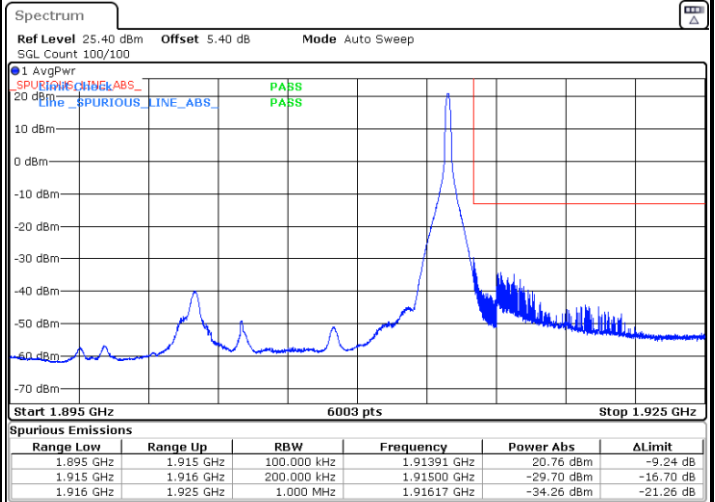

Date: 29.AUG.2020 11:20:48

Highest Band Edge / Full RB

Date: 29.AUG.2020 11:35:19

LTE Band 25 / 15MHz / 64QAM

Lowest Band Edge / 1 RB

Date: 29.AUG.2020 11:25:20

Highest Band Edge / 1 RB

Date: 29.AUG.2020 11:39:54

Lowest Band Edge / Full RB

Date: 29.AUG.2020 11:19:39

Highest Band Edge / Full RB

Date: 29.AUG.2020 11:34:11

LTE Band 25 / 20MHz / QPSK

Lowest Band Edge / 1 RB

Date: 29.AUG.2020 11:53:37

Highest Band Edge / 1 RB

Date: 29.AUG.2020 12:08:09

Lowest Band Edge / Full RB

Date: 29.AUG.2020 11:52:28

Highest Band Edge / Full RB

Date: 29.AUG.2020 12:07:00

LTE Band 25 / 20MHz / 16QAM

Lowest Band Edge / 1 RB

Date: 29.AUG.2020 11:54:45

Highest Band Edge / 1 RB

Date: 29.AUG.2020 12:09:17

Lowest Band Edge / Full RB

Date: 29.AUG.2020 11:51:21

Highest Band Edge / Full RB

Date: 29.AUG.2020 12:05:52

LTE Band 25 / 20MHz / 64QAM

Lowest Band Edge / 1 RB