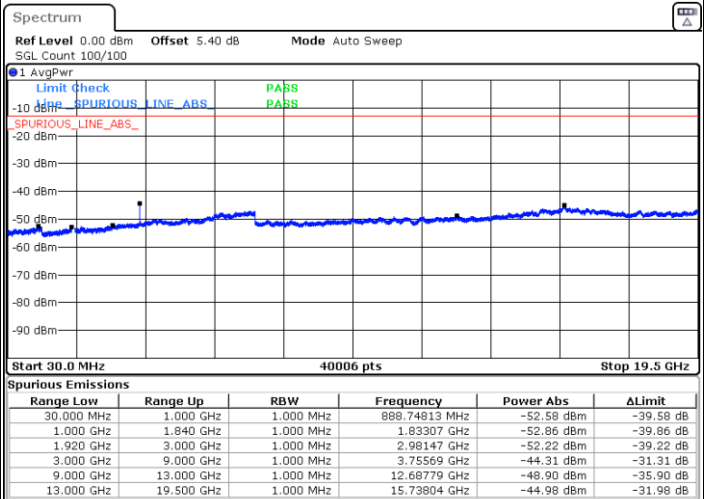

Date: 29.AUG.2020 10:31:13