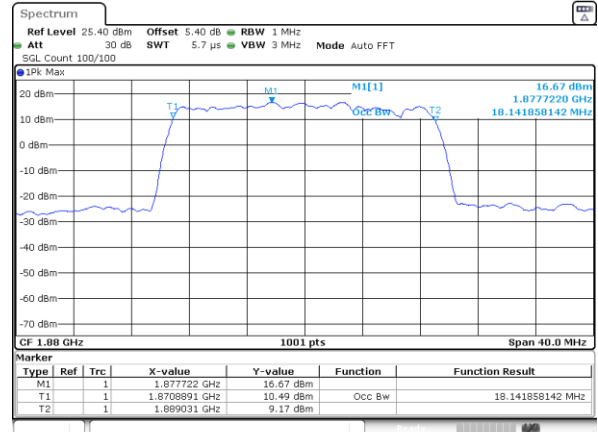

LTE Band 25

Lowest Channel / 15MHz / 64QAM

Date: 29_AUG.2020 11:18:21

Lowest Channel / 20MHz / 64QAM

Date: 29_AUG.2020 11:48:55

Middle Channel / 15MHz / 64QAM

Date: 29_AUG.2020 11:31:11

Middle Channel / 20MHz / 64QAM

Date: 29_AUG.2020 12:01:43

Highest Channel / 15MHz / 64QAM

Date: 29_AUG.2020 11:32:52

Highest Channel / 20MHz / 64QAM

Date: 29_AUG.2020 12:03:24

Conducted Band Edge

LTE Band 25 / 1.4MHz / 16QAM

Lowest Band Edge / 1 RB