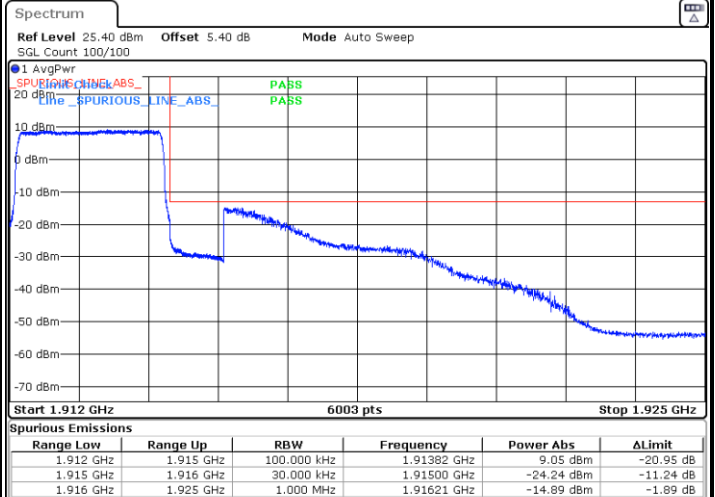

Lowest Band Edge / 1 RB

Date: 29.AUG.2020 09:30:22

Highest Band Edge / 1 RB

Date: 29.AUG.2020 09:40:39

Lowest Band Edge / Full RB

Date: 29.AUG.2020 09:33:47

Highest Band Edge / Full RB

Date: 29.AUG.2020 09:37:13

LTE Band 25 / 3MHz / QPSK

Lowest Band Edge / 1RB

Date: 29.AUG.2020 09:49:04

Highest Band Edge / 1 RB

Date: 29.AUG.2020 09:52:29

Lowest Band Edge / Full RB

Date: 29.AUG.2020 09:45:19

Highest Band Edge / Full RB

Date: 29.AUG.2020 09:55:56

LTE Band 25 / 3MHz / 16QAM

Lowest Band Edge / 1 RB

Date: 29.AUG.2020 09:50:12

Highest Band Edge / 1 RB

Date: 29.AUG.2020 09:53:38

Lowest Band Edge / Full RB

Date: 29.AUG.2020 09:46:47