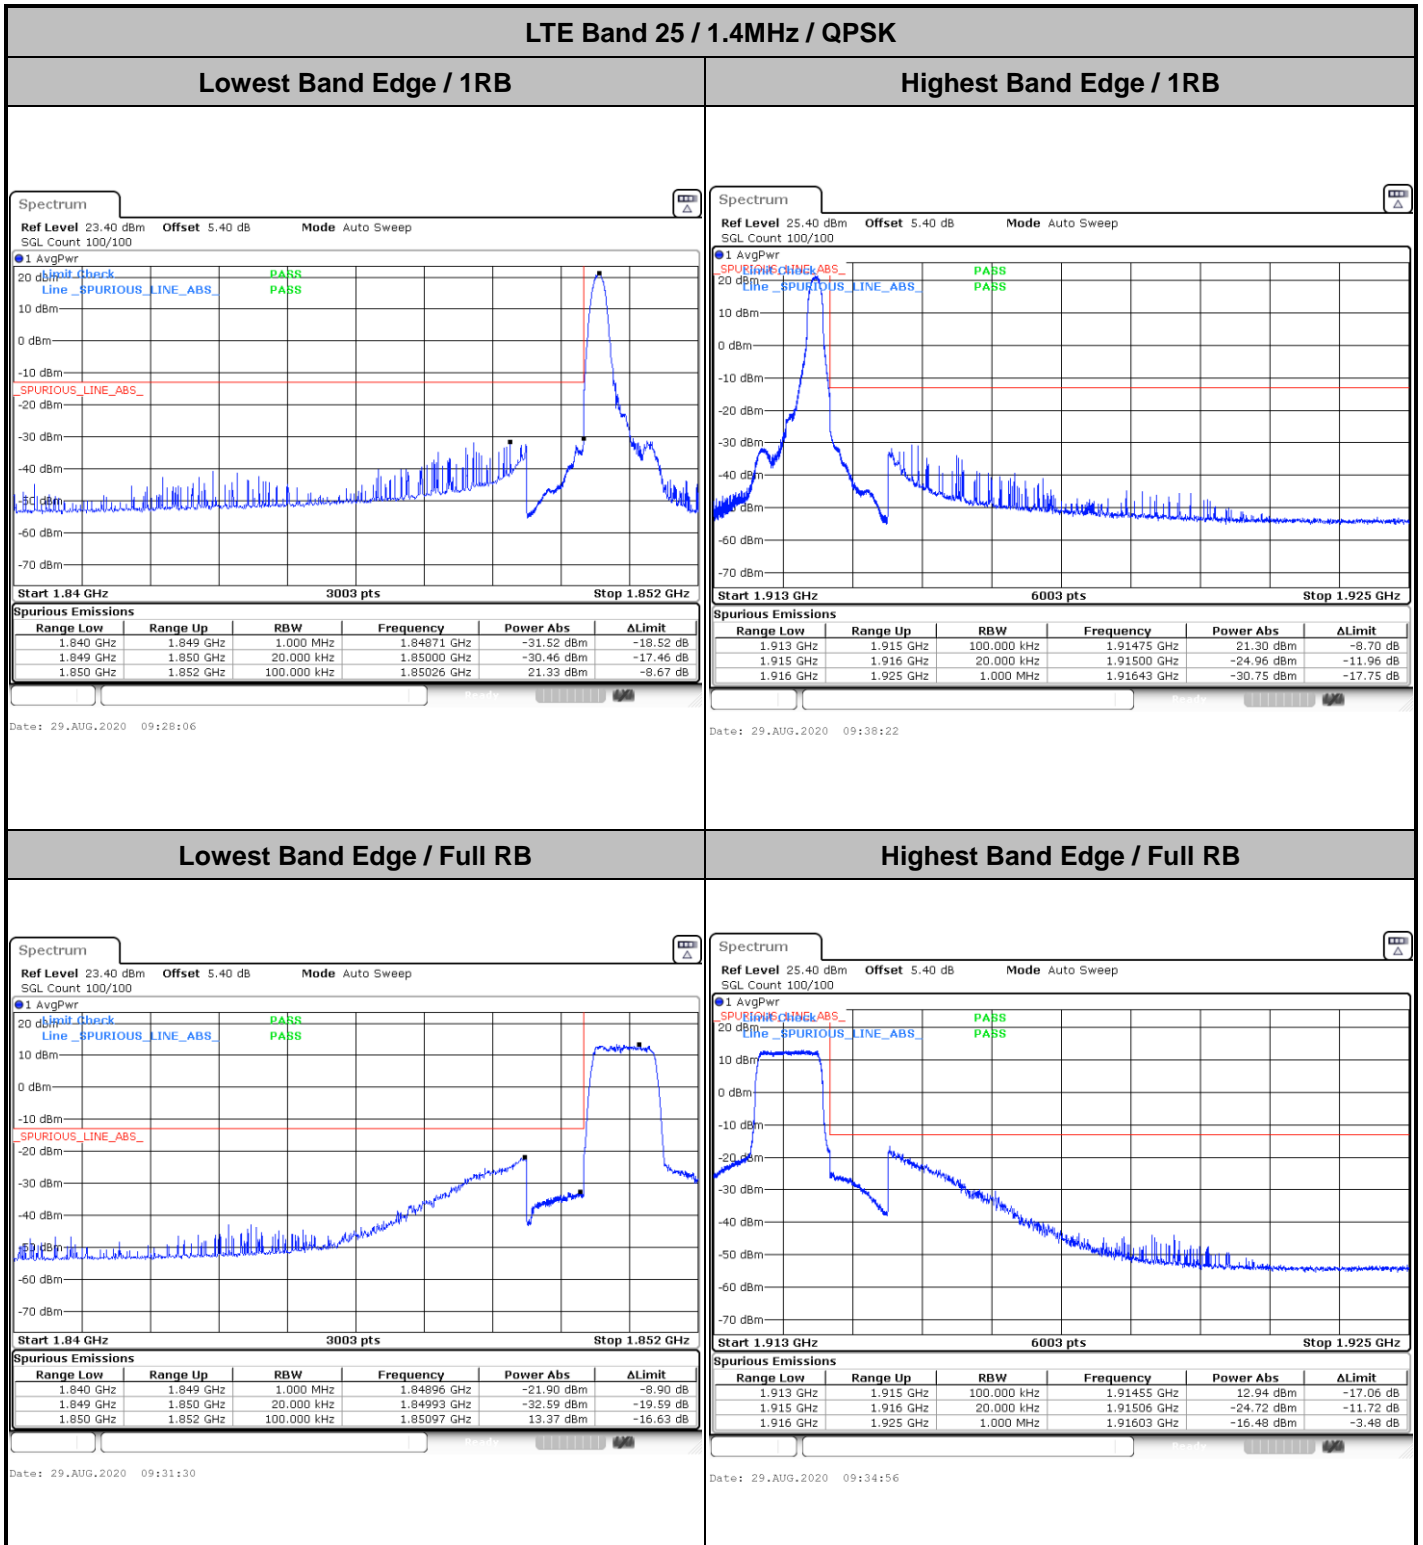

Date: 29_AUG.2020 12:01:43

Highest Channel / 15MHz / 64QAM

Date: 29_AUG.2020 11:32:52

Highest Channel / 20MHz / 64QAM

Date: 29_AUG.2020 12:03:24

Conducted Band Edge

LTE Band 25 / 1.4MHz / 16QAM

Lowest Band Edge / 1 RB

Date: 29.AUG.2020 09:29:14

Highest Band Edge / 1 RB

Date: 29.AUG.2020 09:39:30

Lowest Band Edge / Full RB

Date: 29.AUG.2020 09:32:39

Highest Band Edge / Full RB

Date: 29.AUG.2020 09:36:04

LTE Band 25 / 1.4MHz / 64QAM

Lowest Band Edge / 1 RB

Date: 29.AUG.2020 09:30:22

Highest Band Edge / 1 RB

Date: 29.AUG.2020 09:40:39

Lowest Band Edge / Full RB

Date: 29.AUG.2020 09:33:47

Highest Band Edge / Full RB

Date: 29.AUG.2020 09:37:13

LTE Band 25 / 3MHz / QPSK

Lowest Band Edge / 1RB

Date: 29.AUG.2020 09:49:04

Highest Band Edge / 1 RB

Date: 29.AUG.2020 09:52:29

Lowest Band Edge / Full RB

Date: 29.AUG.2020 09:45:19

Highest Band Edge / Full RB