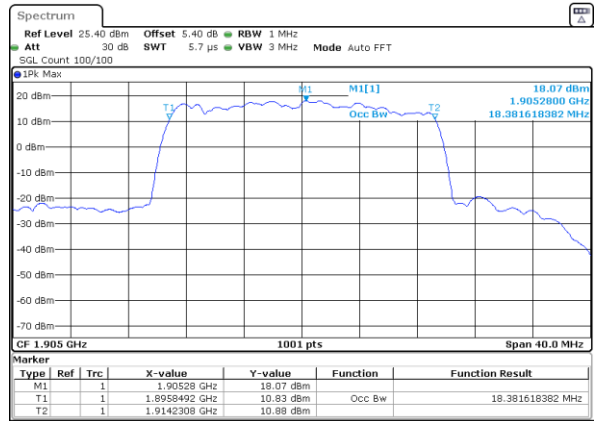

LTE Band 25

Lowest Channel / 20MHz / QPSK

Date: 29_AUG.2020 11:48:14

Lowest Channel / 20MHz / 16QAM

Date: 29_AUG.2020 11:48:34

Middle Channel / 20MHz / QPSK

Date: 29_AUG.2020 12:02:24

Middle Channel / 20MHz / 16QAM

Date: 29_AUG.2020 12:02:03

Highest Channel / 20MHz / QPSK

Date: 29_AUG.2020 12:02:44

Highest Channel / 20MHz / 16QAM

Date: 29_AUG.2020 12:03:04

LTE Band 25

Lowest Channel / 1.4MHz / 64QAM

Date: 29_AUG.2020 09:16:19