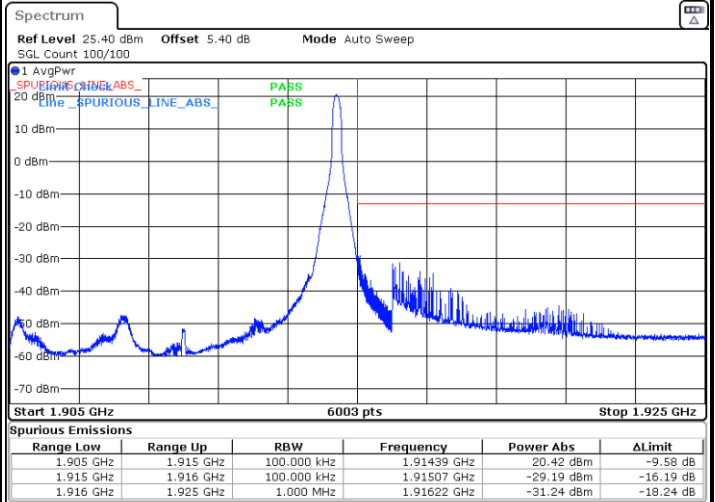

Highest Band Edge / 1 RB

Date: 29.AUG.2020 10:41:04

Lowest Band Edge / Full RB

Date: 29.AUG.2020 10:20:49

Highest Band Edge / Full RB

Date: 29.AUG.2020 10:35:21

LTE Band 25 / 10MHz / QPSK

Lowest Band Edge / 1 RB

Date: 29.AUG.2020 10:51:37

Highest Band Edge / 1 RB

Date: 29.AUG.2020 11:06:11

Lowest Band Edge / Full RB

Date: 29.AUG.2020 10:50:29

Highest Band Edge / Full RB

Date: 29.AUG.2020 11:05:02

LTE Band 25 / 10MHz / 16QAM

Lowest Band Edge / 1 RB

Date: 29.AUG.2020 10:52:45

Highest Band Edge / 1 RB

Date: 29.AUG.2020 11:07:19

Lowest Band Edge / Full RB

Date: 29.AUG.2020 10:49:21

Highest Band Edge / Full RB

Date: 29.AUG.2020 11:03:53

LTE Band 25 / 10MHz / 64QAM

Lowest Band Edge / 1 RB

Date: 29.AUG.2020 10:53:54

Highest Band Edge / 1 RB

Date: 29.AUG.2020 11:08:28

Lowest Band Edge / Full RB

Date: 29.AUG.2020 10:48:13

Highest Band Edge / Full RB