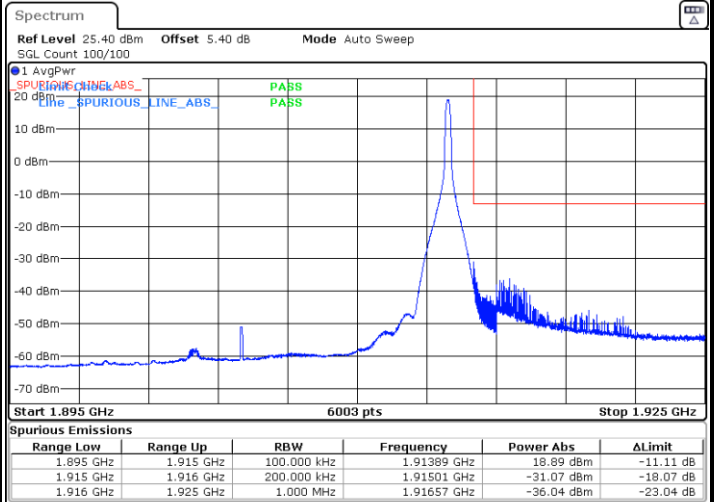

Lowest Band Edge / Full RB

Date: 29.AUG.2020 11:19:39

Highest Band Edge / Full RB

Date: 29.AUG.2020 11:34:11

LTE Band 25 / 20MHz / QPSK

Lowest Band Edge / 1 RB

Date: 29.AUG.2020 11:53:37

Highest Band Edge / 1 RB

Date: 29.AUG.2020 12:08:09

Lowest Band Edge / Full RB

Date: 29.AUG.2020 11:52:28

Highest Band Edge / Full RB

Date: 29.AUG.2020 12:07:00

LTE Band 25 / 20MHz / 16QAM

Lowest Band Edge / 1 RB

Date: 29.AUG.2020 11:54:45

Highest Band Edge / 1 RB

Date: 29.AUG.2020 12:09:17

Lowest Band Edge / Full RB

Date: 29.AUG.2020 11:51:21

Highest Band Edge / Full RB

Date: 29.AUG.2020 12:05:52

LTE Band 25 / 20MHz / 64QAM

Lowest Band Edge / 1 RB

Date: 29.AUG.2020 11:55:53

Highest Band Edge / 1 RB

Date: 29.AUG.2020 12:10:26

Lowest Band Edge / Full RB

Date: 29.AUG.2020 11:50:13

Highest Band Edge / Full RB

Date: 29.AUG.2020 12:04:43

Conducted Spurious Emission