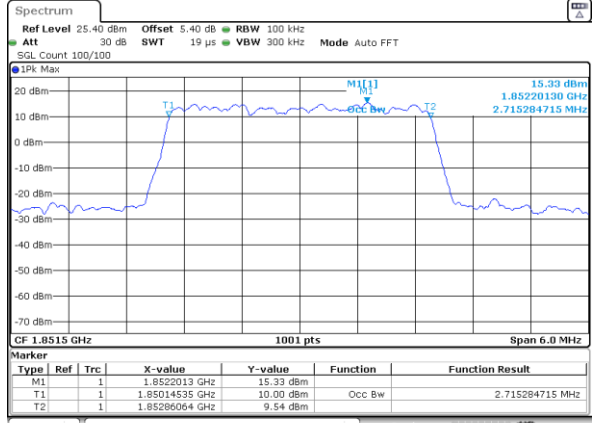

Lowest Channel / 3MHz / 64QAM

Date: 29_AUG.2020 09:14:21:9