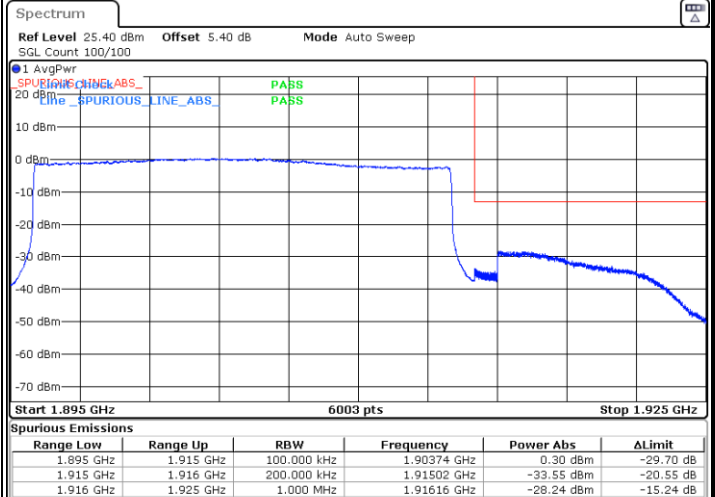

Lowest Band Edge / Full RB

Date: 29.AUG.2020 11:19:39

Highest Band Edge / Full RB

Date: 29.AUG.2020 11:34:11

LTE Band 25 / 20MHz / QPSK

Lowest Band Edge / 1 RB

Date: 29.AUG.2020 11:53:37

Highest Band Edge / 1 RB

Date: 29.AUG.2020 12:08:09

Lowest Band Edge / Full RB

Date: 29.AUG.2020 11:52:28

Highest Band Edge / Full RB

Date: 29.AUG.2020 12:07:00

LTE Band 25 / 20MHz / 16QAM

Lowest Band Edge / 1 RB

Date: 29.AUG.2020 11:54:45

Highest Band Edge / 1 RB

Date: 29.AUG.2020 12:09:17

Lowest Band Edge / Full RB

Date: 29.AUG.2020 11:51:21

Highest Band Edge / Full RB

Date: 29.AUG.2020 12:05:52

LTE Band 25 / 20MHz / 64QAM

Lowest Band Edge / 1 RB

Date: 29.AUG.2020 11:55:53

Highest Band Edge / 1 RB

Date: 29.AUG.2020 12:10:26

Lowest Band Edge / Full RB

Date: 29.AUG.2020 11:50:13

Highest Band Edge / Full RB

Date: 29.AUG.2020 12:04:43

Conducted Spurious Emission