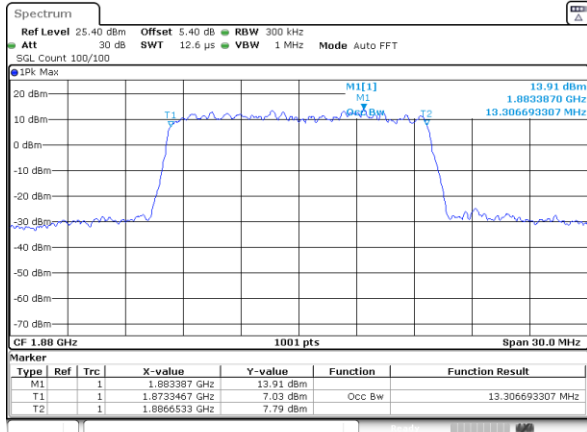

LTE Band 25

Lowest Channel / 15MHz / 64QAM

Date: 29_AUG.2020 11:18:21

Lowest Channel / 20MHz / 64QAM

Date: 29_AUG.2020 11:48:55

Middle Channel / 15MHz / 64QAM

Date: 29_AUG.2020 11:31:11

Middle Channel / 20MHz / 64QAM

Date: 29_AUG.2020 12:01:43

Highest Channel / 15MHz / 64QAM

Date: 29_AUG.2020 11:32:52

Highest Channel / 20MHz / 64QAM

Date: 29_AUG.2020 12:03:24

Conducted Band Edge

LTE Band 25 / 1.4MHz / 16QAM

Lowest Band Edge / 1 RB