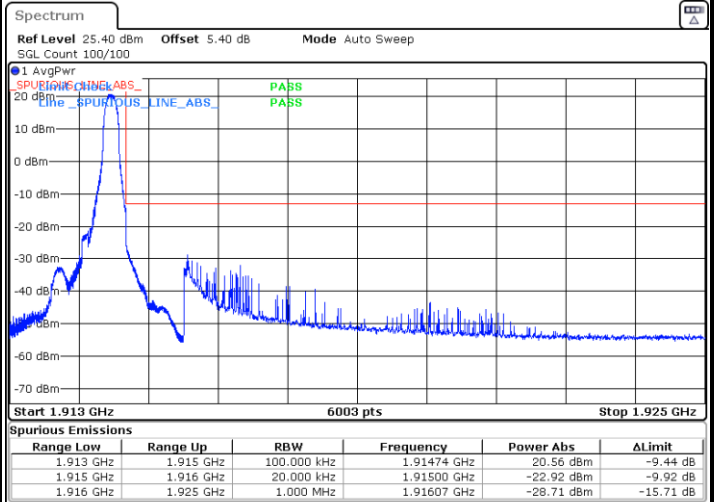

Date: 29_AUG.2020 12:01:43

Highest Channel / 15MHz / 64QAM

Date: 29_AUG.2020 11:32:52

Highest Channel / 20MHz / 64QAM

Date: 29_AUG.2020 12:03:24

Conducted Band Edge

LTE Band 25 / 1.4MHz / 16QAM

Lowest Band Edge / 1 RB

Date: 29.AUG.2020 09:29:14

Highest Band Edge / 1 RB

Date: 29.AUG.2020 09:39:30

Lowest Band Edge / Full RB

Date: 29.AUG.2020 09:32:39

Highest Band Edge / Full RB

Date: 29.AUG.2020 09:36:04

LTE Band 25 / 1.4MHz / 64QAM

Lowest Band Edge / 1 RB

Date: 29.AUG.2020 09:30:22

Highest Band Edge / 1 RB

Date: 29.AUG.2020 09:40:39

Lowest Band Edge / Full RB

Date: 29.AUG.2020 09:33:47

Highest Band Edge / Full RB

Date: 29.AUG.2020 09:37:13