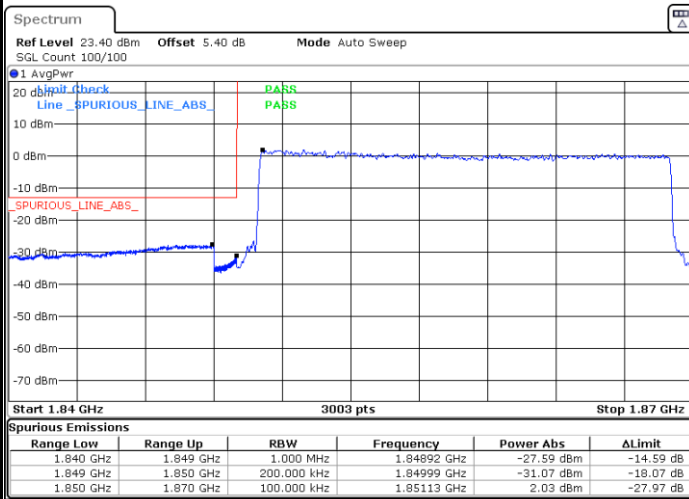

Date: 29.AUG.2020 11:20:48

Highest Band Edge / Full RB

Date: 29.AUG.2020 11:35:19

LTE Band 25 / 15MHz / 64QAM

Lowest Band Edge / 1 RB

Date: 29.AUG.2020 11:25:20

Highest Band Edge / 1 RB

Date: 29.AUG.2020 11:39:54

Lowest Band Edge / Full RB

Date: 29.AUG.2020 11:19:39

Highest Band Edge / Full RB

Date: 29.AUG.2020 11:34:11

LTE Band 25 / 20MHz / QPSK

Lowest Band Edge / 1 RB

Date: 29.AUG.2020 11:53:37

Highest Band Edge / 1 RB

Date: 29.AUG.2020 12:08:09

Lowest Band Edge / Full RB

Date: 29.AUG.2020 11:52:28

Highest Band Edge / Full RB

Date: 29.AUG.2020 12:07:00

LTE Band 25 / 20MHz / 16QAM

Lowest Band Edge / 1 RB

Date: 29.AUG.2020 11:54:45

Highest Band Edge / 1 RB

Date: 29.AUG.2020 12:09:17

Lowest Band Edge / Full RB

Date: 29.AUG.2020 11:51:21

Highest Band Edge / Full RB

Date: 29.AUG.2020 12:05:52

LTE Band 25 / 20MHz / 64QAM

Lowest Band Edge / 1 RB