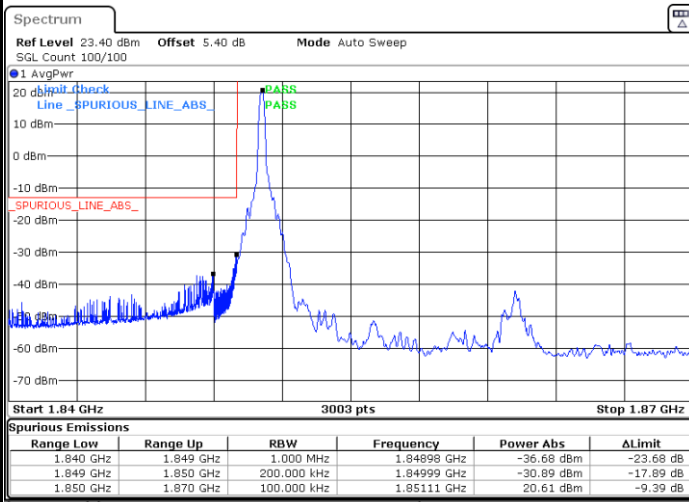

Date: 29.AUG.2020 11:20:48

Highest Band Edge / Full RB

Date: 29.AUG.2020 11:35:19

LTE Band 25 / 15MHz / 64QAM

Lowest Band Edge / 1 RB

Date: 29.AUG.2020 11:25:20

Highest Band Edge / 1 RB

Date: 29.AUG.2020 11:39:54

Lowest Band Edge / Full RB

Date: 29.AUG.2020 11:19:39

Highest Band Edge / Full RB

Date: 29.AUG.2020 11:34:11

LTE Band 25 / 20MHz / QPSK

Lowest Band Edge / 1 RB

Date: 29.AUG.2020 11:53:37

Highest Band Edge / 1 RB

Date: 29.AUG.2020 12:08:09

Lowest Band Edge / Full RB

Date: 29.AUG.2020 11:52:28

Highest Band Edge / Full RB

Date: 29.AUG.2020 12:07:00

LTE Band 25 / 20MHz / 16QAM

Lowest Band Edge / 1 RB

Date: 29.AUG.2020 11:54:45

Highest Band Edge / 1 RB

Date: 29.AUG.2020 12:09:17

Lowest Band Edge / Full RB

Date: 29.AUG.2020 11:51:21

Highest Band Edge / Full RB

Date: 29.AUG.2020 12:05:52

LTE Band 25 / 20MHz / 64QAM

Lowest Band Edge / 1 RB