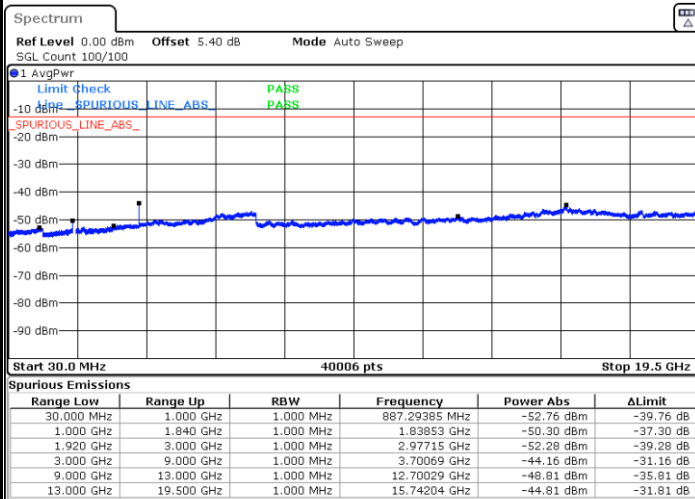

Highest Band Edge / 1 RB

Date: 29.AUG.2020 12:09:17

Lowest Band Edge / Full RB

Date: 29.AUG.2020 11:51:21

Highest Band Edge / Full RB

Date: 29.AUG.2020 12:05:52

LTE Band 25 / 20MHz / 64QAM

Lowest Band Edge / 1 RB

Date: 29.AUG.2020 11:55:53

Highest Band Edge / 1 RB

Date: 29.AUG.2020 12:10:26

Lowest Band Edge / Full RB

Date: 29.AUG.2020 11:50:13

Highest Band Edge / Full RB

Date: 29.AUG.2020 12:04:43

Conducted Spurious Emission

LTE Band 25 / 1.4MHz

Highest Channel / QPSK

Date: 29.AUG.2020 09:25:03

Highest Channel / 16QAM

Date: 29.AUG.2020 09:26:00

LTE Band 25 / 3MHz

Lowest Channel / QPSK

Date: 29.AUG.2020 09:59:09

Lowest Channel / 16QAM

Date: 29.AUG.2020 10:00:06

LTE Band 25 / 3MHz

Middle Channel / QPSK

Middle Channel / 16QAM

Date: 29.AUG.2020 10:01:59

Date: 29.AUG.2020 10:02:56

Highest Channel / QPSK