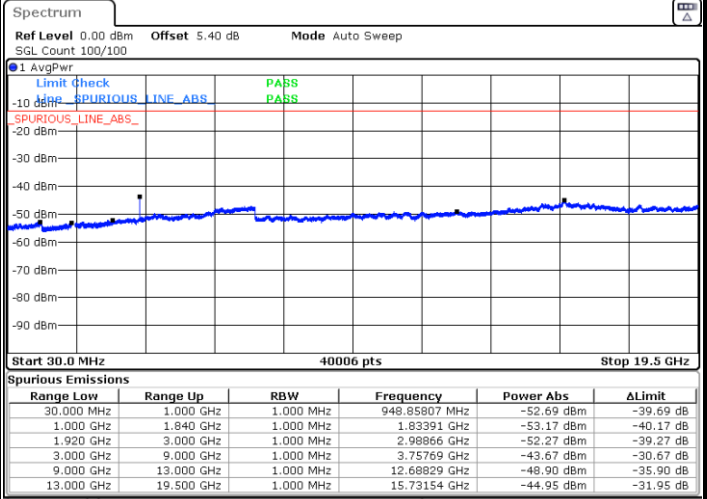

LTE Band 25 / 1.4MHz

Highest Channel / QPSK

Date: 29.AUG.2020 09:25:03

Highest Channel / 16QAM

Date: 29.AUG.2020 09:26:00

LTE Band 25 / 3MHz

Lowest Channel / QPSK

Date: 29.AUG.2020 09:59:09

Lowest Channel / 16QAM

Date: 29.AUG.2020 10:00:06

LTE Band 25 / 3MHz

Middle Channel / QPSK

Middle Channel / 16QAM

Date: 29.AUG.2020 10:01:59

Date: 29.AUG.2020 10:02:56

Highest Channel / QPSK

Highest Channel / 16QAM

Date: 29.AUG.2020 10:04:49

Date: 29.AUG.2020 10:05:46

LTE Band 25 / 5MHz

Lowest Channel / QPSK

Lowest Channel / 16QAM

Date: 29.AUG.2020 10:29:19

Date: 29.AUG.2020 10:28:23