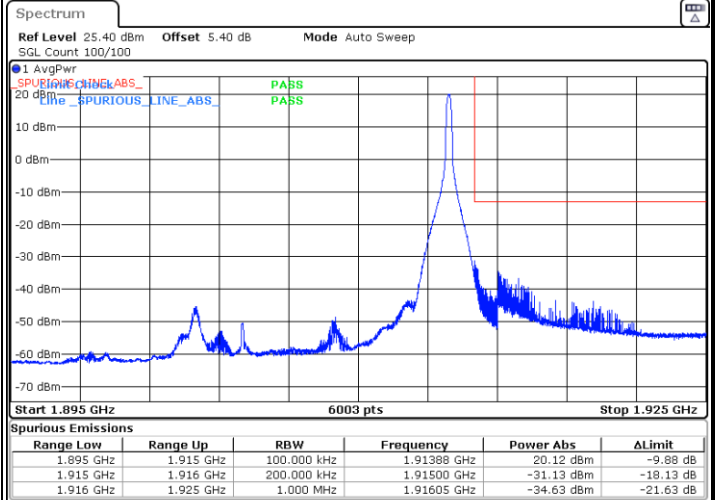

Lowest Band Edge / Full RB

Date: 29.AUG.2020 11:19:39

Highest Band Edge / Full RB

Date: 29.AUG.2020 11:34:11

LTE Band 25 / 20MHz / QPSK

Lowest Band Edge / 1 RB

Date: 29.AUG.2020 11:53:37

Highest Band Edge / 1 RB

Date: 29.AUG.2020 12:08:09

Lowest Band Edge / Full RB

Date: 29.AUG.2020 11:52:28

Highest Band Edge / Full RB

Date: 29.AUG.2020 12:07:00

LTE Band 25 / 20MHz / 16QAM

Lowest Band Edge / 1 RB

Date: 29.AUG.2020 11:54:45

Highest Band Edge / 1 RB

Date: 29.AUG.2020 12:09:17

Lowest Band Edge / Full RB

Date: 29.AUG.2020 11:51:21

Highest Band Edge / Full RB

Date: 29.AUG.2020 12:05:52

LTE Band 25 / 20MHz / 64QAM

Lowest Band Edge / 1 RB

Date: 29.AUG.2020 11:55:53

Highest Band Edge / 1 RB

Date: 29.AUG.2020 12:10:26

Lowest Band Edge / Full RB

Date: 29.AUG.2020 11:50:13

Highest Band Edge / Full RB

Date: 29.AUG.2020 12:04:43

Conducted Spurious Emission