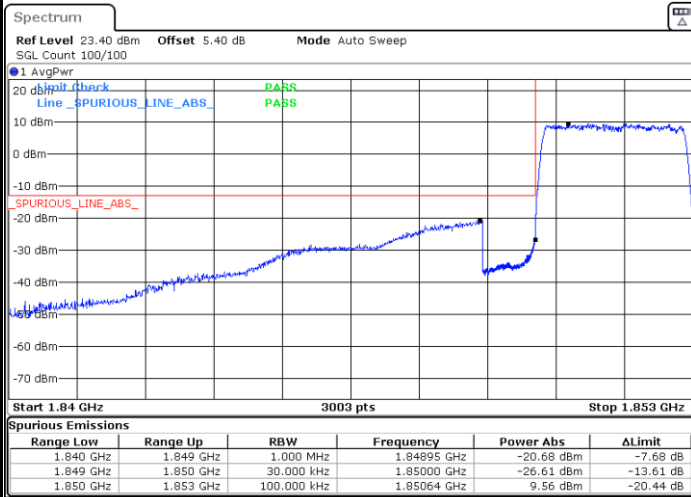

LTE Band 25 / 3MHz / QPSK

Lowest Band Edge / 1RB

Date: 29.AUG.2020 09:49:04

Highest Band Edge / 1 RB

Date: 29.AUG.2020 09:52:29

Lowest Band Edge / Full RB

Date: 29.AUG.2020 09:45:19

Highest Band Edge / Full RB

Date: 29.AUG.2020 09:55:56

LTE Band 25 / 3MHz / 16QAM

Lowest Band Edge / 1 RB

Date: 29.AUG.2020 09:50:12

Highest Band Edge / 1 RB

Date: 29.AUG.2020 09:53:38

Lowest Band Edge / Full RB

Date: 29.AUG.2020 09:46:47