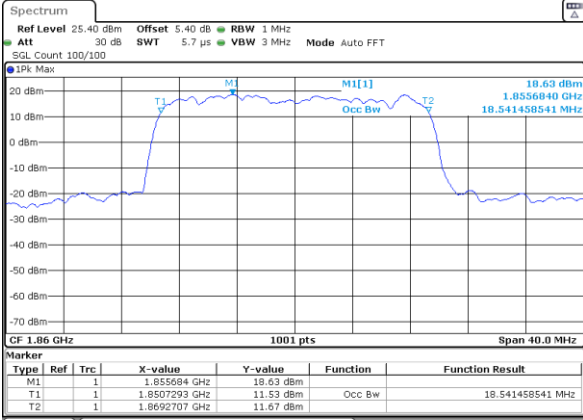

LTE Band 25

Lowest Channel / 20MHz / QPSK

Date: 29_AUG.2020 11:48:14

Lowest Channel / 20MHz / 16QAM

Date: 29_AUG.2020 11:48:34

Middle Channel / 20MHz / QPSK

Date: 29_AUG.2020 12:02:24

Middle Channel / 20MHz / 16QAM

Date: 29_AUG.2020 12:02:03

Highest Channel / 20MHz / QPSK

Date: 29_AUG.2020 12:02:44

Highest Channel / 20MHz / 16QAM

Date: 29_AUG.2020 12:03:04

LTE Band 25

Lowest Channel / 1.4MHz / 64QAM

Date: 29_AUG.2020 09:16:19