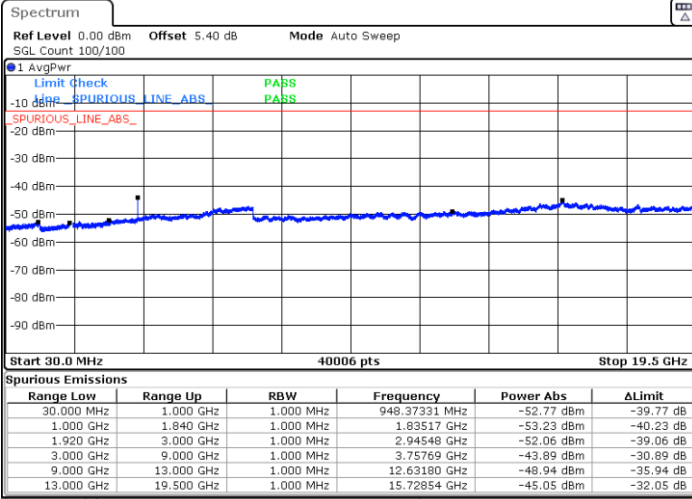

LTE Band 25 / 1.4MHz

Highest Channel / QPSK

Date: 29.AUG.2020 09:25:03

Highest Channel / 16QAM

Date: 29.AUG.2020 09:26:00

LTE Band 25 / 3MHz

Lowest Channel / QPSK

Date: 29.AUG.2020 09:59:09

Lowest Channel / 16QAM

Date: 29.AUG.2020 10:00:06

LTE Band 25 / 3MHz

Middle Channel / QPSK

Middle Channel / 16QAM

Date: 29.AUG.2020 10:01:59

Date: 29.AUG.2020 10:02:56

Highest Channel / QPSK

Highest Channel / 16QAM

Date: 29.AUG.2020 10:04:49

Date: 29.AUG.2020 10:05:46

LTE Band 25 / 5MHz

Lowest Channel / QPSK

Lowest Channel / 16QAM

Date: 29.AUG.2020 10:29:19

Date: 29.AUG.2020 10:28:23