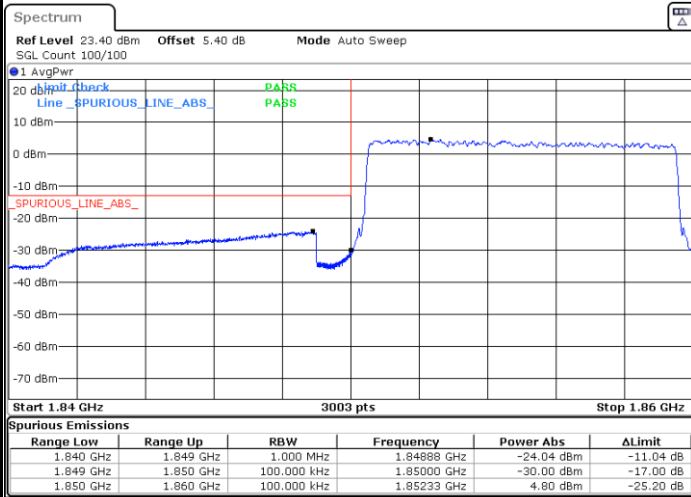

Highest Band Edge / 1 RB

Date: 29.AUG.2020 10:41:04

Lowest Band Edge / Full RB

Date: 29.AUG.2020 10:20:49

Highest Band Edge / Full RB

Date: 29.AUG.2020 10:35:21

LTE Band 25 / 10MHz / QPSK

Lowest Band Edge / 1 RB

Date: 29.AUG.2020 10:51:37

Highest Band Edge / 1 RB

Date: 29.AUG.2020 11:06:11

Lowest Band Edge / Full RB

Date: 29.AUG.2020 10:50:29

Highest Band Edge / Full RB

Date: 29.AUG.2020 11:05:02

LTE Band 25 / 10MHz / 16QAM