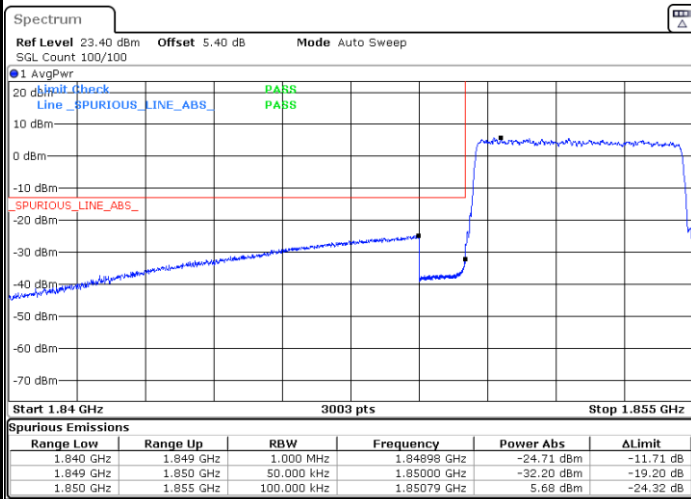

Lowest Band Edge / Full RB

Date: 29.AUG.2020 10:23:05

Highest Band Edge / Full RB

Date: 29.AUG.2020 10:37:38

LTE Band 25 / 5MHz / 16QAM

Lowest Band Edge / 1RB

Date: 29.AUG.2020 10:25:22

Highest Band Edge / 1 RB

Date: 29.AUG.2020 10:39:55

Lowest Band Edge / Full RB

Date: 29.AUG.2020 10:21:57

Highest Band Edge / Full RB

Date: 29.AUG.2020 10:36:29

LTE Band 25 / 5MHz / 64QAM

Lowest Band Edge / 1RB

Date: 29.AUG.2020 10:26:30

Highest Band Edge / 1 RB

Date: 29.AUG.2020 10:41:04

Lowest Band Edge / Full RB

Date: 29.AUG.2020 10:20:49

Highest Band Edge / Full RB

Date: 29.AUG.2020 10:35:21

LTE Band 25 / 10MHz / QPSK

Lowest Band Edge / 1 RB