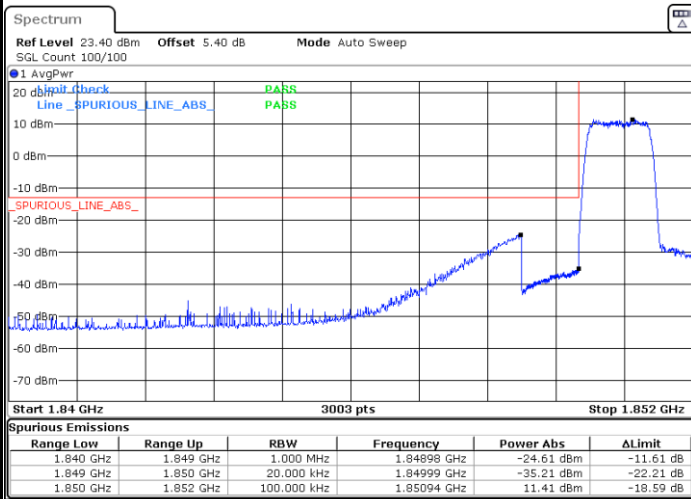

Date: 29.AUG.2020 09:29:14

Highest Band Edge / 1 RB

Date: 29.AUG.2020 09:39:30

Lowest Band Edge / Full RB

Date: 29.AUG.2020 09:32:39

Highest Band Edge / Full RB

Date: 29.AUG.2020 09:36:04

LTE Band 25 / 1.4MHz / 64QAM

Lowest Band Edge / 1 RB

Date: 29.AUG.2020 09:30:22

Highest Band Edge / 1 RB

Date: 29.AUG.2020 09:40:39

Lowest Band Edge / Full RB

Date: 29.AUG.2020 09:33:47

Highest Band Edge / Full RB

Date: 29.AUG.2020 09:37:13

LTE Band 25 / 3MHz / QPSK

Lowest Band Edge / 1RB

Date: 29.AUG.2020 09:49:04

Highest Band Edge / 1 RB

Date: 29.AUG.2020 09:52:29

Lowest Band Edge / Full RB

Date: 29.AUG.2020 09:45:19

Highest Band Edge / Full RB