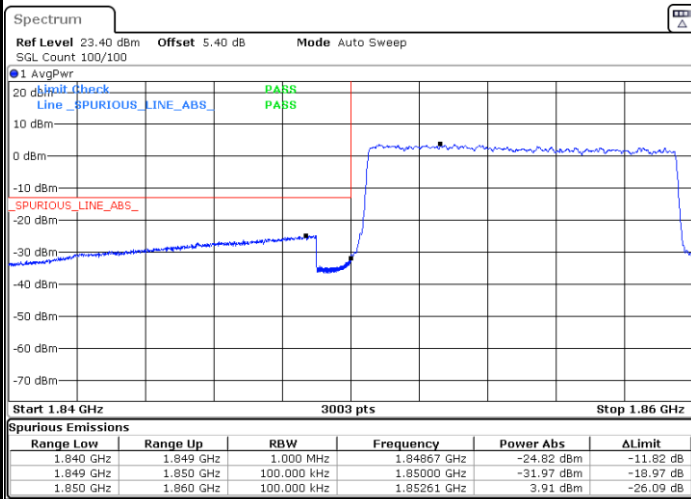

Date: 29.AUG.2020 10:51:37

Highest Band Edge / 1 RB

Date: 29.AUG.2020 11:06:11

Lowest Band Edge / Full RB

Date: 29.AUG.2020 10:50:29

Highest Band Edge / Full RB

Date: 29.AUG.2020 11:05:02

LTE Band 25 / 10MHz / 16QAM

Lowest Band Edge / 1 RB

Date: 29.AUG.2020 10:52:45

Highest Band Edge / 1 RB

Date: 29.AUG.2020 11:07:19

Lowest Band Edge / Full RB

Date: 29.AUG.2020 10:49:21

Highest Band Edge / Full RB

Date: 29.AUG.2020 11:03:53

LTE Band 25 / 10MHz / 64QAM

Lowest Band Edge / 1 RB

Date: 29.AUG.2020 10:53:54

Highest Band Edge / 1 RB

Date: 29.AUG.2020 11:08:28

Lowest Band Edge / Full RB

Date: 29.AUG.2020 10:48:13

Highest Band Edge / Full RB