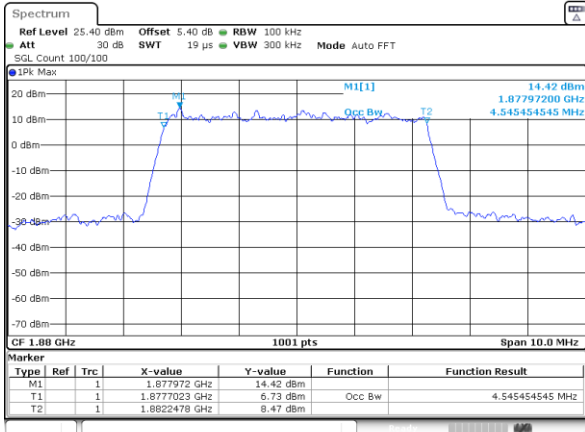

Middle Channel / 5MHz / 64QAM

Date: 29_AUG.2020 10:32:21