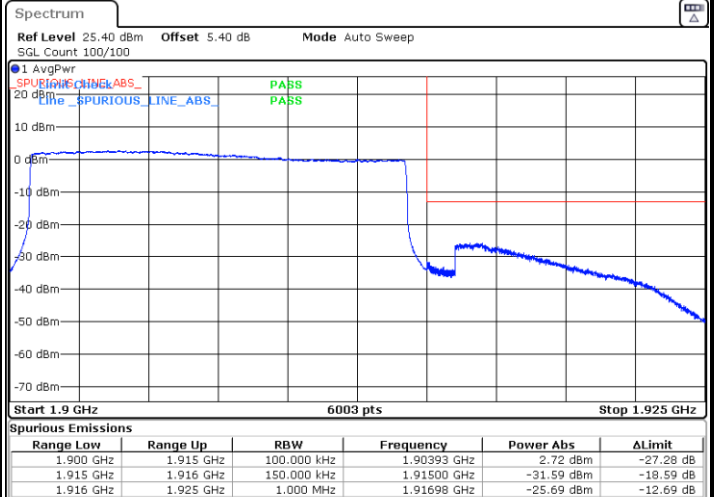

LTE Band 25 / 10MHz / 64QAM

Lowest Band Edge / 1 RB

Date: 29.AUG.2020 10:53:54

Highest Band Edge / 1 RB

Date: 29.AUG.2020 11:08:28

Lowest Band Edge / Full RB

Date: 29.AUG.2020 10:48:13

Highest Band Edge / Full RB

Date: 29.AUG.2020 11:02:45

LTE Band 25 / 15MHz / QPSK

Lowest Band Edge / 1 RB

Date: 29.AUG.2020 11:23:04

Highest Band Edge / 1 RB

Date: 29.AUG.2020 11:37:36

Lowest Band Edge / Full RB

Date: 29.AUG.2020 11:21:56

Highest Band Edge / Full RB

Date: 29.AUG.2020 11:36:28

LTE Band 25 / 15MHz / 16QAM

Lowest Band Edge / 1 RB

Date: 29.AUG.2020 11:24:12

Highest Band Edge / 1 RB

Date: 29.AUG.2020 11:38:45

Lowest Band Edge / Full RB

Date: 29.AUG.2020 11:20:48

Highest Band Edge / Full RB

Date: 29.AUG.2020 11:35:19

LTE Band 25 / 15MHz / 64QAM

Lowest Band Edge / 1 RB

Date: 29.AUG.2020 11:25:20

Highest Band Edge / 1 RB

Date: 29.AUG.2020 11:39:54