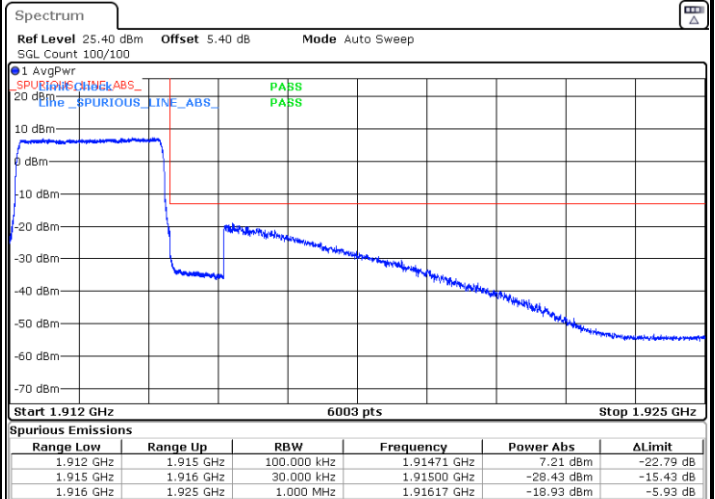

Date: 29.AUG.2020 09:55:56

LTE Band 25 / 3MHz / 16QAM

Lowest Band Edge / 1 RB

Date: 29.AUG.2020 09:50:12

Highest Band Edge / 1 RB

Date: 29.AUG.2020 09:53:38

Lowest Band Edge / Full RB

Date: 29.AUG.2020 09:46:47

Highest Band Edge / Full RB

Date: 29.AUG.2020 09:57:04

LTE Band 25 / 3MHz / 64QAM

Lowest Band Edge / 1 RB

Date: 29.AUG.2020 09:51:20

Highest Band Edge / 1 RB

Date: 29.AUG.2020 09:54:47

Lowest Band Edge / Full RB

Date: 29.AUG.2020 09:47:56

Highest Band Edge / Full RB

Date: 29.AUG.2020 09:58:13

LTE Band 25 / 5MHz / QPSK

Lowest Band Edge / 1 RB

Date: 29.AUG.2020 10:24:14

Highest Band Edge / 1 RB

Date: 29.AUG.2020 10:38:46

Lowest Band Edge / Full RB

Date: 29.AUG.2020 10:23:05

Highest Band Edge / Full RB

Date: 29.AUG.2020 10:37:38

LTE Band 25 / 5MHz / 16QAM

Lowest Band Edge / 1RB

Date: 29.AUG.2020 10:25:22

Highest Band Edge / 1 RB