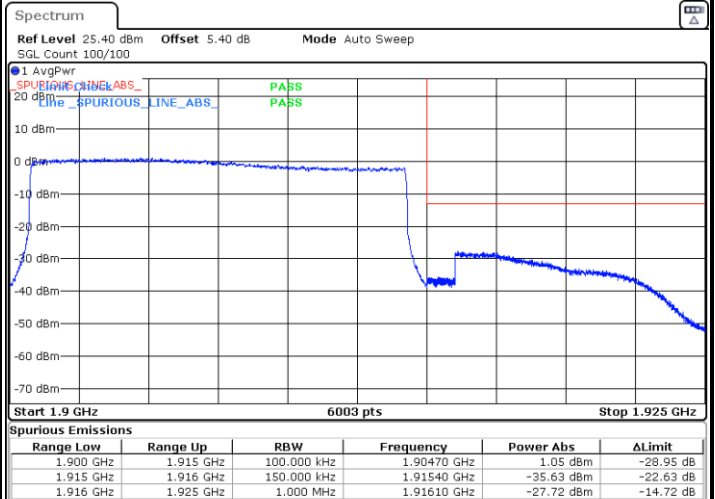

Highest Band Edge / Full RB

Date: 29.AUG.2020 11:36:28

LTE Band 25 / 15MHz / 16QAM

Lowest Band Edge / 1 RB

Date: 29.AUG.2020 11:24:12

Highest Band Edge / 1 RB

Date: 29.AUG.2020 11:38:45

Lowest Band Edge / Full RB

Date: 29.AUG.2020 11:20:48

Highest Band Edge / Full RB

Date: 29.AUG.2020 11:35:19

LTE Band 25 / 15MHz / 64QAM

Lowest Band Edge / 1 RB

Date: 29.AUG.2020 11:25:20

Highest Band Edge / 1 RB

Date: 29.AUG.2020 11:39:54

Lowest Band Edge / Full RB

Date: 29.AUG.2020 11:19:39

Highest Band Edge / Full RB

Date: 29.AUG.2020 11:34:11

LTE Band 25 / 20MHz / QPSK

Lowest Band Edge / 1 RB

Date: 29.AUG.2020 11:53:37

Highest Band Edge / 1 RB

Date: 29.AUG.2020 12:08:09

Lowest Band Edge / Full RB

Date: 29.AUG.2020 11:52:28

Highest Band Edge / Full RB

Date: 29.AUG.2020 12:07:00

LTE Band 25 / 20MHz / 16QAM

Lowest Band Edge / 1 RB

Date: 29.AUG.2020 11:54:45