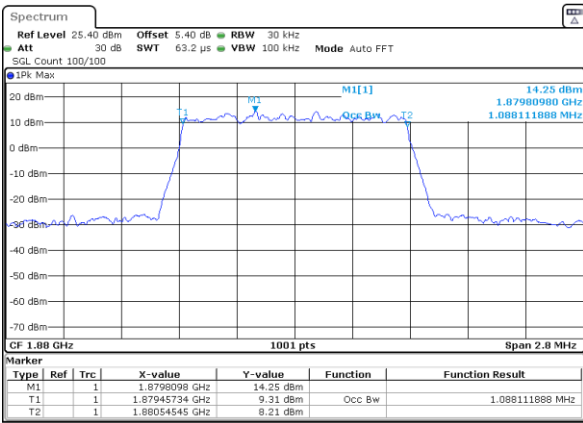

Middle Channel / 1.4MHz / 64QAM

Date: 29_AUG.2020 09:17:19