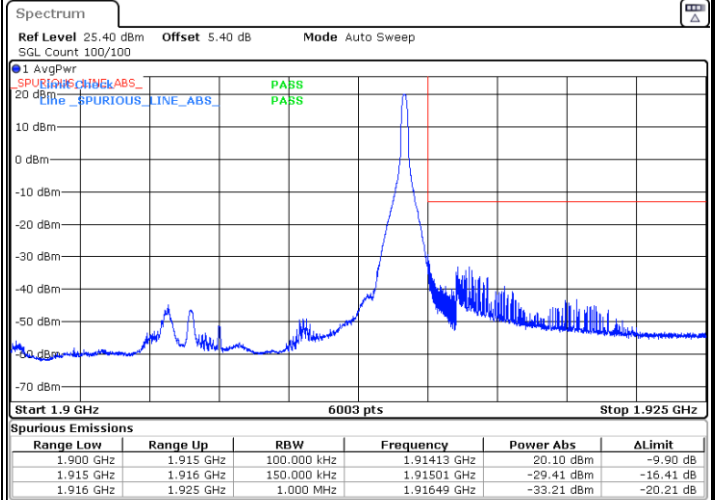

Date: 29.AUG.2020 11:02:45

LTE Band 25 / 15MHz / QPSK

Lowest Band Edge / 1 RB

Date: 29.AUG.2020 11:23:04

Highest Band Edge / 1 RB

Date: 29.AUG.2020 11:37:36

Lowest Band Edge / Full RB

Date: 29.AUG.2020 11:21:56

Highest Band Edge / Full RB

Date: 29.AUG.2020 11:36:28

LTE Band 25 / 15MHz / 16QAM

Lowest Band Edge / 1 RB

Date: 29.AUG.2020 11:24:12

Highest Band Edge / 1 RB

Date: 29.AUG.2020 11:38:45

Lowest Band Edge / Full RB

Date: 29.AUG.2020 11:20:48

Highest Band Edge / Full RB

Date: 29.AUG.2020 11:35:19

LTE Band 25 / 15MHz / 64QAM

Lowest Band Edge / 1 RB

Date: 29.AUG.2020 11:25:20

Highest Band Edge / 1 RB

Date: 29.AUG.2020 11:39:54

Lowest Band Edge / Full RB

Date: 29.AUG.2020 11:19:39

Highest Band Edge / Full RB

Date: 29.AUG.2020 11:34:11

LTE Band 25 / 20MHz / QPSK

Lowest Band Edge / 1 RB

Date: 29.AUG.2020 11:53:37

Highest Band Edge / 1 RB