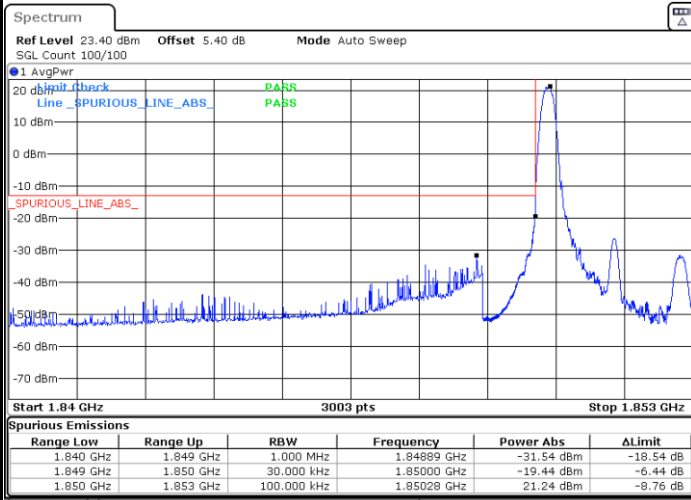

Lowest Band Edge / 1 RB

Date: 29.AUG.2020 09:30:22

Highest Band Edge / 1 RB

Date: 29.AUG.2020 09:40:39

Lowest Band Edge / Full RB

Date: 29.AUG.2020 09:33:47

Highest Band Edge / Full RB

Date: 29.AUG.2020 09:37:13

LTE Band 25 / 3MHz / QPSK

Lowest Band Edge / 1RB

Date: 29.AUG.2020 09:49:04

Highest Band Edge / 1 RB

Date: 29.AUG.2020 09:52:29

Lowest Band Edge / Full RB

Date: 29.AUG.2020 09:45:19

Highest Band Edge / Full RB