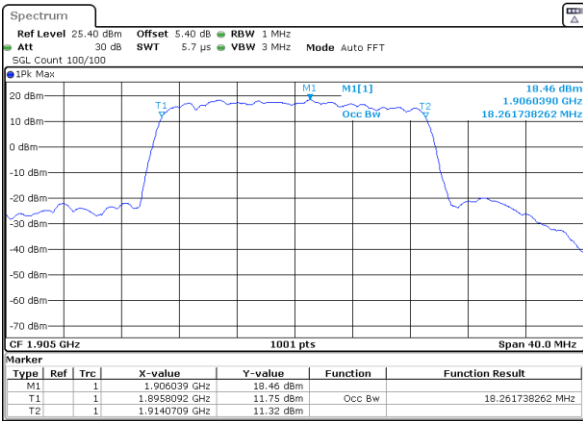

LTE Band 25

Lowest Channel / 20MHz / QPSK

Date: 29_AUG.2020 11:48:14

Lowest Channel / 20MHz / 16QAM

Date: 29_AUG.2020 11:48:34

Middle Channel / 20MHz / QPSK

Date: 29_AUG.2020 12:02:24

Middle Channel / 20MHz / 16QAM

Date: 29_AUG.2020 12:02:03

Highest Channel / 20MHz / QPSK

Date: 29_AUG.2020 12:02:44

Highest Channel / 20MHz / 16QAM

Date: 29_AUG.2020 12:03:04

LTE Band 25

Lowest Channel / 1.4MHz / 64QAM

Date: 29_AUG.2020 09:16:19