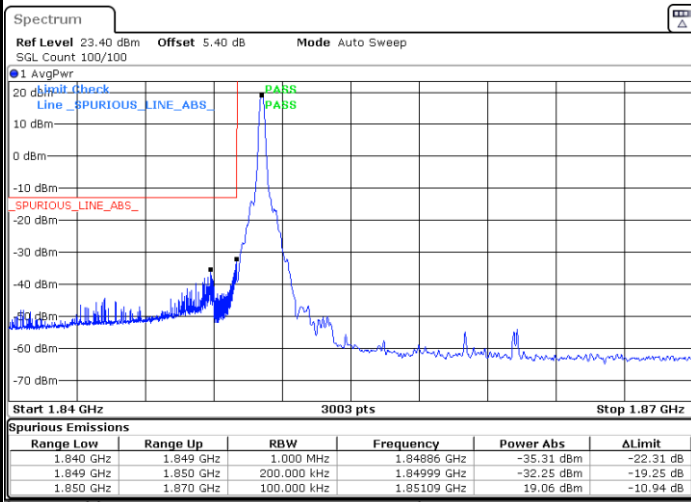

Lowest Band Edge / Full RB

Date: 29.AUG.2020 11:19:39

Highest Band Edge / Full RB

Date: 29.AUG.2020 11:34:11

LTE Band 25 / 20MHz / QPSK

Lowest Band Edge / 1 RB

Date: 29.AUG.2020 11:53:37

Highest Band Edge / 1 RB

Date: 29.AUG.2020 12:08:09

Lowest Band Edge / Full RB

Date: 29.AUG.2020 11:52:28

Highest Band Edge / Full RB

Date: 29.AUG.2020 12:07:00

LTE Band 25 / 20MHz / 16QAM

Lowest Band Edge / 1 RB

Date: 29.AUG.2020 11:54:45

Highest Band Edge / 1 RB

Date: 29.AUG.2020 12:09:17

Lowest Band Edge / Full RB

Date: 29.AUG.2020 11:51:21

Highest Band Edge / Full RB

Date: 29.AUG.2020 12:05:52

LTE Band 25 / 20MHz / 64QAM

Lowest Band Edge / 1 RB

Date: 29.AUG.2020 11:55:53

Highest Band Edge / 1 RB

Date: 29.AUG.2020 12:10:26

Lowest Band Edge / Full RB

Date: 29.AUG.2020 11:50:13

Highest Band Edge / Full RB

Date: 29.AUG.2020 12:04:43

Conducted Spurious Emission