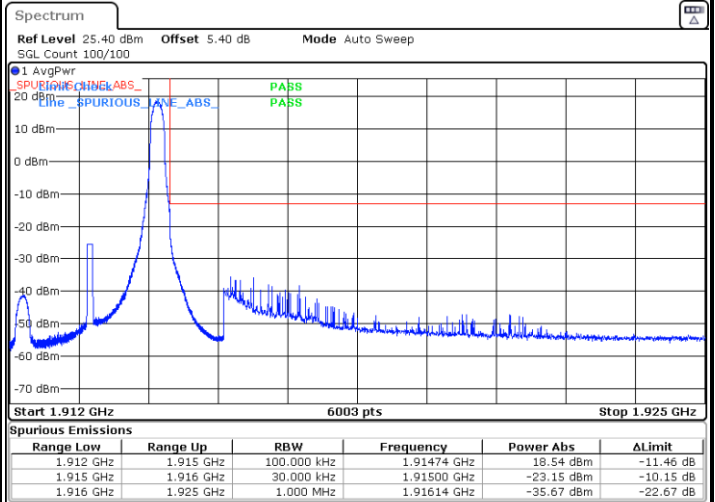

Date: 29.AUG.2020 09:55:56

LTE Band 25 / 3MHz / 16QAM

Lowest Band Edge / 1 RB

Date: 29.AUG.2020 09:50:12

Highest Band Edge / 1 RB

Date: 29.AUG.2020 09:53:38

Lowest Band Edge / Full RB

Date: 29.AUG.2020 09:46:47

Highest Band Edge / Full RB

Date: 29.AUG.2020 09:57:04

LTE Band 25 / 3MHz / 64QAM

Lowest Band Edge / 1 RB

Date: 29.AUG.2020 09:51:20

Highest Band Edge / 1 RB

Date: 29.AUG.2020 09:54:47

Lowest Band Edge / Full RB

Date: 29.AUG.2020 09:47:56

Highest Band Edge / Full RB

Date: 29.AUG.2020 09:58:13

LTE Band 25 / 5MHz / QPSK

Lowest Band Edge / 1 RB

Date: 29.AUG.2020 10:24:14

Highest Band Edge / 1 RB

Date: 29.AUG.2020 10:38:46

Lowest Band Edge / Full RB

Date: 29.AUG.2020 10:23:05

Highest Band Edge / Full RB

Date: 29.AUG.2020 10:37:38

LTE Band 25 / 5MHz / 16QAM

Lowest Band Edge / 1RB

Date: 29.AUG.2020 10:25:22

Highest Band Edge / 1 RB