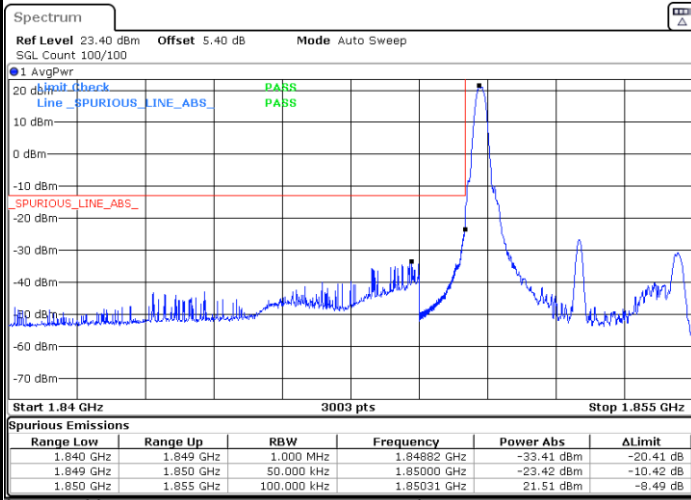

Date: 29.AUG.2020 09:47:56

Highest Band Edge / Full RB

Date: 29.AUG.2020 09:58:13

LTE Band 25 / 5MHz / QPSK

Lowest Band Edge / 1 RB

Date: 29.AUG.2020 10:24:14

Highest Band Edge / 1 RB

Date: 29.AUG.2020 10:38:46

Lowest Band Edge / Full RB

Date: 29.AUG.2020 10:23:05

Highest Band Edge / Full RB

Date: 29.AUG.2020 10:37:38

LTE Band 25 / 5MHz / 16QAM

Lowest Band Edge / 1RB

Date: 29.AUG.2020 10:25:22

Highest Band Edge / 1 RB