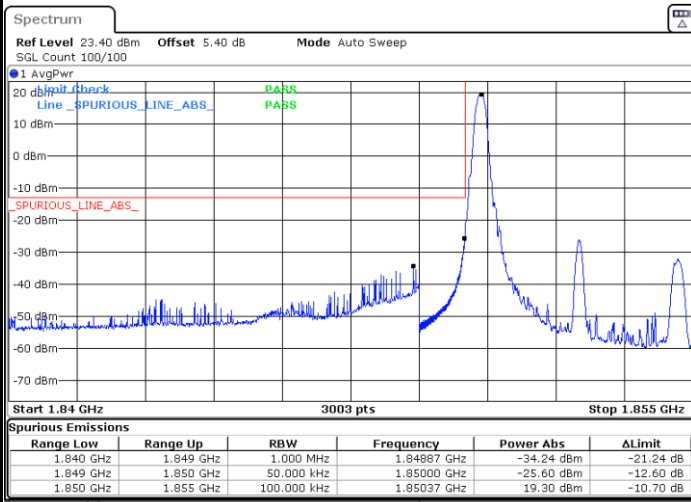

Lowest Band Edge / Full RB

Date: 29.AUG.2020 10:23:05

Highest Band Edge / Full RB

Date: 29.AUG.2020 10:37:38

LTE Band 25 / 5MHz / 16QAM

Lowest Band Edge / 1RB

Date: 29.AUG.2020 10:25:22

Highest Band Edge / 1 RB

Date: 29.AUG.2020 10:39:55

Lowest Band Edge / Full RB

Date: 29.AUG.2020 10:21:57

Highest Band Edge / Full RB

Date: 29.AUG.2020 10:36:29

LTE Band 25 / 5MHz / 64QAM

Lowest Band Edge / 1RB

Date: 29.AUG.2020 10:26:30

Highest Band Edge / 1 RB

Date: 29.AUG.2020 10:41:04

Lowest Band Edge / Full RB

Date: 29.AUG.2020 10:20:49

Highest Band Edge / Full RB

Date: 29.AUG.2020 10:35:21

LTE Band 25 / 10MHz / QPSK

Lowest Band Edge / 1 RB

Date: 29.AUG.2020 10:51:37

Highest Band Edge / 1 RB

Date: 29.AUG.2020 11:06:11

Lowest Band Edge / Full RB

Date: 29.AUG.2020 10:50:29

Highest Band Edge / Full RB

Date: 29.AUG.2020 11:05:02

LTE Band 25 / 10MHz / 16QAM