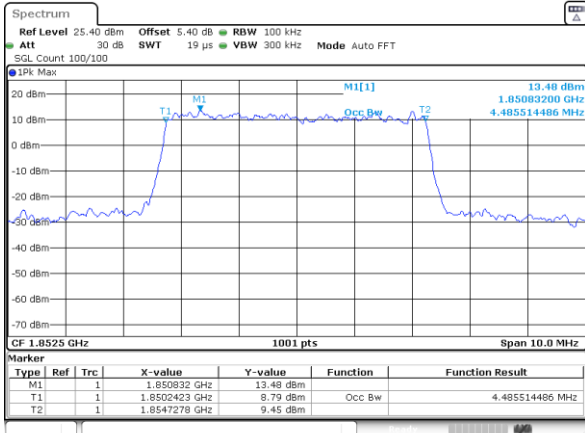

Date: 29_AUG.2020 09:18:20

Highest Channel / 3MHz / 64QAM

Date: 29_AUG.2020 09:14:12:0

LTE Band 25

Lowest Channel / 5MHz / 64QAM

Date: 29_AUG.2020 10:19:30

Lowest Channel / 10MHz / 64QAM

Date: 29_AUG.2020 10:46:54