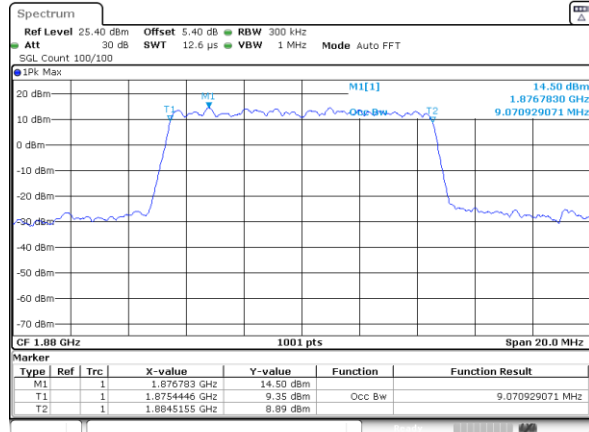

Middle Channel / 10MHz / 64QAM

Date: 29_AUG.2020 10:59:45