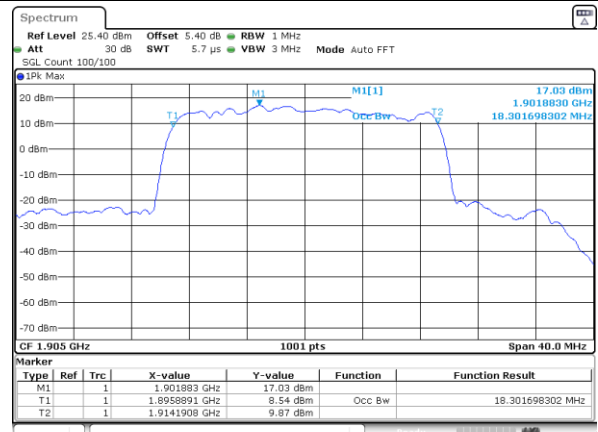

Date: 29_AUG.2020 12:01:43

Highest Channel / 15MHz / 64QAM

Date: 29_AUG.2020 11:32:52

Highest Channel / 20MHz / 64QAM

Date: 29_AUG.2020 12:03:24

Conducted Band Edge

LTE Band 25 / 1.4MHz / 16QAM

Lowest Band Edge / 1 RB