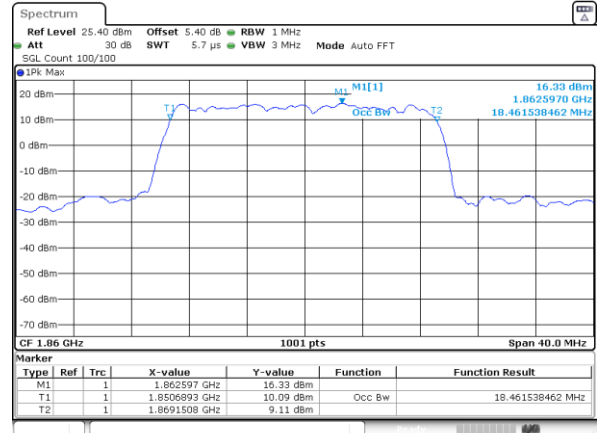

Middle Channel / 5MHz / 64QAM

Date: 29_AUG.2020 10:32:21

Middle Channel / 10MHz / 64QAM

Date: 29_AUG.2020 10:59:45

Highest Channel / 5MHz / 64QAM

Date: 29_AUG.2020 10:34:02

Highest Channel / 10MHz / 64QAM

Date: 29_AUG.2020 11:01:26

LTE Band 25

Lowest Channel / 15MHz / 64QAM

Date: 29_AUG.2020 11:18:21

Lowest Channel / 20MHz / 64QAM

Date: 29_AUG.2020 11:48:55

Middle Channel / 15MHz / 64QAM

Date: 29_AUG.2020 11:31:11

Middle Channel / 20MHz / 64QAM

Date: 29_AUG.2020 12:01:43

Highest Channel / 15MHz / 64QAM

Date: 29_AUG.2020 11:32:52

Highest Channel / 20MHz / 64QAM

Date: 29_AUG.2020 12:03:24

Conducted Band Edge

LTE Band 25 / 1.4MHz / 16QAM

Lowest Band Edge / 1 RB