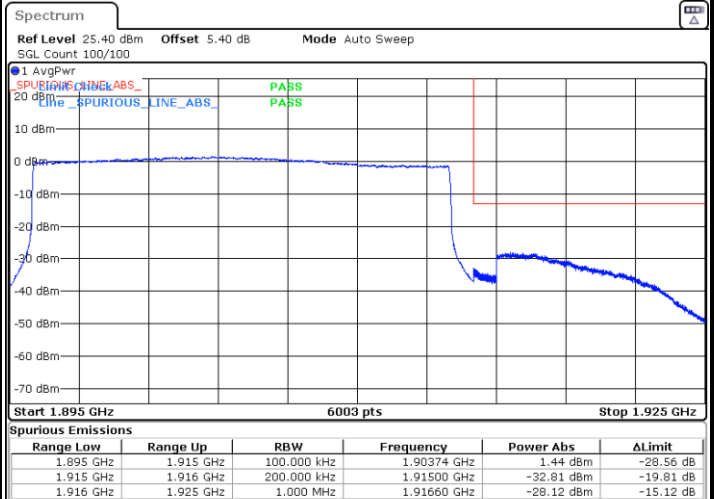

Date: 29.AUG.2020 11:20:48

Highest Band Edge / Full RB

Date: 29.AUG.2020 11:35:19

LTE Band 25 / 15MHz / 64QAM

Lowest Band Edge / 1 RB

Date: 29.AUG.2020 11:25:20

Highest Band Edge / 1 RB

Date: 29.AUG.2020 11:39:54

Lowest Band Edge / Full RB

Date: 29.AUG.2020 11:19:39

Highest Band Edge / Full RB

Date: 29.AUG.2020 11:34:11

LTE Band 25 / 20MHz / QPSK

Lowest Band Edge / 1 RB

Date: 29.AUG.2020 11:53:37

Highest Band Edge / 1 RB

Date: 29.AUG.2020 12:08:09

Lowest Band Edge / Full RB

Date: 29.AUG.2020 11:52:28

Highest Band Edge / Full RB

Date: 29.AUG.2020 12:07:00

LTE Band 25 / 20MHz / 16QAM

Lowest Band Edge / 1 RB

Date: 29.AUG.2020 11:54:45

Highest Band Edge / 1 RB

Date: 29.AUG.2020 12:09:17

Lowest Band Edge / Full RB

Date: 29.AUG.2020 11:51:21

Highest Band Edge / Full RB

Date: 29.AUG.2020 12:05:52

LTE Band 25 / 20MHz / 64QAM

Lowest Band Edge / 1 RB