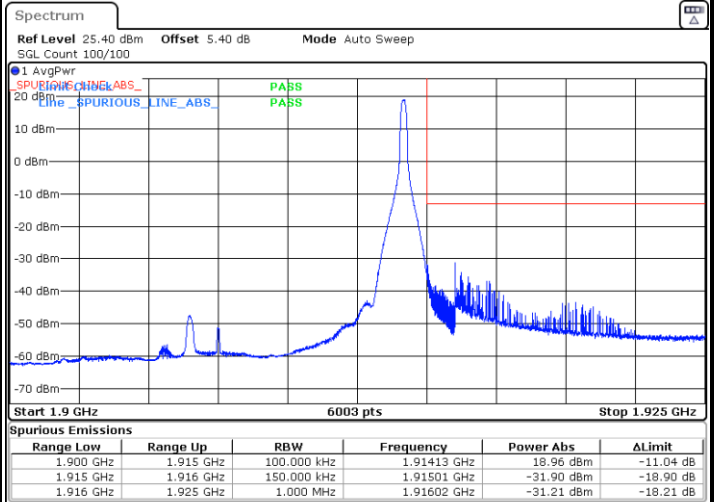

Highest Band Edge / Full RB

Date: 29.AUG.2020 11:36:28

LTE Band 25 / 15MHz / 16QAM

Lowest Band Edge / 1 RB

Date: 29.AUG.2020 11:24:12

Highest Band Edge / 1 RB

Date: 29.AUG.2020 11:38:45

Lowest Band Edge / Full RB

Date: 29.AUG.2020 11:20:48

Highest Band Edge / Full RB

Date: 29.AUG.2020 11:35:19

LTE Band 25 / 15MHz / 64QAM

Lowest Band Edge / 1 RB

Date: 29.AUG.2020 11:25:20

Highest Band Edge / 1 RB

Date: 29.AUG.2020 11:39:54

Lowest Band Edge / Full RB

Date: 29.AUG.2020 11:19:39

Highest Band Edge / Full RB

Date: 29.AUG.2020 11:34:11

LTE Band 25 / 20MHz / QPSK

Lowest Band Edge / 1 RB

Date: 29.AUG.2020 11:53:37

Highest Band Edge / 1 RB

Date: 29.AUG.2020 12:08:09

Lowest Band Edge / Full RB

Date: 29.AUG.2020 11:52:28

Highest Band Edge / Full RB

Date: 29.AUG.2020 12:07:00

LTE Band 25 / 20MHz / 16QAM

Lowest Band Edge / 1 RB

Date: 29.AUG.2020 11:54:45