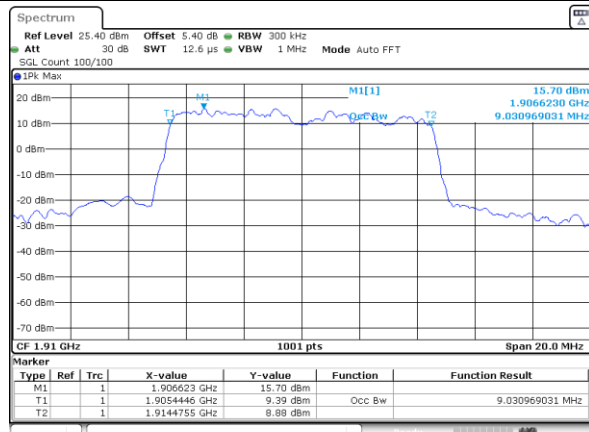

Middle Channel / 5MHz / 64QAM

Date: 29_AUG.2020 10:32:21

Middle Channel / 10MHz / 64QAM

Date: 29_AUG.2020 10:59:45

Highest Channel / 5MHz / 64QAM

Date: 29_AUG.2020 10:34:02

Highest Channel / 10MHz / 64QAM

Date: 29_AUG.2020 11:01:26