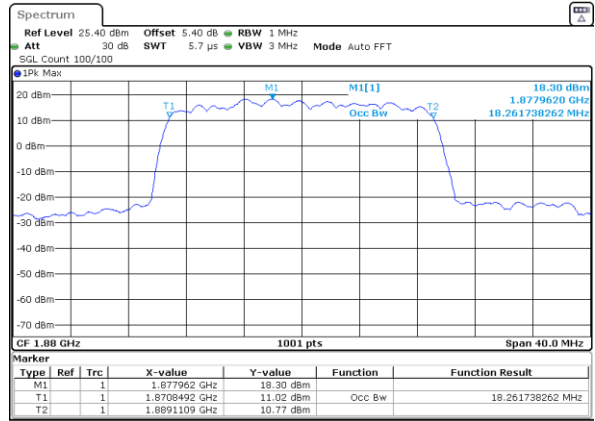

LTE Band 25

Lowest Channel / 20MHz / QPSK

Date: 29_AUG.2020 11:48:14

Lowest Channel / 20MHz / 16QAM

Date: 29_AUG.2020 11:48:34

Middle Channel / 20MHz / QPSK

Date: 29_AUG.2020 12:02:24

Middle Channel / 20MHz / 16QAM

Date: 29_AUG.2020 12:02:03

Highest Channel / 20MHz / QPSK

Date: 29_AUG.2020 12:02:44

Highest Channel / 20MHz / 16QAM

Date: 29_AUG.2020 12:03:04

LTE Band 25

Lowest Channel / 1.4MHz / 64QAM

Date: 29_AUG.2020 09:16:19