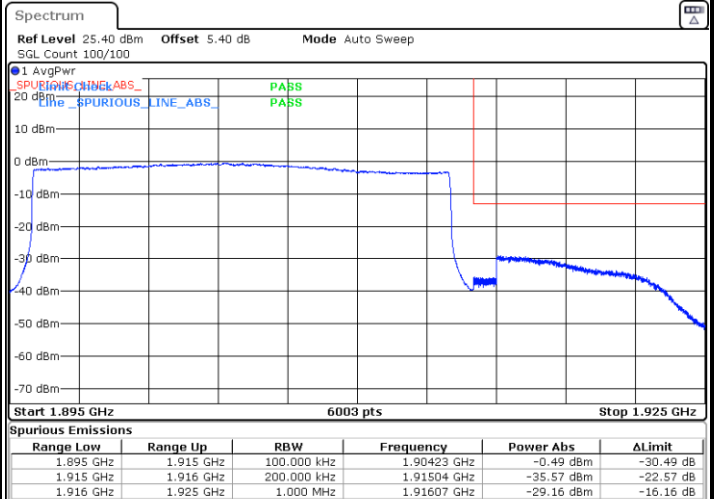

Date: 29.AUG.2020 12:08:09

Lowest Band Edge / Full RB

Date: 29.AUG.2020 11:52:28

Highest Band Edge / Full RB

Date: 29.AUG.2020 12:07:00

LTE Band 25 / 20MHz / 16QAM

Lowest Band Edge / 1 RB

Date: 29.AUG.2020 11:54:45

Highest Band Edge / 1 RB

Date: 29.AUG.2020 12:09:17

Lowest Band Edge / Full RB

Date: 29.AUG.2020 11:51:21

Highest Band Edge / Full RB

Date: 29.AUG.2020 12:05:52

LTE Band 25 / 20MHz / 64QAM

Lowest Band Edge / 1 RB

Date: 29.AUG.2020 11:55:53

Highest Band Edge / 1 RB

Date: 29.AUG.2020 12:10:26

Lowest Band Edge / Full RB

Date: 29.AUG.2020 11:50:13

Highest Band Edge / Full RB

Date: 29.AUG.2020 12:04:43

Conducted Spurious Emission

LTE Band 25 / 1.4MHz

Highest Channel / QPSK

Date: 29.AUG.2020 09:25:03

Highest Channel / 16QAM

Date: 29.AUG.2020 09:26:00

LTE Band 25 / 3MHz

Lowest Channel / QPSK

Date: 29.AUG.2020 09:59:09