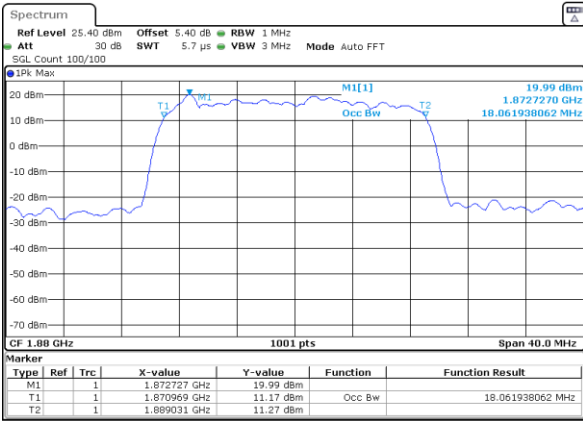

LTE Band 25

Lowest Channel / 20MHz / QPSK

Date: 29_AUG.2020 11:48:14

Lowest Channel / 20MHz / 16QAM

Date: 29_AUG.2020 11:48:34

Middle Channel / 20MHz / QPSK

Date: 29_AUG.2020 12:02:24

Middle Channel / 20MHz / 16QAM

Date: 29_AUG.2020 12:02:03

Highest Channel / 20MHz / QPSK

Date: 29_AUG.2020 12:02:44

Highest Channel / 20MHz / 16QAM

Date: 29_AUG.2020 12:03:04

LTE Band 25

Lowest Channel / 1.4MHz / 64QAM

Date: 29_AUG.2020 09:16:19