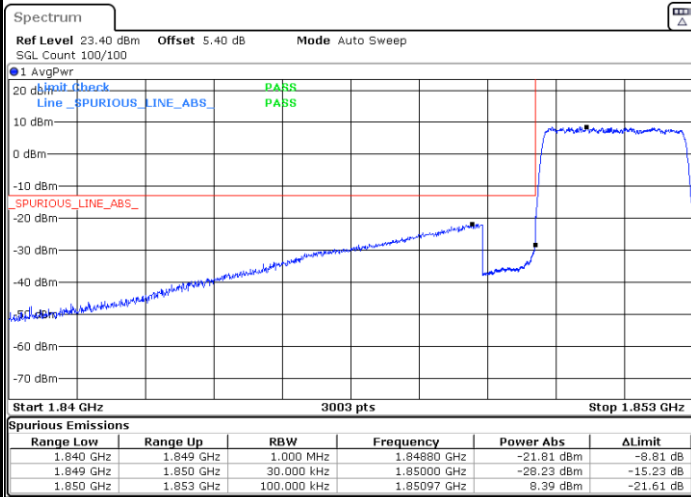

Date: 29.AUG.2020 09:55:56

LTE Band 25 / 3MHz / 16QAM

Lowest Band Edge / 1 RB

Date: 29.AUG.2020 09:50:12

Highest Band Edge / 1 RB

Date: 29.AUG.2020 09:53:38

Lowest Band Edge / Full RB

Date: 29.AUG.2020 09:46:47

Highest Band Edge / Full RB

Date: 29.AUG.2020 09:57:04

LTE Band 25 / 3MHz / 64QAM

Lowest Band Edge / 1 RB

Date: 29.AUG.2020 09:51:20

Highest Band Edge / 1 RB

Date: 29.AUG.2020 09:54:47

Lowest Band Edge / Full RB