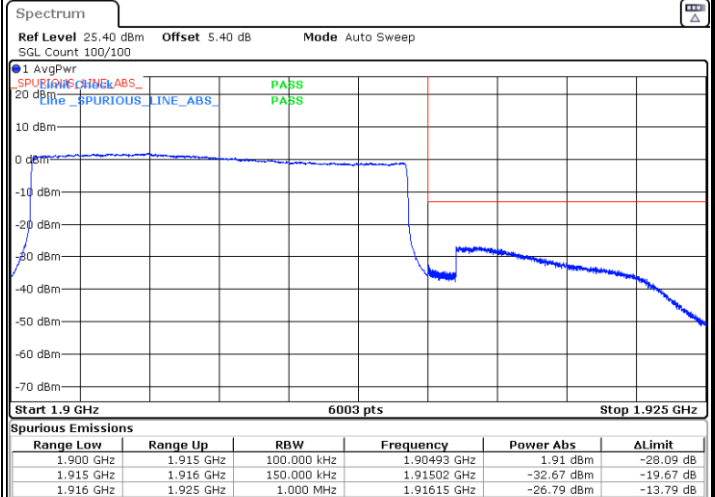

Date: 29.AUG.2020 11:02:45

LTE Band 25 / 15MHz / QPSK

Lowest Band Edge / 1 RB

Date: 29.AUG.2020 11:23:04

Highest Band Edge / 1 RB

Date: 29.AUG.2020 11:37:36

Lowest Band Edge / Full RB

Date: 29.AUG.2020 11:21:56

Highest Band Edge / Full RB

Date: 29.AUG.2020 11:36:28

LTE Band 25 / 15MHz / 16QAM

Lowest Band Edge / 1 RB

Date: 29.AUG.2020 11:24:12

Highest Band Edge / 1 RB

Date: 29.AUG.2020 11:38:45

Lowest Band Edge / Full RB

Date: 29.AUG.2020 11:20:48

Highest Band Edge / Full RB

Date: 29.AUG.2020 11:35:19

LTE Band 25 / 15MHz / 64QAM

Lowest Band Edge / 1 RB

Date: 29.AUG.2020 11:25:20

Highest Band Edge / 1 RB

Date: 29.AUG.2020 11:39:54

Lowest Band Edge / Full RB

Date: 29.AUG.2020 11:19:39

Highest Band Edge / Full RB

Date: 29.AUG.2020 11:34:11

LTE Band 25 / 20MHz / QPSK

Lowest Band Edge / 1 RB

Date: 29.AUG.2020 11:53:37

Highest Band Edge / 1 RB