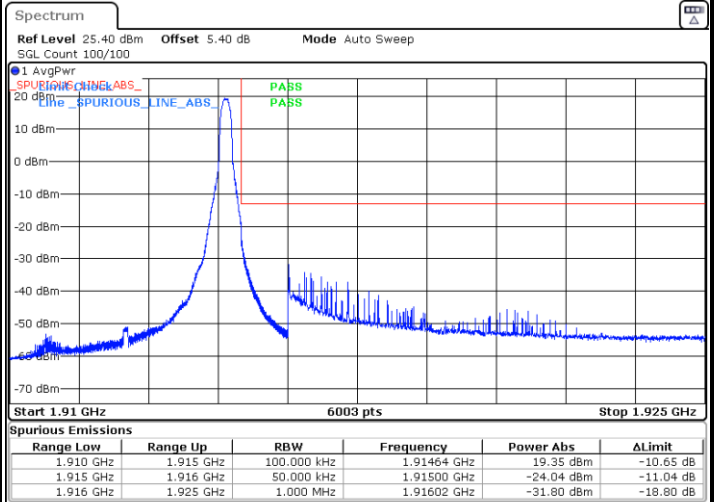

Lowest Band Edge / Full RB

Date: 29.AUG.2020 10:23:05

Highest Band Edge / Full RB

Date: 29.AUG.2020 10:37:38

LTE Band 25 / 5MHz / 16QAM

Lowest Band Edge / 1RB

Date: 29.AUG.2020 10:25:22

Highest Band Edge / 1 RB

Date: 29.AUG.2020 10:39:55

Lowest Band Edge / Full RB

Date: 29.AUG.2020 10:21:57

Highest Band Edge / Full RB

Date: 29.AUG.2020 10:36:29

LTE Band 25 / 5MHz / 64QAM

Lowest Band Edge / 1RB

Date: 29.AUG.2020 10:26:30

Highest Band Edge / 1 RB

Date: 29.AUG.2020 10:41:04

Lowest Band Edge / Full RB

Date: 29.AUG.2020 10:20:49

Highest Band Edge / Full RB

Date: 29.AUG.2020 10:35:21

LTE Band 25 / 10MHz / QPSK

Lowest Band Edge / 1 RB

Date: 29.AUG.2020 10:51:37

Highest Band Edge / 1 RB

Date: 29.AUG.2020 11:06:11

Lowest Band Edge / Full RB

Date: 29.AUG.2020 10:50:29

Highest Band Edge / Full RB

Date: 29.AUG.2020 11:05:02

LTE Band 25 / 10MHz / 16QAM