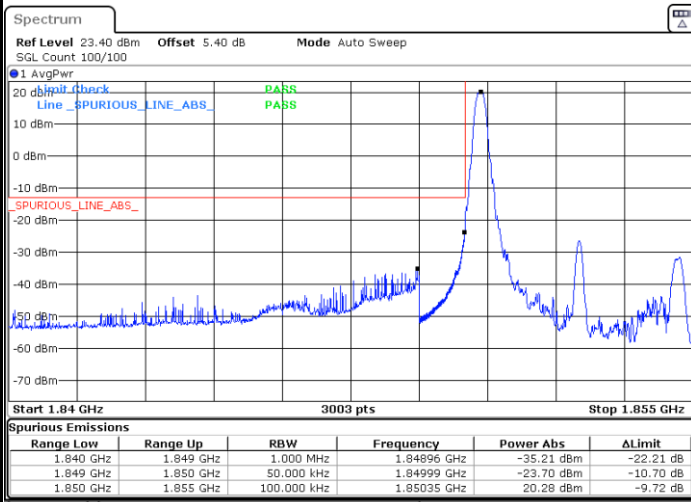

Date: 29.AUG.2020 09:47:56

Highest Band Edge / Full RB

Date: 29.AUG.2020 09:58:13

LTE Band 25 / 5MHz / QPSK

Lowest Band Edge / 1 RB

Date: 29.AUG.2020 10:24:14

Highest Band Edge / 1 RB

Date: 29.AUG.2020 10:38:46

Lowest Band Edge / Full RB

Date: 29.AUG.2020 10:23:05

Highest Band Edge / Full RB

Date: 29.AUG.2020 10:37:38

LTE Band 25 / 5MHz / 16QAM

Lowest Band Edge / 1RB

Date: 29.AUG.2020 10:25:22

Highest Band Edge / 1 RB

Date: 29.AUG.2020 10:39:55

Lowest Band Edge / Full RB

Date: 29.AUG.2020 10:21:57

Highest Band Edge / Full RB

Date: 29.AUG.2020 10:36:29

LTE Band 25 / 5MHz / 64QAM

Lowest Band Edge / 1RB

Date: 29.AUG.2020 10:26:30

Highest Band Edge / 1 RB

Date: 29.AUG.2020 10:41:04

Lowest Band Edge / Full RB

Date: 29.AUG.2020 10:20:49

Highest Band Edge / Full RB

Date: 29.AUG.2020 10:35:21

LTE Band 25 / 10MHz / QPSK

Lowest Band Edge / 1 RB