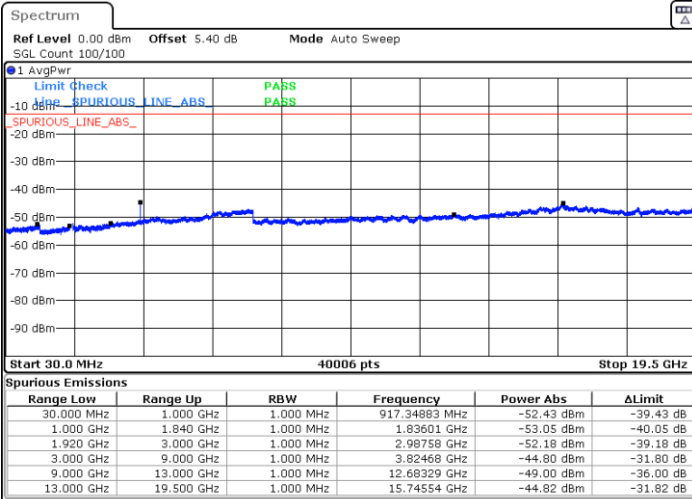

LTE Band 25 / 1.4MHz

Highest Channel / QPSK

Date: 29.AUG.2020 09:25:03

Highest Channel / 16QAM

Date: 29.AUG.2020 09:26:00

LTE Band 25 / 3MHz

Lowest Channel / QPSK

Date: 29.AUG.2020 09:59:09

Lowest Channel / 16QAM

Date: 29.AUG.2020 10:00:06

LTE Band 25 / 3MHz

Middle Channel / QPSK

Middle Channel / 16QAM

Date: 29.AUG.2020 10:01:59

Date: 29.AUG.2020 10:02:56

Highest Channel / QPSK

Highest Channel / 16QAM

Date: 29.AUG.2020 10:04:49

Date: 29.AUG.2020 10:05:46

LTE Band 25 / 5MHz

Lowest Channel / QPSK

Lowest Channel / 16QAM

Date: 29.AUG.2020 10:29:19

Date: 29.AUG.2020 10:28:23