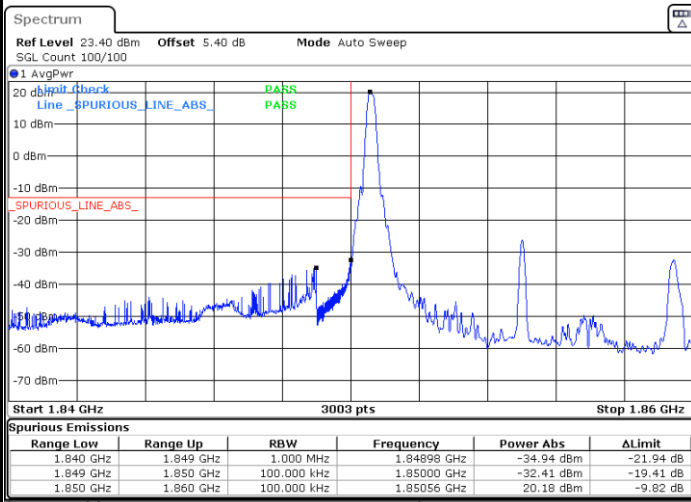

Highest Band Edge / 1 RB

Date: 29.AUG.2020 10:41:04

Lowest Band Edge / Full RB

Date: 29.AUG.2020 10:20:49

Highest Band Edge / Full RB

Date: 29.AUG.2020 10:35:21

LTE Band 25 / 10MHz / QPSK

Lowest Band Edge / 1 RB

Date: 29.AUG.2020 10:51:37

Highest Band Edge / 1 RB

Date: 29.AUG.2020 11:06:11

Lowest Band Edge / Full RB

Date: 29.AUG.2020 10:50:29

Highest Band Edge / Full RB

Date: 29.AUG.2020 11:05:02

LTE Band 25 / 10MHz / 16QAM

Lowest Band Edge / 1 RB

Date: 29.AUG.2020 10:52:45

Highest Band Edge / 1 RB

Date: 29.AUG.2020 11:07:19

Lowest Band Edge / Full RB

Date: 29.AUG.2020 10:49:21

Highest Band Edge / Full RB

Date: 29.AUG.2020 11:03:53