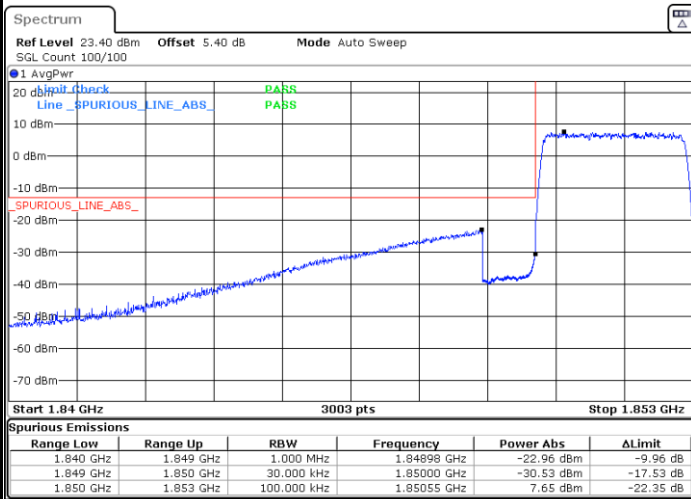

Highest Band Edge / Full RB

Date: 29.AUG.2020 09:57:04

LTE Band 25 / 3MHz / 64QAM

Lowest Band Edge / 1 RB

Date: 29.AUG.2020 09:51:20

Highest Band Edge / 1 RB

Date: 29.AUG.2020 09:54:47

Lowest Band Edge / Full RB

Date: 29.AUG.2020 09:47:56

Highest Band Edge / Full RB

Date: 29.AUG.2020 09:58:13

LTE Band 25 / 5MHz / QPSK

Lowest Band Edge / 1 RB

Date: 29.AUG.2020 10:24:14

Highest Band Edge / 1 RB

Date: 29.AUG.2020 10:38:46