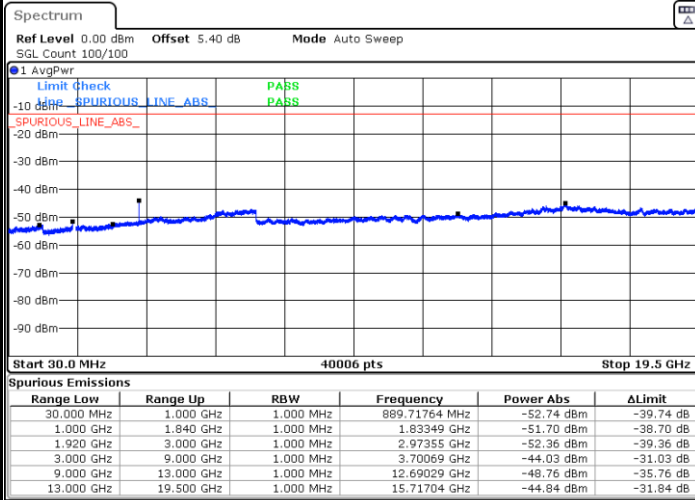

Lowest Channel / 16QAM

Date: 29.AUG.2020 10:00:06

LTE Band 25 / 3MHz

Middle Channel / QPSK

Middle Channel / 16QAM

Date: 29.AUG.2020 10:01:59

Date: 29.AUG.2020 10:02:56

Highest Channel / QPSK

Highest Channel / 16QAM

Date: 29.AUG.2020 10:04:49

Date: 29.AUG.2020 10:05:46

LTE Band 25 / 5MHz

Lowest Channel / QPSK

Lowest Channel / 16QAM

Date: 29.AUG.2020 10:29:19

Date: 29.AUG.2020 10:28:23