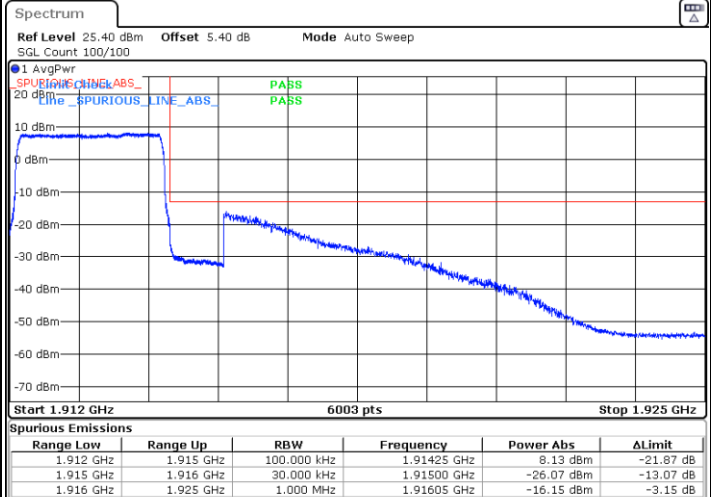

LTE Band 25 / 3MHz / QPSK

Lowest Band Edge / 1RB

Date: 29.AUG.2020 09:49:04

Highest Band Edge / 1 RB

Date: 29.AUG.2020 09:52:29

Lowest Band Edge / Full RB

Date: 29.AUG.2020 09:45:19

Highest Band Edge / Full RB

Date: 29.AUG.2020 09:55:56

LTE Band 25 / 3MHz / 16QAM

Lowest Band Edge / 1 RB

Date: 29.AUG.2020 09:50:12

Highest Band Edge / 1 RB

Date: 29.AUG.2020 09:53:38

Lowest Band Edge / Full RB

Date: 29.AUG.2020 09:46:47

Highest Band Edge / Full RB

Date: 29.AUG.2020 09:57:04

LTE Band 25 / 3MHz / 64QAM

Lowest Band Edge / 1 RB

Date: 29.AUG.2020 09:51:20

Highest Band Edge / 1 RB

Date: 29.AUG.2020 09:54:47

Lowest Band Edge / Full RB

Date: 29.AUG.2020 09:47:56

Highest Band Edge / Full RB

Date: 29.AUG.2020 09:58:13

LTE Band 25 / 5MHz / QPSK

Lowest Band Edge / 1 RB

Date: 29.AUG.2020 10:24:14

Highest Band Edge / 1 RB

Date: 29.AUG.2020 10:38:46