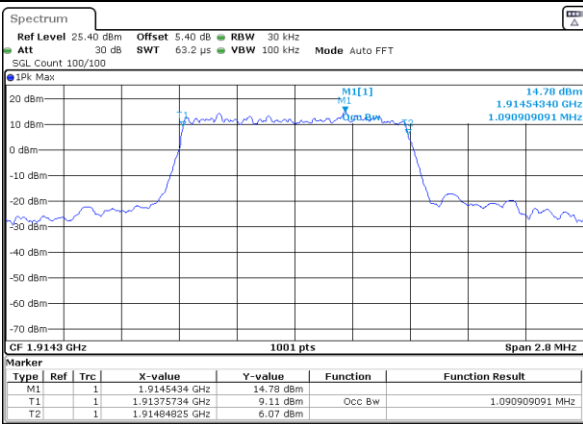

Lowest Channel / 3MHz / 64QAM

Date: 29_AUG.2020 09:14:21:9

Middle Channel / 1.4MHz / 64QAM

Date: 29_AUG.2020 09:17:19

Middle Channel / 3MHz / 64QAM

Date: 29_AUG.2020 09:14:32:0

Highest Channel / 1.4MHz / 64QAM