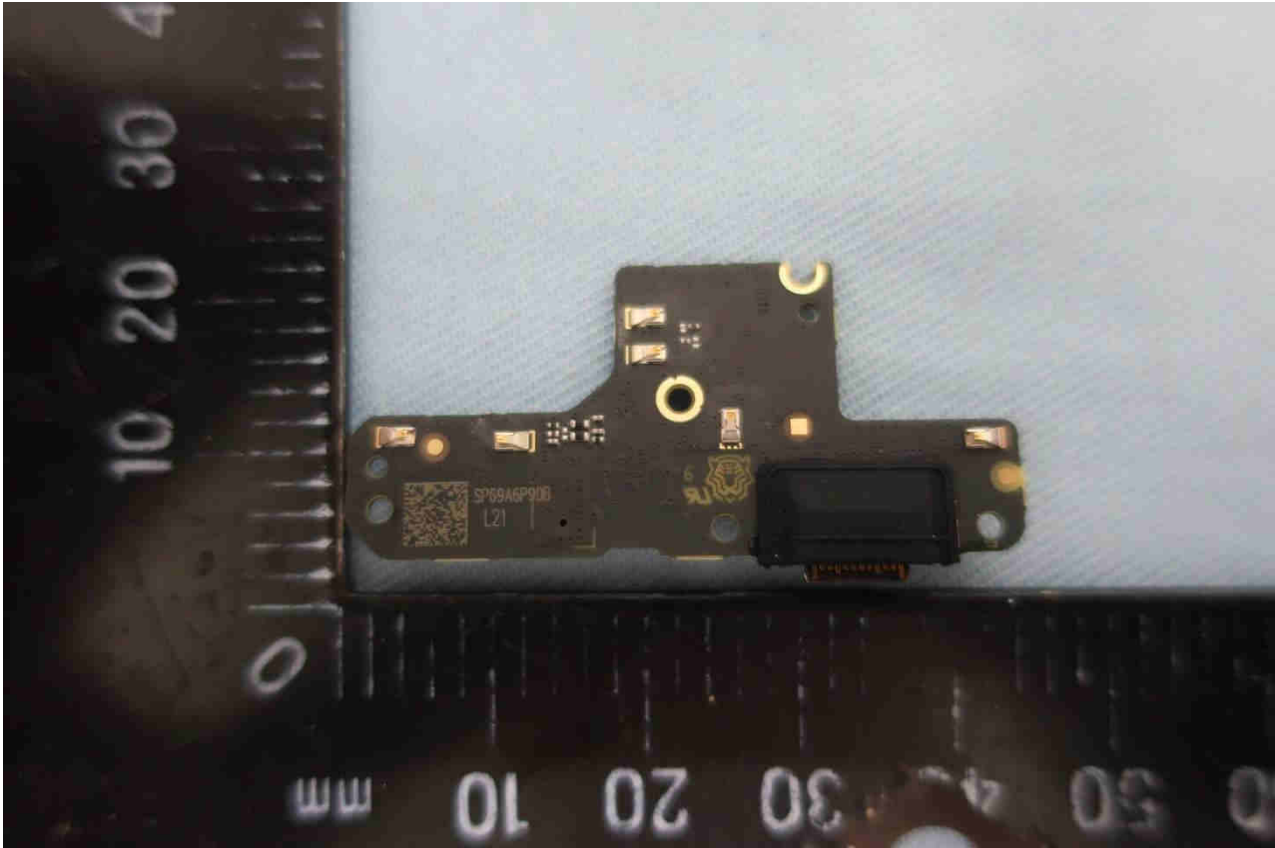

### 3. Internal Photograph of EUT

Brand Name: Motorola / Model Name: XT2087-2

Brand Name: Motorola / Model Name: XT2087-2

Brand Name: Motorola / Model Name: XT2087-2

Brand Name: Motorola / Model Name: XT2087-2

Brand Name: Motorola / Model Name: XT2087-2

Brand Name: Motorola / Model Name: XT2087-2

Brand Name: Motorola / Model Name: XT2087-2

Brand Name: Motorola / Model Name: XT2087-2

Brand Name: Motorola / Model Name: XT2087-2