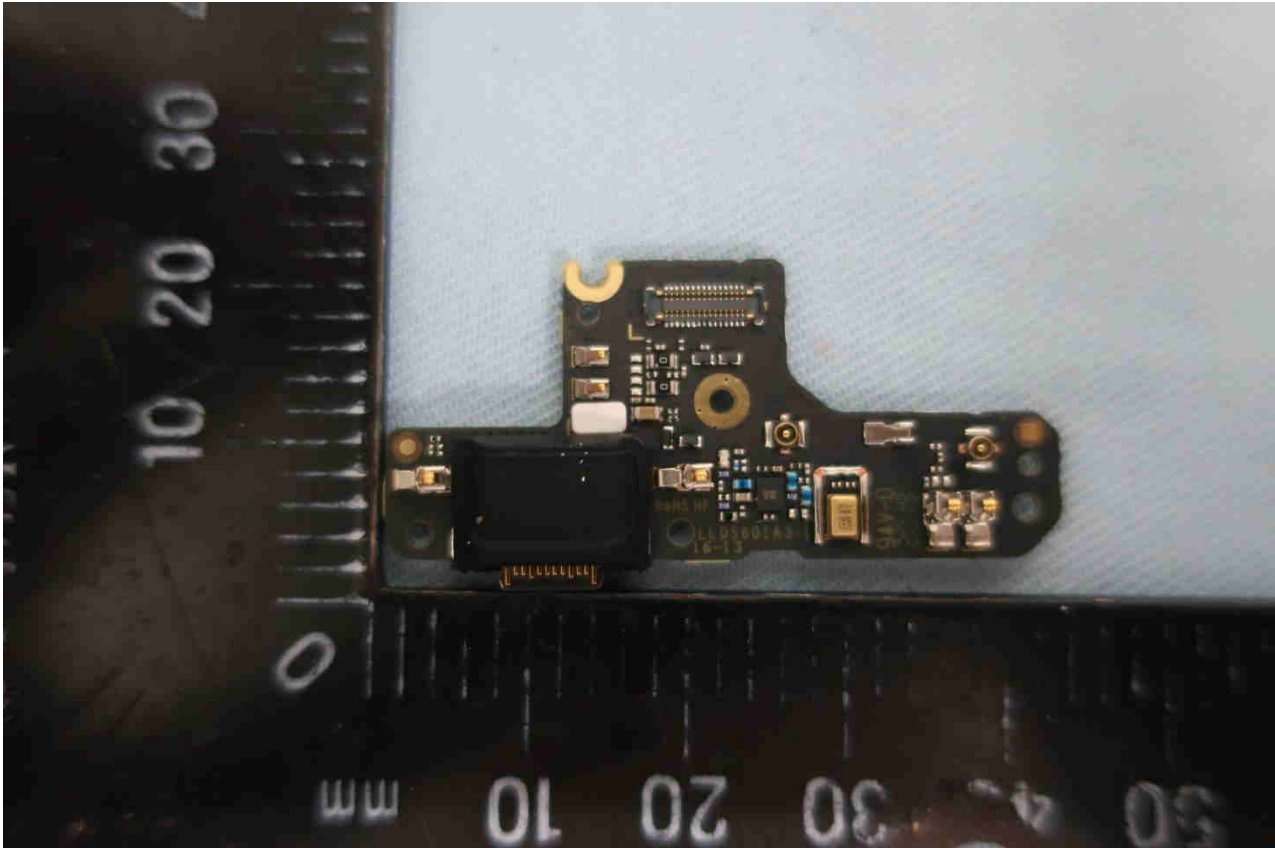

### 3. Internal Photograph of EUT

Brand Name: Motorola / Model Name: XT2087-2

Brand Name: Motorola / Model Name: XT2087-2

Brand Name: Motorola / Model Name: XT2087-2

Brand Name: Motorola / Model Name: XT2087-2

Brand Name: Motorola / Model Name: XT2087-2

Brand Name: Motorola / Model Name: XT2087-2

Brand Name: Motorola / Model Name: XT2087-2

Brand Name: Motorola / Model Name: XT2087-2

Brand Name: Motorola / Model Name: XT2087-2