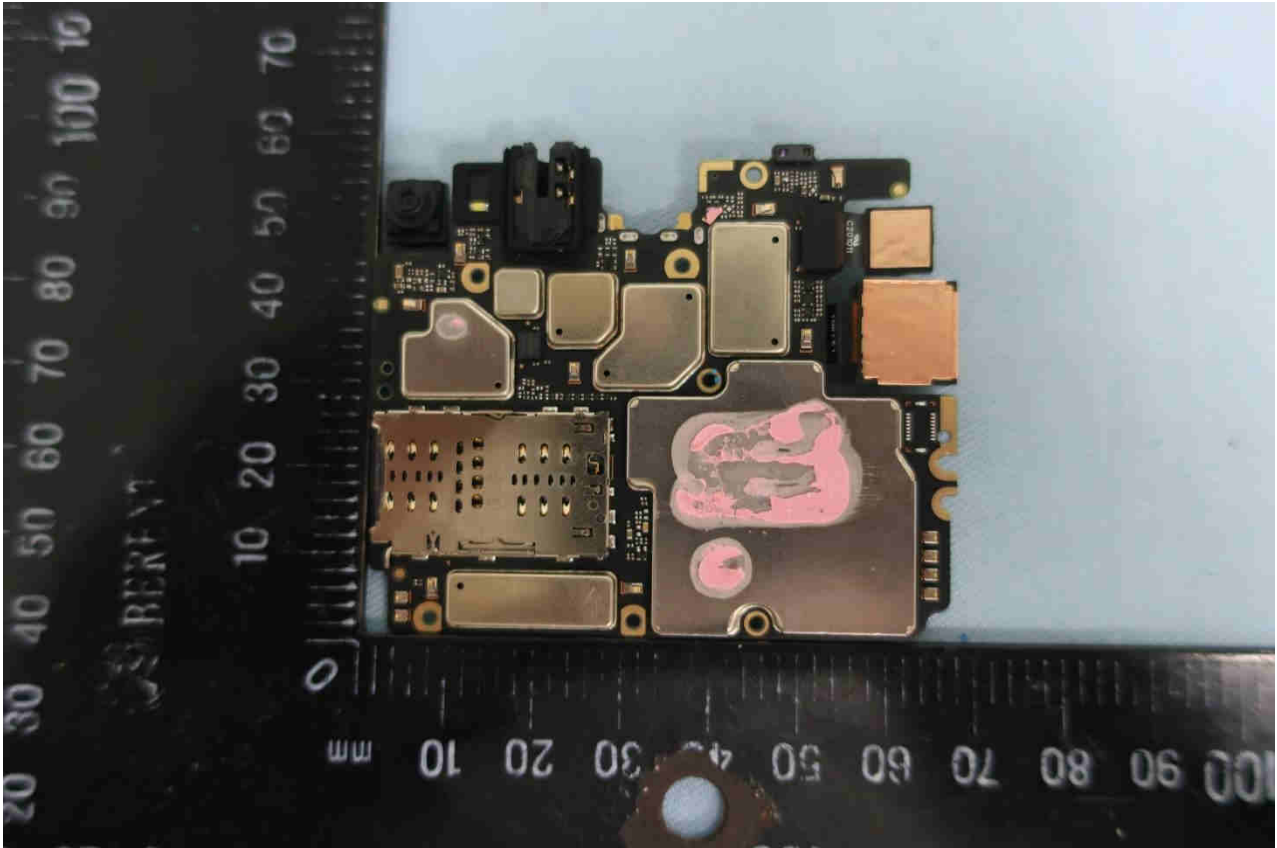

### 3. Internal Photograph of EUT

Brand Name: Motorola / Model Name: XT2087-2

Brand Name: Motorola / Model Name: XT2087-2

Brand Name: Motorola / Model Name: XT2087-2

Brand Name: Motorola / Model Name: XT2087-2

Brand Name: Motorola / Model Name: XT2087-2

Brand Name: Motorola / Model Name: XT2087-2

Brand Name: Motorola / Model Name: XT2087-2

Brand Name: Motorola / Model Name: XT2087-2

Brand Name: Motorola / Model Name: XT2087-2