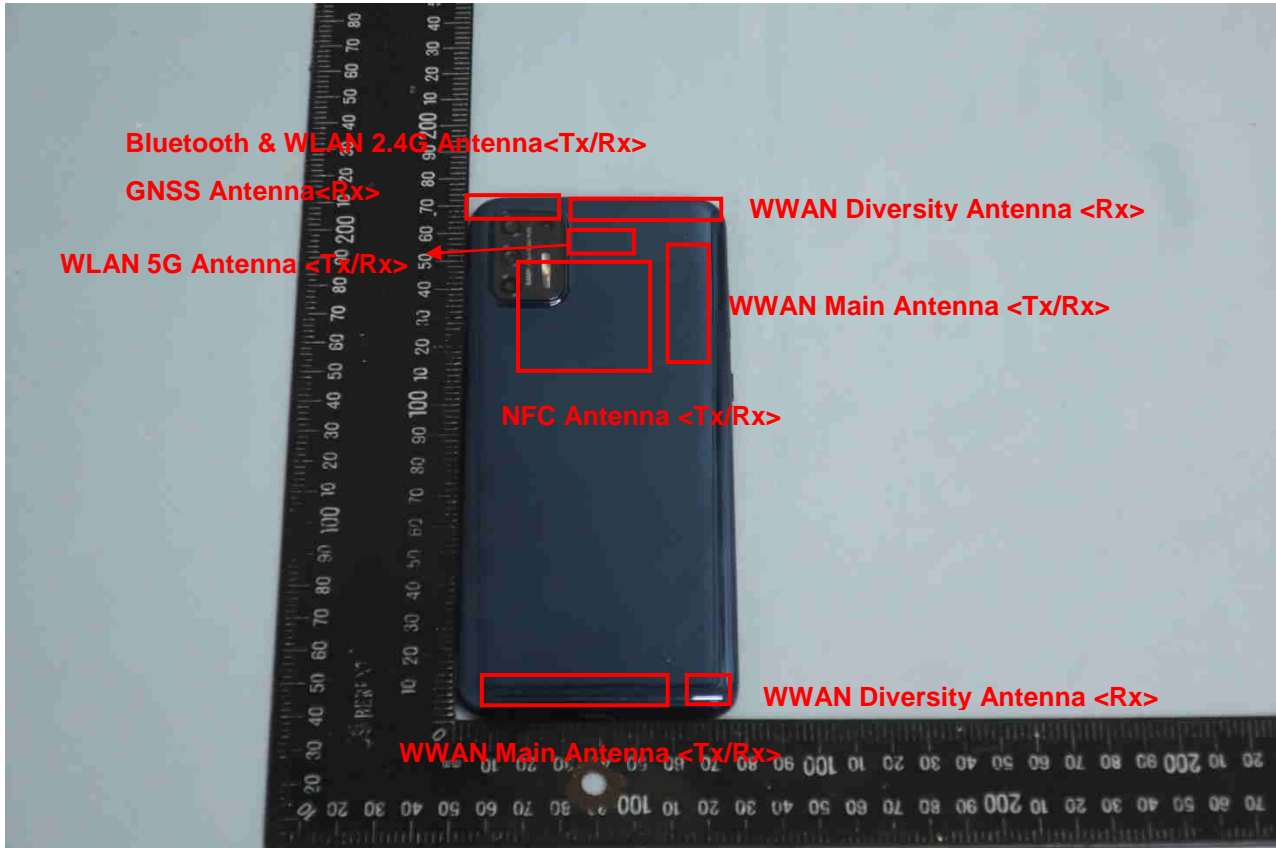

### 3. Internal Photograph of EUT

Brand Name: Motorola / Model Name: XT2087-2

Brand Name: Motorola / Model Name: XT2087-2

Brand Name: Motorola / Model Name: XT2087-2

Brand Name: Motorola / Model Name: XT2087-2

Brand Name: Motorola / Model Name: XT2087-2

Brand Name: Motorola / Model Name: XT2087-2

Brand Name: Motorola / Model Name: XT2087-2

Brand Name: Motorola / Model Name: XT2087-2

Brand Name: Motorola / Model Name: XT2087-2