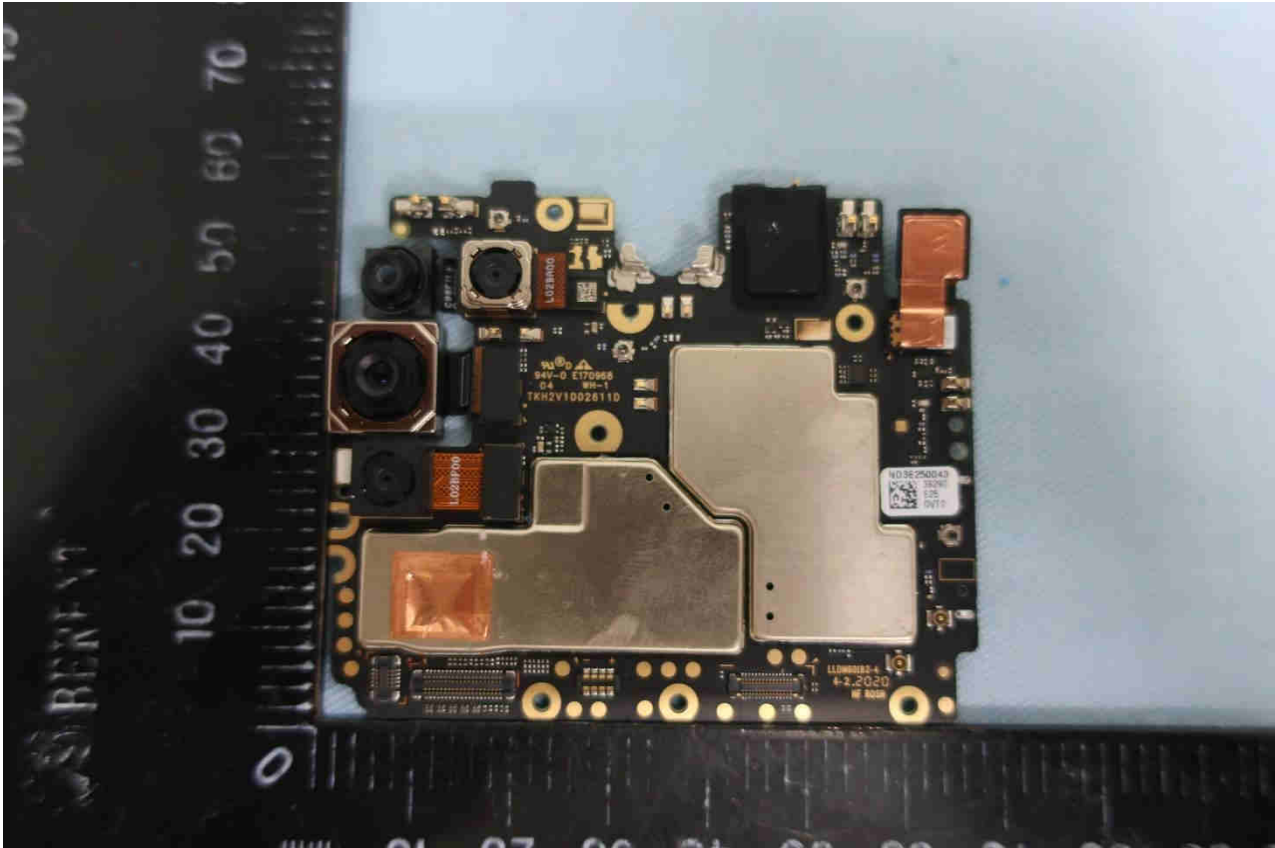

### 3. Internal Photograph of EUT

Brand Name: Motorola / Model Name: XT2087-2

Brand Name: Motorola / Model Name: XT2087-2

Brand Name: Motorola / Model Name: XT2087-2

Brand Name: Motorola / Model Name: XT2087-2

Brand Name: Motorola / Model Name: XT2087-2

Brand Name: Motorola / Model Name: XT2087-2

Brand Name: Motorola / Model Name: XT2087-2

Brand Name: Motorola / Model Name: XT2087-2

Brand Name: Motorola / Model Name: XT2087-2