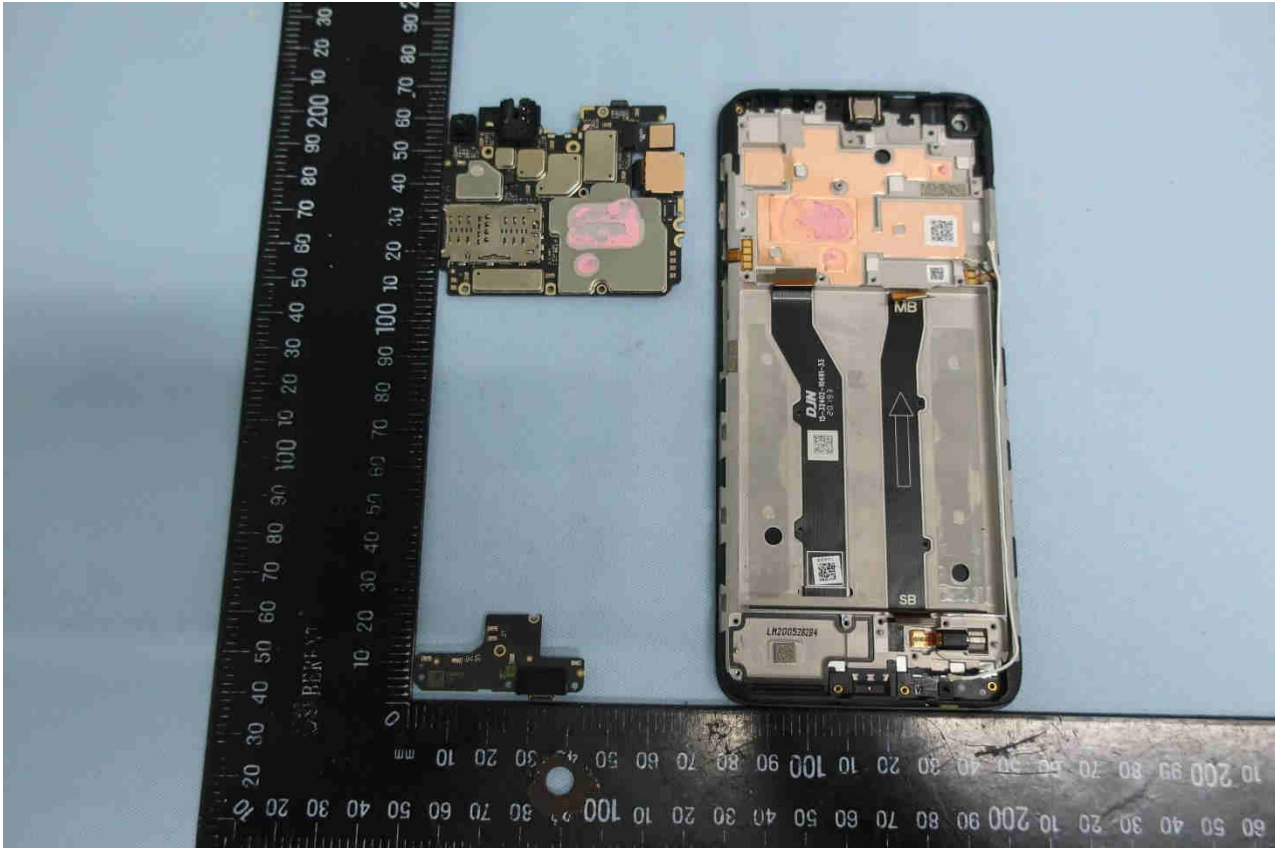

### 3. Internal Photograph of EUT

Brand Name: Motorola / Model Name: XT2087-2

Brand Name: Motorola / Model Name: XT2087-2

Brand Name: Motorola / Model Name: XT2087-2

Brand Name: Motorola / Model Name: XT2087-2

Brand Name: Motorola / Model Name: XT2087-2

Brand Name: Motorola / Model Name: XT2087-2

Brand Name: Motorola / Model Name: XT2087-2

Brand Name: Motorola / Model Name: XT2087-2

Brand Name: Motorola / Model Name: XT2087-2