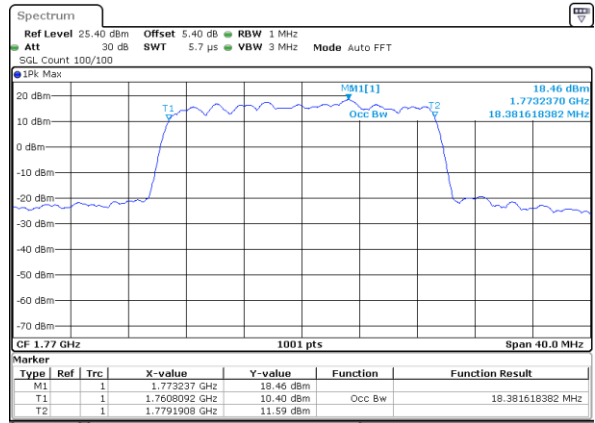

Date: 11 JUL 2020 06:42:04

LTE Band 66

Lowest Channel / 20MHz / QPSK

Date: 11 JUL 2020 06:59:24

Lowest Channel / 20MHz / 16QAM

Date: 11 JUL 2020 06:59:39

Middle Channel / 20MHz / QPSK

Date: 11 JUL 2020 06:54:41

Middle Channel / 20MHz / 16QAM

Date: 11 JUL 2020 06:56:07

Highest Channel / 20MHz / QPSK

Date: 11 JUL 2020 07:01:03

Highest Channel / 20MHz / 16QAM

Date: 11 JUL 2020 07:02:53

LTE Band 66

Lowest Channel / 1.4MHz / 64QAM

Date: 11 JUL 2020 04:29:29

Lowest Channel / 3MHz / 64QAM

Date: 11 JUL 2020 05:11:21

Middle Channel / 20MHz / 64QAM

Date: 11 JUL 2020 04:42:39

Middle Channel / 3MHz / 64QAM

Date: 11 JUL 2020 05:23:10

Highest Channel / 20MHz / 64QAM

Date: 11 JUL 2020 04:51:20

Highest Channel / 3MHz / 64QAM

Date: 11 JUL 2020 05:37:58

LTE Band 66

Lowest Channel / 5MHz / 64QAM

Date: 11 JUL 2020 05:52:19

Lowest Channel / 10MHz / 64QAM

Date: 11 JUL 2020 06:18:03