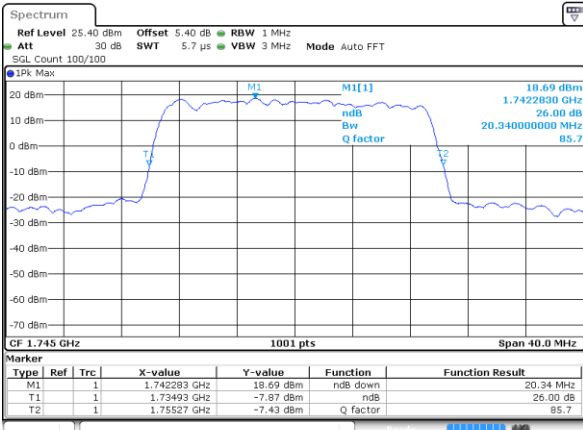

Highest Channel / 15MHz / 16QAM

Date: 11 JUL 2020 06:42:11

LTE Band 66

Lowest Channel / 20MHz / QPSK

Date: 11 JUL 2020 06:59:30

Lowest Channel / 20MHz / 16QAM

Date: 11 JUL 2020 06:59:45

Middle Channel / 20MHz / QPSK

Date: 11 JUL 2020 06:54:48

Middle Channel / 20MHz / 16QAM

Date: 11 JUL 2020 06:56:13

Highest Channel / 20MHz / QPSK

Date: 11 JUL 2020 07:01:10

Highest Channel / 20MHz / 16QAM

Date: 11 JUL 2020 07:02:59

LTE Band 66