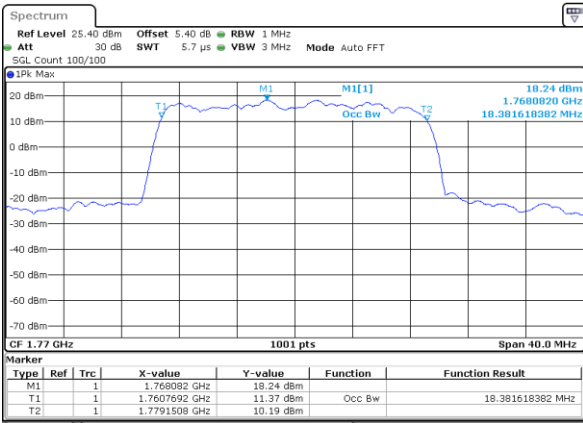

Date: 11 JUL 2020 06:42:04

LTE Band 66

Lowest Channel / 20MHz / QPSK

Date: 11 JUL 2020 06:59:24

Lowest Channel / 20MHz / 16QAM

Date: 11 JUL 2020 06:59:39

Middle Channel / 20MHz / QPSK

Date: 11 JUL 2020 06:54:41

Middle Channel / 20MHz / 16QAM

Date: 11 JUL 2020 06:56:07

Highest Channel / 20MHz / QPSK

Date: 11 JUL 2020 07:01:03

Highest Channel / 20MHz / 16QAM

Date: 11 JUL 2020 07:02:53

LTE Band 66

Lowest Channel / 1.4MHz / 64QAM