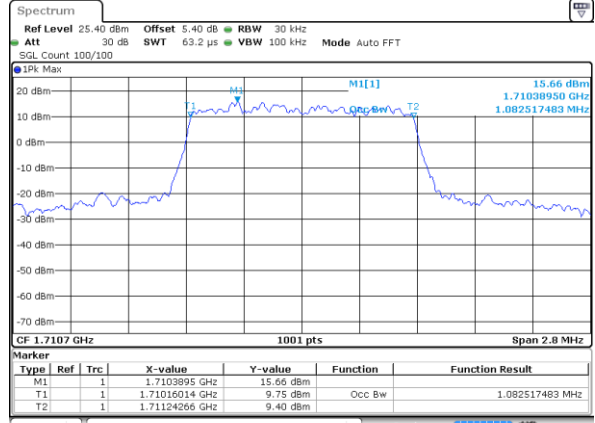

Date: 11 JUL 2020 06:28:43

LTE Band 66

Lowest Channel / 15MHz / 64QAM

Date: 11 JUL 2020 06:34:53

Lowest Channel / 20MHz / 64QAM

Date: 11 JUL 2020 07:00:02

Middle Channel / 15MHz / 64QAM

Date: 11 JUL 2020 06:38:36

Middle Channel / 20MHz / 64QAM

Date: 11 JUL 2020 06:58:03

Highest Channel / 15MHz / 64QAM

Date: 11 JUL 2020 06:43:44

Highest Channel / 20MHz / 64QAM

Date: 11 JUL 2020 07:05:29

Occupied Bandwidth

Mode		LTE Band 66 : 99%OBW(MHz)											
BW	1.4MHz		3MHz		5MHz		10MHz		15MHz		20MHz		
Mod.	QPSK	16QAM	QPSK	16QAM	QPSK	16QAM	QPSK	16QAM	QPSK	16QAM	QPSK	16QAM	
Lowest CH	1.09	1.08	2.71	2.72	4.51	4.47	9.01	9.03	13.37	13.46	18.54	18.26	
Middle CH	1.09	1.10	2.72	2.72	4.50	4.50	9.13	9.01	13.46	13.43	18.26	18.30	
Highest CH	1.09	1.10	2.72	2.71	4.50	4.50	9.05	9.05	13.40	13.49	18.38	18.38	
Mode		LTE Band 66 : 99%OBW(MHz)											
BW	1.4MHz		3MHz		5MHz		10MHz		15MHz		20MHz		
Mod.	64QAM		64QAM		64QAM		64QAM		64QAM		64QAM		
Lowest CH	1.09	-	2.72	-	4.51	-	9.05	-	13.43	-	18.46	-	
Middle CH	1.09	-	2.70	-	4.50	-	9.03	-	13.52	-	18.38	-	
Highest CH	1.10	-	2.73	-	4.50	-	9.05	-	13.40	-	18.22	-	

LTE Band 66

Lowest Channel / 1.4MHz / QPSK

Date: 11 JUL 2020 04:18:09

Lowest Channel / 1.4MHz / 16QAM

Date: 11 JUL 2020 04:24:45

Middle Channel / 1.4MHz / QPSK

Date: 11 JUL 2020 04:32:25

Middle Channel / 1.4MHz / 16QAM

Date: 11 JUL 2020 04:35:18

Highest Channel / 1.4MHz / QPSK

Date: 11 JUL 2020 04:44:01

Highest Channel / 1.4MHz / 16QAM

Date: 11 JUL 2020 04:47:36

LTE Band 66

Lowest Channel / 3MHz / QPSK

Date: 11 JUL 2020 05:03:52