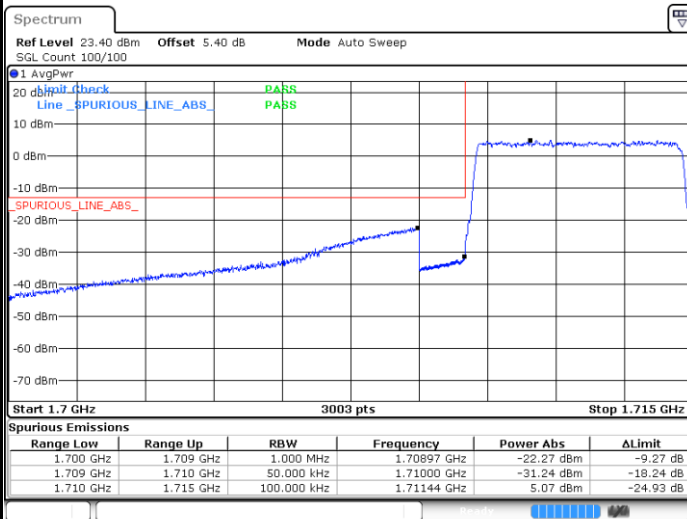

Date: 11.JUL.2020 05:13:23

Highest Band Edge / Full RB

Date: 11.JUL.2020 05:39:53

LTE Band 66 / 5MHz / QPSK

Lowest Band Edge / 1 RB

Date: 11.JUL.2020 05:45:42

Highest Band Edge / 1 RB

Date: 11.JUL.2020 06:03:31

Lowest Band Edge / Full RB

Date: 11.JUL.2020 05:44:16

Highest Band Edge / Full RB

Date: 11.JUL.2020 06:02:24

LTE Band 66 / 5MHz / 16QAM

Lowest Band Edge / 1RB

Date: 11.JUL.2020 05:49:56

Highest Band Edge / 1 RB

Date: 11.JUL.2020 06:07:29

Lowest Band Edge / Full RB

Date: 11.JUL.2020 05:49:37

Highest Band Edge / Full RB

Date: 11.JUL.2020 06:07:04

LTE Band 66 / 5MHz / 64QAM

Lowest Band Edge / 1RB

Date: 11.JUL.2020 05:55:44

Highest Band Edge / 1 RB

Date: 11.JUL.2020 06:10:00

Lowest Band Edge / Full RB

Date: 11.JUL.2020 05:53:37

Highest Band Edge / Full RB

Date: 11.JUL.2020 06:09:37

LTE Band 66 / 10MHz / QPSK

Lowest Band Edge / 1 RB