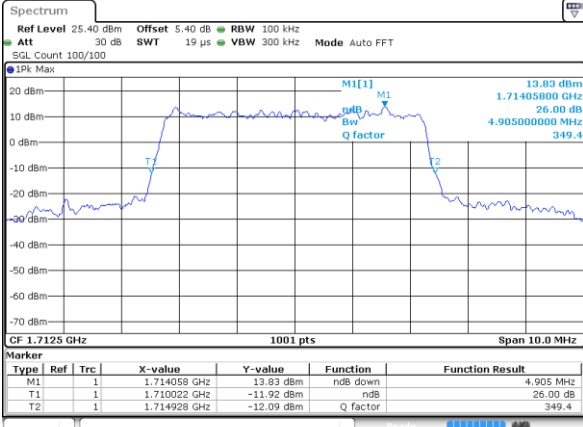

Highest Channel / 20MHz / 64QAM

Date: 11 JUL 2020 04:51:25

Highest Channel / 3MHz / 64QAM

Date: 11 JUL 2020 05:38:05

LTE Band 66

Lowest Channel / 5MHz / 64QAM

Date: 11 JUL 2020 05:52:26

Lowest Channel / 10MHz / 64QAM