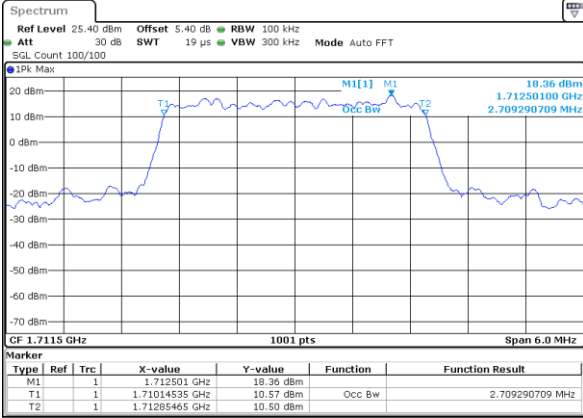

Date: 11 JUL 2020 04:35:18

Highest Channel / 1.4MHz / QPSK

Date: 11 JUL 2020 04:44:01

Highest Channel / 1.4MHz / 16QAM

Date: 11 JUL 2020 04:47:36

LTE Band 66

Lowest Channel / 3MHz / QPSK

Date: 11 JUL 2020 05:03:52