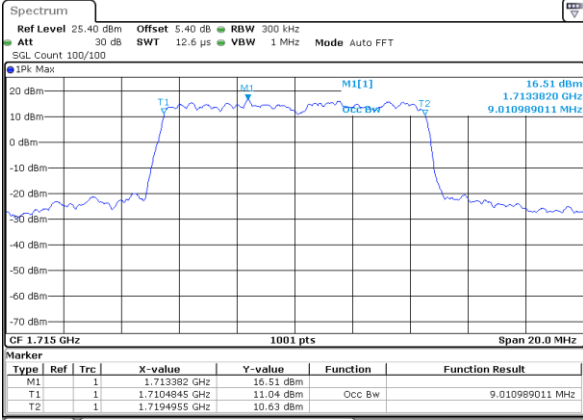

LTE Band 66

Lowest Channel / 10MHz / QPSK

Date: 11 JUL 2020 06:14:20