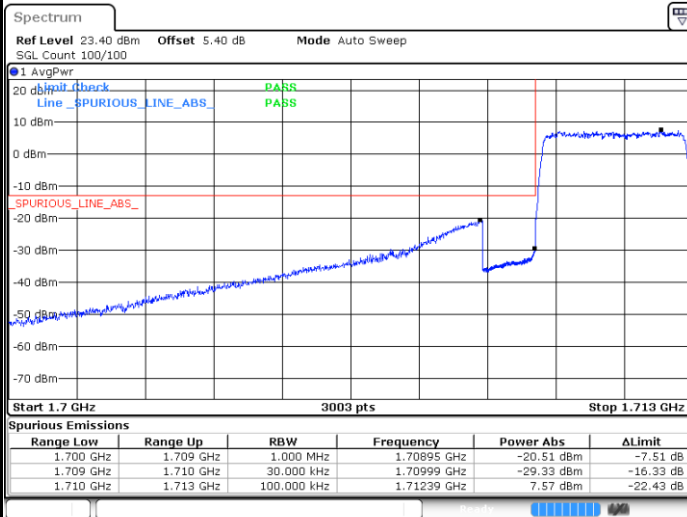

LTE Band 66 / 3MHz / QPSK

Lowest Band Edge / 1RB

Date: 11.JUL.2020 05:05:47

Highest Band Edge / 1 RB

Date: 11.JUL.2020 05:31:28

Lowest Band Edge / Full RB

Date: 11.JUL.2020 05:04:38

Highest Band Edge / Full RB

Date: 11.JUL.2020 05:27:21

LTE Band 66 / 3MHz / 16QAM

LTE Band 66 / 3MHz / 64QAM

Lowest Band Edge / 1 RB

Date: 11.JUL.2020 05:16:19

Highest Band Edge / 1 RB

Date: 11.JUL.2020 05:41:15

Lowest Band Edge / Full RB

Date: 11.JUL.2020 05:13:23

Highest Band Edge / Full RB

Date: 11.JUL.2020 05:39:53

LTE Band 66 / 5MHz / QPSK

Lowest Band Edge / 1 RB

Date: 11.JUL.2020 05:45:42

Highest Band Edge / 1 RB

Date: 11.JUL.2020 06:03:31

Lowest Band Edge / Full RB

Date: 11.JUL.2020 05:44:16

Highest Band Edge / Full RB

Date: 11.JUL.2020 06:02:24

LTE Band 66 / 5MHz / 16QAM

Lowest Band Edge / 1RB

Date: 11.JUL.2020 05:49:56

Highest Band Edge / 1 RB