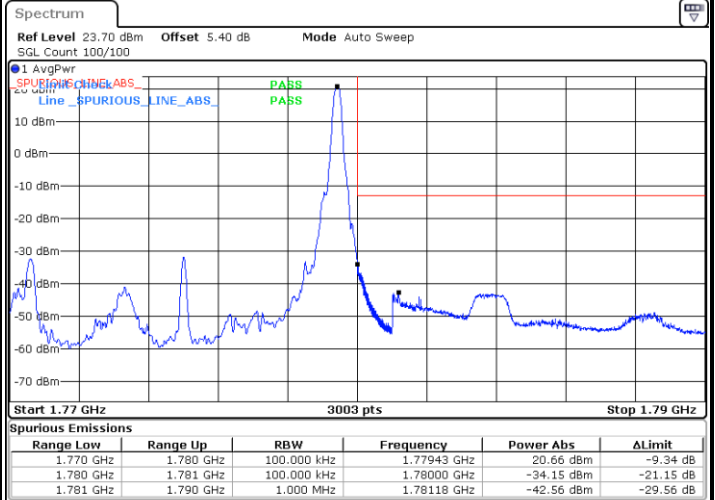

Lowest Band Edge / Full RB

Date: 11.JUL.2020 05:44:16

Highest Band Edge / Full RB

Date: 11.JUL.2020 06:02:24

LTE Band 66 / 5MHz / 16QAM

Lowest Band Edge / 1RB

Date: 11.JUL.2020 05:49:56

Highest Band Edge / 1 RB

Date: 11.JUL.2020 06:07:29

Lowest Band Edge / Full RB

Date: 11.JUL.2020 05:49:37

Highest Band Edge / Full RB

Date: 11.JUL.2020 06:07:04

LTE Band 66 / 5MHz / 64QAM

Lowest Band Edge / 1RB

Date: 11.JUL.2020 05:55:44

Highest Band Edge / 1 RB

Date: 11.JUL.2020 06:10:00

Lowest Band Edge / Full RB

Date: 11.JUL.2020 05:53:37

Highest Band Edge / Full RB

Date: 11.JUL.2020 06:09:37

LTE Band 66 / 10MHz / QPSK

Lowest Band Edge / 1 RB

Date: 11.JUL.2020 06:15:17

Highest Band Edge / 1 RB

Date: 11.JUL.2020 06:25:50

Lowest Band Edge / Full RB

Date: 11.JUL.2020 06:15:05

Highest Band Edge / Full RB

Date: 11.JUL.2020 06:25:29