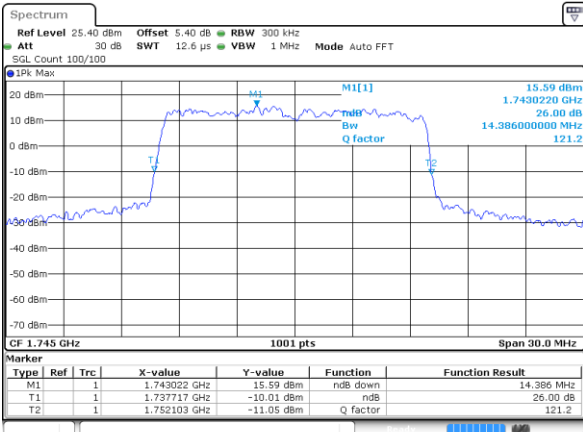

Middle Channel / 15MHz / QPSK

Date: 11 JUL 2020 06:36:23