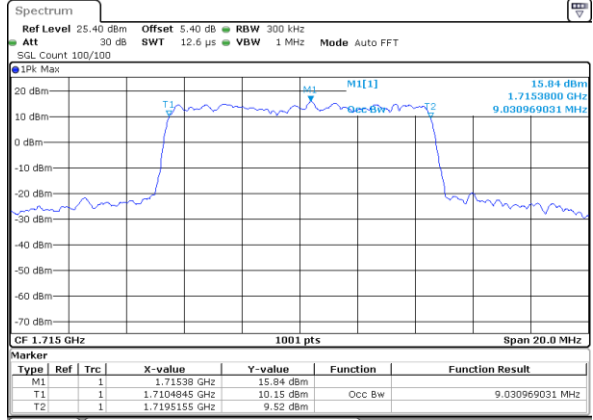

Lowest Channel / 10MHz / 16QAM

Date: 11 JUL 2020 06:16:41