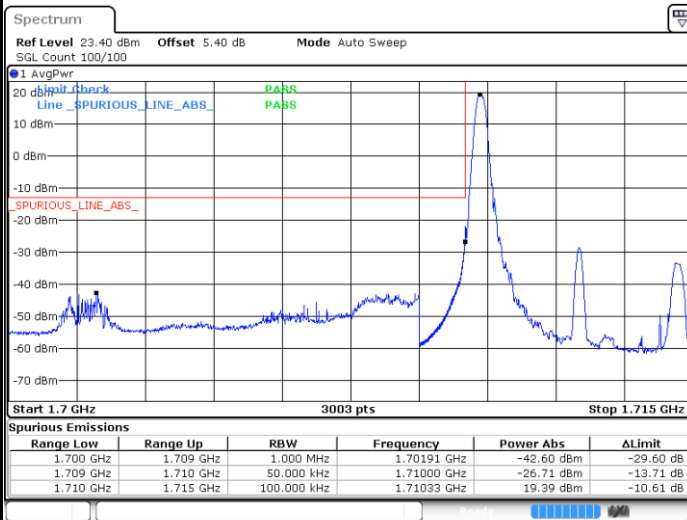

Date: 11.JUL.2020 05:13:23

Highest Band Edge / Full RB

Date: 11.JUL.2020 05:39:53

LTE Band 66 / 5MHz / QPSK

Lowest Band Edge / 1 RB

Date: 11.JUL.2020 05:45:42

Highest Band Edge / 1 RB

Date: 11.JUL.2020 06:03:31

Lowest Band Edge / Full RB

Date: 11.JUL.2020 05:44:16

Highest Band Edge / Full RB

Date: 11.JUL.2020 06:02:24

LTE Band 66 / 5MHz / 16QAM

Lowest Band Edge / 1RB

Date: 11.JUL.2020 05:49:56

Highest Band Edge / 1 RB

Date: 11.JUL.2020 06:07:29

Lowest Band Edge / Full RB

Date: 11.JUL.2020 05:49:37

Highest Band Edge / Full RB

Date: 11.JUL.2020 06:07:04

LTE Band 66 / 5MHz / 64QAM

Lowest Band Edge / 1RB

Date: 11.JUL.2020 05:55:44

Highest Band Edge / 1 RB

Date: 11.JUL.2020 06:10:00

Lowest Band Edge / Full RB

Date: 11.JUL.2020 05:53:37

Highest Band Edge / Full RB

Date: 11.JUL.2020 06:09:37

LTE Band 66 / 10MHz / QPSK

Lowest Band Edge / 1 RB