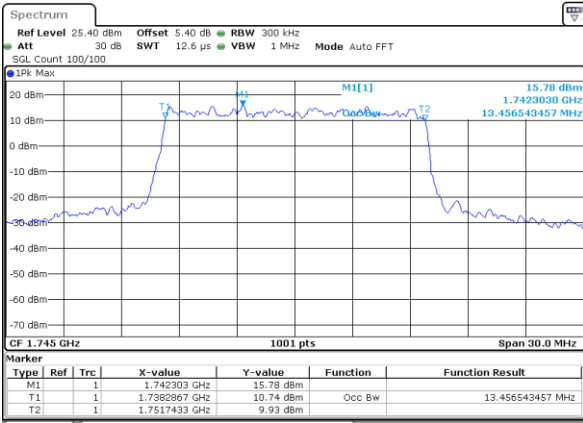

Highest Channel / 10MHz / QPSK

Date: 11 JUL 2020 06:25:12

Highest Channel / 10MHz / 16QAM

Date: 11 JUL 2020 06:26:56

LTE Band 66

Lowest Channel / 15MHz / QPSK

Date: 11 JUL 2020 06:31:24

Lowest Channel / 15MHz / 16QAM

Date: 11 JUL 2020 06:33:14

Middle Channel / 15MHz / QPSK

Date: 11 JUL 2020 06:36:16

Middle Channel / 15MHz / 16QAM

Date: 11 JUL 2020 06:37:25

Highest Channel / 15MHz / QPSK

Date: 11 JUL 2020 06:40:10

Highest Channel / 15MHz / 16QAM