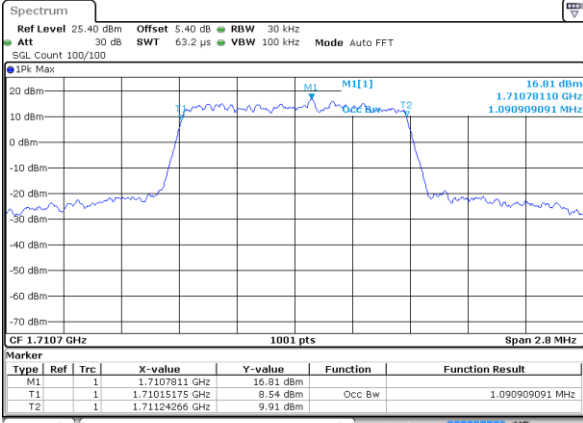

Middle Channel / 20MHz / 64QAM

Date: 11 JUL 2020 06:58:03

Highest Channel / 15MHz / 64QAM

Date: 11 JUL 2020 06:43:44

Highest Channel / 20MHz / 64QAM

Date: 11 JUL 2020 07:05:29

Occupied Bandwidth

Mode		LTE Band 66 : 99%OBW(MHz)											
BW	1.4MHz		3MHz		5MHz		10MHz		15MHz		20MHz		
Mod.	QPSK	16QAM	QPSK	16QAM	QPSK	16QAM	QPSK	16QAM	QPSK	16QAM	QPSK	16QAM	
Lowest CH	1.09	1.08	2.71	2.72	4.51	4.47	9.01	9.03	13.37	13.46	18.54	18.26	
Middle CH	1.09	1.10	2.72	2.72	4.50	4.50	9.13	9.01	13.46	13.43	18.26	18.30	
Highest CH	1.09	1.10	2.72	2.71	4.50	4.50	9.05	9.05	13.40	13.49	18.38	18.38	
Mode		LTE Band 66 : 99%OBW(MHz)											
BW	1.4MHz		3MHz		5MHz		10MHz		15MHz		20MHz		
Mod.	64QAM		64QAM		64QAM		64QAM		64QAM		64QAM		
Lowest CH	1.09	-	2.72	-	4.51	-	9.05	-	13.43	-	18.46	-	
Middle CH	1.09	-	2.70	-	4.50	-	9.03	-	13.52	-	18.38	-	
Highest CH	1.10	-	2.73	-	4.50	-	9.05	-	13.40	-	18.22	-	

LTE Band 66

Lowest Channel / 1.4MHz / QPSK

Date: 11 JUL 2020 04:18:09

Lowest Channel / 1.4MHz / 16QAM

Date: 11 JUL 2020 04:24:45

Middle Channel / 1.4MHz / QPSK

Date: 11 JUL 2020 04:32:25

Middle Channel / 1.4MHz / 16QAM

Date: 11 JUL 2020 04:35:18

Highest Channel / 1.4MHz / QPSK

Date: 11 JUL 2020 04:44:01

Highest Channel / 1.4MHz / 16QAM

Date: 11 JUL 2020 04:47:36

LTE Band 66

Lowest Channel / 3MHz / QPSK

Date: 11 JUL 2020 05:03:52