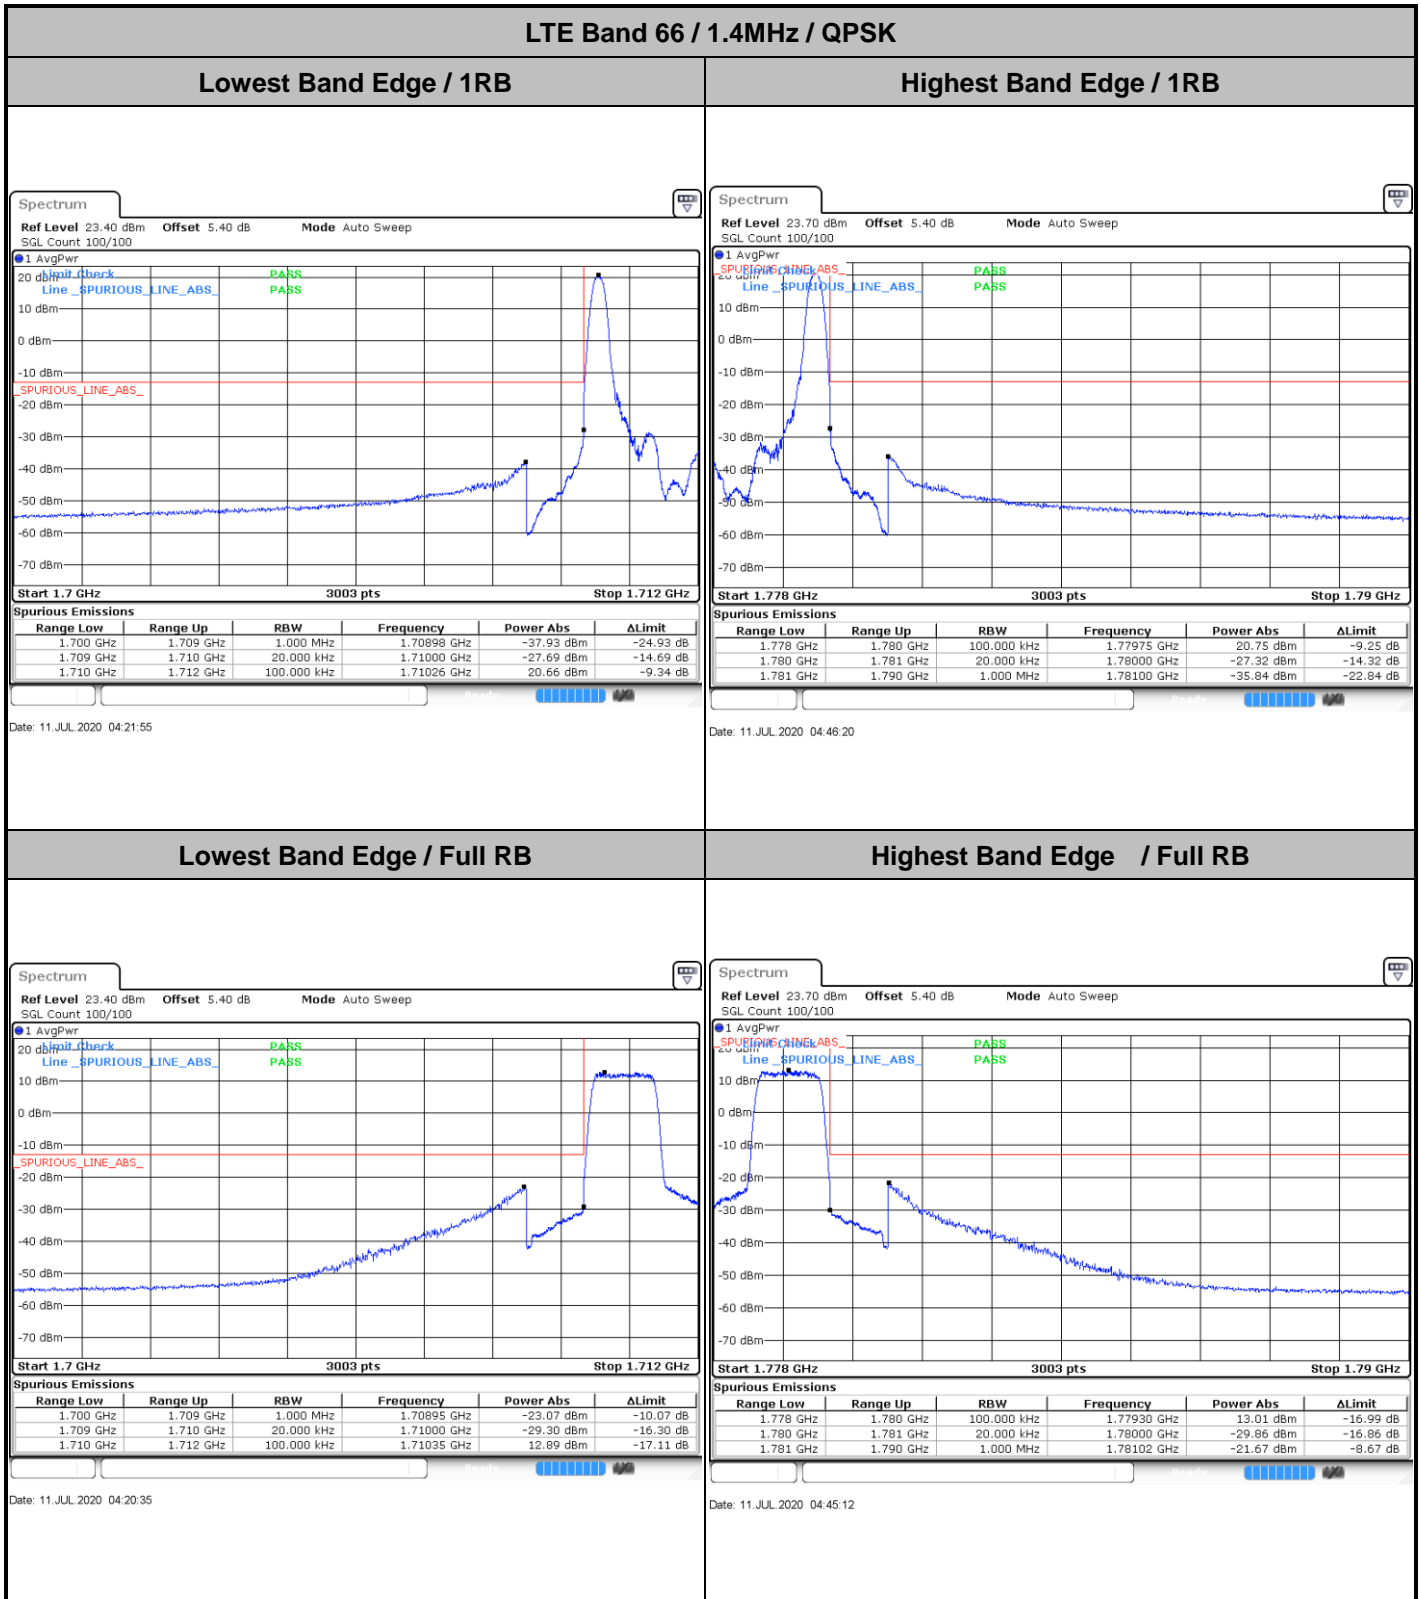

Date: 11 JUL 2020 06:57:57

Highest Channel / 15MHz / 64QAM

Date: 11 JUL 2020 06:43:38

Highest Channel / 20MHz / 64QAM

Date: 11 JUL 2020 07:05:22

Conducted Band Edge

LTE Band 66 / 1.4MHz / 16QAM

Lowest Band Edge / 1 RB

Date: 11.JUL.2020 04:28:21

Highest Band Edge / 1 RB

Date: 11.JUL.2020 04:50:05

Lowest Band Edge / Full RB

Date: 11.JUL.2020 04:26:02

Highest Band Edge / Full RB

Date: 11.JUL.2020 04:48:43

LTE Band 66 / 1.4MHz / 64QAM

Lowest Band Edge / 1 RB

Date: 11.JUL.2020 04:40:31

Highest Band Edge / 1 RB

Date: 11.JUL.2020 04:58:39

Lowest Band Edge / Full RB

Date: 11.JUL.2020 04:30:42

Highest Band Edge / Full RB

Date: 11.JUL.2020 04:57:23

LTE Band 66 / 3MHz / QPSK

Lowest Band Edge / 1RB

Date: 11.JUL.2020 05:05:47

Highest Band Edge / 1 RB

Date: 11.JUL.2020 05:31:28

Lowest Band Edge / Full RB

Date: 11.JUL.2020 05:04:38

Highest Band Edge / Full RB