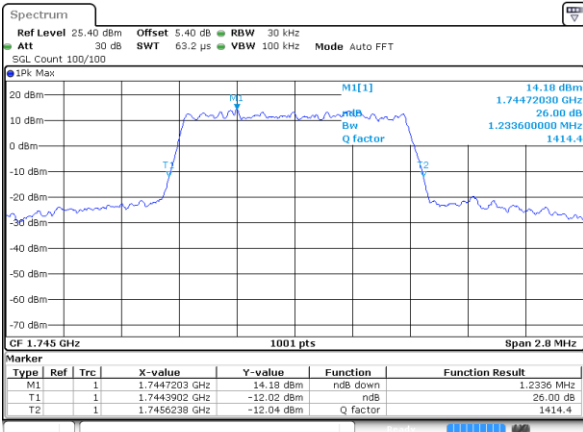

Lowest Channel / 1.4MHz / 64QAM

Date: 11 JUL 2020 04:29:36

Lowest Channel / 3MHz / 64QAM

Date: 11 JUL 2020 05:11:27

Middle Channel / 20MHz / 64QAM

Date: 11 JUL 2020 04:42:45

Middle Channel / 3MHz / 64QAM

Date: 11 JUL 2020 05:23:17

Highest Channel / 20MHz / 64QAM

Date: 11 JUL 2020 04:51:25

Highest Channel / 3MHz / 64QAM

Date: 11 JUL 2020 05:38:05

LTE Band 66

Lowest Channel / 5MHz / 64QAM

Date: 11 JUL 2020 05:52:26

Lowest Channel / 10MHz / 64QAM