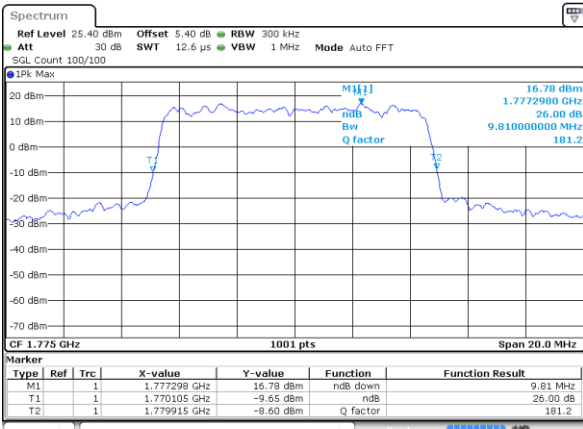

LTE Band 66

Lowest Channel / 10MHz / QPSK

Date: 11 JUL 2020 06:14:26

Lowest Channel / 10MHz / 16QAM

Date: 11 JUL 2020 06:16:47

Middle Channel / 10MHz / QPSK

Date: 11 JUL 2020 06:20:17

Middle Channel / 10MHz / 16QAM

Date: 11 JUL 2020 06:21:20

Highest Channel / 10MHz / QPSK

Date: 11 JUL 2020 06:25:18

Highest Channel / 10MHz / 16QAM

Date: 11 JUL 2020 06:27:07

LTE Band 66

Lowest Channel / 15MHz / QPSK

Date: 11 JUL 2020 06:31:30