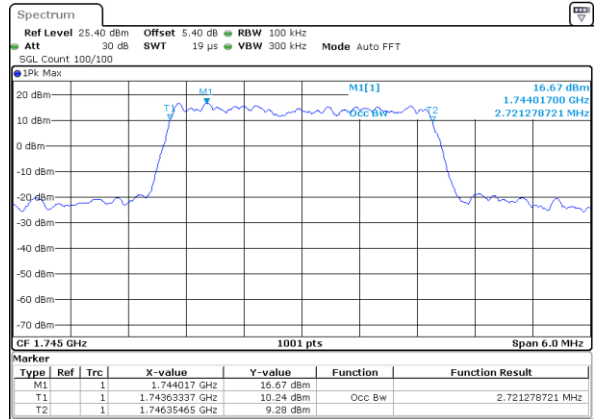

Date: 11 JUL 2020 04:35:18

Highest Channel / 1.4MHz / QPSK

Date: 11 JUL 2020 04:44:01

Highest Channel / 1.4MHz / 16QAM

Date: 11 JUL 2020 04:47:36

LTE Band 66

Lowest Channel / 3MHz / QPSK

Date: 11 JUL 2020 05:03:52

Lowest Channel / 3MHz / 16QAM

Date: 11 JUL 2020 05:07:00

Middle Channel / 3MHz / QPSK

Date: 11 JUL 2020 05:17:52

Middle Channel / 3MHz / 16QAM

Date: 11 JUL 2020 05:21:52

Highest Channel / 3MHz / QPSK

Date: 11 JUL 2020 05:25:37

Highest Channel / 3MHz / 16QAM

Date: 11 JUL 2020 05:32:34

LTE Band 66

Lowest Channel / 5MHz / QPSK

Date: 11 JUL 2020 05:43:14

Lowest Channel / 5MHz / 16QAM

Date: 11 JUL 2020 05:47:54

Middle Channel / 5MHz / QPSK