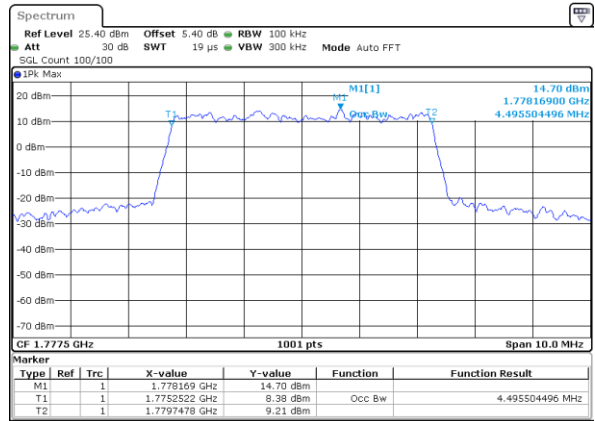

Highest Channel / 3MHz / 16QAM

Date: 11 JUL 2020 05:32:34

LTE Band 66

Lowest Channel / 5MHz / QPSK

Date: 11 JUL 2020 05:43:14

Lowest Channel / 5MHz / 16QAM

Date: 11 JUL 2020 05:47:54

Middle Channel / 5MHz / QPSK

Date: 11 JUL 2020 05:56:13

Middle Channel / 5MHz / 16QAM

Date: 11 JUL 2020 05:57:44

Highest Channel / 5MHz / QPSK

Date: 11 JUL 2020 06:01:07

Highest Channel / 5MHz / 16QAM

Date: 11 JUL 2020 06:05:46

LTE Band 66