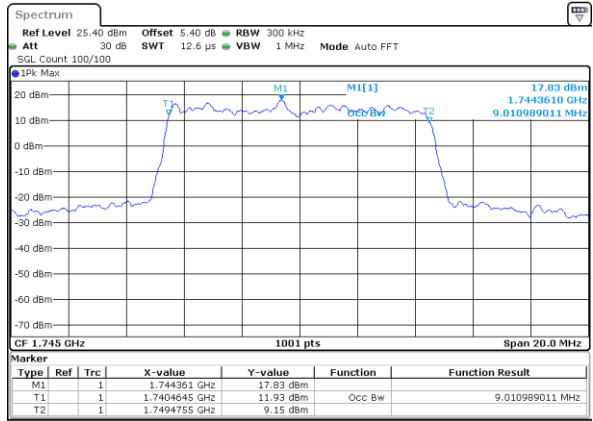

Date: 11 JUL 2020 05:56:13

Middle Channel / 5MHz / 16QAM

Date: 11 JUL 2020 05:57:44

Highest Channel / 5MHz / QPSK

Date: 11 JUL 2020 06:01:07

Highest Channel / 5MHz / 16QAM

Date: 11 JUL 2020 06:05:46

LTE Band 66

Lowest Channel / 10MHz / QPSK

Date: 11 JUL 2020 06:14:20

Lowest Channel / 10MHz / 16QAM

Date: 11 JUL 2020 06:16:41

Middle Channel / 10MHz / QPSK

Date: 11 JUL 2020 06:20:11

Middle Channel / 10MHz / 16QAM

Date: 11 JUL 2020 06:21:14

Highest Channel / 10MHz / QPSK

Date: 11 JUL 2020 06:25:12

Highest Channel / 10MHz / 16QAM

Date: 11 JUL 2020 06:26:56

LTE Band 66

Lowest Channel / 15MHz / QPSK

Date: 11 JUL 2020 06:31:24

Lowest Channel / 15MHz / 16QAM