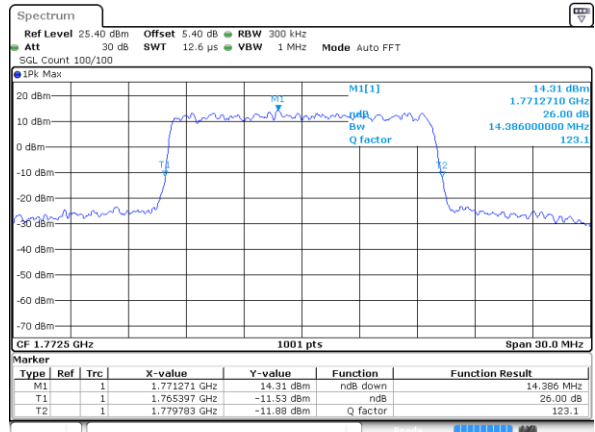

Highest Channel / 15MHz / 16QAM

Date: 11 JUL 2020 06:42:11

LTE Band 66

Lowest Channel / 20MHz / QPSK

Date: 11 JUL 2020 06:59:30

Lowest Channel / 20MHz / 16QAM

Date: 11 JUL 2020 06:59:45

Middle Channel / 20MHz / QPSK