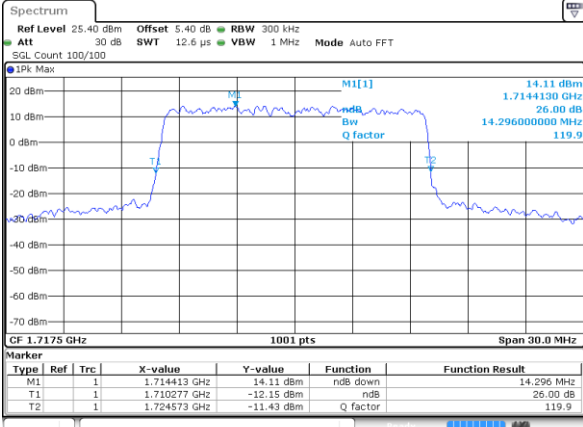

Date: 11 JUL 2020 06:21:20

Highest Channel / 10MHz / QPSK

Date: 11 JUL 2020 06:25:18

Highest Channel / 10MHz / 16QAM

Date: 11 JUL 2020 06:27:07

LTE Band 66

Lowest Channel / 15MHz / QPSK

Date: 11 JUL 2020 06:31:30