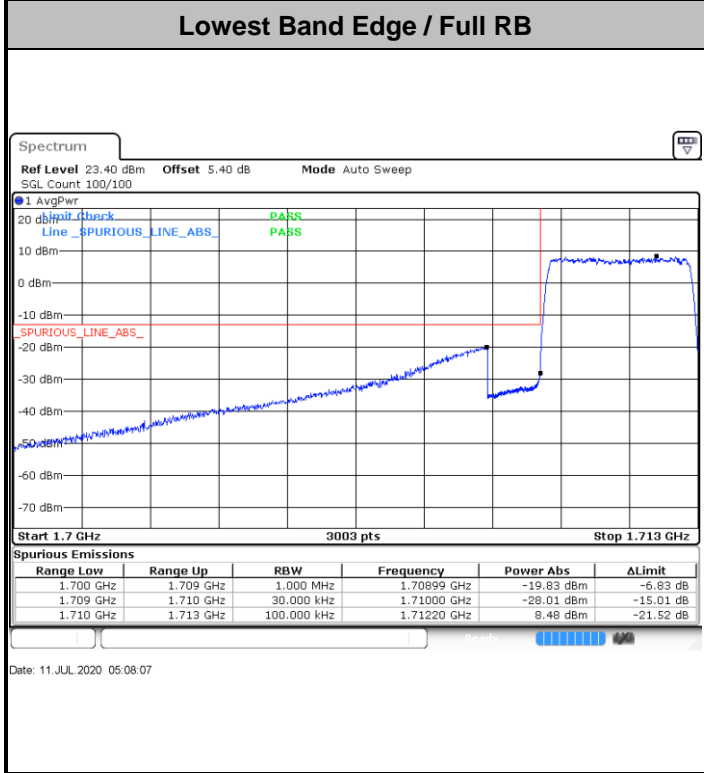

Lowest Band Edge / 1 RB

Date: 11.JUL.2020 04:40:31

Highest Band Edge / 1 RB

Date: 11.JUL.2020 04:58:39

Lowest Band Edge / Full RB

Date: 11.JUL.2020 04:30:42

Highest Band Edge / Full RB

Date: 11.JUL.2020 04:57:23

LTE Band 66 / 3MHz / QPSK

Lowest Band Edge / 1RB

Date: 11.JUL.2020 05:05:47

Highest Band Edge / 1 RB

Date: 11.JUL.2020 05:31:28

Lowest Band Edge / Full RB

Date: 11.JUL.2020 05:04:38

Highest Band Edge / Full RB

Date: 11.JUL.2020 05:27:21

LTE Band 66 / 3MHz / 16QAM

LTE Band 66 / 3MHz / 64QAM

Lowest Band Edge / 1 RB

Date: 11.JUL.2020 05:16:19

Highest Band Edge / 1 RB

Date: 11.JUL.2020 05:41:15

Lowest Band Edge / Full RB

Date: 11.JUL.2020 05:13:23

Highest Band Edge / Full RB

Date: 11.JUL.2020 05:39:53

LTE Band 66 / 5MHz / QPSK

Lowest Band Edge / 1 RB

Date: 11.JUL.2020 05:45:42

Highest Band Edge / 1 RB

Date: 11.JUL.2020 06:03:31