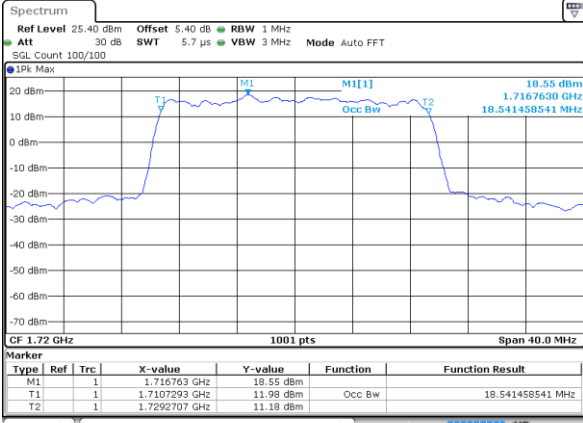

Highest Channel / 10MHz / QPSK

Date: 11 JUL 2020 06:25:12

Highest Channel / 10MHz / 16QAM

Date: 11 JUL 2020 06:26:56

LTE Band 66

Lowest Channel / 15MHz / QPSK

Date: 11 JUL 2020 06:31:24

Lowest Channel / 15MHz / 16QAM

Date: 11 JUL 2020 06:33:14

Middle Channel / 15MHz / QPSK

Date: 11 JUL 2020 06:36:16

Middle Channel / 15MHz / 16QAM

Date: 11 JUL 2020 06:37:25

Highest Channel / 15MHz / QPSK

Date: 11 JUL 2020 06:40:10

Highest Channel / 15MHz / 16QAM

Date: 11 JUL 2020 06:42:04

LTE Band 66

Lowest Channel / 20MHz / QPSK

Date: 11 JUL 2020 06:59:24

Lowest Channel / 20MHz / 16QAM

Date: 11 JUL 2020 06:59:39

Middle Channel / 20MHz / QPSK

Date: 11 JUL 2020 06:54:41

Middle Channel / 20MHz / 16QAM

Date: 11 JUL 2020 06:56:07

Highest Channel / 20MHz / QPSK

Date: 11 JUL 2020 07:01:03

Highest Channel / 20MHz / 16QAM

Date: 11 JUL 2020 07:02:53

LTE Band 66

Lowest Channel / 1.4MHz / 64QAM