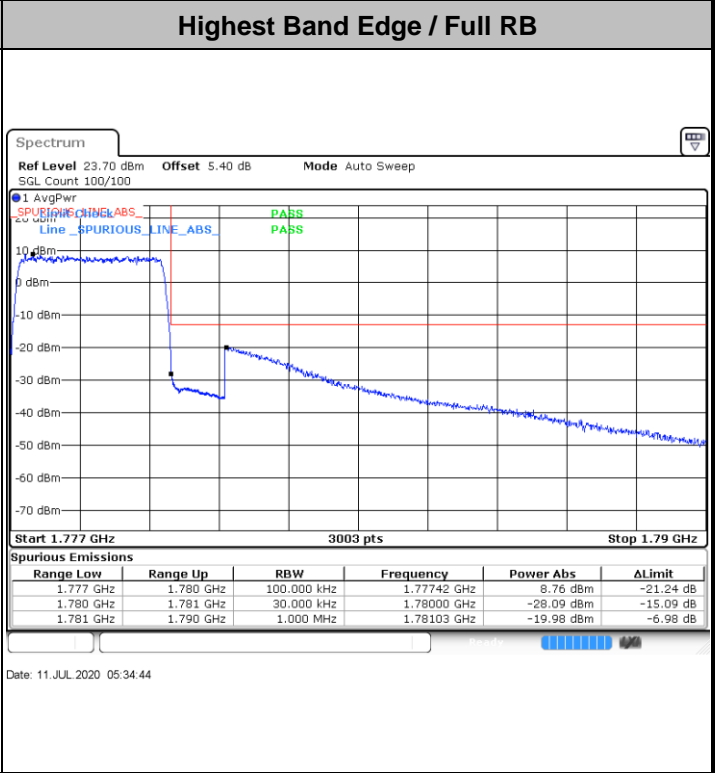

Lowest Band Edge / 1 RB

Date: 11.JUL.2020 04:40:31

Highest Band Edge / 1 RB

Date: 11.JUL.2020 04:58:39

Lowest Band Edge / Full RB

Date: 11.JUL.2020 04:30:42

Highest Band Edge / Full RB

Date: 11.JUL.2020 04:57:23

LTE Band 66 / 3MHz / QPSK

Lowest Band Edge / 1RB

Date: 11.JUL.2020 05:05:47

Highest Band Edge / 1 RB

Date: 11.JUL.2020 05:31:28

Lowest Band Edge / Full RB

Date: 11.JUL.2020 05:04:38

Highest Band Edge / Full RB

Date: 11.JUL.2020 05:27:21

LTE Band 66 / 3MHz / 16QAM

LTE Band 66 / 3MHz / 64QAM

Lowest Band Edge / 1 RB

Date: 11.JUL.2020 05:16:19

Highest Band Edge / 1 RB

Date: 11.JUL.2020 05:41:15

Lowest Band Edge / Full RB

Date: 11.JUL.2020 05:13:23

Highest Band Edge / Full RB

Date: 11.JUL.2020 05:39:53

LTE Band 66 / 5MHz / QPSK

Lowest Band Edge / 1 RB

Date: 11.JUL.2020 05:45:42

Highest Band Edge / 1 RB

Date: 11.JUL.2020 06:03:31