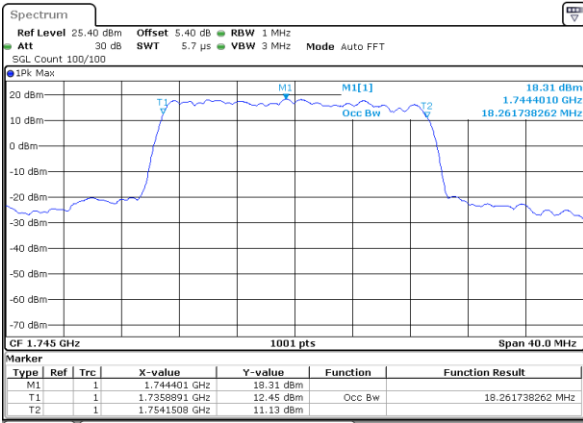

Date: 11 JUL 2020 06:42:04

LTE Band 66

Lowest Channel / 20MHz / QPSK

Date: 11 JUL 2020 06:59:24

Lowest Channel / 20MHz / 16QAM

Date: 11 JUL 2020 06:59:39

Middle Channel / 20MHz / QPSK

Date: 11 JUL 2020 06:54:41

Middle Channel / 20MHz / 16QAM

Date: 11 JUL 2020 06:56:07

Highest Channel / 20MHz / QPSK

Date: 11 JUL 2020 07:01:03

Highest Channel / 20MHz / 16QAM

Date: 11 JUL 2020 07:02:53

LTE Band 66

Lowest Channel / 1.4MHz / 64QAM