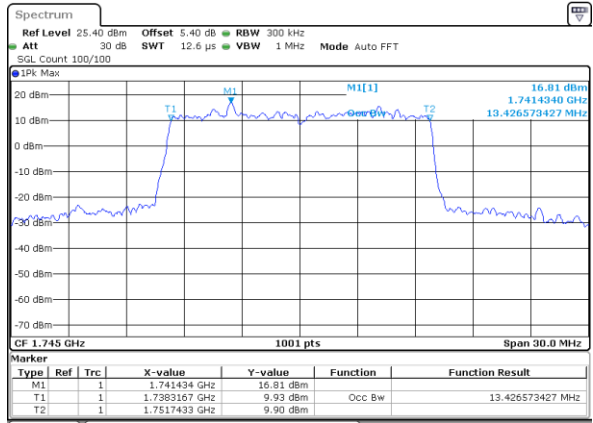

Middle Channel / 15MHz / 16QAM

Date: 11 JUL 2020 06:37:25