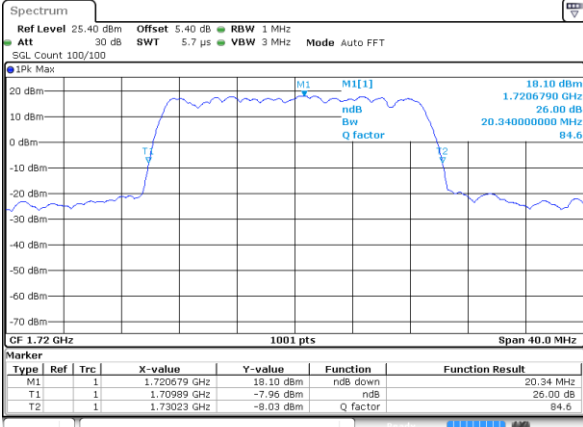

Highest Channel / 15MHz / 16QAM

Date: 11 JUL 2020 06:42:11

LTE Band 66

Lowest Channel / 20MHz / QPSK

Date: 11 JUL 2020 06:59:30

Lowest Channel / 20MHz / 16QAM

Date: 11 JUL 2020 06:59:45

Middle Channel / 20MHz / QPSK

Date: 11 JUL 2020 06:54:48

Middle Channel / 20MHz / 16QAM

Date: 11 JUL 2020 06:56:13

Highest Channel / 20MHz / QPSK

Date: 11 JUL 2020 07:01:10

Highest Channel / 20MHz / 16QAM

Date: 11 JUL 2020 07:02:59

LTE Band 66