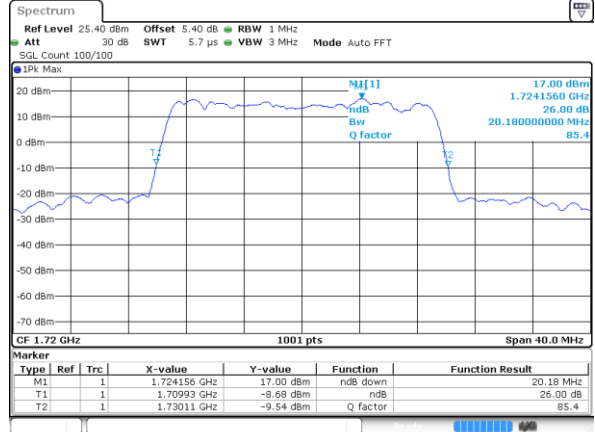

Date: 11 JUL 2020 06:28:43

LTE Band 66

Lowest Channel / 15MHz / 64QAM

Date: 11 JUL 2020 06:34:53

Lowest Channel / 20MHz / 64QAM

Date: 11 JUL 2020 07:00:02

Middle Channel / 15MHz / 64QAM

Date: 11 JUL 2020 06:38:36

Middle Channel / 20MHz / 64QAM

Date: 11 JUL 2020 06:58:03

Highest Channel / 15MHz / 64QAM

Date: 11 JUL 2020 06:43:44

Highest Channel / 20MHz / 64QAM

Date: 11 JUL 2020 07:05:29

Occupied Bandwidth

Mode		LTE Band 66 : 99%OBW(MHz)											
BW	1.4MHz		3MHz		5MHz		10MHz		15MHz		20MHz		
Mod.	QPSK	16QAM	QPSK	16QAM	QPSK	16QAM	QPSK	16QAM	QPSK	16QAM	QPSK	16QAM	
Lowest CH	1.09	1.08	2.71	2.72	4.51	4.47	9.01	9.03	13.37	13.46	18.54	18.26	
Middle CH	1.09	1.10	2.72	2.72	4.50	4.50	9.13	9.01	13.46	13.43	18.26	18.30	
Highest CH	1.09	1.10	2.72	2.71	4.50	4.50	9.05	9.05	13.40	13.49	18.38	18.38	
Mode		LTE Band 66 : 99%OBW(MHz)											
BW	1.4MHz		3MHz		5MHz		10MHz		15MHz		20MHz		
Mod.	64QAM		64QAM		64QAM		64QAM		64QAM		64QAM		
Lowest CH	1.09	-	2.72	-	4.51	-	9.05	-	13.43	-	18.46	-	
Middle CH	1.09	-	2.70	-	4.50	-	9.03	-	13.52	-	18.38	-	
Highest CH	1.10	-	2.73	-	4.50	-	9.05	-	13.40	-	18.22	-	