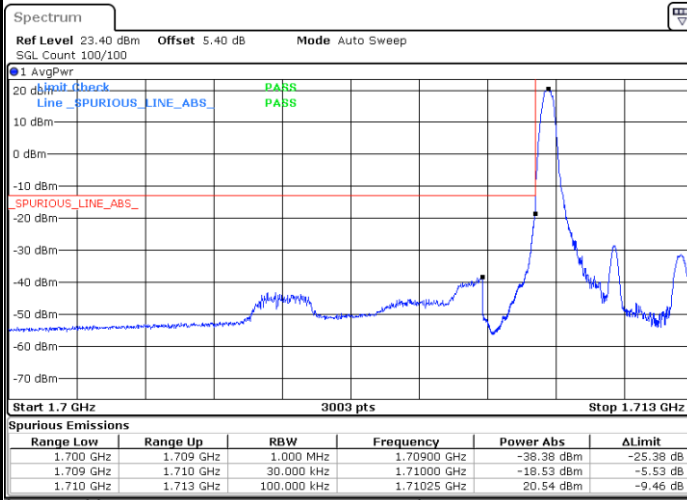

Date: 11.JUL.2020 04:28:21

Highest Band Edge / 1 RB

Date: 11.JUL.2020 04:50:05

Lowest Band Edge / Full RB

Date: 11.JUL.2020 04:26:02

Highest Band Edge / Full RB

Date: 11.JUL.2020 04:48:43

LTE Band 66 / 1.4MHz / 64QAM

Lowest Band Edge / 1 RB

Date: 11.JUL.2020 04:40:31

Highest Band Edge / 1 RB

Date: 11.JUL.2020 04:58:39

Lowest Band Edge / Full RB

Date: 11.JUL.2020 04:30:42

Highest Band Edge / Full RB

Date: 11.JUL.2020 04:57:23

LTE Band 66 / 3MHz / QPSK

Lowest Band Edge / 1RB

Date: 11.JUL.2020 05:05:47

Highest Band Edge / 1 RB

Date: 11.JUL.2020 05:31:28

Lowest Band Edge / Full RB

Date: 11.JUL.2020 05:04:38

Highest Band Edge / Full RB

Date: 11.JUL.2020 05:27:21

LTE Band 66 / 3MHz / 16QAM

LTE Band 66 / 3MHz / 64QAM

Lowest Band Edge / 1 RB

Date: 11.JUL.2020 05:16:19

Highest Band Edge / 1 RB

Date: 11.JUL.2020 05:41:15

Lowest Band Edge / Full RB