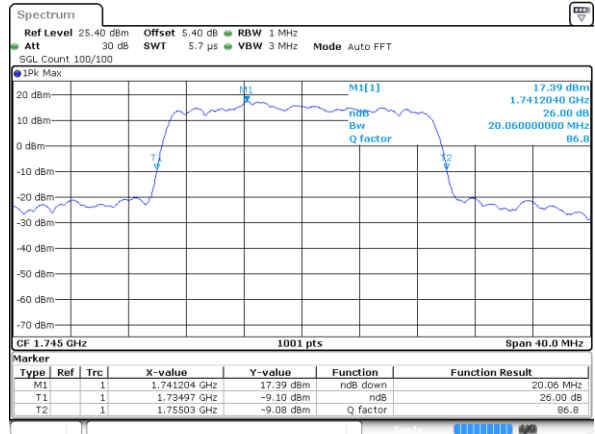

Date: 11 JUL 2020 06:28:43

LTE Band 66

Lowest Channel / 15MHz / 64QAM

Date: 11 JUL 2020 06:34:53

Lowest Channel / 20MHz / 64QAM

Date: 11 JUL 2020 07:00:02

Middle Channel / 15MHz / 64QAM

Date: 11 JUL 2020 06:38:36

Middle Channel / 20MHz / 64QAM

Date: 11 JUL 2020 06:58:03

Highest Channel / 15MHz / 64QAM

Date: 11 JUL 2020 06:43:44

Highest Channel / 20MHz / 64QAM

Date: 11 JUL 2020 07:05:29

Occupied Bandwidth

Mode		LTE Band 66 : 99%OBW(MHz)											
BW	1.4MHz		3MHz		5MHz		10MHz		15MHz		20MHz		
Mod.	QPSK	16QAM	QPSK	16QAM	QPSK	16QAM	QPSK	16QAM	QPSK	16QAM	QPSK	16QAM	
Lowest CH	1.09	1.08	2.71	2.72	4.51	4.47	9.01	9.03	13.37	13.46	18.54	18.26	
Middle CH	1.09	1.10	2.72	2.72	4.50	4.50	9.13	9.01	13.46	13.43	18.26	18.30	
Highest CH	1.09	1.10	2.72	2.71	4.50	4.50	9.05	9.05	13.40	13.49	18.38	18.38	
Mode		LTE Band 66 : 99%OBW(MHz)											
BW	1.4MHz		3MHz		5MHz		10MHz		15MHz		20MHz		
Mod.	64QAM		64QAM		64QAM		64QAM		64QAM		64QAM		
Lowest CH	1.09	-	2.72	-	4.51	-	9.05	-	13.43	-	18.46	-	
Middle CH	1.09	-	2.70	-	4.50	-	9.03	-	13.52	-	18.38	-	
Highest CH	1.10	-	2.73	-	4.50	-	9.05	-	13.40	-	18.22	-	