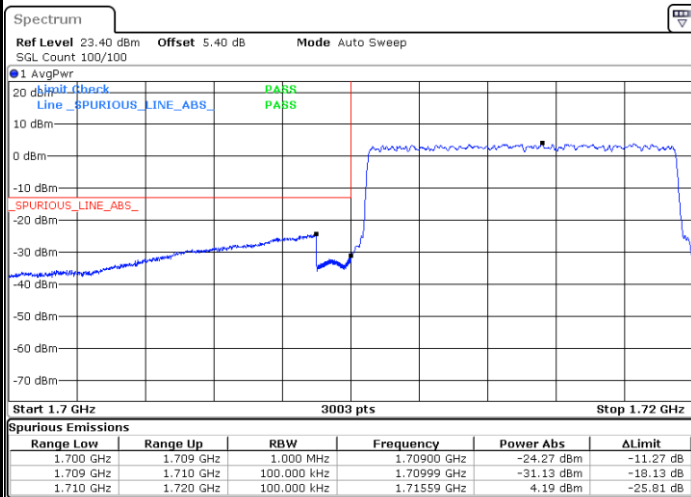

Lowest Band Edge / Full RB

Date: 11.JUL.2020 06:15:05