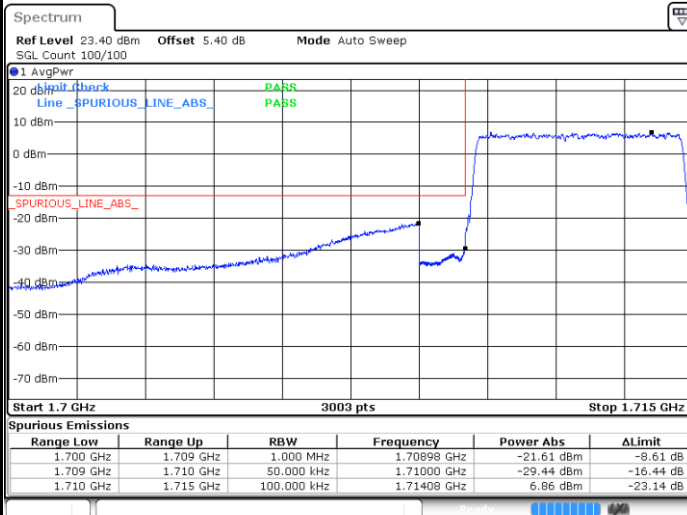

Date: 11.JUL.2020 05:27:21

LTE Band 66 / 3MHz / 16QAM

LTE Band 66 / 3MHz / 64QAM

Lowest Band Edge / 1 RB

Date: 11.JUL.2020 05:16:19

Highest Band Edge / 1 RB

Date: 11.JUL.2020 05:41:15

Lowest Band Edge / Full RB

Date: 11.JUL.2020 05:13:23

Highest Band Edge / Full RB

Date: 11.JUL.2020 05:39:53

LTE Band 66 / 5MHz / QPSK

Lowest Band Edge / 1 RB

Date: 11.JUL.2020 05:45:42

Highest Band Edge / 1 RB

Date: 11.JUL.2020 06:03:31

Lowest Band Edge / Full RB

Date: 11.JUL.2020 05:44:16

Highest Band Edge / Full RB

Date: 11.JUL.2020 06:02:24

LTE Band 66 / 5MHz / 16QAM

Lowest Band Edge / 1RB

Date: 11.JUL.2020 05:49:56

Highest Band Edge / 1 RB

Date: 11.JUL.2020 06:07:29

Lowest Band Edge / Full RB

Date: 11.JUL.2020 05:49:37

Highest Band Edge / Full RB

Date: 11.JUL.2020 06:07:04

LTE Band 66 / 5MHz / 64QAM

Lowest Band Edge / 1RB

Date: 11.JUL.2020 05:55:44