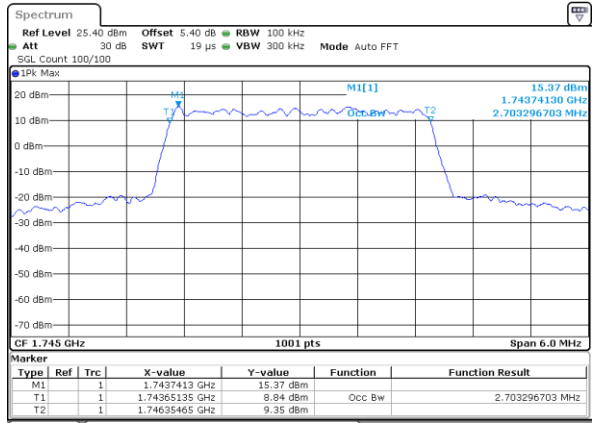

Middle Channel / 20MHz / 16QAM

Date: 11 JUL 2020 06:56:07

Highest Channel / 20MHz / QPSK

Date: 11 JUL 2020 07:01:03

Highest Channel / 20MHz / 16QAM

Date: 11 JUL 2020 07:02:53

LTE Band 66

Lowest Channel / 1.4MHz / 64QAM

Date: 11 JUL 2020 04:29:29

Lowest Channel / 3MHz / 64QAM

Date: 11 JUL 2020 05:11:21

Middle Channel / 20MHz / 64QAM

Date: 11 JUL 2020 04:42:39

Middle Channel / 3MHz / 64QAM

Date: 11 JUL 2020 05:23:10

Highest Channel / 20MHz / 64QAM

Date: 11 JUL 2020 04:51:20

Highest Channel / 3MHz / 64QAM

Date: 11 JUL 2020 05:37:58

LTE Band 66

Lowest Channel / 5MHz / 64QAM

Date: 11 JUL 2020 05:52:19

Lowest Channel / 10MHz / 64QAM

Date: 11 JUL 2020 06:18:03