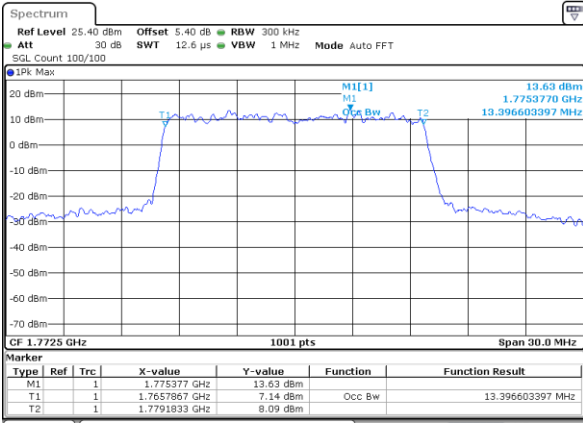

Middle Channel / 5MHz / 64QAM

Date: 11 JUL 2020 05:58:48

Middle Channel / 10MHz / 64QAM

Date: 11 JUL 2020 06:22:57

Highest Channel / 5MHz / 64QAM

Date: 11 JUL 2020 06:08:41

Highest Channel / 10MHz / 64QAM

Date: 11 JUL 2020 06:28:37

LTE Band 66

Lowest Channel / 15MHz / 64QAM

Date: 11 JUL 2020 06:34:47

Lowest Channel / 20MHz / 64QAM

Date: 11 JUL 2020 06:59:54

Middle Channel / 15MHz / 64QAM

Date: 11 JUL 2020 06:38:27

Middle Channel / 20MHz / 64QAM

Date: 11 JUL 2020 06:57:57

Highest Channel / 15MHz / 64QAM

Date: 11 JUL 2020 06:43:38

Highest Channel / 20MHz / 64QAM

Date: 11 JUL 2020 07:05:22

Conducted Band Edge

LTE Band 66 / 1.4MHz / 16QAM

Lowest Band Edge / 1 RB

Date: 11.JUL.2020 04:28:21

Highest Band Edge / 1 RB

Date: 11.JUL.2020 04:50:05

Lowest Band Edge / Full RB

Date: 11.JUL.2020 04:26:02

Highest Band Edge / Full RB

Date: 11.JUL.2020 04:48:43

LTE Band 66 / 1.4MHz / 64QAM