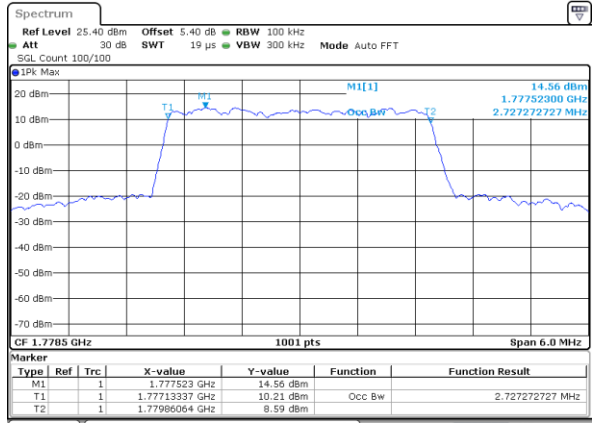

Middle Channel / 20MHz / 16QAM

Date: 11 JUL 2020 06:56:07

Highest Channel / 20MHz / QPSK

Date: 11 JUL 2020 07:01:03

Highest Channel / 20MHz / 16QAM

Date: 11 JUL 2020 07:02:53

LTE Band 66

Lowest Channel / 1.4MHz / 64QAM

Date: 11 JUL 2020 04:29:29

Lowest Channel / 3MHz / 64QAM

Date: 11 JUL 2020 05:11:21

Middle Channel / 20MHz / 64QAM

Date: 11 JUL 2020 04:42:39

Middle Channel / 3MHz / 64QAM

Date: 11 JUL 2020 05:23:10

Highest Channel / 20MHz / 64QAM

Date: 11 JUL 2020 04:51:20

Highest Channel / 3MHz / 64QAM

Date: 11 JUL 2020 05:37:58

LTE Band 66

Lowest Channel / 5MHz / 64QAM

Date: 11 JUL 2020 05:52:19

Lowest Channel / 10MHz / 64QAM

Date: 11 JUL 2020 06:18:03