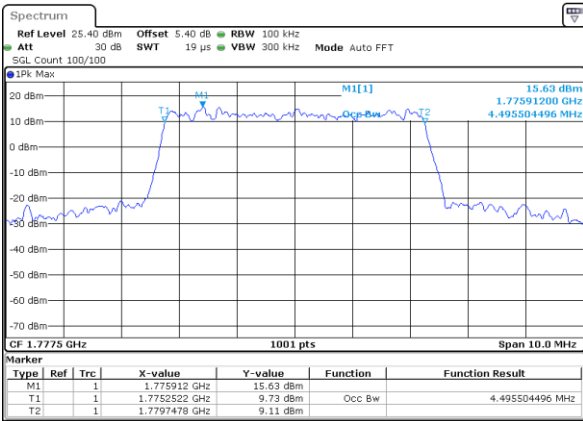

Highest Channel / 3MHz / 16QAM

Date: 11 JUL 2020 05:32:34

LTE Band 66

Lowest Channel / 5MHz / QPSK

Date: 11 JUL 2020 05:43:14

Lowest Channel / 5MHz / 16QAM

Date: 11 JUL 2020 05:47:54

Middle Channel / 5MHz / QPSK

Date: 11 JUL 2020 05:56:13

Middle Channel / 5MHz / 16QAM

Date: 11 JUL 2020 05:57:44

Highest Channel / 5MHz / QPSK

Date: 11 JUL 2020 06:01:07

Highest Channel / 5MHz / 16QAM

Date: 11 JUL 2020 06:05:46

LTE Band 66