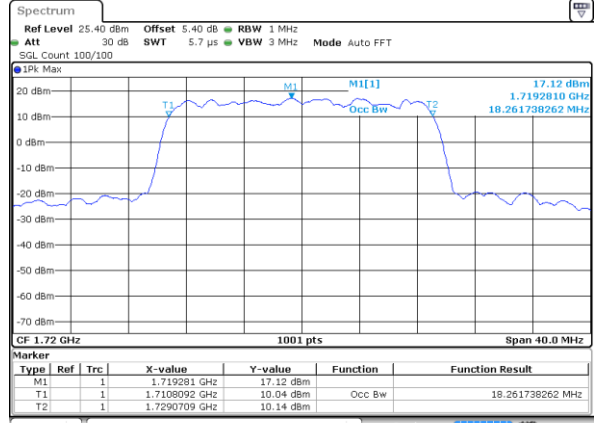

Date: 11 JUL 2020 06:42:04

LTE Band 66

Lowest Channel / 20MHz / QPSK

Date: 11 JUL 2020 06:59:24

Lowest Channel / 20MHz / 16QAM

Date: 11 JUL 2020 06:59:39

Middle Channel / 20MHz / QPSK

Date: 11 JUL 2020 06:54:41

Middle Channel / 20MHz / 16QAM

Date: 11 JUL 2020 06:56:07

Highest Channel / 20MHz / QPSK

Date: 11 JUL 2020 07:01:03

Highest Channel / 20MHz / 16QAM

Date: 11 JUL 2020 07:02:53

LTE Band 66

Lowest Channel / 1.4MHz / 64QAM