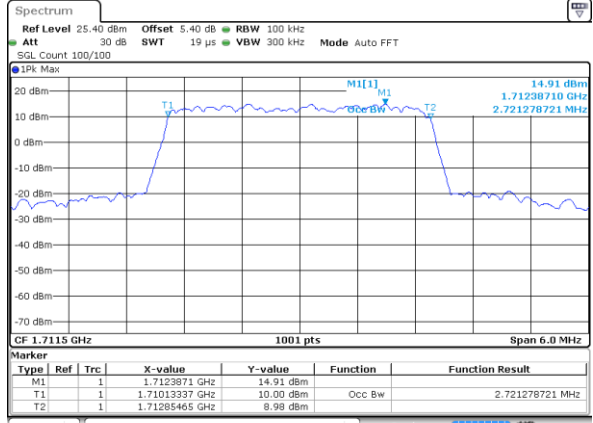

Date: 11 JUL 2020 06:42:04

LTE Band 66

Lowest Channel / 20MHz / QPSK

Date: 11 JUL 2020 06:59:24

Lowest Channel / 20MHz / 16QAM

Date: 11 JUL 2020 06:59:39

Middle Channel / 20MHz / QPSK

Date: 11 JUL 2020 06:54:41

Middle Channel / 20MHz / 16QAM

Date: 11 JUL 2020 06:56:07

Highest Channel / 20MHz / QPSK

Date: 11 JUL 2020 07:01:03

Highest Channel / 20MHz / 16QAM

Date: 11 JUL 2020 07:02:53

LTE Band 66

Lowest Channel / 1.4MHz / 64QAM

Date: 11 JUL 2020 04:29:29

Lowest Channel / 3MHz / 64QAM

Date: 11 JUL 2020 05:11:21

Middle Channel / 20MHz / 64QAM

Date: 11 JUL 2020 04:42:39

Middle Channel / 3MHz / 64QAM

Date: 11 JUL 2020 05:23:10

Highest Channel / 20MHz / 64QAM

Date: 11 JUL 2020 04:51:20

Highest Channel / 3MHz / 64QAM

Date: 11 JUL 2020 05:37:58

LTE Band 66

Lowest Channel / 5MHz / 64QAM

Date: 11 JUL 2020 05:52:19

Lowest Channel / 10MHz / 64QAM

Date: 11 JUL 2020 06:18:03