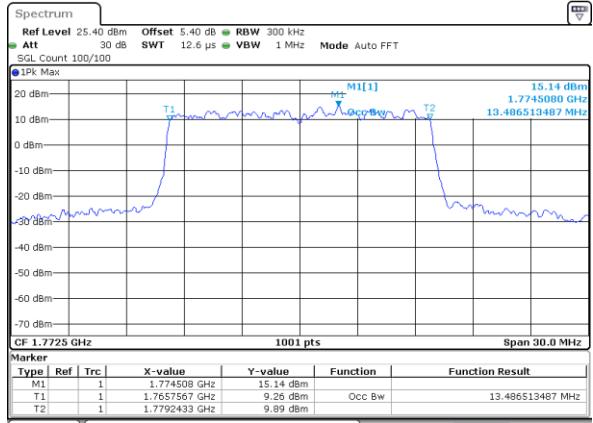

Highest Channel / 10MHz / QPSK

Date: 11 JUL 2020 06:25:12

Highest Channel / 10MHz / 16QAM

Date: 11 JUL 2020 06:26:56

LTE Band 66

Lowest Channel / 15MHz / QPSK

Date: 11 JUL 2020 06:31:24

Lowest Channel / 15MHz / 16QAM

Date: 11 JUL 2020 06:33:14

Middle Channel / 15MHz / QPSK

Date: 11 JUL 2020 06:36:16

Middle Channel / 15MHz / 16QAM

Date: 11 JUL 2020 06:37:25

Highest Channel / 15MHz / QPSK

Date: 11 JUL 2020 06:40:10

Highest Channel / 15MHz / 16QAM

Date: 11 JUL 2020 06:42:04

LTE Band 66

Lowest Channel / 20MHz / QPSK

Date: 11 JUL 2020 06:59:24

Lowest Channel / 20MHz / 16QAM

Date: 11 JUL 2020 06:59:39

Middle Channel / 20MHz / QPSK

Date: 11 JUL 2020 06:54:41