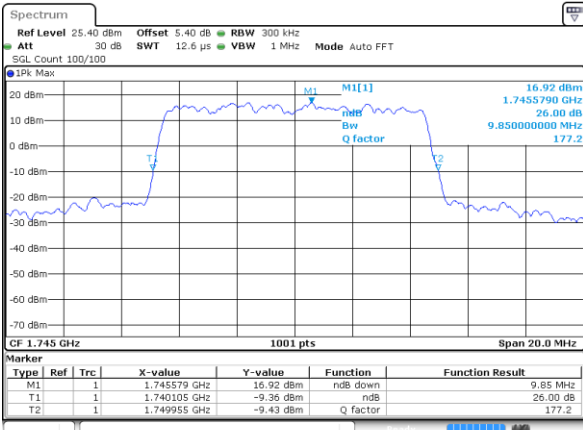

LTE Band 66

Lowest Channel / 10MHz / QPSK

Date: 11 JUL 2020 06:14:26

Lowest Channel / 10MHz / 16QAM

Date: 11 JUL 2020 06:16:47

Middle Channel / 10MHz / QPSK

Date: 11 JUL 2020 06:20:17

Middle Channel / 10MHz / 16QAM

Date: 11 JUL 2020 06:21:20

Highest Channel / 10MHz / QPSK

Date: 11 JUL 2020 06:25:18

Highest Channel / 10MHz / 16QAM

Date: 11 JUL 2020 06:27:07

LTE Band 66

Lowest Channel / 15MHz / QPSK

Date: 11 JUL 2020 06:31:30