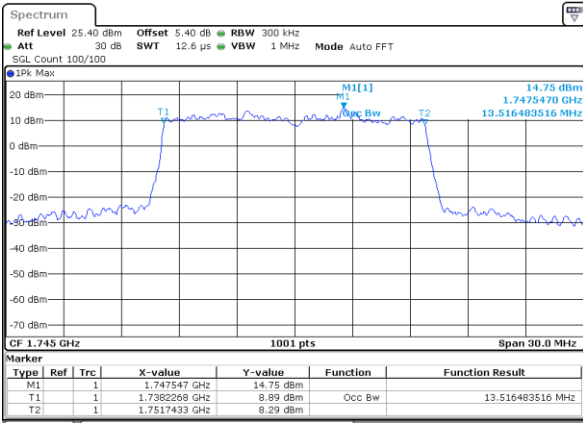

Middle Channel / 5MHz / 64QAM

Date: 11 JUL 2020 05:58:48

Middle Channel / 10MHz / 64QAM

Date: 11 JUL 2020 06:22:57

Highest Channel / 5MHz / 64QAM

Date: 11 JUL 2020 06:08:41

Highest Channel / 10MHz / 64QAM

Date: 11 JUL 2020 06:28:37

LTE Band 66

Lowest Channel / 15MHz / 64QAM

Date: 11 JUL 2020 06:34:47

Lowest Channel / 20MHz / 64QAM

Date: 11 JUL 2020 06:59:54

Middle Channel / 15MHz / 64QAM

Date: 11 JUL 2020 06:38:27

Middle Channel / 20MHz / 64QAM

Date: 11 JUL 2020 06:57:57

Highest Channel / 15MHz / 64QAM

Date: 11 JUL 2020 06:43:38

Highest Channel / 20MHz / 64QAM

Date: 11 JUL 2020 07:05:22

Conducted Band Edge

LTE Band 66 / 1.4MHz / 16QAM

Lowest Band Edge / 1 RB

Date: 11.JUL.2020 04:28:21

Highest Band Edge / 1 RB

Date: 11.JUL.2020 04:50:05

Lowest Band Edge / Full RB

Date: 11.JUL.2020 04:26:02

Highest Band Edge / Full RB

Date: 11.JUL.2020 04:48:43

LTE Band 66 / 1.4MHz / 64QAM