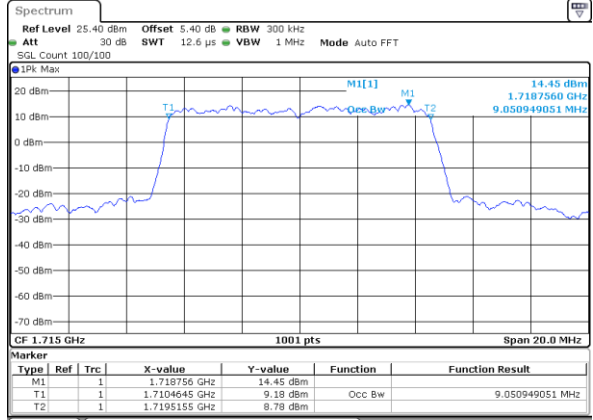

Date: 11 JUL 2020 04:29:29

Lowest Channel / 3MHz / 64QAM

Date: 11 JUL 2020 05:11:21

Middle Channel / 20MHz / 64QAM

Date: 11 JUL 2020 04:42:39

Middle Channel / 3MHz / 64QAM

Date: 11 JUL 2020 05:23:10

Highest Channel / 20MHz / 64QAM

Date: 11 JUL 2020 04:51:20

Highest Channel / 3MHz / 64QAM

Date: 11 JUL 2020 05:37:58

LTE Band 66

Lowest Channel / 5MHz / 64QAM

Date: 11 JUL 2020 05:52:19

Lowest Channel / 10MHz / 64QAM

Date: 11 JUL 2020 06:18:03

Middle Channel / 5MHz / 64QAM

Date: 11 JUL 2020 05:58:48

Middle Channel / 10MHz / 64QAM

Date: 11 JUL 2020 06:22:57

Highest Channel / 5MHz / 64QAM

Date: 11 JUL 2020 06:08:41

Highest Channel / 10MHz / 64QAM

Date: 11 JUL 2020 06:28:37