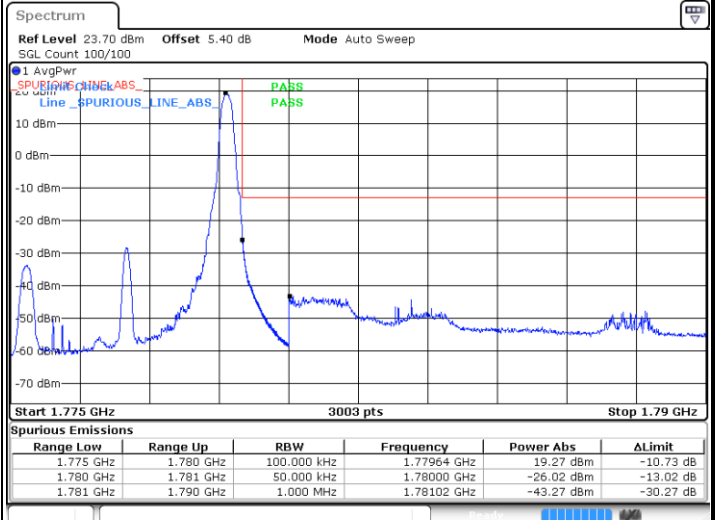

Date: 11.JUL.2020 05:13:23

Highest Band Edge / Full RB

Date: 11.JUL.2020 05:39:53

LTE Band 66 / 5MHz / QPSK

Lowest Band Edge / 1 RB

Date: 11.JUL.2020 05:45:42

Highest Band Edge / 1 RB

Date: 11.JUL.2020 06:03:31

Lowest Band Edge / Full RB

Date: 11.JUL.2020 05:44:16

Highest Band Edge / Full RB

Date: 11.JUL.2020 06:02:24

LTE Band 66 / 5MHz / 16QAM

Lowest Band Edge / 1RB

Date: 11.JUL.2020 05:49:56

Highest Band Edge / 1 RB

Date: 11.JUL.2020 06:07:29

Lowest Band Edge / Full RB

Date: 11.JUL.2020 05:49:37

Highest Band Edge / Full RB

Date: 11.JUL.2020 06:07:04

LTE Band 66 / 5MHz / 64QAM

Lowest Band Edge / 1RB

Date: 11.JUL.2020 05:55:44

Highest Band Edge / 1 RB

Date: 11.JUL.2020 06:10:00

Lowest Band Edge / Full RB

Date: 11.JUL.2020 05:53:37

Highest Band Edge / Full RB

Date: 11.JUL.2020 06:09:37

LTE Band 66 / 10MHz / QPSK

Lowest Band Edge / 1 RB