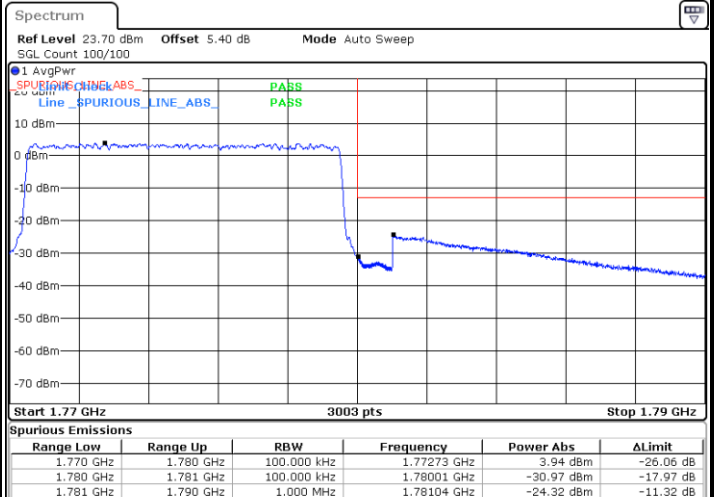

Date: 11.JUL.2020 06:07:29

Lowest Band Edge / Full RB

Date: 11.JUL.2020 05:49:37

Highest Band Edge / Full RB

Date: 11.JUL.2020 06:07:04

LTE Band 66 / 5MHz / 64QAM

Lowest Band Edge / 1RB

Date: 11.JUL.2020 05:55:44

Highest Band Edge / 1 RB

Date: 11.JUL.2020 06:10:00

Lowest Band Edge / Full RB

Date: 11.JUL.2020 05:53:37

Highest Band Edge / Full RB

Date: 11.JUL.2020 06:09:37

LTE Band 66 / 10MHz / QPSK

Lowest Band Edge / 1 RB

Date: 11.JUL.2020 06:15:17

Highest Band Edge / 1 RB

Date: 11.JUL.2020 06:25:50

Lowest Band Edge / Full RB

Date: 11.JUL.2020 06:15:05

Highest Band Edge / Full RB

Date: 11.JUL.2020 06:25:29