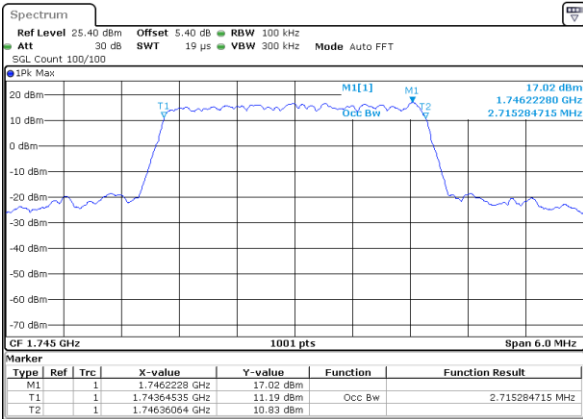

Middle Channel / 3MHz / QPSK

Date: 11 JUL 2020 05:17:52