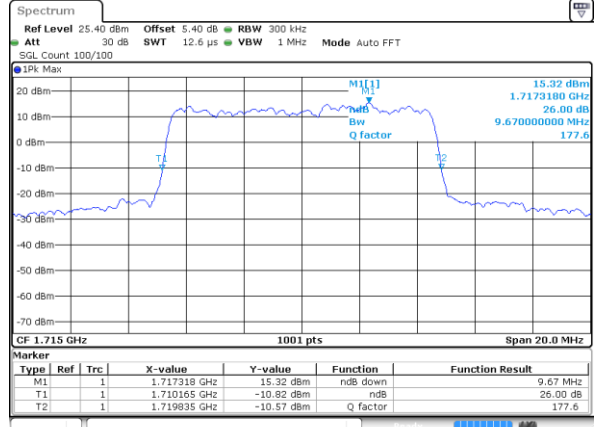

Highest Channel / 20MHz / 64QAM

Date: 11 JUL 2020 04:51:25

Highest Channel / 3MHz / 64QAM

Date: 11 JUL 2020 05:38:05

LTE Band 66

Lowest Channel / 5MHz / 64QAM

Date: 11 JUL 2020 05:52:26

Lowest Channel / 10MHz / 64QAM