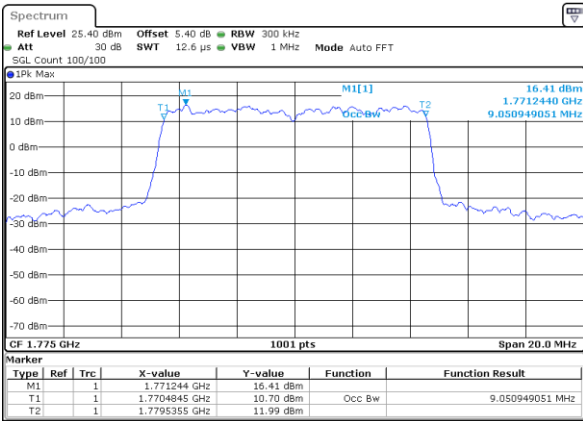

Date: 11 JUL 2020 05:56:13

Middle Channel / 5MHz / 16QAM

Date: 11 JUL 2020 05:57:44

Highest Channel / 5MHz / QPSK

Date: 11 JUL 2020 06:01:07

Highest Channel / 5MHz / 16QAM

Date: 11 JUL 2020 06:05:46

LTE Band 66

Lowest Channel / 10MHz / QPSK

Date: 11 JUL 2020 06:14:20

Lowest Channel / 10MHz / 16QAM

Date: 11 JUL 2020 06:16:41

Middle Channel / 10MHz / QPSK

Date: 11 JUL 2020 06:20:11

Middle Channel / 10MHz / 16QAM

Date: 11 JUL 2020 06:21:14

Highest Channel / 10MHz / QPSK

Date: 11 JUL 2020 06:25:12

Highest Channel / 10MHz / 16QAM

Date: 11 JUL 2020 06:26:56

LTE Band 66

Lowest Channel / 15MHz / QPSK

Date: 11 JUL 2020 06:31:24

Lowest Channel / 15MHz / 16QAM