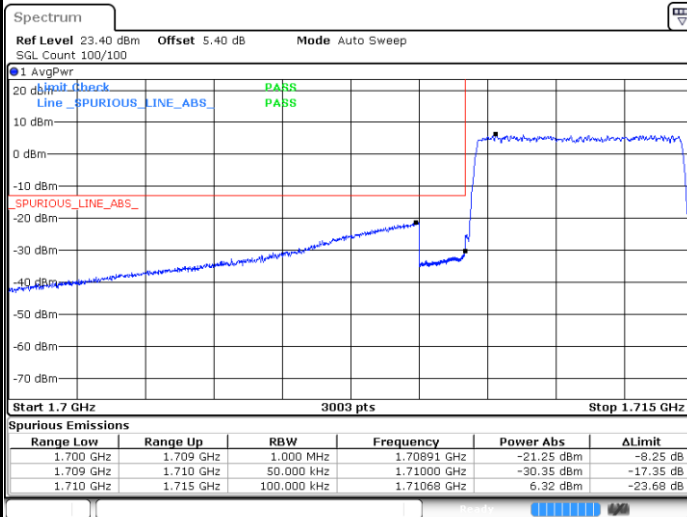

Date: 11.JUL.2020 05:13:23

Highest Band Edge / Full RB

Date: 11.JUL.2020 05:39:53

LTE Band 66 / 5MHz / QPSK

Lowest Band Edge / 1 RB

Date: 11.JUL.2020 05:45:42

Highest Band Edge / 1 RB

Date: 11.JUL.2020 06:03:31

Lowest Band Edge / Full RB

Date: 11.JUL.2020 05:44:16

Highest Band Edge / Full RB

Date: 11.JUL.2020 06:02:24

LTE Band 66 / 5MHz / 16QAM

Lowest Band Edge / 1RB

Date: 11.JUL.2020 05:49:56

Highest Band Edge / 1 RB

Date: 11.JUL.2020 06:07:29

Lowest Band Edge / Full RB

Date: 11.JUL.2020 05:49:37

Highest Band Edge / Full RB

Date: 11.JUL.2020 06:07:04

LTE Band 66 / 5MHz / 64QAM

Lowest Band Edge / 1RB

Date: 11.JUL.2020 05:55:44

Highest Band Edge / 1 RB

Date: 11.JUL.2020 06:10:00

Lowest Band Edge / Full RB

Date: 11.JUL.2020 05:53:37

Highest Band Edge / Full RB

Date: 11.JUL.2020 06:09:37

LTE Band 66 / 10MHz / QPSK

Lowest Band Edge / 1 RB