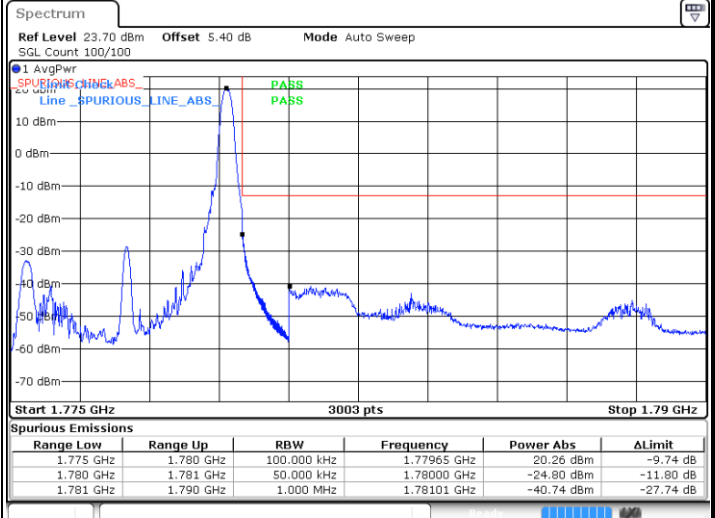

Date: 11.JUL.2020 05:13:23

Highest Band Edge / Full RB

Date: 11.JUL.2020 05:39:53

LTE Band 66 / 5MHz / QPSK

Lowest Band Edge / 1 RB

Date: 11.JUL.2020 05:45:42

Highest Band Edge / 1 RB

Date: 11.JUL.2020 06:03:31

Lowest Band Edge / Full RB

Date: 11.JUL.2020 05:44:16

Highest Band Edge / Full RB

Date: 11.JUL.2020 06:02:24

LTE Band 66 / 5MHz / 16QAM

Lowest Band Edge / 1RB

Date: 11.JUL.2020 05:49:56

Highest Band Edge / 1 RB

Date: 11.JUL.2020 06:07:29

Lowest Band Edge / Full RB

Date: 11.JUL.2020 05:49:37

Highest Band Edge / Full RB

Date: 11.JUL.2020 06:07:04

LTE Band 66 / 5MHz / 64QAM

Lowest Band Edge / 1RB

Date: 11.JUL.2020 05:55:44

Highest Band Edge / 1 RB

Date: 11.JUL.2020 06:10:00

Lowest Band Edge / Full RB

Date: 11.JUL.2020 05:53:37

Highest Band Edge / Full RB

Date: 11.JUL.2020 06:09:37

LTE Band 66 / 10MHz / QPSK

Lowest Band Edge / 1 RB