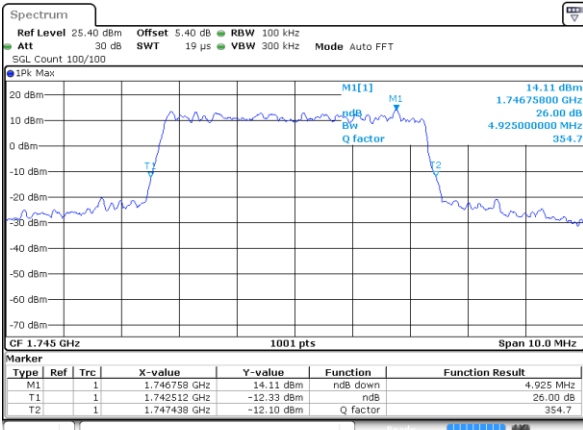

Middle Channel / 5MHz / 64QAM

Date: 11 JUL 2020 05:58:55