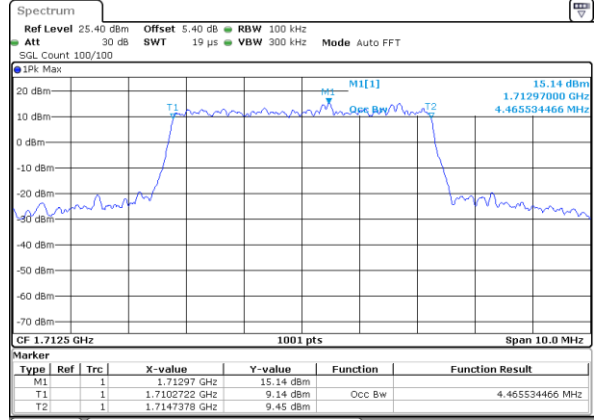

Highest Channel / 3MHz / 16QAM

Date: 11 JUL 2020 05:32:34

LTE Band 66

Lowest Channel / 5MHz / QPSK

Date: 11 JUL 2020 05:43:14

Lowest Channel / 5MHz / 16QAM

Date: 11 JUL 2020 05:47:54

Middle Channel / 5MHz / QPSK

Date: 11 JUL 2020 05:56:13

Middle Channel / 5MHz / 16QAM

Date: 11 JUL 2020 05:57:44

Highest Channel / 5MHz / QPSK

Date: 11 JUL 2020 06:01:07

Highest Channel / 5MHz / 16QAM

Date: 11 JUL 2020 06:05:46

LTE Band 66