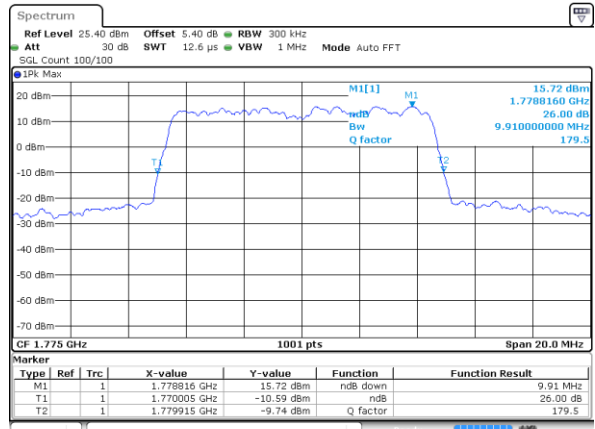

LTE Band 66

Lowest Channel / 10MHz / QPSK

Date: 11 JUL 2020 06:14:26

Lowest Channel / 10MHz / 16QAM

Date: 11 JUL 2020 06:16:47

Middle Channel / 10MHz / QPSK

Date: 11 JUL 2020 06:20:17

Middle Channel / 10MHz / 16QAM

Date: 11 JUL 2020 06:21:20

Highest Channel / 10MHz / QPSK

Date: 11 JUL 2020 06:25:18

Highest Channel / 10MHz / 16QAM

Date: 11 JUL 2020 06:27:07

LTE Band 66

Lowest Channel / 15MHz / QPSK

Date: 11 JUL 2020 06:31:30