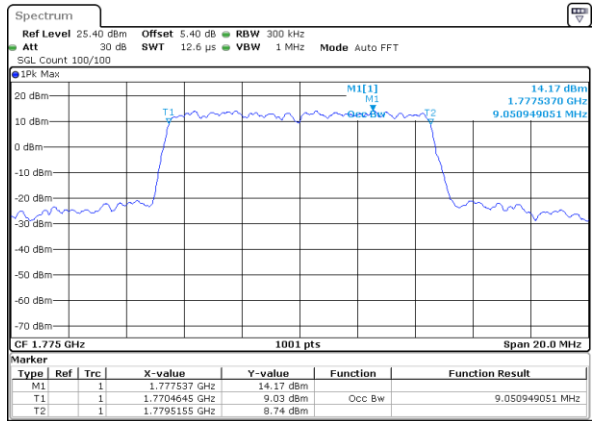

Date: 11 JUL 2020 04:51:20

Highest Channel / 3MHz / 64QAM

Date: 11 JUL 2020 05:37:58

LTE Band 66

Lowest Channel / 5MHz / 64QAM

Date: 11 JUL 2020 05:52:19

Lowest Channel / 10MHz / 64QAM

Date: 11 JUL 2020 06:18:03

Middle Channel / 5MHz / 64QAM

Date: 11 JUL 2020 05:58:48

Middle Channel / 10MHz / 64QAM

Date: 11 JUL 2020 06:22:57

Highest Channel / 5MHz / 64QAM

Date: 11 JUL 2020 06:08:41

Highest Channel / 10MHz / 64QAM

Date: 11 JUL 2020 06:28:37

LTE Band 66

Lowest Channel / 15MHz / 64QAM

Date: 11 JUL 2020 06:34:47

Lowest Channel / 20MHz / 64QAM

Date: 11 JUL 2020 06:59:54

Middle Channel / 15MHz / 64QAM

Date: 11 JUL 2020 06:38:27

Middle Channel / 20MHz / 64QAM

Date: 11 JUL 2020 06:57:57

Highest Channel / 15MHz / 64QAM

Date: 11 JUL 2020 06:43:38

Highest Channel / 20MHz / 64QAM

Date: 11 JUL 2020 07:05:22

Conducted Band Edge

LTE Band 66 / 1.4MHz / 16QAM

Lowest Band Edge / 1 RB