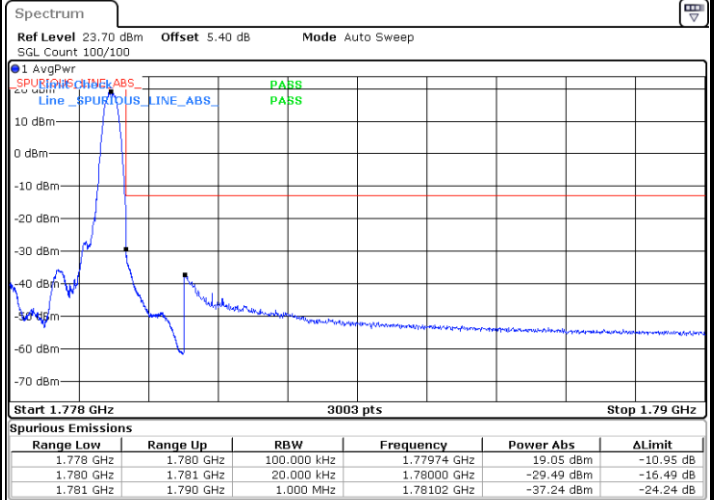

Date: 11 JUL 2020 06:57:57

Highest Channel / 15MHz / 64QAM

Date: 11 JUL 2020 06:43:38

Highest Channel / 20MHz / 64QAM

Date: 11 JUL 2020 07:05:22

Conducted Band Edge

LTE Band 66 / 1.4MHz / 16QAM

Lowest Band Edge / 1 RB

Date: 11.JUL.2020 04:28:21

Highest Band Edge / 1 RB

Date: 11.JUL.2020 04:50:05

Lowest Band Edge / Full RB

Date: 11.JUL.2020 04:26:02

Highest Band Edge / Full RB

Date: 11.JUL.2020 04:48:43

LTE Band 66 / 1.4MHz / 64QAM

Lowest Band Edge / 1 RB

Date: 11.JUL.2020 04:40:31

Highest Band Edge / 1 RB

Date: 11.JUL.2020 04:58:39

Lowest Band Edge / Full RB

Date: 11.JUL.2020 04:30:42

Highest Band Edge / Full RB

Date: 11.JUL.2020 04:57:23

LTE Band 66 / 3MHz / QPSK

Lowest Band Edge / 1RB

Date: 11.JUL.2020 05:05:47

Highest Band Edge / 1 RB

Date: 11.JUL.2020 05:31:28

Lowest Band Edge / Full RB

Date: 11.JUL.2020 05:04:38

Highest Band Edge / Full RB