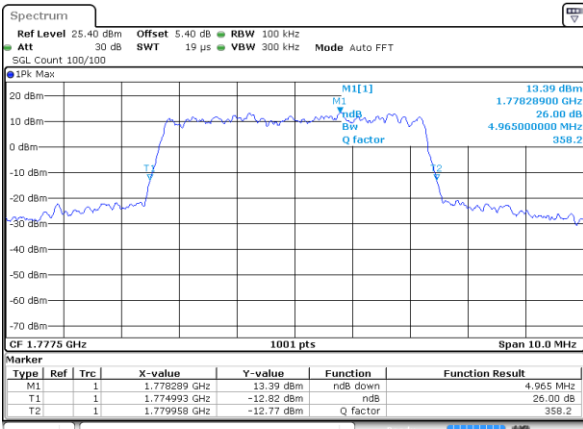

Highest Channel / 20MHz / 64QAM

Date: 11 JUL 2020 04:51:25

Highest Channel / 3MHz / 64QAM

Date: 11 JUL 2020 05:38:05

LTE Band 66

Lowest Channel / 5MHz / 64QAM

Date: 11 JUL 2020 05:52:26

Lowest Channel / 10MHz / 64QAM

Date: 11 JUL 2020 06:18:09

Middle Channel / 5MHz / 64QAM

Date: 11 JUL 2020 05:58:55

Middle Channel / 10MHz / 64QAM

Date: 11 JUL 2020 06:23:03

Highest Channel / 5MHz / 64QAM

Date: 11 JUL 2020 06:08:48

Highest Channel / 10MHz / 64QAM

Date: 11 JUL 2020 06:28:43

LTE Band 66

Lowest Channel / 15MHz / 64QAM

Date: 11 JUL 2020 06:34:53

Lowest Channel / 20MHz / 64QAM

Date: 11 JUL 2020 07:00:02

Middle Channel / 15MHz / 64QAM

Date: 11 JUL 2020 06:38:36