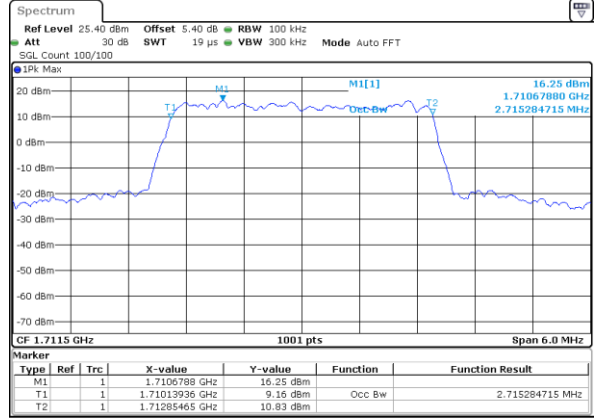

Lowest Channel / 3MHz / 16QAM

Date: 11 JUL 2020 05:07:00