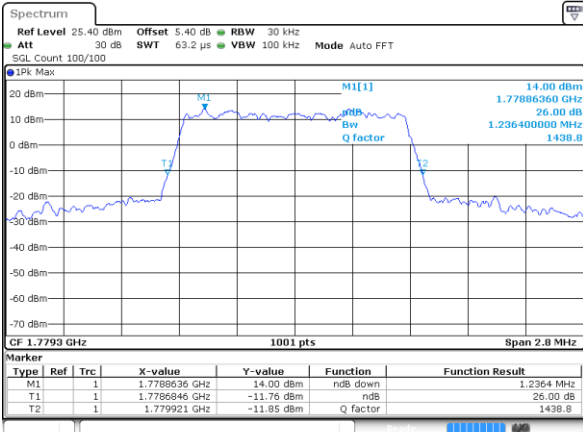

Lowest Channel / 1.4MHz / 64QAM

Date: 11 JUL 2020 04:29:36

Lowest Channel / 3MHz / 64QAM

Date: 11 JUL 2020 05:11:27

Middle Channel / 20MHz / 64QAM

Date: 11 JUL 2020 04:42:45

Middle Channel / 3MHz / 64QAM

Date: 11 JUL 2020 05:23:17

Highest Channel / 20MHz / 64QAM

Date: 11 JUL 2020 04:51:25

Highest Channel / 3MHz / 64QAM

Date: 11 JUL 2020 05:38:05

LTE Band 66

Lowest Channel / 5MHz / 64QAM

Date: 11 JUL 2020 05:52:26

Lowest Channel / 10MHz / 64QAM