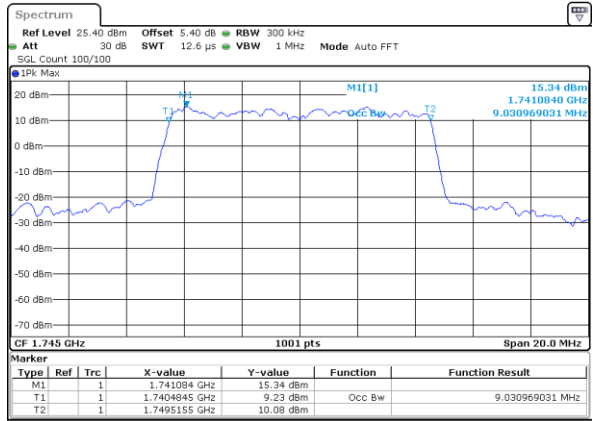

Date: 11 JUL 2020 04:29:29

Lowest Channel / 3MHz / 64QAM

Date: 11 JUL 2020 05:11:21

Middle Channel / 20MHz / 64QAM

Date: 11 JUL 2020 04:42:39

Middle Channel / 3MHz / 64QAM

Date: 11 JUL 2020 05:23:10

Highest Channel / 20MHz / 64QAM

Date: 11 JUL 2020 04:51:20

Highest Channel / 3MHz / 64QAM

Date: 11 JUL 2020 05:37:58

LTE Band 66

Lowest Channel / 5MHz / 64QAM

Date: 11 JUL 2020 05:52:19

Lowest Channel / 10MHz / 64QAM

Date: 11 JUL 2020 06:18:03

Middle Channel / 5MHz / 64QAM

Date: 11 JUL 2020 05:58:48

Middle Channel / 10MHz / 64QAM

Date: 11 JUL 2020 06:22:57

Highest Channel / 5MHz / 64QAM

Date: 11 JUL 2020 06:08:41

Highest Channel / 10MHz / 64QAM

Date: 11 JUL 2020 06:28:37