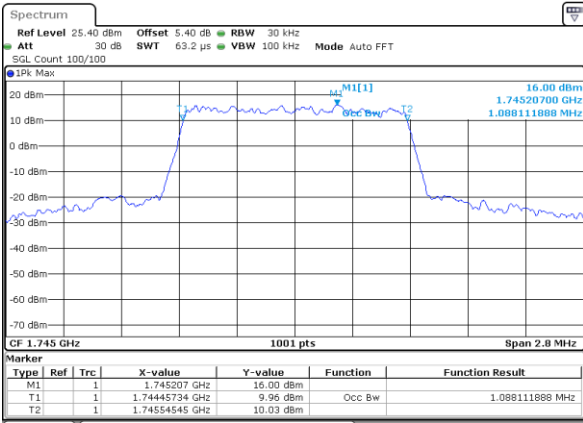

Middle Channel / 20MHz / 64QAM

Date: 11 JUL 2020 06:58:03

Highest Channel / 15MHz / 64QAM

Date: 11 JUL 2020 06:43:44

Highest Channel / 20MHz / 64QAM

Date: 11 JUL 2020 07:05:29

Occupied Bandwidth

Mode		LTE Band 66 : 99%OBW(MHz)											
BW	1.4MHz		3MHz		5MHz		10MHz		15MHz		20MHz		
Mod.	QPSK	16QAM	QPSK	16QAM	QPSK	16QAM	QPSK	16QAM	QPSK	16QAM	QPSK	16QAM	
Lowest CH	1.09	1.08	2.71	2.72	4.51	4.47	9.01	9.03	13.37	13.46	18.54	18.26	
Middle CH	1.09	1.10	2.72	2.72	4.50	4.50	9.13	9.01	13.46	13.43	18.26	18.30	
Highest CH	1.09	1.10	2.72	2.71	4.50	4.50	9.05	9.05	13.40	13.49	18.38	18.38	
Mode		LTE Band 66 : 99%OBW(MHz)											
BW	1.4MHz		3MHz		5MHz		10MHz		15MHz		20MHz		
Mod.	64QAM		64QAM		64QAM		64QAM		64QAM		64QAM		
Lowest CH	1.09	-	2.72	-	4.51	-	9.05	-	13.43	-	18.46	-	
Middle CH	1.09	-	2.70	-	4.50	-	9.03	-	13.52	-	18.38	-	
Highest CH	1.10	-	2.73	-	4.50	-	9.05	-	13.40	-	18.22	-	

LTE Band 66

Lowest Channel / 1.4MHz / QPSK

Date: 11 JUL 2020 04:18:09

Lowest Channel / 1.4MHz / 16QAM

Date: 11 JUL 2020 04:24:45

Middle Channel / 1.4MHz / QPSK

Date: 11 JUL 2020 04:32:25

Middle Channel / 1.4MHz / 16QAM

Date: 11 JUL 2020 04:35:18

Highest Channel / 1.4MHz / QPSK

Date: 11 JUL 2020 04:44:01

Highest Channel / 1.4MHz / 16QAM

Date: 11 JUL 2020 04:47:36

LTE Band 66

Lowest Channel / 3MHz / QPSK

Date: 11 JUL 2020 05:03:52