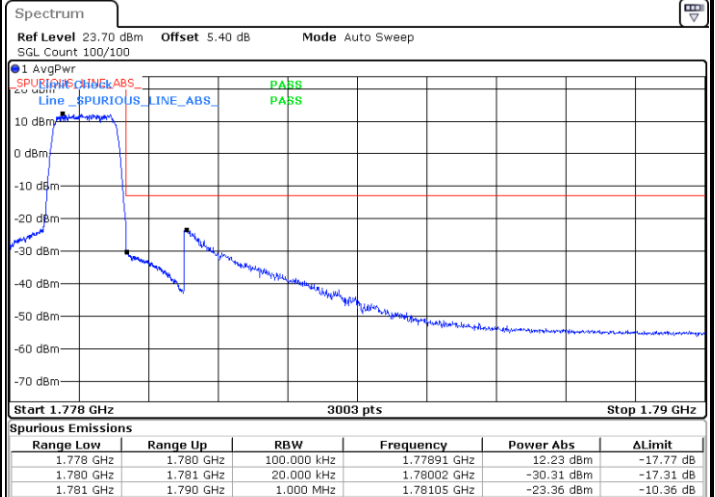

Date: 11 JUL 2020 06:57:57

Highest Channel / 15MHz / 64QAM

Date: 11 JUL 2020 06:43:38

Highest Channel / 20MHz / 64QAM

Date: 11 JUL 2020 07:05:22

Conducted Band Edge

LTE Band 66 / 1.4MHz / 16QAM

Lowest Band Edge / 1 RB

Date: 11.JUL.2020 04:28:21

Highest Band Edge / 1 RB

Date: 11.JUL.2020 04:50:05

Lowest Band Edge / Full RB

Date: 11.JUL.2020 04:26:02

Highest Band Edge / Full RB

Date: 11.JUL.2020 04:48:43

LTE Band 66 / 1.4MHz / 64QAM

Lowest Band Edge / 1 RB

Date: 11.JUL.2020 04:40:31

Highest Band Edge / 1 RB

Date: 11.JUL.2020 04:58:39

Lowest Band Edge / Full RB

Date: 11.JUL.2020 04:30:42

Highest Band Edge / Full RB

Date: 11.JUL.2020 04:57:23

LTE Band 66 / 3MHz / QPSK

Lowest Band Edge / 1RB

Date: 11.JUL.2020 05:05:47

Highest Band Edge / 1 RB

Date: 11.JUL.2020 05:31:28

Lowest Band Edge / Full RB

Date: 11.JUL.2020 05:04:38

Highest Band Edge / Full RB