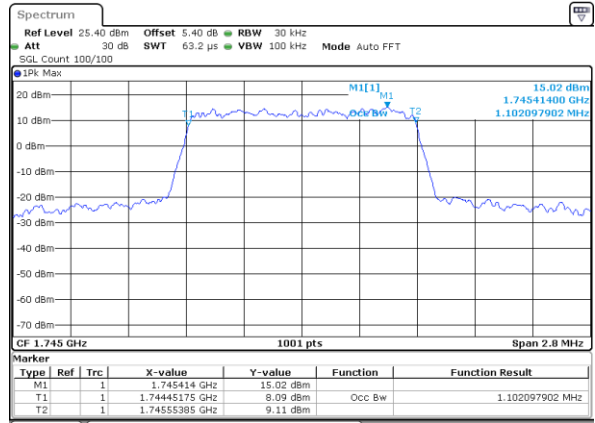

Middle Channel / 20MHz / 64QAM

Date: 11 JUL 2020 06:58:03

Highest Channel / 15MHz / 64QAM

Date: 11 JUL 2020 06:43:44

Highest Channel / 20MHz / 64QAM

Date: 11 JUL 2020 07:05:29

Occupied Bandwidth

Mode		LTE Band 66 : 99%OBW(MHz)											
BW	1.4MHz		3MHz		5MHz		10MHz		15MHz		20MHz		
Mod.	QPSK	16QAM	QPSK	16QAM	QPSK	16QAM	QPSK	16QAM	QPSK	16QAM	QPSK	16QAM	
Lowest CH	1.09	1.08	2.71	2.72	4.51	4.47	9.01	9.03	13.37	13.46	18.54	18.26	
Middle CH	1.09	1.10	2.72	2.72	4.50	4.50	9.13	9.01	13.46	13.43	18.26	18.30	
Highest CH	1.09	1.10	2.72	2.71	4.50	4.50	9.05	9.05	13.40	13.49	18.38	18.38	
Mode		LTE Band 66 : 99%OBW(MHz)											
BW	1.4MHz		3MHz		5MHz		10MHz		15MHz		20MHz		
Mod.	64QAM		64QAM		64QAM		64QAM		64QAM		64QAM		
Lowest CH	1.09	-	2.72	-	4.51	-	9.05	-	13.43	-	18.46	-	
Middle CH	1.09	-	2.70	-	4.50	-	9.03	-	13.52	-	18.38	-	
Highest CH	1.10	-	2.73	-	4.50	-	9.05	-	13.40	-	18.22	-	

LTE Band 66

Lowest Channel / 1.4MHz / QPSK

Date: 11 JUL 2020 04:18:09

Lowest Channel / 1.4MHz / 16QAM

Date: 11 JUL 2020 04:24:45

Middle Channel / 1.4MHz / QPSK

Date: 11 JUL 2020 04:32:25

Middle Channel / 1.4MHz / 16QAM

Date: 11 JUL 2020 04:35:18

Highest Channel / 1.4MHz / QPSK

Date: 11 JUL 2020 04:44:01

Highest Channel / 1.4MHz / 16QAM

Date: 11 JUL 2020 04:47:36

LTE Band 66

Lowest Channel / 3MHz / QPSK

Date: 11 JUL 2020 05:03:52