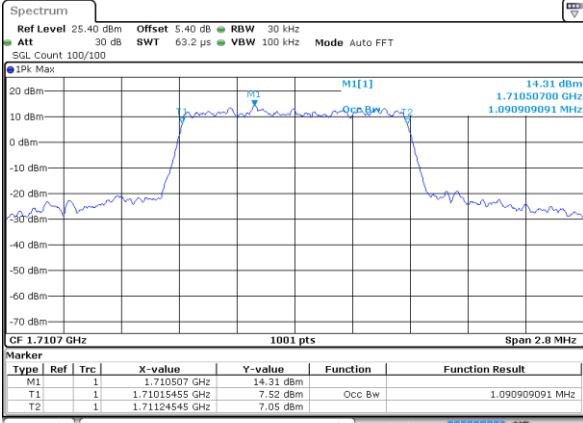

Date: 11 JUL 2020 06:42:04

LTE Band 66

Lowest Channel / 20MHz / QPSK

Date: 11 JUL 2020 06:59:24

Lowest Channel / 20MHz / 16QAM

Date: 11 JUL 2020 06:59:39

Middle Channel / 20MHz / QPSK

Date: 11 JUL 2020 06:54:41

Middle Channel / 20MHz / 16QAM

Date: 11 JUL 2020 06:56:07

Highest Channel / 20MHz / QPSK

Date: 11 JUL 2020 07:01:03

Highest Channel / 20MHz / 16QAM

Date: 11 JUL 2020 07:02:53

LTE Band 66

Lowest Channel / 1.4MHz / 64QAM

Date: 11 JUL 2020 04:29:29

Lowest Channel / 3MHz / 64QAM

Date: 11 JUL 2020 05:11:21

Middle Channel / 20MHz / 64QAM

Date: 11 JUL 2020 04:42:39

Middle Channel / 3MHz / 64QAM

Date: 11 JUL 2020 05:23:10

Highest Channel / 20MHz / 64QAM

Date: 11 JUL 2020 04:51:20

Highest Channel / 3MHz / 64QAM

Date: 11 JUL 2020 05:37:58

LTE Band 66

Lowest Channel / 5MHz / 64QAM

Date: 11 JUL 2020 05:52:19

Lowest Channel / 10MHz / 64QAM

Date: 11 JUL 2020 06:18:03