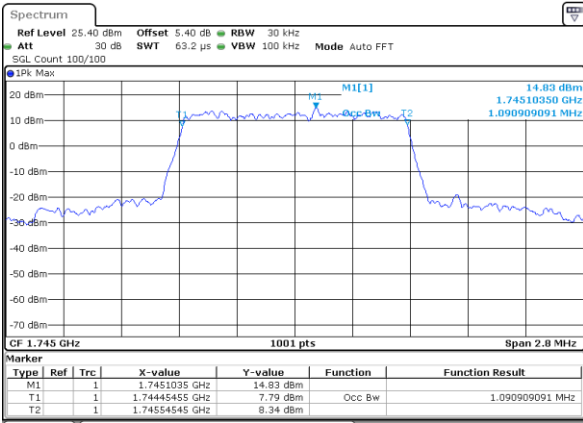

Date: 11 JUL 2020 06:42:04

LTE Band 66

Lowest Channel / 20MHz / QPSK

Date: 11 JUL 2020 06:59:24

Lowest Channel / 20MHz / 16QAM

Date: 11 JUL 2020 06:59:39

Middle Channel / 20MHz / QPSK

Date: 11 JUL 2020 06:54:41

Middle Channel / 20MHz / 16QAM

Date: 11 JUL 2020 06:56:07

Highest Channel / 20MHz / QPSK

Date: 11 JUL 2020 07:01:03

Highest Channel / 20MHz / 16QAM

Date: 11 JUL 2020 07:02:53

LTE Band 66

Lowest Channel / 1.4MHz / 64QAM

Date: 11 JUL 2020 04:29:29

Lowest Channel / 3MHz / 64QAM

Date: 11 JUL 2020 05:11:21

Middle Channel / 20MHz / 64QAM

Date: 11 JUL 2020 04:42:39

Middle Channel / 3MHz / 64QAM

Date: 11 JUL 2020 05:23:10

Highest Channel / 20MHz / 64QAM

Date: 11 JUL 2020 04:51:20

Highest Channel / 3MHz / 64QAM

Date: 11 JUL 2020 05:37:58

LTE Band 66

Lowest Channel / 5MHz / 64QAM

Date: 11 JUL 2020 05:52:19

Lowest Channel / 10MHz / 64QAM

Date: 11 JUL 2020 06:18:03