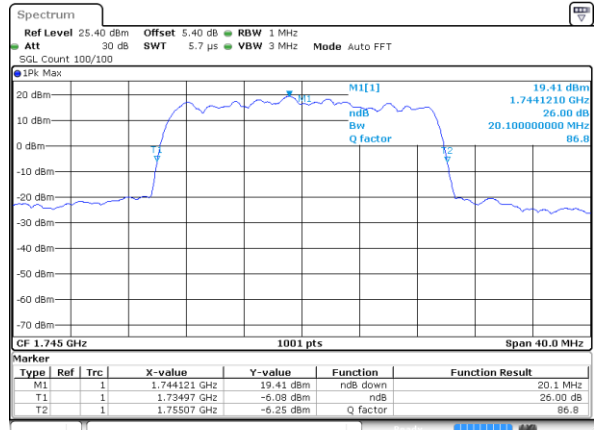

Highest Channel / 15MHz / 16QAM

Date: 11 JUL 2020 06:42:11

LTE Band 66

Lowest Channel / 20MHz / QPSK

Date: 11 JUL 2020 06:59:30

Lowest Channel / 20MHz / 16QAM

Date: 11 JUL 2020 06:59:45

Middle Channel / 20MHz / QPSK

Date: 11 JUL 2020 06:54:48

Middle Channel / 20MHz / 16QAM

Date: 11 JUL 2020 06:56:13

Highest Channel / 20MHz / QPSK

Date: 11 JUL 2020 07:01:10

Highest Channel / 20MHz / 16QAM

Date: 11 JUL 2020 07:02:59

LTE Band 66