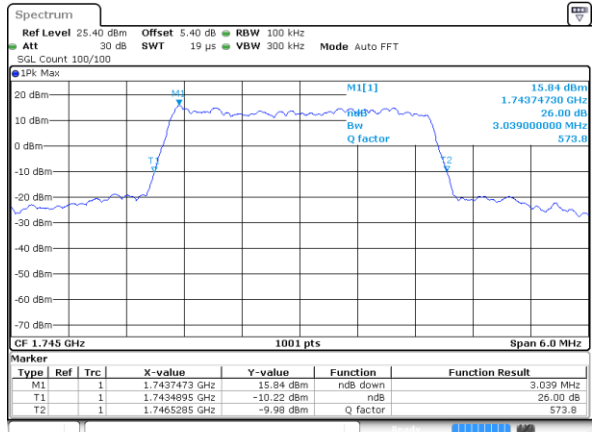

Lowest Channel / 1.4MHz / 64QAM

Date: 11 JUL 2020 04:29:36

Lowest Channel / 3MHz / 64QAM

Date: 11 JUL 2020 05:11:27

Middle Channel / 20MHz / 64QAM

Date: 11 JUL 2020 04:42:45

Middle Channel / 3MHz / 64QAM

Date: 11 JUL 2020 05:23:17

Highest Channel / 20MHz / 64QAM

Date: 11 JUL 2020 04:51:25

Highest Channel / 3MHz / 64QAM

Date: 11 JUL 2020 05:38:05

LTE Band 66

Lowest Channel / 5MHz / 64QAM

Date: 11 JUL 2020 05:52:26

Lowest Channel / 10MHz / 64QAM