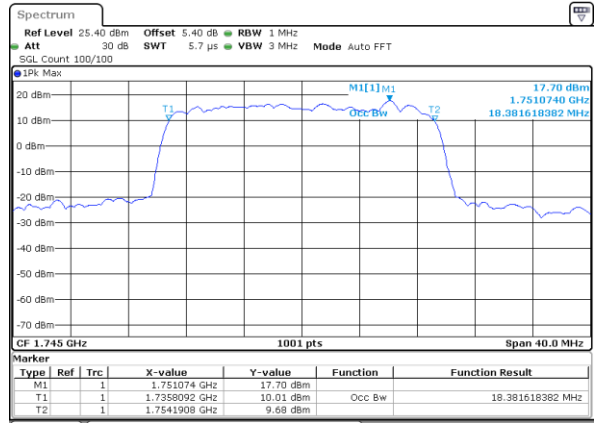

Middle Channel / 5MHz / 64QAM

Date: 11 JUL 2020 05:58:48

Middle Channel / 10MHz / 64QAM

Date: 11 JUL 2020 06:22:57

Highest Channel / 5MHz / 64QAM

Date: 11 JUL 2020 06:08:41

Highest Channel / 10MHz / 64QAM

Date: 11 JUL 2020 06:28:37

LTE Band 66

Lowest Channel / 15MHz / 64QAM

Date: 11 JUL 2020 06:34:47

Lowest Channel / 20MHz / 64QAM

Date: 11 JUL 2020 06:59:54

Middle Channel / 15MHz / 64QAM

Date: 11 JUL 2020 06:38:27

Middle Channel / 20MHz / 64QAM

Date: 11 JUL 2020 06:57:57

Highest Channel / 15MHz / 64QAM

Date: 11 JUL 2020 06:43:38

Highest Channel / 20MHz / 64QAM

Date: 11 JUL 2020 07:05:22

Conducted Band Edge

LTE Band 66 / 1.4MHz / 16QAM

Lowest Band Edge / 1 RB

Date: 11.JUL.2020 04:28:21

Highest Band Edge / 1 RB

Date: 11.JUL.2020 04:50:05

Lowest Band Edge / Full RB

Date: 11.JUL.2020 04:26:02

Highest Band Edge / Full RB

Date: 11.JUL.2020 04:48:43

LTE Band 66 / 1.4MHz / 64QAM