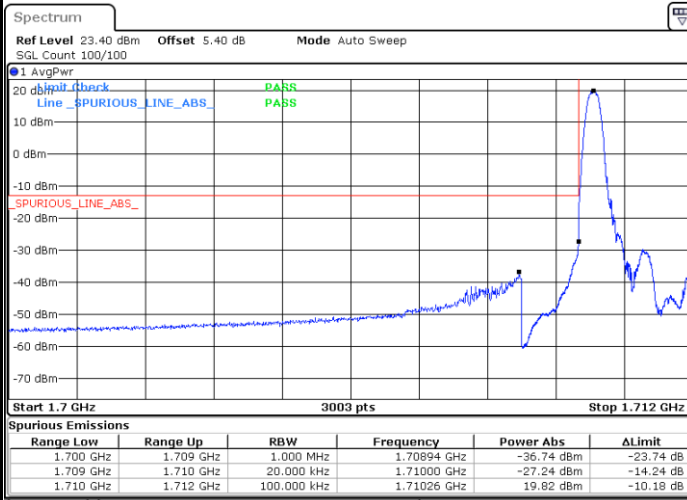

LTE Band 66

Lowest Channel / 15MHz / 64QAM

Date: 11 JUL 2020 06:34:47

Lowest Channel / 20MHz / 64QAM

Date: 11 JUL 2020 06:59:54

Middle Channel / 15MHz / 64QAM

Date: 11 JUL 2020 06:38:27

Middle Channel / 20MHz / 64QAM

Date: 11 JUL 2020 06:57:57

Highest Channel / 15MHz / 64QAM

Date: 11 JUL 2020 06:43:38

Highest Channel / 20MHz / 64QAM

Date: 11 JUL 2020 07:05:22

Conducted Band Edge

LTE Band 66 / 1.4MHz / 16QAM

Lowest Band Edge / 1 RB

Date: 11.JUL.2020 04:28:21

Highest Band Edge / 1 RB

Date: 11.JUL.2020 04:50:05

Lowest Band Edge / Full RB

Date: 11.JUL.2020 04:26:02

Highest Band Edge / Full RB

Date: 11.JUL.2020 04:48:43

LTE Band 66 / 1.4MHz / 64QAM