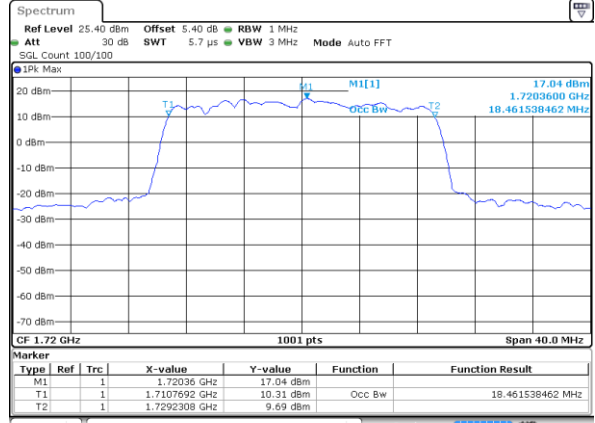

Date: 11 JUL 2020 04:51:20

Highest Channel / 3MHz / 64QAM

Date: 11 JUL 2020 05:37:58

LTE Band 66

Lowest Channel / 5MHz / 64QAM

Date: 11 JUL 2020 05:52:19

Lowest Channel / 10MHz / 64QAM

Date: 11 JUL 2020 06:18:03

Middle Channel / 5MHz / 64QAM

Date: 11 JUL 2020 05:58:48

Middle Channel / 10MHz / 64QAM

Date: 11 JUL 2020 06:22:57

Highest Channel / 5MHz / 64QAM

Date: 11 JUL 2020 06:08:41

Highest Channel / 10MHz / 64QAM

Date: 11 JUL 2020 06:28:37

LTE Band 66

Lowest Channel / 15MHz / 64QAM

Date: 11 JUL 2020 06:34:47

Lowest Channel / 20MHz / 64QAM

Date: 11 JUL 2020 06:59:54

Middle Channel / 15MHz / 64QAM

Date: 11 JUL 2020 06:38:27

Middle Channel / 20MHz / 64QAM

Date: 11 JUL 2020 06:57:57

Highest Channel / 15MHz / 64QAM

Date: 11 JUL 2020 06:43:38

Highest Channel / 20MHz / 64QAM

Date: 11 JUL 2020 07:05:22

Conducted Band Edge

LTE Band 66 / 1.4MHz / 16QAM

Lowest Band Edge / 1 RB