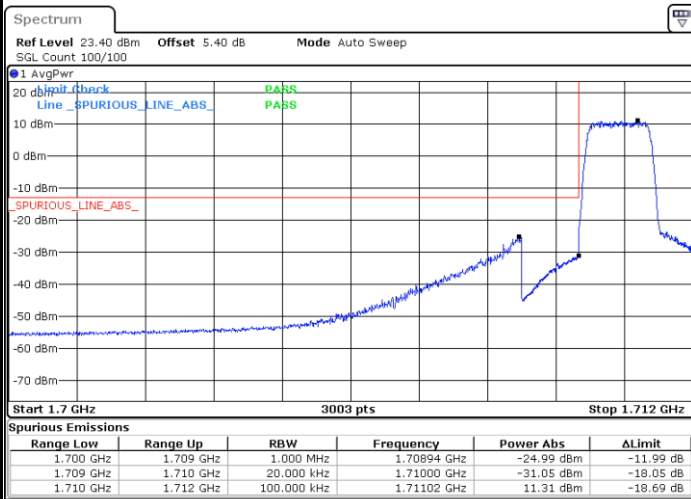

Date: 11.JUL.2020 04:28:21

Highest Band Edge / 1 RB

Date: 11.JUL.2020 04:50:05

Lowest Band Edge / Full RB

Date: 11.JUL.2020 04:26:02

Highest Band Edge / Full RB

Date: 11.JUL.2020 04:48:43

LTE Band 66 / 1.4MHz / 64QAM

Lowest Band Edge / 1 RB

Date: 11.JUL.2020 04:40:31

Highest Band Edge / 1 RB

Date: 11.JUL.2020 04:58:39

Lowest Band Edge / Full RB

Date: 11.JUL.2020 04:30:42

Highest Band Edge / Full RB

Date: 11.JUL.2020 04:57:23

LTE Band 66 / 3MHz / QPSK

Lowest Band Edge / 1RB

Date: 11.JUL.2020 05:05:47

Highest Band Edge / 1 RB

Date: 11.JUL.2020 05:31:28

Lowest Band Edge / Full RB

Date: 11.JUL.2020 05:04:38

Highest Band Edge / Full RB

Date: 11.JUL.2020 05:27:21

LTE Band 66 / 3MHz / 16QAM

LTE Band 66 / 3MHz / 64QAM

Lowest Band Edge / 1 RB

Date: 11.JUL.2020 05:16:19

Highest Band Edge / 1 RB

Date: 11.JUL.2020 05:41:15

Lowest Band Edge / Full RB