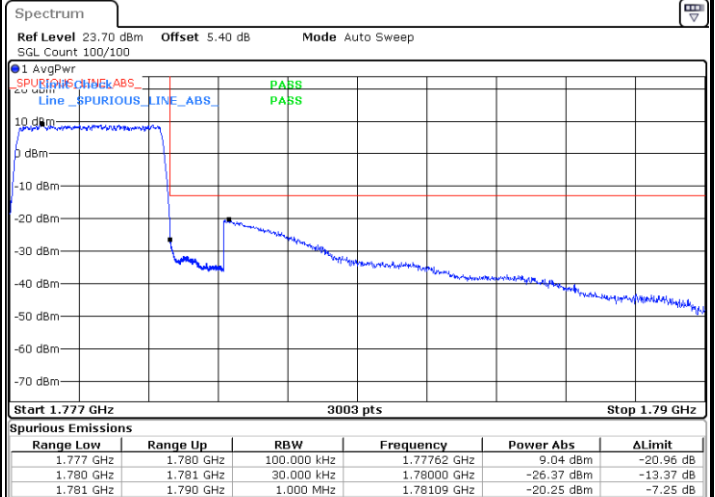

Lowest Band Edge / 1 RB

Date: 11.JUL.2020 04:40:31

Highest Band Edge / 1 RB

Date: 11.JUL.2020 04:58:39

Lowest Band Edge / Full RB

Date: 11.JUL.2020 04:30:42

Highest Band Edge / Full RB

Date: 11.JUL.2020 04:57:23

LTE Band 66 / 3MHz / QPSK

Lowest Band Edge / 1RB

Date: 11.JUL.2020 05:05:47

Highest Band Edge / 1 RB

Date: 11.JUL.2020 05:31:28

Lowest Band Edge / Full RB

Date: 11.JUL.2020 05:04:38

Highest Band Edge / Full RB

Date: 11.JUL.2020 05:27:21

LTE Band 66 / 3MHz / 16QAM

LTE Band 66 / 3MHz / 64QAM

Lowest Band Edge / 1 RB

Date: 11.JUL.2020 05:16:19

Highest Band Edge / 1 RB

Date: 11.JUL.2020 05:41:15

Lowest Band Edge / Full RB

Date: 11.JUL.2020 05:13:23

Highest Band Edge / Full RB

Date: 11.JUL.2020 05:39:53

LTE Band 66 / 5MHz / QPSK

Lowest Band Edge / 1 RB

Date: 11.JUL.2020 05:45:42

Highest Band Edge / 1 RB

Date: 11.JUL.2020 06:03:31