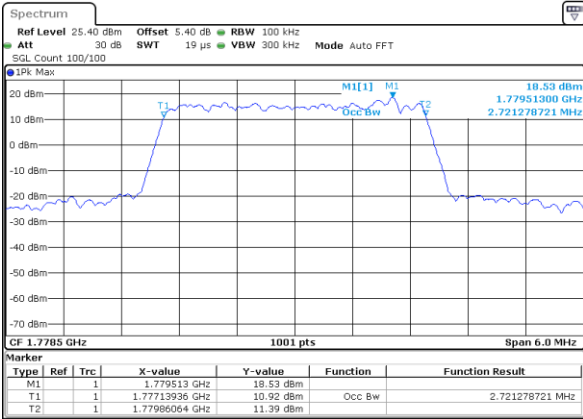

Date: 11 JUL 2020 04:35:18

Highest Channel / 1.4MHz / QPSK

Date: 11 JUL 2020 04:44:01

Highest Channel / 1.4MHz / 16QAM

Date: 11 JUL 2020 04:47:36

LTE Band 66

Lowest Channel / 3MHz / QPSK

Date: 11 JUL 2020 05:03:52

Lowest Channel / 3MHz / 16QAM

Date: 11 JUL 2020 05:07:00

Middle Channel / 3MHz / QPSK

Date: 11 JUL 2020 05:17:52

Middle Channel / 3MHz / 16QAM

Date: 11 JUL 2020 05:21:52

Highest Channel / 3MHz / QPSK

Date: 11 JUL 2020 05:25:37

Highest Channel / 3MHz / 16QAM

Date: 11 JUL 2020 05:32:34

LTE Band 66

Lowest Channel / 5MHz / QPSK

Date: 11 JUL 2020 05:43:14

Lowest Channel / 5MHz / 16QAM

Date: 11 JUL 2020 05:47:54

Middle Channel / 5MHz / QPSK