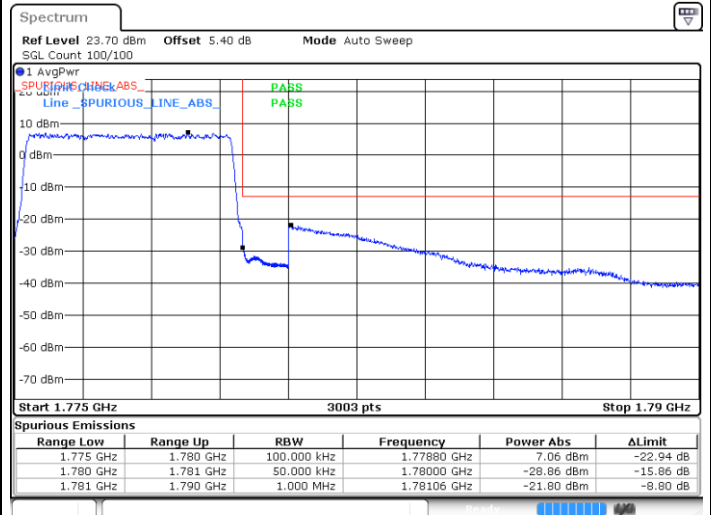

Date: 11.JUL.2020 05:27:21

LTE Band 66 / 3MHz / 16QAM

LTE Band 66 / 3MHz / 64QAM

Lowest Band Edge / 1 RB

Date: 11.JUL.2020 05:16:19

Highest Band Edge / 1 RB

Date: 11.JUL.2020 05:41:15

Lowest Band Edge / Full RB

Date: 11.JUL.2020 05:13:23

Highest Band Edge / Full RB

Date: 11.JUL.2020 05:39:53

LTE Band 66 / 5MHz / QPSK

Lowest Band Edge / 1 RB

Date: 11.JUL.2020 05:45:42

Highest Band Edge / 1 RB

Date: 11.JUL.2020 06:03:31

Lowest Band Edge / Full RB

Date: 11.JUL.2020 05:44:16

Highest Band Edge / Full RB

Date: 11.JUL.2020 06:02:24

LTE Band 66 / 5MHz / 16QAM

Lowest Band Edge / 1RB

Date: 11.JUL.2020 05:49:56

Highest Band Edge / 1 RB

Date: 11.JUL.2020 06:07:29

Lowest Band Edge / Full RB

Date: 11.JUL.2020 05:49:37

Highest Band Edge / Full RB

Date: 11.JUL.2020 06:07:04

LTE Band 66 / 5MHz / 64QAM

Lowest Band Edge / 1RB

Date: 11.JUL.2020 05:55:44