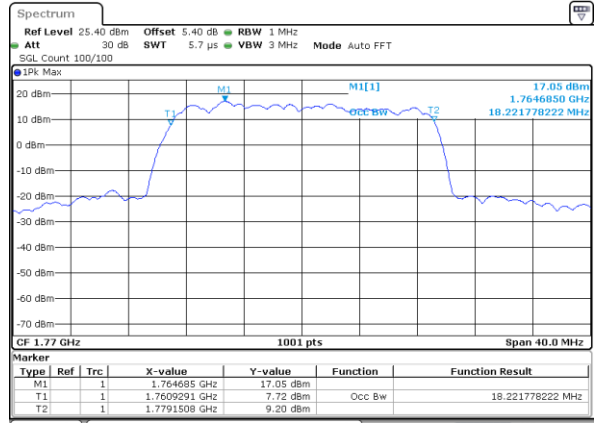

LTE Band 66

Lowest Channel / 15MHz / 64QAM

Date: 11 JUL 2020 06:34:47

Lowest Channel / 20MHz / 64QAM

Date: 11 JUL 2020 06:59:54

Middle Channel / 15MHz / 64QAM

Date: 11 JUL 2020 06:38:27

Middle Channel / 20MHz / 64QAM

Date: 11 JUL 2020 06:57:57

Highest Channel / 15MHz / 64QAM

Date: 11 JUL 2020 06:43:38

Highest Channel / 20MHz / 64QAM

Date: 11 JUL 2020 07:05:22

Conducted Band Edge

LTE Band 66 / 1.4MHz / 16QAM

Lowest Band Edge / 1 RB

Date: 11.JUL.2020 04:28:21

Highest Band Edge / 1 RB

Date: 11.JUL.2020 04:50:05

Lowest Band Edge / Full RB

Date: 11.JUL.2020 04:26:02

Highest Band Edge / Full RB

Date: 11.JUL.2020 04:48:43

LTE Band 66 / 1.4MHz / 64QAM