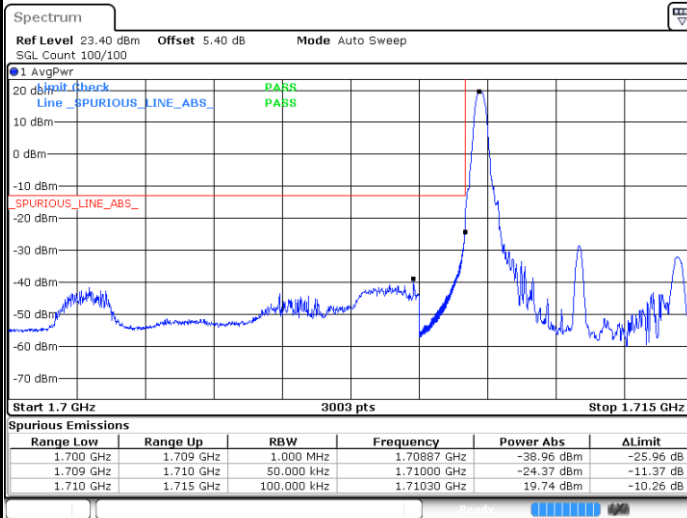

Date: 11.JUL.2020 05:13:23

Highest Band Edge / Full RB

Date: 11.JUL.2020 05:39:53

LTE Band 66 / 5MHz / QPSK

Lowest Band Edge / 1 RB

Date: 11.JUL.2020 05:45:42

Highest Band Edge / 1 RB

Date: 11.JUL.2020 06:03:31

Lowest Band Edge / Full RB

Date: 11.JUL.2020 05:44:16

Highest Band Edge / Full RB

Date: 11.JUL.2020 06:02:24

LTE Band 66 / 5MHz / 16QAM

Lowest Band Edge / 1RB

Date: 11.JUL.2020 05:49:56

Highest Band Edge / 1 RB

Date: 11.JUL.2020 06:07:29

Lowest Band Edge / Full RB

Date: 11.JUL.2020 05:49:37

Highest Band Edge / Full RB

Date: 11.JUL.2020 06:07:04

LTE Band 66 / 5MHz / 64QAM

Lowest Band Edge / 1RB

Date: 11.JUL.2020 05:55:44

Highest Band Edge / 1 RB

Date: 11.JUL.2020 06:10:00

Lowest Band Edge / Full RB

Date: 11.JUL.2020 05:53:37

Highest Band Edge / Full RB

Date: 11.JUL.2020 06:09:37

LTE Band 66 / 10MHz / QPSK

Lowest Band Edge / 1 RB