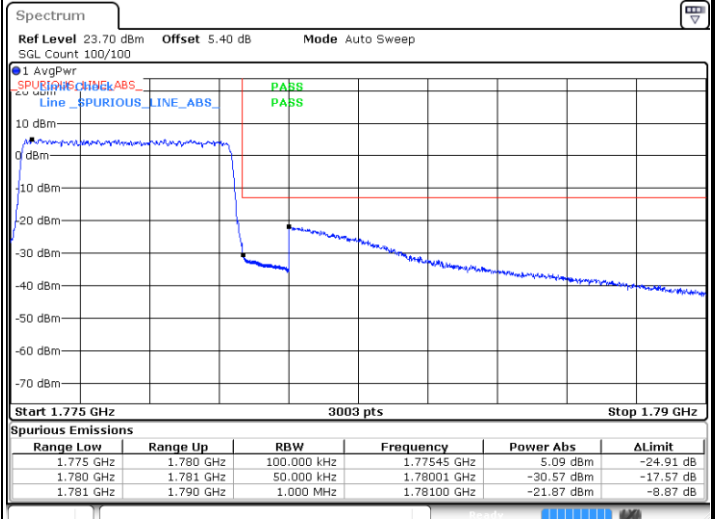

Lowest Band Edge / Full RB

Date: 11.JUL.2020 05:44:16

Highest Band Edge / Full RB

Date: 11.JUL.2020 06:02:24

LTE Band 66 / 5MHz / 16QAM

Lowest Band Edge / 1RB

Date: 11.JUL.2020 05:49:56

Highest Band Edge / 1 RB

Date: 11.JUL.2020 06:07:29

Lowest Band Edge / Full RB

Date: 11.JUL.2020 05:49:37

Highest Band Edge / Full RB

Date: 11.JUL.2020 06:07:04

LTE Band 66 / 5MHz / 64QAM

Lowest Band Edge / 1RB

Date: 11.JUL.2020 05:55:44

Highest Band Edge / 1 RB

Date: 11.JUL.2020 06:10:00

Lowest Band Edge / Full RB

Date: 11.JUL.2020 05:53:37

Highest Band Edge / Full RB

Date: 11.JUL.2020 06:09:37

LTE Band 66 / 10MHz / QPSK

Lowest Band Edge / 1 RB

Date: 11.JUL.2020 06:15:17

Highest Band Edge / 1 RB

Date: 11.JUL.2020 06:25:50

Lowest Band Edge / Full RB

Date: 11.JUL.2020 06:15:05

Highest Band Edge / Full RB

Date: 11.JUL.2020 06:25:29