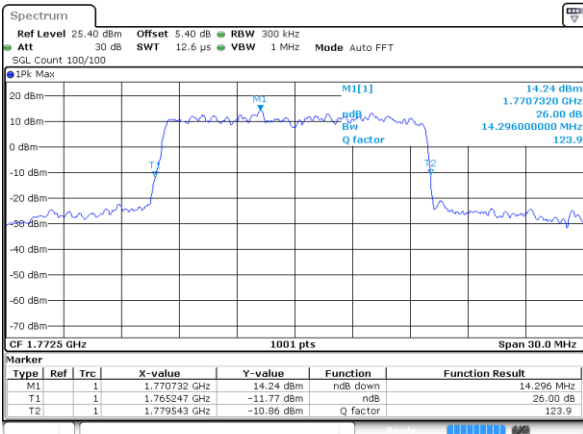

Date: 11 JUL 2020 06:28:43

LTE Band 66

Lowest Channel / 15MHz / 64QAM

Date: 11 JUL 2020 06:34:53

Lowest Channel / 20MHz / 64QAM

Date: 11 JUL 2020 07:00:02

Middle Channel / 15MHz / 64QAM

Date: 11 JUL 2020 06:38:36

Middle Channel / 20MHz / 64QAM

Date: 11 JUL 2020 06:58:03

Highest Channel / 15MHz / 64QAM

Date: 11 JUL 2020 06:43:44

Highest Channel / 20MHz / 64QAM

Date: 11 JUL 2020 07:05:29

Occupied Bandwidth

Mode		LTE Band 66 : 99%OBW(MHz)											
BW	1.4MHz		3MHz		5MHz		10MHz		15MHz		20MHz		
Mod.	QPSK	16QAM	QPSK	16QAM	QPSK	16QAM	QPSK	16QAM	QPSK	16QAM	QPSK	16QAM	
Lowest CH	1.09	1.08	2.71	2.72	4.51	4.47	9.01	9.03	13.37	13.46	18.54	18.26	
Middle CH	1.09	1.10	2.72	2.72	4.50	4.50	9.13	9.01	13.46	13.43	18.26	18.30	
Highest CH	1.09	1.10	2.72	2.71	4.50	4.50	9.05	9.05	13.40	13.49	18.38	18.38	
Mode		LTE Band 66 : 99%OBW(MHz)											
BW	1.4MHz		3MHz		5MHz		10MHz		15MHz		20MHz		
Mod.	64QAM		64QAM		64QAM		64QAM		64QAM		64QAM		
Lowest CH	1.09	-	2.72	-	4.51	-	9.05	-	13.43	-	18.46	-	
Middle CH	1.09	-	2.70	-	4.50	-	9.03	-	13.52	-	18.38	-	
Highest CH	1.10	-	2.73	-	4.50	-	9.05	-	13.40	-	18.22	-	