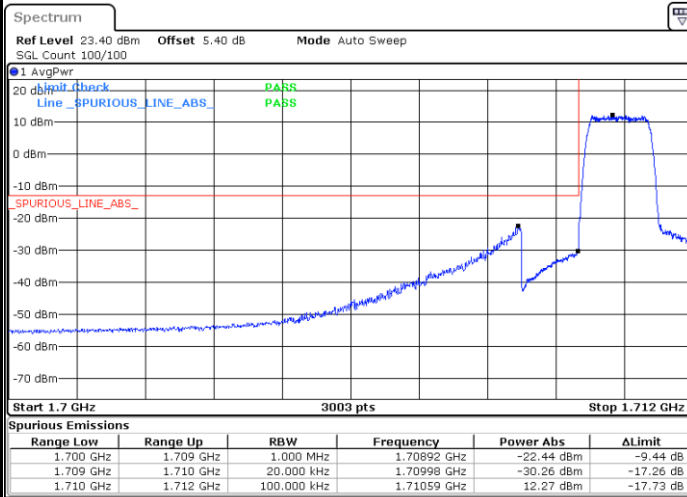

LTE Band 66

Lowest Channel / 15MHz / 64QAM

Date: 11 JUL 2020 06:34:47

Lowest Channel / 20MHz / 64QAM

Date: 11 JUL 2020 06:59:54

Middle Channel / 15MHz / 64QAM

Date: 11 JUL 2020 06:38:27

Middle Channel / 20MHz / 64QAM

Date: 11 JUL 2020 06:57:57

Highest Channel / 15MHz / 64QAM

Date: 11 JUL 2020 06:43:38

Highest Channel / 20MHz / 64QAM

Date: 11 JUL 2020 07:05:22

Conducted Band Edge

LTE Band 66 / 1.4MHz / 16QAM

Lowest Band Edge / 1 RB

Date: 11.JUL.2020 04:28:21

Highest Band Edge / 1 RB

Date: 11.JUL.2020 04:50:05

Lowest Band Edge / Full RB

Date: 11.JUL.2020 04:26:02

Highest Band Edge / Full RB

Date: 11.JUL.2020 04:48:43

LTE Band 66 / 1.4MHz / 64QAM