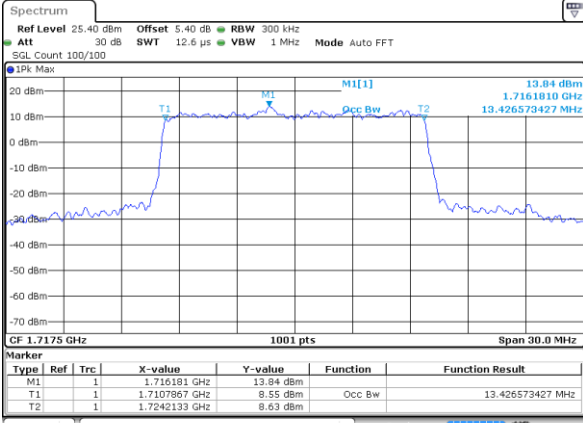

Date: 11 JUL 2020 04:51:20

Highest Channel / 3MHz / 64QAM

Date: 11 JUL 2020 05:37:58

LTE Band 66

Lowest Channel / 5MHz / 64QAM

Date: 11 JUL 2020 05:52:19

Lowest Channel / 10MHz / 64QAM

Date: 11 JUL 2020 06:18:03

Middle Channel / 5MHz / 64QAM

Date: 11 JUL 2020 05:58:48

Middle Channel / 10MHz / 64QAM

Date: 11 JUL 2020 06:22:57

Highest Channel / 5MHz / 64QAM

Date: 11 JUL 2020 06:08:41

Highest Channel / 10MHz / 64QAM

Date: 11 JUL 2020 06:28:37

LTE Band 66

Lowest Channel / 15MHz / 64QAM

Date: 11 JUL 2020 06:34:47

Lowest Channel / 20MHz / 64QAM

Date: 11 JUL 2020 06:59:54

Middle Channel / 15MHz / 64QAM

Date: 11 JUL 2020 06:38:27

Middle Channel / 20MHz / 64QAM

Date: 11 JUL 2020 06:57:57

Highest Channel / 15MHz / 64QAM

Date: 11 JUL 2020 06:43:38

Highest Channel / 20MHz / 64QAM

Date: 11 JUL 2020 07:05:22

Conducted Band Edge

LTE Band 66 / 1.4MHz / 16QAM

Lowest Band Edge / 1 RB