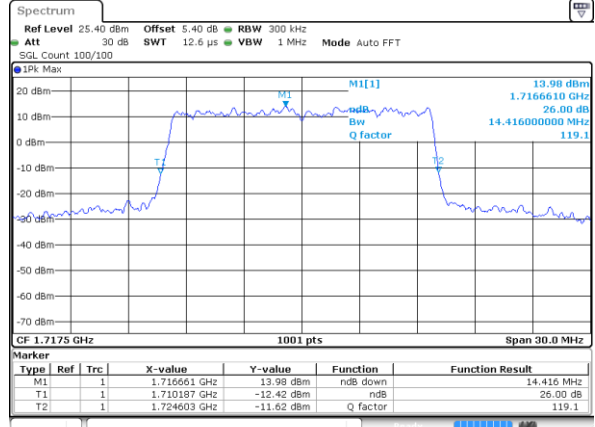

Lowest Channel / 15MHz / 16QAM

Date: 11 JUL 2020 06:33:21