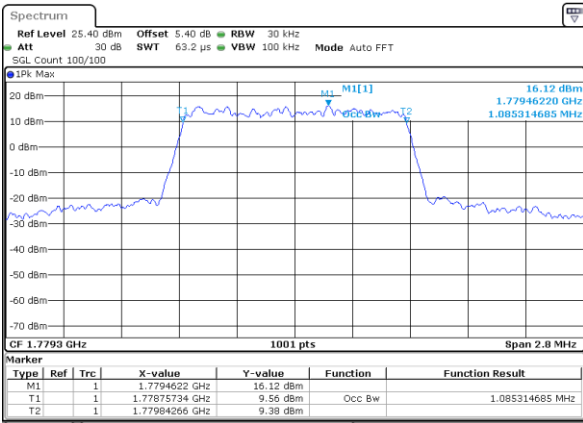

Middle Channel / 20MHz / 64QAM

Date: 11 JUL 2020 06:58:03

Highest Channel / 15MHz / 64QAM

Date: 11 JUL 2020 06:43:44

Highest Channel / 20MHz / 64QAM

Date: 11 JUL 2020 07:05:29

Occupied Bandwidth

Mode		LTE Band 66 : 99%OBW(MHz)											
BW	1.4MHz		3MHz		5MHz		10MHz		15MHz		20MHz		
Mod.	QPSK	16QAM	QPSK	16QAM	QPSK	16QAM	QPSK	16QAM	QPSK	16QAM	QPSK	16QAM	
Lowest CH	1.09	1.08	2.71	2.72	4.51	4.47	9.01	9.03	13.37	13.46	18.54	18.26	
Middle CH	1.09	1.10	2.72	2.72	4.50	4.50	9.13	9.01	13.46	13.43	18.26	18.30	
Highest CH	1.09	1.10	2.72	2.71	4.50	4.50	9.05	9.05	13.40	13.49	18.38	18.38	
Mode		LTE Band 66 : 99%OBW(MHz)											
BW	1.4MHz		3MHz		5MHz		10MHz		15MHz		20MHz		
Mod.	64QAM		64QAM		64QAM		64QAM		64QAM		64QAM		
Lowest CH	1.09	-	2.72	-	4.51	-	9.05	-	13.43	-	18.46	-	
Middle CH	1.09	-	2.70	-	4.50	-	9.03	-	13.52	-	18.38	-	
Highest CH	1.10	-	2.73	-	4.50	-	9.05	-	13.40	-	18.22	-	

LTE Band 66

Lowest Channel / 1.4MHz / QPSK

Date: 11 JUL 2020 04:18:09

Lowest Channel / 1.4MHz / 16QAM

Date: 11 JUL 2020 04:24:45

Middle Channel / 1.4MHz / QPSK

Date: 11 JUL 2020 04:32:25

Middle Channel / 1.4MHz / 16QAM

Date: 11 JUL 2020 04:35:18

Highest Channel / 1.4MHz / QPSK

Date: 11 JUL 2020 04:44:01

Highest Channel / 1.4MHz / 16QAM

Date: 11 JUL 2020 04:47:36

LTE Band 66

Lowest Channel / 3MHz / QPSK

Date: 11 JUL 2020 05:03:52