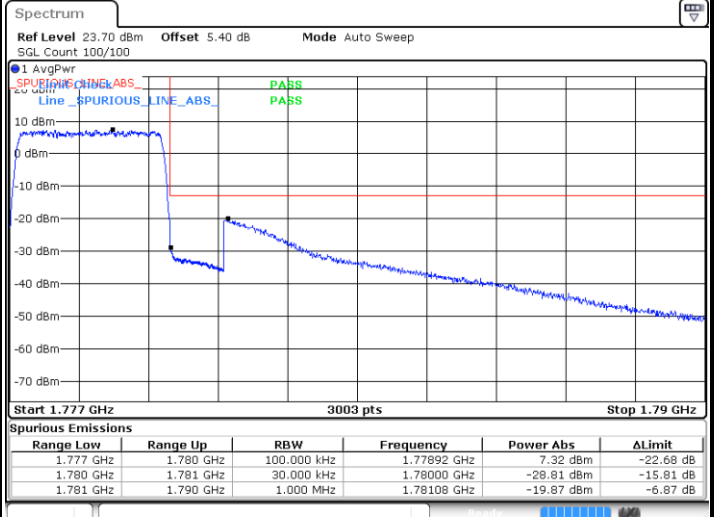

LTE Band 66 / 3MHz / QPSK

Lowest Band Edge / 1RB

Date: 11.JUL.2020 05:05:47

Highest Band Edge / 1 RB

Date: 11.JUL.2020 05:31:28

Lowest Band Edge / Full RB

Date: 11.JUL.2020 05:04:38

Highest Band Edge / Full RB

Date: 11.JUL.2020 05:27:21

LTE Band 66 / 3MHz / 16QAM

LTE Band 66 / 3MHz / 64QAM

Lowest Band Edge / 1 RB

Date: 11.JUL.2020 05:16:19

Highest Band Edge / 1 RB

Date: 11.JUL.2020 05:41:15

Lowest Band Edge / Full RB

Date: 11.JUL.2020 05:13:23

Highest Band Edge / Full RB

Date: 11.JUL.2020 05:39:53

LTE Band 66 / 5MHz / QPSK

Lowest Band Edge / 1 RB

Date: 11.JUL.2020 05:45:42

Highest Band Edge / 1 RB

Date: 11.JUL.2020 06:03:31

Lowest Band Edge / Full RB

Date: 11.JUL.2020 05:44:16

Highest Band Edge / Full RB

Date: 11.JUL.2020 06:02:24

LTE Band 66 / 5MHz / 16QAM

Lowest Band Edge / 1RB

Date: 11.JUL.2020 05:49:56

Highest Band Edge / 1 RB