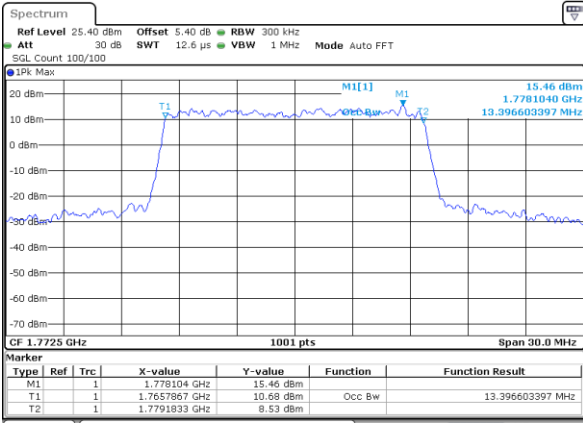

Highest Channel / 10MHz / QPSK

Date: 11 JUL 2020 06:25:12

Highest Channel / 10MHz / 16QAM

Date: 11 JUL 2020 06:26:56

LTE Band 66

Lowest Channel / 15MHz / QPSK

Date: 11 JUL 2020 06:31:24

Lowest Channel / 15MHz / 16QAM

Date: 11 JUL 2020 06:33:14

Middle Channel / 15MHz / QPSK

Date: 11 JUL 2020 06:36:16

Middle Channel / 15MHz / 16QAM

Date: 11 JUL 2020 06:37:25

Highest Channel / 15MHz / QPSK

Date: 11 JUL 2020 06:40:10

Highest Channel / 15MHz / 16QAM

Date: 11 JUL 2020 06:42:04

LTE Band 66

Lowest Channel / 20MHz / QPSK

Date: 11 JUL 2020 06:59:24

Lowest Channel / 20MHz / 16QAM

Date: 11 JUL 2020 06:59:39

Middle Channel / 20MHz / QPSK

Date: 11 JUL 2020 06:54:41