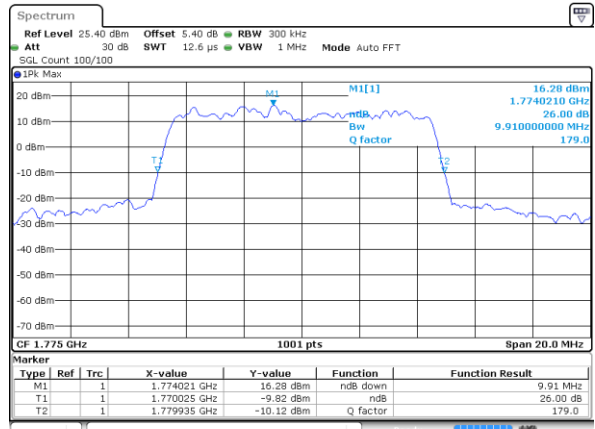

Highest Channel / 20MHz / 64QAM

Date: 11 JUL 2020 04:51:25

Highest Channel / 3MHz / 64QAM

Date: 11 JUL 2020 05:38:05

LTE Band 66

Lowest Channel / 5MHz / 64QAM

Date: 11 JUL 2020 05:52:26

Lowest Channel / 10MHz / 64QAM

Date: 11 JUL 2020 06:18:09

Middle Channel / 5MHz / 64QAM

Date: 11 JUL 2020 05:58:55

Middle Channel / 10MHz / 64QAM

Date: 11 JUL 2020 06:23:03

Highest Channel / 5MHz / 64QAM

Date: 11 JUL 2020 06:08:48

Highest Channel / 10MHz / 64QAM

Date: 11 JUL 2020 06:28:43

LTE Band 66

Lowest Channel / 15MHz / 64QAM

Date: 11 JUL 2020 06:34:53

Lowest Channel / 20MHz / 64QAM

Date: 11 JUL 2020 07:00:02

Middle Channel / 15MHz / 64QAM

Date: 11 JUL 2020 06:38:36