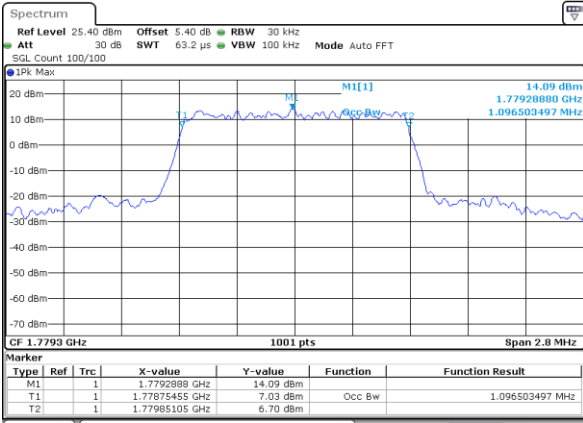

Middle Channel / 20MHz / 16QAM

Date: 11 JUL 2020 06:56:07

Highest Channel / 20MHz / QPSK

Date: 11 JUL 2020 07:01:03

Highest Channel / 20MHz / 16QAM

Date: 11 JUL 2020 07:02:53

LTE Band 66

Lowest Channel / 1.4MHz / 64QAM

Date: 11 JUL 2020 04:29:29

Lowest Channel / 3MHz / 64QAM

Date: 11 JUL 2020 05:11:21

Middle Channel / 20MHz / 64QAM

Date: 11 JUL 2020 04:42:39

Middle Channel / 3MHz / 64QAM

Date: 11 JUL 2020 05:23:10

Highest Channel / 20MHz / 64QAM

Date: 11 JUL 2020 04:51:20

Highest Channel / 3MHz / 64QAM

Date: 11 JUL 2020 05:37:58

LTE Band 66

Lowest Channel / 5MHz / 64QAM

Date: 11 JUL 2020 05:52:19

Lowest Channel / 10MHz / 64QAM

Date: 11 JUL 2020 06:18:03