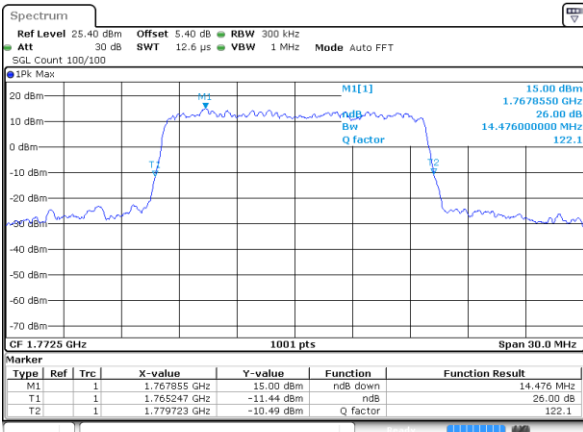

Highest Channel / 15MHz / QPSK

Date: 11 JUL 2020 06:40:18