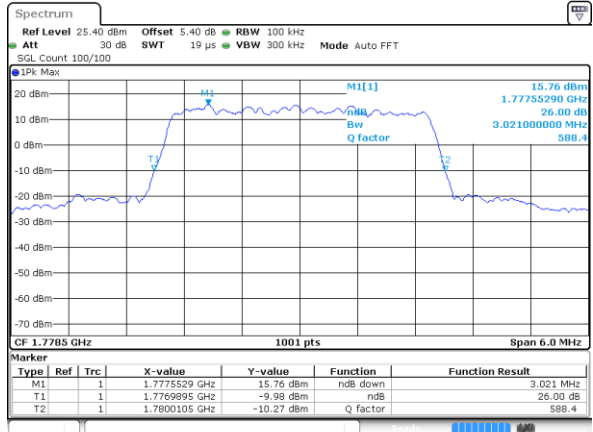

Lowest Channel / 1.4MHz / 64QAM

Date: 11 JUL 2020 04:29:36

Lowest Channel / 3MHz / 64QAM

Date: 11 JUL 2020 05:11:27

Middle Channel / 20MHz / 64QAM

Date: 11 JUL 2020 04:42:45

Middle Channel / 3MHz / 64QAM

Date: 11 JUL 2020 05:23:17

Highest Channel / 20MHz / 64QAM

Date: 11 JUL 2020 04:51:25

Highest Channel / 3MHz / 64QAM

Date: 11 JUL 2020 05:38:05

LTE Band 66

Lowest Channel / 5MHz / 64QAM

Date: 11 JUL 2020 05:52:26

Lowest Channel / 10MHz / 64QAM