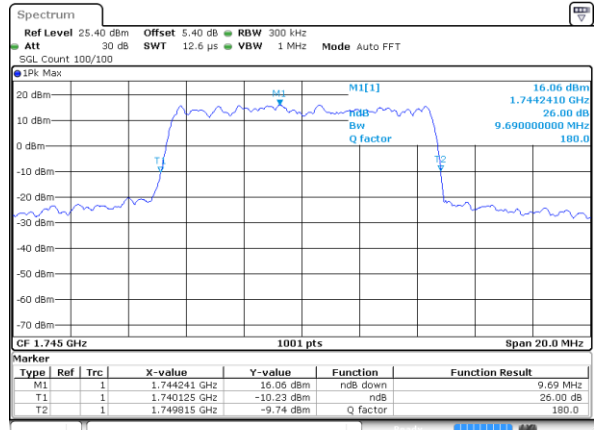

LTE Band 66

Lowest Channel / 10MHz / QPSK

Date: 11 JUL 2020 06:14:26

Lowest Channel / 10MHz / 16QAM

Date: 11 JUL 2020 06:16:47

Middle Channel / 10MHz / QPSK

Date: 11 JUL 2020 06:20:17

Middle Channel / 10MHz / 16QAM

Date: 11 JUL 2020 06:21:20

Highest Channel / 10MHz / QPSK

Date: 11 JUL 2020 06:25:18

Highest Channel / 10MHz / 16QAM

Date: 11 JUL 2020 06:27:07

LTE Band 66

Lowest Channel / 15MHz / QPSK

Date: 11 JUL 2020 06:31:30