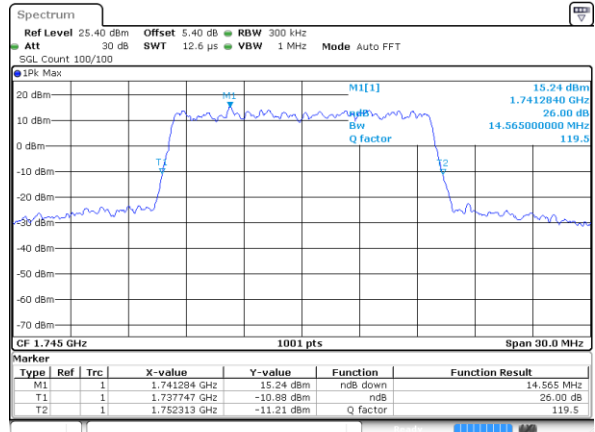

Middle Channel / 15MHz / 16QAM

Date: 11 JUL 2020 06:37:32