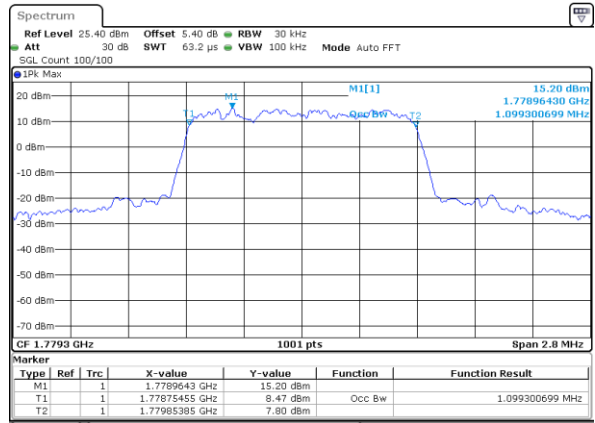

Middle Channel / 20MHz / 64QAM

Date: 11 JUL 2020 06:58:03

Highest Channel / 15MHz / 64QAM

Date: 11 JUL 2020 06:43:44

Highest Channel / 20MHz / 64QAM

Date: 11 JUL 2020 07:05:29

Occupied Bandwidth

Mode		LTE Band 66 : 99%OBW(MHz)											
BW	1.4MHz		3MHz		5MHz		10MHz		15MHz		20MHz		
Mod.	QPSK	16QAM	QPSK	16QAM	QPSK	16QAM	QPSK	16QAM	QPSK	16QAM	QPSK	16QAM	
Lowest CH	1.09	1.08	2.71	2.72	4.51	4.47	9.01	9.03	13.37	13.46	18.54	18.26	
Middle CH	1.09	1.10	2.72	2.72	4.50	4.50	9.13	9.01	13.46	13.43	18.26	18.30	
Highest CH	1.09	1.10	2.72	2.71	4.50	4.50	9.05	9.05	13.40	13.49	18.38	18.38	
Mode		LTE Band 66 : 99%OBW(MHz)											
BW	1.4MHz		3MHz		5MHz		10MHz		15MHz		20MHz		
Mod.	64QAM		64QAM		64QAM		64QAM		64QAM		64QAM		
Lowest CH	1.09	-	2.72	-	4.51	-	9.05	-	13.43	-	18.46	-	
Middle CH	1.09	-	2.70	-	4.50	-	9.03	-	13.52	-	18.38	-	
Highest CH	1.10	-	2.73	-	4.50	-	9.05	-	13.40	-	18.22	-	

LTE Band 66

Lowest Channel / 1.4MHz / QPSK

Date: 11 JUL 2020 04:18:09

Lowest Channel / 1.4MHz / 16QAM

Date: 11 JUL 2020 04:24:45

Middle Channel / 1.4MHz / QPSK

Date: 11 JUL 2020 04:32:25

Middle Channel / 1.4MHz / 16QAM

Date: 11 JUL 2020 04:35:18

Highest Channel / 1.4MHz / QPSK

Date: 11 JUL 2020 04:44:01

Highest Channel / 1.4MHz / 16QAM

Date: 11 JUL 2020 04:47:36

LTE Band 66

Lowest Channel / 3MHz / QPSK

Date: 11 JUL 2020 05:03:52