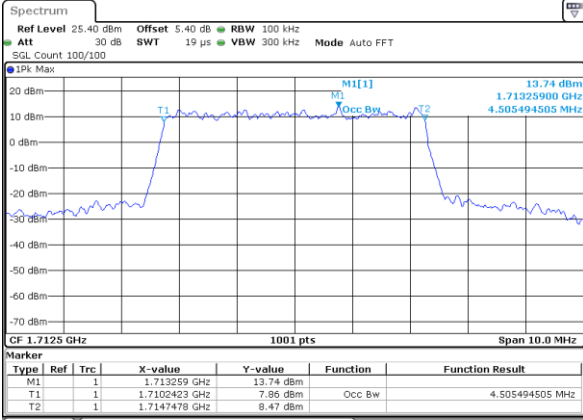

Date: 11 JUL 2020 04:29:29

Lowest Channel / 3MHz / 64QAM

Date: 11 JUL 2020 05:11:21

Middle Channel / 20MHz / 64QAM

Date: 11 JUL 2020 04:42:39

Middle Channel / 3MHz / 64QAM

Date: 11 JUL 2020 05:23:10

Highest Channel / 20MHz / 64QAM

Date: 11 JUL 2020 04:51:20

Highest Channel / 3MHz / 64QAM

Date: 11 JUL 2020 05:37:58

LTE Band 66

Lowest Channel / 5MHz / 64QAM

Date: 11 JUL 2020 05:52:19

Lowest Channel / 10MHz / 64QAM

Date: 11 JUL 2020 06:18:03

Middle Channel / 5MHz / 64QAM

Date: 11 JUL 2020 05:58:48

Middle Channel / 10MHz / 64QAM

Date: 11 JUL 2020 06:22:57

Highest Channel / 5MHz / 64QAM

Date: 11 JUL 2020 06:08:41

Highest Channel / 10MHz / 64QAM

Date: 11 JUL 2020 06:28:37