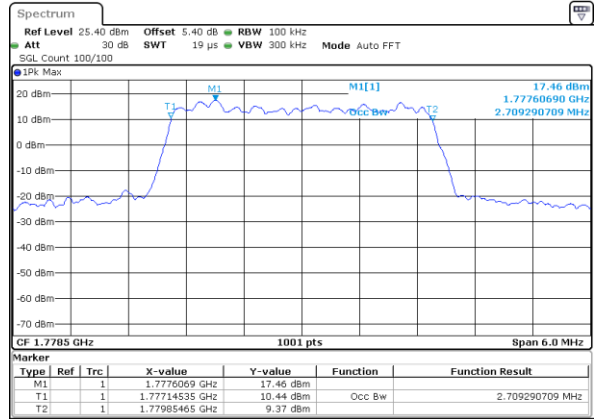

Date: 11 JUL 2020 04:35:18

Highest Channel / 1.4MHz / QPSK

Date: 11 JUL 2020 04:44:01

Highest Channel / 1.4MHz / 16QAM

Date: 11 JUL 2020 04:47:36

LTE Band 66

Lowest Channel / 3MHz / QPSK

Date: 11 JUL 2020 05:03:52

Lowest Channel / 3MHz / 16QAM

Date: 11 JUL 2020 05:07:00

Middle Channel / 3MHz / QPSK

Date: 11 JUL 2020 05:17:52

Middle Channel / 3MHz / 16QAM

Date: 11 JUL 2020 05:21:52

Highest Channel / 3MHz / QPSK

Date: 11 JUL 2020 05:25:37

Highest Channel / 3MHz / 16QAM

Date: 11 JUL 2020 05:32:34

LTE Band 66

Lowest Channel / 5MHz / QPSK

Date: 11 JUL 2020 05:43:14

Lowest Channel / 5MHz / 16QAM

Date: 11 JUL 2020 05:47:54

Middle Channel / 5MHz / QPSK