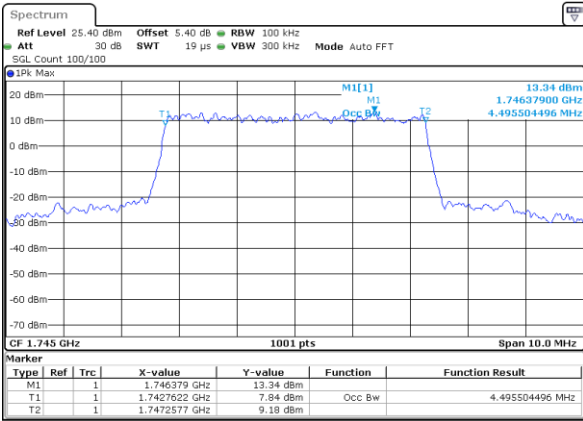

Date: 11 JUL 2020 04:29:29

Lowest Channel / 3MHz / 64QAM

Date: 11 JUL 2020 05:11:21

Middle Channel / 20MHz / 64QAM

Date: 11 JUL 2020 04:42:39

Middle Channel / 3MHz / 64QAM

Date: 11 JUL 2020 05:23:10

Highest Channel / 20MHz / 64QAM

Date: 11 JUL 2020 04:51:20

Highest Channel / 3MHz / 64QAM

Date: 11 JUL 2020 05:37:58

LTE Band 66

Lowest Channel / 5MHz / 64QAM

Date: 11 JUL 2020 05:52:19

Lowest Channel / 10MHz / 64QAM

Date: 11 JUL 2020 06:18:03

Middle Channel / 5MHz / 64QAM

Date: 11 JUL 2020 05:58:48

Middle Channel / 10MHz / 64QAM

Date: 11 JUL 2020 06:22:57

Highest Channel / 5MHz / 64QAM

Date: 11 JUL 2020 06:08:41

Highest Channel / 10MHz / 64QAM

Date: 11 JUL 2020 06:28:37