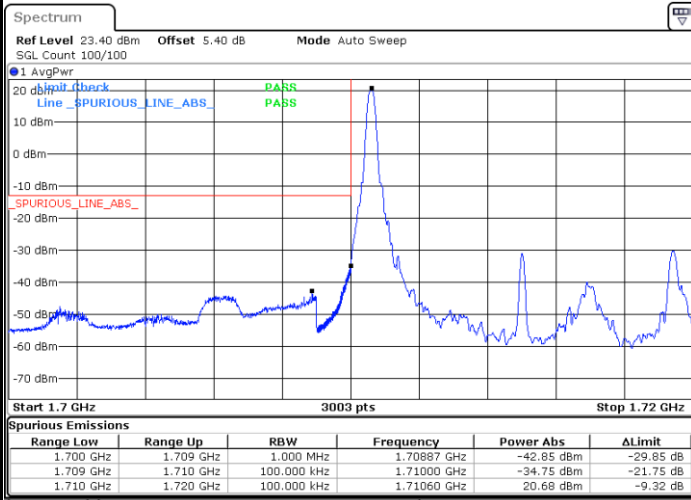

Lowest Band Edge / Full RB

Date: 11.JUL.2020 05:44:16

Highest Band Edge / Full RB

Date: 11.JUL.2020 06:02:24

LTE Band 66 / 5MHz / 16QAM

Lowest Band Edge / 1RB

Date: 11.JUL.2020 05:49:56

Highest Band Edge / 1 RB

Date: 11.JUL.2020 06:07:29

Lowest Band Edge / Full RB

Date: 11.JUL.2020 05:49:37

Highest Band Edge / Full RB

Date: 11.JUL.2020 06:07:04

LTE Band 66 / 5MHz / 64QAM

Lowest Band Edge / 1RB

Date: 11.JUL.2020 05:55:44

Highest Band Edge / 1 RB

Date: 11.JUL.2020 06:10:00

Lowest Band Edge / Full RB

Date: 11.JUL.2020 05:53:37

Highest Band Edge / Full RB

Date: 11.JUL.2020 06:09:37

LTE Band 66 / 10MHz / QPSK

Lowest Band Edge / 1 RB

Date: 11.JUL.2020 06:15:17

Highest Band Edge / 1 RB

Date: 11.JUL.2020 06:25:50

Lowest Band Edge / Full RB

Date: 11.JUL.2020 06:15:05

Highest Band Edge / Full RB

Date: 11.JUL.2020 06:25:29