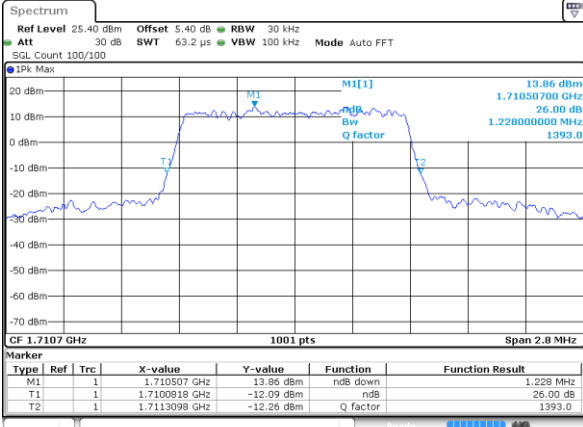

LTE Band 66

Lowest Channel / 1.4MHz / 64QAM

Date: 11 JUL 2020 04:29:36