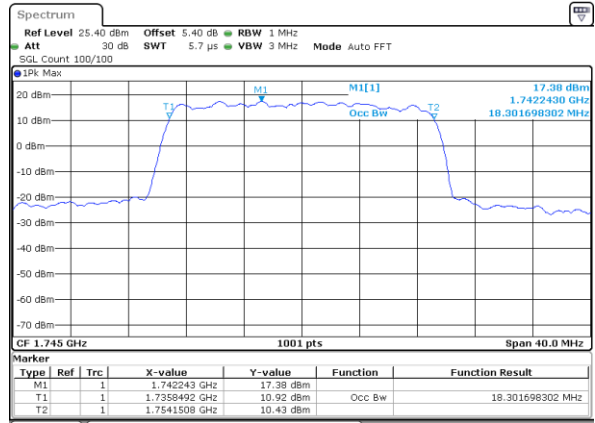

Date: 11 JUL 2020 06:42:04

LTE Band 66

Lowest Channel / 20MHz / QPSK

Date: 11 JUL 2020 06:59:24

Lowest Channel / 20MHz / 16QAM

Date: 11 JUL 2020 06:59:39

Middle Channel / 20MHz / QPSK

Date: 11 JUL 2020 06:54:41

Middle Channel / 20MHz / 16QAM

Date: 11 JUL 2020 06:56:07

Highest Channel / 20MHz / QPSK

Date: 11 JUL 2020 07:01:03

Highest Channel / 20MHz / 16QAM

Date: 11 JUL 2020 07:02:53

LTE Band 66

Lowest Channel / 1.4MHz / 64QAM