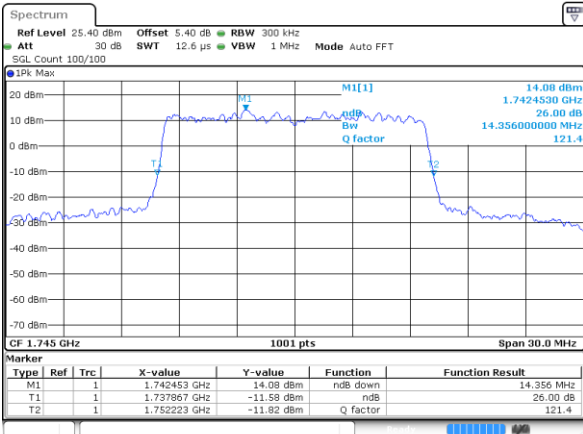

Date: 11 JUL 2020 06:28:43

LTE Band 66

Lowest Channel / 15MHz / 64QAM

Date: 11 JUL 2020 06:34:53

Lowest Channel / 20MHz / 64QAM

Date: 11 JUL 2020 07:00:02

Middle Channel / 15MHz / 64QAM

Date: 11 JUL 2020 06:38:36

Middle Channel / 20MHz / 64QAM

Date: 11 JUL 2020 06:58:03

Highest Channel / 15MHz / 64QAM

Date: 11 JUL 2020 06:43:44

Highest Channel / 20MHz / 64QAM

Date: 11 JUL 2020 07:05:29

Occupied Bandwidth

Mode		LTE Band 66 : 99%OBW(MHz)											
BW	1.4MHz		3MHz		5MHz		10MHz		15MHz		20MHz		
Mod.	QPSK	16QAM	QPSK	16QAM	QPSK	16QAM	QPSK	16QAM	QPSK	16QAM	QPSK	16QAM	
Lowest CH	1.09	1.08	2.71	2.72	4.51	4.47	9.01	9.03	13.37	13.46	18.54	18.26	
Middle CH	1.09	1.10	2.72	2.72	4.50	4.50	9.13	9.01	13.46	13.43	18.26	18.30	
Highest CH	1.09	1.10	2.72	2.71	4.50	4.50	9.05	9.05	13.40	13.49	18.38	18.38	
Mode		LTE Band 66 : 99%OBW(MHz)											
BW	1.4MHz		3MHz		5MHz		10MHz		15MHz		20MHz		
Mod.	64QAM		64QAM		64QAM		64QAM		64QAM		64QAM		
Lowest CH	1.09	-	2.72	-	4.51	-	9.05	-	13.43	-	18.46	-	
Middle CH	1.09	-	2.70	-	4.50	-	9.03	-	13.52	-	18.38	-	
Highest CH	1.10	-	2.73	-	4.50	-	9.05	-	13.40	-	18.22	-	