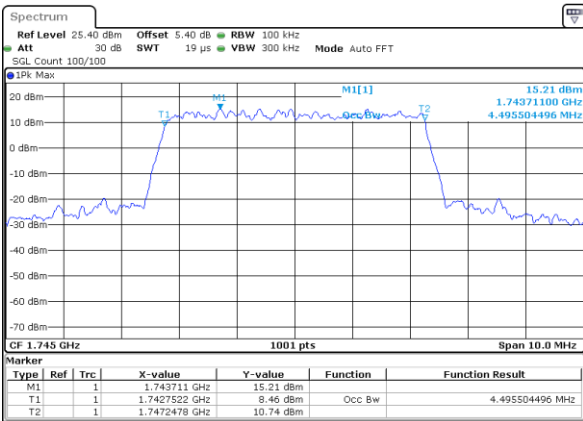

Highest Channel / 3MHz / 16QAM

Date: 11 JUL 2020 05:32:34

LTE Band 66

Lowest Channel / 5MHz / QPSK

Date: 11 JUL 2020 05:43:14

Lowest Channel / 5MHz / 16QAM

Date: 11 JUL 2020 05:47:54

Middle Channel / 5MHz / QPSK

Date: 11 JUL 2020 05:56:13

Middle Channel / 5MHz / 16QAM

Date: 11 JUL 2020 05:57:44

Highest Channel / 5MHz / QPSK

Date: 11 JUL 2020 06:01:07

Highest Channel / 5MHz / 16QAM

Date: 11 JUL 2020 06:05:46

LTE Band 66