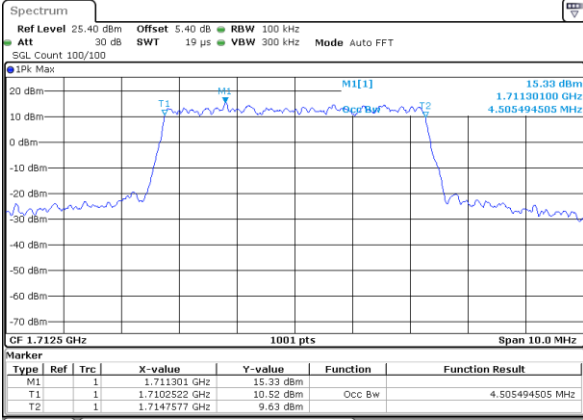

Highest Channel / 3MHz / 16QAM

Date: 11 JUL 2020 05:32:34

LTE Band 66

Lowest Channel / 5MHz / QPSK

Date: 11 JUL 2020 05:43:14

Lowest Channel / 5MHz / 16QAM

Date: 11 JUL 2020 05:47:54

Middle Channel / 5MHz / QPSK

Date: 11 JUL 2020 05:56:13

Middle Channel / 5MHz / 16QAM

Date: 11 JUL 2020 05:57:44

Highest Channel / 5MHz / QPSK

Date: 11 JUL 2020 06:01:07

Highest Channel / 5MHz / 16QAM

Date: 11 JUL 2020 06:05:46

LTE Band 66