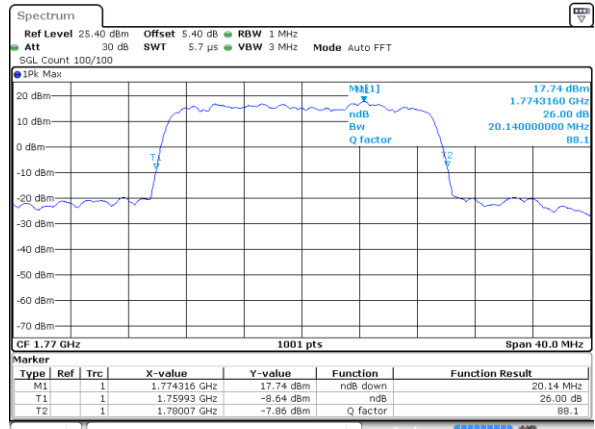

Highest Channel / 15MHz / 16QAM

Date: 11 JUL 2020 06:42:11

LTE Band 66

Lowest Channel / 20MHz / QPSK

Date: 11 JUL 2020 06:59:30

Lowest Channel / 20MHz / 16QAM

Date: 11 JUL 2020 06:59:45

Middle Channel / 20MHz / QPSK

Date: 11 JUL 2020 06:54:48

Middle Channel / 20MHz / 16QAM

Date: 11 JUL 2020 06:56:13

Highest Channel / 20MHz / QPSK

Date: 11 JUL 2020 07:01:10

Highest Channel / 20MHz / 16QAM

Date: 11 JUL 2020 07:02:59

LTE Band 66

Highest Channel / 20MHz / 64QAM

Date: 11 JUL 2020 04:51:25

Highest Channel / 3MHz / 64QAM

Date: 11 JUL 2020 05:38:05

LTE Band 66

Lowest Channel / 5MHz / 64QAM

Date: 11 JUL 2020 05:52:26

Lowest Channel / 10MHz / 64QAM