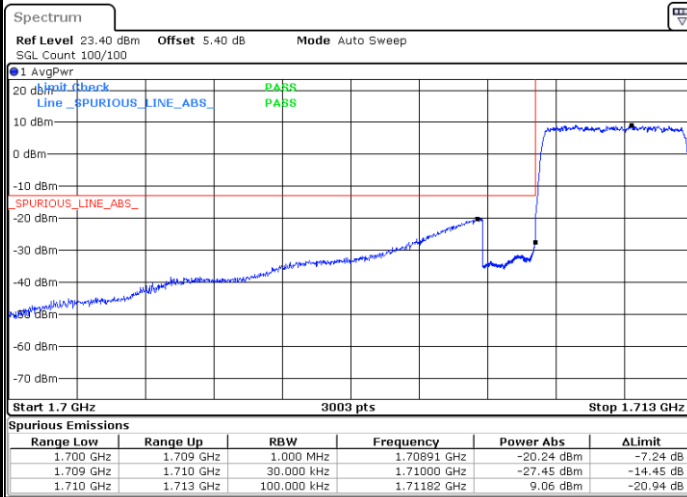

Lowest Band Edge / 1 RB

Date: 11.JUL.2020 04:40:31

Highest Band Edge / 1 RB

Date: 11.JUL.2020 04:58:39

Lowest Band Edge / Full RB

Date: 11.JUL.2020 04:30:42

Highest Band Edge / Full RB

Date: 11.JUL.2020 04:57:23

LTE Band 66 / 3MHz / QPSK

Lowest Band Edge / 1RB

Date: 11.JUL.2020 05:05:47

Highest Band Edge / 1 RB

Date: 11.JUL.2020 05:31:28

Lowest Band Edge / Full RB

Date: 11.JUL.2020 05:04:38

Highest Band Edge / Full RB

Date: 11.JUL.2020 05:27:21

LTE Band 66 / 3MHz / 16QAM

LTE Band 66 / 3MHz / 64QAM

Lowest Band Edge / 1 RB

Date: 11.JUL.2020 05:16:19

Highest Band Edge / 1 RB

Date: 11.JUL.2020 05:41:15

Lowest Band Edge / Full RB

Date: 11.JUL.2020 05:13:23

Highest Band Edge / Full RB

Date: 11.JUL.2020 05:39:53

LTE Band 66 / 5MHz / QPSK

Lowest Band Edge / 1 RB

Date: 11.JUL.2020 05:45:42

Highest Band Edge / 1 RB

Date: 11.JUL.2020 06:03:31