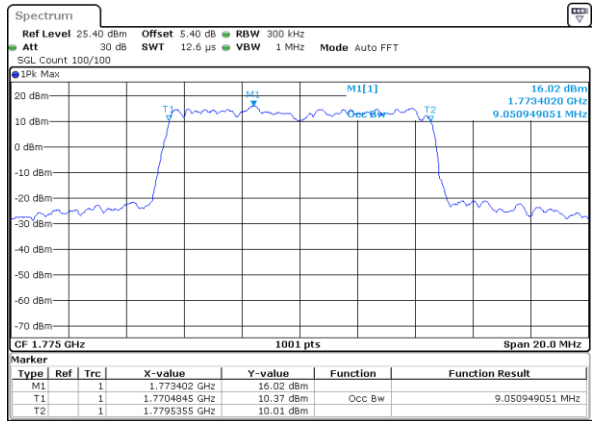

Date: 11 JUL 2020 05:56:13

Middle Channel / 5MHz / 16QAM

Date: 11 JUL 2020 05:57:44

Highest Channel / 5MHz / QPSK

Date: 11 JUL 2020 06:01:07

Highest Channel / 5MHz / 16QAM

Date: 11 JUL 2020 06:05:46

LTE Band 66

Lowest Channel / 10MHz / QPSK

Date: 11 JUL 2020 06:14:20

Lowest Channel / 10MHz / 16QAM

Date: 11 JUL 2020 06:16:41

Middle Channel / 10MHz / QPSK

Date: 11 JUL 2020 06:20:11

Middle Channel / 10MHz / 16QAM

Date: 11 JUL 2020 06:21:14

Highest Channel / 10MHz / QPSK

Date: 11 JUL 2020 06:25:12

Highest Channel / 10MHz / 16QAM

Date: 11 JUL 2020 06:26:56

LTE Band 66

Lowest Channel / 15MHz / QPSK

Date: 11 JUL 2020 06:31:24

Lowest Channel / 15MHz / 16QAM