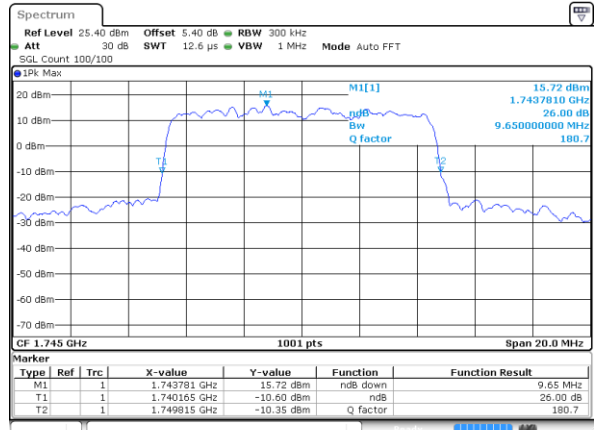

Middle Channel / 10MHz / 64QAM

Date: 11 JUL 2020 06:23:03