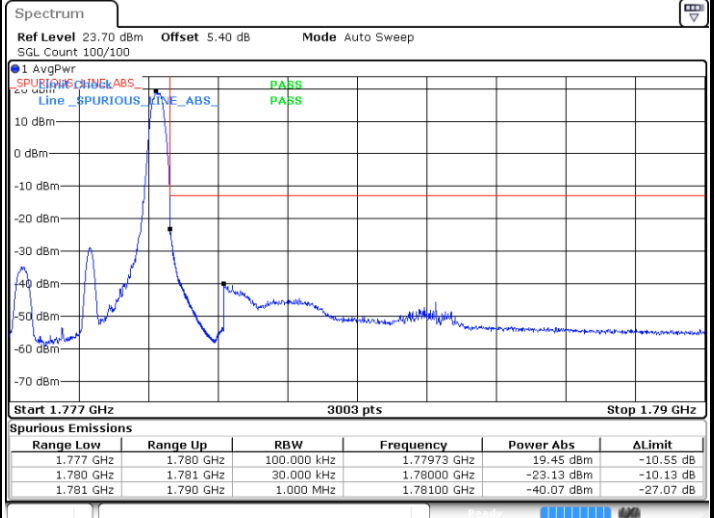

LTE Band 66 / 3MHz / QPSK

Lowest Band Edge / 1RB

Date: 11.JUL.2020 05:05:47

Highest Band Edge / 1 RB

Date: 11.JUL.2020 05:31:28

Lowest Band Edge / Full RB

Date: 11.JUL.2020 05:04:38

Highest Band Edge / Full RB

Date: 11.JUL.2020 05:27:21

LTE Band 66 / 3MHz / 16QAM

LTE Band 66 / 3MHz / 64QAM

Lowest Band Edge / 1 RB

Date: 11.JUL.2020 05:16:19

Highest Band Edge / 1 RB

Date: 11.JUL.2020 05:41:15

Lowest Band Edge / Full RB

Date: 11.JUL.2020 05:13:23

Highest Band Edge / Full RB

Date: 11.JUL.2020 05:39:53

LTE Band 66 / 5MHz / QPSK

Lowest Band Edge / 1 RB

Date: 11.JUL.2020 05:45:42

Highest Band Edge / 1 RB

Date: 11.JUL.2020 06:03:31

Lowest Band Edge / Full RB

Date: 11.JUL.2020 05:44:16

Highest Band Edge / Full RB

Date: 11.JUL.2020 06:02:24

LTE Band 66 / 5MHz / 16QAM

Lowest Band Edge / 1RB

Date: 11.JUL.2020 05:49:56

Highest Band Edge / 1 RB