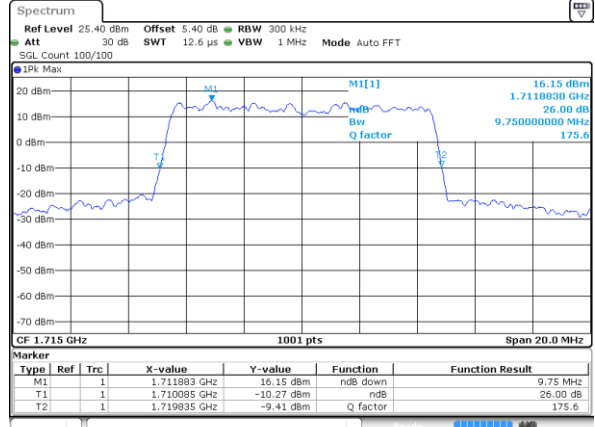

LTE Band 66

Lowest Channel / 10MHz / QPSK

Date: 11 JUL 2020 06:14:26

Lowest Channel / 10MHz / 16QAM

Date: 11 JUL 2020 06:16:47

Middle Channel / 10MHz / QPSK

Date: 11 JUL 2020 06:20:17

Middle Channel / 10MHz / 16QAM

Date: 11 JUL 2020 06:21:20

Highest Channel / 10MHz / QPSK

Date: 11 JUL 2020 06:25:18

Highest Channel / 10MHz / 16QAM

Date: 11 JUL 2020 06:27:07

LTE Band 66

Lowest Channel / 15MHz / QPSK

Date: 11 JUL 2020 06:31:30