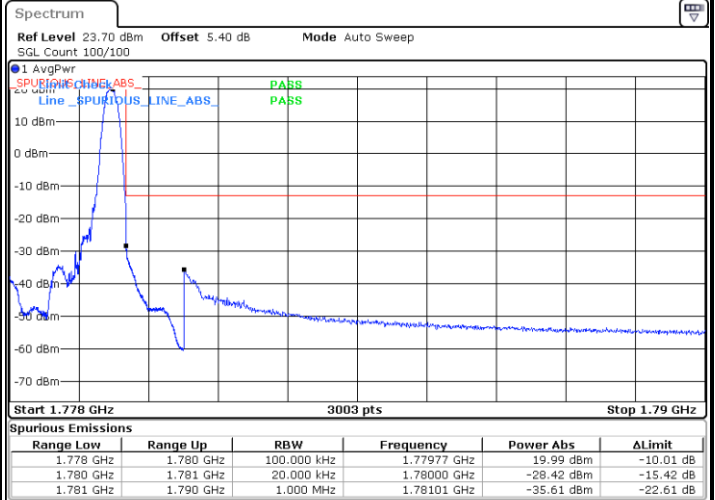

LTE Band 66

Lowest Channel / 15MHz / 64QAM

Date: 11 JUL 2020 06:34:47

Lowest Channel / 20MHz / 64QAM

Date: 11 JUL 2020 06:59:54

Middle Channel / 15MHz / 64QAM

Date: 11 JUL 2020 06:38:27

Middle Channel / 20MHz / 64QAM

Date: 11 JUL 2020 06:57:57

Highest Channel / 15MHz / 64QAM

Date: 11 JUL 2020 06:43:38

Highest Channel / 20MHz / 64QAM

Date: 11 JUL 2020 07:05:22

Conducted Band Edge

LTE Band 66 / 1.4MHz / 16QAM

Lowest Band Edge / 1 RB

Date: 11.JUL.2020 04:28:21

Highest Band Edge / 1 RB

Date: 11.JUL.2020 04:50:05

Lowest Band Edge / Full RB

Date: 11.JUL.2020 04:26:02

Highest Band Edge / Full RB

Date: 11.JUL.2020 04:48:43

LTE Band 66 / 1.4MHz / 64QAM

Lowest Band Edge / 1 RB

Date: 11.JUL.2020 04:40:31

Highest Band Edge / 1 RB

Date: 11.JUL.2020 04:58:39

Lowest Band Edge / Full RB

Date: 11.JUL.2020 04:30:42

Highest Band Edge / Full RB

Date: 11.JUL.2020 04:57:23