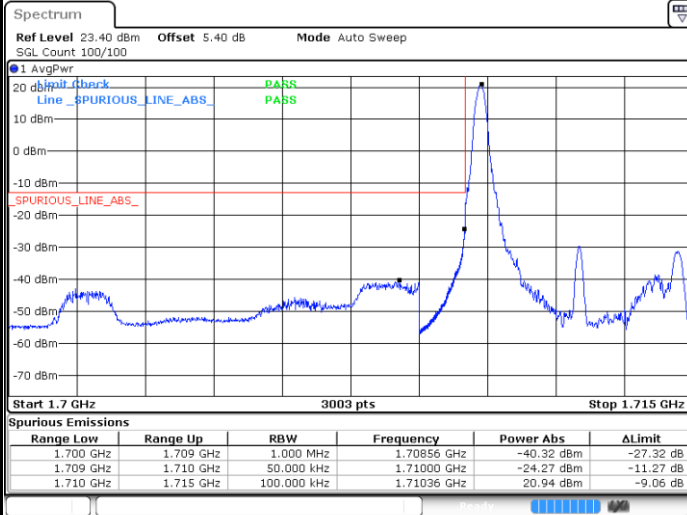

Date: 11.JUL.2020 05:27:21

LTE Band 66 / 3MHz / 16QAM

LTE Band 66 / 3MHz / 64QAM

Lowest Band Edge / 1 RB

Date: 11.JUL.2020 05:16:19

Highest Band Edge / 1 RB

Date: 11.JUL.2020 05:41:15

Lowest Band Edge / Full RB

Date: 11.JUL.2020 05:13:23

Highest Band Edge / Full RB

Date: 11.JUL.2020 05:39:53

LTE Band 66 / 5MHz / QPSK

Lowest Band Edge / 1 RB

Date: 11.JUL.2020 05:45:42

Highest Band Edge / 1 RB

Date: 11.JUL.2020 06:03:31

Lowest Band Edge / Full RB

Date: 11.JUL.2020 05:44:16

Highest Band Edge / Full RB

Date: 11.JUL.2020 06:02:24

LTE Band 66 / 5MHz / 16QAM

Lowest Band Edge / 1RB

Date: 11.JUL.2020 05:49:56

Highest Band Edge / 1 RB

Date: 11.JUL.2020 06:07:29

Lowest Band Edge / Full RB

Date: 11.JUL.2020 05:49:37

Highest Band Edge / Full RB

Date: 11.JUL.2020 06:07:04

LTE Band 66 / 5MHz / 64QAM

Lowest Band Edge / 1RB

Date: 11.JUL.2020 05:55:44