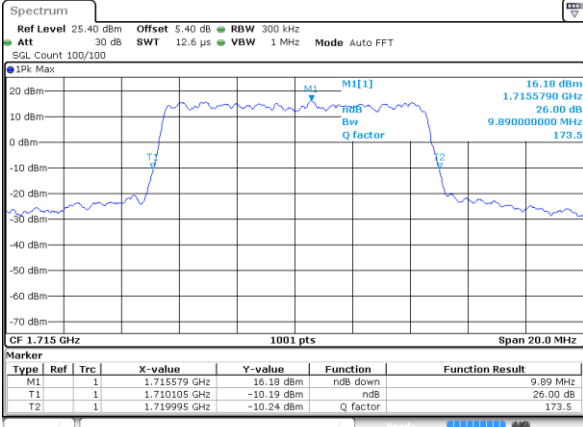

LTE Band 66

Lowest Channel / 10MHz / QPSK

Date: 11 JUL 2020 06:14:26

Lowest Channel / 10MHz / 16QAM

Date: 11 JUL 2020 06:16:47

Middle Channel / 10MHz / QPSK

Date: 11 JUL 2020 06:20:17

Middle Channel / 10MHz / 16QAM

Date: 11 JUL 2020 06:21:20

Highest Channel / 10MHz / QPSK

Date: 11 JUL 2020 06:25:18

Highest Channel / 10MHz / 16QAM

Date: 11 JUL 2020 06:27:07

LTE Band 66

Lowest Channel / 15MHz / QPSK

Date: 11 JUL 2020 06:31:30