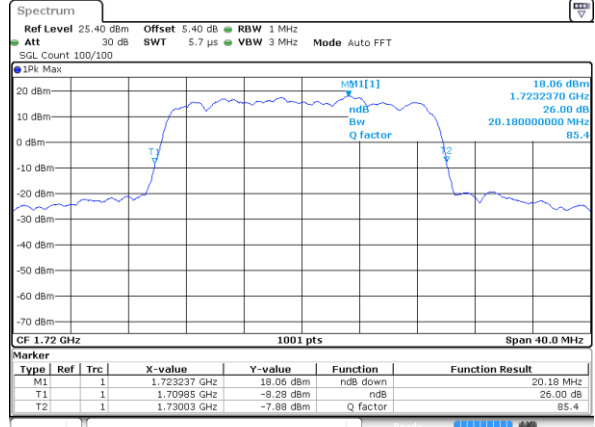

Highest Channel / 15MHz / 16QAM

Date: 11 JUL 2020 06:42:11

LTE Band 66

Lowest Channel / 20MHz / QPSK

Date: 11 JUL 2020 06:59:30

Lowest Channel / 20MHz / 16QAM

Date: 11 JUL 2020 06:59:45

Middle Channel / 20MHz / QPSK

Date: 11 JUL 2020 06:54:48

Middle Channel / 20MHz / 16QAM

Date: 11 JUL 2020 06:56:13

Highest Channel / 20MHz / QPSK

Date: 11 JUL 2020 07:01:10

Highest Channel / 20MHz / 16QAM

Date: 11 JUL 2020 07:02:59

LTE Band 66