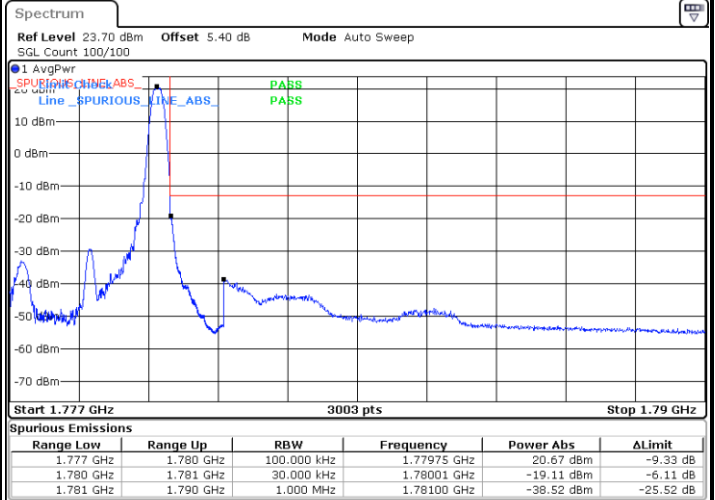

Date: 11.JUL.2020 04:28:21

Highest Band Edge / 1 RB

Date: 11.JUL.2020 04:50:05

Lowest Band Edge / Full RB

Date: 11.JUL.2020 04:26:02

Highest Band Edge / Full RB

Date: 11.JUL.2020 04:48:43

LTE Band 66 / 1.4MHz / 64QAM

Lowest Band Edge / 1 RB

Date: 11.JUL.2020 04:40:31

Highest Band Edge / 1 RB

Date: 11.JUL.2020 04:58:39

Lowest Band Edge / Full RB

Date: 11.JUL.2020 04:30:42

Highest Band Edge / Full RB

Date: 11.JUL.2020 04:57:23

LTE Band 66 / 3MHz / QPSK

Lowest Band Edge / 1RB

Date: 11.JUL.2020 05:05:47

Highest Band Edge / 1 RB

Date: 11.JUL.2020 05:31:28

Lowest Band Edge / Full RB

Date: 11.JUL.2020 05:04:38

Highest Band Edge / Full RB

Date: 11.JUL.2020 05:27:21

LTE Band 66 / 3MHz / 16QAM

LTE Band 66 / 3MHz / 64QAM

Lowest Band Edge / 1 RB

Date: 11.JUL.2020 05:16:19

Highest Band Edge / 1 RB

Date: 11.JUL.2020 05:41:15

Lowest Band Edge / Full RB