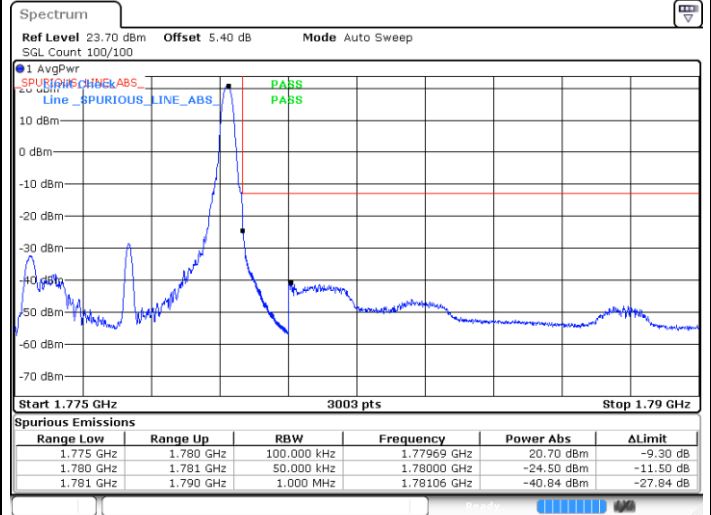

Date: 11.JUL.2020 05:27:21

LTE Band 66 / 3MHz / 16QAM

LTE Band 66 / 3MHz / 64QAM

Lowest Band Edge / 1 RB

Date: 11.JUL.2020 05:16:19

Highest Band Edge / 1 RB

Date: 11.JUL.2020 05:41:15

Lowest Band Edge / Full RB

Date: 11.JUL.2020 05:13:23

Highest Band Edge / Full RB

Date: 11.JUL.2020 05:39:53

LTE Band 66 / 5MHz / QPSK

Lowest Band Edge / 1 RB

Date: 11.JUL.2020 05:45:42

Highest Band Edge / 1 RB

Date: 11.JUL.2020 06:03:31

Lowest Band Edge / Full RB

Date: 11.JUL.2020 05:44:16

Highest Band Edge / Full RB

Date: 11.JUL.2020 06:02:24

LTE Band 66 / 5MHz / 16QAM

Lowest Band Edge / 1RB

Date: 11.JUL.2020 05:49:56

Highest Band Edge / 1 RB

Date: 11.JUL.2020 06:07:29

Lowest Band Edge / Full RB

Date: 11.JUL.2020 05:49:37

Highest Band Edge / Full RB

Date: 11.JUL.2020 06:07:04

LTE Band 66 / 5MHz / 64QAM

Lowest Band Edge / 1RB

Date: 11.JUL.2020 05:55:44