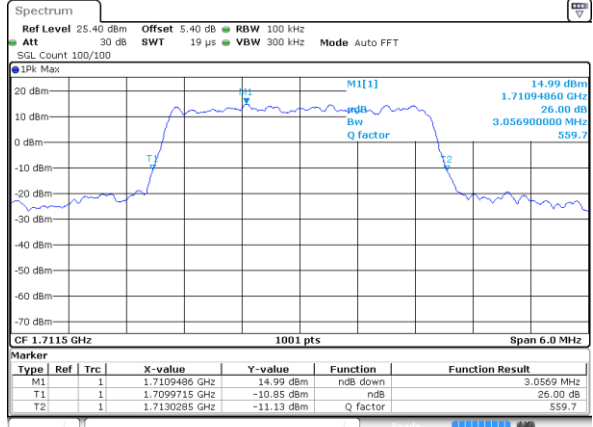

Lowest Channel / 3MHz / 64QAM

Date: 11 JUL 2020 05:11:27