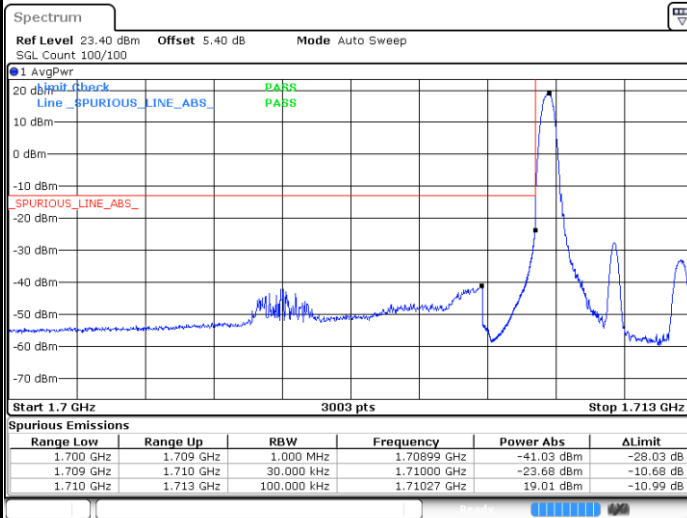

LTE Band 66 / 3MHz / QPSK

Lowest Band Edge / 1RB

Date: 11.JUL.2020 05:05:47

Highest Band Edge / 1 RB

Date: 11.JUL.2020 05:31:28

Lowest Band Edge / Full RB

Date: 11.JUL.2020 05:04:38

Highest Band Edge / Full RB

Date: 11.JUL.2020 05:27:21

LTE Band 66 / 3MHz / 16QAM

LTE Band 66 / 3MHz / 64QAM

Lowest Band Edge / 1 RB

Date: 11.JUL.2020 05:16:19

Highest Band Edge / 1 RB

Date: 11.JUL.2020 05:41:15

Lowest Band Edge / Full RB

Date: 11.JUL.2020 05:13:23

Highest Band Edge / Full RB

Date: 11.JUL.2020 05:39:53

LTE Band 66 / 5MHz / QPSK

Lowest Band Edge / 1 RB

Date: 11.JUL.2020 05:45:42

Highest Band Edge / 1 RB

Date: 11.JUL.2020 06:03:31

Lowest Band Edge / Full RB

Date: 11.JUL.2020 05:44:16

Highest Band Edge / Full RB

Date: 11.JUL.2020 06:02:24

LTE Band 66 / 5MHz / 16QAM

Lowest Band Edge / 1RB

Date: 11.JUL.2020 05:49:56

Highest Band Edge / 1 RB