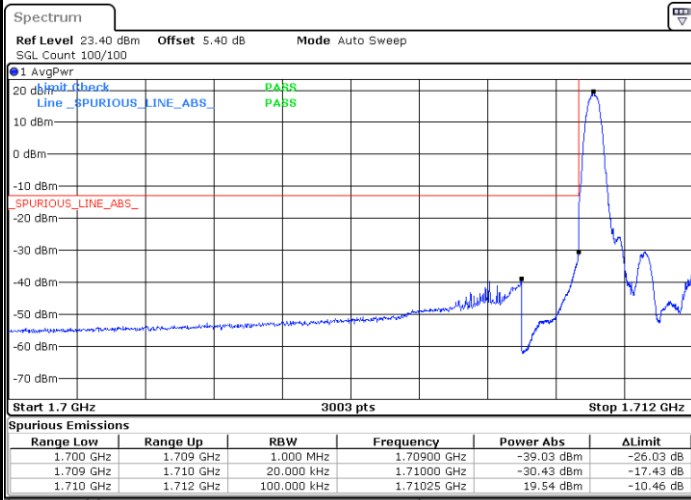

Date: 11 JUL 2020 06:57:57

Highest Channel / 15MHz / 64QAM

Date: 11 JUL 2020 06:43:38

Highest Channel / 20MHz / 64QAM

Date: 11 JUL 2020 07:05:22

Conducted Band Edge

LTE Band 66 / 1.4MHz / 16QAM

Lowest Band Edge / 1 RB

Date: 11.JUL.2020 04:28:21

Highest Band Edge / 1 RB

Date: 11.JUL.2020 04:50:05

Lowest Band Edge / Full RB

Date: 11.JUL.2020 04:26:02

Highest Band Edge / Full RB

Date: 11.JUL.2020 04:48:43

LTE Band 66 / 1.4MHz / 64QAM

Lowest Band Edge / 1 RB

Date: 11.JUL.2020 04:40:31

Highest Band Edge / 1 RB

Date: 11.JUL.2020 04:58:39

Lowest Band Edge / Full RB

Date: 11.JUL.2020 04:30:42

Highest Band Edge / Full RB

Date: 11.JUL.2020 04:57:23

LTE Band 66 / 3MHz / QPSK

Lowest Band Edge / 1RB

Date: 11.JUL.2020 05:05:47

Highest Band Edge / 1 RB

Date: 11.JUL.2020 05:31:28

Lowest Band Edge / Full RB

Date: 11.JUL.2020 05:04:38

Highest Band Edge / Full RB