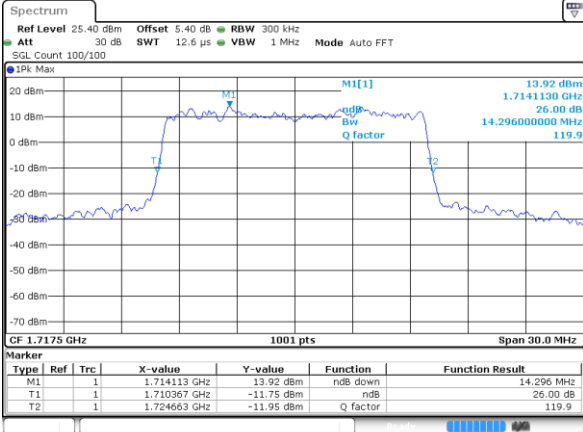

LTE Band 66

Lowest Channel / 15MHz / 64QAM

Date: 11 JUL 2020 06:34:53