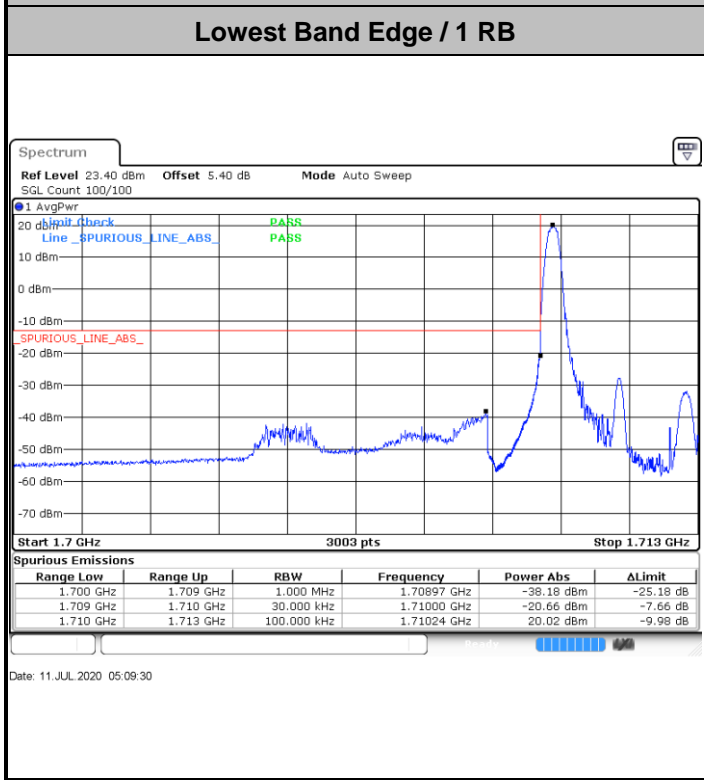

Lowest Band Edge / 1 RB

Date: 11.JUL.2020 04:40:31

Highest Band Edge / 1 RB

Date: 11.JUL.2020 04:58:39

Lowest Band Edge / Full RB

Date: 11.JUL.2020 04:30:42

Highest Band Edge / Full RB

Date: 11.JUL.2020 04:57:23

LTE Band 66 / 3MHz / QPSK

Lowest Band Edge / 1RB

Date: 11.JUL.2020 05:05:47

Highest Band Edge / 1 RB

Date: 11.JUL.2020 05:31:28

Lowest Band Edge / Full RB

Date: 11.JUL.2020 05:04:38

Highest Band Edge / Full RB

Date: 11.JUL.2020 05:27:21

LTE Band 66 / 3MHz / 16QAM

LTE Band 66 / 3MHz / 64QAM

Lowest Band Edge / 1 RB

Date: 11.JUL.2020 05:16:19

Highest Band Edge / 1 RB

Date: 11.JUL.2020 05:41:15

Lowest Band Edge / Full RB

Date: 11.JUL.2020 05:13:23

Highest Band Edge / Full RB

Date: 11.JUL.2020 05:39:53

LTE Band 66 / 5MHz / QPSK

Lowest Band Edge / 1 RB

Date: 11.JUL.2020 05:45:42

Highest Band Edge / 1 RB

Date: 11.JUL.2020 06:03:31