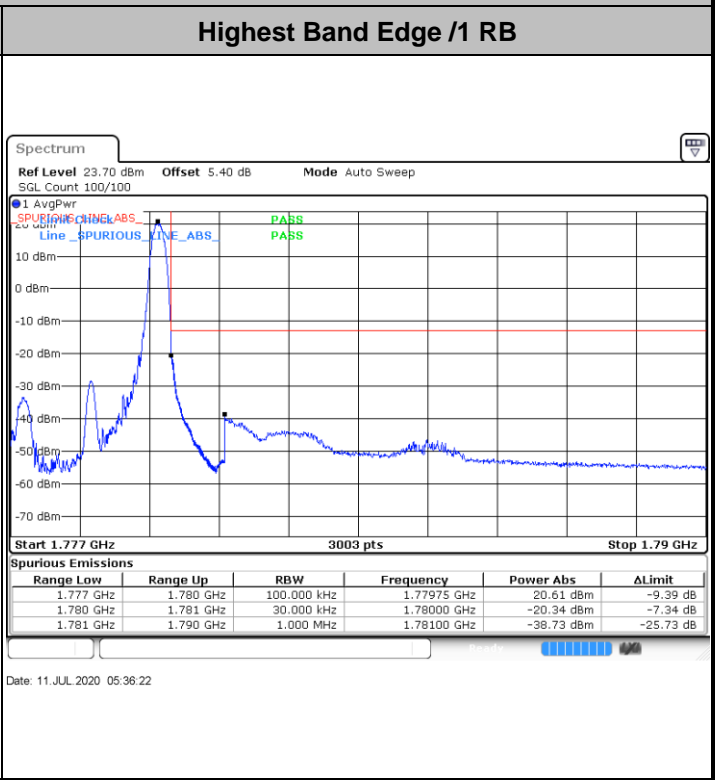

Lowest Band Edge / 1 RB

Date: 11.JUL.2020 04:40:31

Highest Band Edge / 1 RB

Date: 11.JUL.2020 04:58:39

Lowest Band Edge / Full RB

Date: 11.JUL.2020 04:30:42

Highest Band Edge / Full RB

Date: 11.JUL.2020 04:57:23

LTE Band 66 / 3MHz / QPSK

Lowest Band Edge / 1RB

Date: 11.JUL.2020 05:05:47

Highest Band Edge / 1 RB

Date: 11.JUL.2020 05:31:28

Lowest Band Edge / Full RB

Date: 11.JUL.2020 05:04:38

Highest Band Edge / Full RB

Date: 11.JUL.2020 05:27:21

LTE Band 66 / 3MHz / 16QAM

LTE Band 66 / 3MHz / 64QAM

Lowest Band Edge / 1 RB

Date: 11.JUL.2020 05:16:19

Highest Band Edge / 1 RB

Date: 11.JUL.2020 05:41:15

Lowest Band Edge / Full RB

Date: 11.JUL.2020 05:13:23

Highest Band Edge / Full RB

Date: 11.JUL.2020 05:39:53

LTE Band 66 / 5MHz / QPSK

Lowest Band Edge / 1 RB

Date: 11.JUL.2020 05:45:42

Highest Band Edge / 1 RB

Date: 11.JUL.2020 06:03:31