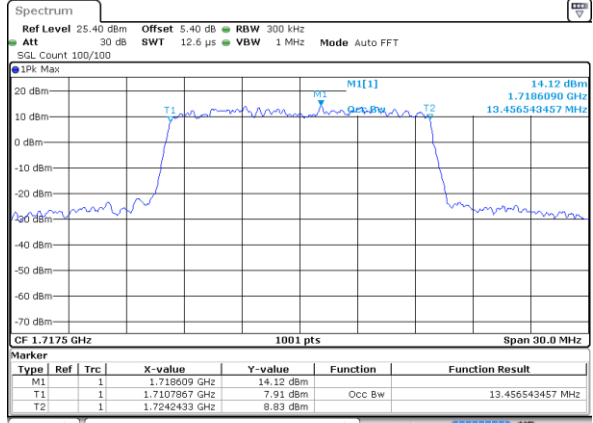

Highest Channel / 10MHz / QPSK

Date: 11 JUL 2020 06:25:12

Highest Channel / 10MHz / 16QAM

Date: 11 JUL 2020 06:26:56

LTE Band 66

Lowest Channel / 15MHz / QPSK

Date: 11 JUL 2020 06:31:24

Lowest Channel / 15MHz / 16QAM