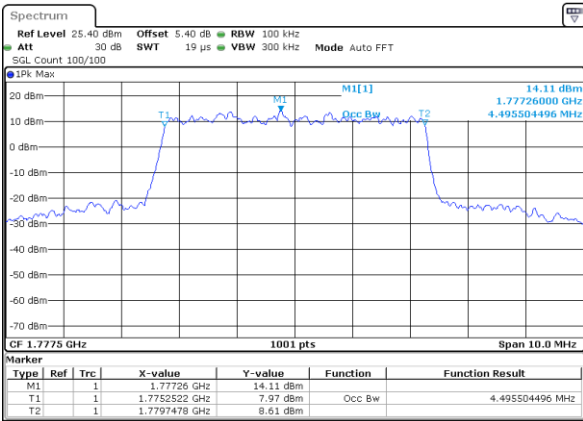

Date: 11 JUL 2020 04:51:20

Highest Channel / 3MHz / 64QAM

Date: 11 JUL 2020 05:37:58

LTE Band 66

Lowest Channel / 5MHz / 64QAM

Date: 11 JUL 2020 05:52:19

Lowest Channel / 10MHz / 64QAM

Date: 11 JUL 2020 06:18:03

Middle Channel / 5MHz / 64QAM

Date: 11 JUL 2020 05:58:48

Middle Channel / 10MHz / 64QAM

Date: 11 JUL 2020 06:22:57

Highest Channel / 5MHz / 64QAM

Date: 11 JUL 2020 06:08:41

Highest Channel / 10MHz / 64QAM

Date: 11 JUL 2020 06:28:37

LTE Band 66

Lowest Channel / 15MHz / 64QAM

Date: 11 JUL 2020 06:34:47

Lowest Channel / 20MHz / 64QAM

Date: 11 JUL 2020 06:59:54

Middle Channel / 15MHz / 64QAM

Date: 11 JUL 2020 06:38:27

Middle Channel / 20MHz / 64QAM

Date: 11 JUL 2020 06:57:57

Highest Channel / 15MHz / 64QAM

Date: 11 JUL 2020 06:43:38

Highest Channel / 20MHz / 64QAM

Date: 11 JUL 2020 07:05:22

Conducted Band Edge

LTE Band 66 / 1.4MHz / 16QAM

Lowest Band Edge / 1 RB