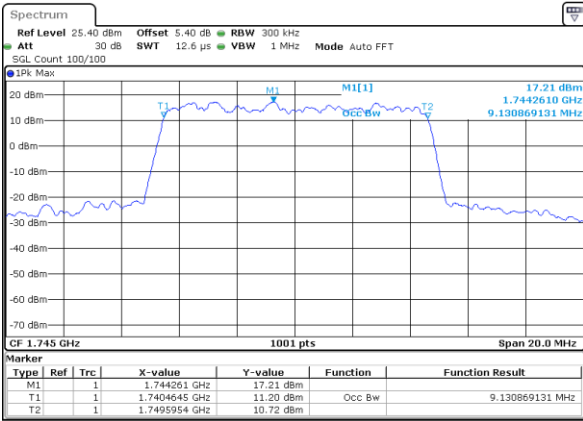

Date: 11 JUL 2020 05:56:13

Middle Channel / 5MHz / 16QAM

Date: 11 JUL 2020 05:57:44

Highest Channel / 5MHz / QPSK

Date: 11 JUL 2020 06:01:07

Highest Channel / 5MHz / 16QAM

Date: 11 JUL 2020 06:05:46

LTE Band 66

Lowest Channel / 10MHz / QPSK

Date: 11 JUL 2020 06:14:20

Lowest Channel / 10MHz / 16QAM

Date: 11 JUL 2020 06:16:41

Middle Channel / 10MHz / QPSK

Date: 11 JUL 2020 06:20:11

Middle Channel / 10MHz / 16QAM

Date: 11 JUL 2020 06:21:14

Highest Channel / 10MHz / QPSK

Date: 11 JUL 2020 06:25:12

Highest Channel / 10MHz / 16QAM

Date: 11 JUL 2020 06:26:56

LTE Band 66

Lowest Channel / 15MHz / QPSK

Date: 11 JUL 2020 06:31:24

Lowest Channel / 15MHz / 16QAM