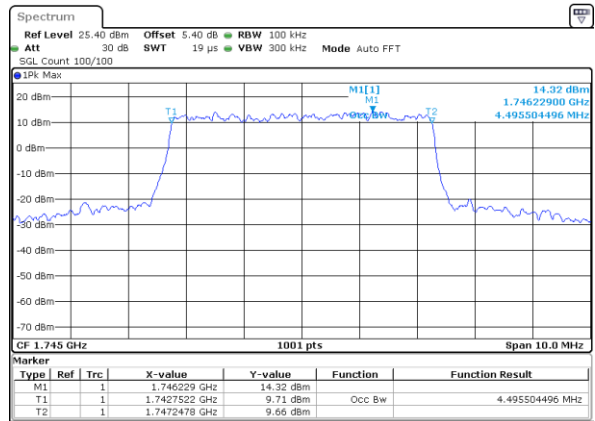

Highest Channel / 3MHz / 16QAM

Date: 11 JUL 2020 05:32:34

LTE Band 66

Lowest Channel / 5MHz / QPSK

Date: 11 JUL 2020 05:43:14

Lowest Channel / 5MHz / 16QAM

Date: 11 JUL 2020 05:47:54

Middle Channel / 5MHz / QPSK

Date: 11 JUL 2020 05:56:13

Middle Channel / 5MHz / 16QAM

Date: 11 JUL 2020 05:57:44

Highest Channel / 5MHz / QPSK

Date: 11 JUL 2020 06:01:07

Highest Channel / 5MHz / 16QAM

Date: 11 JUL 2020 06:05:46

LTE Band 66