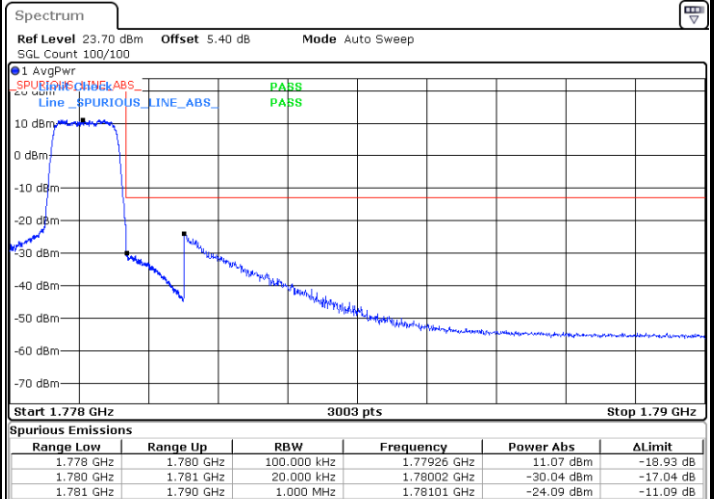

Date: 11.JUL.2020 04:28:21

Highest Band Edge / 1 RB

Date: 11.JUL.2020 04:50:05

Lowest Band Edge / Full RB

Date: 11.JUL.2020 04:26:02

Highest Band Edge / Full RB

Date: 11.JUL.2020 04:48:43

LTE Band 66 / 1.4MHz / 64QAM

Lowest Band Edge / 1 RB

Date: 11.JUL.2020 04:40:31

Highest Band Edge / 1 RB

Date: 11.JUL.2020 04:58:39

Lowest Band Edge / Full RB

Date: 11.JUL.2020 04:30:42

Highest Band Edge / Full RB

Date: 11.JUL.2020 04:57:23

LTE Band 66 / 3MHz / QPSK

Lowest Band Edge / 1RB

Date: 11.JUL.2020 05:05:47

Highest Band Edge / 1 RB

Date: 11.JUL.2020 05:31:28

Lowest Band Edge / Full RB

Date: 11.JUL.2020 05:04:38

Highest Band Edge / Full RB

Date: 11.JUL.2020 05:27:21

LTE Band 66 / 3MHz / 16QAM

LTE Band 66 / 3MHz / 64QAM

Lowest Band Edge / 1 RB

Date: 11.JUL.2020 05:16:19

Highest Band Edge / 1 RB

Date: 11.JUL.2020 05:41:15

Lowest Band Edge / Full RB