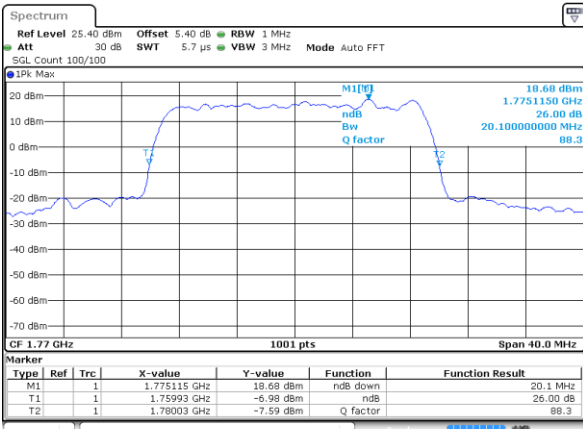

Highest Channel / 15MHz / 16QAM

Date: 11 JUL 2020 06:42:11

LTE Band 66

Lowest Channel / 20MHz / QPSK

Date: 11 JUL 2020 06:59:30

Lowest Channel / 20MHz / 16QAM

Date: 11 JUL 2020 06:59:45

Middle Channel / 20MHz / QPSK

Date: 11 JUL 2020 06:54:48

Middle Channel / 20MHz / 16QAM

Date: 11 JUL 2020 06:56:13

Highest Channel / 20MHz / QPSK

Date: 11 JUL 2020 07:01:10

Highest Channel / 20MHz / 16QAM

Date: 11 JUL 2020 07:02:59

LTE Band 66