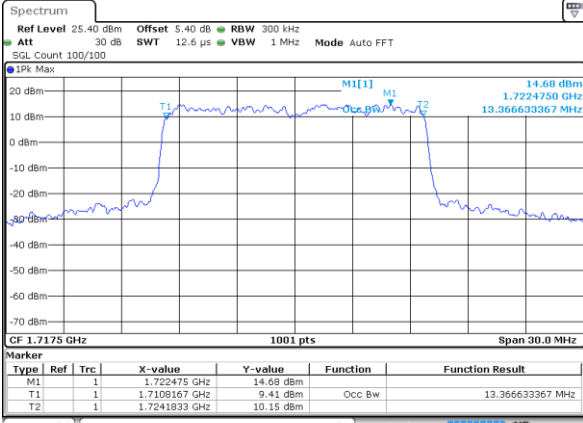

Highest Channel / 10MHz / QPSK

Date: 11 JUL 2020 06:25:12

Highest Channel / 10MHz / 16QAM

Date: 11 JUL 2020 06:26:56

LTE Band 66

Lowest Channel / 15MHz / QPSK

Date: 11 JUL 2020 06:31:24

Lowest Channel / 15MHz / 16QAM