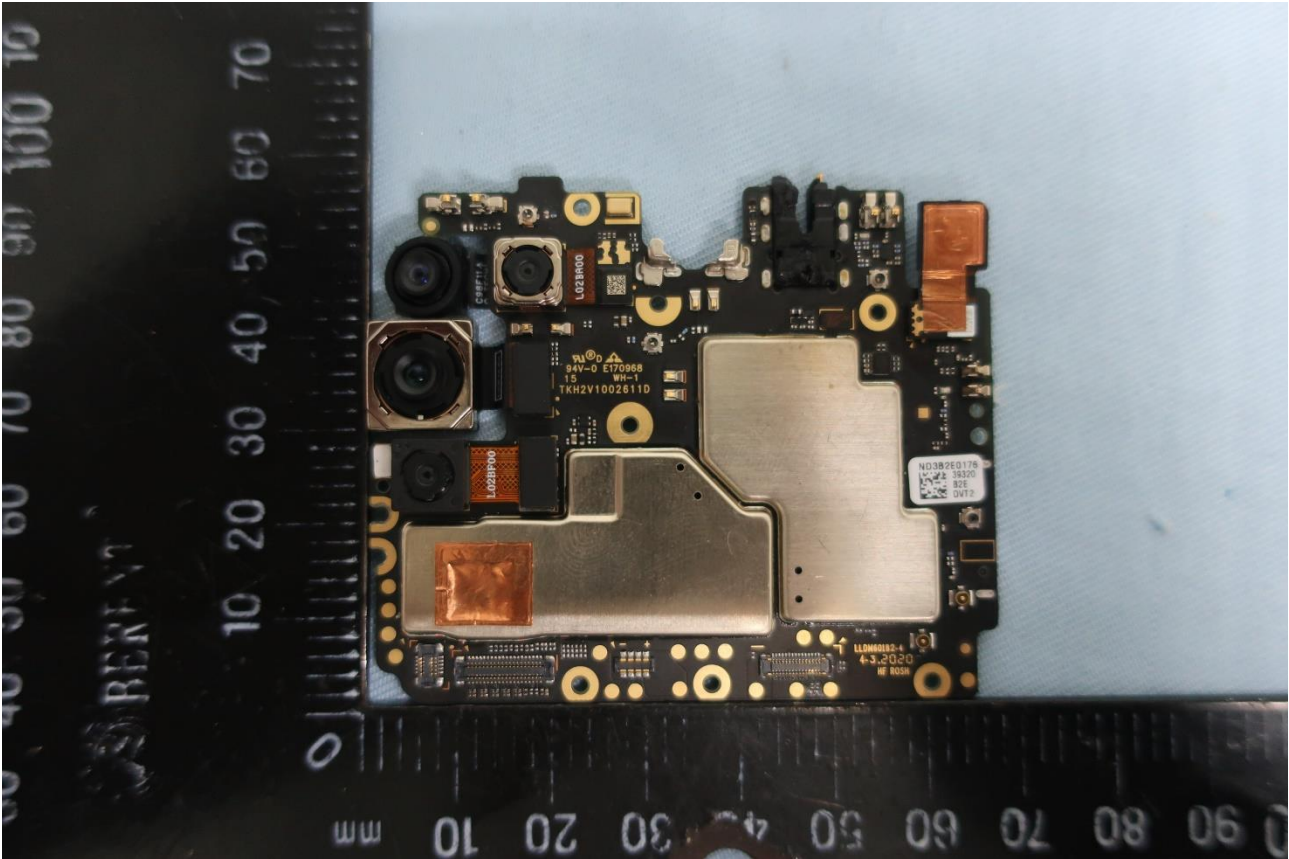

3. Internal Photograph of EUT

Brand Name: Motorola / Model Name: XT2087-1

Brand Name: Motorola / Model Name: XT2087-1

Brand Name: Motorola / Model Name: XT2087-1

Brand Name: Motorola / Model Name: XT2087-1

Brand Name: Motorola / Model Name: XT2087-1

Brand Name: Motorola / Model Name: XT2087-1

Brand Name: Motorola / Model Name: XT2087-1

Brand Name: Motorola / Model Name: XT2087-1

Brand Name: Motorola / Model Name: XT2087-1