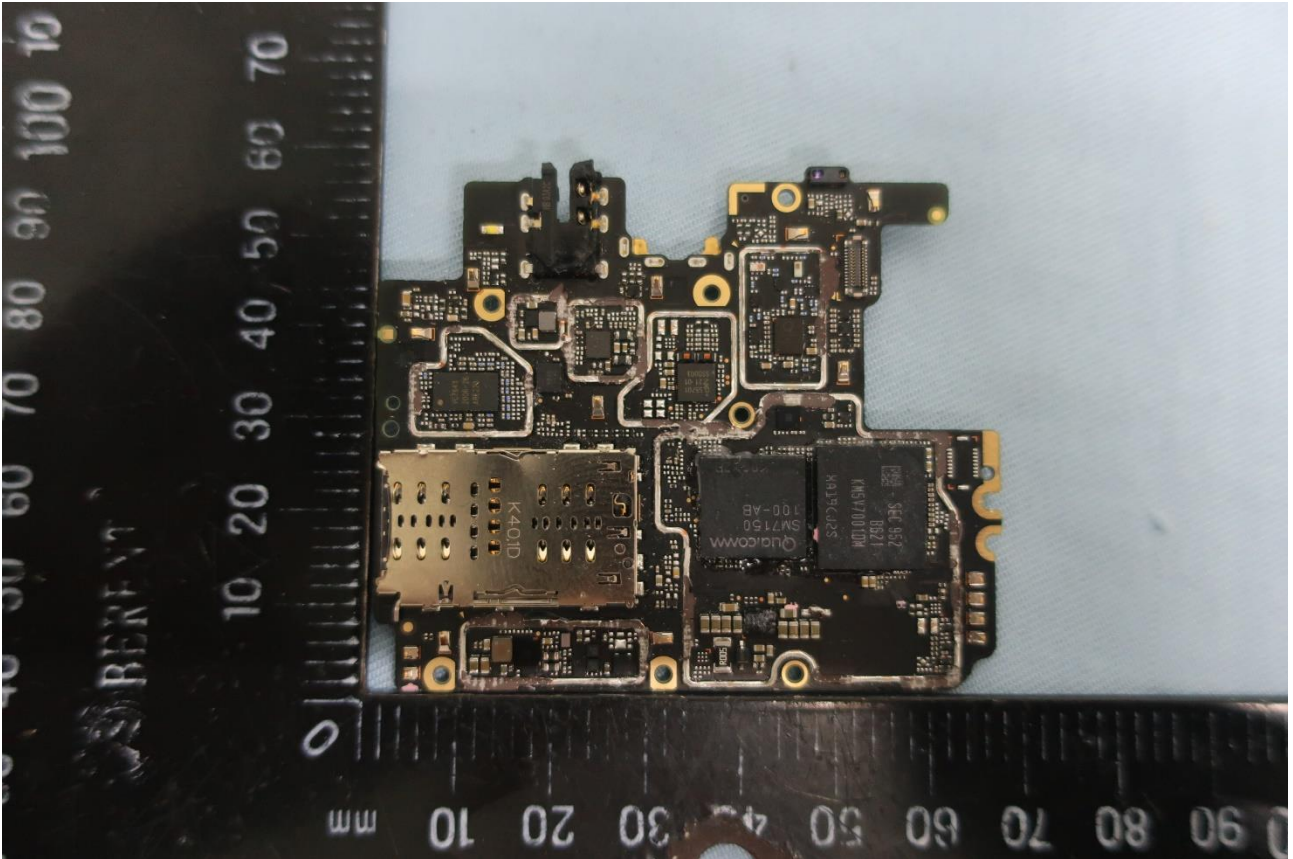

3. Internal Photograph of EUT

Brand Name: Motorola / Model Name: XT2087-1

Brand Name: Motorola / Model Name: XT2087-1

Brand Name: Motorola / Model Name: XT2087-1

Brand Name: Motorola / Model Name: XT2087-1

Brand Name: Motorola / Model Name: XT2087-1

Brand Name: Motorola / Model Name: XT2087-1

Brand Name: Motorola / Model Name: XT2087-1

Brand Name: Motorola / Model Name: XT2087-1

Brand Name: Motorola / Model Name: XT2087-1