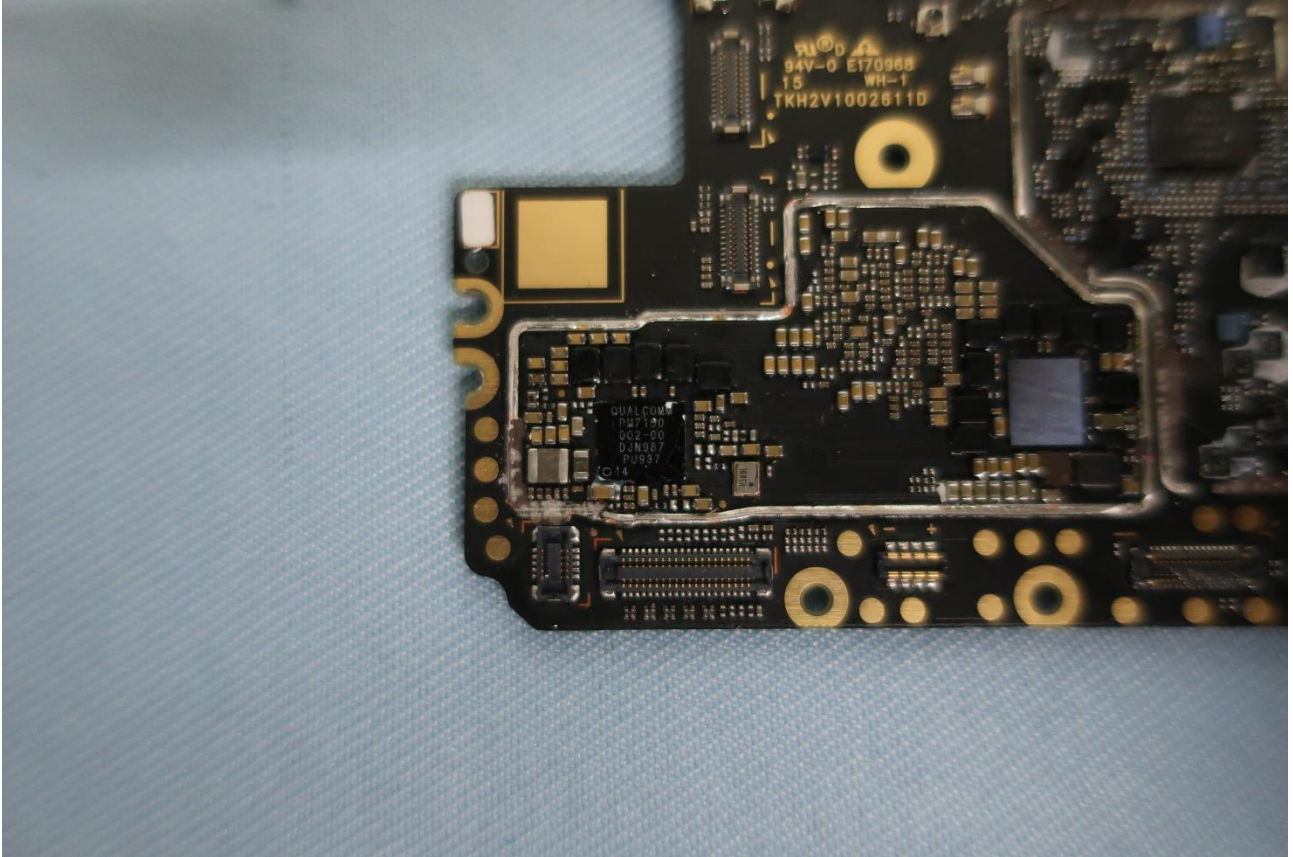

3. Internal Photograph of EUT

Brand Name: Motorola / Model Name: XT2087-1

Brand Name: Motorola / Model Name: XT2087-1

Brand Name: Motorola / Model Name: XT2087-1

Brand Name: Motorola / Model Name: XT2087-1

Brand Name: Motorola / Model Name: XT2087-1

Brand Name: Motorola / Model Name: XT2087-1

Brand Name: Motorola / Model Name: XT2087-1

Brand Name: Motorola / Model Name: XT2087-1

Brand Name: Motorola / Model Name: XT2087-1