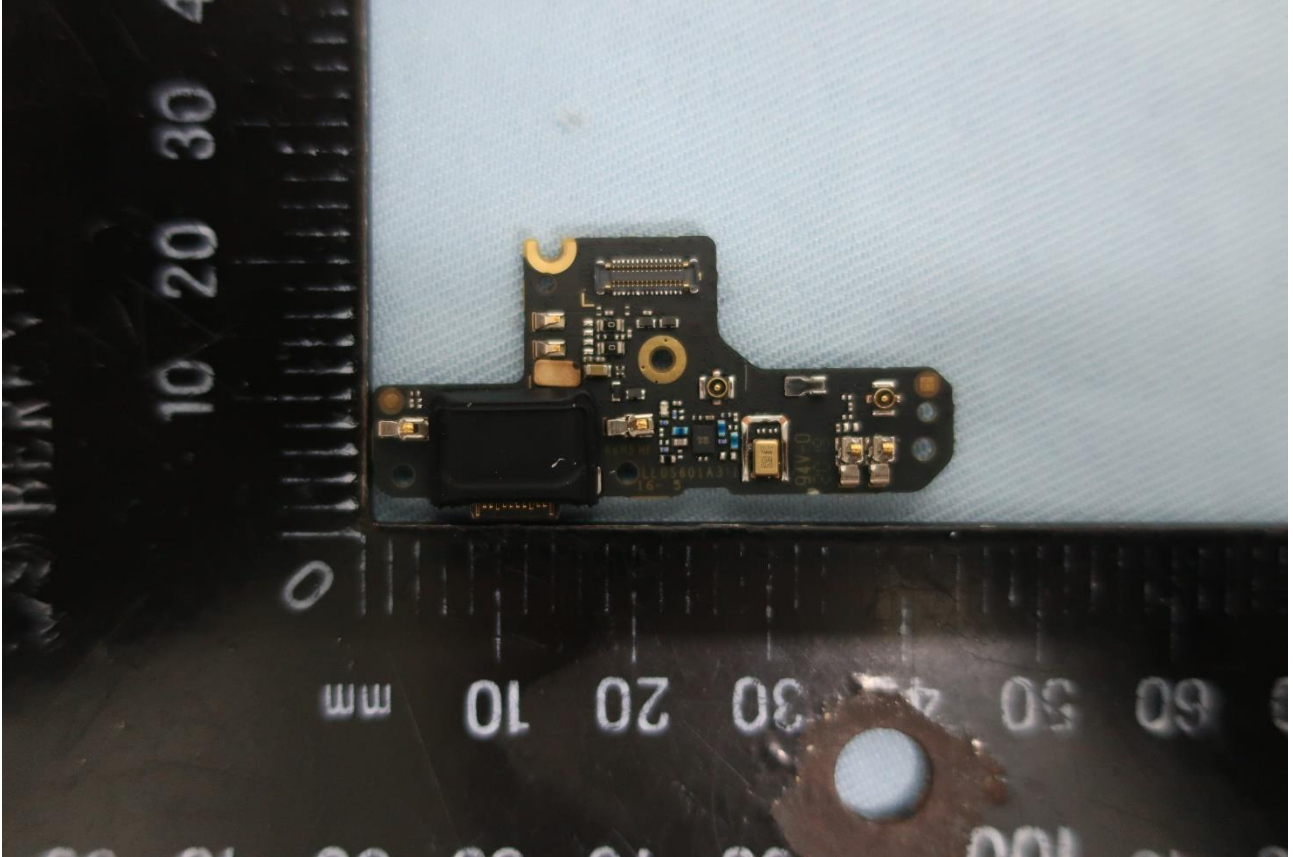

3. Internal Photograph of EUT

Brand Name: Motorola / Model Name: XT2087-1

Brand Name: Motorola / Model Name: XT2087-1

Brand Name: Motorola / Model Name: XT2087-1

Brand Name: Motorola / Model Name: XT2087-1

Brand Name: Motorola / Model Name: XT2087-1

Brand Name: Motorola / Model Name: XT2087-1

Brand Name: Motorola / Model Name: XT2087-1

Brand Name: Motorola / Model Name: XT2087-1

Brand Name: Motorola / Model Name: XT2087-1