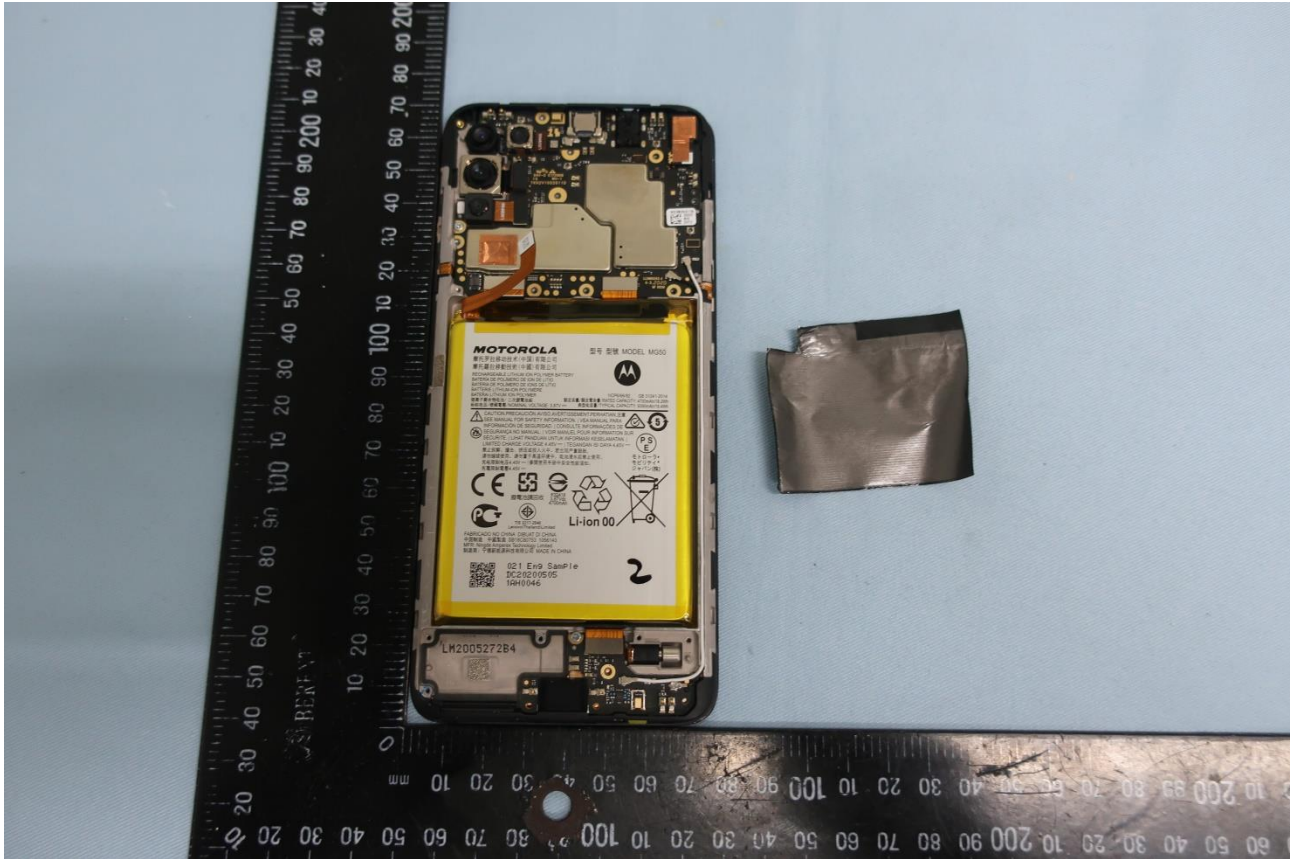

3. Internal Photograph of EUT

Brand Name: Motorola / Model Name: XT2087-1

Brand Name: Motorola / Model Name: XT2087-1

Brand Name: Motorola / Model Name: XT2087-1

Brand Name: Motorola / Model Name: XT2087-1

Brand Name: Motorola / Model Name: XT2087-1

Brand Name: Motorola / Model Name: XT2087-1

Brand Name: Motorola / Model Name: XT2087-1

Brand Name: Motorola / Model Name: XT2087-1

Brand Name: Motorola / Model Name: XT2087-1