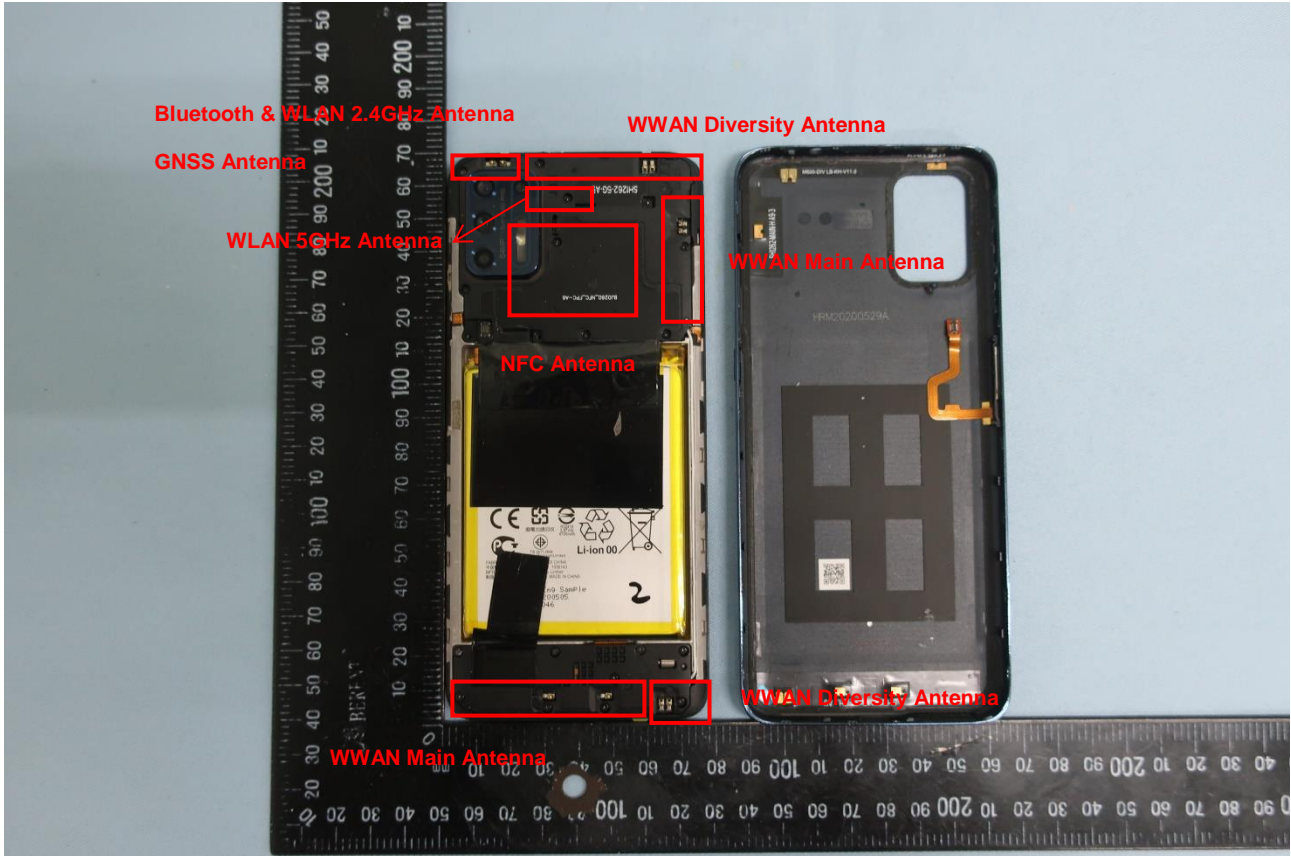

3. Internal Photograph of EUT

Brand Name: Motorola / Model Name: XT2087-1

Brand Name: Motorola / Model Name: XT2087-1

Brand Name: Motorola / Model Name: XT2087-1

Brand Name: Motorola / Model Name: XT2087-1

Brand Name: Motorola / Model Name: XT2087-1

Brand Name: Motorola / Model Name: XT2087-1

Brand Name: Motorola / Model Name: XT2087-1

Brand Name: Motorola / Model Name: XT2087-1

Brand Name: Motorola / Model Name: XT2087-1