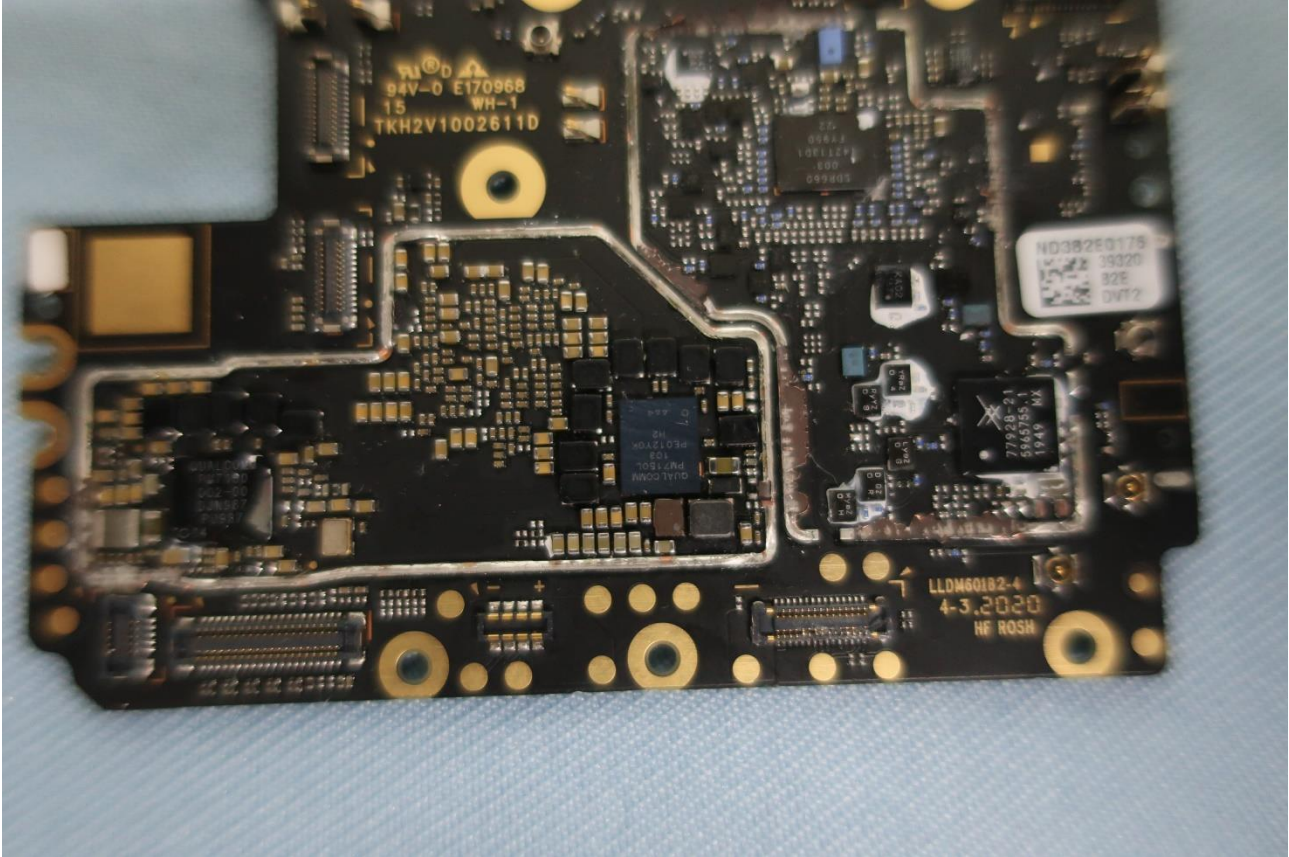

3. Internal Photograph of EUT

Brand Name: Motorola / Model Name: XT2087-1

Brand Name: Motorola / Model Name: XT2087-1

Brand Name: Motorola / Model Name: XT2087-1

Brand Name: Motorola / Model Name: XT2087-1

Brand Name: Motorola / Model Name: XT2087-1

Brand Name: Motorola / Model Name: XT2087-1

Brand Name: Motorola / Model Name: XT2087-1

Brand Name: Motorola / Model Name: XT2087-1

Brand Name: Motorola / Model Name: XT2087-1