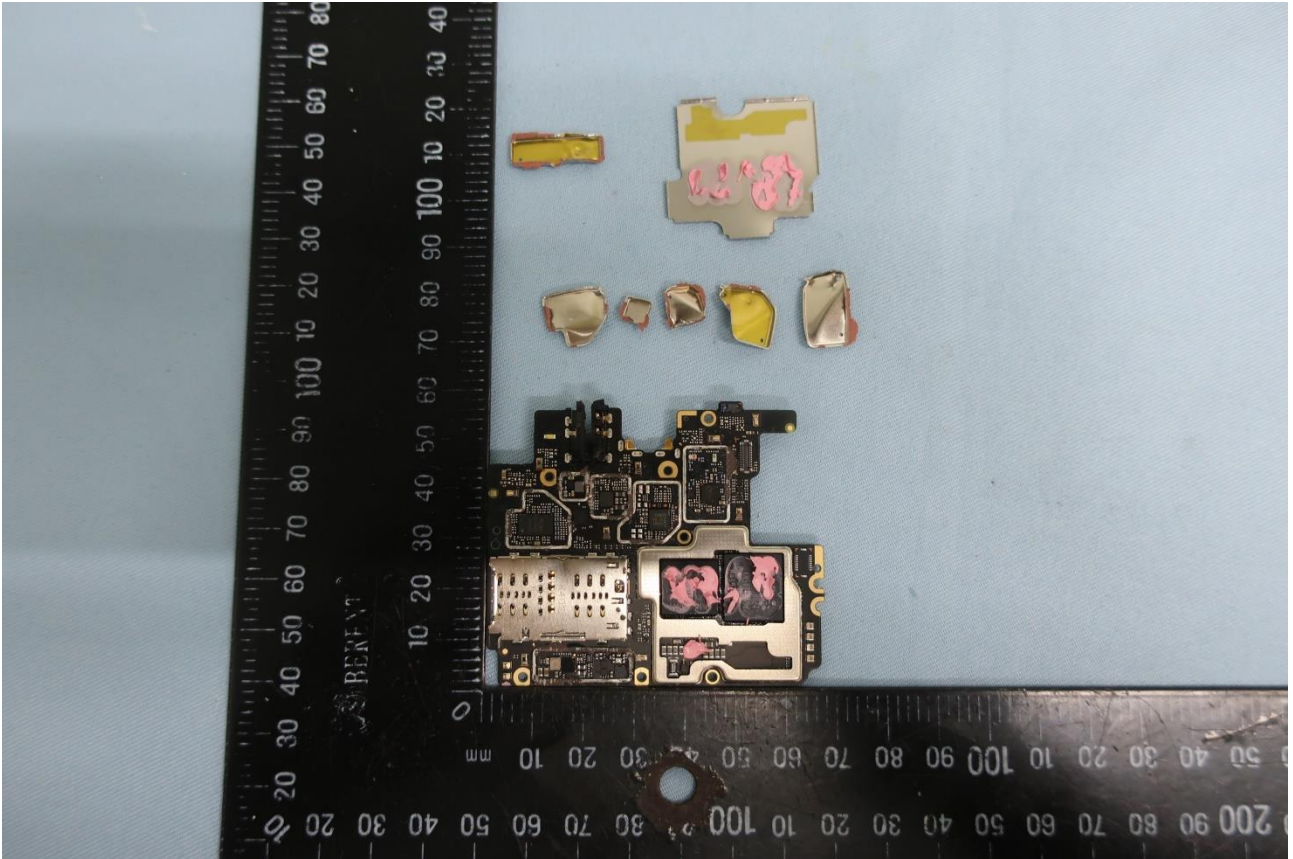

3. Internal Photograph of EUT

Brand Name: Motorola / Model Name: XT2087-1

Brand Name: Motorola / Model Name: XT2087-1

Brand Name: Motorola / Model Name: XT2087-1

Brand Name: Motorola / Model Name: XT2087-1

Brand Name: Motorola / Model Name: XT2087-1

Brand Name: Motorola / Model Name: XT2087-1

Brand Name: Motorola / Model Name: XT2087-1

Brand Name: Motorola / Model Name: XT2087-1

Brand Name: Motorola / Model Name: XT2087-1