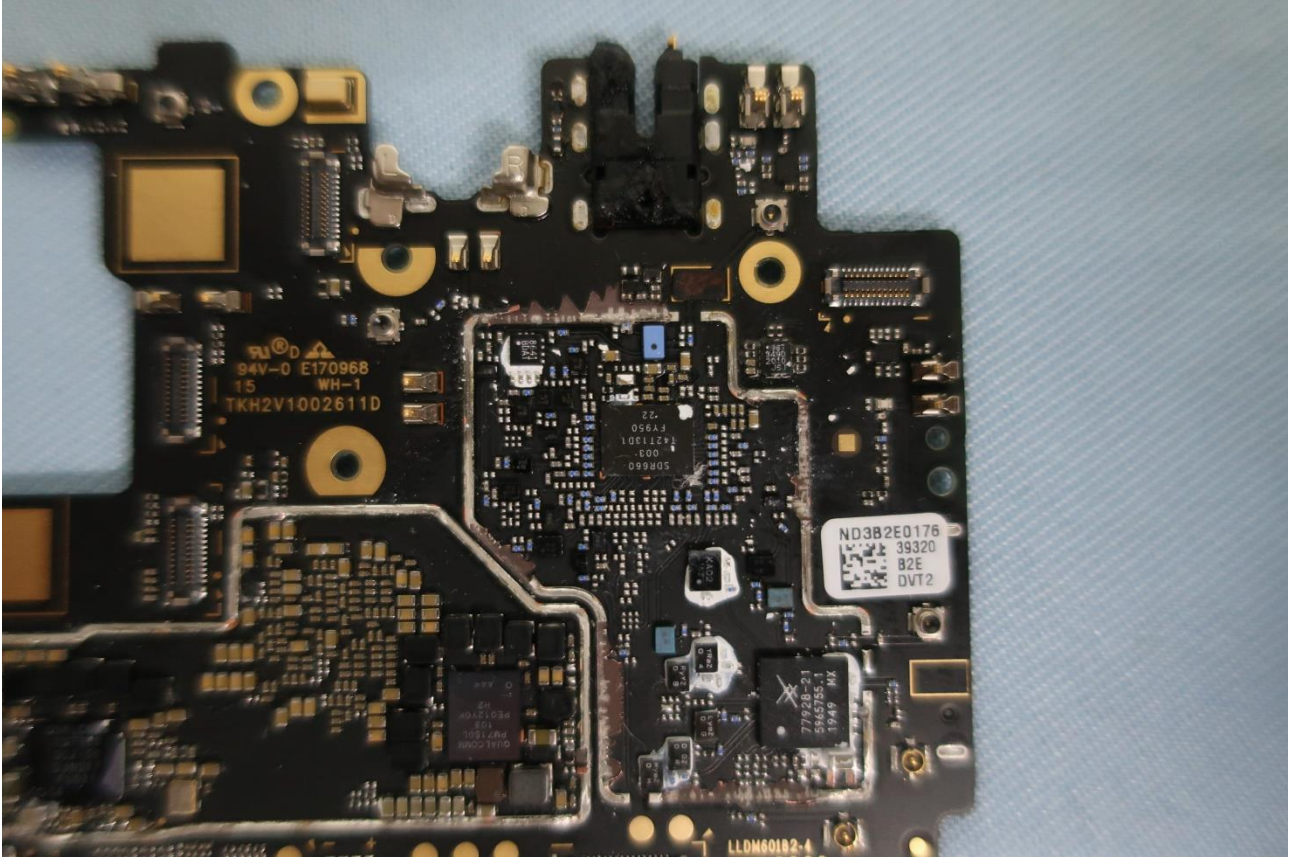

3. Internal Photograph of EUT

Brand Name: Motorola / Model Name: XT2087-1

Brand Name: Motorola / Model Name: XT2087-1

Brand Name: Motorola / Model Name: XT2087-1

Brand Name: Motorola / Model Name: XT2087-1

Brand Name: Motorola / Model Name: XT2087-1

Brand Name: Motorola / Model Name: XT2087-1

Brand Name: Motorola / Model Name: XT2087-1

Brand Name: Motorola / Model Name: XT2087-1

Brand Name: Motorola / Model Name: XT2087-1