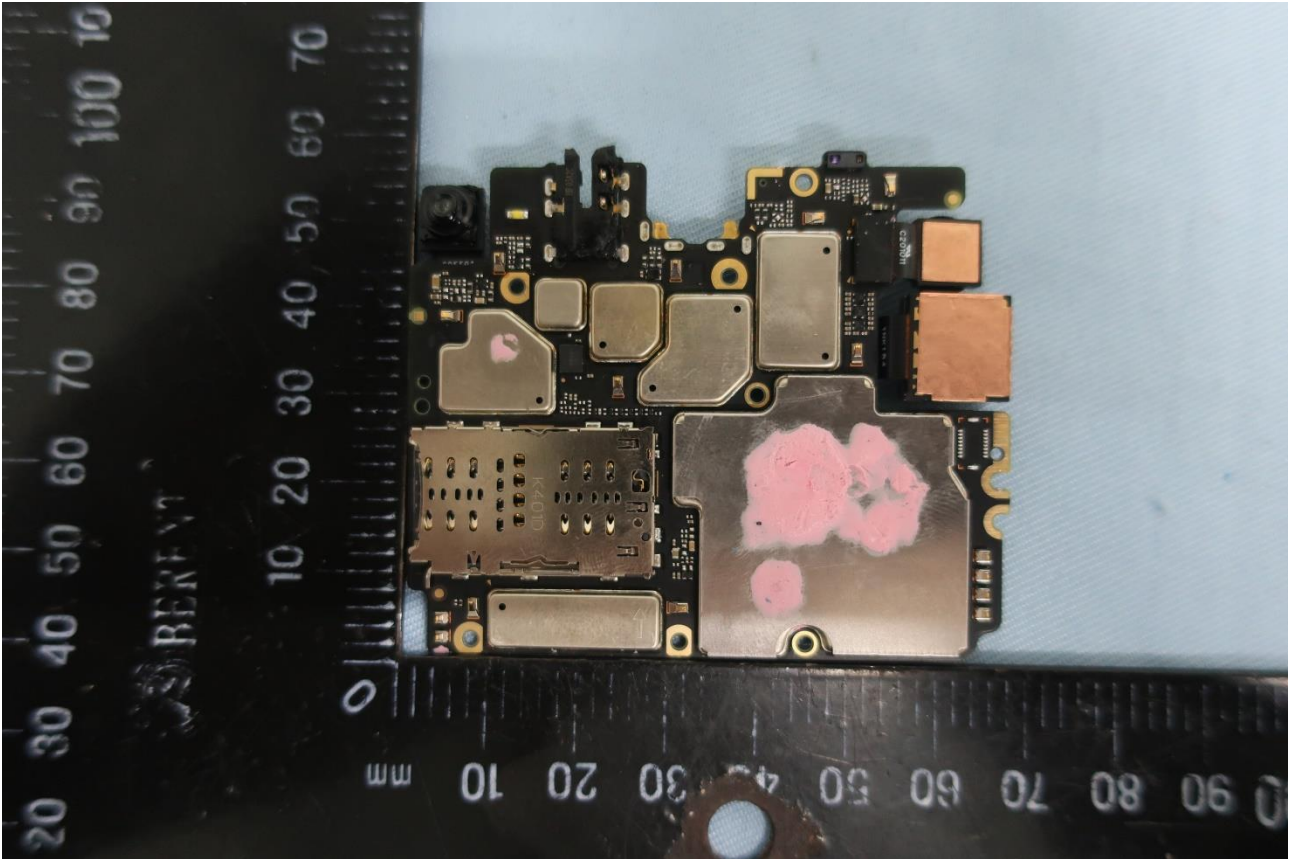

3. Internal Photograph of EUT

Brand Name: Motorola / Model Name: XT2087-1

Brand Name: Motorola / Model Name: XT2087-1

Brand Name: Motorola / Model Name: XT2087-1

Brand Name: Motorola / Model Name: XT2087-1

Brand Name: Motorola / Model Name: XT2087-1

Brand Name: Motorola / Model Name: XT2087-1

Brand Name: Motorola / Model Name: XT2087-1

Brand Name: Motorola / Model Name: XT2087-1

Brand Name: Motorola / Model Name: XT2087-1