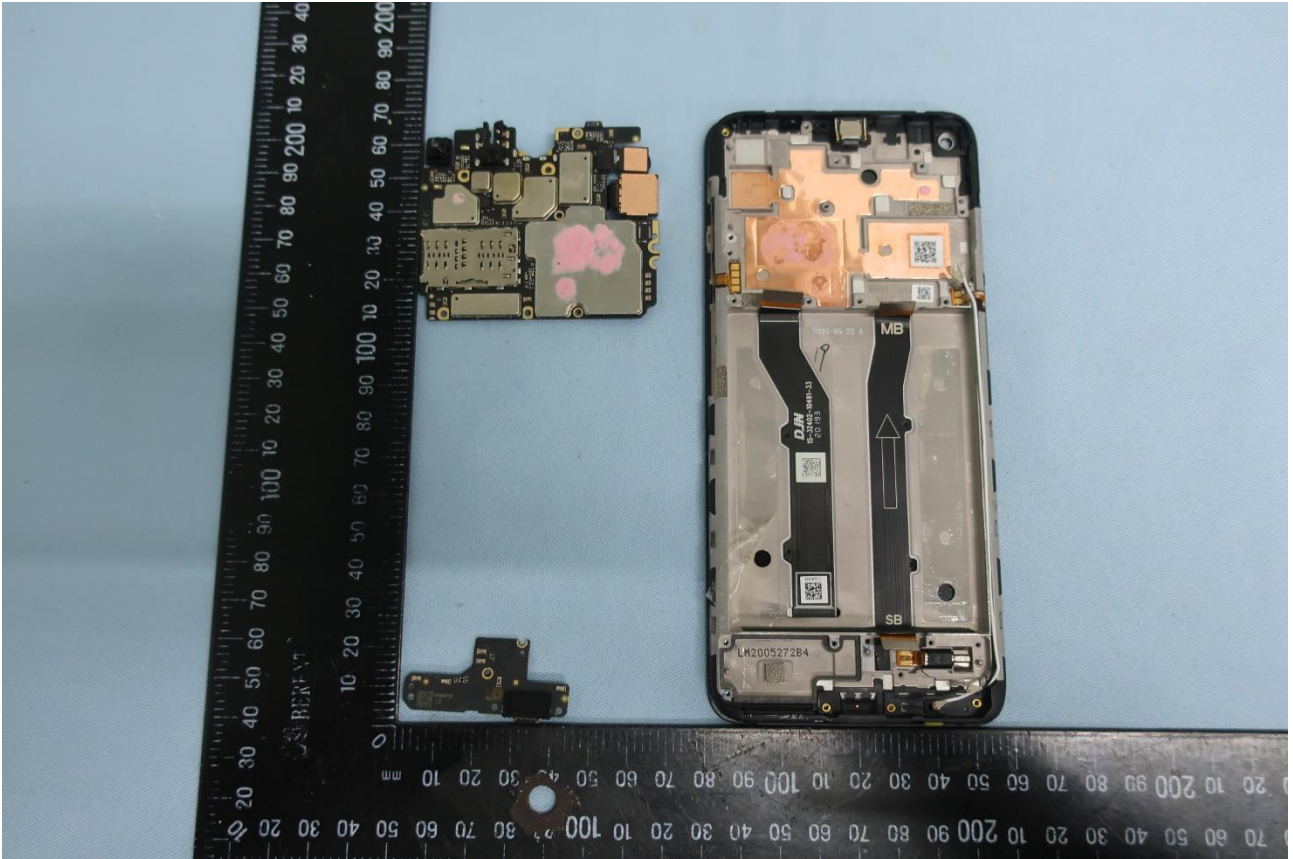

3. Internal Photograph of EUT

Brand Name: Motorola / Model Name: XT2087-1

Brand Name: Motorola / Model Name: XT2087-1

Brand Name: Motorola / Model Name: XT2087-1

Brand Name: Motorola / Model Name: XT2087-1

Brand Name: Motorola / Model Name: XT2087-1

Brand Name: Motorola / Model Name: XT2087-1

Brand Name: Motorola / Model Name: XT2087-1

Brand Name: Motorola / Model Name: XT2087-1

Brand Name: Motorola / Model Name: XT2087-1