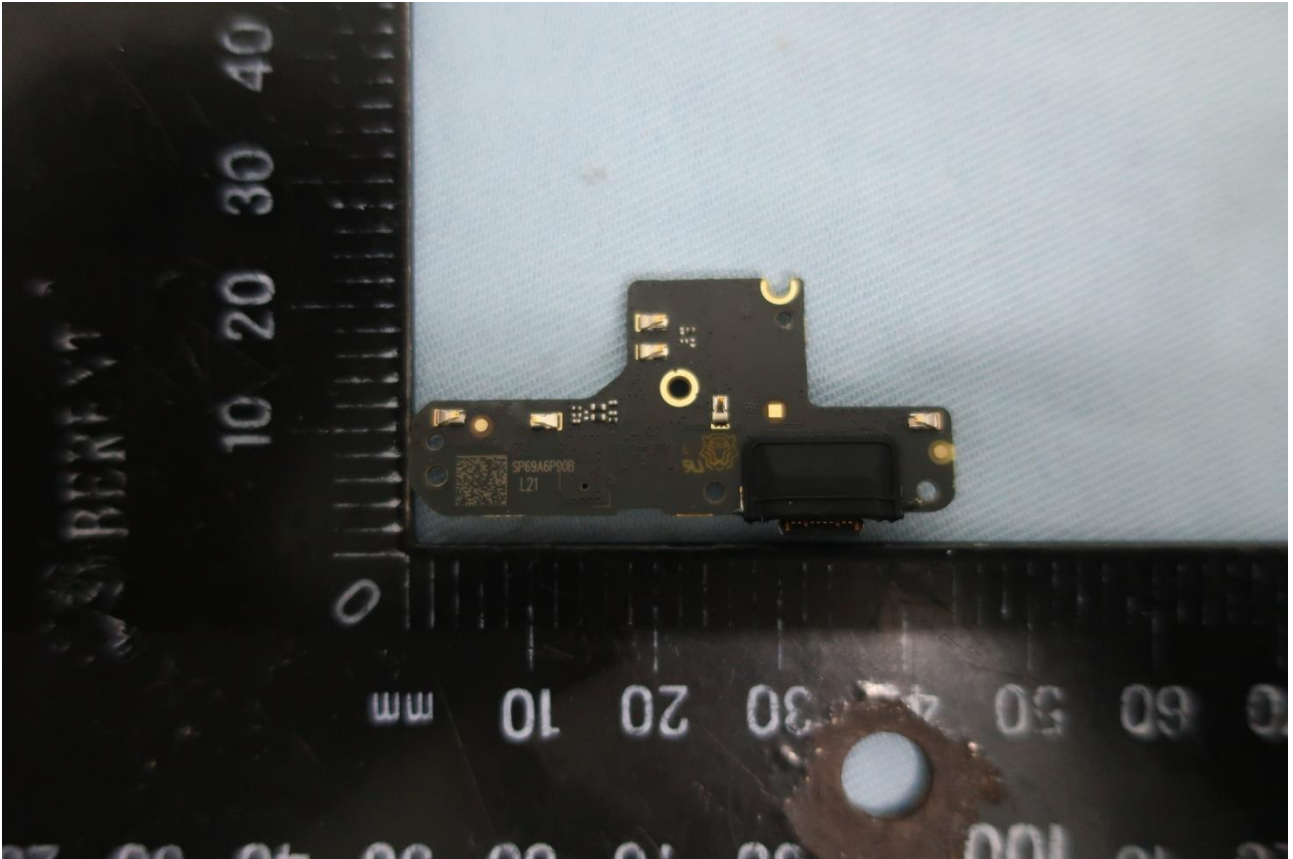

3. Internal Photograph of EUT

Brand Name: Motorola / Model Name: XT2087-1

Brand Name: Motorola / Model Name: XT2087-1

Brand Name: Motorola / Model Name: XT2087-1

Brand Name: Motorola / Model Name: XT2087-1

Brand Name: Motorola / Model Name: XT2087-1

Brand Name: Motorola / Model Name: XT2087-1

Brand Name: Motorola / Model Name: XT2087-1

Brand Name: Motorola / Model Name: XT2087-1

Brand Name: Motorola / Model Name: XT2087-1