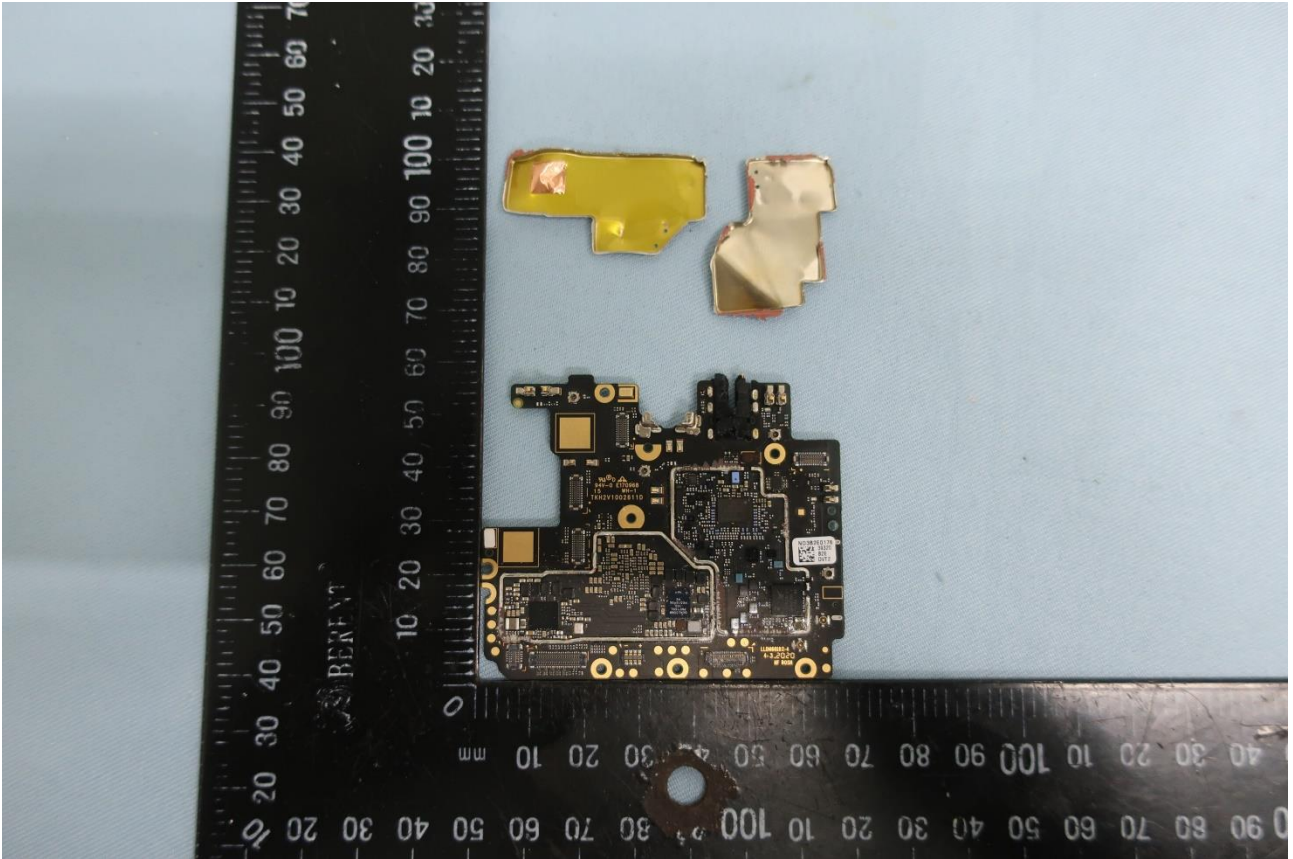

3. Internal Photograph of EUT

Brand Name: Motorola / Model Name: XT2087-1

Brand Name: Motorola / Model Name: XT2087-1

Brand Name: Motorola / Model Name: XT2087-1

Brand Name: Motorola / Model Name: XT2087-1

Brand Name: Motorola / Model Name: XT2087-1

Brand Name: Motorola / Model Name: XT2087-1

Brand Name: Motorola / Model Name: XT2087-1

Brand Name: Motorola / Model Name: XT2087-1

Brand Name: Motorola / Model Name: XT2087-1