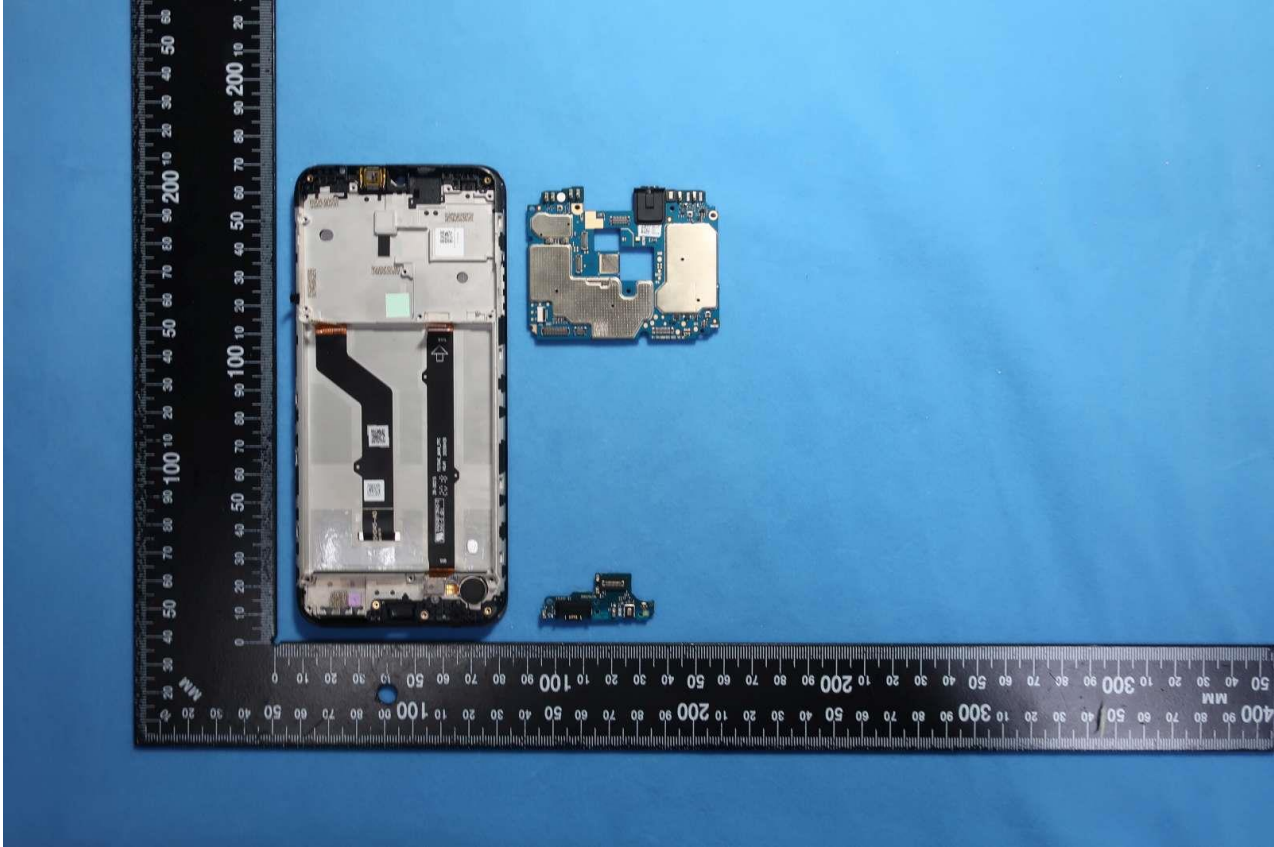

3. Internal Photograph of EUT

Brand Name: Motorola / Model Name: XT2083-3

Brand Name: Motorola / Model Name: XT2083-3

Brand Name: Motorola / Model Name: XT2083-3

Brand Name: Motorola / Model Name: XT2083-3

Brand Name: Motorola / Model Name: XT2083-3

Brand Name: Motorola / Model Name: XT2083-3

Brand Name: Motorola / Model Name: XT2083-3

Brand Name: Motorola / Model Name: XT2083-3

Brand Name: Motorola / Model Name: XT2083-3