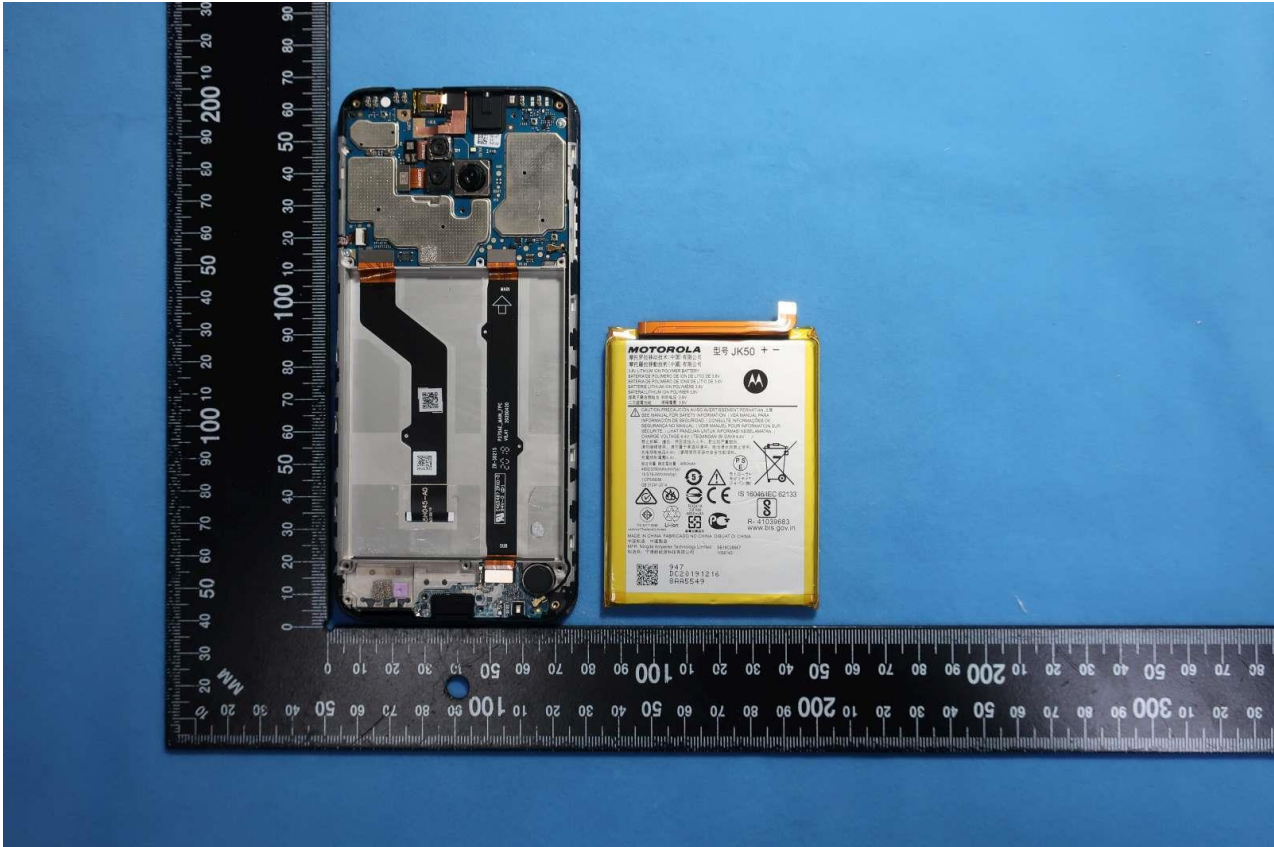

Brand Name: Motorola / Model Name: XT2083-3