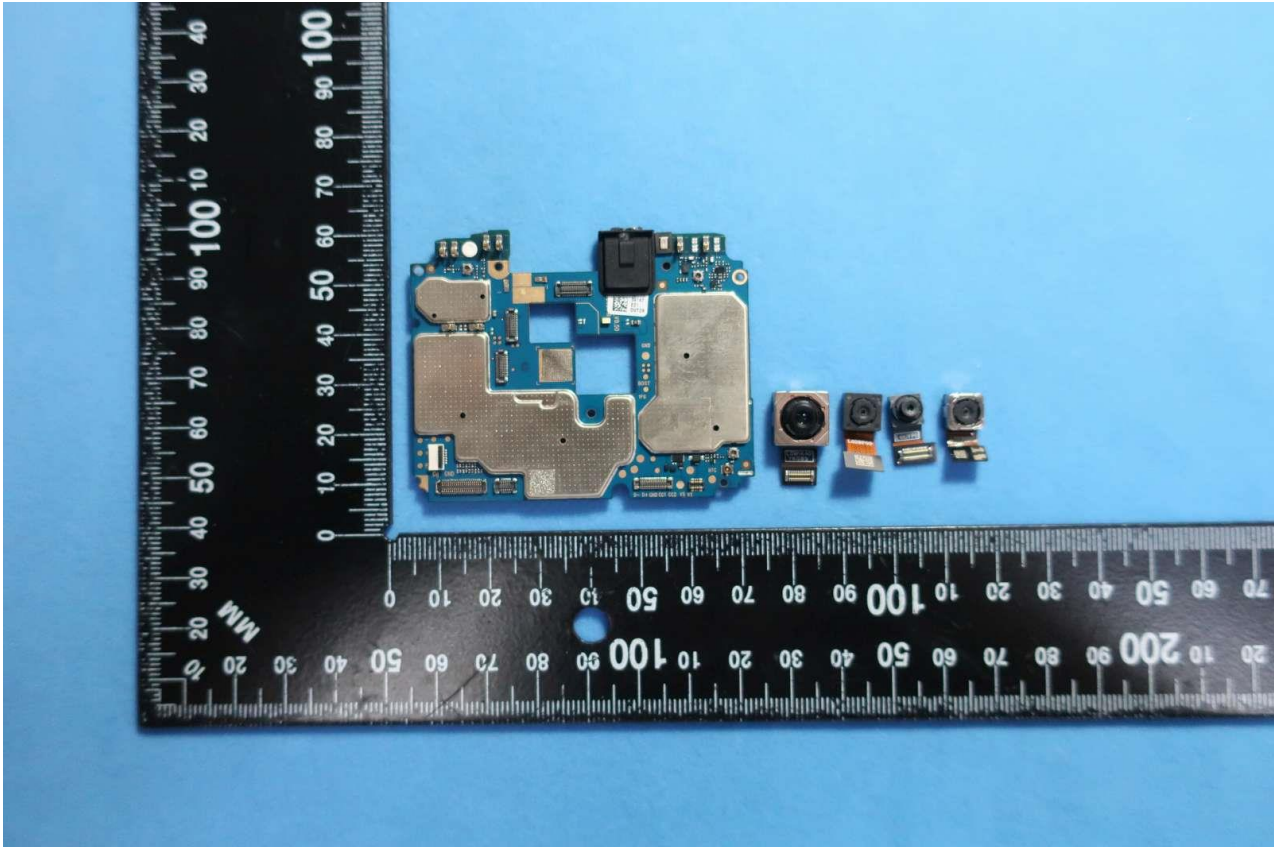

3. Internal Photograph of EUT

Brand Name: Motorola / Model Name: XT2083-3

Brand Name: Motorola / Model Name: XT2083-3

Brand Name: Motorola / Model Name: XT2083-3

Brand Name: Motorola / Model Name: XT2083-3

Brand Name: Motorola / Model Name: XT2083-3

Brand Name: Motorola / Model Name: XT2083-3

Brand Name: Motorola / Model Name: XT2083-3

Brand Name: Motorola / Model Name: XT2083-3

Brand Name: Motorola / Model Name: XT2083-3