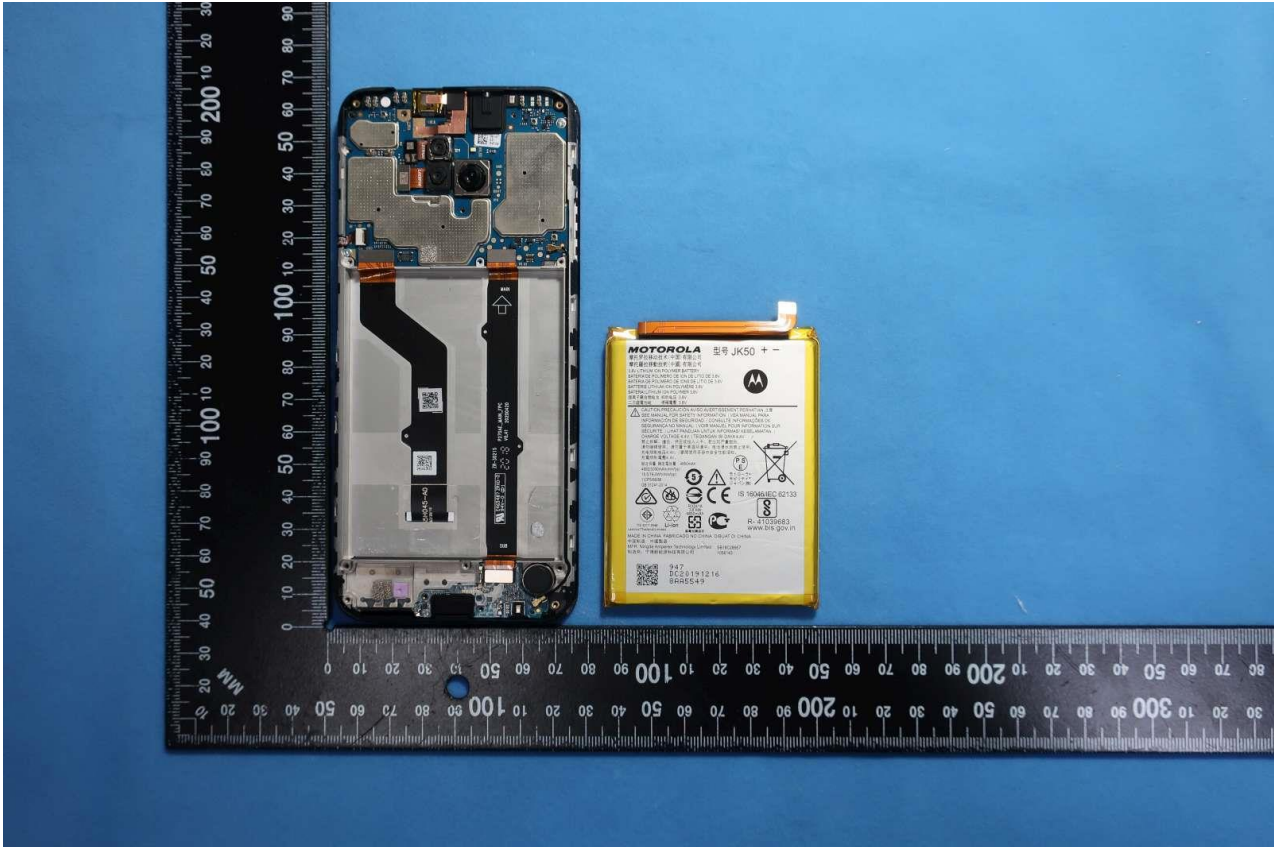

3. Internal Photograph of EUT

Brand Name: Motorola / Model Name: XT2083-3

Brand Name: Motorola / Model Name: XT2083-3

Brand Name: Motorola / Model Name: XT2083-3

Brand Name: Motorola / Model Name: XT2083-3