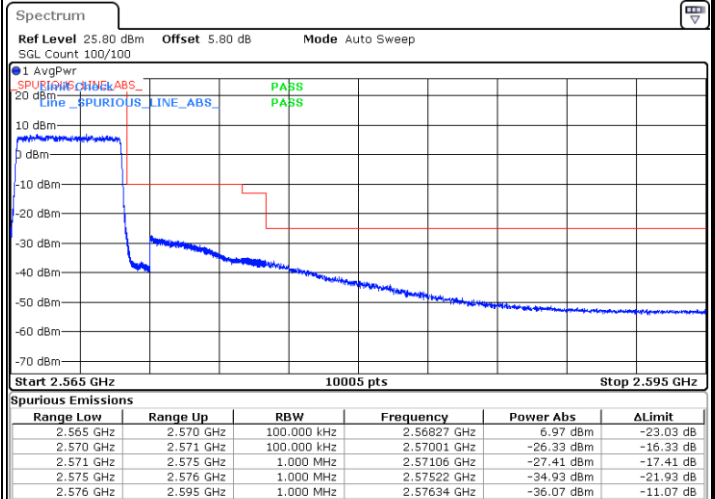

# Conducted Band Edge

LTE Band 7 / 5MHz / 16QAM

Lowest Band Edge / 1 RB

Highest Band Edge / 1 RB

Date: 18.MAY.2020 19:00:03

Date: 18.MAY.2020 19:05:50

Lowest Band Edge / Full RB

Highest Band Edge / Full RB

Date: 18.MAY.2020 19:01:13

Date: 18.MAY.2020 19:04:41

LTE Band 7 / 5MHz / 64QAM

Lowest Band Edge / 1RB

Date: 18.MAY.2020 20:18:37

Highest Band Edge / 1 RB

Date: 18.MAY.2020 20:20:55

Lowest Band Edge / Full RB

Date: 18.MAY.2020 20:19:46

Highest Band Edge / Full RB

Date: 18.MAY.2020 20:22:03

LTE Band 7 / 10MHz / QPSK

Lowest Band Edge / 1 RB

Highest Band Edge / 1 RB

Date: 18.MAY.2020 19:15:38

Date: 18.MAY.2020 19:23:39

Lowest Band Edge / Full RB

Highest Band Edge / Full RB

Date: 18.MAY.2020 19:19:05

Date: 18.MAY.2020 19:20:13

LTE Band 7 / 10MHz / 16QAM

Lowest Band Edge / 1 RB

Highest Band Edge / 1 RB

Date: 18.MAY.2020 19:16:47