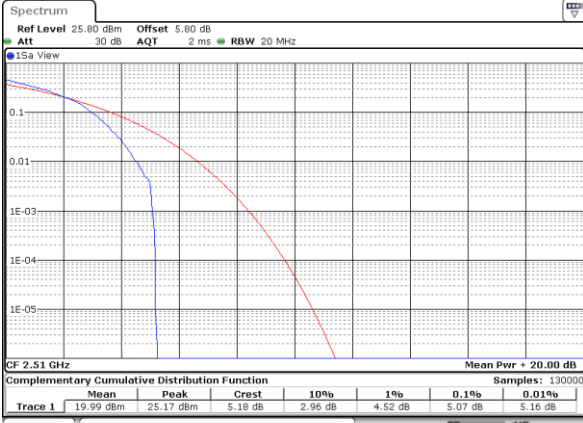

Lowest Channel / Full RB

Date: 18.MAY.2020 21:33:44

Middle Channel / 1RB

Date: 18.MAY.2020 21:35:03

Middle Channel / Full RB

Date: 18.MAY.2020 21:34:22

Highest Channel / 1RB

Date: 18.MAY.2020 21:36:03

Highest Channel / Full RB

Date: 18.MAY.2020 21:36:59

LTE Band 7 / 20MHz / 64QAM

Lowest Channel / 1RB

Date: 18\_MAY.2020 21:33:19

Lowest Channel / Full RB

Date: 18\_MAY.2020 21:33:31

Middle Channel / 1RB

Date: 18\_MAY.2020 21:34:50

Middle Channel / Full RB

Date: 18\_MAY.2020 21:34:35

Highest Channel / 1RB

Date: 18\_MAY.2020 21:36:22

Highest Channel / Full RB

Date: 18\_MAY.2020 21:36:44

**26dB Bandwidth**

Mode	LTE Band 7 : 26dB BW(MHz)							
BW	5MHz		10MHz		15MHz		20MHz	
Mod.	QPSK	16QAM	QPSK	16QAM	QPSK	16QAM	QPSK	16QAM
Lowest CH	4.92	4.97	9.75	9.65	14.30	14.12	20.30	20.10
Middle CH	5.00	4.90	9.75	9.79	14.30	14.63	20.14	20.22
Highest CH	4.89	4.99	9.71	9.77	14.42	14.33	20.18	20.18
Mode	LTE Band 7 : 26dB BW(MHz)							
BW	5MHz		10MHz		15MHz		20MHz	
Mod.	64QAM		64QAM		64QAM		64QAM	
Lowest CH	4.96		9.73		14.42		20.10	
Middle CH	4.85		9.95		14.57		20.18	
Highest CH	4.99		9.75		14.84		20.18	