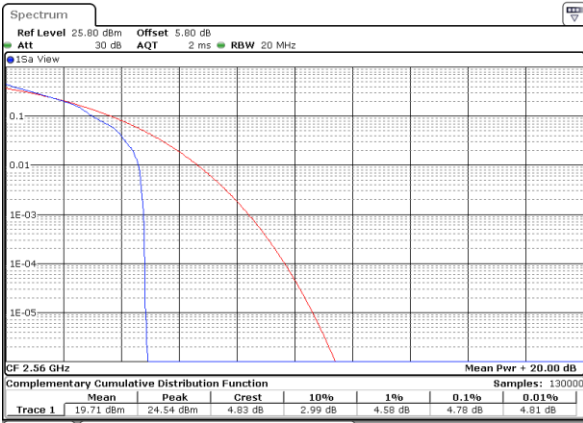

Lowest Channel / Full RB

Date: 18.MAY.2020 21:33:44

Middle Channel / 1RB

Date: 18.MAY.2020 21:35:03

Middle Channel / Full RB

Date: 18.MAY.2020 21:34:22

Highest Channel / 1RB

Date: 18.MAY.2020 21:36:03

Highest Channel / Full RB

Date: 18.MAY.2020 21:36:59

LTE Band 7 / 20MHz / 64QAM

Lowest Channel / 1RB

Date: 18\_MAY.2020 21:33:19

Lowest Channel / Full RB

Date: 18\_MAY.2020 21:33:31

Middle Channel / 1RB

Date: 18\_MAY.2020 21:34:50

Middle Channel / Full RB

Date: 18\_MAY.2020 21:34:35

Highest Channel / 1RB

Date: 18\_MAY.2020 21:36:22

Highest Channel / Full RB

Date: 18\_MAY.2020 21:36:44

**26dB Bandwidth**

Mode	LTE Band 7 : 26dB BW(MHz)							
BW	5MHz		10MHz		15MHz		20MHz	
Mod.	QPSK	16QAM	QPSK	16QAM	QPSK	16QAM	QPSK	16QAM
Lowest CH	4.92	4.97	9.75	9.65	14.30	14.12	20.30	20.10
Middle CH	5.00	4.90	9.75	9.79	14.30	14.63	20.14	20.22
Highest CH	4.89	4.99	9.71	9.77	14.42	14.33	20.18	20.18
Mode	LTE Band 7 : 26dB BW(MHz)							
BW	5MHz		10MHz		15MHz		20MHz	
Mod.	64QAM		64QAM		64QAM		64QAM	
Lowest CH	4.96		9.73		14.42		20.10	
Middle CH	4.85		9.95		14.57		20.18	
Highest CH	4.99		9.75		14.84		20.18	