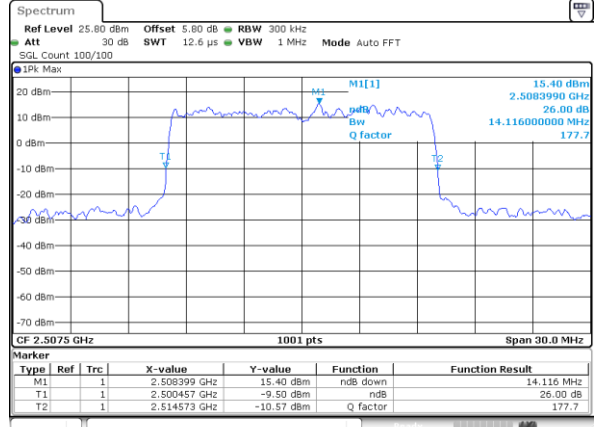

Highest Channel / 10MHz / 16QAM

Date: 18.MAY.2020 19:14:29

LTE Band 7

Lowest Channel / 15MHz / QPSK

Date: 18.MAY.2020 19:29:48

Lowest Channel / 15MHz / 16QAM

Date: 18.MAY.2020 19:29:28

Middle Channel / 15MHz / QPSK

Date: 18.MAY.2020 19:30:08

Middle Channel / 15MHz / 16QAM

Date: 18.MAY.2020 19:30:28

Highest Channel / 15MHz / QPSK

Date: 18.MAY.2020 19:30:08

Highest Channel / 15MHz / 16QAM

Date: 18.MAY.2020 19:30:48

LTE Band 7