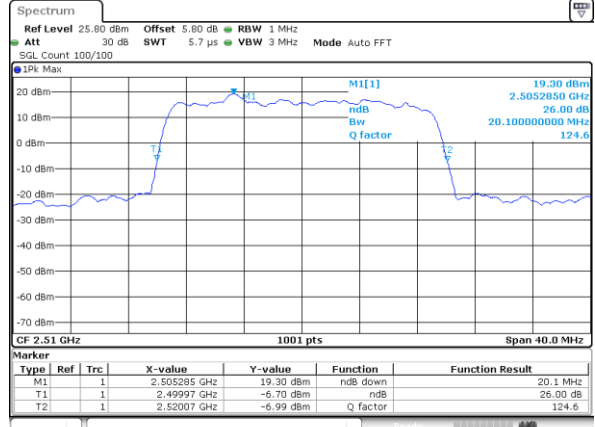

Lowest Channel / 20MHz / 16QAM

Date: 18_MAY.2020 19:57:122