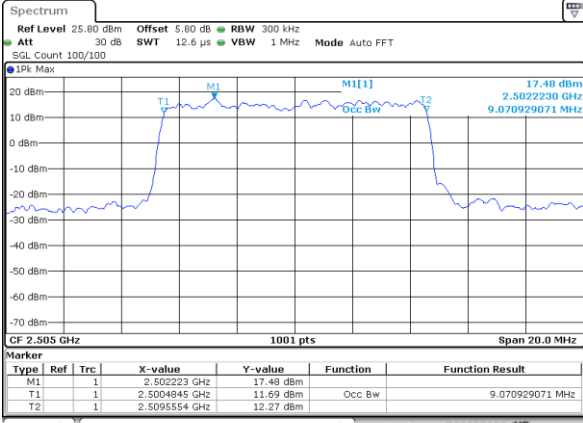

LTE Band 7

Lowest Channel / 5MHz / QPSK

Date: 18\_MAY.2020 18:55:53

Lowest Channel / 5MHz / 16QAM

Date: 18\_MAY.2020 18:56:14

Middle Channel / 5MHz / QPSK

Date: 18\_MAY.2020 18:56:54

Middle Channel / 5MHz / 16QAM

Date: 18\_MAY.2020 18:56:34

Highest Channel / 5MHz / QPSK

Date: 18\_MAY.2020 18:57:14

Highest Channel / 5MHz / 16QAM

Date: 18\_MAY.2020 18:57:34

LTE Band 7

Lowest Channel / 10MHz / QPSK

Date: 18\_MAY.2020 19:12:38