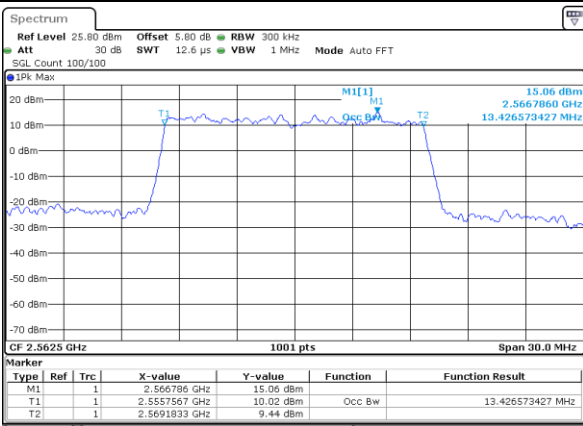

Date: 18\_MAY.2020 20:14:12

Highest Channel / 10MHz / 64QAM

Date: 18\_MAY.2020 20:22:34

LTE Band 7

Lowest Channel / 15MHz / 64QAM

Date: 18\_MAY.2020 20:30:32

Lowest Channel / 20MHz / 64QAM

Date: 18\_MAY.2020 21:25:46

Middle Channel / 15MHz / 64QAM

Date: 18\_MAY.2020 20:30:43

Middle Channel / 20MHz / 64QAM

Date: 18\_MAY.2020 21:29:18

Highest Channel / 15MHz / 64QAM

Date: 18\_MAY.2020 20:30:53

Highest Channel / 20MHz / 64QAM