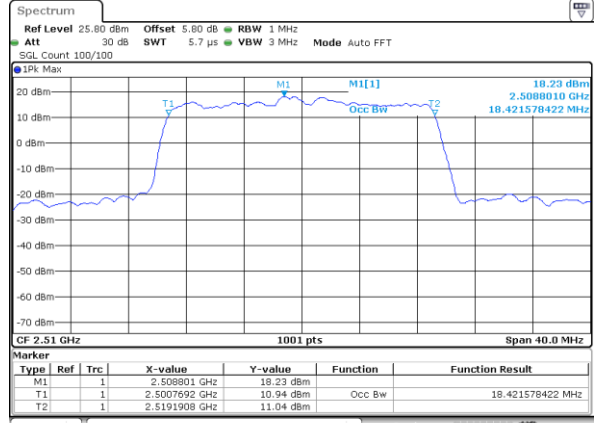

Date: 18\_MAY.2020 20:14:12

Highest Channel / 10MHz / 64QAM

Date: 18\_MAY.2020 20:22:34

LTE Band 7

Lowest Channel / 15MHz / 64QAM

Date: 18\_MAY.2020 20:30:32

Lowest Channel / 20MHz / 64QAM

Date: 18\_MAY.2020 21:25:46