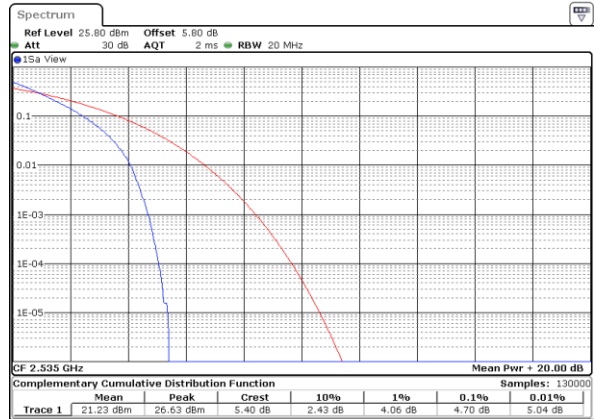

LTE Band 7 / 20MHz / QPSK

Lowest Channel / 1RB

Date: 18\_MAY.2020 21:32:49

Lowest Channel / Full RB

Date: 18\_MAY.2020 21:33:58

Middle Channel / 1RB

Date: 18\_MAY.2020 21:35:20

Middle Channel / Full RB