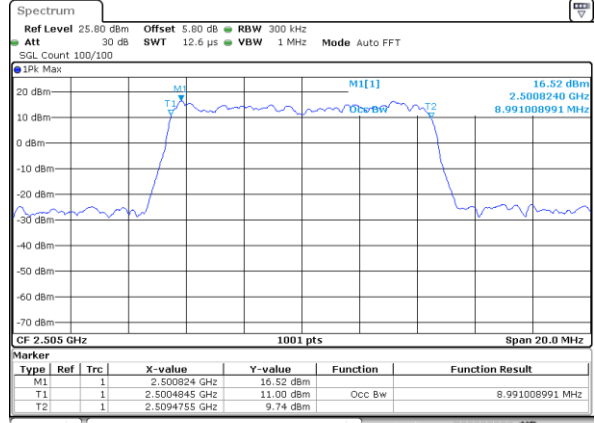

Middle Channel / 20MHz / 16QAM

Date: 18\_MAY.2020 19:58:13

Highest Channel / 20MHz / QPSK

Date: 18\_MAY.2020 19:58:53

Highest Channel / 20MHz / 16QAM

Date: 18\_MAY.2020 19:58:33

LTE Band 7

Lowest Channel / 5MHz / 64QAM

Date: 18\_MAY.2020 20:13:52

Lowest Channel / 10MHz / 64QAM

Date: 18\_MAY.2020 20:22:13

Middle Channel / 5MHz / 64QAM

Date: 18\_MAY.2020 20:14:02

Middle Channel / 10MHz / 64QAM

Date: 18\_MAY.2020 20:22:24

Highest Channel / 5MHz / 64QAM