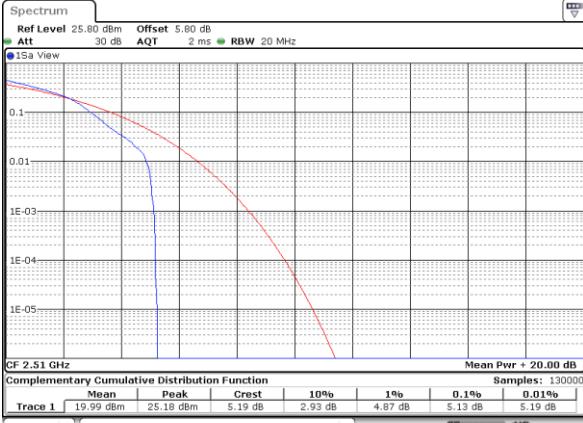

Date: 18\_MAY.2020 21:34:10

Highest Channel / 1RB

Date: 18\_MAY.2020 21:35:46

Highest Channel / Full RB

Date: 18\_MAY.2020 21:37:23

LTE Band 7 / 20MHz / 16QAM

Lowest Channel / 1RB

Date: 18.MAY.2020 21:33:01

Lowest Channel / Full RB

Date: 18.MAY.2020 21:33:44

Middle Channel / 1RB

Date: 18.MAY.2020 21:35:03

Middle Channel / Full RB

Date: 18.MAY.2020 21:34:22

Highest Channel / 1RB

Date: 18.MAY.2020 21:36:03