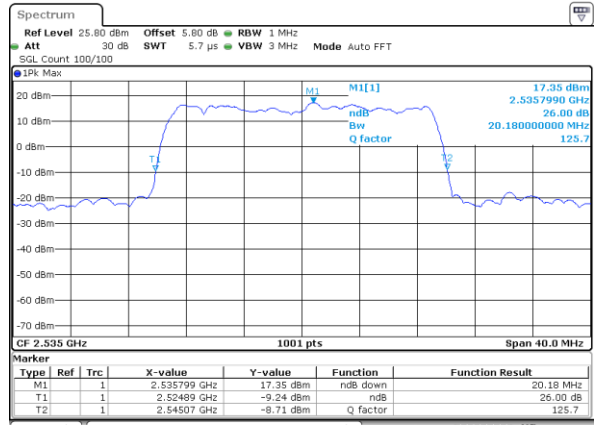

Lowest Channel / 10MHz / 64QAM

Date: 18.MAY.2020 20:22:44

Middle Channel / 5MHz / 64QAM

Date: 18.MAY.2020 20:14:33

Middle Channel / 10MHz / 64QAM

Date: 18.MAY.2020 20:22:54

Highest Channel / 5MHz / 64QAM

Date: 18.MAY.2020 20:14:43

Highest Channel / 10MHz / 64QAM

Date: 18.MAY.2020 20:23:04

LTE Band 7

Lowest Channel / 15MHz / 64QAM

Date: 18\_MAY.2020 20:31:03

Lowest Channel / 20MHz / 64QAM

Date: 18\_MAY.2020 21:25:57

Middle Channel / 15MHz / 64QAM

Date: 18\_MAY.2020 20:31:13

Middle Channel / 20MHz / 64QAM

Date: 18\_MAY.2020 21:29:30

Highest Channel / 15MHz / 64QAM

Date: 18\_MAY.2020 20:31:23

Highest Channel / 20MHz / 64QAM

Date: 18\_MAY.2020 21:29:56

Occupied Bandwidth

Mode	LTE Band 7 : 99%OBW(MHz)							
BW	5MHz		10MHz		15MHz		20MHz	
Mod.	QPSK	16QAM	QPSK	16QAM	QPSK	16QAM	QPSK	16QAM
Lowest CH	4.52	4.51	9.07	8.99	13.40	13.46	18.30	18.38
Middle CH	4.49	4.52	9.05	9.03	13.43	13.46	18.22	18.42
Highest CH	4.48	4.50	8.99	9.01	13.40	13.52	18.42	18.38
Mode	LTE Band 7 : 99%OBW(MHz)							
BW	5MHz		10MHz		15MHz		20MHz	
Mod.	64QAM		64QAM		64QAM		64QAM	
Lowest CH	4.47		8.99		13.46		18.42	
Middle CH	4.50		9.05		13.49		18.26	
Highest CH	4.50		8.99		13.43		18.46	