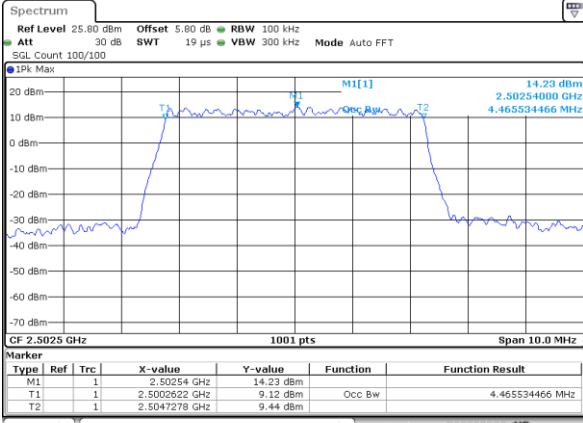

Middle Channel / 20MHz / 16QAM

Date: 18\_MAY.2020 19:58:13

Highest Channel / 20MHz / QPSK

Date: 18\_MAY.2020 19:58:53

Highest Channel / 20MHz / 16QAM

Date: 18\_MAY.2020 19:58:33

LTE Band 7

Lowest Channel / 5MHz / 64QAM