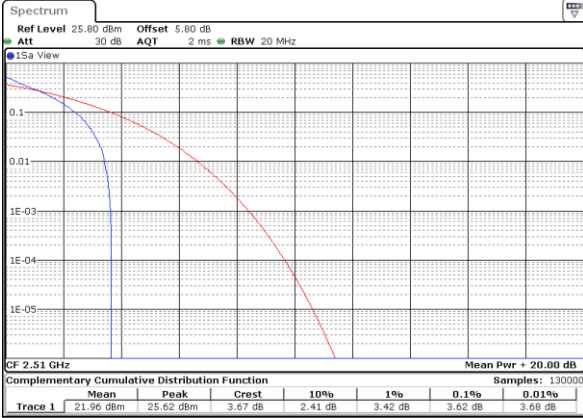

LTE Band 7 / 20MHz / QPSK

Lowest Channel / 1RB

Date: 18\_MAY.2020 21:32:49

Lowest Channel / Full RB

Date: 18\_MAY.2020 21:33:58

Middle Channel / 1RB

Date: 18\_MAY.2020 21:35:20

Middle Channel / Full RB

Date: 18\_MAY.2020 21:34:10

Highest Channel / 1RB

Date: 18\_MAY.2020 21:35:46

Highest Channel / Full RB

Date: 18\_MAY.2020 21:37:23

LTE Band 7 / 20MHz / 16QAM

Lowest Channel / 1RB

Date: 18.MAY.2020 21:33:01