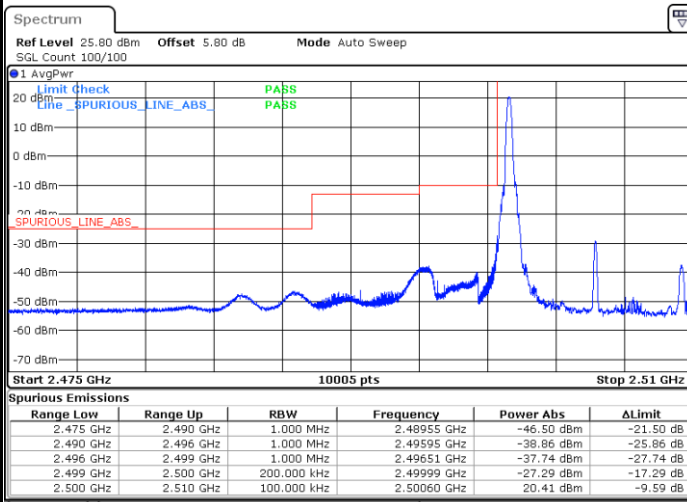

Date: 18.MAY.2020 20:19:46

Highest Band Edge / Full RB

Date: 18.MAY.2020 20:22:03

LTE Band 7 / 10MHz / QPSK

Lowest Band Edge / 1 RB

Highest Band Edge / 1 RB

Date: 18.MAY.2020 19:15:38

Date: 18.MAY.2020 19:23:39

Lowest Band Edge / Full RB

Highest Band Edge / Full RB

Date: 18.MAY.2020 19:19:05

Date: 18.MAY.2020 19:20:13

LTE Band 7 / 10MHz / 16QAM

Lowest Band Edge / 1 RB

Highest Band Edge / 1 RB

Date: 18.MAY.2020 19:16:47

Date: 18.MAY.2020 19:22:30

Lowest Band Edge / Full RB

Highest Band Edge / Full RB

Date: 18.MAY.2020 19:17:56

Date: 18.MAY.2020 19:21:22

LTE Band 7 / 10MHz / 64QAM

Lowest Band Edge / 1 RB

Date: 18.MAY.2020 20:26:57

Highest Band Edge / 1 RB

Date: 18.MAY.2020 20:29:14

Lowest Band Edge / Full RB

Date: 18.MAY.2020 20:28:05

Highest Band Edge / Full RB

Date: 18.MAY.2020 20:30:22

LTE Band 7 / 15MHz / QPSK

Lowest Band Edge / 1 RB