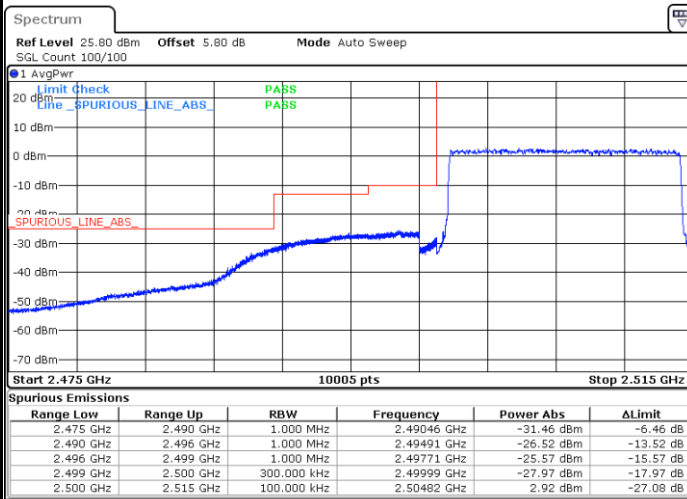

Lowest Band Edge / Full RB

Highest Band Edge / Full RB

Date: 18.MAY.2020 19:19:05

Date: 18.MAY.2020 19:20:13

LTE Band 7 / 10MHz / 16QAM

Lowest Band Edge / 1 RB

Highest Band Edge / 1 RB

Date: 18.MAY.2020 19:16:47

Date: 18.MAY.2020 19:22:30

Lowest Band Edge / Full RB

Highest Band Edge / Full RB

Date: 18.MAY.2020 19:17:56

Date: 18.MAY.2020 19:21:22

LTE Band 7 / 10MHz / 64QAM

Lowest Band Edge / 1 RB

Date: 18.MAY.2020 20:26:57

Highest Band Edge / 1 RB

Date: 18.MAY.2020 20:29:14

Lowest Band Edge / Full RB

Date: 18.MAY.2020 20:28:05

Highest Band Edge / Full RB

Date: 18.MAY.2020 20:30:22

LTE Band 7 / 15MHz / QPSK

Lowest Band Edge / 1 RB

Date: 18.MAY.2020 19:32:18

Highest Band Edge / 1 RB

Date: 18.MAY.2020 19:40:20

Lowest Band Edge / Full RB

Date: 18.MAY.2020 19:35:46

Highest Band Edge / Full RB

Date: 18.MAY.2020 19:36:54

LTE Band 7 / 15MHz / 16QAM