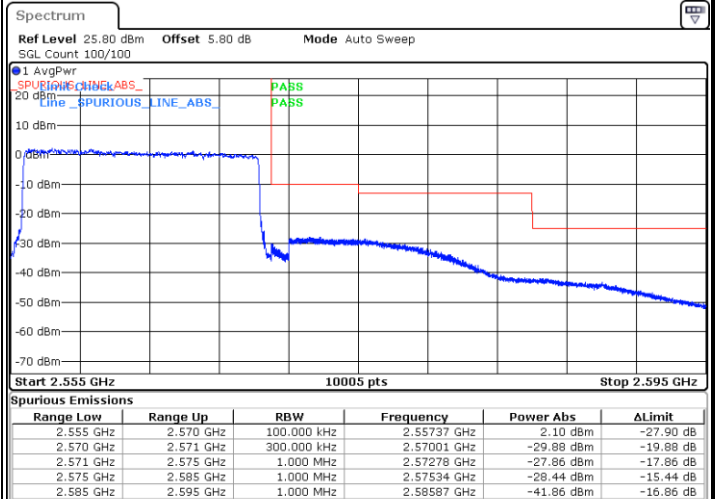

Highest Band Edge / 1 RB

Date: 18.MAY.2020 20:29:14

Lowest Band Edge / Full RB

Date: 18.MAY.2020 20:28:05

Highest Band Edge / Full RB

Date: 18.MAY.2020 20:30:22

LTE Band 7 / 15MHz / QPSK

Lowest Band Edge / 1 RB

Date: 18.MAY.2020 19:32:18

Highest Band Edge / 1 RB

Date: 18.MAY.2020 19:40:20

Lowest Band Edge / Full RB

Date: 18.MAY.2020 19:35:46

Highest Band Edge / Full RB

Date: 18.MAY.2020 19:36:54

LTE Band 7 / 15MHz / 16QAM

Lowest Band Edge / 1 RB

Date: 18.MAY.2020 19:33:27

Highest Band Edge / 1 RB

Date: 18.MAY.2020 19:39:12

Lowest Band Edge / Full RB

Date: 18.MAY.2020 19:34:36

Highest Band Edge / Full RB

Date: 18.MAY.2020 19:38:03