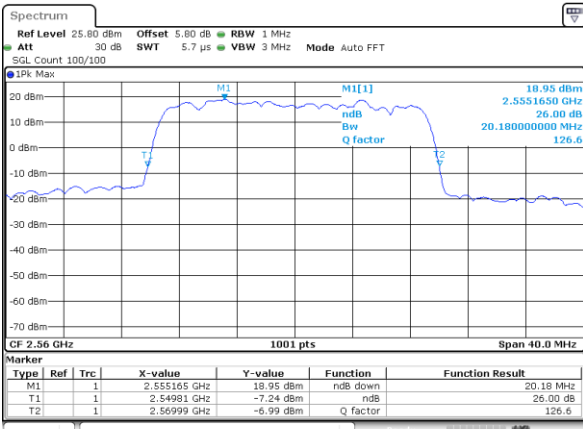

Date: 18\_MAY.2020 19:58:123

Highest Channel / 20MHz / QPSK

Date: 18\_MAY.2020 19:59:03

Highest Channel / 20MHz / 16QAM

Date: 18\_MAY.2020 19:59:143

LTE Band 7

Lowest Channel / 5MHz / 64QAM

Date: 18.MAY.2020 20:14:23