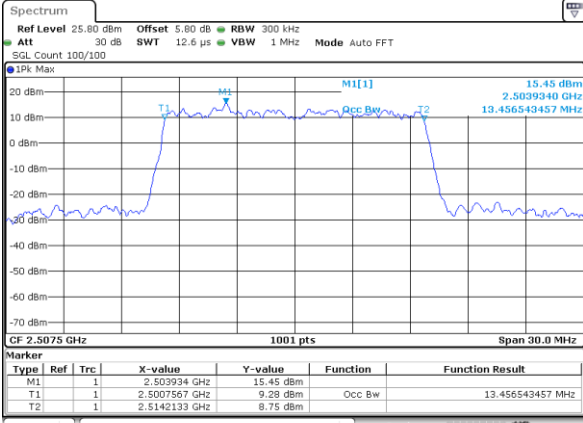

Date: 18\_MAY.2020 20:13:52

Lowest Channel / 10MHz / 64QAM

Date: 18\_MAY.2020 20:22:13

Middle Channel / 5MHz / 64QAM

Date: 18\_MAY.2020 20:14:02

Middle Channel / 10MHz / 64QAM

Date: 18\_MAY.2020 20:22:24

Highest Channel / 5MHz / 64QAM

Date: 18\_MAY.2020 20:14:12

Highest Channel / 10MHz / 64QAM

Date: 18\_MAY.2020 20:22:34

LTE Band 7

Lowest Channel / 15MHz / 64QAM

Date: 18\_MAY.2020 20:30:32

Lowest Channel / 20MHz / 64QAM

Date: 18\_MAY.2020 21:25:46