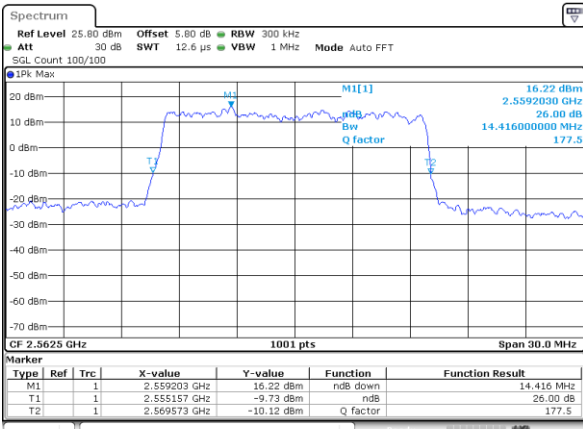

Highest Channel / 10MHz / 16QAM

Date: 18.MAY.2020 19:14:29

LTE Band 7

Lowest Channel / 15MHz / QPSK

Date: 18.MAY.2020 19:29:48

Lowest Channel / 15MHz / 16QAM

Date: 18.MAY.2020 19:29:28

Middle Channel / 15MHz / QPSK

Date: 18.MAY.2020 19:30:08

Middle Channel / 15MHz / 16QAM

Date: 18.MAY.2020 19:30:28

Highest Channel / 15MHz / QPSK

Date: 18.MAY.2020 19:30:08

Highest Channel / 15MHz / 16QAM

Date: 18.MAY.2020 19:30:48

LTE Band 7