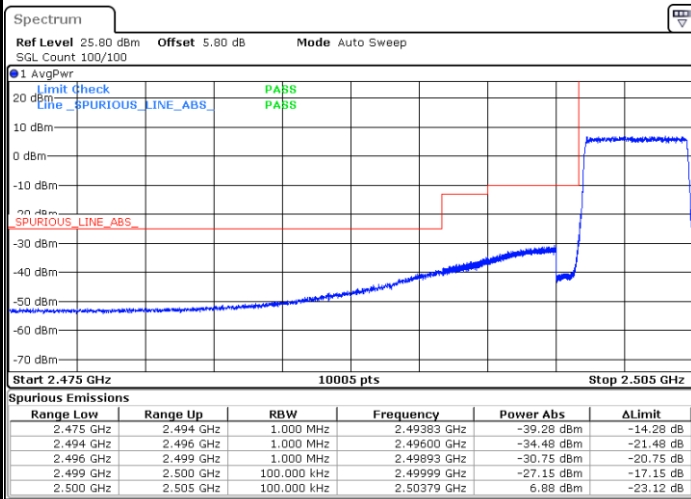

# Conducted Band Edge

LTE Band 7 / 5MHz / 16QAM

Lowest Band Edge / 1 RB

Highest Band Edge / 1 RB

Date: 18.MAY.2020 19:00:03

Date: 18.MAY.2020 19:05:50

Lowest Band Edge / Full RB

Highest Band Edge / Full RB

Date: 18.MAY.2020 19:01:13

Date: 18.MAY.2020 19:04:41

LTE Band 7 / 5MHz / 64QAM

Lowest Band Edge / 1RB

Date: 18.MAY.2020 20:18:37

Highest Band Edge / 1 RB

Date: 18.MAY.2020 20:20:55

Lowest Band Edge / Full RB

Date: 18.MAY.2020 20:19:46

Highest Band Edge / Full RB

Date: 18.MAY.2020 20:22:03

LTE Band 7 / 10MHz / QPSK

Lowest Band Edge / 1 RB

Highest Band Edge / 1 RB

Date: 18.MAY.2020 19:15:38

Date: 18.MAY.2020 19:23:39