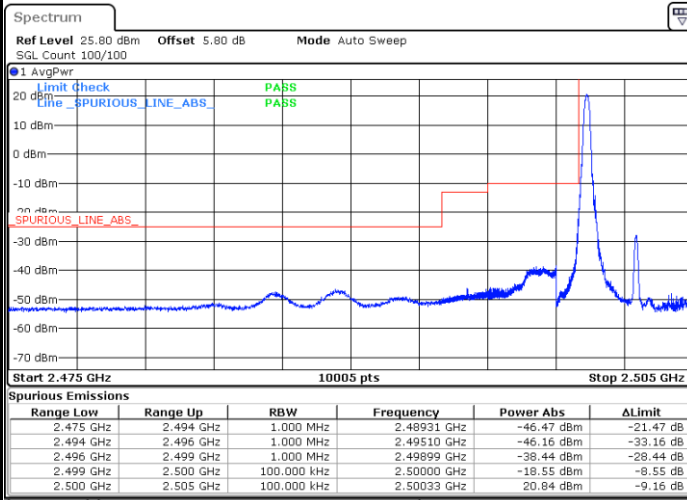

# Conducted Band Edge

LTE Band 7 / 5MHz / 16QAM

Lowest Band Edge / 1 RB

Highest Band Edge / 1 RB

Date: 18.MAY.2020 19:00:03

Date: 18.MAY.2020 19:05:50

Lowest Band Edge / Full RB

Highest Band Edge / Full RB

Date: 18.MAY.2020 19:01:13

Date: 18.MAY.2020 19:04:41

LTE Band 7 / 5MHz / 64QAM

Lowest Band Edge / 1RB

Date: 18.MAY.2020 20:18:37

Highest Band Edge / 1 RB

Date: 18.MAY.2020 20:20:55

Lowest Band Edge / Full RB

Date: 18.MAY.2020 20:19:46

Highest Band Edge / Full RB

Date: 18.MAY.2020 20:22:03

LTE Band 7 / 10MHz / QPSK

Lowest Band Edge / 1 RB

Highest Band Edge / 1 RB

Date: 18.MAY.2020 19:15:38

Date: 18.MAY.2020 19:23:39