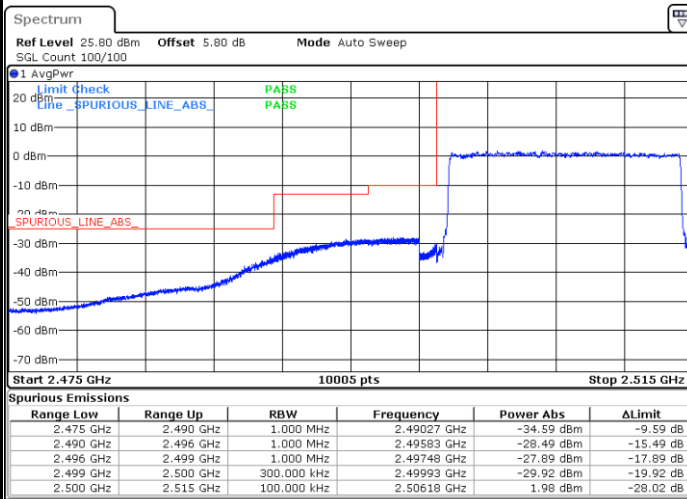

Highest Band Edge / 1 RB

Date: 18.MAY.2020 20:29:14

Lowest Band Edge / Full RB

Date: 18.MAY.2020 20:28:05

Highest Band Edge / Full RB

Date: 18.MAY.2020 20:30:22

LTE Band 7 / 15MHz / QPSK

Lowest Band Edge / 1 RB

Date: 18.MAY.2020 19:32:18

Highest Band Edge / 1 RB

Date: 18.MAY.2020 19:40:20

Lowest Band Edge / Full RB

Date: 18.MAY.2020 19:35:46

Highest Band Edge / Full RB

Date: 18.MAY.2020 19:36:54

LTE Band 7 / 15MHz / 16QAM

Lowest Band Edge / 1 RB

Date: 18.MAY.2020 19:33:27

Highest Band Edge / 1 RB

Date: 18.MAY.2020 19:39:12

Lowest Band Edge / Full RB

Date: 18.MAY.2020 19:34:36

Highest Band Edge / Full RB

Date: 18.MAY.2020 19:38:03