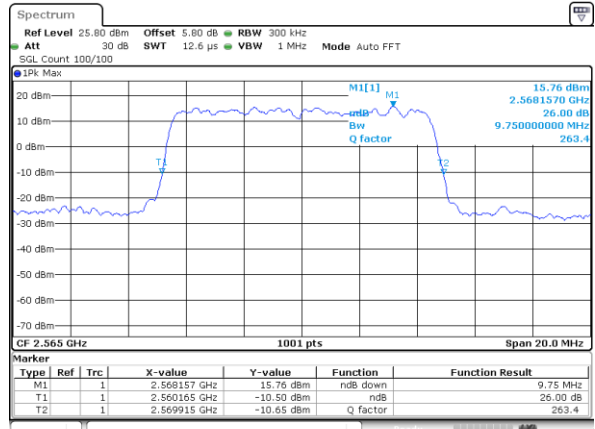

Date: 18\_MAY.2020 19:58:123

Highest Channel / 20MHz / QPSK

Date: 18\_MAY.2020 19:59:03

Highest Channel / 20MHz / 16QAM

Date: 18\_MAY.2020 19:59:143

LTE Band 7

Lowest Channel / 5MHz / 64QAM

Date: 18.MAY.2020 20:14:23

Lowest Channel / 10MHz / 64QAM

Date: 18.MAY.2020 20:22:44

Middle Channel / 5MHz / 64QAM

Date: 18.MAY.2020 20:14:33

Middle Channel / 10MHz / 64QAM

Date: 18.MAY.2020 20:22:54

Highest Channel / 5MHz / 64QAM

Date: 18.MAY.2020 20:14:43

Highest Channel / 10MHz / 64QAM

Date: 18.MAY.2020 20:23:04

LTE Band 7

Lowest Channel / 15MHz / 64QAM

Date: 18\_MAY.2020 20:31:03

Lowest Channel / 20MHz / 64QAM

Date: 18\_MAY.2020 21:25:57

Middle Channel / 15MHz / 64QAM