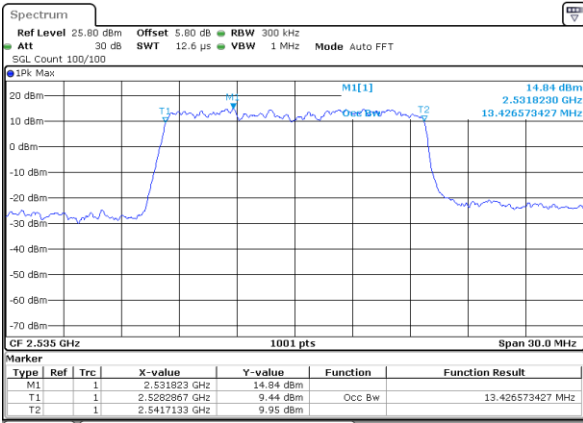

Middle Channel / 15MHz / QPSK

Date: 18_MAY.2020 19:29:58