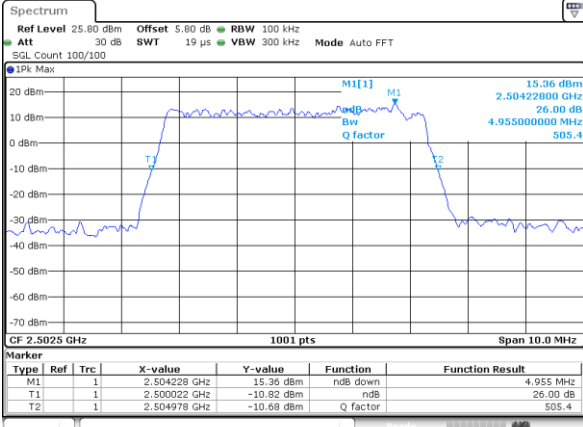

Date: 18\_MAY.2020 19:58:123

Highest Channel / 20MHz / QPSK

Date: 18\_MAY.2020 19:59:03

Highest Channel / 20MHz / 16QAM

Date: 18\_MAY.2020 19:59:143

LTE Band 7

Lowest Channel / 5MHz / 64QAM

Date: 18.MAY.2020 20:14:23