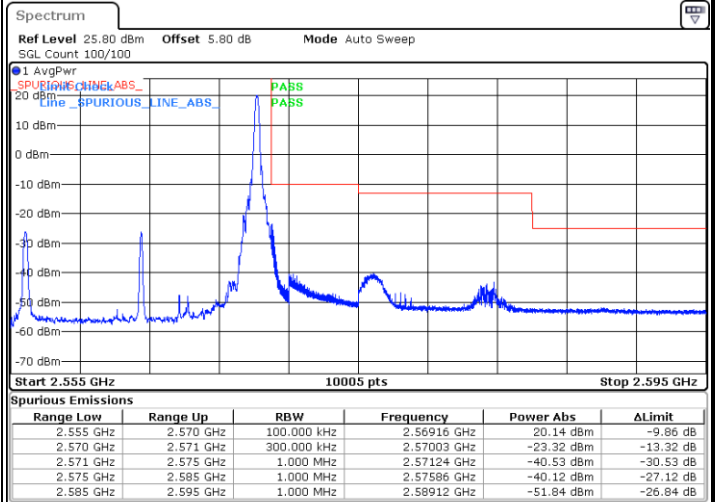

Date: 18.MAY.2020 19:22:30

Lowest Band Edge / Full RB

Highest Band Edge / Full RB

Date: 18.MAY.2020 19:17:56

Date: 18.MAY.2020 19:21:22

LTE Band 7 / 10MHz / 64QAM

Lowest Band Edge / 1 RB

Date: 18.MAY.2020 20:26:57

Highest Band Edge / 1 RB

Date: 18.MAY.2020 20:29:14

Lowest Band Edge / Full RB

Date: 18.MAY.2020 20:28:05

Highest Band Edge / Full RB

Date: 18.MAY.2020 20:30:22

LTE Band 7 / 15MHz / QPSK

Lowest Band Edge / 1 RB

Date: 18.MAY.2020 19:32:18

Highest Band Edge / 1 RB

Date: 18.MAY.2020 19:40:20

Lowest Band Edge / Full RB

Date: 18.MAY.2020 19:35:46

Highest Band Edge / Full RB

Date: 18.MAY.2020 19:36:54

LTE Band 7 / 15MHz / 16QAM

Lowest Band Edge / 1 RB

Date: 18.MAY.2020 19:33:27

Highest Band Edge / 1 RB

Date: 18.MAY.2020 19:39:12

Lowest Band Edge / Full RB

Date: 18.MAY.2020 19:34:36

Highest Band Edge / Full RB

Date: 18.MAY.2020 19:38:03