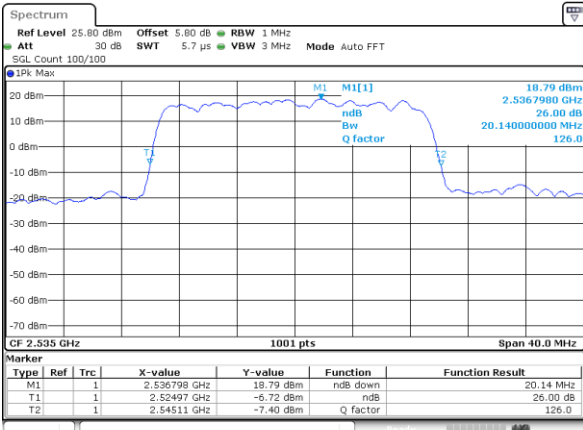

Middle Channel / 20MHz / QPSK

Date: 18_MAY.2020 19:58:02