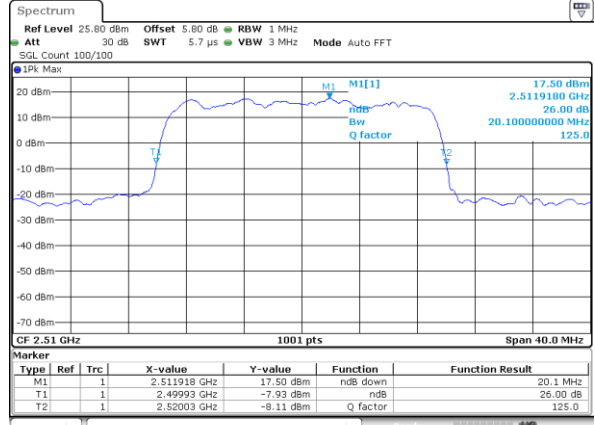

Lowest Channel / 10MHz / 64QAM

Date: 18.MAY.2020 20:22:44

Middle Channel / 5MHz / 64QAM

Date: 18.MAY.2020 20:14:33

Middle Channel / 10MHz / 64QAM

Date: 18.MAY.2020 20:22:54

Highest Channel / 5MHz / 64QAM

Date: 18.MAY.2020 20:14:43

Highest Channel / 10MHz / 64QAM

Date: 18.MAY.2020 20:23:04

LTE Band 7

Lowest Channel / 15MHz / 64QAM

Date: 18\_MAY.2020 20:31:03

Lowest Channel / 20MHz / 64QAM

Date: 18\_MAY.2020 21:25:57

Middle Channel / 15MHz / 64QAM

Date: 18\_MAY.2020 20:31:13

Middle Channel / 20MHz / 64QAM

Date: 18\_MAY.2020 21:29:30

Highest Channel / 15MHz / 64QAM

Date: 18\_MAY.2020 20:31:23

Highest Channel / 20MHz / 64QAM

Date: 18\_MAY.2020 21:29:56