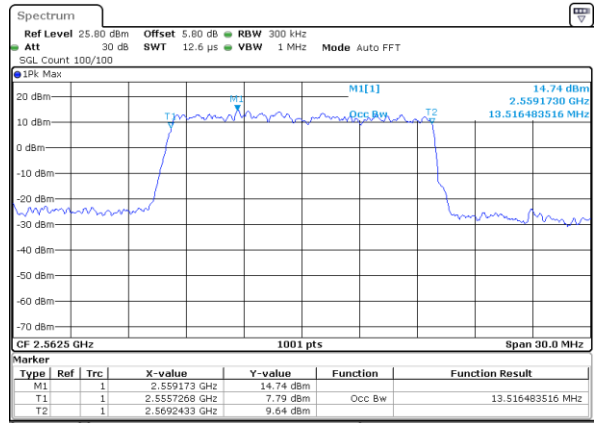

Date: 18\_MAY.2020 19:13:59

Highest Channel / 10MHz / 16QAM

Date: 18\_MAY.2020 19:14:19

LTE Band 7

Lowest Channel / 15MHz / QPSK

Date: 18\_MAY.2020 19:29:38

Lowest Channel / 15MHz / 16QAM

Date: 18\_MAY.2020 19:29:18

Middle Channel / 15MHz / QPSK

Date: 18\_MAY.2020 19:29:58

Middle Channel / 15MHz / 16QAM

Date: 18\_MAY.2020 19:30:18

Highest Channel / 15MHz / QPSK

Date: 18\_MAY.2020 19:30:58

Highest Channel / 15MHz / 16QAM