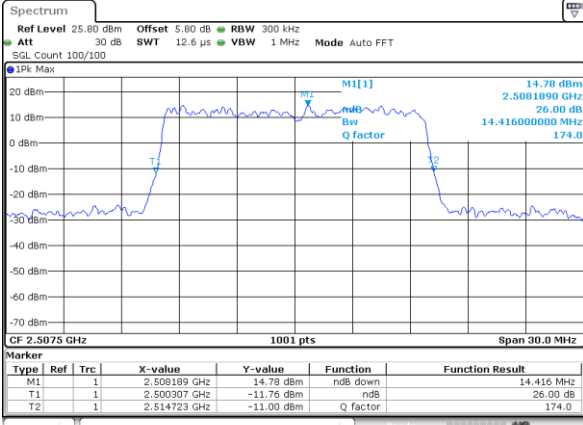

Highest Channel / 10MHz / 64QAM

Date: 18.MAY.2020 20:23:04

LTE Band 7

Lowest Channel / 15MHz / 64QAM

Date: 18\_MAY.2020 20:31:03

Lowest Channel / 20MHz / 64QAM

Date: 18\_MAY.2020 21:25:57

Middle Channel / 15MHz / 64QAM