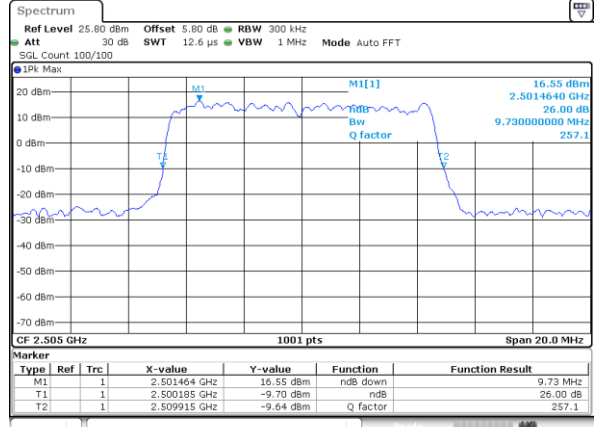

Lowest Channel / 10MHz / 64QAM

Date: 18.MAY.2020 20:22:44