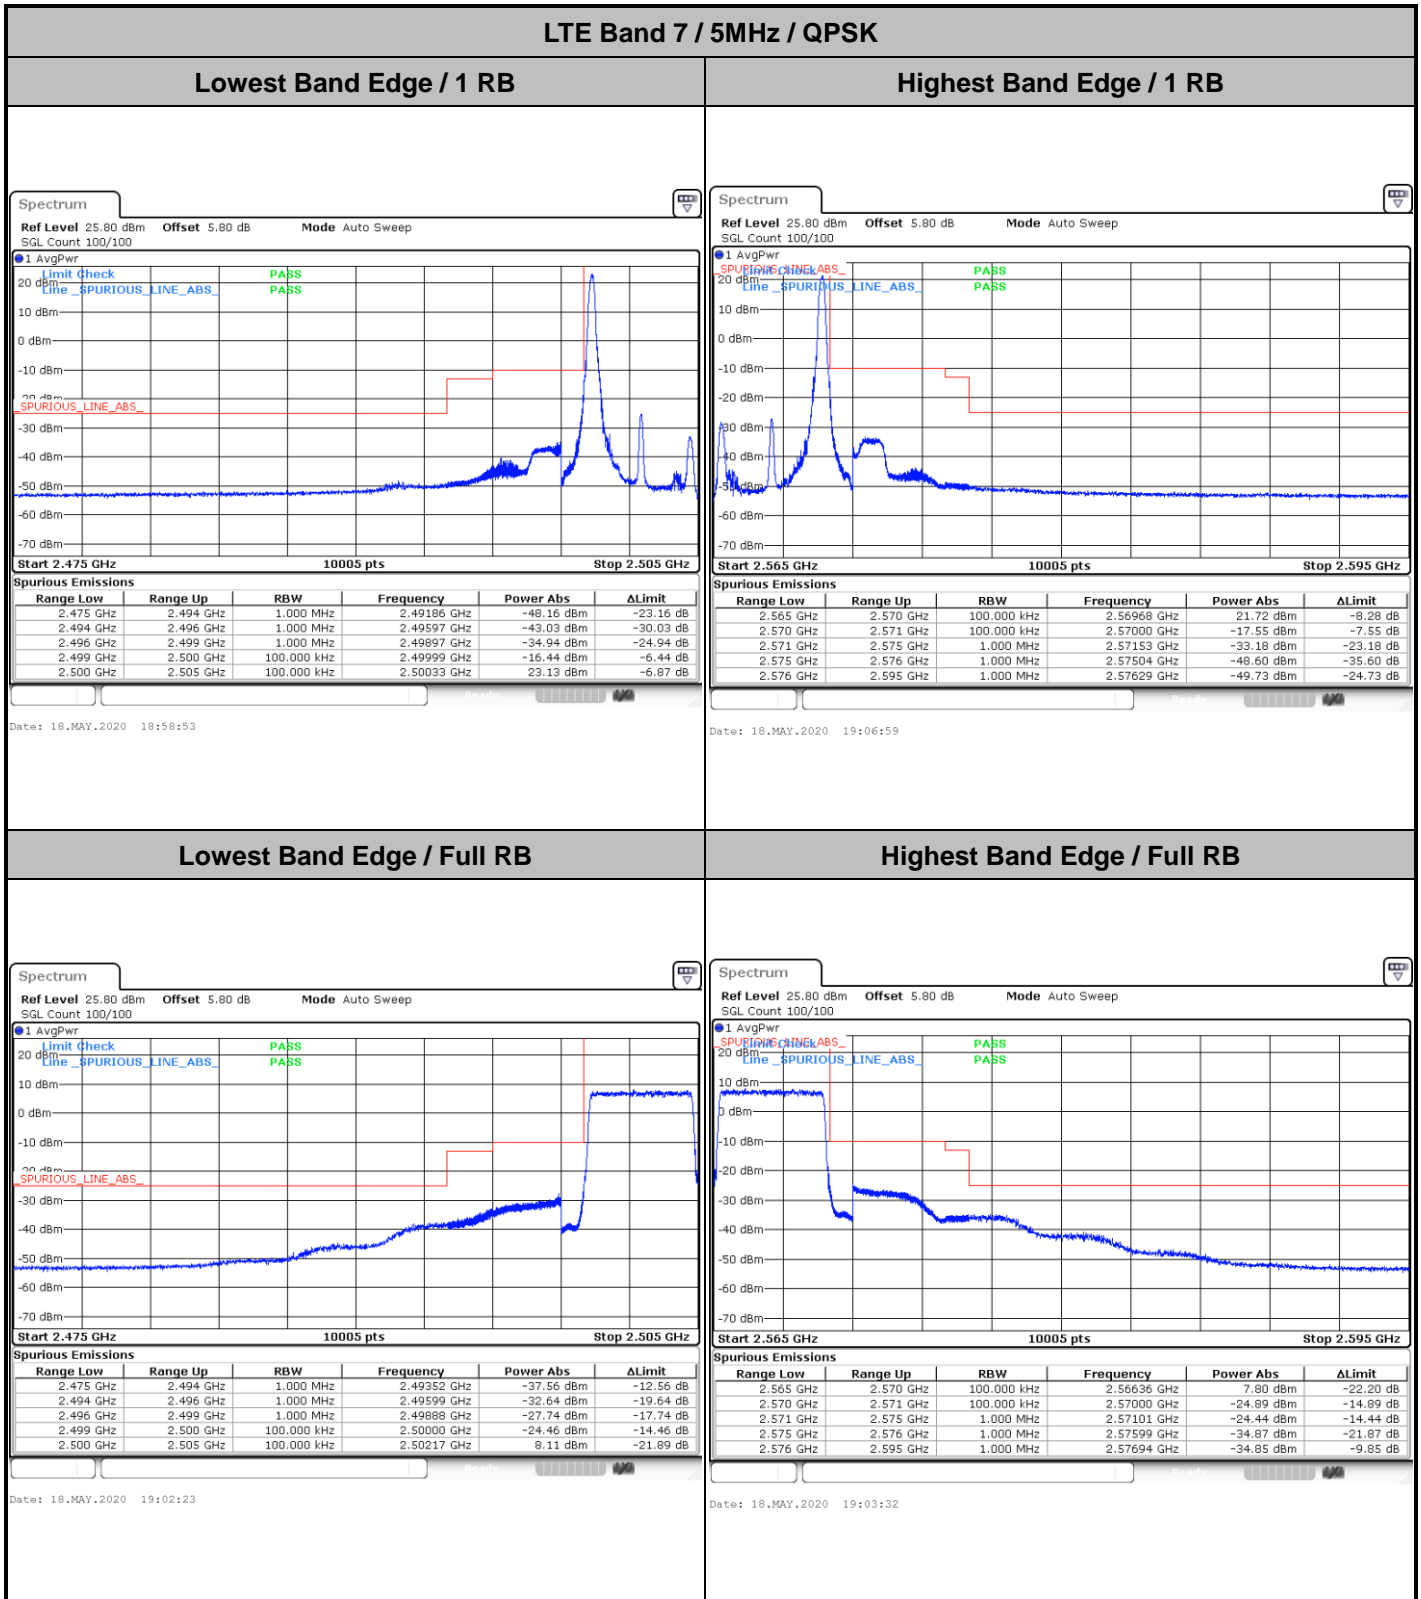

Date: 18\_MAY.2020 20:14:12

Highest Channel / 10MHz / 64QAM

Date: 18\_MAY.2020 20:22:34

LTE Band 7

Lowest Channel / 15MHz / 64QAM

Date: 18\_MAY.2020 20:30:32

Lowest Channel / 20MHz / 64QAM

Date: 18\_MAY.2020 21:25:46

Middle Channel / 15MHz / 64QAM

Date: 18\_MAY.2020 20:30:43

Middle Channel / 20MHz / 64QAM

Date: 18\_MAY.2020 21:29:18

Highest Channel / 15MHz / 64QAM

Date: 18\_MAY.2020 20:30:53

Highest Channel / 20MHz / 64QAM

# Conducted Band Edge

LTE Band 7 / 5MHz / 16QAM

Lowest Band Edge / 1 RB

Highest Band Edge / 1 RB

Date: 18.MAY.2020 19:00:03

Date: 18.MAY.2020 19:05:50

Lowest Band Edge / Full RB

Highest Band Edge / Full RB

Date: 18.MAY.2020 19:01:13

Date: 18.MAY.2020 19:04:41

LTE Band 7 / 5MHz / 64QAM

Lowest Band Edge / 1RB

Date: 18.MAY.2020 20:18:37

Highest Band Edge / 1 RB

Date: 18.MAY.2020 20:20:55

Lowest Band Edge / Full RB