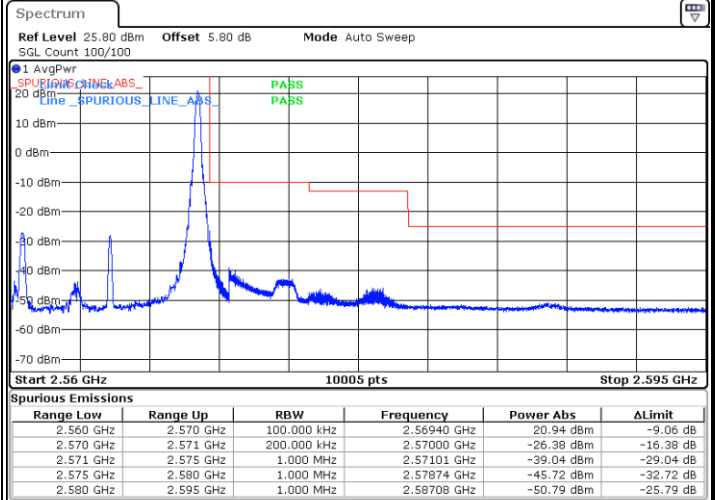

Date: 18.MAY.2020 19:01:13

Date: 18.MAY.2020 19:04:41

LTE Band 7 / 5MHz / 64QAM

Lowest Band Edge / 1RB

Date: 18.MAY.2020 20:18:37

Highest Band Edge / 1 RB

Date: 18.MAY.2020 20:20:55

Lowest Band Edge / Full RB

Date: 18.MAY.2020 20:19:46

Highest Band Edge / Full RB

Date: 18.MAY.2020 20:22:03

LTE Band 7 / 10MHz / QPSK

Lowest Band Edge / 1 RB

Highest Band Edge / 1 RB

Date: 18.MAY.2020 19:15:38

Date: 18.MAY.2020 19:23:39

Lowest Band Edge / Full RB

Highest Band Edge / Full RB

Date: 18.MAY.2020 19:19:05

Date: 18.MAY.2020 19:20:13

LTE Band 7 / 10MHz / 16QAM

Lowest Band Edge / 1 RB

Highest Band Edge / 1 RB

Date: 18.MAY.2020 19:16:47

Date: 18.MAY.2020 19:22:30

Lowest Band Edge / Full RB

Highest Band Edge / Full RB

Date: 18.MAY.2020 19:17:56

Date: 18.MAY.2020 19:21:22

LTE Band 7 / 10MHz / 64QAM

Lowest Band Edge / 1 RB

Date: 18.MAY.2020 20:26:57