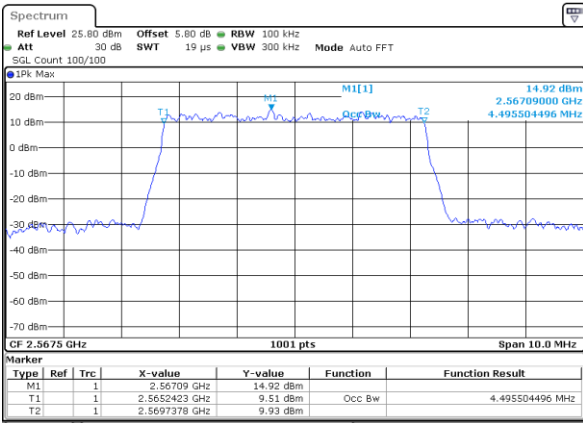

Middle Channel / 20MHz / 16QAM

Date: 18\_MAY.2020 19:58:13

Highest Channel / 20MHz / QPSK

Date: 18\_MAY.2020 19:58:53

Highest Channel / 20MHz / 16QAM

Date: 18\_MAY.2020 19:58:33

LTE Band 7

Lowest Channel / 5MHz / 64QAM

Date: 18\_MAY.2020 20:13:52

Lowest Channel / 10MHz / 64QAM

Date: 18\_MAY.2020 20:22:13

Middle Channel / 5MHz / 64QAM

Date: 18\_MAY.2020 20:14:02

Middle Channel / 10MHz / 64QAM

Date: 18\_MAY.2020 20:22:24

Highest Channel / 5MHz / 64QAM

Date: 18\_MAY.2020 20:14:12

Highest Channel / 10MHz / 64QAM

Date: 18\_MAY.2020 20:22:34

LTE Band 7

Lowest Channel / 15MHz / 64QAM

Date: 18\_MAY.2020 20:30:32

Lowest Channel / 20MHz / 64QAM

Date: 18\_MAY.2020 21:25:46