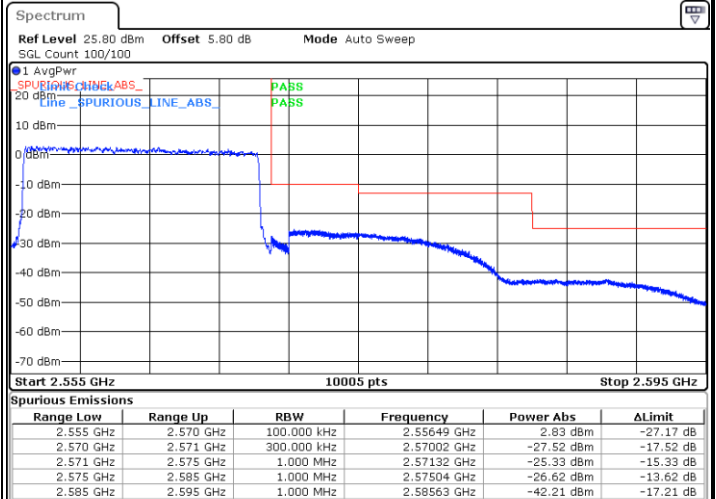

Date: 18.MAY.2020 19:22:30

Lowest Band Edge / Full RB

Highest Band Edge / Full RB

Date: 18.MAY.2020 19:17:56

Date: 18.MAY.2020 19:21:22

LTE Band 7 / 10MHz / 64QAM

Lowest Band Edge / 1 RB

Date: 18.MAY.2020 20:26:57

Highest Band Edge / 1 RB

Date: 18.MAY.2020 20:29:14

Lowest Band Edge / Full RB

Date: 18.MAY.2020 20:28:05

Highest Band Edge / Full RB

Date: 18.MAY.2020 20:30:22

LTE Band 7 / 15MHz / QPSK

Lowest Band Edge / 1 RB

Date: 18.MAY.2020 19:32:18

Highest Band Edge / 1 RB

Date: 18.MAY.2020 19:40:20

Lowest Band Edge / Full RB

Date: 18.MAY.2020 19:35:46

Highest Band Edge / Full RB

Date: 18.MAY.2020 19:36:54

LTE Band 7 / 15MHz / 16QAM

Lowest Band Edge / 1 RB

Date: 18.MAY.2020 19:33:27

Highest Band Edge / 1 RB

Date: 18.MAY.2020 19:39:12

Lowest Band Edge / Full RB

Date: 18.MAY.2020 19:34:36

Highest Band Edge / Full RB

Date: 18.MAY.2020 19:38:03