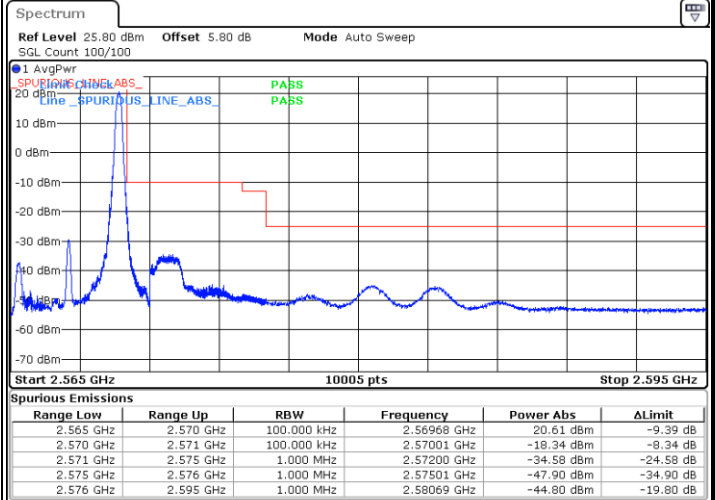

# Conducted Band Edge

LTE Band 7 / 5MHz / 16QAM

Lowest Band Edge / 1 RB

Highest Band Edge / 1 RB

Date: 18.MAY.2020 19:00:03

Date: 18.MAY.2020 19:05:50

Lowest Band Edge / Full RB

Highest Band Edge / Full RB

Date: 18.MAY.2020 19:01:13

Date: 18.MAY.2020 19:04:41

LTE Band 7 / 5MHz / 64QAM

Lowest Band Edge / 1RB

Date: 18.MAY.2020 20:18:37

Highest Band Edge / 1 RB

Date: 18.MAY.2020 20:20:55

Lowest Band Edge / Full RB

Date: 18.MAY.2020 20:19:46

Highest Band Edge / Full RB

Date: 18.MAY.2020 20:22:03

LTE Band 7 / 10MHz / QPSK

Lowest Band Edge / 1 RB

Highest Band Edge / 1 RB

Date: 18.MAY.2020 19:15:38

Date: 18.MAY.2020 19:23:39

Lowest Band Edge / Full RB

Highest Band Edge / Full RB

Date: 18.MAY.2020 19:19:05

Date: 18.MAY.2020 19:20:13

LTE Band 7 / 10MHz / 16QAM

Lowest Band Edge / 1 RB

Highest Band Edge / 1 RB

Date: 18.MAY.2020 19:16:47