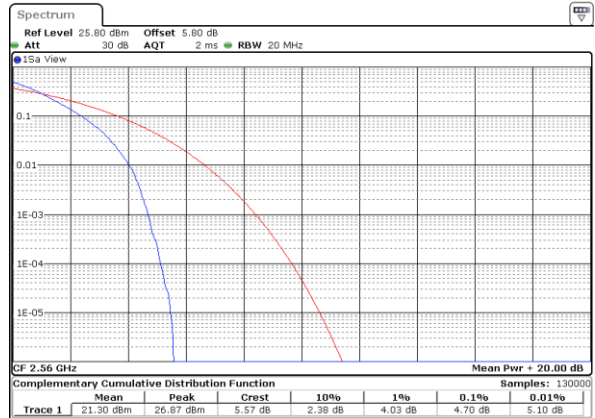

Highest Channel / Full RB

Date: 18_MAY.2020 21:37:23