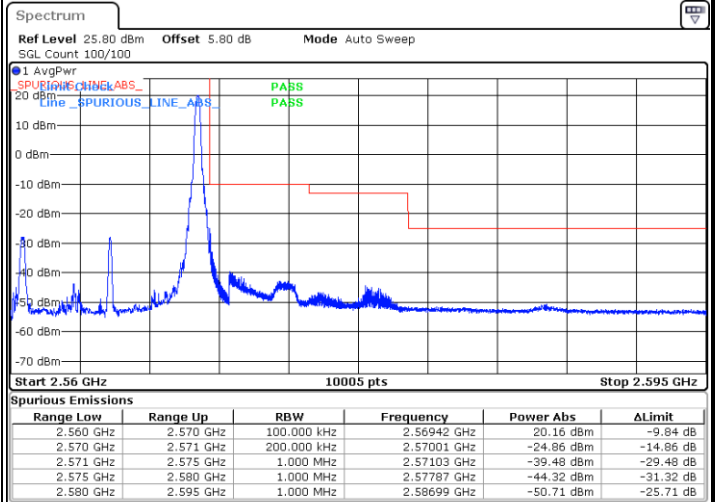

Date: 18.MAY.2020 20:19:46

Highest Band Edge / Full RB

Date: 18.MAY.2020 20:22:03

LTE Band 7 / 10MHz / QPSK

Lowest Band Edge / 1 RB

Highest Band Edge / 1 RB

Date: 18.MAY.2020 19:15:38

Date: 18.MAY.2020 19:23:39

Lowest Band Edge / Full RB

Highest Band Edge / Full RB

Date: 18.MAY.2020 19:19:05

Date: 18.MAY.2020 19:20:13

LTE Band 7 / 10MHz / 16QAM

Lowest Band Edge / 1 RB

Highest Band Edge / 1 RB

Date: 18.MAY.2020 19:16:47

Date: 18.MAY.2020 19:22:30

Lowest Band Edge / Full RB

Highest Band Edge / Full RB

Date: 18.MAY.2020 19:17:56

Date: 18.MAY.2020 19:21:22

LTE Band 7 / 10MHz / 64QAM

Lowest Band Edge / 1 RB

Date: 18.MAY.2020 20:26:57

Highest Band Edge / 1 RB

Date: 18.MAY.2020 20:29:14

Lowest Band Edge / Full RB

Date: 18.MAY.2020 20:28:05

Highest Band Edge / Full RB

Date: 18.MAY.2020 20:30:22

LTE Band 7 / 15MHz / QPSK

Lowest Band Edge / 1 RB