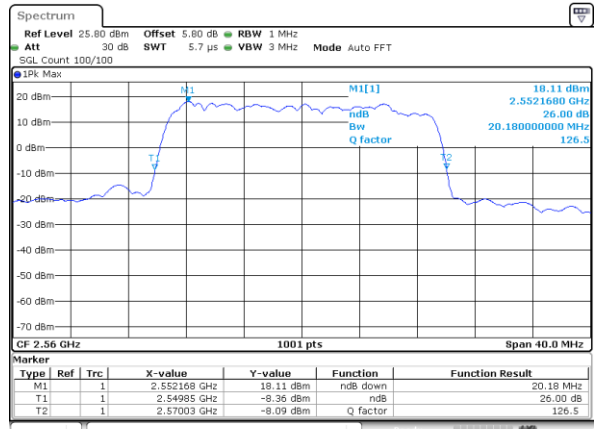

Date: 18.MAY.2020 19:30:08

Middle Channel / 15MHz / 16QAM

Date: 18.MAY.2020 19:30:28

Highest Channel / 15MHz / QPSK

Date: 18.MAY.2020 19:30:08

Highest Channel / 15MHz / 16QAM

Date: 18.MAY.2020 19:30:48

LTE Band 7

Lowest Channel / 20MHz / QPSK

Date: 18\_MAY.2020 19:57:42

Lowest Channel / 20MHz / 16QAM

Date: 18\_MAY.2020 19:57:122

Middle Channel / 20MHz / QPSK

Date: 18\_MAY.2020 19:58:02

Middle Channel / 20MHz / 16QAM

Date: 18\_MAY.2020 19:58:123

Highest Channel / 20MHz / QPSK

Date: 18\_MAY.2020 19:59:03

Highest Channel / 20MHz / 16QAM

Date: 18\_MAY.2020 19:59:143

LTE Band 7

Lowest Channel / 5MHz / 64QAM

Date: 18.MAY.2020 20:14:23