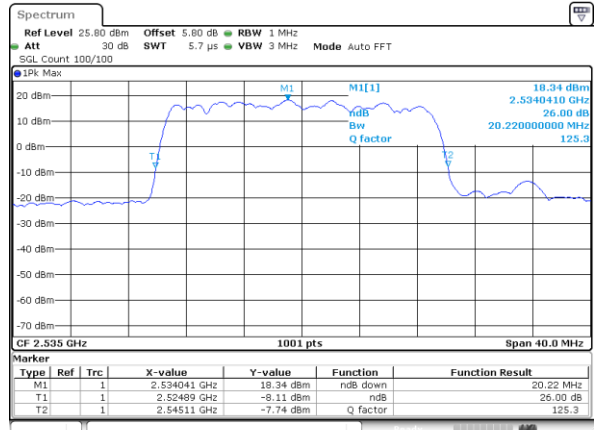

Date: 18.MAY.2020 19:30:08

Middle Channel / 15MHz / 16QAM

Date: 18.MAY.2020 19:30:28

Highest Channel / 15MHz / QPSK

Date: 18.MAY.2020 19:30:08

Highest Channel / 15MHz / 16QAM

Date: 18.MAY.2020 19:30:48

LTE Band 7

Lowest Channel / 20MHz / QPSK

Date: 18\_MAY.2020 19:57:42

Lowest Channel / 20MHz / 16QAM

Date: 18\_MAY.2020 19:57:122

Middle Channel / 20MHz / QPSK

Date: 18\_MAY.2020 19:58:02

Middle Channel / 20MHz / 16QAM

Date: 18\_MAY.2020 19:58:123

Highest Channel / 20MHz / QPSK

Date: 18\_MAY.2020 19:59:03

Highest Channel / 20MHz / 16QAM

Date: 18\_MAY.2020 19:59:143

LTE Band 7

Lowest Channel / 5MHz / 64QAM

Date: 18.MAY.2020 20:14:23