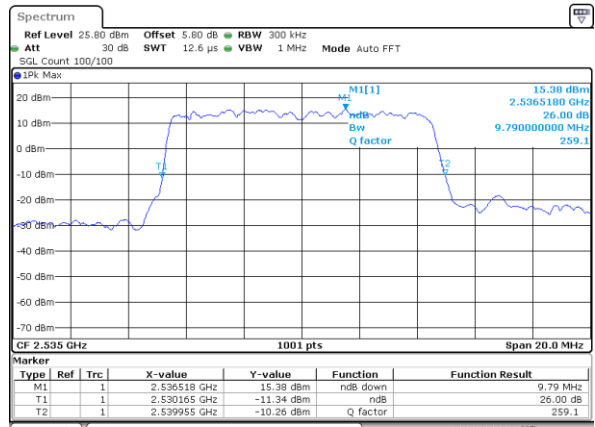

Date: 18.MAY.2020 18:56:44

Highest Channel / 5MHz / QPSK

Date: 18.MAY.2020 18:57:24

Highest Channel / 5MHz / 16QAM

Date: 18.MAY.2020 18:57:44

LTE Band 7

Lowest Channel / 10MHz / QPSK

Date: 18.MAY.2020 19:12:49

Lowest Channel / 10MHz / 16QAM

Date: 18.MAY.2020 19:13:09

Middle Channel / 10MHz / QPSK

Date: 18.MAY.2020 19:13:49

Middle Channel / 10MHz / 16QAM

Date: 18.MAY.2020 19:13:29

Highest Channel / 10MHz / QPSK

Date: 18.MAY.2020 19:14:09

Highest Channel / 10MHz / 16QAM

Date: 18.MAY.2020 19:14:29

LTE Band 7

Lowest Channel / 15MHz / QPSK

Date: 18.MAY.2020 19:29:48

Lowest Channel / 15MHz / 16QAM

Date: 18.MAY.2020 19:29:28

Middle Channel / 15MHz / QPSK