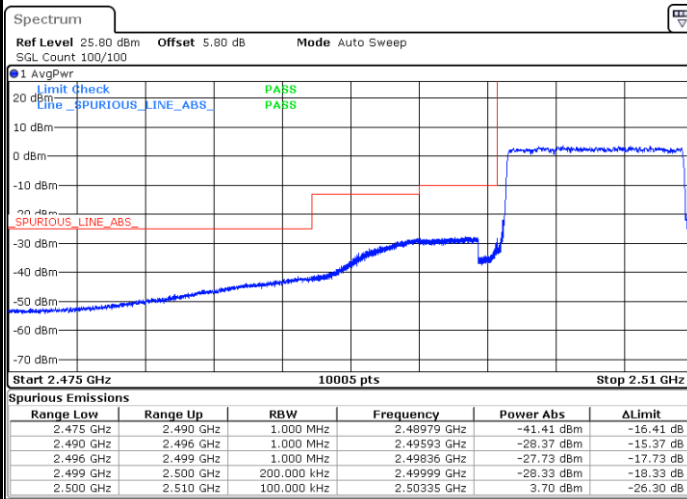

Date: 18.MAY.2020 20:19:46

Highest Band Edge / Full RB

Date: 18.MAY.2020 20:22:03

LTE Band 7 / 10MHz / QPSK

Lowest Band Edge / 1 RB

Highest Band Edge / 1 RB

Date: 18.MAY.2020 19:15:38

Date: 18.MAY.2020 19:23:39

Lowest Band Edge / Full RB

Highest Band Edge / Full RB

Date: 18.MAY.2020 19:19:05

Date: 18.MAY.2020 19:20:13

LTE Band 7 / 10MHz / 16QAM

Lowest Band Edge / 1 RB

Highest Band Edge / 1 RB

Date: 18.MAY.2020 19:16:47

Date: 18.MAY.2020 19:22:30

Lowest Band Edge / Full RB

Highest Band Edge / Full RB

Date: 18.MAY.2020 19:17:56

Date: 18.MAY.2020 19:21:22

LTE Band 7 / 10MHz / 64QAM

Lowest Band Edge / 1 RB

Date: 18.MAY.2020 20:26:57

Highest Band Edge / 1 RB

Date: 18.MAY.2020 20:29:14

Lowest Band Edge / Full RB

Date: 18.MAY.2020 20:28:05

Highest Band Edge / Full RB

Date: 18.MAY.2020 20:30:22

LTE Band 7 / 15MHz / QPSK

Lowest Band Edge / 1 RB