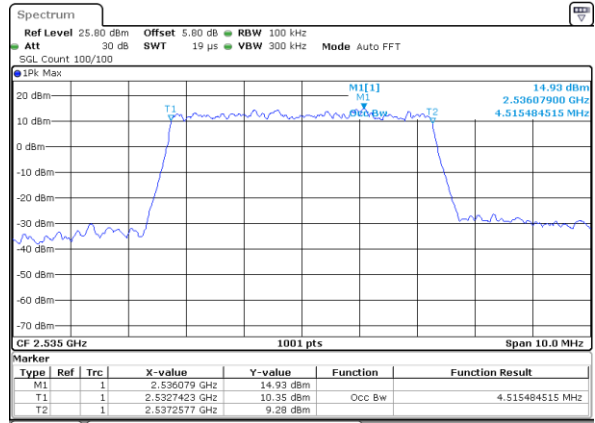

Occupied Bandwidth

Mode	LTE Band 7 : 99%OBW(MHz)							
BW	5MHz		10MHz		15MHz		20MHz	
Mod.	QPSK	16QAM	QPSK	16QAM	QPSK	16QAM	QPSK	16QAM
Lowest CH	4.52	4.51	9.07	8.99	13.40	13.46	18.30	18.38
Middle CH	4.49	4.52	9.05	9.03	13.43	13.46	18.22	18.42
Highest CH	4.48	4.50	8.99	9.01	13.40	13.52	18.42	18.38
Mode	LTE Band 7 : 99%OBW(MHz)							
BW	5MHz		10MHz		15MHz		20MHz	
Mod.	64QAM		64QAM		64QAM		64QAM	
Lowest CH	4.47		8.99		13.46		18.42	
Middle CH	4.50		9.05		13.49		18.26	
Highest CH	4.50		8.99		13.43		18.46	

LTE Band 7

Lowest Channel / 5MHz / QPSK

Date: 18\_MAY.2020 18:55:53

Lowest Channel / 5MHz / 16QAM

Date: 18\_MAY.2020 18:56:14

Middle Channel / 5MHz / QPSK

Date: 18\_MAY.2020 18:56:54

Middle Channel / 5MHz / 16QAM

Date: 18\_MAY.2020 18:56:34

Highest Channel / 5MHz / QPSK

Date: 18\_MAY.2020 18:57:14

Highest Channel / 5MHz / 16QAM

Date: 18\_MAY.2020 18:57:34

LTE Band 7

Lowest Channel / 10MHz / QPSK

Date: 18\_MAY.2020 19:12:38