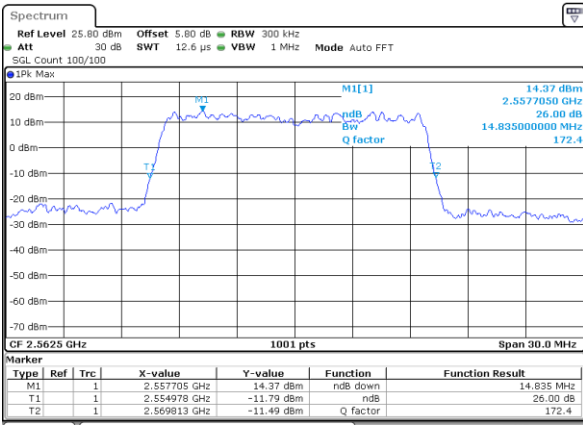

Highest Channel / 15MHz / 64QAM

Date: 18_MAY.2020 20:31:23