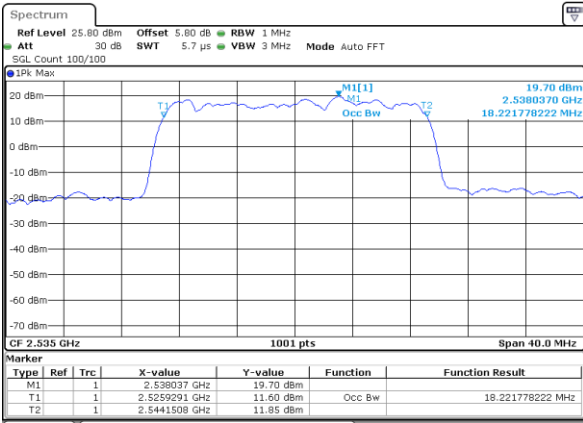

Date: 18\_MAY.2020 19:30:38

LTE Band 7

Lowest Channel / 20MHz / QPSK

Date: 18\_MAY.2020 19:57:32

Lowest Channel / 20MHz / 16QAM

Date: 18\_MAY.2020 19:57:12

Middle Channel / 20MHz / QPSK

Date: 18\_MAY.2020 19:57:52

Middle Channel / 20MHz / 16QAM

Date: 18\_MAY.2020 19:58:13

Highest Channel / 20MHz / QPSK

Date: 18\_MAY.2020 19:58:53

Highest Channel / 20MHz / 16QAM

Date: 18\_MAY.2020 19:58:33

LTE Band 7

Lowest Channel / 5MHz / 64QAM