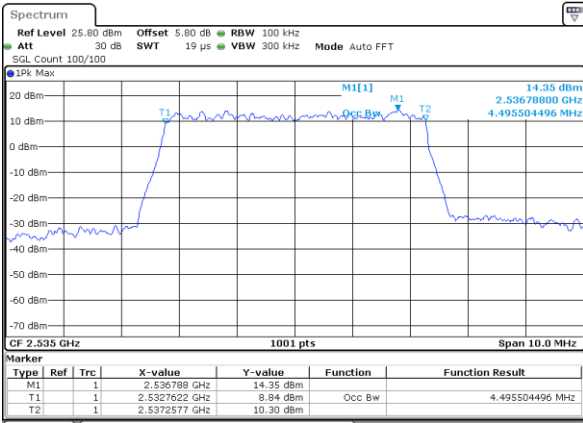

Date: 18\_MAY.2020 19:30:38

LTE Band 7

Lowest Channel / 20MHz / QPSK

Date: 18\_MAY.2020 19:57:32

Lowest Channel / 20MHz / 16QAM

Date: 18\_MAY.2020 19:57:12

Middle Channel / 20MHz / QPSK

Date: 18\_MAY.2020 19:57:52

Middle Channel / 20MHz / 16QAM

Date: 18\_MAY.2020 19:58:13

Highest Channel / 20MHz / QPSK

Date: 18\_MAY.2020 19:58:53

Highest Channel / 20MHz / 16QAM

Date: 18\_MAY.2020 19:58:33

LTE Band 7

Lowest Channel / 5MHz / 64QAM

Date: 18\_MAY.2020 20:13:52

Lowest Channel / 10MHz / 64QAM

Date: 18\_MAY.2020 20:22:13

Middle Channel / 5MHz / 64QAM

Date: 18\_MAY.2020 20:14:02

Middle Channel / 10MHz / 64QAM

Date: 18\_MAY.2020 20:22:24

Highest Channel / 5MHz / 64QAM