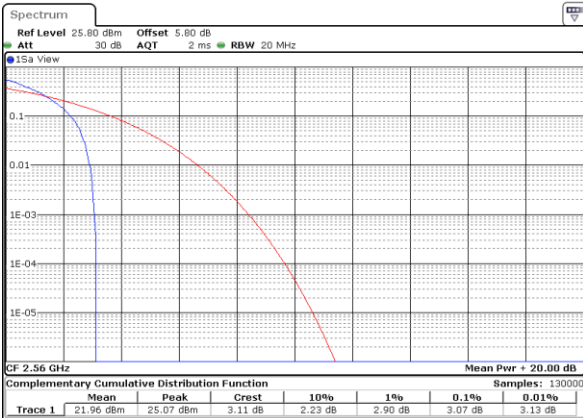

Highest Channel / 1RB

Date: 18_MAY.2020 21:35:46