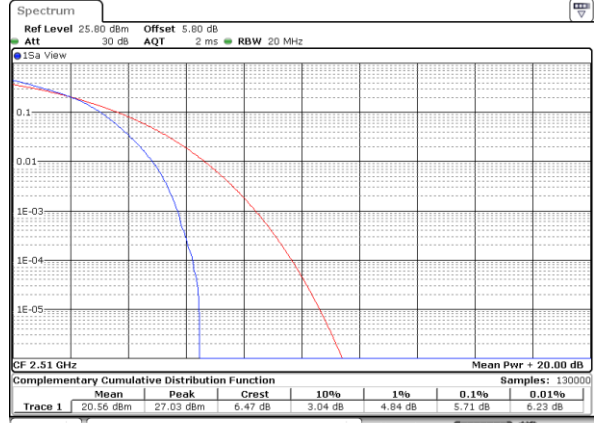

Date: 18\_MAY.2020 21:34:10

Highest Channel / 1RB

Date: 18\_MAY.2020 21:35:46

Highest Channel / Full RB

Date: 18\_MAY.2020 21:37:23

LTE Band 7 / 20MHz / 16QAM

Lowest Channel / 1RB

Date: 18.MAY.2020 21:33:01

Lowest Channel / Full RB

Date: 18.MAY.2020 21:33:44

Middle Channel / 1RB

Date: 18.MAY.2020 21:35:03

Middle Channel / Full RB

Date: 18.MAY.2020 21:34:22

Highest Channel / 1RB

Date: 18.MAY.2020 21:36:03