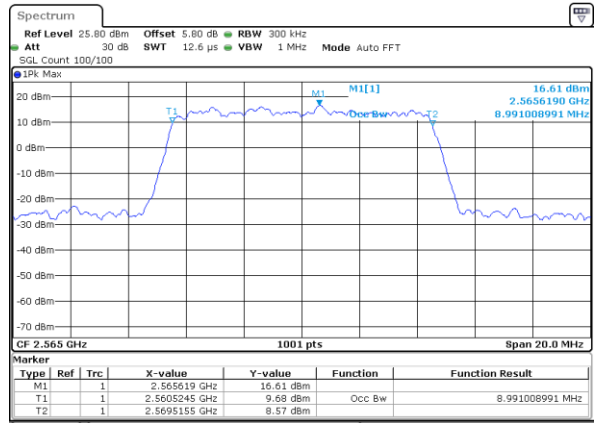

Middle Channel / 20MHz / 16QAM

Date: 18\_MAY.2020 19:58:13

Highest Channel / 20MHz / QPSK

Date: 18\_MAY.2020 19:58:53

Highest Channel / 20MHz / 16QAM

Date: 18\_MAY.2020 19:58:33

LTE Band 7

Lowest Channel / 5MHz / 64QAM

Date: 18\_MAY.2020 20:13:52

Lowest Channel / 10MHz / 64QAM

Date: 18\_MAY.2020 20:22:13

Middle Channel / 5MHz / 64QAM

Date: 18\_MAY.2020 20:14:02

Middle Channel / 10MHz / 64QAM

Date: 18\_MAY.2020 20:22:24

Highest Channel / 5MHz / 64QAM

Date: 18\_MAY.2020 20:14:12

Highest Channel / 10MHz / 64QAM

Date: 18\_MAY.2020 20:22:34

LTE Band 7

Lowest Channel / 15MHz / 64QAM

Date: 18\_MAY.2020 20:30:32

Lowest Channel / 20MHz / 64QAM

Date: 18\_MAY.2020 21:25:46