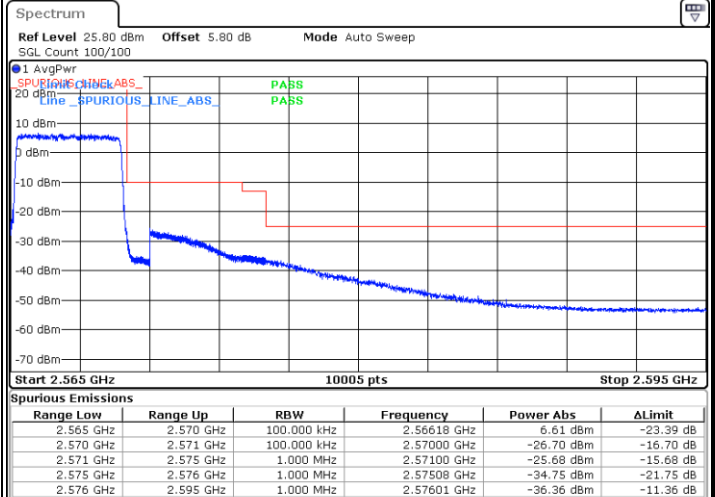

# Conducted Band Edge

LTE Band 7 / 5MHz / 16QAM

Lowest Band Edge / 1 RB

Highest Band Edge / 1 RB

Date: 18.MAY.2020 19:00:03

Date: 18.MAY.2020 19:05:50

Lowest Band Edge / Full RB

Highest Band Edge / Full RB

Date: 18.MAY.2020 19:01:13

Date: 18.MAY.2020 19:04:41

LTE Band 7 / 5MHz / 64QAM

Lowest Band Edge / 1RB

Date: 18.MAY.2020 20:18:37

Highest Band Edge / 1 RB

Date: 18.MAY.2020 20:20:55

Lowest Band Edge / Full RB

Date: 18.MAY.2020 20:19:46

Highest Band Edge / Full RB

Date: 18.MAY.2020 20:22:03

LTE Band 7 / 10MHz / QPSK

Lowest Band Edge / 1 RB

Highest Band Edge / 1 RB

Date: 18.MAY.2020 19:15:38

Date: 18.MAY.2020 19:23:39

Lowest Band Edge / Full RB

Highest Band Edge / Full RB

Date: 18.MAY.2020 19:19:05

Date: 18.MAY.2020 19:20:13

LTE Band 7 / 10MHz / 16QAM

Lowest Band Edge / 1 RB

Highest Band Edge / 1 RB

Date: 18.MAY.2020 19:16:47