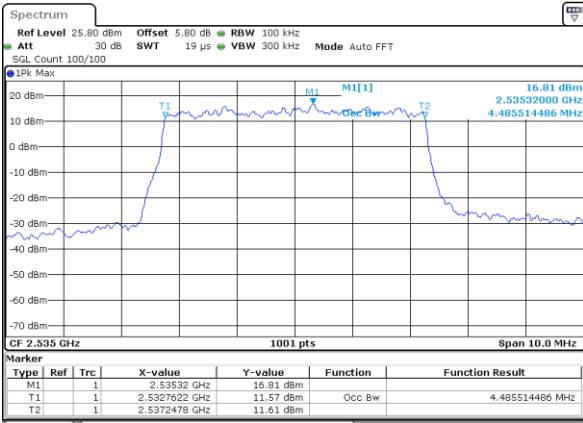

Occupied Bandwidth

Mode	LTE Band 7 : 99%OBW(MHz)							
BW	5MHz		10MHz		15MHz		20MHz	
Mod.	QPSK	16QAM	QPSK	16QAM	QPSK	16QAM	QPSK	16QAM
Lowest CH	4.52	4.51	9.07	8.99	13.40	13.46	18.30	18.38
Middle CH	4.49	4.52	9.05	9.03	13.43	13.46	18.22	18.42
Highest CH	4.48	4.50	8.99	9.01	13.40	13.52	18.42	18.38
Mode	LTE Band 7 : 99%OBW(MHz)							
BW	5MHz		10MHz		15MHz		20MHz	
Mod.	64QAM		64QAM		64QAM		64QAM	
Lowest CH	4.47		8.99		13.46		18.42	
Middle CH	4.50		9.05		13.49		18.26	
Highest CH	4.50		8.99		13.43		18.46	

LTE Band 7

Lowest Channel / 5MHz / QPSK

Date: 18\_MAY.2020 18:55:53

Lowest Channel / 5MHz / 16QAM

Date: 18\_MAY.2020 18:56:14

Middle Channel / 5MHz / QPSK

Date: 18\_MAY.2020 18:56:54

Middle Channel / 5MHz / 16QAM

Date: 18\_MAY.2020 18:56:34

Highest Channel / 5MHz / QPSK

Date: 18\_MAY.2020 18:57:14

Highest Channel / 5MHz / 16QAM

Date: 18\_MAY.2020 18:57:34

LTE Band 7

Lowest Channel / 10MHz / QPSK

Date: 18\_MAY.2020 19:12:38