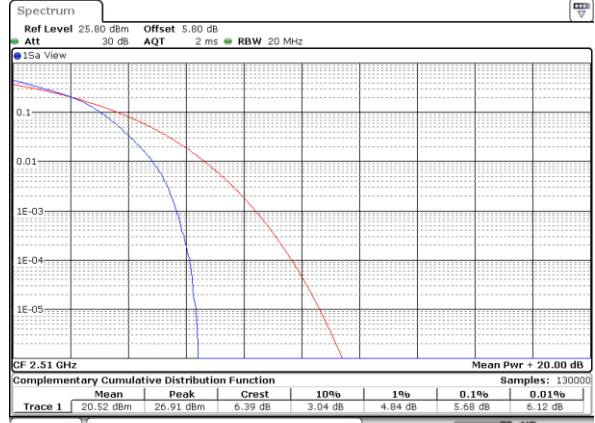

Highest Channel / Full RB

Date: 18.MAY.2020 21:36:59

LTE Band 7 / 20MHz / 64QAM

Lowest Channel / 1RB

Date: 18\_MAY.2020 21:33:19

Lowest Channel / Full RB

Date: 18\_MAY.2020 21:33:31

Middle Channel / 1RB

Date: 18\_MAY.2020 21:34:50

Middle Channel / Full RB

Date: 18\_MAY.2020 21:34:35

Highest Channel / 1RB

Date: 18\_MAY.2020 21:36:22

Highest Channel / Full RB

Date: 18\_MAY.2020 21:36:44

**26dB Bandwidth**

Mode	LTE Band 7 : 26dB BW(MHz)							
BW	5MHz		10MHz		15MHz		20MHz	
Mod.	QPSK	16QAM	QPSK	16QAM	QPSK	16QAM	QPSK	16QAM
Lowest CH	4.92	4.97	9.75	9.65	14.30	14.12	20.30	20.10
Middle CH	5.00	4.90	9.75	9.79	14.30	14.63	20.14	20.22
Highest CH	4.89	4.99	9.71	9.77	14.42	14.33	20.18	20.18
Mode	LTE Band 7 : 26dB BW(MHz)							
BW	5MHz		10MHz		15MHz		20MHz	
Mod.	64QAM		64QAM		64QAM		64QAM	
Lowest CH	4.96		9.73		14.42		20.10	
Middle CH	4.85		9.95		14.57		20.18	
Highest CH	4.99		9.75		14.84		20.18	