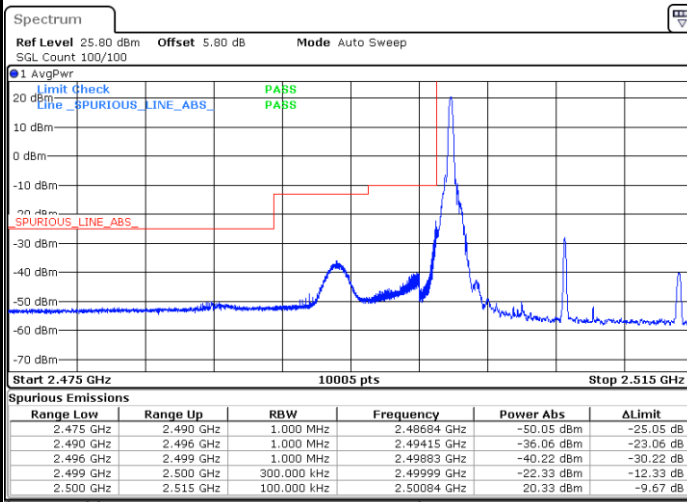

Date: 18.MAY.2020 19:22:30

Lowest Band Edge / Full RB

Highest Band Edge / Full RB

Date: 18.MAY.2020 19:17:56

Date: 18.MAY.2020 19:21:22

LTE Band 7 / 10MHz / 64QAM

Lowest Band Edge / 1 RB

Date: 18.MAY.2020 20:26:57

Highest Band Edge / 1 RB

Date: 18.MAY.2020 20:29:14

Lowest Band Edge / Full RB

Date: 18.MAY.2020 20:28:05

Highest Band Edge / Full RB

Date: 18.MAY.2020 20:30:22

LTE Band 7 / 15MHz / QPSK

Lowest Band Edge / 1 RB

Date: 18.MAY.2020 19:32:18

Highest Band Edge / 1 RB

Date: 18.MAY.2020 19:40:20

Lowest Band Edge / Full RB

Date: 18.MAY.2020 19:35:46

Highest Band Edge / Full RB

Date: 18.MAY.2020 19:36:54

LTE Band 7 / 15MHz / 16QAM

Lowest Band Edge / 1 RB

Date: 18.MAY.2020 19:33:27

Highest Band Edge / 1 RB

Date: 18.MAY.2020 19:39:12

Lowest Band Edge / Full RB

Date: 18.MAY.2020 19:34:36

Highest Band Edge / Full RB

Date: 18.MAY.2020 19:38:03