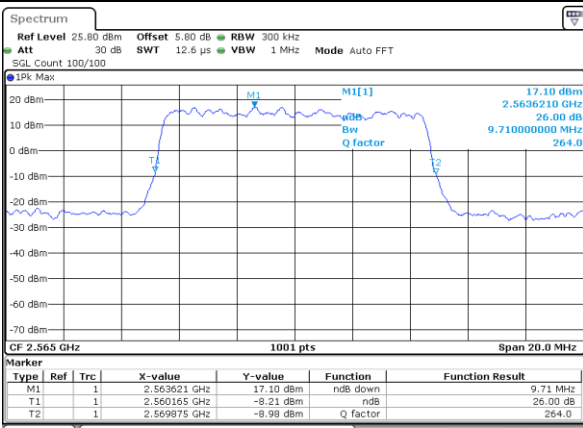

Highest Channel / 10MHz / QPSK

Date: 18.MAY.2020 19:14:09