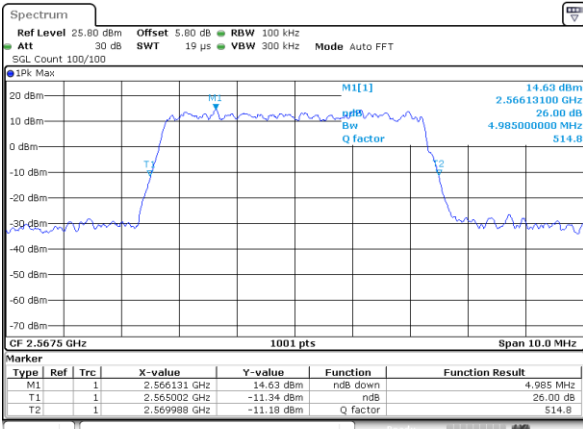

Lowest Channel / 10MHz / 64QAM

Date: 18.MAY.2020 20:22:44

Middle Channel / 5MHz / 64QAM

Date: 18.MAY.2020 20:14:33

Middle Channel / 10MHz / 64QAM

Date: 18.MAY.2020 20:22:54

Highest Channel / 5MHz / 64QAM

Date: 18.MAY.2020 20:14:43