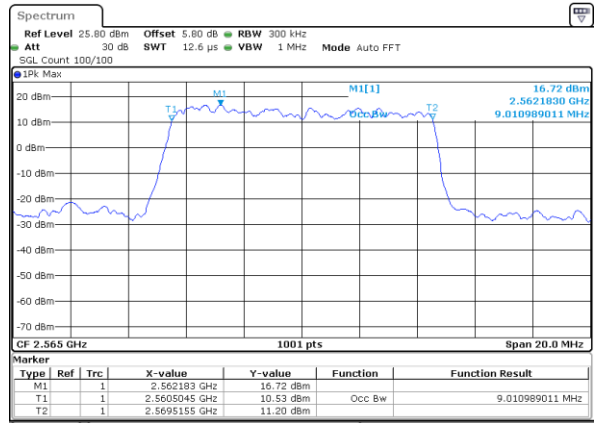

Date: 18\_MAY.2020 18:56:34

Highest Channel / 5MHz / QPSK

Date: 18\_MAY.2020 18:57:14

Highest Channel / 5MHz / 16QAM

Date: 18\_MAY.2020 18:57:34

LTE Band 7

Lowest Channel / 10MHz / QPSK

Date: 18\_MAY.2020 19:12:38

Lowest Channel / 10MHz / 16QAM

Date: 18\_MAY.2020 19:12:59

Middle Channel / 10MHz / QPSK

Date: 18\_MAY.2020 19:13:09

Middle Channel / 10MHz / 16QAM

Date: 18\_MAY.2020 19:13:19

Highest Channel / 10MHz / QPSK

Date: 18\_MAY.2020 19:13:59

Highest Channel / 10MHz / 16QAM

Date: 18\_MAY.2020 19:14:19

LTE Band 7

Lowest Channel / 15MHz / QPSK

Date: 18\_MAY.2020 19:29:38

Lowest Channel / 15MHz / 16QAM

Date: 18\_MAY.2020 19:29:18