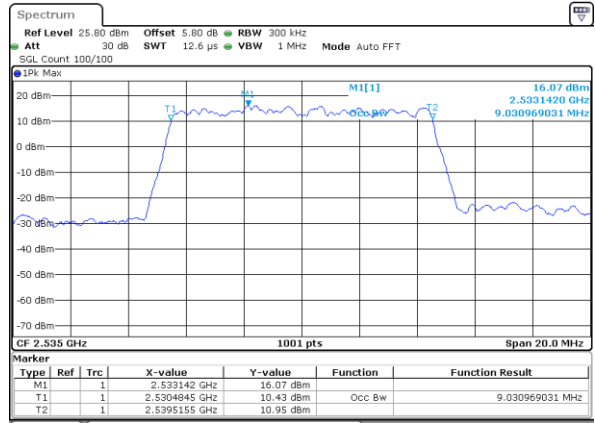

Date: 18\_MAY.2020 18:56:34

Highest Channel / 5MHz / QPSK

Date: 18\_MAY.2020 18:57:14

Highest Channel / 5MHz / 16QAM

Date: 18\_MAY.2020 18:57:34

LTE Band 7

Lowest Channel / 10MHz / QPSK

Date: 18\_MAY.2020 19:12:38

Lowest Channel / 10MHz / 16QAM

Date: 18\_MAY.2020 19:12:59

Middle Channel / 10MHz / QPSK

Date: 18\_MAY.2020 19:13:09

Middle Channel / 10MHz / 16QAM

Date: 18\_MAY.2020 19:13:19

Highest Channel / 10MHz / QPSK

Date: 18\_MAY.2020 19:13:59

Highest Channel / 10MHz / 16QAM

Date: 18\_MAY.2020 19:14:19

LTE Band 7

Lowest Channel / 15MHz / QPSK

Date: 18\_MAY.2020 19:29:38

Lowest Channel / 15MHz / 16QAM

Date: 18\_MAY.2020 19:29:18