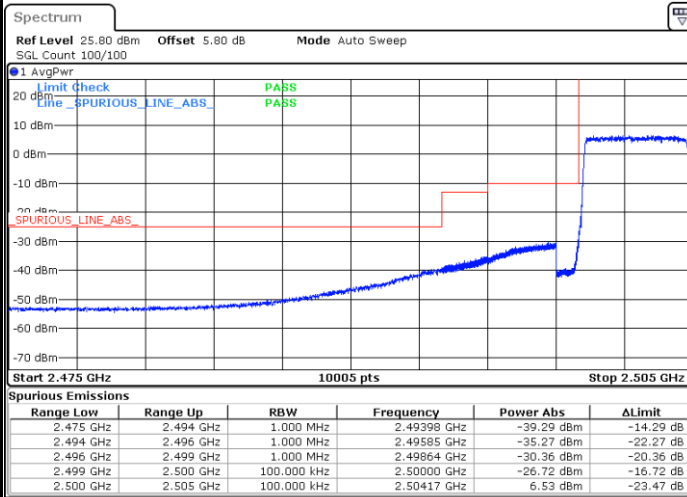

# Conducted Band Edge

LTE Band 7 / 5MHz / 16QAM

Lowest Band Edge / 1 RB

Highest Band Edge / 1 RB

Date: 18.MAY.2020 19:00:03

Date: 18.MAY.2020 19:05:50

Lowest Band Edge / Full RB

Highest Band Edge / Full RB

Date: 18.MAY.2020 19:01:13

Date: 18.MAY.2020 19:04:41

LTE Band 7 / 5MHz / 64QAM

Lowest Band Edge / 1RB

Date: 18.MAY.2020 20:18:37

Highest Band Edge / 1 RB

Date: 18.MAY.2020 20:20:55

Lowest Band Edge / Full RB

Date: 18.MAY.2020 20:19:46

Highest Band Edge / Full RB

Date: 18.MAY.2020 20:22:03

LTE Band 7 / 10MHz / QPSK

Lowest Band Edge / 1 RB

Highest Band Edge / 1 RB

Date: 18.MAY.2020 19:15:38

Date: 18.MAY.2020 19:23:39

Lowest Band Edge / Full RB

Highest Band Edge / Full RB

Date: 18.MAY.2020 19:19:05

Date: 18.MAY.2020 19:20:13

LTE Band 7 / 10MHz / 16QAM

Lowest Band Edge / 1 RB

Highest Band Edge / 1 RB

Date: 18.MAY.2020 19:16:47