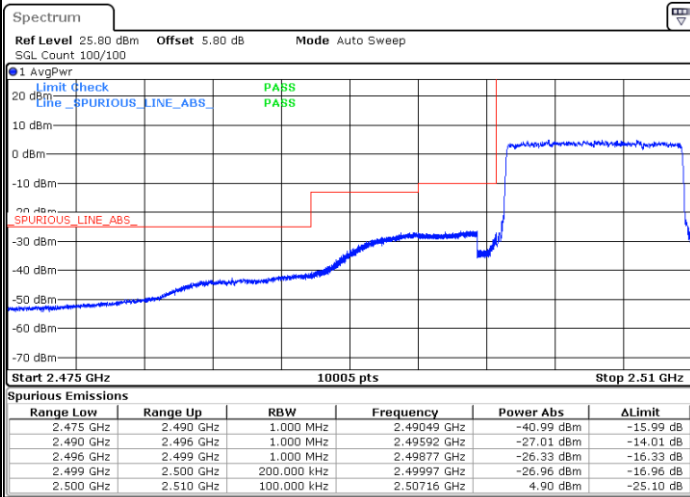

Date: 18.MAY.2020 19:01:13

Date: 18.MAY.2020 19:04:41

LTE Band 7 / 5MHz / 64QAM

Lowest Band Edge / 1RB

Date: 18.MAY.2020 20:18:37

Highest Band Edge / 1 RB

Date: 18.MAY.2020 20:20:55

Lowest Band Edge / Full RB

Date: 18.MAY.2020 20:19:46

Highest Band Edge / Full RB

Date: 18.MAY.2020 20:22:03

LTE Band 7 / 10MHz / QPSK

Lowest Band Edge / 1 RB

Highest Band Edge / 1 RB

Date: 18.MAY.2020 19:15:38

Date: 18.MAY.2020 19:23:39

Lowest Band Edge / Full RB

Highest Band Edge / Full RB

Date: 18.MAY.2020 19:19:05

Date: 18.MAY.2020 19:20:13

LTE Band 7 / 10MHz / 16QAM

Lowest Band Edge / 1 RB

Highest Band Edge / 1 RB

Date: 18.MAY.2020 19:16:47

Date: 18.MAY.2020 19:22:30

Lowest Band Edge / Full RB

Highest Band Edge / Full RB

Date: 18.MAY.2020 19:17:56

Date: 18.MAY.2020 19:21:22

LTE Band 7 / 10MHz / 64QAM

Lowest Band Edge / 1 RB

Date: 18.MAY.2020 20:26:57