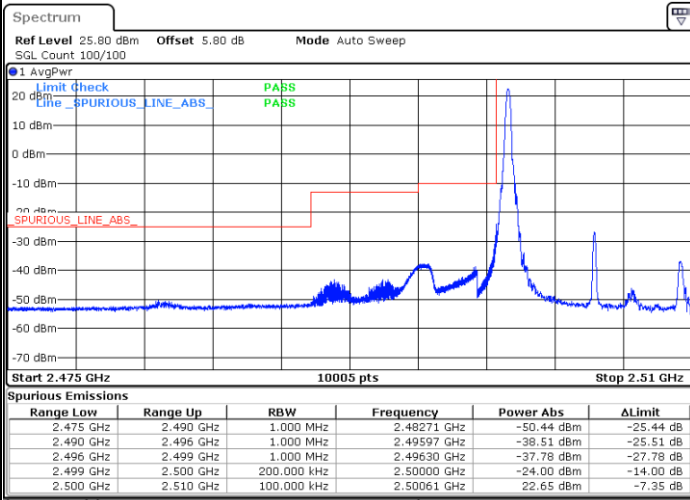

Date: 18.MAY.2020 19:01:13

Date: 18.MAY.2020 19:04:41

LTE Band 7 / 5MHz / 64QAM

Lowest Band Edge / 1RB

Date: 18.MAY.2020 20:18:37

Highest Band Edge / 1 RB

Date: 18.MAY.2020 20:20:55

Lowest Band Edge / Full RB

Date: 18.MAY.2020 20:19:46

Highest Band Edge / Full RB

Date: 18.MAY.2020 20:22:03

LTE Band 7 / 10MHz / QPSK

Lowest Band Edge / 1 RB

Highest Band Edge / 1 RB

Date: 18.MAY.2020 19:15:38

Date: 18.MAY.2020 19:23:39

Lowest Band Edge / Full RB

Highest Band Edge / Full RB

Date: 18.MAY.2020 19:19:05

Date: 18.MAY.2020 19:20:13

LTE Band 7 / 10MHz / 16QAM

Lowest Band Edge / 1 RB

Highest Band Edge / 1 RB

Date: 18.MAY.2020 19:16:47

Date: 18.MAY.2020 19:22:30

Lowest Band Edge / Full RB

Highest Band Edge / Full RB

Date: 18.MAY.2020 19:17:56

Date: 18.MAY.2020 19:21:22

LTE Band 7 / 10MHz / 64QAM

Lowest Band Edge / 1 RB

Date: 18.MAY.2020 20:26:57