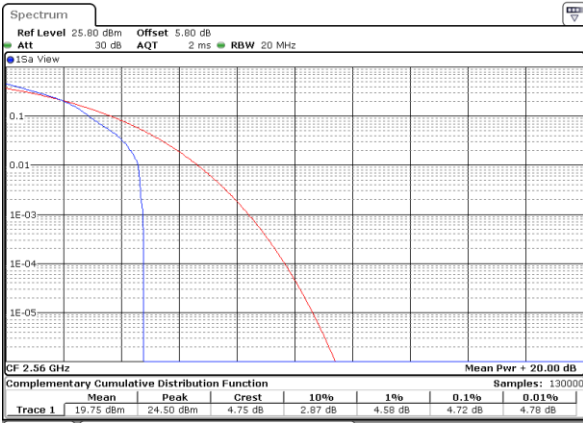

Date: 18\_MAY.2020 21:34:10

Highest Channel / 1RB

Date: 18\_MAY.2020 21:35:46

Highest Channel / Full RB

Date: 18\_MAY.2020 21:37:23

LTE Band 7 / 20MHz / 16QAM

Lowest Channel / 1RB

Date: 18.MAY.2020 21:33:01

Lowest Channel / Full RB

Date: 18.MAY.2020 21:33:44

Middle Channel / 1RB

Date: 18.MAY.2020 21:35:03

Middle Channel / Full RB

Date: 18.MAY.2020 21:34:22

Highest Channel / 1RB

Date: 18.MAY.2020 21:36:03

Highest Channel / Full RB

Date: 18.MAY.2020 21:36:59

LTE Band 7 / 20MHz / 64QAM

Lowest Channel / 1RB

Date: 18\_MAY.2020 21:33:19

Lowest Channel / Full RB

Date: 18\_MAY.2020 21:33:31

Middle Channel / 1RB

Date: 18\_MAY.2020 21:34:50

Middle Channel / Full RB

Date: 18\_MAY.2020 21:34:35

Highest Channel / 1RB

Date: 18\_MAY.2020 21:36:22

Highest Channel / Full RB

Date: 18\_MAY.2020 21:36:44

**26dB Bandwidth**