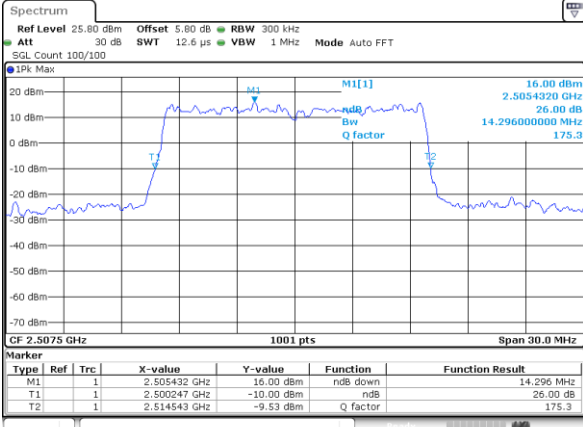

Highest Channel / 10MHz / 16QAM

Date: 18.MAY.2020 19:14:29

LTE Band 7

Lowest Channel / 15MHz / QPSK

Date: 18.MAY.2020 19:29:48

Lowest Channel / 15MHz / 16QAM

Date: 18.MAY.2020 19:29:28

Middle Channel / 15MHz / QPSK

Date: 18.MAY.2020 19:30:08

Middle Channel / 15MHz / 16QAM

Date: 18.MAY.2020 19:30:28

Highest Channel / 15MHz / QPSK

Date: 18.MAY.2020 19:30:08

Highest Channel / 15MHz / 16QAM

Date: 18.MAY.2020 19:30:48

LTE Band 7