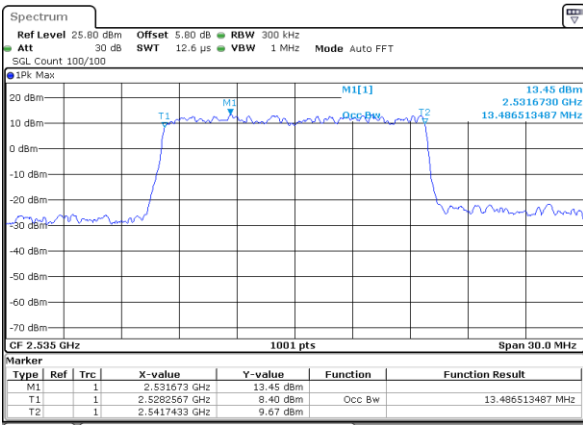

Middle Channel / 15MHz / 64QAM

Date: 18_MAY.2020 20:30:43