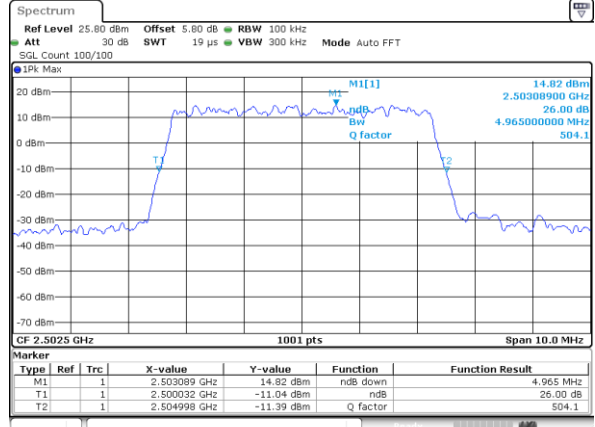

Lowest Channel / 5MHz / 16QAM

Date: 18.MAY.2020 18:56:24