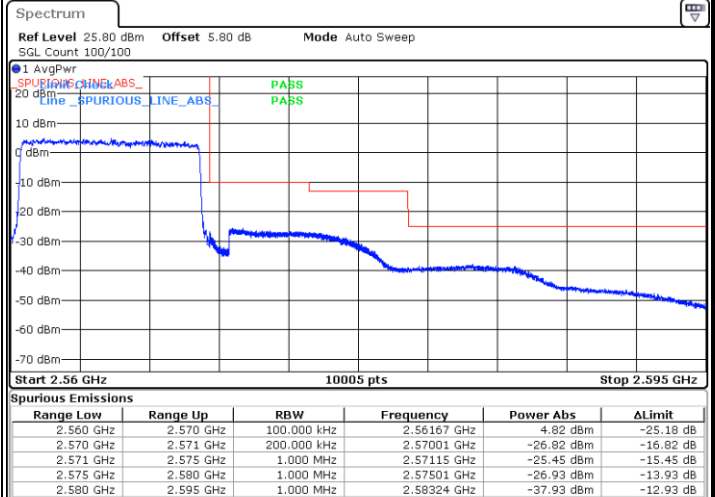

Date: 18.MAY.2020 19:01:13

Date: 18.MAY.2020 19:04:41

LTE Band 7 / 5MHz / 64QAM

Lowest Band Edge / 1RB

Date: 18.MAY.2020 20:18:37

Highest Band Edge / 1 RB

Date: 18.MAY.2020 20:20:55

Lowest Band Edge / Full RB

Date: 18.MAY.2020 20:19:46

Highest Band Edge / Full RB

Date: 18.MAY.2020 20:22:03

LTE Band 7 / 10MHz / QPSK

Lowest Band Edge / 1 RB

Highest Band Edge / 1 RB

Date: 18.MAY.2020 19:15:38

Date: 18.MAY.2020 19:23:39

Lowest Band Edge / Full RB

Highest Band Edge / Full RB

Date: 18.MAY.2020 19:19:05

Date: 18.MAY.2020 19:20:13

LTE Band 7 / 10MHz / 16QAM

Lowest Band Edge / 1 RB

Highest Band Edge / 1 RB

Date: 18.MAY.2020 19:16:47

Date: 18.MAY.2020 19:22:30

Lowest Band Edge / Full RB

Highest Band Edge / Full RB

Date: 18.MAY.2020 19:17:56

Date: 18.MAY.2020 19:21:22

LTE Band 7 / 10MHz / 64QAM

Lowest Band Edge / 1 RB

Date: 18.MAY.2020 20:26:57