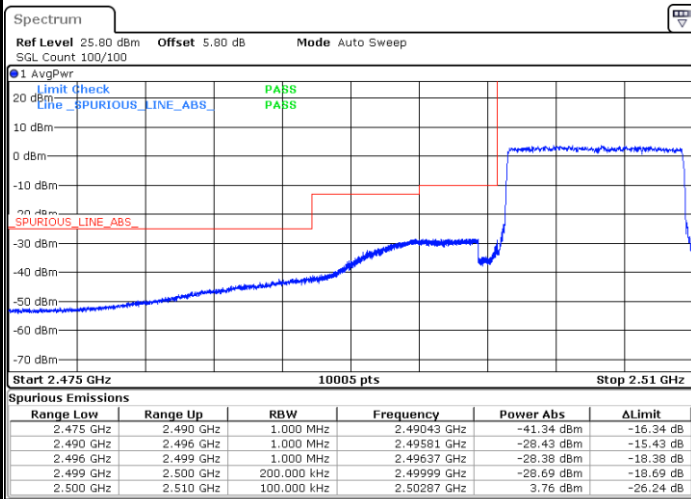

Date: 18.MAY.2020 20:19:46

Highest Band Edge / Full RB

Date: 18.MAY.2020 20:22:03

LTE Band 7 / 10MHz / QPSK

Lowest Band Edge / 1 RB

Highest Band Edge / 1 RB

Date: 18.MAY.2020 19:15:38

Date: 18.MAY.2020 19:23:39

Lowest Band Edge / Full RB

Highest Band Edge / Full RB

Date: 18.MAY.2020 19:19:05

Date: 18.MAY.2020 19:20:13

LTE Band 7 / 10MHz / 16QAM

Lowest Band Edge / 1 RB

Highest Band Edge / 1 RB

Date: 18.MAY.2020 19:16:47

Date: 18.MAY.2020 19:22:30

Lowest Band Edge / Full RB

Highest Band Edge / Full RB

Date: 18.MAY.2020 19:17:56

Date: 18.MAY.2020 19:21:22

LTE Band 7 / 10MHz / 64QAM

Lowest Band Edge / 1 RB

Date: 18.MAY.2020 20:26:57

Highest Band Edge / 1 RB

Date: 18.MAY.2020 20:29:14

Lowest Band Edge / Full RB

Date: 18.MAY.2020 20:28:05

Highest Band Edge / Full RB

Date: 18.MAY.2020 20:30:22

LTE Band 7 / 15MHz / QPSK

Lowest Band Edge / 1 RB