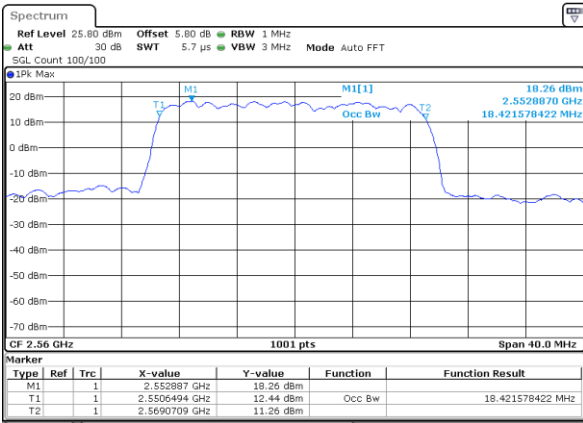

Date: 18\_MAY.2020 19:30:38

LTE Band 7

Lowest Channel / 20MHz / QPSK

Date: 18\_MAY.2020 19:57:32

Lowest Channel / 20MHz / 16QAM

Date: 18\_MAY.2020 19:57:12

Middle Channel / 20MHz / QPSK

Date: 18\_MAY.2020 19:57:52

Middle Channel / 20MHz / 16QAM

Date: 18\_MAY.2020 19:58:13

Highest Channel / 20MHz / QPSK

Date: 18\_MAY.2020 19:58:53

Highest Channel / 20MHz / 16QAM

Date: 18\_MAY.2020 19:58:33

LTE Band 7

Lowest Channel / 5MHz / 64QAM