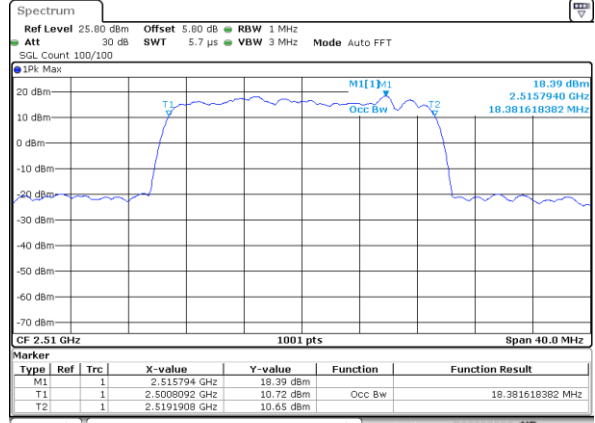

Date: 18\_MAY.2020 19:30:38

LTE Band 7

Lowest Channel / 20MHz / QPSK

Date: 18\_MAY.2020 19:57:32

Lowest Channel / 20MHz / 16QAM

Date: 18\_MAY.2020 19:57:12

Middle Channel / 20MHz / QPSK

Date: 18\_MAY.2020 19:57:52

Middle Channel / 20MHz / 16QAM

Date: 18\_MAY.2020 19:58:13

Highest Channel / 20MHz / QPSK

Date: 18\_MAY.2020 19:58:53

Highest Channel / 20MHz / 16QAM

Date: 18\_MAY.2020 19:58:33

LTE Band 7

Lowest Channel / 5MHz / 64QAM