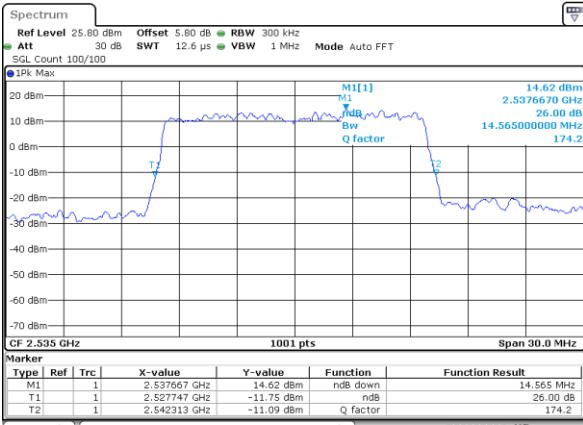

Highest Channel / 10MHz / 64QAM

Date: 18.MAY.2020 20:23:04

LTE Band 7

Lowest Channel / 15MHz / 64QAM

Date: 18\_MAY.2020 20:31:03

Lowest Channel / 20MHz / 64QAM

Date: 18\_MAY.2020 21:25:57

Middle Channel / 15MHz / 64QAM