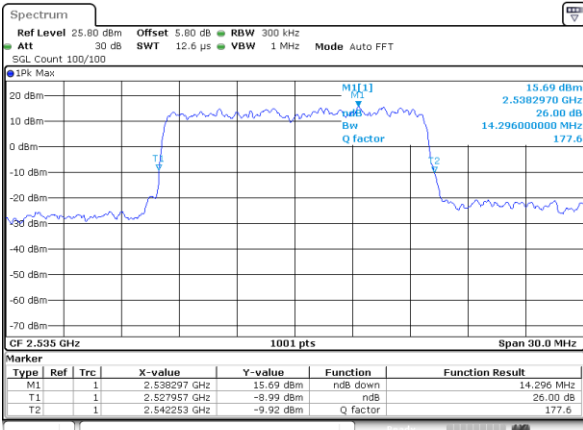

Highest Channel / 10MHz / 16QAM

Date: 18.MAY.2020 19:14:29

LTE Band 7

Lowest Channel / 15MHz / QPSK

Date: 18.MAY.2020 19:29:48

Lowest Channel / 15MHz / 16QAM

Date: 18.MAY.2020 19:29:28

Middle Channel / 15MHz / QPSK

Date: 18.MAY.2020 19:30:08

Middle Channel / 15MHz / 16QAM

Date: 18.MAY.2020 19:30:28

Highest Channel / 15MHz / QPSK

Date: 18.MAY.2020 19:30:08

Highest Channel / 15MHz / 16QAM

Date: 18.MAY.2020 19:30:48

LTE Band 7