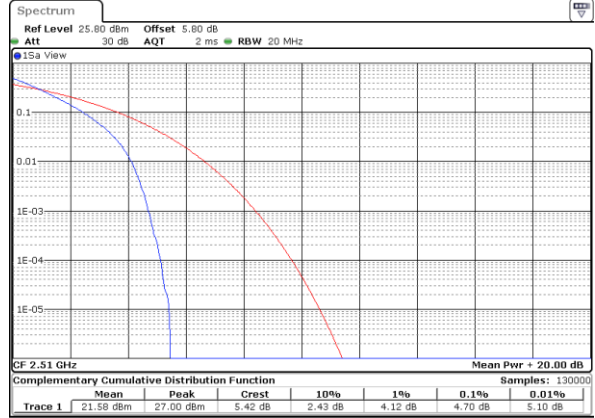

LTE Band 7 / 20MHz / QPSK

Lowest Channel / 1RB

Date: 18\_MAY.2020 21:32:49

Lowest Channel / Full RB

Date: 18\_MAY.2020 21:33:58

Middle Channel / 1RB

Date: 18\_MAY.2020 21:35:20

Middle Channel / Full RB