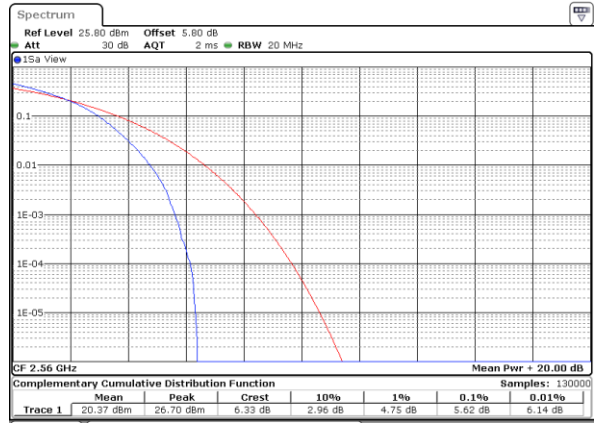

Date: 18\_MAY.2020 21:34:10

Highest Channel / 1RB

Date: 18\_MAY.2020 21:35:46

Highest Channel / Full RB

Date: 18\_MAY.2020 21:37:23

LTE Band 7 / 20MHz / 16QAM

Lowest Channel / 1RB

Date: 18.MAY.2020 21:33:01

Lowest Channel / Full RB

Date: 18.MAY.2020 21:33:44

Middle Channel / 1RB

Date: 18.MAY.2020 21:35:03

Middle Channel / Full RB

Date: 18.MAY.2020 21:34:22

Highest Channel / 1RB

Date: 18.MAY.2020 21:36:03

Highest Channel / Full RB

Date: 18.MAY.2020 21:36:59

LTE Band 7 / 20MHz / 64QAM

Lowest Channel / 1RB

Date: 18\_MAY.2020 21:33:19

Lowest Channel / Full RB

Date: 18\_MAY.2020 21:33:31

Middle Channel / 1RB

Date: 18\_MAY.2020 21:34:50

Middle Channel / Full RB

Date: 18\_MAY.2020 21:34:35

Highest Channel / 1RB

Date: 18\_MAY.2020 21:36:22

Highest Channel / Full RB

Date: 18\_MAY.2020 21:36:44

**26dB Bandwidth**