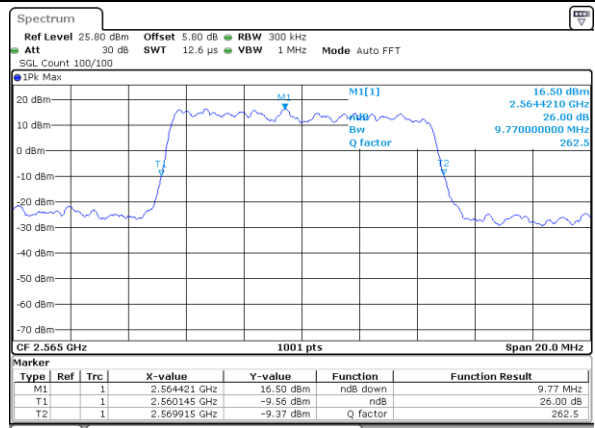

Date: 18.MAY.2020 18:56:44

Highest Channel / 5MHz / QPSK

Date: 18.MAY.2020 18:57:24

Highest Channel / 5MHz / 16QAM

Date: 18.MAY.2020 18:57:44

LTE Band 7

Lowest Channel / 10MHz / QPSK

Date: 18.MAY.2020 19:12:49

Lowest Channel / 10MHz / 16QAM

Date: 18.MAY.2020 19:13:09

Middle Channel / 10MHz / QPSK

Date: 18.MAY.2020 19:13:49

Middle Channel / 10MHz / 16QAM

Date: 18.MAY.2020 19:13:29

Highest Channel / 10MHz / QPSK

Date: 18.MAY.2020 19:14:09

Highest Channel / 10MHz / 16QAM

Date: 18.MAY.2020 19:14:29

LTE Band 7

Lowest Channel / 15MHz / QPSK

Date: 18.MAY.2020 19:29:48

Lowest Channel / 15MHz / 16QAM

Date: 18.MAY.2020 19:29:28

Middle Channel / 15MHz / QPSK