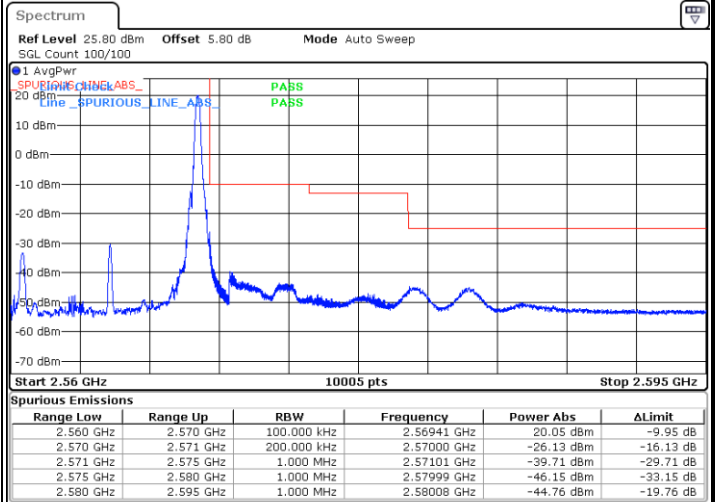

Date: 18.MAY.2020 20:19:46

Highest Band Edge / Full RB

Date: 18.MAY.2020 20:22:03

LTE Band 7 / 10MHz / QPSK

Lowest Band Edge / 1 RB

Highest Band Edge / 1 RB

Date: 18.MAY.2020 19:15:38

Date: 18.MAY.2020 19:23:39

Lowest Band Edge / Full RB

Highest Band Edge / Full RB

Date: 18.MAY.2020 19:19:05

Date: 18.MAY.2020 19:20:13

LTE Band 7 / 10MHz / 16QAM

Lowest Band Edge / 1 RB

Highest Band Edge / 1 RB

Date: 18.MAY.2020 19:16:47

Date: 18.MAY.2020 19:22:30

Lowest Band Edge / Full RB

Highest Band Edge / Full RB

Date: 18.MAY.2020 19:17:56

Date: 18.MAY.2020 19:21:22

LTE Band 7 / 10MHz / 64QAM

Lowest Band Edge / 1 RB

Date: 18.MAY.2020 20:26:57

Highest Band Edge / 1 RB

Date: 18.MAY.2020 20:29:14

Lowest Band Edge / Full RB

Date: 18.MAY.2020 20:28:05

Highest Band Edge / Full RB

Date: 18.MAY.2020 20:30:22

LTE Band 7 / 15MHz / QPSK

Lowest Band Edge / 1 RB