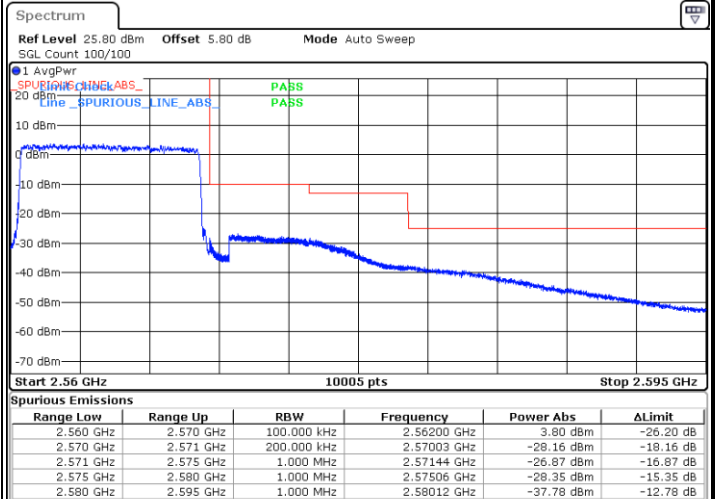

Lowest Band Edge / Full RB

Highest Band Edge / Full RB

Date: 18.MAY.2020 19:19:05

Date: 18.MAY.2020 19:20:13

LTE Band 7 / 10MHz / 16QAM

Lowest Band Edge / 1 RB

Highest Band Edge / 1 RB

Date: 18.MAY.2020 19:16:47

Date: 18.MAY.2020 19:22:30

Lowest Band Edge / Full RB

Highest Band Edge / Full RB

Date: 18.MAY.2020 19:17:56

Date: 18.MAY.2020 19:21:22

LTE Band 7 / 10MHz / 64QAM

Lowest Band Edge / 1 RB

Date: 18.MAY.2020 20:26:57

Highest Band Edge / 1 RB

Date: 18.MAY.2020 20:29:14

Lowest Band Edge / Full RB

Date: 18.MAY.2020 20:28:05

Highest Band Edge / Full RB

Date: 18.MAY.2020 20:30:22

LTE Band 7 / 15MHz / QPSK

Lowest Band Edge / 1 RB

Date: 18.MAY.2020 19:32:18

Highest Band Edge / 1 RB

Date: 18.MAY.2020 19:40:20

Lowest Band Edge / Full RB

Date: 18.MAY.2020 19:35:46

Highest Band Edge / Full RB

Date: 18.MAY.2020 19:36:54

LTE Band 7 / 15MHz / 16QAM