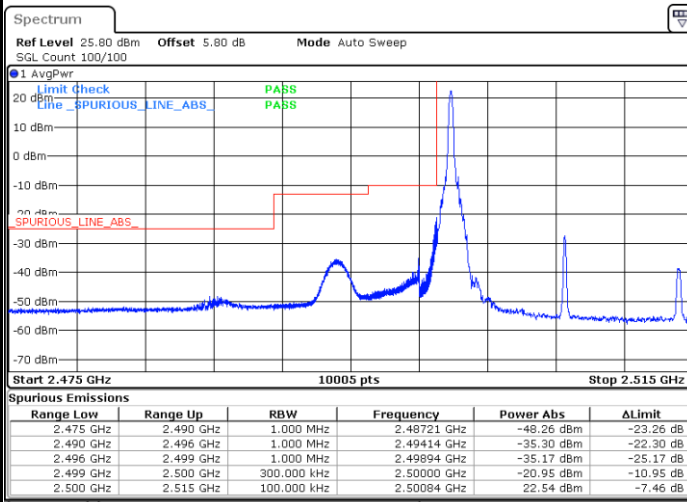

Lowest Band Edge / Full RB

Highest Band Edge / Full RB

Date: 18.MAY.2020 19:19:05

Date: 18.MAY.2020 19:20:13

LTE Band 7 / 10MHz / 16QAM

Lowest Band Edge / 1 RB

Highest Band Edge / 1 RB

Date: 18.MAY.2020 19:16:47

Date: 18.MAY.2020 19:22:30

Lowest Band Edge / Full RB

Highest Band Edge / Full RB

Date: 18.MAY.2020 19:17:56

Date: 18.MAY.2020 19:21:22

LTE Band 7 / 10MHz / 64QAM

Lowest Band Edge / 1 RB

Date: 18.MAY.2020 20:26:57

Highest Band Edge / 1 RB

Date: 18.MAY.2020 20:29:14

Lowest Band Edge / Full RB

Date: 18.MAY.2020 20:28:05

Highest Band Edge / Full RB

Date: 18.MAY.2020 20:30:22

LTE Band 7 / 15MHz / QPSK

Lowest Band Edge / 1 RB

Date: 18.MAY.2020 19:32:18

Highest Band Edge / 1 RB

Date: 18.MAY.2020 19:40:20

Lowest Band Edge / Full RB

Date: 18.MAY.2020 19:35:46

Highest Band Edge / Full RB

Date: 18.MAY.2020 19:36:54

LTE Band 7 / 15MHz / 16QAM