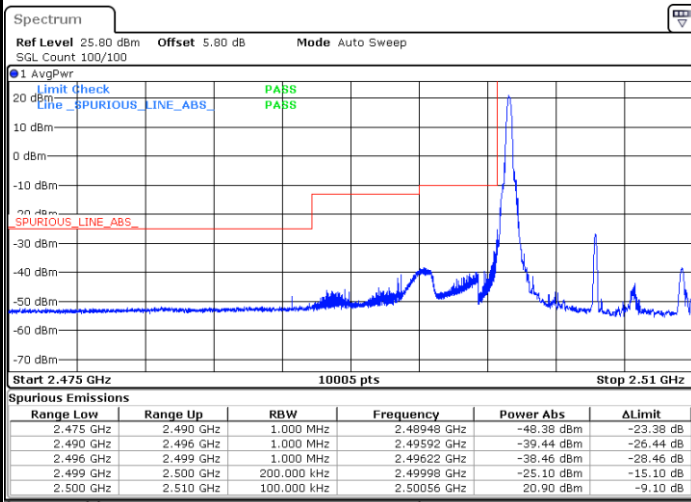

Date: 18.MAY.2020 20:19:46

Highest Band Edge / Full RB

Date: 18.MAY.2020 20:22:03

LTE Band 7 / 10MHz / QPSK

Lowest Band Edge / 1 RB

Highest Band Edge / 1 RB

Date: 18.MAY.2020 19:15:38

Date: 18.MAY.2020 19:23:39

Lowest Band Edge / Full RB

Highest Band Edge / Full RB

Date: 18.MAY.2020 19:19:05

Date: 18.MAY.2020 19:20:13

LTE Band 7 / 10MHz / 16QAM

Lowest Band Edge / 1 RB

Highest Band Edge / 1 RB

Date: 18.MAY.2020 19:16:47

Date: 18.MAY.2020 19:22:30

Lowest Band Edge / Full RB

Highest Band Edge / Full RB

Date: 18.MAY.2020 19:17:56

Date: 18.MAY.2020 19:21:22

LTE Band 7 / 10MHz / 64QAM

Lowest Band Edge / 1 RB

Date: 18.MAY.2020 20:26:57

Highest Band Edge / 1 RB

Date: 18.MAY.2020 20:29:14

Lowest Band Edge / Full RB

Date: 18.MAY.2020 20:28:05

Highest Band Edge / Full RB

Date: 18.MAY.2020 20:30:22

LTE Band 7 / 15MHz / QPSK

Lowest Band Edge / 1 RB