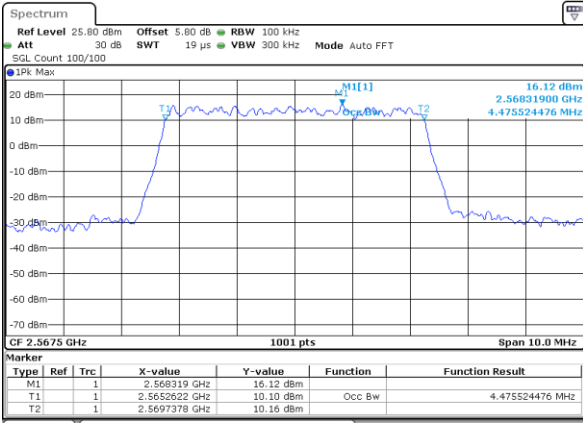

Occupied Bandwidth

Mode	LTE Band 7 : 99%OBW(MHz)							
BW	5MHz		10MHz		15MHz		20MHz	
Mod.	QPSK	16QAM	QPSK	16QAM	QPSK	16QAM	QPSK	16QAM
Lowest CH	4.52	4.51	9.07	8.99	13.40	13.46	18.30	18.38
Middle CH	4.49	4.52	9.05	9.03	13.43	13.46	18.22	18.42
Highest CH	4.48	4.50	8.99	9.01	13.40	13.52	18.42	18.38
Mode	LTE Band 7 : 99%OBW(MHz)							
BW	5MHz		10MHz		15MHz		20MHz	
Mod.	64QAM		64QAM		64QAM		64QAM	
Lowest CH	4.47		8.99		13.46		18.42	
Middle CH	4.50		9.05		13.49		18.26	
Highest CH	4.50		8.99		13.43		18.46	

LTE Band 7

Lowest Channel / 5MHz / QPSK

Date: 18\_MAY.2020 18:55:53

Lowest Channel / 5MHz / 16QAM

Date: 18\_MAY.2020 18:56:14

Middle Channel / 5MHz / QPSK

Date: 18\_MAY.2020 18:56:54

Middle Channel / 5MHz / 16QAM

Date: 18\_MAY.2020 18:56:34

Highest Channel / 5MHz / QPSK

Date: 18\_MAY.2020 18:57:14

Highest Channel / 5MHz / 16QAM

Date: 18\_MAY.2020 18:57:34

LTE Band 7

Lowest Channel / 10MHz / QPSK

Date: 18\_MAY.2020 19:12:38