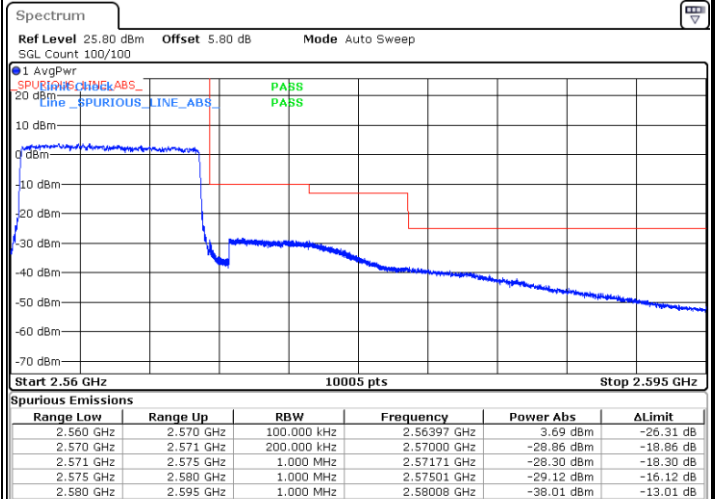

Date: 18.MAY.2020 20:19:46

Highest Band Edge / Full RB

Date: 18.MAY.2020 20:22:03

LTE Band 7 / 10MHz / QPSK

Lowest Band Edge / 1 RB

Highest Band Edge / 1 RB

Date: 18.MAY.2020 19:15:38

Date: 18.MAY.2020 19:23:39

Lowest Band Edge / Full RB

Highest Band Edge / Full RB

Date: 18.MAY.2020 19:19:05

Date: 18.MAY.2020 19:20:13

LTE Band 7 / 10MHz / 16QAM

Lowest Band Edge / 1 RB

Highest Band Edge / 1 RB

Date: 18.MAY.2020 19:16:47

Date: 18.MAY.2020 19:22:30

Lowest Band Edge / Full RB

Highest Band Edge / Full RB

Date: 18.MAY.2020 19:17:56

Date: 18.MAY.2020 19:21:22

LTE Band 7 / 10MHz / 64QAM

Lowest Band Edge / 1 RB

Date: 18.MAY.2020 20:26:57

Highest Band Edge / 1 RB

Date: 18.MAY.2020 20:29:14

Lowest Band Edge / Full RB

Date: 18.MAY.2020 20:28:05

Highest Band Edge / Full RB

Date: 18.MAY.2020 20:30:22

LTE Band 7 / 15MHz / QPSK

Lowest Band Edge / 1 RB