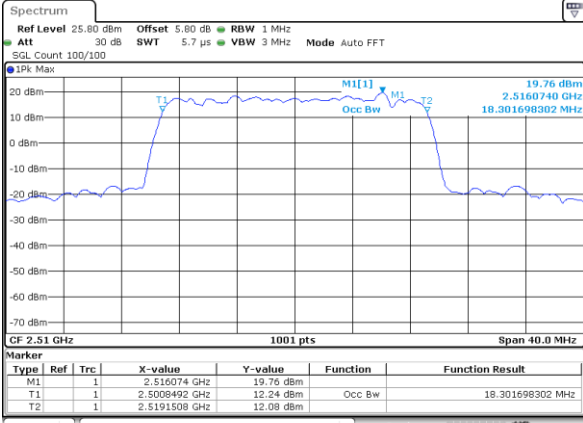

Date: 18\_MAY.2020 19:13:59

Highest Channel / 10MHz / 16QAM

Date: 18\_MAY.2020 19:14:19

LTE Band 7

Lowest Channel / 15MHz / QPSK

Date: 18\_MAY.2020 19:29:38

Lowest Channel / 15MHz / 16QAM

Date: 18\_MAY.2020 19:29:18

Middle Channel / 15MHz / QPSK

Date: 18\_MAY.2020 19:29:58

Middle Channel / 15MHz / 16QAM

Date: 18\_MAY.2020 19:30:18

Highest Channel / 15MHz / QPSK

Date: 18\_MAY.2020 19:30:58

Highest Channel / 15MHz / 16QAM

Date: 18\_MAY.2020 19:30:38

LTE Band 7

Lowest Channel / 20MHz / QPSK

Date: 18\_MAY.2020 19:57:32

Lowest Channel / 20MHz / 16QAM

Date: 18\_MAY.2020 19:57:12

Middle Channel / 20MHz / QPSK

Date: 18\_MAY.2020 19:57:52