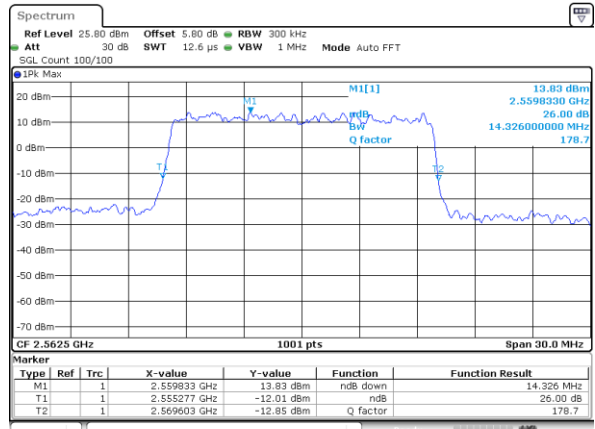

Highest Channel / 10MHz / 16QAM

Date: 18.MAY.2020 19:14:29

LTE Band 7

Lowest Channel / 15MHz / QPSK

Date: 18.MAY.2020 19:29:48

Lowest Channel / 15MHz / 16QAM

Date: 18.MAY.2020 19:29:28

Middle Channel / 15MHz / QPSK

Date: 18.MAY.2020 19:30:08

Middle Channel / 15MHz / 16QAM

Date: 18.MAY.2020 19:30:28

Highest Channel / 15MHz / QPSK

Date: 18.MAY.2020 19:30:08

Highest Channel / 15MHz / 16QAM

Date: 18.MAY.2020 19:30:48

LTE Band 7