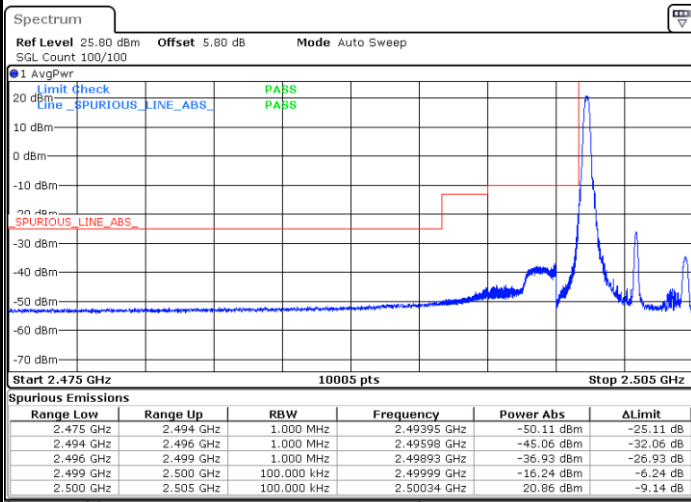

# Conducted Band Edge

LTE Band 7 / 5MHz / 16QAM

Lowest Band Edge / 1 RB

Highest Band Edge / 1 RB

Date: 18.MAY.2020 19:00:03

Date: 18.MAY.2020 19:05:50

Lowest Band Edge / Full RB

Highest Band Edge / Full RB

Date: 18.MAY.2020 19:01:13

Date: 18.MAY.2020 19:04:41

LTE Band 7 / 5MHz / 64QAM

Lowest Band Edge / 1RB

Date: 18.MAY.2020 20:18:37

Highest Band Edge / 1 RB

Date: 18.MAY.2020 20:20:55

Lowest Band Edge / Full RB

Date: 18.MAY.2020 20:19:46

Highest Band Edge / Full RB

Date: 18.MAY.2020 20:22:03

LTE Band 7 / 10MHz / QPSK

Lowest Band Edge / 1 RB

Highest Band Edge / 1 RB

Date: 18.MAY.2020 19:15:38

Date: 18.MAY.2020 19:23:39