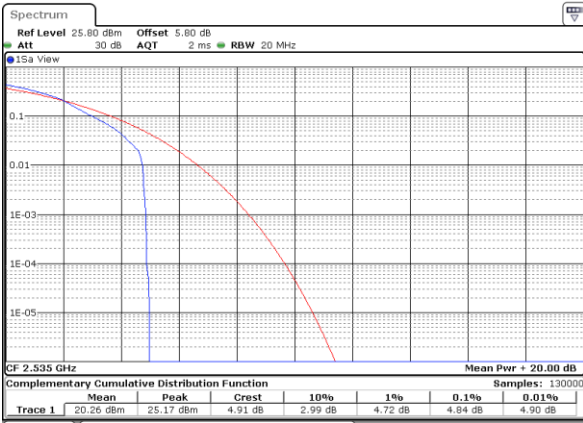

LTE Band 7 / 20MHz / QPSK

Lowest Channel / 1RB

Date: 18\_MAY.2020 21:32:49

Lowest Channel / Full RB

Date: 18\_MAY.2020 21:33:58

Middle Channel / 1RB

Date: 18\_MAY.2020 21:35:20

Middle Channel / Full RB

Date: 18\_MAY.2020 21:34:10

Highest Channel / 1RB

Date: 18\_MAY.2020 21:35:46

Highest Channel / Full RB

Date: 18\_MAY.2020 21:37:23

LTE Band 7 / 20MHz / 16QAM

Lowest Channel / 1RB

Date: 18.MAY.2020 21:33:01

Lowest Channel / Full RB

Date: 18.MAY.2020 21:33:44

Middle Channel / 1RB

Date: 18.MAY.2020 21:35:03

Middle Channel / Full RB

Date: 18.MAY.2020 21:34:22

Highest Channel / 1RB

Date: 18.MAY.2020 21:36:03