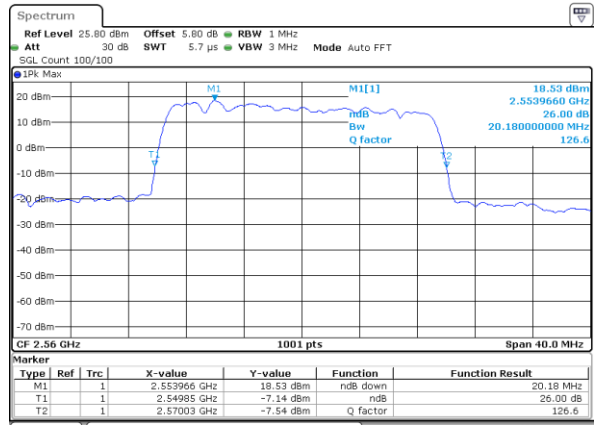

Highest Channel / 10MHz / 64QAM

Date: 18.MAY.2020 20:23:04

LTE Band 7

Lowest Channel / 15MHz / 64QAM

Date: 18\_MAY.2020 20:31:03

Lowest Channel / 20MHz / 64QAM

Date: 18\_MAY.2020 21:25:57

Middle Channel / 15MHz / 64QAM

Date: 18\_MAY.2020 20:31:13

Middle Channel / 20MHz / 64QAM

Date: 18\_MAY.2020 21:29:30

Highest Channel / 15MHz / 64QAM

Date: 18\_MAY.2020 20:31:23

Highest Channel / 20MHz / 64QAM

Date: 18\_MAY.2020 21:29:56

Occupied Bandwidth

Mode	LTE Band 7 : 99%OBW(MHz)							
BW	5MHz		10MHz		15MHz		20MHz	
Mod.	QPSK	16QAM	QPSK	16QAM	QPSK	16QAM	QPSK	16QAM
Lowest CH	4.52	4.51	9.07	8.99	13.40	13.46	18.30	18.38
Middle CH	4.49	4.52	9.05	9.03	13.43	13.46	18.22	18.42
Highest CH	4.48	4.50	8.99	9.01	13.40	13.52	18.42	18.38
Mode	LTE Band 7 : 99%OBW(MHz)							
BW	5MHz		10MHz		15MHz		20MHz	
Mod.	64QAM		64QAM		64QAM		64QAM	
Lowest CH	4.47		8.99		13.46		18.42	
Middle CH	4.50		9.05		13.49		18.26	
Highest CH	4.50		8.99		13.43		18.46	