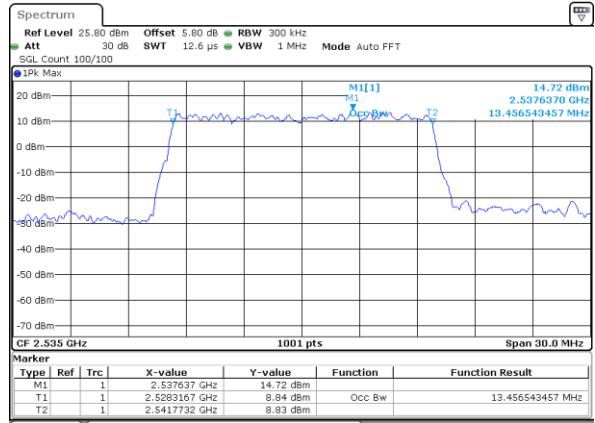

Middle Channel / 15MHz / 16QAM

Date: 18_MAY.2020 19:30:18