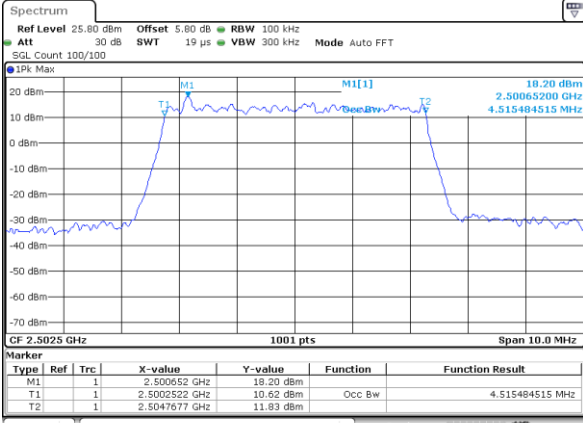

LTE Band 7

Lowest Channel / 5MHz / QPSK

Date: 18_MAY.2020 18:55:53