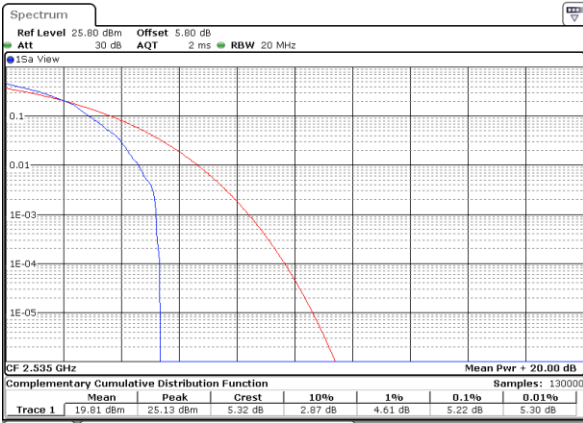

Lowest Channel / Full RB

Date: 18.MAY.2020 21:33:44

Middle Channel / 1RB

Date: 18.MAY.2020 21:35:03

Middle Channel / Full RB

Date: 18.MAY.2020 21:34:22

Highest Channel / 1RB

Date: 18.MAY.2020 21:36:03

Highest Channel / Full RB

Date: 18.MAY.2020 21:36:59

LTE Band 7 / 20MHz / 64QAM

Lowest Channel / 1RB

Date: 18\_MAY.2020 21:33:19

Lowest Channel / Full RB

Date: 18\_MAY.2020 21:33:31

Middle Channel / 1RB

Date: 18\_MAY.2020 21:34:50

Middle Channel / Full RB

Date: 18\_MAY.2020 21:34:35

Highest Channel / 1RB

Date: 18\_MAY.2020 21:36:22

Highest Channel / Full RB

Date: 18\_MAY.2020 21:36:44

**26dB Bandwidth**

Mode	LTE Band 7 : 26dB BW(MHz)							
BW	5MHz		10MHz		15MHz		20MHz	
Mod.	QPSK	16QAM	QPSK	16QAM	QPSK	16QAM	QPSK	16QAM
Lowest CH	4.92	4.97	9.75	9.65	14.30	14.12	20.30	20.10
Middle CH	5.00	4.90	9.75	9.79	14.30	14.63	20.14	20.22
Highest CH	4.89	4.99	9.71	9.77	14.42	14.33	20.18	20.18
Mode	LTE Band 7 : 26dB BW(MHz)							
BW	5MHz		10MHz		15MHz		20MHz	
Mod.	64QAM		64QAM		64QAM		64QAM	
Lowest CH	4.96		9.73		14.42		20.10	
Middle CH	4.85		9.95		14.57		20.18	
Highest CH	4.99		9.75		14.84		20.18	