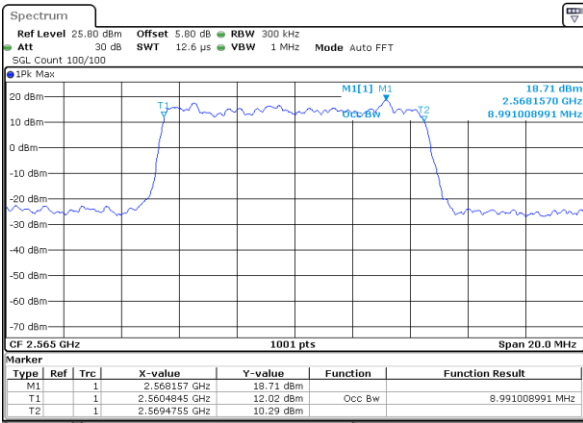

Date: 18\_MAY.2020 18:56:34

Highest Channel / 5MHz / QPSK

Date: 18\_MAY.2020 18:57:14

Highest Channel / 5MHz / 16QAM

Date: 18\_MAY.2020 18:57:34

LTE Band 7

Lowest Channel / 10MHz / QPSK

Date: 18\_MAY.2020 19:12:38

Lowest Channel / 10MHz / 16QAM

Date: 18\_MAY.2020 19:12:59

Middle Channel / 10MHz / QPSK

Date: 18\_MAY.2020 19:13:09

Middle Channel / 10MHz / 16QAM

Date: 18\_MAY.2020 19:13:19

Highest Channel / 10MHz / QPSK

Date: 18\_MAY.2020 19:13:59

Highest Channel / 10MHz / 16QAM

Date: 18\_MAY.2020 19:14:19

LTE Band 7

Lowest Channel / 15MHz / QPSK

Date: 18\_MAY.2020 19:29:38

Lowest Channel / 15MHz / 16QAM

Date: 18\_MAY.2020 19:29:18