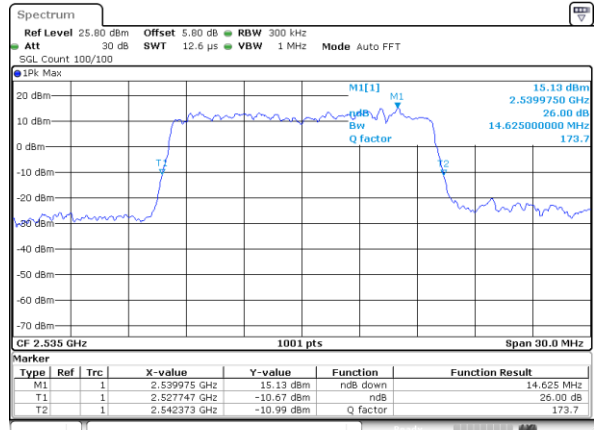

Highest Channel / 10MHz / 16QAM

Date: 18.MAY.2020 19:14:29

LTE Band 7

Lowest Channel / 15MHz / QPSK

Date: 18.MAY.2020 19:29:48

Lowest Channel / 15MHz / 16QAM

Date: 18.MAY.2020 19:29:28

Middle Channel / 15MHz / QPSK

Date: 18.MAY.2020 19:30:08

Middle Channel / 15MHz / 16QAM

Date: 18.MAY.2020 19:30:28

Highest Channel / 15MHz / QPSK

Date: 18.MAY.2020 19:30:08

Highest Channel / 15MHz / 16QAM

Date: 18.MAY.2020 19:30:48

LTE Band 7