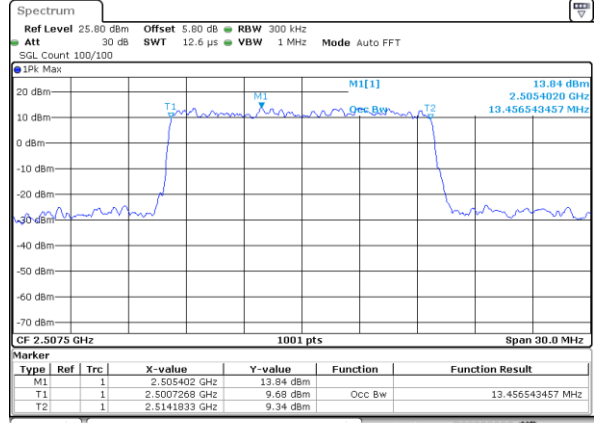

Date: 18\_MAY.2020 19:13:59

Highest Channel / 10MHz / 16QAM

Date: 18\_MAY.2020 19:14:19

LTE Band 7

Lowest Channel / 15MHz / QPSK

Date: 18\_MAY.2020 19:29:38

Lowest Channel / 15MHz / 16QAM

Date: 18\_MAY.2020 19:29:18