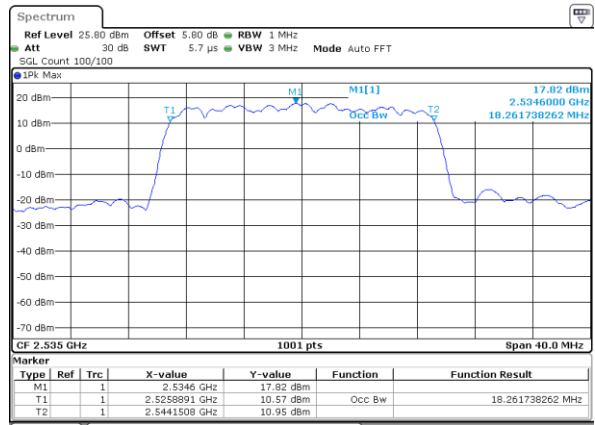

Date: 18\_MAY.2020 20:13:52

Lowest Channel / 10MHz / 64QAM

Date: 18\_MAY.2020 20:22:13

Middle Channel / 5MHz / 64QAM

Date: 18\_MAY.2020 20:14:02

Middle Channel / 10MHz / 64QAM

Date: 18\_MAY.2020 20:22:24

Highest Channel / 5MHz / 64QAM

Date: 18\_MAY.2020 20:14:12

Highest Channel / 10MHz / 64QAM

Date: 18\_MAY.2020 20:22:34

LTE Band 7

Lowest Channel / 15MHz / 64QAM

Date: 18\_MAY.2020 20:30:32

Lowest Channel / 20MHz / 64QAM

Date: 18\_MAY.2020 21:25:46

Middle Channel / 15MHz / 64QAM

Date: 18\_MAY.2020 20:30:43

Middle Channel / 20MHz / 64QAM

Date: 18\_MAY.2020 21:29:18

Highest Channel / 15MHz / 64QAM

Date: 18\_MAY.2020 20:30:53

Highest Channel / 20MHz / 64QAM