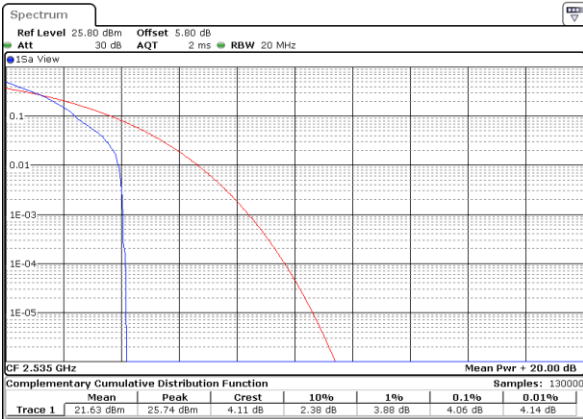

LTE Band 7 / 20MHz / QPSK

Lowest Channel / 1RB

Date: 18\_MAY.2020 21:32:49

Lowest Channel / Full RB

Date: 18\_MAY.2020 21:33:58

Middle Channel / 1RB

Date: 18\_MAY.2020 21:35:20

Middle Channel / Full RB

Date: 18\_MAY.2020 21:34:10

Highest Channel / 1RB

Date: 18\_MAY.2020 21:35:46

Highest Channel / Full RB

Date: 18\_MAY.2020 21:37:23

LTE Band 7 / 20MHz / 16QAM

Lowest Channel / 1RB

Date: 18.MAY.2020 21:33:01