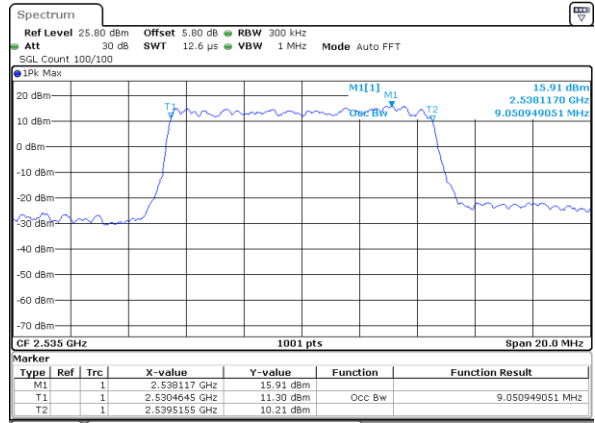

Middle Channel / 20MHz / 16QAM

Date: 18\_MAY.2020 19:58:13

Highest Channel / 20MHz / QPSK

Date: 18\_MAY.2020 19:58:53

Highest Channel / 20MHz / 16QAM

Date: 18\_MAY.2020 19:58:33

LTE Band 7

Lowest Channel / 5MHz / 64QAM

Date: 18\_MAY.2020 20:13:52

Lowest Channel / 10MHz / 64QAM

Date: 18\_MAY.2020 20:22:13

Middle Channel / 5MHz / 64QAM

Date: 18\_MAY.2020 20:14:02

Middle Channel / 10MHz / 64QAM

Date: 18\_MAY.2020 20:22:24

Highest Channel / 5MHz / 64QAM

Date: 18\_MAY.2020 20:14:12

Highest Channel / 10MHz / 64QAM

Date: 18\_MAY.2020 20:22:34

LTE Band 7

Lowest Channel / 15MHz / 64QAM

Date: 18\_MAY.2020 20:30:32

Lowest Channel / 20MHz / 64QAM

Date: 18\_MAY.2020 21:25:46