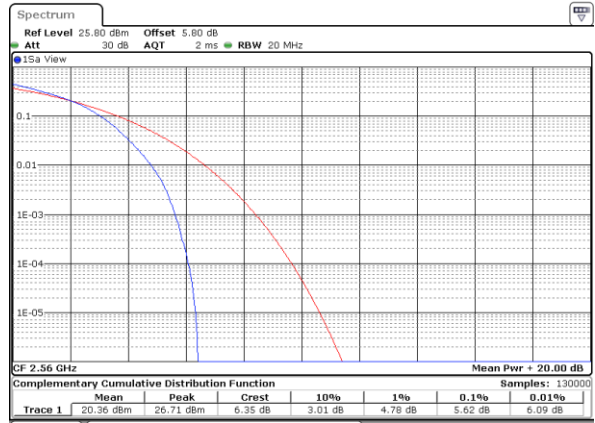

Highest Channel / Full RB

Date: 18.MAY.2020 21:36:59

LTE Band 7 / 20MHz / 64QAM

Lowest Channel / 1RB

Date: 18\_MAY.2020 21:33:19

Lowest Channel / Full RB

Date: 18\_MAY.2020 21:33:31

Middle Channel / 1RB

Date: 18\_MAY.2020 21:34:50

Middle Channel / Full RB

Date: 18\_MAY.2020 21:34:35

Highest Channel / 1RB

Date: 18\_MAY.2020 21:36:22

Highest Channel / Full RB

Date: 18\_MAY.2020 21:36:44

**26dB Bandwidth**

Mode	LTE Band 7 : 26dB BW(MHz)							
BW	5MHz		10MHz		15MHz		20MHz	
Mod.	QPSK	16QAM	QPSK	16QAM	QPSK	16QAM	QPSK	16QAM
Lowest CH	4.92	4.97	9.75	9.65	14.30	14.12	20.30	20.10
Middle CH	5.00	4.90	9.75	9.79	14.30	14.63	20.14	20.22
Highest CH	4.89	4.99	9.71	9.77	14.42	14.33	20.18	20.18
Mode	LTE Band 7 : 26dB BW(MHz)							
BW	5MHz		10MHz		15MHz		20MHz	
Mod.	64QAM		64QAM		64QAM		64QAM	
Lowest CH	4.96		9.73		14.42		20.10	
Middle CH	4.85		9.95		14.57		20.18	
Highest CH	4.99		9.75		14.84		20.18	