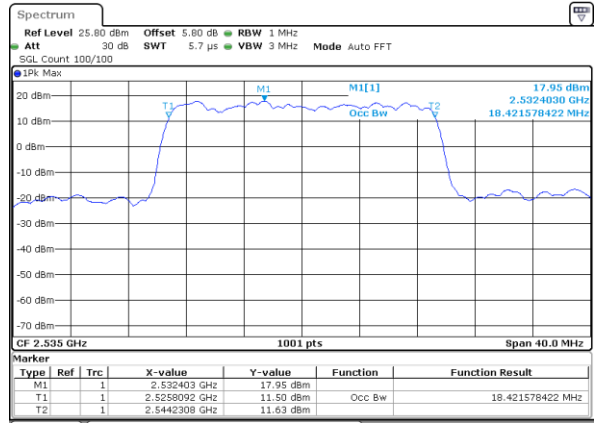

Date: 18\_MAY.2020 19:30:38

LTE Band 7

Lowest Channel / 20MHz / QPSK

Date: 18\_MAY.2020 19:57:32

Lowest Channel / 20MHz / 16QAM

Date: 18\_MAY.2020 19:57:12

Middle Channel / 20MHz / QPSK

Date: 18\_MAY.2020 19:57:52

Middle Channel / 20MHz / 16QAM

Date: 18\_MAY.2020 19:58:13

Highest Channel / 20MHz / QPSK

Date: 18\_MAY.2020 19:58:53

Highest Channel / 20MHz / 16QAM

Date: 18\_MAY.2020 19:58:33

LTE Band 7

Lowest Channel / 5MHz / 64QAM