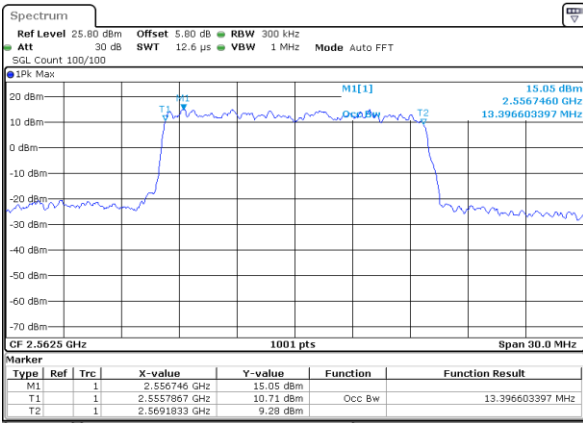

Date: 18\_MAY.2020 19:13:59

Highest Channel / 10MHz / 16QAM

Date: 18\_MAY.2020 19:14:19

LTE Band 7

Lowest Channel / 15MHz / QPSK

Date: 18\_MAY.2020 19:29:38

Lowest Channel / 15MHz / 16QAM

Date: 18\_MAY.2020 19:29:18

Middle Channel / 15MHz / QPSK

Date: 18\_MAY.2020 19:29:58

Middle Channel / 15MHz / 16QAM

Date: 18\_MAY.2020 19:30:18

Highest Channel / 15MHz / QPSK

Date: 18\_MAY.2020 19:30:58

Highest Channel / 15MHz / 16QAM

Date: 18\_MAY.2020 19:30:38

LTE Band 7

Lowest Channel / 20MHz / QPSK

Date: 18\_MAY.2020 19:57:32

Lowest Channel / 20MHz / 16QAM

Date: 18\_MAY.2020 19:57:12

Middle Channel / 20MHz / QPSK

Date: 18\_MAY.2020 19:57:52