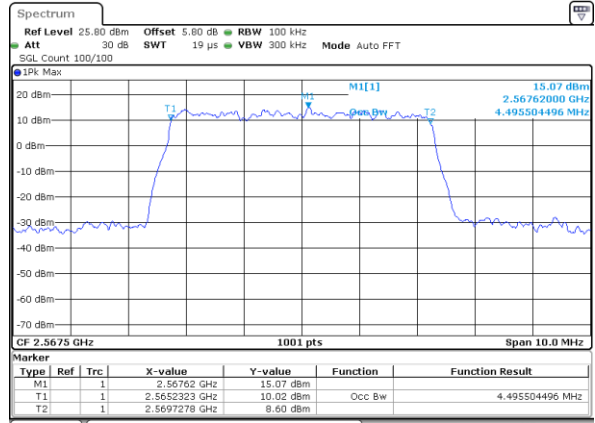

Occupied Bandwidth

Mode	LTE Band 7 : 99%OBW(MHz)							
BW	5MHz		10MHz		15MHz		20MHz	
Mod.	QPSK	16QAM	QPSK	16QAM	QPSK	16QAM	QPSK	16QAM
Lowest CH	4.52	4.51	9.07	8.99	13.40	13.46	18.30	18.38
Middle CH	4.49	4.52	9.05	9.03	13.43	13.46	18.22	18.42
Highest CH	4.48	4.50	8.99	9.01	13.40	13.52	18.42	18.38
Mode	LTE Band 7 : 99%OBW(MHz)							
BW	5MHz		10MHz		15MHz		20MHz	
Mod.	64QAM		64QAM		64QAM		64QAM	
Lowest CH	4.47		8.99		13.46		18.42	
Middle CH	4.50		9.05		13.49		18.26	
Highest CH	4.50		8.99		13.43		18.46	

LTE Band 7

Lowest Channel / 5MHz / QPSK

Date: 18\_MAY.2020 18:55:53

Lowest Channel / 5MHz / 16QAM

Date: 18\_MAY.2020 18:56:14

Middle Channel / 5MHz / QPSK

Date: 18\_MAY.2020 18:56:54

Middle Channel / 5MHz / 16QAM

Date: 18\_MAY.2020 18:56:34

Highest Channel / 5MHz / QPSK

Date: 18\_MAY.2020 18:57:14

Highest Channel / 5MHz / 16QAM

Date: 18\_MAY.2020 18:57:34

LTE Band 7

Lowest Channel / 10MHz / QPSK

Date: 18\_MAY.2020 19:12:38