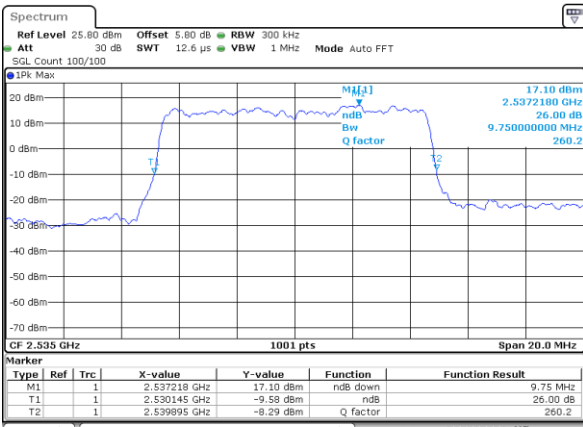

Middle Channel / 10MHz / QPSK

Date: 18.MAY.2020 19:13:49