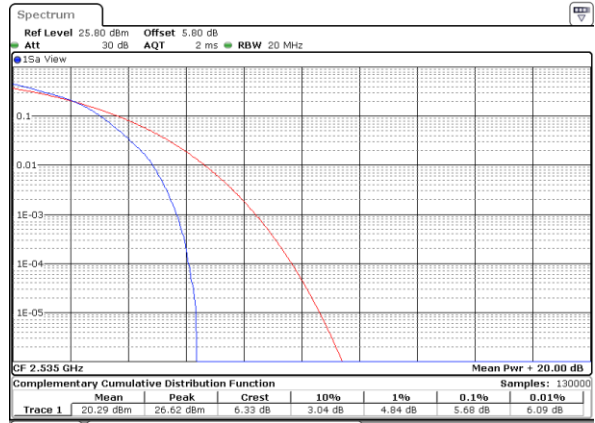

Lowest Channel / Full RB

Date: 18.MAY.2020 21:33:44

Middle Channel / 1RB

Date: 18.MAY.2020 21:35:03

Middle Channel / Full RB

Date: 18.MAY.2020 21:34:22

Highest Channel / 1RB

Date: 18.MAY.2020 21:36:03

Highest Channel / Full RB

Date: 18.MAY.2020 21:36:59

LTE Band 7 / 20MHz / 64QAM

Lowest Channel / 1RB

Date: 18\_MAY.2020 21:33:19

Lowest Channel / Full RB

Date: 18\_MAY.2020 21:33:31

Middle Channel / 1RB