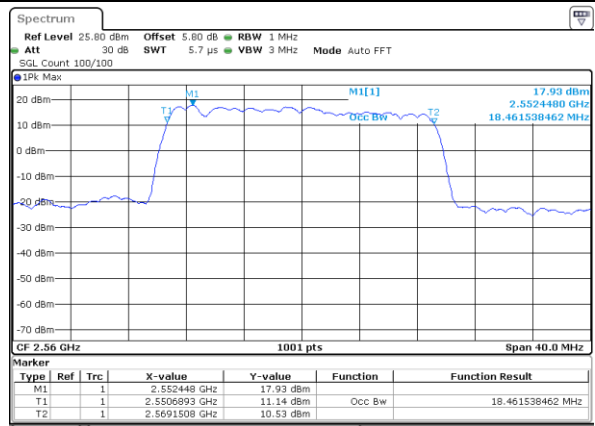

Date: 18\_MAY.2020 20:14:12

Highest Channel / 10MHz / 64QAM

Date: 18\_MAY.2020 20:22:34

LTE Band 7

Lowest Channel / 15MHz / 64QAM

Date: 18\_MAY.2020 20:30:32

Lowest Channel / 20MHz / 64QAM

Date: 18\_MAY.2020 21:25:46

Middle Channel / 15MHz / 64QAM

Date: 18\_MAY.2020 20:30:43

Middle Channel / 20MHz / 64QAM

Date: 18\_MAY.2020 21:29:18

Highest Channel / 15MHz / 64QAM

Date: 18\_MAY.2020 20:30:53

Highest Channel / 20MHz / 64QAM