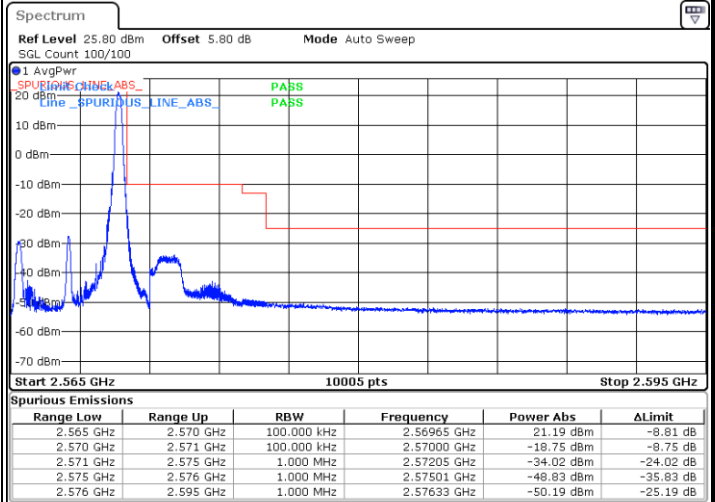

# Conducted Band Edge

LTE Band 7 / 5MHz / 16QAM

Lowest Band Edge / 1 RB

Highest Band Edge / 1 RB

Date: 18.MAY.2020 19:00:03

Date: 18.MAY.2020 19:05:50

Lowest Band Edge / Full RB

Highest Band Edge / Full RB

Date: 18.MAY.2020 19:01:13

Date: 18.MAY.2020 19:04:41

LTE Band 7 / 5MHz / 64QAM

Lowest Band Edge / 1RB

Date: 18.MAY.2020 20:18:37

Highest Band Edge / 1 RB

Date: 18.MAY.2020 20:20:55

Lowest Band Edge / Full RB

Date: 18.MAY.2020 20:19:46

Highest Band Edge / Full RB

Date: 18.MAY.2020 20:22:03

LTE Band 7 / 10MHz / QPSK

Lowest Band Edge / 1 RB

Highest Band Edge / 1 RB

Date: 18.MAY.2020 19:15:38

Date: 18.MAY.2020 19:23:39