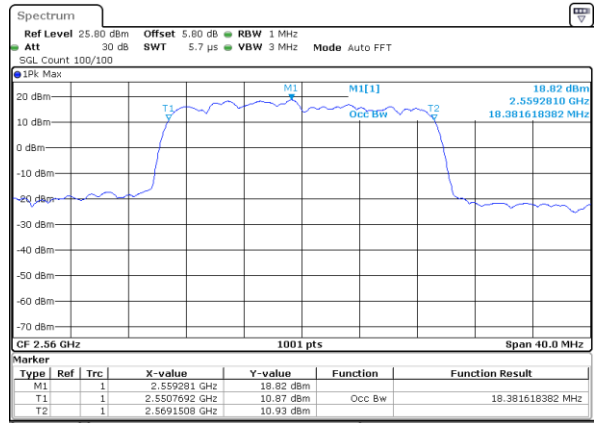

Date: 18\_MAY.2020 19:30:38

LTE Band 7

Lowest Channel / 20MHz / QPSK

Date: 18\_MAY.2020 19:57:32

Lowest Channel / 20MHz / 16QAM

Date: 18\_MAY.2020 19:57:12

Middle Channel / 20MHz / QPSK

Date: 18\_MAY.2020 19:57:52

Middle Channel / 20MHz / 16QAM

Date: 18\_MAY.2020 19:58:13

Highest Channel / 20MHz / QPSK

Date: 18\_MAY.2020 19:58:53

Highest Channel / 20MHz / 16QAM

Date: 18\_MAY.2020 19:58:33

LTE Band 7

Lowest Channel / 5MHz / 64QAM

Date: 18\_MAY.2020 20:13:52

Lowest Channel / 10MHz / 64QAM

Date: 18\_MAY.2020 20:22:13

Middle Channel / 5MHz / 64QAM

Date: 18\_MAY.2020 20:14:02

Middle Channel / 10MHz / 64QAM

Date: 18\_MAY.2020 20:22:24

Highest Channel / 5MHz / 64QAM