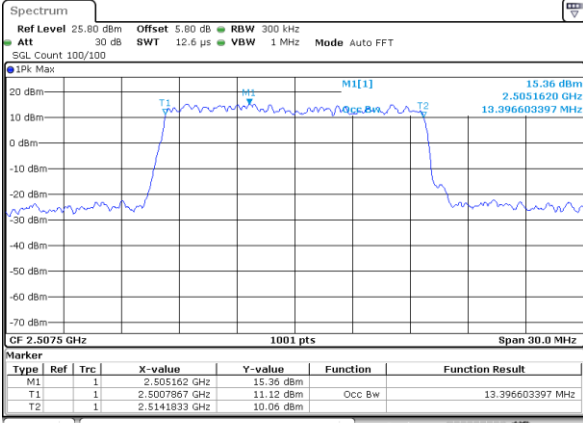

Date: 18\_MAY.2020 19:13:59

Highest Channel / 10MHz / 16QAM

Date: 18\_MAY.2020 19:14:19

LTE Band 7

Lowest Channel / 15MHz / QPSK

Date: 18\_MAY.2020 19:29:38

Lowest Channel / 15MHz / 16QAM

Date: 18\_MAY.2020 19:29:18