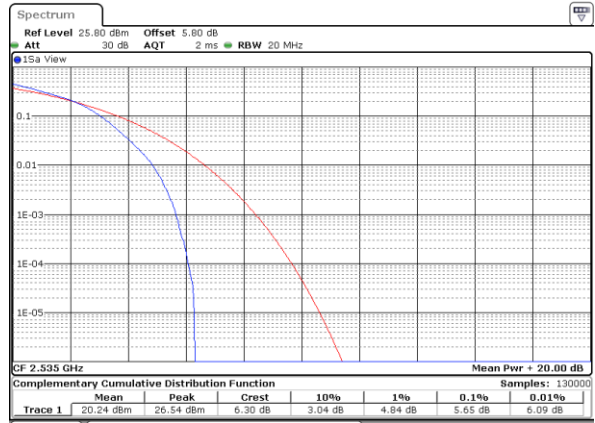

Lowest Channel / Full RB

Date: 18.MAY.2020 21:33:44

Middle Channel / 1RB

Date: 18.MAY.2020 21:35:03

Middle Channel / Full RB

Date: 18.MAY.2020 21:34:22

Highest Channel / 1RB

Date: 18.MAY.2020 21:36:03

Highest Channel / Full RB

Date: 18.MAY.2020 21:36:59

LTE Band 7 / 20MHz / 64QAM

Lowest Channel / 1RB

Date: 18\_MAY.2020 21:33:19

Lowest Channel / Full RB

Date: 18\_MAY.2020 21:33:31

Middle Channel / 1RB

Date: 18\_MAY.2020 21:34:50

Middle Channel / Full RB

Date: 18\_MAY.2020 21:34:35

Highest Channel / 1RB

Date: 18\_MAY.2020 21:36:22

Highest Channel / Full RB

Date: 18\_MAY.2020 21:36:44

**26dB Bandwidth**

Mode	LTE Band 7 : 26dB BW(MHz)							
BW	5MHz		10MHz		15MHz		20MHz	
Mod.	QPSK	16QAM	QPSK	16QAM	QPSK	16QAM	QPSK	16QAM
Lowest CH	4.92	4.97	9.75	9.65	14.30	14.12	20.30	20.10
Middle CH	5.00	4.90	9.75	9.79	14.30	14.63	20.14	20.22
Highest CH	4.89	4.99	9.71	9.77	14.42	14.33	20.18	20.18
Mode	LTE Band 7 : 26dB BW(MHz)							
BW	5MHz		10MHz		15MHz		20MHz	
Mod.	64QAM		64QAM		64QAM		64QAM	
Lowest CH	4.96		9.73		14.42		20.10	
Middle CH	4.85		9.95		14.57		20.18	
Highest CH	4.99		9.75		14.84		20.18	