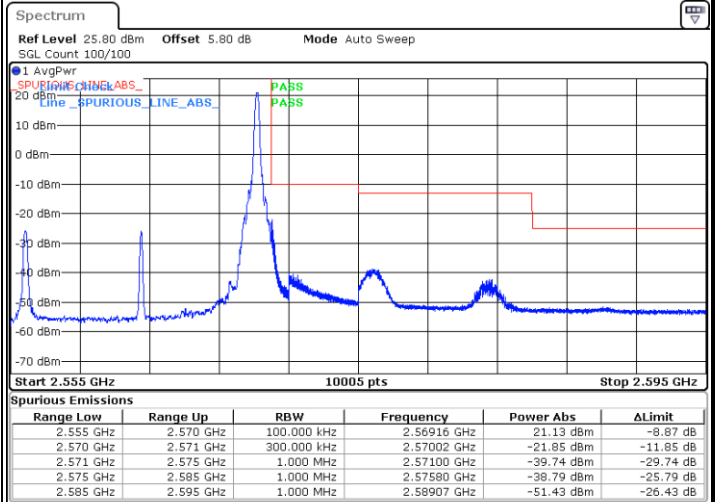

Lowest Band Edge / Full RB

Highest Band Edge / Full RB

Date: 18.MAY.2020 19:19:05

Date: 18.MAY.2020 19:20:13

LTE Band 7 / 10MHz / 16QAM

Lowest Band Edge / 1 RB

Highest Band Edge / 1 RB

Date: 18.MAY.2020 19:16:47

Date: 18.MAY.2020 19:22:30

Lowest Band Edge / Full RB

Highest Band Edge / Full RB

Date: 18.MAY.2020 19:17:56

Date: 18.MAY.2020 19:21:22

LTE Band 7 / 10MHz / 64QAM

Lowest Band Edge / 1 RB

Date: 18.MAY.2020 20:26:57

Highest Band Edge / 1 RB

Date: 18.MAY.2020 20:29:14

Lowest Band Edge / Full RB

Date: 18.MAY.2020 20:28:05

Highest Band Edge / Full RB

Date: 18.MAY.2020 20:30:22

LTE Band 7 / 15MHz / QPSK

Lowest Band Edge / 1 RB

Date: 18.MAY.2020 19:32:18

Highest Band Edge / 1 RB

Date: 18.MAY.2020 19:40:20

Lowest Band Edge / Full RB

Date: 18.MAY.2020 19:35:46

Highest Band Edge / Full RB

Date: 18.MAY.2020 19:36:54

LTE Band 7 / 15MHz / 16QAM