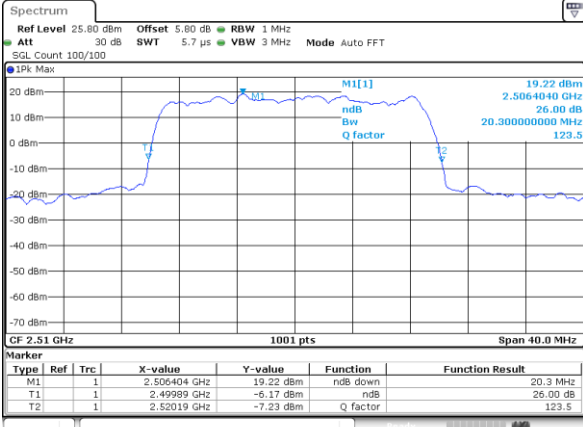

LTE Band 7

Lowest Channel / 20MHz / QPSK

Date: 18_MAY.2020 19:57:42