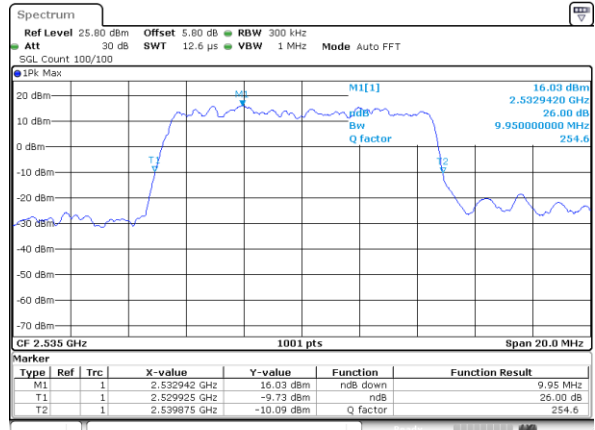

Date: 18\_MAY.2020 19:58:123

Highest Channel / 20MHz / QPSK

Date: 18\_MAY.2020 19:59:03

Highest Channel / 20MHz / 16QAM

Date: 18\_MAY.2020 19:59:143

LTE Band 7

Lowest Channel / 5MHz / 64QAM

Date: 18.MAY.2020 20:14:23

Lowest Channel / 10MHz / 64QAM

Date: 18.MAY.2020 20:22:44

Middle Channel / 5MHz / 64QAM

Date: 18.MAY.2020 20:14:33

Middle Channel / 10MHz / 64QAM

Date: 18.MAY.2020 20:22:54

Highest Channel / 5MHz / 64QAM

Date: 18.MAY.2020 20:14:43

Highest Channel / 10MHz / 64QAM

Date: 18.MAY.2020 20:23:04

LTE Band 7

Lowest Channel / 15MHz / 64QAM

Date: 18\_MAY.2020 20:31:03

Lowest Channel / 20MHz / 64QAM

Date: 18\_MAY.2020 21:25:57

Middle Channel / 15MHz / 64QAM