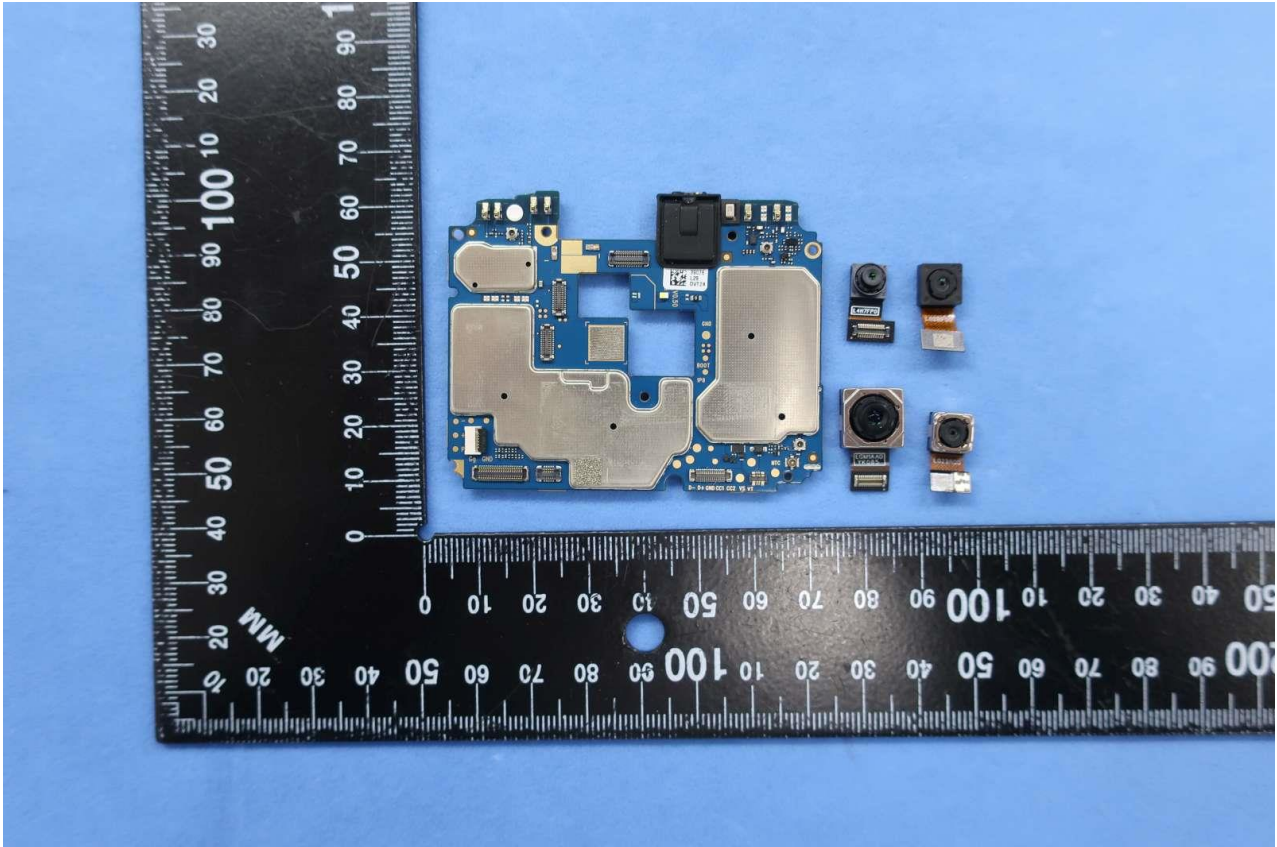

### 3. Internal Photograph of EUT

Brand Name: Motorola / Model Name: XT2083-1

Brand Name: Motorola / Model Name: XT2083-1

Brand Name: Motorola / Model Name: XT2083-1

Brand Name: Motorola / Model Name: XT2083-1

Brand Name: Motorola / Model Name: XT2083-1

Brand Name: Motorola / Model Name: XT2083-1

Brand Name: Motorola / Model Name: XT2083-1

Brand Name: Motorola / Model Name: XT2083-1

Brand Name: Motorola / Model Name: XT2083-1