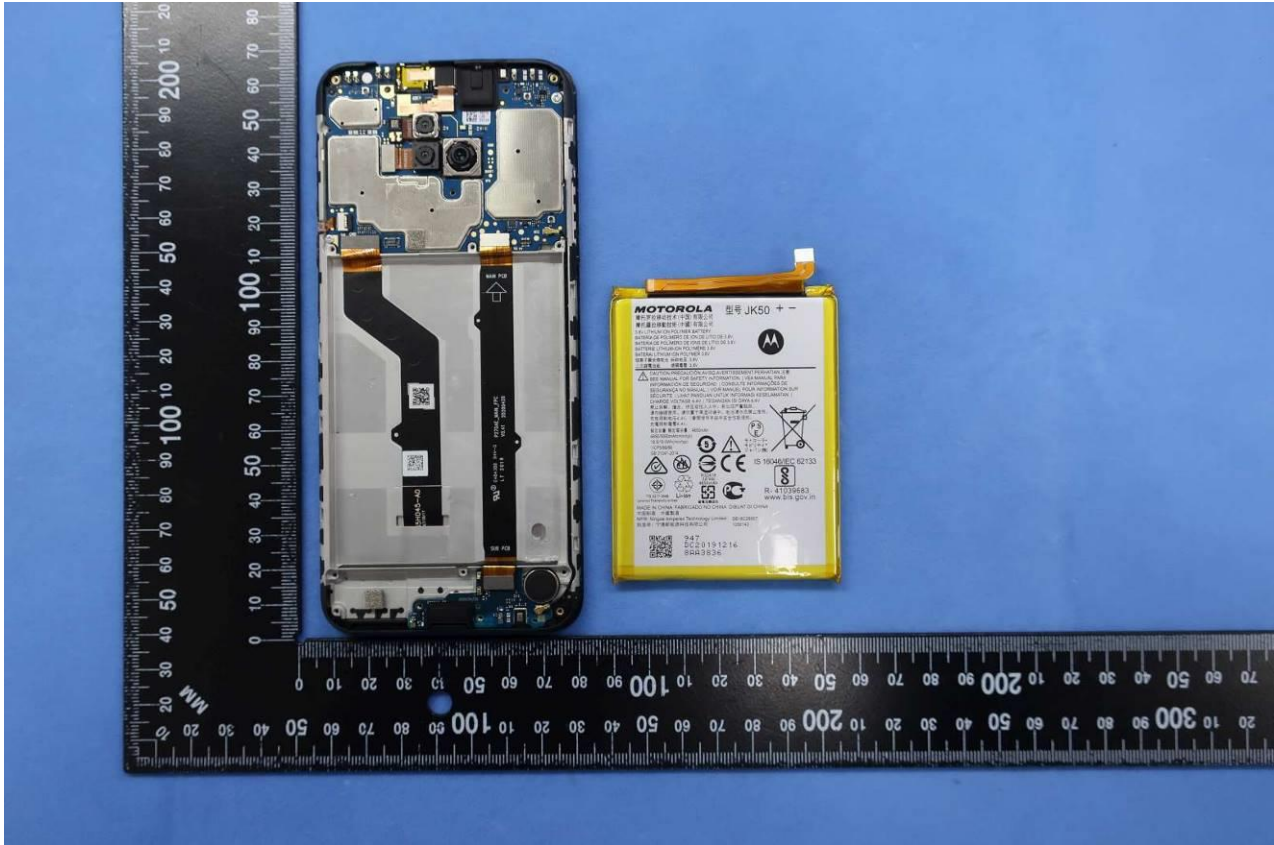

Brand Name: Motorola / Model Name: XT2083-1