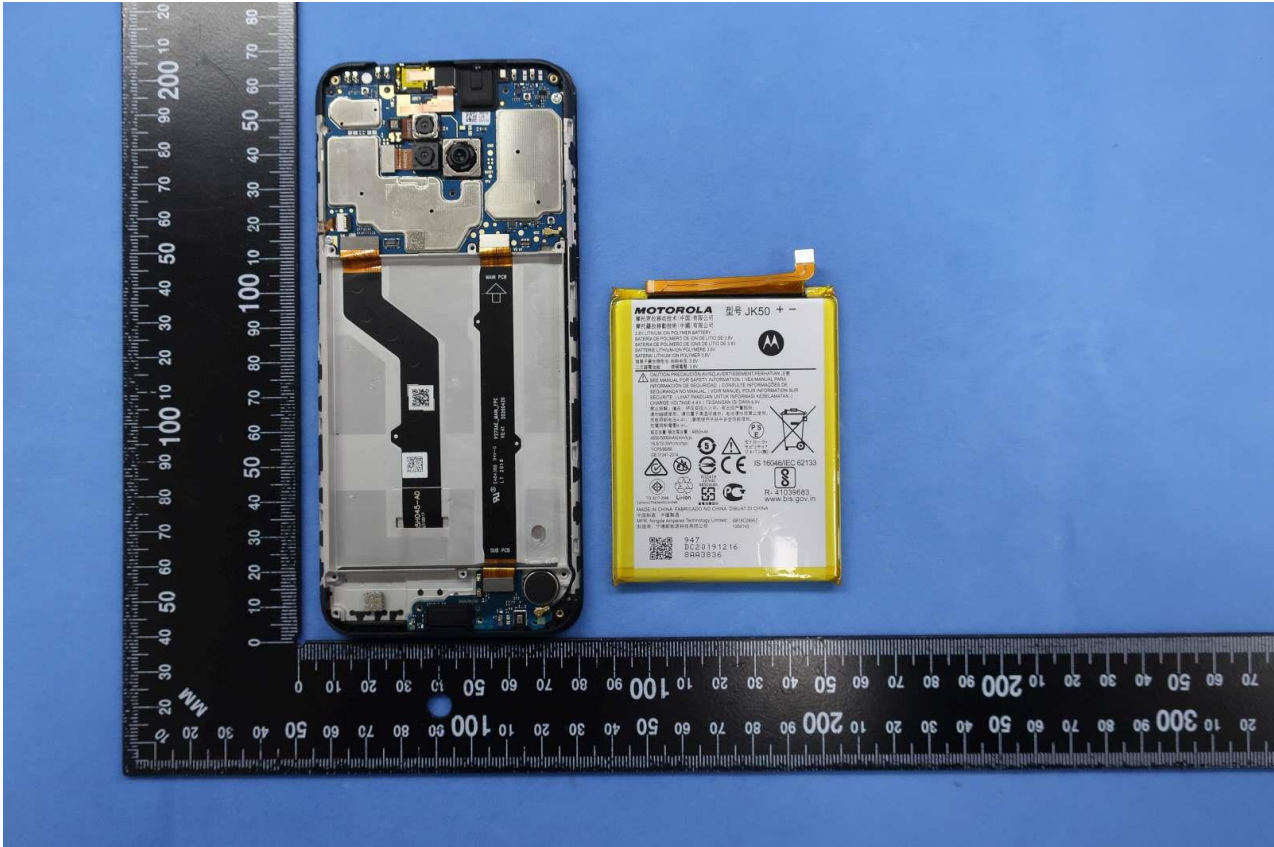

### 3. Internal Photograph of EUT

Brand Name: Motorola / Model Name: XT2083-1

Brand Name: Motorola / Model Name: XT2083-1

Brand Name: Motorola / Model Name: XT2083-1

Brand Name: Motorola / Model Name: XT2083-1

Brand Name: Motorola / Model Name: XT2083-1

Brand Name: Motorola / Model Name: XT2083-1

Brand Name: Motorola / Model Name: XT2083-1

Brand Name: Motorola / Model Name: XT2083-1

Brand Name: Motorola / Model Name: XT2083-1