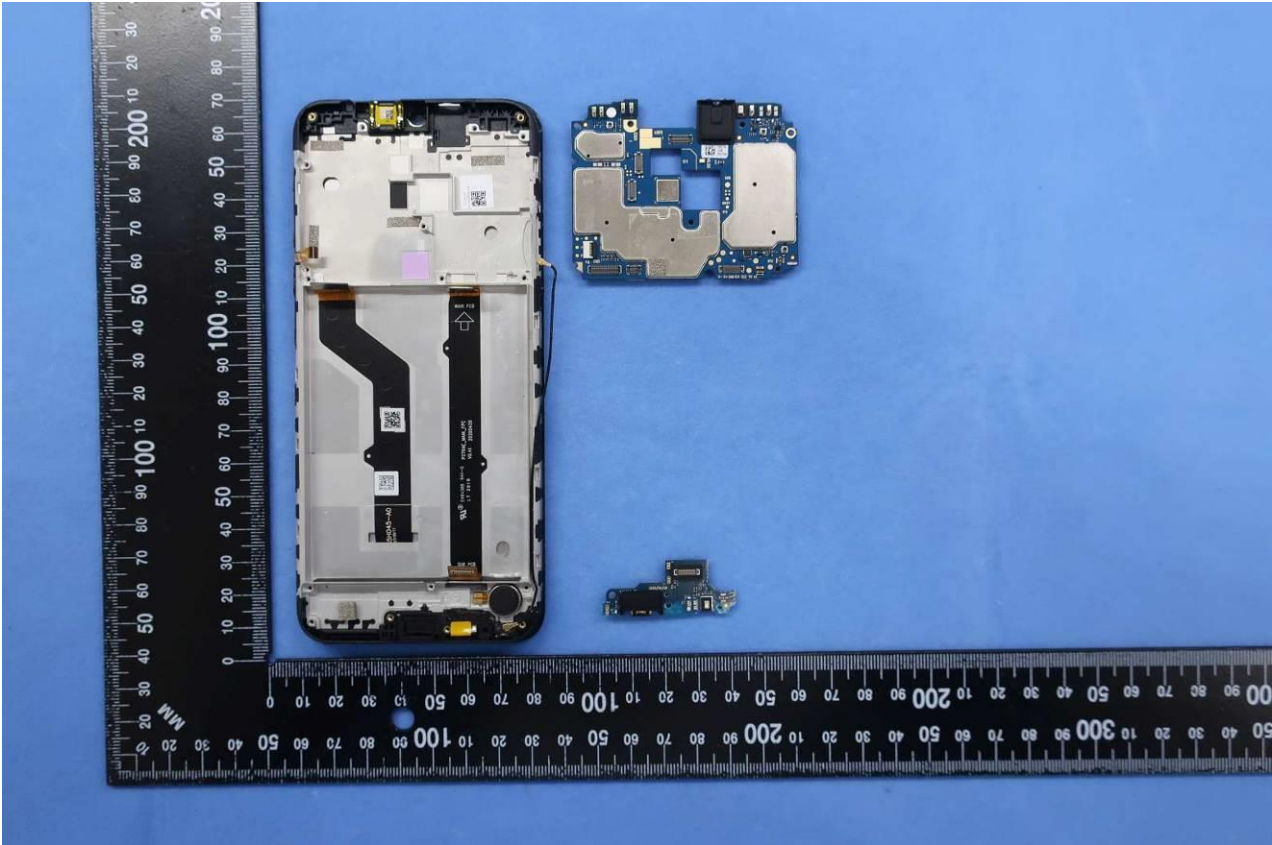

Brand Name: Motorola / Model Name: XT2083-1