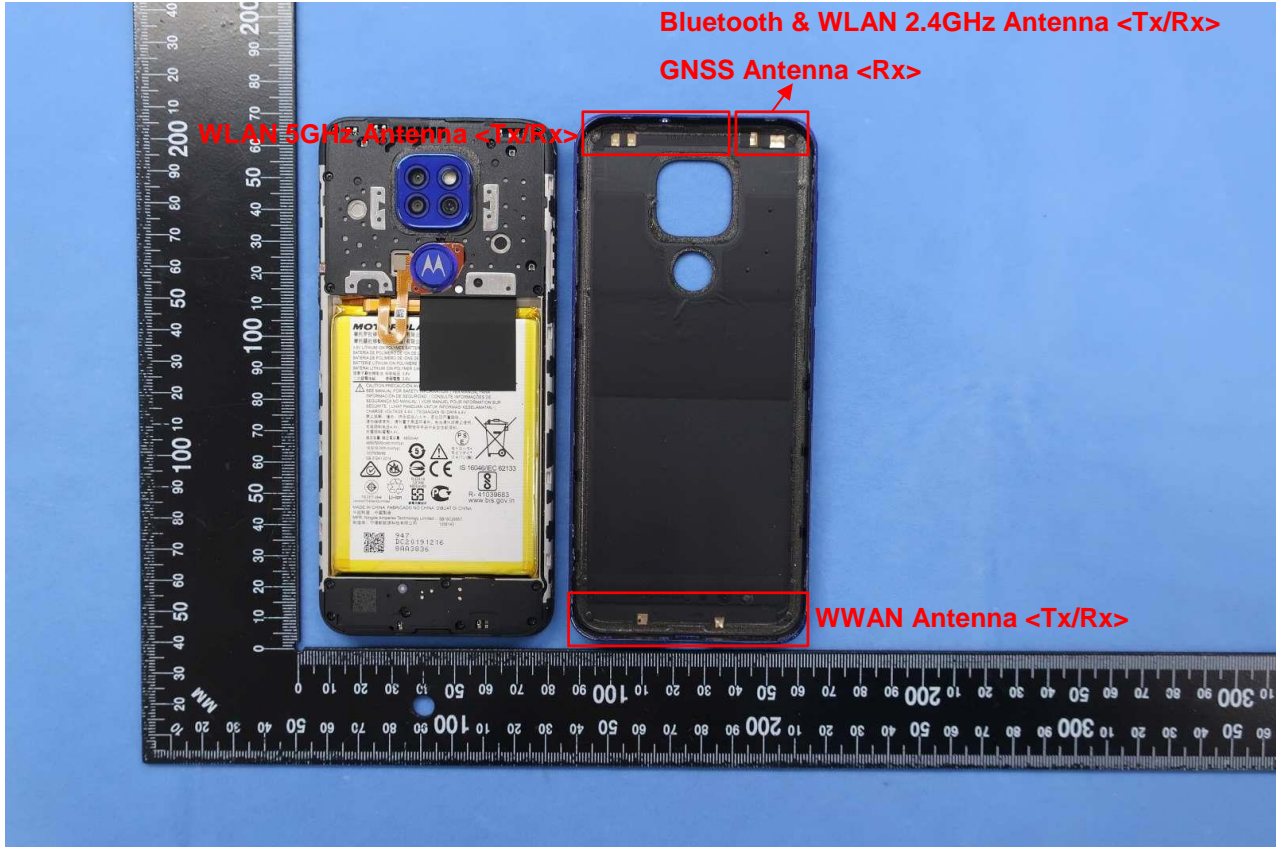

### 3. Internal Photograph of EUT

Brand Name: Motorola / Model Name: XT2083-1

Brand Name: Motorola / Model Name: XT2083-1

Brand Name: Motorola / Model Name: XT2083-1

Brand Name: Motorola / Model Name: XT2083-1

Brand Name: Motorola / Model Name: XT2083-1

Brand Name: Motorola / Model Name: XT2083-1

Brand Name: Motorola / Model Name: XT2083-1

Brand Name: Motorola / Model Name: XT2083-1

Brand Name: Motorola / Model Name: XT2083-1