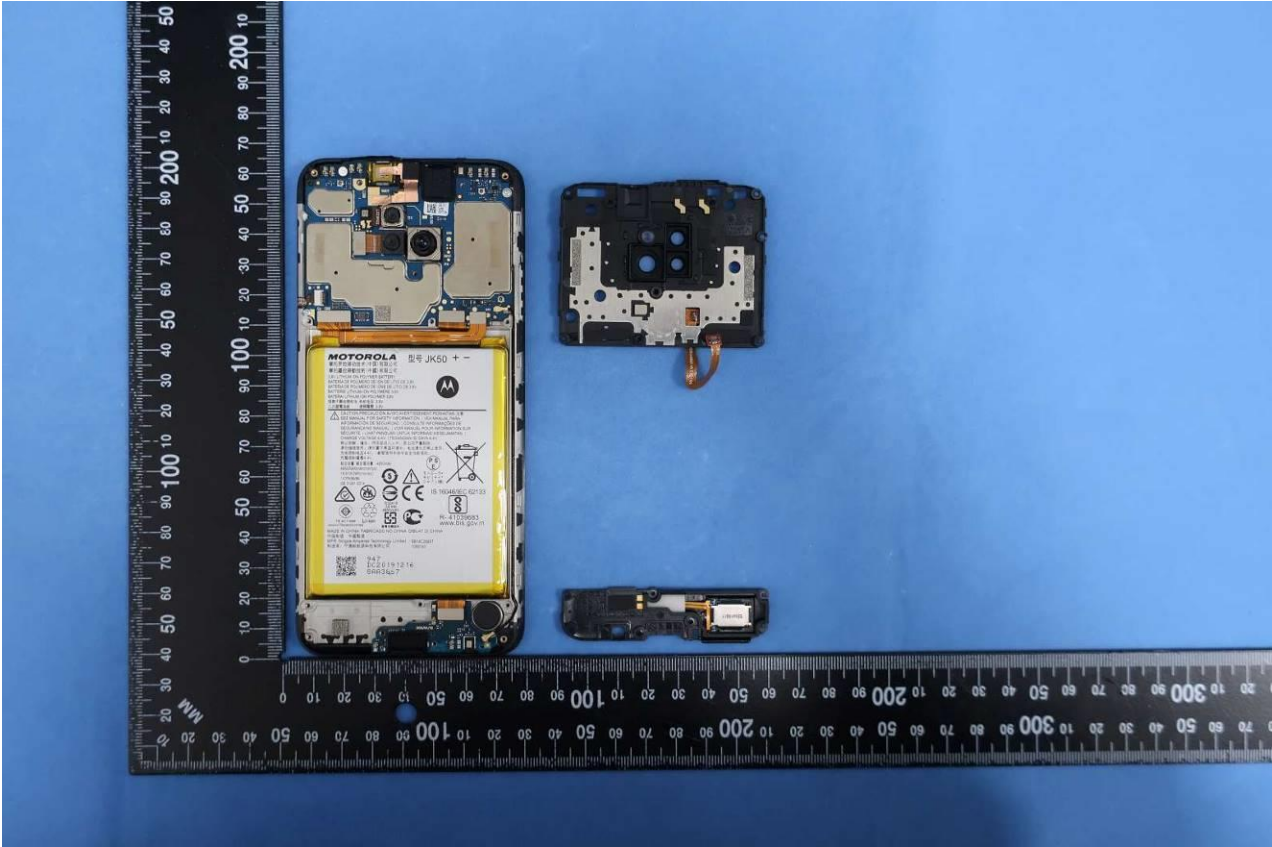

**Brand Name: Motorola / Model Name: XT2083-1**

Brand Name: Motorola / Model Name: XT2083-1

Sample 2 (Single SIM Card)

Brand Name: Motorola / Model Name: XT2083-1

Brand Name: Motorola / Model Name: XT2083-1