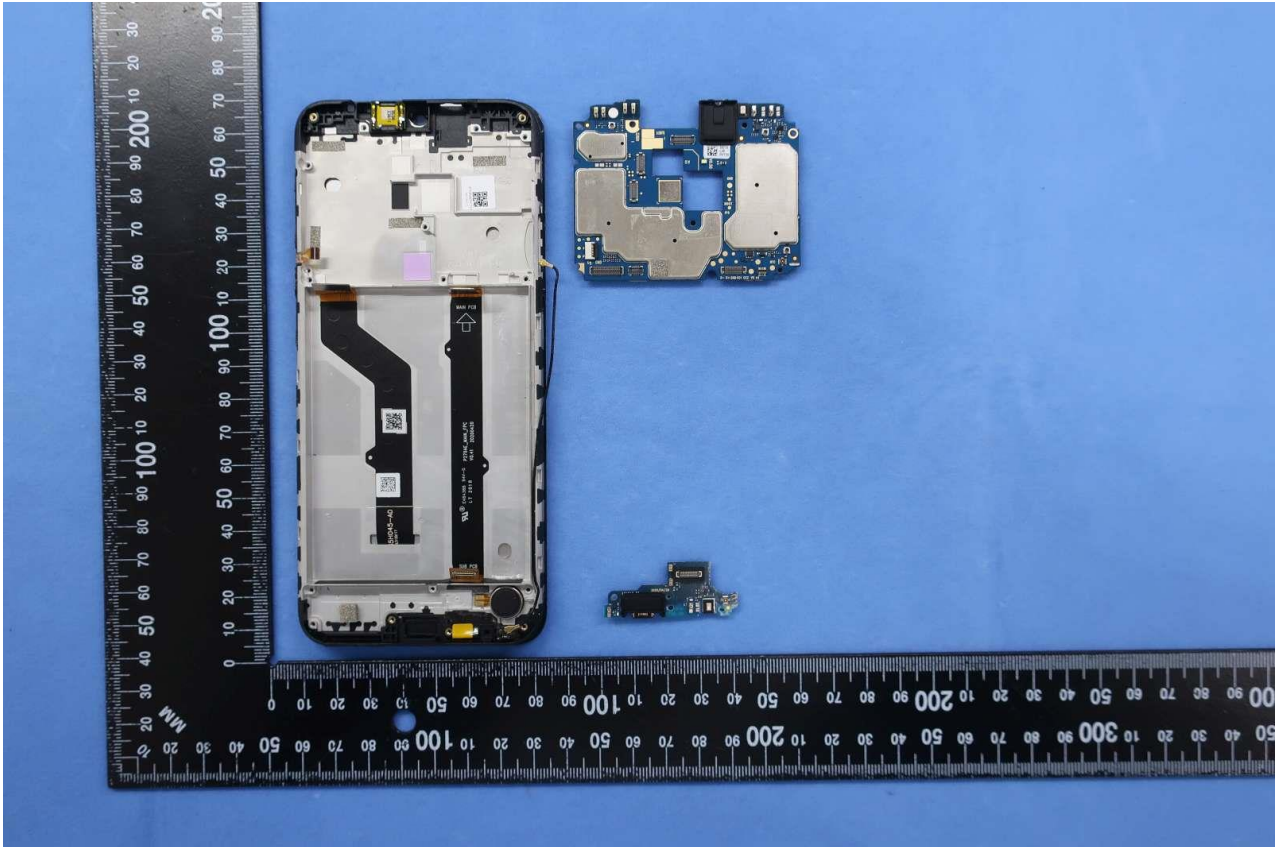

### 3. Internal Photograph of EUT

Brand Name: Motorola / Model Name: XT2083-1

Brand Name: Motorola / Model Name: XT2083-1

Brand Name: Motorola / Model Name: XT2083-1

Brand Name: Motorola / Model Name: XT2083-1

Brand Name: Motorola / Model Name: XT2083-1

Brand Name: Motorola / Model Name: XT2083-1

Brand Name: Motorola / Model Name: XT2083-1

Brand Name: Motorola / Model Name: XT2083-1

Brand Name: Motorola / Model Name: XT2083-1