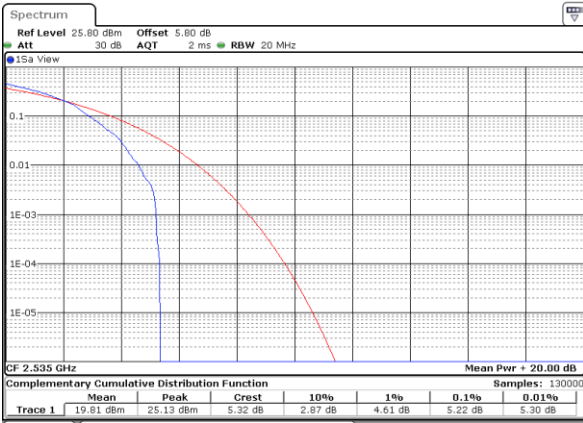

Lowest Channel / Full RB

Date: 18.MAY.2020 21:33:44

Middle Channel / 1RB

Date: 18.MAY.2020 21:35:03

Middle Channel / Full RB

Date: 18.MAY.2020 21:34:22

Highest Channel / 1RB

Date: 18.MAY.2020 21:36:03

Highest Channel / Full RB

Date: 18.MAY.2020 21:36:59

LTE Band 7 / 20MHz / 64QAM

Lowest Channel / 1RB

Date: 18_MAY.2020 21:33:19

Lowest Channel / Full RB

Date: 18_MAY.2020 21:33:31

Middle Channel / 1RB

Date: 18_MAY.2020 21:34:50

Middle Channel / Full RB

Date: 18_MAY.2020 21:34:35

Highest Channel / 1RB

Date: 18_MAY.2020 21:36:22

Highest Channel / Full RB

Date: 18_MAY.2020 21:36:44

26dB Bandwidth

Mode	LTE Band 7 : 26dB BW(MHz)							
BW	5MHz		10MHz		15MHz		20MHz	
Mod.	QPSK	16QAM	QPSK	16QAM	QPSK	16QAM	QPSK	16QAM
Lowest CH	4.92	4.97	9.75	9.65	14.30	14.12	20.30	20.10
Middle CH	5.00	4.90	9.75	9.79	14.30	14.63	20.14	20.22
Highest CH	4.89	4.99	9.71	9.77	14.42	14.33	20.18	20.18
Mode	LTE Band 7 : 26dB BW(MHz)							
BW	5MHz		10MHz		15MHz		20MHz	
Mod.	64QAM		64QAM		64QAM		64QAM	
Lowest CH	4.96		9.73		14.42		20.10	
Middle CH	4.85		9.95		14.57		20.18	
Highest CH	4.99		9.75		14.84		20.18	