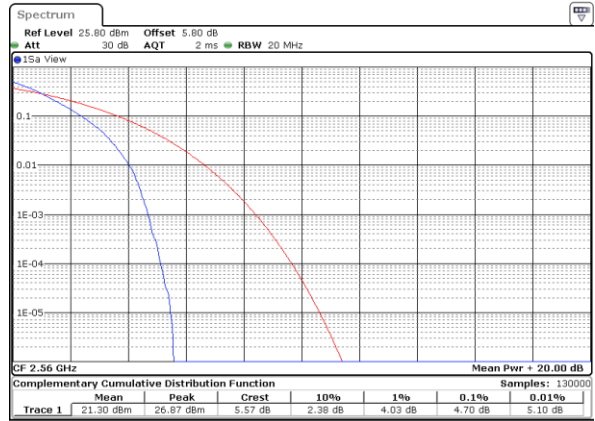

LTE Band 7 / 20MHz / QPSK

Lowest Channel / 1RB

Date: 18.MAY.2020 21:32:49

Lowest Channel / Full RB

Date: 18.MAY.2020 21:33:58

Middle Channel / 1RB

Date: 18.MAY.2020 21:35:20

Middle Channel / Full RB

Date: 18.MAY.2020 21:34:10

Highest Channel / 1RB

Date: 18.MAY.2020 21:35:46

Highest Channel / Full RB

Date: 18.MAY.2020 21:37:23

LTE Band 7 / 20MHz / 16QAM

Lowest Channel / 1RB

Date: 18.MAY.2020 21:33:01