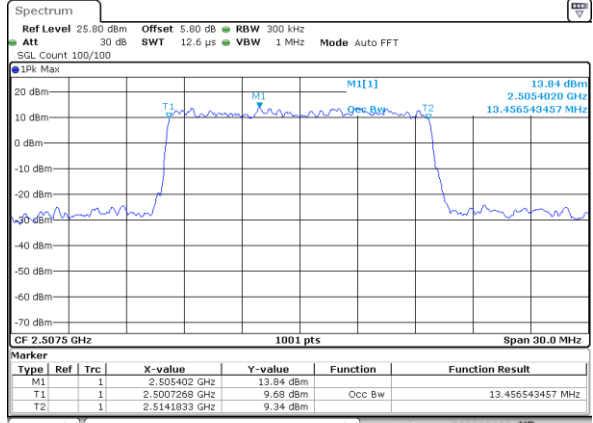

Highest Channel / 10MHz / 16QAM

Date: 18_MAY.2020 19:14:19

LTE Band 7

Lowest Channel / 15MHz / QPSK

Date: 18_MAY.2020 19:29:38

Lowest Channel / 15MHz / 16QAM

Date: 18_MAY.2020 19:29:18

Middle Channel / 15MHz / QPSK

Date: 18_MAY.2020 19:29:58

Middle Channel / 15MHz / 16QAM

Date: 18_MAY.2020 19:30:18

Highest Channel / 15MHz / QPSK

Date: 18_MAY.2020 19:30:58

Highest Channel / 15MHz / 16QAM

Date: 18_MAY.2020 19:30:38

LTE Band 7