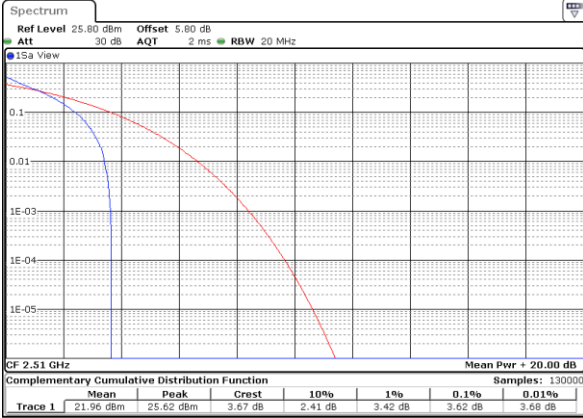

LTE Band 7 / 20MHz / QPSK

Lowest Channel / 1RB

Date: 18.MAY.2020 21:32:49

Lowest Channel / Full RB

Date: 18.MAY.2020 21:33:58

Middle Channel / 1RB

Date: 18.MAY.2020 21:35:20

Middle Channel / Full RB

Date: 18.MAY.2020 21:34:10

Highest Channel / 1RB

Date: 18.MAY.2020 21:35:46

Highest Channel / Full RB

Date: 18.MAY.2020 21:37:23

LTE Band 7 / 20MHz / 16QAM

Lowest Channel / 1RB

Date: 18.MAY.2020 21:33:01