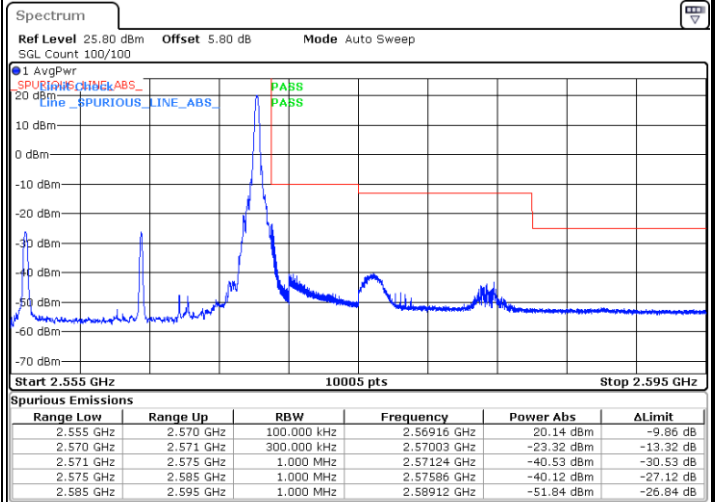

Highest Band Edge / Full RB

Date: 18.MAY.2020 19:17:56

Date: 18.MAY.2020 19:21:22

LTE Band 7 / 10MHz / 64QAM

Lowest Band Edge / 1 RB

Date: 18.MAY.2020 20:26:57

Highest Band Edge / 1 RB

Date: 18.MAY.2020 20:29:14

Lowest Band Edge / Full RB

Date: 18.MAY.2020 20:28:05

Highest Band Edge / Full RB

Date: 18.MAY.2020 20:30:22

LTE Band 7 / 15MHz / QPSK

Lowest Band Edge / 1 RB

Date: 18.MAY.2020 19:32:18

Highest Band Edge / 1 RB

Date: 18.MAY.2020 19:40:20

Lowest Band Edge / Full RB

Date: 18.MAY.2020 19:35:46

Highest Band Edge / Full RB

Date: 18.MAY.2020 19:36:54

LTE Band 7 / 15MHz / 16QAM

Lowest Band Edge / 1 RB

Date: 18.MAY.2020 19:33:27

Highest Band Edge / 1 RB

Date: 18.MAY.2020 19:39:12

Lowest Band Edge / Full RB

Date: 18.MAY.2020 19:34:36

Highest Band Edge / Full RB

Date: 18.MAY.2020 19:38:03