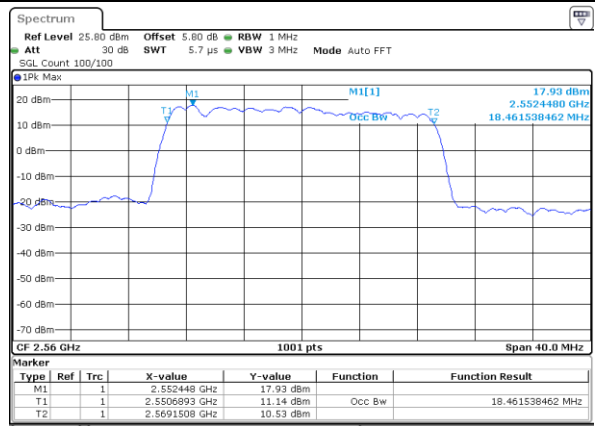

Middle Channel / 20MHz / 64QAM

Date: 18_MAY.2020 21:29:18

Highest Channel / 15MHz / 64QAM

Date: 18_MAY.2020 20:30:53

Highest Channel / 20MHz / 64QAM

Date: 18_MAY.2020 21:29:46

Conducted Band Edge

LTE Band 7 / 5MHz / 16QAM

Lowest Band Edge / 1 RB

Highest Band Edge / 1 RB

Date: 18.MAY.2020 19:00:03

Date: 18.MAY.2020 19:05:50

Lowest Band Edge / Full RB

Highest Band Edge / Full RB

Date: 18.MAY.2020 19:01:13

Date: 18.MAY.2020 19:04:41