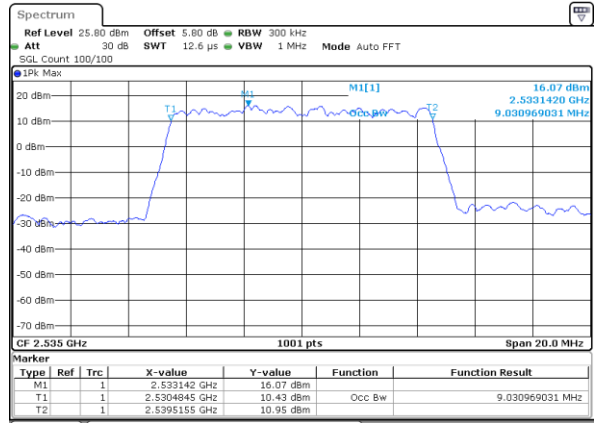

Date: 18_MAY.2020 18:56:34

Highest Channel / 5MHz / QPSK

Date: 18_MAY.2020 18:57:14

Highest Channel / 5MHz / 16QAM

Date: 18_MAY.2020 18:57:34

LTE Band 7

Lowest Channel / 10MHz / QPSK

Date: 18_MAY.2020 19:12:38

Lowest Channel / 10MHz / 16QAM

Date: 18_MAY.2020 19:12:59

Middle Channel / 10MHz / QPSK

Date: 18_MAY.2020 19:13:09

Middle Channel / 10MHz / 16QAM

Date: 18_MAY.2020 19:13:19

Highest Channel / 10MHz / QPSK

Date: 18_MAY.2020 19:13:59

Highest Channel / 10MHz / 16QAM

Date: 18_MAY.2020 19:14:19

LTE Band 7

Lowest Channel / 15MHz / QPSK

Date: 18_MAY.2020 19:29:38

Lowest Channel / 15MHz / 16QAM

Date: 18_MAY.2020 19:29:18

Middle Channel / 15MHz / QPSK