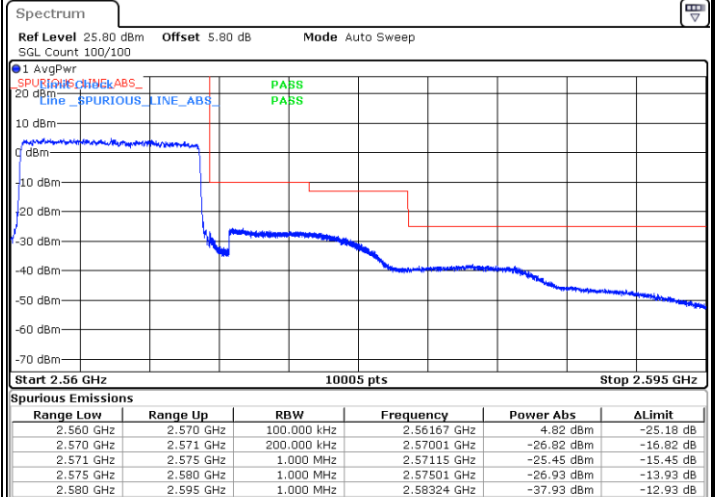

LTE Band 7 / 5MHz / 64QAM

Lowest Band Edge / 1RB

Date: 18.MAY.2020 20:18:37

Highest Band Edge / 1 RB

Date: 18.MAY.2020 20:20:55

Lowest Band Edge / Full RB

Date: 18.MAY.2020 20:19:46

Highest Band Edge / Full RB

Date: 18.MAY.2020 20:22:03

LTE Band 7 / 10MHz / QPSK

Lowest Band Edge / 1 RB

Highest Band Edge / 1 RB

Date: 18.MAY.2020 19:15:38

Date: 18.MAY.2020 19:23:39

Lowest Band Edge / Full RB

Highest Band Edge / Full RB

Date: 18.MAY.2020 19:19:05

Date: 18.MAY.2020 19:20:13

LTE Band 7 / 10MHz / 16QAM

Lowest Band Edge / 1 RB

Highest Band Edge / 1 RB

Date: 18.MAY.2020 19:16:47

Date: 18.MAY.2020 19:22:30

Lowest Band Edge / Full RB

Highest Band Edge / Full RB

Date: 18.MAY.2020 19:17:56

Date: 18.MAY.2020 19:21:22

LTE Band 7 / 10MHz / 64QAM

Lowest Band Edge / 1 RB

Date: 18.MAY.2020 20:26:57

Highest Band Edge / 1 RB

Date: 18.MAY.2020 20:29:14