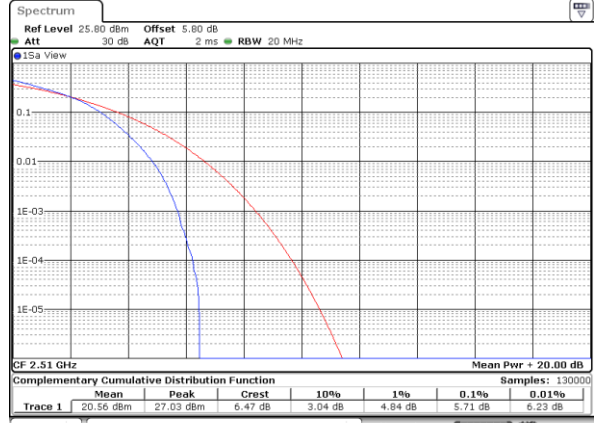

Date: 18.MAY.2020 21:34:10

Highest Channel / 1RB

Date: 18.MAY.2020 21:35:46

Highest Channel / Full RB

Date: 18.MAY.2020 21:37:23

LTE Band 7 / 20MHz / 16QAM

Lowest Channel / 1RB

Date: 18.MAY.2020 21:33:01

Lowest Channel / Full RB

Date: 18.MAY.2020 21:33:44

Middle Channel / 1RB

Date: 18.MAY.2020 21:35:03

Middle Channel / Full RB

Date: 18.MAY.2020 21:34:22

Highest Channel / 1RB

Date: 18.MAY.2020 21:36:03