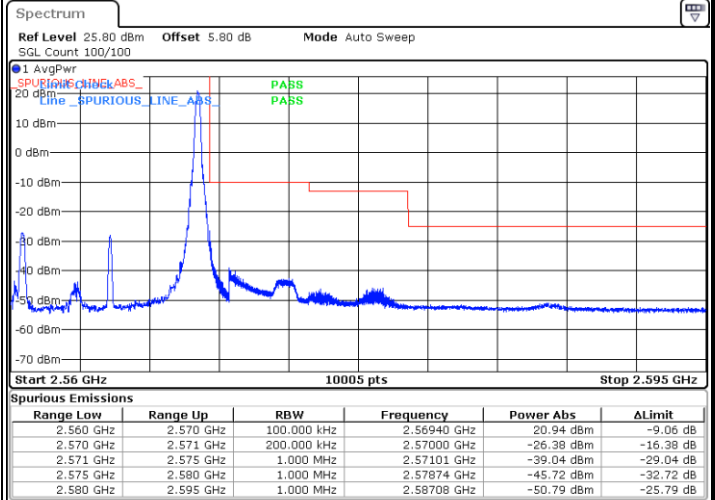

LTE Band 7 / 5MHz / 64QAM

Lowest Band Edge / 1RB

Date: 18.MAY.2020 20:18:37

Highest Band Edge / 1 RB

Date: 18.MAY.2020 20:20:55

Lowest Band Edge / Full RB

Date: 18.MAY.2020 20:19:46

Highest Band Edge / Full RB

Date: 18.MAY.2020 20:22:03

LTE Band 7 / 10MHz / QPSK

Lowest Band Edge / 1 RB

Highest Band Edge / 1 RB

Date: 18.MAY.2020 19:15:38

Date: 18.MAY.2020 19:23:39

Lowest Band Edge / Full RB

Highest Band Edge / Full RB

Date: 18.MAY.2020 19:19:05

Date: 18.MAY.2020 19:20:13

LTE Band 7 / 10MHz / 16QAM

Lowest Band Edge / 1 RB

Highest Band Edge / 1 RB

Date: 18.MAY.2020 19:16:47

Date: 18.MAY.2020 19:22:30

Lowest Band Edge / Full RB

Highest Band Edge / Full RB

Date: 18.MAY.2020 19:17:56

Date: 18.MAY.2020 19:21:22

LTE Band 7 / 10MHz / 64QAM

Lowest Band Edge / 1 RB

Date: 18.MAY.2020 20:26:57

Highest Band Edge / 1 RB

Date: 18.MAY.2020 20:29:14