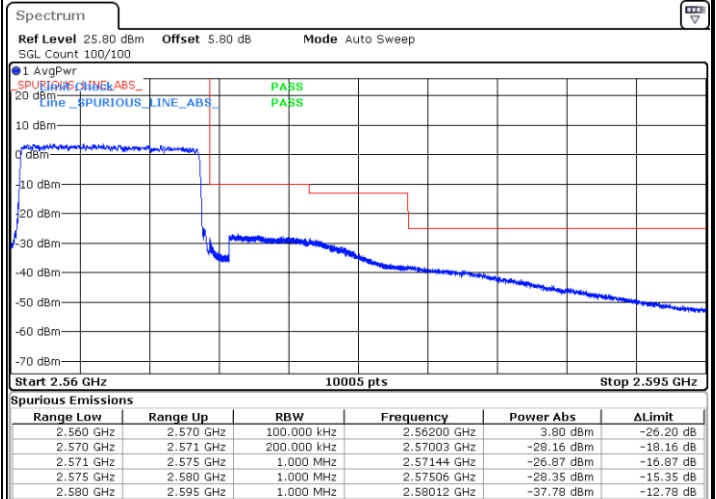

Date: 18.MAY.2020 19:19:05

Date: 18.MAY.2020 19:20:13

LTE Band 7 / 10MHz / 16QAM

Lowest Band Edge / 1 RB

Highest Band Edge / 1 RB

Date: 18.MAY.2020 19:16:47

Date: 18.MAY.2020 19:22:30

Lowest Band Edge / Full RB

Highest Band Edge / Full RB

Date: 18.MAY.2020 19:17:56

Date: 18.MAY.2020 19:21:22

LTE Band 7 / 10MHz / 64QAM

Lowest Band Edge / 1 RB

Date: 18.MAY.2020 20:26:57

Highest Band Edge / 1 RB

Date: 18.MAY.2020 20:29:14

Lowest Band Edge / Full RB

Date: 18.MAY.2020 20:28:05

Highest Band Edge / Full RB

Date: 18.MAY.2020 20:30:22

LTE Band 7 / 15MHz / QPSK

Lowest Band Edge / 1 RB

Date: 18.MAY.2020 19:32:18

Highest Band Edge / 1 RB

Date: 18.MAY.2020 19:40:20

Lowest Band Edge / Full RB

Date: 18.MAY.2020 19:35:46

Highest Band Edge / Full RB

Date: 18.MAY.2020 19:36:54

LTE Band 7 / 15MHz / 16QAM

Lowest Band Edge / 1 RB

Date: 18.MAY.2020 19:33:27