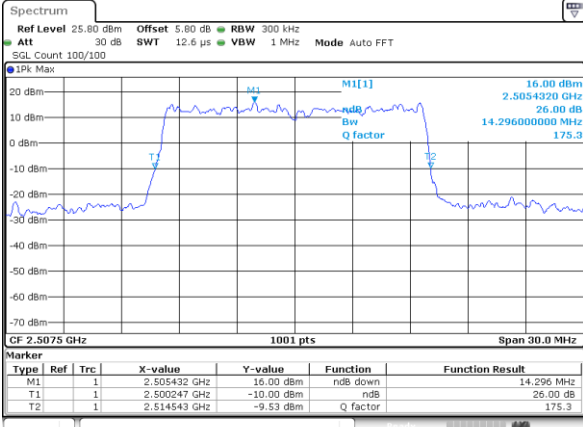

Highest Channel / 10MHz / 16QAM

Date: 18.MAY.2020 19:14:29

LTE Band 7

Lowest Channel / 15MHz / QPSK

Date: 18_MAY.2020 19:29:48

Lowest Channel / 15MHz / 16QAM

Date: 18_MAY.2020 19:29:28

Middle Channel / 15MHz / QPSK

Date: 18_MAY.2020 19:30:08

Middle Channel / 15MHz / 16QAM

Date: 18_MAY.2020 19:30:28

Highest Channel / 15MHz / QPSK

Date: 18_MAY.2020 19:30:08

Highest Channel / 15MHz / 16QAM

Date: 18_MAY.2020 19:30:48

LTE Band 7