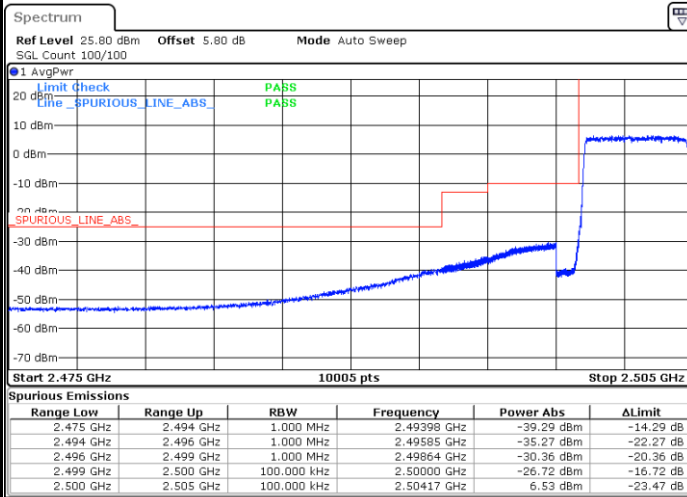

Lowest Band Edge / 1 RB

Highest Band Edge / 1 RB

Date: 18.MAY.2020 19:00:03

Date: 18.MAY.2020 19:05:50

Lowest Band Edge / Full RB

Highest Band Edge / Full RB

Date: 18.MAY.2020 19:01:13

Date: 18.MAY.2020 19:04:41

LTE Band 7 / 5MHz / 64QAM

Lowest Band Edge / 1RB

Date: 18.MAY.2020 20:18:37

Highest Band Edge / 1 RB

Date: 18.MAY.2020 20:20:55

Lowest Band Edge / Full RB

Date: 18.MAY.2020 20:19:46

Highest Band Edge / Full RB

Date: 18.MAY.2020 20:22:03

LTE Band 7 / 10MHz / QPSK

Lowest Band Edge / 1 RB

Highest Band Edge / 1 RB

Date: 18.MAY.2020 19:15:38

Date: 18.MAY.2020 19:23:39

Lowest Band Edge / Full RB

Highest Band Edge / Full RB

Date: 18.MAY.2020 19:19:05

Date: 18.MAY.2020 19:20:13

LTE Band 7 / 10MHz / 16QAM

Lowest Band Edge / 1 RB

Highest Band Edge / 1 RB

Date: 18.MAY.2020 19:16:47

Date: 18.MAY.2020 19:22:30

Lowest Band Edge / Full RB