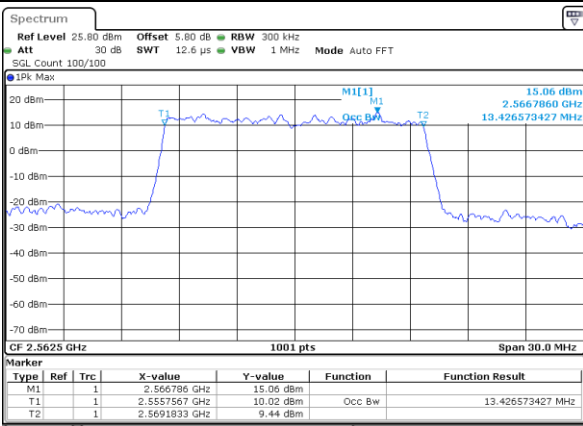

Date: 18_MAY.2020 20:22:34

LTE Band 7

Lowest Channel / 15MHz / 64QAM

Date: 18_MAY.2020 20:30:32

Lowest Channel / 20MHz / 64QAM

Date: 18_MAY.2020 21:25:46

Middle Channel / 15MHz / 64QAM

Date: 18_MAY.2020 20:30:43

Middle Channel / 20MHz / 64QAM

Date: 18_MAY.2020 21:29:18

Highest Channel / 15MHz / 64QAM

Date: 18_MAY.2020 20:30:53

Highest Channel / 20MHz / 64QAM

Date: 18_MAY.2020 21:29:46

Conducted Band Edge

LTE Band 7 / 5MHz / 16QAM