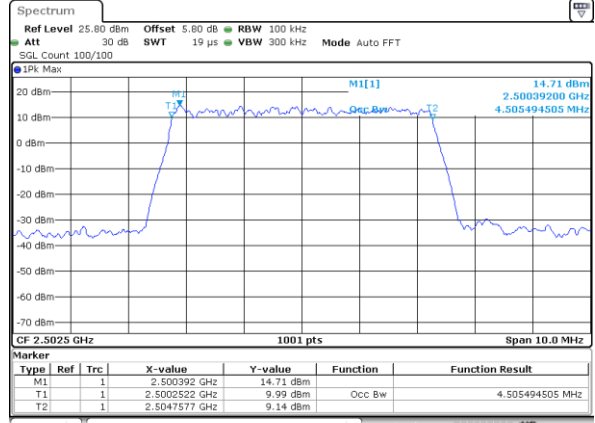

Lowest Channel / 5MHz / 16QAM

Date: 18_MAY.2020 18:56:14