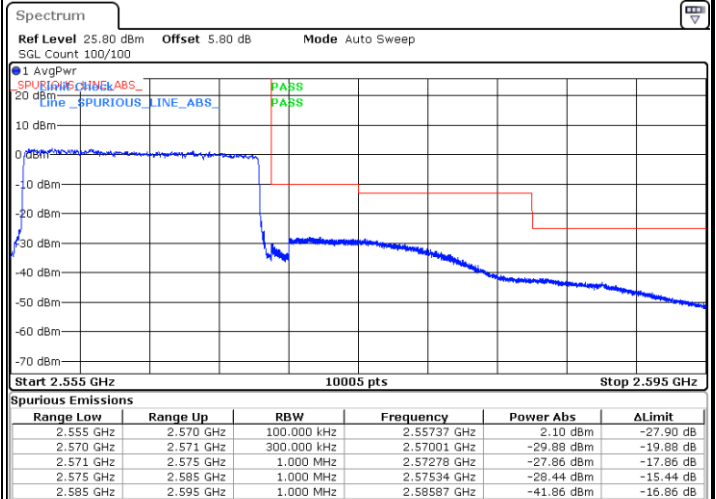

Lowest Band Edge / Full RB

Date: 18.MAY.2020 20:28:05

Highest Band Edge / Full RB

Date: 18.MAY.2020 20:30:22

LTE Band 7 / 15MHz / QPSK

Lowest Band Edge / 1 RB

Date: 18.MAY.2020 19:32:18

Highest Band Edge / 1 RB

Date: 18.MAY.2020 19:40:20

Lowest Band Edge / Full RB

Date: 18.MAY.2020 19:35:46

Highest Band Edge / Full RB

Date: 18.MAY.2020 19:36:54

LTE Band 7 / 15MHz / 16QAM

Lowest Band Edge / 1 RB

Date: 18.MAY.2020 19:33:27

Highest Band Edge / 1 RB

Date: 18.MAY.2020 19:39:12

Lowest Band Edge / Full RB

Date: 18.MAY.2020 19:34:36

Highest Band Edge / Full RB

Date: 18.MAY.2020 19:38:03