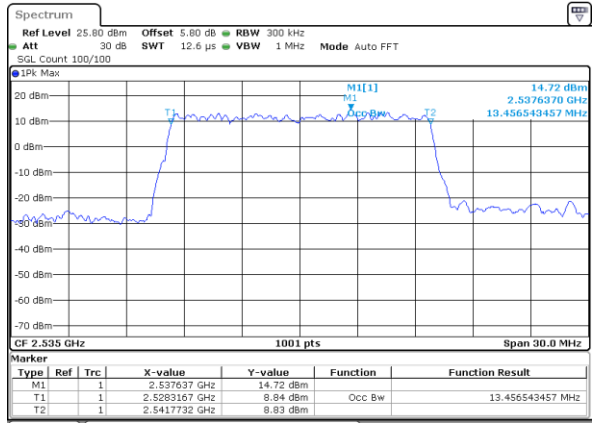

Highest Channel / 10MHz / 16QAM

Date: 18_MAY.2020 19:14:19

LTE Band 7

Lowest Channel / 15MHz / QPSK

Date: 18_MAY.2020 19:29:38

Lowest Channel / 15MHz / 16QAM

Date: 18_MAY.2020 19:29:18

Middle Channel / 15MHz / QPSK

Date: 18_MAY.2020 19:29:58

Middle Channel / 15MHz / 16QAM

Date: 18_MAY.2020 19:30:18

Highest Channel / 15MHz / QPSK

Date: 18_MAY.2020 19:30:58

Highest Channel / 15MHz / 16QAM

Date: 18_MAY.2020 19:30:38

LTE Band 7