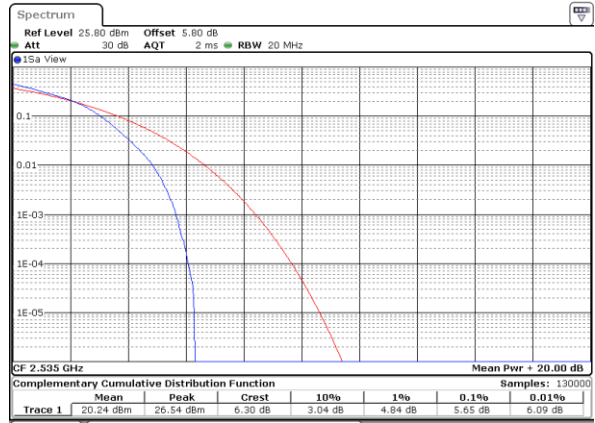

Lowest Channel / Full RB

Date: 18.MAY.2020 21:33:44

Middle Channel / 1RB

Date: 18.MAY.2020 21:35:03

Middle Channel / Full RB

Date: 18.MAY.2020 21:34:22

Highest Channel / 1RB

Date: 18.MAY.2020 21:36:03

Highest Channel / Full RB

Date: 18.MAY.2020 21:36:59

LTE Band 7 / 20MHz / 64QAM

Lowest Channel / 1RB

Date: 18_MAY.2020 21:33:19

Lowest Channel / Full RB

Date: 18_MAY.2020 21:33:31

Middle Channel / 1RB

Date: 18_MAY.2020 21:34:50

Middle Channel / Full RB

Date: 18_MAY.2020 21:34:35

Highest Channel / 1RB

Date: 18_MAY.2020 21:36:22

Highest Channel / Full RB

Date: 18_MAY.2020 21:36:44

26dB Bandwidth

Mode	LTE Band 7 : 26dB BW(MHz)							
BW	5MHz		10MHz		15MHz		20MHz	
Mod.	QPSK	16QAM	QPSK	16QAM	QPSK	16QAM	QPSK	16QAM
Lowest CH	4.92	4.97	9.75	9.65	14.30	14.12	20.30	20.10
Middle CH	5.00	4.90	9.75	9.79	14.30	14.63	20.14	20.22
Highest CH	4.89	4.99	9.71	9.77	14.42	14.33	20.18	20.18
Mode	LTE Band 7 : 26dB BW(MHz)							
BW	5MHz		10MHz		15MHz		20MHz	
Mod.	64QAM		64QAM		64QAM		64QAM	
Lowest CH	4.96		9.73		14.42		20.10	
Middle CH	4.85		9.95		14.57		20.18	
Highest CH	4.99		9.75		14.84		20.18	