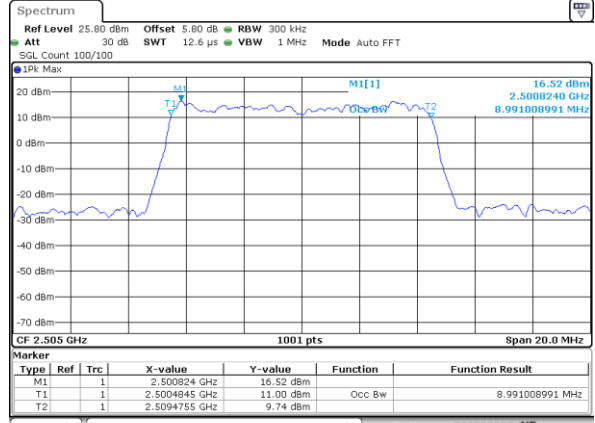

Highest Channel / 20MHz / QPSK

Date: 18_MAY.2020 19:58:53

Highest Channel / 20MHz / 16QAM

Date: 18_MAY.2020 19:58:33

LTE Band 7

Lowest Channel / 5MHz / 64QAM

Date: 18_MAY.2020 20:13:52

Lowest Channel / 10MHz / 64QAM