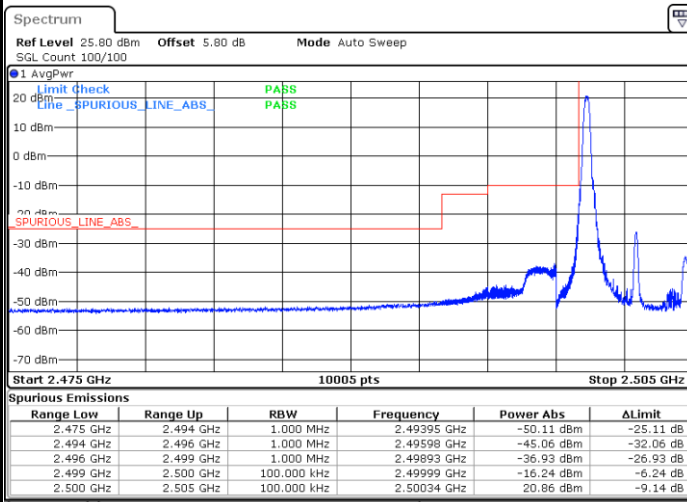

Date: 18_MAY.2020 20:22:34

LTE Band 7

Lowest Channel / 15MHz / 64QAM

Date: 18_MAY.2020 20:30:32

Lowest Channel / 20MHz / 64QAM

Date: 18_MAY.2020 21:25:46

Middle Channel / 15MHz / 64QAM

Date: 18_MAY.2020 20:30:43

Middle Channel / 20MHz / 64QAM

Date: 18_MAY.2020 21:29:18

Highest Channel / 15MHz / 64QAM

Date: 18_MAY.2020 20:30:53

Highest Channel / 20MHz / 64QAM

Date: 18_MAY.2020 21:29:46

Conducted Band Edge

LTE Band 7 / 5MHz / 16QAM

Lowest Band Edge / 1 RB

Highest Band Edge / 1 RB

Date: 18.MAY.2020 19:00:03

Date: 18.MAY.2020 19:05:50

Lowest Band Edge / Full RB

Highest Band Edge / Full RB

Date: 18.MAY.2020 19:01:13

Date: 18.MAY.2020 19:04:41

LTE Band 7 / 5MHz / 64QAM

Lowest Band Edge / 1RB

Date: 18.MAY.2020 20:18:37

Highest Band Edge / 1 RB

Date: 18.MAY.2020 20:20:55

Lowest Band Edge / Full RB

Date: 18.MAY.2020 20:19:46

Highest Band Edge / Full RB