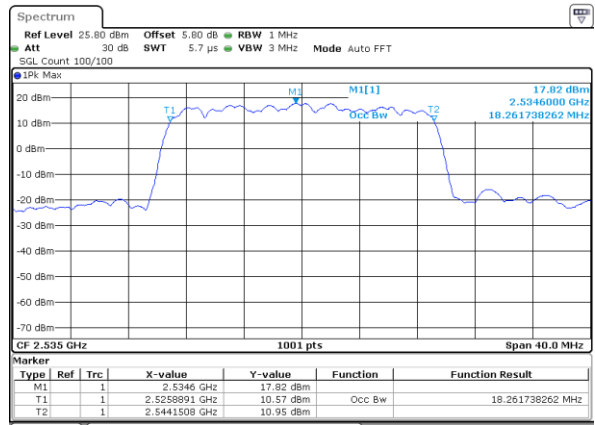

Date: 18_MAY.2020 20:22:34

LTE Band 7

Lowest Channel / 15MHz / 64QAM

Date: 18_MAY.2020 20:30:32

Lowest Channel / 20MHz / 64QAM

Date: 18_MAY.2020 21:25:46

Middle Channel / 15MHz / 64QAM

Date: 18_MAY.2020 20:30:43

Middle Channel / 20MHz / 64QAM

Date: 18_MAY.2020 21:29:18

Highest Channel / 15MHz / 64QAM

Date: 18_MAY.2020 20:30:53

Highest Channel / 20MHz / 64QAM

Date: 18_MAY.2020 21:29:46

Conducted Band Edge

LTE Band 7 / 5MHz / 16QAM

Lowest Band Edge / 1 RB

Highest Band Edge / 1 RB

Date: 18.MAY.2020 19:00:03

Date: 18.MAY.2020 19:05:50

Lowest Band Edge / Full RB

Highest Band Edge / Full RB

Date: 18.MAY.2020 19:01:13

Date: 18.MAY.2020 19:04:41