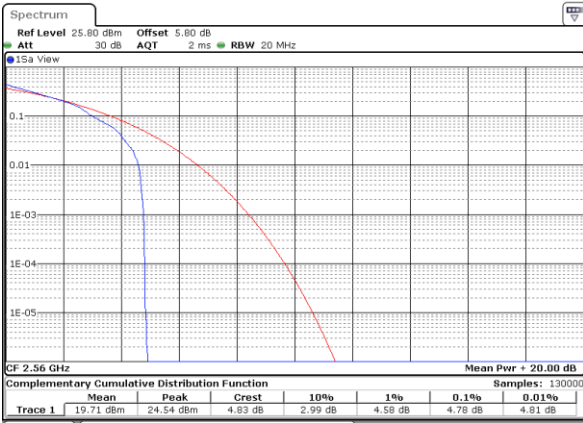

Lowest Channel / Full RB

Date: 18.MAY.2020 21:33:44

Middle Channel / 1RB

Date: 18.MAY.2020 21:35:03

Middle Channel / Full RB

Date: 18.MAY.2020 21:34:22

Highest Channel / 1RB

Date: 18.MAY.2020 21:36:03

Highest Channel / Full RB

Date: 18.MAY.2020 21:36:59

LTE Band 7 / 20MHz / 64QAM

Lowest Channel / 1RB

Date: 18_MAY.2020 21:33:19

Lowest Channel / Full RB

Date: 18_MAY.2020 21:33:31

Middle Channel / 1RB

Date: 18_MAY.2020 21:34:50

Middle Channel / Full RB

Date: 18_MAY.2020 21:34:35

Highest Channel / 1RB

Date: 18_MAY.2020 21:36:22

Highest Channel / Full RB

Date: 18_MAY.2020 21:36:44

26dB Bandwidth

Mode	LTE Band 7 : 26dB BW(MHz)							
BW	5MHz		10MHz		15MHz		20MHz	
Mod.	QPSK	16QAM	QPSK	16QAM	QPSK	16QAM	QPSK	16QAM
Lowest CH	4.92	4.97	9.75	9.65	14.30	14.12	20.30	20.10
Middle CH	5.00	4.90	9.75	9.79	14.30	14.63	20.14	20.22
Highest CH	4.89	4.99	9.71	9.77	14.42	14.33	20.18	20.18
Mode	LTE Band 7 : 26dB BW(MHz)							
BW	5MHz		10MHz		15MHz		20MHz	
Mod.	64QAM		64QAM		64QAM		64QAM	
Lowest CH	4.96		9.73		14.42		20.10	
Middle CH	4.85		9.95		14.57		20.18	
Highest CH	4.99		9.75		14.84		20.18	