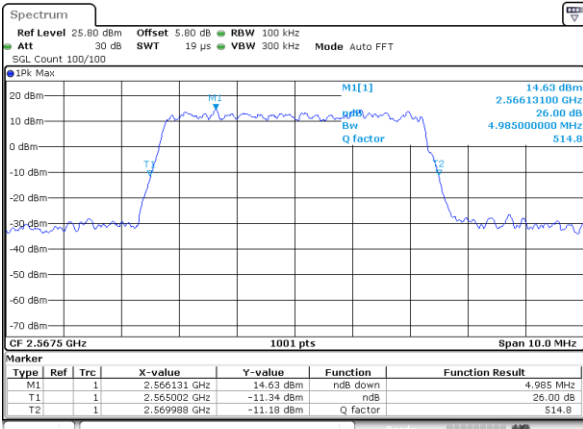

Date: 18.MAY.2020 20:22:44

Middle Channel / 5MHz / 64QAM

Date: 18.MAY.2020 20:14:33

Middle Channel / 10MHz / 64QAM

Date: 18.MAY.2020 20:22:54

Highest Channel / 5MHz / 64QAM

Date: 18.MAY.2020 20:14:43

Highest Channel / 10MHz / 64QAM