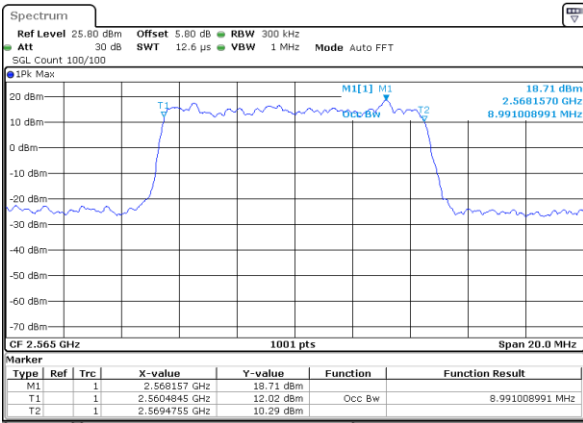

Date: 18_MAY.2020 18:56:34

Highest Channel / 5MHz / QPSK

Date: 18_MAY.2020 18:57:14

Highest Channel / 5MHz / 16QAM

Date: 18_MAY.2020 18:57:34

LTE Band 7

Lowest Channel / 10MHz / QPSK

Date: 18_MAY.2020 19:12:38

Lowest Channel / 10MHz / 16QAM

Date: 18_MAY.2020 19:12:59

Middle Channel / 10MHz / QPSK

Date: 18_MAY.2020 19:13:09

Middle Channel / 10MHz / 16QAM

Date: 18_MAY.2020 19:13:19

Highest Channel / 10MHz / QPSK

Date: 18_MAY.2020 19:13:59

Highest Channel / 10MHz / 16QAM

Date: 18_MAY.2020 19:14:19

LTE Band 7

Lowest Channel / 15MHz / QPSK

Date: 18_MAY.2020 19:29:38

Lowest Channel / 15MHz / 16QAM

Date: 18_MAY.2020 19:29:18

Middle Channel / 15MHz / QPSK