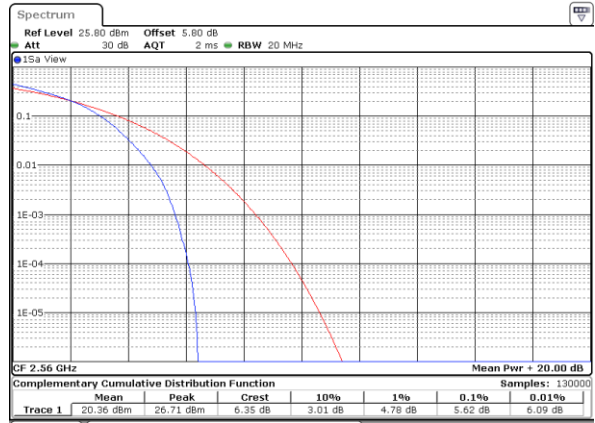

Highest Channel / Full RB

Date: 18.MAY.2020 21:36:59

LTE Band 7 / 20MHz / 64QAM

Lowest Channel / 1RB

Date: 18_MAY.2020 21:33:19

Lowest Channel / Full RB

Date: 18_MAY.2020 21:33:31

Middle Channel / 1RB

Date: 18_MAY.2020 21:34:50

Middle Channel / Full RB

Date: 18_MAY.2020 21:34:35

Highest Channel / 1RB

Date: 18_MAY.2020 21:36:22

Highest Channel / Full RB

Date: 18_MAY.2020 21:36:44

26dB Bandwidth

Mode	LTE Band 7 : 26dB BW(MHz)							
BW	5MHz		10MHz		15MHz		20MHz	
Mod.	QPSK	16QAM	QPSK	16QAM	QPSK	16QAM	QPSK	16QAM
Lowest CH	4.92	4.97	9.75	9.65	14.30	14.12	20.30	20.10
Middle CH	5.00	4.90	9.75	9.79	14.30	14.63	20.14	20.22
Highest CH	4.89	4.99	9.71	9.77	14.42	14.33	20.18	20.18
Mode	LTE Band 7 : 26dB BW(MHz)							
BW	5MHz		10MHz		15MHz		20MHz	
Mod.	64QAM		64QAM		64QAM		64QAM	
Lowest CH	4.96		9.73		14.42		20.10	
Middle CH	4.85		9.95		14.57		20.18	
Highest CH	4.99		9.75		14.84		20.18	