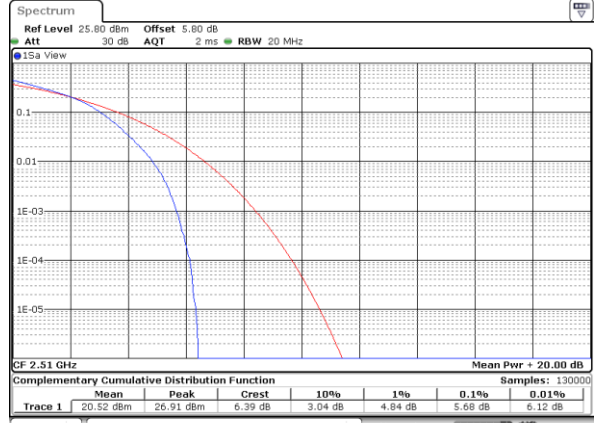

Highest Channel / Full RB

Date: 18.MAY.2020 21:36:59

LTE Band 7 / 20MHz / 64QAM

Lowest Channel / 1RB

Date: 18_MAY.2020 21:33:19

Lowest Channel / Full RB

Date: 18_MAY.2020 21:33:31

Middle Channel / 1RB

Date: 18_MAY.2020 21:34:50

Middle Channel / Full RB

Date: 18_MAY.2020 21:34:35

Highest Channel / 1RB

Date: 18_MAY.2020 21:36:22

Highest Channel / Full RB

Date: 18_MAY.2020 21:36:44

26dB Bandwidth

Mode	LTE Band 7 : 26dB BW(MHz)							
BW	5MHz		10MHz		15MHz		20MHz	
Mod.	QPSK	16QAM	QPSK	16QAM	QPSK	16QAM	QPSK	16QAM
Lowest CH	4.92	4.97	9.75	9.65	14.30	14.12	20.30	20.10
Middle CH	5.00	4.90	9.75	9.79	14.30	14.63	20.14	20.22
Highest CH	4.89	4.99	9.71	9.77	14.42	14.33	20.18	20.18
Mode	LTE Band 7 : 26dB BW(MHz)							
BW	5MHz		10MHz		15MHz		20MHz	
Mod.	64QAM		64QAM		64QAM		64QAM	
Lowest CH	4.96		9.73		14.42		20.10	
Middle CH	4.85		9.95		14.57		20.18	
Highest CH	4.99		9.75		14.84		20.18	