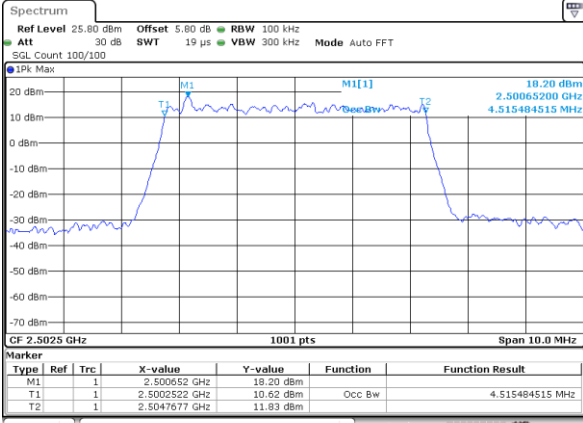

Middle Channel / 20MHz / 64QAM

Date: 18_MAY.2020 21:29:30

Highest Channel / 15MHz / 64QAM

Date: 18_MAY.2020 20:31:23

Highest Channel / 20MHz / 64QAM

Date: 18_MAY.2020 21:29:56

Occupied Bandwidth

Mode	LTE Band 7 : 99%OBW(MHz)							
BW	5MHz		10MHz		15MHz		20MHz	
Mod.	QPSK	16QAM	QPSK	16QAM	QPSK	16QAM	QPSK	16QAM
Lowest CH	4.52	4.51	9.07	8.99	13.40	13.46	18.30	18.38
Middle CH	4.49	4.52	9.05	9.03	13.43	13.46	18.22	18.42
Highest CH	4.48	4.50	8.99	9.01	13.40	13.52	18.42	18.38
Mode	LTE Band 7 : 99%OBW(MHz)							
BW	5MHz		10MHz		15MHz		20MHz	
Mod.	64QAM		64QAM		64QAM		64QAM	
Lowest CH	4.47		8.99		13.46		18.42	
Middle CH	4.50		9.05		13.49		18.26	
Highest CH	4.50		8.99		13.43		18.46	

LTE Band 7

Lowest Channel / 5MHz / QPSK

Date: 18_MAY.2020 18:55:53

Lowest Channel / 5MHz / 16QAM

Date: 18_MAY.2020 18:56:14

Middle Channel / 5MHz / QPSK

Date: 18_MAY.2020 18:56:54

Middle Channel / 5MHz / 16QAM