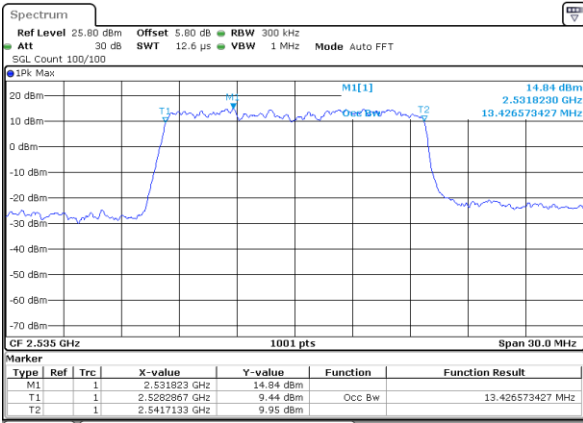

Highest Channel / 10MHz / 16QAM

Date: 18_MAY.2020 19:14:19

LTE Band 7

Lowest Channel / 15MHz / QPSK

Date: 18_MAY.2020 19:29:38

Lowest Channel / 15MHz / 16QAM

Date: 18_MAY.2020 19:29:18

Middle Channel / 15MHz / QPSK

Date: 18_MAY.2020 19:29:58

Middle Channel / 15MHz / 16QAM

Date: 18_MAY.2020 19:30:18

Highest Channel / 15MHz / QPSK

Date: 18_MAY.2020 19:30:58

Highest Channel / 15MHz / 16QAM

Date: 18_MAY.2020 19:30:38

LTE Band 7