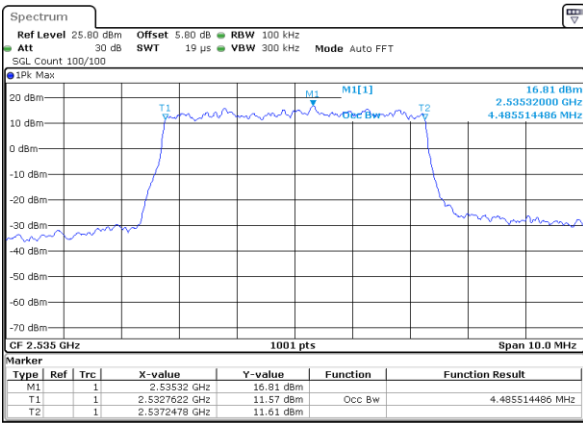

Middle Channel / 20MHz / 64QAM

Date: 18_MAY.2020 21:29:30

Highest Channel / 15MHz / 64QAM

Date: 18_MAY.2020 20:31:23

Highest Channel / 20MHz / 64QAM

Date: 18_MAY.2020 21:29:56

Occupied Bandwidth

Mode	LTE Band 7 : 99%OBW(MHz)							
BW	5MHz		10MHz		15MHz		20MHz	
Mod.	QPSK	16QAM	QPSK	16QAM	QPSK	16QAM	QPSK	16QAM
Lowest CH	4.52	4.51	9.07	8.99	13.40	13.46	18.30	18.38
Middle CH	4.49	4.52	9.05	9.03	13.43	13.46	18.22	18.42
Highest CH	4.48	4.50	8.99	9.01	13.40	13.52	18.42	18.38
Mode	LTE Band 7 : 99%OBW(MHz)							
BW	5MHz		10MHz		15MHz		20MHz	
Mod.	64QAM		64QAM		64QAM		64QAM	
Lowest CH	4.47		8.99		13.46		18.42	
Middle CH	4.50		9.05		13.49		18.26	
Highest CH	4.50		8.99		13.43		18.46	

LTE Band 7

Lowest Channel / 5MHz / QPSK

Date: 18_MAY.2020 18:55:53

Lowest Channel / 5MHz / 16QAM

Date: 18_MAY.2020 18:56:14

Middle Channel / 5MHz / QPSK

Date: 18_MAY.2020 18:56:54

Middle Channel / 5MHz / 16QAM

Date: 18_MAY.2020 18:56:34

Highest Channel / 5MHz / QPSK

Date: 18_MAY.2020 18:57:14

Highest Channel / 5MHz / 16QAM

Date: 18_MAY.2020 18:57:34

LTE Band 7

Lowest Channel / 10MHz / QPSK

Date: 18_MAY.2020 19:12:38