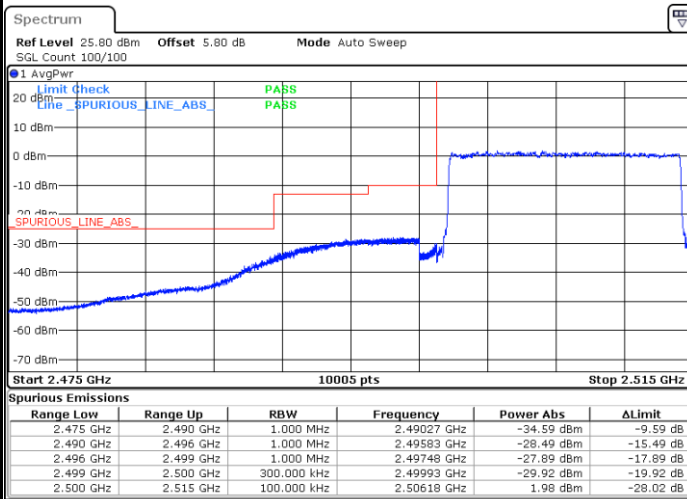

Highest Band Edge / Full RB

Date: 18.MAY.2020 19:17:56

Date: 18.MAY.2020 19:21:22

LTE Band 7 / 10MHz / 64QAM

Lowest Band Edge / 1 RB

Date: 18.MAY.2020 20:26:57

Highest Band Edge / 1 RB

Date: 18.MAY.2020 20:29:14

Lowest Band Edge / Full RB

Date: 18.MAY.2020 20:28:05

Highest Band Edge / Full RB

Date: 18.MAY.2020 20:30:22

LTE Band 7 / 15MHz / QPSK

Lowest Band Edge / 1 RB

Date: 18.MAY.2020 19:32:18

Highest Band Edge / 1 RB

Date: 18.MAY.2020 19:40:20

Lowest Band Edge / Full RB

Date: 18.MAY.2020 19:35:46

Highest Band Edge / Full RB

Date: 18.MAY.2020 19:36:54

LTE Band 7 / 15MHz / 16QAM

Lowest Band Edge / 1 RB

Date: 18.MAY.2020 19:33:27

Highest Band Edge / 1 RB

Date: 18.MAY.2020 19:39:12

Lowest Band Edge / Full RB

Date: 18.MAY.2020 19:34:36

Highest Band Edge / Full RB

Date: 18.MAY.2020 19:38:03