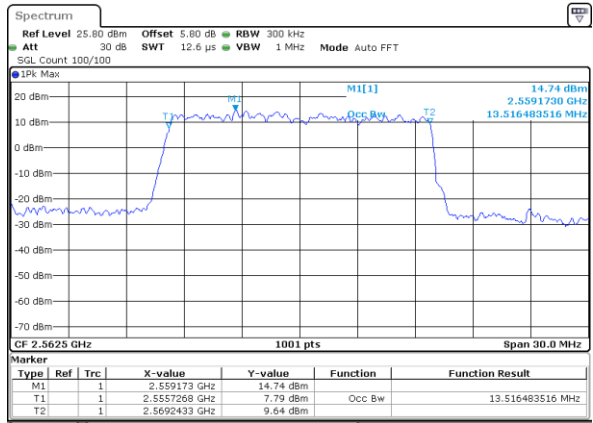

Highest Channel / 10MHz / 16QAM

Date: 18_MAY.2020 19:14:19

LTE Band 7

Lowest Channel / 15MHz / QPSK

Date: 18_MAY.2020 19:29:38

Lowest Channel / 15MHz / 16QAM

Date: 18_MAY.2020 19:29:18

Middle Channel / 15MHz / QPSK

Date: 18_MAY.2020 19:29:58

Middle Channel / 15MHz / 16QAM

Date: 18_MAY.2020 19:30:18

Highest Channel / 15MHz / QPSK

Date: 18_MAY.2020 19:30:58

Highest Channel / 15MHz / 16QAM

Date: 18_MAY.2020 19:30:38

LTE Band 7