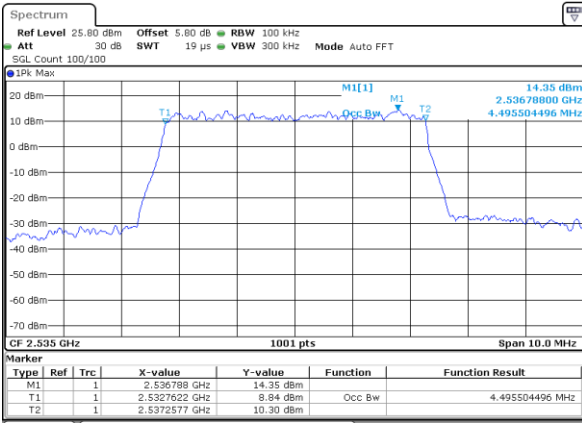

Highest Channel / 20MHz / QPSK

Date: 18_MAY.2020 19:58:53

Highest Channel / 20MHz / 16QAM

Date: 18_MAY.2020 19:58:33

LTE Band 7

Lowest Channel / 5MHz / 64QAM

Date: 18_MAY.2020 20:13:52

Lowest Channel / 10MHz / 64QAM

Date: 18_MAY.2020 20:22:13

Middle Channel / 5MHz / 64QAM

Date: 18_MAY.2020 20:14:02

Middle Channel / 10MHz / 64QAM

Date: 18_MAY.2020 20:22:24

Highest Channel / 5MHz / 64QAM

Date: 18_MAY.2020 20:14:12

Highest Channel / 10MHz / 64QAM