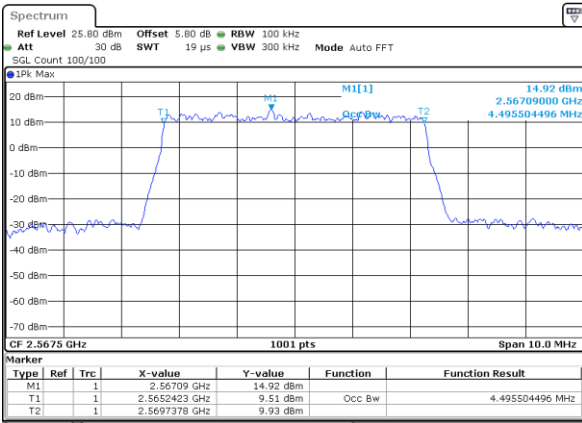

Highest Channel / 20MHz / QPSK

Date: 18_MAY.2020 19:58:53

Highest Channel / 20MHz / 16QAM

Date: 18_MAY.2020 19:58:33

LTE Band 7

Lowest Channel / 5MHz / 64QAM

Date: 18_MAY.2020 20:13:52

Lowest Channel / 10MHz / 64QAM

Date: 18_MAY.2020 20:22:13

Middle Channel / 5MHz / 64QAM

Date: 18_MAY.2020 20:14:02

Middle Channel / 10MHz / 64QAM

Date: 18_MAY.2020 20:22:24

Highest Channel / 5MHz / 64QAM

Date: 18_MAY.2020 20:14:12

Highest Channel / 10MHz / 64QAM

Date: 18_MAY.2020 20:22:34

LTE Band 7

Lowest Channel / 15MHz / 64QAM

Date: 18_MAY.2020 20:30:32

Lowest Channel / 20MHz / 64QAM

Date: 18_MAY.2020 21:25:46

Middle Channel / 15MHz / 64QAM

Date: 18_MAY.2020 20:30:43