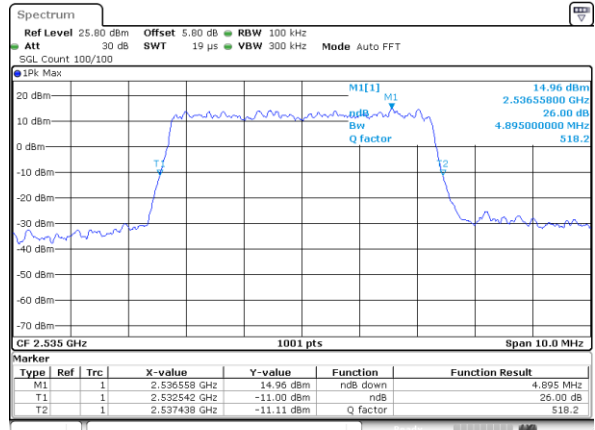

Mode	LTE Band 7 : 26dB BW(MHz)							
BW	5MHz		10MHz		15MHz		20MHz	
Mod.	QPSK	16QAM	QPSK	16QAM	QPSK	16QAM	QPSK	16QAM
Lowest CH	4.92	4.97	9.75	9.65	14.30	14.12	20.30	20.10
Middle CH	5.00	4.90	9.75	9.79	14.30	14.63	20.14	20.22
Highest CH	4.89	4.99	9.71	9.77	14.42	14.33	20.18	20.18
Mode	LTE Band 7 : 26dB BW(MHz)							
BW	5MHz		10MHz		15MHz		20MHz	
Mod.	64QAM		64QAM		64QAM		64QAM	
Lowest CH	4.96		9.73		14.42		20.10	
Middle CH	4.85		9.95		14.57		20.18	
Highest CH	4.99		9.75		14.84		20.18	

LTE Band 7

Lowest Channel / 5MHz / QPSK

Date: 18.MAY.2020 18:56:04

Lowest Channel / 5MHz / 16QAM

Date: 18.MAY.2020 18:56:24

Middle Channel / 5MHz / QPSK

Date: 18.MAY.2020 18:57:04

Middle Channel / 5MHz / 16QAM

Date: 18.MAY.2020 18:56:44

Highest Channel / 5MHz / QPSK

Date: 18.MAY.2020 18:57:24

Highest Channel / 5MHz / 16QAM

Date: 18.MAY.2020 18:57:44

LTE Band 7

Lowest Channel / 10MHz / QPSK

Date: 18.MAY.2020 19:12:49