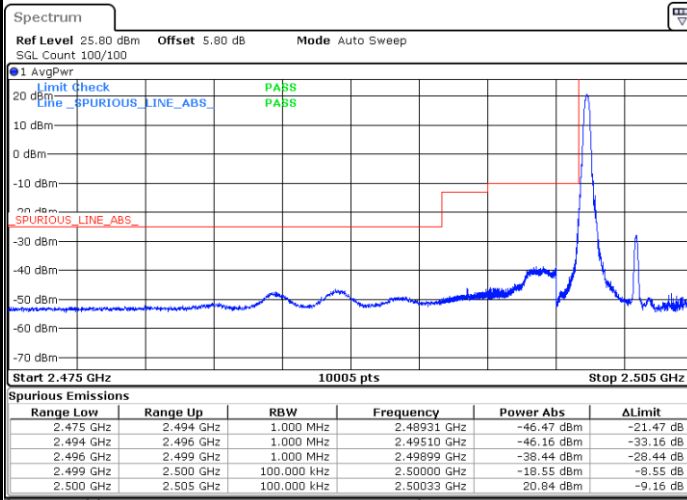

Middle Channel / 20MHz / 64QAM

Date: 18_MAY.2020 21:29:18

Highest Channel / 15MHz / 64QAM

Date: 18_MAY.2020 20:30:53

Highest Channel / 20MHz / 64QAM

Date: 18_MAY.2020 21:29:46

Conducted Band Edge

LTE Band 7 / 5MHz / 16QAM

Lowest Band Edge / 1 RB

Highest Band Edge / 1 RB

Date: 18.MAY.2020 19:00:03

Date: 18.MAY.2020 19:05:50

Lowest Band Edge / Full RB

Highest Band Edge / Full RB

Date: 18.MAY.2020 19:01:13

Date: 18.MAY.2020 19:04:41

LTE Band 7 / 5MHz / 64QAM

Lowest Band Edge / 1RB

Date: 18.MAY.2020 20:18:37

Highest Band Edge / 1 RB

Date: 18.MAY.2020 20:20:55

Lowest Band Edge / Full RB

Date: 18.MAY.2020 20:19:46

Highest Band Edge / Full RB

Date: 18.MAY.2020 20:22:03

LTE Band 7 / 10MHz / QPSK

Lowest Band Edge / 1 RB

Highest Band Edge / 1 RB

Date: 18.MAY.2020 19:15:38

Date: 18.MAY.2020 19:23:39

Lowest Band Edge / Full RB

Highest Band Edge / Full RB