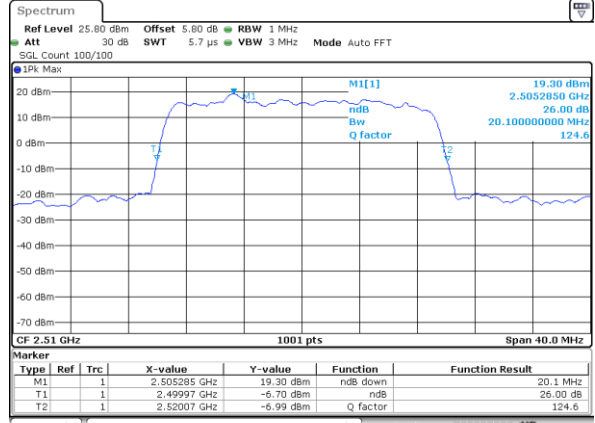

Lowest Channel / 20MHz / 16QAM

Date: 18_MAY.2020 19:57:122