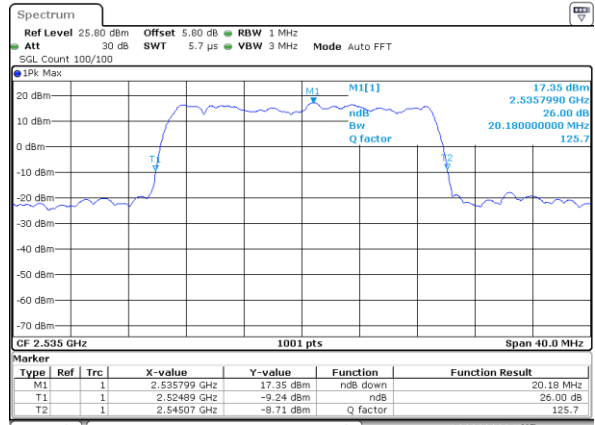

Date: 18.MAY.2020 20:22:44

Middle Channel / 5MHz / 64QAM

Date: 18.MAY.2020 20:14:33

Middle Channel / 10MHz / 64QAM

Date: 18.MAY.2020 20:22:54

Highest Channel / 5MHz / 64QAM

Date: 18.MAY.2020 20:14:43

Highest Channel / 10MHz / 64QAM

Date: 18.MAY.2020 20:23:04

LTE Band 7

Lowest Channel / 15MHz / 64QAM

Date: 18_MAY.2020 20:31:03

Lowest Channel / 20MHz / 64QAM

Date: 18_MAY.2020 21:25:57

Middle Channel / 15MHz / 64QAM

Date: 18_MAY.2020 20:31:13

Middle Channel / 20MHz / 64QAM

Date: 18_MAY.2020 21:29:30

Highest Channel / 15MHz / 64QAM

Date: 18_MAY.2020 20:31:23

Highest Channel / 20MHz / 64QAM

Date: 18_MAY.2020 21:29:56

Occupied Bandwidth

Mode	LTE Band 7 : 99%OBW(MHz)							
BW	5MHz		10MHz		15MHz		20MHz	
Mod.	QPSK	16QAM	QPSK	16QAM	QPSK	16QAM	QPSK	16QAM
Lowest CH	4.52	4.51	9.07	8.99	13.40	13.46	18.30	18.38
Middle CH	4.49	4.52	9.05	9.03	13.43	13.46	18.22	18.42
Highest CH	4.48	4.50	8.99	9.01	13.40	13.52	18.42	18.38
Mode	LTE Band 7 : 99%OBW(MHz)							
BW	5MHz		10MHz		15MHz		20MHz	
Mod.	64QAM		64QAM		64QAM		64QAM	
Lowest CH	4.47		8.99		13.46		18.42	
Middle CH	4.50		9.05		13.49		18.26	
Highest CH	4.50		8.99		13.43		18.46	