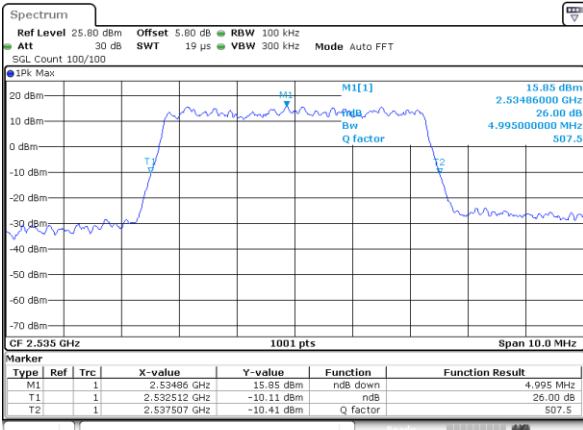

Mode	LTE Band 7 : 26dB BW(MHz)							
BW	5MHz		10MHz		15MHz		20MHz	
Mod.	QPSK	16QAM	QPSK	16QAM	QPSK	16QAM	QPSK	16QAM
Lowest CH	4.92	4.97	9.75	9.65	14.30	14.12	20.30	20.10
Middle CH	5.00	4.90	9.75	9.79	14.30	14.63	20.14	20.22
Highest CH	4.89	4.99	9.71	9.77	14.42	14.33	20.18	20.18
Mode	LTE Band 7 : 26dB BW(MHz)							
BW	5MHz		10MHz		15MHz		20MHz	
Mod.	64QAM		64QAM		64QAM		64QAM	
Lowest CH	4.96		9.73		14.42		20.10	
Middle CH	4.85		9.95		14.57		20.18	
Highest CH	4.99		9.75		14.84		20.18	

LTE Band 7

Lowest Channel / 5MHz / QPSK

Date: 18.MAY.2020 18:56:04

Lowest Channel / 5MHz / 16QAM

Date: 18.MAY.2020 18:56:24

Middle Channel / 5MHz / QPSK

Date: 18.MAY.2020 18:57:04

Middle Channel / 5MHz / 16QAM

Date: 18.MAY.2020 18:56:44

Highest Channel / 5MHz / QPSK

Date: 18.MAY.2020 18:57:24

Highest Channel / 5MHz / 16QAM

Date: 18.MAY.2020 18:57:44

LTE Band 7

Lowest Channel / 10MHz / QPSK

Date: 18.MAY.2020 19:12:49