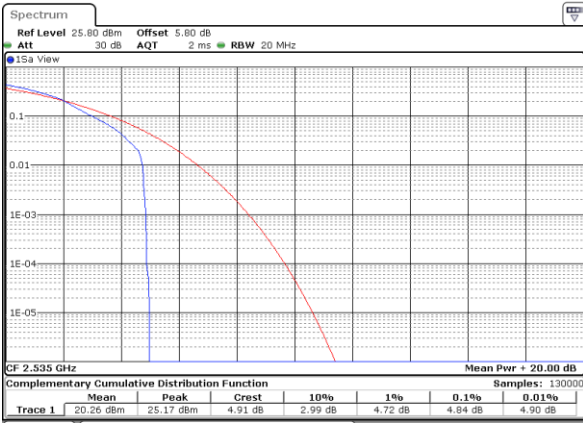

LTE Band 7 / 20MHz / QPSK

Lowest Channel / 1RB

Date: 18.MAY.2020 21:32:49

Lowest Channel / Full RB

Date: 18.MAY.2020 21:33:58

Middle Channel / 1RB

Date: 18.MAY.2020 21:35:20

Middle Channel / Full RB

Date: 18.MAY.2020 21:34:10

Highest Channel / 1RB

Date: 18.MAY.2020 21:35:46

Highest Channel / Full RB

Date: 18.MAY.2020 21:37:23

LTE Band 7 / 20MHz / 16QAM

Lowest Channel / 1RB

Date: 18.MAY.2020 21:33:01

Lowest Channel / Full RB

Date: 18.MAY.2020 21:33:44

Middle Channel / 1RB

Date: 18.MAY.2020 21:35:03

Middle Channel / Full RB

Date: 18.MAY.2020 21:34:22

Highest Channel / 1RB

Date: 18.MAY.2020 21:36:03