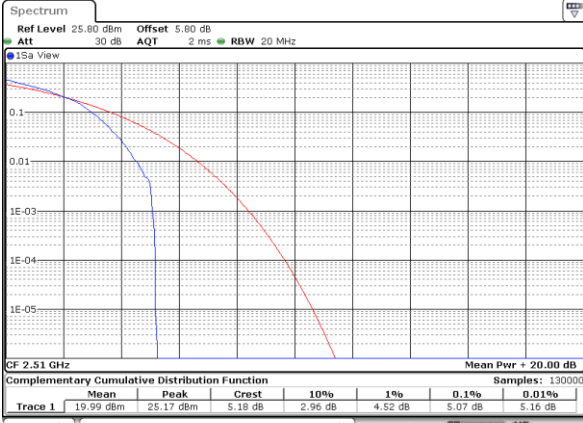

Lowest Channel / Full RB

Date: 18.MAY.2020 21:33:44

Middle Channel / 1RB

Date: 18.MAY.2020 21:35:03

Middle Channel / Full RB

Date: 18.MAY.2020 21:34:22

Highest Channel / 1RB

Date: 18.MAY.2020 21:36:03

Highest Channel / Full RB

Date: 18.MAY.2020 21:36:59

LTE Band 7 / 20MHz / 64QAM

Lowest Channel / 1RB

Date: 18_MAY.2020 21:33:19

Lowest Channel / Full RB

Date: 18_MAY.2020 21:33:31

Middle Channel / 1RB

Date: 18_MAY.2020 21:34:50

Middle Channel / Full RB

Date: 18_MAY.2020 21:34:35

Highest Channel / 1RB

Date: 18_MAY.2020 21:36:22

Highest Channel / Full RB

Date: 18_MAY.2020 21:36:44

26dB Bandwidth

Mode	LTE Band 7 : 26dB BW(MHz)							
BW	5MHz		10MHz		15MHz		20MHz	
Mod.	QPSK	16QAM	QPSK	16QAM	QPSK	16QAM	QPSK	16QAM
Lowest CH	4.92	4.97	9.75	9.65	14.30	14.12	20.30	20.10
Middle CH	5.00	4.90	9.75	9.79	14.30	14.63	20.14	20.22
Highest CH	4.89	4.99	9.71	9.77	14.42	14.33	20.18	20.18
Mode	LTE Band 7 : 26dB BW(MHz)							
BW	5MHz		10MHz		15MHz		20MHz	
Mod.	64QAM		64QAM		64QAM		64QAM	
Lowest CH	4.96		9.73		14.42		20.10	
Middle CH	4.85		9.95		14.57		20.18	
Highest CH	4.99		9.75		14.84		20.18	