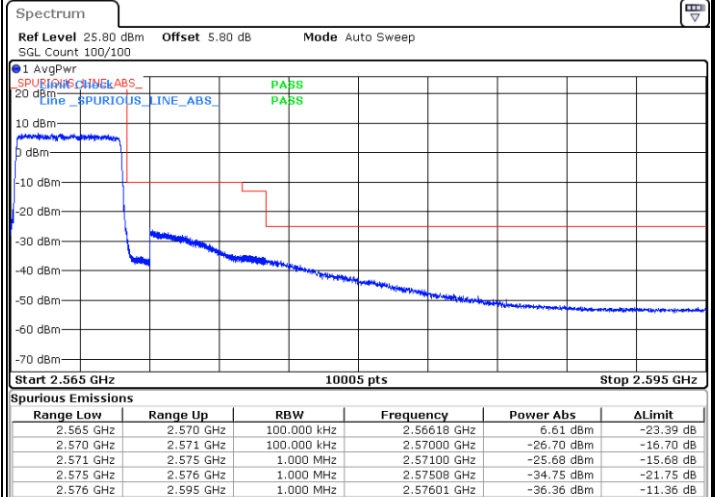

Lowest Band Edge / 1 RB

Highest Band Edge / 1 RB

Date: 18.MAY.2020 19:00:03

Date: 18.MAY.2020 19:05:50

Lowest Band Edge / Full RB

Highest Band Edge / Full RB

Date: 18.MAY.2020 19:01:13

Date: 18.MAY.2020 19:04:41

LTE Band 7 / 5MHz / 64QAM

Lowest Band Edge / 1RB

Date: 18.MAY.2020 20:18:37

Highest Band Edge / 1 RB

Date: 18.MAY.2020 20:20:55

Lowest Band Edge / Full RB

Date: 18.MAY.2020 20:19:46

Highest Band Edge / Full RB

Date: 18.MAY.2020 20:22:03

LTE Band 7 / 10MHz / QPSK

Lowest Band Edge / 1 RB

Highest Band Edge / 1 RB

Date: 18.MAY.2020 19:15:38

Date: 18.MAY.2020 19:23:39

Lowest Band Edge / Full RB

Highest Band Edge / Full RB

Date: 18.MAY.2020 19:19:05

Date: 18.MAY.2020 19:20:13

LTE Band 7 / 10MHz / 16QAM

Lowest Band Edge / 1 RB

Highest Band Edge / 1 RB

Date: 18.MAY.2020 19:16:47

Date: 18.MAY.2020 19:22:30

Lowest Band Edge / Full RB