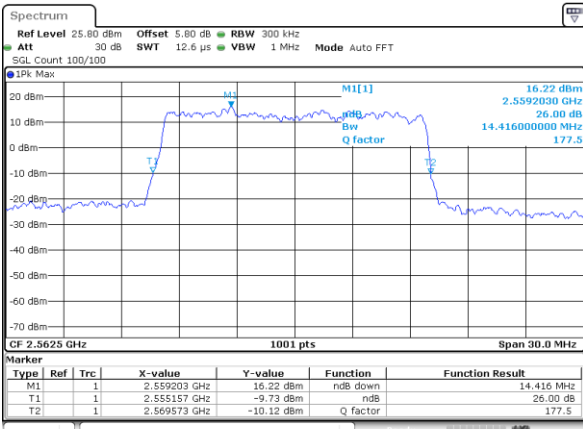

Highest Channel / 15MHz / QPSK

Date: 18_MAY.2020 19:30:08