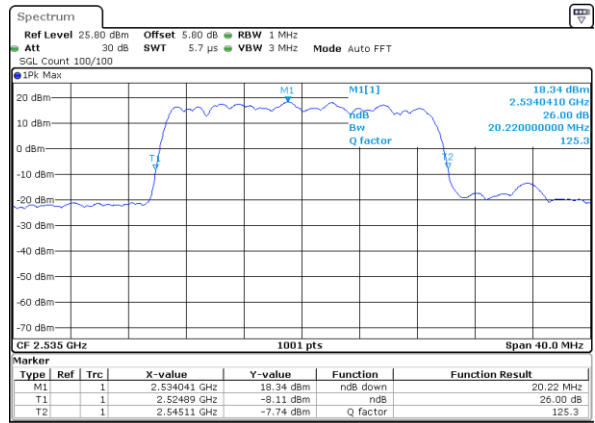

Date: 18_MAY.2020 19:30:08

Middle Channel / 15MHz / 16QAM

Date: 18_MAY.2020 19:30:28

Highest Channel / 15MHz / QPSK

Date: 18_MAY.2020 19:30:08

Highest Channel / 15MHz / 16QAM

Date: 18_MAY.2020 19:30:48

LTE Band 7

Lowest Channel / 20MHz / QPSK

Date: 18_MAY.2020 19:57:42

Lowest Channel / 20MHz / 16QAM

Date: 18_MAY.2020 19:57:122

Middle Channel / 20MHz / QPSK

Date: 18_MAY.2020 19:58:02

Middle Channel / 20MHz / 16QAM

Date: 18_MAY.2020 19:58:123

Highest Channel / 20MHz / QPSK

Date: 18_MAY.2020 19:59:03

Highest Channel / 20MHz / 16QAM

Date: 18_MAY.2020 19:59:143

LTE Band 7

Lowest Channel / 5MHz / 64QAM

Date: 18.MAY.2020 20:14:23

Lowest Channel / 10MHz / 64QAM