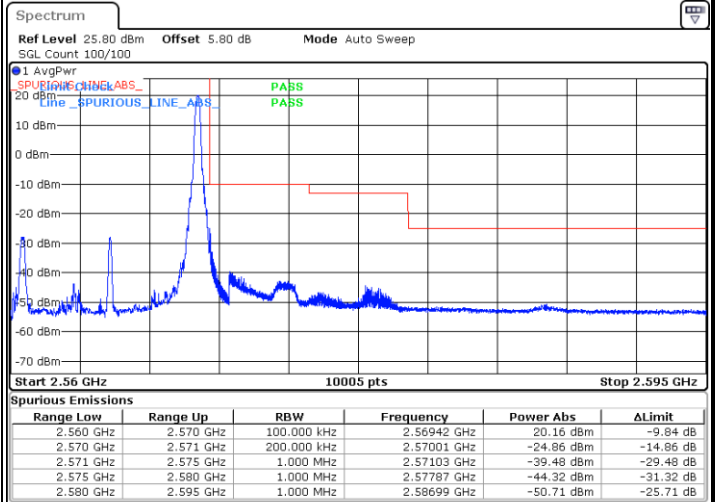

Date: 18.MAY.2020 20:22:03

LTE Band 7 / 10MHz / QPSK

Lowest Band Edge / 1 RB

Highest Band Edge / 1 RB

Date: 18.MAY.2020 19:15:38

Date: 18.MAY.2020 19:23:39

Lowest Band Edge / Full RB

Highest Band Edge / Full RB

Date: 18.MAY.2020 19:19:05

Date: 18.MAY.2020 19:20:13

LTE Band 7 / 10MHz / 16QAM

Lowest Band Edge / 1 RB

Highest Band Edge / 1 RB

Date: 18.MAY.2020 19:16:47

Date: 18.MAY.2020 19:22:30

Lowest Band Edge / Full RB

Highest Band Edge / Full RB

Date: 18.MAY.2020 19:17:56

Date: 18.MAY.2020 19:21:22

LTE Band 7 / 10MHz / 64QAM

Lowest Band Edge / 1 RB

Date: 18.MAY.2020 20:26:57

Highest Band Edge / 1 RB

Date: 18.MAY.2020 20:29:14

Lowest Band Edge / Full RB

Date: 18.MAY.2020 20:28:05

Highest Band Edge / Full RB

Date: 18.MAY.2020 20:30:22

LTE Band 7 / 15MHz / QPSK

Lowest Band Edge / 1 RB

Date: 18.MAY.2020 19:32:18

Highest Band Edge / 1 RB