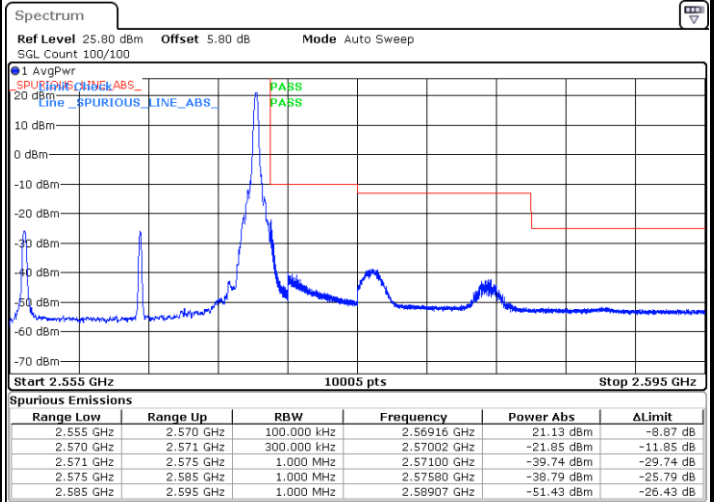

Highest Band Edge / Full RB

Date: 18.MAY.2020 19:17:56

Date: 18.MAY.2020 19:21:22

LTE Band 7 / 10MHz / 64QAM

Lowest Band Edge / 1 RB

Date: 18.MAY.2020 20:26:57

Highest Band Edge / 1 RB

Date: 18.MAY.2020 20:29:14

Lowest Band Edge / Full RB

Date: 18.MAY.2020 20:28:05

Highest Band Edge / Full RB

Date: 18.MAY.2020 20:30:22

LTE Band 7 / 15MHz / QPSK

Lowest Band Edge / 1 RB

Date: 18.MAY.2020 19:32:18

Highest Band Edge / 1 RB

Date: 18.MAY.2020 19:40:20

Lowest Band Edge / Full RB

Date: 18.MAY.2020 19:35:46

Highest Band Edge / Full RB

Date: 18.MAY.2020 19:36:54

LTE Band 7 / 15MHz / 16QAM

Lowest Band Edge / 1 RB

Date: 18.MAY.2020 19:33:27

Highest Band Edge / 1 RB

Date: 18.MAY.2020 19:39:12

Lowest Band Edge / Full RB

Date: 18.MAY.2020 19:34:36

Highest Band Edge / Full RB

Date: 18.MAY.2020 19:38:03