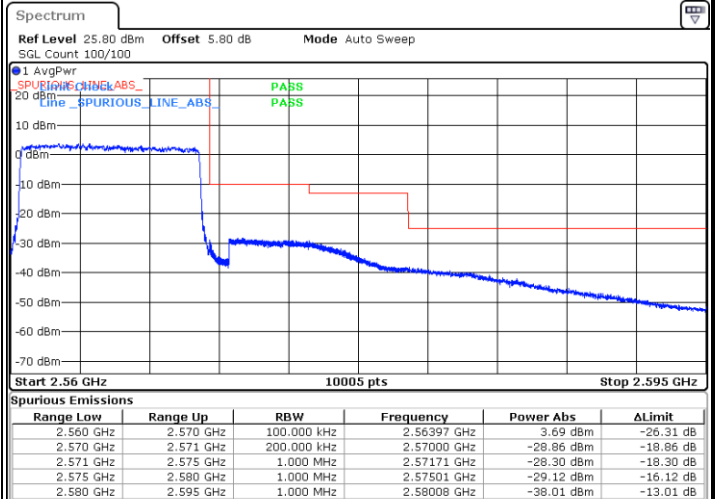

Date: 18.MAY.2020 20:22:03

LTE Band 7 / 10MHz / QPSK

Lowest Band Edge / 1 RB

Highest Band Edge / 1 RB

Date: 18.MAY.2020 19:15:38

Date: 18.MAY.2020 19:23:39

Lowest Band Edge / Full RB

Highest Band Edge / Full RB

Date: 18.MAY.2020 19:19:05

Date: 18.MAY.2020 19:20:13

LTE Band 7 / 10MHz / 16QAM

Lowest Band Edge / 1 RB

Highest Band Edge / 1 RB

Date: 18.MAY.2020 19:16:47

Date: 18.MAY.2020 19:22:30

Lowest Band Edge / Full RB

Highest Band Edge / Full RB

Date: 18.MAY.2020 19:17:56

Date: 18.MAY.2020 19:21:22

LTE Band 7 / 10MHz / 64QAM

Lowest Band Edge / 1 RB

Date: 18.MAY.2020 20:26:57

Highest Band Edge / 1 RB

Date: 18.MAY.2020 20:29:14

Lowest Band Edge / Full RB

Date: 18.MAY.2020 20:28:05

Highest Band Edge / Full RB

Date: 18.MAY.2020 20:30:22

LTE Band 7 / 15MHz / QPSK

Lowest Band Edge / 1 RB

Date: 18.MAY.2020 19:32:18

Highest Band Edge / 1 RB