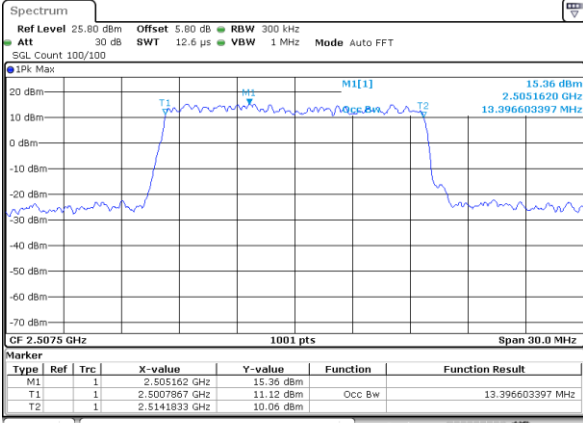

Highest Channel / 10MHz / 16QAM

Date: 18_MAY.2020 19:14:19

LTE Band 7

Lowest Channel / 15MHz / QPSK

Date: 18_MAY.2020 19:29:38

Lowest Channel / 15MHz / 16QAM

Date: 18_MAY.2020 19:29:18

Middle Channel / 15MHz / QPSK

Date: 18_MAY.2020 19:29:58

Middle Channel / 15MHz / 16QAM

Date: 18_MAY.2020 19:30:18

Highest Channel / 15MHz / QPSK

Date: 18_MAY.2020 19:30:58

Highest Channel / 15MHz / 16QAM

Date: 18_MAY.2020 19:30:38

LTE Band 7