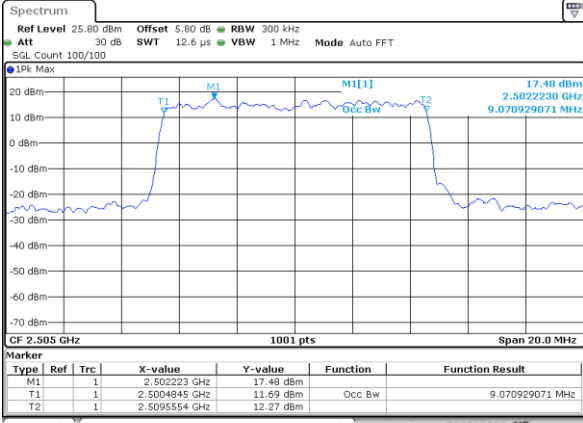

LTE Band 7

Lowest Channel / 5MHz / QPSK

Date: 18_MAY.2020 18:55:53

Lowest Channel / 5MHz / 16QAM

Date: 18_MAY.2020 18:56:14

Middle Channel / 5MHz / QPSK

Date: 18_MAY.2020 18:56:54

Middle Channel / 5MHz / 16QAM

Date: 18_MAY.2020 18:56:34

Highest Channel / 5MHz / QPSK

Date: 18_MAY.2020 18:57:14

Highest Channel / 5MHz / 16QAM

Date: 18_MAY.2020 18:57:34

LTE Band 7

Lowest Channel / 10MHz / QPSK

Date: 18_MAY.2020 19:12:38