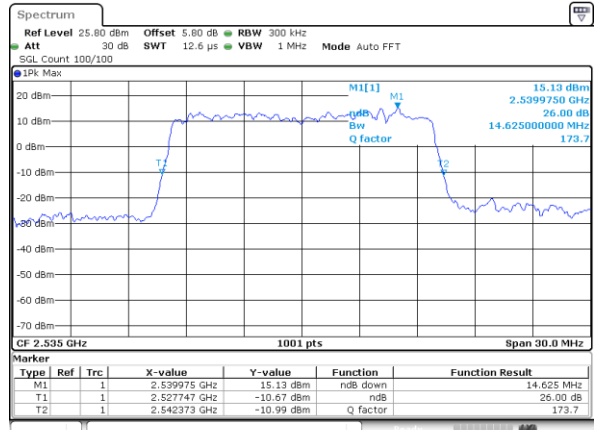

Highest Channel / 10MHz / 16QAM

Date: 18.MAY.2020 19:14:29

LTE Band 7

Lowest Channel / 15MHz / QPSK

Date: 18_MAY.2020 19:29:48

Lowest Channel / 15MHz / 16QAM

Date: 18_MAY.2020 19:29:28

Middle Channel / 15MHz / QPSK

Date: 18_MAY.2020 19:30:08

Middle Channel / 15MHz / 16QAM

Date: 18_MAY.2020 19:30:28

Highest Channel / 15MHz / QPSK

Date: 18_MAY.2020 19:30:08

Highest Channel / 15MHz / 16QAM

Date: 18_MAY.2020 19:30:48

LTE Band 7