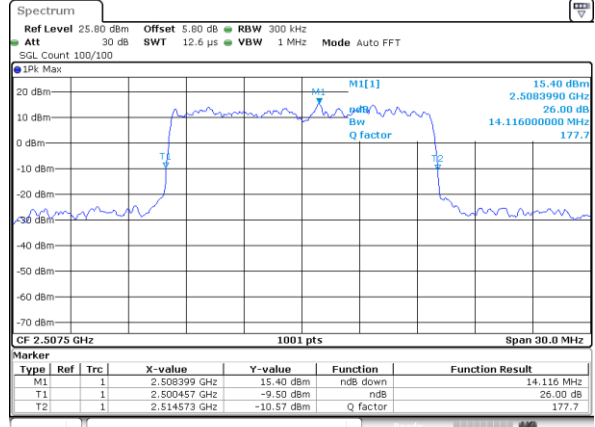

Highest Channel / 10MHz / 16QAM

Date: 18.MAY.2020 19:14:29

LTE Band 7

Lowest Channel / 15MHz / QPSK

Date: 18_MAY.2020 19:29:48

Lowest Channel / 15MHz / 16QAM

Date: 18_MAY.2020 19:29:28

Middle Channel / 15MHz / QPSK

Date: 18_MAY.2020 19:30:08

Middle Channel / 15MHz / 16QAM

Date: 18_MAY.2020 19:30:28

Highest Channel / 15MHz / QPSK

Date: 18_MAY.2020 19:30:08

Highest Channel / 15MHz / 16QAM

Date: 18_MAY.2020 19:30:48

LTE Band 7