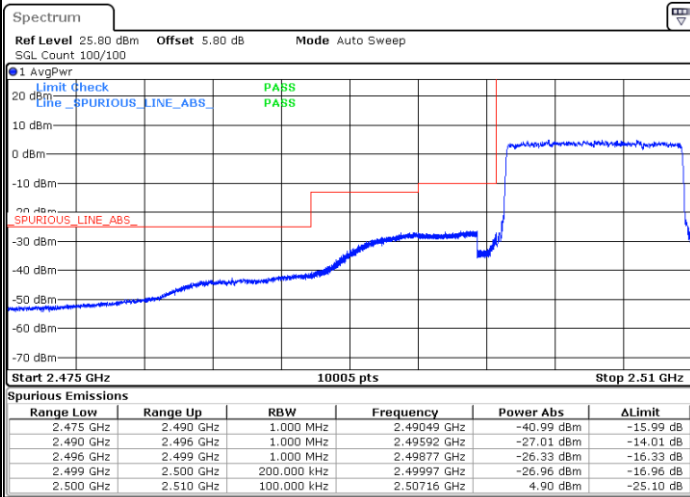

LTE Band 7 / 5MHz / 64QAM

Lowest Band Edge / 1RB

Date: 18.MAY.2020 20:18:37

Highest Band Edge / 1 RB

Date: 18.MAY.2020 20:20:55

Lowest Band Edge / Full RB

Date: 18.MAY.2020 20:19:46

Highest Band Edge / Full RB

Date: 18.MAY.2020 20:22:03

LTE Band 7 / 10MHz / QPSK

Lowest Band Edge / 1 RB

Highest Band Edge / 1 RB

Date: 18.MAY.2020 19:15:38

Date: 18.MAY.2020 19:23:39

Lowest Band Edge / Full RB

Highest Band Edge / Full RB

Date: 18.MAY.2020 19:19:05

Date: 18.MAY.2020 19:20:13

LTE Band 7 / 10MHz / 16QAM

Lowest Band Edge / 1 RB

Highest Band Edge / 1 RB

Date: 18.MAY.2020 19:16:47

Date: 18.MAY.2020 19:22:30

Lowest Band Edge / Full RB

Highest Band Edge / Full RB

Date: 18.MAY.2020 19:17:56

Date: 18.MAY.2020 19:21:22

LTE Band 7 / 10MHz / 64QAM

Lowest Band Edge / 1 RB

Date: 18.MAY.2020 20:26:57

Highest Band Edge / 1 RB

Date: 18.MAY.2020 20:29:14