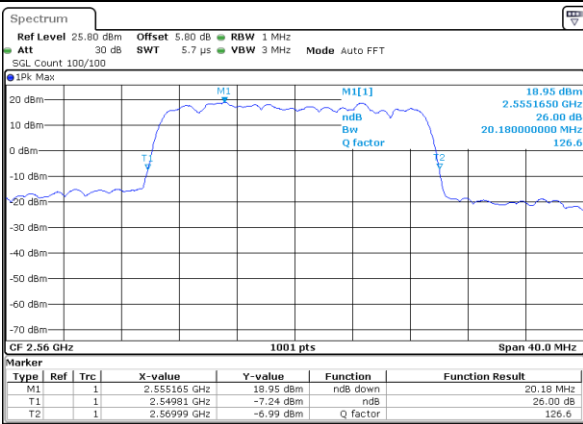

Highest Channel / 20MHz / QPSK

Date: 18_MAY.2020 19:59:03

Highest Channel / 20MHz / 16QAM

Date: 18_MAY.2020 19:59:143

LTE Band 7

Lowest Channel / 5MHz / 64QAM

Date: 18.MAY.2020 20:14:23

Lowest Channel / 10MHz / 64QAM