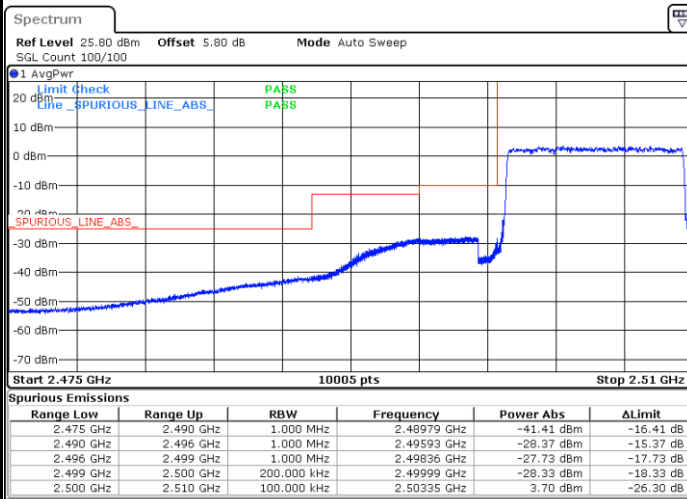

Date: 18.MAY.2020 19:19:05

Date: 18.MAY.2020 19:20:13

LTE Band 7 / 10MHz / 16QAM

Lowest Band Edge / 1 RB

Highest Band Edge / 1 RB

Date: 18.MAY.2020 19:16:47

Date: 18.MAY.2020 19:22:30

Lowest Band Edge / Full RB

Highest Band Edge / Full RB

Date: 18.MAY.2020 19:17:56

Date: 18.MAY.2020 19:21:22

LTE Band 7 / 10MHz / 64QAM

Lowest Band Edge / 1 RB

Date: 18.MAY.2020 20:26:57

Highest Band Edge / 1 RB

Date: 18.MAY.2020 20:29:14

Lowest Band Edge / Full RB

Date: 18.MAY.2020 20:28:05

Highest Band Edge / Full RB

Date: 18.MAY.2020 20:30:22

LTE Band 7 / 15MHz / QPSK

Lowest Band Edge / 1 RB

Date: 18.MAY.2020 19:32:18

Highest Band Edge / 1 RB

Date: 18.MAY.2020 19:40:20

Lowest Band Edge / Full RB

Date: 18.MAY.2020 19:35:46

Highest Band Edge / Full RB

Date: 18.MAY.2020 19:36:54

LTE Band 7 / 15MHz / 16QAM

Lowest Band Edge / 1 RB

Date: 18.MAY.2020 19:33:27