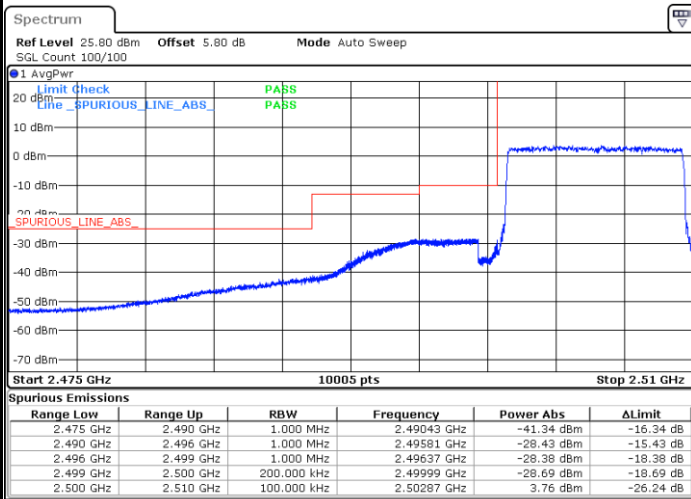

Date: 18.MAY.2020 20:22:03

LTE Band 7 / 10MHz / QPSK

Lowest Band Edge / 1 RB

Highest Band Edge / 1 RB

Date: 18.MAY.2020 19:15:38

Date: 18.MAY.2020 19:23:39

Lowest Band Edge / Full RB

Highest Band Edge / Full RB

Date: 18.MAY.2020 19:19:05

Date: 18.MAY.2020 19:20:13

LTE Band 7 / 10MHz / 16QAM

Lowest Band Edge / 1 RB

Highest Band Edge / 1 RB

Date: 18.MAY.2020 19:16:47

Date: 18.MAY.2020 19:22:30

Lowest Band Edge / Full RB

Highest Band Edge / Full RB

Date: 18.MAY.2020 19:17:56

Date: 18.MAY.2020 19:21:22

LTE Band 7 / 10MHz / 64QAM

Lowest Band Edge / 1 RB

Date: 18.MAY.2020 20:26:57

Highest Band Edge / 1 RB

Date: 18.MAY.2020 20:29:14

Lowest Band Edge / Full RB

Date: 18.MAY.2020 20:28:05

Highest Band Edge / Full RB

Date: 18.MAY.2020 20:30:22

LTE Band 7 / 15MHz / QPSK

Lowest Band Edge / 1 RB

Date: 18.MAY.2020 19:32:18

Highest Band Edge / 1 RB