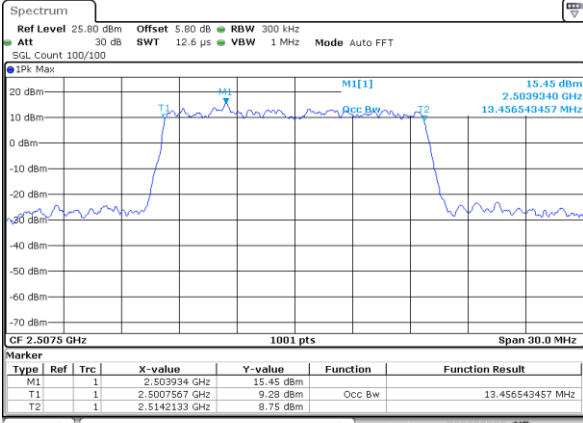

Highest Channel / 20MHz / QPSK

Date: 18_MAY.2020 19:58:53

Highest Channel / 20MHz / 16QAM

Date: 18_MAY.2020 19:58:33

LTE Band 7

Lowest Channel / 5MHz / 64QAM

Date: 18_MAY.2020 20:13:52

Lowest Channel / 10MHz / 64QAM

Date: 18_MAY.2020 20:22:13

Middle Channel / 5MHz / 64QAM

Date: 18_MAY.2020 20:14:02

Middle Channel / 10MHz / 64QAM

Date: 18_MAY.2020 20:22:24

Highest Channel / 5MHz / 64QAM

Date: 18_MAY.2020 20:14:12

Highest Channel / 10MHz / 64QAM

Date: 18_MAY.2020 20:22:34

LTE Band 7

Lowest Channel / 15MHz / 64QAM

Date: 18_MAY.2020 20:30:32

Lowest Channel / 20MHz / 64QAM

Date: 18_MAY.2020 21:25:46

Middle Channel / 15MHz / 64QAM

Date: 18_MAY.2020 20:30:43