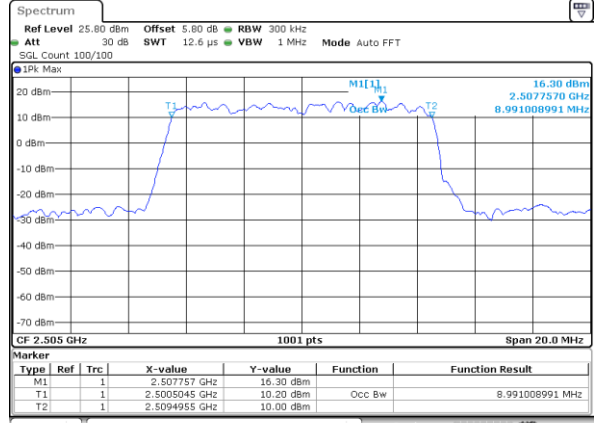

Lowest Channel / 10MHz / 16QAM

Date: 18_MAY.2020 19:12:59