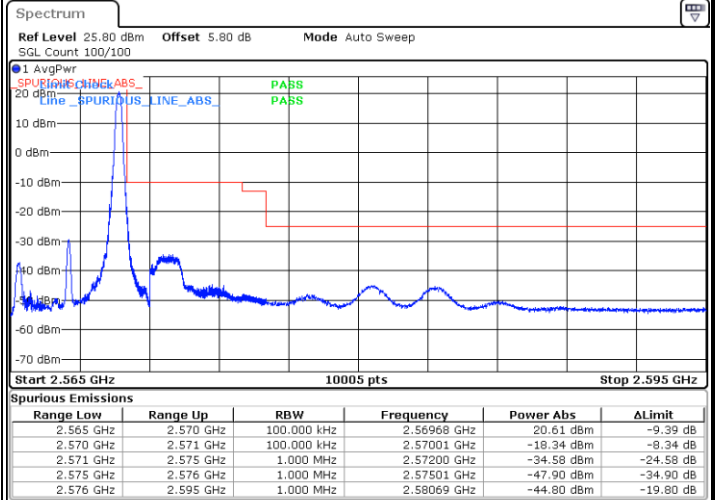

Middle Channel / 20MHz / 64QAM

Date: 18_MAY.2020 21:29:18

Highest Channel / 15MHz / 64QAM

Date: 18_MAY.2020 20:30:53

Highest Channel / 20MHz / 64QAM

Date: 18_MAY.2020 21:29:46

Conducted Band Edge

LTE Band 7 / 5MHz / 16QAM

Lowest Band Edge / 1 RB

Highest Band Edge / 1 RB

Date: 18.MAY.2020 19:00:03

Date: 18.MAY.2020 19:05:50

Lowest Band Edge / Full RB

Highest Band Edge / Full RB

Date: 18.MAY.2020 19:01:13

Date: 18.MAY.2020 19:04:41

LTE Band 7 / 5MHz / 64QAM

Lowest Band Edge / 1RB

Date: 18.MAY.2020 20:18:37

Highest Band Edge / 1 RB

Date: 18.MAY.2020 20:20:55

Lowest Band Edge / Full RB

Date: 18.MAY.2020 20:19:46

Highest Band Edge / Full RB

Date: 18.MAY.2020 20:22:03

LTE Band 7 / 10MHz / QPSK

Lowest Band Edge / 1 RB

Highest Band Edge / 1 RB

Date: 18.MAY.2020 19:15:38

Date: 18.MAY.2020 19:23:39

Lowest Band Edge / Full RB

Highest Band Edge / Full RB