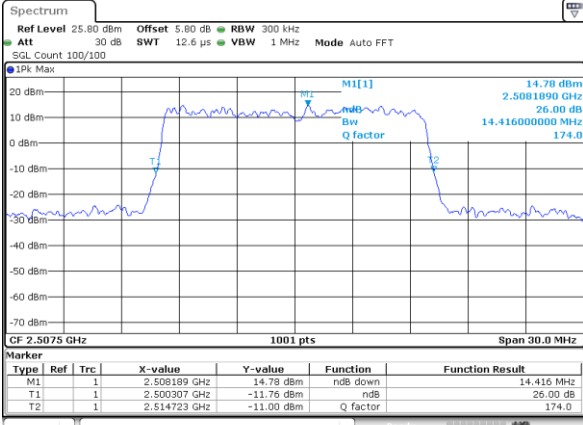

LTE Band 7

Lowest Channel / 15MHz / 64QAM

Date: 18_MAY.2020 20:31:03