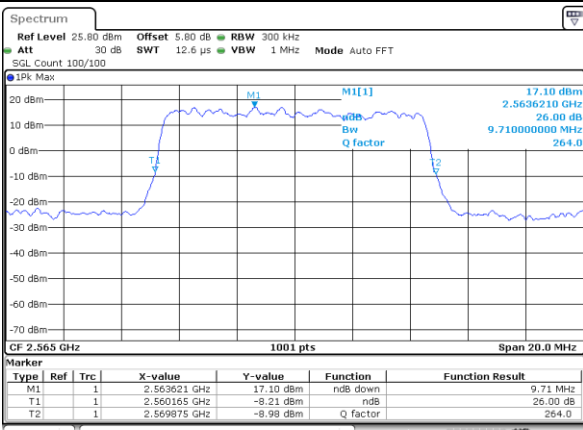

Highest Channel / 10MHz / QPSK

Date: 18.MAY.2020 19:14:09