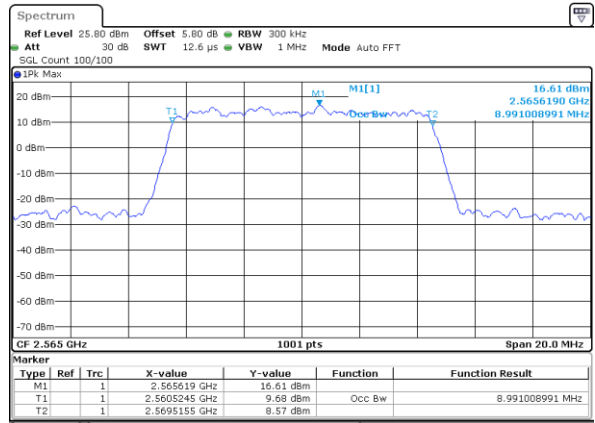

Highest Channel / 20MHz / QPSK

Date: 18_MAY.2020 19:58:53

Highest Channel / 20MHz / 16QAM

Date: 18_MAY.2020 19:58:33

LTE Band 7

Lowest Channel / 5MHz / 64QAM

Date: 18_MAY.2020 20:13:52

Lowest Channel / 10MHz / 64QAM

Date: 18_MAY.2020 20:22:13

Middle Channel / 5MHz / 64QAM

Date: 18_MAY.2020 20:14:02

Middle Channel / 10MHz / 64QAM

Date: 18_MAY.2020 20:22:24

Highest Channel / 5MHz / 64QAM

Date: 18_MAY.2020 20:14:12

Highest Channel / 10MHz / 64QAM

Date: 18_MAY.2020 20:22:34

LTE Band 7

Lowest Channel / 15MHz / 64QAM

Date: 18_MAY.2020 20:30:32

Lowest Channel / 20MHz / 64QAM

Date: 18_MAY.2020 21:25:46

Middle Channel / 15MHz / 64QAM

Date: 18_MAY.2020 20:30:43