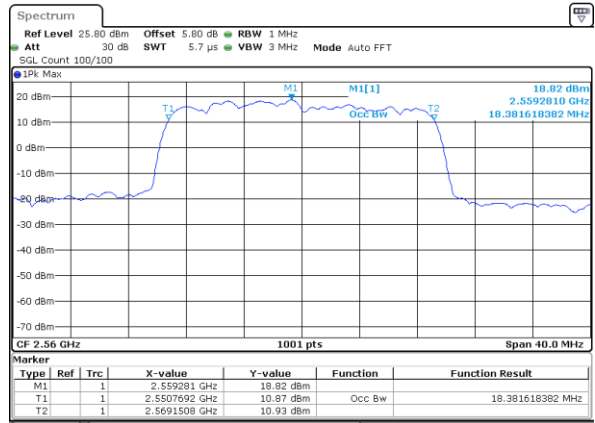

Date: 18_MAY.2020 19:29:58

Middle Channel / 15MHz / 16QAM

Date: 18_MAY.2020 19:30:18

Highest Channel / 15MHz / QPSK

Date: 18_MAY.2020 19:30:58

Highest Channel / 15MHz / 16QAM

Date: 18_MAY.2020 19:30:38

LTE Band 7

Lowest Channel / 20MHz / QPSK

Date: 18_MAY.2020 19:57:32

Lowest Channel / 20MHz / 16QAM

Date: 18_MAY.2020 19:57:12

Middle Channel / 20MHz / QPSK

Date: 18_MAY.2020 19:57:52

Middle Channel / 20MHz / 16QAM

Date: 18_MAY.2020 19:58:13

Highest Channel / 20MHz / QPSK

Date: 18_MAY.2020 19:58:53

Highest Channel / 20MHz / 16QAM

Date: 18_MAY.2020 19:58:33

LTE Band 7

Lowest Channel / 5MHz / 64QAM

Date: 18_MAY.2020 20:13:52

Lowest Channel / 10MHz / 64QAM