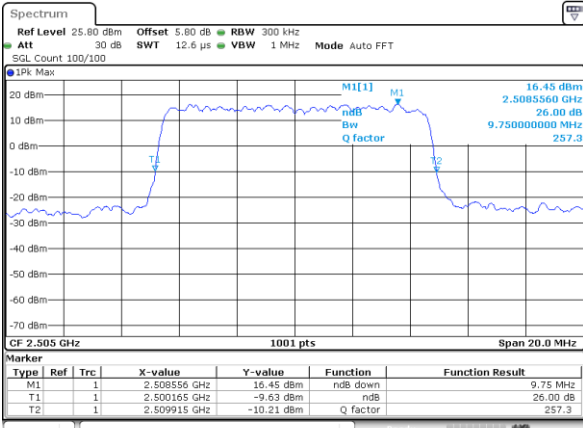

Date: 18.MAY.2020 18:56:44

Highest Channel / 5MHz / QPSK

Date: 18.MAY.2020 18:57:24

Highest Channel / 5MHz / 16QAM

Date: 18.MAY.2020 18:57:44

LTE Band 7

Lowest Channel / 10MHz / QPSK

Date: 18.MAY.2020 19:12:49