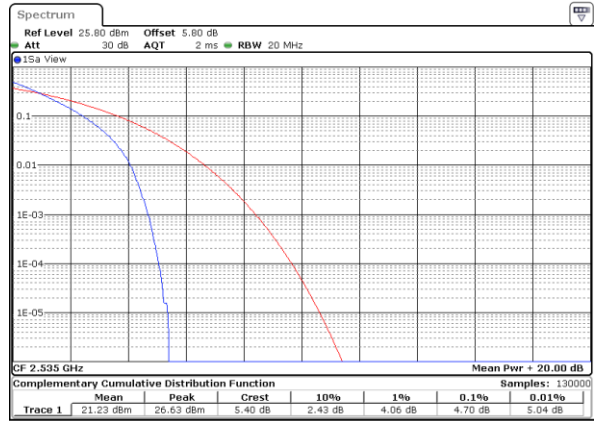

LTE Band 7 / 20MHz / QPSK

Lowest Channel / 1RB

Date: 18.MAY.2020 21:32:49

Lowest Channel / Full RB

Date: 18.MAY.2020 21:33:58

Middle Channel / 1RB

Date: 18.MAY.2020 21:35:20

Middle Channel / Full RB

Date: 18.MAY.2020 21:34:10

Highest Channel / 1RB

Date: 18.MAY.2020 21:35:46

Highest Channel / Full RB

Date: 18.MAY.2020 21:37:23

LTE Band 7 / 20MHz / 16QAM

Lowest Channel / 1RB

Date: 18.MAY.2020 21:33:01