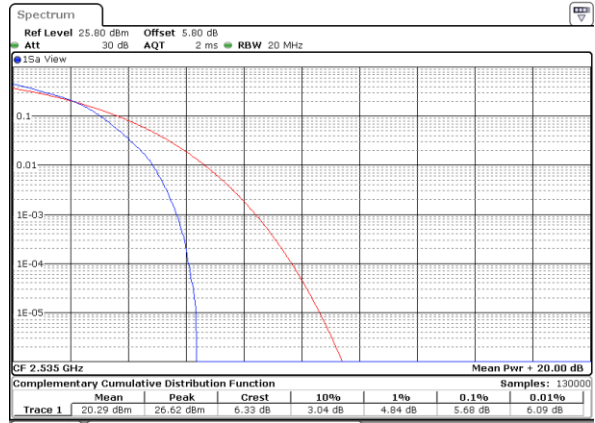

Date: 18.MAY.2020 21:34:10

Highest Channel / 1RB

Date: 18.MAY.2020 21:35:46

Highest Channel / Full RB

Date: 18.MAY.2020 21:37:23

LTE Band 7 / 20MHz / 16QAM

Lowest Channel / 1RB

Date: 18.MAY.2020 21:33:01

Lowest Channel / Full RB

Date: 18.MAY.2020 21:33:44

Middle Channel / 1RB

Date: 18.MAY.2020 21:35:03

Middle Channel / Full RB

Date: 18.MAY.2020 21:34:22

Highest Channel / 1RB

Date: 18.MAY.2020 21:36:03

Highest Channel / Full RB

Date: 18.MAY.2020 21:36:59

LTE Band 7 / 20MHz / 64QAM

Lowest Channel / 1RB

Date: 18_MAY.2020 21:33:19

Lowest Channel / Full RB

Date: 18_MAY.2020 21:33:31

Middle Channel / 1RB