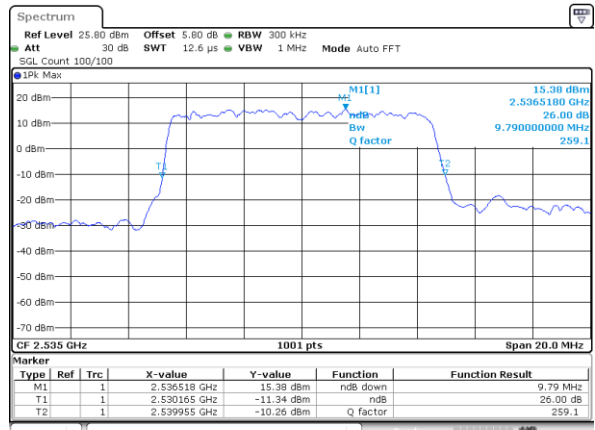

Date: 18.MAY.2020 18:56:44

Highest Channel / 5MHz / QPSK

Date: 18.MAY.2020 18:57:24

Highest Channel / 5MHz / 16QAM

Date: 18.MAY.2020 18:57:44

LTE Band 7

Lowest Channel / 10MHz / QPSK

Date: 18.MAY.2020 19:12:49

Lowest Channel / 10MHz / 16QAM

Date: 18.MAY.2020 19:13:09

Middle Channel / 10MHz / QPSK

Date: 18.MAY.2020 19:13:49

Middle Channel / 10MHz / 16QAM

Date: 18.MAY.2020 19:13:29

Highest Channel / 10MHz / QPSK

Date: 18.MAY.2020 19:14:09

Highest Channel / 10MHz / 16QAM

Date: 18.MAY.2020 19:14:29

LTE Band 7

Lowest Channel / 15MHz / QPSK

Date: 18_MAY.2020 19:29:48

Lowest Channel / 15MHz / 16QAM

Date: 18_MAY.2020 19:29:28

Middle Channel / 15MHz / QPSK