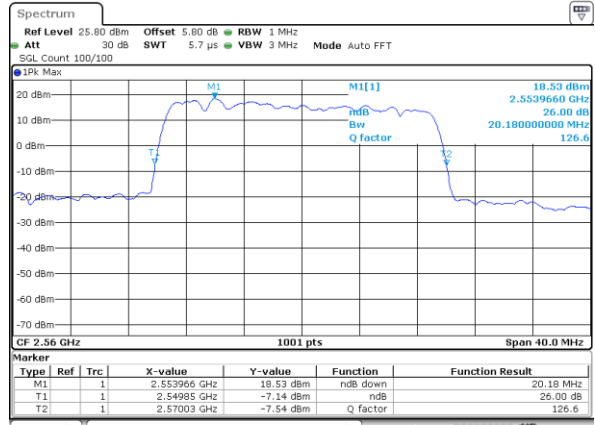

Middle Channel / 20MHz / 64QAM

Date: 18_MAY.2020 21:29:30

Highest Channel / 15MHz / 64QAM

Date: 18_MAY.2020 20:31:23

Highest Channel / 20MHz / 64QAM

Date: 18_MAY.2020 21:29:56

Occupied Bandwidth

Mode	LTE Band 7 : 99%OBW(MHz)							
BW	5MHz		10MHz		15MHz		20MHz	
Mod.	QPSK	16QAM	QPSK	16QAM	QPSK	16QAM	QPSK	16QAM
Lowest CH	4.52	4.51	9.07	8.99	13.40	13.46	18.30	18.38
Middle CH	4.49	4.52	9.05	9.03	13.43	13.46	18.22	18.42
Highest CH	4.48	4.50	8.99	9.01	13.40	13.52	18.42	18.38
Mode	LTE Band 7 : 99%OBW(MHz)							
BW	5MHz		10MHz		15MHz		20MHz	
Mod.	64QAM		64QAM		64QAM		64QAM	
Lowest CH	4.47		8.99		13.46		18.42	
Middle CH	4.50		9.05		13.49		18.26	
Highest CH	4.50		8.99		13.43		18.46	

LTE Band 7

Lowest Channel / 5MHz / QPSK

Date: 18_MAY.2020 18:55:53

Lowest Channel / 5MHz / 16QAM

Date: 18_MAY.2020 18:56:14

Middle Channel / 5MHz / QPSK

Date: 18_MAY.2020 18:56:54

Middle Channel / 5MHz / 16QAM