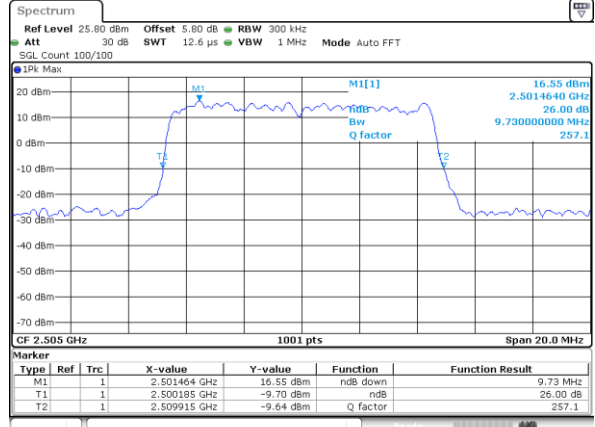

Highest Channel / 20MHz / QPSK

Date: 18_MAY.2020 19:59:03

Highest Channel / 20MHz / 16QAM

Date: 18_MAY.2020 19:59:143

LTE Band 7

Lowest Channel / 5MHz / 64QAM

Date: 18.MAY.2020 20:14:23

Lowest Channel / 10MHz / 64QAM