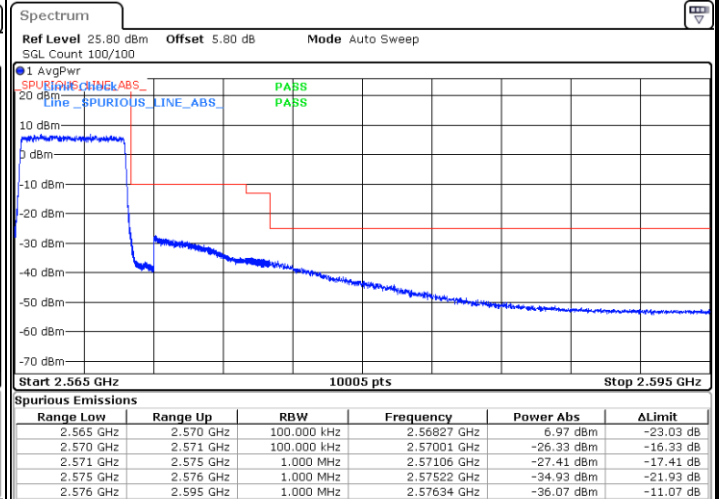

Middle Channel / 20MHz / 64QAM

Date: 18_MAY.2020 21:29:18

Highest Channel / 15MHz / 64QAM

Date: 18_MAY.2020 20:30:53

Highest Channel / 20MHz / 64QAM

Date: 18_MAY.2020 21:29:46

Conducted Band Edge

LTE Band 7 / 5MHz / 16QAM

Lowest Band Edge / 1 RB

Highest Band Edge / 1 RB

Date: 18.MAY.2020 19:00:03

Date: 18.MAY.2020 19:05:50

Lowest Band Edge / Full RB

Highest Band Edge / Full RB

Date: 18.MAY.2020 19:01:13

Date: 18.MAY.2020 19:04:41

LTE Band 7 / 5MHz / 64QAM

Lowest Band Edge / 1RB

Date: 18.MAY.2020 20:18:37

Highest Band Edge / 1 RB

Date: 18.MAY.2020 20:20:55

Lowest Band Edge / Full RB

Date: 18.MAY.2020 20:19:46

Highest Band Edge / Full RB

Date: 18.MAY.2020 20:22:03

LTE Band 7 / 10MHz / QPSK

Lowest Band Edge / 1 RB

Highest Band Edge / 1 RB

Date: 18.MAY.2020 19:15:38

Date: 18.MAY.2020 19:23:39

Lowest Band Edge / Full RB

Highest Band Edge / Full RB