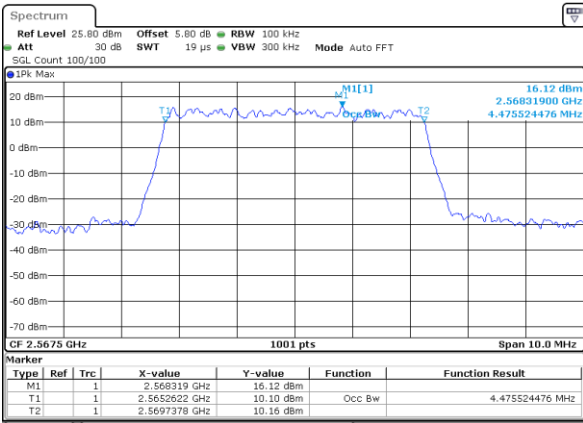

Middle Channel / 20MHz / 64QAM

Date: 18_MAY.2020 21:29:30

Highest Channel / 15MHz / 64QAM

Date: 18_MAY.2020 20:31:23

Highest Channel / 20MHz / 64QAM

Date: 18_MAY.2020 21:29:56

Occupied Bandwidth

Mode	LTE Band 7 : 99%OBW(MHz)							
BW	5MHz		10MHz		15MHz		20MHz	
Mod.	QPSK	16QAM	QPSK	16QAM	QPSK	16QAM	QPSK	16QAM
Lowest CH	4.52	4.51	9.07	8.99	13.40	13.46	18.30	18.38
Middle CH	4.49	4.52	9.05	9.03	13.43	13.46	18.22	18.42
Highest CH	4.48	4.50	8.99	9.01	13.40	13.52	18.42	18.38
Mode	LTE Band 7 : 99%OBW(MHz)							
BW	5MHz		10MHz		15MHz		20MHz	
Mod.	64QAM		64QAM		64QAM		64QAM	
Lowest CH	4.47		8.99		13.46		18.42	
Middle CH	4.50		9.05		13.49		18.26	
Highest CH	4.50		8.99		13.43		18.46	

LTE Band 7

Lowest Channel / 5MHz / QPSK

Date: 18_MAY.2020 18:55:53

Lowest Channel / 5MHz / 16QAM

Date: 18_MAY.2020 18:56:14

Middle Channel / 5MHz / QPSK

Date: 18_MAY.2020 18:56:54

Middle Channel / 5MHz / 16QAM

Date: 18_MAY.2020 18:56:34

Highest Channel / 5MHz / QPSK

Date: 18_MAY.2020 18:57:14

Highest Channel / 5MHz / 16QAM

Date: 18_MAY.2020 18:57:34

LTE Band 7

Lowest Channel / 10MHz / QPSK

Date: 18_MAY.2020 19:12:38