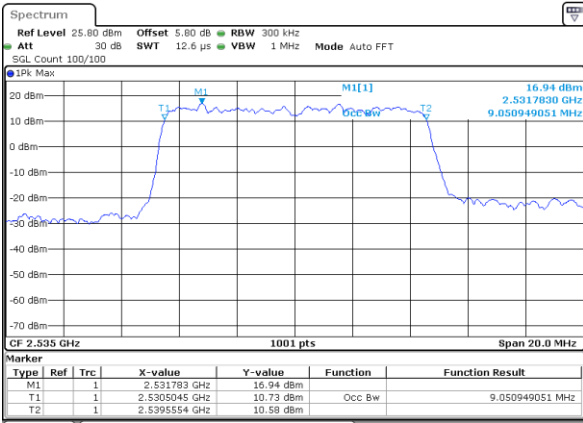

Middle Channel / 10MHz / QPSK

Date: 18_MAY.2020 19:13:09