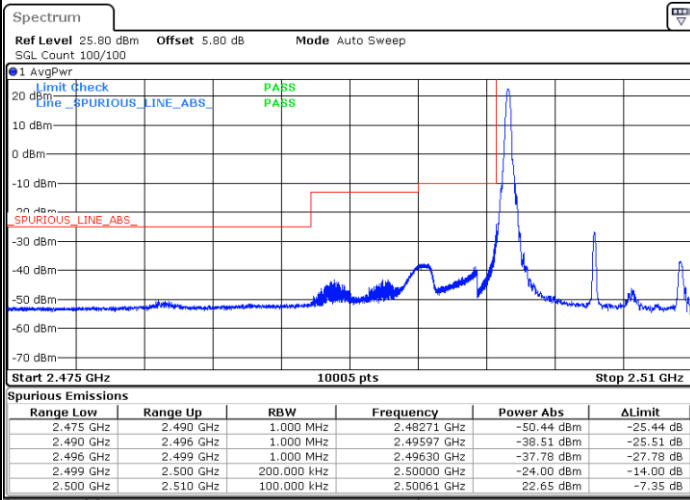

Lowest Band Edge / 1 RB

Highest Band Edge / 1 RB

Date: 18.MAY.2020 19:00:03

Date: 18.MAY.2020 19:05:50

Lowest Band Edge / Full RB

Highest Band Edge / Full RB

Date: 18.MAY.2020 19:01:13

Date: 18.MAY.2020 19:04:41

LTE Band 7 / 5MHz / 64QAM

Lowest Band Edge / 1RB

Date: 18.MAY.2020 20:18:37

Highest Band Edge / 1 RB

Date: 18.MAY.2020 20:20:55

Lowest Band Edge / Full RB

Date: 18.MAY.2020 20:19:46

Highest Band Edge / Full RB

Date: 18.MAY.2020 20:22:03

LTE Band 7 / 10MHz / QPSK

Lowest Band Edge / 1 RB

Highest Band Edge / 1 RB

Date: 18.MAY.2020 19:15:38

Date: 18.MAY.2020 19:23:39

Lowest Band Edge / Full RB

Highest Band Edge / Full RB

Date: 18.MAY.2020 19:19:05

Date: 18.MAY.2020 19:20:13

LTE Band 7 / 10MHz / 16QAM

Lowest Band Edge / 1 RB

Highest Band Edge / 1 RB

Date: 18.MAY.2020 19:16:47

Date: 18.MAY.2020 19:22:30

Lowest Band Edge / Full RB