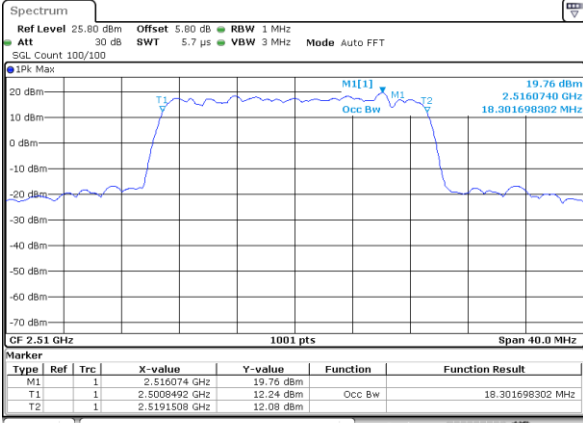

LTE Band 7

Lowest Channel / 20MHz / QPSK

Date: 18_MAY.2020 19:57:32