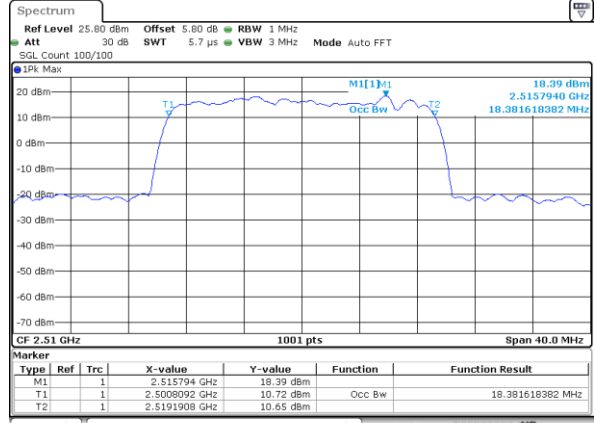

Lowest Channel / 20MHz / 16QAM

Date: 18_MAY.2020 19:57:12