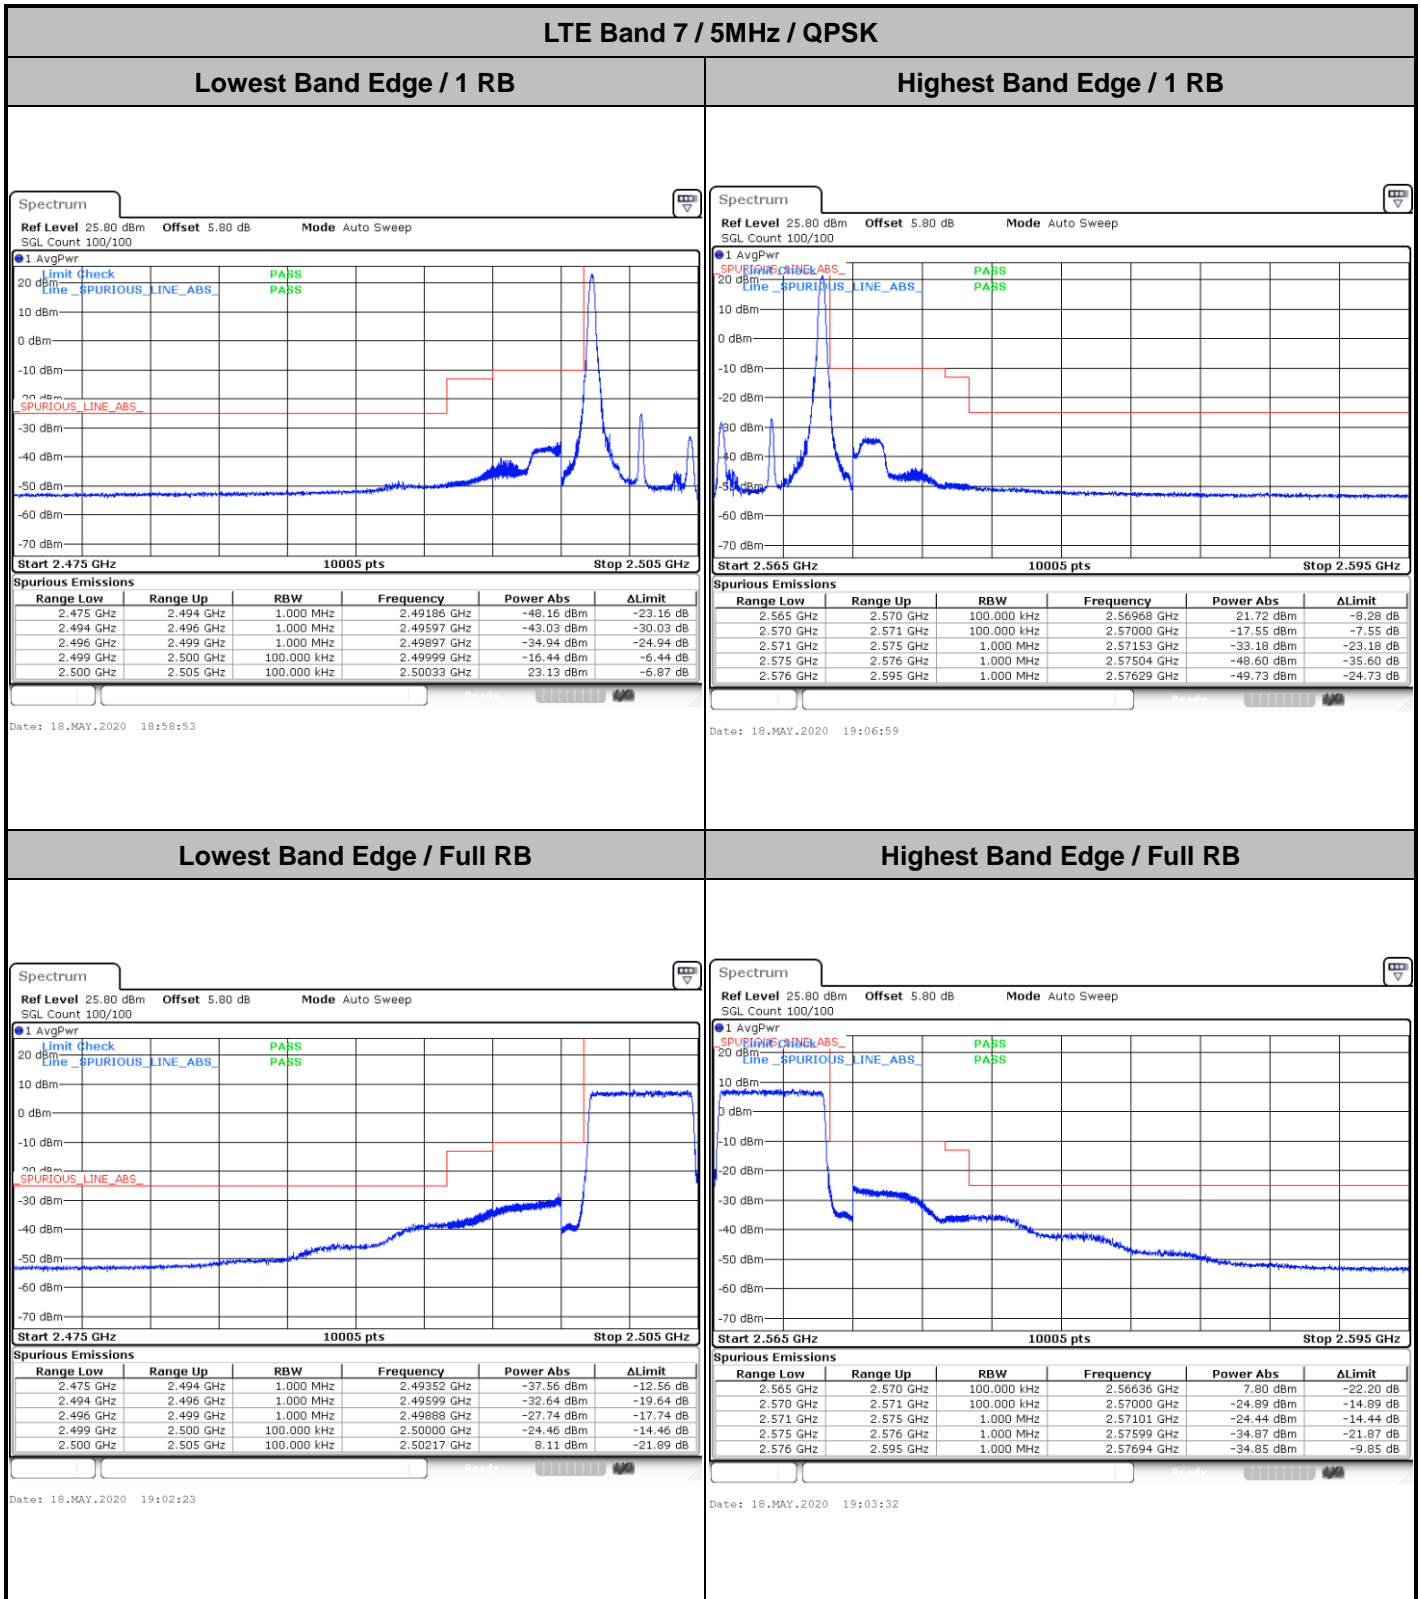

Middle Channel / 20MHz / 64QAM

Date: 18_MAY.2020 21:29:18

Highest Channel / 15MHz / 64QAM

Date: 18_MAY.2020 20:30:53

Highest Channel / 20MHz / 64QAM

Date: 18_MAY.2020 21:29:46

Conducted Band Edge

LTE Band 7 / 5MHz / 16QAM

Lowest Band Edge / 1 RB

Highest Band Edge / 1 RB

Date: 18.MAY.2020 19:00:03

Date: 18.MAY.2020 19:05:50

Lowest Band Edge / Full RB

Highest Band Edge / Full RB

Date: 18.MAY.2020 19:01:13

Date: 18.MAY.2020 19:04:41

LTE Band 7 / 5MHz / 64QAM

Lowest Band Edge / 1RB

Date: 18.MAY.2020 20:18:37

Highest Band Edge / 1 RB

Date: 18.MAY.2020 20:20:55

Lowest Band Edge / Full RB

Date: 18.MAY.2020 20:19:46

Highest Band Edge / Full RB

Date: 18.MAY.2020 20:22:03

LTE Band 7 / 10MHz / QPSK

Lowest Band Edge / 1 RB

Highest Band Edge / 1 RB

Date: 18.MAY.2020 19:15:38

Date: 18.MAY.2020 19:23:39

Lowest Band Edge / Full RB

Highest Band Edge / Full RB