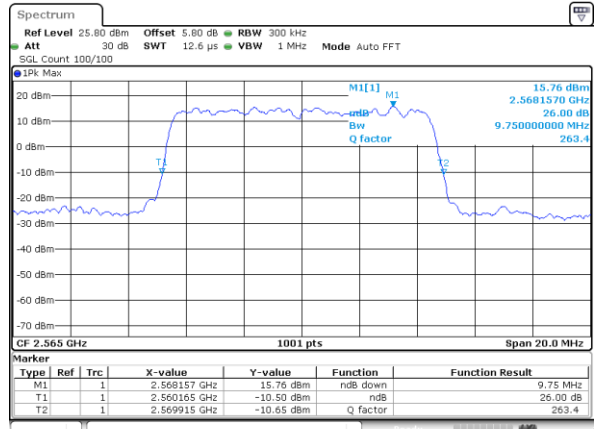

Highest Channel / 20MHz / QPSK

Date: 18_MAY.2020 19:59:03

Highest Channel / 20MHz / 16QAM

Date: 18_MAY.2020 19:59:143

LTE Band 7

Lowest Channel / 5MHz / 64QAM

Date: 18.MAY.2020 20:14:23

Lowest Channel / 10MHz / 64QAM

Date: 18.MAY.2020 20:22:44

Middle Channel / 5MHz / 64QAM

Date: 18.MAY.2020 20:14:33

Middle Channel / 10MHz / 64QAM

Date: 18.MAY.2020 20:22:54

Highest Channel / 5MHz / 64QAM

Date: 18.MAY.2020 20:14:43

Highest Channel / 10MHz / 64QAM

Date: 18.MAY.2020 20:23:04

LTE Band 7

Lowest Channel / 15MHz / 64QAM

Date: 18_MAY.2020 20:31:03

Lowest Channel / 20MHz / 64QAM

Date: 18_MAY.2020 21:25:57

Middle Channel / 15MHz / 64QAM

Date: 18_MAY.2020 20:31:13