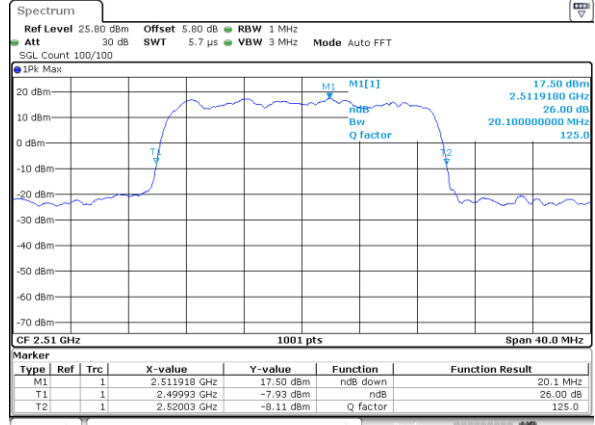

Date: 18.MAY.2020 20:23:04

LTE Band 7

Lowest Channel / 15MHz / 64QAM

Date: 18_MAY.2020 20:31:03

Lowest Channel / 20MHz / 64QAM

Date: 18_MAY.2020 21:25:57

Middle Channel / 15MHz / 64QAM

Date: 18_MAY.2020 20:31:13

Middle Channel / 20MHz / 64QAM

Date: 18_MAY.2020 21:29:30

Highest Channel / 15MHz / 64QAM

Date: 18_MAY.2020 20:31:23

Highest Channel / 20MHz / 64QAM

Date: 18_MAY.2020 21:29:56

Occupied Bandwidth

Mode	LTE Band 7 : 99%OBW(MHz)							
BW	5MHz		10MHz		15MHz		20MHz	
Mod.	QPSK	16QAM	QPSK	16QAM	QPSK	16QAM	QPSK	16QAM
Lowest CH	4.52	4.51	9.07	8.99	13.40	13.46	18.30	18.38
Middle CH	4.49	4.52	9.05	9.03	13.43	13.46	18.22	18.42
Highest CH	4.48	4.50	8.99	9.01	13.40	13.52	18.42	18.38
Mode	LTE Band 7 : 99%OBW(MHz)							
BW	5MHz		10MHz		15MHz		20MHz	
Mod.	64QAM		64QAM		64QAM		64QAM	
Lowest CH	4.47		8.99		13.46		18.42	
Middle CH	4.50		9.05		13.49		18.26	
Highest CH	4.50		8.99		13.43		18.46	