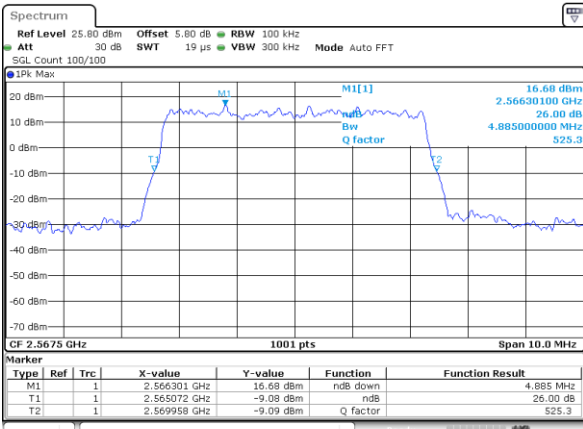

Mode	LTE Band 7 : 26dB BW(MHz)							
BW	5MHz		10MHz		15MHz		20MHz	
Mod.	QPSK	16QAM	QPSK	16QAM	QPSK	16QAM	QPSK	16QAM
Lowest CH	4.92	4.97	9.75	9.65	14.30	14.12	20.30	20.10
Middle CH	5.00	4.90	9.75	9.79	14.30	14.63	20.14	20.22
Highest CH	4.89	4.99	9.71	9.77	14.42	14.33	20.18	20.18
Mode	LTE Band 7 : 26dB BW(MHz)							
BW	5MHz		10MHz		15MHz		20MHz	
Mod.	64QAM		64QAM		64QAM		64QAM	
Lowest CH	4.96		9.73		14.42		20.10	
Middle CH	4.85		9.95		14.57		20.18	
Highest CH	4.99		9.75		14.84		20.18	

LTE Band 7

Lowest Channel / 5MHz / QPSK

Date: 18.MAY.2020 18:56:04

Lowest Channel / 5MHz / 16QAM

Date: 18.MAY.2020 18:56:24

Middle Channel / 5MHz / QPSK

Date: 18.MAY.2020 18:57:04

Middle Channel / 5MHz / 16QAM

Date: 18.MAY.2020 18:56:44

Highest Channel / 5MHz / QPSK

Date: 18.MAY.2020 18:57:24

Highest Channel / 5MHz / 16QAM

Date: 18.MAY.2020 18:57:44

LTE Band 7

Lowest Channel / 10MHz / QPSK

Date: 18.MAY.2020 19:12:49