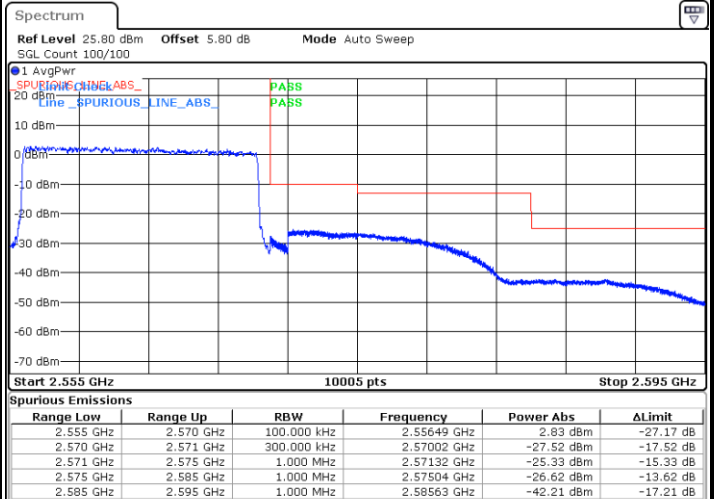

Highest Band Edge / Full RB

Date: 18.MAY.2020 19:17:56

Date: 18.MAY.2020 19:21:22

LTE Band 7 / 10MHz / 64QAM

Lowest Band Edge / 1 RB

Date: 18.MAY.2020 20:26:57

Highest Band Edge / 1 RB

Date: 18.MAY.2020 20:29:14

Lowest Band Edge / Full RB

Date: 18.MAY.2020 20:28:05

Highest Band Edge / Full RB

Date: 18.MAY.2020 20:30:22

LTE Band 7 / 15MHz / QPSK

Lowest Band Edge / 1 RB

Date: 18.MAY.2020 19:32:18

Highest Band Edge / 1 RB

Date: 18.MAY.2020 19:40:20

Lowest Band Edge / Full RB

Date: 18.MAY.2020 19:35:46

Highest Band Edge / Full RB

Date: 18.MAY.2020 19:36:54

LTE Band 7 / 15MHz / 16QAM

Lowest Band Edge / 1 RB

Date: 18.MAY.2020 19:33:27

Highest Band Edge / 1 RB

Date: 18.MAY.2020 19:39:12

Lowest Band Edge / Full RB

Date: 18.MAY.2020 19:34:36

Highest Band Edge / Full RB

Date: 18.MAY.2020 19:38:03