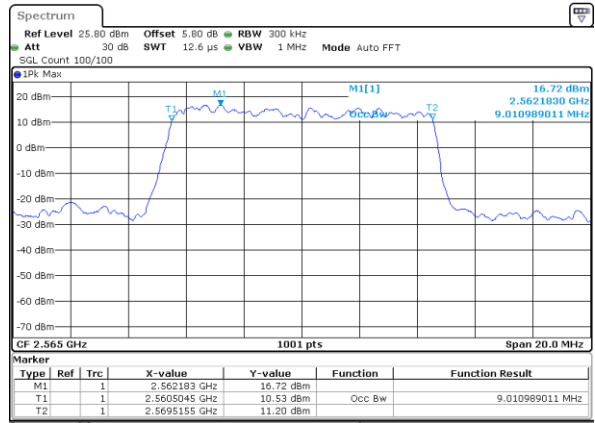

Date: 18_MAY.2020 18:56:34

Highest Channel / 5MHz / QPSK

Date: 18_MAY.2020 18:57:14

Highest Channel / 5MHz / 16QAM

Date: 18_MAY.2020 18:57:34

LTE Band 7

Lowest Channel / 10MHz / QPSK

Date: 18_MAY.2020 19:12:38

Lowest Channel / 10MHz / 16QAM

Date: 18_MAY.2020 19:12:59

Middle Channel / 10MHz / QPSK

Date: 18_MAY.2020 19:13:09

Middle Channel / 10MHz / 16QAM

Date: 18_MAY.2020 19:13:19

Highest Channel / 10MHz / QPSK

Date: 18_MAY.2020 19:13:59

Highest Channel / 10MHz / 16QAM

Date: 18_MAY.2020 19:14:19

LTE Band 7

Lowest Channel / 15MHz / QPSK

Date: 18_MAY.2020 19:29:38

Lowest Channel / 15MHz / 16QAM

Date: 18_MAY.2020 19:29:18

Middle Channel / 15MHz / QPSK