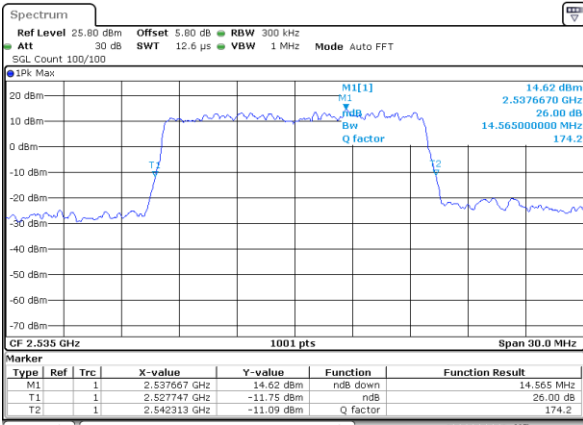

Date: 18.MAY.2020 20:23:04

LTE Band 7

Lowest Channel / 15MHz / 64QAM

Date: 18_MAY.2020 20:31:03

Lowest Channel / 20MHz / 64QAM

Date: 18_MAY.2020 21:25:57

Middle Channel / 15MHz / 64QAM

Date: 18_MAY.2020 20:31:13

Middle Channel / 20MHz / 64QAM

Date: 18_MAY.2020 21:29:30

Highest Channel / 15MHz / 64QAM

Date: 18_MAY.2020 20:31:23

Highest Channel / 20MHz / 64QAM

Date: 18_MAY.2020 21:29:56

Occupied Bandwidth

Mode	LTE Band 7 : 99%OBW(MHz)							
BW	5MHz		10MHz		15MHz		20MHz	
Mod.	QPSK	16QAM	QPSK	16QAM	QPSK	16QAM	QPSK	16QAM
Lowest CH	4.52	4.51	9.07	8.99	13.40	13.46	18.30	18.38
Middle CH	4.49	4.52	9.05	9.03	13.43	13.46	18.22	18.42
Highest CH	4.48	4.50	8.99	9.01	13.40	13.52	18.42	18.38
Mode	LTE Band 7 : 99%OBW(MHz)							
BW	5MHz		10MHz		15MHz		20MHz	
Mod.	64QAM		64QAM		64QAM		64QAM	
Lowest CH	4.47		8.99		13.46		18.42	
Middle CH	4.50		9.05		13.49		18.26	
Highest CH	4.50		8.99		13.43		18.46	