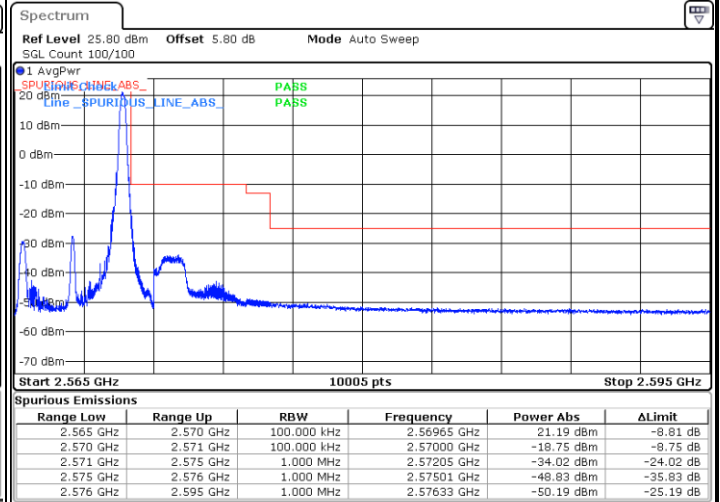

Date: 18_MAY.2020 20:22:34

LTE Band 7

Lowest Channel / 15MHz / 64QAM

Date: 18_MAY.2020 20:30:32

Lowest Channel / 20MHz / 64QAM

Date: 18_MAY.2020 21:25:46

Middle Channel / 15MHz / 64QAM

Date: 18_MAY.2020 20:30:43

Middle Channel / 20MHz / 64QAM

Date: 18_MAY.2020 21:29:18

Highest Channel / 15MHz / 64QAM

Date: 18_MAY.2020 20:30:53

Highest Channel / 20MHz / 64QAM

Date: 18_MAY.2020 21:29:46

Conducted Band Edge

LTE Band 7 / 5MHz / 16QAM

Lowest Band Edge / 1 RB

Highest Band Edge / 1 RB

Date: 18.MAY.2020 19:00:03

Date: 18.MAY.2020 19:05:50

Lowest Band Edge / Full RB

Highest Band Edge / Full RB

Date: 18.MAY.2020 19:01:13

Date: 18.MAY.2020 19:04:41

LTE Band 7 / 5MHz / 64QAM

Lowest Band Edge / 1RB

Date: 18.MAY.2020 20:18:37

Highest Band Edge / 1 RB

Date: 18.MAY.2020 20:20:55

Lowest Band Edge / Full RB

Date: 18.MAY.2020 20:19:46

Highest Band Edge / Full RB