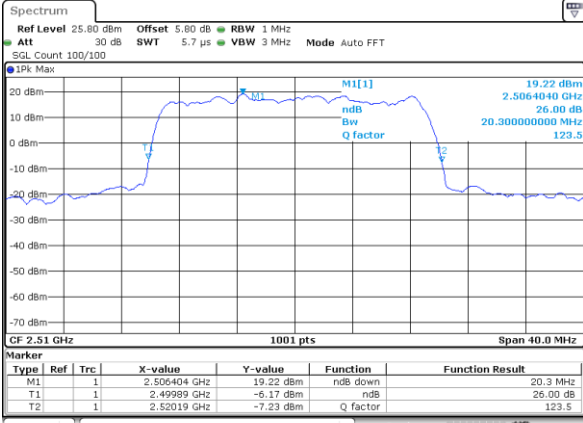

LTE Band 7

Lowest Channel / 20MHz / QPSK

Date: 18_MAY.2020 19:57:42