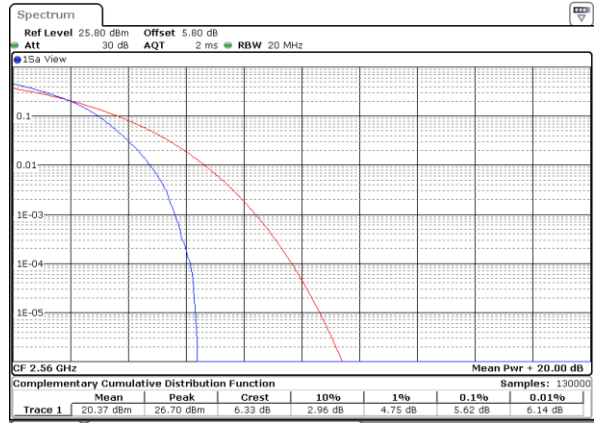

Date: 18.MAY.2020 21:34:10

Highest Channel / 1RB

Date: 18.MAY.2020 21:35:46

Highest Channel / Full RB

Date: 18.MAY.2020 21:37:23

LTE Band 7 / 20MHz / 16QAM

Lowest Channel / 1RB

Date: 18.MAY.2020 21:33:01

Lowest Channel / Full RB

Date: 18.MAY.2020 21:33:44

Middle Channel / 1RB

Date: 18.MAY.2020 21:35:03

Middle Channel / Full RB

Date: 18.MAY.2020 21:34:22

Highest Channel / 1RB

Date: 18.MAY.2020 21:36:03

Highest Channel / Full RB

Date: 18.MAY.2020 21:36:59

LTE Band 7 / 20MHz / 64QAM

Lowest Channel / 1RB

Date: 18_MAY.2020 21:33:19

Lowest Channel / Full RB

Date: 18_MAY.2020 21:33:31

Middle Channel / 1RB