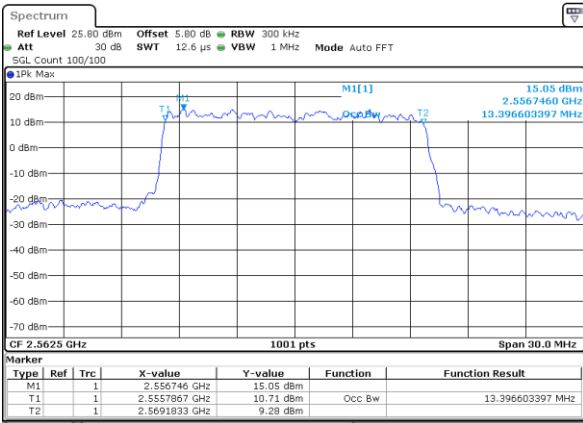

Highest Channel / 10MHz / 16QAM

Date: 18_MAY.2020 19:14:19

LTE Band 7

Lowest Channel / 15MHz / QPSK

Date: 18_MAY.2020 19:29:38

Lowest Channel / 15MHz / 16QAM

Date: 18_MAY.2020 19:29:18

Middle Channel / 15MHz / QPSK

Date: 18_MAY.2020 19:29:58

Middle Channel / 15MHz / 16QAM

Date: 18_MAY.2020 19:30:18

Highest Channel / 15MHz / QPSK

Date: 18_MAY.2020 19:30:58

Highest Channel / 15MHz / 16QAM

Date: 18_MAY.2020 19:30:38

LTE Band 7