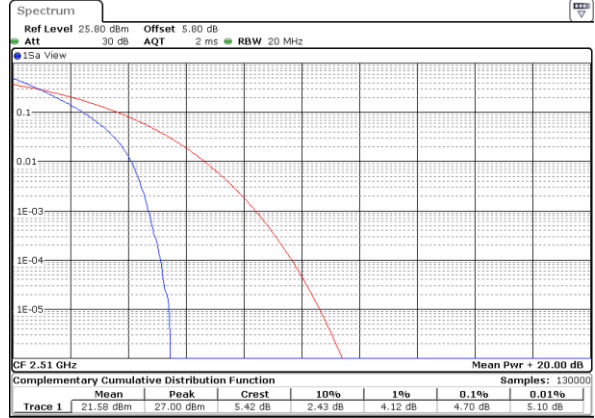

LTE Band 7 / 20MHz / QPSK

Lowest Channel / 1RB

Date: 18.MAY.2020 21:32:49

Lowest Channel / Full RB

Date: 18.MAY.2020 21:33:58

Middle Channel / 1RB

Date: 18.MAY.2020 21:35:20

Middle Channel / Full RB

Date: 18.MAY.2020 21:34:10

Highest Channel / 1RB

Date: 18.MAY.2020 21:35:46

Highest Channel / Full RB

Date: 18.MAY.2020 21:37:23

LTE Band 7 / 20MHz / 16QAM

Lowest Channel / 1RB

Date: 18.MAY.2020 21:33:01