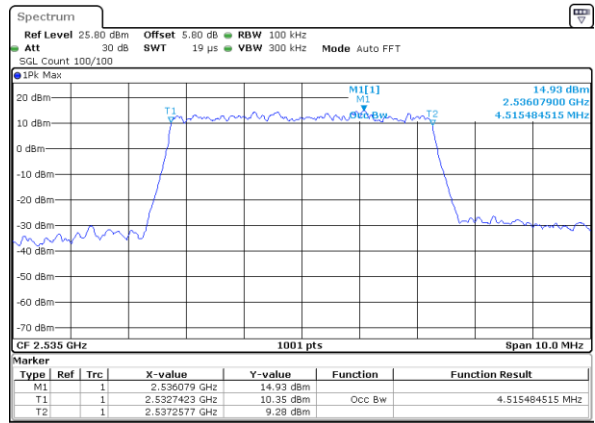

Middle Channel / 20MHz / 64QAM

Date: 18_MAY.2020 21:29:30

Highest Channel / 15MHz / 64QAM

Date: 18_MAY.2020 20:31:23

Highest Channel / 20MHz / 64QAM

Date: 18_MAY.2020 21:29:56

Occupied Bandwidth

Mode	LTE Band 7 : 99%OBW(MHz)							
BW	5MHz		10MHz		15MHz		20MHz	
Mod.	QPSK	16QAM	QPSK	16QAM	QPSK	16QAM	QPSK	16QAM
Lowest CH	4.52	4.51	9.07	8.99	13.40	13.46	18.30	18.38
Middle CH	4.49	4.52	9.05	9.03	13.43	13.46	18.22	18.42
Highest CH	4.48	4.50	8.99	9.01	13.40	13.52	18.42	18.38
Mode	LTE Band 7 : 99%OBW(MHz)							
BW	5MHz		10MHz		15MHz		20MHz	
Mod.	64QAM		64QAM		64QAM		64QAM	
Lowest CH	4.47		8.99		13.46		18.42	
Middle CH	4.50		9.05		13.49		18.26	
Highest CH	4.50		8.99		13.43		18.46	

LTE Band 7

Lowest Channel / 5MHz / QPSK

Date: 18_MAY.2020 18:55:53

Lowest Channel / 5MHz / 16QAM

Date: 18_MAY.2020 18:56:14

Middle Channel / 5MHz / QPSK

Date: 18_MAY.2020 18:56:54

Middle Channel / 5MHz / 16QAM

Date: 18_MAY.2020 18:56:34

Highest Channel / 5MHz / QPSK

Date: 18_MAY.2020 18:57:14

Highest Channel / 5MHz / 16QAM

Date: 18_MAY.2020 18:57:34

LTE Band 7

Lowest Channel / 10MHz / QPSK

Date: 18_MAY.2020 19:12:38