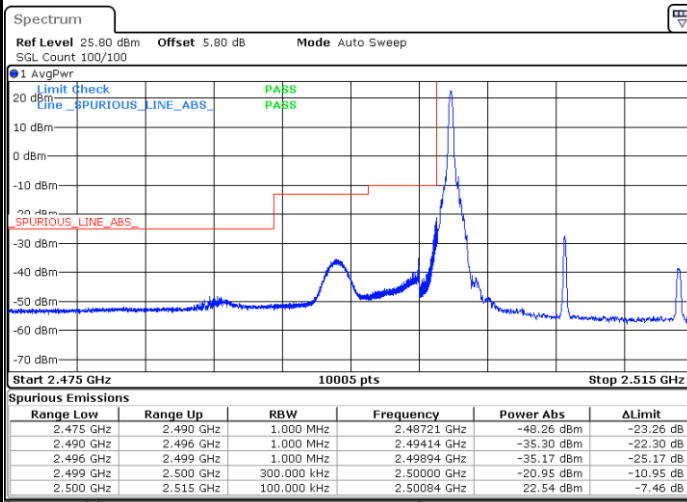

Date: 18.MAY.2020 19:19:05

Date: 18.MAY.2020 19:20:13

LTE Band 7 / 10MHz / 16QAM

Lowest Band Edge / 1 RB

Highest Band Edge / 1 RB

Date: 18.MAY.2020 19:16:47

Date: 18.MAY.2020 19:22:30

Lowest Band Edge / Full RB

Highest Band Edge / Full RB

Date: 18.MAY.2020 19:17:56

Date: 18.MAY.2020 19:21:22

LTE Band 7 / 10MHz / 64QAM

Lowest Band Edge / 1 RB

Date: 18.MAY.2020 20:26:57

Highest Band Edge / 1 RB

Date: 18.MAY.2020 20:29:14

Lowest Band Edge / Full RB

Date: 18.MAY.2020 20:28:05

Highest Band Edge / Full RB

Date: 18.MAY.2020 20:30:22

LTE Band 7 / 15MHz / QPSK

Lowest Band Edge / 1 RB

Date: 18.MAY.2020 19:32:18

Highest Band Edge / 1 RB

Date: 18.MAY.2020 19:40:20

Lowest Band Edge / Full RB

Date: 18.MAY.2020 19:35:46

Highest Band Edge / Full RB

Date: 18.MAY.2020 19:36:54

LTE Band 7 / 15MHz / 16QAM

Lowest Band Edge / 1 RB

Date: 18.MAY.2020 19:33:27