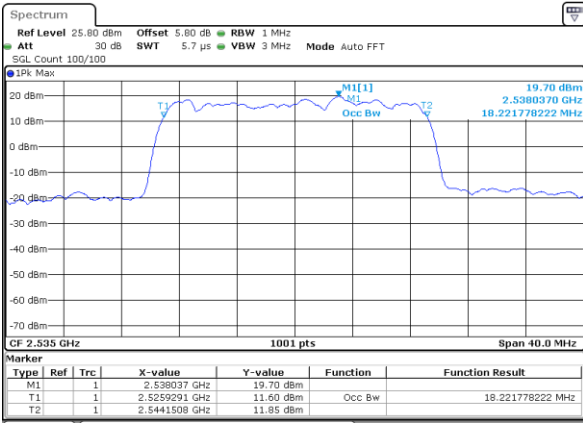

Date: 18_MAY.2020 19:29:58

Middle Channel / 15MHz / 16QAM

Date: 18_MAY.2020 19:30:18

Highest Channel / 15MHz / QPSK

Date: 18_MAY.2020 19:30:58

Highest Channel / 15MHz / 16QAM

Date: 18_MAY.2020 19:30:38

LTE Band 7

Lowest Channel / 20MHz / QPSK

Date: 18_MAY.2020 19:57:32

Lowest Channel / 20MHz / 16QAM

Date: 18_MAY.2020 19:57:12

Middle Channel / 20MHz / QPSK

Date: 18_MAY.2020 19:57:52

Middle Channel / 20MHz / 16QAM

Date: 18_MAY.2020 19:58:13

Highest Channel / 20MHz / QPSK

Date: 18_MAY.2020 19:58:53

Highest Channel / 20MHz / 16QAM

Date: 18_MAY.2020 19:58:33

LTE Band 7

Lowest Channel / 5MHz / 64QAM

Date: 18_MAY.2020 20:13:52

Lowest Channel / 10MHz / 64QAM