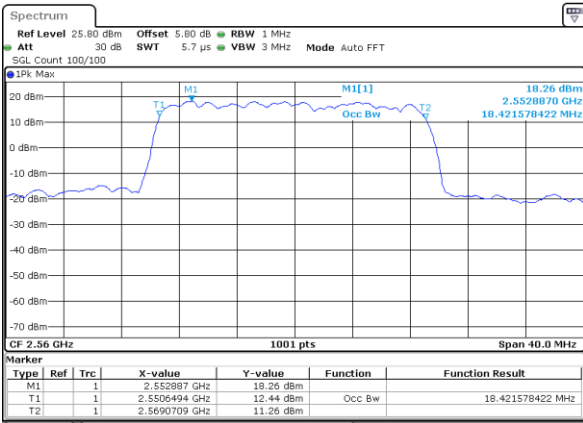

Date: 18_MAY.2020 19:29:58

Middle Channel / 15MHz / 16QAM

Date: 18_MAY.2020 19:30:18

Highest Channel / 15MHz / QPSK

Date: 18_MAY.2020 19:30:58

Highest Channel / 15MHz / 16QAM

Date: 18_MAY.2020 19:30:38

LTE Band 7

Lowest Channel / 20MHz / QPSK

Date: 18_MAY.2020 19:57:32

Lowest Channel / 20MHz / 16QAM

Date: 18_MAY.2020 19:57:12

Middle Channel / 20MHz / QPSK

Date: 18_MAY.2020 19:57:52

Middle Channel / 20MHz / 16QAM

Date: 18_MAY.2020 19:58:13

Highest Channel / 20MHz / QPSK

Date: 18_MAY.2020 19:58:53

Highest Channel / 20MHz / 16QAM

Date: 18_MAY.2020 19:58:33

LTE Band 7

Lowest Channel / 5MHz / 64QAM

Date: 18_MAY.2020 20:13:52

Lowest Channel / 10MHz / 64QAM