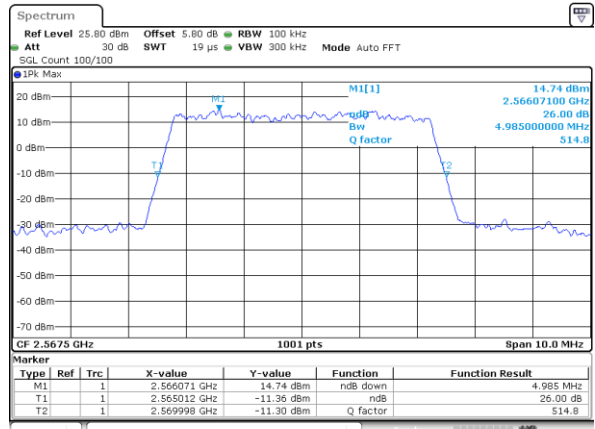

Mode	LTE Band 7 : 26dB BW(MHz)							
BW	5MHz		10MHz		15MHz		20MHz	
Mod.	QPSK	16QAM	QPSK	16QAM	QPSK	16QAM	QPSK	16QAM
Lowest CH	4.92	4.97	9.75	9.65	14.30	14.12	20.30	20.10
Middle CH	5.00	4.90	9.75	9.79	14.30	14.63	20.14	20.22
Highest CH	4.89	4.99	9.71	9.77	14.42	14.33	20.18	20.18
Mode	LTE Band 7 : 26dB BW(MHz)							
BW	5MHz		10MHz		15MHz		20MHz	
Mod.	64QAM		64QAM		64QAM		64QAM	
Lowest CH	4.96		9.73		14.42		20.10	
Middle CH	4.85		9.95		14.57		20.18	
Highest CH	4.99		9.75		14.84		20.18	

LTE Band 7

Lowest Channel / 5MHz / QPSK

Date: 18.MAY.2020 18:56:04

Lowest Channel / 5MHz / 16QAM

Date: 18.MAY.2020 18:56:24

Middle Channel / 5MHz / QPSK

Date: 18.MAY.2020 18:57:04

Middle Channel / 5MHz / 16QAM

Date: 18.MAY.2020 18:56:44

Highest Channel / 5MHz / QPSK

Date: 18.MAY.2020 18:57:24

Highest Channel / 5MHz / 16QAM

Date: 18.MAY.2020 18:57:44

LTE Band 7

Lowest Channel / 10MHz / QPSK

Date: 18.MAY.2020 19:12:49