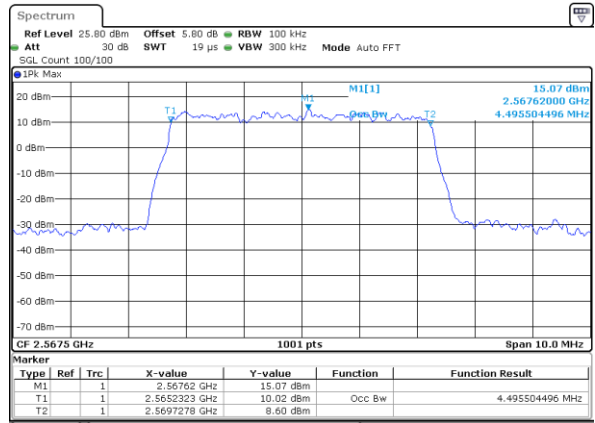

Middle Channel / 20MHz / 64QAM

Date: 18_MAY.2020 21:29:30

Highest Channel / 15MHz / 64QAM

Date: 18_MAY.2020 20:31:23

Highest Channel / 20MHz / 64QAM

Date: 18_MAY.2020 21:29:56

Occupied Bandwidth

Mode	LTE Band 7 : 99%OBW(MHz)							
BW	5MHz		10MHz		15MHz		20MHz	
Mod.	QPSK	16QAM	QPSK	16QAM	QPSK	16QAM	QPSK	16QAM
Lowest CH	4.52	4.51	9.07	8.99	13.40	13.46	18.30	18.38
Middle CH	4.49	4.52	9.05	9.03	13.43	13.46	18.22	18.42
Highest CH	4.48	4.50	8.99	9.01	13.40	13.52	18.42	18.38
Mode	LTE Band 7 : 99%OBW(MHz)							
BW	5MHz		10MHz		15MHz		20MHz	
Mod.	64QAM		64QAM		64QAM		64QAM	
Lowest CH	4.47		8.99		13.46		18.42	
Middle CH	4.50		9.05		13.49		18.26	
Highest CH	4.50		8.99		13.43		18.46	

LTE Band 7

Lowest Channel / 5MHz / QPSK

Date: 18_MAY.2020 18:55:53

Lowest Channel / 5MHz / 16QAM

Date: 18_MAY.2020 18:56:14

Middle Channel / 5MHz / QPSK

Date: 18_MAY.2020 18:56:54

Middle Channel / 5MHz / 16QAM

Date: 18_MAY.2020 18:56:34

Highest Channel / 5MHz / QPSK

Date: 18_MAY.2020 18:57:14

Highest Channel / 5MHz / 16QAM

Date: 18_MAY.2020 18:57:34

LTE Band 7

Lowest Channel / 10MHz / QPSK

Date: 18_MAY.2020 19:12:38