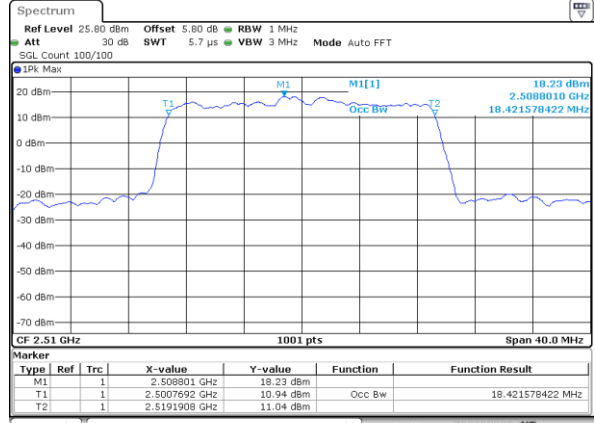

Date: 18_MAY.2020 20:22:34

LTE Band 7

Lowest Channel / 15MHz / 64QAM

Date: 18_MAY.2020 20:30:32

Lowest Channel / 20MHz / 64QAM

Date: 18_MAY.2020 21:25:46

Middle Channel / 15MHz / 64QAM

Date: 18_MAY.2020 20:30:43

Middle Channel / 20MHz / 64QAM

Date: 18_MAY.2020 21:29:18

Highest Channel / 15MHz / 64QAM

Date: 18_MAY.2020 20:30:53

Highest Channel / 20MHz / 64QAM

Date: 18_MAY.2020 21:29:46

Conducted Band Edge

LTE Band 7 / 5MHz / 16QAM

Lowest Band Edge / 1 RB

Highest Band Edge / 1 RB

Date: 18.MAY.2020 19:00:03

Date: 18.MAY.2020 19:05:50

Lowest Band Edge / Full RB

Highest Band Edge / Full RB

Date: 18.MAY.2020 19:01:13

Date: 18.MAY.2020 19:04:41