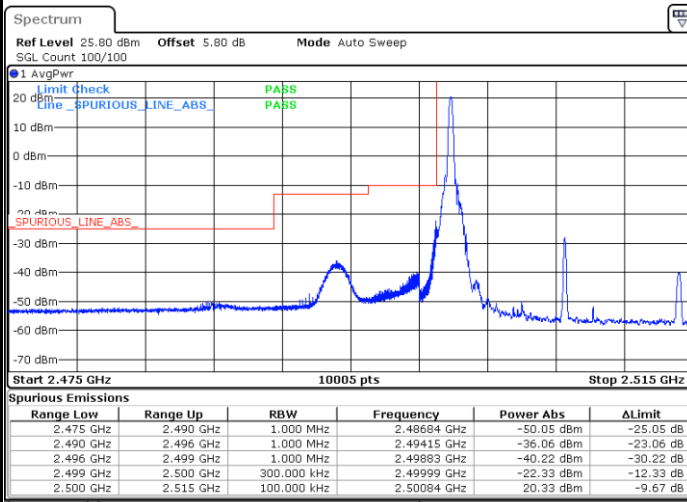

Highest Band Edge / Full RB

Date: 18.MAY.2020 19:17:56

Date: 18.MAY.2020 19:21:22

LTE Band 7 / 10MHz / 64QAM

Lowest Band Edge / 1 RB

Date: 18.MAY.2020 20:26:57

Highest Band Edge / 1 RB

Date: 18.MAY.2020 20:29:14

Lowest Band Edge / Full RB

Date: 18.MAY.2020 20:28:05

Highest Band Edge / Full RB

Date: 18.MAY.2020 20:30:22

LTE Band 7 / 15MHz / QPSK

Lowest Band Edge / 1 RB

Date: 18.MAY.2020 19:32:18

Highest Band Edge / 1 RB

Date: 18.MAY.2020 19:40:20

Lowest Band Edge / Full RB

Date: 18.MAY.2020 19:35:46

Highest Band Edge / Full RB

Date: 18.MAY.2020 19:36:54

LTE Band 7 / 15MHz / 16QAM

Lowest Band Edge / 1 RB

Date: 18.MAY.2020 19:33:27

Highest Band Edge / 1 RB

Date: 18.MAY.2020 19:39:12

Lowest Band Edge / Full RB

Date: 18.MAY.2020 19:34:36

Highest Band Edge / Full RB

Date: 18.MAY.2020 19:38:03