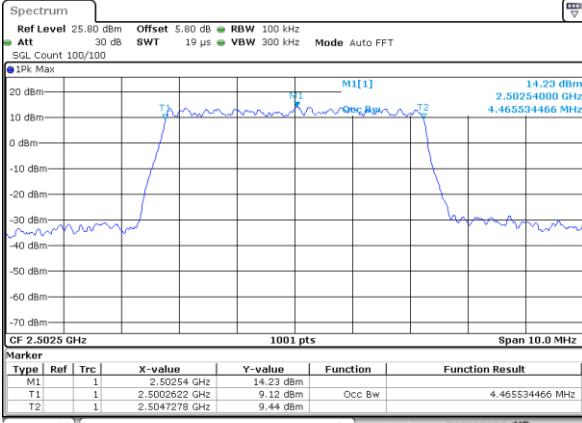

Highest Channel / 20MHz / QPSK

Date: 18_MAY.2020 19:58:53

Highest Channel / 20MHz / 16QAM

Date: 18_MAY.2020 19:58:33

LTE Band 7

Lowest Channel / 5MHz / 64QAM

Date: 18_MAY.2020 20:13:52

Lowest Channel / 10MHz / 64QAM