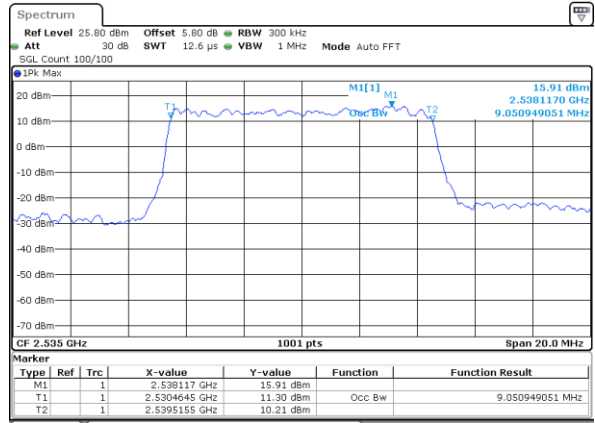

Highest Channel / 20MHz / QPSK

Date: 18_MAY.2020 19:58:53

Highest Channel / 20MHz / 16QAM

Date: 18_MAY.2020 19:58:33

LTE Band 7

Lowest Channel / 5MHz / 64QAM

Date: 18_MAY.2020 20:13:52

Lowest Channel / 10MHz / 64QAM

Date: 18_MAY.2020 20:22:13

Middle Channel / 5MHz / 64QAM

Date: 18_MAY.2020 20:14:02

Middle Channel / 10MHz / 64QAM

Date: 18_MAY.2020 20:22:24

Highest Channel / 5MHz / 64QAM

Date: 18_MAY.2020 20:14:12

Highest Channel / 10MHz / 64QAM