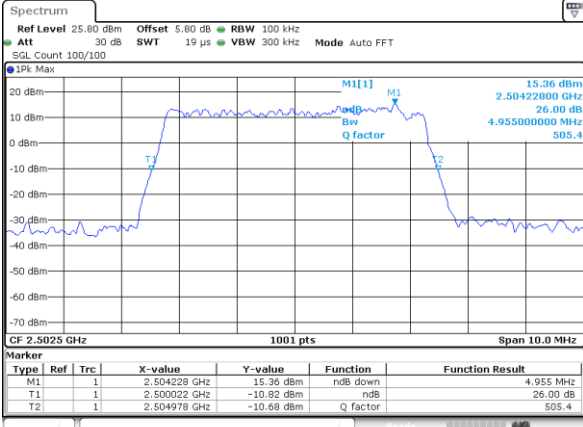

Highest Channel / 20MHz / QPSK

Date: 18_MAY.2020 19:59:03

Highest Channel / 20MHz / 16QAM

Date: 18_MAY.2020 19:59:143

LTE Band 7

Lowest Channel / 5MHz / 64QAM

Date: 18.MAY.2020 20:14:23

Lowest Channel / 10MHz / 64QAM