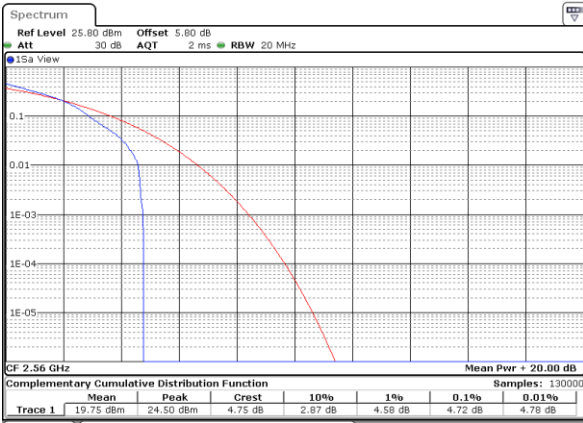

Date: 18.MAY.2020 21:34:10

Highest Channel / 1RB

Date: 18.MAY.2020 21:35:46

Highest Channel / Full RB

Date: 18.MAY.2020 21:37:23

LTE Band 7 / 20MHz / 16QAM

Lowest Channel / 1RB

Date: 18.MAY.2020 21:33:01

Lowest Channel / Full RB

Date: 18.MAY.2020 21:33:44

Middle Channel / 1RB

Date: 18.MAY.2020 21:35:03

Middle Channel / Full RB

Date: 18.MAY.2020 21:34:22

Highest Channel / 1RB

Date: 18.MAY.2020 21:36:03

Highest Channel / Full RB

Date: 18.MAY.2020 21:36:59

LTE Band 7 / 20MHz / 64QAM

Lowest Channel / 1RB

Date: 18_MAY.2020 21:33:19

Lowest Channel / Full RB

Date: 18_MAY.2020 21:33:31

Middle Channel / 1RB

Date: 18_MAY.2020 21:34:50

Middle Channel / Full RB

Date: 18_MAY.2020 21:34:35

Highest Channel / 1RB

Date: 18_MAY.2020 21:36:22

Highest Channel / Full RB

Date: 18_MAY.2020 21:36:44

26dB Bandwidth