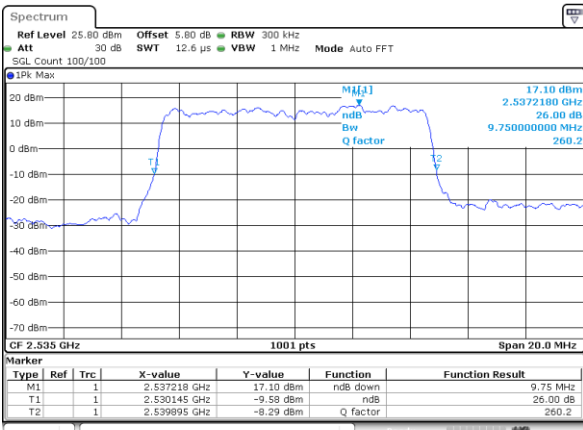

Middle Channel / 10MHz / QPSK

Date: 18.MAY.2020 19:13:49