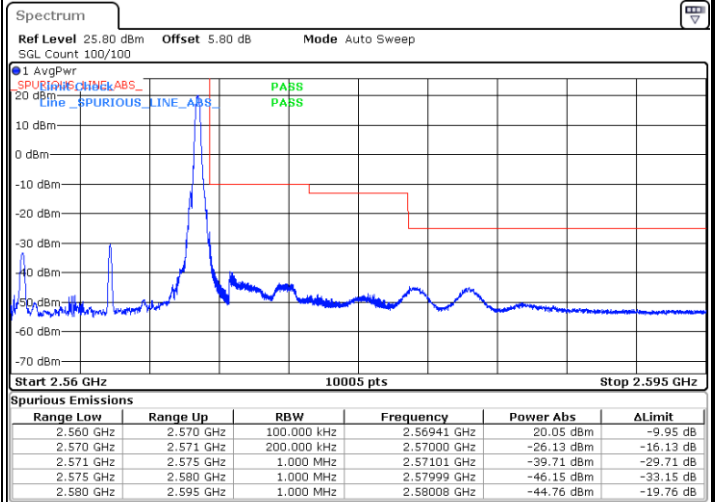

Date: 18.MAY.2020 19:19:05

Date: 18.MAY.2020 19:20:13

LTE Band 7 / 10MHz / 16QAM

Lowest Band Edge / 1 RB

Highest Band Edge / 1 RB

Date: 18.MAY.2020 19:16:47

Date: 18.MAY.2020 19:22:30

Lowest Band Edge / Full RB

Highest Band Edge / Full RB

Date: 18.MAY.2020 19:17:56

Date: 18.MAY.2020 19:21:22

LTE Band 7 / 10MHz / 64QAM

Lowest Band Edge / 1 RB

Date: 18.MAY.2020 20:26:57

Highest Band Edge / 1 RB

Date: 18.MAY.2020 20:29:14

Lowest Band Edge / Full RB

Date: 18.MAY.2020 20:28:05

Highest Band Edge / Full RB

Date: 18.MAY.2020 20:30:22

LTE Band 7 / 15MHz / QPSK

Lowest Band Edge / 1 RB

Date: 18.MAY.2020 19:32:18

Highest Band Edge / 1 RB

Date: 18.MAY.2020 19:40:20

Lowest Band Edge / Full RB

Date: 18.MAY.2020 19:35:46

Highest Band Edge / Full RB

Date: 18.MAY.2020 19:36:54

LTE Band 7 / 15MHz / 16QAM

Lowest Band Edge / 1 RB

Date: 18.MAY.2020 19:33:27