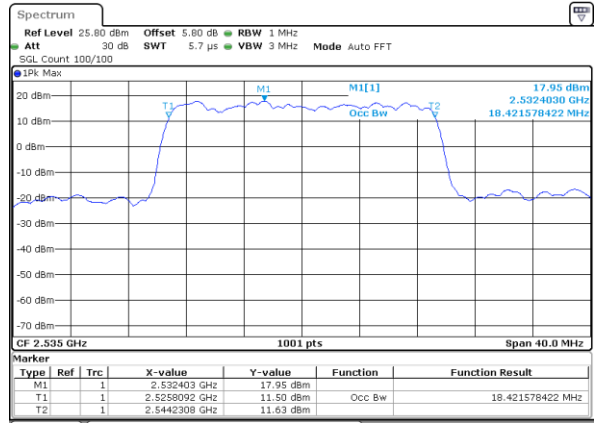

Date: 18_MAY.2020 19:29:58

Middle Channel / 15MHz / 16QAM

Date: 18_MAY.2020 19:30:18

Highest Channel / 15MHz / QPSK

Date: 18_MAY.2020 19:30:58

Highest Channel / 15MHz / 16QAM

Date: 18_MAY.2020 19:30:38

LTE Band 7

Lowest Channel / 20MHz / QPSK

Date: 18_MAY.2020 19:57:32

Lowest Channel / 20MHz / 16QAM

Date: 18_MAY.2020 19:57:12

Middle Channel / 20MHz / QPSK

Date: 18_MAY.2020 19:57:52

Middle Channel / 20MHz / 16QAM

Date: 18_MAY.2020 19:58:13

Highest Channel / 20MHz / QPSK

Date: 18_MAY.2020 19:58:53

Highest Channel / 20MHz / 16QAM

Date: 18_MAY.2020 19:58:33

LTE Band 7

Lowest Channel / 5MHz / 64QAM

Date: 18_MAY.2020 20:13:52

Lowest Channel / 10MHz / 64QAM