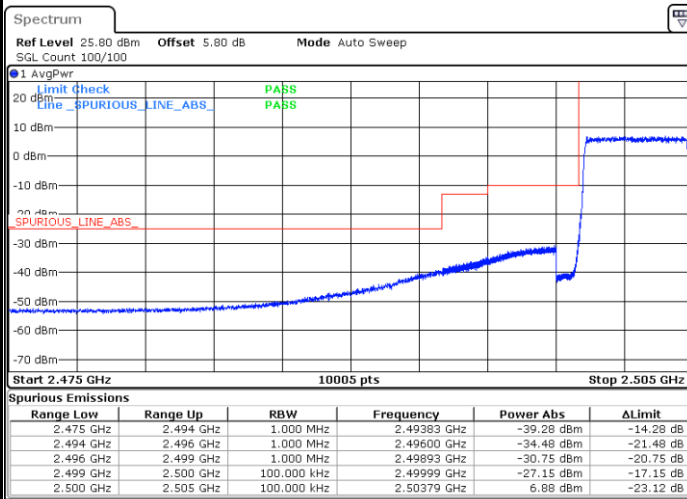

Middle Channel / 20MHz / 64QAM

Date: 18_MAY.2020 21:29:18

Highest Channel / 15MHz / 64QAM

Date: 18_MAY.2020 20:30:53

Highest Channel / 20MHz / 64QAM

Date: 18_MAY.2020 21:29:46

Conducted Band Edge

LTE Band 7 / 5MHz / 16QAM

Lowest Band Edge / 1 RB

Highest Band Edge / 1 RB

Date: 18.MAY.2020 19:00:03

Date: 18.MAY.2020 19:05:50

Lowest Band Edge / Full RB

Highest Band Edge / Full RB

Date: 18.MAY.2020 19:01:13

Date: 18.MAY.2020 19:04:41

LTE Band 7 / 5MHz / 64QAM

Lowest Band Edge / 1RB

Date: 18.MAY.2020 20:18:37

Highest Band Edge / 1 RB

Date: 18.MAY.2020 20:20:55

Lowest Band Edge / Full RB

Date: 18.MAY.2020 20:19:46

Highest Band Edge / Full RB

Date: 18.MAY.2020 20:22:03

LTE Band 7 / 10MHz / QPSK

Lowest Band Edge / 1 RB

Highest Band Edge / 1 RB

Date: 18.MAY.2020 19:15:38

Date: 18.MAY.2020 19:23:39

Lowest Band Edge / Full RB

Highest Band Edge / Full RB