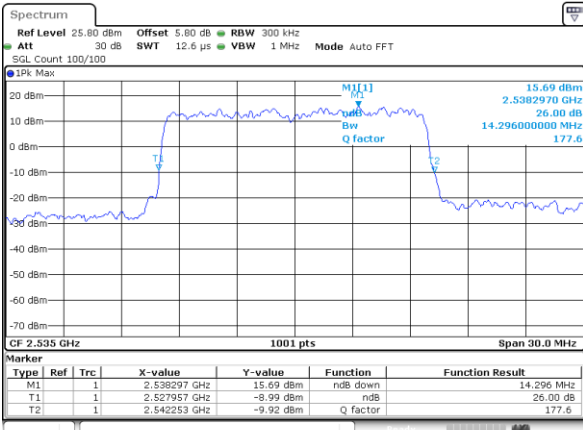

Highest Channel / 10MHz / 16QAM

Date: 18.MAY.2020 19:14:29

LTE Band 7

Lowest Channel / 15MHz / QPSK

Date: 18_MAY.2020 19:29:48

Lowest Channel / 15MHz / 16QAM

Date: 18_MAY.2020 19:29:28

Middle Channel / 15MHz / QPSK

Date: 18_MAY.2020 19:30:08

Middle Channel / 15MHz / 16QAM

Date: 18_MAY.2020 19:30:28

Highest Channel / 15MHz / QPSK

Date: 18_MAY.2020 19:30:08

Highest Channel / 15MHz / 16QAM

Date: 18_MAY.2020 19:30:48

LTE Band 7