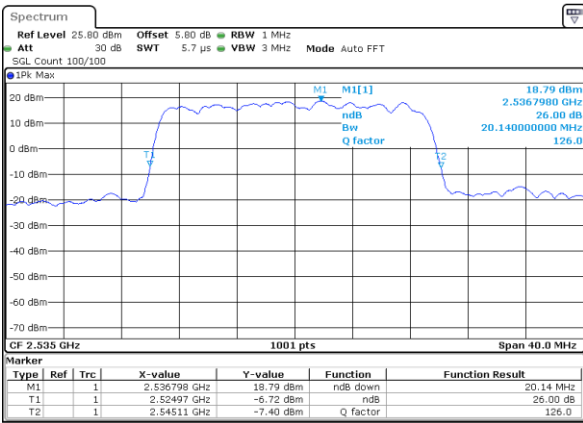

Date: 18_MAY.2020 19:30:08

Middle Channel / 15MHz / 16QAM

Date: 18_MAY.2020 19:30:28

Highest Channel / 15MHz / QPSK

Date: 18_MAY.2020 19:30:08

Highest Channel / 15MHz / 16QAM

Date: 18_MAY.2020 19:30:48

LTE Band 7

Lowest Channel / 20MHz / QPSK

Date: 18_MAY.2020 19:57:42

Lowest Channel / 20MHz / 16QAM

Date: 18_MAY.2020 19:57:122

Middle Channel / 20MHz / QPSK

Date: 18_MAY.2020 19:58:02

Middle Channel / 20MHz / 16QAM

Date: 18_MAY.2020 19:58:123

Highest Channel / 20MHz / QPSK

Date: 18_MAY.2020 19:59:03

Highest Channel / 20MHz / 16QAM

Date: 18_MAY.2020 19:59:143

LTE Band 7

Lowest Channel / 5MHz / 64QAM

Date: 18.MAY.2020 20:14:23

Lowest Channel / 10MHz / 64QAM