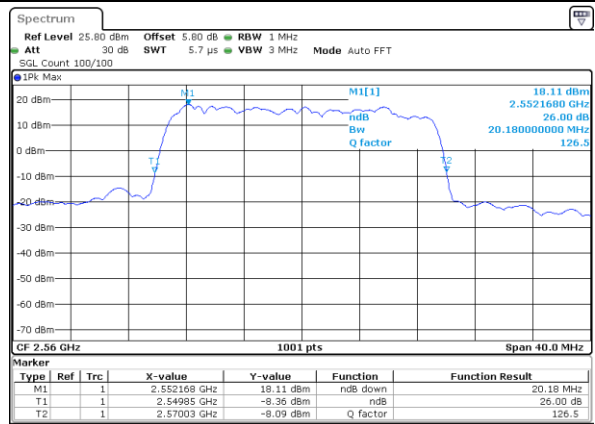

Highest Channel / 20MHz / QPSK

Date: 18_MAY.2020 19:59:03

Highest Channel / 20MHz / 16QAM

Date: 18_MAY.2020 19:59:143

LTE Band 7

Lowest Channel / 5MHz / 64QAM

Date: 18.MAY.2020 20:14:23

Lowest Channel / 10MHz / 64QAM