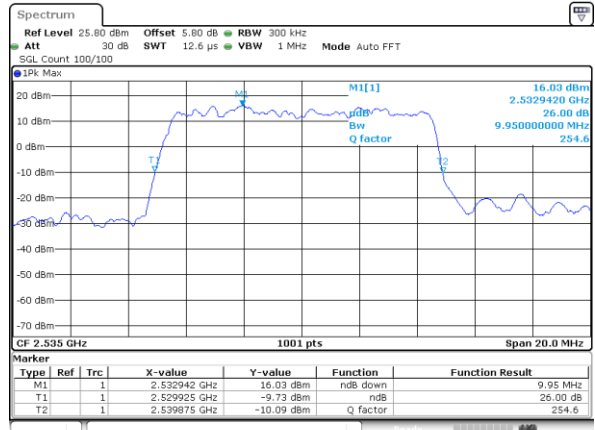

Highest Channel / 20MHz / QPSK

Date: 18_MAY.2020 19:59:03

Highest Channel / 20MHz / 16QAM

Date: 18_MAY.2020 19:59:143

LTE Band 7

Lowest Channel / 5MHz / 64QAM

Date: 18.MAY.2020 20:14:23

Lowest Channel / 10MHz / 64QAM

Date: 18.MAY.2020 20:22:44

Middle Channel / 5MHz / 64QAM

Date: 18.MAY.2020 20:14:33

Middle Channel / 10MHz / 64QAM

Date: 18.MAY.2020 20:22:54

Highest Channel / 5MHz / 64QAM

Date: 18.MAY.2020 20:14:43

Highest Channel / 10MHz / 64QAM