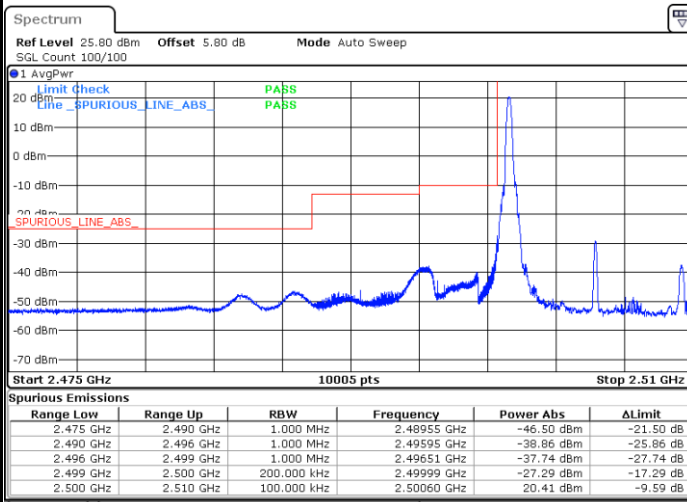

Date: 18.MAY.2020 20:22:03

LTE Band 7 / 10MHz / QPSK

Lowest Band Edge / 1 RB

Highest Band Edge / 1 RB

Date: 18.MAY.2020 19:15:38

Date: 18.MAY.2020 19:23:39

Lowest Band Edge / Full RB

Highest Band Edge / Full RB

Date: 18.MAY.2020 19:19:05

Date: 18.MAY.2020 19:20:13

LTE Band 7 / 10MHz / 16QAM

Lowest Band Edge / 1 RB

Highest Band Edge / 1 RB

Date: 18.MAY.2020 19:16:47

Date: 18.MAY.2020 19:22:30

Lowest Band Edge / Full RB

Highest Band Edge / Full RB

Date: 18.MAY.2020 19:17:56

Date: 18.MAY.2020 19:21:22

LTE Band 7 / 10MHz / 64QAM

Lowest Band Edge / 1 RB

Date: 18.MAY.2020 20:26:57

Highest Band Edge / 1 RB

Date: 18.MAY.2020 20:29:14

Lowest Band Edge / Full RB

Date: 18.MAY.2020 20:28:05

Highest Band Edge / Full RB

Date: 18.MAY.2020 20:30:22

LTE Band 7 / 15MHz / QPSK

Lowest Band Edge / 1 RB

Date: 18.MAY.2020 19:32:18

Highest Band Edge / 1 RB