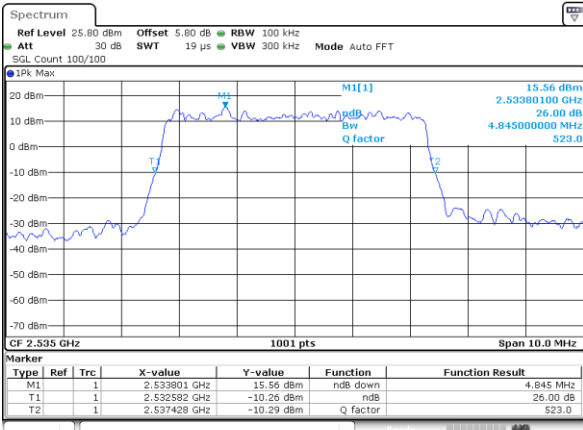

Middle Channel / 5MHz / 64QAM

Date: 18.MAY.2020 20:14:33