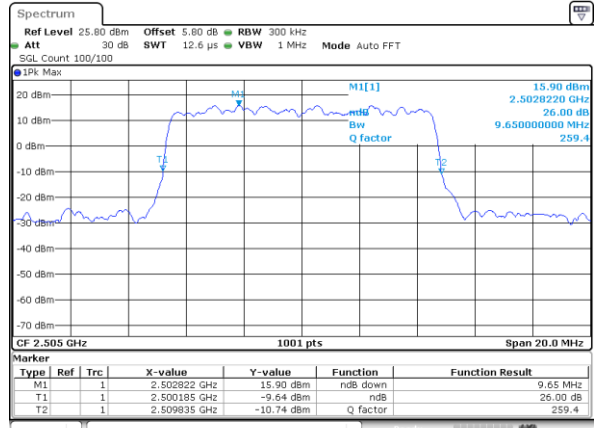

Lowest Channel / 10MHz / 16QAM

Date: 18.MAY.2020 19:13:09