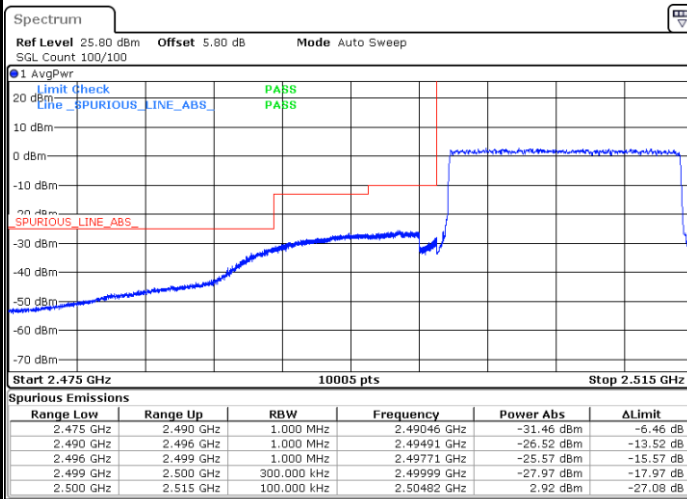

Date: 18.MAY.2020 19:19:05

Date: 18.MAY.2020 19:20:13

LTE Band 7 / 10MHz / 16QAM

Lowest Band Edge / 1 RB

Highest Band Edge / 1 RB

Date: 18.MAY.2020 19:16:47

Date: 18.MAY.2020 19:22:30

Lowest Band Edge / Full RB

Highest Band Edge / Full RB

Date: 18.MAY.2020 19:17:56

Date: 18.MAY.2020 19:21:22

LTE Band 7 / 10MHz / 64QAM

Lowest Band Edge / 1 RB

Date: 18.MAY.2020 20:26:57

Highest Band Edge / 1 RB

Date: 18.MAY.2020 20:29:14

Lowest Band Edge / Full RB

Date: 18.MAY.2020 20:28:05

Highest Band Edge / Full RB

Date: 18.MAY.2020 20:30:22

LTE Band 7 / 15MHz / QPSK

Lowest Band Edge / 1 RB

Date: 18.MAY.2020 19:32:18

Highest Band Edge / 1 RB

Date: 18.MAY.2020 19:40:20

Lowest Band Edge / Full RB

Date: 18.MAY.2020 19:35:46

Highest Band Edge / Full RB

Date: 18.MAY.2020 19:36:54

LTE Band 7 / 15MHz / 16QAM

Lowest Band Edge / 1 RB

Date: 18.MAY.2020 19:33:27