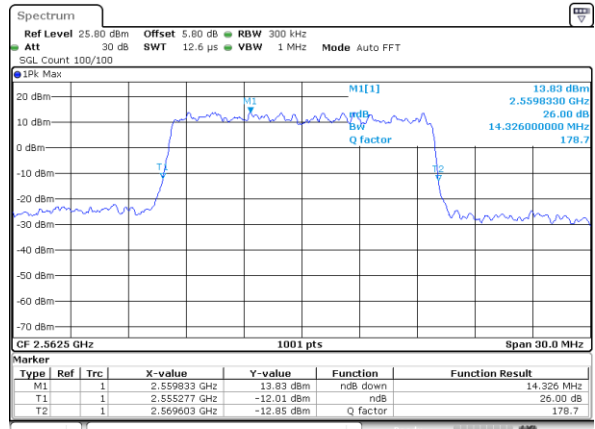

Highest Channel / 10MHz / 16QAM

Date: 18.MAY.2020 19:14:29

LTE Band 7

Lowest Channel / 15MHz / QPSK

Date: 18_MAY.2020 19:29:48

Lowest Channel / 15MHz / 16QAM

Date: 18_MAY.2020 19:29:28

Middle Channel / 15MHz / QPSK

Date: 18_MAY.2020 19:30:08

Middle Channel / 15MHz / 16QAM

Date: 18_MAY.2020 19:30:28

Highest Channel / 15MHz / QPSK

Date: 18_MAY.2020 19:30:08

Highest Channel / 15MHz / 16QAM

Date: 18_MAY.2020 19:30:48

LTE Band 7