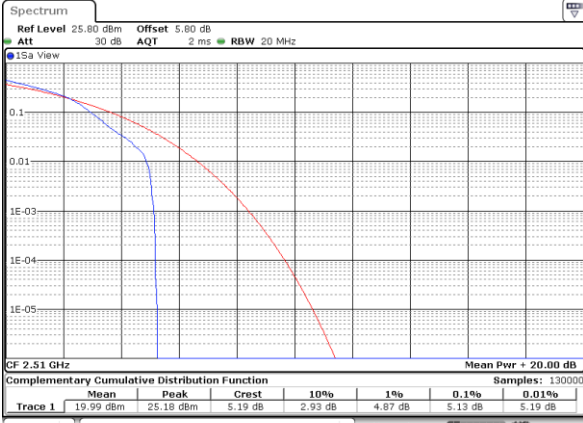

LTE Band 7 / 20MHz / QPSK

Lowest Channel / 1RB

Date: 18.MAY.2020 21:32:49

Lowest Channel / Full RB

Date: 18.MAY.2020 21:33:58

Middle Channel / 1RB

Date: 18.MAY.2020 21:35:20

Middle Channel / Full RB

Date: 18.MAY.2020 21:34:10

Highest Channel / 1RB

Date: 18.MAY.2020 21:35:46

Highest Channel / Full RB

Date: 18.MAY.2020 21:37:23

LTE Band 7 / 20MHz / 16QAM

Lowest Channel / 1RB

Date: 18.MAY.2020 21:33:01

Lowest Channel / Full RB

Date: 18.MAY.2020 21:33:44

Middle Channel / 1RB

Date: 18.MAY.2020 21:35:03

Middle Channel / Full RB

Date: 18.MAY.2020 21:34:22

Highest Channel / 1RB

Date: 18.MAY.2020 21:36:03