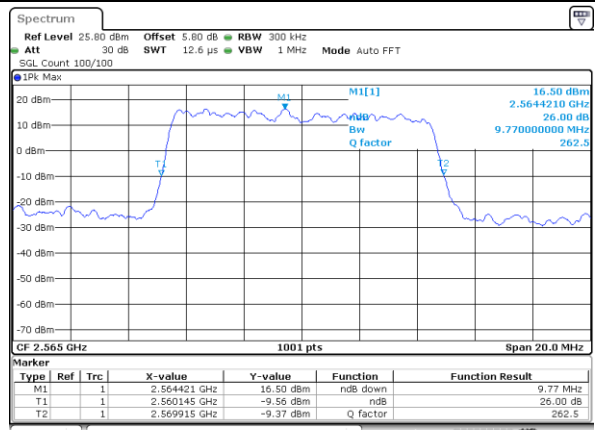

Date: 18.MAY.2020 18:56:44

Highest Channel / 5MHz / QPSK

Date: 18.MAY.2020 18:57:24

Highest Channel / 5MHz / 16QAM

Date: 18.MAY.2020 18:57:44

LTE Band 7

Lowest Channel / 10MHz / QPSK

Date: 18.MAY.2020 19:12:49

Lowest Channel / 10MHz / 16QAM

Date: 18.MAY.2020 19:13:09

Middle Channel / 10MHz / QPSK

Date: 18.MAY.2020 19:13:49

Middle Channel / 10MHz / 16QAM

Date: 18.MAY.2020 19:13:29

Highest Channel / 10MHz / QPSK

Date: 18.MAY.2020 19:14:09

Highest Channel / 10MHz / 16QAM

Date: 18.MAY.2020 19:14:29

LTE Band 7

Lowest Channel / 15MHz / QPSK

Date: 18_MAY.2020 19:29:48

Lowest Channel / 15MHz / 16QAM

Date: 18_MAY.2020 19:29:28

Middle Channel / 15MHz / QPSK