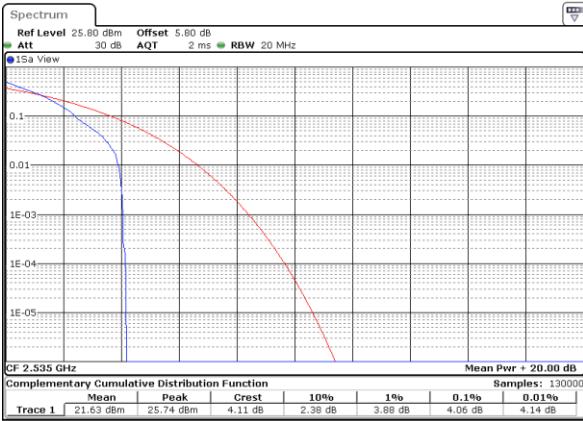

LTE Band 7 / 20MHz / QPSK

Lowest Channel / 1RB

Date: 18.MAY.2020 21:32:49

Lowest Channel / Full RB

Date: 18.MAY.2020 21:33:58

Middle Channel / 1RB

Date: 18.MAY.2020 21:35:20

Middle Channel / Full RB

Date: 18.MAY.2020 21:34:10

Highest Channel / 1RB

Date: 18.MAY.2020 21:35:46

Highest Channel / Full RB

Date: 18.MAY.2020 21:37:23

LTE Band 7 / 20MHz / 16QAM

Lowest Channel / 1RB

Date: 18.MAY.2020 21:33:01