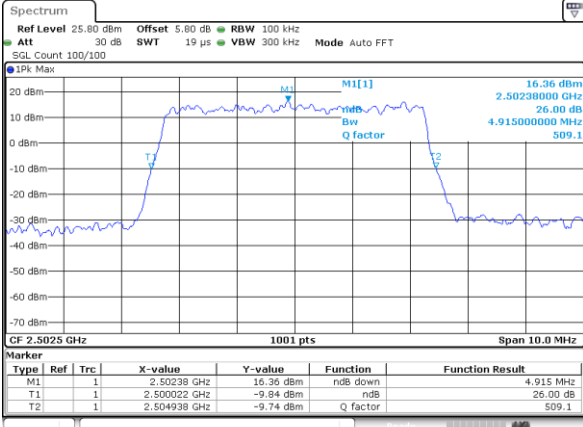

LTE Band 7

Lowest Channel / 5MHz / QPSK

Date: 18.MAY.2020 18:56:04