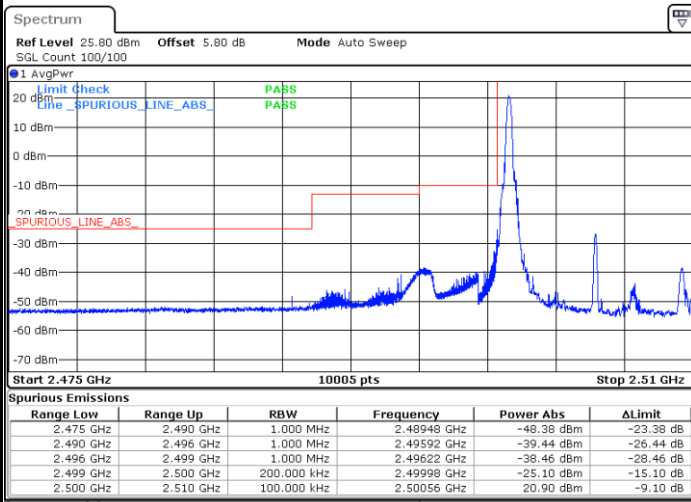

Date: 18.MAY.2020 20:22:03

LTE Band 7 / 10MHz / QPSK

Lowest Band Edge / 1 RB

Highest Band Edge / 1 RB

Date: 18.MAY.2020 19:15:38

Date: 18.MAY.2020 19:23:39

Lowest Band Edge / Full RB

Highest Band Edge / Full RB

Date: 18.MAY.2020 19:19:05

Date: 18.MAY.2020 19:20:13

LTE Band 7 / 10MHz / 16QAM

Lowest Band Edge / 1 RB

Highest Band Edge / 1 RB

Date: 18.MAY.2020 19:16:47

Date: 18.MAY.2020 19:22:30

Lowest Band Edge / Full RB

Highest Band Edge / Full RB

Date: 18.MAY.2020 19:17:56

Date: 18.MAY.2020 19:21:22

LTE Band 7 / 10MHz / 64QAM

Lowest Band Edge / 1 RB

Date: 18.MAY.2020 20:26:57

Highest Band Edge / 1 RB

Date: 18.MAY.2020 20:29:14

Lowest Band Edge / Full RB

Date: 18.MAY.2020 20:28:05

Highest Band Edge / Full RB

Date: 18.MAY.2020 20:30:22

LTE Band 7 / 15MHz / QPSK

Lowest Band Edge / 1 RB

Date: 18.MAY.2020 19:32:18

Highest Band Edge / 1 RB