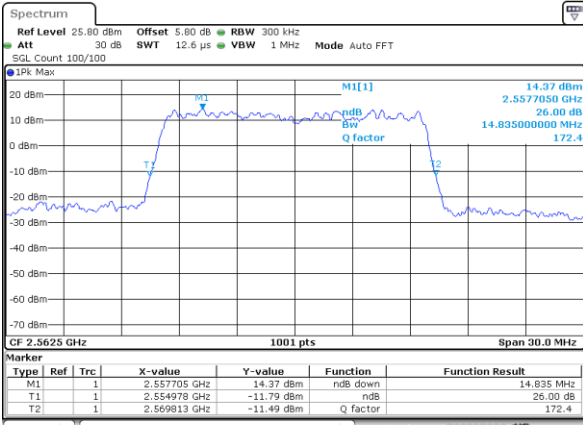

Date: 18.MAY.2020 20:23:04

LTE Band 7

Lowest Channel / 15MHz / 64QAM

Date: 18_MAY.2020 20:31:03

Lowest Channel / 20MHz / 64QAM

Date: 18_MAY.2020 21:25:57

Middle Channel / 15MHz / 64QAM

Date: 18_MAY.2020 20:31:13

Middle Channel / 20MHz / 64QAM

Date: 18_MAY.2020 21:29:30

Highest Channel / 15MHz / 64QAM

Date: 18_MAY.2020 20:31:23

Highest Channel / 20MHz / 64QAM

Date: 18_MAY.2020 21:29:56

Occupied Bandwidth

Mode	LTE Band 7 : 99%OBW(MHz)							
BW	5MHz		10MHz		15MHz		20MHz	
Mod.	QPSK	16QAM	QPSK	16QAM	QPSK	16QAM	QPSK	16QAM
Lowest CH	4.52	4.51	9.07	8.99	13.40	13.46	18.30	18.38
Middle CH	4.49	4.52	9.05	9.03	13.43	13.46	18.22	18.42
Highest CH	4.48	4.50	8.99	9.01	13.40	13.52	18.42	18.38
Mode	LTE Band 7 : 99%OBW(MHz)							
BW	5MHz		10MHz		15MHz		20MHz	
Mod.	64QAM		64QAM		64QAM		64QAM	
Lowest CH	4.47		8.99		13.46		18.42	
Middle CH	4.50		9.05		13.49		18.26	
Highest CH	4.50		8.99		13.43		18.46	