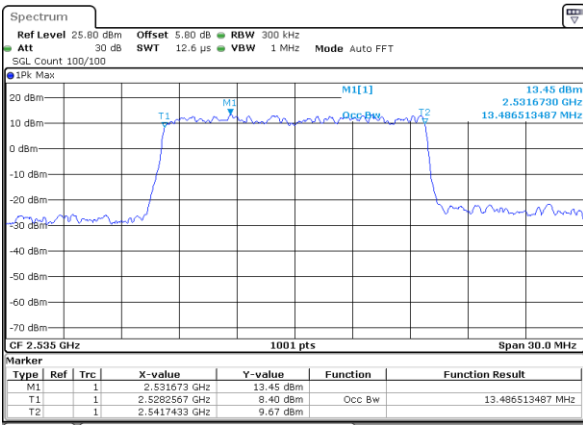

Date: 18_MAY.2020 20:22:34

LTE Band 7

Lowest Channel / 15MHz / 64QAM

Date: 18_MAY.2020 20:30:32

Lowest Channel / 20MHz / 64QAM

Date: 18_MAY.2020 21:25:46

Middle Channel / 15MHz / 64QAM

Date: 18_MAY.2020 20:30:43

Middle Channel / 20MHz / 64QAM

Date: 18_MAY.2020 21:29:18

Highest Channel / 15MHz / 64QAM

Date: 18_MAY.2020 20:30:53

Highest Channel / 20MHz / 64QAM

Date: 18_MAY.2020 21:29:46

Conducted Band Edge

LTE Band 7 / 5MHz / 16QAM