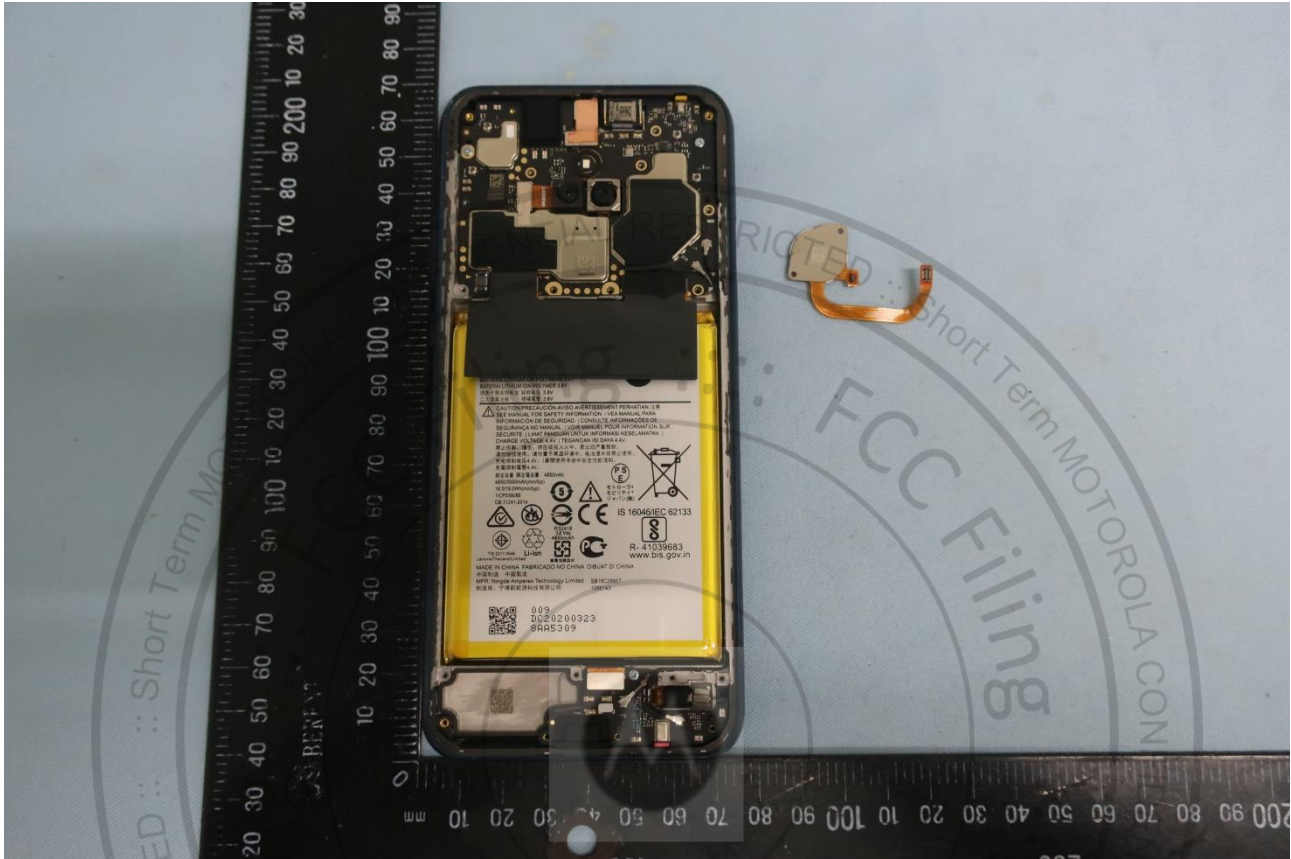

### 3. Internal Photograph of EUT

Brand Name: Motorola / Model Name: XT2093-3, XT2093DL, XT2093-4, XT2093-2, XT2093-2PP

Brand Name: Motorola / Model Name: XT2093-3, XT2093DL, XT2093-4, XT2093-2, XT2093-2PP

Brand Name: Motorola / Model Name: XT2093-3, XT2093DL, XT2093-4, XT2093-2, XT2093-2PP

Brand Name: Motorola / Model Name: XT2093-3, XT2093DL, XT2093-4, XT2093-2, XT2093-2PP

Brand Name: Motorola / Model Name: XT2093-3, XT2093DL, XT2093-4, XT2093-2, XT2093-2PP