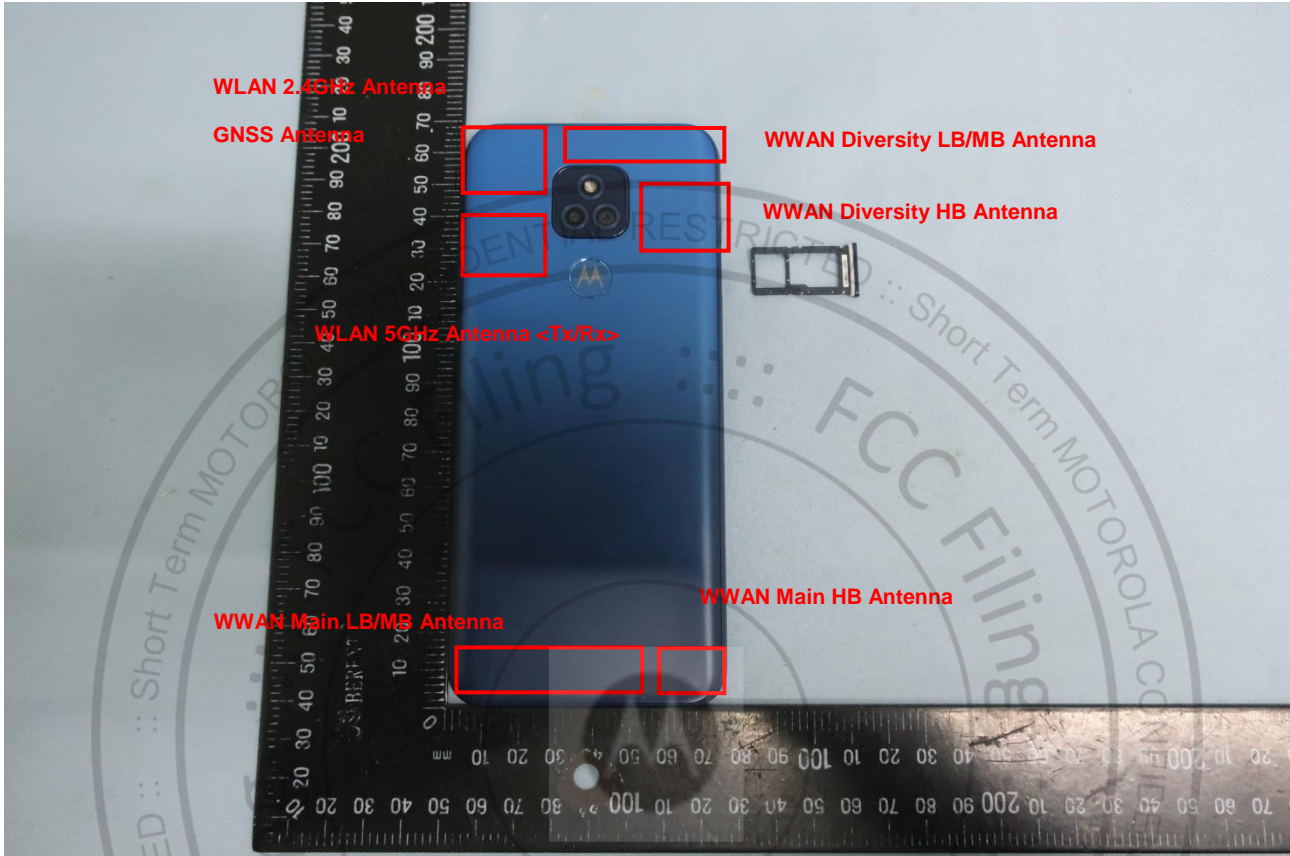

### 3. Internal Photograph of EUT

Brand Name: Motorola / Model Name: XT2093-3, XT2093DL, XT2093-4, XT2093-2, XT2093-2PP

Brand Name: Motorola / Model Name: XT2093-3, XT2093DL, XT2093-4, XT2093-2, XT2093-2PP

Brand Name: Motorola / Model Name: XT2093-3, XT2093DL, XT2093-4, XT2093-2, XT2093-2PP

Brand Name: Motorola / Model Name: XT2093-3, XT2093DL, XT2093-4, XT2093-2, XT2093-2PP

Brand Name: Motorola / Model Name: XT2093-3, XT2093DL, XT2093-4, XT2093-2, XT2093-2PP