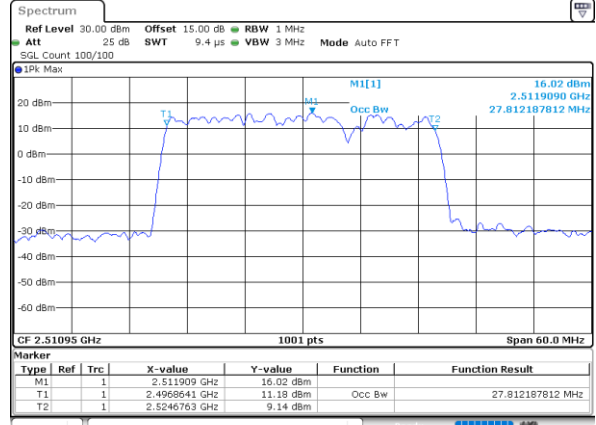

Highest Channel / 15MHz+20MHz

Date: 17_AUG.2020 01:29:49

LTE Band 41C

QPSK

Lowest Channel / 20MHz+5MHz

Date: 16.AUG.2020 23:52:52

Lowest Channel / 20MHz+10MHz

Date: 17.AUG.2020 00:57:34

Middle Channel / 20MHz+5MHz

Date: 16.AUG.2020 23:56:08

Middle Channel / 20MHz+10MHz

Date: 17.AUG.2020 01:00:44

Highest Channel / 20MHz+5MHz

Date: 16.AUG.2020 23:56:54

Highest Channel / 20MHz+10MHz

Date: 17.AUG.2020 01:04:57