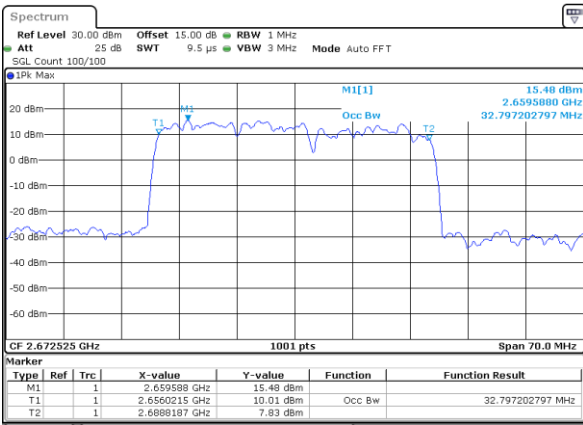

LTE Band 41C

QPSK

Lowest Channel / 20MHz+15MHz

Date: 17_AUG.2020 01:32:46

Lowest Channel / 20MHz+20MHz

Date: 17_AUG.2020 01:42:27

Middle Channel / 20MHz+15MHz

Date: 17_AUG.2020 01:35:55

Middle Channel / 20MHz+20MHz

Date: 17_AUG.2020 01:45:36

Highest Channel / 20MHz+15MHz

Date: 17_AUG.2020 01:40:08

Highest Channel / 20MHz+20MHz

Date: 17_AUG.2020 01:49:49

LTE Band 41C

16QAM