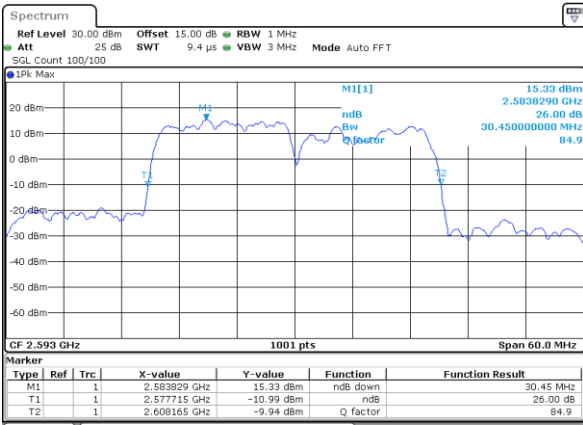

Middle Channel / 15MHz+15MHz

Date: 17_AUG.2020 01:13:53