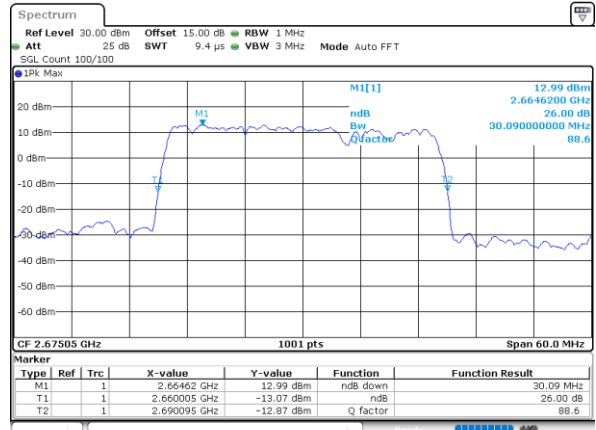

Middle Channel / 20MHz+10MHz

Date: 17.AUG.2020 01:02:50

Highest Channel / 20MHz+5MHz

Date: 16.AUG.2020 23:57:28

Highest Channel / 20MHz+10MHz

Date: 17.AUG.2020 01:06:00

LTE Band 41C

16QAM