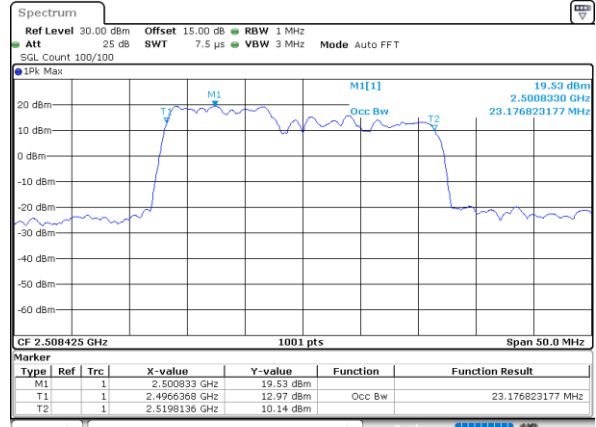

LTE Band 41C

QPSK

Lowest Channel / 5MHz+20MHz

Date: 16_AUG.2020 23:28:20

Lowest Channel / 10MHz+15MHz

Date: 16_AUG.2020 23:58:52

Middle Channel / 5MHz+20MHz

Date: 16_AUG.2020 23:31:29

Middle Channel / 10MHz+15MHz

Date: 17_AUG.2020 00:02:01

Highest Channel / 5MHz+20MHz

Date: 16_AUG.2020 23:35:42

Highest Channel / 10MHz+15MHz

Date: 17_AUG.2020 00:06:13

LTE Band 41C

QPSK