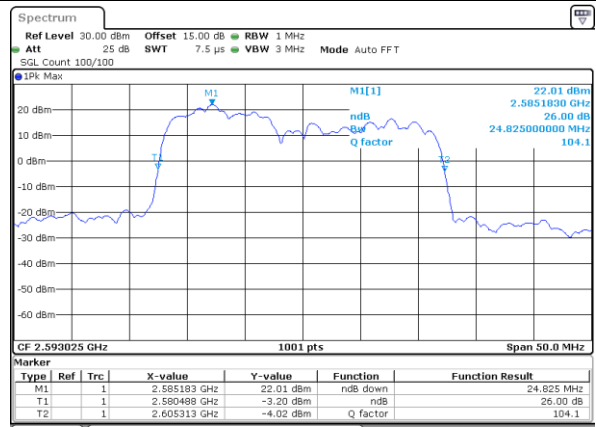

Middle Channel / 20MHz+20MHz

Date: 17_AUG.2020 01:48:14

Highest Channel / 20MHz+15MHz

Date: 17_AUG.2020 01:40:40

Highest Channel / 20MHz+20MHz

Date: 17_AUG.2020 01:50:20

LTE Band 41C

16QAM

Lowest Channel / 5MHz+20MHz

Date: 16_AUG.2020 23:30:26

Lowest Channel / 10MHz+15MHz

Date: 17_AUG.2020 00:00:58

Middle Channel / 5MHz+20MHz

Date: 16_AUG.2020 23:33:36

Middle Channel / 10MHz+15MHz

Date: 17_AUG.2020 00:04:07

Highest Channel / 5MHz+20MHz

Date: 16_AUG.2020 23:36:46

Highest Channel / 10MHz+15MHz

Date: 17_AUG.2020 00:07:17

LTE Band 41C

16QAM

Lowest Channel / 10MHz+20MHz

Date: 17_AUG.2020 00:45:45