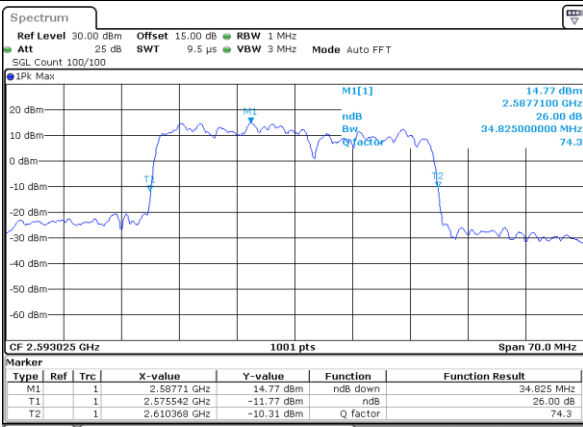

Middle Channel / 20MHz+10MHz

Date: 17.AUG.2020 01:02:50

Highest Channel / 20MHz+5MHz

Date: 16.AUG.2020 23:57:28

Highest Channel / 20MHz+10MHz

Date: 17.AUG.2020 01:06:00

LTE Band 41C

16QAM

Lowest Channel / 20MHz+15MHz

Date: 17_AUG.2020 01:13:52

Lowest Channel / 20MHz+20MHz

Date: 17_AUG.2020 01:14:33

Middle Channel / 20MHz+15MHz

Date: 17_AUG.2020 01:13:01

Middle Channel / 20MHz+20MHz

Date: 17_AUG.2020 01:14:42

Highest Channel / 20MHz+15MHz

Date: 17_AUG.2020 01:14:11

Highest Channel / 20MHz+20MHz

Date: 17_AUG.2020 01:15:02

LTE Band 41C

64QAM

Lowest Channel / 5MHz+20MHz

Date: 16.AUG.2020 23:29:54