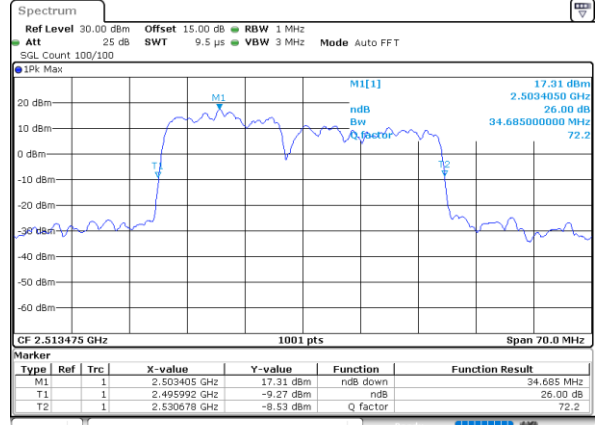

Lowest Channel / 15MHz+10MHz

Date: 17_AUG.2020 00:13:43

Middle Channel / 10MHz+20MHz

Date: 17_AUG.2020 00:48:53

Middle Channel / 15MHz+10MHz

Date: 17_AUG.2020 00:13:52

Highest Channel / 10MHz+20MHz

Date: 17_AUG.2020 00:15:02

Highest Channel / 15MHz+10MHz

Date: 17_AUG.2020 00:13:02

LTE Band 41C

16QAM

Lowest Channel / 15MHz+15MHz

Date: 17_AUG.2020 01:10:43

Lowest Channel / 15MHz+20MHz

Date: 17_AUG.2020 01:24:33

Middle Channel / 15MHz+15MHz

Date: 17_AUG.2020 01:13:53

Middle Channel / 15MHz+20MHz

Date: 17_AUG.2020 01:27:43

Highest Channel / 15MHz+15MHz

Date: 17_AUG.2020 01:17:03

Highest Channel / 15MHz+20MHz

Date: 17_AUG.2020 01:30:52