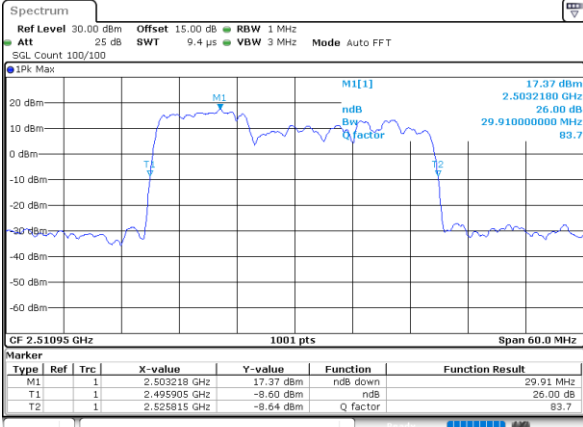

LTE Band 41C

QPSK

Lowest Channel / 10MHz+20MHz

Date: 17_AUG.2020 00:46:16