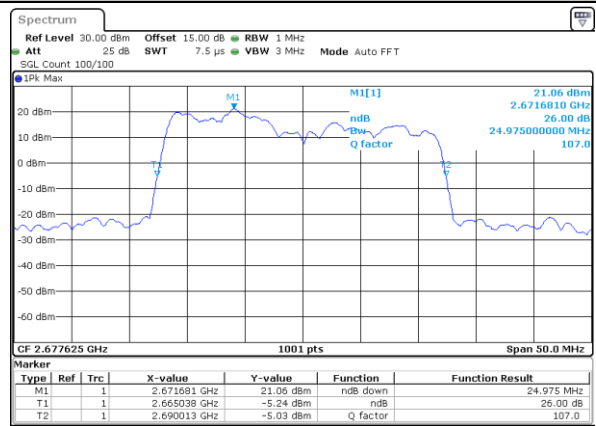

Highest Channel / 20MHz+15MHz

Date: 17_AUG.2020 01:14:11

Highest Channel / 20MHz+20MHz

Date: 17_AUG.2020 01:15:02

LTE Band 41C

64QAM

Lowest Channel / 5MHz+20MHz

Date: 16.AUG.2020 23:29:54

Lowest Channel / 10MHz+15MHz

Date: 17.AUG.2020 00:00:27

Middle Channel / 5MHz+20MHz

Date: 16.AUG.2020 23:33:04

Middle Channel / 10MHz+15MHz

Date: 17.AUG.2020 00:03:36

Highest Channel / 5MHz+20MHz

Date: 16.AUG.2020 23:37:17

Highest Channel / 10MHz+15MHz

Date: 17.AUG.2020 00:07:48

LTE Band 41C

64QAM

Lowest Channel / 10MHz+20MHz

Date: 17_AUG.2020 00:45:13

Lowest Channel / 15MHz+10MHz

Date: 17_AUG.2020 00:13:11