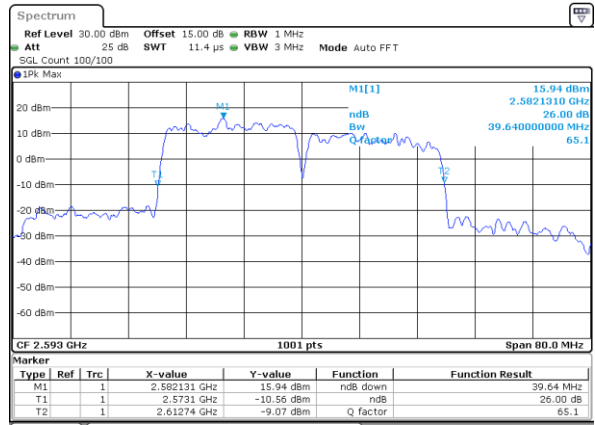

Highest Channel / 20MHz+5MHz

Date: 16.AUG.2020 23:57:54

Highest Channel / 20MHz+10MHz

Date: 17.AUG.2020 01:06:32

LTE Band 41C

64QAM

Lowest Channel / 20MHz+15MHz

Date: 17_AUG.2020 01:13:20

Lowest Channel / 20MHz+20MHz

Date: 17_AUG.2020 01:14:01

Middle Channel / 20MHz+15MHz

Date: 17_AUG.2020 01:37:29

Middle Channel / 20MHz+20MHz

Date: 17_AUG.2020 01:47:11

Highest Channel / 20MHz+15MHz

Date: 17_AUG.2020 01:41:43

Highest Channel / 20MHz+20MHz

Date: 17_AUG.2020 01:51:24

Occupied Bandwidth

Mode	LTE Band 41C : 99%OBW(MHz)				
QPSK					
BW	5MHz+20MHz	10MHz+15MHz	10MHz+20MHz	15MHz+10MHz	15MHz+15MHz
Lowest CH	23.08	23.18	27.93	23.38	28.47
Middle CH	23.03	23.38	27.99	23.48	28.59
Highest CH	23.28	23.33	27.99	23.48	28.29
BW	15MHz+20MHz	20MHz+5MHz	20MHz+10MHz	20MHz+15MHz	20MHz+20MHz
Lowest CH	32.52	23.33	27.81	32.52	36.60
Middle CH	32.80	23.18	28.05	32.66	37.48
Highest CH	32.80	23.13	28.05	32.80	36.84