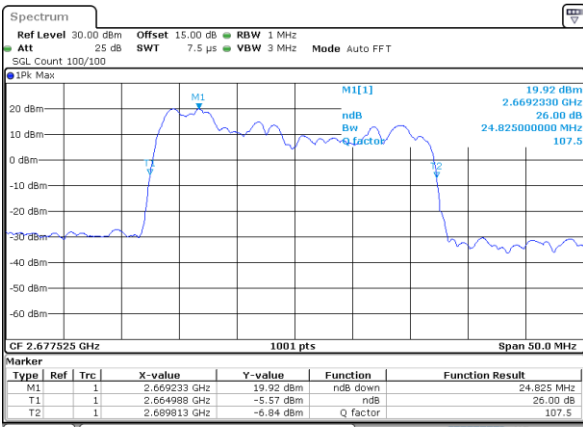

Mode	LTE Band 41C : 26dB BW(MHz)				
64QAM					
BW	5MHz+20MHz	10MHz+15MHz	10MHz+20MHz	15MHz+10MHz	15MHz+15MHz
Lowest CH	24.68	25.03	29.85	25.13	30.51
Middle CH	24.68	25.08	29.73	25.13	30.45
Highest CH	24.73	24.98	29.91	25.18	30.45
BW	15MHz+20MHz	20MHz+5MHz	20MHz+10MHz	20MHz+15MHz	20MHz+20MHz
Lowest CH	34.83	24.83	29.85	34.83	39.56
Middle CH	34.90	24.98	29.91	34.90	39.64
Highest CH	34.90	25.03	29.85	34.83	39.72

LTE Band 41C

QPSK

Lowest Channel / 5MHz+20MHz

Date: 16_AUG.2020 23:30:58

Lowest Channel / 10MHz+15MHz

Date: 17_AUG.2020 00:01:29

Middle Channel / 5MHz+20MHz

Date: 16_AUG.2020 23:34:07

Middle Channel / 10MHz+15MHz

Date: 17_AUG.2020 00:04:39

Highest Channel / 5MHz+20MHz

Date: 16_AUG.2020 23:36:14

Highest Channel / 10MHz+15MHz

Date: 17_AUG.2020 00:06:45

LTE Band 41C

QPSK