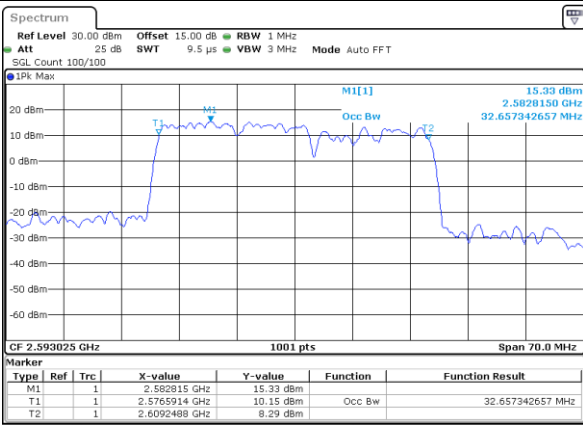

LTE Band 41C

QPSK

Lowest Channel / 20MHz+15MHz

Date: 17_AUG.2020 01:32:46

Lowest Channel / 20MHz+20MHz

Date: 17_AUG.2020 01:42:27

Middle Channel / 20MHz+15MHz

Date: 17_AUG.2020 01:35:55

Middle Channel / 20MHz+20MHz

Date: 17_AUG.2020 01:45:36

Highest Channel / 20MHz+15MHz

Date: 17_AUG.2020 01:40:08

Highest Channel / 20MHz+20MHz

Date: 17_AUG.2020 01:49:49

LTE Band 41C

16QAM