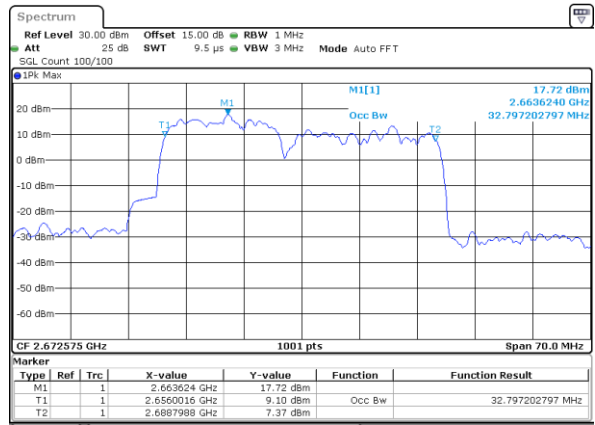

Highest Channel / 10MHz+20MHz

Date: 17_AUG.2020 00:51:00

Highest Channel / 15MHz+10MHz

Date: 17_AUG.2020 00:35:59

LTE Band 41C

QPSK

Lowest Channel / 15MHz+15MHz

Date: 17_AUG.2020 01:08:37

Lowest Channel / 15MHz+20MHz

Date: 17_AUG.2020 01:22:27

Middle Channel / 15MHz+15MHz

Date: 17_AUG.2020 01:11:47

Middle Channel / 15MHz+20MHz

Date: 17_AUG.2020 01:25:36

Highest Channel / 15MHz+15MHz

Date: 17_AUG.2020 01:16:00

Highest Channel / 15MHz+20MHz

Date: 17_AUG.2020 01:29:49

LTE Band 41C

QPSK

Lowest Channel / 20MHz+5MHz

Date: 16.AUG.2020 23:52:52

Lowest Channel / 20MHz+10MHz

Date: 17.AUG.2020 00:57:34