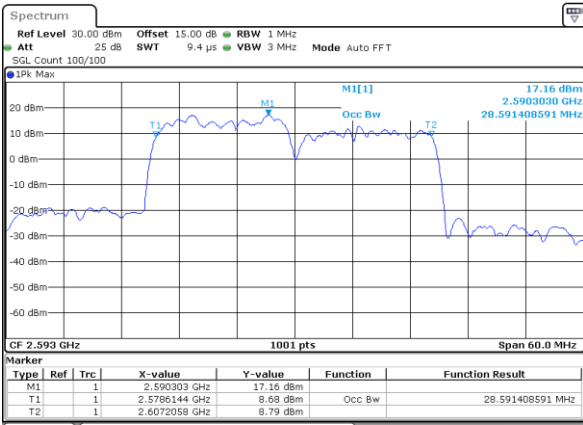

Highest Channel / 10MHz+20MHz

Date: 17_AUG.2020 00:51:00

Highest Channel / 15MHz+10MHz

Date: 17_AUG.2020 00:35:59

LTE Band 41C

QPSK

Lowest Channel / 15MHz+15MHz

Date: 17_AUG.2020 01:08:37

Lowest Channel / 15MHz+20MHz

Date: 17_AUG.2020 01:22:27

Middle Channel / 15MHz+15MHz

Date: 17_AUG.2020 01:11:47

Middle Channel / 15MHz+20MHz

Date: 17_AUG.2020 01:25:36

Highest Channel / 15MHz+15MHz

Date: 17_AUG.2020 01:16:00