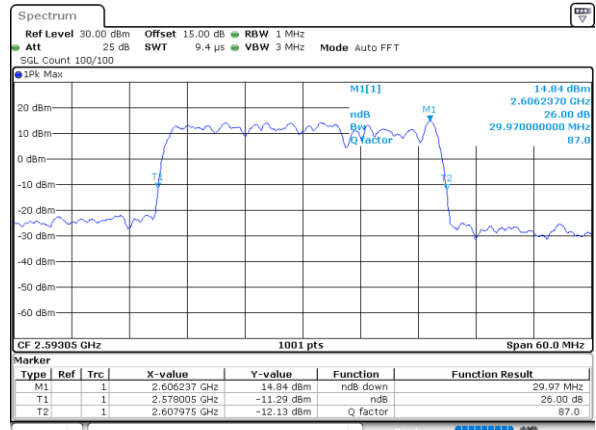

LTE Band 41C

16QAM

Lowest Channel / 20MHz+5MHz

Date: 16.AUG.2020 23:53:24

Lowest Channel / 20MHz+10MHz

Date: 17.AUG.2020 00:59:41

Middle Channel / 20MHz+5MHz

Date: 16.AUG.2020 23:55:34

Middle Channel / 20MHz+10MHz

Date: 17.AUG.2020 01:02:50

Highest Channel / 20MHz+5MHz

Date: 16.AUG.2020 23:57:28

Highest Channel / 20MHz+10MHz

Date: 17.AUG.2020 01:06:00

LTE Band 41C

16QAM