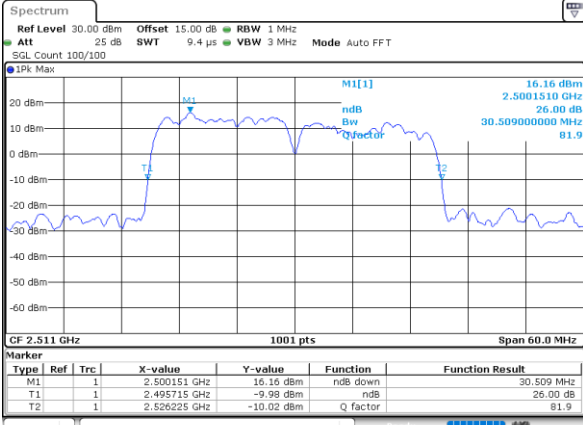

Highest Channel / 10MHz+15MHz

Date: 17.AUG.2020 00:07:48

LTE Band 41C

64QAM

Lowest Channel / 10MHz+20MHz

Date: 17_AUG.2020 00:45:13

Lowest Channel / 15MHz+10MHz

Date: 17_AUG.2020 00:13:11

Middle Channel / 10MHz+20MHz

Date: 17_AUG.2020 00:48:22

Middle Channel / 15MHz+10MHz

Date: 17_AUG.2020 00:13:21

Highest Channel / 10MHz+20MHz

Date: 17_AUG.2020 00:52:34

Highest Channel / 15MHz+10MHz

Date: 17_AUG.2020 00:13:33

LTE Band 41C

64QAM

Lowest Channel / 15MHz+15MHz

Date: 17_AUG.2020 01:10:12

Lowest Channel / 15MHz+20MHz

Date: 17_AUG.2020 01:24:01

Middle Channel / 15MHz+15MHz

Date: 17_AUG.2020 01:13:21