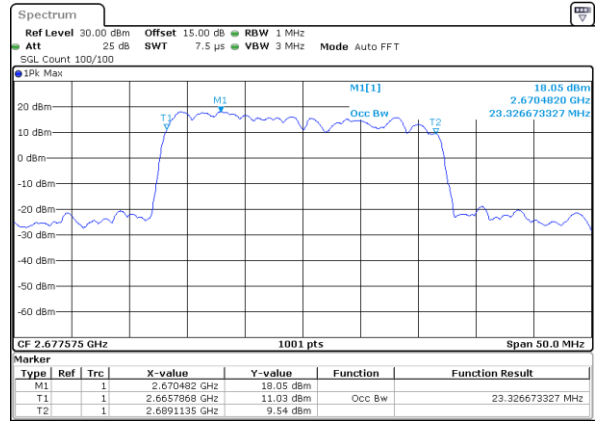

Highest Channel / 5MHz+20MHz

Date: 16_AUG.2020 23:35:10

Highest Channel / 10MHz+15MHz

Date: 17_AUG.2020 00:05:42

LTE Band 41C

16QAM

Lowest Channel / 10MHz+20MHz

Date: 17_AUG.2020 00:44:10

Lowest Channel / 15MHz+10MHz

Date: 17_AUG.2020 00:12:08

Middle Channel / 10MHz+20MHz

Date: 17_AUG.2020 00:47:19

Middle Channel / 15MHz+10MHz

Date: 17_AUG.2020 00:13:18

Highest Channel / 10MHz+20MHz

Date: 17_AUG.2020 00:50:28

Highest Channel / 15MHz+10MHz

Date: 17_AUG.2020 00:13:27