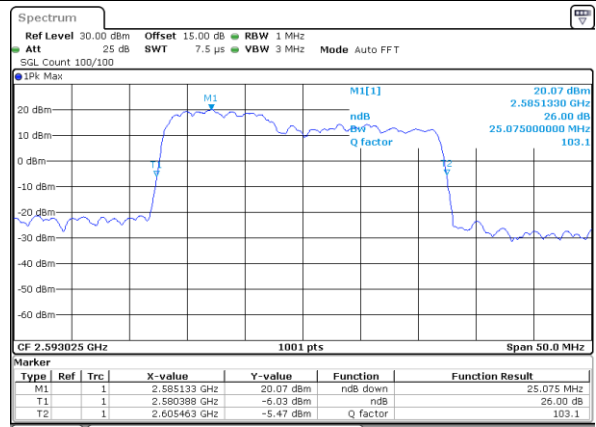

Mode	LTE Band 41C : 26dB BW(MHz)				
64QAM					
BW	5MHz+20MHz	10MHz+15MHz	10MHz+20MHz	15MHz+10MHz	15MHz+15MHz
Lowest CH	24.68	25.03	29.85	25.13	30.51
Middle CH	24.68	25.08	29.73	25.13	30.45
Highest CH	24.73	24.98	29.91	25.18	30.45
BW	15MHz+20MHz	20MHz+5MHz	20MHz+10MHz	20MHz+15MHz	20MHz+20MHz
Lowest CH	34.83	24.83	29.85	34.83	39.56
Middle CH	34.90	24.98	29.91	34.90	39.64
Highest CH	34.90	25.03	29.85	34.83	39.72

LTE Band 41C

QPSK

Lowest Channel / 5MHz+20MHz

Date: 16_AUG.2020 23:30:58

Lowest Channel / 10MHz+15MHz

Date: 17_AUG.2020 00:01:29

Middle Channel / 5MHz+20MHz

Date: 16_AUG.2020 23:34:07

Middle Channel / 10MHz+15MHz

Date: 17_AUG.2020 00:04:39

Highest Channel / 5MHz+20MHz

Date: 16_AUG.2020 23:36:14

Highest Channel / 10MHz+15MHz

Date: 17_AUG.2020 00:06:45

LTE Band 41C

QPSK