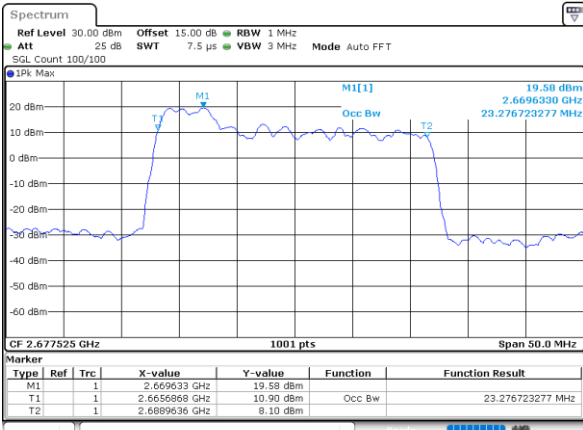

LTE Band 41C

QPSK

Lowest Channel / 5MHz+20MHz

Date: 16_AUG.2020 23:28:20

Lowest Channel / 10MHz+15MHz

Date: 16_AUG.2020 23:58:52

Middle Channel / 5MHz+20MHz

Date: 16_AUG.2020 23:31:29

Middle Channel / 10MHz+15MHz

Date: 17_AUG.2020 00:02:01

Highest Channel / 5MHz+20MHz

Date: 16_AUG.2020 23:35:42

Highest Channel / 10MHz+15MHz

Date: 17_AUG.2020 00:06:13

LTE Band 41C

QPSK