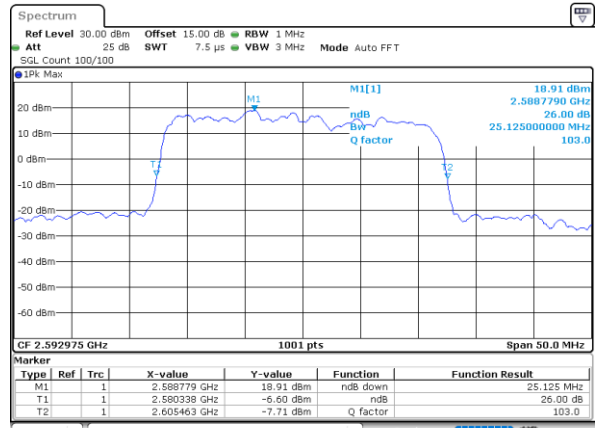

Lowest Channel / 10MHz+15MHz

Date: 17.AUG.2020 00:00:27

Middle Channel / 5MHz+20MHz

Date: 16.AUG.2020 23:33:04

Middle Channel / 10MHz+15MHz

Date: 17.AUG.2020 00:03:36

Highest Channel / 5MHz+20MHz

Date: 16.AUG.2020 23:37:17

Highest Channel / 10MHz+15MHz

Date: 17.AUG.2020 00:07:48

LTE Band 41C

64QAM

Lowest Channel / 10MHz+20MHz

Date: 17_AUG.2020 00:45:13

Lowest Channel / 15MHz+10MHz

Date: 17_AUG.2020 00:13:11

Middle Channel / 10MHz+20MHz

Date: 17_AUG.2020 00:48:22

Middle Channel / 15MHz+10MHz

Date: 17_AUG.2020 00:13:21

Highest Channel / 10MHz+20MHz

Date: 17_AUG.2020 00:52:34

Highest Channel / 15MHz+10MHz

Date: 17_AUG.2020 00:13:33