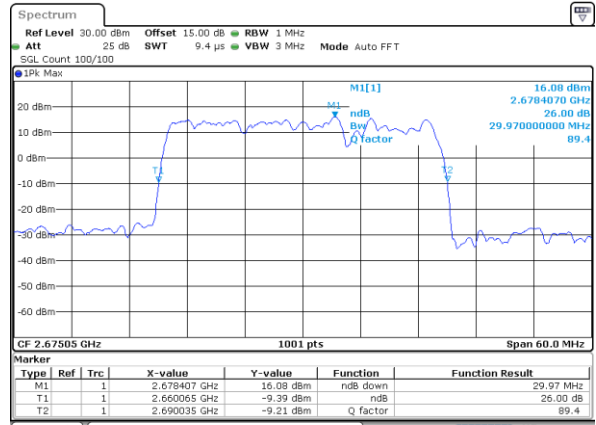

Highest Channel / 15MHz+20MHz

Date: 17_AUG.2020 01:30:20

LTE Band 41C

QPSK

Lowest Channel / 20MHz+5MHz

Date: 16.AUG.2020 23:52:59

Lowest Channel / 20MHz+10MHz

Date: 17.AUG.2020 01:10:12

Middle Channel / 20MHz+5MHz

Date: 16.AUG.2020 23:56:14

Middle Channel / 20MHz+10MHz

Date: 17.AUG.2020 01:10:22

Highest Channel / 20MHz+5MHz

Date: 16.AUG.2020 23:57:00

Highest Channel / 20MHz+10MHz

Date: 17.AUG.2020 01:10:28

LTE Band 41C

QPSK

Lowest Channel / 20MHz+15MHz

Date: 17_AUG.2020 01:35:23

Lowest Channel / 20MHz+20MHz

Date: 17_AUG.2020 01:45:05

Middle Channel / 20MHz+15MHz

Date: 17_AUG.2020 01:38:33