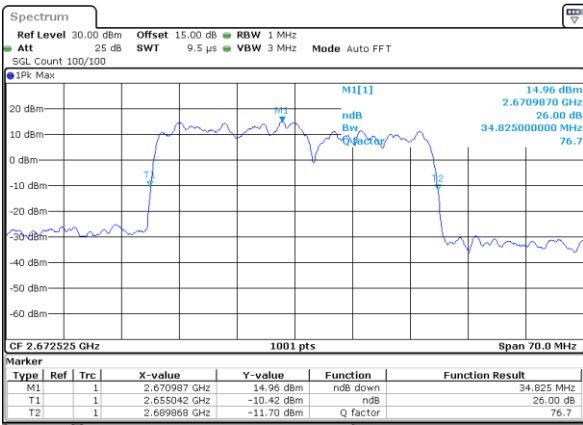

Highest Channel / 20MHz+5MHz

Date: 16.AUG.2020 23:57:54

Highest Channel / 20MHz+10MHz

Date: 17.AUG.2020 01:06:32

LTE Band 41C

64QAM

Lowest Channel / 20MHz+15MHz

Date: 17_AUG.2020 01:13:20

Lowest Channel / 20MHz+20MHz

Date: 17_AUG.2020 01:14:01

Middle Channel / 20MHz+15MHz

Date: 17_AUG.2020 01:37:29

Middle Channel / 20MHz+20MHz

Date: 17_AUG.2020 01:47:11

Highest Channel / 20MHz+15MHz

Date: 17_AUG.2020 01:41:43

Highest Channel / 20MHz+20MHz

Date: 17_AUG.2020 01:51:24

Occupied Bandwidth

Mode	LTE Band 41C : 99%OBW(MHz)				
QPSK					
BW	5MHz+20MHz	10MHz+15MHz	10MHz+20MHz	15MHz+10MHz	15MHz+15MHz
Lowest CH	23.08	23.18	27.93	23.38	28.47
Middle CH	23.03	23.38	27.99	23.48	28.59
Highest CH	23.28	23.33	27.99	23.48	28.29
BW	15MHz+20MHz	20MHz+5MHz	20MHz+10MHz	20MHz+15MHz	20MHz+20MHz
Lowest CH	32.52	23.33	27.81	32.52	36.60
Middle CH	32.80	23.18	28.05	32.66	37.48
Highest CH	32.80	23.13	28.05	32.80	36.84