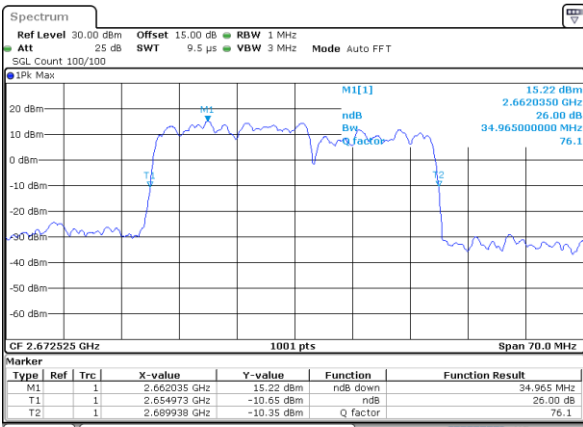

Middle Channel / 20MHz+10MHz

Date: 17.AUG.2020 01:02:50

Highest Channel / 20MHz+5MHz

Date: 16.AUG.2020 23:57:28

Highest Channel / 20MHz+10MHz

Date: 17.AUG.2020 01:06:00

LTE Band 41C

16QAM

Lowest Channel / 20MHz+15MHz

Date: 17_AUG.2020 01:13:52

Lowest Channel / 20MHz+20MHz

Date: 17_AUG.2020 01:14:33

Middle Channel / 20MHz+15MHz

Date: 17_AUG.2020 01:13:01

Middle Channel / 20MHz+20MHz

Date: 17_AUG.2020 01:14:42

Highest Channel / 20MHz+15MHz

Date: 17_AUG.2020 01:14:11

Highest Channel / 20MHz+20MHz

Date: 17_AUG.2020 01:15:02

LTE Band 41C

64QAM

Lowest Channel / 5MHz+20MHz

Date: 16.AUG.2020 23:29:54