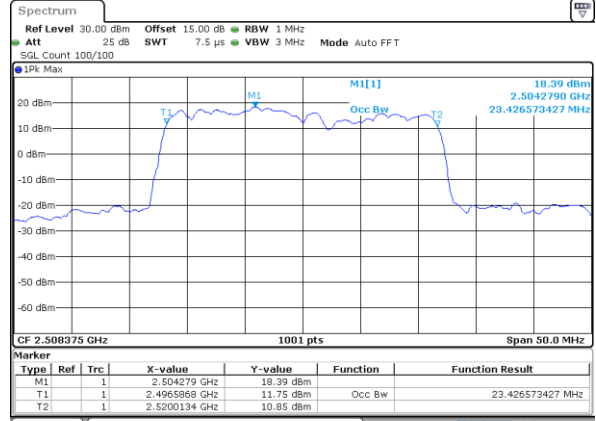

Lowest Channel / 5MHz+20MHz

Date: 16_AUG.2020 23:28:51

Lowest Channel / 10MHz+15MHz

Date: 16_AUG.2020 23:59:23

Middle Channel / 5MHz+20MHz

Date: 16_AUG.2020 23:32:01

Middle Channel / 10MHz+15MHz

Date: 17_AUG.2020 00:02:33

Highest Channel / 5MHz+20MHz

Date: 16_AUG.2020 23:35:10

Highest Channel / 10MHz+15MHz

Date: 17_AUG.2020 00:05:42

LTE Band 41C

16QAM

Lowest Channel / 10MHz+20MHz

Date: 17_AUG.2020 00:44:10

Lowest Channel / 15MHz+10MHz

Date: 17_AUG.2020 00:12:08

Middle Channel / 10MHz+20MHz

Date: 17_AUG.2020 00:47:19

Middle Channel / 15MHz+10MHz

Date: 17_AUG.2020 00:13:18

Highest Channel / 10MHz+20MHz

Date: 17_AUG.2020 00:50:28