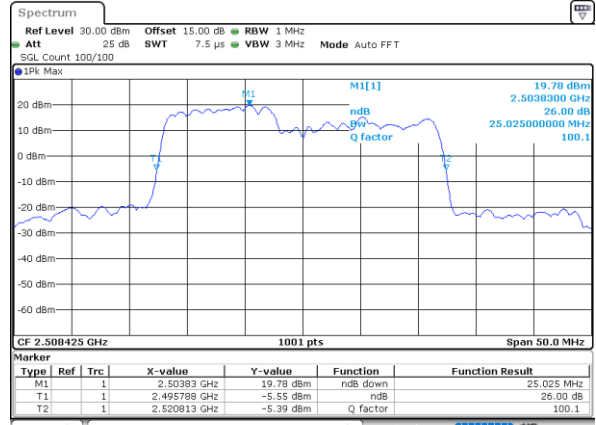

Lowest Channel / 20MHz+15MHz

Date: 17_AUG.2020 01:13:52

Lowest Channel / 20MHz+20MHz

Date: 17_AUG.2020 01:14:33

Middle Channel / 20MHz+15MHz

Date: 17_AUG.2020 01:13:01

Middle Channel / 20MHz+20MHz

Date: 17_AUG.2020 01:14:42

Highest Channel / 20MHz+15MHz

Date: 17_AUG.2020 01:14:11

Highest Channel / 20MHz+20MHz

Date: 17_AUG.2020 01:15:02

LTE Band 41C

64QAM

Lowest Channel / 5MHz+20MHz

Date: 16.AUG.2020 23:29:54

Lowest Channel / 10MHz+15MHz

Date: 17.AUG.2020 00:00:27

Middle Channel / 5MHz+20MHz

Date: 16.AUG.2020 23:33:04

Middle Channel / 10MHz+15MHz

Date: 17.AUG.2020 00:03:36

Highest Channel / 5MHz+20MHz

Date: 16.AUG.2020 23:37:17

Highest Channel / 10MHz+15MHz

Date: 17.AUG.2020 00:07:48

LTE Band 41C

64QAM

Lowest Channel / 10MHz+20MHz

Date: 17_AUG.2020 00:45:13

Lowest Channel / 15MHz+10MHz

Date: 17_AUG.2020 00:13:11