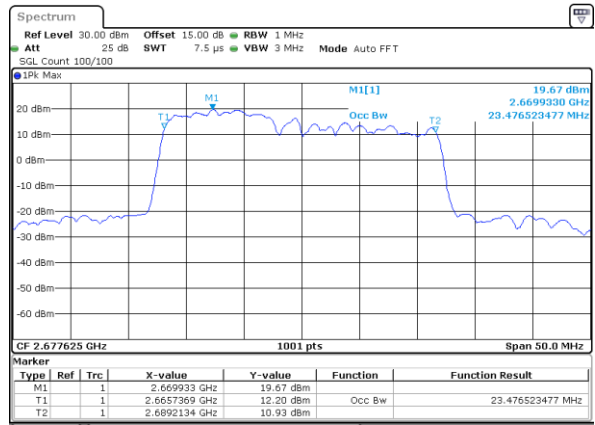

Middle Channel / 20MHz+20MHz

Date: 17_AUG.2020 01:45:36

Highest Channel / 20MHz+15MHz

Date: 17_AUG.2020 01:40:08

Highest Channel / 20MHz+20MHz

Date: 17_AUG.2020 01:49:49

LTE Band 41C

16QAM

Lowest Channel / 5MHz+20MHz

Date: 16_AUG.2020 23:28:51

Lowest Channel / 10MHz+15MHz

Date: 16_AUG.2020 23:59:23

Middle Channel / 5MHz+20MHz

Date: 16_AUG.2020 23:32:01

Middle Channel / 10MHz+15MHz

Date: 17_AUG.2020 00:02:33

Highest Channel / 5MHz+20MHz

Date: 16_AUG.2020 23:35:10

Highest Channel / 10MHz+15MHz

Date: 17_AUG.2020 00:05:42

LTE Band 41C

16QAM

Lowest Channel / 10MHz+20MHz

Date: 17_AUG.2020 00:44:10