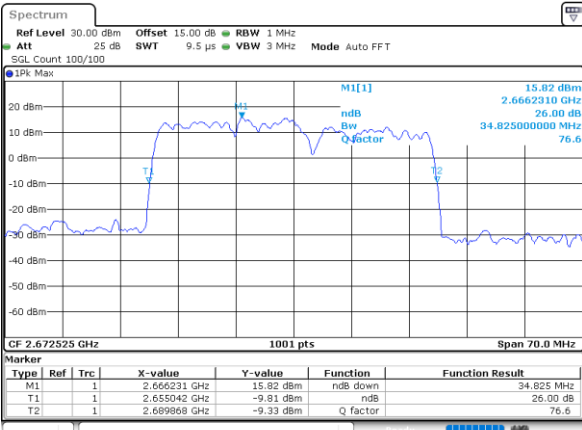

LTE Band 41C

QPSK

Lowest Channel / 20MHz+15MHz

Date: 17_AUG.2020 01:35:23

Lowest Channel / 20MHz+20MHz

Date: 17_AUG.2020 01:45:05

Middle Channel / 20MHz+15MHz

Date: 17_AUG.2020 01:38:33

Middle Channel / 20MHz+20MHz

Date: 17_AUG.2020 01:48:14

Highest Channel / 20MHz+15MHz

Date: 17_AUG.2020 01:40:40

Highest Channel / 20MHz+20MHz

Date: 17_AUG.2020 01:50:20

LTE Band 41C

16QAM