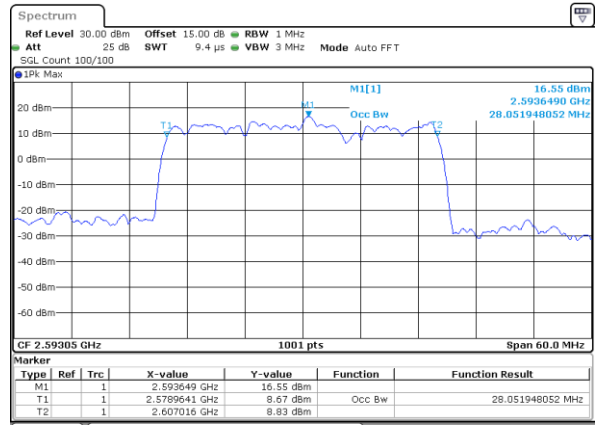

Highest Channel / 10MHz+20MHz

Date: 17_AUG.2020 00:51:00

Highest Channel / 15MHz+10MHz

Date: 17_AUG.2020 00:35:59

LTE Band 41C

QPSK

Lowest Channel / 15MHz+15MHz

Date: 17_AUG.2020 01:08:37

Lowest Channel / 15MHz+20MHz

Date: 17_AUG.2020 01:22:27

Middle Channel / 15MHz+15MHz

Date: 17_AUG.2020 01:11:47

Middle Channel / 15MHz+20MHz

Date: 17_AUG.2020 01:25:36

Highest Channel / 15MHz+15MHz

Date: 17_AUG.2020 01:16:00

Highest Channel / 15MHz+20MHz

Date: 17_AUG.2020 01:29:49

LTE Band 41C

QPSK

Lowest Channel / 20MHz+5MHz

Date: 16.AUG.2020 23:52:52

Lowest Channel / 20MHz+10MHz

Date: 17.AUG.2020 00:57:34

Middle Channel / 20MHz+5MHz

Date: 16.AUG.2020 23:56:08

Middle Channel / 20MHz+10MHz

Date: 17.AUG.2020 01:00:44

Highest Channel / 20MHz+5MHz

Date: 16.AUG.2020 23:56:54

Highest Channel / 20MHz+10MHz

Date: 17.AUG.2020 01:04:57