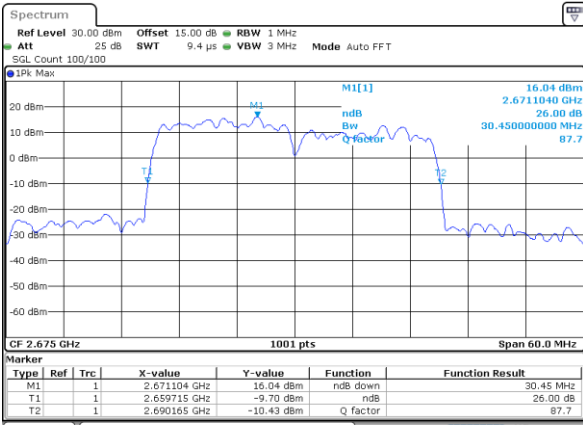

Highest Channel / 15MHz+10MHz

Date: 17_AUG.2020 00:13:02

LTE Band 41C

16QAM

Lowest Channel / 15MHz+15MHz

Date: 17_AUG.2020 01:10:43

Lowest Channel / 15MHz+20MHz

Date: 17_AUG.2020 01:24:33

Middle Channel / 15MHz+15MHz

Date: 17_AUG.2020 01:13:53

Middle Channel / 15MHz+20MHz

Date: 17_AUG.2020 01:27:43

Highest Channel / 15MHz+15MHz

Date: 17_AUG.2020 01:17:03

Highest Channel / 15MHz+20MHz

Date: 17_AUG.2020 01:30:52

LTE Band 41C

16QAM

Lowest Channel / 20MHz+5MHz

Date: 16.AUG.2020 23:53:24

Lowest Channel / 20MHz+10MHz

Date: 17.AUG.2020 00:59:41

Middle Channel / 20MHz+5MHz

Date: 16.AUG.2020 23:55:34