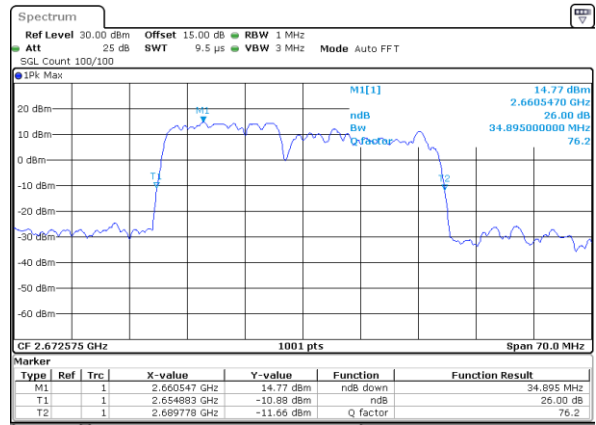

Middle Channel / 15MHz+20MHz

Date: 17_AUG.2020 01:27:11

Highest Channel / 15MHz+15MHz

Date: 17_AUG.2020 01:17:35

Highest Channel / 15MHz+20MHz

Date: 17_AUG.2020 01:31:23

LTE Band 41C

64QAM

Lowest Channel / 20MHz+5MHz

Date: 16.AUG.2020 23:53:55

Lowest Channel / 20MHz+10MHz

Date: 17.AUG.2020 00:59:09

Middle Channel / 20MHz+5MHz

Date: 16.AUG.2020 23:54:53

Middle Channel / 20MHz+10MHz

Date: 17.AUG.2020 01:02:18