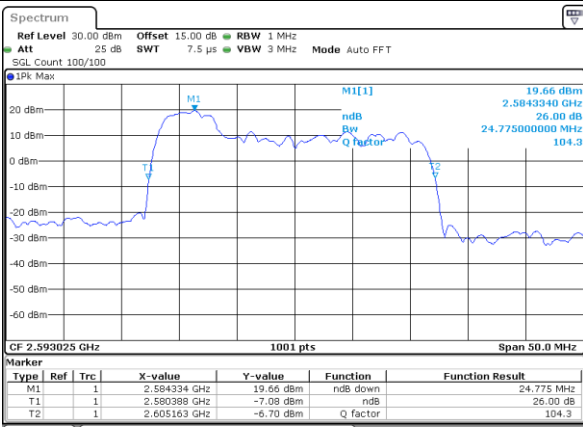

Middle Channel / 20MHz+20MHz

Date: 17_AUG.2020 01:48:14

Highest Channel / 20MHz+15MHz

Date: 17_AUG.2020 01:40:40

Highest Channel / 20MHz+20MHz

Date: 17_AUG.2020 01:50:20

LTE Band 41C

16QAM

Lowest Channel / 5MHz+20MHz

Date: 16_AUG.2020 23:30:26

Lowest Channel / 10MHz+15MHz

Date: 17_AUG.2020 00:00:58

Middle Channel / 5MHz+20MHz

Date: 16_AUG.2020 23:33:36

Middle Channel / 10MHz+15MHz

Date: 17_AUG.2020 00:04:07

Highest Channel / 5MHz+20MHz

Date: 16_AUG.2020 23:36:46

Highest Channel / 10MHz+15MHz

Date: 17_AUG.2020 00:07:17

LTE Band 41C

16QAM

Lowest Channel / 10MHz+20MHz

Date: 17_AUG.2020 00:45:45