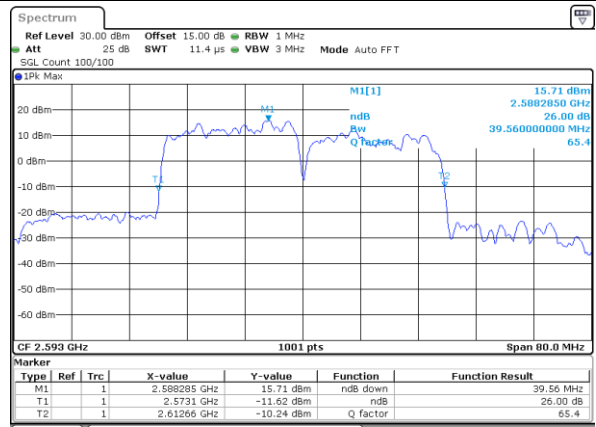

Middle Channel / 20MHz+10MHz

Date: 17.AUG.2020 01:02:50

Highest Channel / 20MHz+5MHz

Date: 16.AUG.2020 23:57:28

Highest Channel / 20MHz+10MHz

Date: 17.AUG.2020 01:06:00

LTE Band 41C

16QAM

Lowest Channel / 20MHz+15MHz

Date: 17_AUG.2020 01:13:52

Lowest Channel / 20MHz+20MHz

Date: 17_AUG.2020 01:14:33

Middle Channel / 20MHz+15MHz

Date: 17_AUG.2020 01:13:01

Middle Channel / 20MHz+20MHz

Date: 17_AUG.2020 01:14:42

Highest Channel / 20MHz+15MHz

Date: 17_AUG.2020 01:14:11

Highest Channel / 20MHz+20MHz

Date: 17_AUG.2020 01:15:02

LTE Band 41C

64QAM

Lowest Channel / 5MHz+20MHz

Date: 16.AUG.2020 23:29:54