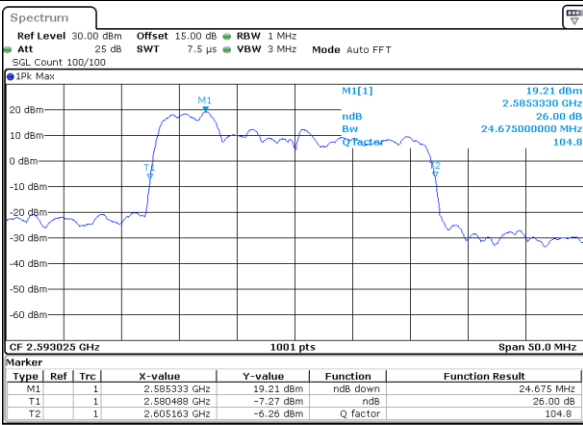

Highest Channel / 20MHz+15MHz

Date: 17_AUG.2020 01:14:11

Highest Channel / 20MHz+20MHz

Date: 17_AUG.2020 01:15:02

LTE Band 41C

64QAM

Lowest Channel / 5MHz+20MHz

Date: 16.AUG.2020 23:29:54

Lowest Channel / 10MHz+15MHz

Date: 17.AUG.2020 00:00:27

Middle Channel / 5MHz+20MHz

Date: 16.AUG.2020 23:33:04

Middle Channel / 10MHz+15MHz

Date: 17.AUG.2020 00:03:36

Highest Channel / 5MHz+20MHz

Date: 16.AUG.2020 23:37:17