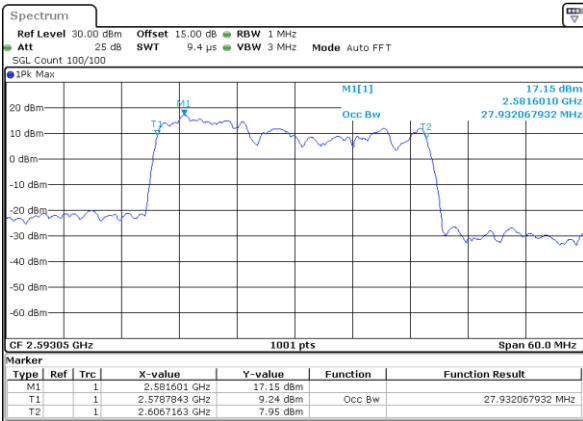

Middle Channel / 10MHz+20MHz

Date: 17_AUG.2020 00:47:19