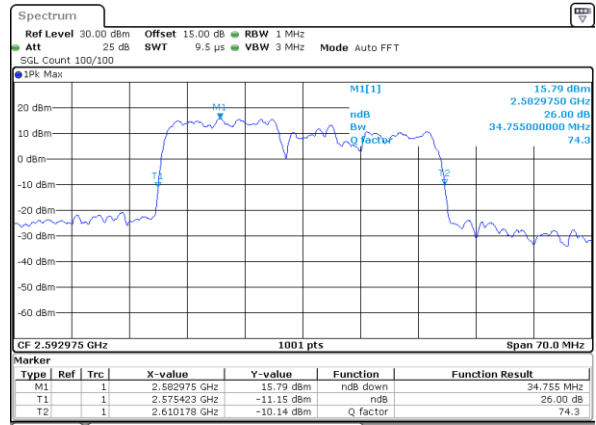

Lowest Channel / 15MHz+10MHz

Date: 17_AUG.2020 00:13:43

Middle Channel / 10MHz+20MHz

Date: 17_AUG.2020 00:48:53

Middle Channel / 15MHz+10MHz

Date: 17_AUG.2020 00:13:52

Highest Channel / 10MHz+20MHz

Date: 17_AUG.2020 00:15:02

Highest Channel / 15MHz+10MHz

Date: 17_AUG.2020 00:13:02

LTE Band 41C

16QAM

Lowest Channel / 15MHz+15MHz

Date: 17_AUG.2020 01:10:43

Lowest Channel / 15MHz+20MHz

Date: 17_AUG.2020 01:24:33

Middle Channel / 15MHz+15MHz

Date: 17_AUG.2020 01:13:53

Middle Channel / 15MHz+20MHz

Date: 17_AUG.2020 01:27:43

Highest Channel / 15MHz+15MHz

Date: 17_AUG.2020 01:17:03

Highest Channel / 15MHz+20MHz

Date: 17_AUG.2020 01:30:52