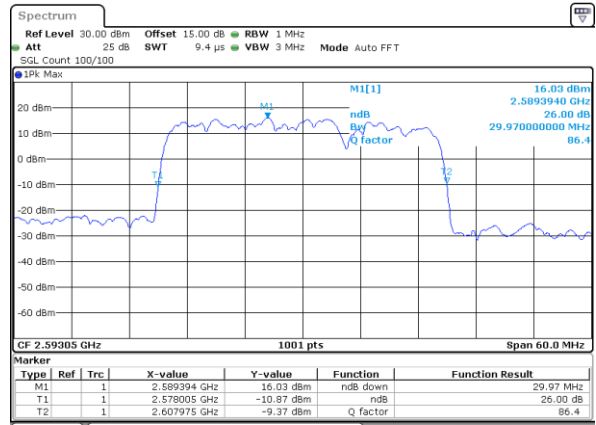

Lowest Channel / 15MHz+20MHz

Date: 17_AUG.2020 01:25:04

Middle Channel / 15MHz+15MHz

Date: 17_AUG.2020 01:14:25

Middle Channel / 15MHz+20MHz

Date: 17_AUG.2020 01:28:14

Highest Channel / 15MHz+15MHz

Date: 17_AUG.2020 01:16:31

Highest Channel / 15MHz+20MHz

Date: 17_AUG.2020 01:30:20

LTE Band 41C

QPSK

Lowest Channel / 20MHz+5MHz

Date: 16.AUG.2020 23:52:59

Lowest Channel / 20MHz+10MHz

Date: 17.AUG.2020 01:10:12

Middle Channel / 20MHz+5MHz

Date: 16.AUG.2020 23:56:14

Middle Channel / 20MHz+10MHz

Date: 17.AUG.2020 01:10:22

Highest Channel / 20MHz+5MHz

Date: 16.AUG.2020 23:57:00

Highest Channel / 20MHz+10MHz

Date: 17.AUG.2020 01:10:28