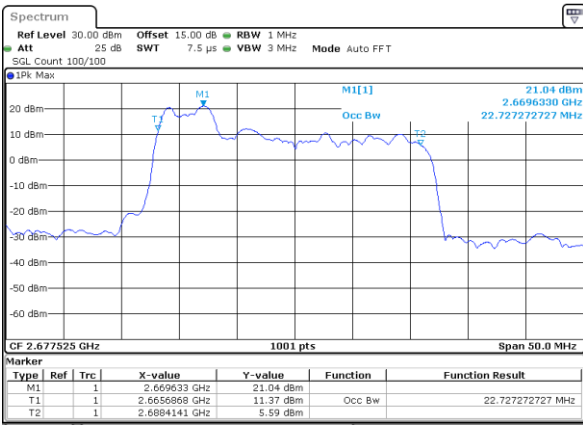

Middle Channel / 20MHz+20MHz

Date: 17_AUG.2020 01:45:36

Highest Channel / 20MHz+15MHz

Date: 17_AUG.2020 01:40:08

Highest Channel / 20MHz+20MHz

Date: 17_AUG.2020 01:49:49

LTE Band 41C

16QAM

Lowest Channel / 5MHz+20MHz

Date: 16_AUG.2020 23:28:51

Lowest Channel / 10MHz+15MHz

Date: 16_AUG.2020 23:59:23

Middle Channel / 5MHz+20MHz

Date: 16_AUG.2020 23:32:01

Middle Channel / 10MHz+15MHz

Date: 17_AUG.2020 00:02:33

Highest Channel / 5MHz+20MHz

Date: 16_AUG.2020 23:35:10

Highest Channel / 10MHz+15MHz

Date: 17_AUG.2020 00:05:42

LTE Band 41C

16QAM

Lowest Channel / 10MHz+20MHz

Date: 17_AUG.2020 00:44:10