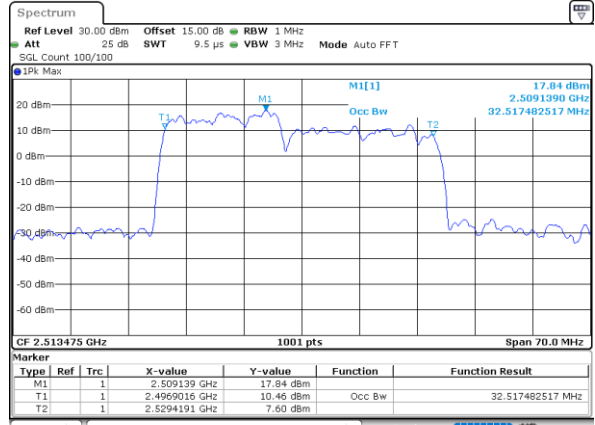

Highest Channel / 10MHz+20MHz

Date: 17_AUG.2020 00:51:00

Highest Channel / 15MHz+10MHz

Date: 17_AUG.2020 00:35:59

LTE Band 41C

QPSK

Lowest Channel / 15MHz+15MHz

Date: 17_AUG.2020 01:08:37

Lowest Channel / 15MHz+20MHz

Date: 17_AUG.2020 01:22:27

Middle Channel / 15MHz+15MHz

Date: 17_AUG.2020 01:11:47

Middle Channel / 15MHz+20MHz

Date: 17_AUG.2020 01:25:36

Highest Channel / 15MHz+15MHz

Date: 17_AUG.2020 01:16:00