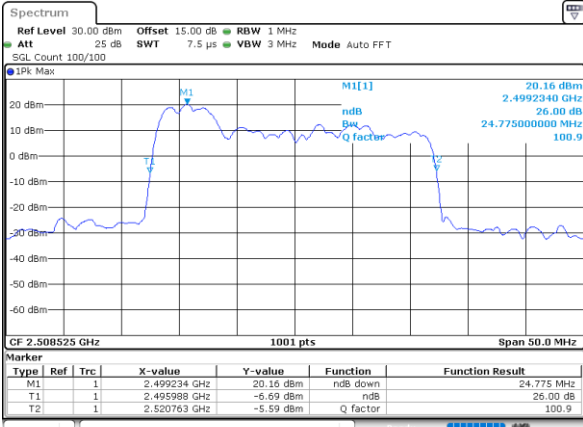

LTE Band 41C

16QAM

Lowest Channel / 5MHz+20MHz

Date: 16_AUG.2020 23:30:26