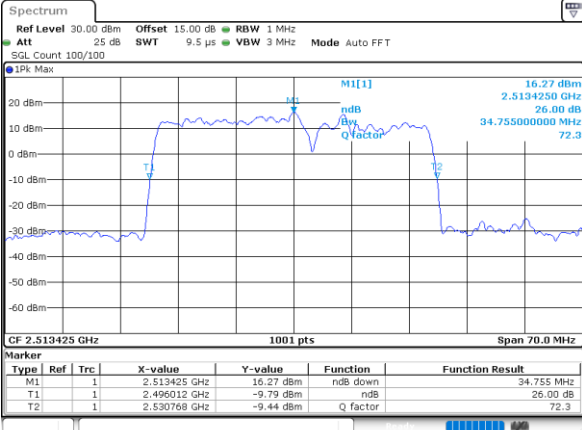

Highest Channel / 15MHz+20MHz

Date: 17_AUG.2020 01:30:20

LTE Band 41C

QPSK

Lowest Channel / 20MHz+5MHz

Date: 16.AUG.2020 23:52:59

Lowest Channel / 20MHz+10MHz

Date: 17.AUG.2020 01:10:12

Middle Channel / 20MHz+5MHz

Date: 16.AUG.2020 23:56:14

Middle Channel / 20MHz+10MHz

Date: 17.AUG.2020 01:10:22

Highest Channel / 20MHz+5MHz

Date: 16.AUG.2020 23:57:00

Highest Channel / 20MHz+10MHz

Date: 17.AUG.2020 01:10:28

LTE Band 41C

QPSK

Lowest Channel / 20MHz+15MHz

Date: 17_AUG.2020 01:35:23

Lowest Channel / 20MHz+20MHz

Date: 17_AUG.2020 01:45:05

Middle Channel / 20MHz+15MHz

Date: 17_AUG.2020 01:38:33