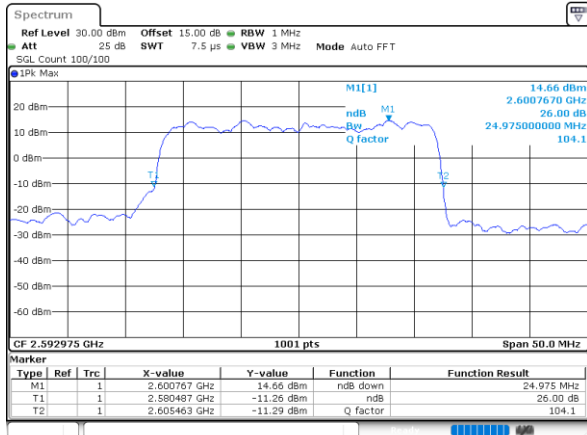

Middle Channel / 15MHz+20MHz

Date: 17_AUG.2020 01:27:11

Highest Channel / 15MHz+15MHz

Date: 17_AUG.2020 01:17:35

Highest Channel / 15MHz+20MHz

Date: 17_AUG.2020 01:31:23

LTE Band 41C

64QAM

Lowest Channel / 20MHz+5MHz

Date: 16.AUG.2020 23:53:55

Lowest Channel / 20MHz+10MHz

Date: 17.AUG.2020 00:59:09

Middle Channel / 20MHz+5MHz

Date: 16.AUG.2020 23:54:53

Middle Channel / 20MHz+10MHz

Date: 17.AUG.2020 01:02:18

Highest Channel / 20MHz+5MHz

Date: 16.AUG.2020 23:57:54

Highest Channel / 20MHz+10MHz

Date: 17.AUG.2020 01:06:32

LTE Band 41C

64QAM

Lowest Channel / 20MHz+15MHz

Date: 17_AUG.2020 01:13:20