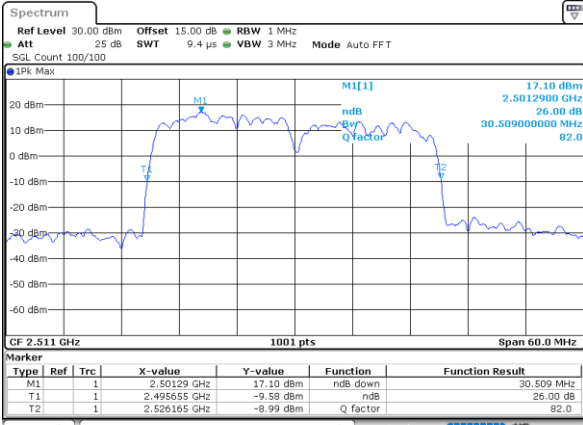

Highest Channel / 10MHz+20MHz

Date: 17_AUG.2020 00:51:33

Highest Channel / 15MHz+10MHz

Date: 17_AUG.2020 00:13:30

LTE Band 41C

QPSK

Lowest Channel / 15MHz+15MHz

Date: 17_AUG.2020 01:11:15