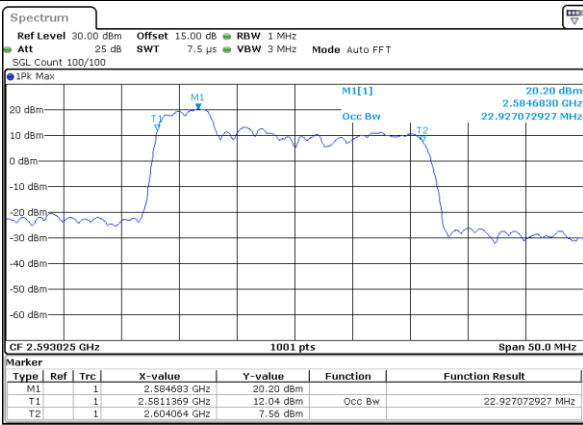

Middle Channel / 20MHz+20MHz

Date: 17_AUG.2020 01:45:36

Highest Channel / 20MHz+15MHz

Date: 17_AUG.2020 01:40:08

Highest Channel / 20MHz+20MHz

Date: 17_AUG.2020 01:49:49

LTE Band 41C

16QAM

Lowest Channel / 5MHz+20MHz

Date: 16_AUG.2020 23:28:51

Lowest Channel / 10MHz+15MHz

Date: 16_AUG.2020 23:59:23

Middle Channel / 5MHz+20MHz

Date: 16_AUG.2020 23:32:01

Middle Channel / 10MHz+15MHz

Date: 17_AUG.2020 00:02:33

Highest Channel / 5MHz+20MHz

Date: 16_AUG.2020 23:35:10

Highest Channel / 10MHz+15MHz

Date: 17_AUG.2020 00:05:42

LTE Band 41C

16QAM

Lowest Channel / 10MHz+20MHz

Date: 17_AUG.2020 00:44:10