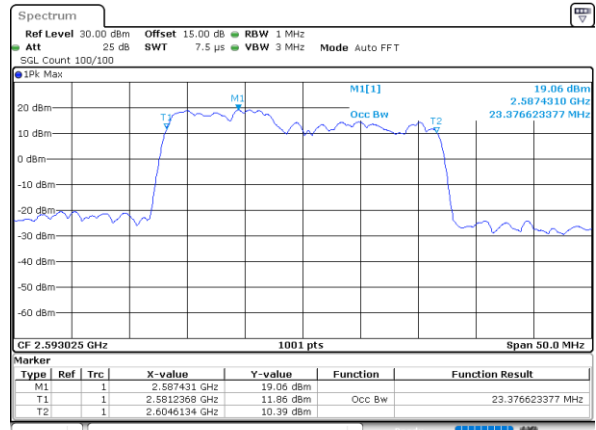

LTE Band 41C

QPSK

Lowest Channel / 5MHz+20MHz

Date: 16_AUG.2020 23:28:20

Lowest Channel / 10MHz+15MHz

Date: 16_AUG.2020 23:58:52

Middle Channel / 5MHz+20MHz

Date: 16_AUG.2020 23:31:29

Middle Channel / 10MHz+15MHz

Date: 17_AUG.2020 00:02:01

Highest Channel / 5MHz+20MHz

Date: 16_AUG.2020 23:35:42

Highest Channel / 10MHz+15MHz

Date: 17_AUG.2020 00:06:13

LTE Band 41C

QPSK