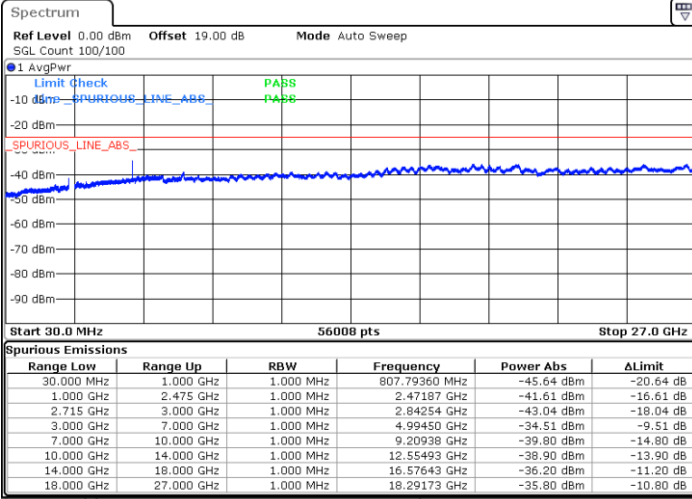

LTE Band 41 / 20MHz

Lowest Channel / 64QAM

Middle Channel / 64QAM

Date: 16.AUG.2020 05:02:56

Date: 16.AUG.2020 05:03:54

Highest Channel / 64QAM

Date: 16.AUG.2020 05:03:54

Frequency Stability

Test Conditions		LTE Band 41 (QPSK) / Middle Channel	Limit
Temperature (°C)	Voltage (Volt)	BW 10MHz	Note 2.
		Deviation (ppm)	Result
50	Normal Voltage	0.0008	PASS
40	Normal Voltage	0.0003	
30	Normal Voltage	0.0001	
20(Ref.)	Normal Voltage	0.0000	
10	Normal Voltage	0.0000	
0	Normal Voltage	0.0003	
-10	Normal Voltage	0.0000	
-20	Normal Voltage	0.0003	
-30	Normal Voltage	0.0002	
20	Maximum Voltage	0.0005	
20	Normal Voltage	0.0000	
20	Battery End Point	0.0004	

Note:

1. Normal Voltage =3.8 V. ; Battery End Point (BEP) =3.6 V. ; Maximum Voltage =4.4 V.
2. Note: The frequency fundamental emissions stay within the authorized frequency block.

LTE Band 41C

26dB Bandwidth