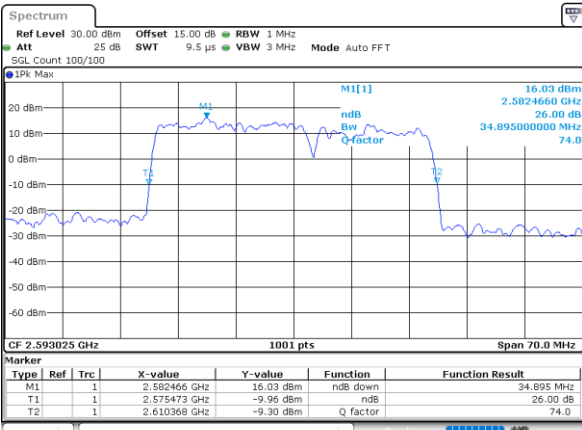

LTE Band 41C

QPSK

Lowest Channel / 20MHz+15MHz

Date: 17_AUG.2020 01:35:23

Lowest Channel / 20MHz+20MHz

Date: 17_AUG.2020 01:45:05

Middle Channel / 20MHz+15MHz

Date: 17_AUG.2020 01:38:33

Middle Channel / 20MHz+20MHz

Date: 17_AUG.2020 01:48:14

Highest Channel / 20MHz+15MHz

Date: 17_AUG.2020 01:40:40

Highest Channel / 20MHz+20MHz

Date: 17_AUG.2020 01:50:20

LTE Band 41C

16QAM