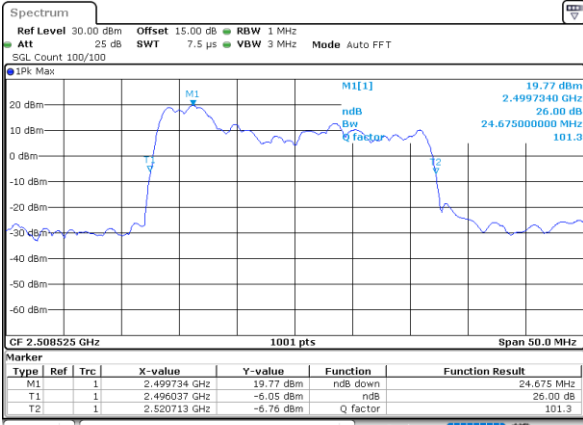

Highest Channel / 20MHz+15MHz

Date: 17_AUG.2020 01:14:11

Highest Channel / 20MHz+20MHz

Date: 17_AUG.2020 01:15:02

LTE Band 41C

64QAM

Lowest Channel / 5MHz+20MHz

Date: 16.AUG.2020 23:29:54

Lowest Channel / 10MHz+15MHz

Date: 17.AUG.2020 00:00:27

Middle Channel / 5MHz+20MHz

Date: 16.AUG.2020 23:33:04

Middle Channel / 10MHz+15MHz

Date: 17.AUG.2020 00:03:36

Highest Channel / 5MHz+20MHz

Date: 16.AUG.2020 23:37:17