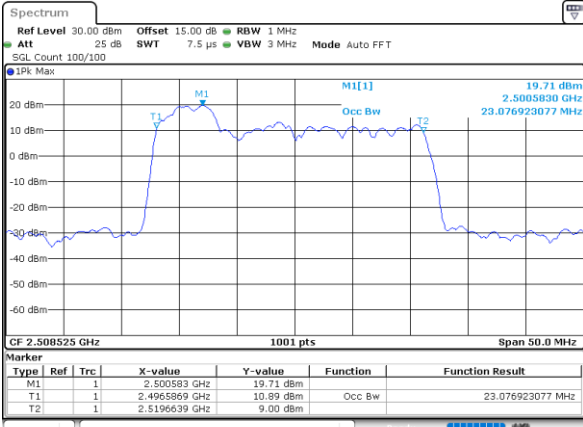

LTE Band 41C

QPSK

Lowest Channel / 5MHz+20MHz

Date: 16_AUG.2020 23:28:20