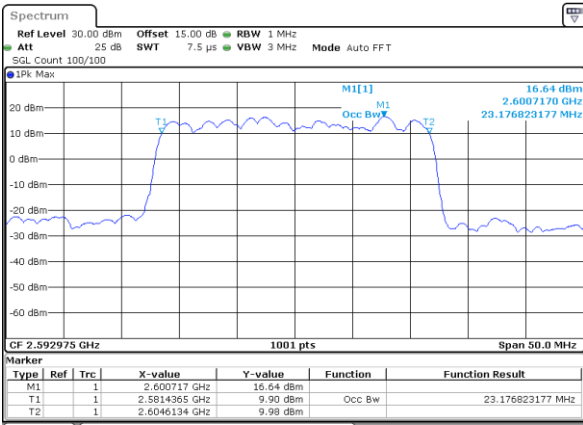

Middle Channel / 20MHz+5MHz

Date: 16.AUG.2020 23:56:08