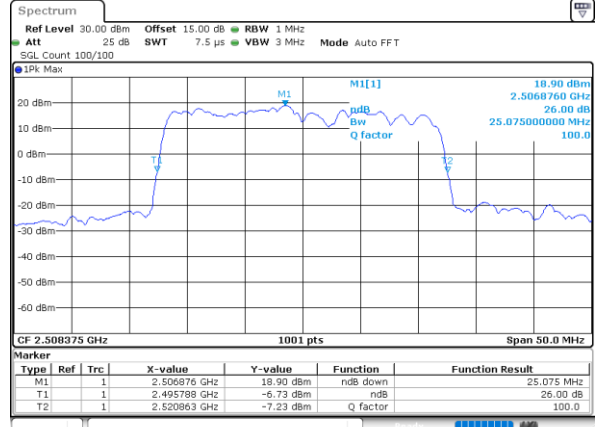

Lowest Channel / 15MHz+10MHz

Date: 17_AUG.2020 00:13:14