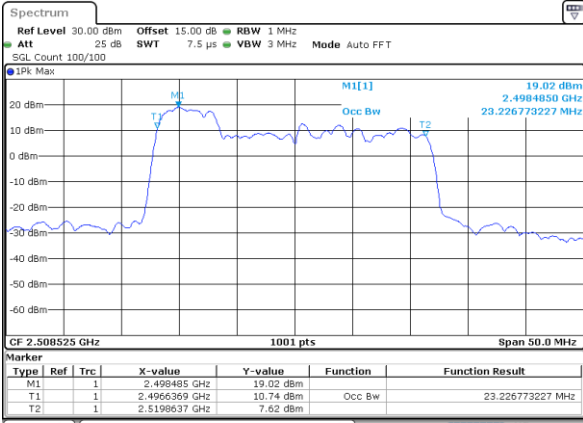

LTE Band 41C

QPSK

Lowest Channel / 20MHz+15MHz

Date: 17_AUG.2020 01:32:46

Lowest Channel / 20MHz+20MHz

Date: 17_AUG.2020 01:42:27

Middle Channel / 20MHz+15MHz

Date: 17_AUG.2020 01:35:55

Middle Channel / 20MHz+20MHz

Date: 17_AUG.2020 01:45:36

Highest Channel / 20MHz+15MHz

Date: 17_AUG.2020 01:40:08

Highest Channel / 20MHz+20MHz

Date: 17_AUG.2020 01:49:49

LTE Band 41C

16QAM

Lowest Channel / 5MHz+20MHz

Date: 16_AUG.2020 23:28:51

Lowest Channel / 10MHz+15MHz

Date: 16_AUG.2020 23:59:23

Middle Channel / 5MHz+20MHz

Date: 16_AUG.2020 23:32:01

Middle Channel / 10MHz+15MHz

Date: 17_AUG.2020 00:02:33