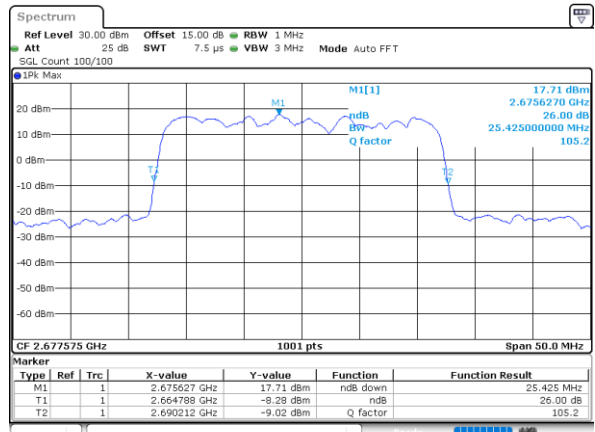

Lowest Channel / 15MHz+10MHz

Date: 17_AUG.2020 00:13:43

Middle Channel / 10MHz+20MHz

Date: 17_AUG.2020 00:48:53

Middle Channel / 15MHz+10MHz

Date: 17_AUG.2020 00:13:52

Highest Channel / 10MHz+20MHz

Date: 17_AUG.2020 00:15:02

Highest Channel / 15MHz+10MHz

Date: 17_AUG.2020 00:13:02

LTE Band 41C

16QAM

Lowest Channel / 15MHz+15MHz

Date: 17_AUG.2020 01:10:43

Lowest Channel / 15MHz+20MHz

Date: 17_AUG.2020 01:24:33