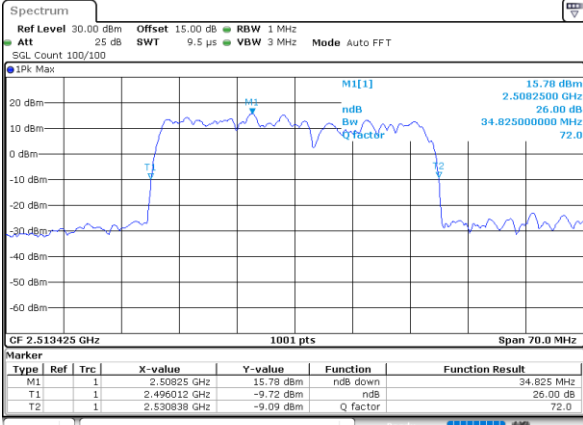

Highest Channel / 20MHz+5MHz

Date: 16.AUG.2020 23:57:54

Highest Channel / 20MHz+10MHz

Date: 17.AUG.2020 01:06:32

LTE Band 41C

64QAM

Lowest Channel / 20MHz+15MHz

Date: 17_AUG.2020 01:13:20

Lowest Channel / 20MHz+20MHz

Date: 17_AUG.2020 01:14:01

Middle Channel / 20MHz+15MHz

Date: 17_AUG.2020 01:37:29

Middle Channel / 20MHz+20MHz

Date: 17_AUG.2020 01:47:11

Highest Channel / 20MHz+15MHz

Date: 17_AUG.2020 01:41:43