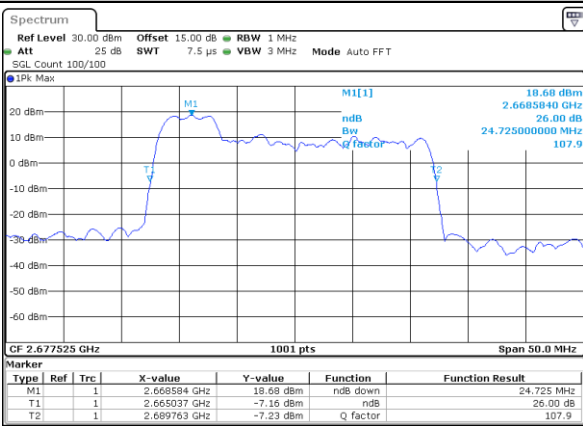

Highest Channel / 20MHz+15MHz

Date: 17_AUG.2020 01:14:11

Highest Channel / 20MHz+20MHz

Date: 17_AUG.2020 01:15:02

LTE Band 41C

64QAM

Lowest Channel / 5MHz+20MHz

Date: 16.AUG.2020 23:29:54

Lowest Channel / 10MHz+15MHz

Date: 17.AUG.2020 00:00:27

Middle Channel / 5MHz+20MHz

Date: 16.AUG.2020 23:33:04

Middle Channel / 10MHz+15MHz

Date: 17.AUG.2020 00:03:36

Highest Channel / 5MHz+20MHz

Date: 16.AUG.2020 23:37:17

Highest Channel / 10MHz+15MHz

Date: 17.AUG.2020 00:07:48

LTE Band 41C

64QAM

Lowest Channel / 10MHz+20MHz

Date: 17_AUG.2020 00:45:13

Lowest Channel / 15MHz+10MHz

Date: 17_AUG.2020 00:13:11