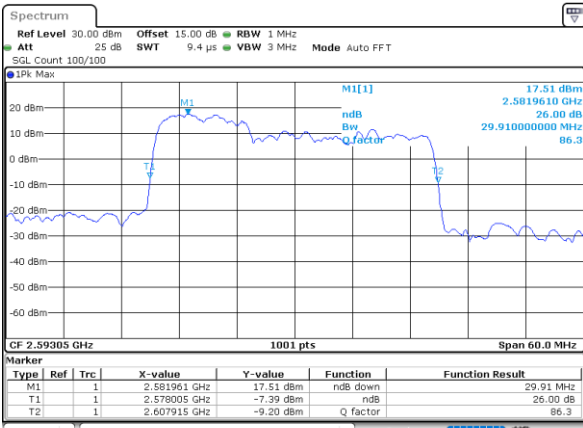

Middle Channel / 10MHz+15MHz

Date: 17_AUG.2020 00:04:39

Highest Channel / 5MHz+20MHz

Date: 16_AUG.2020 23:36:14

Highest Channel / 10MHz+15MHz

Date: 17_AUG.2020 00:06:45

LTE Band 41C

QPSK

Lowest Channel / 10MHz+20MHz

Date: 17_AUG.2020 00:46:16

Lowest Channel / 15MHz+10MHz

Date: 17_AUG.2020 00:13:14

Middle Channel / 10MHz+20MHz

Date: 17_AUG.2020 00:49:25

Middle Channel / 15MHz+10MHz

Date: 17_AUG.2020 00:13:24

Highest Channel / 10MHz+20MHz

Date: 17_AUG.2020 00:51:33

Highest Channel / 15MHz+10MHz

Date: 17_AUG.2020 00:13:30

LTE Band 41C

QPSK

Lowest Channel / 15MHz+15MHz

Date: 17_AUG.2020 01:11:15