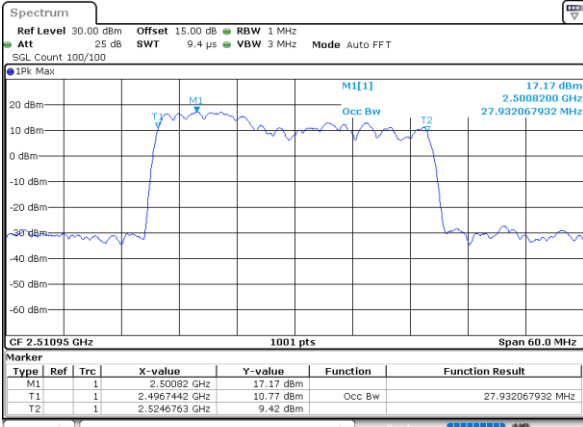

LTE Band 41C

QPSK

Lowest Channel / 10MHz+20MHz

Date: 17_AUG.2020 00:43:38