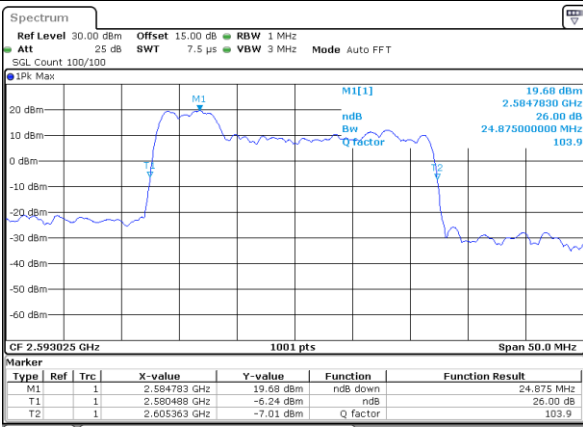

Mode	LTE Band 41C : 26dB BW(MHz)				
64QAM					
BW	5MHz+20MHz	10MHz+15MHz	10MHz+20MHz	15MHz+10MHz	15MHz+15MHz
Lowest CH	24.68	25.03	29.85	25.13	30.51
Middle CH	24.68	25.08	29.73	25.13	30.45
Highest CH	24.73	24.98	29.91	25.18	30.45
BW	15MHz+20MHz	20MHz+5MHz	20MHz+10MHz	20MHz+15MHz	20MHz+20MHz
Lowest CH	34.83	24.83	29.85	34.83	39.56
Middle CH	34.90	24.98	29.91	34.90	39.64
Highest CH	34.90	25.03	29.85	34.83	39.72

LTE Band 41C

QPSK

Lowest Channel / 5MHz+20MHz

Date: 16_AUG.2020 23:30:58

Lowest Channel / 10MHz+15MHz

Date: 17_AUG.2020 00:01:29

Middle Channel / 5MHz+20MHz

Date: 16_AUG.2020 23:34:07

Middle Channel / 10MHz+15MHz

Date: 17_AUG.2020 00:04:39

Highest Channel / 5MHz+20MHz

Date: 16_AUG.2020 23:36:14

Highest Channel / 10MHz+15MHz

Date: 17_AUG.2020 00:06:45

LTE Band 41C

QPSK