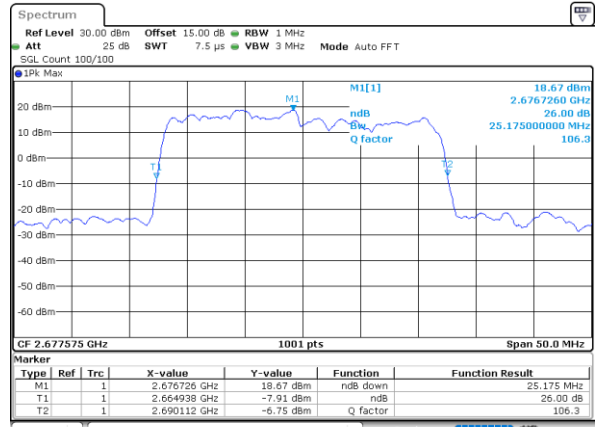

Highest Channel / 10MHz+15MHz

Date: 17.AUG.2020 00:07:48

LTE Band 41C

64QAM

Lowest Channel / 10MHz+20MHz

Date: 17_AUG.2020 00:45:13

Lowest Channel / 15MHz+10MHz

Date: 17_AUG.2020 00:13:11

Middle Channel / 10MHz+20MHz

Date: 17_AUG.2020 00:48:22

Middle Channel / 15MHz+10MHz

Date: 17_AUG.2020 00:13:21

Highest Channel / 10MHz+20MHz

Date: 17_AUG.2020 00:52:34

Highest Channel / 15MHz+10MHz

Date: 17_AUG.2020 00:13:33

LTE Band 41C

64QAM

Lowest Channel / 15MHz+15MHz

Date: 17_AUG.2020 01:10:12

Lowest Channel / 15MHz+20MHz

Date: 17_AUG.2020 01:24:01

Middle Channel / 15MHz+15MHz

Date: 17_AUG.2020 01:13:21