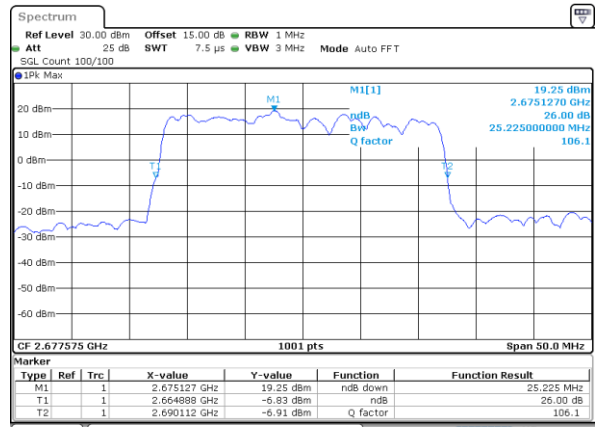

Middle Channel / 10MHz+15MHz

Date: 17_AUG.2020 00:04:39

Highest Channel / 5MHz+20MHz

Date: 16_AUG.2020 23:36:14

Highest Channel / 10MHz+15MHz

Date: 17_AUG.2020 00:06:45

LTE Band 41C

QPSK

Lowest Channel / 10MHz+20MHz

Date: 17_AUG.2020 00:46:16

Lowest Channel / 15MHz+10MHz

Date: 17_AUG.2020 00:13:14

Middle Channel / 10MHz+20MHz

Date: 17_AUG.2020 00:49:25

Middle Channel / 15MHz+10MHz

Date: 17_AUG.2020 00:13:24

Highest Channel / 10MHz+20MHz

Date: 17_AUG.2020 00:51:33

Highest Channel / 15MHz+10MHz

Date: 17_AUG.2020 00:13:30

LTE Band 41C

QPSK

Lowest Channel / 15MHz+15MHz

Date: 17_AUG.2020 01:11:15