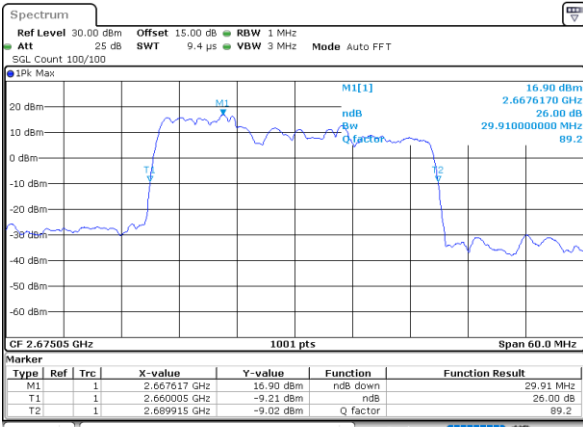

Highest Channel / 10MHz+15MHz

Date: 17.AUG.2020 00:07:48

LTE Band 41C

64QAM

Lowest Channel / 10MHz+20MHz

Date: 17_AUG.2020 00:45:13

Lowest Channel / 15MHz+10MHz

Date: 17_AUG.2020 00:13:11

Middle Channel / 10MHz+20MHz

Date: 17_AUG.2020 00:48:22

Middle Channel / 15MHz+10MHz

Date: 17_AUG.2020 00:13:21

Highest Channel / 10MHz+20MHz

Date: 17_AUG.2020 00:52:34

Highest Channel / 15MHz+10MHz

Date: 17_AUG.2020 00:13:33

LTE Band 41C

64QAM

Lowest Channel / 15MHz+15MHz

Date: 17_AUG.2020 01:10:12

Lowest Channel / 15MHz+20MHz

Date: 17_AUG.2020 01:24:01

Middle Channel / 15MHz+15MHz

Date: 17_AUG.2020 01:13:21