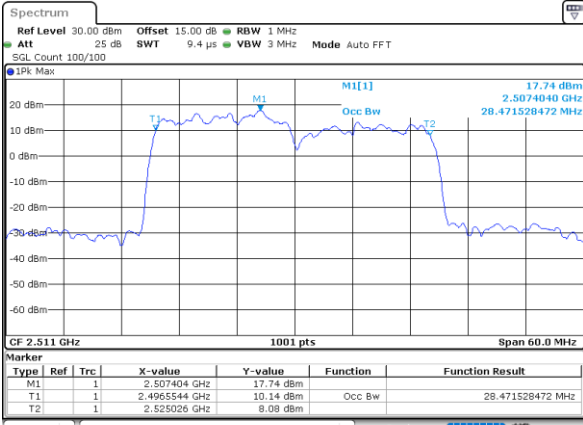

Highest Channel / 10MHz+20MHz

Date: 17_AUG.2020 00:51:00

Highest Channel / 15MHz+10MHz

Date: 17_AUG.2020 00:35:59

LTE Band 41C

QPSK

Lowest Channel / 15MHz+15MHz

Date: 17_AUG.2020 01:08:37