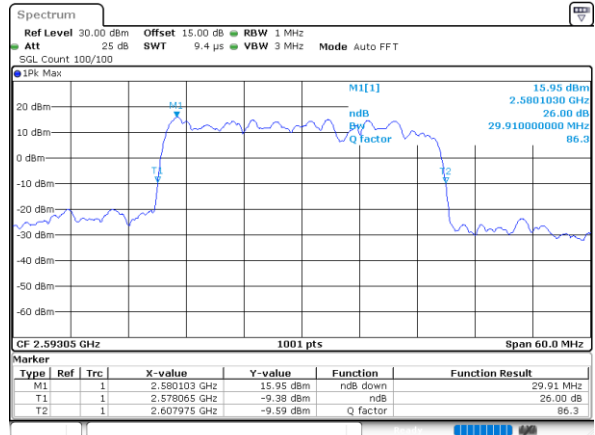

Lowest Channel / 20MHz+5MHz

Date: 16.AUG.2020 23:53:55

Lowest Channel / 20MHz+10MHz

Date: 17.AUG.2020 00:59:09

Middle Channel / 20MHz+5MHz

Date: 16.AUG.2020 23:54:53

Middle Channel / 20MHz+10MHz

Date: 17.AUG.2020 01:02:18

Highest Channel / 20MHz+5MHz

Date: 16.AUG.2020 23:57:54

Highest Channel / 20MHz+10MHz

Date: 17.AUG.2020 01:06:32

LTE Band 41C

64QAM

Lowest Channel / 20MHz+15MHz

Date: 17_AUG.2020 01:13:20