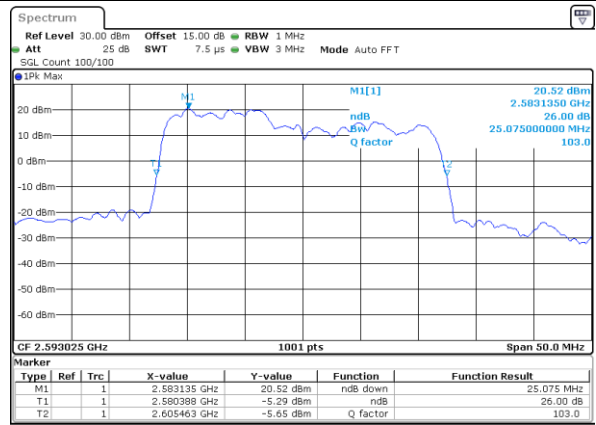

Highest Channel / 20MHz+15MHz

Date: 17_AUG.2020 01:14:11

Highest Channel / 20MHz+20MHz

Date: 17_AUG.2020 01:15:02

LTE Band 41C

64QAM

Lowest Channel / 5MHz+20MHz

Date: 16.AUG.2020 23:29:54

Lowest Channel / 10MHz+15MHz

Date: 17.AUG.2020 00:00:27

Middle Channel / 5MHz+20MHz

Date: 16.AUG.2020 23:33:04

Middle Channel / 10MHz+15MHz

Date: 17.AUG.2020 00:03:36

Highest Channel / 5MHz+20MHz

Date: 16.AUG.2020 23:37:17

Highest Channel / 10MHz+15MHz

Date: 17.AUG.2020 00:07:48

LTE Band 41C

64QAM

Lowest Channel / 10MHz+20MHz

Date: 17_AUG.2020 00:45:13

Lowest Channel / 15MHz+10MHz

Date: 17_AUG.2020 00:13:11