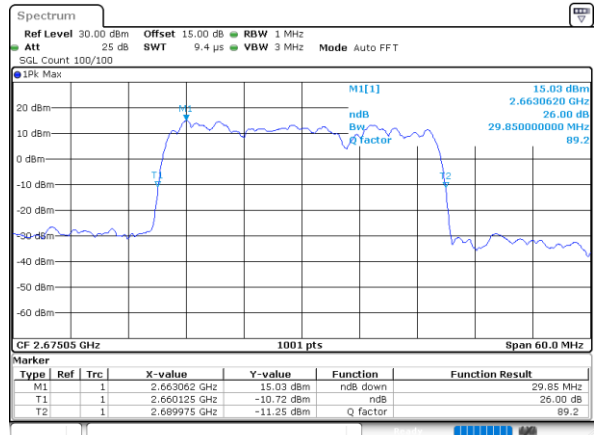

Lowest Channel / 20MHz+5MHz

Date: 16.AUG.2020 23:53:55

Lowest Channel / 20MHz+10MHz

Date: 17.AUG.2020 00:59:09

Middle Channel / 20MHz+5MHz

Date: 16.AUG.2020 23:54:53

Middle Channel / 20MHz+10MHz

Date: 17.AUG.2020 01:02:18

Highest Channel / 20MHz+5MHz

Date: 16.AUG.2020 23:57:54

Highest Channel / 20MHz+10MHz

Date: 17.AUG.2020 01:06:32

LTE Band 41C

64QAM

Lowest Channel / 20MHz+15MHz

Date: 17_AUG.2020 01:13:20