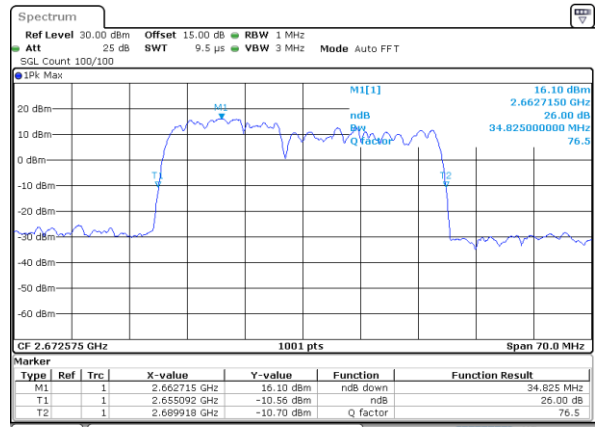

Highest Channel / 10MHz+20MHz

Date: 17_AUG.2020 00:51:33

Highest Channel / 15MHz+10MHz

Date: 17_AUG.2020 00:13:30

LTE Band 41C

QPSK

Lowest Channel / 15MHz+15MHz

Date: 17_AUG.2020 01:11:15

Lowest Channel / 15MHz+20MHz

Date: 17_AUG.2020 01:25:04

Middle Channel / 15MHz+15MHz

Date: 17_AUG.2020 01:14:25

Middle Channel / 15MHz+20MHz

Date: 17_AUG.2020 01:28:14

Highest Channel / 15MHz+15MHz

Date: 17_AUG.2020 01:16:31

Highest Channel / 15MHz+20MHz

Date: 17_AUG.2020 01:30:20

LTE Band 41C

QPSK

Lowest Channel / 20MHz+5MHz

Date: 16.AUG.2020 23:52:59

Lowest Channel / 20MHz+10MHz

Date: 17.AUG.2020 01:10:12