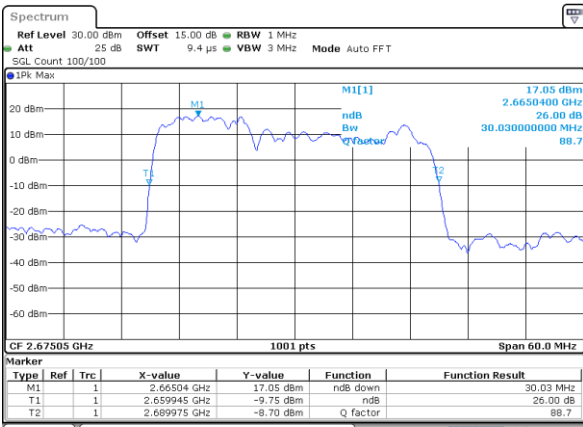

Middle Channel / 10MHz+15MHz

Date: 17_AUG.2020 00:04:39

Highest Channel / 5MHz+20MHz

Date: 16_AUG.2020 23:36:14

Highest Channel / 10MHz+15MHz

Date: 17_AUG.2020 00:06:45

LTE Band 41C

QPSK

Lowest Channel / 10MHz+20MHz

Date: 17_AUG.2020 00:46:16

Lowest Channel / 15MHz+10MHz

Date: 17_AUG.2020 00:13:14

Middle Channel / 10MHz+20MHz

Date: 17_AUG.2020 00:49:25

Middle Channel / 15MHz+10MHz

Date: 17_AUG.2020 00:13:24

Highest Channel / 10MHz+20MHz

Date: 17_AUG.2020 00:51:33

Highest Channel / 15MHz+10MHz

Date: 17_AUG.2020 00:13:30

LTE Band 41C

QPSK

Lowest Channel / 15MHz+15MHz

Date: 17_AUG.2020 01:11:15