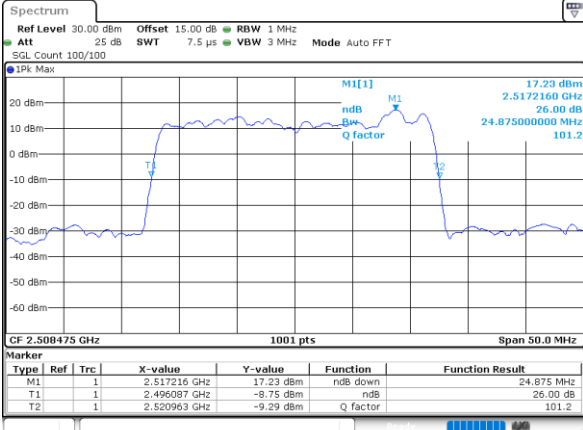

LTE Band 41C

16QAM

Lowest Channel / 20MHz+5MHz

Date: 16.AUG.2020 23:53:24