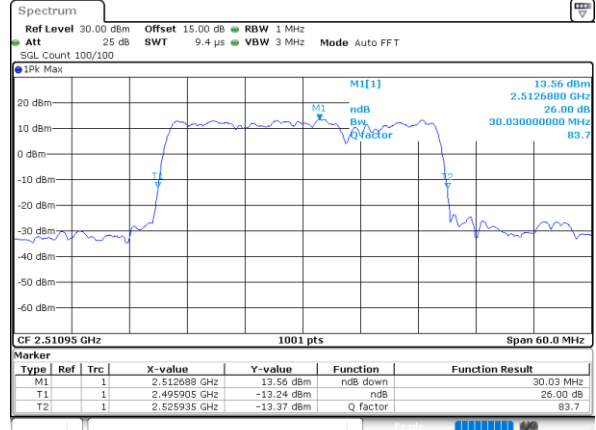

LTE Band 41C

16QAM

Lowest Channel / 20MHz+5MHz

Date: 16.AUG.2020 23:53:24

Lowest Channel / 20MHz+10MHz

Date: 17.AUG.2020 00:59:41

Middle Channel / 20MHz+5MHz

Date: 16.AUG.2020 23:55:34

Middle Channel / 20MHz+10MHz

Date: 17.AUG.2020 01:02:50

Highest Channel / 20MHz+5MHz

Date: 16.AUG.2020 23:57:28

Highest Channel / 20MHz+10MHz

Date: 17.AUG.2020 01:06:00

LTE Band 41C

16QAM