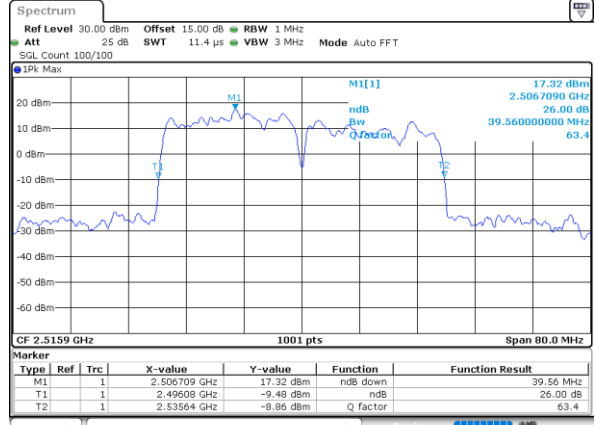

Lowest Channel / 20MHz+5MHz

Date: 16.AUG.2020 23:53:55

Lowest Channel / 20MHz+10MHz

Date: 17.AUG.2020 00:59:09

Middle Channel / 20MHz+5MHz

Date: 16.AUG.2020 23:54:53

Middle Channel / 20MHz+10MHz

Date: 17.AUG.2020 01:02:18

Highest Channel / 20MHz+5MHz

Date: 16.AUG.2020 23:57:54

Highest Channel / 20MHz+10MHz

Date: 17.AUG.2020 01:06:32

LTE Band 41C

64QAM

Lowest Channel / 20MHz+15MHz

Date: 17_AUG.2020 01:13:20

Lowest Channel / 20MHz+20MHz

Date: 17_AUG.2020 01:14:01

Middle Channel / 20MHz+15MHz

Date: 17_AUG.2020 01:37:29

Middle Channel / 20MHz+20MHz

Date: 17_AUG.2020 01:47:11

Highest Channel / 20MHz+15MHz

Date: 17_AUG.2020 01:41:43