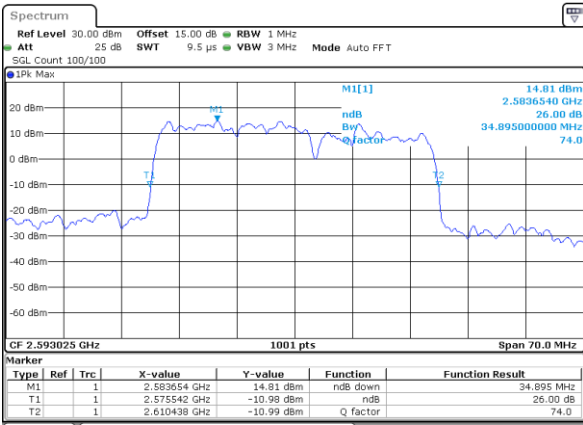

Lowest Channel / 20MHz+5MHz

Date: 16.AUG.2020 23:53:55

Lowest Channel / 20MHz+10MHz

Date: 17.AUG.2020 00:59:09

Middle Channel / 20MHz+5MHz

Date: 16.AUG.2020 23:54:53

Middle Channel / 20MHz+10MHz

Date: 17.AUG.2020 01:02:18

Highest Channel / 20MHz+5MHz

Date: 16.AUG.2020 23:57:54

Highest Channel / 20MHz+10MHz

Date: 17.AUG.2020 01:06:32

LTE Band 41C

64QAM

Lowest Channel / 20MHz+15MHz

Date: 17_AUG.2020 01:13:20

Lowest Channel / 20MHz+20MHz

Date: 17_AUG.2020 01:14:01

Middle Channel / 20MHz+15MHz

Date: 17_AUG.2020 01:37:29

Middle Channel / 20MHz+20MHz

Date: 17_AUG.2020 01:47:11

Highest Channel / 20MHz+15MHz

Date: 17_AUG.2020 01:41:43