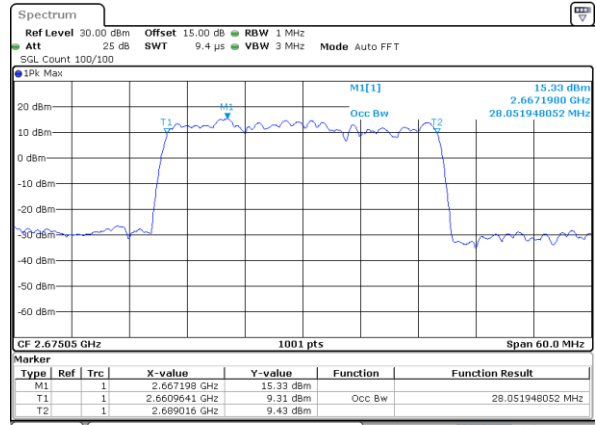

Highest Channel / 15MHz+20MHz

Date: 17_AUG.2020 01:29:49

LTE Band 41C

QPSK

Lowest Channel / 20MHz+5MHz

Date: 16.AUG.2020 23:52:52

Lowest Channel / 20MHz+10MHz

Date: 17.AUG.2020 00:57:34

Middle Channel / 20MHz+5MHz

Date: 16.AUG.2020 23:56:08

Middle Channel / 20MHz+10MHz

Date: 17.AUG.2020 01:00:44

Highest Channel / 20MHz+5MHz

Date: 16.AUG.2020 23:56:54

Highest Channel / 20MHz+10MHz

Date: 17.AUG.2020 01:04:57

LTE Band 41C

QPSK

Lowest Channel / 20MHz+15MHz

Date: 17_AUG.2020 01:32:46

Lowest Channel / 20MHz+20MHz

Date: 17_AUG.2020 01:42:27

Middle Channel / 20MHz+15MHz

Date: 17_AUG.2020 01:35:55