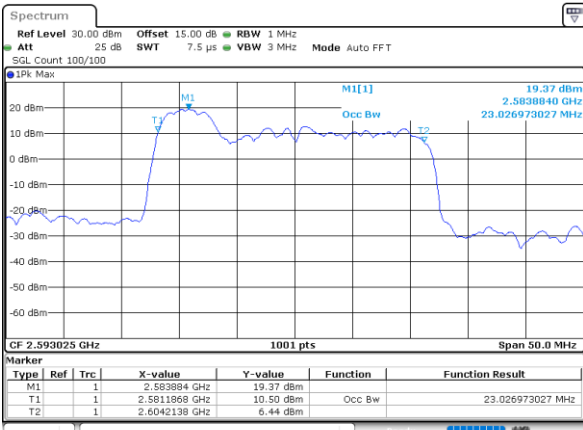

LTE Band 41C

QPSK

Lowest Channel / 5MHz+20MHz

Date: 16_AUG.2020 23:28:20

Lowest Channel / 10MHz+15MHz

Date: 16_AUG.2020 23:58:52

Middle Channel / 5MHz+20MHz

Date: 16_AUG.2020 23:31:29

Middle Channel / 10MHz+15MHz

Date: 17_AUG.2020 00:02:01

Highest Channel / 5MHz+20MHz

Date: 16_AUG.2020 23:35:42

Highest Channel / 10MHz+15MHz

Date: 17_AUG.2020 00:06:13

LTE Band 41C

QPSK