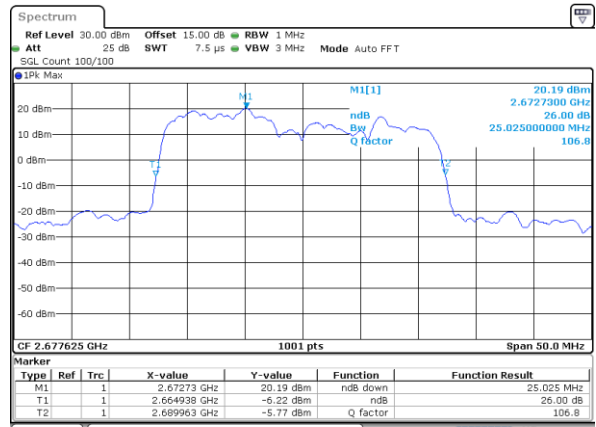

Middle Channel / 20MHz+20MHz

Date: 17_AUG.2020 01:48:14

Highest Channel / 20MHz+15MHz

Date: 17_AUG.2020 01:40:40

Highest Channel / 20MHz+20MHz

Date: 17_AUG.2020 01:50:20

LTE Band 41C

16QAM

Lowest Channel / 5MHz+20MHz

Date: 16_AUG.2020 23:30:26

Lowest Channel / 10MHz+15MHz

Date: 17_AUG.2020 00:00:58

Middle Channel / 5MHz+20MHz

Date: 16_AUG.2020 23:33:36

Middle Channel / 10MHz+15MHz

Date: 17_AUG.2020 00:04:07

Highest Channel / 5MHz+20MHz

Date: 16_AUG.2020 23:36:46

Highest Channel / 10MHz+15MHz

Date: 17_AUG.2020 00:07:17

LTE Band 41C

16QAM

Lowest Channel / 10MHz+20MHz

Date: 17_AUG.2020 00:45:45