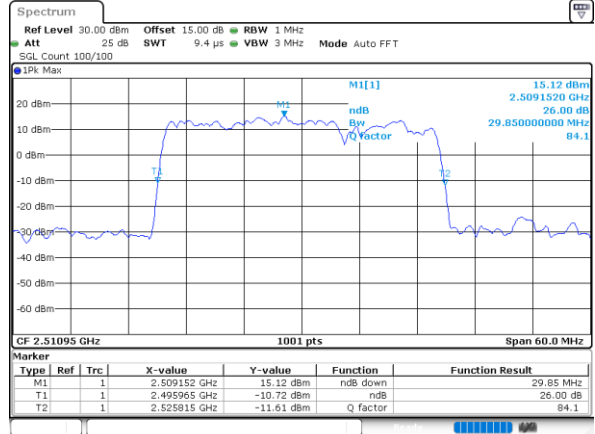

Middle Channel / 15MHz+20MHz

Date: 17_AUG.2020 01:27:11

Highest Channel / 15MHz+15MHz

Date: 17_AUG.2020 01:17:35

Highest Channel / 15MHz+20MHz

Date: 17_AUG.2020 01:31:23

LTE Band 41C

64QAM

Lowest Channel / 20MHz+5MHz

Date: 16.AUG.2020 23:53:55

Lowest Channel / 20MHz+10MHz

Date: 17.AUG.2020 00:59:09

Middle Channel / 20MHz+5MHz

Date: 16.AUG.2020 23:54:53

Middle Channel / 20MHz+10MHz

Date: 17.AUG.2020 01:02:18

Highest Channel / 20MHz+5MHz

Date: 16.AUG.2020 23:57:54

Highest Channel / 20MHz+10MHz

Date: 17.AUG.2020 01:06:32

LTE Band 41C

64QAM

Lowest Channel / 20MHz+15MHz

Date: 17_AUG.2020 01:13:20