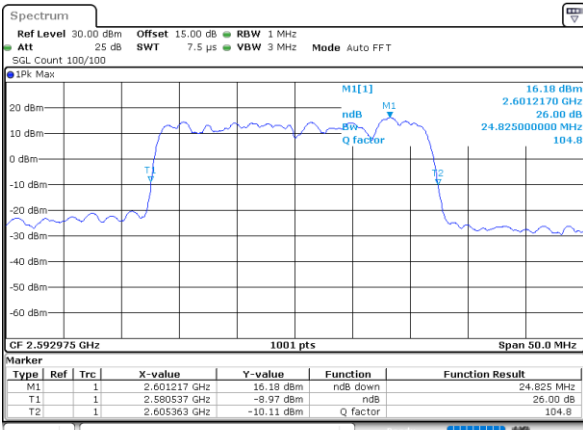

LTE Band 41C

16QAM

Lowest Channel / 20MHz+5MHz

Date: 16.AUG.2020 23:53:24

Lowest Channel / 20MHz+10MHz

Date: 17.AUG.2020 00:59:41

Middle Channel / 20MHz+5MHz

Date: 16.AUG.2020 23:55:34

Middle Channel / 20MHz+10MHz

Date: 17.AUG.2020 01:02:50

Highest Channel / 20MHz+5MHz

Date: 16.AUG.2020 23:57:28

Highest Channel / 20MHz+10MHz

Date: 17.AUG.2020 01:06:00

LTE Band 41C

16QAM