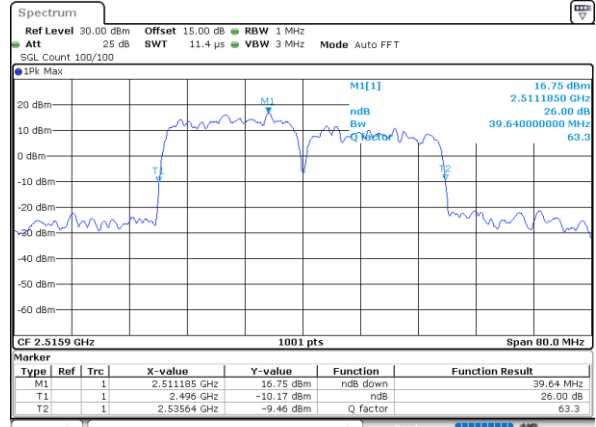

Middle Channel / 20MHz+10MHz

Date: 17.AUG.2020 01:02:50

Highest Channel / 20MHz+5MHz

Date: 16.AUG.2020 23:57:28

Highest Channel / 20MHz+10MHz

Date: 17.AUG.2020 01:06:00

LTE Band 41C

16QAM

Lowest Channel / 20MHz+15MHz

Date: 17_AUG.2020 01:13:52

Lowest Channel / 20MHz+20MHz

Date: 17_AUG.2020 01:14:33

Middle Channel / 20MHz+15MHz

Date: 17_AUG.2020 01:13:01

Middle Channel / 20MHz+20MHz

Date: 17_AUG.2020 01:14:42