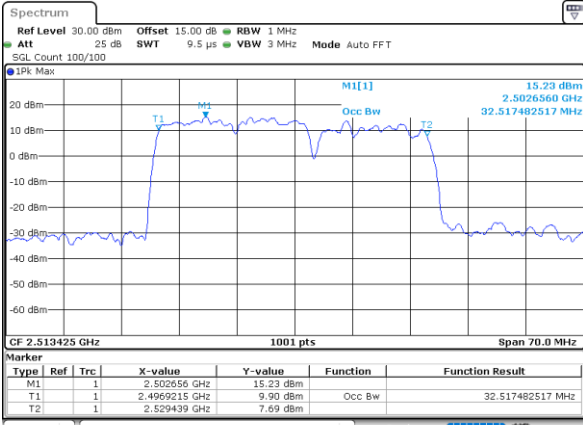

Highest Channel / 15MHz+20MHz

Date: 17_AUG.2020 01:29:49

LTE Band 41C

QPSK

Lowest Channel / 20MHz+5MHz

Date: 16.AUG.2020 23:52:52

Lowest Channel / 20MHz+10MHz

Date: 17.AUG.2020 00:57:34

Middle Channel / 20MHz+5MHz

Date: 16.AUG.2020 23:56:08

Middle Channel / 20MHz+10MHz

Date: 17.AUG.2020 01:00:44

Highest Channel / 20MHz+5MHz

Date: 16.AUG.2020 23:56:54

Highest Channel / 20MHz+10MHz

Date: 17.AUG.2020 01:04:57

LTE Band 41C

QPSK

Lowest Channel / 20MHz+15MHz

Date: 17_AUG.2020 01:32:46

Lowest Channel / 20MHz+20MHz

Date: 17_AUG.2020 01:42:27

Middle Channel / 20MHz+15MHz

Date: 17_AUG.2020 01:35:55