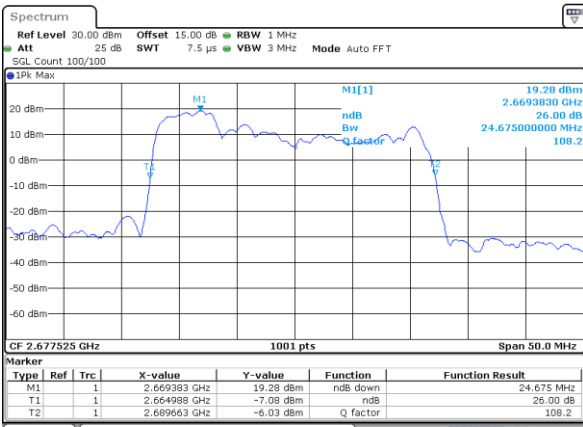

Middle Channel / 20MHz+20MHz

Date: 17_AUG.2020 01:48:14

Highest Channel / 20MHz+15MHz

Date: 17_AUG.2020 01:40:40

Highest Channel / 20MHz+20MHz

Date: 17_AUG.2020 01:50:20

LTE Band 41C

16QAM

Lowest Channel / 5MHz+20MHz

Date: 16_AUG.2020 23:30:26

Lowest Channel / 10MHz+15MHz

Date: 17_AUG.2020 00:00:58

Middle Channel / 5MHz+20MHz

Date: 16_AUG.2020 23:33:36

Middle Channel / 10MHz+15MHz

Date: 17_AUG.2020 00:04:07

Highest Channel / 5MHz+20MHz

Date: 16_AUG.2020 23:36:46

Highest Channel / 10MHz+15MHz

Date: 17_AUG.2020 00:07:17

LTE Band 41C

16QAM

Lowest Channel / 10MHz+20MHz

Date: 17_AUG.2020 00:45:45