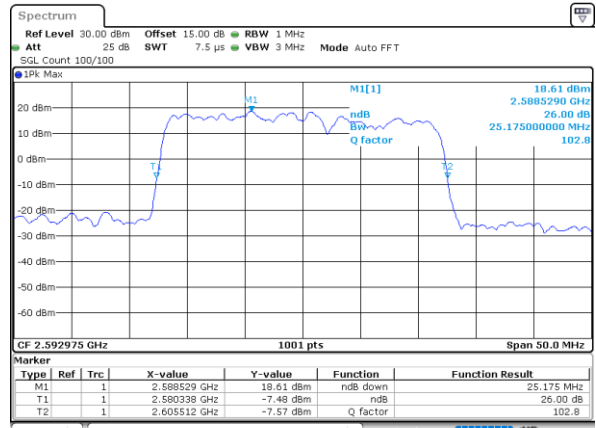

Middle Channel / 10MHz+15MHz

Date: 17_AUG.2020 00:04:39

Highest Channel / 5MHz+20MHz

Date: 16_AUG.2020 23:36:14

Highest Channel / 10MHz+15MHz

Date: 17_AUG.2020 00:06:45

LTE Band 41C

QPSK

Lowest Channel / 10MHz+20MHz

Date: 17_AUG.2020 00:46:16

Lowest Channel / 15MHz+10MHz

Date: 17_AUG.2020 00:13:14

Middle Channel / 10MHz+20MHz

Date: 17_AUG.2020 00:49:25

Middle Channel / 15MHz+10MHz

Date: 17_AUG.2020 00:13:24

Highest Channel / 10MHz+20MHz

Date: 17_AUG.2020 00:51:33

Highest Channel / 15MHz+10MHz

Date: 17_AUG.2020 00:13:30

LTE Band 41C

QPSK

Lowest Channel / 15MHz+15MHz

Date: 17_AUG.2020 01:11:15