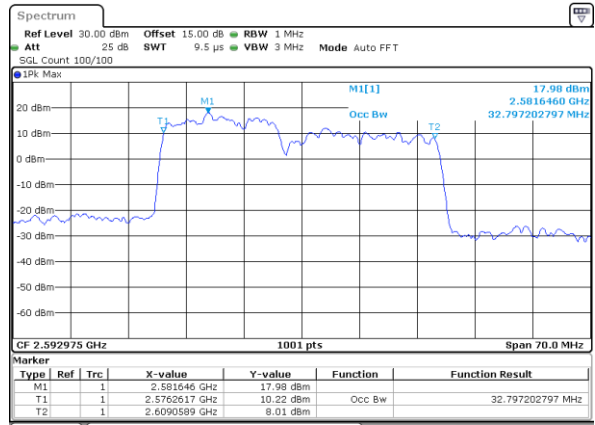

Highest Channel / 10MHz+20MHz

Date: 17_AUG.2020 00:51:00

Highest Channel / 15MHz+10MHz

Date: 17_AUG.2020 00:35:59

LTE Band 41C

QPSK

Lowest Channel / 15MHz+15MHz

Date: 17_AUG.2020 01:08:37

Lowest Channel / 15MHz+20MHz

Date: 17_AUG.2020 01:22:27

Middle Channel / 15MHz+15MHz

Date: 17_AUG.2020 01:11:47

Middle Channel / 15MHz+20MHz

Date: 17_AUG.2020 01:25:36

Highest Channel / 15MHz+15MHz

Date: 17_AUG.2020 01:16:00

Highest Channel / 15MHz+20MHz

Date: 17_AUG.2020 01:29:49

LTE Band 41C

QPSK

Lowest Channel / 20MHz+5MHz

Date: 16.AUG.2020 23:52:52

Lowest Channel / 20MHz+10MHz

Date: 17.AUG.2020 00:57:34