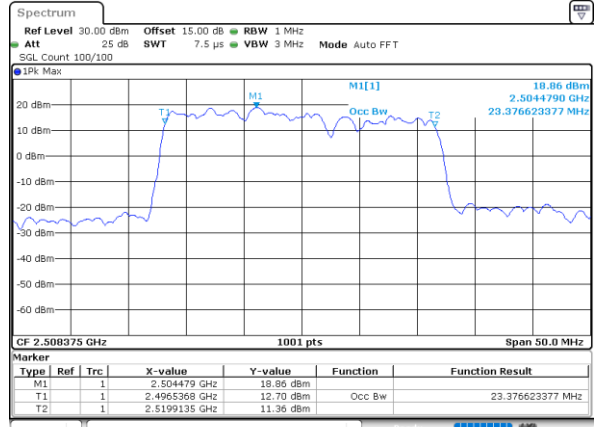

LTE Band 41C

QPSK

Lowest Channel / 5MHz+20MHz

Date: 16_AUG.2020 23:28:20

Lowest Channel / 10MHz+15MHz

Date: 16_AUG.2020 23:58:52

Middle Channel / 5MHz+20MHz

Date: 16_AUG.2020 23:31:29

Middle Channel / 10MHz+15MHz

Date: 17_AUG.2020 00:02:01

Highest Channel / 5MHz+20MHz

Date: 16_AUG.2020 23:35:42

Highest Channel / 10MHz+15MHz

Date: 17_AUG.2020 00:06:13

LTE Band 41C

QPSK

Lowest Channel / 10MHz+20MHz

Date: 17_AUG.2020 00:43:38

Lowest Channel / 15MHz+10MHz

Date: 17_AUG.2020 00:28:36

Middle Channel / 10MHz+20MHz

Date: 17_AUG.2020 00:46:47

Middle Channel / 15MHz+10MHz

Date: 17_AUG.2020 00:31:46