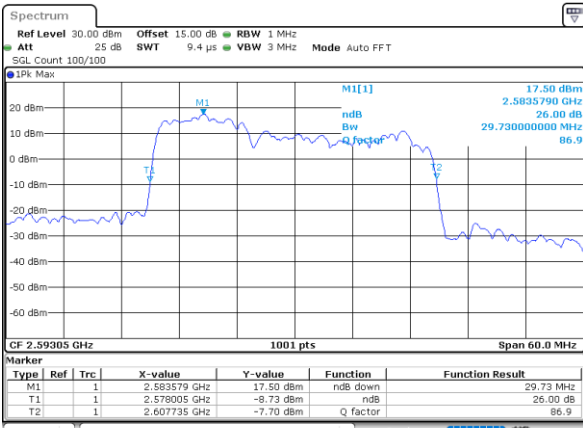

Highest Channel / 10MHz+15MHz

Date: 17.AUG.2020 00:07:48

LTE Band 41C

64QAM

Lowest Channel / 10MHz+20MHz

Date: 17_AUG.2020 00:45:13

Lowest Channel / 15MHz+10MHz

Date: 17_AUG.2020 00:13:11

Middle Channel / 10MHz+20MHz

Date: 17_AUG.2020 00:48:22

Middle Channel / 15MHz+10MHz

Date: 17_AUG.2020 00:13:21

Highest Channel / 10MHz+20MHz

Date: 17_AUG.2020 00:52:34

Highest Channel / 15MHz+10MHz

Date: 17_AUG.2020 00:13:33