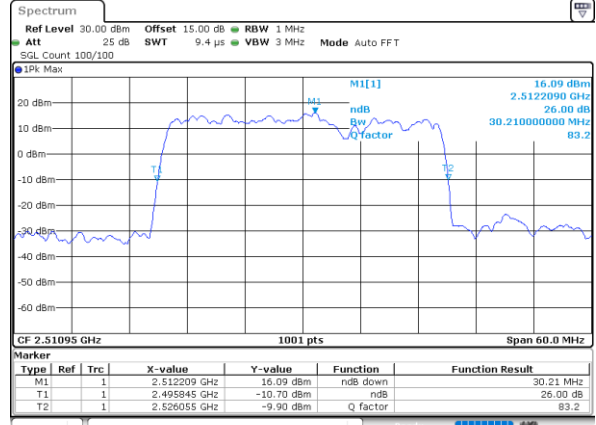

Lowest Channel / 15MHz+20MHz

Date: 17_AUG.2020 01:25:04

Middle Channel / 15MHz+15MHz

Date: 17_AUG.2020 01:14:25

Middle Channel / 15MHz+20MHz

Date: 17_AUG.2020 01:28:14

Highest Channel / 15MHz+15MHz

Date: 17_AUG.2020 01:16:31

Highest Channel / 15MHz+20MHz

Date: 17_AUG.2020 01:30:20

LTE Band 41C

QPSK

Lowest Channel / 20MHz+5MHz

Date: 16.AUG.2020 23:52:59

Lowest Channel / 20MHz+10MHz

Date: 17.AUG.2020 01:10:12

Middle Channel / 20MHz+5MHz

Date: 16.AUG.2020 23:56:14

Middle Channel / 20MHz+10MHz

Date: 17.AUG.2020 01:10:22

Highest Channel / 20MHz+5MHz

Date: 16.AUG.2020 23:57:00

Highest Channel / 20MHz+10MHz

Date: 17.AUG.2020 01:10:28

LTE Band 41C

QPSK

Lowest Channel / 20MHz+15MHz

Date: 17_AUG.2020 01:35:23

Lowest Channel / 20MHz+20MHz

Date: 17_AUG.2020 01:45:05

Middle Channel / 20MHz+15MHz

Date: 17_AUG.2020 01:38:33