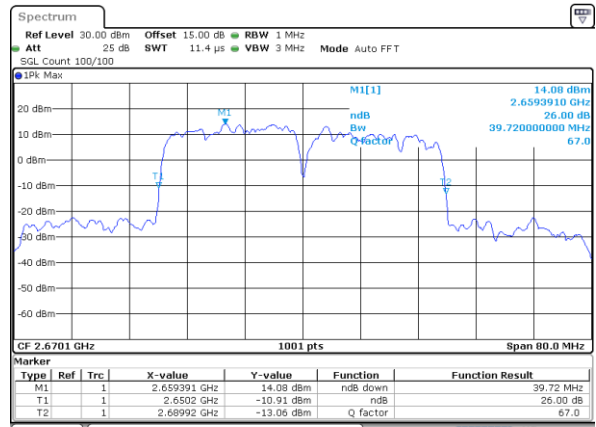

Middle Channel / 20MHz+10MHz

Date: 17.AUG.2020 01:02:50

Highest Channel / 20MHz+5MHz

Date: 16.AUG.2020 23:57:28

Highest Channel / 20MHz+10MHz

Date: 17.AUG.2020 01:06:00

LTE Band 41C

16QAM

Lowest Channel / 20MHz+15MHz

Date: 17_AUG.2020 01:13:52

Lowest Channel / 20MHz+20MHz

Date: 17_AUG.2020 01:14:33

Middle Channel / 20MHz+15MHz

Date: 17_AUG.2020 01:13:01

Middle Channel / 20MHz+20MHz

Date: 17_AUG.2020 01:14:42

Highest Channel / 20MHz+15MHz

Date: 17_AUG.2020 01:14:11

Highest Channel / 20MHz+20MHz

Date: 17_AUG.2020 01:15:02

LTE Band 41C

64QAM

Lowest Channel / 5MHz+20MHz

Date: 16.AUG.2020 23:29:54