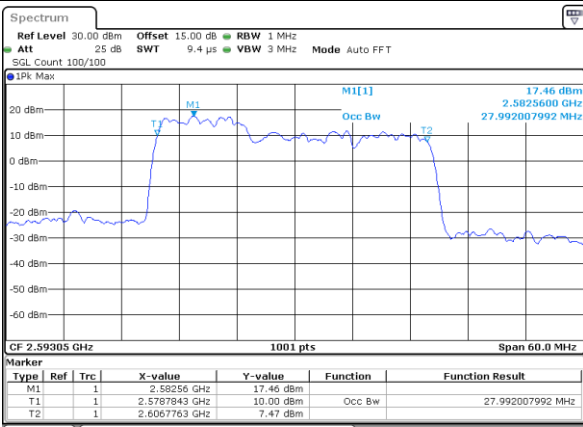

Middle Channel / 10MHz+15MHz

Date: 17_AUG.2020 00:02:01

Highest Channel / 5MHz+20MHz

Date: 16_AUG.2020 23:35:42

Highest Channel / 10MHz+15MHz

Date: 17_AUG.2020 00:06:13

LTE Band 41C

QPSK

Lowest Channel / 10MHz+20MHz

Date: 17_AUG.2020 00:43:38

Lowest Channel / 15MHz+10MHz

Date: 17_AUG.2020 00:28:36

Middle Channel / 10MHz+20MHz

Date: 17_AUG.2020 00:46:47

Middle Channel / 15MHz+10MHz

Date: 17_AUG.2020 00:31:46

Highest Channel / 10MHz+20MHz

Date: 17_AUG.2020 00:51:00

Highest Channel / 15MHz+10MHz

Date: 17_AUG.2020 00:35:59

LTE Band 41C

QPSK

Lowest Channel / 15MHz+15MHz

Date: 17_AUG.2020 01:08:37