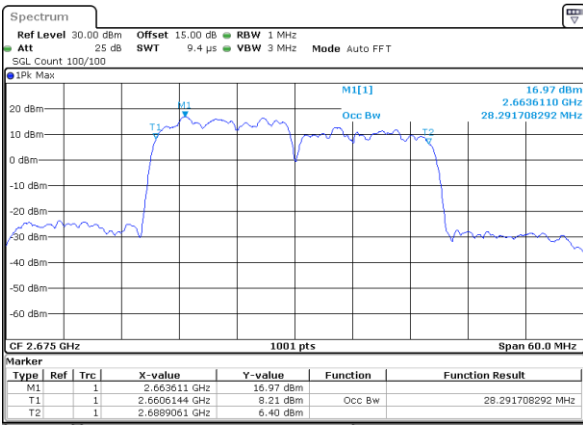

Highest Channel / 10MHz+20MHz

Date: 17_AUG.2020 00:51:00

Highest Channel / 15MHz+10MHz

Date: 17_AUG.2020 00:35:59

LTE Band 41C

QPSK

Lowest Channel / 15MHz+15MHz

Date: 17_AUG.2020 01:08:37

Lowest Channel / 15MHz+20MHz

Date: 17_AUG.2020 01:22:27

Middle Channel / 15MHz+15MHz

Date: 17_AUG.2020 01:11:47

Middle Channel / 15MHz+20MHz

Date: 17_AUG.2020 01:25:36

Highest Channel / 15MHz+15MHz

Date: 17_AUG.2020 01:16:00

Highest Channel / 15MHz+20MHz

Date: 17_AUG.2020 01:29:49

LTE Band 41C

QPSK

Lowest Channel / 20MHz+5MHz

Date: 16.AUG.2020 23:52:52

Lowest Channel / 20MHz+10MHz

Date: 17.AUG.2020 00:57:34