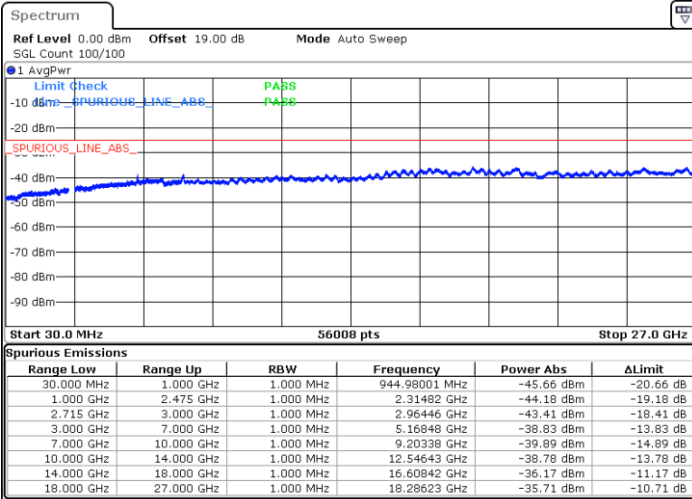

LTE Band 41 / 20MHz

Lowest Channel / 64QAM

Middle Channel / 64QAM

Date: 16.AUG.2020 05:02:56

Date: 16.AUG.2020 05:03:54

Highest Channel / 64QAM

Date: 16.AUG.2020 05:03:54

Frequency Stability

Test Conditions		LTE Band 41 (QPSK) / Middle Channel	Limit
Temperature (°C)	Voltage (Volt)	BW 10MHz	Note 2.
		Deviation (ppm)	Result
50	Normal Voltage	0.0008	PASS
40	Normal Voltage	0.0003	
30	Normal Voltage	0.0001	
20(Ref.)	Normal Voltage	0.0000	
10	Normal Voltage	0.0000	
0	Normal Voltage	0.0003	
-10	Normal Voltage	0.0000	
-20	Normal Voltage	0.0003	
-30	Normal Voltage	0.0002	
20	Maximum Voltage	0.0005	
20	Normal Voltage	0.0000	
20	Battery End Point	0.0004	

Note:

1. Normal Voltage =3.8 V. ; Battery End Point (BEP) =3.6 V. ; Maximum Voltage =4.4 V.
2. Note: The frequency fundamental emissions stay within the authorized frequency block.

LTE Band 41C

26dB Bandwidth