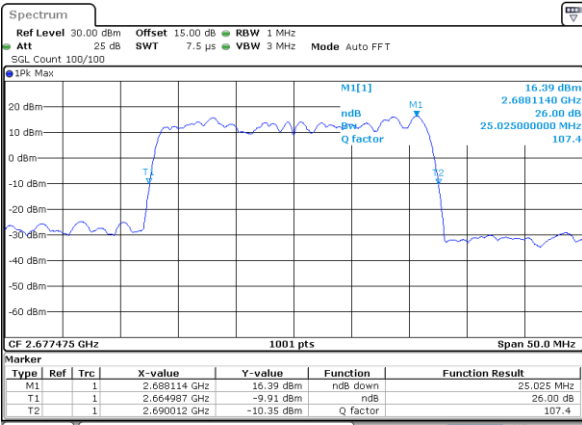

Highest Channel / 15MHz+20MHz

Date: 17_AUG.2020 01:30:20

LTE Band 41C

QPSK

Lowest Channel / 20MHz+5MHz

Date: 16.AUG.2020 23:52:59

Lowest Channel / 20MHz+10MHz

Date: 17.AUG.2020 01:10:12

Middle Channel / 20MHz+5MHz

Date: 16.AUG.2020 23:56:14

Middle Channel / 20MHz+10MHz

Date: 17.AUG.2020 01:10:22

Highest Channel / 20MHz+5MHz

Date: 16.AUG.2020 23:57:00

Highest Channel / 20MHz+10MHz

Date: 17.AUG.2020 01:10:28

LTE Band 41C

QPSK

Lowest Channel / 20MHz+15MHz

Date: 17_AUG.2020 01:35:23

Lowest Channel / 20MHz+20MHz

Date: 17_AUG.2020 01:45:05

Middle Channel / 20MHz+15MHz

Date: 17_AUG.2020 01:38:33