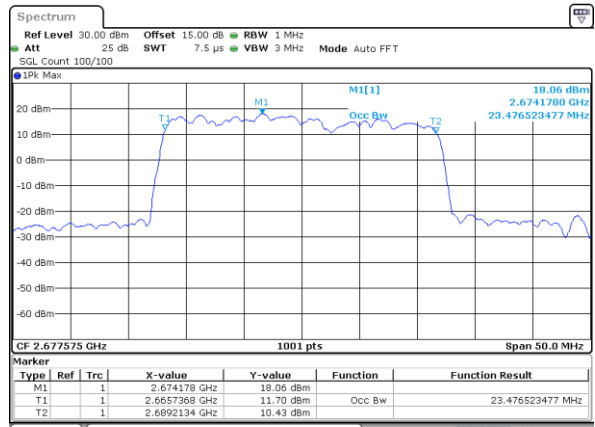

Middle Channel / 10MHz+15MHz

Date: 17_AUG.2020 00:02:01

Highest Channel / 5MHz+20MHz

Date: 16_AUG.2020 23:35:42

Highest Channel / 10MHz+15MHz

Date: 17_AUG.2020 00:06:13

LTE Band 41C

QPSK

Lowest Channel / 10MHz+20MHz

Date: 17_AUG.2020 00:43:38

Lowest Channel / 15MHz+10MHz

Date: 17_AUG.2020 00:28:36

Middle Channel / 10MHz+20MHz

Date: 17_AUG.2020 00:46:47

Middle Channel / 15MHz+10MHz

Date: 17_AUG.2020 00:31:46

Highest Channel / 10MHz+20MHz

Date: 17_AUG.2020 00:51:00

Highest Channel / 15MHz+10MHz

Date: 17_AUG.2020 00:35:59

LTE Band 41C

QPSK

Lowest Channel / 15MHz+15MHz

Date: 17_AUG.2020 01:08:37