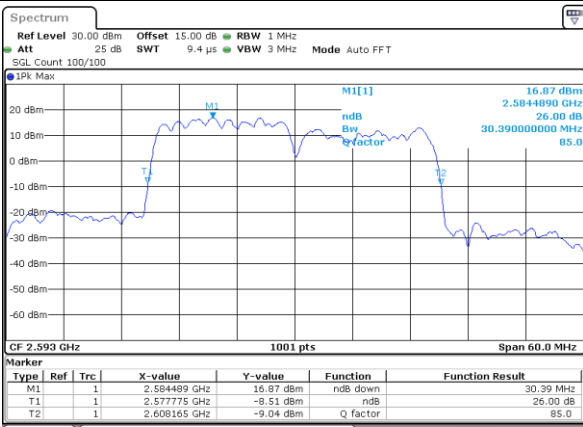

Middle Channel / 15MHz+15MHz

Date: 17_AUG.2020 01:14:25