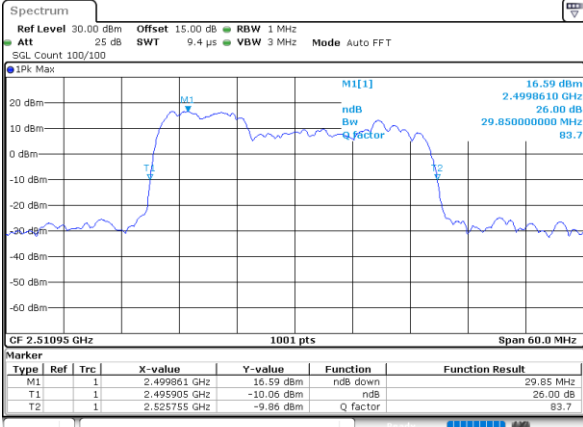

Highest Channel / 10MHz+15MHz

Date: 17.AUG.2020 00:07:48

LTE Band 41C

64QAM

Lowest Channel / 10MHz+20MHz

Date: 17_AUG.2020 00:45:13

Lowest Channel / 15MHz+10MHz

Date: 17_AUG.2020 00:13:11