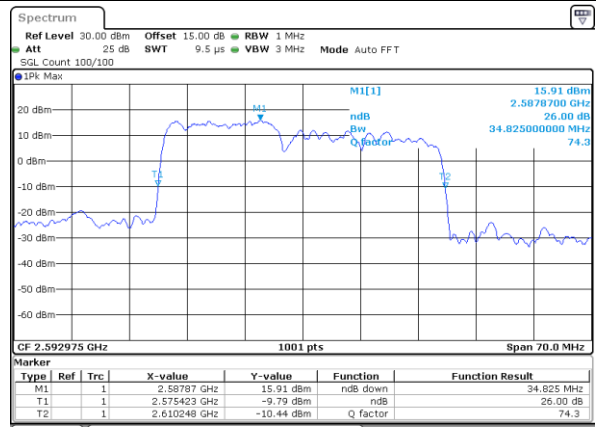

Highest Channel / 10MHz+20MHz

Date: 17_AUG.2020 00:51:33

Highest Channel / 15MHz+10MHz

Date: 17_AUG.2020 00:13:30

LTE Band 41C

QPSK

Lowest Channel / 15MHz+15MHz

Date: 17_AUG.2020 01:11:15

Lowest Channel / 15MHz+20MHz

Date: 17_AUG.2020 01:25:04

Middle Channel / 15MHz+15MHz

Date: 17_AUG.2020 01:14:25

Middle Channel / 15MHz+20MHz

Date: 17_AUG.2020 01:28:14

Highest Channel / 15MHz+15MHz

Date: 17_AUG.2020 01:16:31

Highest Channel / 15MHz+20MHz

Date: 17_AUG.2020 01:30:20

LTE Band 41C

QPSK

Lowest Channel / 20MHz+5MHz

Date: 16.AUG.2020 23:52:59

Lowest Channel / 20MHz+10MHz

Date: 17.AUG.2020 01:10:12