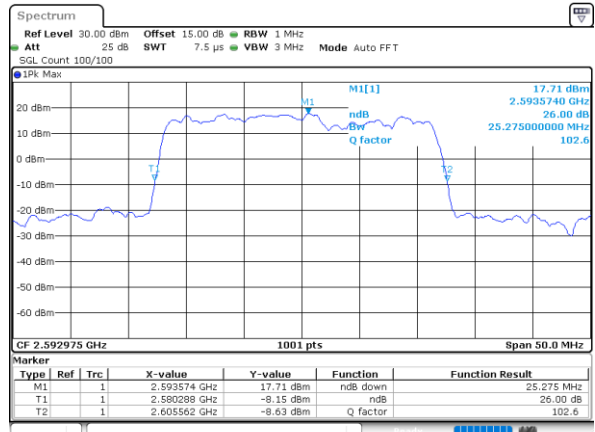

Highest Channel / 5MHz+20MHz

Date: 16_AUG.2020 23:36:46

Highest Channel / 10MHz+15MHz

Date: 17_AUG.2020 00:07:17

LTE Band 41C

16QAM

Lowest Channel / 10MHz+20MHz

Date: 17_AUG.2020 00:45:45

Lowest Channel / 15MHz+10MHz

Date: 17_AUG.2020 00:13:43

Middle Channel / 10MHz+20MHz

Date: 17_AUG.2020 00:48:53

Middle Channel / 15MHz+10MHz

Date: 17_AUG.2020 00:13:52

Highest Channel / 10MHz+20MHz

Date: 17_AUG.2020 00:15:02

Highest Channel / 15MHz+10MHz

Date: 17_AUG.2020 00:13:02

LTE Band 41C

16QAM

Lowest Channel / 15MHz+15MHz

Date: 17_AUG.2020 01:10:43

Lowest Channel / 15MHz+20MHz

Date: 17_AUG.2020 01:24:33