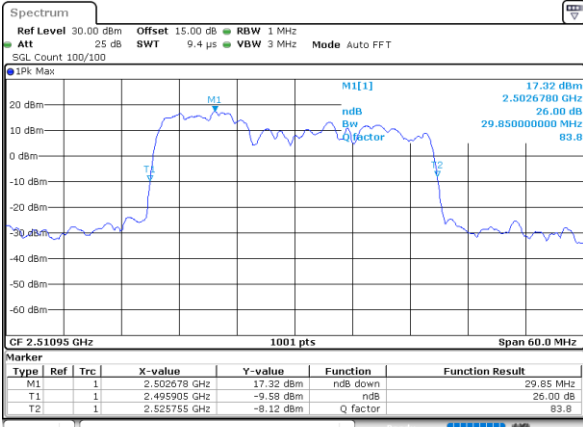

Highest Channel / 5MHz+20MHz

Date: 16_AUG.2020 23:36:46

Highest Channel / 10MHz+15MHz

Date: 17_AUG.2020 00:07:17

LTE Band 41C

16QAM

Lowest Channel / 10MHz+20MHz

Date: 17_AUG.2020 00:45:45

Lowest Channel / 15MHz+10MHz

Date: 17_AUG.2020 00:13:43

Middle Channel / 10MHz+20MHz

Date: 17_AUG.2020 00:48:53

Middle Channel / 15MHz+10MHz

Date: 17_AUG.2020 00:13:52

Highest Channel / 10MHz+20MHz

Date: 17_AUG.2020 00:15:02