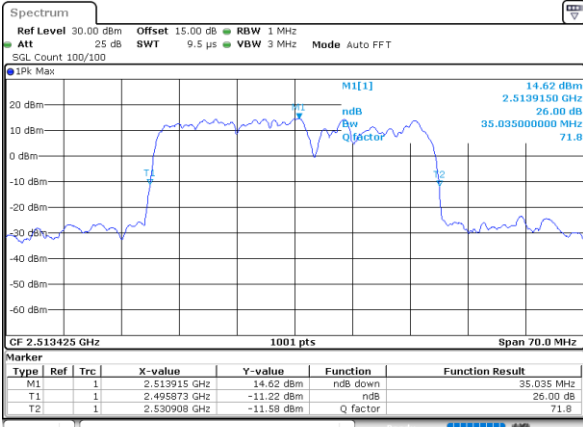

Middle Channel / 20MHz+10MHz

Date: 17.AUG.2020 01:02:50

Highest Channel / 20MHz+5MHz

Date: 16.AUG.2020 23:57:28

Highest Channel / 20MHz+10MHz

Date: 17.AUG.2020 01:06:00

LTE Band 41C

16QAM

Lowest Channel / 20MHz+15MHz

Date: 17_AUG.2020 01:13:52

Lowest Channel / 20MHz+20MHz

Date: 17_AUG.2020 01:14:33

Middle Channel / 20MHz+15MHz

Date: 17_AUG.2020 01:13:01

Middle Channel / 20MHz+20MHz

Date: 17_AUG.2020 01:14:42