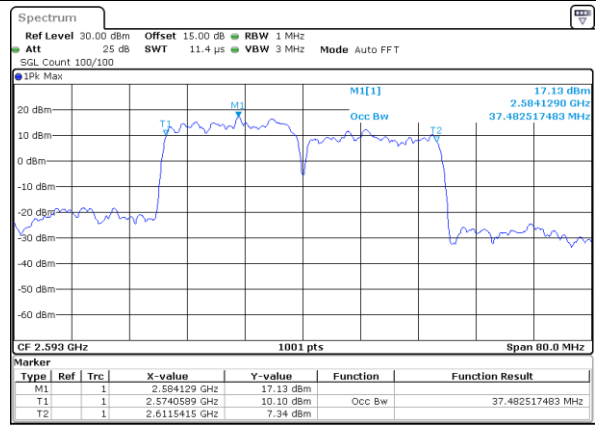

LTE Band 41C

QPSK

Lowest Channel / 20MHz+15MHz

Date: 17_AUG.2020 01:32:46

Lowest Channel / 20MHz+20MHz

Date: 17_AUG.2020 01:42:27

Middle Channel / 20MHz+15MHz

Date: 17_AUG.2020 01:35:55

Middle Channel / 20MHz+20MHz

Date: 17_AUG.2020 01:45:36

Highest Channel / 20MHz+15MHz

Date: 17_AUG.2020 01:40:08

Highest Channel / 20MHz+20MHz

Date: 17_AUG.2020 01:49:49

LTE Band 41C

16QAM