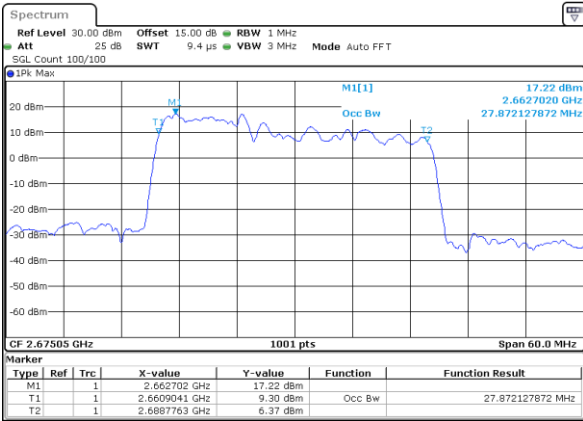

Highest Channel / 5MHz+20MHz

Date: 16_AUG.2020 23:35:10

Highest Channel / 10MHz+15MHz

Date: 17_AUG.2020 00:05:42

LTE Band 41C

16QAM

Lowest Channel / 10MHz+20MHz

Date: 17_AUG.2020 00:44:10

Lowest Channel / 15MHz+10MHz

Date: 17_AUG.2020 00:12:08

Middle Channel / 10MHz+20MHz

Date: 17_AUG.2020 00:47:19

Middle Channel / 15MHz+10MHz

Date: 17_AUG.2020 00:13:18

Highest Channel / 10MHz+20MHz

Date: 17_AUG.2020 00:50:28

Highest Channel / 15MHz+10MHz

Date: 17_AUG.2020 00:13:27