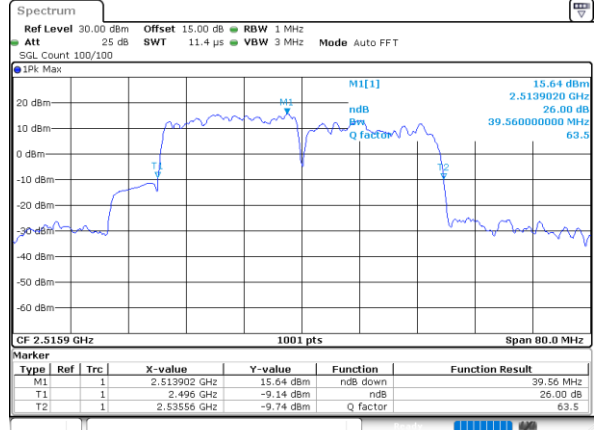

LTE Band 41C

QPSK

Lowest Channel / 20MHz+15MHz

Date: 17_AUG.2020 01:35:23

Lowest Channel / 20MHz+20MHz

Date: 17_AUG.2020 01:45:05

Middle Channel / 20MHz+15MHz

Date: 17_AUG.2020 01:38:33

Middle Channel / 20MHz+20MHz

Date: 17_AUG.2020 01:48:14

Highest Channel / 20MHz+15MHz

Date: 17_AUG.2020 01:40:40

Highest Channel / 20MHz+20MHz

Date: 17_AUG.2020 01:50:20

LTE Band 41C

16QAM