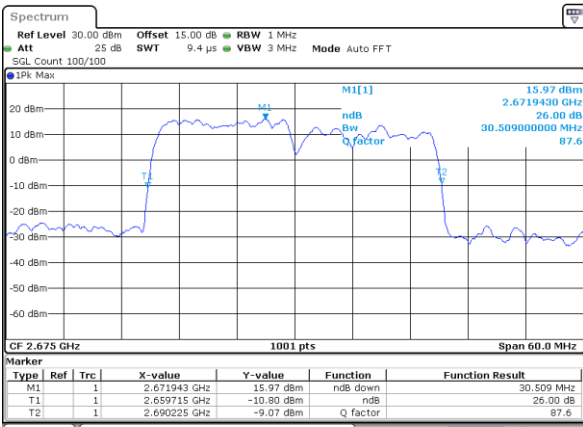

Highest Channel / 10MHz+20MHz

Date: 17_AUG.2020 00:51:33

Highest Channel / 15MHz+10MHz

Date: 17_AUG.2020 00:13:30

LTE Band 41C

QPSK

Lowest Channel / 15MHz+15MHz

Date: 17_AUG.2020 01:11:15

Lowest Channel / 15MHz+20MHz

Date: 17_AUG.2020 01:25:04

Middle Channel / 15MHz+15MHz

Date: 17_AUG.2020 01:14:25

Middle Channel / 15MHz+20MHz

Date: 17_AUG.2020 01:28:14

Highest Channel / 15MHz+15MHz

Date: 17_AUG.2020 01:16:31

Highest Channel / 15MHz+20MHz

Date: 17_AUG.2020 01:30:20

LTE Band 41C

QPSK

Lowest Channel / 20MHz+5MHz

Date: 16.AUG.2020 23:52:59

Lowest Channel / 20MHz+10MHz

Date: 17.AUG.2020 01:10:12