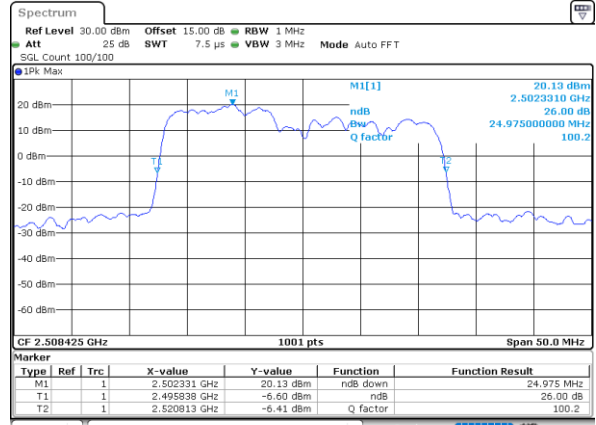

Mode	LTE Band 41C : 26dB BW(MHz)				
64QAM					
BW	5MHz+20MHz	10MHz+15MHz	10MHz+20MHz	15MHz+10MHz	15MHz+15MHz
Lowest CH	24.68	25.03	29.85	25.13	30.51
Middle CH	24.68	25.08	29.73	25.13	30.45
Highest CH	24.73	24.98	29.91	25.18	30.45
BW	15MHz+20MHz	20MHz+5MHz	20MHz+10MHz	20MHz+15MHz	20MHz+20MHz
Lowest CH	34.83	24.83	29.85	34.83	39.56
Middle CH	34.90	24.98	29.91	34.90	39.64
Highest CH	34.90	25.03	29.85	34.83	39.72

LTE Band 41C

QPSK

Lowest Channel / 5MHz+20MHz

Date: 16_AUG.2020 23:30:58

Lowest Channel / 10MHz+15MHz

Date: 17_AUG.2020 00:01:29

Middle Channel / 5MHz+20MHz

Date: 16_AUG.2020 23:34:07

Middle Channel / 10MHz+15MHz

Date: 17_AUG.2020 00:04:39

Highest Channel / 5MHz+20MHz

Date: 16_AUG.2020 23:36:14

Highest Channel / 10MHz+15MHz

Date: 17_AUG.2020 00:06:45

LTE Band 41C

QPSK