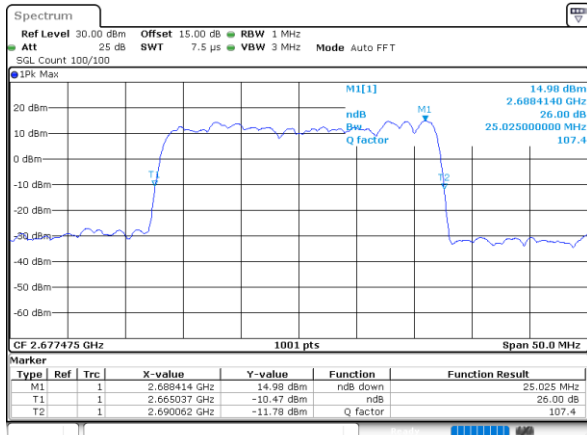

Middle Channel / 15MHz+20MHz

Date: 17_AUG.2020 01:27:11

Highest Channel / 15MHz+15MHz

Date: 17_AUG.2020 01:17:35

Highest Channel / 15MHz+20MHz

Date: 17_AUG.2020 01:31:23

LTE Band 41C

64QAM

Lowest Channel / 20MHz+5MHz

Date: 16.AUG.2020 23:53:55

Lowest Channel / 20MHz+10MHz

Date: 17.AUG.2020 00:59:09

Middle Channel / 20MHz+5MHz

Date: 16.AUG.2020 23:54:53

Middle Channel / 20MHz+10MHz

Date: 17.AUG.2020 01:02:18

Highest Channel / 20MHz+5MHz

Date: 16.AUG.2020 23:57:54

Highest Channel / 20MHz+10MHz

Date: 17.AUG.2020 01:06:32

LTE Band 41C

64QAM

Lowest Channel / 20MHz+15MHz

Date: 17_AUG.2020 01:13:20