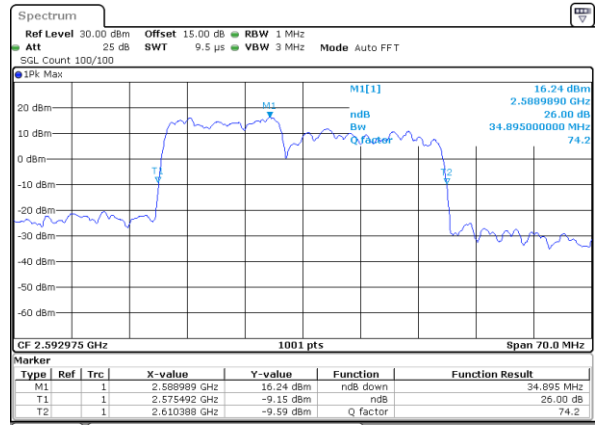

Middle Channel / 10MHz+20MHz

Date: 17_AUG.2020 00:48:22

Middle Channel / 15MHz+10MHz

Date: 17_AUG.2020 00:13:21

Highest Channel / 10MHz+20MHz

Date: 17_AUG.2020 00:52:34

Highest Channel / 15MHz+10MHz

Date: 17_AUG.2020 00:13:33

LTE Band 41C

64QAM

Lowest Channel / 15MHz+15MHz

Date: 17_AUG.2020 01:10:12

Lowest Channel / 15MHz+20MHz

Date: 17_AUG.2020 01:24:01

Middle Channel / 15MHz+15MHz

Date: 17_AUG.2020 01:13:21

Middle Channel / 15MHz+20MHz

Date: 17_AUG.2020 01:27:11

Highest Channel / 15MHz+15MHz

Date: 17_AUG.2020 01:17:35

Highest Channel / 15MHz+20MHz

Date: 17_AUG.2020 01:31:23

LTE Band 41C

64QAM