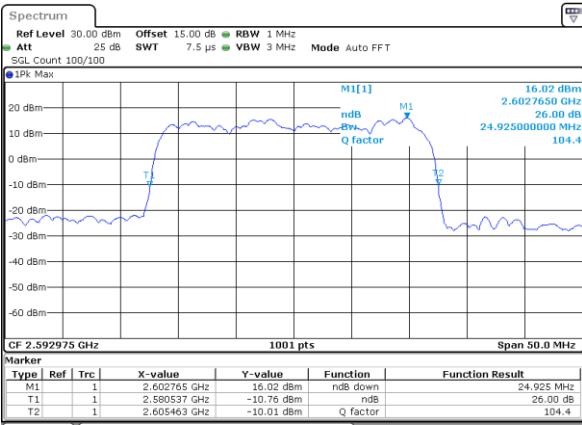

Highest Channel / 15MHz+20MHz

Date: 17_AUG.2020 01:30:20

LTE Band 41C

QPSK

Lowest Channel / 20MHz+5MHz

Date: 16.AUG.2020 23:52:59

Lowest Channel / 20MHz+10MHz

Date: 17.AUG.2020 01:10:12

Middle Channel / 20MHz+5MHz

Date: 16.AUG.2020 23:56:14

Middle Channel / 20MHz+10MHz

Date: 17.AUG.2020 01:10:22

Highest Channel / 20MHz+5MHz

Date: 16.AUG.2020 23:57:00

Highest Channel / 20MHz+10MHz

Date: 17.AUG.2020 01:10:28