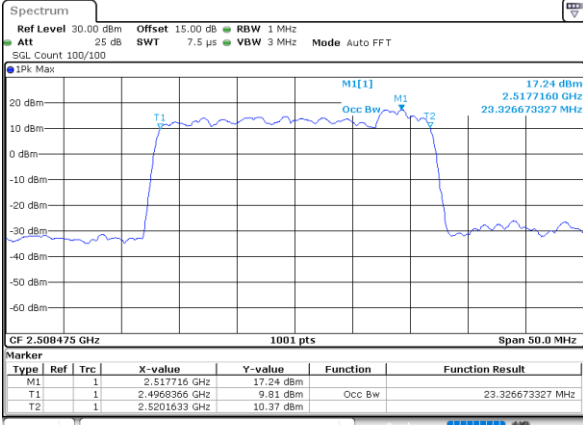

Highest Channel / 15MHz+20MHz

Date: 17_AUG.2020 01:29:49

LTE Band 41C

QPSK

Lowest Channel / 20MHz+5MHz

Date: 16.AUG.2020 23:52:52

Lowest Channel / 20MHz+10MHz

Date: 17.AUG.2020 00:57:34