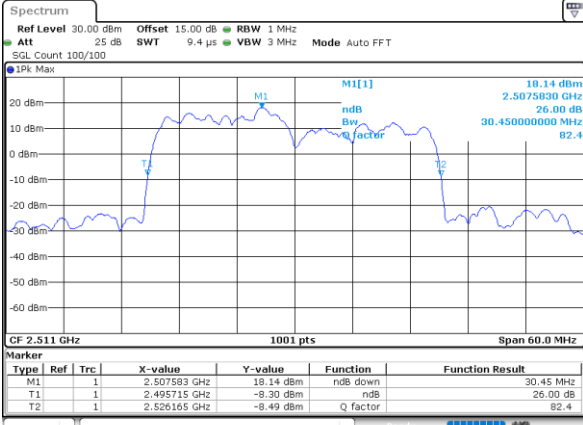

Highest Channel / 15MHz+10MHz

Date: 17_AUG.2020 00:13:02

LTE Band 41C

16QAM

Lowest Channel / 15MHz+15MHz

Date: 17_AUG.2020 01:10:43

Lowest Channel / 15MHz+20MHz

Date: 17_AUG.2020 01:24:33