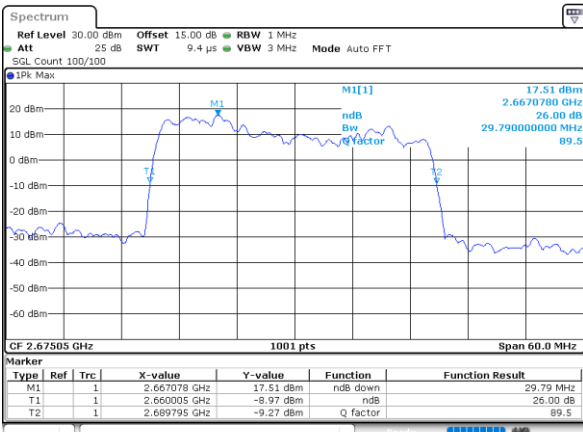

Highest Channel / 5MHz+20MHz

Date: 16_AUG.2020 23:36:46

Highest Channel / 10MHz+15MHz

Date: 17_AUG.2020 00:07:17

LTE Band 41C

16QAM

Lowest Channel / 10MHz+20MHz

Date: 17_AUG.2020 00:45:45

Lowest Channel / 15MHz+10MHz

Date: 17_AUG.2020 00:13:43

Middle Channel / 10MHz+20MHz

Date: 17_AUG.2020 00:48:53

Middle Channel / 15MHz+10MHz

Date: 17_AUG.2020 00:13:52

Highest Channel / 10MHz+20MHz

Date: 17_AUG.2020 00:15:02

Highest Channel / 15MHz+10MHz

Date: 17_AUG.2020 00:13:02

LTE Band 41C

16QAM

Lowest Channel / 15MHz+15MHz

Date: 17_AUG.2020 01:10:43

Lowest Channel / 15MHz+20MHz

Date: 17_AUG.2020 01:24:33