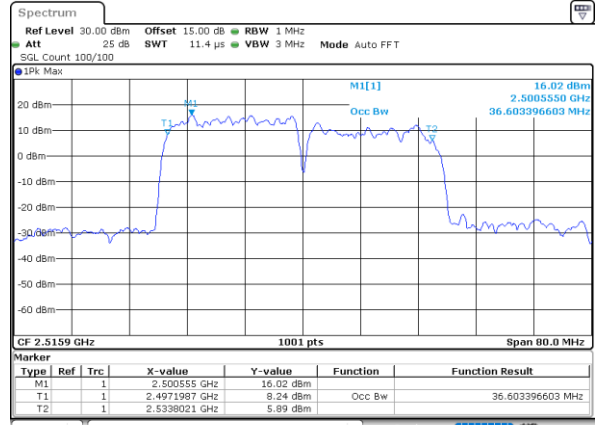

LTE Band 41C

QPSK

Lowest Channel / 20MHz+15MHz

Date: 17_AUG.2020 01:32:46

Lowest Channel / 20MHz+20MHz

Date: 17_AUG.2020 01:42:27

Middle Channel / 20MHz+15MHz

Date: 17_AUG.2020 01:35:55

Middle Channel / 20MHz+20MHz

Date: 17_AUG.2020 01:45:36

Highest Channel / 20MHz+15MHz

Date: 17_AUG.2020 01:40:08

Highest Channel / 20MHz+20MHz

Date: 17_AUG.2020 01:49:49

LTE Band 41C

16QAM