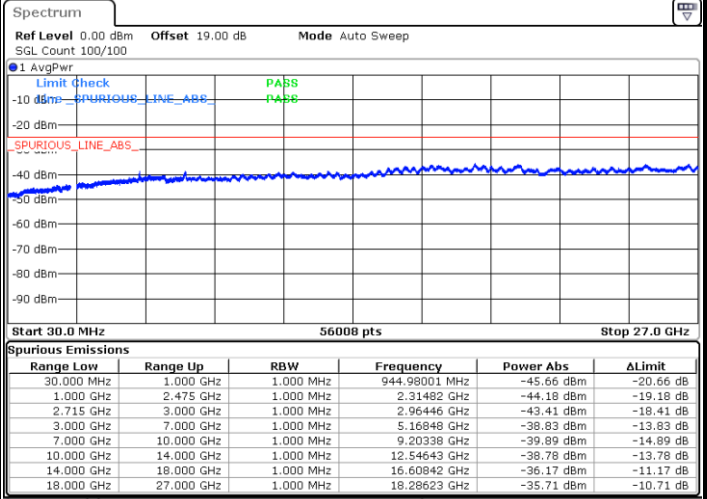

LTE Band 41 / 20MHz

Lowest Channel / 64QAM

Middle Channel / 64QAM

Date: 16.AUG.2020 05:02:56

Date: 16.AUG.2020 05:03:54

Highest Channel / 64QAM

Date: 16.AUG.2020 05:03:54

Frequency Stability

Test Conditions		LTE Band 41 (QPSK) / Middle Channel	Limit
Temperature (°C)	Voltage (Volt)	BW 10MHz	Note 2.
		Deviation (ppm)	Result
50	Normal Voltage	0.0008	PASS
40	Normal Voltage	0.0003	
30	Normal Voltage	0.0001	
20(Ref.)	Normal Voltage	0.0000	
10	Normal Voltage	0.0000	
0	Normal Voltage	0.0003	
-10	Normal Voltage	0.0000	
-20	Normal Voltage	0.0003	
-30	Normal Voltage	0.0002	
20	Maximum Voltage	0.0005	
20	Normal Voltage	0.0000	
20	Battery End Point	0.0004	

Note:

1. Normal Voltage =3.8 V. ; Battery End Point (BEP) =3.6 V. ; Maximum Voltage =4.4 V.
2. Note: The frequency fundamental emissions stay within the authorized frequency block.

LTE Band 41C

26dB Bandwidth