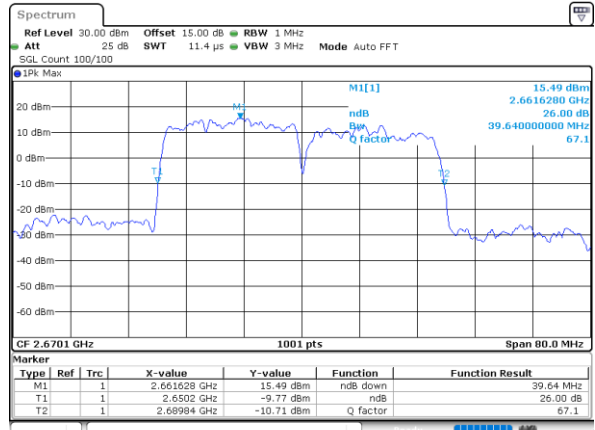

LTE Band 41C

QPSK

Lowest Channel / 20MHz+15MHz

Date: 17_AUG.2020 01:35:23

Lowest Channel / 20MHz+20MHz

Date: 17_AUG.2020 01:45:05

Middle Channel / 20MHz+15MHz

Date: 17_AUG.2020 01:38:33

Middle Channel / 20MHz+20MHz

Date: 17_AUG.2020 01:48:14

Highest Channel / 20MHz+15MHz

Date: 17_AUG.2020 01:40:40

Highest Channel / 20MHz+20MHz

Date: 17_AUG.2020 01:50:20

LTE Band 41C

16QAM

Lowest Channel / 5MHz+20MHz

Date: 16_AUG.2020 23:30:26

Lowest Channel / 10MHz+15MHz

Date: 17_AUG.2020 00:00:58

Middle Channel / 5MHz+20MHz

Date: 16_AUG.2020 23:33:36

Middle Channel / 10MHz+15MHz

Date: 17_AUG.2020 00:04:07