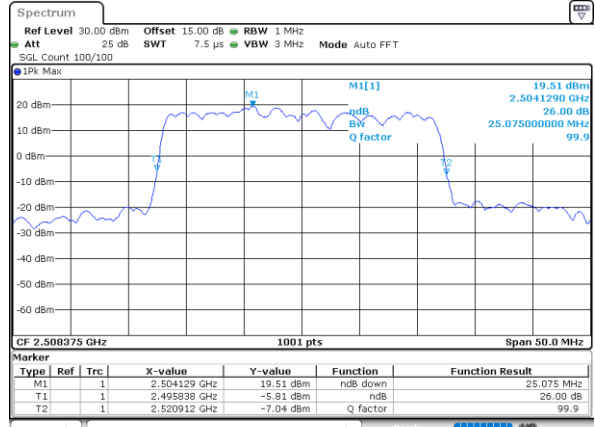

Lowest Channel / 5MHz+20MHz

Date: 16_AUG.2020 23:30:26

Lowest Channel / 10MHz+15MHz

Date: 17_AUG.2020 00:00:58

Middle Channel / 5MHz+20MHz

Date: 16_AUG.2020 23:33:36

Middle Channel / 10MHz+15MHz

Date: 17_AUG.2020 00:04:07

Highest Channel / 5MHz+20MHz

Date: 16_AUG.2020 23:36:46

Highest Channel / 10MHz+15MHz

Date: 17_AUG.2020 00:07:17

LTE Band 41C

16QAM

Lowest Channel / 10MHz+20MHz

Date: 17_AUG.2020 00:45:45

Lowest Channel / 15MHz+10MHz

Date: 17_AUG.2020 00:13:43

Middle Channel / 10MHz+20MHz

Date: 17_AUG.2020 00:48:53

Middle Channel / 15MHz+10MHz

Date: 17_AUG.2020 00:13:52

Highest Channel / 10MHz+20MHz

Date: 17_AUG.2020 00:15:02

Highest Channel / 15MHz+10MHz

Date: 17_AUG.2020 00:13:02

LTE Band 41C

16QAM

Lowest Channel / 15MHz+15MHz

Date: 17_AUG.2020 01:10:43

Lowest Channel / 15MHz+20MHz

Date: 17_AUG.2020 01:24:33