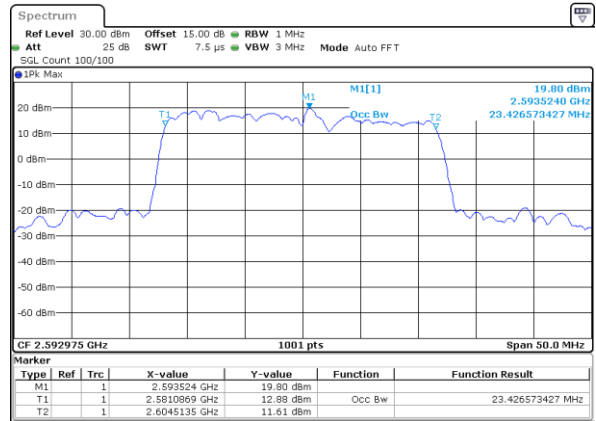

Highest Channel / 5MHz+20MHz

Date: 16_AUG.2020 23:35:10

Highest Channel / 10MHz+15MHz

Date: 17_AUG.2020 00:05:42

LTE Band 41C

16QAM

Lowest Channel / 10MHz+20MHz

Date: 17_AUG.2020 00:44:10

Lowest Channel / 15MHz+10MHz

Date: 17_AUG.2020 00:12:08

Middle Channel / 10MHz+20MHz

Date: 17_AUG.2020 00:47:19

Middle Channel / 15MHz+10MHz

Date: 17_AUG.2020 00:13:18

Highest Channel / 10MHz+20MHz

Date: 17_AUG.2020 00:50:28

Highest Channel / 15MHz+10MHz

Date: 17_AUG.2020 00:13:27