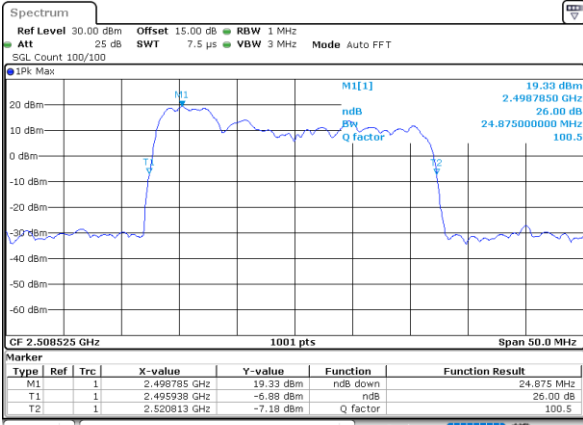

LTE Band 41C

QPSK

Lowest Channel / 5MHz+20MHz

Date: 16_AUG.2020 23:30:58