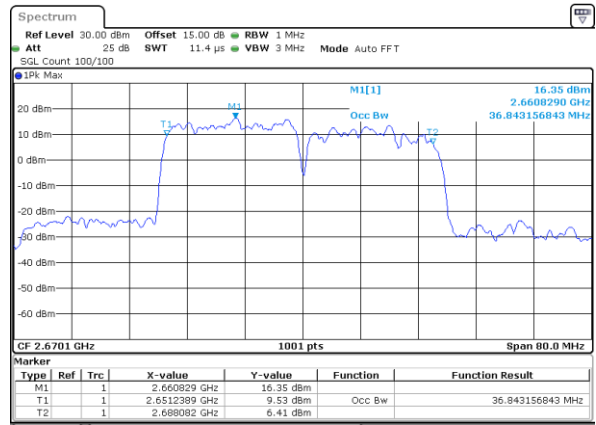

LTE Band 41C

QPSK

Lowest Channel / 20MHz+15MHz

Date: 17_AUG.2020 01:32:46

Lowest Channel / 20MHz+20MHz

Date: 17_AUG.2020 01:42:27

Middle Channel / 20MHz+15MHz

Date: 17_AUG.2020 01:35:55

Middle Channel / 20MHz+20MHz

Date: 17_AUG.2020 01:45:36

Highest Channel / 20MHz+15MHz

Date: 17_AUG.2020 01:40:08

Highest Channel / 20MHz+20MHz

Date: 17_AUG.2020 01:49:49

LTE Band 41C

16QAM

Lowest Channel / 5MHz+20MHz

Date: 16_AUG.2020 23:28:51

Lowest Channel / 10MHz+15MHz

Date: 16_AUG.2020 23:59:23

Middle Channel / 5MHz+20MHz

Date: 16_AUG.2020 23:32:01

Middle Channel / 10MHz+15MHz

Date: 17_AUG.2020 00:02:33