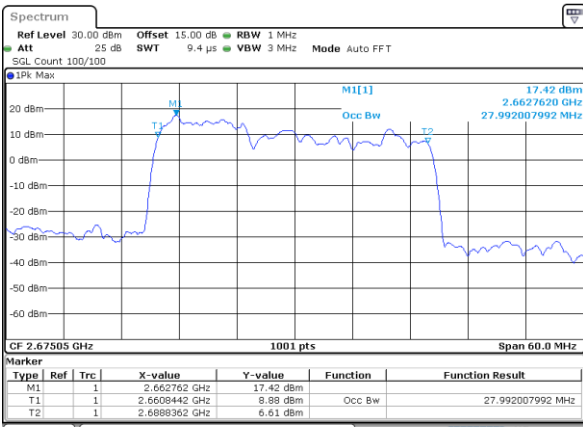

Middle Channel / 10MHz+15MHz

Date: 17_AUG.2020 00:02:01

Highest Channel / 5MHz+20MHz

Date: 16_AUG.2020 23:35:42

Highest Channel / 10MHz+15MHz

Date: 17_AUG.2020 00:06:13

LTE Band 41C

QPSK

Lowest Channel / 10MHz+20MHz

Date: 17_AUG.2020 00:43:38

Lowest Channel / 15MHz+10MHz

Date: 17_AUG.2020 00:28:36

Middle Channel / 10MHz+20MHz

Date: 17_AUG.2020 00:46:47

Middle Channel / 15MHz+10MHz

Date: 17_AUG.2020 00:31:46

Highest Channel / 10MHz+20MHz

Date: 17_AUG.2020 00:51:00

Highest Channel / 15MHz+10MHz

Date: 17_AUG.2020 00:35:59

LTE Band 41C

QPSK

Lowest Channel / 15MHz+15MHz

Date: 17_AUG.2020 01:08:37