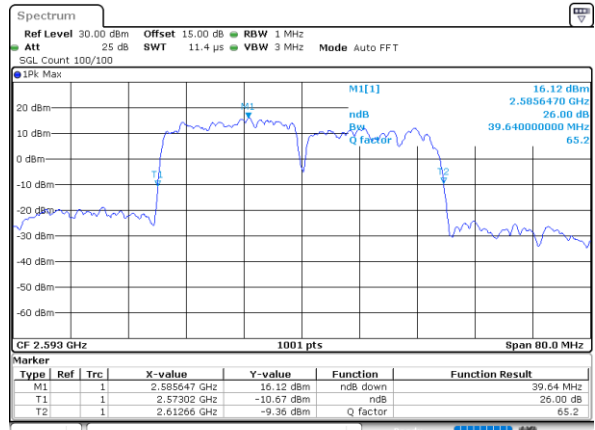

LTE Band 41C

QPSK

Lowest Channel / 20MHz+15MHz

Date: 17_AUG.2020 01:35:23

Lowest Channel / 20MHz+20MHz

Date: 17_AUG.2020 01:45:05

Middle Channel / 20MHz+15MHz

Date: 17_AUG.2020 01:38:33

Middle Channel / 20MHz+20MHz

Date: 17_AUG.2020 01:48:14

Highest Channel / 20MHz+15MHz

Date: 17_AUG.2020 01:40:40

Highest Channel / 20MHz+20MHz

Date: 17_AUG.2020 01:50:20

LTE Band 41C

16QAM