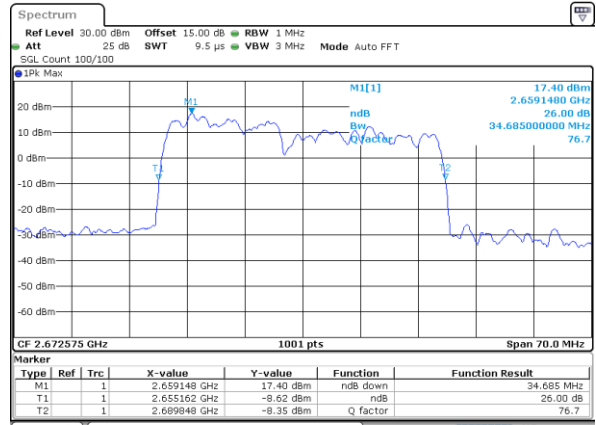

Highest Channel / 15MHz+10MHz

Date: 17_AUG.2020 00:13:02

LTE Band 41C

16QAM

Lowest Channel / 15MHz+15MHz

Date: 17_AUG.2020 01:10:43

Lowest Channel / 15MHz+20MHz

Date: 17_AUG.2020 01:24:33

Middle Channel / 15MHz+15MHz

Date: 17_AUG.2020 01:13:53

Middle Channel / 15MHz+20MHz

Date: 17_AUG.2020 01:27:43

Highest Channel / 15MHz+15MHz

Date: 17_AUG.2020 01:17:03

Highest Channel / 15MHz+20MHz

Date: 17_AUG.2020 01:30:52

LTE Band 41C

16QAM

Lowest Channel / 20MHz+5MHz

Date: 16.AUG.2020 23:53:24

Lowest Channel / 20MHz+10MHz

Date: 17.AUG.2020 00:59:41

Middle Channel / 20MHz+5MHz

Date: 16.AUG.2020 23:55:34