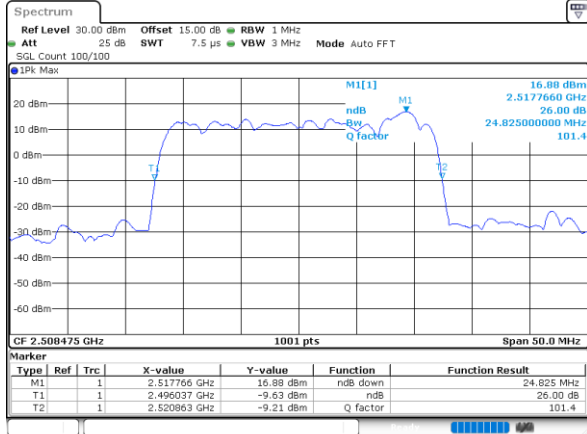

LTE Band 41C

64QAM

Lowest Channel / 20MHz+5MHz

Date: 16.AUG.2020 23:53:55