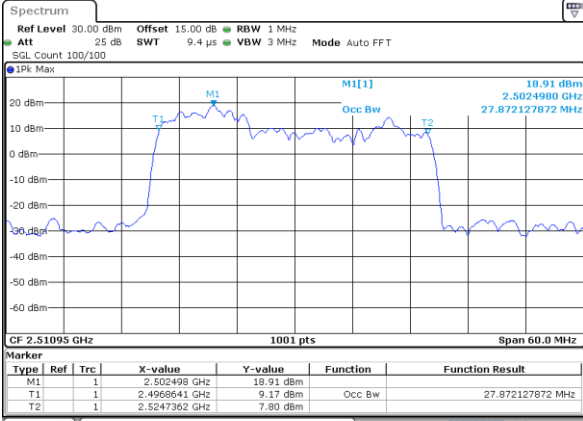

Highest Channel / 5MHz+20MHz

Date: 16_AUG.2020 23:35:10

Highest Channel / 10MHz+15MHz

Date: 17_AUG.2020 00:05:42

LTE Band 41C

16QAM

Lowest Channel / 10MHz+20MHz

Date: 17_AUG.2020 00:44:10