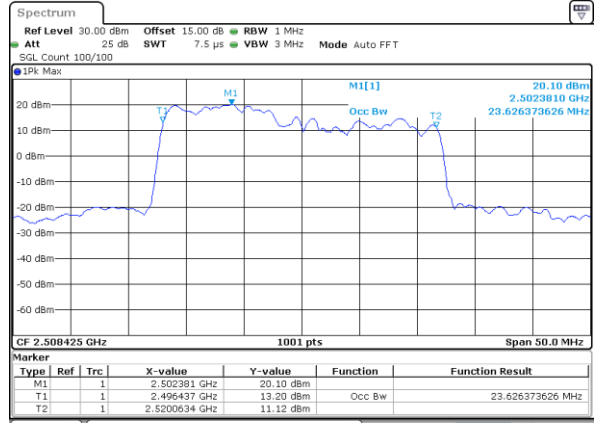

LTE Band 41C

QPSK

Lowest Channel / 20MHz+15MHz

Date: 17_AUG.2020 01:32:46

Lowest Channel / 20MHz+20MHz

Date: 17_AUG.2020 01:42:27

Middle Channel / 20MHz+15MHz

Date: 17_AUG.2020 01:35:55

Middle Channel / 20MHz+20MHz

Date: 17_AUG.2020 01:45:36

Highest Channel / 20MHz+15MHz

Date: 17_AUG.2020 01:40:08

Highest Channel / 20MHz+20MHz

Date: 17_AUG.2020 01:49:49

LTE Band 41C

16QAM

Lowest Channel / 5MHz+20MHz

Date: 16_AUG.2020 23:28:51

Lowest Channel / 10MHz+15MHz

Date: 16_AUG.2020 23:59:23

Middle Channel / 5MHz+20MHz

Date: 16_AUG.2020 23:32:01

Middle Channel / 10MHz+15MHz

Date: 17_AUG.2020 00:02:33