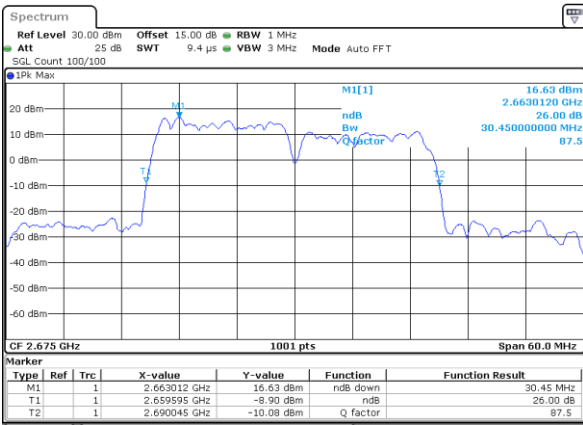

LTE Band 41C

64QAM

Lowest Channel / 15MHz+15MHz

Date: 17_AUG.2020 01:10:12

Lowest Channel / 15MHz+20MHz

Date: 17_AUG.2020 01:24:01

Middle Channel / 15MHz+15MHz

Date: 17_AUG.2020 01:13:21

Middle Channel / 15MHz+20MHz

Date: 17_AUG.2020 01:27:11

Highest Channel / 15MHz+15MHz

Date: 17_AUG.2020 01:17:35

Highest Channel / 15MHz+20MHz

Date: 17_AUG.2020 01:31:23

LTE Band 41C

64QAM