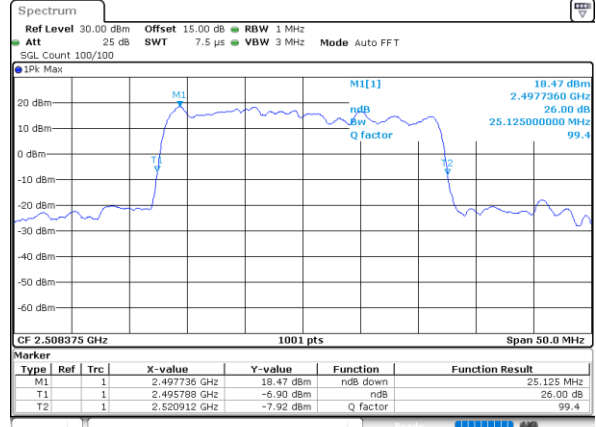

Highest Channel / 10MHz+15MHz

Date: 17.AUG.2020 00:07:48

LTE Band 41C

64QAM

Lowest Channel / 10MHz+20MHz

Date: 17_AUG.2020 00:45:13

Lowest Channel / 15MHz+10MHz

Date: 17_AUG.2020 00:13:11

Middle Channel / 10MHz+20MHz

Date: 17_AUG.2020 00:48:22

Middle Channel / 15MHz+10MHz

Date: 17_AUG.2020 00:13:21

Highest Channel / 10MHz+20MHz

Date: 17_AUG.2020 00:52:34

Highest Channel / 15MHz+10MHz

Date: 17_AUG.2020 00:13:33