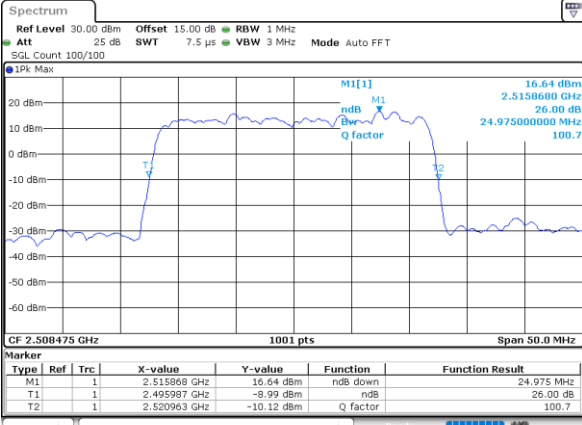

Highest Channel / 15MHz+20MHz

Date: 17_AUG.2020 01:30:20

LTE Band 41C

QPSK

Lowest Channel / 20MHz+5MHz

Date: 16.AUG.2020 23:52:59

Lowest Channel / 20MHz+10MHz

Date: 17.AUG.2020 01:10:12