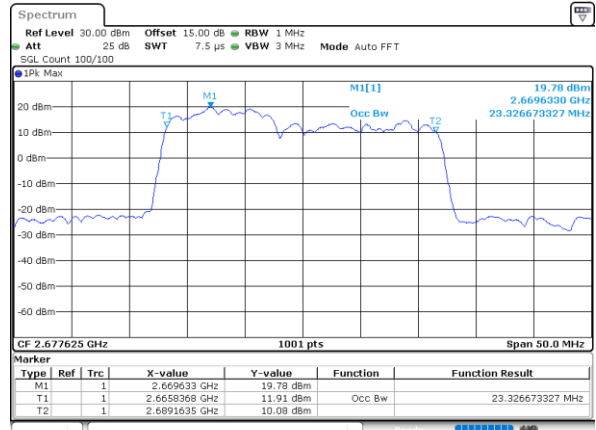

LTE Band 41C

QPSK

Lowest Channel / 5MHz+20MHz

Date: 16_AUG.2020 23:28:20

Lowest Channel / 10MHz+15MHz

Date: 16_AUG.2020 23:58:52

Middle Channel / 5MHz+20MHz

Date: 16_AUG.2020 23:31:29

Middle Channel / 10MHz+15MHz

Date: 17_AUG.2020 00:02:01

Highest Channel / 5MHz+20MHz

Date: 16_AUG.2020 23:35:42

Highest Channel / 10MHz+15MHz

Date: 17_AUG.2020 00:06:13

LTE Band 41C

QPSK

Lowest Channel / 10MHz+20MHz

Date: 17_AUG.2020 00:43:38

Lowest Channel / 15MHz+10MHz

Date: 17_AUG.2020 00:28:36

Middle Channel / 10MHz+20MHz

Date: 17_AUG.2020 00:46:47

Middle Channel / 15MHz+10MHz

Date: 17_AUG.2020 00:31:46

Highest Channel / 10MHz+20MHz

Date: 17_AUG.2020 00:51:00

Highest Channel / 15MHz+10MHz

Date: 17_AUG.2020 00:35:59

LTE Band 41C

QPSK

Lowest Channel / 15MHz+15MHz

Date: 17_AUG.2020 01:08:37