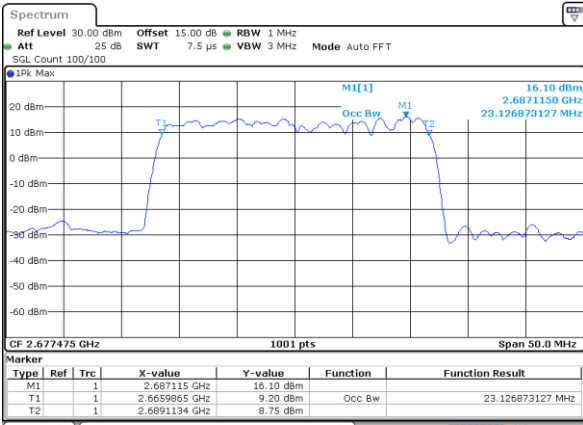

Highest Channel / 15MHz+20MHz

Date: 17_AUG.2020 01:29:49

LTE Band 41C

QPSK

Lowest Channel / 20MHz+5MHz

Date: 16.AUG.2020 23:52:52

Lowest Channel / 20MHz+10MHz

Date: 17.AUG.2020 00:57:34

Middle Channel / 20MHz+5MHz

Date: 16.AUG.2020 23:56:08

Middle Channel / 20MHz+10MHz

Date: 17.AUG.2020 01:00:44

Highest Channel / 20MHz+5MHz

Date: 16.AUG.2020 23:56:54

Highest Channel / 20MHz+10MHz

Date: 17.AUG.2020 01:04:57

LTE Band 41C

QPSK

Lowest Channel / 20MHz+15MHz

Date: 17_AUG.2020 01:32:46

Lowest Channel / 20MHz+20MHz

Date: 17_AUG.2020 01:42:27

Middle Channel / 20MHz+15MHz

Date: 17_AUG.2020 01:35:55