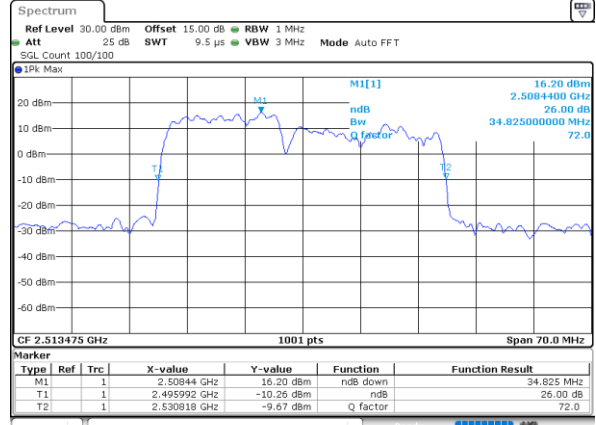

Middle Channel / 10MHz+20MHz

Date: 17_AUG.2020 00:48:22

Middle Channel / 15MHz+10MHz

Date: 17_AUG.2020 00:13:21

Highest Channel / 10MHz+20MHz

Date: 17_AUG.2020 00:52:34

Highest Channel / 15MHz+10MHz

Date: 17_AUG.2020 00:13:33

LTE Band 41C

64QAM

Lowest Channel / 15MHz+15MHz

Date: 17_AUG.2020 01:10:12

Lowest Channel / 15MHz+20MHz

Date: 17_AUG.2020 01:24:01

Middle Channel / 15MHz+15MHz

Date: 17_AUG.2020 01:13:21

Middle Channel / 15MHz+20MHz

Date: 17_AUG.2020 01:27:11

Highest Channel / 15MHz+15MHz

Date: 17_AUG.2020 01:17:35

Highest Channel / 15MHz+20MHz

Date: 17_AUG.2020 01:31:23

LTE Band 41C

64QAM