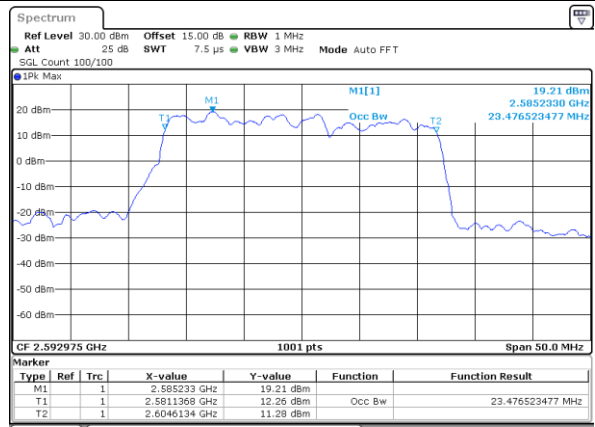

Middle Channel / 10MHz+15MHz

Date: 17_AUG.2020 00:02:01

Highest Channel / 5MHz+20MHz

Date: 16_AUG.2020 23:35:42

Highest Channel / 10MHz+15MHz

Date: 17_AUG.2020 00:06:13

LTE Band 41C

QPSK

Lowest Channel / 10MHz+20MHz

Date: 17_AUG.2020 00:43:38

Lowest Channel / 15MHz+10MHz

Date: 17_AUG.2020 00:28:36

Middle Channel / 10MHz+20MHz

Date: 17_AUG.2020 00:46:47

Middle Channel / 15MHz+10MHz

Date: 17_AUG.2020 00:31:46

Highest Channel / 10MHz+20MHz

Date: 17_AUG.2020 00:51:00

Highest Channel / 15MHz+10MHz

Date: 17_AUG.2020 00:35:59

LTE Band 41C

QPSK

Lowest Channel / 15MHz+15MHz

Date: 17_AUG.2020 01:08:37