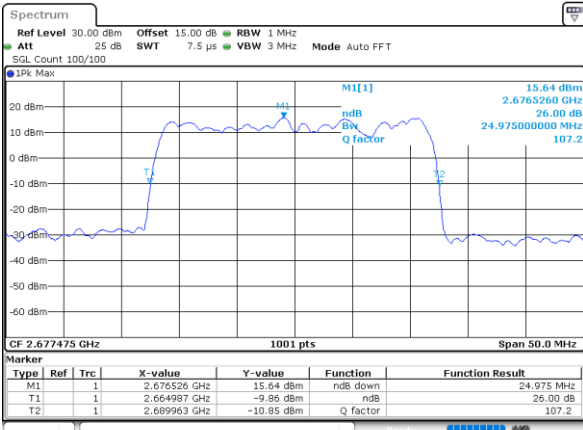

LTE Band 41C

16QAM

Lowest Channel / 20MHz+5MHz

Date: 16.AUG.2020 23:53:24

Lowest Channel / 20MHz+10MHz

Date: 17.AUG.2020 00:59:41

Middle Channel / 20MHz+5MHz

Date: 16.AUG.2020 23:55:34

Middle Channel / 20MHz+10MHz

Date: 17.AUG.2020 01:02:50

Highest Channel / 20MHz+5MHz

Date: 16.AUG.2020 23:57:28

Highest Channel / 20MHz+10MHz

Date: 17.AUG.2020 01:06:00

LTE Band 41C

16QAM