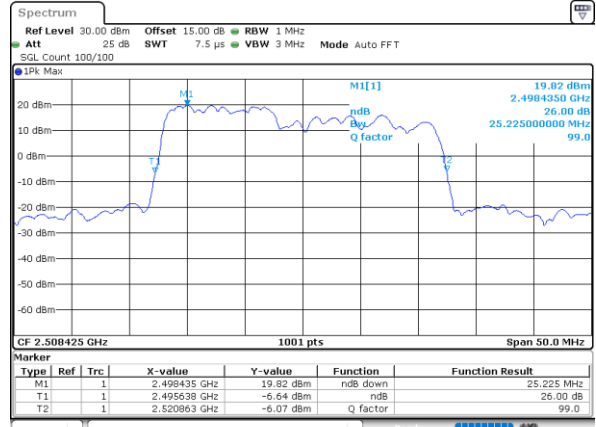

LTE Band 41C

QPSK

Lowest Channel / 20MHz+15MHz

Date: 17_AUG.2020 01:35:23

Lowest Channel / 20MHz+20MHz

Date: 17_AUG.2020 01:45:05

Middle Channel / 20MHz+15MHz

Date: 17_AUG.2020 01:38:33

Middle Channel / 20MHz+20MHz

Date: 17_AUG.2020 01:48:14

Highest Channel / 20MHz+15MHz

Date: 17_AUG.2020 01:40:40

Highest Channel / 20MHz+20MHz

Date: 17_AUG.2020 01:50:20

LTE Band 41C

16QAM

Lowest Channel / 5MHz+20MHz

Date: 16_AUG.2020 23:30:26

Lowest Channel / 10MHz+15MHz

Date: 17_AUG.2020 00:00:58

Middle Channel / 5MHz+20MHz

Date: 16_AUG.2020 23:33:36

Middle Channel / 10MHz+15MHz

Date: 17_AUG.2020 00:04:07

Highest Channel / 5MHz+20MHz

Date: 16_AUG.2020 23:36:46

Highest Channel / 10MHz+15MHz

Date: 17_AUG.2020 00:07:17

LTE Band 41C

16QAM

Lowest Channel / 10MHz+20MHz

Date: 17_AUG.2020 00:45:45