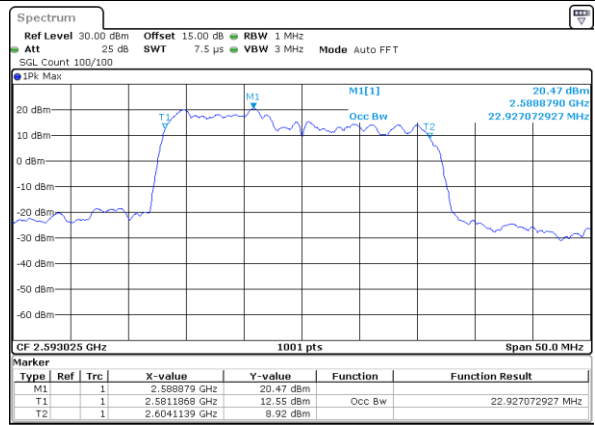

Middle Channel / 20MHz+20MHz

Date: 17_AUG.2020 01:45:36

Highest Channel / 20MHz+15MHz

Date: 17_AUG.2020 01:40:08

Highest Channel / 20MHz+20MHz

Date: 17_AUG.2020 01:49:49

LTE Band 41C

16QAM

Lowest Channel / 5MHz+20MHz

Date: 16_AUG.2020 23:28:51

Lowest Channel / 10MHz+15MHz

Date: 16_AUG.2020 23:59:23

Middle Channel / 5MHz+20MHz

Date: 16_AUG.2020 23:32:01

Middle Channel / 10MHz+15MHz

Date: 17_AUG.2020 00:02:33

Highest Channel / 5MHz+20MHz

Date: 16_AUG.2020 23:35:10

Highest Channel / 10MHz+15MHz

Date: 17_AUG.2020 00:05:42

LTE Band 41C

16QAM

Lowest Channel / 10MHz+20MHz

Date: 17_AUG.2020 00:44:10