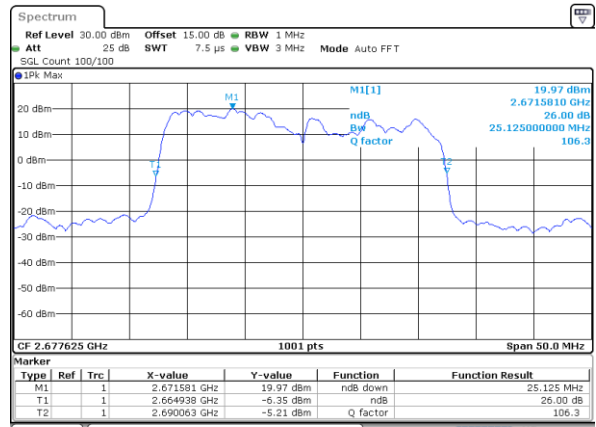

LTE Band 41C

QPSK

Lowest Channel / 5MHz+20MHz

Date: 16_AUG.2020 23:30:58

Lowest Channel / 10MHz+15MHz

Date: 17_AUG.2020 00:01:29

Middle Channel / 5MHz+20MHz

Date: 16_AUG.2020 23:34:07

Middle Channel / 10MHz+15MHz

Date: 17_AUG.2020 00:04:39

Highest Channel / 5MHz+20MHz

Date: 16_AUG.2020 23:36:14

Highest Channel / 10MHz+15MHz

Date: 17_AUG.2020 00:06:45

LTE Band 41C

QPSK

Lowest Channel / 10MHz+20MHz

Date: 17_AUG.2020 00:46:16

Lowest Channel / 15MHz+10MHz

Date: 17_AUG.2020 00:13:14

Middle Channel / 10MHz+20MHz

Date: 17_AUG.2020 00:49:25

Middle Channel / 15MHz+10MHz

Date: 17_AUG.2020 00:13:24

Highest Channel / 10MHz+20MHz

Date: 17_AUG.2020 00:51:33

Highest Channel / 15MHz+10MHz

Date: 17_AUG.2020 00:13:30

LTE Band 41C

QPSK

Lowest Channel / 15MHz+15MHz

Date: 17_AUG.2020 01:11:15