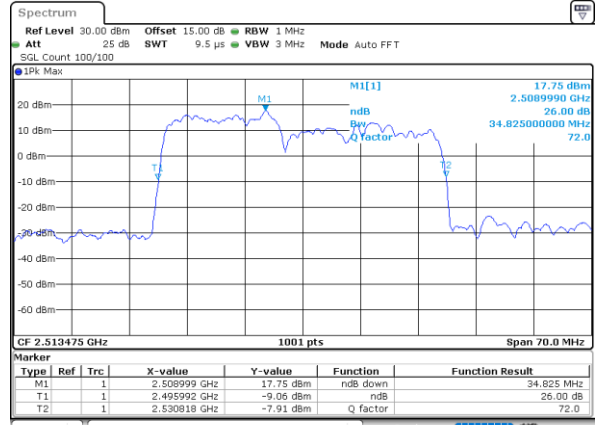

Highest Channel / 10MHz+20MHz

Date: 17_AUG.2020 00:51:33

Highest Channel / 15MHz+10MHz

Date: 17_AUG.2020 00:13:30

LTE Band 41C

QPSK

Lowest Channel / 15MHz+15MHz

Date: 17_AUG.2020 01:11:15

Lowest Channel / 15MHz+20MHz

Date: 17_AUG.2020 01:25:04

Middle Channel / 15MHz+15MHz

Date: 17_AUG.2020 01:14:25

Middle Channel / 15MHz+20MHz

Date: 17_AUG.2020 01:28:14

Highest Channel / 15MHz+15MHz

Date: 17_AUG.2020 01:16:31

Highest Channel / 15MHz+20MHz

Date: 17_AUG.2020 01:30:20

LTE Band 41C

QPSK

Lowest Channel / 20MHz+5MHz

Date: 16.AUG.2020 23:52:59

Lowest Channel / 20MHz+10MHz

Date: 17.AUG.2020 01:10:12