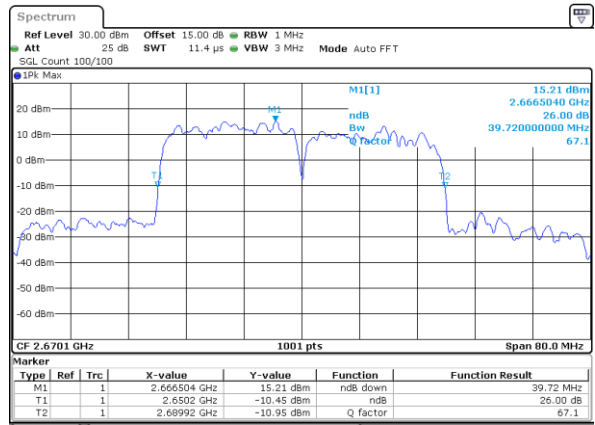

Highest Channel / 20MHz+5MHz

Date: 16.AUG.2020 23:57:54

Highest Channel / 20MHz+10MHz

Date: 17.AUG.2020 01:06:32

LTE Band 41C

64QAM

Lowest Channel / 20MHz+15MHz

Date: 17_AUG.2020 01:13:20

Lowest Channel / 20MHz+20MHz

Date: 17_AUG.2020 01:14:01

Middle Channel / 20MHz+15MHz

Date: 17_AUG.2020 01:37:29

Middle Channel / 20MHz+20MHz

Date: 17_AUG.2020 01:47:11

Highest Channel / 20MHz+15MHz

Date: 17_AUG.2020 01:41:43

Highest Channel / 20MHz+20MHz

Date: 17_AUG.2020 01:51:24

Occupied Bandwidth

Mode	LTE Band 41C : 99%OBW(MHz)				
QPSK					
BW	5MHz+20MHz	10MHz+15MHz	10MHz+20MHz	15MHz+10MHz	15MHz+15MHz
Lowest CH	23.08	23.18	27.93	23.38	28.47
Middle CH	23.03	23.38	27.99	23.48	28.59
Highest CH	23.28	23.33	27.99	23.48	28.29
BW	15MHz+20MHz	20MHz+5MHz	20MHz+10MHz	20MHz+15MHz	20MHz+20MHz
Lowest CH	32.52	23.33	27.81	32.52	36.60
Middle CH	32.80	23.18	28.05	32.66	37.48
Highest CH	32.80	23.13	28.05	32.80	36.84