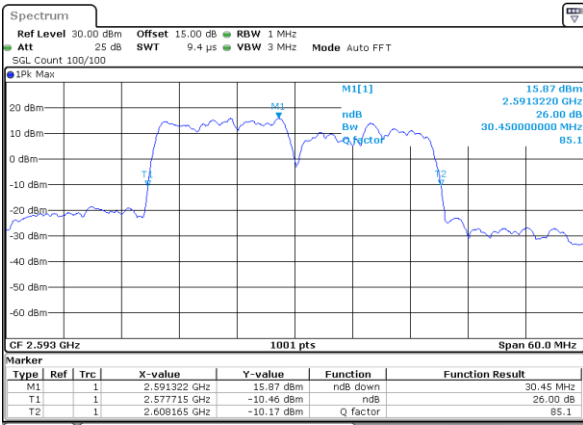

LTE Band 41C

64QAM

Lowest Channel / 15MHz+15MHz

Date: 17_AUG.2020 01:10:12

Lowest Channel / 15MHz+20MHz

Date: 17_AUG.2020 01:24:01

Middle Channel / 15MHz+15MHz

Date: 17_AUG.2020 01:13:21

Middle Channel / 15MHz+20MHz

Date: 17_AUG.2020 01:27:11

Highest Channel / 15MHz+15MHz

Date: 17_AUG.2020 01:17:35

Highest Channel / 15MHz+20MHz

Date: 17_AUG.2020 01:31:23

LTE Band 41C

64QAM