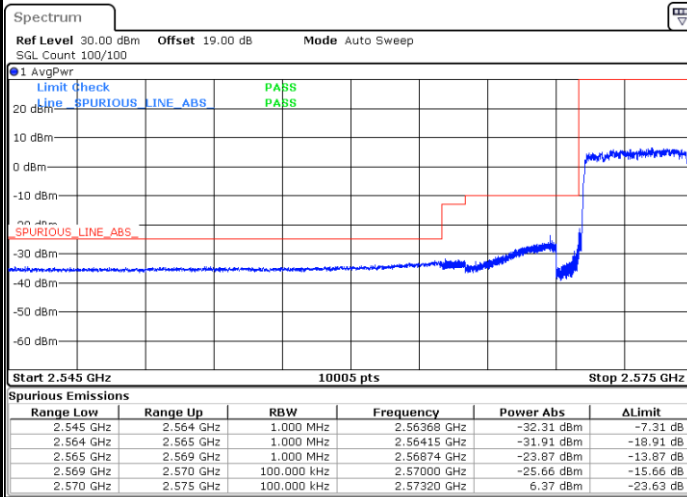

# Conducted Band Edge

LTE Band 38 / 5MHz / 16QAM

Lowest Band Edge / 1RB

Date: 16.AUG.2020 08:51:58

Highest Band Edge / 1 RB

Date: 16.AUG.2020 08:56:30

Lowest Band Edge / Full RB

Date: 16.AUG.2020 08:53:29

Highest Band Edge / Full RB

Date: 16.AUG.2020 08:54:59

LTE Band 38 / 5MHz / 64QAM

Lowest Band Edge / 1RB

Date: 16.AUG.2020 08:57:15

Highest Band Edge / 1 RB

Date: 16.AUG.2020 08:59:32

Lowest Band Edge / Full RB

Date: 16.AUG.2020 08:58:01

Highest Band Edge / Full RB

Date: 16.AUG.2020 08:58:46

LTE Band 38 / 10MHz / QPSK

Lowest Band Edge / 1 RB

Highest Band Edge / 1 RB

Date: 16.AUG.2020 09:03:19

Date: 16.AUG.2020 09:07:51