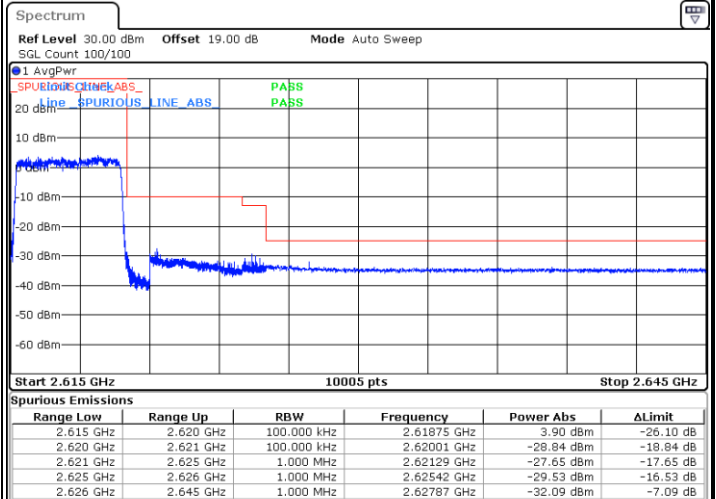

# Conducted Band Edge

LTE Band 38 / 5MHz / 16QAM

Lowest Band Edge / 1RB

Date: 16.AUG.2020 08:51:58

Highest Band Edge / 1 RB

Date: 16.AUG.2020 08:56:30

Lowest Band Edge / Full RB

Date: 16.AUG.2020 08:53:29

Highest Band Edge / Full RB

Date: 16.AUG.2020 08:54:59

LTE Band 38 / 5MHz / 64QAM

Lowest Band Edge / 1RB

Date: 16.AUG.2020 08:57:15

Highest Band Edge / 1 RB

Date: 16.AUG.2020 08:59:32

Lowest Band Edge / Full RB

Date: 16.AUG.2020 08:58:01

Highest Band Edge / Full RB

Date: 16.AUG.2020 08:58:46

LTE Band 38 / 10MHz / QPSK

Lowest Band Edge / 1 RB

Highest Band Edge / 1 RB

Date: 16.AUG.2020 09:03:19

Date: 16.AUG.2020 09:07:51

Lowest Band Edge / Full RB

Highest Band Edge / Full RB

Date: 16.AUG.2020 09:04:19

Date: 16.AUG.2020 09:06:20

LTE Band 38 / 10MHz / 16QAM

Lowest Band Edge / 1 RB

Date: 16.AUG.2020 09:04:04

Highest Band Edge / 1 RB