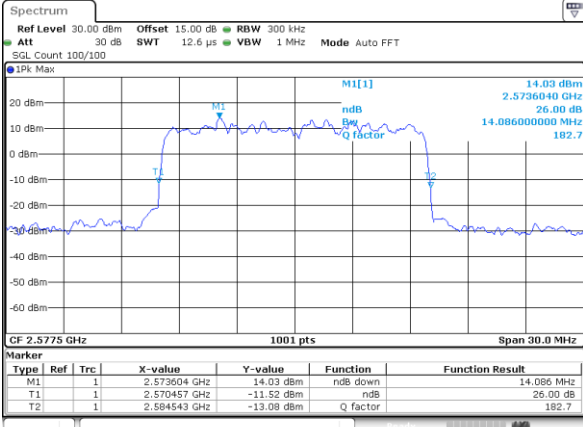

Date: 18\_AUG.2020 23:25:19

Highest Channel / 10MHz / 64QAM

Date: 18\_AUG.2020 23:26:26

LTE Band 38

Lowest Channel / 15MHz / 64QAM

Date: 18\_AUG.2020 23:26:48

Lowest Channel / 20MHz / 64QAM

Date: 18\_AUG.2020 23:27:55

Date: 18\_AUG.2020 23:28:40

Occupied Bandwidth

Mode	LTE Band 38 : 99%OBW(MHz)											
BW	1.4MHz		3MHz		5MHz		10MHz		15MHz		20MHz	
Mod.	QPSK	16QAM	QPSK	16QAM	QPSK	16QAM	QPSK	16QAM	QPSK	16QAM	QPSK	16QAM
Lowest CH	-	-	-	-	4.49	4.49	8.99	8.97	13.46	13.43	17.90	17.82
Middle CH	-	-	-	-	4.48	4.48	9.11	8.99	13.49	13.40	17.90	17.82
Highest CH	-	-	-	-	4.48	4.50	9.05	8.95	13.43	13.52	17.82	17.90
Mode	LTE Band 38 : 99%OBW(MHz)											
BW	1.4MHz		3MHz		5MHz		10MHz		15MHz		20MHz	
Mod.	64QAM		64QAM		64QAM		64QAM		64QAM		64QAM	
Lowest CH	-	-	-	-	4.49	-	8.97	-	13.49	-	17.86	-
Middle CH	-	-	-	-	4.49	-	9.01	-	13.49	-	17.90	-
Highest CH	-	-	-	-	4.49	-	9.01	-	13.46	-	17.86	-