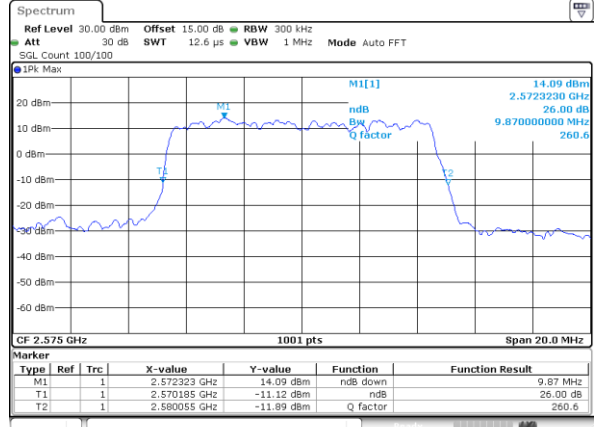

Lowest Channel / 10MHz / 16QAM

Date: 18_AUG.2020 23:18:15