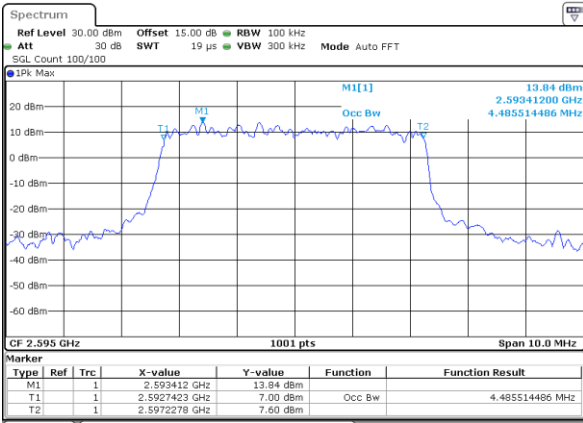

Date: 18\_AUG.2020 23:21:35

LTE Band 38

Lowest Channel / 20MHz / QPSK

Date: 18\_AUG.2020 23:22:09

Lowest Channel / 20MHz / 16QAM

Date: 18\_AUG.2020 23:22:10

Middle Channel / 20MHz / QPSK

Date: 18\_AUG.2020 23:22:53

Middle Channel / 20MHz / 16QAM

Date: 18\_AUG.2020 23:23:05

Highest Channel / 20MHz / QPSK

Date: 18\_AUG.2020 23:23:38

Highest Channel / 20MHz / 16QAM

Date: 18\_AUG.2020 23:23:49

LTE Band 38

Lowest Channel / 5MHz / 64QAM

Date: 18\_AUG.2020 23:24:23

Lowest Channel / 10MHz / 64QAM

Date: 18\_AUG.2020 23:25:30

Middle Channel / 5MHz / 64QAM

Date: 18\_AUG.2020 23:24:45

Middle Channel / 10MHz / 64QAM

Date: 18\_AUG.2020 23:25:52

Highest Channel / 5MHz / 64QAM

Date: 18\_AUG.2020 23:25:08

Highest Channel / 10MHz / 64QAM

Date: 18\_AUG.2020 23:26:15

LTE Band 38

Lowest Channel / 15MHz / 64QAM

Date: 18\_AUG.2020 23:26:37

Lowest Channel / 20MHz / 64QAM

Date: 18\_AUG.2020 23:27:44