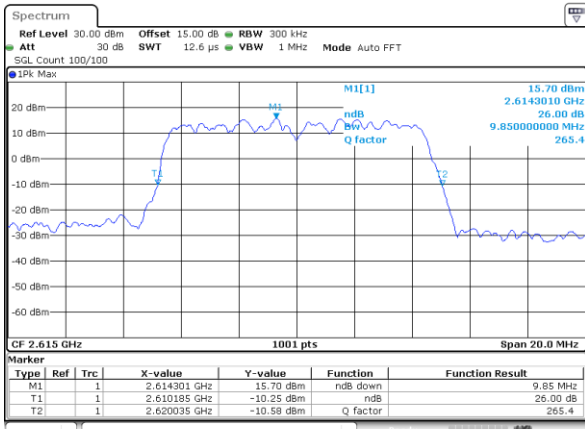

Date: 18\_AUG.2020 23:19:33

Highest Channel / 10MHz / 16QAM

Date: 18\_AUG.2020 23:19:44

LTE Band 38

Lowest Channel / 15MHz / QPSK

Date: 18\_AUG.2020 23:20:17

Lowest Channel / 15MHz / 16QAM

Date: 18\_AUG.2020 23:20:28