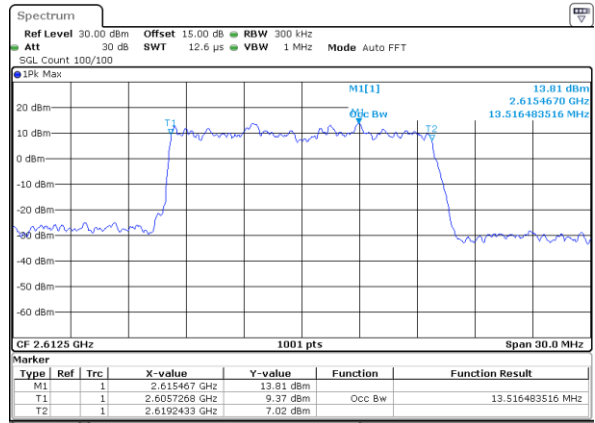

Date: 18\_AUG.2020 23:19:10

Highest Channel / 10MHz / 16QAM

Date: 18\_AUG.2020 23:19:21

LTE Band 38

Lowest Channel / 15MHz / QPSK

Date: 18\_AUG.2020 23:19:55

Lowest Channel / 15MHz / 16QAM

Date: 18\_AUG.2020 23:20:06

Middle Channel / 15MHz / QPSK

Date: 18\_AUG.2020 23:20:40

Middle Channel / 15MHz / 16QAM

Date: 18\_AUG.2020 23:20:51

Highest Channel / 15MHz / QPSK

Date: 18\_AUG.2020 23:21:24

Highest Channel / 15MHz / 16QAM

Date: 18\_AUG.2020 23:21:35

LTE Band 38

Lowest Channel / 20MHz / QPSK

Date: 18\_AUG.2020 23:22:09

Lowest Channel / 20MHz / 16QAM

Date: 18\_AUG.2020 23:22:10

Middle Channel / 20MHz / QPSK

Date: 18\_AUG.2020 23:22:53