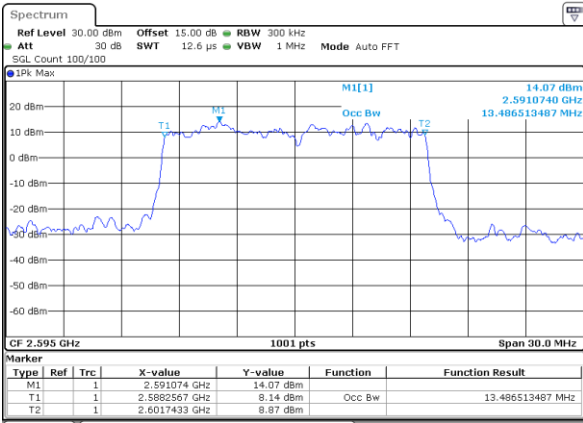

Date: 18\_AUG.2020 23:25:08

Highest Channel / 10MHz / 64QAM

Date: 18\_AUG.2020 23:26:15

LTE Band 38

Lowest Channel / 15MHz / 64QAM

Date: 18\_AUG.2020 23:26:37

Lowest Channel / 20MHz / 64QAM

Date: 18\_AUG.2020 23:27:44

Middle Channel / 15MHz / 64QAM

Date: 18\_AUG.2020 23:26:59

Middle Channel / 20MHz / 64QAM

Date: 18\_AUG.2020 23:28:06

Highest Channel / 15MHz / 64QAM

Date: 18\_AUG.2020 23:27:22

Highest Channel / 20MHz / 64QAM