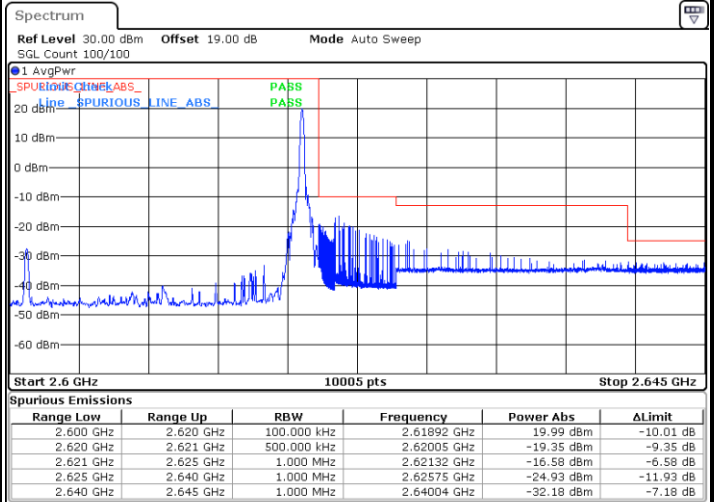

LTE Band 38 / 15MHz / 64QAM

Lowest Band Edge / 1 RB

Date: 16.AUG.2020 09:15:26

Highest Band Edge / 1 RB

Date: 16.AUG.2020 09:17:42

Lowest Band Edge / Full RB

Date: 16.AUG.2020 09:16:11

Highest Band Edge / Full RB

Date: 16.AUG.2020 09:16:56

LTE Band 38 / 20MHz / QPSK

Lowest Band Edge / 1 RB

Date: 16.AUG.2020 09:18:27

Highest Band Edge / 1 RB

Date: 16.AUG.2020 09:22:59

Lowest Band Edge / Full RB

Date: 16.AUG.2020 09:19:58

Highest Band Edge / Full RB

Date: 16.AUG.2020 09:21:29

LTE Band 38 / 20MHz / 16QAM

Lowest Band Edge / 1 RB

Date: 16.AUG.2020 09:19:12

Highest Band Edge / 1 RB

Date: 16.AUG.2020 09:23:44

Lowest Band Edge / Full RB

Date: 16.AUG.2020 09:20:43

Highest Band Edge / Full RB

Date: 16.AUG.2020 09:22:14