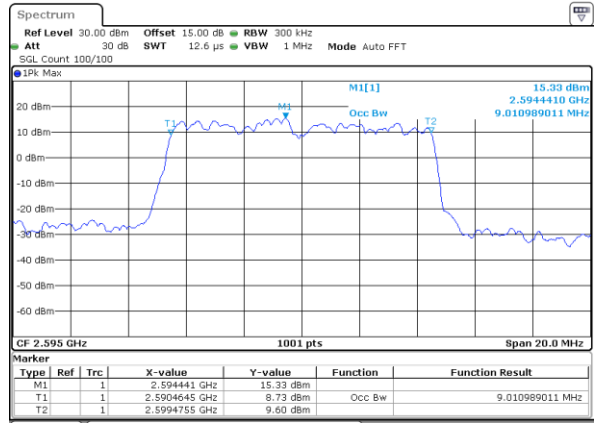

Middle Channel / 20MHz / 16QAM

Date: 18\_AUG.2020 23:23:05

Highest Channel / 20MHz / QPSK

Date: 18\_AUG.2020 23:23:38

Highest Channel / 20MHz / 16QAM

Date: 18\_AUG.2020 23:23:49

LTE Band 38

Lowest Channel / 5MHz / 64QAM

Date: 18\_AUG.2020 23:24:23

Lowest Channel / 10MHz / 64QAM

Date: 18\_AUG.2020 23:25:30

Middle Channel / 5MHz / 64QAM

Date: 18\_AUG.2020 23:24:45

Middle Channel / 10MHz / 64QAM

Date: 18\_AUG.2020 23:25:52

Highest Channel / 5MHz / 64QAM

Date: 18\_AUG.2020 23:25:08

Highest Channel / 10MHz / 64QAM

Date: 18\_AUG.2020 23:26:15

LTE Band 38

Lowest Channel / 15MHz / 64QAM

Date: 18\_AUG.2020 23:26:37

Lowest Channel / 20MHz / 64QAM

Date: 18\_AUG.2020 23:27:44