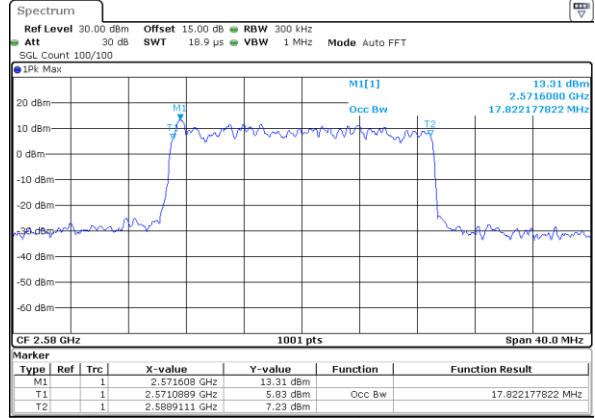

Date: 18\_AUG.2020 23:21:35

LTE Band 38

Lowest Channel / 20MHz / QPSK

Date: 18\_AUG.2020 23:22:09

Lowest Channel / 20MHz / 16QAM

Date: 18\_AUG.2020 23:22:10

Middle Channel / 20MHz / QPSK

Date: 18\_AUG.2020 23:22:53