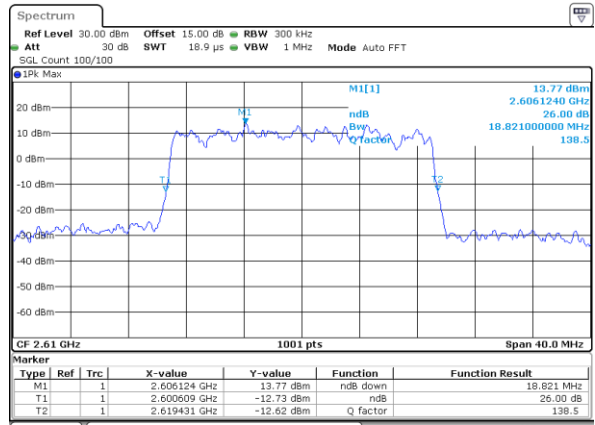

Middle Channel / 20MHz / 16QAM

Date: 18\_AUG.2020 23:23:127

Highest Channel / 20MHz / QPSK

Date: 18\_AUG.2020 23:24:01

Highest Channel / 20MHz / 16QAM

Date: 18\_AUG.2020 23:24:112

LTE Band 38

Lowest Channel / 5MHz / 64QAM