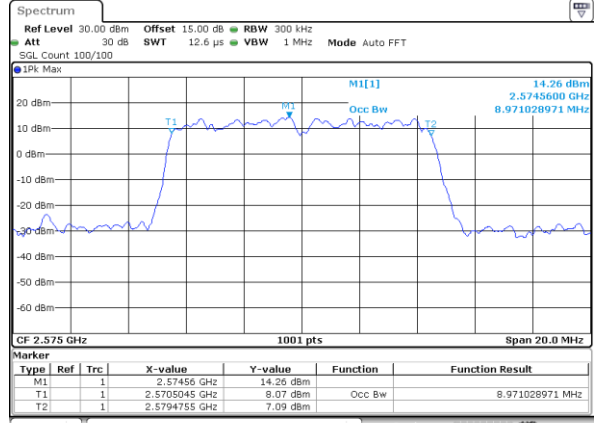

Lowest Channel / 10MHz / 64QAM

Date: 18_AUG.2020 23:25:30