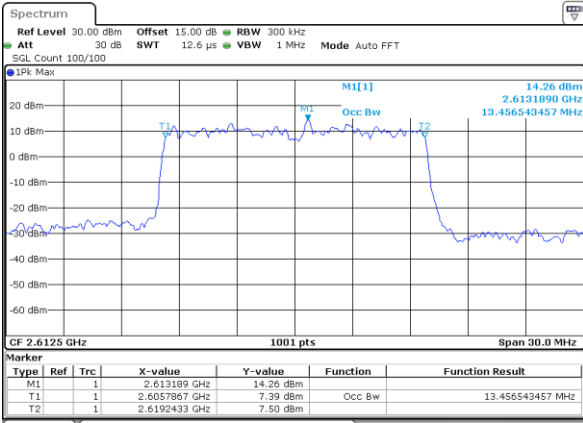

Date: 18\_AUG.2020 23:25:08

Highest Channel / 10MHz / 64QAM

Date: 18\_AUG.2020 23:26:15

LTE Band 38

Lowest Channel / 15MHz / 64QAM

Date: 18\_AUG.2020 23:26:37

Lowest Channel / 20MHz / 64QAM

Date: 18\_AUG.2020 23:27:44

Middle Channel / 15MHz / 64QAM

Date: 18\_AUG.2020 23:26:59

Middle Channel / 20MHz / 64QAM

Date: 18\_AUG.2020 23:28:06

Highest Channel / 15MHz / 64QAM

Date: 18\_AUG.2020 23:27:22

Highest Channel / 20MHz / 64QAM