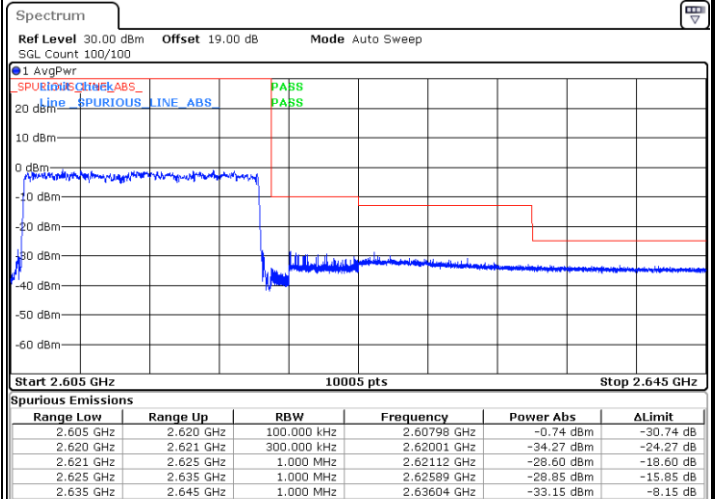

Lowest Band Edge / 1 RB

Date: 16.AUG.2020 09:10:07

Highest Band Edge / 1 RB

Date: 16.AUG.2020 09:14:40

Lowest Band Edge / Full RB

Date: 16.AUG.2020 09:11:38

Highest Band Edge / Full RB

Date: 16.AUG.2020 09:13:09

LTE Band 38 / 15MHz / 64QAM

Lowest Band Edge / 1 RB

Date: 16.AUG.2020 09:15:26

Highest Band Edge / 1 RB

Date: 16.AUG.2020 09:17:42

Lowest Band Edge / Full RB

Date: 16.AUG.2020 09:16:11

Highest Band Edge / Full RB

Date: 16.AUG.2020 09:16:56

LTE Band 38 / 20MHz / QPSK

Lowest Band Edge / 1 RB

Date: 16.AUG.2020 09:18:27

Highest Band Edge / 1 RB

Date: 16.AUG.2020 09:22:59

Lowest Band Edge / Full RB

Date: 16.AUG.2020 09:19:58

Highest Band Edge / Full RB

Date: 16.AUG.2020 09:21:29

LTE Band 38 / 20MHz / 16QAM

Lowest Band Edge / 1 RB

Date: 16.AUG.2020 09:19:12

Highest Band Edge / 1 RB

Date: 16.AUG.2020 09:23:44

Lowest Band Edge / Full RB