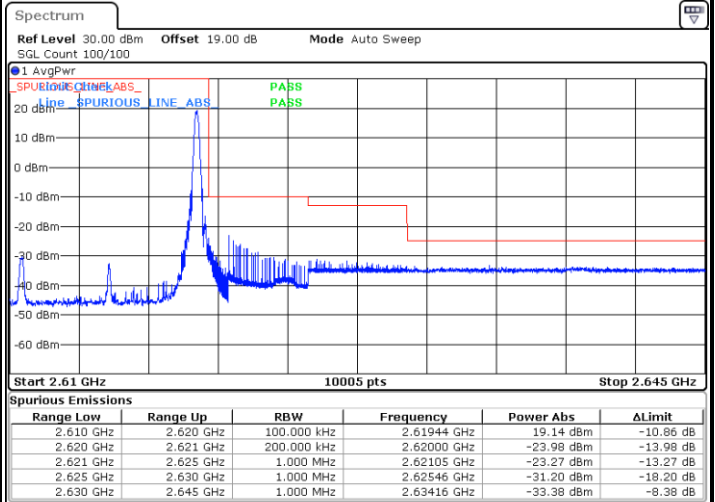

Lowest Band Edge / Full RB

Highest Band Edge / Full RB

Date: 16.AUG.2020 09:04:19

Date: 16.AUG.2020 09:06:20

LTE Band 38 / 10MHz / 16QAM

Lowest Band Edge / 1 RB

Date: 16.AUG.2020 09:04:04

Highest Band Edge / 1 RB

Date: 16.AUG.2020 09:08:36

Lowest Band Edge / Full RB

Date: 16.AUG.2020 09:05:35

Highest Band Edge / Full RB

Date: 16.AUG.2020 09:07:06

LTE Band 38 / 10MHz / 64QAM

Lowest Band Edge / 1 RB

Date: 16.AUG.2020 09:00:17

Highest Band Edge / 1 RB

Date: 16.AUG.2020 09:02:33

Lowest Band Edge / Full RB

Date: 16.AUG.2020 09:01:03

Highest Band Edge / Full RB

Date: 16.AUG.2020 09:01:48

LTE Band 38 / 15MHz / QPSK

Lowest Band Edge / 1 RB

Highest Band Edge / 1 RB

Date: 16.AUG.2020 09:09:22

Date: 16.AUG.2020 09:13:55

Lowest Band Edge / Full RB

Highest Band Edge / Full RB

Date: 16.AUG.2020 09:10:53

Date: 16.AUG.2020 09:12:24

LTE Band 38 / 15MHz / 16QAM