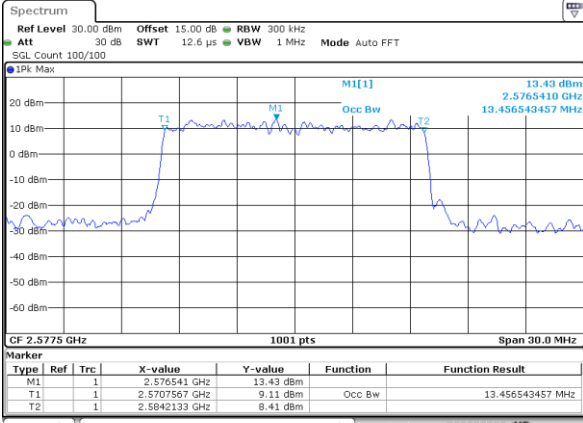

Date: 18\_AUG.2020 23:19:10

Highest Channel / 10MHz / 16QAM

Date: 18\_AUG.2020 23:19:21

LTE Band 38

Lowest Channel / 15MHz / QPSK

Date: 18\_AUG.2020 23:19:55

Lowest Channel / 15MHz / 16QAM

Date: 18\_AUG.2020 23:20:06