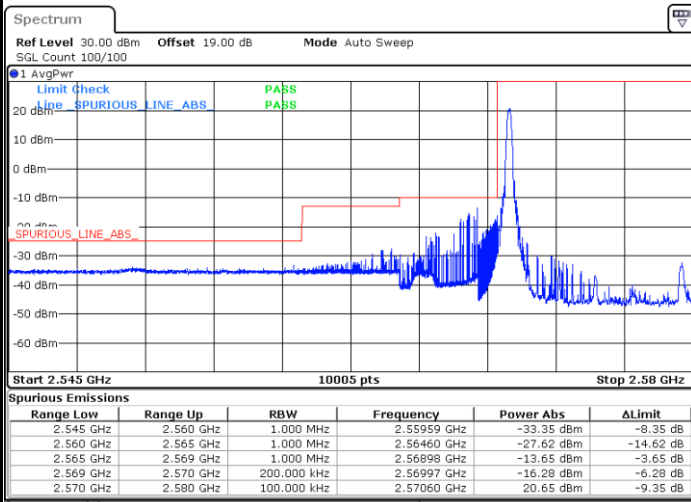

Highest Band Edge / Full RB

Date: 16.AUG.2020 08:54:59

LTE Band 38 / 5MHz / 64QAM

Lowest Band Edge / 1RB

Date: 16.AUG.2020 08:57:15

Highest Band Edge / 1 RB

Date: 16.AUG.2020 08:59:32

Lowest Band Edge / Full RB

Date: 16.AUG.2020 08:58:01

Highest Band Edge / Full RB

Date: 16.AUG.2020 08:58:46

LTE Band 38 / 10MHz / QPSK

Lowest Band Edge / 1 RB

Highest Band Edge / 1 RB

Date: 16.AUG.2020 09:03:19

Date: 16.AUG.2020 09:07:51

Lowest Band Edge / Full RB

Highest Band Edge / Full RB

Date: 16.AUG.2020 09:04:19

Date: 16.AUG.2020 09:06:20

LTE Band 38 / 10MHz / 16QAM

Lowest Band Edge / 1 RB

Date: 16.AUG.2020 09:04:04

Highest Band Edge / 1 RB

Date: 16.AUG.2020 09:08:36

Lowest Band Edge / Full RB

Date: 16.AUG.2020 09:05:35

Highest Band Edge / Full RB

Date: 16.AUG.2020 09:07:06

LTE Band 38 / 10MHz / 64QAM

Lowest Band Edge / 1 RB

Date: 16.AUG.2020 09:00:17