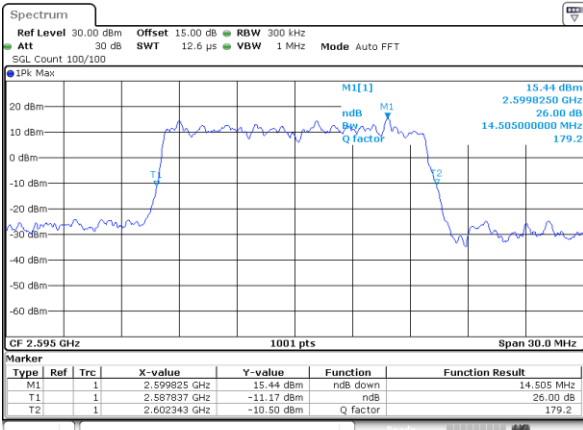

Middle Channel / 15MHz / QPSK

Date: 18_AUG.2020 23:21:02