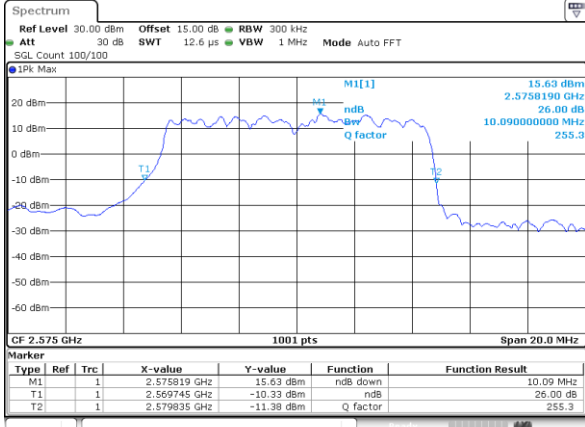

Date: 18\_AUG.2020 23:16:45

Highest Channel / 5MHz / QPSK

Date: 18\_AUG.2020 23:17:19

Highest Channel / 5MHz / 16QAM

Date: 18\_AUG.2020 23:17:30

LTE Band 38

Lowest Channel / 10MHz / QPSK

Date: 18\_AUG.2020 23:18:03