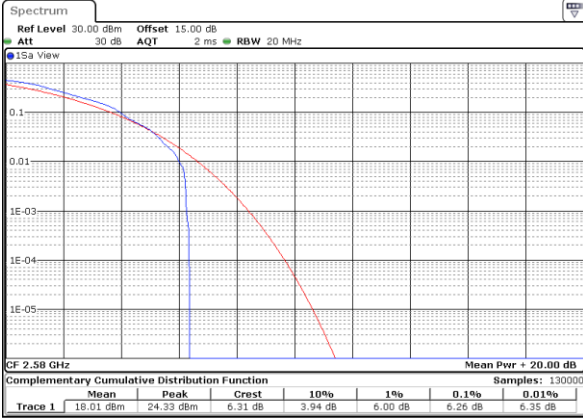

LTE Band 38 / 20MHz / 64QAM

Lowest Channel / 1RB

Date: 18\_AUG.2020 23:29:52

Lowest Channel / Full RB

Date: 18\_AUG.2020 23:16:34

Middle Channel / 1RB

Date: 18\_AUG.2020 23:30:28

Middle Channel / Full RB

Date: 18\_AUG.2020 23:10:54

Highest Channel / 1RB

Date: 18\_AUG.2020 23:31:09

Highest Channel / Full RB

Date: 18\_AUG.2020 23:11:25

26dB Bandwidth

Mode	LTE Band 38 : 26dB BW(MHz)											
BW	1.4MHz		3MHz		5MHz		10MHz		15MHz		20MHz	
Mod.	QPSK	16QAM	QPSK	16QAM	QPSK	16QAM	QPSK	16QAM	QPSK	16QAM	QPSK	16QAM
Lowest CH	-	-	-	-	4.88	4.91	10.09	9.87	14.27	14.39	18.70	19.30
Middle CH	-	-	-	-	4.92	4.91	9.77	9.79	14.51	14.21	18.70	18.70
Highest CH	-	-	-	-	4.97	4.88	9.85	9.61	14.21	14.39	18.78	18.82
Mode	LTE Band 38 : 26dB BW(MHz)											
BW	1.4MHz		3MHz		5MHz		10MHz		15MHz		20MHz	
Mod.	64QAM		64QAM		64QAM		64QAM		64QAM		64QAM	
Lowest CH	-	-	-	-	4.91	-	9.79	-	14.09	-	18.62	-
Middle CH	-	-	-	-	4.87	-	9.75	-	14.21	-	18.78	-
Highest CH	-	-	-	-	4.87	-	9.91	-	14.15	-	18.70	-