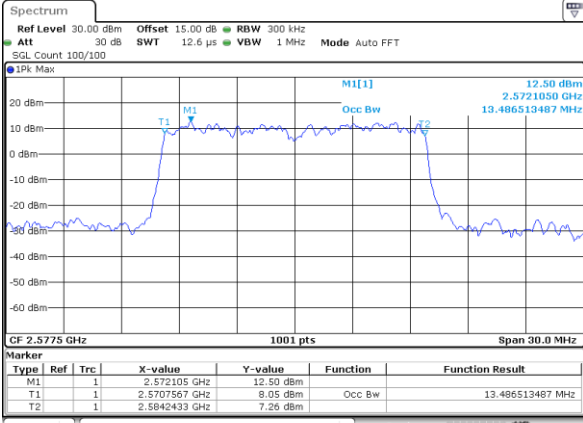

Date: 18\_AUG.2020 23:25:08

Highest Channel / 10MHz / 64QAM

Date: 18\_AUG.2020 23:26:15

LTE Band 38

Lowest Channel / 15MHz / 64QAM

Date: 18\_AUG.2020 23:26:37

Lowest Channel / 20MHz / 64QAM

Date: 18\_AUG.2020 23:27:44