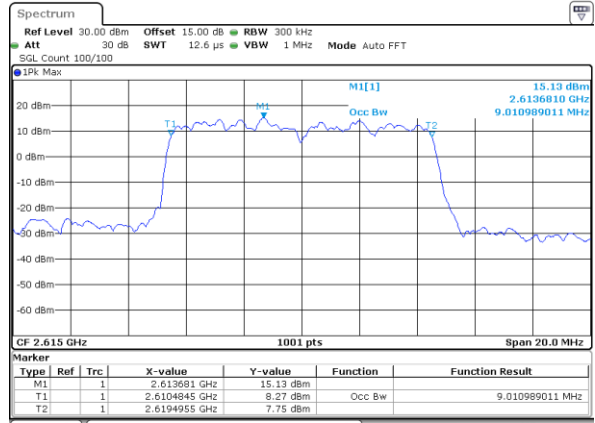

Middle Channel / 20MHz / 16QAM

Date: 18\_AUG.2020 23:23:05

Highest Channel / 20MHz / QPSK

Date: 18\_AUG.2020 23:23:38

Highest Channel / 20MHz / 16QAM

Date: 18\_AUG.2020 23:23:49

LTE Band 38

Lowest Channel / 5MHz / 64QAM

Date: 18\_AUG.2020 23:24:23

Lowest Channel / 10MHz / 64QAM

Date: 18\_AUG.2020 23:25:30

Middle Channel / 5MHz / 64QAM

Date: 18\_AUG.2020 23:24:45

Middle Channel / 10MHz / 64QAM

Date: 18\_AUG.2020 23:25:52

Highest Channel / 5MHz / 64QAM

Date: 18\_AUG.2020 23:25:08

Highest Channel / 10MHz / 64QAM

Date: 18\_AUG.2020 23:26:15

LTE Band 38

Lowest Channel / 15MHz / 64QAM

Date: 18\_AUG.2020 23:26:37

Lowest Channel / 20MHz / 64QAM

Date: 18\_AUG.2020 23:27:44