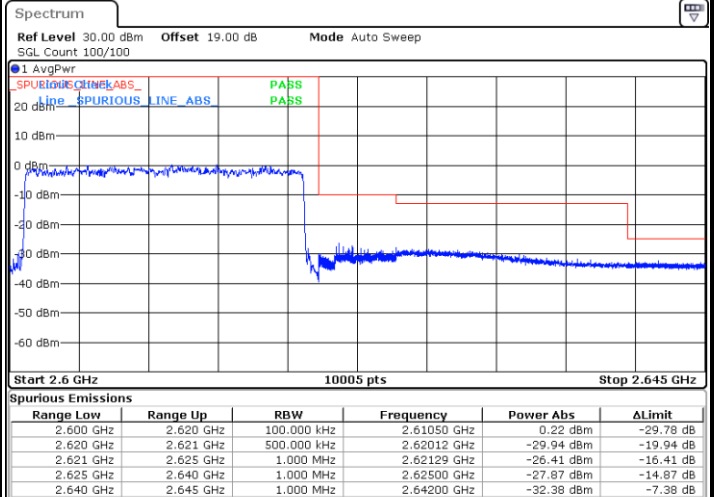

LTE Band 38 / 15MHz / 64QAM

Lowest Band Edge / 1 RB

Date: 16.AUG.2020 09:15:26

Highest Band Edge / 1 RB

Date: 16.AUG.2020 09:17:42

Lowest Band Edge / Full RB

Date: 16.AUG.2020 09:16:11

Highest Band Edge / Full RB

Date: 16.AUG.2020 09:16:56

LTE Band 38 / 20MHz / QPSK

Lowest Band Edge / 1 RB

Date: 16.AUG.2020 09:18:27

Highest Band Edge / 1 RB

Date: 16.AUG.2020 09:22:59

Lowest Band Edge / Full RB

Date: 16.AUG.2020 09:19:58

Highest Band Edge / Full RB

Date: 16.AUG.2020 09:21:29

LTE Band 38 / 20MHz / 16QAM

Lowest Band Edge / 1 RB

Date: 16.AUG.2020 09:19:12

Highest Band Edge / 1 RB

Date: 16.AUG.2020 09:23:44

Lowest Band Edge / Full RB

Date: 16.AUG.2020 09:20:43

Highest Band Edge / Full RB

Date: 16.AUG.2020 09:22:14