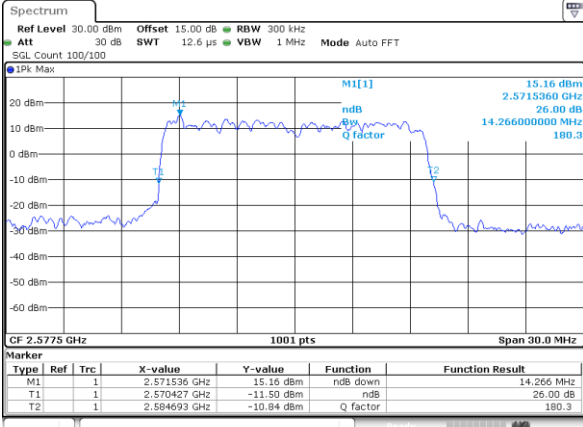

Date: 18\_AUG.2020 23:19:33

Highest Channel / 10MHz / 16QAM

Date: 18\_AUG.2020 23:19:44

LTE Band 38

Lowest Channel / 15MHz / QPSK

Date: 18\_AUG.2020 23:20:17

Lowest Channel / 15MHz / 16QAM

Date: 18\_AUG.2020 23:20:28