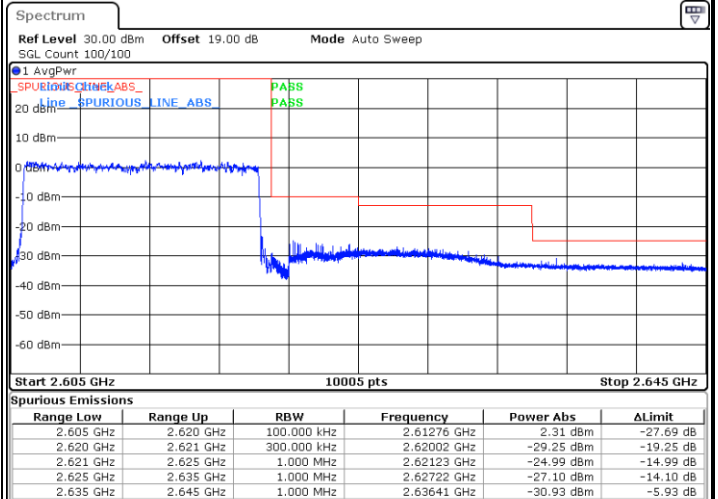

Highest Band Edge / 1 RB

Date: 16.AUG.2020 09:02:33

Lowest Band Edge / Full RB

Date: 16.AUG.2020 09:01:03

Highest Band Edge / Full RB

Date: 16.AUG.2020 09:01:48

LTE Band 38 / 15MHz / QPSK

Lowest Band Edge / 1 RB

Highest Band Edge / 1 RB

Date: 16.AUG.2020 09:09:22

Date: 16.AUG.2020 09:13:55

Lowest Band Edge / Full RB

Highest Band Edge / Full RB

Date: 16.AUG.2020 09:10:53

Date: 16.AUG.2020 09:12:24

LTE Band 38 / 15MHz / 16QAM

Lowest Band Edge / 1 RB

Date: 16.AUG.2020 09:10:07

Highest Band Edge / 1 RB

Date: 16.AUG.2020 09:14:40

Lowest Band Edge / Full RB

Date: 16.AUG.2020 09:11:38

Highest Band Edge / Full RB

Date: 16.AUG.2020 09:13:09

LTE Band 38 / 15MHz / 64QAM

Lowest Band Edge / 1 RB

Date: 16.AUG.2020 09:15:26

Highest Band Edge / 1 RB

Date: 16.AUG.2020 09:17:42

Lowest Band Edge / Full RB

Date: 16.AUG.2020 09:16:11

Highest Band Edge / Full RB