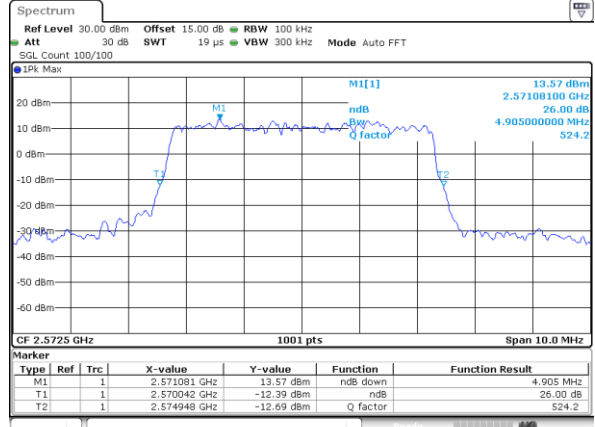

Lowest Channel / 5MHz / 16QAM

Date: 18_AUG.2020 23:16:00