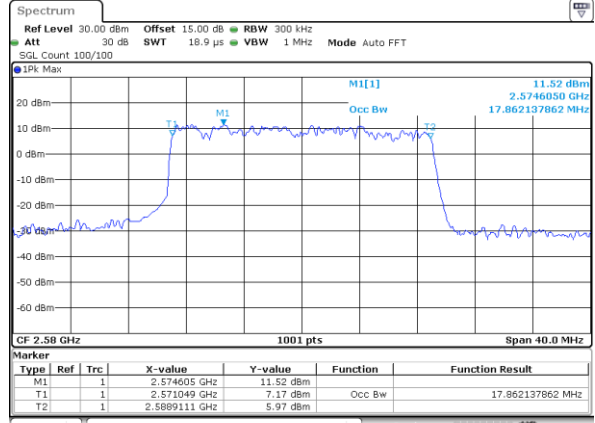

Date: 18\_AUG.2020 23:25:08

Highest Channel / 10MHz / 64QAM

Date: 18\_AUG.2020 23:26:15

LTE Band 38

Lowest Channel / 15MHz / 64QAM

Date: 18\_AUG.2020 23:26:37

Lowest Channel / 20MHz / 64QAM

Date: 18\_AUG.2020 23:27:44