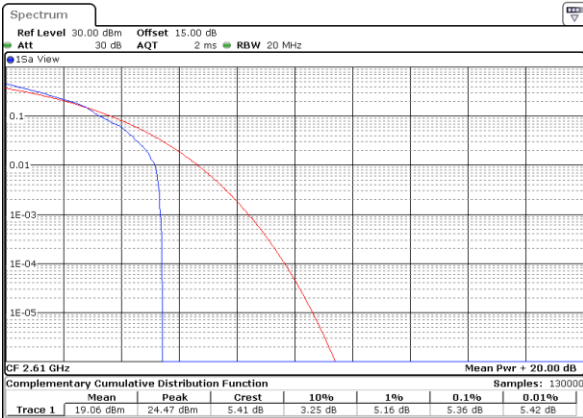

LTE Band 38 / 20MHz / 64QAM

Lowest Channel / 1RB

Date: 18\_AUG.2020 23:29:52

Lowest Channel / Full RB

Date: 18\_AUG.2020 23:16:34

Middle Channel / 1RB

Date: 18\_AUG.2020 23:30:28

Middle Channel / Full RB

Date: 18\_AUG.2020 23:10:54

Highest Channel / 1RB

Date: 18\_AUG.2020 23:31:09

Highest Channel / Full RB

Date: 18\_AUG.2020 23:11:25

26dB Bandwidth

Mode	LTE Band 38 : 26dB BW(MHz)											
BW	1.4MHz		3MHz		5MHz		10MHz		15MHz		20MHz	
Mod.	QPSK	16QAM	QPSK	16QAM	QPSK	16QAM	QPSK	16QAM	QPSK	16QAM	QPSK	16QAM
Lowest CH	-	-	-	-	4.88	4.91	10.09	9.87	14.27	14.39	18.70	19.30
Middle CH	-	-	-	-	4.92	4.91	9.77	9.79	14.51	14.21	18.70	18.70
Highest CH	-	-	-	-	4.97	4.88	9.85	9.61	14.21	14.39	18.78	18.82
Mode	LTE Band 38 : 26dB BW(MHz)											
BW	1.4MHz		3MHz		5MHz		10MHz		15MHz		20MHz	
Mod.	64QAM		64QAM		64QAM		64QAM		64QAM		64QAM	
Lowest CH	-	-	-	-	4.91	-	9.79	-	14.09	-	18.62	-
Middle CH	-	-	-	-	4.87	-	9.75	-	14.21	-	18.78	-
Highest CH	-	-	-	-	4.87	-	9.91	-	14.15	-	18.70	-