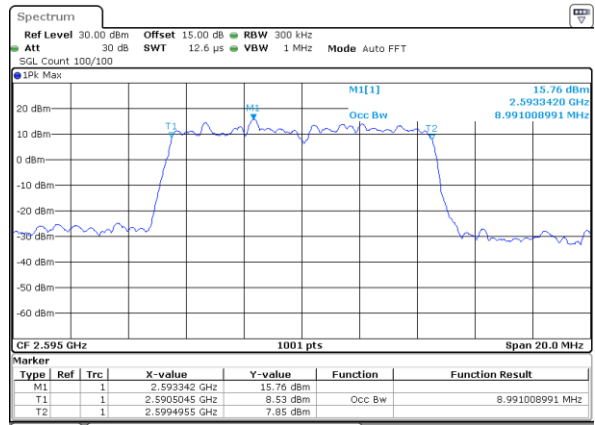

Date: 18\_AUG.2020 23:16:23

Highest Channel / 5MHz / QPSK

Date: 18\_AUG.2020 23:16:56

Highest Channel / 5MHz / 16QAM

Date: 18\_AUG.2020 23:17:07

LTE Band 38

Lowest Channel / 10MHz / QPSK

Date: 18\_AUG.2020 23:17:41

Lowest Channel / 10MHz / 16QAM

Date: 18\_AUG.2020 23:17:52

Middle Channel / 10MHz / QPSK

Date: 18\_AUG.2020 23:18:26

Middle Channel / 10MHz / 16QAM

Date: 18\_AUG.2020 23:18:37

Highest Channel / 10MHz / QPSK

Date: 18\_AUG.2020 23:19:10

Highest Channel / 10MHz / 16QAM

Date: 18\_AUG.2020 23:19:21

LTE Band 38

Lowest Channel / 15MHz / QPSK

Date: 18\_AUG.2020 23:19:55

Lowest Channel / 15MHz / 16QAM

Date: 18\_AUG.2020 23:20:06