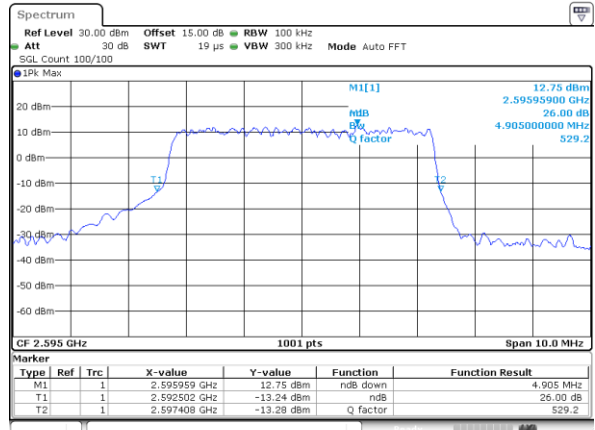

Date: 18\_AUG.2020 23:10:54

Highest Channel / 1RB

Date: 18\_AUG.2020 23:31:09

Highest Channel / Full RB

Date: 18\_AUG.2020 23:11:25

26dB Bandwidth

Mode	LTE Band 38 : 26dB BW(MHz)											
BW	1.4MHz		3MHz		5MHz		10MHz		15MHz		20MHz	
Mod.	QPSK	16QAM	QPSK	16QAM	QPSK	16QAM	QPSK	16QAM	QPSK	16QAM	QPSK	16QAM
Lowest CH	-	-	-	-	4.88	4.91	10.09	9.87	14.27	14.39	18.70	19.30
Middle CH	-	-	-	-	4.92	4.91	9.77	9.79	14.51	14.21	18.70	18.70
Highest CH	-	-	-	-	4.97	4.88	9.85	9.61	14.21	14.39	18.78	18.82
Mode	LTE Band 38 : 26dB BW(MHz)											
BW	1.4MHz		3MHz		5MHz		10MHz		15MHz		20MHz	
Mod.	64QAM		64QAM		64QAM		64QAM		64QAM		64QAM	
Lowest CH	-	-	-	-	4.91	-	9.79	-	14.09	-	18.62	-
Middle CH	-	-	-	-	4.87	-	9.75	-	14.21	-	18.78	-
Highest CH	-	-	-	-	4.87	-	9.91	-	14.15	-	18.70	-

LTE Band 38

Lowest Channel / 5MHz / QPSK

Date: 18\_AUG.2020 23:15:49

Lowest Channel / 5MHz / 16QAM

Date: 18\_AUG.2020 23:16:00

Middle Channel / 5MHz / QPSK

Date: 18\_AUG.2020 23:16:34

Middle Channel / 5MHz / 16QAM

Date: 18\_AUG.2020 23:16:45

Highest Channel / 5MHz / QPSK

Date: 18\_AUG.2020 23:17:19

Highest Channel / 5MHz / 16QAM

Date: 18\_AUG.2020 23:17:30

LTE Band 38

Lowest Channel / 10MHz / QPSK

Date: 18\_AUG.2020 23:18:03