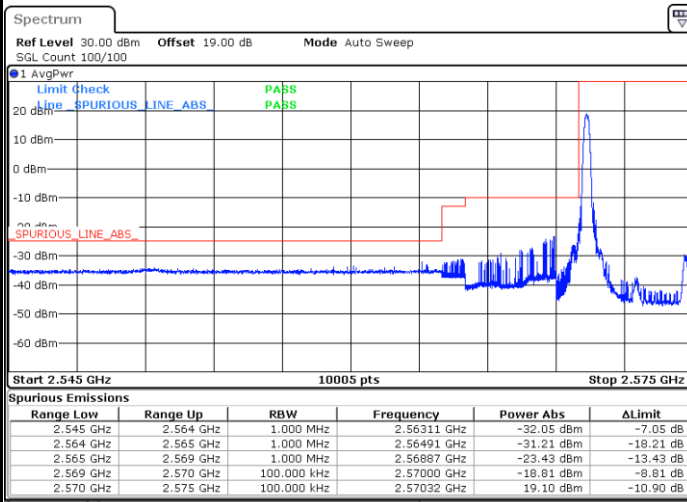

# Conducted Band Edge

LTE Band 38 / 5MHz / 16QAM

Lowest Band Edge / 1RB

Date: 16.AUG.2020 08:51:58

Highest Band Edge / 1 RB

Date: 16.AUG.2020 08:56:30

Lowest Band Edge / Full RB

Date: 16.AUG.2020 08:53:29

Highest Band Edge / Full RB

Date: 16.AUG.2020 08:54:59

LTE Band 38 / 5MHz / 64QAM

Lowest Band Edge / 1RB

Date: 16.AUG.2020 08:57:15

Highest Band Edge / 1 RB

Date: 16.AUG.2020 08:59:32

Lowest Band Edge / Full RB

Date: 16.AUG.2020 08:58:01

Highest Band Edge / Full RB

Date: 16.AUG.2020 08:58:46

LTE Band 38 / 10MHz / QPSK

Lowest Band Edge / 1 RB

Highest Band Edge / 1 RB

Date: 16.AUG.2020 09:03:19

Date: 16.AUG.2020 09:07:51

Lowest Band Edge / Full RB

Highest Band Edge / Full RB

Date: 16.AUG.2020 09:04:19

Date: 16.AUG.2020 09:06:20

LTE Band 38 / 10MHz / 16QAM

Lowest Band Edge / 1 RB

Date: 16.AUG.2020 09:04:04

Highest Band Edge / 1 RB