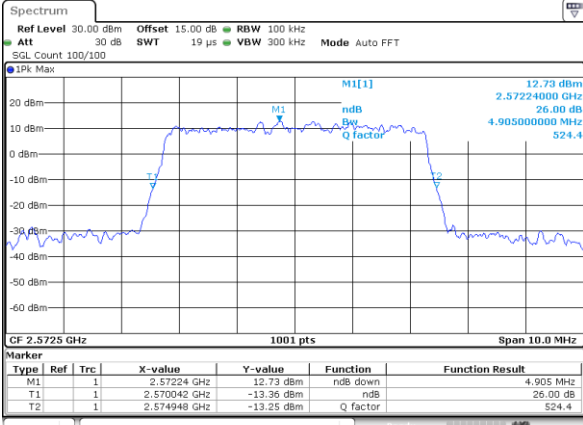

Middle Channel / 20MHz / 16QAM

Date: 18\_AUG.2020 23:23:127

Highest Channel / 20MHz / QPSK

Date: 18\_AUG.2020 23:24:01

Highest Channel / 20MHz / 16QAM

Date: 18\_AUG.2020 23:24:112

LTE Band 38

Lowest Channel / 5MHz / 64QAM