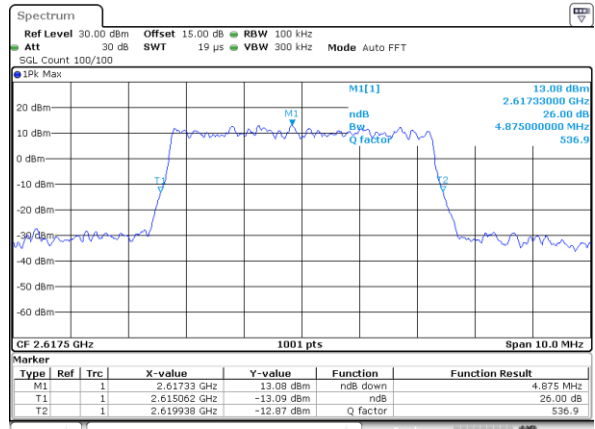

Date: 18\_AUG.2020 23:10:54

Highest Channel / 1RB

Date: 18\_AUG.2020 23:31:09

Highest Channel / Full RB

Date: 18\_AUG.2020 23:11:25

26dB Bandwidth

Mode	LTE Band 38 : 26dB BW(MHz)											
BW	1.4MHz		3MHz		5MHz		10MHz		15MHz		20MHz	
Mod.	QPSK	16QAM	QPSK	16QAM	QPSK	16QAM	QPSK	16QAM	QPSK	16QAM	QPSK	16QAM
Lowest CH	-	-	-	-	4.88	4.91	10.09	9.87	14.27	14.39	18.70	19.30
Middle CH	-	-	-	-	4.92	4.91	9.77	9.79	14.51	14.21	18.70	18.70
Highest CH	-	-	-	-	4.97	4.88	9.85	9.61	14.21	14.39	18.78	18.82
Mode	LTE Band 38 : 26dB BW(MHz)											
BW	1.4MHz		3MHz		5MHz		10MHz		15MHz		20MHz	
Mod.	64QAM		64QAM		64QAM		64QAM		64QAM		64QAM	
Lowest CH	-	-	-	-	4.91	-	9.79	-	14.09	-	18.62	-
Middle CH	-	-	-	-	4.87	-	9.75	-	14.21	-	18.78	-
Highest CH	-	-	-	-	4.87	-	9.91	-	14.15	-	18.70	-

LTE Band 38

Lowest Channel / 5MHz / QPSK

Date: 18\_AUG.2020 23:15:49

Lowest Channel / 5MHz / 16QAM

Date: 18\_AUG.2020 23:16:00

Middle Channel / 5MHz / QPSK

Date: 18\_AUG.2020 23:16:34

Middle Channel / 5MHz / 16QAM

Date: 18\_AUG.2020 23:16:45

Highest Channel / 5MHz / QPSK

Date: 18\_AUG.2020 23:17:19

Highest Channel / 5MHz / 16QAM

Date: 18\_AUG.2020 23:17:30

LTE Band 38

Lowest Channel / 10MHz / QPSK

Date: 18\_AUG.2020 23:18:03