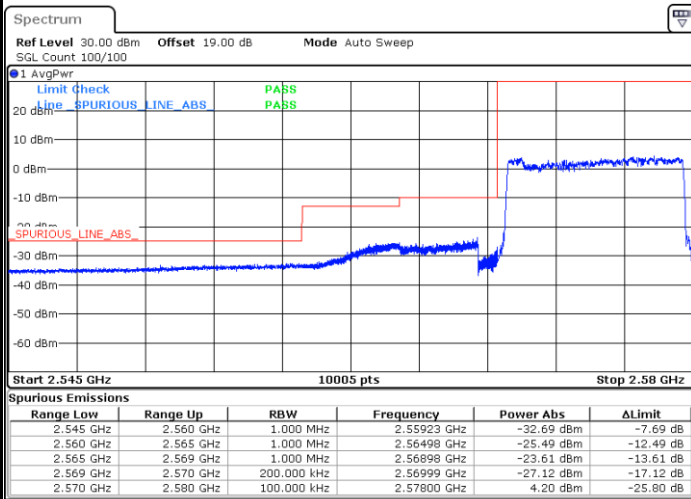

Highest Band Edge / Full RB

Date: 16.AUG.2020 08:54:59

LTE Band 38 / 5MHz / 64QAM

Lowest Band Edge / 1RB

Date: 16.AUG.2020 08:57:15

Highest Band Edge / 1 RB

Date: 16.AUG.2020 08:59:32

Lowest Band Edge / Full RB

Date: 16.AUG.2020 08:58:01

Highest Band Edge / Full RB

Date: 16.AUG.2020 08:58:46

LTE Band 38 / 10MHz / QPSK

Lowest Band Edge / 1 RB

Highest Band Edge / 1 RB

Date: 16.AUG.2020 09:03:19

Date: 16.AUG.2020 09:07:51

Lowest Band Edge / Full RB

Highest Band Edge / Full RB

Date: 16.AUG.2020 09:04:19

Date: 16.AUG.2020 09:06:20

LTE Band 38 / 10MHz / 16QAM

Lowest Band Edge / 1 RB

Date: 16.AUG.2020 09:04:04

Highest Band Edge / 1 RB

Date: 16.AUG.2020 09:08:36

Lowest Band Edge / Full RB

Date: 16.AUG.2020 09:05:35

Highest Band Edge / Full RB

Date: 16.AUG.2020 09:07:06

LTE Band 38 / 10MHz / 64QAM

Lowest Band Edge / 1 RB

Date: 16.AUG.2020 09:00:17