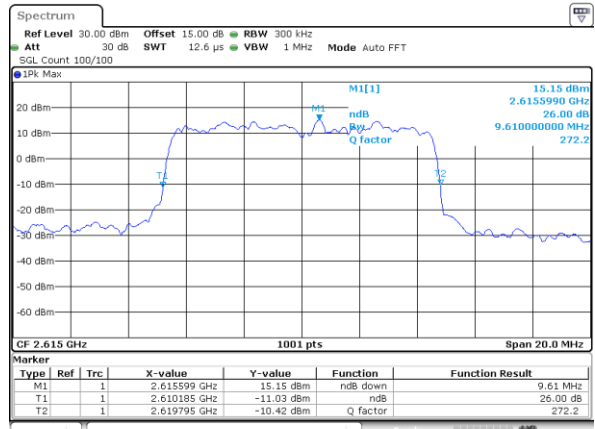

Date: 18\_AUG.2020 23:16:45

Highest Channel / 5MHz / QPSK

Date: 18\_AUG.2020 23:17:19

Highest Channel / 5MHz / 16QAM

Date: 18\_AUG.2020 23:17:30

LTE Band 38

Lowest Channel / 10MHz / QPSK

Date: 18\_AUG.2020 23:18:03

Lowest Channel / 10MHz / 16QAM

Date: 18\_AUG.2020 23:18:15

Middle Channel / 10MHz / QPSK

Date: 18\_AUG.2020 23:18:48

Middle Channel / 10MHz / 16QAM

Date: 18\_AUG.2020 23:18:59

Highest Channel / 10MHz / QPSK

Date: 18\_AUG.2020 23:19:33

Highest Channel / 10MHz / 16QAM

Date: 18\_AUG.2020 23:19:44

LTE Band 38

Lowest Channel / 15MHz / QPSK

Date: 18\_AUG.2020 23:20:17

Lowest Channel / 15MHz / 16QAM

Date: 18\_AUG.2020 23:20:28