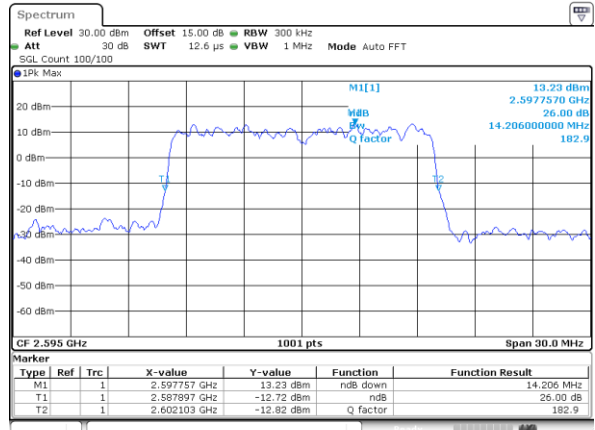

Middle Channel / 15MHz / 16QAM

Date: 18_AUG.2020 23:21:13