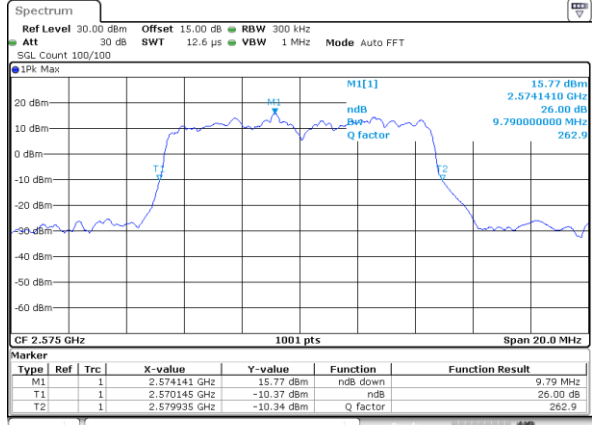

Date: 18\_AUG.2020 23:21:58

LTE Band 38

Lowest Channel / 20MHz / QPSK

Date: 18\_AUG.2020 23:22:13

Lowest Channel / 20MHz / 16QAM

Date: 18\_AUG.2020 23:22:142

Middle Channel / 20MHz / QPSK

Date: 18\_AUG.2020 23:23:16

Middle Channel / 20MHz / 16QAM

Date: 18\_AUG.2020 23:23:127

Highest Channel / 20MHz / QPSK

Date: 18\_AUG.2020 23:24:01

Highest Channel / 20MHz / 16QAM

Date: 18\_AUG.2020 23:24:112

LTE Band 38

Lowest Channel / 5MHz / 64QAM

Date: 18\_AUG.2020 23:24:34

Lowest Channel / 10MHz / 64QAM

Date: 18\_AUG.2020 23:25:41

Middle Channel / 5MHz / 64QAM

Date: 18\_AUG.2020 23:24:57

Middle Channel / 10MHz / 64QAM

Date: 18\_AUG.2020 23:26:03

Highest Channel / 5MHz / 64QAM