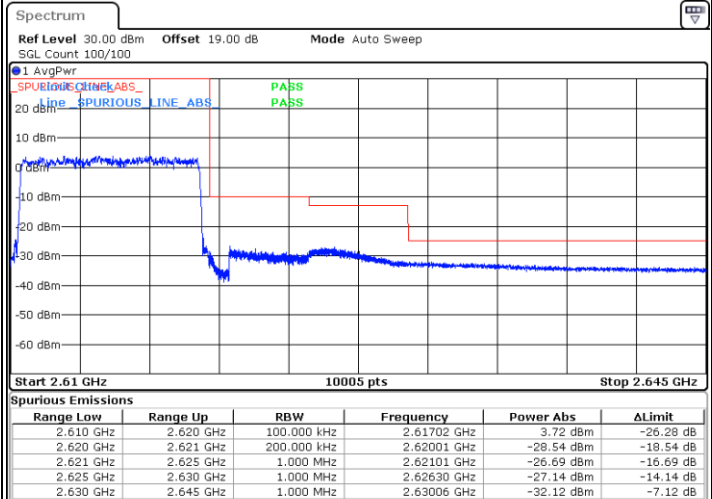

Highest Band Edge / Full RB

Date: 16.AUG.2020 08:54:59

LTE Band 38 / 5MHz / 64QAM

Lowest Band Edge / 1RB

Date: 16.AUG.2020 08:57:15

Highest Band Edge / 1 RB

Date: 16.AUG.2020 08:59:32

Lowest Band Edge / Full RB

Date: 16.AUG.2020 08:58:01

Highest Band Edge / Full RB

Date: 16.AUG.2020 08:58:46

LTE Band 38 / 10MHz / QPSK

Lowest Band Edge / 1 RB

Highest Band Edge / 1 RB

Date: 16.AUG.2020 09:03:19

Date: 16.AUG.2020 09:07:51

Lowest Band Edge / Full RB

Highest Band Edge / Full RB

Date: 16.AUG.2020 09:04:19

Date: 16.AUG.2020 09:06:20

LTE Band 38 / 10MHz / 16QAM

Lowest Band Edge / 1 RB

Date: 16.AUG.2020 09:04:04

Highest Band Edge / 1 RB

Date: 16.AUG.2020 09:08:36

Lowest Band Edge / Full RB

Date: 16.AUG.2020 09:05:35

Highest Band Edge / Full RB

Date: 16.AUG.2020 09:07:06

LTE Band 38 / 10MHz / 64QAM

Lowest Band Edge / 1 RB

Date: 16.AUG.2020 09:00:17