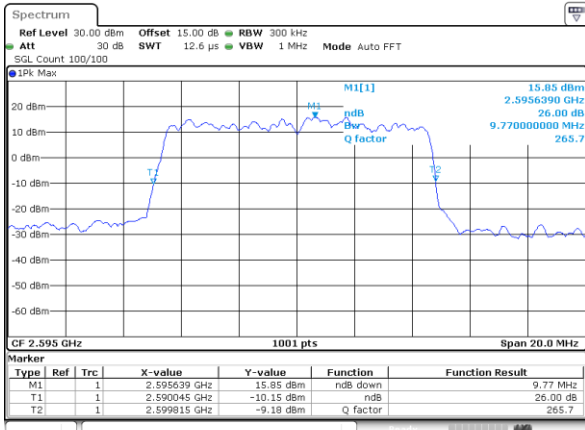

Middle Channel / 10MHz / QPSK

Date: 18_AUG.2020 23:18:48