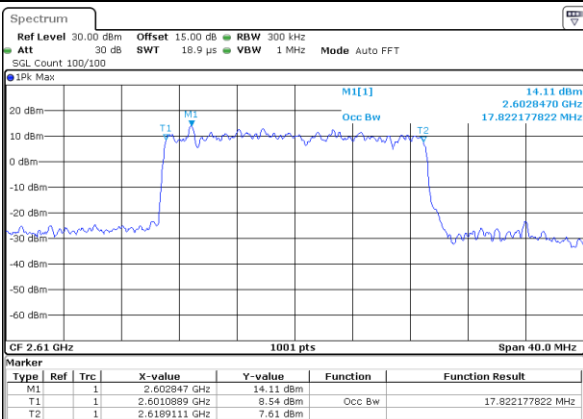

Date: 18\_AUG.2020 23:21:35

LTE Band 38

Lowest Channel / 20MHz / QPSK

Date: 18\_AUG.2020 23:22:09

Lowest Channel / 20MHz / 16QAM

Date: 18\_AUG.2020 23:22:10

Middle Channel / 20MHz / QPSK

Date: 18\_AUG.2020 23:22:53

Middle Channel / 20MHz / 16QAM

Date: 18\_AUG.2020 23:23:05

Highest Channel / 20MHz / QPSK

Date: 18\_AUG.2020 23:23:38

Highest Channel / 20MHz / 16QAM

Date: 18\_AUG.2020 23:23:49

LTE Band 38

Lowest Channel / 5MHz / 64QAM