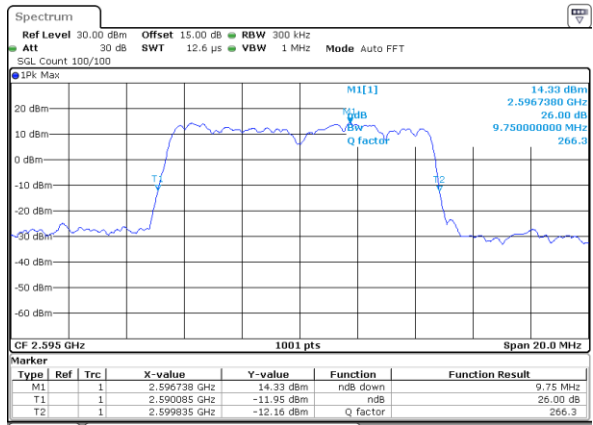

Middle Channel / 20MHz / 16QAM

Date: 18\_AUG.2020 23:23:127

Highest Channel / 20MHz / QPSK

Date: 18\_AUG.2020 23:24:01

Highest Channel / 20MHz / 16QAM

Date: 18\_AUG.2020 23:24:112

LTE Band 38

Lowest Channel / 5MHz / 64QAM

Date: 18\_AUG.2020 23:24:34

Lowest Channel / 10MHz / 64QAM

Date: 18\_AUG.2020 23:25:41

Middle Channel / 5MHz / 64QAM

Date: 18\_AUG.2020 23:24:57

Middle Channel / 10MHz / 64QAM

Date: 18\_AUG.2020 23:26:03

Highest Channel / 5MHz / 64QAM

Date: 18\_AUG.2020 23:25:19

Highest Channel / 10MHz / 64QAM

Date: 18\_AUG.2020 23:26:26

LTE Band 38

Lowest Channel / 15MHz / 64QAM

Date: 18\_AUG.2020 23:26:48

Lowest Channel / 20MHz / 64QAM

Date: 18\_AUG.2020 23:27:55