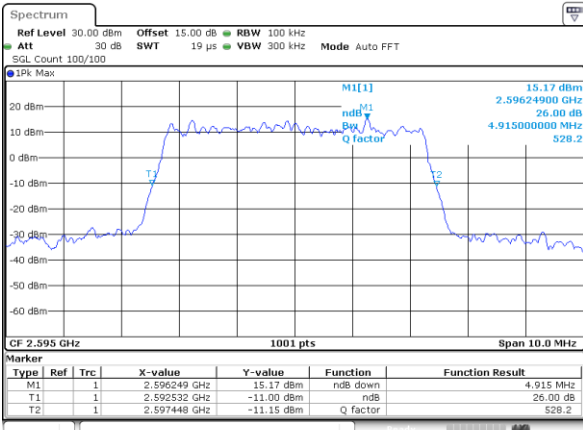

Date: 18\_AUG.2020 23:10:54

Highest Channel / 1RB

Date: 18\_AUG.2020 23:31:09

Highest Channel / Full RB

Date: 18\_AUG.2020 23:11:25

26dB Bandwidth

Mode	LTE Band 38 : 26dB BW(MHz)											
BW	1.4MHz		3MHz		5MHz		10MHz		15MHz		20MHz	
Mod.	QPSK	16QAM	QPSK	16QAM	QPSK	16QAM	QPSK	16QAM	QPSK	16QAM	QPSK	16QAM
Lowest CH	-	-	-	-	4.88	4.91	10.09	9.87	14.27	14.39	18.70	19.30
Middle CH	-	-	-	-	4.92	4.91	9.77	9.79	14.51	14.21	18.70	18.70
Highest CH	-	-	-	-	4.97	4.88	9.85	9.61	14.21	14.39	18.78	18.82
Mode	LTE Band 38 : 26dB BW(MHz)											
BW	1.4MHz		3MHz		5MHz		10MHz		15MHz		20MHz	
Mod.	64QAM		64QAM		64QAM		64QAM		64QAM		64QAM	
Lowest CH	-	-	-	-	4.91	-	9.79	-	14.09	-	18.62	-
Middle CH	-	-	-	-	4.87	-	9.75	-	14.21	-	18.78	-
Highest CH	-	-	-	-	4.87	-	9.91	-	14.15	-	18.70	-

LTE Band 38

Lowest Channel / 5MHz / QPSK

Date: 18\_AUG.2020 23:15:49

Lowest Channel / 5MHz / 16QAM

Date: 18\_AUG.2020 23:16:00

Middle Channel / 5MHz / QPSK

Date: 18\_AUG.2020 23:16:34

Middle Channel / 5MHz / 16QAM

Date: 18\_AUG.2020 23:16:45

Highest Channel / 5MHz / QPSK

Date: 18\_AUG.2020 23:17:19

Highest Channel / 5MHz / 16QAM

Date: 18\_AUG.2020 23:17:30

LTE Band 38

Lowest Channel / 10MHz / QPSK

Date: 18\_AUG.2020 23:18:03