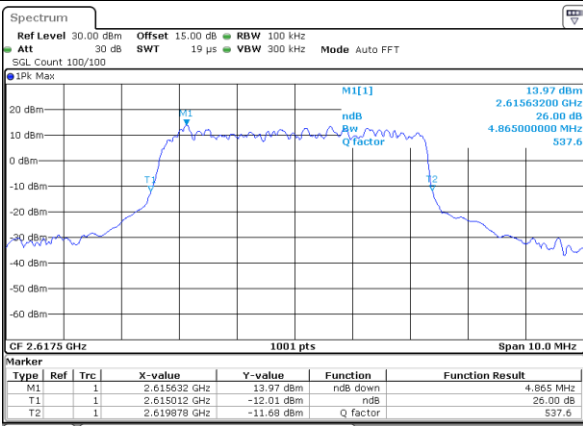

Date: 18\_AUG.2020 23:24:34

Lowest Channel / 10MHz / 64QAM

Date: 18\_AUG.2020 23:25:41

Middle Channel / 5MHz / 64QAM

Date: 18\_AUG.2020 23:24:57

Middle Channel / 10MHz / 64QAM

Date: 18\_AUG.2020 23:26:03

Highest Channel / 5MHz / 64QAM

Date: 18\_AUG.2020 23:25:19

Highest Channel / 10MHz / 64QAM

Date: 18\_AUG.2020 23:26:26

LTE Band 38

Lowest Channel / 15MHz / 64QAM

Date: 18\_AUG.2020 23:26:48

Lowest Channel / 20MHz / 64QAM

Date: 18\_AUG.2020 23:27:55