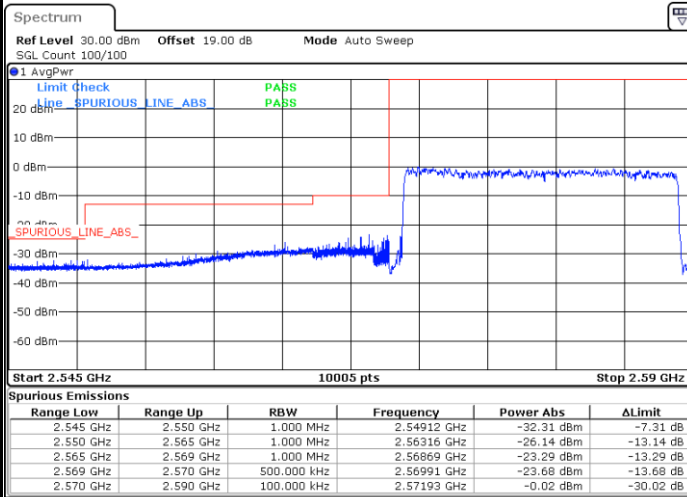

LTE Band 38 / 15MHz / 64QAM

Lowest Band Edge / 1 RB

Date: 16.AUG.2020 09:15:26

Highest Band Edge / 1 RB

Date: 16.AUG.2020 09:17:42

Lowest Band Edge / Full RB

Date: 16.AUG.2020 09:16:11

Highest Band Edge / Full RB

Date: 16.AUG.2020 09:16:56

LTE Band 38 / 20MHz / QPSK

Lowest Band Edge / 1 RB

Date: 16.AUG.2020 09:18:27

Highest Band Edge / 1 RB

Date: 16.AUG.2020 09:22:59

Lowest Band Edge / Full RB

Date: 16.AUG.2020 09:19:58

Highest Band Edge / Full RB

Date: 16.AUG.2020 09:21:29

LTE Band 38 / 20MHz / 16QAM

Lowest Band Edge / 1 RB

Date: 16.AUG.2020 09:19:12

Highest Band Edge / 1 RB

Date: 16.AUG.2020 09:23:44

Lowest Band Edge / Full RB

Date: 16.AUG.2020 09:20:43

Highest Band Edge / Full RB

Date: 16.AUG.2020 09:22:14