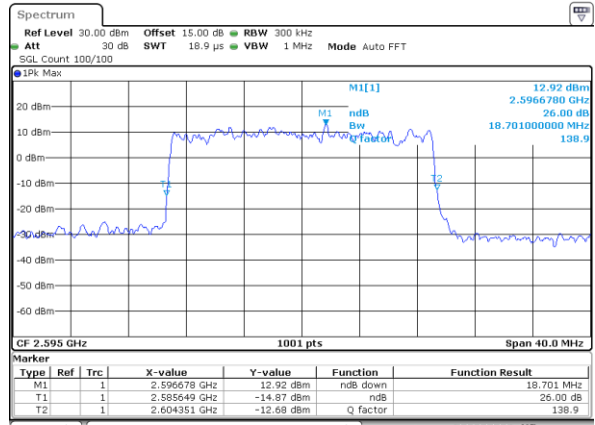

Date: 18\_AUG.2020 23:21:58

LTE Band 38

Lowest Channel / 20MHz / QPSK

Date: 18\_AUG.2020 23:22:13

Lowest Channel / 20MHz / 16QAM

Date: 18\_AUG.2020 23:22:142

Middle Channel / 20MHz / QPSK

Date: 18\_AUG.2020 23:23:16

Middle Channel / 20MHz / 16QAM

Date: 18\_AUG.2020 23:23:127

Highest Channel / 20MHz / QPSK

Date: 18\_AUG.2020 23:24:01

Highest Channel / 20MHz / 16QAM

Date: 18\_AUG.2020 23:24:112

LTE Band 38

Lowest Channel / 5MHz / 64QAM