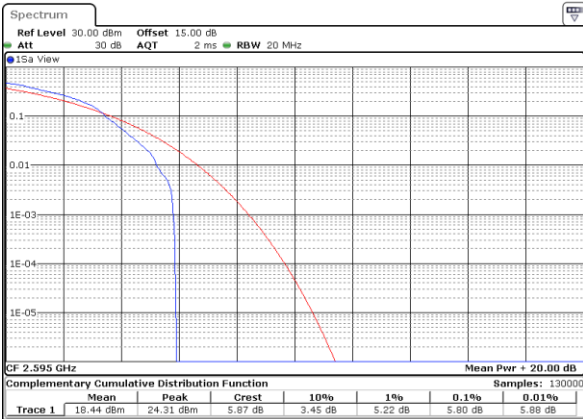

LTE Band 38 / 20MHz / 64QAM

Lowest Channel / 1RB

Date: 18\_AUG.2020 23:29:52

Lowest Channel / Full RB

Date: 18\_AUG.2020 23:16:34

Middle Channel / 1RB

Date: 18\_AUG.2020 23:30:28

Middle Channel / Full RB

Date: 18\_AUG.2020 23:10:54

Highest Channel / 1RB

Date: 18\_AUG.2020 23:31:09

Highest Channel / Full RB

Date: 18\_AUG.2020 23:11:25

26dB Bandwidth

Mode	LTE Band 38 : 26dB BW(MHz)											
BW	1.4MHz		3MHz		5MHz		10MHz		15MHz		20MHz	
Mod.	QPSK	16QAM	QPSK	16QAM	QPSK	16QAM	QPSK	16QAM	QPSK	16QAM	QPSK	16QAM
Lowest CH	-	-	-	-	4.88	4.91	10.09	9.87	14.27	14.39	18.70	19.30
Middle CH	-	-	-	-	4.92	4.91	9.77	9.79	14.51	14.21	18.70	18.70
Highest CH	-	-	-	-	4.97	4.88	9.85	9.61	14.21	14.39	18.78	18.82
Mode	LTE Band 38 : 26dB BW(MHz)											
BW	1.4MHz		3MHz		5MHz		10MHz		15MHz		20MHz	
Mod.	64QAM		64QAM		64QAM		64QAM		64QAM		64QAM	
Lowest CH	-	-	-	-	4.91	-	9.79	-	14.09	-	18.62	-
Middle CH	-	-	-	-	4.87	-	9.75	-	14.21	-	18.78	-
Highest CH	-	-	-	-	4.87	-	9.91	-	14.15	-	18.70	-