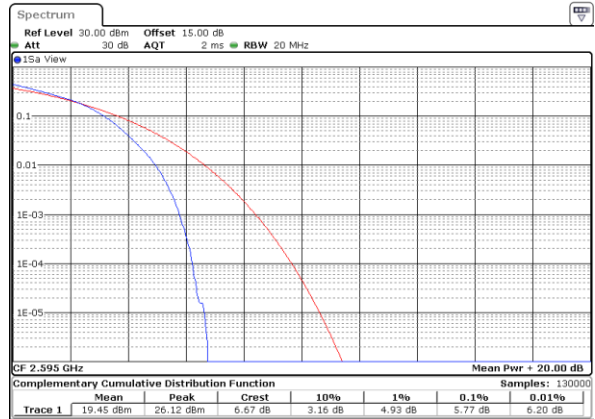

LTE Band 38 / 20MHz / 64QAM

Lowest Channel / 1RB

Date: 18\_AUG.2020 23:29:52

Lowest Channel / Full RB

Date: 18\_AUG.2020 23:16:34

Middle Channel / 1RB

Date: 18\_AUG.2020 23:30:28

Middle Channel / Full RB

Date: 18\_AUG.2020 23:10:54

Highest Channel / 1RB

Date: 18\_AUG.2020 23:31:09

Highest Channel / Full RB

Date: 18\_AUG.2020 23:11:25

26dB Bandwidth

Mode	LTE Band 38 : 26dB BW(MHz)											
BW	1.4MHz		3MHz		5MHz		10MHz		15MHz		20MHz	
Mod.	QPSK	16QAM	QPSK	16QAM	QPSK	16QAM	QPSK	16QAM	QPSK	16QAM	QPSK	16QAM
Lowest CH	-	-	-	-	4.88	4.91	10.09	9.87	14.27	14.39	18.70	19.30
Middle CH	-	-	-	-	4.92	4.91	9.77	9.79	14.51	14.21	18.70	18.70
Highest CH	-	-	-	-	4.97	4.88	9.85	9.61	14.21	14.39	18.78	18.82
Mode	LTE Band 38 : 26dB BW(MHz)											
BW	1.4MHz		3MHz		5MHz		10MHz		15MHz		20MHz	
Mod.	64QAM		64QAM		64QAM		64QAM		64QAM		64QAM	
Lowest CH	-	-	-	-	4.91	-	9.79	-	14.09	-	18.62	-
Middle CH	-	-	-	-	4.87	-	9.75	-	14.21	-	18.78	-
Highest CH	-	-	-	-	4.87	-	9.91	-	14.15	-	18.70	-