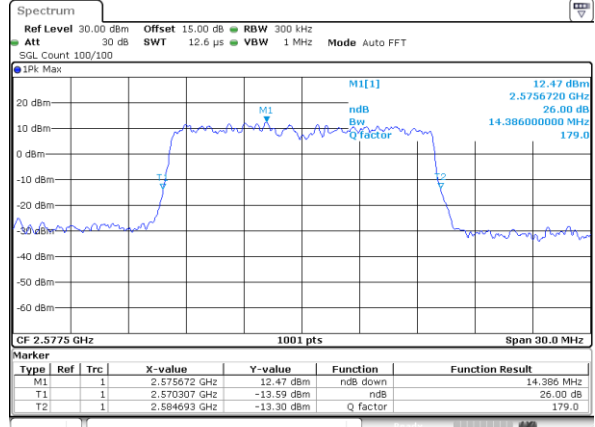

Date: 18\_AUG.2020 23:19:33

Highest Channel / 10MHz / 16QAM

Date: 18\_AUG.2020 23:19:44

LTE Band 38

Lowest Channel / 15MHz / QPSK

Date: 18\_AUG.2020 23:20:17

Lowest Channel / 15MHz / 16QAM

Date: 18\_AUG.2020 23:20:28