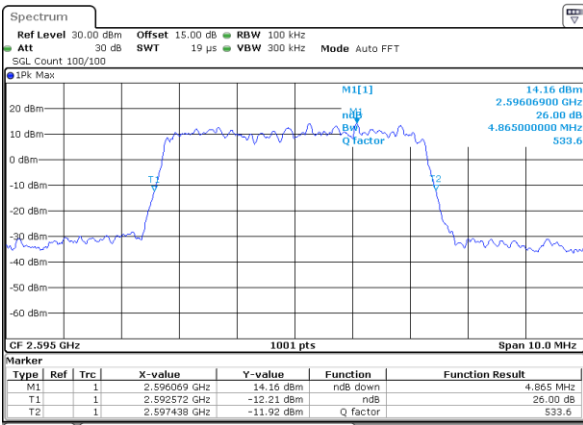

Middle Channel / 20MHz / 16QAM

Date: 18\_AUG.2020 23:23:127

Highest Channel / 20MHz / QPSK

Date: 18\_AUG.2020 23:24:01

Highest Channel / 20MHz / 16QAM

Date: 18\_AUG.2020 23:24:112

LTE Band 38

Lowest Channel / 5MHz / 64QAM

Date: 18\_AUG.2020 23:24:34

Lowest Channel / 10MHz / 64QAM

Date: 18\_AUG.2020 23:25:41

Middle Channel / 5MHz / 64QAM

Date: 18\_AUG.2020 23:24:57

Middle Channel / 10MHz / 64QAM

Date: 18\_AUG.2020 23:26:03

Highest Channel / 5MHz / 64QAM