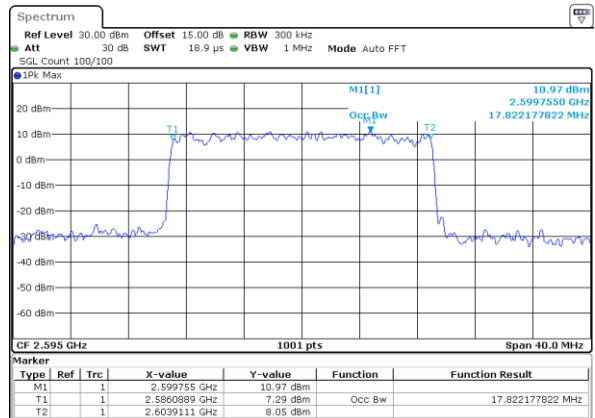

Date: 18\_AUG.2020 23:21:35

LTE Band 38

Lowest Channel / 20MHz / QPSK

Date: 18\_AUG.2020 23:22:09

Lowest Channel / 20MHz / 16QAM

Date: 18\_AUG.2020 23:22:10

Middle Channel / 20MHz / QPSK

Date: 18\_AUG.2020 23:22:53

Middle Channel / 20MHz / 16QAM

Date: 18\_AUG.2020 23:23:05

Highest Channel / 20MHz / QPSK

Date: 18\_AUG.2020 23:23:38

Highest Channel / 20MHz / 16QAM

Date: 18\_AUG.2020 23:23:49

LTE Band 38

Lowest Channel / 5MHz / 64QAM