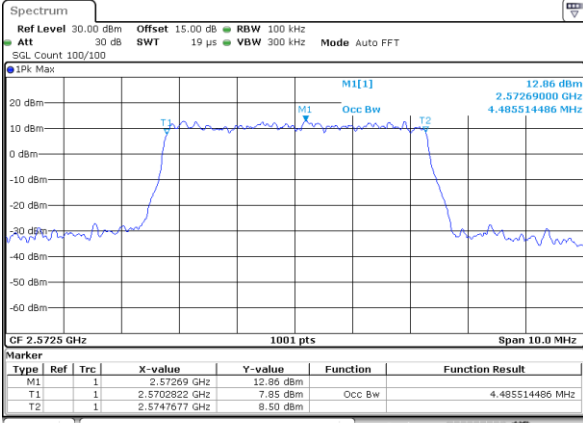

Date: 18\_AUG.2020 23:28:40

Occupied Bandwidth

Mode	LTE Band 38 : 99%OBW(MHz)											
BW	1.4MHz		3MHz		5MHz		10MHz		15MHz		20MHz	
Mod.	QPSK	16QAM	QPSK	16QAM	QPSK	16QAM	QPSK	16QAM	QPSK	16QAM	QPSK	16QAM
Lowest CH	-	-	-	-	4.49	4.49	8.99	8.97	13.46	13.43	17.90	17.82
Middle CH	-	-	-	-	4.48	4.48	9.11	8.99	13.49	13.40	17.90	17.82
Highest CH	-	-	-	-	4.48	4.50	9.05	8.95	13.43	13.52	17.82	17.90
Mode	LTE Band 38 : 99%OBW(MHz)											
BW	1.4MHz		3MHz		5MHz		10MHz		15MHz		20MHz	
Mod.	64QAM		64QAM		64QAM		64QAM		64QAM		64QAM	
Lowest CH	-	-	-	-	4.49	-	8.97	-	13.49	-	17.86	-
Middle CH	-	-	-	-	4.49	-	9.01	-	13.49	-	17.90	-
Highest CH	-	-	-	-	4.49	-	9.01	-	13.46	-	17.86	-

LTE Band 38

Lowest Channel / 5MHz / QPSK

Date: 18\_AUG.2020 23:15:26

Lowest Channel / 5MHz / 16QAM

Date: 18\_AUG.2020 23:15:38

Middle Channel / 5MHz / QPSK

Date: 18\_AUG.2020 23:16:12

Middle Channel / 5MHz / 16QAM