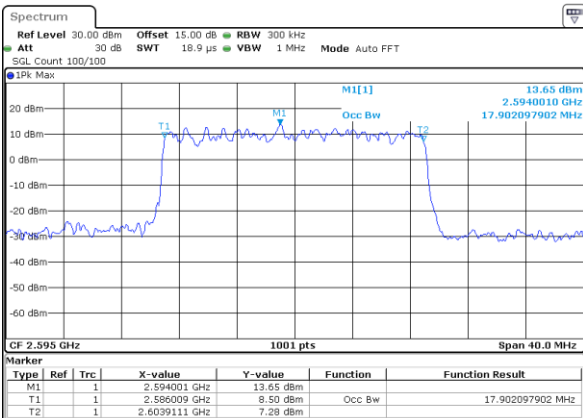

Date: 18\_AUG.2020 23:21:35

LTE Band 38

Lowest Channel / 20MHz / QPSK

Date: 18\_AUG.2020 23:22:09

Lowest Channel / 20MHz / 16QAM

Date: 18\_AUG.2020 23:22:10

Middle Channel / 20MHz / QPSK

Date: 18\_AUG.2020 23:22:53

Middle Channel / 20MHz / 16QAM

Date: 18\_AUG.2020 23:23:05

Highest Channel / 20MHz / QPSK

Date: 18\_AUG.2020 23:23:38

Highest Channel / 20MHz / 16QAM

Date: 18\_AUG.2020 23:23:49

LTE Band 38

Lowest Channel / 5MHz / 64QAM