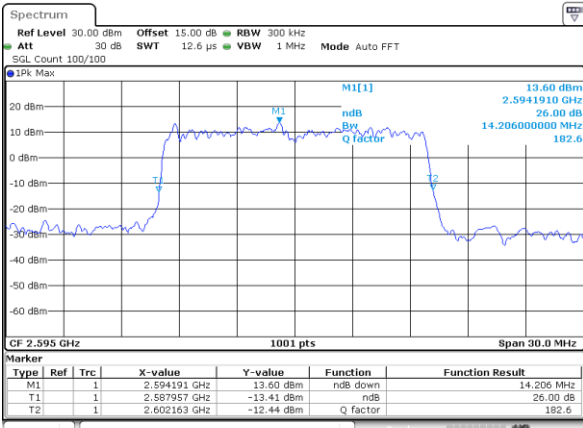

Middle Channel / 15MHz / 64QAM

Date: 18_AUG.2020 23:27:10