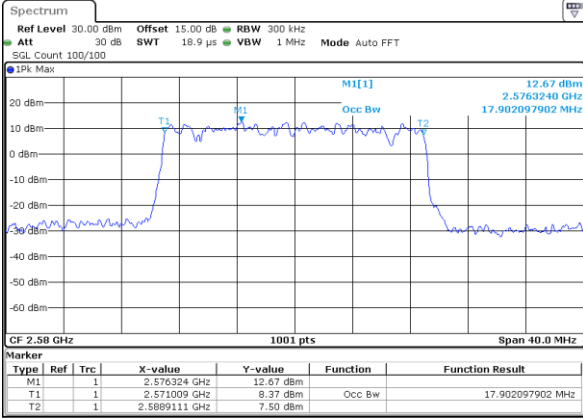

LTE Band 38

Lowest Channel / 20MHz / QPSK

Date: 18_AUG.2020 23:22:09