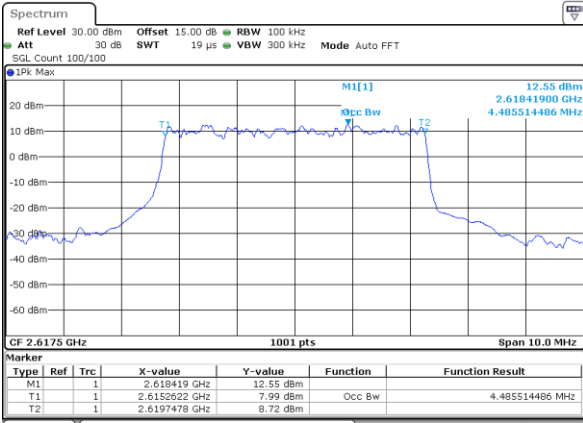

Middle Channel / 20MHz / 16QAM

Date: 18\_AUG.2020 23:23:05

Highest Channel / 20MHz / QPSK

Date: 18\_AUG.2020 23:23:38

Highest Channel / 20MHz / 16QAM

Date: 18\_AUG.2020 23:23:49

LTE Band 38

Lowest Channel / 5MHz / 64QAM

Date: 18\_AUG.2020 23:24:23

Lowest Channel / 10MHz / 64QAM

Date: 18\_AUG.2020 23:25:30

Middle Channel / 5MHz / 64QAM

Date: 18\_AUG.2020 23:24:45

Middle Channel / 10MHz / 64QAM

Date: 18\_AUG.2020 23:25:52

Highest Channel / 5MHz / 64QAM

Date: 18\_AUG.2020 23:25:08

Highest Channel / 10MHz / 64QAM

Date: 18\_AUG.2020 23:26:15

LTE Band 38

Lowest Channel / 15MHz / 64QAM

Date: 18\_AUG.2020 23:26:37

Lowest Channel / 20MHz / 64QAM

Date: 18\_AUG.2020 23:27:44