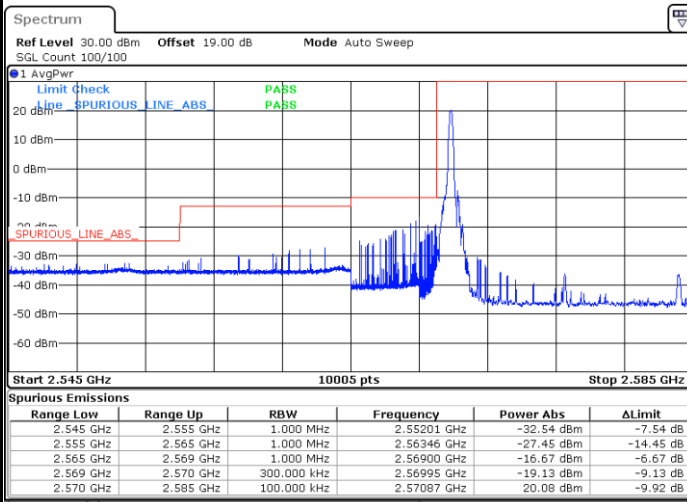

Date: 16.AUG.2020 09:08:36

Lowest Band Edge / Full RB

Date: 16.AUG.2020 09:05:35

Highest Band Edge / Full RB

Date: 16.AUG.2020 09:07:06

LTE Band 38 / 10MHz / 64QAM

Lowest Band Edge / 1 RB

Date: 16.AUG.2020 09:00:17

Highest Band Edge / 1 RB

Date: 16.AUG.2020 09:02:33

Lowest Band Edge / Full RB

Date: 16.AUG.2020 09:01:03

Highest Band Edge / Full RB

Date: 16.AUG.2020 09:01:48

LTE Band 38 / 15MHz / QPSK

Lowest Band Edge / 1 RB

Highest Band Edge / 1 RB

Date: 16.AUG.2020 09:09:22

Date: 16.AUG.2020 09:13:55

Lowest Band Edge / Full RB

Highest Band Edge / Full RB

Date: 16.AUG.2020 09:10:53

Date: 16.AUG.2020 09:12:24

LTE Band 38 / 15MHz / 16QAM

Lowest Band Edge / 1 RB

Date: 16.AUG.2020 09:10:07

Highest Band Edge / 1 RB

Date: 16.AUG.2020 09:14:40

Lowest Band Edge / Full RB

Date: 16.AUG.2020 09:11:38

Highest Band Edge / Full RB

Date: 16.AUG.2020 09:13:09