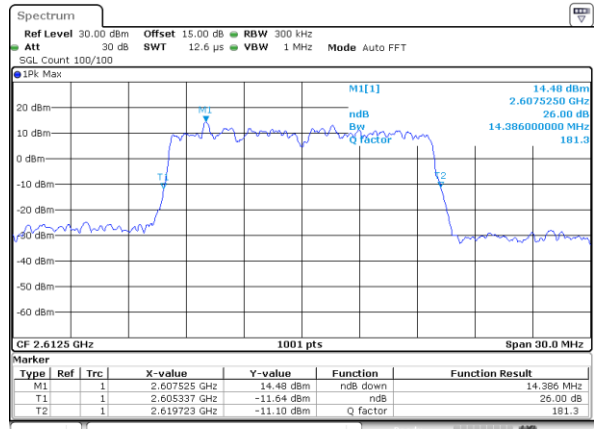

Date: 18\_AUG.2020 23:21:58

LTE Band 38

Lowest Channel / 20MHz / QPSK

Date: 18\_AUG.2020 23:22:13

Lowest Channel / 20MHz / 16QAM

Date: 18\_AUG.2020 23:22:142

Middle Channel / 20MHz / QPSK

Date: 18\_AUG.2020 23:23:16