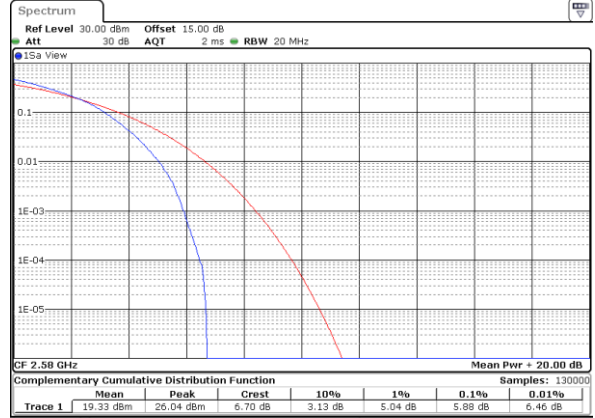

LTE Band 38 / 20MHz / 64QAM

Lowest Channel / 1RB

Date: 18\_AUG.2020 23:29:52

Lowest Channel / Full RB

Date: 18\_AUG.2020 23:16:34

Middle Channel / 1RB

Date: 18\_AUG.2020 23:30:28

Middle Channel / Full RB

Date: 18\_AUG.2020 23:10:54

Highest Channel / 1RB

Date: 18\_AUG.2020 23:31:09

Highest Channel / Full RB

Date: 18\_AUG.2020 23:11:25

26dB Bandwidth

Mode	LTE Band 38 : 26dB BW(MHz)											
BW	1.4MHz		3MHz		5MHz		10MHz		15MHz		20MHz	
Mod.	QPSK	16QAM	QPSK	16QAM	QPSK	16QAM	QPSK	16QAM	QPSK	16QAM	QPSK	16QAM
Lowest CH	-	-	-	-	4.88	4.91	10.09	9.87	14.27	14.39	18.70	19.30
Middle CH	-	-	-	-	4.92	4.91	9.77	9.79	14.51	14.21	18.70	18.70
Highest CH	-	-	-	-	4.97	4.88	9.85	9.61	14.21	14.39	18.78	18.82
Mode	LTE Band 38 : 26dB BW(MHz)											
BW	1.4MHz		3MHz		5MHz		10MHz		15MHz		20MHz	
Mod.	64QAM		64QAM		64QAM		64QAM		64QAM		64QAM	
Lowest CH	-	-	-	-	4.91	-	9.79	-	14.09	-	18.62	-
Middle CH	-	-	-	-	4.87	-	9.75	-	14.21	-	18.78	-
Highest CH	-	-	-	-	4.87	-	9.91	-	14.15	-	18.70	-