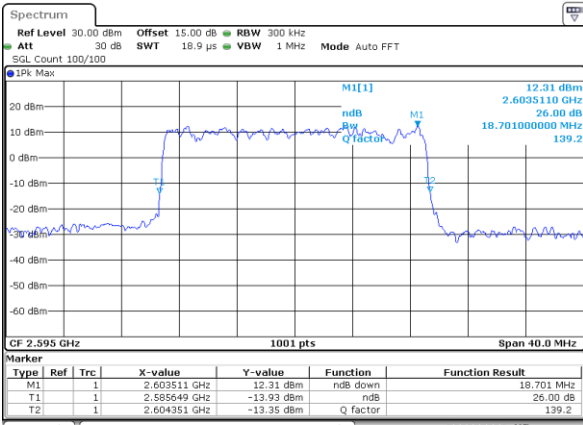

Date: 18\_AUG.2020 23:21:58

LTE Band 38

Lowest Channel / 20MHz / QPSK

Date: 18\_AUG.2020 23:22:13

Lowest Channel / 20MHz / 16QAM

Date: 18\_AUG.2020 23:22:142

Middle Channel / 20MHz / QPSK

Date: 18\_AUG.2020 23:23:16

Middle Channel / 20MHz / 16QAM

Date: 18\_AUG.2020 23:23:127

Highest Channel / 20MHz / QPSK

Date: 18\_AUG.2020 23:24:01

Highest Channel / 20MHz / 16QAM

Date: 18\_AUG.2020 23:24:112

LTE Band 38

Lowest Channel / 5MHz / 64QAM