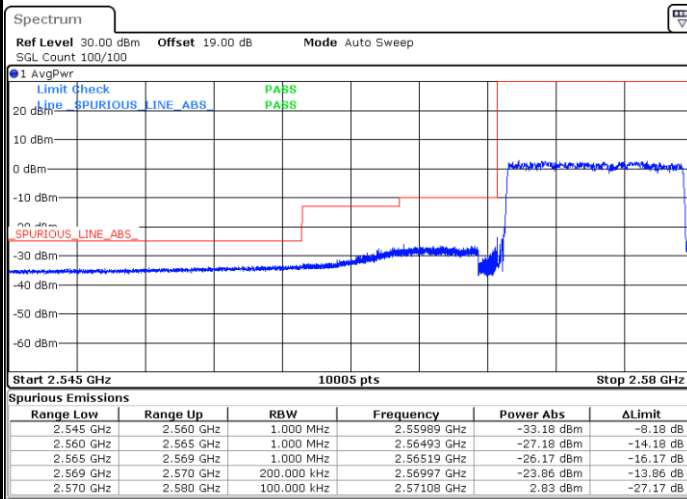

Date: 16.AUG.2020 08:58:01

Highest Band Edge / Full RB

Date: 16.AUG.2020 08:58:46

LTE Band 38 / 10MHz / QPSK

Lowest Band Edge / 1 RB

Highest Band Edge / 1 RB

Date: 16.AUG.2020 09:03:19

Date: 16.AUG.2020 09:07:51

Lowest Band Edge / Full RB

Highest Band Edge / Full RB

Date: 16.AUG.2020 09:04:19

Date: 16.AUG.2020 09:06:20

LTE Band 38 / 10MHz / 16QAM

Lowest Band Edge / 1 RB

Date: 16.AUG.2020 09:04:04

Highest Band Edge / 1 RB

Date: 16.AUG.2020 09:08:36

Lowest Band Edge / Full RB

Date: 16.AUG.2020 09:05:35

Highest Band Edge / Full RB

Date: 16.AUG.2020 09:07:06

LTE Band 38 / 10MHz / 64QAM

Lowest Band Edge / 1 RB

Date: 16.AUG.2020 09:00:17

Highest Band Edge / 1 RB

Date: 16.AUG.2020 09:02:33

Lowest Band Edge / Full RB

Date: 16.AUG.2020 09:01:03

Highest Band Edge / Full RB

Date: 16.AUG.2020 09:01:48

LTE Band 38 / 15MHz / QPSK

Lowest Band Edge / 1 RB