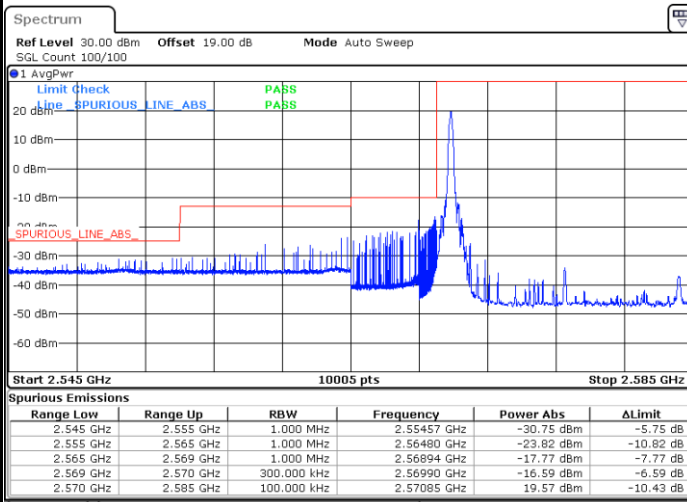

Highest Band Edge / 1 RB

Date: 16.AUG.2020 09:09:22

Date: 16.AUG.2020 09:13:55

Lowest Band Edge / Full RB

Highest Band Edge / Full RB

Date: 16.AUG.2020 09:10:53

Date: 16.AUG.2020 09:12:24

LTE Band 38 / 15MHz / 16QAM

Lowest Band Edge / 1 RB

Date: 16.AUG.2020 09:10:07

Highest Band Edge / 1 RB

Date: 16.AUG.2020 09:14:40

Lowest Band Edge / Full RB

Date: 16.AUG.2020 09:11:38

Highest Band Edge / Full RB

Date: 16.AUG.2020 09:13:09

LTE Band 38 / 15MHz / 64QAM

Lowest Band Edge / 1 RB

Date: 16.AUG.2020 09:15:26

Highest Band Edge / 1 RB

Date: 16.AUG.2020 09:17:42

Lowest Band Edge / Full RB

Date: 16.AUG.2020 09:16:11

Highest Band Edge / Full RB

Date: 16.AUG.2020 09:16:56

LTE Band 38 / 20MHz / QPSK

Lowest Band Edge / 1 RB

Date: 16.AUG.2020 09:18:27

Highest Band Edge / 1 RB

Date: 16.AUG.2020 09:22:59

Lowest Band Edge / Full RB

Date: 16.AUG.2020 09:19:58