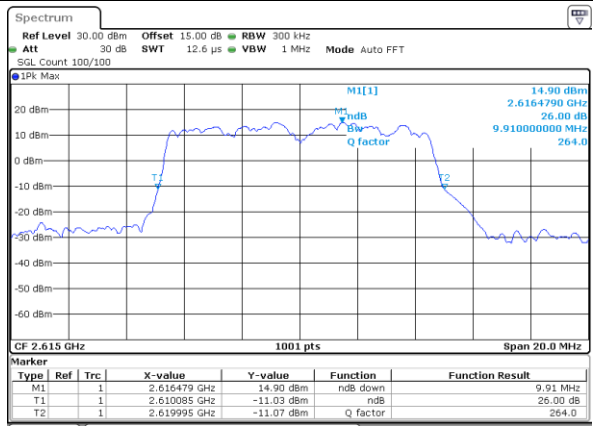

Date: 18\_AUG.2020 23:24:34

Lowest Channel / 10MHz / 64QAM

Date: 18\_AUG.2020 23:25:41

Middle Channel / 5MHz / 64QAM

Date: 18\_AUG.2020 23:24:57

Middle Channel / 10MHz / 64QAM

Date: 18\_AUG.2020 23:26:03

Highest Channel / 5MHz / 64QAM

Date: 18\_AUG.2020 23:25:19

Highest Channel / 10MHz / 64QAM

Date: 18\_AUG.2020 23:26:26

LTE Band 38

Lowest Channel / 15MHz / 64QAM

Date: 18\_AUG.2020 23:26:48

Lowest Channel / 20MHz / 64QAM

Date: 18\_AUG.2020 23:27:55