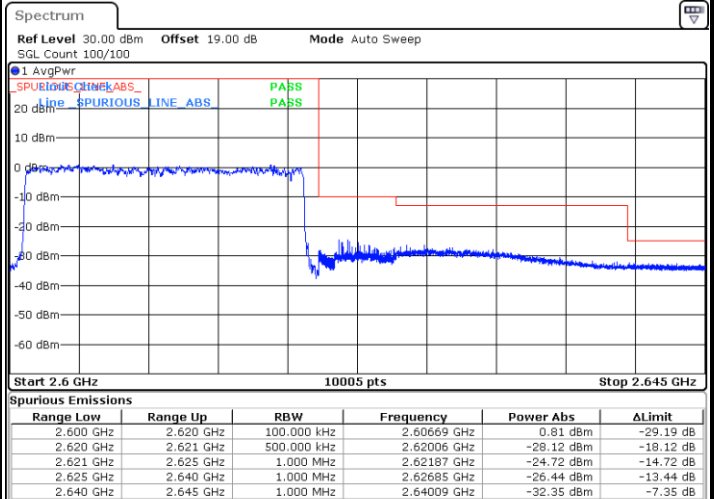

LTE Band 38 / 15MHz / 64QAM

Lowest Band Edge / 1 RB

Date: 16.AUG.2020 09:15:26

Highest Band Edge / 1 RB

Date: 16.AUG.2020 09:17:42

Lowest Band Edge / Full RB

Date: 16.AUG.2020 09:16:11

Highest Band Edge / Full RB

Date: 16.AUG.2020 09:16:56

LTE Band 38 / 20MHz / QPSK

Lowest Band Edge / 1 RB

Date: 16.AUG.2020 09:18:27

Highest Band Edge / 1 RB

Date: 16.AUG.2020 09:22:59

Lowest Band Edge / Full RB

Date: 16.AUG.2020 09:19:58

Highest Band Edge / Full RB

Date: 16.AUG.2020 09:21:29

LTE Band 38 / 20MHz / 16QAM

Lowest Band Edge / 1 RB

Date: 16.AUG.2020 09:19:12

Highest Band Edge / 1 RB

Date: 16.AUG.2020 09:23:44

Lowest Band Edge / Full RB

Date: 16.AUG.2020 09:20:43

Highest Band Edge / Full RB

Date: 16.AUG.2020 09:22:14