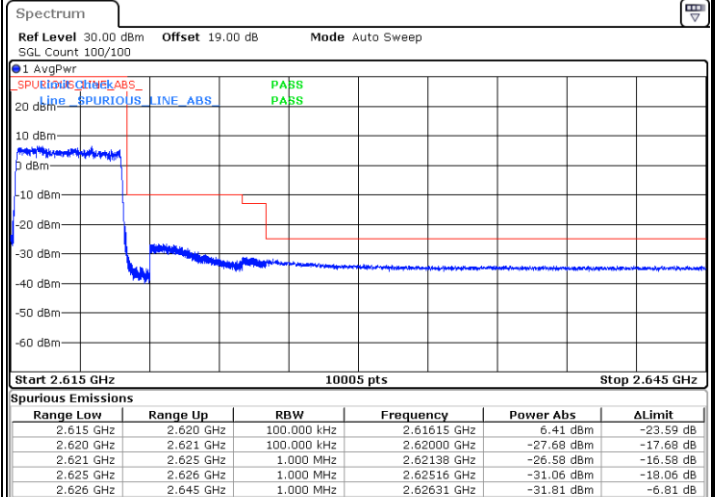

# Conducted Band Edge

LTE Band 38 / 5MHz / 16QAM

Lowest Band Edge / 1RB

Date: 16.AUG.2020 08:51:58

Highest Band Edge / 1 RB

Date: 16.AUG.2020 08:56:30

Lowest Band Edge / Full RB

Date: 16.AUG.2020 08:53:29

Highest Band Edge / Full RB

Date: 16.AUG.2020 08:54:59

LTE Band 38 / 5MHz / 64QAM

Lowest Band Edge / 1RB

Date: 16.AUG.2020 08:57:15

Highest Band Edge / 1 RB

Date: 16.AUG.2020 08:59:32

Lowest Band Edge / Full RB

Date: 16.AUG.2020 08:58:01

Highest Band Edge / Full RB

Date: 16.AUG.2020 08:58:46

LTE Band 38 / 10MHz / QPSK

Lowest Band Edge / 1 RB

Highest Band Edge / 1 RB

Date: 16.AUG.2020 09:03:19

Date: 16.AUG.2020 09:07:51

Lowest Band Edge / Full RB

Highest Band Edge / Full RB

Date: 16.AUG.2020 09:04:19

Date: 16.AUG.2020 09:06:20

LTE Band 38 / 10MHz / 16QAM

Lowest Band Edge / 1 RB

Date: 16.AUG.2020 09:04:04

Highest Band Edge / 1 RB