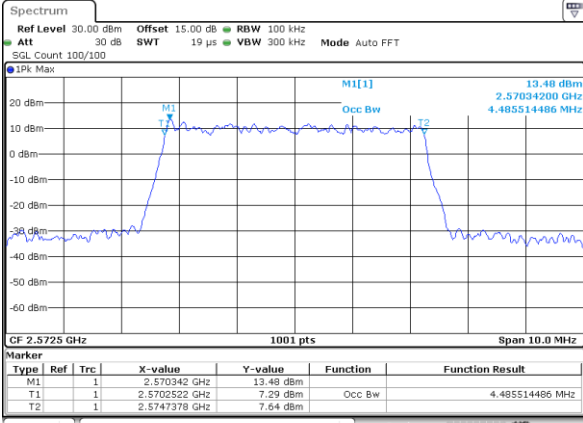

Middle Channel / 20MHz / 16QAM

Date: 18\_AUG.2020 23:23:05

Highest Channel / 20MHz / QPSK

Date: 18\_AUG.2020 23:23:38

Highest Channel / 20MHz / 16QAM

Date: 18\_AUG.2020 23:23:49

LTE Band 38

Lowest Channel / 5MHz / 64QAM