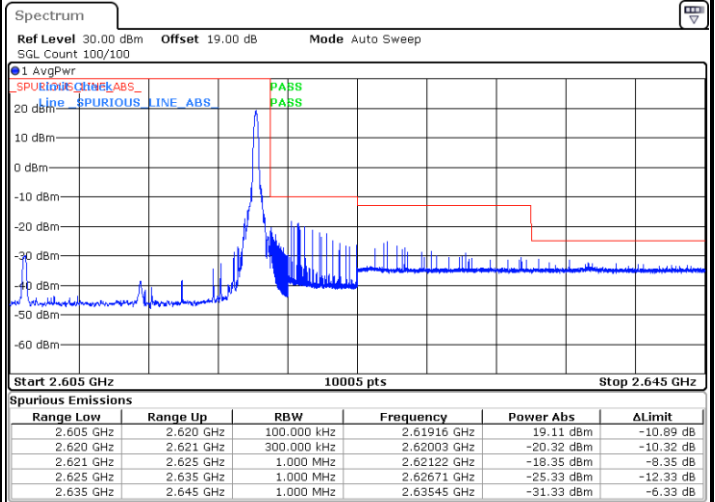

Highest Band Edge / 1 RB

Date: 16.AUG.2020 09:02:33

Lowest Band Edge / Full RB

Date: 16.AUG.2020 09:01:03

Highest Band Edge / Full RB

Date: 16.AUG.2020 09:01:48

LTE Band 38 / 15MHz / QPSK

Lowest Band Edge / 1 RB

Highest Band Edge / 1 RB

Date: 16.AUG.2020 09:09:22

Date: 16.AUG.2020 09:13:55

Lowest Band Edge / Full RB

Highest Band Edge / Full RB

Date: 16.AUG.2020 09:10:53

Date: 16.AUG.2020 09:12:24

LTE Band 38 / 15MHz / 16QAM

Lowest Band Edge / 1 RB

Date: 16.AUG.2020 09:10:07

Highest Band Edge / 1 RB

Date: 16.AUG.2020 09:14:40

Lowest Band Edge / Full RB

Date: 16.AUG.2020 09:11:38

Highest Band Edge / Full RB

Date: 16.AUG.2020 09:13:09

LTE Band 38 / 15MHz / 64QAM

Lowest Band Edge / 1 RB

Date: 16.AUG.2020 09:15:26

Highest Band Edge / 1 RB

Date: 16.AUG.2020 09:17:42

Lowest Band Edge / Full RB

Date: 16.AUG.2020 09:16:11

Highest Band Edge / Full RB