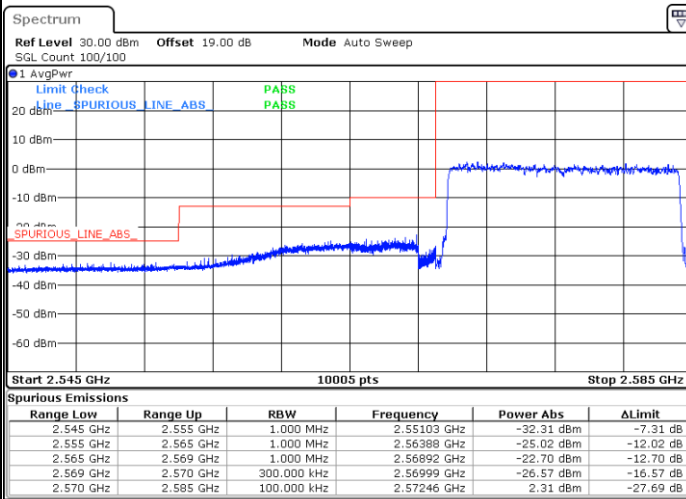

Highest Band Edge / 1 RB

Date: 16.AUG.2020 09:02:33

Lowest Band Edge / Full RB

Date: 16.AUG.2020 09:01:03

Highest Band Edge / Full RB

Date: 16.AUG.2020 09:01:48

LTE Band 38 / 15MHz / QPSK

Lowest Band Edge / 1 RB

Highest Band Edge / 1 RB

Date: 16.AUG.2020 09:09:22

Date: 16.AUG.2020 09:13:55

Lowest Band Edge / Full RB

Highest Band Edge / Full RB

Date: 16.AUG.2020 09:10:53

Date: 16.AUG.2020 09:12:24

LTE Band 38 / 15MHz / 16QAM

Lowest Band Edge / 1 RB

Date: 16.AUG.2020 09:10:07

Highest Band Edge / 1 RB

Date: 16.AUG.2020 09:14:40

Lowest Band Edge / Full RB

Date: 16.AUG.2020 09:11:38

Highest Band Edge / Full RB

Date: 16.AUG.2020 09:13:09

LTE Band 38 / 15MHz / 64QAM

Lowest Band Edge / 1 RB

Date: 16.AUG.2020 09:15:26

Highest Band Edge / 1 RB

Date: 16.AUG.2020 09:17:42

Lowest Band Edge / Full RB

Date: 16.AUG.2020 09:16:11

Highest Band Edge / Full RB