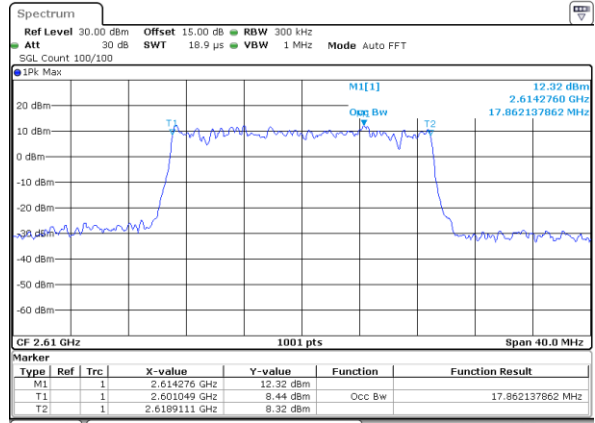

Date: 18\_AUG.2020 23:25:08

Highest Channel / 10MHz / 64QAM

Date: 18\_AUG.2020 23:26:15

LTE Band 38

Lowest Channel / 15MHz / 64QAM

Date: 18\_AUG.2020 23:26:37

Lowest Channel / 20MHz / 64QAM

Date: 18\_AUG.2020 23:27:44

Middle Channel / 15MHz / 64QAM

Date: 18\_AUG.2020 23:26:59

Middle Channel / 20MHz / 64QAM

Date: 18\_AUG.2020 23:28:06

Highest Channel / 15MHz / 64QAM

Date: 18\_AUG.2020 23:27:22

Highest Channel / 20MHz / 64QAM