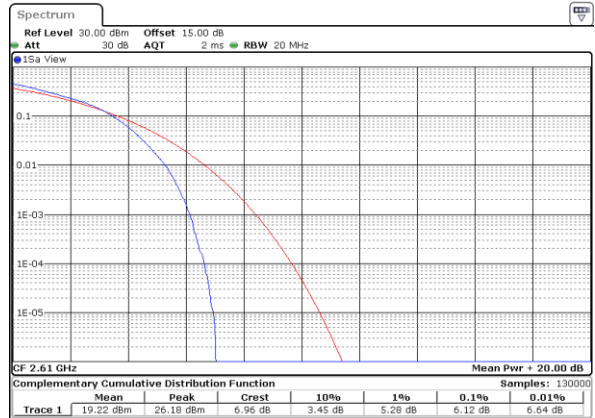

LTE Band 38 / 20MHz / 64QAM

Lowest Channel / 1RB

Date: 18\_AUG.2020 23:29:52

Lowest Channel / Full RB

Date: 18\_AUG.2020 23:16:34

Middle Channel / 1RB

Date: 18\_AUG.2020 23:30:28

Middle Channel / Full RB

Date: 18\_AUG.2020 23:10:54

Highest Channel / 1RB

Date: 18\_AUG.2020 23:31:09

Highest Channel / Full RB

Date: 18\_AUG.2020 23:11:25

26dB Bandwidth

Mode	LTE Band 38 : 26dB BW(MHz)											
BW	1.4MHz		3MHz		5MHz		10MHz		15MHz		20MHz	
Mod.	QPSK	16QAM	QPSK	16QAM	QPSK	16QAM	QPSK	16QAM	QPSK	16QAM	QPSK	16QAM
Lowest CH	-	-	-	-	4.88	4.91	10.09	9.87	14.27	14.39	18.70	19.30
Middle CH	-	-	-	-	4.92	4.91	9.77	9.79	14.51	14.21	18.70	18.70
Highest CH	-	-	-	-	4.97	4.88	9.85	9.61	14.21	14.39	18.78	18.82
Mode	LTE Band 38 : 26dB BW(MHz)											
BW	1.4MHz		3MHz		5MHz		10MHz		15MHz		20MHz	
Mod.	64QAM		64QAM		64QAM		64QAM		64QAM		64QAM	
Lowest CH	-	-	-	-	4.91	-	9.79	-	14.09	-	18.62	-
Middle CH	-	-	-	-	4.87	-	9.75	-	14.21	-	18.78	-
Highest CH	-	-	-	-	4.87	-	9.91	-	14.15	-	18.70	-