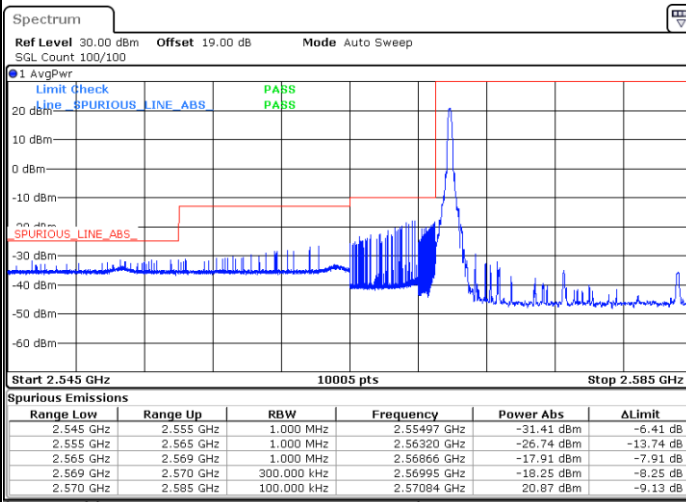

Lowest Band Edge / Full RB

Highest Band Edge / Full RB

Date: 16.AUG.2020 09:04:19

Date: 16.AUG.2020 09:06:20

LTE Band 38 / 10MHz / 16QAM

Lowest Band Edge / 1 RB

Date: 16.AUG.2020 09:04:04

Highest Band Edge / 1 RB

Date: 16.AUG.2020 09:08:36

Lowest Band Edge / Full RB

Date: 16.AUG.2020 09:05:35

Highest Band Edge / Full RB

Date: 16.AUG.2020 09:07:06

LTE Band 38 / 10MHz / 64QAM

Lowest Band Edge / 1 RB

Date: 16.AUG.2020 09:00:17

Highest Band Edge / 1 RB

Date: 16.AUG.2020 09:02:33

Lowest Band Edge / Full RB

Date: 16.AUG.2020 09:01:03

Highest Band Edge / Full RB

Date: 16.AUG.2020 09:01:48

LTE Band 38 / 15MHz / QPSK

Lowest Band Edge / 1 RB

Highest Band Edge / 1 RB

Date: 16.AUG.2020 09:09:22

Date: 16.AUG.2020 09:13:55

Lowest Band Edge / Full RB

Highest Band Edge / Full RB

Date: 16.AUG.2020 09:10:53

Date: 16.AUG.2020 09:12:24

LTE Band 38 / 15MHz / 16QAM