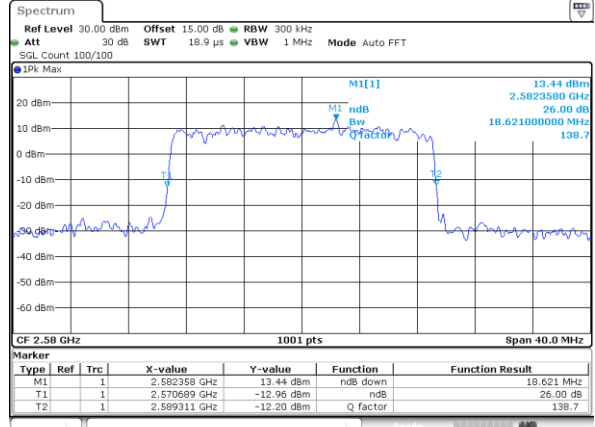

Date: 18\_AUG.2020 23:25:19

Highest Channel / 10MHz / 64QAM

Date: 18\_AUG.2020 23:26:26

LTE Band 38

Lowest Channel / 15MHz / 64QAM

Date: 18\_AUG.2020 23:26:48

Lowest Channel / 20MHz / 64QAM

Date: 18\_AUG.2020 23:27:55