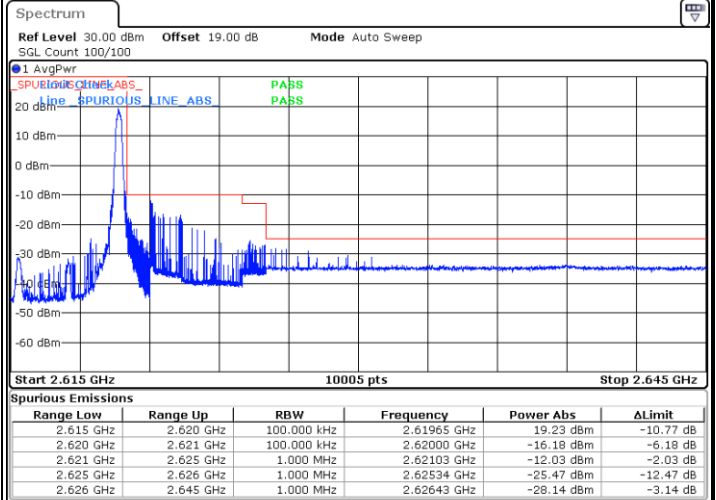

# Conducted Band Edge

LTE Band 38 / 5MHz / 16QAM

Lowest Band Edge / 1RB

Date: 16.AUG.2020 08:51:58

Highest Band Edge / 1 RB

Date: 16.AUG.2020 08:56:30

Lowest Band Edge / Full RB

Date: 16.AUG.2020 08:53:29

Highest Band Edge / Full RB

Date: 16.AUG.2020 08:54:59

LTE Band 38 / 5MHz / 64QAM

Lowest Band Edge / 1RB

Date: 16.AUG.2020 08:57:15

Highest Band Edge / 1 RB

Date: 16.AUG.2020 08:59:32

Lowest Band Edge / Full RB

Date: 16.AUG.2020 08:58:01

Highest Band Edge / Full RB

Date: 16.AUG.2020 08:58:46

LTE Band 38 / 10MHz / QPSK

Lowest Band Edge / 1 RB

Highest Band Edge / 1 RB

Date: 16.AUG.2020 09:03:19

Date: 16.AUG.2020 09:07:51