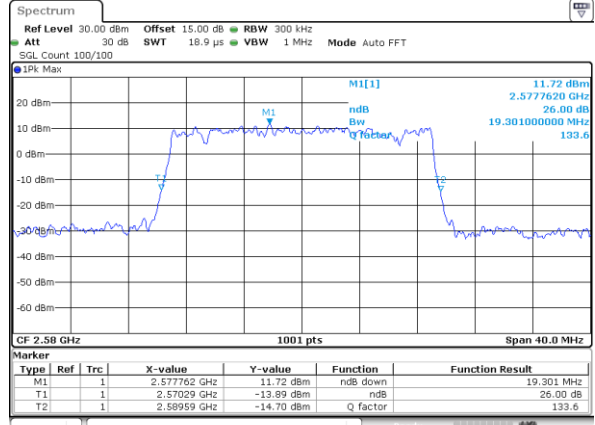

Date: 18\_AUG.2020 23:21:58

LTE Band 38

Lowest Channel / 20MHz / QPSK

Date: 18\_AUG.2020 23:22:13

Lowest Channel / 20MHz / 16QAM

Date: 18\_AUG.2020 23:22:142

Middle Channel / 20MHz / QPSK

Date: 18\_AUG.2020 23:23:16

Middle Channel / 20MHz / 16QAM

Date: 18\_AUG.2020 23:23:127

Highest Channel / 20MHz / QPSK

Date: 18\_AUG.2020 23:24:01

Highest Channel / 20MHz / 16QAM

Date: 18\_AUG.2020 23:24:112

LTE Band 38

Lowest Channel / 5MHz / 64QAM