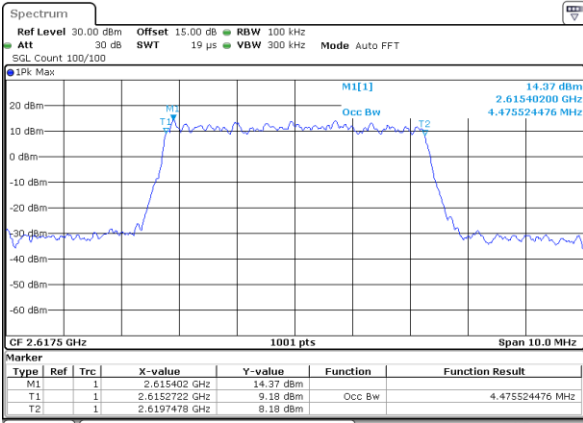

Date: 18\_AUG.2020 23:28:40

Occupied Bandwidth

Mode	LTE Band 38 : 99%OBW(MHz)											
BW	1.4MHz		3MHz		5MHz		10MHz		15MHz		20MHz	
Mod.	QPSK	16QAM	QPSK	16QAM	QPSK	16QAM	QPSK	16QAM	QPSK	16QAM	QPSK	16QAM
Lowest CH	-	-	-	-	4.49	4.49	8.99	8.97	13.46	13.43	17.90	17.82
Middle CH	-	-	-	-	4.48	4.48	9.11	8.99	13.49	13.40	17.90	17.82
Highest CH	-	-	-	-	4.48	4.50	9.05	8.95	13.43	13.52	17.82	17.90
Mode	LTE Band 38 : 99%OBW(MHz)											
BW	1.4MHz		3MHz		5MHz		10MHz		15MHz		20MHz	
Mod.	64QAM		64QAM		64QAM		64QAM		64QAM		64QAM	
Lowest CH	-	-	-	-	4.49	-	8.97	-	13.49	-	17.86	-
Middle CH	-	-	-	-	4.49	-	9.01	-	13.49	-	17.90	-
Highest CH	-	-	-	-	4.49	-	9.01	-	13.46	-	17.86	-

LTE Band 38

Lowest Channel / 5MHz / QPSK

Date: 18\_AUG.2020 23:15:26

Lowest Channel / 5MHz / 16QAM

Date: 18\_AUG.2020 23:15:38

Middle Channel / 5MHz / QPSK

Date: 18\_AUG.2020 23:16:12

Middle Channel / 5MHz / 16QAM

Date: 18\_AUG.2020 23:16:23

Highest Channel / 5MHz / QPSK

Date: 18\_AUG.2020 23:16:56

Highest Channel / 5MHz / 16QAM

Date: 18\_AUG.2020 23:17:07

LTE Band 38

Lowest Channel / 10MHz / QPSK

Date: 18\_AUG.2020 23:17:41