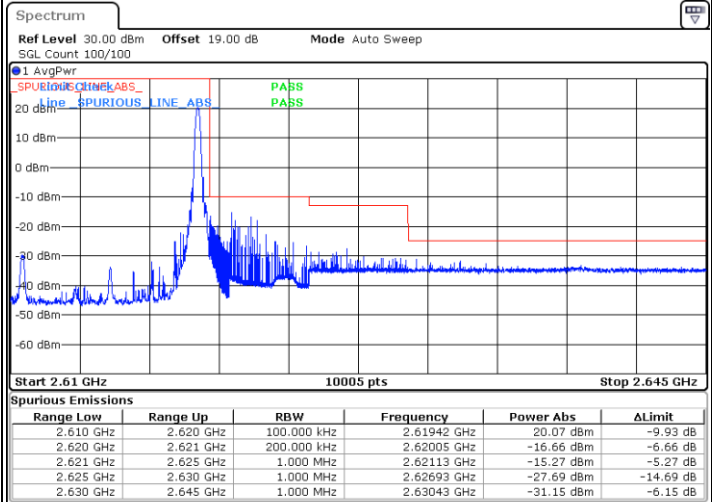

Highest Band Edge / Full RB

Date: 16.AUG.2020 08:54:59

LTE Band 38 / 5MHz / 64QAM

Lowest Band Edge / 1RB

Date: 16.AUG.2020 08:57:15

Highest Band Edge / 1 RB

Date: 16.AUG.2020 08:59:32

Lowest Band Edge / Full RB

Date: 16.AUG.2020 08:58:01

Highest Band Edge / Full RB

Date: 16.AUG.2020 08:58:46

LTE Band 38 / 10MHz / QPSK

Lowest Band Edge / 1 RB

Highest Band Edge / 1 RB

Date: 16.AUG.2020 09:03:19

Date: 16.AUG.2020 09:07:51

Lowest Band Edge / Full RB

Highest Band Edge / Full RB

Date: 16.AUG.2020 09:04:19

Date: 16.AUG.2020 09:06:20

LTE Band 38 / 10MHz / 16QAM

Lowest Band Edge / 1 RB

Date: 16.AUG.2020 09:04:04

Highest Band Edge / 1 RB

Date: 16.AUG.2020 09:08:36

Lowest Band Edge / Full RB

Date: 16.AUG.2020 09:05:35

Highest Band Edge / Full RB

Date: 16.AUG.2020 09:07:06

LTE Band 38 / 10MHz / 64QAM

Lowest Band Edge / 1 RB

Date: 16.AUG.2020 09:00:17