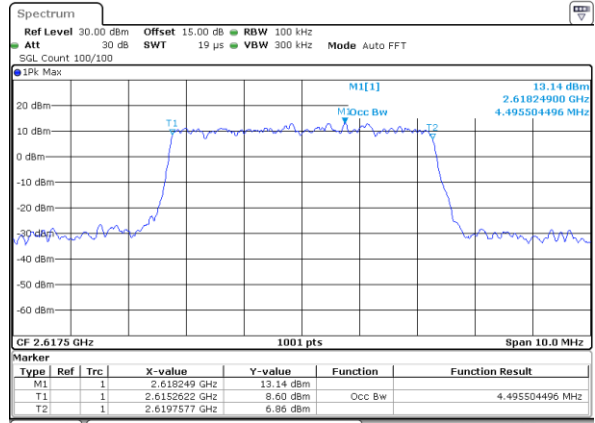

Date: 18\_AUG.2020 23:28:40

Occupied Bandwidth

Mode	LTE Band 38 : 99%OBW(MHz)											
BW	1.4MHz		3MHz		5MHz		10MHz		15MHz		20MHz	
Mod.	QPSK	16QAM	QPSK	16QAM	QPSK	16QAM	QPSK	16QAM	QPSK	16QAM	QPSK	16QAM
Lowest CH	-	-	-	-	4.49	4.49	8.99	8.97	13.46	13.43	17.90	17.82
Middle CH	-	-	-	-	4.48	4.48	9.11	8.99	13.49	13.40	17.90	17.82
Highest CH	-	-	-	-	4.48	4.50	9.05	8.95	13.43	13.52	17.82	17.90
Mode	LTE Band 38 : 99%OBW(MHz)											
BW	1.4MHz		3MHz		5MHz		10MHz		15MHz		20MHz	
Mod.	64QAM		64QAM		64QAM		64QAM		64QAM		64QAM	
Lowest CH	-	-	-	-	4.49	-	8.97	-	13.49	-	17.86	-
Middle CH	-	-	-	-	4.49	-	9.01	-	13.49	-	17.90	-
Highest CH	-	-	-	-	4.49	-	9.01	-	13.46	-	17.86	-

LTE Band 38

Lowest Channel / 5MHz / QPSK

Date: 18\_AUG.2020 23:15:26

Lowest Channel / 5MHz / 16QAM

Date: 18\_AUG.2020 23:15:38

Middle Channel / 5MHz / QPSK

Date: 18\_AUG.2020 23:16:12

Middle Channel / 5MHz / 16QAM

Date: 18\_AUG.2020 23:16:23

Highest Channel / 5MHz / QPSK

Date: 18\_AUG.2020 23:16:56

Highest Channel / 5MHz / 16QAM

Date: 18\_AUG.2020 23:17:07

LTE Band 38

Lowest Channel / 10MHz / QPSK

Date: 18\_AUG.2020 23:17:41