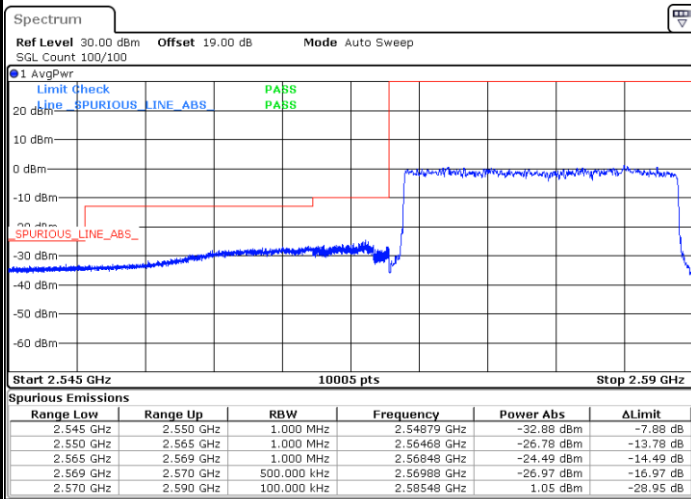

LTE Band 38 / 15MHz / 64QAM

Lowest Band Edge / 1 RB

Date: 16.AUG.2020 09:15:26

Highest Band Edge / 1 RB

Date: 16.AUG.2020 09:17:42

Lowest Band Edge / Full RB

Date: 16.AUG.2020 09:16:11

Highest Band Edge / Full RB

Date: 16.AUG.2020 09:16:56

LTE Band 38 / 20MHz / QPSK

Lowest Band Edge / 1 RB

Date: 16.AUG.2020 09:18:27

Highest Band Edge / 1 RB

Date: 16.AUG.2020 09:22:59

Lowest Band Edge / Full RB

Date: 16.AUG.2020 09:19:58

Highest Band Edge / Full RB

Date: 16.AUG.2020 09:21:29

LTE Band 38 / 20MHz / 16QAM

Lowest Band Edge / 1 RB

Date: 16.AUG.2020 09:19:12

Highest Band Edge / 1 RB

Date: 16.AUG.2020 09:23:44

Lowest Band Edge / Full RB