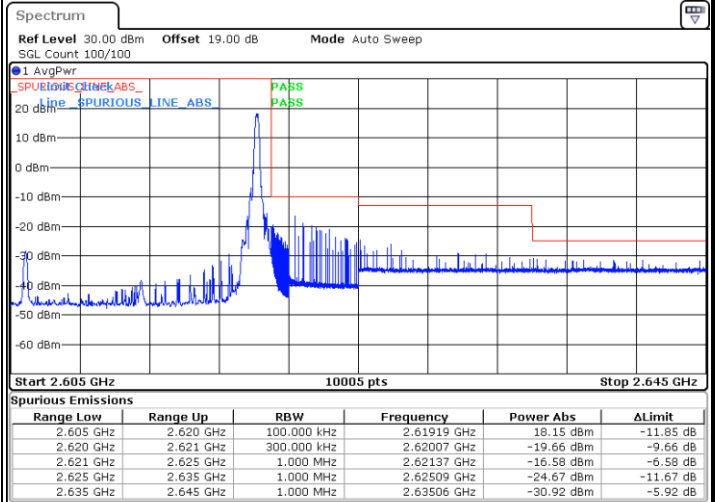

Highest Band Edge / 1 RB

Date: 16.AUG.2020 09:09:22

Date: 16.AUG.2020 09:13:55

Lowest Band Edge / Full RB

Highest Band Edge / Full RB

Date: 16.AUG.2020 09:10:53

Date: 16.AUG.2020 09:12:24

LTE Band 38 / 15MHz / 16QAM

Lowest Band Edge / 1 RB

Date: 16.AUG.2020 09:10:07

Highest Band Edge / 1 RB

Date: 16.AUG.2020 09:14:40

Lowest Band Edge / Full RB

Date: 16.AUG.2020 09:11:38

Highest Band Edge / Full RB

Date: 16.AUG.2020 09:13:09

LTE Band 38 / 15MHz / 64QAM

Lowest Band Edge / 1 RB

Date: 16.AUG.2020 09:15:26

Highest Band Edge / 1 RB

Date: 16.AUG.2020 09:17:42

Lowest Band Edge / Full RB

Date: 16.AUG.2020 09:16:11

Highest Band Edge / Full RB

Date: 16.AUG.2020 09:16:56

LTE Band 38 / 20MHz / QPSK

Lowest Band Edge / 1 RB

Date: 16.AUG.2020 09:18:27

Highest Band Edge / 1 RB

Date: 16.AUG.2020 09:22:59

Lowest Band Edge / Full RB

Date: 16.AUG.2020 09:19:58