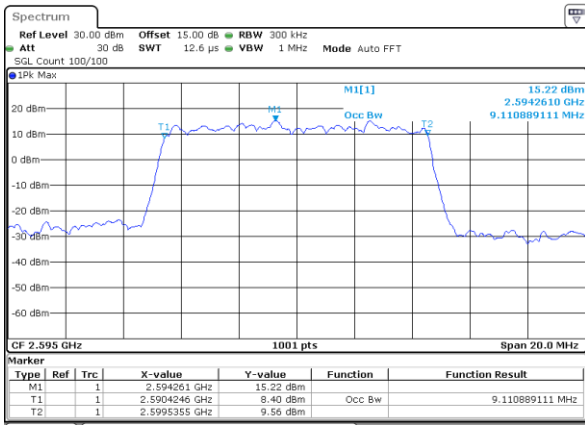

Middle Channel / 10MHz / QPSK

Date: 18_AUG.2020 23:18:26