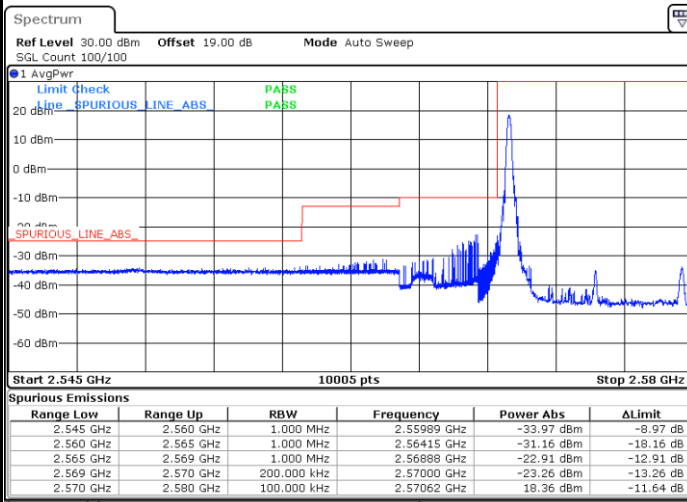

Lowest Band Edge / Full RB

Highest Band Edge / Full RB

Date: 16.AUG.2020 09:04:19

Date: 16.AUG.2020 09:06:20

LTE Band 38 / 10MHz / 16QAM

Lowest Band Edge / 1 RB

Date: 16.AUG.2020 09:04:04

Highest Band Edge / 1 RB

Date: 16.AUG.2020 09:08:36

Lowest Band Edge / Full RB

Date: 16.AUG.2020 09:05:35

Highest Band Edge / Full RB

Date: 16.AUG.2020 09:07:06

LTE Band 38 / 10MHz / 64QAM

Lowest Band Edge / 1 RB

Date: 16.AUG.2020 09:00:17

Highest Band Edge / 1 RB

Date: 16.AUG.2020 09:02:33

Lowest Band Edge / Full RB

Date: 16.AUG.2020 09:01:03

Highest Band Edge / Full RB

Date: 16.AUG.2020 09:01:48

LTE Band 38 / 15MHz / QPSK

Lowest Band Edge / 1 RB

Highest Band Edge / 1 RB

Date: 16.AUG.2020 09:09:22

Date: 16.AUG.2020 09:13:55

Lowest Band Edge / Full RB

Highest Band Edge / Full RB

Date: 16.AUG.2020 09:10:53

Date: 16.AUG.2020 09:12:24

LTE Band 38 / 15MHz / 16QAM