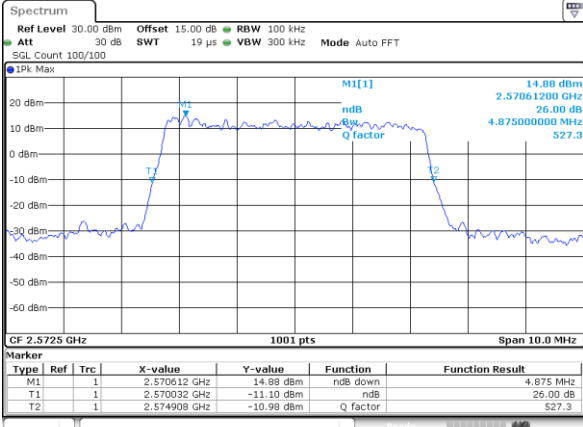

LTE Band 38

Lowest Channel / 5MHz / QPSK

Date: 18_AUG.2020 23:15:49