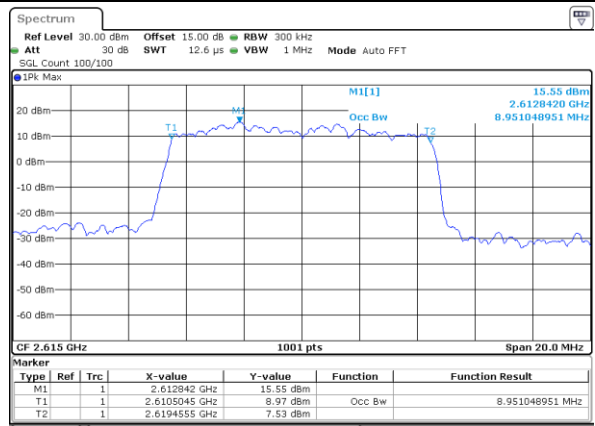

Lowest Channel / 10MHz / 16QAM

Date: 18\_AUG.2020 23:17:52

Middle Channel / 10MHz / QPSK

Date: 18\_AUG.2020 23:18:26

Middle Channel / 10MHz / 16QAM

Date: 18\_AUG.2020 23:18:37

Highest Channel / 10MHz / QPSK

Date: 18\_AUG.2020 23:19:10

Highest Channel / 10MHz / 16QAM

Date: 18\_AUG.2020 23:19:21

LTE Band 38

Lowest Channel / 15MHz / QPSK

Date: 18\_AUG.2020 23:19:55

Lowest Channel / 15MHz / 16QAM

Date: 18\_AUG.2020 23:20:06