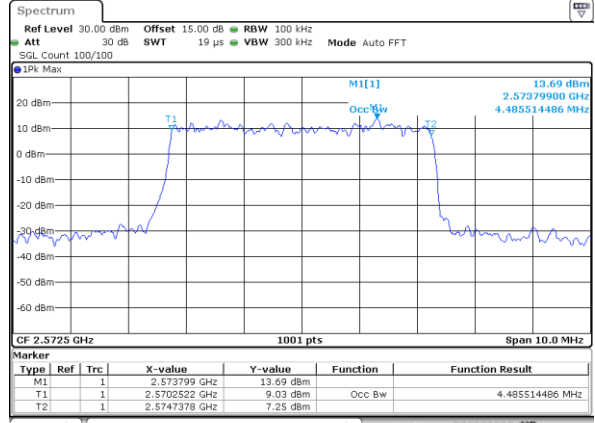

Date: 18\_AUG.2020 23:28:40

Occupied Bandwidth

Mode	LTE Band 38 : 99%OBW(MHz)											
BW	1.4MHz		3MHz		5MHz		10MHz		15MHz		20MHz	
Mod.	QPSK	16QAM	QPSK	16QAM	QPSK	16QAM	QPSK	16QAM	QPSK	16QAM	QPSK	16QAM
Lowest CH	-	-	-	-	4.49	4.49	8.99	8.97	13.46	13.43	17.90	17.82
Middle CH	-	-	-	-	4.48	4.48	9.11	8.99	13.49	13.40	17.90	17.82
Highest CH	-	-	-	-	4.48	4.50	9.05	8.95	13.43	13.52	17.82	17.90
Mode	LTE Band 38 : 99%OBW(MHz)											
BW	1.4MHz		3MHz		5MHz		10MHz		15MHz		20MHz	
Mod.	64QAM		64QAM		64QAM		64QAM		64QAM		64QAM	
Lowest CH	-	-	-	-	4.49	-	8.97	-	13.49	-	17.86	-
Middle CH	-	-	-	-	4.49	-	9.01	-	13.49	-	17.90	-
Highest CH	-	-	-	-	4.49	-	9.01	-	13.46	-	17.86	-

LTE Band 38

Lowest Channel / 5MHz / QPSK

Date: 18\_AUG.2020 23:15:26

Lowest Channel / 5MHz / 16QAM

Date: 18\_AUG.2020 23:15:38

Middle Channel / 5MHz / QPSK

Date: 18\_AUG.2020 23:16:12

Middle Channel / 5MHz / 16QAM