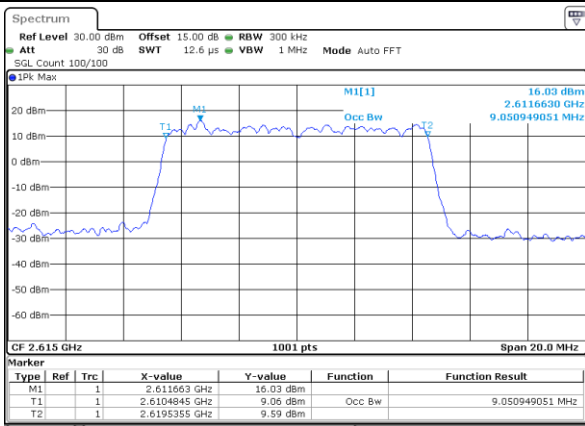

Lowest Channel / 10MHz / 16QAM

Date: 18\_AUG.2020 23:17:52

Middle Channel / 10MHz / QPSK

Date: 18\_AUG.2020 23:18:26

Middle Channel / 10MHz / 16QAM

Date: 18\_AUG.2020 23:18:37

Highest Channel / 10MHz / QPSK