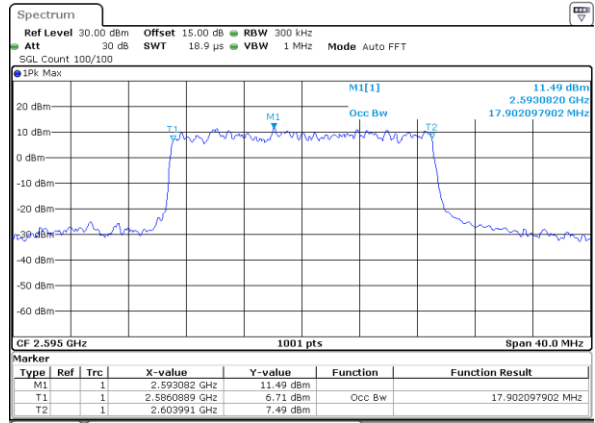

Date: 18\_AUG.2020 23:25:08

Highest Channel / 10MHz / 64QAM

Date: 18\_AUG.2020 23:26:15

LTE Band 38

Lowest Channel / 15MHz / 64QAM

Date: 18\_AUG.2020 23:26:37

Lowest Channel / 20MHz / 64QAM

Date: 18\_AUG.2020 23:27:44

Middle Channel / 15MHz / 64QAM

Date: 18\_AUG.2020 23:26:59

Middle Channel / 20MHz / 64QAM

Date: 18\_AUG.2020 23:28:06

Highest Channel / 15MHz / 64QAM

Date: 18\_AUG.2020 23:27:22

Highest Channel / 20MHz / 64QAM