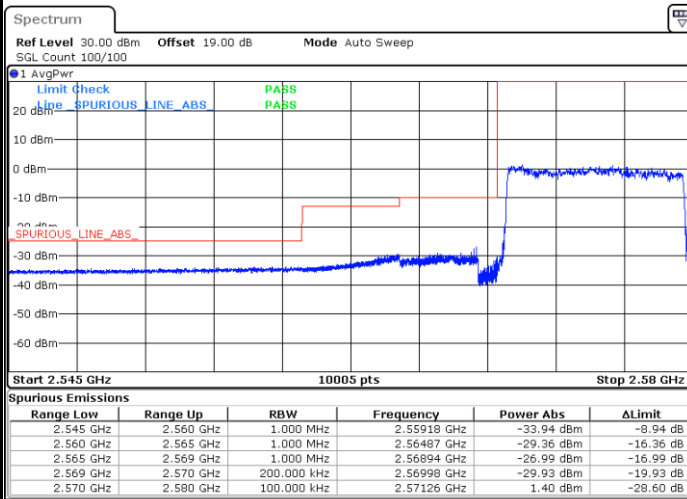

Lowest Band Edge / Full RB

Highest Band Edge / Full RB

Date: 16.AUG.2020 09:04:19

Date: 16.AUG.2020 09:06:20

LTE Band 38 / 10MHz / 16QAM

Lowest Band Edge / 1 RB

Date: 16.AUG.2020 09:04:04

Highest Band Edge / 1 RB

Date: 16.AUG.2020 09:08:36

Lowest Band Edge / Full RB

Date: 16.AUG.2020 09:05:35

Highest Band Edge / Full RB

Date: 16.AUG.2020 09:07:06

LTE Band 38 / 10MHz / 64QAM

Lowest Band Edge / 1 RB

Date: 16.AUG.2020 09:00:17

Highest Band Edge / 1 RB

Date: 16.AUG.2020 09:02:33

Lowest Band Edge / Full RB

Date: 16.AUG.2020 09:01:03

Highest Band Edge / Full RB

Date: 16.AUG.2020 09:01:48

LTE Band 38 / 15MHz / QPSK

Lowest Band Edge / 1 RB

Highest Band Edge / 1 RB

Date: 16.AUG.2020 09:09:22

Date: 16.AUG.2020 09:13:55

Lowest Band Edge / Full RB

Highest Band Edge / Full RB

Date: 16.AUG.2020 09:10:53

Date: 16.AUG.2020 09:12:24

LTE Band 38 / 15MHz / 16QAM