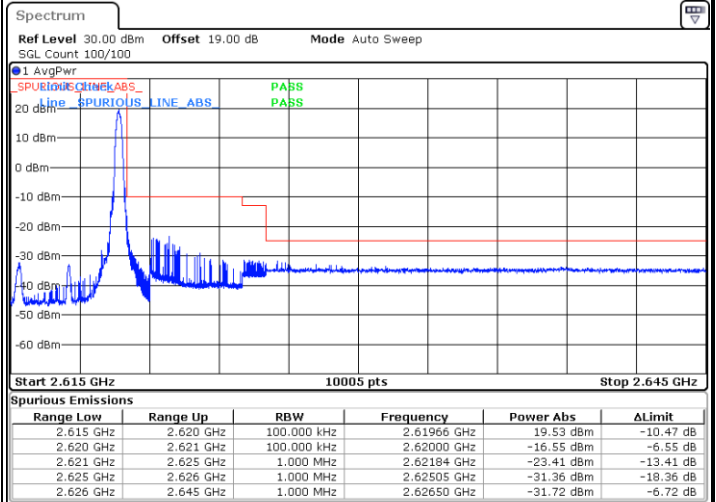

# Conducted Band Edge

LTE Band 38 / 5MHz / 16QAM

Lowest Band Edge / 1RB

Date: 16.AUG.2020 08:51:58

Highest Band Edge / 1 RB

Date: 16.AUG.2020 08:56:30

Lowest Band Edge / Full RB

Date: 16.AUG.2020 08:53:29

Highest Band Edge / Full RB

Date: 16.AUG.2020 08:54:59

LTE Band 38 / 5MHz / 64QAM

Lowest Band Edge / 1RB

Date: 16.AUG.2020 08:57:15

Highest Band Edge / 1 RB

Date: 16.AUG.2020 08:59:32

Lowest Band Edge / Full RB

Date: 16.AUG.2020 08:58:01

Highest Band Edge / Full RB

Date: 16.AUG.2020 08:58:46

LTE Band 38 / 10MHz / QPSK

Lowest Band Edge / 1 RB

Highest Band Edge / 1 RB

Date: 16.AUG.2020 09:03:19

Date: 16.AUG.2020 09:07:51

Lowest Band Edge / Full RB

Highest Band Edge / Full RB

Date: 16.AUG.2020 09:04:19

Date: 16.AUG.2020 09:06:20

LTE Band 38 / 10MHz / 16QAM

Lowest Band Edge / 1 RB

Date: 16.AUG.2020 09:04:04

Highest Band Edge / 1 RB