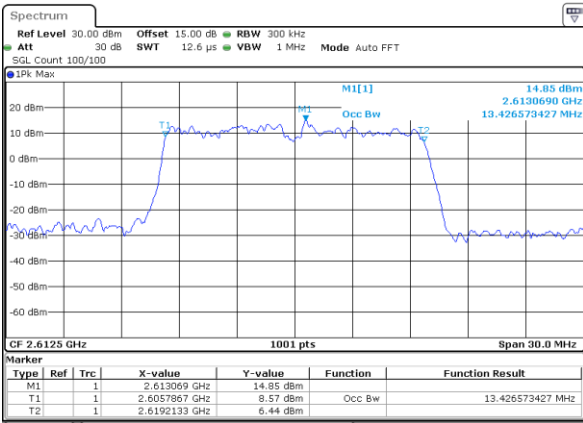

Middle Channel / 15MHz / QPSK

Date: 18\_AUG.2020 23:20:40

Middle Channel / 15MHz / 16QAM

Date: 18\_AUG.2020 23:20:51

Highest Channel / 15MHz / QPSK

Date: 18\_AUG.2020 23:21:24

Highest Channel / 15MHz / 16QAM