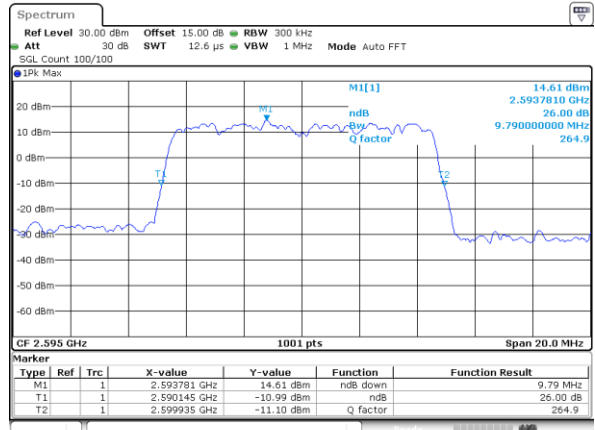

Middle Channel / 10MHz / 16QAM

Date: 18_AUG.2020 23:18:59