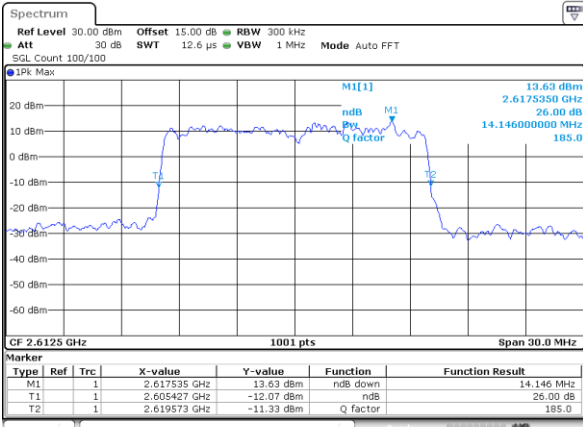

Middle Channel / 15MHz / 64QAM

Date: 18\_AUG.2020 23:27:10

Middle Channel / 20MHz / 64QAM

Date: 18\_AUG.2020 23:28:17

Highest Channel / 15MHz / 64QAM

Date: 18\_AUG.2020 23:27:33

Highest Channel / 20MHz / 64QAM

Date: 18\_AUG.2020 23:28:40

Occupied Bandwidth

Mode	LTE Band 38 : 99%OBW(MHz)											
BW	1.4MHz		3MHz		5MHz		10MHz		15MHz		20MHz	
Mod.	QPSK	16QAM	QPSK	16QAM	QPSK	16QAM	QPSK	16QAM	QPSK	16QAM	QPSK	16QAM
Lowest CH	-	-	-	-	4.49	4.49	8.99	8.97	13.46	13.43	17.90	17.82
Middle CH	-	-	-	-	4.48	4.48	9.11	8.99	13.49	13.40	17.90	17.82
Highest CH	-	-	-	-	4.48	4.50	9.05	8.95	13.43	13.52	17.82	17.90
Mode	LTE Band 38 : 99%OBW(MHz)											
BW	1.4MHz		3MHz		5MHz		10MHz		15MHz		20MHz	
Mod.	64QAM		64QAM		64QAM		64QAM		64QAM		64QAM	
Lowest CH	-	-	-	-	4.49	-	8.97	-	13.49	-	17.86	-
Middle CH	-	-	-	-	4.49	-	9.01	-	13.49	-	17.90	-
Highest CH	-	-	-	-	4.49	-	9.01	-	13.46	-	17.86	-