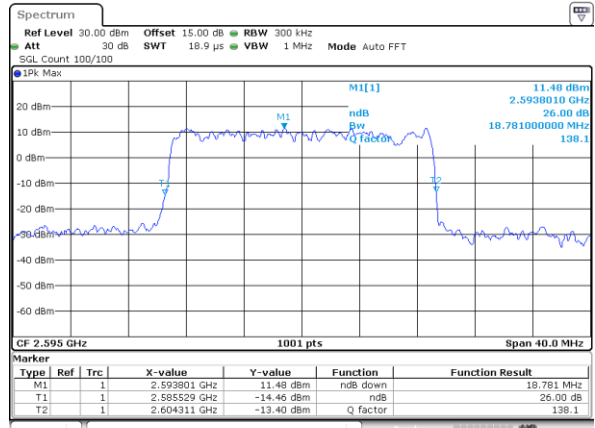

Middle Channel / 20MHz / 64QAM

Date: 18_AUG.2020 23:28:17