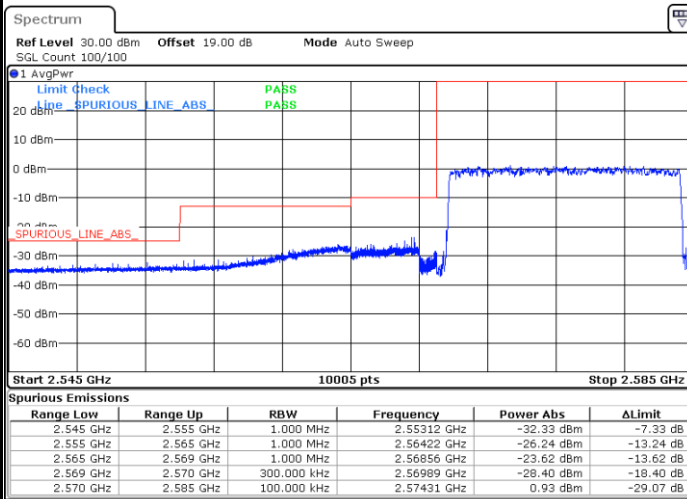

Highest Band Edge / 1 RB

Date: 16.AUG.2020 09:09:22

Date: 16.AUG.2020 09:13:55

Lowest Band Edge / Full RB

Highest Band Edge / Full RB

Date: 16.AUG.2020 09:10:53

Date: 16.AUG.2020 09:12:24

LTE Band 38 / 15MHz / 16QAM

Lowest Band Edge / 1 RB

Date: 16.AUG.2020 09:10:07

Highest Band Edge / 1 RB

Date: 16.AUG.2020 09:14:40

Lowest Band Edge / Full RB

Date: 16.AUG.2020 09:11:38

Highest Band Edge / Full RB

Date: 16.AUG.2020 09:13:09

LTE Band 38 / 15MHz / 64QAM

Lowest Band Edge / 1 RB

Date: 16.AUG.2020 09:15:26

Highest Band Edge / 1 RB

Date: 16.AUG.2020 09:17:42

Lowest Band Edge / Full RB

Date: 16.AUG.2020 09:16:11

Highest Band Edge / Full RB

Date: 16.AUG.2020 09:16:56

LTE Band 38 / 20MHz / QPSK

Lowest Band Edge / 1 RB

Date: 16.AUG.2020 09:18:27

Highest Band Edge / 1 RB

Date: 16.AUG.2020 09:22:59

Lowest Band Edge / Full RB

Date: 16.AUG.2020 09:19:58