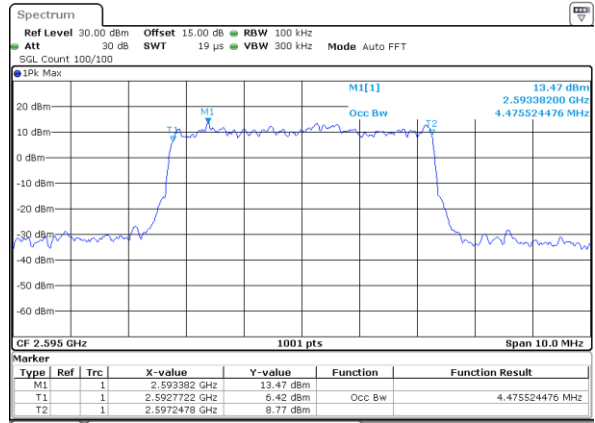

Date: 18\_AUG.2020 23:28:40

Occupied Bandwidth

Mode	LTE Band 38 : 99%OBW(MHz)											
BW	1.4MHz		3MHz		5MHz		10MHz		15MHz		20MHz	
Mod.	QPSK	16QAM	QPSK	16QAM	QPSK	16QAM	QPSK	16QAM	QPSK	16QAM	QPSK	16QAM
Lowest CH	-	-	-	-	4.49	4.49	8.99	8.97	13.46	13.43	17.90	17.82
Middle CH	-	-	-	-	4.48	4.48	9.11	8.99	13.49	13.40	17.90	17.82
Highest CH	-	-	-	-	4.48	4.50	9.05	8.95	13.43	13.52	17.82	17.90
Mode	LTE Band 38 : 99%OBW(MHz)											
BW	1.4MHz		3MHz		5MHz		10MHz		15MHz		20MHz	
Mod.	64QAM		64QAM		64QAM		64QAM		64QAM		64QAM	
Lowest CH	-	-	-	-	4.49	-	8.97	-	13.49	-	17.86	-
Middle CH	-	-	-	-	4.49	-	9.01	-	13.49	-	17.90	-
Highest CH	-	-	-	-	4.49	-	9.01	-	13.46	-	17.86	-

LTE Band 38

Lowest Channel / 5MHz / QPSK

Date: 18\_AUG.2020 23:15:26

Lowest Channel / 5MHz / 16QAM

Date: 18\_AUG.2020 23:15:38

Middle Channel / 5MHz / QPSK

Date: 18\_AUG.2020 23:16:12

Middle Channel / 5MHz / 16QAM

Date: 18\_AUG.2020 23:16:23

Highest Channel / 5MHz / QPSK

Date: 18\_AUG.2020 23:16:56

Highest Channel / 5MHz / 16QAM

Date: 18\_AUG.2020 23:17:07

LTE Band 38

Lowest Channel / 10MHz / QPSK

Date: 18\_AUG.2020 23:17:41