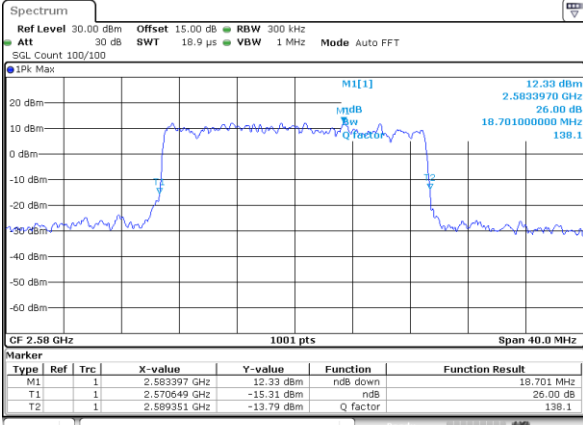

Date: 18\_AUG.2020 23:21:58

LTE Band 38

Lowest Channel / 20MHz / QPSK

Date: 18\_AUG.2020 23:22:13

Lowest Channel / 20MHz / 16QAM

Date: 18\_AUG.2020 23:22:142

Middle Channel / 20MHz / QPSK

Date: 18\_AUG.2020 23:23:16