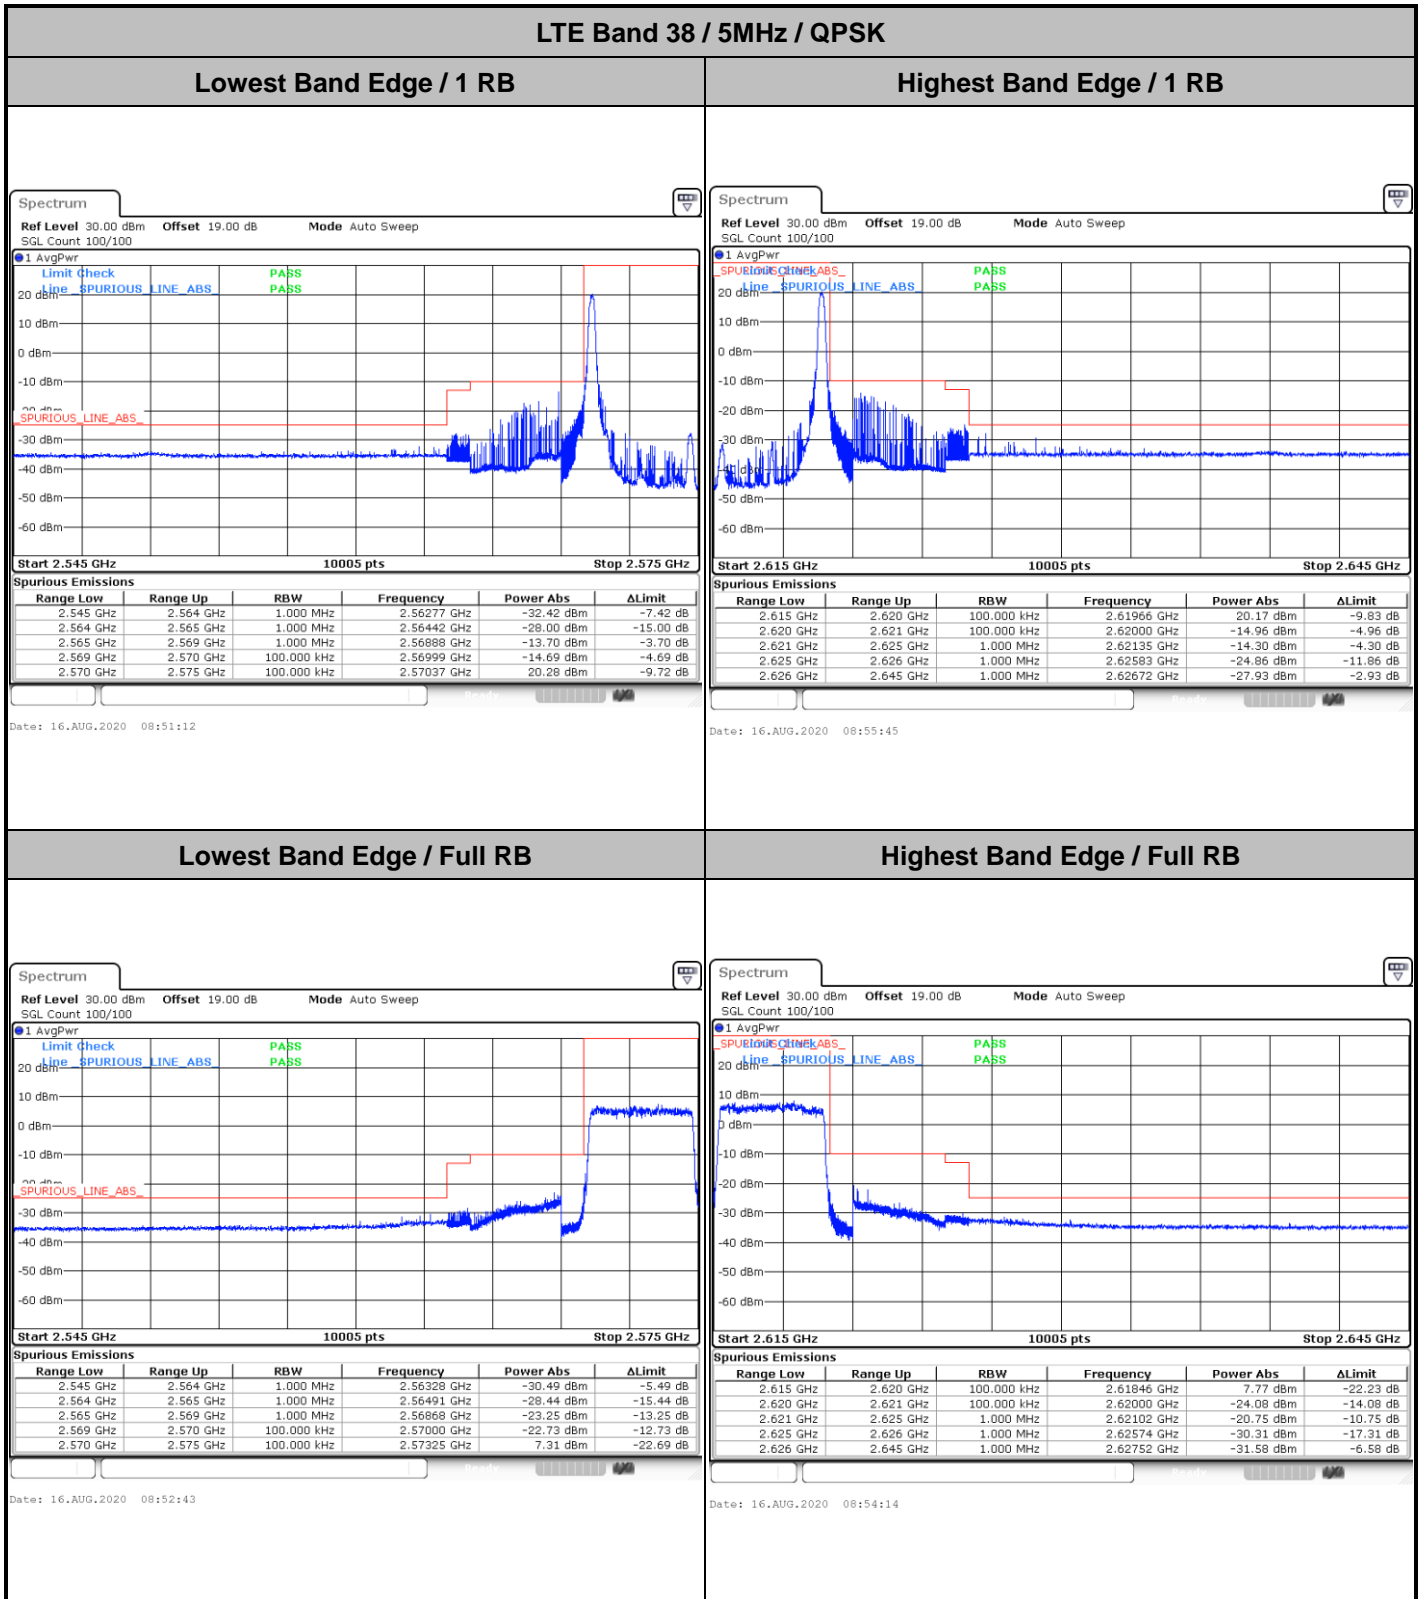

Date: 18\_AUG.2020 23:25:08

Highest Channel / 10MHz / 64QAM

Date: 18\_AUG.2020 23:26:15

LTE Band 38

Lowest Channel / 15MHz / 64QAM

Date: 18\_AUG.2020 23:26:37

Lowest Channel / 20MHz / 64QAM

Date: 18\_AUG.2020 23:27:44

# Conducted Band Edge

LTE Band 38 / 5MHz / 16QAM

Lowest Band Edge / 1RB

Date: 16.AUG.2020 08:51:58

Highest Band Edge / 1 RB

Date: 16.AUG.2020 08:56:30

Lowest Band Edge / Full RB

Date: 16.AUG.2020 08:53:29

Highest Band Edge / Full RB

Date: 16.AUG.2020 08:54:59

LTE Band 38 / 5MHz / 64QAM

Lowest Band Edge / 1RB

Date: 16.AUG.2020 08:57:15

Highest Band Edge / 1 RB

Date: 16.AUG.2020 08:59:32

Lowest Band Edge / Full RB