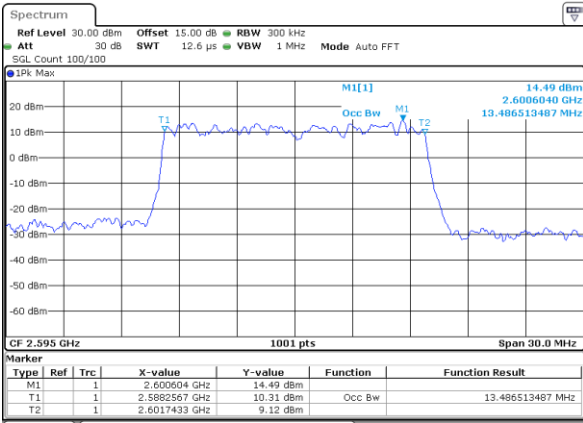

Middle Channel / 15MHz / QPSK

Date: 18_AUG.2020 23:20:40