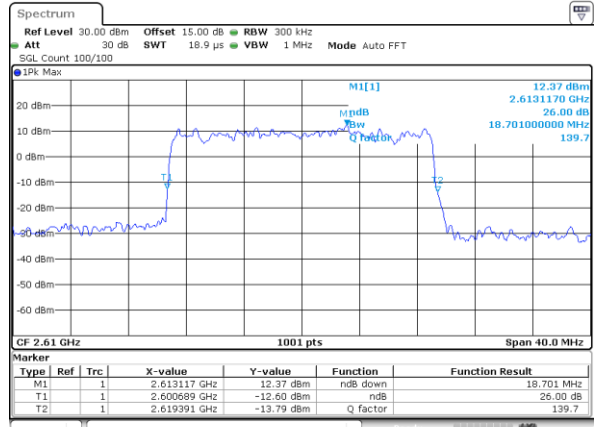

Middle Channel / 15MHz / 64QAM

Date: 18\_AUG.2020 23:27:10

Middle Channel / 20MHz / 64QAM

Date: 18\_AUG.2020 23:28:17

Highest Channel / 15MHz / 64QAM

Date: 18\_AUG.2020 23:27:33

Highest Channel / 20MHz / 64QAM

Date: 18\_AUG.2020 23:28:40

Occupied Bandwidth

Mode	LTE Band 38 : 99%OBW(MHz)											
BW	1.4MHz		3MHz		5MHz		10MHz		15MHz		20MHz	
Mod.	QPSK	16QAM	QPSK	16QAM	QPSK	16QAM	QPSK	16QAM	QPSK	16QAM	QPSK	16QAM
Lowest CH	-	-	-	-	4.49	4.49	8.99	8.97	13.46	13.43	17.90	17.82
Middle CH	-	-	-	-	4.48	4.48	9.11	8.99	13.49	13.40	17.90	17.82
Highest CH	-	-	-	-	4.48	4.50	9.05	8.95	13.43	13.52	17.82	17.90
Mode	LTE Band 38 : 99%OBW(MHz)											
BW	1.4MHz		3MHz		5MHz		10MHz		15MHz		20MHz	
Mod.	64QAM		64QAM		64QAM		64QAM		64QAM		64QAM	
Lowest CH	-	-	-	-	4.49	-	8.97	-	13.49	-	17.86	-
Middle CH	-	-	-	-	4.49	-	9.01	-	13.49	-	17.90	-
Highest CH	-	-	-	-	4.49	-	9.01	-	13.46	-	17.86	-