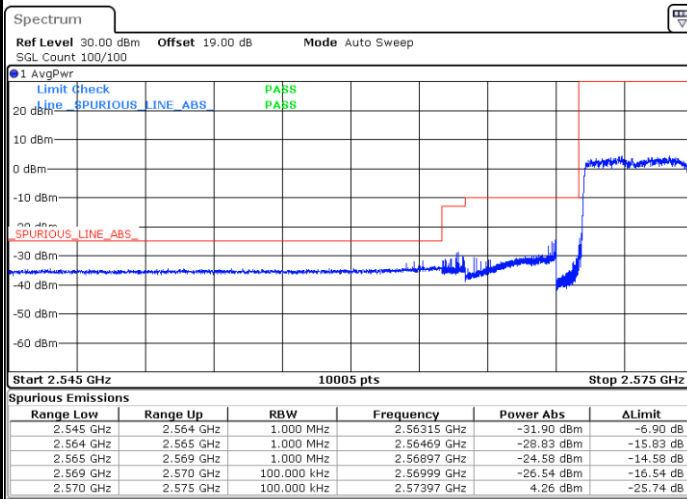

# Conducted Band Edge

LTE Band 38 / 5MHz / 16QAM

Lowest Band Edge / 1RB

Date: 16.AUG.2020 08:51:58

Highest Band Edge / 1 RB

Date: 16.AUG.2020 08:56:30

Lowest Band Edge / Full RB

Date: 16.AUG.2020 08:53:29

Highest Band Edge / Full RB

Date: 16.AUG.2020 08:54:59

LTE Band 38 / 5MHz / 64QAM

Lowest Band Edge / 1RB

Date: 16.AUG.2020 08:57:15

Highest Band Edge / 1 RB

Date: 16.AUG.2020 08:59:32

Lowest Band Edge / Full RB

Date: 16.AUG.2020 08:58:01

Highest Band Edge / Full RB

Date: 16.AUG.2020 08:58:46

LTE Band 38 / 10MHz / QPSK

Lowest Band Edge / 1 RB

Highest Band Edge / 1 RB

Date: 16.AUG.2020 09:03:19

Date: 16.AUG.2020 09:07:51

Lowest Band Edge / Full RB

Highest Band Edge / Full RB

Date: 16.AUG.2020 09:04:19

Date: 16.AUG.2020 09:06:20

LTE Band 38 / 10MHz / 16QAM

Lowest Band Edge / 1 RB

Date: 16.AUG.2020 09:04:04

Highest Band Edge / 1 RB