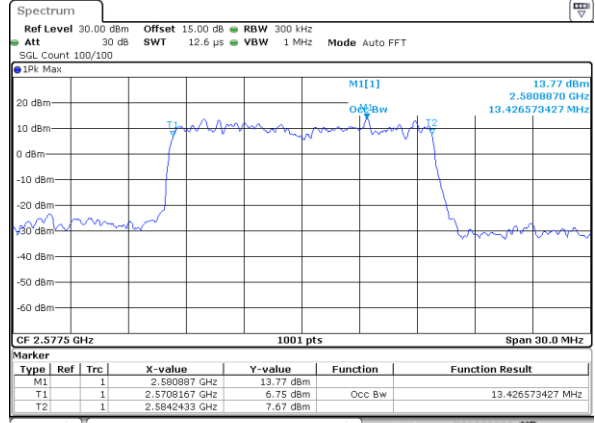

Date: 18\_AUG.2020 23:19:10

Highest Channel / 10MHz / 16QAM

Date: 18\_AUG.2020 23:19:21

LTE Band 38

Lowest Channel / 15MHz / QPSK

Date: 18\_AUG.2020 23:19:55

Lowest Channel / 15MHz / 16QAM

Date: 18\_AUG.2020 23:20:06