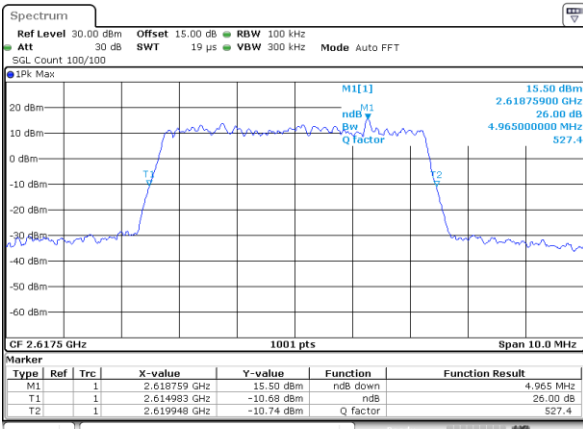

Highest Channel / 5MHz / QPSK

Date: 18_AUG.2020 23:17:19