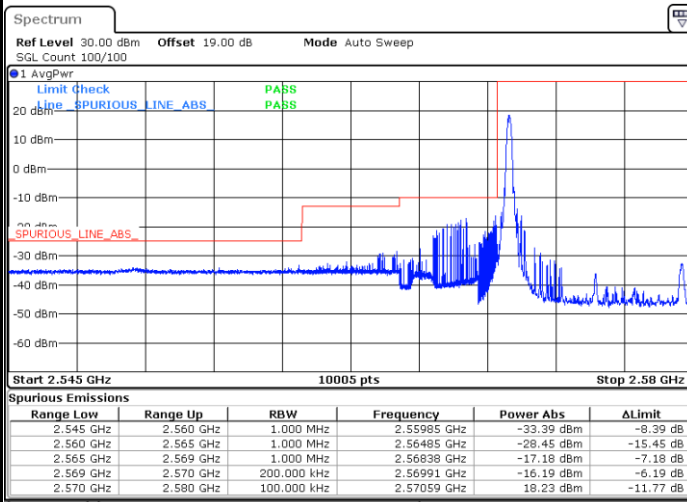

Date: 16.AUG.2020 08:58:01

Highest Band Edge / Full RB

Date: 16.AUG.2020 08:58:46

LTE Band 38 / 10MHz / QPSK

Lowest Band Edge / 1 RB

Highest Band Edge / 1 RB

Date: 16.AUG.2020 09:03:19

Date: 16.AUG.2020 09:07:51

Lowest Band Edge / Full RB

Highest Band Edge / Full RB

Date: 16.AUG.2020 09:04:19

Date: 16.AUG.2020 09:06:20

LTE Band 38 / 10MHz / 16QAM

Lowest Band Edge / 1 RB

Date: 16.AUG.2020 09:04:04

Highest Band Edge / 1 RB

Date: 16.AUG.2020 09:08:36

Lowest Band Edge / Full RB

Date: 16.AUG.2020 09:05:35

Highest Band Edge / Full RB

Date: 16.AUG.2020 09:07:06

LTE Band 38 / 10MHz / 64QAM

Lowest Band Edge / 1 RB

Date: 16.AUG.2020 09:00:17

Highest Band Edge / 1 RB

Date: 16.AUG.2020 09:02:33

Lowest Band Edge / Full RB

Date: 16.AUG.2020 09:01:03

Highest Band Edge / Full RB

Date: 16.AUG.2020 09:01:48

LTE Band 38 / 15MHz / QPSK

Lowest Band Edge / 1 RB