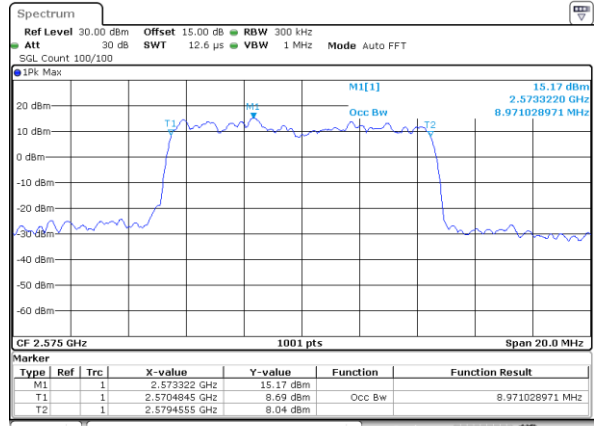

Lowest Channel / 10MHz / 16QAM

Date: 18_AUG.2020 23:17:52