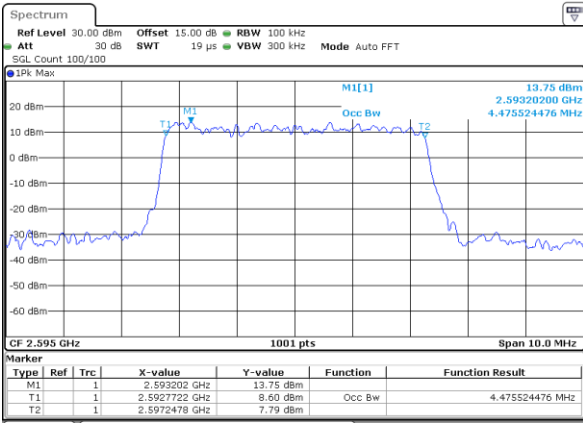

Date: 18\_AUG.2020 23:28:40

Occupied Bandwidth

Mode	LTE Band 38 : 99%OBW(MHz)											
BW	1.4MHz		3MHz		5MHz		10MHz		15MHz		20MHz	
Mod.	QPSK	16QAM	QPSK	16QAM	QPSK	16QAM	QPSK	16QAM	QPSK	16QAM	QPSK	16QAM
Lowest CH	-	-	-	-	4.49	4.49	8.99	8.97	13.46	13.43	17.90	17.82
Middle CH	-	-	-	-	4.48	4.48	9.11	8.99	13.49	13.40	17.90	17.82
Highest CH	-	-	-	-	4.48	4.50	9.05	8.95	13.43	13.52	17.82	17.90
Mode	LTE Band 38 : 99%OBW(MHz)											
BW	1.4MHz		3MHz		5MHz		10MHz		15MHz		20MHz	
Mod.	64QAM		64QAM		64QAM		64QAM		64QAM		64QAM	
Lowest CH	-	-	-	-	4.49	-	8.97	-	13.49	-	17.86	-
Middle CH	-	-	-	-	4.49	-	9.01	-	13.49	-	17.90	-
Highest CH	-	-	-	-	4.49	-	9.01	-	13.46	-	17.86	-

LTE Band 38

Lowest Channel / 5MHz / QPSK

Date: 18\_AUG.2020 23:15:26

Lowest Channel / 5MHz / 16QAM

Date: 18\_AUG.2020 23:15:38

Middle Channel / 5MHz / QPSK

Date: 18\_AUG.2020 23:16:12

Middle Channel / 5MHz / 16QAM

Date: 18\_AUG.2020 23:16:23

Highest Channel / 5MHz / QPSK

Date: 18\_AUG.2020 23:16:56

Highest Channel / 5MHz / 16QAM

Date: 18\_AUG.2020 23:17:07

LTE Band 38

Lowest Channel / 10MHz / QPSK

Date: 18\_AUG.2020 23:17:41