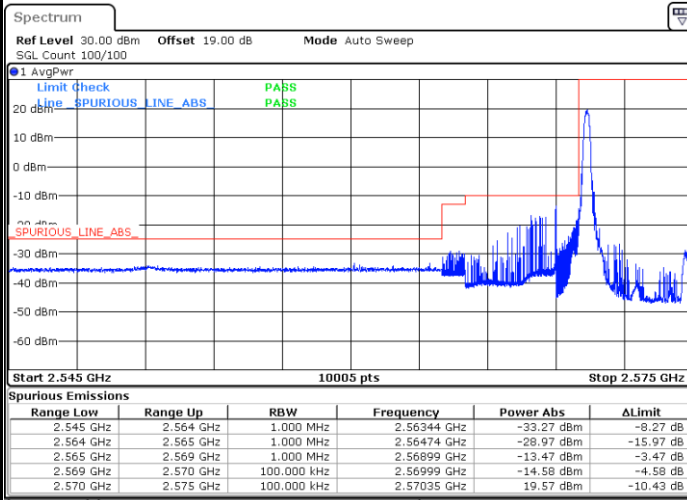

# Conducted Band Edge

LTE Band 38 / 5MHz / 16QAM

Lowest Band Edge / 1RB

Date: 16.AUG.2020 08:51:58

Highest Band Edge / 1 RB

Date: 16.AUG.2020 08:56:30

Lowest Band Edge / Full RB

Date: 16.AUG.2020 08:53:29

Highest Band Edge / Full RB

Date: 16.AUG.2020 08:54:59

LTE Band 38 / 5MHz / 64QAM

Lowest Band Edge / 1RB

Date: 16.AUG.2020 08:57:15

Highest Band Edge / 1 RB

Date: 16.AUG.2020 08:59:32

Lowest Band Edge / Full RB

Date: 16.AUG.2020 08:58:01

Highest Band Edge / Full RB

Date: 16.AUG.2020 08:58:46

LTE Band 38 / 10MHz / QPSK

Lowest Band Edge / 1 RB

Highest Band Edge / 1 RB

Date: 16.AUG.2020 09:03:19

Date: 16.AUG.2020 09:07:51