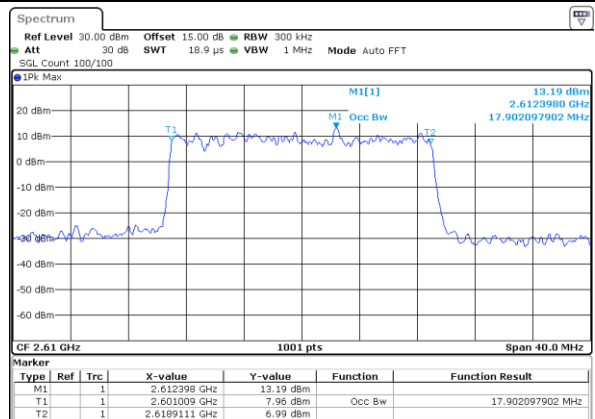

Middle Channel / 20MHz / 16QAM

Date: 18\_AUG.2020 23:23:05

Highest Channel / 20MHz / QPSK

Date: 18\_AUG.2020 23:23:38

Highest Channel / 20MHz / 16QAM

Date: 18\_AUG.2020 23:23:49

LTE Band 38

Lowest Channel / 5MHz / 64QAM