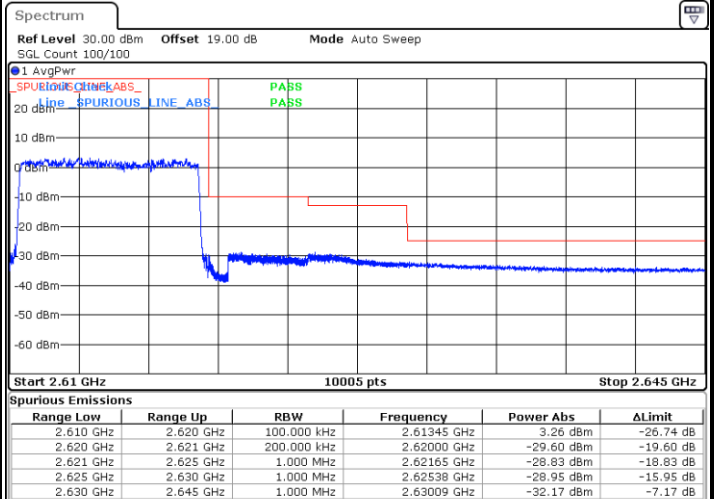

Date: 16.AUG.2020 08:58:01

Highest Band Edge / Full RB

Date: 16.AUG.2020 08:58:46

LTE Band 38 / 10MHz / QPSK

Lowest Band Edge / 1 RB

Highest Band Edge / 1 RB

Date: 16.AUG.2020 09:03:19

Date: 16.AUG.2020 09:07:51

Lowest Band Edge / Full RB

Highest Band Edge / Full RB

Date: 16.AUG.2020 09:04:19

Date: 16.AUG.2020 09:06:20

LTE Band 38 / 10MHz / 16QAM

Lowest Band Edge / 1 RB

Date: 16.AUG.2020 09:04:04

Highest Band Edge / 1 RB

Date: 16.AUG.2020 09:08:36

Lowest Band Edge / Full RB

Date: 16.AUG.2020 09:05:35

Highest Band Edge / Full RB

Date: 16.AUG.2020 09:07:06

LTE Band 38 / 10MHz / 64QAM

Lowest Band Edge / 1 RB

Date: 16.AUG.2020 09:00:17

Highest Band Edge / 1 RB

Date: 16.AUG.2020 09:02:33

Lowest Band Edge / Full RB

Date: 16.AUG.2020 09:01:03

Highest Band Edge / Full RB

Date: 16.AUG.2020 09:01:48

LTE Band 38 / 15MHz / QPSK

Lowest Band Edge / 1 RB