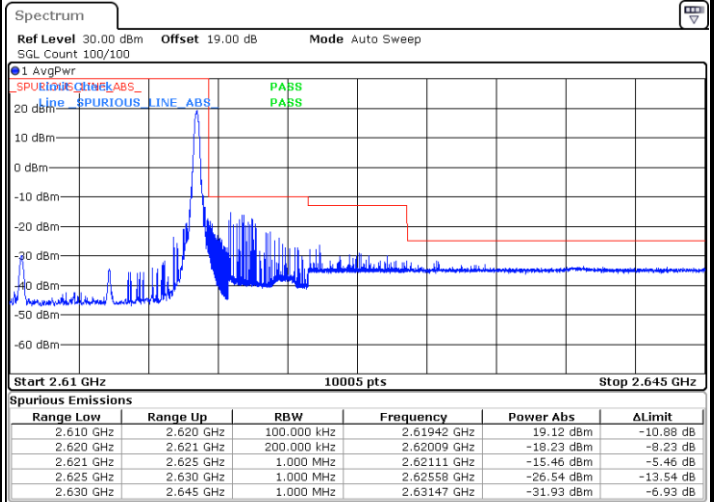

Date: 16.AUG.2020 08:58:01

Highest Band Edge / Full RB

Date: 16.AUG.2020 08:58:46

LTE Band 38 / 10MHz / QPSK

Lowest Band Edge / 1 RB

Highest Band Edge / 1 RB

Date: 16.AUG.2020 09:03:19

Date: 16.AUG.2020 09:07:51

Lowest Band Edge / Full RB

Highest Band Edge / Full RB

Date: 16.AUG.2020 09:04:19

Date: 16.AUG.2020 09:06:20

LTE Band 38 / 10MHz / 16QAM

Lowest Band Edge / 1 RB

Date: 16.AUG.2020 09:04:04

Highest Band Edge / 1 RB

Date: 16.AUG.2020 09:08:36

Lowest Band Edge / Full RB

Date: 16.AUG.2020 09:05:35

Highest Band Edge / Full RB

Date: 16.AUG.2020 09:07:06

LTE Band 38 / 10MHz / 64QAM

Lowest Band Edge / 1 RB

Date: 16.AUG.2020 09:00:17

Highest Band Edge / 1 RB

Date: 16.AUG.2020 09:02:33

Lowest Band Edge / Full RB

Date: 16.AUG.2020 09:01:03

Highest Band Edge / Full RB

Date: 16.AUG.2020 09:01:48

LTE Band 38 / 15MHz / QPSK

Lowest Band Edge / 1 RB