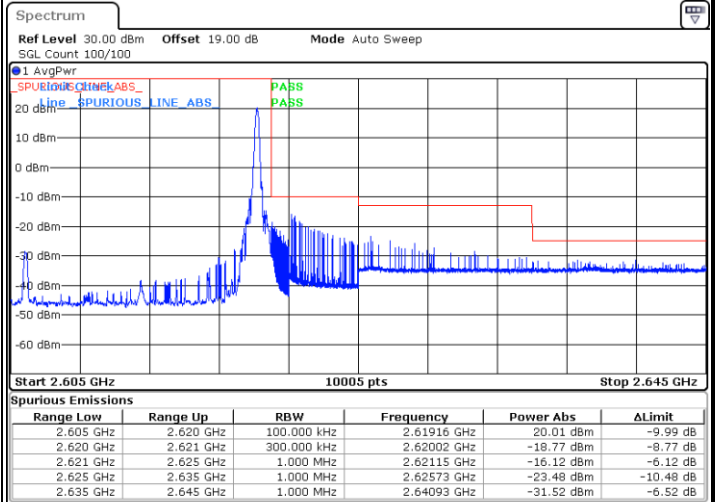

Lowest Band Edge / Full RB

Highest Band Edge / Full RB

Date: 16.AUG.2020 09:04:19

Date: 16.AUG.2020 09:06:20

LTE Band 38 / 10MHz / 16QAM

Lowest Band Edge / 1 RB

Date: 16.AUG.2020 09:04:04

Highest Band Edge / 1 RB

Date: 16.AUG.2020 09:08:36

Lowest Band Edge / Full RB

Date: 16.AUG.2020 09:05:35

Highest Band Edge / Full RB

Date: 16.AUG.2020 09:07:06

LTE Band 38 / 10MHz / 64QAM

Lowest Band Edge / 1 RB

Date: 16.AUG.2020 09:00:17

Highest Band Edge / 1 RB

Date: 16.AUG.2020 09:02:33

Lowest Band Edge / Full RB

Date: 16.AUG.2020 09:01:03

Highest Band Edge / Full RB

Date: 16.AUG.2020 09:01:48

LTE Band 38 / 15MHz / QPSK

Lowest Band Edge / 1 RB

Highest Band Edge / 1 RB

Date: 16.AUG.2020 09:09:22

Date: 16.AUG.2020 09:13:55

Lowest Band Edge / Full RB

Highest Band Edge / Full RB

Date: 16.AUG.2020 09:10:53

Date: 16.AUG.2020 09:12:24

LTE Band 38 / 15MHz / 16QAM