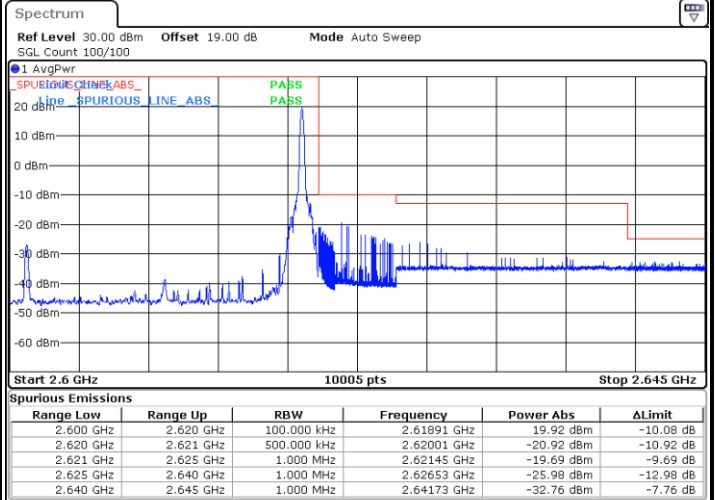

LTE Band 38 / 15MHz / 64QAM

Lowest Band Edge / 1 RB

Date: 16.AUG.2020 09:15:26

Highest Band Edge / 1 RB

Date: 16.AUG.2020 09:17:42

Lowest Band Edge / Full RB

Date: 16.AUG.2020 09:16:11

Highest Band Edge / Full RB

Date: 16.AUG.2020 09:16:56

LTE Band 38 / 20MHz / QPSK

Lowest Band Edge / 1 RB

Date: 16.AUG.2020 09:18:27

Highest Band Edge / 1 RB

Date: 16.AUG.2020 09:22:59

Lowest Band Edge / Full RB

Date: 16.AUG.2020 09:19:58

Highest Band Edge / Full RB

Date: 16.AUG.2020 09:21:29

LTE Band 38 / 20MHz / 16QAM

Lowest Band Edge / 1 RB

Date: 16.AUG.2020 09:19:12

Highest Band Edge / 1 RB

Date: 16.AUG.2020 09:23:44

Lowest Band Edge / Full RB

Date: 16.AUG.2020 09:20:43

Highest Band Edge / Full RB

Date: 16.AUG.2020 09:22:14