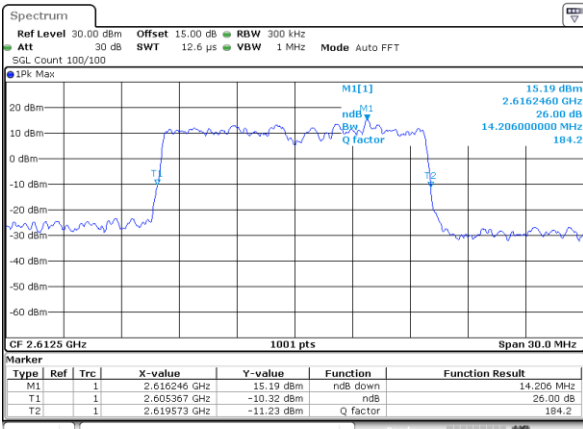

Highest Channel / 15MHz / QPSK

Date: 18_AUG.2020 23:21:47