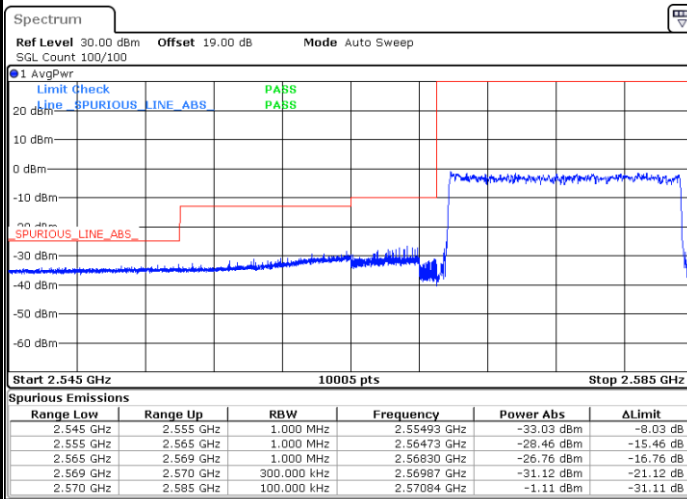

Lowest Band Edge / 1 RB

Date: 16.AUG.2020 09:10:07

Highest Band Edge / 1 RB

Date: 16.AUG.2020 09:14:40

Lowest Band Edge / Full RB

Date: 16.AUG.2020 09:11:38

Highest Band Edge / Full RB

Date: 16.AUG.2020 09:13:09

LTE Band 38 / 15MHz / 64QAM

Lowest Band Edge / 1 RB

Date: 16.AUG.2020 09:15:26

Highest Band Edge / 1 RB

Date: 16.AUG.2020 09:17:42

Lowest Band Edge / Full RB

Date: 16.AUG.2020 09:16:11

Highest Band Edge / Full RB

Date: 16.AUG.2020 09:16:56

LTE Band 38 / 20MHz / QPSK

Lowest Band Edge / 1 RB

Date: 16.AUG.2020 09:18:27

Highest Band Edge / 1 RB

Date: 16.AUG.2020 09:22:59

Lowest Band Edge / Full RB

Date: 16.AUG.2020 09:19:58

Highest Band Edge / Full RB

Date: 16.AUG.2020 09:21:29

LTE Band 38 / 20MHz / 16QAM

Lowest Band Edge / 1 RB

Date: 16.AUG.2020 09:19:12

Highest Band Edge / 1 RB

Date: 16.AUG.2020 09:23:44

Lowest Band Edge / Full RB