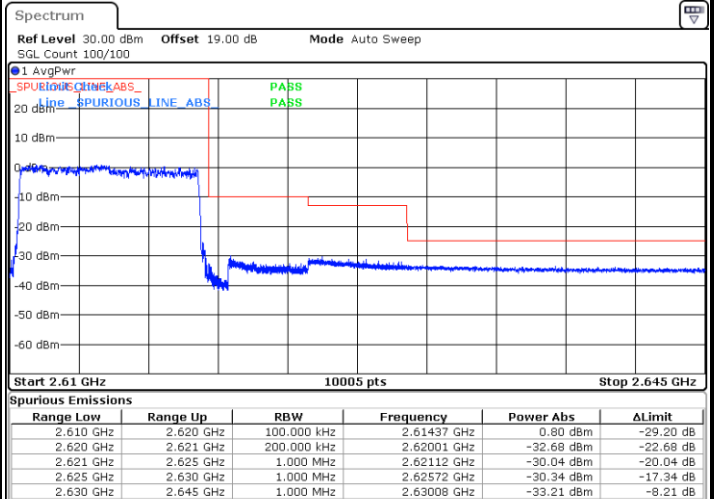

Lowest Band Edge / Full RB

Highest Band Edge / Full RB

Date: 16.AUG.2020 09:04:19

Date: 16.AUG.2020 09:06:20

LTE Band 38 / 10MHz / 16QAM

Lowest Band Edge / 1 RB

Date: 16.AUG.2020 09:04:04

Highest Band Edge / 1 RB

Date: 16.AUG.2020 09:08:36

Lowest Band Edge / Full RB

Date: 16.AUG.2020 09:05:35

Highest Band Edge / Full RB

Date: 16.AUG.2020 09:07:06

LTE Band 38 / 10MHz / 64QAM

Lowest Band Edge / 1 RB

Date: 16.AUG.2020 09:00:17

Highest Band Edge / 1 RB

Date: 16.AUG.2020 09:02:33

Lowest Band Edge / Full RB

Date: 16.AUG.2020 09:01:03

Highest Band Edge / Full RB

Date: 16.AUG.2020 09:01:48

LTE Band 38 / 15MHz / QPSK

Lowest Band Edge / 1 RB

Highest Band Edge / 1 RB

Date: 16.AUG.2020 09:09:22

Date: 16.AUG.2020 09:13:55

Lowest Band Edge / Full RB

Highest Band Edge / Full RB

Date: 16.AUG.2020 09:10:53

Date: 16.AUG.2020 09:12:24

LTE Band 38 / 15MHz / 16QAM