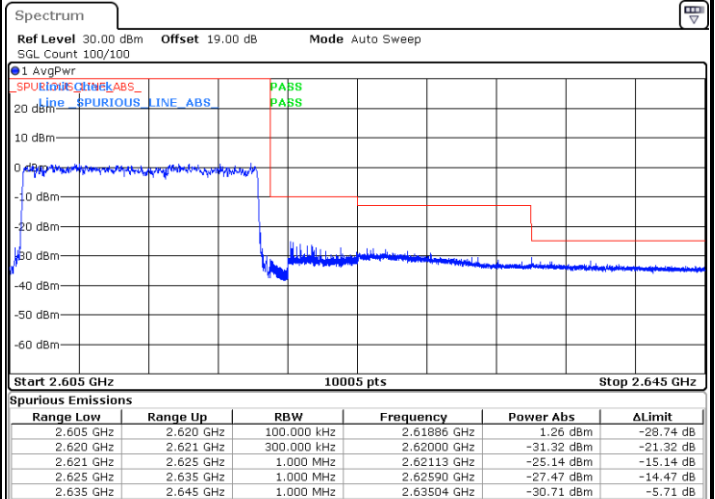

Highest Band Edge / 1 RB

Date: 16.AUG.2020 09:09:22

Date: 16.AUG.2020 09:13:55

Lowest Band Edge / Full RB

Highest Band Edge / Full RB

Date: 16.AUG.2020 09:10:53

Date: 16.AUG.2020 09:12:24

LTE Band 38 / 15MHz / 16QAM

Lowest Band Edge / 1 RB

Date: 16.AUG.2020 09:10:07

Highest Band Edge / 1 RB

Date: 16.AUG.2020 09:14:40

Lowest Band Edge / Full RB

Date: 16.AUG.2020 09:11:38

Highest Band Edge / Full RB

Date: 16.AUG.2020 09:13:09

LTE Band 38 / 15MHz / 64QAM

Lowest Band Edge / 1 RB

Date: 16.AUG.2020 09:15:26

Highest Band Edge / 1 RB

Date: 16.AUG.2020 09:17:42

Lowest Band Edge / Full RB

Date: 16.AUG.2020 09:16:11

Highest Band Edge / Full RB

Date: 16.AUG.2020 09:16:56

LTE Band 38 / 20MHz / QPSK

Lowest Band Edge / 1 RB

Date: 16.AUG.2020 09:18:27

Highest Band Edge / 1 RB

Date: 16.AUG.2020 09:22:59

Lowest Band Edge / Full RB

Date: 16.AUG.2020 09:19:58