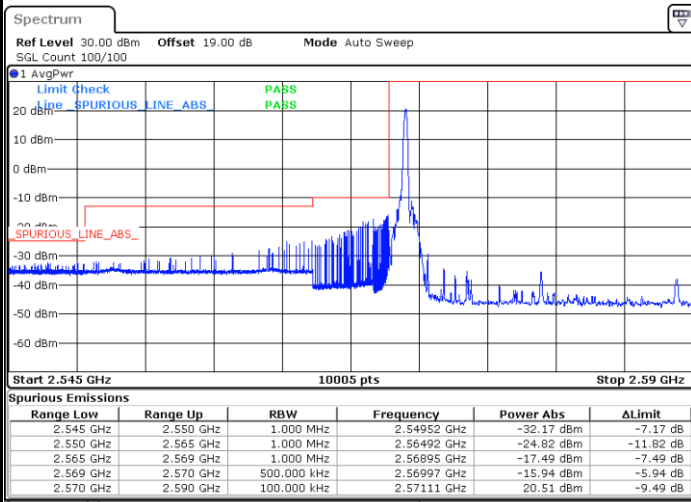

Lowest Band Edge / 1 RB

Date: 16.AUG.2020 09:10:07

Highest Band Edge / 1 RB

Date: 16.AUG.2020 09:14:40

Lowest Band Edge / Full RB

Date: 16.AUG.2020 09:11:38

Highest Band Edge / Full RB

Date: 16.AUG.2020 09:13:09

LTE Band 38 / 15MHz / 64QAM

Lowest Band Edge / 1 RB

Date: 16.AUG.2020 09:15:26

Highest Band Edge / 1 RB

Date: 16.AUG.2020 09:17:42

Lowest Band Edge / Full RB

Date: 16.AUG.2020 09:16:11

Highest Band Edge / Full RB

Date: 16.AUG.2020 09:16:56

LTE Band 38 / 20MHz / QPSK

Lowest Band Edge / 1 RB

Date: 16.AUG.2020 09:18:27

Highest Band Edge / 1 RB

Date: 16.AUG.2020 09:22:59

Lowest Band Edge / Full RB

Date: 16.AUG.2020 09:19:58

Highest Band Edge / Full RB

Date: 16.AUG.2020 09:21:29

LTE Band 38 / 20MHz / 16QAM

Lowest Band Edge / 1 RB

Date: 16.AUG.2020 09:19:12

Highest Band Edge / 1 RB

Date: 16.AUG.2020 09:23:44

Lowest Band Edge / Full RB