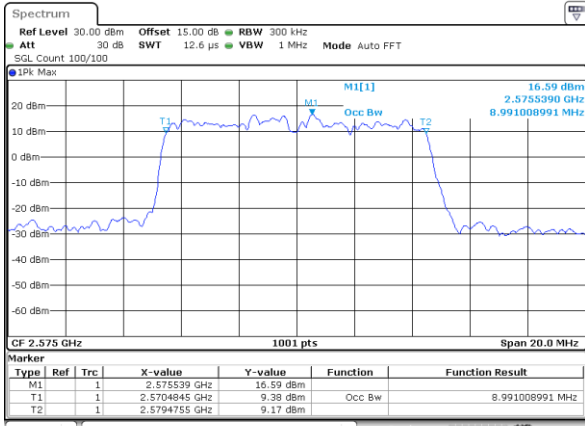

Date: 18\_AUG.2020 23:16:23

Highest Channel / 5MHz / QPSK

Date: 18\_AUG.2020 23:16:56

Highest Channel / 5MHz / 16QAM

Date: 18\_AUG.2020 23:17:07

LTE Band 38

Lowest Channel / 10MHz / QPSK

Date: 18\_AUG.2020 23:17:41