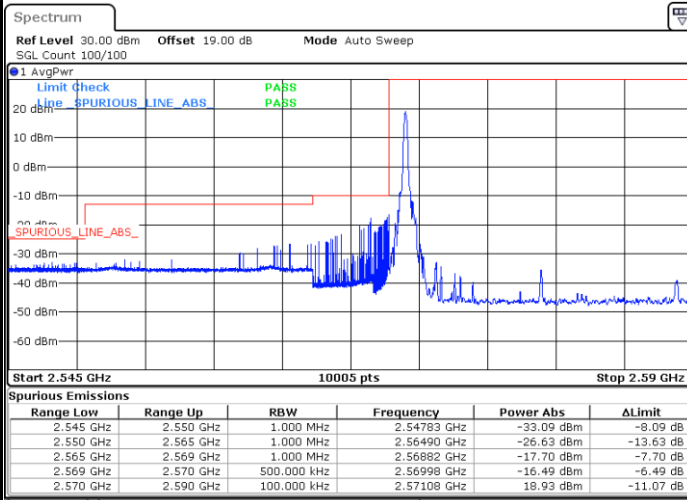

LTE Band 38 / 15MHz / 64QAM

Lowest Band Edge / 1 RB

Date: 16.AUG.2020 09:15:26

Highest Band Edge / 1 RB

Date: 16.AUG.2020 09:17:42

Lowest Band Edge / Full RB

Date: 16.AUG.2020 09:16:11

Highest Band Edge / Full RB

Date: 16.AUG.2020 09:16:56

LTE Band 38 / 20MHz / QPSK

Lowest Band Edge / 1 RB

Date: 16.AUG.2020 09:18:27

Highest Band Edge / 1 RB

Date: 16.AUG.2020 09:22:59

Lowest Band Edge / Full RB

Date: 16.AUG.2020 09:19:58

Highest Band Edge / Full RB

Date: 16.AUG.2020 09:21:29

LTE Band 38 / 20MHz / 16QAM

Lowest Band Edge / 1 RB

Date: 16.AUG.2020 09:19:12

Highest Band Edge / 1 RB

Date: 16.AUG.2020 09:23:44

Lowest Band Edge / Full RB

Date: 16.AUG.2020 09:20:43

Highest Band Edge / Full RB

Date: 16.AUG.2020 09:22:14