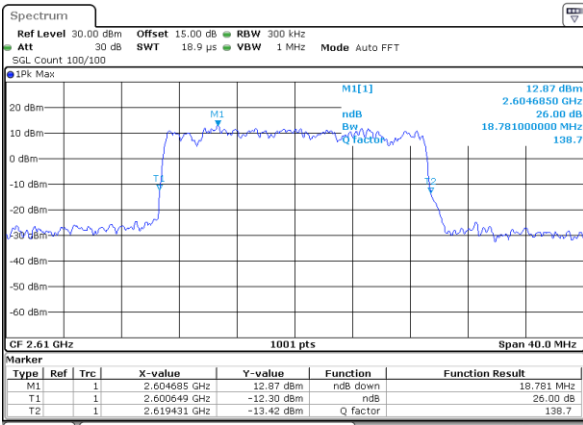

Date: 18\_AUG.2020 23:21:58

LTE Band 38

Lowest Channel / 20MHz / QPSK

Date: 18\_AUG.2020 23:22:13

Lowest Channel / 20MHz / 16QAM

Date: 18\_AUG.2020 23:22:142

Middle Channel / 20MHz / QPSK

Date: 18\_AUG.2020 23:23:16

Middle Channel / 20MHz / 16QAM

Date: 18\_AUG.2020 23:23:127

Highest Channel / 20MHz / QPSK

Date: 18\_AUG.2020 23:24:01

Highest Channel / 20MHz / 16QAM

Date: 18\_AUG.2020 23:24:112

LTE Band 38

Lowest Channel / 5MHz / 64QAM