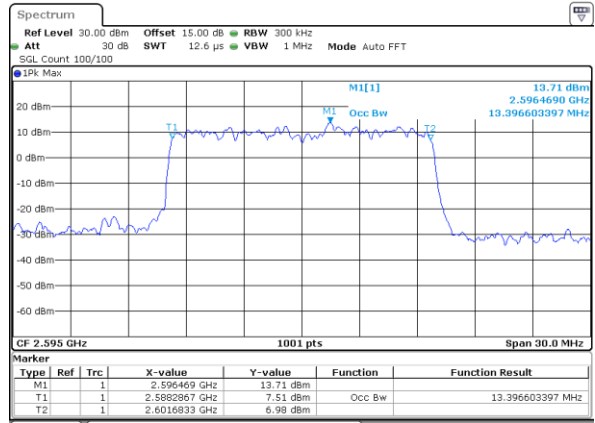

Middle Channel / 15MHz / 16QAM

Date: 18_AUG.2020 23:20:51