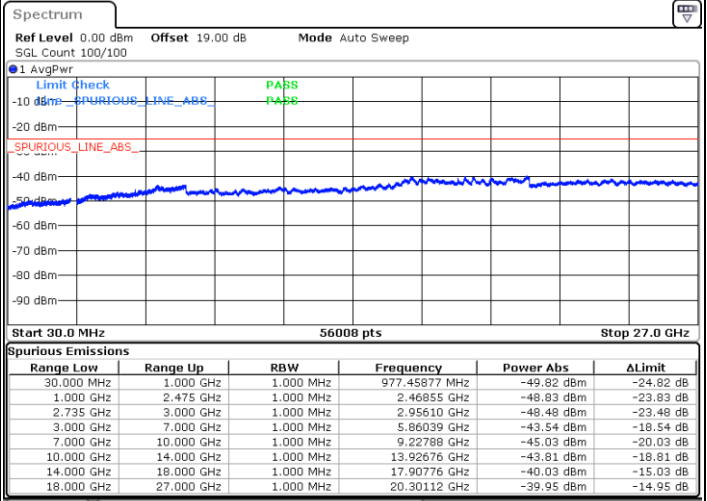

N/A

Date: 16.AUG.2020 10:38:18

LTE Band 41C / 5MHz+20MHz

64QAM

Highest Channel / 1RB0 and 1RB99

Highest Channel / 1RB24 and 1RB0

Date: 16.AUG.2020 10:56:22

Date: 16.AUG.2020 10:59:09

Highest Channel / FullIRB

N/A

Date: 16.AUG.2020 10:48:32

LTE Band 41C / 10MHz+15MHz

64QAM

Lowest Channel / 1RB0 and 1RB74

Lowest Channel / 1RB49 and 1RB0

Date: 16.AUG.2020 13:39:19

Date: 16.AUG.2020 13:51:11

Lowest Channel / FullRB

N/A

Date: 16.AUG.2020 13:36:32

LTE Band 41C / 10MHz+15MHz

64QAM

MiddleChannel / 1RB0 and 1RB74

Middle Channel / 1RB49 and 1RB0