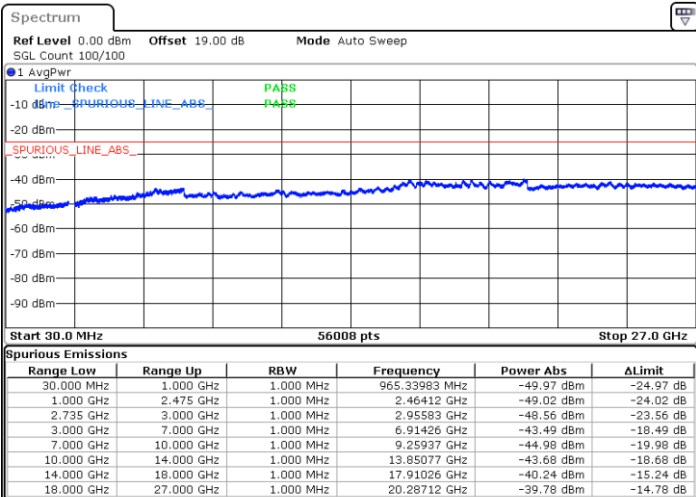

Highest Channel / FullIRB

N/A

Date: 16.AUG.2020 16:18:10

LTE Band 41C / 15MHz+10MHz

16QAM

Lowest Channel / 1RB0 and 1RB49

Lowest Channel / 1RB74 and 1RB0

Date: 16.AUG.2020 14:45:33

Date: 16.AUG.2020 14:53:44

Lowest Channel / FullRB

N/A

Date: 16.AUG.2020 14:39:39

LTE Band 41C / 15MHz+10MHz

16QAM

Middle Channel / 1RB0 and 1RB49

Middle Channel / 1RB74 and 1RB0

Date: 16.AUG.2020 15:04:43

Date: 16.AUG.2020 15:00:17

Middle Channel / FullIRB

N/A

Date: 16.AUG.2020 15:11:28

LTE Band 41C / 15MHz+10MHz

16QAM

Highest Channel / 1RB0 and 1RB49

Highest Channel / 1RB74 and 1RB0

Date: 16.AUG.2020 15:22:50

Date: 16.AUG.2020 15:28:14

Highest Channel / FullIRB

N/A

Date: 16.AUG.2020 15:17:03

LTE Band 41C / 15MHz+15MHz

16QAM