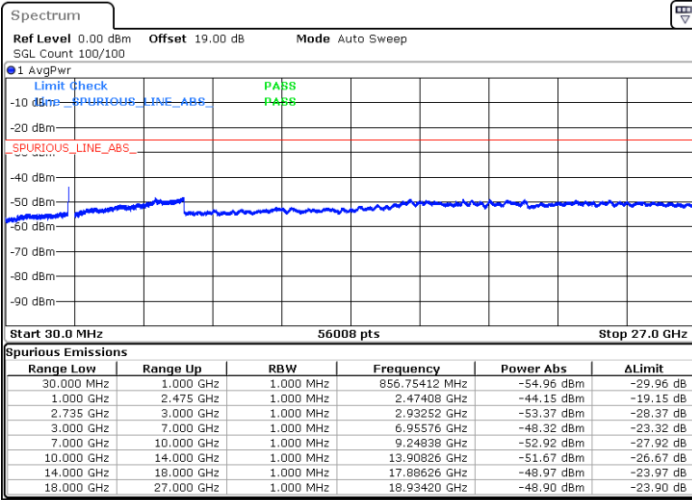

LTE Band 41C / 15MHz+15MHz

16QAM

Highest Channel / 1RB0 and 1RB74

Highest Channel / 1RB74 and 1RB0

Date: 16.AUG.2020 20:03:42

Date: 16.AUG.2020 19:59:27

Highest Channel / FullIRB

N/A

Date: 16.AUG.2020 20:07:58

LTE Band 41C / 15MHz+20MHz

16QAM

Lowest Channel / 1RB0 and 1RB99

Lowest Channel / 1RB74 and 1RB0

Date: 16.AUG.2020 20:28:47

Date: 16.AUG.2020 20:24:31

Lowest Channel / FullIRB

N/A

Date: 16.AUG.2020 20:33:03

LTE Band 41C / 15MHz+20MHz

16QAM

Middle Channel / 1RB0 and 1RB99

Middle Channel / 1RB74 and 1RB0

Date: 16.AUG.2020 20:41:35

Date: 16.AUG.2020 20:45:50

Middle Channel / FullRB

N/A

Date: 16.AUG.2020 20:37:19

LTE Band 41C / 15MHz+20MHz

16QAM

Highest Channel / 1RB0 and 1RB99

Highest Channel / 1RB74 and 1RB0

Date: 16.AUG.2020 21:01:14