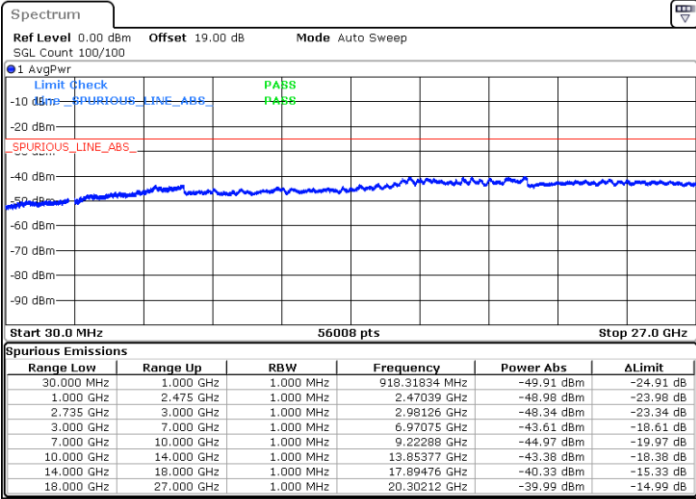

Date: 16.AUG.2020 10:29:07

LTE Band 41C / 5MHz+20MHz

64QAM

Middle Channel / 1RB0 and 1RB9

Middle Channel / 1RB24 and 1RB0

Date: 16.AUG.2020 11:12:56

Date: 16.AUG.2020 11:10:50

Middle Channel / FullRB

N/A

Date: 16.AUG.2020 10:38:18

LTE Band 41C / 5MHz+20MHz

64QAM

Highest Channel / 1RB0 and 1RB99

Highest Channel / 1RB24 and 1RB0

Date: 16.AUG.2020 10:56:22

Date: 16.AUG.2020 10:59:09

Highest Channel / FullIRB

N/A

Date: 16.AUG.2020 10:48:32

LTE Band 41C / 10MHz+15MHz

64QAM

Lowest Channel / 1RB0 and 1RB74

Lowest Channel / 1RB49 and 1RB0

Date: 16.AUG.2020 13:39:19