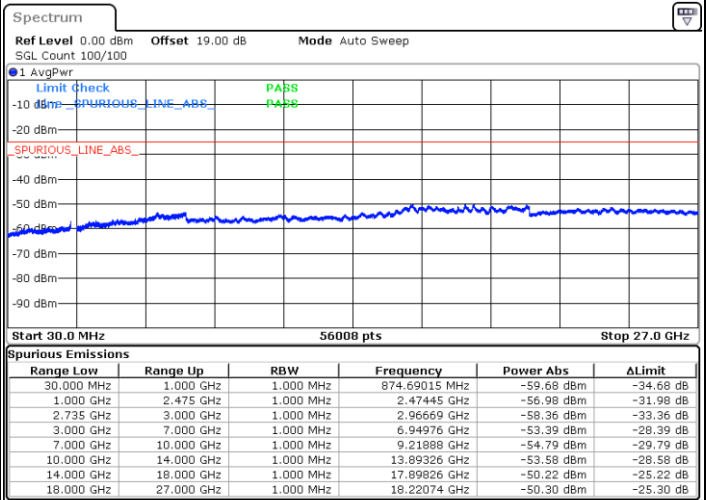

Date: 16.AUG.2020 17:12:30

LTE Band 41C / 20MHz+10MHz

16QAM

Highest Channel / 1RB0 and 1RB49

Highest Channel / 1RB99 and 1RB0

Date: 16.AUG.2020 17:39:29

Date: 16.AUG.2020 17:32:06

Highest Channel / FullIRB

N/A

Date: 16.AUG.2020 17:44:48

LTE Band 41C / 20MHz+15MHz

16QAM

Lowest Channel / 1RB0 and 1RB74

Lowest Channel / 1RB99 and 1RB0

Date: 16.AUG.2020 21:24:01

Date: 16.AUG.2020 21:19:45

Lowest Channel / FullIRB

N/A

Date: 16.AUG.2020 21:28:17

LTE Band 41C / 20MHz+15MHz

16QAM

Middle Channel / 1RB0 and 1RB74

Middle Channel / 1RB99 and 1RB0

Date: 16.AUG.2020 21:36:49

Date: 16.AUG.2020 21:41:04

Middle Channel / FullIRB

N/A

Date: 16.AUG.2020 21:32:33

LTE Band 41C / 20MHz+15MHz

16QAM

Highest Channel / 1RB0 and 1RB74

Highest Channel / 1RB99 and 1RB0