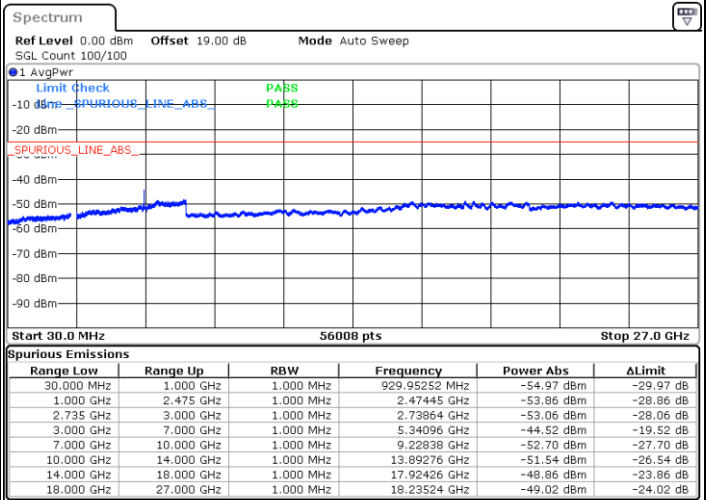

Middle Channel / FullRB

N/A

Date: 16.AUG.2020 20:37:19

LTE Band 41C / 15MHz+20MHz

16QAM

Highest Channel / 1RB0 and 1RB99

Highest Channel / 1RB74 and 1RB0

Date: 16.AUG.2020 21:01:14

Date: 16.AUG.2020 20:56:59

Highest Channel / FullIRB

N/A

Date: 16.AUG.2020 21:05:30

LTE Band 41C / 20MHz+5MHz

16QAM

Lowest Channel / 1RB0 and 1RB24

Lowest Channel / 1RB99 and 1RB0