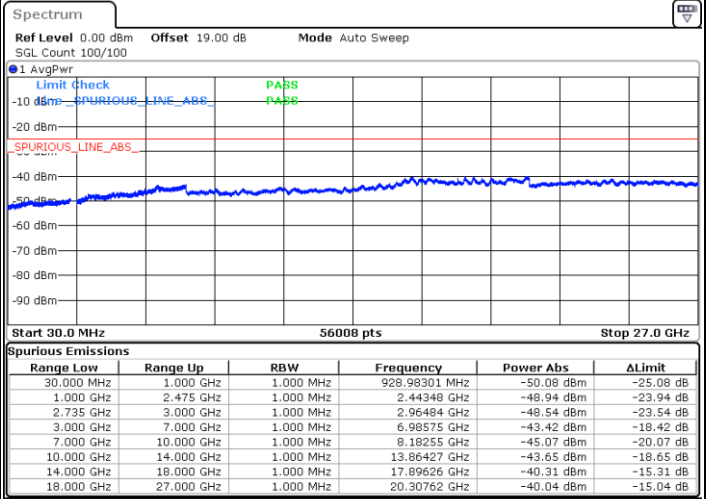

Date: 16.AUG.2020 10:29:07

LTE Band 41C / 5MHz+20MHz

64QAM

Middle Channel / 1RB0 and 1RB9

Middle Channel / 1RB24 and 1RB0

Date: 16.AUG.2020 11:12:56

Date: 16.AUG.2020 11:10:50

Middle Channel / FullRB

N/A

Date: 16.AUG.2020 10:38:18

LTE Band 41C / 5MHz+20MHz

64QAM

Highest Channel / 1RB0 and 1RB99

Highest Channel / 1RB24 and 1RB0

Date: 16.AUG.2020 10:56:22

Date: 16.AUG.2020 10:59:09

Highest Channel / FullIRB

N/A

Date: 16.AUG.2020 10:48:32

LTE Band 41C / 10MHz+15MHz

64QAM

Lowest Channel / 1RB0 and 1RB74

Lowest Channel / 1RB49 and 1RB0

Date: 16.AUG.2020 13:39:19