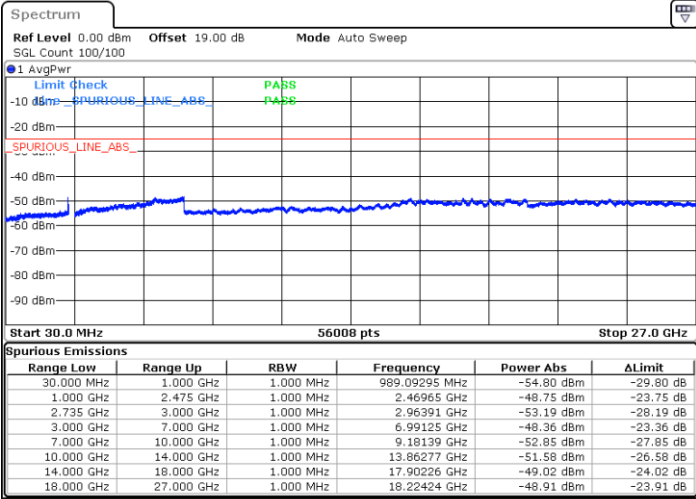

Middle Channel / 1RB99 and 1RB0

Date: 16.AUG.2020 12:54:09

Date: 16.AUG.2020 12:48:10

Middle Channel / FullRB

N/A

Date: 16.AUG.2020 12:56:48

LTE Band 41C / 20MHz+5MHz

16QAM

Highest Channel / 1RB0 and 1RB24

Highest Channel / 1RB99 and 1RB0

Date: 16.AUG.2020 13:15:26

Date: 16.AUG.2020 13:22:25

Highest Channel / FullIRB

N/A

Date: 16.AUG.2020 13:05:41

LTE Band 41C / 20MHz+10MHz

16QAM

Lowest Channel / 1RB0 and 1RB49

Lowest Channel / 1RB99 and 1RB0

Date: 16.AUG.2020 16:44:04

Date: 16.AUG.2020 16:50:10

Lowest Channel / FullIRB

N/A

Date: 16.AUG.2020 16:37:46