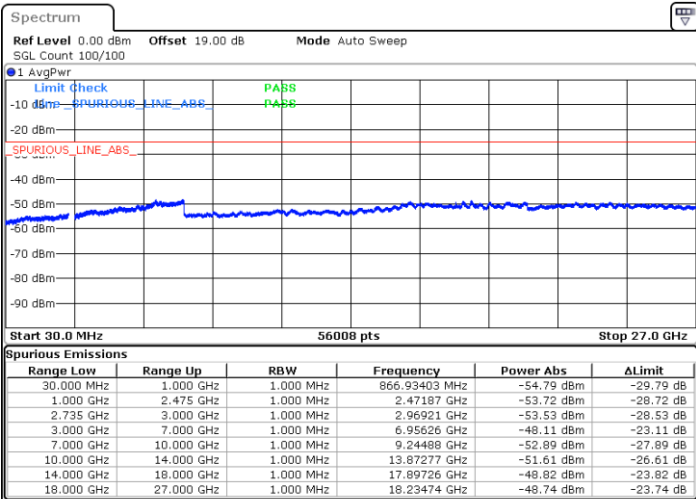

Highest Channel / 1RB0 and 1RB24

Highest Channel / 1RB99 and 1RB0

Date: 16.AUG.2020 13:15:26

Date: 16.AUG.2020 13:22:25

Highest Channel / FullIRB

N/A

Date: 16.AUG.2020 13:05:41

LTE Band 41C / 20MHz+10MHz

LTE Band 41C / 20MHz+10MHz

16QAM

Middle Channel / 1RB0 and 1RB49

Middle Channel / 1RB99 and 1RB0

Date: 16.AUG.2020 17:17:34

Date: 16.AUG.2020 17:24:33

Middle Channel / FullRB

N/A

Date: 16.AUG.2020 17:12:30

LTE Band 41C / 20MHz+10MHz

16QAM

Highest Channel / 1RB0 and 1RB49

Highest Channel / 1RB99 and 1RB0

Date: 16.AUG.2020 17:39:29

Date: 16.AUG.2020 17:32:06

Highest Channel / FullIRB