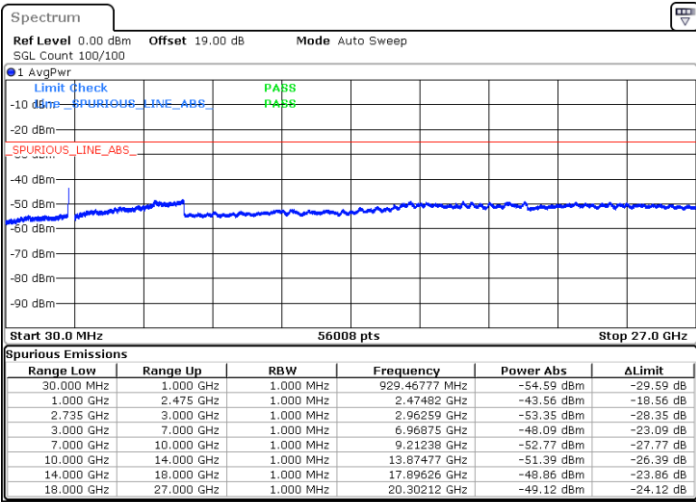

LTE Band 41C / 10MHz+20MHz

16QAM

Lowest Channel / 1RB0 and 1RB99

Lowest Channel / 1RB49 and 1RB0

Date: 16.AUG.2020 15:47:10

Date: 16.AUG.2020 15:54:11

Lowest Channel / FullRB

N/A

Date: 16.AUG.2020 15:40:32

LTE Band 41C / 10MHz+20MHz

16QAM

Middle Channel / 1RB0 and 1RB9

Middle Channel / 1RB49 and 1RB0

Date: 16.AUG.2020 16:05:38

Date: 16.AUG.2020 15:59:59

Middle Channel / FullIRB

N/A

Date: 16.AUG.2020 16:12:13

LTE Band 41C / 10MHz+20MHz

16QAM

Highest Channel / 1RB0 and 1RB99

Highest Channel / 1RB49 and 1RB0

Date: 16.AUG.2020 16:24:18

Date: 16.AUG.2020 16:29:57