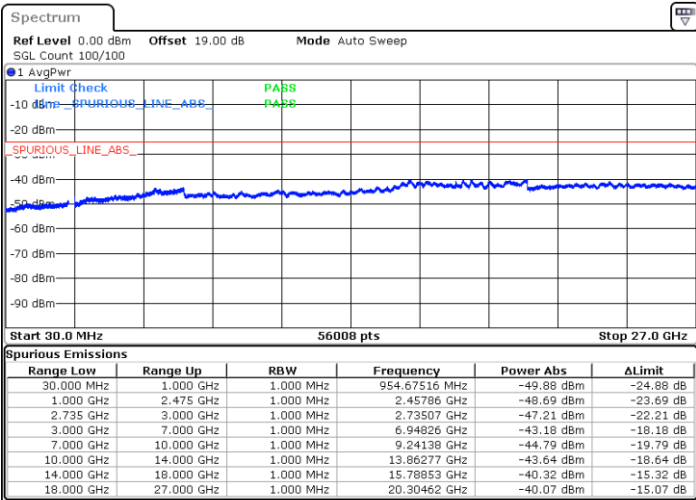

Date: 16.AUG.2020 14:53:44

Lowest Channel / FullRB

N/A

Date: 16.AUG.2020 14:39:39

LTE Band 41C / 15MHz+10MHz

16QAM

Middle Channel / 1RB0 and 1RB49

Middle Channel / 1RB74 and 1RB0

Date: 16.AUG.2020 15:04:43

Date: 16.AUG.2020 15:00:17

Middle Channel / FullIRB

N/A

Date: 16.AUG.2020 15:11:28

LTE Band 41C / 15MHz+10MHz

16QAM

Highest Channel / 1RB0 and 1RB49

Highest Channel / 1RB74 and 1RB0

Date: 16.AUG.2020 15:22:50

Date: 16.AUG.2020 15:28:14

Highest Channel / FullIRB

N/A

Date: 16.AUG.2020 15:17:03

LTE Band 41C / 15MHz+15MHz

16QAM

Lowest Channel / 1RB0 and 1RB74

Lowest Channel / 1RB74 and 1RB0

Date: 16.AUG.2020 19:31:15

Date: 16.AUG.2020 19:26:59

Lowest Channel / FullRB

N/A

Date: 16.AUG.2020 19:35:31

LTE Band 41C / 15MHz+15MHz