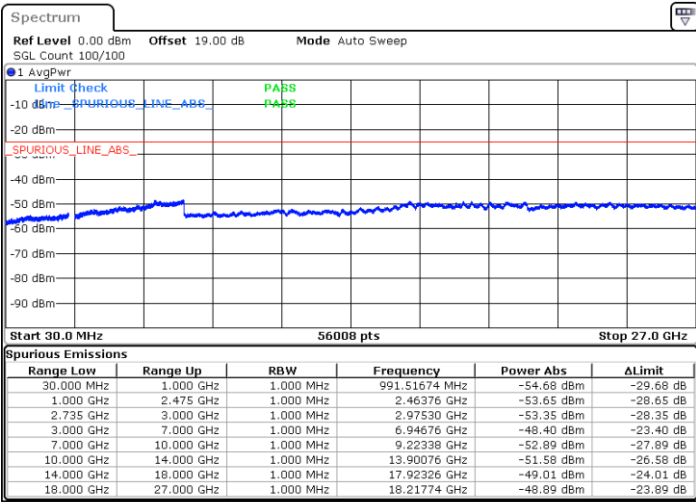

LTE Band 41C / 10MHz+20MHz

16QAM

Lowest Channel / 1RB0 and 1RB99

Lowest Channel / 1RB49 and 1RB0

Date: 16.AUG.2020 15:47:10

Date: 16.AUG.2020 15:54:11

Lowest Channel / FullRB

N/A

Date: 16.AUG.2020 15:40:32

LTE Band 41C / 10MHz+20MHz

16QAM

Middle Channel / 1RB0 and 1RB9

Middle Channel / 1RB49 and 1RB0

Date: 16.AUG.2020 16:05:38

Date: 16.AUG.2020 15:59:59

Middle Channel / FullIRB

N/A

Date: 16.AUG.2020 16:12:13

LTE Band 41C / 10MHz+20MHz

16QAM

Highest Channel / 1RB0 and 1RB99

Highest Channel / 1RB49 and 1RB0

Date: 16.AUG.2020 16:24:18

Date: 16.AUG.2020 16:29:57

Highest Channel / FullIRB

N/A

Date: 16.AUG.2020 16:18:10

LTE Band 41C / 15MHz+10MHz

16QAM

Lowest Channel / 1RB0 and 1RB49

Lowest Channel / 1RB74 and 1RB0

Date: 16.AUG.2020 14:45:33