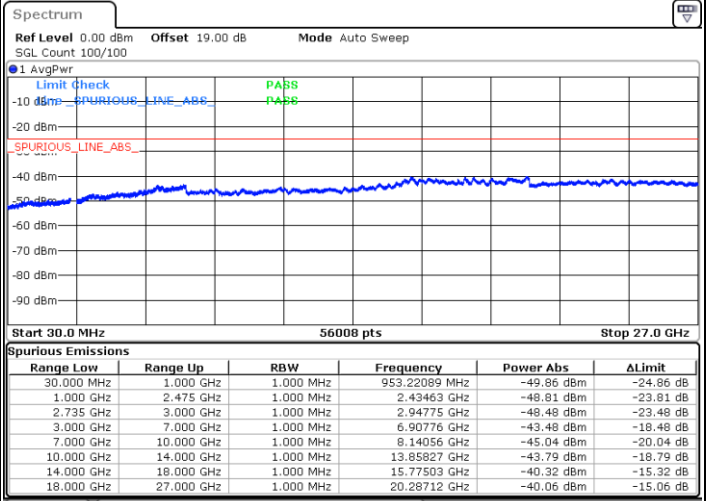

Date: 16.AUG.2020 11:52:42

Date: 16.AUG.2020 11:49:36

Lowest Channel / FullIRB

N/A

Date: 16.AUG.2020 11:55:24

LTE Band 41C / 20MHz+5MHz

16QAM

Middle Channel / 1RB0 and 1RB24

Middle Channel / 1RB99 and 1RB0

Date: 16.AUG.2020 12:54:09

Date: 16.AUG.2020 12:48:10

Middle Channel / FullRB

N/A

Date: 16.AUG.2020 12:56:48

LTE Band 41C / 20MHz+5MHz

16QAM

Highest Channel / 1RB0 and 1RB24

Highest Channel / 1RB99 and 1RB0

Date: 16.AUG.2020 13:15:26

Date: 16.AUG.2020 13:22:25

Highest Channel / FullIRB

N/A

Date: 16.AUG.2020 13:05:41

LTE Band 41C / 20MHz+10MHz