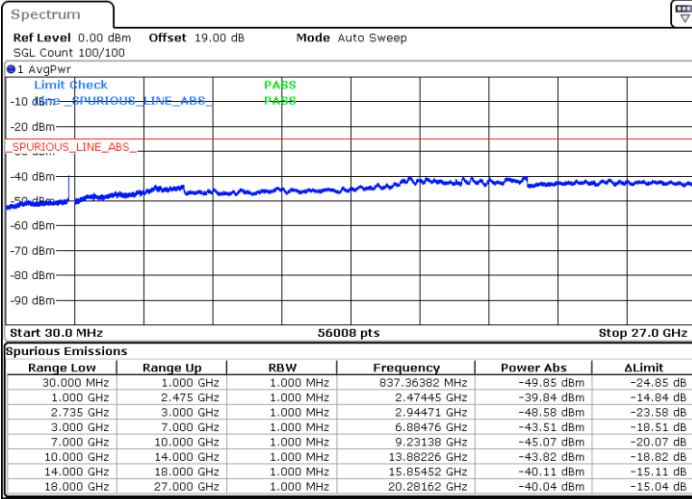

Middle Channel / FullRB

N/A

Date: 16.AUG.2020 20:37:19

LTE Band 41C / 15MHz+20MHz

16QAM

Highest Channel / 1RB0 and 1RB99

Highest Channel / 1RB74 and 1RB0

Date: 16.AUG.2020 21:01:14

Date: 16.AUG.2020 20:56:59

Highest Channel / FullIRB

N/A

Date: 16.AUG.2020 21:05:30

LTE Band 41C / 20MHz+5MHz

16QAM

Lowest Channel / 1RB0 and 1RB24

Lowest Channel / 1RB99 and 1RB0

Date: 16.AUG.2020 11:52:42

Date: 16.AUG.2020 11:49:36

Lowest Channel / FullIRB

N/A

Date: 16.AUG.2020 11:55:24

LTE Band 41C / 20MHz+5MHz

16QAM

Middle Channel / 1RB0 and 1RB24