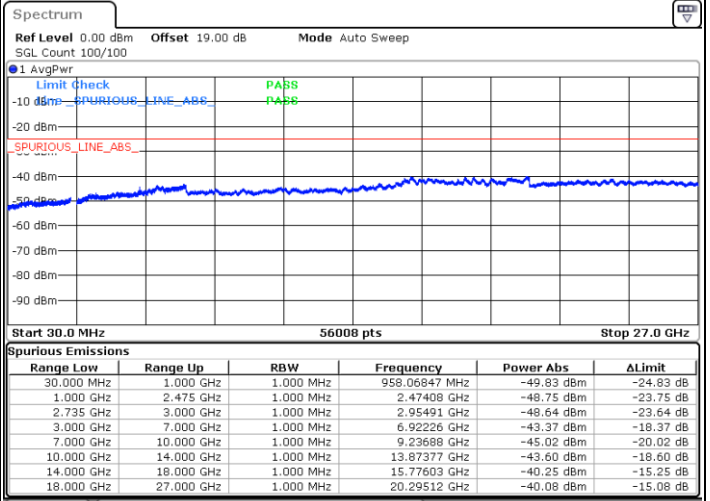

LTE Band 41C / 5MHz+20MHz

64QAM

Lowest Channel / 1RB0 and 1RB99

Lowest Channel / 1RB24 and 1RB0

Date: 16.AUG.2020 11:26:14

Date: 16.AUG.2020 11:30:02

Lowest Channel / FullIRB

N/A

Date: 16.AUG.2020 10:29:07

LTE Band 41C / 5MHz+20MHz

64QAM

Middle Channel / 1RB0 and 1RB9

Middle Channel / 1RB24 and 1RB0

Date: 16.AUG.2020 11:12:56

Date: 16.AUG.2020 11:10:50

Middle Channel / FullRB

N/A

Date: 16.AUG.2020 10:38:18

LTE Band 41C / 5MHz+20MHz

64QAM

Highest Channel / 1RB0 and 1RB99

Highest Channel / 1RB24 and 1RB0

Date: 16.AUG.2020 10:56:22

Date: 16.AUG.2020 10:59:09

Highest Channel / FullIRB

N/A

Date: 16.AUG.2020 10:48:32

LTE Band 41C / 10MHz+15MHz

64QAM

Lowest Channel / 1RB0 and 1RB74

Lowest Channel / 1RB49 and 1RB0

Date: 16.AUG.2020 13:39:19