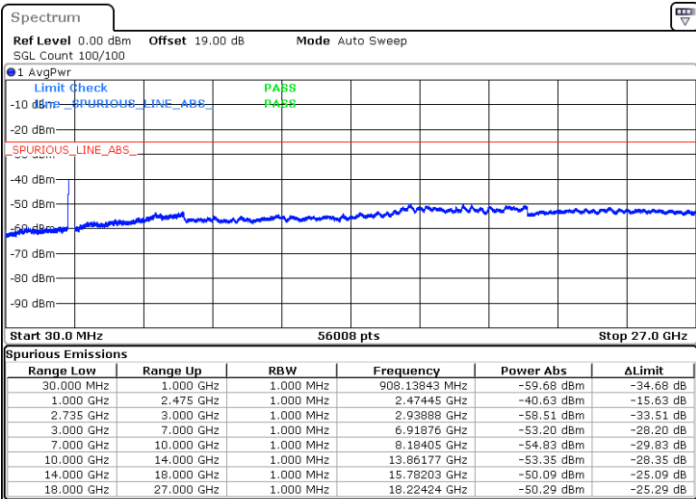

Date: 16.AUG.2020 17:12:30

LTE Band 41C / 20MHz+10MHz

16QAM

Highest Channel / 1RB0 and 1RB49

Highest Channel / 1RB99 and 1RB0

Date: 16.AUG.2020 17:39:29

Date: 16.AUG.2020 17:32:06

Highest Channel / FullIRB

N/A

Date: 16.AUG.2020 17:44:48

LTE Band 41C / 20MHz+15MHz

16QAM

Lowest Channel / 1RB0 and 1RB74

Lowest Channel / 1RB99 and 1RB0

Date: 16.AUG.2020 21:24:01

Date: 16.AUG.2020 21:19:45

Lowest Channel / FullIRB

N/A

Date: 16.AUG.2020 21:28:17

LTE Band 41C / 20MHz+15MHz

16QAM

Middle Channel / 1RB0 and 1RB74

Middle Channel / 1RB99 and 1RB0

Date: 16.AUG.2020 21:36:49

Date: 16.AUG.2020 21:41:04

Middle Channel / FullIRB

N/A

Date: 16.AUG.2020 21:32:33

LTE Band 41C / 20MHz+15MHz

16QAM

Highest Channel / 1RB0 and 1RB74

Highest Channel / 1RB99 and 1RB0