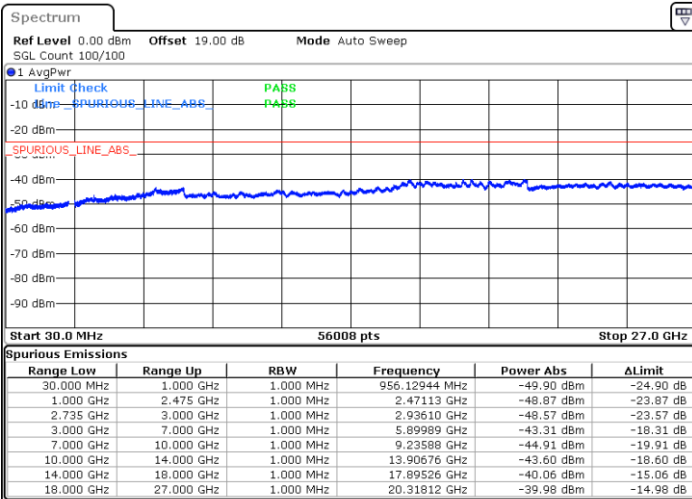

Highest Channel / 1RB0 and 1RB24

Highest Channel / 1RB99 and 1RB0

Date: 16.AUG.2020 13:15:26

Date: 16.AUG.2020 13:22:25

Highest Channel / FullIRB

N/A

Date: 16.AUG.2020 13:05:41

LTE Band 41C / 20MHz+10MHz

16QAM

Lowest Channel / 1RB0 and 1RB49

Lowest Channel / 1RB99 and 1RB0

Date: 16.AUG.2020 16:44:04

Date: 16.AUG.2020 16:50:10

Lowest Channel / FullIRB

N/A

Date: 16.AUG.2020 16:37:46