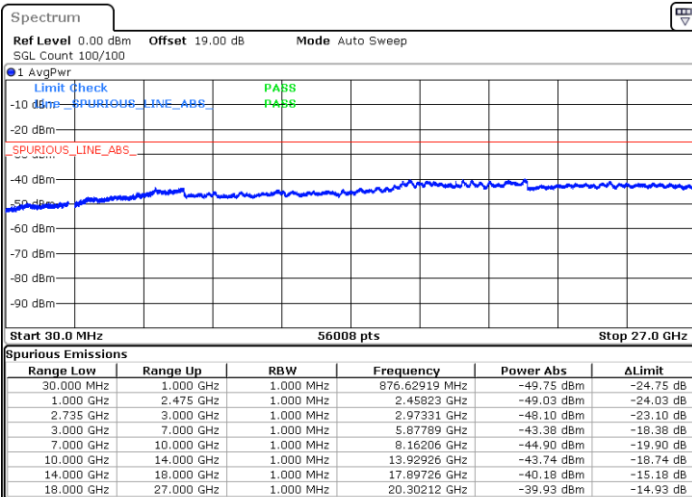

Middle Channel / FullIRB

N/A

Date: 16.AUG.2020 19:39:47