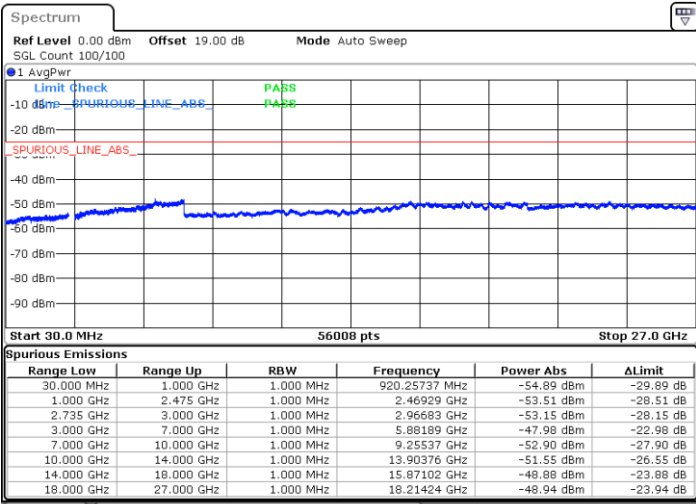

LTE Band 41C / 10MHz+20MHz

16QAM

Lowest Channel / 1RB0 and 1RB99

Lowest Channel / 1RB49 and 1RB0

Date: 16.AUG.2020 15:47:10

Date: 16.AUG.2020 15:54:11

Lowest Channel / FullRB

N/A

Date: 16.AUG.2020 15:40:32

LTE Band 41C / 10MHz+20MHz

16QAM

Middle Channel / 1RB0 and 1RB9

Middle Channel / 1RB49 and 1RB0

Date: 16.AUG.2020 16:05:38

Date: 16.AUG.2020 15:59:59

Middle Channel / FullIRB

N/A

Date: 16.AUG.2020 16:12:13

LTE Band 41C / 10MHz+20MHz

16QAM

Highest Channel / 1RB0 and 1RB99

Highest Channel / 1RB49 and 1RB0

Date: 16.AUG.2020 16:24:18

Date: 16.AUG.2020 16:29:57