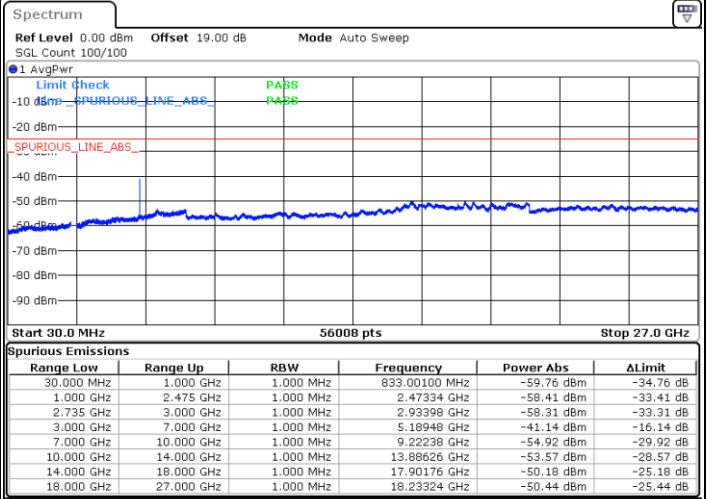

N/A

Date: 16.AUG.2020 17:44:48

LTE Band 41C / 20MHz+15MHz

16QAM

Lowest Channel / 1RB0 and 1RB74

Lowest Channel / 1RB99 and 1RB0

Date: 16.AUG.2020 21:24:01

Date: 16.AUG.2020 21:19:45

Lowest Channel / FullIRB

N/A

Date: 16.AUG.2020 21:28:17

LTE Band 41C / 20MHz+15MHz

16QAM

Middle Channel / 1RB0 and 1RB74

Middle Channel / 1RB99 and 1RB0

Date: 16.AUG.2020 21:36:49

Date: 16.AUG.2020 21:41:04

Middle Channel / FullIRB

N/A

Date: 16.AUG.2020 21:32:33

LTE Band 41C / 20MHz+15MHz

16QAM

Highest Channel / 1RB0 and 1RB74

Highest Channel / 1RB99 and 1RB0

Date: 16.AUG.2020 21:56:29

Date: 16.AUG.2020 21:52:14

Highest Channel / FullIRB

N/A

Date: 16.AUG.2020 22:00:45

LTE Band 41C / 20MHz+20MHz

16QAM

Lowest Channel / 1RB0 and 1RB99