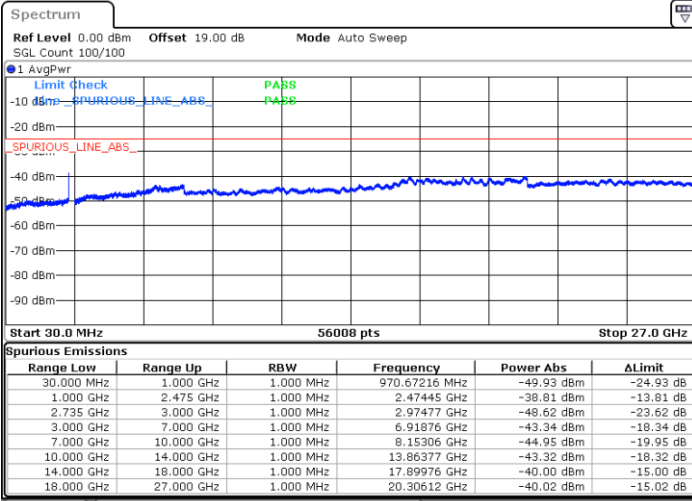

MiddleChannel / 1RB0 and 1RB99

Middle Channel / 1RB99 and 1RB0

Date: 16.AUG.2020 22:55:13

Date: 16.AUG.2020 22:59:28

Middle Channel / FullIRB

N/A

Date: 16.AUG.2020 22:50:57

LTE Band 41C / 20MHz+20MHz

16QAM

Highest Channel / 1RB0 and 1RB99

Highest Channel / 1RB99 and 1RB0

Date: 16.AUG.2020 23:14:54

Date: 16.AUG.2020 23:10:39

Highest Channel / FullIRB

N/A

Date: 16.AUG.2020 23:19:10

LTE Band 41C / 5MHz+20MHz

64QAM

Lowest Channel / 1RB0 and 1RB99

Lowest Channel / 1RB24 and 1RB0

Date: 16.AUG.2020 11:26:14

Date: 16.AUG.2020 11:30:02

Lowest Channel / FullIRB

N/A