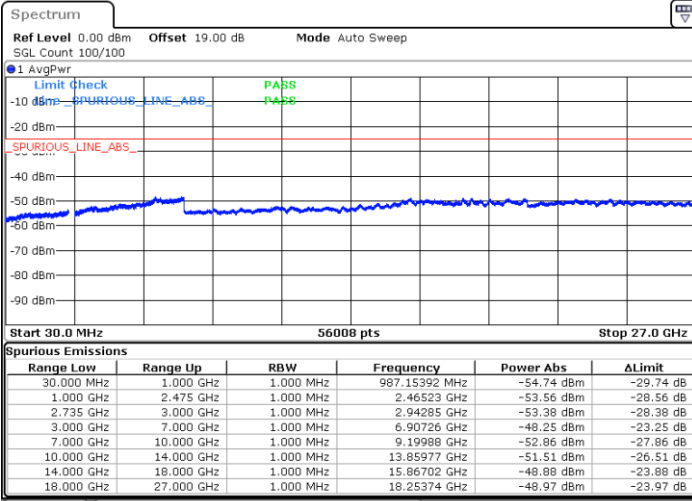

LTE Band 41C / 15MHz+15MHz

16QAM

Highest Channel / 1RB0 and 1RB74

Highest Channel / 1RB74 and 1RB0

Date: 16.AUG.2020 20:03:42

Date: 16.AUG.2020 19:59:27

Highest Channel / FullIRB

N/A

Date: 16.AUG.2020 20:07:58

LTE Band 41C / 15MHz+20MHz

16QAM

Lowest Channel / 1RB0 and 1RB99

Lowest Channel / 1RB74 and 1RB0

Date: 16.AUG.2020 20:28:47

Date: 16.AUG.2020 20:24:31

Lowest Channel / FullIRB

N/A

Date: 16.AUG.2020 20:33:03

LTE Band 41C / 15MHz+20MHz

16QAM

Middle Channel / 1RB0 and 1RB99

Middle Channel / 1RB74 and 1RB0

Date: 16.AUG.2020 20:41:35

Date: 16.AUG.2020 20:45:50

Middle Channel / FullRB

N/A

Date: 16.AUG.2020 20:37:19

LTE Band 41C / 15MHz+20MHz

16QAM

Highest Channel / 1RB0 and 1RB99

Highest Channel / 1RB74 and 1RB0

Date: 16.AUG.2020 21:01:14