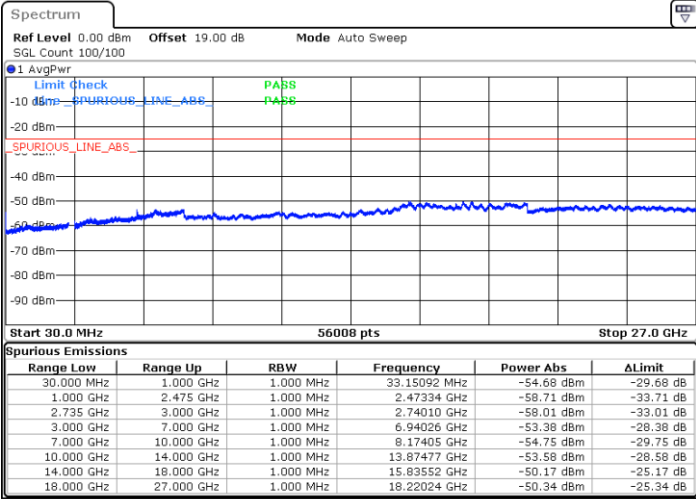

N/A

Date: 16.AUG.2020 17:44:48

LTE Band 41C / 20MHz+15MHz

16QAM

Lowest Channel / 1RB0 and 1RB74

Lowest Channel / 1RB99 and 1RB0

Date: 16.AUG.2020 21:24:01

Date: 16.AUG.2020 21:19:45

Lowest Channel / FullIRB

N/A

Date: 16.AUG.2020 21:28:17

LTE Band 41C / 20MHz+15MHz

16QAM

Middle Channel / 1RB0 and 1RB74

Middle Channel / 1RB99 and 1RB0

Date: 16.AUG.2020 21:36:49

Date: 16.AUG.2020 21:41:04

Middle Channel / FullIRB

N/A

Date: 16.AUG.2020 21:32:33

LTE Band 41C / 20MHz+15MHz

16QAM

Highest Channel / 1RB0 and 1RB74

Highest Channel / 1RB99 and 1RB0

Date: 16.AUG.2020 21:56:29

Date: 16.AUG.2020 21:52:14

Highest Channel / FullIRB

N/A

Date: 16.AUG.2020 22:00:45

LTE Band 41C / 20MHz+20MHz

16QAM

Lowest Channel / 1RB0 and 1RB99