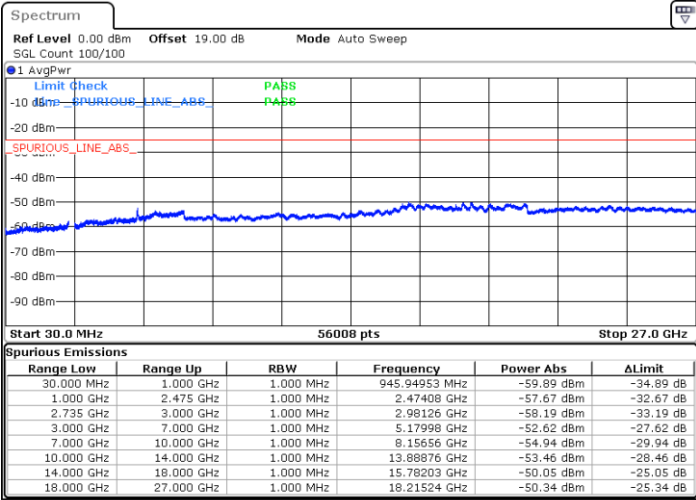

Lowest Channel / 1RB99 and 1RB0

Date: 16.AUG.2020 22:42:25

Date: 16.AUG.2020 22:38:10

Lowest Channel / FullRB

N/A

Date: 16.AUG.2020 22:46:41

LTE Band 41C / 20MHz+20MHz

16QAM

MiddleChannel / 1RB0 and 1RB99

Middle Channel / 1RB99 and 1RB0

Date: 16.AUG.2020 22:55:13

Date: 16.AUG.2020 22:59:28

Middle Channel / FullIRB

N/A

Date: 16.AUG.2020 22:50:57

LTE Band 41C / 20MHz+20MHz

16QAM

Highest Channel / 1RB0 and 1RB99

Highest Channel / 1RB99 and 1RB0

Date: 16.AUG.2020 23:14:54

Date: 16.AUG.2020 23:10:39

Highest Channel / FullIRB

N/A

Date: 16.AUG.2020 23:19:10