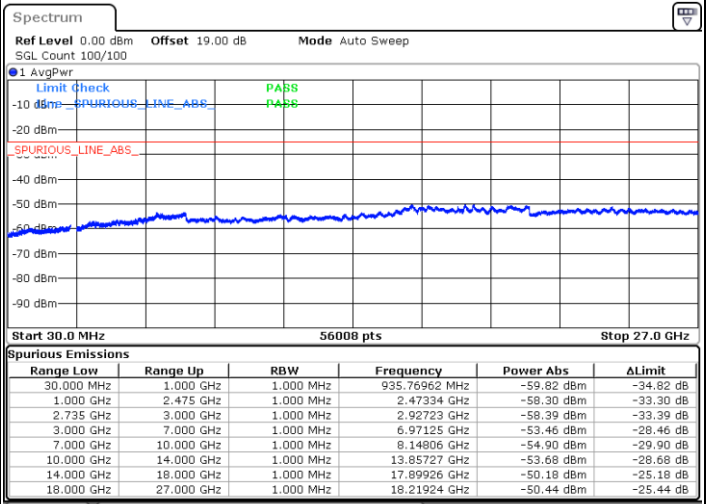

Date: 16.AUG.2020 21:41:04

Middle Channel / FullIRB

N/A

Date: 16.AUG.2020 21:32:33

LTE Band 41C / 20MHz+15MHz

16QAM

Highest Channel / 1RB0 and 1RB74

Highest Channel / 1RB99 and 1RB0

Date: 16.AUG.2020 21:56:29

Date: 16.AUG.2020 21:52:14

Highest Channel / FullIRB

N/A

Date: 16.AUG.2020 22:00:45

LTE Band 41C / 20MHz+20MHz

16QAM

Lowest Channel / 1RB0 and 1RB99

Lowest Channel / 1RB99 and 1RB0

Date: 16.AUG.2020 22:42:25

Date: 16.AUG.2020 22:38:10

Lowest Channel / FullRB

N/A

Date: 16.AUG.2020 22:46:41

LTE Band 41C / 20MHz+20MHz

16QAM