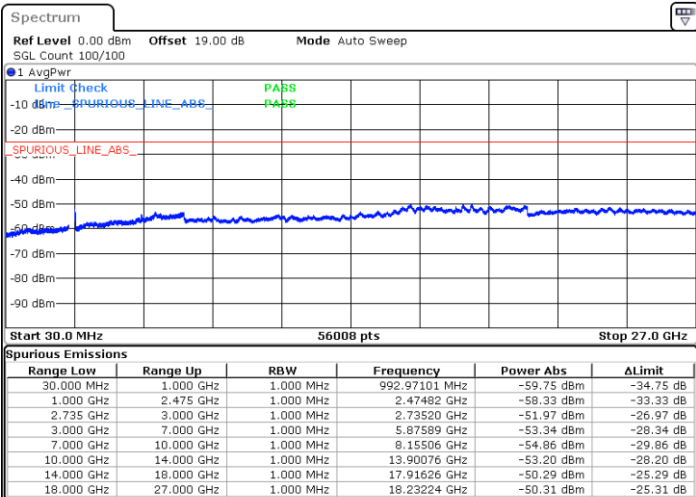

MiddleChannel / 1RB0 and 1RB99

Middle Channel / 1RB99 and 1RB0

Date: 16.AUG.2020 22:55:13

Date: 16.AUG.2020 22:59:28

Middle Channel / FullIRB

N/A

Date: 16.AUG.2020 22:50:57

LTE Band 41C / 20MHz+20MHz

16QAM

Highest Channel / 1RB0 and 1RB99

Highest Channel / 1RB99 and 1RB0

Date: 16.AUG.2020 23:14:54

Date: 16.AUG.2020 23:10:39

Highest Channel / FullIRB

N/A

Date: 16.AUG.2020 23:19:10

LTE Band 41C / 5MHz+20MHz

64QAM

Lowest Channel / 1RB0 and 1RB99

Lowest Channel / 1RB24 and 1RB0

Date: 16.AUG.2020 11:26:14

Date: 16.AUG.2020 11:30:02

Lowest Channel / FullIRB

N/A