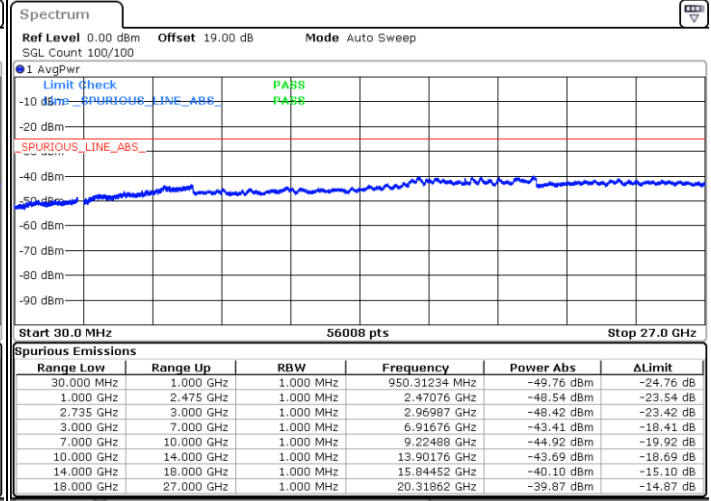

16QAM

Highest Channel / 1RB0 and 1RB99

Highest Channel / 1RB99 and 1RB0

Date: 16.AUG.2020 23:14:54

Date: 16.AUG.2020 23:10:39

Highest Channel / FullIRB

N/A

Date: 16.AUG.2020 23:19:10

LTE Band 41C / 5MHz+20MHz

64QAM

Lowest Channel / 1RB0 and 1RB99

Lowest Channel / 1RB24 and 1RB0

Date: 16.AUG.2020 11:26:14

Date: 16.AUG.2020 11:30:02

Lowest Channel / FullIRB

N/A

Date: 16.AUG.2020 10:29:07

LTE Band 41C / 5MHz+20MHz

64QAM

Middle Channel / 1RB0 and 1RB9

Middle Channel / 1RB24 and 1RB0

Date: 16.AUG.2020 11:12:56

Date: 16.AUG.2020 11:10:50

Middle Channel / FullRB

N/A

Date: 16.AUG.2020 10:38:18

LTE Band 41C / 5MHz+20MHz

64QAM

Highest Channel / 1RB0 and 1RB99

Highest Channel / 1RB24 and 1RB0

Date: 16.AUG.2020 10:56:22

Date: 16.AUG.2020 10:59:09