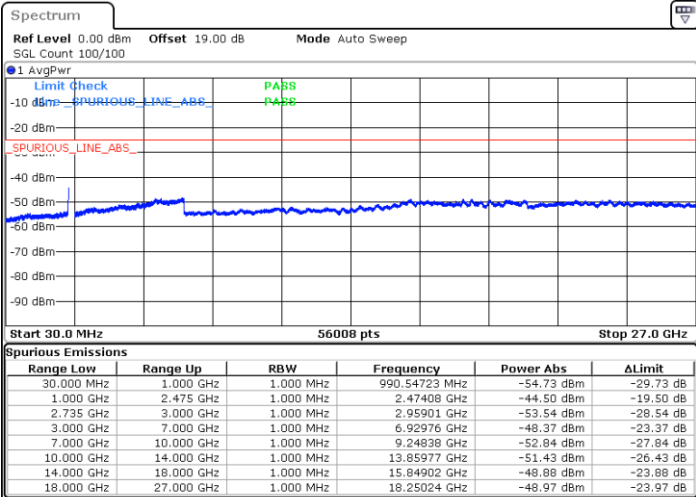

Highest Channel / 1RB0 and 1RB24

Highest Channel / 1RB99 and 1RB0

Date: 16.AUG.2020 13:15:26

Date: 16.AUG.2020 13:22:25

Highest Channel / FullIRB

N/A

Date: 16.AUG.2020 13:05:41

LTE Band 41C / 20MHz+10MHz

16QAM

Lowest Channel / 1RB0 and 1RB49

Lowest Channel / 1RB99 and 1RB0

Date: 16.AUG.2020 16:44:04

Date: 16.AUG.2020 16:50:10

Lowest Channel / FullIRB

N/A

Date: 16.AUG.2020 16:37:46

LTE Band 41C / 20MHz+10MHz

16QAM

Middle Channel / 1RB0 and 1RB49

Middle Channel / 1RB99 and 1RB0

Date: 16.AUG.2020 17:17:34

Date: 16.AUG.2020 17:24:33

Middle Channel / FullRB

N/A

Date: 16.AUG.2020 17:12:30

LTE Band 41C / 20MHz+10MHz

16QAM

Highest Channel / 1RB0 and 1RB49

Highest Channel / 1RB99 and 1RB0

Date: 16.AUG.2020 17:39:29

Date: 16.AUG.2020 17:32:06

Highest Channel / FullIRB