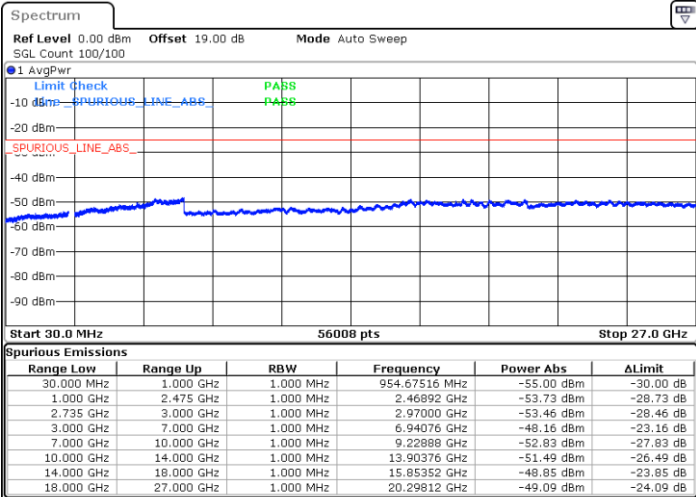

Date: 16.AUG.2020 20:07:58

LTE Band 41C / 15MHz+20MHz

16QAM

Lowest Channel / 1RB0 and 1RB99

Lowest Channel / 1RB74 and 1RB0

Date: 16.AUG.2020 20:28:47

Date: 16.AUG.2020 20:24:31

Lowest Channel / FullIRB

N/A

Date: 16.AUG.2020 20:33:03

LTE Band 41C / 15MHz+20MHz

16QAM

Middle Channel / 1RB0 and 1RB99

Middle Channel / 1RB74 and 1RB0

Date: 16.AUG.2020 20:41:35

Date: 16.AUG.2020 20:45:50

Middle Channel / FullRB

N/A

Date: 16.AUG.2020 20:37:19

LTE Band 41C / 15MHz+20MHz

16QAM

Highest Channel / 1RB0 and 1RB99

Highest Channel / 1RB74 and 1RB0

Date: 16.AUG.2020 21:01:14

Date: 16.AUG.2020 20:56:59

Highest Channel / FullIRB

N/A

Date: 16.AUG.2020 21:05:30

LTE Band 41C / 20MHz+5MHz

16QAM

Lowest Channel / 1RB0 and 1RB24

Lowest Channel / 1RB99 and 1RB0