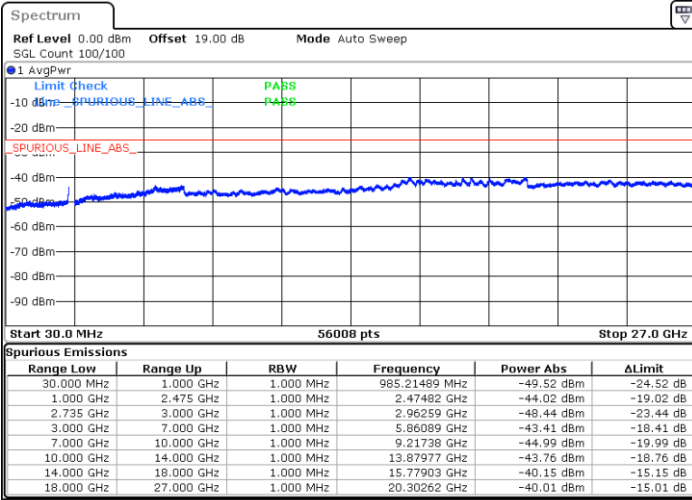

16QAM

Highest Channel / 1RB0 and 1RB99

Highest Channel / 1RB99 and 1RB0

Date: 16.AUG.2020 23:14:54

Date: 16.AUG.2020 23:10:39

Highest Channel / FullIRB

N/A

Date: 16.AUG.2020 23:19:10

LTE Band 41C / 5MHz+20MHz

64QAM

Lowest Channel / 1RB0 and 1RB99

Lowest Channel / 1RB24 and 1RB0

Date: 16.AUG.2020 11:26:14

Date: 16.AUG.2020 11:30:02

Lowest Channel / FullIRB

N/A

Date: 16.AUG.2020 10:29:07

LTE Band 41C / 5MHz+20MHz

64QAM

Middle Channel / 1RB0 and 1RB9

Middle Channel / 1RB24 and 1RB0

Date: 16.AUG.2020 11:12:56

Date: 16.AUG.2020 11:10:50

Middle Channel / FullRB