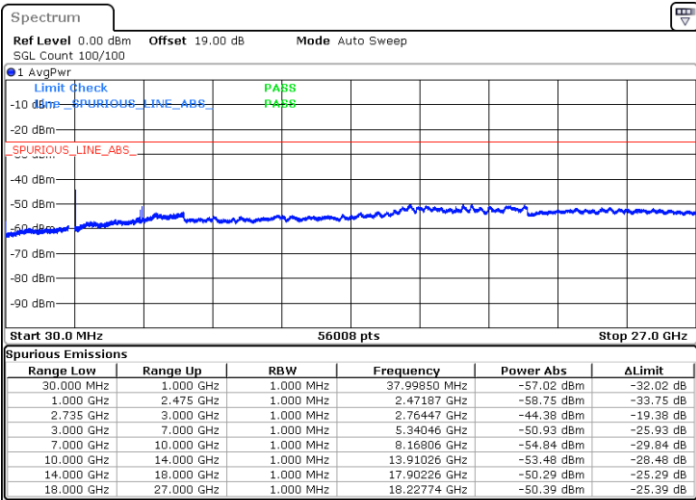

Date: 16.AUG.2020 21:56:29

Date: 16.AUG.2020 21:52:14

Highest Channel / FullIRB

N/A

Date: 16.AUG.2020 22:00:45

LTE Band 41C / 20MHz+20MHz

16QAM

Lowest Channel / 1RB0 and 1RB99

Lowest Channel / 1RB99 and 1RB0

Date: 16.AUG.2020 22:42:25

Date: 16.AUG.2020 22:38:10

Lowest Channel / FullRB

N/A

Date: 16.AUG.2020 22:46:41

LTE Band 41C / 20MHz+20MHz

16QAM

MiddleChannel / 1RB0 and 1RB99

Middle Channel / 1RB99 and 1RB0

Date: 16.AUG.2020 22:55:13

Date: 16.AUG.2020 22:59:28

Middle Channel / FullIRB

N/A

Date: 16.AUG.2020 22:50:57

LTE Band 41C / 20MHz+20MHz

16QAM

Highest Channel / 1RB0 and 1RB99

Highest Channel / 1RB99 and 1RB0

Date: 16.AUG.2020 23:14:54

Date: 16.AUG.2020 23:10:39

Highest Channel / FullIRB

N/A

Date: 16.AUG.2020 23:19:10