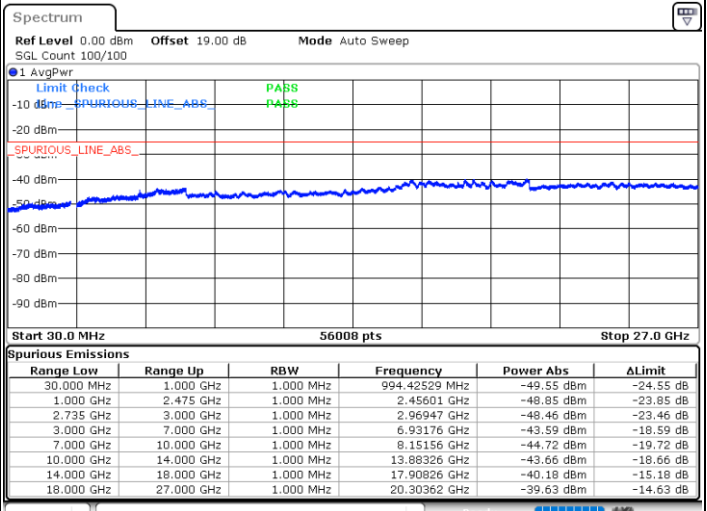

Date: 16.AUG.2020 20:56:59

Highest Channel / FullIRB

N/A

Date: 16.AUG.2020 21:05:30

LTE Band 41C / 20MHz+5MHz

16QAM

Lowest Channel / 1RB0 and 1RB24

Lowest Channel / 1RB99 and 1RB0

Date: 16.AUG.2020 11:52:42

Date: 16.AUG.2020 11:49:36

Lowest Channel / FullIRB

N/A

Date: 16.AUG.2020 11:55:24

LTE Band 41C / 20MHz+5MHz

16QAM

Middle Channel / 1RB0 and 1RB24

Middle Channel / 1RB99 and 1RB0

Date: 16.AUG.2020 12:54:09

Date: 16.AUG.2020 12:48:10

Middle Channel / FullRB

N/A

Date: 16.AUG.2020 12:56:48

LTE Band 41C / 20MHz+5MHz

16QAM

Highest Channel / 1RB0 and 1RB24

Highest Channel / 1RB99 and 1RB0

Date: 16.AUG.2020 13:15:26

Date: 16.AUG.2020 13:22:25

Highest Channel / FullIRB

N/A

Date: 16.AUG.2020 13:05:41

LTE Band 41C / 20MHz+10MHz