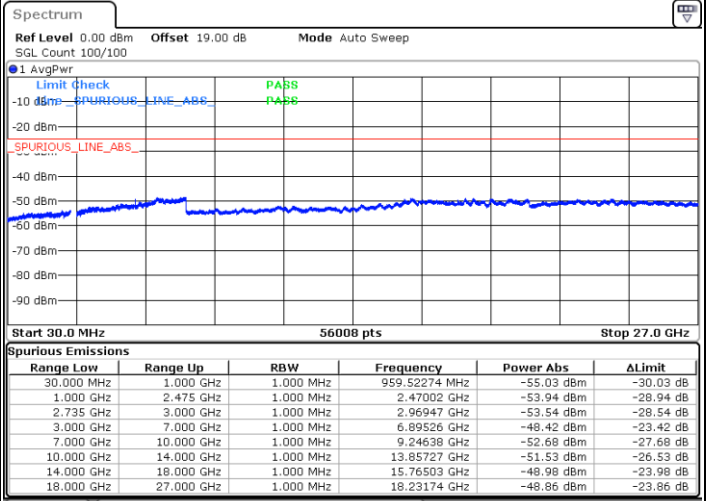

LTE Band 41C / 15MHz+15MHz

16QAM

Highest Channel / 1RB0 and 1RB74

Highest Channel / 1RB74 and 1RB0

Date: 16.AUG.2020 20:03:42

Date: 16.AUG.2020 19:59:27

Highest Channel / FullIRB

N/A

Date: 16.AUG.2020 20:07:58

LTE Band 41C / 15MHz+20MHz

16QAM

Lowest Channel / 1RB0 and 1RB99

Lowest Channel / 1RB74 and 1RB0

Date: 16.AUG.2020 20:28:47

Date: 16.AUG.2020 20:24:31

Lowest Channel / FullIRB

N/A

Date: 16.AUG.2020 20:33:03

LTE Band 41C / 15MHz+20MHz

16QAM

Middle Channel / 1RB0 and 1RB99

Middle Channel / 1RB74 and 1RB0

Date: 16.AUG.2020 20:41:35

Date: 16.AUG.2020 20:45:50

Middle Channel / FullRB

N/A

Date: 16.AUG.2020 20:37:19

LTE Band 41C / 15MHz+20MHz

16QAM

Highest Channel / 1RB0 and 1RB99

Highest Channel / 1RB74 and 1RB0

Date: 16.AUG.2020 21:01:14