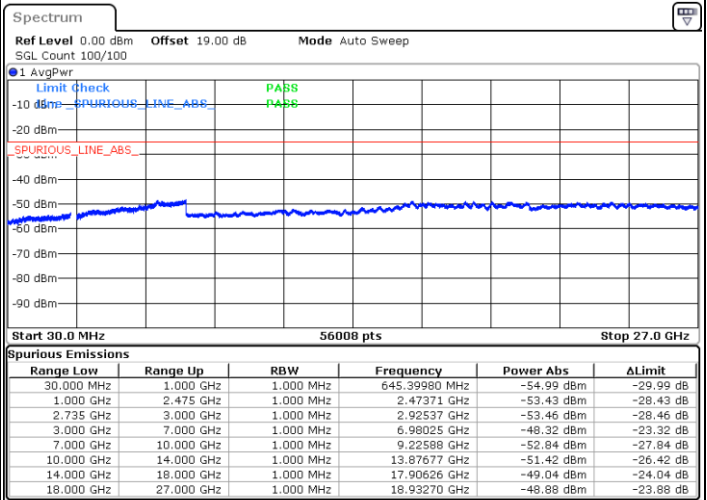

Highest Channel / 1RB0 and 1RB24

Highest Channel / 1RB99 and 1RB0

Date: 16.AUG.2020 13:15:26

Date: 16.AUG.2020 13:22:25

Highest Channel / FullIRB

N/A

Date: 16.AUG.2020 13:05:41

LTE Band 41C / 20MHz+10MHz

16QAM

Lowest Channel / 1RB0 and 1RB49

Lowest Channel / 1RB99 and 1RB0

Date: 16.AUG.2020 16:44:04

Date: 16.AUG.2020 16:50:10

Lowest Channel / FullIRB

N/A

Date: 16.AUG.2020 16:37:46

LTE Band 41C / 20MHz+10MHz

16QAM

Middle Channel / 1RB0 and 1RB49

Middle Channel / 1RB99 and 1RB0

Date: 16.AUG.2020 17:17:34

Date: 16.AUG.2020 17:24:33

Middle Channel / FullRB

N/A

Date: 16.AUG.2020 17:12:30

LTE Band 41C / 20MHz+10MHz

16QAM

Highest Channel / 1RB0 and 1RB49

Highest Channel / 1RB99 and 1RB0

Date: 16.AUG.2020 17:39:29

Date: 16.AUG.2020 17:32:06

Highest Channel / FullIRB