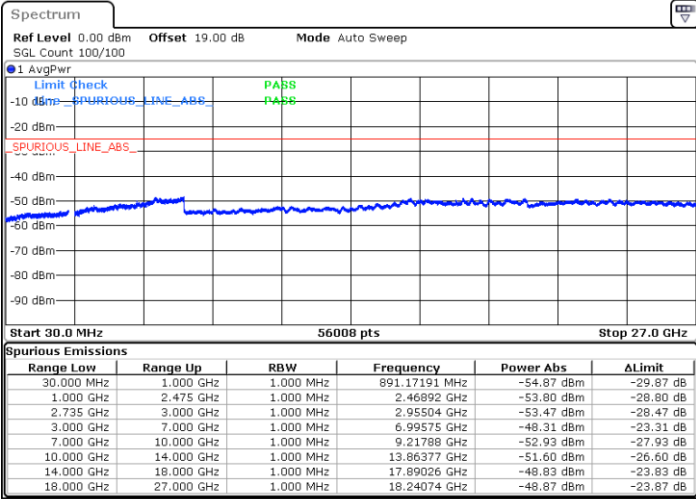

Date: 16.AUG.2020 20:07:58

LTE Band 41C / 15MHz+20MHz

16QAM

Lowest Channel / 1RB0 and 1RB99

Lowest Channel / 1RB74 and 1RB0

Date: 16.AUG.2020 20:28:47

Date: 16.AUG.2020 20:24:31

Lowest Channel / FullIRB

N/A

Date: 16.AUG.2020 20:33:03

LTE Band 41C / 15MHz+20MHz

16QAM

Middle Channel / 1RB0 and 1RB99

Middle Channel / 1RB74 and 1RB0

Date: 16.AUG.2020 20:41:35

Date: 16.AUG.2020 20:45:50

Middle Channel / FullRB

N/A

Date: 16.AUG.2020 20:37:19

LTE Band 41C / 15MHz+20MHz

16QAM

Highest Channel / 1RB0 and 1RB99

Highest Channel / 1RB74 and 1RB0

Date: 16.AUG.2020 21:01:14

Date: 16.AUG.2020 20:56:59

Highest Channel / FullIRB

N/A

Date: 16.AUG.2020 21:05:30

LTE Band 41C / 20MHz+5MHz

16QAM

Lowest Channel / 1RB0 and 1RB24

Lowest Channel / 1RB99 and 1RB0