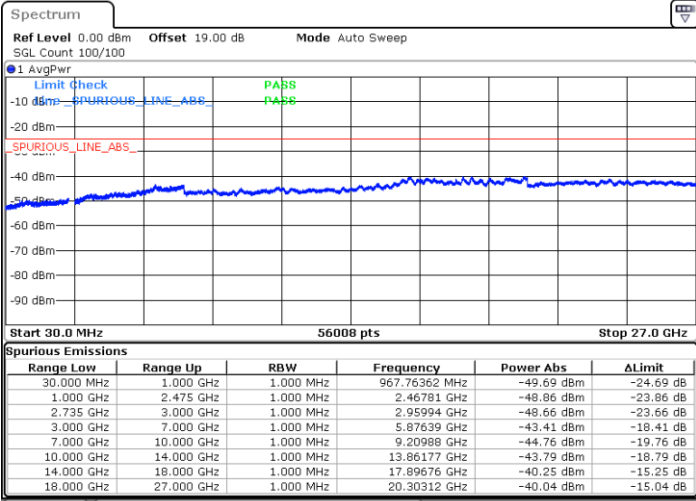

LTE Band 41C / 5MHz+20MHz

64QAM

Lowest Channel / 1RB0 and 1RB99

Lowest Channel / 1RB24 and 1RB0

Date: 16.AUG.2020 11:26:14

Date: 16.AUG.2020 11:30:02

Lowest Channel / FullIRB

N/A

Date: 16.AUG.2020 10:29:07

LTE Band 41C / 5MHz+20MHz

64QAM

Middle Channel / 1RB0 and 1RB9

Middle Channel / 1RB24 and 1RB0

Date: 16.AUG.2020 11:12:56

Date: 16.AUG.2020 11:10:50

Middle Channel / FullRB

N/A

Date: 16.AUG.2020 10:38:18

LTE Band 41C / 5MHz+20MHz

64QAM

Highest Channel / 1RB0 and 1RB99

Highest Channel / 1RB24 and 1RB0

Date: 16.AUG.2020 10:56:22

Date: 16.AUG.2020 10:59:09

Highest Channel / FullIRB

N/A

Date: 16.AUG.2020 10:48:32

LTE Band 41C / 10MHz+15MHz

64QAM

Lowest Channel / 1RB0 and 1RB74

Lowest Channel / 1RB49 and 1RB0

Date: 16.AUG.2020 13:39:19