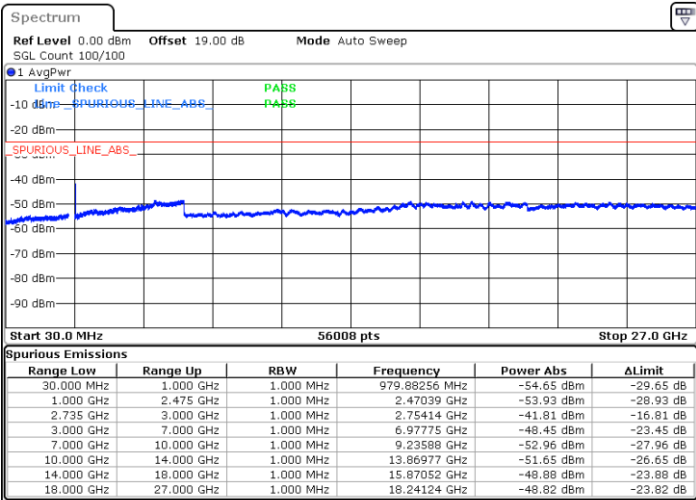

Middle Channel / FullRB

N/A

Date: 16.AUG.2020 20:37:19

LTE Band 41C / 15MHz+20MHz

16QAM

Highest Channel / 1RB0 and 1RB99

Highest Channel / 1RB74 and 1RB0

Date: 16.AUG.2020 21:01:14

Date: 16.AUG.2020 20:56:59

Highest Channel / FullIRB

N/A

Date: 16.AUG.2020 21:05:30

LTE Band 41C / 20MHz+5MHz

16QAM

Lowest Channel / 1RB0 and 1RB24

Lowest Channel / 1RB99 and 1RB0

Date: 16.AUG.2020 11:52:42

Date: 16.AUG.2020 11:49:36

Lowest Channel / FullIRB

N/A

Date: 16.AUG.2020 11:55:24

LTE Band 41C / 20MHz+5MHz

16QAM

Middle Channel / 1RB0 and 1RB24