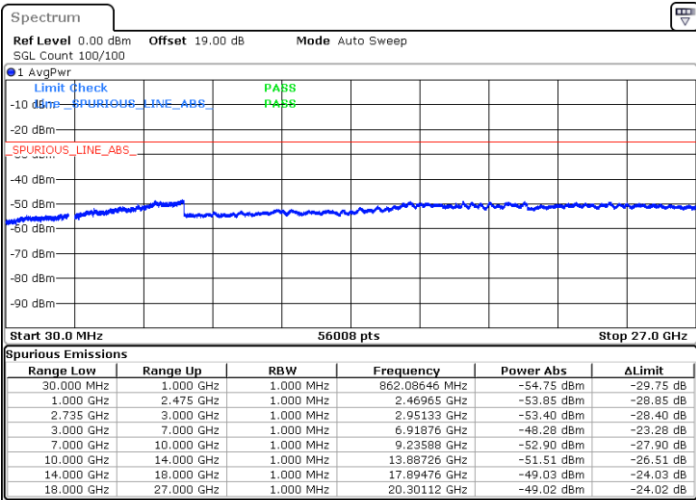

Highest Channel / 1RB0 and 1RB24

Highest Channel / 1RB99 and 1RB0

Date: 16.AUG.2020 13:15:26

Date: 16.AUG.2020 13:22:25

Highest Channel / FullIRB

N/A

Date: 16.AUG.2020 13:05:41

LTE Band 41C / 20MHz+10MHz

16QAM

Lowest Channel / 1RB0 and 1RB49

Lowest Channel / 1RB99 and 1RB0

Date: 16.AUG.2020 16:44:04

Date: 16.AUG.2020 16:50:10

Lowest Channel / FullIRB

N/A

Date: 16.AUG.2020 16:37:46

LTE Band 41C / 20MHz+10MHz

16QAM

Middle Channel / 1RB0 and 1RB49

Middle Channel / 1RB99 and 1RB0

Date: 16.AUG.2020 17:17:34

Date: 16.AUG.2020 17:24:33

Middle Channel / FullRB

N/A

Date: 16.AUG.2020 17:12:30

LTE Band 41C / 20MHz+10MHz

16QAM

Highest Channel / 1RB0 and 1RB49

Highest Channel / 1RB99 and 1RB0

Date: 16.AUG.2020 17:39:29

Date: 16.AUG.2020 17:32:06

Highest Channel / FullIRB