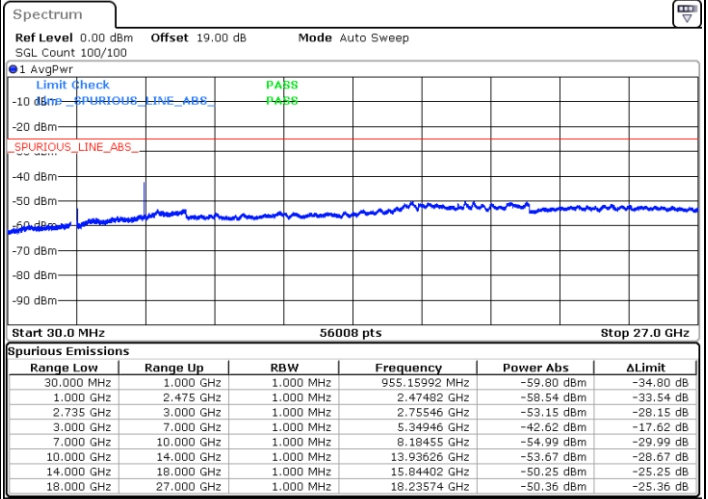

Lowest Channel / FullIRB

N/A

Date: 16.AUG.2020 21:28:17

LTE Band 41C / 20MHz+15MHz

16QAM

Middle Channel / 1RB0 and 1RB74

Middle Channel / 1RB99 and 1RB0

Date: 16.AUG.2020 21:36:49

Date: 16.AUG.2020 21:41:04

Middle Channel / FullIRB

N/A

Date: 16.AUG.2020 21:32:33

LTE Band 41C / 20MHz+15MHz

16QAM

Highest Channel / 1RB0 and 1RB74

Highest Channel / 1RB99 and 1RB0

Date: 16.AUG.2020 21:56:29

Date: 16.AUG.2020 21:52:14

Highest Channel / FullIRB

N/A

Date: 16.AUG.2020 22:00:45

LTE Band 41C / 20MHz+20MHz

16QAM

Lowest Channel / 1RB0 and 1RB99

Lowest Channel / 1RB99 and 1RB0

Date: 16.AUG.2020 22:42:25

Date: 16.AUG.2020 22:38:10

Lowest Channel / FullRB

N/A

Date: 16.AUG.2020 22:46:41

LTE Band 41C / 20MHz+20MHz

16QAM