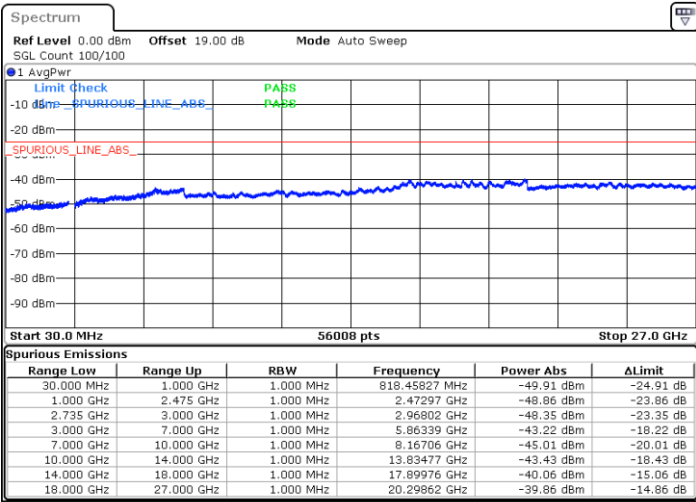

Date: 16.AUG.2020 11:52:42

Date: 16.AUG.2020 11:49:36

Lowest Channel / FullIRB

N/A

Date: 16.AUG.2020 11:55:24

LTE Band 41C / 20MHz+5MHz

16QAM

Middle Channel / 1RB0 and 1RB24

Middle Channel / 1RB99 and 1RB0

Date: 16.AUG.2020 12:54:09

Date: 16.AUG.2020 12:48:10

Middle Channel / FullRB

N/A

Date: 16.AUG.2020 12:56:48

LTE Band 41C / 20MHz+5MHz

16QAM

Highest Channel / 1RB0 and 1RB24

Highest Channel / 1RB99 and 1RB0

Date: 16.AUG.2020 13:15:26

Date: 16.AUG.2020 13:22:25

Highest Channel / FullIRB

N/A

Date: 16.AUG.2020 13:05:41

LTE Band 41C / 20MHz+10MHz