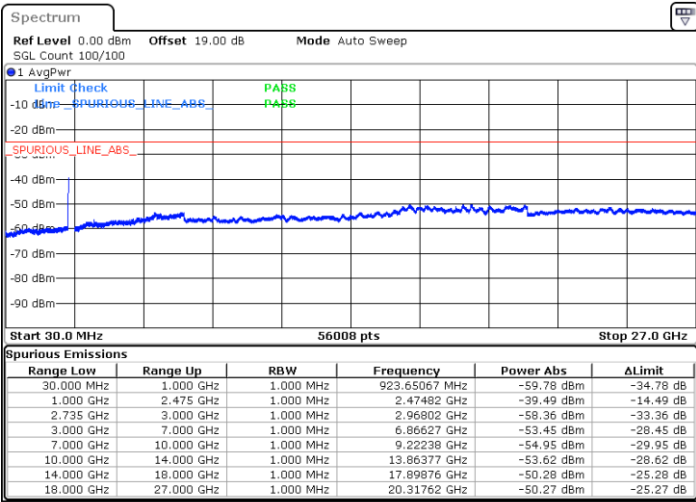

Date: 16.AUG.2020 21:56:29

Date: 16.AUG.2020 21:52:14

Highest Channel / FullIRB

N/A

Date: 16.AUG.2020 22:00:45

LTE Band 41C / 20MHz+20MHz

16QAM

Lowest Channel / 1RB0 and 1RB99

Lowest Channel / 1RB99 and 1RB0

Date: 16.AUG.2020 22:42:25

Date: 16.AUG.2020 22:38:10

Lowest Channel / FullRB

N/A

Date: 16.AUG.2020 22:46:41

LTE Band 41C / 20MHz+20MHz

16QAM

MiddleChannel / 1RB0 and 1RB99

Middle Channel / 1RB99 and 1RB0

Date: 16.AUG.2020 22:55:13

Date: 16.AUG.2020 22:59:28

Middle Channel / FullIRB

N/A

Date: 16.AUG.2020 22:50:57

LTE Band 41C / 20MHz+20MHz