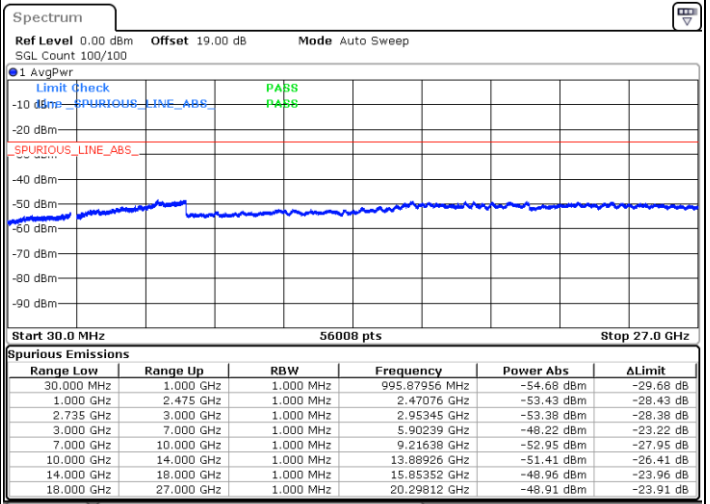

LTE Band 41C / 10MHz+20MHz

16QAM

Lowest Channel / 1RB0 and 1RB99

Lowest Channel / 1RB49 and 1RB0

Date: 16.AUG.2020 15:47:10

Date: 16.AUG.2020 15:54:11

Lowest Channel / FullRB

N/A

Date: 16.AUG.2020 15:40:32

LTE Band 41C / 10MHz+20MHz

16QAM

Middle Channel / 1RB0 and 1RB9

Middle Channel / 1RB49 and 1RB0

Date: 16.AUG.2020 16:05:38

Date: 16.AUG.2020 15:59:59

Middle Channel / FullIRB

N/A

Date: 16.AUG.2020 16:12:13

LTE Band 41C / 10MHz+20MHz

16QAM

Highest Channel / 1RB0 and 1RB99

Highest Channel / 1RB49 and 1RB0

Date: 16.AUG.2020 16:24:18

Date: 16.AUG.2020 16:29:57