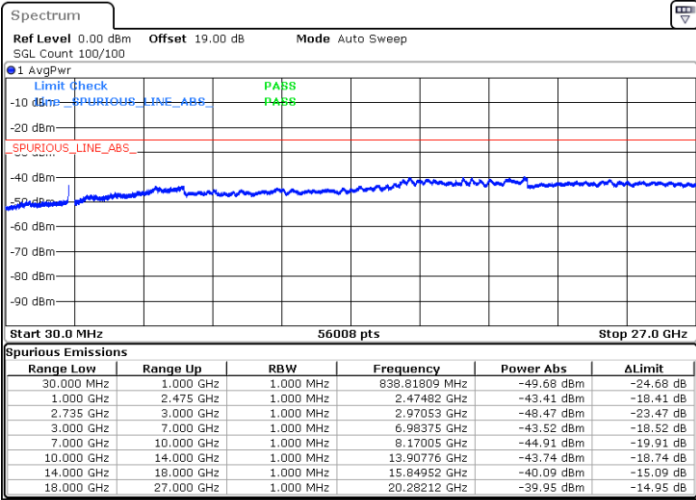

Highest Channel / 1RB74 and 1RB0

Date: 16.AUG.2020 15:22:50

Date: 16.AUG.2020 15:28:14

Highest Channel / FullIRB

N/A

Date: 16.AUG.2020 15:17:03

LTE Band 41C / 15MHz+15MHz

16QAM

Lowest Channel / 1RB0 and 1RB74

Lowest Channel / 1RB74 and 1RB0

Date: 16.AUG.2020 19:31:15

Date: 16.AUG.2020 19:26:59

Lowest Channel / FullRB

N/A

Date: 16.AUG.2020 19:35:31

LTE Band 41C / 15MHz+15MHz

LTE Band 41C / 15MHz+15MHz

16QAM

Highest Channel / 1RB0 and 1RB74

Highest Channel / 1RB74 and 1RB0

Date: 16.AUG.2020 20:03:42

Date: 16.AUG.2020 19:59:27

Highest Channel / FullIRB

N/A