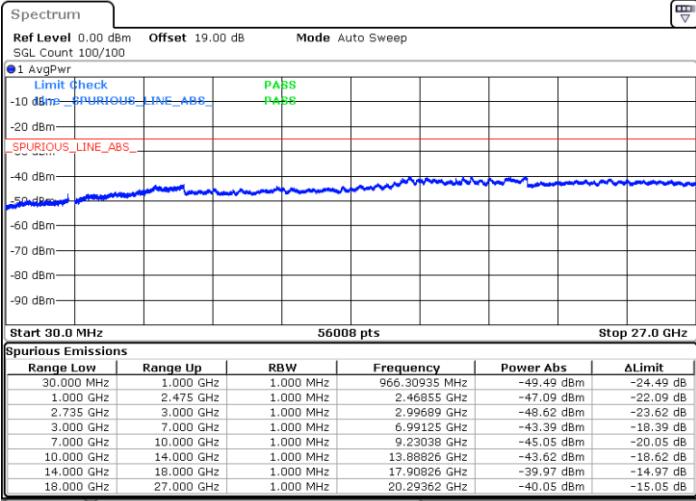

Date: 16.AUG.2020 15:04:43

Date: 16.AUG.2020 15:00:17

Middle Channel / FullIRB

N/A

Date: 16.AUG.2020 15:11:28

LTE Band 41C / 15MHz+10MHz

16QAM

Highest Channel / 1RB0 and 1RB49

Highest Channel / 1RB74 and 1RB0

Date: 16.AUG.2020 15:22:50

Date: 16.AUG.2020 15:28:14

Highest Channel / FullIRB

N/A

Date: 16.AUG.2020 15:17:03

LTE Band 41C / 15MHz+15MHz

16QAM

Lowest Channel / 1RB0 and 1RB74

Lowest Channel / 1RB74 and 1RB0

Date: 16.AUG.2020 19:31:15

Date: 16.AUG.2020 19:26:59

Lowest Channel / FullRB

N/A

Date: 16.AUG.2020 19:35:31

LTE Band 41C / 15MHz+15MHz