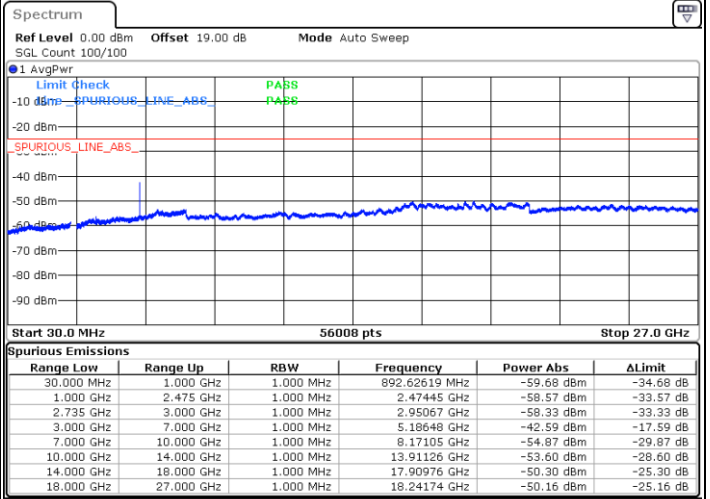

Date: 16.AUG.2020 21:56:29

Date: 16.AUG.2020 21:52:14

Highest Channel / FullIRB

N/A

Date: 16.AUG.2020 22:00:45

LTE Band 41C / 20MHz+20MHz

16QAM

Lowest Channel / 1RB0 and 1RB99

Lowest Channel / 1RB99 and 1RB0

Date: 16.AUG.2020 22:42:25

Date: 16.AUG.2020 22:38:10

Lowest Channel / FullRB

N/A

Date: 16.AUG.2020 22:46:41

LTE Band 41C / 20MHz+20MHz

16QAM

MiddleChannel / 1RB0 and 1RB99

Middle Channel / 1RB99 and 1RB0

Date: 16.AUG.2020 22:55:13

Date: 16.AUG.2020 22:59:28

Middle Channel / FullIRB

N/A

Date: 16.AUG.2020 22:50:57

LTE Band 41C / 20MHz+20MHz