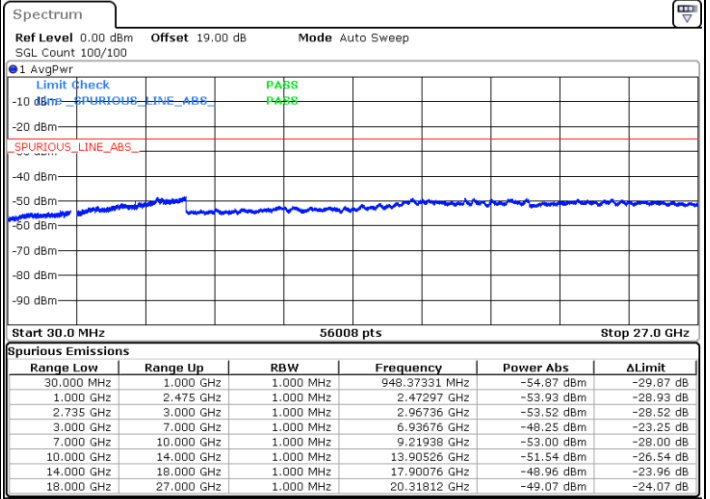

Highest Channel / 1RB0 and 1RB24

Highest Channel / 1RB99 and 1RB0

Date: 16.AUG.2020 13:15:26

Date: 16.AUG.2020 13:22:25

Highest Channel / FullIRB

N/A

Date: 16.AUG.2020 13:05:41

LTE Band 41C / 20MHz+10MHz

16QAM

Lowest Channel / 1RB0 and 1RB49

Lowest Channel / 1RB99 and 1RB0

Date: 16.AUG.2020 16:44:04

Date: 16.AUG.2020 16:50:10

Lowest Channel / FullIRB

N/A

Date: 16.AUG.2020 16:37:46