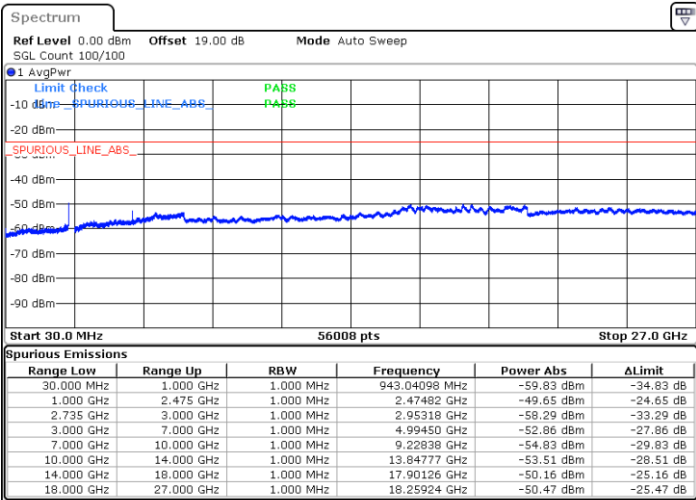

Date: 16.AUG.2020 17:12:30

LTE Band 41C / 20MHz+10MHz

16QAM

Highest Channel / 1RB0 and 1RB49

Highest Channel / 1RB99 and 1RB0

Date: 16.AUG.2020 17:39:29

Date: 16.AUG.2020 17:32:06

Highest Channel / FullIRB

N/A

Date: 16.AUG.2020 17:44:48

LTE Band 41C / 20MHz+15MHz

16QAM

Lowest Channel / 1RB0 and 1RB74

Lowest Channel / 1RB99 and 1RB0

Date: 16.AUG.2020 21:24:01

Date: 16.AUG.2020 21:19:45

Lowest Channel / FullIRB

N/A

Date: 16.AUG.2020 21:28:17

LTE Band 41C / 20MHz+15MHz

16QAM

Middle Channel / 1RB0 and 1RB74

Middle Channel / 1RB99 and 1RB0

Date: 16.AUG.2020 21:36:49

Date: 16.AUG.2020 21:41:04

Middle Channel / FullIRB

N/A

Date: 16.AUG.2020 21:32:33

LTE Band 41C / 20MHz+15MHz

16QAM

Highest Channel / 1RB0 and 1RB74

Highest Channel / 1RB99 and 1RB0