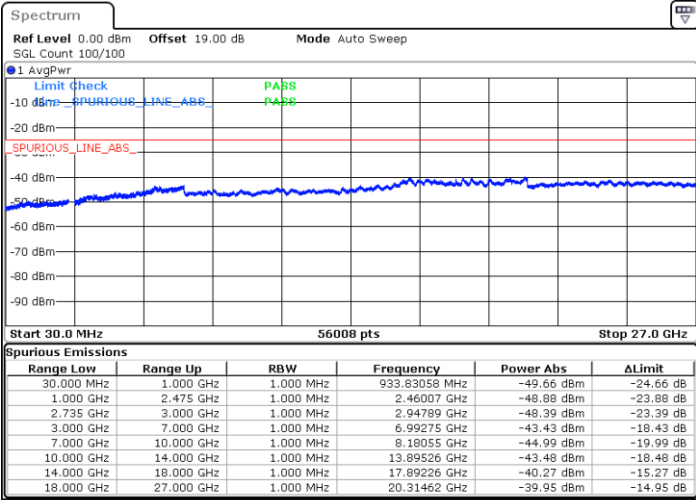

LTE Band 41C / 5MHz+20MHz

64QAM

Lowest Channel / 1RB0 and 1RB99

Lowest Channel / 1RB24 and 1RB0

Date: 16.AUG.2020 11:26:14

Date: 16.AUG.2020 11:30:02

Lowest Channel / FullIRB

N/A

Date: 16.AUG.2020 10:29:07

LTE Band 41C / 5MHz+20MHz

64QAM

Middle Channel / 1RB0 and 1RB9

Middle Channel / 1RB24 and 1RB0

Date: 16.AUG.2020 11:12:56

Date: 16.AUG.2020 11:10:50

Middle Channel / FullRB

N/A

Date: 16.AUG.2020 10:38:18

LTE Band 41C / 5MHz+20MHz

64QAM

Highest Channel / 1RB0 and 1RB99

Highest Channel / 1RB24 and 1RB0

Date: 16.AUG.2020 10:56:22

Date: 16.AUG.2020 10:59:09

Highest Channel / FullIRB

N/A

Date: 16.AUG.2020 10:48:32

LTE Band 41C / 10MHz+15MHz

64QAM

Lowest Channel / 1RB0 and 1RB74

Lowest Channel / 1RB49 and 1RB0

Date: 16.AUG.2020 13:39:19