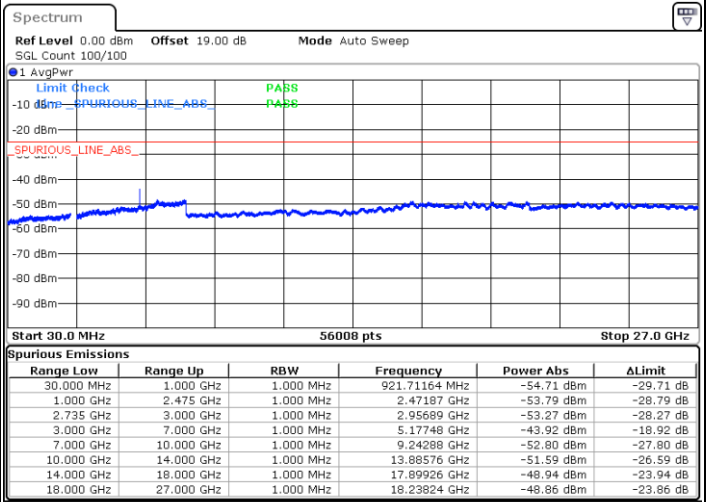

LTE Band 41C / 10MHz+20MHz

16QAM

Lowest Channel / 1RB0 and 1RB99

Lowest Channel / 1RB49 and 1RB0

Date: 16.AUG.2020 15:47:10

Date: 16.AUG.2020 15:54:11

Lowest Channel / FullRB

N/A

Date: 16.AUG.2020 15:40:32

LTE Band 41C / 10MHz+20MHz

16QAM

Middle Channel / 1RB0 and 1RB9

Middle Channel / 1RB49 and 1RB0

Date: 16.AUG.2020 16:05:38

Date: 16.AUG.2020 15:59:59

Middle Channel / FullIRB

N/A

Date: 16.AUG.2020 16:12:13

LTE Band 41C / 10MHz+20MHz

16QAM

Highest Channel / 1RB0 and 1RB99

Highest Channel / 1RB49 and 1RB0

Date: 16.AUG.2020 16:24:18

Date: 16.AUG.2020 16:29:57

Highest Channel / FullIRB

N/A

Date: 16.AUG.2020 16:18:10

LTE Band 41C / 15MHz+10MHz

16QAM

Lowest Channel / 1RB0 and 1RB49

Lowest Channel / 1RB74 and 1RB0

Date: 16.AUG.2020 14:45:33