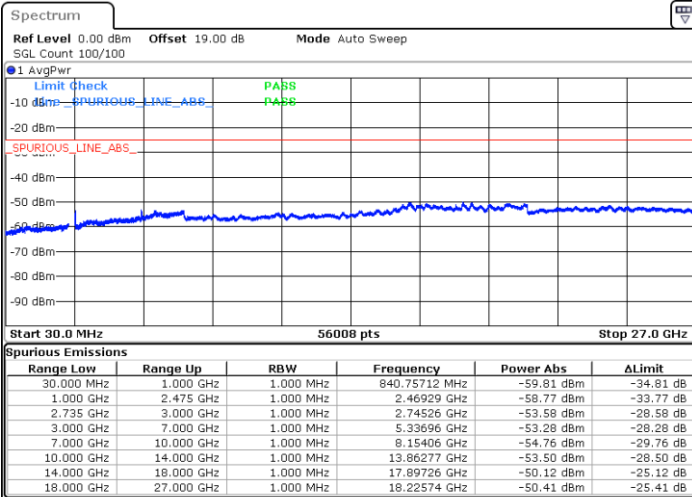

Lowest Channel / FullIRB

N/A

Date: 16.AUG.2020 21:28:17

LTE Band 41C / 20MHz+15MHz

16QAM

Middle Channel / 1RB0 and 1RB74

Middle Channel / 1RB99 and 1RB0

Date: 16.AUG.2020 21:36:49

Date: 16.AUG.2020 21:41:04

Middle Channel / FullIRB

N/A

Date: 16.AUG.2020 21:32:33

LTE Band 41C / 20MHz+15MHz

16QAM

Highest Channel / 1RB0 and 1RB74

Highest Channel / 1RB99 and 1RB0

Date: 16.AUG.2020 21:56:29

Date: 16.AUG.2020 21:52:14

Highest Channel / FullIRB

N/A

Date: 16.AUG.2020 22:00:45

LTE Band 41C / 20MHz+20MHz

16QAM

Lowest Channel / 1RB0 and 1RB99

Lowest Channel / 1RB99 and 1RB0

Date: 16.AUG.2020 22:42:25

Date: 16.AUG.2020 22:38:10

Lowest Channel / FullRB

N/A

Date: 16.AUG.2020 22:46:41

LTE Band 41C / 20MHz+20MHz

16QAM