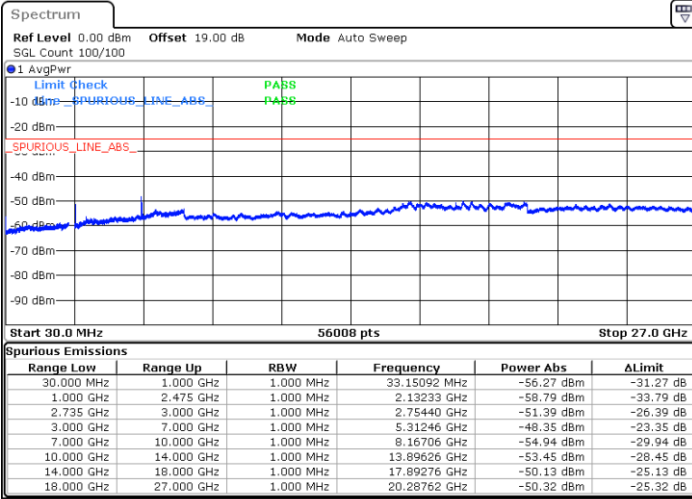

Lowest Channel / FullIRB

N/A

Date: 16.AUG.2020 21:28:17

LTE Band 41C / 20MHz+15MHz

16QAM

Middle Channel / 1RB0 and 1RB74

Middle Channel / 1RB99 and 1RB0

Date: 16.AUG.2020 21:36:49

Date: 16.AUG.2020 21:41:04

Middle Channel / FullIRB

N/A

Date: 16.AUG.2020 21:32:33

LTE Band 41C / 20MHz+15MHz

16QAM

Highest Channel / 1RB0 and 1RB74

Highest Channel / 1RB99 and 1RB0

Date: 16.AUG.2020 21:56:29

Date: 16.AUG.2020 21:52:14

Highest Channel / FullIRB

N/A

Date: 16.AUG.2020 22:00:45

LTE Band 41C / 20MHz+20MHz

16QAM

Lowest Channel / 1RB0 and 1RB99