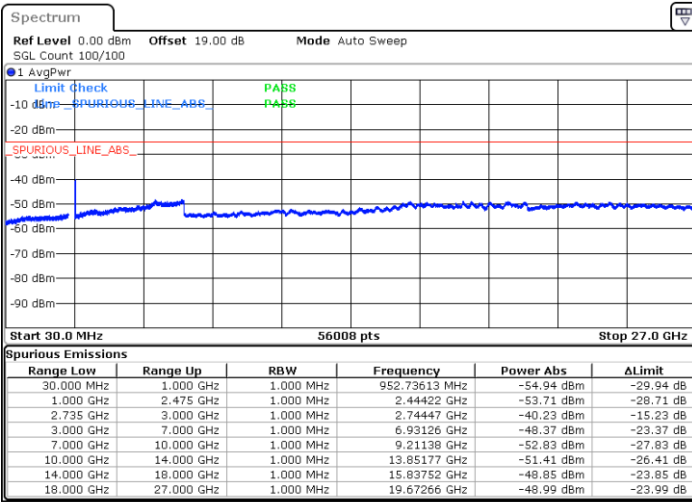

LTE Band 41C / 20MHz+10MHz

16QAM

Middle Channel / 1RB0 and 1RB49

Middle Channel / 1RB99 and 1RB0

Date: 16.AUG.2020 17:17:34

Date: 16.AUG.2020 17:24:33

Middle Channel / FullRB

N/A

Date: 16.AUG.2020 17:12:30

LTE Band 41C / 20MHz+10MHz

16QAM

Highest Channel / 1RB0 and 1RB49

Highest Channel / 1RB99 and 1RB0

Date: 16.AUG.2020 17:39:29

Date: 16.AUG.2020 17:32:06

Highest Channel / FullIRB

N/A

Date: 16.AUG.2020 17:44:48

LTE Band 41C / 20MHz+15MHz

16QAM

Lowest Channel / 1RB0 and 1RB74

Lowest Channel / 1RB99 and 1RB0

Date: 16.AUG.2020 21:24:01

Date: 16.AUG.2020 21:19:45