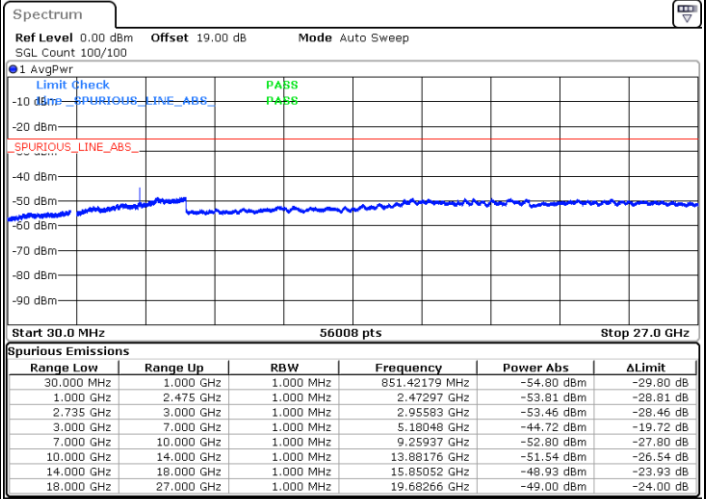

Date: 16.AUG.2020 20:07:58

LTE Band 41C / 15MHz+20MHz

16QAM

Lowest Channel / 1RB0 and 1RB99

Lowest Channel / 1RB74 and 1RB0

Date: 16.AUG.2020 20:28:47

Date: 16.AUG.2020 20:24:31

Lowest Channel / FullIRB

N/A

Date: 16.AUG.2020 20:33:03

LTE Band 41C / 15MHz+20MHz

16QAM

Middle Channel / 1RB0 and 1RB99

Middle Channel / 1RB74 and 1RB0

Date: 16.AUG.2020 20:41:35

Date: 16.AUG.2020 20:45:50

Middle Channel / FullRB

N/A

Date: 16.AUG.2020 20:37:19

LTE Band 41C / 15MHz+20MHz

16QAM

Highest Channel / 1RB0 and 1RB99

Highest Channel / 1RB74 and 1RB0

Date: 16.AUG.2020 21:01:14

Date: 16.AUG.2020 20:56:59

Highest Channel / FullIRB

N/A

Date: 16.AUG.2020 21:05:30

LTE Band 41C / 20MHz+5MHz

16QAM

Lowest Channel / 1RB0 and 1RB24

Lowest Channel / 1RB99 and 1RB0