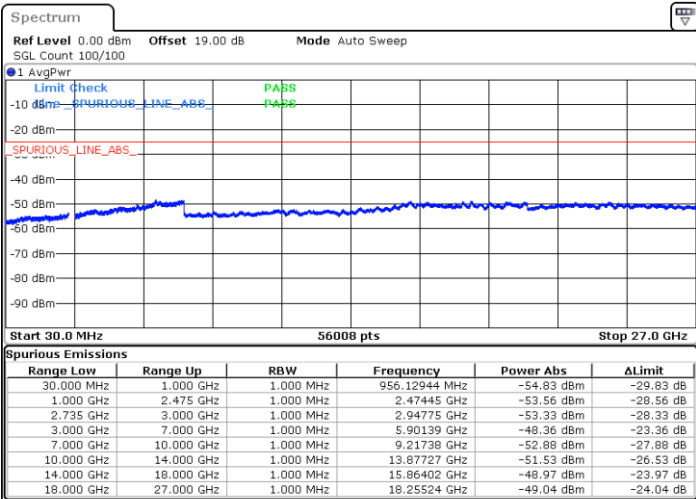

LTE Band 41C / 10MHz+20MHz

16QAM

Lowest Channel / 1RB0 and 1RB99

Lowest Channel / 1RB49 and 1RB0

Date: 16.AUG.2020 15:47:10

Date: 16.AUG.2020 15:54:11

Lowest Channel / FullRB

N/A

Date: 16.AUG.2020 15:40:32

LTE Band 41C / 10MHz+20MHz

16QAM

Middle Channel / 1RB0 and 1RB9

Middle Channel / 1RB49 and 1RB0

Date: 16.AUG.2020 16:05:38

Date: 16.AUG.2020 15:59:59

Middle Channel / FullIRB

N/A

Date: 16.AUG.2020 16:12:13

LTE Band 41C / 10MHz+20MHz

16QAM

Highest Channel / 1RB0 and 1RB99

Highest Channel / 1RB49 and 1RB0

Date: 16.AUG.2020 16:24:18

Date: 16.AUG.2020 16:29:57

Highest Channel / FullIRB

N/A

Date: 16.AUG.2020 16:18:10

LTE Band 41C / 15MHz+10MHz

16QAM

Lowest Channel / 1RB0 and 1RB49

Lowest Channel / 1RB74 and 1RB0

Date: 16.AUG.2020 14:45:33