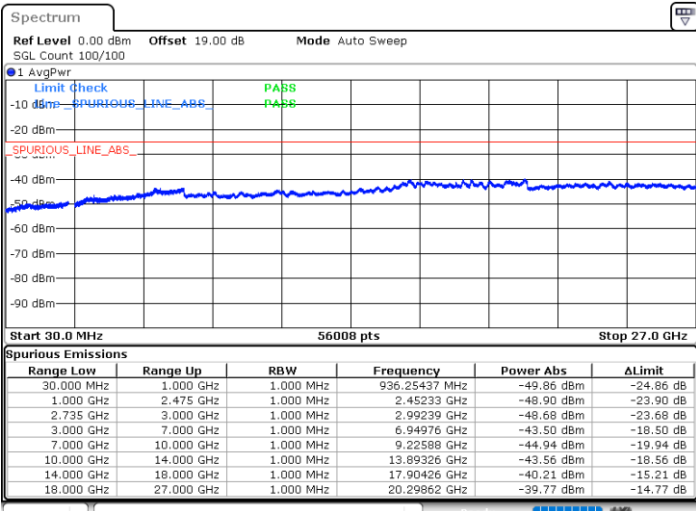

Date: 16.AUG.2020 20:56:59

Highest Channel / FullIRB

N/A

Date: 16.AUG.2020 21:05:30

LTE Band 41C / 20MHz+5MHz

16QAM

Lowest Channel / 1RB0 and 1RB24

Lowest Channel / 1RB99 and 1RB0

Date: 16.AUG.2020 11:52:42

Date: 16.AUG.2020 11:49:36

Lowest Channel / FullIRB

N/A

Date: 16.AUG.2020 11:55:24

LTE Band 41C / 20MHz+5MHz

16QAM

Middle Channel / 1RB0 and 1RB24

Middle Channel / 1RB99 and 1RB0

Date: 16.AUG.2020 12:54:09

Date: 16.AUG.2020 12:48:10

Middle Channel / FullRB

N/A

Date: 16.AUG.2020 12:56:48

LTE Band 41C / 20MHz+5MHz

16QAM

Highest Channel / 1RB0 and 1RB24

Highest Channel / 1RB99 and 1RB0

Date: 16.AUG.2020 13:15:26

Date: 16.AUG.2020 13:22:25

Highest Channel / FullIRB

N/A

Date: 16.AUG.2020 13:05:41

LTE Band 41C / 20MHz+10MHz