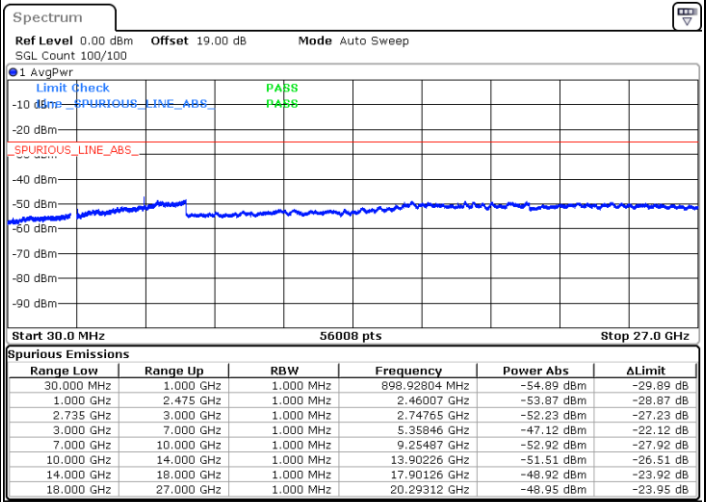

LTE Band 41C / 20MHz+10MHz

16QAM

Middle Channel / 1RB0 and 1RB49

Middle Channel / 1RB99 and 1RB0

Date: 16.AUG.2020 17:17:34

Date: 16.AUG.2020 17:24:33

Middle Channel / FullRB

N/A

Date: 16.AUG.2020 17:12:30

LTE Band 41C / 20MHz+10MHz

16QAM

Highest Channel / 1RB0 and 1RB49

Highest Channel / 1RB99 and 1RB0

Date: 16.AUG.2020 17:39:29

Date: 16.AUG.2020 17:32:06

Highest Channel / FullIRB

N/A

Date: 16.AUG.2020 17:44:48

LTE Band 41C / 20MHz+15MHz

16QAM

Lowest Channel / 1RB0 and 1RB74

Lowest Channel / 1RB99 and 1RB0

Date: 16.AUG.2020 21:24:01

Date: 16.AUG.2020 21:19:45