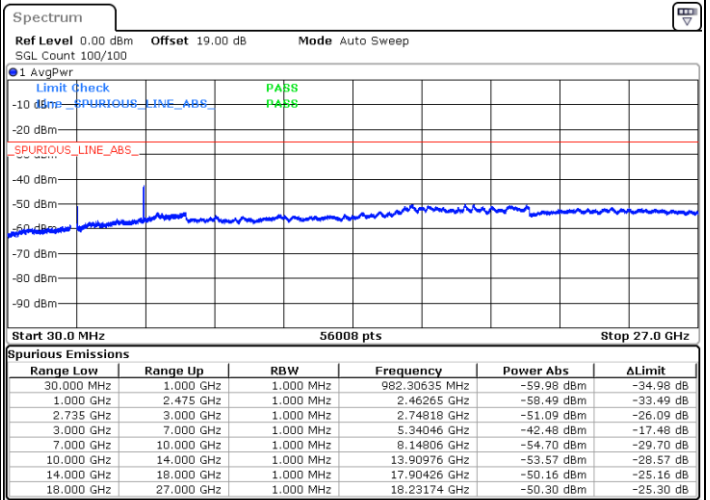

Date: 16.AUG.2020 21:56:29

Date: 16.AUG.2020 21:52:14

Highest Channel / FullIRB

N/A

Date: 16.AUG.2020 22:00:45

LTE Band 41C / 20MHz+20MHz

16QAM

Lowest Channel / 1RB0 and 1RB99

Lowest Channel / 1RB99 and 1RB0

Date: 16.AUG.2020 22:42:25

Date: 16.AUG.2020 22:38:10

Lowest Channel / FullRB

N/A

Date: 16.AUG.2020 22:46:41

LTE Band 41C / 20MHz+20MHz

16QAM

MiddleChannel / 1RB0 and 1RB99

Middle Channel / 1RB99 and 1RB0

Date: 16.AUG.2020 22:55:13

Date: 16.AUG.2020 22:59:28

Middle Channel / FullIRB

N/A

Date: 16.AUG.2020 22:50:57

LTE Band 41C / 20MHz+20MHz

16QAM

Highest Channel / 1RB0 and 1RB99

Highest Channel / 1RB99 and 1RB0

Date: 16.AUG.2020 23:14:54

Date: 16.AUG.2020 23:10:39

Highest Channel / FullIRB

N/A

Date: 16.AUG.2020 23:19:10