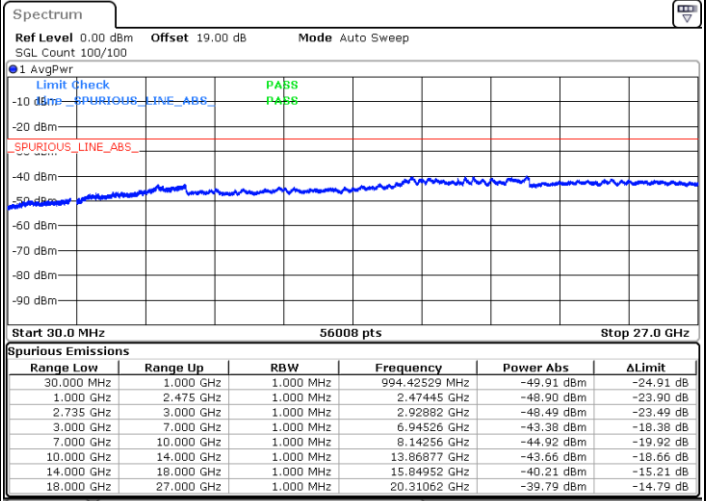

Date: 16.AUG.2020 15:04:43

Date: 16.AUG.2020 15:00:17

Middle Channel / FullIRB

N/A

Date: 16.AUG.2020 15:11:28

LTE Band 41C / 15MHz+10MHz

16QAM

Highest Channel / 1RB0 and 1RB49

Highest Channel / 1RB74 and 1RB0

Date: 16.AUG.2020 15:22:50

Date: 16.AUG.2020 15:28:14

Highest Channel / FullIRB

N/A

Date: 16.AUG.2020 15:17:03

LTE Band 41C / 15MHz+15MHz

16QAM

Lowest Channel / 1RB0 and 1RB74

Lowest Channel / 1RB74 and 1RB0

Date: 16.AUG.2020 19:31:15

Date: 16.AUG.2020 19:26:59

Lowest Channel / FullRB

N/A

Date: 16.AUG.2020 19:35:31

LTE Band 41C / 15MHz+15MHz