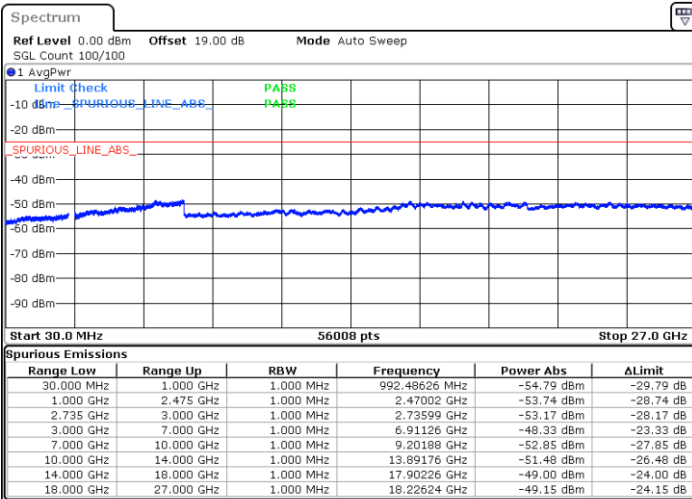

Date: 16.AUG.2020 17:12:30

LTE Band 41C / 20MHz+10MHz

16QAM

Highest Channel / 1RB0 and 1RB49

Highest Channel / 1RB99 and 1RB0

Date: 16.AUG.2020 17:39:29

Date: 16.AUG.2020 17:32:06

Highest Channel / FullIRB

N/A

Date: 16.AUG.2020 17:44:48

LTE Band 41C / 20MHz+15MHz

16QAM

Lowest Channel / 1RB0 and 1RB74

Lowest Channel / 1RB99 and 1RB0

Date: 16.AUG.2020 21:24:01

Date: 16.AUG.2020 21:19:45