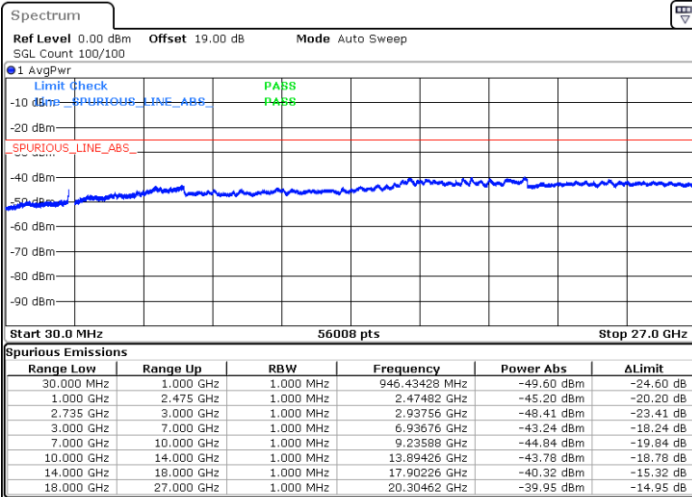

Middle Channel / FullRB

N/A

Date: 16.AUG.2020 20:37:19

LTE Band 41C / 15MHz+20MHz

16QAM

Highest Channel / 1RB0 and 1RB99

Highest Channel / 1RB74 and 1RB0

Date: 16.AUG.2020 21:01:14

Date: 16.AUG.2020 20:56:59

Highest Channel / FullIRB

N/A

Date: 16.AUG.2020 21:05:30

LTE Band 41C / 20MHz+5MHz

16QAM

Lowest Channel / 1RB0 and 1RB24

Lowest Channel / 1RB99 and 1RB0

Date: 16.AUG.2020 11:52:42

Date: 16.AUG.2020 11:49:36

Lowest Channel / FullIRB

N/A

Date: 16.AUG.2020 11:55:24

LTE Band 41C / 20MHz+5MHz

16QAM

Middle Channel / 1RB0 and 1RB24