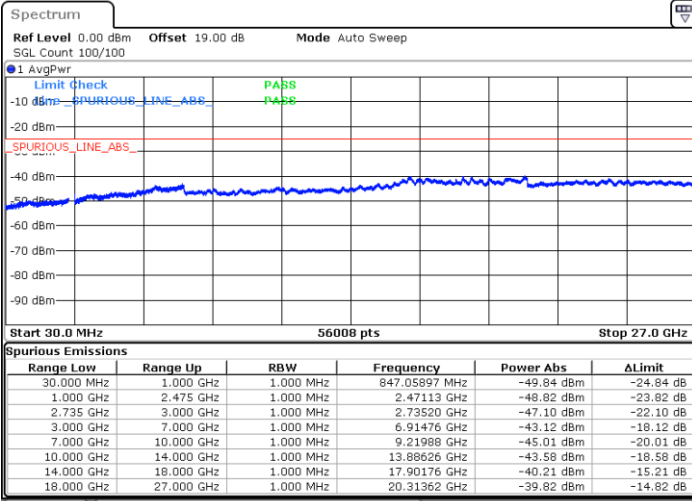

Date: 16.AUG.2020 11:52:42

Date: 16.AUG.2020 11:49:36

Lowest Channel / FullIRB

N/A

Date: 16.AUG.2020 11:55:24

LTE Band 41C / 20MHz+5MHz

16QAM

Middle Channel / 1RB0 and 1RB24

Middle Channel / 1RB99 and 1RB0

Date: 16.AUG.2020 12:54:09

Date: 16.AUG.2020 12:48:10

Middle Channel / FullRB

N/A

Date: 16.AUG.2020 12:56:48

LTE Band 41C / 20MHz+5MHz

16QAM

Highest Channel / 1RB0 and 1RB24

Highest Channel / 1RB99 and 1RB0

Date: 16.AUG.2020 13:15:26

Date: 16.AUG.2020 13:22:25

Highest Channel / FullIRB

N/A

Date: 16.AUG.2020 13:05:41

LTE Band 41C / 20MHz+10MHz