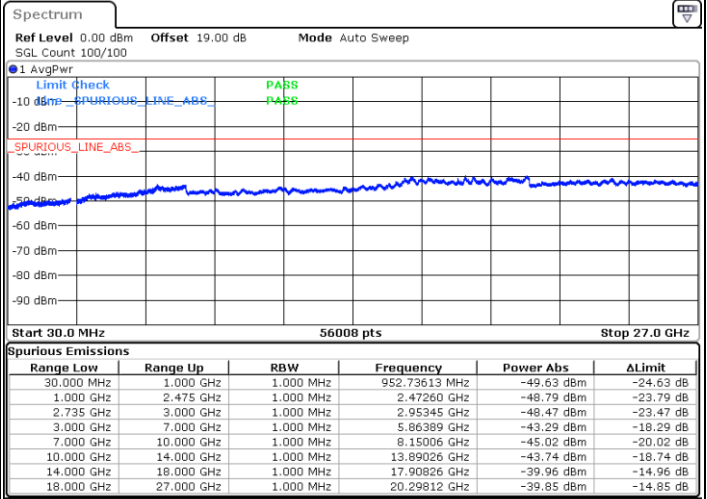

LTE Band 41C / 15MHz+15MHz

16QAM

Middle Channel / 1RB0 and 1RB74

Middle Channel / 1RB74 and 1RB0

Date: 16.AUG.2020 19:44:02

Date: 16.AUG.2020 19:48:18