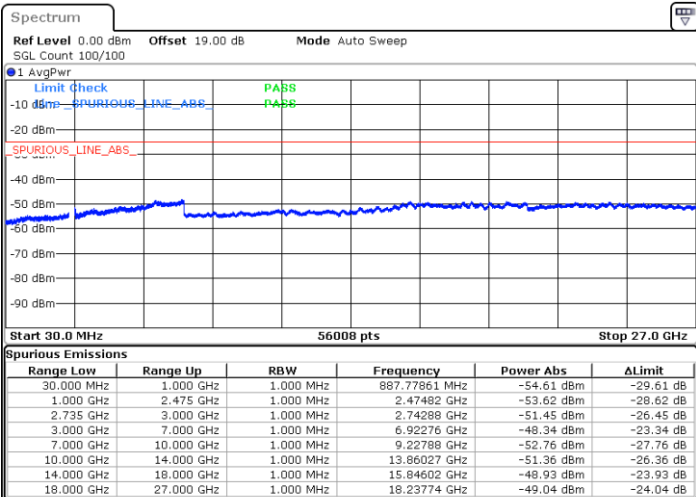

Middle Channel / FullRB

N/A

Date: 16.AUG.2020 20:37:19

LTE Band 41C / 15MHz+20MHz

16QAM

Highest Channel / 1RB0 and 1RB99

Highest Channel / 1RB74 and 1RB0

Date: 16.AUG.2020 21:01:14

Date: 16.AUG.2020 20:56:59

Highest Channel / FullIRB

N/A

Date: 16.AUG.2020 21:05:30

LTE Band 41C / 20MHz+5MHz

16QAM

Lowest Channel / 1RB0 and 1RB24

Lowest Channel / 1RB99 and 1RB0