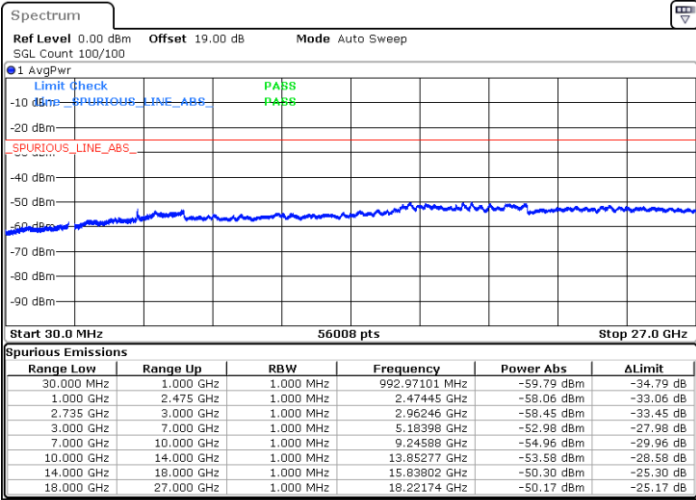

N/A

Date: 16.AUG.2020 17:44:48

LTE Band 41C / 20MHz+15MHz

16QAM

Lowest Channel / 1RB0 and 1RB74

Lowest Channel / 1RB99 and 1RB0

Date: 16.AUG.2020 21:24:01

Date: 16.AUG.2020 21:19:45

Lowest Channel / FullIRB

N/A

Date: 16.AUG.2020 21:28:17

LTE Band 41C / 20MHz+15MHz

16QAM

Middle Channel / 1RB0 and 1RB74

Middle Channel / 1RB99 and 1RB0

Date: 16.AUG.2020 21:36:49

Date: 16.AUG.2020 21:41:04

Middle Channel / FullIRB

N/A

Date: 16.AUG.2020 21:32:33

LTE Band 41C / 20MHz+15MHz

16QAM

Highest Channel / 1RB0 and 1RB74

Highest Channel / 1RB99 and 1RB0

Date: 16.AUG.2020 21:56:29

Date: 16.AUG.2020 21:52:14

Highest Channel / FullIRB

N/A

Date: 16.AUG.2020 22:00:45

LTE Band 41C / 20MHz+20MHz

16QAM

Lowest Channel / 1RB0 and 1RB99