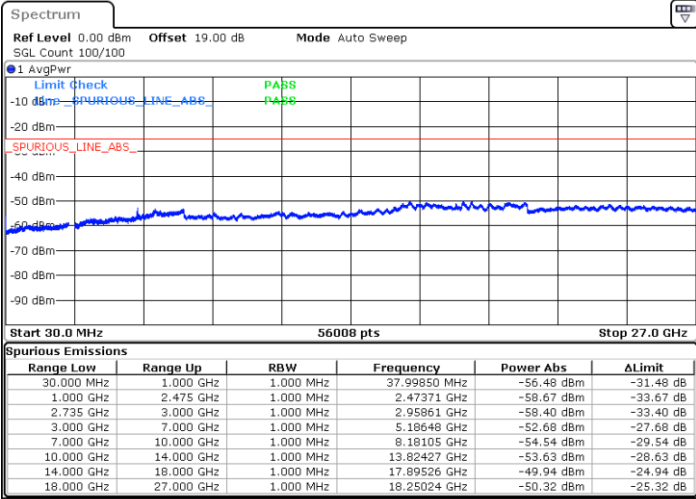

Date: 16.AUG.2020 21:56:29

Date: 16.AUG.2020 21:52:14

Highest Channel / FullIRB

N/A

Date: 16.AUG.2020 22:00:45

LTE Band 41C / 20MHz+20MHz

16QAM

Lowest Channel / 1RB0 and 1RB99

Lowest Channel / 1RB99 and 1RB0

Date: 16.AUG.2020 22:42:25

Date: 16.AUG.2020 22:38:10

Lowest Channel / FullRB

N/A

Date: 16.AUG.2020 22:46:41

LTE Band 41C / 20MHz+20MHz

16QAM

MiddleChannel / 1RB0 and 1RB99

Middle Channel / 1RB99 and 1RB0

Date: 16.AUG.2020 22:55:13

Date: 16.AUG.2020 22:59:28

Middle Channel / FullIRB

N/A

Date: 16.AUG.2020 22:50:57

LTE Band 41C / 20MHz+20MHz