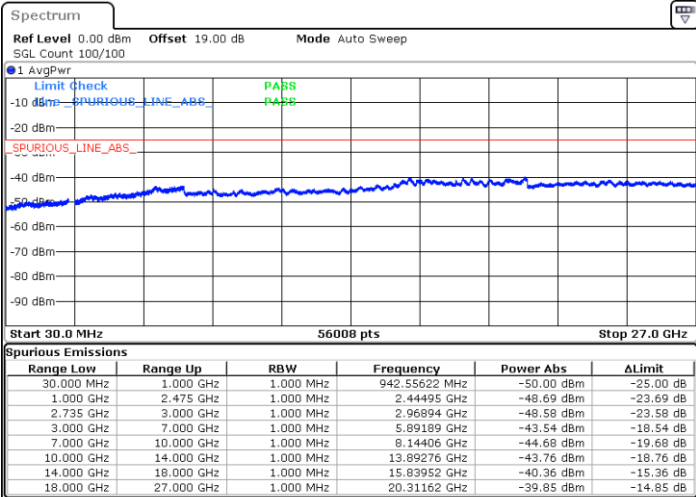

Date: 16.AUG.2020 10:29:07

LTE Band 41C / 5MHz+20MHz

64QAM

Middle Channel / 1RB0 and 1RB9

Middle Channel / 1RB24 and 1RB0

Date: 16.AUG.2020 11:12:56

Date: 16.AUG.2020 11:10:50

Middle Channel / FullRB

N/A

Date: 16.AUG.2020 10:38:18

LTE Band 41C / 5MHz+20MHz

64QAM

Highest Channel / 1RB0 and 1RB99

Highest Channel / 1RB24 and 1RB0

Date: 16.AUG.2020 10:56:22

Date: 16.AUG.2020 10:59:09

Highest Channel / FullIRB

N/A

Date: 16.AUG.2020 10:48:32

LTE Band 41C / 10MHz+15MHz

64QAM

Lowest Channel / 1RB0 and 1RB74

Lowest Channel / 1RB49 and 1RB0

Date: 16.AUG.2020 13:39:19