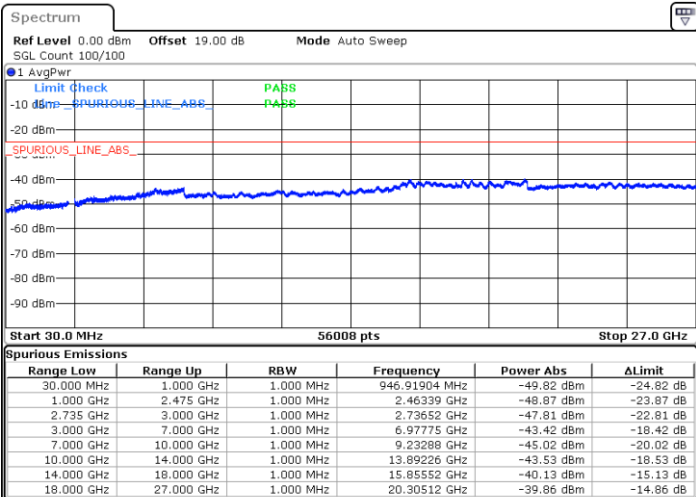

Date: 16.AUG.2020 15:04:43

Date: 16.AUG.2020 15:00:17

Middle Channel / FullIRB

N/A

Date: 16.AUG.2020 15:11:28

LTE Band 41C / 15MHz+10MHz

16QAM

Highest Channel / 1RB0 and 1RB49

Highest Channel / 1RB74 and 1RB0

Date: 16.AUG.2020 15:22:50

Date: 16.AUG.2020 15:28:14

Highest Channel / FullIRB

N/A

Date: 16.AUG.2020 15:17:03

LTE Band 41C / 15MHz+15MHz

16QAM

Lowest Channel / 1RB0 and 1RB74

Lowest Channel / 1RB74 and 1RB0

Date: 16.AUG.2020 19:31:15

Date: 16.AUG.2020 19:26:59

Lowest Channel / FullRB

N/A

Date: 16.AUG.2020 19:35:31

LTE Band 41C / 15MHz+15MHz