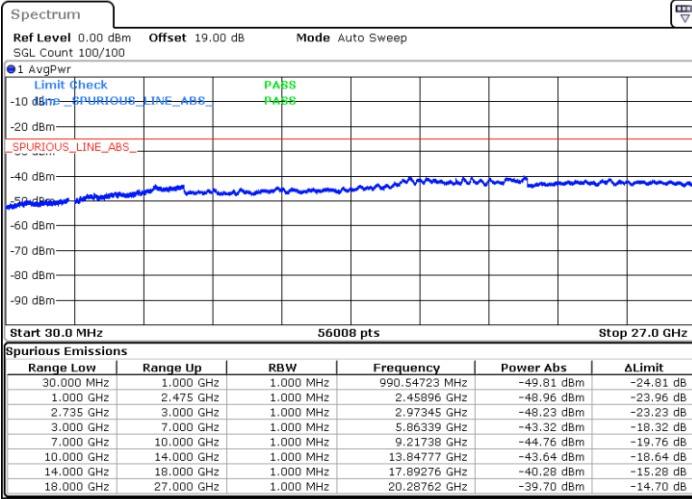

LTE Band 41C / 15MHz+15MHz

16QAM

Middle Channel / 1RB0 and 1RB74

Middle Channel / 1RB74 and 1RB0

Date: 16.AUG.2020 19:44:02

Date: 16.AUG.2020 19:48:18