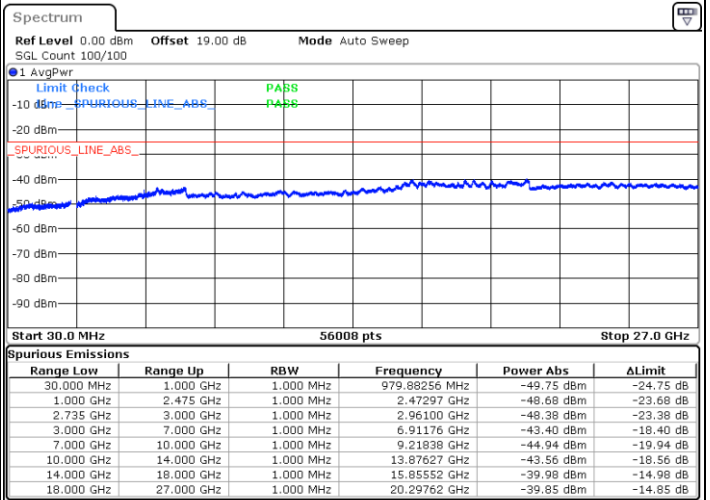

Date: 16.AUG.2020 14:53:44

Lowest Channel / FullRB

N/A

Date: 16.AUG.2020 14:39:39

LTE Band 41C / 15MHz+10MHz

16QAM

Middle Channel / 1RB0 and 1RB49

Middle Channel / 1RB74 and 1RB0

Date: 16.AUG.2020 15:04:43

Date: 16.AUG.2020 15:00:17

Middle Channel / FullIRB

N/A

Date: 16.AUG.2020 15:11:28

LTE Band 41C / 15MHz+10MHz

16QAM

Highest Channel / 1RB0 and 1RB49

Highest Channel / 1RB74 and 1RB0

Date: 16.AUG.2020 15:22:50

Date: 16.AUG.2020 15:28:14

Highest Channel / FullIRB

N/A

Date: 16.AUG.2020 15:17:03

LTE Band 41C / 15MHz+15MHz

16QAM

Lowest Channel / 1RB0 and 1RB74

Lowest Channel / 1RB74 and 1RB0

Date: 16.AUG.2020 19:31:15

Date: 16.AUG.2020 19:26:59

Lowest Channel / FullRB

N/A

Date: 16.AUG.2020 19:35:31

LTE Band 41C / 15MHz+15MHz