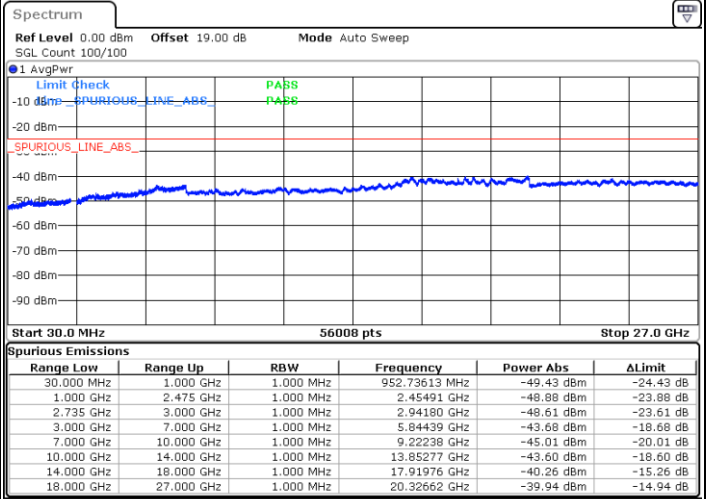

Middle Channel / FullRB

N/A

Date: 16.AUG.2020 20:37:19

LTE Band 41C / 15MHz+20MHz

16QAM

Highest Channel / 1RB0 and 1RB99

Highest Channel / 1RB74 and 1RB0

Date: 16.AUG.2020 21:01:14

Date: 16.AUG.2020 20:56:59

Highest Channel / FullIRB

N/A

Date: 16.AUG.2020 21:05:30

LTE Band 41C / 20MHz+5MHz

16QAM

Lowest Channel / 1RB0 and 1RB24

Lowest Channel / 1RB99 and 1RB0

Date: 16.AUG.2020 11:52:42

Date: 16.AUG.2020 11:49:36

Lowest Channel / FullIRB

N/A

Date: 16.AUG.2020 11:55:24

LTE Band 41C / 20MHz+5MHz

16QAM

Middle Channel / 1RB0 and 1RB24