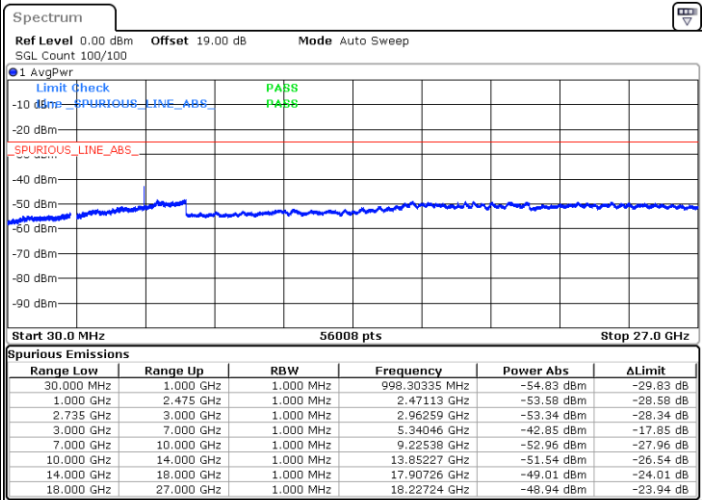

N/A

Date: 16.AUG.2020 16:12:13

LTE Band 41C / 10MHz+20MHz

16QAM

Highest Channel / 1RB0 and 1RB99

Highest Channel / 1RB49 and 1RB0

Date: 16.AUG.2020 16:24:18

Date: 16.AUG.2020 16:29:57

Highest Channel / FullIRB

N/A

Date: 16.AUG.2020 16:18:10

LTE Band 41C / 15MHz+10MHz

16QAM

Lowest Channel / 1RB0 and 1RB49

Lowest Channel / 1RB74 and 1RB0

Date: 16.AUG.2020 14:45:33