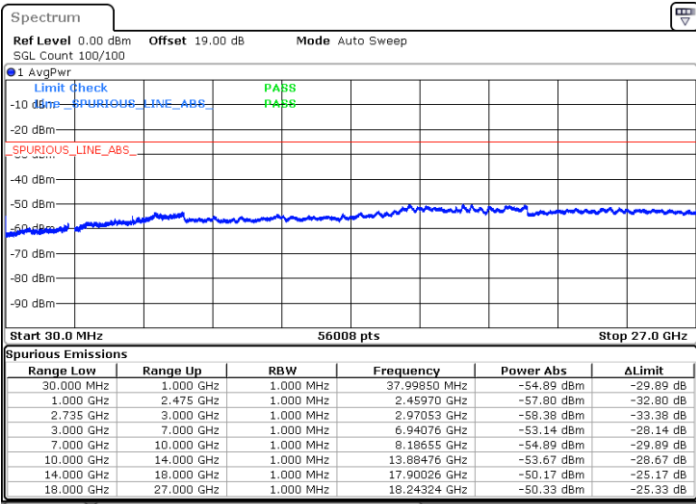

Date: 16.AUG.2020 21:41:04

Middle Channel / FullIRB

N/A

Date: 16.AUG.2020 21:32:33

LTE Band 41C / 20MHz+15MHz

16QAM

Highest Channel / 1RB0 and 1RB74

Highest Channel / 1RB99 and 1RB0

Date: 16.AUG.2020 21:56:29

Date: 16.AUG.2020 21:52:14

Highest Channel / FullIRB

N/A

Date: 16.AUG.2020 22:00:45

LTE Band 41C / 20MHz+20MHz

16QAM

Lowest Channel / 1RB0 and 1RB99

Lowest Channel / 1RB99 and 1RB0

Date: 16.AUG.2020 22:42:25

Date: 16.AUG.2020 22:38:10

Lowest Channel / FullRB

N/A

Date: 16.AUG.2020 22:46:41

LTE Band 41C / 20MHz+20MHz

16QAM