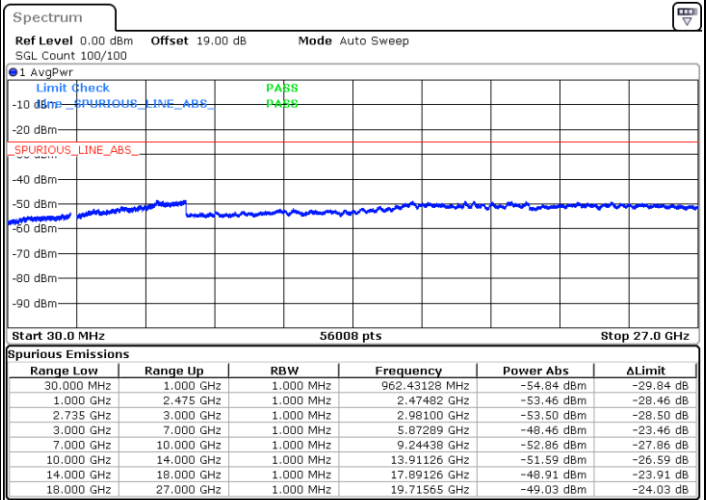

Date: 16.AUG.2020 12:52:46

Date: 16.AUG.2020 12:51:01

Middle Channel / FullRB

N/A

Date: 16.AUG.2020 12:58:30

LTE Band 41C / 20MHz+5MHz

QPSK

Highest Channel / 1RB0 and 1RB24

Highest Channel / 1RB99 and 1RB0

Date: 16.AUG.2020 13:17:25

Date: 16.AUG.2020 13:19:48

Highest Channel / FullIRB

N/A

Date: 16.AUG.2020 13:02:48

LTE Band 41C / 20MHz+10MHz

QPSK

Lowest Channel / 1RB0 and 1RB49

Lowest Channel / 1RB99 and 1RB0

Date: 16.AUG.2020 16:42:15

Date: 16.AUG.2020 16:52:36

Lowest Channel / FullRB

N/A

Date: 16.AUG.2020 16:40:21

LTE Band 41C / 20MHz+10MHz