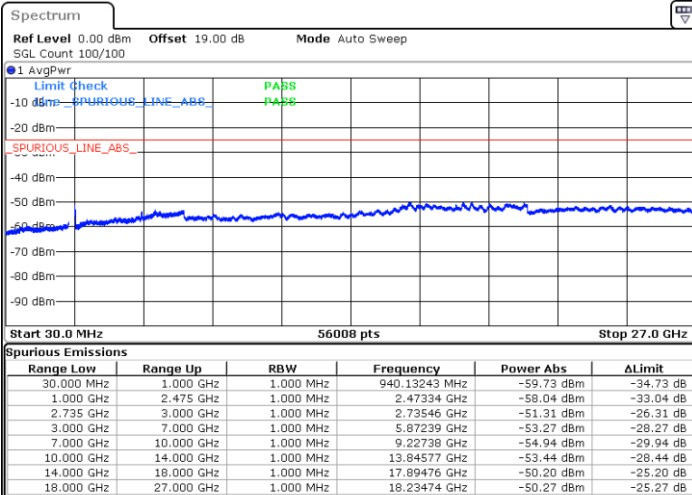

N/A

Date: 16.AUG.2020 21:29:42

LTE Band 41C / 20MHz+15MHz

QPSK

Middle Channel / 1RB0 and 1RB74

Middle Channel / 1RB99 and 1RB0

Date: 16.AUG.2020 21:38:14

Date: 16.AUG.2020 21:39:39

Middle Channel / FullIRB

N/A

Date: 16.AUG.2020 21:31:07

LTE Band 41C / 20MHz+15MHz

QPSK

Highest Channel / 1RB0 and 1RB74

Highest Channel / 1RB99 and 1RB0

Date: 16.AUG.2020 21:57:54

Date: 16.AUG.2020 21:50:48

Highest Channel / FullIRB

N/A

Date: 16.AUG.2020 21:59:20

LTE Band 41C / 20MHz+20MHz

QPSK

Lowest Channel / 1RB0 and 1RB99

Lowest Channel / 1RB99 and 1RB0