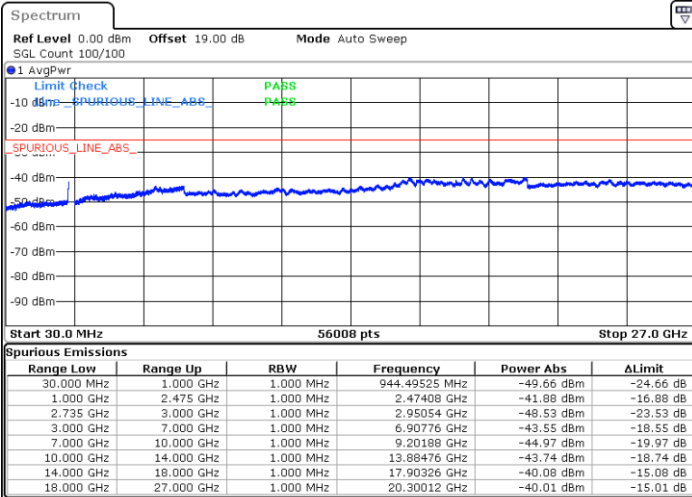

Date: 16.AUG.2020 16:13:45

LTE Band 41C / 10MHz+20MHz

QPSK

Highest Channel / 1RB0 and 1RB99

Highest Channel / 1RB49 and 1RB0

Date: 16.AUG.2020 16:25:56

Date: 16.AUG.2020 16:28:17

Highest Channel / FullIRB

N/A

Date: 16.AUG.2020 16:16:19

LTE Band 41C / 15MHz+10MHz

QPSK

Lowest Channel / 1RB0 and 1RB49

Lowest Channel / 1RB74 and 1RB0

Date: 16.AUG.2020 14:43:46

Date: 16.AUG.2020 14:56:18

Lowest Channel / FullRB

N/A

Date: 16.AUG.2020 14:41:31

LTE Band 41C / 15MHz+10MHz

QPSK

Middle Channel / 1RB0 and 1RB49

Middle Channel / 1RB74 and 1RB0

Date: 16.AUG.2020 15:05:58

Date: 16.AUG.2020 14:58:43

Middle Channel / FullIRB

N/A

Date: 16.AUG.2020 15:07:31

LTE Band 41C / 15MHz+10MHz

QPSK

Highest Channel / 1RB0 and 1RB49

Highest Channel / 1RB74 and 1RB0