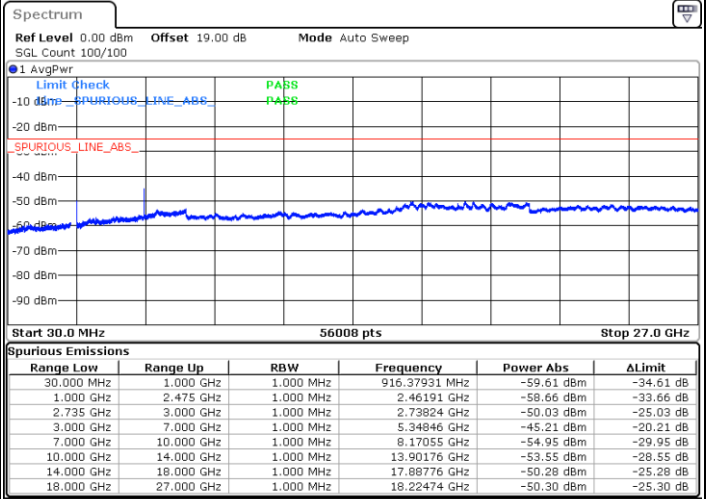

N/A

Date: 16.AUG.2020 21:29:42

LTE Band 41C / 20MHz+15MHz

QPSK

Middle Channel / 1RB0 and 1RB74

Middle Channel / 1RB99 and 1RB0

Date: 16.AUG.2020 21:38:14

Date: 16.AUG.2020 21:39:39

Middle Channel / FullIRB

N/A

Date: 16.AUG.2020 21:31:07

LTE Band 41C / 20MHz+15MHz

QPSK

Highest Channel / 1RB0 and 1RB74

Highest Channel / 1RB99 and 1RB0

Date: 16.AUG.2020 21:57:54

Date: 16.AUG.2020 21:50:48

Highest Channel / FullIRB

N/A

Date: 16.AUG.2020 21:59:20

LTE Band 41C / 20MHz+20MHz

QPSK

Lowest Channel / 1RB0 and 1RB99

Lowest Channel / 1RB99 and 1RB0