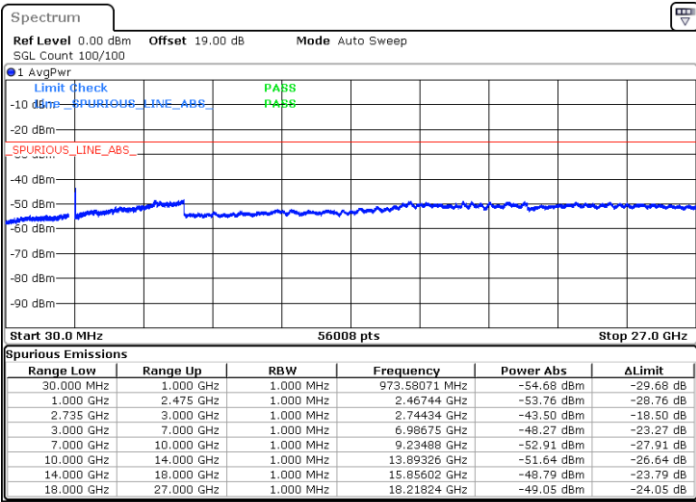

Highest Channel / 1RB99 and 1RB0

Date: 16.AUG.2020 13:17:25

Date: 16.AUG.2020 13:19:48

Highest Channel / FullIRB

N/A

Date: 16.AUG.2020 13:02:48

LTE Band 41C / 20MHz+10MHz

QPSK

Lowest Channel / 1RB0 and 1RB49

Lowest Channel / 1RB99 and 1RB0

Date: 16.AUG.2020 16:42:15

Date: 16.AUG.2020 16:52:36

Lowest Channel / FullRB

N/A

Date: 16.AUG.2020 16:40:21

LTE Band 41C / 20MHz+10MHz

QPSK

Middle Channel / 1RB0 and 1RB49

Middle Channel / 1RB99 and 1RB0

Date: 16.AUG.2020 17:19:25

Date: 16.AUG.2020 17:23:13

Middle Channel / FullIRB

N/A

Date: 16.AUG.2020 17:10:57

LTE Band 41C / 20MHz+10MHz

QPSK

Highest Channel / 1RB0 and 1RB49

Highest Channel / 1RB99 and 1RB0

Date: 16.AUG.2020 17:37:57

Date: 16.AUG.2020 17:33:40

Highest Channel / FullIRB

N/A