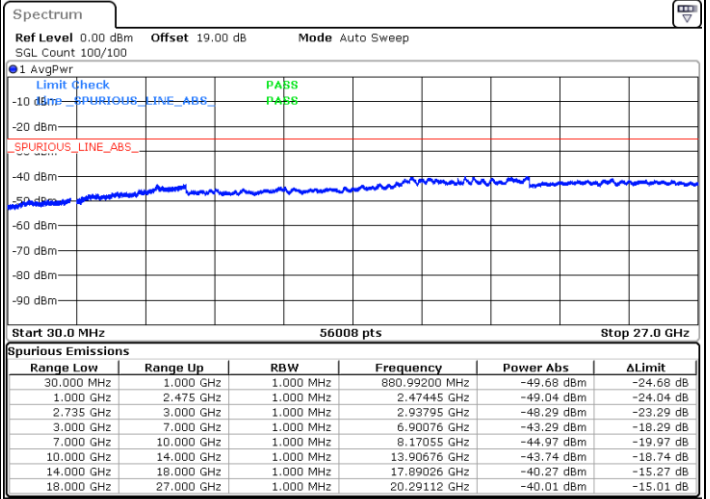

Date: 16.AUG.2020 14:30:57