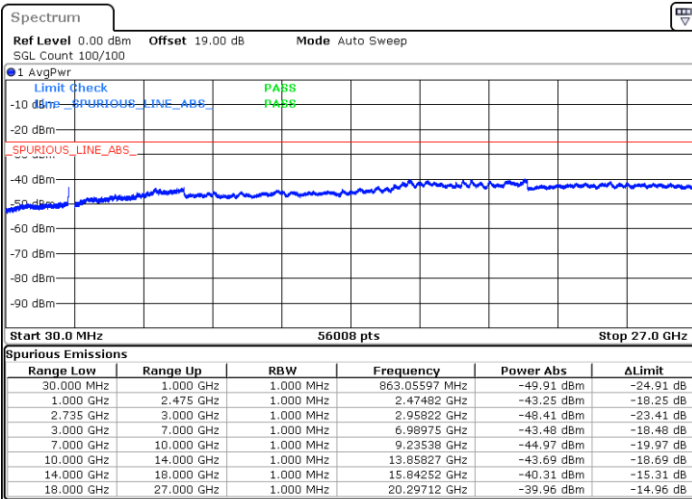

Highest Channel / 1RB0 and 1RB99

Highest Channel / 1RB99 and 1RB0

Date: 16.AUG.2020 23:16:20

Date: 16.AUG.2020 23:09:13

Highest Channel / FullIRB

N/A

Date: 16.AUG.2020 23:17:45

LTE Band 41C / 5MHz+20MHz

16QAM

Lowest Channel / 1RB0 and 1RB99

Lowest Channel / 1RB24 and 1RB0

Date: 16.AUG.2020 11:24:21

Date: 16.AUG.2020 11:31:46

Lowest Channel / FullRB

N/A

Date: 16.AUG.2020 10:25:51

LTE Band 41C / 5MHz+20MHz

16QAM

Middle Channel / 1RB0 and 1RB9

Middle Channel / 1RB24 and 1RB0

Date: 16.AUG.2020 11:14:21

Date: 16.AUG.2020 11:09:05

Middle Channel / FullIRB

N/A

Date: 16.AUG.2020 10:39:44

LTE Band 41C / 5MHz+20MHz

16QAM

Highest Channel / 1RB0 and 1RB99

Highest Channel / 1RB24 and 1RB0

Date: 16.AUG.2020 10:54:40

Date: 16.AUG.2020 11:02:24

Highest Channel / FullIRB