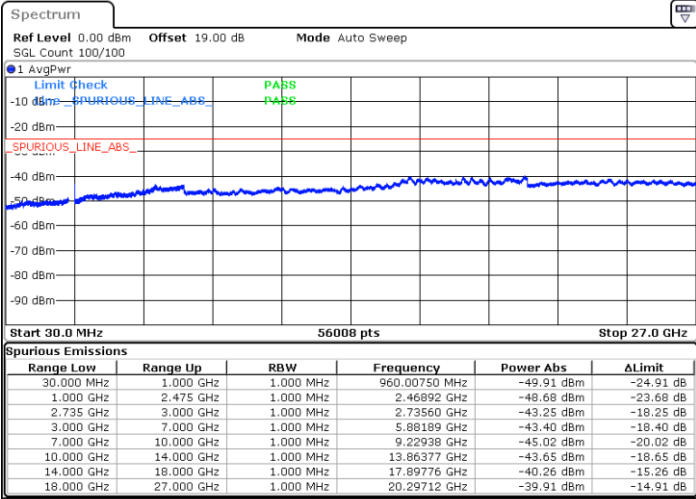

Lowest Channel / FullRB

N/A

Date: 16.AUG.2020 13:34:26

LTE Band 41C / 10MHz+15MHz

16QAM

MiddleChannel / 1RB0 and 1RB74

Middle Channel / 1RB49 and 1RB0

Date: 16.AUG.2020 14:01:57

Date: 16.AUG.2020 13:57:24

Middle Channel / FullIRB

N/A

Date: 16.AUG.2020 14:11:43

LTE Band 41C / 10MHz+15MHz

16QAM

Highest Channel / 1RB0 and 1RB74

Highest Channel / 1RB49 and 1RB0