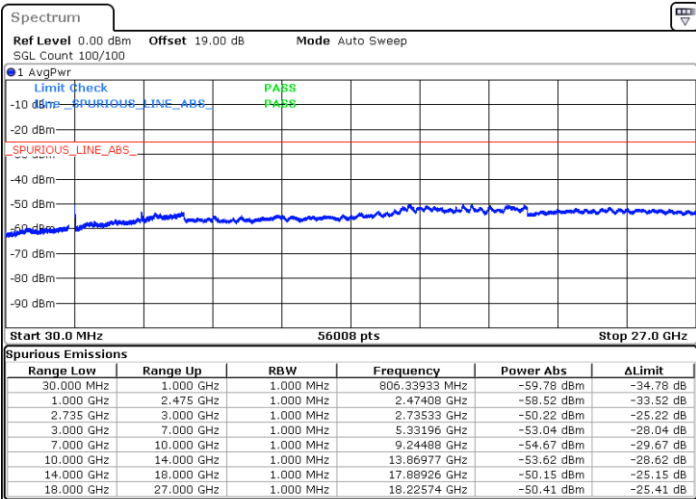

Middle Channel / 1RB99 and 1RB0

Date: 16.AUG.2020 22:56:38

Date: 16.AUG.2020 22:58:03

Middle Channel / FullIRB

N/A

Date: 16.AUG.2020 22:49:32

LTE Band 41C / 20MHz+20MHz

QPSK

Highest Channel / 1RB0 and 1RB99

Highest Channel / 1RB99 and 1RB0

Date: 16.AUG.2020 23:16:20

Date: 16.AUG.2020 23:09:13

Highest Channel / FullIRB

N/A

Date: 16.AUG.2020 23:17:45

LTE Band 41C / 5MHz+20MHz

16QAM

Lowest Channel / 1RB0 and 1RB99

Lowest Channel / 1RB24 and 1RB0

Date: 16.AUG.2020 11:24:21

Date: 16.AUG.2020 11:31:46

Lowest Channel / FullRB

N/A

Date: 16.AUG.2020 10:25:51