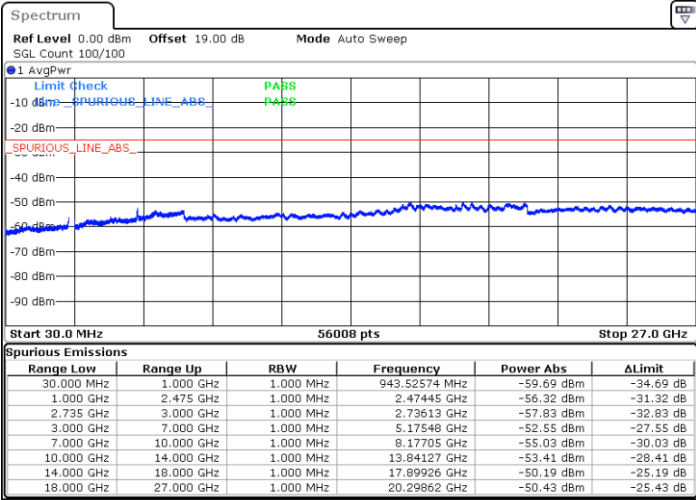

Date: 16.AUG.2020 21:50:48

Highest Channel / FullIRB

N/A

Date: 16.AUG.2020 21:59:20

LTE Band 41C / 20MHz+20MHz

QPSK

Lowest Channel / 1RB0 and 1RB99

Lowest Channel / 1RB99 and 1RB0

Date: 16.AUG.2020 22:41:00

Date: 16.AUG.2020 22:39:35

Lowest Channel / FullRB

N/A

Date: 16.AUG.2020 22:48:06

LTE Band 41C / 20MHz+20MHz

QPSK

MiddleChannel / 1RB0 and 1RB99

Middle Channel / 1RB99 and 1RB0

Date: 16.AUG.2020 22:56:38

Date: 16.AUG.2020 22:58:03

Middle Channel / FullIRB

N/A

Date: 16.AUG.2020 22:49:32

LTE Band 41C / 20MHz+20MHz

QPSK

Highest Channel / 1RB0 and 1RB99

Highest Channel / 1RB99 and 1RB0

Date: 16.AUG.2020 23:16:20

Date: 16.AUG.2020 23:09:13

Highest Channel / FullIRB

N/A

Date: 16.AUG.2020 23:17:45

LTE Band 41C / 5MHz+20MHz