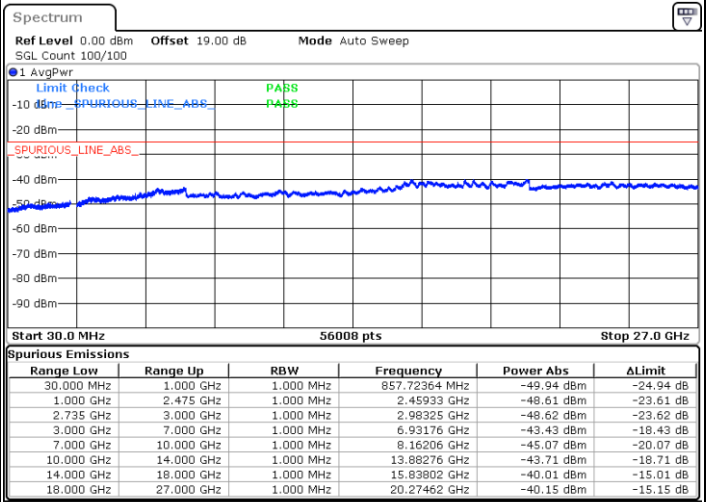

N/A

Date: 16.AUG.2020 20:35:54

LTE Band 41C / 15MHz+20MHz

QPSK

Highest Channel / 1RB0 and 1RB99

Highest Channel / 1RB74 and 1RB0

Date: 16.AUG.2020 21:02:39

Date: 16.AUG.2020 20:55:34

Highest Channel / FullIRB

N/A

Date: 16.AUG.2020 21:04:05

LTE Band 41C / 20MHz+5MHz

QPSK

Lowest Channel / 1RB0 and 1RB24

Lowest Channel / 1RB99 and 1RB0

Date: 16.AUG.2020 11:45:23

Date: 16.AUG.2020 11:47:16

Lowest Channel / FullIRB

N/A

Date: 16.AUG.2020 11:43:27

LTE Band 41C / 20MHz+5MHz

QPSK

Middle Channel / 1RB0 and 1RB24

Middle Channel / 1RB99 and 1RB0

Date: 16.AUG.2020 12:52:46

Date: 16.AUG.2020 12:51:01

Middle Channel / FullRB

N/A

Date: 16.AUG.2020 12:58:30

LTE Band 41C / 20MHz+5MHz

QPSK

Highest Channel / 1RB0 and 1RB24