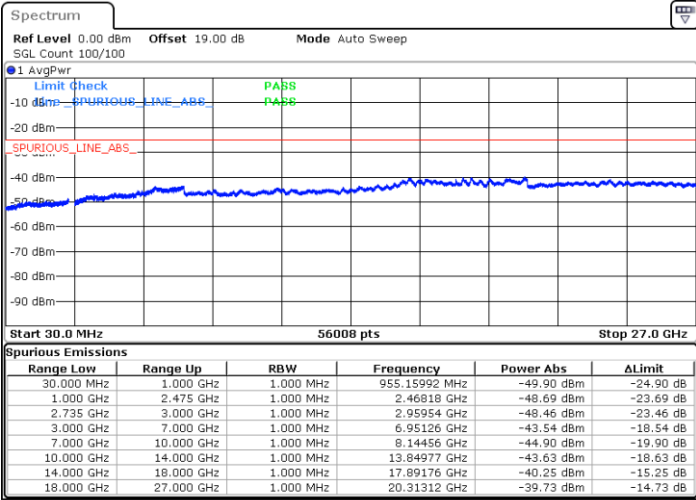

Highest Channel / FullIRB

N/A

Date: 16.AUG.2020 21:04:05

LTE Band 41C / 20MHz+5MHz

QPSK

Lowest Channel / 1RB0 and 1RB24

Lowest Channel / 1RB99 and 1RB0

Date: 16.AUG.2020 11:45:23

Date: 16.AUG.2020 11:47:16

Lowest Channel / FullIRB

N/A

Date: 16.AUG.2020 11:43:27

LTE Band 41C / 20MHz+5MHz

QPSK

Middle Channel / 1RB0 and 1RB24

Middle Channel / 1RB99 and 1RB0

Date: 16.AUG.2020 12:52:46

Date: 16.AUG.2020 12:51:01

Middle Channel / FullRB

N/A

Date: 16.AUG.2020 12:58:30

LTE Band 41C / 20MHz+5MHz

QPSK

Highest Channel / 1RB0 and 1RB24

Highest Channel / 1RB99 and 1RB0

Date: 16.AUG.2020 13:17:25

Date: 16.AUG.2020 13:19:48

Highest Channel / FullIRB

N/A

Date: 16.AUG.2020 13:02:48

LTE Band 41C / 20MHz+10MHz

QPSK