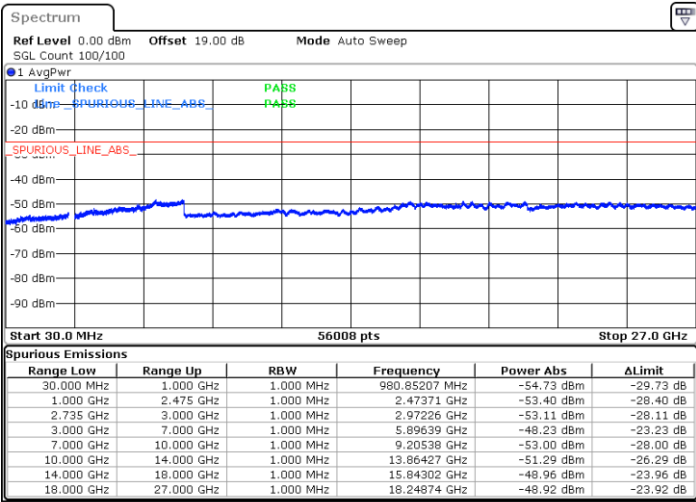

LTE Band 41C / 15MHz+20MHz

QPSK

Lowest Channel / 1RB0 and 1RB99

Lowest Channel / 1RB74 and 1RB0

Date: 16.AUG.2020 20:27:22

Date: 16.AUG.2020 20:25:57

Lowest Channel / FullRB

N/A

Date: 16.AUG.2020 20:34:28

LTE Band 41C / 15MHz+20MHz

QPSK

Middle Channel / 1RB0 and 1RB9

Middle Channel / 1RB74 and 1RB0

Date: 16.AUG.2020 20:43:00

Date: 16.AUG.2020 20:44:25

Middle Channel / FullIRB

N/A

Date: 16.AUG.2020 20:35:54

LTE Band 41C / 15MHz+20MHz

QPSK

Highest Channel / 1RB0 and 1RB99

Highest Channel / 1RB74 and 1RB0

Date: 16.AUG.2020 21:02:39

Date: 16.AUG.2020 20:55:34

Highest Channel / FullIRB

N/A

Date: 16.AUG.2020 21:04:05

LTE Band 41C / 20MHz+5MHz

QPSK

Lowest Channel / 1RB0 and 1RB24

Lowest Channel / 1RB99 and 1RB0

Date: 16.AUG.2020 11:45:23