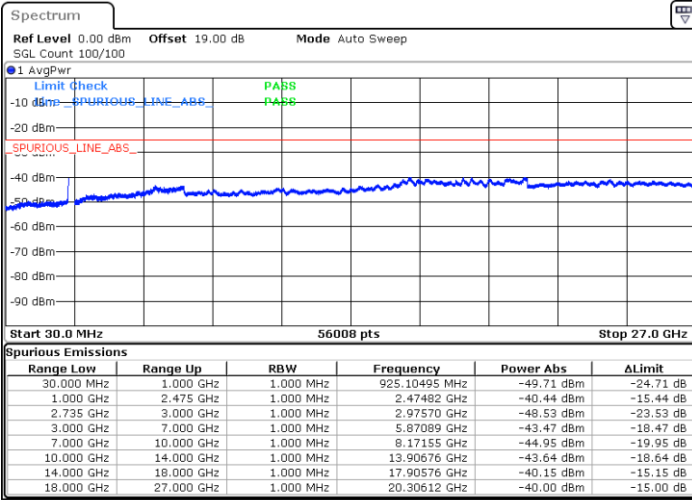

Date: 16.AUG.2020 15:21:14

Date: 16.AUG.2020 15:30:14

Highest Channel / FullIRB

N/A

Date: 16.AUG.2020 15:18:50

LTE Band 41C / 15MHz+15MHz

QPSK

Lowest Channel / 1RB0 and 1RB74

Lowest Channel / 1RB74 and 1RB0

Date: 16.AUG.2020 19:29:50

Date: 16.AUG.2020 19:28:25

Lowest Channel / FullRB

N/A

Date: 16.AUG.2020 19:36:56

LTE Band 41C / 15MHz+15MHz

QPSK

Middle Channel / 1RB0 and 1RB74

Middle Channel / 1RB74 and 1RB0

Date: 16.AUG.2020 19:45:27

Date: 16.AUG.2020 19:46:52

Middle Channel / FullRB

N/A

Date: 16.AUG.2020 19:38:21

LTE Band 41C / 15MHz+15MHz

QPSK

Highest Channel / 1RB0 and 1RB74

Highest Channel / 1RB74 and 1RB0

Date: 16.AUG.2020 20:05:08

Date: 16.AUG.2020 19:58:02

Highest Channel / FullIRB

N/A

Date: 16.AUG.2020 20:06:33