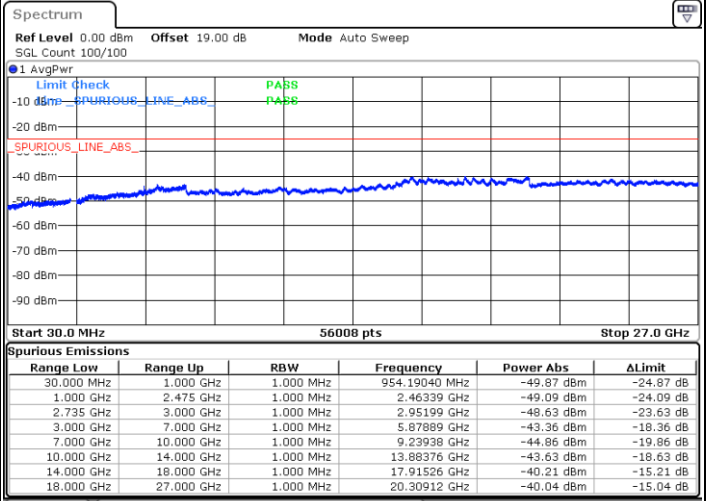

LTE Band 41C / 5MHz+20MHz

16QAM

Middle Channel / 1RB0 and 1RB9

Middle Channel / 1RB24 and 1RB0

Date: 16.AUG.2020 11:14:21

Date: 16.AUG.2020 11:09:05

Middle Channel / FullIRB

N/A

Date: 16.AUG.2020 10:39:44

LTE Band 41C / 5MHz+20MHz

16QAM

Highest Channel / 1RB0 and 1RB99

Highest Channel / 1RB24 and 1RB0

Date: 16.AUG.2020 10:54:40

Date: 16.AUG.2020 11:02:24

Highest Channel / FullIRB

N/A

Date: 16.AUG.2020 10:46:56

LTE Band 41C / 10MHz+15MHz

16QAM

Lowest Channel / 1RB0 and 1RB74

Lowest Channel / 1RB49 and 1RB0

Date: 16.AUG.2020 13:41:31

Date: 16.AUG.2020 13:49:20

Lowest Channel / FullRB

N/A

Date: 16.AUG.2020 13:34:26

LTE Band 41C / 10MHz+15MHz

16QAM

MiddleChannel / 1RB0 and 1RB74

Middle Channel / 1RB49 and 1RB0

Date: 16.AUG.2020 14:01:57