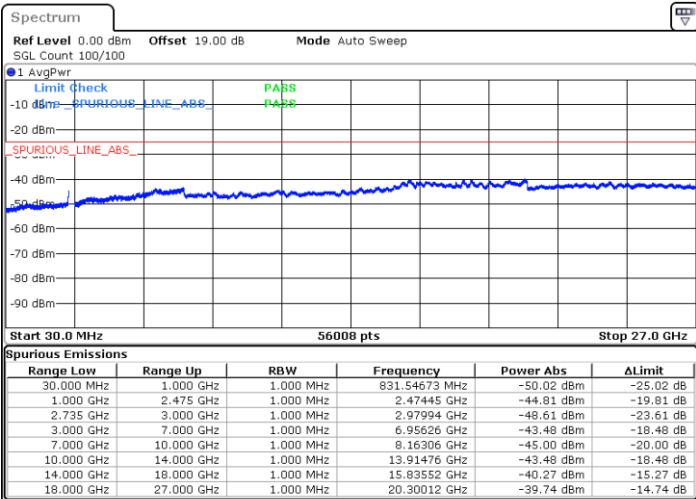

N/A

Date: 16.AUG.2020 20:35:54

LTE Band 41C / 15MHz+20MHz

QPSK

Highest Channel / 1RB0 and 1RB99

Highest Channel / 1RB74 and 1RB0

Date: 16.AUG.2020 21:02:39

Date: 16.AUG.2020 20:55:34

Highest Channel / FullIRB

N/A

Date: 16.AUG.2020 21:04:05

LTE Band 41C / 20MHz+5MHz

QPSK

Lowest Channel / 1RB0 and 1RB24

Lowest Channel / 1RB99 and 1RB0

Date: 16.AUG.2020 11:45:23

Date: 16.AUG.2020 11:47:16

Lowest Channel / FullIRB

N/A

Date: 16.AUG.2020 11:43:27

LTE Band 41C / 20MHz+5MHz

QPSK

Middle Channel / 1RB0 and 1RB24

Middle Channel / 1RB99 and 1RB0

Date: 16.AUG.2020 12:52:46

Date: 16.AUG.2020 12:51:01

Middle Channel / FullRB

N/A

Date: 16.AUG.2020 12:58:30

LTE Band 41C / 20MHz+5MHz

QPSK

Highest Channel / 1RB0 and 1RB24