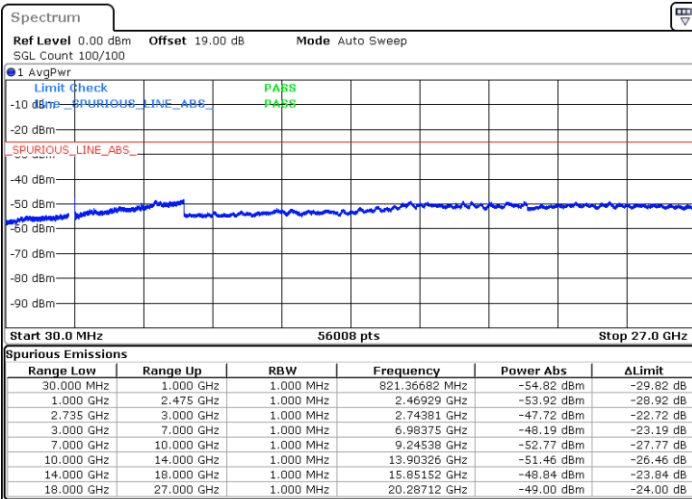

LTE Band 41C / 10MHz+20MHz

QPSK

Middle Channel / 1RB0 and 1RB9

Middle Channel / 1RB49 and 1RB0

Date: 16.AUG.2020 16:04:13

Date: 16.AUG.2020 16:02:04

Middle Channel / FullRB

N/A

Date: 16.AUG.2020 16:13:45

LTE Band 41C / 10MHz+20MHz

QPSK

Highest Channel / 1RB0 and 1RB99

Highest Channel / 1RB49 and 1RB0

Date: 16.AUG.2020 16:25:56

Date: 16.AUG.2020 16:28:17

Highest Channel / FullIRB

N/A

Date: 16.AUG.2020 16:16:19

LTE Band 41C / 15MHz+10MHz

QPSK

Lowest Channel / 1RB0 and 1RB49

Lowest Channel / 1RB74 and 1RB0

Date: 16.AUG.2020 14:43:46

Date: 16.AUG.2020 14:56:18

Lowest Channel / FullRB

N/A

Date: 16.AUG.2020 14:41:31

LTE Band 41C / 15MHz+10MHz

QPSK

Middle Channel / 1RB0 and 1RB49

Middle Channel / 1RB74 and 1RB0

Date: 16.AUG.2020 15:05:58