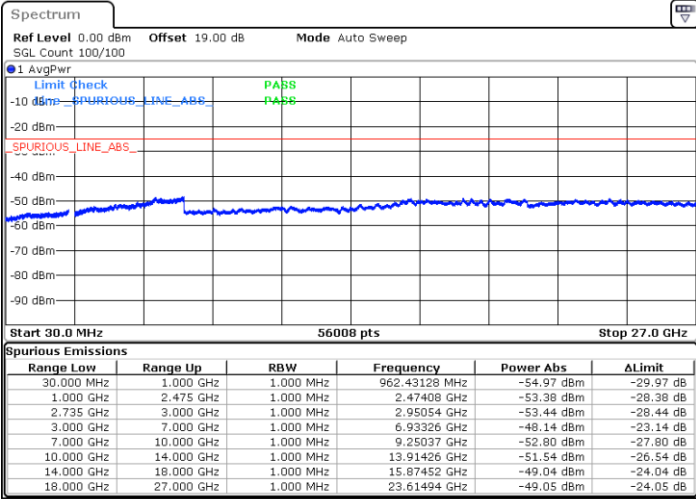

LTE Band 41C / 20MHz+10MHz

QPSK

Middle Channel / 1RB0 and 1RB49

Middle Channel / 1RB99 and 1RB0

Date: 16.AUG.2020 17:19:25