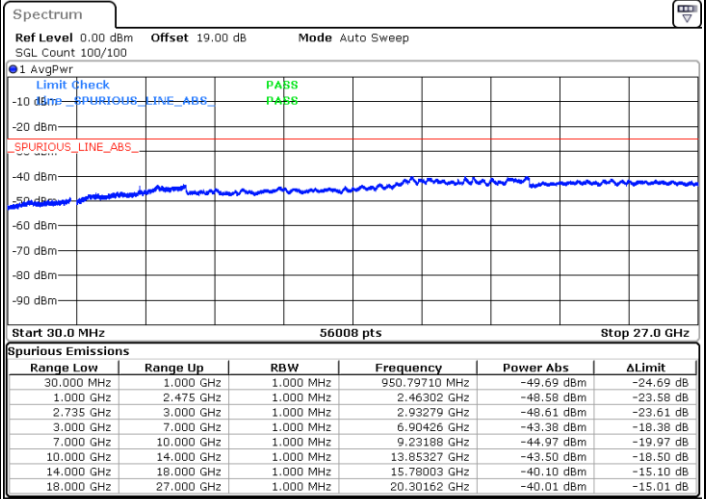

Date: 16.AUG.2020 15:21:14

Date: 16.AUG.2020 15:30:14

Highest Channel / FullIRB

N/A

Date: 16.AUG.2020 15:18:50

LTE Band 41C / 15MHz+15MHz

QPSK

Lowest Channel / 1RB0 and 1RB74

Lowest Channel / 1RB74 and 1RB0

Date: 16.AUG.2020 19:29:50

Date: 16.AUG.2020 19:28:25

Lowest Channel / FullRB

N/A

Date: 16.AUG.2020 19:36:56

LTE Band 41C / 15MHz+15MHz

QPSK

Middle Channel / 1RB0 and 1RB74

Middle Channel / 1RB74 and 1RB0

Date: 16.AUG.2020 19:45:27

Date: 16.AUG.2020 19:46:52

Middle Channel / FullRB

N/A

Date: 16.AUG.2020 19:38:21

LTE Band 41C / 15MHz+15MHz