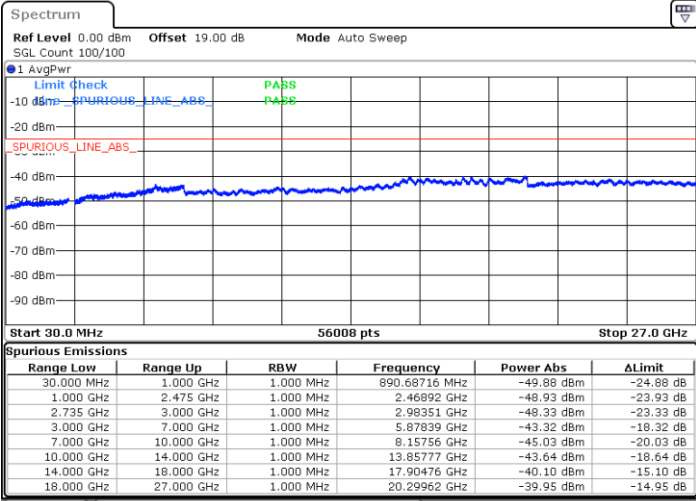

N/A

Date: 16.AUG.2020 16:16:19

LTE Band 41C / 15MHz+10MHz

QPSK

Lowest Channel / 1RB0 and 1RB49

Lowest Channel / 1RB74 and 1RB0

Date: 16.AUG.2020 14:43:46

Date: 16.AUG.2020 14:56:18

Lowest Channel / FullRB

N/A

Date: 16.AUG.2020 14:41:31

LTE Band 41C / 15MHz+10MHz

QPSK

Middle Channel / 1RB0 and 1RB49

Middle Channel / 1RB74 and 1RB0

Date: 16.AUG.2020 15:05:58

Date: 16.AUG.2020 14:58:43

Middle Channel / FullIRB

N/A

Date: 16.AUG.2020 15:07:31

LTE Band 41C / 15MHz+10MHz

QPSK

Highest Channel / 1RB0 and 1RB49

Highest Channel / 1RB74 and 1RB0

Date: 16.AUG.2020 15:21:14

Date: 16.AUG.2020 15:30:14

Highest Channel / FullIRB

N/A

Date: 16.AUG.2020 15:18:50

LTE Band 41C / 15MHz+15MHz

QPSK

Lowest Channel / 1RB0 and 1RB74