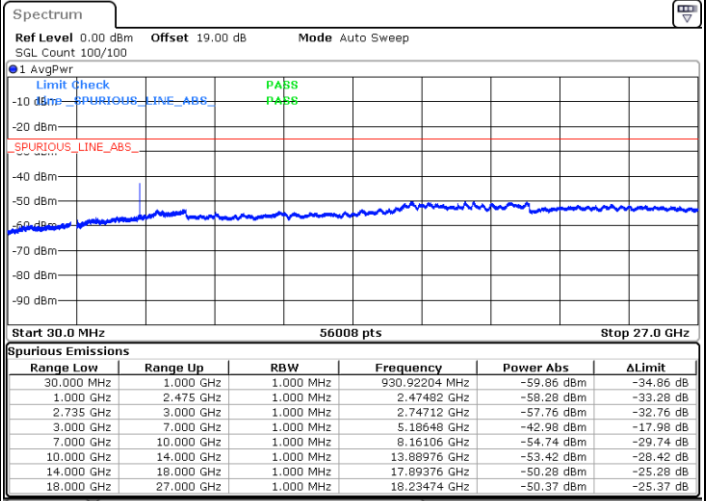

Date: 16.AUG.2020 21:50:48

Highest Channel / FullIRB

N/A

Date: 16.AUG.2020 21:59:20

LTE Band 41C / 20MHz+20MHz

QPSK

Lowest Channel / 1RB0 and 1RB99

Lowest Channel / 1RB99 and 1RB0

Date: 16.AUG.2020 22:41:00

Date: 16.AUG.2020 22:39:35

Lowest Channel / FullRB

N/A

Date: 16.AUG.2020 22:48:06

LTE Band 41C / 20MHz+20MHz

QPSK

MiddleChannel / 1RB0 and 1RB99

Middle Channel / 1RB99 and 1RB0

Date: 16.AUG.2020 22:56:38

Date: 16.AUG.2020 22:58:03

Middle Channel / FullIRB

N/A

Date: 16.AUG.2020 22:49:32

LTE Band 41C / 20MHz+20MHz

QPSK

Highest Channel / 1RB0 and 1RB99

Highest Channel / 1RB99 and 1RB0

Date: 16.AUG.2020 23:16:20

Date: 16.AUG.2020 23:09:13

Highest Channel / FullIRB

N/A

Date: 16.AUG.2020 23:17:45

LTE Band 41C / 5MHz+20MHz