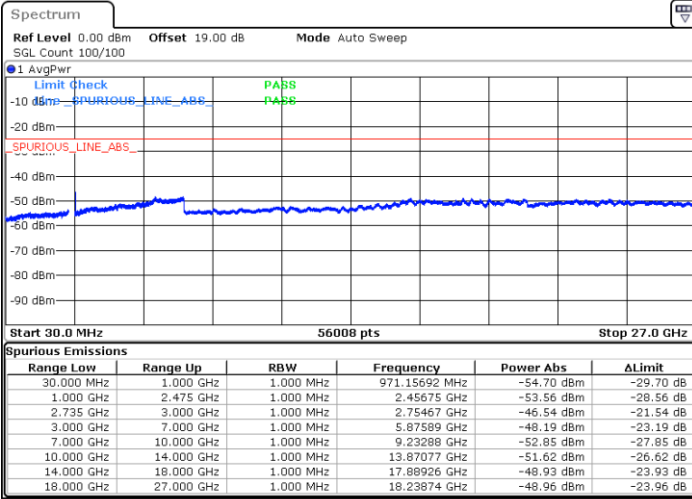

Date: 16.AUG.2020 20:34:28

LTE Band 41C / 15MHz+20MHz

QPSK

Middle Channel / 1RB0 and 1RB9

Middle Channel / 1RB74 and 1RB0

Date: 16.AUG.2020 20:43:00

Date: 16.AUG.2020 20:44:25

Middle Channel / FullIRB

N/A

Date: 16.AUG.2020 20:35:54

LTE Band 41C / 15MHz+20MHz

QPSK

Highest Channel / 1RB0 and 1RB99

Highest Channel / 1RB74 and 1RB0

Date: 16.AUG.2020 21:02:39

Date: 16.AUG.2020 20:55:34

Highest Channel / FullIRB

N/A

Date: 16.AUG.2020 21:04:05

LTE Band 41C / 20MHz+5MHz

QPSK

Lowest Channel / 1RB0 and 1RB24

Lowest Channel / 1RB99 and 1RB0

Date: 16.AUG.2020 11:45:23