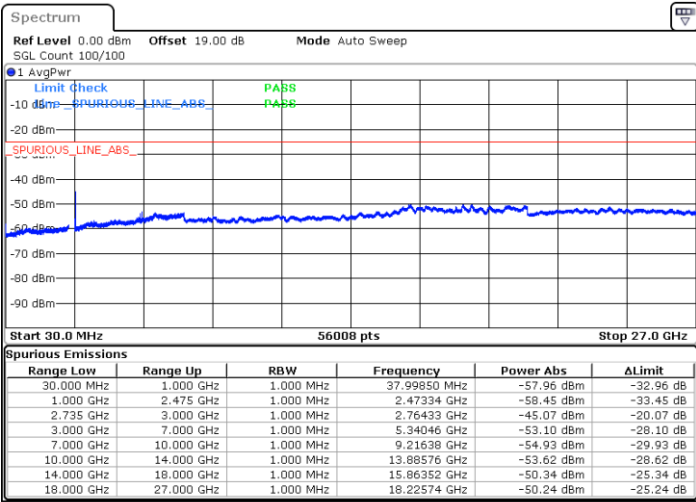

Date: 16.AUG.2020 21:50:48

Highest Channel / FullIRB

N/A

Date: 16.AUG.2020 21:59:20

LTE Band 41C / 20MHz+20MHz

QPSK

Lowest Channel / 1RB0 and 1RB99

Lowest Channel / 1RB99 and 1RB0

Date: 16.AUG.2020 22:41:00

Date: 16.AUG.2020 22:39:35

Lowest Channel / FullRB

N/A

Date: 16.AUG.2020 22:48:06

LTE Band 41C / 20MHz+20MHz

QPSK

MiddleChannel / 1RB0 and 1RB99

Middle Channel / 1RB99 and 1RB0

Date: 16.AUG.2020 22:56:38

Date: 16.AUG.2020 22:58:03

Middle Channel / FullIRB

N/A

Date: 16.AUG.2020 22:49:32

LTE Band 41C / 20MHz+20MHz

QPSK

Highest Channel / 1RB0 and 1RB99

Highest Channel / 1RB99 and 1RB0

Date: 16.AUG.2020 23:16:20

Date: 16.AUG.2020 23:09:13

Highest Channel / FullIRB

N/A

Date: 16.AUG.2020 23:17:45

LTE Band 41C / 5MHz+20MHz