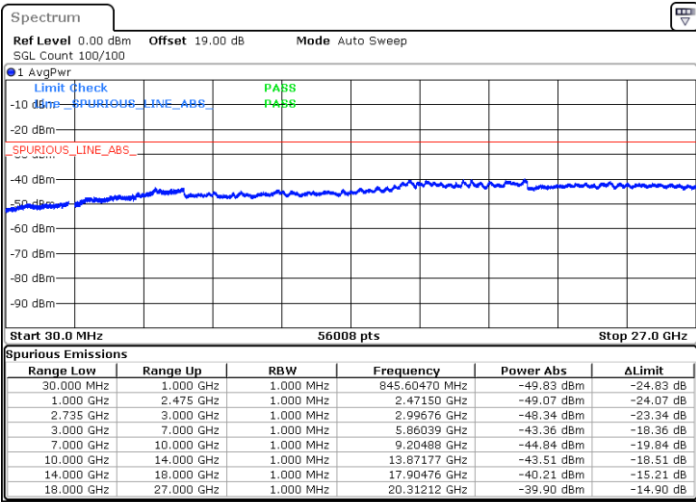

N/A

Date: 16.AUG.2020 16:16:19

LTE Band 41C / 15MHz+10MHz

QPSK

Lowest Channel / 1RB0 and 1RB49

Lowest Channel / 1RB74 and 1RB0

Date: 16.AUG.2020 14:43:46

Date: 16.AUG.2020 14:56:18

Lowest Channel / FullRB

N/A

Date: 16.AUG.2020 14:41:31

LTE Band 41C / 15MHz+10MHz

QPSK

Middle Channel / 1RB0 and 1RB49

Middle Channel / 1RB74 and 1RB0

Date: 16.AUG.2020 15:05:58

Date: 16.AUG.2020 14:58:43

Middle Channel / FullIRB

N/A

Date: 16.AUG.2020 15:07:31

LTE Band 41C / 15MHz+10MHz

QPSK

Highest Channel / 1RB0 and 1RB49

Highest Channel / 1RB74 and 1RB0

Date: 16.AUG.2020 15:21:14

Date: 16.AUG.2020 15:30:14

Highest Channel / FullIRB

N/A

Date: 16.AUG.2020 15:18:50

LTE Band 41C / 15MHz+15MHz

QPSK

Lowest Channel / 1RB0 and 1RB74