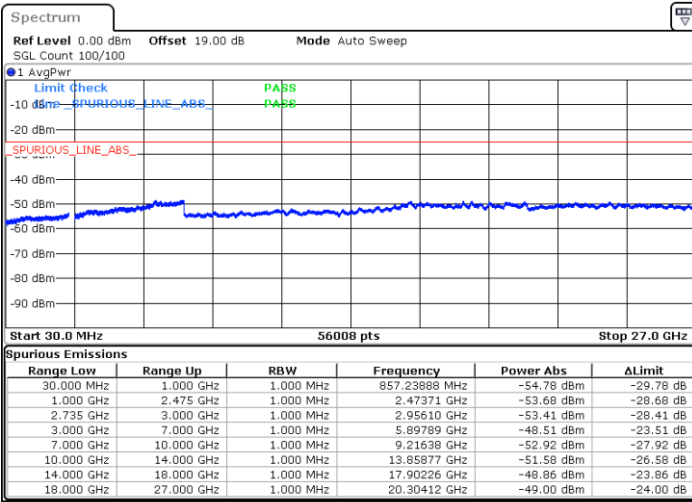

LTE Band 41C / 10MHz+20MHz

QPSK

Middle Channel / 1RB0 and 1RB9

Middle Channel / 1RB49 and 1RB0

Date: 16.AUG.2020 16:04:13

Date: 16.AUG.2020 16:02:04

Middle Channel / FullRB

N/A

Date: 16.AUG.2020 16:13:45

LTE Band 41C / 10MHz+20MHz

QPSK

Highest Channel / 1RB0 and 1RB99

Highest Channel / 1RB49 and 1RB0

Date: 16.AUG.2020 16:25:56

Date: 16.AUG.2020 16:28:17

Highest Channel / FullIRB

N/A

Date: 16.AUG.2020 16:16:19

LTE Band 41C / 15MHz+10MHz

QPSK

Lowest Channel / 1RB0 and 1RB49

Lowest Channel / 1RB74 and 1RB0

Date: 16.AUG.2020 14:43:46

Date: 16.AUG.2020 14:56:18