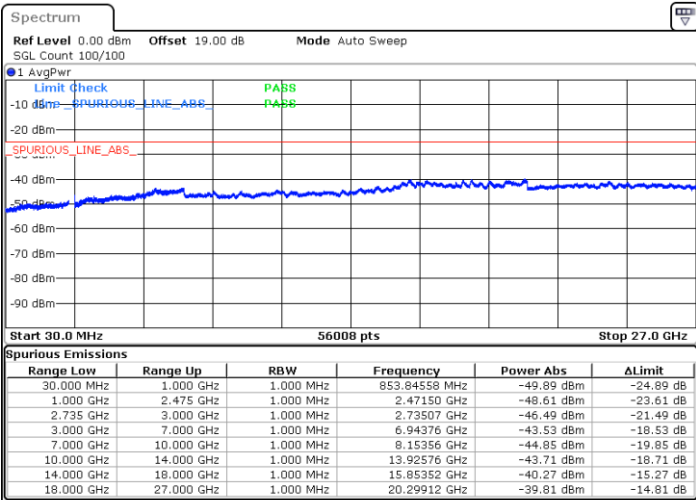

Date: 16.AUG.2020 11:47:16

Lowest Channel / FullIRB

N/A

Date: 16.AUG.2020 11:43:27

LTE Band 41C / 20MHz+5MHz

QPSK

Middle Channel / 1RB0 and 1RB24

Middle Channel / 1RB99 and 1RB0

Date: 16.AUG.2020 12:52:46

Date: 16.AUG.2020 12:51:01

Middle Channel / FullRB

N/A

Date: 16.AUG.2020 12:58:30

LTE Band 41C / 20MHz+5MHz

QPSK

Highest Channel / 1RB0 and 1RB24

Highest Channel / 1RB99 and 1RB0

Date: 16.AUG.2020 13:17:25

Date: 16.AUG.2020 13:19:48

Highest Channel / FullIRB

N/A

Date: 16.AUG.2020 13:02:48

LTE Band 41C / 20MHz+10MHz

QPSK

Lowest Channel / 1RB0 and 1RB49

Lowest Channel / 1RB99 and 1RB0

Date: 16.AUG.2020 16:42:15

Date: 16.AUG.2020 16:52:36

Lowest Channel / FullRB

N/A

Date: 16.AUG.2020 16:40:21

LTE Band 41C / 20MHz+10MHz