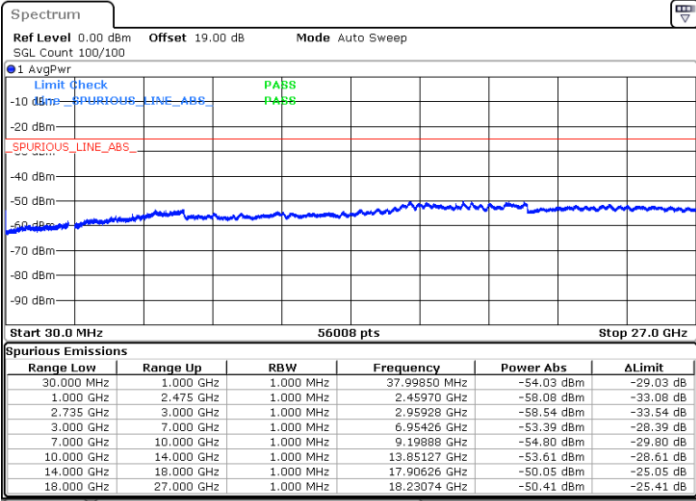

Middle Channel / FullIRB

N/A

Date: 16.AUG.2020 21:31:07

LTE Band 41C / 20MHz+15MHz

QPSK

Highest Channel / 1RB0 and 1RB74

Highest Channel / 1RB99 and 1RB0

Date: 16.AUG.2020 21:57:54

Date: 16.AUG.2020 21:50:48

Highest Channel / FullIRB

N/A

Date: 16.AUG.2020 21:59:20

LTE Band 41C / 20MHz+20MHz

QPSK

Lowest Channel / 1RB0 and 1RB99

Lowest Channel / 1RB99 and 1RB0

Date: 16.AUG.2020 22:41:00

Date: 16.AUG.2020 22:39:35

Lowest Channel / FullRB

N/A

Date: 16.AUG.2020 22:48:06

LTE Band 41C / 20MHz+20MHz

QPSK

MiddleChannel / 1RB0 and 1RB99