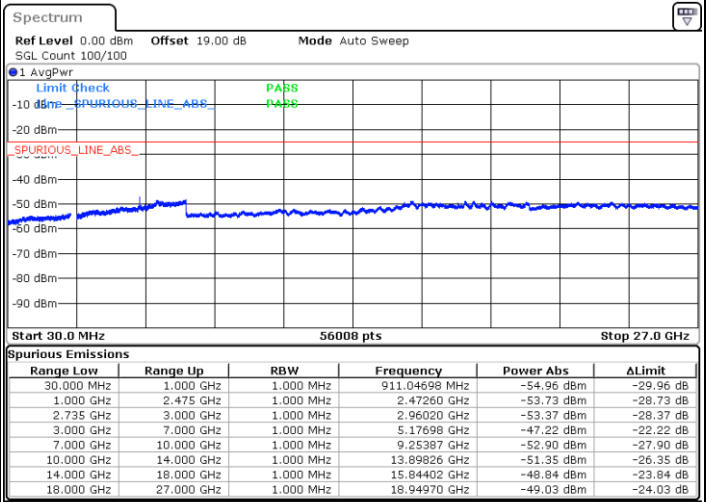

LTE Band 41C / 10MHz+20MHz

QPSK

Middle Channel / 1RB0 and 1RB9

Middle Channel / 1RB49 and 1RB0

Date: 16.AUG.2020 16:04:13

Date: 16.AUG.2020 16:02:04

Middle Channel / FullRB

N/A

Date: 16.AUG.2020 16:13:45

LTE Band 41C / 10MHz+20MHz

QPSK

Highest Channel / 1RB0 and 1RB99

Highest Channel / 1RB49 and 1RB0

Date: 16.AUG.2020 16:25:56

Date: 16.AUG.2020 16:28:17

Highest Channel / FullIRB

N/A

Date: 16.AUG.2020 16:16:19

LTE Band 41C / 15MHz+10MHz

QPSK

Lowest Channel / 1RB0 and 1RB49

Lowest Channel / 1RB74 and 1RB0

Date: 16.AUG.2020 14:43:46

Date: 16.AUG.2020 14:56:18