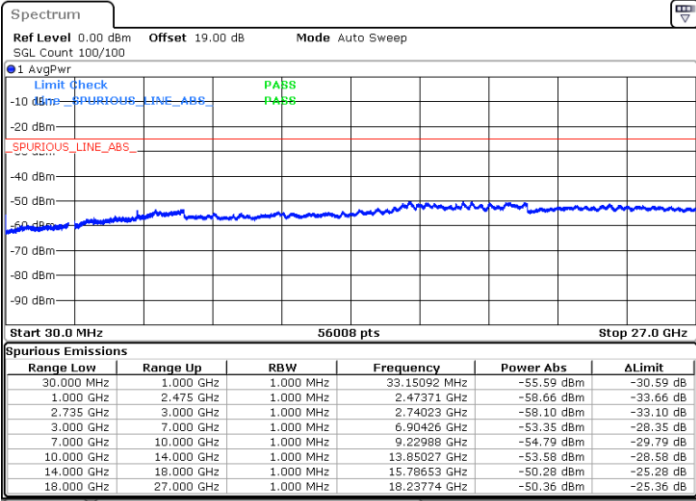

Date: 16.AUG.2020 17:46:42

LTE Band 41C / 20MHz+15MHz

QPSK

Lowest Channel / 1RB0 and 1RB74

Lowest Channel / 1RB99 and 1RB0

Date: 16.AUG.2020 21:22:36

Date: 16.AUG.2020 21:21:11

Lowest Channel / FullRB

N/A

Date: 16.AUG.2020 21:29:42

LTE Band 41C / 20MHz+15MHz

QPSK

Middle Channel / 1RB0 and 1RB74

Middle Channel / 1RB99 and 1RB0

Date: 16.AUG.2020 21:38:14

Date: 16.AUG.2020 21:39:39

Middle Channel / FullIRB

N/A

Date: 16.AUG.2020 21:31:07

LTE Band 41C / 20MHz+15MHz

QPSK

Highest Channel / 1RB0 and 1RB74

Highest Channel / 1RB99 and 1RB0

Date: 16.AUG.2020 21:57:54

Date: 16.AUG.2020 21:50:48

Highest Channel / FullIRB

N/A

Date: 16.AUG.2020 21:59:20

LTE Band 41C / 20MHz+20MHz

QPSK

Lowest Channel / 1RB0 and 1RB99

Lowest Channel / 1RB99 and 1RB0