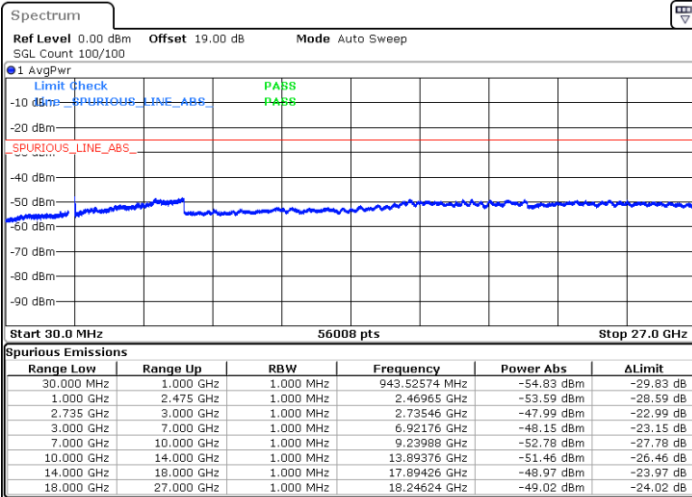

Date: 16.AUG.2020 20:34:28

LTE Band 41C / 15MHz+20MHz

QPSK

Middle Channel / 1RB0 and 1RB9

Middle Channel / 1RB74 and 1RB0

Date: 16.AUG.2020 20:43:00

Date: 16.AUG.2020 20:44:25

Middle Channel / FullIRB

N/A

Date: 16.AUG.2020 20:35:54

LTE Band 41C / 15MHz+20MHz

QPSK

Highest Channel / 1RB0 and 1RB99

Highest Channel / 1RB74 and 1RB0

Date: 16.AUG.2020 21:02:39

Date: 16.AUG.2020 20:55:34

Highest Channel / FullIRB

N/A

Date: 16.AUG.2020 21:04:05

LTE Band 41C / 20MHz+5MHz

QPSK

Lowest Channel / 1RB0 and 1RB24

Lowest Channel / 1RB99 and 1RB0

Date: 16.AUG.2020 11:45:23

Date: 16.AUG.2020 11:47:16

Lowest Channel / FullIRB

N/A

Date: 16.AUG.2020 11:43:27

LTE Band 41C / 20MHz+5MHz

QPSK

Middle Channel / 1RB0 and 1RB24

Middle Channel / 1RB99 and 1RB0