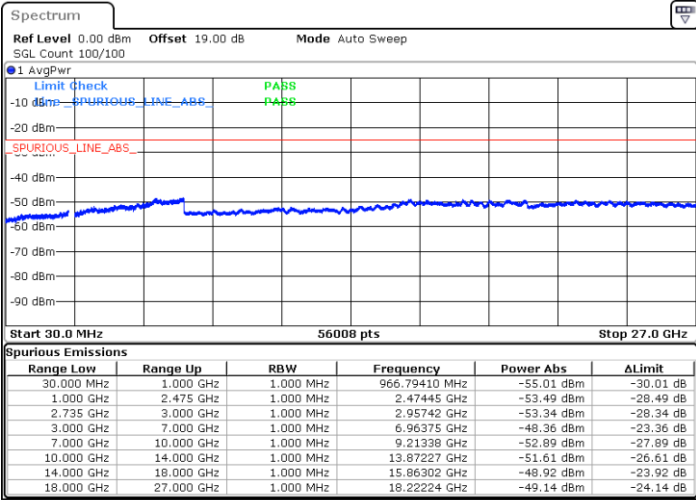

Highest Channel / 1RB99 and 1RB0

Date: 16.AUG.2020 13:17:25

Date: 16.AUG.2020 13:19:48

Highest Channel / FullIRB

N/A

Date: 16.AUG.2020 13:02:48

LTE Band 41C / 20MHz+10MHz

QPSK

Lowest Channel / 1RB0 and 1RB49

Lowest Channel / 1RB99 and 1RB0

Date: 16.AUG.2020 16:42:15

Date: 16.AUG.2020 16:52:36

Lowest Channel / FullRB

N/A

Date: 16.AUG.2020 16:40:21

LTE Band 41C / 20MHz+10MHz

QPSK

Middle Channel / 1RB0 and 1RB49

Middle Channel / 1RB99 and 1RB0

Date: 16.AUG.2020 17:19:25

Date: 16.AUG.2020 17:23:13

Middle Channel / FullIRB

N/A

Date: 16.AUG.2020 17:10:57

LTE Band 41C / 20MHz+10MHz

QPSK

Highest Channel / 1RB0 and 1RB49

Highest Channel / 1RB99 and 1RB0

Date: 16.AUG.2020 17:37:57

Date: 16.AUG.2020 17:33:40

Highest Channel / FullIRB

N/A