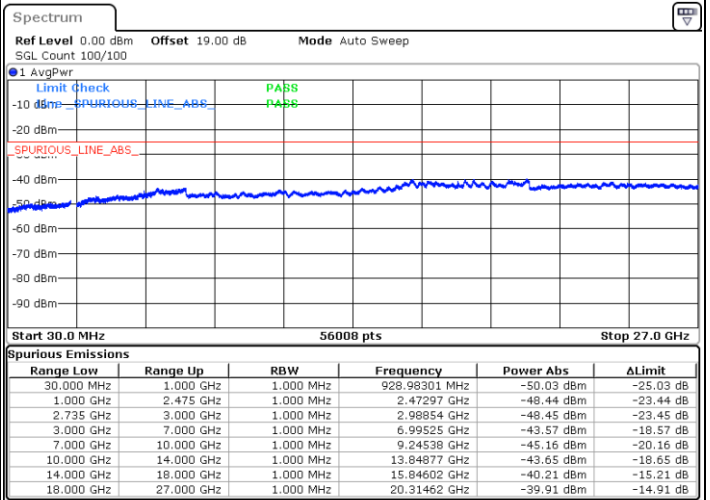

Date: 16.AUG.2020 11:47:16

Lowest Channel / FullIRB

N/A

Date: 16.AUG.2020 11:43:27

LTE Band 41C / 20MHz+5MHz

QPSK

Middle Channel / 1RB0 and 1RB24

Middle Channel / 1RB99 and 1RB0

Date: 16.AUG.2020 12:52:46

Date: 16.AUG.2020 12:51:01

Middle Channel / FullRB

N/A

Date: 16.AUG.2020 12:58:30

LTE Band 41C / 20MHz+5MHz

QPSK

Highest Channel / 1RB0 and 1RB24

Highest Channel / 1RB99 and 1RB0

Date: 16.AUG.2020 13:17:25

Date: 16.AUG.2020 13:19:48

Highest Channel / FullIRB

N/A

Date: 16.AUG.2020 13:02:48

LTE Band 41C / 20MHz+10MHz

QPSK

Lowest Channel / 1RB0 and 1RB49

Lowest Channel / 1RB99 and 1RB0

Date: 16.AUG.2020 16:42:15

Date: 16.AUG.2020 16:52:36

Lowest Channel / FullRB

N/A

Date: 16.AUG.2020 16:40:21

LTE Band 41C / 20MHz+10MHz