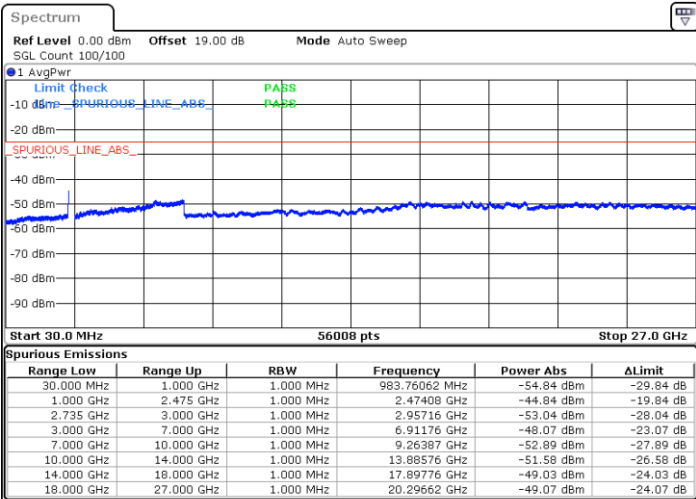

Highest Channel / 1RB99 and 1RB0

Date: 16.AUG.2020 13:17:25

Date: 16.AUG.2020 13:19:48

Highest Channel / FullIRB

N/A

Date: 16.AUG.2020 13:02:48

LTE Band 41C / 20MHz+10MHz

QPSK

Lowest Channel / 1RB0 and 1RB49

Lowest Channel / 1RB99 and 1RB0

Date: 16.AUG.2020 16:42:15

Date: 16.AUG.2020 16:52:36

Lowest Channel / FullRB

N/A

Date: 16.AUG.2020 16:40:21

LTE Band 41C / 20MHz+10MHz

LTE Band 41C / 20MHz+10MHz

QPSK

Highest Channel / 1RB0 and 1RB49

Highest Channel / 1RB99 and 1RB0

Date: 16.AUG.2020 17:37:57

Date: 16.AUG.2020 17:33:40

Highest Channel / FullIRB

N/A