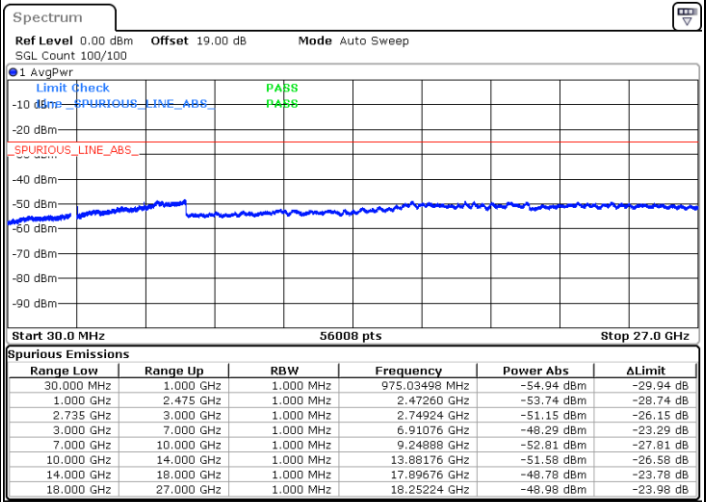

Highest Channel / 1RB99 and 1RB0

Date: 16.AUG.2020 13:17:25

Date: 16.AUG.2020 13:19:48

Highest Channel / FullIRB

N/A

Date: 16.AUG.2020 13:02:48

LTE Band 41C / 20MHz+10MHz

QPSK

Lowest Channel / 1RB0 and 1RB49

Lowest Channel / 1RB99 and 1RB0

Date: 16.AUG.2020 16:42:15

Date: 16.AUG.2020 16:52:36

Lowest Channel / FullRB

N/A

Date: 16.AUG.2020 16:40:21

LTE Band 41C / 20MHz+10MHz

QPSK

Middle Channel / 1RB0 and 1RB49

Middle Channel / 1RB99 and 1RB0

Date: 16.AUG.2020 17:19:25

Date: 16.AUG.2020 17:23:13

Middle Channel / FullIRB

N/A

Date: 16.AUG.2020 17:10:57

LTE Band 41C / 20MHz+10MHz

QPSK

Highest Channel / 1RB0 and 1RB49

Highest Channel / 1RB99 and 1RB0

Date: 16.AUG.2020 17:37:57

Date: 16.AUG.2020 17:33:40

Highest Channel / FullIRB

N/A