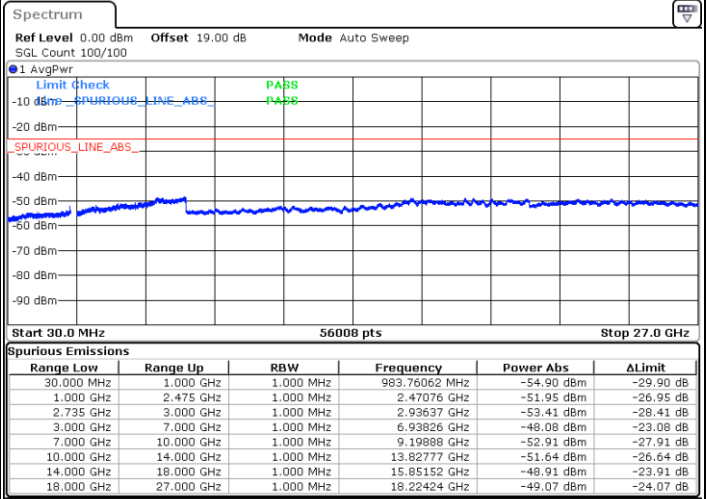

Middle Channel / 1RB0 and 1RB74

Middle Channel / 1RB74 and 1RB0

Date: 16.AUG.2020 19:45:27

Date: 16.AUG.2020 19:46:52

Middle Channel / FullRB

N/A

Date: 16.AUG.2020 19:38:21

LTE Band 41C / 15MHz+15MHz

QPSK

Highest Channel / 1RB0 and 1RB74

Highest Channel / 1RB74 and 1RB0

Date: 16.AUG.2020 20:05:08

Date: 16.AUG.2020 19:58:02

Highest Channel / FullIRB

N/A

Date: 16.AUG.2020 20:06:33

LTE Band 41C / 15MHz+20MHz

QPSK

Lowest Channel / 1RB0 and 1RB99

Lowest Channel / 1RB74 and 1RB0

Date: 16.AUG.2020 20:27:22

Date: 16.AUG.2020 20:25:57

Lowest Channel / FullRB

N/A