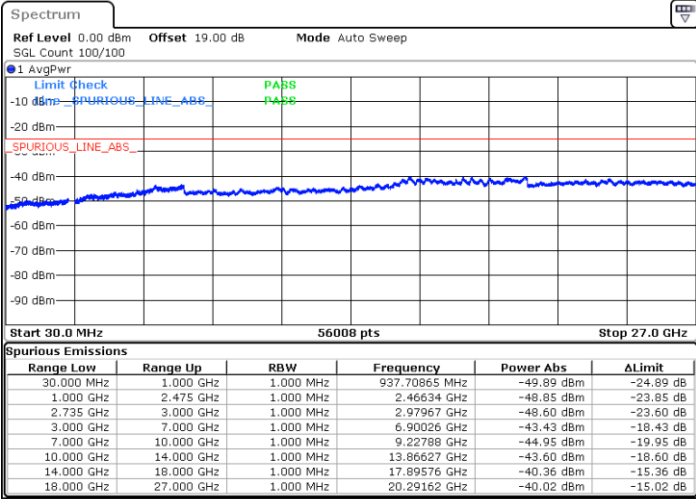

Highest Channel / 1RB0 and 1RB99

Highest Channel / 1RB99 and 1RB0

Date: 16.AUG.2020 23:16:20

Date: 16.AUG.2020 23:09:13

Highest Channel / FullIRB

N/A

Date: 16.AUG.2020 23:17:45

LTE Band 41C / 5MHz+20MHz

16QAM

Lowest Channel / 1RB0 and 1RB99

Lowest Channel / 1RB24 and 1RB0

Date: 16.AUG.2020 11:24:21

Date: 16.AUG.2020 11:31:46

Lowest Channel / FullRB

N/A

Date: 16.AUG.2020 10:25:51

LTE Band 41C / 5MHz+20MHz

16QAM

Middle Channel / 1RB0 and 1RB9

Middle Channel / 1RB24 and 1RB0

Date: 16.AUG.2020 11:14:21

Date: 16.AUG.2020 11:09:05

Middle Channel / FullIRB

N/A

Date: 16.AUG.2020 10:39:44

LTE Band 41C / 5MHz+20MHz

16QAM

Highest Channel / 1RB0 and 1RB99

Highest Channel / 1RB24 and 1RB0

Date: 16.AUG.2020 10:54:40

Date: 16.AUG.2020 11:02:24

Highest Channel / FullIRB