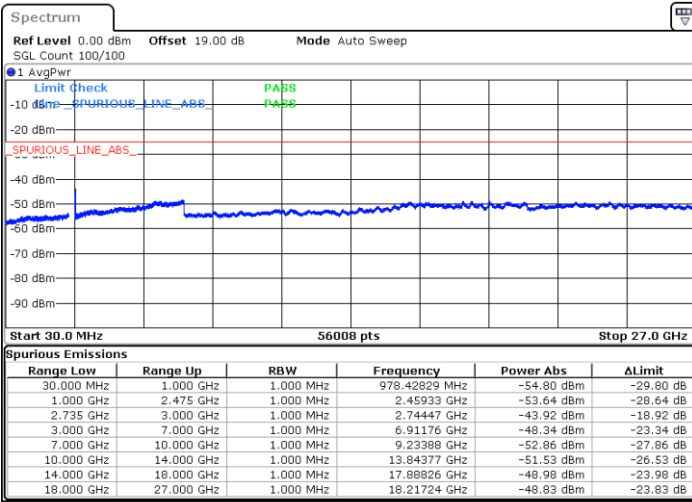

LTE Band 41C / 10MHz+20MHz

QPSK

Middle Channel / 1RB0 and 1RB9

Middle Channel / 1RB49 and 1RB0

Date: 16.AUG.2020 16:04:13

Date: 16.AUG.2020 16:02:04

Middle Channel / FullRB

N/A

Date: 16.AUG.2020 16:13:45

LTE Band 41C / 10MHz+20MHz

QPSK

Highest Channel / 1RB0 and 1RB99

Highest Channel / 1RB49 and 1RB0

Date: 16.AUG.2020 16:25:56

Date: 16.AUG.2020 16:28:17

Highest Channel / FullIRB

N/A

Date: 16.AUG.2020 16:16:19

LTE Band 41C / 15MHz+10MHz

QPSK

Lowest Channel / 1RB0 and 1RB49

Lowest Channel / 1RB74 and 1RB0

Date: 16.AUG.2020 14:43:46

Date: 16.AUG.2020 14:56:18

Lowest Channel / FullRB

N/A

Date: 16.AUG.2020 14:41:31

LTE Band 41C / 15MHz+10MHz

QPSK

Middle Channel / 1RB0 and 1RB49

Middle Channel / 1RB74 and 1RB0

Date: 16.AUG.2020 15:05:58