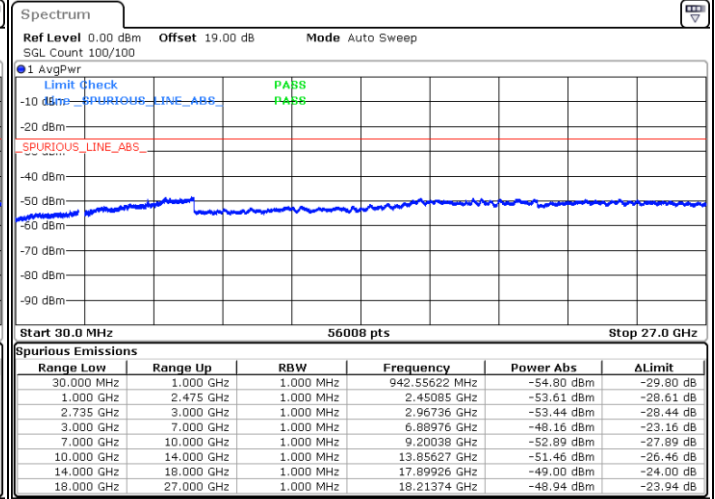

Date: 16.AUG.2020 17:23:13