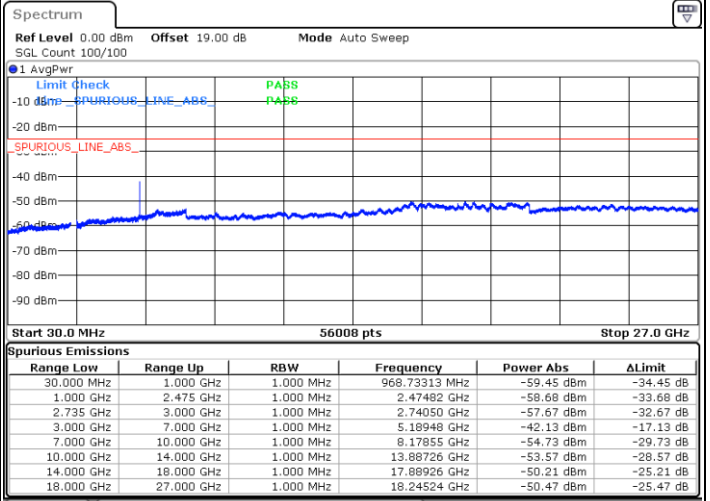

Date: 16.AUG.2020 17:46:42

LTE Band 41C / 20MHz+15MHz

QPSK

Lowest Channel / 1RB0 and 1RB74

Lowest Channel / 1RB99 and 1RB0

Date: 16.AUG.2020 21:22:36

Date: 16.AUG.2020 21:21:11

Lowest Channel / FullRB

N/A

Date: 16.AUG.2020 21:29:42

LTE Band 41C / 20MHz+15MHz

QPSK

Middle Channel / 1RB0 and 1RB74

Middle Channel / 1RB99 and 1RB0

Date: 16.AUG.2020 21:38:14

Date: 16.AUG.2020 21:39:39

Middle Channel / FullIRB

N/A

Date: 16.AUG.2020 21:31:07

LTE Band 41C / 20MHz+15MHz

QPSK

Highest Channel / 1RB0 and 1RB74

Highest Channel / 1RB99 and 1RB0

Date: 16.AUG.2020 21:57:54

Date: 16.AUG.2020 21:50:48

Highest Channel / FullIRB

N/A

Date: 16.AUG.2020 21:59:20

LTE Band 41C / 20MHz+20MHz

QPSK

Lowest Channel / 1RB0 and 1RB99

Lowest Channel / 1RB99 and 1RB0