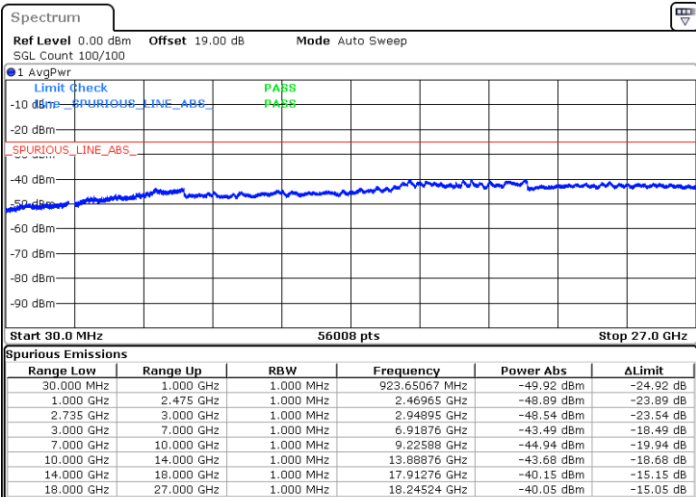

Lowest Channel / FullRB

N/A

Date: 16.AUG.2020 14:41:31

LTE Band 41C / 15MHz+10MHz

QPSK

Middle Channel / 1RB0 and 1RB49

Middle Channel / 1RB74 and 1RB0

Date: 16.AUG.2020 15:05:58

Date: 16.AUG.2020 14:58:43

Middle Channel / FullIRB

N/A

Date: 16.AUG.2020 15:07:31

LTE Band 41C / 15MHz+10MHz

QPSK

Highest Channel / 1RB0 and 1RB49

Highest Channel / 1RB74 and 1RB0

Date: 16.AUG.2020 15:21:14

Date: 16.AUG.2020 15:30:14

Highest Channel / FullIRB

N/A

Date: 16.AUG.2020 15:18:50

LTE Band 41C / 15MHz+15MHz

QPSK

Lowest Channel / 1RB0 and 1RB74

Lowest Channel / 1RB74 and 1RB0

Date: 16.AUG.2020 19:29:50

Date: 16.AUG.2020 19:28:25

Lowest Channel / FullRB

N/A

Date: 16.AUG.2020 19:36:56

LTE Band 41C / 15MHz+15MHz

QPSK