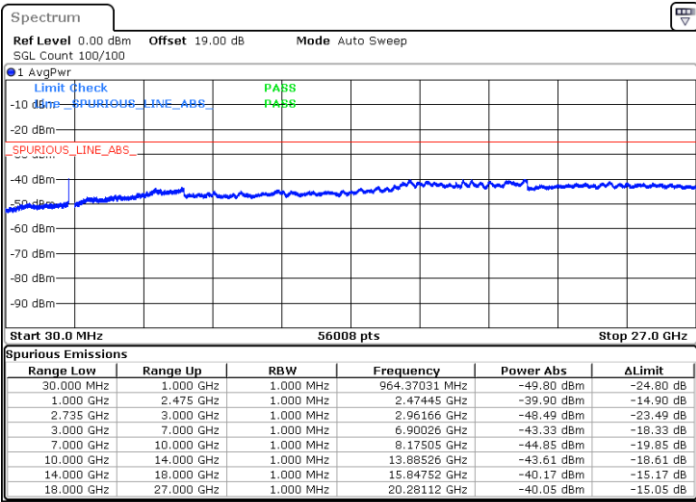

N/A

Date: 16.AUG.2020 20:35:54

LTE Band 41C / 15MHz+20MHz

QPSK

Highest Channel / 1RB0 and 1RB99

Highest Channel / 1RB74 and 1RB0

Date: 16.AUG.2020 21:02:39

Date: 16.AUG.2020 20:55:34

Highest Channel / FullIRB

N/A

Date: 16.AUG.2020 21:04:05

LTE Band 41C / 20MHz+5MHz

QPSK

Lowest Channel / 1RB0 and 1RB24

Lowest Channel / 1RB99 and 1RB0

Date: 16.AUG.2020 11:45:23

Date: 16.AUG.2020 11:47:16

Lowest Channel / FullIRB

N/A

Date: 16.AUG.2020 11:43:27

LTE Band 41C / 20MHz+5MHz

QPSK

Middle Channel / 1RB0 and 1RB24

Middle Channel / 1RB99 and 1RB0