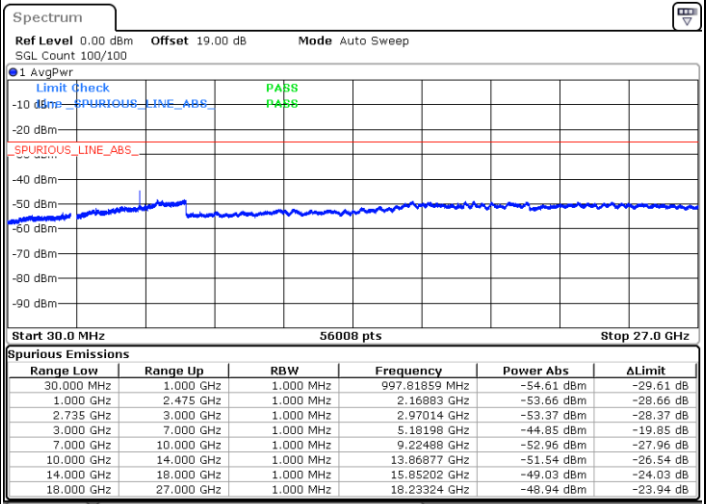

LTE Band 41C / 15MHz+20MHz

QPSK

Lowest Channel / 1RB0 and 1RB99

Lowest Channel / 1RB74 and 1RB0

Date: 16.AUG.2020 20:27:22

Date: 16.AUG.2020 20:25:57

Lowest Channel / FullRB

N/A

Date: 16.AUG.2020 20:34:28

LTE Band 41C / 15MHz+20MHz

QPSK

Middle Channel / 1RB0 and 1RB9

Middle Channel / 1RB74 and 1RB0

Date: 16.AUG.2020 20:43:00

Date: 16.AUG.2020 20:44:25

Middle Channel / FullIRB

N/A

Date: 16.AUG.2020 20:35:54

LTE Band 41C / 15MHz+20MHz

QPSK

Highest Channel / 1RB0 and 1RB99

Highest Channel / 1RB74 and 1RB0

Date: 16.AUG.2020 21:02:39

Date: 16.AUG.2020 20:55:34

Highest Channel / FullIRB

N/A

Date: 16.AUG.2020 21:04:05

LTE Band 41C / 20MHz+5MHz

QPSK

Lowest Channel / 1RB0 and 1RB24

Lowest Channel / 1RB99 and 1RB0

Date: 16.AUG.2020 11:45:23