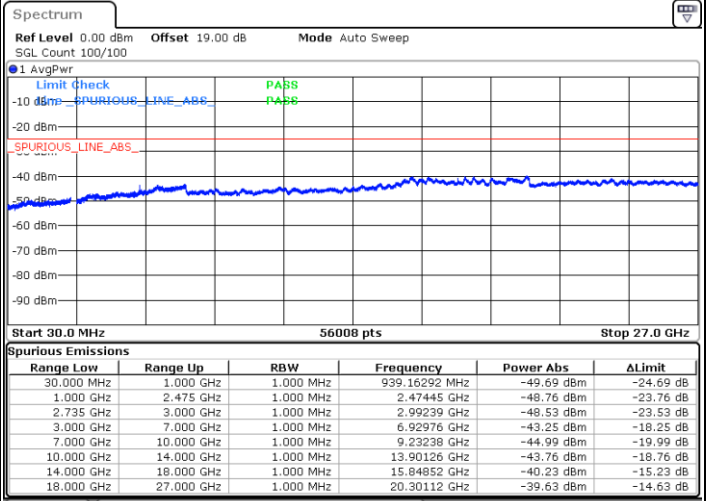

N/A

Date: 16.AUG.2020 16:16:19

LTE Band 41C / 15MHz+10MHz

QPSK

Lowest Channel / 1RB0 and 1RB49

Lowest Channel / 1RB74 and 1RB0

Date: 16.AUG.2020 14:43:46

Date: 16.AUG.2020 14:56:18

Lowest Channel / FullRB

N/A

Date: 16.AUG.2020 14:41:31

LTE Band 41C / 15MHz+10MHz

QPSK

Middle Channel / 1RB0 and 1RB49

Middle Channel / 1RB74 and 1RB0

Date: 16.AUG.2020 15:05:58

Date: 16.AUG.2020 14:58:43

Middle Channel / FullIRB

N/A

Date: 16.AUG.2020 15:07:31

LTE Band 41C / 15MHz+10MHz

QPSK

Highest Channel / 1RB0 and 1RB49

Highest Channel / 1RB74 and 1RB0

Date: 16.AUG.2020 15:21:14

Date: 16.AUG.2020 15:30:14

Highest Channel / FullIRB

N/A

Date: 16.AUG.2020 15:18:50

LTE Band 41C / 15MHz+15MHz

QPSK

Lowest Channel / 1RB0 and 1RB74