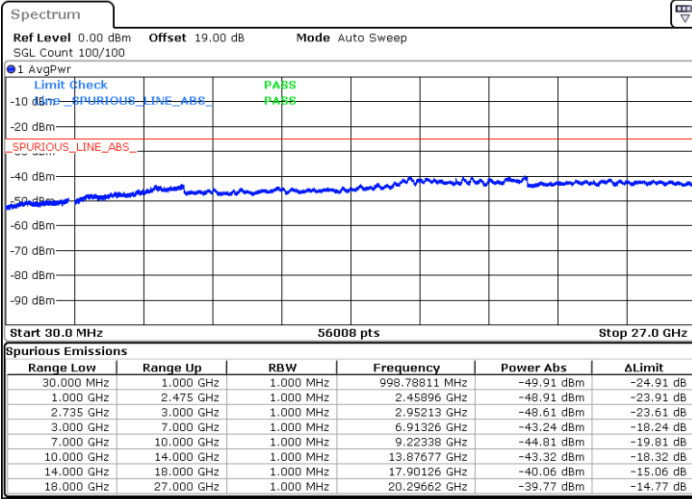

Date: 16.AUG.2020 15:21:14

Date: 16.AUG.2020 15:30:14

Highest Channel / FullIRB

N/A

Date: 16.AUG.2020 15:18:50

LTE Band 41C / 15MHz+15MHz

QPSK

Lowest Channel / 1RB0 and 1RB74

Lowest Channel / 1RB74 and 1RB0

Date: 16.AUG.2020 19:29:50

Date: 16.AUG.2020 19:28:25

Lowest Channel / FullRB

N/A

Date: 16.AUG.2020 19:36:56

LTE Band 41C / 15MHz+15MHz

QPSK

Middle Channel / 1RB0 and 1RB74

Middle Channel / 1RB74 and 1RB0

Date: 16.AUG.2020 19:45:27

Date: 16.AUG.2020 19:46:52

Middle Channel / FullRB

N/A

Date: 16.AUG.2020 19:38:21

LTE Band 41C / 15MHz+15MHz