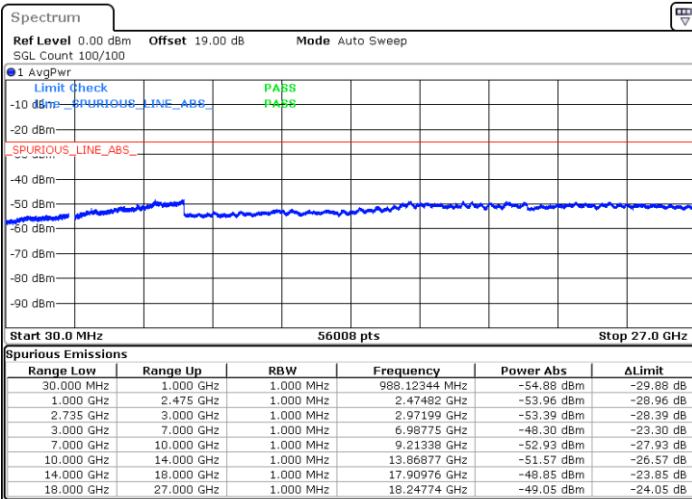

LTE Band 41C / 10MHz+20MHz

QPSK

Middle Channel / 1RB0 and 1RB9

Middle Channel / 1RB49 and 1RB0

Date: 16.AUG.2020 16:04:13

Date: 16.AUG.2020 16:02:04

Middle Channel / FullRB

N/A

Date: 16.AUG.2020 16:13:45

LTE Band 41C / 10MHz+20MHz

QPSK

Highest Channel / 1RB0 and 1RB99

Highest Channel / 1RB49 and 1RB0

Date: 16.AUG.2020 16:25:56

Date: 16.AUG.2020 16:28:17

Highest Channel / FullIRB

N/A

Date: 16.AUG.2020 16:16:19

LTE Band 41C / 15MHz+10MHz

QPSK

Lowest Channel / 1RB0 and 1RB49

Lowest Channel / 1RB74 and 1RB0

Date: 16.AUG.2020 14:43:46

Date: 16.AUG.2020 14:56:18