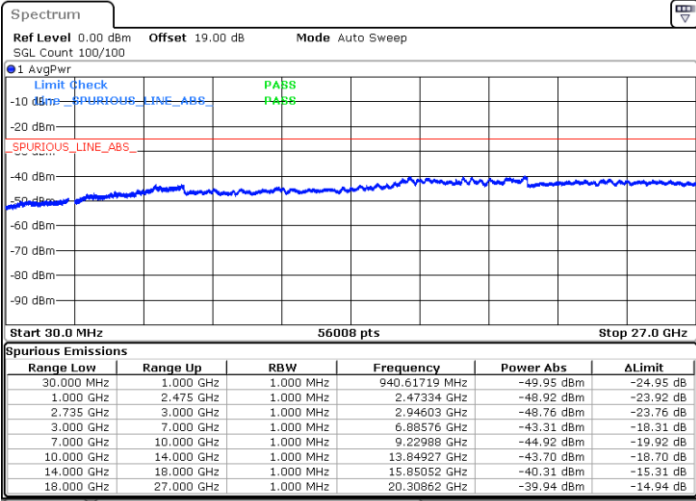

Highest Channel / FullIRB

N/A

Date: 16.AUG.2020 21:04:05

LTE Band 41C / 20MHz+5MHz

QPSK

Lowest Channel / 1RB0 and 1RB24

Lowest Channel / 1RB99 and 1RB0

Date: 16.AUG.2020 11:45:23

Date: 16.AUG.2020 11:47:16

Lowest Channel / FullIRB

N/A

Date: 16.AUG.2020 11:43:27

LTE Band 41C / 20MHz+5MHz

QPSK

Middle Channel / 1RB0 and 1RB24

Middle Channel / 1RB99 and 1RB0

Date: 16.AUG.2020 12:52:46

Date: 16.AUG.2020 12:51:01

Middle Channel / FullRB

N/A

Date: 16.AUG.2020 12:58:30

LTE Band 41C / 20MHz+5MHz

QPSK

Highest Channel / 1RB0 and 1RB24

Highest Channel / 1RB99 and 1RB0

Date: 16.AUG.2020 13:17:25

Date: 16.AUG.2020 13:19:48

Highest Channel / FullIRB

N/A

Date: 16.AUG.2020 13:02:48

LTE Band 41C / 20MHz+10MHz

QPSK