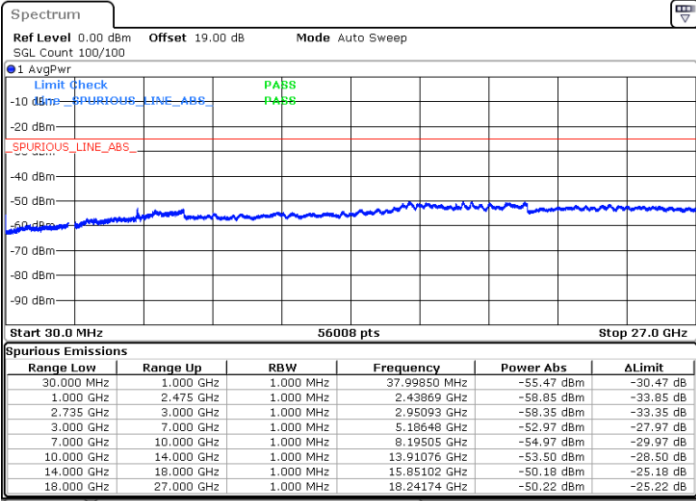

Date: 16.AUG.2020 21:50:48

Highest Channel / FullIRB

N/A

Date: 16.AUG.2020 21:59:20

LTE Band 41C / 20MHz+20MHz

QPSK

Lowest Channel / 1RB0 and 1RB99

Lowest Channel / 1RB99 and 1RB0

Date: 16.AUG.2020 22:41:00

Date: 16.AUG.2020 22:39:35

Lowest Channel / FullRB

N/A

Date: 16.AUG.2020 22:48:06

LTE Band 41C / 20MHz+20MHz

QPSK

MiddleChannel / 1RB0 and 1RB99

Middle Channel / 1RB99 and 1RB0

Date: 16.AUG.2020 22:56:38

Date: 16.AUG.2020 22:58:03

Middle Channel / FullIRB

N/A

Date: 16.AUG.2020 22:49:32

LTE Band 41C / 20MHz+20MHz

QPSK

Highest Channel / 1RB0 and 1RB99

Highest Channel / 1RB99 and 1RB0

Date: 16.AUG.2020 23:16:20

Date: 16.AUG.2020 23:09:13

Highest Channel / FullIRB

N/A

Date: 16.AUG.2020 23:17:45

LTE Band 41C / 5MHz+20MHz