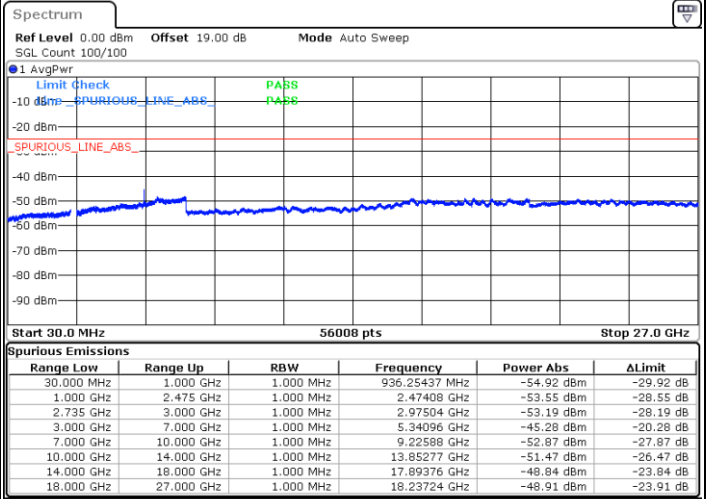

Date: 16.AUG.2020 20:34:28

LTE Band 41C / 15MHz+20MHz

QPSK

Middle Channel / 1RB0 and 1RB9

Middle Channel / 1RB74 and 1RB0

Date: 16.AUG.2020 20:43:00

Date: 16.AUG.2020 20:44:25

Middle Channel / FullIRB

N/A

Date: 16.AUG.2020 20:35:54

LTE Band 41C / 15MHz+20MHz

QPSK

Highest Channel / 1RB0 and 1RB99

Highest Channel / 1RB74 and 1RB0

Date: 16.AUG.2020 21:02:39

Date: 16.AUG.2020 20:55:34

Highest Channel / FullIRB

N/A

Date: 16.AUG.2020 21:04:05

LTE Band 41C / 20MHz+5MHz

QPSK

Lowest Channel / 1RB0 and 1RB24

Lowest Channel / 1RB99 and 1RB0

Date: 16.AUG.2020 11:45:23

Date: 16.AUG.2020 11:47:16

Lowest Channel / FullIRB

N/A

Date: 16.AUG.2020 11:43:27

LTE Band 41C / 20MHz+5MHz

QPSK

Middle Channel / 1RB0 and 1RB24

Middle Channel / 1RB99 and 1RB0