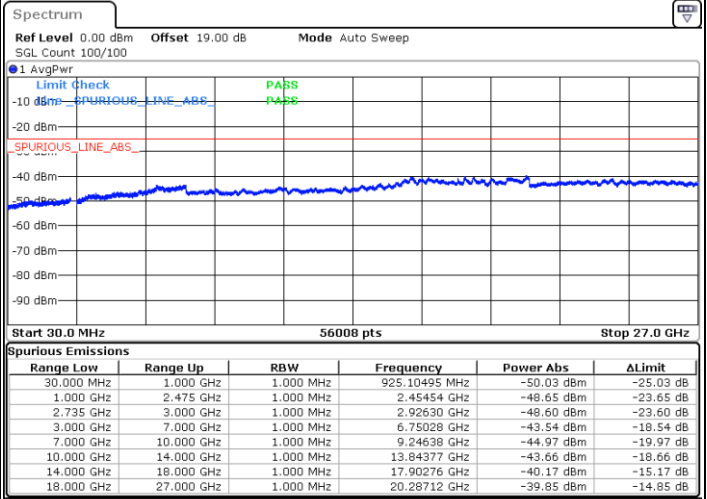

Date: 16.AUG.2020 16:13:45

LTE Band 41C / 10MHz+20MHz

QPSK

Highest Channel / 1RB0 and 1RB99

Highest Channel / 1RB49 and 1RB0

Date: 16.AUG.2020 16:25:56

Date: 16.AUG.2020 16:28:17

Highest Channel / FullIRB

N/A

Date: 16.AUG.2020 16:16:19

LTE Band 41C / 15MHz+10MHz

QPSK

Lowest Channel / 1RB0 and 1RB49

Lowest Channel / 1RB74 and 1RB0

Date: 16.AUG.2020 14:43:46

Date: 16.AUG.2020 14:56:18

Lowest Channel / FullRB

N/A

Date: 16.AUG.2020 14:41:31

LTE Band 41C / 15MHz+10MHz

QPSK

Middle Channel / 1RB0 and 1RB49

Middle Channel / 1RB74 and 1RB0

Date: 16.AUG.2020 15:05:58

Date: 16.AUG.2020 14:58:43

Middle Channel / FullIRB

N/A

Date: 16.AUG.2020 15:07:31

LTE Band 41C / 15MHz+10MHz

QPSK

Highest Channel / 1RB0 and 1RB49

Highest Channel / 1RB74 and 1RB0