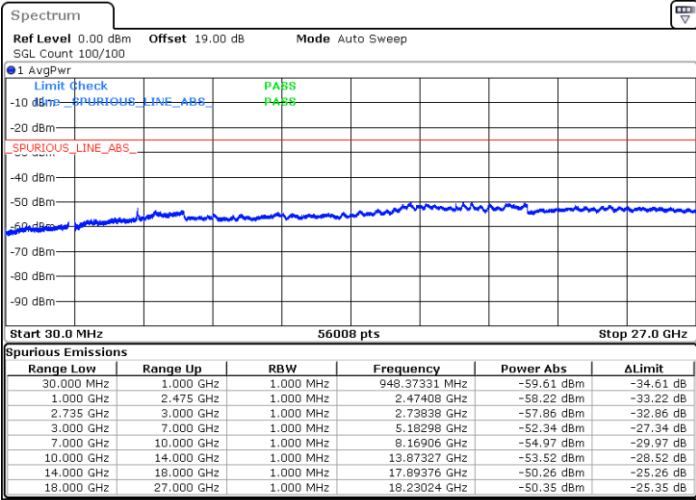

Date: 16.AUG.2020 17:46:42

LTE Band 41C / 20MHz+15MHz

QPSK

Lowest Channel / 1RB0 and 1RB74

Lowest Channel / 1RB99 and 1RB0

Date: 16.AUG.2020 21:22:36

Date: 16.AUG.2020 21:21:11

Lowest Channel / FullRB

N/A

Date: 16.AUG.2020 21:29:42

LTE Band 41C / 20MHz+15MHz

QPSK

Middle Channel / 1RB0 and 1RB74

Middle Channel / 1RB99 and 1RB0

Date: 16.AUG.2020 21:38:14

Date: 16.AUG.2020 21:39:39

Middle Channel / FullIRB

N/A

Date: 16.AUG.2020 21:31:07

LTE Band 41C / 20MHz+15MHz

QPSK

Highest Channel / 1RB0 and 1RB74

Highest Channel / 1RB99 and 1RB0

Date: 16.AUG.2020 21:57:54

Date: 16.AUG.2020 21:50:48

Highest Channel / FullIRB

N/A

Date: 16.AUG.2020 21:59:20

LTE Band 41C / 20MHz+20MHz

QPSK

Lowest Channel / 1RB0 and 1RB99

Lowest Channel / 1RB99 and 1RB0