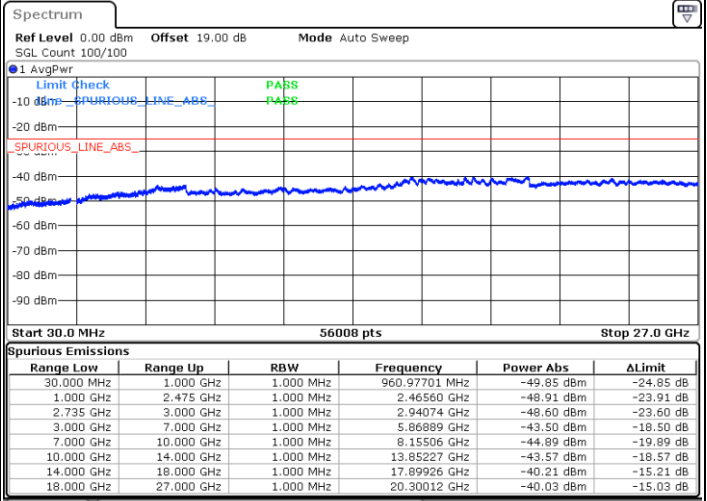

Date: 16.AUG.2020 10:39:44

LTE Band 41C / 5MHz+20MHz

16QAM

Highest Channel / 1RB0 and 1RB99

Highest Channel / 1RB24 and 1RB0

Date: 16.AUG.2020 10:54:40

Date: 16.AUG.2020 11:02:24

Highest Channel / FullIRB

N/A

Date: 16.AUG.2020 10:46:56

LTE Band 41C / 10MHz+15MHz

16QAM

Lowest Channel / 1RB0 and 1RB74

Lowest Channel / 1RB49 and 1RB0

Date: 16.AUG.2020 13:41:31

Date: 16.AUG.2020 13:49:20

Lowest Channel / FullRB

N/A

Date: 16.AUG.2020 13:34:26

LTE Band 41C / 10MHz+15MHz

16QAM

MiddleChannel / 1RB0 and 1RB74

Middle Channel / 1RB49 and 1RB0

Date: 16.AUG.2020 14:01:57

Date: 16.AUG.2020 13:57:24

Middle Channel / FullIRB

N/A

Date: 16.AUG.2020 14:11:43

LTE Band 41C / 10MHz+15MHz

16QAM

Highest Channel / 1RB0 and 1RB74

Highest Channel / 1RB49 and 1RB0