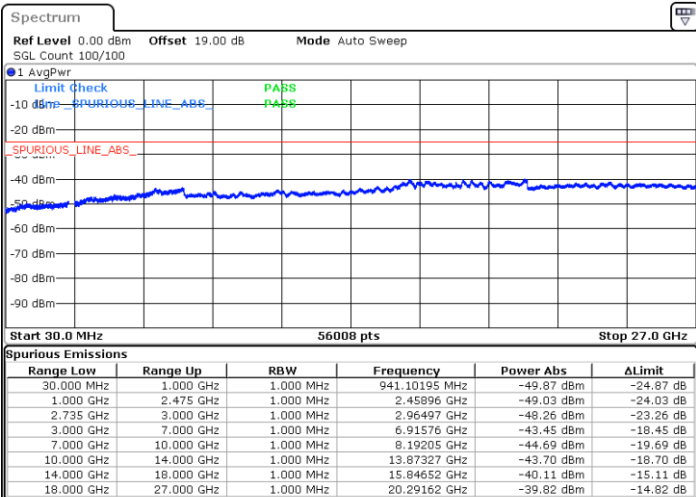

QPSK

Highest Channel / 1RB0 and 1RB74

Highest Channel / 1RB74 and 1RB0

Date: 16.AUG.2020 20:05:08

Date: 16.AUG.2020 19:58:02

Highest Channel / FullIRB

N/A

Date: 16.AUG.2020 20:06:33

LTE Band 41C / 15MHz+20MHz

QPSK

Lowest Channel / 1RB0 and 1RB99

Lowest Channel / 1RB74 and 1RB0

Date: 16.AUG.2020 20:27:22

Date: 16.AUG.2020 20:25:57

Lowest Channel / FullRB

N/A