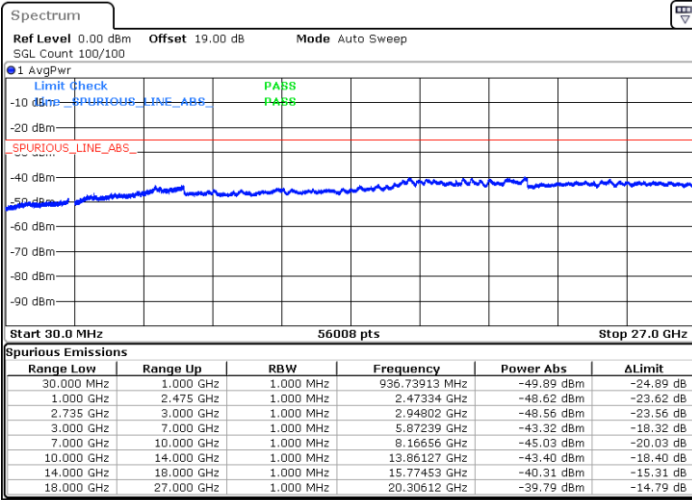

LTE Band 41C / 5MHz+20MHz

16QAM

Middle Channel / 1RB0 and 1RB9

Middle Channel / 1RB24 and 1RB0

Date: 16.AUG.2020 11:14:21

Date: 16.AUG.2020 11:09:05

Middle Channel / FullIRB

N/A

Date: 16.AUG.2020 10:39:44

LTE Band 41C / 5MHz+20MHz

16QAM

Highest Channel / 1RB0 and 1RB99

Highest Channel / 1RB24 and 1RB0

Date: 16.AUG.2020 10:54:40

Date: 16.AUG.2020 11:02:24

Highest Channel / FullIRB

N/A

Date: 16.AUG.2020 10:46:56

LTE Band 41C / 10MHz+15MHz

16QAM

Lowest Channel / 1RB0 and 1RB74

Lowest Channel / 1RB49 and 1RB0

Date: 16.AUG.2020 13:41:31

Date: 16.AUG.2020 13:49:20