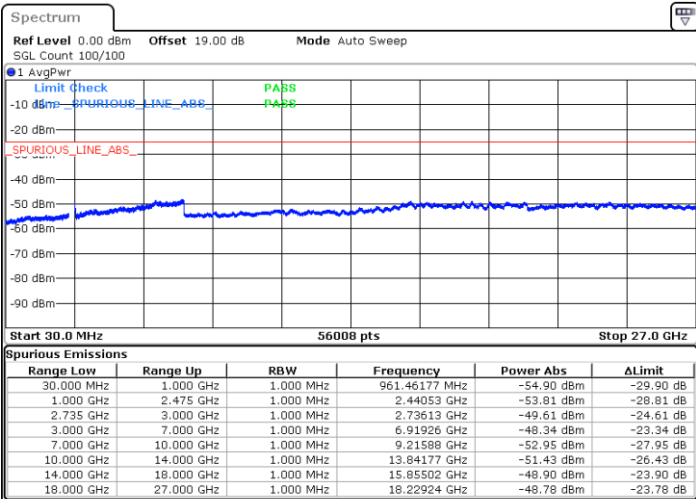

LTE Band 41C / 20MHz+10MHz

QPSK

Highest Channel / 1RB0 and 1RB49

Highest Channel / 1RB99 and 1RB0

Date: 16.AUG.2020 17:37:57

Date: 16.AUG.2020 17:33:40

Highest Channel / FullIRB

N/A

Date: 16.AUG.2020 17:46:42

LTE Band 41C / 20MHz+15MHz

QPSK

Lowest Channel / 1RB0 and 1RB74

Lowest Channel / 1RB99 and 1RB0

Date: 16.AUG.2020 21:22:36

Date: 16.AUG.2020 21:21:11

Lowest Channel / FullRB