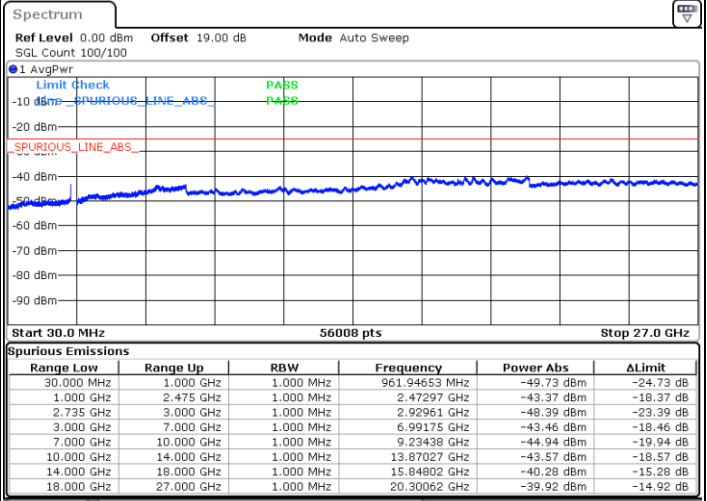

Date: 16.AUG.2020 14:58:43

Middle Channel / FullIRB

N/A

Date: 16.AUG.2020 15:07:31

LTE Band 41C / 15MHz+10MHz

QPSK

Highest Channel / 1RB0 and 1RB49

Highest Channel / 1RB74 and 1RB0

Date: 16.AUG.2020 15:21:14

Date: 16.AUG.2020 15:30:14

Highest Channel / FullIRB

N/A

Date: 16.AUG.2020 15:18:50

LTE Band 41C / 15MHz+15MHz

QPSK

Lowest Channel / 1RB0 and 1RB74

Lowest Channel / 1RB74 and 1RB0

Date: 16.AUG.2020 19:29:50

Date: 16.AUG.2020 19:28:25

Lowest Channel / FullRB

N/A

Date: 16.AUG.2020 19:36:56

LTE Band 41C / 15MHz+15MHz

QPSK