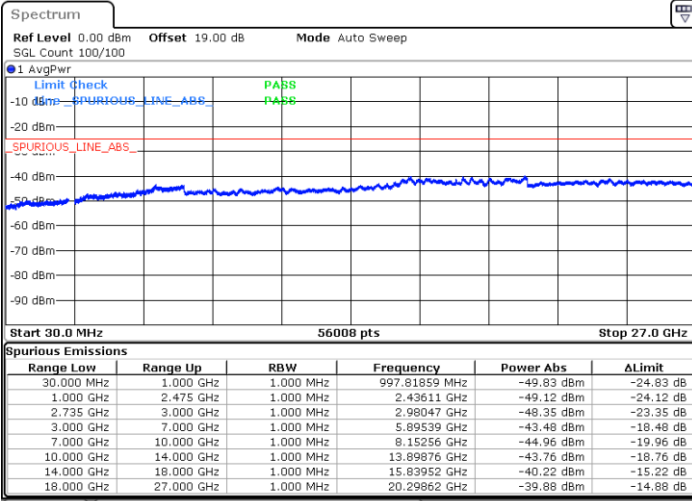

LTE Band 41C / 5MHz+20MHz

16QAM

Middle Channel / 1RB0 and 1RB9

Middle Channel / 1RB24 and 1RB0

Date: 16.AUG.2020 11:14:21

Date: 16.AUG.2020 11:09:05

Middle Channel / FullIRB

N/A

Date: 16.AUG.2020 10:39:44

LTE Band 41C / 5MHz+20MHz

16QAM

Highest Channel / 1RB0 and 1RB99

Highest Channel / 1RB24 and 1RB0

Date: 16.AUG.2020 10:54:40

Date: 16.AUG.2020 11:02:24

Highest Channel / FullIRB

N/A

Date: 16.AUG.2020 10:46:56

LTE Band 41C / 10MHz+15MHz

16QAM

Lowest Channel / 1RB0 and 1RB74

Lowest Channel / 1RB49 and 1RB0

Date: 16.AUG.2020 13:41:31

Date: 16.AUG.2020 13:49:20