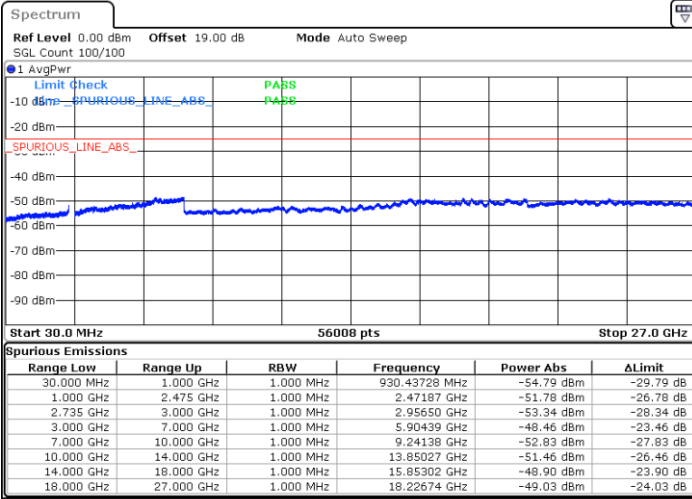

QPSK

Highest Channel / 1RB0 and 1RB74

Highest Channel / 1RB74 and 1RB0

Date: 16.AUG.2020 20:05:08

Date: 16.AUG.2020 19:58:02

Highest Channel / FullIRB

N/A

Date: 16.AUG.2020 20:06:33

LTE Band 41C / 15MHz+20MHz

QPSK

Lowest Channel / 1RB0 and 1RB99

Lowest Channel / 1RB74 and 1RB0

Date: 16.AUG.2020 20:27:22

Date: 16.AUG.2020 20:25:57

Lowest Channel / FullRB

N/A