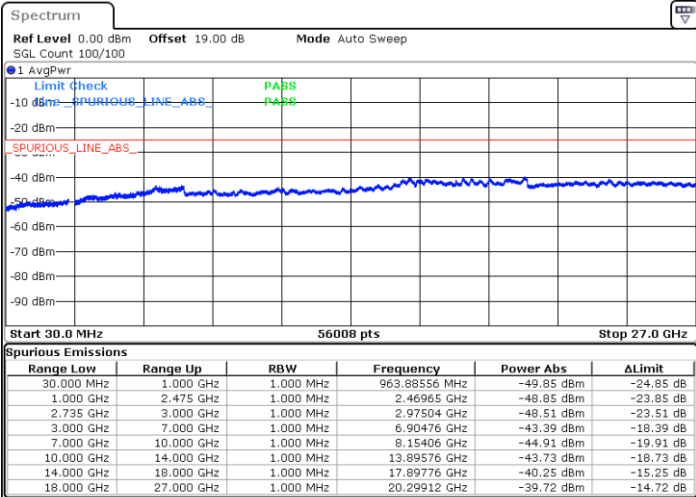

Highest Channel / FullIRB

N/A

Date: 16.AUG.2020 14:19:50