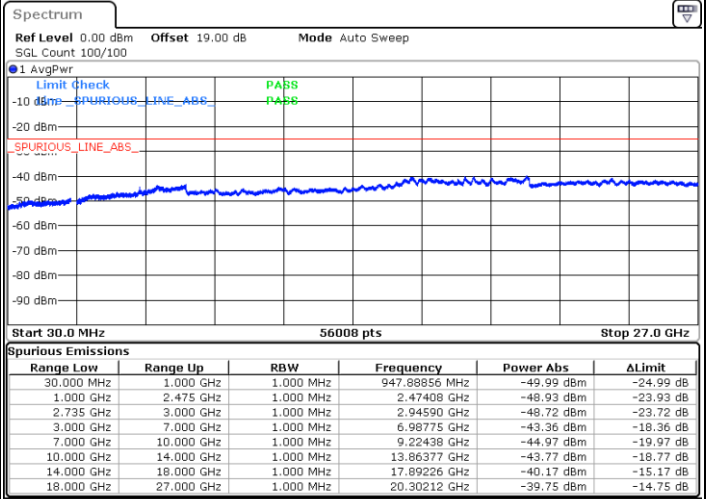

Highest Channel / 1RB0 and 1RB99

Highest Channel / 1RB99 and 1RB0

Date: 16.AUG.2020 23:16:20

Date: 16.AUG.2020 23:09:13

Highest Channel / FullIRB

N/A

Date: 16.AUG.2020 23:17:45

LTE Band 41C / 5MHz+20MHz

16QAM

Lowest Channel / 1RB0 and 1RB99

Lowest Channel / 1RB24 and 1RB0

Date: 16.AUG.2020 11:24:21

Date: 16.AUG.2020 11:31:46

Lowest Channel / FullRB

N/A

Date: 16.AUG.2020 10:25:51

LTE Band 41C / 5MHz+20MHz

16QAM

Middle Channel / 1RB0 and 1RB9

Middle Channel / 1RB24 and 1RB0

Date: 16.AUG.2020 11:14:21

Date: 16.AUG.2020 11:09:05

Middle Channel / FullIRB

N/A

Date: 16.AUG.2020 10:39:44

LTE Band 41C / 5MHz+20MHz

16QAM

Highest Channel / 1RB0 and 1RB99

Highest Channel / 1RB24 and 1RB0

Date: 16.AUG.2020 10:54:40

Date: 16.AUG.2020 11:02:24

Highest Channel / FullIRB