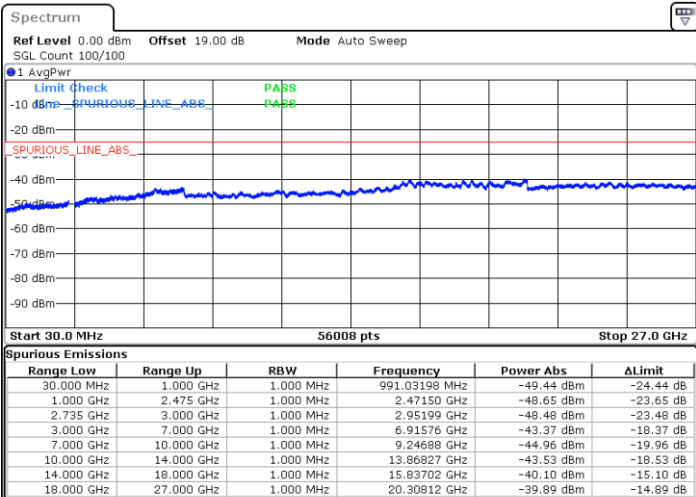

Date: 16.AUG.2020 12:52:46

Date: 16.AUG.2020 12:51:01

Middle Channel / FullRB

N/A

Date: 16.AUG.2020 12:58:30

LTE Band 41C / 20MHz+5MHz

QPSK

Highest Channel / 1RB0 and 1RB24

Highest Channel / 1RB99 and 1RB0

Date: 16.AUG.2020 13:17:25

Date: 16.AUG.2020 13:19:48

Highest Channel / FullIRB

N/A

Date: 16.AUG.2020 13:02:48

LTE Band 41C / 20MHz+10MHz

QPSK

Lowest Channel / 1RB0 and 1RB49

Lowest Channel / 1RB99 and 1RB0

Date: 16.AUG.2020 16:42:15

Date: 16.AUG.2020 16:52:36

Lowest Channel / FullRB

N/A

Date: 16.AUG.2020 16:40:21

LTE Band 41C / 20MHz+10MHz