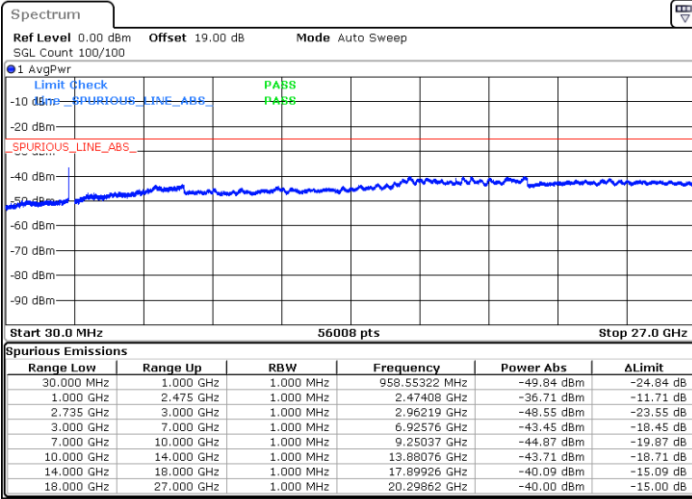

Date: 16.AUG.2020 16:13:45

LTE Band 41C / 10MHz+20MHz

QPSK

Highest Channel / 1RB0 and 1RB99

Highest Channel / 1RB49 and 1RB0

Date: 16.AUG.2020 16:25:56

Date: 16.AUG.2020 16:28:17

Highest Channel / FullIRB

N/A

Date: 16.AUG.2020 16:16:19

LTE Band 41C / 15MHz+10MHz

QPSK

Lowest Channel / 1RB0 and 1RB49

Lowest Channel / 1RB74 and 1RB0

Date: 16.AUG.2020 14:43:46

Date: 16.AUG.2020 14:56:18

Lowest Channel / FullRB

N/A

Date: 16.AUG.2020 14:41:31

LTE Band 41C / 15MHz+10MHz

QPSK

Middle Channel / 1RB0 and 1RB49

Middle Channel / 1RB74 and 1RB0

Date: 16.AUG.2020 15:05:58

Date: 16.AUG.2020 14:58:43

Middle Channel / FullIRB

N/A

Date: 16.AUG.2020 15:07:31

LTE Band 41C / 15MHz+10MHz

QPSK

Highest Channel / 1RB0 and 1RB49

Highest Channel / 1RB74 and 1RB0