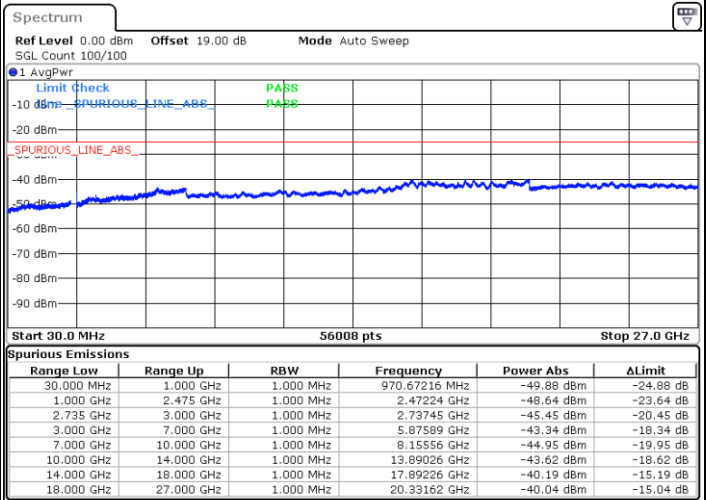

Lowest Channel / 1RB74 and 1RB0

Date: 16.AUG.2020 19:29:50

Date: 16.AUG.2020 19:28:25

Lowest Channel / FullRB

N/A

Date: 16.AUG.2020 19:36:56

LTE Band 41C / 15MHz+15MHz

QPSK

Middle Channel / 1RB0 and 1RB74

Middle Channel / 1RB74 and 1RB0

Date: 16.AUG.2020 19:45:27

Date: 16.AUG.2020 19:46:52

Middle Channel / FullRB

N/A

Date: 16.AUG.2020 19:38:21

LTE Band 41C / 15MHz+15MHz

QPSK

Highest Channel / 1RB0 and 1RB74

Highest Channel / 1RB74 and 1RB0

Date: 16.AUG.2020 20:05:08

Date: 16.AUG.2020 19:58:02

Highest Channel / FullIRB

N/A

Date: 16.AUG.2020 20:06:33

LTE Band 41C / 15MHz+20MHz

QPSK

Lowest Channel / 1RB0 and 1RB99

Lowest Channel / 1RB74 and 1RB0

Date: 16.AUG.2020 20:27:22

Date: 16.AUG.2020 20:25:57

Lowest Channel / FullRB

N/A