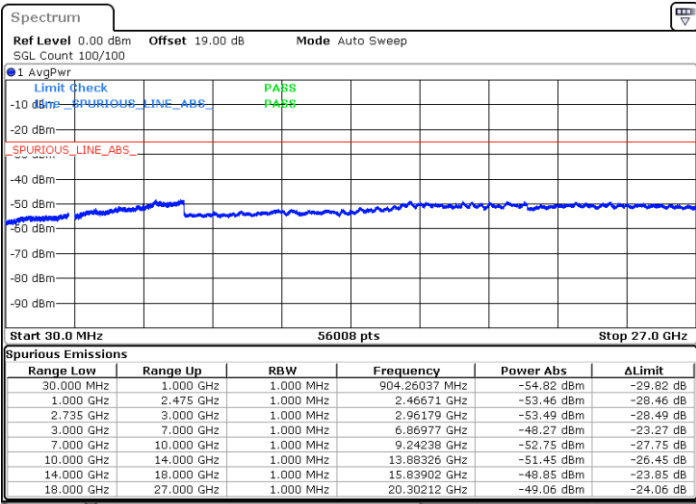

LTE Band 41C / 15MHz+20MHz

QPSK

Lowest Channel / 1RB0 and 1RB99

Lowest Channel / 1RB74 and 1RB0

Date: 16.AUG.2020 20:27:22

Date: 16.AUG.2020 20:25:57

Lowest Channel / FullRB

N/A

Date: 16.AUG.2020 20:34:28

LTE Band 41C / 15MHz+20MHz

QPSK

Middle Channel / 1RB0 and 1RB9

Middle Channel / 1RB74 and 1RB0

Date: 16.AUG.2020 20:43:00

Date: 16.AUG.2020 20:44:25

Middle Channel / FullIRB

N/A

Date: 16.AUG.2020 20:35:54

LTE Band 41C / 15MHz+20MHz

QPSK

Highest Channel / 1RB0 and 1RB99

Highest Channel / 1RB74 and 1RB0

Date: 16.AUG.2020 21:02:39

Date: 16.AUG.2020 20:55:34

Highest Channel / FullIRB

N/A

Date: 16.AUG.2020 21:04:05

LTE Band 41C / 20MHz+5MHz

QPSK

Lowest Channel / 1RB0 and 1RB24

Lowest Channel / 1RB99 and 1RB0

Date: 16.AUG.2020 11:45:23