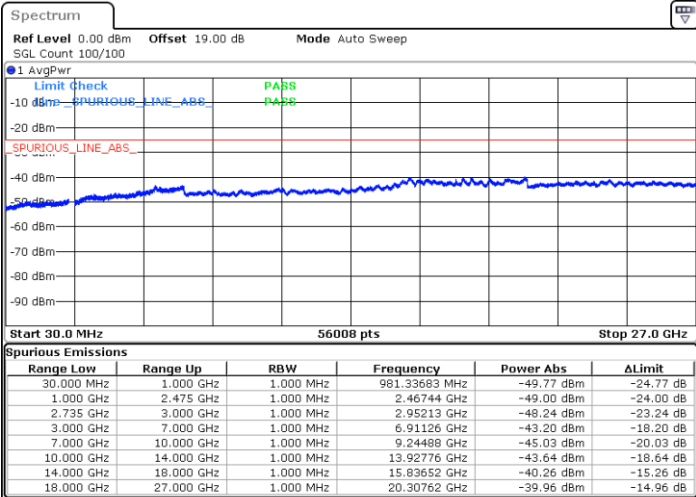

Highest Channel / 1RB0 and 1RB99

Highest Channel / 1RB99 and 1RB0

Date: 16.AUG.2020 23:16:20

Date: 16.AUG.2020 23:09:13

Highest Channel / FullIRB

N/A

Date: 16.AUG.2020 23:17:45

LTE Band 41C / 5MHz+20MHz

16QAM

Lowest Channel / 1RB0 and 1RB99

Lowest Channel / 1RB24 and 1RB0

Date: 16.AUG.2020 11:24:21

Date: 16.AUG.2020 11:31:46

Lowest Channel / FullRB

N/A

Date: 16.AUG.2020 10:25:51

LTE Band 41C / 5MHz+20MHz

16QAM

Middle Channel / 1RB0 and 1RB9

Middle Channel / 1RB24 and 1RB0

Date: 16.AUG.2020 11:14:21

Date: 16.AUG.2020 11:09:05

Middle Channel / FullIRB

N/A

Date: 16.AUG.2020 10:39:44

LTE Band 41C / 5MHz+20MHz

16QAM

Highest Channel / 1RB0 and 1RB99

Highest Channel / 1RB24 and 1RB0

Date: 16.AUG.2020 10:54:40

Date: 16.AUG.2020 11:02:24

Highest Channel / FullIRB