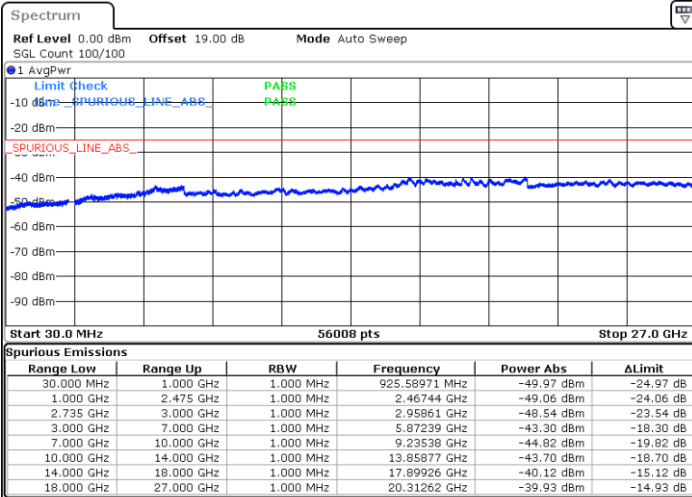

Lowest Channel / 1RB74 and 1RB0

Date: 16.AUG.2020 19:29:50

Date: 16.AUG.2020 19:28:25

Lowest Channel / FullRB

N/A

Date: 16.AUG.2020 19:36:56

LTE Band 41C / 15MHz+15MHz

QPSK

Middle Channel / 1RB0 and 1RB74

Middle Channel / 1RB74 and 1RB0

Date: 16.AUG.2020 19:45:27

Date: 16.AUG.2020 19:46:52

Middle Channel / FullRB

N/A

Date: 16.AUG.2020 19:38:21

LTE Band 41C / 15MHz+15MHz

QPSK

Highest Channel / 1RB0 and 1RB74

Highest Channel / 1RB74 and 1RB0

Date: 16.AUG.2020 20:05:08

Date: 16.AUG.2020 19:58:02

Highest Channel / FullIRB

N/A

Date: 16.AUG.2020 20:06:33