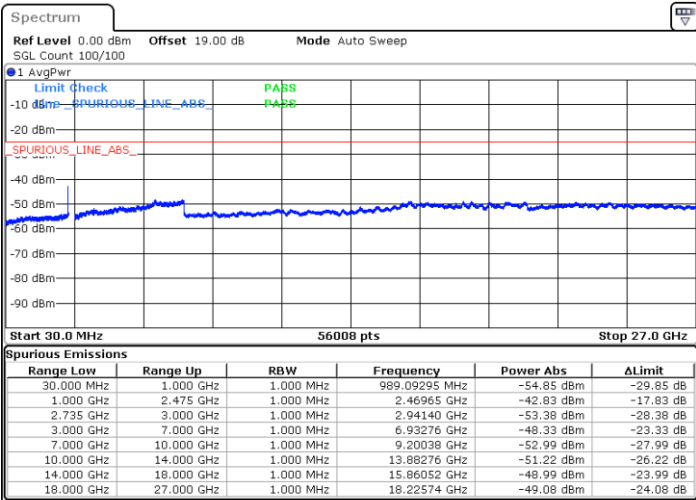

Date: 16.AUG.2020 12:52:46

Date: 16.AUG.2020 12:51:01

Middle Channel / FullRB

N/A

Date: 16.AUG.2020 12:58:30

LTE Band 41C / 20MHz+5MHz

QPSK

Highest Channel / 1RB0 and 1RB24

Highest Channel / 1RB99 and 1RB0

Date: 16.AUG.2020 13:17:25

Date: 16.AUG.2020 13:19:48

Highest Channel / FullIRB

N/A

Date: 16.AUG.2020 13:02:48

LTE Band 41C / 20MHz+10MHz

QPSK

Lowest Channel / 1RB0 and 1RB49

Lowest Channel / 1RB99 and 1RB0

Date: 16.AUG.2020 16:42:15

Date: 16.AUG.2020 16:52:36

Lowest Channel / FullRB

N/A

Date: 16.AUG.2020 16:40:21

LTE Band 41C / 20MHz+10MHz