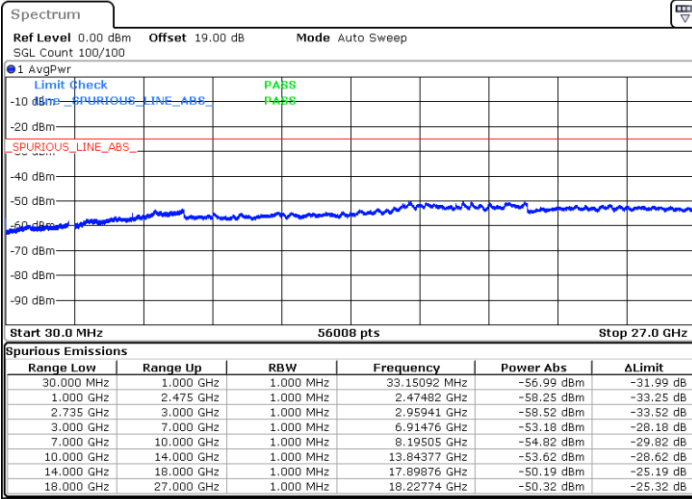

LTE Band 41C / 20MHz+10MHz

QPSK

Highest Channel / 1RB0 and 1RB49

Highest Channel / 1RB99 and 1RB0

Date: 16.AUG.2020 17:37:57

Date: 16.AUG.2020 17:33:40

Highest Channel / FullIRB

N/A

Date: 16.AUG.2020 17:46:42

LTE Band 41C / 20MHz+15MHz

QPSK

Lowest Channel / 1RB0 and 1RB74

Lowest Channel / 1RB99 and 1RB0

Date: 16.AUG.2020 21:22:36

Date: 16.AUG.2020 21:21:11

Lowest Channel / FullRB

N/A

Date: 16.AUG.2020 21:29:42

LTE Band 41C / 20MHz+15MHz

QPSK

Middle Channel / 1RB0 and 1RB74

Middle Channel / 1RB99 and 1RB0

Date: 16.AUG.2020 21:38:14

Date: 16.AUG.2020 21:39:39

Middle Channel / FullIRB

N/A

Date: 16.AUG.2020 21:31:07

LTE Band 41C / 20MHz+15MHz

QPSK

Highest Channel / 1RB0 and 1RB74

Highest Channel / 1RB99 and 1RB0

Date: 16.AUG.2020 21:57:54