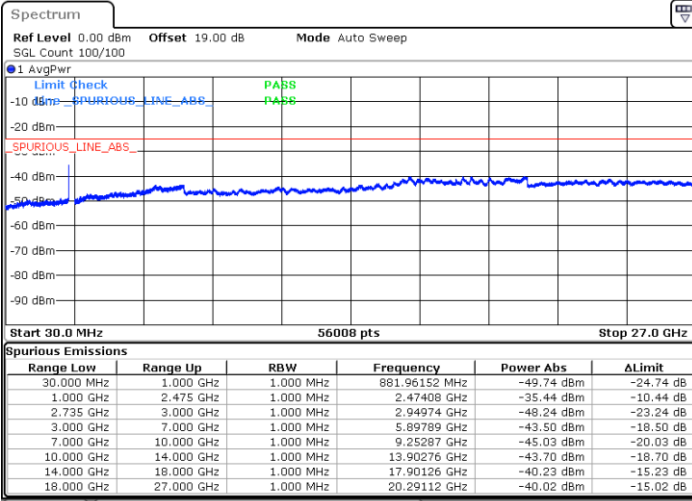

Date: 16.AUG.2020 10:39:44

LTE Band 41C / 5MHz+20MHz

16QAM

Highest Channel / 1RB0 and 1RB99

Highest Channel / 1RB24 and 1RB0

Date: 16.AUG.2020 10:54:40

Date: 16.AUG.2020 11:02:24

Highest Channel / FullIRB

N/A

Date: 16.AUG.2020 10:46:56

LTE Band 41C / 10MHz+15MHz

16QAM

Lowest Channel / 1RB0 and 1RB74

Lowest Channel / 1RB49 and 1RB0

Date: 16.AUG.2020 13:41:31

Date: 16.AUG.2020 13:49:20

Lowest Channel / FullRB

N/A

Date: 16.AUG.2020 13:34:26

LTE Band 41C / 10MHz+15MHz

16QAM

MiddleChannel / 1RB0 and 1RB74

Middle Channel / 1RB49 and 1RB0

Date: 16.AUG.2020 14:01:57

Date: 16.AUG.2020 13:57:24

Middle Channel / FullIRB

N/A

Date: 16.AUG.2020 14:11:43

LTE Band 41C / 10MHz+15MHz

16QAM

Highest Channel / 1RB0 and 1RB74

Highest Channel / 1RB49 and 1RB0