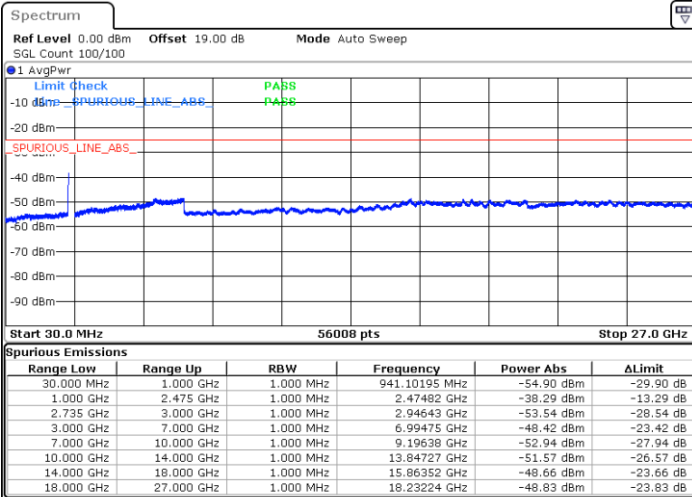

QPSK

Highest Channel / 1RB0 and 1RB74

Highest Channel / 1RB74 and 1RB0

Date: 16.AUG.2020 20:05:08

Date: 16.AUG.2020 19:58:02

Highest Channel / FullIRB

N/A

Date: 16.AUG.2020 20:06:33

LTE Band 41C / 15MHz+20MHz

QPSK

Lowest Channel / 1RB0 and 1RB99

Lowest Channel / 1RB74 and 1RB0

Date: 16.AUG.2020 20:27:22

Date: 16.AUG.2020 20:25:57

Lowest Channel / FullRB

N/A

Date: 16.AUG.2020 20:34:28

LTE Band 41C / 15MHz+20MHz

QPSK

Middle Channel / 1RB0 and 1RB9

Middle Channel / 1RB74 and 1RB0

Date: 16.AUG.2020 20:43:00

Date: 16.AUG.2020 20:44:25

Middle Channel / FullIRB

N/A

Date: 16.AUG.2020 20:35:54

LTE Band 41C / 15MHz+20MHz

QPSK

Highest Channel / 1RB0 and 1RB99

Highest Channel / 1RB74 and 1RB0

Date: 16.AUG.2020 21:02:39

Date: 16.AUG.2020 20:55:34