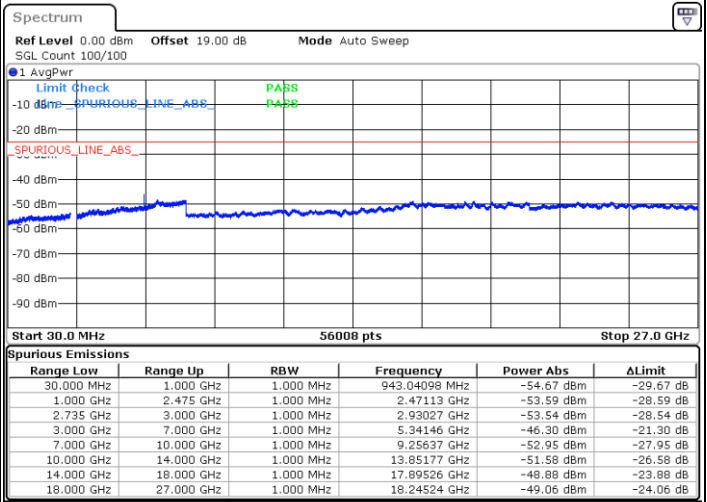

LTE Band 41C / 10MHz+20MHz

QPSK

Middle Channel / 1RB0 and 1RB9

Middle Channel / 1RB49 and 1RB0

Date: 16.AUG.2020 16:04:13

Date: 16.AUG.2020 16:02:04

Middle Channel / FullRB

N/A

Date: 16.AUG.2020 16:13:45

LTE Band 41C / 10MHz+20MHz

QPSK

Highest Channel / 1RB0 and 1RB99

Highest Channel / 1RB49 and 1RB0

Date: 16.AUG.2020 16:25:56

Date: 16.AUG.2020 16:28:17

Highest Channel / FullIRB

N/A

Date: 16.AUG.2020 16:16:19

LTE Band 41C / 15MHz+10MHz

QPSK

Lowest Channel / 1RB0 and 1RB49

Lowest Channel / 1RB74 and 1RB0

Date: 16.AUG.2020 14:43:46

Date: 16.AUG.2020 14:56:18

Lowest Channel / FullRB

N/A

Date: 16.AUG.2020 14:41:31

LTE Band 41C / 15MHz+10MHz

QPSK

Middle Channel / 1RB0 and 1RB49

Middle Channel / 1RB74 and 1RB0

Date: 16.AUG.2020 15:05:58