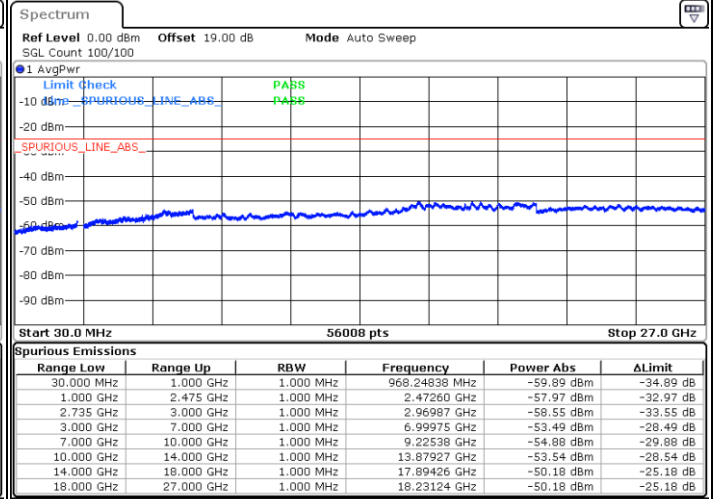

LTE Band 41C / 20MHz+10MHz

QPSK

Highest Channel / 1RB0 and 1RB49

Highest Channel / 1RB99 and 1RB0

Date: 16.AUG.2020 17:37:57

Date: 16.AUG.2020 17:33:40

Highest Channel / FullIRB

N/A

Date: 16.AUG.2020 17:46:42

LTE Band 41C / 20MHz+15MHz

QPSK

Lowest Channel / 1RB0 and 1RB74

Lowest Channel / 1RB99 and 1RB0

Date: 16.AUG.2020 21:22:36

Date: 16.AUG.2020 21:21:11

Lowest Channel / FullRB

N/A

Date: 16.AUG.2020 21:29:42

LTE Band 41C / 20MHz+15MHz

QPSK

Middle Channel / 1RB0 and 1RB74

Middle Channel / 1RB99 and 1RB0

Date: 16.AUG.2020 21:38:14

Date: 16.AUG.2020 21:39:39

Middle Channel / FullIRB

N/A

Date: 16.AUG.2020 21:31:07

LTE Band 41C / 20MHz+15MHz

QPSK

Highest Channel / 1RB0 and 1RB74

Highest Channel / 1RB99 and 1RB0

Date: 16.AUG.2020 21:57:54