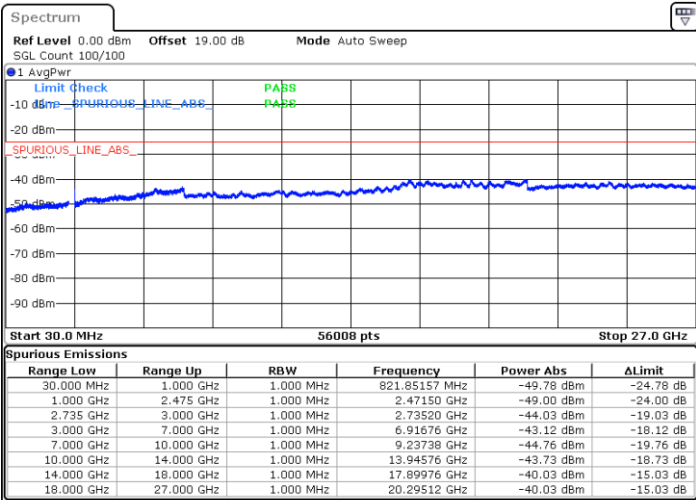

Lowest Channel / FullRB

N/A

Date: 16.AUG.2020 14:41:31

LTE Band 41C / 15MHz+10MHz

QPSK

Middle Channel / 1RB0 and 1RB49

Middle Channel / 1RB74 and 1RB0

Date: 16.AUG.2020 15:05:58

Date: 16.AUG.2020 14:58:43

Middle Channel / FullIRB

N/A

Date: 16.AUG.2020 15:07:31

LTE Band 41C / 15MHz+10MHz

QPSK

Highest Channel / 1RB0 and 1RB49

Highest Channel / 1RB74 and 1RB0

Date: 16.AUG.2020 15:21:14

Date: 16.AUG.2020 15:30:14

Highest Channel / FullIRB

N/A

Date: 16.AUG.2020 15:18:50

LTE Band 41C / 15MHz+15MHz

QPSK

Lowest Channel / 1RB0 and 1RB74

Lowest Channel / 1RB74 and 1RB0

Date: 16.AUG.2020 19:29:50

Date: 16.AUG.2020 19:28:25

Lowest Channel / FullRB

N/A

Date: 16.AUG.2020 19:36:56

LTE Band 41C / 15MHz+15MHz

QPSK