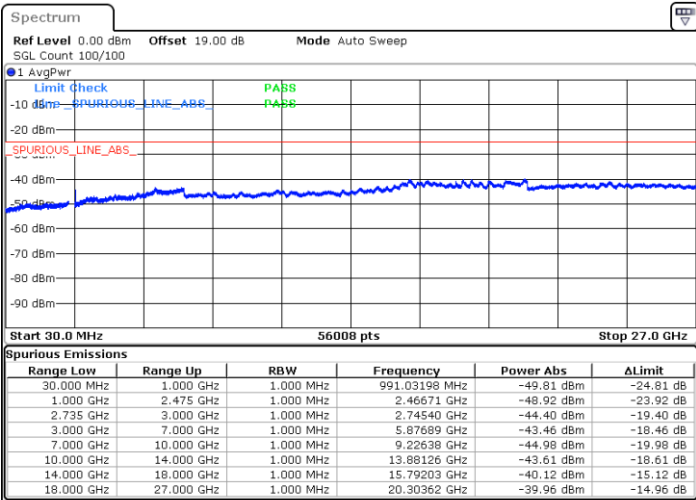

Lowest Channel / 1RB74 and 1RB0

Date: 16.AUG.2020 19:29:50

Date: 16.AUG.2020 19:28:25

Lowest Channel / FullRB

N/A

Date: 16.AUG.2020 19:36:56

LTE Band 41C / 15MHz+15MHz

QPSK

Middle Channel / 1RB0 and 1RB74

Middle Channel / 1RB74 and 1RB0

Date: 16.AUG.2020 19:45:27

Date: 16.AUG.2020 19:46:52

Middle Channel / FullRB

N/A

Date: 16.AUG.2020 19:38:21

LTE Band 41C / 15MHz+15MHz

QPSK

Highest Channel / 1RB0 and 1RB74

Highest Channel / 1RB74 and 1RB0

Date: 16.AUG.2020 20:05:08

Date: 16.AUG.2020 19:58:02

Highest Channel / FullIRB

N/A

Date: 16.AUG.2020 20:06:33

LTE Band 41C / 15MHz+20MHz

QPSK

Lowest Channel / 1RB0 and 1RB99

Lowest Channel / 1RB74 and 1RB0

Date: 16.AUG.2020 20:27:22

Date: 16.AUG.2020 20:25:57

Lowest Channel / FullRB

N/A