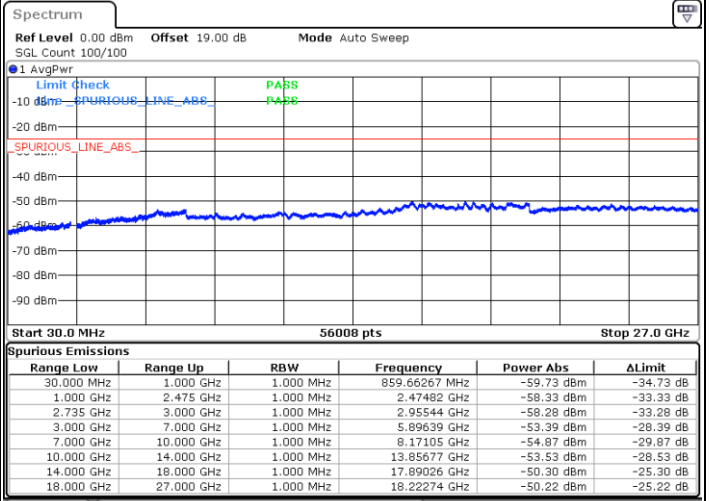

Middle Channel / FullIRB

N/A

Date: 16.AUG.2020 21:31:07

LTE Band 41C / 20MHz+15MHz

QPSK

Highest Channel / 1RB0 and 1RB74

Highest Channel / 1RB99 and 1RB0

Date: 16.AUG.2020 21:57:54

Date: 16.AUG.2020 21:50:48

Highest Channel / FullIRB

N/A

Date: 16.AUG.2020 21:59:20

LTE Band 41C / 20MHz+20MHz

QPSK

Lowest Channel / 1RB0 and 1RB99

Lowest Channel / 1RB99 and 1RB0

Date: 16.AUG.2020 22:41:00

Date: 16.AUG.2020 22:39:35

Lowest Channel / FullRB

N/A

Date: 16.AUG.2020 22:48:06

LTE Band 41C / 20MHz+20MHz

QPSK

MiddleChannel / 1RB0 and 1RB99