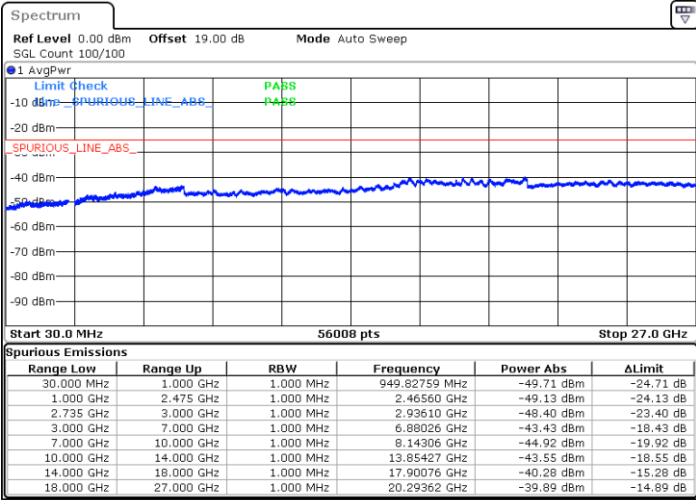

N/A

Date: 16.AUG.2020 10:46:56

LTE Band 41C / 10MHz+15MHz

16QAM

Lowest Channel / 1RB0 and 1RB74

Lowest Channel / 1RB49 and 1RB0

Date: 16.AUG.2020 13:41:31

Date: 16.AUG.2020 13:49:20

Lowest Channel / FullRB

N/A

Date: 16.AUG.2020 13:34:26

LTE Band 41C / 10MHz+15MHz

16QAM

MiddleChannel / 1RB0 and 1RB74

Middle Channel / 1RB49 and 1RB0

Date: 16.AUG.2020 14:01:57

Date: 16.AUG.2020 13:57:24

Middle Channel / FullIRB

N/A

Date: 16.AUG.2020 14:11:43

LTE Band 41C / 10MHz+15MHz

16QAM

Highest Channel / 1RB0 and 1RB74

Highest Channel / 1RB49 and 1RB0