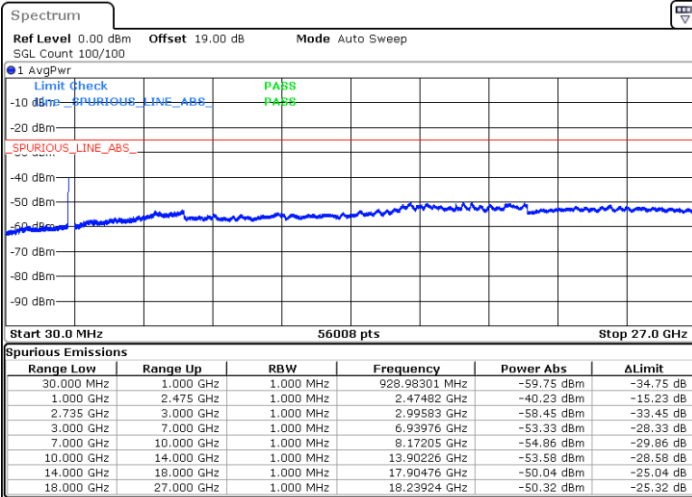

LTE Band 41C / 20MHz+10MHz

QPSK

Highest Channel / 1RB0 and 1RB49

Highest Channel / 1RB99 and 1RB0

Date: 16.AUG.2020 17:37:57

Date: 16.AUG.2020 17:33:40

Highest Channel / FullIRB

N/A

Date: 16.AUG.2020 17:46:42

LTE Band 41C / 20MHz+15MHz

QPSK

Lowest Channel / 1RB0 and 1RB74

Lowest Channel / 1RB99 and 1RB0

Date: 16.AUG.2020 21:22:36

Date: 16.AUG.2020 21:21:11

Lowest Channel / FullRB

N/A

Date: 16.AUG.2020 21:29:42

LTE Band 41C / 20MHz+15MHz

QPSK

Middle Channel / 1RB0 and 1RB74

Middle Channel / 1RB99 and 1RB0

Date: 16.AUG.2020 21:38:14

Date: 16.AUG.2020 21:39:39

Middle Channel / FullIRB

N/A

Date: 16.AUG.2020 21:31:07

LTE Band 41C / 20MHz+15MHz

QPSK

Highest Channel / 1RB0 and 1RB74

Highest Channel / 1RB99 and 1RB0

Date: 16.AUG.2020 21:57:54