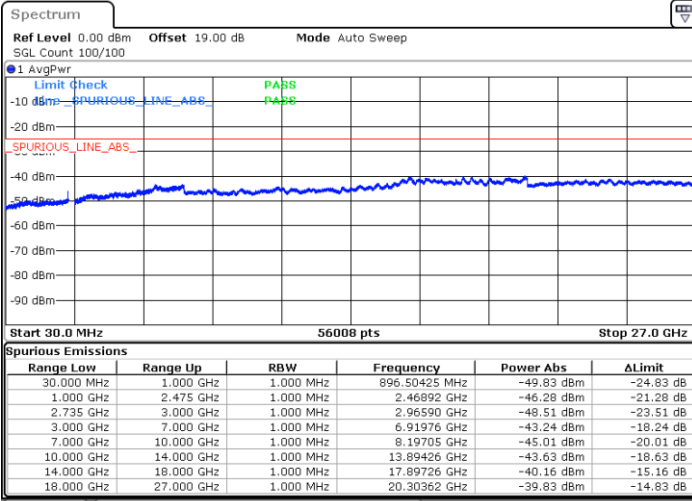

Date: 16.AUG.2020 14:58:43

Middle Channel / FullIRB

N/A

Date: 16.AUG.2020 15:07:31

LTE Band 41C / 15MHz+10MHz

QPSK

Highest Channel / 1RB0 and 1RB49

Highest Channel / 1RB74 and 1RB0

Date: 16.AUG.2020 15:21:14

Date: 16.AUG.2020 15:30:14

Highest Channel / FullIRB

N/A

Date: 16.AUG.2020 15:18:50

LTE Band 41C / 15MHz+15MHz

QPSK

Lowest Channel / 1RB0 and 1RB74

Lowest Channel / 1RB74 and 1RB0

Date: 16.AUG.2020 19:29:50

Date: 16.AUG.2020 19:28:25

Lowest Channel / FullRB

N/A

Date: 16.AUG.2020 19:36:56

LTE Band 41C / 15MHz+15MHz

QPSK