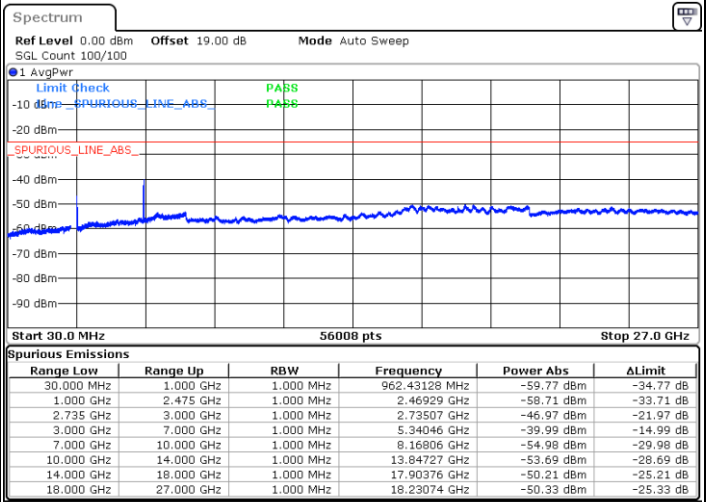

Date: 16.AUG.2020 21:50:48

Highest Channel / FullIRB

N/A

Date: 16.AUG.2020 21:59:20

LTE Band 41C / 20MHz+20MHz

QPSK

Lowest Channel / 1RB0 and 1RB99

Lowest Channel / 1RB99 and 1RB0

Date: 16.AUG.2020 22:41:00

Date: 16.AUG.2020 22:39:35

Lowest Channel / FullRB

N/A

Date: 16.AUG.2020 22:48:06

LTE Band 41C / 20MHz+20MHz

QPSK

MiddleChannel / 1RB0 and 1RB99

Middle Channel / 1RB99 and 1RB0

Date: 16.AUG.2020 22:56:38

Date: 16.AUG.2020 22:58:03

Middle Channel / FullIRB

N/A

Date: 16.AUG.2020 22:49:32

LTE Band 41C / 20MHz+20MHz

QPSK

Highest Channel / 1RB0 and 1RB99

Highest Channel / 1RB99 and 1RB0

Date: 16.AUG.2020 23:16:20

Date: 16.AUG.2020 23:09:13

Highest Channel / FullIRB

N/A

Date: 16.AUG.2020 23:17:45

LTE Band 41C / 5MHz+20MHz