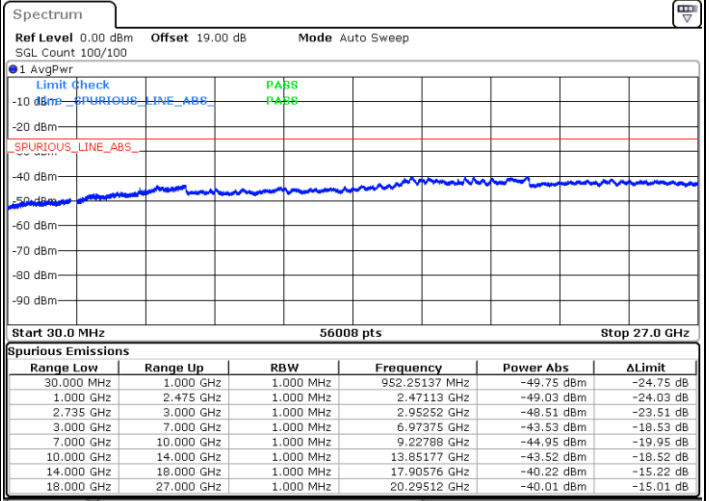

Highest Channel / FullIRB

N/A

Date: 16.AUG.2020 21:04:05

LTE Band 41C / 20MHz+5MHz

QPSK

Lowest Channel / 1RB0 and 1RB24

Lowest Channel / 1RB99 and 1RB0

Date: 16.AUG.2020 11:45:23

Date: 16.AUG.2020 11:47:16

Lowest Channel / FullIRB

N/A

Date: 16.AUG.2020 11:43:27

LTE Band 41C / 20MHz+5MHz

QPSK

Middle Channel / 1RB0 and 1RB24

Middle Channel / 1RB99 and 1RB0

Date: 16.AUG.2020 12:52:46

Date: 16.AUG.2020 12:51:01

Middle Channel / FullRB

N/A

Date: 16.AUG.2020 12:58:30

LTE Band 41C / 20MHz+5MHz

QPSK

Highest Channel / 1RB0 and 1RB24

Highest Channel / 1RB99 and 1RB0

Date: 16.AUG.2020 13:17:25

Date: 16.AUG.2020 13:19:48

Highest Channel / FullIRB

N/A

Date: 16.AUG.2020 13:02:48

LTE Band 41C / 20MHz+10MHz

QPSK