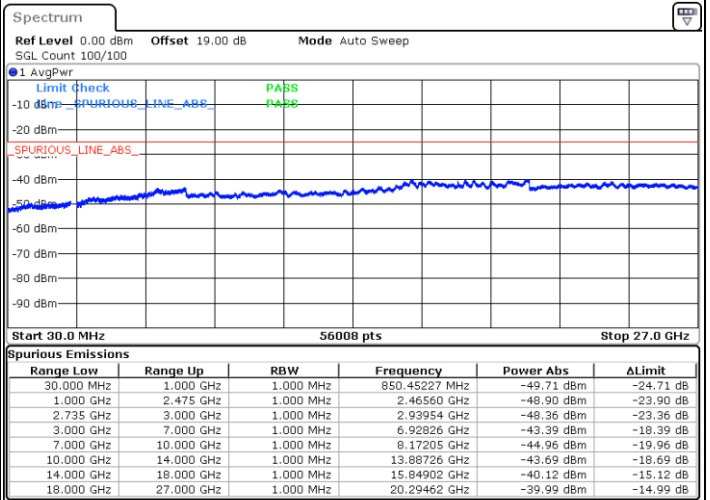

Lowest Channel / FullRB

N/A

Date: 16.AUG.2020 14:41:31

LTE Band 41C / 15MHz+10MHz

QPSK

Middle Channel / 1RB0 and 1RB49

Middle Channel / 1RB74 and 1RB0

Date: 16.AUG.2020 15:05:58

Date: 16.AUG.2020 14:58:43

Middle Channel / FullIRB

N/A

Date: 16.AUG.2020 15:07:31

LTE Band 41C / 15MHz+10MHz

QPSK

Highest Channel / 1RB0 and 1RB49

Highest Channel / 1RB74 and 1RB0

Date: 16.AUG.2020 15:21:14

Date: 16.AUG.2020 15:30:14

Highest Channel / FullIRB

N/A

Date: 16.AUG.2020 15:18:50

LTE Band 41C / 15MHz+15MHz

QPSK

Lowest Channel / 1RB0 and 1RB74

Lowest Channel / 1RB74 and 1RB0

Date: 16.AUG.2020 19:29:50

Date: 16.AUG.2020 19:28:25

Lowest Channel / FullRB

N/A

Date: 16.AUG.2020 19:36:56

LTE Band 41C / 15MHz+15MHz

QPSK