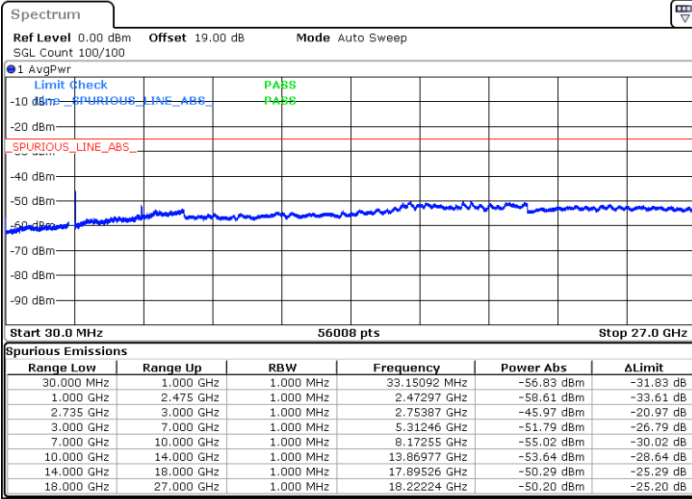

N/A

Date: 16.AUG.2020 21:29:42

LTE Band 41C / 20MHz+15MHz

QPSK

Middle Channel / 1RB0 and 1RB74

Middle Channel / 1RB99 and 1RB0

Date: 16.AUG.2020 21:38:14

Date: 16.AUG.2020 21:39:39

Middle Channel / FullIRB

N/A

Date: 16.AUG.2020 21:31:07

LTE Band 41C / 20MHz+15MHz

QPSK

Highest Channel / 1RB0 and 1RB74

Highest Channel / 1RB99 and 1RB0

Date: 16.AUG.2020 21:57:54

Date: 16.AUG.2020 21:50:48

Highest Channel / FullIRB

N/A

Date: 16.AUG.2020 21:59:20

LTE Band 41C / 20MHz+20MHz

QPSK

Lowest Channel / 1RB0 and 1RB99

Lowest Channel / 1RB99 and 1RB0