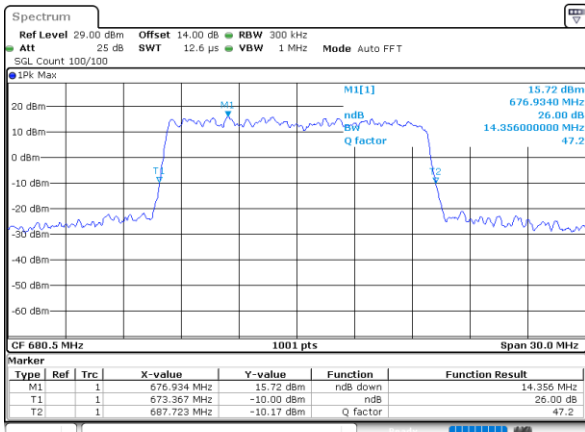

Highest Channel / 10MHz / 16QAM

Date: 18_AUG.2020 15:03:00

LTE Band 71

Lowest Channel / 15MHz / QPSK

Date: 18_AUG.2020 15:05:58

Lowest Channel / 15MHz / 16QAM

Date: 18_AUG.2020 15:06:16

Middle Channel / 15MHz / QPSK

Date: 18_AUG.2020 15:07:23

Middle Channel / 15MHz / 16QAM

Date: 18_AUG.2020 15:07:08

Highest Channel / 15MHz / QPSK

Date: 18_AUG.2020 15:08:42

Highest Channel / 15MHz / 16QAM

Date: 18_AUG.2020 15:08:55

LTE Band 71