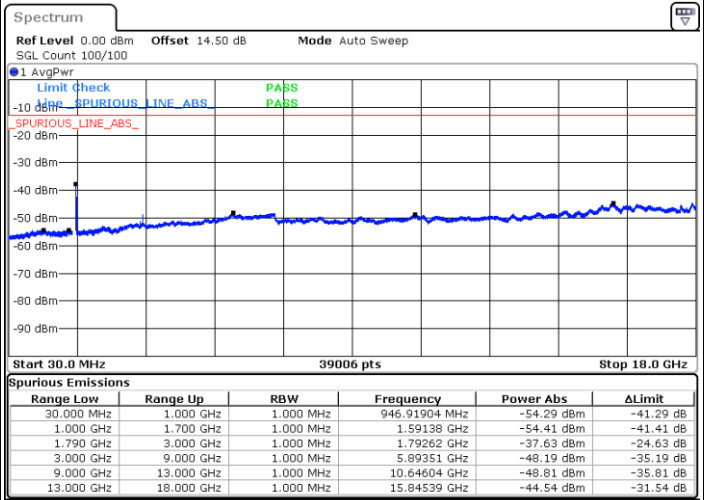

Date: 17.AUG.2020 10:10:12

Highest Channel / QPSK

Highest Channel / 16QAM

Date: 17.AUG.2020 10:15:55

Date: 17.AUG.2020 10:16:42

LTE Band 66 / 15MHz

Lowest Channel / QPSK

Lowest Channel / 16QAM

Date: 17.AUG.2020 10:23:05

Date: 17.AUG.2020 10:25:08

Middle Channel / QPSK

Middle Channel / 16QAM

Date: 17.AUG.2020 10:29:26

Date: 17.AUG.2020 10:28:44

LTE Band 66 / 15MHz

Highest Channel / QPSK

Date: 17.AUG.2020 10:32:30

Highest Channel / 16QAM

Date: 17.AUG.2020 10:33:12

LTE Band 66 / 20MHz

Lowest Channel / QPSK

Date: 17.AUG.2020 10:36:55

Lowest Channel / 16QAM

Date: 17.AUG.2020 10:38:14

LTE Band 66 / 20MHz

Middle Channel / QPSK

Middle Channel / 16QAM

Date: 17.AUG.2020 10:47:41

Date: 17.AUG.2020 10:46:35

Highest Channel / QPSK

Highest Channel / 16QAM

Date: 17.AUG.2020 10:49:19