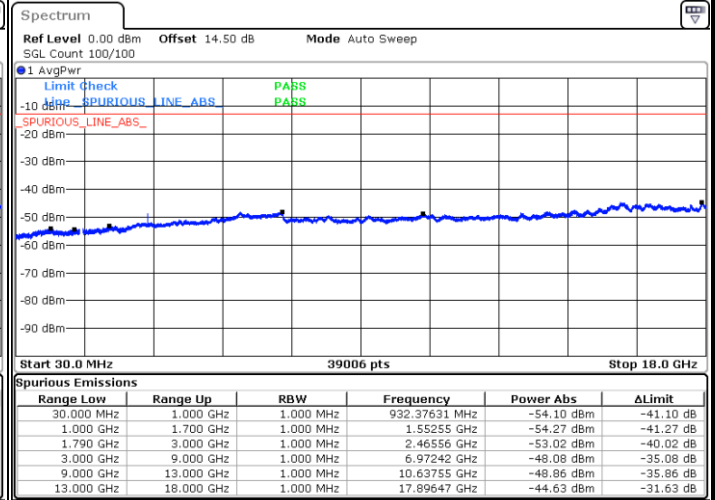

Middle Channel / 64QAM

Date: 17.AUG.2020 10:05:57

Date: 17.AUG.2020 10:09:07

Highest Channel / 64QAM

Date: 17.AUG.2020 10:17:42

LTE Band 66 / 15MHz

Lowest Channel / 64QAM

Middle Channel / 64QAM

Date: 17.AUG.2020 10:27:04

Date: 17.AUG.2020 10:28:00

Highest Channel / 64QAM

Date: 17.AUG.2020 10:34:05

LTE Band 66 / 20MHz

Lowest Channel / 64QAM

Middle Channel / 64QAM

Date: 17.AUG.2020 10:39:03

Date: 17.AUG.2020 10:45:33

Highest Channel / 64QAM

Date: 17.AUG.2020 10:51:11

Frequency Stability

Test Conditions		LTE Band 66 (QPSK) / Middle Channel	Limit
Temperature (°C)	Voltage (Volt)	BW 10MHz	Note 2.
		Deviation (ppm)	Result
50	Normal Voltage	0.0006	PASS
40	Normal Voltage	0.0002	
30	Normal Voltage	0.0004	
20(Ref.)	Normal Voltage	0.0000	
10	Normal Voltage	0.0005	
0	Normal Voltage	0.0003	
-10	Normal Voltage	0.0009	
-20	Normal Voltage	0.0008	
-30	Normal Voltage	0.0010	
20	Maximum Voltage	0.0005	
20	Normal Voltage	0.0000	
20	Battery End Point	0.0001	

Note:

1. Normal Voltage =3.8 V. ; Battery End Point (BEP) =3.6 V. ; Maximum Voltage =4.4 V.
2. The frequency fundamental emissions stay within the authorized frequency block.

LTE Band 71

Peak-to-Average Ratio