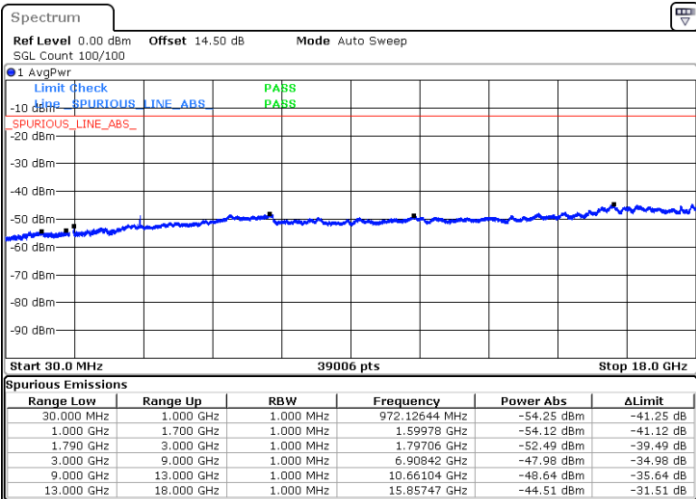

Middle Channel / 64QAM

Date: 17.AUG.2020 10:05:57

Date: 17.AUG.2020 10:09:07

Highest Channel / 64QAM

Date: 17.AUG.2020 10:17:42

LTE Band 66 / 15MHz

Lowest Channel / 64QAM

Middle Channel / 64QAM

Date: 17.AUG.2020 10:27:04

Date: 17.AUG.2020 10:28:00

Highest Channel / 64QAM

Date: 17.AUG.2020 10:34:05

LTE Band 66 / 20MHz

Lowest Channel / 64QAM

Middle Channel / 64QAM

Date: 17.AUG.2020 10:39:03

Date: 17.AUG.2020 10:45:33

Highest Channel / 64QAM

Date: 17.AUG.2020 10:51:11

Frequency Stability

Test Conditions		LTE Band 66 (QPSK) / Middle Channel	Limit
Temperature (°C)	Voltage (Volt)	BW 10MHz	Note 2.
		Deviation (ppm)	Result
50	Normal Voltage	0.0006	PASS
40	Normal Voltage	0.0002	
30	Normal Voltage	0.0004	
20(Ref.)	Normal Voltage	0.0000	
10	Normal Voltage	0.0005	
0	Normal Voltage	0.0003	
-10	Normal Voltage	0.0009	
-20	Normal Voltage	0.0008	
-30	Normal Voltage	0.0010	
20	Maximum Voltage	0.0005	
20	Normal Voltage	0.0000	
20	Battery End Point	0.0001	

Note:

1. Normal Voltage =3.8 V. ; Battery End Point (BEP) =3.6 V. ; Maximum Voltage =4.4 V.
2. The frequency fundamental emissions stay within the authorized frequency block.

LTE Band 71

Peak-to-Average Ratio