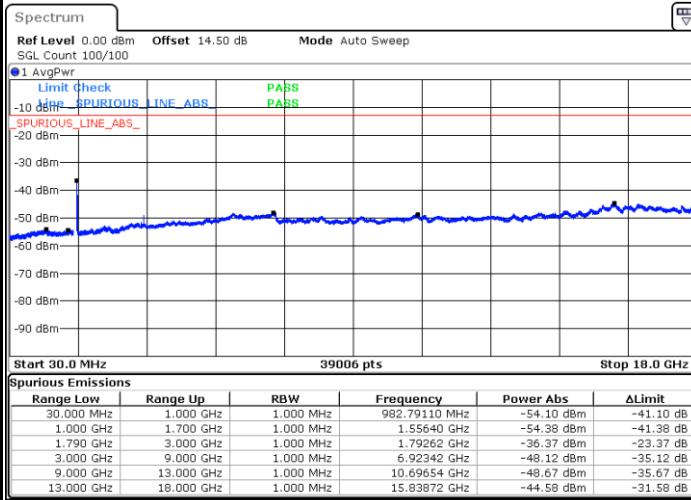

Date: 17.AUG.2020 10:10:12

Highest Channel / QPSK

Highest Channel / 16QAM

Date: 17.AUG.2020 10:15:55

Date: 17.AUG.2020 10:16:42

LTE Band 66 / 15MHz

Lowest Channel / QPSK

Lowest Channel / 16QAM

Date: 17.AUG.2020 10:23:05

Date: 17.AUG.2020 10:25:08

Middle Channel / QPSK

Middle Channel / 16QAM

Date: 17.AUG.2020 10:29:26

Date: 17.AUG.2020 10:28:44

LTE Band 66 / 15MHz

Highest Channel / QPSK

Date: 17.AUG.2020 10:32:30

Highest Channel / 16QAM

Date: 17.AUG.2020 10:33:12

LTE Band 66 / 20MHz

Lowest Channel / QPSK

Date: 17.AUG.2020 10:36:55

Lowest Channel / 16QAM

Date: 17.AUG.2020 10:38:14