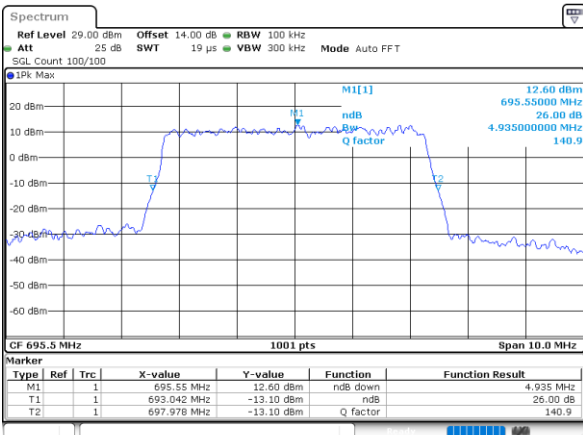

Highest Channel / 20MHz / QPSK

Date: 18_AUG.2020 15:26:57

Highest Channel / 20MHz / 16QAM

Date: 18_AUG.2020 15:27:17

LTE Band 71

Lowest Channel / 5MHz / 64QAM

Date: 18_AUG.2020 14:47:24

Lowest Channel / 10MHz / 64QAM

Date: 18_AUG.2020 15:01:37

Middle Channel / 5MHz / 64QAM

Date: 18_AUG.2020 14:47:52

Middle Channel / 10MHz / 64QAM

Date: 18_AUG.2020 15:01:57

Highest Channel / 5MHz / 64QAM

Date: 18_AUG.2020 14:49:15

Highest Channel / 10MHz / 64QAM

Date: 18_AUG.2020 15:03:12

LTE Band 71

Lowest Channel / 15MHz / 64QAM

Date: 18_AUG.2020 15:06:36

Lowest Channel / 20MHz / 64QAM

Date: 18_AUG.2020 15:11:31

Middle Channel / 15MHz / 64QAM

Date: 18_AUG.2020 15:06:55