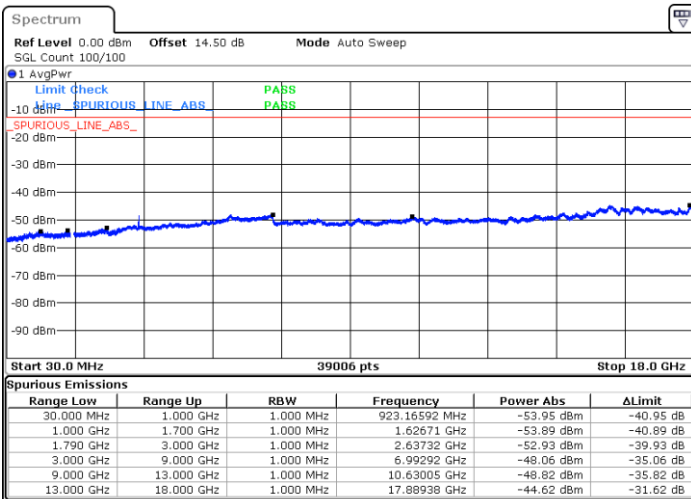

Lowest Channel / QPSK

Lowest Channel / 16QAM

Date: 17.AUG.2020 10:02:24

Date: 17.AUG.2020 10:04:13

LTE Band 66 / 10MHz

Middle Channel / QPSK

Middle Channel / 16QAM

Date: 17.AUG.2020 10:11:14

Date: 17.AUG.2020 10:10:12

Highest Channel / QPSK

Highest Channel / 16QAM

Date: 17.AUG.2020 10:15:55

Date: 17.AUG.2020 10:16:42

LTE Band 66 / 15MHz

Lowest Channel / QPSK

Lowest Channel / 16QAM

Date: 17.AUG.2020 10:23:05

Date: 17.AUG.2020 10:25:08

Middle Channel / QPSK

Middle Channel / 16QAM

Date: 17.AUG.2020 10:29:26

Date: 17.AUG.2020 10:28:44

LTE Band 66 / 15MHz

Highest Channel / QPSK