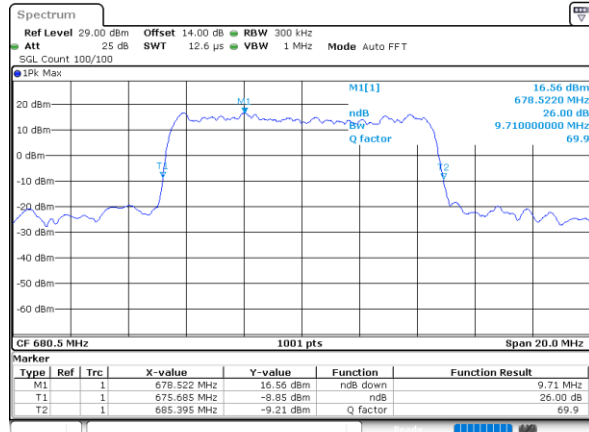

Date: 18_AUG.2020 14:48:13

Highest Channel / 5MHz / QPSK

Date: 18_AUG.2020 14:48:48

Highest Channel / 5MHz / 16QAM

Date: 18_AUG.2020 14:49:01

LTE Band 71

Lowest Channel / 10MHz / QPSK

Date: 18_AUG.2020 15:01:39

Lowest Channel / 10MHz / 16QAM

Date: 18_AUG.2020 15:01:22

Middle Channel / 10MHz / QPSK

Date: 18_AUG.2020 15:02:27

Middle Channel / 10MHz / 16QAM

Date: 18_AUG.2020 15:02:13

Highest Channel / 10MHz / QPSK

Date: 18_AUG.2020 15:02:45

Highest Channel / 10MHz / 16QAM

Date: 18_AUG.2020 15:03:00

LTE Band 71

Lowest Channel / 15MHz / QPSK

Date: 18_AUG.2020 15:05:58

Lowest Channel / 15MHz / 16QAM

Date: 18_AUG.2020 15:06:16

Middle Channel / 15MHz / QPSK