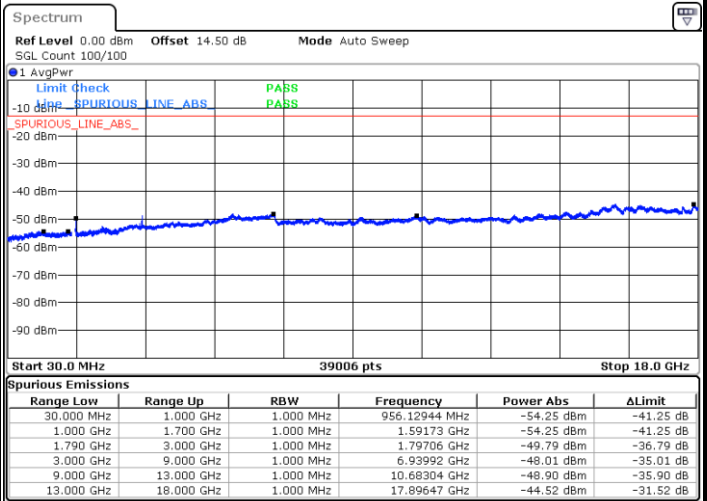

Date: 17.AUG.2020 10:32:30

Highest Channel / 16QAM

Date: 17.AUG.2020 10:33:12

LTE Band 66 / 20MHz

Lowest Channel / QPSK

Date: 17.AUG.2020 10:36:55

Lowest Channel / 16QAM

Date: 17.AUG.2020 10:38:14

LTE Band 66 / 20MHz

Middle Channel / QPSK

Middle Channel / 16QAM

Date: 17.AUG.2020 10:47:41

Date: 17.AUG.2020 10:46:35

Highest Channel / QPSK

Highest Channel / 16QAM

Date: 17.AUG.2020 10:49:19

Date: 17.AUG.2020 10:50:02

LTE Band 66 / 1.4MHz

Lowest Channel / 64QAM

Middle Channel / 64QAM

Date: 17.AUG.2020 09:24:19

Date: 17.AUG.2020 11:30:21

Highest Channel / 64QAM

Date: 17.AUG.2020 11:31:24

LTE Band 66 / 3MHz

Lowest Channel / 64QAM

Middle Channel / 64QAM

Date: 17.AUG.2020 11:13:02

Date: 17.AUG.2020 11:18:13

Highest Channel / 64QAM

Date: 17.AUG.2020 11:19:39

LTE Band 66 / 5MHz