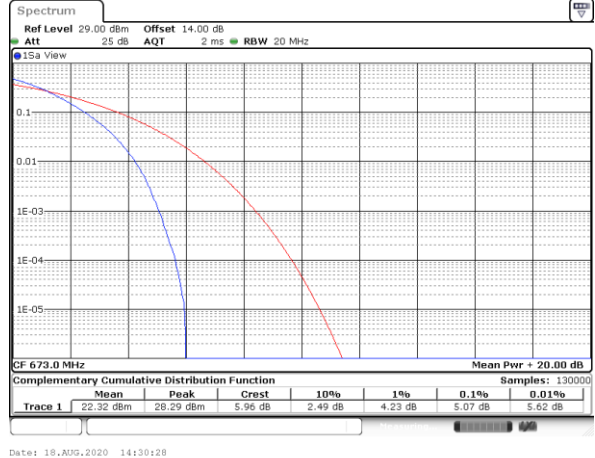

Note:

1. Normal Voltage =3.8 V. ; Battery End Point (BEP) =3.6 V. ; Maximum Voltage =4.4 V.
2. The frequency fundamental emissions stay within the authorized frequency block.

LTE Band 71

Peak-to-Average Ratio

Mode	LTE Band 71 / 20MHz				
Mod.	QPSK		16QAM		Limit: 13dB
RB Size	1RB	Full RB	1RB	Full RB	Result
Lowest CH	4.58	5.07	5.48	5.97	PASS
Middle CH	5.10	4.93	5.51	5.97	
Highest CH	5.13	5.01	5.80	6.00	
Mode	LTE Band 71 / 20MHz				
Mod.	64QAM				Limit: 13dB
RB Size	1RB	Full RB			Result
Lowest CH	5.45	6.32	-	-	PASS
Middle CH	5.33	6.41	-	-	
Highest CH	5.62	6.46	-	-	

LTE Band 71 / 20MHz / QPSK

Lowest Channel / 1RB

Date: 18_AUG.2020 14:29:02

Lowest Channel / Full RB

Date: 18_AUG.2020 14:30:28

Middle Channel / 1RB

Date: 18_AUG.2020 14:34:19

Middle Channel / Full RB