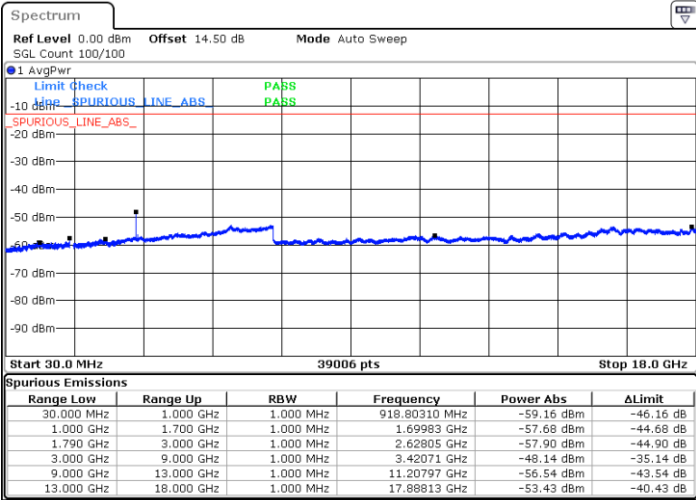

Date: 17.AUG.2020 10:50:02

LTE Band 66 / 1.4MHz

Lowest Channel / 64QAM

Middle Channel / 64QAM

Date: 17.AUG.2020 09:24:19

Date: 17.AUG.2020 11:30:21

Highest Channel / 64QAM

Date: 17.AUG.2020 11:31:24

LTE Band 66 / 3MHz

Lowest Channel / 64QAM

Middle Channel / 64QAM

Date: 17.AUG.2020 11:13:02

Date: 17.AUG.2020 11:18:13

Highest Channel / 64QAM

Date: 17.AUG.2020 11:19:39

LTE Band 66 / 5MHz

Lowest Channel / 64QAM

Middle Channel / 64QAM

Date: 17.AUG.2020 09:48:43

Date: 17.AUG.2020 09:49:36

Highest Channel / 64QAM

Date: 17.AUG.2020 09:55:32

LTE Band 66 / 10MHz

Lowest Channel / 64QAM