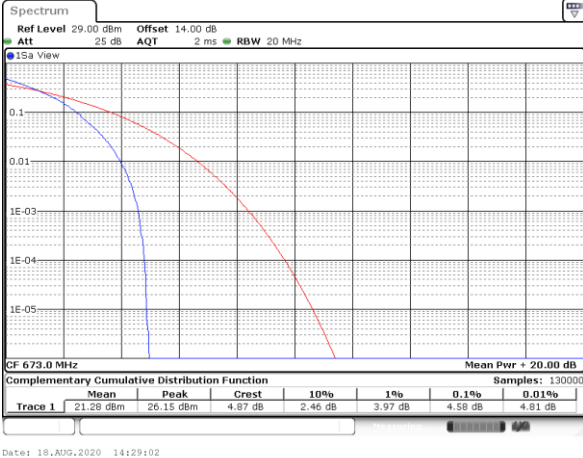

LTE Band 71 / 20MHz / QPSK

Lowest Channel / 1RB

Date: 18_AUG.2020 14:29:02