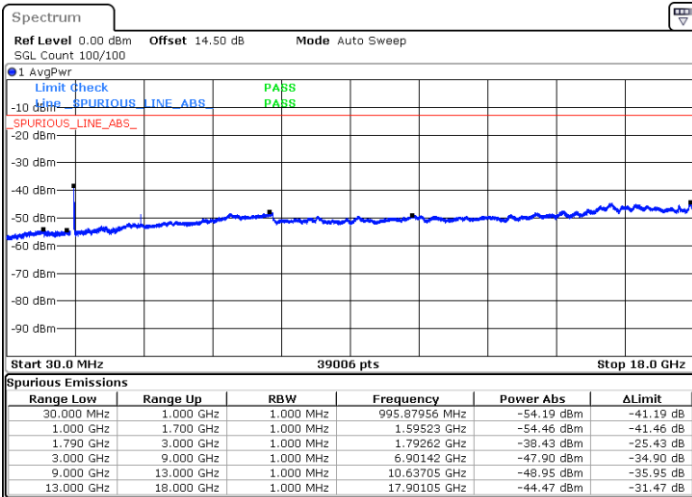

Lowest Channel / 64QAM

Middle Channel / 64QAM

Date: 17.AUG.2020 09:48:43

Date: 17.AUG.2020 09:49:36

Highest Channel / 64QAM

Date: 17.AUG.2020 09:55:32

LTE Band 66 / 10MHz

Lowest Channel / 64QAM

Middle Channel / 64QAM

Date: 17.AUG.2020 10:05:57

Date: 17.AUG.2020 10:09:07

Highest Channel / 64QAM

Date: 17.AUG.2020 10:17:42

LTE Band 66 / 15MHz

Lowest Channel / 64QAM

Middle Channel / 64QAM

Date: 17.AUG.2020 10:27:04

Date: 17.AUG.2020 10:28:00

Highest Channel / 64QAM

Date: 17.AUG.2020 10:34:05

LTE Band 66 / 20MHz

Lowest Channel / 64QAM

Middle Channel / 64QAM

Date: 17.AUG.2020 10:39:03