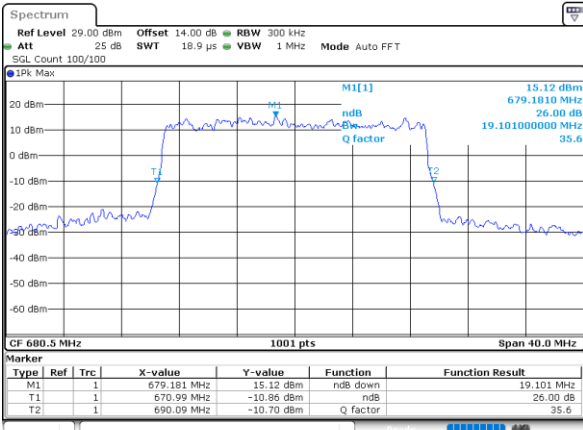

Date: 18_AUG.2020 15:07:23

Middle Channel / 15MHz / 16QAM

Date: 18_AUG.2020 15:07:08

Highest Channel / 15MHz / QPSK

Date: 18_AUG.2020 15:08:42

Highest Channel / 15MHz / 16QAM

Date: 18_AUG.2020 15:08:55

LTE Band 71

Lowest Channel / 20MHz / QPSK

Date: 18_AUG.2020 15:09:58

Lowest Channel / 20MHz / 16QAM

Date: 18_AUG.2020 15:10:47

Middle Channel / 20MHz / QPSK

Date: 18_AUG.2020 15:11:43

Middle Channel / 20MHz / 16QAM

Date: 18_AUG.2020 15:11:26

Highest Channel / 20MHz / QPSK

Date: 18_AUG.2020 15:26:57

Highest Channel / 20MHz / 16QAM

Date: 18_AUG.2020 15:27:17

LTE Band 71

Lowest Channel / 5MHz / 64QAM

Date: 18_AUG.2020 14:47:24

Lowest Channel / 10MHz / 64QAM