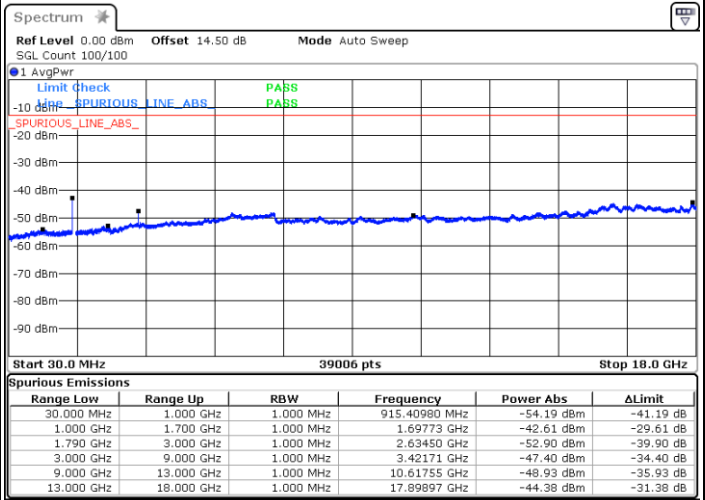

Lowest Channel / QPSK

Lowest Channel / 16QAM

Date: 17.AUG.2020 10:02:24

Date: 17.AUG.2020 10:04:13

LTE Band 66 / 10MHz

Middle Channel / QPSK

Middle Channel / 16QAM

Date: 17.AUG.2020 10:11:14

Date: 17.AUG.2020 10:10:12

Highest Channel / QPSK

Highest Channel / 16QAM

Date: 17.AUG.2020 10:15:55

Date: 17.AUG.2020 10:16:42

LTE Band 66 / 15MHz

Lowest Channel / QPSK

Lowest Channel / 16QAM

Date: 17.AUG.2020 10:23:05

Date: 17.AUG.2020 10:25:08

Middle Channel / QPSK

Middle Channel / 16QAM

Date: 17.AUG.2020 10:29:26

Date: 17.AUG.2020 10:28:44

LTE Band 66 / 15MHz

Highest Channel / QPSK