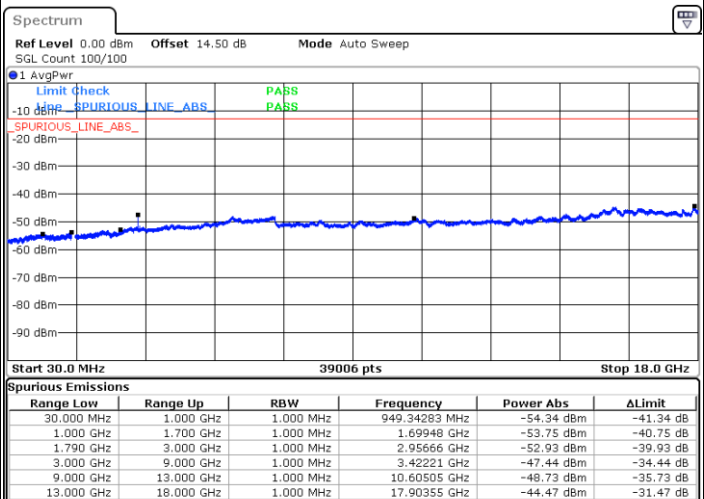

Date: 17.AUG.2020 10:23:05

Date: 17.AUG.2020 10:25:08

Middle Channel / QPSK

Middle Channel / 16QAM

Date: 17.AUG.2020 10:29:26

Date: 17.AUG.2020 10:28:44

LTE Band 66 / 15MHz

Highest Channel / QPSK

Date: 17.AUG.2020 10:32:30

Highest Channel / 16QAM

Date: 17.AUG.2020 10:33:12

LTE Band 66 / 20MHz

Lowest Channel / QPSK

Date: 17.AUG.2020 10:36:55

Lowest Channel / 16QAM

Date: 17.AUG.2020 10:38:14

LTE Band 66 / 20MHz

Middle Channel / QPSK

Middle Channel / 16QAM

Date: 17.AUG.2020 10:47:41

Date: 17.AUG.2020 10:46:35

Highest Channel / QPSK

Highest Channel / 16QAM

Date: 17.AUG.2020 10:49:19