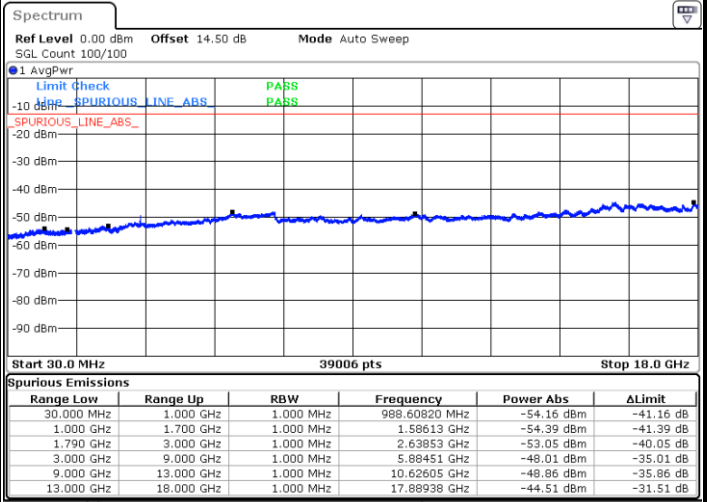

LTE Band 66 / 3MHz

Middle Channel / QPSK

Middle Channel / 16QAM

Date: 17.AUG.2020 11:16:41

Date: 17.AUG.2020 11:17:29

Highest Channel / QPSK

Highest Channel / 16QAM

Date: 17.AUG.2020 11:21:25

Date: 17.AUG.2020 11:20:24

LTE Band 66 / 5MHz

Lowest Channel / QPSK

Lowest Channel / 16QAM

Date: 17.AUG.2020 09:47:04

Date: 17.AUG.2020 09:47:58

Middle Channel / QPSK

Middle Channel / 16QAM

Date: 17.AUG.2020 09:52:09

Date: 17.AUG.2020 09:51:18

LTE Band 66 / 5MHz

Highest Channel / QPSK

Highest Channel / 16QAM

Date: 17.AUG.2020 09:53:31

Date: 17.AUG.2020 09:54:19

LTE Band 66 / 10MHz