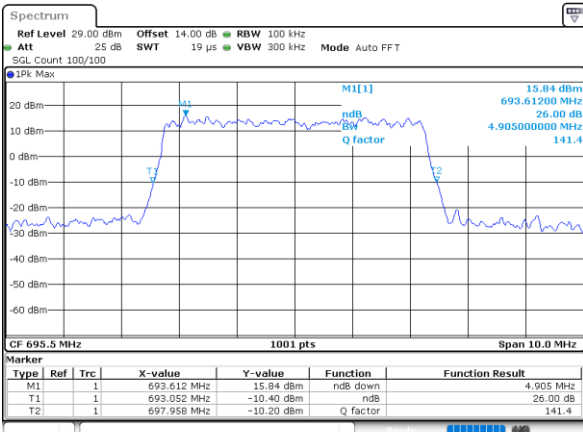

Mode	LTE Band 71 : 26dB BW(MHz)											
BW					5MHz		10MHz		15MHz		20MHz	
Mod.					QPSK	16QAM	QPSK	16QAM	QPSK	16QAM	QPSK	16QAM
Lowest CH	-	-	-	-	5.02	4.96	9.85	9.79	14.15	14.24	19.22	18.98
Middle CH	-	-	-	-	4.89	5.01	9.83	9.71	14.36	14.57	19.10	18.78
Highest CH	-	-	-	-	4.91	4.85	9.73	9.79	14.18	14.33	18.90	19.22
Mode	LTE Band 71 : 26dB BW(MHz)											
BW					5MHz		10MHz		15MHz		20MHz	
Mod.					64QAM		64QAM		64QAM		64QAM	
Lowest CH	-	-	-	-	4.86	-	9.85	-	14.60	-	19.06	-
Middle CH	-	-	-	-	4.88	-	9.73	-	14.27	-	19.18	-
Highest CH	-	-	-	-	4.94	-	9.81	-	14.51	-	18.86	-

LTE Band 71

Lowest Channel / 5MHz / QPSK

Date: 18_AUG.2020 14:46:55

Lowest Channel / 5MHz / 16QAM

Date: 18_AUG.2020 14:47:09

Middle Channel / 5MHz / QPSK

Date: 18_AUG.2020 14:48:28

Middle Channel / 5MHz / 16QAM

Date: 18_AUG.2020 14:48:13

Highest Channel / 5MHz / QPSK

Date: 18_AUG.2020 14:48:48

Highest Channel / 5MHz / 16QAM

Date: 18_AUG.2020 14:49:01

LTE Band 71

Lowest Channel / 10MHz / QPSK

Date: 18_AUG.2020 15:01:39