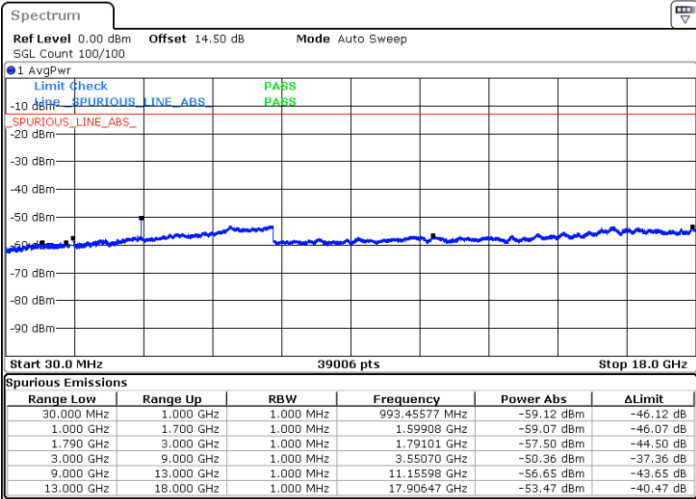

LTE Band 66 / 3MHz

Lowest Channel / 64QAM

Middle Channel / 64QAM

Date: 17.AUG.2020 11:13:02

Date: 17.AUG.2020 11:18:13

Highest Channel / 64QAM

Date: 17.AUG.2020 11:19:39

LTE Band 66 / 5MHz

Lowest Channel / 64QAM

Middle Channel / 64QAM

Date: 17.AUG.2020 09:48:43

Date: 17.AUG.2020 09:49:36

Highest Channel / 64QAM

Date: 17.AUG.2020 09:55:32

LTE Band 66 / 10MHz

Lowest Channel / 64QAM

Middle Channel / 64QAM

Date: 17.AUG.2020 10:05:57

Date: 17.AUG.2020 10:09:07

Highest Channel / 64QAM

Date: 17.AUG.2020 10:17:42

LTE Band 66 / 15MHz

Lowest Channel / 64QAM

Middle Channel / 64QAM