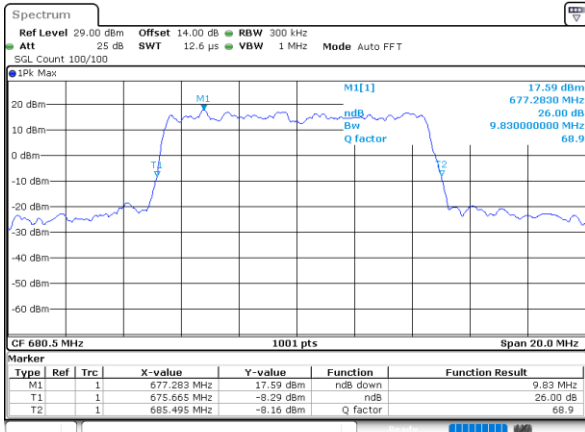

Middle Channel / 10MHz / QPSK

Date: 18_AUG.2020 15:02:27