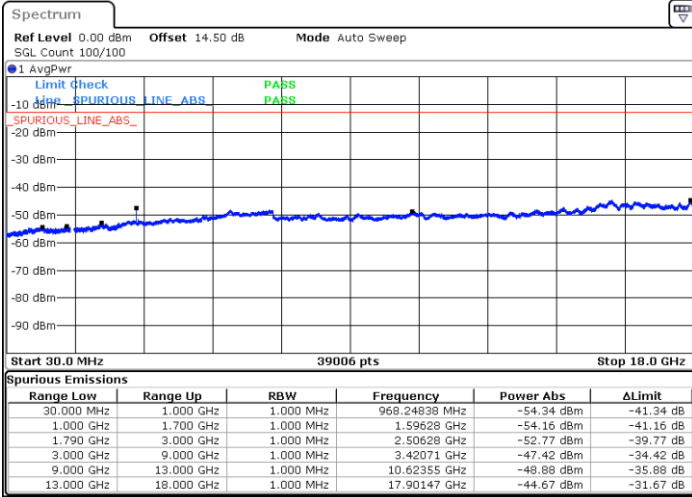

Date: 17.AUG.2020 10:32:30

Highest Channel / 16QAM

Date: 17.AUG.2020 10:33:12

LTE Band 66 / 20MHz

Lowest Channel / QPSK

Date: 17.AUG.2020 10:36:55

Lowest Channel / 16QAM

Date: 17.AUG.2020 10:38:14

LTE Band 66 / 20MHz

Middle Channel / QPSK

Middle Channel / 16QAM

Date: 17.AUG.2020 10:47:41

Date: 17.AUG.2020 10:46:35

Highest Channel / QPSK

Highest Channel / 16QAM

Date: 17.AUG.2020 10:49:19

Date: 17.AUG.2020 10:50:02

LTE Band 66 / 1.4MHz

Lowest Channel / 64QAM

Middle Channel / 64QAM

Date: 17.AUG.2020 09:24:19

Date: 17.AUG.2020 11:30:21

Highest Channel / 64QAM

Date: 17.AUG.2020 11:31:24