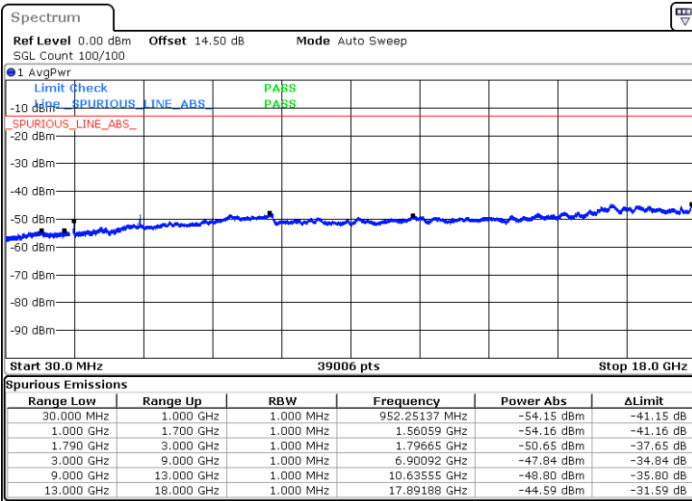

Date: 17.AUG.2020 10:32:30

Highest Channel / 16QAM

Date: 17.AUG.2020 10:33:12

LTE Band 66 / 20MHz

Lowest Channel / QPSK

Date: 17.AUG.2020 10:36:55

Lowest Channel / 16QAM

Date: 17.AUG.2020 10:38:14

LTE Band 66 / 20MHz

Middle Channel / QPSK

Middle Channel / 16QAM

Date: 17.AUG.2020 10:47:41

Date: 17.AUG.2020 10:46:35

Highest Channel / QPSK

Highest Channel / 16QAM

Date: 17.AUG.2020 10:49:19

Date: 17.AUG.2020 10:50:02

LTE Band 66 / 1.4MHz

Lowest Channel / 64QAM

Middle Channel / 64QAM

Date: 17.AUG.2020 09:24:19

Date: 17.AUG.2020 11:30:21

Highest Channel / 64QAM

Date: 17.AUG.2020 11:31:24

LTE Band 66 / 3MHz

Lowest Channel / 64QAM

Middle Channel / 64QAM

Date: 17.AUG.2020 11:13:02

Date: 17.AUG.2020 11:18:13

Highest Channel / 64QAM

Date: 17.AUG.2020 11:19:39

LTE Band 66 / 5MHz