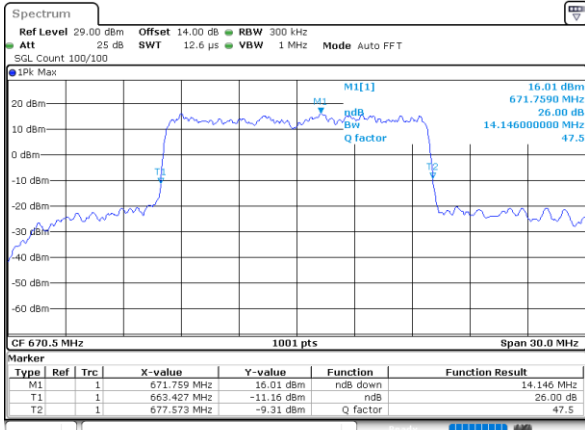

Highest Channel / 10MHz / 16QAM

Date: 18_AUG.2020 15:03:00

LTE Band 71

Lowest Channel / 15MHz / QPSK

Date: 18_AUG.2020 15:05:58

Lowest Channel / 15MHz / 16QAM

Date: 18_AUG.2020 15:06:16

Middle Channel / 15MHz / QPSK

Date: 18_AUG.2020 15:07:23

Middle Channel / 15MHz / 16QAM

Date: 18_AUG.2020 15:07:08

Highest Channel / 15MHz / QPSK

Date: 18_AUG.2020 15:08:42

Highest Channel / 15MHz / 16QAM

Date: 18_AUG.2020 15:08:55

LTE Band 71