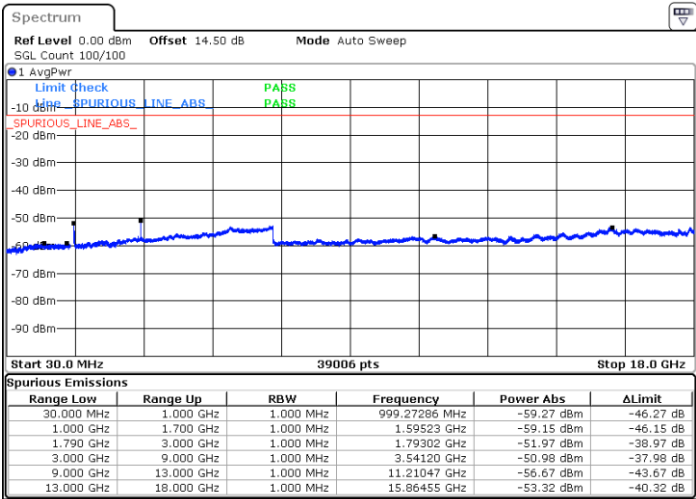

Date: 17.AUG.2020 09:52:09

Date: 17.AUG.2020 09:51:18

LTE Band 66 / 5MHz

Highest Channel / QPSK

Highest Channel / 16QAM

Date: 17.AUG.2020 09:53:31

Date: 17.AUG.2020 09:54:19

LTE Band 66 / 10MHz

Lowest Channel / QPSK

Lowest Channel / 16QAM

Date: 17.AUG.2020 10:02:24

Date: 17.AUG.2020 10:04:13

LTE Band 66 / 10MHz

Middle Channel / QPSK

Middle Channel / 16QAM

Date: 17.AUG.2020 10:11:14

Date: 17.AUG.2020 10:10:12

Highest Channel / QPSK

Highest Channel / 16QAM

Date: 17.AUG.2020 10:15:55

Date: 17.AUG.2020 10:16:42

LTE Band 66 / 15MHz

Lowest Channel / QPSK

Lowest Channel / 16QAM