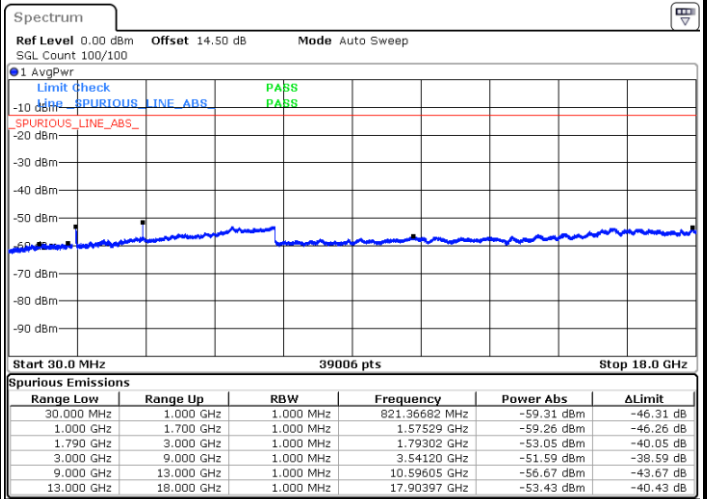

Date: 17.AUG.2020 09:52:09

Date: 17.AUG.2020 09:51:18

LTE Band 66 / 5MHz

Highest Channel / QPSK

Highest Channel / 16QAM

Date: 17.AUG.2020 09:53:31

Date: 17.AUG.2020 09:54:19

LTE Band 66 / 10MHz

Lowest Channel / QPSK

Lowest Channel / 16QAM

Date: 17.AUG.2020 10:02:24

Date: 17.AUG.2020 10:04:13

LTE Band 66 / 10MHz

Middle Channel / QPSK

Middle Channel / 16QAM

Date: 17.AUG.2020 10:11:14

Date: 17.AUG.2020 10:10:12

Highest Channel / QPSK

Highest Channel / 16QAM

Date: 17.AUG.2020 10:15:55

Date: 17.AUG.2020 10:16:42

LTE Band 66 / 15MHz

Lowest Channel / QPSK

Lowest Channel / 16QAM