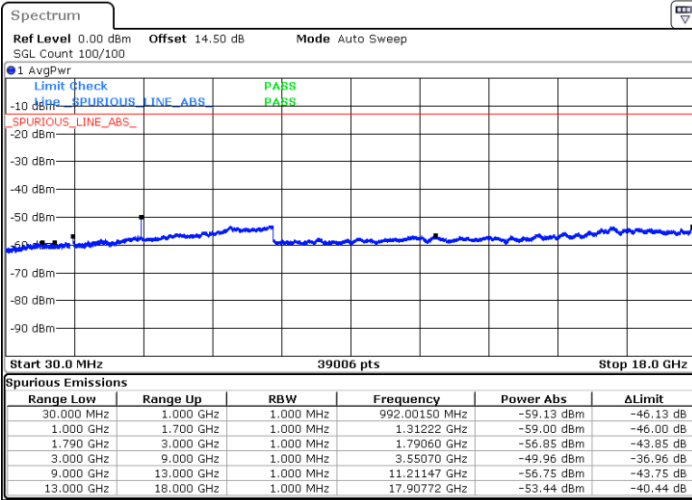

Date: 17.AUG.2020 11:20:24

LTE Band 66 / 5MHz

Lowest Channel / QPSK

Lowest Channel / 16QAM

Date: 17.AUG.2020 09:47:04

Date: 17.AUG.2020 09:47:58

Middle Channel / QPSK

Middle Channel / 16QAM

Date: 17.AUG.2020 09:52:09

Date: 17.AUG.2020 09:51:18

LTE Band 66 / 5MHz

Highest Channel / QPSK

Highest Channel / 16QAM

Date: 17.AUG.2020 09:53:31

Date: 17.AUG.2020 09:54:19

LTE Band 66 / 10MHz

Lowest Channel / QPSK

Lowest Channel / 16QAM

Date: 17.AUG.2020 10:02:24

Date: 17.AUG.2020 10:04:13

LTE Band 66 / 10MHz

Middle Channel / QPSK

Middle Channel / 16QAM

Date: 17.AUG.2020 10:11:14

Date: 17.AUG.2020 10:10:12

Highest Channel / QPSK

Highest Channel / 16QAM

Date: 17.AUG.2020 10:15:55

Date: 17.AUG.2020 10:16:42

LTE Band 66 / 15MHz

Lowest Channel / QPSK

Lowest Channel / 16QAM