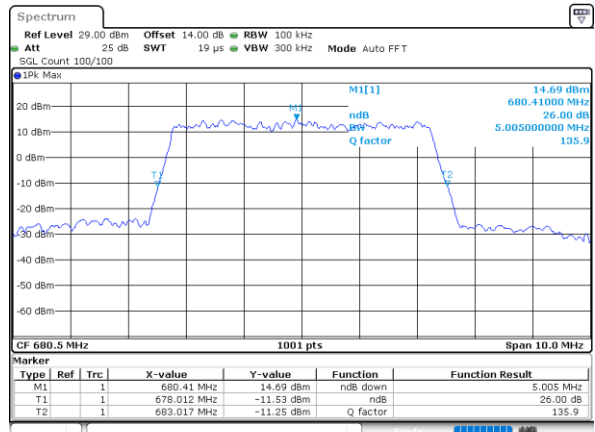

Mode	LTE Band 71 : 26dB BW(MHz)											
BW					5MHz		10MHz		15MHz		20MHz	
Mod.					QPSK	16QAM	QPSK	16QAM	QPSK	16QAM	QPSK	16QAM
Lowest CH	-	-	-	-	5.02	4.96	9.85	9.79	14.15	14.24	19.22	18.98
Middle CH	-	-	-	-	4.89	5.01	9.83	9.71	14.36	14.57	19.10	18.78
Highest CH	-	-	-	-	4.91	4.85	9.73	9.79	14.18	14.33	18.90	19.22
Mode	LTE Band 71 : 26dB BW(MHz)											
BW					5MHz		10MHz		15MHz		20MHz	
Mod.					64QAM		64QAM		64QAM		64QAM	
Lowest CH	-	-	-	-	4.86	-	9.85	-	14.60	-	19.06	-
Middle CH	-	-	-	-	4.88	-	9.73	-	14.27	-	19.18	-
Highest CH	-	-	-	-	4.94	-	9.81	-	14.51	-	18.86	-

LTE Band 71

Lowest Channel / 5MHz / QPSK

Date: 18_AUG.2020 14:46:55

Lowest Channel / 5MHz / 16QAM

Date: 18_AUG.2020 14:47:09

Middle Channel / 5MHz / QPSK

Date: 18_AUG.2020 14:48:28

Middle Channel / 5MHz / 16QAM

Date: 18_AUG.2020 14:48:13

Highest Channel / 5MHz / QPSK

Date: 18_AUG.2020 14:48:48

Highest Channel / 5MHz / 16QAM

Date: 18_AUG.2020 14:49:01

LTE Band 71

Lowest Channel / 10MHz / QPSK

Date: 18_AUG.2020 15:01:39