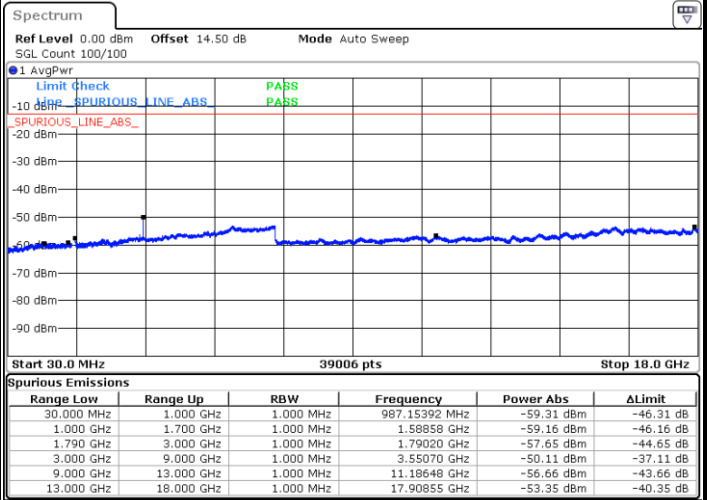

Date: 17.AUG.2020 11:20:24

LTE Band 66 / 5MHz

Lowest Channel / QPSK

Lowest Channel / 16QAM

Date: 17.AUG.2020 09:47:04

Date: 17.AUG.2020 09:47:58

Middle Channel / QPSK

Middle Channel / 16QAM

Date: 17.AUG.2020 09:52:09

Date: 17.AUG.2020 09:51:18

LTE Band 66 / 5MHz

Highest Channel / QPSK

Highest Channel / 16QAM

Date: 17.AUG.2020 09:53:31

Date: 17.AUG.2020 09:54:19

LTE Band 66 / 10MHz

Lowest Channel / QPSK

Lowest Channel / 16QAM

Date: 17.AUG.2020 10:02:24

Date: 17.AUG.2020 10:04:13

LTE Band 66 / 10MHz

Middle Channel / QPSK

Middle Channel / 16QAM

Date: 17.AUG.2020 10:11:14

Date: 17.AUG.2020 10:10:12

Highest Channel / QPSK

Highest Channel / 16QAM

Date: 17.AUG.2020 10:15:55

Date: 17.AUG.2020 10:16:42

LTE Band 66 / 15MHz

Lowest Channel / QPSK

Lowest Channel / 16QAM