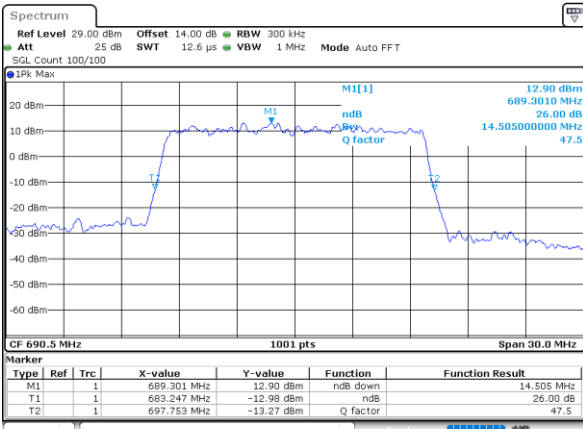

Date: 18_AUG.2020 15:03:12

LTE Band 71

Lowest Channel / 15MHz / 64QAM

Date: 18_AUG.2020 15:06:36

Lowest Channel / 20MHz / 64QAM

Date: 18_AUG.2020 15:11:31

Middle Channel / 15MHz / 64QAM

Date: 18_AUG.2020 15:06:55

Middle Channel / 20MHz / 64QAM

Date: 18_AUG.2020 15:11:12

Highest Channel / 15MHz / 64QAM

Date: 18_AUG.2020 15:09:11

Highest Channel / 20MHz / 64QAM

Date: 18_AUG.2020 15:12:32

Occupied Bandwidth

Mode	LTE Band 71 : 99%OBW(MHz)											
BW	1.4MHz		3MHz		5MHz		10MHz		15MHz		20MHz	
Mod.	QPSK	16QAM	QPSK	16QAM	QPSK	16QAM	QPSK	16QAM	QPSK	16QAM	QPSK	16QAM
Lowest CH	-	-	-	-	4.50	4.48	9.03	9.03	13.52	13.43	17.90	17.82
Middle CH	-	-	-	-	4.53	4.49	9.03	9.03	13.55	13.43	17.86	17.98
Highest CH	-	-	-	-	4.50	4.51	9.01	9.01	13.49	13.40	17.78	17.86
Mode	LTE Band 71 : 99%OBW(MHz)											
BW	1.4MHz		3MHz		5MHz		10MHz		15MHz		20MHz	
Mod.	64QAM		64QAM		64QAM		64QAM		64QAM		64QAM	
Lowest CH	-	-	-	-	4.49	-	8.97	-	13.43	-	17.86	-
Middle CH	-	-	-	-	4.51	-	9.13	-	13.43	-	17.82	-
Highest CH	-	-	-	-	4.48	-	8.99	-	13.43	-	17.82	-