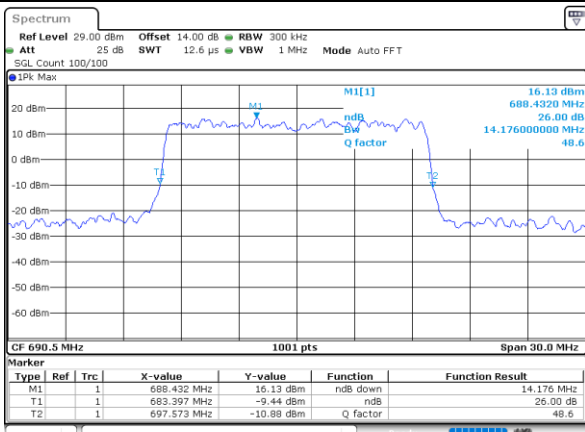

Highest Channel / 10MHz / 16QAM

Date: 18_AUG.2020 15:03:00

LTE Band 71

Lowest Channel / 15MHz / QPSK

Date: 18_AUG.2020 15:05:58

Lowest Channel / 15MHz / 16QAM

Date: 18_AUG.2020 15:06:16

Middle Channel / 15MHz / QPSK

Date: 18_AUG.2020 15:07:23

Middle Channel / 15MHz / 16QAM

Date: 18_AUG.2020 15:07:08

Highest Channel / 15MHz / QPSK

Date: 18_AUG.2020 15:08:42

Highest Channel / 15MHz / 16QAM

Date: 18_AUG.2020 15:08:55

LTE Band 71