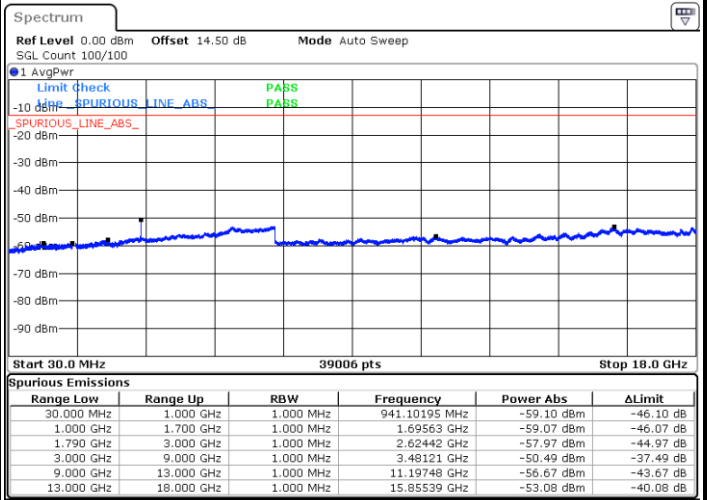

LTE Band 66 / 3MHz

Lowest Channel / 64QAM

Middle Channel / 64QAM

Date: 17.AUG.2020 11:13:02

Date: 17.AUG.2020 11:18:13

Highest Channel / 64QAM

Date: 17.AUG.2020 11:19:39

LTE Band 66 / 5MHz

Lowest Channel / 64QAM

Middle Channel / 64QAM

Date: 17.AUG.2020 09:48:43

Date: 17.AUG.2020 09:49:36

Highest Channel / 64QAM

Date: 17.AUG.2020 09:55:32

LTE Band 66 / 10MHz

Lowest Channel / 64QAM

Middle Channel / 64QAM

Date: 17.AUG.2020 10:05:57

Date: 17.AUG.2020 10:09:07

Highest Channel / 64QAM

Date: 17.AUG.2020 10:17:42

LTE Band 66 / 15MHz

Lowest Channel / 64QAM

Middle Channel / 64QAM