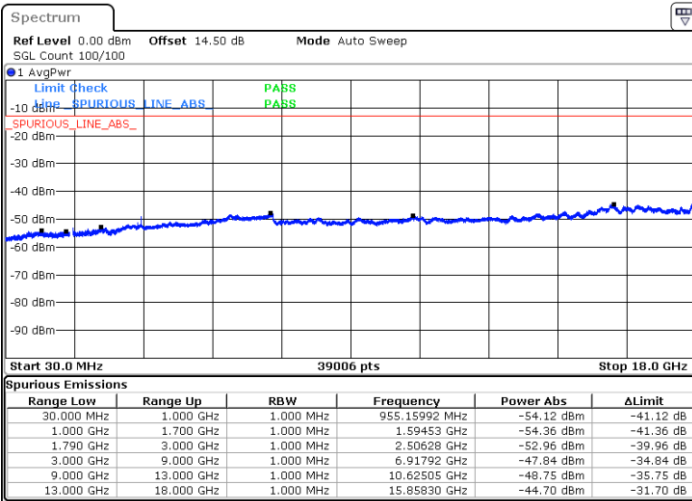

LTE Band 66 / 3MHz

Middle Channel / QPSK

Middle Channel / 16QAM

Date: 17.AUG.2020 11:16:41

Date: 17.AUG.2020 11:17:29

Highest Channel / QPSK

Highest Channel / 16QAM

Date: 17.AUG.2020 11:21:25

Date: 17.AUG.2020 11:20:24

LTE Band 66 / 5MHz

Lowest Channel / QPSK

Lowest Channel / 16QAM

Date: 17.AUG.2020 09:47:04

Date: 17.AUG.2020 09:47:58

Middle Channel / QPSK

Middle Channel / 16QAM

Date: 17.AUG.2020 09:52:09

Date: 17.AUG.2020 09:51:18

LTE Band 66 / 5MHz

Highest Channel / QPSK

Highest Channel / 16QAM

Date: 17.AUG.2020 09:53:31

Date: 17.AUG.2020 09:54:19

LTE Band 66 / 10MHz