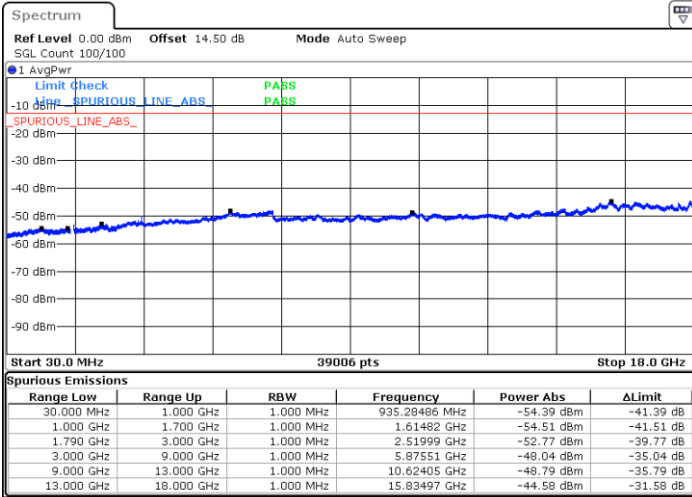

LTE Band 66 / 20MHz

Middle Channel / QPSK

Middle Channel / 16QAM

Date: 17.AUG.2020 10:47:41

Date: 17.AUG.2020 10:46:35

Highest Channel / QPSK

Highest Channel / 16QAM

Date: 17.AUG.2020 10:49:19

Date: 17.AUG.2020 10:50:02

LTE Band 66 / 1.4MHz

Lowest Channel / 64QAM

Middle Channel / 64QAM

Date: 17.AUG.2020 09:24:19

Date: 17.AUG.2020 11:30:21

Highest Channel / 64QAM

Date: 17.AUG.2020 11:31:24

LTE Band 66 / 3MHz

Lowest Channel / 64QAM

Middle Channel / 64QAM

Date: 17.AUG.2020 11:13:02

Date: 17.AUG.2020 11:18:13

Highest Channel / 64QAM

Date: 17.AUG.2020 11:19:39

LTE Band 66 / 5MHz