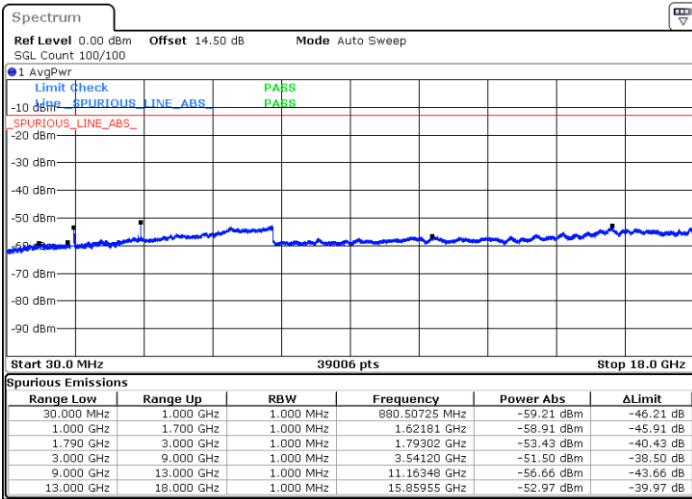

LTE Band 66 / 3MHz

Lowest Channel / 64QAM

Middle Channel / 64QAM

Date: 17.AUG.2020 11:13:02

Date: 17.AUG.2020 11:18:13

Highest Channel / 64QAM

Date: 17.AUG.2020 11:19:39

LTE Band 66 / 5MHz

Lowest Channel / 64QAM

Middle Channel / 64QAM

Date: 17.AUG.2020 09:48:43

Date: 17.AUG.2020 09:49:36

Highest Channel / 64QAM

Date: 17.AUG.2020 09:55:32

LTE Band 66 / 10MHz

Lowest Channel / 64QAM

Middle Channel / 64QAM

Date: 17.AUG.2020 10:05:57

Date: 17.AUG.2020 10:09:07

Highest Channel / 64QAM

Date: 17.AUG.2020 10:17:42

LTE Band 66 / 15MHz

Lowest Channel / 64QAM

Middle Channel / 64QAM