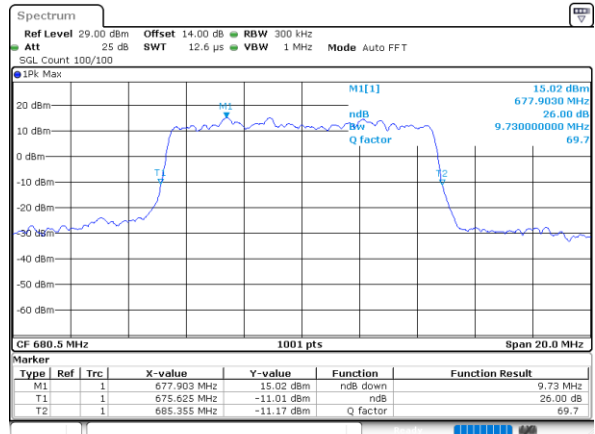

Highest Channel / 20MHz / QPSK

Date: 18_AUG.2020 15:26:57

Highest Channel / 20MHz / 16QAM

Date: 18_AUG.2020 15:27:17

LTE Band 71

Lowest Channel / 5MHz / 64QAM

Date: 18_AUG.2020 14:47:24

Lowest Channel / 10MHz / 64QAM

Date: 18_AUG.2020 15:01:37

Middle Channel / 5MHz / 64QAM

Date: 18_AUG.2020 14:47:52

Middle Channel / 10MHz / 64QAM

Date: 18_AUG.2020 15:01:57

Highest Channel / 5MHz / 64QAM

Date: 18_AUG.2020 14:49:15

Highest Channel / 10MHz / 64QAM