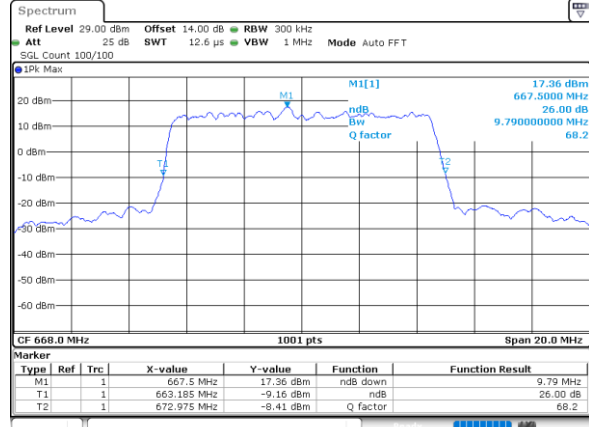

Lowest Channel / 10MHz / 16QAM

Date: 18_AUG.2020 15:01:22