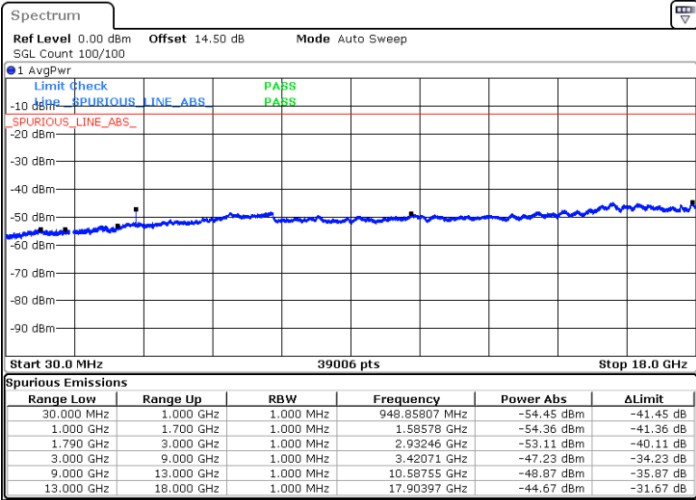

LTE Band 66 / 20MHz

Middle Channel / QPSK

Middle Channel / 16QAM

Date: 17.AUG.2020 10:47:41

Date: 17.AUG.2020 10:46:35

Highest Channel / QPSK

Highest Channel / 16QAM

Date: 17.AUG.2020 10:49:19

Date: 17.AUG.2020 10:50:02

LTE Band 66 / 1.4MHz

Lowest Channel / 64QAM

Middle Channel / 64QAM

Date: 17.AUG.2020 09:24:19

Date: 17.AUG.2020 11:30:21

Highest Channel / 64QAM

Date: 17.AUG.2020 11:31:24

LTE Band 66 / 3MHz

Lowest Channel / 64QAM

Middle Channel / 64QAM

Date: 17.AUG.2020 11:13:02

Date: 17.AUG.2020 11:18:13

Highest Channel / 64QAM

Date: 17.AUG.2020 11:19:39

LTE Band 66 / 5MHz

Lowest Channel / 64QAM

Middle Channel / 64QAM

Date: 17.AUG.2020 09:48:43

Date: 17.AUG.2020 09:49:36

Highest Channel / 64QAM

Date: 17.AUG.2020 09:55:32

LTE Band 66 / 10MHz

Lowest Channel / 64QAM