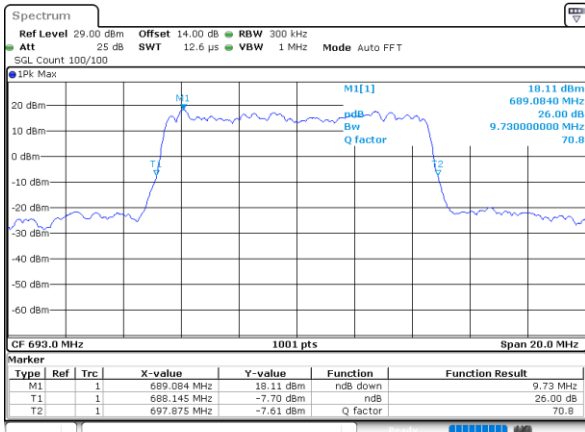

Date: 18_AUG.2020 14:48:13

Highest Channel / 5MHz / QPSK

Date: 18_AUG.2020 14:48:48

Highest Channel / 5MHz / 16QAM

Date: 18_AUG.2020 14:49:01

LTE Band 71

Lowest Channel / 10MHz / QPSK

Date: 18_AUG.2020 15:01:39

Lowest Channel / 10MHz / 16QAM

Date: 18_AUG.2020 15:01:22

Middle Channel / 10MHz / QPSK

Date: 18_AUG.2020 15:02:27

Middle Channel / 10MHz / 16QAM

Date: 18_AUG.2020 15:02:13

Highest Channel / 10MHz / QPSK

Date: 18_AUG.2020 15:02:45

Highest Channel / 10MHz / 16QAM

Date: 18_AUG.2020 15:03:00

LTE Band 71

Lowest Channel / 15MHz / QPSK

Date: 18_AUG.2020 15:05:58

Lowest Channel / 15MHz / 16QAM

Date: 18_AUG.2020 15:06:16

Middle Channel / 15MHz / QPSK