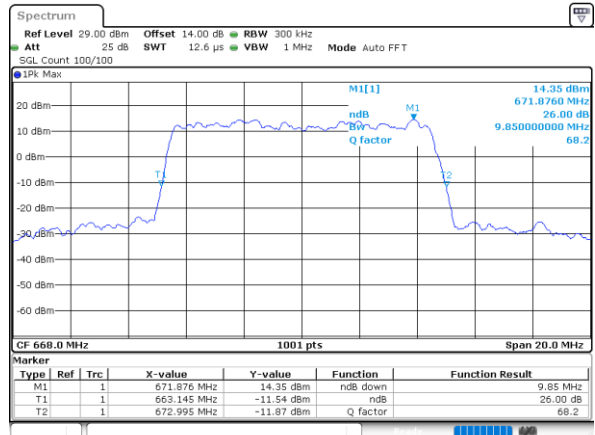

Highest Channel / 20MHz / QPSK

Date: 18_AUG.2020 15:26:57

Highest Channel / 20MHz / 16QAM

Date: 18_AUG.2020 15:27:17

LTE Band 71

Lowest Channel / 5MHz / 64QAM

Date: 18_AUG.2020 14:47:24

Lowest Channel / 10MHz / 64QAM