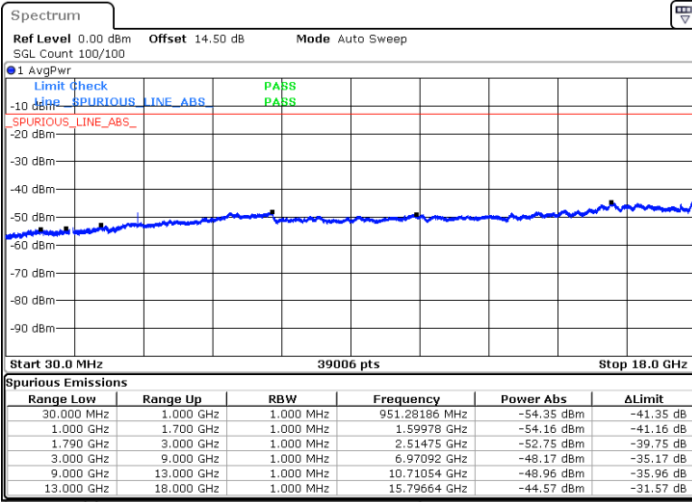

Date: 17.AUG.2020 10:23:05

Date: 17.AUG.2020 10:25:08

Middle Channel / QPSK

Middle Channel / 16QAM

Date: 17.AUG.2020 10:29:26

Date: 17.AUG.2020 10:28:44

LTE Band 66 / 15MHz

Highest Channel / QPSK

Date: 17.AUG.2020 10:32:30

Highest Channel / 16QAM

Date: 17.AUG.2020 10:33:12

LTE Band 66 / 20MHz

Lowest Channel / QPSK

Date: 17.AUG.2020 10:36:55

Lowest Channel / 16QAM

Date: 17.AUG.2020 10:38:14

LTE Band 66 / 20MHz

Middle Channel / QPSK

Middle Channel / 16QAM

Date: 17.AUG.2020 10:47:41

Date: 17.AUG.2020 10:46:35

Highest Channel / QPSK

Highest Channel / 16QAM

Date: 17.AUG.2020 10:49:19