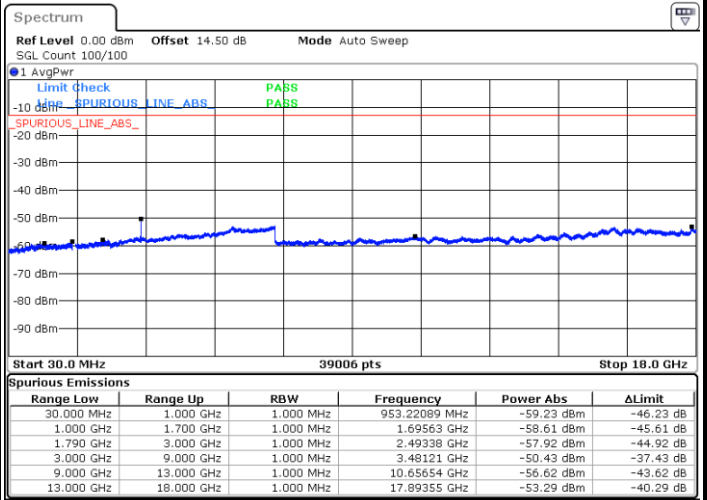

Date: 17.AUG.2020 09:52:09

Date: 17.AUG.2020 09:51:18

LTE Band 66 / 5MHz

Highest Channel / QPSK

Highest Channel / 16QAM

Date: 17.AUG.2020 09:53:31

Date: 17.AUG.2020 09:54:19

LTE Band 66 / 10MHz

Lowest Channel / QPSK

Lowest Channel / 16QAM

Date: 17.AUG.2020 10:02:24

Date: 17.AUG.2020 10:04:13

LTE Band 66 / 10MHz

Middle Channel / QPSK

Middle Channel / 16QAM

Date: 17.AUG.2020 10:11:14

Date: 17.AUG.2020 10:10:12

Highest Channel / QPSK

Highest Channel / 16QAM

Date: 17.AUG.2020 10:15:55

Date: 17.AUG.2020 10:16:42

LTE Band 66 / 15MHz

Lowest Channel / QPSK

Lowest Channel / 16QAM

Date: 17.AUG.2020 10:23:05

Date: 17.AUG.2020 10:25:08

Middle Channel / QPSK

Middle Channel / 16QAM

Date: 17.AUG.2020 10:29:26

Date: 17.AUG.2020 10:28:44

LTE Band 66 / 15MHz

Highest Channel / QPSK