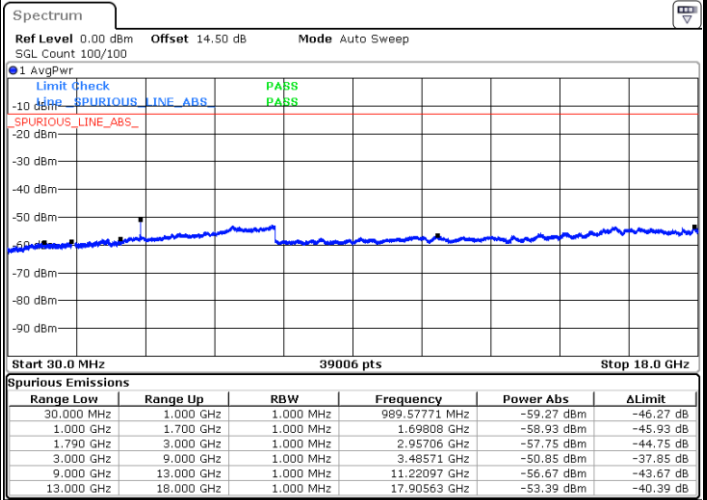

Date: 17.AUG.2020 10:50:02

LTE Band 66 / 1.4MHz

Lowest Channel / 64QAM

Middle Channel / 64QAM

Date: 17.AUG.2020 09:24:19

Date: 17.AUG.2020 11:30:21

Highest Channel / 64QAM

Date: 17.AUG.2020 11:31:24

LTE Band 66 / 3MHz

Lowest Channel / 64QAM

Middle Channel / 64QAM

Date: 17.AUG.2020 11:13:02

Date: 17.AUG.2020 11:18:13

Highest Channel / 64QAM

Date: 17.AUG.2020 11:19:39

LTE Band 66 / 5MHz

Lowest Channel / 64QAM

Middle Channel / 64QAM

Date: 17.AUG.2020 09:48:43

Date: 17.AUG.2020 09:49:36

Highest Channel / 64QAM

Date: 17.AUG.2020 09:55:32

LTE Band 66 / 10MHz

Lowest Channel / 64QAM