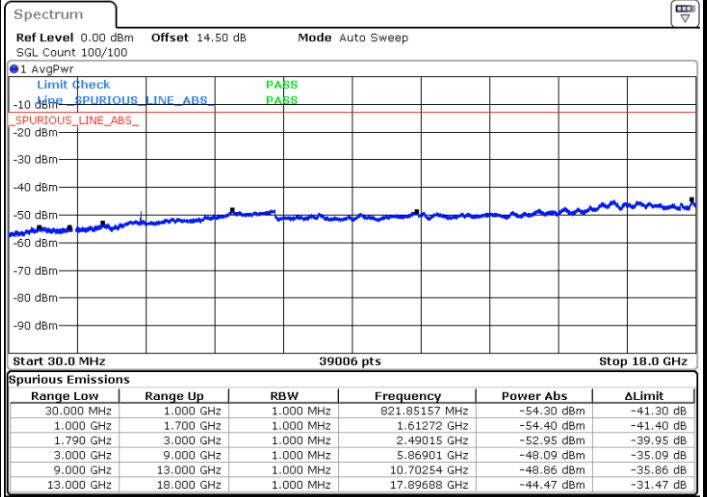

Date: 17.AUG.2020 10:32:30

Highest Channel / 16QAM

Date: 17.AUG.2020 10:33:12

LTE Band 66 / 20MHz

Lowest Channel / QPSK

Date: 17.AUG.2020 10:36:55

Lowest Channel / 16QAM

Date: 17.AUG.2020 10:38:14

LTE Band 66 / 20MHz

Middle Channel / QPSK

Middle Channel / 16QAM

Date: 17.AUG.2020 10:47:41

Date: 17.AUG.2020 10:46:35

Highest Channel / QPSK

Highest Channel / 16QAM

Date: 17.AUG.2020 10:49:19

Date: 17.AUG.2020 10:50:02

LTE Band 66 / 1.4MHz

Lowest Channel / 64QAM

Middle Channel / 64QAM

Date: 17.AUG.2020 09:24:19

Date: 17.AUG.2020 11:30:21

Highest Channel / 64QAM

Date: 17.AUG.2020 11:31:24

LTE Band 66 / 3MHz

Lowest Channel / 64QAM

Middle Channel / 64QAM

Date: 17.AUG.2020 11:13:02

Date: 17.AUG.2020 11:18:13

Highest Channel / 64QAM

Date: 17.AUG.2020 11:19:39

LTE Band 66 / 5MHz