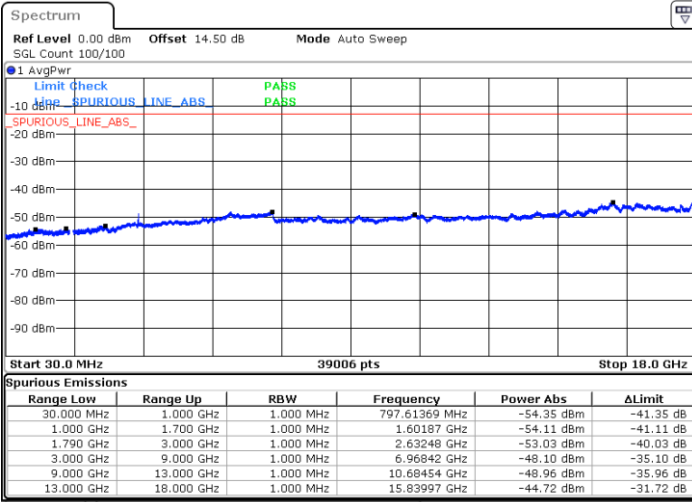

LTE Band 66 / 3MHz

Middle Channel / QPSK

Middle Channel / 16QAM

Date: 17.AUG.2020 11:16:41

Date: 17.AUG.2020 11:17:29

Highest Channel / QPSK

Highest Channel / 16QAM

Date: 17.AUG.2020 11:21:25

Date: 17.AUG.2020 11:20:24

LTE Band 66 / 5MHz

Lowest Channel / QPSK

Lowest Channel / 16QAM

Date: 17.AUG.2020 09:47:04

Date: 17.AUG.2020 09:47:58

Middle Channel / QPSK

Middle Channel / 16QAM

Date: 17.AUG.2020 09:52:09

Date: 17.AUG.2020 09:51:18

LTE Band 66 / 5MHz

Highest Channel / QPSK

Highest Channel / 16QAM

Date: 17.AUG.2020 09:53:31

Date: 17.AUG.2020 09:54:19

LTE Band 66 / 10MHz