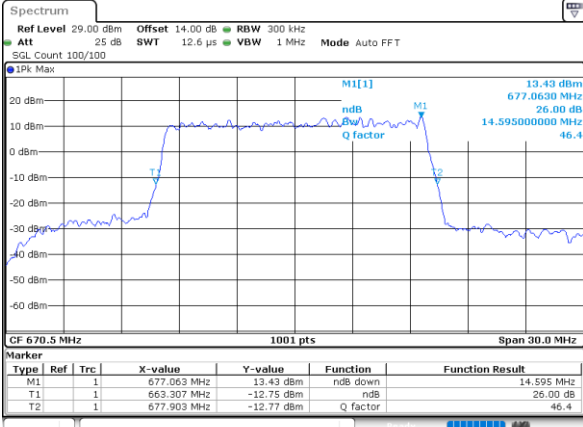

Highest Channel / 20MHz / QPSK

Date: 18_AUG.2020 15:26:57

Highest Channel / 20MHz / 16QAM

Date: 18_AUG.2020 15:27:17

LTE Band 71

Lowest Channel / 5MHz / 64QAM

Date: 18_AUG.2020 14:47:24

Lowest Channel / 10MHz / 64QAM

Date: 18_AUG.2020 15:01:37

Middle Channel / 5MHz / 64QAM

Date: 18_AUG.2020 14:47:52

Middle Channel / 10MHz / 64QAM

Date: 18_AUG.2020 15:01:57

Highest Channel / 5MHz / 64QAM

Date: 18_AUG.2020 14:49:15

Highest Channel / 10MHz / 64QAM

Date: 18_AUG.2020 15:03:12

LTE Band 71

Lowest Channel / 15MHz / 64QAM

Date: 18_AUG.2020 15:06:36

Lowest Channel / 20MHz / 64QAM

Date: 18_AUG.2020 15:11:31

Middle Channel / 15MHz / 64QAM

Date: 18_AUG.2020 15:06:55