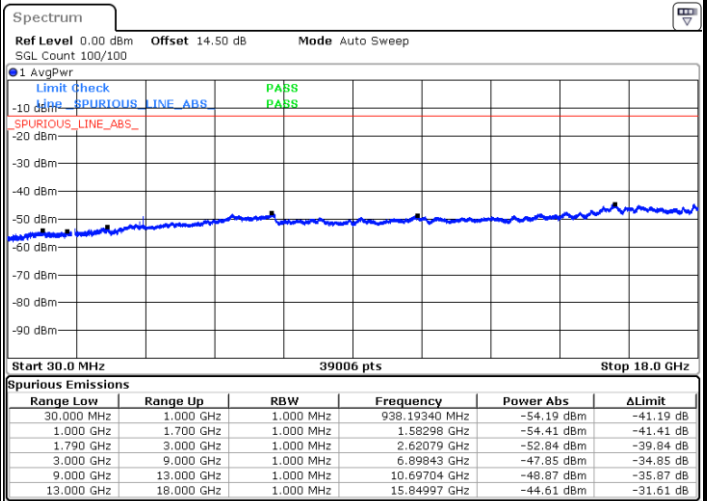

LTE Band 66 / 3MHz

Middle Channel / QPSK

Middle Channel / 16QAM

Date: 17.AUG.2020 11:16:41

Date: 17.AUG.2020 11:17:29

Highest Channel / QPSK

Highest Channel / 16QAM

Date: 17.AUG.2020 11:21:25

Date: 17.AUG.2020 11:20:24

LTE Band 66 / 5MHz

Lowest Channel / QPSK

Lowest Channel / 16QAM

Date: 17.AUG.2020 09:47:04

Date: 17.AUG.2020 09:47:58

Middle Channel / QPSK

Middle Channel / 16QAM

Date: 17.AUG.2020 09:52:09

Date: 17.AUG.2020 09:51:18

LTE Band 66 / 5MHz

Highest Channel / QPSK

Highest Channel / 16QAM

Date: 17.AUG.2020 09:53:31

Date: 17.AUG.2020 09:54:19

LTE Band 66 / 10MHz