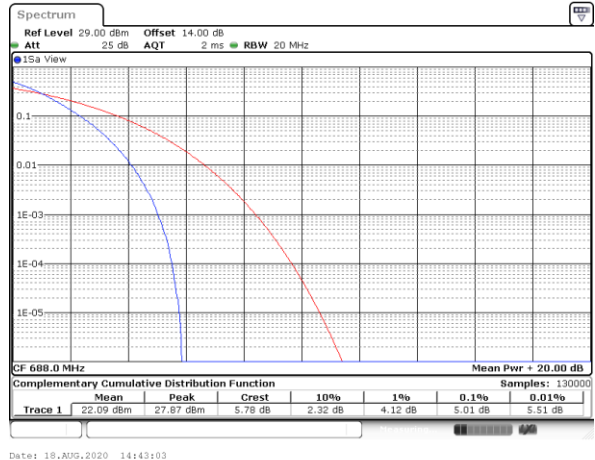

LTE Band 71 / 20MHz / QPSK

Lowest Channel / 1RB

Date: 18_AUG.2020 14:29:02

Lowest Channel / Full RB

Date: 18_AUG.2020 14:30:28

Middle Channel / 1RB

Date: 18_AUG.2020 14:34:19

Middle Channel / Full RB

Date: 18_AUG.2020 14:30:45

Highest Channel / 1RB

Date: 18_AUG.2020 14:35:49

Highest Channel / Full RB

Date: 18_AUG.2020 14:43:03

LTE Band 71 / 20MHz / 16QAM

Lowest Channel / 1RB

Date: 18_AUG.2020 14:29:14