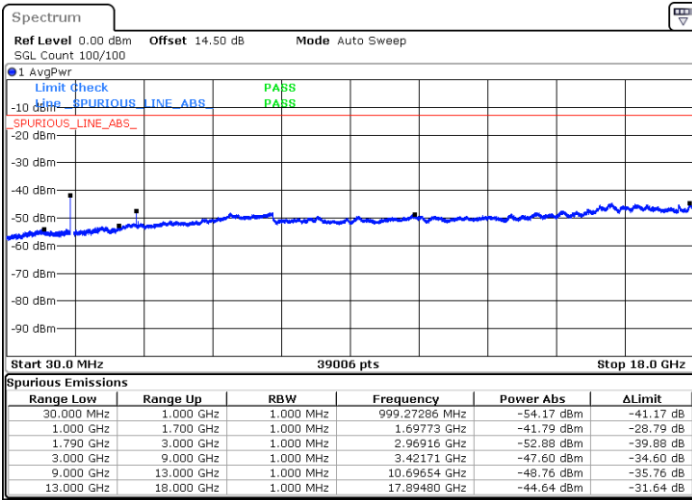

Lowest Channel / 64QAM

Middle Channel / 64QAM

Date: 17.AUG.2020 09:48:43

Date: 17.AUG.2020 09:49:36

Highest Channel / 64QAM

Date: 17.AUG.2020 09:55:32

LTE Band 66 / 10MHz

Lowest Channel / 64QAM

Middle Channel / 64QAM

Date: 17.AUG.2020 10:05:57

Date: 17.AUG.2020 10:09:07

Highest Channel / 64QAM

Date: 17.AUG.2020 10:17:42

LTE Band 66 / 15MHz

Lowest Channel / 64QAM

Middle Channel / 64QAM

Date: 17.AUG.2020 10:27:04

Date: 17.AUG.2020 10:28:00

Highest Channel / 64QAM

Date: 17.AUG.2020 10:34:05

LTE Band 66 / 20MHz

Lowest Channel / 64QAM

Middle Channel / 64QAM

Date: 17.AUG.2020 10:39:03