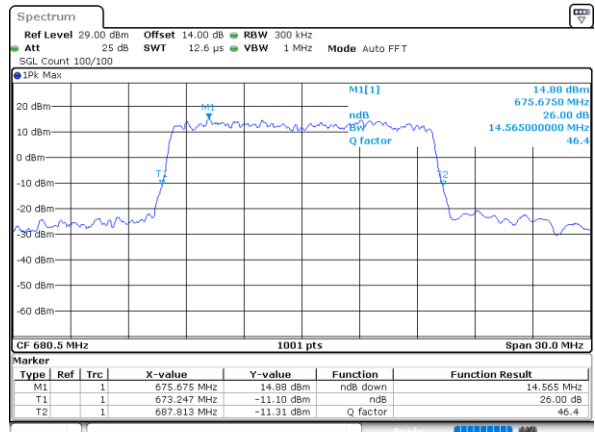

Highest Channel / 10MHz / 16QAM

Date: 18_AUG.2020 15:03:00

LTE Band 71

Lowest Channel / 15MHz / QPSK

Date: 18_AUG.2020 15:05:58

Lowest Channel / 15MHz / 16QAM

Date: 18_AUG.2020 15:06:16

Middle Channel / 15MHz / QPSK

Date: 18_AUG.2020 15:07:23

Middle Channel / 15MHz / 16QAM

Date: 18_AUG.2020 15:07:08

Highest Channel / 15MHz / QPSK

Date: 18_AUG.2020 15:08:42

Highest Channel / 15MHz / 16QAM

Date: 18_AUG.2020 15:08:55

LTE Band 71