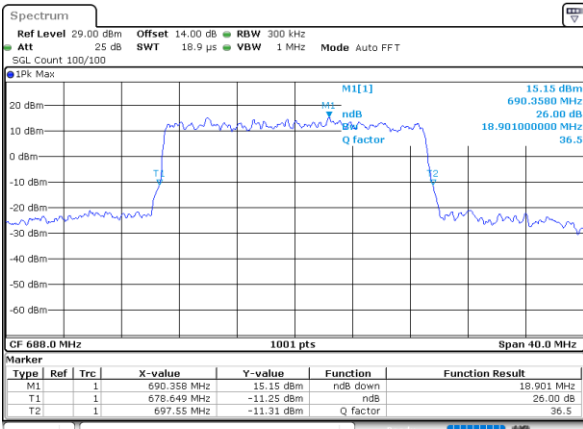

Date: 18_AUG.2020 15:07:23

Middle Channel / 15MHz / 16QAM

Date: 18_AUG.2020 15:07:08

Highest Channel / 15MHz / QPSK

Date: 18_AUG.2020 15:08:42

Highest Channel / 15MHz / 16QAM

Date: 18_AUG.2020 15:08:55

LTE Band 71

Lowest Channel / 20MHz / QPSK

Date: 18_AUG.2020 15:09:58

Lowest Channel / 20MHz / 16QAM

Date: 18_AUG.2020 15:10:47

Middle Channel / 20MHz / QPSK

Date: 18_AUG.2020 15:11:43

Middle Channel / 20MHz / 16QAM

Date: 18_AUG.2020 15:11:26

Highest Channel / 20MHz / QPSK

Date: 18_AUG.2020 15:26:57

Highest Channel / 20MHz / 16QAM

Date: 18_AUG.2020 15:27:17

LTE Band 71

Lowest Channel / 5MHz / 64QAM

Date: 18_AUG.2020 14:47:24

Lowest Channel / 10MHz / 64QAM