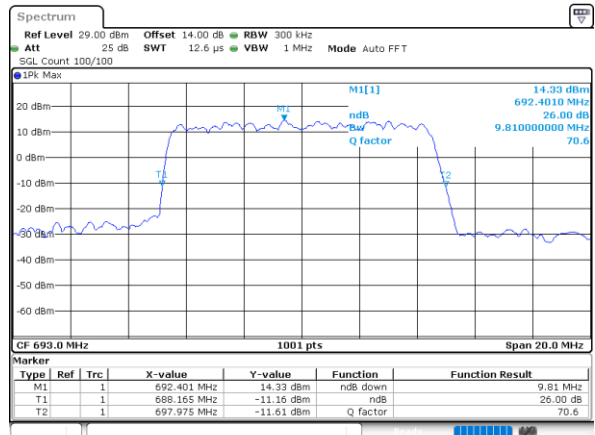

Highest Channel / 20MHz / QPSK

Date: 18_AUG.2020 15:26:57

Highest Channel / 20MHz / 16QAM

Date: 18_AUG.2020 15:27:17

LTE Band 71

Lowest Channel / 5MHz / 64QAM

Date: 18_AUG.2020 14:47:24

Lowest Channel / 10MHz / 64QAM

Date: 18_AUG.2020 15:01:37

Middle Channel / 5MHz / 64QAM

Date: 18_AUG.2020 14:47:52

Middle Channel / 10MHz / 64QAM

Date: 18_AUG.2020 15:01:57

Highest Channel / 5MHz / 64QAM

Date: 18_AUG.2020 14:49:15

Highest Channel / 10MHz / 64QAM