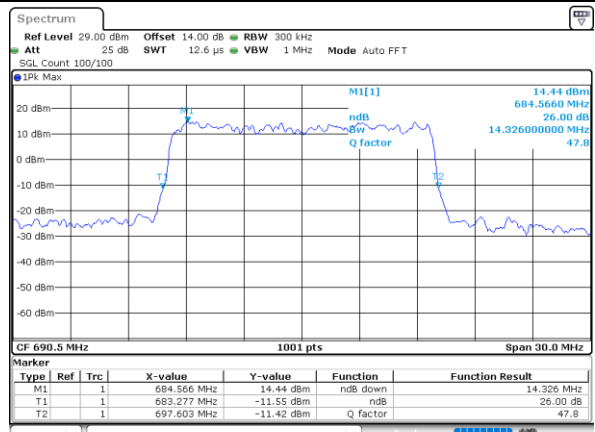

Highest Channel / 10MHz / 16QAM

Date: 18_AUG.2020 15:03:00

LTE Band 71

Lowest Channel / 15MHz / QPSK

Date: 18_AUG.2020 15:05:58

Lowest Channel / 15MHz / 16QAM

Date: 18_AUG.2020 15:06:16

Middle Channel / 15MHz / QPSK

Date: 18_AUG.2020 15:07:23

Middle Channel / 15MHz / 16QAM

Date: 18_AUG.2020 15:07:08

Highest Channel / 15MHz / QPSK

Date: 18_AUG.2020 15:08:42

Highest Channel / 15MHz / 16QAM

Date: 18_AUG.2020 15:08:55

LTE Band 71