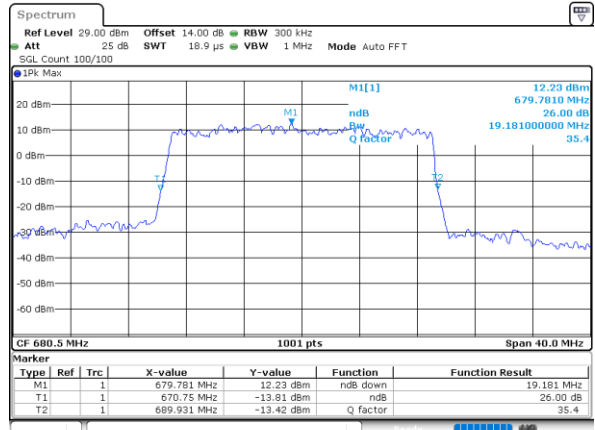

Date: 18_AUG.2020 15:03:12

LTE Band 71

Lowest Channel / 15MHz / 64QAM

Date: 18_AUG.2020 15:06:36

Lowest Channel / 20MHz / 64QAM

Date: 18_AUG.2020 15:11:31

Middle Channel / 15MHz / 64QAM

Date: 18_AUG.2020 15:06:55

Middle Channel / 20MHz / 64QAM

Date: 18_AUG.2020 15:11:12

Highest Channel / 15MHz / 64QAM

Date: 18_AUG.2020 15:09:11

Highest Channel / 20MHz / 64QAM

Date: 18_AUG.2020 15:12:32

Occupied Bandwidth

Mode	LTE Band 71 : 99%OBW(MHz)											
BW	1.4MHz		3MHz		5MHz		10MHz		15MHz		20MHz	
Mod.	QPSK	16QAM	QPSK	16QAM	QPSK	16QAM	QPSK	16QAM	QPSK	16QAM	QPSK	16QAM
Lowest CH	-	-	-	-	4.50	4.48	9.03	9.03	13.52	13.43	17.90	17.82
Middle CH	-	-	-	-	4.53	4.49	9.03	9.03	13.55	13.43	17.86	17.98
Highest CH	-	-	-	-	4.50	4.51	9.01	9.01	13.49	13.40	17.78	17.86
Mode	LTE Band 71 : 99%OBW(MHz)											
BW	1.4MHz		3MHz		5MHz		10MHz		15MHz		20MHz	
Mod.	64QAM		64QAM		64QAM		64QAM		64QAM		64QAM	
Lowest CH	-	-	-	-	4.49	-	8.97	-	13.43	-	17.86	-
Middle CH	-	-	-	-	4.51	-	9.13	-	13.43	-	17.82	-
Highest CH	-	-	-	-	4.48	-	8.99	-	13.43	-	17.82	-