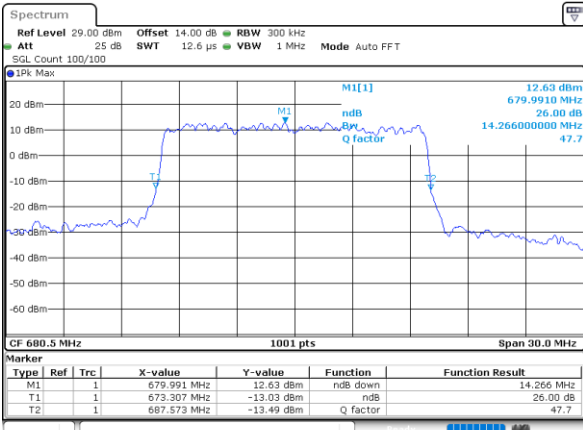

Date: 18_AUG.2020 15:03:12

LTE Band 71

Lowest Channel / 15MHz / 64QAM

Date: 18_AUG.2020 15:06:36

Lowest Channel / 20MHz / 64QAM

Date: 18_AUG.2020 15:11:31

Middle Channel / 15MHz / 64QAM

Date: 18_AUG.2020 15:06:55

Middle Channel / 20MHz / 64QAM

Date: 18_AUG.2020 15:11:12

Highest Channel / 15MHz / 64QAM

Date: 18_AUG.2020 15:09:11

Highest Channel / 20MHz / 64QAM

Date: 18_AUG.2020 15:12:32

Occupied Bandwidth

Mode	LTE Band 71 : 99%OBW(MHz)											
BW	1.4MHz		3MHz		5MHz		10MHz		15MHz		20MHz	
Mod.	QPSK	16QAM	QPSK	16QAM	QPSK	16QAM	QPSK	16QAM	QPSK	16QAM	QPSK	16QAM
Lowest CH	-	-	-	-	4.50	4.48	9.03	9.03	13.52	13.43	17.90	17.82
Middle CH	-	-	-	-	4.53	4.49	9.03	9.03	13.55	13.43	17.86	17.98
Highest CH	-	-	-	-	4.50	4.51	9.01	9.01	13.49	13.40	17.78	17.86
Mode	LTE Band 71 : 99%OBW(MHz)											
BW	1.4MHz		3MHz		5MHz		10MHz		15MHz		20MHz	
Mod.	64QAM		64QAM		64QAM		64QAM		64QAM		64QAM	
Lowest CH	-	-	-	-	4.49	-	8.97	-	13.43	-	17.86	-
Middle CH	-	-	-	-	4.51	-	9.13	-	13.43	-	17.82	-
Highest CH	-	-	-	-	4.48	-	8.99	-	13.43	-	17.82	-