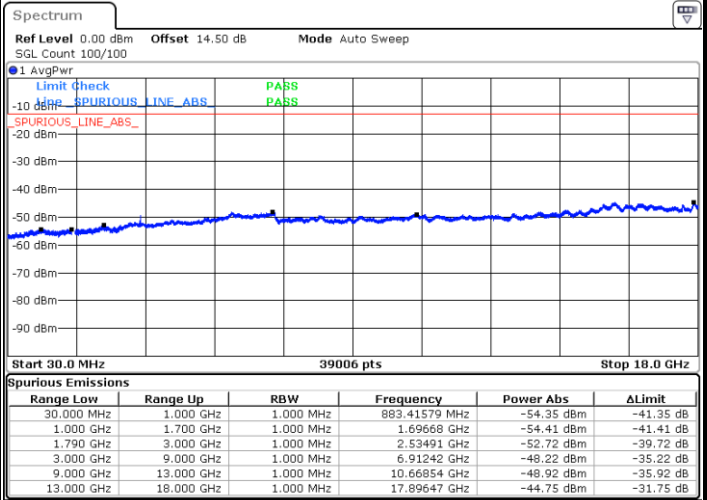

LTE Band 66 / 20MHz

Middle Channel / QPSK

Middle Channel / 16QAM

Date: 17.AUG.2020 10:47:41

Date: 17.AUG.2020 10:46:35

Highest Channel / QPSK

Highest Channel / 16QAM

Date: 17.AUG.2020 10:49:19

Date: 17.AUG.2020 10:50:02

LTE Band 66 / 1.4MHz

Lowest Channel / 64QAM

Middle Channel / 64QAM

Date: 17.AUG.2020 09:24:19

Date: 17.AUG.2020 11:30:21

Highest Channel / 64QAM

Date: 17.AUG.2020 11:31:24

LTE Band 66 / 3MHz

Lowest Channel / 64QAM

Middle Channel / 64QAM

Date: 17.AUG.2020 11:13:02

Date: 17.AUG.2020 11:18:13

Highest Channel / 64QAM

Date: 17.AUG.2020 11:19:39

LTE Band 66 / 5MHz

Lowest Channel / 64QAM

Middle Channel / 64QAM

Date: 17.AUG.2020 09:48:43

Date: 17.AUG.2020 09:49:36

Highest Channel / 64QAM

Date: 17.AUG.2020 09:55:32

LTE Band 66 / 10MHz

Lowest Channel / 64QAM