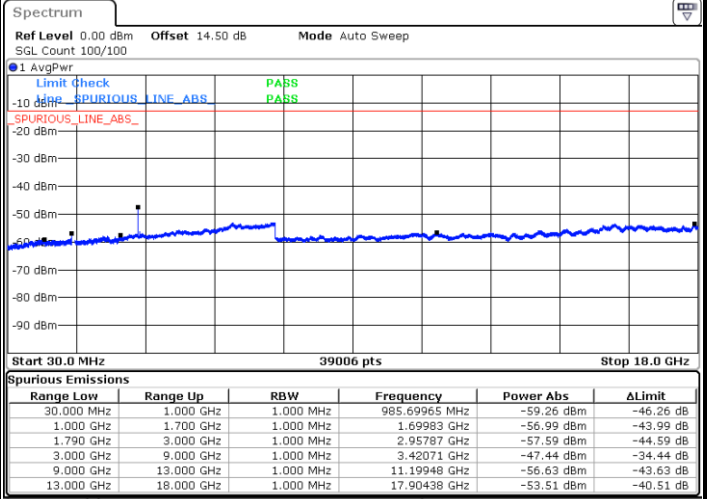

LTE Band 66 / 3MHz

Middle Channel / QPSK

Middle Channel / 16QAM

Date: 17.AUG.2020 11:16:41

Date: 17.AUG.2020 11:17:29

Highest Channel / QPSK

Highest Channel / 16QAM

Date: 17.AUG.2020 11:21:25

Date: 17.AUG.2020 11:20:24

LTE Band 66 / 5MHz

Lowest Channel / QPSK

Lowest Channel / 16QAM

Date: 17.AUG.2020 09:47:04

Date: 17.AUG.2020 09:47:58

Middle Channel / QPSK

Middle Channel / 16QAM

Date: 17.AUG.2020 09:52:09

Date: 17.AUG.2020 09:51:18

LTE Band 66 / 5MHz

Highest Channel / QPSK

Highest Channel / 16QAM

Date: 17.AUG.2020 09:53:31

Date: 17.AUG.2020 09:54:19

LTE Band 66 / 10MHz