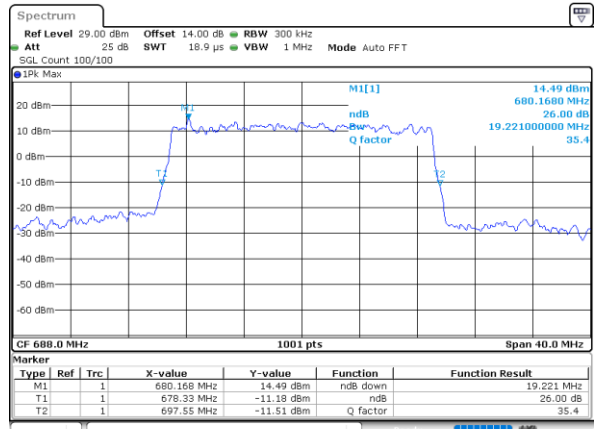

Date: 18_AUG.2020 15:07:23

Middle Channel / 15MHz / 16QAM

Date: 18_AUG.2020 15:07:08

Highest Channel / 15MHz / QPSK

Date: 18_AUG.2020 15:08:42

Highest Channel / 15MHz / 16QAM

Date: 18_AUG.2020 15:08:55

LTE Band 71

Lowest Channel / 20MHz / QPSK

Date: 18_AUG.2020 15:09:58

Lowest Channel / 20MHz / 16QAM

Date: 18_AUG.2020 15:10:47

Middle Channel / 20MHz / QPSK

Date: 18_AUG.2020 15:11:43

Middle Channel / 20MHz / 16QAM

Date: 18_AUG.2020 15:11:26

Highest Channel / 20MHz / QPSK

Date: 18_AUG.2020 15:26:57

Highest Channel / 20MHz / 16QAM

Date: 18_AUG.2020 15:27:17

LTE Band 71

Lowest Channel / 5MHz / 64QAM

Date: 18_AUG.2020 14:47:24

Lowest Channel / 10MHz / 64QAM