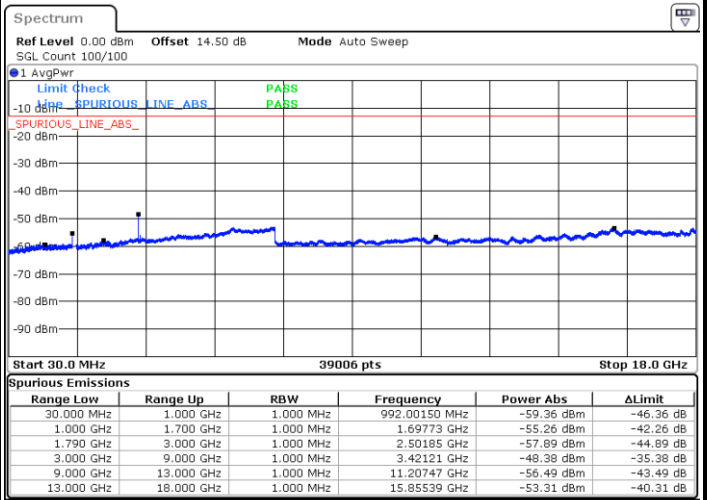

Date: 17.AUG.2020 11:20:24

LTE Band 66 / 5MHz

Lowest Channel / QPSK

Lowest Channel / 16QAM

Date: 17.AUG.2020 09:47:04

Date: 17.AUG.2020 09:47:58

Middle Channel / QPSK

Middle Channel / 16QAM

Date: 17.AUG.2020 09:52:09

Date: 17.AUG.2020 09:51:18

LTE Band 66 / 5MHz

Highest Channel / QPSK

Highest Channel / 16QAM

Date: 17.AUG.2020 09:53:31

Date: 17.AUG.2020 09:54:19

LTE Band 66 / 10MHz

Lowest Channel / QPSK

Lowest Channel / 16QAM

Date: 17.AUG.2020 10:02:24

Date: 17.AUG.2020 10:04:13

LTE Band 66 / 10MHz

Middle Channel / QPSK

Middle Channel / 16QAM

Date: 17.AUG.2020 10:11:14

Date: 17.AUG.2020 10:10:12

Highest Channel / QPSK

Highest Channel / 16QAM

Date: 17.AUG.2020 10:15:55

Date: 17.AUG.2020 10:16:42

LTE Band 66 / 15MHz

Lowest Channel / QPSK

Lowest Channel / 16QAM