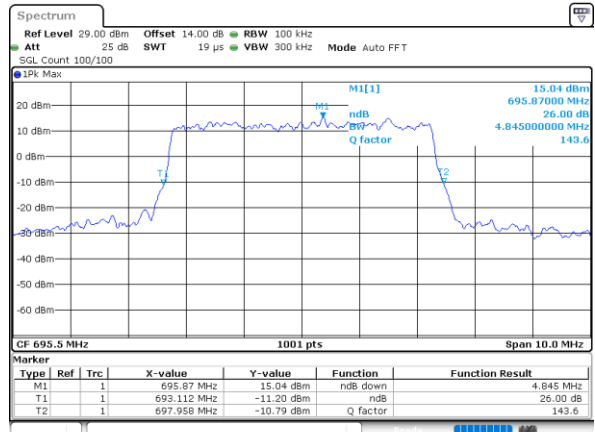

Mode	LTE Band 71 : 26dB BW(MHz)											
BW					5MHz		10MHz		15MHz		20MHz	
Mod.					QPSK	16QAM	QPSK	16QAM	QPSK	16QAM	QPSK	16QAM
Lowest CH	-	-	-	-	5.02	4.96	9.85	9.79	14.15	14.24	19.22	18.98
Middle CH	-	-	-	-	4.89	5.01	9.83	9.71	14.36	14.57	19.10	18.78
Highest CH	-	-	-	-	4.91	4.85	9.73	9.79	14.18	14.33	18.90	19.22
Mode	LTE Band 71 : 26dB BW(MHz)											
BW					5MHz		10MHz		15MHz		20MHz	
Mod.					64QAM		64QAM		64QAM		64QAM	
Lowest CH	-	-	-	-	4.86	-	9.85	-	14.60	-	19.06	-
Middle CH	-	-	-	-	4.88	-	9.73	-	14.27	-	19.18	-
Highest CH	-	-	-	-	4.94	-	9.81	-	14.51	-	18.86	-

LTE Band 71

Lowest Channel / 5MHz / QPSK

Date: 18_AUG.2020 14:46:55

Lowest Channel / 5MHz / 16QAM

Date: 18_AUG.2020 14:47:09

Middle Channel / 5MHz / QPSK

Date: 18_AUG.2020 14:48:28

Middle Channel / 5MHz / 16QAM

Date: 18_AUG.2020 14:48:13

Highest Channel / 5MHz / QPSK

Date: 18_AUG.2020 14:48:48

Highest Channel / 5MHz / 16QAM

Date: 18_AUG.2020 14:49:01

LTE Band 71

Lowest Channel / 10MHz / QPSK

Date: 18_AUG.2020 15:01:39