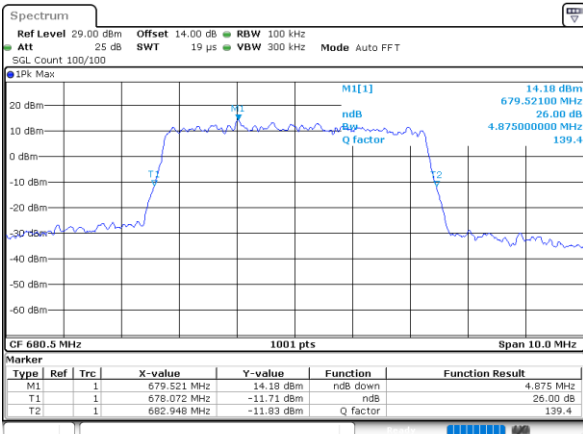

Highest Channel / 20MHz / QPSK

Date: 18_AUG.2020 15:26:57

Highest Channel / 20MHz / 16QAM

Date: 18_AUG.2020 15:27:17

LTE Band 71

Lowest Channel / 5MHz / 64QAM

Date: 18_AUG.2020 14:47:24

Lowest Channel / 10MHz / 64QAM

Date: 18_AUG.2020 15:01:37

Middle Channel / 5MHz / 64QAM

Date: 18_AUG.2020 14:47:52

Middle Channel / 10MHz / 64QAM

Date: 18_AUG.2020 15:01:57

Highest Channel / 5MHz / 64QAM

Date: 18_AUG.2020 14:49:15

Highest Channel / 10MHz / 64QAM