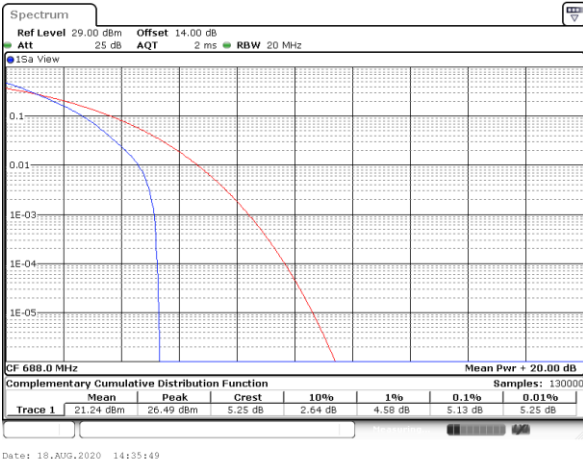

LTE Band 71 / 20MHz / QPSK

Lowest Channel / 1RB

Date: 18_AUG.2020 14:29:02

Lowest Channel / Full RB

Date: 18_AUG.2020 14:30:28

Middle Channel / 1RB

Date: 18_AUG.2020 14:34:19

Middle Channel / Full RB

Date: 18_AUG.2020 14:30:45

Highest Channel / 1RB

Date: 18_AUG.2020 14:35:49

Highest Channel / Full RB

Date: 18_AUG.2020 14:43:03

LTE Band 71 / 20MHz / 16QAM

Lowest Channel / 1RB

Date: 18_AUG.2020 14:29:14