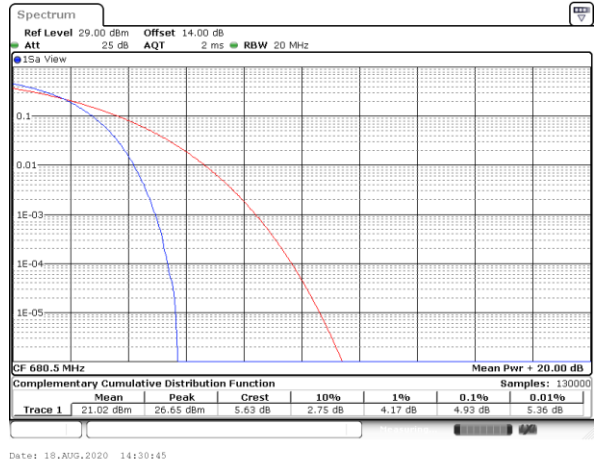

LTE Band 71 / 20MHz / QPSK

Lowest Channel / 1RB

Date: 18_AUG.2020 14:29:02

Lowest Channel / Full RB

Date: 18_AUG.2020 14:30:28

Middle Channel / 1RB

Date: 18_AUG.2020 14:34:19

Middle Channel / Full RB

Date: 18_AUG.2020 14:30:45

Highest Channel / 1RB

Date: 18_AUG.2020 14:35:49

Highest Channel / Full RB

Date: 18_AUG.2020 14:43:03

LTE Band 71 / 20MHz / 16QAM

Lowest Channel / 1RB

Date: 18_AUG.2020 14:29:14