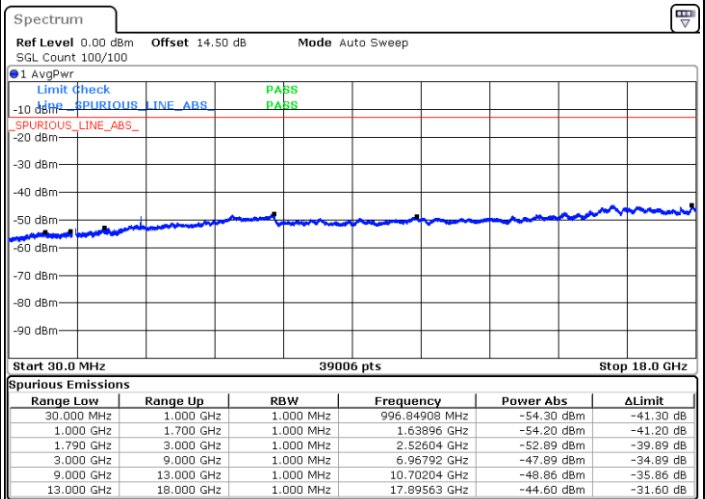

Lowest Channel / QPSK

Lowest Channel / 16QAM

Date: 17.AUG.2020 10:02:24

Date: 17.AUG.2020 10:04:13

LTE Band 66 / 10MHz

Middle Channel / QPSK

Middle Channel / 16QAM

Date: 17.AUG.2020 10:11:14

Date: 17.AUG.2020 10:10:12

Highest Channel / QPSK

Highest Channel / 16QAM

Date: 17.AUG.2020 10:15:55

Date: 17.AUG.2020 10:16:42

LTE Band 66 / 15MHz

Lowest Channel / QPSK

Lowest Channel / 16QAM

Date: 17.AUG.2020 10:23:05

Date: 17.AUG.2020 10:25:08

Middle Channel / QPSK

Middle Channel / 16QAM

Date: 17.AUG.2020 10:29:26

Date: 17.AUG.2020 10:28:44

LTE Band 66 / 15MHz

Highest Channel / QPSK