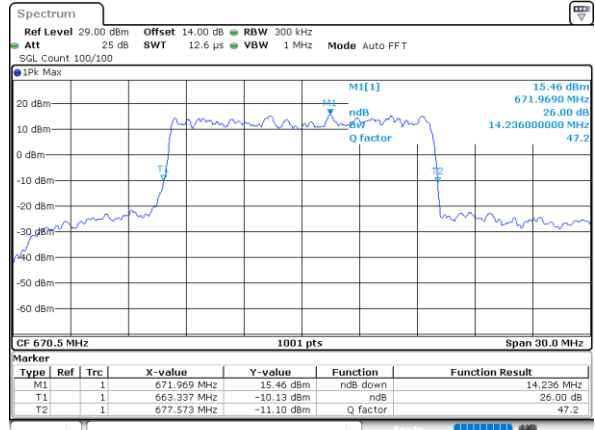

Highest Channel / 10MHz / 16QAM

Date: 18_AUG.2020 15:03:00

LTE Band 71

Lowest Channel / 15MHz / QPSK

Date: 18_AUG.2020 15:05:58

Lowest Channel / 15MHz / 16QAM

Date: 18_AUG.2020 15:06:16

Middle Channel / 15MHz / QPSK

Date: 18_AUG.2020 15:07:23

Middle Channel / 15MHz / 16QAM

Date: 18_AUG.2020 15:07:08

Highest Channel / 15MHz / QPSK

Date: 18_AUG.2020 15:08:42

Highest Channel / 15MHz / 16QAM

Date: 18_AUG.2020 15:08:55

LTE Band 71