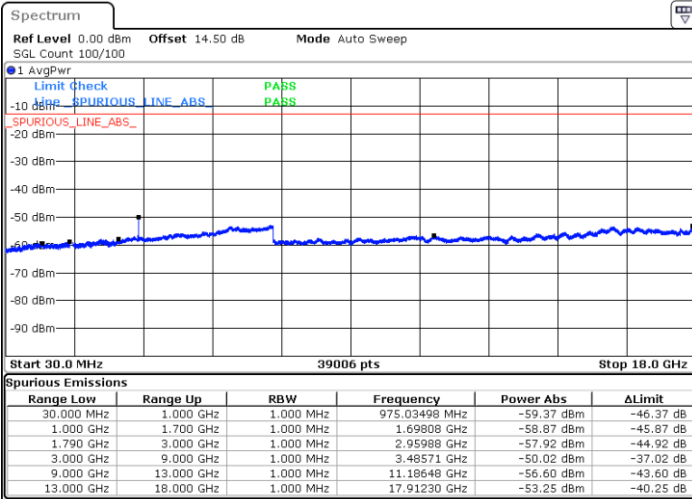

LTE Band 66 / 3MHz

Middle Channel / QPSK

Middle Channel / 16QAM

Date: 17.AUG.2020 11:16:41

Date: 17.AUG.2020 11:17:29

Highest Channel / QPSK

Highest Channel / 16QAM

Date: 17.AUG.2020 11:21:25

Date: 17.AUG.2020 11:20:24

LTE Band 66 / 5MHz

Lowest Channel / QPSK

Lowest Channel / 16QAM

Date: 17.AUG.2020 09:47:04

Date: 17.AUG.2020 09:47:58

Middle Channel / QPSK

Middle Channel / 16QAM

Date: 17.AUG.2020 09:52:09

Date: 17.AUG.2020 09:51:18

LTE Band 66 / 5MHz

Highest Channel / QPSK

Highest Channel / 16QAM

Date: 17.AUG.2020 09:53:31

Date: 17.AUG.2020 09:54:19

LTE Band 66 / 10MHz