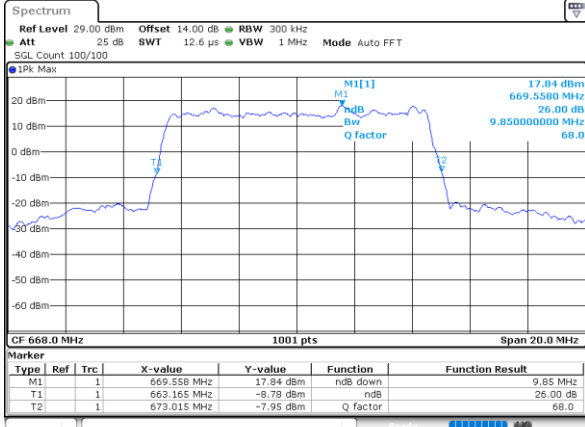

Date: 18_AUG.2020 14:48:13

Highest Channel / 5MHz / QPSK

Date: 18_AUG.2020 14:48:48

Highest Channel / 5MHz / 16QAM

Date: 18_AUG.2020 14:49:01

LTE Band 71

Lowest Channel / 10MHz / QPSK

Date: 18_AUG.2020 15:01:39