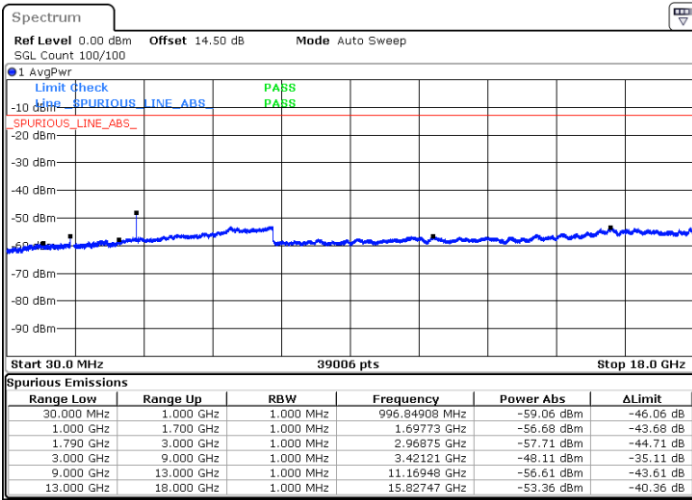

LTE Band 66 / 3MHz

Lowest Channel / 64QAM

Middle Channel / 64QAM

Date: 17.AUG.2020 11:13:02

Date: 17.AUG.2020 11:18:13

Highest Channel / 64QAM

Date: 17.AUG.2020 11:19:39

LTE Band 66 / 5MHz

Lowest Channel / 64QAM

Middle Channel / 64QAM

Date: 17.AUG.2020 09:48:43

Date: 17.AUG.2020 09:49:36

Highest Channel / 64QAM

Date: 17.AUG.2020 09:55:32

LTE Band 66 / 10MHz

Lowest Channel / 64QAM

Middle Channel / 64QAM

Date: 17.AUG.2020 10:05:57

Date: 17.AUG.2020 10:09:07

Highest Channel / 64QAM

Date: 17.AUG.2020 10:17:42

LTE Band 66 / 15MHz

Lowest Channel / 64QAM

Middle Channel / 64QAM