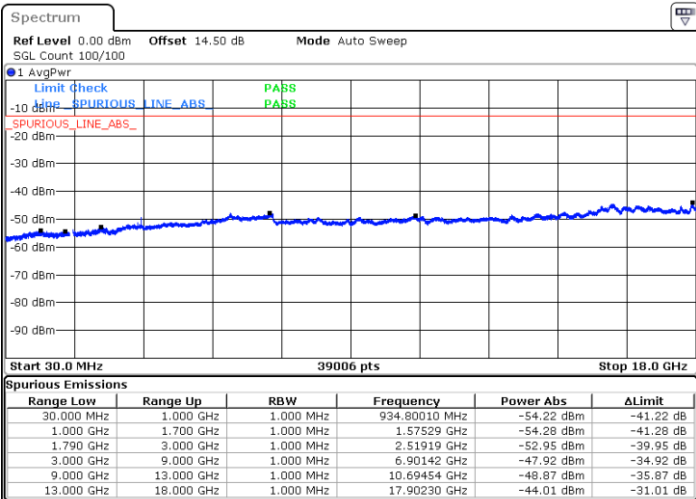

Date: 17.AUG.2020 10:50:02

LTE Band 66 / 1.4MHz

Lowest Channel / 64QAM

Middle Channel / 64QAM

Date: 17.AUG.2020 09:24:19

Date: 17.AUG.2020 11:30:21

Highest Channel / 64QAM

Date: 17.AUG.2020 11:31:24

LTE Band 66 / 3MHz

Lowest Channel / 64QAM

Middle Channel / 64QAM

Date: 17.AUG.2020 11:13:02

Date: 17.AUG.2020 11:18:13

Highest Channel / 64QAM

Date: 17.AUG.2020 11:19:39

LTE Band 66 / 5MHz

Lowest Channel / 64QAM

Middle Channel / 64QAM

Date: 17.AUG.2020 09:48:43

Date: 17.AUG.2020 09:49:36

Highest Channel / 64QAM

Date: 17.AUG.2020 09:55:32

LTE Band 66 / 10MHz

Lowest Channel / 64QAM