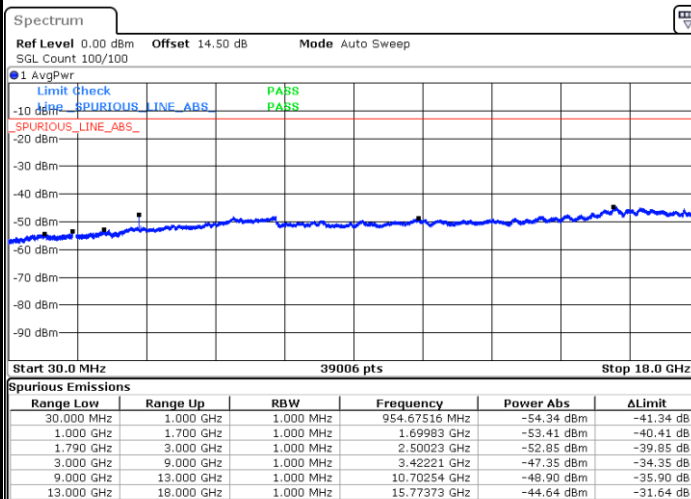

Date: 17.AUG.2020 10:23:05

Date: 17.AUG.2020 10:25:08

Middle Channel / QPSK

Middle Channel / 16QAM

Date: 17.AUG.2020 10:29:26

Date: 17.AUG.2020 10:28:44

LTE Band 66 / 15MHz

Highest Channel / QPSK

Date: 17.AUG.2020 10:32:30

Highest Channel / 16QAM

Date: 17.AUG.2020 10:33:12

LTE Band 66 / 20MHz

Lowest Channel / QPSK

Date: 17.AUG.2020 10:36:55

Lowest Channel / 16QAM

Date: 17.AUG.2020 10:38:14

LTE Band 66 / 20MHz

Middle Channel / QPSK

Middle Channel / 16QAM

Date: 17.AUG.2020 10:47:41

Date: 17.AUG.2020 10:46:35

Highest Channel / QPSK

Highest Channel / 16QAM

Date: 17.AUG.2020 10:49:19