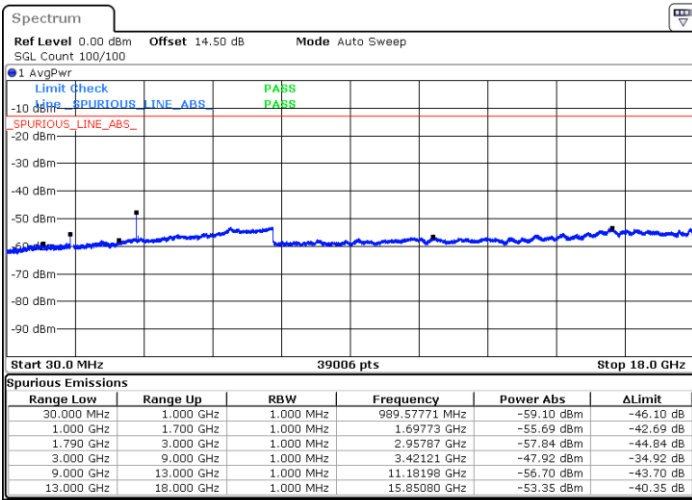

Date: 17.AUG.2020 11:20:24

LTE Band 66 / 5MHz

Lowest Channel / QPSK

Lowest Channel / 16QAM

Date: 17.AUG.2020 09:47:04

Date: 17.AUG.2020 09:47:58

Middle Channel / QPSK

Middle Channel / 16QAM

Date: 17.AUG.2020 09:52:09

Date: 17.AUG.2020 09:51:18

LTE Band 66 / 5MHz

Highest Channel / QPSK

Highest Channel / 16QAM

Date: 17.AUG.2020 09:53:31

Date: 17.AUG.2020 09:54:19

LTE Band 66 / 10MHz

Lowest Channel / QPSK

Lowest Channel / 16QAM

Date: 17.AUG.2020 10:02:24

Date: 17.AUG.2020 10:04:13

LTE Band 66 / 10MHz

Middle Channel / QPSK

Middle Channel / 16QAM

Date: 17.AUG.2020 10:11:14

Date: 17.AUG.2020 10:10:12

Highest Channel / QPSK

Highest Channel / 16QAM

Date: 17.AUG.2020 10:15:55

Date: 17.AUG.2020 10:16:42

LTE Band 66 / 15MHz

Lowest Channel / QPSK

Lowest Channel / 16QAM