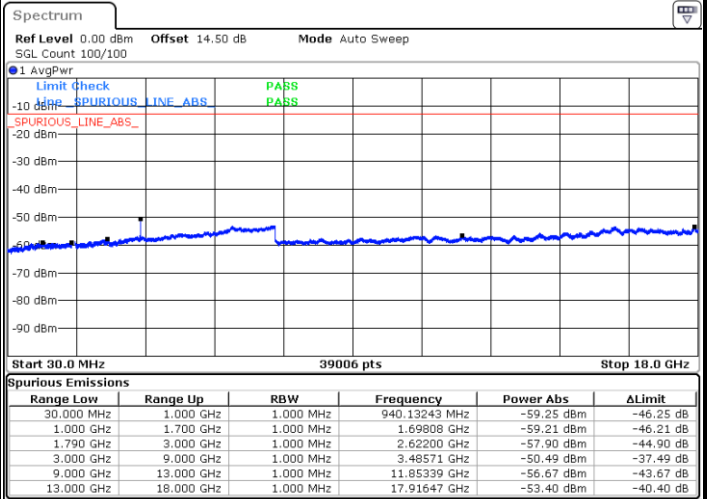

LTE Band 66 / 3MHz

Middle Channel / QPSK

Middle Channel / 16QAM

Date: 17.AUG.2020 11:16:41

Date: 17.AUG.2020 11:17:29

Highest Channel / QPSK

Highest Channel / 16QAM

Date: 17.AUG.2020 11:21:25

Date: 17.AUG.2020 11:20:24

LTE Band 66 / 5MHz

Lowest Channel / QPSK

Lowest Channel / 16QAM

Date: 17.AUG.2020 09:47:04

Date: 17.AUG.2020 09:47:58

Middle Channel / QPSK

Middle Channel / 16QAM

Date: 17.AUG.2020 09:52:09

Date: 17.AUG.2020 09:51:18

LTE Band 66 / 5MHz

Highest Channel / QPSK

Highest Channel / 16QAM

Date: 17.AUG.2020 09:53:31

Date: 17.AUG.2020 09:54:19

LTE Band 66 / 10MHz