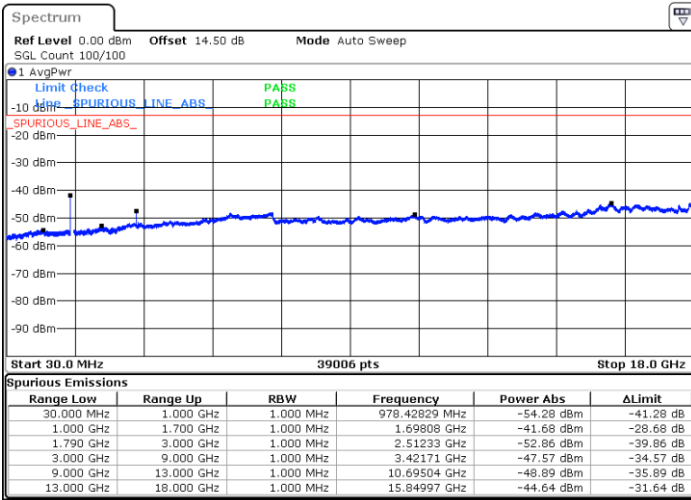

Lowest Channel / QPSK

Lowest Channel / 16QAM

Date: 17.AUG.2020 10:02:24

Date: 17.AUG.2020 10:04:13

LTE Band 66 / 10MHz

Middle Channel / QPSK

Middle Channel / 16QAM

Date: 17.AUG.2020 10:11:14

Date: 17.AUG.2020 10:10:12

Highest Channel / QPSK

Highest Channel / 16QAM

Date: 17.AUG.2020 10:15:55

Date: 17.AUG.2020 10:16:42

LTE Band 66 / 15MHz

Lowest Channel / QPSK

Lowest Channel / 16QAM

Date: 17.AUG.2020 10:23:05

Date: 17.AUG.2020 10:25:08

Middle Channel / QPSK

Middle Channel / 16QAM

Date: 17.AUG.2020 10:29:26

Date: 17.AUG.2020 10:28:44

LTE Band 66 / 15MHz

Highest Channel / QPSK

Date: 17.AUG.2020 10:32:30

Highest Channel / 16QAM

Date: 17.AUG.2020 10:33:12

LTE Band 66 / 20MHz

Lowest Channel / QPSK

Date: 17.AUG.2020 10:36:55

Lowest Channel / 16QAM

Date: 17.AUG.2020 10:38:14