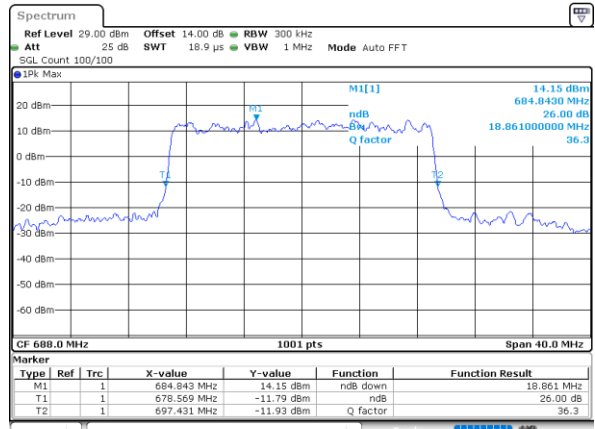

Date: 18_AUG.2020 15:03:12

LTE Band 71

Lowest Channel / 15MHz / 64QAM

Date: 18_AUG.2020 15:06:36

Lowest Channel / 20MHz / 64QAM

Date: 18_AUG.2020 15:11:31

Middle Channel / 15MHz / 64QAM

Date: 18_AUG.2020 15:06:55

Middle Channel / 20MHz / 64QAM

Date: 18_AUG.2020 15:11:12

Highest Channel / 15MHz / 64QAM

Date: 18_AUG.2020 15:09:11

Highest Channel / 20MHz / 64QAM

Date: 18_AUG.2020 15:12:32

Occupied Bandwidth

Mode	LTE Band 71 : 99%OBW(MHz)											
BW	1.4MHz		3MHz		5MHz		10MHz		15MHz		20MHz	
Mod.	QPSK	16QAM	QPSK	16QAM	QPSK	16QAM	QPSK	16QAM	QPSK	16QAM	QPSK	16QAM
Lowest CH	-	-	-	-	4.50	4.48	9.03	9.03	13.52	13.43	17.90	17.82
Middle CH	-	-	-	-	4.53	4.49	9.03	9.03	13.55	13.43	17.86	17.98
Highest CH	-	-	-	-	4.50	4.51	9.01	9.01	13.49	13.40	17.78	17.86
Mode	LTE Band 71 : 99%OBW(MHz)											
BW	1.4MHz		3MHz		5MHz		10MHz		15MHz		20MHz	
Mod.	64QAM		64QAM		64QAM		64QAM		64QAM		64QAM	
Lowest CH	-	-	-	-	4.49	-	8.97	-	13.43	-	17.86	-
Middle CH	-	-	-	-	4.51	-	9.13	-	13.43	-	17.82	-
Highest CH	-	-	-	-	4.48	-	8.99	-	13.43	-	17.82	-

LTE Band 71

Lowest Channel / 5MHz / QPSK

Date: 18_AUG.2020 14:46:50

Lowest Channel / 5MHz / 16QAM

Date: 18_AUG.2020 14:47:04

Middle Channel / 5MHz / QPSK

Date: 18_AUG.2020 14:48:23

Middle Channel / 5MHz / 16QAM