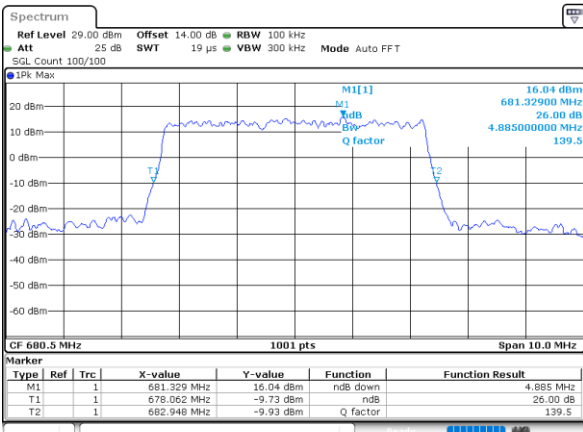

Mode	LTE Band 71 : 26dB BW(MHz)											
BW					5MHz		10MHz		15MHz		20MHz	
Mod.					QPSK	16QAM	QPSK	16QAM	QPSK	16QAM	QPSK	16QAM
Lowest CH	-	-	-	-	5.02	4.96	9.85	9.79	14.15	14.24	19.22	18.98
Middle CH	-	-	-	-	4.89	5.01	9.83	9.71	14.36	14.57	19.10	18.78
Highest CH	-	-	-	-	4.91	4.85	9.73	9.79	14.18	14.33	18.90	19.22
Mode	LTE Band 71 : 26dB BW(MHz)											
BW					5MHz		10MHz		15MHz		20MHz	
Mod.					64QAM		64QAM		64QAM		64QAM	
Lowest CH	-	-	-	-	4.86	-	9.85	-	14.60	-	19.06	-
Middle CH	-	-	-	-	4.88	-	9.73	-	14.27	-	19.18	-
Highest CH	-	-	-	-	4.94	-	9.81	-	14.51	-	18.86	-

LTE Band 71

Lowest Channel / 5MHz / QPSK

Date: 18_AUG.2020 14:46:55

Lowest Channel / 5MHz / 16QAM

Date: 18_AUG.2020 14:47:09

Middle Channel / 5MHz / QPSK

Date: 18_AUG.2020 14:48:28

Middle Channel / 5MHz / 16QAM

Date: 18_AUG.2020 14:48:13

Highest Channel / 5MHz / QPSK

Date: 18_AUG.2020 14:48:48

Highest Channel / 5MHz / 16QAM

Date: 18_AUG.2020 14:49:01

LTE Band 71

Lowest Channel / 10MHz / QPSK

Date: 18_AUG.2020 15:01:39