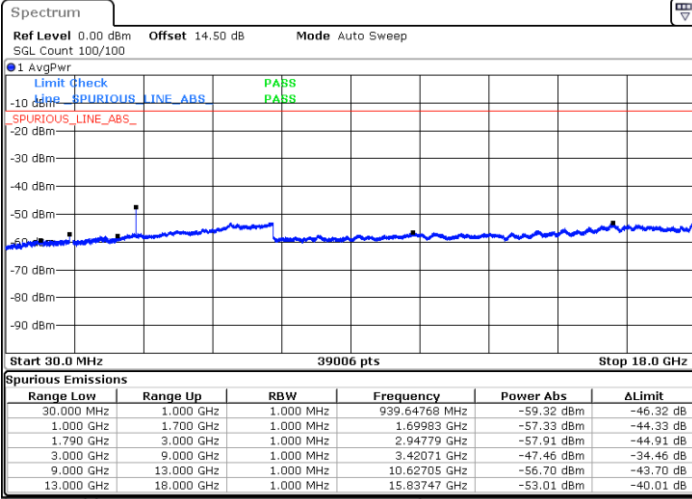

LTE Band 66 / 3MHz

Middle Channel / QPSK

Middle Channel / 16QAM

Date: 17.AUG.2020 11:16:41

Date: 17.AUG.2020 11:17:29

Highest Channel / QPSK

Highest Channel / 16QAM

Date: 17.AUG.2020 11:21:25

Date: 17.AUG.2020 11:20:24

LTE Band 66 / 5MHz

Lowest Channel / QPSK

Lowest Channel / 16QAM

Date: 17.AUG.2020 09:47:04

Date: 17.AUG.2020 09:47:58

Middle Channel / QPSK

Middle Channel / 16QAM

Date: 17.AUG.2020 09:52:09

Date: 17.AUG.2020 09:51:18

LTE Band 66 / 5MHz

Highest Channel / QPSK

Highest Channel / 16QAM

Date: 17.AUG.2020 09:53:31

Date: 17.AUG.2020 09:54:19

LTE Band 66 / 10MHz