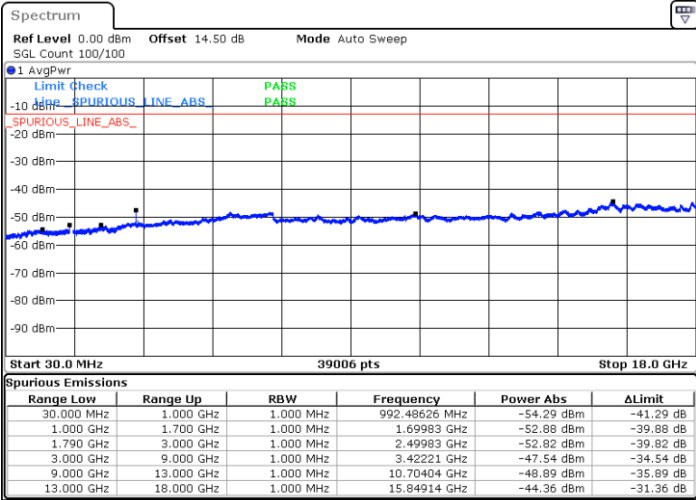

Middle Channel / 64QAM

Date: 17.AUG.2020 10:05:57

Date: 17.AUG.2020 10:09:07

Highest Channel / 64QAM

Date: 17.AUG.2020 10:17:42

LTE Band 66 / 15MHz

Lowest Channel / 64QAM

Middle Channel / 64QAM

Date: 17.AUG.2020 10:27:04

Date: 17.AUG.2020 10:28:00

Highest Channel / 64QAM

Date: 17.AUG.2020 10:34:05

LTE Band 66 / 20MHz

Lowest Channel / 64QAM

Middle Channel / 64QAM

Date: 17.AUG.2020 10:39:03

Date: 17.AUG.2020 10:45:33

Highest Channel / 64QAM

Date: 17.AUG.2020 10:51:11

Frequency Stability

Test Conditions		LTE Band 66 (QPSK) / Middle Channel	Limit
Temperature (°C)	Voltage (Volt)	BW 10MHz	Note 2.
		Deviation (ppm)	Result
50	Normal Voltage	0.0006	PASS
40	Normal Voltage	0.0002	
30	Normal Voltage	0.0004	
20(Ref.)	Normal Voltage	0.0000	
10	Normal Voltage	0.0005	
0	Normal Voltage	0.0003	
-10	Normal Voltage	0.0009	
-20	Normal Voltage	0.0008	
-30	Normal Voltage	0.0010	
20	Maximum Voltage	0.0005	
20	Normal Voltage	0.0000	
20	Battery End Point	0.0001	

Note:

1. Normal Voltage =3.8 V. ; Battery End Point (BEP) =3.6 V. ; Maximum Voltage =4.4 V.
2. The frequency fundamental emissions stay within the authorized frequency block.

LTE Band 71

Peak-to-Average Ratio