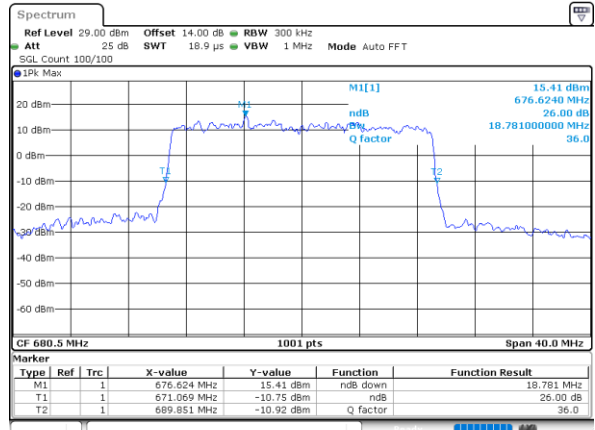

Date: 18_AUG.2020 15:07:23

Middle Channel / 15MHz / 16QAM

Date: 18_AUG.2020 15:07:08

Highest Channel / 15MHz / QPSK

Date: 18_AUG.2020 15:08:42

Highest Channel / 15MHz / 16QAM

Date: 18_AUG.2020 15:08:55

LTE Band 71

Lowest Channel / 20MHz / QPSK

Date: 18_AUG.2020 15:09:58

Lowest Channel / 20MHz / 16QAM

Date: 18_AUG.2020 15:10:47

Middle Channel / 20MHz / QPSK

Date: 18_AUG.2020 15:11:43

Middle Channel / 20MHz / 16QAM

Date: 18_AUG.2020 15:11:26

Highest Channel / 20MHz / QPSK

Date: 18_AUG.2020 15:26:57

Highest Channel / 20MHz / 16QAM

Date: 18_AUG.2020 15:27:17

LTE Band 71

Lowest Channel / 5MHz / 64QAM

Date: 18_AUG.2020 14:47:24

Lowest Channel / 10MHz / 64QAM