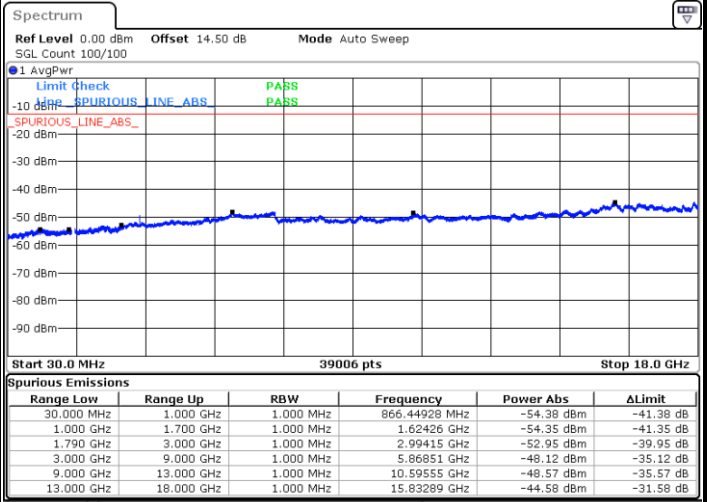

Date: 17.AUG.2020 10:23:05

Date: 17.AUG.2020 10:25:08

Middle Channel / QPSK

Middle Channel / 16QAM

Date: 17.AUG.2020 10:29:26

Date: 17.AUG.2020 10:28:44

LTE Band 66 / 15MHz

Highest Channel / QPSK

Date: 17.AUG.2020 10:32:30

Highest Channel / 16QAM

Date: 17.AUG.2020 10:33:12

LTE Band 66 / 20MHz

Lowest Channel / QPSK

Date: 17.AUG.2020 10:36:55

Lowest Channel / 16QAM

Date: 17.AUG.2020 10:38:14

LTE Band 66 / 20MHz

Middle Channel / QPSK

Middle Channel / 16QAM

Date: 17.AUG.2020 10:47:41

Date: 17.AUG.2020 10:46:35

Highest Channel / QPSK

Highest Channel / 16QAM

Date: 17.AUG.2020 10:49:19

Date: 17.AUG.2020 10:50:02

LTE Band 66 / 1.4MHz

Lowest Channel / 64QAM

Middle Channel / 64QAM

Date: 17.AUG.2020 09:24:19

Date: 17.AUG.2020 11:30:21

Highest Channel / 64QAM

Date: 17.AUG.2020 11:31:24