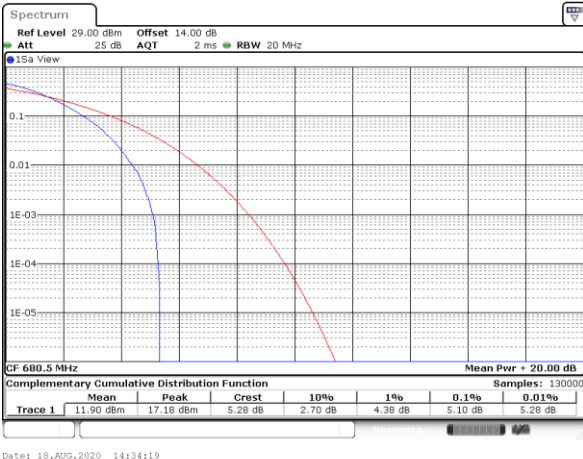

LTE Band 71 / 20MHz / QPSK

Lowest Channel / 1RB

Date: 18_AUG.2020 14:29:02

Lowest Channel / Full RB

Date: 18_AUG.2020 14:30:28

Middle Channel / 1RB

Date: 18_AUG.2020 14:34:19

Middle Channel / Full RB

Date: 18_AUG.2020 14:30:45

Highest Channel / 1RB

Date: 18_AUG.2020 14:35:49

Highest Channel / Full RB

Date: 18_AUG.2020 14:43:03

LTE Band 71 / 20MHz / 16QAM

Lowest Channel / 1RB

Date: 18_AUG.2020 14:29:14