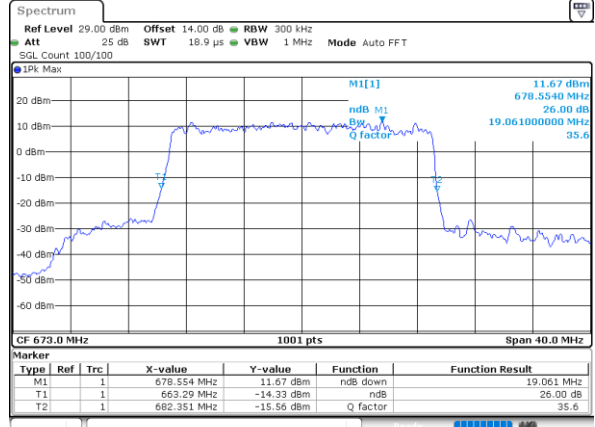

Date: 18_AUG.2020 15:03:12

LTE Band 71

Lowest Channel / 15MHz / 64QAM

Date: 18_AUG.2020 15:06:36

Lowest Channel / 20MHz / 64QAM

Date: 18_AUG.2020 15:11:31

Middle Channel / 15MHz / 64QAM

Date: 18_AUG.2020 15:06:55

Middle Channel / 20MHz / 64QAM

Date: 18_AUG.2020 15:11:12

Highest Channel / 15MHz / 64QAM

Date: 18_AUG.2020 15:09:11

Highest Channel / 20MHz / 64QAM

Date: 18_AUG.2020 15:12:32

Occupied Bandwidth

Mode	LTE Band 71 : 99%OBW(MHz)											
BW	1.4MHz		3MHz		5MHz		10MHz		15MHz		20MHz	
Mod.	QPSK	16QAM	QPSK	16QAM	QPSK	16QAM	QPSK	16QAM	QPSK	16QAM	QPSK	16QAM
Lowest CH	-	-	-	-	4.50	4.48	9.03	9.03	13.52	13.43	17.90	17.82
Middle CH	-	-	-	-	4.53	4.49	9.03	9.03	13.55	13.43	17.86	17.98
Highest CH	-	-	-	-	4.50	4.51	9.01	9.01	13.49	13.40	17.78	17.86
Mode	LTE Band 71 : 99%OBW(MHz)											
BW	1.4MHz		3MHz		5MHz		10MHz		15MHz		20MHz	
Mod.	64QAM		64QAM		64QAM		64QAM		64QAM		64QAM	
Lowest CH	-	-	-	-	4.49	-	8.97	-	13.43	-	17.86	-
Middle CH	-	-	-	-	4.51	-	9.13	-	13.43	-	17.82	-
Highest CH	-	-	-	-	4.48	-	8.99	-	13.43	-	17.82	-