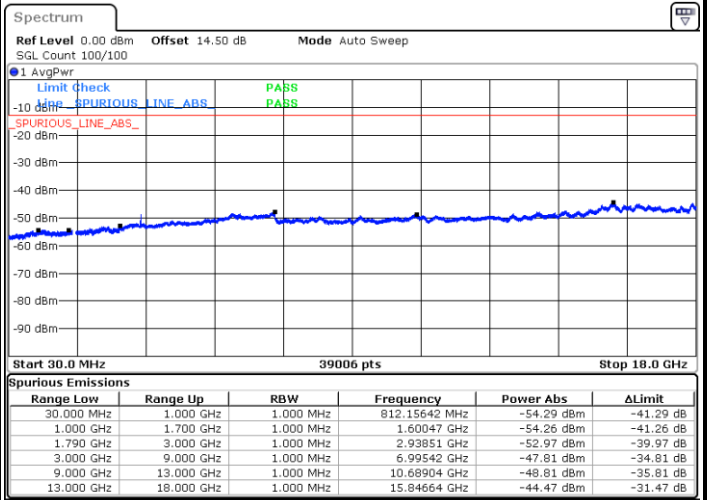

Lowest Channel / 64QAM

Middle Channel / 64QAM

Date: 17.AUG.2020 09:48:43

Date: 17.AUG.2020 09:49:36

Highest Channel / 64QAM

Date: 17.AUG.2020 09:55:32

LTE Band 66 / 10MHz

Lowest Channel / 64QAM

Middle Channel / 64QAM

Date: 17.AUG.2020 10:05:57

Date: 17.AUG.2020 10:09:07

Highest Channel / 64QAM

Date: 17.AUG.2020 10:17:42

LTE Band 66 / 15MHz

Lowest Channel / 64QAM

Middle Channel / 64QAM

Date: 17.AUG.2020 10:27:04

Date: 17.AUG.2020 10:28:00

Highest Channel / 64QAM

Date: 17.AUG.2020 10:34:05

LTE Band 66 / 20MHz

Lowest Channel / 64QAM

Middle Channel / 64QAM

Date: 17.AUG.2020 10:39:03