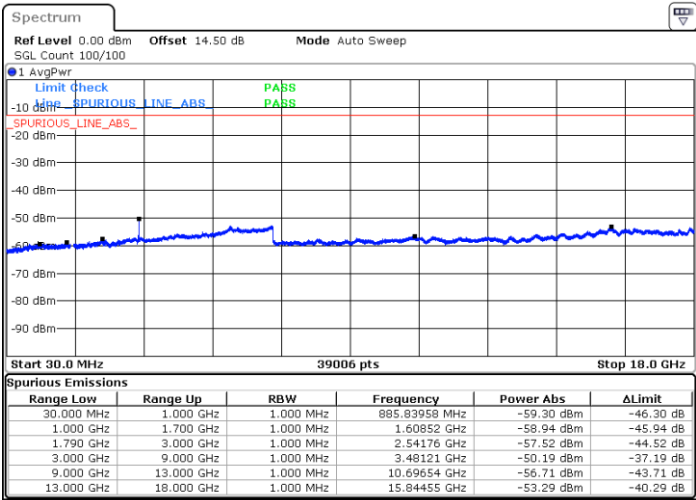

Date: 17.AUG.2020 09:52:09

Date: 17.AUG.2020 09:51:18

LTE Band 66 / 5MHz

Highest Channel / QPSK

Highest Channel / 16QAM

Date: 17.AUG.2020 09:53:31

Date: 17.AUG.2020 09:54:19

LTE Band 66 / 10MHz

Lowest Channel / QPSK

Lowest Channel / 16QAM

Date: 17.AUG.2020 10:02:24

Date: 17.AUG.2020 10:04:13

LTE Band 66 / 10MHz

Middle Channel / QPSK

Middle Channel / 16QAM

Date: 17.AUG.2020 10:11:14

Date: 17.AUG.2020 10:10:12

Highest Channel / QPSK

Highest Channel / 16QAM

Date: 17.AUG.2020 10:15:55

Date: 17.AUG.2020 10:16:42

LTE Band 66 / 15MHz

Lowest Channel / QPSK

Lowest Channel / 16QAM