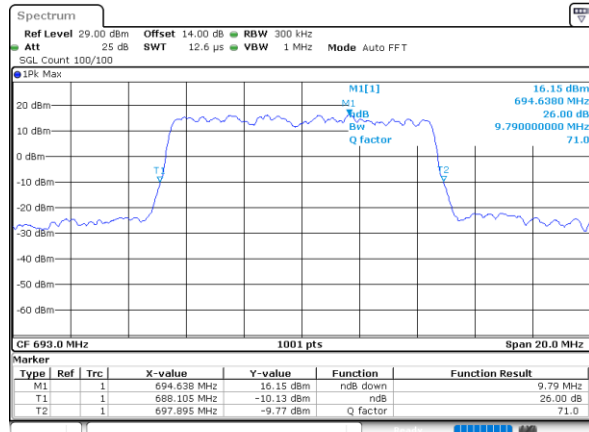

Date: 18_AUG.2020 14:48:13

Highest Channel / 5MHz / QPSK

Date: 18_AUG.2020 14:48:48

Highest Channel / 5MHz / 16QAM

Date: 18_AUG.2020 14:49:01

LTE Band 71

Lowest Channel / 10MHz / QPSK

Date: 18_AUG.2020 15:01:39

Lowest Channel / 10MHz / 16QAM

Date: 18_AUG.2020 15:01:22

Middle Channel / 10MHz / QPSK

Date: 18_AUG.2020 15:02:27

Middle Channel / 10MHz / 16QAM

Date: 18_AUG.2020 15:02:13

Highest Channel / 10MHz / QPSK

Date: 18_AUG.2020 15:02:45

Highest Channel / 10MHz / 16QAM

Date: 18_AUG.2020 15:03:00

LTE Band 71

Lowest Channel / 15MHz / QPSK

Date: 18_AUG.2020 15:05:58

Lowest Channel / 15MHz / 16QAM

Date: 18_AUG.2020 15:06:16

Middle Channel / 15MHz / QPSK