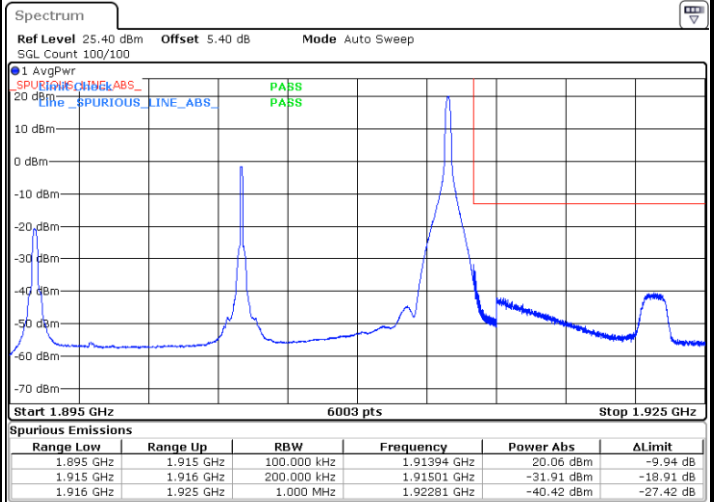

Highest Band Edge / Full RB

Date: 12.AUG.2020 09:39:38

LTE Band 25 / 15MHz / 64QAM

Lowest Band Edge / 1 RB

Date: 12.AUG.2020 08:47:04

Highest Band Edge / 1 RB

Date: 12.AUG.2020 08:08:21

Lowest Band Edge / Full RB

Date: 12.AUG.2020 08:41:25

Highest Band Edge / Full RB

Date: 12.AUG.2020 08:55:41

LTE Band 25 / 20MHz / QPSK

Lowest Band Edge / 1 RB

Date: 12.AUG.2020 09:16:36

Highest Band Edge / 1 RB

Date: 12.AUG.2020 09:30:52

Lowest Band Edge / Full RB

Date: 12.AUG.2020 09:15:28

Highest Band Edge / Full RB

Date: 12.AUG.2020 09:29:45

LTE Band 25 / 20MHz / 16QAM

Lowest Band Edge / 1 RB

Date: 12.AUG.2020 09:17:44

Highest Band Edge / 1 RB

Date: 12.AUG.2020 09:32:00

Lowest Band Edge / Full RB

Date: 12.AUG.2020 09:14:21

Highest Band Edge / Full RB

Date: 12.AUG.2020 09:28:37

LTE Band 25 / 20MHz / 64QAM

Lowest Band Edge / 1 RB

Date: 12.AUG.2020 09:18:51