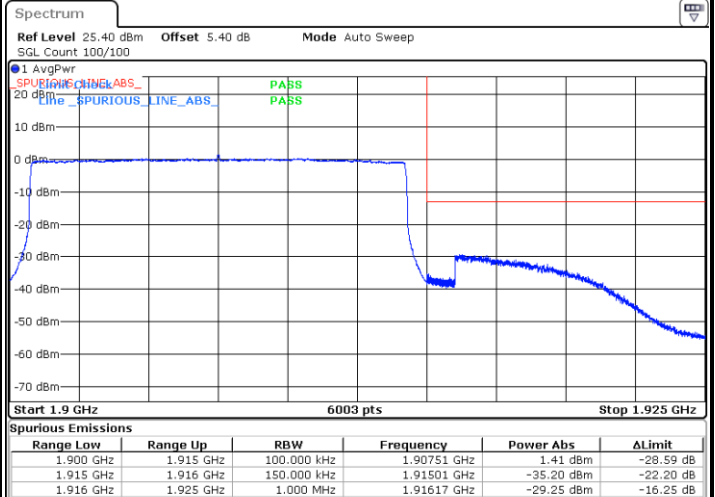

LTE Band 25 / 15MHz / QPSK

Lowest Band Edge / 1 RB

Date: 12.AUG.2020 08:44:48

Highest Band Edge / 1 RB

Date: 12.AUG.2020 09:06:05

Lowest Band Edge / Full RB

Date: 12.AUG.2020 08:43:41

Highest Band Edge / Full RB

Date: 12.AUG.2020 09:04:57

LTE Band 25 / 15MHz / 16QAM

Lowest Band Edge / 1 RB

Date: 12.AUG.2020 08:45:56

Highest Band Edge / 1 RB

Date: 12.AUG.2020 09:07:13

Lowest Band Edge / Full RB

Date: 12.AUG.2020 08:42:33

Highest Band Edge / Full RB

Date: 12.AUG.2020 09:39:38

LTE Band 25 / 15MHz / 64QAM

Lowest Band Edge / 1 RB

Date: 12.AUG.2020 08:47:04

Highest Band Edge / 1 RB

Date: 12.AUG.2020 08:08:21

Lowest Band Edge / Full RB

Date: 12.AUG.2020 08:41:25

Highest Band Edge / Full RB

Date: 12.AUG.2020 08:55:41

LTE Band 25 / 20MHz / QPSK

Lowest Band Edge / 1 RB

Date: 12.AUG.2020 09:16:36

Highest Band Edge / 1 RB

Date: 12.AUG.2020 09:30:52