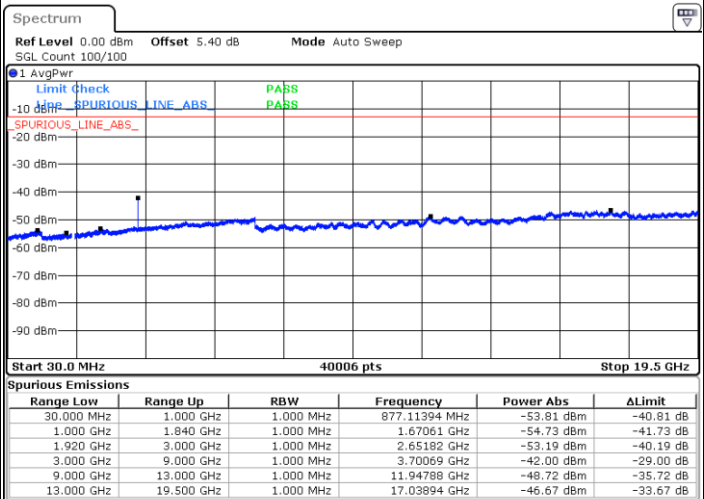

Date: 12.AUG.2020 09:32:00

Lowest Band Edge / Full RB

Date: 12.AUG.2020 09:14:21

Highest Band Edge / Full RB

Date: 12.AUG.2020 09:28:37

LTE Band 25 / 20MHz / 64QAM

Lowest Band Edge / 1 RB

Date: 12.AUG.2020 09:18:51

Highest Band Edge / 1 RB

Date: 12.AUG.2020 09:33:08

Lowest Band Edge / Full RB

Date: 12.AUG.2020 09:13:13

Highest Band Edge / Full RB

Date: 12.AUG.2020 09:27:29

Conducted Spurious Emission

LTE Band 25 / 1.4MHz

Highest Channel / QPSK

Date: 12 AUG 2020 06:41:15

Highest Channel / 16QAM

Date: 12 AUG 2020 06:42:10

LTE Band 25 / 3MHz

Lowest Channel / QPSK

Date: 12 AUG 2020 07:14:05

Lowest Channel / 16QAM

Date: 12 AUG 2020 07:15:00

LTE Band 25 / 3MHz

Middle Channel / QPSK

Middle Channel / 16QAM

Date: 12 AUG.2020 07:45:08

Date: 12 AUG.2020 07:46:03

Highest Channel / QPSK

Highest Channel / 16QAM