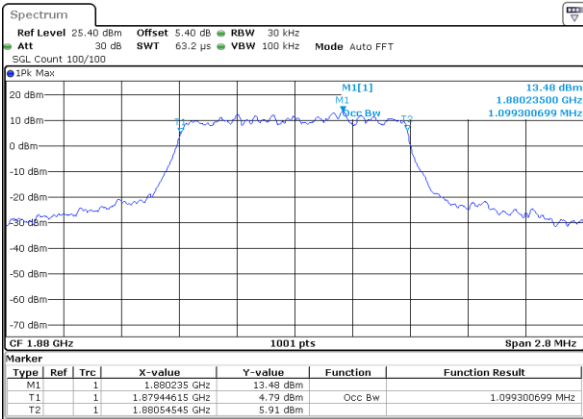

Middle Channel / 1.4MHz / 64QAM

Date: 12 AUG 2020 06:33:41