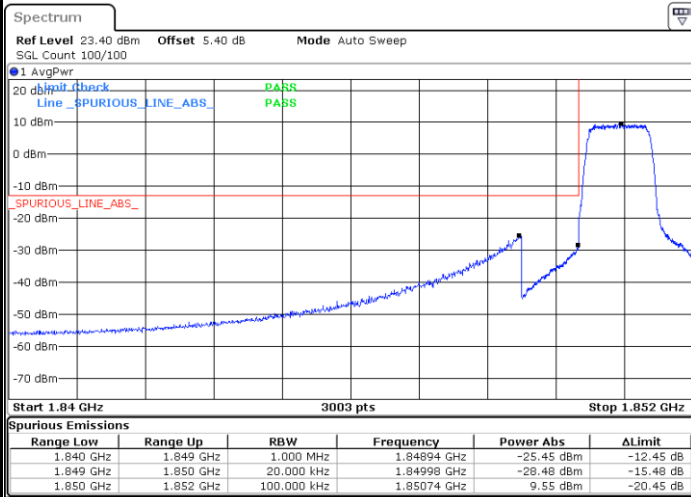

Highest Channel / 15MHz / 64QAM

Date: 12 AUG 2020 08:54:23

Highest Channel / 20MHz / 64QAM

Date: 12 AUG 2020 09:26:11

Conducted Band Edge

LTE Band 25 / 1.4MHz / 16QAM

Lowest Band Edge / 1 RB

Date: 12.AUG.2020 06:45:21

Highest Band Edge / 1 RB

Date: 12.AUG.2020 06:55:30

Lowest Band Edge / Full RB

Date: 12.AUG.2020 06:48:44

Highest Band Edge / Full RB

Date: 12.AUG.2020 06:52:07

LTE Band 25 / 1.4MHz / 64QAM

Lowest Band Edge / 1 RB

Date: 12.AUG.2020 06:46:29

Highest Band Edge / 1 RB

Date: 12.AUG.2020 06:56:38

Lowest Band Edge / Full RB

Date: 12.AUG.2020 06:49:52

Highest Band Edge / Full RB

Date: 12.AUG.2020 06:53:15

LTE Band 25 / 3MHz / QPSK