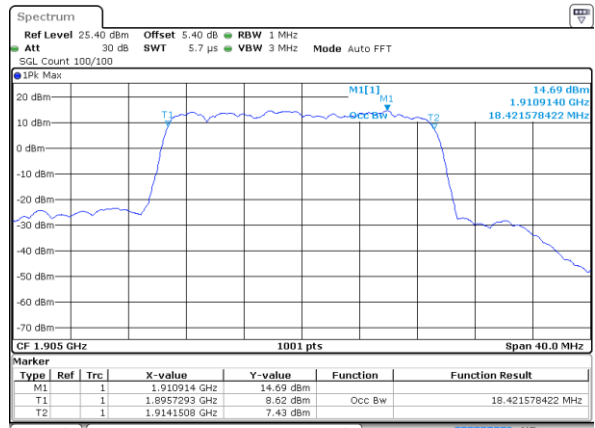

Lowest Channel / 15MHz / 64QAM

Date: 12 AUG 2020 08:40:08

Lowest Channel / 20MHz / 64QAM

Date: 12 AUG 2020 08:11:55

Middle Channel / 15MHz / 64QAM

Date: 12 AUG 2020 08:52:43

Middle Channel / 20MHz / 64QAM

Date: 12 AUG 2020 09:24:31

Highest Channel / 15MHz / 64QAM

Date: 12 AUG 2020 08:54:23

Highest Channel / 20MHz / 64QAM

Date: 12 AUG 2020 09:26:11

Conducted Band Edge

LTE Band 25 / 1.4MHz / 16QAM

Lowest Band Edge / 1 RB

Date: 12.AUG.2020 06:45:21