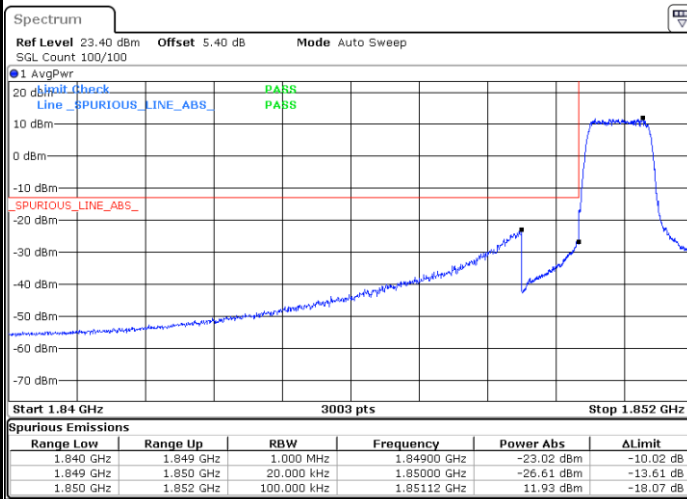

Highest Channel / 15MHz / 64QAM

Date: 12 AUG 2020 08:54:23

Highest Channel / 20MHz / 64QAM

Date: 12 AUG 2020 09:26:11

Conducted Band Edge

LTE Band 25 / 1.4MHz / 16QAM

Lowest Band Edge / 1 RB

Date: 12.AUG.2020 06:45:21

Highest Band Edge / 1 RB

Date: 12.AUG.2020 06:55:30

Lowest Band Edge / Full RB

Date: 12.AUG.2020 06:48:44

Highest Band Edge / Full RB

Date: 12.AUG.2020 06:52:07

LTE Band 25 / 1.4MHz / 64QAM

Lowest Band Edge / 1 RB