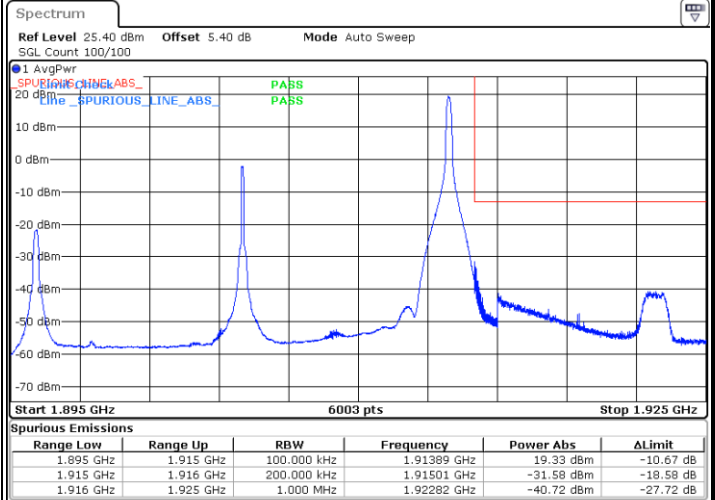

Date: 12.AUG.2020 08:41:25

Highest Band Edge / Full RB

Date: 12.AUG.2020 08:55:41

LTE Band 25 / 20MHz / QPSK

Lowest Band Edge / 1 RB

Date: 12.AUG.2020 09:16:36

Highest Band Edge / 1 RB

Date: 12.AUG.2020 09:30:52

Lowest Band Edge / Full RB

Date: 12.AUG.2020 09:15:28

Highest Band Edge / Full RB

Date: 12.AUG.2020 09:29:45

LTE Band 25 / 20MHz / 16QAM

Lowest Band Edge / 1 RB

Date: 12.AUG.2020 09:17:44

Highest Band Edge / 1 RB

Date: 12.AUG.2020 09:32:00

Lowest Band Edge / Full RB

Date: 12.AUG.2020 09:14:21

Highest Band Edge / Full RB

Date: 12.AUG.2020 09:28:37

LTE Band 25 / 20MHz / 64QAM

Lowest Band Edge / 1 RB

Date: 12.AUG.2020 09:18:51

Highest Band Edge / 1 RB

Date: 12.AUG.2020 09:33:08

Lowest Band Edge / Full RB

Date: 12.AUG.2020 09:13:13

Highest Band Edge / Full RB

Date: 12.AUG.2020 09:27:29

Conducted Spurious Emission

LTE Band 25 / 1.4MHz