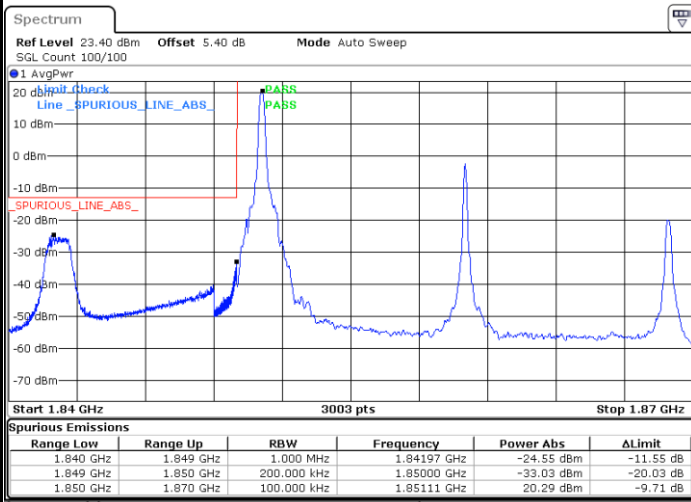

Highest Band Edge / Full RB

Date: 12.AUG.2020 09:39:38

LTE Band 25 / 15MHz / 64QAM

Lowest Band Edge / 1 RB

Date: 12.AUG.2020 08:47:04

Highest Band Edge / 1 RB

Date: 12.AUG.2020 08:08:21

Lowest Band Edge / Full RB

Date: 12.AUG.2020 08:41:25

Highest Band Edge / Full RB

Date: 12.AUG.2020 08:55:41

LTE Band 25 / 20MHz / QPSK

Lowest Band Edge / 1 RB

Date: 12.AUG.2020 09:16:36

Highest Band Edge / 1 RB

Date: 12.AUG.2020 09:30:52

Lowest Band Edge / Full RB

Date: 12.AUG.2020 09:15:28

Highest Band Edge / Full RB

Date: 12.AUG.2020 09:29:45

LTE Band 25 / 20MHz / 16QAM

Lowest Band Edge / 1 RB

Date: 12.AUG.2020 09:17:44

Highest Band Edge / 1 RB

Date: 12.AUG.2020 09:32:00

Lowest Band Edge / Full RB

Date: 12.AUG.2020 09:14:21

Highest Band Edge / Full RB

Date: 12.AUG.2020 09:28:37

LTE Band 25 / 20MHz / 64QAM

Lowest Band Edge / 1 RB

Date: 12.AUG.2020 09:18:51