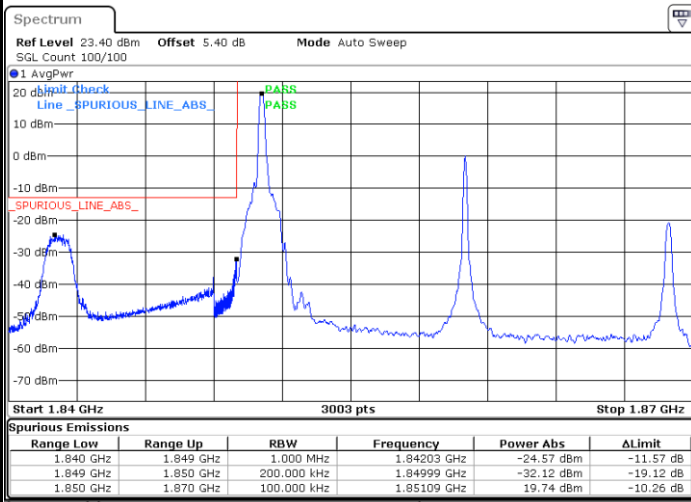

Lowest Band Edge / Full RB

Date: 12.AUG.2020 09:15:28

Highest Band Edge / Full RB

Date: 12.AUG.2020 09:29:45

LTE Band 25 / 20MHz / 16QAM

Lowest Band Edge / 1 RB

Date: 12.AUG.2020 09:17:44

Highest Band Edge / 1 RB

Date: 12.AUG.2020 09:32:00

Lowest Band Edge / Full RB

Date: 12.AUG.2020 09:14:21

Highest Band Edge / Full RB

Date: 12.AUG.2020 09:28:37

LTE Band 25 / 20MHz / 64QAM

Lowest Band Edge / 1 RB

Date: 12.AUG.2020 09:18:51

Highest Band Edge / 1 RB

Date: 12.AUG.2020 09:33:08

Lowest Band Edge / Full RB

Date: 12.AUG.2020 09:13:13

Highest Band Edge / Full RB

Date: 12.AUG.2020 09:27:29

Conducted Spurious Emission

LTE Band 25 / 1.4MHz