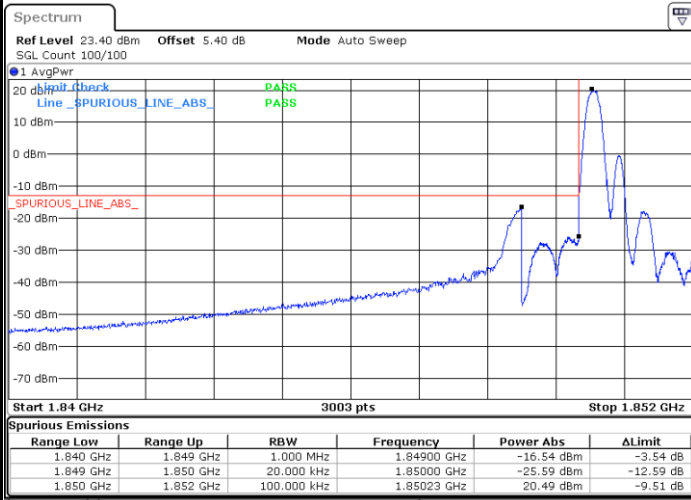

Highest Channel / 15MHz / 64QAM

Date: 12 AUG 2020 08:54:23

Highest Channel / 20MHz / 64QAM

Date: 12 AUG 2020 09:26:11

Conducted Band Edge

LTE Band 25 / 1.4MHz / 16QAM

Lowest Band Edge / 1 RB

Date: 12.AUG.2020 06:45:21

Highest Band Edge / 1 RB

Date: 12.AUG.2020 06:55:30

Lowest Band Edge / Full RB

Date: 12.AUG.2020 06:48:44

Highest Band Edge / Full RB

Date: 12.AUG.2020 06:52:07

LTE Band 25 / 1.4MHz / 64QAM

Lowest Band Edge / 1 RB

Date: 12.AUG.2020 06:46:29

Highest Band Edge / 1 RB

Date: 12.AUG.2020 06:56:38

Lowest Band Edge / Full RB

Date: 12.AUG.2020 06:49:52

Highest Band Edge / Full RB

Date: 12.AUG.2020 06:53:15

LTE Band 25 / 3MHz / QPSK