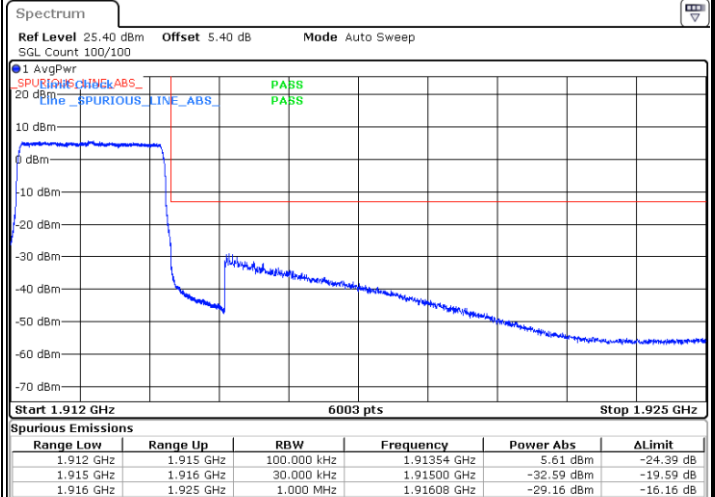

LTE Band 25 / 3MHz / 16QAM

Lowest Band Edge / 1 RB

Date: 12.AUG.2020 07:05:17

Highest Band Edge / 1 RB

Date: 12.AUG.2020 07:08:40

Lowest Band Edge / Full RB

Date: 12.AUG.2020 07:01:54

Highest Band Edge / Full RB

Date: 12.AUG.2020 07:12:03

LTE Band 25 / 3MHz / 64QAM

Lowest Band Edge / 1 RB

Date: 12.AUG.2020 07:06:24

Highest Band Edge / 1 RB

Date: 12.AUG.2020 07:09:48

Lowest Band Edge / Full RB

Date: 12.AUG.2020 07:03:02

Highest Band Edge / Full RB

Date: 12.AUG.2020 07:13:11

LTE Band 25 / 5MHz / QPSK

Lowest Band Edge / 1 RB

Date: 12.AUG.2020 07:55:15

Highest Band Edge / 1 RB

Date: 12.AUG.2020 08:09:31

Lowest Band Edge / Full RB

Date: 12.AUG.2020 07:54:07

Highest Band Edge / Full RB

Date: 12.AUG.2020 08:08:23

LTE Band 25 / 5MHz / 16QAM

Lowest Band Edge / 1RB

Date: 12.AUG.2020 07:56:23

Highest Band Edge / 1 RB

Date: 12.AUG.2020 08:10:38