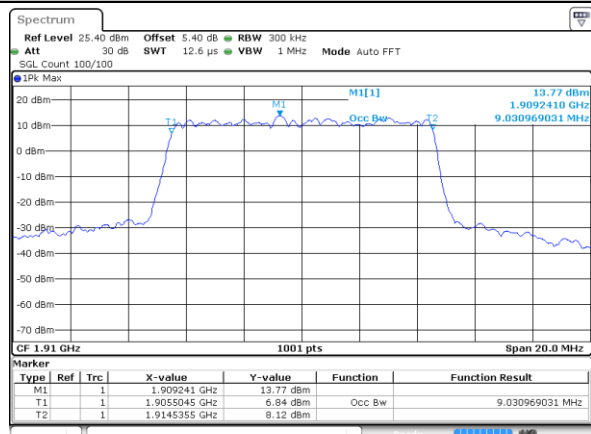

Date: 12 AUG 2020 08:03:09

Middle Channel / 10MHz / 64QAM

Date: 12 AUG 2020 08:27:56

Highest Channel / 5MHz / 64QAM

Date: 12 AUG 2020 08:04:49

Highest Channel / 10MHz / 64QAM

Date: 12 AUG 2020 08:29:36

LTE Band 25