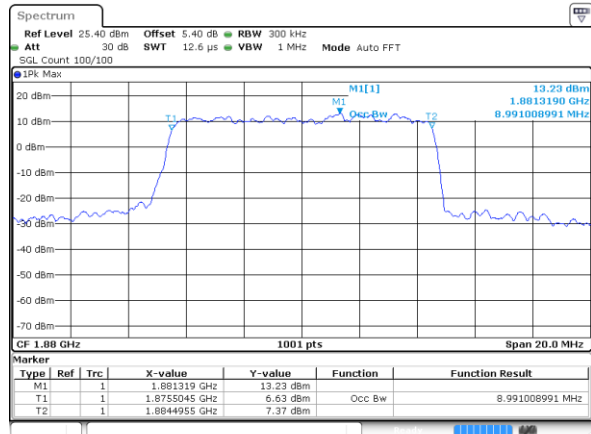

Middle Channel / 10MHz / 64QAM

Date: 12 AUG 2020 08:27:56