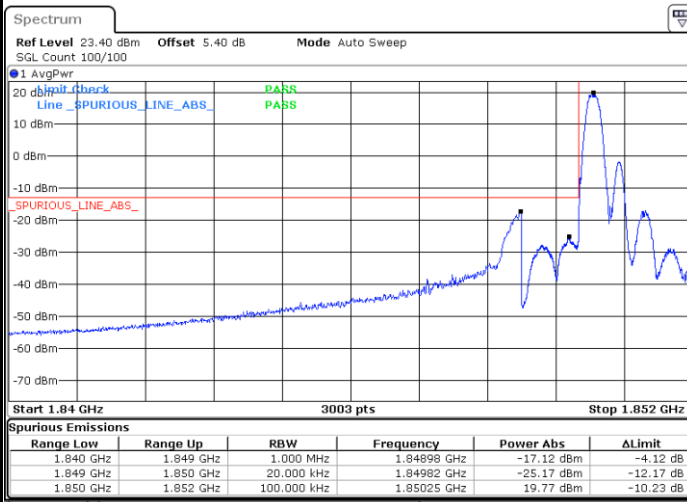

Highest Channel / 15MHz / 64QAM

Date: 12 AUG 2020 08:54:23

Highest Channel / 20MHz / 64QAM

Date: 12 AUG 2020 09:26:11

Conducted Band Edge

LTE Band 25 / 1.4MHz / 16QAM

Lowest Band Edge / 1 RB

Date: 12.AUG.2020 06:45:21

Highest Band Edge / 1 RB

Date: 12.AUG.2020 06:55:30

Lowest Band Edge / Full RB

Date: 12.AUG.2020 06:48:44

Highest Band Edge / Full RB

Date: 12.AUG.2020 06:52:07

LTE Band 25 / 1.4MHz / 64QAM

Lowest Band Edge / 1 RB

Date: 12.AUG.2020 06:46:29

Highest Band Edge / 1 RB

Date: 12.AUG.2020 06:56:38

Lowest Band Edge / Full RB

Date: 12.AUG.2020 06:49:52

Highest Band Edge / Full RB

Date: 12.AUG.2020 06:53:15

LTE Band 25 / 3MHz / QPSK