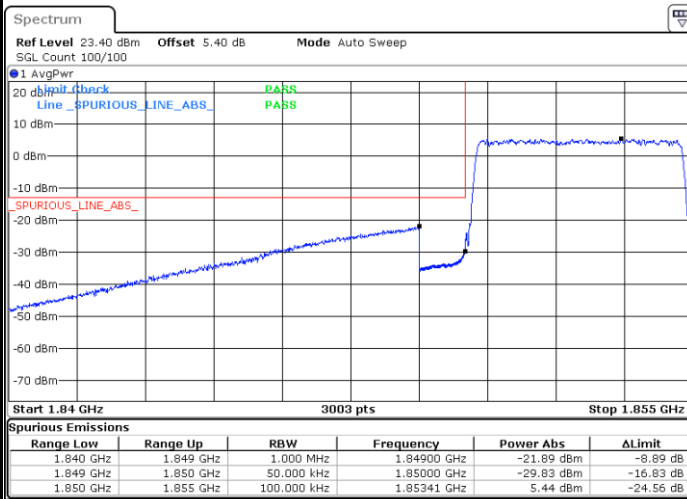

Highest Band Edge / Full RB

Date: 12.AUG.2020 07:13:11

LTE Band 25 / 5MHz / QPSK

Lowest Band Edge / 1 RB

Date: 12.AUG.2020 07:55:15

Highest Band Edge / 1 RB

Date: 12.AUG.2020 08:09:31

Lowest Band Edge / Full RB

Date: 12.AUG.2020 07:54:07

Highest Band Edge / Full RB

Date: 12.AUG.2020 08:08:23

LTE Band 25 / 5MHz / 16QAM

Lowest Band Edge / 1RB

Date: 12.AUG.2020 07:56:23

Highest Band Edge / 1 RB

Date: 12.AUG.2020 08:10:38

Lowest Band Edge / Full RB

Date: 12.AUG.2020 07:53:00

Highest Band Edge / Full RB

Date: 12.AUG.2020 08:07:15

LTE Band 25 / 5MHz / 64QAM

Lowest Band Edge / 1RB

Date: 12.AUG.2020 07:57:30

Highest Band Edge / 1 RB

Date: 12.AUG.2020 08:11:46

Lowest Band Edge / Full RB

Date: 12.AUG.2020 07:51:52

Highest Band Edge / Full RB

Date: 12.AUG.2020 08:06:07

LTE Band 25 / 10MHz / QPSK

Lowest Band Edge / 1 RB

Date: 12.AUG.2020 08:20:02