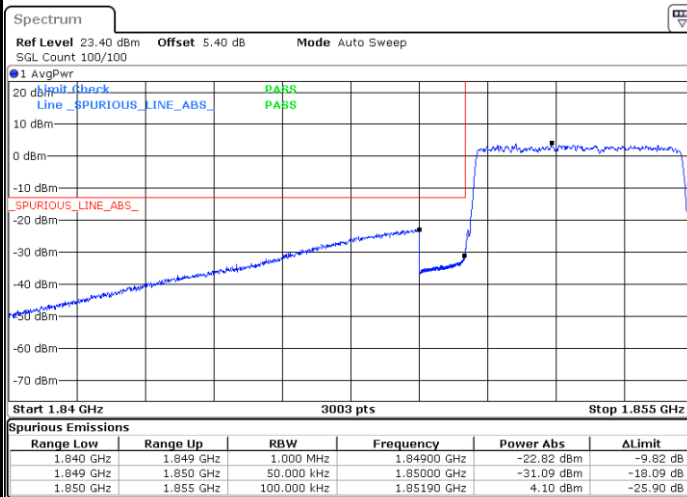

Date: 12.AUG.2020 07:54:07

Highest Band Edge / Full RB

Date: 12.AUG.2020 08:08:23

LTE Band 25 / 5MHz / 16QAM

Lowest Band Edge / 1RB

Date: 12.AUG.2020 07:56:23

Highest Band Edge / 1 RB

Date: 12.AUG.2020 08:10:38

Lowest Band Edge / Full RB

Date: 12.AUG.2020 07:53:00

Highest Band Edge / Full RB

Date: 12.AUG.2020 08:07:15

LTE Band 25 / 5MHz / 64QAM

Lowest Band Edge / 1RB

Date: 12.AUG.2020 07:57:30

Highest Band Edge / 1 RB

Date: 12.AUG.2020 08:11:46

Lowest Band Edge / Full RB

Date: 12.AUG.2020 07:51:52

Highest Band Edge / Full RB

Date: 12.AUG.2020 08:06:07

LTE Band 25 / 10MHz / QPSK

Lowest Band Edge / 1 RB

Date: 12.AUG.2020 08:20:02

Highest Band Edge / 1 RB

Date: 12.AUG.2020 08:34:17

Lowest Band Edge / Full RB

Date: 12.AUG.2020 08:18:54

Highest Band Edge / Full RB

Date: 12.AUG.2020 08:33:10

LTE Band 25 / 10MHz / 16QAM

Lowest Band Edge / 1 RB