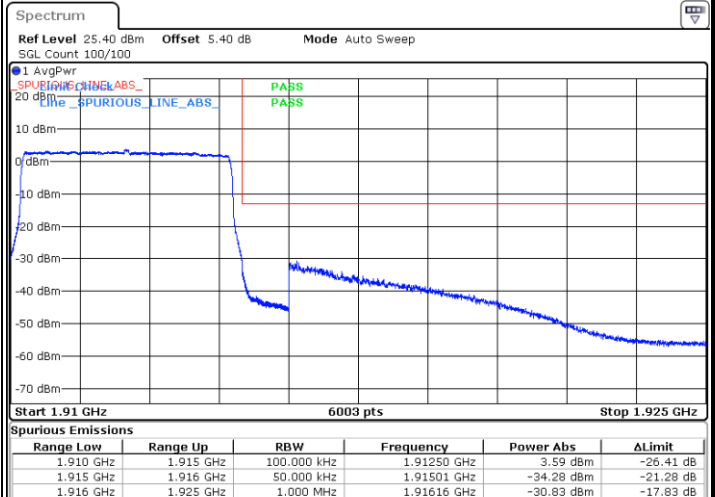

Date: 12.AUG.2020 07:54:07

Highest Band Edge / Full RB

Date: 12.AUG.2020 08:08:23

LTE Band 25 / 5MHz / 16QAM

Lowest Band Edge / 1RB

Date: 12.AUG.2020 07:56:23

Highest Band Edge / 1 RB

Date: 12.AUG.2020 08:10:38

Lowest Band Edge / Full RB

Date: 12.AUG.2020 07:53:00

Highest Band Edge / Full RB

Date: 12.AUG.2020 08:07:15

LTE Band 25 / 5MHz / 64QAM

Lowest Band Edge / 1RB

Date: 12.AUG.2020 07:57:30

Highest Band Edge / 1 RB

Date: 12.AUG.2020 08:11:46

Lowest Band Edge / Full RB

Date: 12.AUG.2020 07:51:52

Highest Band Edge / Full RB

Date: 12.AUG.2020 08:06:07

LTE Band 25 / 10MHz / QPSK

Lowest Band Edge / 1 RB

Date: 12.AUG.2020 08:20:02

Highest Band Edge / 1 RB

Date: 12.AUG.2020 08:34:17

Lowest Band Edge / Full RB

Date: 12.AUG.2020 08:18:54

Highest Band Edge / Full RB

Date: 12.AUG.2020 08:33:10

LTE Band 25 / 10MHz / 16QAM

Lowest Band Edge / 1 RB