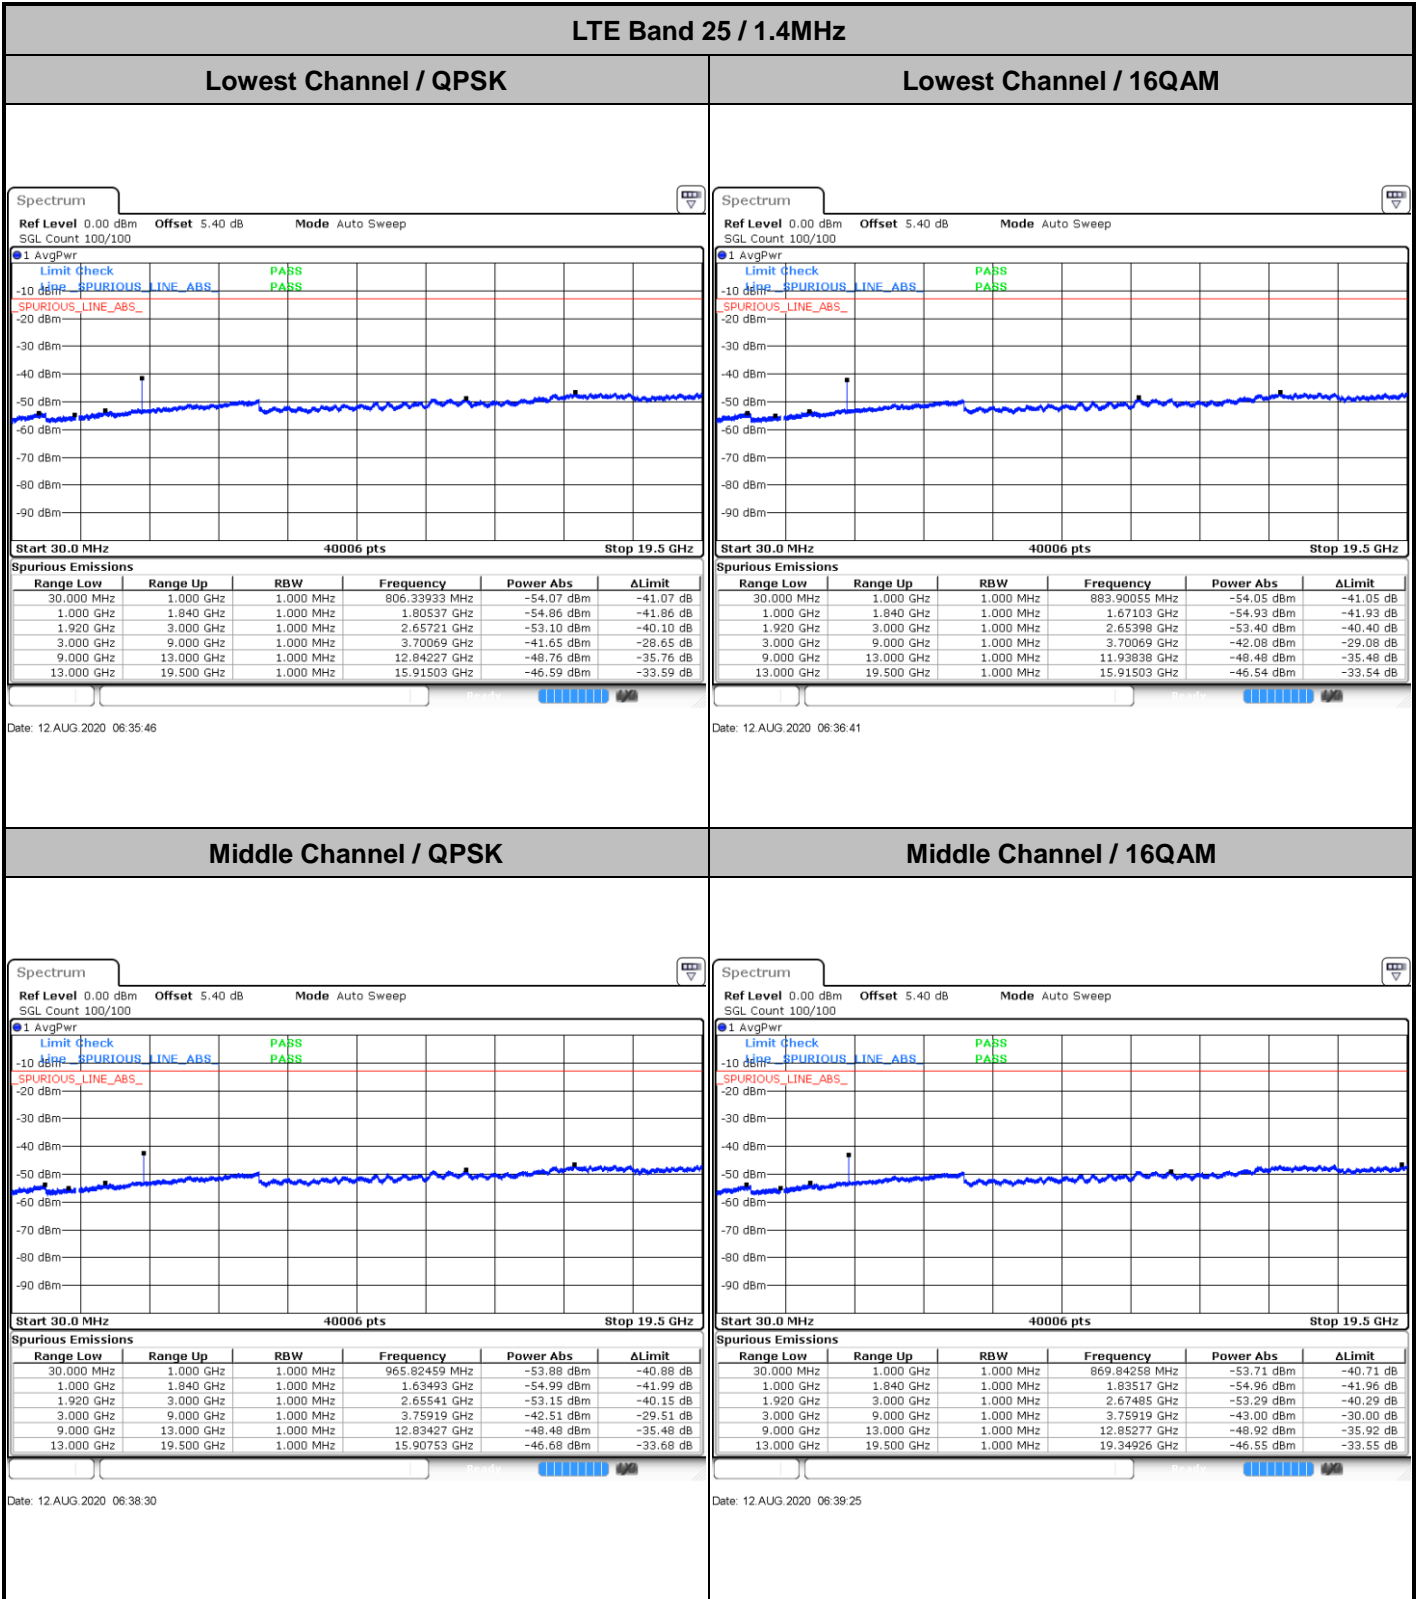

Lowest Band Edge / Full RB

Date: 12.AUG.2020 09:15:28

Highest Band Edge / Full RB

Date: 12.AUG.2020 09:29:45

LTE Band 25 / 20MHz / 16QAM

Lowest Band Edge / 1 RB

Date: 12.AUG.2020 09:17:44

Highest Band Edge / 1 RB

Date: 12.AUG.2020 09:32:00

Lowest Band Edge / Full RB

Date: 12.AUG.2020 09:14:21

Highest Band Edge / Full RB

Date: 12.AUG.2020 09:28:37

LTE Band 25 / 20MHz / 64QAM

Lowest Band Edge / 1 RB

Date: 12.AUG.2020 09:18:51

Highest Band Edge / 1 RB

Date: 12.AUG.2020 09:33:08

Lowest Band Edge / Full RB

Date: 12.AUG.2020 09:13:13

Highest Band Edge / Full RB

Date: 12.AUG.2020 09:27:29

Conducted Spurious Emission

LTE Band 25 / 1.4MHz

Highest Channel / QPSK

Date: 12 AUG 2020 06:41:15

Highest Channel / 16QAM

Date: 12 AUG 2020 06:42:10

LTE Band 25 / 3MHz

Lowest Channel / QPSK

Date: 12 AUG 2020 07:14:05

Lowest Channel / 16QAM