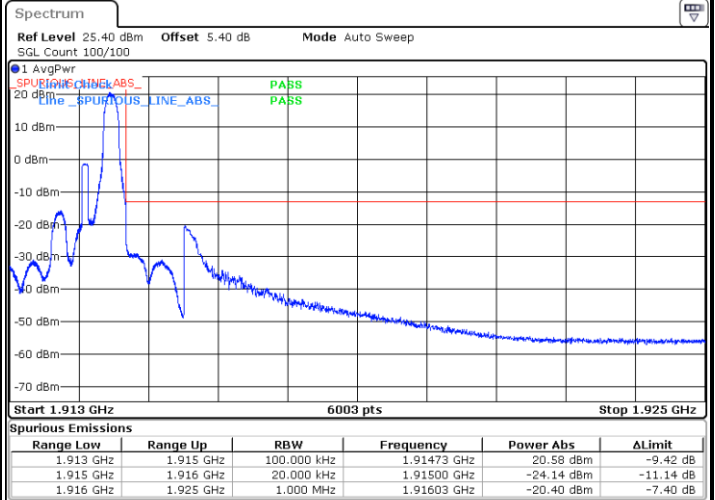

Highest Channel / 15MHz / 64QAM

Date: 12 AUG 2020 08:54:23

Highest Channel / 20MHz / 64QAM

Date: 12 AUG 2020 09:26:11

Conducted Band Edge

LTE Band 25 / 1.4MHz / 16QAM

Lowest Band Edge / 1 RB

Date: 12.AUG.2020 06:45:21

Highest Band Edge / 1 RB

Date: 12.AUG.2020 06:55:30

Lowest Band Edge / Full RB

Date: 12.AUG.2020 06:48:44

Highest Band Edge / Full RB

Date: 12.AUG.2020 06:52:07

LTE Band 25 / 1.4MHz / 64QAM

Lowest Band Edge / 1 RB

Date: 12.AUG.2020 06:46:29

Highest Band Edge / 1 RB

Date: 12.AUG.2020 06:56:38

Lowest Band Edge / Full RB

Date: 12.AUG.2020 06:49:52

Highest Band Edge / Full RB

Date: 12.AUG.2020 06:53:15

LTE Band 25 / 3MHz / QPSK