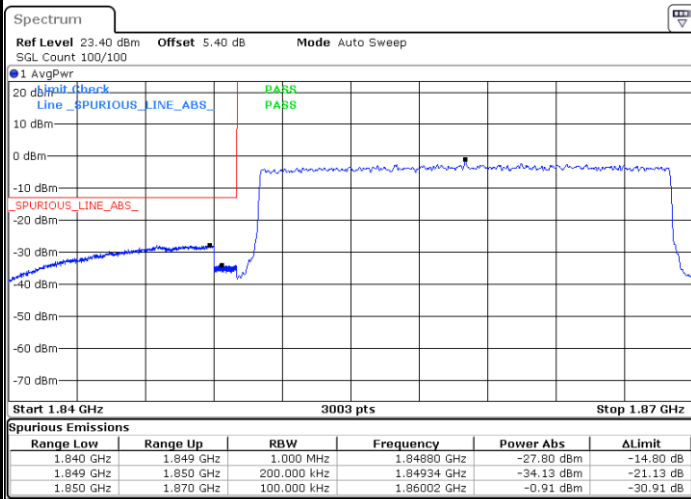

Lowest Band Edge / Full RB

Date: 12.AUG.2020 09:15:28

Highest Band Edge / Full RB

Date: 12.AUG.2020 09:29:45

LTE Band 25 / 20MHz / 16QAM

Lowest Band Edge / 1 RB

Date: 12.AUG.2020 09:17:44

Highest Band Edge / 1 RB

Date: 12.AUG.2020 09:32:00

Lowest Band Edge / Full RB

Date: 12.AUG.2020 09:14:21

Highest Band Edge / Full RB

Date: 12.AUG.2020 09:28:37

LTE Band 25 / 20MHz / 64QAM

Lowest Band Edge / 1 RB

Date: 12.AUG.2020 09:18:51

Highest Band Edge / 1 RB

Date: 12.AUG.2020 09:33:08

Lowest Band Edge / Full RB

Date: 12.AUG.2020 09:13:13

Highest Band Edge / Full RB

Date: 12.AUG.2020 09:27:29

Conducted Spurious Emission

LTE Band 25 / 1.4MHz