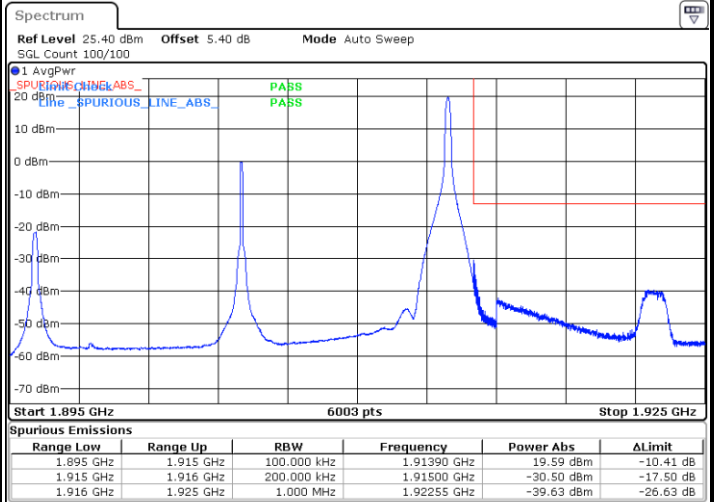

Date: 12.AUG.2020 08:41:25

Highest Band Edge / Full RB

Date: 12.AUG.2020 08:55:41

LTE Band 25 / 20MHz / QPSK

Lowest Band Edge / 1 RB

Date: 12.AUG.2020 09:16:36

Highest Band Edge / 1 RB

Date: 12.AUG.2020 09:30:52

Lowest Band Edge / Full RB

Date: 12.AUG.2020 09:15:28

Highest Band Edge / Full RB

Date: 12.AUG.2020 09:29:45

LTE Band 25 / 20MHz / 16QAM

Lowest Band Edge / 1 RB

Date: 12.AUG.2020 09:17:44

Highest Band Edge / 1 RB

Date: 12.AUG.2020 09:32:00

Lowest Band Edge / Full RB

Date: 12.AUG.2020 09:14:21

Highest Band Edge / Full RB

Date: 12.AUG.2020 09:28:37

LTE Band 25 / 20MHz / 64QAM

Lowest Band Edge / 1 RB

Date: 12.AUG.2020 09:18:51

Highest Band Edge / 1 RB

Date: 12.AUG.2020 09:33:08

Lowest Band Edge / Full RB

Date: 12.AUG.2020 09:13:13

Highest Band Edge / Full RB

Date: 12.AUG.2020 09:27:29

Conducted Spurious Emission

LTE Band 25 / 1.4MHz