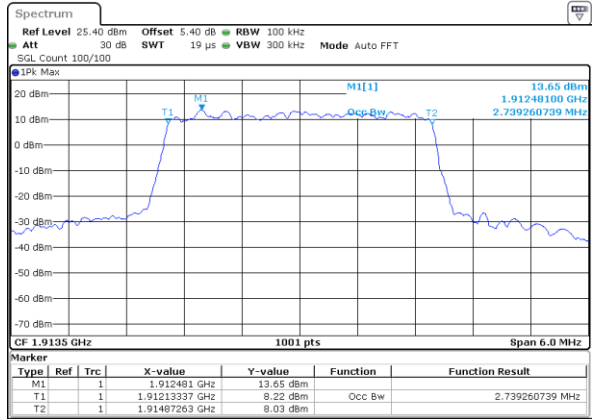

Date: 12 AUG 2020 09:24:51

Highest Channel / 20MHz / QPSK

Date: 12 AUG 2020 09:25:31

Highest Channel / 20MHz / 16QAM

Date: 12 AUG 2020 09:25:51

LTE Band 25

Lowest Channel / 1.4MHz / 64QAM

Date: 12 AUG 2020 06:32:41

Lowest Channel / 3MHz / 64QAM

Date: 12 AUG 2020 06:57:28

Middle Channel / 1.4MHz / 64QAM

Date: 12 AUG 2020 06:33:41

Middle Channel / 3MHz / 64QAM

Date: 12 AUG 2020 06:58:28

Highest Channel / 1.4MHz / 64QAM

Date: 12 AUG 2020 06:34:42

Highest Channel / 3MHz / 64QAM

Date: 12 AUG 2020 06:58:28

LTE Band 25

Lowest Channel / 5MHz / 64QAM

Date: 12 AUG 2020 07:50:34

Lowest Channel / 10MHz / 64QAM

Date: 12 AUG 2020 08:15:21

Middle Channel / 5MHz / 64QAM