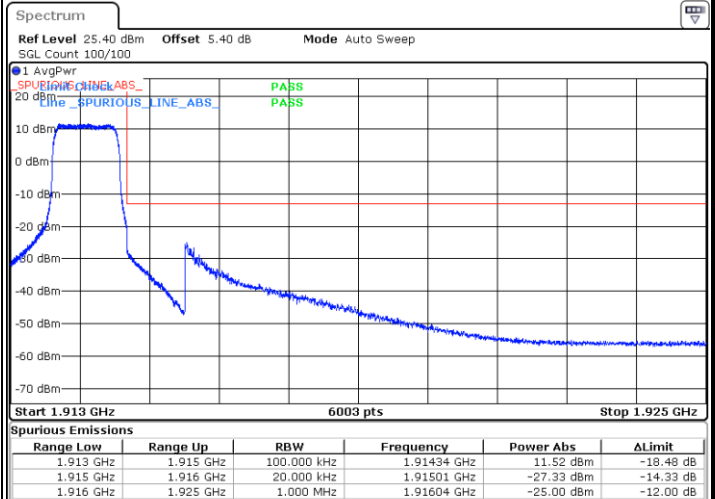

Highest Channel / 15MHz / 64QAM

Date: 12 AUG 2020 08:54:23

Highest Channel / 20MHz / 64QAM

Date: 12 AUG 2020 09:26:11

Conducted Band Edge

LTE Band 25 / 1.4MHz / 16QAM

Lowest Band Edge / 1 RB

Date: 12.AUG.2020 06:45:21

Highest Band Edge / 1 RB

Date: 12.AUG.2020 06:55:30

Lowest Band Edge / Full RB

Date: 12.AUG.2020 06:48:44

Highest Band Edge / Full RB

Date: 12.AUG.2020 06:52:07

LTE Band 25 / 1.4MHz / 64QAM

Lowest Band Edge / 1 RB

Date: 12.AUG.2020 06:46:29

Highest Band Edge / 1 RB

Date: 12.AUG.2020 06:56:38

Lowest Band Edge / Full RB

Date: 12.AUG.2020 06:49:52

Highest Band Edge / Full RB

Date: 12.AUG.2020 06:53:15

LTE Band 25 / 3MHz / QPSK

Lowest Band Edge / 1RB

Date: 12.AUG.2020 07:04:09

Highest Band Edge / 1 RB

Date: 12.AUG.2020 07:07:32

Lowest Band Edge / Full RB

Date: 12.AUG.2020 07:00:46

Highest Band Edge / Full RB

Date: 12.AUG.2020 07:10:55