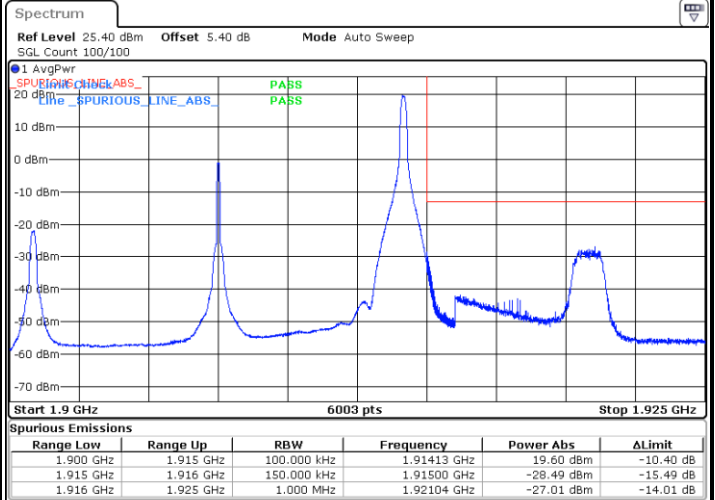

LTE Band 25 / 15MHz / QPSK

Lowest Band Edge / 1 RB

Date: 12.AUG.2020 08:44:48

Highest Band Edge / 1 RB

Date: 12.AUG.2020 09:06:05

Lowest Band Edge / Full RB

Date: 12.AUG.2020 08:43:41

Highest Band Edge / Full RB

Date: 12.AUG.2020 09:04:57

LTE Band 25 / 15MHz / 16QAM

Lowest Band Edge / 1 RB

Date: 12.AUG.2020 08:45:56

Highest Band Edge / 1 RB

Date: 12.AUG.2020 09:07:13

Lowest Band Edge / Full RB

Date: 12.AUG.2020 08:42:33

Highest Band Edge / Full RB

Date: 12.AUG.2020 09:39:38

LTE Band 25 / 15MHz / 64QAM

Lowest Band Edge / 1 RB

Date: 12.AUG.2020 08:47:04

Highest Band Edge / 1 RB

Date: 12.AUG.2020 08:08:21

Lowest Band Edge / Full RB

Date: 12.AUG.2020 08:41:25

Highest Band Edge / Full RB

Date: 12.AUG.2020 08:55:41

LTE Band 25 / 20MHz / QPSK

Lowest Band Edge / 1 RB

Date: 12.AUG.2020 09:16:36

Highest Band Edge / 1 RB

Date: 12.AUG.2020 09:30:52