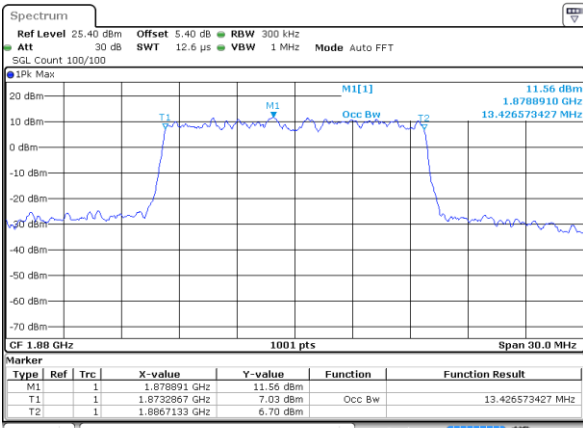

Middle Channel / 15MHz / 64QAM

Date: 12 AUG 2020 08:52:43