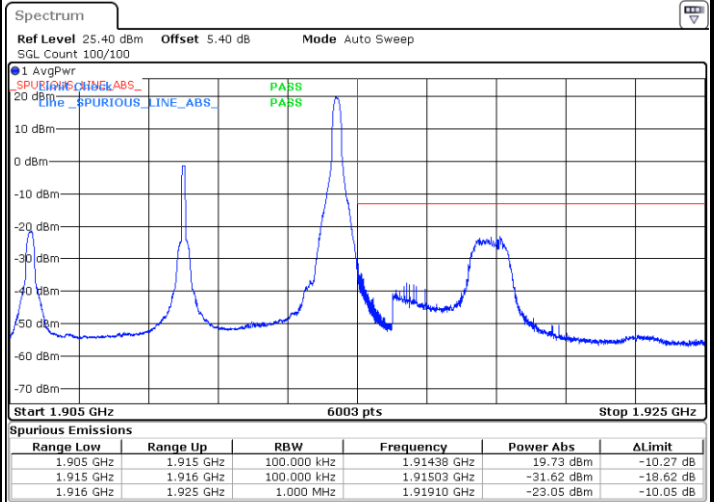

Date: 12.AUG.2020 08:11:46

Lowest Band Edge / Full RB

Date: 12.AUG.2020 07:51:52

Highest Band Edge / Full RB

Date: 12.AUG.2020 08:06:07

LTE Band 25 / 10MHz / QPSK

Lowest Band Edge / 1 RB

Date: 12.AUG.2020 08:20:02

Highest Band Edge / 1 RB

Date: 12.AUG.2020 08:34:17

Lowest Band Edge / Full RB

Date: 12.AUG.2020 08:18:54

Highest Band Edge / Full RB

Date: 12.AUG.2020 08:33:10

LTE Band 25 / 10MHz / 16QAM

Lowest Band Edge / 1 RB

Date: 12.AUG.2020 08:21:09

Highest Band Edge / 1 RB

Date: 12.AUG.2020 08:35:25

Lowest Band Edge / Full RB

Date: 12.AUG.2020 08:17:46

Highest Band Edge / Full RB

Date: 12.AUG.2020 08:32:02

LTE Band 25 / 10MHz / 64QAM

Lowest Band Edge / 1 RB

Date: 12.AUG.2020 08:22:17

Highest Band Edge / 1 RB

Date: 12.AUG.2020 08:36:33

Lowest Band Edge / Full RB

Date: 12.AUG.2020 08:16:39

Highest Band Edge / Full RB

Date: 12.AUG.2020 08:30:54