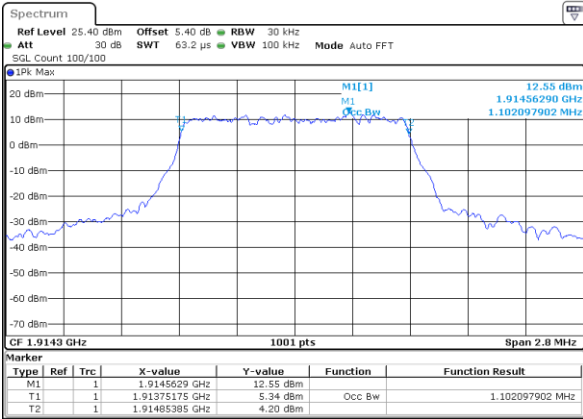

Date: 12 AUG 2020 09:24:51

Highest Channel / 20MHz / QPSK

Date: 12 AUG 2020 09:25:31

Highest Channel / 20MHz / 16QAM

Date: 12 AUG 2020 09:25:51

LTE Band 25

Lowest Channel / 1.4MHz / 64QAM

Date: 12 AUG 2020 06:32:41

Lowest Channel / 3MHz / 64QAM

Date: 12 AUG 2020 06:57:28

Middle Channel / 1.4MHz / 64QAM

Date: 12 AUG 2020 06:33:41

Middle Channel / 3MHz / 64QAM

Date: 12 AUG 2020 06:58:28

Highest Channel / 1.4MHz / 64QAM

Date: 12 AUG 2020 06:34:42

Highest Channel / 3MHz / 64QAM

Date: 12 AUG 2020 06:58:28

LTE Band 25

Lowest Channel / 5MHz / 64QAM

Date: 12 AUG 2020 07:50:34

Lowest Channel / 10MHz / 64QAM

Date: 12 AUG 2020 08:15:21

Middle Channel / 5MHz / 64QAM