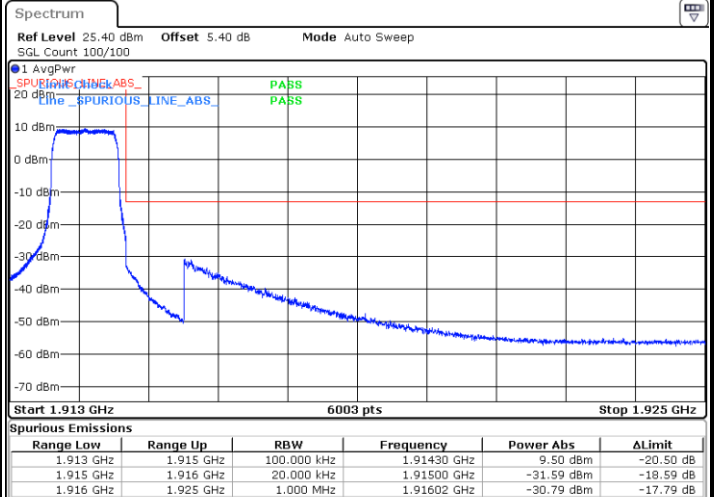

Highest Band Edge / 1 RB

Date: 12.AUG.2020 06:55:30

Lowest Band Edge / Full RB

Date: 12.AUG.2020 06:48:44

Highest Band Edge / Full RB

Date: 12.AUG.2020 06:52:07

LTE Band 25 / 1.4MHz / 64QAM

Lowest Band Edge / 1 RB

Date: 12.AUG.2020 06:46:29

Highest Band Edge / 1 RB

Date: 12.AUG.2020 06:56:38

Lowest Band Edge / Full RB

Date: 12.AUG.2020 06:49:52

Highest Band Edge / Full RB

Date: 12.AUG.2020 06:53:15

LTE Band 25 / 3MHz / QPSK

Lowest Band Edge / 1RB

Date: 12.AUG.2020 07:04:09

Highest Band Edge / 1 RB

Date: 12.AUG.2020 07:07:32

Lowest Band Edge / Full RB

Date: 12.AUG.2020 07:00:46

Highest Band Edge / Full RB

Date: 12.AUG.2020 07:10:55