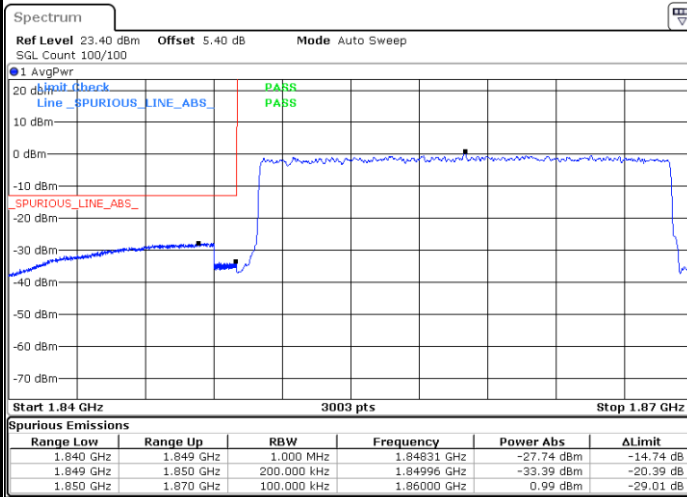

Date: 12.AUG.2020 08:41:25

Highest Band Edge / Full RB

Date: 12.AUG.2020 08:55:41

LTE Band 25 / 20MHz / QPSK

Lowest Band Edge / 1 RB

Date: 12.AUG.2020 09:16:36

Highest Band Edge / 1 RB

Date: 12.AUG.2020 09:30:52

Lowest Band Edge / Full RB

Date: 12.AUG.2020 09:15:28

Highest Band Edge / Full RB

Date: 12.AUG.2020 09:29:45

LTE Band 25 / 20MHz / 16QAM

Lowest Band Edge / 1 RB

Date: 12.AUG.2020 09:17:44

Highest Band Edge / 1 RB

Date: 12.AUG.2020 09:32:00

Lowest Band Edge / Full RB

Date: 12.AUG.2020 09:14:21

Highest Band Edge / Full RB

Date: 12.AUG.2020 09:28:37

LTE Band 25 / 20MHz / 64QAM

Lowest Band Edge / 1 RB

Date: 12.AUG.2020 09:18:51

Highest Band Edge / 1 RB

Date: 12.AUG.2020 09:33:08

Lowest Band Edge / Full RB

Date: 12.AUG.2020 09:13:13

Highest Band Edge / Full RB

Date: 12.AUG.2020 09:27:29

Conducted Spurious Emission

LTE Band 25 / 1.4MHz