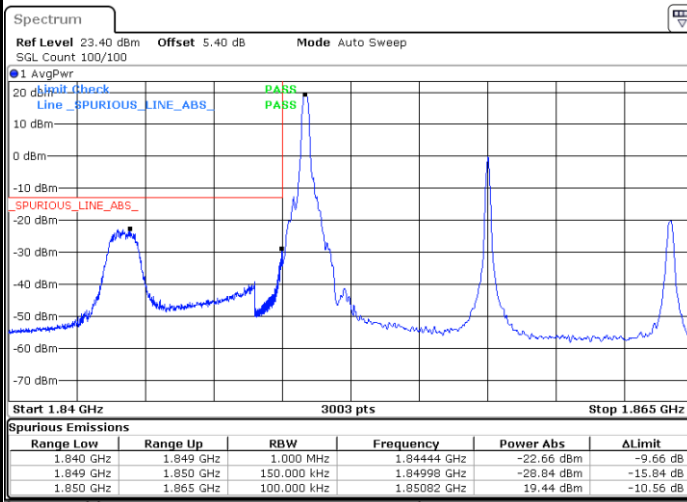

Date: 12.AUG.2020 09:04:57

LTE Band 25 / 15MHz / 16QAM

Lowest Band Edge / 1 RB

Date: 12.AUG.2020 08:45:56

Highest Band Edge / 1 RB

Date: 12.AUG.2020 09:07:13

Lowest Band Edge / Full RB

Date: 12.AUG.2020 08:42:33

Highest Band Edge / Full RB

Date: 12.AUG.2020 09:39:38

LTE Band 25 / 15MHz / 64QAM

Lowest Band Edge / 1 RB

Date: 12.AUG.2020 08:47:04

Highest Band Edge / 1 RB

Date: 12.AUG.2020 08:08:21

Lowest Band Edge / Full RB

Date: 12.AUG.2020 08:41:25

Highest Band Edge / Full RB

Date: 12.AUG.2020 08:55:41

LTE Band 25 / 20MHz / QPSK

Lowest Band Edge / 1 RB

Date: 12.AUG.2020 09:16:36

Highest Band Edge / 1 RB

Date: 12.AUG.2020 09:30:52

Lowest Band Edge / Full RB

Date: 12.AUG.2020 09:15:28

Highest Band Edge / Full RB

Date: 12.AUG.2020 09:29:45

LTE Band 25 / 20MHz / 16QAM

Lowest Band Edge / 1 RB

Date: 12.AUG.2020 09:17:44

Highest Band Edge / 1 RB