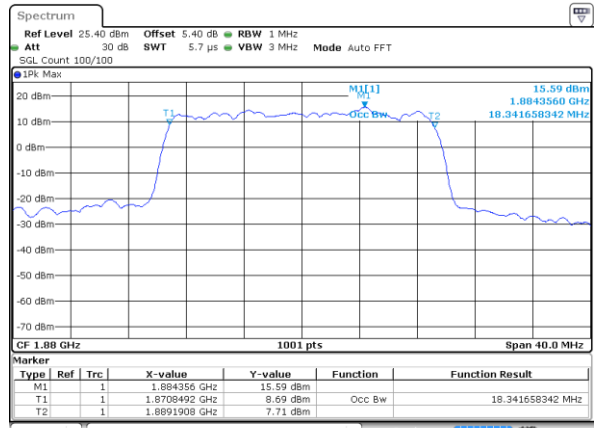

Middle Channel / 20MHz / 64QAM

Date: 12 AUG 2020 09:24:31