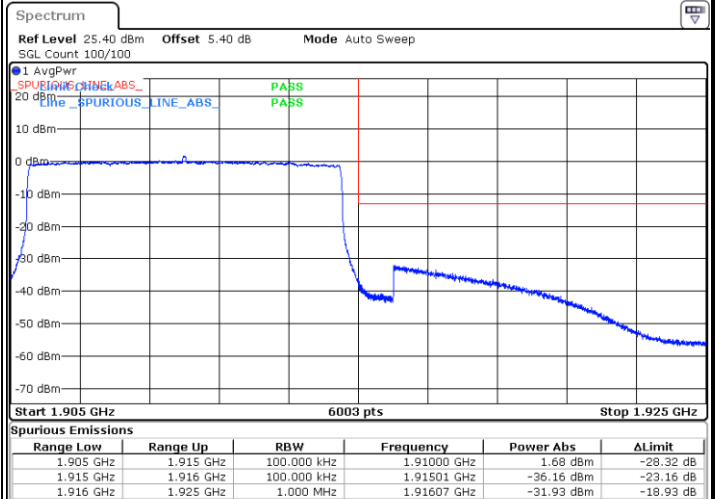

Date: 12.AUG.2020 08:21:09

Highest Band Edge / 1 RB

Date: 12.AUG.2020 08:35:25

Lowest Band Edge / Full RB

Date: 12.AUG.2020 08:17:46

Highest Band Edge / Full RB

Date: 12.AUG.2020 08:32:02

LTE Band 25 / 10MHz / 64QAM

Lowest Band Edge / 1 RB

Date: 12.AUG.2020 08:22:17

Highest Band Edge / 1 RB

Date: 12.AUG.2020 08:36:33

Lowest Band Edge / Full RB

Date: 12.AUG.2020 08:16:39

Highest Band Edge / Full RB

Date: 12.AUG.2020 08:30:54

LTE Band 25 / 15MHz / QPSK

Lowest Band Edge / 1 RB

Date: 12.AUG.2020 08:44:48

Highest Band Edge / 1 RB

Date: 12.AUG.2020 09:06:05

Lowest Band Edge / Full RB

Date: 12.AUG.2020 08:43:41

Highest Band Edge / Full RB

Date: 12.AUG.2020 09:04:57

LTE Band 25 / 15MHz / 16QAM

Lowest Band Edge / 1 RB

Date: 12.AUG.2020 08:45:56

Highest Band Edge / 1 RB

Date: 12.AUG.2020 09:07:13

Lowest Band Edge / Full RB

Date: 12.AUG.2020 08:42:33