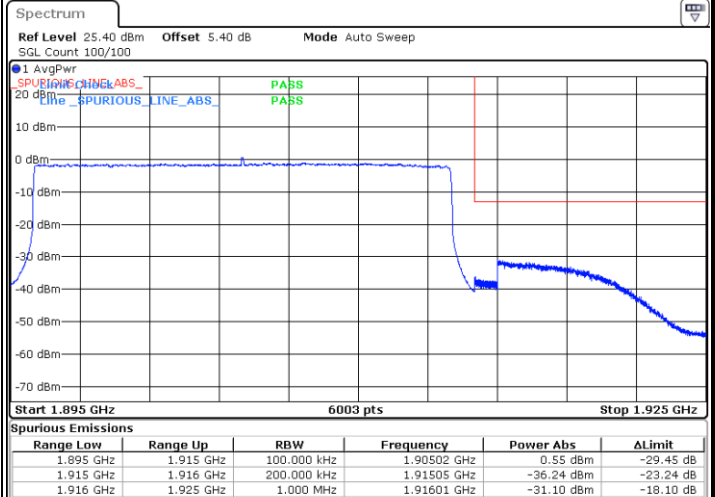

Date: 12.AUG.2020 08:41:25

Highest Band Edge / Full RB

Date: 12.AUG.2020 08:55:41

LTE Band 25 / 20MHz / QPSK

Lowest Band Edge / 1 RB

Date: 12.AUG.2020 09:16:36

Highest Band Edge / 1 RB

Date: 12.AUG.2020 09:30:52

Lowest Band Edge / Full RB

Date: 12.AUG.2020 09:15:28

Highest Band Edge / Full RB

Date: 12.AUG.2020 09:29:45

LTE Band 25 / 20MHz / 16QAM

Lowest Band Edge / 1 RB

Date: 12.AUG.2020 09:17:44

Highest Band Edge / 1 RB

Date: 12.AUG.2020 09:32:00

Lowest Band Edge / Full RB

Date: 12.AUG.2020 09:14:21

Highest Band Edge / Full RB

Date: 12.AUG.2020 09:28:37

LTE Band 25 / 20MHz / 64QAM

Lowest Band Edge / 1 RB

Date: 12.AUG.2020 09:18:51

Highest Band Edge / 1 RB

Date: 12.AUG.2020 09:33:08

Lowest Band Edge / Full RB

Date: 12.AUG.2020 09:13:13

Highest Band Edge / Full RB

Date: 12.AUG.2020 09:27:29

Conducted Spurious Emission

LTE Band 25 / 1.4MHz