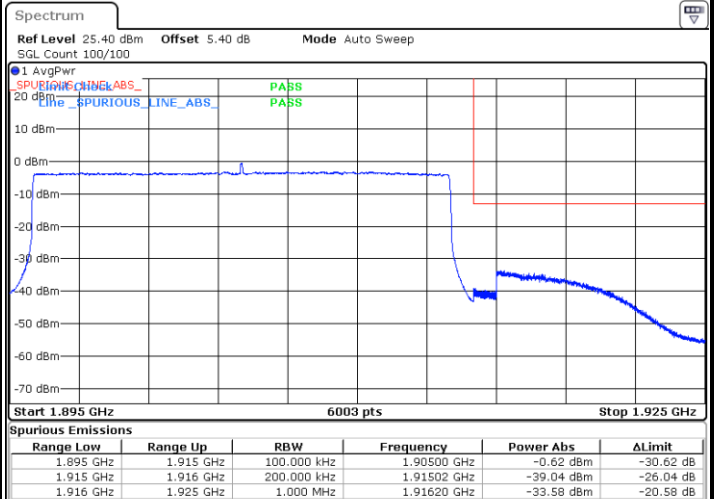

Lowest Band Edge / Full RB

Date: 12.AUG.2020 09:15:28

Highest Band Edge / Full RB

Date: 12.AUG.2020 09:29:45

LTE Band 25 / 20MHz / 16QAM

Lowest Band Edge / 1 RB

Date: 12.AUG.2020 09:17:44

Highest Band Edge / 1 RB

Date: 12.AUG.2020 09:32:00

Lowest Band Edge / Full RB

Date: 12.AUG.2020 09:14:21

Highest Band Edge / Full RB

Date: 12.AUG.2020 09:28:37

LTE Band 25 / 20MHz / 64QAM

Lowest Band Edge / 1 RB

Date: 12.AUG.2020 09:18:51

Highest Band Edge / 1 RB

Date: 12.AUG.2020 09:33:08

Lowest Band Edge / Full RB

Date: 12.AUG.2020 09:13:13

Highest Band Edge / Full RB

Date: 12.AUG.2020 09:27:29

Conducted Spurious Emission

LTE Band 25 / 1.4MHz

Highest Channel / QPSK

Date: 12 AUG 2020 06:41:15

Highest Channel / 16QAM

Date: 12 AUG 2020 06:42:10

LTE Band 25 / 3MHz

Lowest Channel / QPSK

Date: 12 AUG 2020 07:14:05

Lowest Channel / 16QAM