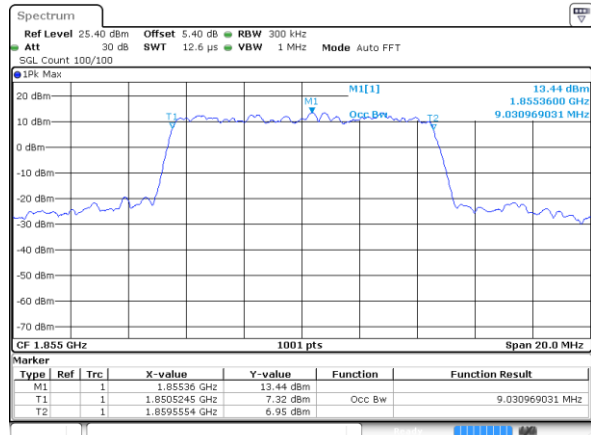

Highest Channel / 3MHz / 64QAM

Date: 12 AUG 2020 06:58:28

LTE Band 25

Lowest Channel / 5MHz / 64QAM

Date: 12 AUG 2020 07:50:34

Lowest Channel / 10MHz / 64QAM

Date: 12 AUG 2020 08:15:21

Middle Channel / 5MHz / 64QAM