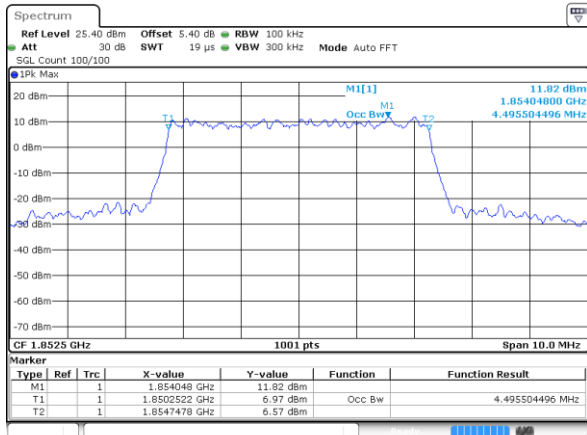

Highest Channel / 3MHz / 64QAM

Date: 12 AUG 2020 06:58:28

LTE Band 25

Lowest Channel / 5MHz / 64QAM

Date: 12 AUG 2020 07:50:34

Lowest Channel / 10MHz / 64QAM

Date: 12 AUG 2020 08:15:21

Middle Channel / 5MHz / 64QAM

Date: 12 AUG 2020 08:03:09

Middle Channel / 10MHz / 64QAM

Date: 12 AUG 2020 08:27:56

Highest Channel / 5MHz / 64QAM

Date: 12 AUG 2020 08:04:49

Highest Channel / 10MHz / 64QAM

Date: 12 AUG 2020 08:29:36

LTE Band 25