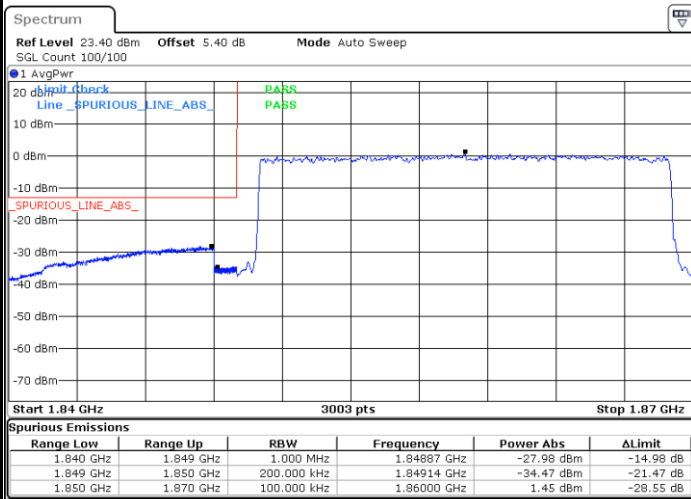

Highest Band Edge / Full RB

Date: 12.AUG.2020 09:39:38

LTE Band 25 / 15MHz / 64QAM

Lowest Band Edge / 1 RB

Date: 12.AUG.2020 08:47:04

Highest Band Edge / 1 RB

Date: 12.AUG.2020 08:08:21

Lowest Band Edge / Full RB

Date: 12.AUG.2020 08:41:25

Highest Band Edge / Full RB

Date: 12.AUG.2020 08:55:41

LTE Band 25 / 20MHz / QPSK

Lowest Band Edge / 1 RB

Date: 12.AUG.2020 09:16:36

Highest Band Edge / 1 RB

Date: 12.AUG.2020 09:30:52

Lowest Band Edge / Full RB

Date: 12.AUG.2020 09:15:28

Highest Band Edge / Full RB

Date: 12.AUG.2020 09:29:45

LTE Band 25 / 20MHz / 16QAM

Lowest Band Edge / 1 RB

Date: 12.AUG.2020 09:17:44

Highest Band Edge / 1 RB

Date: 12.AUG.2020 09:32:00

Lowest Band Edge / Full RB

Date: 12.AUG.2020 09:14:21

Highest Band Edge / Full RB

Date: 12.AUG.2020 09:28:37

LTE Band 25 / 20MHz / 64QAM

Lowest Band Edge / 1 RB

Date: 12.AUG.2020 09:18:51