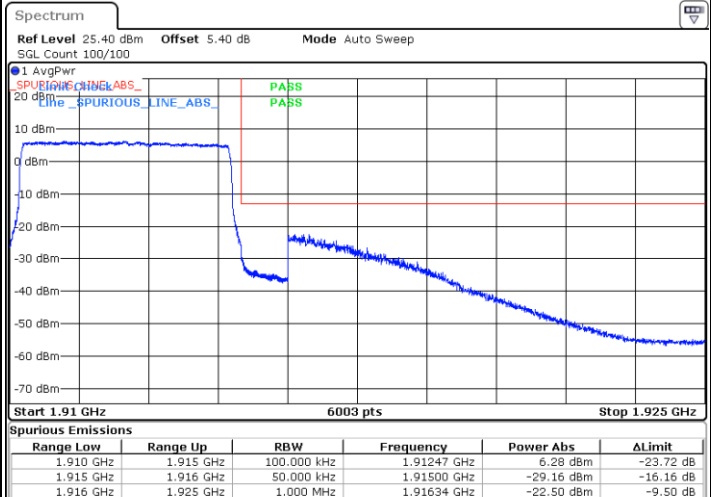

Date: 12.AUG.2020 07:12:03

LTE Band 25 / 3MHz / 64QAM

Lowest Band Edge / 1 RB

Date: 12.AUG.2020 07:06:24

Highest Band Edge / 1 RB

Date: 12.AUG.2020 07:09:48

Lowest Band Edge / Full RB

Date: 12.AUG.2020 07:03:02

Highest Band Edge / Full RB

Date: 12.AUG.2020 07:13:11

LTE Band 25 / 5MHz / QPSK

Lowest Band Edge / 1 RB

Date: 12.AUG.2020 07:55:15

Highest Band Edge / 1 RB

Date: 12.AUG.2020 08:09:31

Lowest Band Edge / Full RB

Date: 12.AUG.2020 07:54:07

Highest Band Edge / Full RB

Date: 12.AUG.2020 08:08:23

LTE Band 25 / 5MHz / 16QAM

Lowest Band Edge / 1RB

Date: 12.AUG.2020 07:56:23

Highest Band Edge / 1 RB

Date: 12.AUG.2020 08:10:38

Lowest Band Edge / Full RB

Date: 12.AUG.2020 07:53:00

Highest Band Edge / Full RB

Date: 12.AUG.2020 08:07:15

LTE Band 25 / 5MHz / 64QAM

Lowest Band Edge / 1RB

Date: 12.AUG.2020 07:57:30

Highest Band Edge / 1 RB