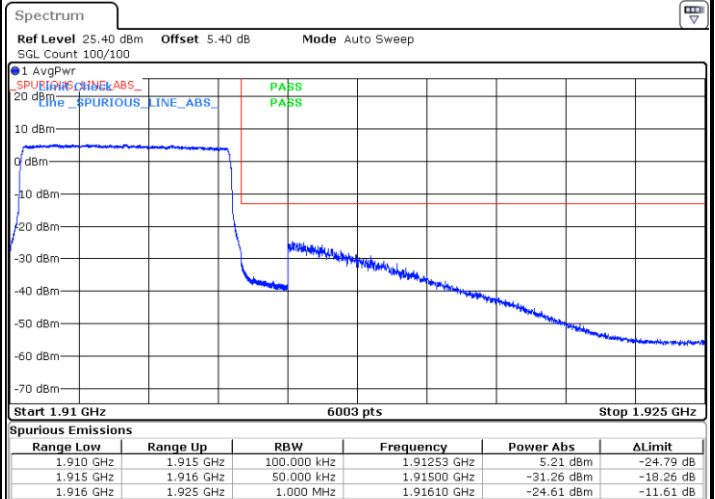

Highest Band Edge / Full RB

Date: 12.AUG.2020 07:13:11

LTE Band 25 / 5MHz / QPSK

Lowest Band Edge / 1 RB

Date: 12.AUG.2020 07:55:15

Highest Band Edge / 1 RB

Date: 12.AUG.2020 08:09:31

Lowest Band Edge / Full RB

Date: 12.AUG.2020 07:54:07

Highest Band Edge / Full RB

Date: 12.AUG.2020 08:08:23

LTE Band 25 / 5MHz / 16QAM

Lowest Band Edge / 1RB

Date: 12.AUG.2020 07:56:23

Highest Band Edge / 1 RB

Date: 12.AUG.2020 08:10:38

Lowest Band Edge / Full RB

Date: 12.AUG.2020 07:53:00

Highest Band Edge / Full RB

Date: 12.AUG.2020 08:07:15

LTE Band 25 / 5MHz / 64QAM

Lowest Band Edge / 1RB

Date: 12.AUG.2020 07:57:30

Highest Band Edge / 1 RB

Date: 12.AUG.2020 08:11:46

Lowest Band Edge / Full RB

Date: 12.AUG.2020 07:51:52

Highest Band Edge / Full RB

Date: 12.AUG.2020 08:06:07

LTE Band 25 / 10MHz / QPSK

Lowest Band Edge / 1 RB

Date: 12.AUG.2020 08:20:02