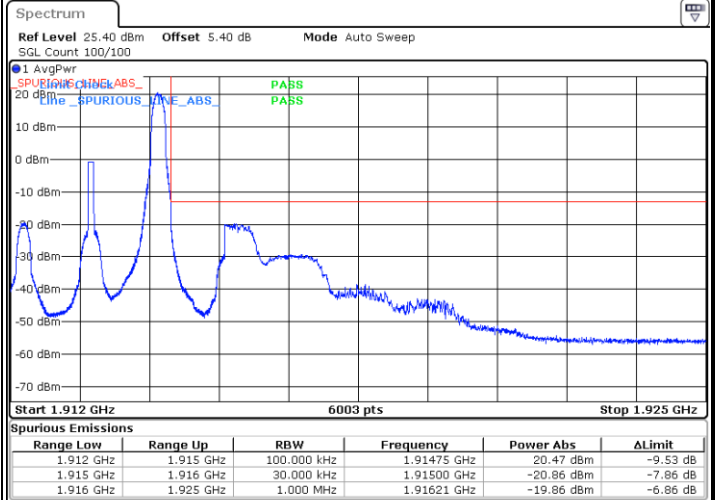

LTE Band 25 / 3MHz / 16QAM

Lowest Band Edge / 1 RB

Date: 12.AUG.2020 07:05:17

Highest Band Edge / 1 RB

Date: 12.AUG.2020 07:08:40

Lowest Band Edge / Full RB

Date: 12.AUG.2020 07:01:54

Highest Band Edge / Full RB

Date: 12.AUG.2020 07:12:03

LTE Band 25 / 3MHz / 64QAM

Lowest Band Edge / 1 RB

Date: 12.AUG.2020 07:06:24

Highest Band Edge / 1 RB

Date: 12.AUG.2020 07:09:48

Lowest Band Edge / Full RB

Date: 12.AUG.2020 07:03:02

Highest Band Edge / Full RB

Date: 12.AUG.2020 07:13:11

LTE Band 25 / 5MHz / QPSK

Lowest Band Edge / 1 RB

Date: 12.AUG.2020 07:55:15

Highest Band Edge / 1 RB

Date: 12.AUG.2020 08:09:31

Lowest Band Edge / Full RB

Date: 12.AUG.2020 07:54:07

Highest Band Edge / Full RB

Date: 12.AUG.2020 08:08:23

LTE Band 25 / 5MHz / 16QAM

Lowest Band Edge / 1RB

Date: 12.AUG.2020 07:56:23

Highest Band Edge / 1 RB

Date: 12.AUG.2020 08:10:38