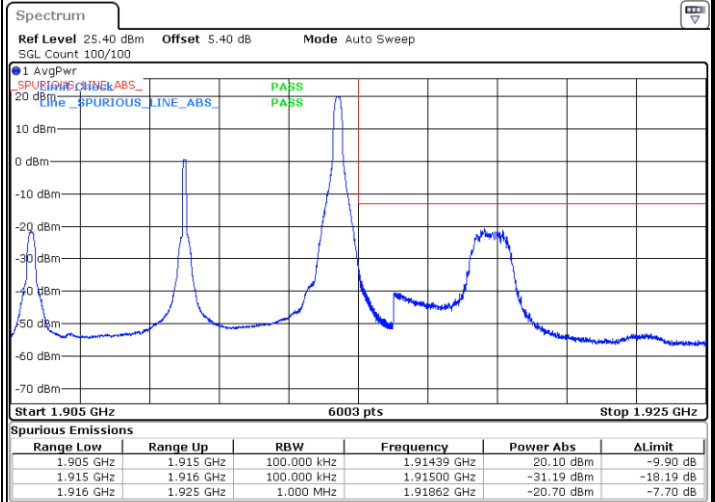

Highest Band Edge / 1 RB

Date: 12.AUG.2020 08:34:17

Lowest Band Edge / Full RB

Date: 12.AUG.2020 08:18:54

Highest Band Edge / Full RB

Date: 12.AUG.2020 08:33:10

LTE Band 25 / 10MHz / 16QAM

Lowest Band Edge / 1 RB

Date: 12.AUG.2020 08:21:09

Highest Band Edge / 1 RB

Date: 12.AUG.2020 08:35:25

Lowest Band Edge / Full RB

Date: 12.AUG.2020 08:17:46

Highest Band Edge / Full RB

Date: 12.AUG.2020 08:32:02

LTE Band 25 / 10MHz / 64QAM

Lowest Band Edge / 1 RB

Date: 12.AUG.2020 08:22:17

Highest Band Edge / 1 RB

Date: 12.AUG.2020 08:36:33

Lowest Band Edge / Full RB

Date: 12.AUG.2020 08:16:39

Highest Band Edge / Full RB

Date: 12.AUG.2020 08:30:54