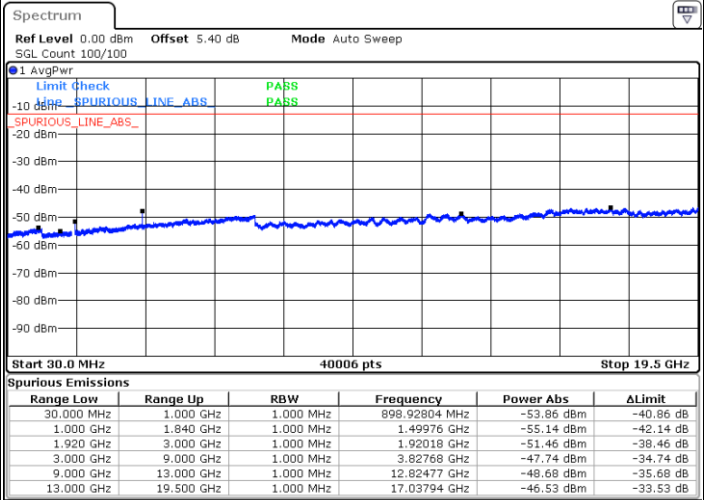

Lowest Band Edge / Full RB

Date: 12.AUG.2020 09:15:28

Highest Band Edge / Full RB

Date: 12.AUG.2020 09:29:45

LTE Band 25 / 20MHz / 16QAM

Lowest Band Edge / 1 RB

Date: 12.AUG.2020 09:17:44

Highest Band Edge / 1 RB

Date: 12.AUG.2020 09:32:00

Lowest Band Edge / Full RB

Date: 12.AUG.2020 09:14:21

Highest Band Edge / Full RB

Date: 12.AUG.2020 09:28:37

LTE Band 25 / 20MHz / 64QAM

Lowest Band Edge / 1 RB

Date: 12.AUG.2020 09:18:51

Highest Band Edge / 1 RB

Date: 12.AUG.2020 09:33:08

Lowest Band Edge / Full RB

Date: 12.AUG.2020 09:13:13

Highest Band Edge / Full RB

Date: 12.AUG.2020 09:27:29

Conducted Spurious Emission

LTE Band 25 / 1.4MHz

Highest Channel / QPSK

Date: 12 AUG 2020 06:41:15

Highest Channel / 16QAM

Date: 12 AUG 2020 06:42:10

LTE Band 25 / 3MHz

Lowest Channel / QPSK

Date: 12 AUG 2020 07:14:05

Lowest Channel / 16QAM