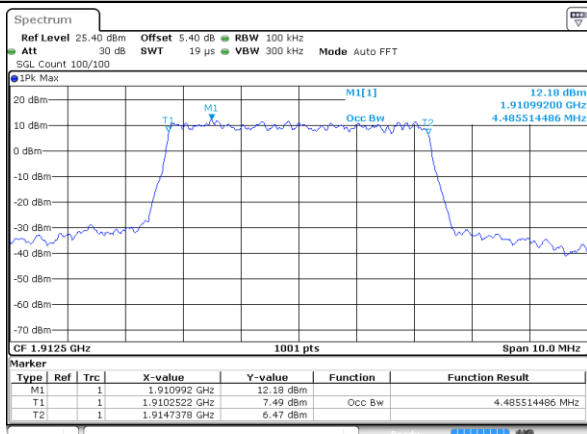

Highest Channel / 5MHz / 64QAM

Date: 12 AUG 2020 08:04:49