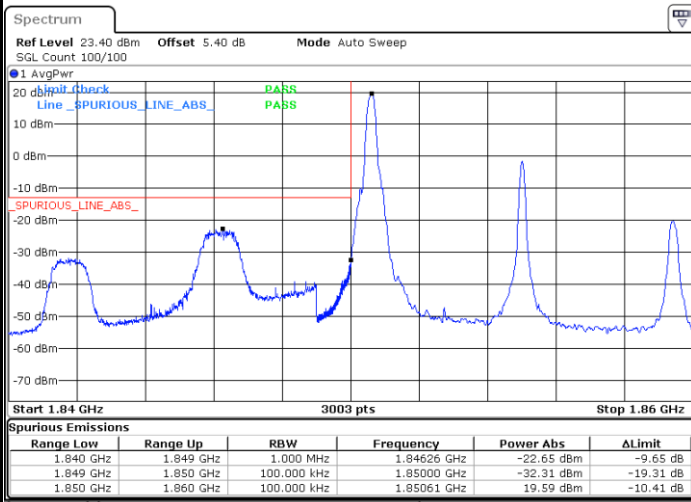

Date: 12.AUG.2020 08:11:46

Lowest Band Edge / Full RB

Date: 12.AUG.2020 07:51:52

Highest Band Edge / Full RB

Date: 12.AUG.2020 08:06:07

LTE Band 25 / 10MHz / QPSK

Lowest Band Edge / 1 RB

Date: 12.AUG.2020 08:20:02

Highest Band Edge / 1 RB

Date: 12.AUG.2020 08:34:17

Lowest Band Edge / Full RB

Date: 12.AUG.2020 08:18:54

Highest Band Edge / Full RB

Date: 12.AUG.2020 08:33:10

LTE Band 25 / 10MHz / 16QAM

Lowest Band Edge / 1 RB

Date: 12.AUG.2020 08:21:09

Highest Band Edge / 1 RB

Date: 12.AUG.2020 08:35:25

Lowest Band Edge / Full RB

Date: 12.AUG.2020 08:17:46

Highest Band Edge / Full RB

Date: 12.AUG.2020 08:32:02

LTE Band 25 / 10MHz / 64QAM