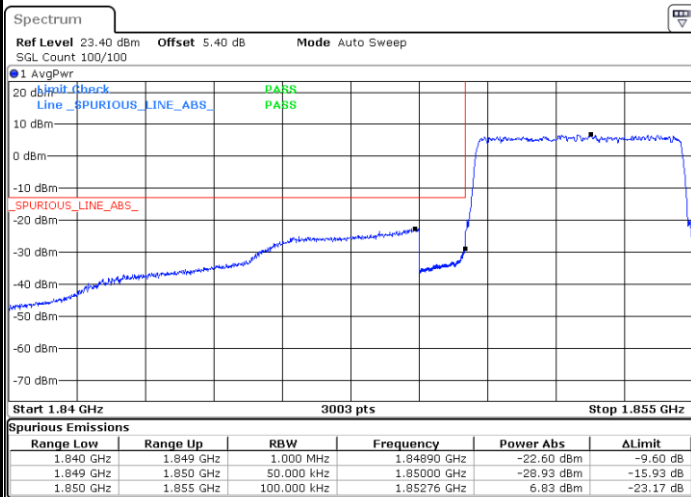

Highest Band Edge / Full RB

Date: 12.AUG.2020 07:13:11

LTE Band 25 / 5MHz / QPSK

Lowest Band Edge / 1 RB

Date: 12.AUG.2020 07:55:15

Highest Band Edge / 1 RB

Date: 12.AUG.2020 08:09:31

Lowest Band Edge / Full RB

Date: 12.AUG.2020 07:54:07

Highest Band Edge / Full RB

Date: 12.AUG.2020 08:08:23

LTE Band 25 / 5MHz / 16QAM

Lowest Band Edge / 1RB

Date: 12.AUG.2020 07:56:23

Highest Band Edge / 1 RB

Date: 12.AUG.2020 08:10:38