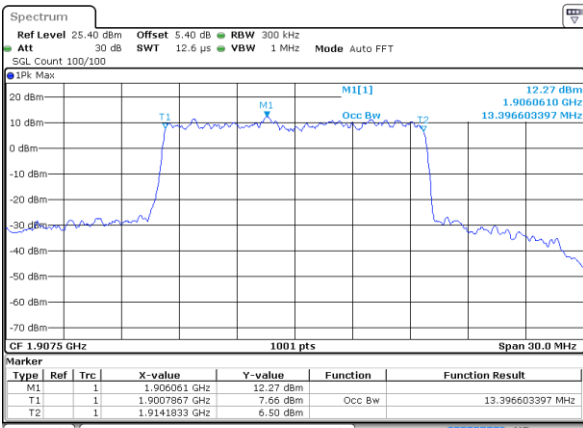

Highest Channel / 15MHz / 64QAM

Date: 12 AUG 2020 08:54:23

Highest Channel / 20MHz / 64QAM

Date: 12 AUG 2020 09:26:11

Conducted Band Edge

LTE Band 25 / 1.4MHz / 16QAM

Lowest Band Edge / 1 RB

Date: 12.AUG.2020 06:45:21