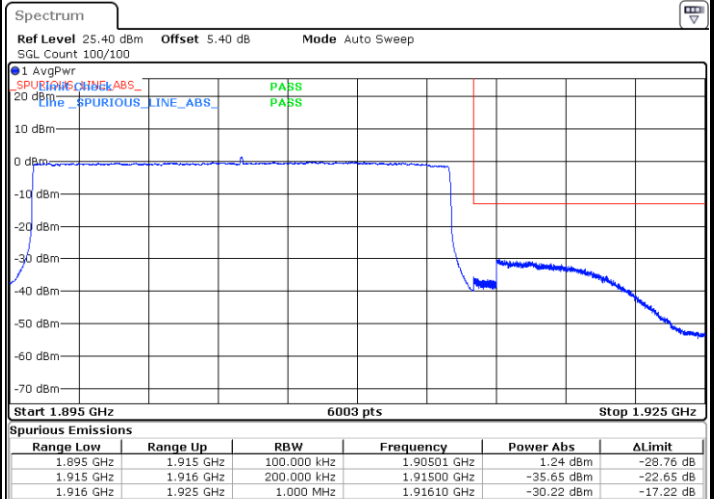

Highest Band Edge / Full RB

Date: 12.AUG.2020 09:39:38

LTE Band 25 / 15MHz / 64QAM

Lowest Band Edge / 1 RB

Date: 12.AUG.2020 08:47:04

Highest Band Edge / 1 RB

Date: 12.AUG.2020 08:08:21

Lowest Band Edge / Full RB

Date: 12.AUG.2020 08:41:25

Highest Band Edge / Full RB

Date: 12.AUG.2020 08:55:41

LTE Band 25 / 20MHz / QPSK

Lowest Band Edge / 1 RB

Date: 12.AUG.2020 09:16:36

Highest Band Edge / 1 RB

Date: 12.AUG.2020 09:30:52

Lowest Band Edge / Full RB

Date: 12.AUG.2020 09:15:28

Highest Band Edge / Full RB

Date: 12.AUG.2020 09:29:45

LTE Band 25 / 20MHz / 16QAM

Lowest Band Edge / 1 RB

Date: 12.AUG.2020 09:17:44

Highest Band Edge / 1 RB

Date: 12.AUG.2020 09:32:00

Lowest Band Edge / Full RB

Date: 12.AUG.2020 09:14:21

Highest Band Edge / Full RB

Date: 12.AUG.2020 09:28:37

LTE Band 25 / 20MHz / 64QAM

Lowest Band Edge / 1 RB

Date: 12.AUG.2020 09:18:51