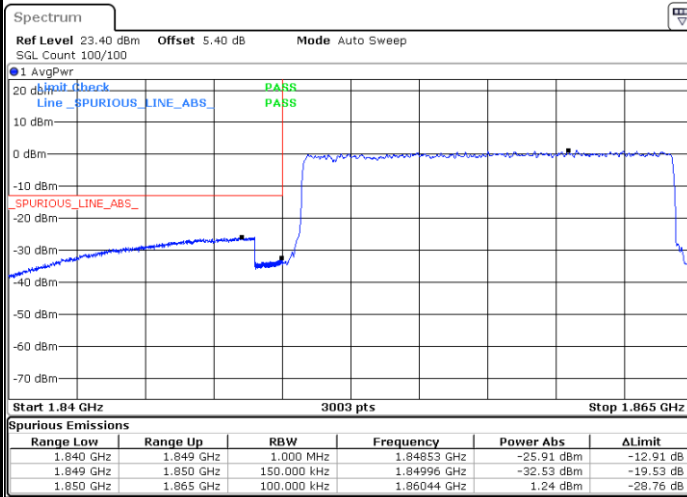

LTE Band 25 / 15MHz / QPSK

Lowest Band Edge / 1 RB

Date: 12.AUG.2020 08:44:48

Highest Band Edge / 1 RB

Date: 12.AUG.2020 09:06:05

Lowest Band Edge / Full RB

Date: 12.AUG.2020 08:43:41

Highest Band Edge / Full RB

Date: 12.AUG.2020 09:04:57

LTE Band 25 / 15MHz / 16QAM

Lowest Band Edge / 1 RB

Date: 12.AUG.2020 08:45:56

Highest Band Edge / 1 RB

Date: 12.AUG.2020 09:07:13

Lowest Band Edge / Full RB

Date: 12.AUG.2020 08:42:33

Highest Band Edge / Full RB

Date: 12.AUG.2020 09:39:38

LTE Band 25 / 15MHz / 64QAM

Lowest Band Edge / 1 RB

Date: 12.AUG.2020 08:47:04

Highest Band Edge / 1 RB

Date: 12.AUG.2020 08:08:21

Lowest Band Edge / Full RB