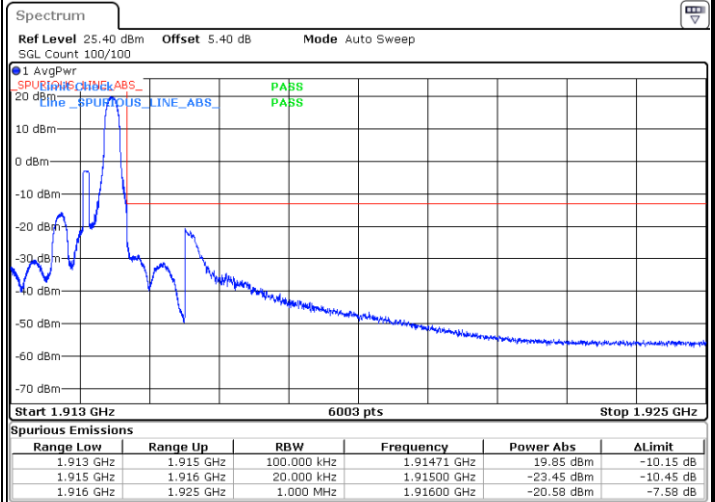

Highest Channel / 15MHz / 64QAM

Date: 12 AUG 2020 08:54:23

Highest Channel / 20MHz / 64QAM

Date: 12 AUG 2020 09:26:11

Conducted Band Edge

LTE Band 25 / 1.4MHz / 16QAM

Lowest Band Edge / 1 RB

Date: 12.AUG.2020 06:45:21

Highest Band Edge / 1 RB

Date: 12.AUG.2020 06:55:30

Lowest Band Edge / Full RB

Date: 12.AUG.2020 06:48:44

Highest Band Edge / Full RB

Date: 12.AUG.2020 06:52:07

LTE Band 25 / 1.4MHz / 64QAM

Lowest Band Edge / 1 RB

Date: 12.AUG.2020 06:46:29

Highest Band Edge / 1 RB

Date: 12.AUG.2020 06:56:38

Lowest Band Edge / Full RB

Date: 12.AUG.2020 06:49:52

Highest Band Edge / Full RB

Date: 12.AUG.2020 06:53:15

LTE Band 25 / 3MHz / QPSK