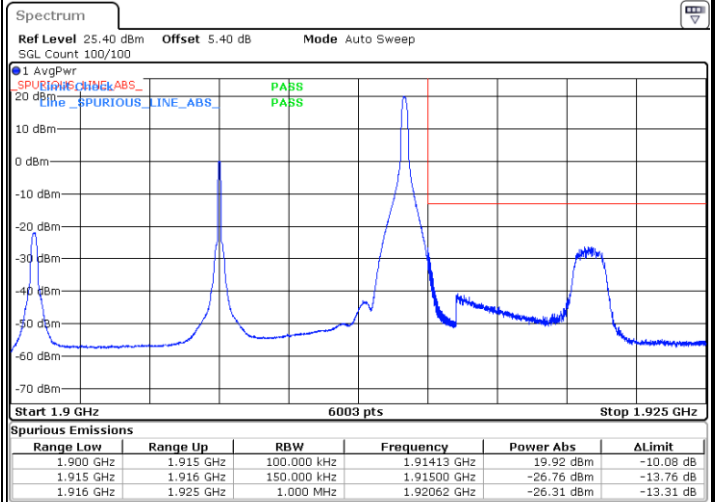

Date: 12.AUG.2020 09:04:57

LTE Band 25 / 15MHz / 16QAM

Lowest Band Edge / 1 RB

Date: 12.AUG.2020 08:45:56

Highest Band Edge / 1 RB

Date: 12.AUG.2020 09:07:13

Lowest Band Edge / Full RB

Date: 12.AUG.2020 08:42:33

Highest Band Edge / Full RB

Date: 12.AUG.2020 09:39:38

LTE Band 25 / 15MHz / 64QAM

Lowest Band Edge / 1 RB

Date: 12.AUG.2020 08:47:04

Highest Band Edge / 1 RB

Date: 12.AUG.2020 08:08:21

Lowest Band Edge / Full RB

Date: 12.AUG.2020 08:41:25

Highest Band Edge / Full RB

Date: 12.AUG.2020 08:55:41

LTE Band 25 / 20MHz / QPSK

Lowest Band Edge / 1 RB

Date: 12.AUG.2020 09:16:36

Highest Band Edge / 1 RB

Date: 12.AUG.2020 09:30:52

Lowest Band Edge / Full RB

Date: 12.AUG.2020 09:15:28

Highest Band Edge / Full RB

Date: 12.AUG.2020 09:29:45

LTE Band 25 / 20MHz / 16QAM

Lowest Band Edge / 1 RB

Date: 12.AUG.2020 09:17:44

Highest Band Edge / 1 RB