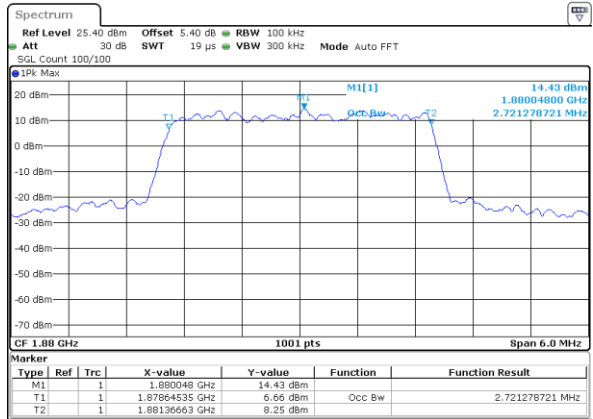

Lowest Channel / 3MHz / 64QAM

Date: 12 AUG 2020 06:57:28

Middle Channel / 1.4MHz / 64QAM

Date: 12 AUG 2020 06:33:41

Middle Channel / 3MHz / 64QAM

Date: 12 AUG 2020 06:58:28

Highest Channel / 1.4MHz / 64QAM

Date: 12 AUG 2020 06:34:42

Highest Channel / 3MHz / 64QAM

Date: 12 AUG 2020 06:58:28

LTE Band 25

Lowest Channel / 5MHz / 64QAM

Date: 12 AUG 2020 07:50:34

Lowest Channel / 10MHz / 64QAM

Date: 12 AUG 2020 08:15:21

Middle Channel / 5MHz / 64QAM