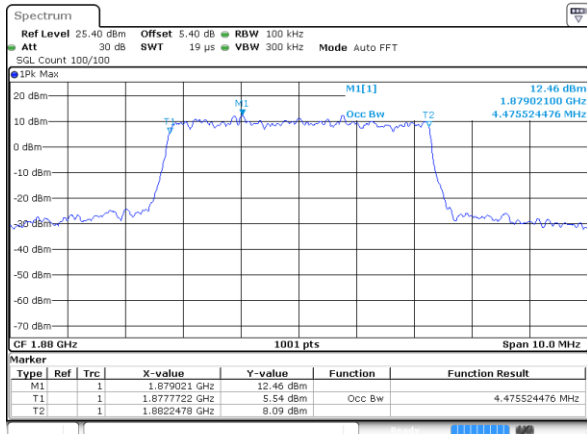

Highest Channel / 3MHz / 64QAM

Date: 12 AUG 2020 06:58:28

LTE Band 25

Lowest Channel / 5MHz / 64QAM

Date: 12 AUG 2020 07:50:34

Lowest Channel / 10MHz / 64QAM

Date: 12 AUG 2020 08:15:21

Middle Channel / 5MHz / 64QAM

Date: 12 AUG 2020 08:03:09

Middle Channel / 10MHz / 64QAM

Date: 12 AUG 2020 08:27:56

Highest Channel / 5MHz / 64QAM

Date: 12 AUG 2020 08:04:49

Highest Channel / 10MHz / 64QAM

Date: 12 AUG 2020 08:29:36

LTE Band 25