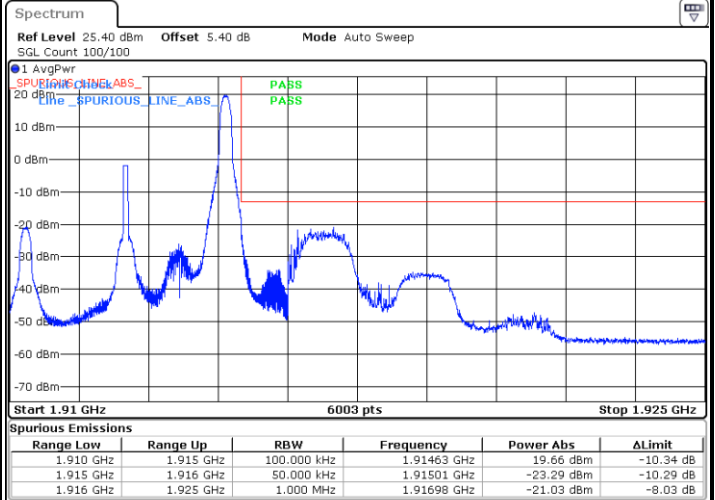

Highest Band Edge / Full RB

Date: 12.AUG.2020 07:13:11

LTE Band 25 / 5MHz / QPSK

Lowest Band Edge / 1 RB

Date: 12.AUG.2020 07:55:15

Highest Band Edge / 1 RB

Date: 12.AUG.2020 08:09:31

Lowest Band Edge / Full RB

Date: 12.AUG.2020 07:54:07

Highest Band Edge / Full RB

Date: 12.AUG.2020 08:08:23

LTE Band 25 / 5MHz / 16QAM

Lowest Band Edge / 1RB

Date: 12.AUG.2020 07:56:23

Highest Band Edge / 1 RB

Date: 12.AUG.2020 08:10:38

Lowest Band Edge / Full RB

Date: 12.AUG.2020 07:53:00

Highest Band Edge / Full RB

Date: 12.AUG.2020 08:07:15

LTE Band 25 / 5MHz / 64QAM

Lowest Band Edge / 1RB

Date: 12.AUG.2020 07:57:30

Highest Band Edge / 1 RB

Date: 12.AUG.2020 08:11:46

Lowest Band Edge / Full RB

Date: 12.AUG.2020 07:51:52

Highest Band Edge / Full RB

Date: 12.AUG.2020 08:06:07

LTE Band 25 / 10MHz / QPSK

Lowest Band Edge / 1 RB

Date: 12.AUG.2020 08:20:02