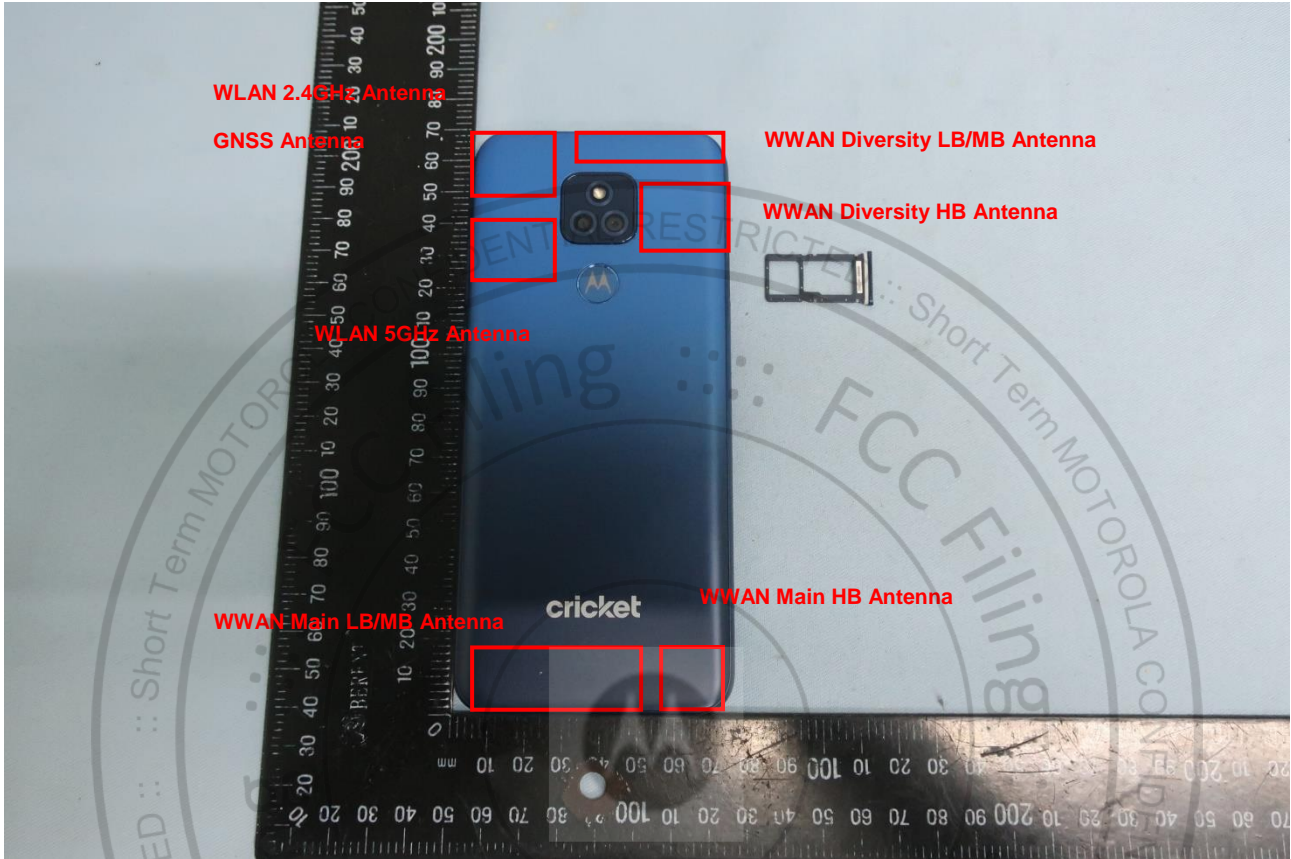

3. Internal Photograph of EUT

Brand Name: Motorola / Model Name: XT2093-1, XT2093-7

Brand Name: Motorola / Model Name: XT2093-1, XT2093-7

Brand Name: Motorola / Model Name: XT2093-1, XT2093-7

Brand Name: Motorola / Model Name: XT2093-1, XT2093-7

Brand Name: Motorola / Model Name: XT2093-1, XT2093-7

Brand Name: Motorola / Model Name: XT2093-1, XT2093-7

Brand Name: Motorola / Model Name: XT2093-1, XT2093-7

Brand Name: Motorola / Model Name: XT2093-1, XT2093-7