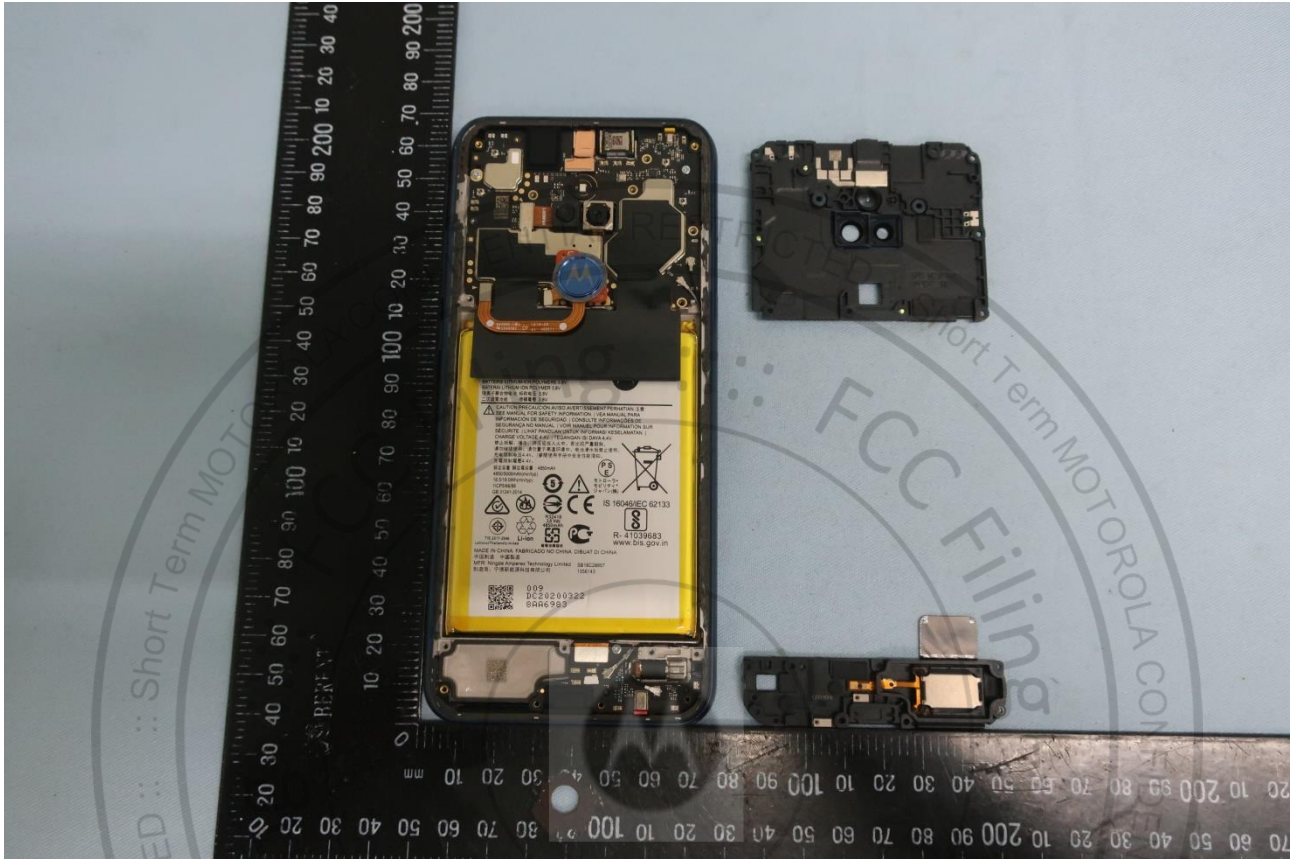

3. Internal Photograph of EUT

Brand Name: Motorola / Model Name: XT2093-1, XT2093-7

Brand Name: Motorola / Model Name: XT2093-1, XT2093-7

Brand Name: Motorola / Model Name: XT2093-1, XT2093-7

Brand Name: Motorola / Model Name: XT2093-1, XT2093-7

Brand Name: Motorola / Model Name: XT2093-1, XT2093-7

Brand Name: Motorola / Model Name: XT2093-1, XT2093-7

Brand Name: Motorola / Model Name: XT2093-1, XT2093-7

Brand Name: Motorola / Model Name: XT2093-1, XT2093-7