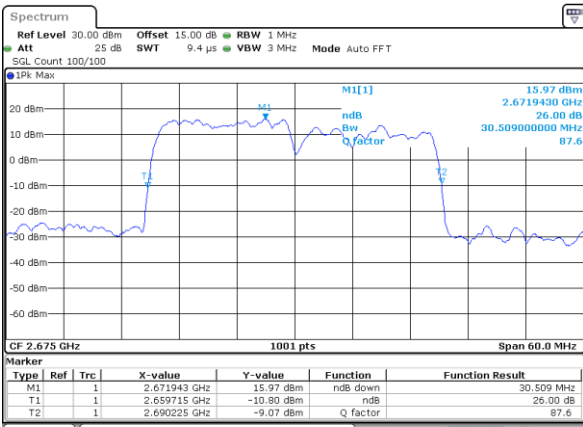

Highest Channel / 10MHz+20MHz

Date: 17_AUG.2020 00:51:33

Highest Channel / 15MHz+10MHz

Date: 17_AUG.2020 00:36:30

LTE Band 41C

QPSK

Lowest Channel / 15MHz+15MHz

Date: 17_AUG.2020 01:11:15

Lowest Channel / 15MHz+20MHz

Date: 17_AUG.2020 01:25:04

Middle Channel / 15MHz+15MHz

Date: 17_AUG.2020 01:14:25

Middle Channel / 15MHz+20MHz

Date: 17_AUG.2020 01:28:14

Highest Channel / 15MHz+15MHz

Date: 17_AUG.2020 01:16:31

Highest Channel / 15MHz+20MHz

Date: 17_AUG.2020 01:30:20

LTE Band 41C

QPSK

Lowest Channel / 20MHz+5MHz

Date: 16.AUG.2020 23:52:59

Lowest Channel / 20MHz+10MHz

Date: 17.AUG.2020 01:10:12