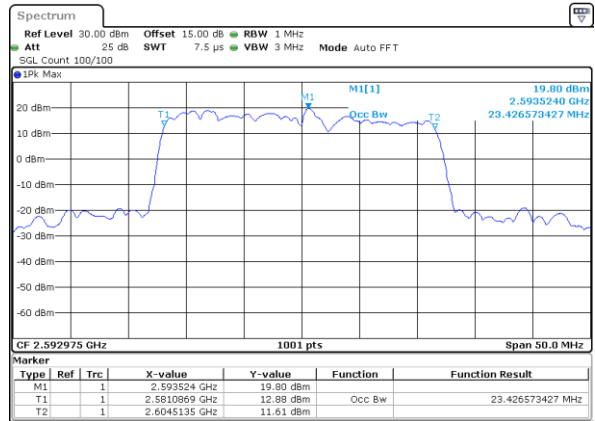

Highest Channel / 5MHz+20MHz

Date: 16_AUG.2020 23:35:10

Highest Channel / 10MHz+15MHz

Date: 17_AUG.2020 00:05:42

LTE Band 41C

16QAM

Lowest Channel / 10MHz+20MHz

Date: 17_AUG.2020 00:44:10

Lowest Channel / 15MHz+10MHz

Date: 17_AUG.2020 00:12:08

Middle Channel / 10MHz+20MHz

Date: 17_AUG.2020 00:47:19

Middle Channel / 15MHz+10MHz

Date: 17_AUG.2020 00:13:18

Highest Channel / 10MHz+20MHz

Date: 17_AUG.2020 00:50:28

Highest Channel / 15MHz+10MHz

Date: 17_AUG.2020 00:13:27