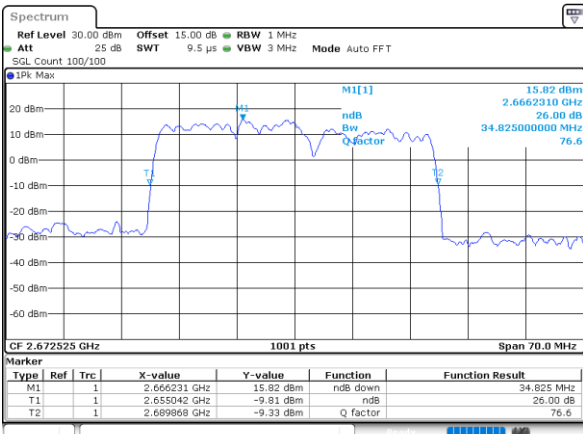

LTE Band 41C

QPSK

Lowest Channel / 20MHz+15MHz

Date: 17_AUG.2020 01:35:23

Lowest Channel / 20MHz+20MHz

Date: 17_AUG.2020 01:45:05

Middle Channel / 20MHz+15MHz

Date: 17_AUG.2020 01:38:33

Middle Channel / 20MHz+20MHz

Date: 17_AUG.2020 01:48:14

Highest Channel / 20MHz+15MHz

Date: 17_AUG.2020 01:40:40

Highest Channel / 20MHz+20MHz

Date: 17_AUG.2020 01:50:20

LTE Band 41C

16QAM