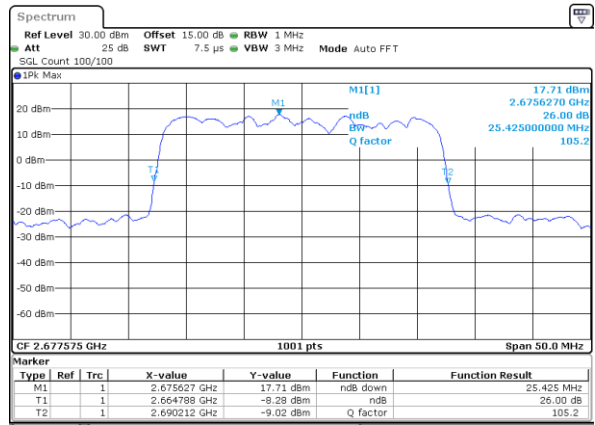

Highest Channel / 5MHz+20MHz

Date: 16_AUG.2020 23:36:46

Highest Channel / 10MHz+15MHz

Date: 17_AUG.2020 00:07:17

LTE Band 41C

16QAM

Lowest Channel / 10MHz+20MHz

Date: 17_AUG.2020 00:45:45

Lowest Channel / 15MHz+10MHz

Date: 17_AUG.2020 00:13:43

Middle Channel / 10MHz+20MHz

Date: 17_AUG.2020 00:48:53

Middle Channel / 15MHz+10MHz

Date: 17_AUG.2020 00:13:52

Highest Channel / 10MHz+20MHz

Date: 17_AUG.2020 00:15:02

Highest Channel / 15MHz+10MHz

Date: 17_AUG.2020 00:13:02

LTE Band 41C

16QAM

Lowest Channel / 15MHz+15MHz

Date: 17_AUG.2020 01:10:43

Lowest Channel / 15MHz+20MHz

Date: 17_AUG.2020 01:24:33