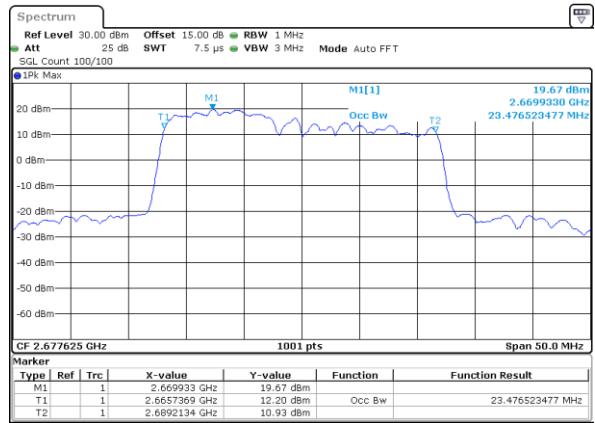

Middle Channel / 20MHz+20MHz

Date: 17_AUG.2020 01:45:36

Highest Channel / 20MHz+15MHz

Date: 17_AUG.2020 01:40:08

Highest Channel / 20MHz+20MHz

Date: 17_AUG.2020 01:49:49

LTE Band 41C

16QAM

Lowest Channel / 5MHz+20MHz

Date: 16_AUG.2020 23:28:51

Lowest Channel / 10MHz+15MHz

Date: 16_AUG.2020 23:59:23

Middle Channel / 5MHz+20MHz

Date: 16_AUG.2020 23:32:01

Middle Channel / 10MHz+15MHz

Date: 17_AUG.2020 00:02:33

Highest Channel / 5MHz+20MHz

Date: 16_AUG.2020 23:35:10

Highest Channel / 10MHz+15MHz

Date: 17_AUG.2020 00:05:42

LTE Band 41C

16QAM

Lowest Channel / 10MHz+20MHz

Date: 17_AUG.2020 00:44:10