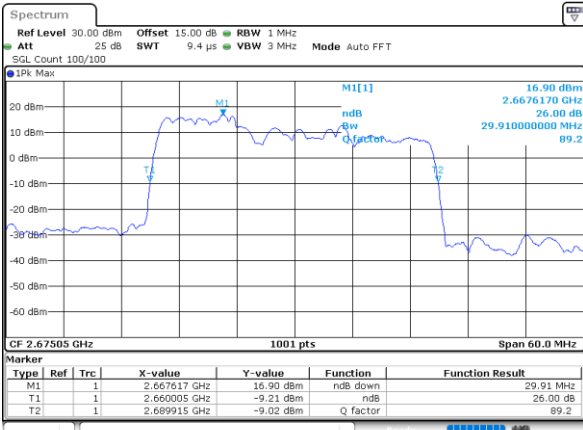

Middle Channel / 5MHz+20MHz

Middle Channel / 10MHz+15MHz

Highest Channel / 5MHz+20MHz

Highest Channel / 10MHz+15MHz

LTE Band 41C

64QAM

Lowest Channel / 10MHz+20MHz

Date: 17_AUG.2020 00:45:13

Lowest Channel / 15MHz+10MHz

Date: 17_AUG.2020 00:13:11

Middle Channel / 10MHz+20MHz

Date: 17_AUG.2020 00:48:22

Middle Channel / 15MHz+10MHz

Date: 17_AUG.2020 00:13:21

Highest Channel / 10MHz+20MHz

Date: 17_AUG.2020 00:52:34

Highest Channel / 15MHz+10MHz

Date: 17_AUG.2020 00:13:33

LTE Band 41C

64QAM

Lowest Channel / 15MHz+15MHz

Date: 17_AUG.2020 01:10:12

Lowest Channel / 15MHz+20MHz

Date: 17_AUG.2020 01:24:01