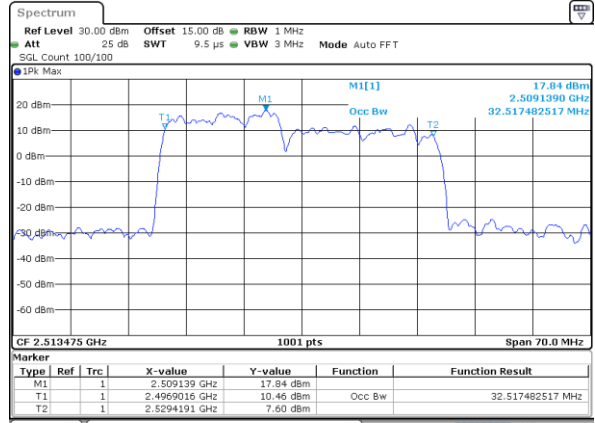

Lowest Channel / 10MHz+20MHz

Date: 17_AUG.2020 00:43:38

Lowest Channel / 15MHz+10MHz

Date: 17_AUG.2020 00:28:36

Middle Channel / 10MHz+20MHz

Date: 17_AUG.2020 00:46:47

Middle Channel / 15MHz+10MHz

Date: 17_AUG.2020 00:31:46

Highest Channel / 10MHz+20MHz

Date: 17_AUG.2020 00:51:00

Highest Channel / 15MHz+10MHz

Date: 17_AUG.2020 00:35:59

LTE Band 41C

QPSK

Lowest Channel / 15MHz+15MHz

Date: 17_AUG.2020 01:08:37

Lowest Channel / 15MHz+20MHz

Date: 17_AUG.2020 01:22:27

Middle Channel / 15MHz+15MHz

Date: 17_AUG.2020 01:11:47

Middle Channel / 15MHz+20MHz

Date: 17_AUG.2020 01:25:36

Highest Channel / 15MHz+15MHz

Date: 17_AUG.2020 01:16:00