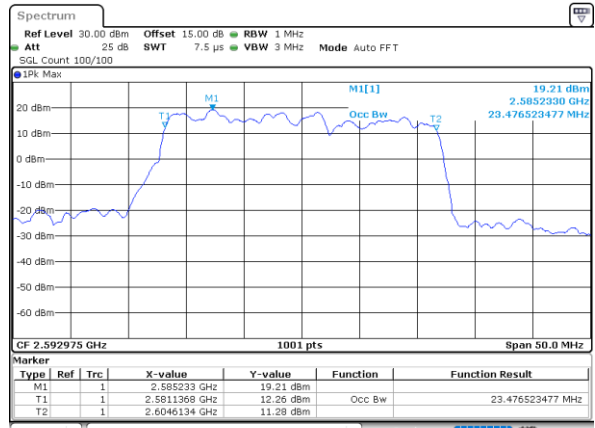

Middle Channel / 10MHz+15MHz

Date: 17_AUG.2020 00:02:01

Highest Channel / 5MHz+20MHz

Date: 16_AUG.2020 23:35:42

Highest Channel / 10MHz+15MHz

Date: 17_AUG.2020 00:06:13

LTE Band 41C

QPSK

Lowest Channel / 10MHz+20MHz

Date: 17_AUG.2020 00:43:38

Lowest Channel / 15MHz+10MHz

Date: 17_AUG.2020 00:28:36

Middle Channel / 10MHz+20MHz

Date: 17_AUG.2020 00:46:47

Middle Channel / 15MHz+10MHz

Date: 17_AUG.2020 00:31:46

Highest Channel / 10MHz+20MHz

Date: 17_AUG.2020 00:51:00

Highest Channel / 15MHz+10MHz

Date: 17_AUG.2020 00:35:59

LTE Band 41C

QPSK

Lowest Channel / 15MHz+15MHz

Date: 17_AUG.2020 01:08:37