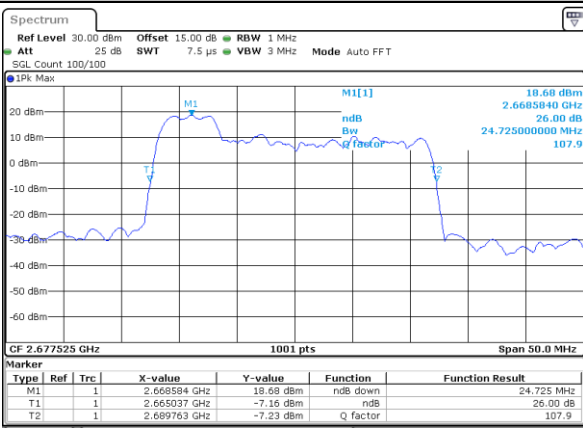

Highest Channel / 20MHz+15MHz

Date: 17_AUG.2020 01:14:11

Highest Channel / 20MHz+20MHz

Date: 17_AUG.2020 01:15:02

LTE Band 41C

64QAM

Lowest Channel / 5MHz+20MHz

Lowest Channel / 10MHz+15MHz

Middle Channel / 5MHz+20MHz

Middle Channel / 10MHz+15MHz

Highest Channel / 5MHz+20MHz

Highest Channel / 10MHz+15MHz

LTE Band 41C

64QAM

Lowest Channel / 10MHz+20MHz

Date: 17_AUG.2020 00:45:13