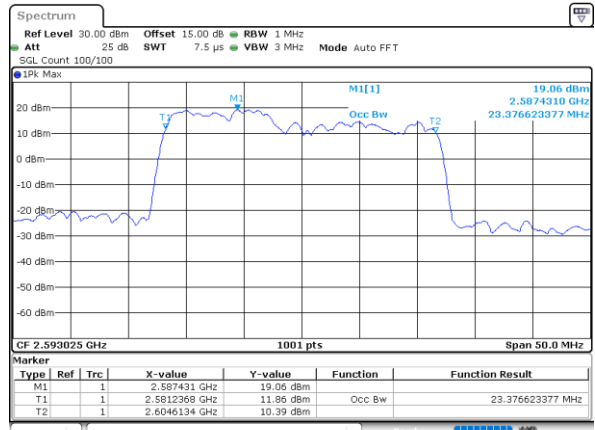

LTE Band 41C

QPSK

Lowest Channel / 5MHz+20MHz

Date: 16_AUG.2020 23:28:20

Lowest Channel / 10MHz+15MHz

Date: 16_AUG.2020 23:58:52

Middle Channel / 5MHz+20MHz

Date: 16_AUG.2020 23:31:29

Middle Channel / 10MHz+15MHz

Date: 17_AUG.2020 00:02:01

Highest Channel / 5MHz+20MHz

Date: 16_AUG.2020 23:35:42

Highest Channel / 10MHz+15MHz

Date: 17_AUG.2020 00:06:13

LTE Band 41C

QPSK