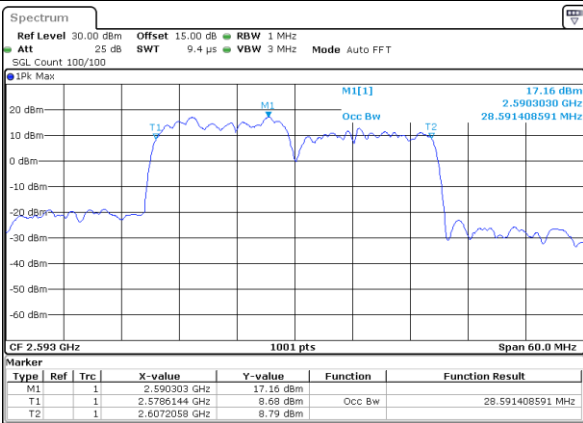

Middle Channel / 15MHz+15MHz

Date: 17_AUG.2020 01:11:47