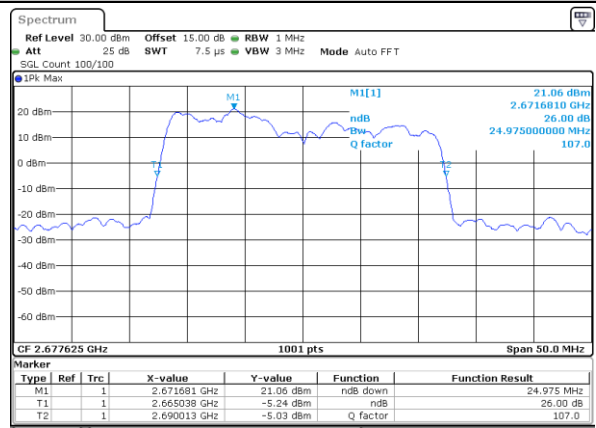

Highest Channel / 20MHz+15MHz

Date: 17_AUG.2020 01:14:11

Highest Channel / 20MHz+20MHz

Date: 17_AUG.2020 01:15:02

LTE Band 41C

64QAM

Lowest Channel / 5MHz+20MHz

Lowest Channel / 10MHz+15MHz

Middle Channel / 5MHz+20MHz

Middle Channel / 10MHz+15MHz

Highest Channel / 5MHz+20MHz

Highest Channel / 10MHz+15MHz

LTE Band 41C

64QAM

Lowest Channel / 10MHz+20MHz

Date: 17_AUG.2020 00:45:13

Lowest Channel / 15MHz+10MHz

Date: 17_AUG.2020 00:13:11

Middle Channel / 10MHz+20MHz

Date: 17_AUG.2020 00:48:22

Middle Channel / 15MHz+10MHz

Date: 17_AUG.2020 00:13:21

Highest Channel / 10MHz+20MHz

Date: 17_AUG.2020 00:52:34