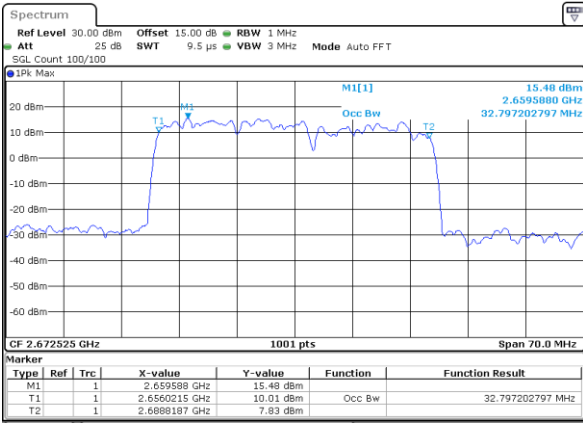

LTE Band 41C

QPSK

Lowest Channel / 20MHz+15MHz

Date: 17_AUG.2020 01:32:46

Lowest Channel / 20MHz+20MHz

Date: 17_AUG.2020 01:42:27

Middle Channel / 20MHz+15MHz

Date: 17_AUG.2020 01:35:55

Middle Channel / 20MHz+20MHz

Date: 17_AUG.2020 01:45:36

Highest Channel / 20MHz+15MHz

Date: 17_AUG.2020 01:40:08

Highest Channel / 20MHz+20MHz

Date: 17_AUG.2020 01:49:49

LTE Band 41C

16QAM