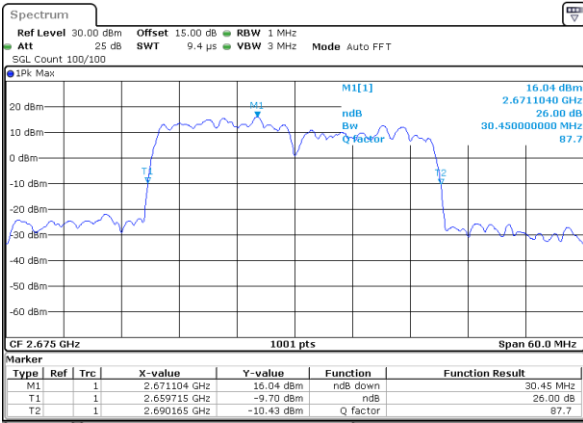

Middle Channel / 15MHz+15MHz

Date: 17_AUG.2020 01:13:53

Middle Channel / 15MHz+20MHz

Date: 17_AUG.2020 01:27:43

Highest Channel / 15MHz+15MHz

Date: 17_AUG.2020 01:17:03

Highest Channel / 15MHz+20MHz

Date: 17_AUG.2020 01:30:52