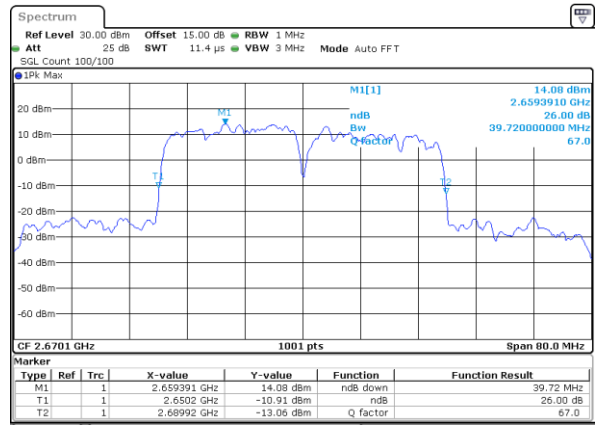

Middle Channel / 20MHz+10MHz

Date: 17.AUG.2020 01:02:50

Highest Channel / 20MHz+5MHz

Date: 16.AUG.2020 23:57:28

Highest Channel / 20MHz+10MHz

Date: 17.AUG.2020 01:06:00

LTE Band 41C

16QAM

Lowest Channel / 20MHz+15MHz

Date: 17_AUG.2020 01:13:52

Lowest Channel / 20MHz+20MHz

Date: 17_AUG.2020 01:14:33

Middle Channel / 20MHz+15MHz

Date: 17_AUG.2020 01:13:01

Middle Channel / 20MHz+20MHz

Date: 17_AUG.2020 01:14:42

Highest Channel / 20MHz+15MHz

Date: 17_AUG.2020 01:14:11

Highest Channel / 20MHz+20MHz

Date: 17_AUG.2020 01:15:02

LTE Band 41C

64QAM

Lowest Channel / 5MHz+20MHz

Lowest Channel / 10MHz+15MHz