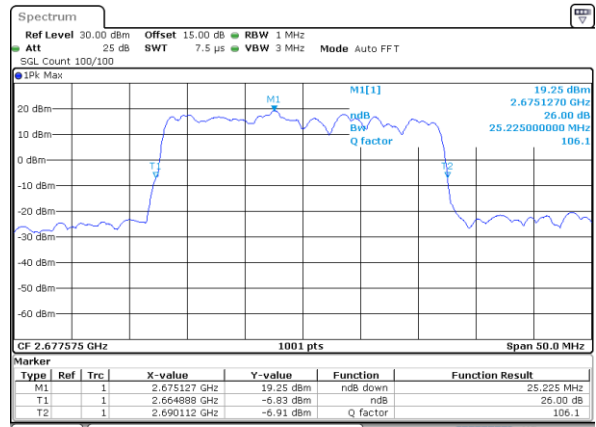

Middle Channel / 10MHz+15MHz

Date: 17_AUG.2020 00:04:39

Highest Channel / 5MHz+20MHz

Date: 16_AUG.2020 23:36:14

Highest Channel / 10MHz+15MHz

Date: 17_AUG.2020 00:06:45

LTE Band 41C

QPSK

Lowest Channel / 10MHz+20MHz

Date: 17_AUG.2020 00:46:16

Lowest Channel / 15MHz+10MHz

Date: 17_AUG.2020 00:31:14

Middle Channel / 10MHz+20MHz

Date: 17_AUG.2020 00:49:25

Middle Channel / 15MHz+10MHz

Date: 17_AUG.2020 00:34:24

Highest Channel / 10MHz+20MHz

Date: 17_AUG.2020 00:51:33

Highest Channel / 15MHz+10MHz

Date: 17_AUG.2020 00:36:30

LTE Band 41C

QPSK

Lowest Channel / 15MHz+15MHz

Date: 17_AUG.2020 01:11:15