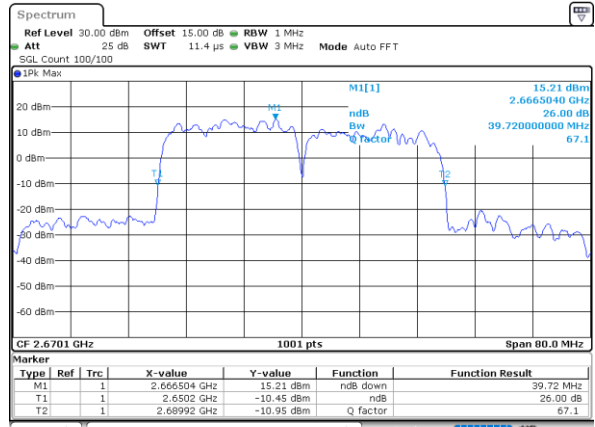

Middle Channel / 20MHz+10MHz

Date: 17.AUG.2020 01:02:18

Highest Channel / 20MHz+5MHz

Date: 16.AUG.2020 23:57:54

Highest Channel / 20MHz+10MHz

Date: 17.AUG.2020 01:06:32

LTE Band 41C

64QAM

Lowest Channel / 20MHz+15MHz

Date: 17_AUG.2020 01:13:20

Lowest Channel / 20MHz+20MHz

Date: 17_AUG.2020 01:14:01

Middle Channel / 20MHz+15MHz

Date: 17_AUG.2020 01:37:29

Middle Channel / 20MHz+20MHz

Date: 17_AUG.2020 01:47:11

Highest Channel / 20MHz+15MHz

Date: 17_AUG.2020 01:41:43

Highest Channel / 20MHz+20MHz

Date: 17_AUG.2020 01:51:24

Occupied Bandwidth

Mode	LTE Band 41C : 99%OBW(MHz)				
QPSK					
BW	5MHz+20MHz	10MHz+15MHz	10MHz+20MHz	15MHz+10MHz	15MHz+15MHz
Lowest CH	23.08	23.18	27.93	23.38	28.47
Middle CH	23.03	23.38	27.99	23.48	28.59
Highest CH	23.28	23.33	27.99	23.48	28.29
BW	15MHz+20MHz	20MHz+5MHz	20MHz+10MHz	20MHz+15MHz	20MHz+20MHz
Lowest CH	32.52	23.33	27.81	32.52	36.60
Middle CH	32.80	23.18	28.05	32.66	37.48
Highest CH	32.80	23.13	28.05	32.80	36.84