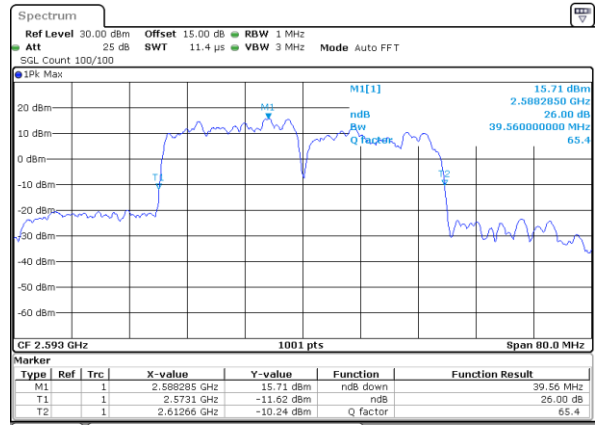

Middle Channel / 20MHz+10MHz

Date: 17.AUG.2020 01:02:50

Highest Channel / 20MHz+5MHz

Date: 16.AUG.2020 23:57:28

Highest Channel / 20MHz+10MHz

Date: 17.AUG.2020 01:06:00

LTE Band 41C

16QAM

Lowest Channel / 20MHz+15MHz

Date: 17_AUG.2020 01:13:52

Lowest Channel / 20MHz+20MHz

Date: 17_AUG.2020 01:14:33

Middle Channel / 20MHz+15MHz

Date: 17_AUG.2020 01:13:01

Middle Channel / 20MHz+20MHz

Date: 17_AUG.2020 01:14:42

Highest Channel / 20MHz+15MHz

Date: 17_AUG.2020 01:14:11

Highest Channel / 20MHz+20MHz

Date: 17_AUG.2020 01:15:02

LTE Band 41C

64QAM

Lowest Channel / 5MHz+20MHz

Lowest Channel / 10MHz+15MHz