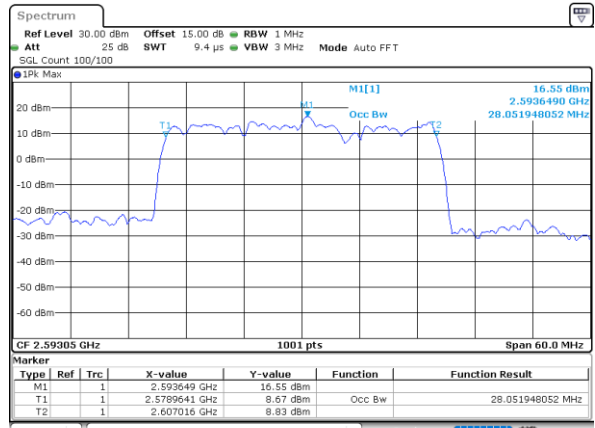

Highest Channel / 15MHz+20MHz

Date: 17_AUG.2020 01:29:49

LTE Band 41C

QPSK

Lowest Channel / 20MHz+5MHz

Date: 16.AUG.2020 23:52:52

Lowest Channel / 20MHz+10MHz

Date: 17.AUG.2020 00:57:34

Middle Channel / 20MHz+5MHz

Date: 16.AUG.2020 23:56:08

Middle Channel / 20MHz+10MHz

Date: 17.AUG.2020 01:00:44

Highest Channel / 20MHz+5MHz

Date: 16.AUG.2020 23:56:54

Highest Channel / 20MHz+10MHz

Date: 17.AUG.2020 01:04:57