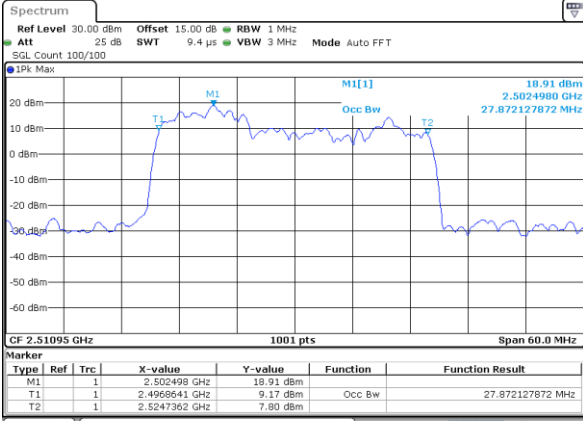

Lowest Channel / 5MHz+20MHz

Date: 16_AUG.2020 23:28:51

Lowest Channel / 10MHz+15MHz

Date: 16_AUG.2020 23:59:23

Middle Channel / 5MHz+20MHz

Date: 16_AUG.2020 23:32:01

Middle Channel / 10MHz+15MHz

Date: 17_AUG.2020 00:02:33

Highest Channel / 5MHz+20MHz

Date: 16_AUG.2020 23:35:10

Highest Channel / 10MHz+15MHz

Date: 17_AUG.2020 00:05:42

LTE Band 41C

16QAM

Lowest Channel / 10MHz+20MHz

Date: 17_AUG.2020 00:44:10