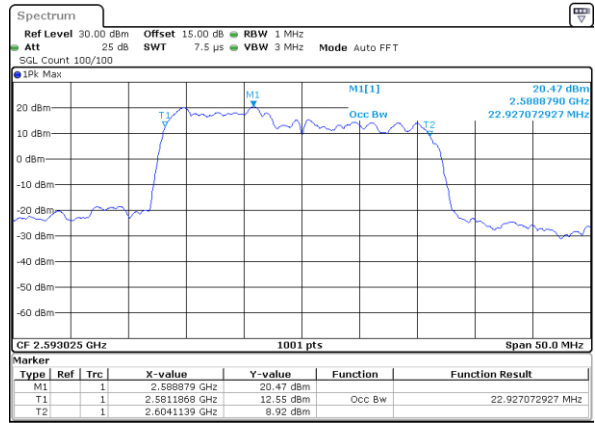

Middle Channel / 20MHz+20MHz

Date: 17_AUG.2020 01:45:36

Highest Channel / 20MHz+15MHz

Date: 17_AUG.2020 01:40:08

Highest Channel / 20MHz+20MHz

Date: 17_AUG.2020 01:49:49

LTE Band 41C

16QAM

Lowest Channel / 5MHz+20MHz

Date: 16_AUG.2020 23:28:51

Lowest Channel / 10MHz+15MHz

Date: 16_AUG.2020 23:59:23

Middle Channel / 5MHz+20MHz

Date: 16_AUG.2020 23:32:01

Middle Channel / 10MHz+15MHz

Date: 17_AUG.2020 00:02:33

Highest Channel / 5MHz+20MHz

Date: 16_AUG.2020 23:35:10

Highest Channel / 10MHz+15MHz

Date: 17_AUG.2020 00:05:42

LTE Band 41C

16QAM

Lowest Channel / 10MHz+20MHz

Date: 17_AUG.2020 00:44:10