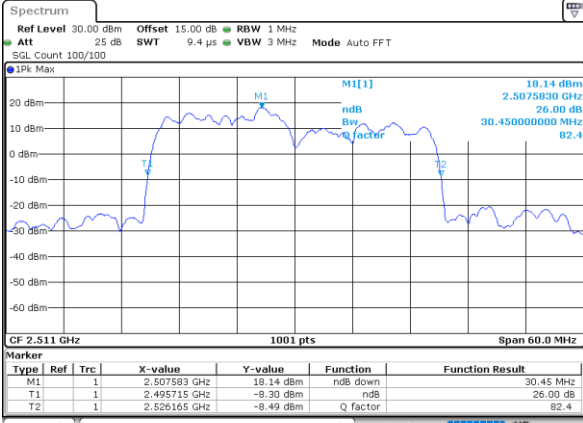

Highest Channel / 15MHz+10MHz

Date: 17_AUG.2020 00:13:02

LTE Band 41C

16QAM

Lowest Channel / 15MHz+15MHz

Date: 17_AUG.2020 01:10:43

Lowest Channel / 15MHz+20MHz

Date: 17_AUG.2020 01:24:33