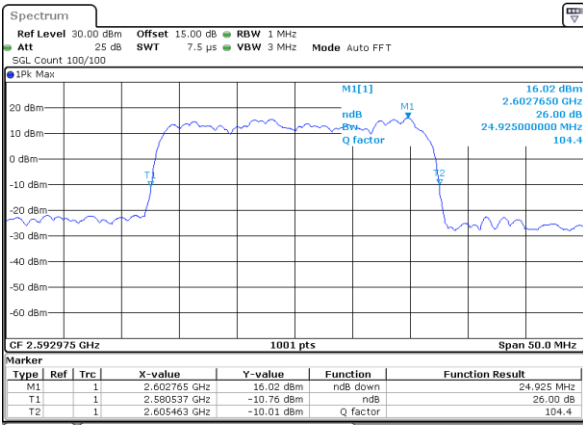

Highest Channel / 15MHz+20MHz

Date: 17_AUG.2020 01:30:20

LTE Band 41C

QPSK

Lowest Channel / 20MHz+5MHz

Date: 16.AUG.2020 23:52:59

Lowest Channel / 20MHz+10MHz

Date: 17.AUG.2020 01:10:12

Middle Channel / 20MHz+5MHz

Date: 16.AUG.2020 23:56:14

Middle Channel / 20MHz+10MHz

Date: 17.AUG.2020 01:10:22

Highest Channel / 20MHz+5MHz

Date: 16.AUG.2020 23:57:00

Highest Channel / 20MHz+10MHz

Date: 17.AUG.2020 01:10:28