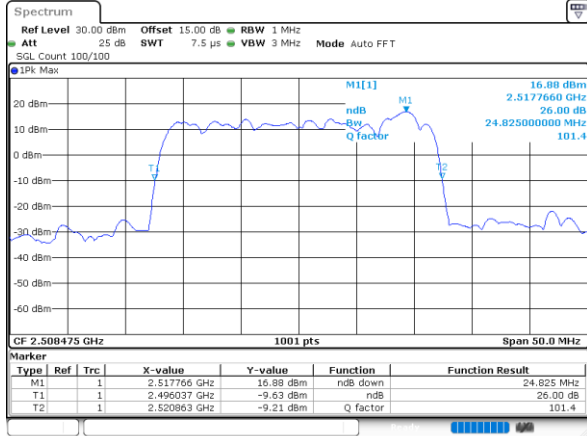

Highest Channel / 15MHz+10MHz

Date: 17_AUG.2020 00:13:33

LTE Band 41C

64QAM

Lowest Channel / 15MHz+15MHz

Date: 17_AUG.2020 01:10:12

Lowest Channel / 15MHz+20MHz

Date: 17_AUG.2020 01:24:01

Middle Channel / 15MHz+15MHz

Date: 17_AUG.2020 01:13:21

Middle Channel / 15MHz+20MHz

Date: 17_AUG.2020 01:27:11

Highest Channel / 15MHz+15MHz

Date: 17_AUG.2020 01:17:35

Highest Channel / 15MHz+20MHz

Date: 17_AUG.2020 01:31:23

LTE Band 41C

64QAM

Lowest Channel / 20MHz+5MHz

Date: 16.AUG.2020 23:53:55

Lowest Channel / 20MHz+10MHz

Date: 17.AUG.2020 00:59:09

Middle Channel / 20MHz+5MHz

Date: 16.AUG.2020 23:54:53