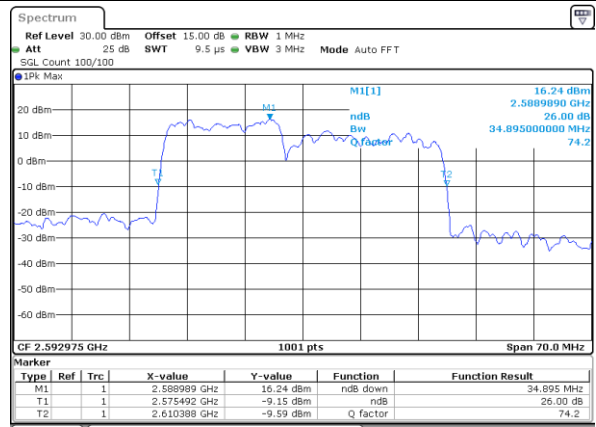

Lowest Channel / 15MHz+10MHz

Date: 17_AUG.2020 00:13:11

Middle Channel / 10MHz+20MHz

Date: 17_AUG.2020 00:48:22

Middle Channel / 15MHz+10MHz

Date: 17_AUG.2020 00:13:21

Highest Channel / 10MHz+20MHz

Date: 17_AUG.2020 00:52:34

Highest Channel / 15MHz+10MHz

Date: 17_AUG.2020 00:13:33

LTE Band 41C

64QAM

Lowest Channel / 15MHz+15MHz

Date: 17_AUG.2020 01:10:12

Lowest Channel / 15MHz+20MHz

Date: 17_AUG.2020 01:24:01

Middle Channel / 15MHz+15MHz

Date: 17_AUG.2020 01:13:21

Middle Channel / 15MHz+20MHz

Date: 17_AUG.2020 01:27:11

Highest Channel / 15MHz+15MHz

Date: 17_AUG.2020 01:17:35

Highest Channel / 15MHz+20MHz

Date: 17_AUG.2020 01:31:23