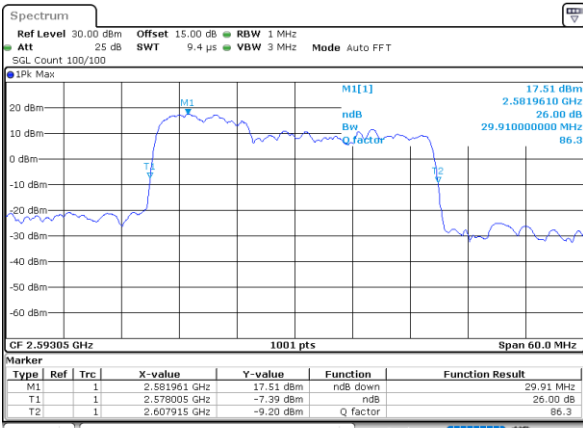

Middle Channel / 10MHz+15MHz

Date: 17_AUG.2020 00:04:39

Highest Channel / 5MHz+20MHz

Date: 16_AUG.2020 23:36:14

Highest Channel / 10MHz+15MHz

Date: 17_AUG.2020 00:06:45

LTE Band 41C

QPSK

Lowest Channel / 10MHz+20MHz

Date: 17_AUG.2020 00:46:16

Lowest Channel / 15MHz+10MHz

Date: 17_AUG.2020 00:31:14

Middle Channel / 10MHz+20MHz

Date: 17_AUG.2020 00:49:25

Middle Channel / 15MHz+10MHz

Date: 17_AUG.2020 00:34:24

Highest Channel / 10MHz+20MHz

Date: 17_AUG.2020 00:51:33

Highest Channel / 15MHz+10MHz

Date: 17_AUG.2020 00:36:30

LTE Band 41C

QPSK

Lowest Channel / 15MHz+15MHz

Date: 17_AUG.2020 01:11:15