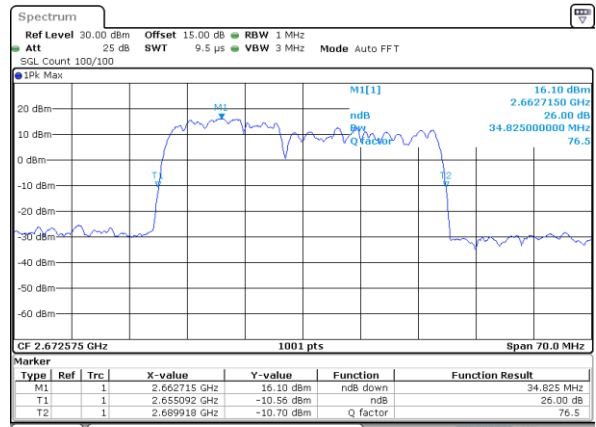

Highest Channel / 10MHz+20MHz

Date: 17_AUG.2020 00:51:33

Highest Channel / 15MHz+10MHz

Date: 17_AUG.2020 00:36:30

LTE Band 41C

QPSK

Lowest Channel / 15MHz+15MHz

Date: 17_AUG.2020 01:11:15

Lowest Channel / 15MHz+20MHz

Date: 17_AUG.2020 01:25:04

Middle Channel / 15MHz+15MHz

Date: 17_AUG.2020 01:14:25

Middle Channel / 15MHz+20MHz

Date: 17_AUG.2020 01:28:14

Highest Channel / 15MHz+15MHz

Date: 17_AUG.2020 01:16:31

Highest Channel / 15MHz+20MHz

Date: 17_AUG.2020 01:30:20

LTE Band 41C

QPSK

Lowest Channel / 20MHz+5MHz

Date: 16.AUG.2020 23:52:59

Lowest Channel / 20MHz+10MHz

Date: 17.AUG.2020 01:10:12