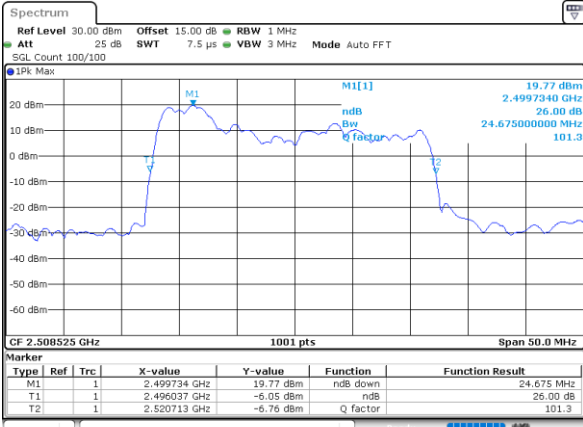

Highest Channel / 20MHz+15MHz

Date: 17_AUG.2020 01:14:11

Highest Channel / 20MHz+20MHz

Date: 17_AUG.2020 01:15:02

LTE Band 41C

64QAM

Lowest Channel / 5MHz+20MHz

Lowest Channel / 10MHz+15MHz

Middle Channel / 5MHz+20MHz

Middle Channel / 10MHz+15MHz

Highest Channel / 5MHz+20MHz

Highest Channel / 10MHz+15MHz

LTE Band 41C

64QAM

Lowest Channel / 10MHz+20MHz

Date: 17_AUG.2020 00:45:13