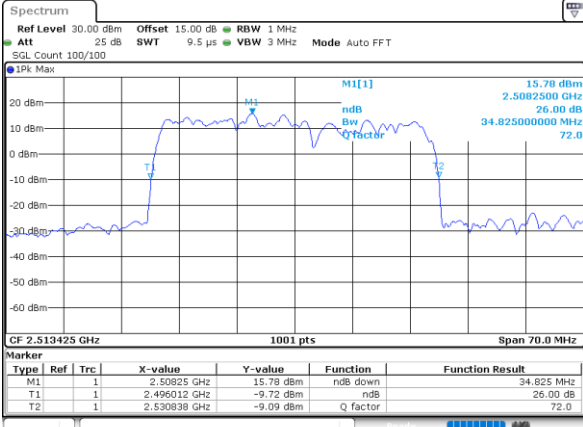

LTE Band 41C

64QAM

Lowest Channel / 20MHz+15MHz

Date: 17_AUG.2020 01:13:20