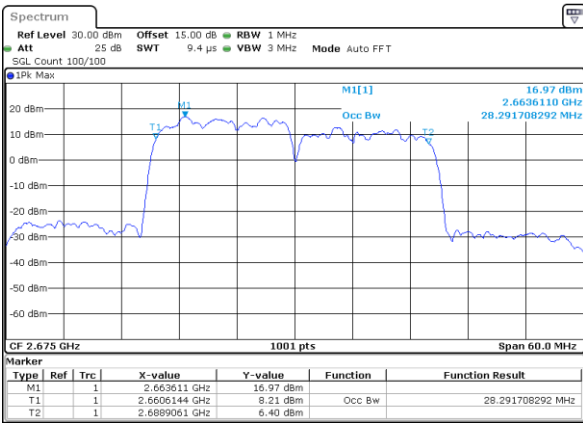

Highest Channel / 10MHz+20MHz

Date: 17_AUG.2020 00:51:00

Highest Channel / 15MHz+10MHz

Date: 17_AUG.2020 00:35:59

LTE Band 41C

QPSK

Lowest Channel / 15MHz+15MHz

Date: 17_AUG.2020 01:08:37

Lowest Channel / 15MHz+20MHz

Date: 17_AUG.2020 01:22:27

Middle Channel / 15MHz+15MHz

Date: 17_AUG.2020 01:11:47

Middle Channel / 15MHz+20MHz

Date: 17_AUG.2020 01:25:36

Highest Channel / 15MHz+15MHz

Date: 17_AUG.2020 01:16:00

Highest Channel / 15MHz+20MHz

Date: 17_AUG.2020 01:29:49

LTE Band 41C

QPSK

Lowest Channel / 20MHz+5MHz

Date: 16.AUG.2020 23:52:52

Lowest Channel / 20MHz+10MHz

Date: 17.AUG.2020 00:57:34