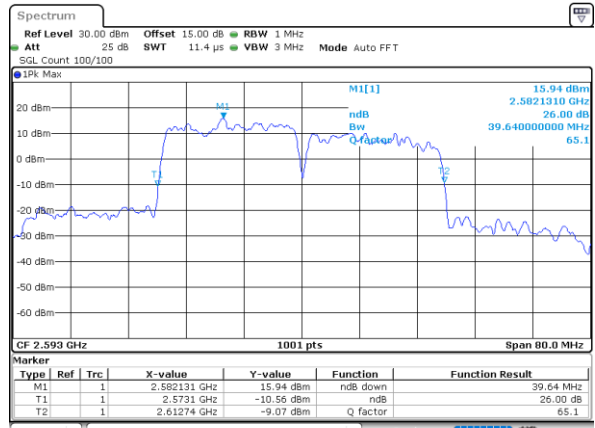

Middle Channel / 20MHz+10MHz

Date: 17.AUG.2020 01:02:18

Highest Channel / 20MHz+5MHz

Date: 16.AUG.2020 23:57:54

Highest Channel / 20MHz+10MHz

Date: 17.AUG.2020 01:06:32

LTE Band 41C

64QAM

Lowest Channel / 20MHz+15MHz

Date: 17_AUG.2020 01:13:20

Lowest Channel / 20MHz+20MHz

Date: 17_AUG.2020 01:14:01

Middle Channel / 20MHz+15MHz

Date: 17_AUG.2020 01:37:29

Middle Channel / 20MHz+20MHz

Date: 17_AUG.2020 01:47:11

Highest Channel / 20MHz+15MHz

Date: 17_AUG.2020 01:41:43

Highest Channel / 20MHz+20MHz

Date: 17_AUG.2020 01:51:24

Occupied Bandwidth

Mode	LTE Band 41C : 99%OBW(MHz)				
QPSK					
BW	5MHz+20MHz	10MHz+15MHz	10MHz+20MHz	15MHz+10MHz	15MHz+15MHz
Lowest CH	23.08	23.18	27.93	23.38	28.47
Middle CH	23.03	23.38	27.99	23.48	28.59
Highest CH	23.28	23.33	27.99	23.48	28.29
BW	15MHz+20MHz	20MHz+5MHz	20MHz+10MHz	20MHz+15MHz	20MHz+20MHz
Lowest CH	32.52	23.33	27.81	32.52	36.60
Middle CH	32.80	23.18	28.05	32.66	37.48
Highest CH	32.80	23.13	28.05	32.80	36.84