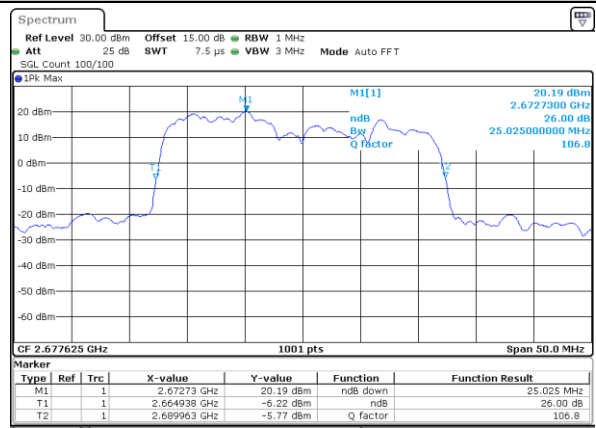

Middle Channel / 20MHz+20MHz

Date: 17_AUG.2020 01:48:14

Highest Channel / 20MHz+15MHz

Date: 17_AUG.2020 01:40:40

Highest Channel / 20MHz+20MHz

Date: 17_AUG.2020 01:50:20

LTE Band 41C

16QAM

Lowest Channel / 5MHz+20MHz

Date: 16_AUG.2020 23:30:26

Lowest Channel / 10MHz+15MHz

Date: 17_AUG.2020 00:00:58

Middle Channel / 5MHz+20MHz

Date: 16_AUG.2020 23:33:36

Middle Channel / 10MHz+15MHz

Date: 17_AUG.2020 00:04:07

Highest Channel / 5MHz+20MHz

Date: 16_AUG.2020 23:36:46

Highest Channel / 10MHz+15MHz

Date: 17_AUG.2020 00:07:17

LTE Band 41C

16QAM

Lowest Channel / 10MHz+20MHz

Date: 17_AUG.2020 00:45:45