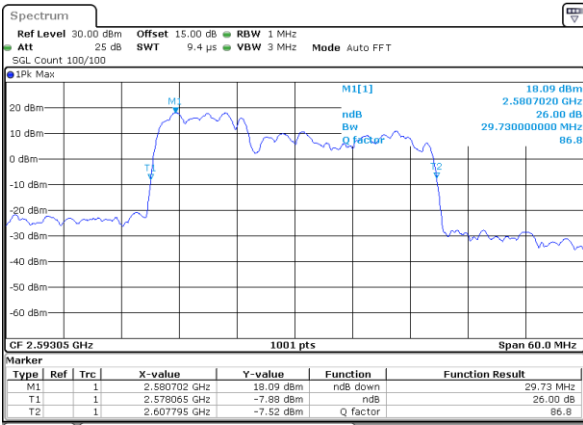

Highest Channel / 5MHz+20MHz

Date: 16_AUG.2020 23:36:46

Highest Channel / 10MHz+15MHz

Date: 17_AUG.2020 00:07:17

LTE Band 41C

16QAM

Lowest Channel / 10MHz+20MHz

Date: 17_AUG.2020 00:45:45

Lowest Channel / 15MHz+10MHz

Date: 17_AUG.2020 00:13:43

Middle Channel / 10MHz+20MHz

Date: 17_AUG.2020 00:48:53

Middle Channel / 15MHz+10MHz

Date: 17_AUG.2020 00:13:52

Highest Channel / 10MHz+20MHz

Date: 17_AUG.2020 00:15:02