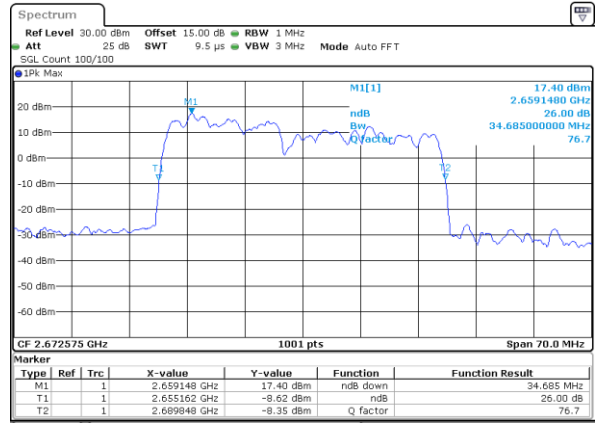

Highest Channel / 15MHz+10MHz

Date: 17_AUG.2020 00:13:02

LTE Band 41C

16QAM

Lowest Channel / 15MHz+15MHz

Date: 17_AUG.2020 01:10:43

Lowest Channel / 15MHz+20MHz

Date: 17_AUG.2020 01:24:33

Middle Channel / 15MHz+15MHz

Date: 17_AUG.2020 01:13:53

Middle Channel / 15MHz+20MHz

Date: 17_AUG.2020 01:27:43

Highest Channel / 15MHz+15MHz

Date: 17_AUG.2020 01:17:03

Highest Channel / 15MHz+20MHz

Date: 17_AUG.2020 01:30:52

LTE Band 41C

16QAM

Lowest Channel / 20MHz+5MHz

Date: 16.AUG.2020 23:53:24

Lowest Channel / 20MHz+10MHz

Date: 17.AUG.2020 00:59:41

Middle Channel / 20MHz+5MHz

Date: 16.AUG.2020 23:55:34

Middle Channel / 20MHz+10MHz

Date: 17.AUG.2020 01:02:50

Highest Channel / 20MHz+5MHz

Date: 16.AUG.2020 23:57:28

Highest Channel / 20MHz+10MHz

Date: 17.AUG.2020 01:06:00

LTE Band 41C

16QAM