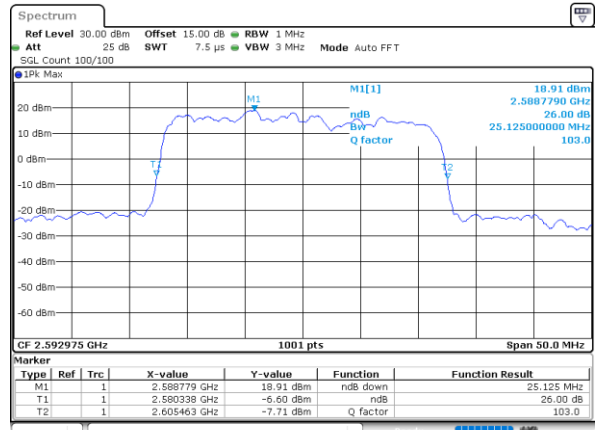

Middle Channel / 5MHz+20MHz

Middle Channel / 10MHz+15MHz

Highest Channel / 5MHz+20MHz

Highest Channel / 10MHz+15MHz

LTE Band 41C

64QAM

Lowest Channel / 10MHz+20MHz

Date: 17_AUG.2020 00:45:13

Lowest Channel / 15MHz+10MHz

Date: 17_AUG.2020 00:13:11

Middle Channel / 10MHz+20MHz

Date: 17_AUG.2020 00:48:22

Middle Channel / 15MHz+10MHz

Date: 17_AUG.2020 00:13:21

Highest Channel / 10MHz+20MHz

Date: 17_AUG.2020 00:52:34

Highest Channel / 15MHz+10MHz

Date: 17_AUG.2020 00:13:33

LTE Band 41C

64QAM

Lowest Channel / 15MHz+15MHz

Date: 17_AUG.2020 01:10:12

Lowest Channel / 15MHz+20MHz

Date: 17_AUG.2020 01:24:01