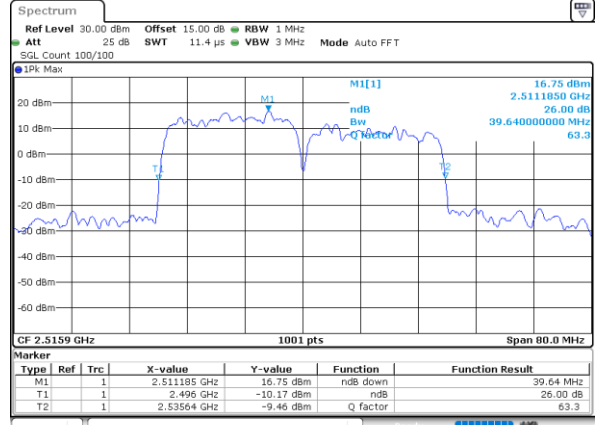

LTE Band 41C

16QAM

Lowest Channel / 20MHz+5MHz

Date: 16.AUG.2020 23:53:24

Lowest Channel / 20MHz+10MHz

Date: 17.AUG.2020 00:59:41

Middle Channel / 20MHz+5MHz

Date: 16.AUG.2020 23:55:34

Middle Channel / 20MHz+10MHz

Date: 17.AUG.2020 01:02:50

Highest Channel / 20MHz+5MHz

Date: 16.AUG.2020 23:57:28

Highest Channel / 20MHz+10MHz

Date: 17.AUG.2020 01:06:00

LTE Band 41C

16QAM

Lowest Channel / 20MHz+15MHz

Date: 17_AUG.2020 01:13:52

Lowest Channel / 20MHz+20MHz

Date: 17_AUG.2020 01:14:33

Middle Channel / 20MHz+15MHz

Date: 17_AUG.2020 01:13:01

Middle Channel / 20MHz+20MHz

Date: 17_AUG.2020 01:14:42