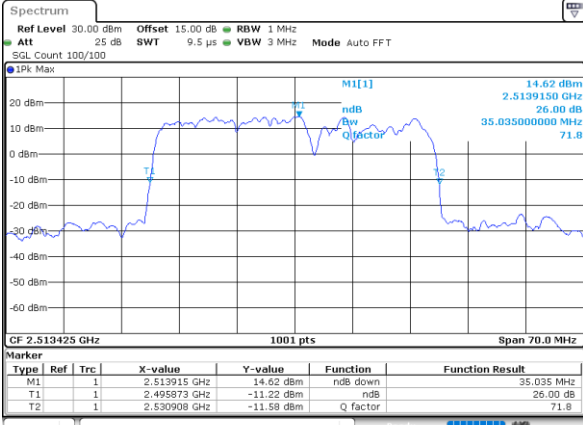

LTE Band 41C

16QAM

Lowest Channel / 20MHz+5MHz

Date: 16.AUG.2020 23:53:24

Lowest Channel / 20MHz+10MHz

Date: 17.AUG.2020 00:59:41

Middle Channel / 20MHz+5MHz

Date: 16.AUG.2020 23:55:34

Middle Channel / 20MHz+10MHz

Date: 17.AUG.2020 01:02:50

Highest Channel / 20MHz+5MHz

Date: 16.AUG.2020 23:57:28

Highest Channel / 20MHz+10MHz

Date: 17.AUG.2020 01:06:00

LTE Band 41C

16QAM

Lowest Channel / 20MHz+15MHz

Date: 17_AUG.2020 01:13:52

Lowest Channel / 20MHz+20MHz

Date: 17_AUG.2020 01:14:33

Middle Channel / 20MHz+15MHz

Date: 17_AUG.2020 01:13:01

Middle Channel / 20MHz+20MHz

Date: 17_AUG.2020 01:14:42