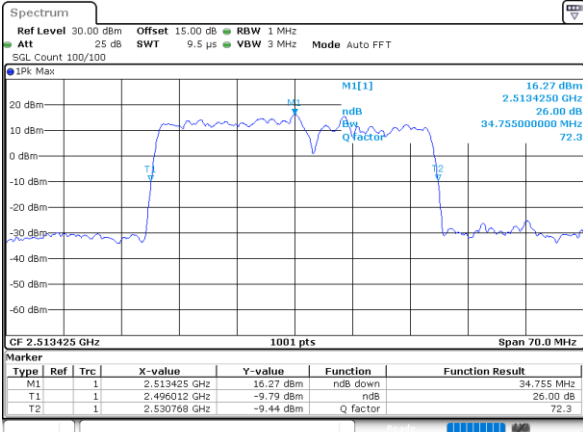

Highest Channel / 15MHz+20MHz

Date: 17_AUG.2020 01:30:20

LTE Band 41C

QPSK

Lowest Channel / 20MHz+5MHz

Date: 16.AUG.2020 23:52:59

Lowest Channel / 20MHz+10MHz

Date: 17.AUG.2020 01:10:12

Middle Channel / 20MHz+5MHz

Date: 16.AUG.2020 23:56:14

Middle Channel / 20MHz+10MHz

Date: 17.AUG.2020 01:10:22

Highest Channel / 20MHz+5MHz

Date: 16.AUG.2020 23:57:00

Highest Channel / 20MHz+10MHz

Date: 17.AUG.2020 01:10:28

LTE Band 41C

QPSK

Lowest Channel / 20MHz+15MHz

Date: 17_AUG.2020 01:35:23

Lowest Channel / 20MHz+20MHz

Date: 17_AUG.2020 01:45:05

Middle Channel / 20MHz+15MHz

Date: 17_AUG.2020 01:38:33