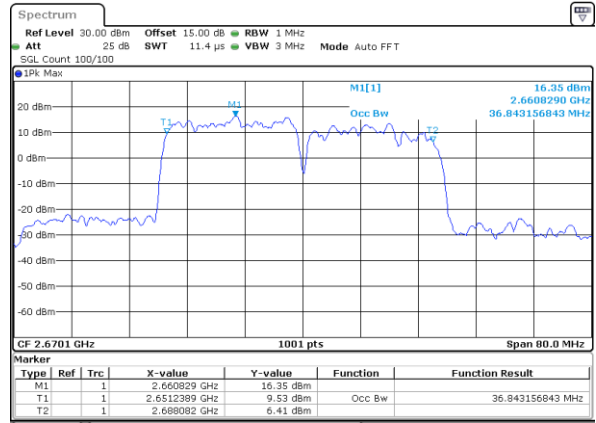

LTE Band 41C

QPSK

Lowest Channel / 20MHz+15MHz

Date: 17_AUG.2020 01:32:46

Lowest Channel / 20MHz+20MHz

Date: 17_AUG.2020 01:42:27

Middle Channel / 20MHz+15MHz

Date: 17_AUG.2020 01:35:55

Middle Channel / 20MHz+20MHz

Date: 17_AUG.2020 01:45:36

Highest Channel / 20MHz+15MHz

Date: 17_AUG.2020 01:40:08

Highest Channel / 20MHz+20MHz

Date: 17_AUG.2020 01:49:49

LTE Band 41C

16QAM

Lowest Channel / 5MHz+20MHz

Date: 16_AUG.2020 23:28:51

Lowest Channel / 10MHz+15MHz

Date: 16_AUG.2020 23:59:23

Middle Channel / 5MHz+20MHz

Date: 16_AUG.2020 23:32:01

Middle Channel / 10MHz+15MHz

Date: 17_AUG.2020 00:02:33