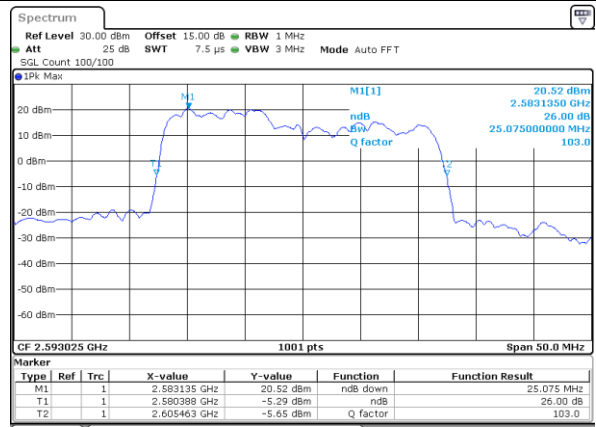

Highest Channel / 20MHz+15MHz

Date: 17_AUG.2020 01:14:11

Highest Channel / 20MHz+20MHz

Date: 17_AUG.2020 01:15:02

LTE Band 41C

64QAM

Lowest Channel / 5MHz+20MHz

Lowest Channel / 10MHz+15MHz

Middle Channel / 5MHz+20MHz

Middle Channel / 10MHz+15MHz

Highest Channel / 5MHz+20MHz

Highest Channel / 10MHz+15MHz

LTE Band 41C

64QAM

Lowest Channel / 10MHz+20MHz

Date: 17_AUG.2020 00:45:13