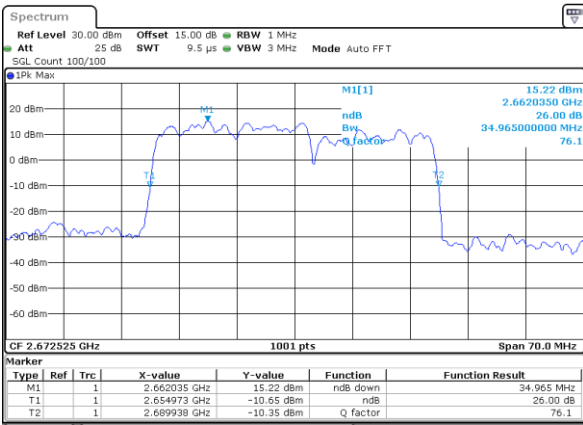

Middle Channel / 20MHz+10MHz

Date: 17.AUG.2020 01:02:50

Highest Channel / 20MHz+5MHz

Date: 16.AUG.2020 23:57:28

Highest Channel / 20MHz+10MHz

Date: 17.AUG.2020 01:06:00

LTE Band 41C

16QAM

Lowest Channel / 20MHz+15MHz

Date: 17_AUG.2020 01:13:52

Lowest Channel / 20MHz+20MHz

Date: 17_AUG.2020 01:14:33

Middle Channel / 20MHz+15MHz

Date: 17_AUG.2020 01:13:01

Middle Channel / 20MHz+20MHz

Date: 17_AUG.2020 01:14:42

Highest Channel / 20MHz+15MHz

Date: 17_AUG.2020 01:14:11

Highest Channel / 20MHz+20MHz

Date: 17_AUG.2020 01:15:02

LTE Band 41C

64QAM

Lowest Channel / 5MHz+20MHz

Lowest Channel / 10MHz+15MHz