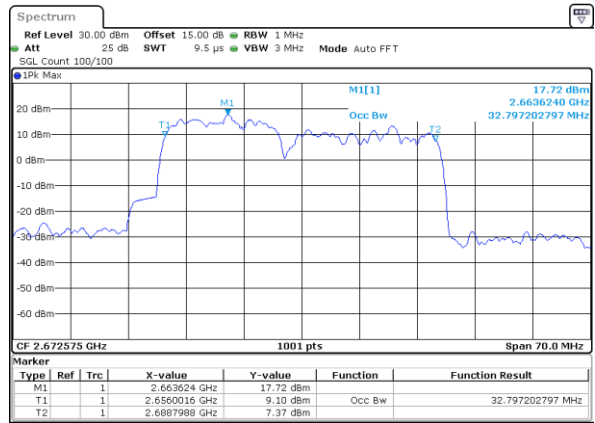

Highest Channel / 10MHz+20MHz

Date: 17_AUG.2020 00:51:00

Highest Channel / 15MHz+10MHz

Date: 17_AUG.2020 00:35:59

LTE Band 41C

QPSK

Lowest Channel / 15MHz+15MHz

Date: 17_AUG.2020 01:08:37

Lowest Channel / 15MHz+20MHz

Date: 17_AUG.2020 01:22:27

Middle Channel / 15MHz+15MHz

Date: 17_AUG.2020 01:11:47

Middle Channel / 15MHz+20MHz

Date: 17_AUG.2020 01:25:36

Highest Channel / 15MHz+15MHz

Date: 17_AUG.2020 01:16:00

Highest Channel / 15MHz+20MHz

Date: 17_AUG.2020 01:29:49

LTE Band 41C

QPSK

Lowest Channel / 20MHz+5MHz

Date: 16.AUG.2020 23:52:52

Lowest Channel / 20MHz+10MHz

Date: 17.AUG.2020 00:57:34