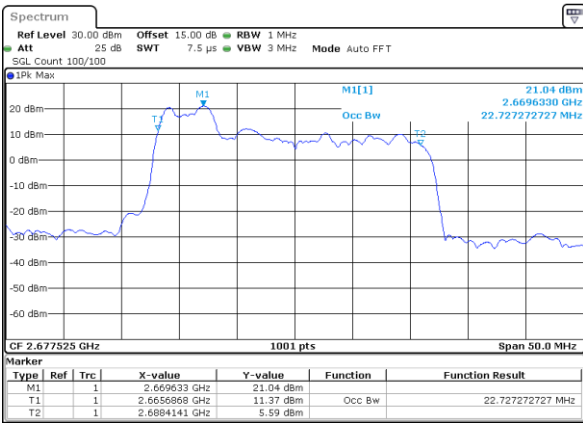

Middle Channel / 20MHz+20MHz

Date: 17_AUG.2020 01:45:36

Highest Channel / 20MHz+15MHz

Date: 17_AUG.2020 01:40:08

Highest Channel / 20MHz+20MHz

Date: 17_AUG.2020 01:49:49

LTE Band 41C

16QAM

Lowest Channel / 5MHz+20MHz

Date: 16_AUG.2020 23:28:51

Lowest Channel / 10MHz+15MHz

Date: 16_AUG.2020 23:59:23

Middle Channel / 5MHz+20MHz

Date: 16_AUG.2020 23:32:01

Middle Channel / 10MHz+15MHz

Date: 17_AUG.2020 00:02:33

Highest Channel / 5MHz+20MHz

Date: 16_AUG.2020 23:35:10

Highest Channel / 10MHz+15MHz

Date: 17_AUG.2020 00:05:42

LTE Band 41C

16QAM

Lowest Channel / 10MHz+20MHz

Date: 17_AUG.2020 00:44:10