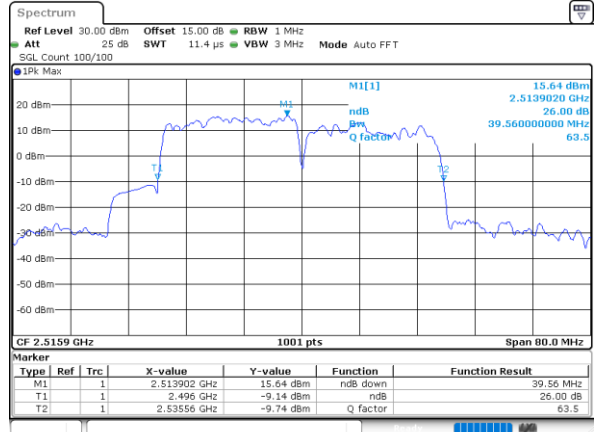

LTE Band 41C

QPSK

Lowest Channel / 20MHz+15MHz

Date: 17_AUG.2020 01:35:23

Lowest Channel / 20MHz+20MHz

Date: 17_AUG.2020 01:45:05

Middle Channel / 20MHz+15MHz

Date: 17_AUG.2020 01:38:33

Middle Channel / 20MHz+20MHz

Date: 17_AUG.2020 01:48:14

Highest Channel / 20MHz+15MHz

Date: 17_AUG.2020 01:40:40

Highest Channel / 20MHz+20MHz

Date: 17_AUG.2020 01:50:20

LTE Band 41C

16QAM