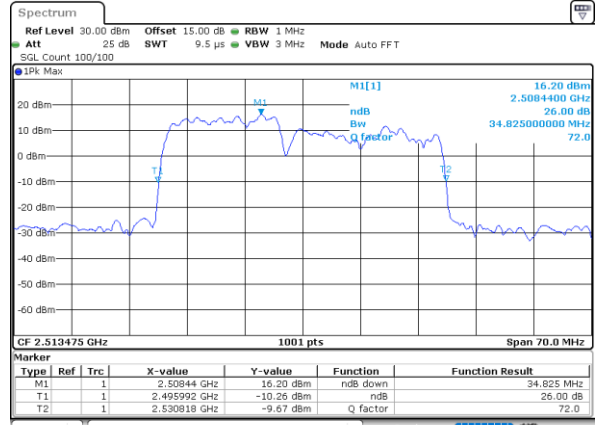

Lowest Channel / 15MHz+10MHz

Date: 17_AUG.2020 00:13:11

Middle Channel / 10MHz+20MHz

Date: 17_AUG.2020 00:48:22

Middle Channel / 15MHz+10MHz

Date: 17_AUG.2020 00:13:21

Highest Channel / 10MHz+20MHz

Date: 17_AUG.2020 00:52:34

Highest Channel / 15MHz+10MHz

Date: 17_AUG.2020 00:13:33

LTE Band 41C

64QAM

Lowest Channel / 15MHz+15MHz

Date: 17_AUG.2020 01:10:12

Lowest Channel / 15MHz+20MHz

Date: 17_AUG.2020 01:24:01

Middle Channel / 15MHz+15MHz

Date: 17_AUG.2020 01:13:21

Middle Channel / 15MHz+20MHz

Date: 17_AUG.2020 01:27:11

Highest Channel / 15MHz+15MHz

Date: 17_AUG.2020 01:17:35

Highest Channel / 15MHz+20MHz

Date: 17_AUG.2020 01:31:23