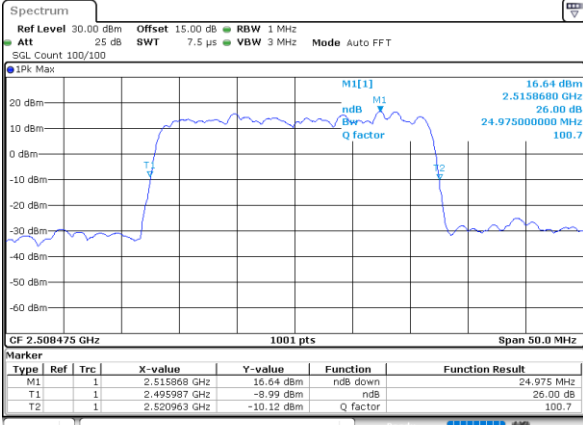

Highest Channel / 15MHz+20MHz

Date: 17_AUG.2020 01:30:20

LTE Band 41C

QPSK

Lowest Channel / 20MHz+5MHz

Date: 16.AUG.2020 23:52:59

Lowest Channel / 20MHz+10MHz

Date: 17.AUG.2020 01:10:12