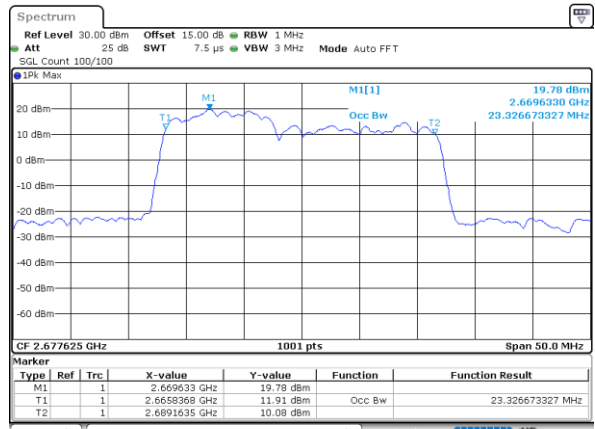

LTE Band 41C

QPSK

Lowest Channel / 5MHz+20MHz

Date: 16_AUG.2020 23:28:20

Lowest Channel / 10MHz+15MHz

Date: 16_AUG.2020 23:58:52

Middle Channel / 5MHz+20MHz

Date: 16_AUG.2020 23:31:29

Middle Channel / 10MHz+15MHz

Date: 17_AUG.2020 00:02:01

Highest Channel / 5MHz+20MHz

Date: 16_AUG.2020 23:35:42

Highest Channel / 10MHz+15MHz

Date: 17_AUG.2020 00:06:13

LTE Band 41C

QPSK