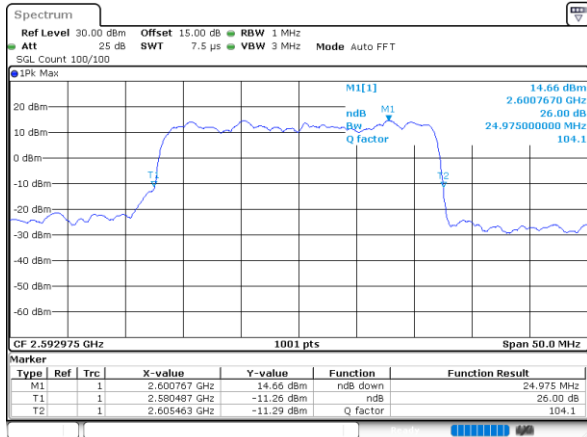

LTE Band 41C

64QAM

Lowest Channel / 20MHz+5MHz

Date: 16.AUG.2020 23:53:55

Lowest Channel / 20MHz+10MHz

Date: 17.AUG.2020 00:59:09

Middle Channel / 20MHz+5MHz

Date: 16.AUG.2020 23:54:53

Middle Channel / 20MHz+10MHz

Date: 17.AUG.2020 01:02:18

Highest Channel / 20MHz+5MHz

Date: 16.AUG.2020 23:57:54

Highest Channel / 20MHz+10MHz

Date: 17.AUG.2020 01:06:32

LTE Band 41C

64QAM