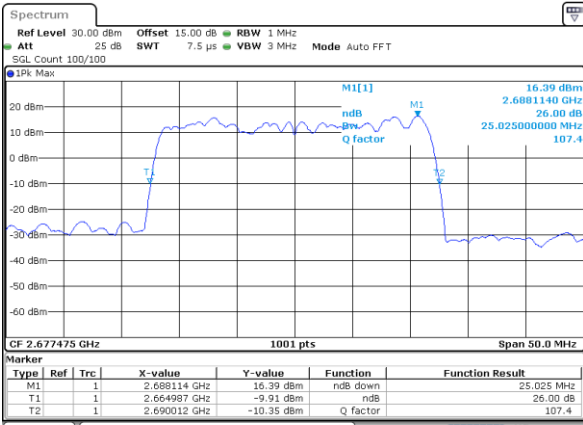

Highest Channel / 15MHz+20MHz

Date: 17_AUG.2020 01:30:20

LTE Band 41C

QPSK

Lowest Channel / 20MHz+5MHz

Date: 16.AUG.2020 23:52:59

Lowest Channel / 20MHz+10MHz

Date: 17.AUG.2020 01:10:12

Middle Channel / 20MHz+5MHz

Date: 16.AUG.2020 23:56:14

Middle Channel / 20MHz+10MHz

Date: 17.AUG.2020 01:10:22

Highest Channel / 20MHz+5MHz

Date: 16.AUG.2020 23:57:00

Highest Channel / 20MHz+10MHz

Date: 17.AUG.2020 01:10:28

LTE Band 41C

QPSK

Lowest Channel / 20MHz+15MHz

Date: 17_AUG.2020 01:35:23

Lowest Channel / 20MHz+20MHz

Date: 17_AUG.2020 01:45:05

Middle Channel / 20MHz+15MHz

Date: 17_AUG.2020 01:38:33