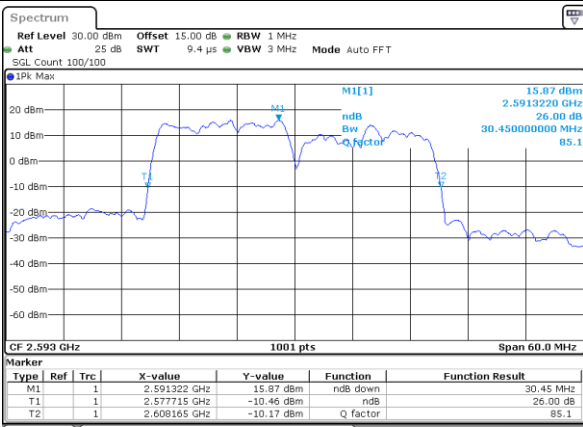

Middle Channel / 15MHz+15MHz

Date: 17_AUG.2020 01:13:21