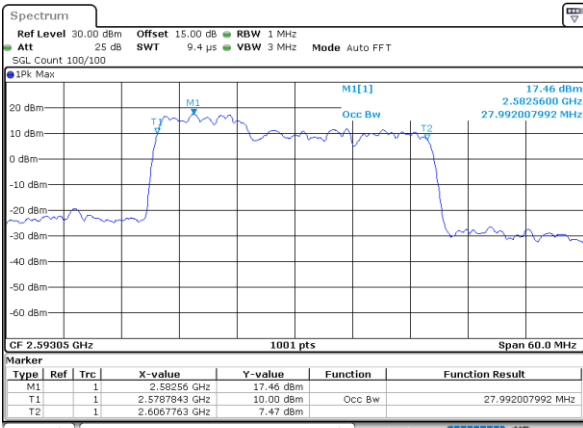

Middle Channel / 10MHz+15MHz

Date: 17_AUG.2020 00:02:01

Highest Channel / 5MHz+20MHz

Date: 16_AUG.2020 23:35:42

Highest Channel / 10MHz+15MHz

Date: 17_AUG.2020 00:06:13

LTE Band 41C

QPSK

Lowest Channel / 10MHz+20MHz

Date: 17_AUG.2020 00:43:38

Lowest Channel / 15MHz+10MHz

Date: 17_AUG.2020 00:28:36

Middle Channel / 10MHz+20MHz

Date: 17_AUG.2020 00:46:47

Middle Channel / 15MHz+10MHz

Date: 17_AUG.2020 00:31:46

Highest Channel / 10MHz+20MHz

Date: 17_AUG.2020 00:51:00

Highest Channel / 15MHz+10MHz

Date: 17_AUG.2020 00:35:59

LTE Band 41C

QPSK

Lowest Channel / 15MHz+15MHz

Date: 17_AUG.2020 01:08:37