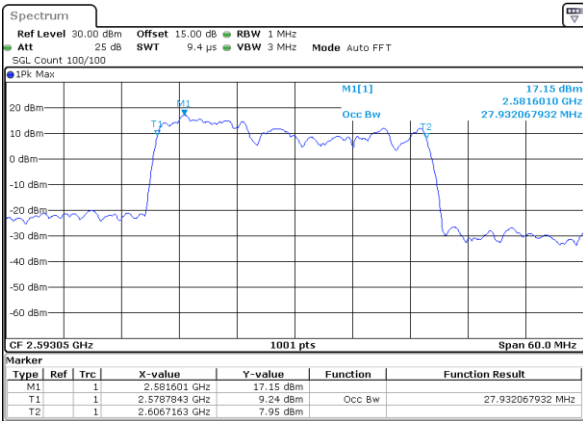

Lowest Channel / 5MHz+20MHz

Date: 16_AUG.2020 23:28:51

Lowest Channel / 10MHz+15MHz

Date: 16_AUG.2020 23:59:23

Middle Channel / 5MHz+20MHz

Date: 16_AUG.2020 23:32:01

Middle Channel / 10MHz+15MHz

Date: 17_AUG.2020 00:02:33

Highest Channel / 5MHz+20MHz

Date: 16_AUG.2020 23:35:10

Highest Channel / 10MHz+15MHz

Date: 17_AUG.2020 00:05:42

LTE Band 41C

16QAM

Lowest Channel / 10MHz+20MHz

Date: 17_AUG.2020 00:44:10

Lowest Channel / 15MHz+10MHz

Date: 17_AUG.2020 00:12:08

Middle Channel / 10MHz+20MHz

Date: 17_AUG.2020 00:47:19

Middle Channel / 15MHz+10MHz

Date: 17_AUG.2020 00:13:18

Highest Channel / 10MHz+20MHz

Date: 17_AUG.2020 00:50:28