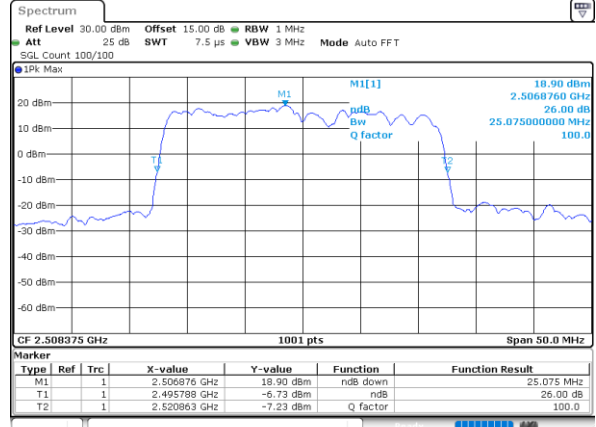

LTE Band 41C

QPSK

Lowest Channel / 5MHz+20MHz

Date: 16_AUG.2020 23:30:58

Lowest Channel / 10MHz+15MHz

Date: 17_AUG.2020 00:01:29

Middle Channel / 5MHz+20MHz

Date: 16_AUG.2020 23:34:07

Middle Channel / 10MHz+15MHz

Date: 17_AUG.2020 00:04:39

Highest Channel / 5MHz+20MHz

Date: 16_AUG.2020 23:36:14

Highest Channel / 10MHz+15MHz

Date: 17_AUG.2020 00:06:45

LTE Band 41C

QPSK

Lowest Channel / 10MHz+20MHz

Date: 17_AUG.2020 00:46:16

Lowest Channel / 15MHz+10MHz

Date: 17_AUG.2020 00:31:14

Middle Channel / 10MHz+20MHz

Date: 17_AUG.2020 00:49:25

Middle Channel / 15MHz+10MHz

Date: 17_AUG.2020 00:34:24