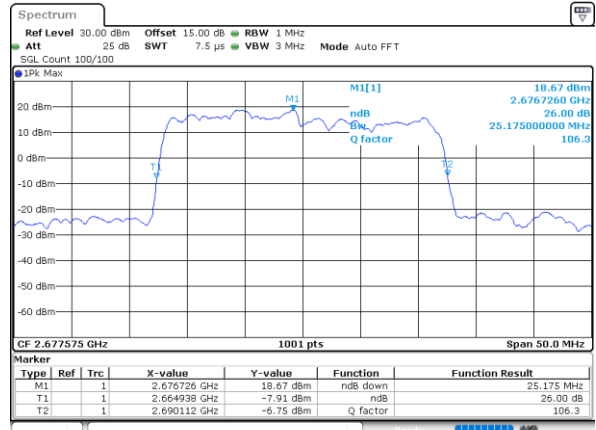

Middle Channel / 5MHz+20MHz

Middle Channel / 10MHz+15MHz

Highest Channel / 5MHz+20MHz

Highest Channel / 10MHz+15MHz

LTE Band 41C

64QAM

Lowest Channel / 10MHz+20MHz

Date: 17_AUG.2020 00:45:13

Lowest Channel / 15MHz+10MHz

Date: 17_AUG.2020 00:13:11

Middle Channel / 10MHz+20MHz

Date: 17_AUG.2020 00:48:22

Middle Channel / 15MHz+10MHz

Date: 17_AUG.2020 00:13:21

Highest Channel / 10MHz+20MHz

Date: 17_AUG.2020 00:52:34

Highest Channel / 15MHz+10MHz

Date: 17_AUG.2020 00:13:33

LTE Band 41C

64QAM

Lowest Channel / 15MHz+15MHz

Date: 17_AUG.2020 01:10:12

Lowest Channel / 15MHz+20MHz

Date: 17_AUG.2020 01:24:01