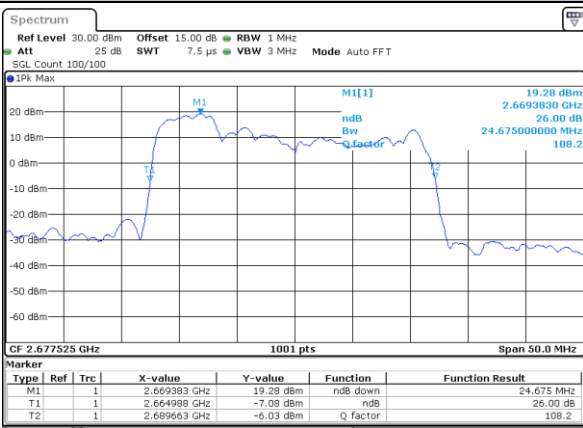

Lowest Channel / 5MHz+20MHz

Date: 16_AUG.2020 23:30:26

Lowest Channel / 10MHz+15MHz

Date: 17_AUG.2020 00:00:58

Middle Channel / 5MHz+20MHz

Date: 16_AUG.2020 23:33:36

Middle Channel / 10MHz+15MHz

Date: 17_AUG.2020 00:04:07

Highest Channel / 5MHz+20MHz

Date: 16_AUG.2020 23:36:46

Highest Channel / 10MHz+15MHz

Date: 17_AUG.2020 00:07:17

LTE Band 41C

16QAM

Lowest Channel / 10MHz+20MHz

Date: 17_AUG.2020 00:45:45