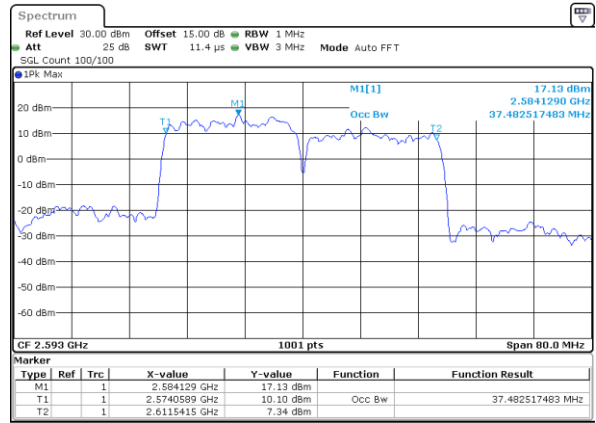

Highest Channel / 15MHz+20MHz

Date: 17_AUG.2020 01:29:49

LTE Band 41C

QPSK

Lowest Channel / 20MHz+5MHz

Date: 16.AUG.2020 23:52:52

Lowest Channel / 20MHz+10MHz

Date: 17.AUG.2020 00:57:34

Middle Channel / 20MHz+5MHz

Date: 16.AUG.2020 23:56:08

Middle Channel / 20MHz+10MHz

Date: 17.AUG.2020 01:00:44

Highest Channel / 20MHz+5MHz

Date: 16.AUG.2020 23:56:54

Highest Channel / 20MHz+10MHz

Date: 17.AUG.2020 01:04:57

LTE Band 41C

QPSK

Lowest Channel / 20MHz+15MHz

Date: 17_AUG.2020 01:32:46

Lowest Channel / 20MHz+20MHz

Date: 17_AUG.2020 01:42:27

Middle Channel / 20MHz+15MHz

Date: 17_AUG.2020 01:35:55

Middle Channel / 20MHz+20MHz

Date: 17_AUG.2020 01:45:36

Highest Channel / 20MHz+15MHz

Date: 17_AUG.2020 01:40:08

Highest Channel / 20MHz+20MHz

Date: 17_AUG.2020 01:49:49

LTE Band 41C

16QAM