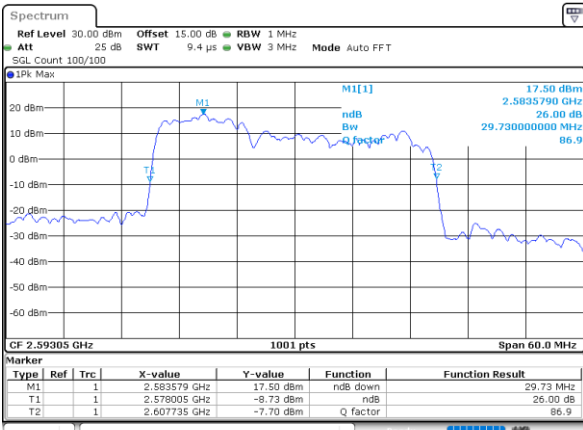

Highest Channel / 20MHz+15MHz

Date: 17_AUG.2020 01:14:11

Highest Channel / 20MHz+20MHz

Date: 17_AUG.2020 01:15:02

LTE Band 41C

64QAM

Lowest Channel / 5MHz+20MHz

Lowest Channel / 10MHz+15MHz

Middle Channel / 5MHz+20MHz

Middle Channel / 10MHz+15MHz

Highest Channel / 5MHz+20MHz

Highest Channel / 10MHz+15MHz

LTE Band 41C

64QAM

Lowest Channel / 10MHz+20MHz

Date: 17_AUG.2020 00:45:13

Lowest Channel / 15MHz+10MHz

Date: 17_AUG.2020 00:13:11

Middle Channel / 10MHz+20MHz

Date: 17_AUG.2020 00:48:22

Middle Channel / 15MHz+10MHz

Date: 17_AUG.2020 00:13:21

Highest Channel / 10MHz+20MHz

Date: 17_AUG.2020 00:52:34