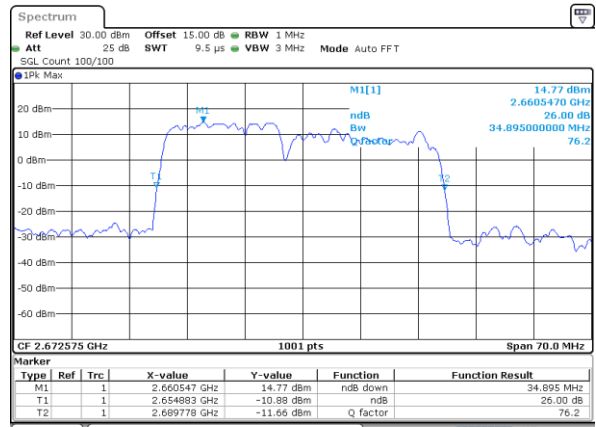

Highest Channel / 15MHz+10MHz

Date: 17_AUG.2020 00:13:33

LTE Band 41C

64QAM

Lowest Channel / 15MHz+15MHz

Date: 17_AUG.2020 01:10:12

Lowest Channel / 15MHz+20MHz

Date: 17_AUG.2020 01:24:01

Middle Channel / 15MHz+15MHz

Date: 17_AUG.2020 01:13:21

Middle Channel / 15MHz+20MHz

Date: 17_AUG.2020 01:27:11

Highest Channel / 15MHz+15MHz

Date: 17_AUG.2020 01:17:35

Highest Channel / 15MHz+20MHz

Date: 17_AUG.2020 01:31:23

LTE Band 41C

64QAM

Lowest Channel / 20MHz+5MHz

Date: 16.AUG.2020 23:53:55

Lowest Channel / 20MHz+10MHz

Date: 17.AUG.2020 00:59:09

Middle Channel / 20MHz+5MHz

Date: 16.AUG.2020 23:54:53