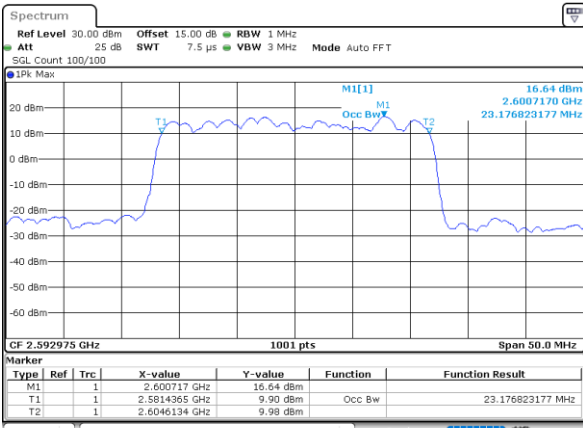

Middle Channel / 20MHz+5MHz

Date: 16.AUG.2020 23:56:08