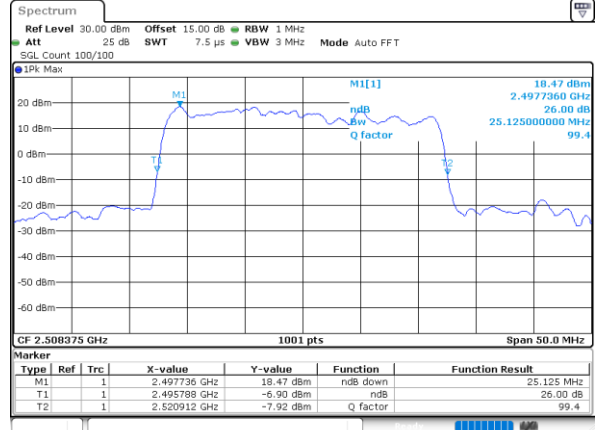

Lowest Channel / 15MHz+10MHz

Date: 17_AUG.2020 00:13:11