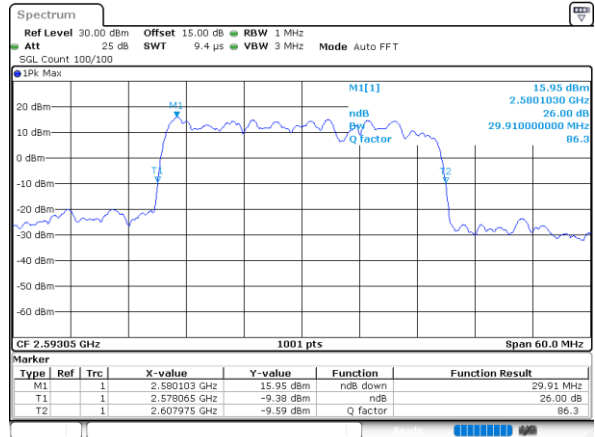

LTE Band 41C

64QAM

Lowest Channel / 20MHz+5MHz

Date: 16.AUG.2020 23:53:55

Lowest Channel / 20MHz+10MHz

Date: 17.AUG.2020 00:59:09

Middle Channel / 20MHz+5MHz

Date: 16.AUG.2020 23:54:53

Middle Channel / 20MHz+10MHz

Date: 17.AUG.2020 01:02:18

Highest Channel / 20MHz+5MHz

Date: 16.AUG.2020 23:57:54

Highest Channel / 20MHz+10MHz

Date: 17.AUG.2020 01:06:32

LTE Band 41C

64QAM