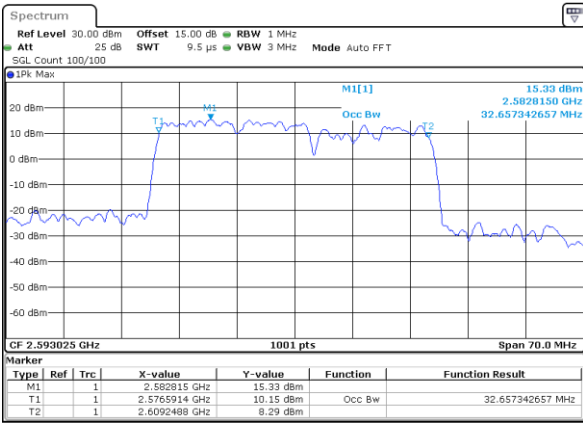

LTE Band 41C

QPSK

Lowest Channel / 20MHz+15MHz

Date: 17_AUG.2020 01:32:46

Lowest Channel / 20MHz+20MHz

Date: 17_AUG.2020 01:42:27

Middle Channel / 20MHz+15MHz

Date: 17_AUG.2020 01:35:55

Middle Channel / 20MHz+20MHz

Date: 17_AUG.2020 01:45:36

Highest Channel / 20MHz+15MHz

Date: 17_AUG.2020 01:40:08

Highest Channel / 20MHz+20MHz

Date: 17_AUG.2020 01:49:49

LTE Band 41C

16QAM