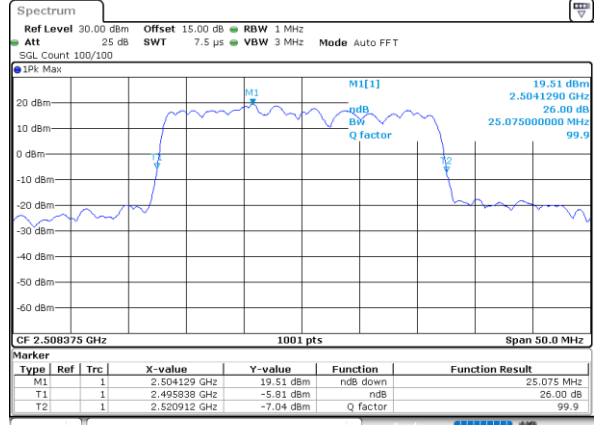

Lowest Channel / 5MHz+20MHz

Date: 16_AUG.2020 23:30:26

Lowest Channel / 10MHz+15MHz

Date: 17_AUG.2020 00:00:58

Middle Channel / 5MHz+20MHz

Date: 16_AUG.2020 23:33:36

Middle Channel / 10MHz+15MHz

Date: 17_AUG.2020 00:04:07

Highest Channel / 5MHz+20MHz

Date: 16_AUG.2020 23:36:46

Highest Channel / 10MHz+15MHz

Date: 17_AUG.2020 00:07:17

LTE Band 41C

16QAM

Lowest Channel / 10MHz+20MHz

Date: 17_AUG.2020 00:45:45

Lowest Channel / 15MHz+10MHz

Date: 17_AUG.2020 00:13:43

Middle Channel / 10MHz+20MHz

Date: 17_AUG.2020 00:48:53

Middle Channel / 15MHz+10MHz

Date: 17_AUG.2020 00:13:52

Highest Channel / 10MHz+20MHz

Date: 17_AUG.2020 00:15:02