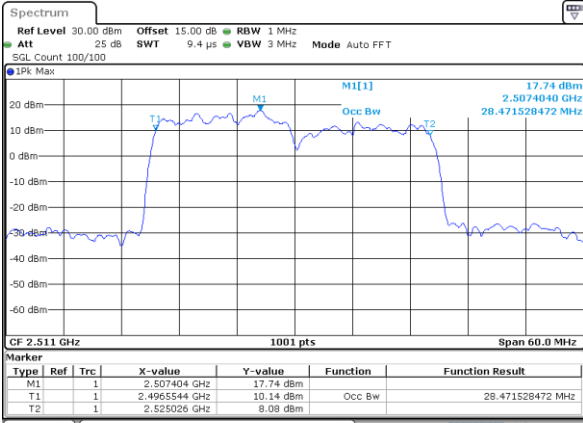

Lowest Channel / 10MHz+20MHz

Date: 17_AUG.2020 00:43:38

Lowest Channel / 15MHz+10MHz

Date: 17_AUG.2020 00:28:36

Middle Channel / 10MHz+20MHz

Date: 17_AUG.2020 00:46:47

Middle Channel / 15MHz+10MHz

Date: 17_AUG.2020 00:31:46

Highest Channel / 10MHz+20MHz

Date: 17_AUG.2020 00:51:00

Highest Channel / 15MHz+10MHz

Date: 17_AUG.2020 00:35:59

LTE Band 41C

QPSK

Lowest Channel / 15MHz+15MHz

Date: 17_AUG.2020 01:08:37

Lowest Channel / 15MHz+20MHz

Date: 17_AUG.2020 01:22:27

Middle Channel / 15MHz+15MHz

Date: 17_AUG.2020 01:11:47

Middle Channel / 15MHz+20MHz

Date: 17_AUG.2020 01:25:36

Highest Channel / 15MHz+15MHz

Date: 17_AUG.2020 01:16:00

Highest Channel / 15MHz+20MHz

Date: 17_AUG.2020 01:29:49

LTE Band 41C

QPSK

Lowest Channel / 20MHz+5MHz

Date: 16.AUG.2020 23:52:52

Lowest Channel / 20MHz+10MHz

Date: 17.AUG.2020 00:57:34