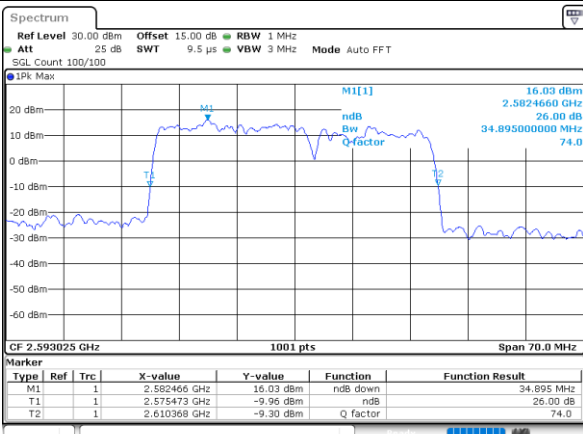

LTE Band 41C

QPSK

Lowest Channel / 20MHz+15MHz

Date: 17_AUG.2020 01:35:23

Lowest Channel / 20MHz+20MHz

Date: 17_AUG.2020 01:45:05

Middle Channel / 20MHz+15MHz

Date: 17_AUG.2020 01:38:33

Middle Channel / 20MHz+20MHz

Date: 17_AUG.2020 01:48:14

Highest Channel / 20MHz+15MHz

Date: 17_AUG.2020 01:40:40

Highest Channel / 20MHz+20MHz

Date: 17_AUG.2020 01:50:20

LTE Band 41C

16QAM