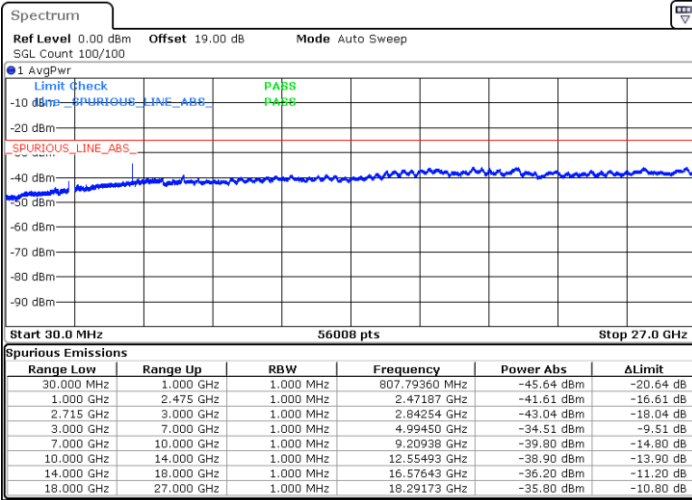

LTE Band 41 / 20MHz

Lowest Channel / 64QAM

Middle Channel / 64QAM

Date: 16.AUG.2020 05:02:56

Date: 16.AUG.2020 05:03:54

Highest Channel / 64QAM

Date: 16.AUG.2020 05:03:54

Frequency Stability

Test Conditions		LTE Band 41 (QPSK) / Middle Channel	Limit
Temperature (°C)	Voltage (Volt)	BW 10MHz	Note 2.
		Deviation (ppm)	Result
50	Normal Voltage	0.0008	PASS
40	Normal Voltage	0.0003	
30	Normal Voltage	0.0001	
20(Ref.)	Normal Voltage	0.0000	
10	Normal Voltage	0.0000	
0	Normal Voltage	0.0003	
-10	Normal Voltage	0.0000	
-20	Normal Voltage	0.0003	
-30	Normal Voltage	0.0002	
20	Maximum Voltage	0.0005	
20	Normal Voltage	0.0000	
20	Battery End Point	0.0004	

Note:

1. Normal Voltage =3.8 V. ; Battery End Point (BEP) =3.6 V. ; Maximum Voltage =4.4 V.
2. Note: The frequency fundamental emissions stay within the authorized frequency block.

LTE Band 41C

26dB Bandwidth