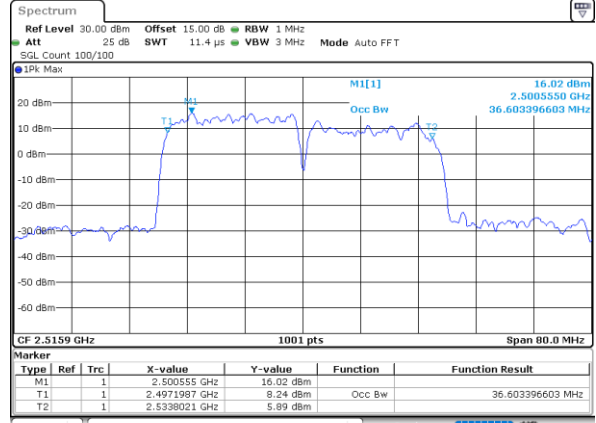

Highest Channel / 15MHz+20MHz

Date: 17_AUG.2020 01:29:49

LTE Band 41C

QPSK

Lowest Channel / 20MHz+5MHz

Date: 16.AUG.2020 23:52:52

Lowest Channel / 20MHz+10MHz

Date: 17.AUG.2020 00:57:34

Middle Channel / 20MHz+5MHz

Date: 16.AUG.2020 23:56:08

Middle Channel / 20MHz+10MHz

Date: 17.AUG.2020 01:00:44

Highest Channel / 20MHz+5MHz

Date: 16.AUG.2020 23:56:54

Highest Channel / 20MHz+10MHz

Date: 17.AUG.2020 01:04:57

LTE Band 41C

QPSK

Lowest Channel / 20MHz+15MHz

Date: 17_AUG.2020 01:32:46

Lowest Channel / 20MHz+20MHz

Date: 17_AUG.2020 01:42:27

Middle Channel / 20MHz+15MHz

Date: 17_AUG.2020 01:35:55

Middle Channel / 20MHz+20MHz

Date: 17_AUG.2020 01:45:36

Highest Channel / 20MHz+15MHz

Date: 17_AUG.2020 01:40:08

Highest Channel / 20MHz+20MHz

Date: 17_AUG.2020 01:49:49

LTE Band 41C

16QAM