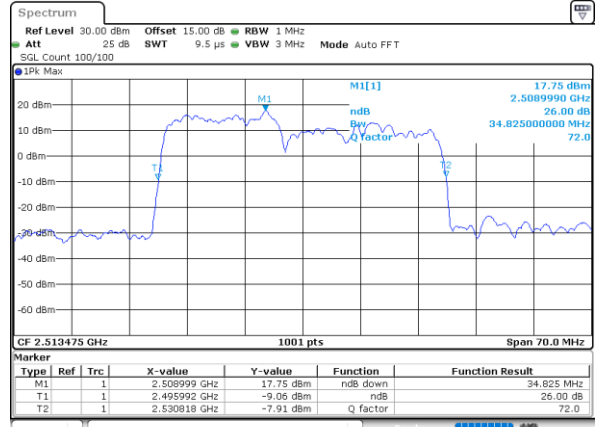

Highest Channel / 10MHz+20MHz

Date: 17_AUG.2020 00:51:33

Highest Channel / 15MHz+10MHz

Date: 17_AUG.2020 00:36:30

LTE Band 41C

QPSK

Lowest Channel / 15MHz+15MHz

Date: 17_AUG.2020 01:11:15

Lowest Channel / 15MHz+20MHz

Date: 17_AUG.2020 01:25:04

Middle Channel / 15MHz+15MHz

Date: 17_AUG.2020 01:14:25

Middle Channel / 15MHz+20MHz

Date: 17_AUG.2020 01:28:14

Highest Channel / 15MHz+15MHz

Date: 17_AUG.2020 01:16:31