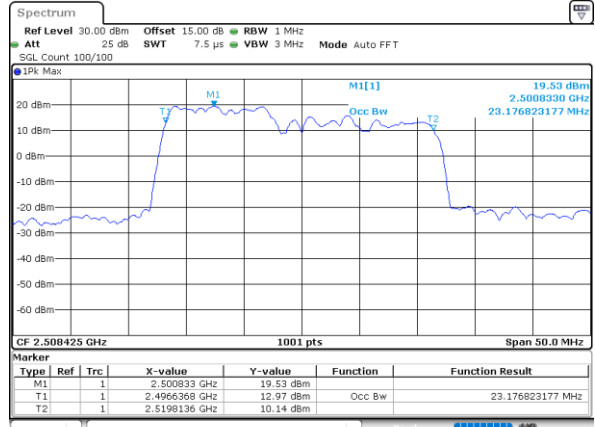

Mode	LTE Band 41C : 99%OBW(MHz)				
64QAM					
BW	5MHz+20MHz	10MHz+15MHz	10MHz+20MHz	15MHz+10MHz	15MHz+15MHz
Lowest CH	23.33	23.33	27.99	23.28	28.77
Middle CH	22.88	23.43	28.23	23.23	28.59
Highest CH	23.43	23.48	27.81	23.18	28.47
BW	15MHz+20MHz	20MHz+5MHz	20MHz+10MHz	20MHz+15MHz	20MHz+20MHz
Lowest CH	32.73	22.93	27.93	32.52	37.08
Middle CH	32.38	23.28	28.05	32.73	37.56
Highest CH	32.45	23.18	27.87	32.59	37.40

LTE Band 41C

QPSK

Lowest Channel / 5MHz+20MHz

Date: 16_AUG.2020 23:28:20

Lowest Channel / 10MHz+15MHz

Date: 16_AUG.2020 23:58:52

Middle Channel / 5MHz+20MHz

Date: 16_AUG.2020 23:31:29

Middle Channel / 10MHz+15MHz

Date: 17_AUG.2020 00:02:01

Highest Channel / 5MHz+20MHz

Date: 16_AUG.2020 23:35:42

Highest Channel / 10MHz+15MHz

Date: 17_AUG.2020 00:06:13

LTE Band 41C

QPSK