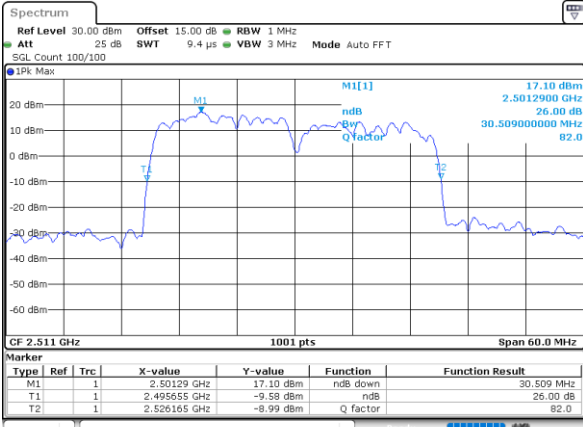

Highest Channel / 10MHz+20MHz

Date: 17_AUG.2020 00:51:33

Highest Channel / 15MHz+10MHz

Date: 17_AUG.2020 00:36:30

LTE Band 41C

QPSK

Lowest Channel / 15MHz+15MHz

Date: 17_AUG.2020 01:11:15