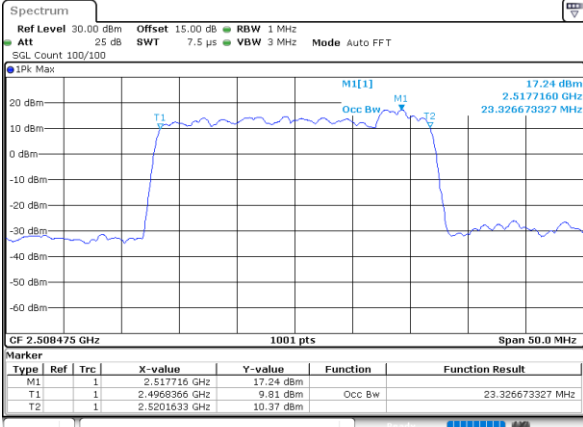

Highest Channel / 15MHz+20MHz

Date: 17_AUG.2020 01:29:49

LTE Band 41C

QPSK

Lowest Channel / 20MHz+5MHz

Date: 16.AUG.2020 23:52:52

Lowest Channel / 20MHz+10MHz

Date: 17.AUG.2020 00:57:34