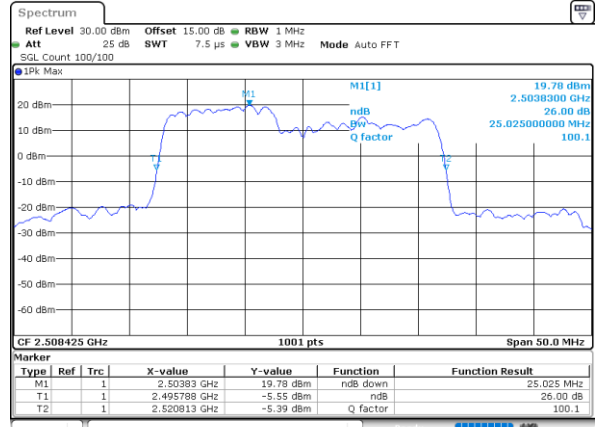

Lowest Channel / 20MHz+15MHz

Date: 17_AUG.2020 01:13:52

Lowest Channel / 20MHz+20MHz

Date: 17_AUG.2020 01:14:33

Middle Channel / 20MHz+15MHz

Date: 17_AUG.2020 01:13:01

Middle Channel / 20MHz+20MHz

Date: 17_AUG.2020 01:14:42

Highest Channel / 20MHz+15MHz

Date: 17_AUG.2020 01:14:11

Highest Channel / 20MHz+20MHz

Date: 17_AUG.2020 01:15:02

LTE Band 41C

64QAM

Lowest Channel / 5MHz+20MHz

Lowest Channel / 10MHz+15MHz

Middle Channel / 5MHz+20MHz

Middle Channel / 10MHz+15MHz

Highest Channel / 5MHz+20MHz

Highest Channel / 10MHz+15MHz

LTE Band 41C

64QAM

Lowest Channel / 10MHz+20MHz

Date: 17_AUG.2020 00:45:13