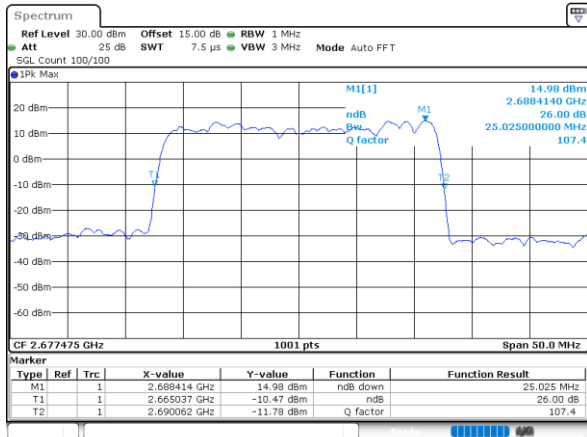

LTE Band 41C

64QAM

Lowest Channel / 20MHz+5MHz

Date: 16.AUG.2020 23:53:55

Lowest Channel / 20MHz+10MHz

Date: 17.AUG.2020 00:59:09

Middle Channel / 20MHz+5MHz

Date: 16.AUG.2020 23:54:53

Middle Channel / 20MHz+10MHz

Date: 17.AUG.2020 01:02:18

Highest Channel / 20MHz+5MHz

Date: 16.AUG.2020 23:57:54

Highest Channel / 20MHz+10MHz

Date: 17.AUG.2020 01:06:32

LTE Band 41C

64QAM