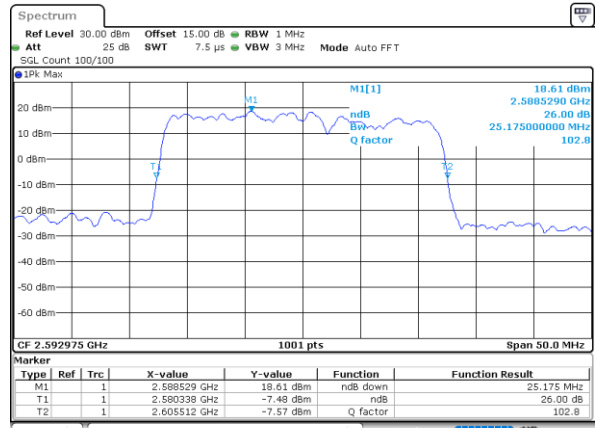

Middle Channel / 10MHz+15MHz

Date: 17_AUG.2020 00:04:39

Highest Channel / 5MHz+20MHz

Date: 16_AUG.2020 23:36:14

Highest Channel / 10MHz+15MHz

Date: 17_AUG.2020 00:06:45

LTE Band 41C

QPSK

Lowest Channel / 10MHz+20MHz

Date: 17_AUG.2020 00:46:16

Lowest Channel / 15MHz+10MHz

Date: 17_AUG.2020 00:31:14

Middle Channel / 10MHz+20MHz

Date: 17_AUG.2020 00:49:25

Middle Channel / 15MHz+10MHz

Date: 17_AUG.2020 00:34:24

Highest Channel / 10MHz+20MHz

Date: 17_AUG.2020 00:51:33

Highest Channel / 15MHz+10MHz

Date: 17_AUG.2020 00:36:30

LTE Band 41C

QPSK

Lowest Channel / 15MHz+15MHz

Date: 17_AUG.2020 01:11:15