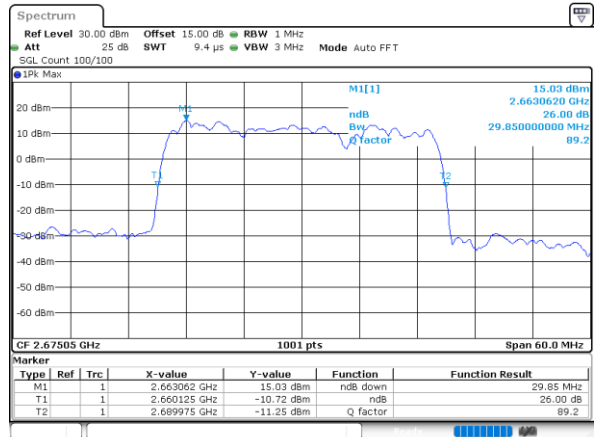

Middle Channel / 20MHz+10MHz

Date: 17.AUG.2020 01:02:18

Highest Channel / 20MHz+5MHz

Date: 16.AUG.2020 23:57:54

Highest Channel / 20MHz+10MHz

Date: 17.AUG.2020 01:06:32

LTE Band 41C

64QAM