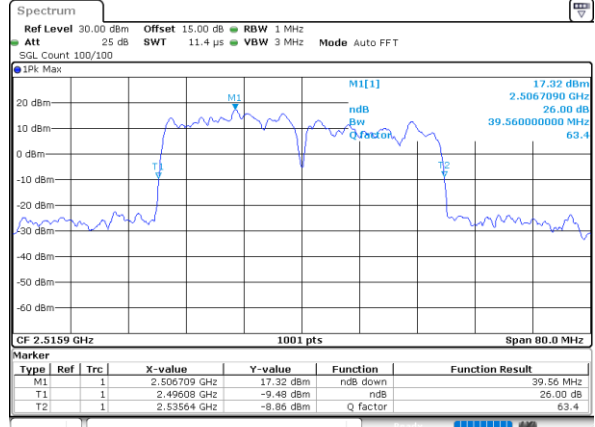

Middle Channel / 20MHz+10MHz

Date: 17.AUG.2020 01:02:18

Highest Channel / 20MHz+5MHz

Date: 16.AUG.2020 23:57:54

Highest Channel / 20MHz+10MHz

Date: 17.AUG.2020 01:06:32

LTE Band 41C

64QAM

Lowest Channel / 20MHz+15MHz

Date: 17_AUG.2020 01:13:20

Lowest Channel / 20MHz+20MHz

Date: 17_AUG.2020 01:14:01

Middle Channel / 20MHz+15MHz

Date: 17_AUG.2020 01:37:29

Middle Channel / 20MHz+20MHz

Date: 17_AUG.2020 01:47:11