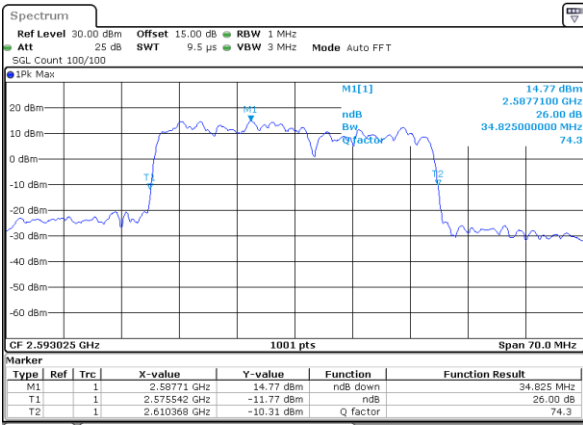

Middle Channel / 20MHz+10MHz

Date: 17.AUG.2020 01:02:50

Highest Channel / 20MHz+5MHz

Date: 16.AUG.2020 23:57:28

Highest Channel / 20MHz+10MHz

Date: 17.AUG.2020 01:06:00

LTE Band 41C

16QAM

Lowest Channel / 20MHz+15MHz

Date: 17_AUG.2020 01:13:52

Lowest Channel / 20MHz+20MHz

Date: 17_AUG.2020 01:14:33

Middle Channel / 20MHz+15MHz

Date: 17_AUG.2020 01:13:01

Middle Channel / 20MHz+20MHz

Date: 17_AUG.2020 01:14:42

Highest Channel / 20MHz+15MHz

Date: 17_AUG.2020 01:14:11

Highest Channel / 20MHz+20MHz

Date: 17_AUG.2020 01:15:02

LTE Band 41C

64QAM

Lowest Channel / 5MHz+20MHz

Lowest Channel / 10MHz+15MHz