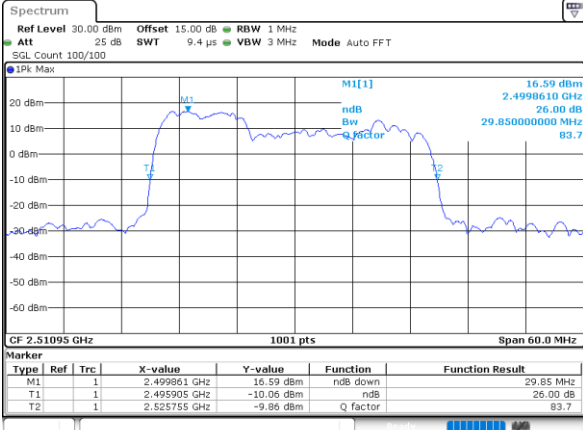

Highest Channel / 20MHz+15MHz

Date: 17_AUG.2020 01:14:11

Highest Channel / 20MHz+20MHz

Date: 17_AUG.2020 01:15:02

LTE Band 41C

64QAM

Lowest Channel / 5MHz+20MHz

Lowest Channel / 10MHz+15MHz

Middle Channel / 5MHz+20MHz

Middle Channel / 10MHz+15MHz

Highest Channel / 5MHz+20MHz

Highest Channel / 10MHz+15MHz

LTE Band 41C

64QAM

Lowest Channel / 10MHz+20MHz

Date: 17_AUG.2020 00:45:13