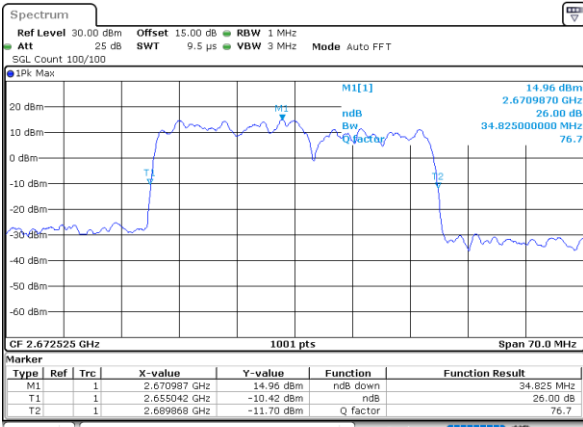

Middle Channel / 20MHz+10MHz

Date: 17.AUG.2020 01:02:18

Highest Channel / 20MHz+5MHz

Date: 16.AUG.2020 23:57:54

Highest Channel / 20MHz+10MHz

Date: 17.AUG.2020 01:06:32

LTE Band 41C

64QAM

Lowest Channel / 20MHz+15MHz

Date: 17_AUG.2020 01:13:20

Lowest Channel / 20MHz+20MHz

Date: 17_AUG.2020 01:14:01

Middle Channel / 20MHz+15MHz

Date: 17_AUG.2020 01:37:29

Middle Channel / 20MHz+20MHz

Date: 17_AUG.2020 01:47:11

Highest Channel / 20MHz+15MHz

Date: 17_AUG.2020 01:41:43

Highest Channel / 20MHz+20MHz

Date: 17_AUG.2020 01:51:24

Occupied Bandwidth

Mode	LTE Band 41C : 99%OBW(MHz)				
QPSK					
BW	5MHz+20MHz	10MHz+15MHz	10MHz+20MHz	15MHz+10MHz	15MHz+15MHz
Lowest CH	23.08	23.18	27.93	23.38	28.47
Middle CH	23.03	23.38	27.99	23.48	28.59
Highest CH	23.28	23.33	27.99	23.48	28.29
BW	15MHz+20MHz	20MHz+5MHz	20MHz+10MHz	20MHz+15MHz	20MHz+20MHz
Lowest CH	32.52	23.33	27.81	32.52	36.60
Middle CH	32.80	23.18	28.05	32.66	37.48
Highest CH	32.80	23.13	28.05	32.80	36.84