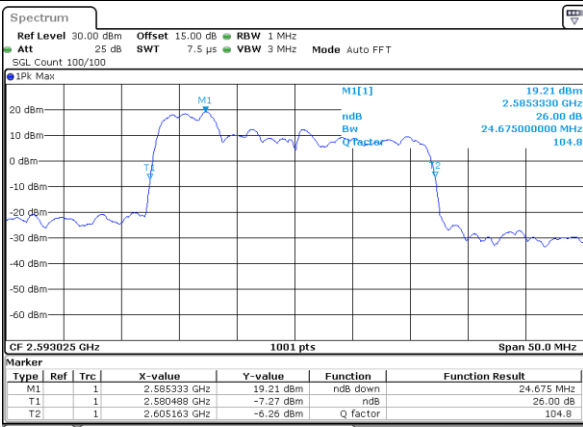

Highest Channel / 20MHz+15MHz

Date: 17_AUG.2020 01:14:11

Highest Channel / 20MHz+20MHz

Date: 17_AUG.2020 01:15:02

LTE Band 41C

64QAM

Lowest Channel / 5MHz+20MHz

Lowest Channel / 10MHz+15MHz

Middle Channel / 5MHz+20MHz

Middle Channel / 10MHz+15MHz

Highest Channel / 5MHz+20MHz

Highest Channel / 10MHz+15MHz

LTE Band 41C

64QAM

Lowest Channel / 10MHz+20MHz

Date: 17_AUG.2020 00:45:13