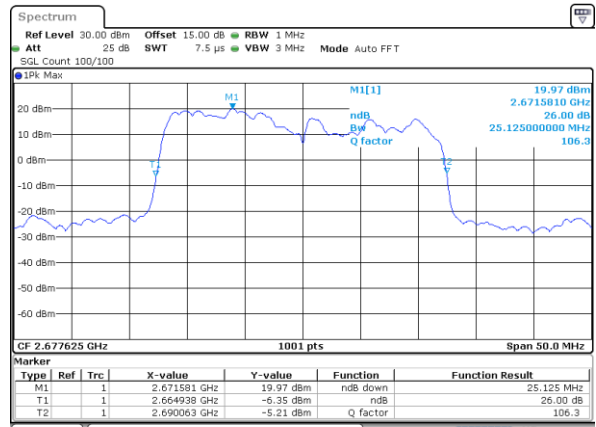

LTE Band 41C

QPSK

Lowest Channel / 5MHz+20MHz

Date: 16_AUG.2020 23:30:58

Lowest Channel / 10MHz+15MHz

Date: 17_AUG.2020 00:01:29

Middle Channel / 5MHz+20MHz

Date: 16_AUG.2020 23:34:07

Middle Channel / 10MHz+15MHz

Date: 17_AUG.2020 00:04:39

Highest Channel / 5MHz+20MHz

Date: 16_AUG.2020 23:36:14

Highest Channel / 10MHz+15MHz

Date: 17_AUG.2020 00:06:45

LTE Band 41C

QPSK

Lowest Channel / 10MHz+20MHz

Date: 17_AUG.2020 00:46:16

Lowest Channel / 15MHz+10MHz

Date: 17_AUG.2020 00:31:14

Middle Channel / 10MHz+20MHz

Date: 17_AUG.2020 00:49:25

Middle Channel / 15MHz+10MHz

Date: 17_AUG.2020 00:34:24

Highest Channel / 10MHz+20MHz

Date: 17_AUG.2020 00:51:33

Highest Channel / 15MHz+10MHz

Date: 17_AUG.2020 00:36:30

LTE Band 41C

QPSK

Lowest Channel / 15MHz+15MHz

Date: 17_AUG.2020 01:11:15