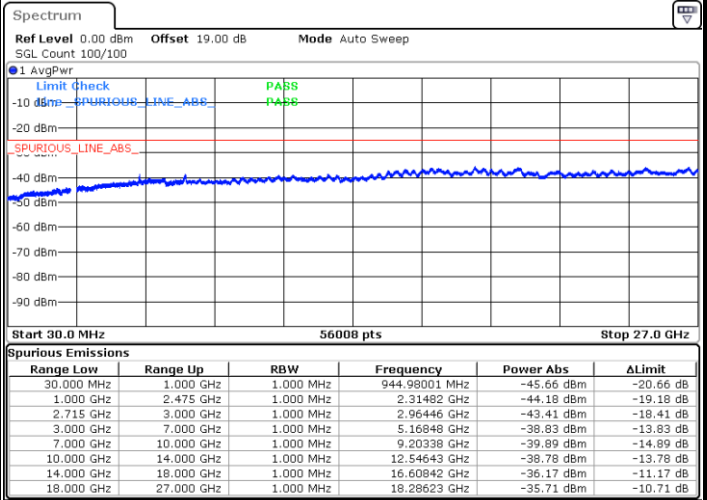

LTE Band 41 / 20MHz

Lowest Channel / 64QAM

Middle Channel / 64QAM

Date: 16.AUG.2020 05:02:56

Date: 16.AUG.2020 05:03:54

Highest Channel / 64QAM

Date: 16.AUG.2020 05:03:54

Frequency Stability

Test Conditions		LTE Band 41 (QPSK) / Middle Channel	Limit
Temperature (°C)	Voltage (Volt)	BW 10MHz	Note 2.
		Deviation (ppm)	Result
50	Normal Voltage	0.0008	PASS
40	Normal Voltage	0.0003	
30	Normal Voltage	0.0001	
20(Ref.)	Normal Voltage	0.0000	
10	Normal Voltage	0.0000	
0	Normal Voltage	0.0003	
-10	Normal Voltage	0.0000	
-20	Normal Voltage	0.0003	
-30	Normal Voltage	0.0002	
20	Maximum Voltage	0.0005	
20	Normal Voltage	0.0000	
20	Battery End Point	0.0004	

Note:

1. Normal Voltage =3.8 V. ; Battery End Point (BEP) =3.6 V. ; Maximum Voltage =4.4 V.
2. Note: The frequency fundamental emissions stay within the authorized frequency block.

LTE Band 41C

26dB Bandwidth