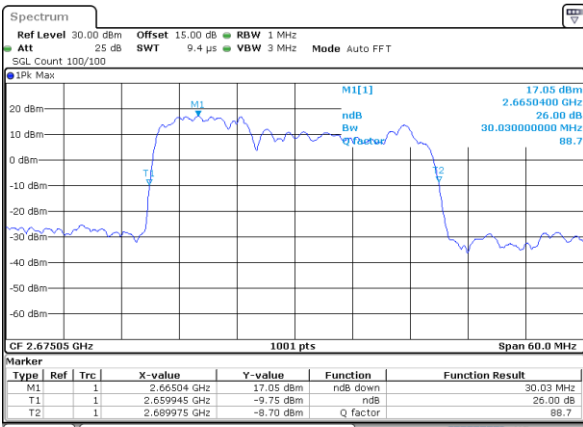

Middle Channel / 10MHz+15MHz

Date: 17_AUG.2020 00:04:39

Highest Channel / 5MHz+20MHz

Date: 16_AUG.2020 23:36:14

Highest Channel / 10MHz+15MHz

Date: 17_AUG.2020 00:06:45

LTE Band 41C

QPSK

Lowest Channel / 10MHz+20MHz

Date: 17_AUG.2020 00:46:16

Lowest Channel / 15MHz+10MHz

Date: 17_AUG.2020 00:31:14

Middle Channel / 10MHz+20MHz

Date: 17_AUG.2020 00:49:25

Middle Channel / 15MHz+10MHz

Date: 17_AUG.2020 00:34:24

Highest Channel / 10MHz+20MHz

Date: 17_AUG.2020 00:51:33

Highest Channel / 15MHz+10MHz

Date: 17_AUG.2020 00:36:30

LTE Band 41C

QPSK

Lowest Channel / 15MHz+15MHz

Date: 17_AUG.2020 01:11:15