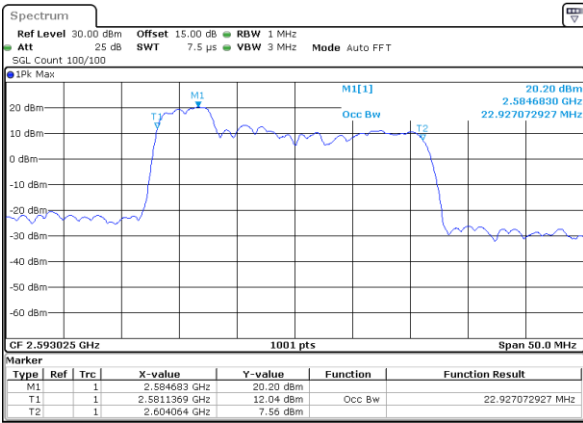

Middle Channel / 20MHz+20MHz

Date: 17_AUG.2020 01:45:36

Highest Channel / 20MHz+15MHz

Date: 17_AUG.2020 01:40:08

Highest Channel / 20MHz+20MHz

Date: 17_AUG.2020 01:49:49

LTE Band 41C

16QAM

Lowest Channel / 5MHz+20MHz

Date: 16_AUG.2020 23:28:51

Lowest Channel / 10MHz+15MHz

Date: 16_AUG.2020 23:59:23

Middle Channel / 5MHz+20MHz

Date: 16_AUG.2020 23:32:01

Middle Channel / 10MHz+15MHz

Date: 17_AUG.2020 00:02:33

Highest Channel / 5MHz+20MHz

Date: 16_AUG.2020 23:35:10

Highest Channel / 10MHz+15MHz

Date: 17_AUG.2020 00:05:42

LTE Band 41C

16QAM

Lowest Channel / 10MHz+20MHz

Date: 17_AUG.2020 00:44:10