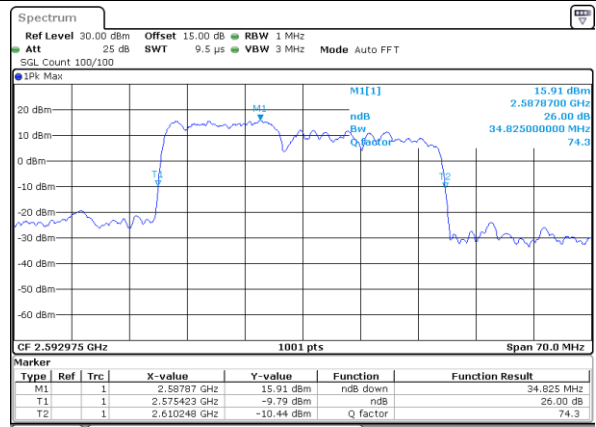

Highest Channel / 10MHz+20MHz

Date: 17_AUG.2020 00:51:33

Highest Channel / 15MHz+10MHz

Date: 17_AUG.2020 00:36:30

LTE Band 41C

QPSK

Lowest Channel / 15MHz+15MHz

Date: 17_AUG.2020 01:11:15

Lowest Channel / 15MHz+20MHz

Date: 17_AUG.2020 01:25:04

Middle Channel / 15MHz+15MHz

Date: 17_AUG.2020 01:14:25

Middle Channel / 15MHz+20MHz

Date: 17_AUG.2020 01:28:14

Highest Channel / 15MHz+15MHz

Date: 17_AUG.2020 01:16:31

Highest Channel / 15MHz+20MHz

Date: 17_AUG.2020 01:30:20

LTE Band 41C

QPSK

Lowest Channel / 20MHz+5MHz

Date: 16.AUG.2020 23:52:59

Lowest Channel / 20MHz+10MHz

Date: 17.AUG.2020 01:10:12