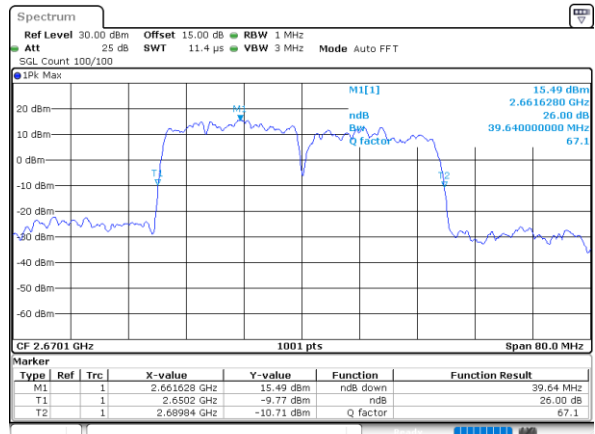

LTE Band 41C

QPSK

Lowest Channel / 20MHz+15MHz

Date: 17_AUG.2020 01:35:23

Lowest Channel / 20MHz+20MHz

Date: 17_AUG.2020 01:45:05

Middle Channel / 20MHz+15MHz

Date: 17_AUG.2020 01:38:33

Middle Channel / 20MHz+20MHz

Date: 17_AUG.2020 01:48:14

Highest Channel / 20MHz+15MHz

Date: 17_AUG.2020 01:40:40

Highest Channel / 20MHz+20MHz

Date: 17_AUG.2020 01:50:20

LTE Band 41C

16QAM