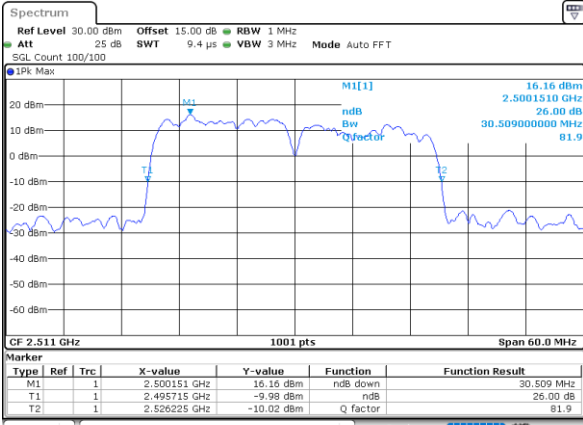

Highest Channel / 15MHz+10MHz

Date: 17_AUG.2020 00:13:33

LTE Band 41C

64QAM

Lowest Channel / 15MHz+15MHz

Date: 17_AUG.2020 01:10:12

Lowest Channel / 15MHz+20MHz

Date: 17_AUG.2020 01:24:01