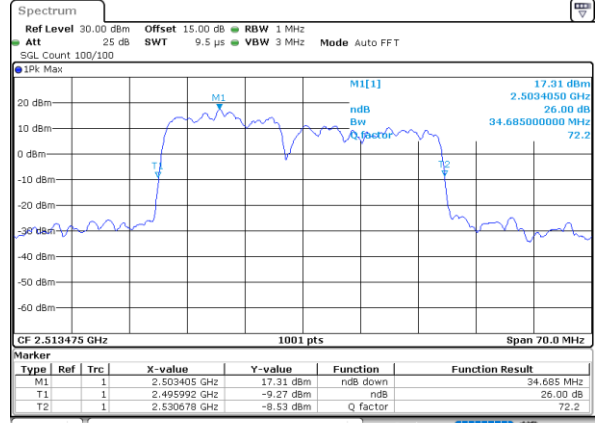

Highest Channel / 15MHz+10MHz

Date: 17_AUG.2020 00:13:02

LTE Band 41C

16QAM

Lowest Channel / 15MHz+15MHz

Date: 17_AUG.2020 01:10:43

Lowest Channel / 15MHz+20MHz

Date: 17_AUG.2020 01:24:33

Middle Channel / 15MHz+15MHz

Date: 17_AUG.2020 01:13:53

Middle Channel / 15MHz+20MHz

Date: 17_AUG.2020 01:27:43

Highest Channel / 15MHz+15MHz

Date: 17_AUG.2020 01:17:03

Highest Channel / 15MHz+20MHz

Date: 17_AUG.2020 01:30:52