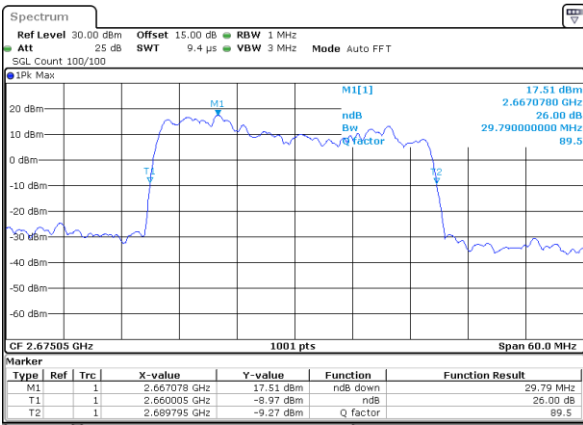

Highest Channel / 5MHz+20MHz

Date: 16_AUG.2020 23:36:46

Highest Channel / 10MHz+15MHz

Date: 17_AUG.2020 00:07:17

LTE Band 41C

16QAM

Lowest Channel / 10MHz+20MHz

Date: 17_AUG.2020 00:45:45

Lowest Channel / 15MHz+10MHz

Date: 17_AUG.2020 00:13:43

Middle Channel / 10MHz+20MHz

Date: 17_AUG.2020 00:48:53

Middle Channel / 15MHz+10MHz

Date: 17_AUG.2020 00:13:52

Highest Channel / 10MHz+20MHz

Date: 17_AUG.2020 00:15:02

Highest Channel / 15MHz+10MHz

Date: 17_AUG.2020 00:13:02

LTE Band 41C

16QAM

Lowest Channel / 15MHz+15MHz

Date: 17_AUG.2020 01:10:43

Lowest Channel / 15MHz+20MHz

Date: 17_AUG.2020 01:24:33