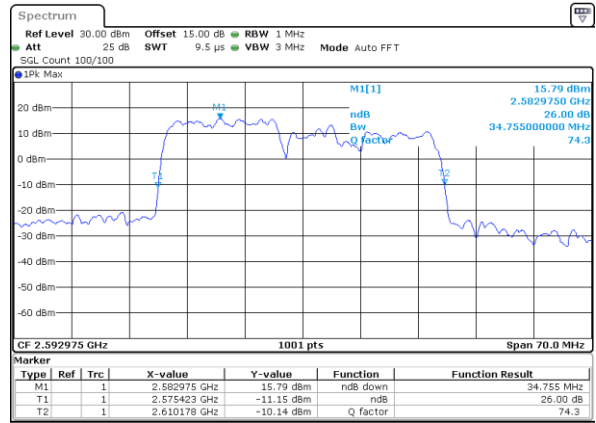

Middle Channel / 15MHz+20MHz

Date: 17_AUG.2020 01:27:43