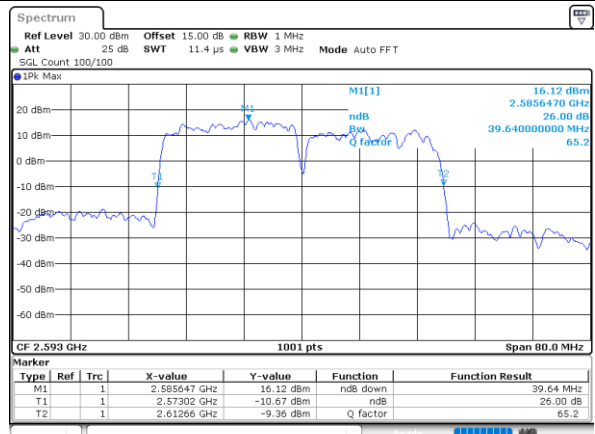

LTE Band 41C

QPSK

Lowest Channel / 20MHz+15MHz

Date: 17_AUG.2020 01:35:23

Lowest Channel / 20MHz+20MHz

Date: 17_AUG.2020 01:45:05

Middle Channel / 20MHz+15MHz

Date: 17_AUG.2020 01:38:33

Middle Channel / 20MHz+20MHz

Date: 17_AUG.2020 01:48:14

Highest Channel / 20MHz+15MHz

Date: 17_AUG.2020 01:40:40

Highest Channel / 20MHz+20MHz

Date: 17_AUG.2020 01:50:20

LTE Band 41C

16QAM