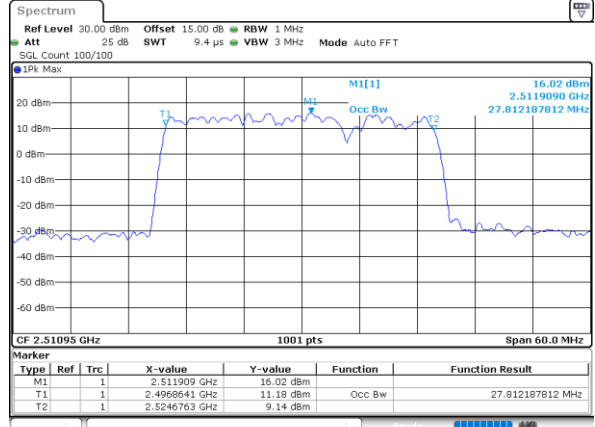

Highest Channel / 15MHz+20MHz

Date: 17_AUG.2020 01:29:49

LTE Band 41C

QPSK

Lowest Channel / 20MHz+5MHz

Date: 16.AUG.2020 23:52:52

Lowest Channel / 20MHz+10MHz

Date: 17.AUG.2020 00:57:34