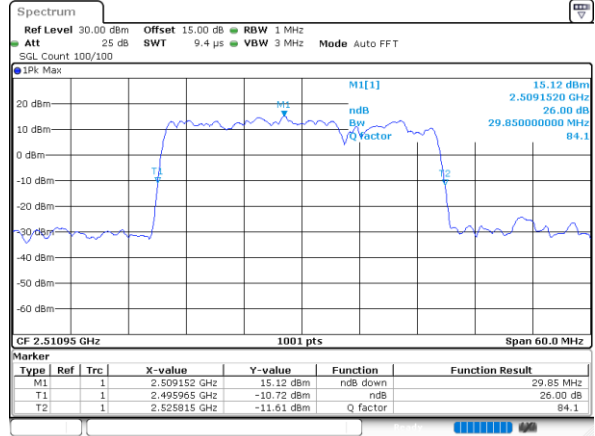

LTE Band 41C

64QAM

Lowest Channel / 20MHz+5MHz

Date: 16.AUG.2020 23:53:55

Lowest Channel / 20MHz+10MHz

Date: 17.AUG.2020 00:59:09

Middle Channel / 20MHz+5MHz

Date: 16.AUG.2020 23:54:53

Middle Channel / 20MHz+10MHz

Date: 17.AUG.2020 01:02:18

Highest Channel / 20MHz+5MHz

Date: 16.AUG.2020 23:57:54

Highest Channel / 20MHz+10MHz

Date: 17.AUG.2020 01:06:32

LTE Band 41C

64QAM