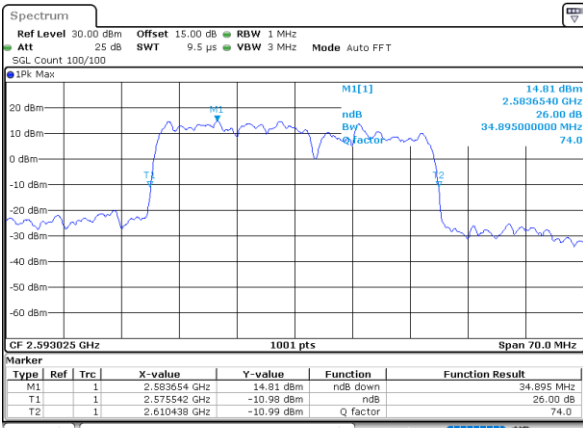

Middle Channel / 20MHz+10MHz

Date: 17.AUG.2020 01:02:18

Highest Channel / 20MHz+5MHz

Date: 16.AUG.2020 23:57:54

Highest Channel / 20MHz+10MHz

Date: 17.AUG.2020 01:06:32

LTE Band 41C

64QAM

Lowest Channel / 20MHz+15MHz

Date: 17_AUG.2020 01:13:20

Lowest Channel / 20MHz+20MHz

Date: 17_AUG.2020 01:14:01

Middle Channel / 20MHz+15MHz

Date: 17_AUG.2020 01:37:29

Middle Channel / 20MHz+20MHz

Date: 17_AUG.2020 01:47:11

Highest Channel / 20MHz+15MHz

Date: 17_AUG.2020 01:41:43

Highest Channel / 20MHz+20MHz

Date: 17_AUG.2020 01:51:24

Occupied Bandwidth

Mode	LTE Band 41C : 99%OBW(MHz)				
QPSK					
BW	5MHz+20MHz	10MHz+15MHz	10MHz+20MHz	15MHz+10MHz	15MHz+15MHz
Lowest CH	23.08	23.18	27.93	23.38	28.47
Middle CH	23.03	23.38	27.99	23.48	28.59
Highest CH	23.28	23.33	27.99	23.48	28.29
BW	15MHz+20MHz	20MHz+5MHz	20MHz+10MHz	20MHz+15MHz	20MHz+20MHz
Lowest CH	32.52	23.33	27.81	32.52	36.60
Middle CH	32.80	23.18	28.05	32.66	37.48
Highest CH	32.80	23.13	28.05	32.80	36.84