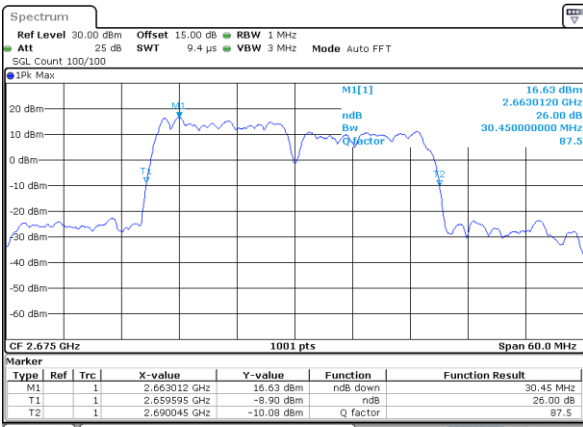

Highest Channel / 15MHz+10MHz

Date: 17_AUG.2020 00:13:33

LTE Band 41C

64QAM

Lowest Channel / 15MHz+15MHz

Date: 17_AUG.2020 01:10:12

Lowest Channel / 15MHz+20MHz

Date: 17_AUG.2020 01:24:01

Middle Channel / 15MHz+15MHz

Date: 17_AUG.2020 01:13:21

Middle Channel / 15MHz+20MHz

Date: 17_AUG.2020 01:27:11

Highest Channel / 15MHz+15MHz

Date: 17_AUG.2020 01:17:35

Highest Channel / 15MHz+20MHz

Date: 17_AUG.2020 01:31:23

LTE Band 41C

64QAM

Lowest Channel / 20MHz+5MHz

Date: 16.AUG.2020 23:53:55

Lowest Channel / 20MHz+10MHz

Date: 17.AUG.2020 00:59:09

Middle Channel / 20MHz+5MHz

Date: 16.AUG.2020 23:54:53