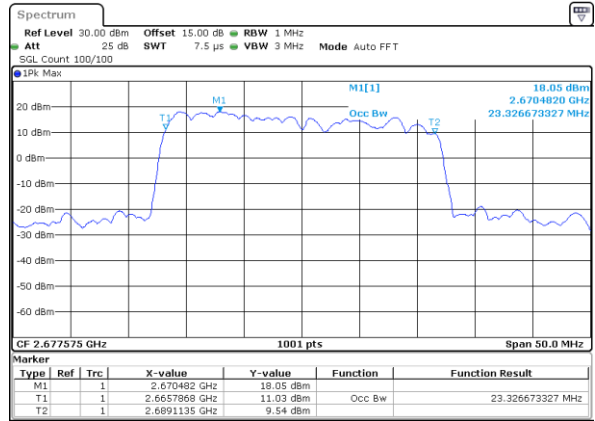

Highest Channel / 5MHz+20MHz

Date: 16_AUG.2020 23:35:10

Highest Channel / 10MHz+15MHz

Date: 17_AUG.2020 00:05:42

LTE Band 41C

16QAM

Lowest Channel / 10MHz+20MHz

Date: 17_AUG.2020 00:44:10

Lowest Channel / 15MHz+10MHz

Date: 17_AUG.2020 00:12:08

Middle Channel / 10MHz+20MHz

Date: 17_AUG.2020 00:47:19

Middle Channel / 15MHz+10MHz

Date: 17_AUG.2020 00:13:18

Highest Channel / 10MHz+20MHz

Date: 17_AUG.2020 00:50:28

Highest Channel / 15MHz+10MHz

Date: 17_AUG.2020 00:13:27