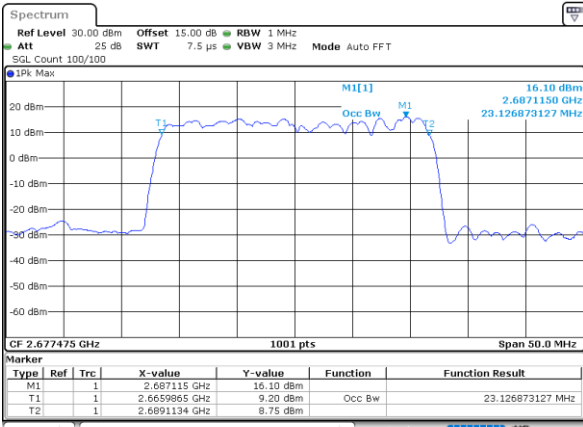

Highest Channel / 15MHz+20MHz

Date: 17_AUG.2020 01:29:49

LTE Band 41C

QPSK

Lowest Channel / 20MHz+5MHz

Date: 16.AUG.2020 23:52:52

Lowest Channel / 20MHz+10MHz

Date: 17.AUG.2020 00:57:34

Middle Channel / 20MHz+5MHz

Date: 16.AUG.2020 23:56:08

Middle Channel / 20MHz+10MHz

Date: 17.AUG.2020 01:00:44

Highest Channel / 20MHz+5MHz

Date: 16.AUG.2020 23:56:54

Highest Channel / 20MHz+10MHz

Date: 17.AUG.2020 01:04:57