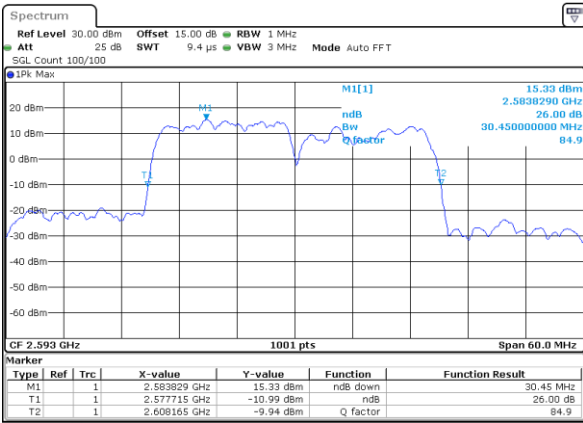

Highest Channel / 15MHz+10MHz

Date: 17_AUG.2020 00:13:02

LTE Band 41C

16QAM

Lowest Channel / 15MHz+15MHz

Date: 17_AUG.2020 01:10:43

Lowest Channel / 15MHz+20MHz

Date: 17_AUG.2020 01:24:33

Middle Channel / 15MHz+15MHz

Date: 17_AUG.2020 01:13:53

Middle Channel / 15MHz+20MHz

Date: 17_AUG.2020 01:27:43

Highest Channel / 15MHz+15MHz

Date: 17_AUG.2020 01:17:03

Highest Channel / 15MHz+20MHz

Date: 17_AUG.2020 01:30:52