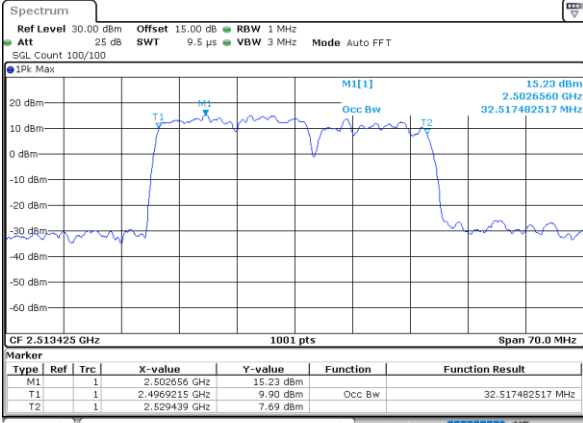

Highest Channel / 15MHz+20MHz

Date: 17_AUG.2020 01:29:49

LTE Band 41C

QPSK

Lowest Channel / 20MHz+5MHz

Date: 16.AUG.2020 23:52:52

Lowest Channel / 20MHz+10MHz

Date: 17.AUG.2020 00:57:34

Middle Channel / 20MHz+5MHz

Date: 16.AUG.2020 23:56:08

Middle Channel / 20MHz+10MHz

Date: 17.AUG.2020 01:00:44

Highest Channel / 20MHz+5MHz

Date: 16.AUG.2020 23:56:54

Highest Channel / 20MHz+10MHz

Date: 17.AUG.2020 01:04:57

LTE Band 41C

QPSK

Lowest Channel / 20MHz+15MHz

Date: 17_AUG.2020 01:32:46

Lowest Channel / 20MHz+20MHz

Date: 17_AUG.2020 01:42:27

Middle Channel / 20MHz+15MHz

Date: 17_AUG.2020 01:35:55