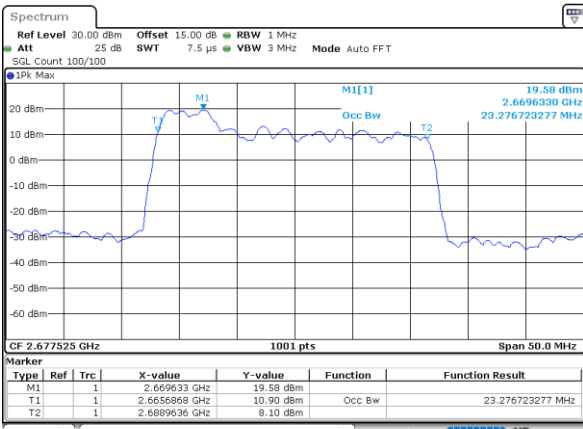

LTE Band 41C

QPSK

Lowest Channel / 5MHz+20MHz

Date: 16_AUG.2020 23:28:20

Lowest Channel / 10MHz+15MHz

Date: 16_AUG.2020 23:58:52

Middle Channel / 5MHz+20MHz

Date: 16_AUG.2020 23:31:29

Middle Channel / 10MHz+15MHz

Date: 17_AUG.2020 00:02:01

Highest Channel / 5MHz+20MHz

Date: 16_AUG.2020 23:35:42

Highest Channel / 10MHz+15MHz

Date: 17_AUG.2020 00:06:13

LTE Band 41C

QPSK