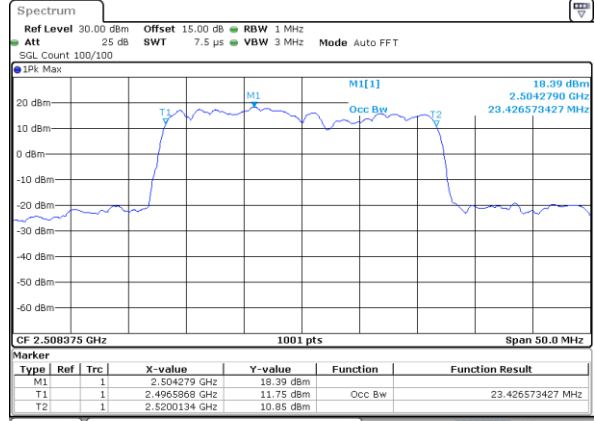

Lowest Channel / 5MHz+20MHz

Date: 16_AUG.2020 23:28:51

Lowest Channel / 10MHz+15MHz

Date: 16_AUG.2020 23:59:23

Middle Channel / 5MHz+20MHz

Date: 16_AUG.2020 23:32:01

Middle Channel / 10MHz+15MHz

Date: 17_AUG.2020 00:02:33

Highest Channel / 5MHz+20MHz

Date: 16_AUG.2020 23:35:10

Highest Channel / 10MHz+15MHz

Date: 17_AUG.2020 00:05:42

LTE Band 41C

16QAM

Lowest Channel / 10MHz+20MHz

Date: 17_AUG.2020 00:44:10

Lowest Channel / 15MHz+10MHz

Date: 17_AUG.2020 00:12:08

Middle Channel / 10MHz+20MHz

Date: 17_AUG.2020 00:47:19

Middle Channel / 15MHz+10MHz

Date: 17_AUG.2020 00:13:18

Highest Channel / 10MHz+20MHz

Date: 17_AUG.2020 00:50:28