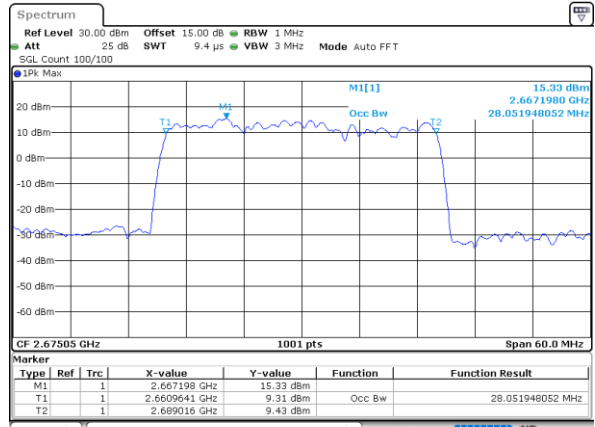

Highest Channel / 15MHz+20MHz

Date: 17_AUG.2020 01:29:49

LTE Band 41C

QPSK

Lowest Channel / 20MHz+5MHz

Date: 16.AUG.2020 23:52:52

Lowest Channel / 20MHz+10MHz

Date: 17.AUG.2020 00:57:34

Middle Channel / 20MHz+5MHz

Date: 16.AUG.2020 23:56:08

Middle Channel / 20MHz+10MHz

Date: 17.AUG.2020 01:00:44

Highest Channel / 20MHz+5MHz

Date: 16.AUG.2020 23:56:54

Highest Channel / 20MHz+10MHz

Date: 17.AUG.2020 01:04:57

LTE Band 41C

QPSK

Lowest Channel / 20MHz+15MHz

Date: 17_AUG.2020 01:32:46

Lowest Channel / 20MHz+20MHz

Date: 17_AUG.2020 01:42:27

Middle Channel / 20MHz+15MHz

Date: 17_AUG.2020 01:35:55