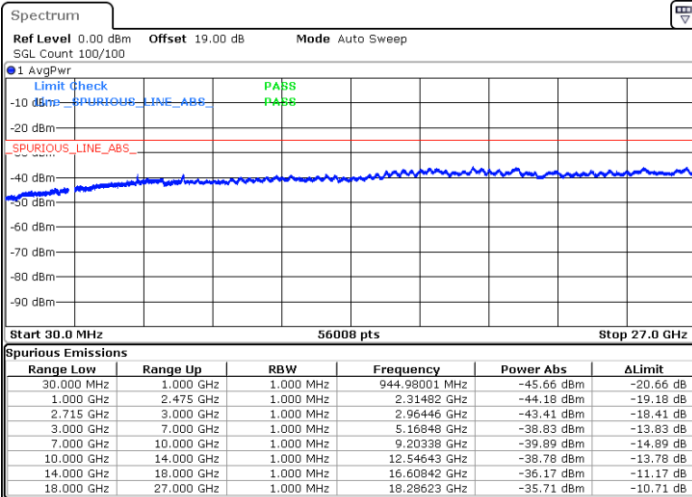

LTE Band 41 / 20MHz

Lowest Channel / 64QAM

Middle Channel / 64QAM

Date: 16.AUG.2020 05:02:56

Date: 16.AUG.2020 05:03:54

Highest Channel / 64QAM

Date: 16.AUG.2020 05:03:54

Frequency Stability

Test Conditions		LTE Band 41 (QPSK) / Middle Channel	Limit
Temperature (°C)	Voltage (Volt)	BW 10MHz	Note 2.
		Deviation (ppm)	Result
50	Normal Voltage	0.0008	PASS
40	Normal Voltage	0.0003	
30	Normal Voltage	0.0001	
20(Ref.)	Normal Voltage	0.0000	
10	Normal Voltage	0.0000	
0	Normal Voltage	0.0003	
-10	Normal Voltage	0.0000	
-20	Normal Voltage	0.0003	
-30	Normal Voltage	0.0002	
20	Maximum Voltage	0.0005	
20	Normal Voltage	0.0000	
20	Battery End Point	0.0004	

Note:

1. Normal Voltage =3.8 V. ; Battery End Point (BEP) =3.6 V. ; Maximum Voltage =4.4 V.
2. Note: The frequency fundamental emissions stay within the authorized frequency block.

LTE Band 41C

26dB Bandwidth