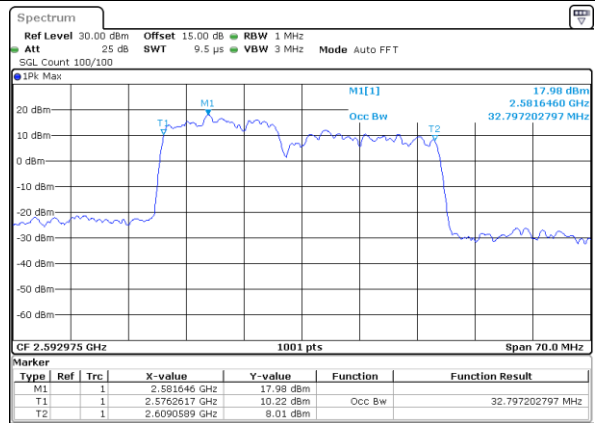

Highest Channel / 10MHz+20MHz

Date: 17_AUG.2020 00:51:00

Highest Channel / 15MHz+10MHz

Date: 17_AUG.2020 00:35:59

LTE Band 41C

QPSK

Lowest Channel / 15MHz+15MHz

Date: 17_AUG.2020 01:08:37

Lowest Channel / 15MHz+20MHz

Date: 17_AUG.2020 01:22:27

Middle Channel / 15MHz+15MHz

Date: 17_AUG.2020 01:11:47

Middle Channel / 15MHz+20MHz

Date: 17_AUG.2020 01:25:36

Highest Channel / 15MHz+15MHz

Date: 17_AUG.2020 01:16:00

Highest Channel / 15MHz+20MHz

Date: 17_AUG.2020 01:29:49

LTE Band 41C

QPSK

Lowest Channel / 20MHz+5MHz

Date: 16.AUG.2020 23:52:52

Lowest Channel / 20MHz+10MHz

Date: 17.AUG.2020 00:57:34