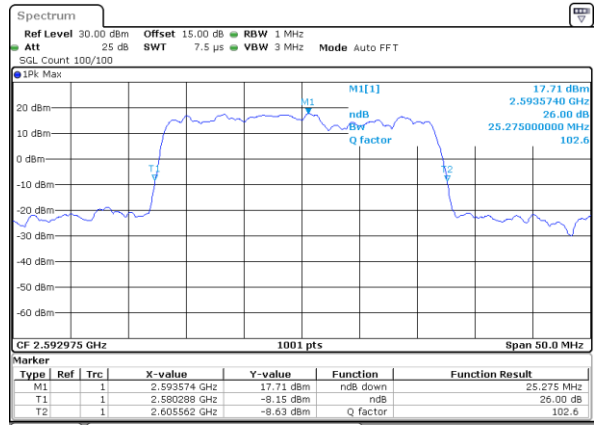

Highest Channel / 5MHz+20MHz

Date: 16_AUG.2020 23:36:46

Highest Channel / 10MHz+15MHz

Date: 17_AUG.2020 00:07:17

LTE Band 41C

16QAM

Lowest Channel / 10MHz+20MHz

Date: 17_AUG.2020 00:45:45

Lowest Channel / 15MHz+10MHz

Date: 17_AUG.2020 00:13:43

Middle Channel / 10MHz+20MHz

Date: 17_AUG.2020 00:48:53

Middle Channel / 15MHz+10MHz

Date: 17_AUG.2020 00:13:52

Highest Channel / 10MHz+20MHz

Date: 17_AUG.2020 00:15:02

Highest Channel / 15MHz+10MHz

Date: 17_AUG.2020 00:13:02

LTE Band 41C

16QAM

Lowest Channel / 15MHz+15MHz

Date: 17_AUG.2020 01:10:43

Lowest Channel / 15MHz+20MHz

Date: 17_AUG.2020 01:24:33