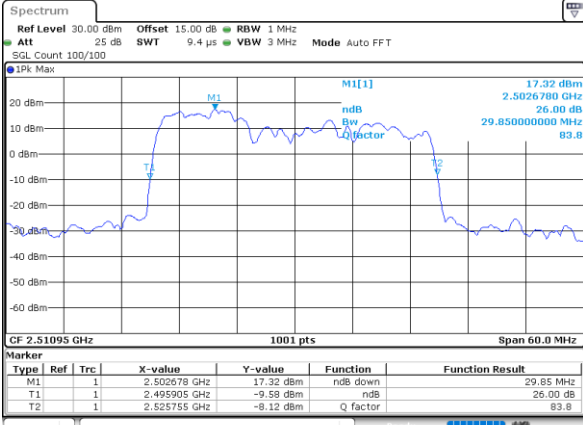

Highest Channel / 5MHz+20MHz

Date: 16_AUG.2020 23:36:46

Highest Channel / 10MHz+15MHz

Date: 17_AUG.2020 00:07:17

LTE Band 41C

16QAM

Lowest Channel / 10MHz+20MHz

Date: 17_AUG.2020 00:45:45

Lowest Channel / 15MHz+10MHz

Date: 17_AUG.2020 00:13:43

Middle Channel / 10MHz+20MHz

Date: 17_AUG.2020 00:48:53

Middle Channel / 15MHz+10MHz

Date: 17_AUG.2020 00:13:52

Highest Channel / 10MHz+20MHz

Date: 17_AUG.2020 00:15:02