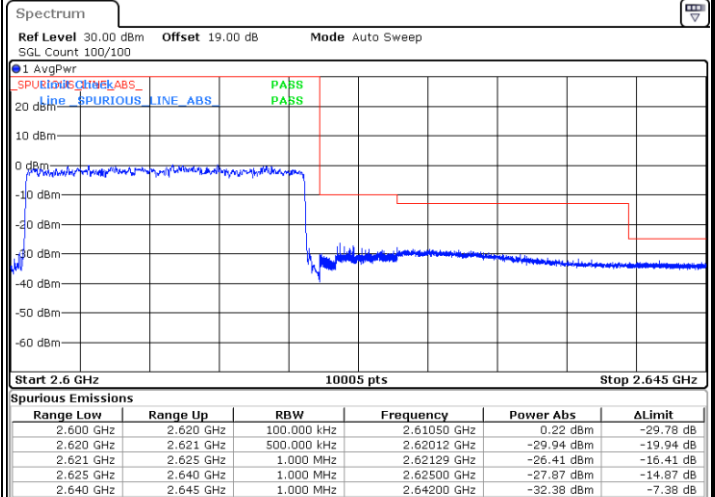

LTE Band 38 / 15MHz / 64QAM

Lowest Band Edge / 1 RB

Date: 16.AUG.2020 09:15:26

Highest Band Edge / 1 RB

Date: 16.AUG.2020 09:17:42

Lowest Band Edge / Full RB

Date: 16.AUG.2020 09:16:11

Highest Band Edge / Full RB

Date: 16.AUG.2020 09:16:56

LTE Band 38 / 20MHz / QPSK

Lowest Band Edge / 1 RB

Date: 16.AUG.2020 09:18:27

Highest Band Edge / 1 RB

Date: 16.AUG.2020 09:22:59

Lowest Band Edge / Full RB

Date: 16.AUG.2020 09:19:58

Highest Band Edge / Full RB

Date: 16.AUG.2020 09:21:29

LTE Band 38 / 20MHz / 16QAM

Lowest Band Edge / 1 RB

Date: 16.AUG.2020 09:19:12

Highest Band Edge / 1 RB

Date: 16.AUG.2020 09:23:44

Lowest Band Edge / Full RB

Date: 16.AUG.2020 09:20:43

Highest Band Edge / Full RB

Date: 16.AUG.2020 09:22:14