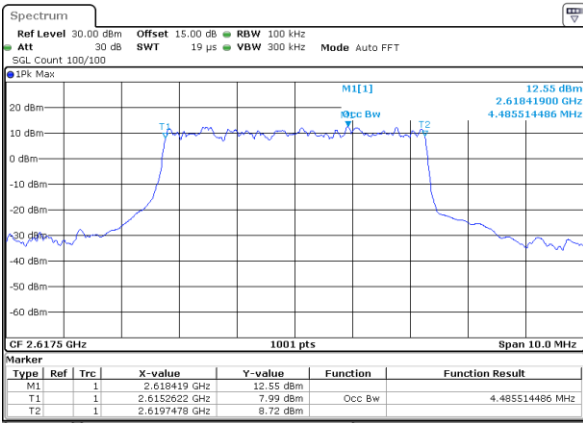

Middle Channel / 20MHz / 16QAM

Date: 18\_AUG.2020 23:23:05

Highest Channel / 20MHz / QPSK

Date: 18\_AUG.2020 23:23:38

Highest Channel / 20MHz / 16QAM

Date: 18\_AUG.2020 23:23:49

LTE Band 38

Lowest Channel / 5MHz / 64QAM

Date: 18\_AUG.2020 23:24:23

Lowest Channel / 10MHz / 64QAM

Date: 18\_AUG.2020 23:25:30

Middle Channel / 5MHz / 64QAM

Date: 18\_AUG.2020 23:24:45

Middle Channel / 10MHz / 64QAM

Date: 18\_AUG.2020 23:25:52

Highest Channel / 5MHz / 64QAM

Date: 18\_AUG.2020 23:25:08

Highest Channel / 10MHz / 64QAM

Date: 18\_AUG.2020 23:26:15

LTE Band 38

Lowest Channel / 15MHz / 64QAM

Date: 18\_AUG.2020 23:26:37

Lowest Channel / 20MHz / 64QAM

Date: 18\_AUG.2020 23:27:44