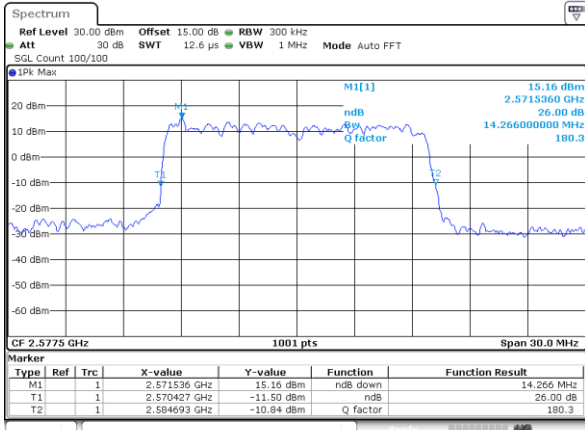

Date: 18\_AUG.2020 23:19:33

Highest Channel / 10MHz / 16QAM

Date: 18\_AUG.2020 23:19:44

LTE Band 38

Lowest Channel / 15MHz / QPSK

Date: 18\_AUG.2020 23:20:17

Lowest Channel / 15MHz / 16QAM

Date: 18\_AUG.2020 23:20:28