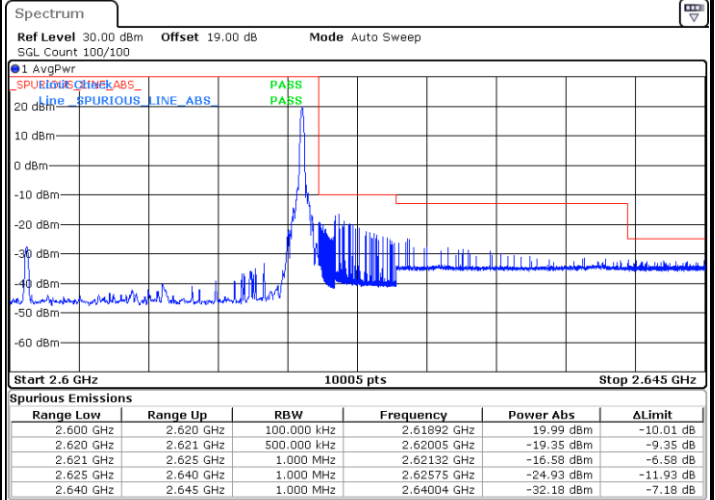

LTE Band 38 / 15MHz / 64QAM

Lowest Band Edge / 1 RB

Date: 16.AUG.2020 09:15:26

Highest Band Edge / 1 RB

Date: 16.AUG.2020 09:17:42

Lowest Band Edge / Full RB

Date: 16.AUG.2020 09:16:11

Highest Band Edge / Full RB

Date: 16.AUG.2020 09:16:56

LTE Band 38 / 20MHz / QPSK

Lowest Band Edge / 1 RB

Date: 16.AUG.2020 09:18:27

Highest Band Edge / 1 RB

Date: 16.AUG.2020 09:22:59

Lowest Band Edge / Full RB

Date: 16.AUG.2020 09:19:58

Highest Band Edge / Full RB

Date: 16.AUG.2020 09:21:29

LTE Band 38 / 20MHz / 16QAM

Lowest Band Edge / 1 RB

Date: 16.AUG.2020 09:19:12

Highest Band Edge / 1 RB

Date: 16.AUG.2020 09:23:44

Lowest Band Edge / Full RB

Date: 16.AUG.2020 09:20:43

Highest Band Edge / Full RB

Date: 16.AUG.2020 09:22:14