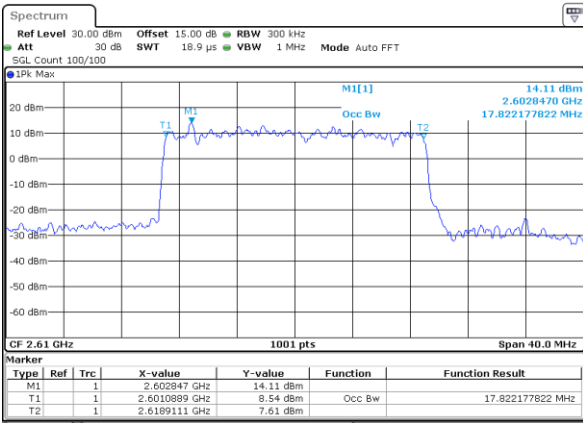

Date: 18\_AUG.2020 23:21:35

LTE Band 38

Lowest Channel / 20MHz / QPSK

Date: 18\_AUG.2020 23:22:09

Lowest Channel / 20MHz / 16QAM

Date: 18\_AUG.2020 23:22:120

Middle Channel / 20MHz / QPSK

Date: 18\_AUG.2020 23:22:53

Middle Channel / 20MHz / 16QAM

Date: 18\_AUG.2020 23:23:05

Highest Channel / 20MHz / QPSK

Date: 18\_AUG.2020 23:23:38

Highest Channel / 20MHz / 16QAM

Date: 18\_AUG.2020 23:23:49

LTE Band 38

Lowest Channel / 5MHz / 64QAM