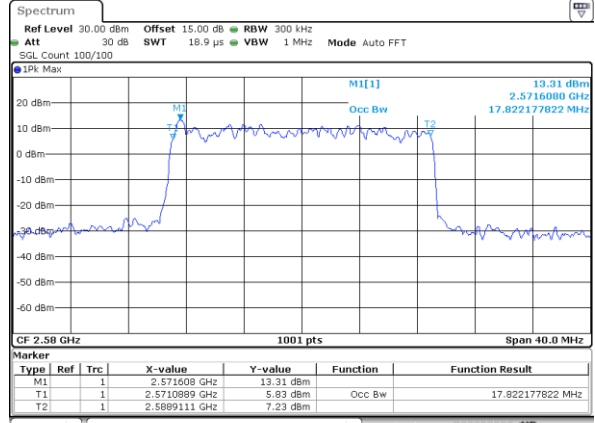

Date: 18\_AUG.2020 23:21:35

LTE Band 38

Lowest Channel / 20MHz / QPSK

Date: 18\_AUG.2020 23:22:09

Lowest Channel / 20MHz / 16QAM

Date: 18\_AUG.2020 23:22:120

Middle Channel / 20MHz / QPSK

Date: 18\_AUG.2020 23:22:53

Middle Channel / 20MHz / 16QAM

Date: 18\_AUG.2020 23:23:05

Highest Channel / 20MHz / QPSK

Date: 18\_AUG.2020 23:23:38

Highest Channel / 20MHz / 16QAM

Date: 18\_AUG.2020 23:23:49

LTE Band 38

Lowest Channel / 5MHz / 64QAM