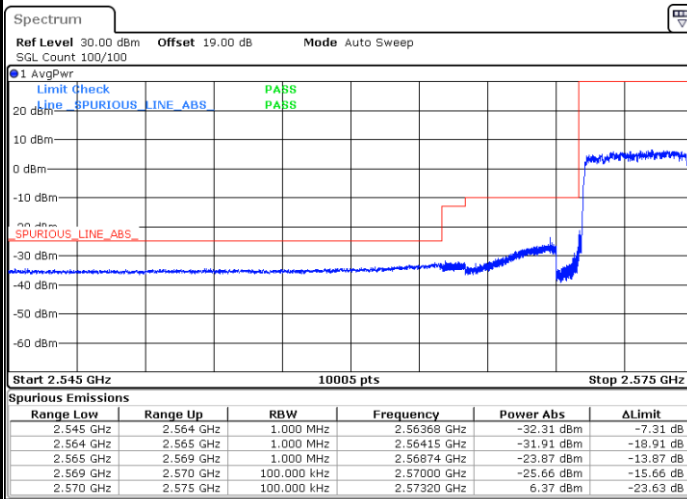

# Conducted Band Edge

LTE Band 38 / 5MHz / 16QAM

Lowest Band Edge / 1RB

Date: 16.AUG.2020 08:51:58

Highest Band Edge / 1 RB

Date: 16.AUG.2020 08:56:30

Lowest Band Edge / Full RB

Date: 16.AUG.2020 08:53:29

Highest Band Edge / Full RB

Date: 16.AUG.2020 08:54:59

LTE Band 38 / 5MHz / 64QAM

Lowest Band Edge / 1RB

Date: 16.AUG.2020 08:57:15

Highest Band Edge / 1 RB

Date: 16.AUG.2020 08:59:32

Lowest Band Edge / Full RB

Date: 16.AUG.2020 08:58:01

Highest Band Edge / Full RB

Date: 16.AUG.2020 08:58:46

LTE Band 38 / 10MHz / QPSK

Lowest Band Edge / 1 RB

Date: 16.AUG.2020 09:03:19

Highest Band Edge / 1 RB

Date: 16.AUG.2020 09:07:51