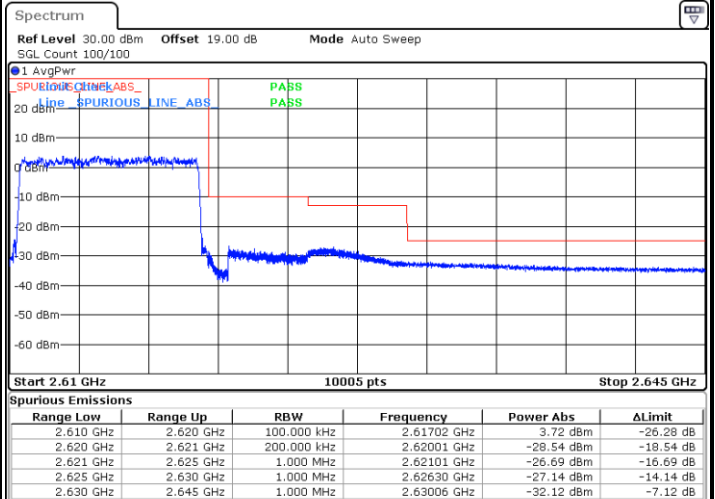

Highest Band Edge / Full RB

Date: 16.AUG.2020 08:54:59

LTE Band 38 / 5MHz / 64QAM

Lowest Band Edge / 1RB

Date: 16.AUG.2020 08:57:15

Highest Band Edge / 1 RB

Date: 16.AUG.2020 08:59:32

Lowest Band Edge / Full RB

Date: 16.AUG.2020 08:58:01

Highest Band Edge / Full RB

Date: 16.AUG.2020 08:58:46

LTE Band 38 / 10MHz / QPSK

Lowest Band Edge / 1 RB

Date: 16.AUG.2020 09:03:19

Highest Band Edge / 1 RB

Date: 16.AUG.2020 09:07:51

Lowest Band Edge / Full RB

Date: 16.AUG.2020 09:04:19

Highest Band Edge / Full RB

Date: 16.AUG.2020 09:06:20

LTE Band 38 / 10MHz / 16QAM

Lowest Band Edge / 1 RB

Date: 16.AUG.2020 09:04:04

Highest Band Edge / 1 RB

Date: 16.AUG.2020 09:08:36

Lowest Band Edge / Full RB

Date: 16.AUG.2020 09:05:35

Highest Band Edge / Full RB

Date: 16.AUG.2020 09:07:06

LTE Band 38 / 10MHz / 64QAM

Lowest Band Edge / 1 RB

Date: 16.AUG.2020 09:00:17