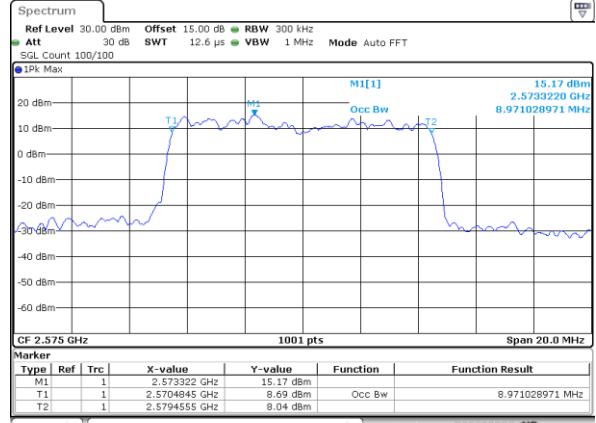

Lowest Channel / 10MHz / 16QAM

Date: 18_AUG.2020 23:17:52