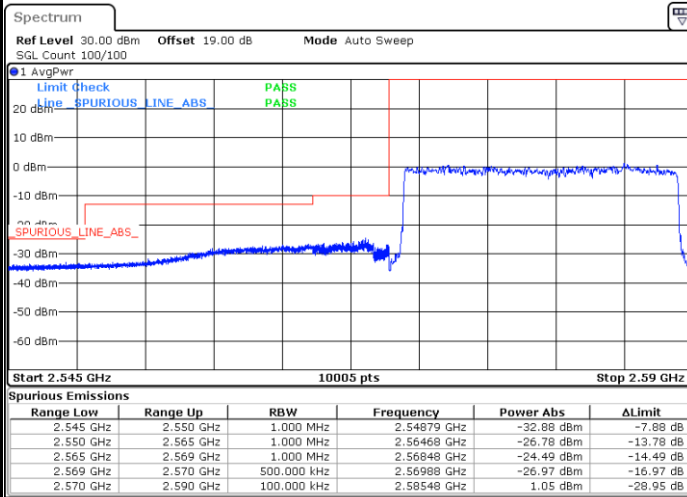

LTE Band 38 / 15MHz / 64QAM

Lowest Band Edge / 1 RB

Date: 16.AUG.2020 09:15:26

Highest Band Edge / 1 RB

Date: 16.AUG.2020 09:17:42

Lowest Band Edge / Full RB

Date: 16.AUG.2020 09:16:11

Highest Band Edge / Full RB

Date: 16.AUG.2020 09:16:56

LTE Band 38 / 20MHz / QPSK

Lowest Band Edge / 1 RB

Date: 16.AUG.2020 09:18:27

Highest Band Edge / 1 RB

Date: 16.AUG.2020 09:22:59

Lowest Band Edge / Full RB

Date: 16.AUG.2020 09:19:58

Highest Band Edge / Full RB

Date: 16.AUG.2020 09:21:29

LTE Band 38 / 20MHz / 16QAM

Lowest Band Edge / 1 RB

Date: 16.AUG.2020 09:19:12

Highest Band Edge / 1 RB

Date: 16.AUG.2020 09:23:44

Lowest Band Edge / Full RB