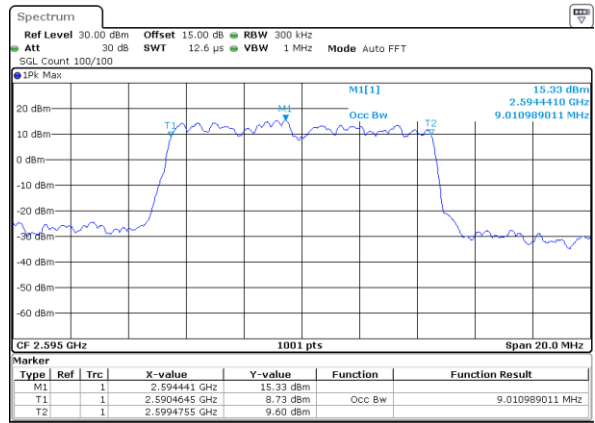

Middle Channel / 20MHz / 16QAM

Date: 18\_AUG.2020 23:23:05

Highest Channel / 20MHz / QPSK

Date: 18\_AUG.2020 23:23:38

Highest Channel / 20MHz / 16QAM

Date: 18\_AUG.2020 23:23:49

LTE Band 38

Lowest Channel / 5MHz / 64QAM

Date: 18\_AUG.2020 23:24:23

Lowest Channel / 10MHz / 64QAM

Date: 18\_AUG.2020 23:25:30

Middle Channel / 5MHz / 64QAM

Date: 18\_AUG.2020 23:24:45

Middle Channel / 10MHz / 64QAM

Date: 18\_AUG.2020 23:25:52

Highest Channel / 5MHz / 64QAM

Date: 18\_AUG.2020 23:25:08

Highest Channel / 10MHz / 64QAM

Date: 18\_AUG.2020 23:26:15

LTE Band 38

Lowest Channel / 15MHz / 64QAM

Date: 18\_AUG.2020 23:26:37

Lowest Channel / 20MHz / 64QAM

Date: 18\_AUG.2020 23:27:44