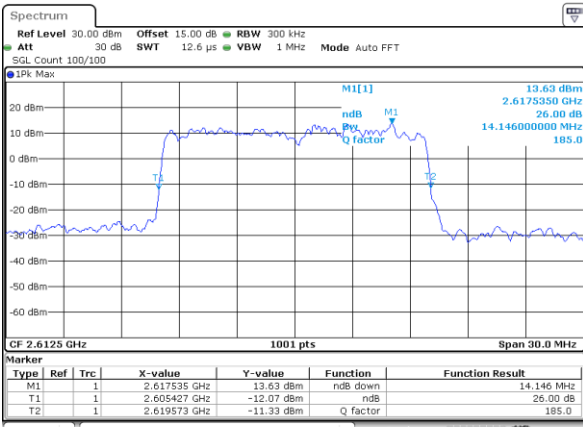

Middle Channel / 15MHz / 64QAM

Date: 18\_AUG.2020 23:27:10

Middle Channel / 20MHz / 64QAM

Date: 18\_AUG.2020 23:28:17

Highest Channel / 15MHz / 64QAM

Date: 18\_AUG.2020 23:27:33

Highest Channel / 20MHz / 64QAM