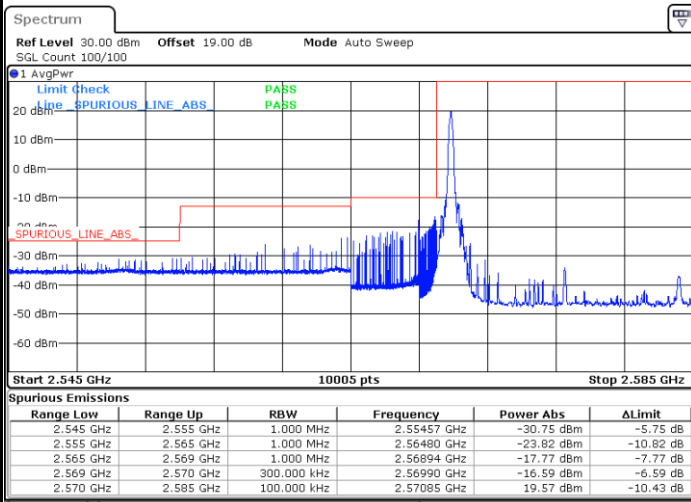

Date: 16.AUG.2020 09:09:22

Highest Band Edge / 1 RB

Date: 16.AUG.2020 09:13:55

Lowest Band Edge / Full RB

Date: 16.AUG.2020 09:10:53

Highest Band Edge / Full RB

Date: 16.AUG.2020 09:12:24

LTE Band 38 / 15MHz / 16QAM

Lowest Band Edge / 1 RB

Date: 16.AUG.2020 09:10:07

Highest Band Edge / 1 RB

Date: 16.AUG.2020 09:14:40

Lowest Band Edge / Full RB

Date: 16.AUG.2020 09:11:38

Highest Band Edge / Full RB

Date: 16.AUG.2020 09:13:09

LTE Band 38 / 15MHz / 64QAM

Lowest Band Edge / 1 RB

Date: 16.AUG.2020 09:15:26

Highest Band Edge / 1 RB

Date: 16.AUG.2020 09:17:42

Lowest Band Edge / Full RB

Date: 16.AUG.2020 09:16:11

Highest Band Edge / Full RB

Date: 16.AUG.2020 09:16:56

LTE Band 38 / 20MHz / QPSK

Lowest Band Edge / 1 RB

Date: 16.AUG.2020 09:18:27

Highest Band Edge / 1 RB

Date: 16.AUG.2020 09:22:59

Lowest Band Edge / Full RB

Date: 16.AUG.2020 09:19:58