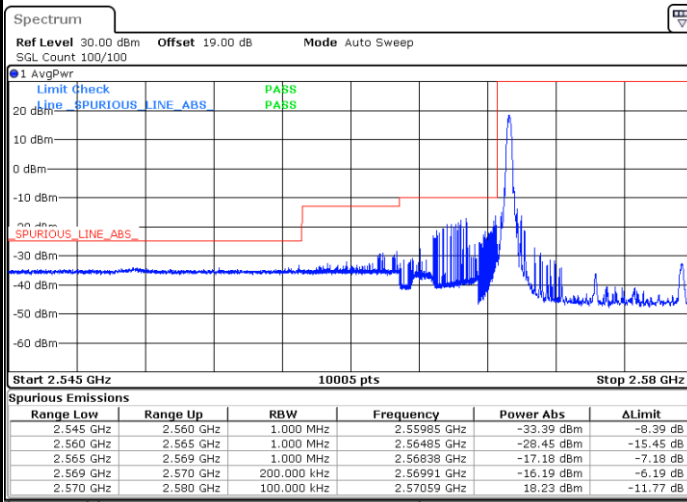

Date: 16.AUG.2020 08:58:01

Highest Band Edge / Full RB

Date: 16.AUG.2020 08:58:46

LTE Band 38 / 10MHz / QPSK

Lowest Band Edge / 1 RB

Date: 16.AUG.2020 09:03:19

Highest Band Edge / 1 RB

Date: 16.AUG.2020 09:07:51

Lowest Band Edge / Full RB

Date: 16.AUG.2020 09:04:19

Highest Band Edge / Full RB

Date: 16.AUG.2020 09:06:20

LTE Band 38 / 10MHz / 16QAM

Lowest Band Edge / 1 RB

Date: 16.AUG.2020 09:04:04

Highest Band Edge / 1 RB

Date: 16.AUG.2020 09:08:36

Lowest Band Edge / Full RB

Date: 16.AUG.2020 09:05:35

Highest Band Edge / Full RB

Date: 16.AUG.2020 09:07:06

LTE Band 38 / 10MHz / 64QAM

Lowest Band Edge / 1 RB

Date: 16.AUG.2020 09:00:17

Highest Band Edge / 1 RB

Date: 16.AUG.2020 09:02:33

Lowest Band Edge / Full RB

Date: 16.AUG.2020 09:01:03

Highest Band Edge / Full RB

Date: 16.AUG.2020 09:01:48

LTE Band 38 / 15MHz / QPSK

Lowest Band Edge / 1 RB