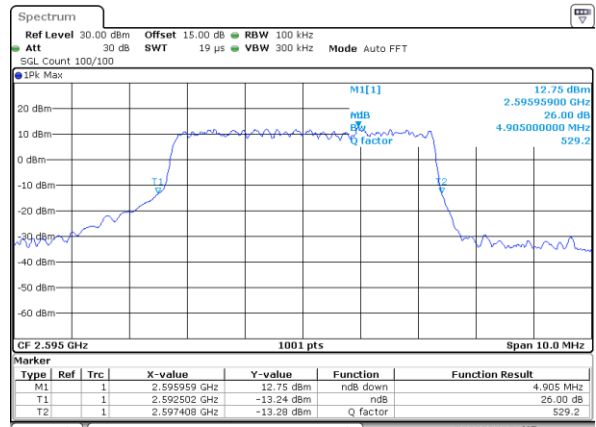

Date: 18\_AUG.2020 23:30:54

Highest Channel / 1RB

Date: 18\_AUG.2020 23:31:09

Highest Channel / Full RB

Date: 18\_AUG.2020 23:31:25

**26dB Bandwidth**

Mode	LTE Band 38 : 26dB BW(MHz)											
BW	1.4MHz		3MHz		5MHz		10MHz		15MHz		20MHz	
Mod.	QPSK	16QAM	QPSK	16QAM	QPSK	16QAM	QPSK	16QAM	QPSK	16QAM	QPSK	16QAM
Lowest CH	-	-	-	-	4.88	4.91	10.09	9.87	14.27	14.39	18.70	19.30
Middle CH	-	-	-	-	4.92	4.91	9.77	9.79	14.51	14.21	18.70	18.70
Highest CH	-	-	-	-	4.97	4.88	9.85	9.61	14.21	14.39	18.78	18.82
Mode	LTE Band 38 : 26dB BW(MHz)											
BW	1.4MHz		3MHz		5MHz		10MHz		15MHz		20MHz	
Mod.	64QAM		64QAM		64QAM		64QAM		64QAM		64QAM	
Lowest CH	-	-	-	-	4.91	-	9.79	-	14.09	-	18.62	-
Middle CH	-	-	-	-	4.87	-	9.75	-	14.21	-	18.78	-
Highest CH	-	-	-	-	4.87	-	9.91	-	14.15	-	18.70	-

LTE Band 38

Lowest Channel / 5MHz / QPSK

Date: 18\_AUG.2020 23:15:49

Lowest Channel / 5MHz / 16QAM

Date: 18\_AUG.2020 23:16:00

Middle Channel / 5MHz / QPSK

Date: 18\_AUG.2020 23:16:34

Middle Channel / 5MHz / 16QAM

Date: 18\_AUG.2020 23:16:45

Highest Channel / 5MHz / QPSK

Date: 18\_AUG.2020 23:17:19

Highest Channel / 5MHz / 16QAM

Date: 18\_AUG.2020 23:17:30

LTE Band 38

Lowest Channel / 10MHz / QPSK

Date: 18\_AUG.2020 23:18:03