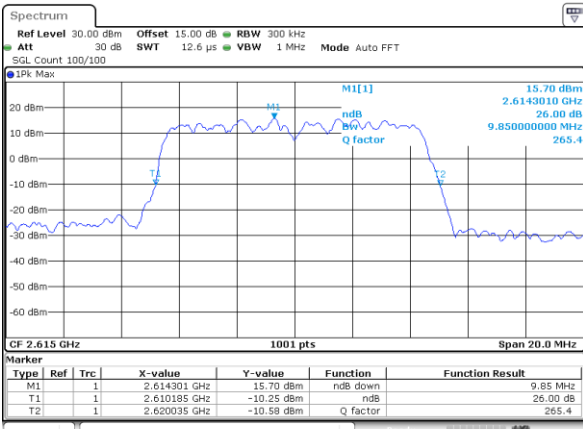

Date: 18\_AUG.2020 23:19:33

Highest Channel / 10MHz / 16QAM

Date: 18\_AUG.2020 23:19:44

LTE Band 38

Lowest Channel / 15MHz / QPSK

Date: 18\_AUG.2020 23:20:17

Lowest Channel / 15MHz / 16QAM

Date: 18\_AUG.2020 23:20:28