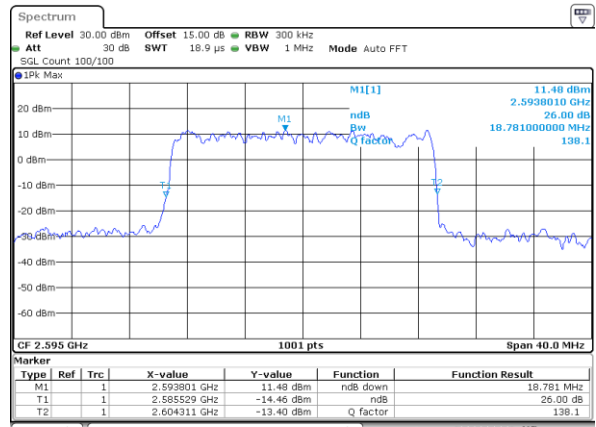

Middle Channel / 20MHz / 64QAM

Date: 18_AUG.2020 23:28:17