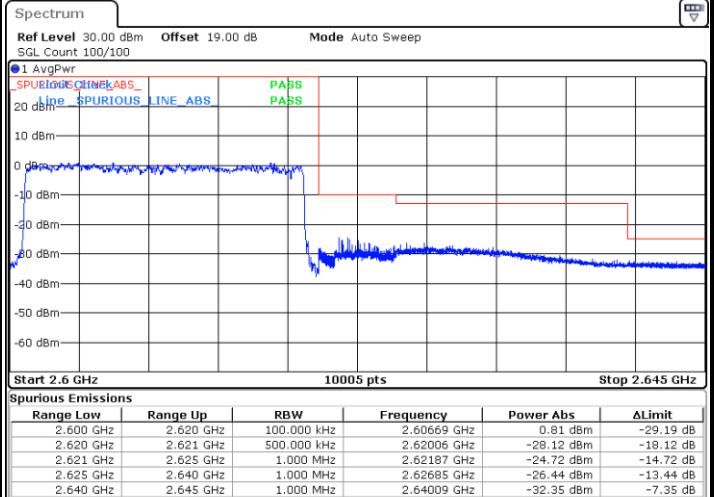

LTE Band 38 / 15MHz / 64QAM

Lowest Band Edge / 1 RB

Date: 16.AUG.2020 09:15:26

Highest Band Edge / 1 RB

Date: 16.AUG.2020 09:17:42

Lowest Band Edge / Full RB

Date: 16.AUG.2020 09:16:11

Highest Band Edge / Full RB

Date: 16.AUG.2020 09:16:56

LTE Band 38 / 20MHz / QPSK

Lowest Band Edge / 1 RB

Date: 16.AUG.2020 09:18:27

Highest Band Edge / 1 RB

Date: 16.AUG.2020 09:22:59

Lowest Band Edge / Full RB

Date: 16.AUG.2020 09:19:58

Highest Band Edge / Full RB

Date: 16.AUG.2020 09:21:29

LTE Band 38 / 20MHz / 16QAM

Lowest Band Edge / 1 RB

Date: 16.AUG.2020 09:19:12

Highest Band Edge / 1 RB

Date: 16.AUG.2020 09:23:44

Lowest Band Edge / Full RB

Date: 16.AUG.2020 09:20:43

Highest Band Edge / Full RB

Date: 16.AUG.2020 09:22:14