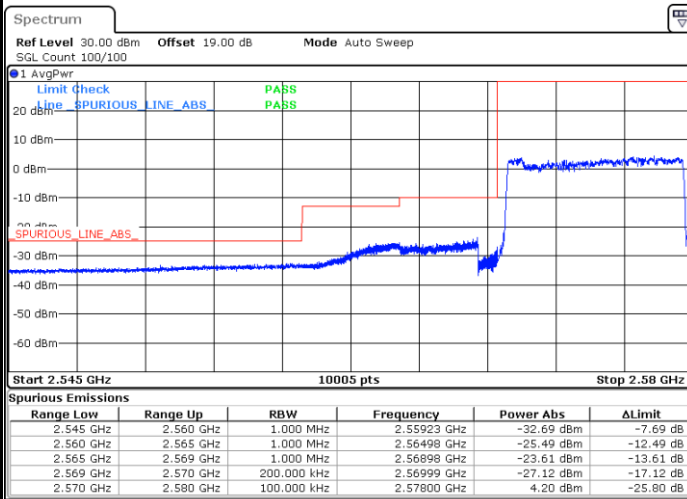

Highest Band Edge / Full RB

Date: 16.AUG.2020 08:54:59

LTE Band 38 / 5MHz / 64QAM

Lowest Band Edge / 1RB

Date: 16.AUG.2020 08:57:15

Highest Band Edge / 1 RB

Date: 16.AUG.2020 08:59:32

Lowest Band Edge / Full RB

Date: 16.AUG.2020 08:58:01

Highest Band Edge / Full RB

Date: 16.AUG.2020 08:58:46

LTE Band 38 / 10MHz / QPSK

Lowest Band Edge / 1 RB

Date: 16.AUG.2020 09:03:19

Highest Band Edge / 1 RB

Date: 16.AUG.2020 09:07:51

Lowest Band Edge / Full RB

Date: 16.AUG.2020 09:04:19

Highest Band Edge / Full RB

Date: 16.AUG.2020 09:06:20

LTE Band 38 / 10MHz / 16QAM

Lowest Band Edge / 1 RB

Date: 16.AUG.2020 09:04:04

Highest Band Edge / 1 RB

Date: 16.AUG.2020 09:08:36

Lowest Band Edge / Full RB

Date: 16.AUG.2020 09:05:35

Highest Band Edge / Full RB

Date: 16.AUG.2020 09:07:06

LTE Band 38 / 10MHz / 64QAM

Lowest Band Edge / 1 RB

Date: 16.AUG.2020 09:00:17