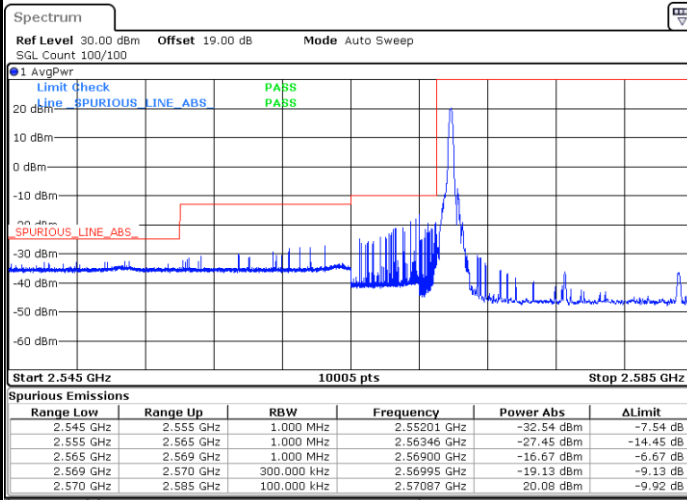

Highest Band Edge / 1 RB

Date: 16.AUG.2020 09:02:33

Lowest Band Edge / Full RB

Date: 16.AUG.2020 09:01:03

Highest Band Edge / Full RB

Date: 16.AUG.2020 09:01:48

LTE Band 38 / 15MHz / QPSK

Lowest Band Edge / 1 RB

Date: 16.AUG.2020 09:09:22

Highest Band Edge / 1 RB

Date: 16.AUG.2020 09:13:55

Lowest Band Edge / Full RB

Date: 16.AUG.2020 09:10:53

Highest Band Edge / Full RB

Date: 16.AUG.2020 09:12:24

LTE Band 38 / 15MHz / 16QAM

Lowest Band Edge / 1 RB

Date: 16.AUG.2020 09:10:07

Highest Band Edge / 1 RB

Date: 16.AUG.2020 09:14:40

Lowest Band Edge / Full RB

Date: 16.AUG.2020 09:11:38

Highest Band Edge / Full RB

Date: 16.AUG.2020 09:13:09

LTE Band 38 / 15MHz / 64QAM

Lowest Band Edge / 1 RB

Date: 16.AUG.2020 09:15:26

Highest Band Edge / 1 RB

Date: 16.AUG.2020 09:17:42

Lowest Band Edge / Full RB

Date: 16.AUG.2020 09:16:11

Highest Band Edge / Full RB