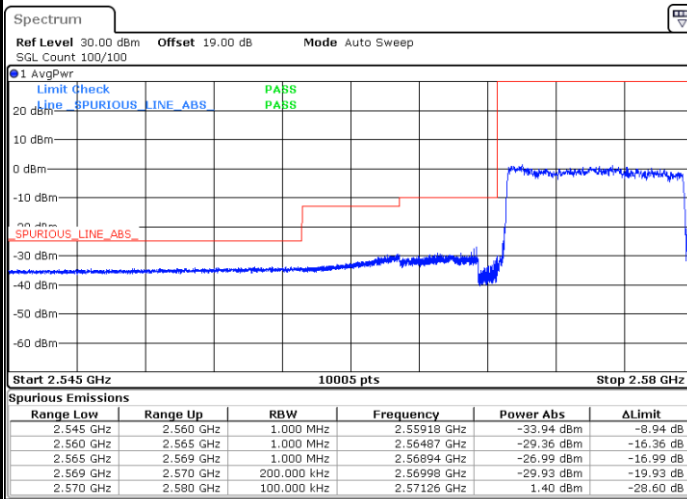

Date: 16.AUG.2020 08:58:01

Highest Band Edge / Full RB

Date: 16.AUG.2020 08:58:46

LTE Band 38 / 10MHz / QPSK

Lowest Band Edge / 1 RB

Date: 16.AUG.2020 09:03:19

Highest Band Edge / 1 RB

Date: 16.AUG.2020 09:07:51

Lowest Band Edge / Full RB

Date: 16.AUG.2020 09:04:19

Highest Band Edge / Full RB

Date: 16.AUG.2020 09:06:20

LTE Band 38 / 10MHz / 16QAM

Lowest Band Edge / 1 RB

Date: 16.AUG.2020 09:04:04

Highest Band Edge / 1 RB

Date: 16.AUG.2020 09:08:36

Lowest Band Edge / Full RB

Date: 16.AUG.2020 09:05:35

Highest Band Edge / Full RB

Date: 16.AUG.2020 09:07:06

LTE Band 38 / 10MHz / 64QAM

Lowest Band Edge / 1 RB

Date: 16.AUG.2020 09:00:17

Highest Band Edge / 1 RB

Date: 16.AUG.2020 09:02:33

Lowest Band Edge / Full RB

Date: 16.AUG.2020 09:01:03

Highest Band Edge / Full RB

Date: 16.AUG.2020 09:01:48

LTE Band 38 / 15MHz / QPSK

Lowest Band Edge / 1 RB