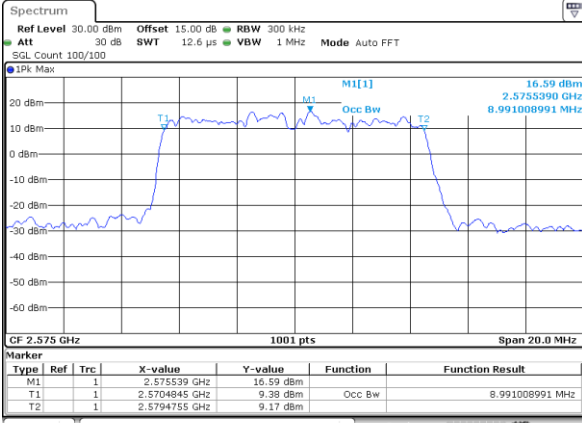

Date: 18\_AUG.2020 23:16:23

Highest Channel / 5MHz / QPSK

Date: 18\_AUG.2020 23:16:56

Highest Channel / 5MHz / 16QAM

Date: 18\_AUG.2020 23:17:07

LTE Band 38

Lowest Channel / 10MHz / QPSK

Date: 18\_AUG.2020 23:17:41