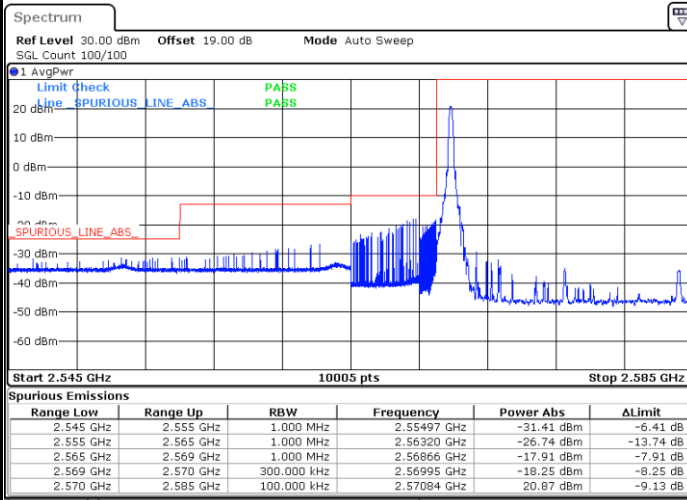

Date: 16.AUG.2020 09:08:36

Lowest Band Edge / Full RB

Date: 16.AUG.2020 09:05:35

Highest Band Edge / Full RB

Date: 16.AUG.2020 09:07:06

LTE Band 38 / 10MHz / 64QAM

Lowest Band Edge / 1 RB

Date: 16.AUG.2020 09:00:17

Highest Band Edge / 1 RB

Date: 16.AUG.2020 09:02:33

Lowest Band Edge / Full RB

Date: 16.AUG.2020 09:01:03

Highest Band Edge / Full RB

Date: 16.AUG.2020 09:01:48

LTE Band 38 / 15MHz / QPSK

Lowest Band Edge / 1 RB

Date: 16.AUG.2020 09:09:22

Highest Band Edge / 1 RB

Date: 16.AUG.2020 09:13:55

Lowest Band Edge / Full RB

Date: 16.AUG.2020 09:10:53

Highest Band Edge / Full RB

Date: 16.AUG.2020 09:12:24

LTE Band 38 / 15MHz / 16QAM

Lowest Band Edge / 1 RB

Date: 16.AUG.2020 09:10:07

Highest Band Edge / 1 RB

Date: 16.AUG.2020 09:14:40

Lowest Band Edge / Full RB

Date: 16.AUG.2020 09:11:38

Highest Band Edge / Full RB

Date: 16.AUG.2020 09:13:09