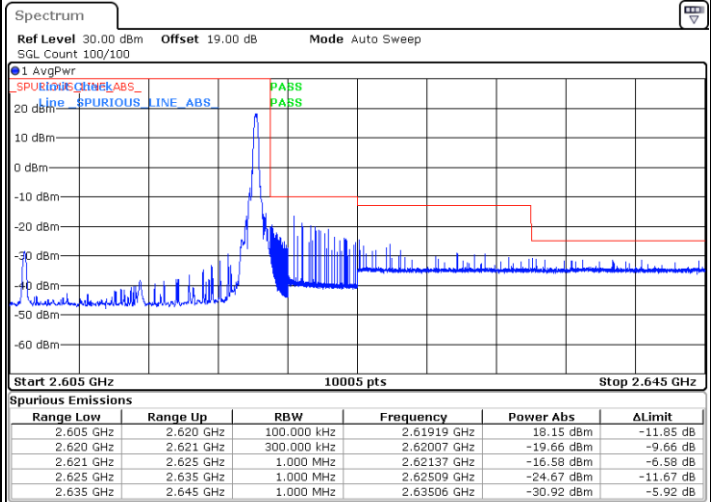

Date: 16.AUG.2020 09:09:22

Highest Band Edge / 1 RB

Date: 16.AUG.2020 09:13:55

Lowest Band Edge / Full RB

Date: 16.AUG.2020 09:10:53

Highest Band Edge / Full RB

Date: 16.AUG.2020 09:12:24

LTE Band 38 / 15MHz / 16QAM

Lowest Band Edge / 1 RB

Date: 16.AUG.2020 09:10:07

Highest Band Edge / 1 RB

Date: 16.AUG.2020 09:14:40

Lowest Band Edge / Full RB

Date: 16.AUG.2020 09:11:38

Highest Band Edge / Full RB

Date: 16.AUG.2020 09:13:09

LTE Band 38 / 15MHz / 64QAM

Lowest Band Edge / 1 RB

Date: 16.AUG.2020 09:15:26

Highest Band Edge / 1 RB

Date: 16.AUG.2020 09:17:42

Lowest Band Edge / Full RB

Date: 16.AUG.2020 09:16:11

Highest Band Edge / Full RB

Date: 16.AUG.2020 09:16:56

LTE Band 38 / 20MHz / QPSK

Lowest Band Edge / 1 RB

Date: 16.AUG.2020 09:18:27

Highest Band Edge / 1 RB

Date: 16.AUG.2020 09:22:59

Lowest Band Edge / Full RB

Date: 16.AUG.2020 09:19:58