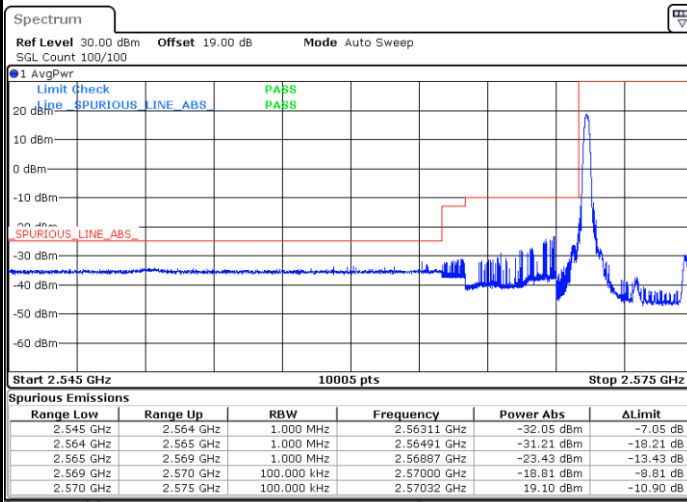

# Conducted Band Edge

LTE Band 38 / 5MHz / 16QAM

Lowest Band Edge / 1RB

Date: 16.AUG.2020 08:51:58

Highest Band Edge / 1 RB

Date: 16.AUG.2020 08:56:30

Lowest Band Edge / Full RB

Date: 16.AUG.2020 08:53:29

Highest Band Edge / Full RB

Date: 16.AUG.2020 08:54:59

LTE Band 38 / 5MHz / 64QAM

Lowest Band Edge / 1RB

Date: 16.AUG.2020 08:57:15

Highest Band Edge / 1 RB

Date: 16.AUG.2020 08:59:32

Lowest Band Edge / Full RB

Date: 16.AUG.2020 08:58:01

Highest Band Edge / Full RB

Date: 16.AUG.2020 08:58:46

LTE Band 38 / 10MHz / QPSK

Lowest Band Edge / 1 RB

Date: 16.AUG.2020 09:03:19

Highest Band Edge / 1 RB

Date: 16.AUG.2020 09:07:51

Lowest Band Edge / Full RB

Date: 16.AUG.2020 09:04:19

Highest Band Edge / Full RB

Date: 16.AUG.2020 09:06:20

LTE Band 38 / 10MHz / 16QAM

Lowest Band Edge / 1 RB

Date: 16.AUG.2020 09:04:04

Highest Band Edge / 1 RB