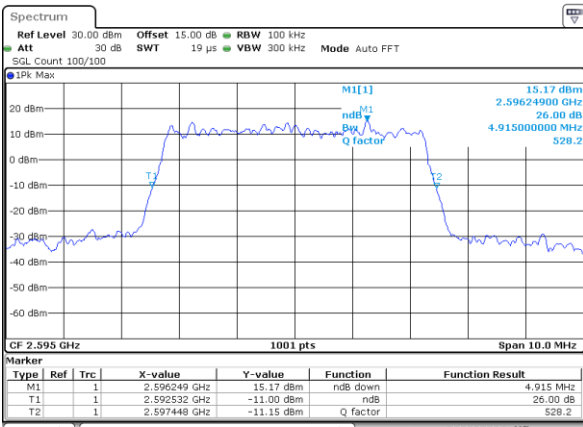

Date: 18\_AUG.2020 23:30:54

Highest Channel / 1RB

Date: 18\_AUG.2020 23:31:09

Highest Channel / Full RB

Date: 18\_AUG.2020 23:31:25

**26dB Bandwidth**

Mode	LTE Band 38 : 26dB BW(MHz)											
BW	1.4MHz		3MHz		5MHz		10MHz		15MHz		20MHz	
Mod.	QPSK	16QAM	QPSK	16QAM	QPSK	16QAM	QPSK	16QAM	QPSK	16QAM	QPSK	16QAM
Lowest CH	-	-	-	-	4.88	4.91	10.09	9.87	14.27	14.39	18.70	19.30
Middle CH	-	-	-	-	4.92	4.91	9.77	9.79	14.51	14.21	18.70	18.70
Highest CH	-	-	-	-	4.97	4.88	9.85	9.61	14.21	14.39	18.78	18.82
Mode	LTE Band 38 : 26dB BW(MHz)											
BW	1.4MHz		3MHz		5MHz		10MHz		15MHz		20MHz	
Mod.	64QAM		64QAM		64QAM		64QAM		64QAM		64QAM	
Lowest CH	-	-	-	-	4.91	-	9.79	-	14.09	-	18.62	-
Middle CH	-	-	-	-	4.87	-	9.75	-	14.21	-	18.78	-
Highest CH	-	-	-	-	4.87	-	9.91	-	14.15	-	18.70	-

LTE Band 38

Lowest Channel / 5MHz / QPSK

Date: 18\_AUG.2020 23:15:49

Lowest Channel / 5MHz / 16QAM

Date: 18\_AUG.2020 23:16:00

Middle Channel / 5MHz / QPSK

Date: 18\_AUG.2020 23:16:34

Middle Channel / 5MHz / 16QAM

Date: 18\_AUG.2020 23:16:45

Highest Channel / 5MHz / QPSK

Date: 18\_AUG.2020 23:17:19

Highest Channel / 5MHz / 16QAM

Date: 18\_AUG.2020 23:17:30

LTE Band 38

Lowest Channel / 10MHz / QPSK

Date: 18\_AUG.2020 23:18:03