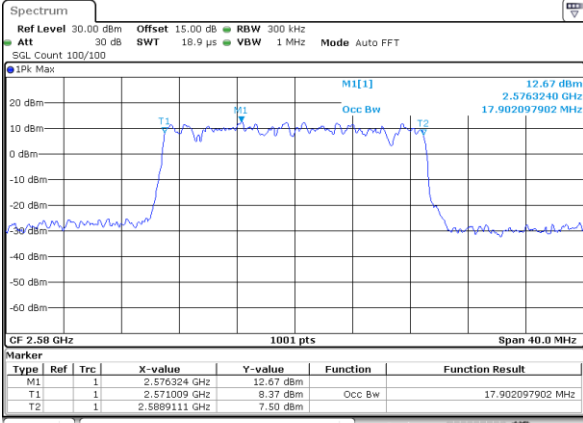

LTE Band 38

Lowest Channel / 20MHz / QPSK

Date: 18_AUG.2020 23:22:09