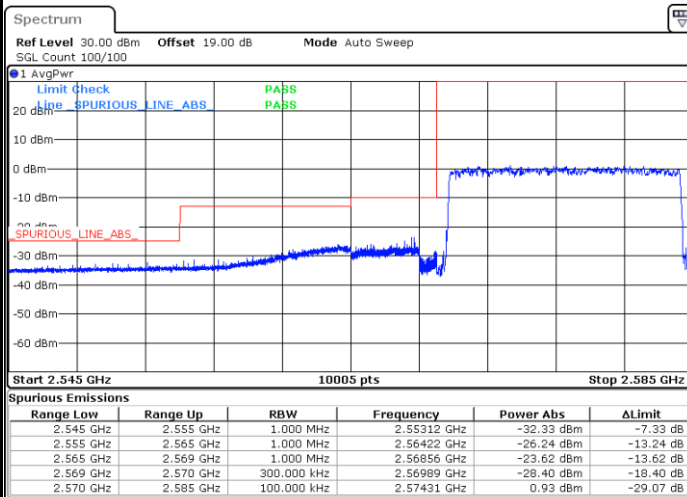

Date: 16.AUG.2020 09:09:22

Highest Band Edge / 1 RB

Date: 16.AUG.2020 09:13:55

Lowest Band Edge / Full RB

Date: 16.AUG.2020 09:10:53

Highest Band Edge / Full RB

Date: 16.AUG.2020 09:12:24

LTE Band 38 / 15MHz / 16QAM

Lowest Band Edge / 1 RB

Date: 16.AUG.2020 09:10:07

Highest Band Edge / 1 RB

Date: 16.AUG.2020 09:14:40

Lowest Band Edge / Full RB

Date: 16.AUG.2020 09:11:38

Highest Band Edge / Full RB

Date: 16.AUG.2020 09:13:09

LTE Band 38 / 15MHz / 64QAM

Lowest Band Edge / 1 RB

Date: 16.AUG.2020 09:15:26

Highest Band Edge / 1 RB

Date: 16.AUG.2020 09:17:42

Lowest Band Edge / Full RB

Date: 16.AUG.2020 09:16:11

Highest Band Edge / Full RB

Date: 16.AUG.2020 09:16:56

LTE Band 38 / 20MHz / QPSK

Lowest Band Edge / 1 RB

Date: 16.AUG.2020 09:18:27

Highest Band Edge / 1 RB

Date: 16.AUG.2020 09:22:59

Lowest Band Edge / Full RB

Date: 16.AUG.2020 09:19:58