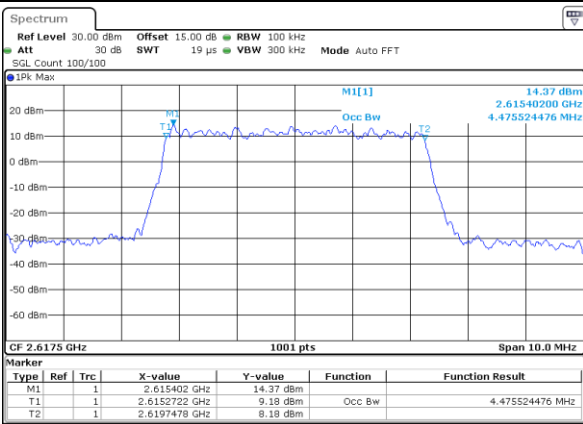

### Occupied Bandwidth

Mode	LTE Band 38 : 99%OBW(MHz)											
BW	1.4MHz		3MHz		5MHz		10MHz		15MHz		20MHz	
Mod.	QPSK	16QAM	QPSK	16QAM	QPSK	16QAM	QPSK	16QAM	QPSK	16QAM	QPSK	16QAM
Lowest CH	-	-	-	-	4.49	4.49	8.99	8.97	13.46	13.43	17.90	17.82
Middle CH	-	-	-	-	4.48	4.48	9.11	8.99	13.49	13.40	17.90	17.82
Highest CH	-	-	-	-	4.48	4.50	9.05	8.95	13.43	13.52	17.82	17.90
Mode	LTE Band 38 : 99%OBW(MHz)											
BW	1.4MHz		3MHz		5MHz		10MHz		15MHz		20MHz	
Mod.	64QAM		64QAM		64QAM		64QAM		64QAM		64QAM	
Lowest CH	-	-	-	-	4.49	-	8.97	-	13.49	-	17.86	-
Middle CH	-	-	-	-	4.49	-	9.01	-	13.49	-	17.90	-
Highest CH	-	-	-	-	4.49	-	9.01	-	13.46	-	17.86	-

LTE Band 38

Lowest Channel / 5MHz / QPSK

Date: 18\_AUG.2020 23:15:26

Lowest Channel / 5MHz / 16QAM

Date: 18\_AUG.2020 23:15:38

Middle Channel / 5MHz / QPSK

Date: 18\_AUG.2020 23:16:12

Middle Channel / 5MHz / 16QAM

Date: 18\_AUG.2020 23:16:23

Highest Channel / 5MHz / QPSK

Date: 18\_AUG.2020 23:16:56

Highest Channel / 5MHz / 16QAM

Date: 18\_AUG.2020 23:17:07

LTE Band 38

Lowest Channel / 10MHz / QPSK

Date: 18\_AUG.2020 23:17:41