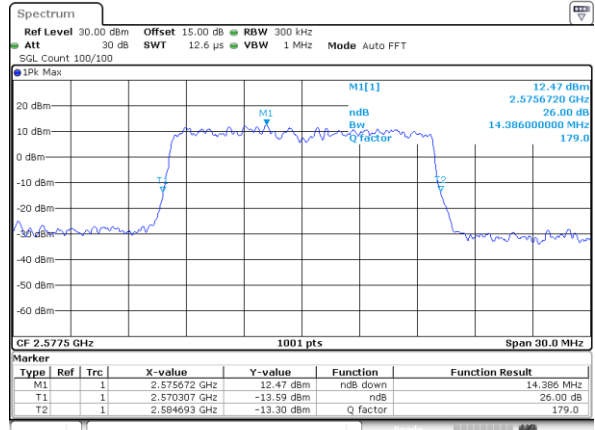

Date: 18\_AUG.2020 23:19:33

Highest Channel / 10MHz / 16QAM

Date: 18\_AUG.2020 23:19:44

LTE Band 38

Lowest Channel / 15MHz / QPSK

Date: 18\_AUG.2020 23:20:17

Lowest Channel / 15MHz / 16QAM

Date: 18\_AUG.2020 23:20:28