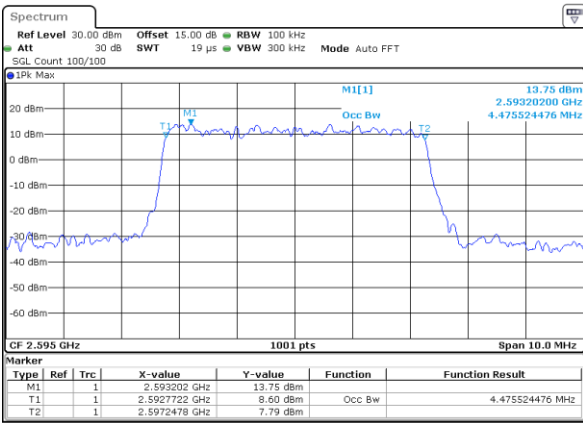

### Occupied Bandwidth

Mode	LTE Band 38 : 99%OBW(MHz)											
BW	1.4MHz		3MHz		5MHz		10MHz		15MHz		20MHz	
Mod.	QPSK	16QAM	QPSK	16QAM	QPSK	16QAM	QPSK	16QAM	QPSK	16QAM	QPSK	16QAM
Lowest CH	-	-	-	-	4.49	4.49	8.99	8.97	13.46	13.43	17.90	17.82
Middle CH	-	-	-	-	4.48	4.48	9.11	8.99	13.49	13.40	17.90	17.82
Highest CH	-	-	-	-	4.48	4.50	9.05	8.95	13.43	13.52	17.82	17.90
Mode	LTE Band 38 : 99%OBW(MHz)											
BW	1.4MHz		3MHz		5MHz		10MHz		15MHz		20MHz	
Mod.	64QAM		64QAM		64QAM		64QAM		64QAM		64QAM	
Lowest CH	-	-	-	-	4.49	-	8.97	-	13.49	-	17.86	-
Middle CH	-	-	-	-	4.49	-	9.01	-	13.49	-	17.90	-
Highest CH	-	-	-	-	4.49	-	9.01	-	13.46	-	17.86	-

LTE Band 38

Lowest Channel / 5MHz / QPSK

Date: 18\_AUG.2020 23:15:26

Lowest Channel / 5MHz / 16QAM

Date: 18\_AUG.2020 23:15:38

Middle Channel / 5MHz / QPSK

Date: 18\_AUG.2020 23:16:12

Middle Channel / 5MHz / 16QAM

Date: 18\_AUG.2020 23:16:23

Highest Channel / 5MHz / QPSK

Date: 18\_AUG.2020 23:16:56

Highest Channel / 5MHz / 16QAM

Date: 18\_AUG.2020 23:17:07

LTE Band 38

Lowest Channel / 10MHz / QPSK

Date: 18\_AUG.2020 23:17:41