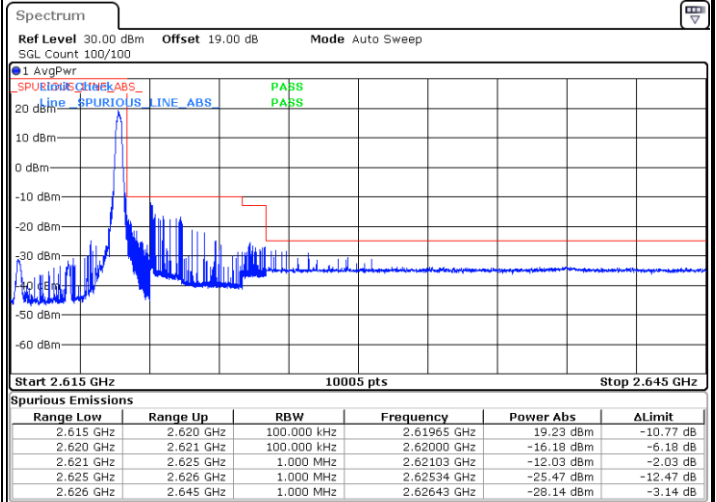

# Conducted Band Edge

LTE Band 38 / 5MHz / 16QAM

Lowest Band Edge / 1RB

Date: 16.AUG.2020 08:51:58

Highest Band Edge / 1 RB

Date: 16.AUG.2020 08:56:30

Lowest Band Edge / Full RB

Date: 16.AUG.2020 08:53:29

Highest Band Edge / Full RB

Date: 16.AUG.2020 08:54:59

LTE Band 38 / 5MHz / 64QAM

Lowest Band Edge / 1RB

Date: 16.AUG.2020 08:57:15

Highest Band Edge / 1 RB

Date: 16.AUG.2020 08:59:32

Lowest Band Edge / Full RB

Date: 16.AUG.2020 08:58:01

Highest Band Edge / Full RB

Date: 16.AUG.2020 08:58:46

LTE Band 38 / 10MHz / QPSK

Lowest Band Edge / 1 RB

Date: 16.AUG.2020 09:03:19

Highest Band Edge / 1 RB

Date: 16.AUG.2020 09:07:51