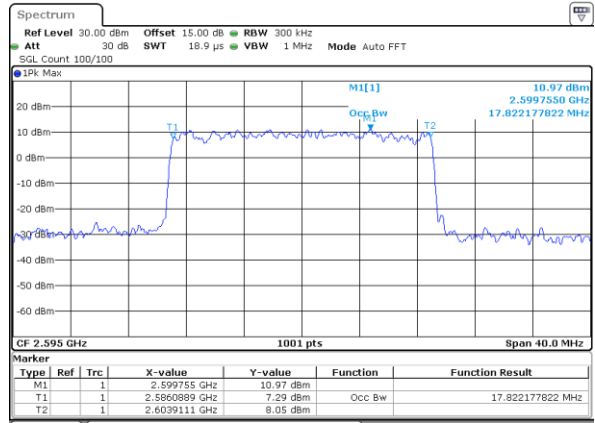

Date: 18\_AUG.2020 23:21:35

LTE Band 38

Lowest Channel / 20MHz / QPSK

Date: 18\_AUG.2020 23:22:09

Lowest Channel / 20MHz / 16QAM

Date: 18\_AUG.2020 23:22:120

Middle Channel / 20MHz / QPSK

Date: 18\_AUG.2020 23:22:53

Middle Channel / 20MHz / 16QAM

Date: 18\_AUG.2020 23:23:05

Highest Channel / 20MHz / QPSK

Date: 18\_AUG.2020 23:23:38

Highest Channel / 20MHz / 16QAM

Date: 18\_AUG.2020 23:23:49

LTE Band 38

Lowest Channel / 5MHz / 64QAM