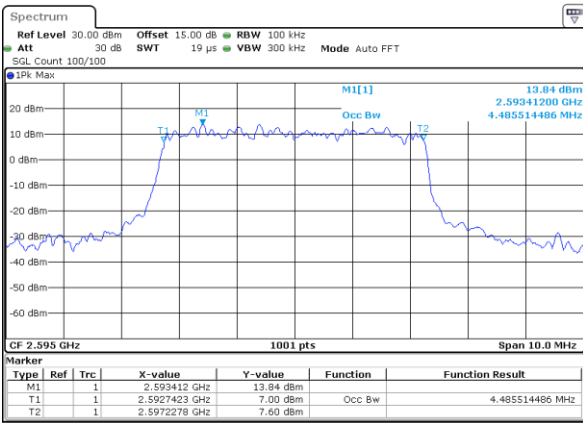

Middle Channel / 20MHz / 16QAM

Date: 18\_AUG.2020 23:23:05

Highest Channel / 20MHz / QPSK

Date: 18\_AUG.2020 23:23:38

Highest Channel / 20MHz / 16QAM

Date: 18\_AUG.2020 23:23:49

LTE Band 38

Lowest Channel / 5MHz / 64QAM

Date: 18\_AUG.2020 23:24:23

Lowest Channel / 10MHz / 64QAM

Date: 18\_AUG.2020 23:25:30

Middle Channel / 5MHz / 64QAM

Date: 18\_AUG.2020 23:24:45

Middle Channel / 10MHz / 64QAM

Date: 18\_AUG.2020 23:25:52

Highest Channel / 5MHz / 64QAM