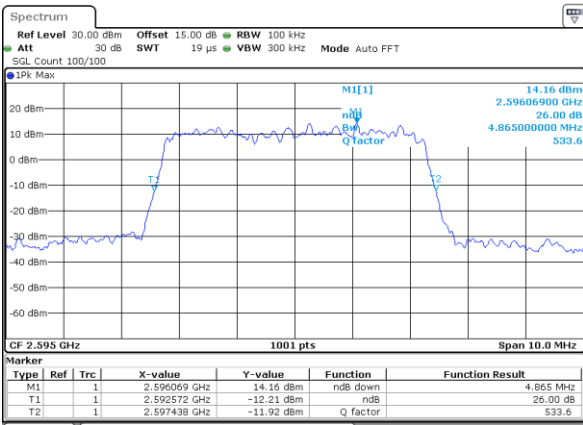

Middle Channel / 5MHz / 64QAM

Date: 18_AUG.2020 23:24:57