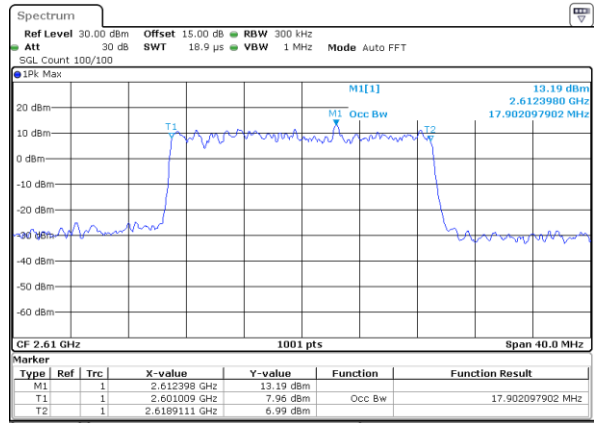

Middle Channel / 20MHz / 16QAM

Date: 18\_AUG.2020 23:23:05

Highest Channel / 20MHz / QPSK

Date: 18\_AUG.2020 23:23:38

Highest Channel / 20MHz / 16QAM

Date: 18\_AUG.2020 23:23:49

LTE Band 38

Lowest Channel / 5MHz / 64QAM