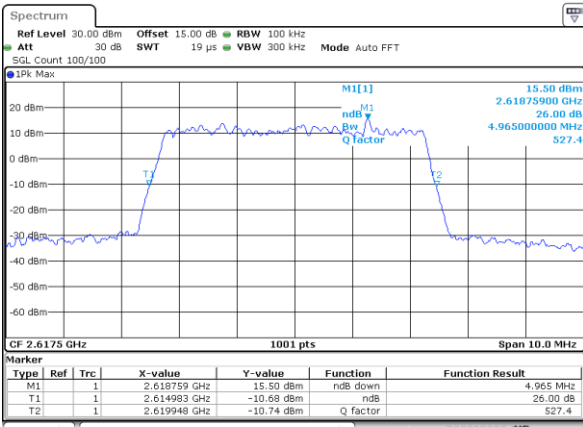

Highest Channel / 5MHz / QPSK

Date: 18_AUG.2020 23:17:19