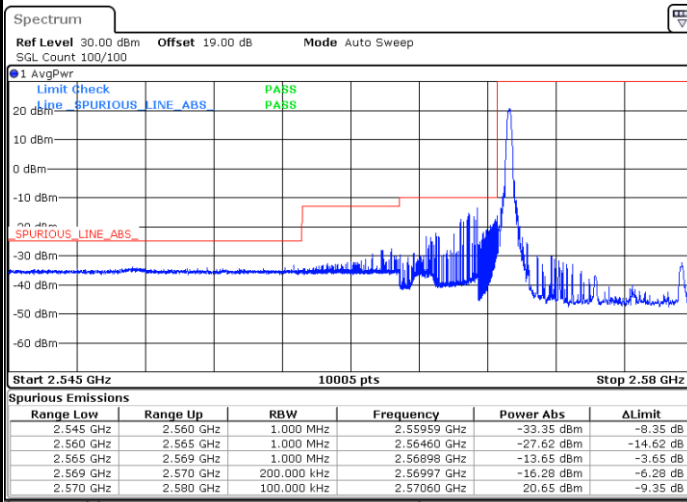

Highest Band Edge / Full RB

Date: 16.AUG.2020 08:54:59

LTE Band 38 / 5MHz / 64QAM

Lowest Band Edge / 1RB

Date: 16.AUG.2020 08:57:15

Highest Band Edge / 1 RB

Date: 16.AUG.2020 08:59:32

Lowest Band Edge / Full RB

Date: 16.AUG.2020 08:58:01

Highest Band Edge / Full RB

Date: 16.AUG.2020 08:58:46

LTE Band 38 / 10MHz / QPSK

Lowest Band Edge / 1 RB

Date: 16.AUG.2020 09:03:19

Highest Band Edge / 1 RB

Date: 16.AUG.2020 09:07:51

Lowest Band Edge / Full RB

Date: 16.AUG.2020 09:04:19

Highest Band Edge / Full RB

Date: 16.AUG.2020 09:06:20

LTE Band 38 / 10MHz / 16QAM

Lowest Band Edge / 1 RB

Date: 16.AUG.2020 09:04:04

Highest Band Edge / 1 RB

Date: 16.AUG.2020 09:08:36

Lowest Band Edge / Full RB

Date: 16.AUG.2020 09:05:35

Highest Band Edge / Full RB

Date: 16.AUG.2020 09:07:06

LTE Band 38 / 10MHz / 64QAM

Lowest Band Edge / 1 RB

Date: 16.AUG.2020 09:00:17