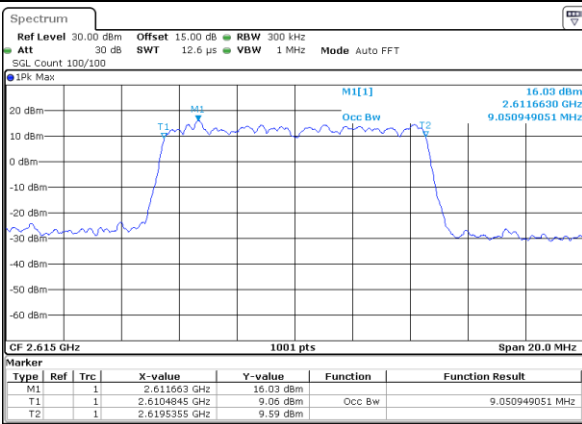

Lowest Channel / 10MHz / 16QAM

Date: 18\_AUG.2020 23:17:52

Middle Channel / 10MHz / QPSK

Date: 18\_AUG.2020 23:18:26

Middle Channel / 10MHz / 16QAM

Date: 18\_AUG.2020 23:18:37

Highest Channel / 10MHz / QPSK