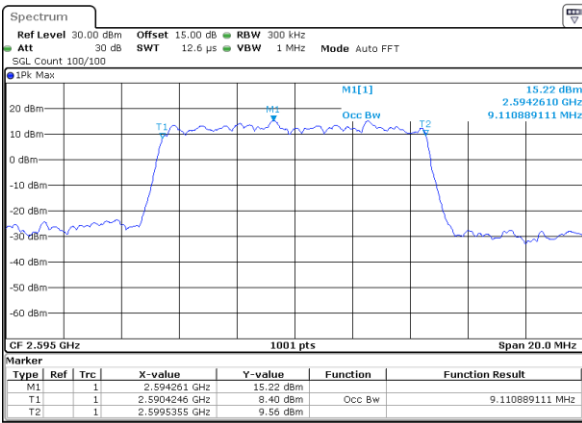

Middle Channel / 10MHz / QPSK

Date: 18_AUG.2020 23:18:26