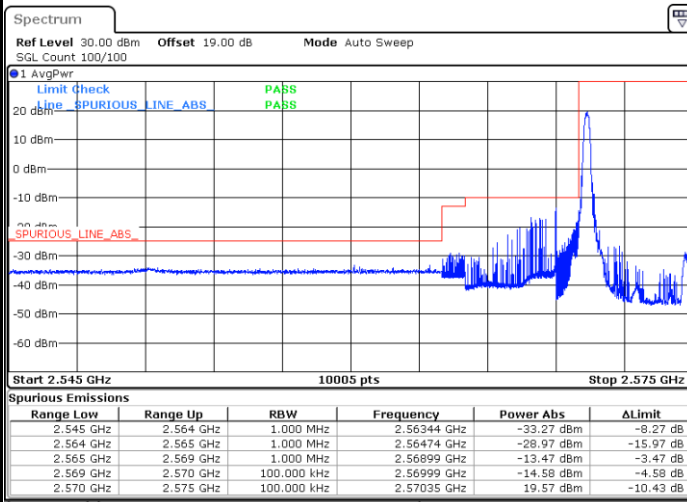

# Conducted Band Edge

LTE Band 38 / 5MHz / 16QAM

Lowest Band Edge / 1RB

Date: 16.AUG.2020 08:51:58

Highest Band Edge / 1 RB

Date: 16.AUG.2020 08:56:30

Lowest Band Edge / Full RB

Date: 16.AUG.2020 08:53:29

Highest Band Edge / Full RB

Date: 16.AUG.2020 08:54:59

LTE Band 38 / 5MHz / 64QAM

Lowest Band Edge / 1RB

Date: 16.AUG.2020 08:57:15

Highest Band Edge / 1 RB

Date: 16.AUG.2020 08:59:32

Lowest Band Edge / Full RB

Date: 16.AUG.2020 08:58:01

Highest Band Edge / Full RB

Date: 16.AUG.2020 08:58:46

LTE Band 38 / 10MHz / QPSK

Lowest Band Edge / 1 RB

Date: 16.AUG.2020 09:03:19

Highest Band Edge / 1 RB

Date: 16.AUG.2020 09:07:51