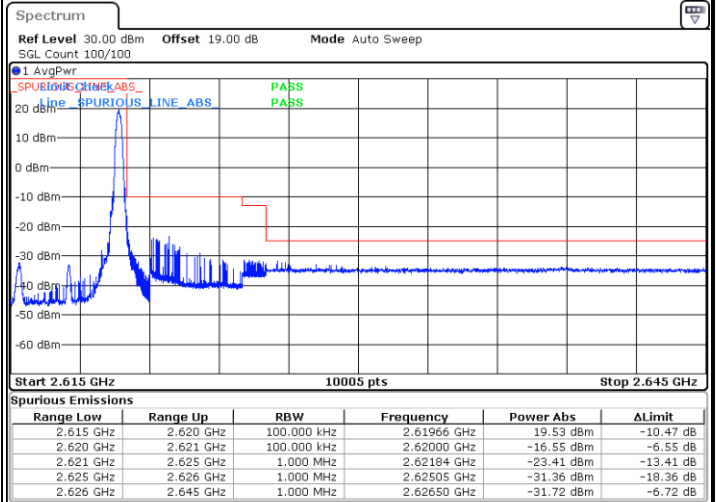

# Conducted Band Edge

LTE Band 38 / 5MHz / 16QAM

Lowest Band Edge / 1RB

Date: 16.AUG.2020 08:51:58

Highest Band Edge / 1 RB

Date: 16.AUG.2020 08:56:30

Lowest Band Edge / Full RB

Date: 16.AUG.2020 08:53:29

Highest Band Edge / Full RB

Date: 16.AUG.2020 08:54:59

LTE Band 38 / 5MHz / 64QAM

Lowest Band Edge / 1RB

Date: 16.AUG.2020 08:57:15

Highest Band Edge / 1 RB

Date: 16.AUG.2020 08:59:32

Lowest Band Edge / Full RB

Date: 16.AUG.2020 08:58:01

Highest Band Edge / Full RB

Date: 16.AUG.2020 08:58:46

LTE Band 38 / 10MHz / QPSK

Lowest Band Edge / 1 RB

Date: 16.AUG.2020 09:03:19

Highest Band Edge / 1 RB

Date: 16.AUG.2020 09:07:51

Lowest Band Edge / Full RB

Date: 16.AUG.2020 09:04:19

Highest Band Edge / Full RB

Date: 16.AUG.2020 09:06:20

LTE Band 38 / 10MHz / 16QAM

Lowest Band Edge / 1 RB

Date: 16.AUG.2020 09:04:04

Highest Band Edge / 1 RB