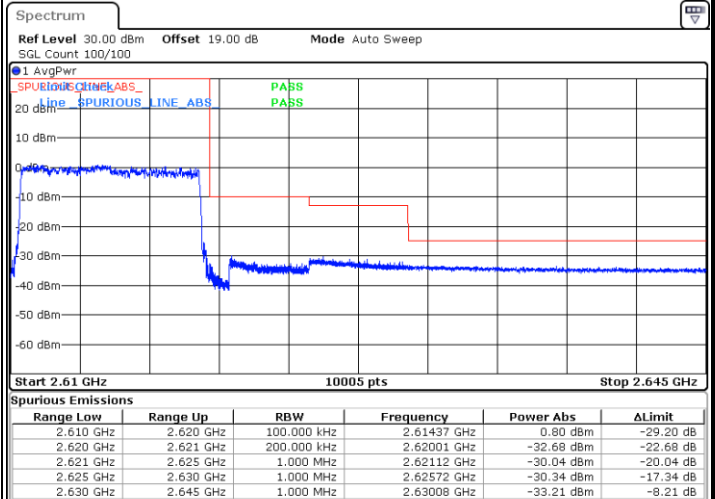

Lowest Band Edge / Full RB

Date: 16.AUG.2020 09:04:19

Highest Band Edge / Full RB

Date: 16.AUG.2020 09:06:20

LTE Band 38 / 10MHz / 16QAM

Lowest Band Edge / 1 RB

Date: 16.AUG.2020 09:04:04

Highest Band Edge / 1 RB

Date: 16.AUG.2020 09:08:36

Lowest Band Edge / Full RB

Date: 16.AUG.2020 09:05:35

Highest Band Edge / Full RB

Date: 16.AUG.2020 09:07:06

LTE Band 38 / 10MHz / 64QAM

Lowest Band Edge / 1 RB

Date: 16.AUG.2020 09:00:17

Highest Band Edge / 1 RB

Date: 16.AUG.2020 09:02:33

Lowest Band Edge / Full RB

Date: 16.AUG.2020 09:01:03

Highest Band Edge / Full RB

Date: 16.AUG.2020 09:01:48

LTE Band 38 / 15MHz / QPSK

Lowest Band Edge / 1 RB

Date: 16.AUG.2020 09:09:22

Highest Band Edge / 1 RB

Date: 16.AUG.2020 09:13:55

Lowest Band Edge / Full RB

Date: 16.AUG.2020 09:10:53

Highest Band Edge / Full RB

Date: 16.AUG.2020 09:12:24

LTE Band 38 / 15MHz / 16QAM