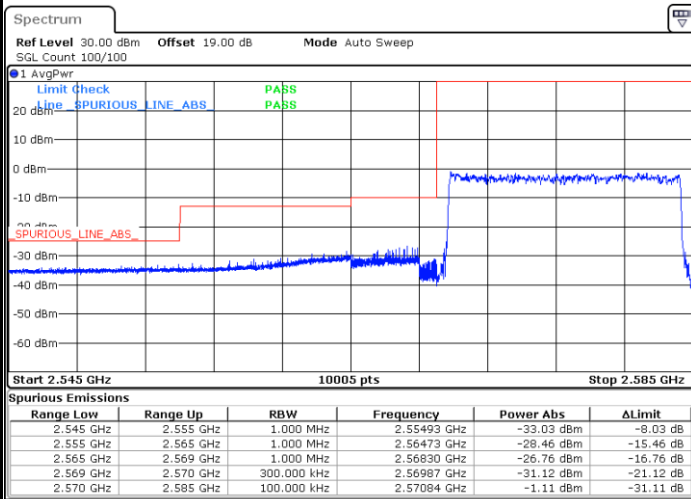

Lowest Band Edge / 1 RB

Date: 16.AUG.2020 09:10:07

Highest Band Edge / 1 RB

Date: 16.AUG.2020 09:14:40

Lowest Band Edge / Full RB

Date: 16.AUG.2020 09:11:38

Highest Band Edge / Full RB

Date: 16.AUG.2020 09:13:09

LTE Band 38 / 15MHz / 64QAM

Lowest Band Edge / 1 RB

Date: 16.AUG.2020 09:15:26

Highest Band Edge / 1 RB

Date: 16.AUG.2020 09:17:42

Lowest Band Edge / Full RB

Date: 16.AUG.2020 09:16:11

Highest Band Edge / Full RB

Date: 16.AUG.2020 09:16:56

LTE Band 38 / 20MHz / QPSK

Lowest Band Edge / 1 RB

Date: 16.AUG.2020 09:18:27

Highest Band Edge / 1 RB

Date: 16.AUG.2020 09:22:59

Lowest Band Edge / Full RB

Date: 16.AUG.2020 09:19:58

Highest Band Edge / Full RB

Date: 16.AUG.2020 09:21:29

LTE Band 38 / 20MHz / 16QAM

Lowest Band Edge / 1 RB

Date: 16.AUG.2020 09:19:12

Highest Band Edge / 1 RB

Date: 16.AUG.2020 09:23:44

Lowest Band Edge / Full RB