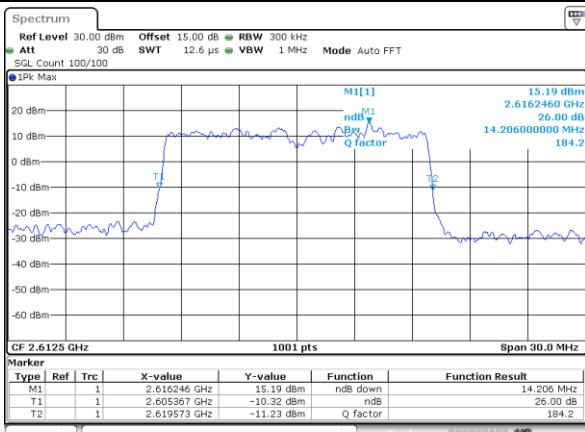

Highest Channel / 15MHz / QPSK

Date: 18_AUG.2020 23:21:47