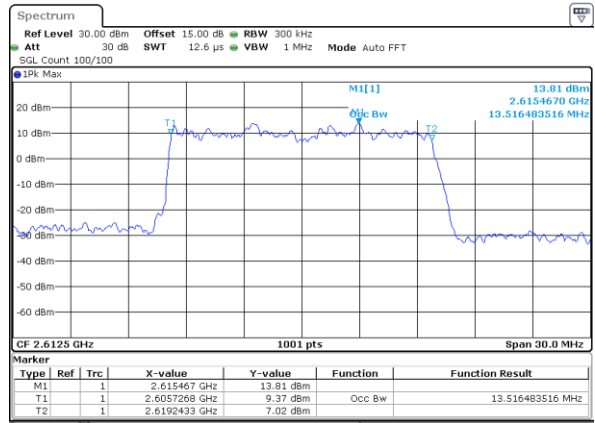

Date: 18\_AUG.2020 23:19:10

Highest Channel / 10MHz / 16QAM

Date: 18\_AUG.2020 23:19:21

LTE Band 38

Lowest Channel / 15MHz / QPSK

Date: 18\_AUG.2020 23:19:55

Lowest Channel / 15MHz / 16QAM

Date: 18\_AUG.2020 23:20:06

Middle Channel / 15MHz / QPSK

Date: 18\_AUG.2020 23:20:40

Middle Channel / 15MHz / 16QAM

Date: 18\_AUG.2020 23:20:51

Highest Channel / 15MHz / QPSK

Date: 18\_AUG.2020 23:21:24

Highest Channel / 15MHz / 16QAM

Date: 18\_AUG.2020 23:21:35

LTE Band 38

Lowest Channel / 20MHz / QPSK

Date: 18\_AUG.2020 23:22:09

Lowest Channel / 20MHz / 16QAM

Date: 18\_AUG.2020 23:22:120

Middle Channel / 20MHz / QPSK

Date: 18\_AUG.2020 23:22:53