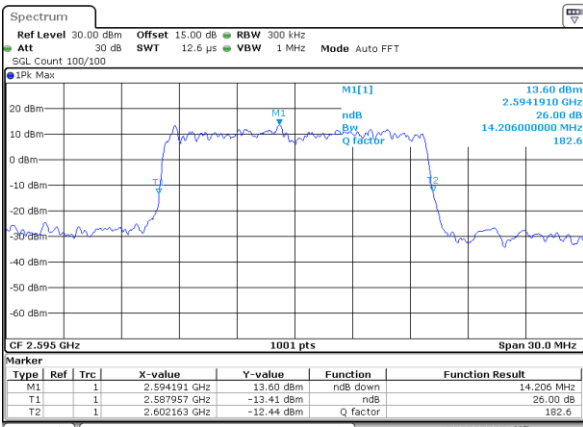

Middle Channel / 15MHz / 64QAM

Date: 18_AUG.2020 23:27:10