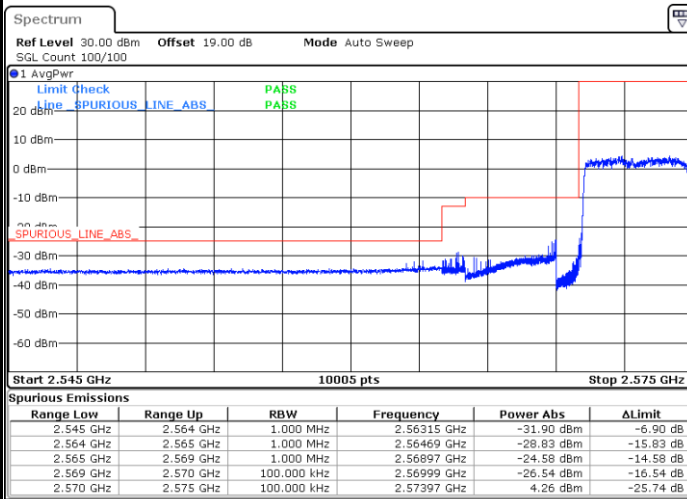

# Conducted Band Edge

LTE Band 38 / 5MHz / 16QAM

Lowest Band Edge / 1RB

Date: 16.AUG.2020 08:51:58

Highest Band Edge / 1 RB

Date: 16.AUG.2020 08:56:30

Lowest Band Edge / Full RB

Date: 16.AUG.2020 08:53:29

Highest Band Edge / Full RB

Date: 16.AUG.2020 08:54:59

LTE Band 38 / 5MHz / 64QAM

Lowest Band Edge / 1RB

Date: 16.AUG.2020 08:57:15

Highest Band Edge / 1 RB

Date: 16.AUG.2020 08:59:32

Lowest Band Edge / Full RB

Date: 16.AUG.2020 08:58:01

Highest Band Edge / Full RB

Date: 16.AUG.2020 08:58:46

LTE Band 38 / 10MHz / QPSK

Lowest Band Edge / 1 RB

Date: 16.AUG.2020 09:03:19

Highest Band Edge / 1 RB

Date: 16.AUG.2020 09:07:51

Lowest Band Edge / Full RB

Date: 16.AUG.2020 09:04:19

Highest Band Edge / Full RB

Date: 16.AUG.2020 09:06:20

LTE Band 38 / 10MHz / 16QAM

Lowest Band Edge / 1 RB

Date: 16.AUG.2020 09:04:04

Highest Band Edge / 1 RB