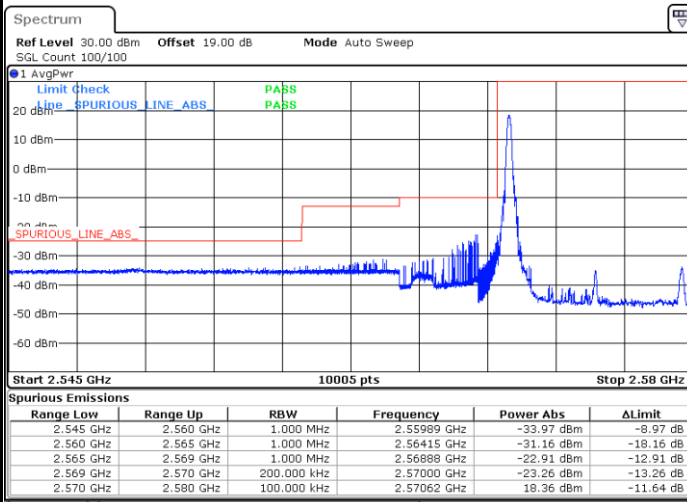

Date: 16.AUG.2020 08:58:01

Highest Band Edge / Full RB

Date: 16.AUG.2020 08:58:46

LTE Band 38 / 10MHz / QPSK

Lowest Band Edge / 1 RB

Date: 16.AUG.2020 09:03:19

Highest Band Edge / 1 RB

Date: 16.AUG.2020 09:07:51

Lowest Band Edge / Full RB

Date: 16.AUG.2020 09:04:19

Highest Band Edge / Full RB

Date: 16.AUG.2020 09:06:20

LTE Band 38 / 10MHz / 16QAM

Lowest Band Edge / 1 RB

Date: 16.AUG.2020 09:04:04

Highest Band Edge / 1 RB

Date: 16.AUG.2020 09:08:36

Lowest Band Edge / Full RB

Date: 16.AUG.2020 09:05:35

Highest Band Edge / Full RB

Date: 16.AUG.2020 09:07:06

LTE Band 38 / 10MHz / 64QAM

Lowest Band Edge / 1 RB

Date: 16.AUG.2020 09:00:17

Highest Band Edge / 1 RB

Date: 16.AUG.2020 09:02:33

Lowest Band Edge / Full RB

Date: 16.AUG.2020 09:01:03

Highest Band Edge / Full RB

Date: 16.AUG.2020 09:01:48

LTE Band 38 / 15MHz / QPSK

Lowest Band Edge / 1 RB