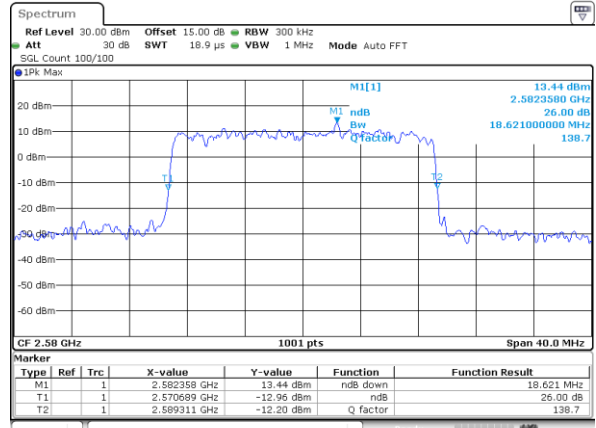

Date: 18\_AUG.2020 23:25:19

Highest Channel / 10MHz / 64QAM

Date: 18\_AUG.2020 23:26:26

LTE Band 38

Lowest Channel / 15MHz / 64QAM

Date: 18\_AUG.2020 23:26:48

Lowest Channel / 20MHz / 64QAM

Date: 18\_AUG.2020 23:27:55