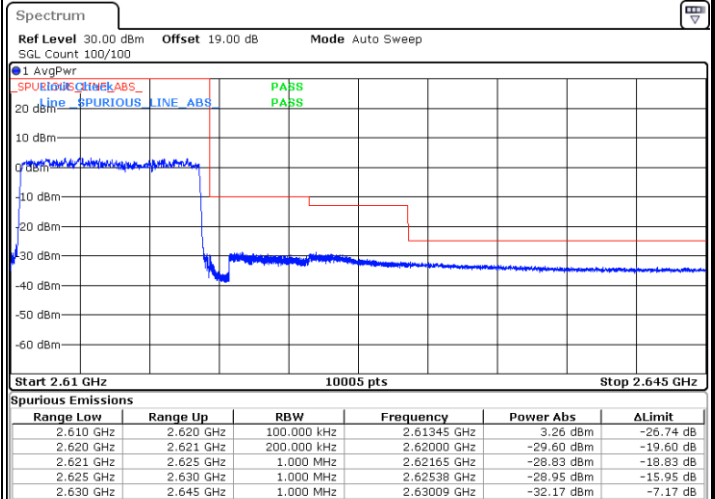

Date: 16.AUG.2020 08:58:01

Highest Band Edge / Full RB

Date: 16.AUG.2020 08:58:46

LTE Band 38 / 10MHz / QPSK

Lowest Band Edge / 1 RB

Date: 16.AUG.2020 09:03:19

Highest Band Edge / 1 RB

Date: 16.AUG.2020 09:07:51

Lowest Band Edge / Full RB

Date: 16.AUG.2020 09:04:19

Highest Band Edge / Full RB

Date: 16.AUG.2020 09:06:20

LTE Band 38 / 10MHz / 16QAM

Lowest Band Edge / 1 RB

Date: 16.AUG.2020 09:04:04

Highest Band Edge / 1 RB

Date: 16.AUG.2020 09:08:36

Lowest Band Edge / Full RB

Date: 16.AUG.2020 09:05:35

Highest Band Edge / Full RB

Date: 16.AUG.2020 09:07:06

LTE Band 38 / 10MHz / 64QAM

Lowest Band Edge / 1 RB

Date: 16.AUG.2020 09:00:17

Highest Band Edge / 1 RB

Date: 16.AUG.2020 09:02:33

Lowest Band Edge / Full RB

Date: 16.AUG.2020 09:01:03

Highest Band Edge / Full RB

Date: 16.AUG.2020 09:01:48

LTE Band 38 / 15MHz / QPSK

Lowest Band Edge / 1 RB