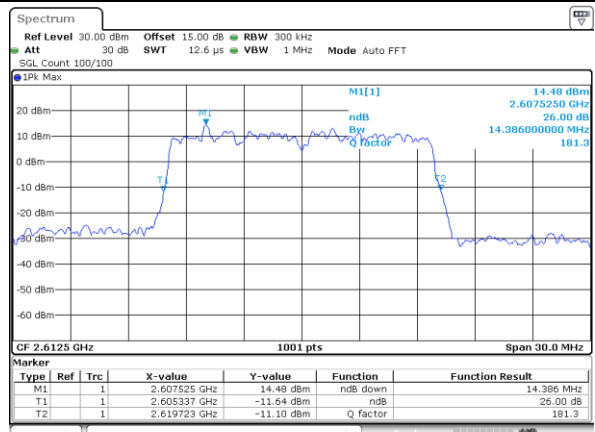

Date: 18\_AUG.2020 23:21:58

LTE Band 38

Lowest Channel / 20MHz / QPSK

Date: 18\_AUG.2020 23:22:13

Lowest Channel / 20MHz / 16QAM

Date: 18\_AUG.2020 23:22:142

Middle Channel / 20MHz / QPSK

Date: 18\_AUG.2020 23:23:16