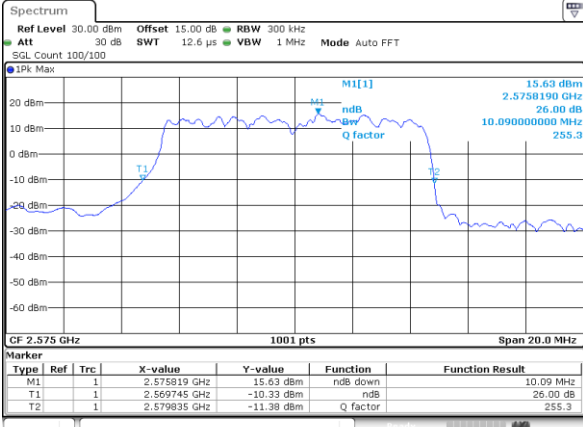

Date: 18\_AUG.2020 23:16:45

Highest Channel / 5MHz / QPSK

Date: 18\_AUG.2020 23:17:19

Highest Channel / 5MHz / 16QAM

Date: 18\_AUG.2020 23:17:30

LTE Band 38

Lowest Channel / 10MHz / QPSK

Date: 18\_AUG.2020 23:18:03