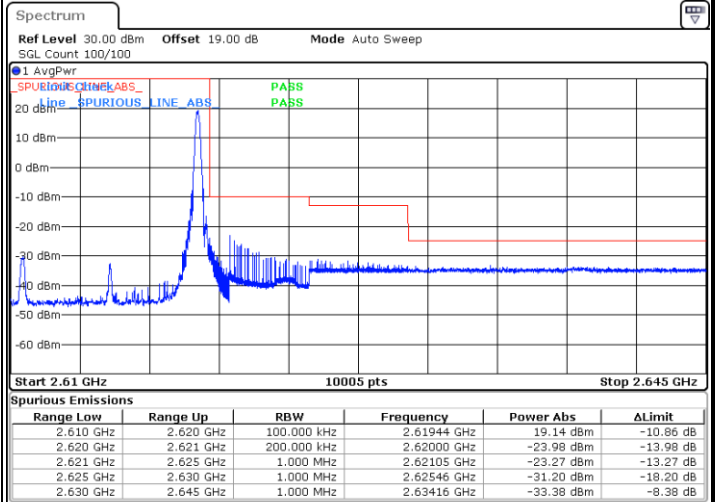

Date: 16.AUG.2020 08:58:01

Highest Band Edge / Full RB

Date: 16.AUG.2020 08:58:46

LTE Band 38 / 10MHz / QPSK

Lowest Band Edge / 1 RB

Date: 16.AUG.2020 09:03:19

Highest Band Edge / 1 RB

Date: 16.AUG.2020 09:07:51

Lowest Band Edge / Full RB

Date: 16.AUG.2020 09:04:19

Highest Band Edge / Full RB

Date: 16.AUG.2020 09:06:20

LTE Band 38 / 10MHz / 16QAM

Lowest Band Edge / 1 RB

Date: 16.AUG.2020 09:04:04

Highest Band Edge / 1 RB

Date: 16.AUG.2020 09:08:36

Lowest Band Edge / Full RB

Date: 16.AUG.2020 09:05:35

Highest Band Edge / Full RB

Date: 16.AUG.2020 09:07:06

LTE Band 38 / 10MHz / 64QAM

Lowest Band Edge / 1 RB

Date: 16.AUG.2020 09:00:17

Highest Band Edge / 1 RB

Date: 16.AUG.2020 09:02:33

Lowest Band Edge / Full RB

Date: 16.AUG.2020 09:01:03

Highest Band Edge / Full RB

Date: 16.AUG.2020 09:01:48

LTE Band 38 / 15MHz / QPSK

Lowest Band Edge / 1 RB