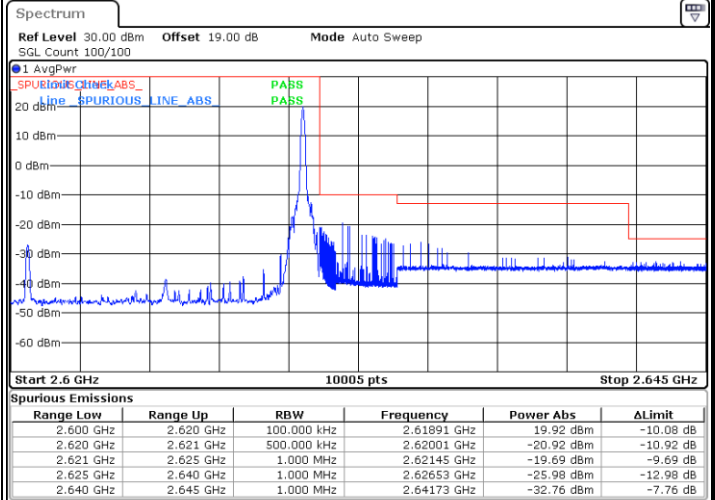

LTE Band 38 / 15MHz / 64QAM

Lowest Band Edge / 1 RB

Date: 16.AUG.2020 09:15:26

Highest Band Edge / 1 RB

Date: 16.AUG.2020 09:17:42

Lowest Band Edge / Full RB

Date: 16.AUG.2020 09:16:11

Highest Band Edge / Full RB

Date: 16.AUG.2020 09:16:56

LTE Band 38 / 20MHz / QPSK

Lowest Band Edge / 1 RB

Date: 16.AUG.2020 09:18:27

Highest Band Edge / 1 RB

Date: 16.AUG.2020 09:22:59

Lowest Band Edge / Full RB

Date: 16.AUG.2020 09:19:58

Highest Band Edge / Full RB

Date: 16.AUG.2020 09:21:29

LTE Band 38 / 20MHz / 16QAM

Lowest Band Edge / 1 RB

Date: 16.AUG.2020 09:19:12

Highest Band Edge / 1 RB

Date: 16.AUG.2020 09:23:44

Lowest Band Edge / Full RB

Date: 16.AUG.2020 09:20:43

Highest Band Edge / Full RB

Date: 16.AUG.2020 09:22:14