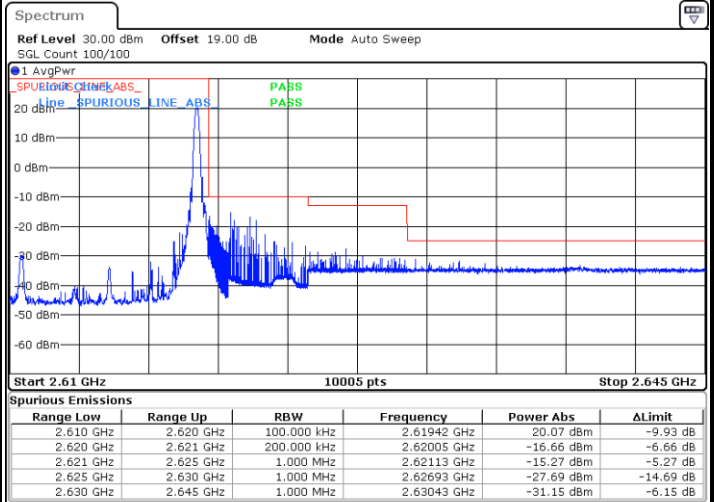

Highest Band Edge / Full RB

Date: 16.AUG.2020 08:54:59

LTE Band 38 / 5MHz / 64QAM

Lowest Band Edge / 1RB

Date: 16.AUG.2020 08:57:15

Highest Band Edge / 1 RB

Date: 16.AUG.2020 08:59:32

Lowest Band Edge / Full RB

Date: 16.AUG.2020 08:58:01

Highest Band Edge / Full RB

Date: 16.AUG.2020 08:58:46

LTE Band 38 / 10MHz / QPSK

Lowest Band Edge / 1 RB

Date: 16.AUG.2020 09:03:19

Highest Band Edge / 1 RB

Date: 16.AUG.2020 09:07:51

Lowest Band Edge / Full RB

Date: 16.AUG.2020 09:04:19

Highest Band Edge / Full RB

Date: 16.AUG.2020 09:06:20

LTE Band 38 / 10MHz / 16QAM

Lowest Band Edge / 1 RB

Date: 16.AUG.2020 09:04:04

Highest Band Edge / 1 RB

Date: 16.AUG.2020 09:08:36

Lowest Band Edge / Full RB

Date: 16.AUG.2020 09:05:35

Highest Band Edge / Full RB

Date: 16.AUG.2020 09:07:06

LTE Band 38 / 10MHz / 64QAM

Lowest Band Edge / 1 RB

Date: 16.AUG.2020 09:00:17