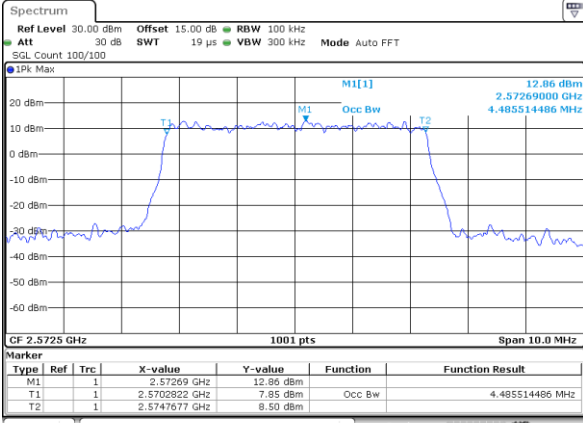

LTE Band 38

Lowest Channel / 5MHz / QPSK

Date: 18_AUG.2020 23:15:26