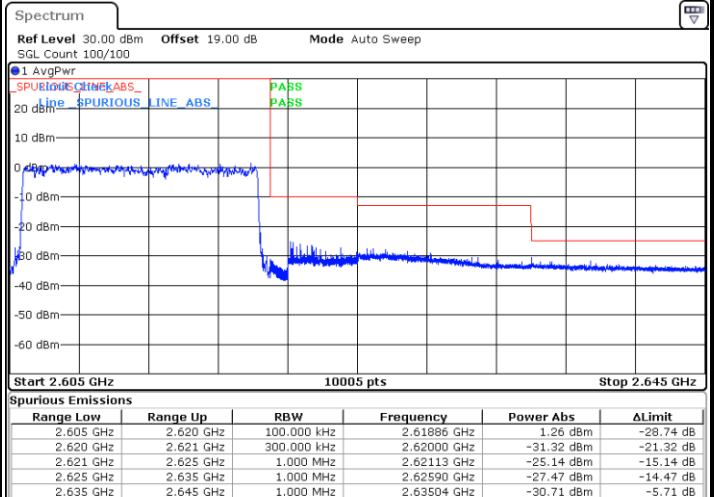

Date: 16.AUG.2020 09:09:22

Highest Band Edge / 1 RB

Date: 16.AUG.2020 09:13:55

Lowest Band Edge / Full RB

Date: 16.AUG.2020 09:10:53

Highest Band Edge / Full RB

Date: 16.AUG.2020 09:12:24

LTE Band 38 / 15MHz / 16QAM

Lowest Band Edge / 1 RB

Date: 16.AUG.2020 09:10:07

Highest Band Edge / 1 RB

Date: 16.AUG.2020 09:14:40

Lowest Band Edge / Full RB

Date: 16.AUG.2020 09:11:38

Highest Band Edge / Full RB

Date: 16.AUG.2020 09:13:09

LTE Band 38 / 15MHz / 64QAM

Lowest Band Edge / 1 RB

Date: 16.AUG.2020 09:15:26

Highest Band Edge / 1 RB

Date: 16.AUG.2020 09:17:42

Lowest Band Edge / Full RB

Date: 16.AUG.2020 09:16:11

Highest Band Edge / Full RB

Date: 16.AUG.2020 09:16:56

LTE Band 38 / 20MHz / QPSK

Lowest Band Edge / 1 RB

Date: 16.AUG.2020 09:18:27

Highest Band Edge / 1 RB

Date: 16.AUG.2020 09:22:59

Lowest Band Edge / Full RB

Date: 16.AUG.2020 09:19:58