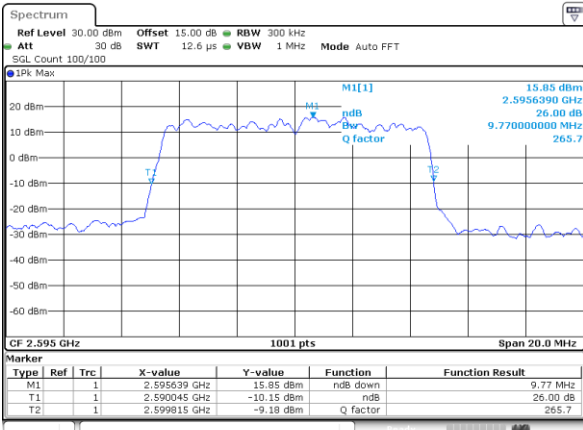

Middle Channel / 10MHz / QPSK

Date: 18_AUG.2020 23:18:48