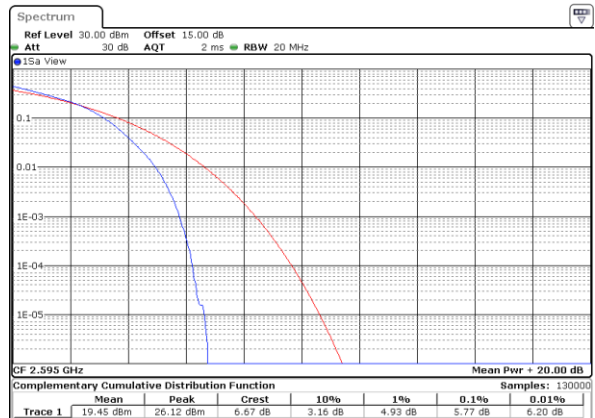

LTE Band 38 / 20MHz / 64QAM

Lowest Channel / 1RB

Date: 18\_AUG.2020 23:29:52

Lowest Channel / Full RB

Date: 18\_AUG.2020 23:36:34

Middle Channel / 1RB

Date: 18\_AUG.2020 23:30:28

Middle Channel / Full RB

Date: 18\_AUG.2020 23:30:54

Highest Channel / 1RB

Date: 18\_AUG.2020 23:31:09

Highest Channel / Full RB

Date: 18\_AUG.2020 23:31:25

**26dB Bandwidth**

Mode	LTE Band 38 : 26dB BW(MHz)											
BW	1.4MHz		3MHz		5MHz		10MHz		15MHz		20MHz	
Mod.	QPSK	16QAM	QPSK	16QAM	QPSK	16QAM	QPSK	16QAM	QPSK	16QAM	QPSK	16QAM
Lowest CH	-	-	-	-	4.88	4.91	10.09	9.87	14.27	14.39	18.70	19.30
Middle CH	-	-	-	-	4.92	4.91	9.77	9.79	14.51	14.21	18.70	18.70
Highest CH	-	-	-	-	4.97	4.88	9.85	9.61	14.21	14.39	18.78	18.82
Mode	LTE Band 38 : 26dB BW(MHz)											
BW	1.4MHz		3MHz		5MHz		10MHz		15MHz		20MHz	
Mod.	64QAM		64QAM		64QAM		64QAM		64QAM		64QAM	
Lowest CH	-	-	-	-	4.91	-	9.79	-	14.09	-	18.62	-
Middle CH	-	-	-	-	4.87	-	9.75	-	14.21	-	18.78	-
Highest CH	-	-	-	-	4.87	-	9.91	-	14.15	-	18.70	-