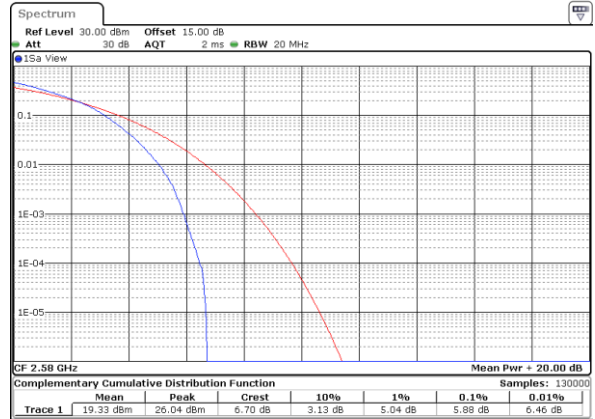

LTE Band 38 / 20MHz / 64QAM

Lowest Channel / 1RB

Date: 18\_AUG.2020 23:29:52

Lowest Channel / Full RB

Date: 18\_AUG.2020 23:36:34

Middle Channel / 1RB

Date: 18\_AUG.2020 23:30:28

Middle Channel / Full RB

Date: 18\_AUG.2020 23:30:54

Highest Channel / 1RB

Date: 18\_AUG.2020 23:31:09

Highest Channel / Full RB

Date: 18\_AUG.2020 23:31:25

**26dB Bandwidth**

Mode	LTE Band 38 : 26dB BW(MHz)											
BW	1.4MHz		3MHz		5MHz		10MHz		15MHz		20MHz	
Mod.	QPSK	16QAM	QPSK	16QAM	QPSK	16QAM	QPSK	16QAM	QPSK	16QAM	QPSK	16QAM
Lowest CH	-	-	-	-	4.88	4.91	10.09	9.87	14.27	14.39	18.70	19.30
Middle CH	-	-	-	-	4.92	4.91	9.77	9.79	14.51	14.21	18.70	18.70
Highest CH	-	-	-	-	4.97	4.88	9.85	9.61	14.21	14.39	18.78	18.82
Mode	LTE Band 38 : 26dB BW(MHz)											
BW	1.4MHz		3MHz		5MHz		10MHz		15MHz		20MHz	
Mod.	64QAM		64QAM		64QAM		64QAM		64QAM		64QAM	
Lowest CH	-	-	-	-	4.91	-	9.79	-	14.09	-	18.62	-
Middle CH	-	-	-	-	4.87	-	9.75	-	14.21	-	18.78	-
Highest CH	-	-	-	-	4.87	-	9.91	-	14.15	-	18.70	-