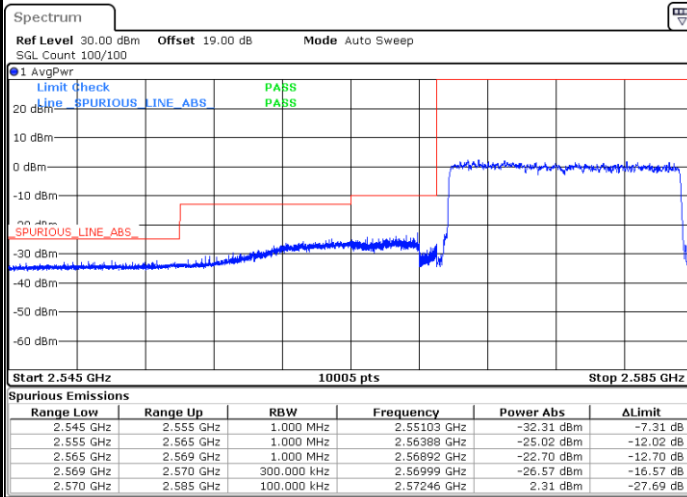

Date: 16.AUG.2020 09:08:36

Lowest Band Edge / Full RB

Date: 16.AUG.2020 09:05:35

Highest Band Edge / Full RB

Date: 16.AUG.2020 09:07:06

LTE Band 38 / 10MHz / 64QAM

Lowest Band Edge / 1 RB

Date: 16.AUG.2020 09:00:17

Highest Band Edge / 1 RB

Date: 16.AUG.2020 09:02:33

Lowest Band Edge / Full RB

Date: 16.AUG.2020 09:01:03

Highest Band Edge / Full RB

Date: 16.AUG.2020 09:01:48

LTE Band 38 / 15MHz / QPSK

Lowest Band Edge / 1 RB

Date: 16.AUG.2020 09:09:22

Highest Band Edge / 1 RB

Date: 16.AUG.2020 09:13:55

Lowest Band Edge / Full RB

Date: 16.AUG.2020 09:10:53

Highest Band Edge / Full RB

Date: 16.AUG.2020 09:12:24

LTE Band 38 / 15MHz / 16QAM