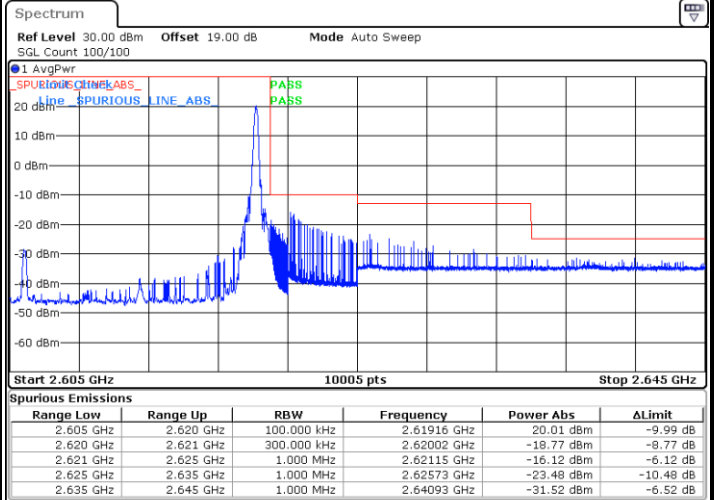

Date: 16.AUG.2020 09:08:36

Lowest Band Edge / Full RB

Date: 16.AUG.2020 09:05:35

Highest Band Edge / Full RB

Date: 16.AUG.2020 09:07:06

LTE Band 38 / 10MHz / 64QAM

Lowest Band Edge / 1 RB

Date: 16.AUG.2020 09:00:17

Highest Band Edge / 1 RB

Date: 16.AUG.2020 09:02:33

Lowest Band Edge / Full RB

Date: 16.AUG.2020 09:01:03

Highest Band Edge / Full RB

Date: 16.AUG.2020 09:01:48

LTE Band 38 / 15MHz / QPSK

Lowest Band Edge / 1 RB

Date: 16.AUG.2020 09:09:22

Highest Band Edge / 1 RB

Date: 16.AUG.2020 09:13:55

Lowest Band Edge / Full RB

Date: 16.AUG.2020 09:10:53

Highest Band Edge / Full RB

Date: 16.AUG.2020 09:12:24

LTE Band 38 / 15MHz / 16QAM

Lowest Band Edge / 1 RB

Date: 16.AUG.2020 09:10:07

Highest Band Edge / 1 RB

Date: 16.AUG.2020 09:14:40

Lowest Band Edge / Full RB

Date: 16.AUG.2020 09:11:38

Highest Band Edge / Full RB

Date: 16.AUG.2020 09:13:09