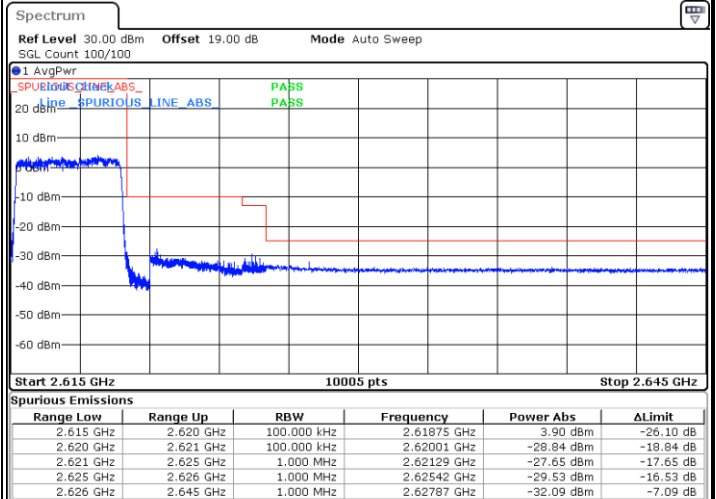

# Conducted Band Edge

LTE Band 38 / 5MHz / 16QAM

Lowest Band Edge / 1RB

Date: 16.AUG.2020 08:51:58

Highest Band Edge / 1 RB

Date: 16.AUG.2020 08:56:30

Lowest Band Edge / Full RB

Date: 16.AUG.2020 08:53:29

Highest Band Edge / Full RB

Date: 16.AUG.2020 08:54:59

LTE Band 38 / 5MHz / 64QAM

Lowest Band Edge / 1RB

Date: 16.AUG.2020 08:57:15

Highest Band Edge / 1 RB

Date: 16.AUG.2020 08:59:32

Lowest Band Edge / Full RB

Date: 16.AUG.2020 08:58:01

Highest Band Edge / Full RB

Date: 16.AUG.2020 08:58:46

LTE Band 38 / 10MHz / QPSK

Lowest Band Edge / 1 RB

Date: 16.AUG.2020 09:03:19

Highest Band Edge / 1 RB

Date: 16.AUG.2020 09:07:51

Lowest Band Edge / Full RB

Date: 16.AUG.2020 09:04:19

Highest Band Edge / Full RB

Date: 16.AUG.2020 09:06:20

LTE Band 38 / 10MHz / 16QAM

Lowest Band Edge / 1 RB

Date: 16.AUG.2020 09:04:04

Highest Band Edge / 1 RB