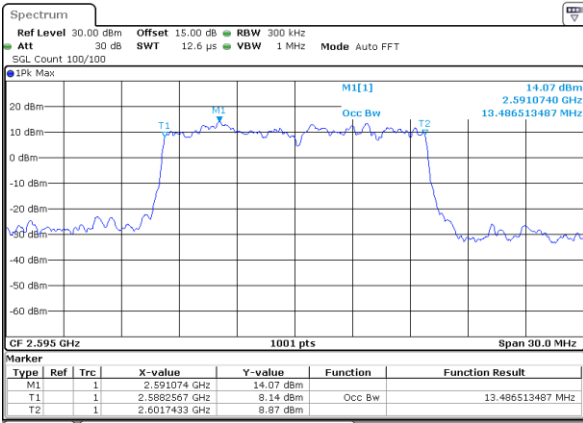

Date: 18\_AUG.2020 23:24:23

Lowest Channel / 10MHz / 64QAM

Date: 18\_AUG.2020 23:25:30

Middle Channel / 5MHz / 64QAM

Date: 18\_AUG.2020 23:24:45

Middle Channel / 10MHz / 64QAM

Date: 18\_AUG.2020 23:25:52

Highest Channel / 5MHz / 64QAM

Date: 18\_AUG.2020 23:25:08

Highest Channel / 10MHz / 64QAM

Date: 18\_AUG.2020 23:26:15

LTE Band 38

Lowest Channel / 15MHz / 64QAM

Date: 18\_AUG.2020 23:26:37

Lowest Channel / 20MHz / 64QAM

Date: 18\_AUG.2020 23:27:44

Middle Channel / 15MHz / 64QAM

Date: 18\_AUG.2020 23:26:59

Middle Channel / 20MHz / 64QAM

Date: 18\_AUG.2020 23:28:06

Highest Channel / 15MHz / 64QAM

Date: 18\_AUG.2020 23:27:22

Highest Channel / 20MHz / 64QAM