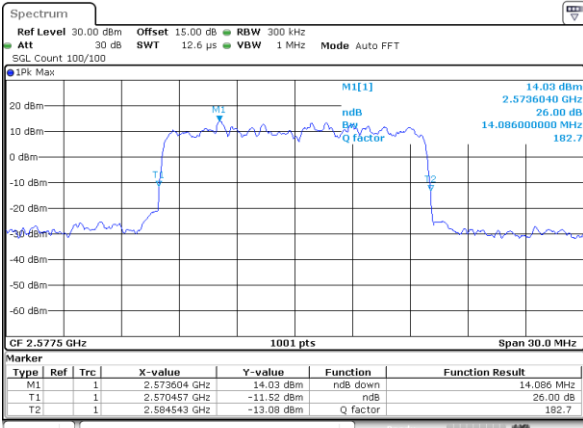

Date: 18\_AUG.2020 23:25:19

Highest Channel / 10MHz / 64QAM

Date: 18\_AUG.2020 23:26:26

LTE Band 38

Lowest Channel / 15MHz / 64QAM

Date: 18\_AUG.2020 23:26:48

Lowest Channel / 20MHz / 64QAM

Date: 18\_AUG.2020 23:27:55