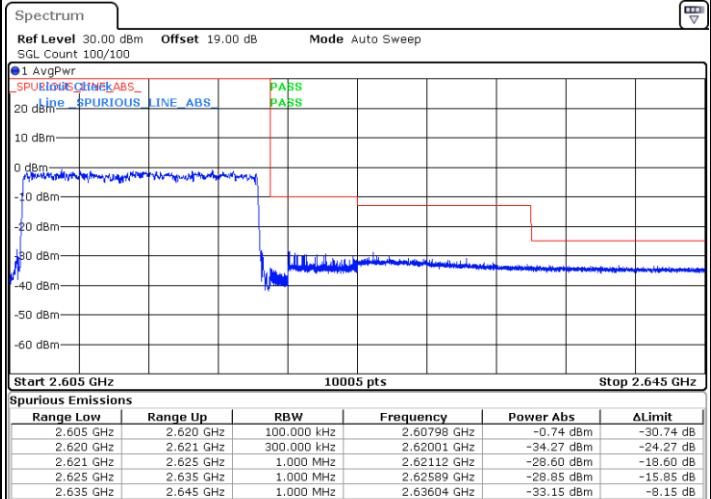

Lowest Band Edge / 1 RB

Date: 16.AUG.2020 09:10:07

Highest Band Edge / 1 RB

Date: 16.AUG.2020 09:14:40

Lowest Band Edge / Full RB

Date: 16.AUG.2020 09:11:38

Highest Band Edge / Full RB

Date: 16.AUG.2020 09:13:09

LTE Band 38 / 15MHz / 64QAM

Lowest Band Edge / 1 RB

Date: 16.AUG.2020 09:15:26

Highest Band Edge / 1 RB

Date: 16.AUG.2020 09:17:42

Lowest Band Edge / Full RB

Date: 16.AUG.2020 09:16:11

Highest Band Edge / Full RB

Date: 16.AUG.2020 09:16:56

LTE Band 38 / 20MHz / QPSK

Lowest Band Edge / 1 RB

Date: 16.AUG.2020 09:18:27

Highest Band Edge / 1 RB

Date: 16.AUG.2020 09:22:59

Lowest Band Edge / Full RB

Date: 16.AUG.2020 09:19:58

Highest Band Edge / Full RB

Date: 16.AUG.2020 09:21:29

LTE Band 38 / 20MHz / 16QAM

Lowest Band Edge / 1 RB

Date: 16.AUG.2020 09:19:12

Highest Band Edge / 1 RB

Date: 16.AUG.2020 09:23:44

Lowest Band Edge / Full RB