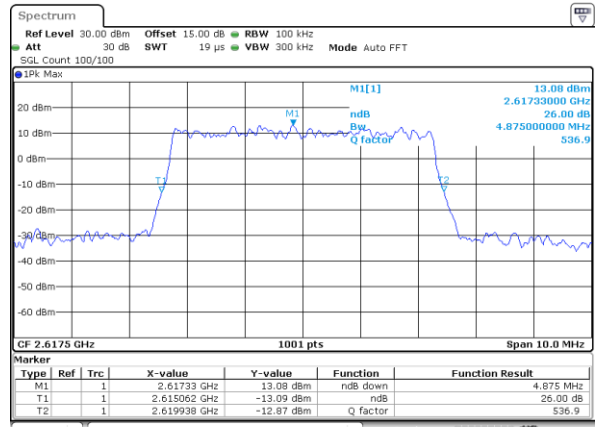

Date: 18\_AUG.2020 23:30:54

Highest Channel / 1RB

Date: 18\_AUG.2020 23:31:09

Highest Channel / Full RB

Date: 18\_AUG.2020 23:31:25

**26dB Bandwidth**

Mode	LTE Band 38 : 26dB BW(MHz)											
BW	1.4MHz		3MHz		5MHz		10MHz		15MHz		20MHz	
Mod.	QPSK	16QAM	QPSK	16QAM	QPSK	16QAM	QPSK	16QAM	QPSK	16QAM	QPSK	16QAM
Lowest CH	-	-	-	-	4.88	4.91	10.09	9.87	14.27	14.39	18.70	19.30
Middle CH	-	-	-	-	4.92	4.91	9.77	9.79	14.51	14.21	18.70	18.70
Highest CH	-	-	-	-	4.97	4.88	9.85	9.61	14.21	14.39	18.78	18.82
Mode	LTE Band 38 : 26dB BW(MHz)											
BW	1.4MHz		3MHz		5MHz		10MHz		15MHz		20MHz	
Mod.	64QAM		64QAM		64QAM		64QAM		64QAM		64QAM	
Lowest CH	-	-	-	-	4.91	-	9.79	-	14.09	-	18.62	-
Middle CH	-	-	-	-	4.87	-	9.75	-	14.21	-	18.78	-
Highest CH	-	-	-	-	4.87	-	9.91	-	14.15	-	18.70	-

LTE Band 38

Lowest Channel / 5MHz / QPSK

Date: 18\_AUG.2020 23:15:49

Lowest Channel / 5MHz / 16QAM

Date: 18\_AUG.2020 23:16:00

Middle Channel / 5MHz / QPSK

Date: 18\_AUG.2020 23:16:34

Middle Channel / 5MHz / 16QAM

Date: 18\_AUG.2020 23:16:45

Highest Channel / 5MHz / QPSK

Date: 18\_AUG.2020 23:17:19

Highest Channel / 5MHz / 16QAM

Date: 18\_AUG.2020 23:17:30

LTE Band 38

Lowest Channel / 10MHz / QPSK

Date: 18\_AUG.2020 23:18:03