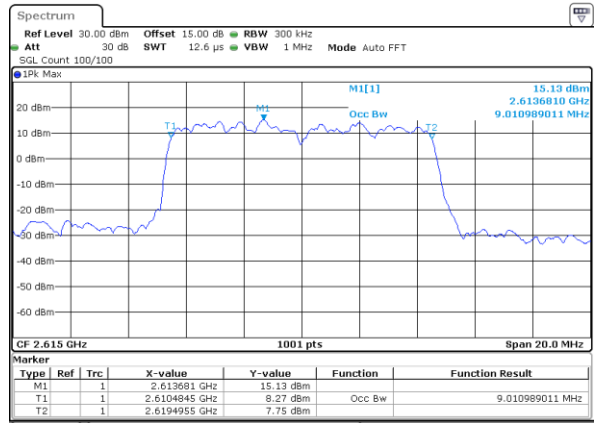

Middle Channel / 20MHz / 16QAM

Date: 18\_AUG.2020 23:23:05

Highest Channel / 20MHz / QPSK

Date: 18\_AUG.2020 23:23:38

Highest Channel / 20MHz / 16QAM

Date: 18\_AUG.2020 23:23:49

LTE Band 38

Lowest Channel / 5MHz / 64QAM

Date: 18\_AUG.2020 23:24:23

Lowest Channel / 10MHz / 64QAM

Date: 18\_AUG.2020 23:25:30

Middle Channel / 5MHz / 64QAM

Date: 18\_AUG.2020 23:24:45

Middle Channel / 10MHz / 64QAM

Date: 18\_AUG.2020 23:25:52

Highest Channel / 5MHz / 64QAM

Date: 18\_AUG.2020 23:25:08

Highest Channel / 10MHz / 64QAM

Date: 18\_AUG.2020 23:26:15

LTE Band 38

Lowest Channel / 15MHz / 64QAM

Date: 18\_AUG.2020 23:26:37

Lowest Channel / 20MHz / 64QAM

Date: 18\_AUG.2020 23:27:44