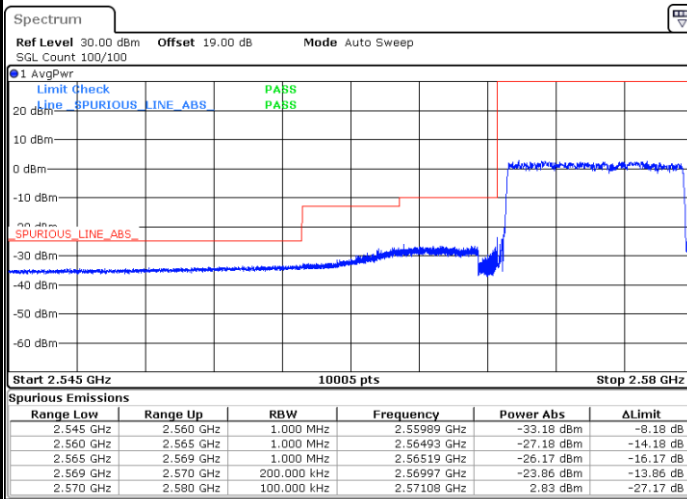

Date: 16.AUG.2020 08:58:01

Highest Band Edge / Full RB

Date: 16.AUG.2020 08:58:46

LTE Band 38 / 10MHz / QPSK

Lowest Band Edge / 1 RB

Date: 16.AUG.2020 09:03:19

Highest Band Edge / 1 RB

Date: 16.AUG.2020 09:07:51

Lowest Band Edge / Full RB

Date: 16.AUG.2020 09:04:19

Highest Band Edge / Full RB

Date: 16.AUG.2020 09:06:20

LTE Band 38 / 10MHz / 16QAM

Lowest Band Edge / 1 RB

Date: 16.AUG.2020 09:04:04

Highest Band Edge / 1 RB

Date: 16.AUG.2020 09:08:36

Lowest Band Edge / Full RB

Date: 16.AUG.2020 09:05:35

Highest Band Edge / Full RB

Date: 16.AUG.2020 09:07:06

LTE Band 38 / 10MHz / 64QAM

Lowest Band Edge / 1 RB

Date: 16.AUG.2020 09:00:17

Highest Band Edge / 1 RB

Date: 16.AUG.2020 09:02:33

Lowest Band Edge / Full RB

Date: 16.AUG.2020 09:01:03

Highest Band Edge / Full RB

Date: 16.AUG.2020 09:01:48

LTE Band 38 / 15MHz / QPSK

Lowest Band Edge / 1 RB