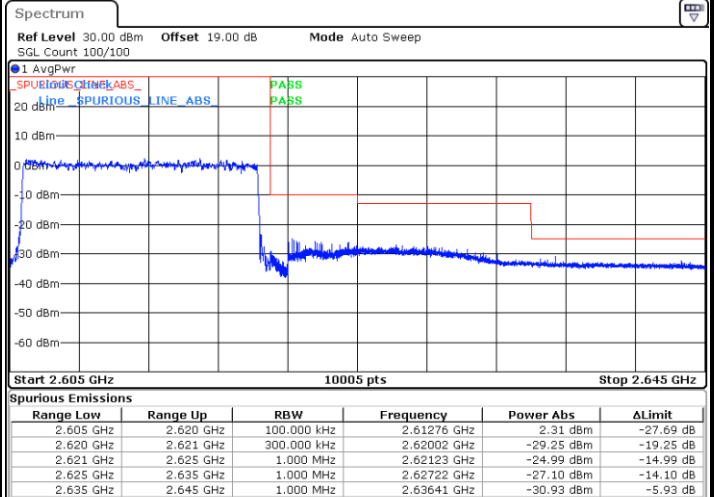

Highest Band Edge / 1 RB

Date: 16.AUG.2020 09:02:33

Lowest Band Edge / Full RB

Date: 16.AUG.2020 09:01:03

Highest Band Edge / Full RB

Date: 16.AUG.2020 09:01:48

LTE Band 38 / 15MHz / QPSK

Lowest Band Edge / 1 RB

Date: 16.AUG.2020 09:09:22

Highest Band Edge / 1 RB

Date: 16.AUG.2020 09:13:55

Lowest Band Edge / Full RB

Date: 16.AUG.2020 09:10:53

Highest Band Edge / Full RB

Date: 16.AUG.2020 09:12:24

LTE Band 38 / 15MHz / 16QAM

Lowest Band Edge / 1 RB

Date: 16.AUG.2020 09:10:07

Highest Band Edge / 1 RB

Date: 16.AUG.2020 09:14:40

Lowest Band Edge / Full RB

Date: 16.AUG.2020 09:11:38

Highest Band Edge / Full RB

Date: 16.AUG.2020 09:13:09

LTE Band 38 / 15MHz / 64QAM

Lowest Band Edge / 1 RB

Date: 16.AUG.2020 09:15:26

Highest Band Edge / 1 RB

Date: 16.AUG.2020 09:17:42

Lowest Band Edge / Full RB

Date: 16.AUG.2020 09:16:11

Highest Band Edge / Full RB