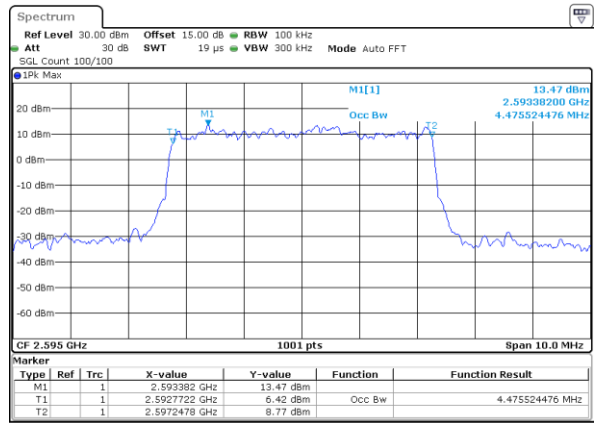

### Occupied Bandwidth

Mode	LTE Band 38 : 99%OBW(MHz)											
BW	1.4MHz		3MHz		5MHz		10MHz		15MHz		20MHz	
Mod.	QPSK	16QAM	QPSK	16QAM	QPSK	16QAM	QPSK	16QAM	QPSK	16QAM	QPSK	16QAM
Lowest CH	-	-	-	-	4.49	4.49	8.99	8.97	13.46	13.43	17.90	17.82
Middle CH	-	-	-	-	4.48	4.48	9.11	8.99	13.49	13.40	17.90	17.82
Highest CH	-	-	-	-	4.48	4.50	9.05	8.95	13.43	13.52	17.82	17.90
Mode	LTE Band 38 : 99%OBW(MHz)											
BW	1.4MHz		3MHz		5MHz		10MHz		15MHz		20MHz	
Mod.	64QAM		64QAM		64QAM		64QAM		64QAM		64QAM	
Lowest CH	-	-	-	-	4.49	-	8.97	-	13.49	-	17.86	-
Middle CH	-	-	-	-	4.49	-	9.01	-	13.49	-	17.90	-
Highest CH	-	-	-	-	4.49	-	9.01	-	13.46	-	17.86	-

LTE Band 38

Lowest Channel / 5MHz / QPSK

Date: 18\_AUG.2020 23:15:26

Lowest Channel / 5MHz / 16QAM

Date: 18\_AUG.2020 23:15:38

Middle Channel / 5MHz / QPSK

Date: 18\_AUG.2020 23:16:12

Middle Channel / 5MHz / 16QAM

Date: 18\_AUG.2020 23:16:23

Highest Channel / 5MHz / QPSK

Date: 18\_AUG.2020 23:16:56

Highest Channel / 5MHz / 16QAM

Date: 18\_AUG.2020 23:17:07

LTE Band 38

Lowest Channel / 10MHz / QPSK

Date: 18\_AUG.2020 23:17:41