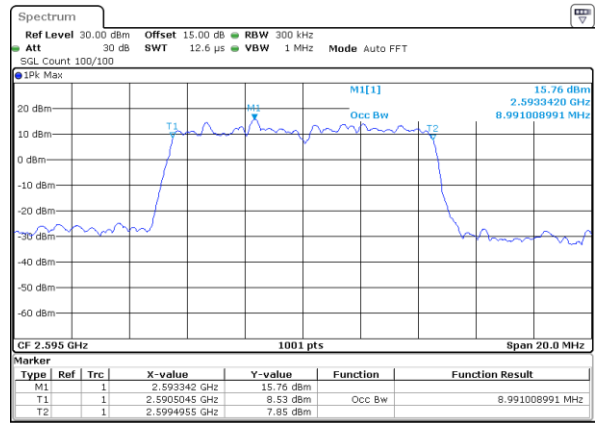

Date: 18\_AUG.2020 23:16:23

Highest Channel / 5MHz / QPSK

Date: 18\_AUG.2020 23:16:56

Highest Channel / 5MHz / 16QAM

Date: 18\_AUG.2020 23:17:07

LTE Band 38

Lowest Channel / 10MHz / QPSK

Date: 18\_AUG.2020 23:17:41

Lowest Channel / 10MHz / 16QAM

Date: 18\_AUG.2020 23:17:52

Middle Channel / 10MHz / QPSK

Date: 18\_AUG.2020 23:18:26

Middle Channel / 10MHz / 16QAM

Date: 18\_AUG.2020 23:18:37

Highest Channel / 10MHz / QPSK

Date: 18\_AUG.2020 23:19:10

Highest Channel / 10MHz / 16QAM

Date: 18\_AUG.2020 23:19:21

LTE Band 38

Lowest Channel / 15MHz / QPSK

Date: 18\_AUG.2020 23:19:55

Lowest Channel / 15MHz / 16QAM

Date: 18\_AUG.2020 23:20:06