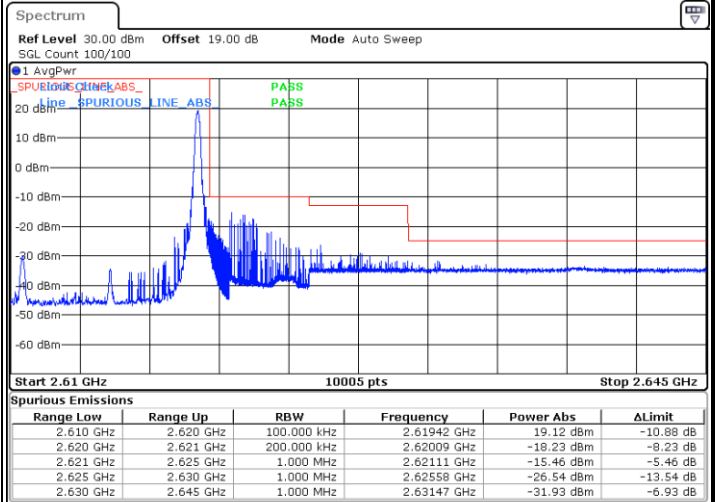

Date: 16.AUG.2020 08:58:01

Highest Band Edge / Full RB

Date: 16.AUG.2020 08:58:46

LTE Band 38 / 10MHz / QPSK

Lowest Band Edge / 1 RB

Date: 16.AUG.2020 09:03:19

Highest Band Edge / 1 RB

Date: 16.AUG.2020 09:07:51

Lowest Band Edge / Full RB

Date: 16.AUG.2020 09:04:19

Highest Band Edge / Full RB

Date: 16.AUG.2020 09:06:20

LTE Band 38 / 10MHz / 16QAM

Lowest Band Edge / 1 RB

Date: 16.AUG.2020 09:04:04

Highest Band Edge / 1 RB

Date: 16.AUG.2020 09:08:36

Lowest Band Edge / Full RB

Date: 16.AUG.2020 09:05:35

Highest Band Edge / Full RB

Date: 16.AUG.2020 09:07:06

LTE Band 38 / 10MHz / 64QAM

Lowest Band Edge / 1 RB

Date: 16.AUG.2020 09:00:17

Highest Band Edge / 1 RB

Date: 16.AUG.2020 09:02:33

Lowest Band Edge / Full RB

Date: 16.AUG.2020 09:01:03

Highest Band Edge / Full RB

Date: 16.AUG.2020 09:01:48

LTE Band 38 / 15MHz / QPSK

Lowest Band Edge / 1 RB