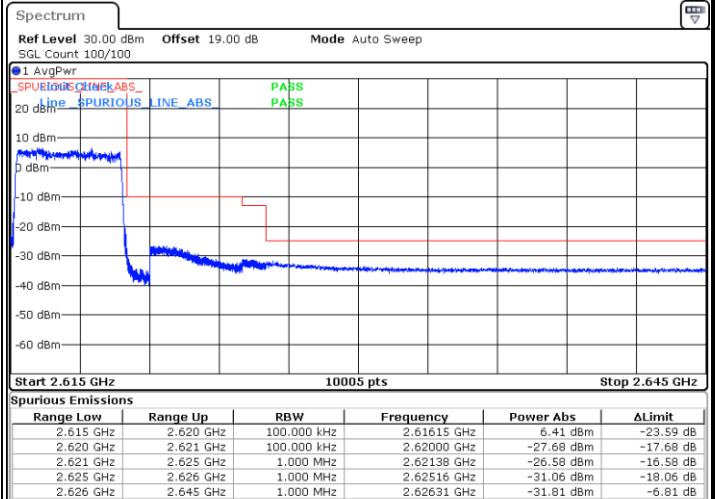

# Conducted Band Edge

LTE Band 38 / 5MHz / 16QAM

Lowest Band Edge / 1RB

Date: 16.AUG.2020 08:51:58

Highest Band Edge / 1 RB

Date: 16.AUG.2020 08:56:30

Lowest Band Edge / Full RB

Date: 16.AUG.2020 08:53:29

Highest Band Edge / Full RB

Date: 16.AUG.2020 08:54:59

LTE Band 38 / 5MHz / 64QAM

Lowest Band Edge / 1RB

Date: 16.AUG.2020 08:57:15

Highest Band Edge / 1 RB

Date: 16.AUG.2020 08:59:32

Lowest Band Edge / Full RB

Date: 16.AUG.2020 08:58:01

Highest Band Edge / Full RB

Date: 16.AUG.2020 08:58:46

LTE Band 38 / 10MHz / QPSK

Lowest Band Edge / 1 RB

Date: 16.AUG.2020 09:03:19

Highest Band Edge / 1 RB

Date: 16.AUG.2020 09:07:51

Lowest Band Edge / Full RB

Date: 16.AUG.2020 09:04:19

Highest Band Edge / Full RB

Date: 16.AUG.2020 09:06:20

LTE Band 38 / 10MHz / 16QAM

Lowest Band Edge / 1 RB

Date: 16.AUG.2020 09:04:04

Highest Band Edge / 1 RB