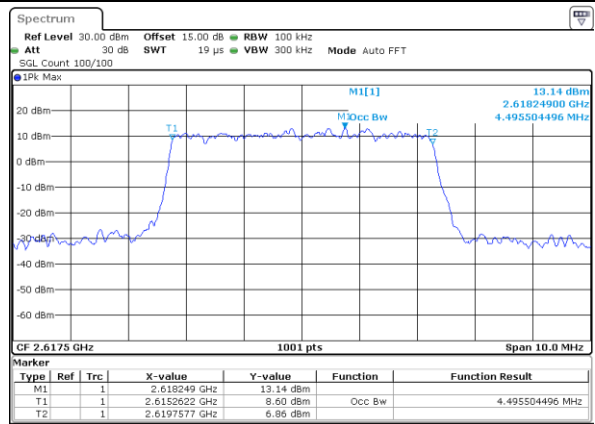

### Occupied Bandwidth

Mode	LTE Band 38 : 99%OBW(MHz)											
BW	1.4MHz		3MHz		5MHz		10MHz		15MHz		20MHz	
Mod.	QPSK	16QAM	QPSK	16QAM	QPSK	16QAM	QPSK	16QAM	QPSK	16QAM	QPSK	16QAM
Lowest CH	-	-	-	-	4.49	4.49	8.99	8.97	13.46	13.43	17.90	17.82
Middle CH	-	-	-	-	4.48	4.48	9.11	8.99	13.49	13.40	17.90	17.82
Highest CH	-	-	-	-	4.48	4.50	9.05	8.95	13.43	13.52	17.82	17.90
Mode	LTE Band 38 : 99%OBW(MHz)											
BW	1.4MHz		3MHz		5MHz		10MHz		15MHz		20MHz	
Mod.	64QAM		64QAM		64QAM		64QAM		64QAM		64QAM	
Lowest CH	-	-	-	-	4.49	-	8.97	-	13.49	-	17.86	-
Middle CH	-	-	-	-	4.49	-	9.01	-	13.49	-	17.90	-
Highest CH	-	-	-	-	4.49	-	9.01	-	13.46	-	17.86	-

LTE Band 38

Lowest Channel / 5MHz / QPSK

Date: 18\_AUG.2020 23:15:26

Lowest Channel / 5MHz / 16QAM

Date: 18\_AUG.2020 23:15:38

Middle Channel / 5MHz / QPSK

Date: 18\_AUG.2020 23:16:12

Middle Channel / 5MHz / 16QAM

Date: 18\_AUG.2020 23:16:23

Highest Channel / 5MHz / QPSK

Date: 18\_AUG.2020 23:16:56

Highest Channel / 5MHz / 16QAM

Date: 18\_AUG.2020 23:17:07

LTE Band 38

Lowest Channel / 10MHz / QPSK

Date: 18\_AUG.2020 23:17:41