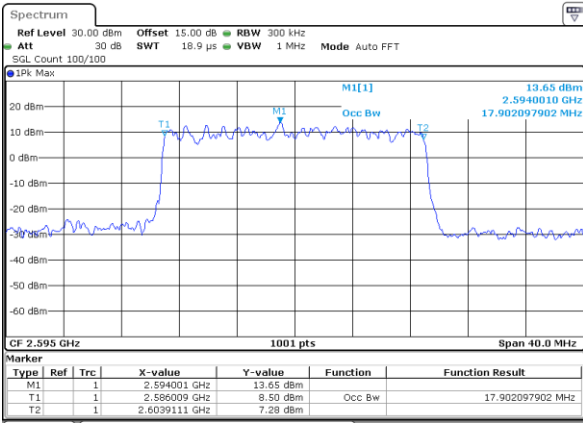

Date: 18\_AUG.2020 23:21:35

LTE Band 38

Lowest Channel / 20MHz / QPSK

Date: 18\_AUG.2020 23:22:09

Lowest Channel / 20MHz / 16QAM

Date: 18\_AUG.2020 23:22:120

Middle Channel / 20MHz / QPSK

Date: 18\_AUG.2020 23:22:53

Middle Channel / 20MHz / 16QAM

Date: 18\_AUG.2020 23:23:05

Highest Channel / 20MHz / QPSK

Date: 18\_AUG.2020 23:23:38

Highest Channel / 20MHz / 16QAM

Date: 18\_AUG.2020 23:23:49

LTE Band 38

Lowest Channel / 5MHz / 64QAM