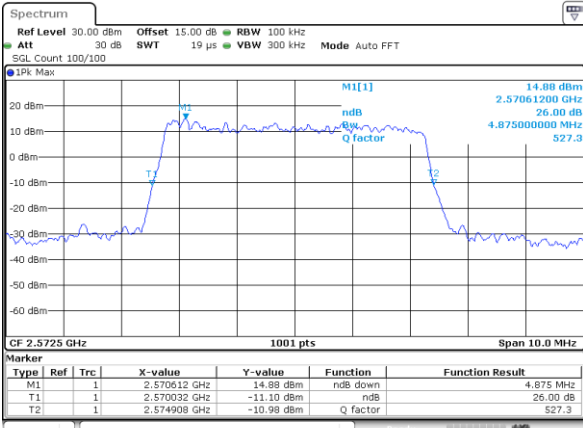

LTE Band 38

Lowest Channel / 5MHz / QPSK

Date: 18_AUG.2020 23:15:49