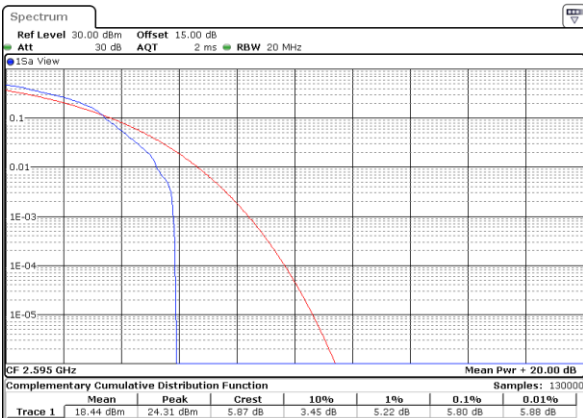

LTE Band 38 / 20MHz / 64QAM

Lowest Channel / 1RB

Date: 18\_AUG.2020 23:29:52

Lowest Channel / Full RB

Date: 18\_AUG.2020 23:36:34

Middle Channel / 1RB

Date: 18\_AUG.2020 23:30:28

Middle Channel / Full RB

Date: 18\_AUG.2020 23:30:54

Highest Channel / 1RB

Date: 18\_AUG.2020 23:31:09

Highest Channel / Full RB

Date: 18\_AUG.2020 23:31:25

**26dB Bandwidth**

Mode	LTE Band 38 : 26dB BW(MHz)											
BW	1.4MHz		3MHz		5MHz		10MHz		15MHz		20MHz	
Mod.	QPSK	16QAM	QPSK	16QAM	QPSK	16QAM	QPSK	16QAM	QPSK	16QAM	QPSK	16QAM
Lowest CH	-	-	-	-	4.88	4.91	10.09	9.87	14.27	14.39	18.70	19.30
Middle CH	-	-	-	-	4.92	4.91	9.77	9.79	14.51	14.21	18.70	18.70
Highest CH	-	-	-	-	4.97	4.88	9.85	9.61	14.21	14.39	18.78	18.82
Mode	LTE Band 38 : 26dB BW(MHz)											
BW	1.4MHz		3MHz		5MHz		10MHz		15MHz		20MHz	
Mod.	64QAM		64QAM		64QAM		64QAM		64QAM		64QAM	
Lowest CH	-	-	-	-	4.91	-	9.79	-	14.09	-	18.62	-
Middle CH	-	-	-	-	4.87	-	9.75	-	14.21	-	18.78	-
Highest CH	-	-	-	-	4.87	-	9.91	-	14.15	-	18.70	-