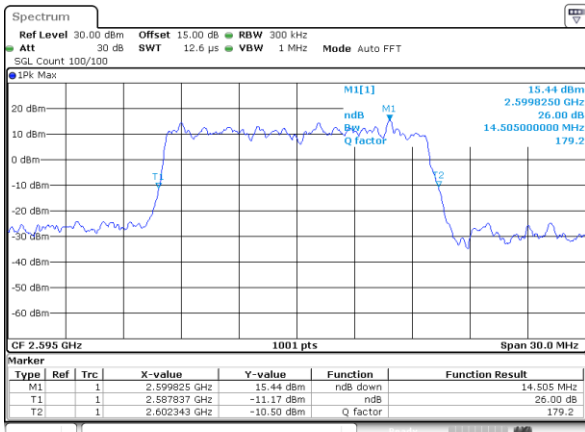

Middle Channel / 15MHz / QPSK

Date: 18_AUG.2020 23:21:02