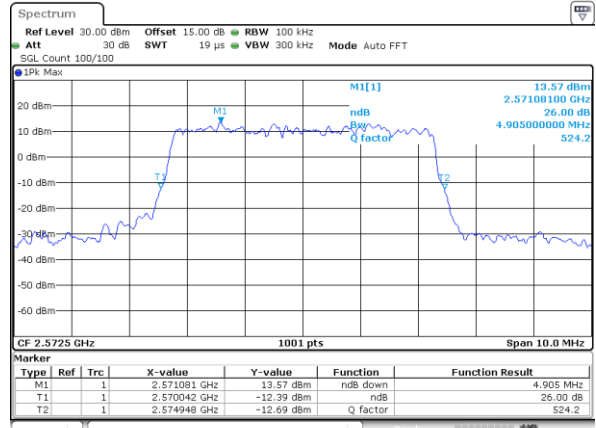

Lowest Channel / 5MHz / 16QAM

Date: 18_AUG.2020 23:16:00