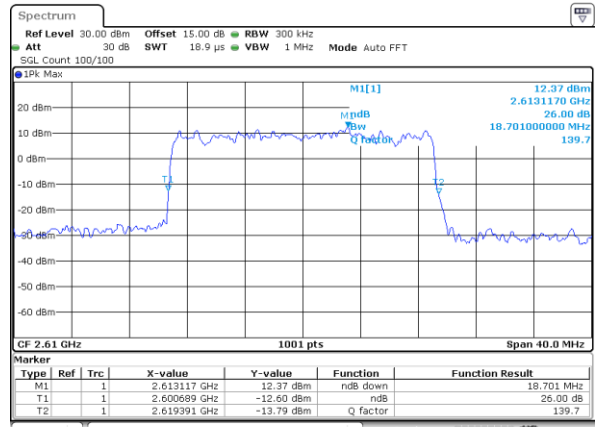

Middle Channel / 15MHz / 64QAM

Date: 18\_AUG.2020 23:27:10

Middle Channel / 20MHz / 64QAM

Date: 18\_AUG.2020 23:28:17

Highest Channel / 15MHz / 64QAM

Date: 18\_AUG.2020 23:27:33

Highest Channel / 20MHz / 64QAM