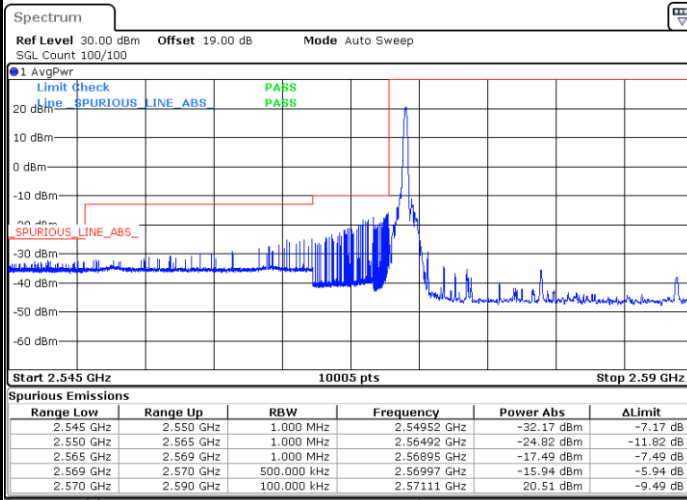

Lowest Band Edge / 1 RB

Date: 16.AUG.2020 09:10:07

Highest Band Edge / 1 RB

Date: 16.AUG.2020 09:14:40

Lowest Band Edge / Full RB

Date: 16.AUG.2020 09:11:38

Highest Band Edge / Full RB

Date: 16.AUG.2020 09:13:09

LTE Band 38 / 15MHz / 64QAM

Lowest Band Edge / 1 RB

Date: 16.AUG.2020 09:15:26

Highest Band Edge / 1 RB

Date: 16.AUG.2020 09:17:42

Lowest Band Edge / Full RB

Date: 16.AUG.2020 09:16:11

Highest Band Edge / Full RB

Date: 16.AUG.2020 09:16:56

LTE Band 38 / 20MHz / QPSK

Lowest Band Edge / 1 RB

Date: 16.AUG.2020 09:18:27

Highest Band Edge / 1 RB

Date: 16.AUG.2020 09:22:59

Lowest Band Edge / Full RB

Date: 16.AUG.2020 09:19:58

Highest Band Edge / Full RB

Date: 16.AUG.2020 09:21:29

LTE Band 38 / 20MHz / 16QAM

Lowest Band Edge / 1 RB

Date: 16.AUG.2020 09:19:12

Highest Band Edge / 1 RB

Date: 16.AUG.2020 09:23:44

Lowest Band Edge / Full RB