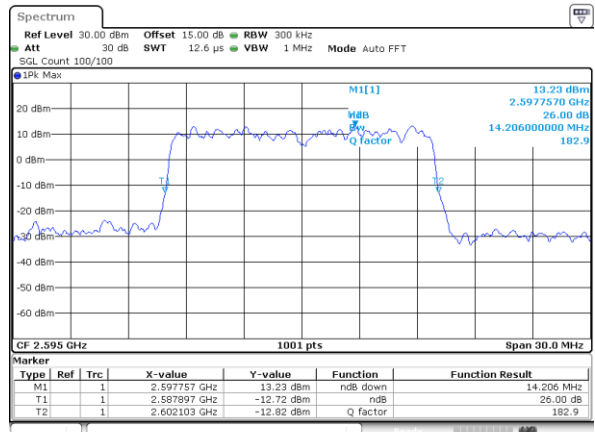

Middle Channel / 15MHz / 16QAM

Date: 18_AUG.2020 23:21:13