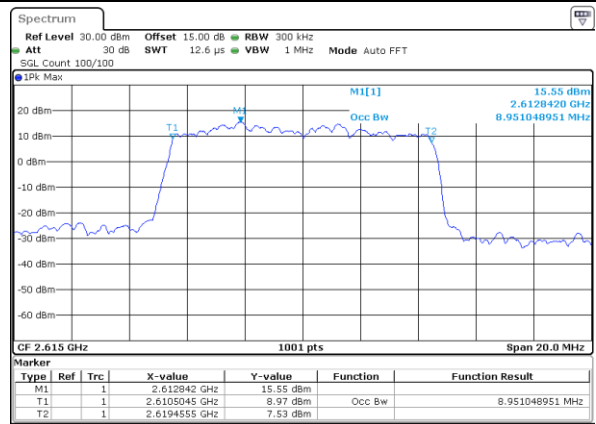

Highest Channel / 10MHz / 16QAM

Date: 18_AUG.2020 23:19:21