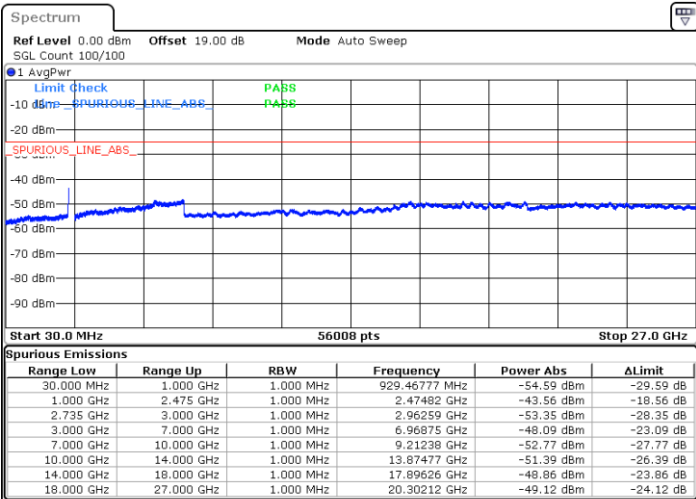

LTE Band 41C / 10MHz+20MHz

16QAM

Lowest Channel / 1RB0 and 1RB99

Lowest Channel / 1RB49 and 1RB0

Date: 16.AUG.2020 15:47:10

Date: 16.AUG.2020 15:54:11

Lowest Channel / FullRB

N/A

Date: 16.AUG.2020 15:40:32

LTE Band 41C / 10MHz+20MHz

16QAM

Middle Channel / 1RB0 and 1RB99

Middle Channel / 1RB49 and 1RB0

Date: 16.AUG.2020 16:05:38

Date: 16.AUG.2020 15:59:59

Middle Channel / FullIRB

N/A

Date: 16.AUG.2020 16:12:13

LTE Band 41C / 10MHz+20MHz

16QAM

Highest Channel / 1RB0 and 1RB99

Highest Channel / 1RB49 and 1RB0

Date: 16.AUG.2020 16:24:18

Date: 16.AUG.2020 16:29:57