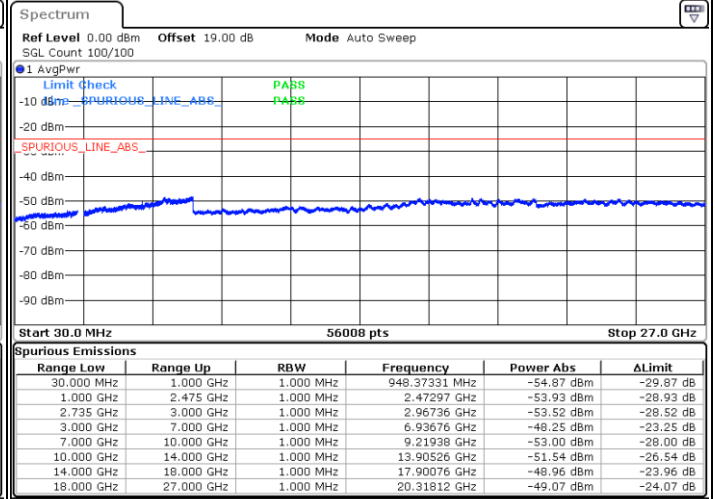

Middle Channel / 1RB99 and 1RB0

Date: 16.AUG.2020 12:54:09

Date: 16.AUG.2020 12:48:10

Middle Channel / FullIRB

N/A

Date: 16.AUG.2020 12:56:48

LTE Band 41C / 20MHz+5MHz

16QAM

Highest Channel / 1RB0 and 1RB24

Highest Channel / 1RB99 and 1RB0

Date: 16.AUG.2020 13:15:26

Date: 16.AUG.2020 13:22:25

Highest Channel / FullIRB

N/A

Date: 16.AUG.2020 13:05:41

LTE Band 41C / 20MHz+10MHz

16QAM

Lowest Channel / 1RB0 and 1RB49

Lowest Channel / 1RB99 and 1RB0

Date: 16.AUG.2020 16:44:04

Date: 16.AUG.2020 16:50:10

Lowest Channel / FullIRB

N/A

Date: 16.AUG.2020 16:37:46