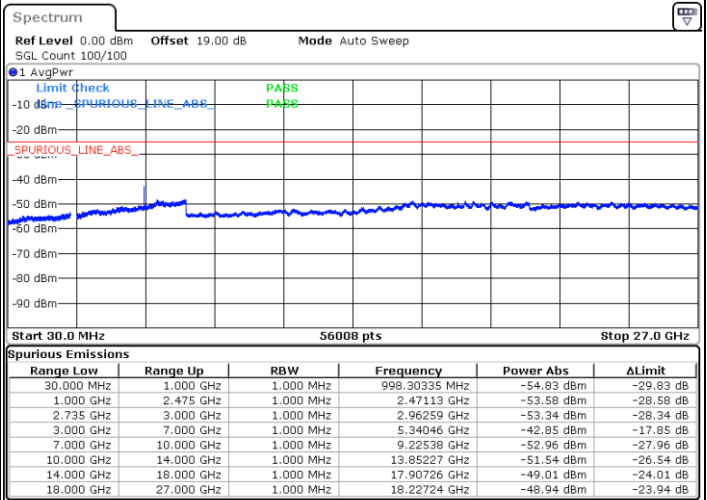

N/A

Date: 16.AUG.2020 16:12:13

LTE Band 41C / 10MHz+20MHz

16QAM

Highest Channel / 1RB0 and 1RB99

Highest Channel / 1RB49 and 1RB0

Date: 16.AUG.2020 16:24:18

Date: 16.AUG.2020 16:29:57

Highest Channel / FullIRB

N/A

Date: 16.AUG.2020 16:18:10

LTE Band 41C / 15MHz+10MHz

16QAM

Lowest Channel / 1RB0 and 1RB49

Lowest Channel / 1RB74 and 1RB0

Date: 16.AUG.2020 14:45:33