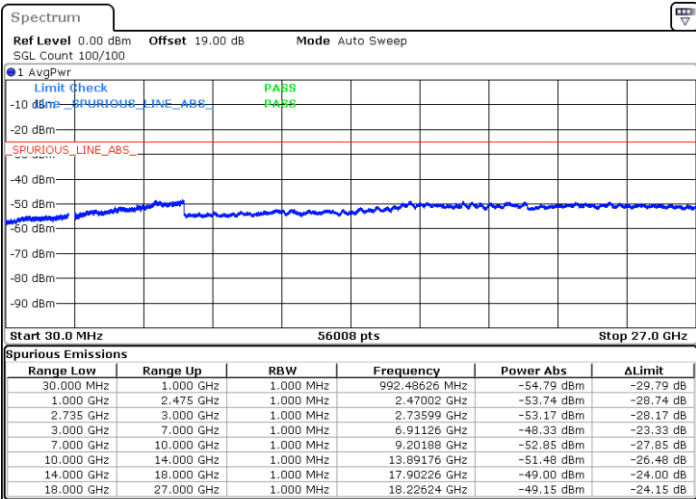

Date: 16.AUG.2020 17:12:30

LTE Band 41C / 20MHz+10MHz

16QAM

Highest Channel / 1RB0 and 1RB49

Highest Channel / 1RB99 and 1RB0

Date: 16.AUG.2020 17:39:29

Date: 16.AUG.2020 17:32:06

Highest Channel / FullIRB

N/A

Date: 16.AUG.2020 17:44:48

LTE Band 41C / 20MHz+15MHz

16QAM

Lowest Channel / 1RB0 and 1RB74

Lowest Channel / 1RB99 and 1RB0

Date: 16.AUG.2020 21:24:01

Date: 16.AUG.2020 21:19:45