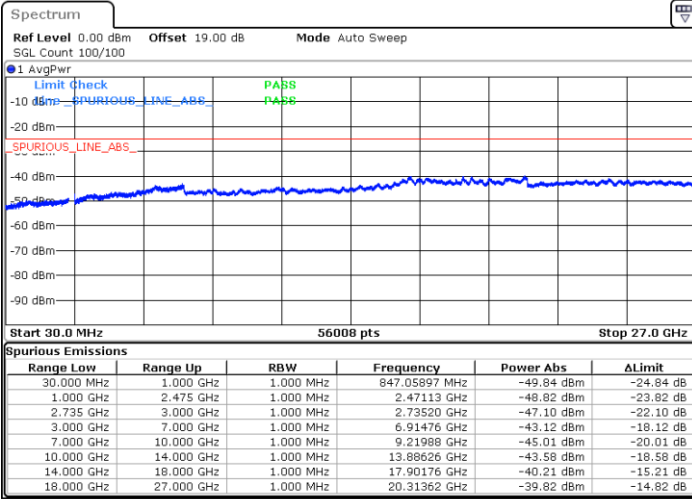

Date: 16.AUG.2020 11:52:42

Date: 16.AUG.2020 11:49:36

Lowest Channel / FullRB

N/A

Date: 16.AUG.2020 11:55:24

LTE Band 41C / 20MHz+5MHz

16QAM

Middle Channel / 1RB0 and 1RB24

Middle Channel / 1RB99 and 1RB0

Date: 16.AUG.2020 12:54:09

Date: 16.AUG.2020 12:48:10

Middle Channel / FullIRB

N/A

Date: 16.AUG.2020 12:56:48

LTE Band 41C / 20MHz+5MHz

16QAM

Highest Channel / 1RB0 and 1RB24

Highest Channel / 1RB99 and 1RB0

Date: 16.AUG.2020 13:15:26

Date: 16.AUG.2020 13:22:25

Highest Channel / FullIRB

N/A

Date: 16.AUG.2020 13:05:41

LTE Band 41C / 20MHz+10MHz