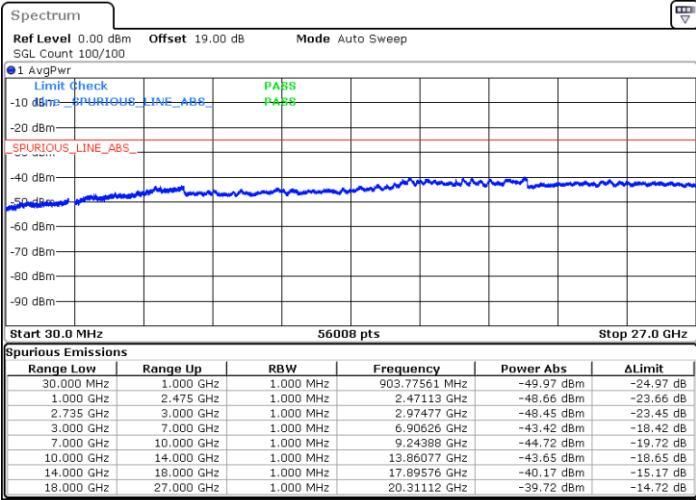

Middle Channel / FullIRB

N/A

Date: 16.AUG.2020 14:07:32