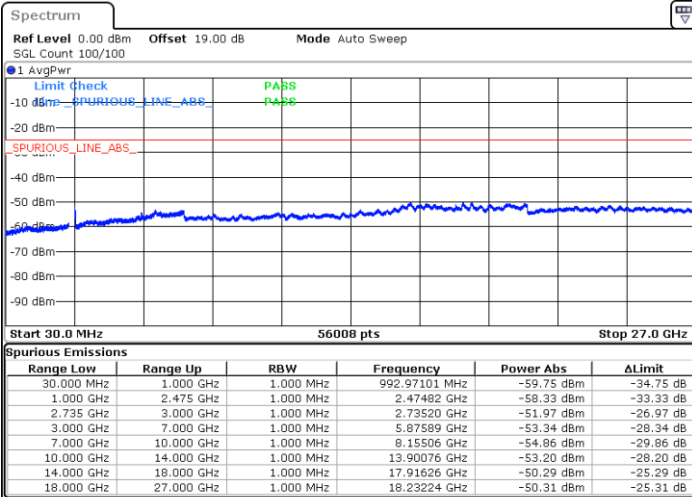

Lowest Channel / 1RB99 and 1RB0

Date: 16.AUG.2020 22:42:25

Date: 16.AUG.2020 22:38:10

Lowest Channel / FullIRB

N/A

Date: 16.AUG.2020 22:46:41

LTE Band 41C / 20MHz+20MHz

16QAM

MiddleChannel / 1RB0 and 1RB99

Middle Channel / 1RB99 and 1RB0

Date: 16.AUG.2020 22:55:13

Date: 16.AUG.2020 22:59:28

Middle Channel / FullIRB

N/A

Date: 16.AUG.2020 22:50:57

LTE Band 41C / 20MHz+20MHz

16QAM

Highest Channel / 1RB0 and 1RB99

Highest Channel / 1RB99 and 1RB0

Date: 16.AUG.2020 23:14:54

Date: 16.AUG.2020 23:10:39

Highest Channel / FullIRB

N/A

Date: 16.AUG.2020 23:19:10

LTE Band 41C / 5MHz+20MHz

64QAM

Lowest Channel / 1RB0 and 1RB99

Lowest Channel / 1RB24 and 1RB0

Date: 16.AUG.2020 11:26:14

Date: 16.AUG.2020 11:30:02

Lowest Channel / FullRB

N/A