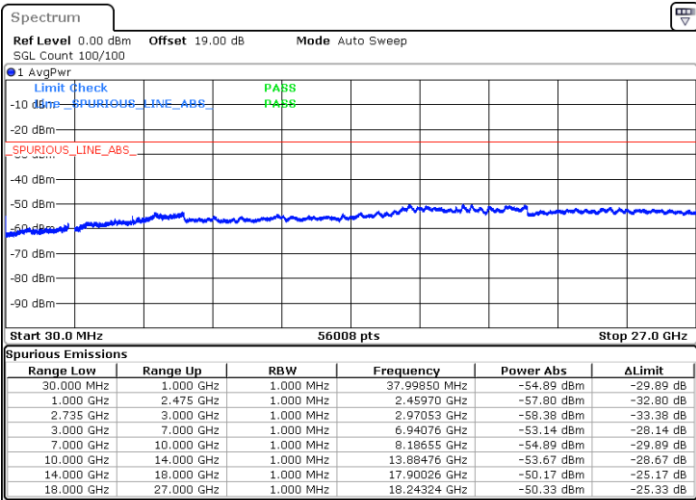

Date: 16.AUG.2020 21:41:04

Middle Channel / FullRB

N/A

Date: 16.AUG.2020 21:32:33

LTE Band 41C / 20MHz+15MHz

16QAM

Highest Channel / 1RB0 and 1RB74

Highest Channel / 1RB99 and 1RB0

Date: 16.AUG.2020 21:56:29

Date: 16.AUG.2020 21:52:14

Highest Channel / FullIRB

N/A

Date: 16.AUG.2020 22:00:45

LTE Band 41C / 20MHz+20MHz

16QAM

Lowest Channel / 1RB0 and 1RB99

Lowest Channel / 1RB99 and 1RB0

Date: 16.AUG.2020 22:42:25

Date: 16.AUG.2020 22:38:10

Lowest Channel / FullIRB

N/A

Date: 16.AUG.2020 22:46:41

LTE Band 41C / 20MHz+20MHz

16QAM