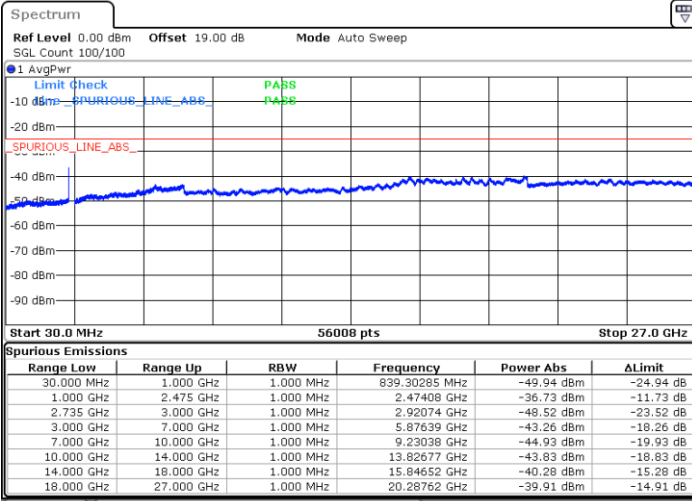

N/A

Date: 16.AUG.2020 10:38:18

LTE Band 41C / 5MHz+20MHz

64QAM

Highest Channel / 1RB0 and 1RB99

Highest Channel / 1RB24 and 1RB0

Date: 16.AUG.2020 10:56:22

Date: 16.AUG.2020 10:59:09

Highest Channel / FullIRB

N/A

Date: 16.AUG.2020 10:48:32

LTE Band 41C / 10MHz+15MHz

64QAM

Lowest Channel / 1RB0 and 1RB74

Lowest Channel / 1RB49 and 1RB0

Date: 16.AUG.2020 13:39:19

Date: 16.AUG.2020 13:51:11

Lowest Channel / FullRB

N/A

Date: 16.AUG.2020 13:36:32

LTE Band 41C / 10MHz+15MHz

64QAM

MiddleChannel / 1RB0 and 1RB74

Middle Channel / 1RB49 and 1RB0