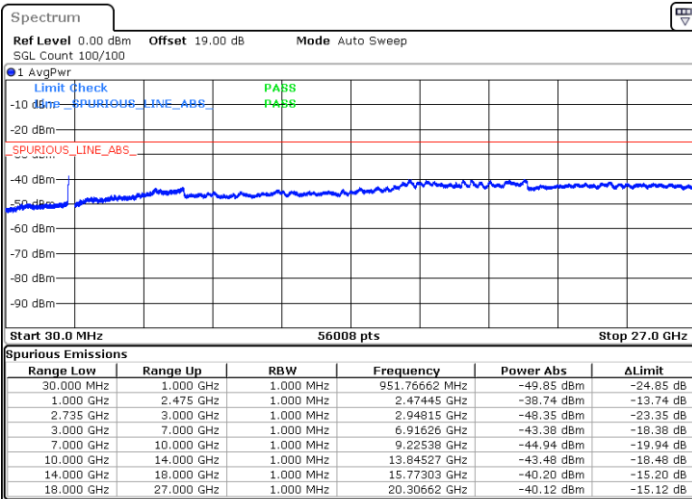

N/A

Date: 16.AUG.2020 10:38:18

LTE Band 41C / 5MHz+20MHz

64QAM

Highest Channel / 1RB0 and 1RB99

Highest Channel / 1RB24 and 1RB0

Date: 16.AUG.2020 10:56:22

Date: 16.AUG.2020 10:59:09

Highest Channel / FullIRB

N/A

Date: 16.AUG.2020 10:48:32

LTE Band 41C / 10MHz+15MHz

64QAM

Lowest Channel / 1RB0 and 1RB74

Lowest Channel / 1RB49 and 1RB0

Date: 16.AUG.2020 13:39:19

Date: 16.AUG.2020 13:51:11

Lowest Channel / FullRB

N/A

Date: 16.AUG.2020 13:36:32

LTE Band 41C / 10MHz+15MHz

64QAM

MiddleChannel / 1RB0 and 1RB74

Middle Channel / 1RB49 and 1RB0