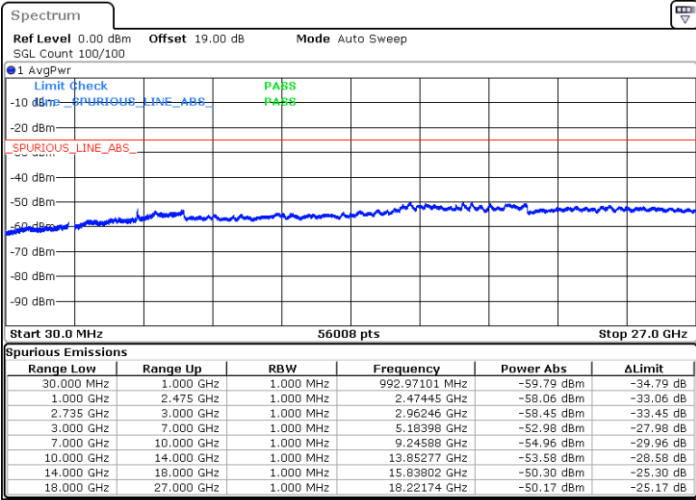

N/A

Date: 16.AUG.2020 17:44:48

LTE Band 41C / 20MHz+15MHz

16QAM

Lowest Channel / 1RB0 and 1RB74

Lowest Channel / 1RB99 and 1RB0

Date: 16.AUG.2020 21:24:01

Date: 16.AUG.2020 21:19:45

Lowest Channel / FullIRB

N/A

Date: 16.AUG.2020 21:28:17

LTE Band 41C / 20MHz+15MHz

16QAM

Middle Channel / 1RB0 and 1RB74

Middle Channel / 1RB99 and 1RB0

Date: 16.AUG.2020 21:36:49

Date: 16.AUG.2020 21:41:04

Middle Channel / FullRB

N/A

Date: 16.AUG.2020 21:32:33

LTE Band 41C / 20MHz+15MHz

16QAM

Highest Channel / 1RB0 and 1RB74

Highest Channel / 1RB99 and 1RB0

Date: 16.AUG.2020 21:56:29

Date: 16.AUG.2020 21:52:14

Highest Channel / FullIRB

N/A

Date: 16.AUG.2020 22:00:45

LTE Band 41C / 20MHz+20MHz

16QAM

Lowest Channel / 1RB0 and 1RB99