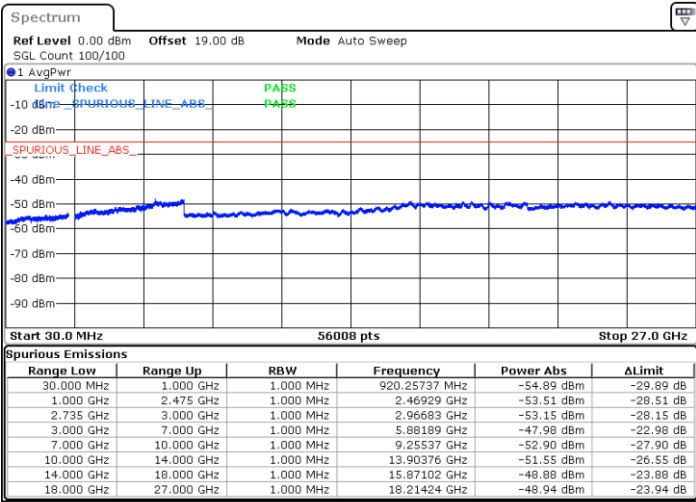

LTE Band 41C / 10MHz+20MHz

16QAM

Lowest Channel / 1RB0 and 1RB99

Lowest Channel / 1RB49 and 1RB0

Date: 16.AUG.2020 15:47:10

Date: 16.AUG.2020 15:54:11

Lowest Channel / FullRB

N/A

Date: 16.AUG.2020 15:40:32

LTE Band 41C / 10MHz+20MHz

16QAM

Middle Channel / 1RB0 and 1RB99

Middle Channel / 1RB49 and 1RB0

Date: 16.AUG.2020 16:05:38

Date: 16.AUG.2020 15:59:59

Middle Channel / FullIRB

N/A

Date: 16.AUG.2020 16:12:13

LTE Band 41C / 10MHz+20MHz

16QAM

Highest Channel / 1RB0 and 1RB99

Highest Channel / 1RB49 and 1RB0

Date: 16.AUG.2020 16:24:18

Date: 16.AUG.2020 16:29:57