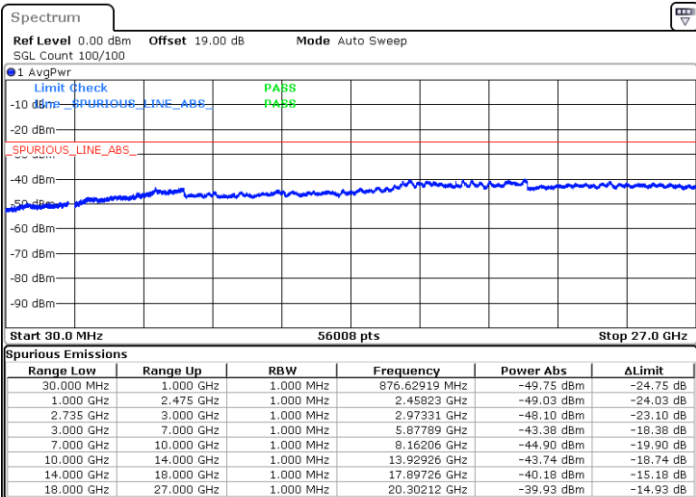

Middle Channel / FullIRB

N/A

Date: 16.AUG.2020 19:39:47