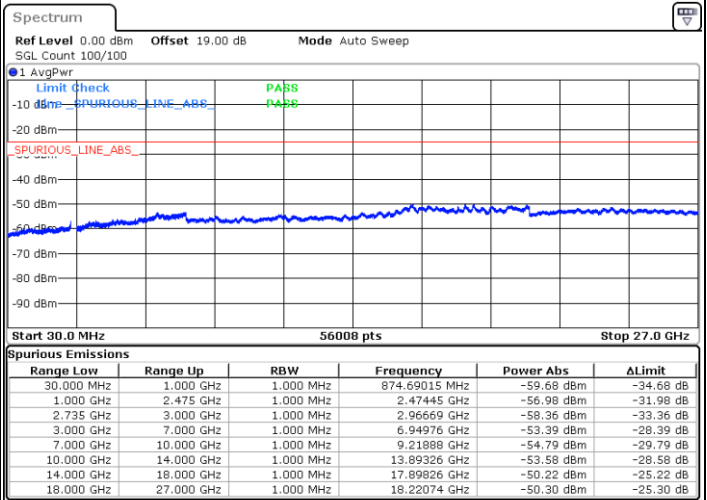

Date: 16.AUG.2020 17:12:30

LTE Band 41C / 20MHz+10MHz

16QAM

Highest Channel / 1RB0 and 1RB49

Highest Channel / 1RB99 and 1RB0

Date: 16.AUG.2020 17:39:29

Date: 16.AUG.2020 17:32:06

Highest Channel / FullIRB

N/A

Date: 16.AUG.2020 17:44:48

LTE Band 41C / 20MHz+15MHz

16QAM

Lowest Channel / 1RB0 and 1RB74

Lowest Channel / 1RB99 and 1RB0

Date: 16.AUG.2020 21:24:01

Date: 16.AUG.2020 21:19:45

Lowest Channel / FullIRB

N/A

Date: 16.AUG.2020 21:28:17

LTE Band 41C / 20MHz+15MHz

16QAM

Middle Channel / 1RB0 and 1RB74

Middle Channel / 1RB99 and 1RB0

Date: 16.AUG.2020 21:36:49