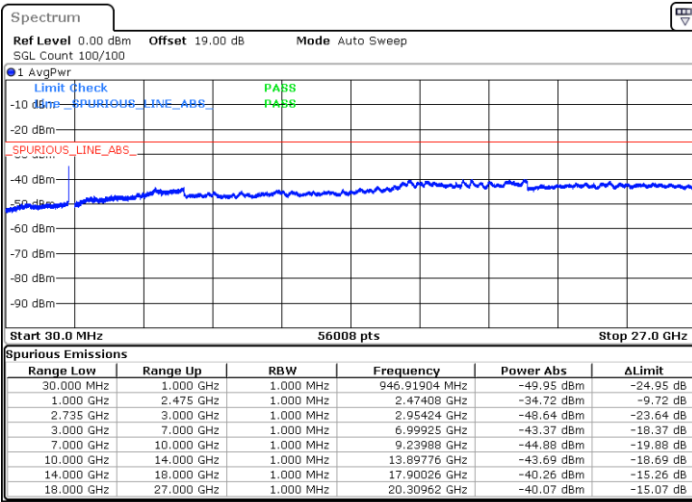

N/A

Date: 16.AUG.2020 16:12:13

LTE Band 41C / 10MHz+20MHz

16QAM

Highest Channel / 1RB0 and 1RB99

Highest Channel / 1RB49 and 1RB0

Date: 16.AUG.2020 16:24:18

Date: 16.AUG.2020 16:29:57

Highest Channel / FullIRB

N/A

Date: 16.AUG.2020 16:18:10

LTE Band 41C / 15MHz+10MHz

16QAM

Lowest Channel / 1RB0 and 1RB49

Lowest Channel / 1RB74 and 1RB0

Date: 16.AUG.2020 14:45:33

Date: 16.AUG.2020 14:53:44

Lowest Channel / FullRB

N/A

Date: 16.AUG.2020 14:39:39

LTE Band 41C / 15MHz+10MHz

16QAM

Middle Channel / 1RB0 and 1RB49

Middle Channel / 1RB74 and 1RB0

Date: 16.AUG.2020 15:04:43

Date: 16.AUG.2020 15:00:17

Middle Channel / FullIRB

N/A

Date: 16.AUG.2020 15:11:28

LTE Band 41C / 15MHz+10MHz

16QAM

Highest Channel / 1RB0 and 1RB49