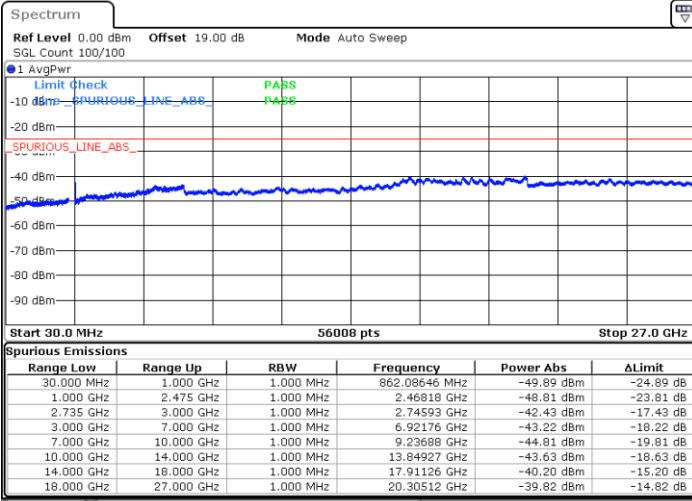

Lowest Channel / 1RB0 and 1RB74

Lowest Channel / 1RB74 and 1RB0

Date: 16.AUG.2020 19:31:15

Date: 16.AUG.2020 19:26:59

Lowest Channel / FullRB

N/A

Date: 16.AUG.2020 19:35:31

LTE Band 41C / 15MHz+15MHz

LTE Band 41C / 15MHz+15MHz

16QAM

Highest Channel / 1RB0 and 1RB74

Highest Channel / 1RB74 and 1RB0

Date: 16.AUG.2020 20:03:42

Date: 16.AUG.2020 19:59:27

Highest Channel / FullIRB

N/A

Date: 16.AUG.2020 20:07:58

LTE Band 41C / 15MHz+20MHz

16QAM

Lowest Channel / 1RB0 and 1RB99

Lowest Channel / 1RB74 and 1RB0

Date: 16.AUG.2020 20:28:47

Date: 16.AUG.2020 20:24:31

Lowest Channel / FullIRB