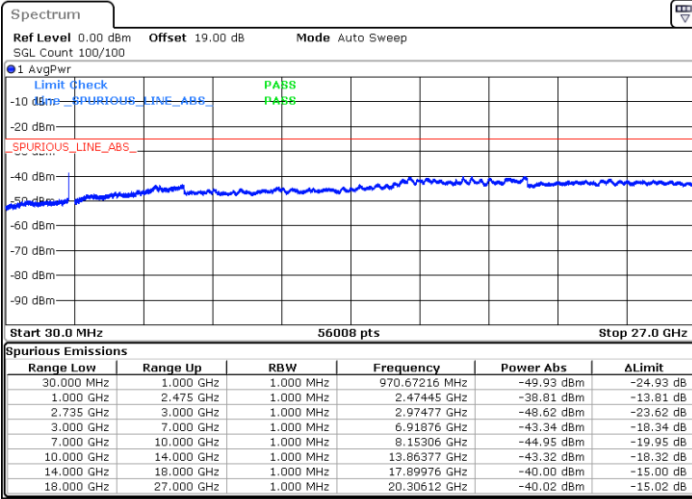

MiddleChannel / 1RB0 and 1RB99

Middle Channel / 1RB99 and 1RB0

Date: 16.AUG.2020 22:55:13

Date: 16.AUG.2020 22:59:28

Middle Channel / FullIRB

N/A

Date: 16.AUG.2020 22:50:57

LTE Band 41C / 20MHz+20MHz

16QAM

Highest Channel / 1RB0 and 1RB99

Highest Channel / 1RB99 and 1RB0

Date: 16.AUG.2020 23:14:54

Date: 16.AUG.2020 23:10:39

Highest Channel / FullIRB

N/A

Date: 16.AUG.2020 23:19:10

LTE Band 41C / 5MHz+20MHz

64QAM

Lowest Channel / 1RB0 and 1RB99

Lowest Channel / 1RB24 and 1RB0

Date: 16.AUG.2020 11:26:14

Date: 16.AUG.2020 11:30:02

Lowest Channel / FullRB

N/A