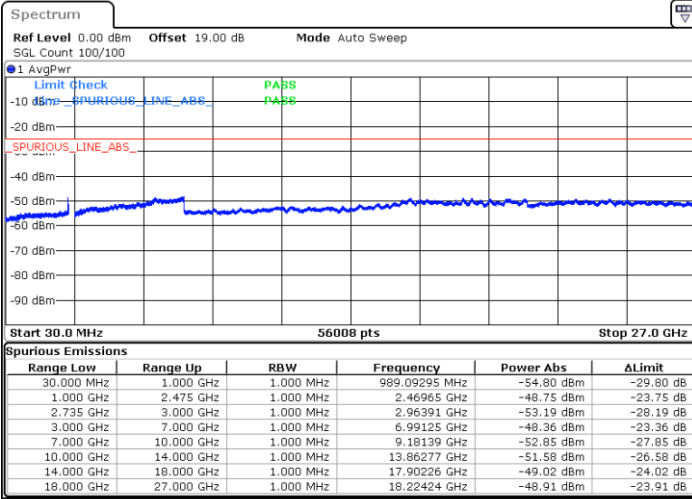

Middle Channel / 1RB99 and 1RB0

Date: 16.AUG.2020 12:54:09

Date: 16.AUG.2020 12:48:10

Middle Channel / FullIRB

N/A

Date: 16.AUG.2020 12:56:48

LTE Band 41C / 20MHz+5MHz

16QAM

Highest Channel / 1RB0 and 1RB24

Highest Channel / 1RB99 and 1RB0

Date: 16.AUG.2020 13:15:26

Date: 16.AUG.2020 13:22:25

Highest Channel / FullIRB

N/A

Date: 16.AUG.2020 13:05:41

LTE Band 41C / 20MHz+10MHz

16QAM

Lowest Channel / 1RB0 and 1RB49

Lowest Channel / 1RB99 and 1RB0

Date: 16.AUG.2020 16:44:04

Date: 16.AUG.2020 16:50:10

Lowest Channel / FullIRB

N/A

Date: 16.AUG.2020 16:37:46