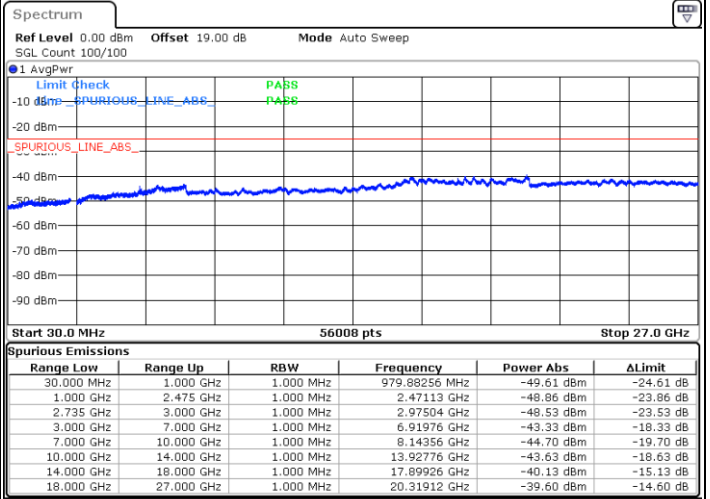

Highest Channel / FullIRB

N/A

Date: 16.AUG.2020 16:18:10

LTE Band 41C / 15MHz+10MHz

16QAM

Lowest Channel / 1RB0 and 1RB49

Lowest Channel / 1RB74 and 1RB0

Date: 16.AUG.2020 14:45:33

Date: 16.AUG.2020 14:53:44

Lowest Channel / FullRB

N/A

Date: 16.AUG.2020 14:39:39

LTE Band 41C / 15MHz+10MHz

16QAM

Middle Channel / 1RB0 and 1RB49

Middle Channel / 1RB74 and 1RB0

Date: 16.AUG.2020 15:04:43

Date: 16.AUG.2020 15:00:17

Middle Channel / FullIRB

N/A

Date: 16.AUG.2020 15:11:28

LTE Band 41C / 15MHz+10MHz

16QAM

Highest Channel / 1RB0 and 1RB49

Highest Channel / 1RB74 and 1RB0

Date: 16.AUG.2020 15:22:50

Date: 16.AUG.2020 15:28:14

Highest Channel / FullIRB

N/A

Date: 16.AUG.2020 15:17:03

LTE Band 41C / 15MHz+15MHz

16QAM