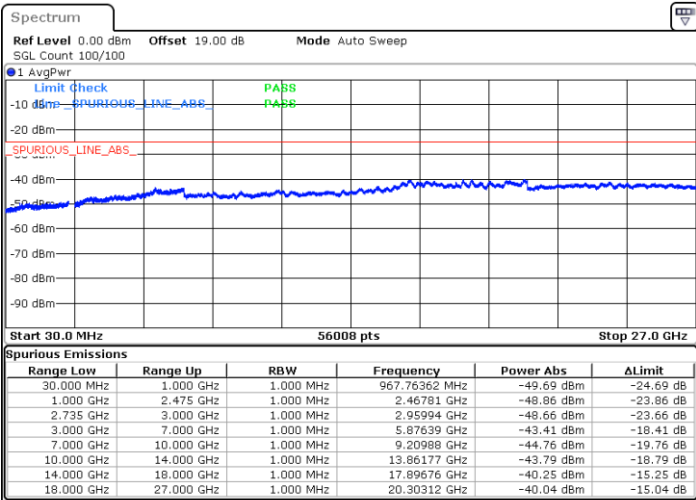

LTE Band 41C / 5MHz+20MHz

64QAM

Lowest Channel / 1RB0 and 1RB99

Lowest Channel / 1RB24 and 1RB0

Date: 16.AUG.2020 11:26:14

Date: 16.AUG.2020 11:30:02

Lowest Channel / FullRB

N/A

Date: 16.AUG.2020 10:29:07

LTE Band 41C / 5MHz+20MHz

64QAM

Middle Channel / 1RB0 and 1RB9

Middle Channel / 1RB24 and 1RB0

Date: 16.AUG.2020 11:12:56

Date: 16.AUG.2020 11:10:50

Middle Channel / FullIRB

N/A

Date: 16.AUG.2020 10:38:18

LTE Band 41C / 5MHz+20MHz

64QAM

Highest Channel / 1RB0 and 1RB99

Highest Channel / 1RB24 and 1RB0

Date: 16.AUG.2020 10:56:22

Date: 16.AUG.2020 10:59:09

Highest Channel / FullIRB

N/A

Date: 16.AUG.2020 10:48:32

LTE Band 41C / 10MHz+15MHz

64QAM

Lowest Channel / 1RB0 and 1RB74

Lowest Channel / 1RB49 and 1RB0

Date: 16.AUG.2020 13:39:19