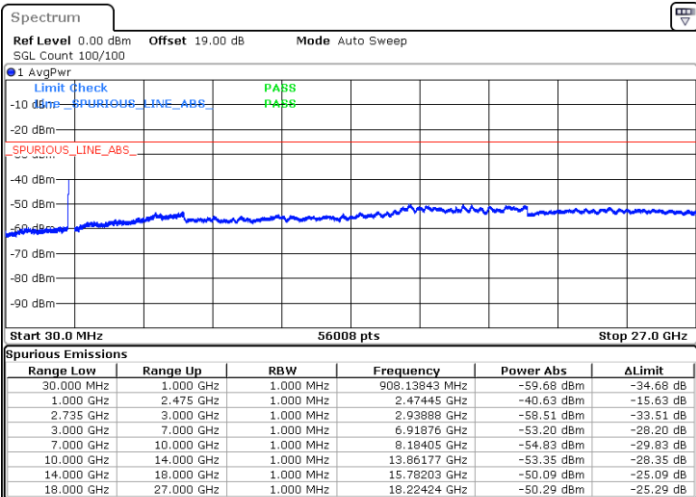

Date: 16.AUG.2020 17:12:30

LTE Band 41C / 20MHz+10MHz

16QAM

Highest Channel / 1RB0 and 1RB49

Highest Channel / 1RB99 and 1RB0

Date: 16.AUG.2020 17:39:29

Date: 16.AUG.2020 17:32:06

Highest Channel / FullIRB

N/A

Date: 16.AUG.2020 17:44:48

LTE Band 41C / 20MHz+15MHz

16QAM

Lowest Channel / 1RB0 and 1RB74

Lowest Channel / 1RB99 and 1RB0

Date: 16.AUG.2020 21:24:01

Date: 16.AUG.2020 21:19:45

Lowest Channel / FullIRB

N/A

Date: 16.AUG.2020 21:28:17

LTE Band 41C / 20MHz+15MHz

16QAM

Middle Channel / 1RB0 and 1RB74

Middle Channel / 1RB99 and 1RB0

Date: 16.AUG.2020 21:36:49