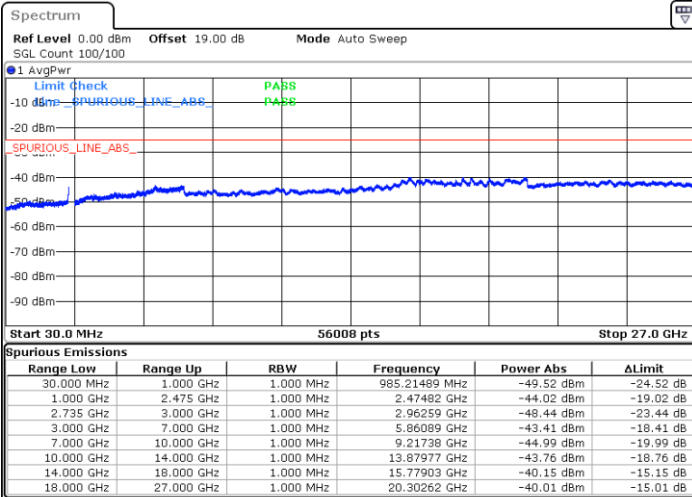

16QAM

Highest Channel / 1RB0 and 1RB99

Highest Channel / 1RB99 and 1RB0

Date: 16.AUG.2020 23:14:54

Date: 16.AUG.2020 23:10:39

Highest Channel / FullIRB

N/A

Date: 16.AUG.2020 23:19:10

LTE Band 41C / 5MHz+20MHz

64QAM

Lowest Channel / 1RB0 and 1RB99

Lowest Channel / 1RB24 and 1RB0

Date: 16.AUG.2020 11:26:14

Date: 16.AUG.2020 11:30:02

Lowest Channel / FullRB

N/A

Date: 16.AUG.2020 10:29:07

LTE Band 41C / 5MHz+20MHz

64QAM

Middle Channel / 1RB0 and 1RB9

Middle Channel / 1RB24 and 1RB0

Date: 16.AUG.2020 11:12:56

Date: 16.AUG.2020 11:10:50

Middle Channel / FullIRB