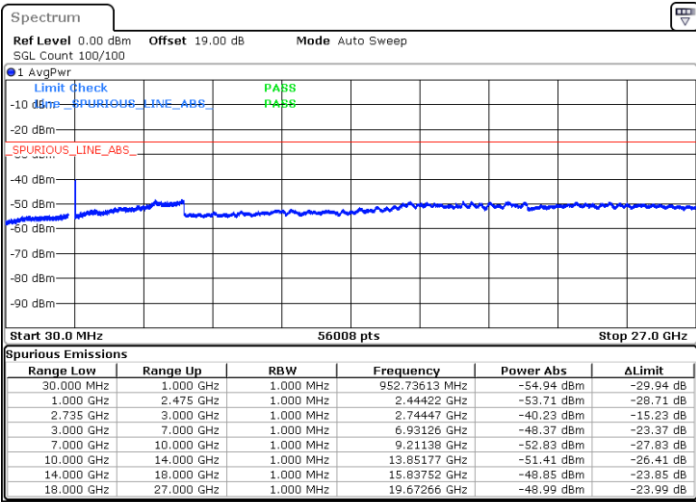

Date: 16.AUG.2020 17:12:30

LTE Band 41C / 20MHz+10MHz

16QAM

Highest Channel / 1RB0 and 1RB49

Highest Channel / 1RB99 and 1RB0

Date: 16.AUG.2020 17:39:29

Date: 16.AUG.2020 17:32:06

Highest Channel / FullIRB

N/A

Date: 16.AUG.2020 17:44:48

LTE Band 41C / 20MHz+15MHz

16QAM

Lowest Channel / 1RB0 and 1RB74

Lowest Channel / 1RB99 and 1RB0

Date: 16.AUG.2020 21:24:01

Date: 16.AUG.2020 21:19:45