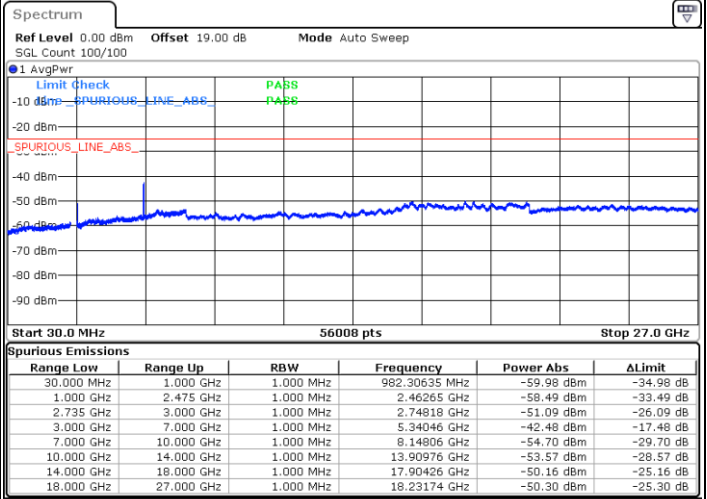

Date: 16.AUG.2020 21:56:29

Date: 16.AUG.2020 21:52:14

Highest Channel / FullIRB

N/A

Date: 16.AUG.2020 22:00:45

LTE Band 41C / 20MHz+20MHz

16QAM

Lowest Channel / 1RB0 and 1RB99

Lowest Channel / 1RB99 and 1RB0

Date: 16.AUG.2020 22:42:25

Date: 16.AUG.2020 22:38:10

Lowest Channel / FullIRB

N/A

Date: 16.AUG.2020 22:46:41

LTE Band 41C / 20MHz+20MHz

16QAM

MiddleChannel / 1RB0 and 1RB99

Middle Channel / 1RB99 and 1RB0

Date: 16.AUG.2020 22:55:13

Date: 16.AUG.2020 22:59:28

Middle Channel / FullIRB

N/A

Date: 16.AUG.2020 22:50:57

LTE Band 41C / 20MHz+20MHz

16QAM

Highest Channel / 1RB0 and 1RB99

Highest Channel / 1RB99 and 1RB0

Date: 16.AUG.2020 23:14:54

Date: 16.AUG.2020 23:10:39

Highest Channel / FullIRB

N/A

Date: 16.AUG.2020 23:19:10