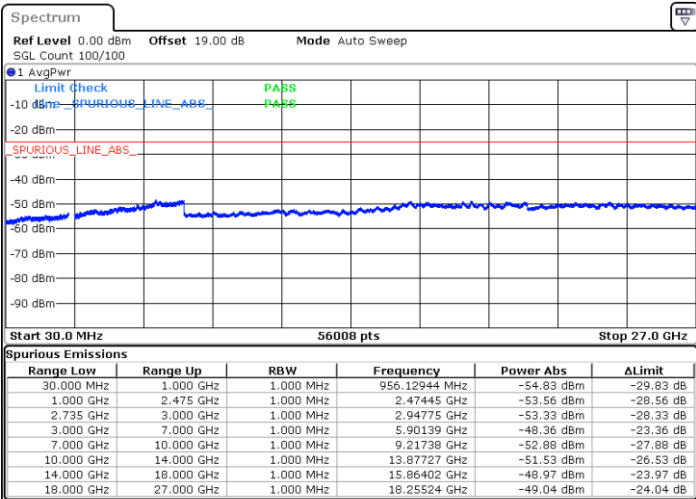

LTE Band 41C / 10MHz+20MHz

16QAM

Lowest Channel / 1RB0 and 1RB99

Lowest Channel / 1RB49 and 1RB0

Date: 16.AUG.2020 15:47:10

Date: 16.AUG.2020 15:54:11

Lowest Channel / FullRB

N/A

Date: 16.AUG.2020 15:40:32

LTE Band 41C / 10MHz+20MHz

16QAM

Middle Channel / 1RB0 and 1RB99

Middle Channel / 1RB49 and 1RB0

Date: 16.AUG.2020 16:05:38

Date: 16.AUG.2020 15:59:59

Middle Channel / FullIRB

N/A

Date: 16.AUG.2020 16:12:13

LTE Band 41C / 10MHz+20MHz

16QAM

Highest Channel / 1RB0 and 1RB99

Highest Channel / 1RB49 and 1RB0

Date: 16.AUG.2020 16:24:18

Date: 16.AUG.2020 16:29:57

Highest Channel / FullIRB

N/A

Date: 16.AUG.2020 16:18:10

LTE Band 41C / 15MHz+10MHz

16QAM

Lowest Channel / 1RB0 and 1RB49

Lowest Channel / 1RB74 and 1RB0

Date: 16.AUG.2020 14:45:33