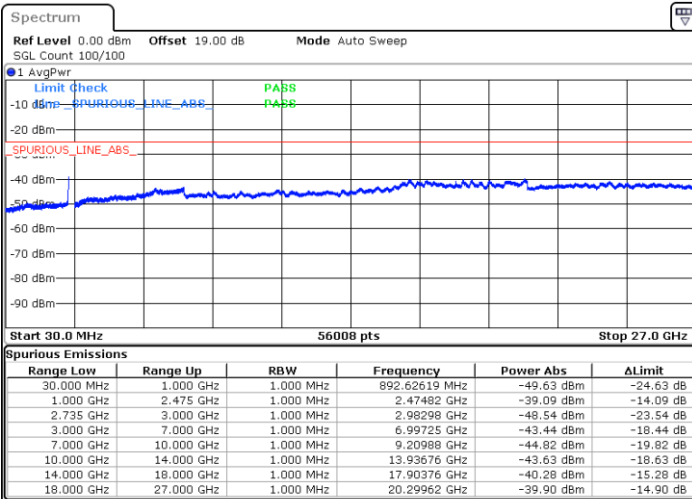

N/A

Date: 16.AUG.2020 16:12:13

LTE Band 41C / 10MHz+20MHz

16QAM

Highest Channel / 1RB0 and 1RB99

Highest Channel / 1RB49 and 1RB0

Date: 16.AUG.2020 16:24:18

Date: 16.AUG.2020 16:29:57

Highest Channel / FullIRB

N/A

Date: 16.AUG.2020 16:18:10

LTE Band 41C / 15MHz+10MHz

16QAM

Lowest Channel / 1RB0 and 1RB49

Lowest Channel / 1RB74 and 1RB0

Date: 16.AUG.2020 14:45:33

Date: 16.AUG.2020 14:53:44

Lowest Channel / FullRB

N/A

Date: 16.AUG.2020 14:39:39

LTE Band 41C / 15MHz+10MHz

16QAM

Middle Channel / 1RB0 and 1RB49

Middle Channel / 1RB74 and 1RB0

Date: 16.AUG.2020 15:04:43

Date: 16.AUG.2020 15:00:17

Middle Channel / FullIRB

N/A

Date: 16.AUG.2020 15:11:28

LTE Band 41C / 15MHz+10MHz

16QAM

Highest Channel / 1RB0 and 1RB49