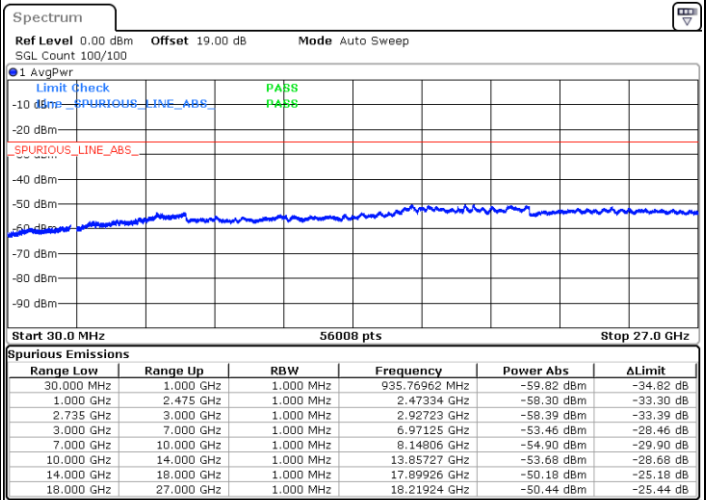

Date: 16.AUG.2020 21:41:04

Middle Channel / FullRB

N/A

Date: 16.AUG.2020 21:32:33

LTE Band 41C / 20MHz+15MHz

16QAM

Highest Channel / 1RB0 and 1RB74

Highest Channel / 1RB99 and 1RB0

Date: 16.AUG.2020 21:56:29

Date: 16.AUG.2020 21:52:14

Highest Channel / FullIRB

N/A

Date: 16.AUG.2020 22:00:45

LTE Band 41C / 20MHz+20MHz

16QAM

Lowest Channel / 1RB0 and 1RB99

Lowest Channel / 1RB99 and 1RB0

Date: 16.AUG.2020 22:42:25

Date: 16.AUG.2020 22:38:10

Lowest Channel / FullIRB

N/A

Date: 16.AUG.2020 22:46:41

LTE Band 41C / 20MHz+20MHz

16QAM