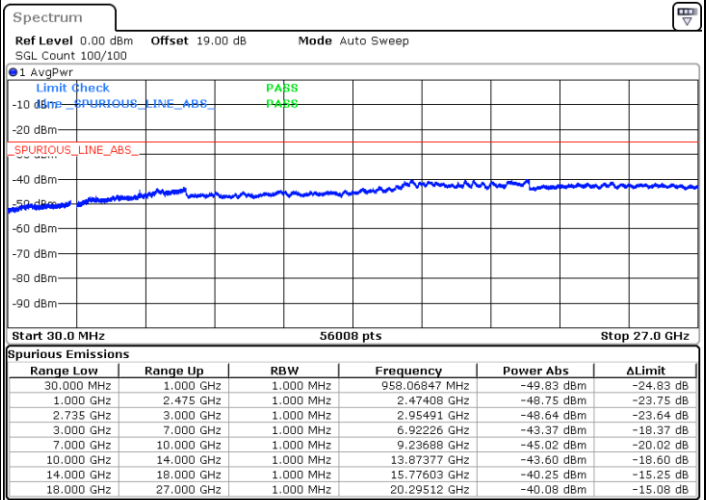

LTE Band 41C / 5MHz+20MHz

64QAM

Lowest Channel / 1RB0 and 1RB99

Lowest Channel / 1RB24 and 1RB0

Date: 16.AUG.2020 11:26:14

Date: 16.AUG.2020 11:30:02

Lowest Channel / FullRB

N/A

Date: 16.AUG.2020 10:29:07

LTE Band 41C / 5MHz+20MHz

64QAM

Middle Channel / 1RB0 and 1RB9

Middle Channel / 1RB24 and 1RB0

Date: 16.AUG.2020 11:12:56

Date: 16.AUG.2020 11:10:50

Middle Channel / FullIRB

N/A

Date: 16.AUG.2020 10:38:18

LTE Band 41C / 5MHz+20MHz

64QAM

Highest Channel / 1RB0 and 1RB99

Highest Channel / 1RB24 and 1RB0

Date: 16.AUG.2020 10:56:22

Date: 16.AUG.2020 10:59:09

Highest Channel / FullIRB

N/A

Date: 16.AUG.2020 10:48:32

LTE Band 41C / 10MHz+15MHz

64QAM

Lowest Channel / 1RB0 and 1RB74

Lowest Channel / 1RB49 and 1RB0

Date: 16.AUG.2020 13:39:19