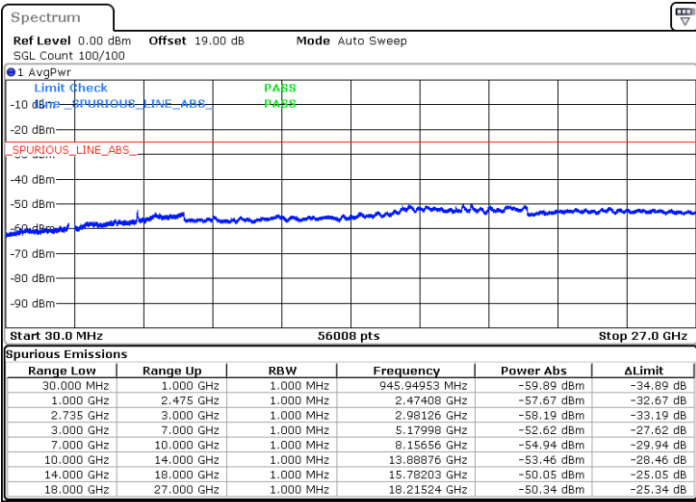

Date: 16.AUG.2020 21:56:29

Date: 16.AUG.2020 21:52:14

Highest Channel / FullIRB

N/A

Date: 16.AUG.2020 22:00:45

LTE Band 41C / 20MHz+20MHz

16QAM

Lowest Channel / 1RB0 and 1RB99

Lowest Channel / 1RB99 and 1RB0

Date: 16.AUG.2020 22:42:25

Date: 16.AUG.2020 22:38:10

Lowest Channel / FullIRB

N/A

Date: 16.AUG.2020 22:46:41

LTE Band 41C / 20MHz+20MHz

16QAM

MiddleChannel / 1RB0 and 1RB99

Middle Channel / 1RB99 and 1RB0

Date: 16.AUG.2020 22:55:13

Date: 16.AUG.2020 22:59:28

Middle Channel / FullIRB

N/A

Date: 16.AUG.2020 22:50:57

LTE Band 41C / 20MHz+20MHz

16QAM

Highest Channel / 1RB0 and 1RB99

Highest Channel / 1RB99 and 1RB0

Date: 16.AUG.2020 23:14:54

Date: 16.AUG.2020 23:10:39

Highest Channel / FullIRB

N/A

Date: 16.AUG.2020 23:19:10