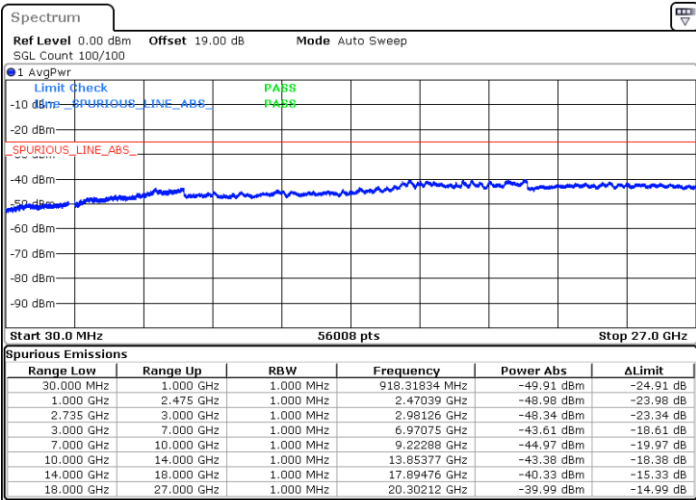

Date: 16.AUG.2020 10:29:07

LTE Band 41C / 5MHz+20MHz

64QAM

Middle Channel / 1RB0 and 1RB9

Middle Channel / 1RB24 and 1RB0

Date: 16.AUG.2020 11:12:56

Date: 16.AUG.2020 11:10:50

Middle Channel / FullIRB

N/A

Date: 16.AUG.2020 10:38:18

LTE Band 41C / 5MHz+20MHz

64QAM

Highest Channel / 1RB0 and 1RB99

Highest Channel / 1RB24 and 1RB0

Date: 16.AUG.2020 10:56:22

Date: 16.AUG.2020 10:59:09

Highest Channel / FullIRB

N/A

Date: 16.AUG.2020 10:48:32

LTE Band 41C / 10MHz+15MHz

64QAM

Lowest Channel / 1RB0 and 1RB74

Lowest Channel / 1RB49 and 1RB0

Date: 16.AUG.2020 13:39:19