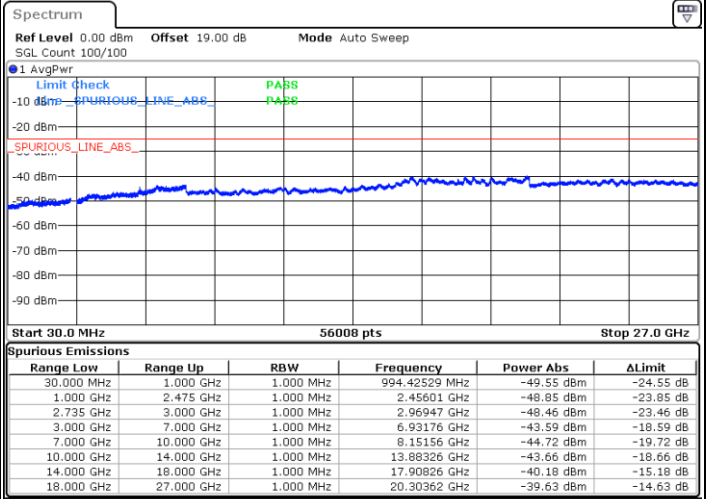

Date: 16.AUG.2020 20:56:59

Highest Channel / FullIRB

N/A

Date: 16.AUG.2020 21:05:30

LTE Band 41C / 20MHz+5MHz

16QAM

Lowest Channel / 1RB0 and 1RB24

Lowest Channel / 1RB99 and 1RB0

Date: 16.AUG.2020 11:52:42

Date: 16.AUG.2020 11:49:36

Lowest Channel / FullRB

N/A

Date: 16.AUG.2020 11:55:24

LTE Band 41C / 20MHz+5MHz

16QAM

Middle Channel / 1RB0 and 1RB24

Middle Channel / 1RB99 and 1RB0

Date: 16.AUG.2020 12:54:09

Date: 16.AUG.2020 12:48:10

Middle Channel / FullIRB

N/A

Date: 16.AUG.2020 12:56:48

LTE Band 41C / 20MHz+5MHz

16QAM

Highest Channel / 1RB0 and 1RB24

Highest Channel / 1RB99 and 1RB0

Date: 16.AUG.2020 13:15:26

Date: 16.AUG.2020 13:22:25

Highest Channel / FullIRB

N/A

Date: 16.AUG.2020 13:05:41

LTE Band 41C / 20MHz+10MHz