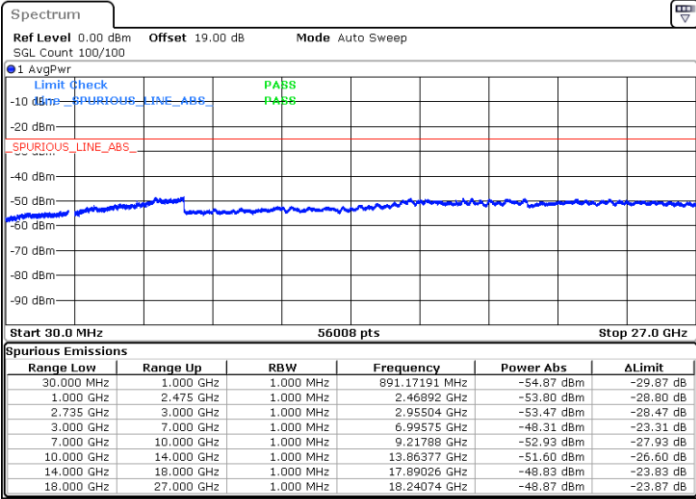

Date: 16.AUG.2020 20:07:58

LTE Band 41C / 15MHz+20MHz

16QAM

Lowest Channel / 1RB0 and 1RB99

Lowest Channel / 1RB74 and 1RB0

Date: 16.AUG.2020 20:28:47

Date: 16.AUG.2020 20:24:31

Lowest Channel / FullIRB

N/A

Date: 16.AUG.2020 20:33:03

LTE Band 41C / 15MHz+20MHz

16QAM

Middle Channel / 1RB0 and 1RB9

Middle Channel / 1RB74 and 1RB0

Date: 16.AUG.2020 20:41:35

Date: 16.AUG.2020 20:45:50

Middle Channel / FullIRB

N/A

Date: 16.AUG.2020 20:37:19

LTE Band 41C / 15MHz+20MHz

16QAM

Highest Channel / 1RB0 and 1RB99

Highest Channel / 1RB74 and 1RB0

Date: 16.AUG.2020 21:01:14

Date: 16.AUG.2020 20:56:59

Highest Channel / FullIRB

N/A

Date: 16.AUG.2020 21:05:30

LTE Band 41C / 20MHz+5MHz

16QAM

Lowest Channel / 1RB0 and 1RB24

Lowest Channel / 1RB99 and 1RB0