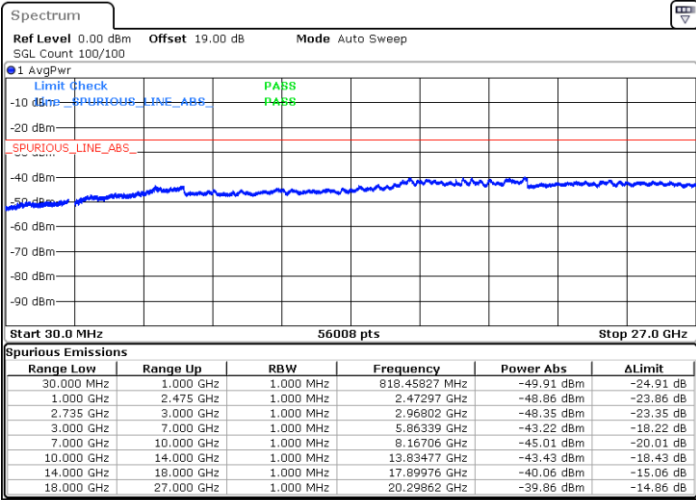

Date: 16.AUG.2020 11:52:42

Date: 16.AUG.2020 11:49:36

Lowest Channel / FullRB

N/A

Date: 16.AUG.2020 11:55:24

LTE Band 41C / 20MHz+5MHz

16QAM

Middle Channel / 1RB0 and 1RB24

Middle Channel / 1RB99 and 1RB0

Date: 16.AUG.2020 12:54:09

Date: 16.AUG.2020 12:48:10

Middle Channel / FullIRB

N/A

Date: 16.AUG.2020 12:56:48

LTE Band 41C / 20MHz+5MHz

16QAM

Highest Channel / 1RB0 and 1RB24

Highest Channel / 1RB99 and 1RB0

Date: 16.AUG.2020 13:15:26

Date: 16.AUG.2020 13:22:25

Highest Channel / FullIRB

N/A

Date: 16.AUG.2020 13:05:41

LTE Band 41C / 20MHz+10MHz