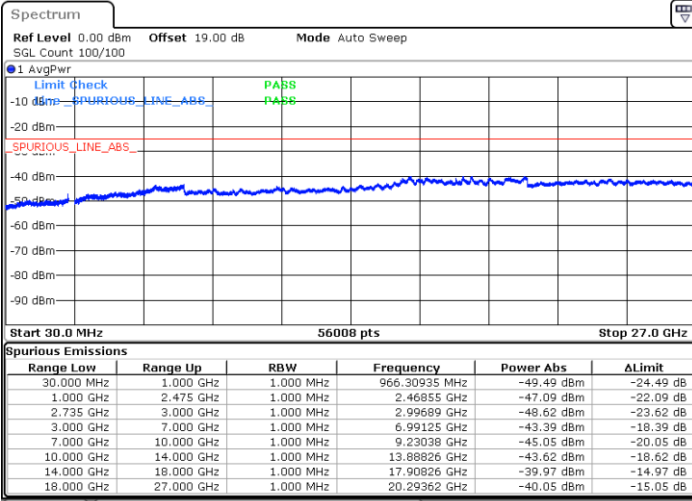

Date: 16.AUG.2020 15:04:43

Date: 16.AUG.2020 15:00:17

Middle Channel / FullIRB

N/A

Date: 16.AUG.2020 15:11:28

LTE Band 41C / 15MHz+10MHz

16QAM

Highest Channel / 1RB0 and 1RB49

Highest Channel / 1RB74 and 1RB0

Date: 16.AUG.2020 15:22:50

Date: 16.AUG.2020 15:28:14

Highest Channel / FullIRB

N/A

Date: 16.AUG.2020 15:17:03

LTE Band 41C / 15MHz+15MHz

16QAM

Lowest Channel / 1RB0 and 1RB74

Lowest Channel / 1RB74 and 1RB0

Date: 16.AUG.2020 19:31:15

Date: 16.AUG.2020 19:26:59

Lowest Channel / FullRB

N/A

Date: 16.AUG.2020 19:35:31

LTE Band 41C / 15MHz+15MHz