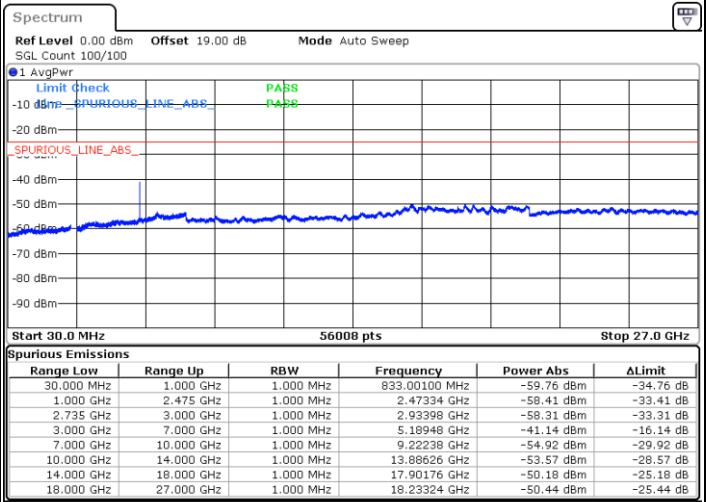

N/A

Date: 16.AUG.2020 17:44:48

LTE Band 41C / 20MHz+15MHz

16QAM

Lowest Channel / 1RB0 and 1RB74

Lowest Channel / 1RB99 and 1RB0

Date: 16.AUG.2020 21:24:01

Date: 16.AUG.2020 21:19:45

Lowest Channel / FullIRB

N/A

Date: 16.AUG.2020 21:28:17

LTE Band 41C / 20MHz+15MHz

16QAM

Middle Channel / 1RB0 and 1RB74

Middle Channel / 1RB99 and 1RB0

Date: 16.AUG.2020 21:36:49

Date: 16.AUG.2020 21:41:04

Middle Channel / FullRB

N/A

Date: 16.AUG.2020 21:32:33

LTE Band 41C / 20MHz+15MHz

16QAM

Highest Channel / 1RB0 and 1RB74

Highest Channel / 1RB99 and 1RB0

Date: 16.AUG.2020 21:56:29

Date: 16.AUG.2020 21:52:14

Highest Channel / FullIRB

N/A

Date: 16.AUG.2020 22:00:45

LTE Band 41C / 20MHz+20MHz

16QAM

Lowest Channel / 1RB0 and 1RB99