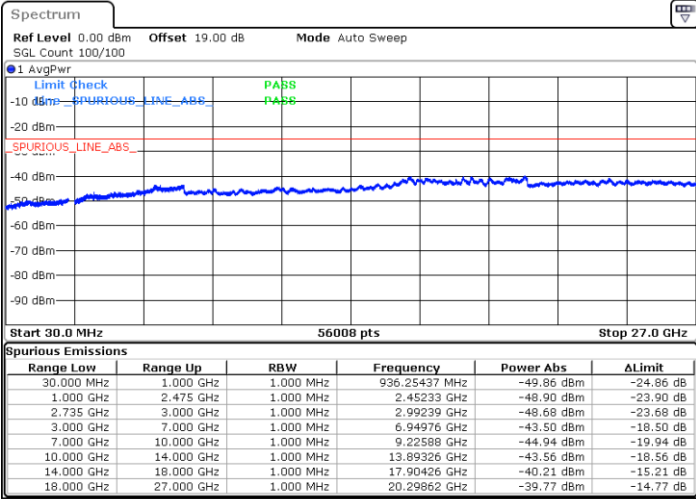

Date: 16.AUG.2020 20:56:59

Highest Channel / FullIRB

N/A

Date: 16.AUG.2020 21:05:30

LTE Band 41C / 20MHz+5MHz

16QAM

Lowest Channel / 1RB0 and 1RB24

Lowest Channel / 1RB99 and 1RB0

Date: 16.AUG.2020 11:52:42

Date: 16.AUG.2020 11:49:36

Lowest Channel / FullRB

N/A

Date: 16.AUG.2020 11:55:24

LTE Band 41C / 20MHz+5MHz

16QAM

Middle Channel / 1RB0 and 1RB24

Middle Channel / 1RB99 and 1RB0

Date: 16.AUG.2020 12:54:09

Date: 16.AUG.2020 12:48:10

Middle Channel / FullIRB

N/A

Date: 16.AUG.2020 12:56:48

LTE Band 41C / 20MHz+5MHz

16QAM

Highest Channel / 1RB0 and 1RB24

Highest Channel / 1RB99 and 1RB0

Date: 16.AUG.2020 13:15:26

Date: 16.AUG.2020 13:22:25

Highest Channel / FullIRB

N/A

Date: 16.AUG.2020 13:05:41

LTE Band 41C / 20MHz+10MHz