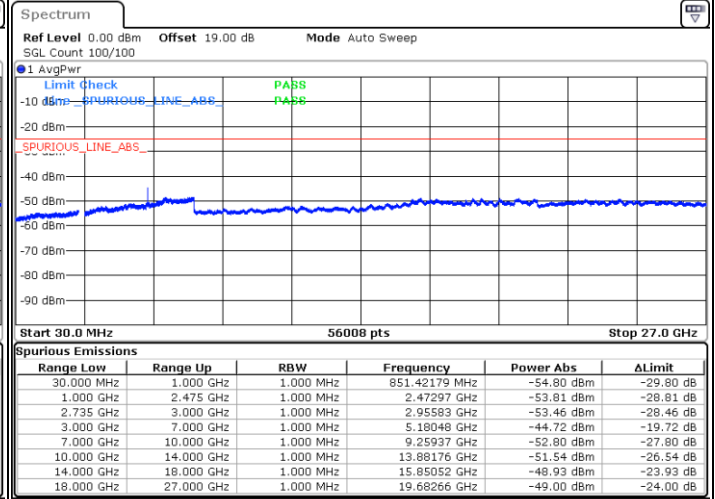

Date: 16.AUG.2020 20:07:58

LTE Band 41C / 15MHz+20MHz

16QAM

Lowest Channel / 1RB0 and 1RB99

Lowest Channel / 1RB74 and 1RB0

Date: 16.AUG.2020 20:28:47

Date: 16.AUG.2020 20:24:31

Lowest Channel / FullIRB

N/A

Date: 16.AUG.2020 20:33:03

LTE Band 41C / 15MHz+20MHz

16QAM

Middle Channel / 1RB0 and 1RB9

Middle Channel / 1RB74 and 1RB0

Date: 16.AUG.2020 20:41:35

Date: 16.AUG.2020 20:45:50

Middle Channel / FullIRB

N/A

Date: 16.AUG.2020 20:37:19

LTE Band 41C / 15MHz+20MHz

16QAM

Highest Channel / 1RB0 and 1RB99

Highest Channel / 1RB74 and 1RB0

Date: 16.AUG.2020 21:01:14

Date: 16.AUG.2020 20:56:59

Highest Channel / FullIRB

N/A

Date: 16.AUG.2020 21:05:30

LTE Band 41C / 20MHz+5MHz

16QAM

Lowest Channel / 1RB0 and 1RB24

Lowest Channel / 1RB99 and 1RB0