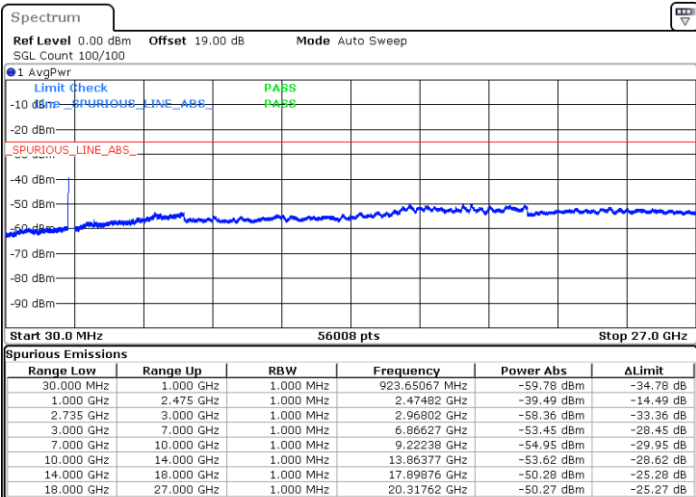

Date: 16.AUG.2020 21:56:29

Date: 16.AUG.2020 21:52:14

Highest Channel / FullIRB

N/A

Date: 16.AUG.2020 22:00:45

LTE Band 41C / 20MHz+20MHz

16QAM

Lowest Channel / 1RB0 and 1RB99

Lowest Channel / 1RB99 and 1RB0

Date: 16.AUG.2020 22:42:25

Date: 16.AUG.2020 22:38:10

Lowest Channel / FullIRB

N/A

Date: 16.AUG.2020 22:46:41

LTE Band 41C / 20MHz+20MHz

16QAM

MiddleChannel / 1RB0 and 1RB99

Middle Channel / 1RB99 and 1RB0

Date: 16.AUG.2020 22:55:13

Date: 16.AUG.2020 22:59:28

Middle Channel / FullIRB

N/A

Date: 16.AUG.2020 22:50:57

LTE Band 41C / 20MHz+20MHz