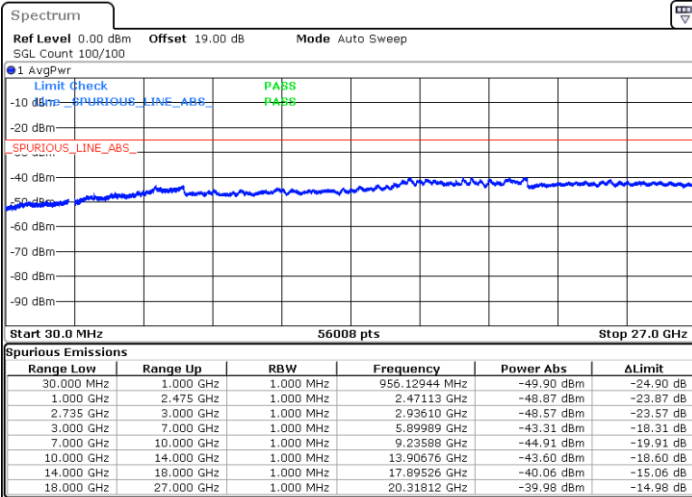

Middle Channel / 1RB99 and 1RB0

Date: 16.AUG.2020 12:54:09

Date: 16.AUG.2020 12:48:10

Middle Channel / FullIRB

N/A

Date: 16.AUG.2020 12:56:48

LTE Band 41C / 20MHz+5MHz

16QAM

Highest Channel / 1RB0 and 1RB24

Highest Channel / 1RB99 and 1RB0

Date: 16.AUG.2020 13:15:26

Date: 16.AUG.2020 13:22:25

Highest Channel / FullIRB

N/A

Date: 16.AUG.2020 13:05:41

LTE Band 41C / 20MHz+10MHz

16QAM

Lowest Channel / 1RB0 and 1RB49

Lowest Channel / 1RB99 and 1RB0

Date: 16.AUG.2020 16:44:04

Date: 16.AUG.2020 16:50:10

Lowest Channel / FullIRB

N/A

Date: 16.AUG.2020 16:37:46