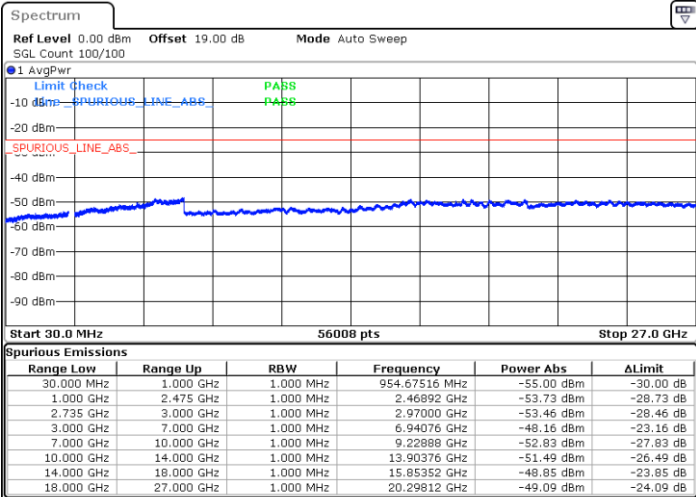

Date: 16.AUG.2020 20:07:58

LTE Band 41C / 15MHz+20MHz

16QAM

Lowest Channel / 1RB0 and 1RB99

Lowest Channel / 1RB74 and 1RB0

Date: 16.AUG.2020 20:28:47

Date: 16.AUG.2020 20:24:31

Lowest Channel / FullIRB

N/A

Date: 16.AUG.2020 20:33:03

LTE Band 41C / 15MHz+20MHz

16QAM

Middle Channel / 1RB0 and 1RB9

Middle Channel / 1RB74 and 1RB0

Date: 16.AUG.2020 20:41:35

Date: 16.AUG.2020 20:45:50

Middle Channel / FullIRB

N/A

Date: 16.AUG.2020 20:37:19

LTE Band 41C / 15MHz+20MHz

16QAM

Highest Channel / 1RB0 and 1RB99

Highest Channel / 1RB74 and 1RB0

Date: 16.AUG.2020 21:01:14

Date: 16.AUG.2020 20:56:59

Highest Channel / FullIRB

N/A

Date: 16.AUG.2020 21:05:30

LTE Band 41C / 20MHz+5MHz

16QAM

Lowest Channel / 1RB0 and 1RB24

Lowest Channel / 1RB99 and 1RB0