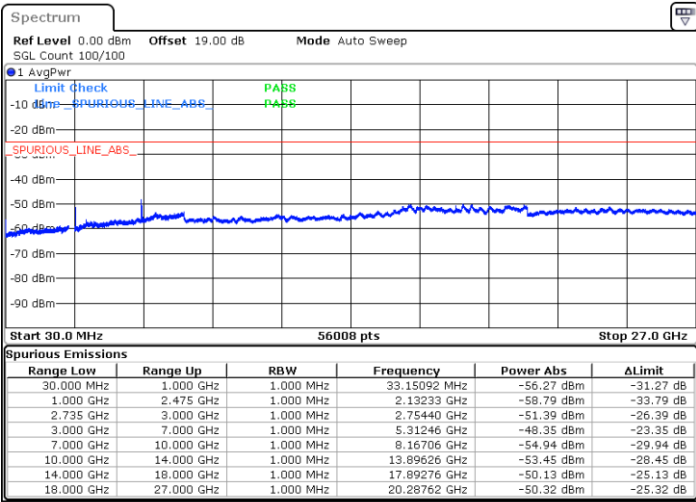

Lowest Channel / FullIRB

N/A

Date: 16.AUG.2020 21:28:17

LTE Band 41C / 20MHz+15MHz

16QAM

Middle Channel / 1RB0 and 1RB74

Middle Channel / 1RB99 and 1RB0

Date: 16.AUG.2020 21:36:49

Date: 16.AUG.2020 21:41:04

Middle Channel / FullRB

N/A

Date: 16.AUG.2020 21:32:33

LTE Band 41C / 20MHz+15MHz

16QAM

Highest Channel / 1RB0 and 1RB74

Highest Channel / 1RB99 and 1RB0

Date: 16.AUG.2020 21:56:29

Date: 16.AUG.2020 21:52:14

Highest Channel / FullIRB

N/A

Date: 16.AUG.2020 22:00:45

LTE Band 41C / 20MHz+20MHz

16QAM

Lowest Channel / 1RB0 and 1RB99

Lowest Channel / 1RB99 and 1RB0

Date: 16.AUG.2020 22:42:25

Date: 16.AUG.2020 22:38:10

Lowest Channel / FullIRB

N/A

Date: 16.AUG.2020 22:46:41

LTE Band 41C / 20MHz+20MHz

16QAM