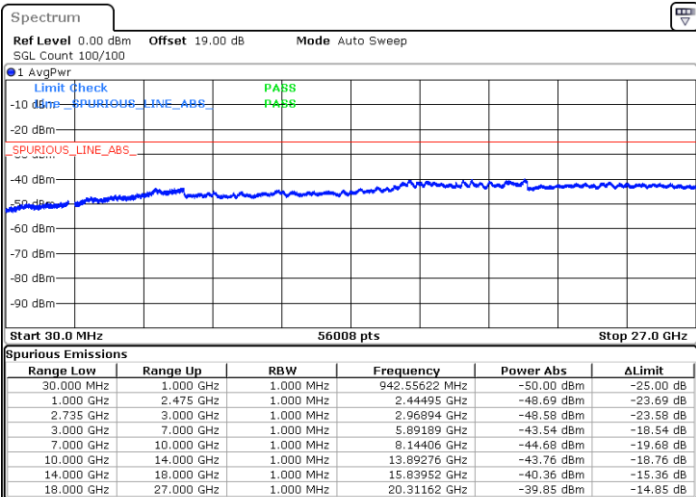

Date: 16.AUG.2020 10:29:07

LTE Band 41C / 5MHz+20MHz

64QAM

Middle Channel / 1RB0 and 1RB9

Middle Channel / 1RB24 and 1RB0

Date: 16.AUG.2020 11:12:56

Date: 16.AUG.2020 11:10:50

Middle Channel / FullIRB

N/A

Date: 16.AUG.2020 10:38:18

LTE Band 41C / 5MHz+20MHz

64QAM

Highest Channel / 1RB0 and 1RB99

Highest Channel / 1RB24 and 1RB0

Date: 16.AUG.2020 10:56:22

Date: 16.AUG.2020 10:59:09

Highest Channel / FullIRB

N/A

Date: 16.AUG.2020 10:48:32

LTE Band 41C / 10MHz+15MHz

64QAM

Lowest Channel / 1RB0 and 1RB74

Lowest Channel / 1RB49 and 1RB0

Date: 16.AUG.2020 13:39:19