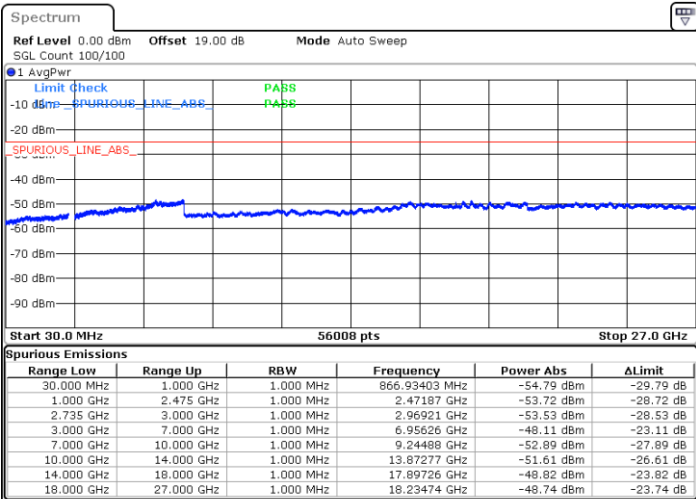

Highest Channel / 1RB0 and 1RB24

Highest Channel / 1RB99 and 1RB0

Date: 16.AUG.2020 13:15:26

Date: 16.AUG.2020 13:22:25

Highest Channel / FullIRB

N/A

Date: 16.AUG.2020 13:05:41

LTE Band 41C / 20MHz+10MHz

LTE Band 41C / 20MHz+10MHz

16QAM

Middle Channel / 1RB0 and 1RB49

Middle Channel / 1RB99 and 1RB0

Date: 16.AUG.2020 17:17:34

Date: 16.AUG.2020 17:24:33

Middle Channel / FullIRB

N/A

Date: 16.AUG.2020 17:12:30

LTE Band 41C / 20MHz+10MHz

16QAM

Highest Channel / 1RB0 and 1RB49

Highest Channel / 1RB99 and 1RB0

Date: 16.AUG.2020 17:39:29

Date: 16.AUG.2020 17:32:06

Highest Channel / FullIRB