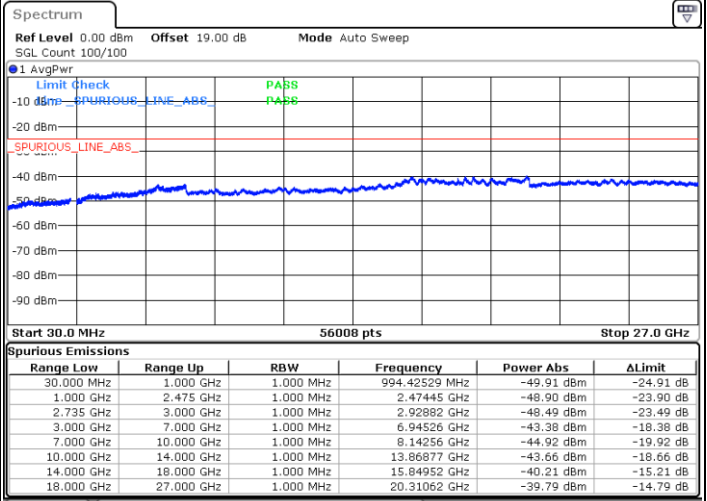

Date: 16.AUG.2020 15:04:43

Date: 16.AUG.2020 15:00:17

Middle Channel / FullIRB

N/A

Date: 16.AUG.2020 15:11:28

LTE Band 41C / 15MHz+10MHz

16QAM

Highest Channel / 1RB0 and 1RB49

Highest Channel / 1RB74 and 1RB0

Date: 16.AUG.2020 15:22:50

Date: 16.AUG.2020 15:28:14

Highest Channel / FullIRB

N/A

Date: 16.AUG.2020 15:17:03

LTE Band 41C / 15MHz+15MHz

16QAM

Lowest Channel / 1RB0 and 1RB74

Lowest Channel / 1RB74 and 1RB0

Date: 16.AUG.2020 19:31:15

Date: 16.AUG.2020 19:26:59

Lowest Channel / FullRB

N/A

Date: 16.AUG.2020 19:35:31

LTE Band 41C / 15MHz+15MHz