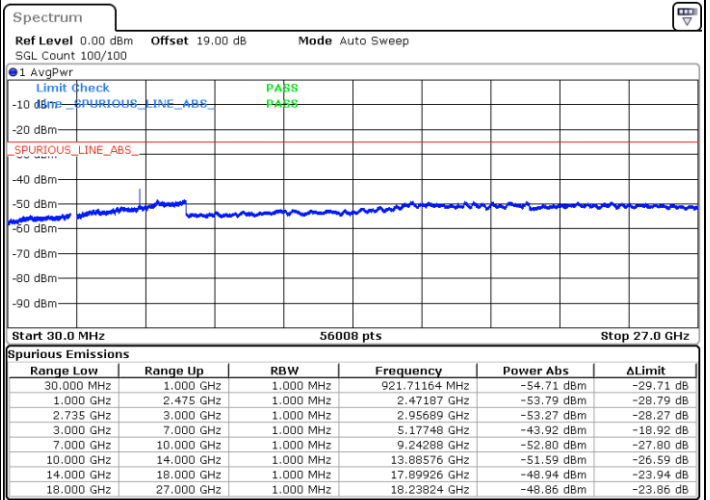

LTE Band 41C / 10MHz+20MHz

16QAM

Lowest Channel / 1RB0 and 1RB99

Lowest Channel / 1RB49 and 1RB0

Date: 16.AUG.2020 15:47:10

Date: 16.AUG.2020 15:54:11

Lowest Channel / FullRB

N/A

Date: 16.AUG.2020 15:40:32

LTE Band 41C / 10MHz+20MHz

16QAM

Middle Channel / 1RB0 and 1RB99

Middle Channel / 1RB49 and 1RB0

Date: 16.AUG.2020 16:05:38

Date: 16.AUG.2020 15:59:59

Middle Channel / FullIRB

N/A

Date: 16.AUG.2020 16:12:13

LTE Band 41C / 10MHz+20MHz

16QAM

Highest Channel / 1RB0 and 1RB99

Highest Channel / 1RB49 and 1RB0

Date: 16.AUG.2020 16:24:18

Date: 16.AUG.2020 16:29:57

Highest Channel / FullIRB

N/A

Date: 16.AUG.2020 16:18:10

LTE Band 41C / 15MHz+10MHz

16QAM

Lowest Channel / 1RB0 and 1RB49

Lowest Channel / 1RB74 and 1RB0

Date: 16.AUG.2020 14:45:33