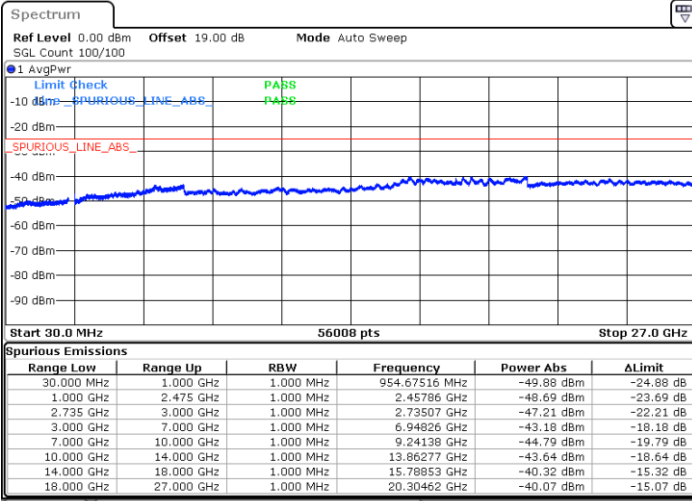

Date: 16.AUG.2020 14:53:44

Lowest Channel / FullRB

N/A

Date: 16.AUG.2020 14:39:39

LTE Band 41C / 15MHz+10MHz

16QAM

Middle Channel / 1RB0 and 1RB49

Middle Channel / 1RB74 and 1RB0

Date: 16.AUG.2020 15:04:43

Date: 16.AUG.2020 15:00:17

Middle Channel / FullIRB

N/A

Date: 16.AUG.2020 15:11:28

LTE Band 41C / 15MHz+10MHz

16QAM

Highest Channel / 1RB0 and 1RB49

Highest Channel / 1RB74 and 1RB0

Date: 16.AUG.2020 15:22:50

Date: 16.AUG.2020 15:28:14

Highest Channel / FullIRB

N/A

Date: 16.AUG.2020 15:17:03

LTE Band 41C / 15MHz+15MHz

16QAM

Lowest Channel / 1RB0 and 1RB74

Lowest Channel / 1RB74 and 1RB0

Date: 16.AUG.2020 19:31:15

Date: 16.AUG.2020 19:26:59

Lowest Channel / FullRB

N/A

Date: 16.AUG.2020 19:35:31

LTE Band 41C / 15MHz+15MHz