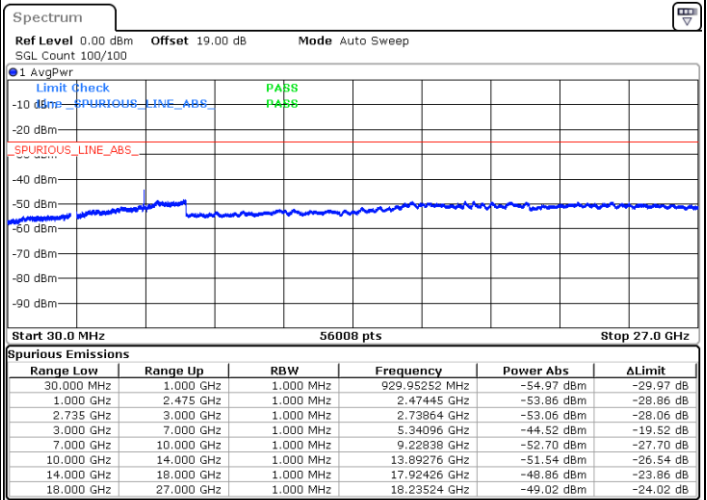

Middle Channel / FullIRB

N/A

Date: 16.AUG.2020 20:37:19

LTE Band 41C / 15MHz+20MHz

16QAM

Highest Channel / 1RB0 and 1RB99

Highest Channel / 1RB74 and 1RB0

Date: 16.AUG.2020 21:01:14

Date: 16.AUG.2020 20:56:59

Highest Channel / FullIRB

N/A

Date: 16.AUG.2020 21:05:30

LTE Band 41C / 20MHz+5MHz

16QAM

Lowest Channel / 1RB0 and 1RB24

Lowest Channel / 1RB99 and 1RB0