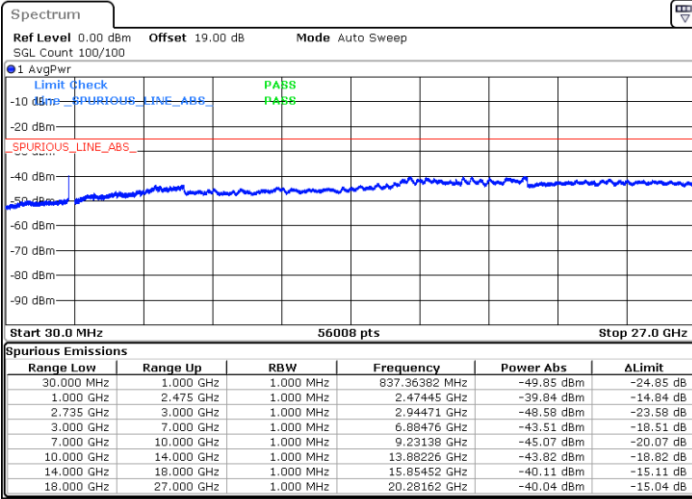

Middle Channel / FullIRB

N/A

Date: 16.AUG.2020 20:37:19

LTE Band 41C / 15MHz+20MHz

16QAM

Highest Channel / 1RB0 and 1RB99

Highest Channel / 1RB74 and 1RB0

Date: 16.AUG.2020 21:01:14

Date: 16.AUG.2020 20:56:59

Highest Channel / FullIRB

N/A

Date: 16.AUG.2020 21:05:30

LTE Band 41C / 20MHz+5MHz

16QAM

Lowest Channel / 1RB0 and 1RB24

Lowest Channel / 1RB99 and 1RB0

Date: 16.AUG.2020 11:52:42

Date: 16.AUG.2020 11:49:36

Lowest Channel / FullRB

N/A

Date: 16.AUG.2020 11:55:24

LTE Band 41C / 20MHz+5MHz

16QAM

Middle Channel / 1RB0 and 1RB24