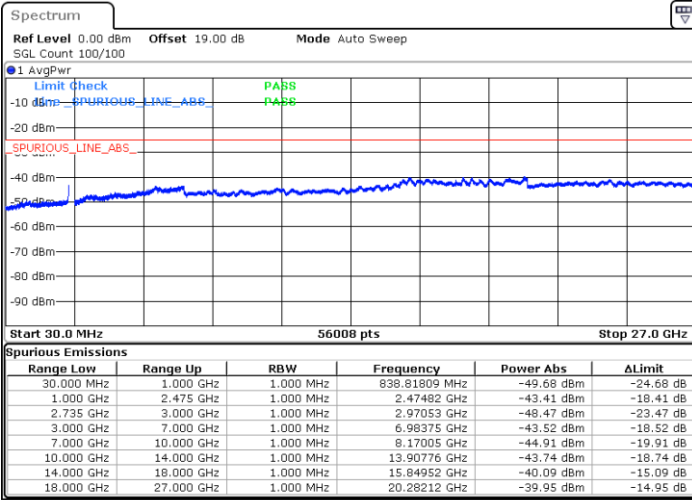

Highest Channel / 1RB74 and 1RB0

Date: 16.AUG.2020 15:22:50

Date: 16.AUG.2020 15:28:14

Highest Channel / FullIRB

N/A

Date: 16.AUG.2020 15:17:03

LTE Band 41C / 15MHz+15MHz

16QAM

Lowest Channel / 1RB0 and 1RB74

Lowest Channel / 1RB74 and 1RB0

Date: 16.AUG.2020 19:31:15

Date: 16.AUG.2020 19:26:59

Lowest Channel / FullRB

N/A

Date: 16.AUG.2020 19:35:31

LTE Band 41C / 15MHz+15MHz

LTE Band 41C / 15MHz+15MHz

16QAM

Highest Channel / 1RB0 and 1RB74

Highest Channel / 1RB74 and 1RB0

Date: 16.AUG.2020 20:03:42

Date: 16.AUG.2020 19:59:27

Highest Channel / FullIRB

N/A