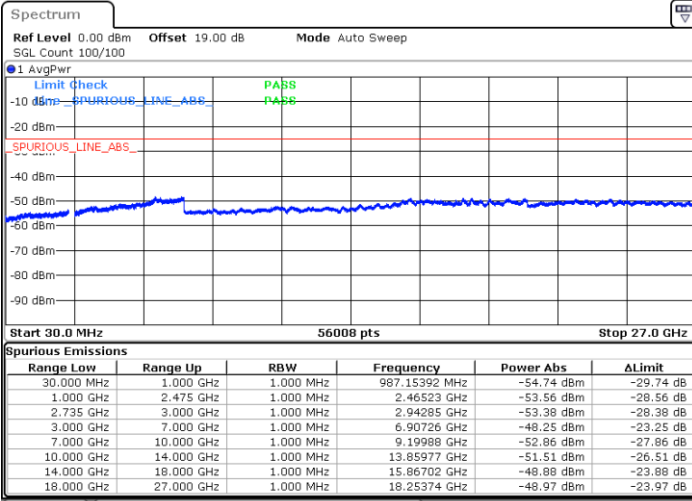

LTE Band 41C / 15MHz+15MHz

16QAM

Highest Channel / 1RB0 and 1RB74

Highest Channel / 1RB74 and 1RB0

Date: 16.AUG.2020 20:03:42

Date: 16.AUG.2020 19:59:27

Highest Channel / FullIRB

N/A

Date: 16.AUG.2020 20:07:58

LTE Band 41C / 15MHz+20MHz

16QAM

Lowest Channel / 1RB0 and 1RB99

Lowest Channel / 1RB74 and 1RB0

Date: 16.AUG.2020 20:28:47

Date: 16.AUG.2020 20:24:31

Lowest Channel / FullIRB

N/A

Date: 16.AUG.2020 20:33:03

LTE Band 41C / 15MHz+20MHz

16QAM

Middle Channel / 1RB0 and 1RB9

Middle Channel / 1RB74 and 1RB0

Date: 16.AUG.2020 20:41:35

Date: 16.AUG.2020 20:45:50

Middle Channel / FullIRB

N/A

Date: 16.AUG.2020 20:37:19

LTE Band 41C / 15MHz+20MHz

16QAM

Highest Channel / 1RB0 and 1RB99

Highest Channel / 1RB74 and 1RB0

Date: 16.AUG.2020 21:01:14