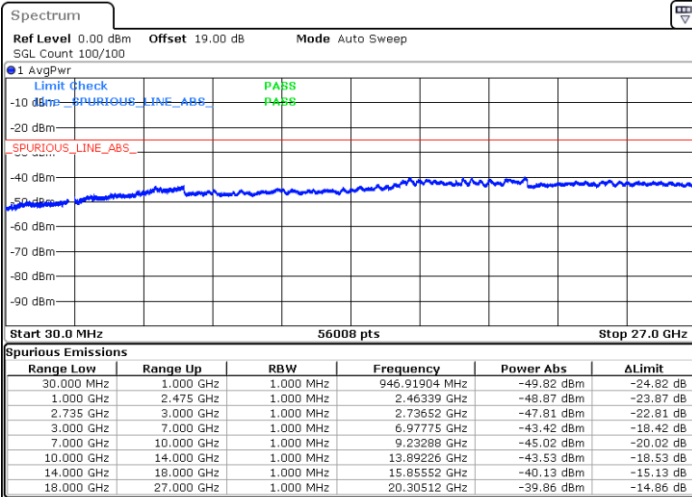

Date: 16.AUG.2020 15:04:43

Date: 16.AUG.2020 15:00:17

Middle Channel / FullIRB

N/A

Date: 16.AUG.2020 15:11:28

LTE Band 41C / 15MHz+10MHz

16QAM

Highest Channel / 1RB0 and 1RB49

Highest Channel / 1RB74 and 1RB0

Date: 16.AUG.2020 15:22:50

Date: 16.AUG.2020 15:28:14

Highest Channel / FullIRB

N/A

Date: 16.AUG.2020 15:17:03

LTE Band 41C / 15MHz+15MHz

16QAM

Lowest Channel / 1RB0 and 1RB74

Lowest Channel / 1RB74 and 1RB0

Date: 16.AUG.2020 19:31:15

Date: 16.AUG.2020 19:26:59

Lowest Channel / FullRB

N/A

Date: 16.AUG.2020 19:35:31

LTE Band 41C / 15MHz+15MHz