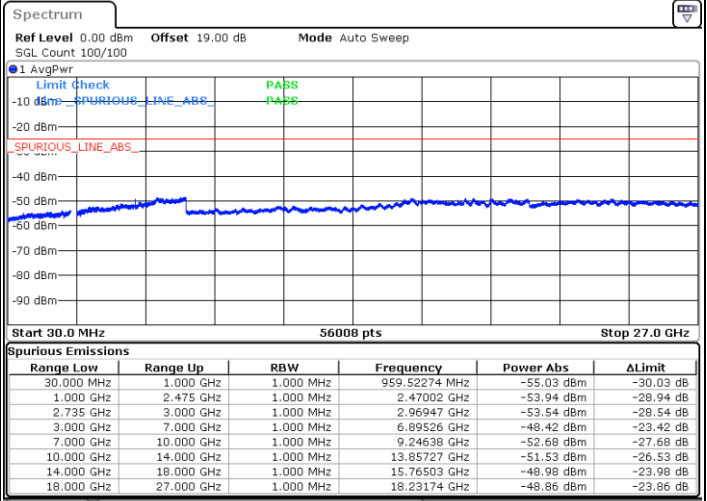

LTE Band 41C / 15MHz+15MHz

16QAM

Highest Channel / 1RB0 and 1RB74

Highest Channel / 1RB74 and 1RB0

Date: 16.AUG.2020 20:03:42

Date: 16.AUG.2020 19:59:27

Highest Channel / FullIRB

N/A

Date: 16.AUG.2020 20:07:58

LTE Band 41C / 15MHz+20MHz

16QAM

Lowest Channel / 1RB0 and 1RB99

Lowest Channel / 1RB74 and 1RB0

Date: 16.AUG.2020 20:28:47

Date: 16.AUG.2020 20:24:31

Lowest Channel / FullIRB

N/A

Date: 16.AUG.2020 20:33:03

LTE Band 41C / 15MHz+20MHz

16QAM

Middle Channel / 1RB0 and 1RB9

Middle Channel / 1RB74 and 1RB0

Date: 16.AUG.2020 20:41:35

Date: 16.AUG.2020 20:45:50

Middle Channel / FullIRB

N/A

Date: 16.AUG.2020 20:37:19

LTE Band 41C / 15MHz+20MHz

16QAM

Highest Channel / 1RB0 and 1RB99

Highest Channel / 1RB74 and 1RB0

Date: 16.AUG.2020 21:01:14