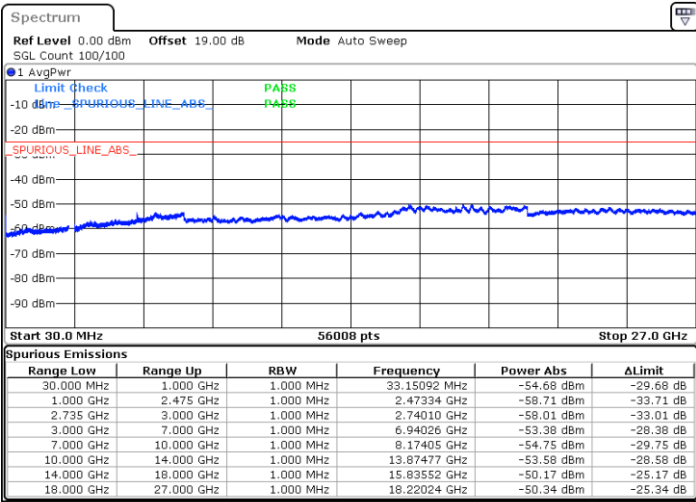

N/A

Date: 16.AUG.2020 17:44:48

LTE Band 41C / 20MHz+15MHz

16QAM

Lowest Channel / 1RB0 and 1RB74

Lowest Channel / 1RB99 and 1RB0

Date: 16.AUG.2020 21:24:01

Date: 16.AUG.2020 21:19:45

Lowest Channel / FullIRB

N/A

Date: 16.AUG.2020 21:28:17

LTE Band 41C / 20MHz+15MHz

16QAM

Middle Channel / 1RB0 and 1RB74

Middle Channel / 1RB99 and 1RB0

Date: 16.AUG.2020 21:36:49

Date: 16.AUG.2020 21:41:04

Middle Channel / FullRB

N/A

Date: 16.AUG.2020 21:32:33

LTE Band 41C / 20MHz+15MHz

16QAM

Highest Channel / 1RB0 and 1RB74

Highest Channel / 1RB99 and 1RB0

Date: 16.AUG.2020 21:56:29

Date: 16.AUG.2020 21:52:14

Highest Channel / FullIRB

N/A

Date: 16.AUG.2020 22:00:45

LTE Band 41C / 20MHz+20MHz

16QAM

Lowest Channel / 1RB0 and 1RB99