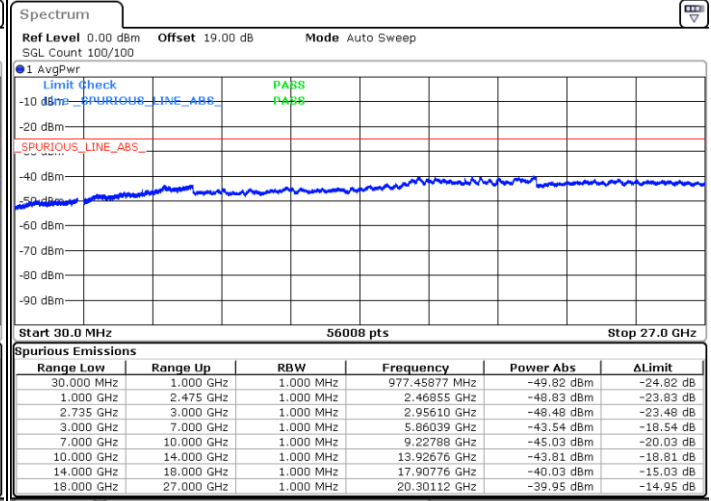

N/A

Date: 16.AUG.2020 10:38:18

LTE Band 41C / 5MHz+20MHz

64QAM

Highest Channel / 1RB0 and 1RB99

Highest Channel / 1RB24 and 1RB0

Date: 16.AUG.2020 10:56:22

Date: 16.AUG.2020 10:59:09

Highest Channel / FullIRB

N/A

Date: 16.AUG.2020 10:48:32

LTE Band 41C / 10MHz+15MHz

64QAM

Lowest Channel / 1RB0 and 1RB74

Lowest Channel / 1RB49 and 1RB0

Date: 16.AUG.2020 13:39:19

Date: 16.AUG.2020 13:51:11

Lowest Channel / FullRB

N/A

Date: 16.AUG.2020 13:36:32

LTE Band 41C / 10MHz+15MHz

64QAM

MiddleChannel / 1RB0 and 1RB74

Middle Channel / 1RB49 and 1RB0