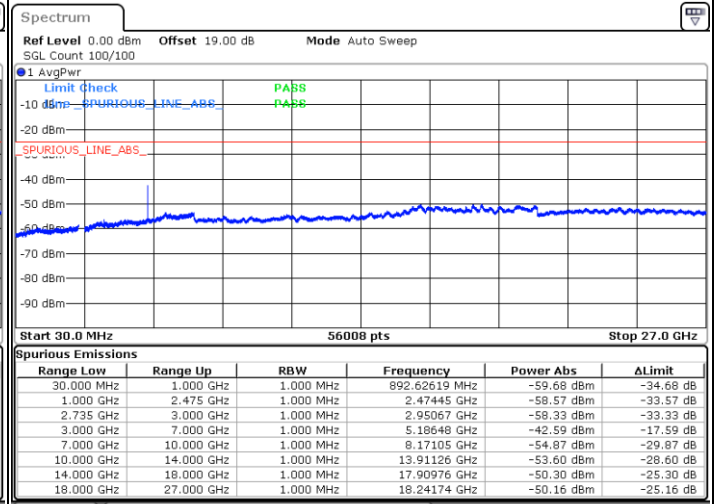

Date: 16.AUG.2020 21:56:29

Date: 16.AUG.2020 21:52:14

Highest Channel / FullIRB

N/A

Date: 16.AUG.2020 22:00:45

LTE Band 41C / 20MHz+20MHz

16QAM

Lowest Channel / 1RB0 and 1RB99

Lowest Channel / 1RB99 and 1RB0

Date: 16.AUG.2020 22:42:25

Date: 16.AUG.2020 22:38:10

Lowest Channel / FullIRB

N/A

Date: 16.AUG.2020 22:46:41

LTE Band 41C / 20MHz+20MHz

16QAM

MiddleChannel / 1RB0 and 1RB99

Middle Channel / 1RB99 and 1RB0

Date: 16.AUG.2020 22:55:13

Date: 16.AUG.2020 22:59:28

Middle Channel / FullIRB

N/A

Date: 16.AUG.2020 22:50:57

LTE Band 41C / 20MHz+20MHz