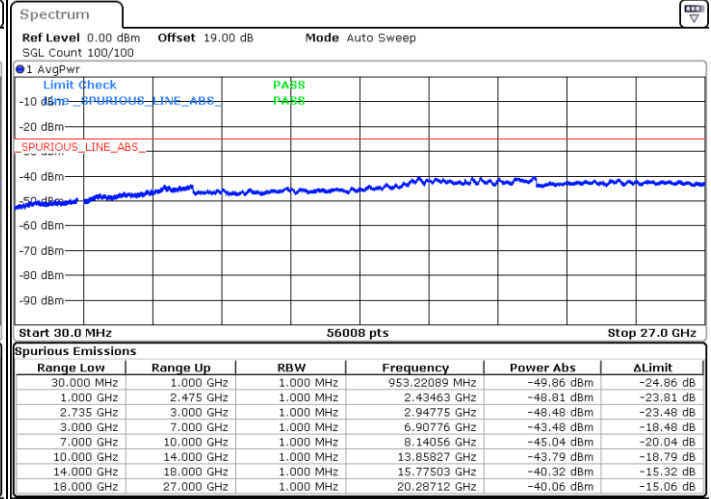

Date: 16.AUG.2020 11:52:42

Date: 16.AUG.2020 11:49:36

Lowest Channel / FullRB

N/A

Date: 16.AUG.2020 11:55:24

LTE Band 41C / 20MHz+5MHz

16QAM

Middle Channel / 1RB0 and 1RB24

Middle Channel / 1RB99 and 1RB0

Date: 16.AUG.2020 12:54:09

Date: 16.AUG.2020 12:48:10

Middle Channel / FullIRB

N/A

Date: 16.AUG.2020 12:56:48

LTE Band 41C / 20MHz+5MHz

16QAM

Highest Channel / 1RB0 and 1RB24

Highest Channel / 1RB99 and 1RB0

Date: 16.AUG.2020 13:15:26

Date: 16.AUG.2020 13:22:25

Highest Channel / FullIRB

N/A

Date: 16.AUG.2020 13:05:41

LTE Band 41C / 20MHz+10MHz