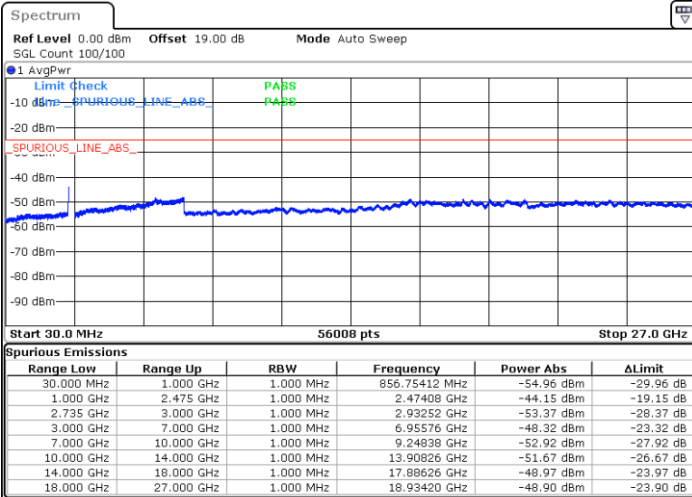

LTE Band 41C / 15MHz+15MHz

16QAM

Highest Channel / 1RB0 and 1RB74

Highest Channel / 1RB74 and 1RB0

Date: 16.AUG.2020 20:03:42

Date: 16.AUG.2020 19:59:27

Highest Channel / FullIRB

N/A

Date: 16.AUG.2020 20:07:58

LTE Band 41C / 15MHz+20MHz

16QAM

Lowest Channel / 1RB0 and 1RB99

Lowest Channel / 1RB74 and 1RB0

Date: 16.AUG.2020 20:28:47

Date: 16.AUG.2020 20:24:31

Lowest Channel / FullIRB

N/A

Date: 16.AUG.2020 20:33:03

LTE Band 41C / 15MHz+20MHz

16QAM

Middle Channel / 1RB0 and 1RB9

Middle Channel / 1RB74 and 1RB0

Date: 16.AUG.2020 20:41:35

Date: 16.AUG.2020 20:45:50

Middle Channel / FullIRB

N/A

Date: 16.AUG.2020 20:37:19

LTE Band 41C / 15MHz+20MHz

16QAM

Highest Channel / 1RB0 and 1RB99

Highest Channel / 1RB74 and 1RB0

Date: 16.AUG.2020 21:01:14