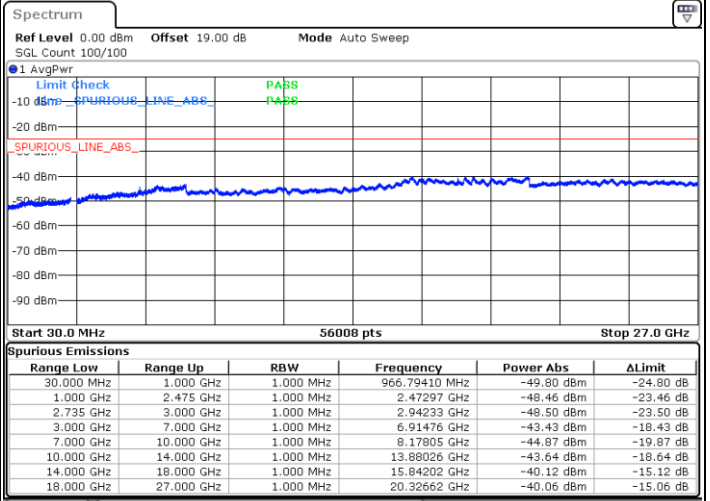

N/A

Date: 16.AUG.2020 10:38:18

LTE Band 41C / 5MHz+20MHz

64QAM

Highest Channel / 1RB0 and 1RB99

Highest Channel / 1RB24 and 1RB0

Date: 16.AUG.2020 10:56:22

Date: 16.AUG.2020 10:59:09

Highest Channel / FullIRB

N/A

Date: 16.AUG.2020 10:48:32

LTE Band 41C / 10MHz+15MHz

64QAM

Lowest Channel / 1RB0 and 1RB74

Lowest Channel / 1RB49 and 1RB0

Date: 16.AUG.2020 13:39:19

Date: 16.AUG.2020 13:51:11

Lowest Channel / FullRB

N/A

Date: 16.AUG.2020 13:36:32

LTE Band 41C / 10MHz+15MHz

64QAM

MiddleChannel / 1RB0 and 1RB74

Middle Channel / 1RB49 and 1RB0