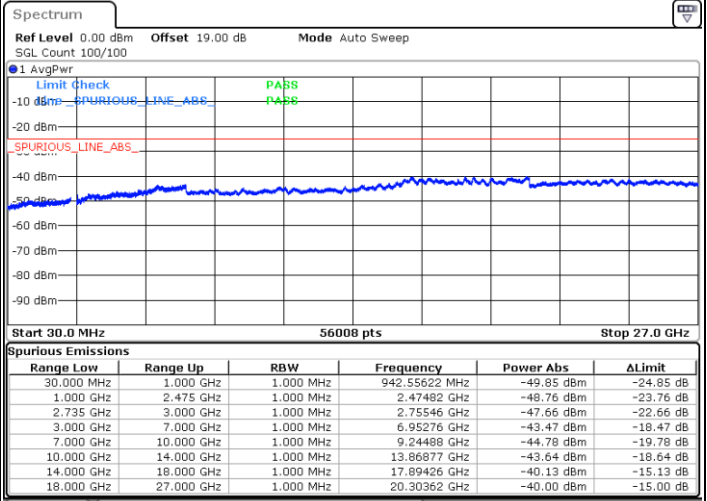

Lowest Channel / 1RB0 and 1RB74

Lowest Channel / 1RB74 and 1RB0

Date: 16.AUG.2020 19:31:15

Date: 16.AUG.2020 19:26:59

Lowest Channel / FullRB

N/A

Date: 16.AUG.2020 19:35:31

LTE Band 41C / 15MHz+15MHz

16QAM

Middle Channel / 1RB0 and 1RB74

Middle Channel / 1RB74 and 1RB0

Date: 16.AUG.2020 19:44:02

Date: 16.AUG.2020 19:48:18

Middle Channel / FullIRB

N/A

Date: 16.AUG.2020 19:39:47

LTE Band 41C / 15MHz+15MHz

16QAM

Highest Channel / 1RB0 and 1RB74

Highest Channel / 1RB74 and 1RB0

Date: 16.AUG.2020 20:03:42

Date: 16.AUG.2020 19:59:27

Highest Channel / FullIRB

N/A

Date: 16.AUG.2020 20:07:58

LTE Band 41C / 15MHz+20MHz

16QAM

Lowest Channel / 1RB0 and 1RB99

Lowest Channel / 1RB74 and 1RB0

Date: 16.AUG.2020 20:28:47

Date: 16.AUG.2020 20:24:31

Lowest Channel / FullIRB