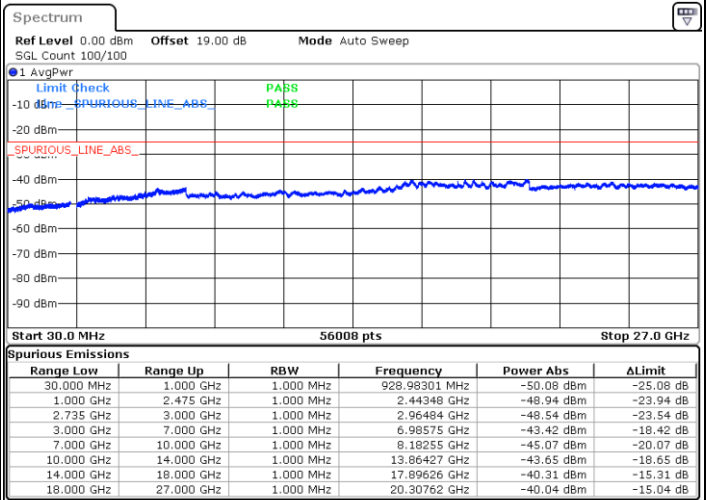

Date: 16.AUG.2020 10:29:07

LTE Band 41C / 5MHz+20MHz

64QAM

Middle Channel / 1RB0 and 1RB9

Middle Channel / 1RB24 and 1RB0

Date: 16.AUG.2020 11:12:56

Date: 16.AUG.2020 11:10:50

Middle Channel / FullIRB

N/A

Date: 16.AUG.2020 10:38:18

LTE Band 41C / 5MHz+20MHz

64QAM

Highest Channel / 1RB0 and 1RB99

Highest Channel / 1RB24 and 1RB0

Date: 16.AUG.2020 10:56:22

Date: 16.AUG.2020 10:59:09

Highest Channel / FullIRB

N/A

Date: 16.AUG.2020 10:48:32

LTE Band 41C / 10MHz+15MHz

64QAM

Lowest Channel / 1RB0 and 1RB74

Lowest Channel / 1RB49 and 1RB0

Date: 16.AUG.2020 13:39:19