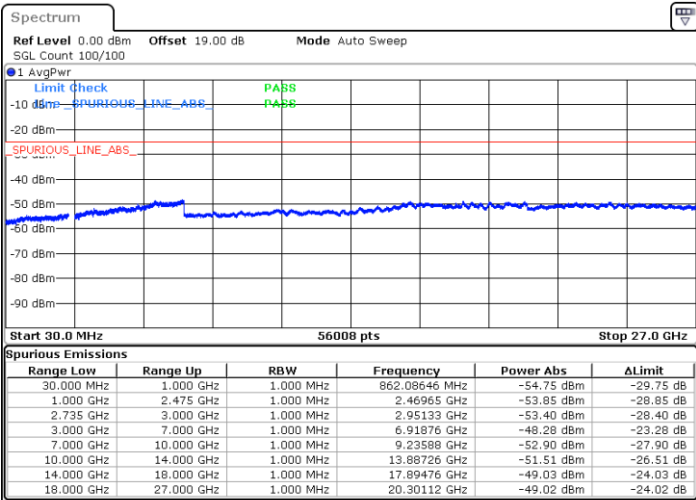

Highest Channel / 1RB0 and 1RB24

Highest Channel / 1RB99 and 1RB0

Date: 16.AUG.2020 13:15:26

Date: 16.AUG.2020 13:22:25

Highest Channel / FullIRB

N/A

Date: 16.AUG.2020 13:05:41

LTE Band 41C / 20MHz+10MHz

16QAM

Lowest Channel / 1RB0 and 1RB49

Lowest Channel / 1RB99 and 1RB0

Date: 16.AUG.2020 16:44:04

Date: 16.AUG.2020 16:50:10

Lowest Channel / FullIRB

N/A

Date: 16.AUG.2020 16:37:46

LTE Band 41C / 20MHz+10MHz

16QAM

Middle Channel / 1RB0 and 1RB49

Middle Channel / 1RB99 and 1RB0

Date: 16.AUG.2020 17:17:34

Date: 16.AUG.2020 17:24:33

Middle Channel / FullIRB

N/A

Date: 16.AUG.2020 17:12:30

LTE Band 41C / 20MHz+10MHz

16QAM

Highest Channel / 1RB0 and 1RB49

Highest Channel / 1RB99 and 1RB0

Date: 16.AUG.2020 17:39:29

Date: 16.AUG.2020 17:32:06

Highest Channel / FullIRB