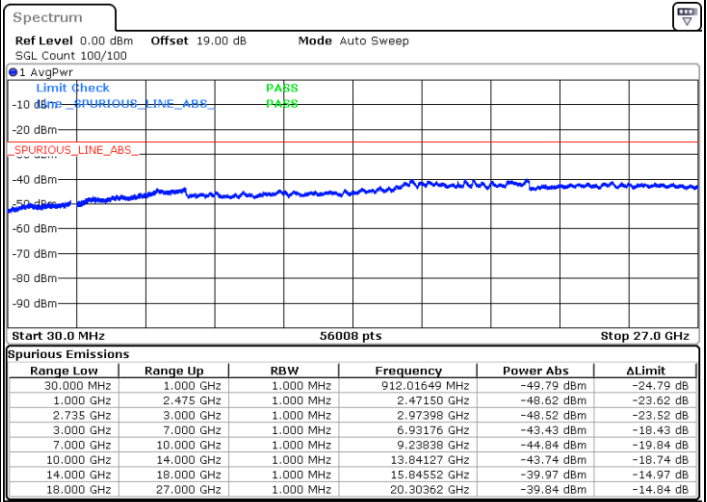

N/A

Date: 16.AUG.2020 16:12:13

LTE Band 41C / 10MHz+20MHz

16QAM

Highest Channel / 1RB0 and 1RB99

Highest Channel / 1RB49 and 1RB0

Date: 16.AUG.2020 16:24:18

Date: 16.AUG.2020 16:29:57

Highest Channel / FullIRB

N/A

Date: 16.AUG.2020 16:18:10

LTE Band 41C / 15MHz+10MHz

16QAM

Lowest Channel / 1RB0 and 1RB49

Lowest Channel / 1RB74 and 1RB0

Date: 16.AUG.2020 14:45:33

Date: 16.AUG.2020 14:53:44

Lowest Channel / FullRB

N/A

Date: 16.AUG.2020 14:39:39

LTE Band 41C / 15MHz+10MHz

16QAM

Middle Channel / 1RB0 and 1RB49

Middle Channel / 1RB74 and 1RB0

Date: 16.AUG.2020 15:04:43

Date: 16.AUG.2020 15:00:17

Middle Channel / FullIRB

N/A

Date: 16.AUG.2020 15:11:28

LTE Band 41C / 15MHz+10MHz

16QAM

Highest Channel / 1RB0 and 1RB49