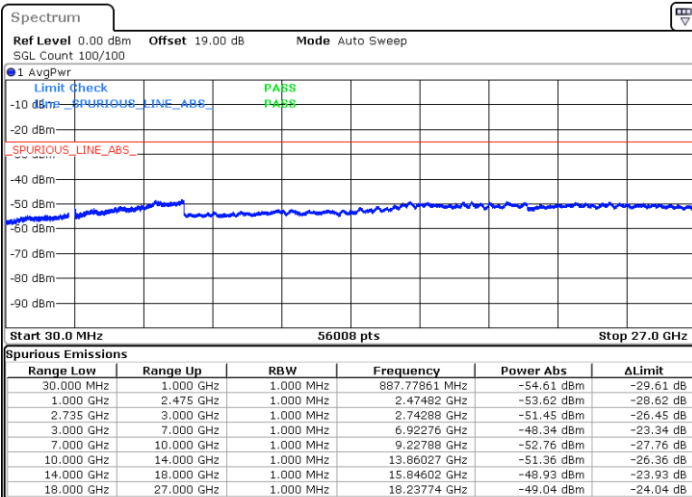

Middle Channel / FullIRB

N/A

Date: 16.AUG.2020 20:37:19

LTE Band 41C / 15MHz+20MHz

16QAM

Highest Channel / 1RB0 and 1RB99

Highest Channel / 1RB74 and 1RB0

Date: 16.AUG.2020 21:01:14

Date: 16.AUG.2020 20:56:59

Highest Channel / FullIRB

N/A

Date: 16.AUG.2020 21:05:30

LTE Band 41C / 20MHz+5MHz

16QAM

Lowest Channel / 1RB0 and 1RB24

Lowest Channel / 1RB99 and 1RB0