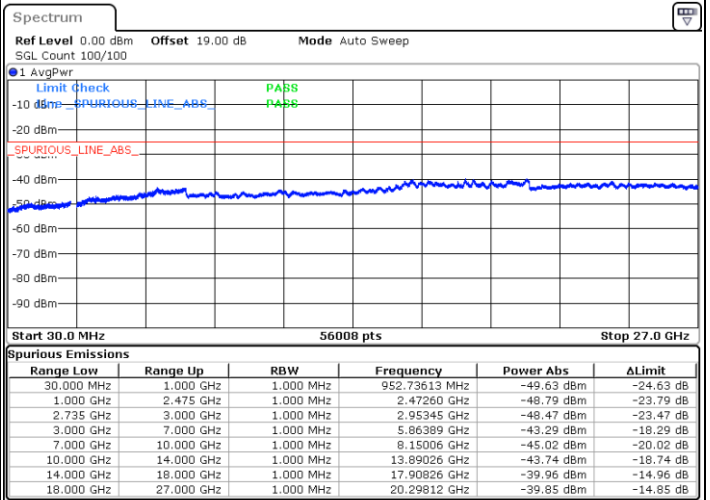

LTE Band 41C / 15MHz+15MHz

16QAM

Middle Channel / 1RB0 and 1RB74

Middle Channel / 1RB74 and 1RB0

Date: 16.AUG.2020 19:44:02

Date: 16.AUG.2020 19:48:18