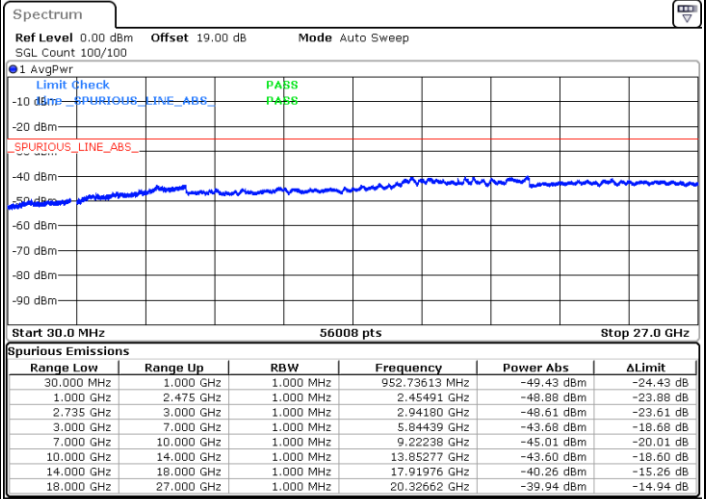

Middle Channel / FullIRB

N/A

Date: 16.AUG.2020 20:37:19

LTE Band 41C / 15MHz+20MHz

16QAM

Highest Channel / 1RB0 and 1RB99

Highest Channel / 1RB74 and 1RB0

Date: 16.AUG.2020 21:01:14

Date: 16.AUG.2020 20:56:59

Highest Channel / FullIRB

N/A

Date: 16.AUG.2020 21:05:30

LTE Band 41C / 20MHz+5MHz

16QAM

Lowest Channel / 1RB0 and 1RB24

Lowest Channel / 1RB99 and 1RB0

Date: 16.AUG.2020 11:52:42

Date: 16.AUG.2020 11:49:36

Lowest Channel / FullRB

N/A

Date: 16.AUG.2020 11:55:24

LTE Band 41C / 20MHz+5MHz

16QAM

Middle Channel / 1RB0 and 1RB24