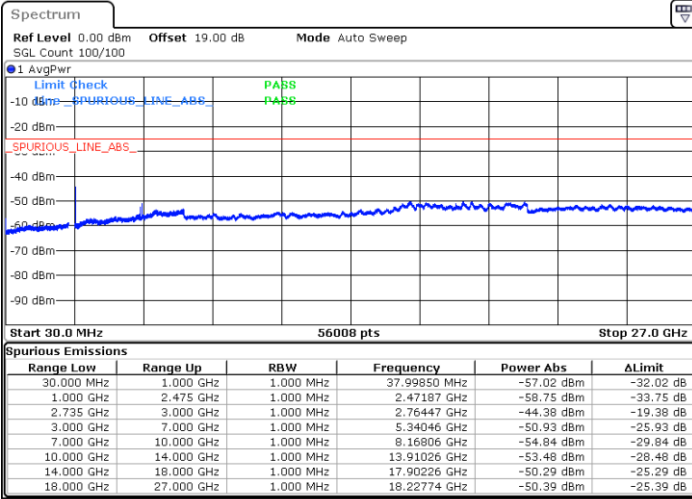

Date: 16.AUG.2020 21:56:29

Date: 16.AUG.2020 21:52:14

Highest Channel / FullIRB

N/A

Date: 16.AUG.2020 22:00:45

LTE Band 41C / 20MHz+20MHz

16QAM

Lowest Channel / 1RB0 and 1RB99

Lowest Channel / 1RB99 and 1RB0

Date: 16.AUG.2020 22:42:25

Date: 16.AUG.2020 22:38:10

Lowest Channel / FullIRB

N/A

Date: 16.AUG.2020 22:46:41

LTE Band 41C / 20MHz+20MHz

16QAM

MiddleChannel / 1RB0 and 1RB99

Middle Channel / 1RB99 and 1RB0

Date: 16.AUG.2020 22:55:13

Date: 16.AUG.2020 22:59:28

Middle Channel / FullIRB

N/A

Date: 16.AUG.2020 22:50:57

LTE Band 41C / 20MHz+20MHz

16QAM

Highest Channel / 1RB0 and 1RB99

Highest Channel / 1RB99 and 1RB0

Date: 16.AUG.2020 23:14:54

Date: 16.AUG.2020 23:10:39

Highest Channel / FullIRB

N/A

Date: 16.AUG.2020 23:19:10