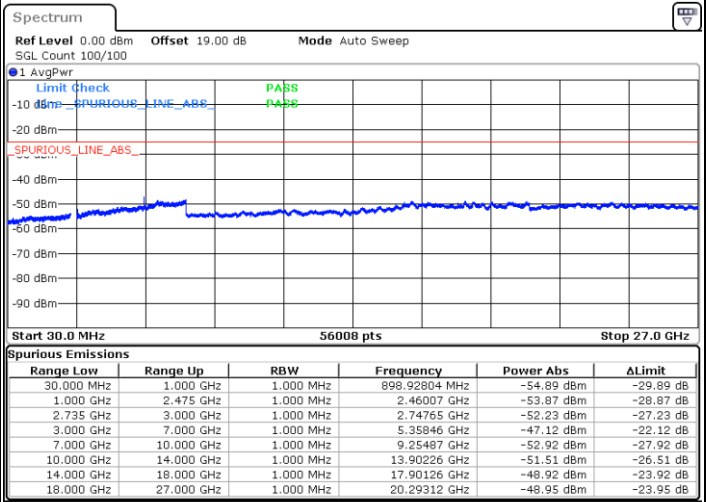

LTE Band 41C / 20MHz+10MHz

16QAM

Middle Channel / 1RB0 and 1RB49

Middle Channel / 1RB99 and 1RB0

Date: 16.AUG.2020 17:17:34

Date: 16.AUG.2020 17:24:33

Middle Channel / FullIRB

N/A

Date: 16.AUG.2020 17:12:30

LTE Band 41C / 20MHz+10MHz

16QAM

Highest Channel / 1RB0 and 1RB49

Highest Channel / 1RB99 and 1RB0

Date: 16.AUG.2020 17:39:29

Date: 16.AUG.2020 17:32:06

Highest Channel / FullIRB

N/A

Date: 16.AUG.2020 17:44:48

LTE Band 41C / 20MHz+15MHz

16QAM

Lowest Channel / 1RB0 and 1RB74

Lowest Channel / 1RB99 and 1RB0

Date: 16.AUG.2020 21:24:01

Date: 16.AUG.2020 21:19:45

Lowest Channel / FullIRB

N/A

Date: 16.AUG.2020 21:28:17

LTE Band 41C / 20MHz+15MHz

16QAM

Middle Channel / 1RB0 and 1RB74

Middle Channel / 1RB99 and 1RB0

Date: 16.AUG.2020 21:36:49