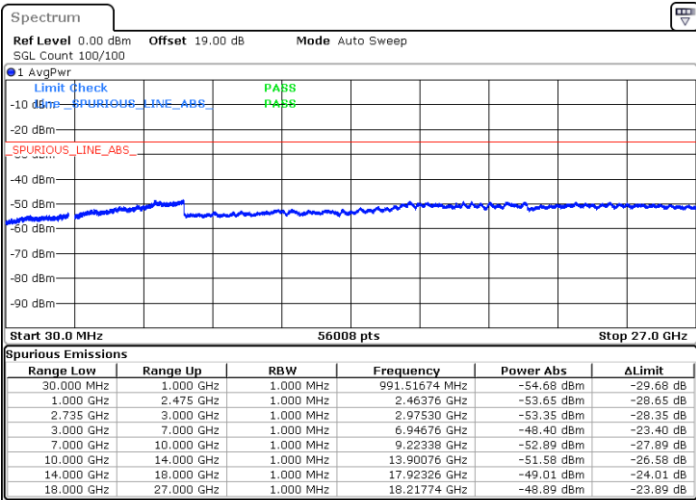

LTE Band 41C / 10MHz+20MHz

16QAM

Lowest Channel / 1RB0 and 1RB99

Lowest Channel / 1RB49 and 1RB0

Date: 16.AUG.2020 15:47:10

Date: 16.AUG.2020 15:54:11

Lowest Channel / FullRB

N/A

Date: 16.AUG.2020 15:40:32

LTE Band 41C / 10MHz+20MHz

16QAM

Middle Channel / 1RB0 and 1RB99

Middle Channel / 1RB49 and 1RB0

Date: 16.AUG.2020 16:05:38

Date: 16.AUG.2020 15:59:59

Middle Channel / FullIRB

N/A

Date: 16.AUG.2020 16:12:13

LTE Band 41C / 10MHz+20MHz

16QAM

Highest Channel / 1RB0 and 1RB99

Highest Channel / 1RB49 and 1RB0

Date: 16.AUG.2020 16:24:18

Date: 16.AUG.2020 16:29:57

Highest Channel / FullIRB

N/A

Date: 16.AUG.2020 16:18:10

LTE Band 41C / 15MHz+10MHz

16QAM

Lowest Channel / 1RB0 and 1RB49

Lowest Channel / 1RB74 and 1RB0

Date: 16.AUG.2020 14:45:33