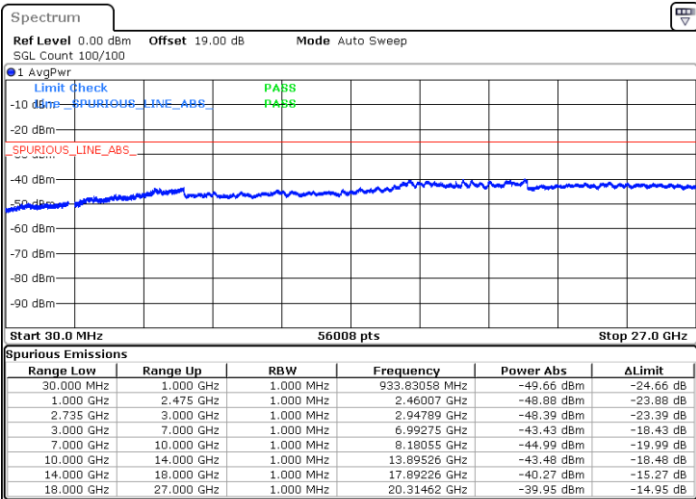

LTE Band 41C / 5MHz+20MHz

64QAM

Lowest Channel / 1RB0 and 1RB99

Lowest Channel / 1RB24 and 1RB0

Date: 16.AUG.2020 11:26:14

Date: 16.AUG.2020 11:30:02

Lowest Channel / FullRB

N/A

Date: 16.AUG.2020 10:29:07

LTE Band 41C / 5MHz+20MHz

64QAM

Middle Channel / 1RB0 and 1RB9

Middle Channel / 1RB24 and 1RB0

Date: 16.AUG.2020 11:12:56

Date: 16.AUG.2020 11:10:50

Middle Channel / FullIRB

N/A

Date: 16.AUG.2020 10:38:18

LTE Band 41C / 5MHz+20MHz

64QAM

Highest Channel / 1RB0 and 1RB99

Highest Channel / 1RB24 and 1RB0

Date: 16.AUG.2020 10:56:22

Date: 16.AUG.2020 10:59:09

Highest Channel / FullIRB

N/A

Date: 16.AUG.2020 10:48:32

LTE Band 41C / 10MHz+15MHz

64QAM

Lowest Channel / 1RB0 and 1RB74

Lowest Channel / 1RB49 and 1RB0

Date: 16.AUG.2020 13:39:19