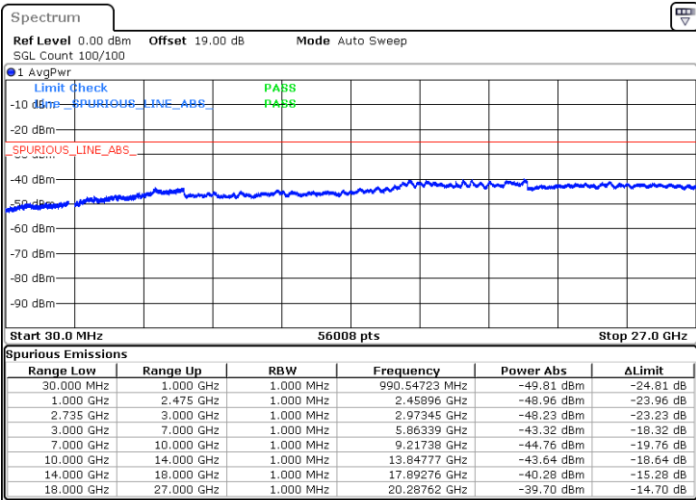

LTE Band 41C / 15MHz+15MHz

16QAM

Middle Channel / 1RB0 and 1RB74

Middle Channel / 1RB74 and 1RB0

Date: 16.AUG.2020 19:44:02

Date: 16.AUG.2020 19:48:18