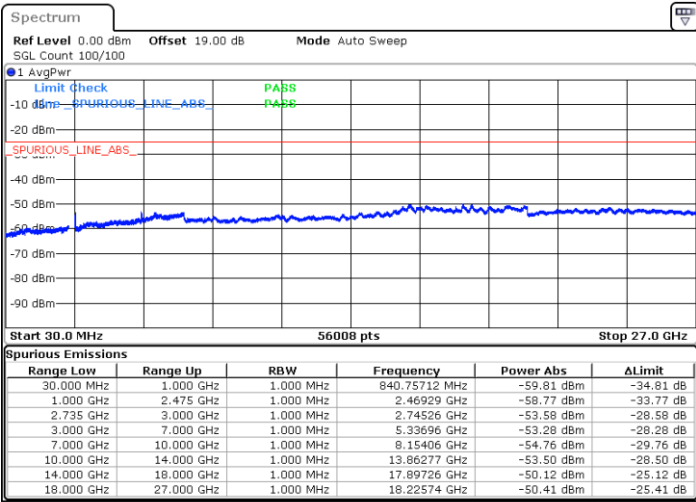

Lowest Channel / FullIRB

N/A

Date: 16.AUG.2020 21:28:17

LTE Band 41C / 20MHz+15MHz

16QAM

Middle Channel / 1RB0 and 1RB74

Middle Channel / 1RB99 and 1RB0

Date: 16.AUG.2020 21:36:49

Date: 16.AUG.2020 21:41:04

Middle Channel / FullRB

N/A

Date: 16.AUG.2020 21:32:33

LTE Band 41C / 20MHz+15MHz

16QAM

Highest Channel / 1RB0 and 1RB74

Highest Channel / 1RB99 and 1RB0

Date: 16.AUG.2020 21:56:29

Date: 16.AUG.2020 21:52:14

Highest Channel / FullIRB

N/A

Date: 16.AUG.2020 22:00:45

LTE Band 41C / 20MHz+20MHz

16QAM

Lowest Channel / 1RB0 and 1RB99

Lowest Channel / 1RB99 and 1RB0

Date: 16.AUG.2020 22:42:25

Date: 16.AUG.2020 22:38:10

Lowest Channel / FullIRB

N/A

Date: 16.AUG.2020 22:46:41

LTE Band 41C / 20MHz+20MHz

16QAM