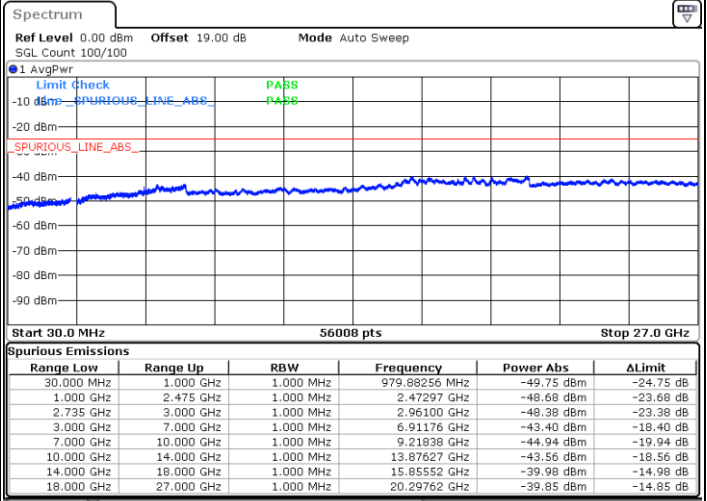

Date: 16.AUG.2020 14:53:44

Lowest Channel / FullRB

N/A

Date: 16.AUG.2020 14:39:39

LTE Band 41C / 15MHz+10MHz

16QAM

Middle Channel / 1RB0 and 1RB49

Middle Channel / 1RB74 and 1RB0

Date: 16.AUG.2020 15:04:43

Date: 16.AUG.2020 15:00:17

Middle Channel / FullIRB

N/A

Date: 16.AUG.2020 15:11:28

LTE Band 41C / 15MHz+10MHz

16QAM

Highest Channel / 1RB0 and 1RB49

Highest Channel / 1RB74 and 1RB0

Date: 16.AUG.2020 15:22:50

Date: 16.AUG.2020 15:28:14

Highest Channel / FullIRB

N/A

Date: 16.AUG.2020 15:17:03

LTE Band 41C / 15MHz+15MHz

16QAM

Lowest Channel / 1RB0 and 1RB74

Lowest Channel / 1RB74 and 1RB0

Date: 16.AUG.2020 19:31:15

Date: 16.AUG.2020 19:26:59

Lowest Channel / FullRB

N/A

Date: 16.AUG.2020 19:35:31

LTE Band 41C / 15MHz+15MHz