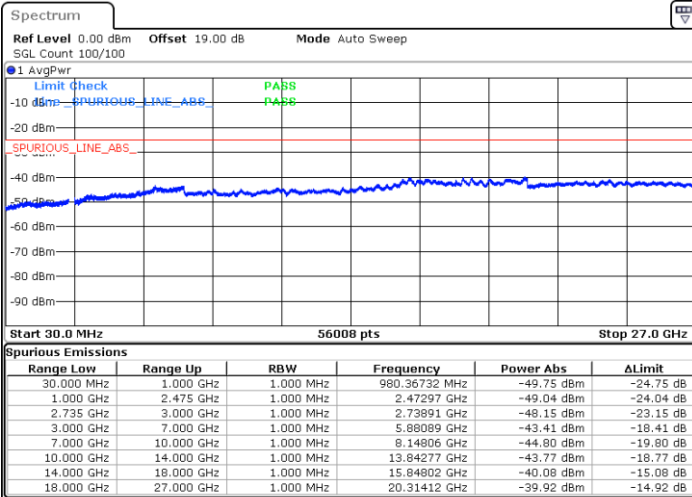

LTE Band 41C / 15MHz+15MHz

16QAM

Highest Channel / 1RB0 and 1RB74

Highest Channel / 1RB74 and 1RB0

Date: 16.AUG.2020 20:03:42

Date: 16.AUG.2020 19:59:27

Highest Channel / FullIRB

N/A

Date: 16.AUG.2020 20:07:58

LTE Band 41C / 15MHz+20MHz

16QAM

Lowest Channel / 1RB0 and 1RB99

Lowest Channel / 1RB74 and 1RB0

Date: 16.AUG.2020 20:28:47

Date: 16.AUG.2020 20:24:31

Lowest Channel / FullIRB