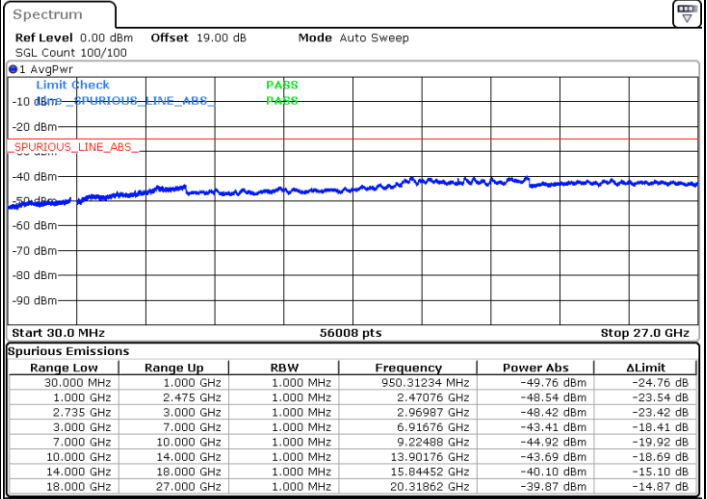

16QAM

Highest Channel / 1RB0 and 1RB99

Highest Channel / 1RB99 and 1RB0

Date: 16.AUG.2020 23:14:54

Date: 16.AUG.2020 23:10:39

Highest Channel / FullIRB

N/A

Date: 16.AUG.2020 23:19:10

LTE Band 41C / 5MHz+20MHz

64QAM

Lowest Channel / 1RB0 and 1RB99

Lowest Channel / 1RB24 and 1RB0

Date: 16.AUG.2020 11:26:14

Date: 16.AUG.2020 11:30:02

Lowest Channel / FullRB

N/A

Date: 16.AUG.2020 10:29:07

LTE Band 41C / 5MHz+20MHz

64QAM

Middle Channel / 1RB0 and 1RB9

Middle Channel / 1RB24 and 1RB0

Date: 16.AUG.2020 11:12:56

Date: 16.AUG.2020 11:10:50

Middle Channel / FullIRB