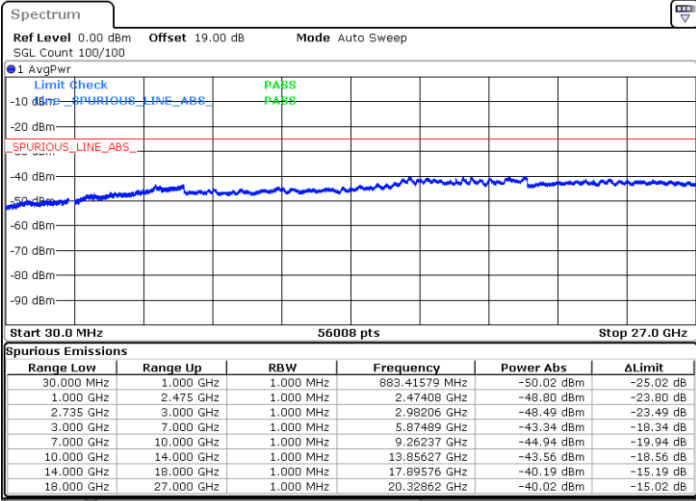

Highest Channel / FullIRB

N/A

Date: 16.AUG.2020 10:48:32

LTE Band 41C / 10MHz+15MHz

64QAM

Lowest Channel / 1RB0 and 1RB74

Lowest Channel / 1RB49 and 1RB0

Date: 16.AUG.2020 13:39:19

Date: 16.AUG.2020 13:51:11

Lowest Channel / FullRB

N/A

Date: 16.AUG.2020 13:36:32

LTE Band 41C / 10MHz+15MHz

64QAM

MiddleChannel / 1RB0 and 1RB74

Middle Channel / 1RB49 and 1RB0