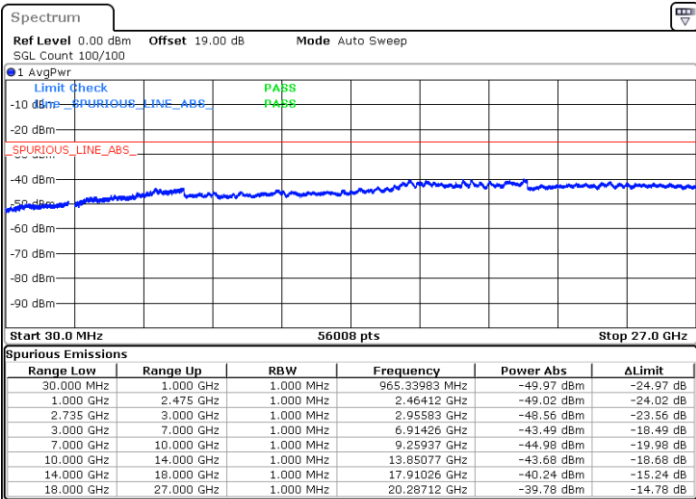

Highest Channel / FullIRB

N/A

Date: 16.AUG.2020 16:18:10

LTE Band 41C / 15MHz+10MHz

16QAM

Lowest Channel / 1RB0 and 1RB49

Lowest Channel / 1RB74 and 1RB0

Date: 16.AUG.2020 14:45:33

Date: 16.AUG.2020 14:53:44

Lowest Channel / FullRB

N/A

Date: 16.AUG.2020 14:39:39

LTE Band 41C / 15MHz+10MHz

16QAM

Middle Channel / 1RB0 and 1RB49

Middle Channel / 1RB74 and 1RB0

Date: 16.AUG.2020 15:04:43

Date: 16.AUG.2020 15:00:17

Middle Channel / FullIRB

N/A

Date: 16.AUG.2020 15:11:28

LTE Band 41C / 15MHz+10MHz

16QAM

Highest Channel / 1RB0 and 1RB49

Highest Channel / 1RB74 and 1RB0

Date: 16.AUG.2020 15:22:50

Date: 16.AUG.2020 15:28:14

Highest Channel / FullIRB

N/A

Date: 16.AUG.2020 15:17:03

LTE Band 41C / 15MHz+15MHz

16QAM