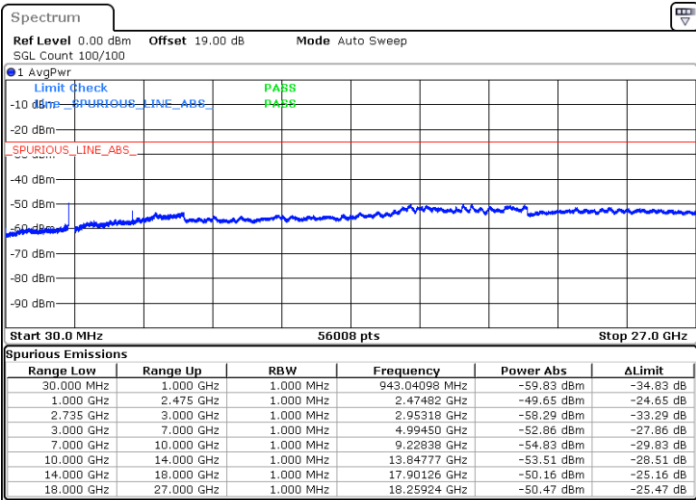

Date: 16.AUG.2020 17:12:30

LTE Band 41C / 20MHz+10MHz

16QAM

Highest Channel / 1RB0 and 1RB49

Highest Channel / 1RB99 and 1RB0

Date: 16.AUG.2020 17:39:29

Date: 16.AUG.2020 17:32:06

Highest Channel / FullIRB

N/A

Date: 16.AUG.2020 17:44:48

LTE Band 41C / 20MHz+15MHz

16QAM

Lowest Channel / 1RB0 and 1RB74

Lowest Channel / 1RB99 and 1RB0

Date: 16.AUG.2020 21:24:01

Date: 16.AUG.2020 21:19:45

Lowest Channel / FullIRB

N/A

Date: 16.AUG.2020 21:28:17

LTE Band 41C / 20MHz+15MHz

16QAM

Middle Channel / 1RB0 and 1RB74

Middle Channel / 1RB99 and 1RB0

Date: 16.AUG.2020 21:36:49

Date: 16.AUG.2020 21:41:04

Middle Channel / FullRB

N/A

Date: 16.AUG.2020 21:32:33

LTE Band 41C / 20MHz+15MHz

16QAM

Highest Channel / 1RB0 and 1RB74

Highest Channel / 1RB99 and 1RB0