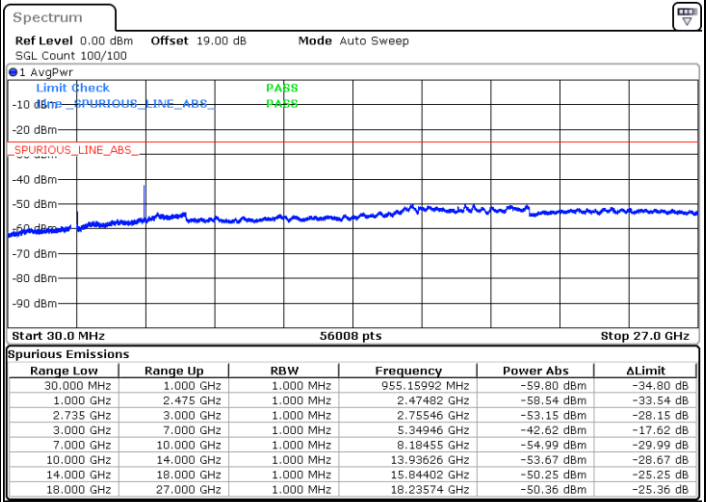

Lowest Channel / FullIRB

N/A

Date: 16.AUG.2020 21:28:17

LTE Band 41C / 20MHz+15MHz

16QAM

Middle Channel / 1RB0 and 1RB74

Middle Channel / 1RB99 and 1RB0

Date: 16.AUG.2020 21:36:49

Date: 16.AUG.2020 21:41:04

Middle Channel / FullRB

N/A

Date: 16.AUG.2020 21:32:33

LTE Band 41C / 20MHz+15MHz

16QAM

Highest Channel / 1RB0 and 1RB74

Highest Channel / 1RB99 and 1RB0

Date: 16.AUG.2020 21:56:29

Date: 16.AUG.2020 21:52:14

Highest Channel / FullIRB

N/A

Date: 16.AUG.2020 22:00:45

LTE Band 41C / 20MHz+20MHz

16QAM

Lowest Channel / 1RB0 and 1RB99

Lowest Channel / 1RB99 and 1RB0

Date: 16.AUG.2020 22:42:25

Date: 16.AUG.2020 22:38:10

Lowest Channel / FullIRB

N/A

Date: 16.AUG.2020 22:46:41

LTE Band 41C / 20MHz+20MHz

16QAM