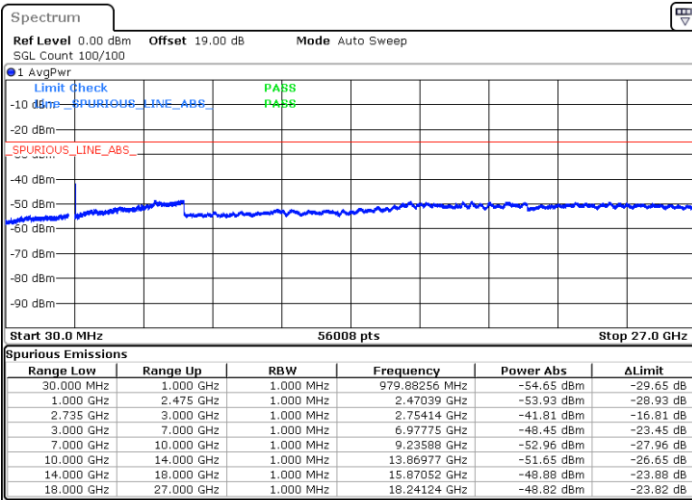

Middle Channel / FullIRB

N/A

Date: 16.AUG.2020 20:37:19

LTE Band 41C / 15MHz+20MHz

16QAM

Highest Channel / 1RB0 and 1RB99

Highest Channel / 1RB74 and 1RB0

Date: 16.AUG.2020 21:01:14

Date: 16.AUG.2020 20:56:59

Highest Channel / FullIRB

N/A

Date: 16.AUG.2020 21:05:30

LTE Band 41C / 20MHz+5MHz

16QAM

Lowest Channel / 1RB0 and 1RB24

Lowest Channel / 1RB99 and 1RB0