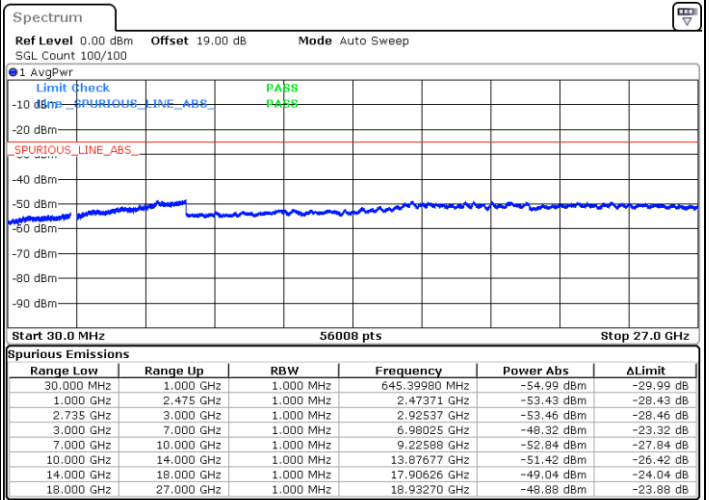

Highest Channel / 1RB0 and 1RB24

Highest Channel / 1RB99 and 1RB0

Date: 16.AUG.2020 13:15:26

Date: 16.AUG.2020 13:22:25

Highest Channel / FullIRB

N/A

Date: 16.AUG.2020 13:05:41

LTE Band 41C / 20MHz+10MHz

16QAM

Lowest Channel / 1RB0 and 1RB49

Lowest Channel / 1RB99 and 1RB0

Date: 16.AUG.2020 16:44:04

Date: 16.AUG.2020 16:50:10

Lowest Channel / FullIRB

N/A

Date: 16.AUG.2020 16:37:46

LTE Band 41C / 20MHz+10MHz

16QAM

Middle Channel / 1RB0 and 1RB49

Middle Channel / 1RB99 and 1RB0

Date: 16.AUG.2020 17:17:34

Date: 16.AUG.2020 17:24:33

Middle Channel / FullIRB

N/A

Date: 16.AUG.2020 17:12:30

LTE Band 41C / 20MHz+10MHz

16QAM

Highest Channel / 1RB0 and 1RB49

Highest Channel / 1RB99 and 1RB0

Date: 16.AUG.2020 17:39:29

Date: 16.AUG.2020 17:32:06

Highest Channel / FullIRB