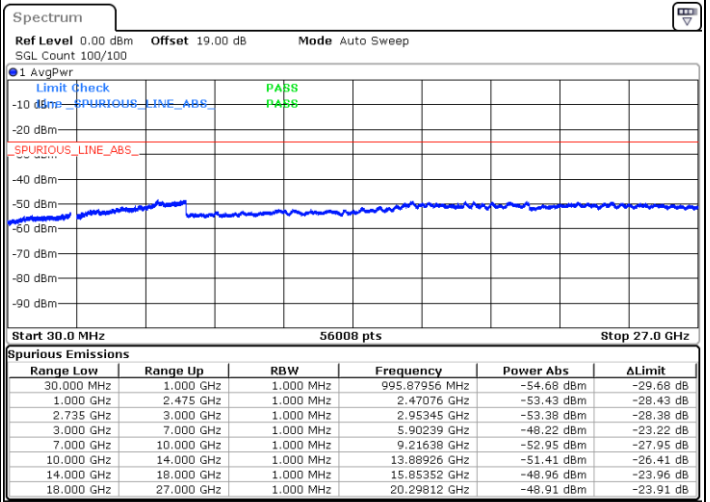

LTE Band 41C / 10MHz+20MHz

16QAM

Lowest Channel / 1RB0 and 1RB99

Lowest Channel / 1RB49 and 1RB0

Date: 16.AUG.2020 15:47:10

Date: 16.AUG.2020 15:54:11

Lowest Channel / FullRB

N/A

Date: 16.AUG.2020 15:40:32

LTE Band 41C / 10MHz+20MHz

16QAM

Middle Channel / 1RB0 and 1RB99

Middle Channel / 1RB49 and 1RB0

Date: 16.AUG.2020 16:05:38

Date: 16.AUG.2020 15:59:59

Middle Channel / FullIRB

N/A

Date: 16.AUG.2020 16:12:13

LTE Band 41C / 10MHz+20MHz

16QAM

Highest Channel / 1RB0 and 1RB99

Highest Channel / 1RB49 and 1RB0

Date: 16.AUG.2020 16:24:18

Date: 16.AUG.2020 16:29:57