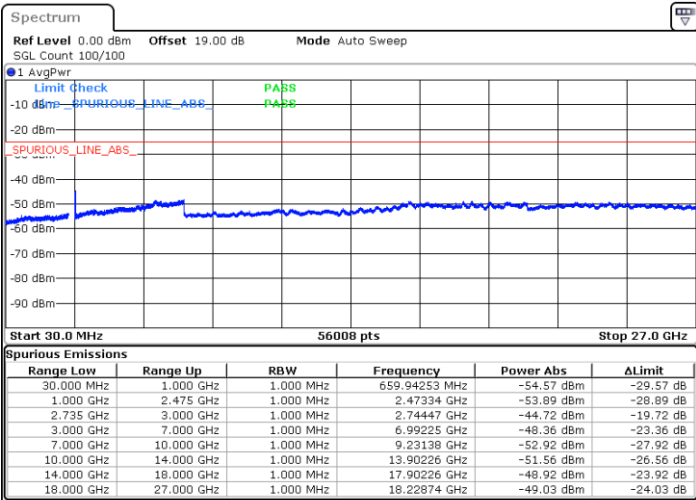

N/A

Date: 16.AUG.2020 16:12:13

LTE Band 41C / 10MHz+20MHz

16QAM

Highest Channel / 1RB0 and 1RB99

Highest Channel / 1RB49 and 1RB0

Date: 16.AUG.2020 16:24:18

Date: 16.AUG.2020 16:29:57

Highest Channel / FullIRB

N/A

Date: 16.AUG.2020 16:18:10

LTE Band 41C / 15MHz+10MHz

16QAM

Lowest Channel / 1RB0 and 1RB49

Lowest Channel / 1RB74 and 1RB0

Date: 16.AUG.2020 14:45:33

Date: 16.AUG.2020 14:53:44

Lowest Channel / FullRB

N/A

Date: 16.AUG.2020 14:39:39

LTE Band 41C / 15MHz+10MHz

16QAM

Middle Channel / 1RB0 and 1RB49

Middle Channel / 1RB74 and 1RB0