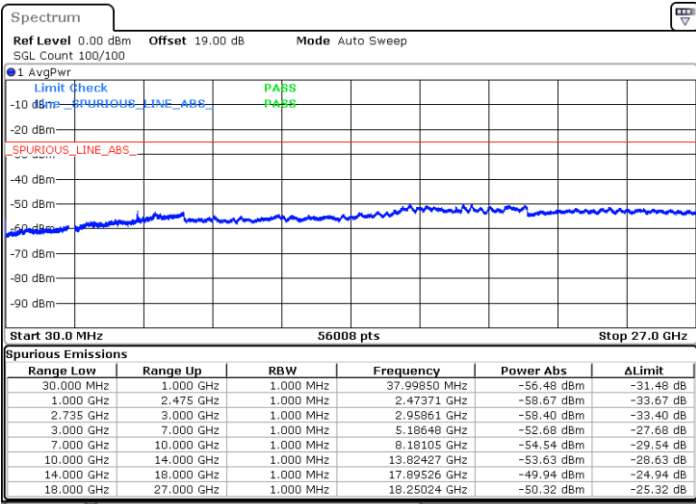

Date: 16.AUG.2020 21:56:29

Date: 16.AUG.2020 21:52:14

Highest Channel / FullIRB

N/A

Date: 16.AUG.2020 22:00:45

LTE Band 41C / 20MHz+20MHz

16QAM

Lowest Channel / 1RB0 and 1RB99

Lowest Channel / 1RB99 and 1RB0

Date: 16.AUG.2020 22:42:25

Date: 16.AUG.2020 22:38:10

Lowest Channel / FullIRB

N/A

Date: 16.AUG.2020 22:46:41

LTE Band 41C / 20MHz+20MHz

16QAM

MiddleChannel / 1RB0 and 1RB99

Middle Channel / 1RB99 and 1RB0

Date: 16.AUG.2020 22:55:13

Date: 16.AUG.2020 22:59:28

Middle Channel / FullIRB

N/A

Date: 16.AUG.2020 22:50:57

LTE Band 41C / 20MHz+20MHz