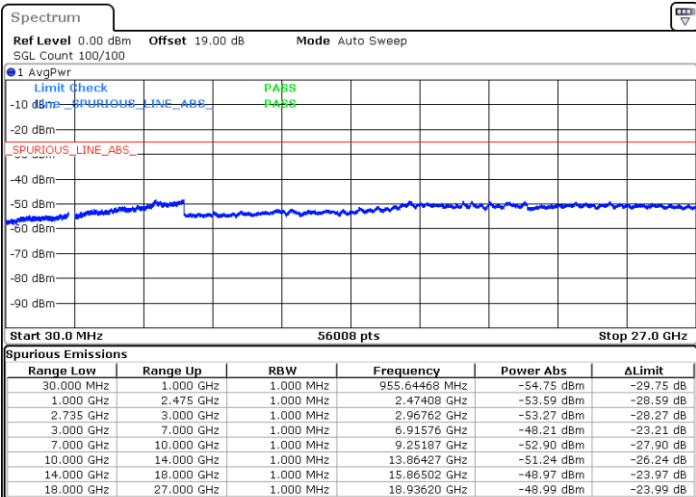

N/A

Date: 16.AUG.2020 16:12:13

LTE Band 41C / 10MHz+20MHz

16QAM

Highest Channel / 1RB0 and 1RB99

Highest Channel / 1RB49 and 1RB0

Date: 16.AUG.2020 16:24:18

Date: 16.AUG.2020 16:29:57

Highest Channel / FullIRB

N/A

Date: 16.AUG.2020 16:18:10

LTE Band 41C / 15MHz+10MHz

16QAM

Lowest Channel / 1RB0 and 1RB49

Lowest Channel / 1RB74 and 1RB0

Date: 16.AUG.2020 14:45:33