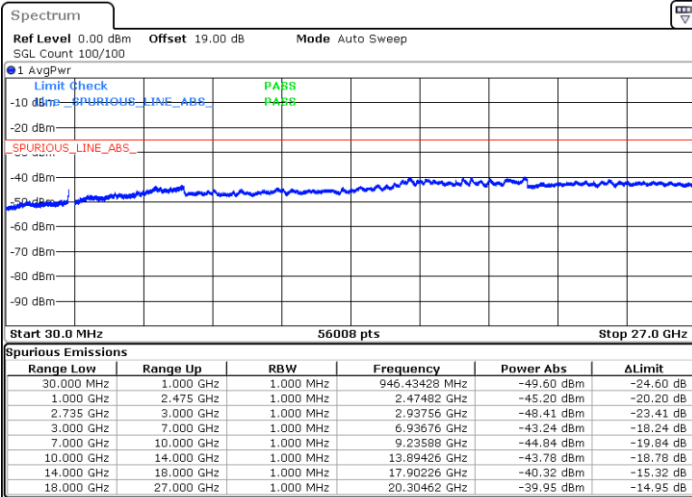

Middle Channel / FullIRB

N/A

Date: 16.AUG.2020 20:37:19

LTE Band 41C / 15MHz+20MHz

16QAM

Highest Channel / 1RB0 and 1RB99

Highest Channel / 1RB74 and 1RB0

Date: 16.AUG.2020 21:01:14

Date: 16.AUG.2020 20:56:59

Highest Channel / FullIRB

N/A

Date: 16.AUG.2020 21:05:30

LTE Band 41C / 20MHz+5MHz

16QAM

Lowest Channel / 1RB0 and 1RB24

Lowest Channel / 1RB99 and 1RB0

Date: 16.AUG.2020 11:52:42

Date: 16.AUG.2020 11:49:36

Lowest Channel / FullRB

N/A

Date: 16.AUG.2020 11:55:24

LTE Band 41C / 20MHz+5MHz

16QAM

Middle Channel / 1RB0 and 1RB24