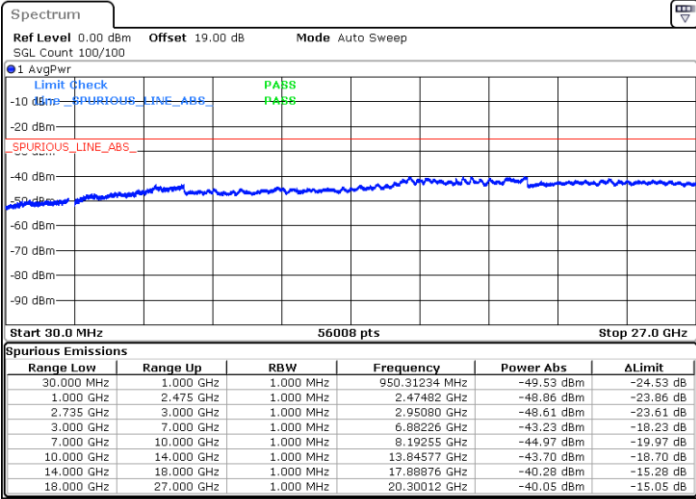

Highest Channel / FullIRB

N/A

Date: 16.AUG.2020 16:18:10

LTE Band 41C / 15MHz+10MHz

16QAM

Lowest Channel / 1RB0 and 1RB49

Lowest Channel / 1RB74 and 1RB0

Date: 16.AUG.2020 14:45:33

Date: 16.AUG.2020 14:53:44

Lowest Channel / FullRB

N/A

Date: 16.AUG.2020 14:39:39

LTE Band 41C / 15MHz+10MHz

16QAM

Middle Channel / 1RB0 and 1RB49

Middle Channel / 1RB74 and 1RB0

Date: 16.AUG.2020 15:04:43

Date: 16.AUG.2020 15:00:17

Middle Channel / FullIRB

N/A

Date: 16.AUG.2020 15:11:28

LTE Band 41C / 15MHz+10MHz

16QAM

Highest Channel / 1RB0 and 1RB49

Highest Channel / 1RB74 and 1RB0

Date: 16.AUG.2020 15:22:50

Date: 16.AUG.2020 15:28:14

Highest Channel / FullIRB

N/A

Date: 16.AUG.2020 15:17:03

LTE Band 41C / 15MHz+15MHz

16QAM