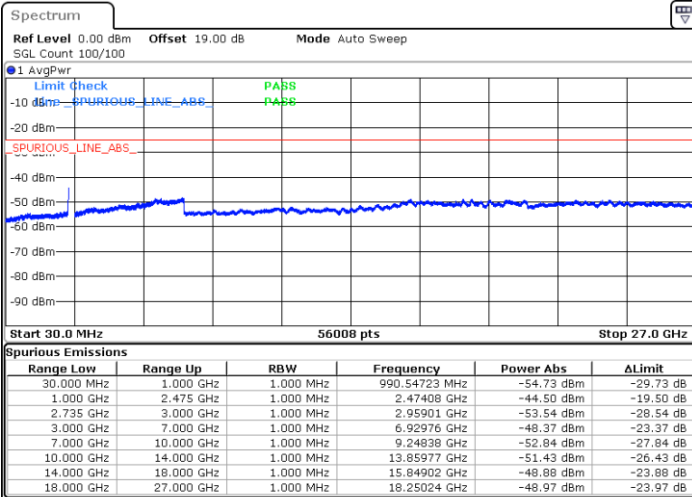

Highest Channel / 1RB0 and 1RB24

Highest Channel / 1RB99 and 1RB0

Date: 16.AUG.2020 13:15:26

Date: 16.AUG.2020 13:22:25

Highest Channel / FullIRB

N/A

Date: 16.AUG.2020 13:05:41

LTE Band 41C / 20MHz+10MHz

16QAM

Lowest Channel / 1RB0 and 1RB49

Lowest Channel / 1RB99 and 1RB0

Date: 16.AUG.2020 16:44:04

Date: 16.AUG.2020 16:50:10

Lowest Channel / FullIRB

N/A

Date: 16.AUG.2020 16:37:46

LTE Band 41C / 20MHz+10MHz

16QAM

Middle Channel / 1RB0 and 1RB49

Middle Channel / 1RB99 and 1RB0

Date: 16.AUG.2020 17:17:34

Date: 16.AUG.2020 17:24:33

Middle Channel / FullIRB

N/A

Date: 16.AUG.2020 17:12:30

LTE Band 41C / 20MHz+10MHz

16QAM

Highest Channel / 1RB0 and 1RB49

Highest Channel / 1RB99 and 1RB0

Date: 16.AUG.2020 17:39:29

Date: 16.AUG.2020 17:32:06

Highest Channel / FullIRB