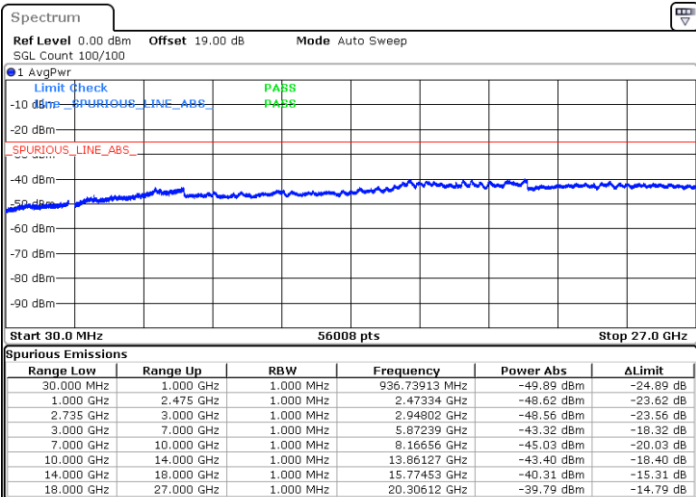

LTE Band 41C / 5MHz+20MHz

16QAM

Middle Channel / 1RB0 and 1RB9

Middle Channel / 1RB24 and 1RB0

Date: 16.AUG.2020 11:14:21

Date: 16.AUG.2020 11:09:05

Middle Channel / FullIRB

N/A

Date: 16.AUG.2020 10:39:44

LTE Band 41C / 5MHz+20MHz

16QAM

Highest Channel / 1RB0 and 1RB99

Highest Channel / 1RB24 and 1RB0

Date: 16.AUG.2020 10:54:40

Date: 16.AUG.2020 11:02:24

Highest Channel / FullIRB

N/A

Date: 16.AUG.2020 10:46:56

LTE Band 41C / 10MHz+15MHz

16QAM

Lowest Channel / 1RB0 and 1RB74

Lowest Channel / 1RB49 and 1RB0

Date: 16.AUG.2020 13:41:31

Date: 16.AUG.2020 13:49:20