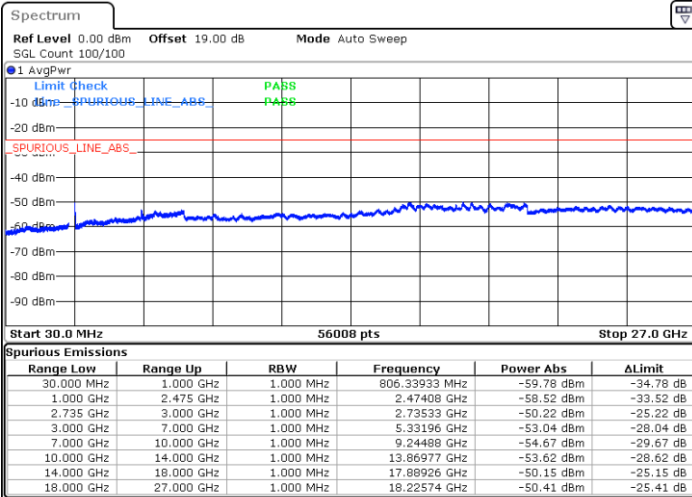

Middle Channel / 1RB99 and 1RB0

Date: 16.AUG.2020 22:56:38

Date: 16.AUG.2020 22:58:03

Middle Channel / FullIRB

N/A

Date: 16.AUG.2020 22:49:32

LTE Band 41C / 20MHz+20MHz

QPSK

Highest Channel / 1RB0 and 1RB99

Highest Channel / 1RB99 and 1RB0

Date: 16.AUG.2020 23:16:20

Date: 16.AUG.2020 23:09:13

Highest Channel / FullIRB

N/A

Date: 16.AUG.2020 23:17:45

LTE Band 41C / 5MHz+20MHz

16QAM

Lowest Channel / 1RB0 and 1RB99

Lowest Channel / 1RB24 and 1RB0

Date: 16.AUG.2020 11:24:21

Date: 16.AUG.2020 11:31:46

Lowest Channel / FullRB

N/A

Date: 16.AUG.2020 10:25:51