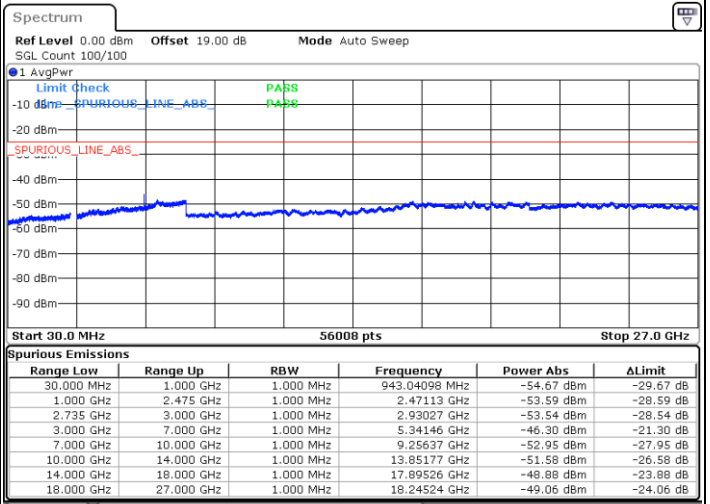

Date: 16.AUG.2020 16:13:45

LTE Band 41C / 10MHz+20MHz

QPSK

Highest Channel / 1RB0 and 1RB99

Highest Channel / 1RB49 and 1RB0

Date: 16.AUG.2020 16:25:56

Date: 16.AUG.2020 16:28:17

Highest Channel / FullIRB

N/A

Date: 16.AUG.2020 16:16:19

LTE Band 41C / 15MHz+10MHz

QPSK

Lowest Channel / 1RB0 and 1RB49

Lowest Channel / 1RB74 and 1RB0

Date: 16.AUG.2020 14:43:46

Date: 16.AUG.2020 14:56:18

Lowest Channel / FullIRB

N/A

Date: 16.AUG.2020 14:41:31

LTE Band 41C / 15MHz+10MHz

QPSK

Middle Channel / 1RB0 and 1RB49

Middle Channel / 1RB74 and 1RB0

Date: 16.AUG.2020 15:05:58