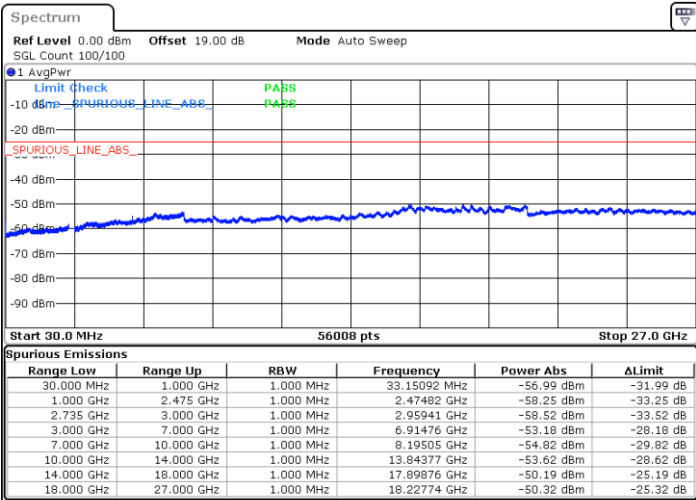

LTE Band 41C / 20MHz+10MHz

QPSK

Highest Channel / 1RB0 and 1RB49

Highest Channel / 1RB99 and 1RB0

Date: 16.AUG.2020 17:37:57

Date: 16.AUG.2020 17:33:40

Highest Channel / FullIRB

N/A

Date: 16.AUG.2020 17:46:42

LTE Band 41C / 20MHz+15MHz

QPSK

Lowest Channel / 1RB0 and 1RB74

Lowest Channel / 1RB99 and 1RB0

Date: 16.AUG.2020 21:22:36

Date: 16.AUG.2020 21:21:11

Lowest Channel / FullRB

N/A

Date: 16.AUG.2020 21:29:42

LTE Band 41C / 20MHz+15MHz

QPSK

Middle Channel / 1RB0 and 1RB74

Middle Channel / 1RB99 and 1RB0

Date: 16.AUG.2020 21:38:14

Date: 16.AUG.2020 21:39:39

Middle Channel / FullIRB

N/A

Date: 16.AUG.2020 21:31:07

LTE Band 41C / 20MHz+15MHz

QPSK

Highest Channel / 1RB0 and 1RB74

Highest Channel / 1RB99 and 1RB0

Date: 16.AUG.2020 21:57:54