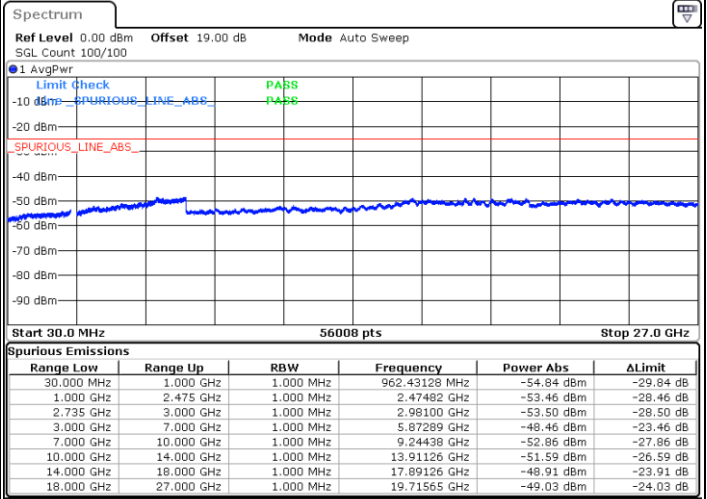

Date: 16.AUG.2020 12:52:46

Date: 16.AUG.2020 12:51:01

Middle Channel / FullRB

N/A

Date: 16.AUG.2020 12:58:30

LTE Band 41C / 20MHz+5MHz

QPSK

Highest Channel / 1RB0 and 1RB24

Highest Channel / 1RB99 and 1RB0

Date: 16.AUG.2020 13:17:25

Date: 16.AUG.2020 13:19:48

Highest Channel / FullIRB

N/A

Date: 16.AUG.2020 13:02:48

LTE Band 41C / 20MHz+10MHz

QPSK

Lowest Channel / 1RB0 and 1RB49

Lowest Channel / 1RB99 and 1RB0

Date: 16.AUG.2020 16:42:15

Date: 16.AUG.2020 16:52:36

Lowest Channel / FullIRB

N/A

Date: 16.AUG.2020 16:40:21

LTE Band 41C / 20MHz+10MHz