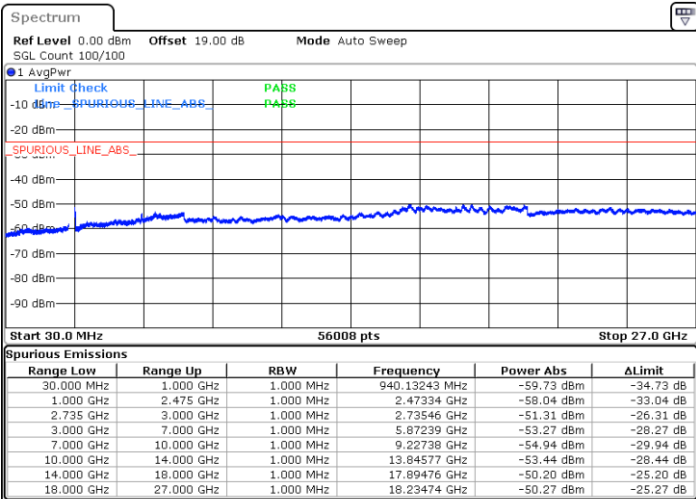

N/A

Date: 16.AUG.2020 21:29:42

LTE Band 41C / 20MHz+15MHz

QPSK

Middle Channel / 1RB0 and 1RB74

Middle Channel / 1RB99 and 1RB0

Date: 16.AUG.2020 21:38:14

Date: 16.AUG.2020 21:39:39

Middle Channel / FullIRB

N/A

Date: 16.AUG.2020 21:31:07

LTE Band 41C / 20MHz+15MHz

QPSK

Highest Channel / 1RB0 and 1RB74

Highest Channel / 1RB99 and 1RB0

Date: 16.AUG.2020 21:57:54

Date: 16.AUG.2020 21:50:48

Highest Channel / FullIRB

N/A

Date: 16.AUG.2020 21:59:20

LTE Band 41C / 20MHz+20MHz

QPSK

Lowest Channel / 1RB0 and 1RB99

Lowest Channel / 1RB99 and 1RB0