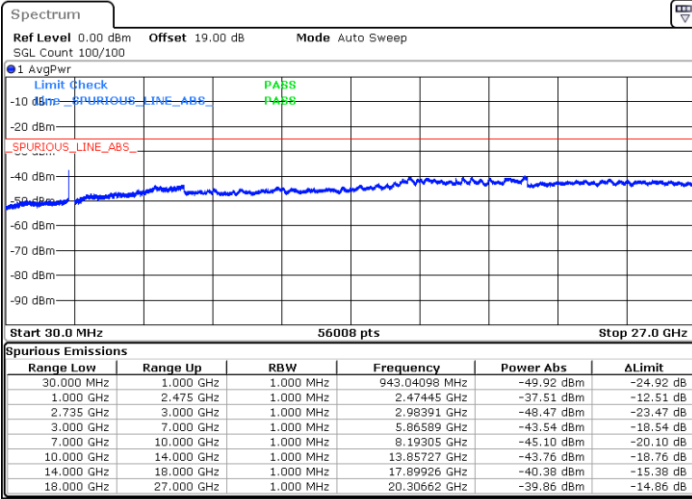

Middle Channel / 1RB99 and 1RB0

Date: 16.AUG.2020 22:56:38

Date: 16.AUG.2020 22:58:03

Middle Channel / FullIRB

N/A

Date: 16.AUG.2020 22:49:32

LTE Band 41C / 20MHz+20MHz

QPSK

Highest Channel / 1RB0 and 1RB99

Highest Channel / 1RB99 and 1RB0

Date: 16.AUG.2020 23:16:20

Date: 16.AUG.2020 23:09:13

Highest Channel / FullIRB

N/A

Date: 16.AUG.2020 23:17:45

LTE Band 41C / 5MHz+20MHz

16QAM

Lowest Channel / 1RB0 and 1RB99

Lowest Channel / 1RB24 and 1RB0

Date: 16.AUG.2020 11:24:21

Date: 16.AUG.2020 11:31:46

Lowest Channel / FullRB

N/A

Date: 16.AUG.2020 10:25:51