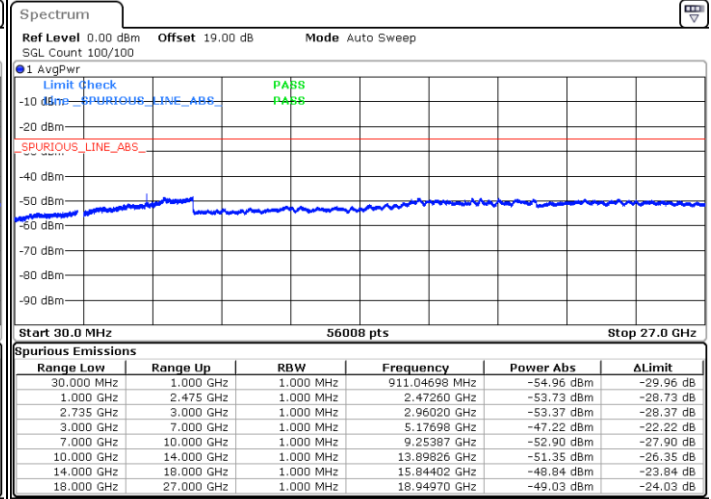

LTE Band 41C / 10MHz+20MHz

QPSK

Middle Channel / 1RB0 and 1RB9

Middle Channel / 1RB49 and 1RB0

Date: 16.AUG.2020 16:04:13

Date: 16.AUG.2020 16:02:04

Middle Channel / FullIRB

N/A

Date: 16.AUG.2020 16:13:45

LTE Band 41C / 10MHz+20MHz

QPSK

Highest Channel / 1RB0 and 1RB99

Highest Channel / 1RB49 and 1RB0

Date: 16.AUG.2020 16:25:56

Date: 16.AUG.2020 16:28:17

Highest Channel / FullIRB

N/A

Date: 16.AUG.2020 16:16:19

LTE Band 41C / 15MHz+10MHz

QPSK

Lowest Channel / 1RB0 and 1RB49

Lowest Channel / 1RB74 and 1RB0

Date: 16.AUG.2020 14:43:46

Date: 16.AUG.2020 14:56:18