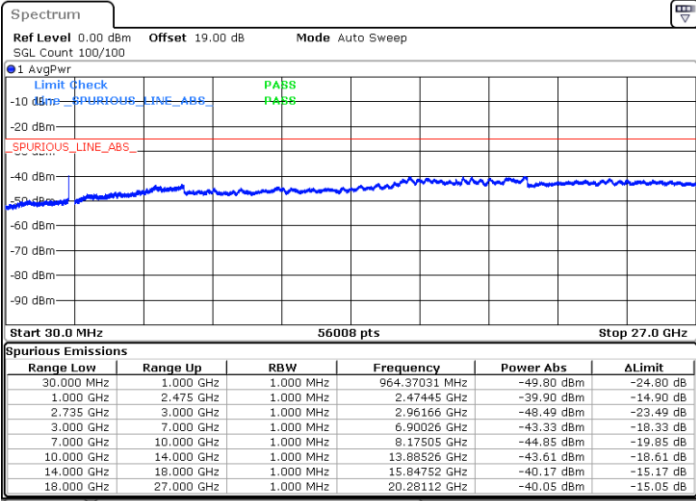

N/A

Date: 16.AUG.2020 20:35:54

LTE Band 41C / 15MHz+20MHz

QPSK

Highest Channel / 1RB0 and 1RB99

Highest Channel / 1RB74 and 1RB0

Date: 16.AUG.2020 21:02:39

Date: 16.AUG.2020 20:55:34

Highest Channel / FullIRB

N/A

Date: 16.AUG.2020 21:04:05

LTE Band 41C / 20MHz+5MHz

QPSK

Lowest Channel / 1RB0 and 1RB24

Lowest Channel / 1RB99 and 1RB0

Date: 16.AUG.2020 11:45:23

Date: 16.AUG.2020 11:47:16

Lowest Channel / FullRB

N/A

Date: 16.AUG.2020 11:43:27

LTE Band 41C / 20MHz+5MHz

QPSK

Middle Channel / 1RB0 and 1RB24

Middle Channel / 1RB99 and 1RB0

Date: 16.AUG.2020 12:52:46

Date: 16.AUG.2020 12:51:01

Middle Channel / FullRB

N/A

Date: 16.AUG.2020 12:58:30

LTE Band 41C / 20MHz+5MHz

QPSK

Highest Channel / 1RB0 and 1RB24