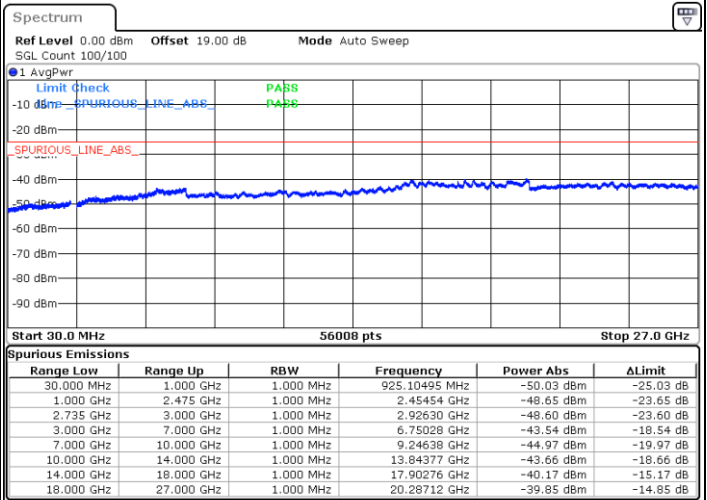

Date: 16.AUG.2020 16:13:45

LTE Band 41C / 10MHz+20MHz

QPSK

Highest Channel / 1RB0 and 1RB99

Highest Channel / 1RB49 and 1RB0

Date: 16.AUG.2020 16:25:56

Date: 16.AUG.2020 16:28:17

Highest Channel / FullIRB

N/A

Date: 16.AUG.2020 16:16:19

LTE Band 41C / 15MHz+10MHz

QPSK

Lowest Channel / 1RB0 and 1RB49

Lowest Channel / 1RB74 and 1RB0

Date: 16.AUG.2020 14:43:46

Date: 16.AUG.2020 14:56:18

Lowest Channel / FullIRB

N/A

Date: 16.AUG.2020 14:41:31

LTE Band 41C / 15MHz+10MHz

QPSK

Middle Channel / 1RB0 and 1RB49

Middle Channel / 1RB74 and 1RB0

Date: 16.AUG.2020 15:05:58

Date: 16.AUG.2020 14:58:43

Middle Channel / FullIRB

N/A

Date: 16.AUG.2020 15:07:31

LTE Band 41C / 15MHz+10MHz

QPSK

Highest Channel / 1RB0 and 1RB49

Highest Channel / 1RB74 and 1RB0