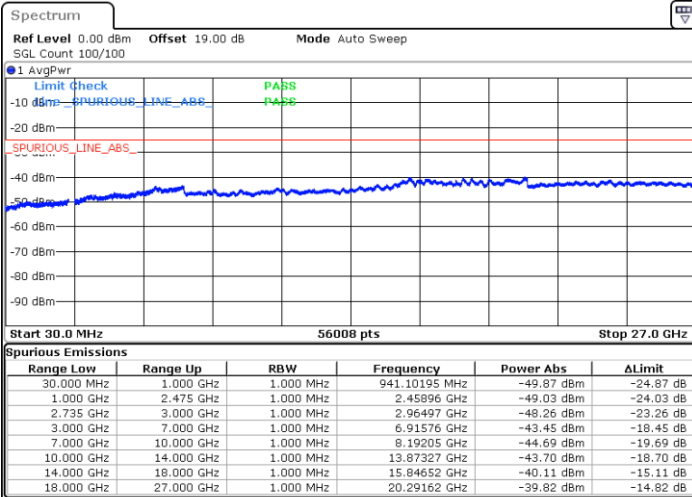

QPSK

Highest Channel / 1RB0 and 1RB74

Highest Channel / 1RB74 and 1RB0

Date: 16.AUG.2020 20:05:08

Date: 16.AUG.2020 19:58:02

Highest Channel / FullIRB

N/A

Date: 16.AUG.2020 20:06:33

LTE Band 41C / 15MHz+20MHz

QPSK

Lowest Channel / 1RB0 and 1RB99

Lowest Channel / 1RB74 and 1RB0

Date: 16.AUG.2020 20:27:22

Date: 16.AUG.2020 20:25:57

Lowest Channel / FullRB

N/A