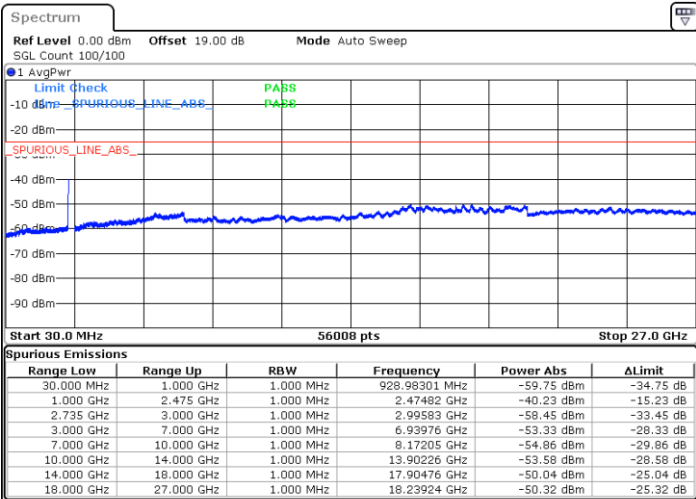

LTE Band 41C / 20MHz+10MHz

QPSK

Highest Channel / 1RB0 and 1RB49

Highest Channel / 1RB99 and 1RB0

Date: 16.AUG.2020 17:37:57

Date: 16.AUG.2020 17:33:40

Highest Channel / FullIRB

N/A

Date: 16.AUG.2020 17:46:42

LTE Band 41C / 20MHz+15MHz

QPSK

Lowest Channel / 1RB0 and 1RB74

Lowest Channel / 1RB99 and 1RB0

Date: 16.AUG.2020 21:22:36

Date: 16.AUG.2020 21:21:11

Lowest Channel / FullRB

N/A

Date: 16.AUG.2020 21:29:42

LTE Band 41C / 20MHz+15MHz

QPSK

Middle Channel / 1RB0 and 1RB74

Middle Channel / 1RB99 and 1RB0

Date: 16.AUG.2020 21:38:14

Date: 16.AUG.2020 21:39:39

Middle Channel / FullIRB

N/A

Date: 16.AUG.2020 21:31:07

LTE Band 41C / 20MHz+15MHz

QPSK

Highest Channel / 1RB0 and 1RB74

Highest Channel / 1RB99 and 1RB0

Date: 16.AUG.2020 21:57:54