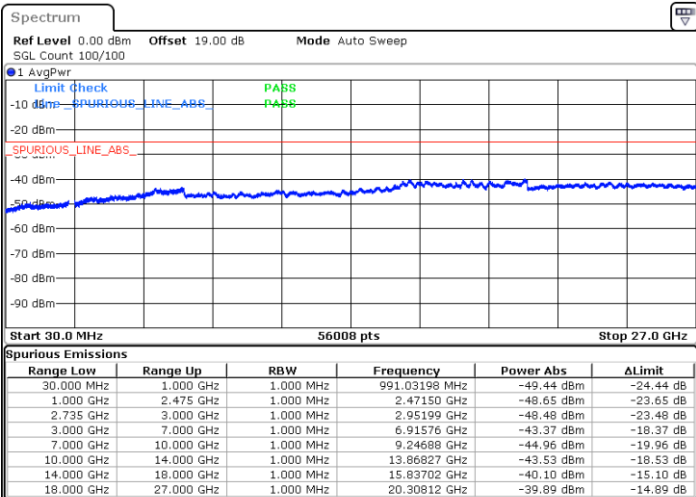

Date: 16.AUG.2020 12:52:46

Date: 16.AUG.2020 12:51:01

Middle Channel / FullRB

N/A

Date: 16.AUG.2020 12:58:30

LTE Band 41C / 20MHz+5MHz

QPSK

Highest Channel / 1RB0 and 1RB24

Highest Channel / 1RB99 and 1RB0

Date: 16.AUG.2020 13:17:25

Date: 16.AUG.2020 13:19:48

Highest Channel / FullIRB

N/A

Date: 16.AUG.2020 13:02:48

LTE Band 41C / 20MHz+10MHz

QPSK

Lowest Channel / 1RB0 and 1RB49

Lowest Channel / 1RB99 and 1RB0

Date: 16.AUG.2020 16:42:15

Date: 16.AUG.2020 16:52:36

Lowest Channel / FullIRB

N/A

Date: 16.AUG.2020 16:40:21

LTE Band 41C / 20MHz+10MHz