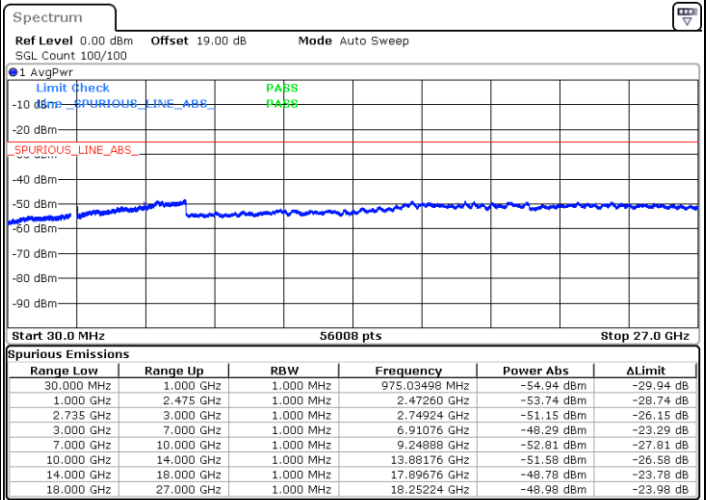

Lowest Channel / 1RB0 and 1RB49

Lowest Channel / 1RB99 and 1RB0

Date: 16.AUG.2020 16:42:15

Date: 16.AUG.2020 16:52:36

Lowest Channel / FullIRB

N/A

Date: 16.AUG.2020 16:40:21

LTE Band 41C / 20MHz+10MHz

LTE Band 41C / 20MHz+10MHz

QPSK

Highest Channel / 1RB0 and 1RB49

Highest Channel / 1RB99 and 1RB0

Date: 16.AUG.2020 17:37:57

Date: 16.AUG.2020 17:33:40

Highest Channel / FullIRB

N/A

Date: 16.AUG.2020 17:46:42

LTE Band 41C / 20MHz+15MHz

QPSK

Lowest Channel / 1RB0 and 1RB74

Lowest Channel / 1RB99 and 1RB0

Date: 16.AUG.2020 21:22:36

Date: 16.AUG.2020 21:21:11

Lowest Channel / FullRB