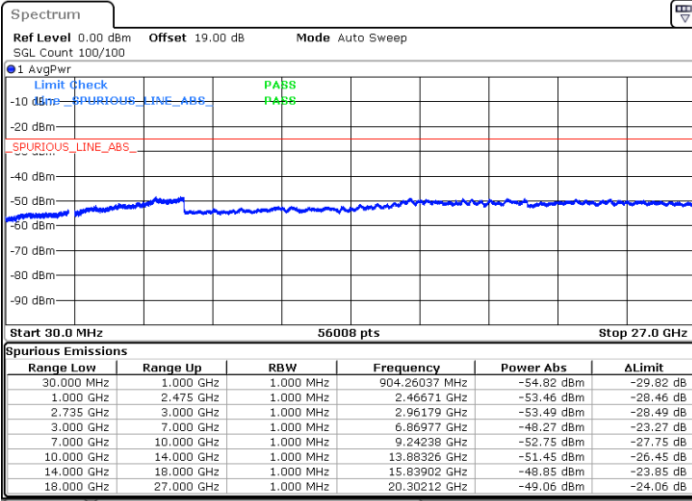

LTE Band 41C / 15MHz+20MHz

QPSK

Lowest Channel / 1RB0 and 1RB99

Lowest Channel / 1RB74 and 1RB0

Date: 16.AUG.2020 20:27:22

Date: 16.AUG.2020 20:25:57

Lowest Channel / FullRB

N/A

Date: 16.AUG.2020 20:34:28

LTE Band 41C / 15MHz+20MHz

QPSK

Middle Channel / 1RB0 and 1RB9

Middle Channel / 1RB74 and 1RB0

Date: 16.AUG.2020 20:43:00

Date: 16.AUG.2020 20:44:25

Middle Channel / FullIRB

N/A

Date: 16.AUG.2020 20:35:54

LTE Band 41C / 15MHz+20MHz

QPSK

Highest Channel / 1RB0 and 1RB99

Highest Channel / 1RB74 and 1RB0

Date: 16.AUG.2020 21:02:39

Date: 16.AUG.2020 20:55:34

Highest Channel / FullIRB

N/A

Date: 16.AUG.2020 21:04:05

LTE Band 41C / 20MHz+5MHz

QPSK

Lowest Channel / 1RB0 and 1RB24

Lowest Channel / 1RB99 and 1RB0

Date: 16.AUG.2020 11:45:23