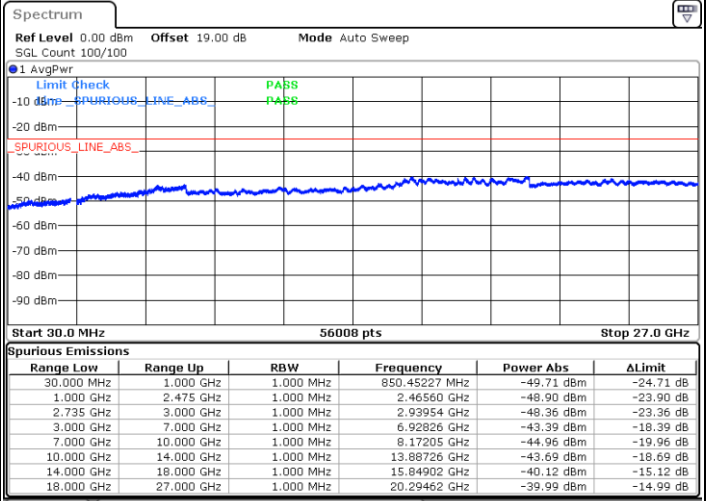

Lowest Channel / FullIRB

N/A

Date: 16.AUG.2020 14:41:31

LTE Band 41C / 15MHz+10MHz

QPSK

Middle Channel / 1RB0 and 1RB49

Middle Channel / 1RB74 and 1RB0

Date: 16.AUG.2020 15:05:58

Date: 16.AUG.2020 14:58:43

Middle Channel / FullIRB

N/A

Date: 16.AUG.2020 15:07:31

LTE Band 41C / 15MHz+10MHz

QPSK

Highest Channel / 1RB0 and 1RB49

Highest Channel / 1RB74 and 1RB0

Date: 16.AUG.2020 15:21:14

Date: 16.AUG.2020 15:30:14

Highest Channel / FullIRB

N/A

Date: 16.AUG.2020 15:18:50

LTE Band 41C / 15MHz+15MHz

QPSK

Lowest Channel / 1RB0 and 1RB74

Lowest Channel / 1RB74 and 1RB0

Date: 16.AUG.2020 19:29:50

Date: 16.AUG.2020 19:28:25

Lowest Channel / FullRB

N/A

Date: 16.AUG.2020 19:36:56

LTE Band 41C / 15MHz+15MHz

QPSK