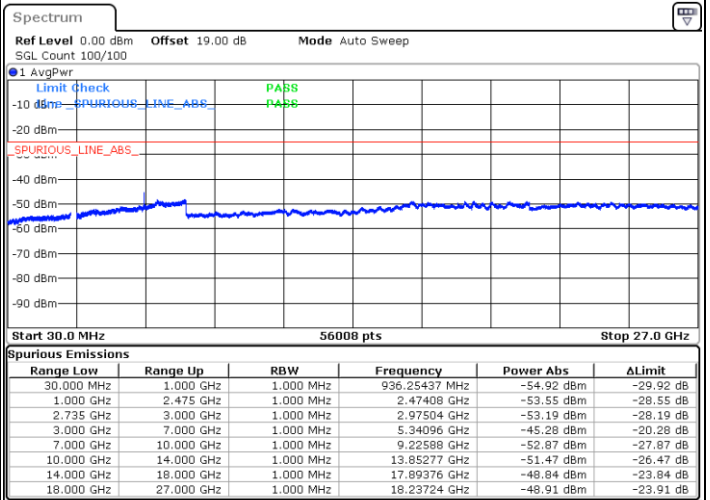

N/A

Date: 16.AUG.2020 20:35:54

LTE Band 41C / 15MHz+20MHz

QPSK

Highest Channel / 1RB0 and 1RB99

Highest Channel / 1RB74 and 1RB0

Date: 16.AUG.2020 21:02:39

Date: 16.AUG.2020 20:55:34

Highest Channel / FullIRB

N/A

Date: 16.AUG.2020 21:04:05

LTE Band 41C / 20MHz+5MHz

QPSK

Lowest Channel / 1RB0 and 1RB24

Lowest Channel / 1RB99 and 1RB0

Date: 16.AUG.2020 11:45:23