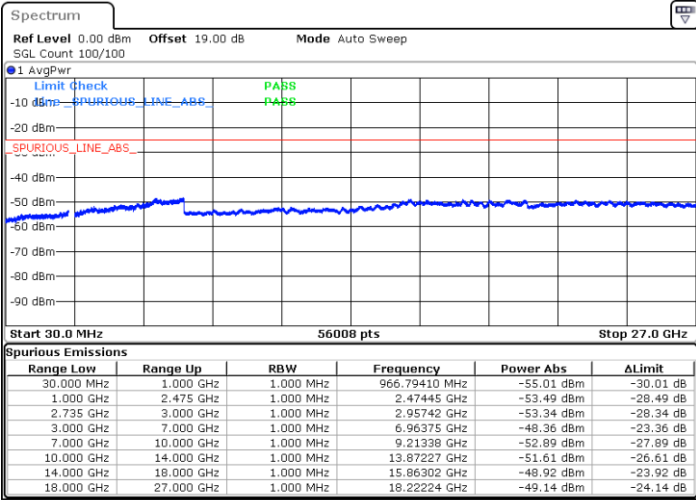

Highest Channel / 1RB99 and 1RB0

Date: 16.AUG.2020 13:17:25

Date: 16.AUG.2020 13:19:48

Highest Channel / FullIRB

N/A

Date: 16.AUG.2020 13:02:48

LTE Band 41C / 20MHz+10MHz

QPSK

Lowest Channel / 1RB0 and 1RB49

Lowest Channel / 1RB99 and 1RB0

Date: 16.AUG.2020 16:42:15

Date: 16.AUG.2020 16:52:36

Lowest Channel / FullIRB

N/A

Date: 16.AUG.2020 16:40:21

LTE Band 41C / 20MHz+10MHz

QPSK

Middle Channel / 1RB0 and 1RB49

Middle Channel / 1RB99 and 1RB0

Date: 16.AUG.2020 17:19:25

Date: 16.AUG.2020 17:23:13

Middle Channel / FullIRB

N/A

Date: 16.AUG.2020 17:10:57

LTE Band 41C / 20MHz+10MHz

QPSK

Highest Channel / 1RB0 and 1RB49

Highest Channel / 1RB99 and 1RB0

Date: 16.AUG.2020 17:37:57

Date: 16.AUG.2020 17:33:40

Highest Channel / FullIRB

N/A