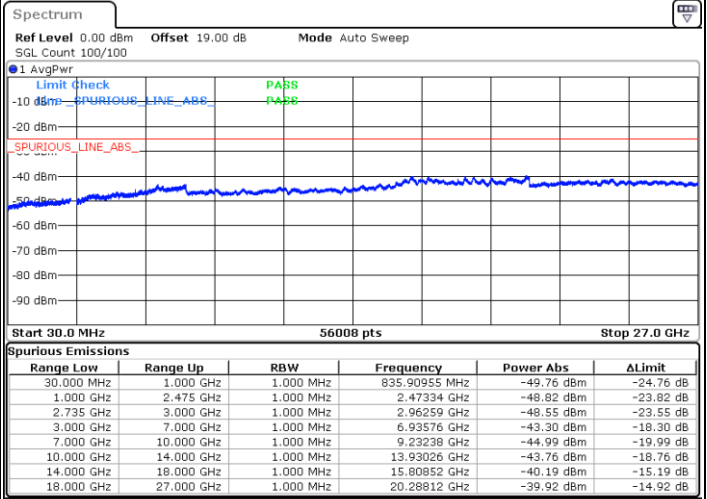

Middle Channel / 1RB99 and 1RB0

Date: 16.AUG.2020 22:56:38

Date: 16.AUG.2020 22:58:03

Middle Channel / FullIRB

N/A

Date: 16.AUG.2020 22:49:32

LTE Band 41C / 20MHz+20MHz

QPSK

Highest Channel / 1RB0 and 1RB99

Highest Channel / 1RB99 and 1RB0

Date: 16.AUG.2020 23:16:20

Date: 16.AUG.2020 23:09:13

Highest Channel / FullIRB

N/A

Date: 16.AUG.2020 23:17:45

LTE Band 41C / 5MHz+20MHz

16QAM

Lowest Channel / 1RB0 and 1RB99

Lowest Channel / 1RB24 and 1RB0

Date: 16.AUG.2020 11:24:21

Date: 16.AUG.2020 11:31:46

Lowest Channel / FullRB

N/A

Date: 16.AUG.2020 10:25:51