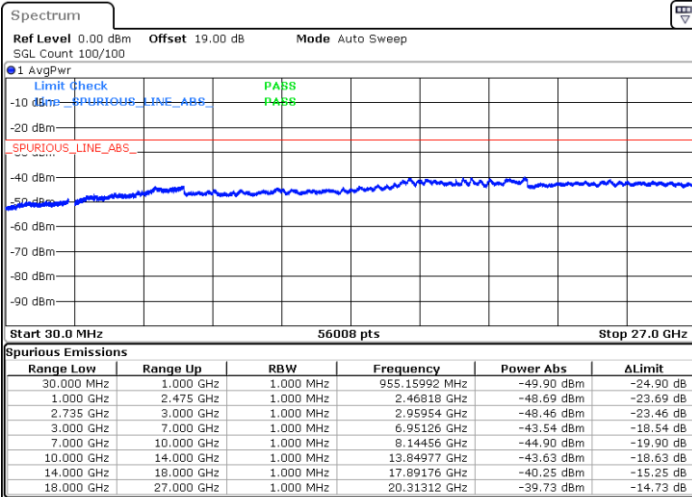

Highest Channel / FullIRB

N/A

Date: 16.AUG.2020 21:04:05

LTE Band 41C / 20MHz+5MHz

QPSK

Lowest Channel / 1RB0 and 1RB24

Lowest Channel / 1RB99 and 1RB0

Date: 16.AUG.2020 11:45:23

Date: 16.AUG.2020 11:47:16

Lowest Channel / FullRB

N/A

Date: 16.AUG.2020 11:43:27

LTE Band 41C / 20MHz+5MHz

QPSK

Middle Channel / 1RB0 and 1RB24

Middle Channel / 1RB99 and 1RB0

Date: 16.AUG.2020 12:52:46

Date: 16.AUG.2020 12:51:01

Middle Channel / FullRB

N/A

Date: 16.AUG.2020 12:58:30

LTE Band 41C / 20MHz+5MHz

QPSK

Highest Channel / 1RB0 and 1RB24

Highest Channel / 1RB99 and 1RB0

Date: 16.AUG.2020 13:17:25

Date: 16.AUG.2020 13:19:48

Highest Channel / FullIRB

N/A

Date: 16.AUG.2020 13:02:48

LTE Band 41C / 20MHz+10MHz

QPSK