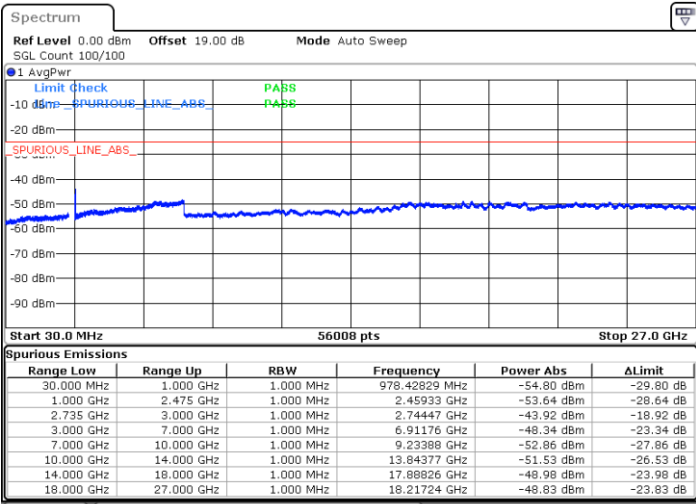

Date: 16.AUG.2020 16:13:45

LTE Band 41C / 10MHz+20MHz

QPSK

Highest Channel / 1RB0 and 1RB99

Highest Channel / 1RB49 and 1RB0

Date: 16.AUG.2020 16:25:56

Date: 16.AUG.2020 16:28:17

Highest Channel / FullIRB

N/A

Date: 16.AUG.2020 16:16:19

LTE Band 41C / 15MHz+10MHz

QPSK

Lowest Channel / 1RB0 and 1RB49

Lowest Channel / 1RB74 and 1RB0

Date: 16.AUG.2020 14:43:46

Date: 16.AUG.2020 14:56:18

Lowest Channel / FullIRB

N/A

Date: 16.AUG.2020 14:41:31

LTE Band 41C / 15MHz+10MHz

QPSK

Middle Channel / 1RB0 and 1RB49

Middle Channel / 1RB74 and 1RB0

Date: 16.AUG.2020 15:05:58