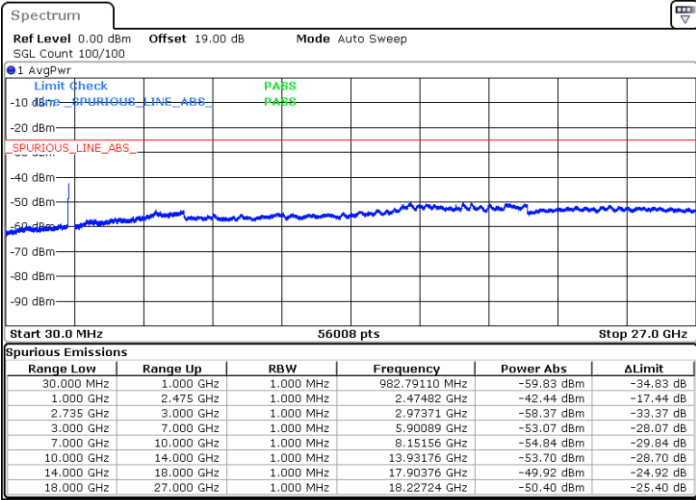

Middle Channel / FullIRB

N/A

Date: 16.AUG.2020 21:31:07

LTE Band 41C / 20MHz+15MHz

QPSK

Highest Channel / 1RB0 and 1RB74

Highest Channel / 1RB99 and 1RB0

Date: 16.AUG.2020 21:57:54

Date: 16.AUG.2020 21:50:48

Highest Channel / FullIRB

N/A

Date: 16.AUG.2020 21:59:20

LTE Band 41C / 20MHz+20MHz

QPSK

Lowest Channel / 1RB0 and 1RB99

Lowest Channel / 1RB99 and 1RB0

Date: 16.AUG.2020 22:41:00

Date: 16.AUG.2020 22:39:35

Lowest Channel / FullRB

N/A

Date: 16.AUG.2020 22:48:06

LTE Band 41C / 20MHz+20MHz

QPSK

MiddleChannel / 1RB0 and 1RB99