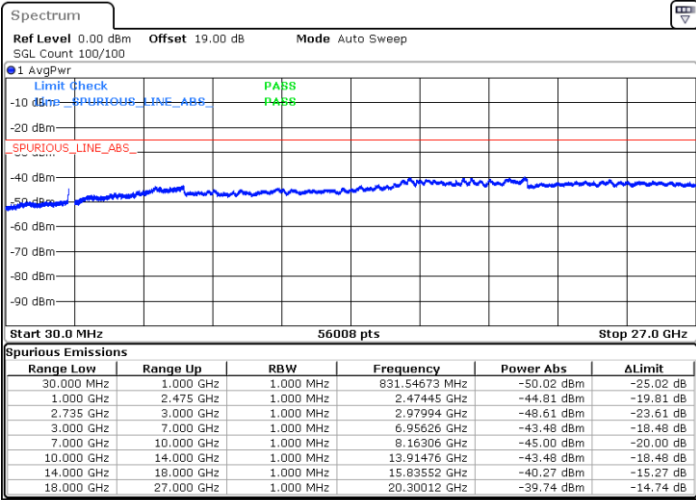

N/A

Date: 16.AUG.2020 20:35:54

LTE Band 41C / 15MHz+20MHz

QPSK

Highest Channel / 1RB0 and 1RB99

Highest Channel / 1RB74 and 1RB0

Date: 16.AUG.2020 21:02:39

Date: 16.AUG.2020 20:55:34

Highest Channel / FullIRB

N/A

Date: 16.AUG.2020 21:04:05

LTE Band 41C / 20MHz+5MHz

QPSK

Lowest Channel / 1RB0 and 1RB24

Lowest Channel / 1RB99 and 1RB0

Date: 16.AUG.2020 11:45:23

Date: 16.AUG.2020 11:47:16

Lowest Channel / FullRB

N/A

Date: 16.AUG.2020 11:43:27

LTE Band 41C / 20MHz+5MHz

QPSK

Middle Channel / 1RB0 and 1RB24

Middle Channel / 1RB99 and 1RB0

Date: 16.AUG.2020 12:52:46

Date: 16.AUG.2020 12:51:01

Middle Channel / FullRB

N/A

Date: 16.AUG.2020 12:58:30

LTE Band 41C / 20MHz+5MHz

QPSK

Highest Channel / 1RB0 and 1RB24