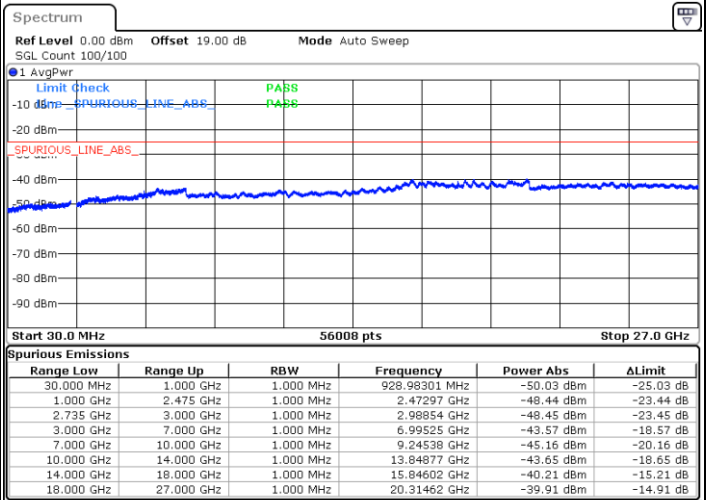

Date: 16.AUG.2020 11:47:16

Lowest Channel / FullRB

N/A

Date: 16.AUG.2020 11:43:27

LTE Band 41C / 20MHz+5MHz

QPSK

Middle Channel / 1RB0 and 1RB24

Middle Channel / 1RB99 and 1RB0

Date: 16.AUG.2020 12:52:46

Date: 16.AUG.2020 12:51:01

Middle Channel / FullRB

N/A

Date: 16.AUG.2020 12:58:30

LTE Band 41C / 20MHz+5MHz

QPSK

Highest Channel / 1RB0 and 1RB24

Highest Channel / 1RB99 and 1RB0

Date: 16.AUG.2020 13:17:25

Date: 16.AUG.2020 13:19:48

Highest Channel / FullIRB

N/A

Date: 16.AUG.2020 13:02:48

LTE Band 41C / 20MHz+10MHz

QPSK

Lowest Channel / 1RB0 and 1RB49

Lowest Channel / 1RB99 and 1RB0

Date: 16.AUG.2020 16:42:15

Date: 16.AUG.2020 16:52:36

Lowest Channel / FullIRB

N/A

Date: 16.AUG.2020 16:40:21

LTE Band 41C / 20MHz+10MHz