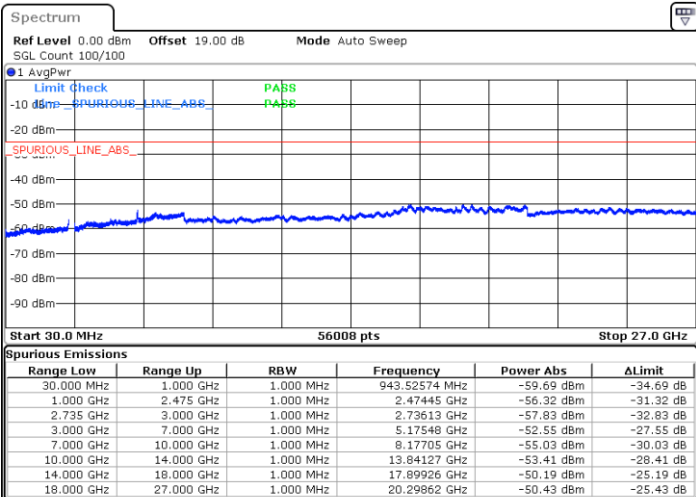

Date: 16.AUG.2020 21:50:48

Highest Channel / FullIRB

N/A

Date: 16.AUG.2020 21:59:20

LTE Band 41C / 20MHz+20MHz

QPSK

Lowest Channel / 1RB0 and 1RB99

Lowest Channel / 1RB99 and 1RB0

Date: 16.AUG.2020 22:41:00

Date: 16.AUG.2020 22:39:35

Lowest Channel / FullRB

N/A

Date: 16.AUG.2020 22:48:06

LTE Band 41C / 20MHz+20MHz

QPSK

MiddleChannel / 1RB0 and 1RB99

Middle Channel / 1RB99 and 1RB0

Date: 16.AUG.2020 22:56:38

Date: 16.AUG.2020 22:58:03

Middle Channel / FullIRB

N/A

Date: 16.AUG.2020 22:49:32

LTE Band 41C / 20MHz+20MHz

QPSK

Highest Channel / 1RB0 and 1RB99

Highest Channel / 1RB99 and 1RB0

Date: 16.AUG.2020 23:16:20

Date: 16.AUG.2020 23:09:13

Highest Channel / FullIRB

N/A

Date: 16.AUG.2020 23:17:45

LTE Band 41C / 5MHz+20MHz