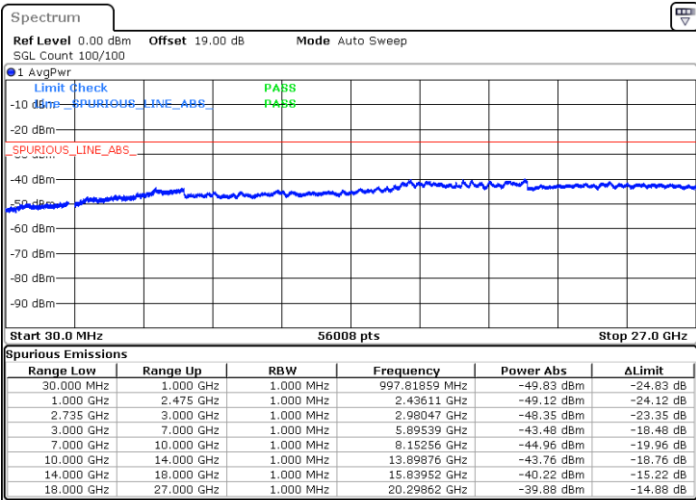

LTE Band 41C / 5MHz+20MHz

16QAM

Middle Channel / 1RB0 and 1RB9

Middle Channel / 1RB24 and 1RB0

Date: 16.AUG.2020 11:14:21

Date: 16.AUG.2020 11:09:05

Middle Channel / FullIRB

N/A

Date: 16.AUG.2020 10:39:44

LTE Band 41C / 5MHz+20MHz

16QAM

Highest Channel / 1RB0 and 1RB99

Highest Channel / 1RB24 and 1RB0

Date: 16.AUG.2020 10:54:40

Date: 16.AUG.2020 11:02:24

Highest Channel / FullIRB

N/A

Date: 16.AUG.2020 10:46:56

LTE Band 41C / 10MHz+15MHz

16QAM

Lowest Channel / 1RB0 and 1RB74

Lowest Channel / 1RB49 and 1RB0

Date: 16.AUG.2020 13:41:31

Date: 16.AUG.2020 13:49:20