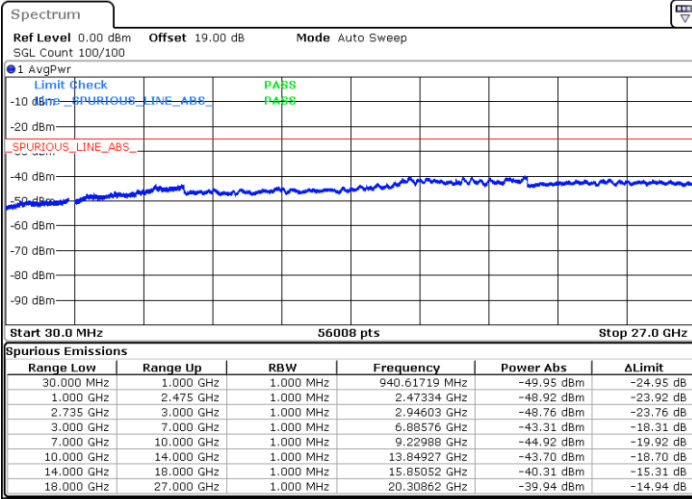

Highest Channel / FullIRB

N/A

Date: 16.AUG.2020 21:04:05

LTE Band 41C / 20MHz+5MHz

QPSK

Lowest Channel / 1RB0 and 1RB24

Lowest Channel / 1RB99 and 1RB0

Date: 16.AUG.2020 11:45:23

Date: 16.AUG.2020 11:47:16

Lowest Channel / FullRB

N/A

Date: 16.AUG.2020 11:43:27

LTE Band 41C / 20MHz+5MHz

QPSK

Middle Channel / 1RB0 and 1RB24

Middle Channel / 1RB99 and 1RB0

Date: 16.AUG.2020 12:52:46

Date: 16.AUG.2020 12:51:01

Middle Channel / FullRB

N/A

Date: 16.AUG.2020 12:58:30

LTE Band 41C / 20MHz+5MHz

QPSK

Highest Channel / 1RB0 and 1RB24

Highest Channel / 1RB99 and 1RB0

Date: 16.AUG.2020 13:17:25

Date: 16.AUG.2020 13:19:48

Highest Channel / FullIRB

N/A

Date: 16.AUG.2020 13:02:48

LTE Band 41C / 20MHz+10MHz

QPSK