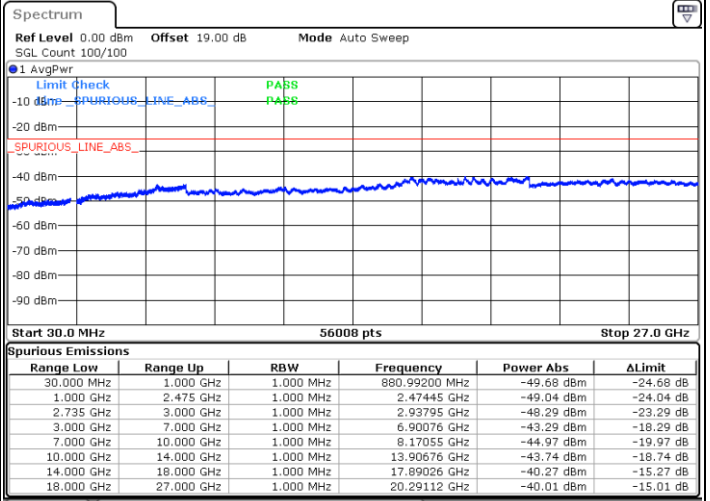

Date: 16.AUG.2020 14:30:57