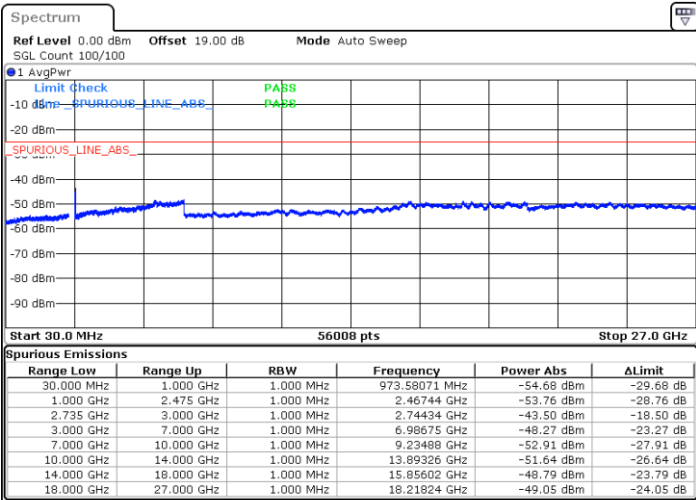

Highest Channel / 1RB99 and 1RB0

Date: 16.AUG.2020 13:17:25

Date: 16.AUG.2020 13:19:48

Highest Channel / FullIRB

N/A

Date: 16.AUG.2020 13:02:48

LTE Band 41C / 20MHz+10MHz

QPSK

Lowest Channel / 1RB0 and 1RB49

Lowest Channel / 1RB99 and 1RB0

Date: 16.AUG.2020 16:42:15

Date: 16.AUG.2020 16:52:36

Lowest Channel / FullIRB

N/A

Date: 16.AUG.2020 16:40:21

LTE Band 41C / 20MHz+10MHz

QPSK

Middle Channel / 1RB0 and 1RB49

Middle Channel / 1RB99 and 1RB0

Date: 16.AUG.2020 17:19:25

Date: 16.AUG.2020 17:23:13

Middle Channel / FullIRB

N/A

Date: 16.AUG.2020 17:10:57

LTE Band 41C / 20MHz+10MHz

QPSK

Highest Channel / 1RB0 and 1RB49

Highest Channel / 1RB99 and 1RB0

Date: 16.AUG.2020 17:37:57

Date: 16.AUG.2020 17:33:40

Highest Channel / FullIRB

N/A