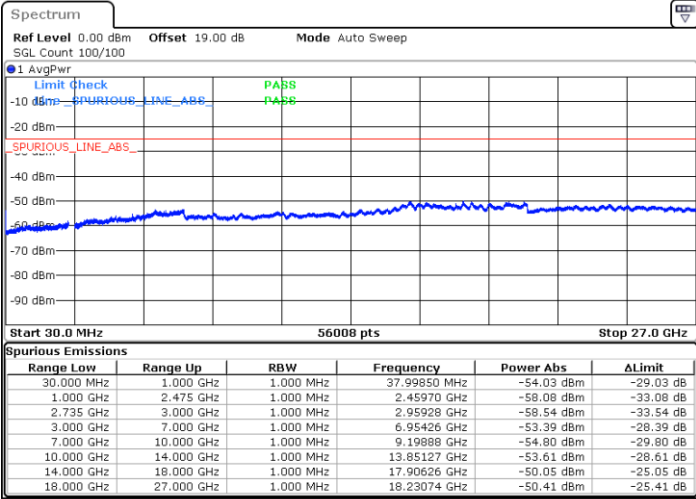

Middle Channel / FullIRB

N/A

Date: 16.AUG.2020 21:31:07

LTE Band 41C / 20MHz+15MHz

QPSK

Highest Channel / 1RB0 and 1RB74

Highest Channel / 1RB99 and 1RB0

Date: 16.AUG.2020 21:57:54

Date: 16.AUG.2020 21:50:48

Highest Channel / FullIRB

N/A

Date: 16.AUG.2020 21:59:20

LTE Band 41C / 20MHz+20MHz

QPSK

Lowest Channel / 1RB0 and 1RB99

Lowest Channel / 1RB99 and 1RB0

Date: 16.AUG.2020 22:41:00

Date: 16.AUG.2020 22:39:35

Lowest Channel / FullRB

N/A

Date: 16.AUG.2020 22:48:06

LTE Band 41C / 20MHz+20MHz

QPSK

MiddleChannel / 1RB0 and 1RB99