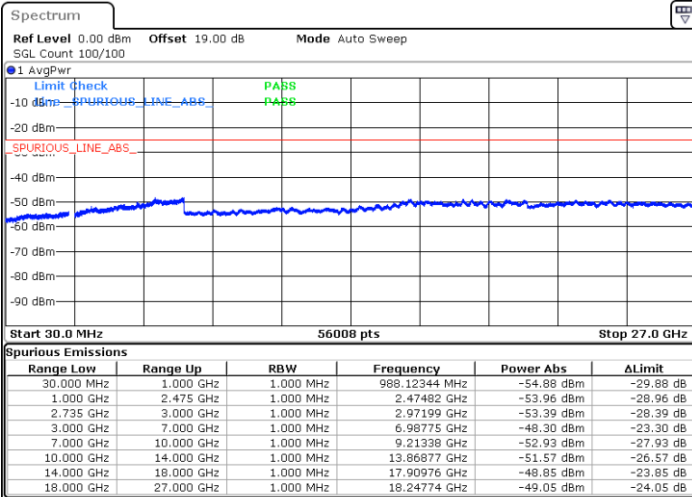

LTE Band 41C / 10MHz+20MHz

QPSK

Middle Channel / 1RB0 and 1RB9

Middle Channel / 1RB49 and 1RB0

Date: 16.AUG.2020 16:04:13

Date: 16.AUG.2020 16:02:04

Middle Channel / FullIRB

N/A

Date: 16.AUG.2020 16:13:45

LTE Band 41C / 10MHz+20MHz

QPSK

Highest Channel / 1RB0 and 1RB99

Highest Channel / 1RB49 and 1RB0

Date: 16.AUG.2020 16:25:56

Date: 16.AUG.2020 16:28:17

Highest Channel / FullIRB