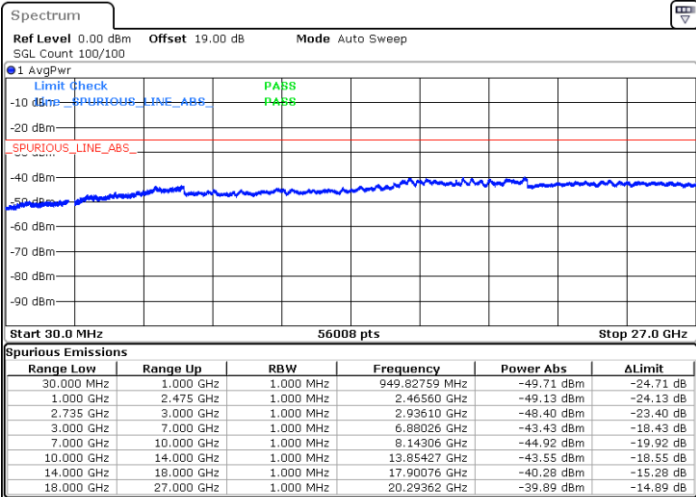

Date: 16.AUG.2020 10:39:44

LTE Band 41C / 5MHz+20MHz

16QAM

Highest Channel / 1RB0 and 1RB99

Highest Channel / 1RB24 and 1RB0

Date: 16.AUG.2020 10:54:40

Date: 16.AUG.2020 11:02:24

Highest Channel / FullIRB

N/A

Date: 16.AUG.2020 10:46:56

LTE Band 41C / 10MHz+15MHz

16QAM

Lowest Channel / 1RB0 and 1RB74

Lowest Channel / 1RB49 and 1RB0

Date: 16.AUG.2020 13:41:31

Date: 16.AUG.2020 13:49:20

Lowest Channel / FullRB

N/A

Date: 16.AUG.2020 13:34:26

LTE Band 41C / 10MHz+15MHz

16QAM

MiddleChannel / 1RB0 and 1RB74

Middle Channel / 1RB49 and 1RB0

Date: 16.AUG.2020 14:01:57

Date: 16.AUG.2020 13:57:24

Middle Channel / FullIRB

N/A

Date: 16.AUG.2020 14:11:43

LTE Band 41C / 10MHz+15MHz

16QAM

Highest Channel / 1RB0 and 1RB74

Highest Channel / 1RB49 and 1RB0