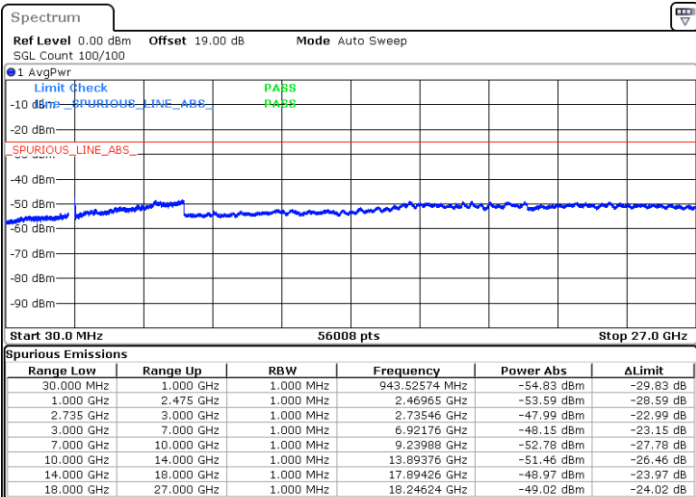

Date: 16.AUG.2020 20:34:28

LTE Band 41C / 15MHz+20MHz

QPSK

Middle Channel / 1RB0 and 1RB9

Middle Channel / 1RB74 and 1RB0

Date: 16.AUG.2020 20:43:00

Date: 16.AUG.2020 20:44:25

Middle Channel / FullIRB

N/A

Date: 16.AUG.2020 20:35:54

LTE Band 41C / 15MHz+20MHz

QPSK

Highest Channel / 1RB0 and 1RB99

Highest Channel / 1RB74 and 1RB0

Date: 16.AUG.2020 21:02:39

Date: 16.AUG.2020 20:55:34

Highest Channel / FullIRB

N/A

Date: 16.AUG.2020 21:04:05

LTE Band 41C / 20MHz+5MHz

QPSK

Lowest Channel / 1RB0 and 1RB24

Lowest Channel / 1RB99 and 1RB0

Date: 16.AUG.2020 11:45:23