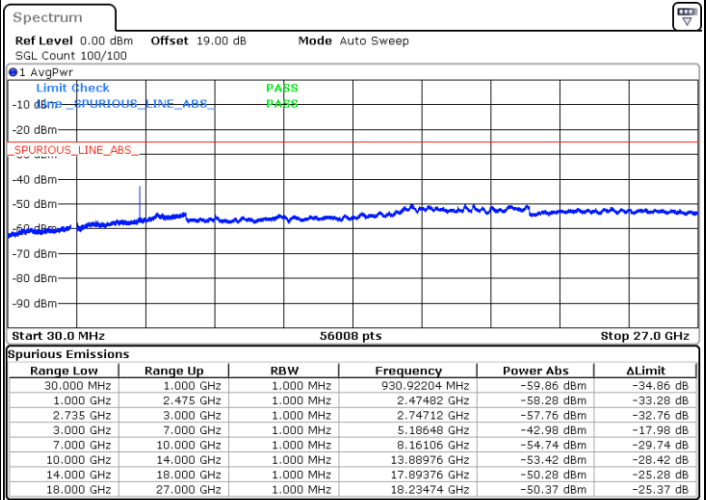

Date: 16.AUG.2020 21:50:48

Highest Channel / FullIRB

N/A

Date: 16.AUG.2020 21:59:20

LTE Band 41C / 20MHz+20MHz

QPSK

Lowest Channel / 1RB0 and 1RB99

Lowest Channel / 1RB99 and 1RB0

Date: 16.AUG.2020 22:41:00

Date: 16.AUG.2020 22:39:35

Lowest Channel / FullRB

N/A

Date: 16.AUG.2020 22:48:06

LTE Band 41C / 20MHz+20MHz

QPSK

MiddleChannel / 1RB0 and 1RB99

Middle Channel / 1RB99 and 1RB0

Date: 16.AUG.2020 22:56:38

Date: 16.AUG.2020 22:58:03

Middle Channel / FullIRB

N/A

Date: 16.AUG.2020 22:49:32

LTE Band 41C / 20MHz+20MHz

QPSK

Highest Channel / 1RB0 and 1RB99

Highest Channel / 1RB99 and 1RB0

Date: 16.AUG.2020 23:16:20

Date: 16.AUG.2020 23:09:13

Highest Channel / FullIRB

N/A

Date: 16.AUG.2020 23:17:45

LTE Band 41C / 5MHz+20MHz