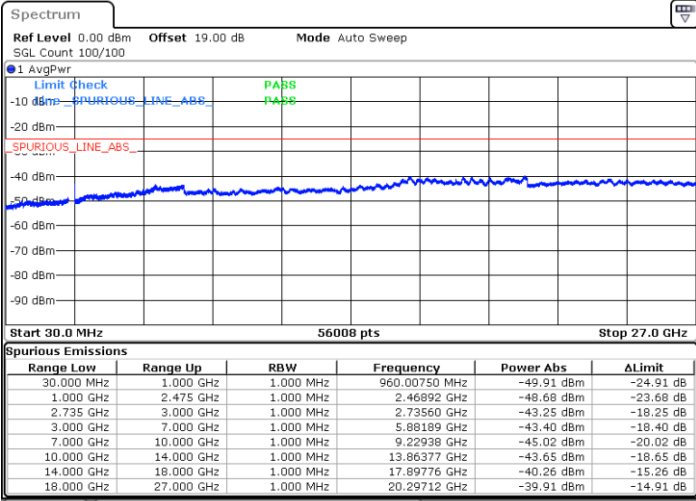

Lowest Channel / FullRB

N/A

Date: 16.AUG.2020 13:34:26

LTE Band 41C / 10MHz+15MHz

16QAM

MiddleChannel / 1RB0 and 1RB74

Middle Channel / 1RB49 and 1RB0

Date: 16.AUG.2020 14:01:57

Date: 16.AUG.2020 13:57:24

Middle Channel / FullIRB

N/A

Date: 16.AUG.2020 14:11:43

LTE Band 41C / 10MHz+15MHz

16QAM

Highest Channel / 1RB0 and 1RB74

Highest Channel / 1RB49 and 1RB0