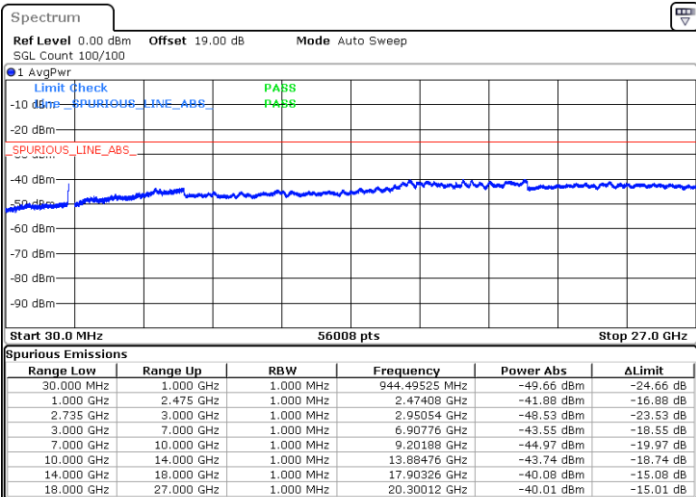

Date: 16.AUG.2020 16:13:45

LTE Band 41C / 10MHz+20MHz

QPSK

Highest Channel / 1RB0 and 1RB99

Highest Channel / 1RB49 and 1RB0

Date: 16.AUG.2020 16:25:56

Date: 16.AUG.2020 16:28:17

Highest Channel / FullIRB

N/A

Date: 16.AUG.2020 16:16:19

LTE Band 41C / 15MHz+10MHz

QPSK

Lowest Channel / 1RB0 and 1RB49

Lowest Channel / 1RB74 and 1RB0

Date: 16.AUG.2020 14:43:46

Date: 16.AUG.2020 14:56:18

Lowest Channel / FullIRB

N/A

Date: 16.AUG.2020 14:41:31

LTE Band 41C / 15MHz+10MHz

QPSK

Middle Channel / 1RB0 and 1RB49

Middle Channel / 1RB74 and 1RB0

Date: 16.AUG.2020 15:05:58

Date: 16.AUG.2020 14:58:43

Middle Channel / FullIRB

N/A

Date: 16.AUG.2020 15:07:31

LTE Band 41C / 15MHz+10MHz

QPSK

Highest Channel / 1RB0 and 1RB49

Highest Channel / 1RB74 and 1RB0