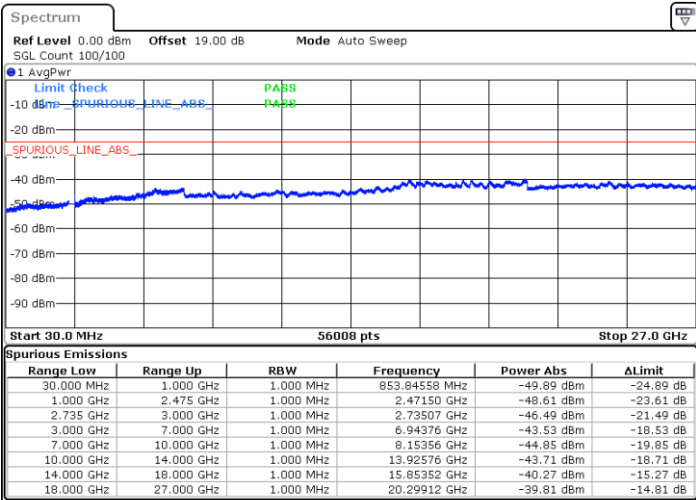

Date: 16.AUG.2020 11:47:16

Lowest Channel / FullRB

N/A

Date: 16.AUG.2020 11:43:27

LTE Band 41C / 20MHz+5MHz

QPSK

Middle Channel / 1RB0 and 1RB24

Middle Channel / 1RB99 and 1RB0

Date: 16.AUG.2020 12:52:46

Date: 16.AUG.2020 12:51:01

Middle Channel / FullRB

N/A

Date: 16.AUG.2020 12:58:30

LTE Band 41C / 20MHz+5MHz

QPSK

Highest Channel / 1RB0 and 1RB24

Highest Channel / 1RB99 and 1RB0

Date: 16.AUG.2020 13:17:25

Date: 16.AUG.2020 13:19:48

Highest Channel / FullIRB

N/A

Date: 16.AUG.2020 13:02:48

LTE Band 41C / 20MHz+10MHz

QPSK

Lowest Channel / 1RB0 and 1RB49

Lowest Channel / 1RB99 and 1RB0

Date: 16.AUG.2020 16:42:15

Date: 16.AUG.2020 16:52:36

Lowest Channel / FullIRB

N/A

Date: 16.AUG.2020 16:40:21

LTE Band 41C / 20MHz+10MHz