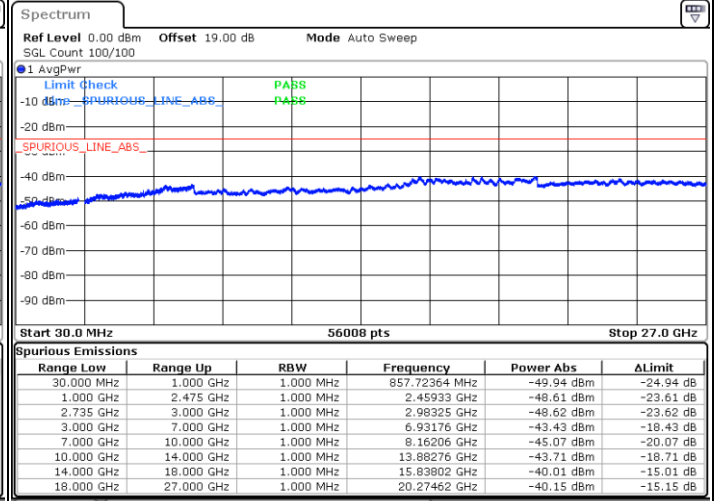

N/A

Date: 16.AUG.2020 20:35:54

LTE Band 41C / 15MHz+20MHz

QPSK

Highest Channel / 1RB0 and 1RB99

Highest Channel / 1RB74 and 1RB0

Date: 16.AUG.2020 21:02:39

Date: 16.AUG.2020 20:55:34

Highest Channel / FullIRB

N/A

Date: 16.AUG.2020 21:04:05

LTE Band 41C / 20MHz+5MHz

QPSK

Lowest Channel / 1RB0 and 1RB24

Lowest Channel / 1RB99 and 1RB0

Date: 16.AUG.2020 11:45:23

Date: 16.AUG.2020 11:47:16

Lowest Channel / FullRB

N/A

Date: 16.AUG.2020 11:43:27

LTE Band 41C / 20MHz+5MHz

QPSK

Middle Channel / 1RB0 and 1RB24

Middle Channel / 1RB99 and 1RB0

Date: 16.AUG.2020 12:52:46

Date: 16.AUG.2020 12:51:01

Middle Channel / FullRB

N/A

Date: 16.AUG.2020 12:58:30

LTE Band 41C / 20MHz+5MHz

QPSK

Highest Channel / 1RB0 and 1RB24