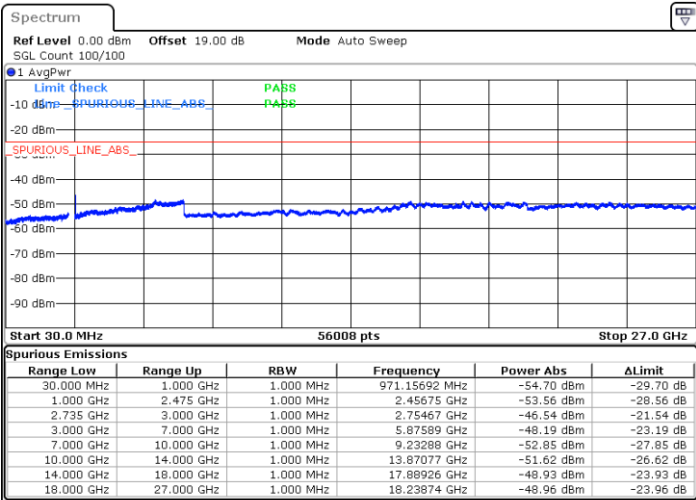

Date: 16.AUG.2020 20:34:28

LTE Band 41C / 15MHz+20MHz

QPSK

Middle Channel / 1RB0 and 1RB9

Middle Channel / 1RB74 and 1RB0

Date: 16.AUG.2020 20:43:00

Date: 16.AUG.2020 20:44:25

Middle Channel / FullIRB

N/A

Date: 16.AUG.2020 20:35:54

LTE Band 41C / 15MHz+20MHz

QPSK

Highest Channel / 1RB0 and 1RB99

Highest Channel / 1RB74 and 1RB0

Date: 16.AUG.2020 21:02:39

Date: 16.AUG.2020 20:55:34

Highest Channel / FullIRB

N/A

Date: 16.AUG.2020 21:04:05

LTE Band 41C / 20MHz+5MHz

QPSK

Lowest Channel / 1RB0 and 1RB24

Lowest Channel / 1RB99 and 1RB0

Date: 16.AUG.2020 11:45:23

Date: 16.AUG.2020 11:47:16

Lowest Channel / FullRB

N/A

Date: 16.AUG.2020 11:43:27

LTE Band 41C / 20MHz+5MHz

QPSK

Middle Channel / 1RB0 and 1RB24

Middle Channel / 1RB99 and 1RB0