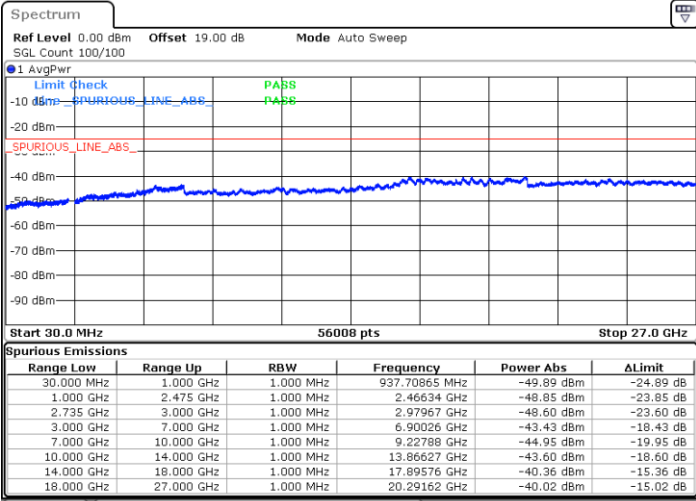

Highest Channel / 1RB0 and 1RB99

Highest Channel / 1RB99 and 1RB0

Date: 16.AUG.2020 23:16:20

Date: 16.AUG.2020 23:09:13

Highest Channel / FullIRB

N/A

Date: 16.AUG.2020 23:17:45

LTE Band 41C / 5MHz+20MHz

16QAM

Lowest Channel / 1RB0 and 1RB99

Lowest Channel / 1RB24 and 1RB0

Date: 16.AUG.2020 11:24:21

Date: 16.AUG.2020 11:31:46

Lowest Channel / FullRB

N/A

Date: 16.AUG.2020 10:25:51

LTE Band 41C / 5MHz+20MHz

16QAM

Middle Channel / 1RB0 and 1RB9

Middle Channel / 1RB24 and 1RB0

Date: 16.AUG.2020 11:14:21

Date: 16.AUG.2020 11:09:05

Middle Channel / FullIRB

N/A

Date: 16.AUG.2020 10:39:44

LTE Band 41C / 5MHz+20MHz

16QAM

Highest Channel / 1RB0 and 1RB99

Highest Channel / 1RB24 and 1RB0

Date: 16.AUG.2020 10:54:40

Date: 16.AUG.2020 11:02:24

Highest Channel / FullIRB