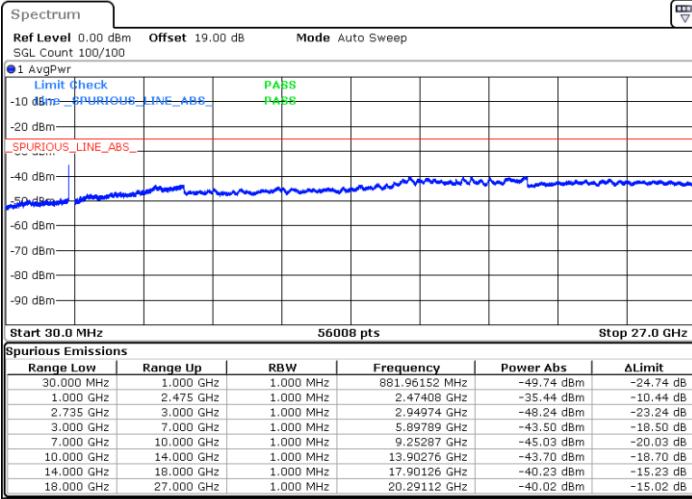

Date: 16.AUG.2020 10:39:44

LTE Band 41C / 5MHz+20MHz

16QAM

Highest Channel / 1RB0 and 1RB99

Highest Channel / 1RB24 and 1RB0

Date: 16.AUG.2020 10:54:40

Date: 16.AUG.2020 11:02:24

Highest Channel / FullIRB

N/A

Date: 16.AUG.2020 10:46:56

LTE Band 41C / 10MHz+15MHz

16QAM

Lowest Channel / 1RB0 and 1RB74

Lowest Channel / 1RB49 and 1RB0

Date: 16.AUG.2020 13:41:31

Date: 16.AUG.2020 13:49:20

Lowest Channel / FullRB

N/A

Date: 16.AUG.2020 13:34:26

LTE Band 41C / 10MHz+15MHz

16QAM

MiddleChannel / 1RB0 and 1RB74

Middle Channel / 1RB49 and 1RB0

Date: 16.AUG.2020 14:01:57

Date: 16.AUG.2020 13:57:24

Middle Channel / FullIRB

N/A

Date: 16.AUG.2020 14:11:43

LTE Band 41C / 10MHz+15MHz

16QAM

Highest Channel / 1RB0 and 1RB74

Highest Channel / 1RB49 and 1RB0