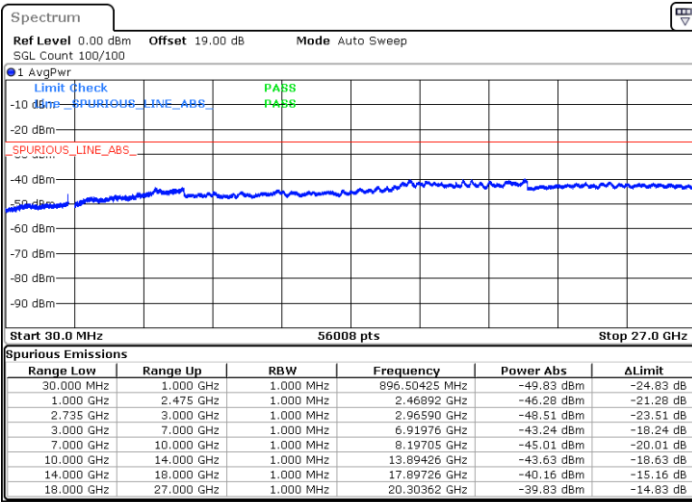

Date: 16.AUG.2020 14:58:43

Middle Channel / FullIRB

N/A

Date: 16.AUG.2020 15:07:31

LTE Band 41C / 15MHz+10MHz

QPSK

Highest Channel / 1RB0 and 1RB49

Highest Channel / 1RB74 and 1RB0

Date: 16.AUG.2020 15:21:14

Date: 16.AUG.2020 15:30:14

Highest Channel / FullIRB

N/A

Date: 16.AUG.2020 15:18:50

LTE Band 41C / 15MHz+15MHz

QPSK

Lowest Channel / 1RB0 and 1RB74

Lowest Channel / 1RB74 and 1RB0

Date: 16.AUG.2020 19:29:50

Date: 16.AUG.2020 19:28:25

Lowest Channel / FullRB

N/A

Date: 16.AUG.2020 19:36:56

LTE Band 41C / 15MHz+15MHz

QPSK