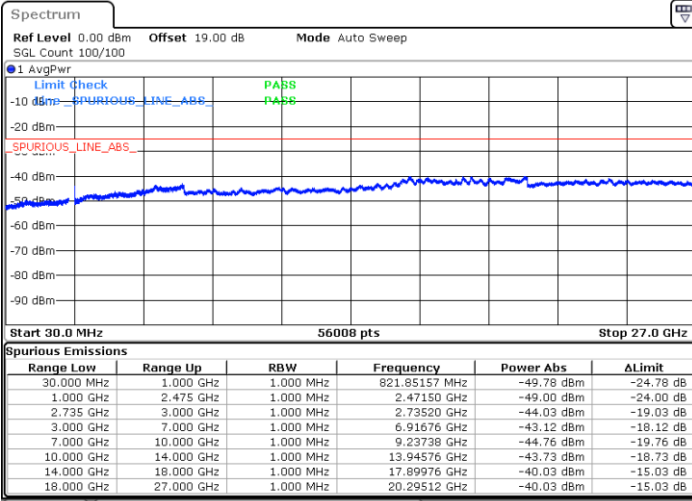

Lowest Channel / FullIRB

N/A

Date: 16.AUG.2020 14:41:31

LTE Band 41C / 15MHz+10MHz

QPSK

Middle Channel / 1RB0 and 1RB49

Middle Channel / 1RB74 and 1RB0

Date: 16.AUG.2020 15:05:58

Date: 16.AUG.2020 14:58:43

Middle Channel / FullIRB

N/A

Date: 16.AUG.2020 15:07:31

LTE Band 41C / 15MHz+10MHz

QPSK

Highest Channel / 1RB0 and 1RB49

Highest Channel / 1RB74 and 1RB0

Date: 16.AUG.2020 15:21:14

Date: 16.AUG.2020 15:30:14

Highest Channel / FullIRB

N/A

Date: 16.AUG.2020 15:18:50

LTE Band 41C / 15MHz+15MHz

QPSK

Lowest Channel / 1RB0 and 1RB74

Lowest Channel / 1RB74 and 1RB0

Date: 16.AUG.2020 19:29:50

Date: 16.AUG.2020 19:28:25

Lowest Channel / FullRB

N/A

Date: 16.AUG.2020 19:36:56

LTE Band 41C / 15MHz+15MHz

QPSK