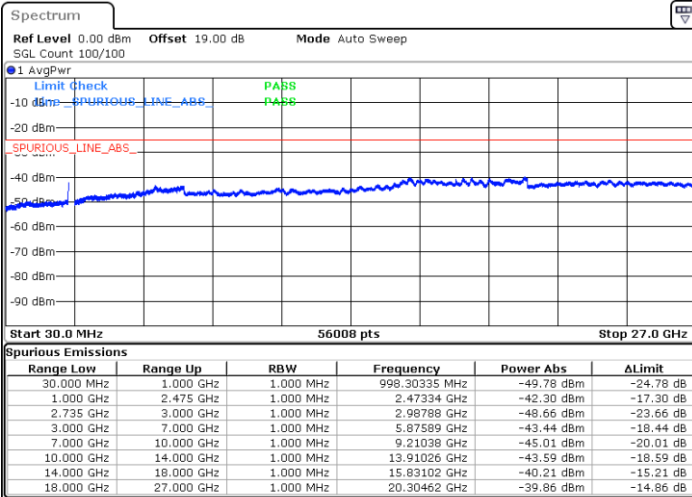

Date: 16.AUG.2020 10:39:44

LTE Band 41C / 5MHz+20MHz

16QAM

Highest Channel / 1RB0 and 1RB99

Highest Channel / 1RB24 and 1RB0

Date: 16.AUG.2020 10:54:40

Date: 16.AUG.2020 11:02:24

Highest Channel / FullIRB

N/A

Date: 16.AUG.2020 10:46:56

LTE Band 41C / 10MHz+15MHz

16QAM

Lowest Channel / 1RB0 and 1RB74

Lowest Channel / 1RB49 and 1RB0

Date: 16.AUG.2020 13:41:31

Date: 16.AUG.2020 13:49:20

Lowest Channel / FullRB

N/A

Date: 16.AUG.2020 13:34:26

LTE Band 41C / 10MHz+15MHz

16QAM

MiddleChannel / 1RB0 and 1RB74

Middle Channel / 1RB49 and 1RB0

Date: 16.AUG.2020 14:01:57

Date: 16.AUG.2020 13:57:24

Middle Channel / FullIRB

N/A

Date: 16.AUG.2020 14:11:43

LTE Band 41C / 10MHz+15MHz

16QAM

Highest Channel / 1RB0 and 1RB74

Highest Channel / 1RB49 and 1RB0