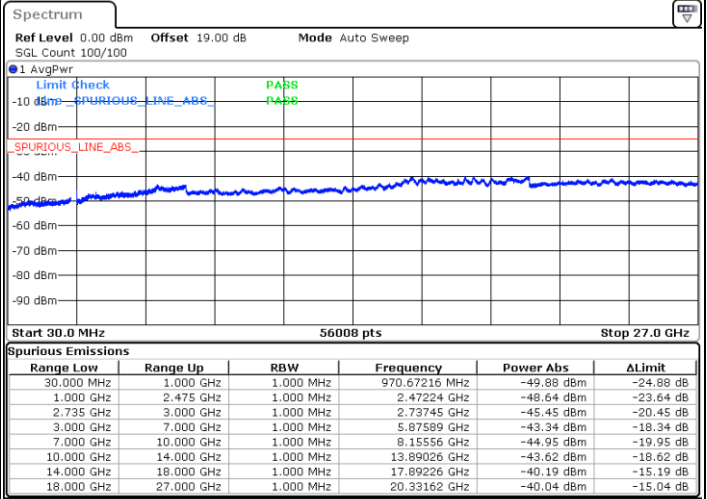

Lowest Channel / 1RB74 and 1RB0

Date: 16.AUG.2020 19:29:50

Date: 16.AUG.2020 19:28:25

Lowest Channel / FullRB

N/A

Date: 16.AUG.2020 19:36:56

LTE Band 41C / 15MHz+15MHz

QPSK

Middle Channel / 1RB0 and 1RB74

Middle Channel / 1RB74 and 1RB0

Date: 16.AUG.2020 19:45:27

Date: 16.AUG.2020 19:46:52

Middle Channel / FullRB

N/A

Date: 16.AUG.2020 19:38:21

LTE Band 41C / 15MHz+15MHz

QPSK

Highest Channel / 1RB0 and 1RB74

Highest Channel / 1RB74 and 1RB0

Date: 16.AUG.2020 20:05:08

Date: 16.AUG.2020 19:58:02

Highest Channel / FullIRB

N/A

Date: 16.AUG.2020 20:06:33

LTE Band 41C / 15MHz+20MHz

QPSK

Lowest Channel / 1RB0 and 1RB99

Lowest Channel / 1RB74 and 1RB0

Date: 16.AUG.2020 20:27:22

Date: 16.AUG.2020 20:25:57

Lowest Channel / FullRB

N/A