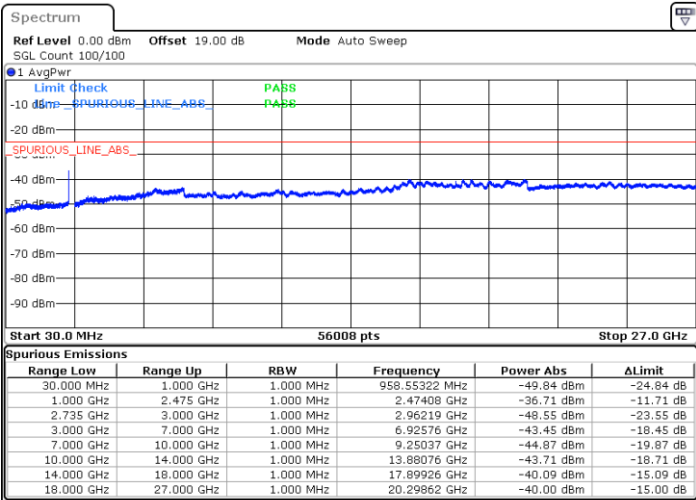

Date: 16.AUG.2020 16:13:45

LTE Band 41C / 10MHz+20MHz

QPSK

Highest Channel / 1RB0 and 1RB99

Highest Channel / 1RB49 and 1RB0

Date: 16.AUG.2020 16:25:56

Date: 16.AUG.2020 16:28:17

Highest Channel / FullIRB

N/A

Date: 16.AUG.2020 16:16:19

LTE Band 41C / 15MHz+10MHz

QPSK

Lowest Channel / 1RB0 and 1RB49

Lowest Channel / 1RB74 and 1RB0

Date: 16.AUG.2020 14:43:46

Date: 16.AUG.2020 14:56:18

Lowest Channel / FullIRB

N/A

Date: 16.AUG.2020 14:41:31

LTE Band 41C / 15MHz+10MHz

QPSK

Middle Channel / 1RB0 and 1RB49

Middle Channel / 1RB74 and 1RB0

Date: 16.AUG.2020 15:05:58

Date: 16.AUG.2020 14:58:43

Middle Channel / FullIRB

N/A

Date: 16.AUG.2020 15:07:31

LTE Band 41C / 15MHz+10MHz

QPSK

Highest Channel / 1RB0 and 1RB49

Highest Channel / 1RB74 and 1RB0