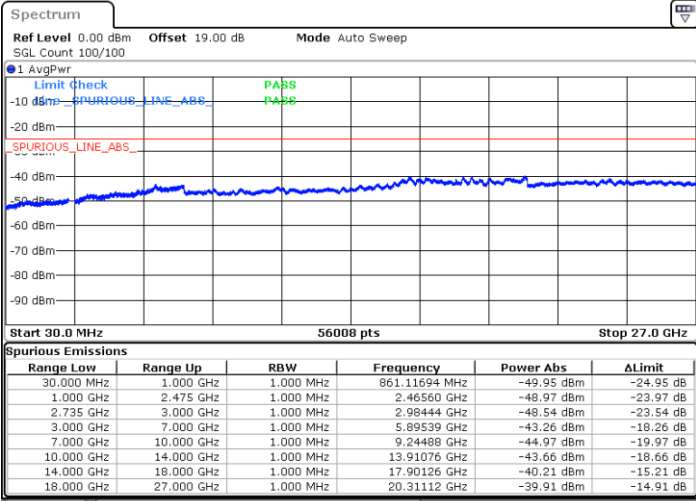

N/A

Date: 16.AUG.2020 10:46:56

LTE Band 41C / 10MHz+15MHz

16QAM

Lowest Channel / 1RB0 and 1RB74

Lowest Channel / 1RB49 and 1RB0

Date: 16.AUG.2020 13:41:31

Date: 16.AUG.2020 13:49:20

Lowest Channel / FullRB

N/A

Date: 16.AUG.2020 13:34:26

LTE Band 41C / 10MHz+15MHz

16QAM

MiddleChannel / 1RB0 and 1RB74

Middle Channel / 1RB49 and 1RB0

Date: 16.AUG.2020 14:01:57

Date: 16.AUG.2020 13:57:24

Middle Channel / FullIRB

N/A

Date: 16.AUG.2020 14:11:43

LTE Band 41C / 10MHz+15MHz

16QAM

Highest Channel / 1RB0 and 1RB74

Highest Channel / 1RB49 and 1RB0