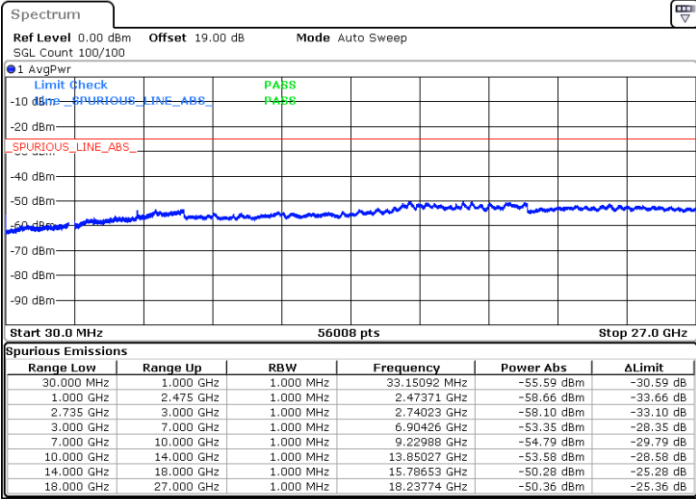

Date: 16.AUG.2020 17:46:42

LTE Band 41C / 20MHz+15MHz

QPSK

Lowest Channel / 1RB0 and 1RB74

Lowest Channel / 1RB99 and 1RB0

Date: 16.AUG.2020 21:22:36

Date: 16.AUG.2020 21:21:11

Lowest Channel / FullRB

N/A

Date: 16.AUG.2020 21:29:42

LTE Band 41C / 20MHz+15MHz

QPSK

Middle Channel / 1RB0 and 1RB74

Middle Channel / 1RB99 and 1RB0

Date: 16.AUG.2020 21:38:14

Date: 16.AUG.2020 21:39:39

Middle Channel / FullIRB

N/A

Date: 16.AUG.2020 21:31:07

LTE Band 41C / 20MHz+15MHz

QPSK

Highest Channel / 1RB0 and 1RB74

Highest Channel / 1RB99 and 1RB0

Date: 16.AUG.2020 21:57:54

Date: 16.AUG.2020 21:50:48

Highest Channel / FullIRB

N/A

Date: 16.AUG.2020 21:59:20

LTE Band 41C / 20MHz+20MHz

QPSK

Lowest Channel / 1RB0 and 1RB99

Lowest Channel / 1RB99 and 1RB0