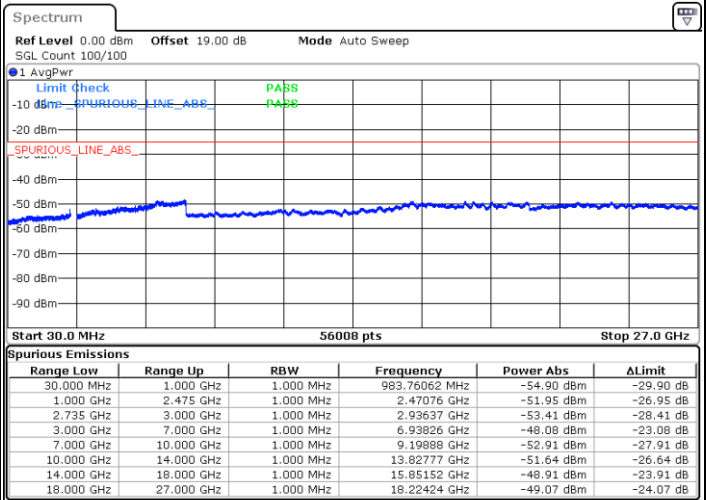

QPSK

Highest Channel / 1RB0 and 1RB74

Highest Channel / 1RB74 and 1RB0

Date: 16.AUG.2020 20:05:08

Date: 16.AUG.2020 19:58:02

Highest Channel / FullIRB

N/A

Date: 16.AUG.2020 20:06:33

LTE Band 41C / 15MHz+20MHz

QPSK

Lowest Channel / 1RB0 and 1RB99

Lowest Channel / 1RB74 and 1RB0

Date: 16.AUG.2020 20:27:22

Date: 16.AUG.2020 20:25:57

Lowest Channel / FullRB

N/A