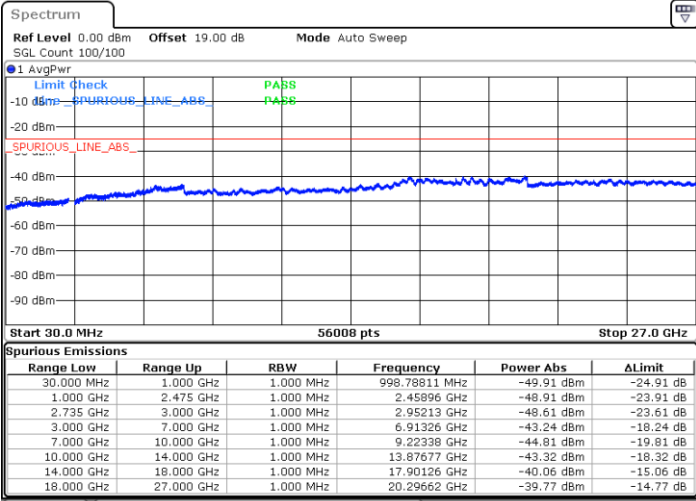

Date: 16.AUG.2020 15:21:14

Date: 16.AUG.2020 15:30:14

Highest Channel / FullIRB

N/A

Date: 16.AUG.2020 15:18:50

LTE Band 41C / 15MHz+15MHz

QPSK

Lowest Channel / 1RB0 and 1RB74

Lowest Channel / 1RB74 and 1RB0

Date: 16.AUG.2020 19:29:50

Date: 16.AUG.2020 19:28:25

Lowest Channel / FullRB

N/A

Date: 16.AUG.2020 19:36:56

LTE Band 41C / 15MHz+15MHz

QPSK

Middle Channel / 1RB0 and 1RB74

Middle Channel / 1RB74 and 1RB0

Date: 16.AUG.2020 19:45:27

Date: 16.AUG.2020 19:46:52

Middle Channel / FullRB

N/A

Date: 16.AUG.2020 19:38:21

LTE Band 41C / 15MHz+15MHz

QPSK

Highest Channel / 1RB0 and 1RB74

Highest Channel / 1RB74 and 1RB0

Date: 16.AUG.2020 20:05:08

Date: 16.AUG.2020 19:58:02

Highest Channel / FullIRB

N/A

Date: 16.AUG.2020 20:06:33