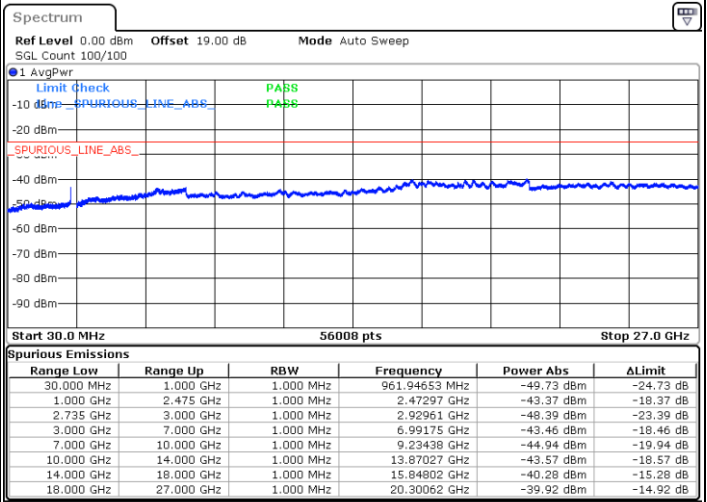

Date: 16.AUG.2020 14:58:43

Middle Channel / FullIRB

N/A

Date: 16.AUG.2020 15:07:31

LTE Band 41C / 15MHz+10MHz

QPSK

Highest Channel / 1RB0 and 1RB49

Highest Channel / 1RB74 and 1RB0

Date: 16.AUG.2020 15:21:14

Date: 16.AUG.2020 15:30:14

Highest Channel / FullIRB

N/A

Date: 16.AUG.2020 15:18:50

LTE Band 41C / 15MHz+15MHz

QPSK

Lowest Channel / 1RB0 and 1RB74

Lowest Channel / 1RB74 and 1RB0

Date: 16.AUG.2020 19:29:50

Date: 16.AUG.2020 19:28:25

Lowest Channel / FullRB

N/A

Date: 16.AUG.2020 19:36:56

LTE Band 41C / 15MHz+15MHz

QPSK