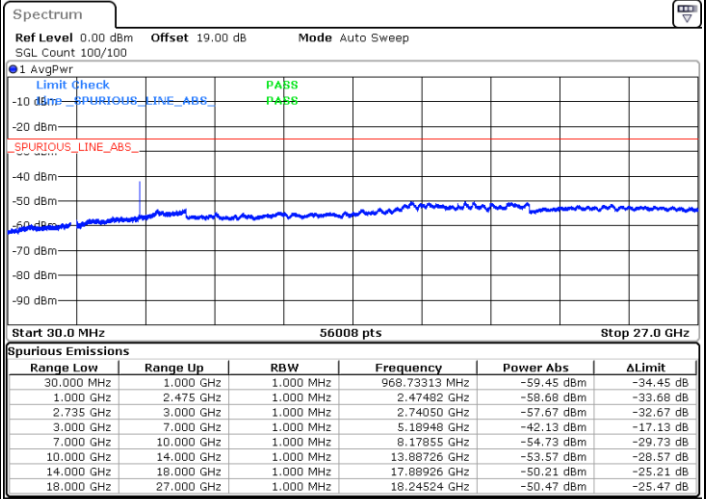

Date: 16.AUG.2020 17:46:42

LTE Band 41C / 20MHz+15MHz

QPSK

Lowest Channel / 1RB0 and 1RB74

Lowest Channel / 1RB99 and 1RB0

Date: 16.AUG.2020 21:22:36

Date: 16.AUG.2020 21:21:11

Lowest Channel / FullRB

N/A

Date: 16.AUG.2020 21:29:42

LTE Band 41C / 20MHz+15MHz

QPSK

Middle Channel / 1RB0 and 1RB74

Middle Channel / 1RB99 and 1RB0

Date: 16.AUG.2020 21:38:14

Date: 16.AUG.2020 21:39:39

Middle Channel / FullIRB

N/A

Date: 16.AUG.2020 21:31:07

LTE Band 41C / 20MHz+15MHz

QPSK

Highest Channel / 1RB0 and 1RB74

Highest Channel / 1RB99 and 1RB0

Date: 16.AUG.2020 21:57:54

Date: 16.AUG.2020 21:50:48

Highest Channel / FullIRB

N/A

Date: 16.AUG.2020 21:59:20

LTE Band 41C / 20MHz+20MHz

QPSK

Lowest Channel / 1RB0 and 1RB99

Lowest Channel / 1RB99 and 1RB0