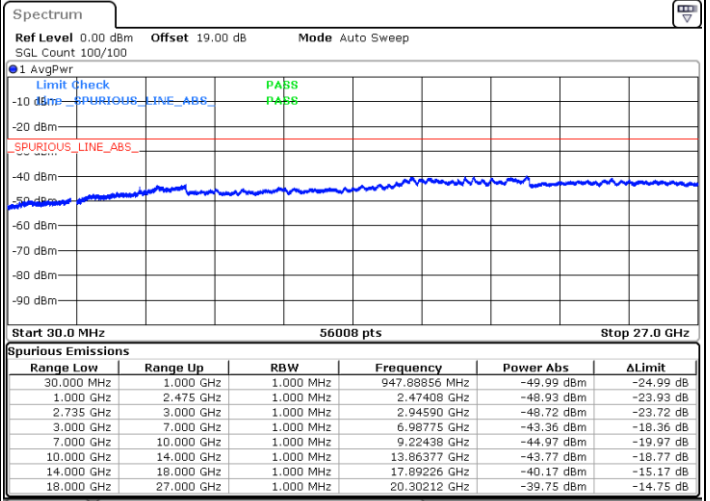

Highest Channel / 1RB0 and 1RB99

Highest Channel / 1RB99 and 1RB0

Date: 16.AUG.2020 23:16:20

Date: 16.AUG.2020 23:09:13

Highest Channel / FullIRB

N/A

Date: 16.AUG.2020 23:17:45

LTE Band 41C / 5MHz+20MHz

16QAM

Lowest Channel / 1RB0 and 1RB99

Lowest Channel / 1RB24 and 1RB0

Date: 16.AUG.2020 11:24:21

Date: 16.AUG.2020 11:31:46

Lowest Channel / FullRB

N/A

Date: 16.AUG.2020 10:25:51

LTE Band 41C / 5MHz+20MHz

16QAM

Middle Channel / 1RB0 and 1RB9

Middle Channel / 1RB24 and 1RB0

Date: 16.AUG.2020 11:14:21

Date: 16.AUG.2020 11:09:05

Middle Channel / FullIRB

N/A

Date: 16.AUG.2020 10:39:44

LTE Band 41C / 5MHz+20MHz

16QAM

Highest Channel / 1RB0 and 1RB99

Highest Channel / 1RB24 and 1RB0

Date: 16.AUG.2020 10:54:40

Date: 16.AUG.2020 11:02:24

Highest Channel / FullIRB