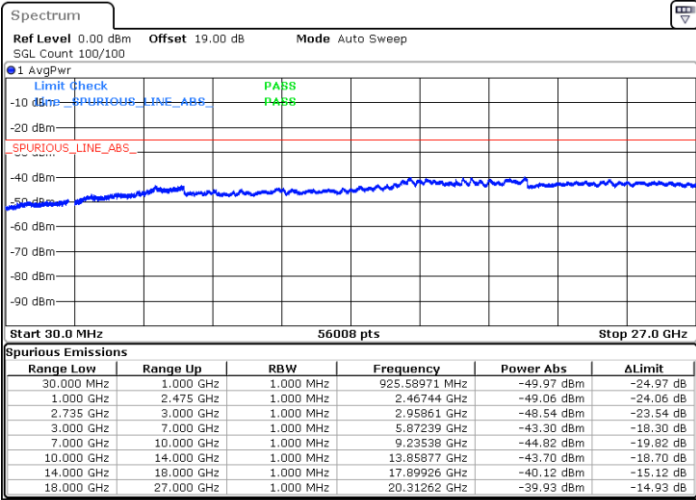

Lowest Channel / 1RB74 and 1RB0

Date: 16.AUG.2020 19:29:50

Date: 16.AUG.2020 19:28:25

Lowest Channel / FullRB

N/A

Date: 16.AUG.2020 19:36:56

LTE Band 41C / 15MHz+15MHz

QPSK

Middle Channel / 1RB0 and 1RB74

Middle Channel / 1RB74 and 1RB0

Date: 16.AUG.2020 19:45:27

Date: 16.AUG.2020 19:46:52

Middle Channel / FullRB

N/A

Date: 16.AUG.2020 19:38:21

LTE Band 41C / 15MHz+15MHz

QPSK

Highest Channel / 1RB0 and 1RB74

Highest Channel / 1RB74 and 1RB0

Date: 16.AUG.2020 20:05:08

Date: 16.AUG.2020 19:58:02

Highest Channel / FullIRB

N/A

Date: 16.AUG.2020 20:06:33