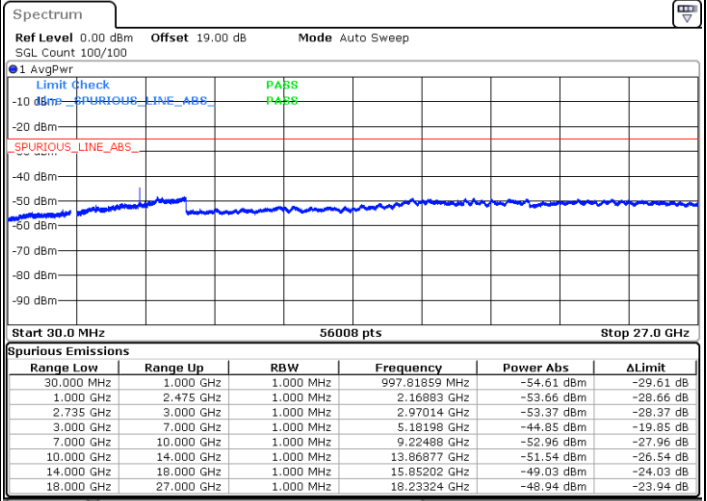

LTE Band 41C / 15MHz+20MHz

QPSK

Lowest Channel / 1RB0 and 1RB99

Lowest Channel / 1RB74 and 1RB0

Date: 16.AUG.2020 20:27:22

Date: 16.AUG.2020 20:25:57

Lowest Channel / FullRB

N/A

Date: 16.AUG.2020 20:34:28

LTE Band 41C / 15MHz+20MHz

QPSK

Middle Channel / 1RB0 and 1RB9

Middle Channel / 1RB74 and 1RB0

Date: 16.AUG.2020 20:43:00

Date: 16.AUG.2020 20:44:25

Middle Channel / FullIRB

N/A

Date: 16.AUG.2020 20:35:54

LTE Band 41C / 15MHz+20MHz

QPSK

Highest Channel / 1RB0 and 1RB99

Highest Channel / 1RB74 and 1RB0

Date: 16.AUG.2020 21:02:39

Date: 16.AUG.2020 20:55:34

Highest Channel / FullIRB

N/A

Date: 16.AUG.2020 21:04:05

LTE Band 41C / 20MHz+5MHz

QPSK

Lowest Channel / 1RB0 and 1RB24

Lowest Channel / 1RB99 and 1RB0

Date: 16.AUG.2020 11:45:23