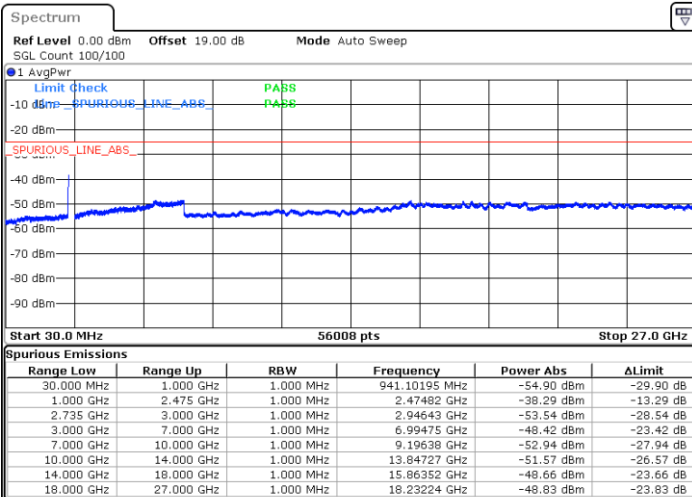

QPSK

Highest Channel / 1RB0 and 1RB74

Highest Channel / 1RB74 and 1RB0

Date: 16.AUG.2020 20:05:08

Date: 16.AUG.2020 19:58:02

Highest Channel / FullIRB

N/A

Date: 16.AUG.2020 20:06:33

LTE Band 41C / 15MHz+20MHz

QPSK

Lowest Channel / 1RB0 and 1RB99

Lowest Channel / 1RB74 and 1RB0

Date: 16.AUG.2020 20:27:22

Date: 16.AUG.2020 20:25:57

Lowest Channel / FullRB

N/A

Date: 16.AUG.2020 20:34:28

LTE Band 41C / 15MHz+20MHz

QPSK

Middle Channel / 1RB0 and 1RB9

Middle Channel / 1RB74 and 1RB0

Date: 16.AUG.2020 20:43:00

Date: 16.AUG.2020 20:44:25

Middle Channel / FullIRB

N/A

Date: 16.AUG.2020 20:35:54

LTE Band 41C / 15MHz+20MHz

QPSK

Highest Channel / 1RB0 and 1RB99

Highest Channel / 1RB74 and 1RB0

Date: 16.AUG.2020 21:02:39

Date: 16.AUG.2020 20:55:34