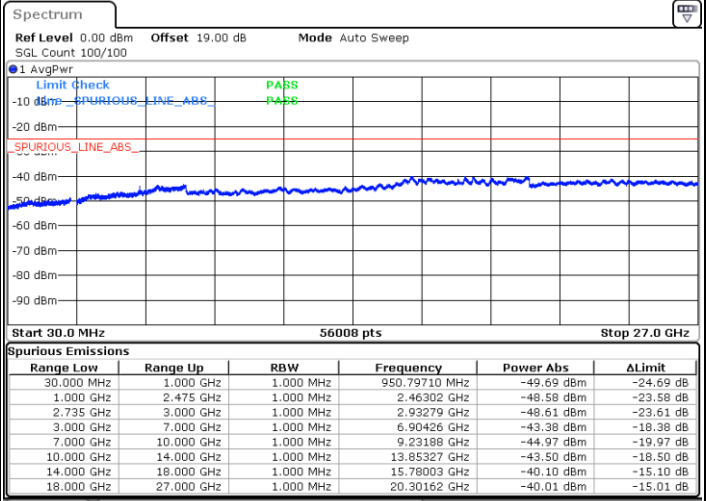

Date: 16.AUG.2020 15:21:14

Date: 16.AUG.2020 15:30:14

Highest Channel / FullIRB

N/A

Date: 16.AUG.2020 15:18:50

LTE Band 41C / 15MHz+15MHz

QPSK

Lowest Channel / 1RB0 and 1RB74

Lowest Channel / 1RB74 and 1RB0

Date: 16.AUG.2020 19:29:50

Date: 16.AUG.2020 19:28:25

Lowest Channel / FullRB

N/A

Date: 16.AUG.2020 19:36:56

LTE Band 41C / 15MHz+15MHz

QPSK

Middle Channel / 1RB0 and 1RB74

Middle Channel / 1RB74 and 1RB0

Date: 16.AUG.2020 19:45:27

Date: 16.AUG.2020 19:46:52

Middle Channel / FullRB

N/A

Date: 16.AUG.2020 19:38:21

LTE Band 41C / 15MHz+15MHz

QPSK

Highest Channel / 1RB0 and 1RB74

Highest Channel / 1RB74 and 1RB0

Date: 16.AUG.2020 20:05:08

Date: 16.AUG.2020 19:58:02

Highest Channel / FullIRB

N/A

Date: 16.AUG.2020 20:06:33