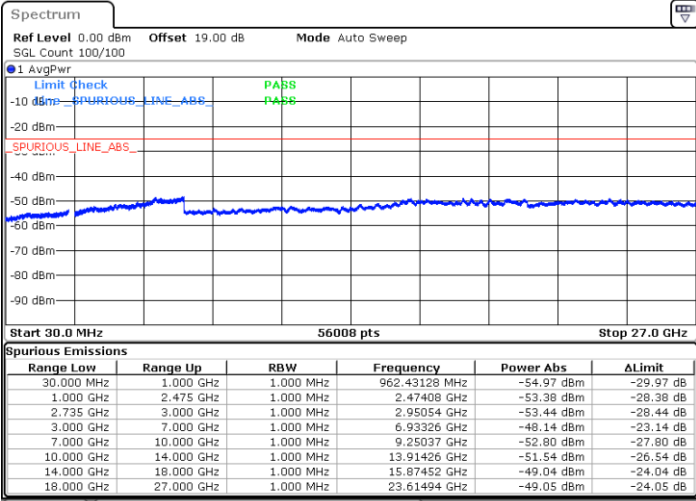

LTE Band 41C / 20MHz+10MHz

QPSK

Middle Channel / 1RB0 and 1RB49

Middle Channel / 1RB99 and 1RB0

Date: 16.AUG.2020 17:19:25

Date: 16.AUG.2020 17:23:13