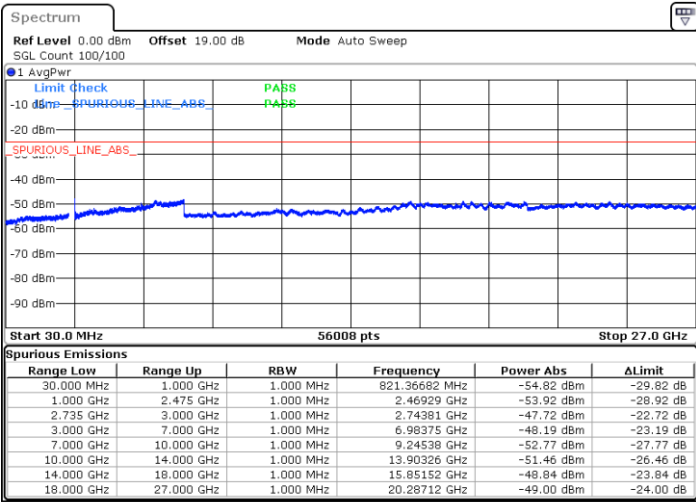

Date: 16.AUG.2020 16:13:45

LTE Band 41C / 10MHz+20MHz

QPSK

Highest Channel / 1RB0 and 1RB99

Highest Channel / 1RB49 and 1RB0

Date: 16.AUG.2020 16:25:56

Date: 16.AUG.2020 16:28:17

Highest Channel / FullIRB

N/A

Date: 16.AUG.2020 16:16:19

LTE Band 41C / 15MHz+10MHz

QPSK

Lowest Channel / 1RB0 and 1RB49

Lowest Channel / 1RB74 and 1RB0

Date: 16.AUG.2020 14:43:46

Date: 16.AUG.2020 14:56:18

Lowest Channel / FullIRB

N/A

Date: 16.AUG.2020 14:41:31

LTE Band 41C / 15MHz+10MHz

QPSK

Middle Channel / 1RB0 and 1RB49

Middle Channel / 1RB74 and 1RB0

Date: 16.AUG.2020 15:05:58