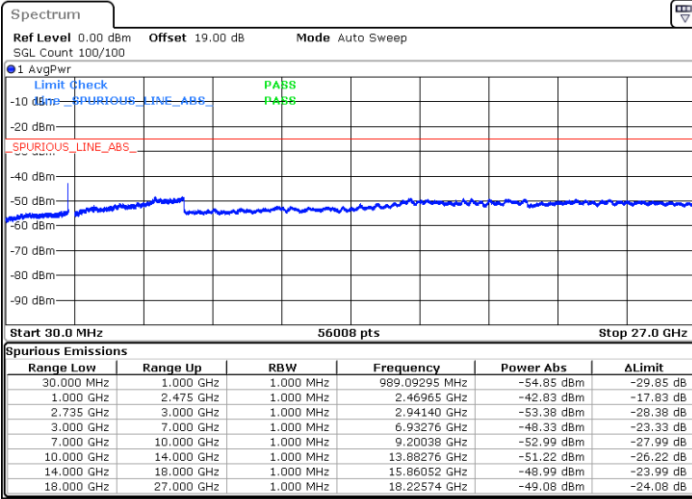

Date: 16.AUG.2020 12:52:46

Date: 16.AUG.2020 12:51:01

Middle Channel / FullRB

N/A

Date: 16.AUG.2020 12:58:30

LTE Band 41C / 20MHz+5MHz

QPSK

Highest Channel / 1RB0 and 1RB24

Highest Channel / 1RB99 and 1RB0

Date: 16.AUG.2020 13:17:25

Date: 16.AUG.2020 13:19:48

Highest Channel / FullIRB

N/A

Date: 16.AUG.2020 13:02:48

LTE Band 41C / 20MHz+10MHz

QPSK

Lowest Channel / 1RB0 and 1RB49

Lowest Channel / 1RB99 and 1RB0

Date: 16.AUG.2020 16:42:15

Date: 16.AUG.2020 16:52:36

Lowest Channel / FullIRB

N/A

Date: 16.AUG.2020 16:40:21

LTE Band 41C / 20MHz+10MHz