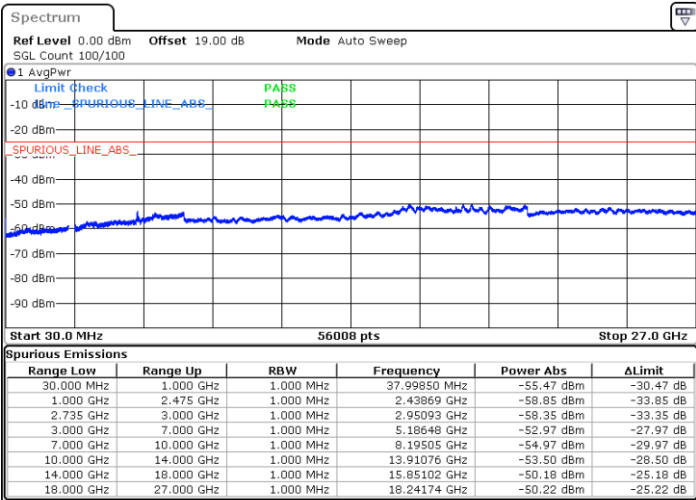

Date: 16.AUG.2020 21:50:48

Highest Channel / FullIRB

N/A

Date: 16.AUG.2020 21:59:20

LTE Band 41C / 20MHz+20MHz

QPSK

Lowest Channel / 1RB0 and 1RB99

Lowest Channel / 1RB99 and 1RB0

Date: 16.AUG.2020 22:41:00

Date: 16.AUG.2020 22:39:35

Lowest Channel / FullRB

N/A

Date: 16.AUG.2020 22:48:06

LTE Band 41C / 20MHz+20MHz

QPSK

MiddleChannel / 1RB0 and 1RB99

Middle Channel / 1RB99 and 1RB0

Date: 16.AUG.2020 22:56:38

Date: 16.AUG.2020 22:58:03

Middle Channel / FullIRB

N/A

Date: 16.AUG.2020 22:49:32

LTE Band 41C / 20MHz+20MHz

QPSK

Highest Channel / 1RB0 and 1RB99

Highest Channel / 1RB99 and 1RB0

Date: 16.AUG.2020 23:16:20

Date: 16.AUG.2020 23:09:13

Highest Channel / FullIRB

N/A

Date: 16.AUG.2020 23:17:45

LTE Band 41C / 5MHz+20MHz