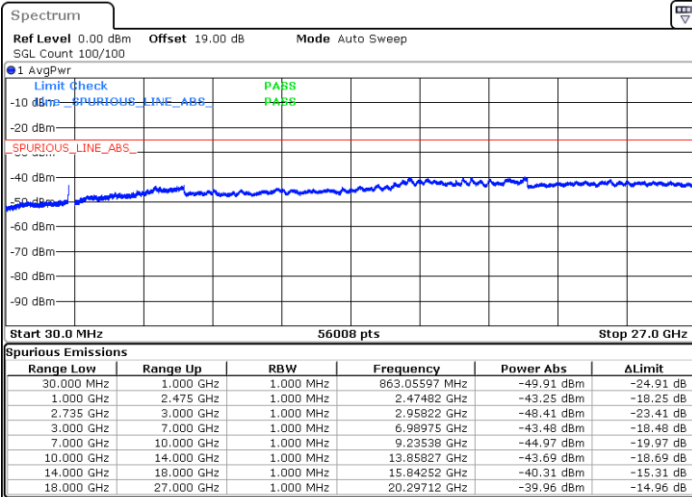

Highest Channel / 1RB0 and 1RB99

Highest Channel / 1RB99 and 1RB0

Date: 16.AUG.2020 23:16:20

Date: 16.AUG.2020 23:09:13

Highest Channel / FullIRB

N/A

Date: 16.AUG.2020 23:17:45

LTE Band 41C / 5MHz+20MHz

16QAM

Lowest Channel / 1RB0 and 1RB99

Lowest Channel / 1RB24 and 1RB0

Date: 16.AUG.2020 11:24:21

Date: 16.AUG.2020 11:31:46

Lowest Channel / FullRB

N/A

Date: 16.AUG.2020 10:25:51

LTE Band 41C / 5MHz+20MHz

16QAM

Middle Channel / 1RB0 and 1RB9

Middle Channel / 1RB24 and 1RB0

Date: 16.AUG.2020 11:14:21

Date: 16.AUG.2020 11:09:05

Middle Channel / FullIRB

N/A

Date: 16.AUG.2020 10:39:44

LTE Band 41C / 5MHz+20MHz

16QAM

Highest Channel / 1RB0 and 1RB99

Highest Channel / 1RB24 and 1RB0

Date: 16.AUG.2020 10:54:40

Date: 16.AUG.2020 11:02:24

Highest Channel / FullIRB