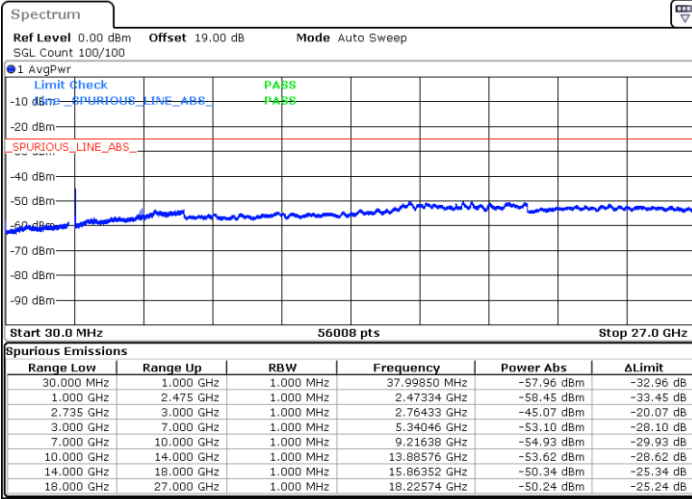

Date: 16.AUG.2020 21:50:48

Highest Channel / FullIRB

N/A

Date: 16.AUG.2020 21:59:20

LTE Band 41C / 20MHz+20MHz

QPSK

Lowest Channel / 1RB0 and 1RB99

Lowest Channel / 1RB99 and 1RB0

Date: 16.AUG.2020 22:41:00

Date: 16.AUG.2020 22:39:35

Lowest Channel / FullRB

N/A

Date: 16.AUG.2020 22:48:06

LTE Band 41C / 20MHz+20MHz

QPSK

MiddleChannel / 1RB0 and 1RB99

Middle Channel / 1RB99 and 1RB0

Date: 16.AUG.2020 22:56:38

Date: 16.AUG.2020 22:58:03

Middle Channel / FullIRB

N/A

Date: 16.AUG.2020 22:49:32

LTE Band 41C / 20MHz+20MHz

QPSK

Highest Channel / 1RB0 and 1RB99

Highest Channel / 1RB99 and 1RB0

Date: 16.AUG.2020 23:16:20

Date: 16.AUG.2020 23:09:13

Highest Channel / FullIRB

N/A

Date: 16.AUG.2020 23:17:45

LTE Band 41C / 5MHz+20MHz