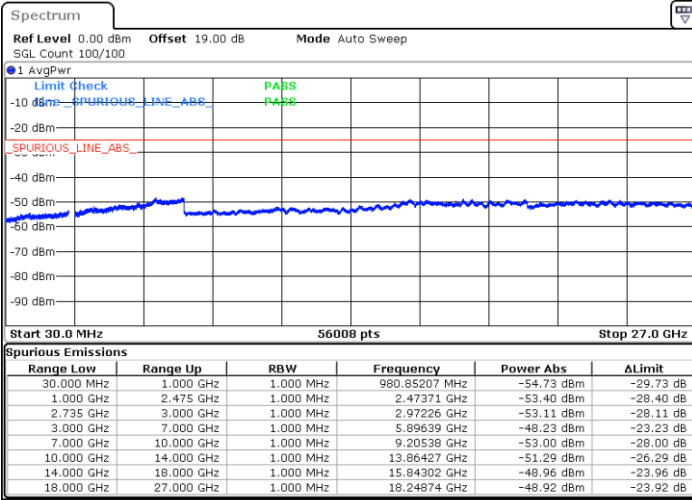

LTE Band 41C / 15MHz+20MHz

QPSK

Lowest Channel / 1RB0 and 1RB99

Lowest Channel / 1RB74 and 1RB0

Date: 16.AUG.2020 20:27:22

Date: 16.AUG.2020 20:25:57

Lowest Channel / FullRB

N/A

Date: 16.AUG.2020 20:34:28

LTE Band 41C / 15MHz+20MHz

QPSK

Middle Channel / 1RB0 and 1RB9

Middle Channel / 1RB74 and 1RB0

Date: 16.AUG.2020 20:43:00

Date: 16.AUG.2020 20:44:25

Middle Channel / FullIRB

N/A

Date: 16.AUG.2020 20:35:54

LTE Band 41C / 15MHz+20MHz

QPSK

Highest Channel / 1RB0 and 1RB99

Highest Channel / 1RB74 and 1RB0

Date: 16.AUG.2020 21:02:39

Date: 16.AUG.2020 20:55:34

Highest Channel / FullIRB

N/A

Date: 16.AUG.2020 21:04:05

LTE Band 41C / 20MHz+5MHz

QPSK

Lowest Channel / 1RB0 and 1RB24

Lowest Channel / 1RB99 and 1RB0

Date: 16.AUG.2020 11:45:23