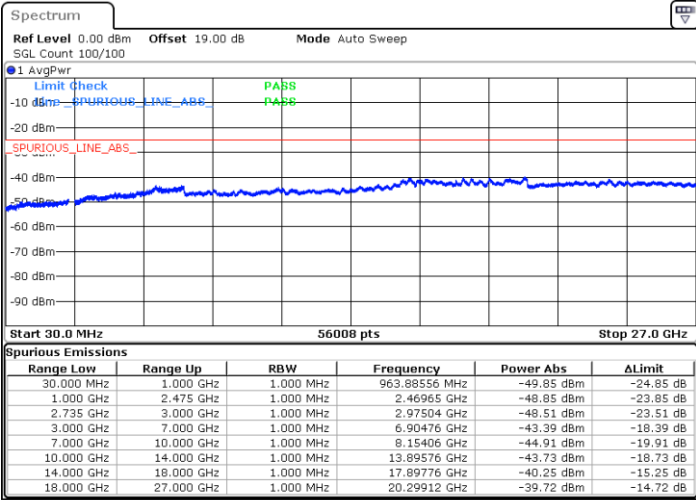

Highest Channel / FullIRB

N/A

Date: 16.AUG.2020 14:19:50