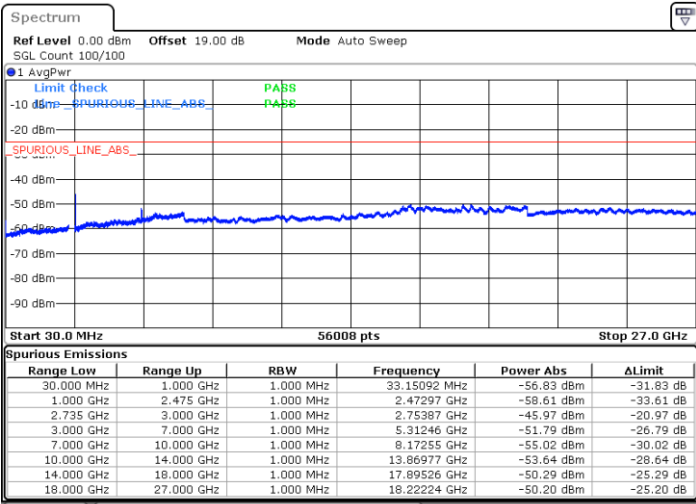

N/A

Date: 16.AUG.2020 21:29:42

LTE Band 41C / 20MHz+15MHz

QPSK

Middle Channel / 1RB0 and 1RB74

Middle Channel / 1RB99 and 1RB0

Date: 16.AUG.2020 21:38:14

Date: 16.AUG.2020 21:39:39

Middle Channel / FullIRB

N/A

Date: 16.AUG.2020 21:31:07

LTE Band 41C / 20MHz+15MHz

QPSK

Highest Channel / 1RB0 and 1RB74

Highest Channel / 1RB99 and 1RB0

Date: 16.AUG.2020 21:57:54

Date: 16.AUG.2020 21:50:48

Highest Channel / FullIRB

N/A

Date: 16.AUG.2020 21:59:20

LTE Band 41C / 20MHz+20MHz

QPSK

Lowest Channel / 1RB0 and 1RB99

Lowest Channel / 1RB99 and 1RB0