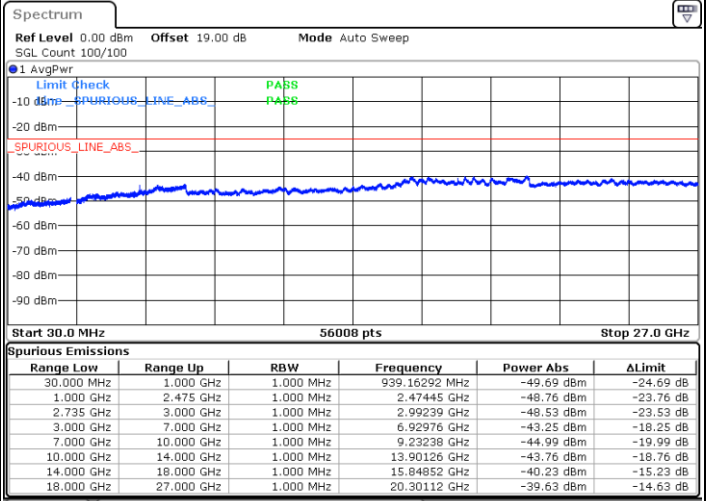

N/A

Date: 16.AUG.2020 16:16:19

LTE Band 41C / 15MHz+10MHz

QPSK

Lowest Channel / 1RB0 and 1RB49

Lowest Channel / 1RB74 and 1RB0

Date: 16.AUG.2020 14:43:46

Date: 16.AUG.2020 14:56:18

Lowest Channel / FullIRB

N/A

Date: 16.AUG.2020 14:41:31

LTE Band 41C / 15MHz+10MHz

QPSK

Middle Channel / 1RB0 and 1RB49

Middle Channel / 1RB74 and 1RB0

Date: 16.AUG.2020 15:05:58

Date: 16.AUG.2020 14:58:43

Middle Channel / FullIRB

N/A

Date: 16.AUG.2020 15:07:31

LTE Band 41C / 15MHz+10MHz

QPSK

Highest Channel / 1RB0 and 1RB49

Highest Channel / 1RB74 and 1RB0

Date: 16.AUG.2020 15:21:14

Date: 16.AUG.2020 15:30:14

Highest Channel / FullIRB

N/A

Date: 16.AUG.2020 15:18:50

LTE Band 41C / 15MHz+15MHz

QPSK

Lowest Channel / 1RB0 and 1RB74