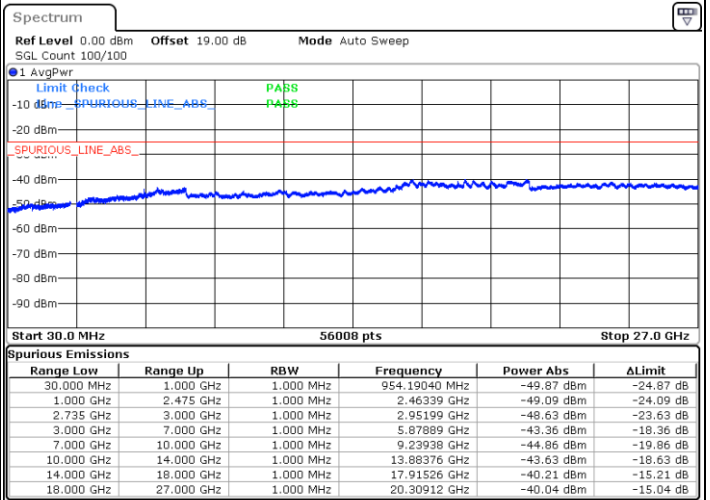

LTE Band 41C / 5MHz+20MHz

16QAM

Middle Channel / 1RB0 and 1RB9

Middle Channel / 1RB24 and 1RB0

Date: 16.AUG.2020 11:14:21

Date: 16.AUG.2020 11:09:05

Middle Channel / FullIRB

N/A

Date: 16.AUG.2020 10:39:44

LTE Band 41C / 5MHz+20MHz

16QAM

Highest Channel / 1RB0 and 1RB99

Highest Channel / 1RB24 and 1RB0

Date: 16.AUG.2020 10:54:40

Date: 16.AUG.2020 11:02:24

Highest Channel / FullIRB

N/A

Date: 16.AUG.2020 10:46:56

LTE Band 41C / 10MHz+15MHz

16QAM

Lowest Channel / 1RB0 and 1RB74

Lowest Channel / 1RB49 and 1RB0

Date: 16.AUG.2020 13:41:31

Date: 16.AUG.2020 13:49:20