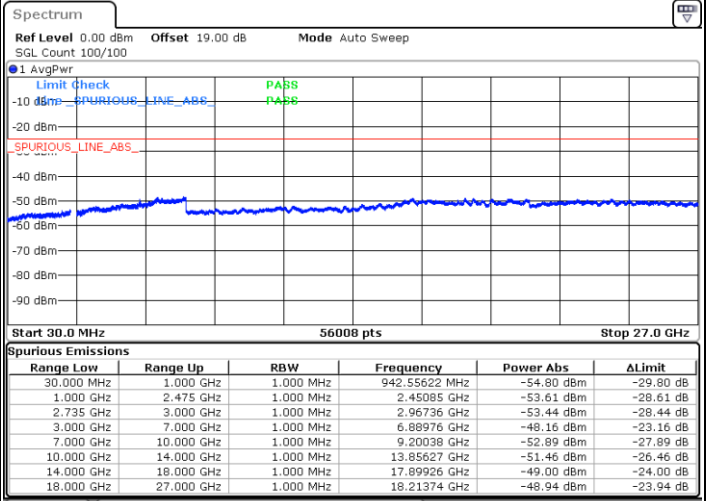

LTE Band 41C / 20MHz+10MHz

QPSK

Middle Channel / 1RB0 and 1RB49

Middle Channel / 1RB99 and 1RB0

Date: 16.AUG.2020 17:19:25

Date: 16.AUG.2020 17:23:13