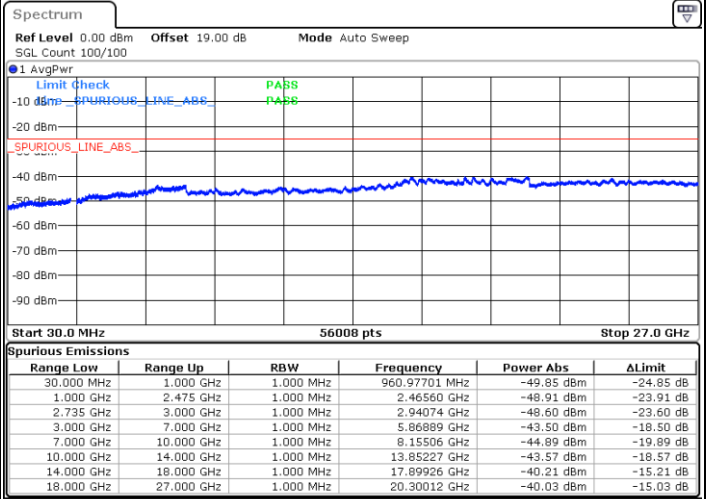

Date: 16.AUG.2020 10:39:44

LTE Band 41C / 5MHz+20MHz

16QAM

Highest Channel / 1RB0 and 1RB99

Highest Channel / 1RB24 and 1RB0

Date: 16.AUG.2020 10:54:40

Date: 16.AUG.2020 11:02:24

Highest Channel / FullIRB

N/A

Date: 16.AUG.2020 10:46:56

LTE Band 41C / 10MHz+15MHz

16QAM

Lowest Channel / 1RB0 and 1RB74

Lowest Channel / 1RB49 and 1RB0

Date: 16.AUG.2020 13:41:31

Date: 16.AUG.2020 13:49:20

Lowest Channel / FullRB

N/A

Date: 16.AUG.2020 13:34:26

LTE Band 41C / 10MHz+15MHz

16QAM

MiddleChannel / 1RB0 and 1RB74

Middle Channel / 1RB49 and 1RB0

Date: 16.AUG.2020 14:01:57

Date: 16.AUG.2020 13:57:24

Middle Channel / FullIRB

N/A

Date: 16.AUG.2020 14:11:43

LTE Band 41C / 10MHz+15MHz

16QAM

Highest Channel / 1RB0 and 1RB74

Highest Channel / 1RB49 and 1RB0