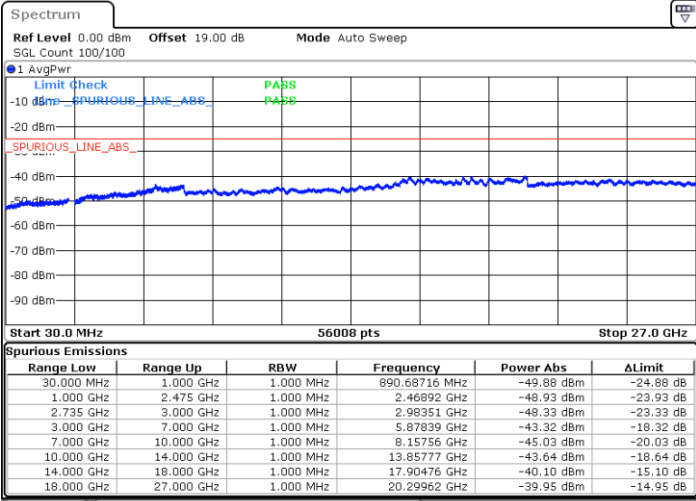

N/A

Date: 16.AUG.2020 16:16:19

LTE Band 41C / 15MHz+10MHz

QPSK

Lowest Channel / 1RB0 and 1RB49

Lowest Channel / 1RB74 and 1RB0

Date: 16.AUG.2020 14:43:46

Date: 16.AUG.2020 14:56:18

Lowest Channel / FullIRB

N/A

Date: 16.AUG.2020 14:41:31

LTE Band 41C / 15MHz+10MHz

QPSK

Middle Channel / 1RB0 and 1RB49

Middle Channel / 1RB74 and 1RB0

Date: 16.AUG.2020 15:05:58

Date: 16.AUG.2020 14:58:43

Middle Channel / FullIRB

N/A

Date: 16.AUG.2020 15:07:31

LTE Band 41C / 15MHz+10MHz

QPSK

Highest Channel / 1RB0 and 1RB49

Highest Channel / 1RB74 and 1RB0

Date: 16.AUG.2020 15:21:14

Date: 16.AUG.2020 15:30:14

Highest Channel / FullIRB

N/A

Date: 16.AUG.2020 15:18:50

LTE Band 41C / 15MHz+15MHz

QPSK

Lowest Channel / 1RB0 and 1RB74