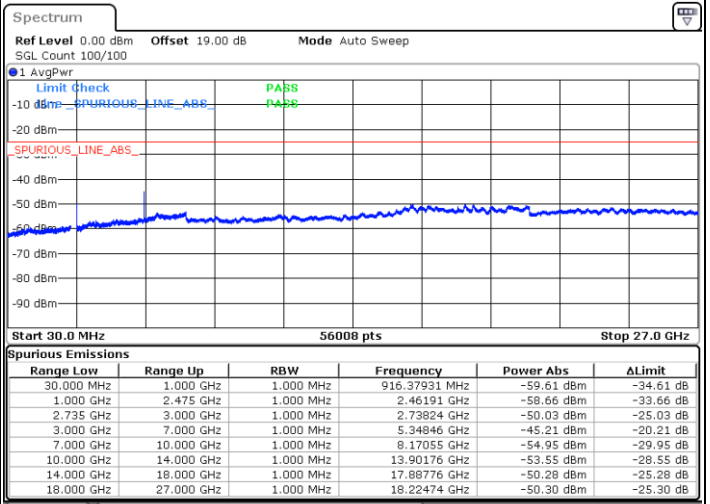

N/A

Date: 16.AUG.2020 21:29:42

LTE Band 41C / 20MHz+15MHz

QPSK

Middle Channel / 1RB0 and 1RB74

Middle Channel / 1RB99 and 1RB0

Date: 16.AUG.2020 21:38:14

Date: 16.AUG.2020 21:39:39

Middle Channel / FullIRB

N/A

Date: 16.AUG.2020 21:31:07

LTE Band 41C / 20MHz+15MHz

QPSK

Highest Channel / 1RB0 and 1RB74

Highest Channel / 1RB99 and 1RB0

Date: 16.AUG.2020 21:57:54

Date: 16.AUG.2020 21:50:48

Highest Channel / FullIRB

N/A

Date: 16.AUG.2020 21:59:20

LTE Band 41C / 20MHz+20MHz

QPSK

Lowest Channel / 1RB0 and 1RB99

Lowest Channel / 1RB99 and 1RB0