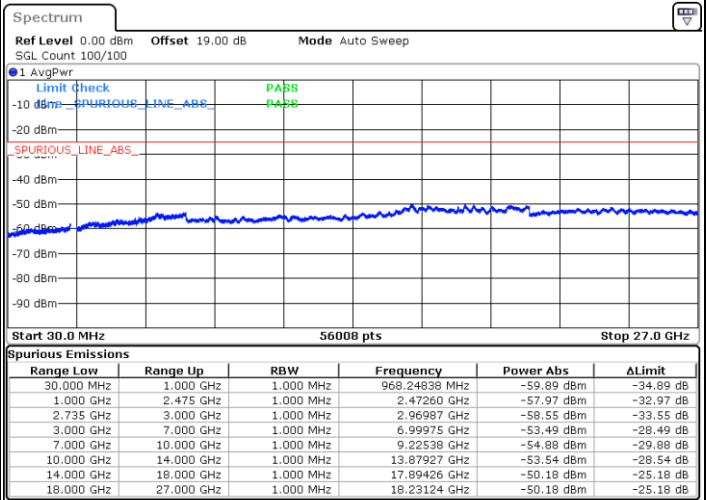

LTE Band 41C / 20MHz+10MHz

QPSK

Highest Channel / 1RB0 and 1RB49

Highest Channel / 1RB99 and 1RB0

Date: 16.AUG.2020 17:37:57

Date: 16.AUG.2020 17:33:40

Highest Channel / FullIRB

N/A

Date: 16.AUG.2020 17:46:42

LTE Band 41C / 20MHz+15MHz

QPSK

Lowest Channel / 1RB0 and 1RB74

Lowest Channel / 1RB99 and 1RB0

Date: 16.AUG.2020 21:22:36

Date: 16.AUG.2020 21:21:11

Lowest Channel / FullRB

N/A

Date: 16.AUG.2020 21:29:42

LTE Band 41C / 20MHz+15MHz

QPSK

Middle Channel / 1RB0 and 1RB74

Middle Channel / 1RB99 and 1RB0

Date: 16.AUG.2020 21:38:14

Date: 16.AUG.2020 21:39:39

Middle Channel / FullIRB

N/A

Date: 16.AUG.2020 21:31:07

LTE Band 41C / 20MHz+15MHz

QPSK

Highest Channel / 1RB0 and 1RB74

Highest Channel / 1RB99 and 1RB0

Date: 16.AUG.2020 21:57:54