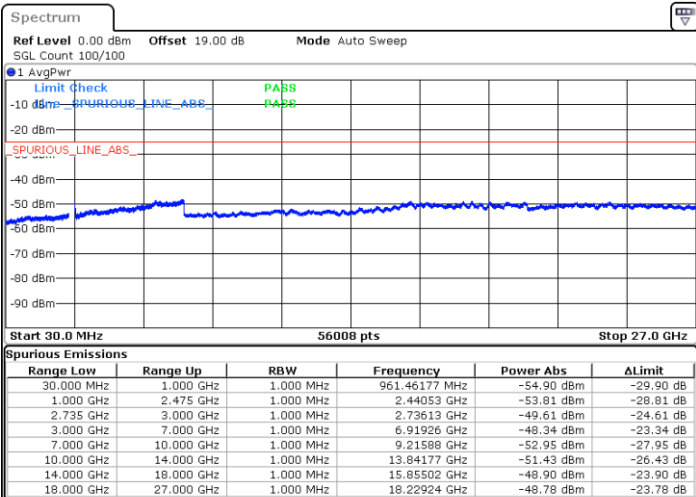

LTE Band 41C / 20MHz+10MHz

QPSK

Highest Channel / 1RB0 and 1RB49

Highest Channel / 1RB99 and 1RB0

Date: 16.AUG.2020 17:37:57

Date: 16.AUG.2020 17:33:40

Highest Channel / FullIRB

N/A

Date: 16.AUG.2020 17:46:42

LTE Band 41C / 20MHz+15MHz

QPSK

Lowest Channel / 1RB0 and 1RB74

Lowest Channel / 1RB99 and 1RB0

Date: 16.AUG.2020 21:22:36

Date: 16.AUG.2020 21:21:11

Lowest Channel / FullRB