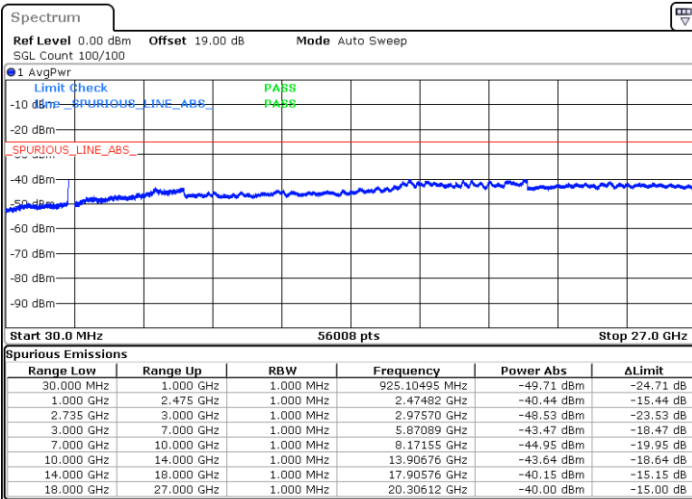

Date: 16.AUG.2020 15:21:14

Date: 16.AUG.2020 15:30:14

Highest Channel / FullIRB

N/A

Date: 16.AUG.2020 15:18:50

LTE Band 41C / 15MHz+15MHz

QPSK

Lowest Channel / 1RB0 and 1RB74

Lowest Channel / 1RB74 and 1RB0

Date: 16.AUG.2020 19:29:50

Date: 16.AUG.2020 19:28:25

Lowest Channel / FullRB

N/A

Date: 16.AUG.2020 19:36:56

LTE Band 41C / 15MHz+15MHz

QPSK

Middle Channel / 1RB0 and 1RB74

Middle Channel / 1RB74 and 1RB0

Date: 16.AUG.2020 19:45:27

Date: 16.AUG.2020 19:46:52

Middle Channel / FullRB

N/A

Date: 16.AUG.2020 19:38:21

LTE Band 41C / 15MHz+15MHz

QPSK

Highest Channel / 1RB0 and 1RB74

Highest Channel / 1RB74 and 1RB0

Date: 16.AUG.2020 20:05:08

Date: 16.AUG.2020 19:58:02

Highest Channel / FullIRB

N/A

Date: 16.AUG.2020 20:06:33