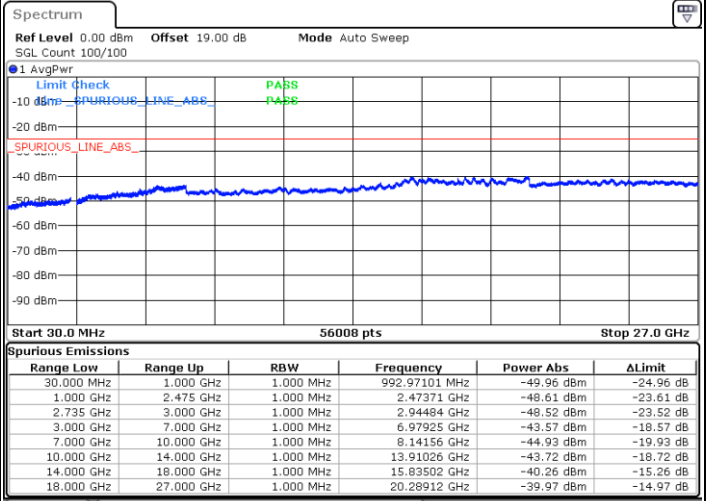

Date: 16.AUG.2020 10:39:44

LTE Band 41C / 5MHz+20MHz

16QAM

Highest Channel / 1RB0 and 1RB99

Highest Channel / 1RB24 and 1RB0

Date: 16.AUG.2020 10:54:40

Date: 16.AUG.2020 11:02:24

Highest Channel / FullIRB

N/A

Date: 16.AUG.2020 10:46:56

LTE Band 41C / 10MHz+15MHz

16QAM

Lowest Channel / 1RB0 and 1RB74

Lowest Channel / 1RB49 and 1RB0

Date: 16.AUG.2020 13:41:31

Date: 16.AUG.2020 13:49:20

Lowest Channel / FullRB

N/A

Date: 16.AUG.2020 13:34:26

LTE Band 41C / 10MHz+15MHz

16QAM

MiddleChannel / 1RB0 and 1RB74

Middle Channel / 1RB49 and 1RB0

Date: 16.AUG.2020 14:01:57

Date: 16.AUG.2020 13:57:24

Middle Channel / FullIRB

N/A

Date: 16.AUG.2020 14:11:43

LTE Band 41C / 10MHz+15MHz

16QAM

Highest Channel / 1RB0 and 1RB74

Highest Channel / 1RB49 and 1RB0