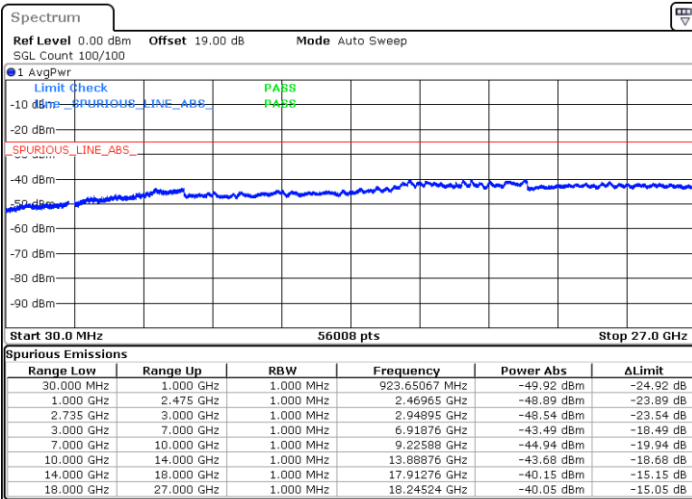

Lowest Channel / FullIRB

N/A

Date: 16.AUG.2020 14:41:31

LTE Band 41C / 15MHz+10MHz

QPSK

Middle Channel / 1RB0 and 1RB49

Middle Channel / 1RB74 and 1RB0

Date: 16.AUG.2020 15:05:58

Date: 16.AUG.2020 14:58:43

Middle Channel / FullIRB

N/A

Date: 16.AUG.2020 15:07:31

LTE Band 41C / 15MHz+10MHz

QPSK

Highest Channel / 1RB0 and 1RB49

Highest Channel / 1RB74 and 1RB0

Date: 16.AUG.2020 15:21:14

Date: 16.AUG.2020 15:30:14

Highest Channel / FullIRB

N/A

Date: 16.AUG.2020 15:18:50

LTE Band 41C / 15MHz+15MHz

QPSK

Lowest Channel / 1RB0 and 1RB74

Lowest Channel / 1RB74 and 1RB0

Date: 16.AUG.2020 19:29:50

Date: 16.AUG.2020 19:28:25

Lowest Channel / FullRB

N/A

Date: 16.AUG.2020 19:36:56

LTE Band 41C / 15MHz+15MHz

QPSK