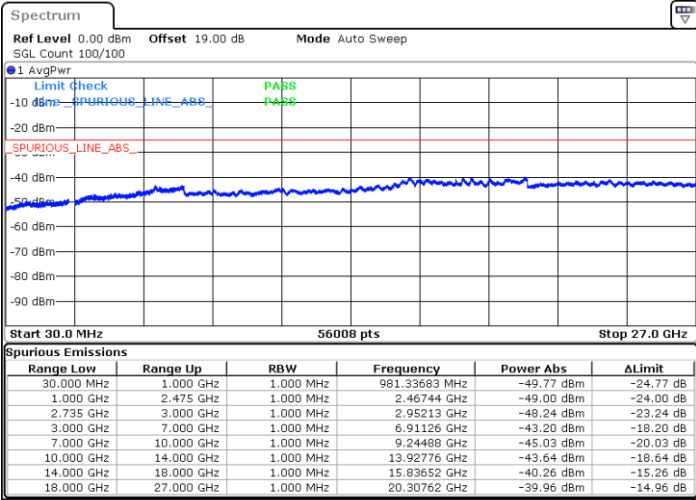

Highest Channel / 1RB0 and 1RB99

Highest Channel / 1RB99 and 1RB0

Date: 16.AUG.2020 23:16:20

Date: 16.AUG.2020 23:09:13

Highest Channel / FullIRB

N/A

Date: 16.AUG.2020 23:17:45

LTE Band 41C / 5MHz+20MHz

16QAM

Lowest Channel / 1RB0 and 1RB99

Lowest Channel / 1RB24 and 1RB0

Date: 16.AUG.2020 11:24:21

Date: 16.AUG.2020 11:31:46

Lowest Channel / FullRB

N/A

Date: 16.AUG.2020 10:25:51

LTE Band 41C / 5MHz+20MHz

16QAM

Middle Channel / 1RB0 and 1RB9

Middle Channel / 1RB24 and 1RB0

Date: 16.AUG.2020 11:14:21

Date: 16.AUG.2020 11:09:05

Middle Channel / FullIRB

N/A

Date: 16.AUG.2020 10:39:44

LTE Band 41C / 5MHz+20MHz

16QAM

Highest Channel / 1RB0 and 1RB99

Highest Channel / 1RB24 and 1RB0

Date: 16.AUG.2020 10:54:40

Date: 16.AUG.2020 11:02:24

Highest Channel / FullIRB