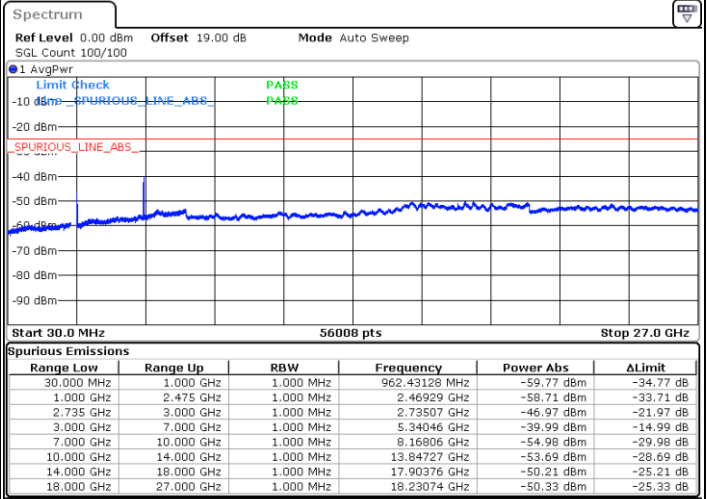

Date: 16.AUG.2020 21:50:48

Highest Channel / FullIRB

N/A

Date: 16.AUG.2020 21:59:20

LTE Band 41C / 20MHz+20MHz

QPSK

Lowest Channel / 1RB0 and 1RB99

Lowest Channel / 1RB99 and 1RB0

Date: 16.AUG.2020 22:41:00

Date: 16.AUG.2020 22:39:35

Lowest Channel / FullRB

N/A

Date: 16.AUG.2020 22:48:06

LTE Band 41C / 20MHz+20MHz

QPSK

MiddleChannel / 1RB0 and 1RB99

Middle Channel / 1RB99 and 1RB0

Date: 16.AUG.2020 22:56:38

Date: 16.AUG.2020 22:58:03

Middle Channel / FullIRB

N/A

Date: 16.AUG.2020 22:49:32

LTE Band 41C / 20MHz+20MHz

QPSK

Highest Channel / 1RB0 and 1RB99

Highest Channel / 1RB99 and 1RB0

Date: 16.AUG.2020 23:16:20

Date: 16.AUG.2020 23:09:13

Highest Channel / FullIRB

N/A

Date: 16.AUG.2020 23:17:45

LTE Band 41C / 5MHz+20MHz