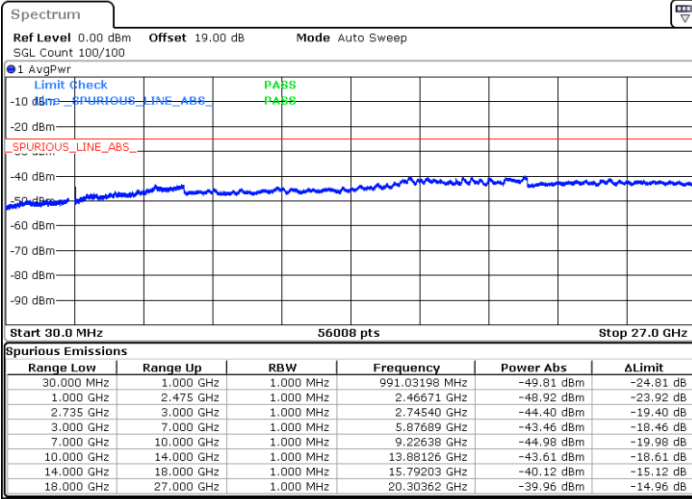

Lowest Channel / 1RB74 and 1RB0

Date: 16.AUG.2020 19:29:50

Date: 16.AUG.2020 19:28:25

Lowest Channel / FullRB

N/A

Date: 16.AUG.2020 19:36:56

LTE Band 41C / 15MHz+15MHz

QPSK

Middle Channel / 1RB0 and 1RB74

Middle Channel / 1RB74 and 1RB0

Date: 16.AUG.2020 19:45:27

Date: 16.AUG.2020 19:46:52

Middle Channel / FullRB

N/A

Date: 16.AUG.2020 19:38:21

LTE Band 41C / 15MHz+15MHz

QPSK

Highest Channel / 1RB0 and 1RB74

Highest Channel / 1RB74 and 1RB0

Date: 16.AUG.2020 20:05:08

Date: 16.AUG.2020 19:58:02

Highest Channel / FullIRB

N/A

Date: 16.AUG.2020 20:06:33