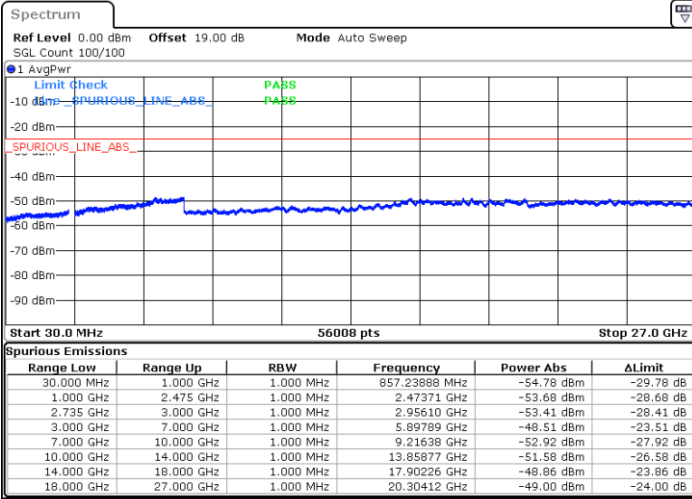

LTE Band 41C / 10MHz+20MHz

QPSK

Middle Channel / 1RB0 and 1RB9

Middle Channel / 1RB49 and 1RB0

Date: 16.AUG.2020 16:04:13

Date: 16.AUG.2020 16:02:04

Middle Channel / FullIRB

N/A

Date: 16.AUG.2020 16:13:45

LTE Band 41C / 10MHz+20MHz

QPSK

Highest Channel / 1RB0 and 1RB99

Highest Channel / 1RB49 and 1RB0

Date: 16.AUG.2020 16:25:56

Date: 16.AUG.2020 16:28:17

Highest Channel / FullIRB