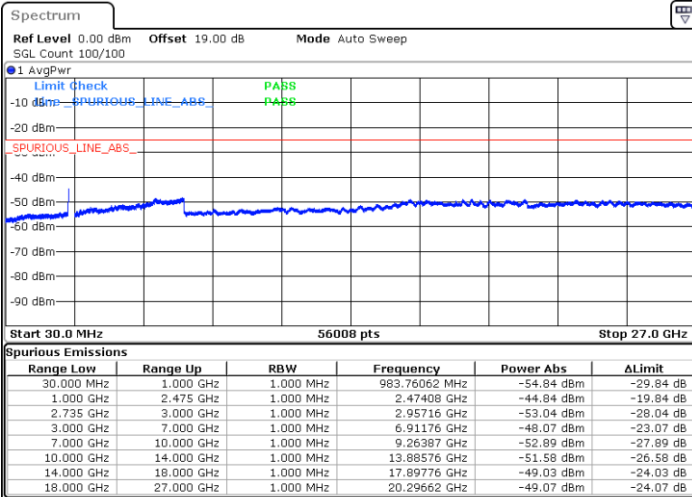

Highest Channel / 1RB99 and 1RB0

Date: 16.AUG.2020 13:17:25

Date: 16.AUG.2020 13:19:48

Highest Channel / FullIRB

N/A

Date: 16.AUG.2020 13:02:48

LTE Band 41C / 20MHz+10MHz

QPSK

Lowest Channel / 1RB0 and 1RB49

Lowest Channel / 1RB99 and 1RB0

Date: 16.AUG.2020 16:42:15

Date: 16.AUG.2020 16:52:36

Lowest Channel / FullIRB

N/A

Date: 16.AUG.2020 16:40:21

LTE Band 41C / 20MHz+10MHz

LTE Band 41C / 20MHz+10MHz

QPSK

Highest Channel / 1RB0 and 1RB49

Highest Channel / 1RB99 and 1RB0

Date: 16.AUG.2020 17:37:57

Date: 16.AUG.2020 17:33:40

Highest Channel / FullIRB

N/A