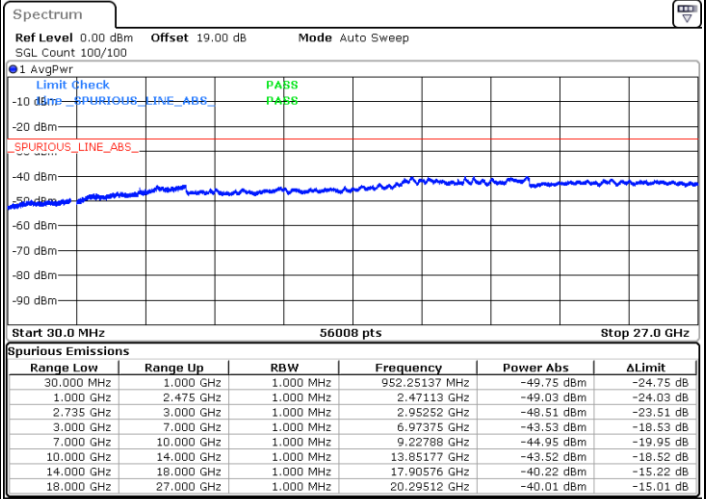

Highest Channel / FullIRB

N/A

Date: 16.AUG.2020 21:04:05

LTE Band 41C / 20MHz+5MHz

QPSK

Lowest Channel / 1RB0 and 1RB24

Lowest Channel / 1RB99 and 1RB0

Date: 16.AUG.2020 11:45:23

Date: 16.AUG.2020 11:47:16

Lowest Channel / FullRB

N/A

Date: 16.AUG.2020 11:43:27

LTE Band 41C / 20MHz+5MHz

QPSK

Middle Channel / 1RB0 and 1RB24

Middle Channel / 1RB99 and 1RB0

Date: 16.AUG.2020 12:52:46

Date: 16.AUG.2020 12:51:01

Middle Channel / FullRB

N/A

Date: 16.AUG.2020 12:58:30

LTE Band 41C / 20MHz+5MHz

QPSK

Highest Channel / 1RB0 and 1RB24

Highest Channel / 1RB99 and 1RB0

Date: 16.AUG.2020 13:17:25

Date: 16.AUG.2020 13:19:48

Highest Channel / FullIRB

N/A

Date: 16.AUG.2020 13:02:48

LTE Band 41C / 20MHz+10MHz

QPSK