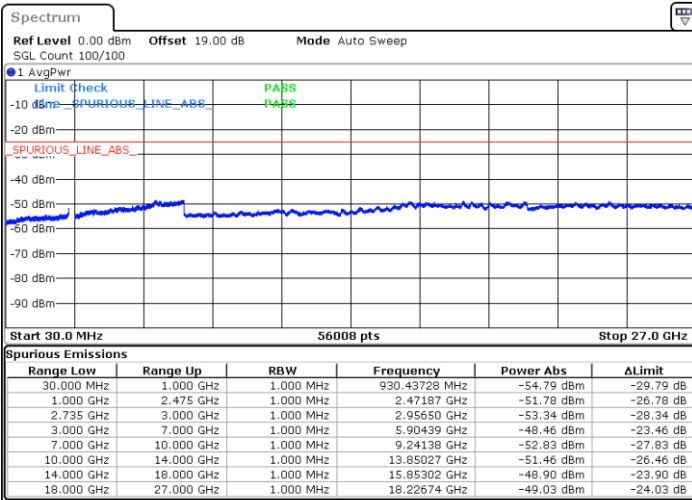

Middle Channel / 1RB0 and 1RB74

Middle Channel / 1RB74 and 1RB0

Date: 16.AUG.2020 19:45:27

Date: 16.AUG.2020 19:46:52

Middle Channel / FullRB

N/A

Date: 16.AUG.2020 19:38:21

LTE Band 41C / 15MHz+15MHz

QPSK

Highest Channel / 1RB0 and 1RB74

Highest Channel / 1RB74 and 1RB0

Date: 16.AUG.2020 20:05:08

Date: 16.AUG.2020 19:58:02

Highest Channel / FullIRB

N/A

Date: 16.AUG.2020 20:06:33

LTE Band 41C / 15MHz+20MHz

QPSK

Lowest Channel / 1RB0 and 1RB99

Lowest Channel / 1RB74 and 1RB0

Date: 16.AUG.2020 20:27:22

Date: 16.AUG.2020 20:25:57

Lowest Channel / FullRB

N/A