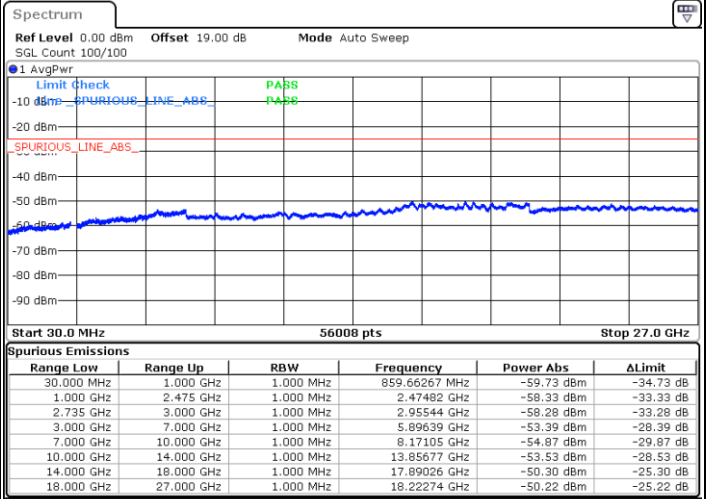

Middle Channel / FullIRB

N/A

Date: 16.AUG.2020 21:31:07

LTE Band 41C / 20MHz+15MHz

QPSK

Highest Channel / 1RB0 and 1RB74

Highest Channel / 1RB99 and 1RB0

Date: 16.AUG.2020 21:57:54

Date: 16.AUG.2020 21:50:48

Highest Channel / FullIRB

N/A

Date: 16.AUG.2020 21:59:20

LTE Band 41C / 20MHz+20MHz

QPSK

Lowest Channel / 1RB0 and 1RB99

Lowest Channel / 1RB99 and 1RB0

Date: 16.AUG.2020 22:41:00

Date: 16.AUG.2020 22:39:35

Lowest Channel / FullRB

N/A

Date: 16.AUG.2020 22:48:06

LTE Band 41C / 20MHz+20MHz

QPSK

MiddleChannel / 1RB0 and 1RB99