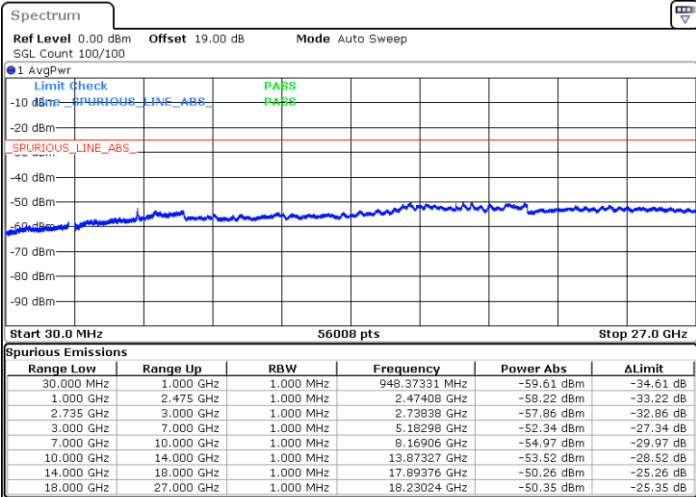

Date: 16.AUG.2020 17:46:42

LTE Band 41C / 20MHz+15MHz

QPSK

Lowest Channel / 1RB0 and 1RB74

Lowest Channel / 1RB99 and 1RB0

Date: 16.AUG.2020 21:22:36

Date: 16.AUG.2020 21:21:11

Lowest Channel / FullRB

N/A

Date: 16.AUG.2020 21:29:42

LTE Band 41C / 20MHz+15MHz

QPSK

Middle Channel / 1RB0 and 1RB74

Middle Channel / 1RB99 and 1RB0

Date: 16.AUG.2020 21:38:14

Date: 16.AUG.2020 21:39:39

Middle Channel / FullIRB

N/A

Date: 16.AUG.2020 21:31:07

LTE Band 41C / 20MHz+15MHz

QPSK

Highest Channel / 1RB0 and 1RB74

Highest Channel / 1RB99 and 1RB0

Date: 16.AUG.2020 21:57:54

Date: 16.AUG.2020 21:50:48

Highest Channel / FullIRB

N/A

Date: 16.AUG.2020 21:59:20

LTE Band 41C / 20MHz+20MHz

QPSK

Lowest Channel / 1RB0 and 1RB99

Lowest Channel / 1RB99 and 1RB0