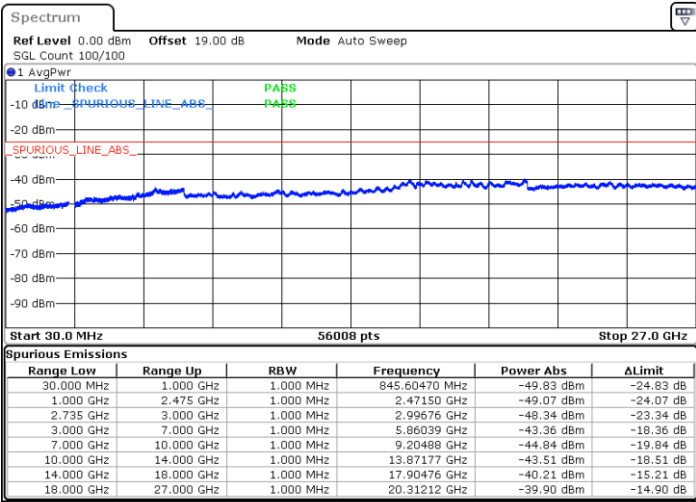

N/A

Date: 16.AUG.2020 16:16:19

LTE Band 41C / 15MHz+10MHz

QPSK

Lowest Channel / 1RB0 and 1RB49

Lowest Channel / 1RB74 and 1RB0

Date: 16.AUG.2020 14:43:46

Date: 16.AUG.2020 14:56:18

Lowest Channel / FullIRB

N/A

Date: 16.AUG.2020 14:41:31

LTE Band 41C / 15MHz+10MHz

QPSK

Middle Channel / 1RB0 and 1RB49

Middle Channel / 1RB74 and 1RB0

Date: 16.AUG.2020 15:05:58

Date: 16.AUG.2020 14:58:43

Middle Channel / FullIRB

N/A

Date: 16.AUG.2020 15:07:31

LTE Band 41C / 15MHz+10MHz

QPSK

Highest Channel / 1RB0 and 1RB49

Highest Channel / 1RB74 and 1RB0

Date: 16.AUG.2020 15:21:14

Date: 16.AUG.2020 15:30:14

Highest Channel / FullIRB

N/A

Date: 16.AUG.2020 15:18:50

LTE Band 41C / 15MHz+15MHz

QPSK

Lowest Channel / 1RB0 and 1RB74