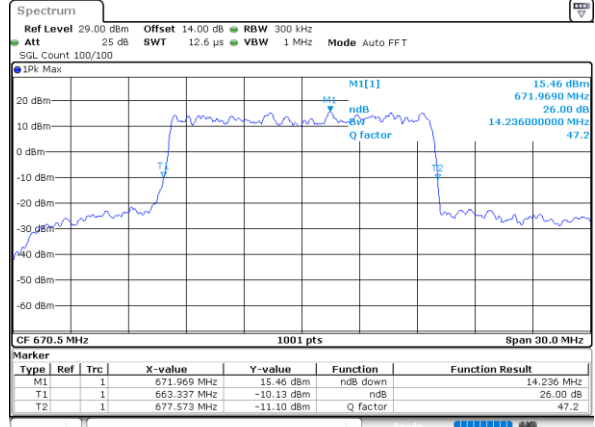

Highest Channel / 10MHz / 16QAM

Date: 18_AUG.2020 15:03:00

LTE Band 71

Lowest Channel / 15MHz / QPSK

Date: 18_AUG.2020 15:05:58

Lowest Channel / 15MHz / 16QAM

Date: 18_AUG.2020 15:06:16

Middle Channel / 15MHz / QPSK

Date: 18_AUG.2020 15:07:23

Middle Channel / 15MHz / 16QAM

Date: 18_AUG.2020 15:07:08

Highest Channel / 15MHz / QPSK

Date: 18_AUG.2020 15:08:42

Highest Channel / 15MHz / 16QAM

Date: 18_AUG.2020 15:08:55

LTE Band 71