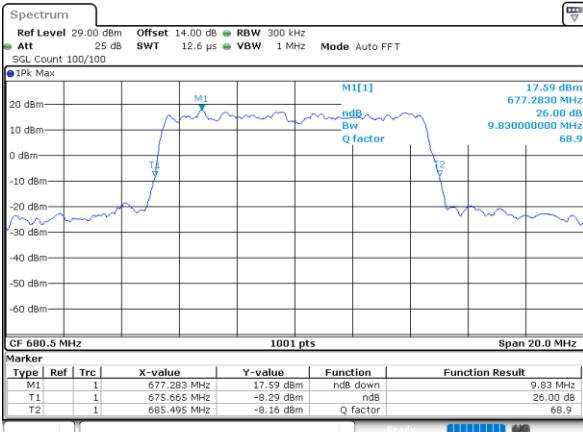

Middle Channel / 10MHz / QPSK

Date: 18_AUG.2020 15:02:27