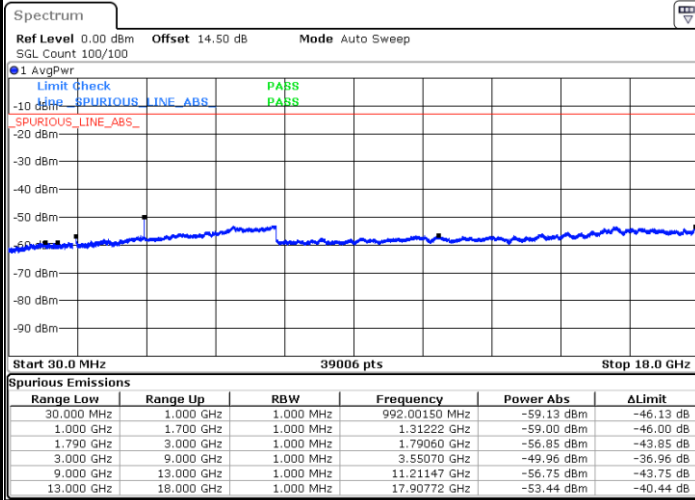

Date: 17.AUG.2020 11:20:24

LTE Band 66 / 5MHz

Lowest Channel / QPSK

Lowest Channel / 16QAM

Date: 17.AUG.2020 09:47:04

Date: 17.AUG.2020 09:47:58

Middle Channel / QPSK

Middle Channel / 16QAM

Date: 17.AUG.2020 09:52:09

Date: 17.AUG.2020 09:51:18

LTE Band 66 / 5MHz

Highest Channel / QPSK

Date: 17.AUG.2020 09:53:31

Highest Channel / 16QAM

Date: 17.AUG.2020 09:54:19

LTE Band 66 / 10MHz

Lowest Channel / QPSK

Date: 17.AUG.2020 10:02:24

Lowest Channel / 16QAM

Date: 17.AUG.2020 10:04:13

LTE Band 66 / 10MHz

Middle Channel / QPSK

Middle Channel / 16QAM

Date: 17.AUG.2020 10:11:14

Date: 17.AUG.2020 10:10:12

Highest Channel / QPSK

Highest Channel / 16QAM

Date: 17.AUG.2020 10:15:55

Date: 17.AUG.2020 10:16:42

LTE Band 66 / 15MHz

Lowest Channel / QPSK

Date: 17.AUG.2020 10:23:05