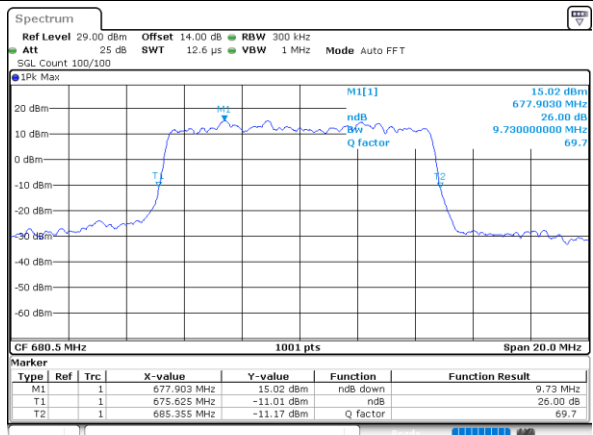

Middle Channel / 10MHz / 64QAM

Date: 18_AUG.2020 15:01:57