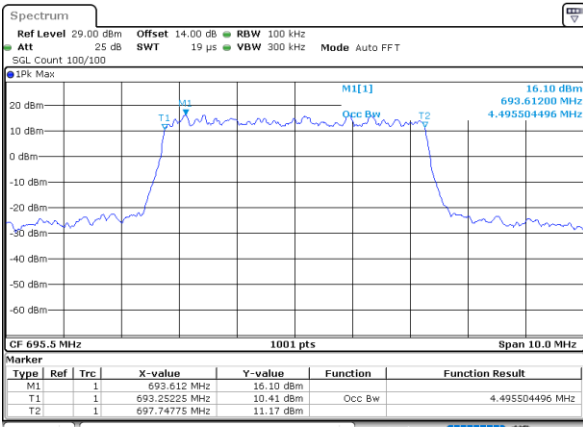

LTE Band 71

Lowest Channel / 5MHz / QPSK

Date: 18_AUG.2020 14:46:50

Lowest Channel / 5MHz / 16QAM

Date: 18_AUG.2020 14:47:04

Middle Channel / 5MHz / QPSK

Date: 18_AUG.2020 14:48:23

Middle Channel / 5MHz / 16QAM

Date: 18_AUG.2020 14:48:08

Highest Channel / 5MHz / QPSK

Date: 18_AUG.2020 14:48:43

Highest Channel / 5MHz / 16QAM

Date: 18_AUG.2020 14:48:56

LTE Band 71

Lowest Channel / 10MHz / QPSK

Date: 18_AUG.2020 15:01:33