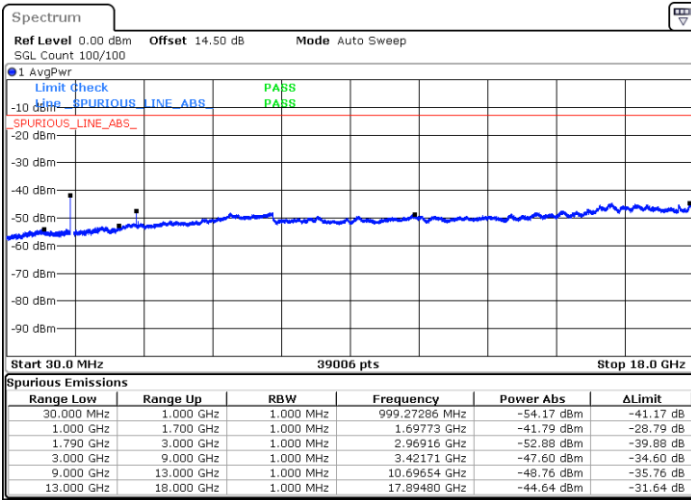

Lowest Channel / 64QAM

Middle Channel / 64QAM

Highest Channel / 64QAM

LTE Band 66 / 10MHz

Lowest Channel / 64QAM

Middle Channel / 64QAM

Date: 17.AUG.2020 10:05:57

Date: 17.AUG.2020 10:09:07

Highest Channel / 64QAM

Date: 17.AUG.2020 10:17:42

LTE Band 66 / 15MHz

Lowest Channel / 64QAM

Middle Channel / 64QAM

Date: 17.AUG.2020 10:27:04

Date: 17.AUG.2020 10:28:00

Highest Channel / 64QAM

Date: 17.AUG.2020 10:34:05

LTE Band 66 / 20MHz

Lowest Channel / 64QAM

Middle Channel / 64QAM

Date: 17.AUG.2020 10:39:03

Date: 17.AUG.2020 10:45:33

Highest Channel / 64QAM

Date: 17.AUG.2020 10:51:11