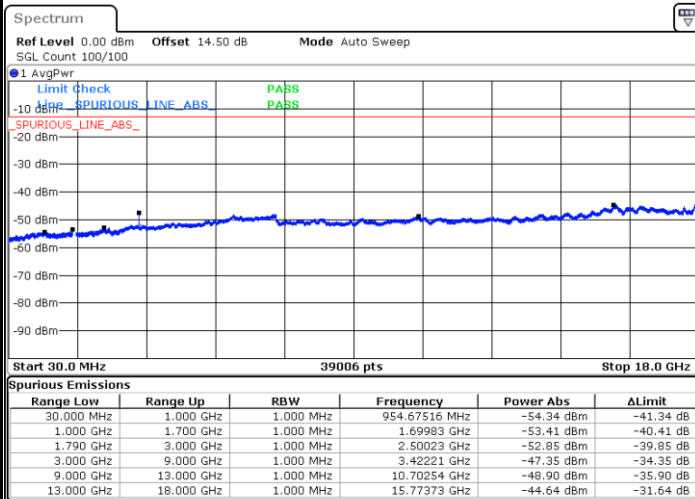

Lowest Channel / 16QAM

Date: 17.AUG.2020 10:25:08

Middle Channel / QPSK

Date: 17.AUG.2020 10:29:26

Middle Channel / 16QAM

Date: 17.AUG.2020 10:28:44

LTE Band 66 / 15MHz

Highest Channel / QPSK

Date: 17.AUG.2020 10:32:30

Highest Channel / 16QAM

Date: 17.AUG.2020 10:33:12

LTE Band 66 / 20MHz

Lowest Channel / QPSK

Date: 17.AUG.2020 10:36:55

Lowest Channel / 16QAM

Date: 17.AUG.2020 10:38:14

LTE Band 66 / 20MHz

Middle Channel / QPSK

Middle Channel / 16QAM

Date: 17.AUG.2020 10:47:41

Date: 17.AUG.2020 10:46:35

Highest Channel / QPSK

Highest Channel / 16QAM

Date: 17.AUG.2020 10:49:19