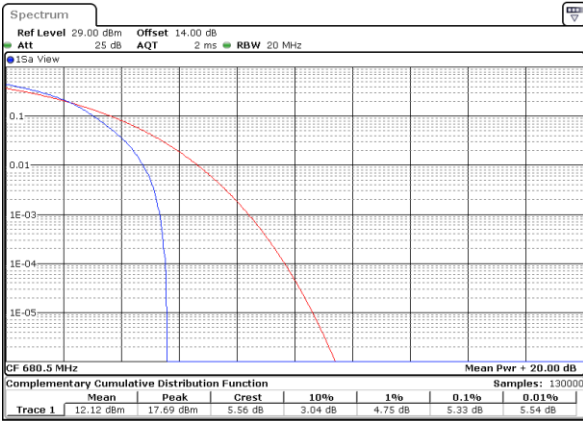

Lowest Channel / Full RB

Date: 18_AUG.2020 14:30:17

Middle Channel / 1RB

Date: 18_AUG.2020 14:33:00

Middle Channel / Full RB

Date: 18_AUG.2020 14:32:11

Highest Channel / 1RB

Date: 18_AUG.2020 14:36:53

Highest Channel / Full RB

Date: 18_AUG.2020 14:44:00

LTE Band 71 / 20MHz / 64QAM

Lowest Channel / 1RB

Date: 18_AUG.2020 14:29:27

Lowest Channel / Full RB

Date: 18_AUG.2020 14:29:56

Middle Channel / 1RB

Date: 18_AUG.2020 14:32:37

Middle Channel / Full RB

Date: 18_AUG.2020 14:32:22

Highest Channel / 1RB

Date: 18_AUG.2020 14:37:56

Highest Channel / Full RB

Date: 18_AUG.2020 14:44:48

26dB Bandwidth