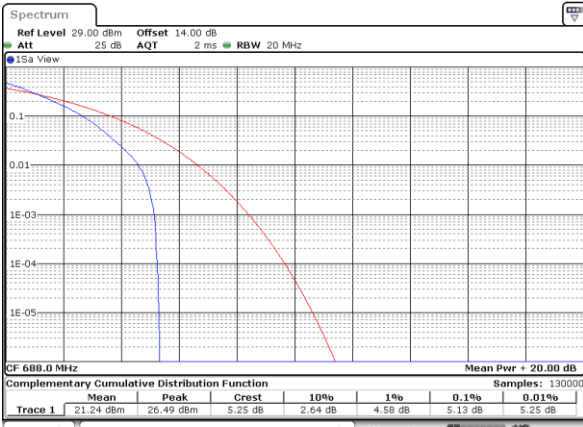

Mode	LTE Band 71 / 20MHz				
Mod.	QPSK		16QAM		Limit: 13dB
RB Size	1RB	Full RB	1RB	Full RB	Result
Lowest CH	4.58	5.07	5.48	5.97	PASS
Middle CH	5.10	4.93	5.51	5.97	
Highest CH	5.13	5.01	5.80	6.00	
Mode	LTE Band 71 / 20MHz				
Mod.	64QAM				Limit: 13dB
RB Size	1RB	Full RB			Result
Lowest CH	5.45	6.32	-	-	PASS
Middle CH	5.33	6.41	-	-	
Highest CH	5.62	6.46	-	-	

LTE Band 71 / 20MHz / QPSK

Lowest Channel / 1RB

Date: 18_AUG.2020 14:29:02

Lowest Channel / Full RB

Date: 18_AUG.2020 14:30:28

Middle Channel / 1RB

Date: 18_AUG.2020 14:34:19

Middle Channel / Full RB

Date: 18_AUG.2020 14:30:45

Highest Channel / 1RB

Date: 18_AUG.2020 14:35:49

Highest Channel / Full RB

Date: 18_AUG.2020 14:43:03

LTE Band 71 / 20MHz / 16QAM

Lowest Channel / 1RB

Date: 18_AUG.2020 14:29:14

Lowest Channel / Full RB

Date: 18_AUG.2020 14:30:17

Middle Channel / 1RB

Date: 18_AUG.2020 14:33:00

Middle Channel / Full RB

Date: 18_AUG.2020 14:32:11

Highest Channel / 1RB

Date: 18_AUG.2020 14:36:53