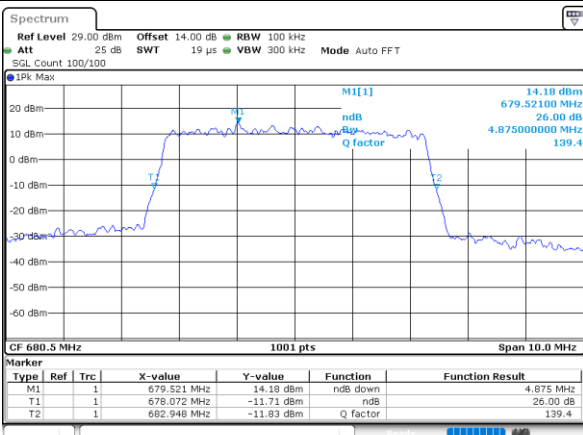

Middle Channel / 5MHz / 64QAM

Date: 18_AUG.2020 14:47:52