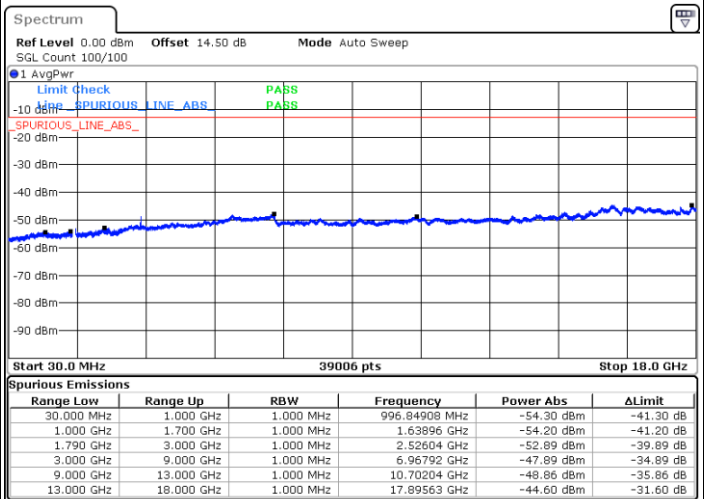

Date: 17.AUG.2020 10:10:12

Highest Channel / QPSK

Highest Channel / 16QAM

Date: 17.AUG.2020 10:15:55

Date: 17.AUG.2020 10:16:42

LTE Band 66 / 15MHz

Lowest Channel / QPSK

Date: 17.AUG.2020 10:23:05

Lowest Channel / 16QAM

Date: 17.AUG.2020 10:25:08

Middle Channel / QPSK

Date: 17.AUG.2020 10:29:26

Middle Channel / 16QAM

Date: 17.AUG.2020 10:28:44

LTE Band 66 / 15MHz

Highest Channel / QPSK

Date: 17.AUG.2020 10:32:30

Highest Channel / 16QAM

Date: 17.AUG.2020 10:33:12

LTE Band 66 / 20MHz

Lowest Channel / QPSK

Date: 17.AUG.2020 10:36:55

Lowest Channel / 16QAM

Date: 17.AUG.2020 10:38:14