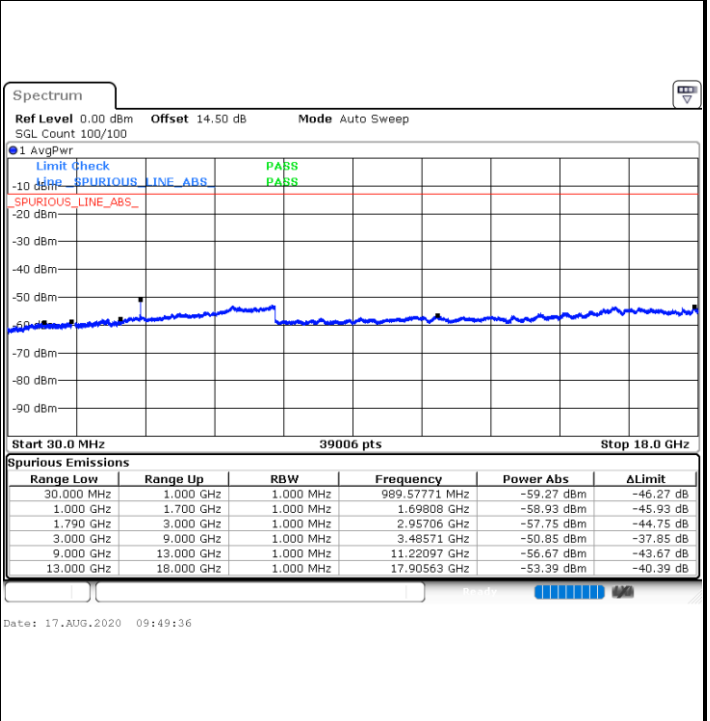

Date: 17.AUG.2020 10:50:02

LTE Band 66 / 1.4MHz

Lowest Channel / 64QAM

Middle Channel / 64QAM

Date: 17.AUG.2020 09:24:19

Date: 17.AUG.2020 11:30:21

Highest Channel / 64QAM

Date: 17.AUG.2020 11:31:24

LTE Band 66 / 3MHz

Lowest Channel / 64QAM

Middle Channel / 64QAM

Date: 17.AUG.2020 11:13:02

Date: 17.AUG.2020 11:18:13

Highest Channel / 64QAM

Date: 17.AUG.2020 11:19:39

LTE Band 66 / 5MHz

Lowest Channel / 64QAM

Middle Channel / 64QAM

Highest Channel / 64QAM

LTE Band 66 / 10MHz

Lowest Channel / 64QAM

Middle Channel / 64QAM

Date: 17.AUG.2020 10:05:57

Date: 17.AUG.2020 10:09:07

Highest Channel / 64QAM

Date: 17.AUG.2020 10:17:42

LTE Band 66 / 15MHz

Lowest Channel / 64QAM

Middle Channel / 64QAM

Date: 17.AUG.2020 10:27:04

Date: 17.AUG.2020 10:28:00

Highest Channel / 64QAM