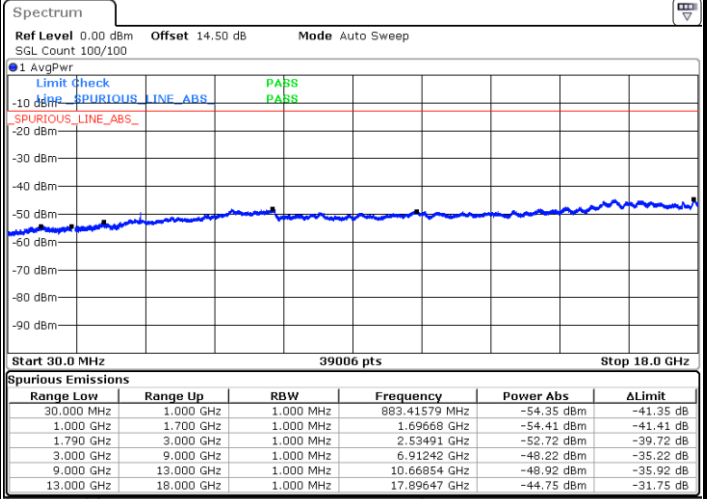

LTE Band 66 / 20MHz

Middle Channel / QPSK

Middle Channel / 16QAM

Date: 17.AUG.2020 10:47:41

Date: 17.AUG.2020 10:46:35

Highest Channel / QPSK

Highest Channel / 16QAM

Date: 17.AUG.2020 10:49:19

Date: 17.AUG.2020 10:50:02

LTE Band 66 / 1.4MHz

Lowest Channel / 64QAM

Middle Channel / 64QAM

Date: 17.AUG.2020 09:24:19

Date: 17.AUG.2020 11:30:21

Highest Channel / 64QAM

Date: 17.AUG.2020 11:31:24

LTE Band 66 / 3MHz

Lowest Channel / 64QAM

Middle Channel / 64QAM

Date: 17.AUG.2020 11:13:02

Date: 17.AUG.2020 11:18:13

Highest Channel / 64QAM

Date: 17.AUG.2020 11:19:39

LTE Band 66 / 5MHz