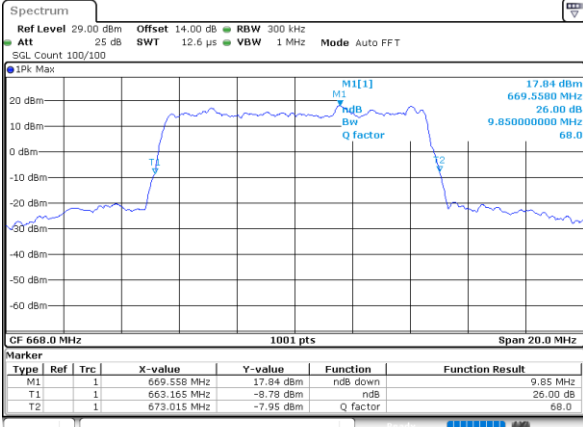

LTE Band 71

Lowest Channel / 5MHz / QPSK

Date: 18_AUG.2020 14:46:55

Lowest Channel / 5MHz / 16QAM

Date: 18_AUG.2020 14:47:09

Middle Channel / 5MHz / QPSK

Date: 18_AUG.2020 14:48:28

Middle Channel / 5MHz / 16QAM

Date: 18_AUG.2020 14:48:13

Highest Channel / 5MHz / QPSK

Date: 18_AUG.2020 14:48:48

Highest Channel / 5MHz / 16QAM

Date: 18_AUG.2020 14:49:01

LTE Band 71

Lowest Channel / 10MHz / QPSK

Date: 18_AUG.2020 15:01:39