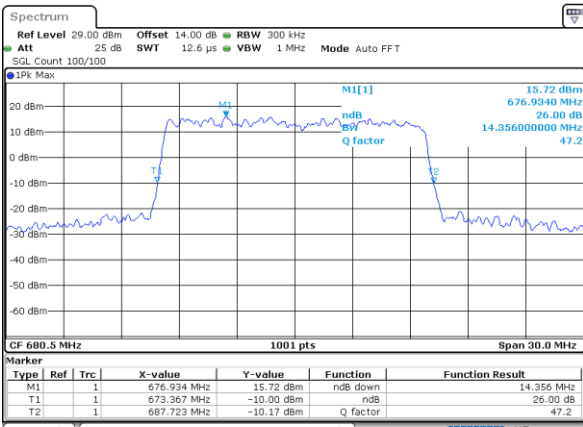

Highest Channel / 10MHz / 16QAM

Date: 18_AUG.2020 15:03:00

LTE Band 71

Lowest Channel / 15MHz / QPSK

Date: 18_AUG.2020 15:05:58

Lowest Channel / 15MHz / 16QAM

Date: 18_AUG.2020 15:06:16

Middle Channel / 15MHz / QPSK

Date: 18_AUG.2020 15:07:23

Middle Channel / 15MHz / 16QAM

Date: 18_AUG.2020 15:07:08

Highest Channel / 15MHz / QPSK

Date: 18_AUG.2020 15:08:42

Highest Channel / 15MHz / 16QAM

Date: 18_AUG.2020 15:08:55

LTE Band 71