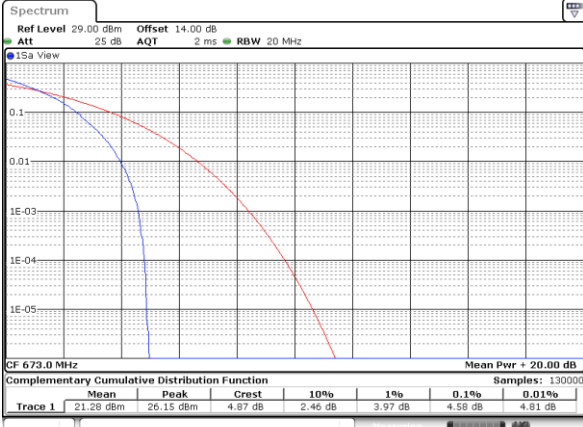

LTE Band 71 / 20MHz / QPSK

Lowest Channel / 1RB

Date: 18_AUG.2020 14:29:02