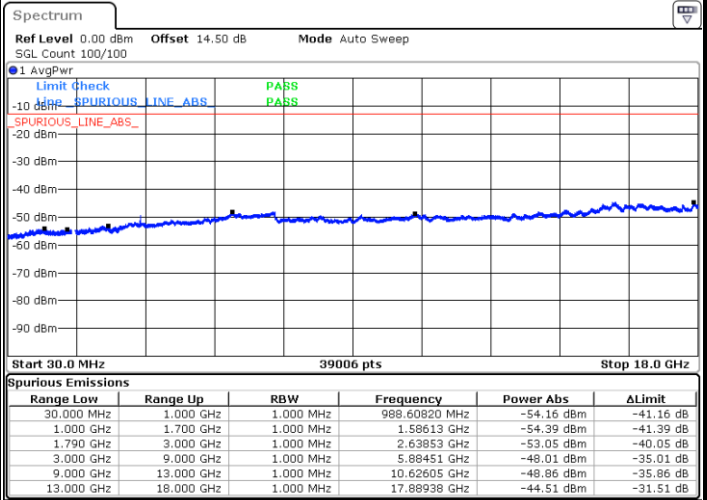

LTE Band 66 / 3MHz

Middle Channel / QPSK

Middle Channel / 16QAM

Date: 17.AUG.2020 11:16:41

Date: 17.AUG.2020 11:17:29

Highest Channel / QPSK

Highest Channel / 16QAM

Date: 17.AUG.2020 11:21:25

Date: 17.AUG.2020 11:20:24

LTE Band 66 / 5MHz

Lowest Channel / QPSK

Lowest Channel / 16QAM

Date: 17.AUG.2020 09:47:04

Date: 17.AUG.2020 09:47:58

Middle Channel / QPSK

Middle Channel / 16QAM

Date: 17.AUG.2020 09:52:09

Date: 17.AUG.2020 09:51:18

LTE Band 66 / 5MHz

Highest Channel / QPSK

Date: 17.AUG.2020 09:53:31

Highest Channel / 16QAM

Date: 17.AUG.2020 09:54:19

LTE Band 66 / 10MHz