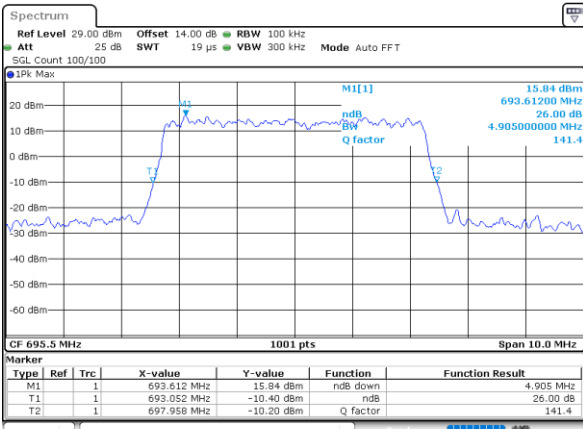

Mode	LTE Band 71 : 26dB BW(MHz)											
BW					5MHz		10MHz		15MHz		20MHz	
Mod.					QPSK	16QAM	QPSK	16QAM	QPSK	16QAM	QPSK	16QAM
Lowest CH	-	-	-	-	5.02	4.96	9.85	9.79	14.15	14.24	19.22	18.98
Middle CH	-	-	-	-	4.89	5.01	9.83	9.71	14.36	14.57	19.10	18.78
Highest CH	-	-	-	-	4.91	4.85	9.73	9.79	14.18	14.33	18.90	19.22
Mode	LTE Band 71 : 26dB BW(MHz)											
BW					5MHz		10MHz		15MHz		20MHz	
Mod.					64QAM		64QAM		64QAM		64QAM	
Lowest CH	-	-	-	-	4.86	-	9.85	-	14.60	-	19.06	-
Middle CH	-	-	-	-	4.88	-	9.73	-	14.27	-	19.18	-
Highest CH	-	-	-	-	4.94	-	9.81	-	14.51	-	18.86	-

LTE Band 71

Lowest Channel / 5MHz / QPSK

Date: 18_AUG.2020 14:46:55

Lowest Channel / 5MHz / 16QAM

Date: 18_AUG.2020 14:47:09

Middle Channel / 5MHz / QPSK

Date: 18_AUG.2020 14:48:28

Middle Channel / 5MHz / 16QAM

Date: 18_AUG.2020 14:48:13

Highest Channel / 5MHz / QPSK

Date: 18_AUG.2020 14:48:48

Highest Channel / 5MHz / 16QAM

Date: 18_AUG.2020 14:49:01

LTE Band 71

Lowest Channel / 10MHz / QPSK

Date: 18_AUG.2020 15:01:39