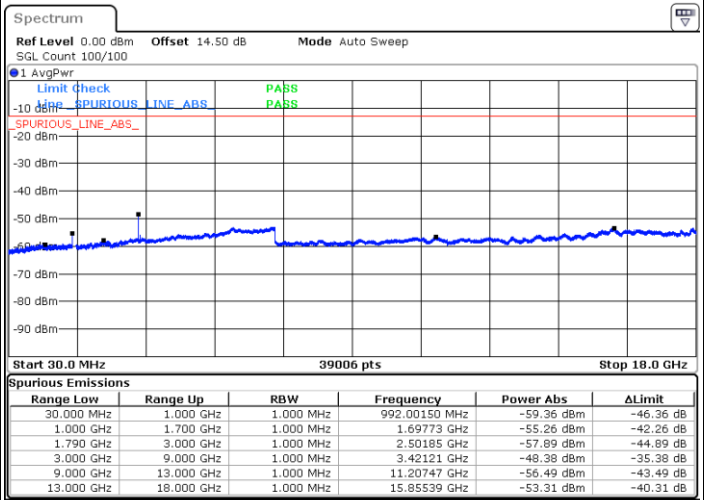

Date: 17.AUG.2020 11:20:24

LTE Band 66 / 5MHz

Lowest Channel / QPSK

Lowest Channel / 16QAM

Date: 17.AUG.2020 09:47:04

Date: 17.AUG.2020 09:47:58

Middle Channel / QPSK

Middle Channel / 16QAM

Date: 17.AUG.2020 09:52:09

Date: 17.AUG.2020 09:51:18

LTE Band 66 / 5MHz

Highest Channel / QPSK

Date: 17.AUG.2020 09:53:31

Highest Channel / 16QAM

Date: 17.AUG.2020 09:54:19

LTE Band 66 / 10MHz

Lowest Channel / QPSK

Date: 17.AUG.2020 10:02:24

Lowest Channel / 16QAM

Date: 17.AUG.2020 10:04:13

LTE Band 66 / 10MHz

Middle Channel / QPSK

Middle Channel / 16QAM

Date: 17.AUG.2020 10:11:14

Date: 17.AUG.2020 10:10:12

Highest Channel / QPSK

Highest Channel / 16QAM

Date: 17.AUG.2020 10:15:55

Date: 17.AUG.2020 10:16:42

LTE Band 66 / 15MHz

Lowest Channel / QPSK

Date: 17.AUG.2020 10:23:05