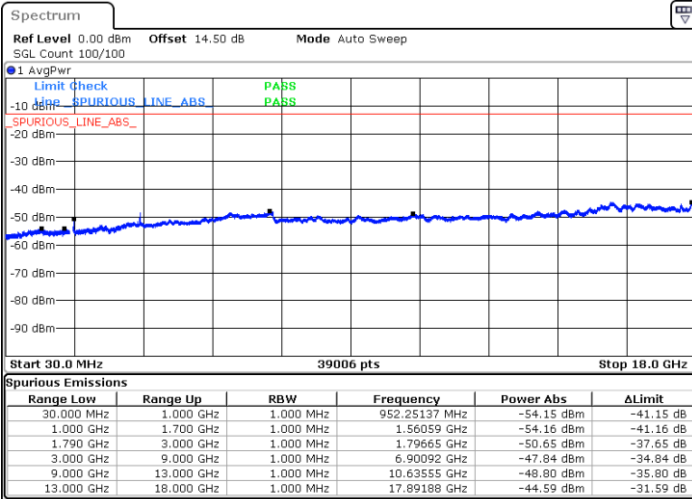

Date: 17.AUG.2020 10:32:30

Highest Channel / 16QAM

Date: 17.AUG.2020 10:33:12

LTE Band 66 / 20MHz

Lowest Channel / QPSK

Date: 17.AUG.2020 10:36:55

Lowest Channel / 16QAM

Date: 17.AUG.2020 10:38:14

LTE Band 66 / 20MHz

Middle Channel / QPSK

Middle Channel / 16QAM

Date: 17.AUG.2020 10:47:41

Date: 17.AUG.2020 10:46:35

Highest Channel / QPSK

Highest Channel / 16QAM

Date: 17.AUG.2020 10:49:19

Date: 17.AUG.2020 10:50:02

LTE Band 66 / 1.4MHz

Lowest Channel / 64QAM

Middle Channel / 64QAM

Date: 17.AUG.2020 09:24:19

Date: 17.AUG.2020 11:30:21

Highest Channel / 64QAM

Date: 17.AUG.2020 11:31:24

LTE Band 66 / 3MHz

Lowest Channel / 64QAM

Middle Channel / 64QAM

Date: 17.AUG.2020 11:13:02

Date: 17.AUG.2020 11:18:13

Highest Channel / 64QAM

Date: 17.AUG.2020 11:19:39

LTE Band 66 / 5MHz