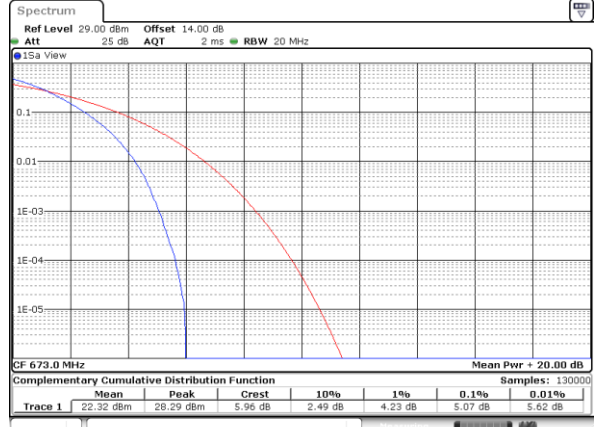

Note:

1. Normal Voltage =3.8 V. ; Battery End Point (BEP) =3.6 V. ; Maximum Voltage =4.4 V.
2. The frequency fundamental emissions stay within the authorized frequency block.

LTE Band 71

Peak-to-Average Ratio

Mode	LTE Band 71 / 20MHz				
Mod.	QPSK		16QAM		Limit: 13dB
RB Size	1RB	Full RB	1RB	Full RB	Result
Lowest CH	4.58	5.07	5.48	5.97	PASS
Middle CH	5.10	4.93	5.51	5.97	
Highest CH	5.13	5.01	5.80	6.00	
Mode	LTE Band 71 / 20MHz				
Mod.	64QAM				Limit: 13dB
RB Size	1RB	Full RB			Result
Lowest CH	5.45	6.32	-	-	PASS
Middle CH	5.33	6.41	-	-	
Highest CH	5.62	6.46	-	-	

LTE Band 71 / 20MHz / QPSK

Lowest Channel / 1RB

Date: 18_AUG.2020 14:29:02

Lowest Channel / Full RB

Date: 18_AUG.2020 14:30:28

Middle Channel / 1RB

Date: 18_AUG.2020 14:34:19

Middle Channel / Full RB