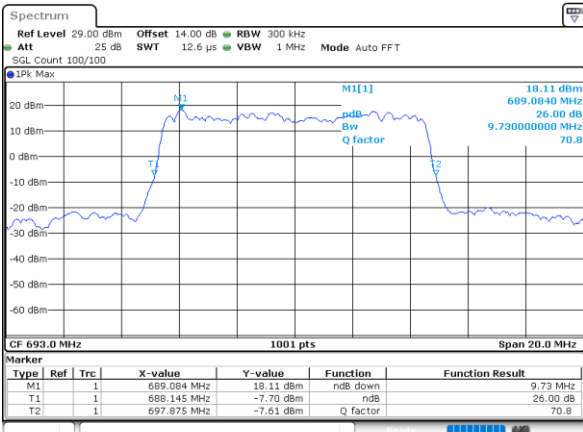

Date: 18_AUG.2020 14:48:13

Highest Channel / 5MHz / QPSK

Date: 18_AUG.2020 14:48:48

Highest Channel / 5MHz / 16QAM

Date: 18_AUG.2020 14:49:01

LTE Band 71

Lowest Channel / 10MHz / QPSK

Date: 18_AUG.2020 15:01:39

Lowest Channel / 10MHz / 16QAM

Date: 18_AUG.2020 15:01:22

Middle Channel / 10MHz / QPSK

Date: 18_AUG.2020 15:02:27

Middle Channel / 10MHz / 16QAM

Date: 18_AUG.2020 15:02:13

Highest Channel / 10MHz / QPSK

Date: 18_AUG.2020 15:02:45

Highest Channel / 10MHz / 16QAM

Date: 18_AUG.2020 15:03:00

LTE Band 71

Lowest Channel / 15MHz / QPSK

Date: 18_AUG.2020 15:05:58

Lowest Channel / 15MHz / 16QAM

Date: 18_AUG.2020 15:06:16

Middle Channel / 15MHz / QPSK