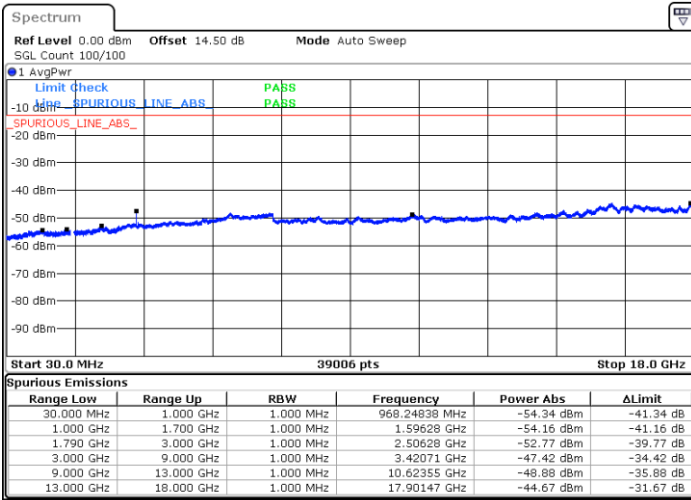

Date: 17.AUG.2020 10:32:30

Highest Channel / 16QAM

Date: 17.AUG.2020 10:33:12

LTE Band 66 / 20MHz

Lowest Channel / QPSK

Date: 17.AUG.2020 10:36:55

Lowest Channel / 16QAM

Date: 17.AUG.2020 10:38:14

LTE Band 66 / 20MHz

Middle Channel / QPSK

Middle Channel / 16QAM

Date: 17.AUG.2020 10:47:41

Date: 17.AUG.2020 10:46:35

Highest Channel / QPSK

Highest Channel / 16QAM

Date: 17.AUG.2020 10:49:19

Date: 17.AUG.2020 10:50:02

LTE Band 66 / 1.4MHz

Lowest Channel / 64QAM

Middle Channel / 64QAM

Date: 17.AUG.2020 09:24:19

Date: 17.AUG.2020 11:30:21

Highest Channel / 64QAM

Date: 17.AUG.2020 11:31:24