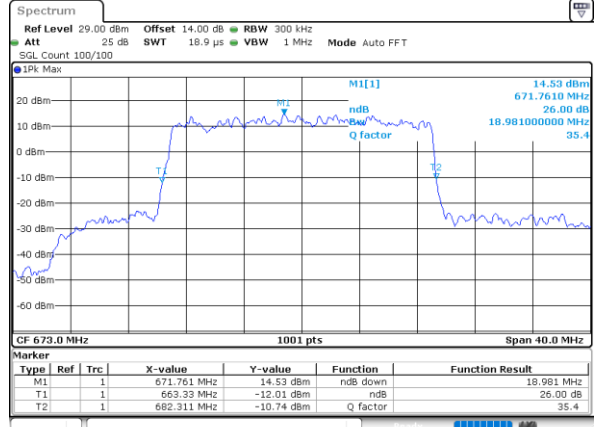

Lowest Channel / 20MHz / 16QAM

Date: 18_AUG.2020 15:10:47