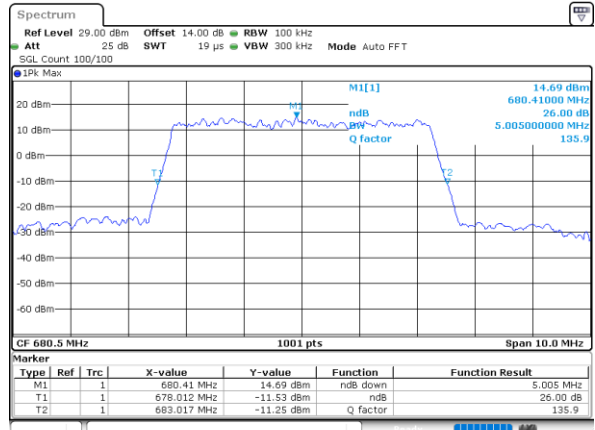

Mode	LTE Band 71 : 26dB BW(MHz)											
BW					5MHz		10MHz		15MHz		20MHz	
Mod.					QPSK	16QAM	QPSK	16QAM	QPSK	16QAM	QPSK	16QAM
Lowest CH	-	-	-	-	5.02	4.96	9.85	9.79	14.15	14.24	19.22	18.98
Middle CH	-	-	-	-	4.89	5.01	9.83	9.71	14.36	14.57	19.10	18.78
Highest CH	-	-	-	-	4.91	4.85	9.73	9.79	14.18	14.33	18.90	19.22
Mode	LTE Band 71 : 26dB BW(MHz)											
BW					5MHz		10MHz		15MHz		20MHz	
Mod.					64QAM		64QAM		64QAM		64QAM	
Lowest CH	-	-	-	-	4.86	-	9.85	-	14.60	-	19.06	-
Middle CH	-	-	-	-	4.88	-	9.73	-	14.27	-	19.18	-
Highest CH	-	-	-	-	4.94	-	9.81	-	14.51	-	18.86	-

LTE Band 71

Lowest Channel / 5MHz / QPSK

Date: 18_AUG.2020 14:46:55

Lowest Channel / 5MHz / 16QAM

Date: 18_AUG.2020 14:47:09

Middle Channel / 5MHz / QPSK

Date: 18_AUG.2020 14:48:28

Middle Channel / 5MHz / 16QAM

Date: 18_AUG.2020 14:48:13

Highest Channel / 5MHz / QPSK

Date: 18_AUG.2020 14:48:48

Highest Channel / 5MHz / 16QAM

Date: 18_AUG.2020 14:49:01

LTE Band 71

Lowest Channel / 10MHz / QPSK

Date: 18_AUG.2020 15:01:39