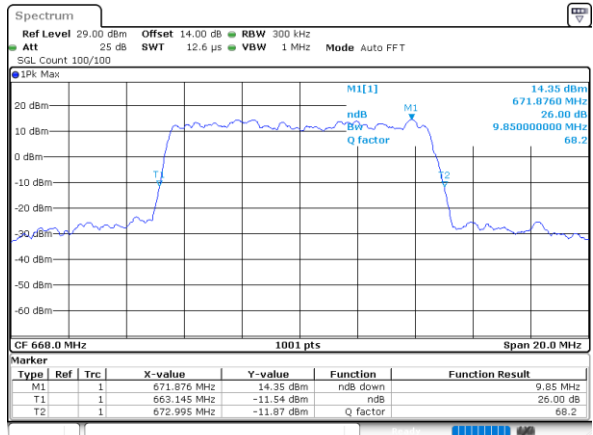

Highest Channel / 20MHz / QPSK

Date: 18_AUG.2020 15:26:57

Highest Channel / 20MHz / 16QAM

Date: 18_AUG.2020 15:27:17

LTE Band 71

Lowest Channel / 5MHz / 64QAM

Date: 18_AUG.2020 14:47:24

Lowest Channel / 10MHz / 64QAM