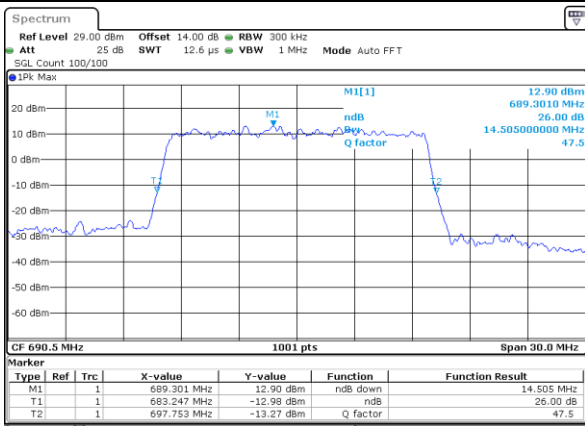

Date: 18_AUG.2020 15:03:12

LTE Band 71

Lowest Channel / 15MHz / 64QAM

Date: 18_AUG.2020 15:06:36

Lowest Channel / 20MHz / 64QAM

Date: 18_AUG.2020 15:11:31

Middle Channel / 15MHz / 64QAM

Date: 18_AUG.2020 15:06:55

Middle Channel / 20MHz / 64QAM

Date: 18_AUG.2020 15:11:12

Highest Channel / 15MHz / 64QAM

Date: 18_AUG.2020 15:09:11

Highest Channel / 20MHz / 64QAM

Date: 18_AUG.2020 15:12:32

Occupied Bandwidth

Mode	LTE Band 71 : 99%OBW(MHz)											
BW	1.4MHz		3MHz		5MHz		10MHz		15MHz		20MHz	
Mod.	QPSK	16QAM	QPSK	16QAM	QPSK	16QAM	QPSK	16QAM	QPSK	16QAM	QPSK	16QAM
Lowest CH	-	-	-	-	4.50	4.48	9.03	9.03	13.52	13.43	17.90	17.82
Middle CH	-	-	-	-	4.53	4.49	9.03	9.03	13.55	13.43	17.86	17.98
Highest CH	-	-	-	-	4.50	4.51	9.01	9.01	13.49	13.40	17.78	17.86
Mode	LTE Band 71 : 99%OBW(MHz)											
BW	1.4MHz		3MHz		5MHz		10MHz		15MHz		20MHz	
Mod.	64QAM		64QAM		64QAM		64QAM		64QAM		64QAM	
Lowest CH	-	-	-	-	4.49	-	8.97	-	13.43	-	17.86	-
Middle CH	-	-	-	-	4.51	-	9.13	-	13.43	-	17.82	-
Highest CH	-	-	-	-	4.48	-	8.99	-	13.43	-	17.82	-