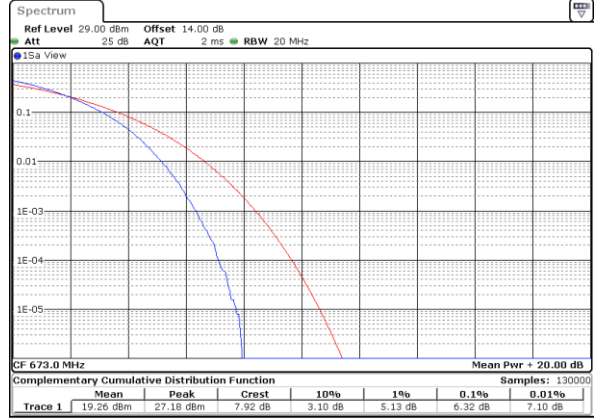

Lowest Channel / Full RB

Date: 18_AUG.2020 14:30:17

Middle Channel / 1RB

Date: 18_AUG.2020 14:33:00

Middle Channel / Full RB

Date: 18_AUG.2020 14:32:11

Highest Channel / 1RB

Date: 18_AUG.2020 14:36:53

Highest Channel / Full RB

Date: 18_AUG.2020 14:44:00

LTE Band 71 / 20MHz / 64QAM

Lowest Channel / 1RB

Date: 18_AUG.2020 14:29:27

Lowest Channel / Full RB

Date: 18_AUG.2020 14:29:56

Middle Channel / 1RB

Date: 18_AUG.2020 14:32:37

Middle Channel / Full RB

Date: 18_AUG.2020 14:32:22

Highest Channel / 1RB

Date: 18_AUG.2020 14:37:56

Highest Channel / Full RB

Date: 18_AUG.2020 14:44:48

26dB Bandwidth