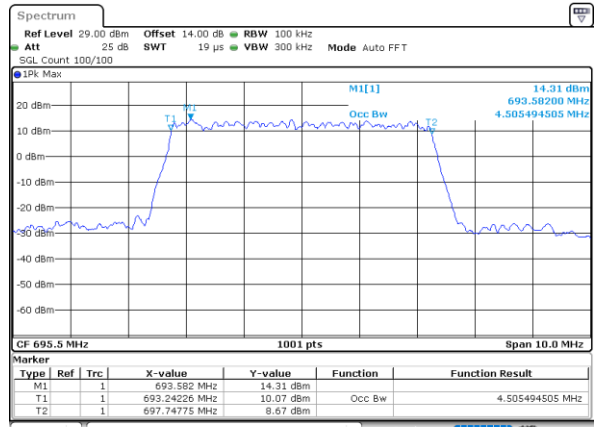

Middle Channel / 20MHz / 64QAM

Date: 18_AUG.2020 15:11:12

Highest Channel / 15MHz / 64QAM

Date: 18_AUG.2020 15:09:11

Highest Channel / 20MHz / 64QAM

Date: 18_AUG.2020 15:12:32

Occupied Bandwidth

Mode	LTE Band 71 : 99%OBW(MHz)											
BW	1.4MHz		3MHz		5MHz		10MHz		15MHz		20MHz	
Mod.	QPSK	16QAM	QPSK	16QAM	QPSK	16QAM	QPSK	16QAM	QPSK	16QAM	QPSK	16QAM
Lowest CH	-	-	-	-	4.50	4.48	9.03	9.03	13.52	13.43	17.90	17.82
Middle CH	-	-	-	-	4.53	4.49	9.03	9.03	13.55	13.43	17.86	17.98
Highest CH	-	-	-	-	4.50	4.51	9.01	9.01	13.49	13.40	17.78	17.86
Mode	LTE Band 71 : 99%OBW(MHz)											
BW	1.4MHz		3MHz		5MHz		10MHz		15MHz		20MHz	
Mod.	64QAM		64QAM		64QAM		64QAM		64QAM		64QAM	
Lowest CH	-	-	-	-	4.49	-	8.97	-	13.43	-	17.86	-
Middle CH	-	-	-	-	4.51	-	9.13	-	13.43	-	17.82	-
Highest CH	-	-	-	-	4.48	-	8.99	-	13.43	-	17.82	-

LTE Band 71

Lowest Channel / 5MHz / QPSK

Date: 18_AUG.2020 14:46:50

Lowest Channel / 5MHz / 16QAM

Date: 18_AUG.2020 14:47:04

Middle Channel / 5MHz / QPSK

Date: 18_AUG.2020 14:48:23

Middle Channel / 5MHz / 16QAM

Date: 18_AUG.2020 14:48:08

Highest Channel / 5MHz / QPSK

Date: 18_AUG.2020 14:48:43

Highest Channel / 5MHz / 16QAM

Date: 18_AUG.2020 14:48:56

LTE Band 71

Lowest Channel / 10MHz / QPSK

Date: 18_AUG.2020 15:01:33