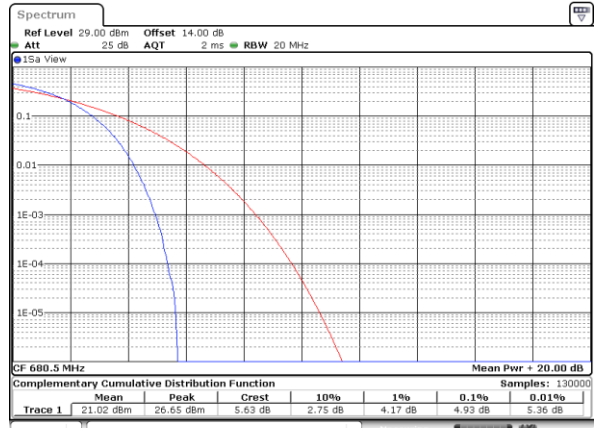

LTE Band 71 / 20MHz / QPSK

Lowest Channel / 1RB

Date: 18_AUG.2020 14:29:02

Lowest Channel / Full RB

Date: 18_AUG.2020 14:30:28

Middle Channel / 1RB

Date: 18_AUG.2020 14:34:19

Middle Channel / Full RB

Date: 18_AUG.2020 14:30:45

Highest Channel / 1RB

Date: 18_AUG.2020 14:35:49

Highest Channel / Full RB

Date: 18_AUG.2020 14:43:03

LTE Band 71 / 20MHz / 16QAM

Lowest Channel / 1RB

Date: 18_AUG.2020 14:29:14