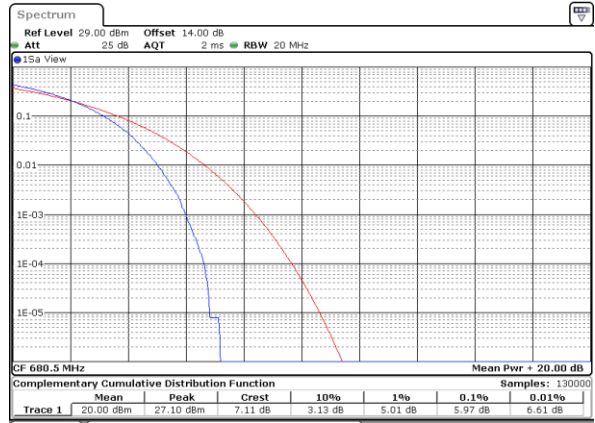

Date: 18_AUG.2020 14:30:45

Highest Channel / 1RB

Date: 18_AUG.2020 14:35:49

Highest Channel / Full RB

Date: 18_AUG.2020 14:43:03

LTE Band 71 / 20MHz / 16QAM

Lowest Channel / 1RB

Date: 18_AUG.2020 14:29:14

Lowest Channel / Full RB

Date: 18_AUG.2020 14:30:17

Middle Channel / 1RB

Date: 18_AUG.2020 14:33:00

Middle Channel / Full RB

Date: 18_AUG.2020 14:32:11

Highest Channel / 1RB

Date: 18_AUG.2020 14:36:53

Highest Channel / Full RB

Date: 18_AUG.2020 14:44:00

LTE Band 71 / 20MHz / 64QAM

Lowest Channel / 1RB

Date: 18_AUG.2020 14:29:27

Lowest Channel / Full RB

Date: 18_AUG.2020 14:29:56

Middle Channel / 1RB

Date: 18_AUG.2020 14:32:37

Middle Channel / Full RB

Date: 18_AUG.2020 14:32:22

Highest Channel / 1RB

Date: 18_AUG.2020 14:37:56

Highest Channel / Full RB

Date: 18_AUG.2020 14:44:48

26dB Bandwidth