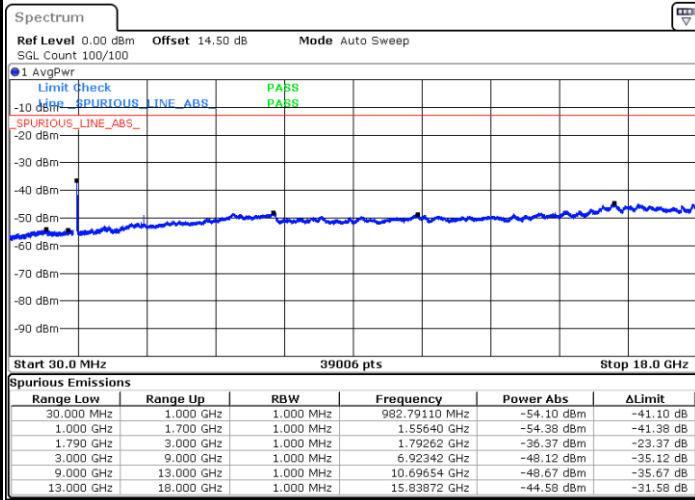

Date: 17.AUG.2020 10:10:12

Highest Channel / QPSK

Highest Channel / 16QAM

Date: 17.AUG.2020 10:15:55

Date: 17.AUG.2020 10:16:42

LTE Band 66 / 15MHz

Lowest Channel / QPSK

Date: 17.AUG.2020 10:23:05

Lowest Channel / 16QAM

Date: 17.AUG.2020 10:25:08

Middle Channel / QPSK

Date: 17.AUG.2020 10:29:26

Middle Channel / 16QAM

Date: 17.AUG.2020 10:28:44

LTE Band 66 / 15MHz

Highest Channel / QPSK

Date: 17.AUG.2020 10:32:30

Highest Channel / 16QAM

Date: 17.AUG.2020 10:33:12

LTE Band 66 / 20MHz

Lowest Channel / QPSK

Date: 17.AUG.2020 10:36:55

Lowest Channel / 16QAM

Date: 17.AUG.2020 10:38:14