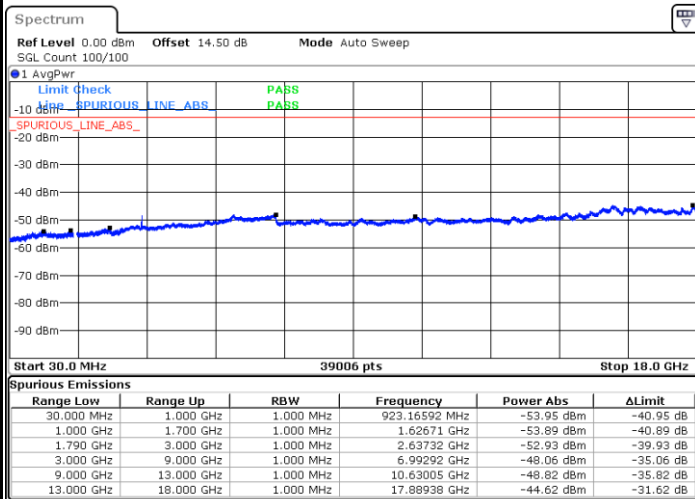

Date: 17.AUG.2020 10:10:12

Highest Channel / QPSK

Highest Channel / 16QAM

Date: 17.AUG.2020 10:15:55

Date: 17.AUG.2020 10:16:42

LTE Band 66 / 15MHz

Lowest Channel / QPSK

Date: 17.AUG.2020 10:23:05

Lowest Channel / 16QAM

Date: 17.AUG.2020 10:25:08

Middle Channel / QPSK

Date: 17.AUG.2020 10:29:26

Middle Channel / 16QAM

Date: 17.AUG.2020 10:28:44

LTE Band 66 / 15MHz

Highest Channel / QPSK