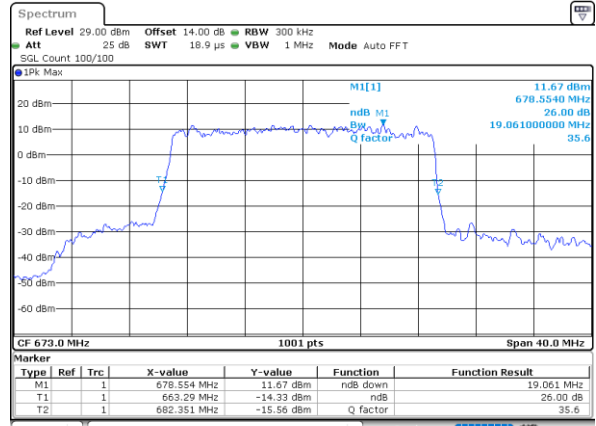

Date: 18_AUG.2020 15:03:12

LTE Band 71

Lowest Channel / 15MHz / 64QAM

Date: 18_AUG.2020 15:06:36

Lowest Channel / 20MHz / 64QAM

Date: 18_AUG.2020 15:11:31

Middle Channel / 15MHz / 64QAM

Date: 18_AUG.2020 15:06:55

Middle Channel / 20MHz / 64QAM

Date: 18_AUG.2020 15:11:12

Highest Channel / 15MHz / 64QAM

Date: 18_AUG.2020 15:09:11

Highest Channel / 20MHz / 64QAM

Date: 18_AUG.2020 15:12:32

Occupied Bandwidth

Mode	LTE Band 71 : 99%OBW(MHz)											
BW	1.4MHz		3MHz		5MHz		10MHz		15MHz		20MHz	
Mod.	QPSK	16QAM	QPSK	16QAM	QPSK	16QAM	QPSK	16QAM	QPSK	16QAM	QPSK	16QAM
Lowest CH	-	-	-	-	4.50	4.48	9.03	9.03	13.52	13.43	17.90	17.82
Middle CH	-	-	-	-	4.53	4.49	9.03	9.03	13.55	13.43	17.86	17.98
Highest CH	-	-	-	-	4.50	4.51	9.01	9.01	13.49	13.40	17.78	17.86
Mode	LTE Band 71 : 99%OBW(MHz)											
BW	1.4MHz		3MHz		5MHz		10MHz		15MHz		20MHz	
Mod.	64QAM		64QAM		64QAM		64QAM		64QAM		64QAM	
Lowest CH	-	-	-	-	4.49	-	8.97	-	13.43	-	17.86	-
Middle CH	-	-	-	-	4.51	-	9.13	-	13.43	-	17.82	-
Highest CH	-	-	-	-	4.48	-	8.99	-	13.43	-	17.82	-