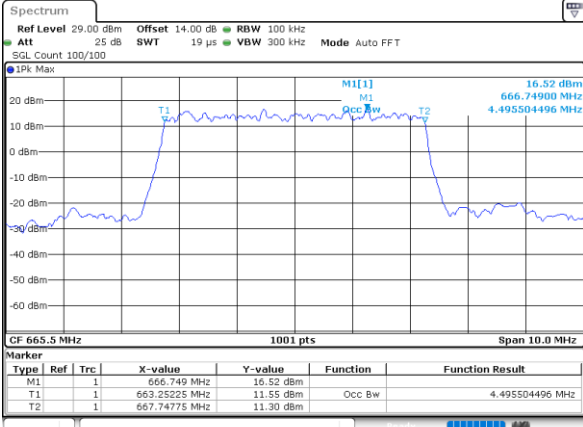

LTE Band 71

Lowest Channel / 5MHz / QPSK

Date: 18_AUG.2020 14:46:50