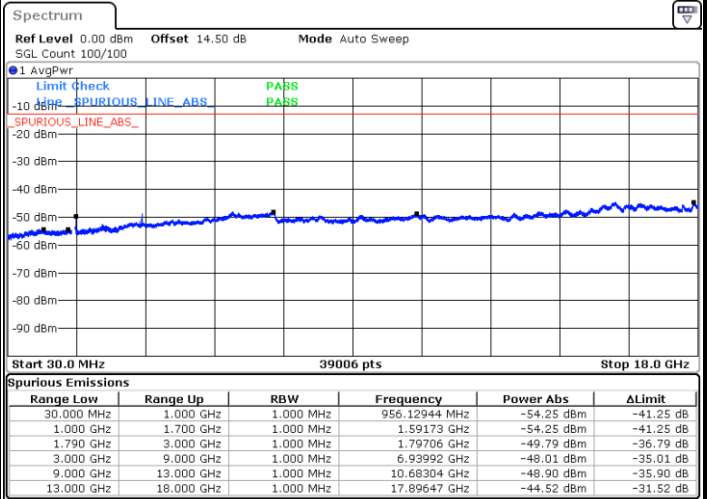

Date: 17.AUG.2020 10:32:30

Highest Channel / 16QAM

Date: 17.AUG.2020 10:33:12

LTE Band 66 / 20MHz

Lowest Channel / QPSK

Date: 17.AUG.2020 10:36:55

Lowest Channel / 16QAM

Date: 17.AUG.2020 10:38:14

LTE Band 66 / 20MHz

Middle Channel / QPSK

Middle Channel / 16QAM

Date: 17.AUG.2020 10:47:41

Date: 17.AUG.2020 10:46:35

Highest Channel / QPSK

Highest Channel / 16QAM

Date: 17.AUG.2020 10:49:19

Date: 17.AUG.2020 10:50:02

LTE Band 66 / 1.4MHz

Lowest Channel / 64QAM

Middle Channel / 64QAM

Date: 17.AUG.2020 09:24:19

Date: 17.AUG.2020 11:30:21

Highest Channel / 64QAM

Date: 17.AUG.2020 11:31:24

LTE Band 66 / 3MHz

Lowest Channel / 64QAM

Middle Channel / 64QAM

Date: 17.AUG.2020 11:13:02

Date: 17.AUG.2020 11:18:13

Highest Channel / 64QAM

Date: 17.AUG.2020 11:19:39

LTE Band 66 / 5MHz