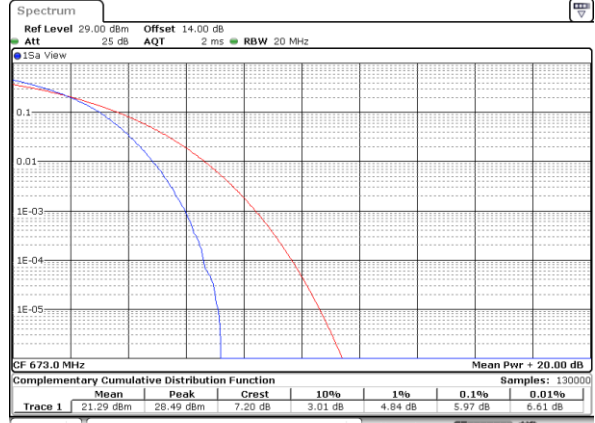

LTE Band 71 / 20MHz / QPSK

Lowest Channel / 1RB

Date: 18_AUG.2020 14:29:02

Lowest Channel / Full RB

Date: 18_AUG.2020 14:30:28

Middle Channel / 1RB

Date: 18_AUG.2020 14:34:19

Middle Channel / Full RB

Date: 18_AUG.2020 14:30:45

Highest Channel / 1RB

Date: 18_AUG.2020 14:35:49

Highest Channel / Full RB

Date: 18_AUG.2020 14:43:03

LTE Band 71 / 20MHz / 16QAM

Lowest Channel / 1RB

Date: 18_AUG.2020 14:29:14

Lowest Channel / Full RB

Date: 18_AUG.2020 14:30:17

Middle Channel / 1RB

Date: 18_AUG.2020 14:33:00

Middle Channel / Full RB

Date: 18_AUG.2020 14:32:11

Highest Channel / 1RB

Date: 18_AUG.2020 14:36:53