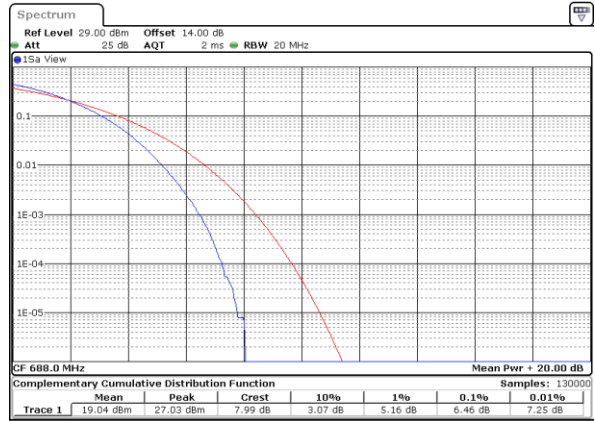

Highest Channel / Full RB

Date: 18_AUG.2020 14:44:00

LTE Band 71 / 20MHz / 64QAM

Lowest Channel / 1RB

Date: 18_AUG.2020 14:29:27

Lowest Channel / Full RB

Date: 18_AUG.2020 14:29:56

Middle Channel / 1RB

Date: 18_AUG.2020 14:32:37

Middle Channel / Full RB

Date: 18_AUG.2020 14:32:22

Highest Channel / 1RB

Date: 18_AUG.2020 14:37:56

Highest Channel / Full RB

Date: 18_AUG.2020 14:44:48

26dB Bandwidth

Mode	LTE Band 71 : 26dB BW(MHz)											
BW					5MHz		10MHz		15MHz		20MHz	
Mod.					QPSK	16QAM	QPSK	16QAM	QPSK	16QAM	QPSK	16QAM
Lowest CH	-	-	-	-	5.02	4.96	9.85	9.79	14.15	14.24	19.22	18.98
Middle CH	-	-	-	-	4.89	5.01	9.83	9.71	14.36	14.57	19.10	18.78
Highest CH	-	-	-	-	4.91	4.85	9.73	9.79	14.18	14.33	18.90	19.22
Mode	LTE Band 71 : 26dB BW(MHz)											
BW					5MHz		10MHz		15MHz		20MHz	
Mod.					64QAM		64QAM		64QAM		64QAM	
Lowest CH	-	-	-	-	4.86	-	9.85	-	14.60	-	19.06	-
Middle CH	-	-	-	-	4.88	-	9.73	-	14.27	-	19.18	-
Highest CH	-	-	-	-	4.94	-	9.81	-	14.51	-	18.86	-