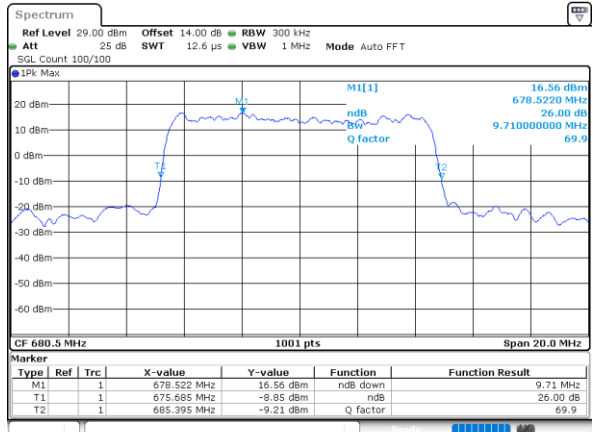

Date: 18_AUG.2020 14:48:13

Highest Channel / 5MHz / QPSK

Date: 18_AUG.2020 14:48:48

Highest Channel / 5MHz / 16QAM

Date: 18_AUG.2020 14:49:01

LTE Band 71

Lowest Channel / 10MHz / QPSK

Date: 18_AUG.2020 15:01:39

Lowest Channel / 10MHz / 16QAM

Date: 18_AUG.2020 15:01:22

Middle Channel / 10MHz / QPSK

Date: 18_AUG.2020 15:02:27

Middle Channel / 10MHz / 16QAM

Date: 18_AUG.2020 15:02:13

Highest Channel / 10MHz / QPSK

Date: 18_AUG.2020 15:02:45

Highest Channel / 10MHz / 16QAM

Date: 18_AUG.2020 15:03:00

LTE Band 71

Lowest Channel / 15MHz / QPSK

Date: 18_AUG.2020 15:05:58

Lowest Channel / 15MHz / 16QAM

Date: 18_AUG.2020 15:06:16

Middle Channel / 15MHz / QPSK