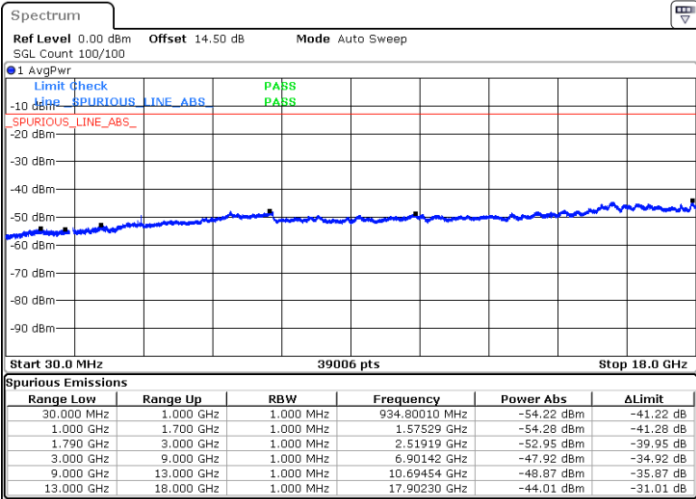

Date: 17.AUG.2020 10:50:02

LTE Band 66 / 1.4MHz

Lowest Channel / 64QAM

Middle Channel / 64QAM

Date: 17.AUG.2020 09:24:19

Date: 17.AUG.2020 11:30:21

Highest Channel / 64QAM

Date: 17.AUG.2020 11:31:24

LTE Band 66 / 3MHz

Lowest Channel / 64QAM

Middle Channel / 64QAM

Date: 17.AUG.2020 11:13:02

Date: 17.AUG.2020 11:18:13

Highest Channel / 64QAM

Date: 17.AUG.2020 11:19:39

LTE Band 66 / 5MHz

Lowest Channel / 64QAM

Middle Channel / 64QAM

Highest Channel / 64QAM

LTE Band 66 / 10MHz

Lowest Channel / 64QAM

Middle Channel / 64QAM

Date: 17.AUG.2020 10:05:57

Date: 17.AUG.2020 10:09:07