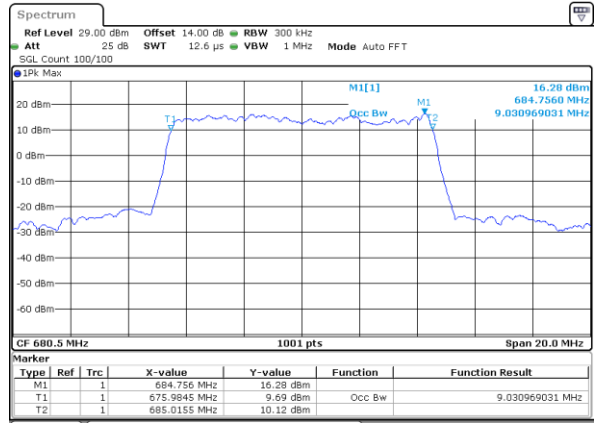

Date: 18_AUG.2020 14:48:08

Highest Channel / 5MHz / QPSK

Date: 18_AUG.2020 14:48:43

Highest Channel / 5MHz / 16QAM

Date: 18_AUG.2020 14:48:56

LTE Band 71

Lowest Channel / 10MHz / QPSK

Date: 18_AUG.2020 15:01:33

Lowest Channel / 10MHz / 16QAM

Date: 18_AUG.2020 15:01:16

Middle Channel / 10MHz / QPSK

Date: 18_AUG.2020 15:02:21

Middle Channel / 10MHz / 16QAM

Date: 18_AUG.2020 15:02:08

Highest Channel / 10MHz / QPSK

Date: 18_AUG.2020 15:02:41

Highest Channel / 10MHz / 16QAM

Date: 18_AUG.2020 15:02:56