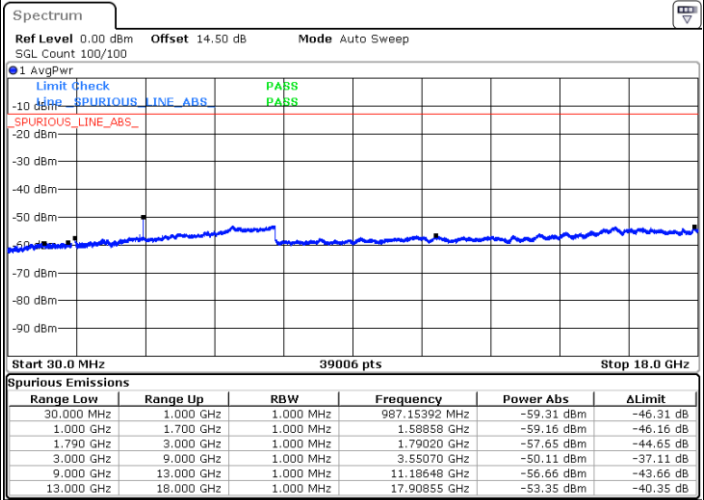

Date: 17.AUG.2020 11:20:24

LTE Band 66 / 5MHz

Lowest Channel / QPSK

Lowest Channel / 16QAM

Date: 17.AUG.2020 09:47:04

Date: 17.AUG.2020 09:47:58

Middle Channel / QPSK

Middle Channel / 16QAM

Date: 17.AUG.2020 09:52:09

Date: 17.AUG.2020 09:51:18

LTE Band 66 / 5MHz

Highest Channel / QPSK

Date: 17.AUG.2020 09:53:31

Highest Channel / 16QAM

Date: 17.AUG.2020 09:54:19

LTE Band 66 / 10MHz

Lowest Channel / QPSK

Date: 17.AUG.2020 10:02:24

Lowest Channel / 16QAM

Date: 17.AUG.2020 10:04:13

LTE Band 66 / 10MHz

Middle Channel / QPSK

Middle Channel / 16QAM

Date: 17.AUG.2020 10:11:14

Date: 17.AUG.2020 10:10:12

Highest Channel / QPSK

Highest Channel / 16QAM

Date: 17.AUG.2020 10:15:55

Date: 17.AUG.2020 10:16:42

LTE Band 66 / 15MHz

Lowest Channel / QPSK

Date: 17.AUG.2020 10:23:05