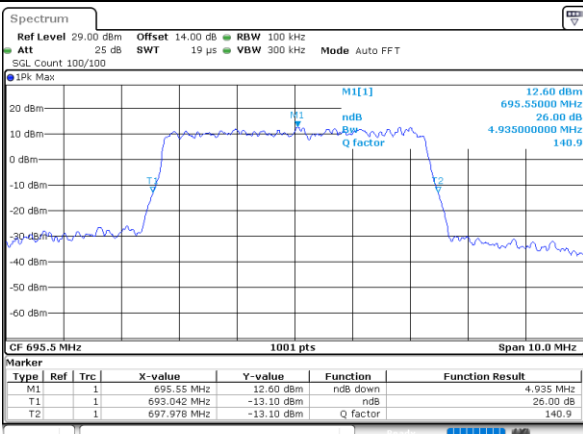

Highest Channel / 20MHz / QPSK

Date: 18_AUG.2020 15:26:57

Highest Channel / 20MHz / 16QAM

Date: 18_AUG.2020 15:27:17

LTE Band 71

Lowest Channel / 5MHz / 64QAM

Date: 18_AUG.2020 14:47:24

Lowest Channel / 10MHz / 64QAM

Date: 18_AUG.2020 15:01:37

Middle Channel / 5MHz / 64QAM

Date: 18_AUG.2020 14:47:52

Middle Channel / 10MHz / 64QAM

Date: 18_AUG.2020 15:01:57

Highest Channel / 5MHz / 64QAM

Date: 18_AUG.2020 14:49:15

Highest Channel / 10MHz / 64QAM

Date: 18_AUG.2020 15:03:12

LTE Band 71

Lowest Channel / 15MHz / 64QAM

Date: 18_AUG.2020 15:06:36

Lowest Channel / 20MHz / 64QAM

Date: 18_AUG.2020 15:11:31

Middle Channel / 15MHz / 64QAM

Date: 18_AUG.2020 15:06:55