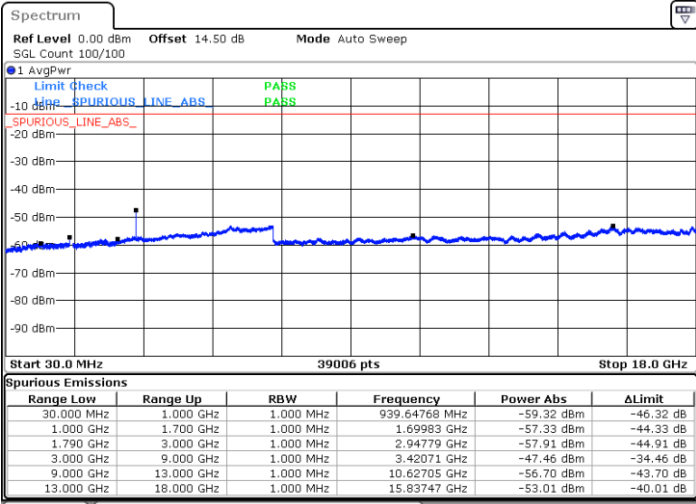

LTE Band 66 / 3MHz

Middle Channel / QPSK

Middle Channel / 16QAM

Date: 17.AUG.2020 11:16:41

Date: 17.AUG.2020 11:17:29

Highest Channel / QPSK

Highest Channel / 16QAM

Date: 17.AUG.2020 11:21:25

Date: 17.AUG.2020 11:20:24

LTE Band 66 / 5MHz

Lowest Channel / QPSK

Lowest Channel / 16QAM

Date: 17.AUG.2020 09:47:04

Date: 17.AUG.2020 09:47:58

Middle Channel / QPSK

Middle Channel / 16QAM