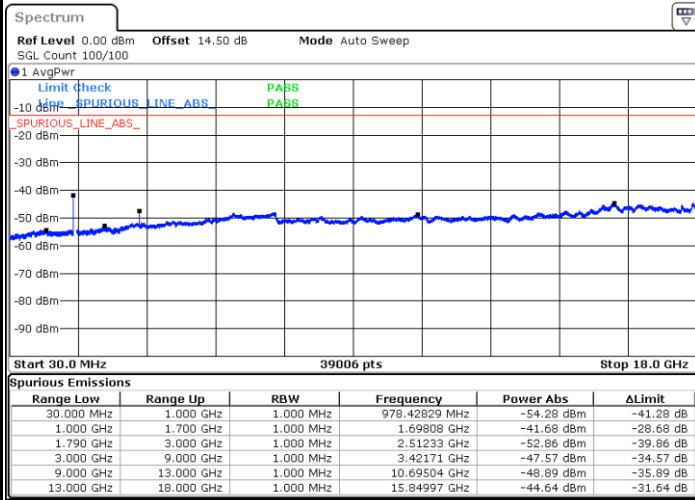

Date: 17.AUG.2020 10:10:12

Highest Channel / QPSK

Highest Channel / 16QAM

Date: 17.AUG.2020 10:15:55

Date: 17.AUG.2020 10:16:42

LTE Band 66 / 15MHz

Lowest Channel / QPSK

Date: 17.AUG.2020 10:23:05

Lowest Channel / 16QAM

Date: 17.AUG.2020 10:25:08

Middle Channel / QPSK

Date: 17.AUG.2020 10:29:26

Middle Channel / 16QAM

Date: 17.AUG.2020 10:28:44

LTE Band 66 / 15MHz

Highest Channel / QPSK