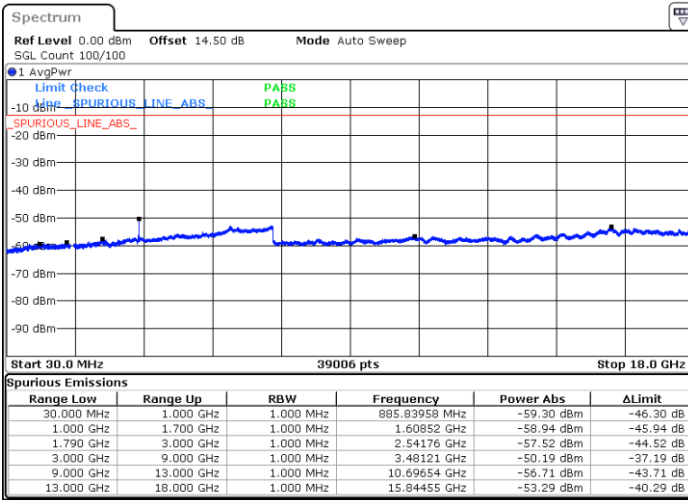

Date: 17.AUG.2020 09:52:09

Date: 17.AUG.2020 09:51:18

LTE Band 66 / 5MHz

Highest Channel / QPSK

Date: 17.AUG.2020 09:53:31

Highest Channel / 16QAM

Date: 17.AUG.2020 09:54:19

LTE Band 66 / 10MHz

Lowest Channel / QPSK

Date: 17.AUG.2020 10:02:24

Lowest Channel / 16QAM

Date: 17.AUG.2020 10:04:13

LTE Band 66 / 10MHz

Middle Channel / QPSK

Middle Channel / 16QAM

Date: 17.AUG.2020 10:11:14

Date: 17.AUG.2020 10:10:12

Highest Channel / QPSK

Highest Channel / 16QAM

Date: 17.AUG.2020 10:15:55

Date: 17.AUG.2020 10:16:42

LTE Band 66 / 15MHz

Lowest Channel / QPSK

Date: 17.AUG.2020 10:23:05