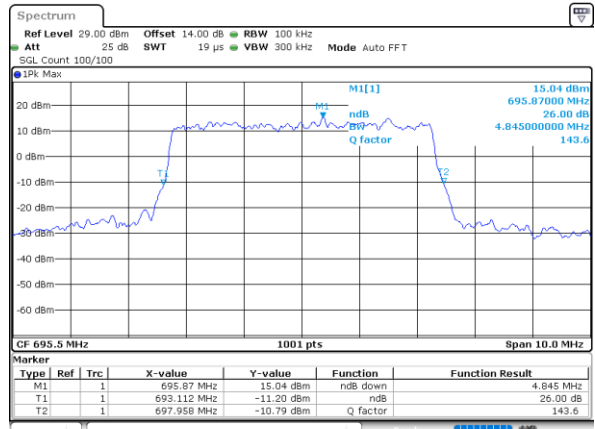

Mode	LTE Band 71 : 26dB BW(MHz)											
BW					5MHz		10MHz		15MHz		20MHz	
Mod.					QPSK	16QAM	QPSK	16QAM	QPSK	16QAM	QPSK	16QAM
Lowest CH	-	-	-	-	5.02	4.96	9.85	9.79	14.15	14.24	19.22	18.98
Middle CH	-	-	-	-	4.89	5.01	9.83	9.71	14.36	14.57	19.10	18.78
Highest CH	-	-	-	-	4.91	4.85	9.73	9.79	14.18	14.33	18.90	19.22
Mode	LTE Band 71 : 26dB BW(MHz)											
BW					5MHz		10MHz		15MHz		20MHz	
Mod.					64QAM		64QAM		64QAM		64QAM	
Lowest CH	-	-	-	-	4.86	-	9.85	-	14.60	-	19.06	-
Middle CH	-	-	-	-	4.88	-	9.73	-	14.27	-	19.18	-
Highest CH	-	-	-	-	4.94	-	9.81	-	14.51	-	18.86	-

LTE Band 71

Lowest Channel / 5MHz / QPSK

Date: 18_AUG.2020 14:46:55

Lowest Channel / 5MHz / 16QAM

Date: 18_AUG.2020 14:47:09

Middle Channel / 5MHz / QPSK

Date: 18_AUG.2020 14:48:28

Middle Channel / 5MHz / 16QAM

Date: 18_AUG.2020 14:48:13

Highest Channel / 5MHz / QPSK

Date: 18_AUG.2020 14:48:48

Highest Channel / 5MHz / 16QAM

Date: 18_AUG.2020 14:49:01

LTE Band 71

Lowest Channel / 10MHz / QPSK

Date: 18_AUG.2020 15:01:39