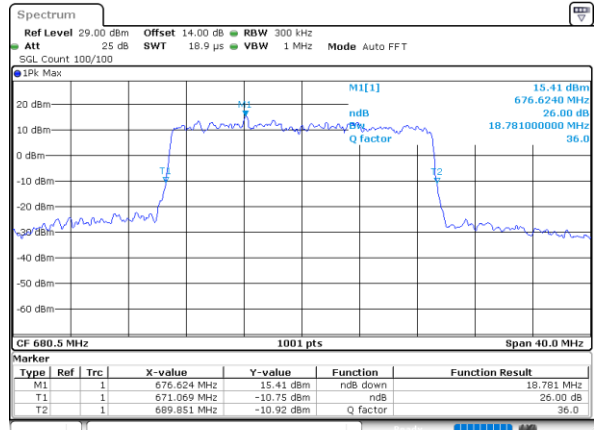

Date: 18_AUG.2020 15:07:23

Middle Channel / 15MHz / 16QAM

Date: 18_AUG.2020 15:07:08

Highest Channel / 15MHz / QPSK

Date: 18_AUG.2020 15:08:42

Highest Channel / 15MHz / 16QAM

Date: 18_AUG.2020 15:08:55

LTE Band 71

Lowest Channel / 20MHz / QPSK

Date: 18_AUG.2020 15:09:50

Lowest Channel / 20MHz / 16QAM

Date: 18_AUG.2020 15:10:47

Middle Channel / 20MHz / QPSK

Date: 18_AUG.2020 15:11:43

Middle Channel / 20MHz / 16QAM

Date: 18_AUG.2020 15:11:26

Highest Channel / 20MHz / QPSK

Date: 18_AUG.2020 15:26:57

Highest Channel / 20MHz / 16QAM

Date: 18_AUG.2020 15:27:17

LTE Band 71

Lowest Channel / 5MHz / 64QAM

Date: 18_AUG.2020 14:47:24

Lowest Channel / 10MHz / 64QAM