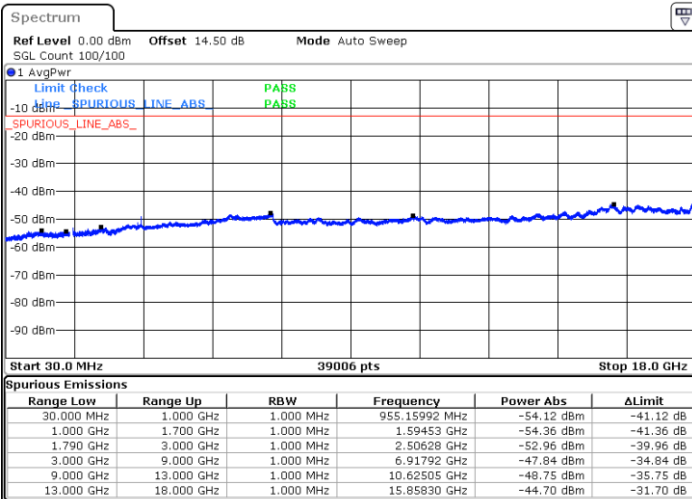

LTE Band 66 / 3MHz

Middle Channel / QPSK

Middle Channel / 16QAM

Date: 17.AUG.2020 11:16:41

Date: 17.AUG.2020 11:17:29

Highest Channel / QPSK

Highest Channel / 16QAM

Date: 17.AUG.2020 11:21:25

Date: 17.AUG.2020 11:20:24

LTE Band 66 / 5MHz

Lowest Channel / QPSK

Lowest Channel / 16QAM

Date: 17.AUG.2020 09:47:04

Date: 17.AUG.2020 09:47:58

Middle Channel / QPSK

Middle Channel / 16QAM