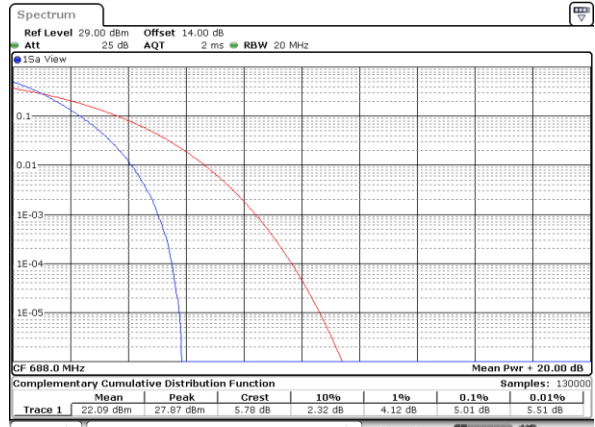

LTE Band 71 / 20MHz / QPSK

Lowest Channel / 1RB

Date: 18_AUG.2020 14:29:02

Lowest Channel / Full RB

Date: 18_AUG.2020 14:30:28

Middle Channel / 1RB

Date: 18_AUG.2020 14:34:19

Middle Channel / Full RB

Date: 18_AUG.2020 14:30:45

Highest Channel / 1RB

Date: 18_AUG.2020 14:35:49

Highest Channel / Full RB

Date: 18_AUG.2020 14:43:03

LTE Band 71 / 20MHz / 16QAM

Lowest Channel / 1RB

Date: 18_AUG.2020 14:29:14