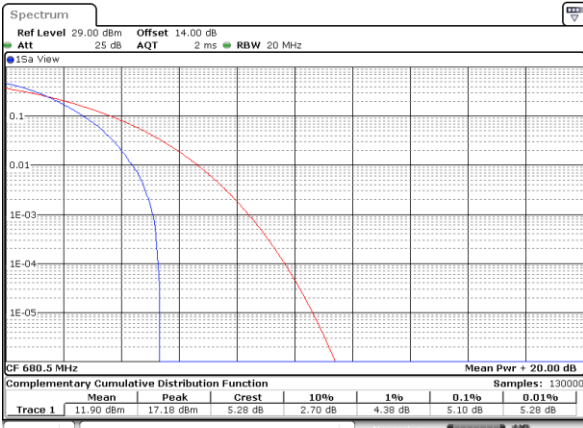

LTE Band 71 / 20MHz / QPSK

Lowest Channel / 1RB

Date: 18_AUG.2020 14:29:02

Lowest Channel / Full RB

Date: 18_AUG.2020 14:30:28

Middle Channel / 1RB

Date: 18_AUG.2020 14:34:19

Middle Channel / Full RB

Date: 18_AUG.2020 14:30:45

Highest Channel / 1RB

Date: 18_AUG.2020 14:35:49

Highest Channel / Full RB

Date: 18_AUG.2020 14:43:03

LTE Band 71 / 20MHz / 16QAM

Lowest Channel / 1RB

Date: 18_AUG.2020 14:29:14