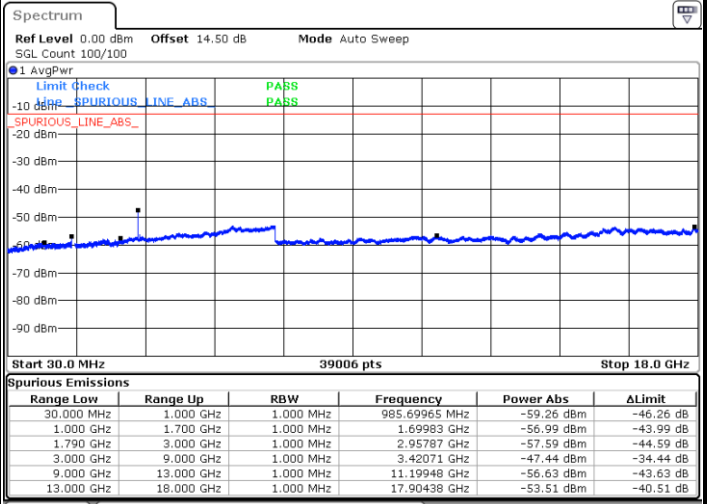

LTE Band 66 / 3MHz

Middle Channel / QPSK

Middle Channel / 16QAM

Date: 17.AUG.2020 11:16:41

Date: 17.AUG.2020 11:17:29

Highest Channel / QPSK

Highest Channel / 16QAM

Date: 17.AUG.2020 11:21:25

Date: 17.AUG.2020 11:20:24

LTE Band 66 / 5MHz

Lowest Channel / QPSK

Lowest Channel / 16QAM

Date: 17.AUG.2020 09:47:04

Date: 17.AUG.2020 09:47:58

Middle Channel / QPSK

Middle Channel / 16QAM

Date: 17.AUG.2020 09:52:09

Date: 17.AUG.2020 09:51:18

LTE Band 66 / 5MHz

Highest Channel / QPSK

Date: 17.AUG.2020 09:53:31

Highest Channel / 16QAM

Date: 17.AUG.2020 09:54:19

LTE Band 66 / 10MHz