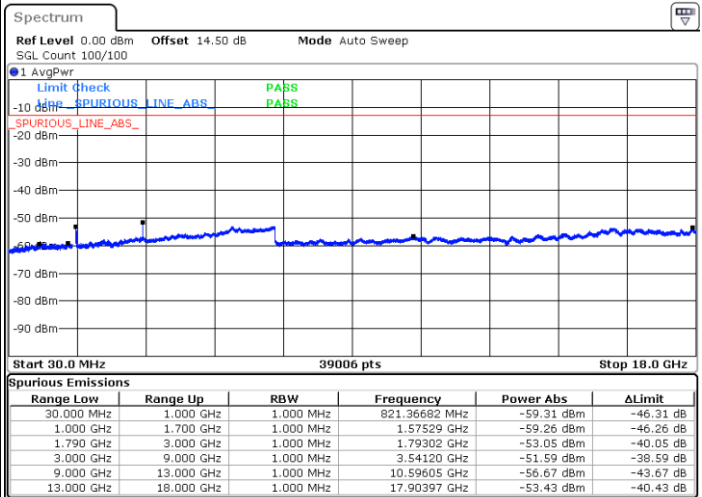

Date: 17.AUG.2020 09:52:09

Date: 17.AUG.2020 09:51:18

LTE Band 66 / 5MHz

Highest Channel / QPSK

Date: 17.AUG.2020 09:53:31

Highest Channel / 16QAM

Date: 17.AUG.2020 09:54:19

LTE Band 66 / 10MHz

Lowest Channel / QPSK

Date: 17.AUG.2020 10:02:24

Lowest Channel / 16QAM

Date: 17.AUG.2020 10:04:13

LTE Band 66 / 10MHz

Middle Channel / QPSK

Middle Channel / 16QAM

Date: 17.AUG.2020 10:11:14

Date: 17.AUG.2020 10:10:12

Highest Channel / QPSK

Highest Channel / 16QAM

Date: 17.AUG.2020 10:15:55

Date: 17.AUG.2020 10:16:42

LTE Band 66 / 15MHz

Lowest Channel / QPSK

Date: 17.AUG.2020 10:23:05