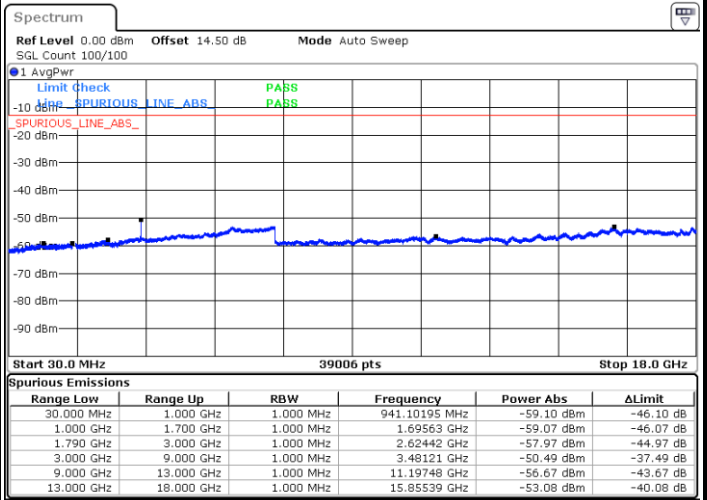

LTE Band 66 / 3MHz

Lowest Channel / 64QAM

Middle Channel / 64QAM

Date: 17.AUG.2020 11:13:02

Date: 17.AUG.2020 11:18:13

Highest Channel / 64QAM

Date: 17.AUG.2020 11:19:39

LTE Band 66 / 5MHz

Lowest Channel / 64QAM

Middle Channel / 64QAM

Highest Channel / 64QAM

LTE Band 66 / 10MHz

Lowest Channel / 64QAM

Middle Channel / 64QAM

Date: 17.AUG.2020 10:05:57

Date: 17.AUG.2020 10:09:07

Highest Channel / 64QAM

Date: 17.AUG.2020 10:17:42

LTE Band 66 / 15MHz

Lowest Channel / 64QAM

Middle Channel / 64QAM

Date: 17.AUG.2020 10:27:04

Date: 17.AUG.2020 10:28:00

Highest Channel / 64QAM