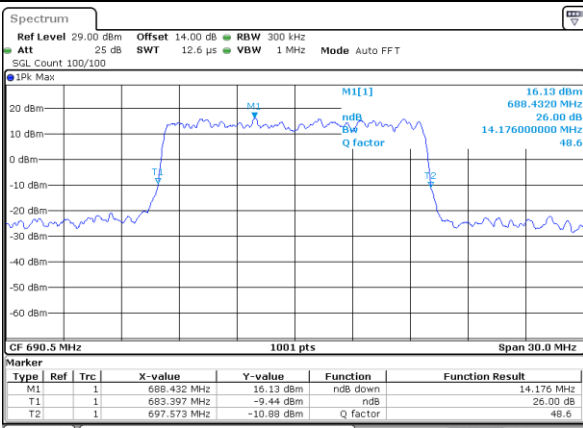

Highest Channel / 10MHz / 16QAM

Date: 18_AUG.2020 15:03:00

LTE Band 71

Lowest Channel / 15MHz / QPSK

Date: 18_AUG.2020 15:05:58

Lowest Channel / 15MHz / 16QAM

Date: 18_AUG.2020 15:06:16

Middle Channel / 15MHz / QPSK

Date: 18_AUG.2020 15:07:23

Middle Channel / 15MHz / 16QAM

Date: 18_AUG.2020 15:07:08

Highest Channel / 15MHz / QPSK

Date: 18_AUG.2020 15:08:42

Highest Channel / 15MHz / 16QAM

Date: 18_AUG.2020 15:08:55

LTE Band 71