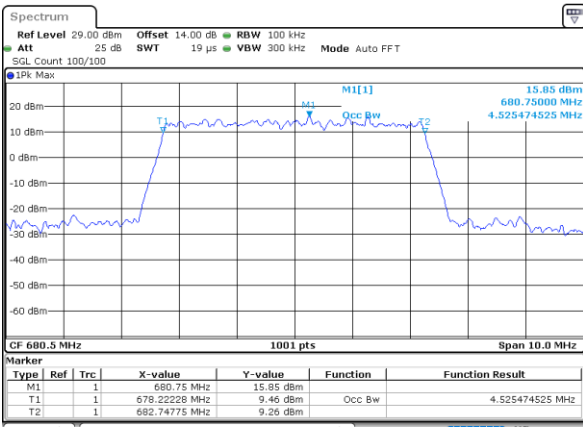

Middle Channel / 20MHz / 64QAM

Date: 18_AUG.2020 15:11:12

Highest Channel / 15MHz / 64QAM

Date: 18_AUG.2020 15:09:11

Highest Channel / 20MHz / 64QAM

Date: 18_AUG.2020 15:12:32

Occupied Bandwidth

Mode	LTE Band 71 : 99%OBW(MHz)											
BW	1.4MHz		3MHz		5MHz		10MHz		15MHz		20MHz	
Mod.	QPSK	16QAM	QPSK	16QAM	QPSK	16QAM	QPSK	16QAM	QPSK	16QAM	QPSK	16QAM
Lowest CH	-	-	-	-	4.50	4.48	9.03	9.03	13.52	13.43	17.90	17.82
Middle CH	-	-	-	-	4.53	4.49	9.03	9.03	13.55	13.43	17.86	17.98
Highest CH	-	-	-	-	4.50	4.51	9.01	9.01	13.49	13.40	17.78	17.86
Mode	LTE Band 71 : 99%OBW(MHz)											
BW	1.4MHz		3MHz		5MHz		10MHz		15MHz		20MHz	
Mod.	64QAM		64QAM		64QAM		64QAM		64QAM		64QAM	
Lowest CH	-	-	-	-	4.49	-	8.97	-	13.43	-	17.86	-
Middle CH	-	-	-	-	4.51	-	9.13	-	13.43	-	17.82	-
Highest CH	-	-	-	-	4.48	-	8.99	-	13.43	-	17.82	-

LTE Band 71

Lowest Channel / 5MHz / QPSK

Date: 18_AUG.2020 14:46:50

Lowest Channel / 5MHz / 16QAM

Date: 18_AUG.2020 14:47:04

Middle Channel / 5MHz / QPSK

Date: 18_AUG.2020 14:48:23

Middle Channel / 5MHz / 16QAM

Date: 18_AUG.2020 14:48:08

Highest Channel / 5MHz / QPSK

Date: 18_AUG.2020 14:48:43

Highest Channel / 5MHz / 16QAM

Date: 18_AUG.2020 14:48:56

LTE Band 71

Lowest Channel / 10MHz / QPSK

Date: 18_AUG.2020 15:01:33