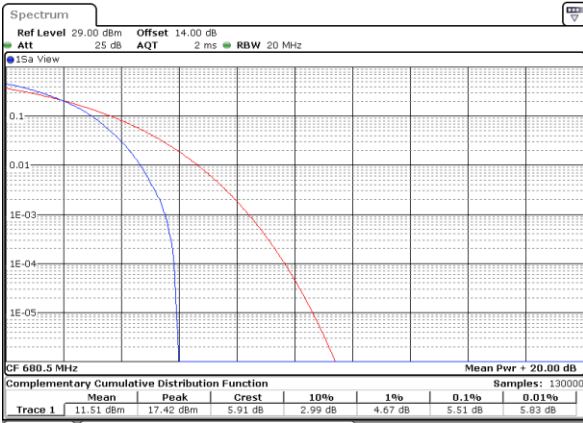

LTE Band 71 / 20MHz / QPSK

Lowest Channel / 1RB

Date: 18_AUG.2020 14:29:02

Lowest Channel / Full RB

Date: 18_AUG.2020 14:30:28

Middle Channel / 1RB

Date: 18_AUG.2020 14:34:19

Middle Channel / Full RB

Date: 18_AUG.2020 14:30:45

Highest Channel / 1RB

Date: 18_AUG.2020 14:35:49

Highest Channel / Full RB

Date: 18_AUG.2020 14:43:03

LTE Band 71 / 20MHz / 16QAM

Lowest Channel / 1RB

Date: 18_AUG.2020 14:29:14

Lowest Channel / Full RB

Date: 18_AUG.2020 14:30:17

Middle Channel / 1RB

Date: 18_AUG.2020 14:33:00

Middle Channel / Full RB

Date: 18_AUG.2020 14:32:11

Highest Channel / 1RB

Date: 18_AUG.2020 14:36:53