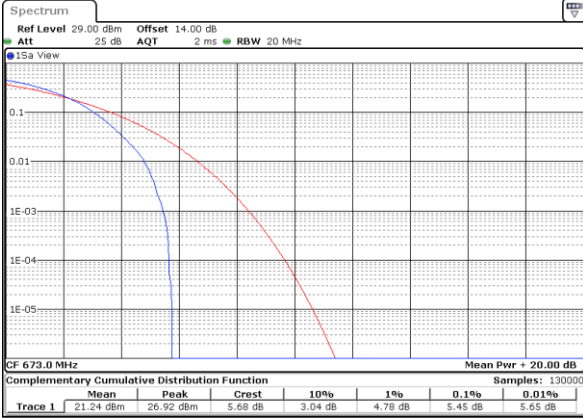

Highest Channel / Full RB

Date: 18_AUG.2020 14:44:00

LTE Band 71 / 20MHz / 64QAM

Lowest Channel / 1RB

Date: 18_AUG.2020 14:29:27

Lowest Channel / Full RB

Date: 18_AUG.2020 14:29:56

Middle Channel / 1RB

Date: 18_AUG.2020 14:32:37

Middle Channel / Full RB

Date: 18_AUG.2020 14:32:22

Highest Channel / 1RB

Date: 18_AUG.2020 14:37:56

Highest Channel / Full RB

Date: 18_AUG.2020 14:44:48

26dB Bandwidth