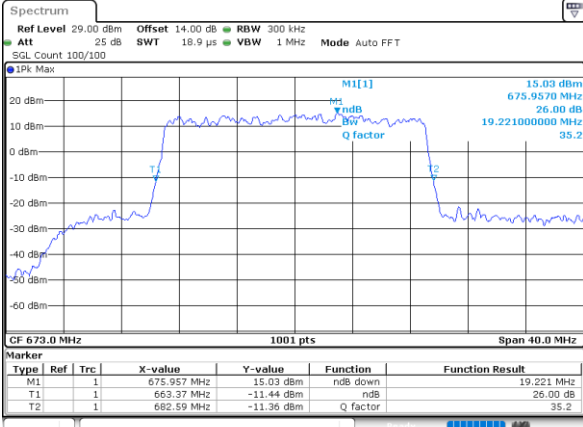

LTE Band 71

Lowest Channel / 20MHz / QPSK

Date: 18_AUG.2020 15:09:50