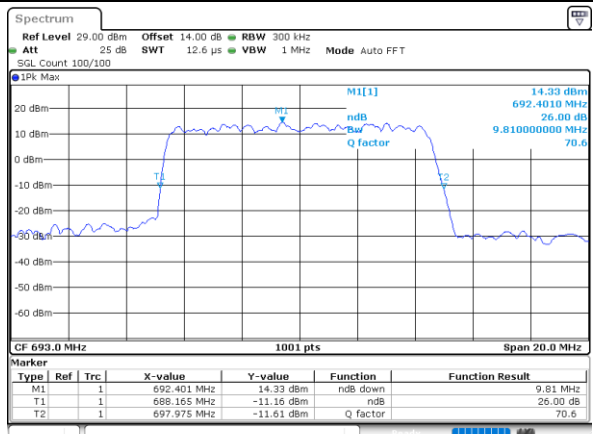

Highest Channel / 20MHz / QPSK

Date: 18_AUG.2020 15:26:57

Highest Channel / 20MHz / 16QAM

Date: 18_AUG.2020 15:27:17

LTE Band 71

Lowest Channel / 5MHz / 64QAM

Date: 18_AUG.2020 14:47:24

Lowest Channel / 10MHz / 64QAM

Date: 18_AUG.2020 15:01:37

Middle Channel / 5MHz / 64QAM

Date: 18_AUG.2020 14:47:52

Middle Channel / 10MHz / 64QAM

Date: 18_AUG.2020 15:01:57

Highest Channel / 5MHz / 64QAM

Date: 18_AUG.2020 14:49:15

Highest Channel / 10MHz / 64QAM

Date: 18_AUG.2020 15:03:12

LTE Band 71

Lowest Channel / 15MHz / 64QAM

Date: 18_AUG.2020 15:06:36

Lowest Channel / 20MHz / 64QAM

Date: 18_AUG.2020 15:11:31

Middle Channel / 15MHz / 64QAM

Date: 18_AUG.2020 15:06:55