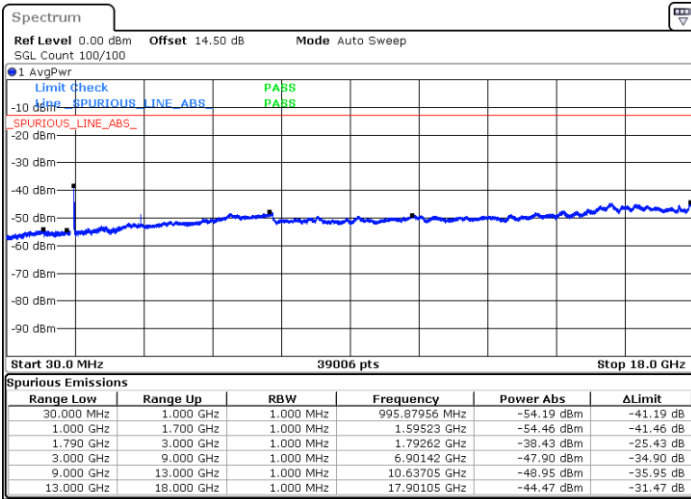

Lowest Channel / 64QAM

Middle Channel / 64QAM

Highest Channel / 64QAM

LTE Band 66 / 10MHz

Lowest Channel / 64QAM

Middle Channel / 64QAM

Date: 17.AUG.2020 10:05:57

Date: 17.AUG.2020 10:09:07

Highest Channel / 64QAM

Date: 17.AUG.2020 10:17:42

LTE Band 66 / 15MHz

Lowest Channel / 64QAM

Middle Channel / 64QAM

Date: 17.AUG.2020 10:27:04

Date: 17.AUG.2020 10:28:00

Highest Channel / 64QAM

Date: 17.AUG.2020 10:34:05

LTE Band 66 / 20MHz

Lowest Channel / 64QAM

Middle Channel / 64QAM

Date: 17.AUG.2020 10:39:03

Date: 17.AUG.2020 10:45:33

Highest Channel / 64QAM

Date: 17.AUG.2020 10:51:11