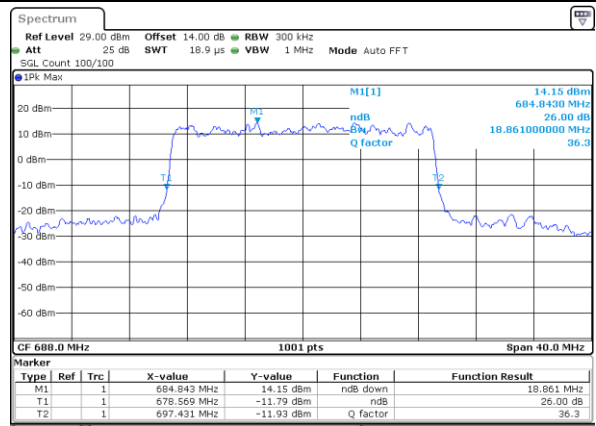

Date: 18_AUG.2020 15:03:12

LTE Band 71

Lowest Channel / 15MHz / 64QAM

Date: 18_AUG.2020 15:06:36

Lowest Channel / 20MHz / 64QAM

Date: 18_AUG.2020 15:11:31

Middle Channel / 15MHz / 64QAM

Date: 18_AUG.2020 15:06:55

Middle Channel / 20MHz / 64QAM

Date: 18_AUG.2020 15:11:12

Highest Channel / 15MHz / 64QAM

Date: 18_AUG.2020 15:09:11

Highest Channel / 20MHz / 64QAM

Date: 18_AUG.2020 15:12:32

Occupied Bandwidth

Mode	LTE Band 71 : 99%OBW(MHz)											
BW	1.4MHz		3MHz		5MHz		10MHz		15MHz		20MHz	
Mod.	QPSK	16QAM	QPSK	16QAM	QPSK	16QAM	QPSK	16QAM	QPSK	16QAM	QPSK	16QAM
Lowest CH	-	-	-	-	4.50	4.48	9.03	9.03	13.52	13.43	17.90	17.82
Middle CH	-	-	-	-	4.53	4.49	9.03	9.03	13.55	13.43	17.86	17.98
Highest CH	-	-	-	-	4.50	4.51	9.01	9.01	13.49	13.40	17.78	17.86
Mode	LTE Band 71 : 99%OBW(MHz)											
BW	1.4MHz		3MHz		5MHz		10MHz		15MHz		20MHz	
Mod.	64QAM		64QAM		64QAM		64QAM		64QAM		64QAM	
Lowest CH	-	-	-	-	4.49	-	8.97	-	13.43	-	17.86	-
Middle CH	-	-	-	-	4.51	-	9.13	-	13.43	-	17.82	-
Highest CH	-	-	-	-	4.48	-	8.99	-	13.43	-	17.82	-

LTE Band 71

Lowest Channel / 5MHz / QPSK

Date: 18_AUG.2020 14:46:50

Lowest Channel / 5MHz / 16QAM

Date: 18_AUG.2020 14:47:04

Middle Channel / 5MHz / QPSK

Date: 18_AUG.2020 14:48:23

Middle Channel / 5MHz / 16QAM