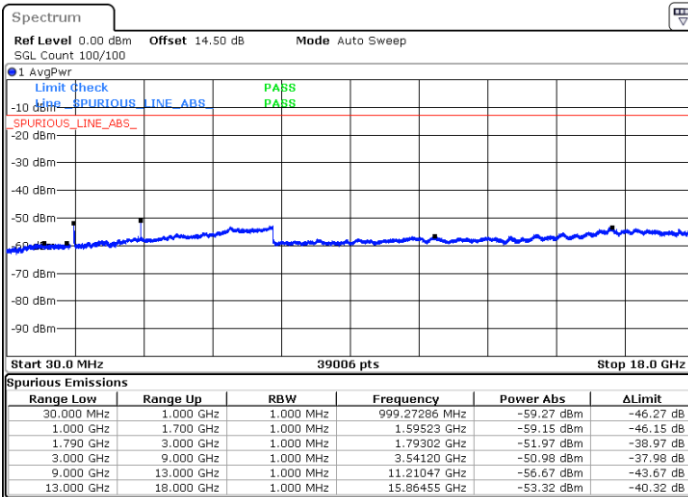

Date: 17.AUG.2020 09:52:09

Date: 17.AUG.2020 09:51:18

LTE Band 66 / 5MHz

Highest Channel / QPSK

Date: 17.AUG.2020 09:53:31

Highest Channel / 16QAM

Date: 17.AUG.2020 09:54:19

LTE Band 66 / 10MHz

Lowest Channel / QPSK

Date: 17.AUG.2020 10:02:24

Lowest Channel / 16QAM

Date: 17.AUG.2020 10:04:13

LTE Band 66 / 10MHz

Middle Channel / QPSK

Middle Channel / 16QAM

Date: 17.AUG.2020 10:11:14

Date: 17.AUG.2020 10:10:12

Highest Channel / QPSK

Highest Channel / 16QAM

Date: 17.AUG.2020 10:15:55

Date: 17.AUG.2020 10:16:42

LTE Band 66 / 15MHz

Lowest Channel / QPSK

Date: 17.AUG.2020 10:23:05