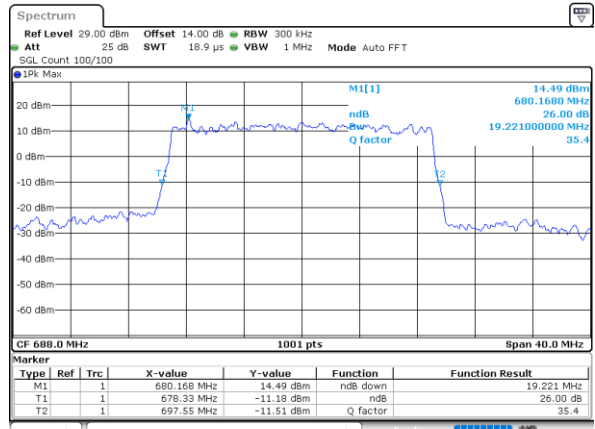

Date: 18_AUG.2020 15:07:23

Middle Channel / 15MHz / 16QAM

Date: 18_AUG.2020 15:07:08

Highest Channel / 15MHz / QPSK

Date: 18_AUG.2020 15:08:42

Highest Channel / 15MHz / 16QAM

Date: 18_AUG.2020 15:08:55

LTE Band 71

Lowest Channel / 20MHz / QPSK

Date: 18_AUG.2020 15:09:50

Lowest Channel / 20MHz / 16QAM

Date: 18_AUG.2020 15:10:47

Middle Channel / 20MHz / QPSK

Date: 18_AUG.2020 15:11:43

Middle Channel / 20MHz / 16QAM

Date: 18_AUG.2020 15:11:26

Highest Channel / 20MHz / QPSK

Date: 18_AUG.2020 15:26:57

Highest Channel / 20MHz / 16QAM

Date: 18_AUG.2020 15:27:17

LTE Band 71

Lowest Channel / 5MHz / 64QAM

Date: 18_AUG.2020 14:47:24

Lowest Channel / 10MHz / 64QAM