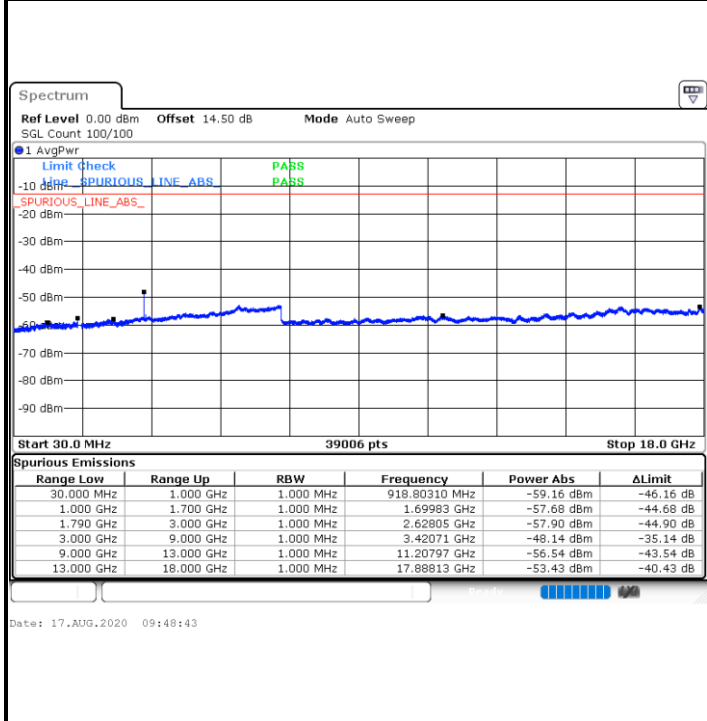

Date: 17.AUG.2020 10:50:02

LTE Band 66 / 1.4MHz

Lowest Channel / 64QAM

Middle Channel / 64QAM

Date: 17.AUG.2020 09:24:19

Date: 17.AUG.2020 11:30:21

Highest Channel / 64QAM

Date: 17.AUG.2020 11:31:24

LTE Band 66 / 3MHz

Lowest Channel / 64QAM

Middle Channel / 64QAM

Date: 17.AUG.2020 11:13:02

Date: 17.AUG.2020 11:18:13

Highest Channel / 64QAM

Date: 17.AUG.2020 11:19:39

LTE Band 66 / 5MHz

Lowest Channel / 64QAM

Middle Channel / 64QAM

Highest Channel / 64QAM

LTE Band 66 / 10MHz

Lowest Channel / 64QAM

Middle Channel / 64QAM

Date: 17.AUG.2020 10:05:57

Date: 17.AUG.2020 10:09:07

Highest Channel / 64QAM

Date: 17.AUG.2020 10:17:42

LTE Band 66 / 15MHz

Lowest Channel / 64QAM

Middle Channel / 64QAM

Date: 17.AUG.2020 10:27:04

Date: 17.AUG.2020 10:28:00

Highest Channel / 64QAM