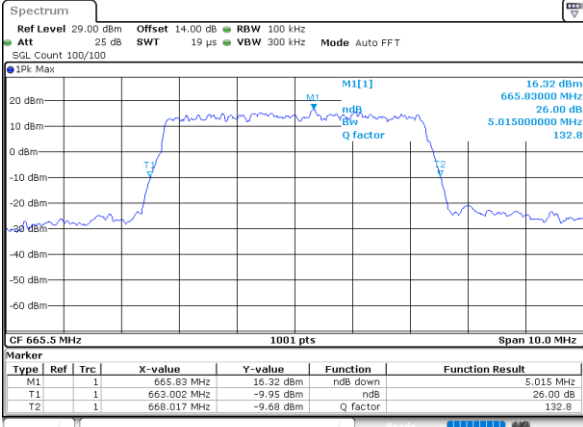

LTE Band 71

Lowest Channel / 5MHz / QPSK

Date: 18_AUG.2020 14:46:55