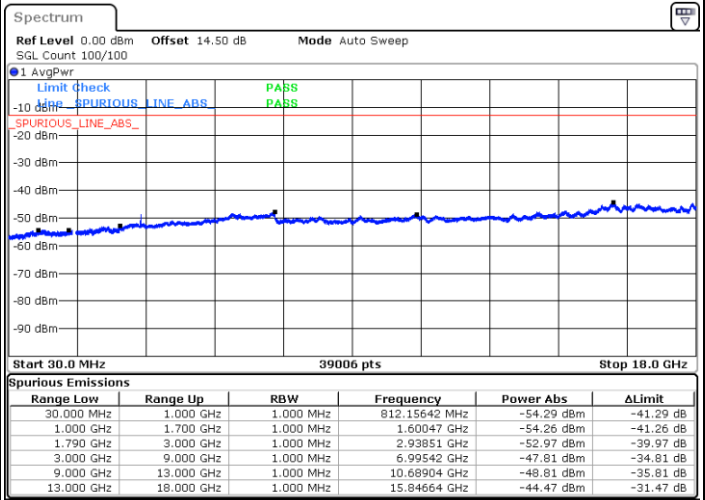

Lowest Channel / 64QAM

Middle Channel / 64QAM

Highest Channel / 64QAM

LTE Band 66 / 10MHz

Lowest Channel / 64QAM

Middle Channel / 64QAM

Date: 17.AUG.2020 10:05:57

Date: 17.AUG.2020 10:09:07

Highest Channel / 64QAM

Date: 17.AUG.2020 10:17:42

LTE Band 66 / 15MHz

Lowest Channel / 64QAM

Middle Channel / 64QAM

Date: 17.AUG.2020 10:27:04

Date: 17.AUG.2020 10:28:00

Highest Channel / 64QAM

Date: 17.AUG.2020 10:34:05

LTE Band 66 / 20MHz

Lowest Channel / 64QAM

Middle Channel / 64QAM

Date: 17.AUG.2020 10:39:03

Date: 17.AUG.2020 10:45:33

Highest Channel / 64QAM

Date: 17.AUG.2020 10:51:11