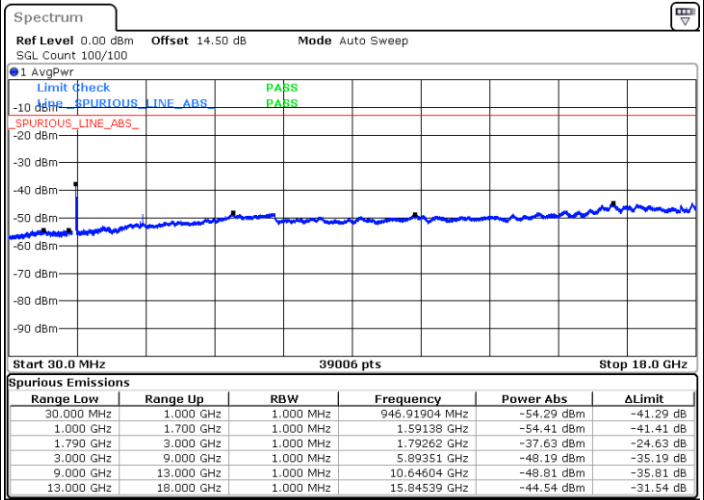

Date: 17.AUG.2020 10:10:12

Highest Channel / QPSK

Highest Channel / 16QAM

Date: 17.AUG.2020 10:15:55

Date: 17.AUG.2020 10:16:42

LTE Band 66 / 15MHz

Lowest Channel / QPSK

Date: 17.AUG.2020 10:23:05

Lowest Channel / 16QAM

Date: 17.AUG.2020 10:25:08

Middle Channel / QPSK

Date: 17.AUG.2020 10:29:26

Middle Channel / 16QAM

Date: 17.AUG.2020 10:28:44

LTE Band 66 / 15MHz

Highest Channel / QPSK

Date: 17.AUG.2020 10:32:30

Highest Channel / 16QAM

Date: 17.AUG.2020 10:33:12

LTE Band 66 / 20MHz

Lowest Channel / QPSK

Date: 17.AUG.2020 10:36:55

Lowest Channel / 16QAM

Date: 17.AUG.2020 10:38:14

LTE Band 66 / 20MHz

Middle Channel / QPSK

Middle Channel / 16QAM

Date: 17.AUG.2020 10:47:41

Date: 17.AUG.2020 10:46:35

Highest Channel / QPSK

Highest Channel / 16QAM

Date: 17.AUG.2020 10:49:19