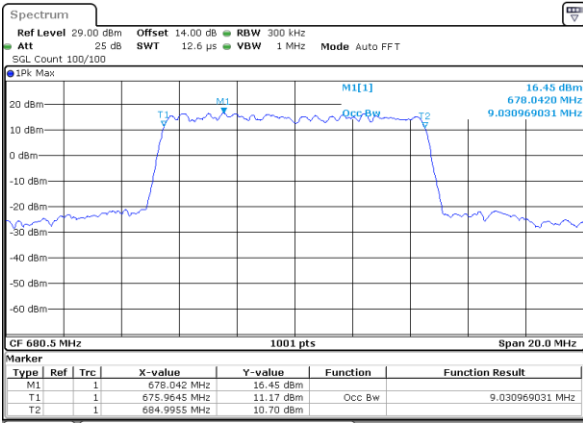

Middle Channel / 10MHz / QPSK

Date: 18_AUG.2020 15:02:21