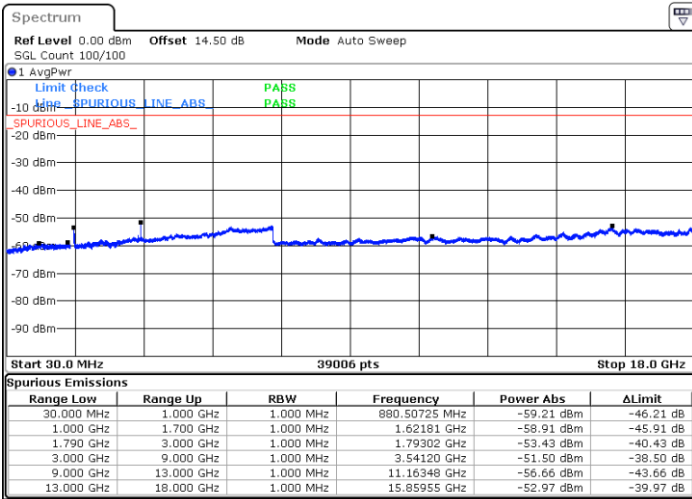

LTE Band 66 / 3MHz

Lowest Channel / 64QAM

Middle Channel / 64QAM

Date: 17.AUG.2020 11:13:02

Date: 17.AUG.2020 11:18:13

Highest Channel / 64QAM

Date: 17.AUG.2020 11:19:39

LTE Band 66 / 5MHz

Lowest Channel / 64QAM

Middle Channel / 64QAM

Highest Channel / 64QAM

LTE Band 66 / 10MHz

Lowest Channel / 64QAM

Middle Channel / 64QAM

Date: 17.AUG.2020 10:05:57

Date: 17.AUG.2020 10:09:07

Highest Channel / 64QAM

Date: 17.AUG.2020 10:17:42

LTE Band 66 / 15MHz

Lowest Channel / 64QAM

Middle Channel / 64QAM

Date: 17.AUG.2020 10:27:04

Date: 17.AUG.2020 10:28:00

Highest Channel / 64QAM