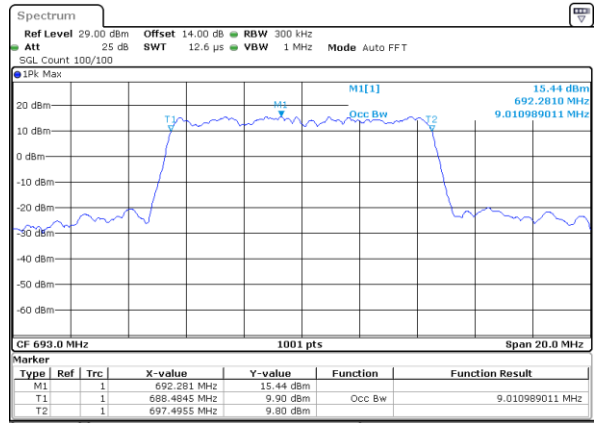

Highest Channel / 10MHz / 16QAM

Date: 18_AUG.2020 15:02:56