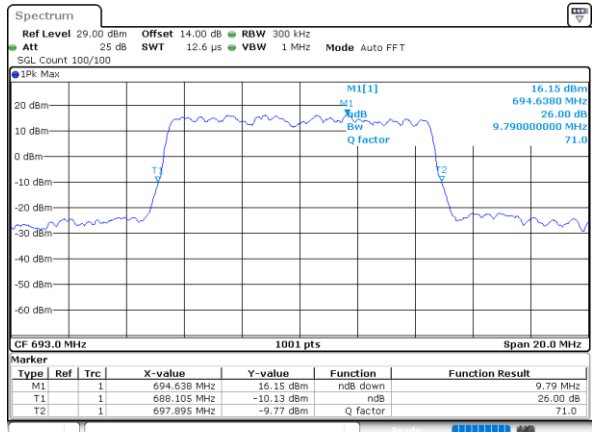

Date: 18_AUG.2020 14:48:13

Highest Channel / 5MHz / QPSK

Date: 18_AUG.2020 14:48:48

Highest Channel / 5MHz / 16QAM

Date: 18_AUG.2020 14:49:01

LTE Band 71

Lowest Channel / 10MHz / QPSK

Date: 18_AUG.2020 15:01:39

Lowest Channel / 10MHz / 16QAM

Date: 18_AUG.2020 15:01:22

Middle Channel / 10MHz / QPSK

Date: 18_AUG.2020 15:02:27

Middle Channel / 10MHz / 16QAM

Date: 18_AUG.2020 15:02:13

Highest Channel / 10MHz / QPSK

Date: 18_AUG.2020 15:02:45

Highest Channel / 10MHz / 16QAM

Date: 18_AUG.2020 15:03:00

LTE Band 71

Lowest Channel / 15MHz / QPSK

Date: 18_AUG.2020 15:05:58

Lowest Channel / 15MHz / 16QAM

Date: 18_AUG.2020 15:06:16

Middle Channel / 15MHz / QPSK