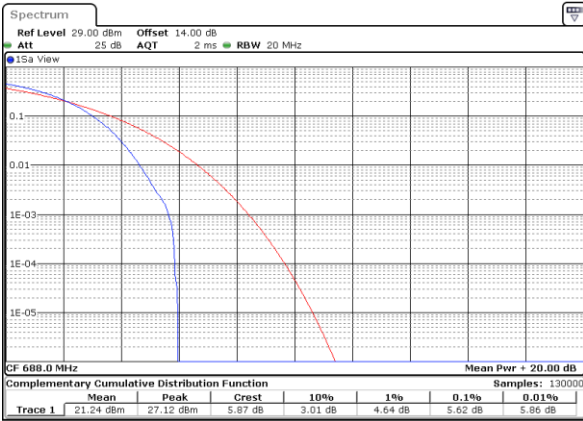

Lowest Channel / Full RB

Date: 18_AUG.2020 14:30:17

Middle Channel / 1RB

Date: 18_AUG.2020 14:33:00

Middle Channel / Full RB

Date: 18_AUG.2020 14:32:11

Highest Channel / 1RB

Date: 18_AUG.2020 14:36:53

Highest Channel / Full RB

Date: 18_AUG.2020 14:44:00

LTE Band 71 / 20MHz / 64QAM

Lowest Channel / 1RB

Date: 18_AUG.2020 14:29:27

Lowest Channel / Full RB

Date: 18_AUG.2020 14:29:56

Middle Channel / 1RB

Date: 18_AUG.2020 14:32:37

Middle Channel / Full RB

Date: 18_AUG.2020 14:32:22

Highest Channel / 1RB

Date: 18_AUG.2020 14:37:56

Highest Channel / Full RB

Date: 18_AUG.2020 14:44:48

26dB Bandwidth