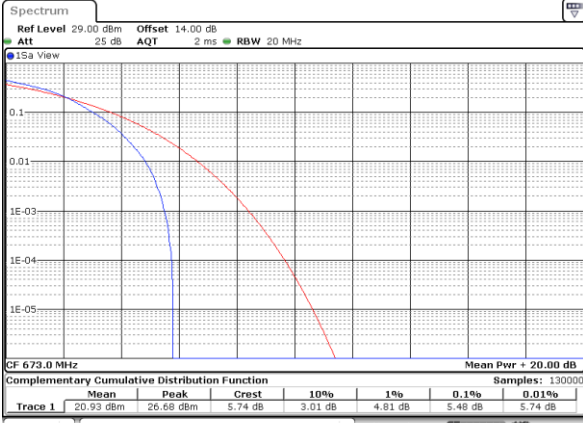

LTE Band 71 / 20MHz / QPSK

Lowest Channel / 1RB

Date: 18_AUG.2020 14:29:02

Lowest Channel / Full RB

Date: 18_AUG.2020 14:30:28

Middle Channel / 1RB

Date: 18_AUG.2020 14:34:19

Middle Channel / Full RB

Date: 18_AUG.2020 14:30:45

Highest Channel / 1RB

Date: 18_AUG.2020 14:35:49

Highest Channel / Full RB

Date: 18_AUG.2020 14:43:03

LTE Band 71 / 20MHz / 16QAM

Lowest Channel / 1RB

Date: 18_AUG.2020 14:29:14

Lowest Channel / Full RB

Date: 18_AUG.2020 14:30:17

Middle Channel / 1RB

Date: 18_AUG.2020 14:33:00

Middle Channel / Full RB

Date: 18_AUG.2020 14:32:11

Highest Channel / 1RB

Date: 18_AUG.2020 14:36:53

Highest Channel / Full RB

Date: 18_AUG.2020 14:44:00

LTE Band 71 / 20MHz / 64QAM

Lowest Channel / 1RB

Date: 18_AUG.2020 14:29:27

Lowest Channel / Full RB

Date: 18_AUG.2020 14:29:56

Middle Channel / 1RB