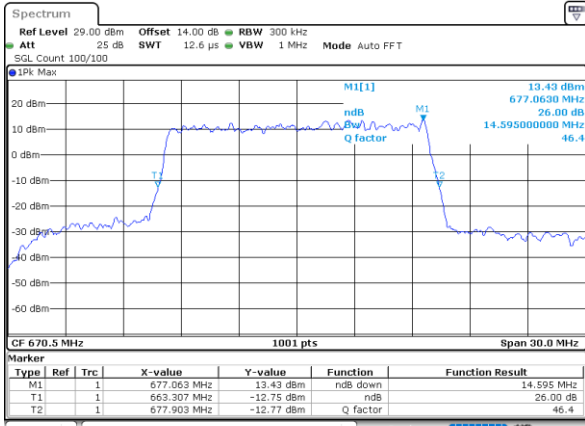

Highest Channel / 20MHz / QPSK

Date: 18_AUG.2020 15:26:57

Highest Channel / 20MHz / 16QAM

Date: 18_AUG.2020 15:27:17

LTE Band 71

Lowest Channel / 5MHz / 64QAM

Date: 18_AUG.2020 14:47:24

Lowest Channel / 10MHz / 64QAM

Date: 18_AUG.2020 15:01:37

Middle Channel / 5MHz / 64QAM

Date: 18_AUG.2020 14:47:52

Middle Channel / 10MHz / 64QAM

Date: 18_AUG.2020 15:01:57

Highest Channel / 5MHz / 64QAM

Date: 18_AUG.2020 14:49:15

Highest Channel / 10MHz / 64QAM

Date: 18_AUG.2020 15:03:12

LTE Band 71

Lowest Channel / 15MHz / 64QAM

Date: 18_AUG.2020 15:06:36

Lowest Channel / 20MHz / 64QAM

Date: 18_AUG.2020 15:11:31

Middle Channel / 15MHz / 64QAM

Date: 18_AUG.2020 15:06:55