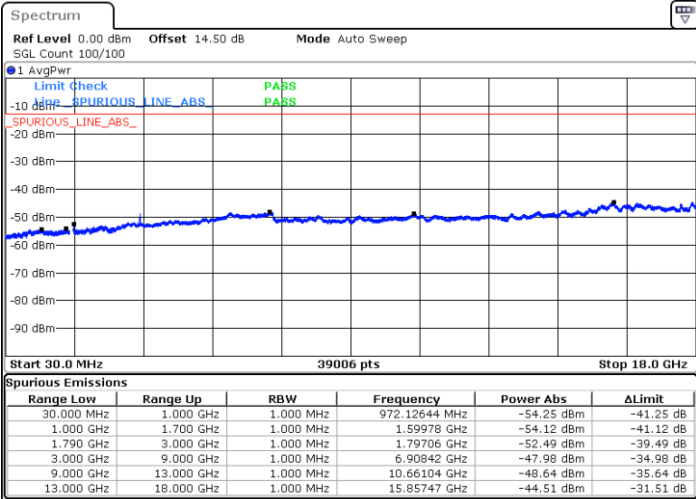

Highest Channel / 64QAM

Date: 17.AUG.2020 10:17:42

LTE Band 66 / 15MHz

Lowest Channel / 64QAM

Middle Channel / 64QAM

Date: 17.AUG.2020 10:27:04

Date: 17.AUG.2020 10:28:00

Highest Channel / 64QAM

Date: 17.AUG.2020 10:34:05

LTE Band 66 / 20MHz

Lowest Channel / 64QAM

Middle Channel / 64QAM

Date: 17.AUG.2020 10:39:03

Date: 17.AUG.2020 10:45:33

Highest Channel / 64QAM

Date: 17.AUG.2020 10:51:11

Frequency Stability

Test Conditions		LTE Band 66 (QPSK) / Middle Channel	Limit
Temperature (°C)	Voltage (Volt)	BW 10MHz	Note 2.
		Deviation (ppm)	Result
50	Normal Voltage	0.0006	PASS
40	Normal Voltage	0.0002	
30	Normal Voltage	0.0004	
20(Ref.)	Normal Voltage	0.0000	
10	Normal Voltage	0.0005	
0	Normal Voltage	0.0003	
-10	Normal Voltage	0.0009	
-20	Normal Voltage	0.0008	
-30	Normal Voltage	0.0010	
20	Maximum Voltage	0.0005	
20	Normal Voltage	0.0000	
20	Battery End Point	0.0001	

Note:

1. Normal Voltage =3.8 V. ; Battery End Point (BEP) =3.6 V. ; Maximum Voltage =4.4 V.
2. The frequency fundamental emissions stay within the authorized frequency block.

LTE Band 71

Peak-to-Average Ratio