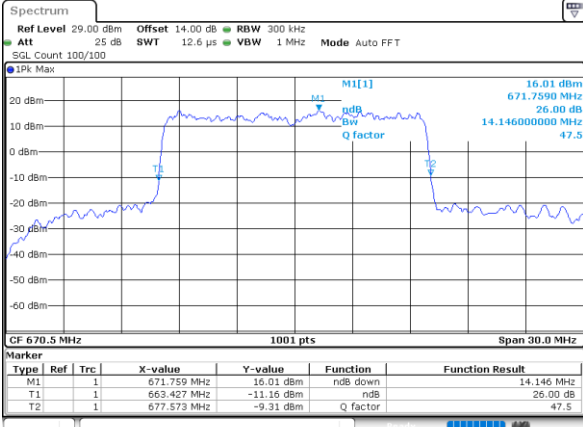

Highest Channel / 10MHz / 16QAM

Date: 18_AUG.2020 15:03:00

LTE Band 71

Lowest Channel / 15MHz / QPSK

Date: 18_AUG.2020 15:05:58

Lowest Channel / 15MHz / 16QAM

Date: 18_AUG.2020 15:06:16

Middle Channel / 15MHz / QPSK

Date: 18_AUG.2020 15:07:23

Middle Channel / 15MHz / 16QAM

Date: 18_AUG.2020 15:07:08

Highest Channel / 15MHz / QPSK

Date: 18_AUG.2020 15:08:42

Highest Channel / 15MHz / 16QAM

Date: 18_AUG.2020 15:08:55

LTE Band 71