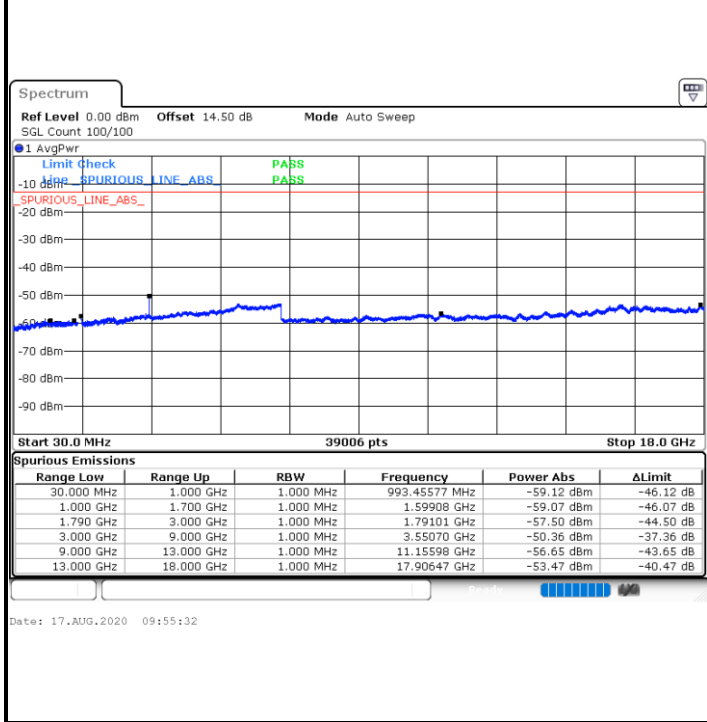

Date: 17.AUG.2020 10:50:02

LTE Band 66 / 1.4MHz

Lowest Channel / 64QAM

Middle Channel / 64QAM

Date: 17.AUG.2020 09:24:19

Date: 17.AUG.2020 11:30:21

Highest Channel / 64QAM

Date: 17.AUG.2020 11:31:24

LTE Band 66 / 3MHz

Lowest Channel / 64QAM

Middle Channel / 64QAM

Date: 17.AUG.2020 11:13:02

Date: 17.AUG.2020 11:18:13

Highest Channel / 64QAM

Date: 17.AUG.2020 11:19:39

LTE Band 66 / 5MHz

Lowest Channel / 64QAM

Middle Channel / 64QAM

Highest Channel / 64QAM

LTE Band 66 / 10MHz

Lowest Channel / 64QAM

Middle Channel / 64QAM

Date: 17.AUG.2020 10:05:57

Date: 17.AUG.2020 10:09:07

Highest Channel / 64QAM

Date: 17.AUG.2020 10:17:42

LTE Band 66 / 15MHz

Lowest Channel / 64QAM

Middle Channel / 64QAM

Date: 17.AUG.2020 10:27:04

Date: 17.AUG.2020 10:28:00

Highest Channel / 64QAM