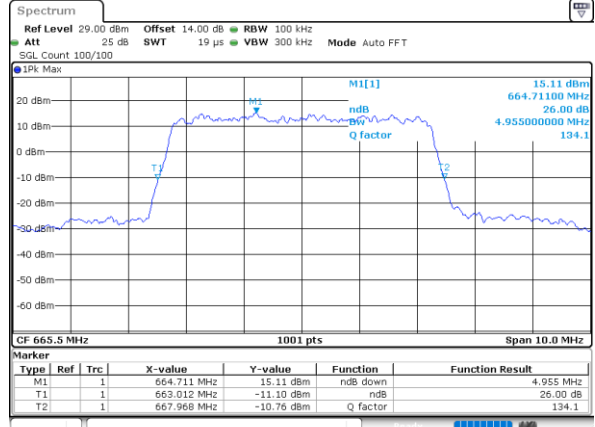

Date: 18_AUG.2020 14:32:37

Middle Channel / Full RB

Date: 18_AUG.2020 14:32:22

Highest Channel / 1RB

Date: 18_AUG.2020 14:37:56

Highest Channel / Full RB

Date: 18_AUG.2020 14:44:48

26dB Bandwidth

Mode	LTE Band 71 : 26dB BW(MHz)											
BW					5MHz		10MHz		15MHz		20MHz	
Mod.					QPSK	16QAM	QPSK	16QAM	QPSK	16QAM	QPSK	16QAM
Lowest CH	-	-	-	-	5.02	4.96	9.85	9.79	14.15	14.24	19.22	18.98
Middle CH	-	-	-	-	4.89	5.01	9.83	9.71	14.36	14.57	19.10	18.78
Highest CH	-	-	-	-	4.91	4.85	9.73	9.79	14.18	14.33	18.90	19.22
Mode	LTE Band 71 : 26dB BW(MHz)											
BW					5MHz		10MHz		15MHz		20MHz	
Mod.					64QAM		64QAM		64QAM		64QAM	
Lowest CH	-	-	-	-	4.86	-	9.85	-	14.60	-	19.06	-
Middle CH	-	-	-	-	4.88	-	9.73	-	14.27	-	19.18	-
Highest CH	-	-	-	-	4.94	-	9.81	-	14.51	-	18.86	-

LTE Band 71

Lowest Channel / 5MHz / QPSK

Date: 18_AUG.2020 14:46:55

Lowest Channel / 5MHz / 16QAM

Date: 18_AUG.2020 14:47:09

Middle Channel / 5MHz / QPSK

Date: 18_AUG.2020 14:48:28

Middle Channel / 5MHz / 16QAM