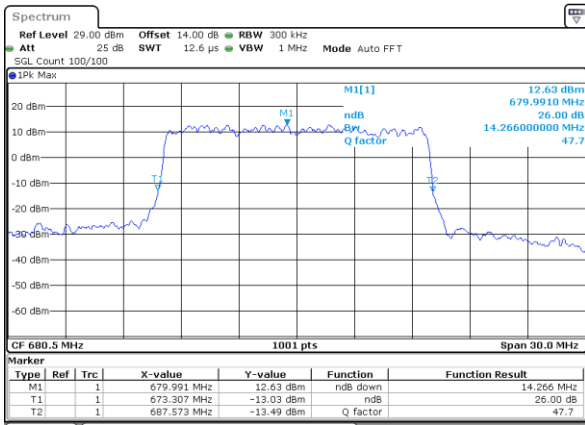

Date: 18_AUG.2020 15:03:12

LTE Band 71

Lowest Channel / 15MHz / 64QAM

Date: 18_AUG.2020 15:06:36

Lowest Channel / 20MHz / 64QAM

Date: 18_AUG.2020 15:11:31

Middle Channel / 15MHz / 64QAM

Date: 18_AUG.2020 15:06:55

Middle Channel / 20MHz / 64QAM

Date: 18_AUG.2020 15:11:12

Highest Channel / 15MHz / 64QAM

Date: 18_AUG.2020 15:09:11

Highest Channel / 20MHz / 64QAM

Date: 18_AUG.2020 15:12:32

Occupied Bandwidth

Mode	LTE Band 71 : 99%OBW(MHz)											
BW	1.4MHz		3MHz		5MHz		10MHz		15MHz		20MHz	
Mod.	QPSK	16QAM	QPSK	16QAM	QPSK	16QAM	QPSK	16QAM	QPSK	16QAM	QPSK	16QAM
Lowest CH	-	-	-	-	4.50	4.48	9.03	9.03	13.52	13.43	17.90	17.82
Middle CH	-	-	-	-	4.53	4.49	9.03	9.03	13.55	13.43	17.86	17.98
Highest CH	-	-	-	-	4.50	4.51	9.01	9.01	13.49	13.40	17.78	17.86
Mode	LTE Band 71 : 99%OBW(MHz)											
BW	1.4MHz		3MHz		5MHz		10MHz		15MHz		20MHz	
Mod.	64QAM		64QAM		64QAM		64QAM		64QAM		64QAM	
Lowest CH	-	-	-	-	4.49	-	8.97	-	13.43	-	17.86	-
Middle CH	-	-	-	-	4.51	-	9.13	-	13.43	-	17.82	-
Highest CH	-	-	-	-	4.48	-	8.99	-	13.43	-	17.82	-