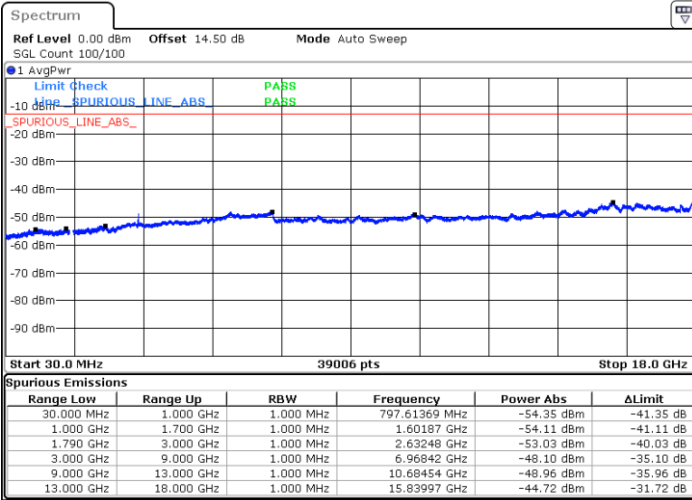

LTE Band 66 / 3MHz

Middle Channel / QPSK

Middle Channel / 16QAM

Date: 17.AUG.2020 11:16:41

Date: 17.AUG.2020 11:17:29

Highest Channel / QPSK

Highest Channel / 16QAM

Date: 17.AUG.2020 11:21:25

Date: 17.AUG.2020 11:20:24

LTE Band 66 / 5MHz

Lowest Channel / QPSK

Lowest Channel / 16QAM

Date: 17.AUG.2020 09:47:04

Date: 17.AUG.2020 09:47:58

Middle Channel / QPSK

Middle Channel / 16QAM

Date: 17.AUG.2020 09:52:09

Date: 17.AUG.2020 09:51:18

LTE Band 66 / 5MHz

Highest Channel / QPSK

Date: 17.AUG.2020 09:53:31

Highest Channel / 16QAM

Date: 17.AUG.2020 09:54:19

LTE Band 66 / 10MHz