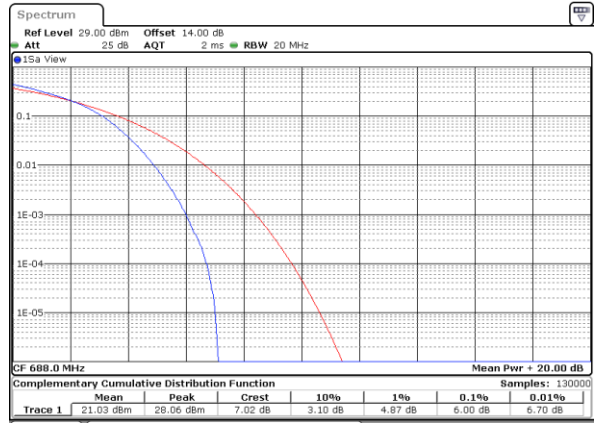

Date: 18_AUG.2020 14:30:45

Highest Channel / 1RB

Date: 18_AUG.2020 14:35:49

Highest Channel / Full RB

Date: 18_AUG.2020 14:43:03

LTE Band 71 / 20MHz / 16QAM

Lowest Channel / 1RB

Date: 18_AUG.2020 14:29:14

Lowest Channel / Full RB

Date: 18_AUG.2020 14:30:17

Middle Channel / 1RB

Date: 18_AUG.2020 14:33:00

Middle Channel / Full RB

Date: 18_AUG.2020 14:32:11

Highest Channel / 1RB

Date: 18_AUG.2020 14:36:53

Highest Channel / Full RB

Date: 18_AUG.2020 14:44:00

LTE Band 71 / 20MHz / 64QAM

Lowest Channel / 1RB

Date: 18_AUG.2020 14:29:27

Lowest Channel / Full RB

Date: 18_AUG.2020 14:29:56

Middle Channel / 1RB