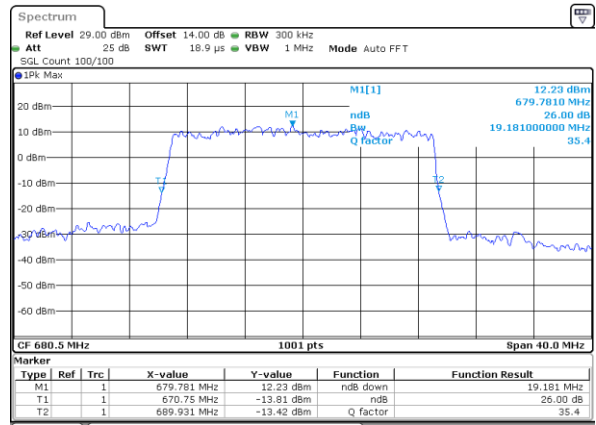

Highest Channel / 20MHz / QPSK

Date: 18_AUG.2020 15:26:57

Highest Channel / 20MHz / 16QAM

Date: 18_AUG.2020 15:27:17

LTE Band 71

Lowest Channel / 5MHz / 64QAM

Date: 18_AUG.2020 14:47:24

Lowest Channel / 10MHz / 64QAM

Date: 18_AUG.2020 15:01:37

Middle Channel / 5MHz / 64QAM

Date: 18_AUG.2020 14:47:52

Middle Channel / 10MHz / 64QAM

Date: 18_AUG.2020 15:01:57

Highest Channel / 5MHz / 64QAM

Date: 18_AUG.2020 14:49:15

Highest Channel / 10MHz / 64QAM

Date: 18_AUG.2020 15:03:12

LTE Band 71

Lowest Channel / 15MHz / 64QAM

Date: 18_AUG.2020 15:06:36

Lowest Channel / 20MHz / 64QAM

Date: 18_AUG.2020 15:11:31

Middle Channel / 15MHz / 64QAM

Date: 18_AUG.2020 15:06:55

Middle Channel / 20MHz / 64QAM

Date: 18_AUG.2020 15:11:12

Highest Channel / 15MHz / 64QAM

Date: 18_AUG.2020 15:09:11

Highest Channel / 20MHz / 64QAM

Date: 18_AUG.2020 15:12:32

Occupied Bandwidth

Mode	LTE Band 71 : 99%OBW(MHz)											
BW	1.4MHz		3MHz		5MHz		10MHz		15MHz		20MHz	
Mod.	QPSK	16QAM	QPSK	16QAM	QPSK	16QAM	QPSK	16QAM	QPSK	16QAM	QPSK	16QAM
Lowest CH	-	-	-	-	4.50	4.48	9.03	9.03	13.52	13.43	17.90	17.82
Middle CH	-	-	-	-	4.53	4.49	9.03	9.03	13.55	13.43	17.86	17.98
Highest CH	-	-	-	-	4.50	4.51	9.01	9.01	13.49	13.40	17.78	17.86
Mode	LTE Band 71 : 99%OBW(MHz)											
BW	1.4MHz		3MHz		5MHz		10MHz		15MHz		20MHz	
Mod.	64QAM		64QAM		64QAM		64QAM		64QAM		64QAM	
Lowest CH	-	-	-	-	4.49	-	8.97	-	13.43	-	17.86	-
Middle CH	-	-	-	-	4.51	-	9.13	-	13.43	-	17.82	-
Highest CH	-	-	-	-	4.48	-	8.99	-	13.43	-	17.82	-