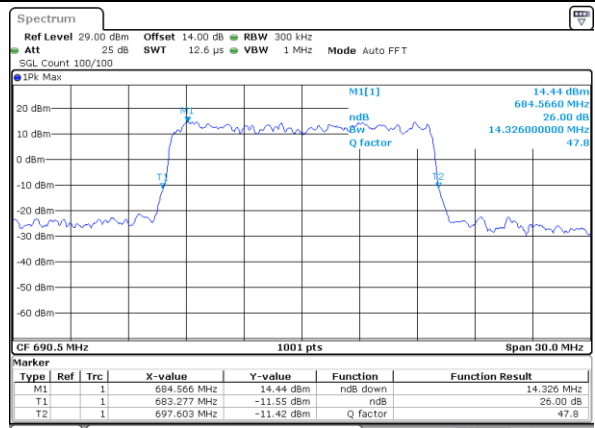

Highest Channel / 10MHz / 16QAM

Date: 18_AUG.2020 15:03:00

LTE Band 71

Lowest Channel / 15MHz / QPSK

Date: 18_AUG.2020 15:05:58

Lowest Channel / 15MHz / 16QAM

Date: 18_AUG.2020 15:06:16

Middle Channel / 15MHz / QPSK

Date: 18_AUG.2020 15:07:23

Middle Channel / 15MHz / 16QAM

Date: 18_AUG.2020 15:07:08

Highest Channel / 15MHz / QPSK

Date: 18_AUG.2020 15:08:42

Highest Channel / 15MHz / 16QAM

Date: 18_AUG.2020 15:08:55

LTE Band 71