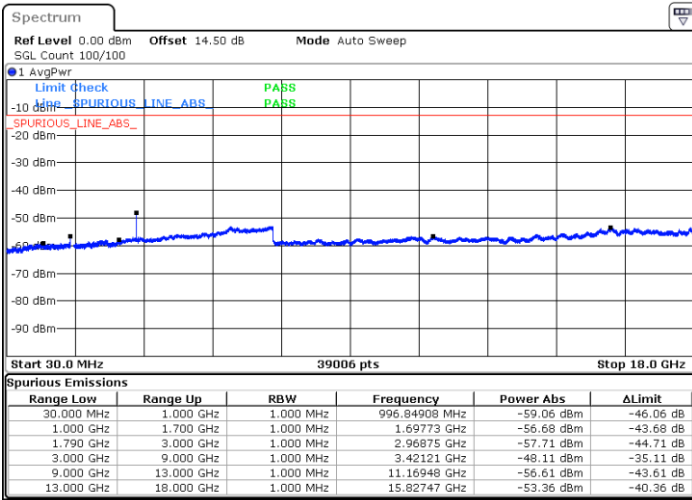

LTE Band 66 / 3MHz

Lowest Channel / 64QAM

Middle Channel / 64QAM

Date: 17.AUG.2020 11:13:02

Date: 17.AUG.2020 11:18:13

Highest Channel / 64QAM

Date: 17.AUG.2020 11:19:39

LTE Band 66 / 5MHz

Lowest Channel / 64QAM

Middle Channel / 64QAM

Highest Channel / 64QAM

LTE Band 66 / 10MHz

Lowest Channel / 64QAM

Middle Channel / 64QAM

Date: 17.AUG.2020 10:05:57

Date: 17.AUG.2020 10:09:07

Highest Channel / 64QAM

Date: 17.AUG.2020 10:17:42

LTE Band 66 / 15MHz

Lowest Channel / 64QAM

Middle Channel / 64QAM

Date: 17.AUG.2020 10:27:04

Date: 17.AUG.2020 10:28:00

Highest Channel / 64QAM