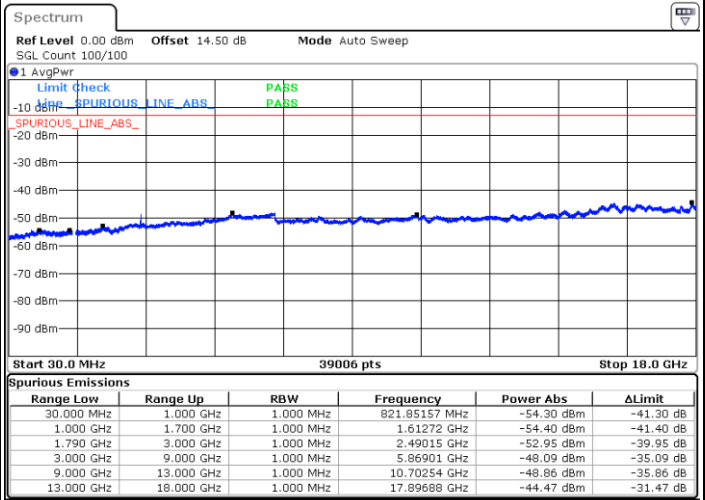

LTE Band 66 / 20MHz

Middle Channel / QPSK

Middle Channel / 16QAM

Date: 17.AUG.2020 10:47:41

Date: 17.AUG.2020 10:46:35

Highest Channel / QPSK

Highest Channel / 16QAM

Date: 17.AUG.2020 10:49:19

Date: 17.AUG.2020 10:50:02

LTE Band 66 / 1.4MHz

Lowest Channel / 64QAM

Middle Channel / 64QAM

Date: 17.AUG.2020 09:24:19

Date: 17.AUG.2020 11:30:21

Highest Channel / 64QAM

Date: 17.AUG.2020 11:31:24

LTE Band 66 / 3MHz

Lowest Channel / 64QAM

Middle Channel / 64QAM

Date: 17.AUG.2020 11:13:02

Date: 17.AUG.2020 11:18:13

Highest Channel / 64QAM

Date: 17.AUG.2020 11:19:39

LTE Band 66 / 5MHz