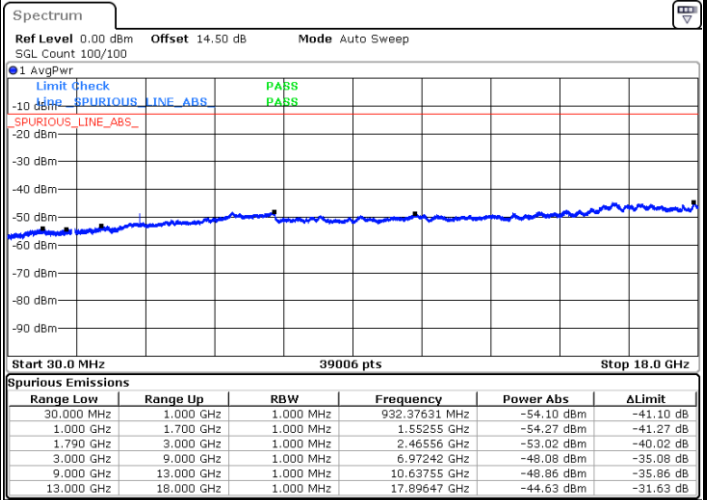

Highest Channel / 64QAM

Date: 17.AUG.2020 10:17:42

LTE Band 66 / 15MHz

Lowest Channel / 64QAM

Middle Channel / 64QAM

Date: 17.AUG.2020 10:27:04

Date: 17.AUG.2020 10:28:00

Highest Channel / 64QAM

Date: 17.AUG.2020 10:34:05

LTE Band 66 / 20MHz

Lowest Channel / 64QAM

Middle Channel / 64QAM

Date: 17.AUG.2020 10:39:03

Date: 17.AUG.2020 10:45:33

Highest Channel / 64QAM

Date: 17.AUG.2020 10:51:11

Frequency Stability

Test Conditions		LTE Band 66 (QPSK) / Middle Channel	Limit
Temperature (°C)	Voltage (Volt)	BW 10MHz	Note 2.
		Deviation (ppm)	Result
50	Normal Voltage	0.0006	PASS
40	Normal Voltage	0.0002	
30	Normal Voltage	0.0004	
20(Ref.)	Normal Voltage	0.0000	
10	Normal Voltage	0.0005	
0	Normal Voltage	0.0003	
-10	Normal Voltage	0.0009	
-20	Normal Voltage	0.0008	
-30	Normal Voltage	0.0010	
20	Maximum Voltage	0.0005	
20	Normal Voltage	0.0000	
20	Battery End Point	0.0001	

Note:

1. Normal Voltage =3.8 V. ; Battery End Point (BEP) =3.6 V. ; Maximum Voltage =4.4 V.
2. The frequency fundamental emissions stay within the authorized frequency block.

LTE Band 71

Peak-to-Average Ratio