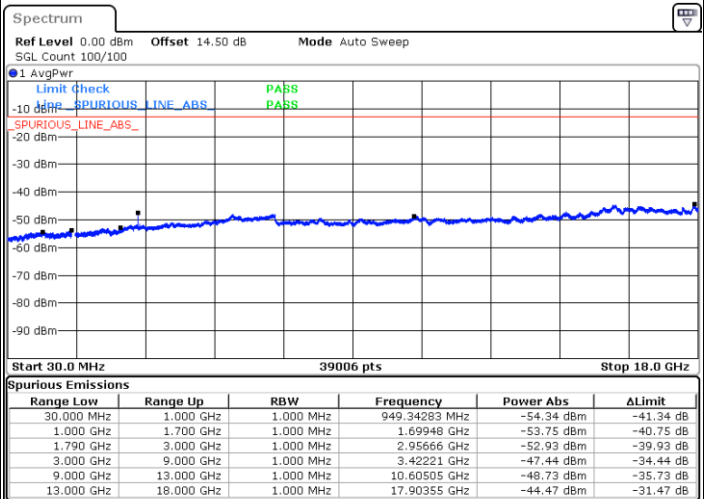

Lowest Channel / 16QAM

Date: 17.AUG.2020 10:25:08

Middle Channel / QPSK

Date: 17.AUG.2020 10:29:26

Middle Channel / 16QAM

Date: 17.AUG.2020 10:28:44

LTE Band 66 / 15MHz

Highest Channel / QPSK

Date: 17.AUG.2020 10:32:30

Highest Channel / 16QAM

Date: 17.AUG.2020 10:33:12

LTE Band 66 / 20MHz

Lowest Channel / QPSK

Date: 17.AUG.2020 10:36:55

Lowest Channel / 16QAM

Date: 17.AUG.2020 10:38:14

LTE Band 66 / 20MHz

Middle Channel / QPSK

Middle Channel / 16QAM

Date: 17.AUG.2020 10:47:41

Date: 17.AUG.2020 10:46:35

Highest Channel / QPSK

Highest Channel / 16QAM

Date: 17.AUG.2020 10:49:19

Date: 17.AUG.2020 10:50:02

LTE Band 66 / 1.4MHz

Lowest Channel / 64QAM

Middle Channel / 64QAM

Date: 17.AUG.2020 09:24:19

Date: 17.AUG.2020 11:30:21

Highest Channel / 64QAM

Date: 17.AUG.2020 11:31:24