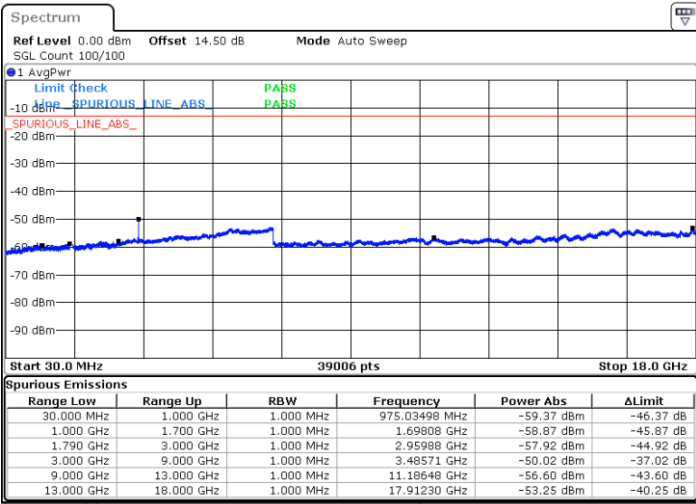

LTE Band 66 / 3MHz

Middle Channel / QPSK

Middle Channel / 16QAM

Date: 17.AUG.2020 11:16:41

Date: 17.AUG.2020 11:17:29

Highest Channel / QPSK

Highest Channel / 16QAM

Date: 17.AUG.2020 11:21:25

Date: 17.AUG.2020 11:20:24

LTE Band 66 / 5MHz

Lowest Channel / QPSK

Lowest Channel / 16QAM

Date: 17.AUG.2020 09:47:04

Date: 17.AUG.2020 09:47:58

Middle Channel / QPSK

Middle Channel / 16QAM

Date: 17.AUG.2020 09:52:09

Date: 17.AUG.2020 09:51:18

LTE Band 66 / 5MHz

Highest Channel / QPSK

Date: 17.AUG.2020 09:53:31

Highest Channel / 16QAM

Date: 17.AUG.2020 09:54:19

LTE Band 66 / 10MHz