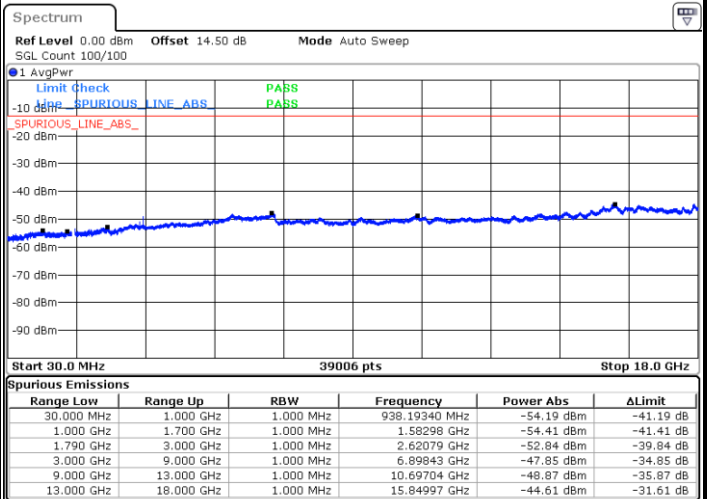

LTE Band 66 / 3MHz

Middle Channel / QPSK

Middle Channel / 16QAM

Date: 17.AUG.2020 11:16:41

Date: 17.AUG.2020 11:17:29

Highest Channel / QPSK

Highest Channel / 16QAM

Date: 17.AUG.2020 11:21:25

Date: 17.AUG.2020 11:20:24

LTE Band 66 / 5MHz

Lowest Channel / QPSK

Lowest Channel / 16QAM

Date: 17.AUG.2020 09:47:04

Date: 17.AUG.2020 09:47:58

Middle Channel / QPSK

Middle Channel / 16QAM