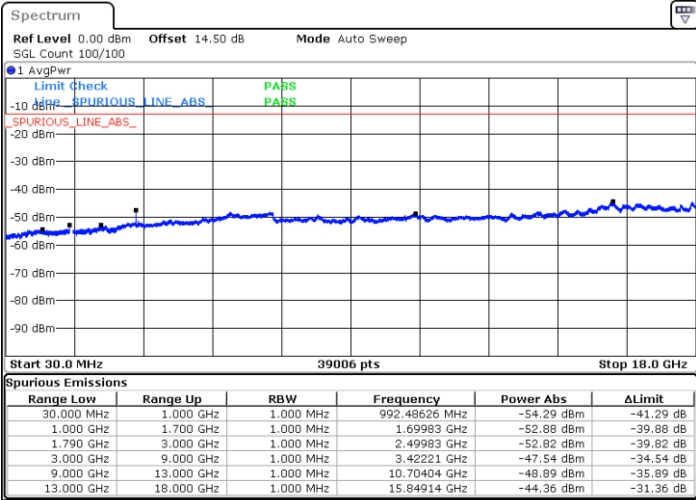

Lowest Channel / 64QAM

Middle Channel / 64QAM

Highest Channel / 64QAM

LTE Band 66 / 10MHz

Lowest Channel / 64QAM

Middle Channel / 64QAM

Date: 17.AUG.2020 10:05:57

Date: 17.AUG.2020 10:09:07

Highest Channel / 64QAM

Date: 17.AUG.2020 10:17:42

LTE Band 66 / 15MHz

Lowest Channel / 64QAM

Middle Channel / 64QAM

Date: 17.AUG.2020 10:27:04

Date: 17.AUG.2020 10:28:00

Highest Channel / 64QAM

Date: 17.AUG.2020 10:34:05

LTE Band 66 / 20MHz

Lowest Channel / 64QAM

Middle Channel / 64QAM

Date: 17.AUG.2020 10:39:03

Date: 17.AUG.2020 10:45:33

Highest Channel / 64QAM

Date: 17.AUG.2020 10:51:11