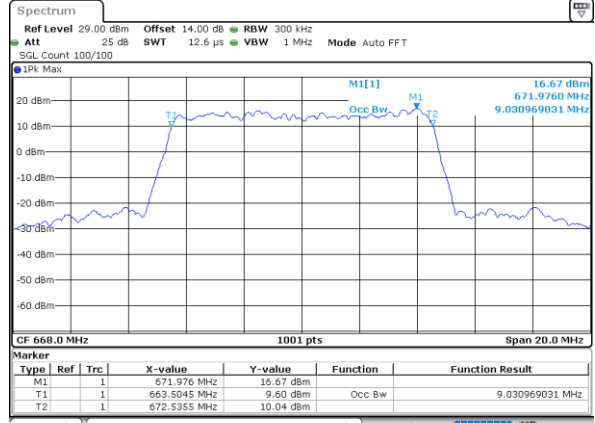

Lowest Channel / 10MHz / 16QAM

Date: 18_AUG.2020 15:01:16