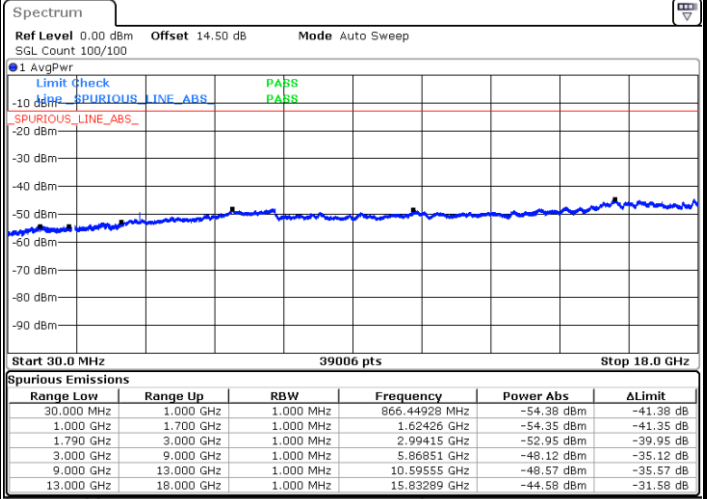

Lowest Channel / 16QAM

Date: 17.AUG.2020 10:25:08

Middle Channel / QPSK

Date: 17.AUG.2020 10:29:26

Middle Channel / 16QAM

Date: 17.AUG.2020 10:28:44

LTE Band 66 / 15MHz

Highest Channel / QPSK

Date: 17.AUG.2020 10:32:30

Highest Channel / 16QAM

Date: 17.AUG.2020 10:33:12

LTE Band 66 / 20MHz

Lowest Channel / QPSK

Date: 17.AUG.2020 10:36:55

Lowest Channel / 16QAM

Date: 17.AUG.2020 10:38:14

LTE Band 66 / 20MHz

Middle Channel / QPSK

Middle Channel / 16QAM

Date: 17.AUG.2020 10:47:41

Date: 17.AUG.2020 10:46:35

Highest Channel / QPSK

Highest Channel / 16QAM

Date: 17.AUG.2020 10:49:19

Date: 17.AUG.2020 10:50:02

LTE Band 66 / 1.4MHz

Lowest Channel / 64QAM

Middle Channel / 64QAM

Date: 17.AUG.2020 09:24:19

Date: 17.AUG.2020 11:30:21

Highest Channel / 64QAM

Date: 17.AUG.2020 11:31:24