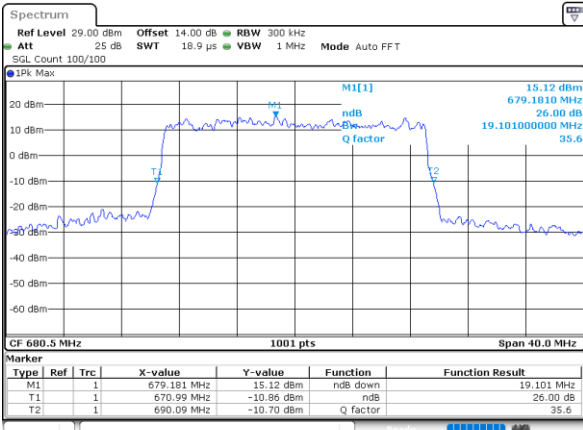

Date: 18_AUG.2020 15:07:23

Middle Channel / 15MHz / 16QAM

Date: 18_AUG.2020 15:07:08

Highest Channel / 15MHz / QPSK

Date: 18_AUG.2020 15:08:42

Highest Channel / 15MHz / 16QAM

Date: 18_AUG.2020 15:08:55

LTE Band 71

Lowest Channel / 20MHz / QPSK

Date: 18_AUG.2020 15:09:50

Lowest Channel / 20MHz / 16QAM

Date: 18_AUG.2020 15:10:47

Middle Channel / 20MHz / QPSK

Date: 18_AUG.2020 15:11:43

Middle Channel / 20MHz / 16QAM

Date: 18_AUG.2020 15:11:26

Highest Channel / 20MHz / QPSK

Date: 18_AUG.2020 15:26:57

Highest Channel / 20MHz / 16QAM

Date: 18_AUG.2020 15:27:17

LTE Band 71

Lowest Channel / 5MHz / 64QAM

Date: 18_AUG.2020 14:47:24

Lowest Channel / 10MHz / 64QAM