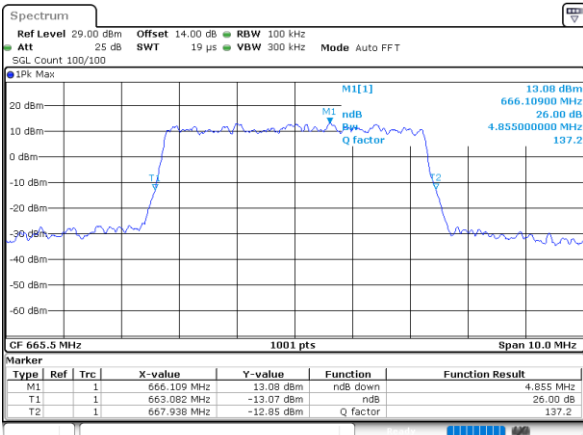

Highest Channel / 20MHz / QPSK

Date: 18_AUG.2020 15:26:57

Highest Channel / 20MHz / 16QAM

Date: 18_AUG.2020 15:27:17

LTE Band 71

Lowest Channel / 5MHz / 64QAM

Date: 18_AUG.2020 14:47:24

Lowest Channel / 10MHz / 64QAM