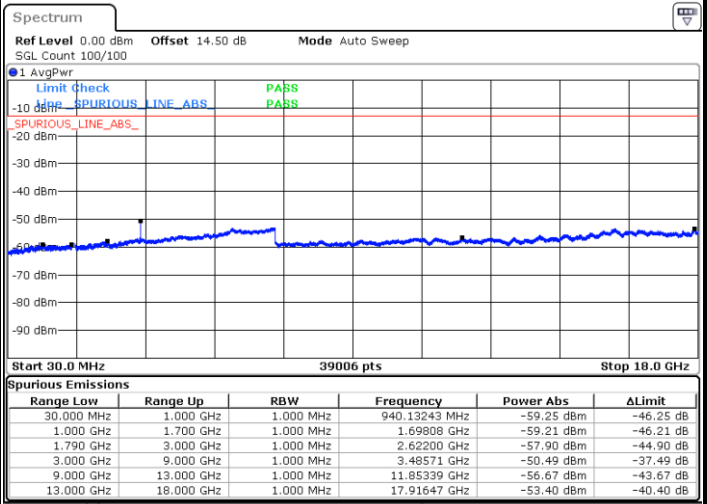

LTE Band 66 / 3MHz

Middle Channel / QPSK

Middle Channel / 16QAM

Date: 17.AUG.2020 11:16:41

Date: 17.AUG.2020 11:17:29

Highest Channel / QPSK

Highest Channel / 16QAM

Date: 17.AUG.2020 11:21:25

Date: 17.AUG.2020 11:20:24

LTE Band 66 / 5MHz

Lowest Channel / QPSK

Lowest Channel / 16QAM

Date: 17.AUG.2020 09:47:04

Date: 17.AUG.2020 09:47:58

Middle Channel / QPSK

Middle Channel / 16QAM

Date: 17.AUG.2020 09:52:09

Date: 17.AUG.2020 09:51:18

LTE Band 66 / 5MHz

Highest Channel / QPSK

Date: 17.AUG.2020 09:53:31

Highest Channel / 16QAM

Date: 17.AUG.2020 09:54:19

LTE Band 66 / 10MHz