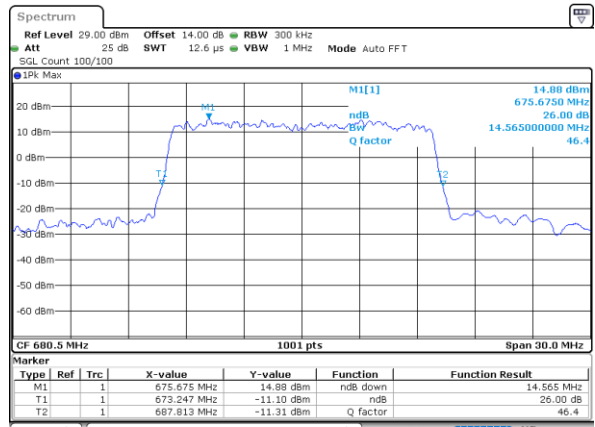

Highest Channel / 10MHz / 16QAM

Date: 18_AUG.2020 15:03:00

LTE Band 71

Lowest Channel / 15MHz / QPSK

Date: 18_AUG.2020 15:05:58

Lowest Channel / 15MHz / 16QAM

Date: 18_AUG.2020 15:06:16

Middle Channel / 15MHz / QPSK

Date: 18_AUG.2020 15:07:23

Middle Channel / 15MHz / 16QAM

Date: 18_AUG.2020 15:07:08

Highest Channel / 15MHz / QPSK

Date: 18_AUG.2020 15:08:42

Highest Channel / 15MHz / 16QAM

Date: 18_AUG.2020 15:08:55

LTE Band 71