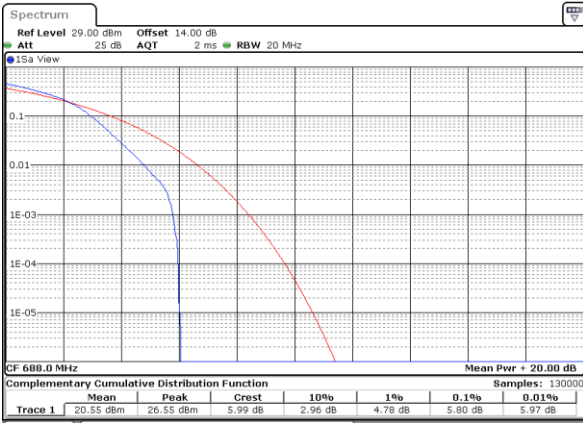

Date: 18_AUG.2020 14:30:45

Highest Channel / 1RB

Date: 18_AUG.2020 14:35:49

Highest Channel / Full RB

Date: 18_AUG.2020 14:43:03

LTE Band 71 / 20MHz / 16QAM

Lowest Channel / 1RB

Date: 18_AUG.2020 14:29:14

Lowest Channel / Full RB

Date: 18_AUG.2020 14:30:17

Middle Channel / 1RB

Date: 18_AUG.2020 14:33:00

Middle Channel / Full RB

Date: 18_AUG.2020 14:32:11

Highest Channel / 1RB

Date: 18_AUG.2020 14:36:53

Highest Channel / Full RB

Date: 18_AUG.2020 14:44:00

LTE Band 71 / 20MHz / 64QAM

Lowest Channel / 1RB

Date: 18_AUG.2020 14:29:27

Lowest Channel / Full RB

Date: 18_AUG.2020 14:29:56

Middle Channel / 1RB