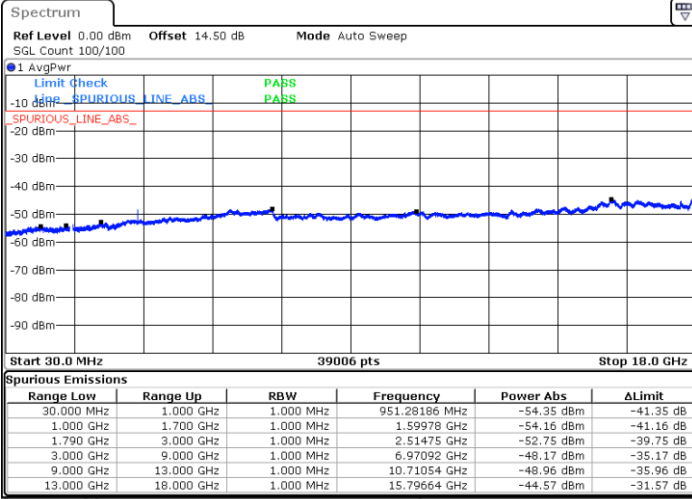

Lowest Channel / 16QAM

Date: 17.AUG.2020 10:25:08

Middle Channel / QPSK

Date: 17.AUG.2020 10:29:26

Middle Channel / 16QAM

Date: 17.AUG.2020 10:28:44

LTE Band 66 / 15MHz

Highest Channel / QPSK

Date: 17.AUG.2020 10:32:30

Highest Channel / 16QAM

Date: 17.AUG.2020 10:33:12

LTE Band 66 / 20MHz

Lowest Channel / QPSK

Date: 17.AUG.2020 10:36:55

Lowest Channel / 16QAM

Date: 17.AUG.2020 10:38:14

LTE Band 66 / 20MHz

Middle Channel / QPSK

Middle Channel / 16QAM

Date: 17.AUG.2020 10:47:41

Date: 17.AUG.2020 10:46:35

Highest Channel / QPSK

Highest Channel / 16QAM

Date: 17.AUG.2020 10:49:19