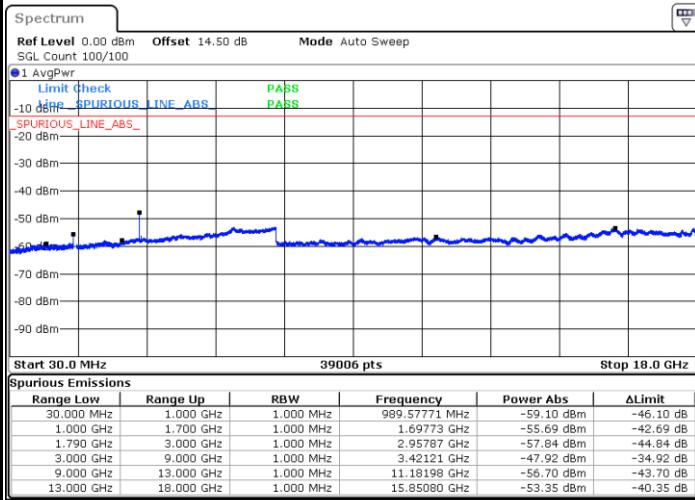

Date: 17.AUG.2020 09:52:09

Date: 17.AUG.2020 09:51:18

LTE Band 66 / 5MHz

Highest Channel / QPSK

Date: 17.AUG.2020 09:53:31

Highest Channel / 16QAM

Date: 17.AUG.2020 09:54:19

LTE Band 66 / 10MHz

Lowest Channel / QPSK

Date: 17.AUG.2020 10:02:24

Lowest Channel / 16QAM

Date: 17.AUG.2020 10:04:13

LTE Band 66 / 10MHz

Middle Channel / QPSK

Middle Channel / 16QAM

Date: 17.AUG.2020 10:11:14