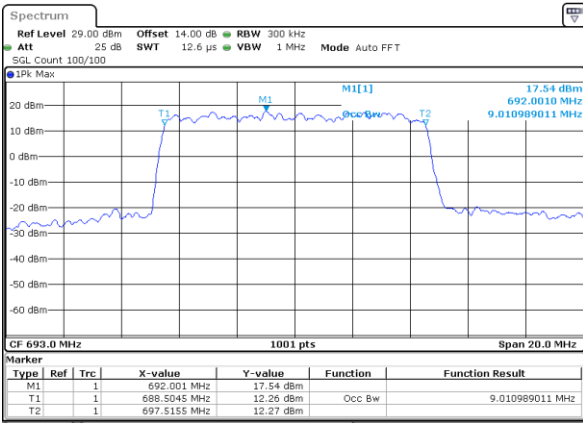

Date: 18_AUG.2020 14:48:08

Highest Channel / 5MHz / QPSK

Date: 18_AUG.2020 14:48:43

Highest Channel / 5MHz / 16QAM

Date: 18_AUG.2020 14:48:56

LTE Band 71

Lowest Channel / 10MHz / QPSK

Date: 18_AUG.2020 15:01:33

Lowest Channel / 10MHz / 16QAM

Date: 18_AUG.2020 15:01:16

Middle Channel / 10MHz / QPSK

Date: 18_AUG.2020 15:02:21

Middle Channel / 10MHz / 16QAM

Date: 18_AUG.2020 15:02:08

Highest Channel / 10MHz / QPSK

Date: 18_AUG.2020 15:02:41