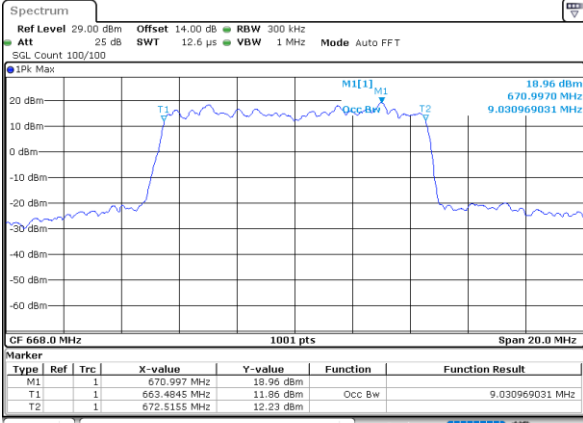

LTE Band 71

Lowest Channel / 5MHz / QPSK

Date: 18_AUG.2020 14:46:50

Lowest Channel / 5MHz / 16QAM

Date: 18_AUG.2020 14:47:04

Middle Channel / 5MHz / QPSK

Date: 18_AUG.2020 14:48:23

Middle Channel / 5MHz / 16QAM

Date: 18_AUG.2020 14:48:08

Highest Channel / 5MHz / QPSK

Date: 18_AUG.2020 14:48:43

Highest Channel / 5MHz / 16QAM

Date: 18_AUG.2020 14:48:56

LTE Band 71

Lowest Channel / 10MHz / QPSK

Date: 18_AUG.2020 15:01:33