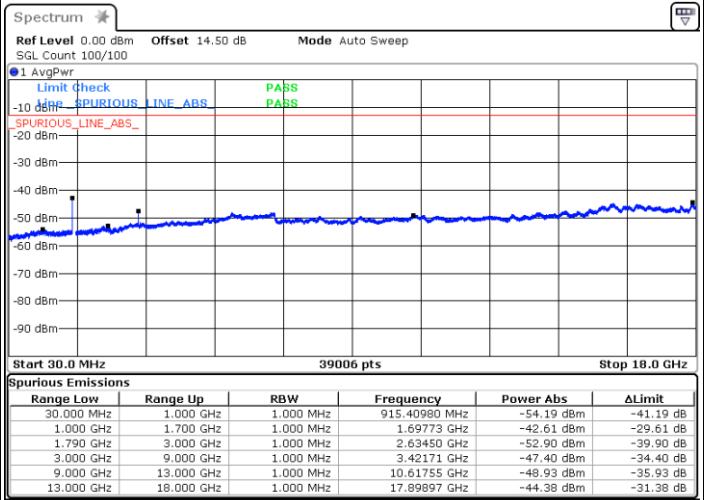

Lowest Channel / QPSK

Date: 17.AUG.2020 10:02:24

Lowest Channel / 16QAM

Date: 17.AUG.2020 10:04:13

LTE Band 66 / 10MHz

Middle Channel / QPSK

Middle Channel / 16QAM

Date: 17.AUG.2020 10:11:14

Date: 17.AUG.2020 10:10:12

Highest Channel / QPSK

Highest Channel / 16QAM

Date: 17.AUG.2020 10:15:55

Date: 17.AUG.2020 10:16:42

LTE Band 66 / 15MHz

Lowest Channel / QPSK

Date: 17.AUG.2020 10:23:05

Lowest Channel / 16QAM

Date: 17.AUG.2020 10:25:08

Middle Channel / QPSK

Date: 17.AUG.2020 10:29:26

Middle Channel / 16QAM

Date: 17.AUG.2020 10:28:44

LTE Band 66 / 15MHz

Highest Channel / QPSK