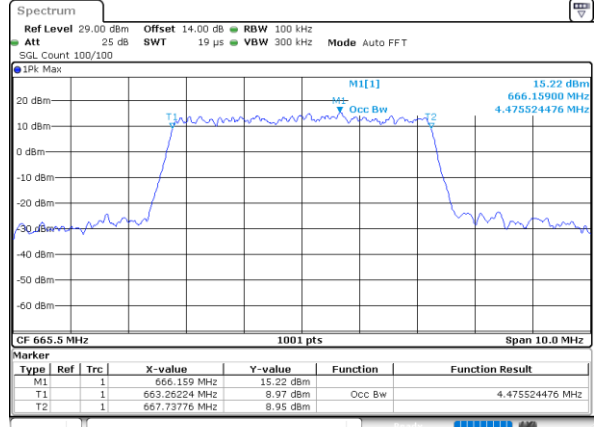

Lowest Channel / 5MHz / 16QAM

Date: 18_AUG.2020 14:47:04