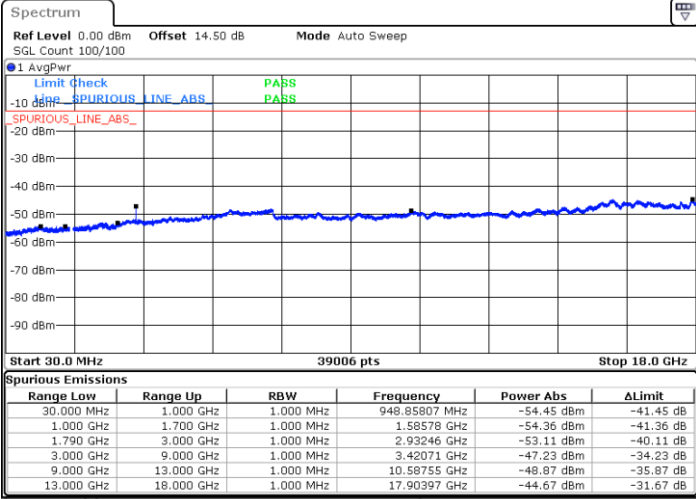

LTE Band 66 / 20MHz

Middle Channel / QPSK

Middle Channel / 16QAM

Date: 17.AUG.2020 10:47:41

Date: 17.AUG.2020 10:46:35

Highest Channel / QPSK

Highest Channel / 16QAM

Date: 17.AUG.2020 10:49:19

Date: 17.AUG.2020 10:50:02

LTE Band 66 / 1.4MHz

Lowest Channel / 64QAM

Middle Channel / 64QAM

Date: 17.AUG.2020 09:24:19

Date: 17.AUG.2020 11:30:21

Highest Channel / 64QAM

Date: 17.AUG.2020 11:31:24

LTE Band 66 / 3MHz

Lowest Channel / 64QAM

Middle Channel / 64QAM

Date: 17.AUG.2020 11:13:02

Date: 17.AUG.2020 11:18:13

Highest Channel / 64QAM

Date: 17.AUG.2020 11:19:39

LTE Band 66 / 5MHz