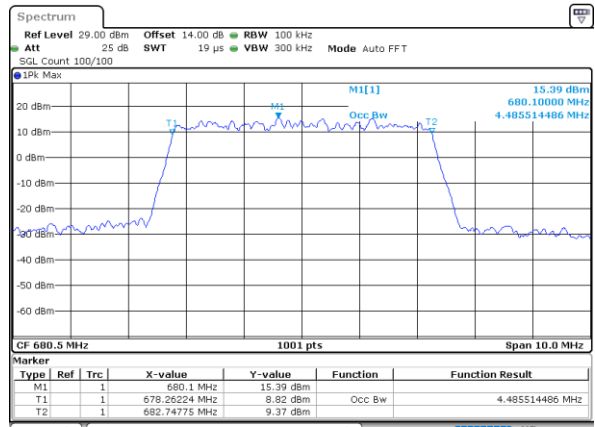

Middle Channel / 20MHz / 64QAM

Date: 18_AUG.2020 15:11:12

Highest Channel / 15MHz / 64QAM

Date: 18_AUG.2020 15:09:11

Highest Channel / 20MHz / 64QAM

Date: 18_AUG.2020 15:12:32

Occupied Bandwidth

Mode	LTE Band 71 : 99%OBW(MHz)											
BW	1.4MHz		3MHz		5MHz		10MHz		15MHz		20MHz	
Mod.	QPSK	16QAM	QPSK	16QAM	QPSK	16QAM	QPSK	16QAM	QPSK	16QAM	QPSK	16QAM
Lowest CH	-	-	-	-	4.50	4.48	9.03	9.03	13.52	13.43	17.90	17.82
Middle CH	-	-	-	-	4.53	4.49	9.03	9.03	13.55	13.43	17.86	17.98
Highest CH	-	-	-	-	4.50	4.51	9.01	9.01	13.49	13.40	17.78	17.86
Mode	LTE Band 71 : 99%OBW(MHz)											
BW	1.4MHz		3MHz		5MHz		10MHz		15MHz		20MHz	
Mod.	64QAM		64QAM		64QAM		64QAM		64QAM		64QAM	
Lowest CH	-	-	-	-	4.49	-	8.97	-	13.43	-	17.86	-
Middle CH	-	-	-	-	4.51	-	9.13	-	13.43	-	17.82	-
Highest CH	-	-	-	-	4.48	-	8.99	-	13.43	-	17.82	-

LTE Band 71

Lowest Channel / 5MHz / QPSK

Date: 18_AUG.2020 14:46:50

Lowest Channel / 5MHz / 16QAM

Date: 18_AUG.2020 14:47:04

Middle Channel / 5MHz / QPSK

Date: 18_AUG.2020 14:48:23

Middle Channel / 5MHz / 16QAM

Date: 18_AUG.2020 14:48:08

Highest Channel / 5MHz / QPSK

Date: 18_AUG.2020 14:48:43

Highest Channel / 5MHz / 16QAM

Date: 18_AUG.2020 14:48:56

LTE Band 71

Lowest Channel / 10MHz / QPSK

Date: 18_AUG.2020 15:01:33