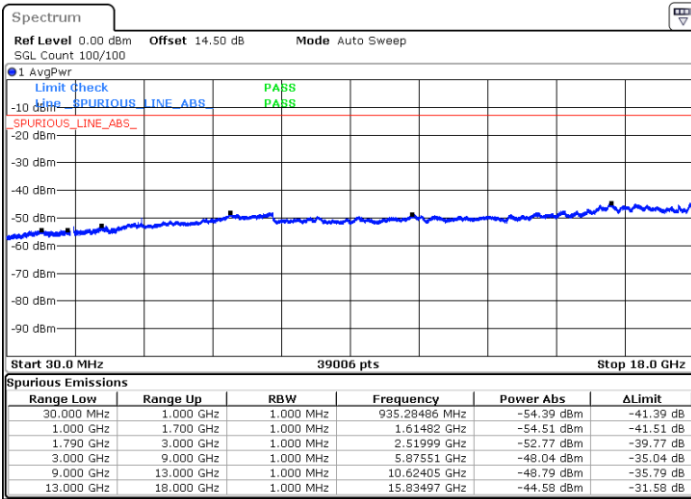

LTE Band 66 / 20MHz

Middle Channel / QPSK

Middle Channel / 16QAM

Date: 17.AUG.2020 10:47:41

Date: 17.AUG.2020 10:46:35

Highest Channel / QPSK

Highest Channel / 16QAM

Date: 17.AUG.2020 10:49:19

Date: 17.AUG.2020 10:50:02

LTE Band 66 / 1.4MHz

Lowest Channel / 64QAM

Middle Channel / 64QAM

Date: 17.AUG.2020 09:24:19

Date: 17.AUG.2020 11:30:21

Highest Channel / 64QAM

Date: 17.AUG.2020 11:31:24

LTE Band 66 / 3MHz

Lowest Channel / 64QAM

Middle Channel / 64QAM

Date: 17.AUG.2020 11:13:02

Date: 17.AUG.2020 11:18:13

Highest Channel / 64QAM

Date: 17.AUG.2020 11:19:39

LTE Band 66 / 5MHz