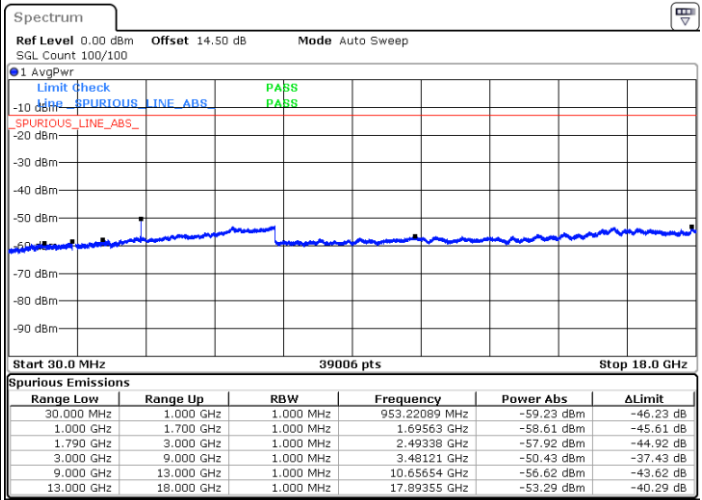

Date: 17.AUG.2020 09:52:09

Date: 17.AUG.2020 09:51:18

LTE Band 66 / 5MHz

Highest Channel / QPSK

Date: 17.AUG.2020 09:53:31

Highest Channel / 16QAM

Date: 17.AUG.2020 09:54:19

LTE Band 66 / 10MHz

Lowest Channel / QPSK

Date: 17.AUG.2020 10:02:24

Lowest Channel / 16QAM

Date: 17.AUG.2020 10:04:13

LTE Band 66 / 10MHz

Middle Channel / QPSK

Middle Channel / 16QAM

Date: 17.AUG.2020 10:11:14

Date: 17.AUG.2020 10:10:12

Highest Channel / QPSK

Highest Channel / 16QAM

Date: 17.AUG.2020 10:15:55

Date: 17.AUG.2020 10:16:42

LTE Band 66 / 15MHz

Lowest Channel / QPSK

Date: 17.AUG.2020 10:23:05