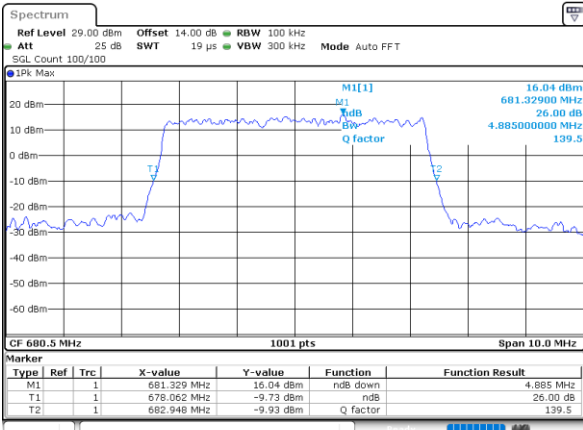

Mode	LTE Band 71 : 26dB BW(MHz)											
BW					5MHz		10MHz		15MHz		20MHz	
Mod.					QPSK	16QAM	QPSK	16QAM	QPSK	16QAM	QPSK	16QAM
Lowest CH	-	-	-	-	5.02	4.96	9.85	9.79	14.15	14.24	19.22	18.98
Middle CH	-	-	-	-	4.89	5.01	9.83	9.71	14.36	14.57	19.10	18.78
Highest CH	-	-	-	-	4.91	4.85	9.73	9.79	14.18	14.33	18.90	19.22
Mode	LTE Band 71 : 26dB BW(MHz)											
BW					5MHz		10MHz		15MHz		20MHz	
Mod.					64QAM		64QAM		64QAM		64QAM	
Lowest CH	-	-	-	-	4.86	-	9.85	-	14.60	-	19.06	-
Middle CH	-	-	-	-	4.88	-	9.73	-	14.27	-	19.18	-
Highest CH	-	-	-	-	4.94	-	9.81	-	14.51	-	18.86	-

LTE Band 71

Lowest Channel / 5MHz / QPSK

Date: 18_AUG.2020 14:46:55

Lowest Channel / 5MHz / 16QAM

Date: 18_AUG.2020 14:47:09

Middle Channel / 5MHz / QPSK

Date: 18_AUG.2020 14:48:28

Middle Channel / 5MHz / 16QAM

Date: 18_AUG.2020 14:48:13

Highest Channel / 5MHz / QPSK

Date: 18_AUG.2020 14:48:48

Highest Channel / 5MHz / 16QAM

Date: 18_AUG.2020 14:49:01

LTE Band 71

Lowest Channel / 10MHz / QPSK

Date: 18_AUG.2020 15:01:39