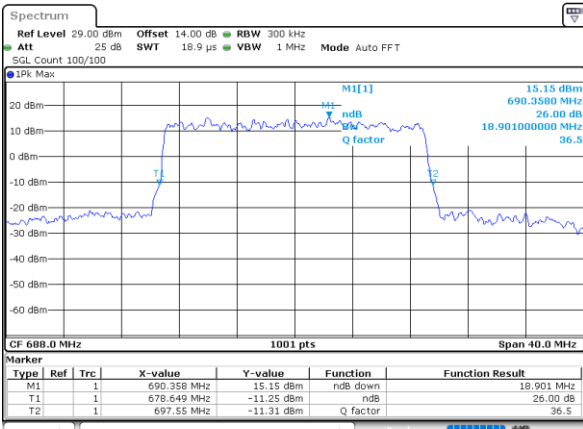

Date: 18_AUG.2020 15:07:23

Middle Channel / 15MHz / 16QAM

Date: 18_AUG.2020 15:07:08

Highest Channel / 15MHz / QPSK

Date: 18_AUG.2020 15:08:42

Highest Channel / 15MHz / 16QAM

Date: 18_AUG.2020 15:08:55

LTE Band 71

Lowest Channel / 20MHz / QPSK

Date: 18_AUG.2020 15:09:50

Lowest Channel / 20MHz / 16QAM

Date: 18_AUG.2020 15:10:47

Middle Channel / 20MHz / QPSK

Date: 18_AUG.2020 15:11:43

Middle Channel / 20MHz / 16QAM

Date: 18_AUG.2020 15:11:26

Highest Channel / 20MHz / QPSK

Date: 18_AUG.2020 15:26:57

Highest Channel / 20MHz / 16QAM

Date: 18_AUG.2020 15:27:17

LTE Band 71

Lowest Channel / 5MHz / 64QAM

Date: 18_AUG.2020 14:47:24

Lowest Channel / 10MHz / 64QAM