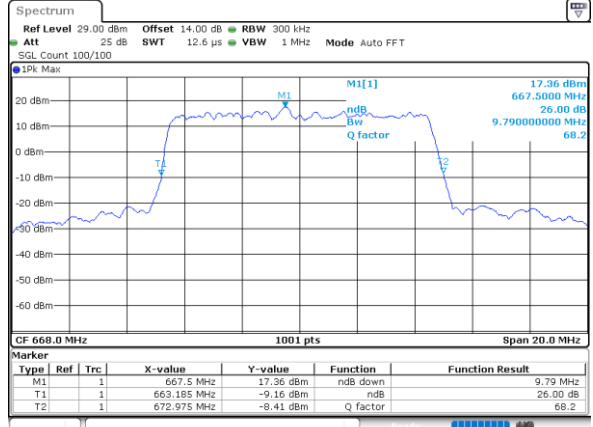

Lowest Channel / 10MHz / 16QAM

Date: 18_AUG.2020 15:01:22