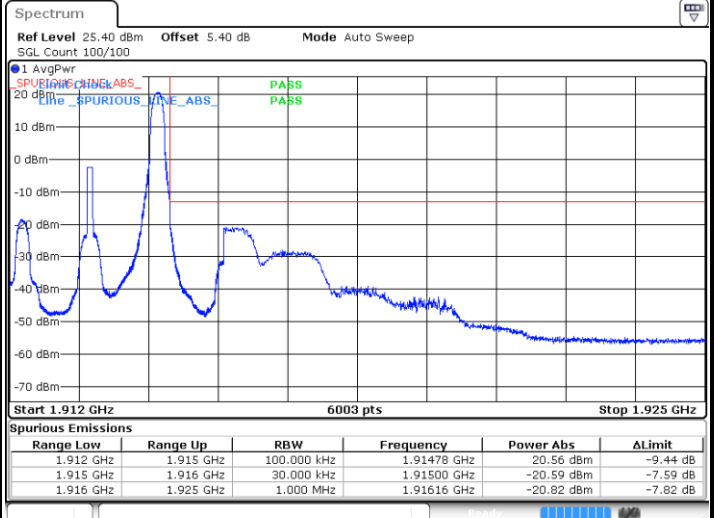

Date: 12.AUG.2020 06:46:29

Highest Band Edge / 1 RB

Date: 12.AUG.2020 06:56:38

Lowest Band Edge / Full RB

Date: 12.AUG.2020 06:49:52

Highest Band Edge / Full RB

Date: 12.AUG.2020 06:53:15

LTE Band 25 / 3MHz / QPSK

Lowest Band Edge / 1RB

Date: 12.AUG.2020 07:04:09

Highest Band Edge / 1 RB

Date: 12.AUG.2020 07:07:32

Lowest Band Edge / Full RB

Date: 12.AUG.2020 07:00:46

Highest Band Edge / Full RB

Date: 12.AUG.2020 07:10:55