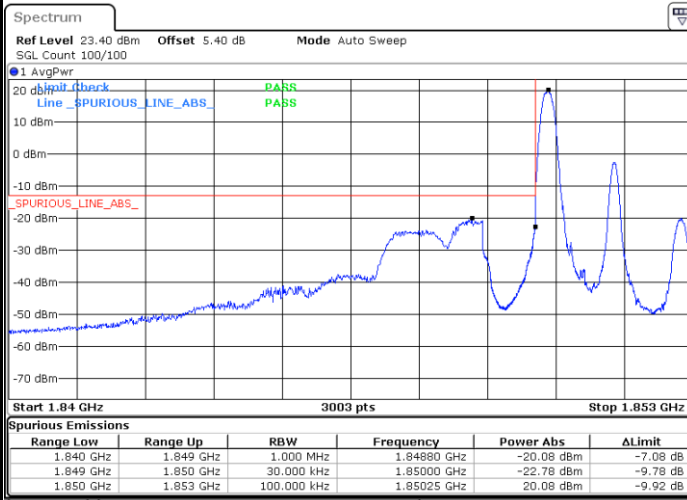

Date: 12.AUG.2020 06:46:29

Highest Band Edge / 1 RB

Date: 12.AUG.2020 06:56:38

Lowest Band Edge / Full RB

Date: 12.AUG.2020 06:49:52

Highest Band Edge / Full RB

Date: 12.AUG.2020 06:53:15

LTE Band 25 / 3MHz / QPSK

Lowest Band Edge / 1RB

Date: 12.AUG.2020 07:04:09

Highest Band Edge / 1 RB

Date: 12.AUG.2020 07:07:32

Lowest Band Edge / Full RB

Date: 12.AUG.2020 07:00:46

Highest Band Edge / Full RB

Date: 12.AUG.2020 07:10:55

LTE Band 25 / 3MHz / 16QAM

Lowest Band Edge / 1 RB

Date: 12.AUG.2020 07:05:17

Highest Band Edge / 1 RB

Date: 12.AUG.2020 07:08:40

Lowest Band Edge / Full RB

Date: 12.AUG.2020 07:01:54

Highest Band Edge / Full RB