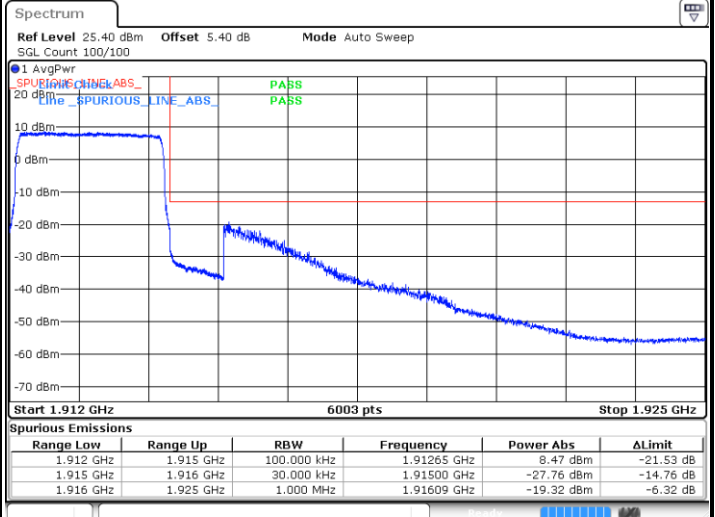

Date: 12.AUG.2020 06:46:29

Highest Band Edge / 1 RB

Date: 12.AUG.2020 06:56:38

Lowest Band Edge / Full RB

Date: 12.AUG.2020 06:49:52

Highest Band Edge / Full RB

Date: 12.AUG.2020 06:53:15

LTE Band 25 / 3MHz / QPSK

Lowest Band Edge / 1RB

Date: 12.AUG.2020 07:04:09

Highest Band Edge / 1 RB

Date: 12.AUG.2020 07:07:32

Lowest Band Edge / Full RB

Date: 12.AUG.2020 07:00:46

Highest Band Edge / Full RB

Date: 12.AUG.2020 07:10:55

LTE Band 25 / 3MHz / 16QAM

Lowest Band Edge / 1 RB

Date: 12.AUG.2020 07:05:17

Highest Band Edge / 1 RB

Date: 12.AUG.2020 07:08:40

Lowest Band Edge / Full RB

Date: 12.AUG.2020 07:01:54

Highest Band Edge / Full RB