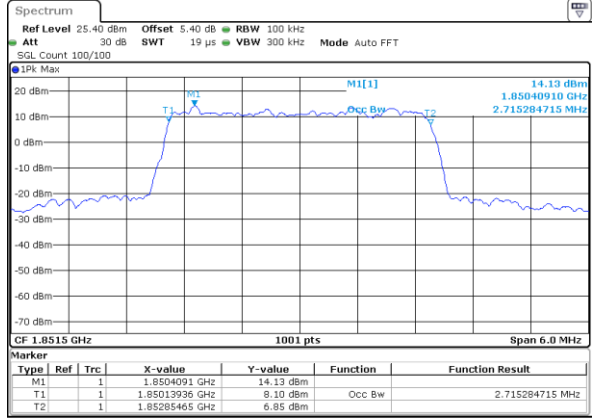

Lowest Channel / 3MHz / 64QAM

Date: 12 AUG 2020 06:57:28