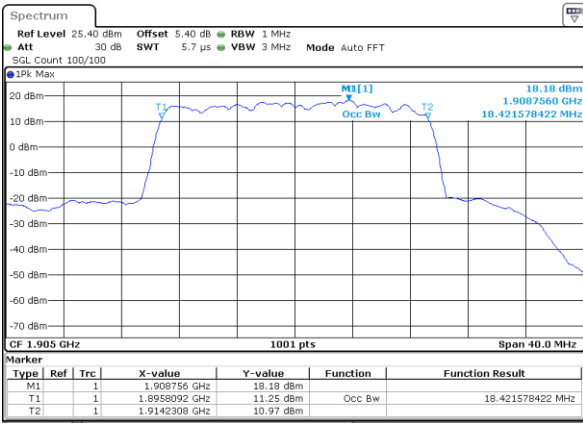

LTE Band 25

Lowest Channel / 20MHz / QPSK

Date: 12 AUG 2020 09:11:15

Lowest Channel / 20MHz / 16QAM

Date: 12 AUG 2020 09:11:35

Middle Channel / 20MHz / QPSK

Date: 12 AUG 2020 09:25:11

Middle Channel / 20MHz / 16QAM

Date: 12 AUG 2020 09:24:51

Highest Channel / 20MHz / QPSK

Date: 12 AUG 2020 09:25:31

Highest Channel / 20MHz / 16QAM

Date: 12 AUG 2020 09:25:51

LTE Band 25

Lowest Channel / 1.4MHz / 64QAM

Date: 12 AUG 2020 06:32:41