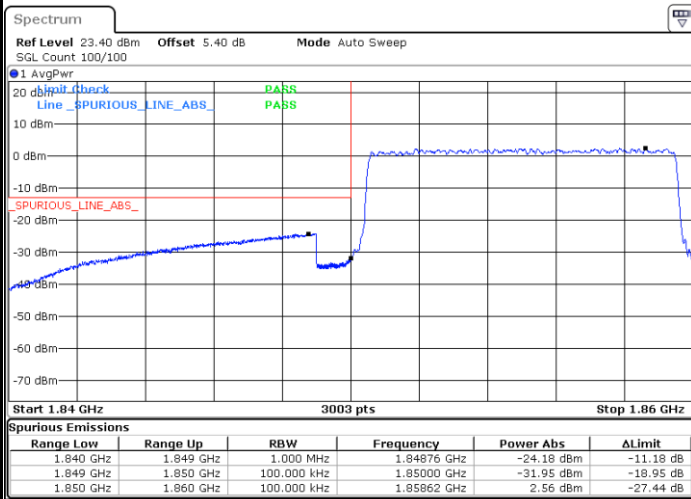

Date: 12.AUG.2020 08:11:46

Lowest Band Edge / Full RB

Date: 12.AUG.2020 07:51:52

Highest Band Edge / Full RB

Date: 12.AUG.2020 08:06:07

LTE Band 25 / 10MHz / QPSK

Lowest Band Edge / 1 RB

Date: 12.AUG.2020 08:20:02

Highest Band Edge / 1 RB

Date: 12.AUG.2020 08:34:17

Lowest Band Edge / Full RB

Date: 12.AUG.2020 08:18:54

Highest Band Edge / Full RB

Date: 12.AUG.2020 08:33:10

LTE Band 25 / 10MHz / 16QAM

Lowest Band Edge / 1 RB

Date: 12.AUG.2020 08:21:09

Highest Band Edge / 1 RB

Date: 12.AUG.2020 08:35:25

Lowest Band Edge / Full RB

Date: 12.AUG.2020 08:17:46

Highest Band Edge / Full RB

Date: 12.AUG.2020 08:32:02

LTE Band 25 / 10MHz / 64QAM