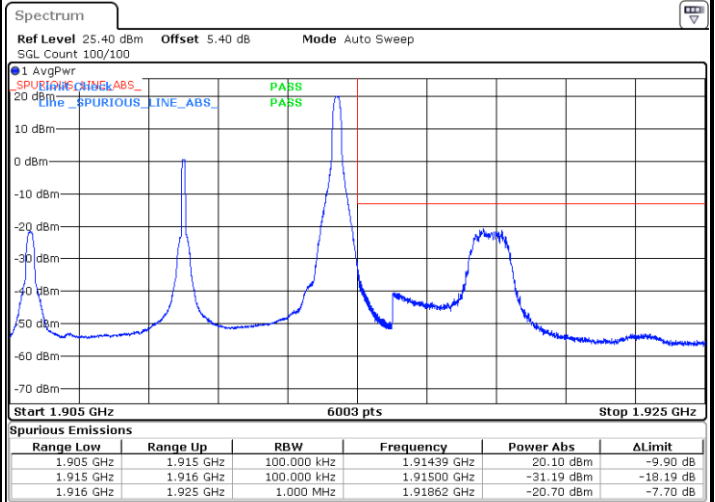

Highest Band Edge / 1 RB

Date: 12.AUG.2020 08:34:17

Lowest Band Edge / Full RB

Date: 12.AUG.2020 08:18:54

Highest Band Edge / Full RB

Date: 12.AUG.2020 08:33:10

LTE Band 25 / 10MHz / 16QAM

Lowest Band Edge / 1 RB

Date: 12.AUG.2020 08:21:09

Highest Band Edge / 1 RB

Date: 12.AUG.2020 08:35:25

Lowest Band Edge / Full RB

Date: 12.AUG.2020 08:17:46

Highest Band Edge / Full RB

Date: 12.AUG.2020 08:32:02

LTE Band 25 / 10MHz / 64QAM

Lowest Band Edge / 1 RB

Date: 12.AUG.2020 08:22:17

Highest Band Edge / 1 RB

Date: 12.AUG.2020 08:36:33

Lowest Band Edge / Full RB

Date: 12.AUG.2020 08:16:39

Highest Band Edge / Full RB

Date: 12.AUG.2020 08:30:54

LTE Band 25 / 15MHz / QPSK

Lowest Band Edge / 1 RB

Date: 12.AUG.2020 08:44:48

Highest Band Edge / 1 RB

Date: 12.AUG.2020 09:06:05

Lowest Band Edge / Full RB

Date: 12.AUG.2020 08:43:41

Highest Band Edge / Full RB