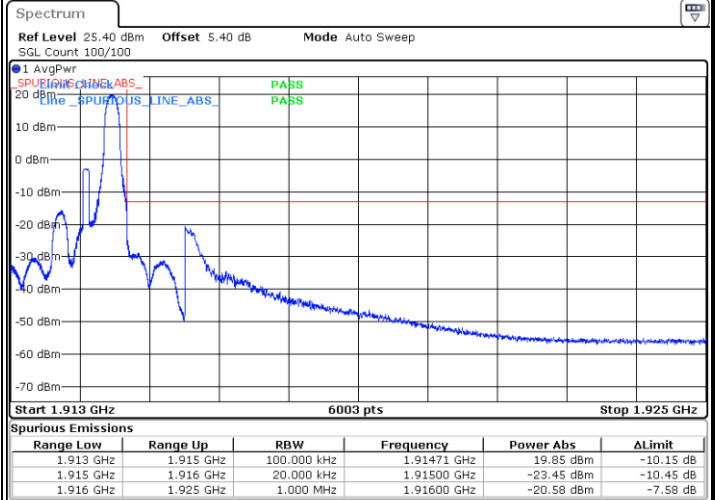

Highest Channel / 15MHz / 64QAM

Date: 12 AUG 2020 08:54:23

Highest Channel / 20MHz / 64QAM

Date: 12 AUG 2020 09:26:11

Conducted Band Edge

LTE Band 25 / 1.4MHz / 16QAM

Lowest Band Edge / 1 RB

Date: 12.AUG.2020 06:45:21

Highest Band Edge / 1 RB

Date: 12.AUG.2020 06:55:30

Lowest Band Edge / Full RB

Date: 12.AUG.2020 06:48:44

Highest Band Edge / Full RB

Date: 12.AUG.2020 06:52:07

LTE Band 25 / 1.4MHz / 64QAM

Lowest Band Edge / 1 RB

Date: 12.AUG.2020 06:46:29

Highest Band Edge / 1 RB

Date: 12.AUG.2020 06:56:38

Lowest Band Edge / Full RB

Date: 12.AUG.2020 06:49:52

Highest Band Edge / Full RB

Date: 12.AUG.2020 06:53:15

LTE Band 25 / 3MHz / QPSK