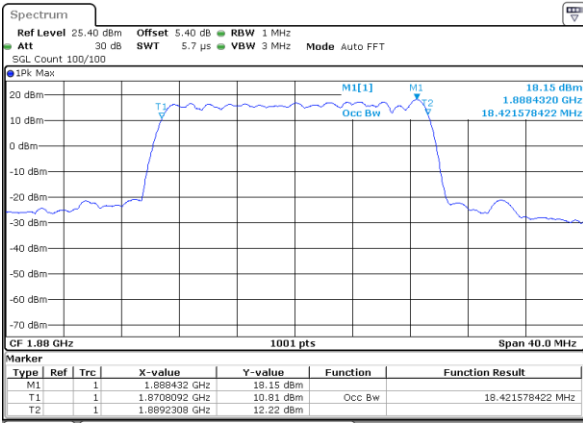

LTE Band 25

Lowest Channel / 20MHz / QPSK

Date: 12 AUG 2020 09:11:15

Lowest Channel / 20MHz / 16QAM

Date: 12 AUG 2020 09:11:35

Middle Channel / 20MHz / QPSK

Date: 12 AUG 2020 09:25:11

Middle Channel / 20MHz / 16QAM

Date: 12 AUG 2020 09:24:51

Highest Channel / 20MHz / QPSK

Date: 12 AUG 2020 09:25:31

Highest Channel / 20MHz / 16QAM

Date: 12 AUG 2020 09:25:51

LTE Band 25

Lowest Channel / 1.4MHz / 64QAM

Date: 12 AUG 2020 06:32:41