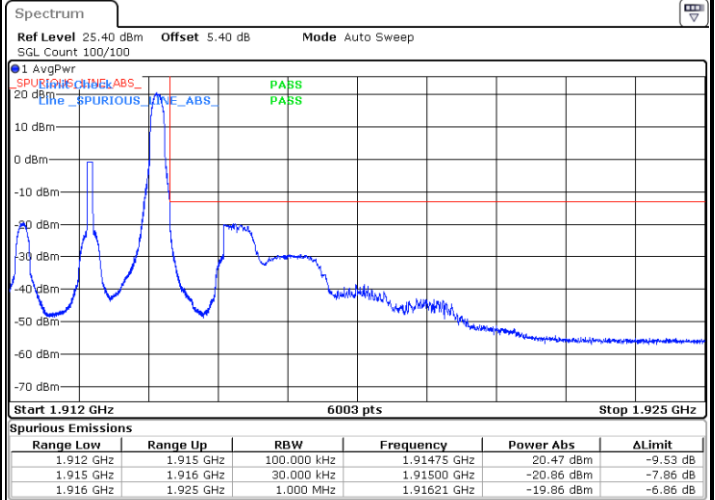

Date: 12.AUG.2020 07:12:03

LTE Band 25 / 3MHz / 64QAM

Lowest Band Edge / 1 RB

Date: 12.AUG.2020 07:06:24

Highest Band Edge / 1 RB

Date: 12.AUG.2020 07:09:48

Lowest Band Edge / Full RB

Date: 12.AUG.2020 07:03:02

Highest Band Edge / Full RB

Date: 12.AUG.2020 07:13:11

LTE Band 25 / 5MHz / QPSK

Lowest Band Edge / 1 RB

Date: 12.AUG.2020 07:55:15

Highest Band Edge / 1 RB

Date: 12.AUG.2020 08:09:31

Lowest Band Edge / Full RB