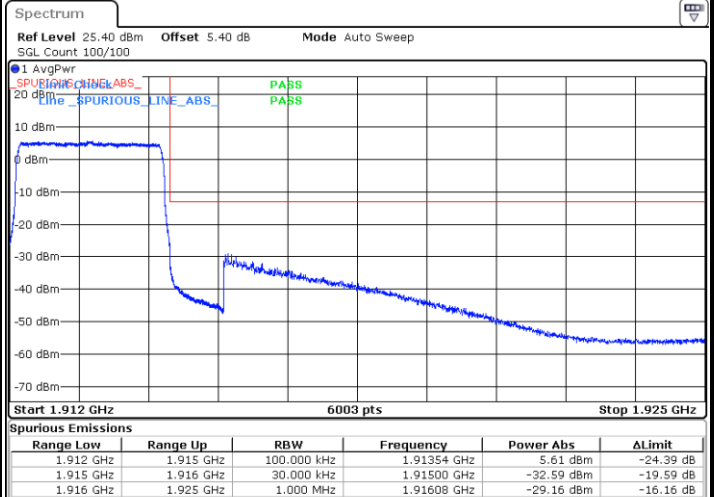

LTE Band 25 / 3MHz / 16QAM

Lowest Band Edge / 1 RB

Date: 12.AUG.2020 07:05:17

Highest Band Edge / 1 RB

Date: 12.AUG.2020 07:08:40

Lowest Band Edge / Full RB

Date: 12.AUG.2020 07:01:54

Highest Band Edge / Full RB

Date: 12.AUG.2020 07:12:03

LTE Band 25 / 3MHz / 64QAM

Lowest Band Edge / 1 RB

Date: 12.AUG.2020 07:06:24

Highest Band Edge / 1 RB

Date: 12.AUG.2020 07:09:48

Lowest Band Edge / Full RB

Date: 12.AUG.2020 07:03:02

Highest Band Edge / Full RB

Date: 12.AUG.2020 07:13:11

LTE Band 25 / 5MHz / QPSK

Lowest Band Edge / 1 RB

Date: 12.AUG.2020 07:55:15

Highest Band Edge / 1 RB

Date: 12.AUG.2020 08:09:31

Lowest Band Edge / Full RB

Date: 12.AUG.2020 07:54:07

Highest Band Edge / Full RB

Date: 12.AUG.2020 08:08:23

LTE Band 25 / 5MHz / 16QAM

Lowest Band Edge / 1RB

Date: 12.AUG.2020 07:56:23

Highest Band Edge / 1 RB

Date: 12.AUG.2020 08:10:38