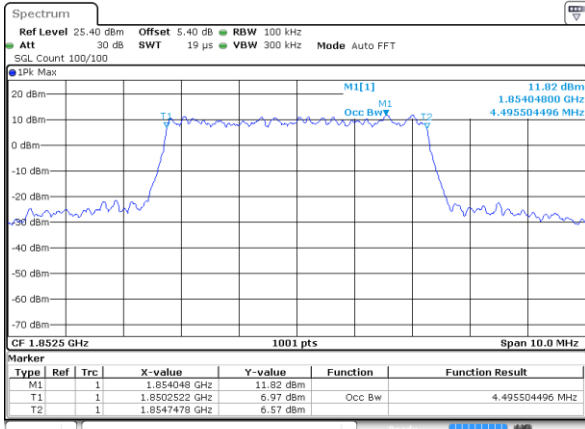

Highest Channel / 3MHz / 64QAM

Date: 12 AUG 2020 06:58:28

LTE Band 25

Lowest Channel / 5MHz / 64QAM

Date: 12 AUG 2020 07:50:34

Lowest Channel / 10MHz / 64QAM

Date: 12 AUG 2020 08:15:21

Middle Channel / 5MHz / 64QAM