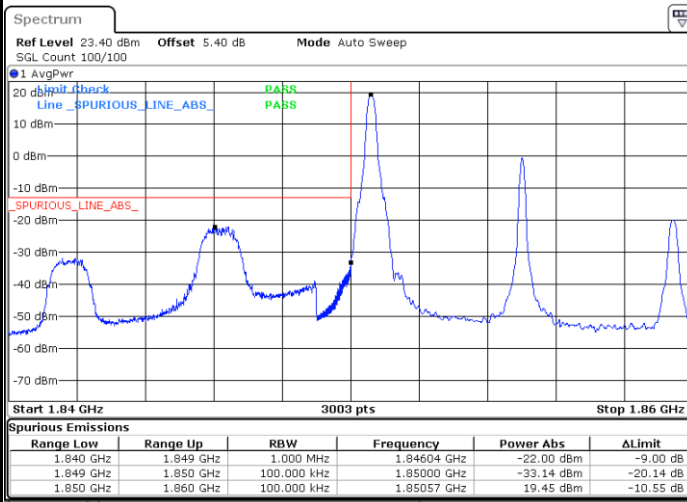

Highest Band Edge / 1 RB

Date: 12.AUG.2020 08:34:17

Lowest Band Edge / Full RB

Date: 12.AUG.2020 08:18:54

Highest Band Edge / Full RB

Date: 12.AUG.2020 08:33:10

LTE Band 25 / 10MHz / 16QAM

Lowest Band Edge / 1 RB

Date: 12.AUG.2020 08:21:09

Highest Band Edge / 1 RB

Date: 12.AUG.2020 08:35:25

Lowest Band Edge / Full RB

Date: 12.AUG.2020 08:17:46

Highest Band Edge / Full RB

Date: 12.AUG.2020 08:32:02

LTE Band 25 / 10MHz / 64QAM

Lowest Band Edge / 1 RB

Date: 12.AUG.2020 08:22:17

Highest Band Edge / 1 RB

Date: 12.AUG.2020 08:36:33

Lowest Band Edge / Full RB

Date: 12.AUG.2020 08:16:39

Highest Band Edge / Full RB

Date: 12.AUG.2020 08:30:54