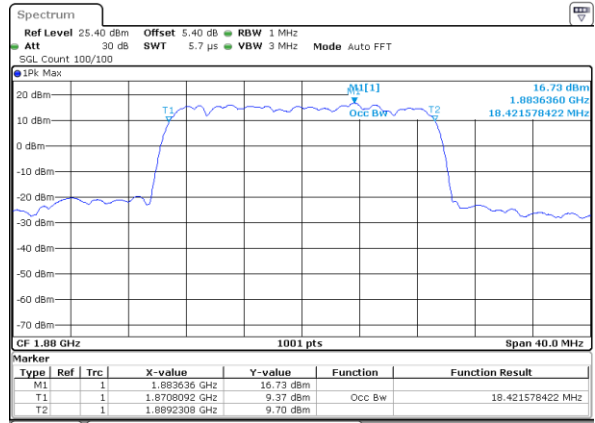

LTE Band 25

Lowest Channel / 20MHz / QPSK

Date: 12 AUG 2020 09:11:15

Lowest Channel / 20MHz / 16QAM

Date: 12 AUG 2020 09:11:35

Middle Channel / 20MHz / QPSK

Date: 12 AUG 2020 09:25:11

Middle Channel / 20MHz / 16QAM

Date: 12 AUG 2020 09:24:51

Highest Channel / 20MHz / QPSK

Date: 12 AUG 2020 09:25:31

Highest Channel / 20MHz / 16QAM

Date: 12 AUG 2020 09:25:51

LTE Band 25

Lowest Channel / 1.4MHz / 64QAM

Date: 12 AUG 2020 06:32:41