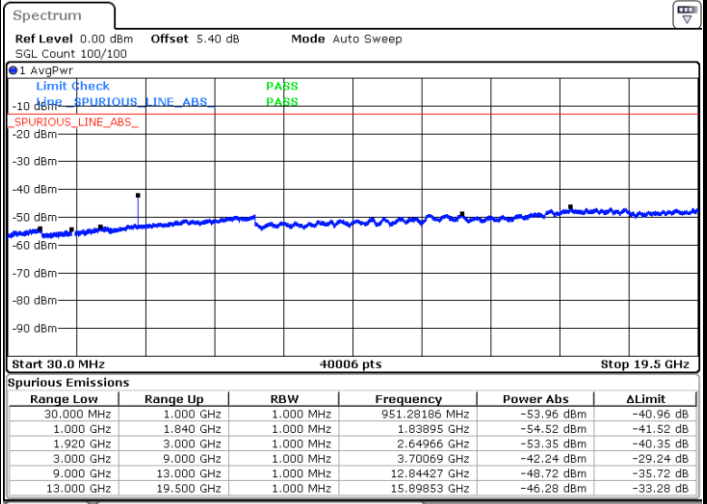

Date: 12 AUG 2020 07:15:00

LTE Band 25 / 3MHz

Middle Channel / QPSK

Middle Channel / 16QAM

Date: 12 AUG.2020 07:45:08

Date: 12 AUG.2020 07:46:03

Highest Channel / QPSK

Highest Channel / 16QAM

Date: 12 AUG.2020 07:47:53

Date: 12 AUG.2020 07:48:48

LTE Band 25 / 5MHz

Lowest Channel / QPSK

Lowest Channel / 16QAM

Date: 12 AUG.2020 08:00:14

Date: 12 AUG.2020 07:59:19

Middle Channel / QPSK