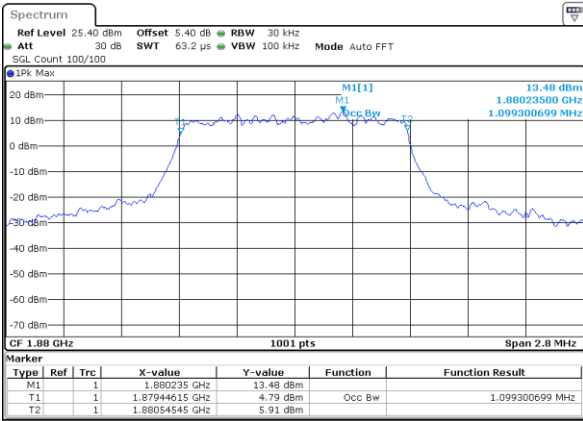

Middle Channel / 1.4MHz / 64QAM

Date: 12 AUG 2020 06:33:41