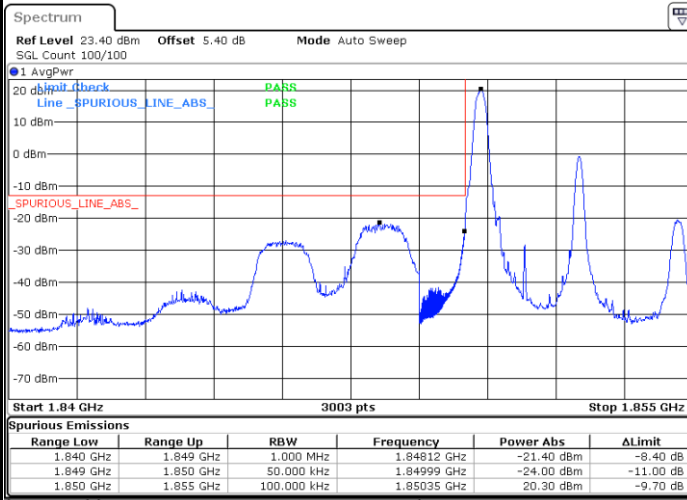

Lowest Band Edge / Full RB

Date: 12.AUG.2020 07:53:00

Highest Band Edge / Full RB

Date: 12.AUG.2020 08:07:15

LTE Band 25 / 5MHz / 64QAM

Lowest Band Edge / 1RB

Date: 12.AUG.2020 07:57:30

Highest Band Edge / 1 RB

Date: 12.AUG.2020 08:11:46

Lowest Band Edge / Full RB

Date: 12.AUG.2020 07:51:52

Highest Band Edge / Full RB

Date: 12.AUG.2020 08:06:07

LTE Band 25 / 10MHz / QPSK

Lowest Band Edge / 1 RB

Date: 12.AUG.2020 08:20:02