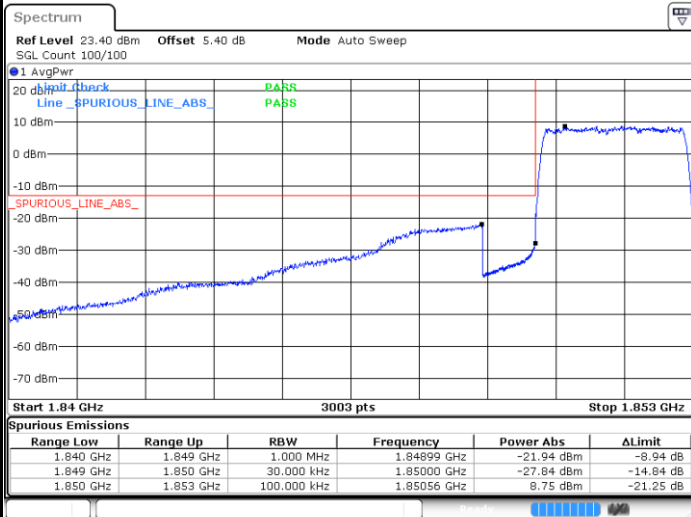

Date: 12.AUG.2020 06:46:29

Highest Band Edge / 1 RB

Date: 12.AUG.2020 06:56:38

Lowest Band Edge / Full RB

Date: 12.AUG.2020 06:49:52

Highest Band Edge / Full RB

Date: 12.AUG.2020 06:53:15

LTE Band 25 / 3MHz / QPSK

Lowest Band Edge / 1RB

Date: 12.AUG.2020 07:04:09

Highest Band Edge / 1 RB

Date: 12.AUG.2020 07:07:32

Lowest Band Edge / Full RB

Date: 12.AUG.2020 07:00:46

Highest Band Edge / Full RB

Date: 12.AUG.2020 07:10:55

LTE Band 25 / 3MHz / 16QAM

Lowest Band Edge / 1 RB

Date: 12.AUG.2020 07:05:17

Highest Band Edge / 1 RB

Date: 12.AUG.2020 07:08:40

Lowest Band Edge / Full RB

Date: 12.AUG.2020 07:01:54

Highest Band Edge / Full RB