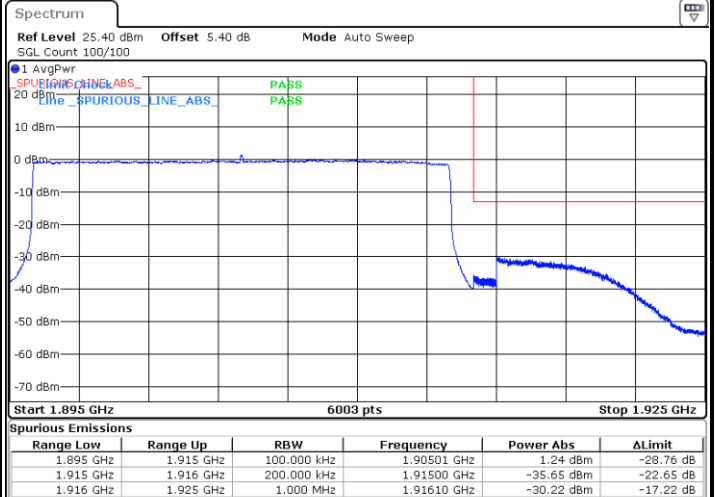

Highest Band Edge / Full RB

Date: 12.AUG.2020 09:39:38

LTE Band 25 / 15MHz / 64QAM

Lowest Band Edge / 1 RB

Date: 12.AUG.2020 08:47:04

Highest Band Edge / 1 RB

Date: 12.AUG.2020 08:08:21

Lowest Band Edge / Full RB

Date: 12.AUG.2020 08:41:25

Highest Band Edge / Full RB

Date: 12.AUG.2020 08:55:41

LTE Band 25 / 20MHz / QPSK

Lowest Band Edge / 1 RB

Date: 12.AUG.2020 09:16:36

Highest Band Edge / 1 RB

Date: 12.AUG.2020 09:30:52

Lowest Band Edge / Full RB

Date: 12.AUG.2020 09:15:28

Highest Band Edge / Full RB

Date: 12.AUG.2020 09:29:45

LTE Band 25 / 20MHz / 16QAM

Lowest Band Edge / 1 RB

Date: 12.AUG.2020 09:17:44

Highest Band Edge / 1 RB

Date: 12.AUG.2020 09:32:00

Lowest Band Edge / Full RB

Date: 12.AUG.2020 09:14:21

Highest Band Edge / Full RB

Date: 12.AUG.2020 09:28:37

LTE Band 25 / 20MHz / 64QAM

Lowest Band Edge / 1 RB

Date: 12.AUG.2020 09:18:51