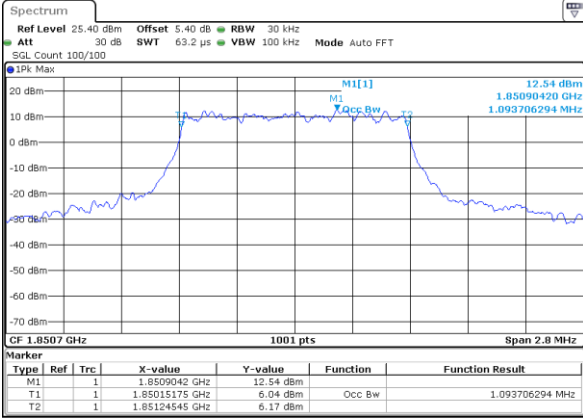

Date: 12 AUG 2020 09:24:51

Highest Channel / 20MHz / QPSK

Date: 12 AUG 2020 09:25:31

Highest Channel / 20MHz / 16QAM

Date: 12 AUG 2020 09:25:51

LTE Band 25

Lowest Channel / 1.4MHz / 64QAM

Date: 12 AUG 2020 06:32:41