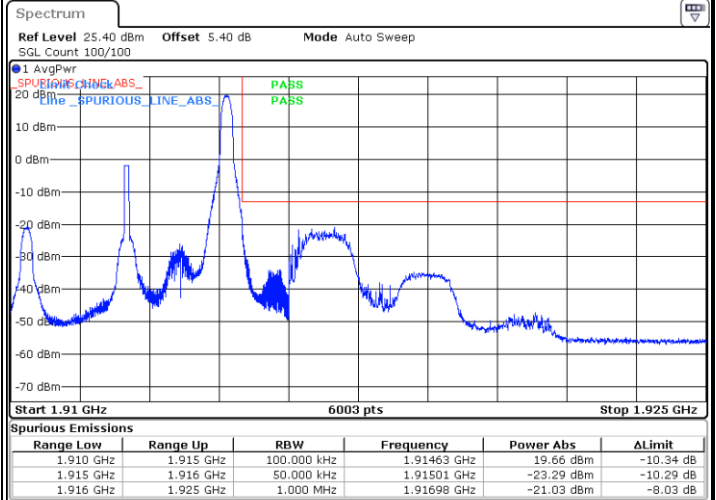

Highest Band Edge / Full RB

Date: 12.AUG.2020 07:13:11

LTE Band 25 / 5MHz / QPSK

Lowest Band Edge / 1 RB

Date: 12.AUG.2020 07:55:15

Highest Band Edge / 1 RB

Date: 12.AUG.2020 08:09:31

Lowest Band Edge / Full RB

Date: 12.AUG.2020 07:54:07

Highest Band Edge / Full RB

Date: 12.AUG.2020 08:08:23

LTE Band 25 / 5MHz / 16QAM

Lowest Band Edge / 1RB

Date: 12.AUG.2020 07:56:23

Highest Band Edge / 1 RB

Date: 12.AUG.2020 08:10:38

Lowest Band Edge / Full RB

Date: 12.AUG.2020 07:53:00

Highest Band Edge / Full RB

Date: 12.AUG.2020 08:07:15

LTE Band 25 / 5MHz / 64QAM

Lowest Band Edge / 1RB

Date: 12.AUG.2020 07:57:30

Highest Band Edge / 1 RB

Date: 12.AUG.2020 08:11:46

Lowest Band Edge / Full RB

Date: 12.AUG.2020 07:51:52

Highest Band Edge / Full RB

Date: 12.AUG.2020 08:06:07

LTE Band 25 / 10MHz / QPSK

Lowest Band Edge / 1 RB

Date: 12.AUG.2020 08:20:02