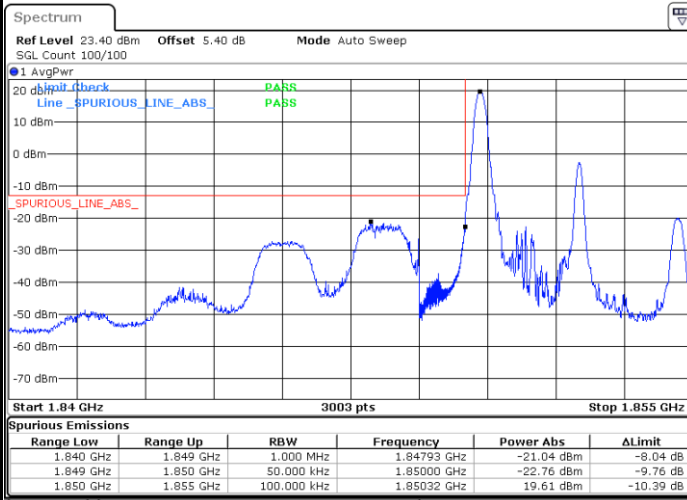

Highest Band Edge / Full RB

Date: 12.AUG.2020 07:13:11

LTE Band 25 / 5MHz / QPSK

Lowest Band Edge / 1 RB

Date: 12.AUG.2020 07:55:15

Highest Band Edge / 1 RB

Date: 12.AUG.2020 08:09:31

Lowest Band Edge / Full RB

Date: 12.AUG.2020 07:54:07

Highest Band Edge / Full RB

Date: 12.AUG.2020 08:08:23

LTE Band 25 / 5MHz / 16QAM

Lowest Band Edge / 1RB

Date: 12.AUG.2020 07:56:23

Highest Band Edge / 1 RB

Date: 12.AUG.2020 08:10:38

Lowest Band Edge / Full RB

Date: 12.AUG.2020 07:53:00

Highest Band Edge / Full RB

Date: 12.AUG.2020 08:07:15

LTE Band 25 / 5MHz / 64QAM

Lowest Band Edge / 1RB

Date: 12.AUG.2020 07:57:30

Highest Band Edge / 1 RB

Date: 12.AUG.2020 08:11:46

Lowest Band Edge / Full RB

Date: 12.AUG.2020 07:51:52

Highest Band Edge / Full RB

Date: 12.AUG.2020 08:06:07

LTE Band 25 / 10MHz / QPSK

Lowest Band Edge / 1 RB

Date: 12.AUG.2020 08:20:02