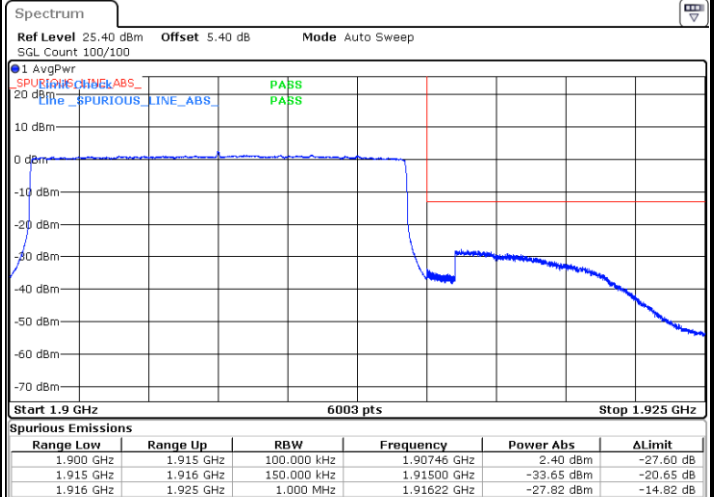

Lowest Band Edge / 1 RB

Date: 12.AUG.2020 08:22:17

Highest Band Edge / 1 RB

Date: 12.AUG.2020 08:36:33

Lowest Band Edge / Full RB

Date: 12.AUG.2020 08:16:39

Highest Band Edge / Full RB

Date: 12.AUG.2020 08:30:54

LTE Band 25 / 15MHz / QPSK

Lowest Band Edge / 1 RB

Date: 12.AUG.2020 08:44:48

Highest Band Edge / 1 RB

Date: 12.AUG.2020 09:06:05

Lowest Band Edge / Full RB

Date: 12.AUG.2020 08:43:41

Highest Band Edge / Full RB

Date: 12.AUG.2020 09:04:57

LTE Band 25 / 15MHz / 16QAM

Lowest Band Edge / 1 RB

Date: 12.AUG.2020 08:45:56

Highest Band Edge / 1 RB

Date: 12.AUG.2020 09:07:13

Lowest Band Edge / Full RB

Date: 12.AUG.2020 08:42:33

Highest Band Edge / Full RB

Date: 12.AUG.2020 09:39:38

LTE Band 25 / 15MHz / 64QAM

Lowest Band Edge / 1 RB

Date: 12.AUG.2020 08:47:04

Highest Band Edge / 1 RB

Date: 12.AUG.2020 08:08:21

Lowest Band Edge / Full RB