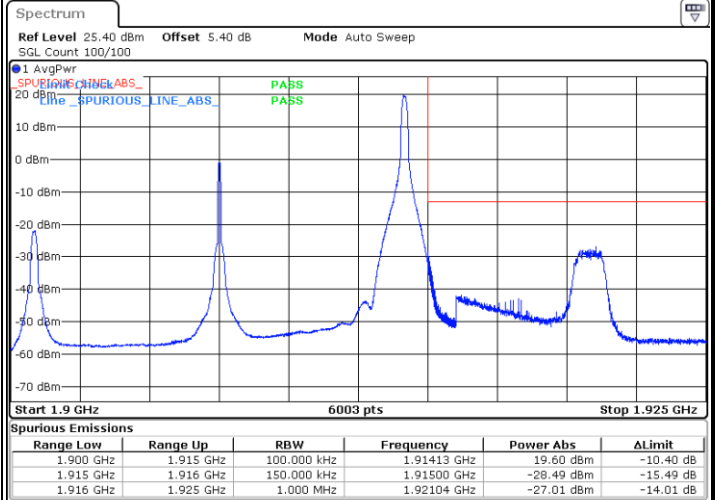

LTE Band 25 / 15MHz / QPSK

Lowest Band Edge / 1 RB

Date: 12.AUG.2020 08:44:48

Highest Band Edge / 1 RB

Date: 12.AUG.2020 09:06:05

Lowest Band Edge / Full RB

Date: 12.AUG.2020 08:43:41

Highest Band Edge / Full RB

Date: 12.AUG.2020 09:04:57

LTE Band 25 / 15MHz / 16QAM

Lowest Band Edge / 1 RB

Date: 12.AUG.2020 08:45:56

Highest Band Edge / 1 RB

Date: 12.AUG.2020 09:07:13

Lowest Band Edge / Full RB

Date: 12.AUG.2020 08:42:33

Highest Band Edge / Full RB

Date: 12.AUG.2020 09:39:38

LTE Band 25 / 15MHz / 64QAM

Lowest Band Edge / 1 RB

Date: 12.AUG.2020 08:47:04

Highest Band Edge / 1 RB

Date: 12.AUG.2020 08:08:21

Lowest Band Edge / Full RB

Date: 12.AUG.2020 08:41:25

Highest Band Edge / Full RB

Date: 12.AUG.2020 08:55:41

LTE Band 25 / 20MHz / QPSK

Lowest Band Edge / 1 RB

Date: 12.AUG.2020 09:16:36

Highest Band Edge / 1 RB

Date: 12.AUG.2020 09:30:52