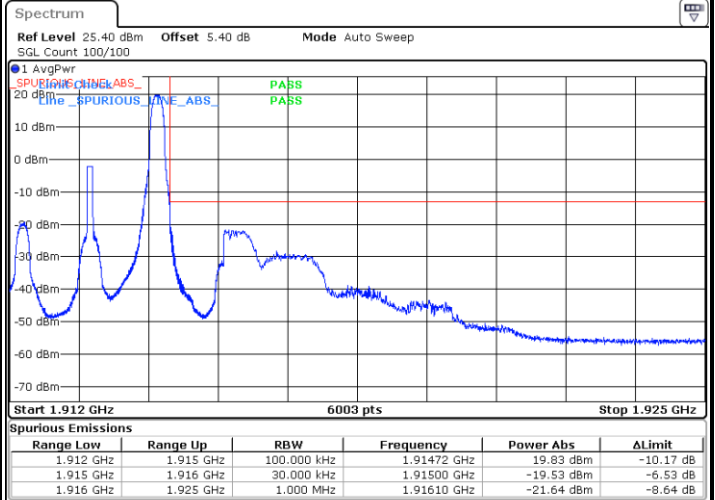

Date: 12.AUG.2020 06:46:29

Highest Band Edge / 1 RB

Date: 12.AUG.2020 06:56:38

Lowest Band Edge / Full RB

Date: 12.AUG.2020 06:49:52

Highest Band Edge / Full RB

Date: 12.AUG.2020 06:53:15

LTE Band 25 / 3MHz / QPSK

Lowest Band Edge / 1RB

Date: 12.AUG.2020 07:04:09

Highest Band Edge / 1 RB

Date: 12.AUG.2020 07:07:32

Lowest Band Edge / Full RB

Date: 12.AUG.2020 07:00:46

Highest Band Edge / Full RB

Date: 12.AUG.2020 07:10:55

LTE Band 25 / 3MHz / 16QAM

Lowest Band Edge / 1 RB

Date: 12.AUG.2020 07:05:17

Highest Band Edge / 1 RB

Date: 12.AUG.2020 07:08:40

Lowest Band Edge / Full RB

Date: 12.AUG.2020 07:01:54

Highest Band Edge / Full RB