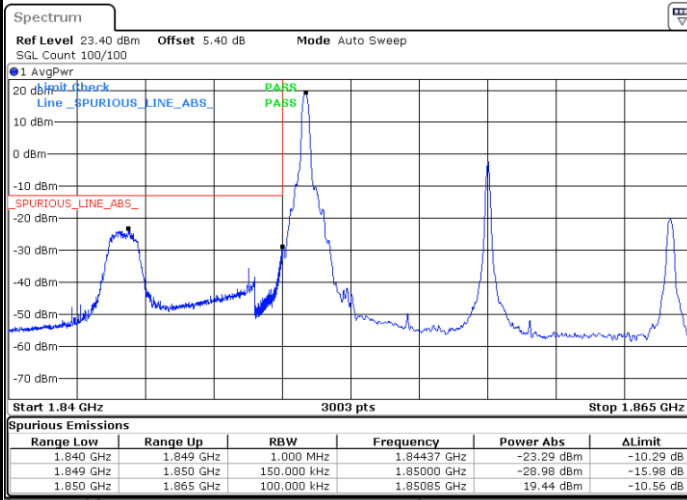

Lowest Band Edge / 1 RB

Date: 12.AUG.2020 08:22:17

Highest Band Edge / 1 RB

Date: 12.AUG.2020 08:36:33

Lowest Band Edge / Full RB

Date: 12.AUG.2020 08:16:39

Highest Band Edge / Full RB

Date: 12.AUG.2020 08:30:54

LTE Band 25 / 15MHz / QPSK

Lowest Band Edge / 1 RB

Date: 12.AUG.2020 08:44:48

Highest Band Edge / 1 RB

Date: 12.AUG.2020 09:06:05

Lowest Band Edge / Full RB

Date: 12.AUG.2020 08:43:41

Highest Band Edge / Full RB

Date: 12.AUG.2020 09:04:57

LTE Band 25 / 15MHz / 16QAM

Lowest Band Edge / 1 RB

Date: 12.AUG.2020 08:45:56

Highest Band Edge / 1 RB

Date: 12.AUG.2020 09:07:13

Lowest Band Edge / Full RB

Date: 12.AUG.2020 08:42:33