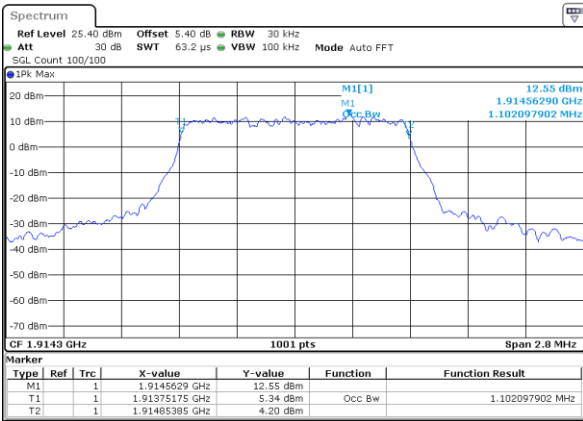

Date: 12 AUG 2020 09:24:51

Highest Channel / 20MHz / QPSK

Date: 12 AUG 2020 09:25:31

Highest Channel / 20MHz / 16QAM

Date: 12 AUG 2020 09:25:51

LTE Band 25

Lowest Channel / 1.4MHz / 64QAM

Date: 12 AUG 2020 06:32:41

Lowest Channel / 3MHz / 64QAM

Date: 12 AUG 2020 06:57:28

Middle Channel / 1.4MHz / 64QAM

Date: 12 AUG 2020 06:33:41

Middle Channel / 3MHz / 64QAM

Date: 12 AUG 2020 06:58:28

Highest Channel / 1.4MHz / 64QAM

Date: 12 AUG 2020 06:34:42

Highest Channel / 3MHz / 64QAM

Date: 12 AUG 2020 06:58:28

LTE Band 25

Lowest Channel / 5MHz / 64QAM

Date: 12 AUG 2020 07:50:34

Lowest Channel / 10MHz / 64QAM

Date: 12 AUG 2020 08:15:21

Middle Channel / 5MHz / 64QAM