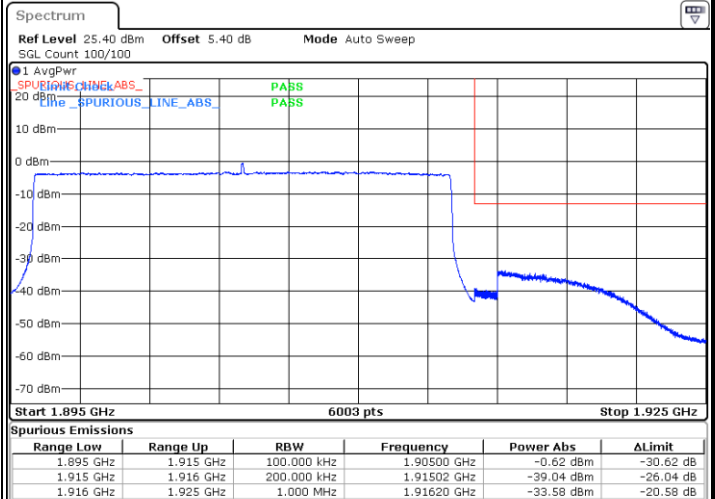

Lowest Band Edge / Full RB

Date: 12.AUG.2020 09:15:28

Highest Band Edge / Full RB

Date: 12.AUG.2020 09:29:45

LTE Band 25 / 20MHz / 16QAM

Lowest Band Edge / 1 RB

Date: 12.AUG.2020 09:17:44

Highest Band Edge / 1 RB

Date: 12.AUG.2020 09:32:00

Lowest Band Edge / Full RB

Date: 12.AUG.2020 09:14:21

Highest Band Edge / Full RB

Date: 12.AUG.2020 09:28:37

LTE Band 25 / 20MHz / 64QAM

Lowest Band Edge / 1 RB

Date: 12.AUG.2020 09:18:51

Highest Band Edge / 1 RB

Date: 12.AUG.2020 09:33:08

Lowest Band Edge / Full RB

Date: 12.AUG.2020 09:13:13

Highest Band Edge / Full RB

Date: 12.AUG.2020 09:27:29

Conducted Spurious Emission

LTE Band 25 / 1.4MHz

Highest Channel / QPSK

Date: 12 AUG 2020 06:41:15

Highest Channel / 16QAM

Date: 12 AUG 2020 06:42:10

LTE Band 25 / 3MHz

Lowest Channel / QPSK

Date: 12 AUG 2020 07:14:05

Lowest Channel / 16QAM