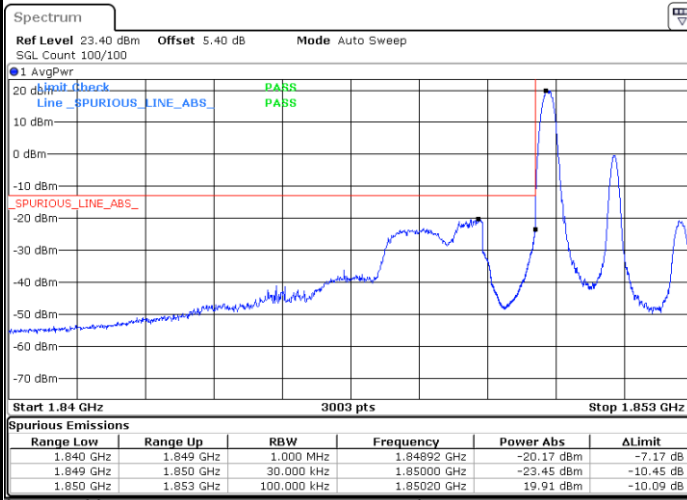

Lowest Band Edge / 1RB

Date: 12.AUG.2020 07:04:09

Highest Band Edge / 1 RB

Date: 12.AUG.2020 07:07:32

Lowest Band Edge / Full RB

Date: 12.AUG.2020 07:00:46

Highest Band Edge / Full RB

Date: 12.AUG.2020 07:10:55

LTE Band 25 / 3MHz / 16QAM

Lowest Band Edge / 1 RB

Date: 12.AUG.2020 07:05:17

Highest Band Edge / 1 RB

Date: 12.AUG.2020 07:08:40

Lowest Band Edge / Full RB

Date: 12.AUG.2020 07:01:54

Highest Band Edge / Full RB

Date: 12.AUG.2020 07:12:03

LTE Band 25 / 3MHz / 64QAM

Lowest Band Edge / 1 RB

Date: 12.AUG.2020 07:06:24

Highest Band Edge / 1 RB

Date: 12.AUG.2020 07:09:48

Lowest Band Edge / Full RB

Date: 12.AUG.2020 07:03:02