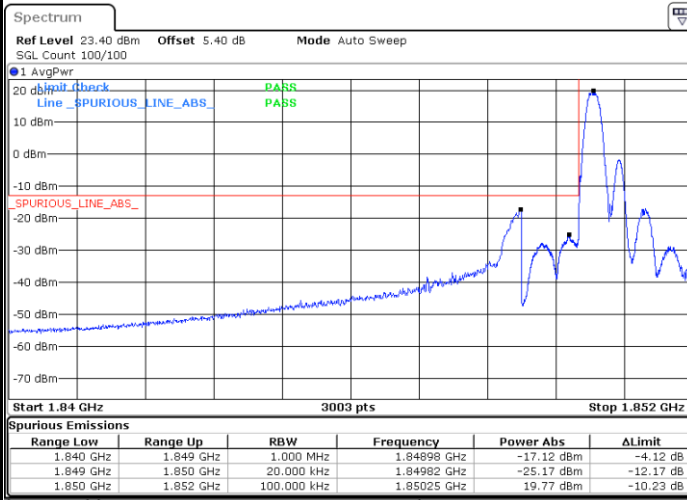

Highest Channel / 15MHz / 64QAM

Date: 12 AUG 2020 08:54:23

Highest Channel / 20MHz / 64QAM

Date: 12 AUG 2020 09:26:11

Conducted Band Edge

LTE Band 25 / 1.4MHz / 16QAM

Lowest Band Edge / 1 RB

Date: 12.AUG.2020 06:45:21

Highest Band Edge / 1 RB

Date: 12.AUG.2020 06:55:30

Lowest Band Edge / Full RB

Date: 12.AUG.2020 06:48:44

Highest Band Edge / Full RB

Date: 12.AUG.2020 06:52:07

LTE Band 25 / 1.4MHz / 64QAM

Lowest Band Edge / 1 RB

Date: 12.AUG.2020 06:46:29

Highest Band Edge / 1 RB

Date: 12.AUG.2020 06:56:38

Lowest Band Edge / Full RB

Date: 12.AUG.2020 06:49:52

Highest Band Edge / Full RB

Date: 12.AUG.2020 06:53:15

LTE Band 25 / 3MHz / QPSK