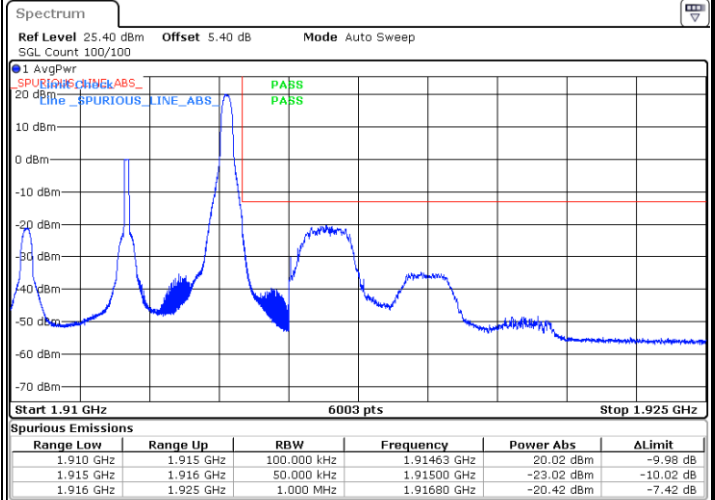

Date: 12.AUG.2020 07:54:07

Highest Band Edge / Full RB

Date: 12.AUG.2020 08:08:23

LTE Band 25 / 5MHz / 16QAM

Lowest Band Edge / 1RB

Date: 12.AUG.2020 07:56:23

Highest Band Edge / 1 RB

Date: 12.AUG.2020 08:10:38

Lowest Band Edge / Full RB

Date: 12.AUG.2020 07:53:00

Highest Band Edge / Full RB

Date: 12.AUG.2020 08:07:15

LTE Band 25 / 5MHz / 64QAM

Lowest Band Edge / 1RB

Date: 12.AUG.2020 07:57:30

Highest Band Edge / 1 RB

Date: 12.AUG.2020 08:11:46

Lowest Band Edge / Full RB

Date: 12.AUG.2020 07:51:52

Highest Band Edge / Full RB

Date: 12.AUG.2020 08:06:07

LTE Band 25 / 10MHz / QPSK

Lowest Band Edge / 1 RB

Date: 12.AUG.2020 08:20:02

Highest Band Edge / 1 RB

Date: 12.AUG.2020 08:34:17

Lowest Band Edge / Full RB

Date: 12.AUG.2020 08:18:54

Highest Band Edge / Full RB

Date: 12.AUG.2020 08:33:10

LTE Band 25 / 10MHz / 16QAM

Lowest Band Edge / 1 RB