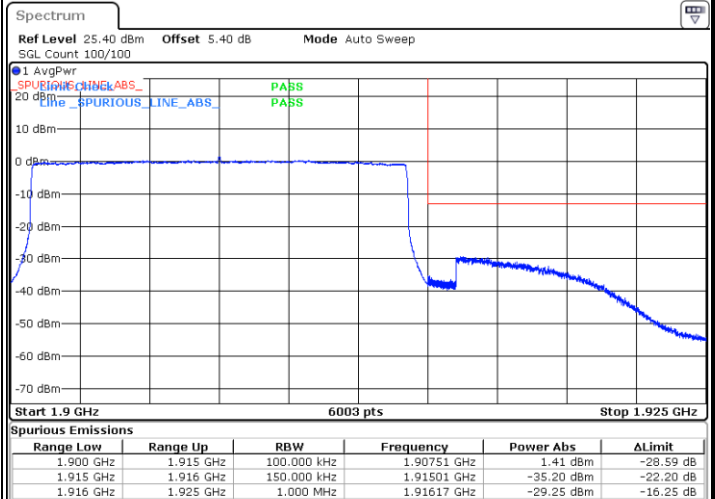

LTE Band 25 / 15MHz / QPSK

Lowest Band Edge / 1 RB

Date: 12.AUG.2020 08:44:48

Highest Band Edge / 1 RB

Date: 12.AUG.2020 09:06:05

Lowest Band Edge / Full RB

Date: 12.AUG.2020 08:43:41

Highest Band Edge / Full RB

Date: 12.AUG.2020 09:04:57

LTE Band 25 / 15MHz / 16QAM

Lowest Band Edge / 1 RB

Date: 12.AUG.2020 08:45:56

Highest Band Edge / 1 RB

Date: 12.AUG.2020 09:07:13

Lowest Band Edge / Full RB

Date: 12.AUG.2020 08:42:33

Highest Band Edge / Full RB

Date: 12.AUG.2020 09:39:38

LTE Band 25 / 15MHz / 64QAM

Lowest Band Edge / 1 RB

Date: 12.AUG.2020 08:47:04

Highest Band Edge / 1 RB

Date: 12.AUG.2020 08:08:21

Lowest Band Edge / Full RB

Date: 12.AUG.2020 08:41:25

Highest Band Edge / Full RB

Date: 12.AUG.2020 08:55:41

LTE Band 25 / 20MHz / QPSK

Lowest Band Edge / 1 RB

Date: 12.AUG.2020 09:16:36

Highest Band Edge / 1 RB

Date: 12.AUG.2020 09:30:52