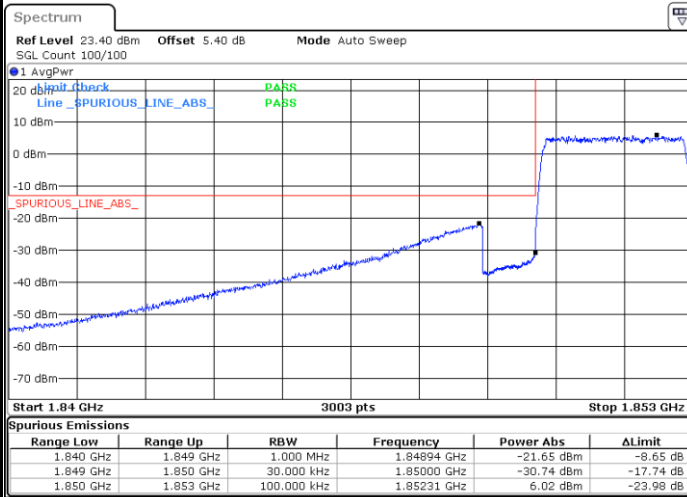

Date: 12.AUG.2020 07:12:03

LTE Band 25 / 3MHz / 64QAM

Lowest Band Edge / 1 RB

Date: 12.AUG.2020 07:06:24

Highest Band Edge / 1 RB

Date: 12.AUG.2020 07:09:48

Lowest Band Edge / Full RB

Date: 12.AUG.2020 07:03:02

Highest Band Edge / Full RB

Date: 12.AUG.2020 07:13:11

LTE Band 25 / 5MHz / QPSK

Lowest Band Edge / 1 RB

Date: 12.AUG.2020 07:55:15

Highest Band Edge / 1 RB

Date: 12.AUG.2020 08:09:31

Lowest Band Edge / Full RB