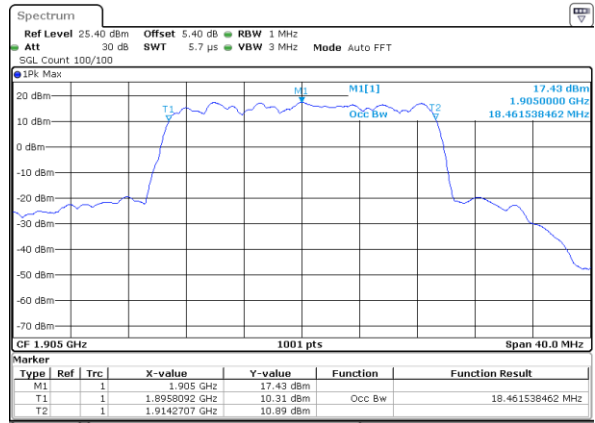

LTE Band 25

Lowest Channel / 20MHz / QPSK

Date: 12 AUG 2020 09:11:15

Lowest Channel / 20MHz / 16QAM

Date: 12 AUG 2020 09:11:35

Middle Channel / 20MHz / QPSK

Date: 12 AUG 2020 09:25:11

Middle Channel / 20MHz / 16QAM

Date: 12 AUG 2020 09:24:51

Highest Channel / 20MHz / QPSK

Date: 12 AUG 2020 09:25:31

Highest Channel / 20MHz / 16QAM

Date: 12 AUG 2020 09:25:51

LTE Band 25

Lowest Channel / 1.4MHz / 64QAM

Date: 12 AUG 2020 06:32:41