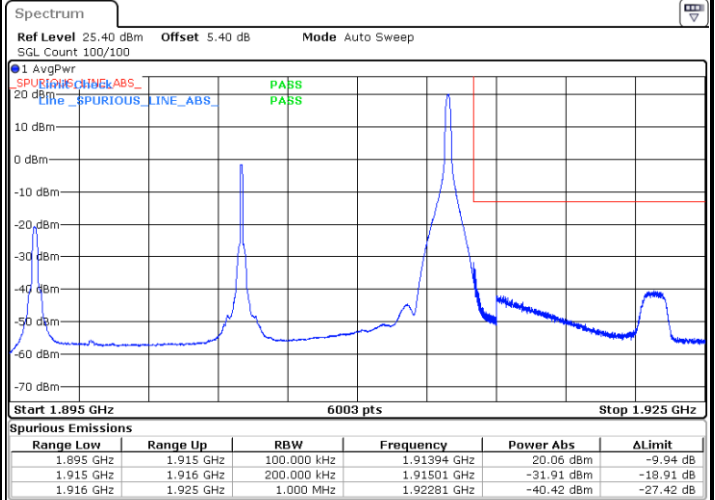

Highest Band Edge / Full RB

Date: 12.AUG.2020 09:39:38

LTE Band 25 / 15MHz / 64QAM

Lowest Band Edge / 1 RB

Date: 12.AUG.2020 08:47:04

Highest Band Edge / 1 RB

Date: 12.AUG.2020 08:08:21

Lowest Band Edge / Full RB

Date: 12.AUG.2020 08:41:25

Highest Band Edge / Full RB

Date: 12.AUG.2020 08:55:41

LTE Band 25 / 20MHz / QPSK

Lowest Band Edge / 1 RB

Date: 12.AUG.2020 09:16:36

Highest Band Edge / 1 RB

Date: 12.AUG.2020 09:30:52

Lowest Band Edge / Full RB

Date: 12.AUG.2020 09:15:28

Highest Band Edge / Full RB

Date: 12.AUG.2020 09:29:45

LTE Band 25 / 20MHz / 16QAM

Lowest Band Edge / 1 RB

Date: 12.AUG.2020 09:17:44

Highest Band Edge / 1 RB

Date: 12.AUG.2020 09:32:00

Lowest Band Edge / Full RB

Date: 12.AUG.2020 09:14:21

Highest Band Edge / Full RB

Date: 12.AUG.2020 09:28:37

LTE Band 25 / 20MHz / 64QAM

Lowest Band Edge / 1 RB

Date: 12.AUG.2020 09:18:51