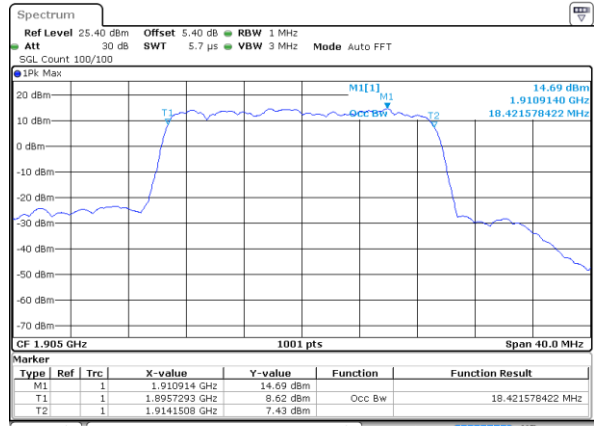

Lowest Channel / 15MHz / 64QAM

Date: 12 AUG 2020 08:40:08

Lowest Channel / 20MHz / 64QAM

Date: 12 AUG 2020 09:11:55

Middle Channel / 15MHz / 64QAM

Date: 12 AUG 2020 08:52:43

Middle Channel / 20MHz / 64QAM

Date: 12 AUG 2020 09:24:31

Highest Channel / 15MHz / 64QAM

Date: 12 AUG 2020 08:54:23

Highest Channel / 20MHz / 64QAM

Date: 12 AUG 2020 09:26:11

Conducted Band Edge

LTE Band 25 / 1.4MHz / 16QAM

Lowest Band Edge / 1 RB

Date: 12.AUG.2020 06:45:21