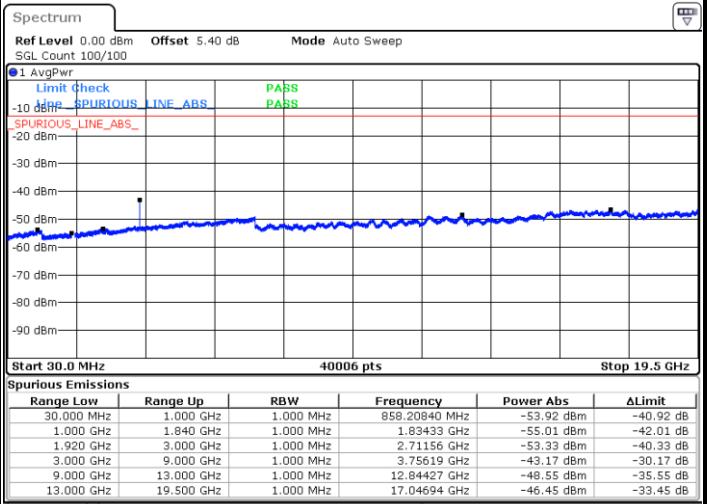

Middle Channel / QPSK

Middle Channel / 16QAM

Date: 12 AUG.2020 08:01:09

Date: 12 AUG.2020 08:02:03