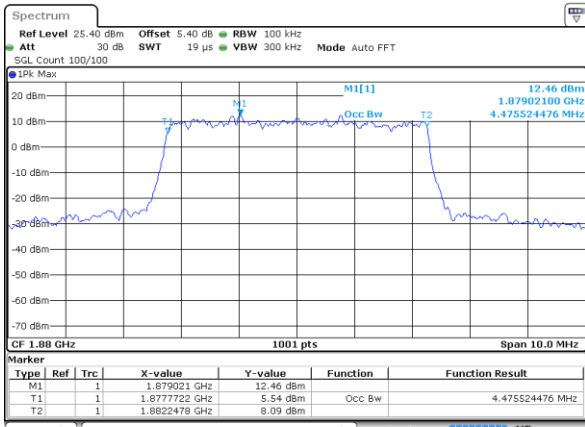

Highest Channel / 3MHz / 64QAM

Date: 12 AUG 2020 06:58:28

LTE Band 25

Lowest Channel / 5MHz / 64QAM

Date: 12 AUG 2020 07:50:34

Lowest Channel / 10MHz / 64QAM

Date: 12 AUG 2020 08:15:21

Middle Channel / 5MHz / 64QAM

Date: 12 AUG 2020 08:03:09

Middle Channel / 10MHz / 64QAM

Date: 12 AUG 2020 08:27:56

Highest Channel / 5MHz / 64QAM

Date: 12 AUG 2020 08:04:49

Highest Channel / 10MHz / 64QAM

Date: 12 AUG 2020 08:29:36

LTE Band 25