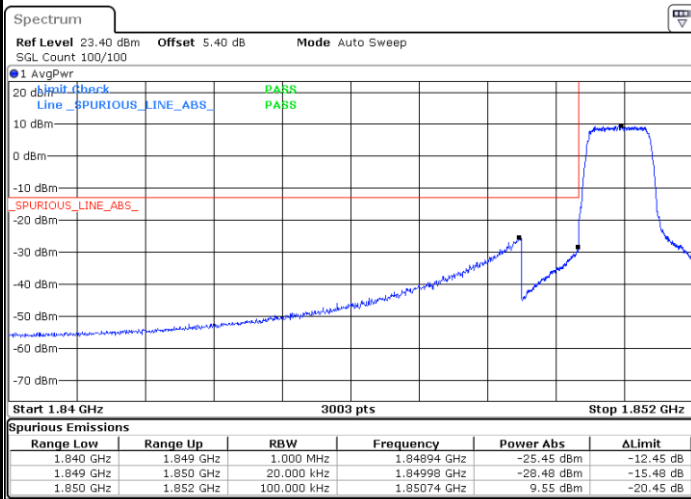

Highest Channel / 15MHz / 64QAM

Date: 12 AUG 2020 08:54:23

Highest Channel / 20MHz / 64QAM

Date: 12 AUG 2020 09:26:11

Conducted Band Edge

LTE Band 25 / 1.4MHz / 16QAM

Lowest Band Edge / 1 RB

Date: 12.AUG.2020 06:45:21

Highest Band Edge / 1 RB

Date: 12.AUG.2020 06:55:30

Lowest Band Edge / Full RB

Date: 12.AUG.2020 06:48:44

Highest Band Edge / Full RB

Date: 12.AUG.2020 06:52:07

LTE Band 25 / 1.4MHz / 64QAM

Lowest Band Edge / 1 RB

Date: 12.AUG.2020 06:46:29

Highest Band Edge / 1 RB

Date: 12.AUG.2020 06:56:38

Lowest Band Edge / Full RB

Date: 12.AUG.2020 06:49:52

Highest Band Edge / Full RB

Date: 12.AUG.2020 06:53:15

LTE Band 25 / 3MHz / QPSK