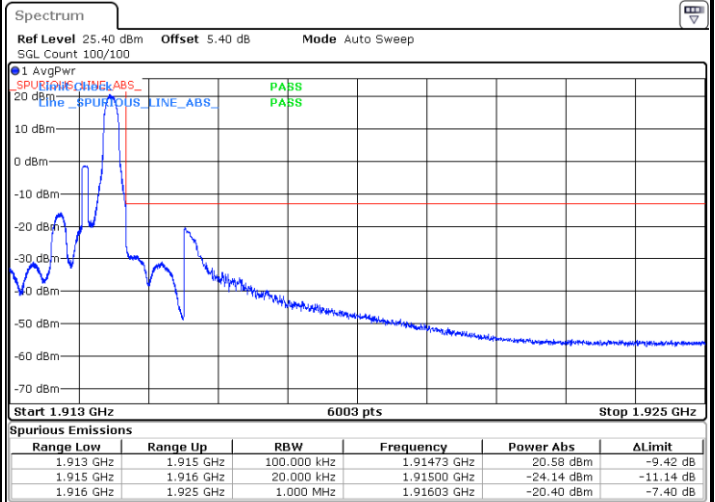

Highest Channel / 15MHz / 64QAM

Date: 12 AUG 2020 08:54:23

Highest Channel / 20MHz / 64QAM

Date: 12 AUG 2020 09:26:11

Conducted Band Edge

LTE Band 25 / 1.4MHz / 16QAM

Lowest Band Edge / 1 RB

Date: 12.AUG.2020 06:45:21

Highest Band Edge / 1 RB

Date: 12.AUG.2020 06:55:30

Lowest Band Edge / Full RB

Date: 12.AUG.2020 06:48:44

Highest Band Edge / Full RB

Date: 12.AUG.2020 06:52:07

LTE Band 25 / 1.4MHz / 64QAM

Lowest Band Edge / 1 RB

Date: 12.AUG.2020 06:46:29

Highest Band Edge / 1 RB

Date: 12.AUG.2020 06:56:38

Lowest Band Edge / Full RB

Date: 12.AUG.2020 06:49:52

Highest Band Edge / Full RB

Date: 12.AUG.2020 06:53:15

LTE Band 25 / 3MHz / QPSK

Lowest Band Edge / 1RB

Date: 12.AUG.2020 07:04:09

Highest Band Edge / 1 RB

Date: 12.AUG.2020 07:07:32

Lowest Band Edge / Full RB

Date: 12.AUG.2020 07:00:46

Highest Band Edge / Full RB

Date: 12.AUG.2020 07:10:55