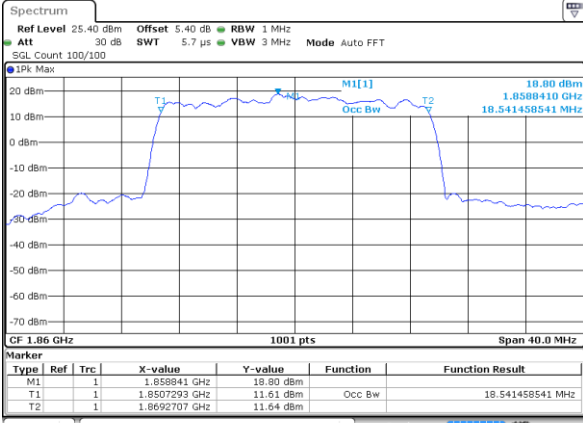

LTE Band 25

Lowest Channel / 20MHz / QPSK

Date: 12 AUG 2020 09:11:15

Lowest Channel / 20MHz / 16QAM

Date: 12 AUG 2020 09:11:35

Middle Channel / 20MHz / QPSK

Date: 12 AUG 2020 09:25:11

Middle Channel / 20MHz / 16QAM

Date: 12 AUG 2020 09:24:51

Highest Channel / 20MHz / QPSK

Date: 12 AUG 2020 09:25:31

Highest Channel / 20MHz / 16QAM

Date: 12 AUG 2020 09:25:51

LTE Band 25

Lowest Channel / 1.4MHz / 64QAM

Date: 12 AUG 2020 06:32:41