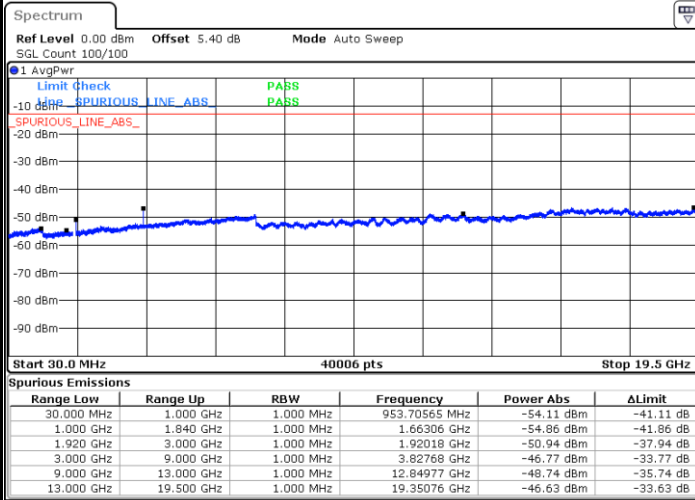

Lowest Band Edge / Full RB

Date: 12.AUG.2020 09:15:28

Highest Band Edge / Full RB

Date: 12.AUG.2020 09:29:45

LTE Band 25 / 20MHz / 16QAM

Lowest Band Edge / 1 RB

Date: 12.AUG.2020 09:17:44

Highest Band Edge / 1 RB

Date: 12.AUG.2020 09:32:00

Lowest Band Edge / Full RB

Date: 12.AUG.2020 09:14:21

Highest Band Edge / Full RB

Date: 12.AUG.2020 09:28:37

LTE Band 25 / 20MHz / 64QAM

Lowest Band Edge / 1 RB

Date: 12.AUG.2020 09:18:51

Highest Band Edge / 1 RB

Date: 12.AUG.2020 09:33:08

Lowest Band Edge / Full RB

Date: 12.AUG.2020 09:13:13

Highest Band Edge / Full RB

Date: 12.AUG.2020 09:27:29

Conducted Spurious Emission

LTE Band 25 / 1.4MHz

Highest Channel / QPSK

Date: 12 AUG 2020 06:41:15

Highest Channel / 16QAM

Date: 12 AUG 2020 06:42:10

LTE Band 25 / 3MHz

Lowest Channel / QPSK

Date: 12 AUG 2020 07:14:05

Lowest Channel / 16QAM