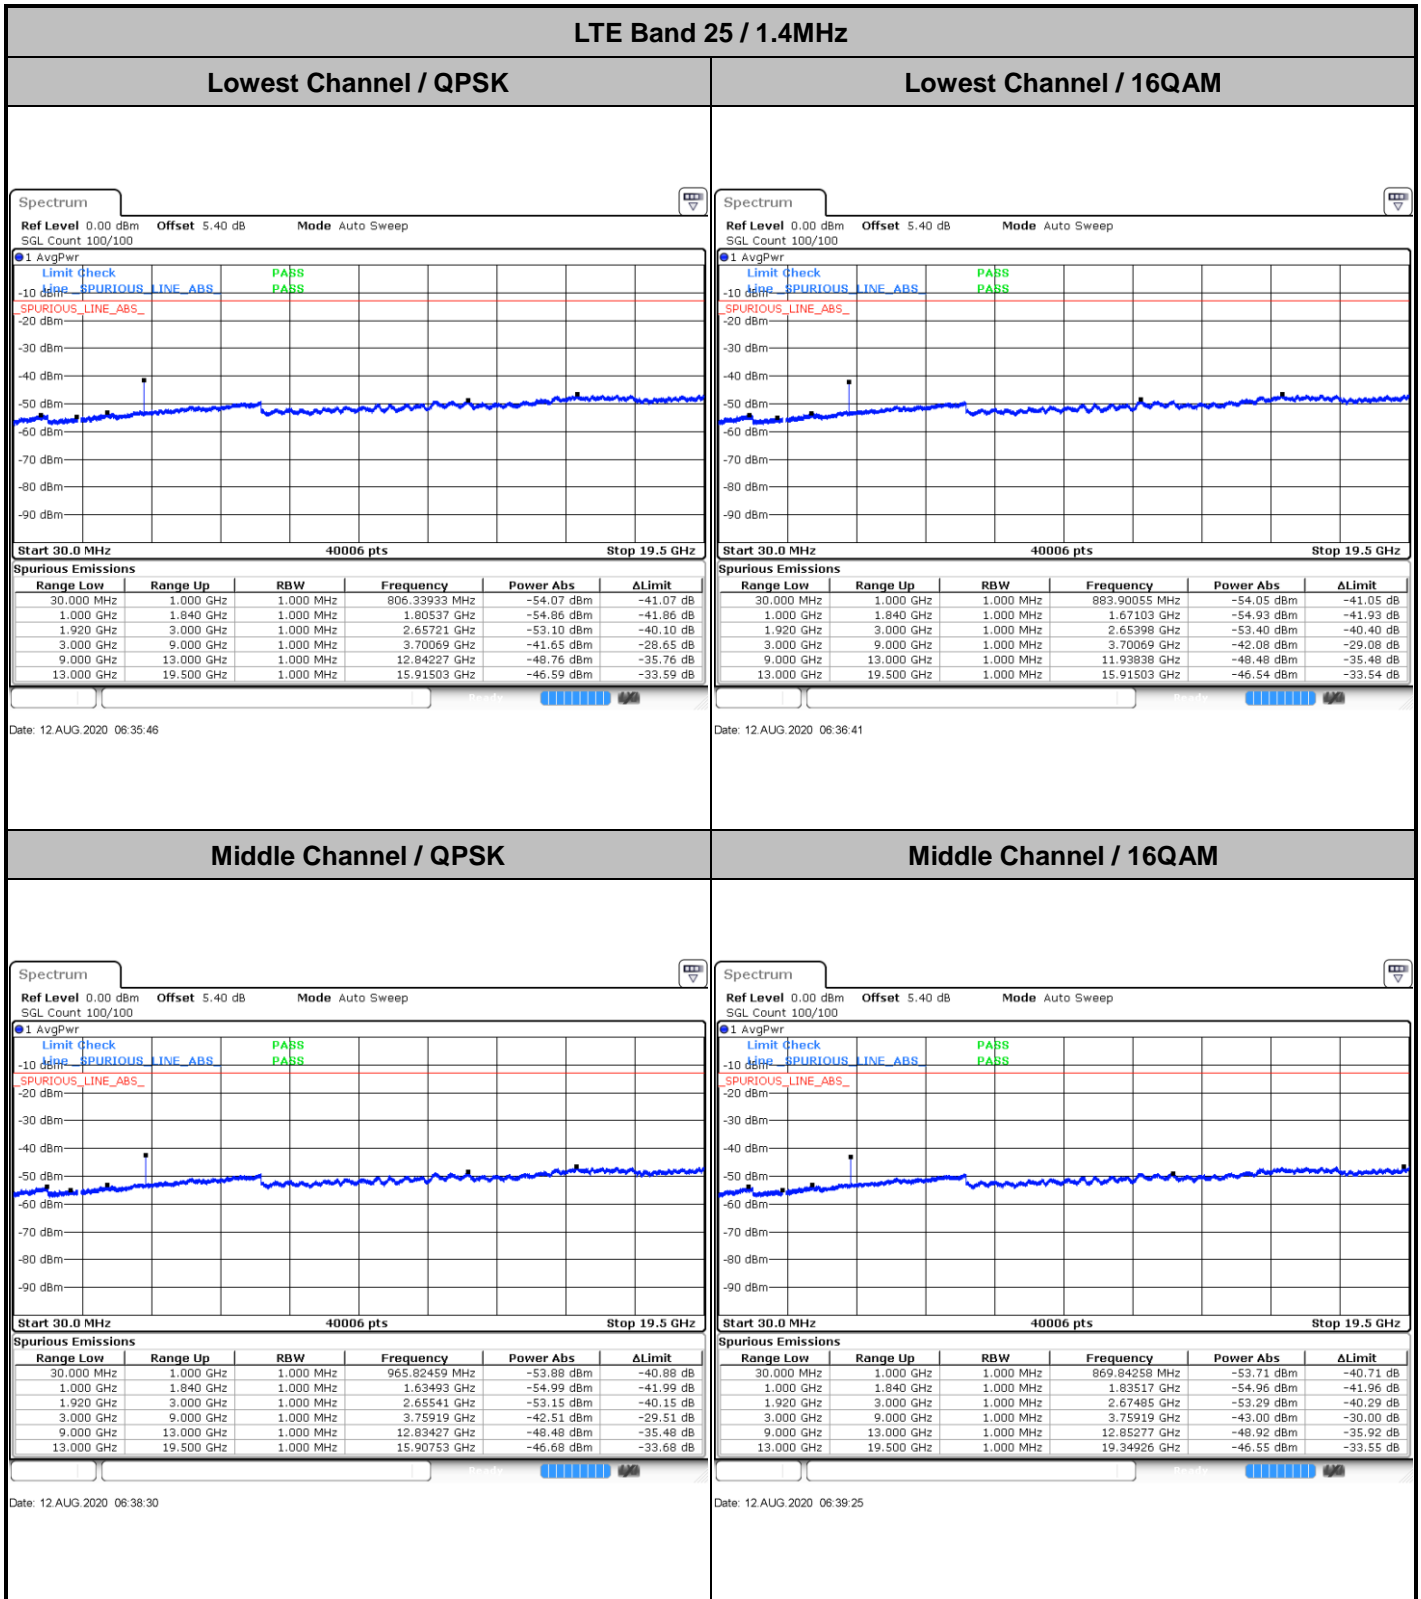

Lowest Band Edge / Full RB

Date: 12.AUG.2020 09:15:28

Highest Band Edge / Full RB

Date: 12.AUG.2020 09:29:45

LTE Band 25 / 20MHz / 16QAM

Lowest Band Edge / 1 RB

Date: 12.AUG.2020 09:17:44

Highest Band Edge / 1 RB

Date: 12.AUG.2020 09:32:00

Lowest Band Edge / Full RB

Date: 12.AUG.2020 09:14:21

Highest Band Edge / Full RB

Date: 12.AUG.2020 09:28:37

LTE Band 25 / 20MHz / 64QAM

Lowest Band Edge / 1 RB

Date: 12.AUG.2020 09:18:51

Highest Band Edge / 1 RB

Date: 12.AUG.2020 09:33:08

Lowest Band Edge / Full RB

Date: 12.AUG.2020 09:13:13

Highest Band Edge / Full RB

Date: 12.AUG.2020 09:27:29

Conducted Spurious Emission

LTE Band 25 / 1.4MHz

Highest Channel / QPSK

Date: 12 AUG 2020 06:41:15

Highest Channel / 16QAM

Date: 12 AUG 2020 06:42:10

LTE Band 25 / 3MHz

Lowest Channel / QPSK

Date: 12 AUG 2020 07:14:05

Lowest Channel / 16QAM