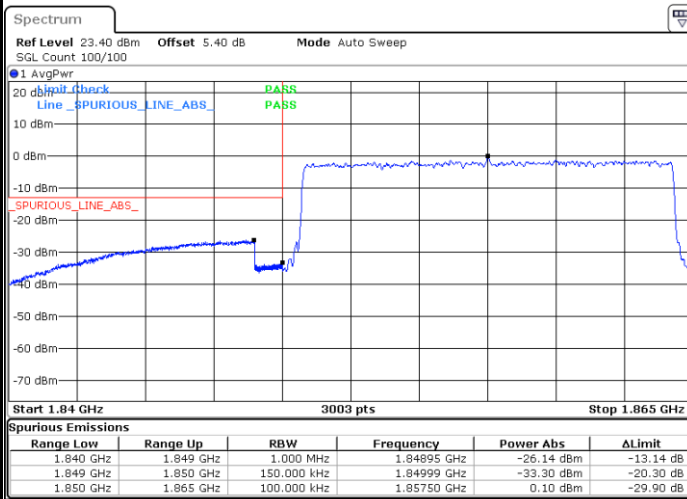

Date: 12.AUG.2020 09:04:57

LTE Band 25 / 15MHz / 16QAM

Lowest Band Edge / 1 RB

Date: 12.AUG.2020 08:45:56

Highest Band Edge / 1 RB

Date: 12.AUG.2020 09:07:13

Lowest Band Edge / Full RB

Date: 12.AUG.2020 08:42:33

Highest Band Edge / Full RB

Date: 12.AUG.2020 09:39:38

LTE Band 25 / 15MHz / 64QAM

Lowest Band Edge / 1 RB

Date: 12.AUG.2020 08:47:04

Highest Band Edge / 1 RB

Date: 12.AUG.2020 08:08:21

Lowest Band Edge / Full RB

Date: 12.AUG.2020 08:41:25

Highest Band Edge / Full RB

Date: 12.AUG.2020 08:55:41

LTE Band 25 / 20MHz / QPSK

Lowest Band Edge / 1 RB

Date: 12.AUG.2020 09:16:36

Highest Band Edge / 1 RB

Date: 12.AUG.2020 09:30:52

Lowest Band Edge / Full RB

Date: 12.AUG.2020 09:15:28

Highest Band Edge / Full RB

Date: 12.AUG.2020 09:29:45

LTE Band 25 / 20MHz / 16QAM

Lowest Band Edge / 1 RB

Date: 12.AUG.2020 09:17:44

Highest Band Edge / 1 RB