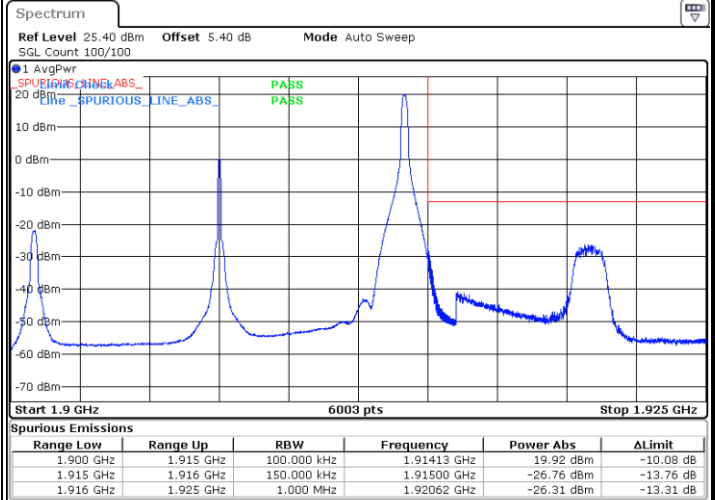

Date: 12.AUG.2020 09:04:57

LTE Band 25 / 15MHz / 16QAM

Lowest Band Edge / 1 RB

Date: 12.AUG.2020 08:45:56

Highest Band Edge / 1 RB

Date: 12.AUG.2020 09:07:13

Lowest Band Edge / Full RB

Date: 12.AUG.2020 08:42:33

Highest Band Edge / Full RB

Date: 12.AUG.2020 09:39:38

LTE Band 25 / 15MHz / 64QAM

Lowest Band Edge / 1 RB

Date: 12.AUG.2020 08:47:04

Highest Band Edge / 1 RB

Date: 12.AUG.2020 08:08:21

Lowest Band Edge / Full RB

Date: 12.AUG.2020 08:41:25

Highest Band Edge / Full RB

Date: 12.AUG.2020 08:55:41

LTE Band 25 / 20MHz / QPSK

Lowest Band Edge / 1 RB

Date: 12.AUG.2020 09:16:36

Highest Band Edge / 1 RB

Date: 12.AUG.2020 09:30:52

Lowest Band Edge / Full RB

Date: 12.AUG.2020 09:15:28

Highest Band Edge / Full RB

Date: 12.AUG.2020 09:29:45

LTE Band 25 / 20MHz / 16QAM

Lowest Band Edge / 1 RB

Date: 12.AUG.2020 09:17:44

Highest Band Edge / 1 RB