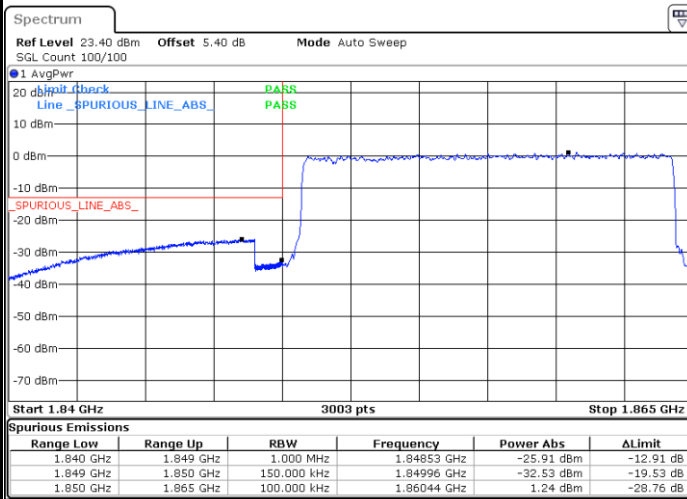

LTE Band 25 / 15MHz / QPSK

Lowest Band Edge / 1 RB

Date: 12.AUG.2020 08:44:48

Highest Band Edge / 1 RB

Date: 12.AUG.2020 09:06:05

Lowest Band Edge / Full RB

Date: 12.AUG.2020 08:43:41

Highest Band Edge / Full RB

Date: 12.AUG.2020 09:04:57

LTE Band 25 / 15MHz / 16QAM

Lowest Band Edge / 1 RB

Date: 12.AUG.2020 08:45:56

Highest Band Edge / 1 RB

Date: 12.AUG.2020 09:07:13

Lowest Band Edge / Full RB

Date: 12.AUG.2020 08:42:33

Highest Band Edge / Full RB

Date: 12.AUG.2020 09:39:38

LTE Band 25 / 15MHz / 64QAM

Lowest Band Edge / 1 RB

Date: 12.AUG.2020 08:47:04

Highest Band Edge / 1 RB

Date: 12.AUG.2020 08:08:21

Lowest Band Edge / Full RB