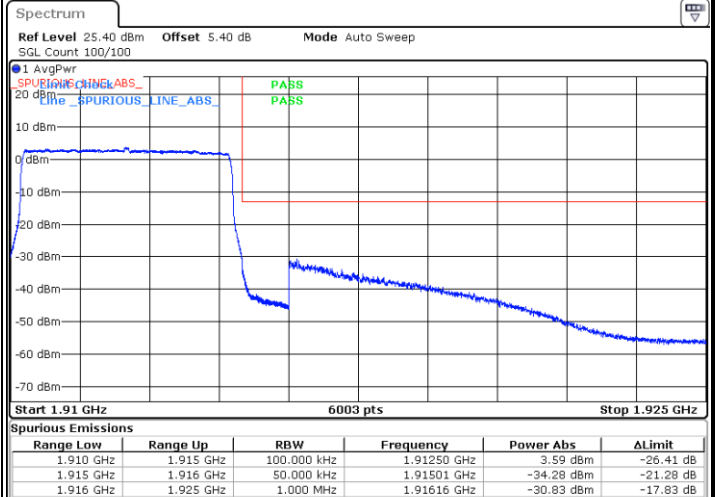

Date: 12.AUG.2020 07:54:07

Highest Band Edge / Full RB

Date: 12.AUG.2020 08:08:23

LTE Band 25 / 5MHz / 16QAM

Lowest Band Edge / 1RB

Date: 12.AUG.2020 07:56:23

Highest Band Edge / 1 RB

Date: 12.AUG.2020 08:10:38

Lowest Band Edge / Full RB

Date: 12.AUG.2020 07:53:00

Highest Band Edge / Full RB

Date: 12.AUG.2020 08:07:15

LTE Band 25 / 5MHz / 64QAM

Lowest Band Edge / 1RB

Date: 12.AUG.2020 07:57:30

Highest Band Edge / 1 RB

Date: 12.AUG.2020 08:11:46

Lowest Band Edge / Full RB

Date: 12.AUG.2020 07:51:52

Highest Band Edge / Full RB

Date: 12.AUG.2020 08:06:07

LTE Band 25 / 10MHz / QPSK

Lowest Band Edge / 1 RB

Date: 12.AUG.2020 08:20:02

Highest Band Edge / 1 RB

Date: 12.AUG.2020 08:34:17

Lowest Band Edge / Full RB

Date: 12.AUG.2020 08:18:54

Highest Band Edge / Full RB

Date: 12.AUG.2020 08:33:10

LTE Band 25 / 10MHz / 16QAM

Lowest Band Edge / 1 RB