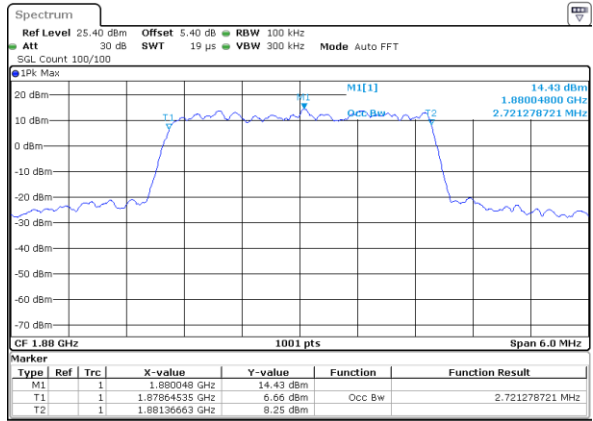

Date: 12 AUG 2020 09:24:51

Highest Channel / 20MHz / QPSK

Date: 12 AUG 2020 09:25:31

Highest Channel / 20MHz / 16QAM

Date: 12 AUG 2020 09:25:51

LTE Band 25

Lowest Channel / 1.4MHz / 64QAM

Date: 12 AUG 2020 06:32:41

Lowest Channel / 3MHz / 64QAM

Date: 12 AUG 2020 06:57:28

Middle Channel / 1.4MHz / 64QAM

Date: 12 AUG 2020 06:33:41

Middle Channel / 3MHz / 64QAM

Date: 12 AUG 2020 06:58:28

Highest Channel / 1.4MHz / 64QAM

Date: 12 AUG 2020 06:34:42

Highest Channel / 3MHz / 64QAM

Date: 12 AUG 2020 06:58:28

LTE Band 25

Lowest Channel / 5MHz / 64QAM

Date: 12 AUG 2020 07:50:34

Lowest Channel / 10MHz / 64QAM

Date: 12 AUG 2020 08:15:21

Middle Channel / 5MHz / 64QAM