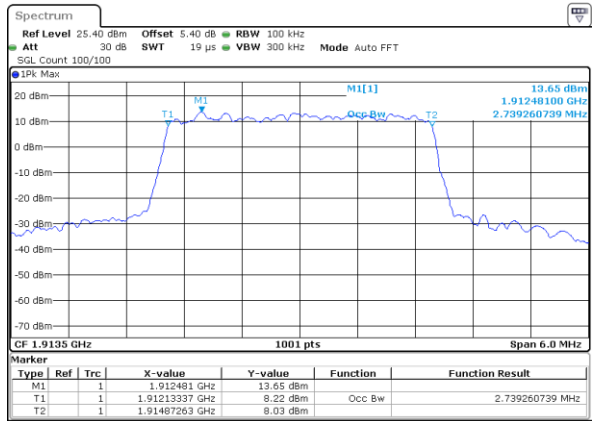

Lowest Channel / 3MHz / 64QAM

Date: 12 AUG 2020 06:57:28

Middle Channel / 1.4MHz / 64QAM

Date: 12 AUG 2020 06:33:41

Middle Channel / 3MHz / 64QAM

Date: 12 AUG 2020 06:58:28

Highest Channel / 1.4MHz / 64QAM

Date: 12 AUG 2020 06:34:42

Highest Channel / 3MHz / 64QAM

Date: 12 AUG 2020 06:58:28

LTE Band 25

Lowest Channel / 5MHz / 64QAM

Date: 12 AUG 2020 07:50:34

Lowest Channel / 10MHz / 64QAM

Date: 12 AUG 2020 08:15:21

Middle Channel / 5MHz / 64QAM