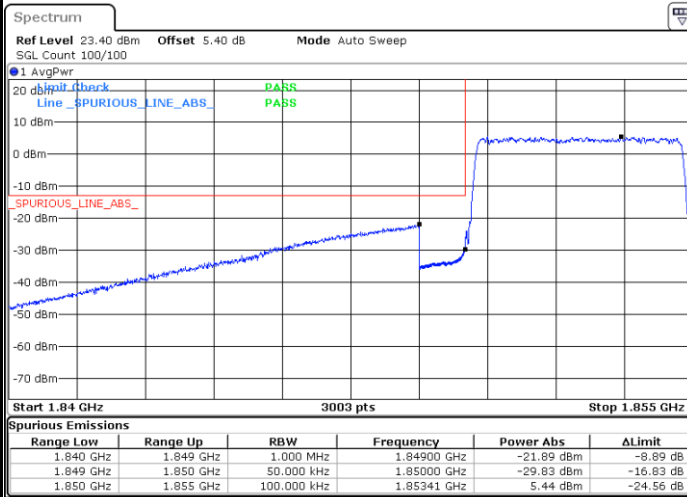

Highest Band Edge / Full RB

Date: 12.AUG.2020 07:13:11

LTE Band 25 / 5MHz / QPSK

Lowest Band Edge / 1 RB

Date: 12.AUG.2020 07:55:15

Highest Band Edge / 1 RB

Date: 12.AUG.2020 08:09:31

Lowest Band Edge / Full RB

Date: 12.AUG.2020 07:54:07

Highest Band Edge / Full RB

Date: 12.AUG.2020 08:08:23

LTE Band 25 / 5MHz / 16QAM

Lowest Band Edge / 1RB

Date: 12.AUG.2020 07:56:23

Highest Band Edge / 1 RB

Date: 12.AUG.2020 08:10:38

Lowest Band Edge / Full RB

Date: 12.AUG.2020 07:53:00

Highest Band Edge / Full RB

Date: 12.AUG.2020 08:07:15

LTE Band 25 / 5MHz / 64QAM

Lowest Band Edge / 1RB

Date: 12.AUG.2020 07:57:30

Highest Band Edge / 1 RB

Date: 12.AUG.2020 08:11:46

Lowest Band Edge / Full RB

Date: 12.AUG.2020 07:51:52

Highest Band Edge / Full RB

Date: 12.AUG.2020 08:06:07

LTE Band 25 / 10MHz / QPSK

Lowest Band Edge / 1 RB

Date: 12.AUG.2020 08:20:02