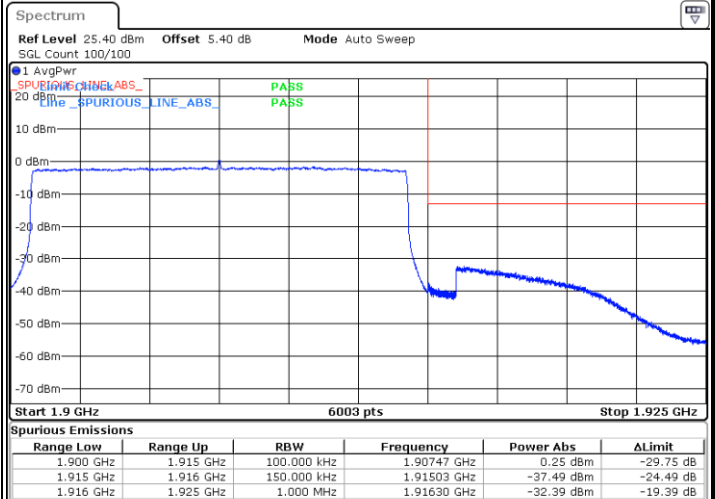

Date: 12.AUG.2020 09:04:57

LTE Band 25 / 15MHz / 16QAM

Lowest Band Edge / 1 RB

Date: 12.AUG.2020 08:45:56

Highest Band Edge / 1 RB

Date: 12.AUG.2020 09:07:13

Lowest Band Edge / Full RB

Date: 12.AUG.2020 08:42:33

Highest Band Edge / Full RB

Date: 12.AUG.2020 09:39:38

LTE Band 25 / 15MHz / 64QAM

Lowest Band Edge / 1 RB

Date: 12.AUG.2020 08:47:04

Highest Band Edge / 1 RB

Date: 12.AUG.2020 08:08:21

Lowest Band Edge / Full RB

Date: 12.AUG.2020 08:41:25

Highest Band Edge / Full RB

Date: 12.AUG.2020 08:55:41

LTE Band 25 / 20MHz / QPSK

Lowest Band Edge / 1 RB

Date: 12.AUG.2020 09:16:36

Highest Band Edge / 1 RB

Date: 12.AUG.2020 09:30:52

Lowest Band Edge / Full RB

Date: 12.AUG.2020 09:15:28

Highest Band Edge / Full RB

Date: 12.AUG.2020 09:29:45

LTE Band 25 / 20MHz / 16QAM

Lowest Band Edge / 1 RB

Date: 12.AUG.2020 09:17:44

Highest Band Edge / 1 RB