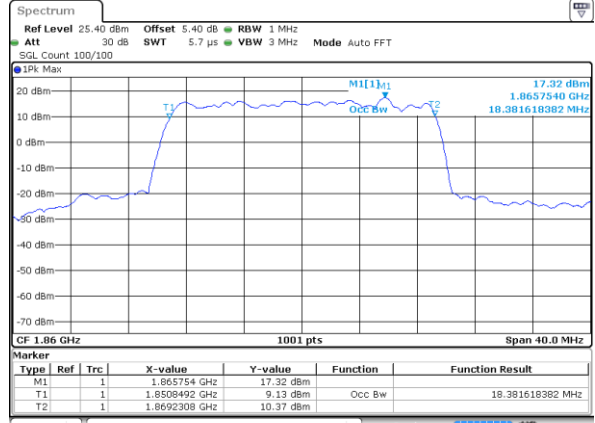

LTE Band 25

Lowest Channel / 20MHz / QPSK

Date: 12 AUG 2020 09:11:15

Lowest Channel / 20MHz / 16QAM

Date: 12 AUG 2020 09:11:35

Middle Channel / 20MHz / QPSK

Date: 12 AUG 2020 09:25:11

Middle Channel / 20MHz / 16QAM

Date: 12 AUG 2020 09:24:51

Highest Channel / 20MHz / QPSK

Date: 12 AUG 2020 09:25:31

Highest Channel / 20MHz / 16QAM

Date: 12 AUG 2020 09:25:51

LTE Band 25

Lowest Channel / 1.4MHz / 64QAM

Date: 12 AUG 2020 06:32:41