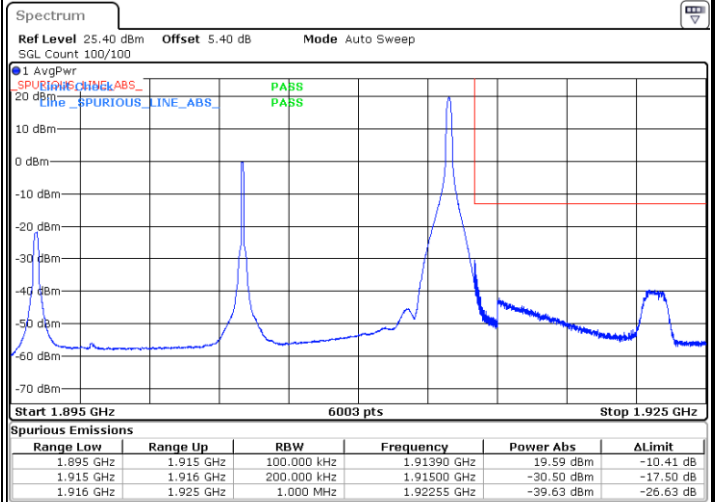

Date: 12.AUG.2020 08:41:25

Highest Band Edge / Full RB

Date: 12.AUG.2020 08:55:41

LTE Band 25 / 20MHz / QPSK

Lowest Band Edge / 1 RB

Date: 12.AUG.2020 09:16:36

Highest Band Edge / 1 RB

Date: 12.AUG.2020 09:30:52

Lowest Band Edge / Full RB

Date: 12.AUG.2020 09:15:28

Highest Band Edge / Full RB

Date: 12.AUG.2020 09:29:45

LTE Band 25 / 20MHz / 16QAM

Lowest Band Edge / 1 RB

Date: 12.AUG.2020 09:17:44

Highest Band Edge / 1 RB

Date: 12.AUG.2020 09:32:00

Lowest Band Edge / Full RB

Date: 12.AUG.2020 09:14:21

Highest Band Edge / Full RB

Date: 12.AUG.2020 09:28:37

LTE Band 25 / 20MHz / 64QAM

Lowest Band Edge / 1 RB

Date: 12.AUG.2020 09:18:51

Highest Band Edge / 1 RB

Date: 12.AUG.2020 09:33:08

Lowest Band Edge / Full RB

Date: 12.AUG.2020 09:13:13

Highest Band Edge / Full RB

Date: 12.AUG.2020 09:27:29

Conducted Spurious Emission

LTE Band 25 / 1.4MHz