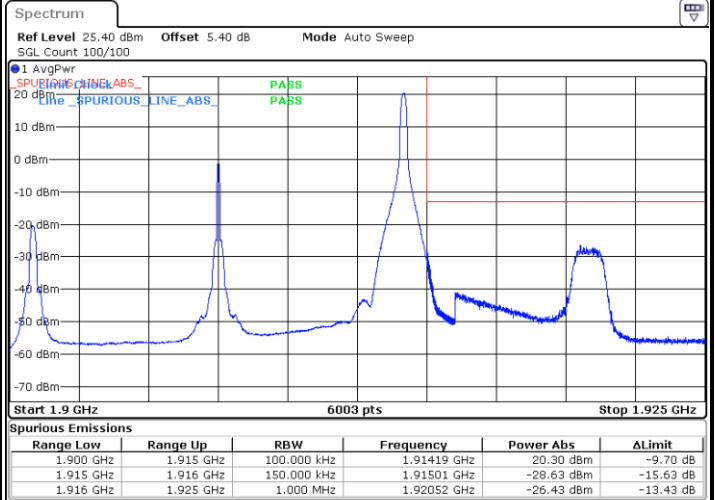

Date: 12.AUG.2020 08:21:09

Highest Band Edge / 1 RB

Date: 12.AUG.2020 08:35:25

Lowest Band Edge / Full RB

Date: 12.AUG.2020 08:17:46

Highest Band Edge / Full RB

Date: 12.AUG.2020 08:32:02

LTE Band 25 / 10MHz / 64QAM

Lowest Band Edge / 1 RB

Date: 12.AUG.2020 08:22:17

Highest Band Edge / 1 RB

Date: 12.AUG.2020 08:36:33

Lowest Band Edge / Full RB

Date: 12.AUG.2020 08:16:39

Highest Band Edge / Full RB

Date: 12.AUG.2020 08:30:54

LTE Band 25 / 15MHz / QPSK

Lowest Band Edge / 1 RB

Date: 12.AUG.2020 08:44:48

Highest Band Edge / 1 RB

Date: 12.AUG.2020 09:06:05

Lowest Band Edge / Full RB

Date: 12.AUG.2020 08:43:41

Highest Band Edge / Full RB