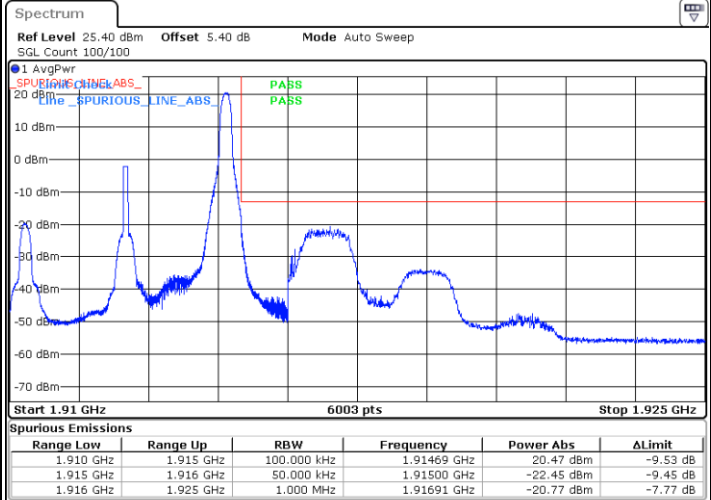

Highest Band Edge / Full RB

Date: 12.AUG.2020 07:13:11

LTE Band 25 / 5MHz / QPSK

Lowest Band Edge / 1 RB

Date: 12.AUG.2020 07:55:15

Highest Band Edge / 1 RB

Date: 12.AUG.2020 08:09:31

Lowest Band Edge / Full RB

Date: 12.AUG.2020 07:54:07

Highest Band Edge / Full RB

Date: 12.AUG.2020 08:08:23

LTE Band 25 / 5MHz / 16QAM

Lowest Band Edge / 1RB

Date: 12.AUG.2020 07:56:23

Highest Band Edge / 1 RB

Date: 12.AUG.2020 08:10:38