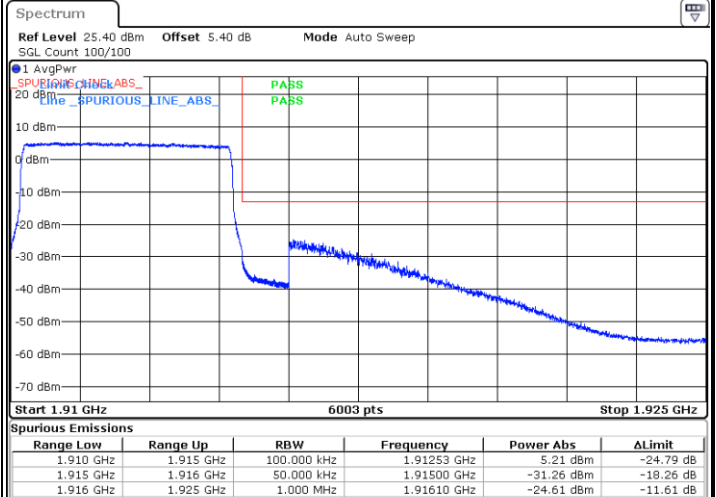

Highest Band Edge / Full RB

Date: 12.AUG.2020 07:13:11

LTE Band 25 / 5MHz / QPSK

Lowest Band Edge / 1 RB

Date: 12.AUG.2020 07:55:15

Highest Band Edge / 1 RB

Date: 12.AUG.2020 08:09:31

Lowest Band Edge / Full RB

Date: 12.AUG.2020 07:54:07

Highest Band Edge / Full RB

Date: 12.AUG.2020 08:08:23

LTE Band 25 / 5MHz / 16QAM

Lowest Band Edge / 1RB

Date: 12.AUG.2020 07:56:23

Highest Band Edge / 1 RB

Date: 12.AUG.2020 08:10:38

Lowest Band Edge / Full RB

Date: 12.AUG.2020 07:53:00

Highest Band Edge / Full RB

Date: 12.AUG.2020 08:07:15

LTE Band 25 / 5MHz / 64QAM

Lowest Band Edge / 1RB

Date: 12.AUG.2020 07:57:30

Highest Band Edge / 1 RB

Date: 12.AUG.2020 08:11:46

Lowest Band Edge / Full RB

Date: 12.AUG.2020 07:51:52

Highest Band Edge / Full RB

Date: 12.AUG.2020 08:06:07

LTE Band 25 / 10MHz / QPSK

Lowest Band Edge / 1 RB

Date: 12.AUG.2020 08:20:02