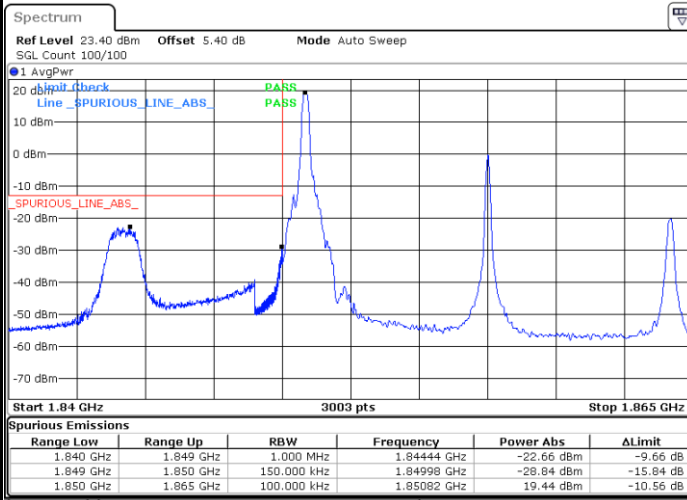

Date: 12.AUG.2020 09:04:57

LTE Band 25 / 15MHz / 16QAM

Lowest Band Edge / 1 RB

Date: 12.AUG.2020 08:45:56

Highest Band Edge / 1 RB

Date: 12.AUG.2020 09:07:13

Lowest Band Edge / Full RB

Date: 12.AUG.2020 08:42:33

Highest Band Edge / Full RB

Date: 12.AUG.2020 09:39:38

LTE Band 25 / 15MHz / 64QAM

Lowest Band Edge / 1 RB

Date: 12.AUG.2020 08:47:04

Highest Band Edge / 1 RB

Date: 12.AUG.2020 08:08:21

Lowest Band Edge / Full RB

Date: 12.AUG.2020 08:41:25

Highest Band Edge / Full RB

Date: 12.AUG.2020 08:55:41

LTE Band 25 / 20MHz / QPSK

Lowest Band Edge / 1 RB

Date: 12.AUG.2020 09:16:36

Highest Band Edge / 1 RB

Date: 12.AUG.2020 09:30:52

Lowest Band Edge / Full RB

Date: 12.AUG.2020 09:15:28

Highest Band Edge / Full RB

Date: 12.AUG.2020 09:29:45

LTE Band 25 / 20MHz / 16QAM

Lowest Band Edge / 1 RB

Date: 12.AUG.2020 09:17:44

Highest Band Edge / 1 RB