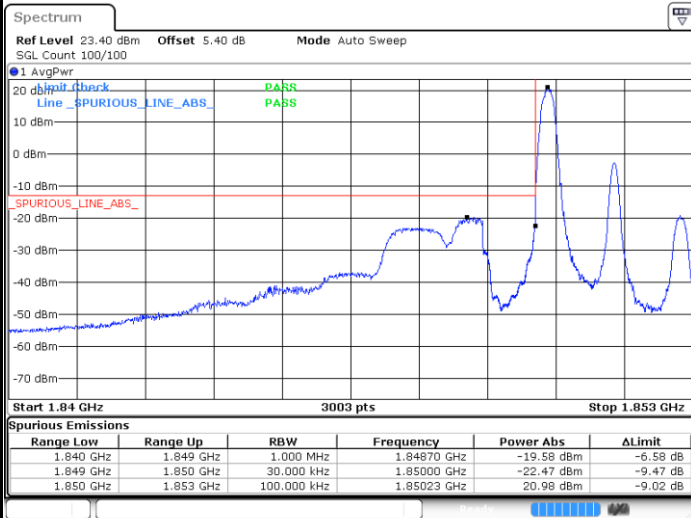

Highest Band Edge / 1 RB

Date: 12.AUG.2020 06:55:30

Lowest Band Edge / Full RB

Date: 12.AUG.2020 06:48:44

Highest Band Edge / Full RB

Date: 12.AUG.2020 06:52:07

LTE Band 25 / 1.4MHz / 64QAM

Lowest Band Edge / 1 RB

Date: 12.AUG.2020 06:46:29

Highest Band Edge / 1 RB

Date: 12.AUG.2020 06:56:38

Lowest Band Edge / Full RB

Date: 12.AUG.2020 06:49:52

Highest Band Edge / Full RB

Date: 12.AUG.2020 06:53:15

LTE Band 25 / 3MHz / QPSK

Lowest Band Edge / 1RB

Date: 12.AUG.2020 07:04:09

Highest Band Edge / 1 RB

Date: 12.AUG.2020 07:07:32

Lowest Band Edge / Full RB

Date: 12.AUG.2020 07:00:46

Highest Band Edge / Full RB

Date: 12.AUG.2020 07:10:55