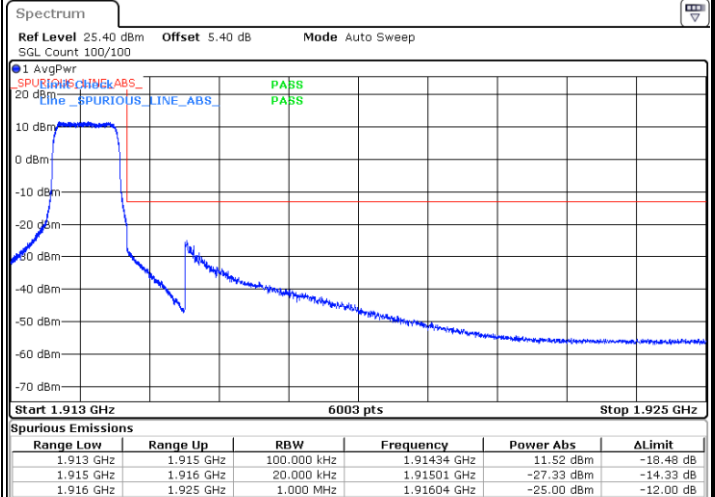

Highest Channel / 15MHz / 64QAM

Date: 12 AUG 2020 08:54:23

Highest Channel / 20MHz / 64QAM

Date: 12 AUG 2020 09:26:11

Conducted Band Edge

LTE Band 25 / 1.4MHz / 16QAM

Lowest Band Edge / 1 RB

Date: 12.AUG.2020 06:45:21

Highest Band Edge / 1 RB

Date: 12.AUG.2020 06:55:30

Lowest Band Edge / Full RB

Date: 12.AUG.2020 06:48:44

Highest Band Edge / Full RB

Date: 12.AUG.2020 06:52:07

LTE Band 25 / 1.4MHz / 64QAM

Lowest Band Edge / 1 RB

Date: 12.AUG.2020 06:46:29

Highest Band Edge / 1 RB

Date: 12.AUG.2020 06:56:38

Lowest Band Edge / Full RB

Date: 12.AUG.2020 06:49:52

Highest Band Edge / Full RB

Date: 12.AUG.2020 06:53:15

LTE Band 25 / 3MHz / QPSK

Lowest Band Edge / 1RB

Date: 12.AUG.2020 07:04:09

Highest Band Edge / 1 RB

Date: 12.AUG.2020 07:07:32

Lowest Band Edge / Full RB

Date: 12.AUG.2020 07:00:46

Highest Band Edge / Full RB

Date: 12.AUG.2020 07:10:55