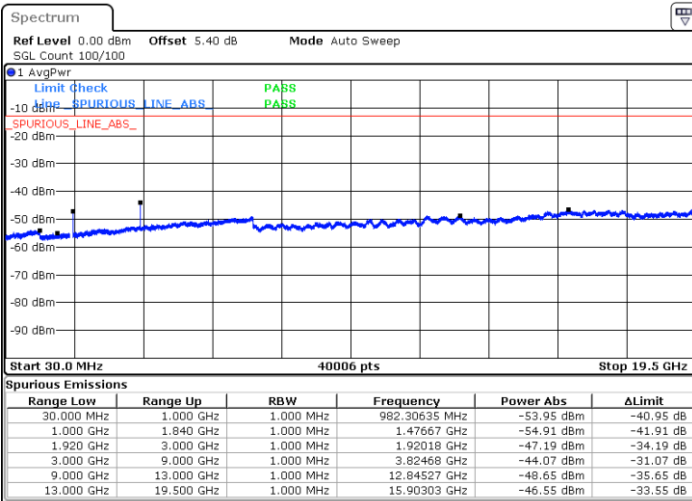

Highest Band Edge / 1 RB

Date: 12.AUG.2020 09:33:08

Lowest Band Edge / Full RB

Date: 12.AUG.2020 09:13:13

Highest Band Edge / Full RB

Date: 12.AUG.2020 09:27:29

Conducted Spurious Emission

LTE Band 25 / 1.4MHz

Highest Channel / QPSK

Date: 12 AUG 2020 06:41:15

Highest Channel / 16QAM

Date: 12 AUG 2020 06:42:10

LTE Band 25 / 3MHz

Lowest Channel / QPSK

Date: 12 AUG 2020 07:14:05

Lowest Channel / 16QAM

Date: 12 AUG 2020 07:15:00

LTE Band 25 / 3MHz

Middle Channel / QPSK

Middle Channel / 16QAM

Date: 12 AUG.2020 07:45:08

Date: 12 AUG.2020 07:46:03

Highest Channel / QPSK

Highest Channel / 16QAM

Date: 12 AUG.2020 07:47:53

Date: 12 AUG.2020 07:48:48

LTE Band 25 / 5MHz

Lowest Channel / QPSK

Lowest Channel / 16QAM

Date: 12 AUG.2020 08:00:14

Date: 12 AUG.2020 07:59:19

Middle Channel / QPSK