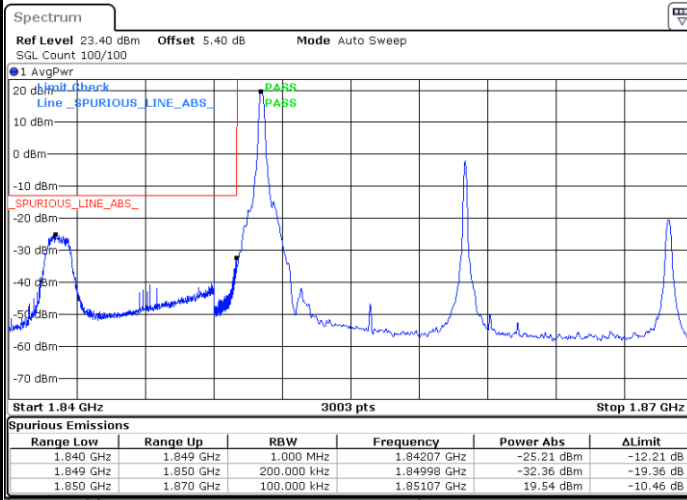

Date: 12.AUG.2020 08:41:25

Highest Band Edge / Full RB

Date: 12.AUG.2020 08:55:41

LTE Band 25 / 20MHz / QPSK

Lowest Band Edge / 1 RB

Date: 12.AUG.2020 09:16:36

Highest Band Edge / 1 RB

Date: 12.AUG.2020 09:30:52

Lowest Band Edge / Full RB

Date: 12.AUG.2020 09:15:28

Highest Band Edge / Full RB

Date: 12.AUG.2020 09:29:45

LTE Band 25 / 20MHz / 16QAM

Lowest Band Edge / 1 RB

Date: 12.AUG.2020 09:17:44

Highest Band Edge / 1 RB

Date: 12.AUG.2020 09:32:00

Lowest Band Edge / Full RB

Date: 12.AUG.2020 09:14:21

Highest Band Edge / Full RB

Date: 12.AUG.2020 09:28:37

LTE Band 25 / 20MHz / 64QAM

Lowest Band Edge / 1 RB

Date: 12.AUG.2020 09:18:51

Highest Band Edge / 1 RB

Date: 12.AUG.2020 09:33:08

Lowest Band Edge / Full RB

Date: 12.AUG.2020 09:13:13

Highest Band Edge / Full RB

Date: 12.AUG.2020 09:27:29

Conducted Spurious Emission

LTE Band 25 / 1.4MHz