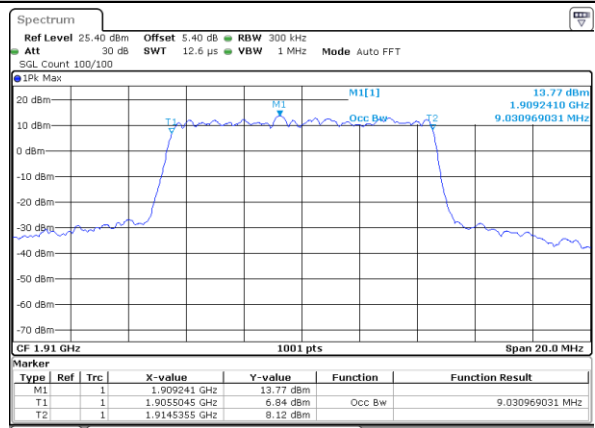

Date: 12 AUG 2020 08:03:09

Middle Channel / 10MHz / 64QAM

Date: 12 AUG 2020 08:27:56

Highest Channel / 5MHz / 64QAM

Date: 12 AUG 2020 08:04:49

Highest Channel / 10MHz / 64QAM

Date: 12 AUG 2020 08:29:36

LTE Band 25