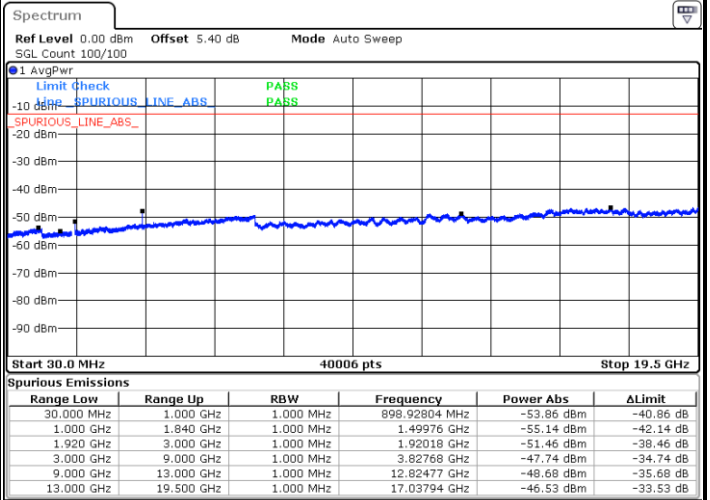

Lowest Band Edge / Full RB

Date: 12.AUG.2020 09:15:28

Highest Band Edge / Full RB

Date: 12.AUG.2020 09:29:45

LTE Band 25 / 20MHz / 16QAM

Lowest Band Edge / 1 RB

Date: 12.AUG.2020 09:17:44

Highest Band Edge / 1 RB

Date: 12.AUG.2020 09:32:00

Lowest Band Edge / Full RB

Date: 12.AUG.2020 09:14:21

Highest Band Edge / Full RB

Date: 12.AUG.2020 09:28:37

LTE Band 25 / 20MHz / 64QAM

Lowest Band Edge / 1 RB

Date: 12.AUG.2020 09:18:51

Highest Band Edge / 1 RB

Date: 12.AUG.2020 09:33:08

Lowest Band Edge / Full RB

Date: 12.AUG.2020 09:13:13

Highest Band Edge / Full RB

Date: 12.AUG.2020 09:27:29

Conducted Spurious Emission

LTE Band 25 / 1.4MHz

Highest Channel / QPSK

Date: 12 AUG 2020 06:41:15

Highest Channel / 16QAM

Date: 12 AUG 2020 06:42:10

LTE Band 25 / 3MHz

Lowest Channel / QPSK

Date: 12 AUG 2020 07:14:05

Lowest Channel / 16QAM