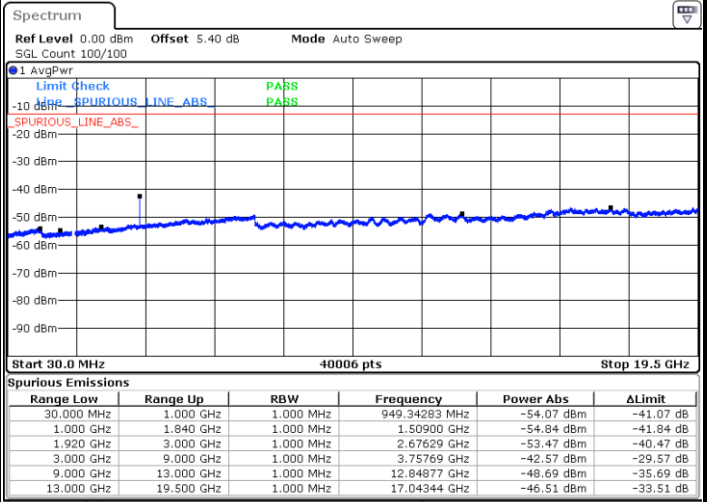

Date: 12.AUG.2020 09:32:00

Lowest Band Edge / Full RB

Date: 12.AUG.2020 09:14:21

Highest Band Edge / Full RB

Date: 12.AUG.2020 09:28:37

LTE Band 25 / 20MHz / 64QAM

Lowest Band Edge / 1 RB

Date: 12.AUG.2020 09:18:51

Highest Band Edge / 1 RB

Date: 12.AUG.2020 09:33:08

Lowest Band Edge / Full RB

Date: 12.AUG.2020 09:13:13

Highest Band Edge / Full RB

Date: 12.AUG.2020 09:27:29

Conducted Spurious Emission

LTE Band 25 / 1.4MHz

Highest Channel / QPSK

Date: 12 AUG 2020 06:41:15

Highest Channel / 16QAM

Date: 12 AUG 2020 06:42:10

LTE Band 25 / 3MHz

Lowest Channel / QPSK

Date: 12 AUG 2020 07:14:05

Lowest Channel / 16QAM

Date: 12 AUG 2020 07:15:00

LTE Band 25 / 3MHz

Middle Channel / QPSK

Middle Channel / 16QAM

Date: 12 AUG.2020 07:45:08

Date: 12 AUG.2020 07:46:03

Highest Channel / QPSK

Highest Channel / 16QAM