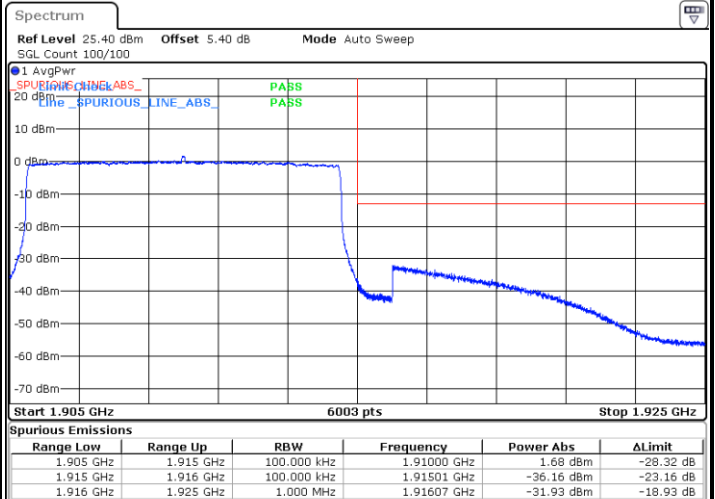

Date: 12.AUG.2020 08:21:09

Highest Band Edge / 1 RB

Date: 12.AUG.2020 08:35:25

Lowest Band Edge / Full RB

Date: 12.AUG.2020 08:17:46

Highest Band Edge / Full RB

Date: 12.AUG.2020 08:32:02

LTE Band 25 / 10MHz / 64QAM

Lowest Band Edge / 1 RB

Date: 12.AUG.2020 08:22:17

Highest Band Edge / 1 RB

Date: 12.AUG.2020 08:36:33

Lowest Band Edge / Full RB

Date: 12.AUG.2020 08:16:39

Highest Band Edge / Full RB

Date: 12.AUG.2020 08:30:54

LTE Band 25 / 15MHz / QPSK

Lowest Band Edge / 1 RB

Date: 12.AUG.2020 08:44:48

Highest Band Edge / 1 RB

Date: 12.AUG.2020 09:06:05

Lowest Band Edge / Full RB

Date: 12.AUG.2020 08:43:41

Highest Band Edge / Full RB

Date: 12.AUG.2020 09:04:57

LTE Band 25 / 15MHz / 16QAM

Lowest Band Edge / 1 RB

Date: 12.AUG.2020 08:45:56

Highest Band Edge / 1 RB

Date: 12.AUG.2020 09:07:13

Lowest Band Edge / Full RB

Date: 12.AUG.2020 08:42:33