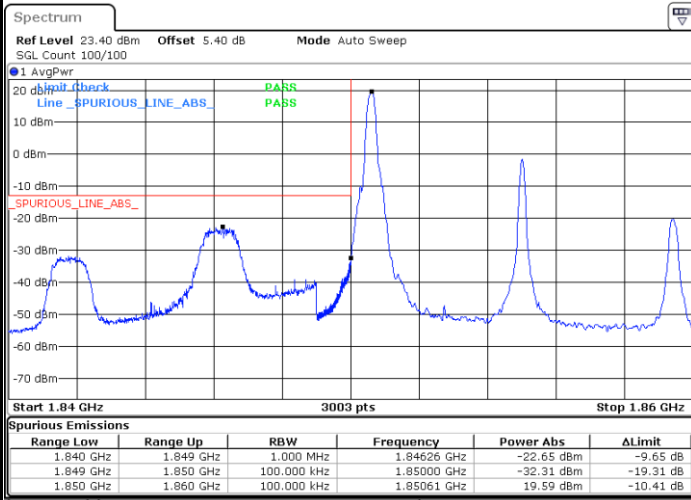

Date: 12.AUG.2020 08:11:46

Lowest Band Edge / Full RB

Date: 12.AUG.2020 07:51:52

Highest Band Edge / Full RB

Date: 12.AUG.2020 08:06:07

LTE Band 25 / 10MHz / QPSK

Lowest Band Edge / 1 RB

Date: 12.AUG.2020 08:20:02

Highest Band Edge / 1 RB

Date: 12.AUG.2020 08:34:17

Lowest Band Edge / Full RB

Date: 12.AUG.2020 08:18:54

Highest Band Edge / Full RB

Date: 12.AUG.2020 08:33:10

LTE Band 25 / 10MHz / 16QAM

Lowest Band Edge / 1 RB

Date: 12.AUG.2020 08:21:09

Highest Band Edge / 1 RB

Date: 12.AUG.2020 08:35:25

Lowest Band Edge / Full RB

Date: 12.AUG.2020 08:17:46

Highest Band Edge / Full RB

Date: 12.AUG.2020 08:32:02

LTE Band 25 / 10MHz / 64QAM