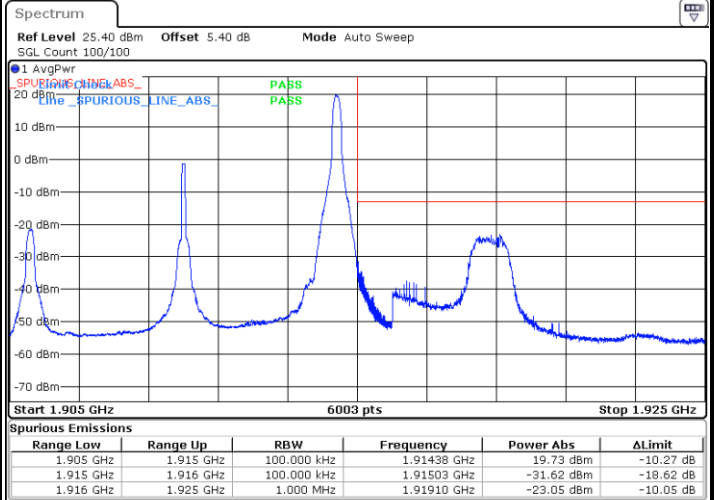

Date: 12.AUG.2020 08:11:46

Lowest Band Edge / Full RB

Date: 12.AUG.2020 07:51:52

Highest Band Edge / Full RB

Date: 12.AUG.2020 08:06:07

LTE Band 25 / 10MHz / QPSK

Lowest Band Edge / 1 RB

Date: 12.AUG.2020 08:20:02

Highest Band Edge / 1 RB

Date: 12.AUG.2020 08:34:17

Lowest Band Edge / Full RB

Date: 12.AUG.2020 08:18:54

Highest Band Edge / Full RB

Date: 12.AUG.2020 08:33:10

LTE Band 25 / 10MHz / 16QAM

Lowest Band Edge / 1 RB

Date: 12.AUG.2020 08:21:09

Highest Band Edge / 1 RB

Date: 12.AUG.2020 08:35:25

Lowest Band Edge / Full RB

Date: 12.AUG.2020 08:17:46

Highest Band Edge / Full RB

Date: 12.AUG.2020 08:32:02

LTE Band 25 / 10MHz / 64QAM

Lowest Band Edge / 1 RB

Date: 12.AUG.2020 08:22:17

Highest Band Edge / 1 RB

Date: 12.AUG.2020 08:36:33

Lowest Band Edge / Full RB

Date: 12.AUG.2020 08:16:39

Highest Band Edge / Full RB

Date: 12.AUG.2020 08:30:54