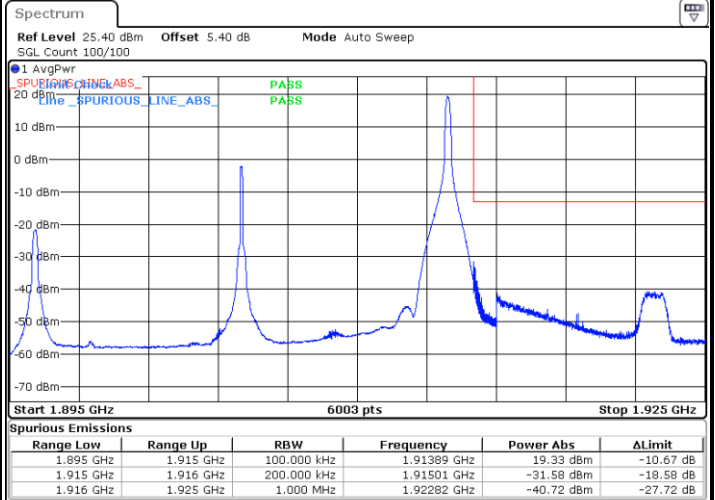

Date: 12.AUG.2020 08:41:25

Highest Band Edge / Full RB

Date: 12.AUG.2020 08:55:41

LTE Band 25 / 20MHz / QPSK

Lowest Band Edge / 1 RB

Date: 12.AUG.2020 09:16:36

Highest Band Edge / 1 RB

Date: 12.AUG.2020 09:30:52

Lowest Band Edge / Full RB

Date: 12.AUG.2020 09:15:28

Highest Band Edge / Full RB

Date: 12.AUG.2020 09:29:45

LTE Band 25 / 20MHz / 16QAM

Lowest Band Edge / 1 RB

Date: 12.AUG.2020 09:17:44

Highest Band Edge / 1 RB

Date: 12.AUG.2020 09:32:00

Lowest Band Edge / Full RB

Date: 12.AUG.2020 09:14:21

Highest Band Edge / Full RB

Date: 12.AUG.2020 09:28:37

LTE Band 25 / 20MHz / 64QAM

Lowest Band Edge / 1 RB

Date: 12.AUG.2020 09:18:51

Highest Band Edge / 1 RB

Date: 12.AUG.2020 09:33:08

Lowest Band Edge / Full RB

Date: 12.AUG.2020 09:13:13

Highest Band Edge / Full RB

Date: 12.AUG.2020 09:27:29

Conducted Spurious Emission

LTE Band 25 / 1.4MHz