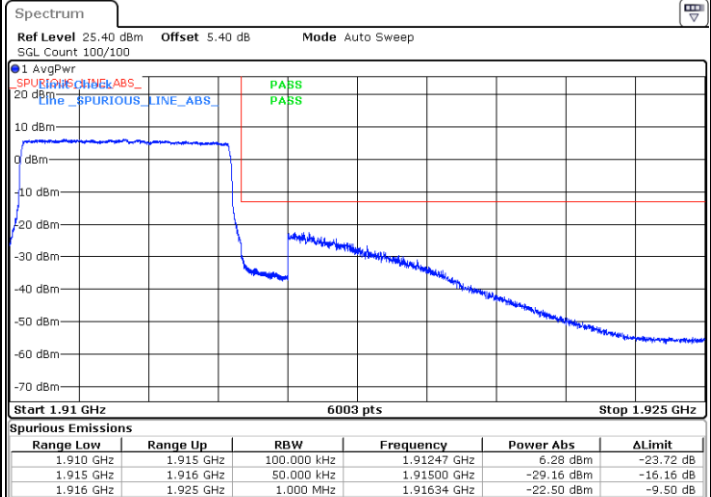

Date: 12.AUG.2020 07:12:03

LTE Band 25 / 3MHz / 64QAM

Lowest Band Edge / 1 RB

Date: 12.AUG.2020 07:06:24

Highest Band Edge / 1 RB

Date: 12.AUG.2020 07:09:48

Lowest Band Edge / Full RB

Date: 12.AUG.2020 07:03:02

Highest Band Edge / Full RB

Date: 12.AUG.2020 07:13:11

LTE Band 25 / 5MHz / QPSK

Lowest Band Edge / 1 RB

Date: 12.AUG.2020 07:55:15

Highest Band Edge / 1 RB

Date: 12.AUG.2020 08:09:31

Lowest Band Edge / Full RB

Date: 12.AUG.2020 07:54:07

Highest Band Edge / Full RB

Date: 12.AUG.2020 08:08:23

LTE Band 25 / 5MHz / 16QAM

Lowest Band Edge / 1RB

Date: 12.AUG.2020 07:56:23

Highest Band Edge / 1 RB

Date: 12.AUG.2020 08:10:38

Lowest Band Edge / Full RB

Date: 12.AUG.2020 07:53:00

Highest Band Edge / Full RB

Date: 12.AUG.2020 08:07:15

LTE Band 25 / 5MHz / 64QAM

Lowest Band Edge / 1RB

Date: 12.AUG.2020 07:57:30

Highest Band Edge / 1 RB