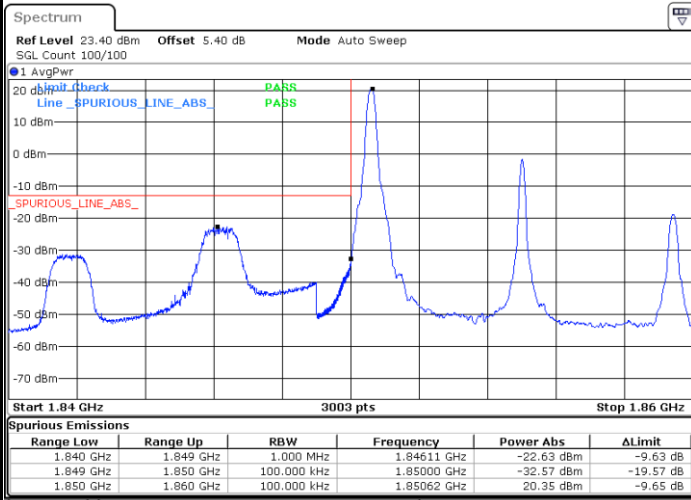

Lowest Band Edge / Full RB

Date: 12.AUG.2020 07:53:00

Highest Band Edge / Full RB

Date: 12.AUG.2020 08:07:15

LTE Band 25 / 5MHz / 64QAM

Lowest Band Edge / 1RB

Date: 12.AUG.2020 07:57:30

Highest Band Edge / 1 RB

Date: 12.AUG.2020 08:11:46

Lowest Band Edge / Full RB

Date: 12.AUG.2020 07:51:52

Highest Band Edge / Full RB

Date: 12.AUG.2020 08:06:07

LTE Band 25 / 10MHz / QPSK

Lowest Band Edge / 1 RB

Date: 12.AUG.2020 08:20:02

Highest Band Edge / 1 RB

Date: 12.AUG.2020 08:34:17

Lowest Band Edge / Full RB

Date: 12.AUG.2020 08:18:54

Highest Band Edge / Full RB

Date: 12.AUG.2020 08:33:10

LTE Band 25 / 10MHz / 16QAM

Lowest Band Edge / 1 RB