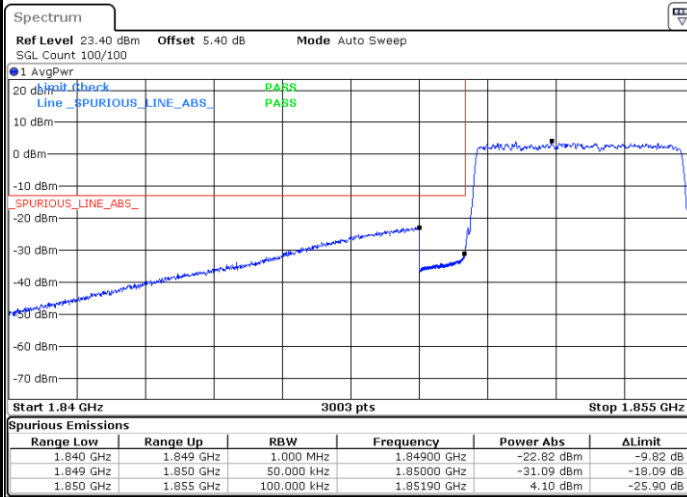

Lowest Band Edge / Full RB

Date: 12.AUG.2020 07:53:00

Highest Band Edge / Full RB

Date: 12.AUG.2020 08:07:15

LTE Band 25 / 5MHz / 64QAM

Lowest Band Edge / 1RB

Date: 12.AUG.2020 07:57:30

Highest Band Edge / 1 RB

Date: 12.AUG.2020 08:11:46

Lowest Band Edge / Full RB

Date: 12.AUG.2020 07:51:52

Highest Band Edge / Full RB

Date: 12.AUG.2020 08:06:07

LTE Band 25 / 10MHz / QPSK

Lowest Band Edge / 1 RB

Date: 12.AUG.2020 08:20:02