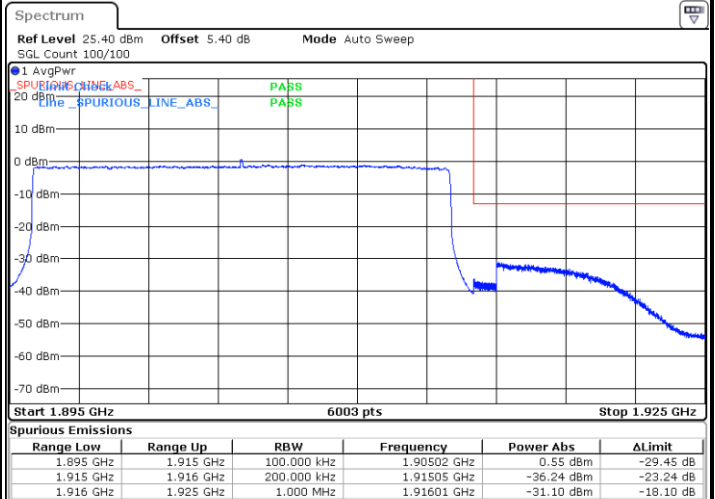

Date: 12.AUG.2020 08:41:25

Highest Band Edge / Full RB

Date: 12.AUG.2020 08:55:41

LTE Band 25 / 20MHz / QPSK

Lowest Band Edge / 1 RB

Date: 12.AUG.2020 09:16:36

Highest Band Edge / 1 RB

Date: 12.AUG.2020 09:30:52

Lowest Band Edge / Full RB

Date: 12.AUG.2020 09:15:28

Highest Band Edge / Full RB

Date: 12.AUG.2020 09:29:45

LTE Band 25 / 20MHz / 16QAM

Lowest Band Edge / 1 RB

Date: 12.AUG.2020 09:17:44

Highest Band Edge / 1 RB

Date: 12.AUG.2020 09:32:00

Lowest Band Edge / Full RB

Date: 12.AUG.2020 09:14:21

Highest Band Edge / Full RB

Date: 12.AUG.2020 09:28:37

LTE Band 25 / 20MHz / 64QAM

Lowest Band Edge / 1 RB

Date: 12.AUG.2020 09:18:51

Highest Band Edge / 1 RB

Date: 12.AUG.2020 09:33:08

Lowest Band Edge / Full RB

Date: 12.AUG.2020 09:13:13

Highest Band Edge / Full RB

Date: 12.AUG.2020 09:27:29

Conducted Spurious Emission

LTE Band 25 / 1.4MHz