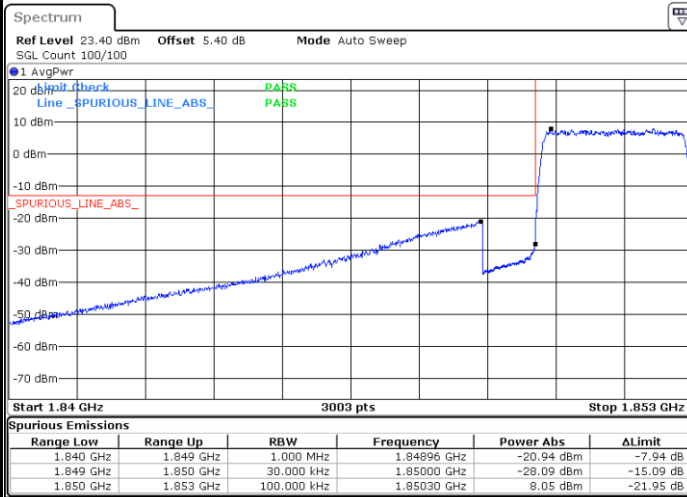

LTE Band 25 / 3MHz / 16QAM

Lowest Band Edge / 1 RB

Date: 12.AUG.2020 07:05:17

Highest Band Edge / 1 RB

Date: 12.AUG.2020 07:08:40

Lowest Band Edge / Full RB

Date: 12.AUG.2020 07:01:54

Highest Band Edge / Full RB