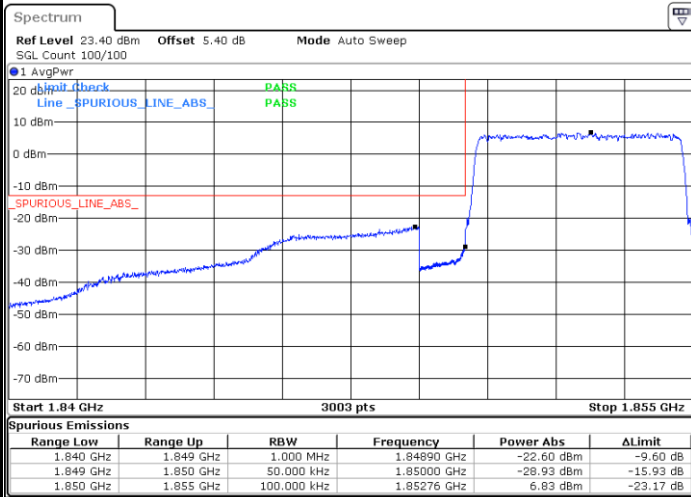

Highest Band Edge / Full RB

Date: 12.AUG.2020 07:13:11

LTE Band 25 / 5MHz / QPSK

Lowest Band Edge / 1 RB

Date: 12.AUG.2020 07:55:15

Highest Band Edge / 1 RB

Date: 12.AUG.2020 08:09:31

Lowest Band Edge / Full RB

Date: 12.AUG.2020 07:54:07

Highest Band Edge / Full RB

Date: 12.AUG.2020 08:08:23

LTE Band 25 / 5MHz / 16QAM

Lowest Band Edge / 1RB

Date: 12.AUG.2020 07:56:23

Highest Band Edge / 1 RB

Date: 12.AUG.2020 08:10:38