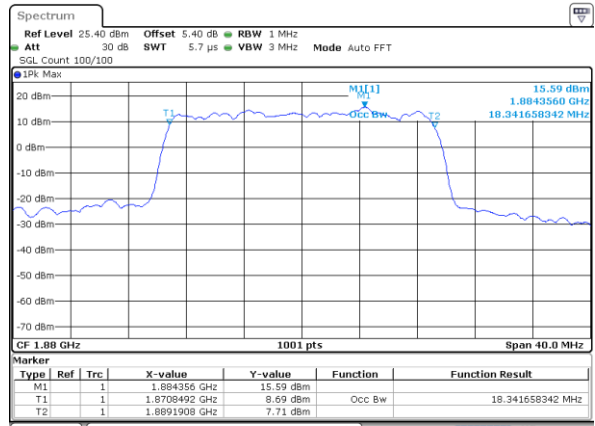

Lowest Channel / 15MHz / 64QAM

Date: 12 AUG 2020 08:40:08

Lowest Channel / 20MHz / 64QAM

Date: 12 AUG 2020 09:11:55

Middle Channel / 15MHz / 64QAM

Date: 12 AUG 2020 08:52:43

Middle Channel / 20MHz / 64QAM

Date: 12 AUG 2020 09:24:31

Highest Channel / 15MHz / 64QAM

Date: 12 AUG 2020 08:54:23

Highest Channel / 20MHz / 64QAM

Date: 12 AUG 2020 09:26:11

Conducted Band Edge

LTE Band 25 / 1.4MHz / 16QAM

Lowest Band Edge / 1 RB

Date: 12.AUG.2020 06:45:21