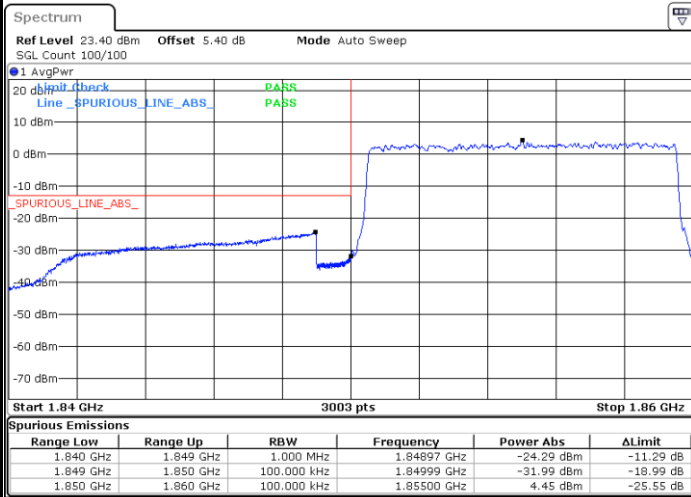

Date: 12.AUG.2020 08:11:46

Lowest Band Edge / Full RB

Date: 12.AUG.2020 07:51:52

Highest Band Edge / Full RB

Date: 12.AUG.2020 08:06:07

LTE Band 25 / 10MHz / QPSK

Lowest Band Edge / 1 RB

Date: 12.AUG.2020 08:20:02

Highest Band Edge / 1 RB

Date: 12.AUG.2020 08:34:17

Lowest Band Edge / Full RB

Date: 12.AUG.2020 08:18:54

Highest Band Edge / Full RB

Date: 12.AUG.2020 08:33:10

LTE Band 25 / 10MHz / 16QAM

Lowest Band Edge / 1 RB