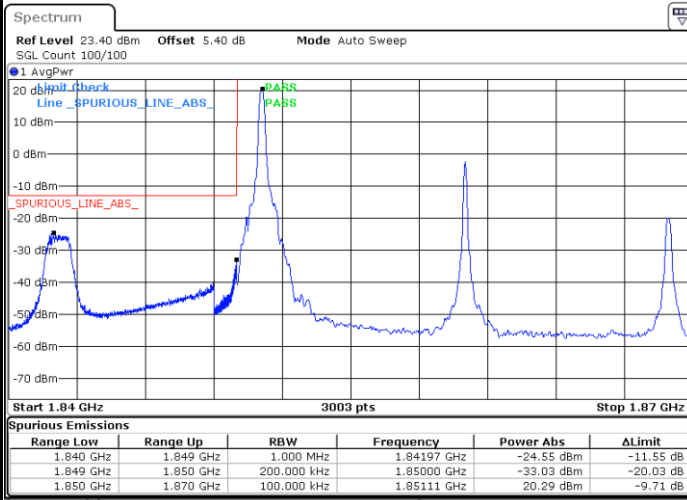

Highest Band Edge / Full RB

Date: 12.AUG.2020 09:39:38

LTE Band 25 / 15MHz / 64QAM

Lowest Band Edge / 1 RB

Date: 12.AUG.2020 08:47:04

Highest Band Edge / 1 RB

Date: 12.AUG.2020 08:08:21

Lowest Band Edge / Full RB

Date: 12.AUG.2020 08:41:25

Highest Band Edge / Full RB

Date: 12.AUG.2020 08:55:41

LTE Band 25 / 20MHz / QPSK

Lowest Band Edge / 1 RB

Date: 12.AUG.2020 09:16:36

Highest Band Edge / 1 RB

Date: 12.AUG.2020 09:30:52

Lowest Band Edge / Full RB

Date: 12.AUG.2020 09:15:28

Highest Band Edge / Full RB

Date: 12.AUG.2020 09:29:45

LTE Band 25 / 20MHz / 16QAM

Lowest Band Edge / 1 RB

Date: 12.AUG.2020 09:17:44

Highest Band Edge / 1 RB

Date: 12.AUG.2020 09:32:00

Lowest Band Edge / Full RB

Date: 12.AUG.2020 09:14:21

Highest Band Edge / Full RB

Date: 12.AUG.2020 09:28:37

LTE Band 25 / 20MHz / 64QAM

Lowest Band Edge / 1 RB

Date: 12.AUG.2020 09:18:51