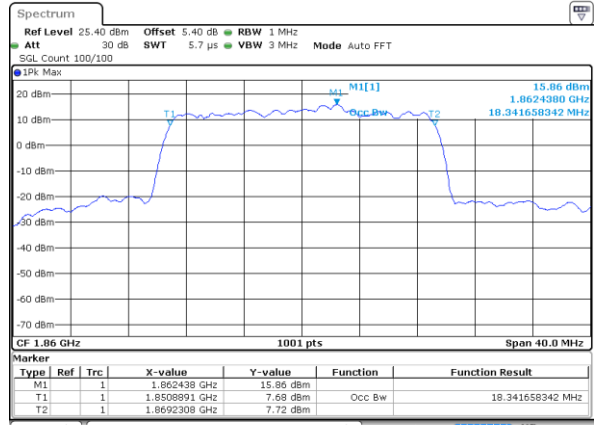

Lowest Channel / 20MHz / 64QAM

Date: 12 AUG 2020 09:11:55