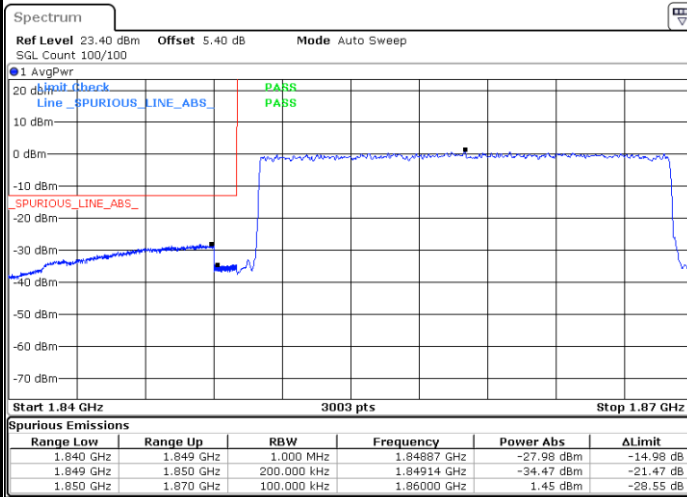

Highest Band Edge / Full RB

Date: 12.AUG.2020 09:39:38

LTE Band 25 / 15MHz / 64QAM

Lowest Band Edge / 1 RB

Date: 12.AUG.2020 08:47:04

Highest Band Edge / 1 RB

Date: 12.AUG.2020 08:08:21

Lowest Band Edge / Full RB

Date: 12.AUG.2020 08:41:25

Highest Band Edge / Full RB

Date: 12.AUG.2020 08:55:41

LTE Band 25 / 20MHz / QPSK

Lowest Band Edge / 1 RB

Date: 12.AUG.2020 09:16:36

Highest Band Edge / 1 RB

Date: 12.AUG.2020 09:30:52

Lowest Band Edge / Full RB

Date: 12.AUG.2020 09:15:28

Highest Band Edge / Full RB

Date: 12.AUG.2020 09:29:45

LTE Band 25 / 20MHz / 16QAM

Lowest Band Edge / 1 RB

Date: 12.AUG.2020 09:17:44

Highest Band Edge / 1 RB

Date: 12.AUG.2020 09:32:00

Lowest Band Edge / Full RB

Date: 12.AUG.2020 09:14:21

Highest Band Edge / Full RB

Date: 12.AUG.2020 09:28:37

LTE Band 25 / 20MHz / 64QAM

Lowest Band Edge / 1 RB

Date: 12.AUG.2020 09:18:51