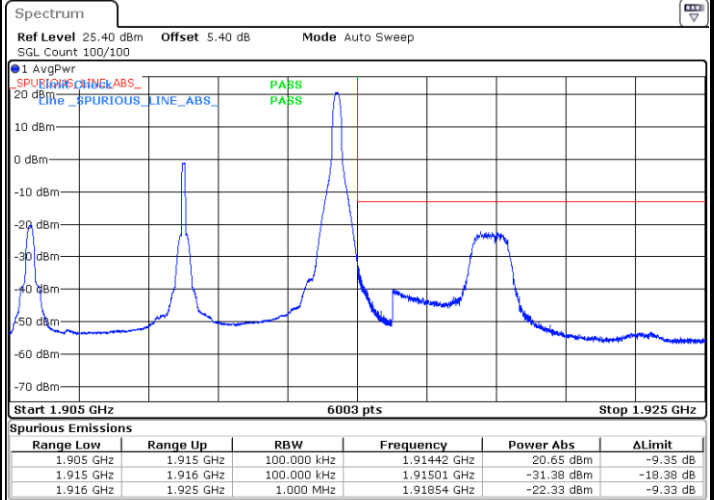

Lowest Band Edge / Full RB

Date: 12.AUG.2020 07:53:00

Highest Band Edge / Full RB

Date: 12.AUG.2020 08:07:15

LTE Band 25 / 5MHz / 64QAM

Lowest Band Edge / 1RB

Date: 12.AUG.2020 07:57:30

Highest Band Edge / 1 RB

Date: 12.AUG.2020 08:11:46

Lowest Band Edge / Full RB

Date: 12.AUG.2020 07:51:52

Highest Band Edge / Full RB

Date: 12.AUG.2020 08:06:07

LTE Band 25 / 10MHz / QPSK

Lowest Band Edge / 1 RB

Date: 12.AUG.2020 08:20:02

Highest Band Edge / 1 RB

Date: 12.AUG.2020 08:34:17

Lowest Band Edge / Full RB

Date: 12.AUG.2020 08:18:54

Highest Band Edge / Full RB

Date: 12.AUG.2020 08:33:10

LTE Band 25 / 10MHz / 16QAM

Lowest Band Edge / 1 RB

Date: 12.AUG.2020 08:21:09

Highest Band Edge / 1 RB

Date: 12.AUG.2020 08:35:25

Lowest Band Edge / Full RB

Date: 12.AUG.2020 08:17:46

Highest Band Edge / Full RB

Date: 12.AUG.2020 08:32:02

LTE Band 25 / 10MHz / 64QAM