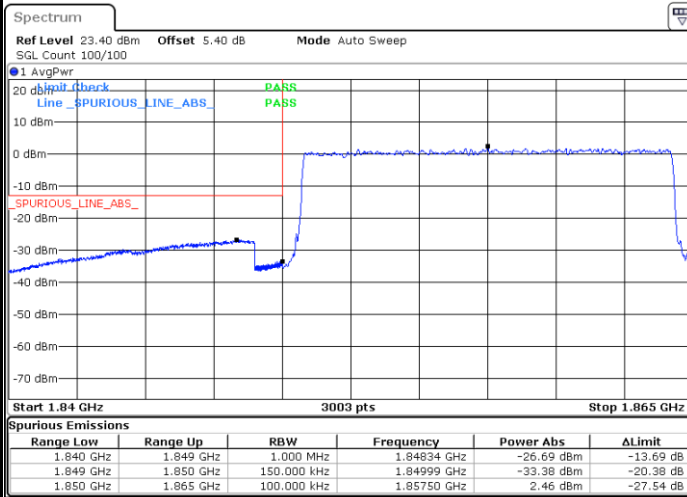

Lowest Band Edge / 1 RB

Date: 12.AUG.2020 08:22:17

Highest Band Edge / 1 RB

Date: 12.AUG.2020 08:36:33

Lowest Band Edge / Full RB

Date: 12.AUG.2020 08:16:39

Highest Band Edge / Full RB

Date: 12.AUG.2020 08:30:54

LTE Band 25 / 15MHz / QPSK

Lowest Band Edge / 1 RB

Date: 12.AUG.2020 08:44:48

Highest Band Edge / 1 RB

Date: 12.AUG.2020 09:06:05

Lowest Band Edge / Full RB

Date: 12.AUG.2020 08:43:41

Highest Band Edge / Full RB

Date: 12.AUG.2020 09:04:57

LTE Band 25 / 15MHz / 16QAM

Lowest Band Edge / 1 RB

Date: 12.AUG.2020 08:45:56

Highest Band Edge / 1 RB

Date: 12.AUG.2020 09:07:13

Lowest Band Edge / Full RB

Date: 12.AUG.2020 08:42:33