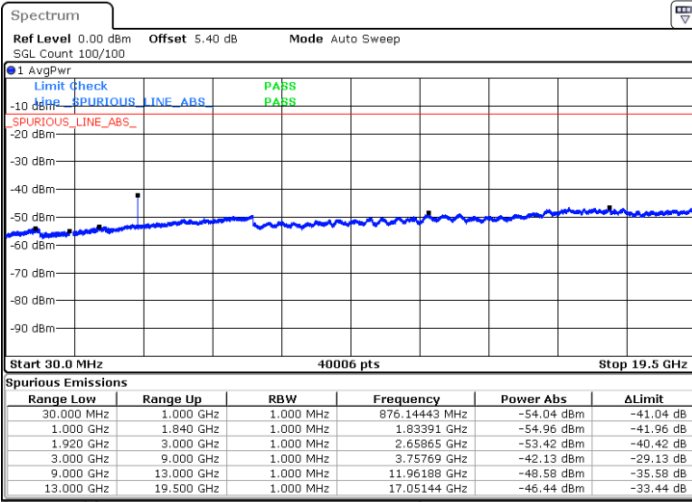

Date: 12.AUG.2020 09:32:00

Lowest Band Edge / Full RB

Date: 12.AUG.2020 09:14:21

Highest Band Edge / Full RB

Date: 12.AUG.2020 09:28:37

LTE Band 25 / 20MHz / 64QAM

Lowest Band Edge / 1 RB

Date: 12.AUG.2020 09:18:51

Highest Band Edge / 1 RB

Date: 12.AUG.2020 09:33:08

Lowest Band Edge / Full RB

Date: 12.AUG.2020 09:13:13

Highest Band Edge / Full RB

Date: 12.AUG.2020 09:27:29

Conducted Spurious Emission

LTE Band 25 / 1.4MHz

Highest Channel / QPSK

Date: 12 AUG 2020 06:41:15

Highest Channel / 16QAM

Date: 12 AUG 2020 06:42:10

LTE Band 25 / 3MHz

Lowest Channel / QPSK

Date: 12 AUG 2020 07:14:05

Lowest Channel / 16QAM

Date: 12 AUG 2020 07:15:00

LTE Band 25 / 3MHz

Middle Channel / QPSK

Middle Channel / 16QAM

Date: 12 AUG.2020 07:45:08

Date: 12 AUG.2020 07:46:03

Highest Channel / QPSK

Highest Channel / 16QAM