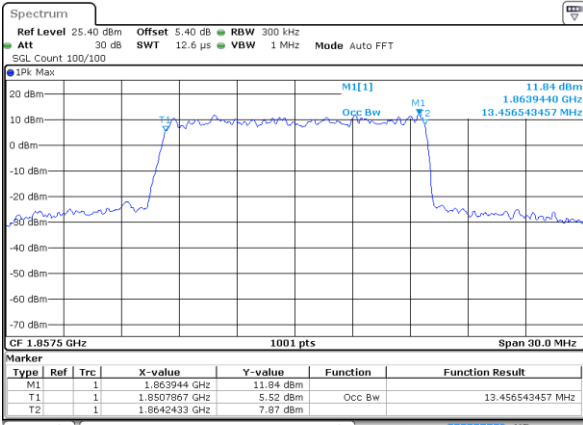

Lowest Channel / 15MHz / 64QAM

Date: 12 AUG 2020 08:40:08