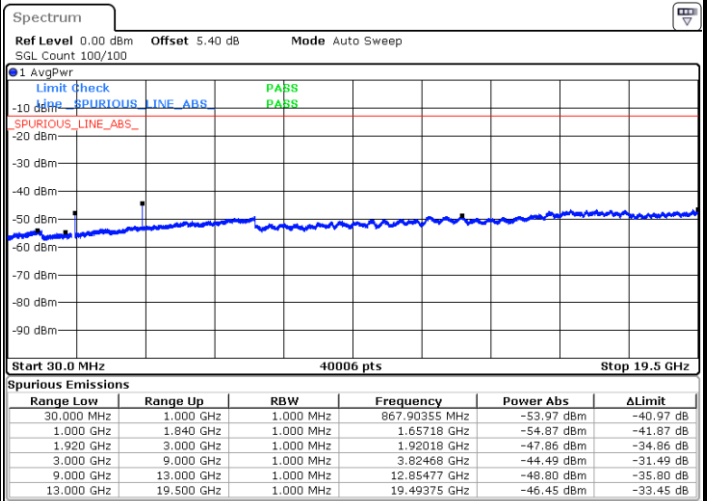

Highest Band Edge / 1 RB

Date: 12.AUG.2020 09:33:08

Lowest Band Edge / Full RB

Date: 12.AUG.2020 09:13:13

Highest Band Edge / Full RB

Date: 12.AUG.2020 09:27:29

Conducted Spurious Emission

LTE Band 25 / 1.4MHz

Highest Channel / QPSK

Date: 12 AUG 2020 06:41:15

Highest Channel / 16QAM

Date: 12 AUG 2020 06:42:10

LTE Band 25 / 3MHz

Lowest Channel / QPSK

Date: 12 AUG 2020 07:14:05

Lowest Channel / 16QAM

Date: 12 AUG 2020 07:15:00

LTE Band 25 / 3MHz

Middle Channel / QPSK

Middle Channel / 16QAM

Date: 12 AUG.2020 07:45:08

Date: 12 AUG.2020 07:46:03

Highest Channel / QPSK

Highest Channel / 16QAM

Date: 12 AUG.2020 07:47:53

Date: 12 AUG.2020 07:48:48

LTE Band 25 / 5MHz

Lowest Channel / QPSK

Lowest Channel / 16QAM

Date: 12 AUG.2020 08:00:14

Date: 12 AUG.2020 07:59:19

Middle Channel / QPSK