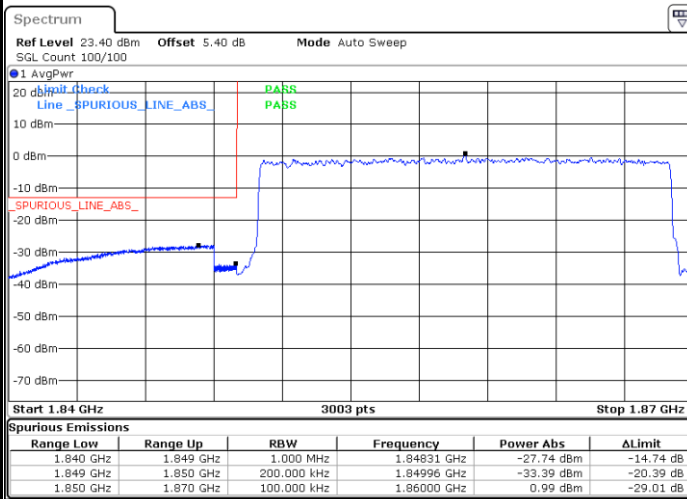

Date: 12.AUG.2020 08:41:25

Highest Band Edge / Full RB

Date: 12.AUG.2020 08:55:41

LTE Band 25 / 20MHz / QPSK

Lowest Band Edge / 1 RB

Date: 12.AUG.2020 09:16:36

Highest Band Edge / 1 RB

Date: 12.AUG.2020 09:30:52

Lowest Band Edge / Full RB

Date: 12.AUG.2020 09:15:28

Highest Band Edge / Full RB

Date: 12.AUG.2020 09:29:45

LTE Band 25 / 20MHz / 16QAM

Lowest Band Edge / 1 RB

Date: 12.AUG.2020 09:17:44

Highest Band Edge / 1 RB

Date: 12.AUG.2020 09:32:00

Lowest Band Edge / Full RB

Date: 12.AUG.2020 09:14:21

Highest Band Edge / Full RB

Date: 12.AUG.2020 09:28:37

LTE Band 25 / 20MHz / 64QAM

Lowest Band Edge / 1 RB

Date: 12.AUG.2020 09:18:51

Highest Band Edge / 1 RB

Date: 12.AUG.2020 09:33:08

Lowest Band Edge / Full RB

Date: 12.AUG.2020 09:13:13

Highest Band Edge / Full RB

Date: 12.AUG.2020 09:27:29

Conducted Spurious Emission

LTE Band 25 / 1.4MHz