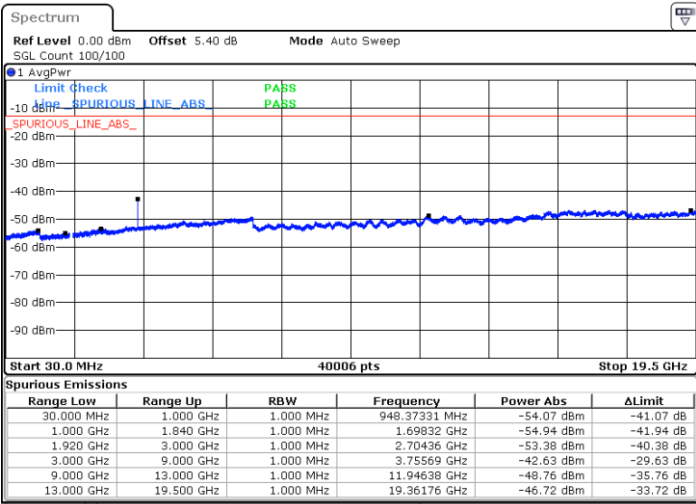

Middle Channel / QPSK

Middle Channel / 16QAM

Date: 12 AUG.2020 08:01:09

Date: 12 AUG.2020 08:02:03