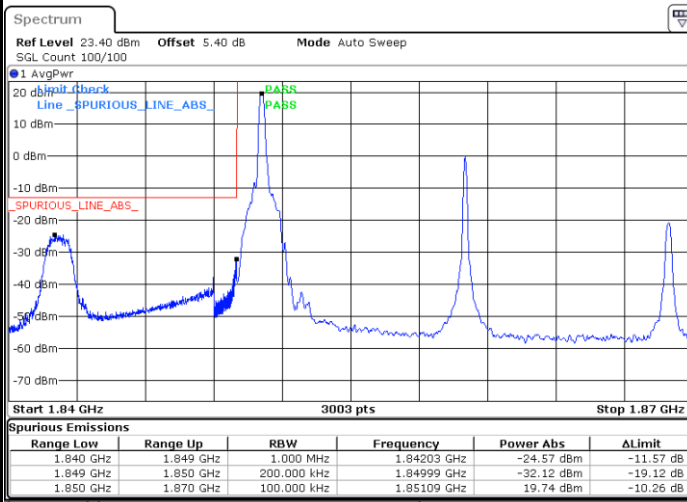

Lowest Band Edge / Full RB

Date: 12.AUG.2020 09:15:28

Highest Band Edge / Full RB

Date: 12.AUG.2020 09:29:45

LTE Band 25 / 20MHz / 16QAM

Lowest Band Edge / 1 RB

Date: 12.AUG.2020 09:17:44

Highest Band Edge / 1 RB

Date: 12.AUG.2020 09:32:00

Lowest Band Edge / Full RB

Date: 12.AUG.2020 09:14:21

Highest Band Edge / Full RB

Date: 12.AUG.2020 09:28:37

LTE Band 25 / 20MHz / 64QAM

Lowest Band Edge / 1 RB

Date: 12.AUG.2020 09:18:51

Highest Band Edge / 1 RB

Date: 12.AUG.2020 09:33:08

Lowest Band Edge / Full RB

Date: 12.AUG.2020 09:13:13

Highest Band Edge / Full RB

Date: 12.AUG.2020 09:27:29

Conducted Spurious Emission

LTE Band 25 / 1.4MHz