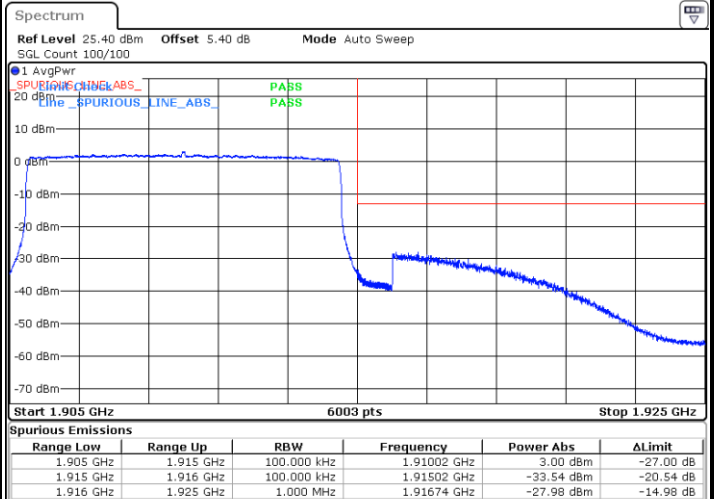

Highest Band Edge / 1 RB

Date: 12.AUG.2020 08:34:17

Lowest Band Edge / Full RB

Date: 12.AUG.2020 08:18:54

Highest Band Edge / Full RB

Date: 12.AUG.2020 08:33:10

LTE Band 25 / 10MHz / 16QAM

Lowest Band Edge / 1 RB

Date: 12.AUG.2020 08:21:09

Highest Band Edge / 1 RB

Date: 12.AUG.2020 08:35:25

Lowest Band Edge / Full RB

Date: 12.AUG.2020 08:17:46

Highest Band Edge / Full RB

Date: 12.AUG.2020 08:32:02

LTE Band 25 / 10MHz / 64QAM

Lowest Band Edge / 1 RB

Date: 12.AUG.2020 08:22:17

Highest Band Edge / 1 RB

Date: 12.AUG.2020 08:36:33

Lowest Band Edge / Full RB

Date: 12.AUG.2020 08:16:39

Highest Band Edge / Full RB

Date: 12.AUG.2020 08:30:54

LTE Band 25 / 15MHz / QPSK

Lowest Band Edge / 1 RB

Date: 12.AUG.2020 08:44:48

Highest Band Edge / 1 RB

Date: 12.AUG.2020 09:06:05

Lowest Band Edge / Full RB

Date: 12.AUG.2020 08:43:41

Highest Band Edge / Full RB