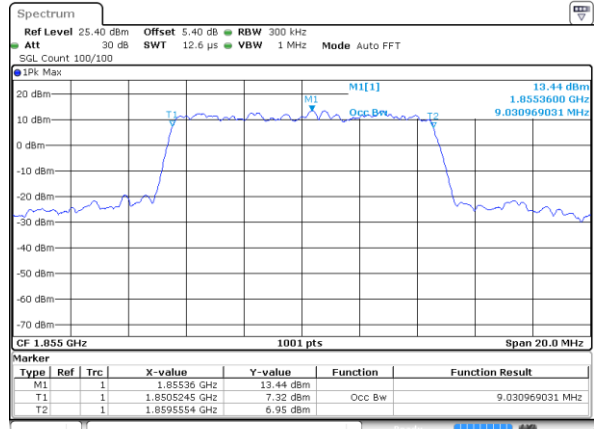

Highest Channel / 3MHz / 64QAM

Date: 12 AUG 2020 06:58:28

LTE Band 25

Lowest Channel / 5MHz / 64QAM

Date: 12 AUG 2020 07:50:34

Lowest Channel / 10MHz / 64QAM

Date: 12 AUG 2020 08:15:21

Middle Channel / 5MHz / 64QAM