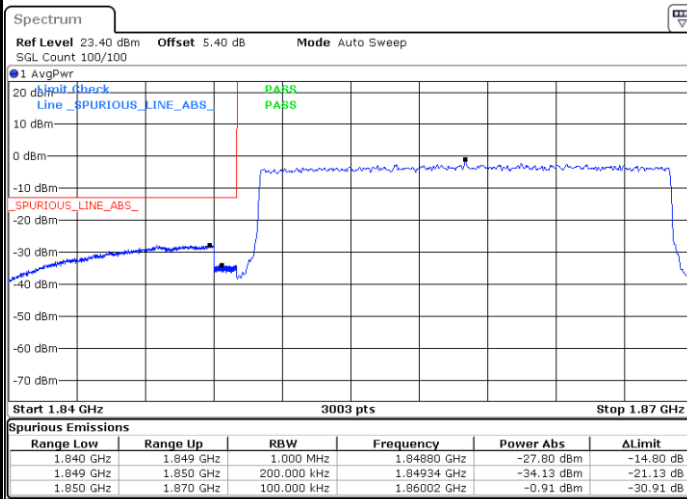

Lowest Band Edge / Full RB

Date: 12.AUG.2020 09:15:28

Highest Band Edge / Full RB

Date: 12.AUG.2020 09:29:45

LTE Band 25 / 20MHz / 16QAM

Lowest Band Edge / 1 RB

Date: 12.AUG.2020 09:17:44

Highest Band Edge / 1 RB

Date: 12.AUG.2020 09:32:00

Lowest Band Edge / Full RB

Date: 12.AUG.2020 09:14:21

Highest Band Edge / Full RB

Date: 12.AUG.2020 09:28:37

LTE Band 25 / 20MHz / 64QAM

Lowest Band Edge / 1 RB

Date: 12.AUG.2020 09:18:51

Highest Band Edge / 1 RB

Date: 12.AUG.2020 09:33:08

Lowest Band Edge / Full RB

Date: 12.AUG.2020 09:13:13

Highest Band Edge / Full RB

Date: 12.AUG.2020 09:27:29

Conducted Spurious Emission

LTE Band 25 / 1.4MHz