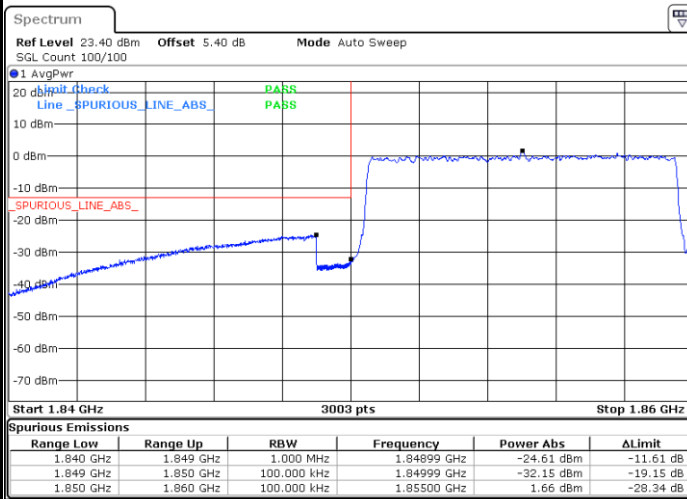

Date: 12.AUG.2020 08:21:09

Highest Band Edge / 1 RB

Date: 12.AUG.2020 08:35:25

Lowest Band Edge / Full RB

Date: 12.AUG.2020 08:17:46

Highest Band Edge / Full RB

Date: 12.AUG.2020 08:32:02

LTE Band 25 / 10MHz / 64QAM

Lowest Band Edge / 1 RB

Date: 12.AUG.2020 08:22:17

Highest Band Edge / 1 RB

Date: 12.AUG.2020 08:36:33

Lowest Band Edge / Full RB

Date: 12.AUG.2020 08:16:39

Highest Band Edge / Full RB

Date: 12.AUG.2020 08:30:54

LTE Band 25 / 15MHz / QPSK

Lowest Band Edge / 1 RB

Date: 12.AUG.2020 08:44:48

Highest Band Edge / 1 RB

Date: 12.AUG.2020 09:06:05

Lowest Band Edge / Full RB

Date: 12.AUG.2020 08:43:41

Highest Band Edge / Full RB