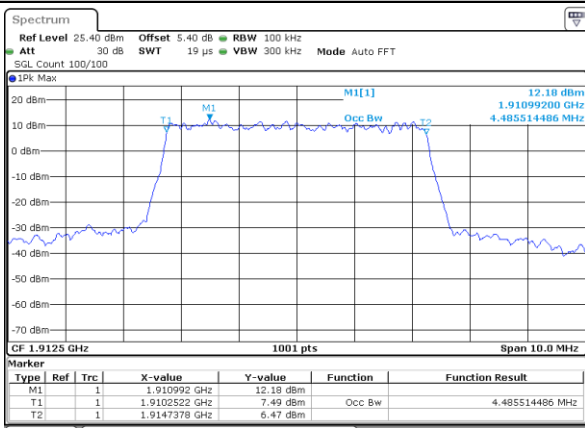

Highest Channel / 5MHz / 64QAM

Date: 12 AUG 2020 08:04:49