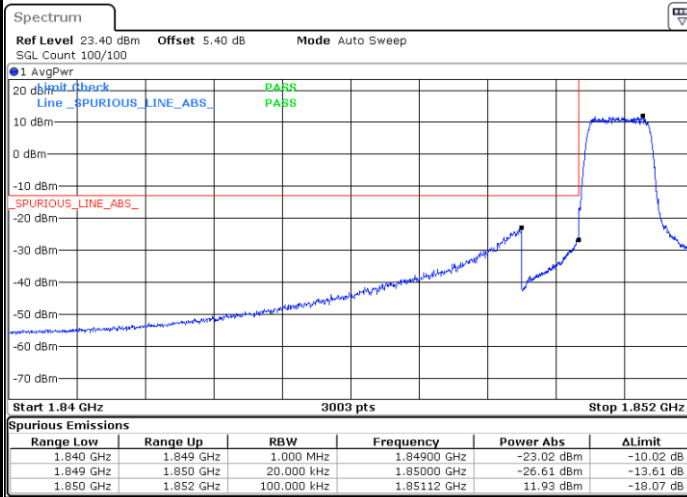

Highest Channel / 15MHz / 64QAM

Date: 12 AUG 2020 08:54:23

Highest Channel / 20MHz / 64QAM

Date: 12 AUG 2020 09:26:11

Conducted Band Edge

LTE Band 25 / 1.4MHz / 16QAM

Lowest Band Edge / 1 RB

Date: 12.AUG.2020 06:45:21

Highest Band Edge / 1 RB

Date: 12.AUG.2020 06:55:30

Lowest Band Edge / Full RB

Date: 12.AUG.2020 06:48:44

Highest Band Edge / Full RB

Date: 12.AUG.2020 06:52:07

LTE Band 25 / 1.4MHz / 64QAM

Lowest Band Edge / 1 RB