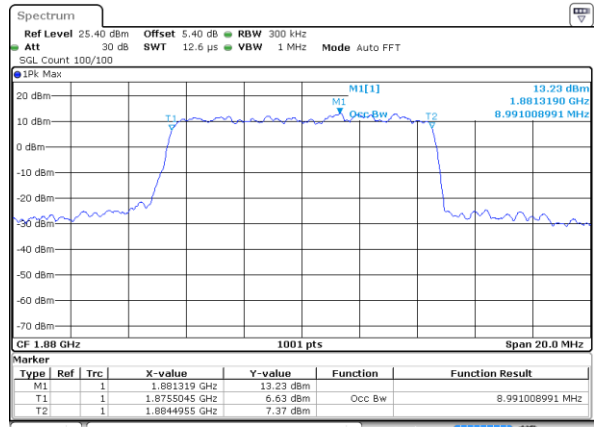

Middle Channel / 10MHz / 64QAM

Date: 12 AUG 2020 08:27:56