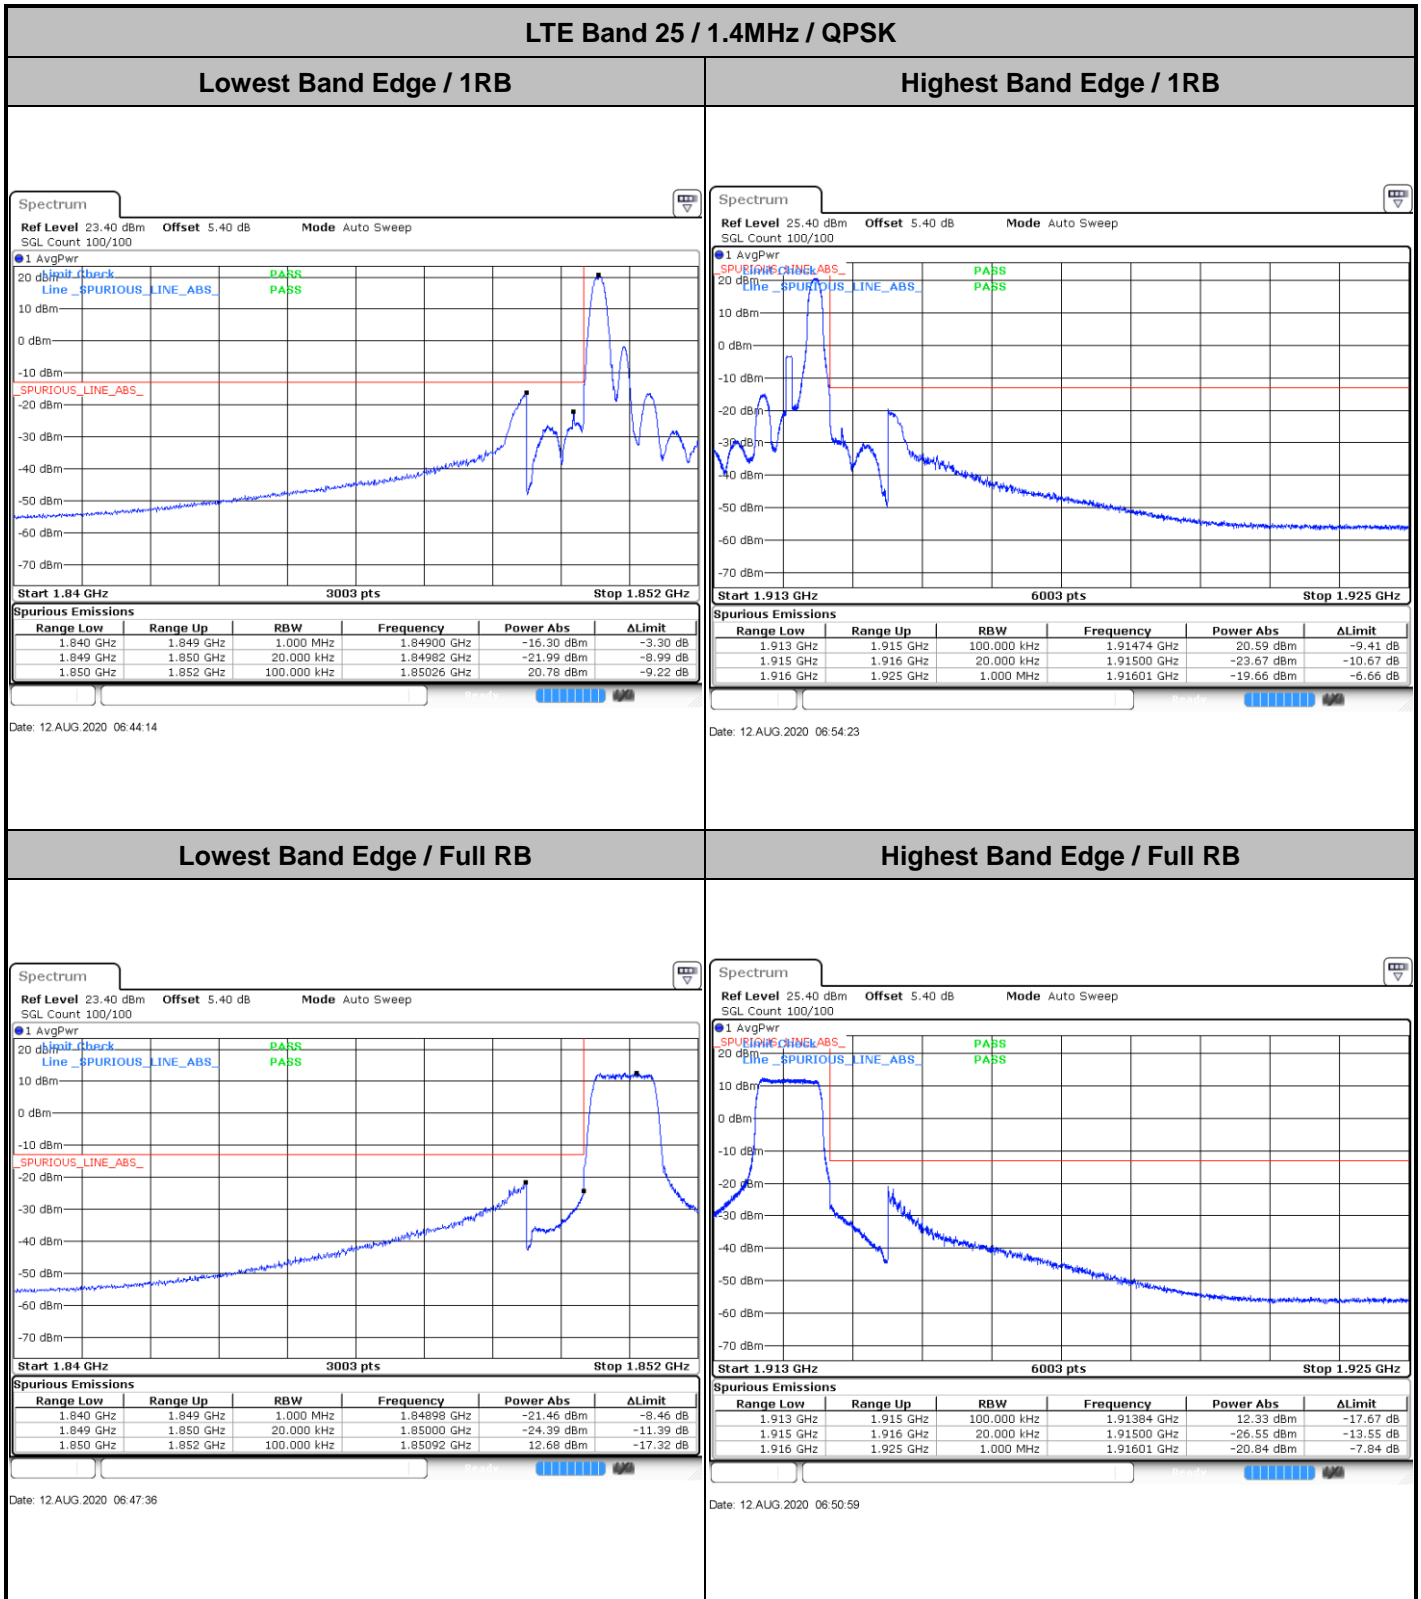

Highest Channel / 15MHz / 64QAM

Date: 12 AUG 2020 08:54:23

Highest Channel / 20MHz / 64QAM

Date: 12 AUG 2020 09:26:11

Conducted Band Edge

LTE Band 25 / 1.4MHz / 16QAM

Lowest Band Edge / 1 RB

Date: 12.AUG.2020 06:45:21

Highest Band Edge / 1 RB

Date: 12.AUG.2020 06:55:30

Lowest Band Edge / Full RB

Date: 12.AUG.2020 06:48:44

Highest Band Edge / Full RB

Date: 12.AUG.2020 06:52:07

LTE Band 25 / 1.4MHz / 64QAM

Lowest Band Edge / 1 RB

Date: 12.AUG.2020 06:46:29

Highest Band Edge / 1 RB

Date: 12.AUG.2020 06:56:38

Lowest Band Edge / Full RB

Date: 12.AUG.2020 06:49:52

Highest Band Edge / Full RB

Date: 12.AUG.2020 06:53:15

LTE Band 25 / 3MHz / QPSK

Lowest Band Edge / 1RB

Date: 12.AUG.2020 07:04:09

Highest Band Edge / 1 RB

Date: 12.AUG.2020 07:07:32

Lowest Band Edge / Full RB

Date: 12.AUG.2020 07:00:46

Highest Band Edge / Full RB

Date: 12.AUG.2020 07:10:55