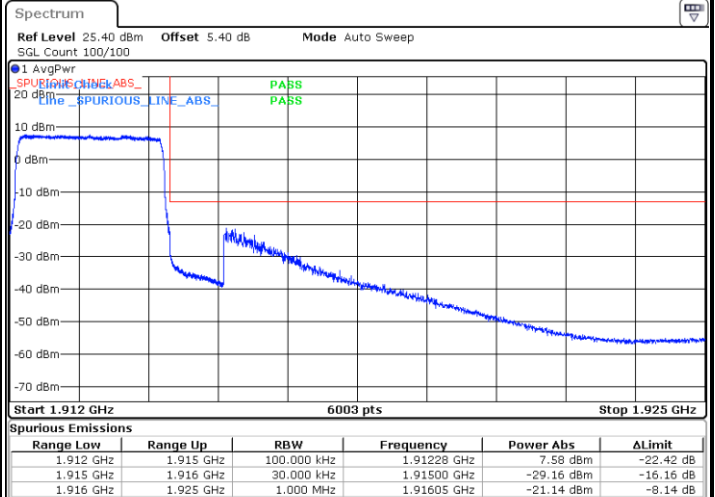

Lowest Band Edge / 1RB

Date: 12.AUG.2020 07:04:09

Highest Band Edge / 1 RB

Date: 12.AUG.2020 07:07:32

Lowest Band Edge / Full RB

Date: 12.AUG.2020 07:00:46

Highest Band Edge / Full RB

Date: 12.AUG.2020 07:10:55

LTE Band 25 / 3MHz / 16QAM

Lowest Band Edge / 1 RB

Date: 12.AUG.2020 07:05:17

Highest Band Edge / 1 RB

Date: 12.AUG.2020 07:08:40

Lowest Band Edge / Full RB

Date: 12.AUG.2020 07:01:54

Highest Band Edge / Full RB

Date: 12.AUG.2020 07:12:03

LTE Band 25 / 3MHz / 64QAM

Lowest Band Edge / 1 RB

Date: 12.AUG.2020 07:06:24

Highest Band Edge / 1 RB

Date: 12.AUG.2020 07:09:48

Lowest Band Edge / Full RB

Date: 12.AUG.2020 07:03:02

Highest Band Edge / Full RB

Date: 12.AUG.2020 07:13:11

LTE Band 25 / 5MHz / QPSK

Lowest Band Edge / 1 RB

Date: 12.AUG.2020 07:55:15

Highest Band Edge / 1 RB

Date: 12.AUG.2020 08:09:31

Lowest Band Edge / Full RB