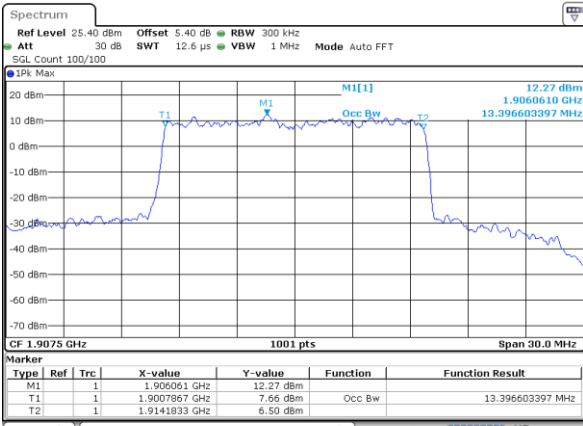

Lowest Channel / 15MHz / 64QAM

Date: 12 AUG 2020 08:40:08

Lowest Channel / 20MHz / 64QAM

Date: 12 AUG 2020 09:11:55

Middle Channel / 15MHz / 64QAM

Date: 12 AUG 2020 08:52:43

Middle Channel / 20MHz / 64QAM

Date: 12 AUG 2020 09:24:31

Highest Channel / 15MHz / 64QAM

Date: 12 AUG 2020 08:54:23

Highest Channel / 20MHz / 64QAM

Date: 12 AUG 2020 09:26:11

Conducted Band Edge

LTE Band 25 / 1.4MHz / 16QAM

Lowest Band Edge / 1 RB

Date: 12.AUG.2020 06:45:21