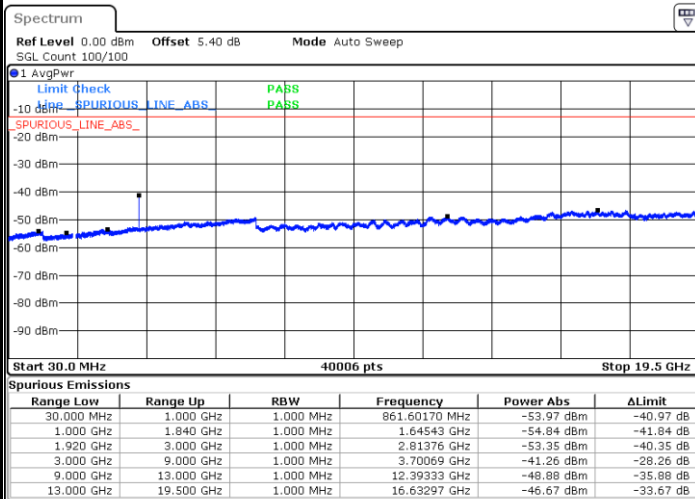

Date: 12.AUG.2020 09:32:00

Lowest Band Edge / Full RB

Date: 12.AUG.2020 09:14:21

Highest Band Edge / Full RB

Date: 12.AUG.2020 09:28:37

LTE Band 25 / 20MHz / 64QAM

Lowest Band Edge / 1 RB

Date: 12.AUG.2020 09:18:51

Highest Band Edge / 1 RB

Date: 12.AUG.2020 09:33:08

Lowest Band Edge / Full RB

Date: 12.AUG.2020 09:13:13

Highest Band Edge / Full RB

Date: 12.AUG.2020 09:27:29

Conducted Spurious Emission

LTE Band 25 / 1.4MHz

Highest Channel / QPSK

Date: 12 AUG 2020 06:41:15

Highest Channel / 16QAM

Date: 12 AUG 2020 06:42:10

LTE Band 25 / 3MHz

Lowest Channel / QPSK

Date: 12 AUG 2020 07:14:05

Lowest Channel / 16QAM

Date: 12 AUG 2020 07:15:00

LTE Band 25 / 3MHz

Middle Channel / QPSK

Middle Channel / 16QAM

Date: 12 AUG.2020 07:45:08

Date: 12 AUG.2020 07:46:03

Highest Channel / QPSK

Highest Channel / 16QAM