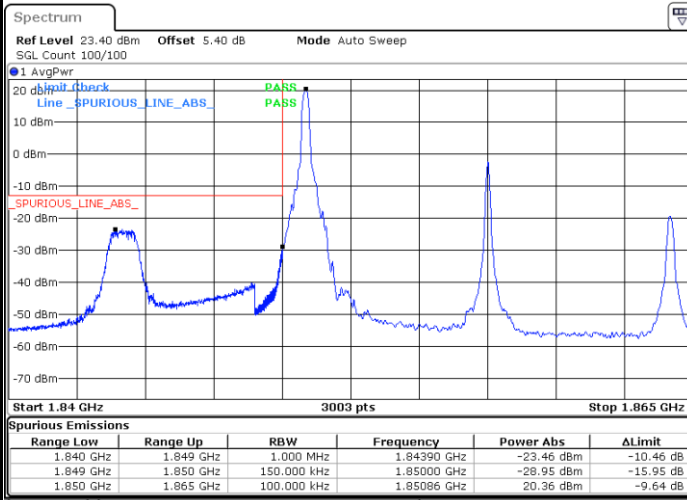

Date: 12.AUG.2020 08:21:09

Highest Band Edge / 1 RB

Date: 12.AUG.2020 08:35:25

Lowest Band Edge / Full RB

Date: 12.AUG.2020 08:17:46

Highest Band Edge / Full RB

Date: 12.AUG.2020 08:32:02

LTE Band 25 / 10MHz / 64QAM

Lowest Band Edge / 1 RB

Date: 12.AUG.2020 08:22:17

Highest Band Edge / 1 RB

Date: 12.AUG.2020 08:36:33

Lowest Band Edge / Full RB

Date: 12.AUG.2020 08:16:39

Highest Band Edge / Full RB

Date: 12.AUG.2020 08:30:54

LTE Band 25 / 15MHz / QPSK

Lowest Band Edge / 1 RB

Date: 12.AUG.2020 08:44:48

Highest Band Edge / 1 RB

Date: 12.AUG.2020 09:06:05

Lowest Band Edge / Full RB

Date: 12.AUG.2020 08:43:41

Highest Band Edge / Full RB