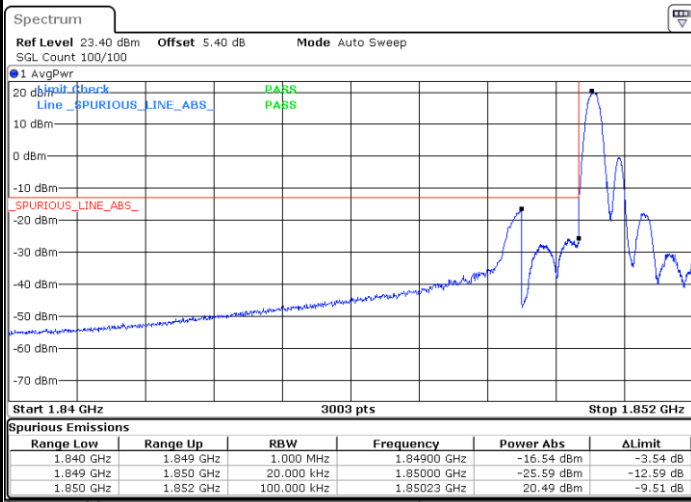

Highest Channel / 15MHz / 64QAM

Date: 12 AUG 2020 08:54:23

Highest Channel / 20MHz / 64QAM

Date: 12 AUG 2020 09:26:11

Conducted Band Edge

LTE Band 25 / 1.4MHz / 16QAM

Lowest Band Edge / 1 RB

Date: 12.AUG.2020 06:45:21

Highest Band Edge / 1 RB

Date: 12.AUG.2020 06:55:30

Lowest Band Edge / Full RB

Date: 12.AUG.2020 06:48:44

Highest Band Edge / Full RB

Date: 12.AUG.2020 06:52:07

LTE Band 25 / 1.4MHz / 64QAM

Lowest Band Edge / 1 RB

Date: 12.AUG.2020 06:46:29

Highest Band Edge / 1 RB

Date: 12.AUG.2020 06:56:38

Lowest Band Edge / Full RB

Date: 12.AUG.2020 06:49:52

Highest Band Edge / Full RB

Date: 12.AUG.2020 06:53:15

LTE Band 25 / 3MHz / QPSK