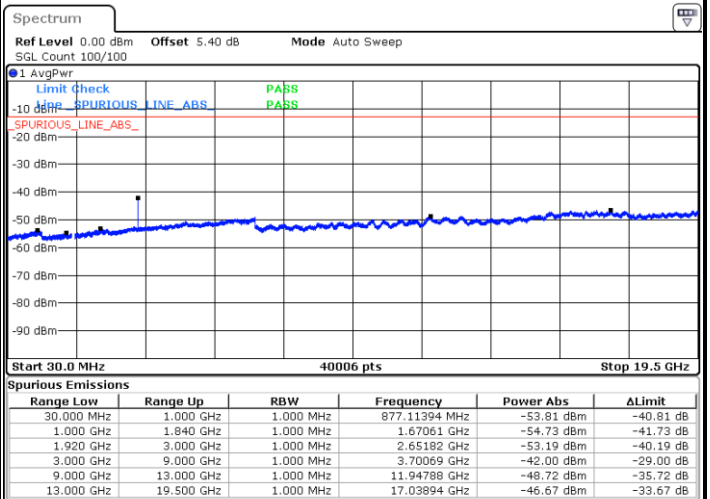

Date: 12.AUG.2020 09:32:00

Lowest Band Edge / Full RB

Date: 12.AUG.2020 09:14:21

Highest Band Edge / Full RB

Date: 12.AUG.2020 09:28:37

LTE Band 25 / 20MHz / 64QAM

Lowest Band Edge / 1 RB

Date: 12.AUG.2020 09:18:51

Highest Band Edge / 1 RB

Date: 12.AUG.2020 09:33:08

Lowest Band Edge / Full RB

Date: 12.AUG.2020 09:13:13

Highest Band Edge / Full RB

Date: 12.AUG.2020 09:27:29

Conducted Spurious Emission

LTE Band 25 / 1.4MHz

Highest Channel / QPSK

Date: 12 AUG 2020 06:41:15

Highest Channel / 16QAM

Date: 12 AUG 2020 06:42:10

LTE Band 25 / 3MHz

Lowest Channel / QPSK

Date: 12 AUG 2020 07:14:05

Lowest Channel / 16QAM

Date: 12 AUG 2020 07:15:00

LTE Band 25 / 3MHz

Middle Channel / QPSK

Middle Channel / 16QAM

Date: 12 AUG.2020 07:45:08

Date: 12 AUG.2020 07:46:03

Highest Channel / QPSK

Highest Channel / 16QAM