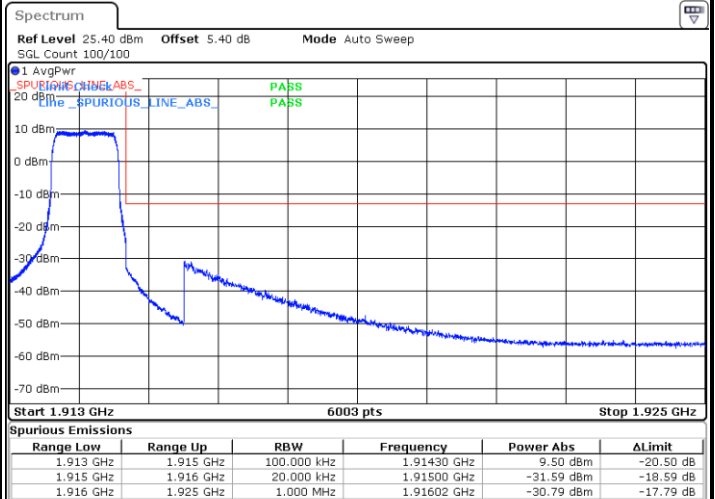

Highest Band Edge / 1 RB

Date: 12.AUG.2020 06:55:30

Lowest Band Edge / Full RB

Date: 12.AUG.2020 06:48:44

Highest Band Edge / Full RB

Date: 12.AUG.2020 06:52:07

LTE Band 25 / 1.4MHz / 64QAM

Lowest Band Edge / 1 RB

Date: 12.AUG.2020 06:46:29

Highest Band Edge / 1 RB

Date: 12.AUG.2020 06:56:38

Lowest Band Edge / Full RB

Date: 12.AUG.2020 06:49:52

Highest Band Edge / Full RB

Date: 12.AUG.2020 06:53:15

LTE Band 25 / 3MHz / QPSK

Lowest Band Edge / 1RB

Date: 12.AUG.2020 07:04:09

Highest Band Edge / 1 RB

Date: 12.AUG.2020 07:07:32

Lowest Band Edge / Full RB

Date: 12.AUG.2020 07:00:46

Highest Band Edge / Full RB

Date: 12.AUG.2020 07:10:55