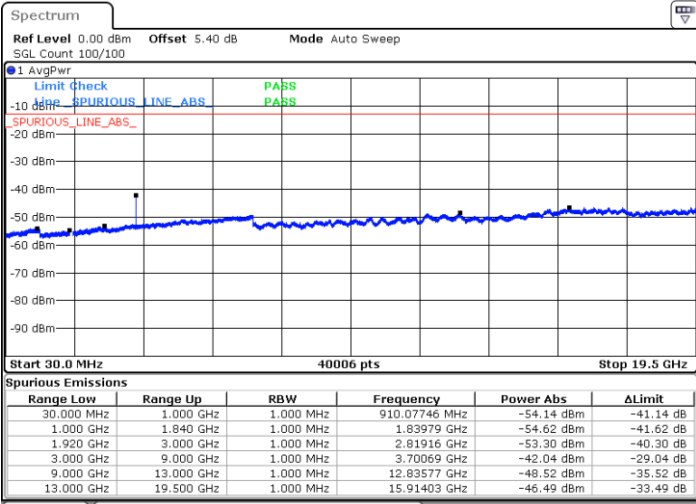

Date: 12 AUG 2020 07:15:00

LTE Band 25 / 3MHz

Middle Channel / QPSK

Middle Channel / 16QAM

Date: 12 AUG.2020 07:45:08

Date: 12 AUG.2020 07:46:03

Highest Channel / QPSK

Highest Channel / 16QAM

Date: 12 AUG.2020 07:47:53

Date: 12 AUG.2020 07:48:48

LTE Band 25 / 5MHz

Lowest Channel / QPSK

Lowest Channel / 16QAM

Date: 12 AUG.2020 08:00:14

Date: 12 AUG.2020 07:59:19

Middle Channel / QPSK