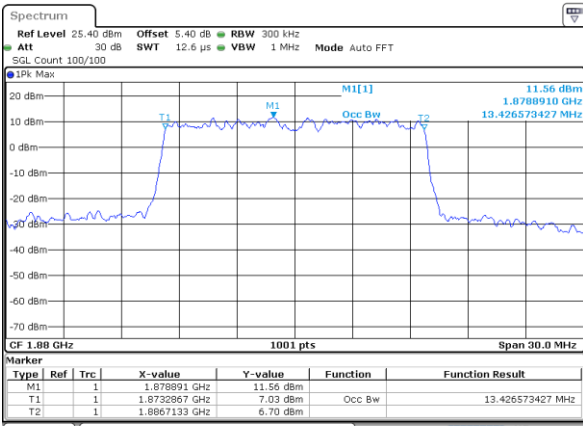

Middle Channel / 15MHz / 64QAM

Date: 12 AUG 2020 08:52:43