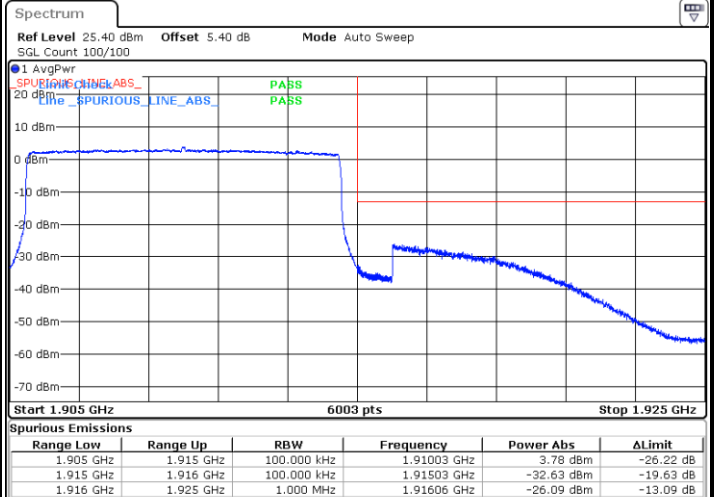

Date: 12.AUG.2020 08:11:46

Lowest Band Edge / Full RB

Date: 12.AUG.2020 07:51:52

Highest Band Edge / Full RB

Date: 12.AUG.2020 08:06:07

LTE Band 25 / 10MHz / QPSK

Lowest Band Edge / 1 RB

Date: 12.AUG.2020 08:20:02

Highest Band Edge / 1 RB

Date: 12.AUG.2020 08:34:17

Lowest Band Edge / Full RB

Date: 12.AUG.2020 08:18:54

Highest Band Edge / Full RB

Date: 12.AUG.2020 08:33:10

LTE Band 25 / 10MHz / 16QAM

Lowest Band Edge / 1 RB

Date: 12.AUG.2020 08:21:09

Highest Band Edge / 1 RB

Date: 12.AUG.2020 08:35:25

Lowest Band Edge / Full RB

Date: 12.AUG.2020 08:17:46

Highest Band Edge / Full RB

Date: 12.AUG.2020 08:32:02

LTE Band 25 / 10MHz / 64QAM

Lowest Band Edge / 1 RB

Date: 12.AUG.2020 08:22:17

Highest Band Edge / 1 RB

Date: 12.AUG.2020 08:36:33

Lowest Band Edge / Full RB

Date: 12.AUG.2020 08:16:39

Highest Band Edge / Full RB

Date: 12.AUG.2020 08:30:54