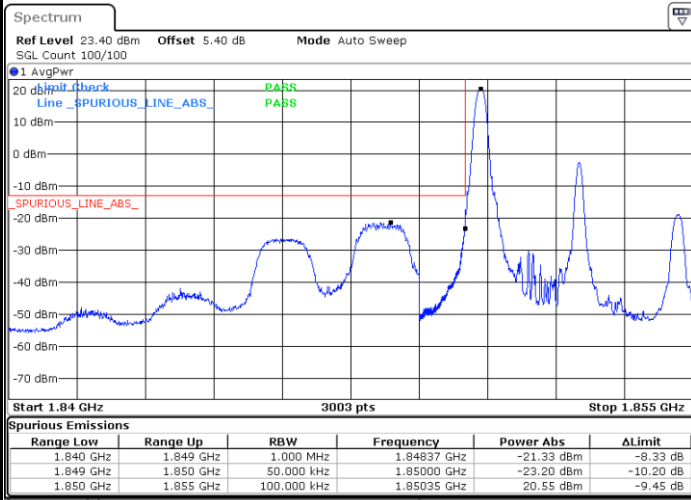

Highest Band Edge / Full RB

Date: 12.AUG.2020 07:13:11

LTE Band 25 / 5MHz / QPSK

Lowest Band Edge / 1 RB

Date: 12.AUG.2020 07:55:15

Highest Band Edge / 1 RB

Date: 12.AUG.2020 08:09:31

Lowest Band Edge / Full RB

Date: 12.AUG.2020 07:54:07

Highest Band Edge / Full RB

Date: 12.AUG.2020 08:08:23

LTE Band 25 / 5MHz / 16QAM

Lowest Band Edge / 1RB

Date: 12.AUG.2020 07:56:23

Highest Band Edge / 1 RB

Date: 12.AUG.2020 08:10:38