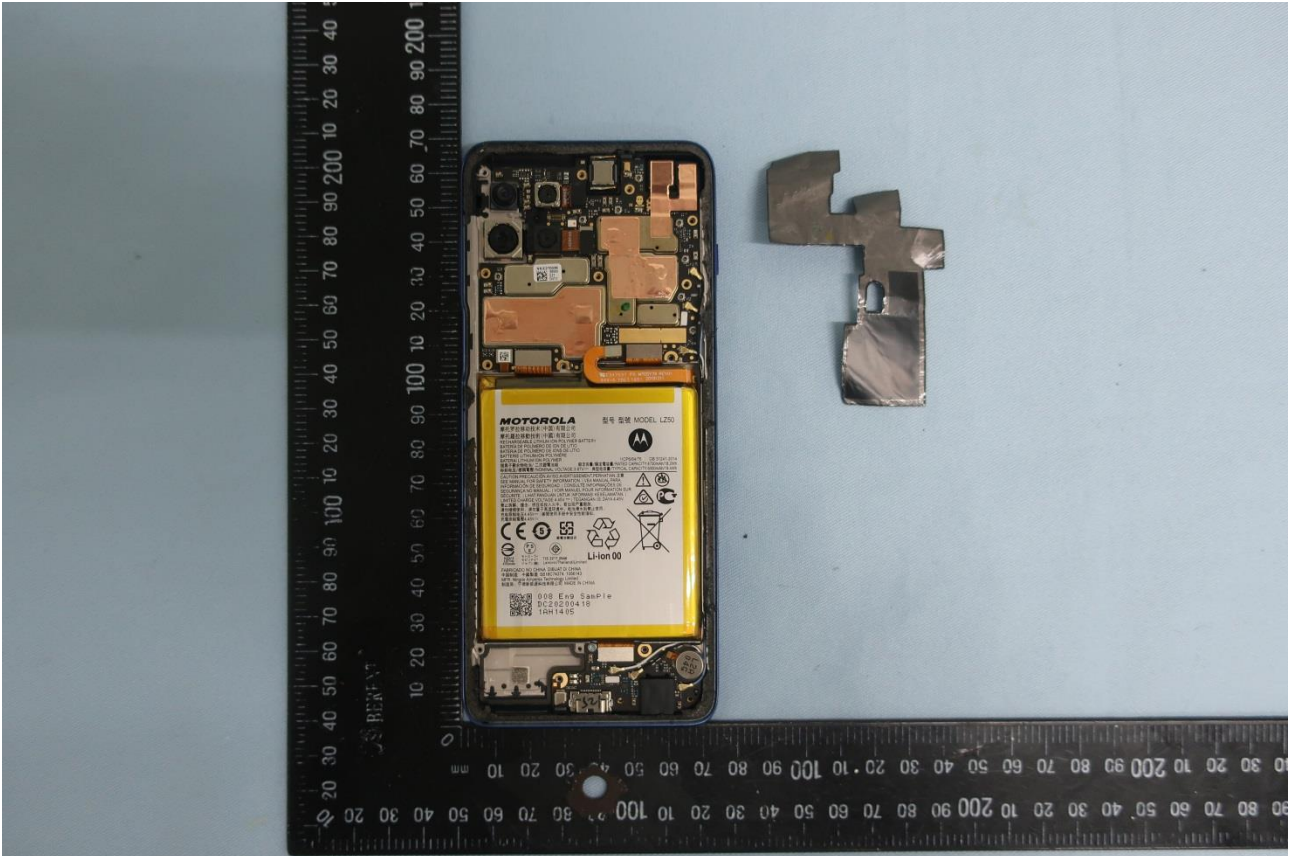

### 3. Internal Photograph of EUT

Brand Name: Motorola / Model Name: XT2075-3

Brand Name: Motorola / Model Name: XT2075-3

Brand Name: Motorola / Model Name: XT2075-3

Brand Name: Motorola / Model Name: XT2075-3

Brand Name: Motorola / Model Name: XT2075-3

Brand Name: Motorola / Model Name: XT2075-3

Brand Name: Motorola / Model Name: XT2075-3

Brand Name: Motorola / Model Name: XT2075-3

Brand Name: Motorola / Model Name: XT2075-3