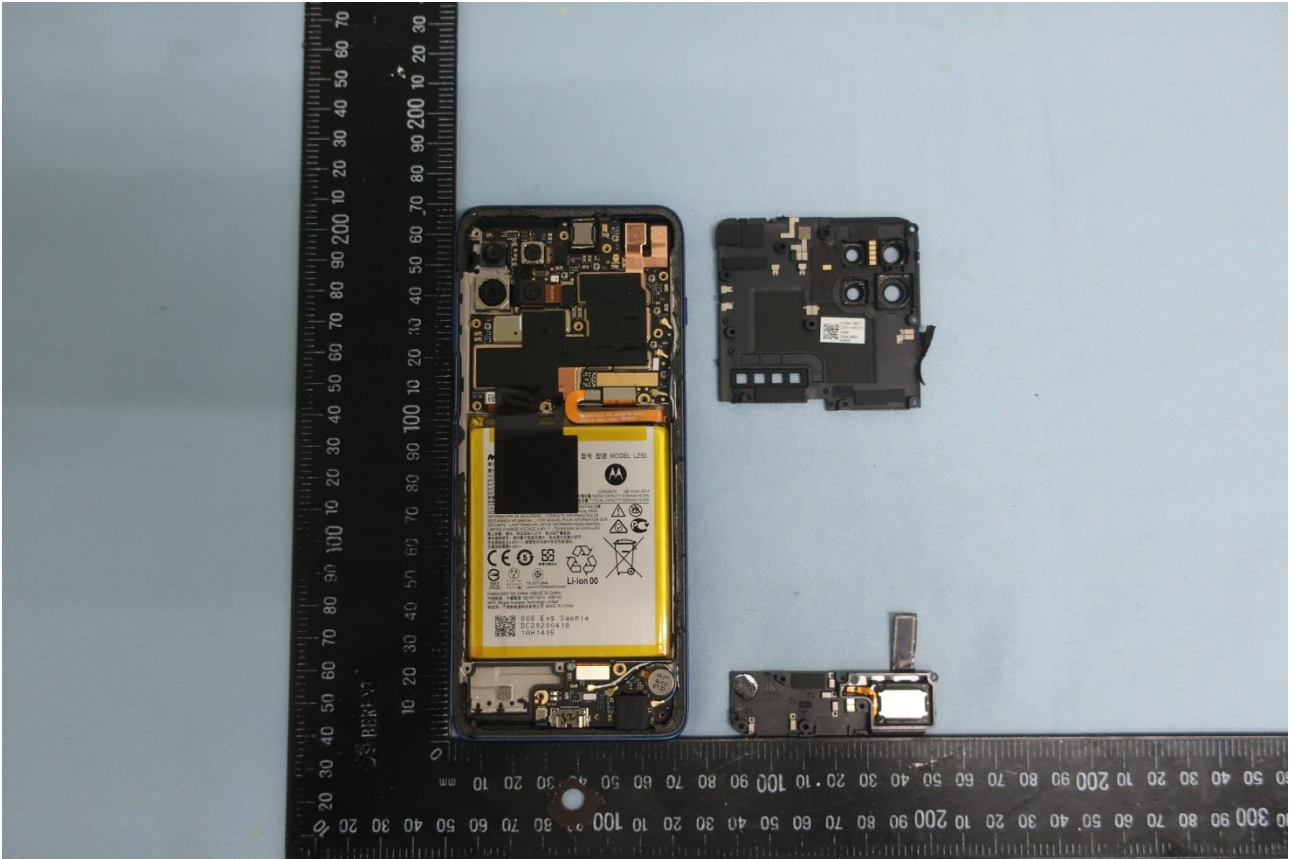

### 3. Internal Photograph of EUT

Brand Name: Motorola / Model Name: XT2075-3

Brand Name: Motorola / Model Name: XT2075-3

Brand Name: Motorola / Model Name: XT2075-3

Brand Name: Motorola / Model Name: XT2075-3

Brand Name: Motorola / Model Name: XT2075-3

Brand Name: Motorola / Model Name: XT2075-3

Brand Name: Motorola / Model Name: XT2075-3

Brand Name: Motorola / Model Name: XT2075-3

Brand Name: Motorola / Model Name: XT2075-3