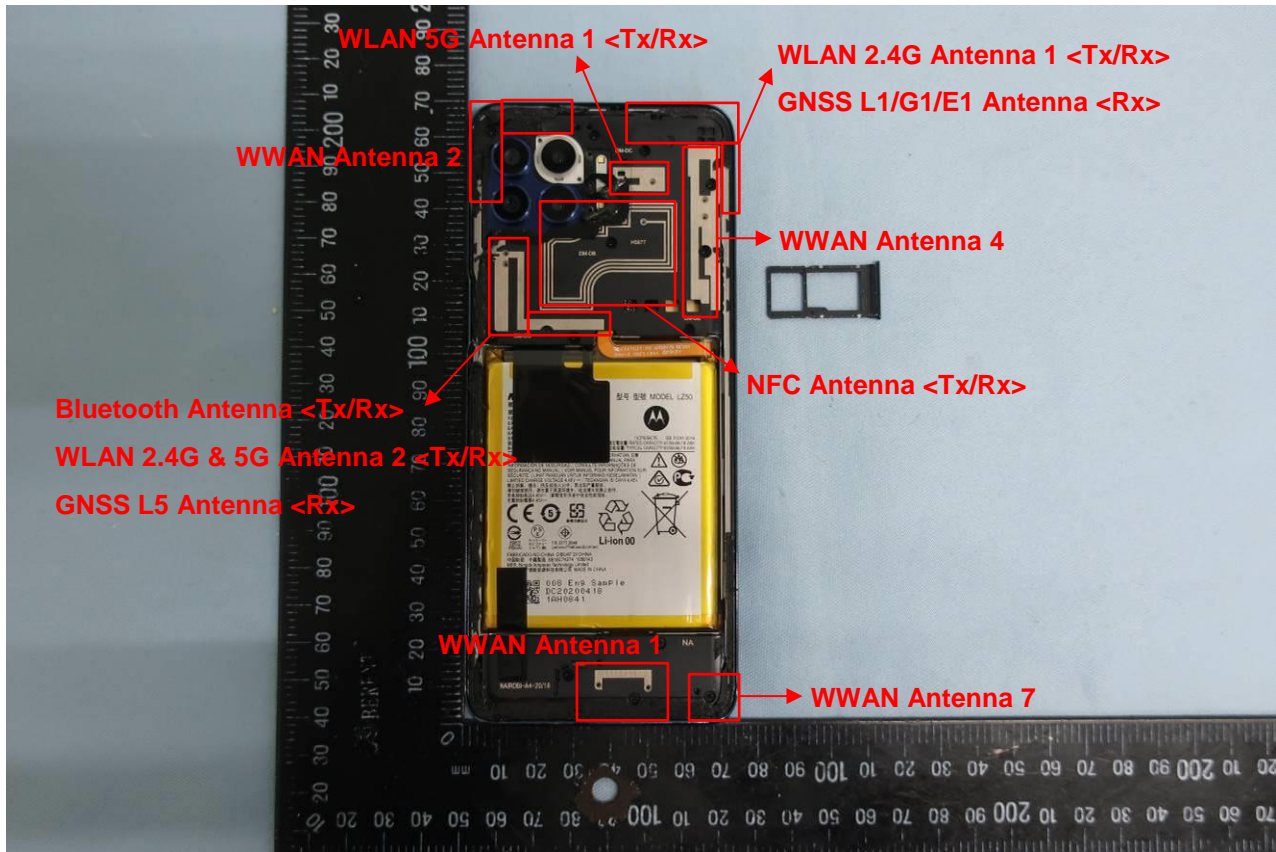

3. Internal Photograph of EUT

Brand Name: Motorola / Model Name: XT2075-2

Brand Name: Motorola / Model Name: XT2075-2

Brand Name: Motorola / Model Name: XT2075-2

Brand Name: Motorola / Model Name: XT2075-2

Brand Name: Motorola / Model Name: XT2075-2

Brand Name: Motorola / Model Name: XT2075-2

Brand Name: Motorola / Model Name: XT2075-2

Brand Name: Motorola / Model Name: XT2075-2

Brand Name: Motorola / Model Name: XT2075-2