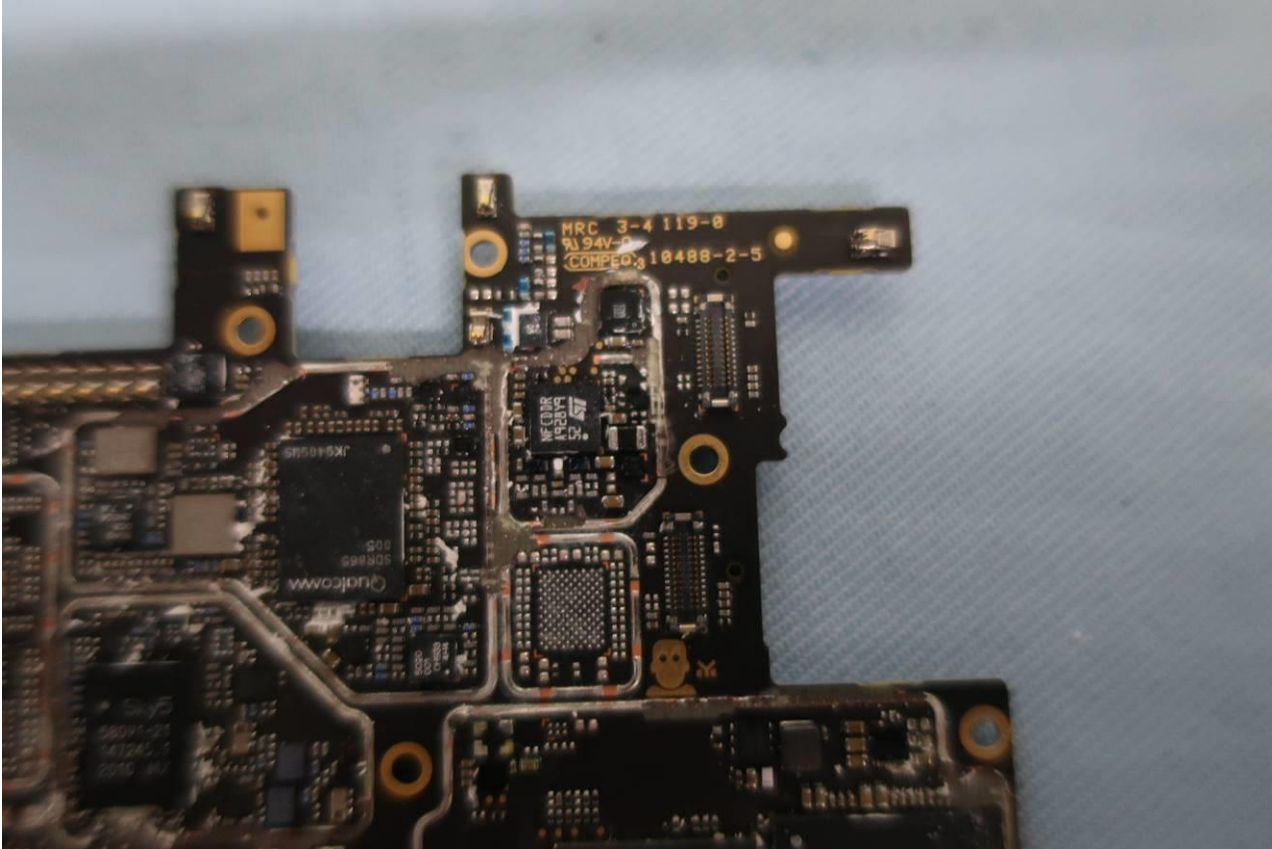

3. Internal Photograph of EUT

Brand Name: Motorola / Model Name: XT2075-2

Brand Name: Motorola / Model Name: XT2075-2

Brand Name: Motorola / Model Name: XT2075-2

Brand Name: Motorola / Model Name: XT2075-2

Brand Name: Motorola / Model Name: XT2075-2

Brand Name: Motorola / Model Name: XT2075-2

Brand Name: Motorola / Model Name: XT2075-2

Brand Name: Motorola / Model Name: XT2075-2

Brand Name: Motorola / Model Name: XT2075-2