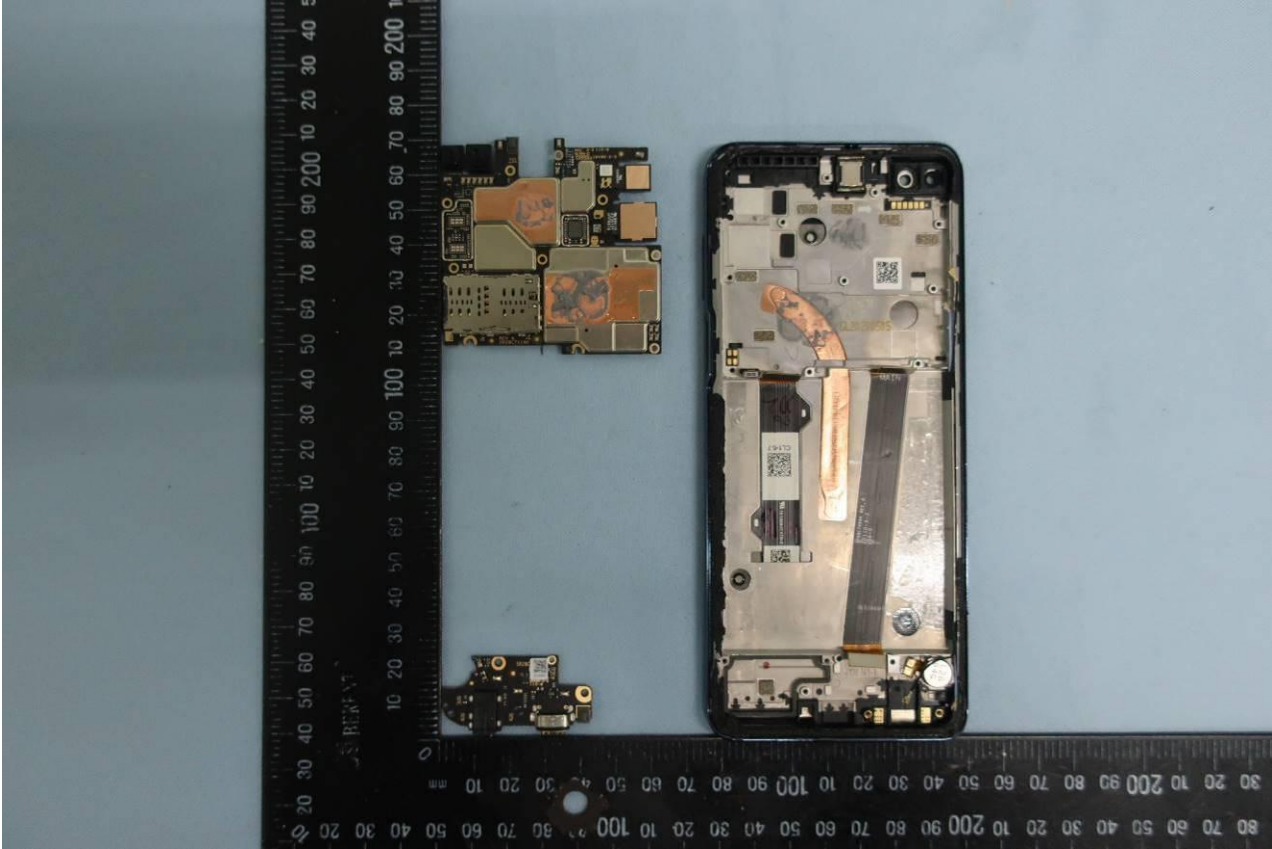

3. Internal Photograph of EUT

Brand Name: Motorola / Model Name: XT2075-2

Brand Name: Motorola / Model Name: XT2075-2

Brand Name: Motorola / Model Name: XT2075-2

Brand Name: Motorola / Model Name: XT2075-2

Brand Name: Motorola / Model Name: XT2075-2

Brand Name: Motorola / Model Name: XT2075-2

Brand Name: Motorola / Model Name: XT2075-2

Brand Name: Motorola / Model Name: XT2075-2

Brand Name: Motorola / Model Name: XT2075-2