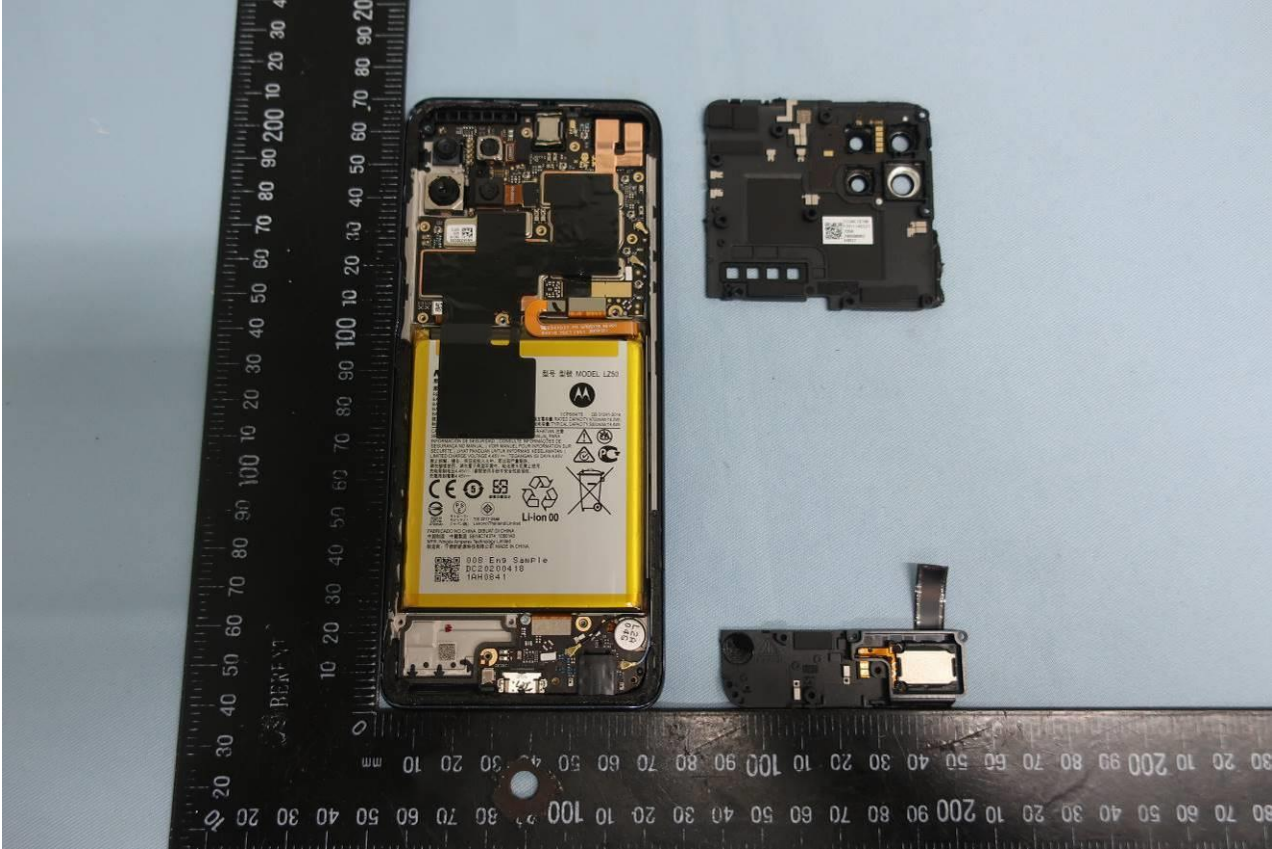

3. Internal Photograph of EUT

Brand Name: Motorola / Model Name: XT2075-2

Brand Name: Motorola / Model Name: XT2075-2

Brand Name: Motorola / Model Name: XT2075-2

Brand Name: Motorola / Model Name: XT2075-2

Brand Name: Motorola / Model Name: XT2075-2

Brand Name: Motorola / Model Name: XT2075-2

Brand Name: Motorola / Model Name: XT2075-2

Brand Name: Motorola / Model Name: XT2075-2

Brand Name: Motorola / Model Name: XT2075-2