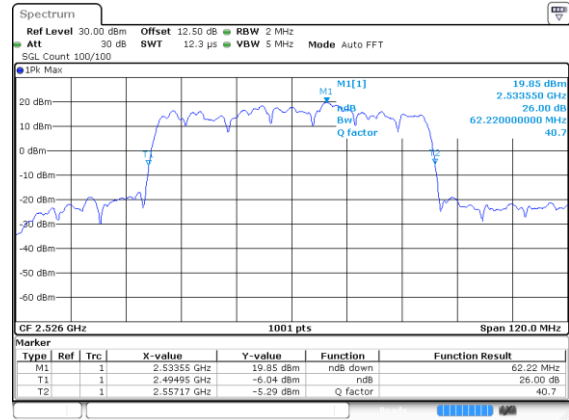

Lowest Channel / 256QAM

Date: 23. 8. 2020, 23:34:28

Middle Channel / 256QAM

Highest Channel / 256QAM

60MHz

Lowest Channel / BPSK

Date: 24 JUN 2020 09:12:02

Lowest Channel / QPSK