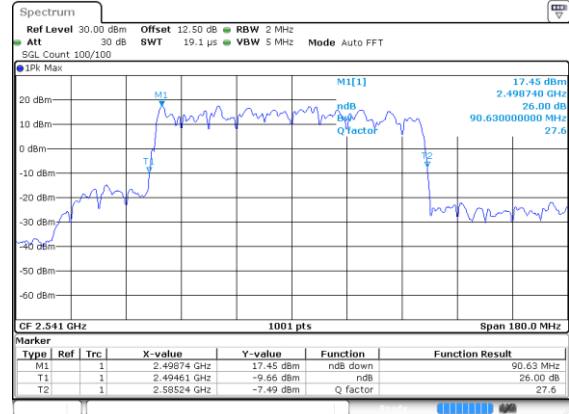

Date: 24.11.2020, 15:18:35

Middle Channel / 256QAM

Highest Channel / 256QAM

90MHz

Lowest Channel / BPSK

Date: 24 JUN 2020 16:45:07

Lowest Channel / QPSK

Date: 24 JUN 2020 16:50:28