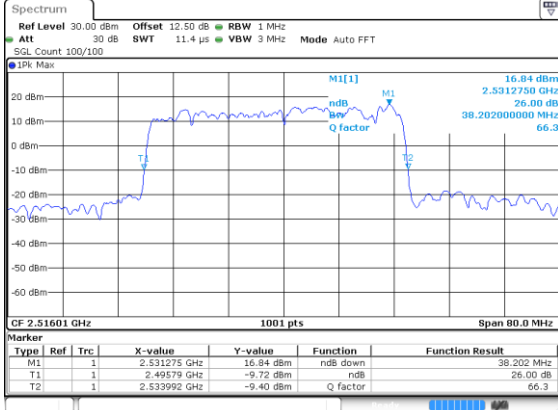

40MHz

Lowest Channel / 16QAM

Lowest Channel / 64QAM

Middle Channel / 16QAM

Middle Channel / 64QAM

Highest Channel / 16QAM

Highest Channel / 64QAM

40MHz