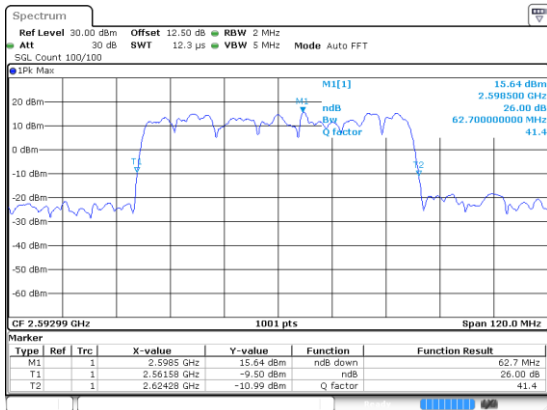

Middle Channel / 256QAM