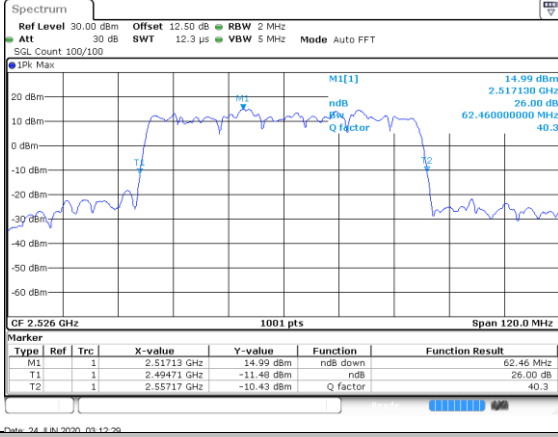

Lowest Channel / 16QAM

Lowest Channel / 64QAM

Middle Channel / 16QAM

Middle Channel / 64QAM

Highest Channel / 16QAM

Highest Channel / 64QAM

60MHz

Lowest Channel / 256QAM