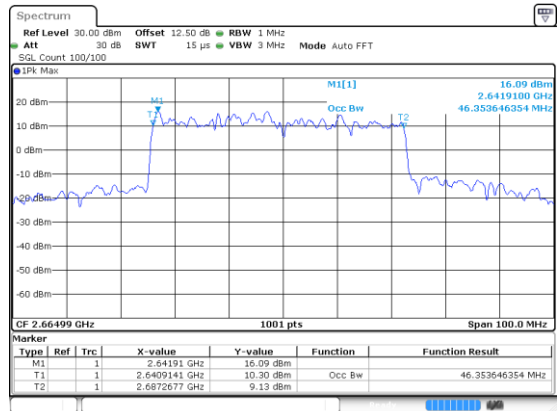

Lowest Channel / 64QAM

Middle Channel / 16QAM

Middle Channel / 64QAM

Highest Channel / 16QAM

Highest Channel / 64QAM

50MHz

Lowest Channel / 256QAM

Middle Channel / 256QAM