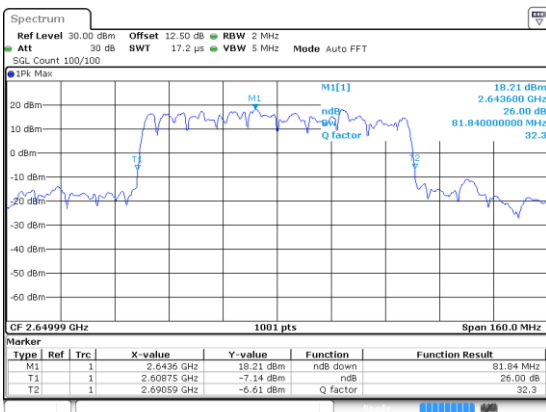

Highest Channel / BPSK

Date: 24 JUN 2020 15:16:56