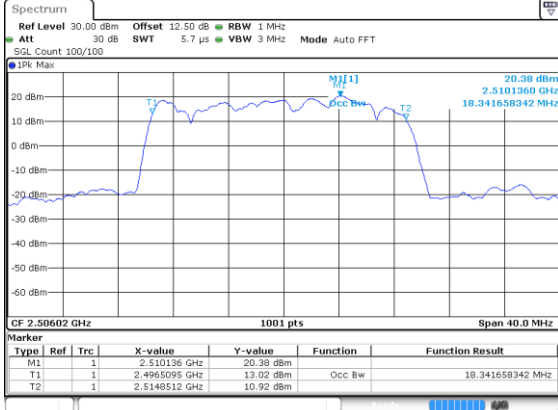

Date: 24 JUN 2020 01:06:18

Highest Channel / BPSK

Date: 24 JUN 2020 01:06:18

Highest Channel / QPSK

Date: 24 JUN 2020 01:06:18

20MHz

Lowest Channel / 16QAM

Lowest Channel / 64QAM

Middle Channel / 16QAM

Middle Channel / 64QAM

Highest Channel / 16QAM

Highest Channel / 64QAM

20MHz

Lowest Channel / 256QAM

Date: 24 JUN 2020 04:05:40

Middle Channel / 256QAM