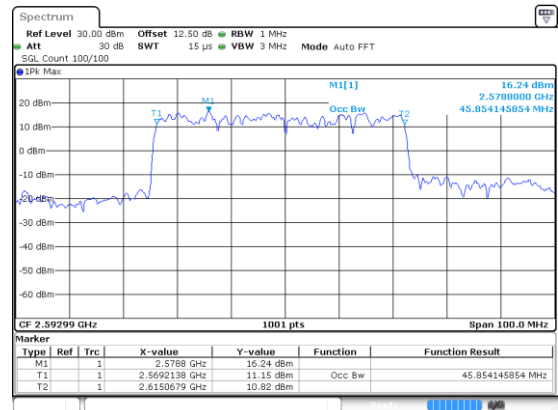

Middle Channel / QPSK

Date: 21 Jun 2020, 23:35:16