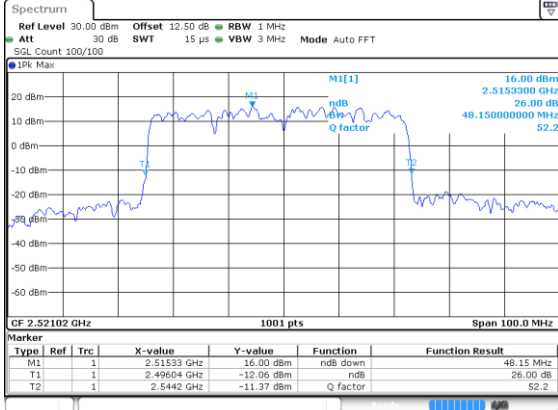

50MHz

Lowest Channel / 16QAM

Lowest Channel / 64QAM

Middle Channel / 16QAM

Middle Channel / 64QAM

Highest Channel / 16QAM

Highest Channel / 64QAM

50MHz