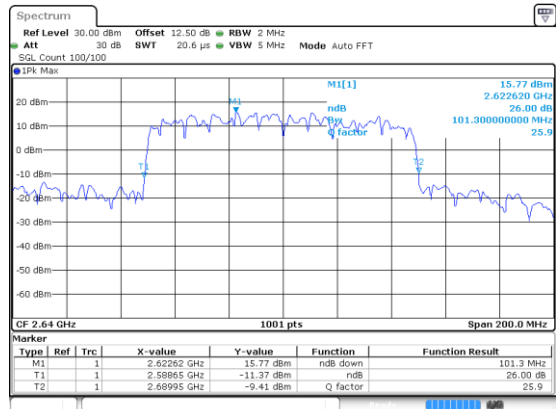

Date: 24 JUN 2020 17:54:45

100MHz

Lowest Channel / 16QAM

Lowest Channel / 64QAM

Middle Channel / 16QAM

Middle Channel / 64QAM

Highest Channel / 16QAM

Highest Channel / 64QAM