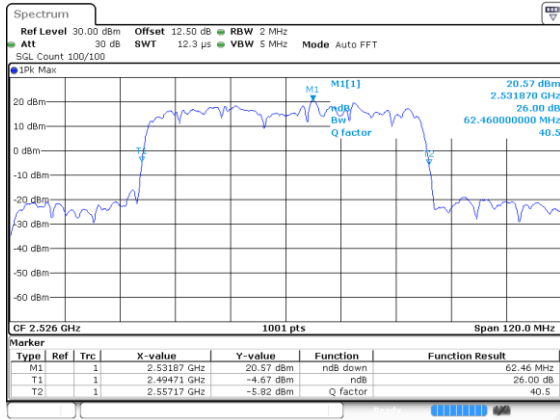

Lowest Channel / 256QAM

Date: 23. 8. 2020, 23:34:28

Middle Channel / 256QAM

Highest Channel / 256QAM

60MHz

Lowest Channel / BPSK

Date: 24 JUN 2020 09:12:02

Lowest Channel / QPSK