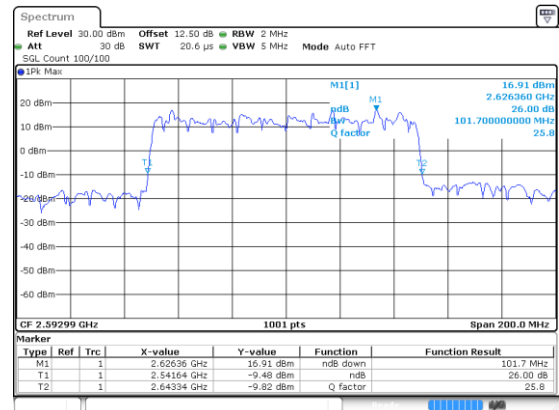

Middle Channel / QPSK

Date: 24 JUN 2020 17:53:45