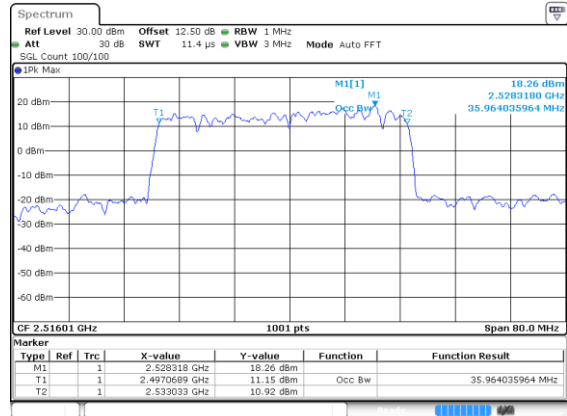

Highest Channel / 256QAM

40MHz

Lowest Channel / BPSK

Date: 24 Jul 2020 02:19:15

Lowest Channel / QPSK

Date: 24 Jul 2020 02:20:48

Middle Channel / BPSK

Date: 24 Jul 2020 02:20:48