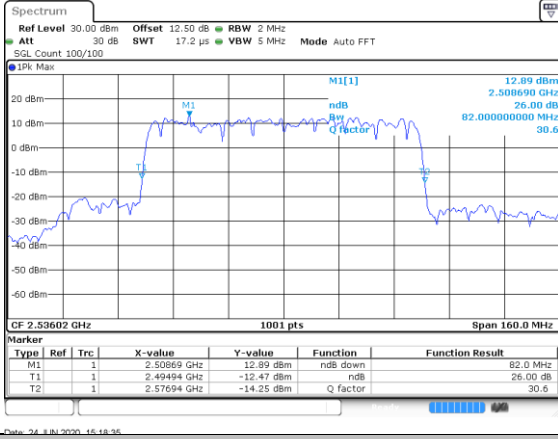

Lowest Channel / 16QAM

Lowest Channel / 64QAM

Middle Channel / 16QAM

Middle Channel / 64QAM

Highest Channel / 16QAM

Highest Channel / 64QAM

80MHz

Lowest Channel / 256QAM