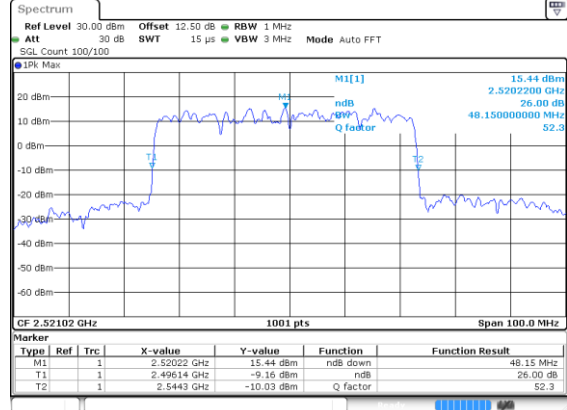

Middle Channel / BPSK

Date: 21 Jul 2020, 23:36:27

Middle Channel / QPSK

Date: 21 Jul 2020, 23:36:27

Highest Channel / BPSK

Date: 21 Jul 2020, 23:36:27

Highest Channel / QPSK

Date: 21 Jul 2020, 23:36:27

50MHz

Lowest Channel / 16QAM

Lowest Channel / 64QAM

Middle Channel / 16QAM

Middle Channel / 64QAM

Highest Channel / 16QAM

Highest Channel / 64QAM

50MHz