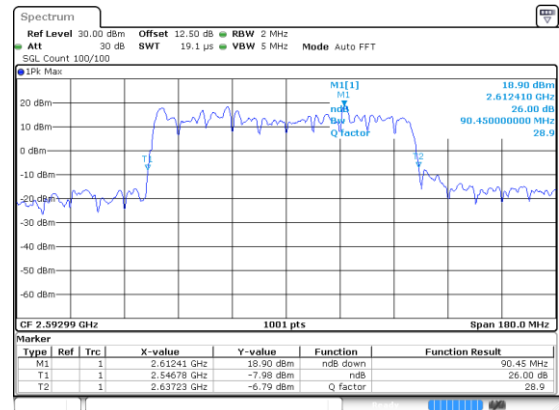

Middle Channel / QPSK

Date: 24 JUN 2020 16:50:28