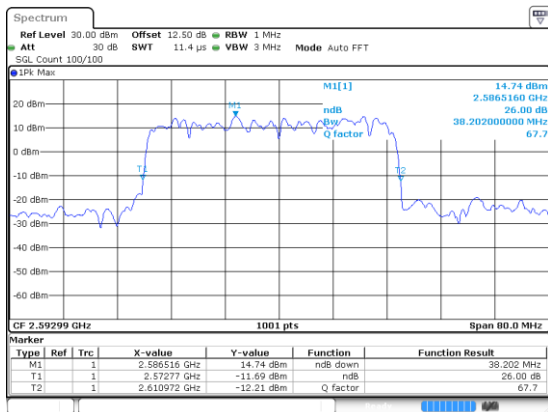

Middle Channel / 256QAM