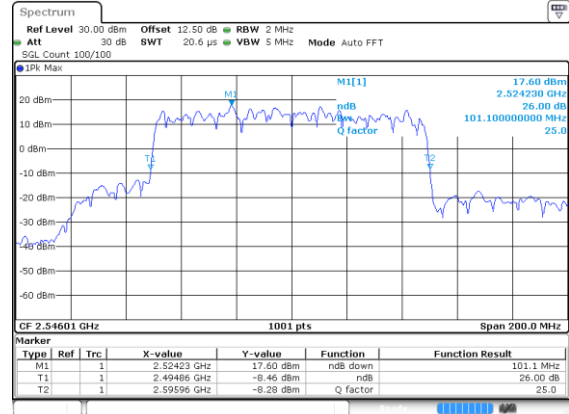

Lowest Channel / 256QAM

Date: 24 JUN 2020 16:49:13

Middle Channel / 256QAM

Highest Channel / 256QAM

100MHz

Lowest Channel / BPSK

Date: 24 JUN 2020 17:52:00

Lowest Channel / QPSK