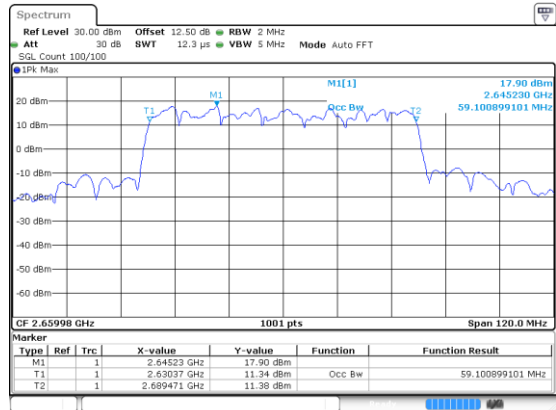

Middle Channel / QPSK

Date: 24 Jul 2020 09:13:11

Highest Channel / BPSK

Date: 24 Jul 2020 09:13:11

Highest Channel / QPSK

Date: 24 Jul 2020 09:13:11