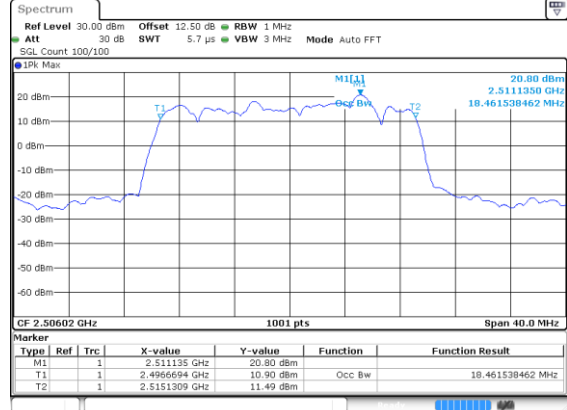

Date: 24 JUN 2020 01:06:18

Highest Channel / BPSK

Date: 24 JUN 2020 01:06:18

Highest Channel / QPSK

Date: 24 JUN 2020 01:06:18

20MHz

Lowest Channel / 16QAM

Lowest Channel / 64QAM

Middle Channel / 16QAM

Middle Channel / 64QAM

Highest Channel / 16QAM

Highest Channel / 64QAM

20MHz

Lowest Channel / 256QAM

Date: 24 JUN 2020 04:05:40

Middle Channel / 256QAM