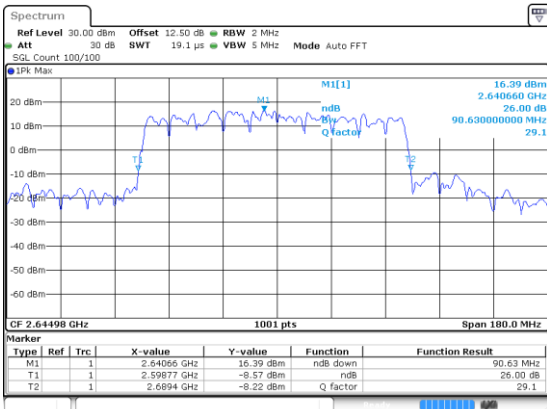

90MHz

Lowest Channel / 16QAM

Lowest Channel / 64QAM

Middle Channel / 16QAM

Middle Channel / 64QAM

Highest Channel / 16QAM

Highest Channel / 64QAM

90MHz

Lowest Channel / 256QAM

Date: 24 JUN 2020 16:49:13

Middle Channel / 256QAM

Highest Channel / 256QAM

100MHz

Lowest Channel / BPSK

Date: 24 JUN 2020 17:52:00

Lowest Channel / QPSK