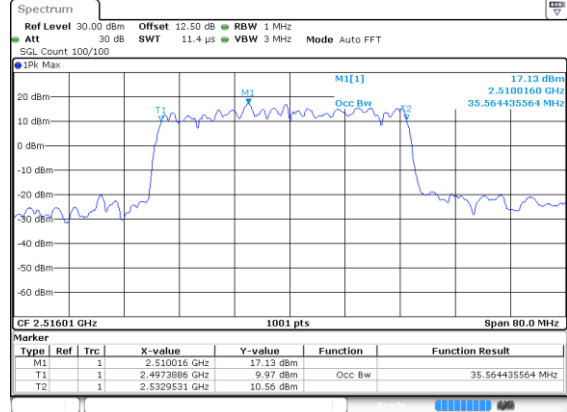

Middle Channel / QPSK

Date: 24 Jul 2020 02:20:48

Highest Channel / BPSK

Date: 24 Jul 2020 02:20:48

Highest Channel / QPSK

Date: 24 Jul 2020 02:20:48

40MHz

Lowest Channel / 16QAM

Lowest Channel / 64QAM

Middle Channel / 16QAM

Middle Channel / 64QAM

Highest Channel / 16QAM

Highest Channel / 64QAM

40MHz

Lowest Channel / 256QAM

Middle Channel / 256QAM