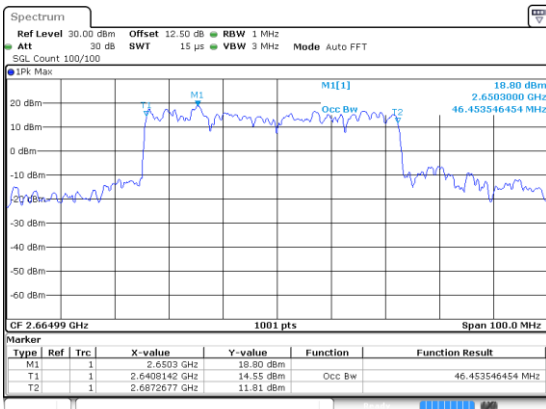

Highest Channel / BPSK

Date: 21 Jun 2020, 23:33:20