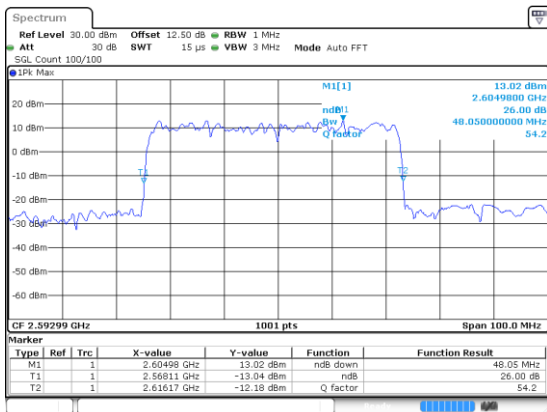

Middle Channel / 256QAM