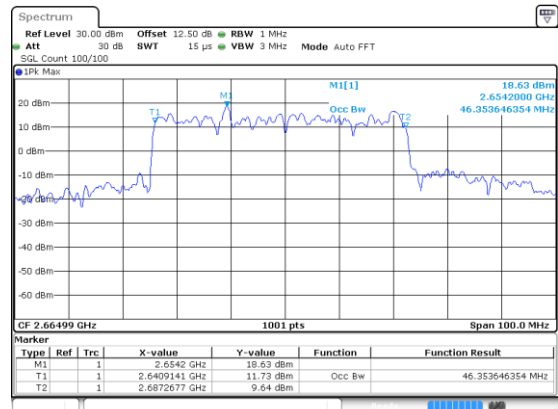

Middle Channel / QPSK

Date: 21 Jun 2020, 23:35:16

Highest Channel / BPSK

Date: 21 Jun 2020, 23:33:20

Highest Channel / QPSK

Date: 21 Jun 2020, 23:35:16

50MHz

Lowest Channel / 16QAM

Lowest Channel / 64QAM

Middle Channel / 16QAM

Middle Channel / 64QAM

Highest Channel / 16QAM

Highest Channel / 64QAM

50MHz

Lowest Channel / 256QAM

Middle Channel / 256QAM