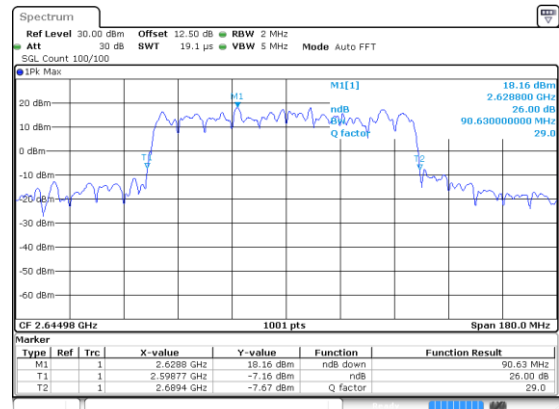

Middle Channel / BPSK

Date: 24 JUN 2020 16:50:28

Middle Channel / QPSK

Date: 24 JUN 2020 16:50:28

Highest Channel / BPSK

Date: 24 JUN 2020 16:50:28

Highest Channel / QPSK

Date: 24 JUN 2020 16:50:28