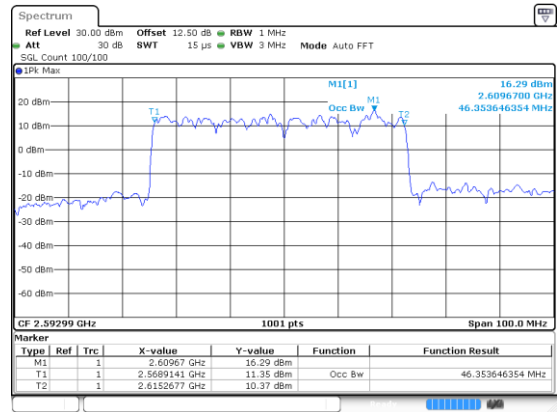

Middle Channel / QPSK

Date: 21 Jun 2020, 23:35:16

Highest Channel / BPSK

Date: 21 Jun 2020, 23:33:20

Highest Channel / QPSK

Date: 21 Jun 2020, 23:35:16

50MHz

Lowest Channel / 16QAM

Lowest Channel / 64QAM

Middle Channel / 16QAM

Middle Channel / 64QAM

Highest Channel / 16QAM

Highest Channel / 64QAM

50MHz

Lowest Channel / 256QAM

Middle Channel / 256QAM