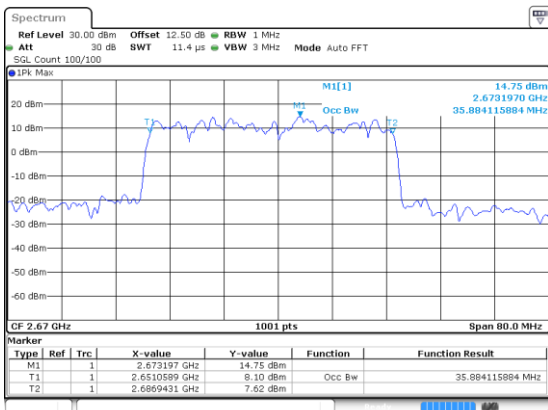

Highest Channel / 256QAM