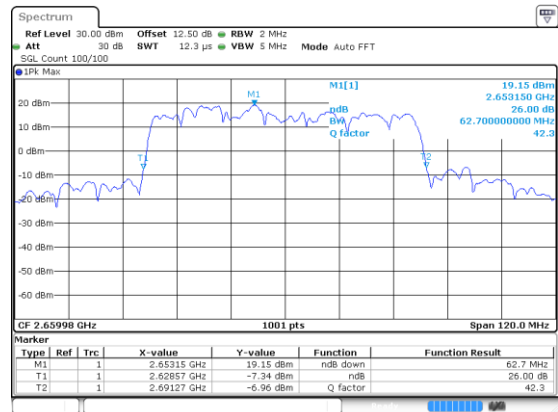

Date: 24 JUN 2020 09:13:21

Middle Channel / BPSK

Highest Channel / BPSK

Date: 24 JUN 2020 09:13:21

Middle Channel / QPSK

Highest Channel / QPSK

Date: 24 JUN 2020 09:13:21

60MHz

Lowest Channel / 16QAM

Lowest Channel / 64QAM

Middle Channel / 16QAM

Middle Channel / 64QAM

Highest Channel / 16QAM

Highest Channel / 64QAM

60MHz

Lowest Channel / 256QAM