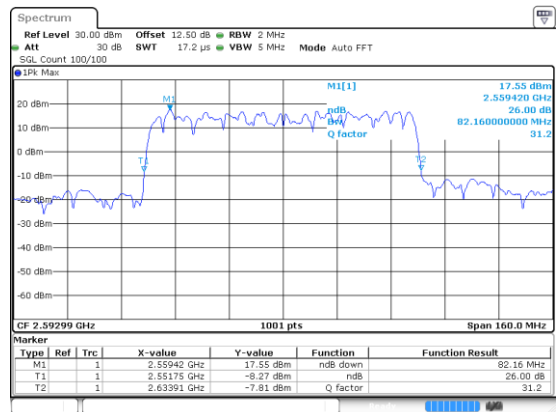

Middle Channel / QPSK

Date: 24 JUN 2020 15:16:56