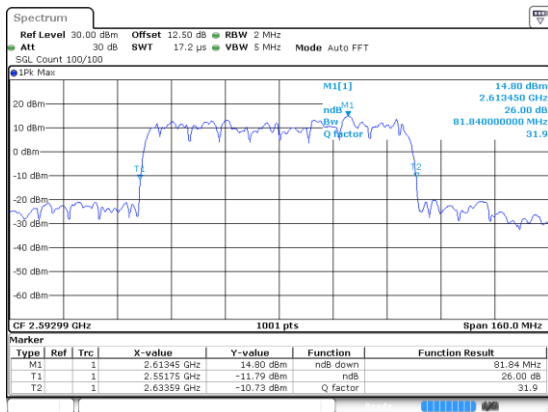

Middle Channel / 256QAM