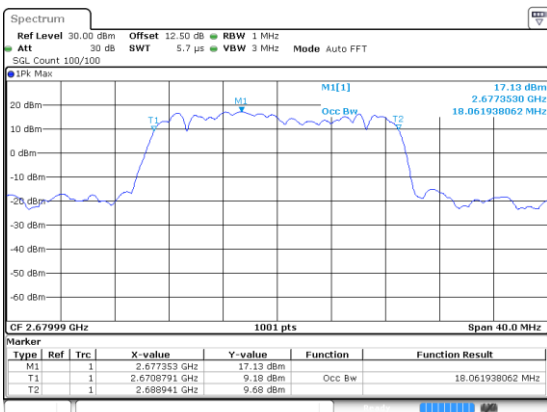

Date: 24 JUN 2020 01:06:18

Highest Channel / BPSK

Date: 24 JUN 2020 01:06:18

Highest Channel / QPSK

Date: 24 JUN 2020 01:06:18

20MHz

Lowest Channel / 16QAM

Lowest Channel / 64QAM

Middle Channel / 16QAM

Middle Channel / 64QAM

Highest Channel / 16QAM

Highest Channel / 64QAM

20MHz

Lowest Channel / 256QAM

Date: 24 JUN 2020 04:05:40

Middle Channel / 256QAM

Highest Channel / 256QAM

40MHz

Lowest Channel / BPSK

Date: 24 Jul 2020 02:19:15

Lowest Channel / QPSK

Date: 24 Jul 2020 02:20:48

Middle Channel / BPSK

Date: 24 Jul 2020 02:20:48