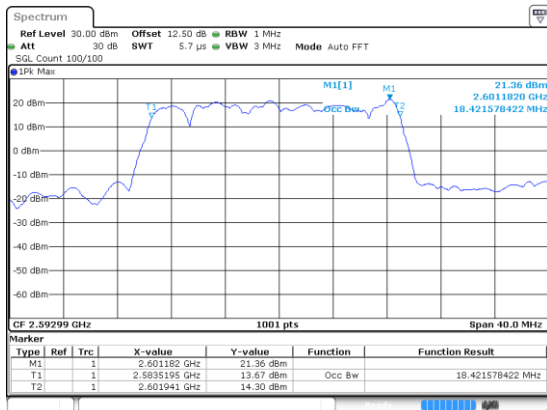

20MHz

Lowest Channel / BPSK

Date: 24 JUN 2020 01:05:01

Lowest Channel / QPSK

Date: 24 JUN 2020 01:06:18

Middle Channel / BPSK

Date: 24 JUN 2020 01:06:18

Middle Channel / QPSK