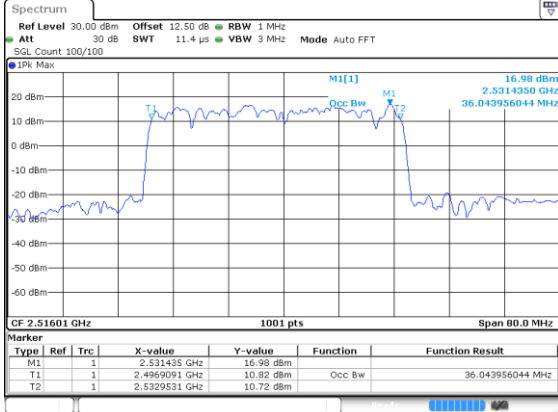

Middle Channel / QPSK

Date: 24 Jul 2020 02:20:48

Highest Channel / BPSK

Date: 24 Jul 2020 02:20:48

Highest Channel / QPSK

Date: 24 Jul 2020 02:20:48

40MHz

Lowest Channel / 16QAM