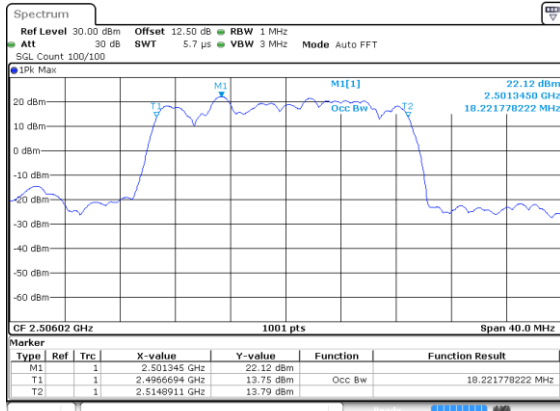

20MHz

Lowest Channel / BPSK

Date: 24 JUN 2020 01:05:01