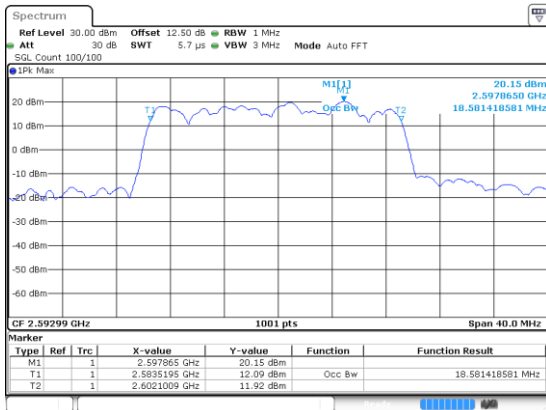

Date: 24 JUN 2020 01:06:18

Highest Channel / BPSK

Date: 24 JUN 2020 01:06:18

Highest Channel / QPSK

Date: 24 JUN 2020 01:06:18

20MHz

Lowest Channel / 16QAM

Lowest Channel / 64QAM

Middle Channel / 16QAM

Middle Channel / 64QAM

Highest Channel / 16QAM

Highest Channel / 64QAM

20MHz

Lowest Channel / 256QAM

Date: 24 JUN 2020 04:05:40

Middle Channel / 256QAM