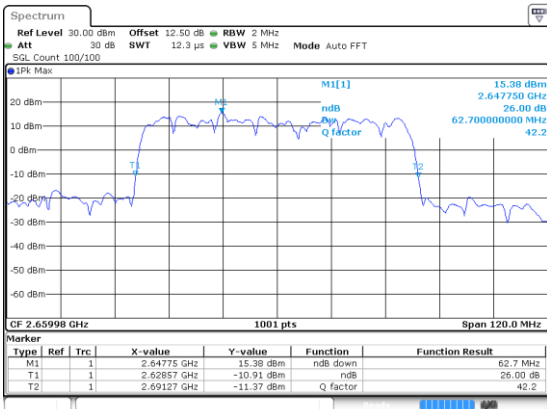

Highest Channel / 256QAM