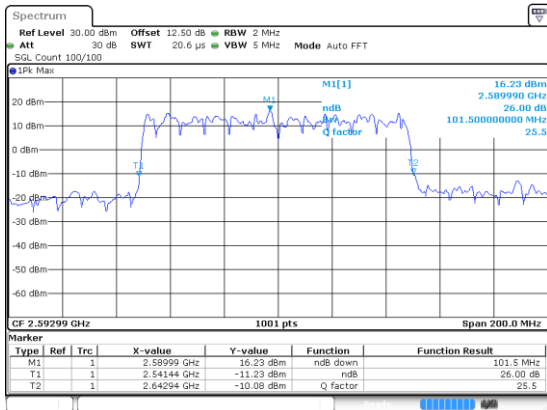

Date: 24 JUN 2020 17:54:45

100MHz

Lowest Channel / 16QAM

Lowest Channel / 64QAM

Middle Channel / 16QAM

Middle Channel / 64QAM

Highest Channel / 16QAM

Highest Channel / 64QAM