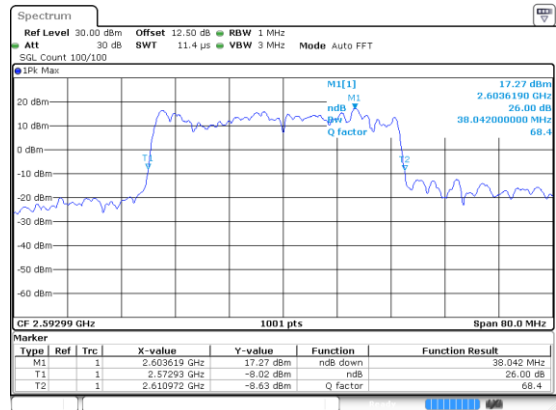

40MHz

Lowest Channel / 16QAM

Lowest Channel / 64QAM

Middle Channel / 16QAM

Middle Channel / 64QAM

Highest Channel / 16QAM

Highest Channel / 64QAM

40MHz