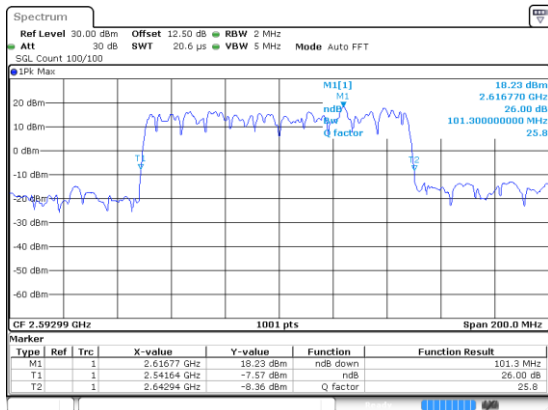

Middle Channel / BPSK

Date: 24 JUN 2020 17:53:00