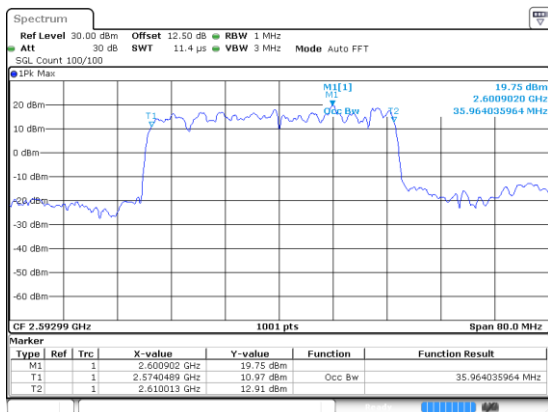

Highest Channel / 256QAM

40MHz

Lowest Channel / BPSK

Date: 24 Jul 2020 02:19:15

Lowest Channel / QPSK

Date: 24 Jul 2020 02:20:48

Middle Channel / BPSK

Date: 24 Jul 2020 02:20:48