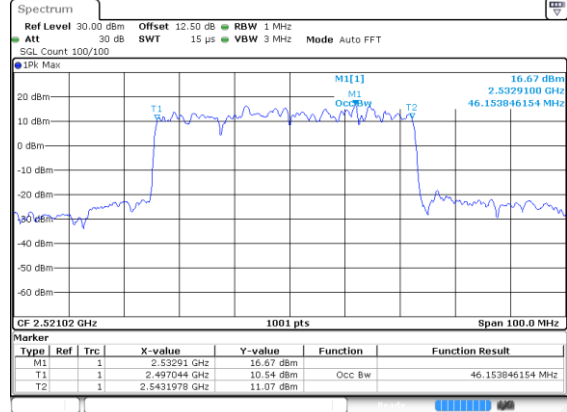

Middle Channel / QPSK

Date: 21 Jun 2020, 23:35:16

Highest Channel / BPSK

Date: 21 Jun 2020, 23:33:20

Highest Channel / QPSK

Date: 21 Jun 2020, 23:35:16

50MHz

Lowest Channel / 16QAM

Lowest Channel / 64QAM

Middle Channel / 16QAM

Middle Channel / 64QAM

Highest Channel / 16QAM

Highest Channel / 64QAM

50MHz

Lowest Channel / 256QAM

Middle Channel / 256QAM