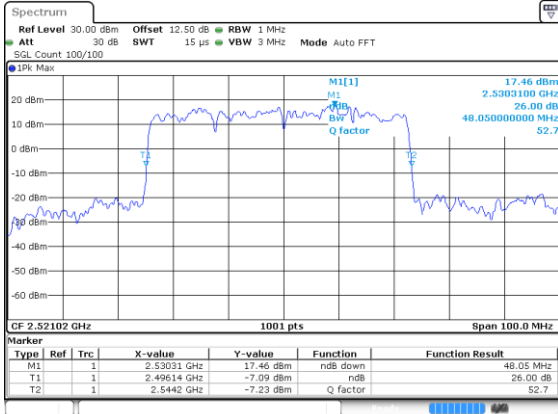

Lowest Channel / 256QAM

Middle Channel / 256QAM

Highest Channel / 256QAM

50MHz

Lowest Channel / BPSK

Date: 21 Jul 2020, 23:34:00

Lowest Channel / QPSK

Date: 21 Jul 2020, 23:35:27