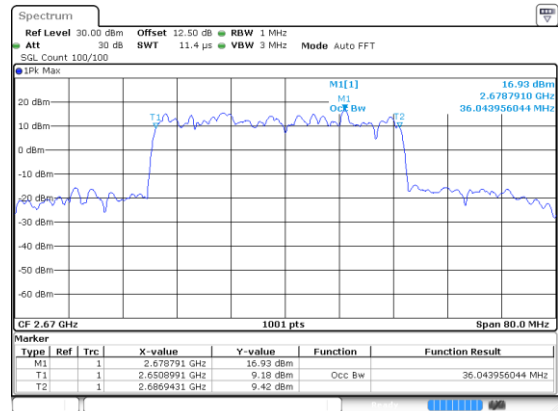

Lowest Channel / 64QAM

Middle Channel / 16QAM

Middle Channel / 64QAM

Highest Channel / 16QAM

Highest Channel / 64QAM

40MHz

Lowest Channel / 256QAM

Middle Channel / 256QAM