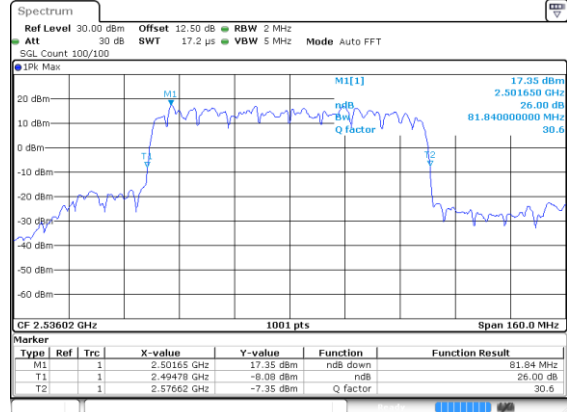

Middle Channel / 256QAM

Highest Channel / 256QAM

80MHz

Lowest Channel / BPSK

Date: 24 JUN 2020 15:15:09

Lowest Channel / QPSK

Date: 24 JUN 2020 15:16:56

Middle Channel / BPSK