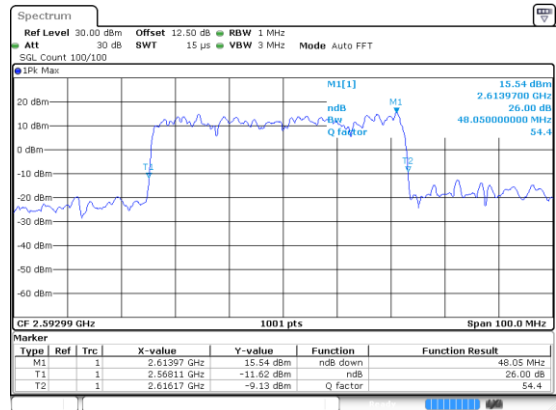

50MHz

Lowest Channel / 16QAM

Lowest Channel / 64QAM

Middle Channel / 16QAM

Middle Channel / 64QAM

Highest Channel / 16QAM

Highest Channel / 64QAM

50MHz