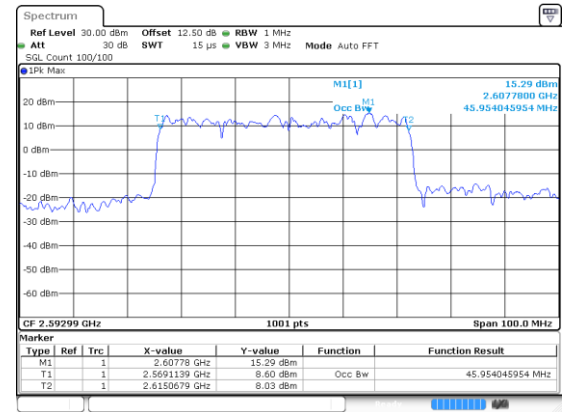

Middle Channel / QPSK

Date: 21 Jun 2020, 23:35:16

Highest Channel / BPSK

Date: 21 Jun 2020, 23:33:20

Highest Channel / QPSK

Date: 21 Jun 2020, 23:35:16

50MHz

Lowest Channel / 16QAM

Lowest Channel / 64QAM

Middle Channel / 16QAM

Middle Channel / 64QAM

Highest Channel / 16QAM

Highest Channel / 64QAM

50MHz

Lowest Channel / 256QAM

Middle Channel / 256QAM