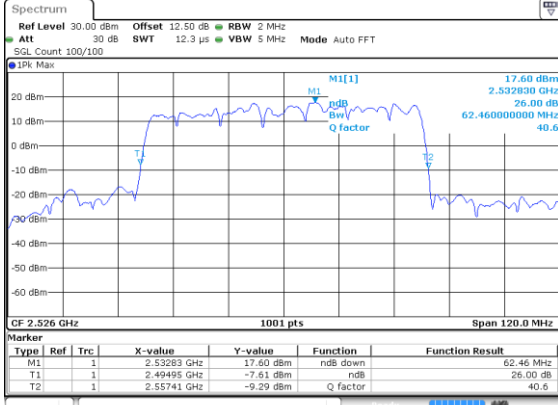

Date: 24 JUN 2020 09:13:21

Middle Channel / BPSK

Highest Channel / BPSK

Date: 24 JUN 2020 09:13:21

Middle Channel / QPSK

Highest Channel / QPSK

Date: 24 JUN 2020 09:13:21

60MHz

Lowest Channel / 16QAM

Lowest Channel / 64QAM

Middle Channel / 16QAM

Middle Channel / 64QAM

Highest Channel / 16QAM

Highest Channel / 64QAM

60MHz

Lowest Channel / 256QAM