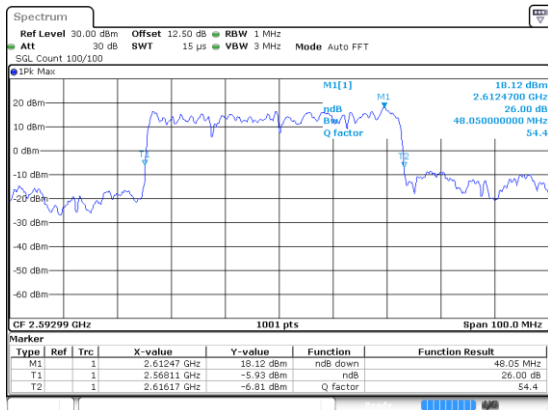

Middle Channel / BPSK

Date: 21 Jul 2020, 23:36:27