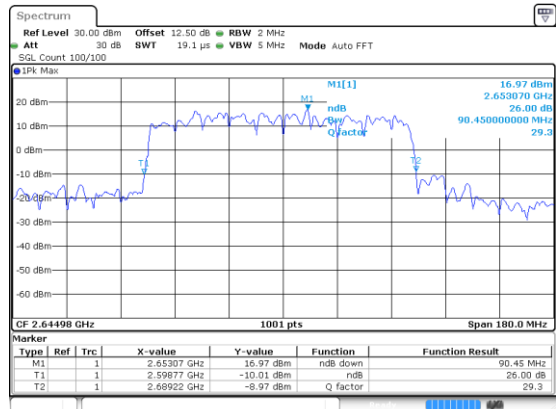

90MHz

Lowest Channel / 16QAM

Lowest Channel / 64QAM

Middle Channel / 16QAM

Middle Channel / 64QAM

Highest Channel / 16QAM

Highest Channel / 64QAM

90MHz