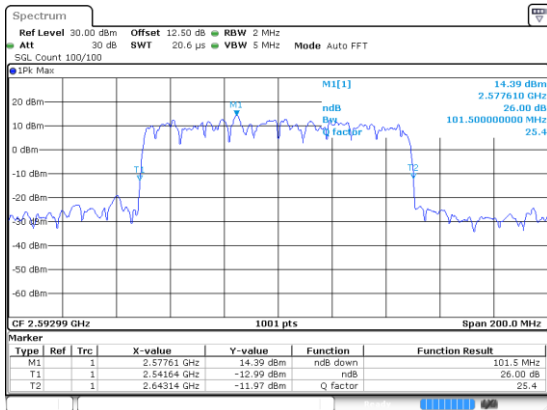

Middle Channel / 256QAM