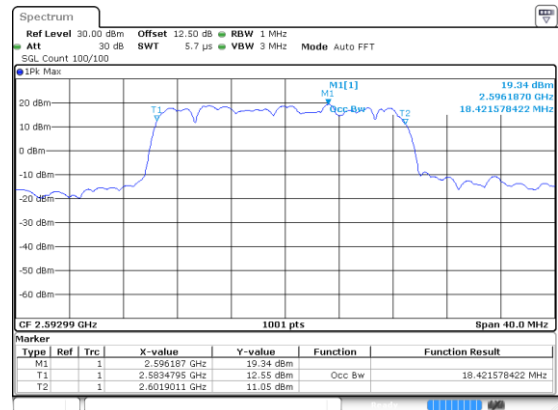

20MHz

Lowest Channel / BPSK

Date: 24 JUN 2020 01:05:01

Lowest Channel / QPSK

Date: 24 JUN 2020 01:06:18

Middle Channel / BPSK

Date: 24 JUN 2020 01:06:18

Middle Channel / QPSK

Date: 24 JUN 2020 01:06:18

Highest Channel / BPSK

Date: 24 JUN 2020 01:06:18

Highest Channel / QPSK

Date: 24 JUN 2020 01:06:18

20MHz

Lowest Channel / 16QAM

Lowest Channel / 64QAM