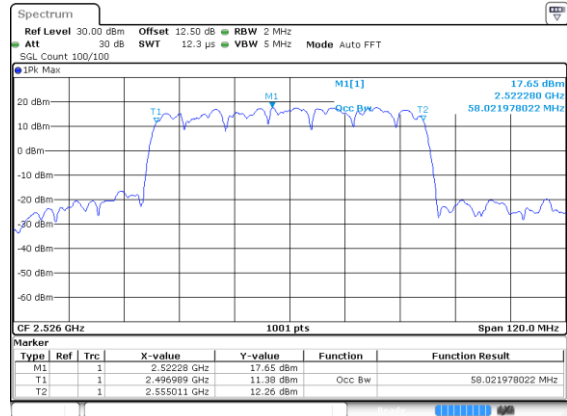

Lowest Channel / 64QAM

Middle Channel / 16QAM

Middle Channel / 64QAM

Highest Channel / 16QAM

Highest Channel / 64QAM

50MHz

Lowest Channel / 256QAM

Middle Channel / 256QAM

Highest Channel / 256QAM

60MHz

Lowest Channel / BPSK

Date: 24 Jul 2020 09:11:03

Lowest Channel / QPSK

Date: 24 Jul 2020 09:13:11

Middle Channel / BPSK

Date: 24 Jul 2020 09:13:11