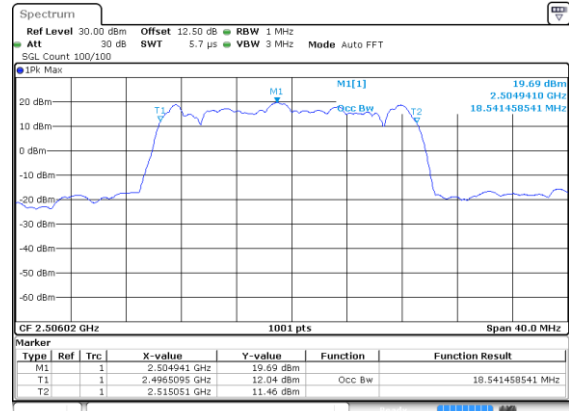

Lowest Channel / QPSK

Date: 24 JUN 2020 01:06:18