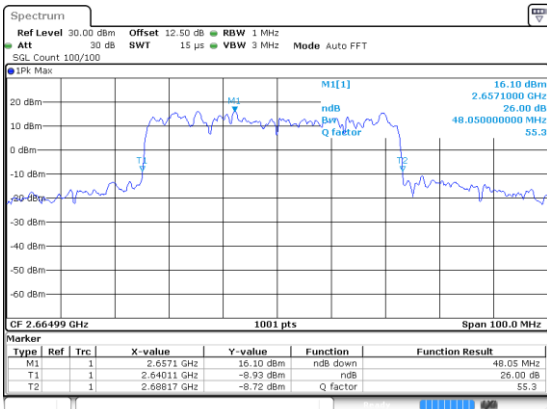

50MHz

Lowest Channel / 16QAM

Lowest Channel / 64QAM

Middle Channel / 16QAM

Middle Channel / 64QAM

Highest Channel / 16QAM

Highest Channel / 64QAM

50MHz