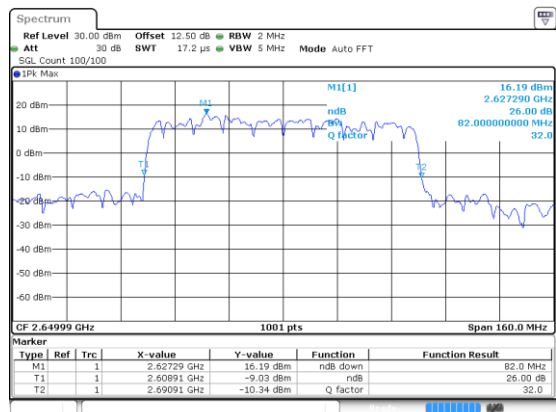

Lowest Channel / 16QAM

Lowest Channel / 64QAM

Middle Channel / 16QAM

Middle Channel / 64QAM

Highest Channel / 16QAM

Highest Channel / 64QAM

80MHz

Lowest Channel / 256QAM