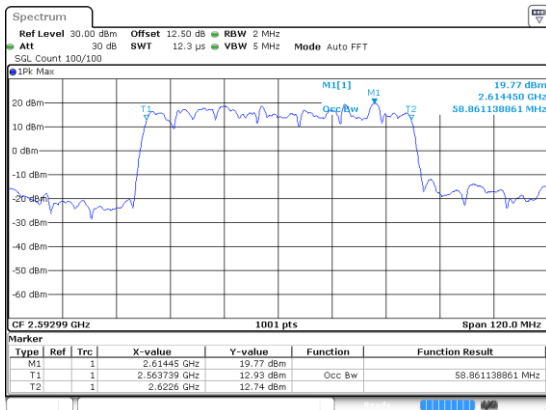

Lowest Channel / 64QAM

Middle Channel / 16QAM

Middle Channel / 64QAM

Highest Channel / 16QAM

Highest Channel / 64QAM

50MHz

Lowest Channel / 256QAM

Middle Channel / 256QAM

Highest Channel / 256QAM

60MHz

Lowest Channel / BPSK

Date: 24 Jul 2020 09:11:03

Lowest Channel / QPSK

Date: 24 Jul 2020 09:13:11

Middle Channel / BPSK

Date: 24 Jul 2020 09:13:11