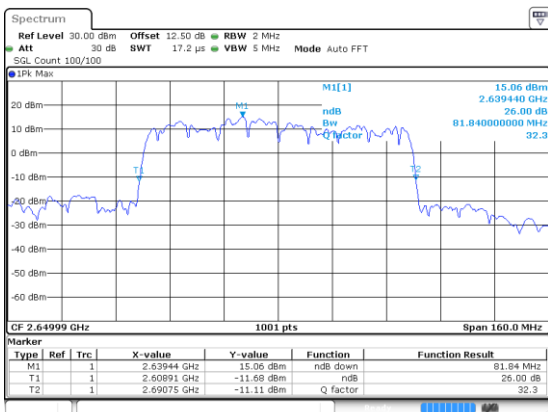

Highest Channel / 256QAM