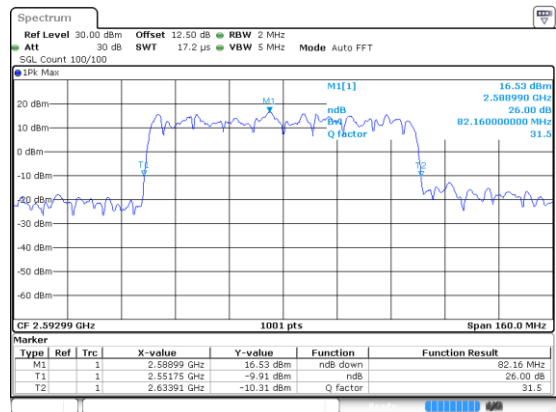

Lowest Channel / 16QAM

Lowest Channel / 64QAM

Middle Channel / 16QAM

Middle Channel / 64QAM

Highest Channel / 16QAM

Highest Channel / 64QAM

80MHz

Lowest Channel / 256QAM