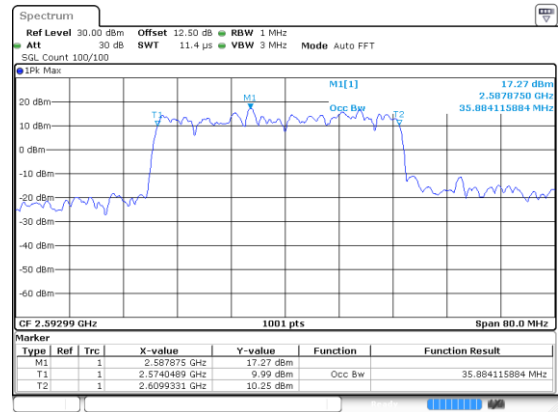

Middle Channel / QPSK

Date: 24 Jul 2020 02:20:48

Highest Channel / BPSK

Date: 24 Jul 2020 02:20:48

Highest Channel / QPSK

Date: 24 Jul 2020 02:20:48

40MHz

Lowest Channel / 16QAM

Lowest Channel / 64QAM

Middle Channel / 16QAM

Middle Channel / 64QAM

Highest Channel / 16QAM

Highest Channel / 64QAM

40MHz

Lowest Channel / 256QAM

Middle Channel / 256QAM