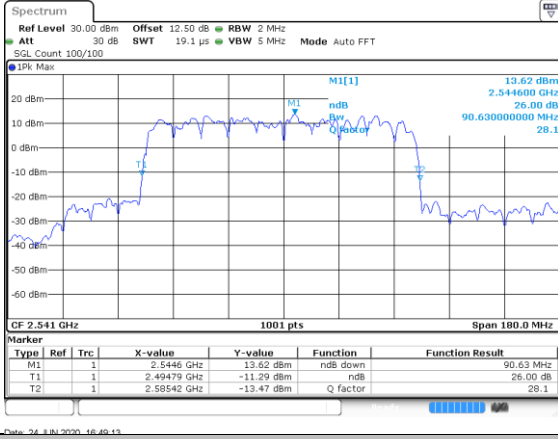

90MHz

Lowest Channel / 16QAM

Lowest Channel / 64QAM

Middle Channel / 16QAM

Middle Channel / 64QAM

Highest Channel / 16QAM

Highest Channel / 64QAM

90MHz

Lowest Channel / 256QAM

Date: 24 JUN 2020 16:49:13

Middle Channel / 256QAM

Highest Channel / 256QAM

100MHz

Lowest Channel / BPSK

Date: 24 JUN 2020 17:52:00

Lowest Channel / QPSK