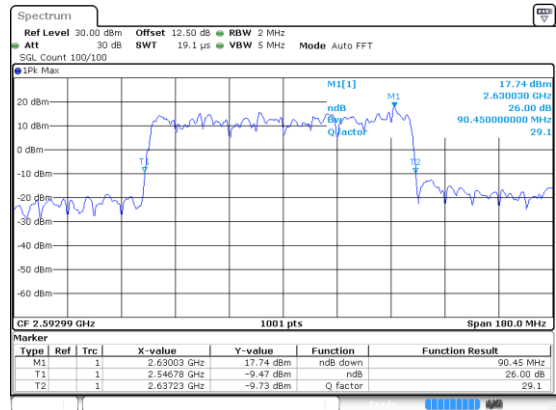

90MHz

Lowest Channel / 16QAM

Lowest Channel / 64QAM

Middle Channel / 16QAM

Middle Channel / 64QAM

Highest Channel / 16QAM

Highest Channel / 64QAM

90MHz