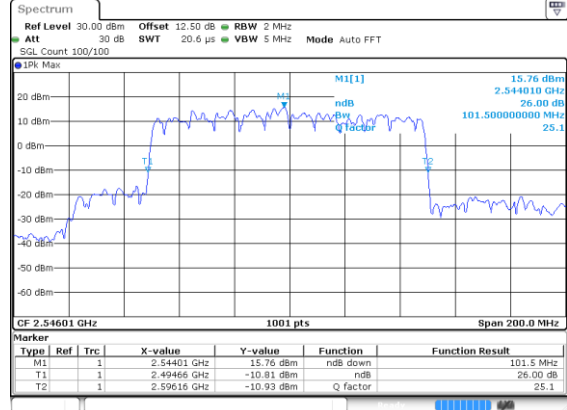

Date: 24 JUN 2020 17:54:45

100MHz

Lowest Channel / 16QAM

Lowest Channel / 64QAM

Middle Channel / 16QAM

Middle Channel / 64QAM

Highest Channel / 16QAM

Highest Channel / 64QAM