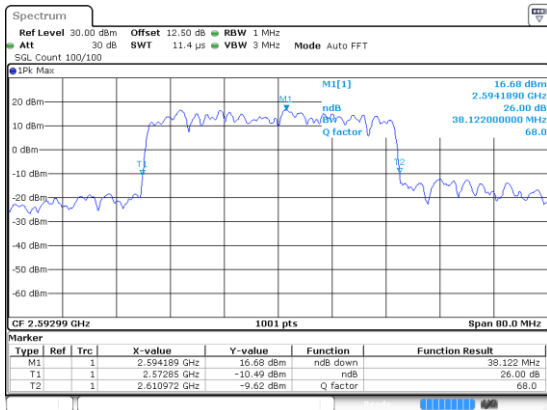

40MHz

Lowest Channel / 16QAM

Lowest Channel / 64QAM

Middle Channel / 16QAM

Middle Channel / 64QAM

Highest Channel / 16QAM

Highest Channel / 64QAM

40MHz