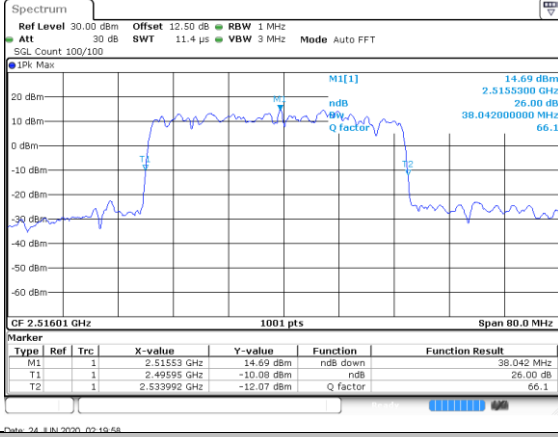

40MHz

Lowest Channel / 256QAM