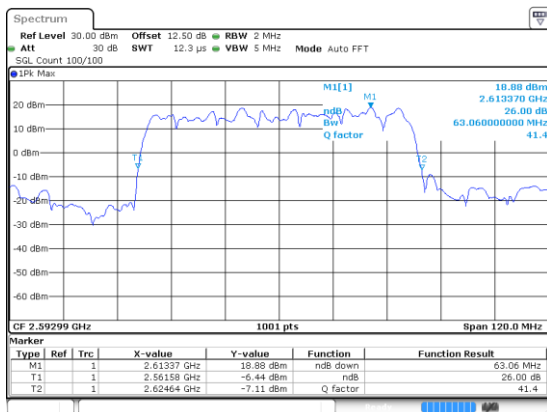

Middle Channel / BPSK

Highest Channel / BPSK