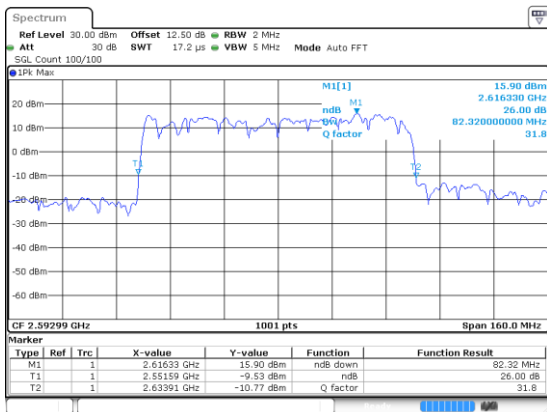

Date: 24 JUN 2020 15:16:56

Middle Channel / QPSK

Date: 24 JUN 2020 15:16:56

Highest Channel / BPSK

Date: 24 JUN 2020 15:16:56

Highest Channel / QPSK

Date: 24 JUN 2020 15:16:56

80MHz

Lowest Channel / 16QAM

Lowest Channel / 64QAM

Middle Channel / 16QAM

Middle Channel / 64QAM

Highest Channel / 16QAM

Highest Channel / 64QAM

80MHz

Lowest Channel / 256QAM