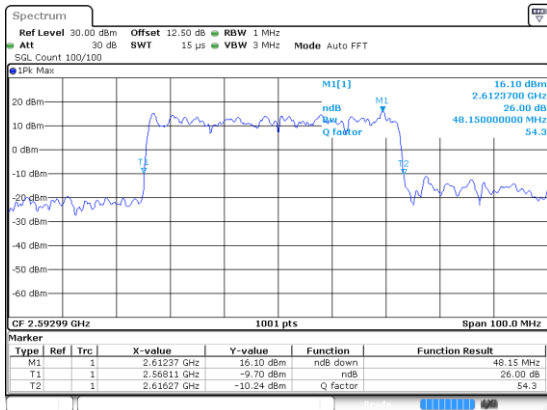

50MHz

Lowest Channel / 16QAM

Lowest Channel / 64QAM

Middle Channel / 16QAM

Middle Channel / 64QAM

Highest Channel / 16QAM

Highest Channel / 64QAM

50MHz