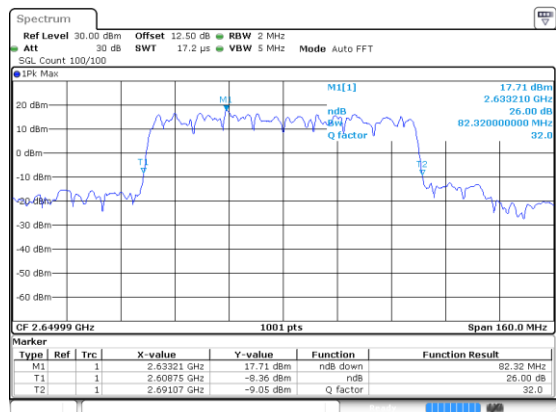

Date: 24 JUN 2020 15:16:56

Middle Channel / QPSK

Date: 24 JUN 2020 15:16:56

Highest Channel / BPSK

Date: 24 JUN 2020 15:16:56

Highest Channel / QPSK

Date: 24 JUN 2020 15:16:56

80MHz