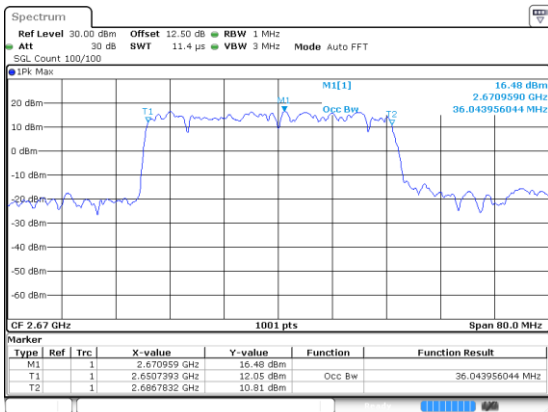

Highest Channel / BPSK

Date: 24 Jul 2020 02:20:48