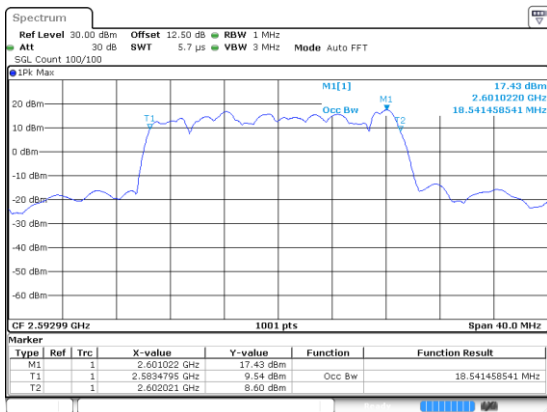

Middle Channel / 16QAM

Middle Channel / 64QAM

Highest Channel / 16QAM

Highest Channel / 64QAM

20MHz

Lowest Channel / 256QAM

Date: 24 JUN 2020 04:05:40

Middle Channel / 256QAM