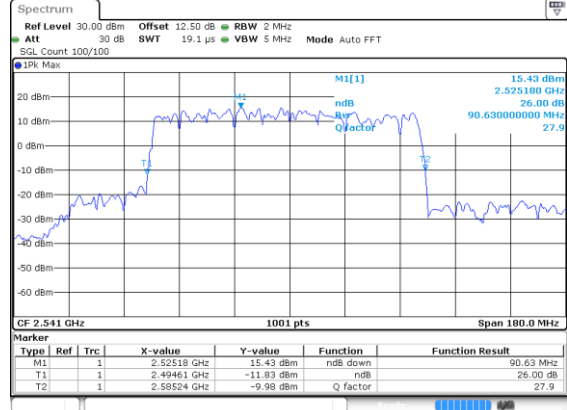

Middle Channel / BPSK

Date: 24 JUN 2020 16:50:28

Middle Channel / QPSK

Date: 24 JUN 2020 16:50:28

Highest Channel / BPSK

Date: 24 JUN 2020 16:50:28

Highest Channel / QPSK

Date: 24 JUN 2020 16:50:28

90MHz

Lowest Channel / 16QAM

Lowest Channel / 64QAM

Middle Channel / 16QAM

Middle Channel / 64QAM

Highest Channel / 16QAM

Highest Channel / 64QAM

90MHz