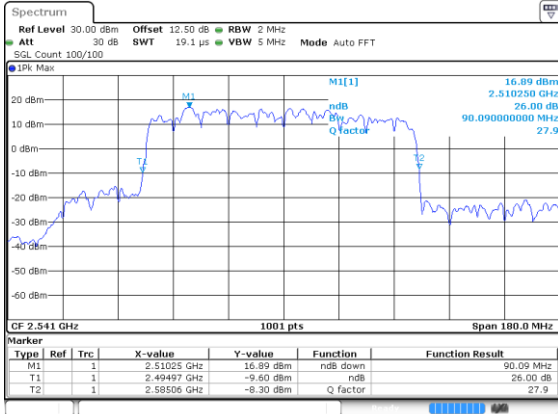

Date: 24.11.2020, 15:18:35

Middle Channel / 256QAM

Highest Channel / 256QAM

90MHz

Lowest Channel / BPSK

Date: 24 JUN 2020 16:45:07

Lowest Channel / QPSK

Date: 24 JUN 2020 16:50:28