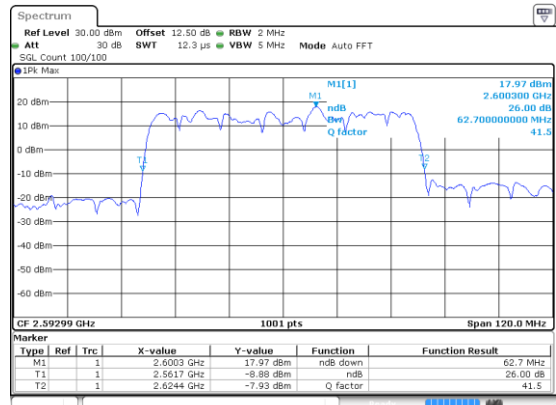

Lowest Channel / 16QAM

Lowest Channel / 64QAM

Middle Channel / 16QAM

Middle Channel / 64QAM

Highest Channel / 16QAM

Highest Channel / 64QAM

60MHz

Lowest Channel / 256QAM