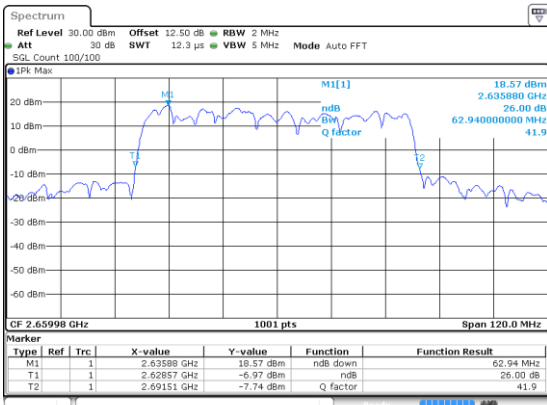

Lowest Channel / 16QAM

Lowest Channel / 64QAM

Middle Channel / 16QAM

Middle Channel / 64QAM

Highest Channel / 16QAM

Highest Channel / 64QAM

60MHz

Lowest Channel / 256QAM