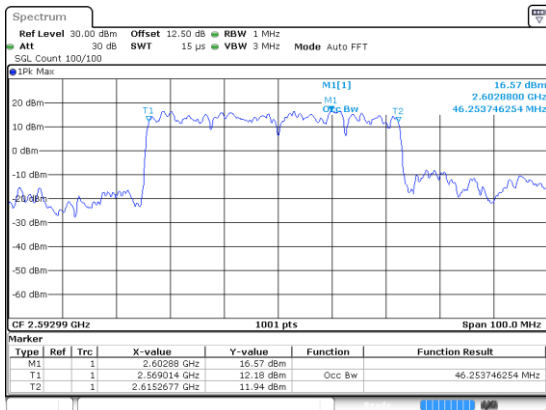

Lowest Channel / 64QAM

Middle Channel / 16QAM

Middle Channel / 64QAM

Highest Channel / 16QAM

Highest Channel / 64QAM

40MHz

Lowest Channel / 256QAM

Middle Channel / 256QAM

Highest Channel / 256QAM

50MHz

Lowest Channel / BPSK

Date: 21 Jun 2020, 23:33:20

Lowest Channel / QPSK

Date: 21 Jun 2020, 23:35:16

Middle Channel / BPSK

Date: 21 Jun 2020, 23:33:20