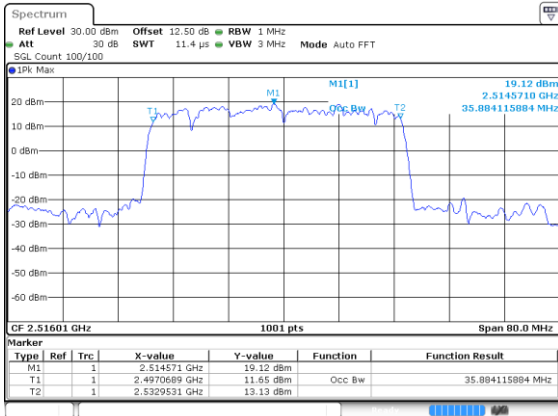

40MHz

Lowest Channel / BPSK

Date: 24 Jul 2020 02:19:15