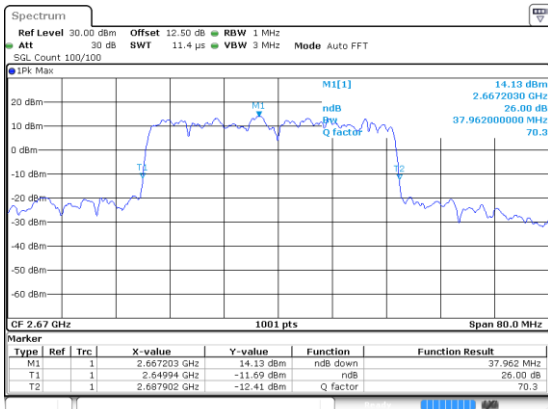

Highest Channel / 256QAM