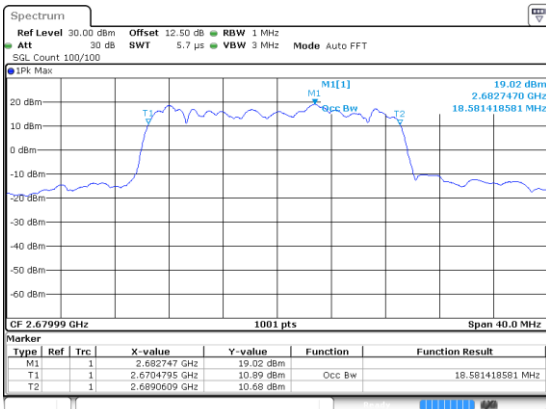

Date: 24 JUN 2020 01:06:18

Highest Channel / BPSK

Date: 24 JUN 2020 01:06:18

Highest Channel / QPSK

Date: 24 JUN 2020 01:06:18

20MHz

Lowest Channel / 16QAM

Lowest Channel / 64QAM

Middle Channel / 16QAM

Middle Channel / 64QAM

Highest Channel / 16QAM

Highest Channel / 64QAM

20MHz

Lowest Channel / 256QAM

Date: 24 JUN 2020 04:05:40

Middle Channel / 256QAM