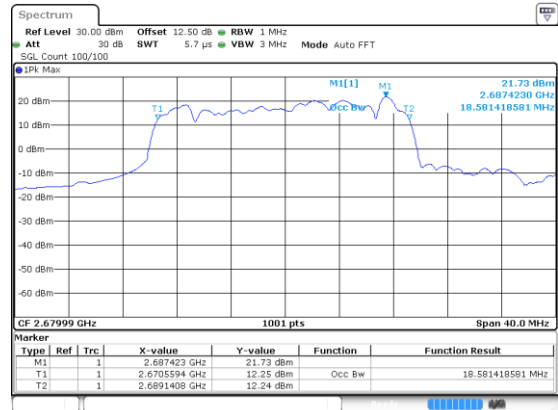

20MHz

Lowest Channel / BPSK

Date: 24 JUN 2020 01:05:01

Lowest Channel / QPSK

Date: 24 JUN 2020 01:06:18

Middle Channel / BPSK

Date: 24 JUN 2020 01:06:18

Middle Channel / QPSK

Date: 24 JUN 2020 01:06:18

Highest Channel / BPSK

Date: 24 JUN 2020 01:06:18

Highest Channel / QPSK

Date: 24 JUN 2020 01:06:18

20MHz

Lowest Channel / 16QAM

Lowest Channel / 64QAM