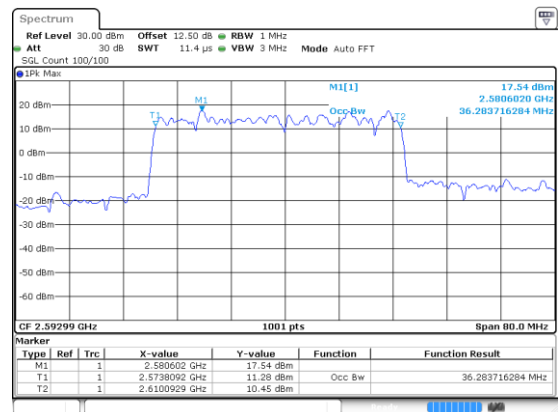

Middle Channel / QPSK

Date: 24 Jul 2020 02:20:48