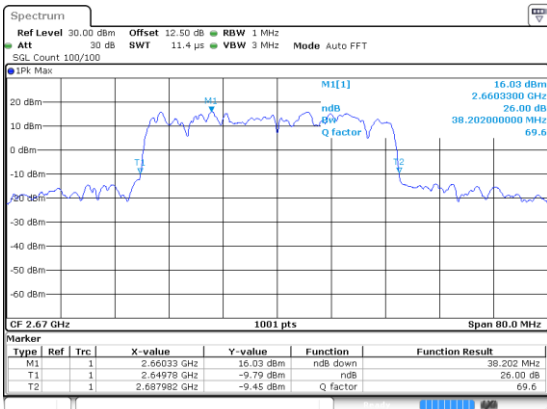

40MHz

Lowest Channel / 16QAM

Lowest Channel / 64QAM

Middle Channel / 16QAM

Middle Channel / 64QAM

Highest Channel / 16QAM

Highest Channel / 64QAM

40MHz