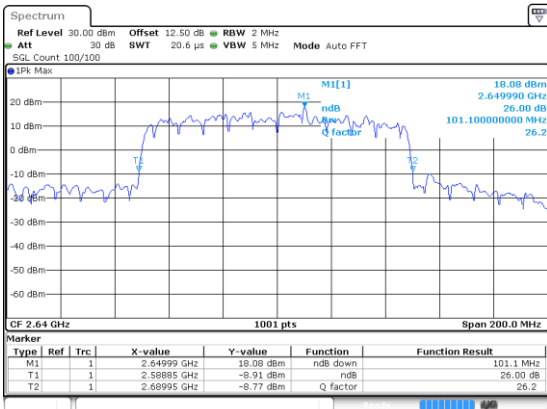

Date: 24 JUN 2020 17:54:45

100MHz

Lowest Channel / 16QAM

Lowest Channel / 64QAM

Middle Channel / 16QAM

Middle Channel / 64QAM

Highest Channel / 16QAM

Highest Channel / 64QAM