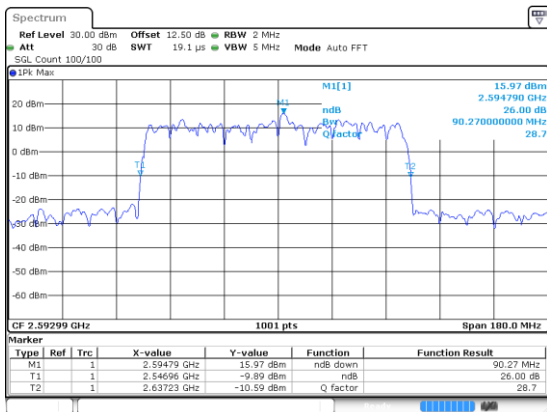

90MHz

Lowest Channel / 256QAM

Date: 24 JUN 2020 16:49:13

Middle Channel / 256QAM

Highest Channel / 256QAM