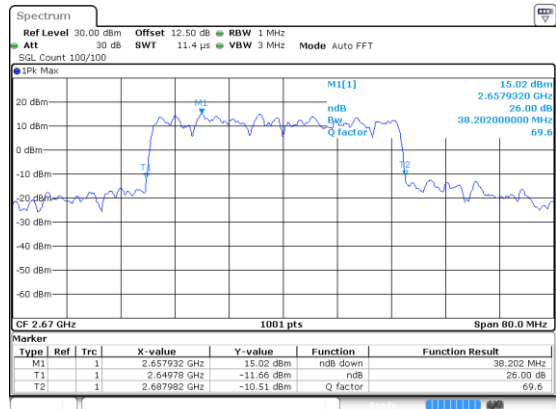

40MHz

Lowest Channel / 16QAM

Lowest Channel / 64QAM

Middle Channel / 16QAM

Middle Channel / 64QAM

Highest Channel / 16QAM

Highest Channel / 64QAM

40MHz