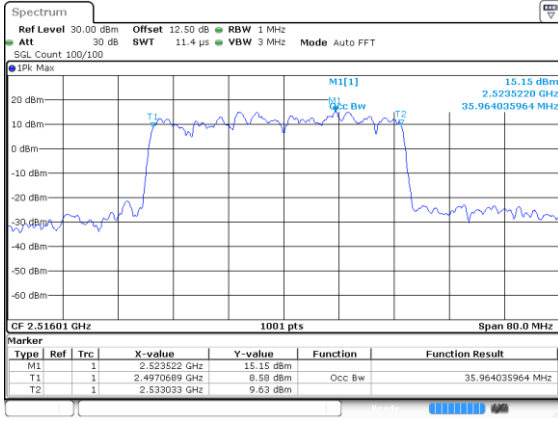

Lowest Channel / 64QAM

Middle Channel / 16QAM

Middle Channel / 64QAM

Highest Channel / 16QAM

Highest Channel / 64QAM

40MHz

Lowest Channel / 256QAM

Middle Channel / 256QAM

Highest Channel / 256QAM

50MHz

Lowest Channel / BPSK

Date: 21 Jun 2020, 23:33:20

Lowest Channel / QPSK

Date: 21 Jun 2020, 23:35:16

Middle Channel / BPSK

Date: 21 Jun 2020, 23:33:20