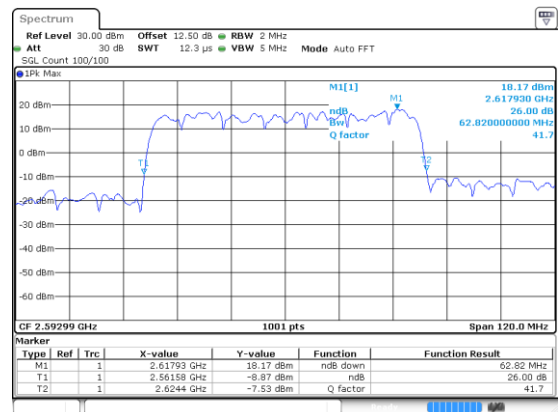

Date: 24 JUN 2020 09:13:21

Middle Channel / BPSK

Highest Channel / BPSK

Date: 24 JUN 2020 09:13:21

Middle Channel / QPSK

Highest Channel / QPSK

Date: 24 JUN 2020 09:13:21

60MHz