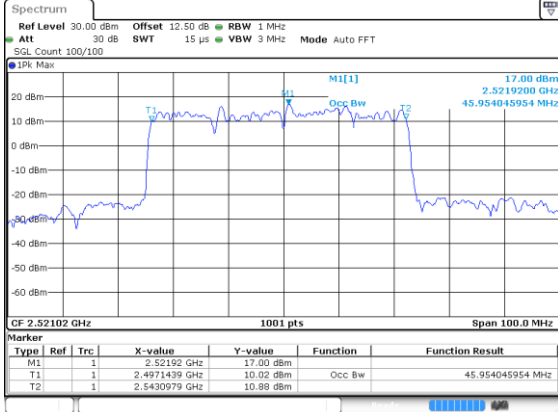

Middle Channel / QPSK

Date: 21 Jun 2020, 23:35:16

Highest Channel / BPSK

Date: 21 Jun 2020, 23:33:20

Highest Channel / QPSK

Date: 21 Jun 2020, 23:35:16

50MHz

Lowest Channel / 16QAM