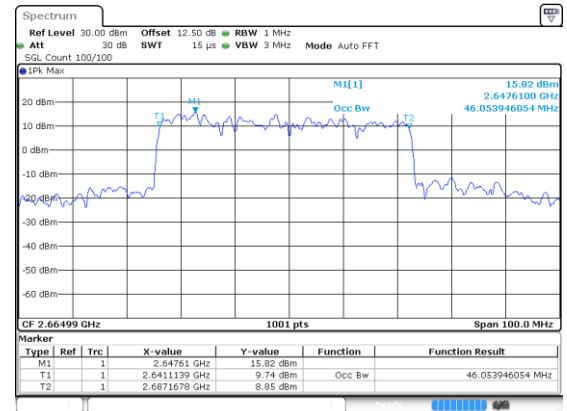

Lowest Channel / 64QAM

Middle Channel / 16QAM

Middle Channel / 64QAM

Highest Channel / 16QAM

Highest Channel / 64QAM

50MHz

Lowest Channel / 256QAM

Middle Channel / 256QAM

Highest Channel / 256QAM

60MHz

Lowest Channel / BPSK

Date: 24 Jul 2020 09:11:03

Lowest Channel / QPSK

Date: 24 Jul 2020 09:13:11

Middle Channel / BPSK

Date: 24 Jul 2020 09:13:11