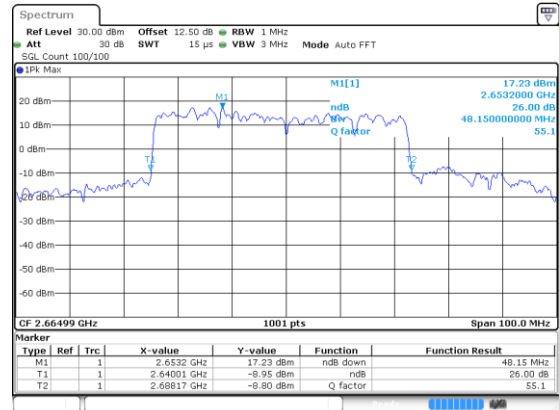

Middle Channel / BPSK

Date: 21 Jul 2020, 23:36:27

Middle Channel / QPSK

Date: 21 Jul 2020, 23:36:27

Highest Channel / BPSK

Date: 21 Jul 2020, 23:36:27

Highest Channel / QPSK

Date: 21 Jul 2020, 23:36:27

50MHz

Lowest Channel / 16QAM

Lowest Channel / 64QAM

Middle Channel / 16QAM

Middle Channel / 64QAM

Highest Channel / 16QAM

Highest Channel / 64QAM

50MHz