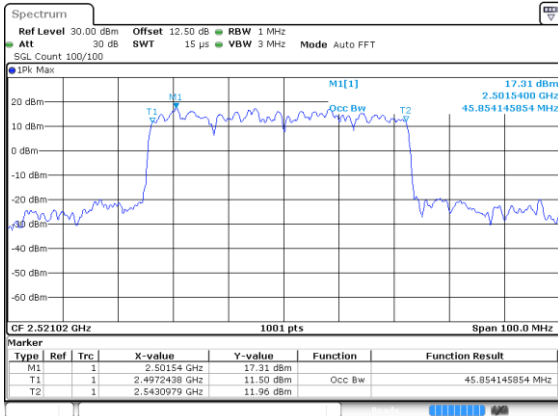

50MHz

Lowest Channel / BPSK

Date: 21 Jun 2020, 23:33:20