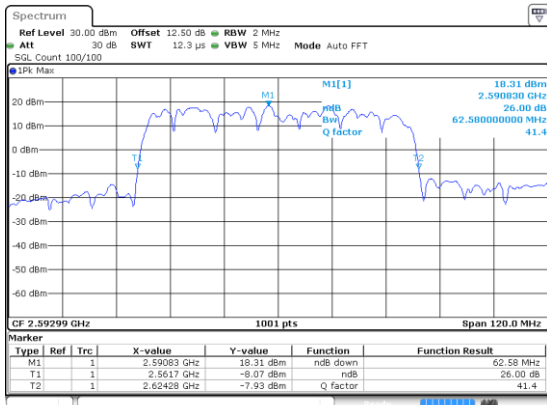

Date: 24 JUN 2020 09:13:21

Middle Channel / BPSK

Highest Channel / BPSK

Date: 24 JUN 2020 09:13:21

Middle Channel / QPSK

Highest Channel / QPSK

Date: 24 JUN 2020 09:13:21

60MHz

Lowest Channel / 16QAM

Lowest Channel / 64QAM

Middle Channel / 16QAM

Middle Channel / 64QAM

Highest Channel / 16QAM

Highest Channel / 64QAM

60MHz

Lowest Channel / 256QAM