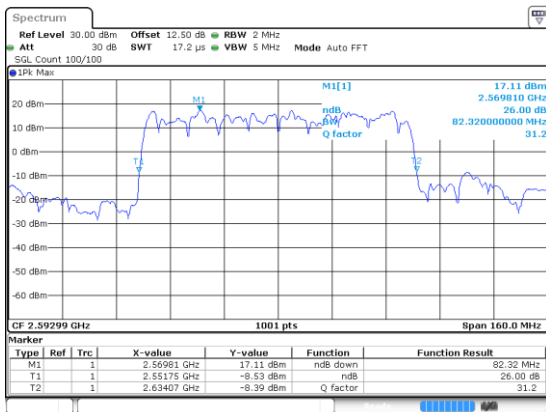

Middle Channel / 256QAM

Highest Channel / 256QAM

80MHz

Lowest Channel / BPSK

Date: 24 JUN 2020 15:15:09

Lowest Channel / QPSK

Date: 24 JUN 2020 15:16:56

Middle Channel / BPSK