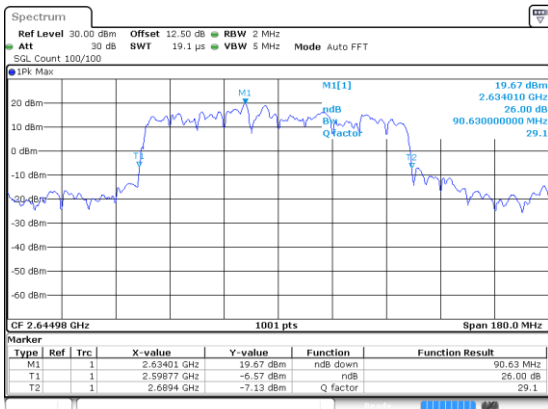

Middle Channel / BPSK

Date: 24 JUN 2020 16:50:28

Middle Channel / QPSK

Date: 24 JUN 2020 16:50:28

Highest Channel / BPSK

Date: 24 JUN 2020 16:50:28

Highest Channel / QPSK

Date: 24 JUN 2020 16:50:28

90MHz

Lowest Channel / 16QAM

Lowest Channel / 64QAM

Middle Channel / 16QAM

Middle Channel / 64QAM

Highest Channel / 16QAM

Highest Channel / 64QAM

90MHz