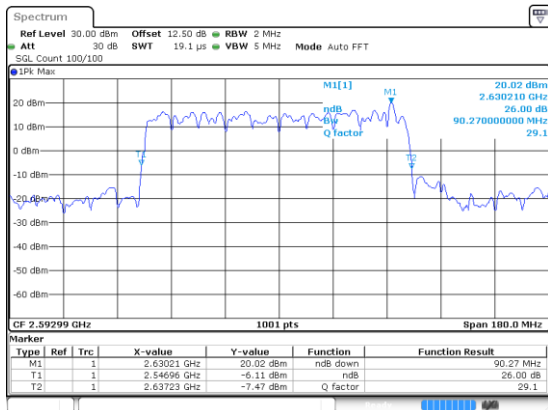

Middle Channel / BPSK

Date: 24 JUN 2020 16:50:28