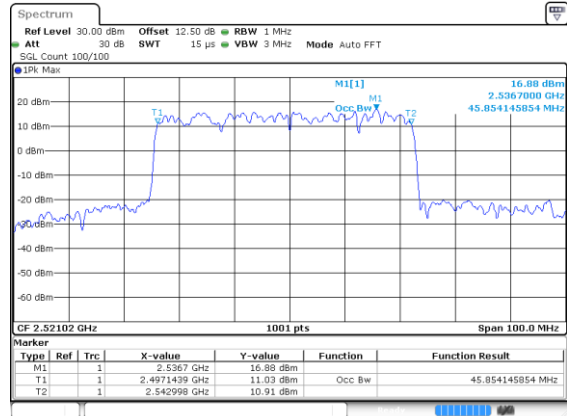

Highest Channel / 256QAM

50MHz

Lowest Channel / BPSK

Date: 21 Jun 2020, 23:33:20

Lowest Channel / QPSK

Date: 21 Jun 2020, 23:35:16

Middle Channel / BPSK

Date: 21 Jun 2020, 23:33:20