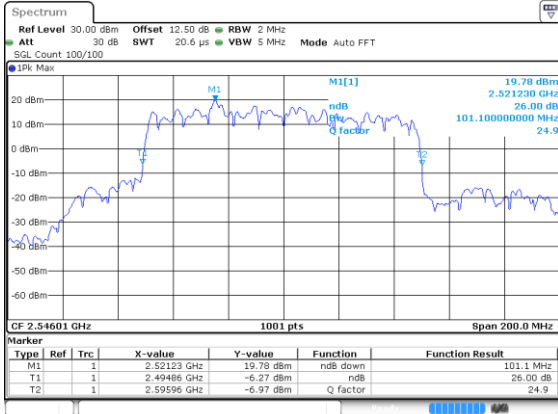

90MHz

Lowest Channel / 16QAM

Lowest Channel / 64QAM

Middle Channel / 16QAM

Middle Channel / 64QAM

Highest Channel / 16QAM

Highest Channel / 64QAM

90MHz

Lowest Channel / 256QAM

Date: 24 JUN 2020 16:49:13

Middle Channel / 256QAM

Highest Channel / 256QAM

100MHz

Lowest Channel / BPSK

Date: 24 JUN 2020 17:52:00

Lowest Channel / QPSK