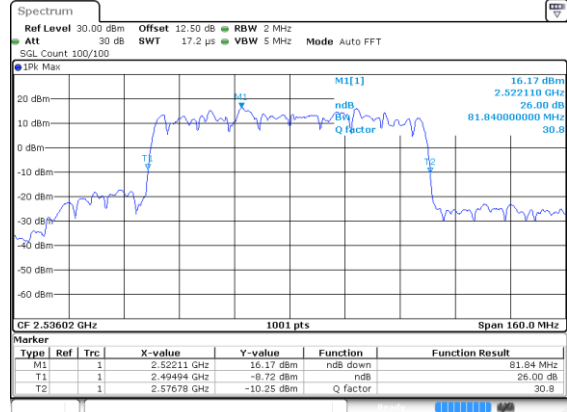

Lowest Channel / 64QAM