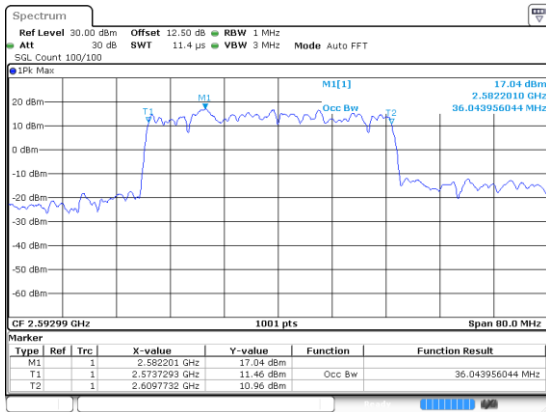

Middle Channel / QPSK

Date: 24 Jul 2020 02:20:48

Highest Channel / BPSK

Date: 24 Jul 2020 02:20:48

Highest Channel / QPSK

Date: 24 Jul 2020 02:20:48

40MHz

Lowest Channel / 16QAM

Lowest Channel / 64QAM

Middle Channel / 16QAM

Middle Channel / 64QAM

Highest Channel / 16QAM

Highest Channel / 64QAM

40MHz

Lowest Channel / 256QAM

Middle Channel / 256QAM