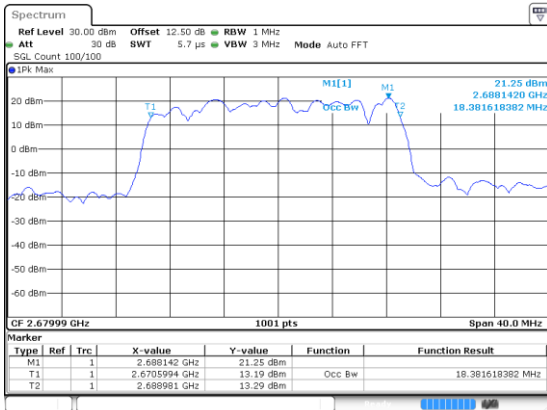

20MHz

Lowest Channel / BPSK

Date: 24 JUN 2020 01:05:01

Lowest Channel / QPSK

Date: 24 JUN 2020 01:06:18

Middle Channel / BPSK

Date: 24 JUN 2020 01:06:18

Middle Channel / QPSK

Date: 24 JUN 2020 01:06:18

Highest Channel / BPSK

Date: 24 JUN 2020 01:06:18

Highest Channel / QPSK

Date: 24 JUN 2020 01:06:18

20MHz

Lowest Channel / 16QAM

Lowest Channel / 64QAM