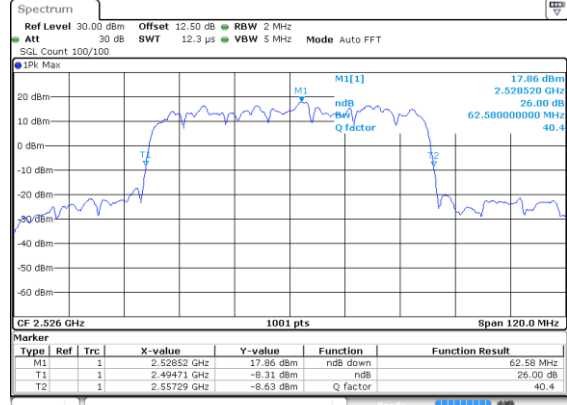

Date: 24 JUN 2020 09:13:21

Middle Channel / BPSK

Highest Channel / BPSK

Date: 24 JUN 2020 09:13:21

Middle Channel / QPSK

Highest Channel / QPSK

Date: 24 JUN 2020 09:13:21

60MHz

Lowest Channel / 16QAM

Lowest Channel / 64QAM

Middle Channel / 16QAM

Middle Channel / 64QAM

Highest Channel / 16QAM

Highest Channel / 64QAM

60MHz

Lowest Channel / 256QAM