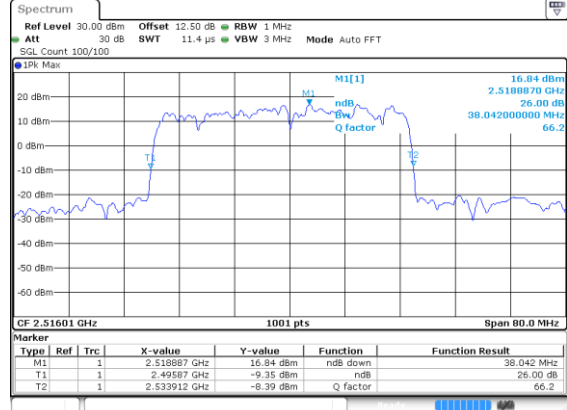

40MHz

Lowest Channel / 16QAM

Lowest Channel / 64QAM

Middle Channel / 16QAM

Middle Channel / 64QAM

Highest Channel / 16QAM

Highest Channel / 64QAM

40MHz