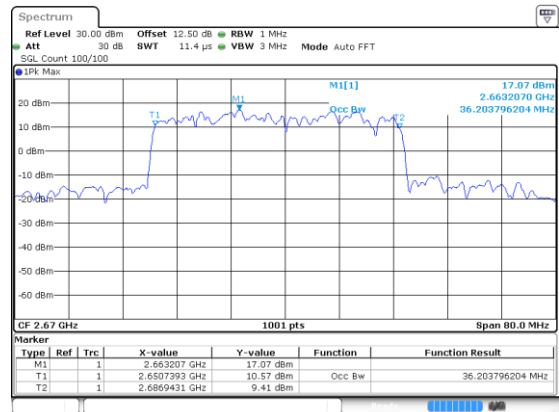

Middle Channel / QPSK

Date: 24 Jul 2020 02:20:48

Highest Channel / BPSK

Date: 24 Jul 2020 02:20:48

Highest Channel / QPSK

Date: 24 Jul 2020 02:20:48

40MHz

Lowest Channel / 16QAM

Lowest Channel / 64QAM

Middle Channel / 16QAM

Middle Channel / 64QAM

Highest Channel / 16QAM

Highest Channel / 64QAM

40MHz

Lowest Channel / 256QAM

Middle Channel / 256QAM