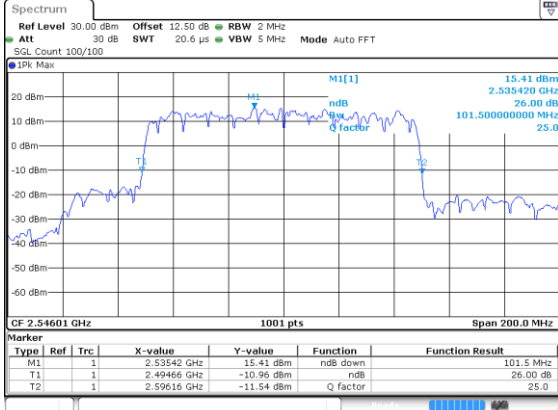

100MHz

Lowest Channel / 16QAM