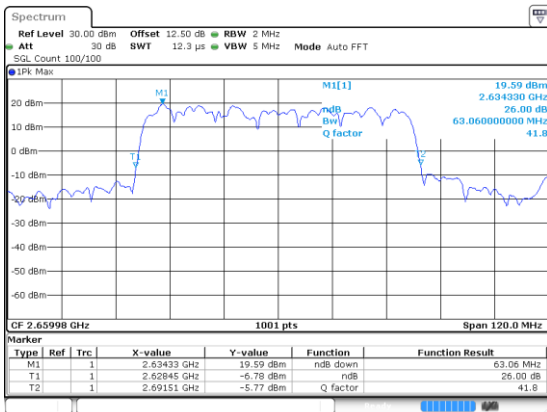

Date: 24 JUN 2020 09:13:21