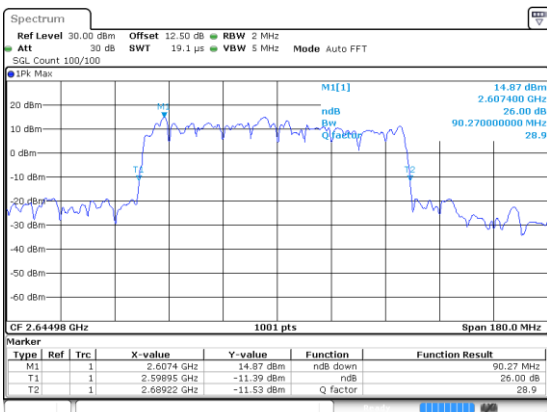

90MHz

Lowest Channel / 16QAM

Lowest Channel / 64QAM

Middle Channel / 16QAM

Middle Channel / 64QAM

Highest Channel / 16QAM

Highest Channel / 64QAM

90MHz

Lowest Channel / 256QAM

Date: 24 JUN 2020 16:49:13

Middle Channel / 256QAM

Highest Channel / 256QAM

100MHz

Lowest Channel / BPSK

Date: 24 JUN 2020 17:52:00

Lowest Channel / QPSK