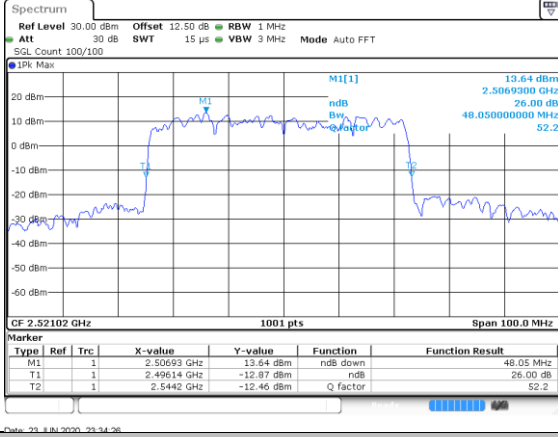

50MHz

Lowest Channel / 256QAM