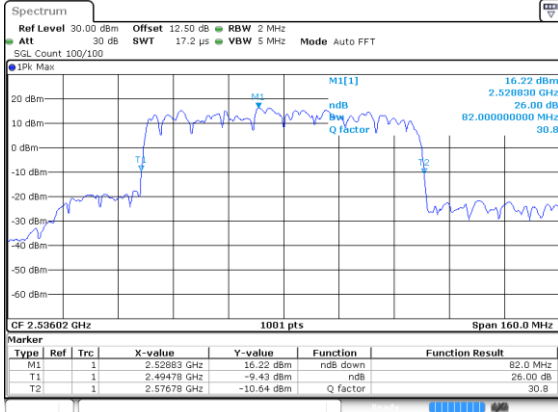

80MHz

Lowest Channel / 16QAM