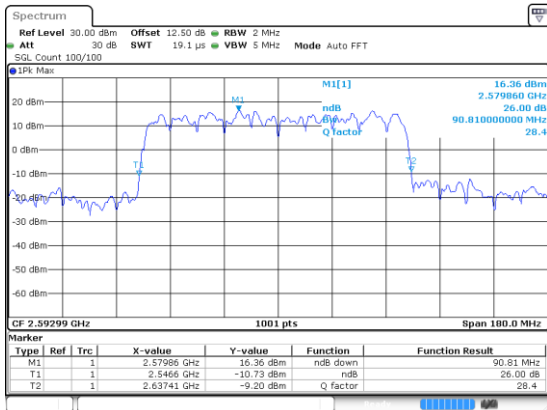

90MHz

Lowest Channel / 16QAM

Lowest Channel / 64QAM

Middle Channel / 16QAM

Middle Channel / 64QAM

Highest Channel / 16QAM

Highest Channel / 64QAM

90MHz