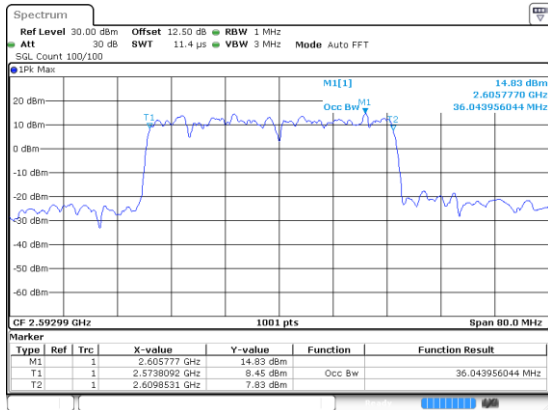

Lowest Channel / 64QAM

Middle Channel / 16QAM

Middle Channel / 64QAM

Highest Channel / 16QAM

Highest Channel / 64QAM

40MHz

Lowest Channel / 256QAM

Middle Channel / 256QAM