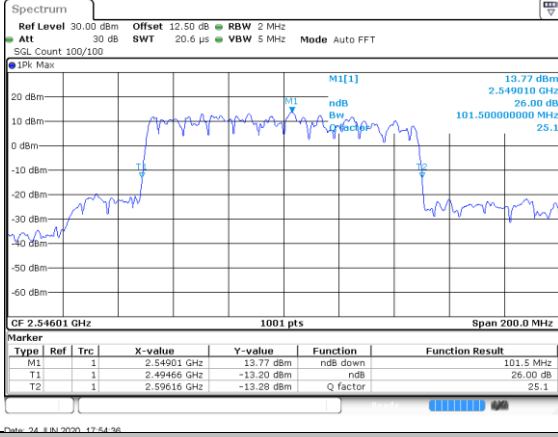

100MHz

Lowest Channel / 256QAM