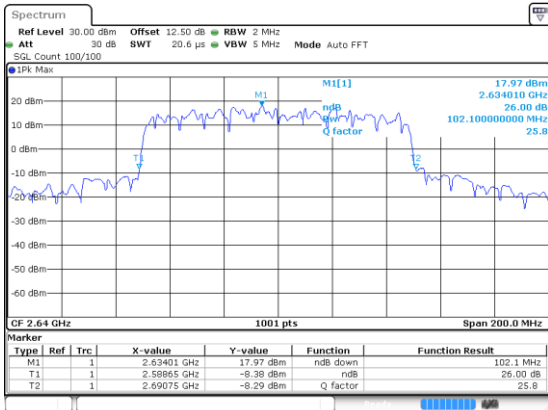

Date: 24 JUN 2020 17:52:45

Middle Channel / BPSK

Date: 24 JUN 2020 17:53:00

Middle Channel / QPSK

Date: 24 JUN 2020 17:53:45

Highest Channel / BPSK

Date: 24 JUN 2020 17:54:00

Highest Channel / QPSK