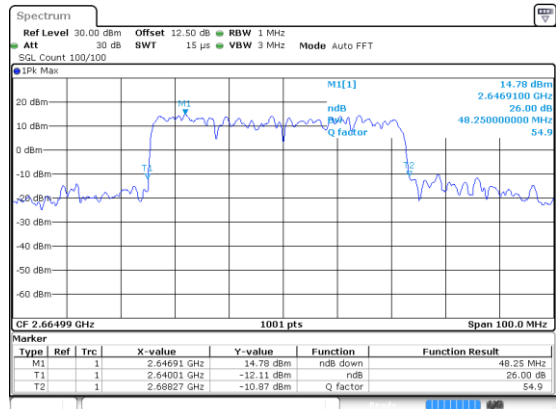

50MHz

Lowest Channel / 16QAM

Lowest Channel / 64QAM

Middle Channel / 16QAM

Middle Channel / 64QAM

Highest Channel / 16QAM

Highest Channel / 64QAM

50MHz