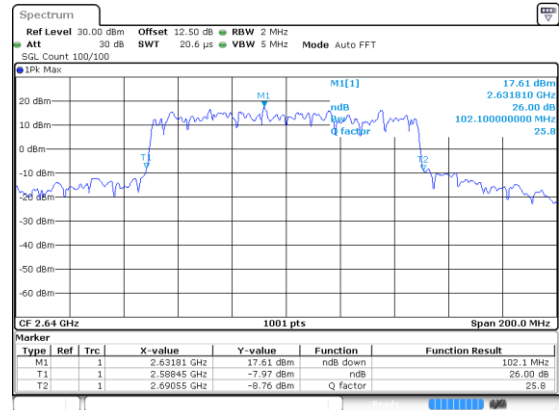

Date: 24 JUN 2020 17:52:45

Middle Channel / BPSK

Date: 24 JUN 2020 17:53:00

Middle Channel / QPSK

Date: 24 JUN 2020 17:53:45

Highest Channel / BPSK

Date: 24 JUN 2020 17:54:00

Highest Channel / QPSK