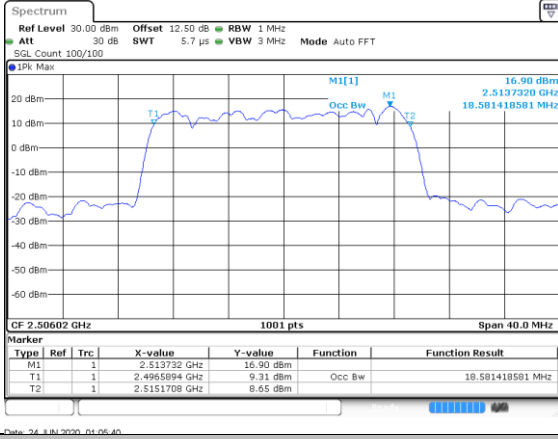

Middle Channel / 16QAM

Middle Channel / 64QAM

Highest Channel / 16QAM

Highest Channel / 64QAM

20MHz

Lowest Channel / 256QAM

Date: 24 JUN 2020 04:05:40

Middle Channel / 256QAM