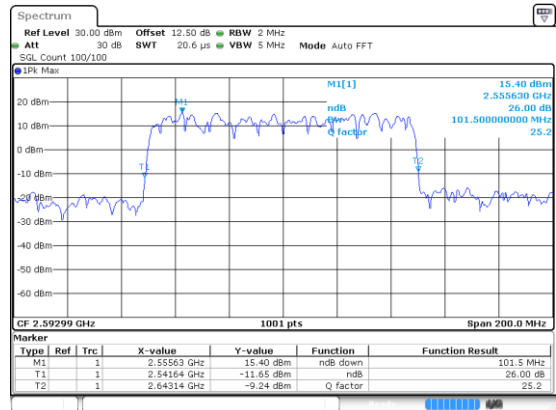

Date: 24 JUN 2020 17:54:45

100MHz

Lowest Channel / 16QAM

Lowest Channel / 64QAM

Middle Channel / 16QAM

Middle Channel / 64QAM

Highest Channel / 16QAM

Highest Channel / 64QAM