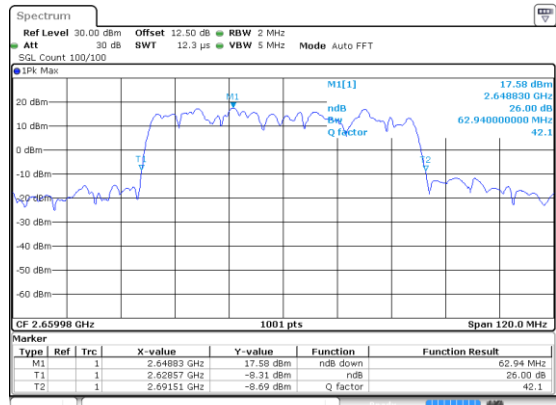

Lowest Channel / 16QAM

Lowest Channel / 64QAM

Middle Channel / 16QAM

Middle Channel / 64QAM

Highest Channel / 16QAM

Highest Channel / 64QAM

60MHz

Lowest Channel / 256QAM