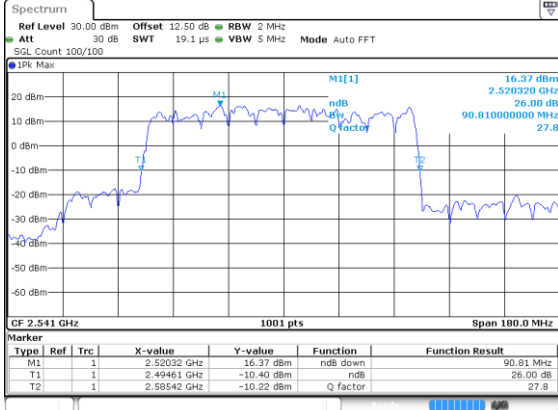

90MHz

Lowest Channel / 16QAM