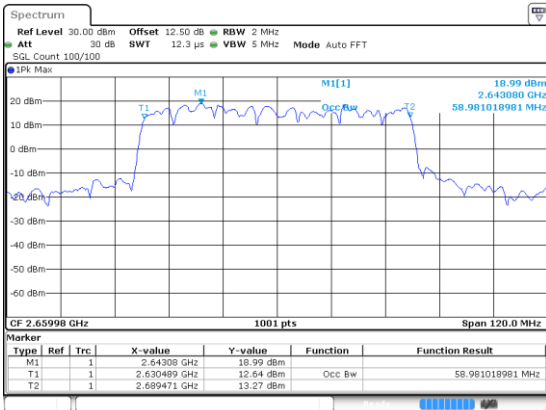

Highest Channel / BPSK

Date: 24 Jul 2020 09:13:11