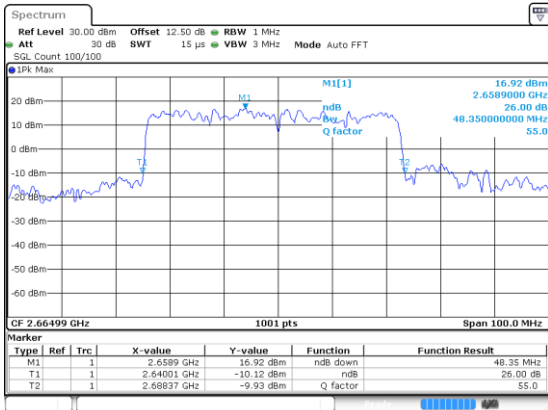

Highest Channel / BPSK

Date: 21 Jul 2020, 23:36:27