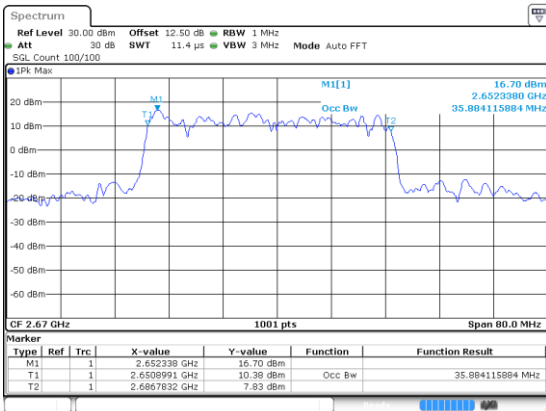

Lowest Channel / 64QAM

Middle Channel / 16QAM

Middle Channel / 64QAM

Highest Channel / 16QAM

Highest Channel / 64QAM

40MHz

Lowest Channel / 256QAM

Middle Channel / 256QAM