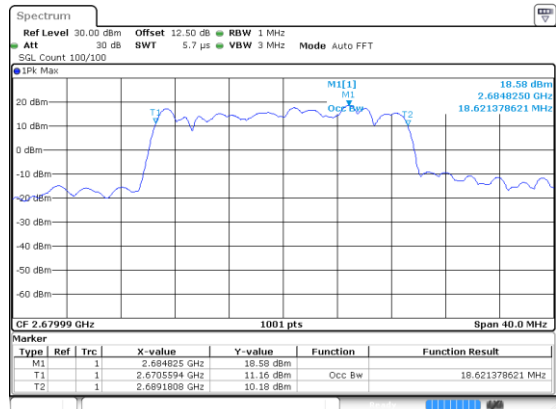

Middle Channel / 16QAM

Middle Channel / 64QAM

Highest Channel / 16QAM

Highest Channel / 64QAM

20MHz

Lowest Channel / 256QAM

Date: 24 JUN 2020 04:05:40

Middle Channel / 256QAM