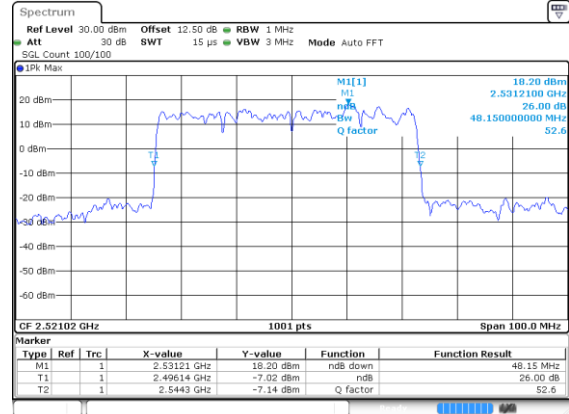

Lowest Channel / 256QAM

Middle Channel / 256QAM

Highest Channel / 256QAM

50MHz

Lowest Channel / BPSK

Date: 21 Jul 2020, 23:34:00

Lowest Channel / QPSK

Date: 21 Jul 2020, 23:35:27