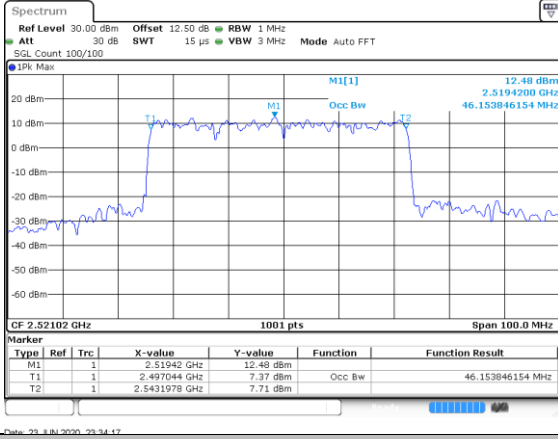

Lowest Channel / 64QAM

Middle Channel / 16QAM

Middle Channel / 64QAM

Highest Channel / 16QAM

Highest Channel / 64QAM

50MHz

Lowest Channel / 256QAM

Middle Channel / 256QAM

Highest Channel / 256QAM

60MHz

Lowest Channel / BPSK

Date: 24 Jul 2020 09:11:03

Lowest Channel / QPSK

Date: 24 Jul 2020 09:13:11

Middle Channel / BPSK

Date: 24 Jul 2020 09:13:11