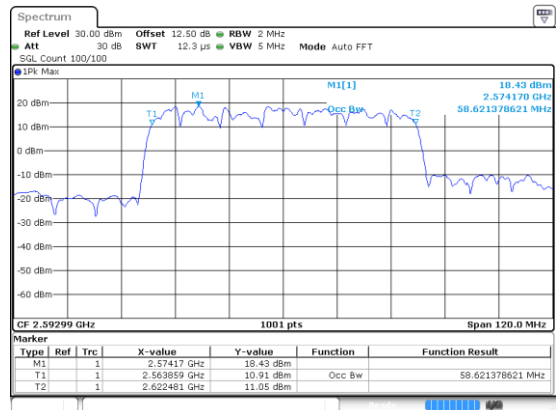

Middle Channel / QPSK

Date: 24 Jul 2020 09:13:11