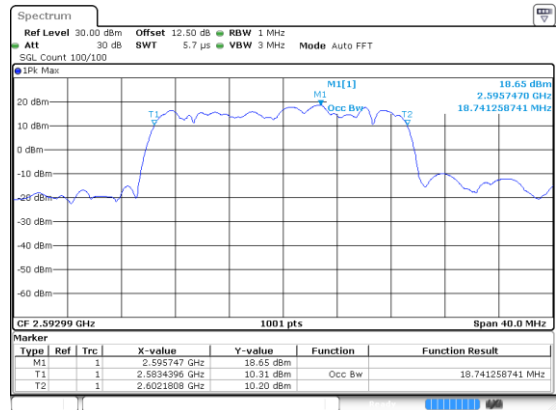

Middle Channel / 64QAM