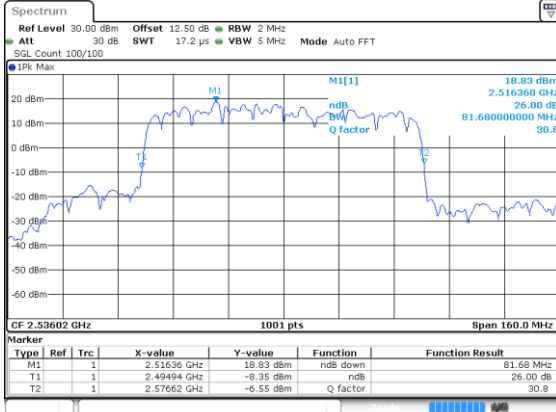

Middle Channel / 256QAM

Highest Channel / 256QAM

80MHz

Lowest Channel / BPSK

Date: 24 JUN 2020 15:15:09

Lowest Channel / QPSK

Date: 24 JUN 2020 15:16:56

Middle Channel / BPSK

Date: 24 JUN 2020 15:16:56

Middle Channel / QPSK

Date: 24 JUN 2020 15:16:56

Highest Channel / BPSK

Date: 24 JUN 2020 15:16:56

Highest Channel / QPSK

Date: 24 JUN 2020 15:16:56

80MHz