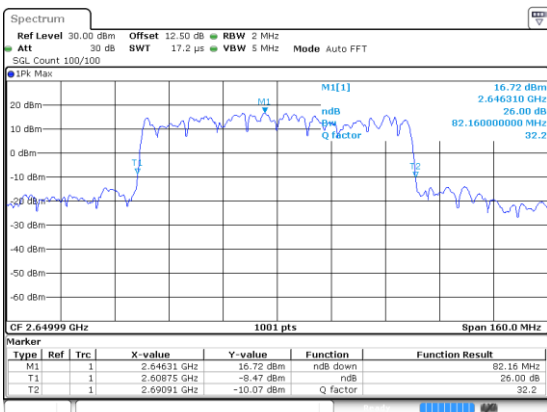

Lowest Channel / 16QAM

Lowest Channel / 64QAM

Middle Channel / 16QAM

Middle Channel / 64QAM

Highest Channel / 16QAM

Highest Channel / 64QAM

80MHz

Lowest Channel / 256QAM