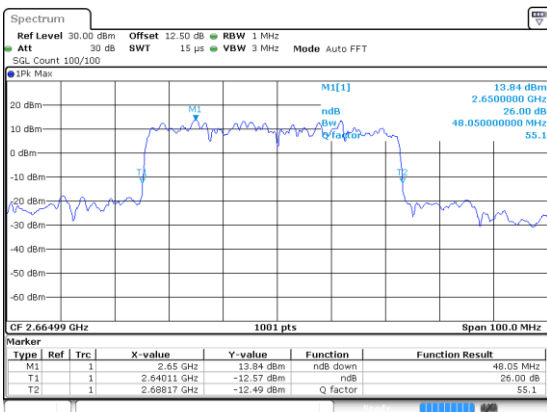

Lowest Channel / 256QAM

Date: 23. 8. 2020, 23:34:28

Middle Channel / 256QAM

Highest Channel / 256QAM

60MHz

Lowest Channel / BPSK

Date: 24 JUN 2020 09:12:02

Lowest Channel / QPSK