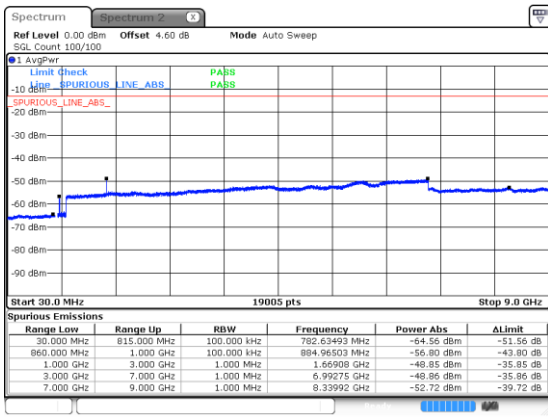

Highest Channel / BPSK

Highest Channel / QPSK

N5 15MHz

Lowest Channel / 16QAM

Lowest Channel / 64QAM

Middle Channel / 16QAM

Middle Channel / 64QAM

Highest Channel / 16QAM

Highest Channel / 64QAM

N5 15MHz

Lowest Channel / 256QAM

Middle Channel / 256QAM

Highest Channel / 256QAM

N5 20MHz

Lowest Channel / BPSK

Lowest Channel / QPSK

Middle Channel / BPSK

Middle Channel / QPSK

Highest Channel / BPSK

Highest Channel / QPSK

N5 20MHz

Lowest Channel / 16QAM

Lowest Channel / 64QAM

Middle Channel / 16QAM