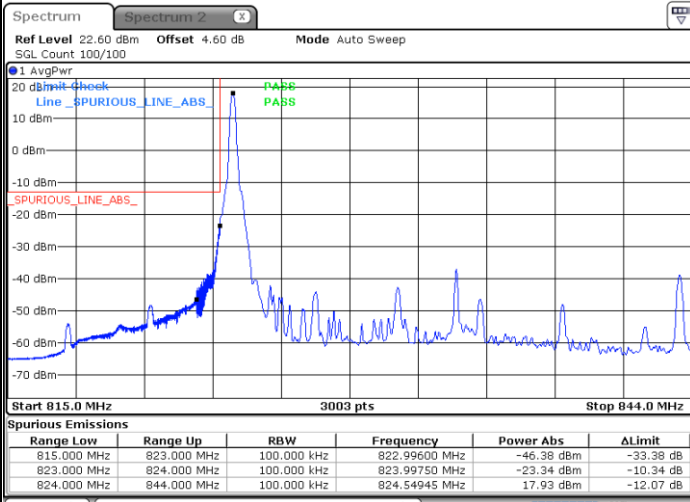

Date: 25 JUN 2020 22:01:47

Date: 25 JUN 2020 22:49:24

N5 20MHz / QPSK

Lowest Band Edge / 1RB0

Highest Band Edge / 1RB105

Date: 25 JUN 2020 22:35:15

Date: 25 JUN 2020 22:57:37

Lowest Band Edge / 100RB0

Highest Band Edge / 100RB0

Date: 25 JUN 2020 22:05:06

Date: 25 JUN 2020 22:52:42

N5 20MHz / 16QAM

Lowest Band Edge / 1RB0

Highest Band Edge / 1RB105

Date: 25 JUN 2020 22:37:02

Date: 25 JUN 2020 22:58:17

Lowest Band Edge / 100RB0

Highest Band Edge / 100RB0

Date: 25 JUN 2020 22:06:12

Date: 25 JUN 2020 22:53:50

N5 20MHz / 64QAM

Lowest Band Edge / 1RB0

Highest Band Edge / 1RB105

Date: 25 JUN 2020 22:38:21

Date: 25 JUN 2020 22:58:57

Lowest Band Edge / 100RB0

Highest Band Edge / 100RB0

Date: 25 JUN 2020 22:07:15

Date: 25 JUN 2020 22:54:55

N5 20MHz / 256QAM

Lowest Band Edge / 1RB0

Highest Band Edge / 1RB105