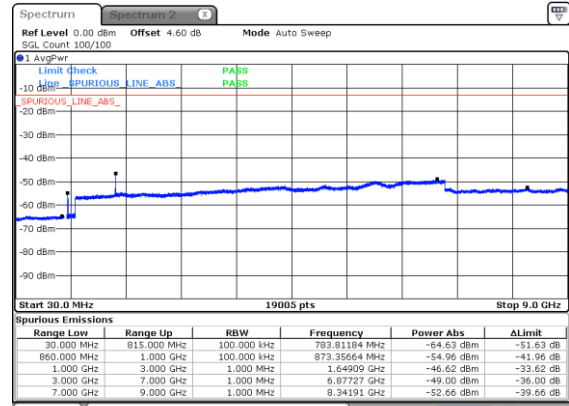

Highest Channel / 256QAM

N5 10MHz

Lowest Channel / BPSK

Lowest Channel / QPSK

Middle Channel / BPSK

Middle Channel / QPSK

Highest Channel / BPSK

Highest Channel / QPSK

N5 10MHz

Lowest Channel / 16QAM

Lowest Channel / 64QAM

Middle Channel / 16QAM

Middle Channel / 64QAM

Highest Channel / 16QAM

Highest Channel / 64QAM

N5 10MHz