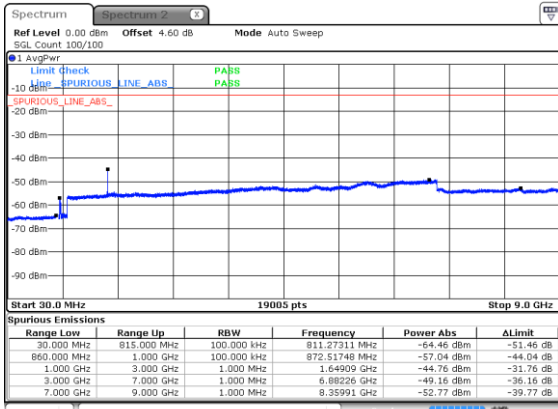

Highest Channel / 64QAM

N5 15MHz

Lowest Channel / 256QAM

Middle Channel / 256QAM

Highest Channel / 256QAM

N5 20MHz

Lowest Channel / BPSK

Lowest Channel / QPSK

Middle Channel / BPSK

Middle Channel / QPSK

Highest Channel / BPSK

Highest Channel / QPSK

N5 20MHz

Lowest Channel / 16QAM

Lowest Channel / 64QAM

Middle Channel / 16QAM

Middle Channel / 64QAM

Highest Channel / 16QAM

Highest Channel / 64QAM