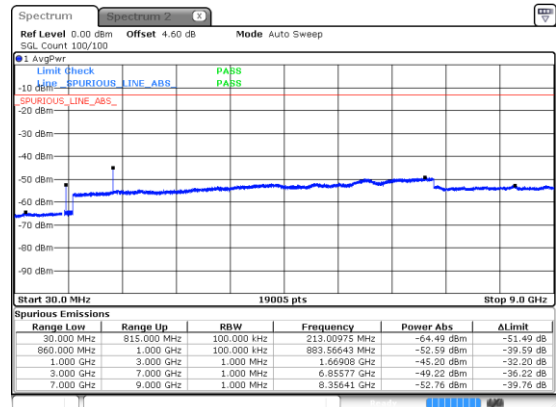

Date: 25 JUN 2020 22:09:02

Date: 25 JUN 2020 22:55:50

Lowest Band Edge / 100RB0

Highest Band Edge / 100RB0

Date: 25 JUN 2020 22:02:56

Date: 25 JUN 2020 22:50:40

Conducted Spurious Emission

N5 5MHz

Lowest Channel / BPSK

Lowest Channel / QPSK

Middle Channel / BPSK

Middle Channel / QPSK

Highest Channel / BPSK

Highest Channel / QPSK

N5 5MHz

Lowest Channel / 16QAM

Lowest Channel / 64QAM

Middle Channel / 16QAM

Middle Channel / 64QAM

Highest Channel / 16QAM

Highest Channel / 64QAM

N5 5MHz

Lowest Channel / 256QAM

Middle Channel / 256QAM