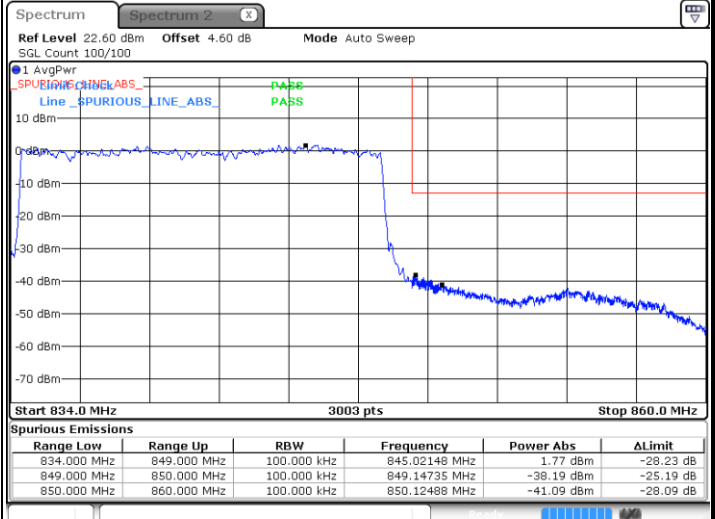

Lowest Band Edge / 50RB0

Date: 26 JUN 2020 00:14:48

Highest Band Edge / 50RB0

Date: 26 JUN 2020 00:36:08

N5 15MHz / BPSK

Lowest Band Edge / 1RB0

Date: 25 JUN 2020 23:19:25

Highest Band Edge / 1RB78

Date: 26 JUN 2020 00:04:37

Lowest Band Edge / 75RB0

Date: 25 JUN 2020 23:12:11

Highest Band Edge / 75RB0

Date: 25 JUN 2020 23:56:46

N5 15MHz / QPSK

Lowest Band Edge / 1RB0

Date: 25 JUN 2020 23:21:02