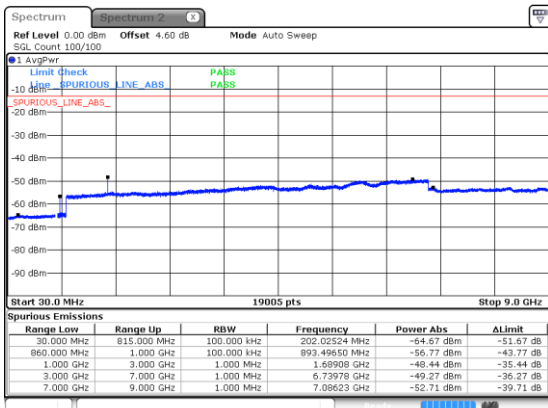

Lowest Channel / 64QAM

Middle Channel / 16QAM

Middle Channel / 64QAM

Highest Channel / 16QAM

Highest Channel / 64QAM

N5 5MHz

Lowest Channel / 256QAM

Middle Channel / 256QAM

Highest Channel / 256QAM

N5 10MHz

Lowest Channel / BPSK

Lowest Channel / QPSK

Middle Channel / BPSK

Middle Channel / QPSK

Highest Channel / BPSK

Highest Channel / QPSK