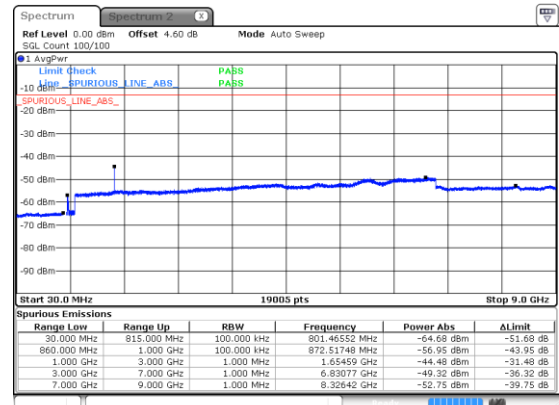

Highest Channel / 64QAM

N5 15MHz

Lowest Channel / 256QAM

Middle Channel / 256QAM

Highest Channel / 256QAM

N5 20MHz

Lowest Channel / BPSK

Lowest Channel / QPSK

Middle Channel / BPSK

Middle Channel / QPSK

Highest Channel / BPSK

Highest Channel / QPSK

N5 20MHz

Lowest Channel / 16QAM

Lowest Channel / 64QAM

Middle Channel / 16QAM