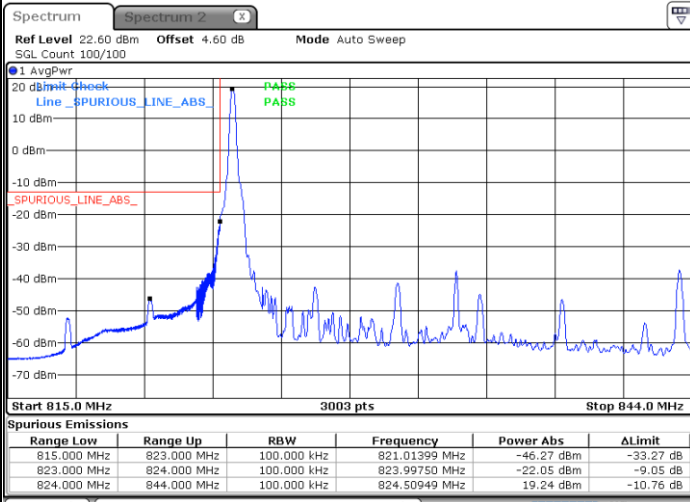

Lowest Band Edge / 1RB0

Date: 25 JUN 2020 23:23:22

Highest Band Edge / 1RB78

Date: 26 JUN 2020 00:07:16

Lowest Band Edge / 75RB0

Date: 25 JUN 2020 23:17:16

Highest Band Edge / 75RB0

Date: 26 JUN 2020 00:01:16

N5 15MHz / 256QAM

Lowest Band Edge / 1RB0

Date: 25 JUN 2020 23:18:07

Highest Band Edge / 1RB78

Date: 26 JUN 2020 00:03:03

Lowest Band Edge / 75RB0

Date: 25 JUN 2020 23:13:54

Highest Band Edge / 75RB0

Date: 25 JUN 2020 23:58:13

N5 20MHz / BPSK

Lowest Band Edge / 1RB0

Highest Band Edge / 1RB105

Date: 25 JUN 2020 22:33:10

Date: 25 JUN 2020 22:56:35

Lowest Band Edge / 100RB0

Highest Band Edge / 100RB0