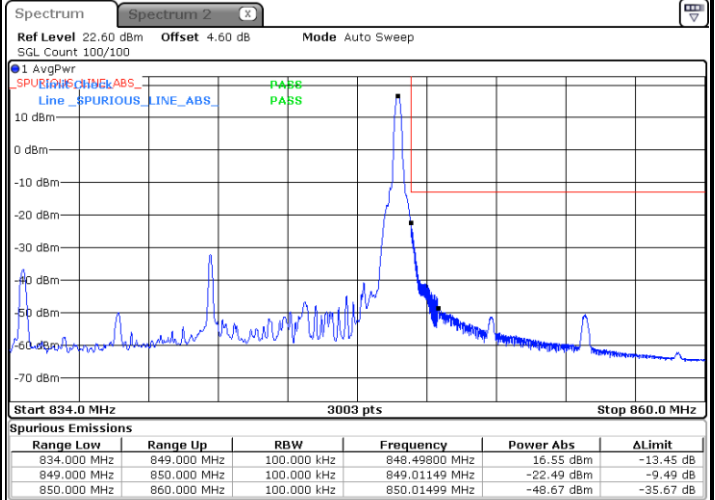

Date: 25 JUN 2020 23:22:15

Highest Band Edge / 1RB78

Date: 26 JUN 2020 00:06:30

Lowest Band Edge / 75RB0

Date: 25 JUN 2020 23:16:25

Highest Band Edge / 75RB0

Date: 26 JUN 2020 00:00:19

N5 15MHz / 64QAM

Lowest Band Edge / 1RB0

Date: 25 JUN 2020 23:23:22

Highest Band Edge / 1RB78

Date: 26 JUN 2020 00:07:16

Lowest Band Edge / 75RB0

Date: 25 JUN 2020 23:17:16

Highest Band Edge / 75RB0

Date: 26 JUN 2020 00:01:16