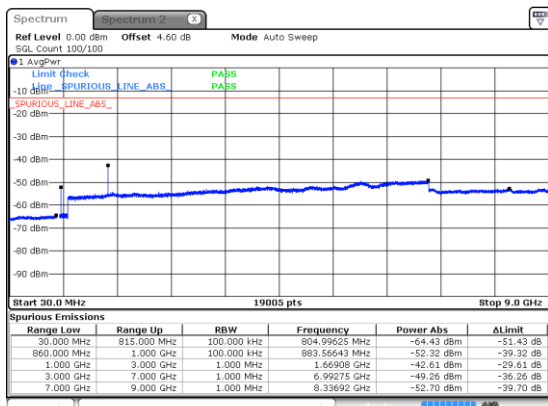

Date: 25 JUN 2020 22:58:57

Lowest Band Edge / 100RB0

Highest Band Edge / 100RB0

Date: 25 JUN 2020 22:07:15

Date: 25 JUN 2020 22:54:55

N5 20MHz / 256QAM

Lowest Band Edge / 1RB0

Highest Band Edge / 1RB105

Date: 25 JUN 2020 22:09:02

Date: 25 JUN 2020 22:55:50

Lowest Band Edge / 100RB0

Highest Band Edge / 100RB0

Date: 25 JUN 2020 22:02:56

Date: 25 JUN 2020 22:50:40

Conducted Spurious Emission

N5 5MHz

Lowest Channel / BPSK

Lowest Channel / QPSK

Middle Channel / BPSK

Middle Channel / QPSK

Highest Channel / BPSK

Highest Channel / QPSK

N5 5MHz

Lowest Channel / 16QAM