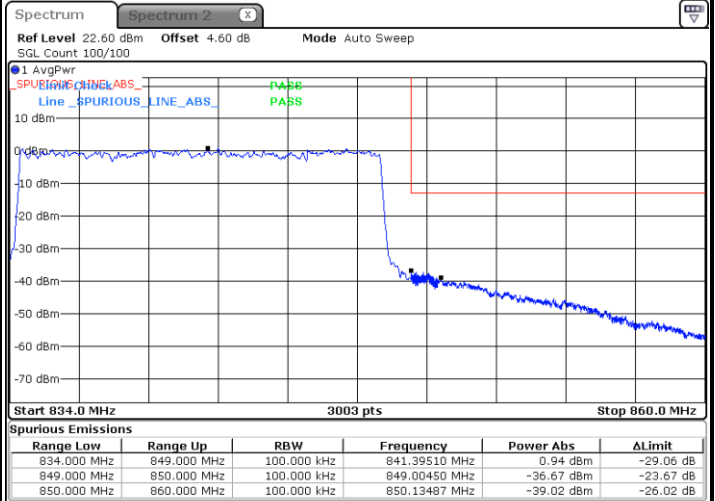

Highest Band Edge / 1RB78

Date: 26 JUN 2020 00:05:49

Lowest Band Edge / 75RB0

Date: 25 JUN 2020 23:15:33

Highest Band Edge / 75RB0

Date: 25 JUN 2020 23:59:24

N5 15MHz / 16QAM

Lowest Band Edge / 1RB0

Date: 25 JUN 2020 23:22:15

Highest Band Edge / 1RB78

Date: 26 JUN 2020 00:06:30

Lowest Band Edge / 75RB0

Date: 25 JUN 2020 23:16:25

Highest Band Edge / 75RB0

Date: 26 JUN 2020 00:00:19

N5 15MHz / 64QAM

Lowest Band Edge / 1RB0

Date: 25 JUN 2020 23:23:22

Highest Band Edge / 1RB78

Date: 26 JUN 2020 00:07:16

Lowest Band Edge / 75RB0

Date: 25 JUN 2020 23:17:16

Highest Band Edge / 75RB0

Date: 26 JUN 2020 00:01:16