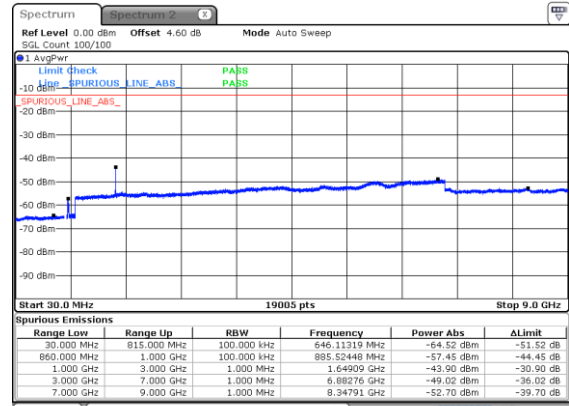

Highest Channel / 64QAM

N5 15MHz

Lowest Channel / 256QAM

Middle Channel / 256QAM

Highest Channel / 256QAM

N5 20MHz

Lowest Channel / BPSK

Lowest Channel / QPSK

Middle Channel / BPSK

Middle Channel / QPSK

Highest Channel / BPSK

Highest Channel / QPSK

N5 20MHz

Lowest Channel / 16QAM

Lowest Channel / 64QAM

Middle Channel / 16QAM

Middle Channel / 64QAM

Highest Channel / 16QAM

Highest Channel / 64QAM