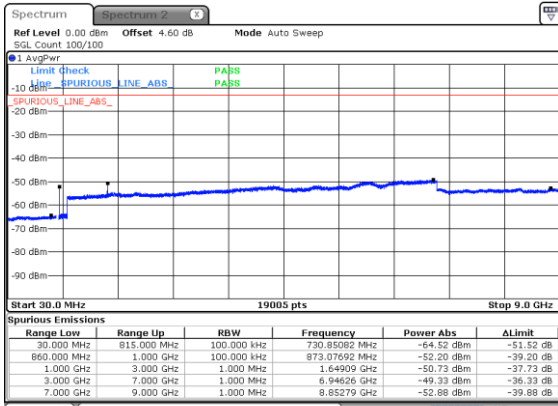

Lowest Channel / 64QAM

Middle Channel / 16QAM

Middle Channel / 64QAM

Highest Channel / 16QAM

Highest Channel / 64QAM

N5 5MHz

Lowest Channel / 256QAM

Middle Channel / 256QAM