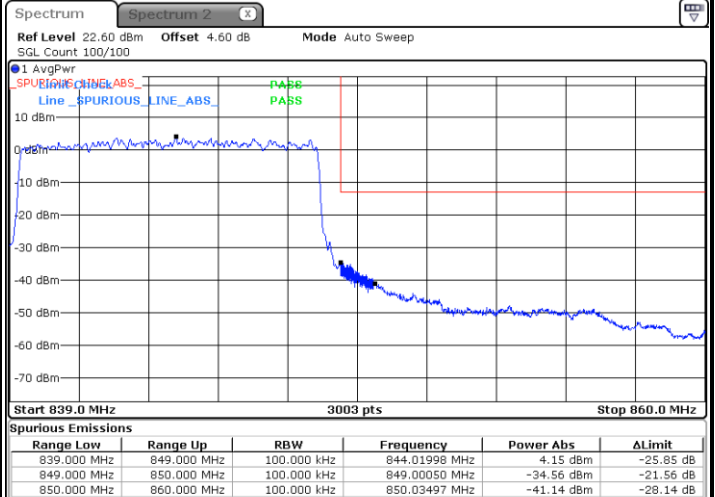

N5 10MHz / QPSK

Lowest Band Edge / 1RB0

Date: 26 JUN 2020 00:22:12

Highest Band Edge / 1RB51

Date: 26 JUN 2020 00:44:22

Lowest Band Edge / 50RB0

Date: 26 JUN 2020 00:16:22

Highest Band Edge / 50RB0

Date: 26 JUN 2020 00:38:58

N5 10MHz / 16QAM

Lowest Band Edge / 1RB0

Date: 26 JUN 2020 00:23:37

Highest Band Edge / 1RB51

Date: 26 JUN 2020 00:45:04

Lowest Band Edge / 50RB0

Date: 26 JUN 2020 00:17:12

Highest Band Edge / 50RB0

Date: 26 JUN 2020 00:40:09

N5 10MHz / 64QAM

Lowest Band Edge / 1RB0

Date: 26 JUN 2020 00:24:57

Highest Band Edge / 1RB51

Date: 26 JUN 2020 00:45:49

Lowest Band Edge / 50RB0