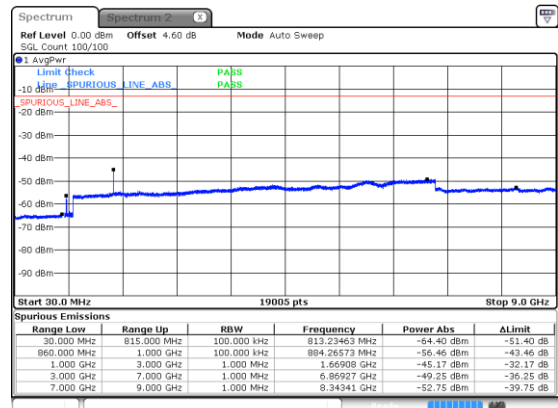

Highest Channel / BPSK

Highest Channel / QPSK

N5 15MHz

Lowest Channel / 16QAM

Lowest Channel / 64QAM

Middle Channel / 16QAM

Middle Channel / 64QAM

Highest Channel / 16QAM

Highest Channel / 64QAM

N5 15MHz

Lowest Channel / 256QAM

Middle Channel / 256QAM

Highest Channel / 256QAM

N5 20MHz

Lowest Channel / BPSK

Lowest Channel / QPSK