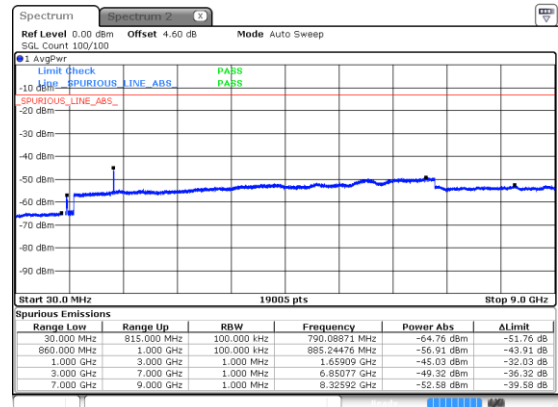

Highest Channel / BPSK

Highest Channel / QPSK

N5 15MHz

Lowest Channel / 16QAM

Lowest Channel / 64QAM

Middle Channel / 16QAM

Middle Channel / 64QAM

Highest Channel / 16QAM

Highest Channel / 64QAM

N5 15MHz

Lowest Channel / 256QAM

Middle Channel / 256QAM

Highest Channel / 256QAM

N5 20MHz

Lowest Channel / BPSK

Lowest Channel / QPSK