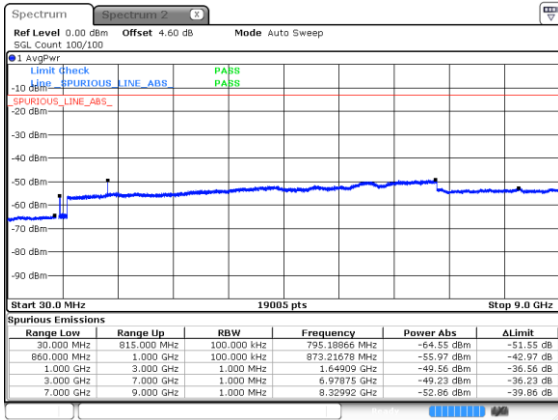

Lowest Channel / 256QAM

Middle Channel / 256QAM

Highest Channel / 256QAM

N5 15MHz

Lowest Channel / BPSK

Lowest Channel / QPSK

Middle Channel / BPSK

Middle Channel / QPSK

Highest Channel / BPSK

Highest Channel / QPSK

N5 15MHz

Lowest Channel / 16QAM

Lowest Channel / 64QAM

Middle Channel / 16QAM

Middle Channel / 64QAM

Highest Channel / 16QAM

Highest Channel / 64QAM

N5 15MHz

Lowest Channel / 256QAM

Middle Channel / 256QAM

Highest Channel / 256QAM

N5 20MHz

Lowest Channel / BPSK

Lowest Channel / QPSK