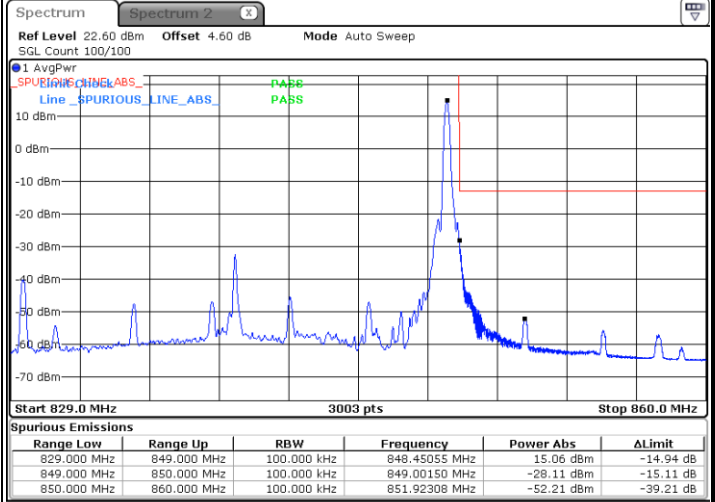

Lowest Band Edge / 100RB0

Highest Band Edge / 100RB0

Date: 25 JUN 2020 22:06:12

Date: 25 JUN 2020 22:53:50

N5 20MHz / 64QAM

Lowest Band Edge / 1RB0

Highest Band Edge / 1RB105

Date: 25 JUN 2020 22:38:21

Date: 25 JUN 2020 22:58:57

Lowest Band Edge / 100RB0

Highest Band Edge / 100RB0

Date: 25 JUN 2020 22:07:15

Date: 25 JUN 2020 22:54:55

N5 20MHz / 256QAM

Lowest Band Edge / 1RB0

Highest Band Edge / 1RB105

Date: 25 JUN 2020 22:09:02

Date: 25 JUN 2020 22:55:50

Lowest Band Edge / 100RB0

Highest Band Edge / 100RB0

Date: 25 JUN 2020 22:02:56

Date: 25 JUN 2020 22:50:40

Conducted Spurious Emission

N5 5MHz