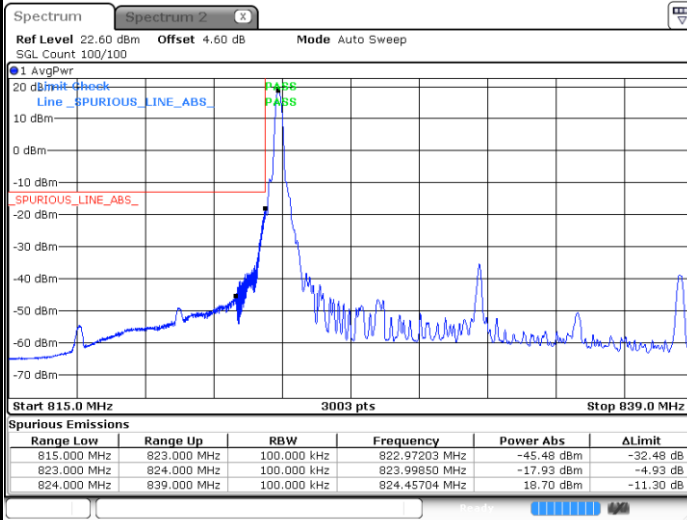

Lowest Band Edge / 50RB0

Date: 26 JUN 2020 00:14:48

Highest Band Edge / 50RB0

Date: 26 JUN 2020 00:36:08

N5 15MHz / BPSK

Lowest Band Edge / 1RB0

Date: 25 JUN 2020 23:19:25

Highest Band Edge / 1RB78

Date: 26 JUN 2020 00:04:37

Lowest Band Edge / 75RB0

Date: 25 JUN 2020 23:12:11

Highest Band Edge / 75RB0

Date: 25 JUN 2020 23:56:46

N5 15MHz / QPSK

Lowest Band Edge / 1RB0

Date: 25 JUN 2020 23:21:02