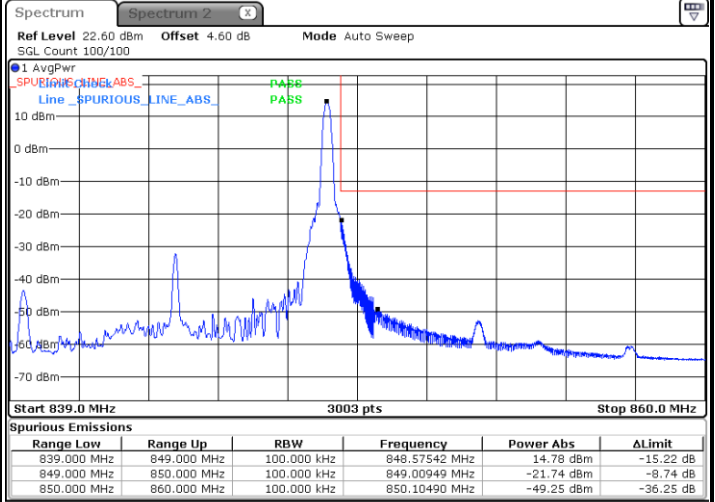

Date: 26 JUN 2020 00:18:04

Highest Band Edge / 50RB0

Date: 26 JUN 2020 00:38:01

N5 10MHz / 256QAM

Lowest Band Edge / 1RB0

Date: 26 JUN 2020 00:19:01

Highest Band Edge / 1RB51

Date: 26 JUN 2020 00:43:21

Lowest Band Edge / 50RB0

Date: 26 JUN 2020 00:14:48

Highest Band Edge / 50RB0

Date: 26 JUN 2020 00:36:08

N5 15MHz / BPSK

Lowest Band Edge / 1RB0

Date: 25 JUN 2020 23:19:25

Highest Band Edge / 1RB78