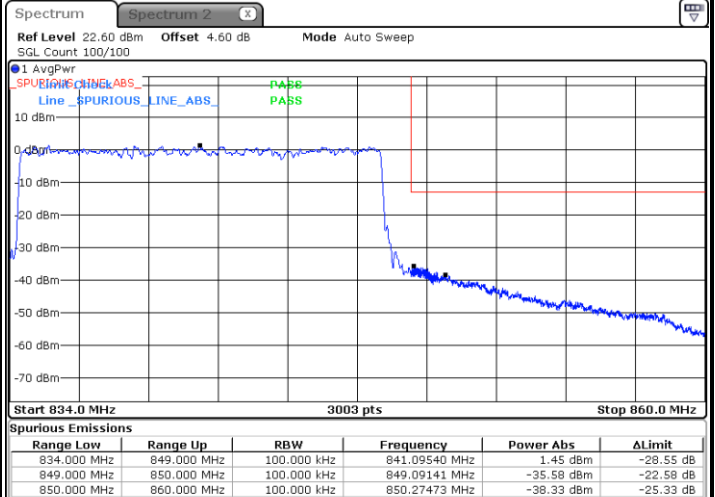

Date: 26 JUN 2020 00:04:37

Lowest Band Edge / 75RB0

Date: 25 JUN 2020 23:12:11

Highest Band Edge / 75RB0

Date: 25 JUN 2020 23:56:46

N5 15MHz / QPSK

Lowest Band Edge / 1RB0

Date: 25 JUN 2020 23:21:02

Highest Band Edge / 1RB78

Date: 26 JUN 2020 00:05:49

Lowest Band Edge / 75RB0

Date: 25 JUN 2020 23:15:33

Highest Band Edge / 75RB0

Date: 25 JUN 2020 23:59:24

N5 15MHz / 16QAM

Lowest Band Edge / 1RB0

Date: 25 JUN 2020 23:22:15

Highest Band Edge / 1RB78

Date: 26 JUN 2020 00:06:30

Lowest Band Edge / 75RB0

Date: 25 JUN 2020 23:16:25

Highest Band Edge / 75RB0

Date: 26 JUN 2020 00:00:19

N5 15MHz / 64QAM

Lowest Band Edge / 1RB0

Date: 25 JUN 2020 23:23:22

Highest Band Edge / 1RB78

Date: 26 JUN 2020 00:07:16

Lowest Band Edge / 75RB0

Date: 25 JUN 2020 23:17:16

Highest Band Edge / 75RB0

Date: 26 JUN 2020 00:01:16