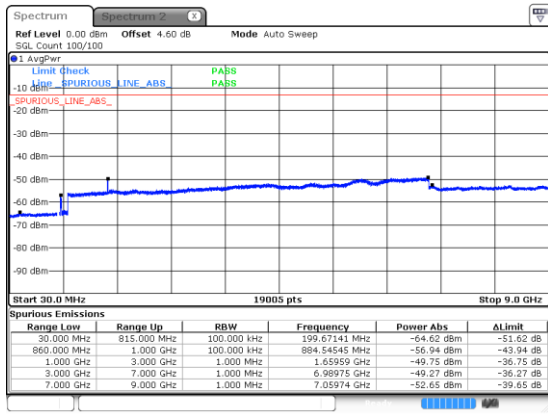

Highest Channel / BPSK

Highest Channel / QPSK

N5 15MHz

Lowest Channel / 16QAM

Lowest Channel / 64QAM

Middle Channel / 16QAM

Middle Channel / 64QAM

Highest Channel / 16QAM

Highest Channel / 64QAM

N5 15MHz

Lowest Channel / 256QAM

Middle Channel / 256QAM

Highest Channel / 256QAM

N5 20MHz

Lowest Channel / BPSK

Lowest Channel / QPSK

Middle Channel / BPSK

Middle Channel / QPSK

Highest Channel / BPSK

Highest Channel / QPSK

N5 20MHz

Lowest Channel / 16QAM

Lowest Channel / 64QAM

Middle Channel / 16QAM

Middle Channel / 64QAM

Highest Channel / 16QAM

Highest Channel / 64QAM