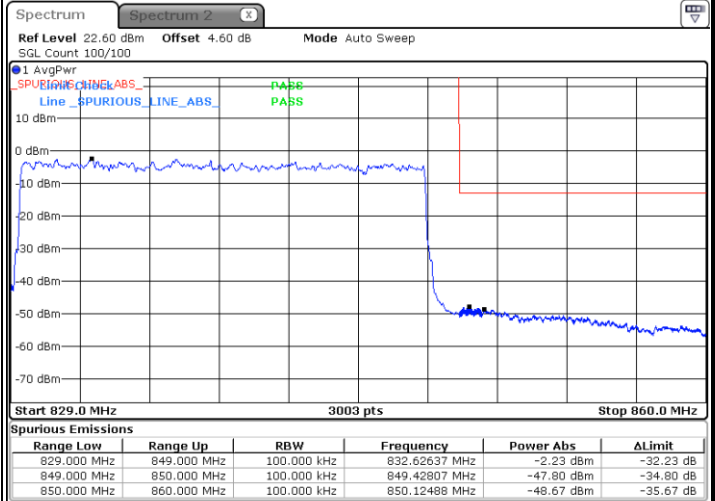

Date: 25 JUN 2020 22:58:57

Lowest Band Edge / 100RB0

Highest Band Edge / 100RB0

Date: 25 JUN 2020 22:07:15

Date: 25 JUN 2020 22:54:55

N5 20MHz / 256QAM

Lowest Band Edge / 1RB0

Highest Band Edge / 1RB105

Date: 25 JUN 2020 22:09:02

Date: 25 JUN 2020 22:55:50

Lowest Band Edge / 100RB0

Highest Band Edge / 100RB0

Date: 25 JUN 2020 22:02:56

Date: 25 JUN 2020 22:50:40

Conducted Spurious Emission

N5 5MHz

Lowest Channel / BPSK

Lowest Channel / QPSK

Middle Channel / BPSK

Middle Channel / QPSK

Highest Channel / BPSK

Highest Channel / QPSK

N5 5MHz

Lowest Channel / 16QAM