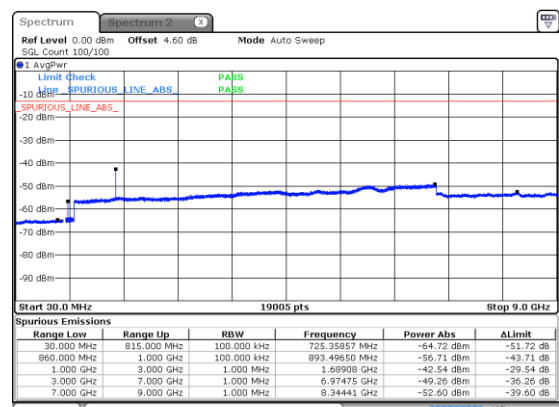

Date: 25 JUN 2020 22:09:02

Date: 25 JUN 2020 22:55:50

Lowest Band Edge / 100RB0

Highest Band Edge / 100RB0

Date: 25 JUN 2020 22:02:56

Date: 25 JUN 2020 22:50:40

Conducted Spurious Emission

N5 5MHz

Lowest Channel / BPSK

Lowest Channel / QPSK

Middle Channel / BPSK

Middle Channel / QPSK

Highest Channel / BPSK

Highest Channel / QPSK

N5 5MHz

Lowest Channel / 16QAM

Lowest Channel / 64QAM

Middle Channel / 16QAM

Middle Channel / 64QAM

Highest Channel / 16QAM

Highest Channel / 64QAM

N5 5MHz

Lowest Channel / 256QAM

Middle Channel / 256QAM