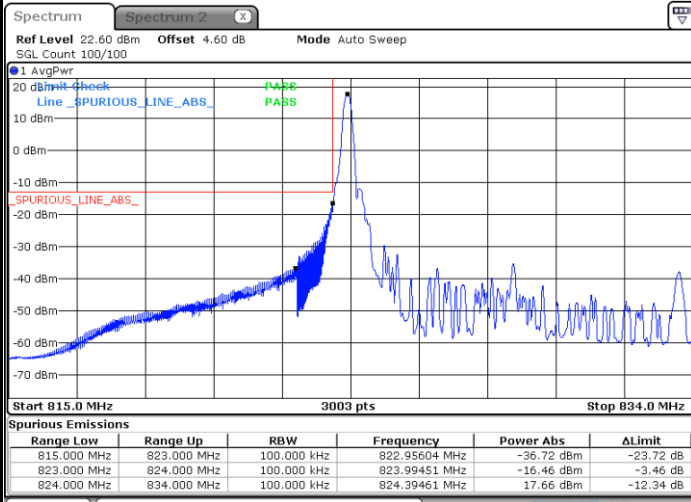

N5 10MHz / 16QAM

Lowest Band Edge / 1RB0

Date: 26 JUN 2020 00:23:37