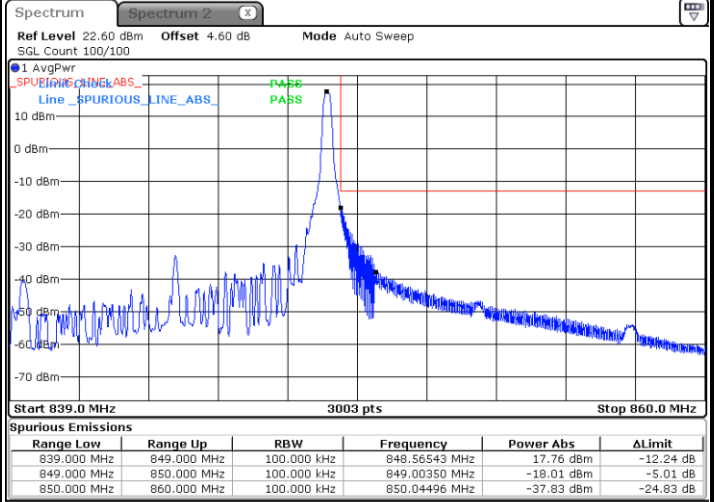

Date: 26 JUN 2020 00:38:58

N5 10MHz / 16QAM

Lowest Band Edge / 1RB0

Date: 26 JUN 2020 00:23:37

Highest Band Edge / 1RB51

Date: 26 JUN 2020 00:45:04

Lowest Band Edge / 50RB0

Date: 26 JUN 2020 00:17:12