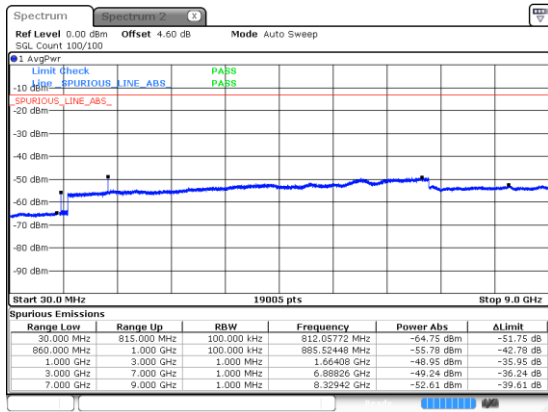

N5 10MHz

Lowest Channel / 16QAM

Lowest Channel / 64QAM

Middle Channel / 16QAM

Middle Channel / 64QAM

Highest Channel / 16QAM

Highest Channel / 64QAM

N5 10MHz

Lowest Channel / 256QAM

Middle Channel / 256QAM

Highest Channel / 256QAM

N5 15MHz

Lowest Channel / BPSK

Lowest Channel / QPSK

Middle Channel / BPSK

Middle Channel / QPSK