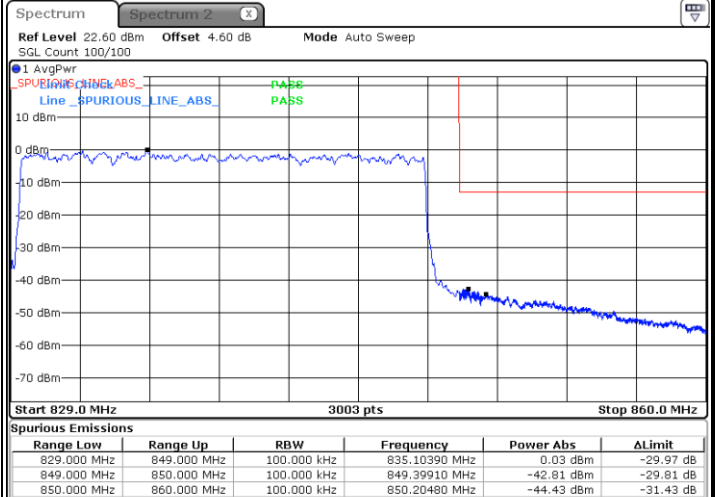

Highest Band Edge / 100RB0

Date: 25 JUN 2020 22:05:06

Date: 25 JUN 2020 22:52:42

N5 20MHz / 16QAM

Lowest Band Edge / 1RB0

Highest Band Edge / 1RB105

Date: 25 JUN 2020 22:37:02

Date: 25 JUN 2020 22:58:17

Lowest Band Edge / 100RB0

Highest Band Edge / 100RB0

Date: 25 JUN 2020 22:06:12

Date: 25 JUN 2020 22:53:50

N5 20MHz / 64QAM

Lowest Band Edge / 1RB0

Highest Band Edge / 1RB105

Date: 25 JUN 2020 22:38:21

Date: 25 JUN 2020 22:58:57

Lowest Band Edge / 100RB0

Highest Band Edge / 100RB0

Date: 25 JUN 2020 22:07:15

Date: 25 JUN 2020 22:54:55

N5 20MHz / 256QAM

Lowest Band Edge / 1RB0

Highest Band Edge / 1RB105

Date: 25 JUN 2020 22:09:02

Date: 25 JUN 2020 22:55:50

Lowest Band Edge / 100RB0

Highest Band Edge / 100RB0

Date: 25 JUN 2020 22:02:56

Date: 25 JUN 2020 22:50:40

Conducted Spurious Emission

N5 5MHz