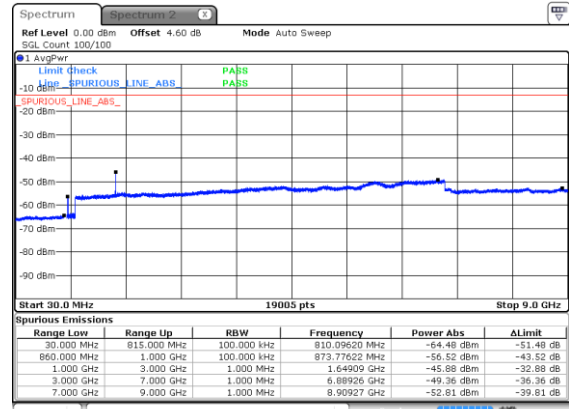

Highest Channel / BPSK

Highest Channel / QPSK

N5 15MHz

Lowest Channel / 16QAM

Lowest Channel / 64QAM

Middle Channel / 16QAM

Middle Channel / 64QAM

Highest Channel / 16QAM

Highest Channel / 64QAM

N5 15MHz

Lowest Channel / 256QAM

Middle Channel / 256QAM

Highest Channel / 256QAM

N5 20MHz

Lowest Channel / BPSK

Lowest Channel / QPSK