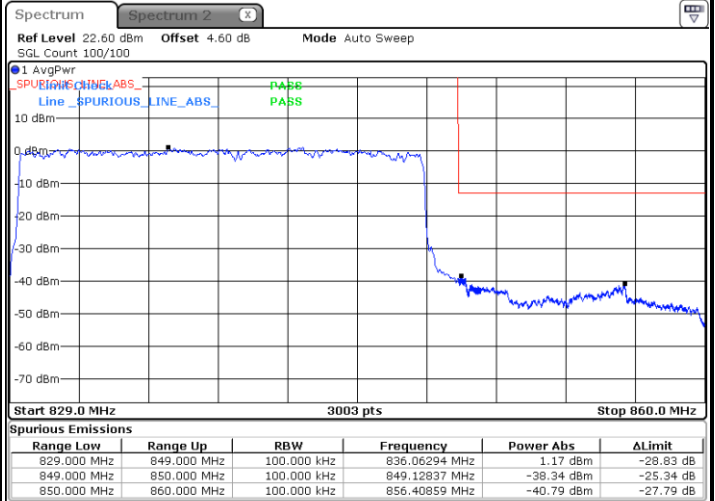

N5 15MHz / 256QAM

Lowest Band Edge / 1RB0

Date: 25 JUN 2020 23:18:07

Highest Band Edge / 1RB78

Date: 26 JUN 2020 00:03:03

Lowest Band Edge / 75RB0

Date: 25 JUN 2020 23:13:54

Highest Band Edge / 75RB0

Date: 25 JUN 2020 23:58:13

N5 20MHz / BPSK

Lowest Band Edge / 1RB0

Highest Band Edge / 1RB105

Date: 25 JUN 2020 22:33:10

Date: 25 JUN 2020 22:56:35

Lowest Band Edge / 100RB0

Highest Band Edge / 100RB0

Date: 25 JUN 2020 22:01:47

Date: 25 JUN 2020 22:49:24

N5 20MHz / QPSK

Lowest Band Edge / 1RB0

Highest Band Edge / 1RB105

Date: 25 JUN 2020 22:35:15

Date: 25 JUN 2020 22:57:37

Lowest Band Edge / 100RB0

Highest Band Edge / 100RB0

Date: 25 JUN 2020 22:05:06

Date: 25 JUN 2020 22:52:42

N5 20MHz / 16QAM

Lowest Band Edge / 1RB0

Highest Band Edge / 1RB105

Date: 25 JUN 2020 22:37:02

Date: 25 JUN 2020 22:58:17