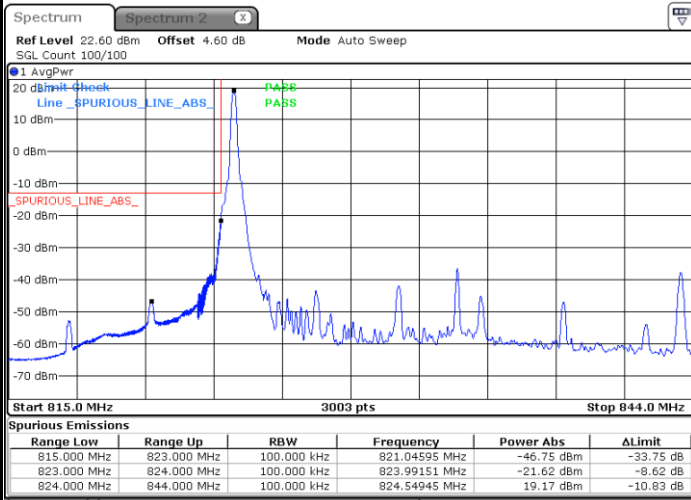

Date: 25 JUN 2020 23:58:13

N5 20MHz / BPSK

Lowest Band Edge / 1RB0

Highest Band Edge / 1RB105

Date: 25 JUN 2020 22:33:10

Date: 25 JUN 2020 22:56:35

Lowest Band Edge / 100RB0

Highest Band Edge / 100RB0

Date: 25 JUN 2020 22:01:47

Date: 25 JUN 2020 22:49:24

N5 20MHz / QPSK

Lowest Band Edge / 1RB0

Highest Band Edge / 1RB105

Date: 25 JUN 2020 22:35:15

Date: 25 JUN 2020 22:57:37

Lowest Band Edge / 100RB0

Highest Band Edge / 100RB0

Date: 25 JUN 2020 22:05:06

Date: 25 JUN 2020 22:52:42

N5 20MHz / 16QAM

Lowest Band Edge / 1RB0

Highest Band Edge / 1RB105

Date: 25 JUN 2020 22:37:02

Date: 25 JUN 2020 22:58:17