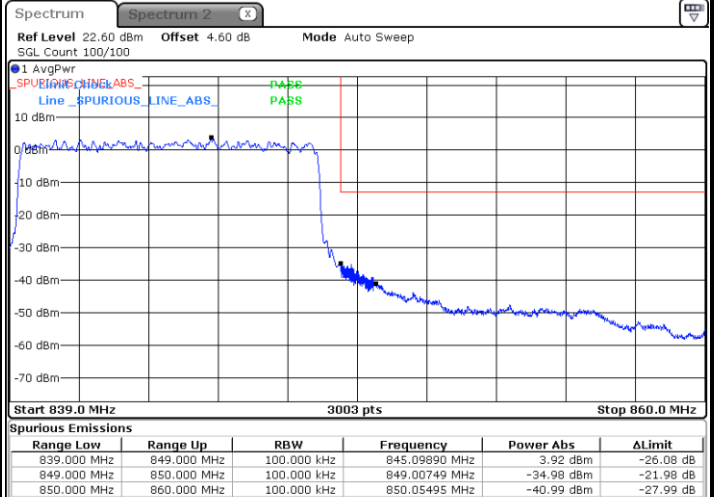

Date: 26 JUN 2020 00:38:58

N5 10MHz / 16QAM

Lowest Band Edge / 1RB0

Date: 26 JUN 2020 00:23:37

Highest Band Edge / 1RB51

Date: 26 JUN 2020 00:45:04

Lowest Band Edge / 50RB0

Date: 26 JUN 2020 00:17:12

Highest Band Edge / 50RB0

Date: 26 JUN 2020 00:40:09

N5 10MHz / 64QAM

Lowest Band Edge / 1RB0

Date: 26 JUN 2020 00:24:57

Highest Band Edge / 1RB51

Date: 26 JUN 2020 00:45:49

Lowest Band Edge / 50RB0

Date: 26 JUN 2020 00:18:04

Highest Band Edge / 50RB0

Date: 26 JUN 2020 00:38:01

N5 10MHz / 256QAM

Lowest Band Edge / 1RB0

Date: 26 JUN 2020 00:19:01

Highest Band Edge / 1RB51

Date: 26 JUN 2020 00:43:21

Lowest Band Edge / 50RB0

Date: 26 JUN 2020 00:14:48

Highest Band Edge / 50RB0

Date: 26 JUN 2020 00:36:08

N5 15MHz / BPSK

Lowest Band Edge / 1RB0

Date: 25 JUN 2020 23:19:25

Highest Band Edge / 1RB78