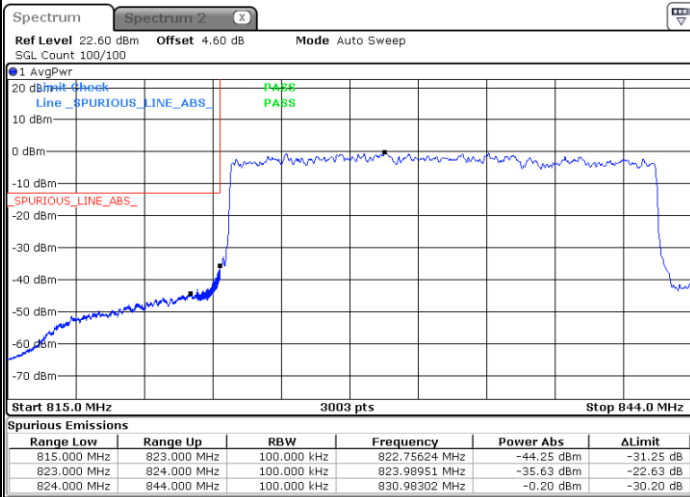

Highest Band Edge / 100RB0

Date: 25 JUN 2020 22:05:06

Date: 25 JUN 2020 22:52:42

N5 20MHz / 16QAM

Lowest Band Edge / 1RB0

Highest Band Edge / 1RB105

Date: 25 JUN 2020 22:37:02

Date: 25 JUN 2020 22:58:17

Lowest Band Edge / 100RB0

Highest Band Edge / 100RB0

Date: 25 JUN 2020 22:06:12

Date: 25 JUN 2020 22:53:50

N5 20MHz / 64QAM

Lowest Band Edge / 1RB0

Highest Band Edge / 1RB105

Date: 25 JUN 2020 22:38:21

Date: 25 JUN 2020 22:58:57

Lowest Band Edge / 100RB0

Highest Band Edge / 100RB0

Date: 25 JUN 2020 22:07:15

Date: 25 JUN 2020 22:54:55

N5 20MHz / 256QAM

Lowest Band Edge / 1RB0

Highest Band Edge / 1RB105

Date: 25 JUN 2020 22:09:02

Date: 25 JUN 2020 22:55:50

Lowest Band Edge / 100RB0

Highest Band Edge / 100RB0

Date: 25 JUN 2020 22:02:56

Date: 25 JUN 2020 22:50:40

Conducted Spurious Emission

N5 5MHz