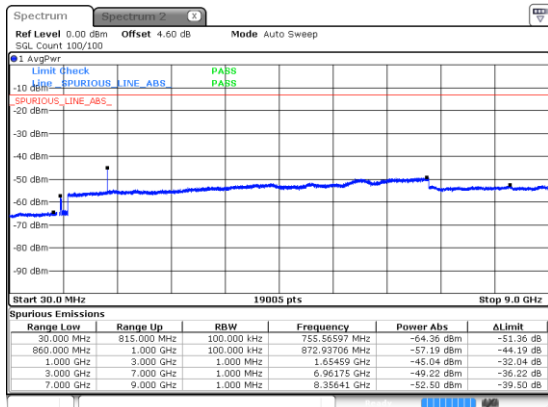

Middle Channel / BPSK

Middle Channel / QPSK

Highest Channel / BPSK

Highest Channel / QPSK

N5 20MHz

Lowest Channel / 16QAM

Lowest Channel / 64QAM

Middle Channel / 16QAM

Middle Channel / 64QAM

Highest Channel / 16QAM

Highest Channel / 64QAM