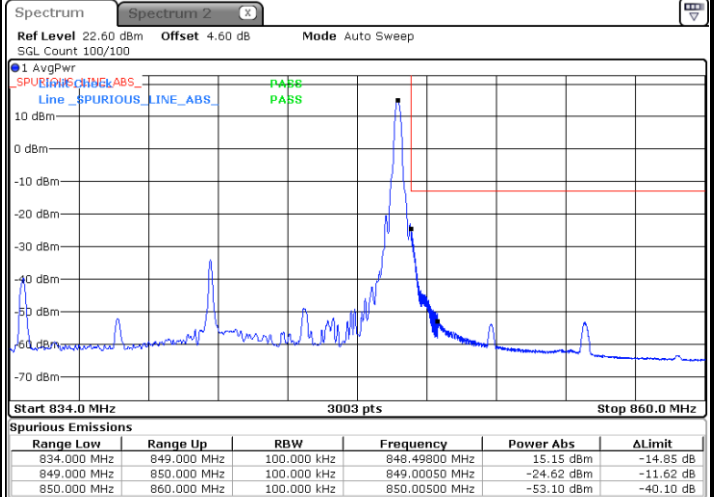

Date: 25 JUN 2020 23:22:15

Highest Band Edge / 1RB78

Date: 26 JUN 2020 00:06:30

Lowest Band Edge / 75RB0

Date: 25 JUN 2020 23:16:25

Highest Band Edge / 75RB0

Date: 26 JUN 2020 00:00:19

N5 15MHz / 64QAM

Lowest Band Edge / 1RB0

Date: 25 JUN 2020 23:23:22

Highest Band Edge / 1RB78

Date: 26 JUN 2020 00:07:16

Lowest Band Edge / 75RB0

Date: 25 JUN 2020 23:17:16

Highest Band Edge / 75RB0

Date: 26 JUN 2020 00:01:16

N5 15MHz / 256QAM

Lowest Band Edge / 1RB0

Date: 25 JUN 2020 23:18:07

Highest Band Edge / 1RB78

Date: 26 JUN 2020 00:03:03

Lowest Band Edge / 75RB0

Date: 25 JUN 2020 23:13:54

Highest Band Edge / 75RB0

Date: 25 JUN 2020 23:58:13

N5 20MHz / BPSK

Lowest Band Edge / 1RB0

Highest Band Edge / 1RB105

Date: 25 JUN 2020 22:33:10

Date: 25 JUN 2020 22:56:35

Lowest Band Edge / 100RB0

Highest Band Edge / 100RB0