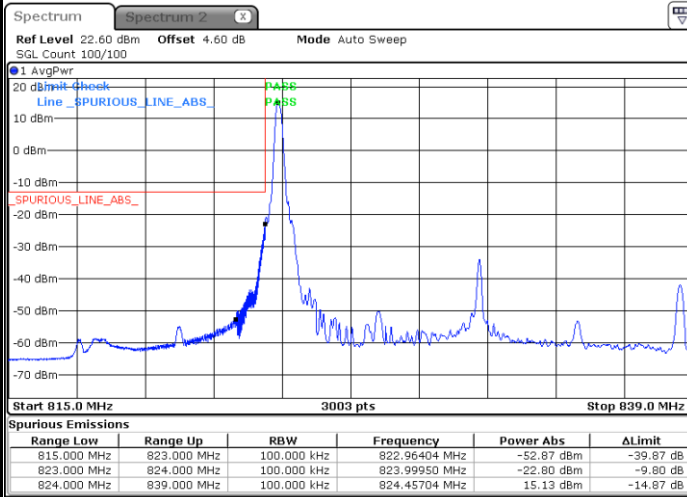

N5 15MHz / 256QAM

Lowest Band Edge / 1RB0

Date: 25 JUN 2020 23:18:07