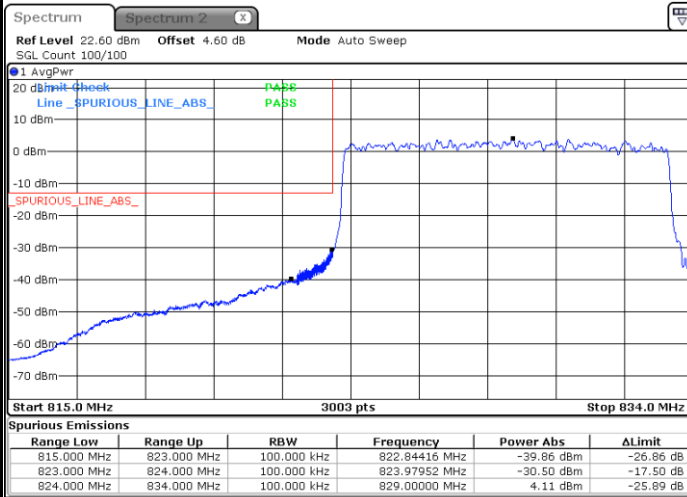

N5 10MHz / QPSK

Lowest Band Edge / 1RB0

Date: 26 JUN 2020 00:22:12

Highest Band Edge / 1RB51

Date: 26 JUN 2020 00:44:22

Lowest Band Edge / 50RB0

Date: 26 JUN 2020 00:16:22

Highest Band Edge / 50RB0