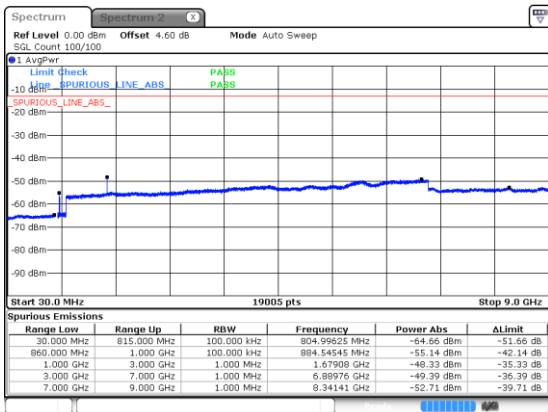

N5 10MHz

Lowest Channel / 16QAM

Lowest Channel / 64QAM

Middle Channel / 16QAM

Middle Channel / 64QAM

Highest Channel / 16QAM

Highest Channel / 64QAM

N5 10MHz

Lowest Channel / 256QAM

Middle Channel / 256QAM

Highest Channel / 256QAM

N5 15MHz

Lowest Channel / BPSK

Lowest Channel / QPSK

Middle Channel / BPSK

Middle Channel / QPSK