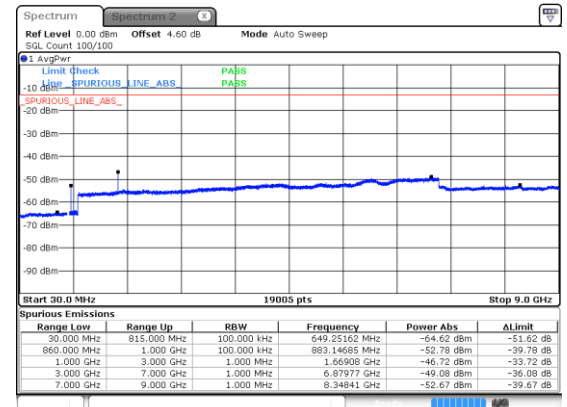

Date: 25 JUN 2020 22:09:02

Date: 25 JUN 2020 22:55:50

Lowest Band Edge / 100RB0

Highest Band Edge / 100RB0

Date: 25 JUN 2020 22:02:56

Date: 25 JUN 2020 22:50:40

Conducted Spurious Emission

N5 5MHz

Lowest Channel / BPSK

Lowest Channel / QPSK

Middle Channel / BPSK

Middle Channel / QPSK

Highest Channel / BPSK

Highest Channel / QPSK

N5 5MHz

Lowest Channel / 16QAM

Lowest Channel / 64QAM

Middle Channel / 16QAM

Middle Channel / 64QAM

Highest Channel / 16QAM

Highest Channel / 64QAM

N5 5MHz

Lowest Channel / 256QAM

Middle Channel / 256QAM