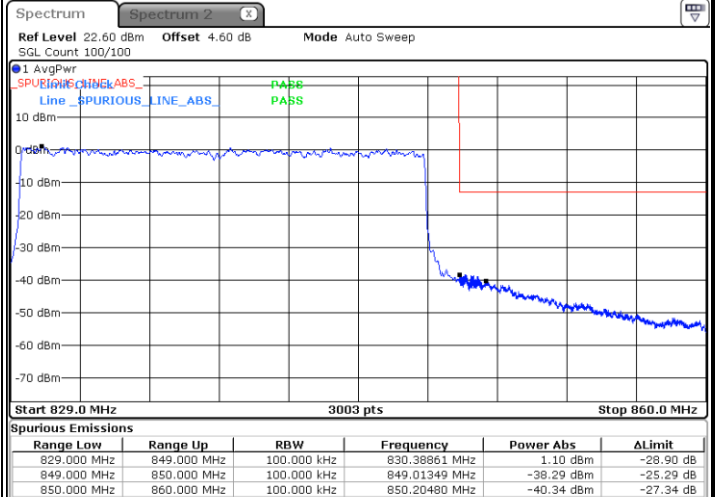

Date: 25 JUN 2020 23:58:13

N5 20MHz / BPSK

Lowest Band Edge / 1RB0

Highest Band Edge / 1RB105

Date: 25 JUN 2020 22:33:10

Date: 25 JUN 2020 22:56:35

Lowest Band Edge / 100RB0

Highest Band Edge / 100RB0

Date: 25 JUN 2020 22:01:47

Date: 25 JUN 2020 22:49:24

N5 20MHz / QPSK

Lowest Band Edge / 1RB0

Highest Band Edge / 1RB105

Date: 25 JUN 2020 22:35:15

Date: 25 JUN 2020 22:57:37

Lowest Band Edge / 100RB0

Highest Band Edge / 100RB0

Date: 25 JUN 2020 22:05:06

Date: 25 JUN 2020 22:52:42

N5 20MHz / 16QAM

Lowest Band Edge / 1RB0

Highest Band Edge / 1RB105

Date: 25 JUN 2020 22:37:02

Date: 25 JUN 2020 22:58:17

Lowest Band Edge / 100RB0

Highest Band Edge / 100RB0

Date: 25 JUN 2020 22:06:12

Date: 25 JUN 2020 22:53:50

N5 20MHz / 64QAM

Lowest Band Edge / 1RB0

Highest Band Edge / 1RB105

Date: 25 JUN 2020 22:38:21