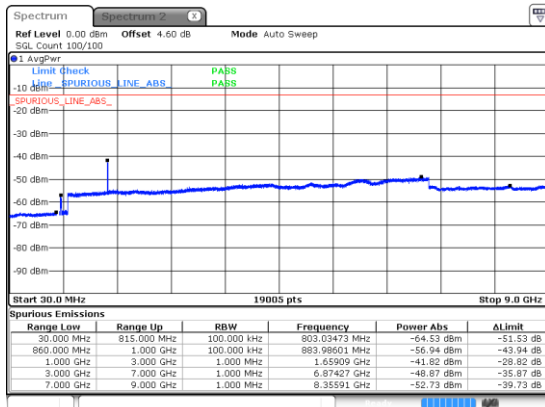

N5 10MHz

Lowest Channel / 16QAM

Lowest Channel / 64QAM

Middle Channel / 16QAM

Middle Channel / 64QAM

Highest Channel / 16QAM

Highest Channel / 64QAM

N5 10MHz

Lowest Channel / 256QAM

Middle Channel / 256QAM

Highest Channel / 256QAM

N5 15MHz

Lowest Channel / BPSK

Lowest Channel / QPSK

Middle Channel / BPSK

Middle Channel / QPSK

Highest Channel / BPSK

Highest Channel / QPSK

N5 15MHz

Lowest Channel / 16QAM

Lowest Channel / 64QAM

Middle Channel / 16QAM

Middle Channel / 64QAM

Highest Channel / 16QAM