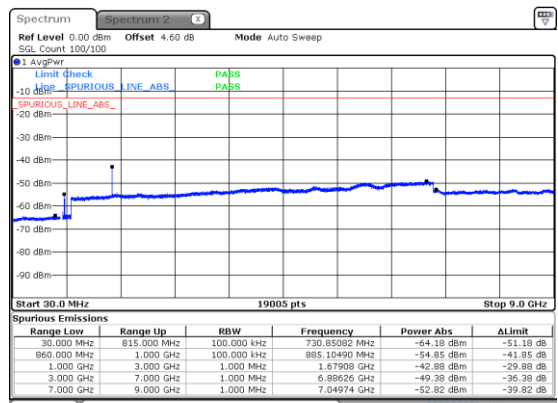

N5 10MHz

Lowest Channel / 16QAM

Lowest Channel / 64QAM

Middle Channel / 16QAM

Middle Channel / 64QAM

Highest Channel / 16QAM

Highest Channel / 64QAM

N5 10MHz

Lowest Channel / 256QAM

Middle Channel / 256QAM

Highest Channel / 256QAM

N5 15MHz

Lowest Channel / BPSK

Lowest Channel / QPSK

Middle Channel / BPSK

Middle Channel / QPSK