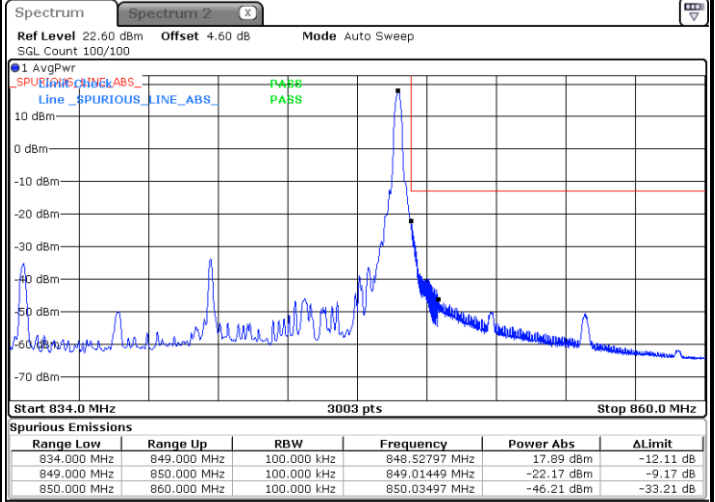

Date: 26 JUN 2020 00:04:37

Lowest Band Edge / 75RB0

Date: 25 JUN 2020 23:12:11

Highest Band Edge / 75RB0

Date: 25 JUN 2020 23:56:46

N5 15MHz / QPSK

Lowest Band Edge / 1RB0

Date: 25 JUN 2020 23:21:02

Highest Band Edge / 1RB78

Date: 26 JUN 2020 00:05:49

Lowest Band Edge / 75RB0

Date: 25 JUN 2020 23:15:33

Highest Band Edge / 75RB0

Date: 25 JUN 2020 23:59:24

N5 15MHz / 16QAM

Lowest Band Edge / 1RB0

Date: 25 JUN 2020 23:22:15

Highest Band Edge / 1RB78

Date: 26 JUN 2020 00:06:30

Lowest Band Edge / 75RB0

Date: 25 JUN 2020 23:16:25

Highest Band Edge / 75RB0

Date: 26 JUN 2020 00:00:19

N5 15MHz / 64QAM

Lowest Band Edge / 1RB0

Date: 25 JUN 2020 23:23:22

Highest Band Edge / 1RB78

Date: 26 JUN 2020 00:07:16

Lowest Band Edge / 75RB0

Date: 25 JUN 2020 23:17:16

Highest Band Edge / 75RB0

Date: 26 JUN 2020 00:01:16