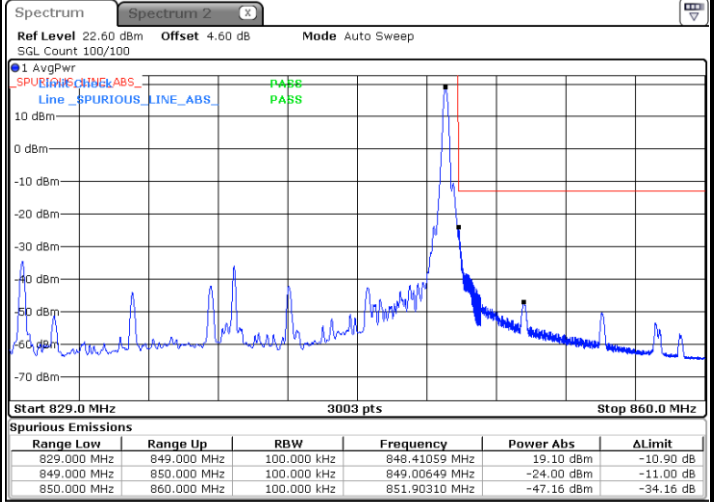

Date: 25 JUN 2020 23:58:13

N5 20MHz / BPSK

Lowest Band Edge / 1RB0

Highest Band Edge / 1RB105

Date: 25 JUN 2020 22:33:10

Date: 25 JUN 2020 22:56:35

Lowest Band Edge / 100RB0

Highest Band Edge / 100RB0

Date: 25 JUN 2020 22:01:47

Date: 25 JUN 2020 22:49:24

N5 20MHz / QPSK

Lowest Band Edge / 1RB0

Highest Band Edge / 1RB105

Date: 25 JUN 2020 22:35:15

Date: 25 JUN 2020 22:57:37

Lowest Band Edge / 100RB0