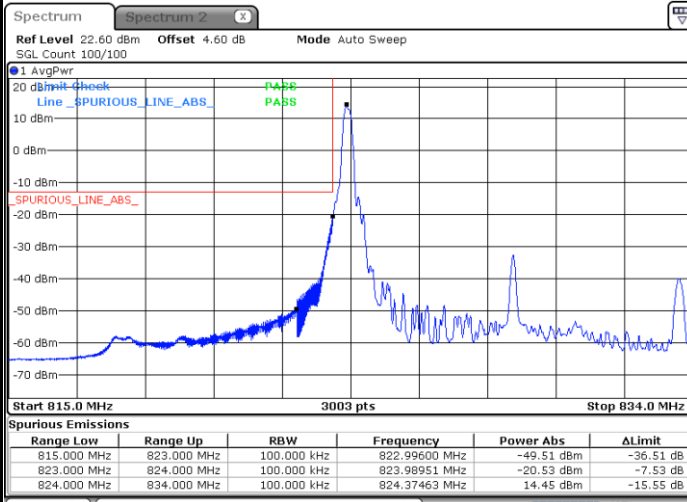

Date: 26 JUN 2020 00:18:04

Highest Band Edge / 50RB0

Date: 26 JUN 2020 00:38:01

N5 10MHz / 256QAM

Lowest Band Edge / 1RB0

Date: 26 JUN 2020 00:19:01

Highest Band Edge / 1RB51

Date: 26 JUN 2020 00:43:21

Lowest Band Edge / 50RB0

Date: 26 JUN 2020 00:14:48

Highest Band Edge / 50RB0

Date: 26 JUN 2020 00:36:08

N5 15MHz / BPSK

Lowest Band Edge / 1RB0

Date: 25 JUN 2020 23:19:25

Highest Band Edge / 1RB78