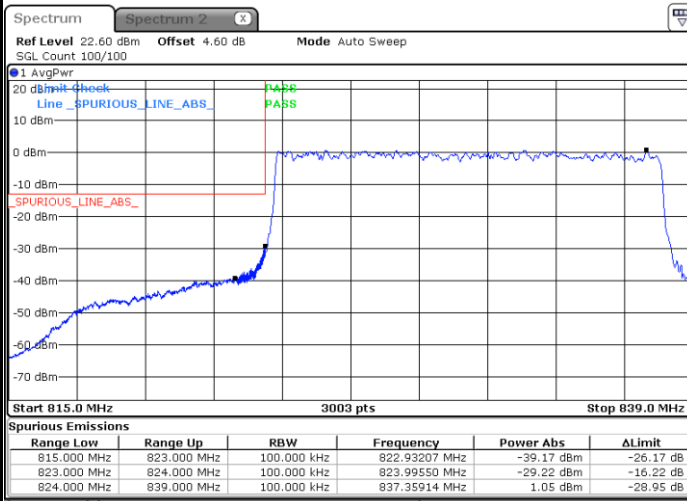

Lowest Band Edge / 75RB0

Date: 25 JUN 2020 23:16:25