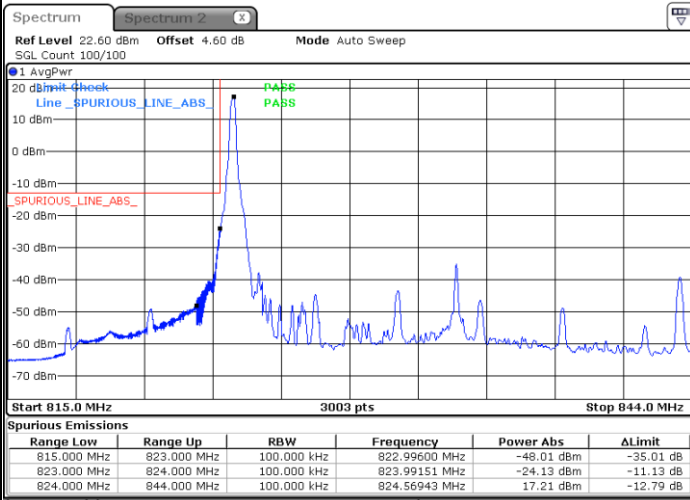

Highest Band Edge / 100RB0

Date: 25 JUN 2020 22:05:06

Date: 25 JUN 2020 22:52:42

N5 20MHz / 16QAM

Lowest Band Edge / 1RB0

Highest Band Edge / 1RB105

Date: 25 JUN 2020 22:37:02

Date: 25 JUN 2020 22:58:17

Lowest Band Edge / 100RB0

Highest Band Edge / 100RB0

Date: 25 JUN 2020 22:06:12

Date: 25 JUN 2020 22:53:50

N5 20MHz / 64QAM

Lowest Band Edge / 1RB0

Highest Band Edge / 1RB105

Date: 25 JUN 2020 22:38:21

Date: 25 JUN 2020 22:58:57

Lowest Band Edge / 100RB0

Highest Band Edge / 100RB0

Date: 25 JUN 2020 22:07:15

Date: 25 JUN 2020 22:54:55

N5 20MHz / 256QAM

Lowest Band Edge / 1RB0

Highest Band Edge / 1RB105

Date: 25 JUN 2020 22:09:02

Date: 25 JUN 2020 22:55:50

Lowest Band Edge / 100RB0

Highest Band Edge / 100RB0

Date: 25 JUN 2020 22:02:56

Date: 25 JUN 2020 22:50:40

Conducted Spurious Emission

N5 5MHz