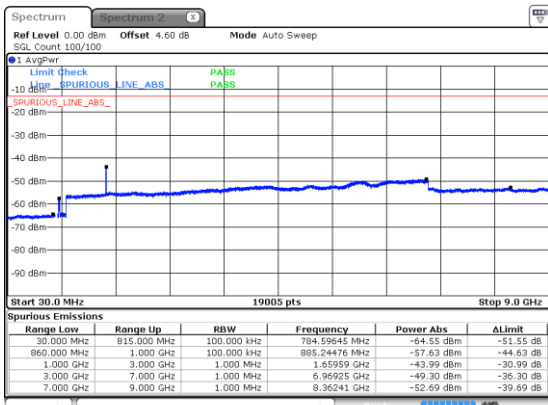

Middle Channel / BPSK

Middle Channel / QPSK

Highest Channel / BPSK

Highest Channel / QPSK

N5 20MHz

Lowest Channel / 16QAM

Lowest Channel / 64QAM

Middle Channel / 16QAM

Middle Channel / 64QAM

Highest Channel / 16QAM

Highest Channel / 64QAM