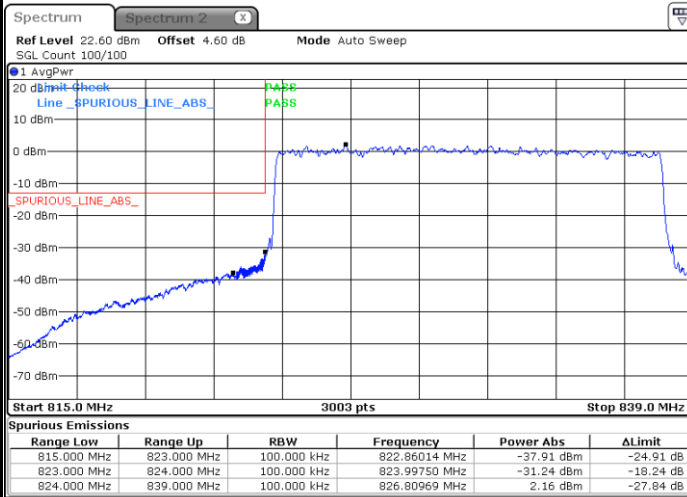

Lowest Band Edge / 50RB0

Date: 26 JUN 2020 00:14:48

Highest Band Edge / 50RB0

Date: 26 JUN 2020 00:36:08

N5 15MHz / BPSK

Lowest Band Edge / 1RB0

Date: 25 JUN 2020 23:19:25

Highest Band Edge / 1RB78

Date: 26 JUN 2020 00:04:37

Lowest Band Edge / 75RB0

Date: 25 JUN 2020 23:12:11

Highest Band Edge / 75RB0

Date: 25 JUN 2020 23:56:46

N5 15MHz / QPSK

Lowest Band Edge / 1RB0

Date: 25 JUN 2020 23:21:02

Highest Band Edge / 1RB78

Date: 26 JUN 2020 00:05:49

Lowest Band Edge / 75RB0

Date: 25 JUN 2020 23:15:33

Highest Band Edge / 75RB0

Date: 25 JUN 2020 23:59:24

N5 15MHz / 16QAM

Lowest Band Edge / 1RB0