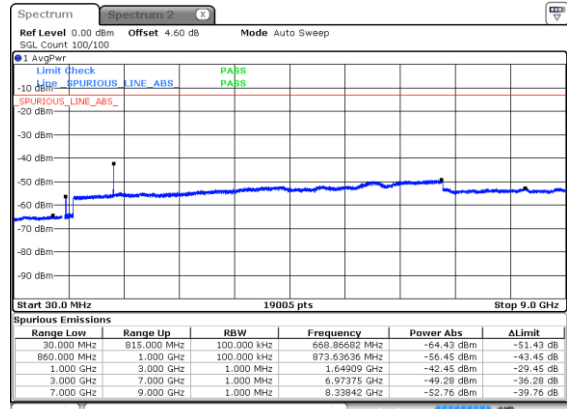

N5 10MHz

Lowest Channel / 16QAM

Lowest Channel / 64QAM

Middle Channel / 16QAM

Middle Channel / 64QAM

Highest Channel / 16QAM

Highest Channel / 64QAM

N5 10MHz

Lowest Channel / 256QAM

Middle Channel / 256QAM

Highest Channel / 256QAM

N5 15MHz

Lowest Channel / BPSK

Lowest Channel / QPSK

Middle Channel / BPSK

Middle Channel / QPSK

Highest Channel / BPSK

Highest Channel / QPSK

N5 15MHz

Lowest Channel / 16QAM

Lowest Channel / 64QAM

Middle Channel / 16QAM

Middle Channel / 64QAM

Highest Channel / 16QAM