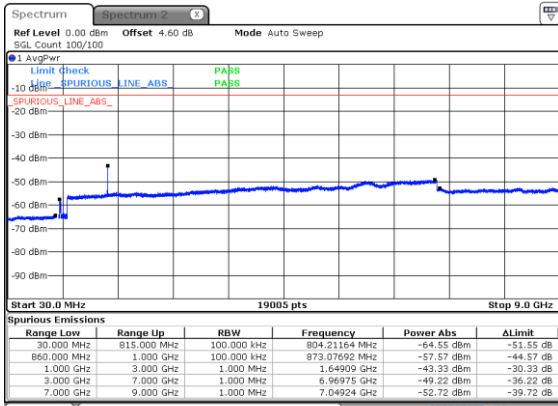

Highest Channel / 64QAM

N5 15MHz

Lowest Channel / 256QAM

Middle Channel / 256QAM

Highest Channel / 256QAM

N5 20MHz

Lowest Channel / BPSK

Lowest Channel / QPSK