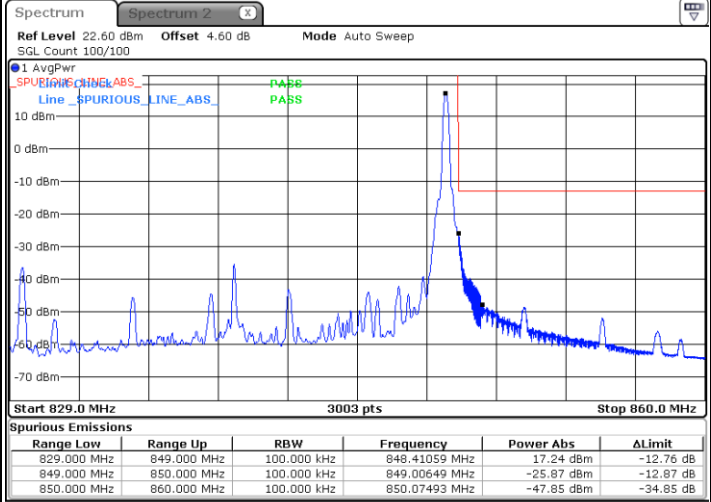

Date: 25 JUN 2020 22:01:47

Date: 25 JUN 2020 22:49:24

N5 20MHz / QPSK

Lowest Band Edge / 1RB0

Highest Band Edge / 1RB105

Date: 25 JUN 2020 22:35:15

Date: 25 JUN 2020 22:57:37

Lowest Band Edge / 100RB0

Highest Band Edge / 100RB0

Date: 25 JUN 2020 22:05:06

Date: 25 JUN 2020 22:52:42

N5 20MHz / 16QAM

Lowest Band Edge / 1RB0

Highest Band Edge / 1RB105

Date: 25 JUN 2020 22:37:02

Date: 25 JUN 2020 22:58:17

Lowest Band Edge / 100RB0

Highest Band Edge / 100RB0

Date: 25 JUN 2020 22:06:12

Date: 25 JUN 2020 22:53:50

N5 20MHz / 64QAM

Lowest Band Edge / 1RB0

Highest Band Edge / 1RB105

Date: 25 JUN 2020 22:38:21

Date: 25 JUN 2020 22:58:57

Lowest Band Edge / 100RB0

Highest Band Edge / 100RB0

Date: 25 JUN 2020 22:07:15

Date: 25 JUN 2020 22:54:55

N5 20MHz / 256QAM

Lowest Band Edge / 1RB0

Highest Band Edge / 1RB105