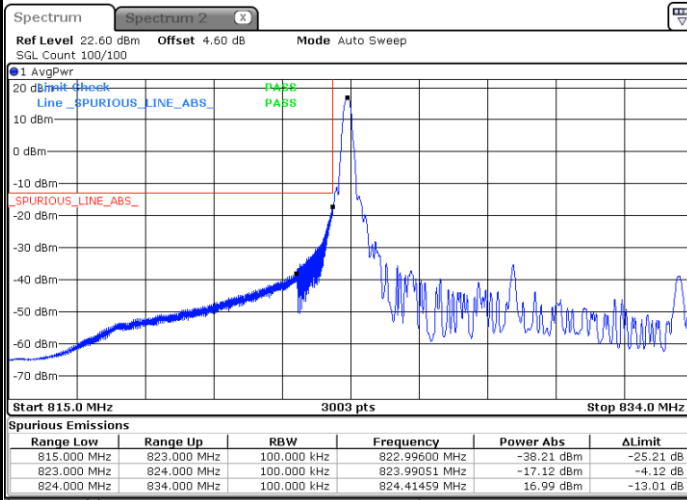

Highest Band Edge / 50RB0

Date: 26 JUN 2020 00:40:09

N5 10MHz / 64QAM

Lowest Band Edge / 1RB0

Date: 26 JUN 2020 00:24:57

Highest Band Edge / 1RB51

Date: 26 JUN 2020 00:45:49

Lowest Band Edge / 50RB0