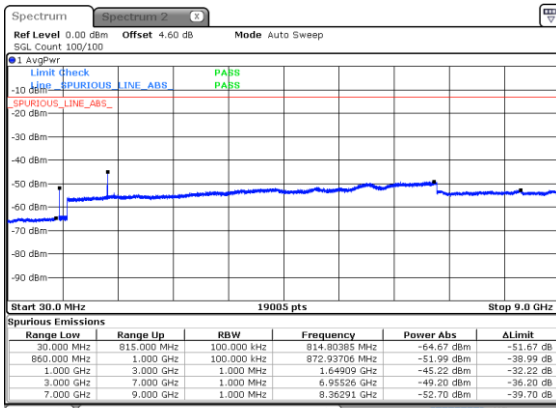

Date: 25 JUN 2020 22:09:02

Date: 25 JUN 2020 22:55:50

Lowest Band Edge / 100RB0

Highest Band Edge / 100RB0

Date: 25 JUN 2020 22:02:56

Date: 25 JUN 2020 22:50:40

Conducted Spurious Emission

N5 5MHz

Lowest Channel / BPSK

Lowest Channel / QPSK

Middle Channel / BPSK

Middle Channel / QPSK

Highest Channel / BPSK

Highest Channel / QPSK

N5 5MHz

Lowest Channel / 16QAM

Lowest Channel / 64QAM

Middle Channel / 16QAM

Middle Channel / 64QAM

Highest Channel / 16QAM

Highest Channel / 64QAM

N5 5MHz

Lowest Channel / 256QAM

Middle Channel / 256QAM