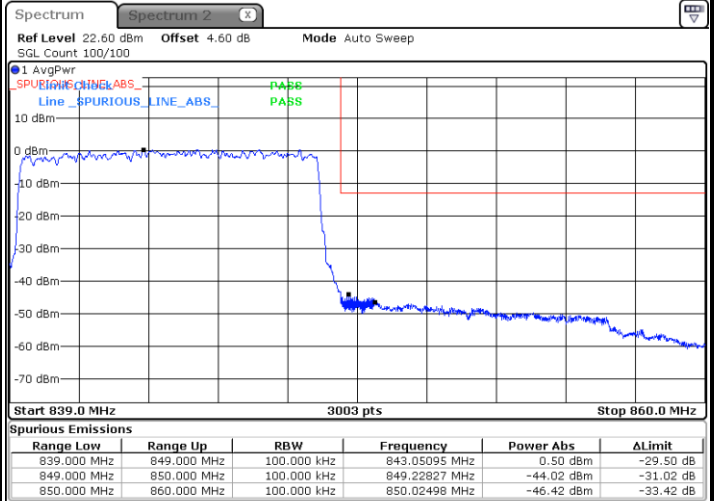

Highest Band Edge / 50RB0

Date: 26 JUN 2020 00:40:09

N5 10MHz / 64QAM

Lowest Band Edge / 1RB0

Date: 26 JUN 2020 00:24:57

Highest Band Edge / 1RB51

Date: 26 JUN 2020 00:45:49

Lowest Band Edge / 50RB0

Date: 26 JUN 2020 00:18:04

Highest Band Edge / 50RB0

Date: 26 JUN 2020 00:38:01

N5 10MHz / 256QAM

Lowest Band Edge / 1RB0

Date: 26 JUN 2020 00:19:01

Highest Band Edge / 1RB51

Date: 26 JUN 2020 00:43:21

Lowest Band Edge / 50RB0

Date: 26 JUN 2020 00:14:48

Highest Band Edge / 50RB0

Date: 26 JUN 2020 00:36:08

N5 15MHz / BPSK

Lowest Band Edge / 1RB0

Date: 25 JUN 2020 23:19:25

Highest Band Edge / 1RB78

Date: 26 JUN 2020 00:04:37

Lowest Band Edge / 75RB0

Date: 25 JUN 2020 23:12:11

Highest Band Edge / 75RB0

Date: 25 JUN 2020 23:56:46

N5 15MHz / QPSK

Lowest Band Edge / 1RB0

Date: 25 JUN 2020 23:21:02