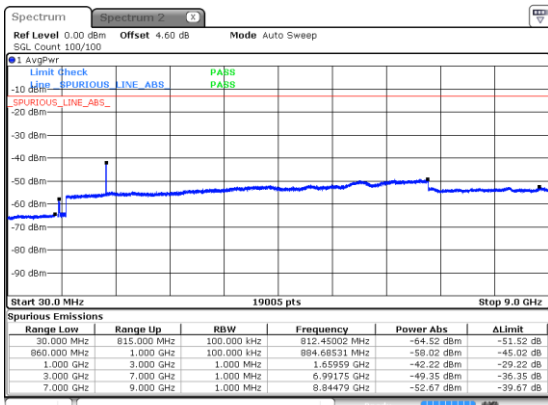

Highest Channel / BPSK