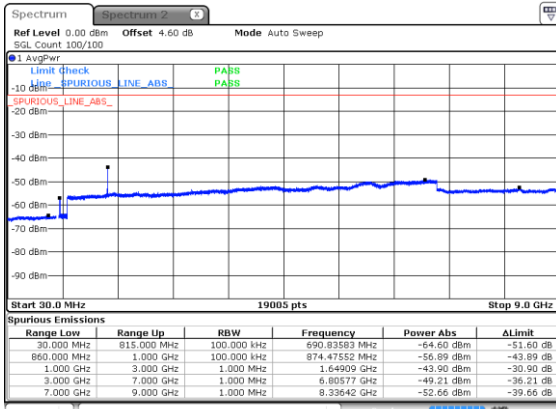

N5 10MHz

Lowest Channel / 16QAM

Lowest Channel / 64QAM

Middle Channel / 16QAM

Middle Channel / 64QAM

Highest Channel / 16QAM

Highest Channel / 64QAM

N5 10MHz

Lowest Channel / 256QAM

Middle Channel / 256QAM

Highest Channel / 256QAM

N5 15MHz

Lowest Channel / BPSK

Lowest Channel / QPSK

Middle Channel / BPSK

Middle Channel / QPSK

Highest Channel / BPSK

Highest Channel / QPSK

N5 15MHz

Lowest Channel / 16QAM

Lowest Channel / 64QAM

Middle Channel / 16QAM

Middle Channel / 64QAM

Highest Channel / 16QAM