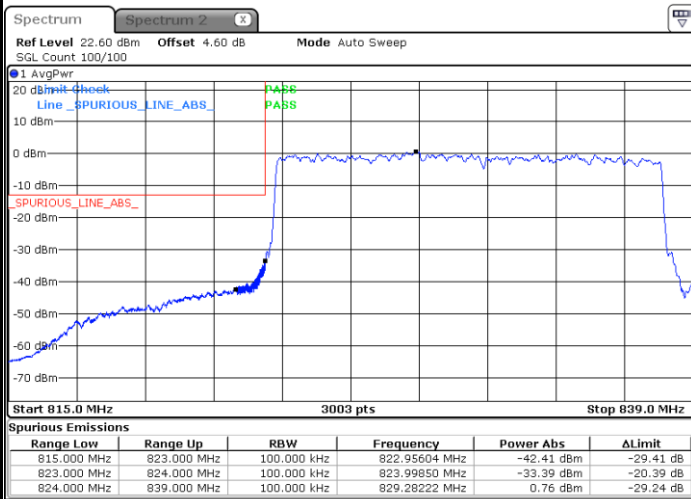

Lowest Band Edge / 1RB0

Date: 25 JUN 2020 23:23:22

Highest Band Edge / 1RB78

Date: 26 JUN 2020 00:07:16

Lowest Band Edge / 75RB0

Date: 25 JUN 2020 23:17:16

Highest Band Edge / 75RB0

Date: 26 JUN 2020 00:01:16

N5 15MHz / 256QAM

Lowest Band Edge / 1RB0

Date: 25 JUN 2020 23:18:07

Highest Band Edge / 1RB78

Date: 26 JUN 2020 00:03:03

Lowest Band Edge / 75RB0

Date: 25 JUN 2020 23:13:54

Highest Band Edge / 75RB0