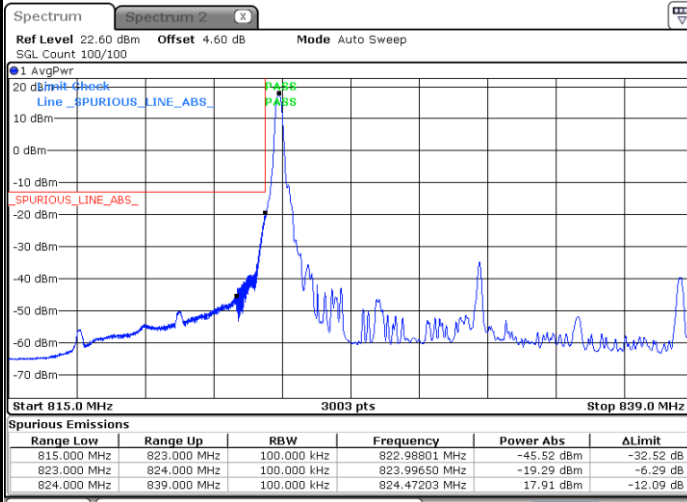

Date: 26 JUN 2020 00:04:37

Lowest Band Edge / 75RB0

Date: 25 JUN 2020 23:12:11

Highest Band Edge / 75RB0

Date: 25 JUN 2020 23:56:46

N5 15MHz / QPSK

Lowest Band Edge / 1RB0

Date: 25 JUN 2020 23:21:02

Highest Band Edge / 1RB78

Date: 26 JUN 2020 00:05:49

Lowest Band Edge / 75RB0

Date: 25 JUN 2020 23:15:33

Highest Band Edge / 75RB0

Date: 25 JUN 2020 23:59:24

N5 15MHz / 16QAM

Lowest Band Edge / 1RB0

Date: 25 JUN 2020 23:22:15

Highest Band Edge / 1RB78

Date: 26 JUN 2020 00:06:30

Lowest Band Edge / 75RB0

Date: 25 JUN 2020 23:16:25

Highest Band Edge / 75RB0

Date: 26 JUN 2020 00:00:19

N5 15MHz / 64QAM

Lowest Band Edge / 1RB0

Date: 25 JUN 2020 23:23:22

Highest Band Edge / 1RB78

Date: 26 JUN 2020 00:07:16

Lowest Band Edge / 75RB0

Date: 25 JUN 2020 23:17:16

Highest Band Edge / 75RB0

Date: 26 JUN 2020 00:01:16