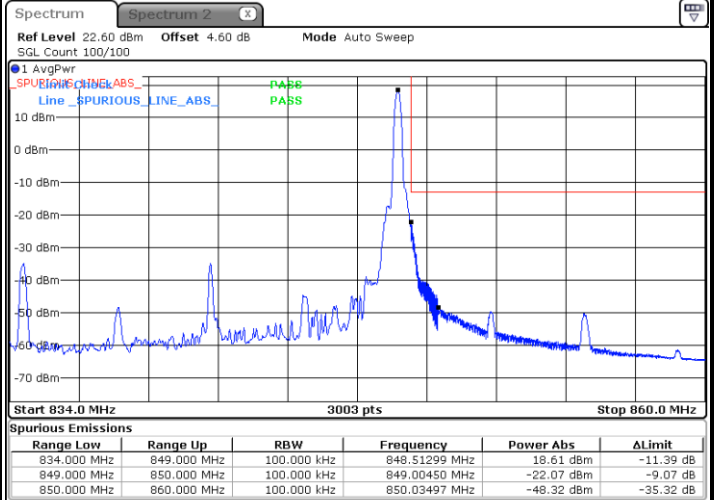

Lowest Band Edge / 50RB0

Date: 26 JUN 2020 00:14:48

Highest Band Edge / 50RB0

Date: 26 JUN 2020 00:36:08

N5 15MHz / BPSK

Lowest Band Edge / 1RB0

Date: 25 JUN 2020 23:19:25

Highest Band Edge / 1RB78

Date: 26 JUN 2020 00:04:37

Lowest Band Edge / 75RB0

Date: 25 JUN 2020 23:12:11

Highest Band Edge / 75RB0

Date: 25 JUN 2020 23:56:46

N5 15MHz / QPSK

Lowest Band Edge / 1RB0

Date: 25 JUN 2020 23:21:02

Highest Band Edge / 1RB78

Date: 26 JUN 2020 00:05:49

Lowest Band Edge / 75RB0

Date: 25 JUN 2020 23:15:33

Highest Band Edge / 75RB0

Date: 25 JUN 2020 23:59:24

N5 15MHz / 16QAM

Lowest Band Edge / 1RB0