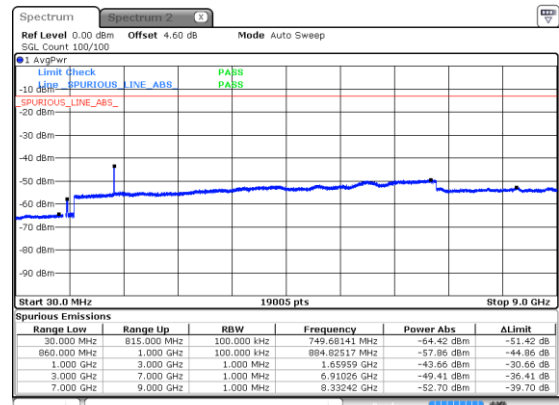

Highest Channel / 64QAM

N5 15MHz

Lowest Channel / 256QAM

Middle Channel / 256QAM

Highest Channel / 256QAM

N5 20MHz

Lowest Channel / BPSK

Lowest Channel / QPSK

Middle Channel / BPSK

Middle Channel / QPSK

Highest Channel / BPSK

Highest Channel / QPSK

N5 20MHz

Lowest Channel / 16QAM

Lowest Channel / 64QAM

Middle Channel / 16QAM

Middle Channel / 64QAM

Highest Channel / 16QAM

Highest Channel / 64QAM