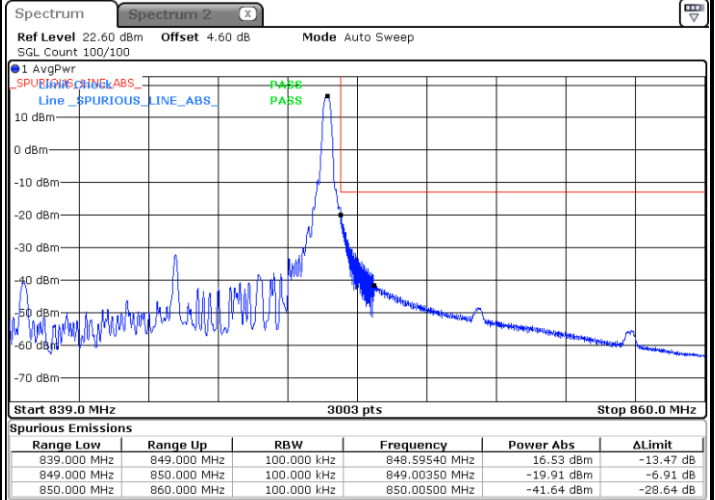

Highest Band Edge / 50RB0

Date: 26 JUN 2020 00:40:09

N5 10MHz / 64QAM

Lowest Band Edge / 1RB0

Date: 26 JUN 2020 00:24:57

Highest Band Edge / 1RB51

Date: 26 JUN 2020 00:45:49

Lowest Band Edge / 50RB0