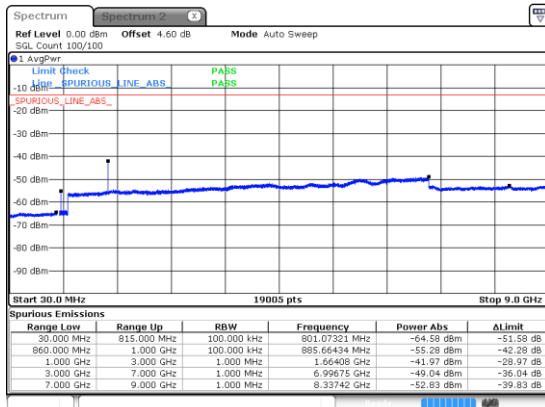

Highest Channel / 256QAM

N5 10MHz

Lowest Channel / BPSK

Lowest Channel / QPSK

Middle Channel / BPSK

Middle Channel / QPSK

Highest Channel / BPSK

Highest Channel / QPSK

N5 10MHz

Lowest Channel / 16QAM

Lowest Channel / 64QAM

Middle Channel / 16QAM

Middle Channel / 64QAM

Highest Channel / 16QAM

Highest Channel / 64QAM

N5 10MHz