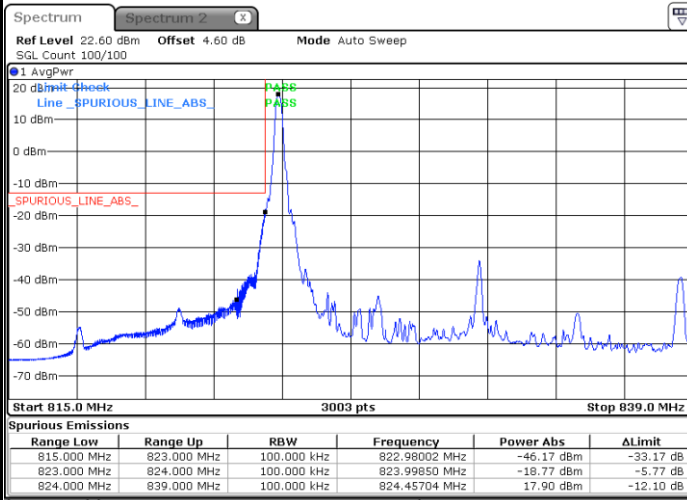

Lowest Band Edge / 50RB0

Date: 26 JUN 2020 00:14:48

Highest Band Edge / 50RB0

Date: 26 JUN 2020 00:36:08

N5 15MHz / BPSK

Lowest Band Edge / 1RB0

Date: 25 JUN 2020 23:19:25

Highest Band Edge / 1RB78

Date: 26 JUN 2020 00:04:37

Lowest Band Edge / 75RB0

Date: 25 JUN 2020 23:12:11

Highest Band Edge / 75RB0

Date: 25 JUN 2020 23:56:46

N5 15MHz / QPSK

Lowest Band Edge / 1RB0

Date: 25 JUN 2020 23:21:02

Highest Band Edge / 1RB78

Date: 26 JUN 2020 00:05:49

Lowest Band Edge / 75RB0

Date: 25 JUN 2020 23:15:33

Highest Band Edge / 75RB0

Date: 25 JUN 2020 23:59:24

N5 15MHz / 16QAM

Lowest Band Edge / 1RB0