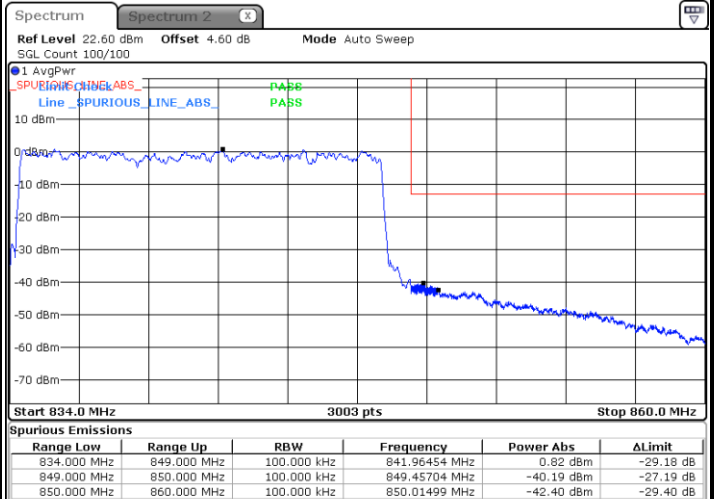

Date: 25 JUN 2020 23:22:15

Highest Band Edge / 1RB78

Date: 26 JUN 2020 00:06:30

Lowest Band Edge / 75RB0

Date: 25 JUN 2020 23:16:25

Highest Band Edge / 75RB0

Date: 26 JUN 2020 00:00:19

N5 15MHz / 64QAM

Lowest Band Edge / 1RB0

Date: 25 JUN 2020 23:23:22

Highest Band Edge / 1RB78

Date: 26 JUN 2020 00:07:16

Lowest Band Edge / 75RB0

Date: 25 JUN 2020 23:17:16

Highest Band Edge / 75RB0

Date: 26 JUN 2020 00:01:16

N5 15MHz / 256QAM

Lowest Band Edge / 1RB0

Date: 25 JUN 2020 23:18:07

Highest Band Edge / 1RB78

Date: 26 JUN 2020 00:03:03

Lowest Band Edge / 75RB0

Date: 25 JUN 2020 23:13:54

Highest Band Edge / 75RB0

Date: 25 JUN 2020 23:58:13

N5 20MHz / BPSK

Lowest Band Edge / 1RB0

Highest Band Edge / 1RB105

Date: 25 JUN 2020 22:33:10

Date: 25 JUN 2020 22:56:35

Lowest Band Edge / 100RB0

Highest Band Edge / 100RB0