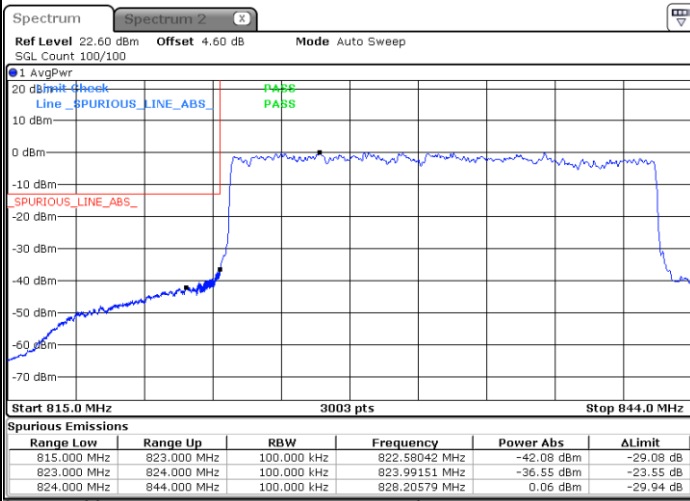

Date: 25 JUN 2020 22:01:47

Date: 25 JUN 2020 22:49:24

N5 20MHz / QPSK

Lowest Band Edge / 1RB0

Highest Band Edge / 1RB105

Date: 25 JUN 2020 22:35:15

Date: 25 JUN 2020 22:57:37

Lowest Band Edge / 100RB0

Highest Band Edge / 100RB0

Date: 25 JUN 2020 22:05:06

Date: 25 JUN 2020 22:52:42

N5 20MHz / 16QAM

Lowest Band Edge / 1RB0

Highest Band Edge / 1RB105

Date: 25 JUN 2020 22:37:02

Date: 25 JUN 2020 22:58:17

Lowest Band Edge / 100RB0

Highest Band Edge / 100RB0

Date: 25 JUN 2020 22:06:12

Date: 25 JUN 2020 22:53:50

N5 20MHz / 64QAM

Lowest Band Edge / 1RB0

Highest Band Edge / 1RB105

Date: 25 JUN 2020 22:38:21

Date: 25 JUN 2020 22:58:57

Lowest Band Edge / 100RB0

Highest Band Edge / 100RB0

Date: 25 JUN 2020 22:07:15

Date: 25 JUN 2020 22:54:55

N5 20MHz / 256QAM

Lowest Band Edge / 1RB0

Highest Band Edge / 1RB105