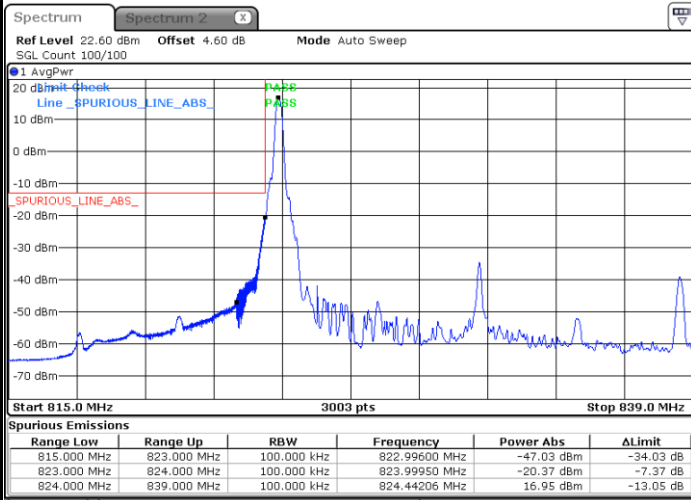

Date: 25 JUN 2020 23:22:15

Highest Band Edge / 1RB78

Date: 26 JUN 2020 00:06:30

Lowest Band Edge / 75RB0

Date: 25 JUN 2020 23:16:25

Highest Band Edge / 75RB0

Date: 26 JUN 2020 00:00:19

N5 15MHz / 64QAM

Lowest Band Edge / 1RB0

Date: 25 JUN 2020 23:23:22

Highest Band Edge / 1RB78

Date: 26 JUN 2020 00:07:16

Lowest Band Edge / 75RB0

Date: 25 JUN 2020 23:17:16

Highest Band Edge / 75RB0

Date: 26 JUN 2020 00:01:16