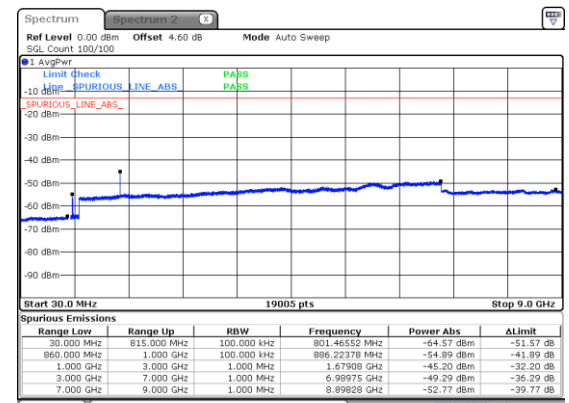

N5 10MHz

Lowest Channel / 16QAM

Lowest Channel / 64QAM

Middle Channel / 16QAM

Middle Channel / 64QAM

Highest Channel / 16QAM

Highest Channel / 64QAM

N5 10MHz

Lowest Channel / 256QAM

Middle Channel / 256QAM

Highest Channel / 256QAM

N5 15MHz

Lowest Channel / BPSK

Lowest Channel / QPSK

Middle Channel / BPSK

Middle Channel / QPSK