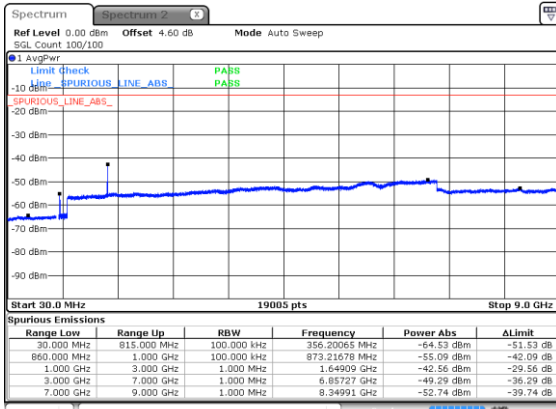

Lowest Channel / 64QAM

Middle Channel / 16QAM

Middle Channel / 64QAM

Highest Channel / 16QAM

Highest Channel / 64QAM

N5 5MHz

Lowest Channel / 256QAM

Middle Channel / 256QAM

Highest Channel / 256QAM

N5 10MHz

Lowest Channel / BPSK

Lowest Channel / QPSK

Middle Channel / BPSK

Middle Channel / QPSK

Highest Channel / BPSK

Highest Channel / QPSK