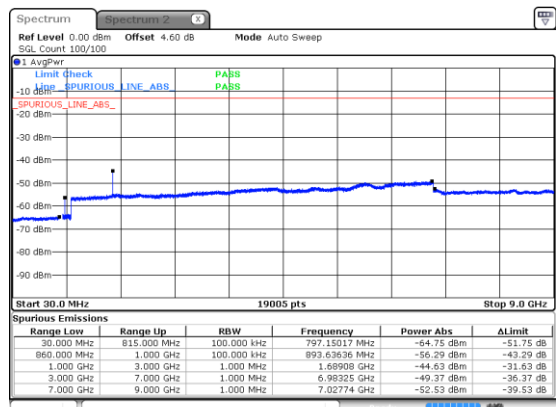

Lowest Channel / 64QAM

Middle Channel / 16QAM

Middle Channel / 64QAM

Highest Channel / 16QAM

Highest Channel / 64QAM

N5 5MHz

Lowest Channel / 256QAM

Middle Channel / 256QAM