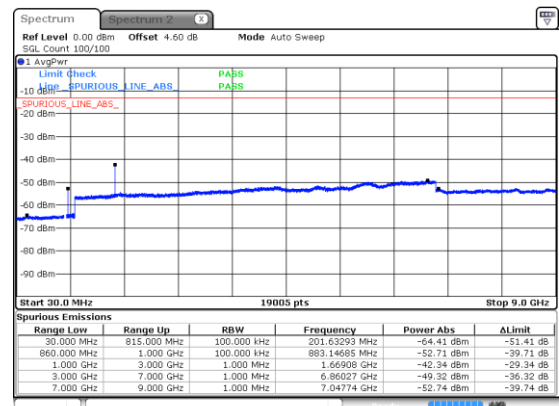

Date: 25 JUN 2020 22:09:02

Date: 25 JUN 2020 22:55:50

Lowest Band Edge / 100RB0

Highest Band Edge / 100RB0

Date: 25 JUN 2020 22:02:56

Date: 25 JUN 2020 22:50:40

Conducted Spurious Emission

N5 5MHz

Lowest Channel / BPSK

Lowest Channel / QPSK

Middle Channel / BPSK

Middle Channel / QPSK

Highest Channel / BPSK

Highest Channel / QPSK

N5 5MHz

Lowest Channel / 16QAM