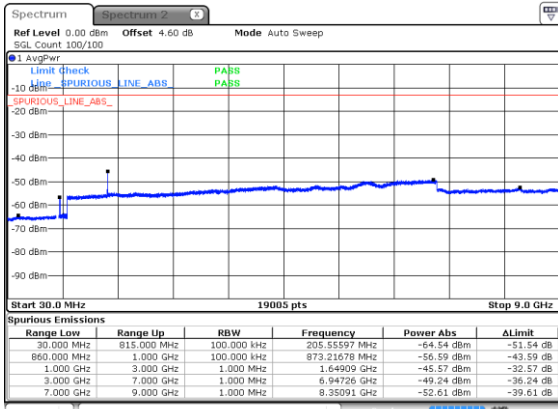

Highest Channel / BPSK

Highest Channel / QPSK

N5 15MHz

Lowest Channel / 16QAM

Lowest Channel / 64QAM

Middle Channel / 16QAM

Middle Channel / 64QAM

Highest Channel / 16QAM

Highest Channel / 64QAM

N5 15MHz

Lowest Channel / 256QAM

Middle Channel / 256QAM

Highest Channel / 256QAM

N5 20MHz

Lowest Channel / BPSK

Lowest Channel / QPSK