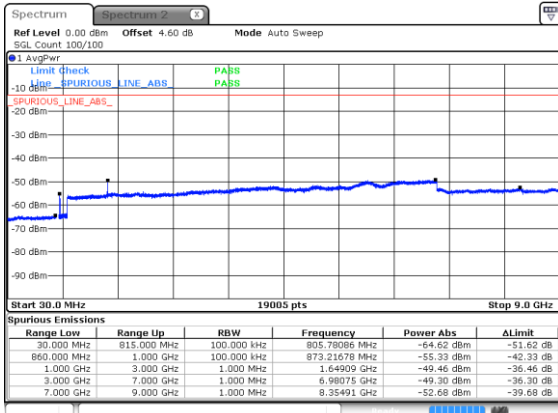

Highest Channel / 256QAM

N5 10MHz

Lowest Channel / BPSK

Lowest Channel / QPSK

Middle Channel / BPSK

Middle Channel / QPSK

Highest Channel / BPSK

Highest Channel / QPSK

N5 10MHz

Lowest Channel / 16QAM

Lowest Channel / 64QAM

Middle Channel / 16QAM

Middle Channel / 64QAM

Highest Channel / 16QAM

Highest Channel / 64QAM

N5 10MHz

Lowest Channel / 256QAM

Middle Channel / 256QAM

Highest Channel / 256QAM

N5 15MHz

Lowest Channel / BPSK

Lowest Channel / QPSK

Middle Channel / BPSK

Middle Channel / QPSK