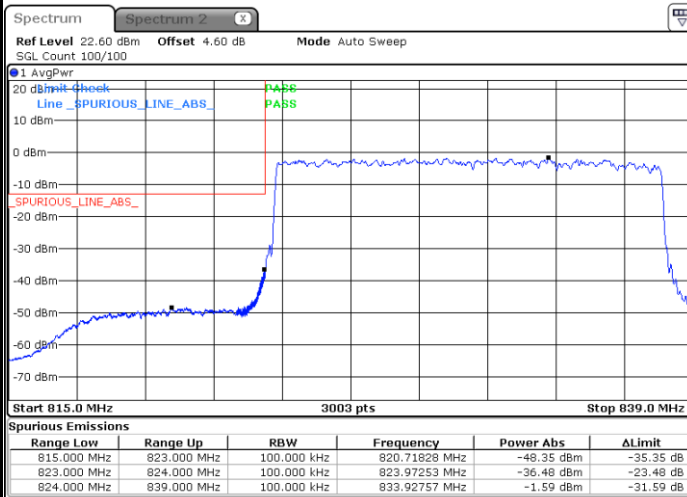

Lowest Band Edge / 1RB0

Date: 25 JUN 2020 23:23:22

Highest Band Edge / 1RB78

Date: 26 JUN 2020 00:07:16

Lowest Band Edge / 75RB0

Date: 25 JUN 2020 23:17:16

Highest Band Edge / 75RB0

Date: 26 JUN 2020 00:01:16

N5 15MHz / 256QAM

Lowest Band Edge / 1RB0

Date: 25 JUN 2020 23:18:07

Highest Band Edge / 1RB78

Date: 26 JUN 2020 00:03:03

Lowest Band Edge / 75RB0

Date: 25 JUN 2020 23:13:54

Highest Band Edge / 75RB0

Date: 25 JUN 2020 23:58:13

N5 20MHz / BPSK

Lowest Band Edge / 1RB0

Highest Band Edge / 1RB105

Date: 25 JUN 2020 22:33:10

Date: 25 JUN 2020 22:56:35

Lowest Band Edge / 100RB0

Highest Band Edge / 100RB0