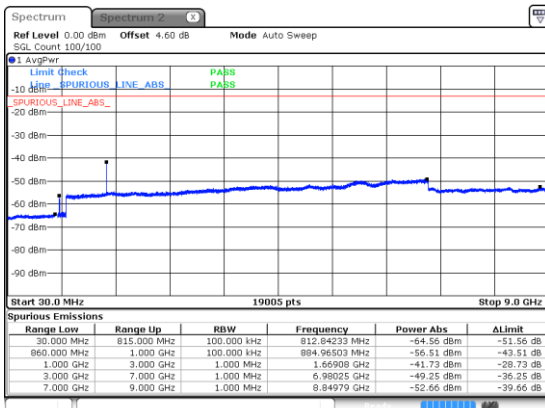

N5 10MHz

Lowest Channel / 16QAM

Lowest Channel / 64QAM

Middle Channel / 16QAM

Middle Channel / 64QAM

Highest Channel / 16QAM

Highest Channel / 64QAM

N5 10MHz

Lowest Channel / 256QAM

Middle Channel / 256QAM

Highest Channel / 256QAM

N5 15MHz

Lowest Channel / BPSK

Lowest Channel / QPSK

Middle Channel / BPSK

Middle Channel / QPSK

Highest Channel / BPSK

Highest Channel / QPSK

N5 15MHz

Lowest Channel / 16QAM

Lowest Channel / 64QAM

Middle Channel / 16QAM

Middle Channel / 64QAM

Highest Channel / 16QAM