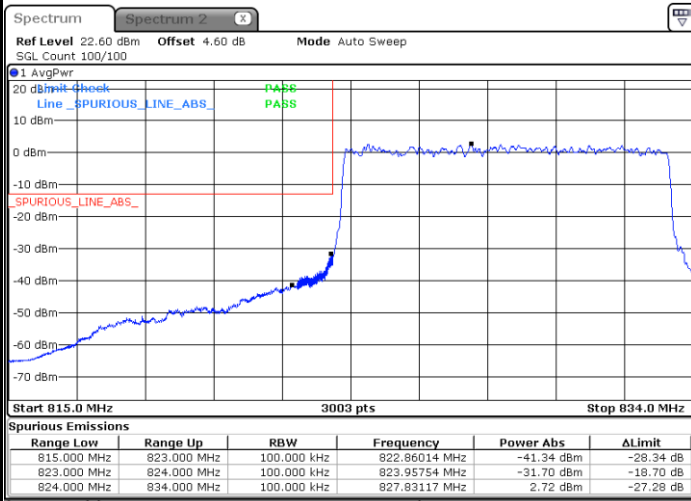

Date: 26 JUN 2020 00:38:58

N5 10MHz / 16QAM

Lowest Band Edge / 1RB0

Date: 26 JUN 2020 00:23:37

Highest Band Edge / 1RB51

Date: 26 JUN 2020 00:45:04

Lowest Band Edge / 50RB0

Date: 26 JUN 2020 00:17:12