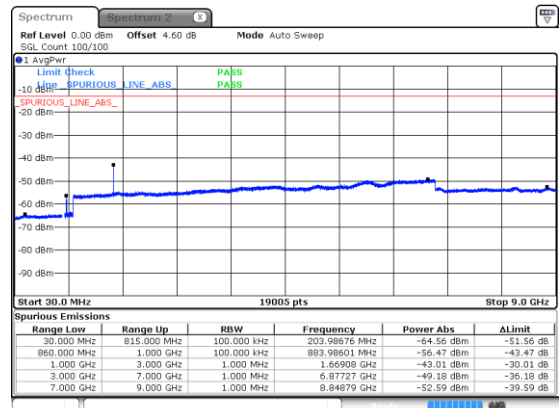

N5 10MHz

Lowest Channel / 16QAM

Lowest Channel / 64QAM

Middle Channel / 16QAM

Middle Channel / 64QAM

Highest Channel / 16QAM

Highest Channel / 64QAM

N5 10MHz

Lowest Channel / 256QAM

Middle Channel / 256QAM

Highest Channel / 256QAM

N5 15MHz

Lowest Channel / BPSK

Lowest Channel / QPSK

Middle Channel / BPSK

Middle Channel / QPSK

Highest Channel / BPSK

Highest Channel / QPSK

N5 15MHz

Lowest Channel / 16QAM

Lowest Channel / 64QAM

Middle Channel / 16QAM

Middle Channel / 64QAM

Highest Channel / 16QAM