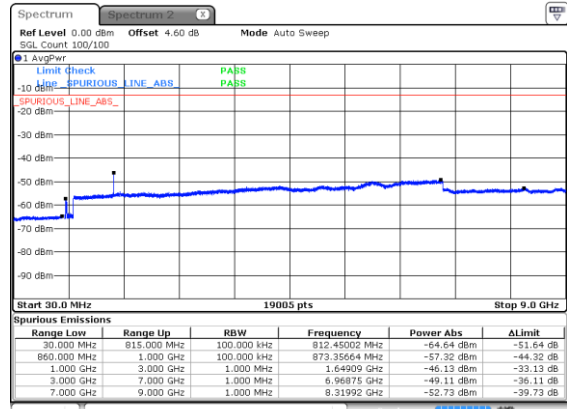

Highest Channel / 64QAM

N5 15MHz

Lowest Channel / 256QAM

Middle Channel / 256QAM

Highest Channel / 256QAM

N5 20MHz

Lowest Channel / BPSK

Lowest Channel / QPSK

Middle Channel / BPSK

Middle Channel / QPSK

Highest Channel / BPSK

Highest Channel / QPSK

N5 20MHz

Lowest Channel / 16QAM

Lowest Channel / 64QAM

Middle Channel / 16QAM

Middle Channel / 64QAM

Highest Channel / 16QAM

Highest Channel / 64QAM