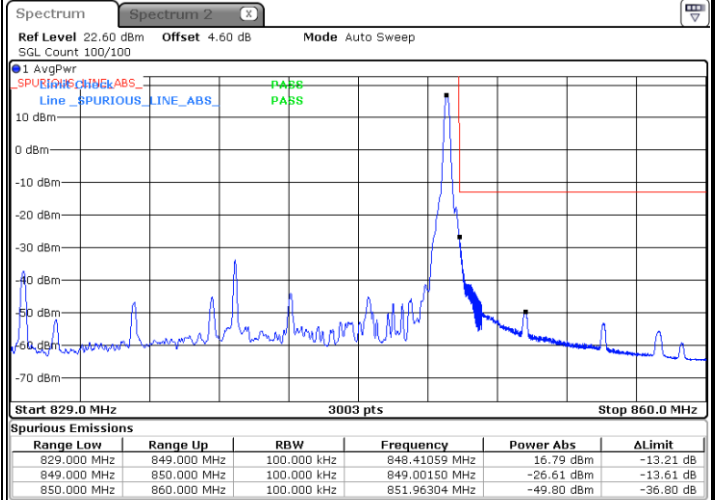

Lowest Band Edge / 100RB0

Highest Band Edge / 100RB0

Date: 25 JUN 2020 22:06:12

Date: 25 JUN 2020 22:53:50

N5 20MHz / 64QAM

Lowest Band Edge / 1RB0

Highest Band Edge / 1RB105

Date: 25 JUN 2020 22:38:21

Date: 25 JUN 2020 22:58:57

Lowest Band Edge / 100RB0

Highest Band Edge / 100RB0

Date: 25 JUN 2020 22:07:15

Date: 25 JUN 2020 22:54:55

N5 20MHz / 256QAM

Lowest Band Edge / 1RB0

Highest Band Edge / 1RB105

Date: 25 JUN 2020 22:09:02

Date: 25 JUN 2020 22:55:50

Lowest Band Edge / 100RB0

Highest Band Edge / 100RB0

Date: 25 JUN 2020 22:02:56

Date: 25 JUN 2020 22:50:40

Conducted Spurious Emission

N5 5MHz