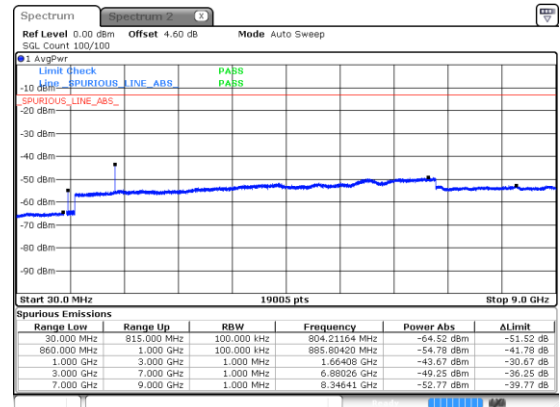

Highest Channel / 256QAM

N5 10MHz

Lowest Channel / BPSK

Lowest Channel / QPSK

Middle Channel / BPSK

Middle Channel / QPSK

Highest Channel / BPSK

Highest Channel / QPSK

N5 10MHz

Lowest Channel / 16QAM

Lowest Channel / 64QAM

Middle Channel / 16QAM

Middle Channel / 64QAM

Highest Channel / 16QAM

Highest Channel / 64QAM

N5 10MHz