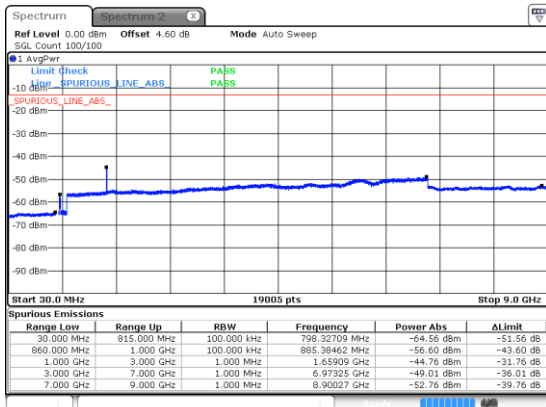

Highest Channel / BPSK

Highest Channel / QPSK

N5 15MHz

Lowest Channel / 16QAM

Lowest Channel / 64QAM

Middle Channel / 16QAM

Middle Channel / 64QAM

Highest Channel / 16QAM

Highest Channel / 64QAM

N5 15MHz

Lowest Channel / 256QAM

Middle Channel / 256QAM

Highest Channel / 256QAM

N5 20MHz

Lowest Channel / BPSK

Lowest Channel / QPSK