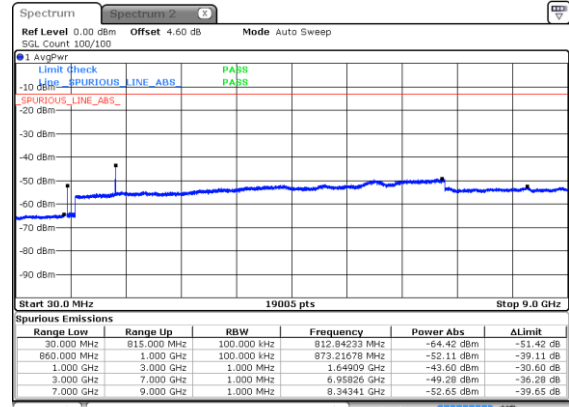

Date: 25 JUN 2020 22:58:57

Lowest Band Edge / 100RB0

Highest Band Edge / 100RB0

Date: 25 JUN 2020 22:07:15

Date: 25 JUN 2020 22:54:55

N5 20MHz / 256QAM

Lowest Band Edge / 1RB0

Highest Band Edge / 1RB105

Date: 25 JUN 2020 22:09:02

Date: 25 JUN 2020 22:55:50

Lowest Band Edge / 100RB0

Highest Band Edge / 100RB0

Date: 25 JUN 2020 22:02:56

Date: 25 JUN 2020 22:50:40

Conducted Spurious Emission

N5 5MHz

Lowest Channel / BPSK

Lowest Channel / QPSK

Middle Channel / BPSK

Middle Channel / QPSK

Highest Channel / BPSK

Highest Channel / QPSK

N5 5MHz

Lowest Channel / 16QAM