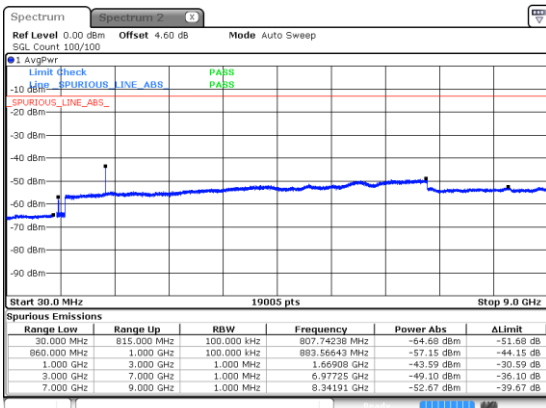

Highest Channel / BPSK

Highest Channel / QPSK

N5 15MHz

Lowest Channel / 16QAM

Lowest Channel / 64QAM

Middle Channel / 16QAM

Middle Channel / 64QAM

Highest Channel / 16QAM

Highest Channel / 64QAM

N5 15MHz

Lowest Channel / 256QAM

Middle Channel / 256QAM

Highest Channel / 256QAM

N5 20MHz

Lowest Channel / BPSK

Lowest Channel / QPSK