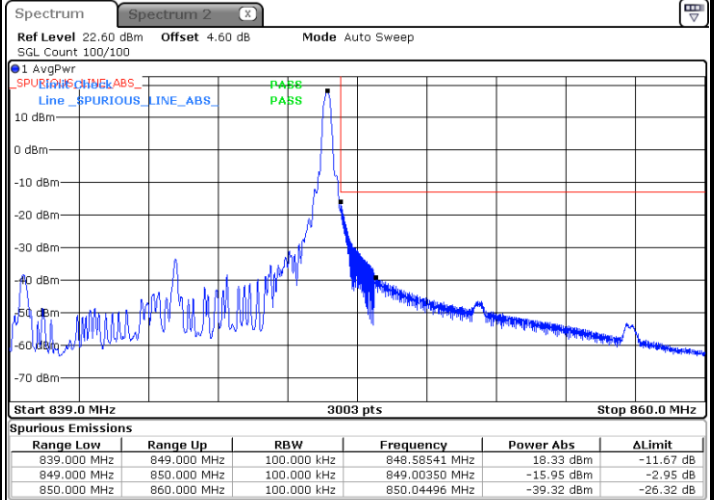

N5 10MHz / QPSK

Lowest Band Edge / 1RB0

Date: 26 JUN 2020 00:22:12

Highest Band Edge / 1RB51

Date: 26 JUN 2020 00:44:22

Lowest Band Edge / 50RB0

Date: 26 JUN 2020 00:16:22

Highest Band Edge / 50RB0