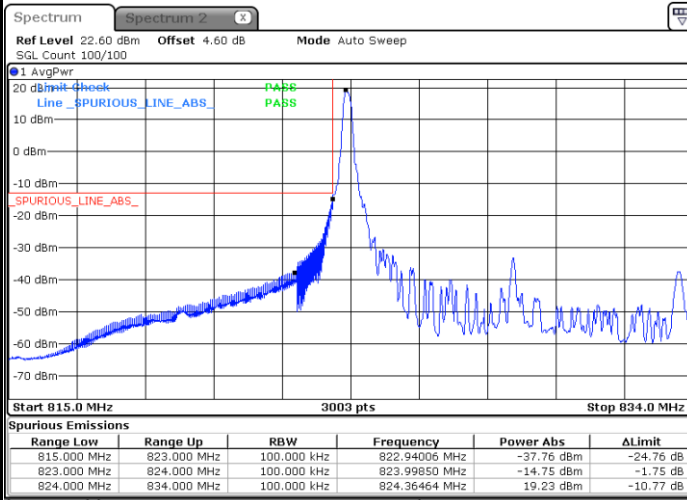

N5 10MHz / QPSK

Lowest Band Edge / 1RB0

Date: 26 JUN 2020 00:22:12

Highest Band Edge / 1RB51

Date: 26 JUN 2020 00:44:22

Lowest Band Edge / 50RB0

Date: 26 JUN 2020 00:16:22

Highest Band Edge / 50RB0