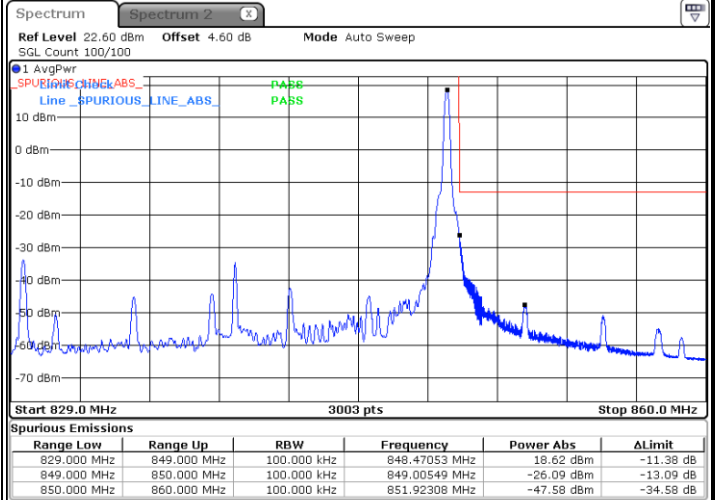

Date: 25 JUN 2020 22:01:47

Date: 25 JUN 2020 22:49:24

N5 20MHz / QPSK

Lowest Band Edge / 1RB0

Highest Band Edge / 1RB105

Date: 25 JUN 2020 22:35:15

Date: 25 JUN 2020 22:57:37

Lowest Band Edge / 100RB0

Highest Band Edge / 100RB0

Date: 25 JUN 2020 22:05:06

Date: 25 JUN 2020 22:52:42

N5 20MHz / 16QAM

Lowest Band Edge / 1RB0

Highest Band Edge / 1RB105

Date: 25 JUN 2020 22:37:02

Date: 25 JUN 2020 22:58:17