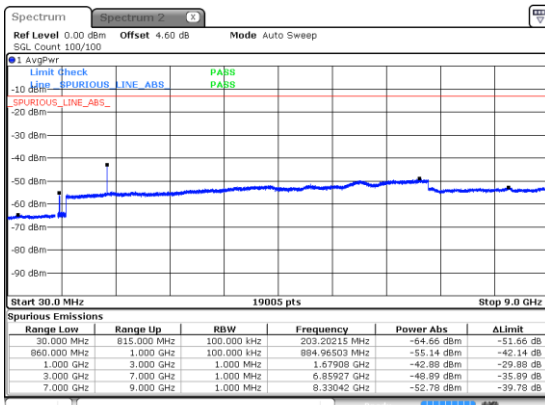

Lowest Channel / 64QAM

Middle Channel / 16QAM

Middle Channel / 64QAM

Highest Channel / 16QAM

Highest Channel / 64QAM

N5 5MHz

Lowest Channel / 256QAM

Middle Channel / 256QAM

Highest Channel / 256QAM

N5 10MHz

Lowest Channel / BPSK

Lowest Channel / QPSK

Middle Channel / BPSK

Middle Channel / QPSK

Highest Channel / BPSK

Highest Channel / QPSK

N5 10MHz

Lowest Channel / 16QAM

Lowest Channel / 64QAM

Middle Channel / 16QAM

Middle Channel / 64QAM

Highest Channel / 16QAM

Highest Channel / 64QAM

N5 10MHz