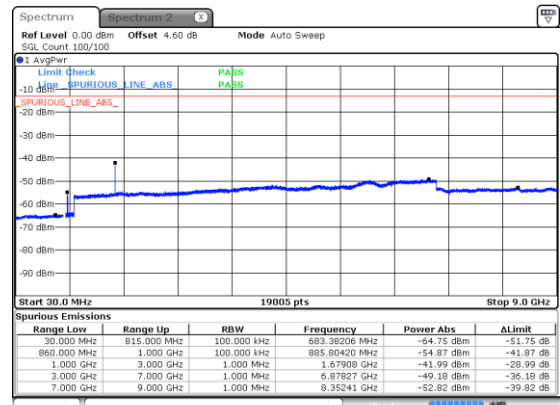

Lowest Channel / 64QAM

Middle Channel / 16QAM

Middle Channel / 64QAM

Highest Channel / 16QAM

Highest Channel / 64QAM

N5 5MHz

Lowest Channel / 256QAM

Middle Channel / 256QAM

Highest Channel / 256QAM

N5 10MHz

Lowest Channel / BPSK

Lowest Channel / QPSK

Middle Channel / BPSK

Middle Channel / QPSK

Highest Channel / BPSK

Highest Channel / QPSK

N5 10MHz

Lowest Channel / 16QAM

Lowest Channel / 64QAM

Middle Channel / 16QAM

Middle Channel / 64QAM

Highest Channel / 16QAM

Highest Channel / 64QAM

N5 10MHz