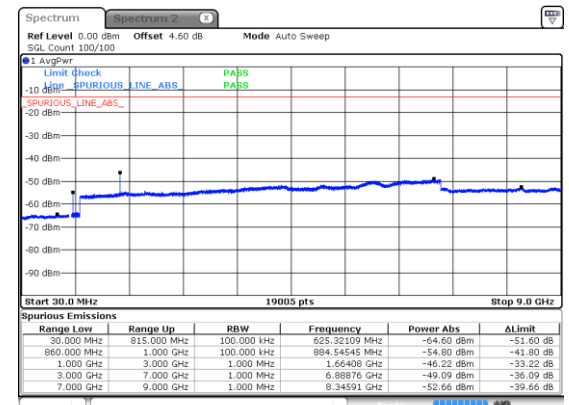

N5 10MHz

Lowest Channel / 16QAM

Lowest Channel / 64QAM

Middle Channel / 16QAM

Middle Channel / 64QAM

Highest Channel / 16QAM

Highest Channel / 64QAM

N5 10MHz