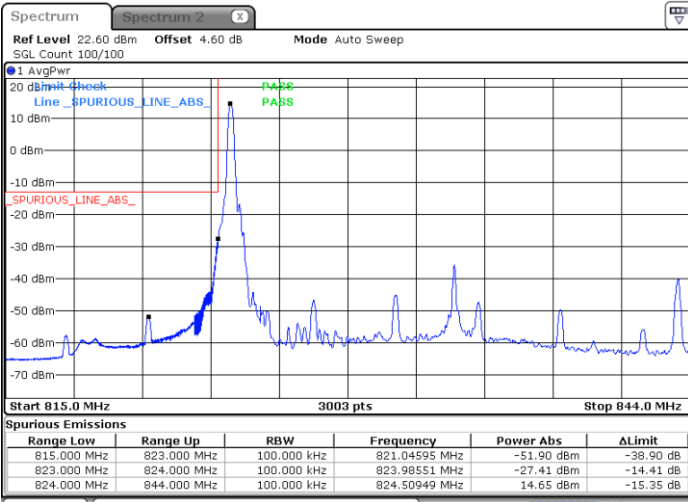

Lowest Band Edge / 100RB0

Highest Band Edge / 100RB0

Date: 25 JUN 2020 22:06:12

Date: 25 JUN 2020 22:53:50

N5 20MHz / 64QAM

Lowest Band Edge / 1RB0

Highest Band Edge / 1RB105

Date: 25 JUN 2020 22:38:21

Date: 25 JUN 2020 22:58:57

Lowest Band Edge / 100RB0

Highest Band Edge / 100RB0

Date: 25 JUN 2020 22:07:15

Date: 25 JUN 2020 22:54:55

N5 20MHz / 256QAM

Lowest Band Edge / 1RB0

Highest Band Edge / 1RB105

Date: 25 JUN 2020 22:09:02

Date: 25 JUN 2020 22:55:50

Lowest Band Edge / 100RB0

Highest Band Edge / 100RB0

Date: 25 JUN 2020 22:02:56

Date: 25 JUN 2020 22:50:40

Conducted Spurious Emission

N5 5MHz