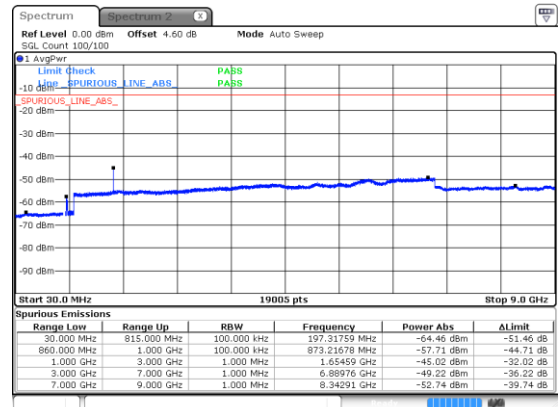

Highest Channel / 64QAM

N5 15MHz

Lowest Channel / 256QAM

Middle Channel / 256QAM

Highest Channel / 256QAM

N5 20MHz

Lowest Channel / BPSK

Lowest Channel / QPSK

Middle Channel / BPSK

Middle Channel / QPSK

Highest Channel / BPSK

Highest Channel / QPSK

N5 20MHz

Lowest Channel / 16QAM

Lowest Channel / 64QAM

Middle Channel / 16QAM

Middle Channel / 64QAM

Highest Channel / 16QAM

Highest Channel / 64QAM