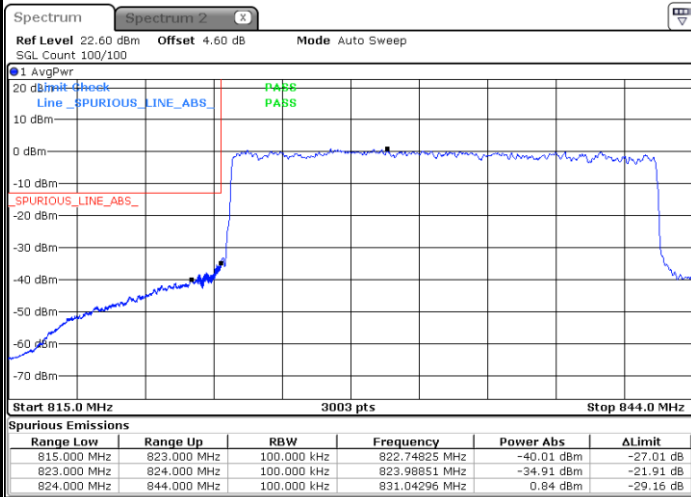

Date: 25 JUN 2020 22:01:47

Date: 25 JUN 2020 22:49:24

N5 20MHz / QPSK

Lowest Band Edge / 1RB0

Highest Band Edge / 1RB105

Date: 25 JUN 2020 22:35:15

Date: 25 JUN 2020 22:57:37

Lowest Band Edge / 100RB0

Highest Band Edge / 100RB0

Date: 25 JUN 2020 22:05:06

Date: 25 JUN 2020 22:52:42

N5 20MHz / 16QAM

Lowest Band Edge / 1RB0

Highest Band Edge / 1RB105

Date: 25 JUN 2020 22:37:02

Date: 25 JUN 2020 22:58:17