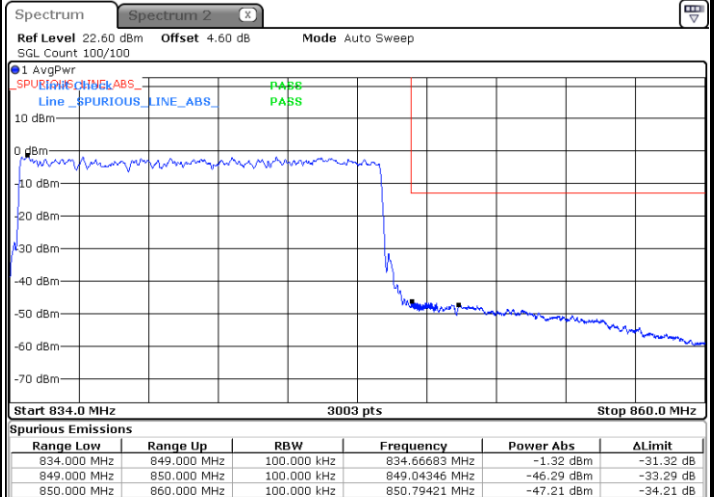

Lowest Band Edge / 1RB0

Date: 25 JUN 2020 23:23:22

Highest Band Edge / 1RB78

Date: 26 JUN 2020 00:07:16

Lowest Band Edge / 75RB0

Date: 25 JUN 2020 23:17:16

Highest Band Edge / 75RB0

Date: 26 JUN 2020 00:01:16

N5 15MHz / 256QAM

Lowest Band Edge / 1RB0

Date: 25 JUN 2020 23:18:07

Highest Band Edge / 1RB78

Date: 26 JUN 2020 00:03:03

Lowest Band Edge / 75RB0

Date: 25 JUN 2020 23:13:54

Highest Band Edge / 75RB0

Date: 25 JUN 2020 23:58:13

N5 20MHz / BPSK

Lowest Band Edge / 1RB0

Highest Band Edge / 1RB105

Date: 25 JUN 2020 22:33:10

Date: 25 JUN 2020 22:56:35

Lowest Band Edge / 100RB0

Highest Band Edge / 100RB0

Date: 25 JUN 2020 22:01:47

Date: 25 JUN 2020 22:49:24

N5 20MHz / QPSK

Lowest Band Edge / 1RB0

Highest Band Edge / 1RB105

Date: 25 JUN 2020 22:35:15

Date: 25 JUN 2020 22:57:37

Lowest Band Edge / 100RB0