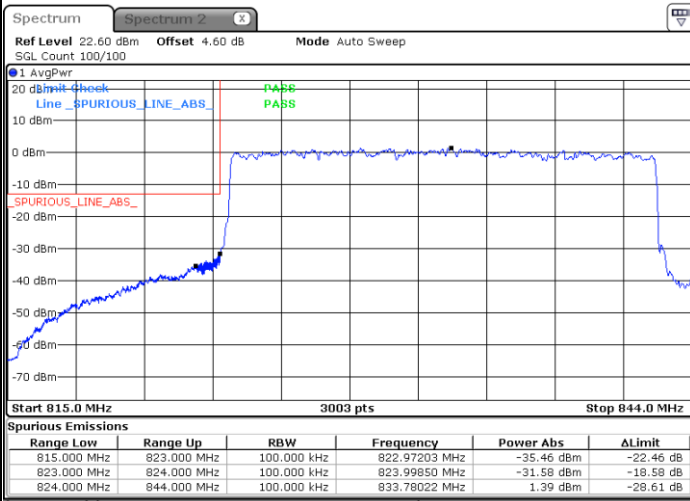

Date: 25 JUN 2020 23:58:13

N5 20MHz / BPSK

Lowest Band Edge / 1RB0

Highest Band Edge / 1RB105

Date: 25 JUN 2020 22:33:10

Date: 25 JUN 2020 22:56:35

Lowest Band Edge / 100RB0

Highest Band Edge / 100RB0

Date: 25 JUN 2020 22:01:47

Date: 25 JUN 2020 22:49:24

N5 20MHz / QPSK

Lowest Band Edge / 1RB0

Highest Band Edge / 1RB105

Date: 25 JUN 2020 22:35:15

Date: 25 JUN 2020 22:57:37

Lowest Band Edge / 100RB0