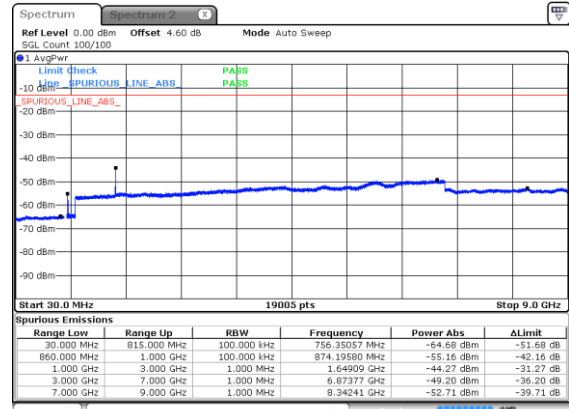

Lowest Channel / 64QAM

Middle Channel / 16QAM

Middle Channel / 64QAM

Highest Channel / 16QAM

Highest Channel / 64QAM

N5 5MHz

Lowest Channel / 256QAM

Middle Channel / 256QAM

Highest Channel / 256QAM

N5 10MHz

Lowest Channel / BPSK

Lowest Channel / QPSK

Middle Channel / BPSK

Middle Channel / QPSK

Highest Channel / BPSK

Highest Channel / QPSK

N5 10MHz

Lowest Channel / 16QAM

Lowest Channel / 64QAM

Middle Channel / 16QAM

Middle Channel / 64QAM

Highest Channel / 16QAM

Highest Channel / 64QAM

N5 10MHz