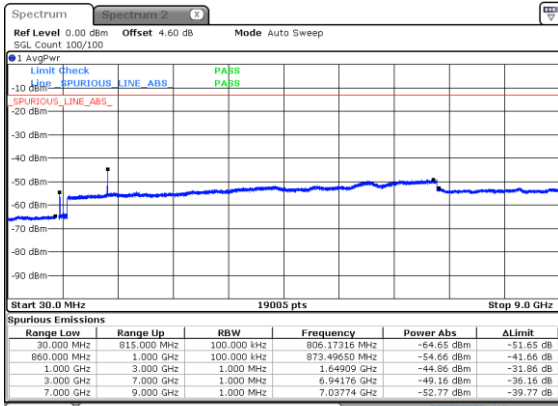

Highest Channel / 256QAM

N5 10MHz

Lowest Channel / BPSK

Lowest Channel / QPSK

Middle Channel / BPSK

Middle Channel / QPSK

Highest Channel / BPSK

Highest Channel / QPSK

N5 10MHz

Lowest Channel / 16QAM

Lowest Channel / 64QAM

Middle Channel / 16QAM

Middle Channel / 64QAM

Highest Channel / 16QAM

Highest Channel / 64QAM

N5 10MHz