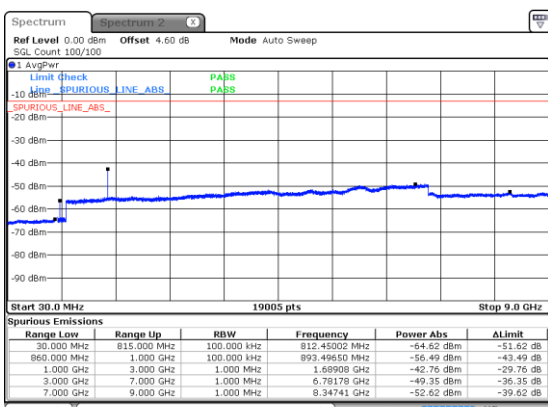

Date: 25 JUN 2020 22:09:02

Date: 25 JUN 2020 22:55:50

Lowest Band Edge / 100RB0

Highest Band Edge / 100RB0

Date: 25 JUN 2020 22:02:56

Date: 25 JUN 2020 22:50:40

Conducted Spurious Emission

N5 5MHz

Lowest Channel / BPSK

Lowest Channel / QPSK

Middle Channel / BPSK

Middle Channel / QPSK

Highest Channel / BPSK

Highest Channel / QPSK

N5 5MHz

Lowest Channel / 16QAM

Lowest Channel / 64QAM

Middle Channel / 16QAM

Middle Channel / 64QAM

Highest Channel / 16QAM

Highest Channel / 64QAM

N5 5MHz

Lowest Channel / 256QAM

Middle Channel / 256QAM