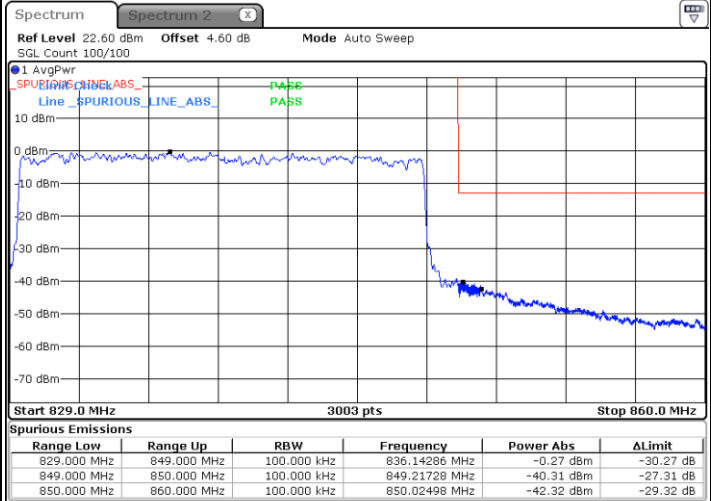

Date: 25 JUN 2020 22:01:47

Date: 25 JUN 2020 22:49:24

N5 20MHz / QPSK

Lowest Band Edge / 1RB0

Highest Band Edge / 1RB105

Date: 25 JUN 2020 22:35:15

Date: 25 JUN 2020 22:57:37

Lowest Band Edge / 100RB0

Highest Band Edge / 100RB0

Date: 25 JUN 2020 22:05:06

Date: 25 JUN 2020 22:52:42

N5 20MHz / 16QAM

Lowest Band Edge / 1RB0

Highest Band Edge / 1RB105

Date: 25 JUN 2020 22:37:02

Date: 25 JUN 2020 22:58:17

Lowest Band Edge / 100RB0

Highest Band Edge / 100RB0

Date: 25 JUN 2020 22:06:12

Date: 25 JUN 2020 22:53:50

N5 20MHz / 64QAM

Lowest Band Edge / 1RB0

Highest Band Edge / 1RB105

Date: 25 JUN 2020 22:38:21

Date: 25 JUN 2020 22:58:57

Lowest Band Edge / 100RB0

Highest Band Edge / 100RB0

Date: 25 JUN 2020 22:07:15

Date: 25 JUN 2020 22:54:55

N5 20MHz / 256QAM

Lowest Band Edge / 1RB0

Highest Band Edge / 1RB105