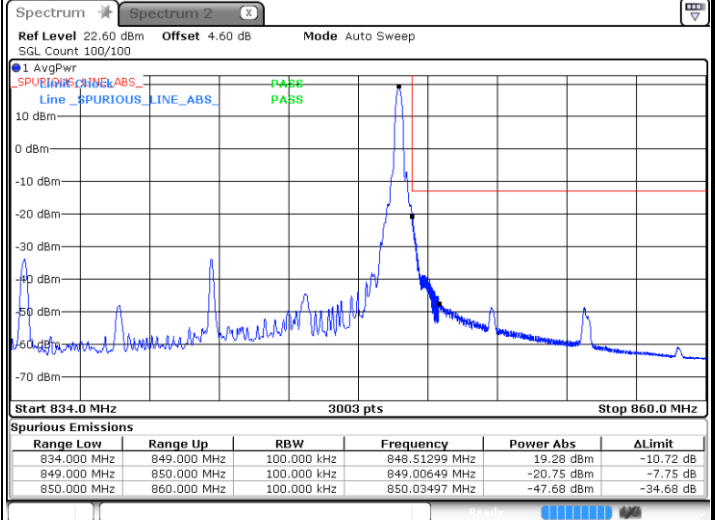

Lowest Band Edge / 50RB0

Date: 26 JUN 2020 00:14:48

Highest Band Edge / 50RB0

Date: 26 JUN 2020 00:36:08

N5 15MHz / BPSK

Lowest Band Edge / 1RB0

Date: 25 JUN 2020 23:19:25

Highest Band Edge / 1RB78

Date: 26 JUN 2020 00:04:37

Lowest Band Edge / 75RB0

Date: 25 JUN 2020 23:12:11

Highest Band Edge / 75RB0

Date: 25 JUN 2020 23:56:46

N5 15MHz / QPSK

Lowest Band Edge / 1RB0

Date: 25 JUN 2020 23:21:02