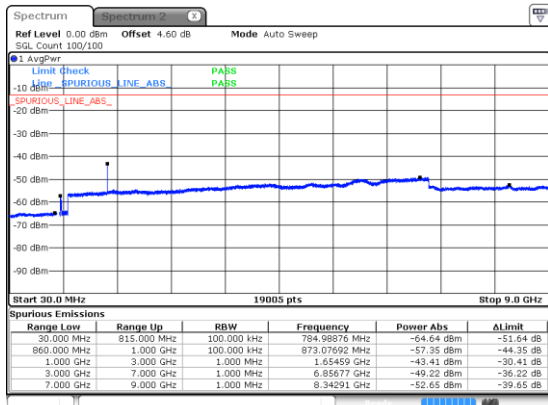

Middle Channel / BPSK