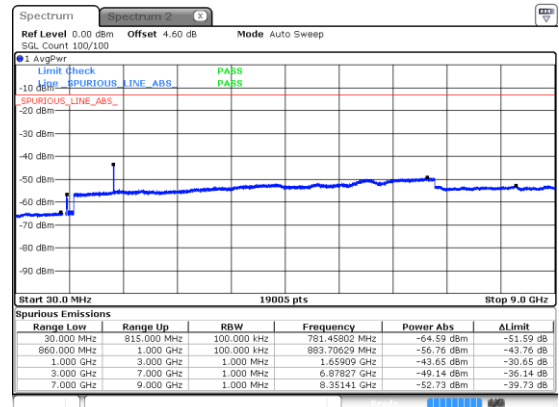

N5 10MHz

Lowest Channel / 16QAM

Lowest Channel / 64QAM

Middle Channel / 16QAM

Middle Channel / 64QAM

Highest Channel / 16QAM

Highest Channel / 64QAM

N5 10MHz

Lowest Channel / 256QAM

Middle Channel / 256QAM

Highest Channel / 256QAM

N5 15MHz

Lowest Channel / BPSK

Lowest Channel / QPSK

Middle Channel / BPSK

Middle Channel / QPSK

Highest Channel / BPSK

Highest Channel / QPSK

N5 15MHz

Lowest Channel / 16QAM

Lowest Channel / 64QAM

Middle Channel / 16QAM

Middle Channel / 64QAM

Highest Channel / 16QAM