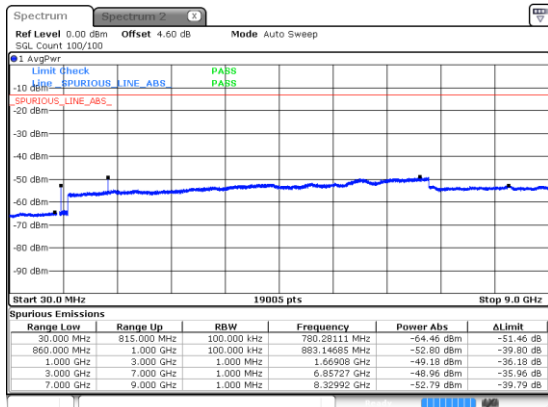

Lowest Channel / 64QAM

Middle Channel / 16QAM

Middle Channel / 64QAM

Highest Channel / 16QAM

Highest Channel / 64QAM

N5 5MHz

Lowest Channel / 256QAM

Middle Channel / 256QAM