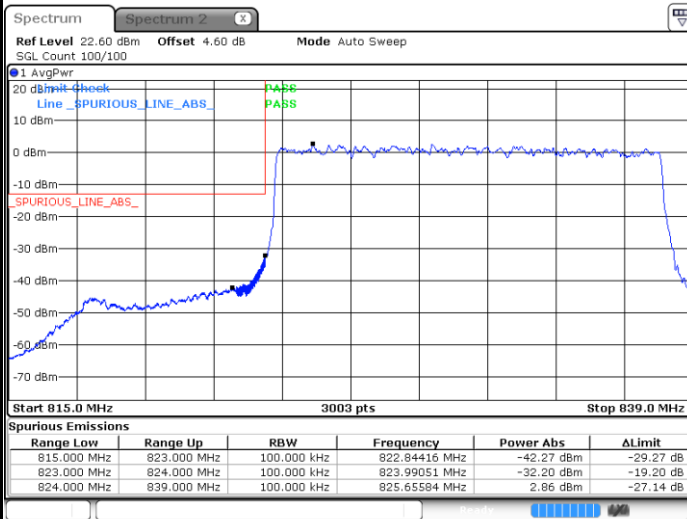

Lowest Band Edge / 50RB0

Date: 26 JUN 2020 00:14:48

Highest Band Edge / 50RB0

Date: 26 JUN 2020 00:36:08

N5 15MHz / BPSK

Lowest Band Edge / 1RB0

Date: 25 JUN 2020 23:19:25

Highest Band Edge / 1RB78

Date: 26 JUN 2020 00:04:37

Lowest Band Edge / 75RB0

Date: 25 JUN 2020 23:12:11

Highest Band Edge / 75RB0

Date: 25 JUN 2020 23:56:46

N5 15MHz / QPSK

Lowest Band Edge / 1RB0

Date: 25 JUN 2020 23:21:02