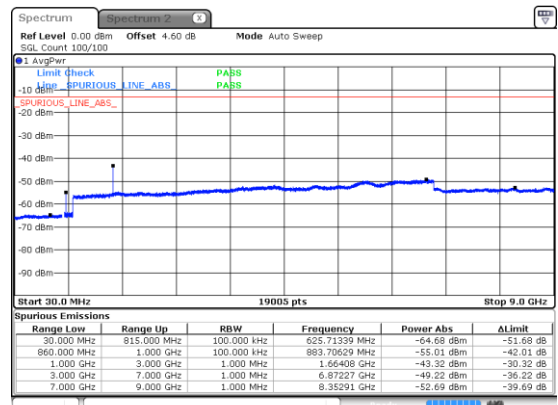

N5 10MHz

Lowest Channel / 16QAM

Lowest Channel / 64QAM

Middle Channel / 16QAM

Middle Channel / 64QAM

Highest Channel / 16QAM

Highest Channel / 64QAM

N5 10MHz