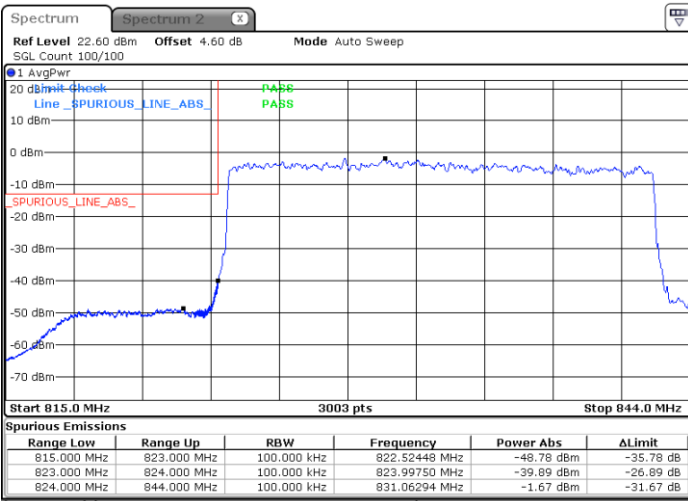

Lowest Band Edge / 100RB0

Highest Band Edge / 100RB0

Date: 25 JUN 2020 22:06:12

Date: 25 JUN 2020 22:53:50

N5 20MHz / 64QAM

Lowest Band Edge / 1RB0

Highest Band Edge / 1RB105

Date: 25 JUN 2020 22:38:21

Date: 25 JUN 2020 22:58:57

Lowest Band Edge / 100RB0

Highest Band Edge / 100RB0

Date: 25 JUN 2020 22:07:15

Date: 25 JUN 2020 22:54:55

N5 20MHz / 256QAM

Lowest Band Edge / 1RB0

Highest Band Edge / 1RB105

Date: 25 JUN 2020 22:09:02

Date: 25 JUN 2020 22:55:50

Lowest Band Edge / 100RB0

Highest Band Edge / 100RB0

Date: 25 JUN 2020 22:02:56

Date: 25 JUN 2020 22:50:40

Conducted Spurious Emission

N5 5MHz