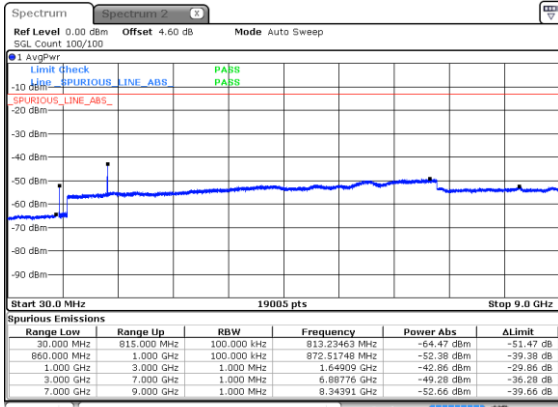

Date: 25 JUN 2020 22:58:57

Lowest Band Edge / 100RB0

Highest Band Edge / 100RB0

Date: 25 JUN 2020 22:07:15

Date: 25 JUN 2020 22:54:55

N5 20MHz / 256QAM

Lowest Band Edge / 1RB0

Highest Band Edge / 1RB105

Date: 25 JUN 2020 22:09:02

Date: 25 JUN 2020 22:55:50

Lowest Band Edge / 100RB0

Highest Band Edge / 100RB0

Date: 25 JUN 2020 22:02:56

Date: 25 JUN 2020 22:50:40

Conducted Spurious Emission

N5 5MHz

Lowest Channel / BPSK

Lowest Channel / QPSK

Middle Channel / BPSK

Middle Channel / QPSK

Highest Channel / BPSK

Highest Channel / QPSK

N5 5MHz

Lowest Channel / 16QAM