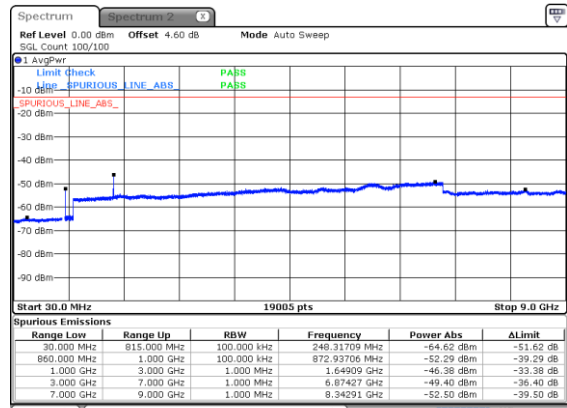

Date: 25 JUN 2020 22:09:02

Date: 25 JUN 2020 22:55:50

Lowest Band Edge / 100RB0

Highest Band Edge / 100RB0

Date: 25 JUN 2020 22:02:56

Date: 25 JUN 2020 22:50:40

Conducted Spurious Emission

N5 5MHz

Lowest Channel / BPSK

Lowest Channel / QPSK

Middle Channel / BPSK

Middle Channel / QPSK

Highest Channel / BPSK

Highest Channel / QPSK

N5 5MHz

Lowest Channel / 16QAM

Lowest Channel / 64QAM

Middle Channel / 16QAM

Middle Channel / 64QAM

Highest Channel / 16QAM

Highest Channel / 64QAM

N5 5MHz

Lowest Channel / 256QAM

Middle Channel / 256QAM