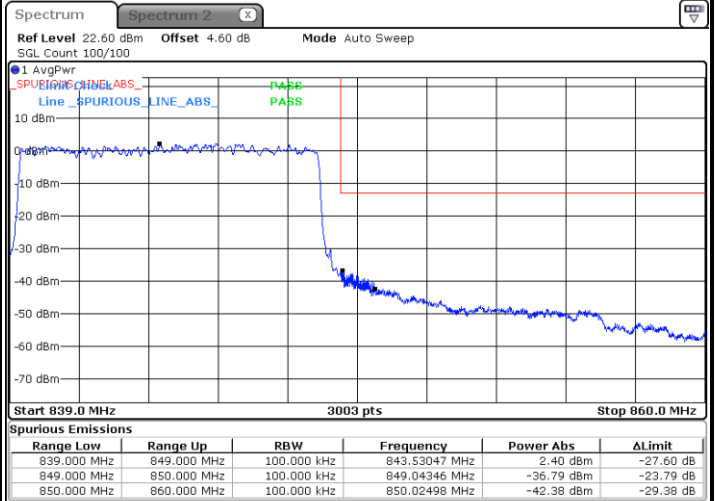

N5 10MHz / QPSK

Lowest Band Edge / 1RB0

Date: 26 JUN 2020 00:22:12

Highest Band Edge / 1RB51

Date: 26 JUN 2020 00:44:22

Lowest Band Edge / 50RB0

Date: 26 JUN 2020 00:16:22

Highest Band Edge / 50RB0

Date: 26 JUN 2020 00:38:58

N5 10MHz / 16QAM

Lowest Band Edge / 1RB0

Date: 26 JUN 2020 00:23:37

Highest Band Edge / 1RB51

Date: 26 JUN 2020 00:45:04

Lowest Band Edge / 50RB0

Date: 26 JUN 2020 00:17:12

Highest Band Edge / 50RB0

Date: 26 JUN 2020 00:40:09

N5 10MHz / 64QAM

Lowest Band Edge / 1RB0

Date: 26 JUN 2020 00:24:57

Highest Band Edge / 1RB51

Date: 26 JUN 2020 00:45:49

Lowest Band Edge / 50RB0

Date: 26 JUN 2020 00:18:04

Highest Band Edge / 50RB0

Date: 26 JUN 2020 00:38:01

N5 10MHz / 256QAM

Lowest Band Edge / 1RB0

Date: 26 JUN 2020 00:19:01

Highest Band Edge / 1RB51

Date: 26 JUN 2020 00:43:21