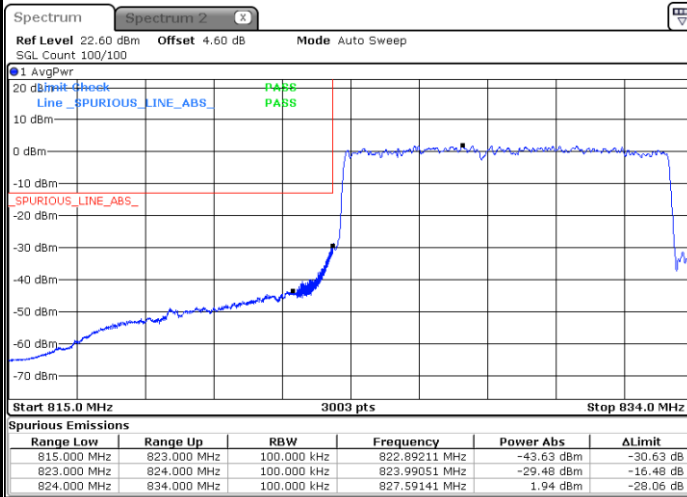

Highest Band Edge / 50RB0

Date: 26 JUN 2020 00:40:09

N5 10MHz / 64QAM

Lowest Band Edge / 1RB0

Date: 26 JUN 2020 00:24:57

Highest Band Edge / 1RB51

Date: 26 JUN 2020 00:45:49

Lowest Band Edge / 50RB0

Date: 26 JUN 2020 00:18:04

Highest Band Edge / 50RB0

Date: 26 JUN 2020 00:38:01

N5 10MHz / 256QAM

Lowest Band Edge / 1RB0

Date: 26 JUN 2020 00:19:01

Highest Band Edge / 1RB51

Date: 26 JUN 2020 00:43:21