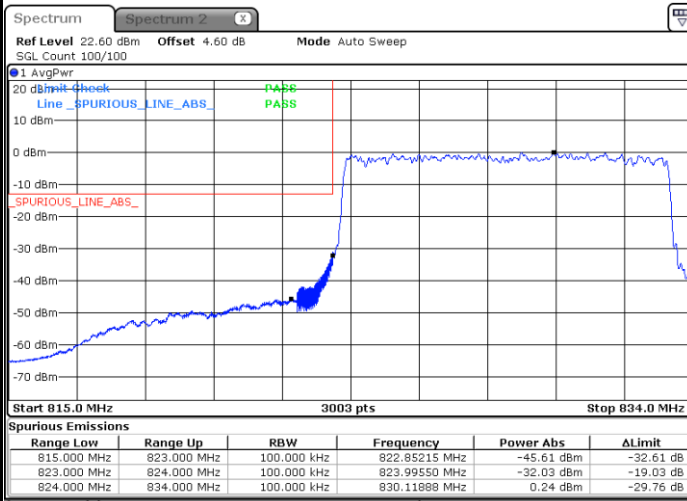

Date: 26 JUN 2020 00:18:04

Highest Band Edge / 50RB0

Date: 26 JUN 2020 00:38:01

N5 10MHz / 256QAM

Lowest Band Edge / 1RB0

Date: 26 JUN 2020 00:19:01

Highest Band Edge / 1RB51

Date: 26 JUN 2020 00:43:21

Lowest Band Edge / 50RB0

Date: 26 JUN 2020 00:14:48

Highest Band Edge / 50RB0

Date: 26 JUN 2020 00:36:08

N5 15MHz / BPSK

Lowest Band Edge / 1RB0

Date: 25 JUN 2020 23:19:25

Highest Band Edge / 1RB78