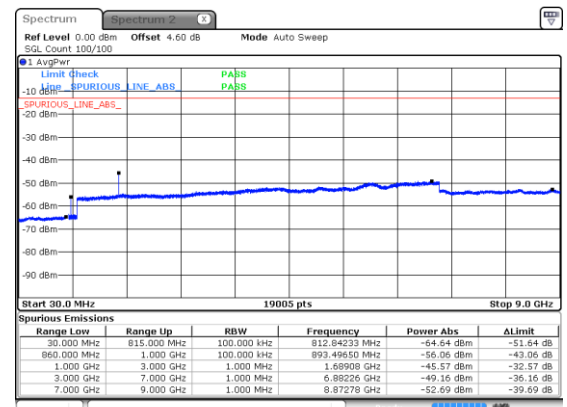

Lowest Channel / 64QAM

Middle Channel / 16QAM

Middle Channel / 64QAM

Highest Channel / 16QAM

Highest Channel / 64QAM

N5 5MHz

Lowest Channel / 256QAM

Middle Channel / 256QAM