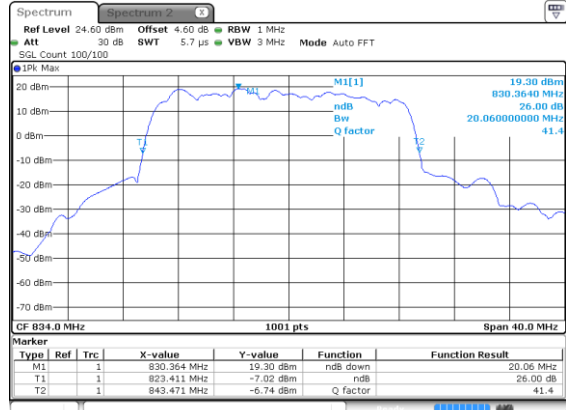

15MHz

Lowest Channel / 256QAM

Middle Channel / 256QAM

Highest Channel / 256QAM

20MHz

Lowest Channel / BPSK

Lowest Channel / QPSK

Middle Channel / BPSK

Middle Channel / QPSK

Highest Channel / BPSK

Highest Channel / QPSK

20MHz

Lowest Channel / 16QAM

Lowest Channel / 64QAM

Middle Channel / 16QAM

Middle Channel / 64QAM