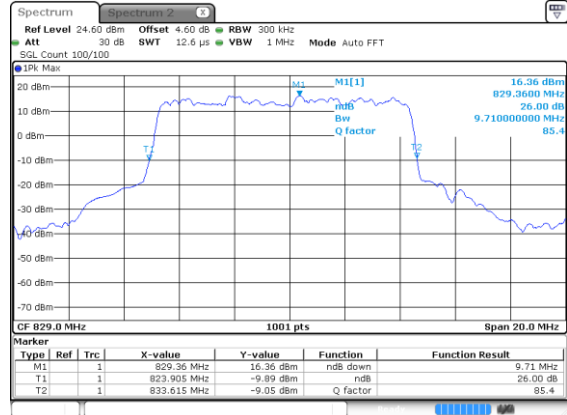

10MHz

Lowest Channel / BPSK

Lowest Channel / QPSK

Middle Channel / BPSK

Middle Channel / QPSK

Highest Channel / BPSK

Highest Channel / QPSK

10MHz

Lowest Channel / 16QAM

Lowest Channel / 64QAM

Middle Channel / 16QAM

Middle Channel / 64QAM

Highest Channel / 16QAM

Highest Channel / 64QAM

10MHz

Lowest Channel / 256QAM