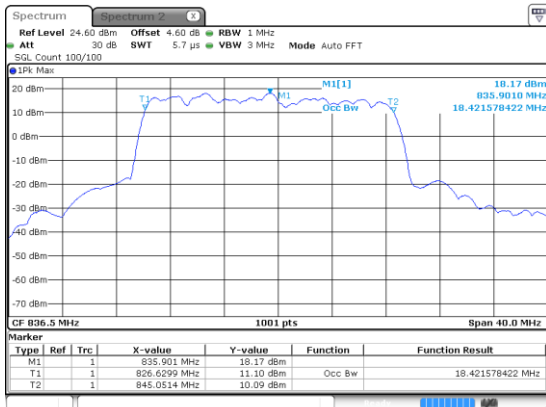

Lowest Channel / QPSK

Middle Channel / BPSK

Middle Channel / QPSK

Highest Channel / BPSK

Highest Channel / QPSK

20MHz

Lowest Channel / 16QAM

Lowest Channel / 64QAM

Middle Channel / 16QAM

Middle Channel / 64QAM

Highest Channel / 16QAM

Highest Channel / 64QAM

20MHz

Lowest Channel / 256QAM

Middle Channel / 256QAM

Highest Channel / 256QAM