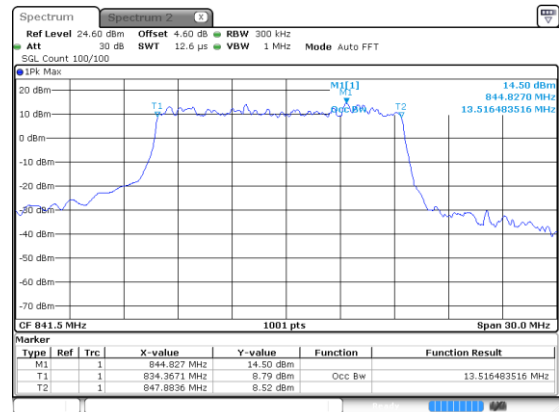

Middle Channel / QPSK

Highest Channel / BPSK

Highest Channel / QPSK

15MHz

Lowest Channel / 16QAM

Lowest Channel / 64QAM

Middle Channel / 16QAM

Middle Channel / 64QAM

Highest Channel / 16QAM

Highest Channel / 64QAM

15MHz

Lowest Channel / 256QAM

Middle Channel / 256QAM

Highest Channel / 256QAM

20MHz

Lowest Channel / BPSK