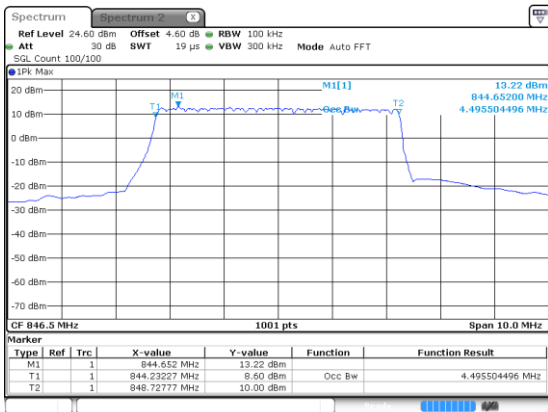

Lowest Channel / 16QAM

Lowest Channel / 64QAM

Middle Channel / 16QAM

Middle Channel / 64QAM

Highest Channel / 16QAM

Highest Channel / 64QAM

5MHz

Lowest Channel / 256QAM