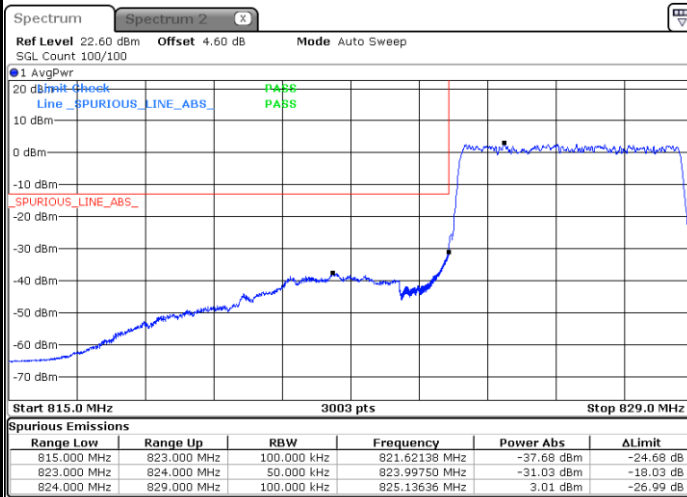

Date: 26 JUN 2020 01:10:05

Highest Band Edge / 25RB0

Date: 26 JUN 2020 01:32:16

N5 5MHz / 64QAM

Lowest Band Edge / 1RB0

Date: 26 JUN 2020 01:18:21

Highest Band Edge / 1RB24

Date: 26 JUN 2020 01:37:52

Lowest Band Edge / 25RB0

Date: 26 JUN 2020 01:11:04

Highest Band Edge / 25RB0

Date: 26 JUN 2020 01:33:15

N5 5MHz / 256QAM

Lowest Band Edge / 1RB0

Date: 26 JUN 2020 01:11:59

Highest Band Edge / 1RB24

Date: 26 JUN 2020 01:34:23

Lowest Band Edge / 25RB0

Date: 26 JUN 2020 01:07:19

Highest Band Edge / 25RB0

Date: 26 JUN 2020 01:29:24

N5 10MHz / BPSK

Lowest Band Edge / 1RB0

Date: 26 JUN 2020 00:20:43

Highest Band Edge / 1RB51

Date: 26 JUN 2020 00:42:32

Lowest Band Edge / 50RB0

Date: 26 JUN 2020 00:13:43

Highest Band Edge / 50RB0

Date: 26 JUN 2020 00:34:40