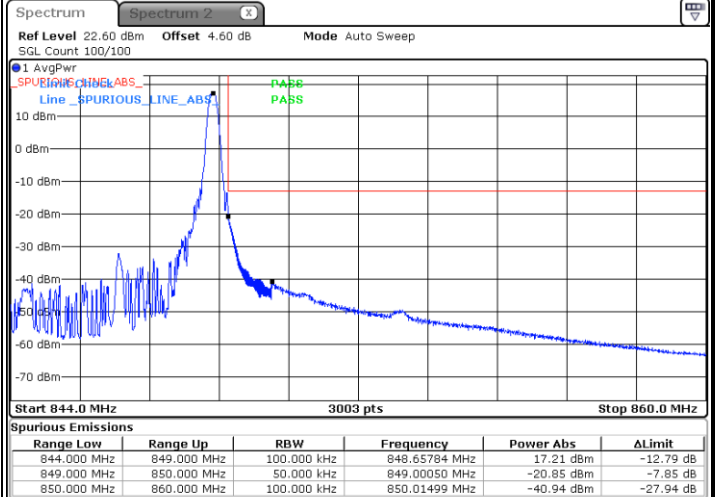

Conducted Band Edge

N5 5MHz / QPSK

Lowest Band Edge / 1RB0

Date: 26 JUN 2020 01:15:28

Highest Band Edge / 1RB24

Date: 26 JUN 2020 01:38:16

Lowest Band Edge / 25RB0

Date: 26 JUN 2020 01:08:59

Highest Band Edge / 25RB0

Date: 26 JUN 2020 01:31:10

N5 5MHz / 16QAM

Lowest Band Edge / 1RB0

Date: 26 JUN 2020 01:16:54

Highest Band Edge / 1RB24

Date: 26 JUN 2020 01:37:05

Lowest Band Edge / 25RB0

Date: 26 JUN 2020 01:10:05

Highest Band Edge / 25RB0

Date: 26 JUN 2020 01:32:16

N5 5MHz / 64QAM

Lowest Band Edge / 1RB0

Date: 26 JUN 2020 01:18:21

Highest Band Edge / 1RB24

Date: 26 JUN 2020 01:37:52

Lowest Band Edge / 25RB0

Date: 26 JUN 2020 01:11:04

Highest Band Edge / 25RB0

Date: 26 JUN 2020 01:33:15

N5 5MHz / 256QAM

Lowest Band Edge / 1RB0

Date: 26 JUN 2020 01:11:59

Highest Band Edge / 1RB24