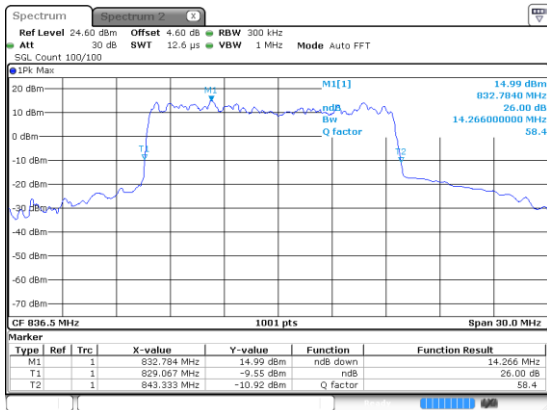

Highest Channel / QPSK

15MHz

Lowest Channel / 16QAM

Lowest Channel / 64QAM

Middle Channel / 16QAM

Middle Channel / 64QAM

Highest Channel / 16QAM

Highest Channel / 64QAM

15MHz

Lowest Channel / 256QAM

Middle Channel / 256QAM

Highest Channel / 256QAM

20MHz

Lowest Channel / BPSK

Lowest Channel / QPSK

Middle Channel / BPSK