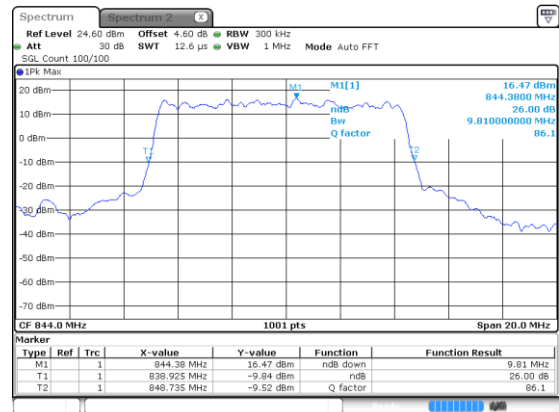

10MHz

Lowest Channel / BPSK

Lowest Channel / QPSK

Middle Channel / BPSK

Middle Channel / QPSK

Highest Channel / BPSK

Highest Channel / QPSK

10MHz

Lowest Channel / 16QAM

Lowest Channel / 64QAM

Middle Channel / 16QAM

Middle Channel / 64QAM

Highest Channel / 16QAM

Highest Channel / 64QAM

10MHz

Lowest Channel / 256QAM

Middle Channel / 256QAM

Highest Channel / 256QAM

15MHz

Lowest Channel / BPSK

Lowest Channel / QPSK

Middle Channel / BPSK

Middle Channel / QPSK

Highest Channel / BPSK