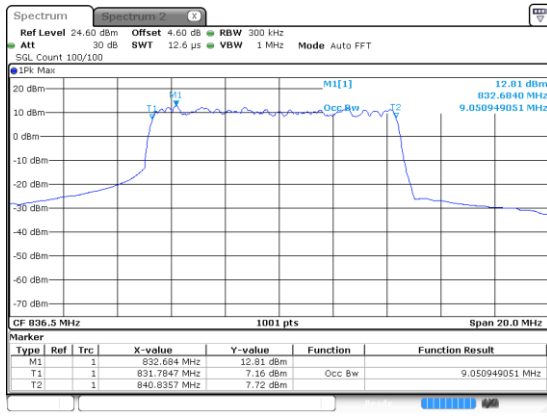

Middle Channel / 256QAM