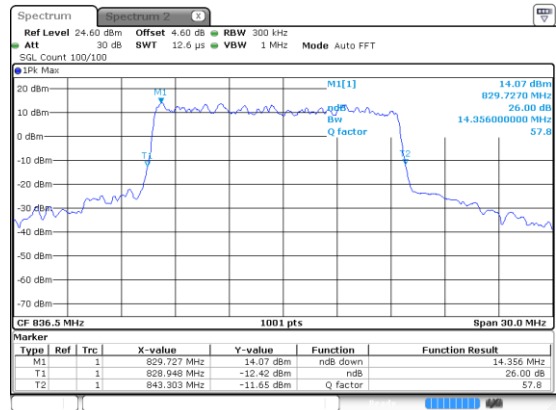

Highest Channel / QPSK

15MHz

Lowest Channel / 16QAM

Lowest Channel / 64QAM

Middle Channel / 16QAM

Middle Channel / 64QAM

Highest Channel / 16QAM

Highest Channel / 64QAM

15MHz

Lowest Channel / 256QAM

Middle Channel / 256QAM

Highest Channel / 256QAM

20MHz

Lowest Channel / BPSK

Lowest Channel / QPSK

Middle Channel / BPSK