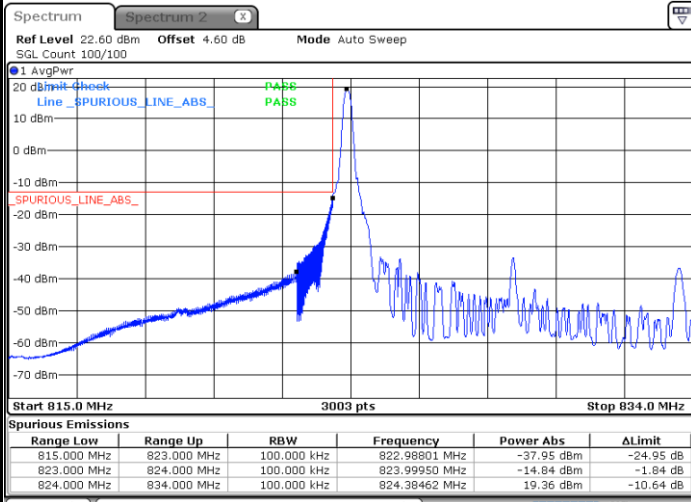

Date: 26 JUN 2020 01:10:05

Highest Band Edge / 25RB0

Date: 26 JUN 2020 01:32:16

N5 5MHz / 64QAM

Lowest Band Edge / 1RB0

Date: 26 JUN 2020 01:18:21

Highest Band Edge / 1RB24

Date: 26 JUN 2020 01:37:52

Lowest Band Edge / 25RB0

Date: 26 JUN 2020 01:11:04

Highest Band Edge / 25RB0

Date: 26 JUN 2020 01:33:15

N5 5MHz / 256QAM

Lowest Band Edge / 1RB0

Date: 26 JUN 2020 01:11:59

Highest Band Edge / 1RB24

Date: 26 JUN 2020 01:34:23

Lowest Band Edge / 25RB0

Date: 26 JUN 2020 01:07:19

Highest Band Edge / 25RB0

Date: 26 JUN 2020 01:29:24

N5 10MHz / BPSK

Lowest Band Edge / 1RB0

Date: 26 JUN 2020 00:20:43

Highest Band Edge / 1RB51

Date: 26 JUN 2020 00:42:32

Lowest Band Edge / 50RB0

Date: 26 JUN 2020 00:13:43

Highest Band Edge / 50RB0

Date: 26 JUN 2020 00:34:40