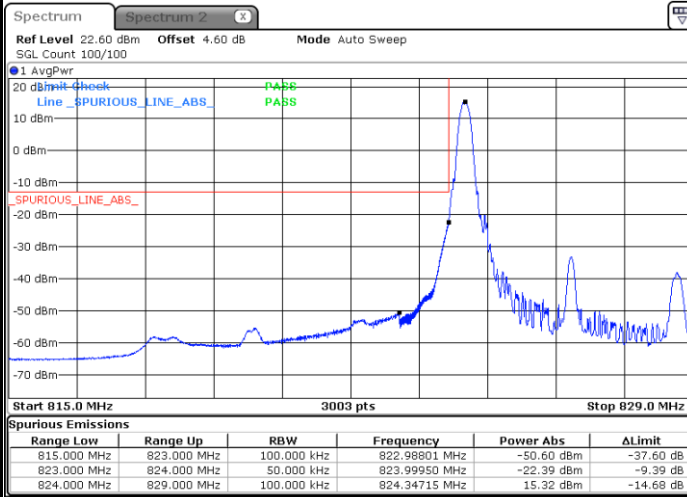

Date: 26 JUN 2020 01:10:05

Highest Band Edge / 25RB0

Date: 26 JUN 2020 01:32:16

N5 5MHz / 64QAM

Lowest Band Edge / 1RB0

Date: 26 JUN 2020 01:18:21

Highest Band Edge / 1RB24

Date: 26 JUN 2020 01:37:52

Lowest Band Edge / 25RB0

Date: 26 JUN 2020 01:11:04

Highest Band Edge / 25RB0

Date: 26 JUN 2020 01:33:15

N5 5MHz / 256QAM

Lowest Band Edge / 1RB0

Date: 26 JUN 2020 01:11:59

Highest Band Edge / 1RB24

Date: 26 JUN 2020 01:34:23

Lowest Band Edge / 25RB0

Date: 26 JUN 2020 01:07:19

Highest Band Edge / 25RB0

Date: 26 JUN 2020 01:29:24

N5 10MHz / BPSK

Lowest Band Edge / 1RB0

Date: 26 JUN 2020 00:20:43

Highest Band Edge / 1RB51

Date: 26 JUN 2020 00:42:32

Lowest Band Edge / 50RB0

Date: 26 JUN 2020 00:13:43

Highest Band Edge / 50RB0

Date: 26 JUN 2020 00:34:40