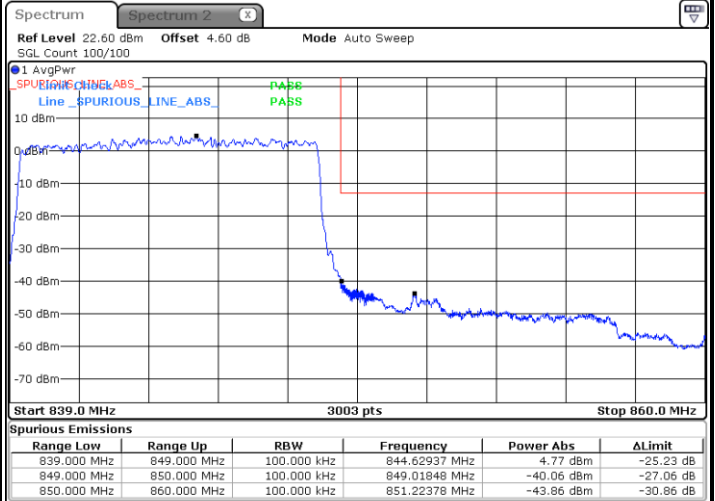

Lowest Band Edge / 25RB0

Date: 26 JUN 2020 01:11:04

Highest Band Edge / 25RB0

Date: 26 JUN 2020 01:33:15

N5 5MHz / 256QAM

Lowest Band Edge / 1RB0

Date: 26 JUN 2020 01:11:59

Highest Band Edge / 1RB24

Date: 26 JUN 2020 01:34:23

Lowest Band Edge / 25RB0

Date: 26 JUN 2020 01:07:19

Highest Band Edge / 25RB0

Date: 26 JUN 2020 01:29:24

N5 10MHz / BPSK

Lowest Band Edge / 1RB0

Date: 26 JUN 2020 00:20:43

Highest Band Edge / 1RB51

Date: 26 JUN 2020 00:42:32

Lowest Band Edge / 50RB0

Date: 26 JUN 2020 00:13:43

Highest Band Edge / 50RB0

Date: 26 JUN 2020 00:34:40