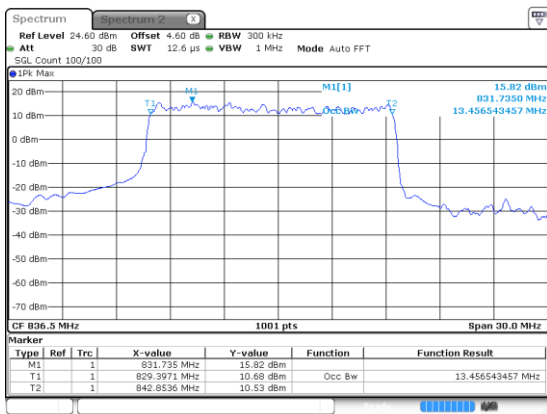

10MHz

Lowest Channel / 256QAM

Middle Channel / 256QAM

Highest Channel / 256QAM

15MHz

Lowest Channel / BPSK

Lowest Channel / QPSK

Middle Channel / BPSK