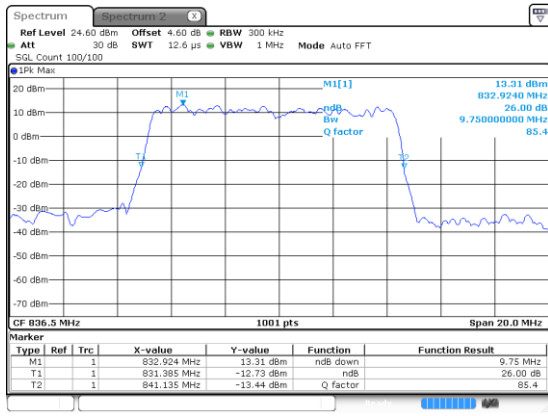

10MHz

Lowest Channel / BPSK

Lowest Channel / QPSK

Middle Channel / BPSK

Middle Channel / QPSK

Highest Channel / BPSK

Highest Channel / QPSK

10MHz

Lowest Channel / 16QAM

Lowest Channel / 64QAM

Middle Channel / 16QAM

Middle Channel / 64QAM

Highest Channel / 16QAM

Highest Channel / 64QAM

10MHz

Lowest Channel / 256QAM

Middle Channel / 256QAM

Highest Channel / 256QAM

15MHz

Lowest Channel / BPSK

Lowest Channel / QPSK

Middle Channel / BPSK

Middle Channel / QPSK

Highest Channel / BPSK