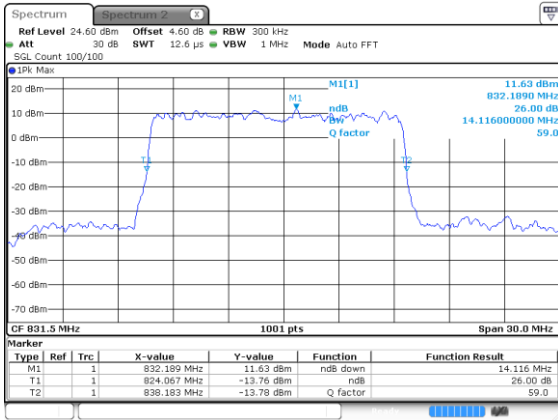

Highest Channel / QPSK

15MHz

Lowest Channel / 16QAM

Lowest Channel / 64QAM

Middle Channel / 16QAM

Middle Channel / 64QAM

Highest Channel / 16QAM

Highest Channel / 64QAM

15MHz

Lowest Channel / 256QAM

Middle Channel / 256QAM

Highest Channel / 256QAM

20MHz

Lowest Channel / BPSK

Lowest Channel / QPSK

Middle Channel / BPSK