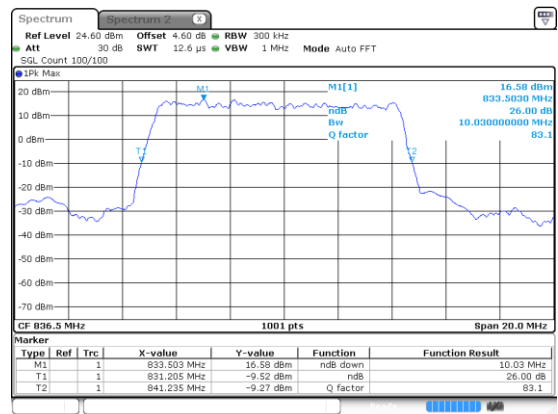

10MHz

Lowest Channel / BPSK

Lowest Channel / QPSK

Middle Channel / BPSK

Middle Channel / QPSK

Highest Channel / BPSK

Highest Channel / QPSK

10MHz

Lowest Channel / 16QAM

Lowest Channel / 64QAM

Middle Channel / 16QAM

Middle Channel / 64QAM

Highest Channel / 16QAM

Highest Channel / 64QAM

10MHz

Lowest Channel / 256QAM