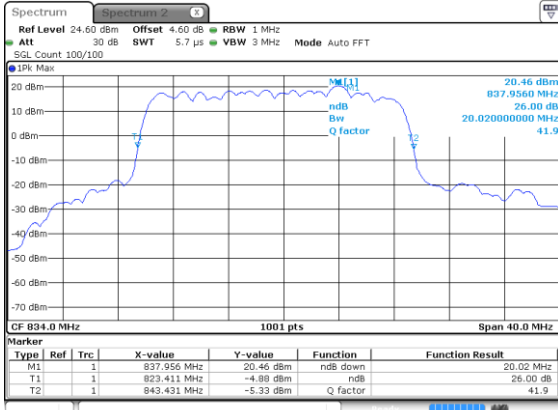

15MHz

Lowest Channel / 256QAM

Middle Channel / 256QAM

Highest Channel / 256QAM

20MHz

Lowest Channel / BPSK

Lowest Channel / QPSK

Middle Channel / BPSK

Middle Channel / QPSK

Highest Channel / BPSK

Highest Channel / QPSK

20MHz

Lowest Channel / 16QAM

Lowest Channel / 64QAM

Middle Channel / 16QAM

Middle Channel / 64QAM