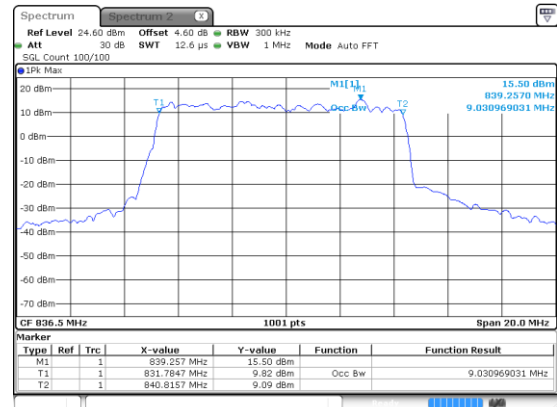

Highest Channel / QPSK

10MHz

Lowest Channel / 16QAM

Lowest Channel / 64QAM

Middle Channel / 16QAM

Middle Channel / 64QAM

Highest Channel / 16QAM

Highest Channel / 64QAM

10MHz

Lowest Channel / 256QAM

Middle Channel / 256QAM

Highest Channel / 256QAM

15MHz

Lowest Channel / BPSK

Lowest Channel / QPSK

Middle Channel / BPSK