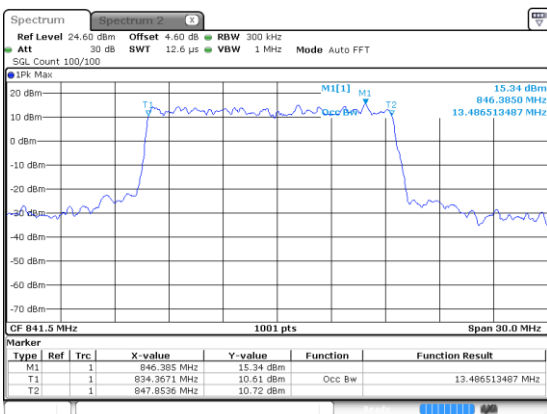

Highest Channel / BPSK