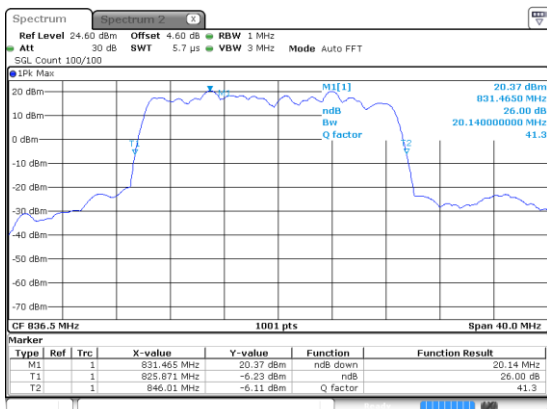

15MHz

Lowest Channel / 256QAM

Middle Channel / 256QAM

Highest Channel / 256QAM

20MHz

Lowest Channel / BPSK

Lowest Channel / QPSK

Middle Channel / BPSK