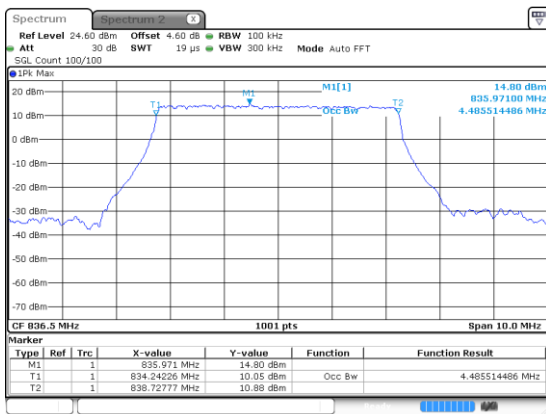

5MHz

Lowest Channel / BPSK

Lowest Channel / QPSK

Middle Channel / BPSK

Middle Channel / QPSK

Highest Channel / BPSK

Highest Channel / QPSK

5MHz

Lowest Channel / 16QAM

Lowest Channel / 64QAM

Middle Channel / 16QAM

Middle Channel / 64QAM

Highest Channel / 16QAM

Highest Channel / 64QAM

5MHz

Lowest Channel / 256QAM