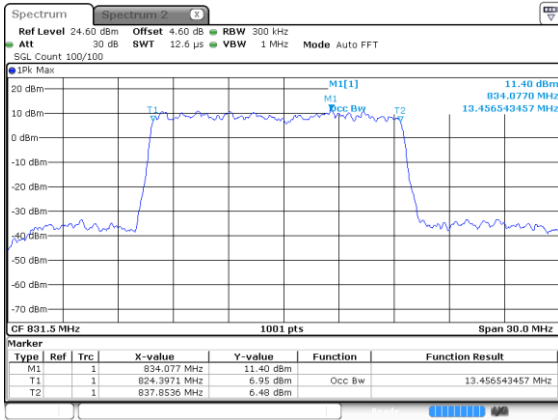

Highest Channel / 16QAM

Highest Channel / 64QAM

15MHz

Lowest Channel / 256QAM

Middle Channel / 256QAM

Highest Channel / 256QAM

20MHz

Lowest Channel / BPSK