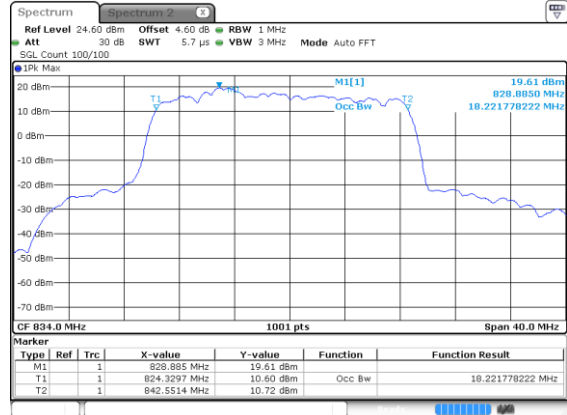

Highest Channel / 16QAM

Highest Channel / 64QAM

15MHz

Lowest Channel / 256QAM

Middle Channel / 256QAM

Highest Channel / 256QAM

20MHz

Lowest Channel / BPSK

Lowest Channel / QPSK

Middle Channel / BPSK

Middle Channel / QPSK

Highest Channel / BPSK

Highest Channel / QPSK

20MHz

Lowest Channel / 16QAM

Lowest Channel / 64QAM