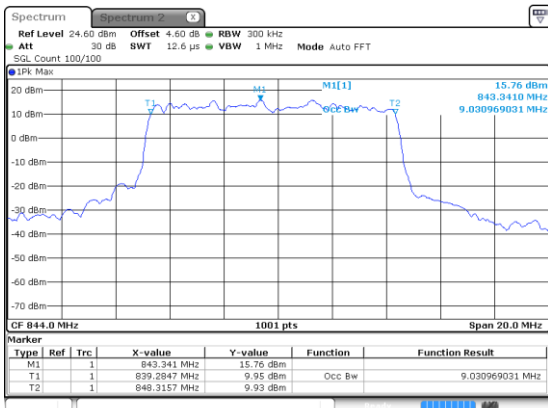

Highest Channel / QPSK

10MHz

Lowest Channel / 16QAM

Lowest Channel / 64QAM

Middle Channel / 16QAM

Middle Channel / 64QAM

Highest Channel / 16QAM

Highest Channel / 64QAM