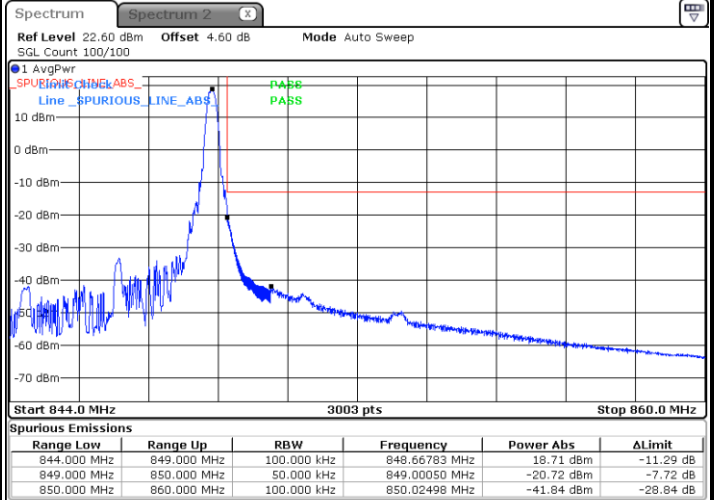

Middle Channel / 16QAM

Middle Channel / 64QAM

Highest Channel / 16QAM

Highest Channel / 64QAM

20MHz

Lowest Channel / 256QAM

Middle Channel / 256QAM

Highest Channel / 256QAM

Conducted Band Edge

N5 5MHz / QPSK

Lowest Band Edge / 1RB0

Date: 26 JUN 2020 01:15:28

Highest Band Edge / 1RB24

Date: 26 JUN 2020 01:38:16

Lowest Band Edge / 25RB0

Date: 26 JUN 2020 01:08:59

Highest Band Edge / 25RB0

Date: 26 JUN 2020 01:31:10

N5 5MHz / 16QAM

Lowest Band Edge / 1RB0

Date: 26 JUN 2020 01:16:54

Highest Band Edge / 1RB24

Date: 26 JUN 2020 01:37:05

Lowest Band Edge / 25RB0

Date: 26 JUN 2020 01:10:05

Highest Band Edge / 25RB0

Date: 26 JUN 2020 01:32:16

N5 5MHz / 64QAM

Lowest Band Edge / 1RB0

Date: 26 JUN 2020 01:18:21

Highest Band Edge / 1RB24

Date: 26 JUN 2020 01:37:52