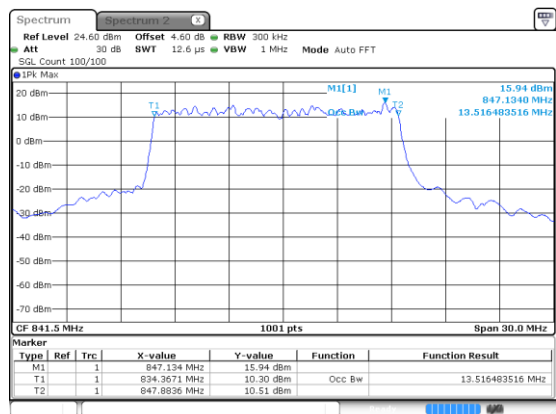

Highest Channel / QPSK