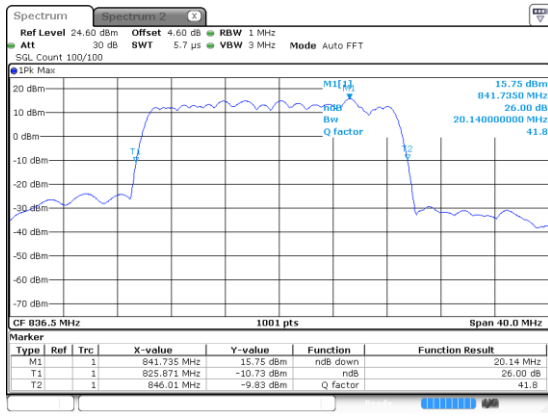

Highest Channel / 16QAM

Highest Channel / 64QAM

20MHz

Lowest Channel / 256QAM

Middle Channel / 256QAM

Highest Channel / 256QAM

Occupied Bandwidth

Mode	N5 : OB BW(MHz)							
BW	5MHz		10MHz		15MHz		20MHz	
Mod.	QPSK	16QAM	QPSK	16QAM	QPSK	16QAM	QPSK	16QAM
Lowest CH	4.48	4.49	9.03	9.01	13.49	13.52	18.22	18.46
Middle CH	4.49	4.49	9.05	9.07	13.49	13.49	18.38	18.42
Highest CH	4.47	4.50	9.05	9.03	13.52	13.49	18.38	18.42
Mode	N5 : OB BW(MHz)							
BW	5MHz		10MHz		15MHz		20MHz	
Mod.	64QAM	256QAM	64QAM	256QAM	64QAM	256QAM	64QAM	256QAM
Lowest CH	4.47	4.48	9.05	9.03	13.43	13.46	18.30	18.22
Middle CH	4.49	4.50	9.03	9.05	13.49	13.49	18.30	18.18
Highest CH	4.50	4.46	9.05	8.99	13.52	13.49	18.34	18.30
Mode	N5 : OB BW(MHz)							
BW	5MHz		10MHz		15MHz		20MHz	
Mod.	BPSK		BPSK		BPSK		BPSK	
Lowest CH	4.48		9.05		13.46		18.34	
Middle CH	4.49		9.07		13.46		18.38	
Highest CH	4.47		9.03		13.49		18.62	

5MHz

Lowest Channel / BPSK

Lowest Channel / QPSK

Middle Channel / BPSK

Middle Channel / QPSK

Highest Channel / BPSK

Highest Channel / QPSK

5MHz