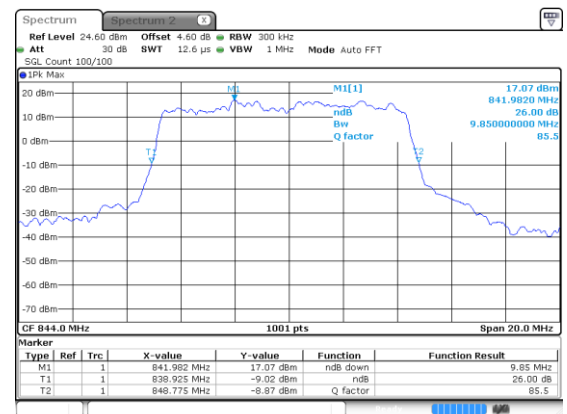

10MHz

Lowest Channel / BPSK

Lowest Channel / QPSK

Middle Channel / BPSK

Middle Channel / QPSK

Highest Channel / BPSK

Highest Channel / QPSK

10MHz

Lowest Channel / 16QAM

Lowest Channel / 64QAM

Middle Channel / 16QAM

Middle Channel / 64QAM

Highest Channel / 16QAM

Highest Channel / 64QAM

10MHz

Lowest Channel / 256QAM