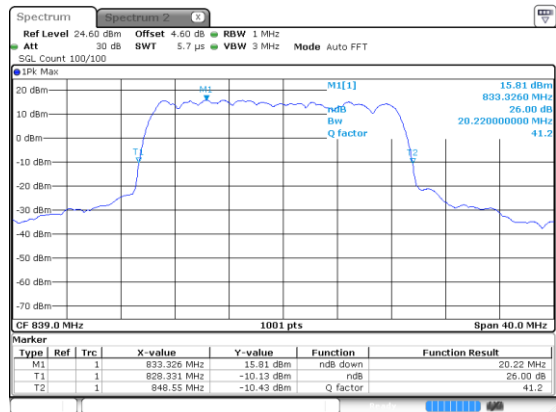

Highest Channel / 64QAM