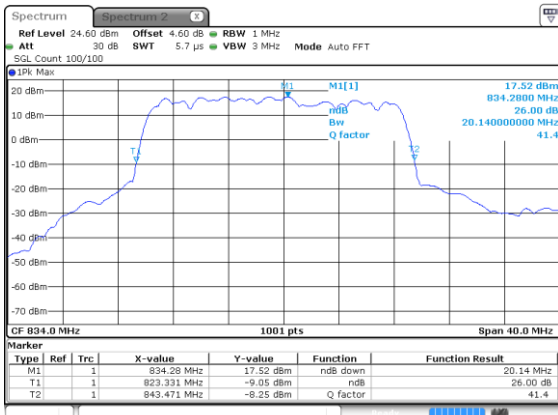

Middle Channel / QPSK

Highest Channel / BPSK

Highest Channel / QPSK

20MHz

Lowest Channel / 16QAM

Lowest Channel / 64QAM

Middle Channel / 16QAM

Middle Channel / 64QAM