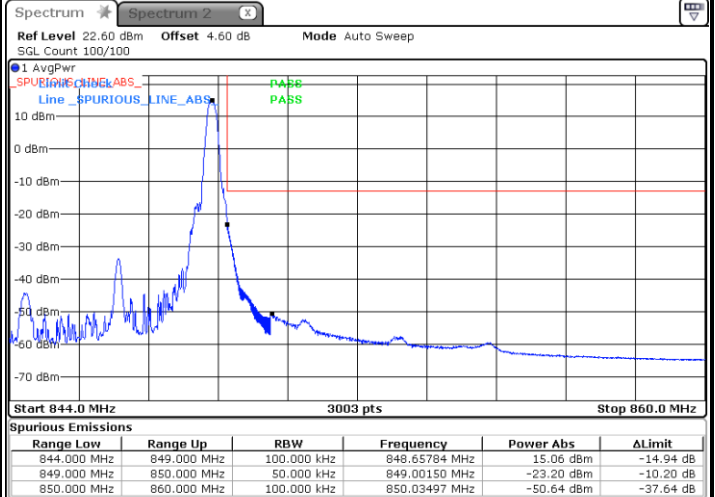

Date: 26 JUN 2020 01:10:05

Highest Band Edge / 25RB0

Date: 26 JUN 2020 01:32:16

N5 5MHz / 64QAM

Lowest Band Edge / 1RB0

Date: 26 JUN 2020 01:18:21

Highest Band Edge / 1RB24

Date: 26 JUN 2020 01:37:52

Lowest Band Edge / 25RB0

Date: 26 JUN 2020 01:11:04

Highest Band Edge / 25RB0

Date: 26 JUN 2020 01:33:15

N5 5MHz / 256QAM

Lowest Band Edge / 1RB0

Date: 26 JUN 2020 01:11:59

Highest Band Edge / 1RB24

Date: 26 JUN 2020 01:34:23

Lowest Band Edge / 25RB0

Date: 26 JUN 2020 01:07:19

Highest Band Edge / 25RB0

Date: 26 JUN 2020 01:29:24

N5 10MHz / BPSK

Lowest Band Edge / 1RB0

Date: 26 JUN 2020 00:20:43

Highest Band Edge / 1RB51

Date: 26 JUN 2020 00:42:32

Lowest Band Edge / 50RB0

Date: 26 JUN 2020 00:13:43

Highest Band Edge / 50RB0

Date: 26 JUN 2020 00:34:40