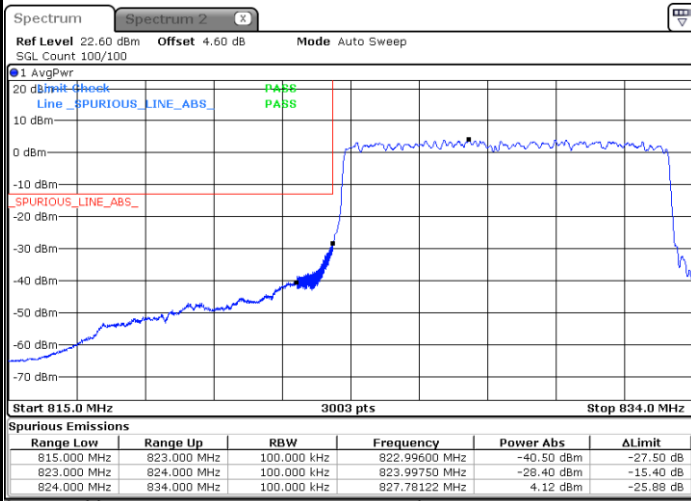

Lowest Band Edge / 25RB0

Date: 26 JUN 2020 01:11:04

Highest Band Edge / 25RB0

Date: 26 JUN 2020 01:33:15

N5 5MHz / 256QAM

Lowest Band Edge / 1RB0

Date: 26 JUN 2020 01:11:59

Highest Band Edge / 1RB24

Date: 26 JUN 2020 01:34:23

Lowest Band Edge / 25RB0

Date: 26 JUN 2020 01:07:19

Highest Band Edge / 25RB0

Date: 26 JUN 2020 01:29:24

N5 10MHz / BPSK

Lowest Band Edge / 1RB0

Date: 26 JUN 2020 00:20:43

Highest Band Edge / 1RB51

Date: 26 JUN 2020 00:42:32

Lowest Band Edge / 50RB0

Date: 26 JUN 2020 00:13:43

Highest Band Edge / 50RB0

Date: 26 JUN 2020 00:34:40