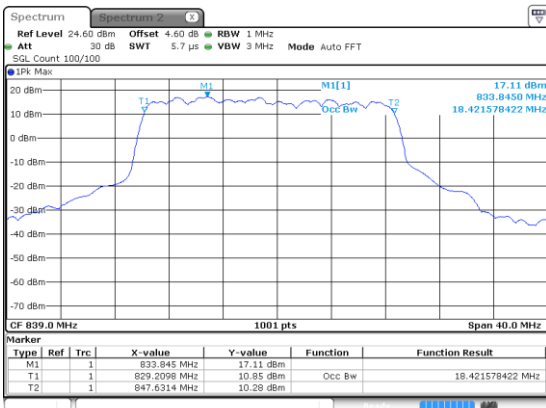

Lowest Channel / QPSK

Middle Channel / BPSK

Middle Channel / QPSK

Highest Channel / BPSK

Highest Channel / QPSK

20MHz

Lowest Channel / 16QAM

Lowest Channel / 64QAM

Middle Channel / 16QAM

Middle Channel / 64QAM

Highest Channel / 16QAM

Highest Channel / 64QAM

20MHz

Lowest Channel / 256QAM

Middle Channel / 256QAM

Highest Channel / 256QAM

Conducted Band Edge

N5 5MHz / QPSK

Lowest Band Edge / 1RB0

Date: 26 JUN 2020 01:15:28

Highest Band Edge / 1RB24

Date: 26 JUN 2020 01:38:16

Lowest Band Edge / 25RB0

Date: 26 JUN 2020 01:08:59