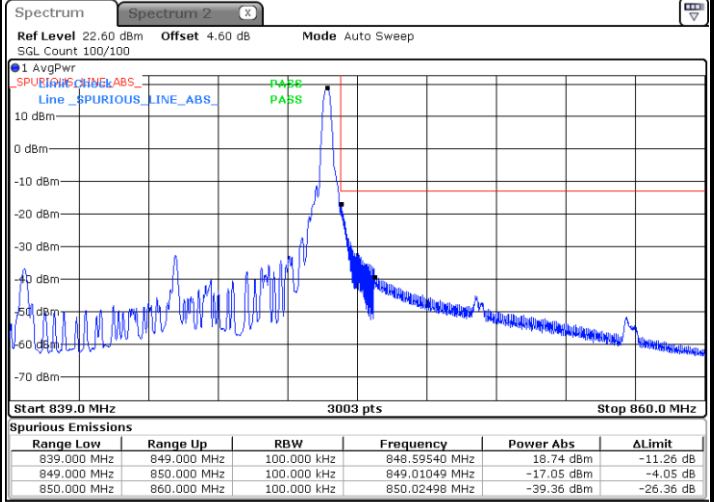

Date: 26 JUN 2020 01:10:05

Highest Band Edge / 25RB0

Date: 26 JUN 2020 01:32:16

N5 5MHz / 64QAM

Lowest Band Edge / 1RB0

Date: 26 JUN 2020 01:18:21

Highest Band Edge / 1RB24

Date: 26 JUN 2020 01:37:52

Lowest Band Edge / 25RB0

Date: 26 JUN 2020 01:11:04

Highest Band Edge / 25RB0

Date: 26 JUN 2020 01:33:15

N5 5MHz / 256QAM

Lowest Band Edge / 1RB0

Date: 26 JUN 2020 01:11:59

Highest Band Edge / 1RB24

Date: 26 JUN 2020 01:34:23

Lowest Band Edge / 25RB0

Date: 26 JUN 2020 01:07:19

Highest Band Edge / 25RB0

Date: 26 JUN 2020 01:29:24

N5 10MHz / BPSK

Lowest Band Edge / 1RB0

Date: 26 JUN 2020 00:20:43

Highest Band Edge / 1RB51

Date: 26 JUN 2020 00:42:32

Lowest Band Edge / 50RB0

Date: 26 JUN 2020 00:13:43

Highest Band Edge / 50RB0

Date: 26 JUN 2020 00:34:40