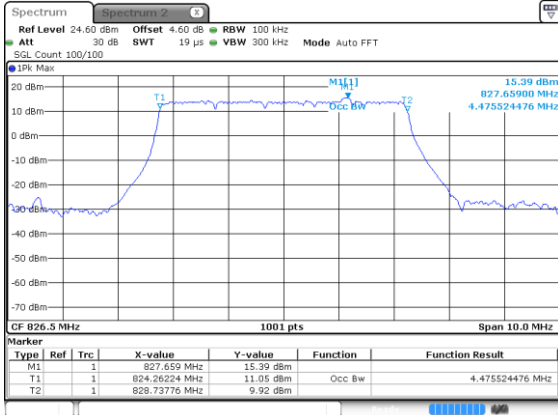

5MHz

Lowest Channel / BPSK