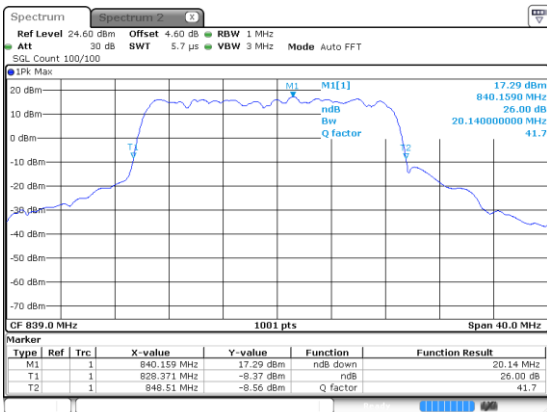

Highest Channel / 16QAM