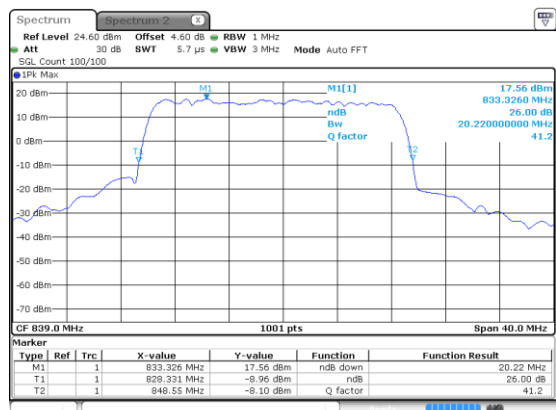

15MHz

Lowest Channel / 256QAM

Middle Channel / 256QAM

Highest Channel / 256QAM

20MHz

Lowest Channel / BPSK

Lowest Channel / QPSK

Middle Channel / BPSK

Middle Channel / QPSK

Highest Channel / BPSK

Highest Channel / QPSK

20MHz

Lowest Channel / 16QAM

Lowest Channel / 64QAM

Middle Channel / 16QAM

Middle Channel / 64QAM