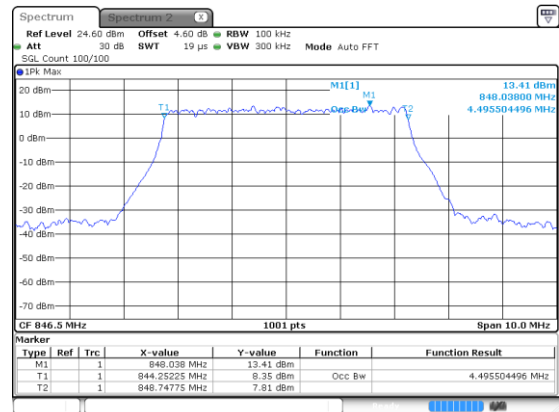

Lowest Channel / 16QAM

Lowest Channel / 64QAM

Middle Channel / 16QAM

Middle Channel / 64QAM

Highest Channel / 16QAM

Highest Channel / 64QAM

5MHz

Lowest Channel / 256QAM