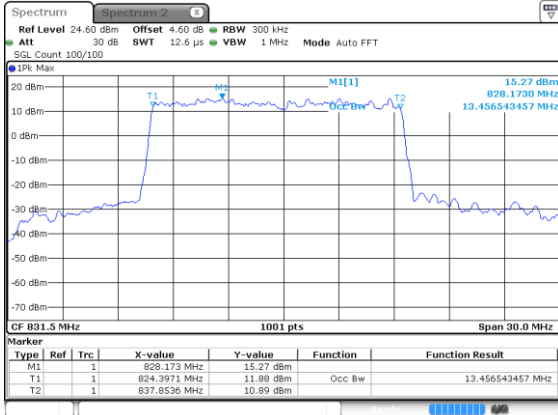

10MHz

Lowest Channel / 256QAM

Middle Channel / 256QAM

Highest Channel / 256QAM

15MHz

Lowest Channel / BPSK

Lowest Channel / QPSK

Middle Channel / BPSK