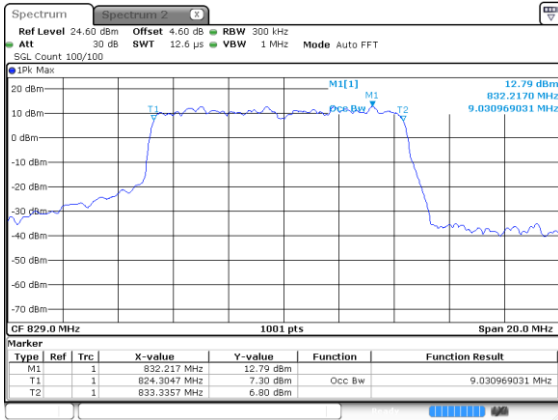

10MHz

Lowest Channel / 256QAM