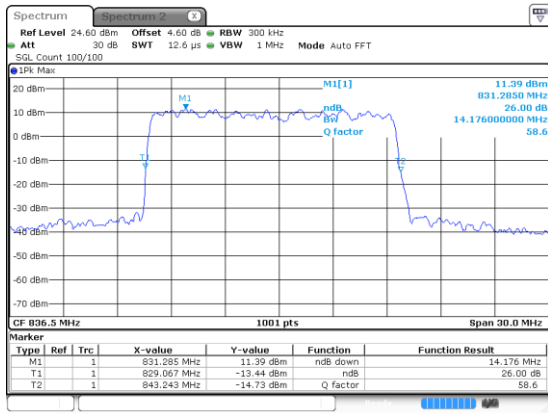

Highest Channel / QPSK

15MHz

Lowest Channel / 16QAM

Lowest Channel / 64QAM

Middle Channel / 16QAM

Middle Channel / 64QAM

Highest Channel / 16QAM

Highest Channel / 64QAM

15MHz

Lowest Channel / 256QAM

Middle Channel / 256QAM

Highest Channel / 256QAM

20MHz

Lowest Channel / BPSK

Lowest Channel / QPSK

Middle Channel / BPSK