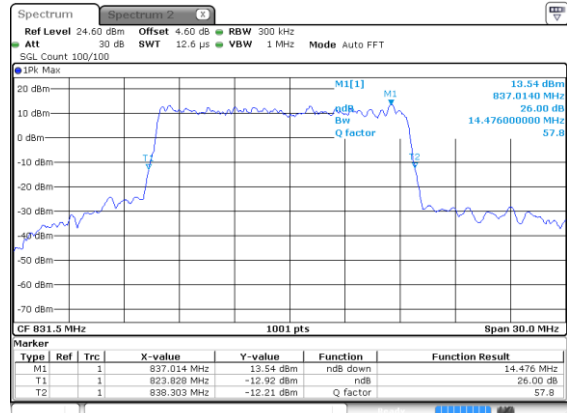

Highest Channel / QPSK

15MHz

Lowest Channel / 16QAM

Lowest Channel / 64QAM

Middle Channel / 16QAM

Middle Channel / 64QAM

Highest Channel / 16QAM

Highest Channel / 64QAM

15MHz

Lowest Channel / 256QAM

Middle Channel / 256QAM

Highest Channel / 256QAM

20MHz

Lowest Channel / BPSK

Lowest Channel / QPSK

Middle Channel / BPSK