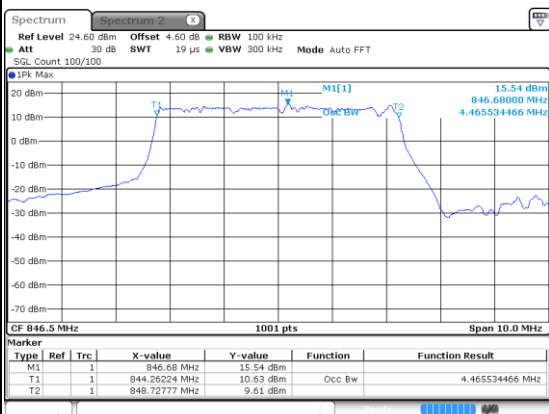

5MHz

Lowest Channel / BPSK

Lowest Channel / QPSK

Middle Channel / BPSK

Middle Channel / QPSK

Highest Channel / BPSK

Highest Channel / QPSK

5MHz

Lowest Channel / 16QAM

Lowest Channel / 64QAM

Middle Channel / 16QAM

Middle Channel / 64QAM

Highest Channel / 16QAM

Highest Channel / 64QAM

5MHz

Lowest Channel / 256QAM