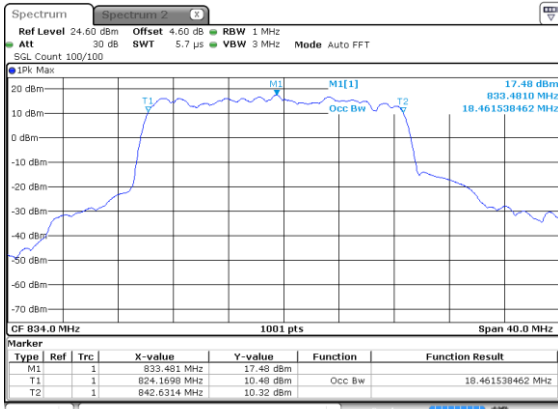

Lowest Channel / QPSK

Middle Channel / BPSK

Middle Channel / QPSK

Highest Channel / BPSK

Highest Channel / QPSK

20MHz

Lowest Channel / 16QAM

Lowest Channel / 64QAM

Middle Channel / 16QAM

Middle Channel / 64QAM

Highest Channel / 16QAM

Highest Channel / 64QAM

20MHz

Lowest Channel / 256QAM

Middle Channel / 256QAM

Highest Channel / 256QAM

Conducted Band Edge

N5 5MHz / QPSK

Lowest Band Edge / 1RB0

Date: 26 JUN 2020 01:15:28

Highest Band Edge / 1RB24

Date: 26 JUN 2020 01:38:16

Lowest Band Edge / 25RB0

Date: 26 JUN 2020 01:08:59