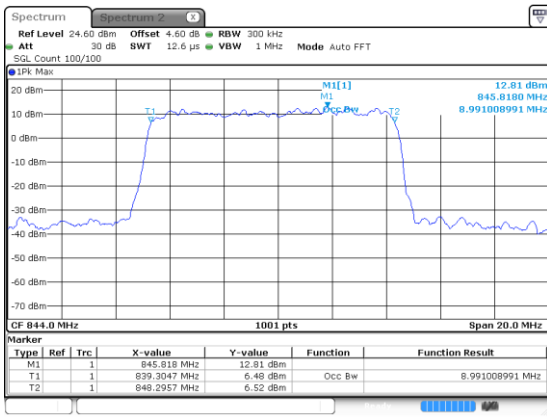

10MHz

Lowest Channel / 256QAM

Middle Channel / 256QAM

Highest Channel / 256QAM

15MHz

Lowest Channel / BPSK

Lowest Channel / QPSK

Middle Channel / BPSK