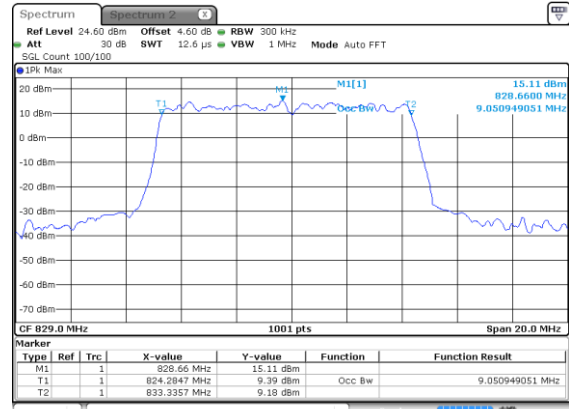

Highest Channel / QPSK

10MHz

Lowest Channel / 16QAM

Lowest Channel / 64QAM

Middle Channel / 16QAM

Middle Channel / 64QAM

Highest Channel / 16QAM

Highest Channel / 64QAM