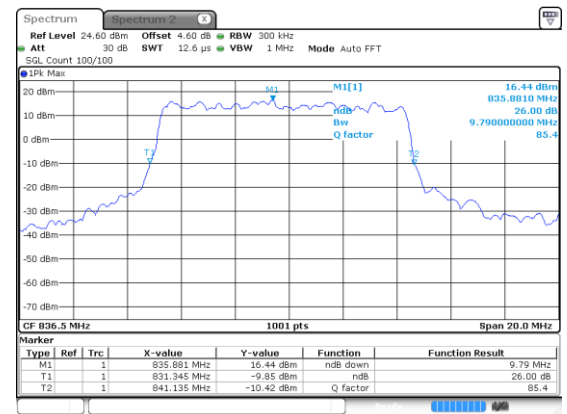

10MHz

Lowest Channel / BPSK

Lowest Channel / QPSK

Middle Channel / BPSK

Middle Channel / QPSK

Highest Channel / BPSK

Highest Channel / QPSK

10MHz

Lowest Channel / 16QAM

Lowest Channel / 64QAM

Middle Channel / 16QAM

Middle Channel / 64QAM

Highest Channel / 16QAM

Highest Channel / 64QAM

10MHz

Lowest Channel / 256QAM