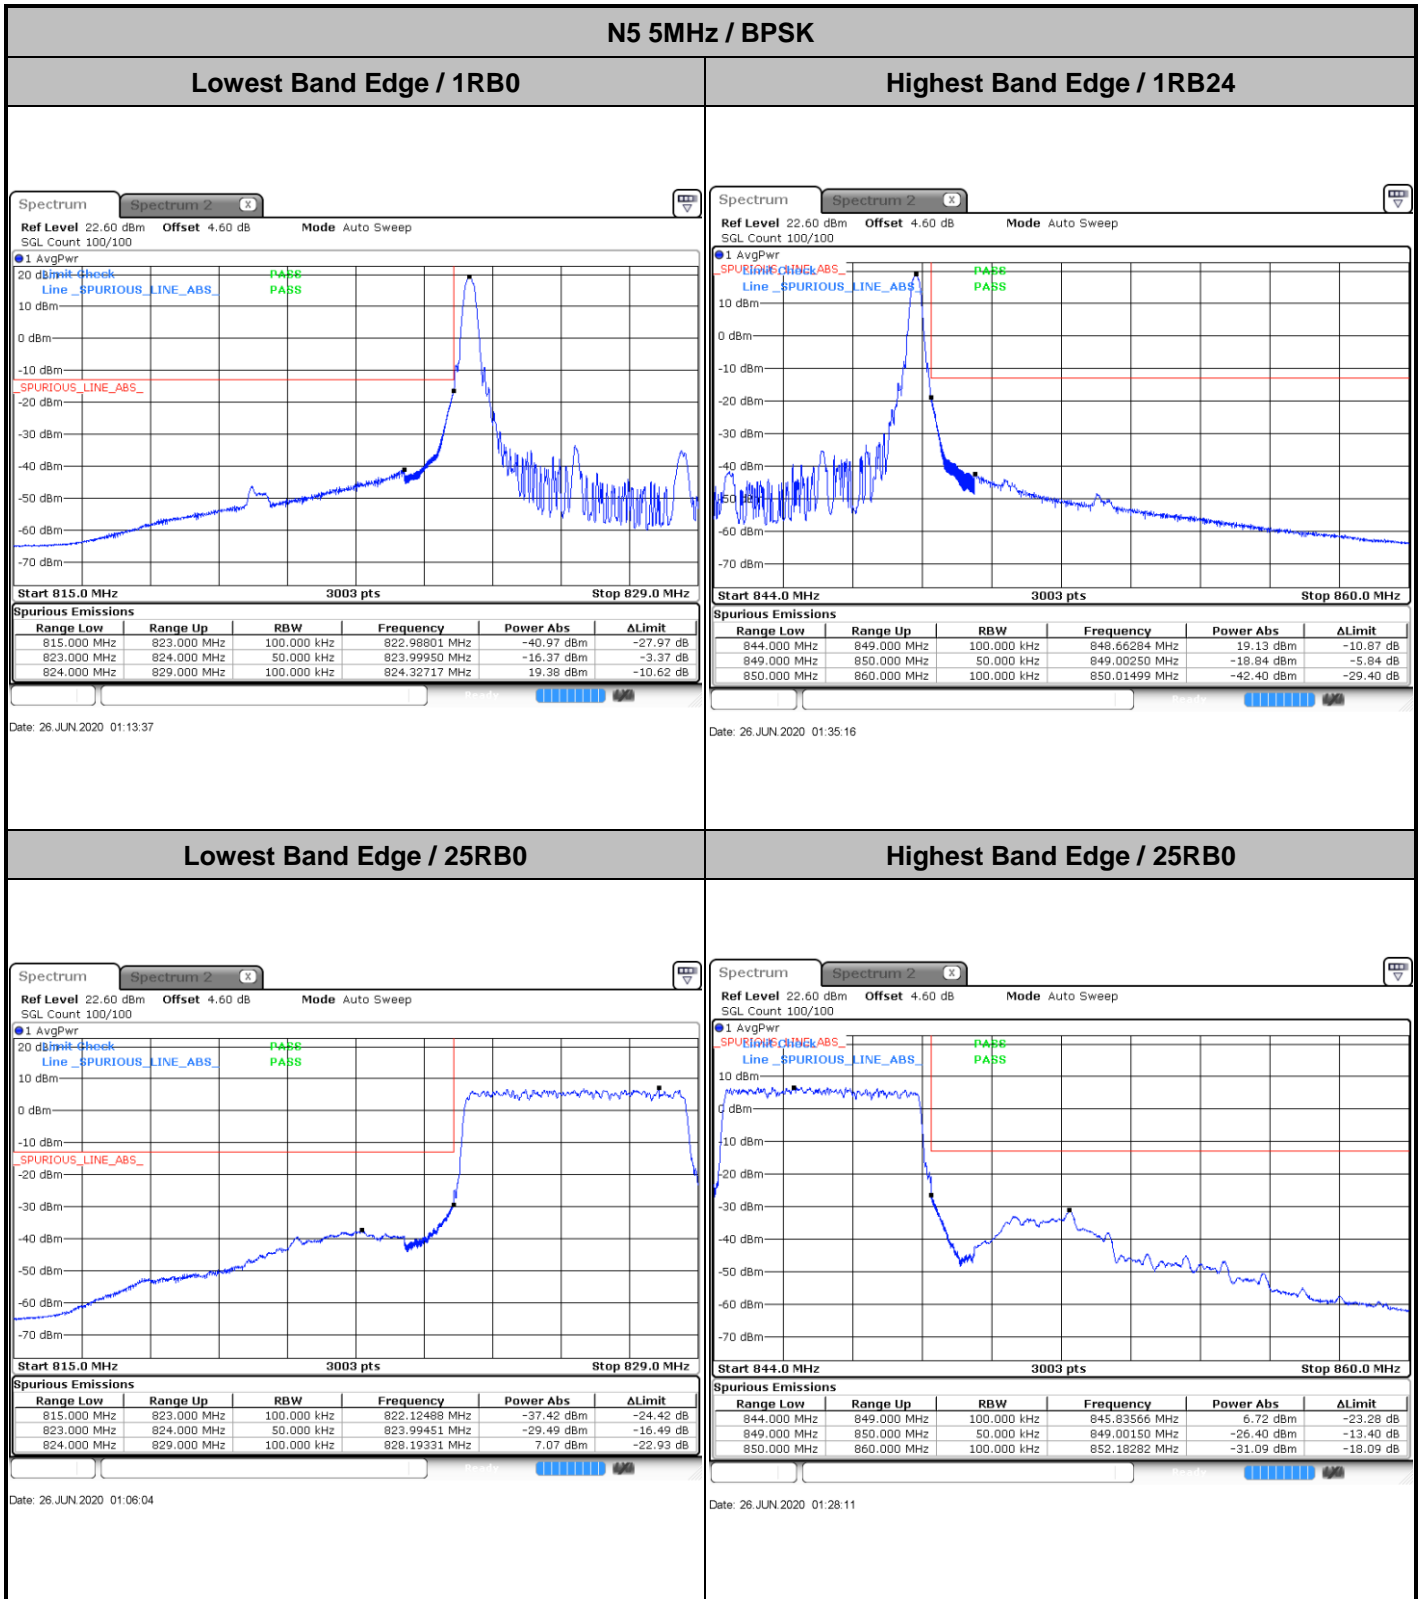

Middle Channel / 16QAM

Middle Channel / 64QAM

Highest Channel / 16QAM

Highest Channel / 64QAM

20MHz

Lowest Channel / 256QAM

Middle Channel / 256QAM

Highest Channel / 256QAM

Conducted Band Edge

N5 5MHz / QPSK

Lowest Band Edge / 1RB0

Date: 26 JUN 2020 01:15:28

Highest Band Edge / 1RB24

Date: 26 JUN 2020 01:38:16

Lowest Band Edge / 25RB0

Date: 26 JUN 2020 01:08:59

Highest Band Edge / 25RB0

Date: 26 JUN 2020 01:31:10

N5 5MHz / 16QAM

Lowest Band Edge / 1RB0

Date: 26 JUN 2020 01:16:54

Highest Band Edge / 1RB24

Date: 26 JUN 2020 01:37:05

Lowest Band Edge / 25RB0

Date: 26 JUN 2020 01:10:05

Highest Band Edge / 25RB0

Date: 26 JUN 2020 01:32:16

N5 5MHz / 64QAM

Lowest Band Edge / 1RB0

Date: 26 JUN 2020 01:18:21

Highest Band Edge / 1RB24

Date: 26 JUN 2020 01:37:52