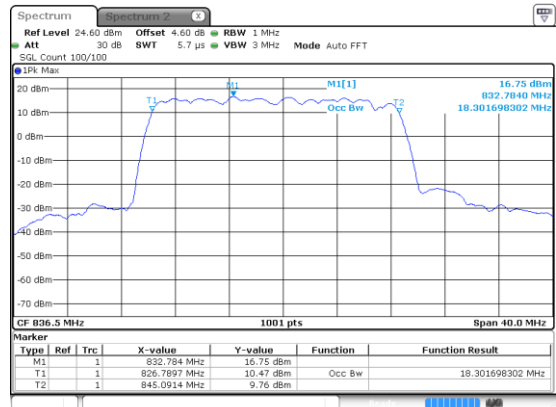

Lowest Channel / QPSK

Middle Channel / BPSK

Middle Channel / QPSK

Highest Channel / BPSK

Highest Channel / QPSK

20MHz

Lowest Channel / 16QAM

Lowest Channel / 64QAM

Middle Channel / 16QAM

Middle Channel / 64QAM

Highest Channel / 16QAM

Highest Channel / 64QAM

20MHz

Lowest Channel / 256QAM

Middle Channel / 256QAM

Highest Channel / 256QAM

Conducted Band Edge

N5 5MHz / QPSK

Lowest Band Edge / 1RB0

Date: 26 JUN 2020 01:15:28

Highest Band Edge / 1RB24

Date: 26 JUN 2020 01:38:16

Lowest Band Edge / 25RB0

Date: 26 JUN 2020 01:08:59