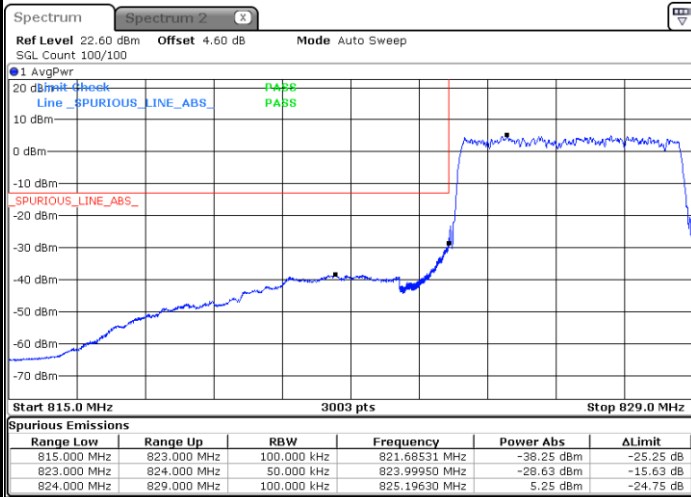

Highest Band Edge / 25RB0

Date: 26 JUN 2020 01:31:10

N5 5MHz / 16QAM

Lowest Band Edge / 1RB0

Date: 26 JUN 2020 01:16:54

Highest Band Edge / 1RB24

Date: 26 JUN 2020 01:37:05

Lowest Band Edge / 25RB0

Date: 26 JUN 2020 01:10:05

Highest Band Edge / 25RB0

Date: 26 JUN 2020 01:32:16

N5 5MHz / 64QAM

Lowest Band Edge / 1RB0

Date: 26 JUN 2020 01:18:21

Highest Band Edge / 1RB24

Date: 26 JUN 2020 01:37:52

Lowest Band Edge / 25RB0

Date: 26 JUN 2020 01:11:04

Highest Band Edge / 25RB0

Date: 26 JUN 2020 01:33:15

N5 5MHz / 256QAM

Lowest Band Edge / 1RB0

Date: 26 JUN 2020 01:11:59

Highest Band Edge / 1RB24

Date: 26 JUN 2020 01:34:23

Lowest Band Edge / 25RB0

Date: 26 JUN 2020 01:07:19

Highest Band Edge / 25RB0

Date: 26 JUN 2020 01:29:24

N5 10MHz / BPSK

Lowest Band Edge / 1RB0

Date: 26 JUN 2020 00:20:43