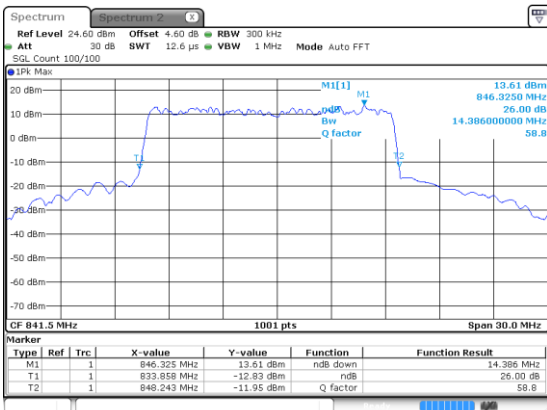

Highest Channel / QPSK

15MHz

Lowest Channel / 16QAM

Lowest Channel / 64QAM

Middle Channel / 16QAM

Middle Channel / 64QAM

Highest Channel / 16QAM

Highest Channel / 64QAM