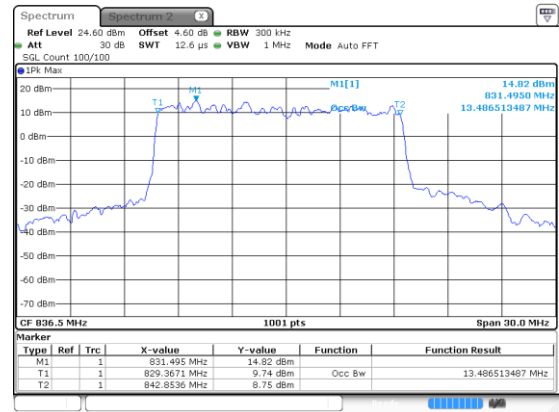

Middle Channel / QPSK

Highest Channel / BPSK

Highest Channel / QPSK

15MHz

Lowest Channel / 16QAM

Lowest Channel / 64QAM

Middle Channel / 16QAM

Middle Channel / 64QAM