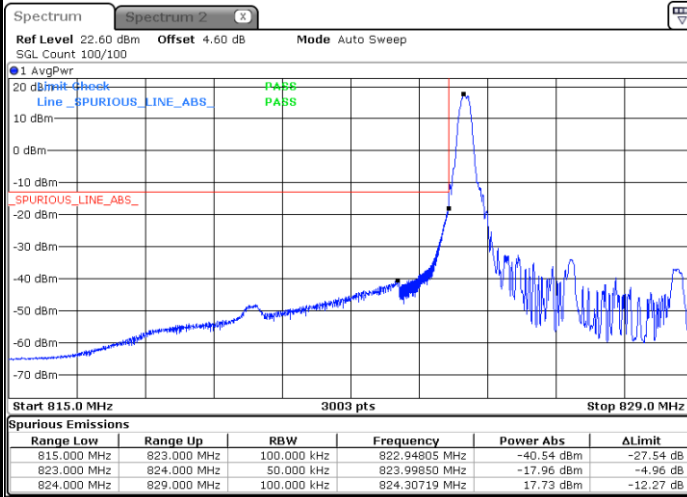

Conducted Band Edge

N5 5MHz / QPSK

Lowest Band Edge / 1RB0

Date: 26 JUN 2020 01:15:28

Highest Band Edge / 1RB24

Date: 26 JUN 2020 01:38:16

Lowest Band Edge / 25RB0

Date: 26 JUN 2020 01:08:59

Highest Band Edge / 25RB0

Date: 26 JUN 2020 01:31:10

N5 5MHz / 16QAM

Lowest Band Edge / 1RB0

Date: 26 JUN 2020 01:16:54

Highest Band Edge / 1RB24

Date: 26 JUN 2020 01:37:05

Lowest Band Edge / 25RB0

Date: 26 JUN 2020 01:10:05

Highest Band Edge / 25RB0

Date: 26 JUN 2020 01:32:16

N5 5MHz / 64QAM

Lowest Band Edge / 1RB0

Date: 26 JUN 2020 01:18:21

Highest Band Edge / 1RB24

Date: 26 JUN 2020 01:37:52

Lowest Band Edge / 25RB0

Date: 26 JUN 2020 01:11:04

Highest Band Edge / 25RB0

Date: 26 JUN 2020 01:33:15

N5 5MHz / 256QAM

Lowest Band Edge / 1RB0

Date: 26 JUN 2020 01:11:59

Highest Band Edge / 1RB24