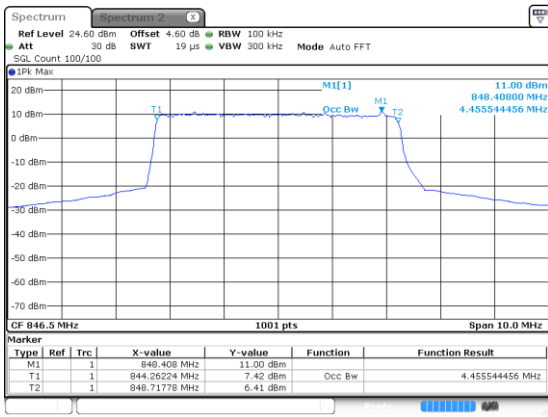

Highest Channel / 256QAM