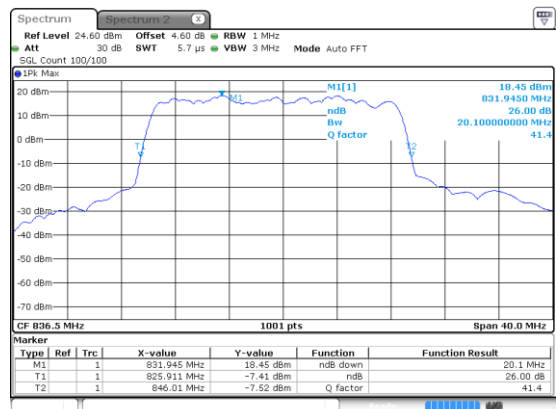

15MHz

Lowest Channel / 256QAM

Middle Channel / 256QAM

Highest Channel / 256QAM

20MHz

Lowest Channel / BPSK

Lowest Channel / QPSK

Middle Channel / BPSK

Middle Channel / QPSK

Highest Channel / BPSK

Highest Channel / QPSK

20MHz

Lowest Channel / 16QAM

Lowest Channel / 64QAM

Middle Channel / 16QAM

Middle Channel / 64QAM