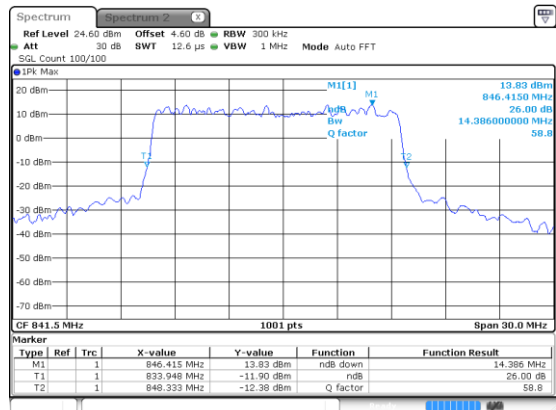

Highest Channel / QPSK

15MHz

Lowest Channel / 16QAM

Lowest Channel / 64QAM

Middle Channel / 16QAM

Middle Channel / 64QAM

Highest Channel / 16QAM

Highest Channel / 64QAM