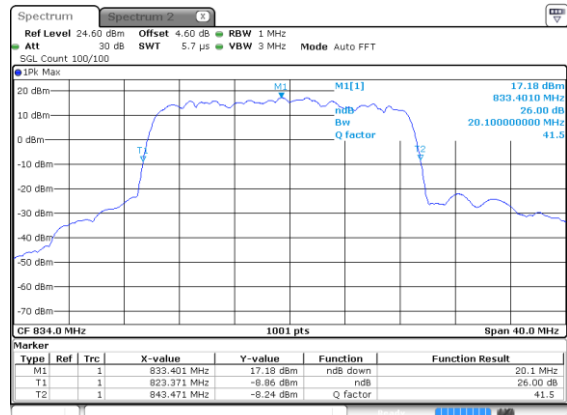

Middle Channel / QPSK

Highest Channel / BPSK

Highest Channel / QPSK

20MHz

Lowest Channel / 16QAM

Lowest Channel / 64QAM

Middle Channel / 16QAM

Middle Channel / 64QAM