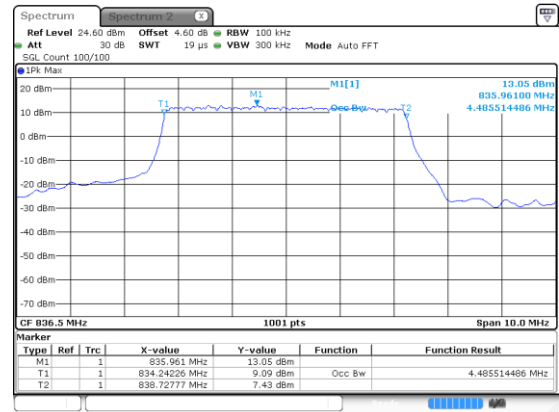

Lowest Channel / 16QAM

Lowest Channel / 64QAM

Middle Channel / 16QAM

Middle Channel / 64QAM

Highest Channel / 16QAM

Highest Channel / 64QAM

5MHz

Lowest Channel / 256QAM