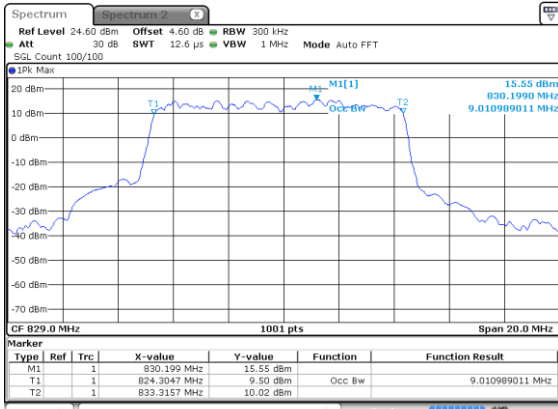

Middle Channel / 256QAM

Highest Channel / 256QAM

10MHz

Lowest Channel / BPSK

Lowest Channel / QPSK

Middle Channel / BPSK

Middle Channel / QPSK

Highest Channel / BPSK

Highest Channel / QPSK

10MHz

Lowest Channel / 16QAM

Lowest Channel / 64QAM

Middle Channel / 16QAM

Middle Channel / 64QAM

Highest Channel / 16QAM

Highest Channel / 64QAM