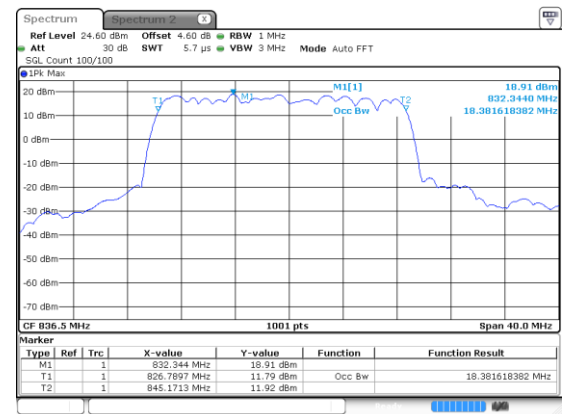

Highest Channel / 16QAM

Highest Channel / 64QAM

15MHz

Lowest Channel / 256QAM

Middle Channel / 256QAM

Highest Channel / 256QAM

20MHz

Lowest Channel / BPSK

Lowest Channel / QPSK

Middle Channel / BPSK

Middle Channel / QPSK

Highest Channel / BPSK

Highest Channel / QPSK

20MHz

Lowest Channel / 16QAM

Lowest Channel / 64QAM