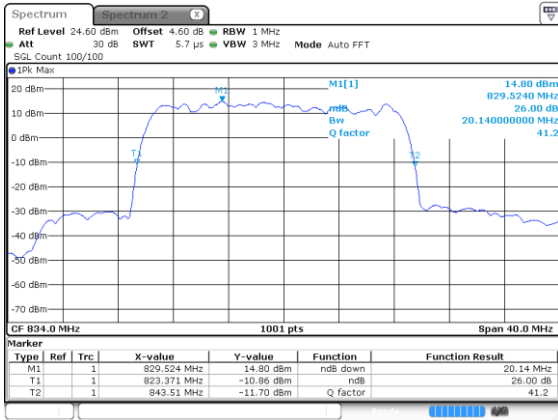

Highest Channel / 16QAM

Highest Channel / 64QAM

20MHz

Lowest Channel / 256QAM

Middle Channel / 256QAM

Highest Channel / 256QAM

Occupied Bandwidth

Mode	N5 : OB BW(MHz)							
BW	5MHz		10MHz		15MHz		20MHz	
Mod.	QPSK	16QAM	QPSK	16QAM	QPSK	16QAM	QPSK	16QAM
Lowest CH	4.48	4.49	9.03	9.01	13.49	13.52	18.22	18.46
Middle CH	4.49	4.49	9.05	9.07	13.49	13.49	18.38	18.42
Highest CH	4.47	4.50	9.05	9.03	13.52	13.49	18.38	18.42
Mode	N5 : OB BW(MHz)							
BW	5MHz		10MHz		15MHz		20MHz	
Mod.	64QAM	256QAM	64QAM	256QAM	64QAM	256QAM	64QAM	256QAM
Lowest CH	4.47	4.48	9.05	9.03	13.43	13.46	18.30	18.22
Middle CH	4.49	4.50	9.03	9.05	13.49	13.49	18.30	18.18
Highest CH	4.50	4.46	9.05	8.99	13.52	13.49	18.34	18.30
Mode	N5 : OB BW(MHz)							
BW	5MHz		10MHz		15MHz		20MHz	
Mod.	BPSK		BPSK		BPSK		BPSK	
Lowest CH	4.48		9.05		13.46		18.34	
Middle CH	4.49		9.07		13.46		18.38	
Highest CH	4.47		9.03		13.49		18.62	

5MHz

Lowest Channel / BPSK

Lowest Channel / QPSK

Middle Channel / BPSK

Middle Channel / QPSK

Highest Channel / BPSK

Highest Channel / QPSK

5MHz