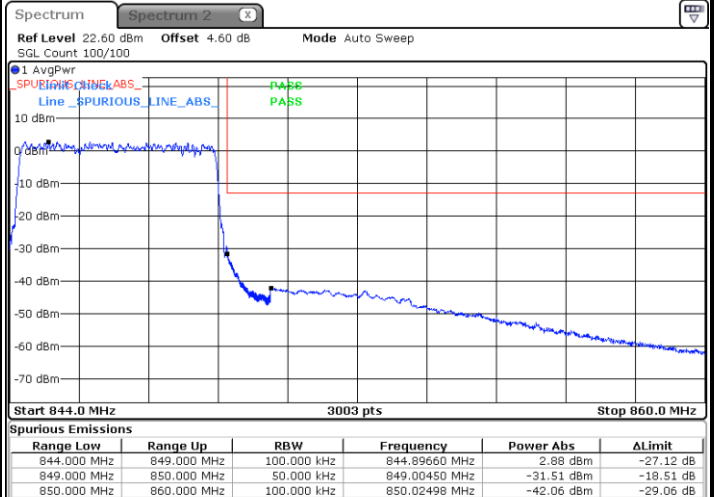

Date: 26 JUN 2020 01:10:05

Highest Band Edge / 25RB0

Date: 26 JUN 2020 01:32:16

N5 5MHz / 64QAM

Lowest Band Edge / 1RB0

Date: 26 JUN 2020 01:18:21

Highest Band Edge / 1RB24

Date: 26 JUN 2020 01:37:52

Lowest Band Edge / 25RB0

Date: 26 JUN 2020 01:11:04

Highest Band Edge / 25RB0

Date: 26 JUN 2020 01:33:15

N5 5MHz / 256QAM

Lowest Band Edge / 1RB0

Date: 26 JUN 2020 01:11:59

Highest Band Edge / 1RB24

Date: 26 JUN 2020 01:34:23

Lowest Band Edge / 25RB0

Date: 26 JUN 2020 01:07:19

Highest Band Edge / 25RB0

Date: 26 JUN 2020 01:29:24

N5 10MHz / BPSK

Lowest Band Edge / 1RB0

Date: 26 JUN 2020 00:20:43

Highest Band Edge / 1RB51

Date: 26 JUN 2020 00:42:32

Lowest Band Edge / 50RB0

Date: 26 JUN 2020 00:13:43

Highest Band Edge / 50RB0

Date: 26 JUN 2020 00:34:40