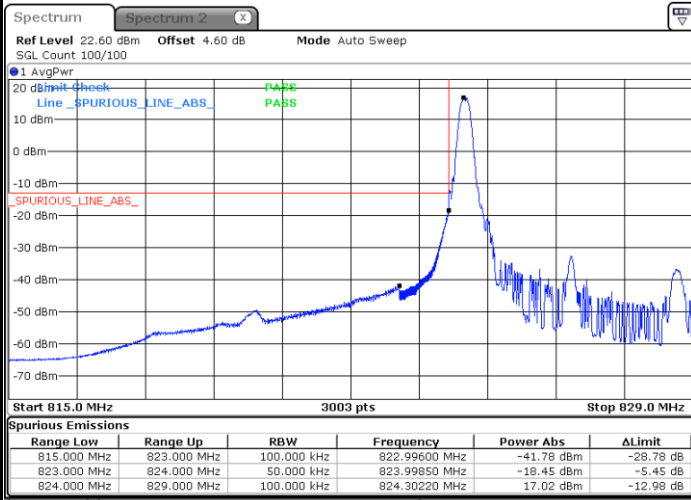

Highest Band Edge / 25RB0

Date: 26 JUN 2020 01:31:10

N5 5MHz / 16QAM

Lowest Band Edge / 1RB0

Date: 26 JUN 2020 01:16:54

Highest Band Edge / 1RB24

Date: 26 JUN 2020 01:37:05

Lowest Band Edge / 25RB0

Date: 26 JUN 2020 01:10:05

Highest Band Edge / 25RB0

Date: 26 JUN 2020 01:32:16

N5 5MHz / 64QAM

Lowest Band Edge / 1RB0

Date: 26 JUN 2020 01:18:21

Highest Band Edge / 1RB24

Date: 26 JUN 2020 01:37:52

Lowest Band Edge / 25RB0

Date: 26 JUN 2020 01:11:04

Highest Band Edge / 25RB0

Date: 26 JUN 2020 01:33:15

N5 5MHz / 256QAM

Lowest Band Edge / 1RB0

Date: 26 JUN 2020 01:11:59

Highest Band Edge / 1RB24

Date: 26 JUN 2020 01:34:23

Lowest Band Edge / 25RB0

Date: 26 JUN 2020 01:07:19

Highest Band Edge / 25RB0

Date: 26 JUN 2020 01:29:24

N5 10MHz / BPSK

Lowest Band Edge / 1RB0

Date: 26 JUN 2020 00:20:43