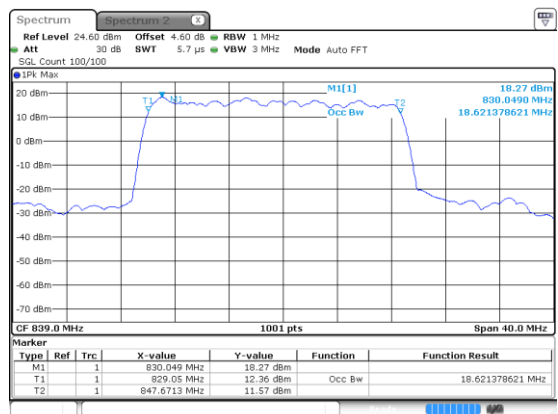

Lowest Channel / QPSK

Middle Channel / BPSK

Middle Channel / QPSK

Highest Channel / BPSK

Highest Channel / QPSK

20MHz

Lowest Channel / 16QAM

Lowest Channel / 64QAM