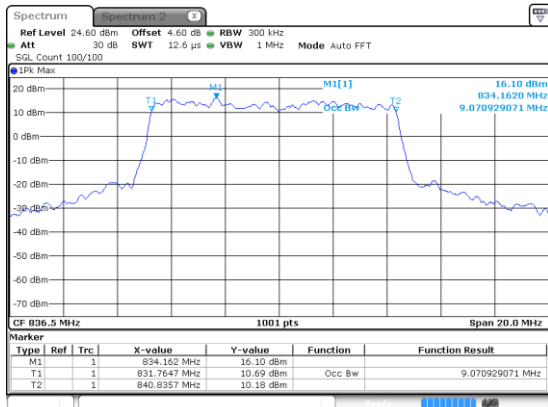

Highest Channel / QPSK

10MHz

Lowest Channel / 16QAM

Lowest Channel / 64QAM

Middle Channel / 16QAM

Middle Channel / 64QAM

Highest Channel / 16QAM

Highest Channel / 64QAM

10MHz

Lowest Channel / 256QAM

Middle Channel / 256QAM

Highest Channel / 256QAM

15MHz

Lowest Channel / BPSK

Lowest Channel / QPSK

Middle Channel / BPSK