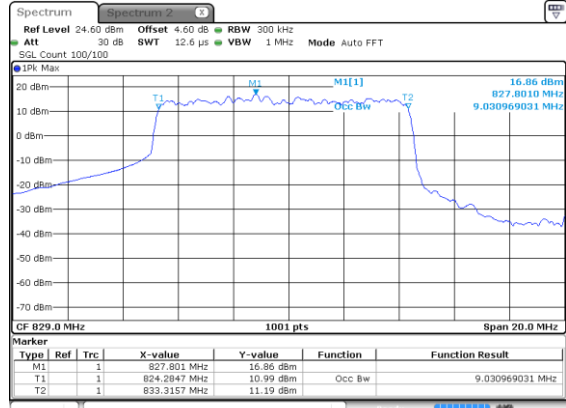

Middle Channel / 256QAM

Highest Channel / 256QAM

10MHz

Lowest Channel / BPSK

Lowest Channel / QPSK

Middle Channel / BPSK

Middle Channel / QPSK

Highest Channel / BPSK

Highest Channel / QPSK

10MHz

Lowest Channel / 16QAM

Lowest Channel / 64QAM

Middle Channel / 16QAM

Middle Channel / 64QAM

Highest Channel / 16QAM

Highest Channel / 64QAM