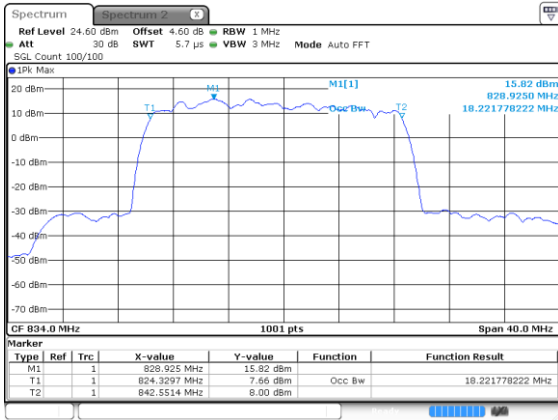

Middle Channel / 16QAM

Middle Channel / 64QAM

Highest Channel / 16QAM

Highest Channel / 64QAM

20MHz

Lowest Channel / 256QAM

Middle Channel / 256QAM

Highest Channel / 256QAM

Conducted Band Edge

N5 5MHz / QPSK

Lowest Band Edge / 1RB0

Date: 26 JUN 2020 01:15:28

Highest Band Edge / 1RB24

Date: 26 JUN 2020 01:38:16

Lowest Band Edge / 25RB0

Date: 26 JUN 2020 01:08:59