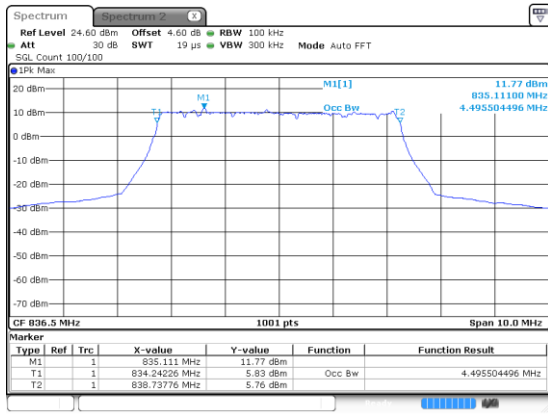

Middle Channel / 256QAM