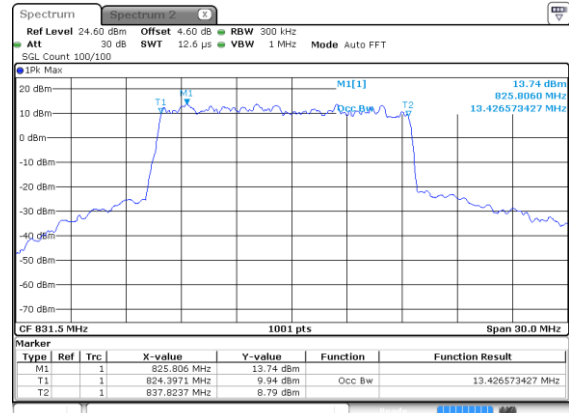

Middle Channel / QPSK

Highest Channel / BPSK

Highest Channel / QPSK

15MHz

Lowest Channel / 16QAM

Lowest Channel / 64QAM

Middle Channel / 16QAM

Middle Channel / 64QAM

Highest Channel / 16QAM

Highest Channel / 64QAM

15MHz

Lowest Channel / 256QAM

Middle Channel / 256QAM

Highest Channel / 256QAM

20MHz

Lowest Channel / BPSK