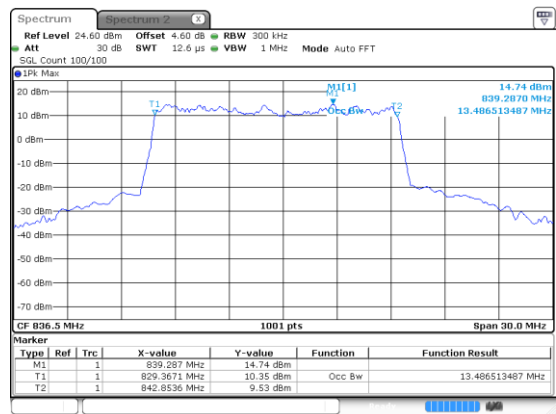

10MHz

Lowest Channel / 256QAM

Middle Channel / 256QAM

Highest Channel / 256QAM

15MHz

Lowest Channel / BPSK

Lowest Channel / QPSK

Middle Channel / BPSK

Middle Channel / QPSK

Highest Channel / BPSK

Highest Channel / QPSK

15MHz

Lowest Channel / 16QAM

Lowest Channel / 64QAM

Middle Channel / 16QAM

Middle Channel / 64QAM