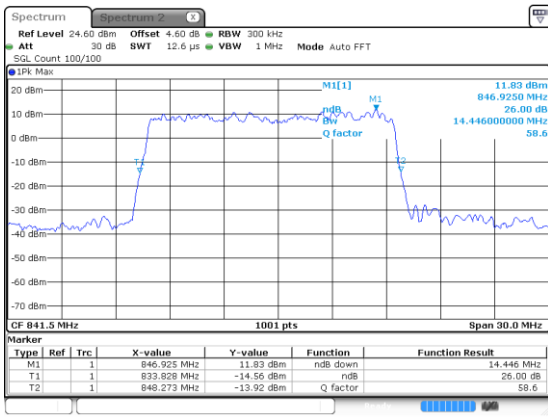

15MHz

Lowest Channel / 256QAM

Middle Channel / 256QAM

Highest Channel / 256QAM

20MHz

Lowest Channel / BPSK

Lowest Channel / QPSK

Middle Channel / BPSK

Middle Channel / QPSK

Highest Channel / BPSK

Highest Channel / QPSK

20MHz

Lowest Channel / 16QAM

Lowest Channel / 64QAM

Middle Channel / 16QAM

Middle Channel / 64QAM