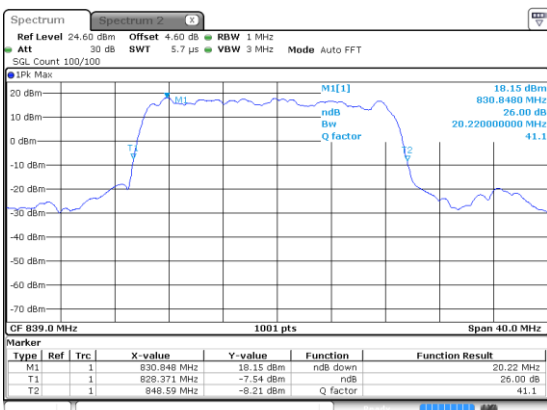

15MHz

Lowest Channel / 256QAM

Middle Channel / 256QAM

Highest Channel / 256QAM

20MHz

Lowest Channel / BPSK

Lowest Channel / QPSK

Middle Channel / BPSK

Middle Channel / QPSK

Highest Channel / BPSK

Highest Channel / QPSK

20MHz

Lowest Channel / 16QAM

Lowest Channel / 64QAM

Middle Channel / 16QAM

Middle Channel / 64QAM