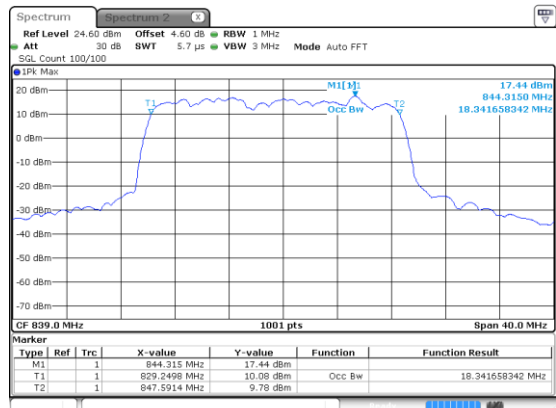

Middle Channel / 16QAM

Middle Channel / 64QAM

Highest Channel / 16QAM

Highest Channel / 64QAM

20MHz

Lowest Channel / 256QAM

Middle Channel / 256QAM

Highest Channel / 256QAM

Conducted Band Edge

N5 5MHz / QPSK

Lowest Band Edge / 1RB0

Date: 26 JUN 2020 01:15:28

Highest Band Edge / 1RB24

Date: 26 JUN 2020 01:38:16

Lowest Band Edge / 25RB0

Date: 26 JUN 2020 01:08:59

Highest Band Edge / 25RB0

Date: 26 JUN 2020 01:31:10

N5 5MHz / 16QAM

Lowest Band Edge / 1RB0

Date: 26 JUN 2020 01:16:54

Highest Band Edge / 1RB24

Date: 26 JUN 2020 01:37:05

Lowest Band Edge / 25RB0