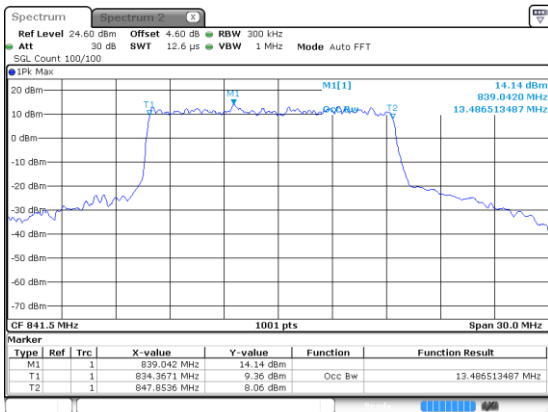

Highest Channel / 16QAM