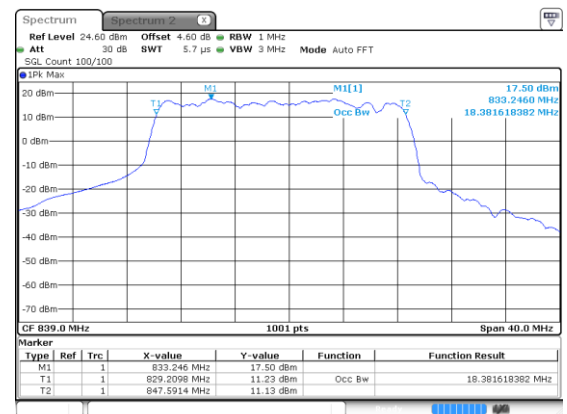

Lowest Channel / QPSK

Middle Channel / BPSK

Middle Channel / QPSK

Highest Channel / BPSK

Highest Channel / QPSK

20MHz

Lowest Channel / 16QAM

Lowest Channel / 64QAM

Middle Channel / 16QAM

Middle Channel / 64QAM

Highest Channel / 16QAM

Highest Channel / 64QAM

20MHz

Lowest Channel / 256QAM

Middle Channel / 256QAM

Highest Channel / 256QAM

Conducted Band Edge

N5 5MHz / QPSK

Lowest Band Edge / 1RB0

Date: 26 JUN 2020 01:15:28

Highest Band Edge / 1RB24

Date: 26 JUN 2020 01:38:16

Lowest Band Edge / 25RB0

Date: 26 JUN 2020 01:08:59