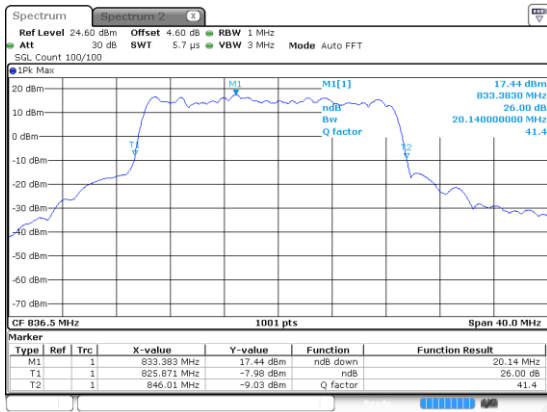

Middle Channel / QPSK

Highest Channel / BPSK

Highest Channel / QPSK

20MHz

Lowest Channel / 16QAM

Lowest Channel / 64QAM

Middle Channel / 16QAM

Middle Channel / 64QAM