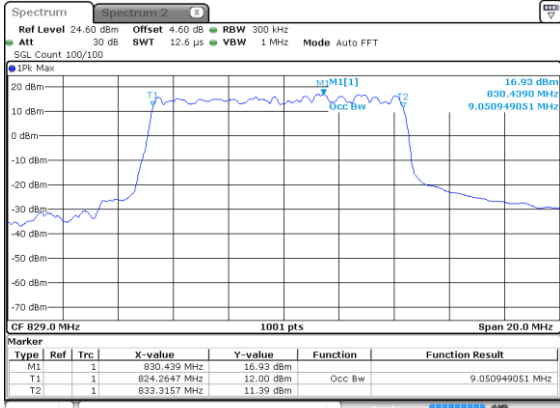

Middle Channel / 256QAM

Highest Channel / 256QAM

10MHz

Lowest Channel / BPSK

Lowest Channel / QPSK

Middle Channel / BPSK

Middle Channel / QPSK

Highest Channel / BPSK

Highest Channel / QPSK

10MHz

Lowest Channel / 16QAM

Lowest Channel / 64QAM

Middle Channel / 16QAM

Middle Channel / 64QAM

Highest Channel / 16QAM

Highest Channel / 64QAM