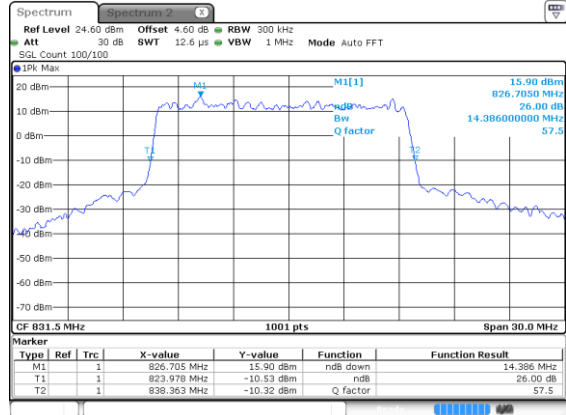

Middle Channel / 256QAM

Highest Channel / 256QAM

15MHz

Lowest Channel / BPSK

Lowest Channel / QPSK

Middle Channel / BPSK

Middle Channel / QPSK

Highest Channel / BPSK

Highest Channel / QPSK

15MHz

Lowest Channel / 16QAM

Lowest Channel / 64QAM

Middle Channel / 16QAM

Middle Channel / 64QAM

Highest Channel / 16QAM

Highest Channel / 64QAM