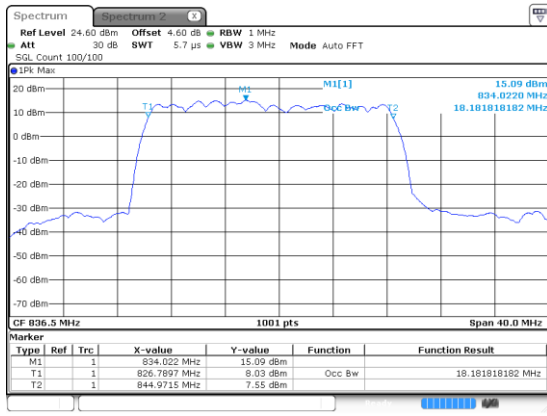

Middle Channel / 16QAM

Middle Channel / 64QAM

Highest Channel / 16QAM

Highest Channel / 64QAM

20MHz

Lowest Channel / 256QAM

Middle Channel / 256QAM

Highest Channel / 256QAM

Conducted Band Edge

N5 5MHz / QPSK

Lowest Band Edge / 1RB0

Date: 26 JUN 2020 01:15:28

Highest Band Edge / 1RB24

Date: 26 JUN 2020 01:38:16

Lowest Band Edge / 25RB0

Date: 26 JUN 2020 01:08:59