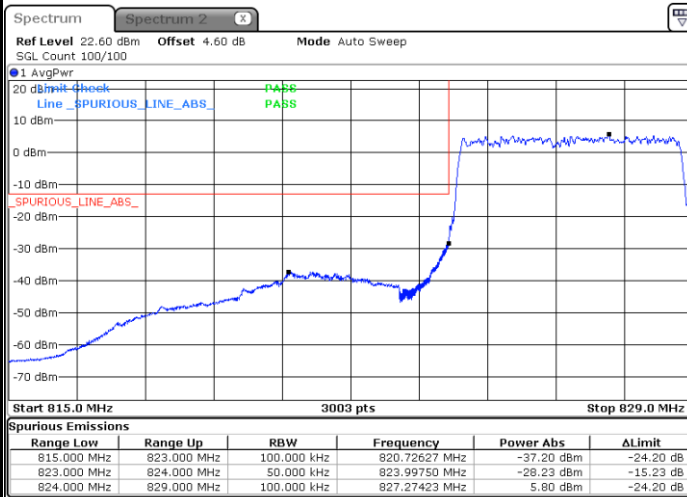

Conducted Band Edge

N5 5MHz / QPSK

Lowest Band Edge / 1RB0

Date: 26 JUN 2020 01:15:28

Highest Band Edge / 1RB24

Date: 26 JUN 2020 01:38:16

Lowest Band Edge / 25RB0

Date: 26 JUN 2020 01:08:59

Highest Band Edge / 25RB0

Date: 26 JUN 2020 01:31:10

N5 5MHz / 16QAM

Lowest Band Edge / 1RB0

Date: 26 JUN 2020 01:16:54

Highest Band Edge / 1RB24

Date: 26 JUN 2020 01:37:05

Lowest Band Edge / 25RB0

Date: 26 JUN 2020 01:10:05

Highest Band Edge / 25RB0

Date: 26 JUN 2020 01:32:16

N5 5MHz / 64QAM

Lowest Band Edge / 1RB0

Date: 26 JUN 2020 01:18:21

Highest Band Edge / 1RB24

Date: 26 JUN 2020 01:37:52

Lowest Band Edge / 25RB0

Date: 26 JUN 2020 01:11:04

Highest Band Edge / 25RB0

Date: 26 JUN 2020 01:33:15

N5 5MHz / 256QAM

Lowest Band Edge / 1RB0

Date: 26 JUN 2020 01:11:59

Highest Band Edge / 1RB24