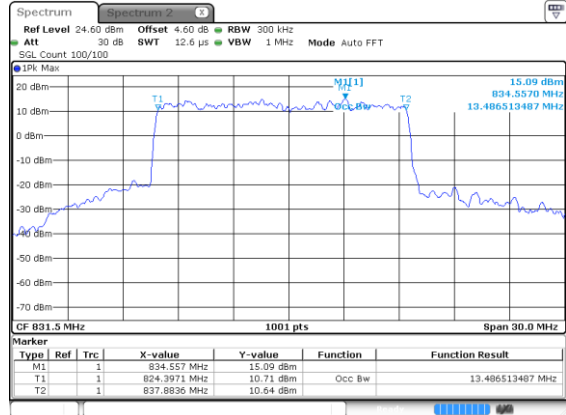

10MHz

Lowest Channel / 256QAM

Middle Channel / 256QAM

Highest Channel / 256QAM

15MHz

Lowest Channel / BPSK

Lowest Channel / QPSK

Middle Channel / BPSK