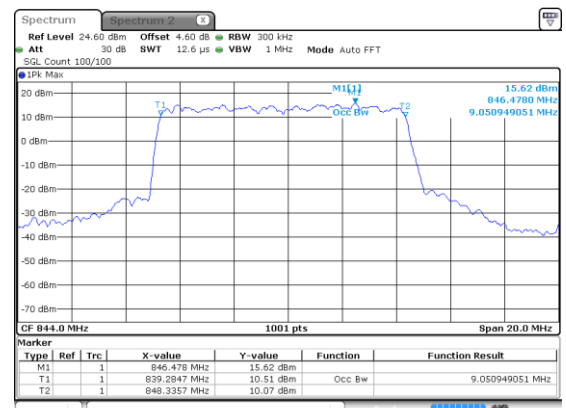

Middle Channel / 256QAM

Highest Channel / 256QAM

10MHz

Lowest Channel / BPSK

Lowest Channel / QPSK

Middle Channel / BPSK

Middle Channel / QPSK

Highest Channel / BPSK

Highest Channel / QPSK

10MHz

Lowest Channel / 16QAM

Lowest Channel / 64QAM

Middle Channel / 16QAM

Middle Channel / 64QAM

Highest Channel / 16QAM

Highest Channel / 64QAM