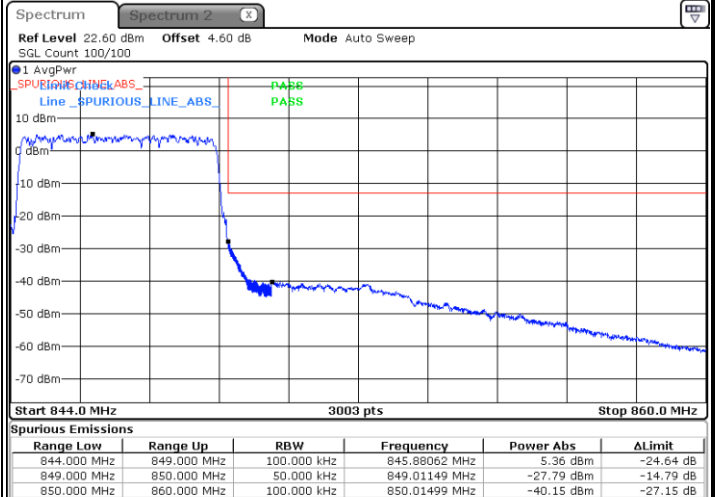

Conducted Band Edge

N5 5MHz / QPSK

Lowest Band Edge / 1RB0

Date: 26 JUN 2020 01:15:28

Highest Band Edge / 1RB24

Date: 26 JUN 2020 01:38:16

Lowest Band Edge / 25RB0

Date: 26 JUN 2020 01:08:59

Highest Band Edge / 25RB0

Date: 26 JUN 2020 01:31:10

N5 5MHz / 16QAM

Lowest Band Edge / 1RB0

Date: 26 JUN 2020 01:16:54

Highest Band Edge / 1RB24

Date: 26 JUN 2020 01:37:05

Lowest Band Edge / 25RB0

Date: 26 JUN 2020 01:10:05

Highest Band Edge / 25RB0

Date: 26 JUN 2020 01:32:16

N5 5MHz / 64QAM

Lowest Band Edge / 1RB0

Date: 26 JUN 2020 01:18:21

Highest Band Edge / 1RB24

Date: 26 JUN 2020 01:37:52

Lowest Band Edge / 25RB0

Date: 26 JUN 2020 01:11:04

Highest Band Edge / 25RB0

Date: 26 JUN 2020 01:33:15

N5 5MHz / 256QAM

Lowest Band Edge / 1RB0

Date: 26 JUN 2020 01:11:59

Highest Band Edge / 1RB24