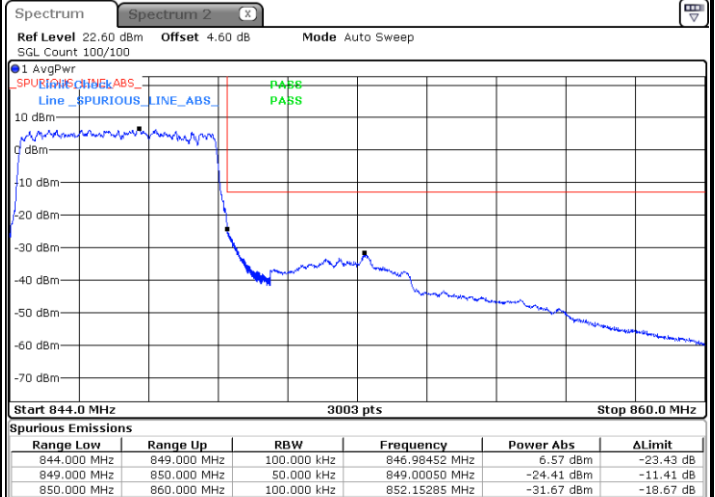

Middle Channel / 16QAM

Middle Channel / 64QAM

Highest Channel / 16QAM

Highest Channel / 64QAM

20MHz

Lowest Channel / 256QAM

Middle Channel / 256QAM

Highest Channel / 256QAM

Conducted Band Edge

N5 5MHz / QPSK

Lowest Band Edge / 1RB0

Date: 26 JUN 2020 01:15:28

Highest Band Edge / 1RB24

Date: 26 JUN 2020 01:38:16

Lowest Band Edge / 25RB0

Date: 26 JUN 2020 01:08:59

Highest Band Edge / 25RB0

Date: 26 JUN 2020 01:31:10

N5 5MHz / 16QAM

Lowest Band Edge / 1RB0

Date: 26 JUN 2020 01:16:54

Highest Band Edge / 1RB24

Date: 26 JUN 2020 01:37:05

Lowest Band Edge / 25RB0

Date: 26 JUN 2020 01:10:05

Highest Band Edge / 25RB0

Date: 26 JUN 2020 01:32:16

N5 5MHz / 64QAM

Lowest Band Edge / 1RB0

Date: 26 JUN 2020 01:18:21

Highest Band Edge / 1RB24

Date: 26 JUN 2020 01:37:52