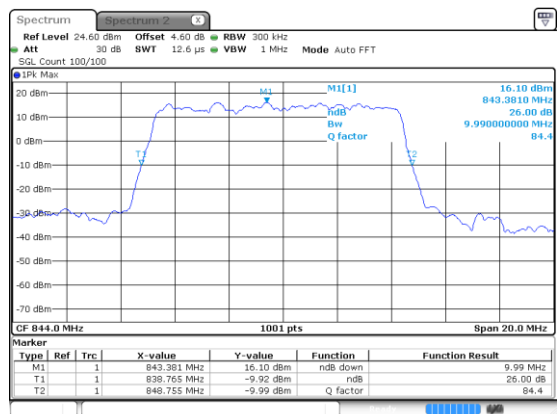

10MHz

Lowest Channel / BPSK

Lowest Channel / QPSK

Middle Channel / BPSK

Middle Channel / QPSK

Highest Channel / BPSK

Highest Channel / QPSK

10MHz

Lowest Channel / 16QAM

Lowest Channel / 64QAM

Middle Channel / 16QAM

Middle Channel / 64QAM

Highest Channel / 16QAM

Highest Channel / 64QAM

10MHz

Lowest Channel / 256QAM