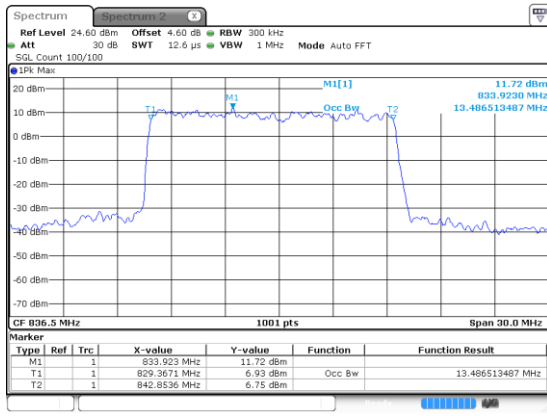

Highest Channel / 16QAM

Highest Channel / 64QAM

15MHz

Lowest Channel / 256QAM

Middle Channel / 256QAM

Highest Channel / 256QAM

20MHz

Lowest Channel / BPSK