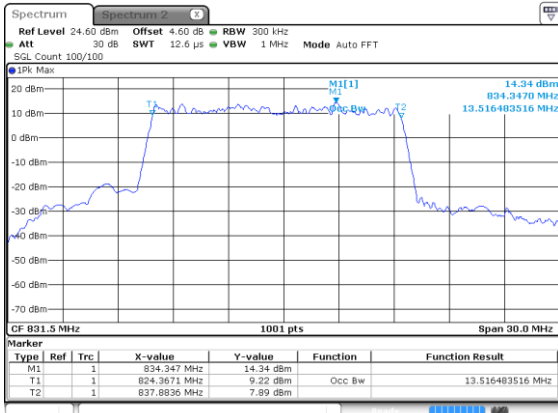

Middle Channel / QPSK

Highest Channel / BPSK

Highest Channel / QPSK

15MHz

Lowest Channel / 16QAM

Lowest Channel / 64QAM

Middle Channel / 16QAM

Middle Channel / 64QAM

Highest Channel / 16QAM

Highest Channel / 64QAM

15MHz

Lowest Channel / 256QAM

Middle Channel / 256QAM

Highest Channel / 256QAM

20MHz

Lowest Channel / BPSK