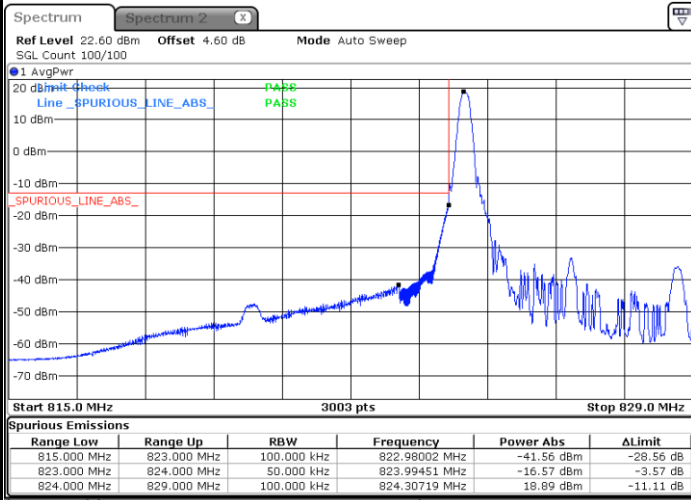

Middle Channel / 16QAM

Middle Channel / 64QAM

Highest Channel / 16QAM

Highest Channel / 64QAM

20MHz

Lowest Channel / 256QAM

Middle Channel / 256QAM

Highest Channel / 256QAM

Conducted Band Edge

N5 5MHz / QPSK

Lowest Band Edge / 1RB0

Date: 26 JUN 2020 01:15:28

Highest Band Edge / 1RB24

Date: 26 JUN 2020 01:38:16

Lowest Band Edge / 25RB0

Date: 26 JUN 2020 01:08:59

Highest Band Edge / 25RB0

Date: 26 JUN 2020 01:31:10

N5 5MHz / 16QAM

Lowest Band Edge / 1RB0

Date: 26 JUN 2020 01:16:54

Highest Band Edge / 1RB24

Date: 26 JUN 2020 01:37:05

Lowest Band Edge / 25RB0