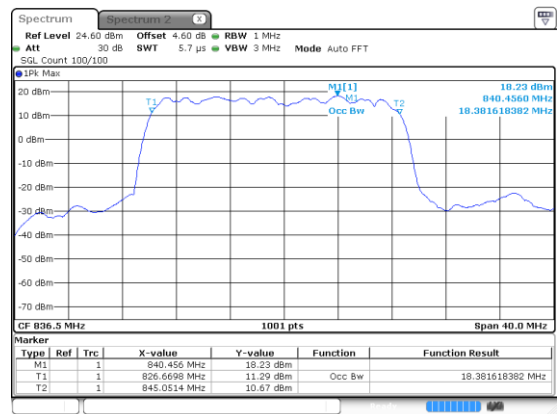

Highest Channel / 16QAM

Highest Channel / 64QAM

15MHz

Lowest Channel / 256QAM

Middle Channel / 256QAM

Highest Channel / 256QAM

20MHz

Lowest Channel / BPSK

Lowest Channel / QPSK

Middle Channel / BPSK

Middle Channel / QPSK

Highest Channel / BPSK

Highest Channel / QPSK

20MHz

Lowest Channel / 16QAM

Lowest Channel / 64QAM