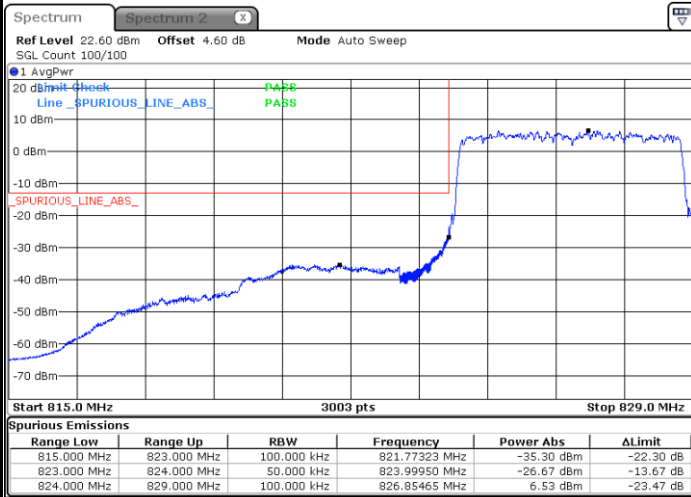

Middle Channel / 16QAM

Middle Channel / 64QAM

Highest Channel / 16QAM

Highest Channel / 64QAM

20MHz

Lowest Channel / 256QAM

Middle Channel / 256QAM

Highest Channel / 256QAM

Conducted Band Edge

N5 5MHz / QPSK

Lowest Band Edge / 1RB0

Date: 26 JUN 2020 01:15:28

Highest Band Edge / 1RB24

Date: 26 JUN 2020 01:38:16

Lowest Band Edge / 25RB0

Date: 26 JUN 2020 01:08:59

Highest Band Edge / 25RB0

Date: 26 JUN 2020 01:31:10

N5 5MHz / 16QAM

Lowest Band Edge / 1RB0

Date: 26 JUN 2020 01:16:54

Highest Band Edge / 1RB24

Date: 26 JUN 2020 01:37:05

Lowest Band Edge / 25RB0

Date: 26 JUN 2020 01:10:05

Highest Band Edge / 25RB0

Date: 26 JUN 2020 01:32:16

N5 5MHz / 64QAM

Lowest Band Edge / 1RB0

Date: 26 JUN 2020 01:18:21

Highest Band Edge / 1RB24

Date: 26 JUN 2020 01:37:52