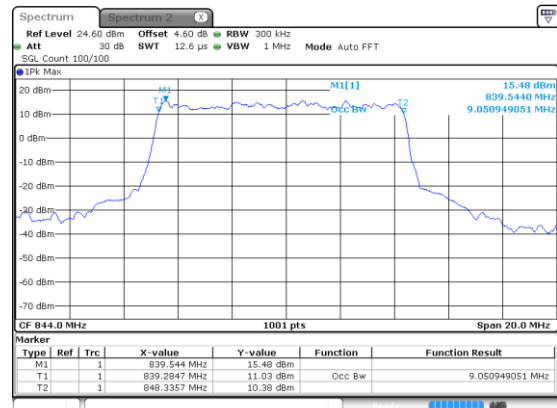

Highest Channel / QPSK

10MHz

Lowest Channel / 16QAM

Lowest Channel / 64QAM

Middle Channel / 16QAM

Middle Channel / 64QAM

Highest Channel / 16QAM

Highest Channel / 64QAM

10MHz

Lowest Channel / 256QAM

Middle Channel / 256QAM

Highest Channel / 256QAM

15MHz

Lowest Channel / BPSK

Lowest Channel / QPSK

Middle Channel / BPSK