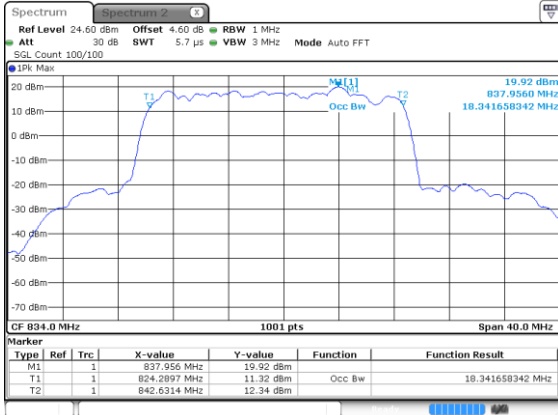

Highest Channel / 16QAM

Highest Channel / 64QAM

15MHz

Lowest Channel / 256QAM

Middle Channel / 256QAM

Highest Channel / 256QAM

20MHz

Lowest Channel / BPSK

Lowest Channel / QPSK

Middle Channel / BPSK

Middle Channel / QPSK

Highest Channel / BPSK

Highest Channel / QPSK

20MHz

Lowest Channel / 16QAM

Lowest Channel / 64QAM