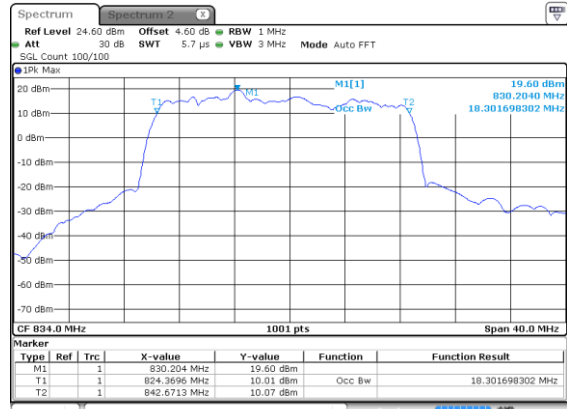

Lowest Channel / QPSK

Middle Channel / BPSK

Middle Channel / QPSK

Highest Channel / BPSK

Highest Channel / QPSK

20MHz

Lowest Channel / 16QAM

Lowest Channel / 64QAM

Middle Channel / 16QAM

Middle Channel / 64QAM

Highest Channel / 16QAM

Highest Channel / 64QAM

20MHz

Lowest Channel / 256QAM

Middle Channel / 256QAM

Highest Channel / 256QAM

Conducted Band Edge

N5 5MHz / QPSK

Lowest Band Edge / 1RB0

Date: 26 JUN 2020 01:15:28

Highest Band Edge / 1RB24

Date: 26 JUN 2020 01:38:16

Lowest Band Edge / 25RB0

Date: 26 JUN 2020 01:08:59