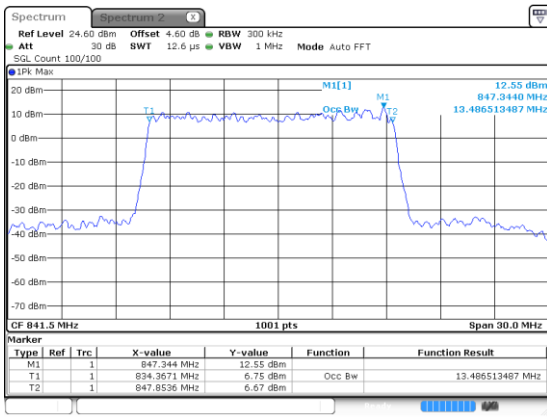

Highest Channel / 16QAM

Highest Channel / 64QAM

15MHz

Lowest Channel / 256QAM

Middle Channel / 256QAM

Highest Channel / 256QAM

20MHz

Lowest Channel / BPSK