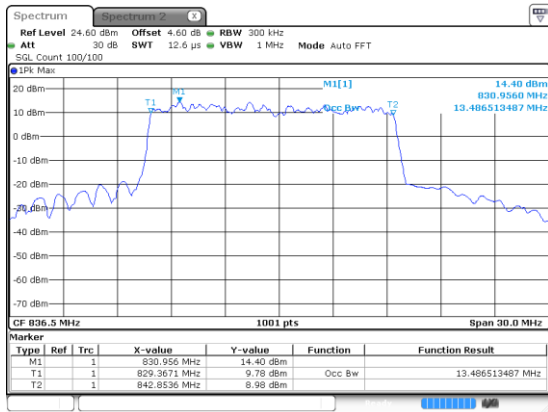

Middle Channel / QPSK

Highest Channel / BPSK

Highest Channel / QPSK

15MHz

Lowest Channel / 16QAM

Lowest Channel / 64QAM

Middle Channel / 16QAM

Middle Channel / 64QAM

Highest Channel / 16QAM

Highest Channel / 64QAM

15MHz

Lowest Channel / 256QAM

Middle Channel / 256QAM

Highest Channel / 256QAM

20MHz

Lowest Channel / BPSK