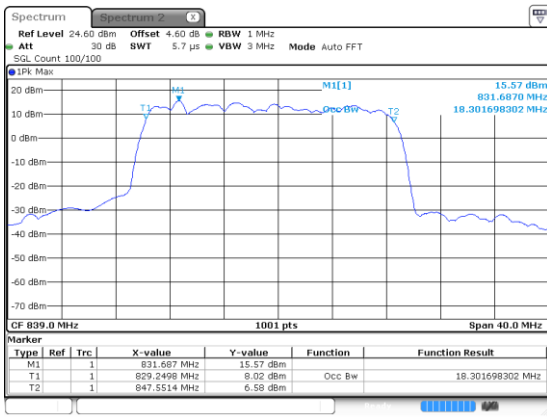

Middle Channel / 16QAM

Middle Channel / 64QAM

Highest Channel / 16QAM

Highest Channel / 64QAM

20MHz

Lowest Channel / 256QAM

Middle Channel / 256QAM

Highest Channel / 256QAM

Conducted Band Edge

N5 5MHz / QPSK

Lowest Band Edge / 1RB0

Date: 26 JUN 2020 01:15:28

Highest Band Edge / 1RB24

Date: 26 JUN 2020 01:38:16

Lowest Band Edge / 25RB0

Date: 26 JUN 2020 01:08:59