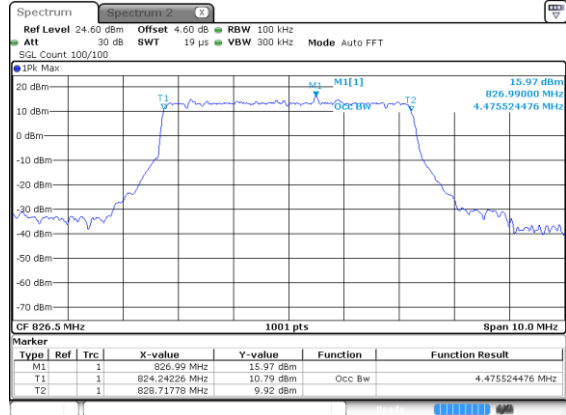

Highest Channel / 16QAM

Highest Channel / 64QAM

20MHz

Lowest Channel / 256QAM

Middle Channel / 256QAM

Highest Channel / 256QAM

Occupied Bandwidth

Mode	N5 : OB BW(MHz)							
BW	5MHz		10MHz		15MHz		20MHz	
Mod.	QPSK	16QAM	QPSK	16QAM	QPSK	16QAM	QPSK	16QAM
Lowest CH	4.48	4.49	9.03	9.01	13.49	13.52	18.22	18.46
Middle CH	4.49	4.49	9.05	9.07	13.49	13.49	18.38	18.42
Highest CH	4.47	4.50	9.05	9.03	13.52	13.49	18.38	18.42
Mode	N5 : OB BW(MHz)							
BW	5MHz		10MHz		15MHz		20MHz	
Mod.	64QAM	256QAM	64QAM	256QAM	64QAM	256QAM	64QAM	256QAM
Lowest CH	4.47	4.48	9.05	9.03	13.43	13.46	18.30	18.22
Middle CH	4.49	4.50	9.03	9.05	13.49	13.49	18.30	18.18
Highest CH	4.50	4.46	9.05	8.99	13.52	13.49	18.34	18.30
Mode	N5 : OB BW(MHz)							
BW	5MHz		10MHz		15MHz		20MHz	
Mod.	BPSK		BPSK		BPSK		BPSK	
Lowest CH	4.48		9.05		13.46		18.34	
Middle CH	4.49		9.07		13.46		18.38	
Highest CH	4.47		9.03		13.49		18.62	

5MHz

Lowest Channel / BPSK

Lowest Channel / QPSK

Middle Channel / BPSK

Middle Channel / QPSK

Highest Channel / BPSK

Highest Channel / QPSK

5MHz