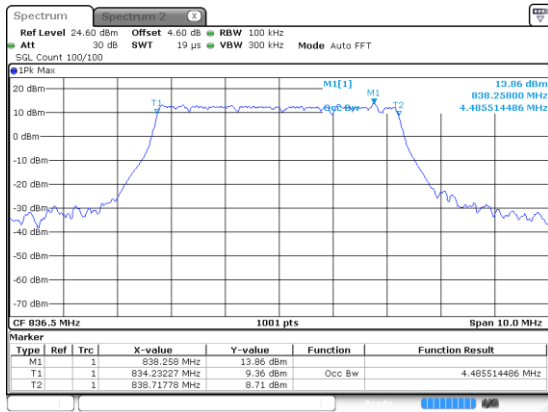

5MHz

Lowest Channel / BPSK

Lowest Channel / QPSK

Middle Channel / BPSK

Middle Channel / QPSK

Highest Channel / BPSK

Highest Channel / QPSK

5MHz

Lowest Channel / 16QAM

Lowest Channel / 64QAM

Middle Channel / 16QAM

Middle Channel / 64QAM

Highest Channel / 16QAM

Highest Channel / 64QAM

5MHz

Lowest Channel / 256QAM