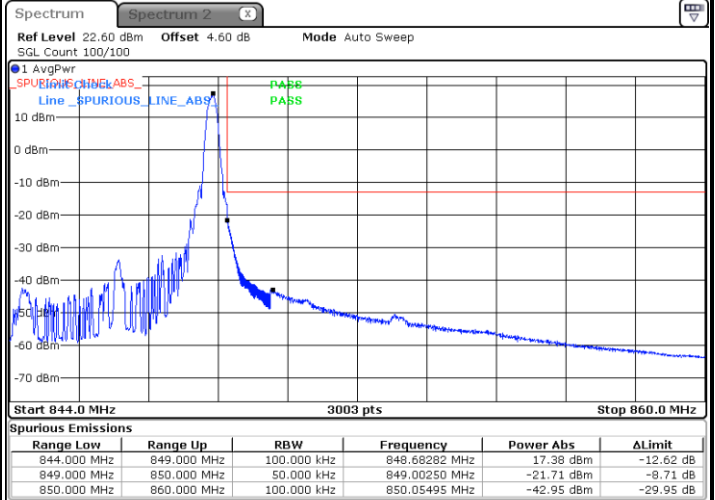

Highest Band Edge / 25RB0

Date: 26 JUN 2020 01:31:10

N5 5MHz / 16QAM

Lowest Band Edge / 1RB0

Date: 26 JUN 2020 01:16:54

Highest Band Edge / 1RB24

Date: 26 JUN 2020 01:37:05

Lowest Band Edge / 25RB0

Date: 26 JUN 2020 01:10:05

Highest Band Edge / 25RB0

Date: 26 JUN 2020 01:32:16

N5 5MHz / 64QAM

Lowest Band Edge / 1RB0

Date: 26 JUN 2020 01:18:21

Highest Band Edge / 1RB24

Date: 26 JUN 2020 01:37:52

Lowest Band Edge / 25RB0

Date: 26 JUN 2020 01:11:04

Highest Band Edge / 25RB0

Date: 26 JUN 2020 01:33:15

N5 5MHz / 256QAM

Lowest Band Edge / 1RB0

Date: 26 JUN 2020 01:11:59

Highest Band Edge / 1RB24

Date: 26 JUN 2020 01:34:23

Lowest Band Edge / 25RB0

Date: 26 JUN 2020 01:07:19

Highest Band Edge / 25RB0

Date: 26 JUN 2020 01:29:24

N5 10MHz / BPSK

Lowest Band Edge / 1RB0

Date: 26 JUN 2020 00:20:43