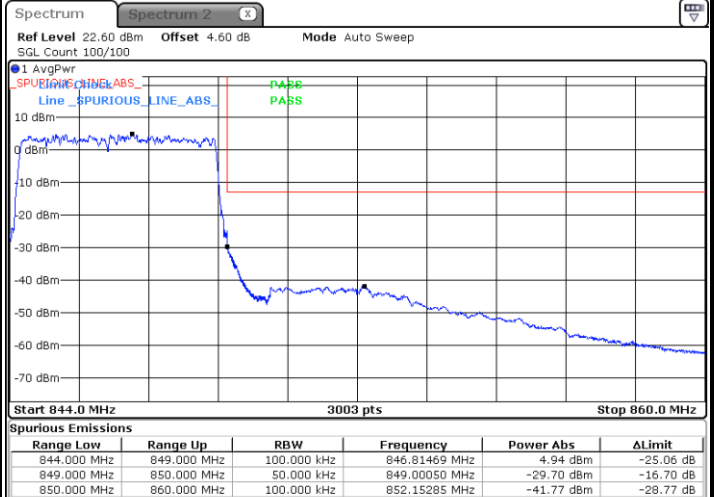

Highest Band Edge / 25RB0

Date: 26 JUN 2020 01:31:10

N5 5MHz / 16QAM

Lowest Band Edge / 1RB0

Date: 26 JUN 2020 01:16:54

Highest Band Edge / 1RB24

Date: 26 JUN 2020 01:37:05

Lowest Band Edge / 25RB0

Date: 26 JUN 2020 01:10:05

Highest Band Edge / 25RB0

Date: 26 JUN 2020 01:32:16

N5 5MHz / 64QAM

Lowest Band Edge / 1RB0

Date: 26 JUN 2020 01:18:21

Highest Band Edge / 1RB24

Date: 26 JUN 2020 01:37:52

Lowest Band Edge / 25RB0

Date: 26 JUN 2020 01:11:04

Highest Band Edge / 25RB0

Date: 26 JUN 2020 01:33:15

N5 5MHz / 256QAM

Lowest Band Edge / 1RB0

Date: 26 JUN 2020 01:11:59

Highest Band Edge / 1RB24

Date: 26 JUN 2020 01:34:23

Lowest Band Edge / 25RB0

Date: 26 JUN 2020 01:07:19

Highest Band Edge / 25RB0

Date: 26 JUN 2020 01:29:24

N5 10MHz / BPSK

Lowest Band Edge / 1RB0

Date: 26 JUN 2020 00:20:43