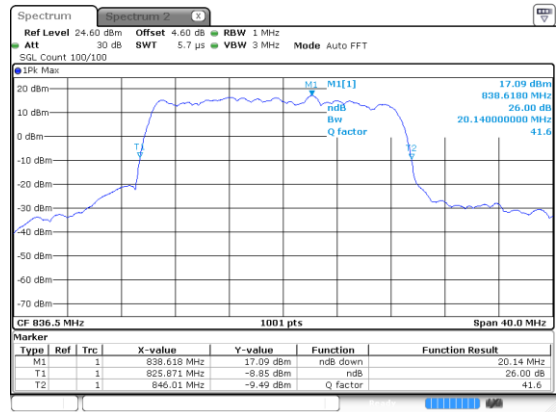

Middle Channel / QPSK

Highest Channel / BPSK

Highest Channel / QPSK

20MHz

Lowest Channel / 16QAM

Lowest Channel / 64QAM

Middle Channel / 16QAM

Middle Channel / 64QAM