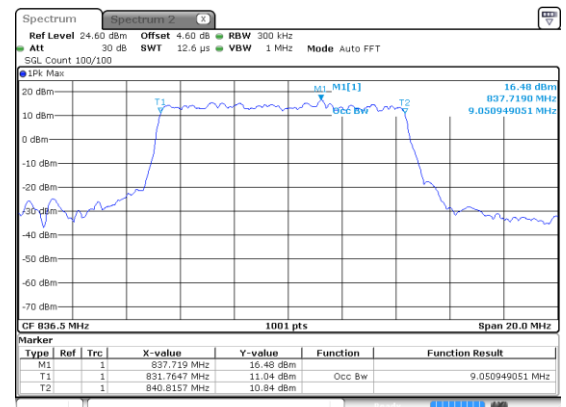

Middle Channel / 256QAM

Highest Channel / 256QAM

10MHz

Lowest Channel / BPSK

Lowest Channel / QPSK

Middle Channel / BPSK

Middle Channel / QPSK

Highest Channel / BPSK

Highest Channel / QPSK

10MHz

Lowest Channel / 16QAM

Lowest Channel / 64QAM

Middle Channel / 16QAM

Middle Channel / 64QAM

Highest Channel / 16QAM

Highest Channel / 64QAM