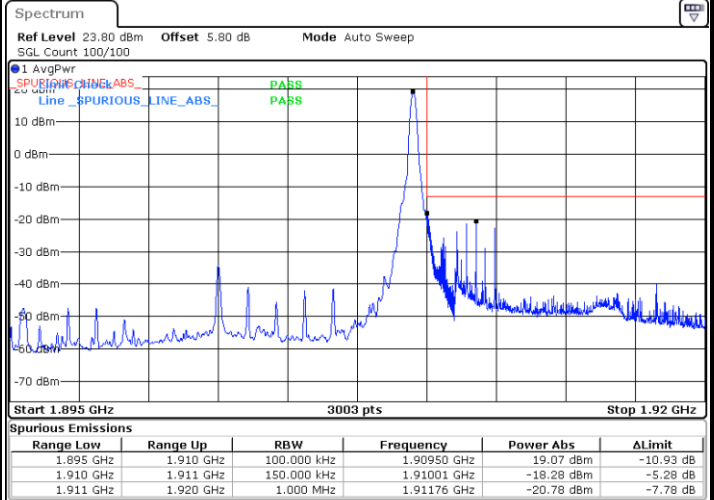

Lowest Band Edge / 75RB0

Date: 23 JUN 2020 01:30:37

Highest Band Edge / 75RB0

Date: 23 JUN 2020 03:27:56

15MHz / 16QAM

Lowest Band Edge / 1RB0

Date: 23 JUN 2020 01:36:33

Highest Band Edge / 1RB78

Date: 23 JUN 2020 03:42:23

Lowest Band Edge / 75RB0

Date: 23 JUN 2020 01:31:12

Highest Band Edge / 75RB0

Date: 23 JUN 2020 03:28:31

15MHz / 64QAM

Lowest Band Edge / 1RB0

Highest Band Edge / 1RB78

Date: 23 JUN 2020 01:37:42

Date: 23 JUN 2020 03:42:42

Lowest Band Edge / 75RB0

Highest Band Edge / 75RB0

Date: 23 JUN 2020 01:31:44

Date: 23 JUN 2020 03:29:11

15MHz / 256QAM

Lowest Band Edge / 1RB0

Highest Band Edge / 1RB78

Date: 23 JUN 2020 01:32:13

Date: 23 JUN 2020 03:41:40

Lowest Band Edge / 75RB0

Highest Band Edge / 75RB0

Date: 23 JUN 2020 01:29:10

Date: 23 JUN 2020 03:26:11

20MHz / BPSK