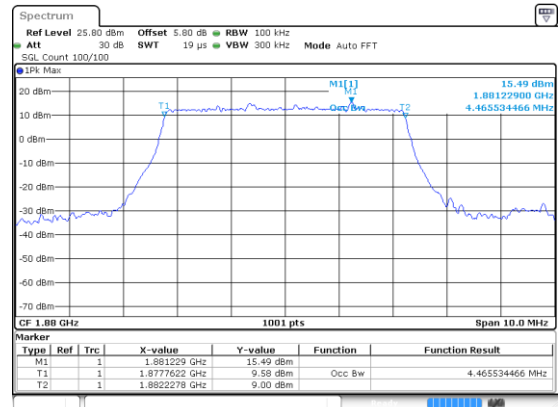

5MHz

Lowest Channel / 16QAM

Lowest Channel / 64QAM

Middle Channel / 16QAM

Middle Channel / 64QAM

Highest Channel / 16QAM

Highest Channel / 64QAM

5MHz

Lowest Channel / 256QAM

Middle Channel / 256QAM

Highest Channel / 256QAM

10MHz

Lowest Channel / BPSK

Lowest Channel / QPSK

Middle Channel / BPSK

Middle Channel / QPSK