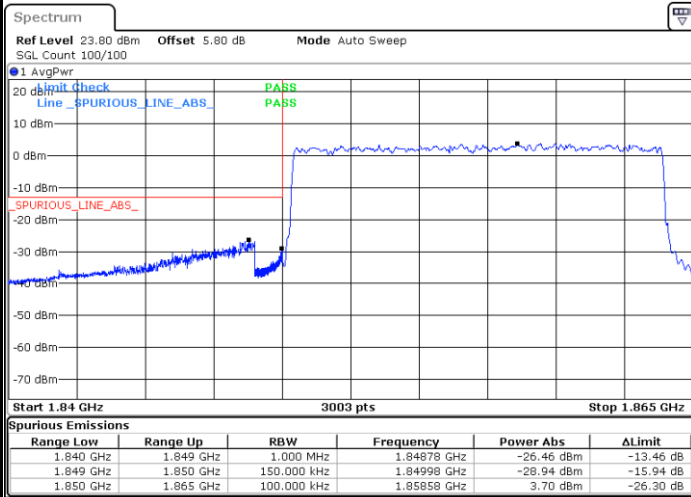

Highest Band Edge / 50RB0

Date: 23 JUN 2020 04:04:46

15MHz / BPSK

Lowest Band Edge / 1RB0

Highest Band Edge / 1RB78

Date: 23 JUN 2020 01:34:03

Date: 23 JUN 2020 03:40:58

Lowest Band Edge / 75RB0

Highest Band Edge / 75RB0

Date: 23 JUN 2020 01:28:34

Date: 23 JUN 2020 03:25:01

15MHz / QPSK

Lowest Band Edge / 1RB0

Date: 23 JUN 2020 01:35:25

Highest Band Edge / 1RB78

Date: 23 JUN 2020 03:42:07

Lowest Band Edge / 75RB0

Date: 23 JUN 2020 01:30:37

Highest Band Edge / 75RB0

Date: 23 JUN 2020 03:27:56

15MHz / 16QAM

Lowest Band Edge / 1RB0

Date: 23 JUN 2020 01:36:33

Highest Band Edge / 1RB78

Date: 23 JUN 2020 03:42:23

Lowest Band Edge / 75RB0

Date: 23 JUN 2020 01:31:12

Highest Band Edge / 75RB0

Date: 23 JUN 2020 03:28:31

15MHz / 64QAM

Lowest Band Edge / 1RB0

Highest Band Edge / 1RB78