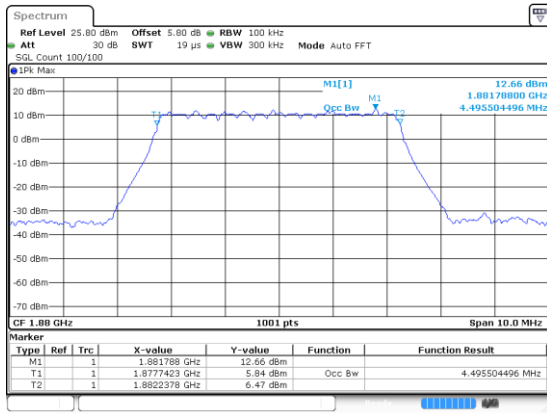

5MHz

Lowest Channel / 16QAM

Lowest Channel / 64QAM

Middle Channel / 16QAM

Middle Channel / 64QAM

Highest Channel / 16QAM

Highest Channel / 64QAM

5MHz

Lowest Channel / 256QAM

Middle Channel / 256QAM

Highest Channel / 256QAM

10MHz

Lowest Channel / BPSK

Lowest Channel / QPSK

Middle Channel / BPSK

Middle Channel / QPSK