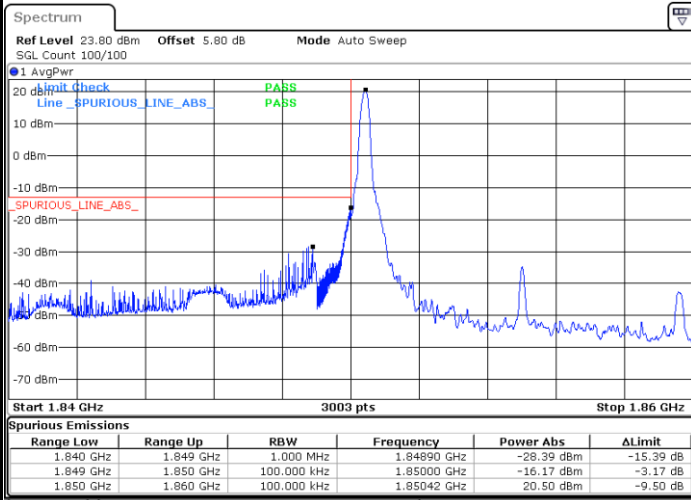

Date: 23 JUN 2020 05:03:20

Lowest Band Edge / 25RB0

Highest Band Edge / 25RB0

Date: 23 JUN 2020 04:15:57

Date: 23 JUN 2020 04:50:59

10MHz / BPSK

Lowest Band Edge / 1RB0

Date: 23 JUN 2020 03:50:38

Highest Band Edge / 1RB51

Date: 23 JUN 2020 04:13:06

Lowest Band Edge / 50RB0

Date: 23 JUN 2020 03:47:26

Highest Band Edge / 50RB0

Date: 23 JUN 2020 04:04:09

10MHz / QPSK

Lowest Band Edge / 1RB0

Date: 23 JUN 2020 03:52:45

Highest Band Edge / 1RB51

Date: 23 JUN 2020 04:13:06

Lowest Band Edge / 50RB0

Date: 23 JUN 2020 03:47:26

Highest Band Edge / 50RB0

Date: 23 JUN 2020 04:06:04

10MHz / 16QAM

Lowest Band Edge / 1RB0

Date: 23 JUN 2020 03:54:01

Highest Band Edge / 1RB51

Date: 23 JUN 2020 04:13:26

Lowest Band Edge / 50RB0

Date: 23 JUN 2020 03:48:01

Highest Band Edge / 50RB0

Date: 23 JUN 2020 04:06:39