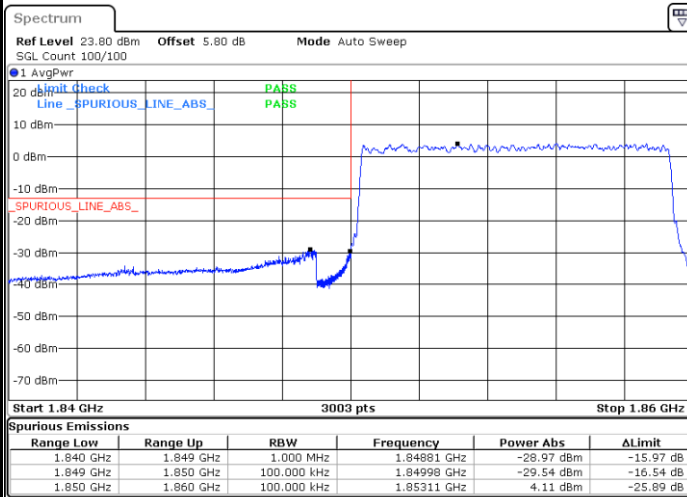

Lowest Band Edge / 1RB0

Date: 23 JUN 2020 03:54:01

Highest Band Edge / 1RB51

Date: 23 JUN 2020 04:13:26

Lowest Band Edge / 50RB0

Date: 23 JUN 2020 03:48:01

Highest Band Edge / 50RB0

Date: 23 JUN 2020 04:06:39

10MHz / 64QAM

Lowest Band Edge / 1RB0

Date: 23 JUN 2020 03:54:55

Highest Band Edge / 1RB51

Date: 23 JUN 2020 04:13:44

Lowest Band Edge / 50RB0

Date: 23 JUN 2020 03:48:36

Highest Band Edge / 50RB0