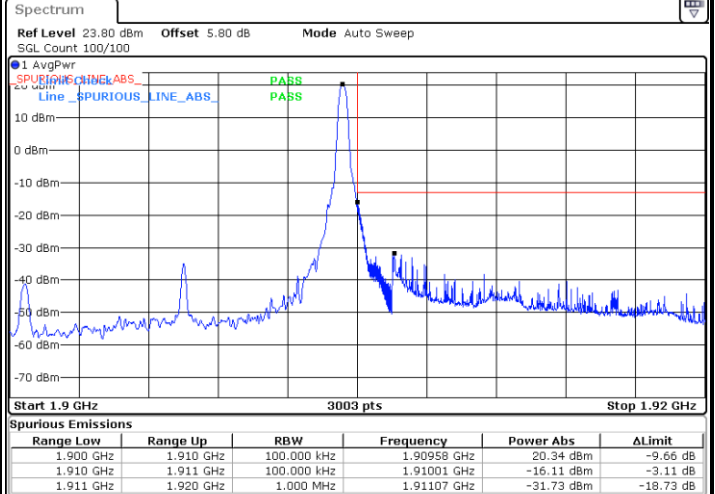

Date: 23 JUN 2020 05:03:20

Lowest Band Edge / 25RB0

Highest Band Edge / 25RB0

Date: 23 JUN 2020 04:15:57

Date: 23 JUN 2020 04:50:59

10MHz / BPSK

Lowest Band Edge / 1RB0

Date: 23 JUN 2020 03:50:38

Highest Band Edge / 1RB51

Date: 23 JUN 2020 04:13:06

Lowest Band Edge / 50RB0

Date: 23 JUN 2020 03:47:26

Highest Band Edge / 50RB0

Date: 23 JUN 2020 04:04:09

10MHz / QPSK

Lowest Band Edge / 1RB0

Date: 23 JUN 2020 03:52:45

Highest Band Edge / 1RB51

Date: 23 JUN 2020 04:13:06

Lowest Band Edge / 50RB0

Date: 23 JUN 2020 03:47:26

Highest Band Edge / 50RB0

Date: 23 JUN 2020 04:06:04

10MHz / 16QAM