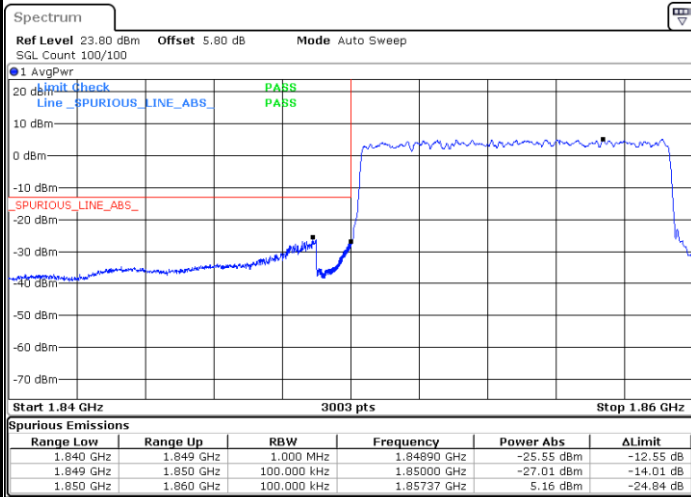

Highest Band Edge / 1RB51

Date: 23 JUN 2020 04:13:06

Lowest Band Edge / 50RB0

Date: 23 JUN 2020 03:47:26

Highest Band Edge / 50RB0

Date: 23 JUN 2020 04:04:09

10MHz / QPSK

Lowest Band Edge / 1RB0

Date: 23 JUN 2020 03:52:45

Highest Band Edge / 1RB51

Date: 23 JUN 2020 04:13:06

Lowest Band Edge / 50RB0

Date: 23 JUN 2020 03:47:26

Highest Band Edge / 50RB0

Date: 23 JUN 2020 04:06:04

10MHz / 16QAM