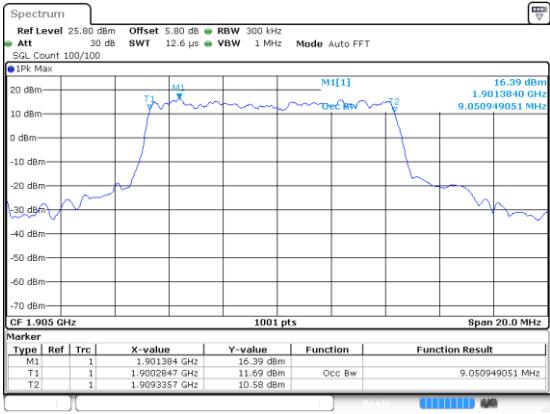

Highest Channel / BPSK

Highest Channel / QPSK

10MHz

Lowest Channel / 16QAM

Lowest Channel / 64QAM

Middle Channel / 16QAM

Middle Channel / 64QAM

Highest Channel / 16QAM

Highest Channel / 64QAM

10MHz

Lowest Channel / 256QAM

Middle Channel / 256QAM

Highest Channel / 256QAM

15MHz

Lowest Channel / BPSK

Lowest Channel / QPSK