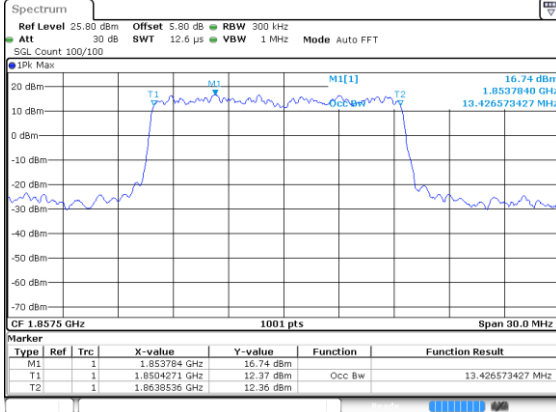

Highest Channel / 64QAM

10MHz

Lowest Channel / 256QAM

Middle Channel / 256QAM

Highest Channel / 256QAM

15MHz

Lowest Channel / BPSK

Lowest Channel / QPSK

Middle Channel / BPSK

Middle Channel / QPSK

Highest Channel / BPSK

Highest Channel / QPSK

15MHz

Lowest Channel / 16QAM

Lowest Channel / 64QAM

Middle Channel / 16QAM