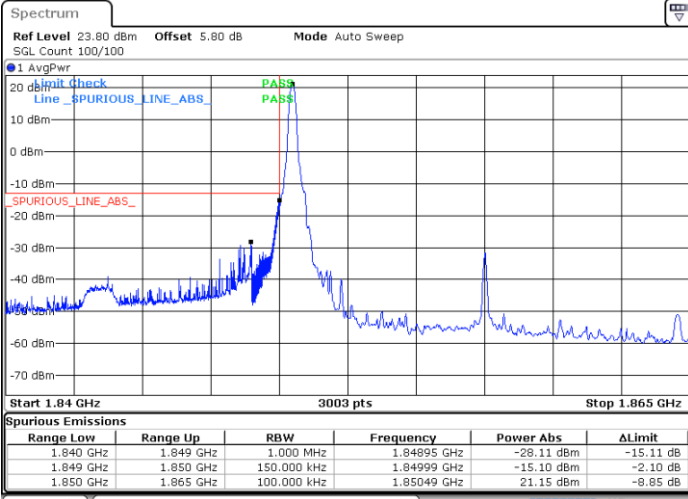

Date: 23 JUN 2020 04:07:12

10MHz / 256QAM

Lowest Band Edge / 1RB0

Date: 23 JUN 2020 03:49:22

Highest Band Edge / 1RB51

Date: 23 JUN 2020 04:12:30

Lowest Band Edge / 50RB0

Date: 23 JUN 2020 03:45:32

Highest Band Edge / 50RB0

Date: 23 JUN 2020 04:04:46

15MHz / BPSK

Lowest Band Edge / 1RB0

Highest Band Edge / 1RB78

Date: 23 JUN 2020 01:34:03

Date: 23 JUN 2020 03:40:58

Lowest Band Edge / 75RB0

Highest Band Edge / 75RB0

Date: 23 JUN 2020 01:28:34

Date: 23 JUN 2020 03:25:01

15MHz / QPSK

Lowest Band Edge / 1RB0

Date: 23 JUN 2020 01:35:25

Highest Band Edge / 1RB78

Date: 23 JUN 2020 03:42:07

Lowest Band Edge / 75RB0

Date: 23 JUN 2020 01:30:37

Highest Band Edge / 75RB0

Date: 23 JUN 2020 03:27:56

15MHz / 16QAM

Lowest Band Edge / 1RB0

Date: 23 JUN 2020 01:36:33

Highest Band Edge / 1RB78