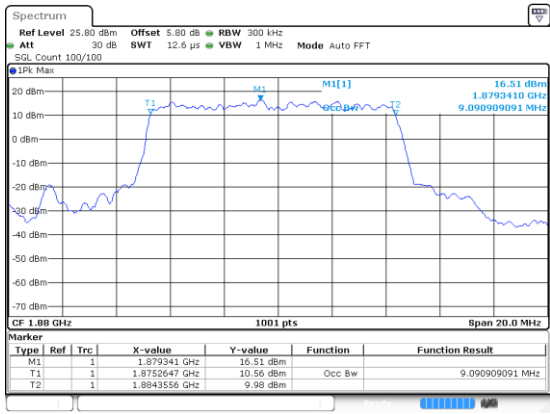

Highest Channel / BPSK

Highest Channel / QPSK

10MHz

Lowest Channel / 16QAM

Lowest Channel / 64QAM

Middle Channel / 16QAM

Middle Channel / 64QAM

Highest Channel / 16QAM

Highest Channel / 64QAM

10MHz

Lowest Channel / 256QAM

Middle Channel / 256QAM

Highest Channel / 256QAM

15MHz

Lowest Channel / BPSK

Lowest Channel / QPSK