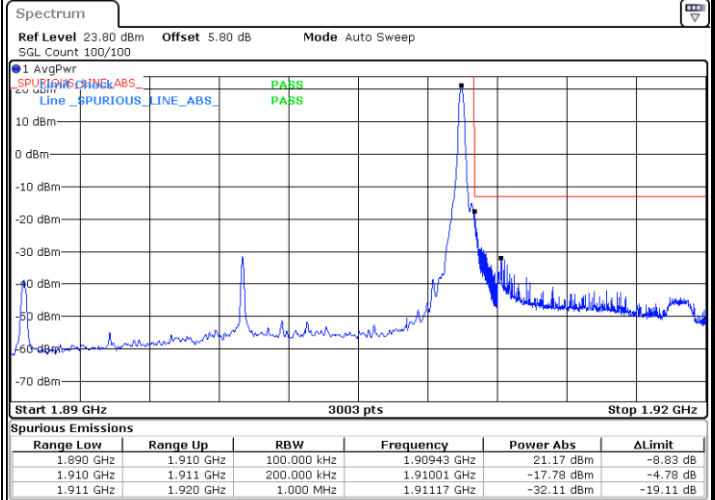

Highest Band Edge / 1RB78

Date: 23 JUN 2020 01:32:13

Date: 23 JUN 2020 03:41:40

Lowest Band Edge / 75RB0

Highest Band Edge / 75RB0

Date: 23 JUN 2020 01:29:10

Date: 23 JUN 2020 03:26:11

20MHz / BPSK

Lowest Band Edge / 1RB0

Highest Band Edge / 1RB105

Date: 22 JUN 2020 23:52:45

Date: 23 JUN 2020 00:52:33

Lowest Band Edge / 100RB0

Highest Band Edge / 100RB0

Date: 22 JUN 2020 23:47:13

Date: 23 JUN 2020 00:28:12

20MHz / QPSK

Lowest Band Edge / 1RB0

Highest Band Edge / 1RB105

Date: 22 JUN 2020 23:55:47

Date: 23 JUN 2020 00:53:26

Lowest Band Edge / 100RB0

Highest Band Edge / 100RB0

Date: 22 JUN 2020 23:50:31