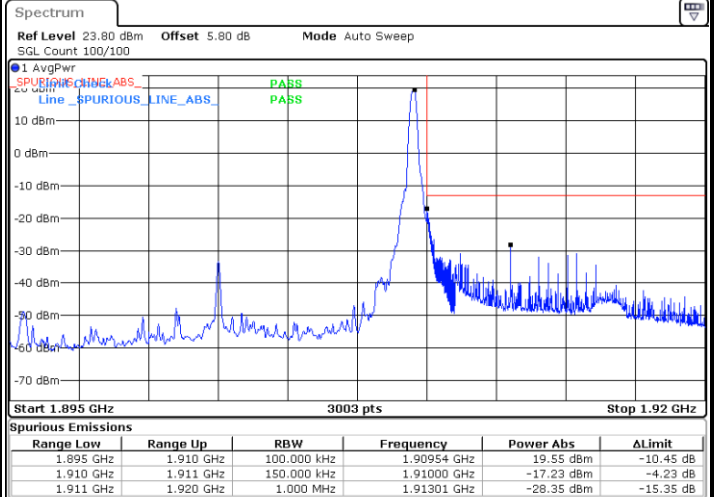

Highest Band Edge / 75RB0

Date: 23 JUN 2020 01:28:34

Date: 23 JUN 2020 03:25:01

15MHz / QPSK

Lowest Band Edge / 1RB0

Date: 23 JUN 2020 01:35:25

Highest Band Edge / 1RB78

Date: 23 JUN 2020 03:42:07

Lowest Band Edge / 75RB0

Date: 23 JUN 2020 01:30:37

Highest Band Edge / 75RB0

Date: 23 JUN 2020 03:27:56

15MHz / 16QAM

Lowest Band Edge / 1RB0

Date: 23 JUN 2020 01:36:33

Highest Band Edge / 1RB78

Date: 23 JUN 2020 03:42:23

Lowest Band Edge / 75RB0

Date: 23 JUN 2020 01:31:12

Highest Band Edge / 75RB0

Date: 23 JUN 2020 03:28:31

15MHz / 64QAM

Lowest Band Edge / 1RB0

Highest Band Edge / 1RB78

Date: 23 JUN 2020 01:37:42

Date: 23 JUN 2020 03:42:42

Lowest Band Edge / 75RB0

Highest Band Edge / 75RB0

Date: 23 JUN 2020 01:31:44

Date: 23 JUN 2020 03:29:11

15MHz / 256QAM

Lowest Band Edge / 1RB0