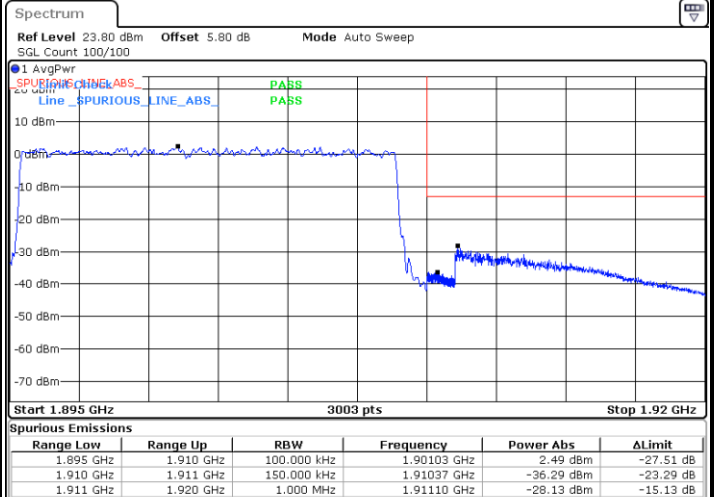

Date: 23 JUN 2020 03:42:23

Lowest Band Edge / 75RB0

Date: 23 JUN 2020 01:31:12

Highest Band Edge / 75RB0

Date: 23 JUN 2020 03:28:31

15MHz / 64QAM

Lowest Band Edge / 1RB0

Highest Band Edge / 1RB78

Date: 23 JUN 2020 01:37:42

Date: 23 JUN 2020 03:42:42

Lowest Band Edge / 75RB0

Highest Band Edge / 75RB0

Date: 23 JUN 2020 01:31:44

Date: 23 JUN 2020 03:29:11

15MHz / 256QAM

Lowest Band Edge / 1RB0

Highest Band Edge / 1RB78

Date: 23 JUN 2020 01:32:13

Date: 23 JUN 2020 03:41:40

Lowest Band Edge / 75RB0

Highest Band Edge / 75RB0

Date: 23 JUN 2020 01:29:10

Date: 23 JUN 2020 03:26:11

20MHz / BPSK

Lowest Band Edge / 1RB0

Highest Band Edge / 1RB105

Date: 22 JUN 2020 23:52:45

Date: 23 JUN 2020 00:52:33

Lowest Band Edge / 100RB0

Highest Band Edge / 100RB0

Date: 22 JUN 2020 23:47:13

Date: 23 JUN 2020 00:28:12