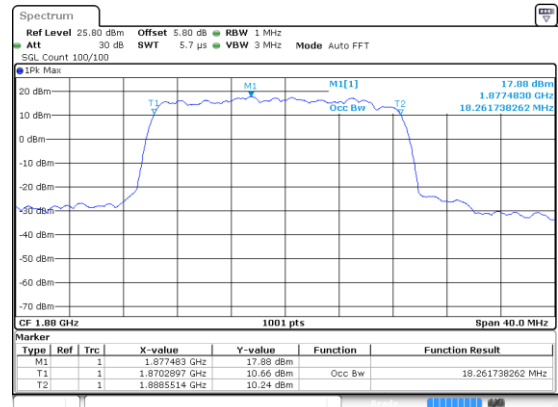

Lowest Channel / BPSK

Lowest Channel / QPSK

Middle Channel / BPSK

Middle Channel / QPSK

Highest Channel / BPSK

Highest Channel / QPSK

20MHz

Lowest Channel / 16QAM

Lowest Channel / 64QAM

Middle Channel / 16QAM

Middle Channel / 64QAM

Highest Channel / 16QAM

Highest Channel / 64QAM

20MHz

Lowest Channel / 256QAM

Middle Channel / 256QAM