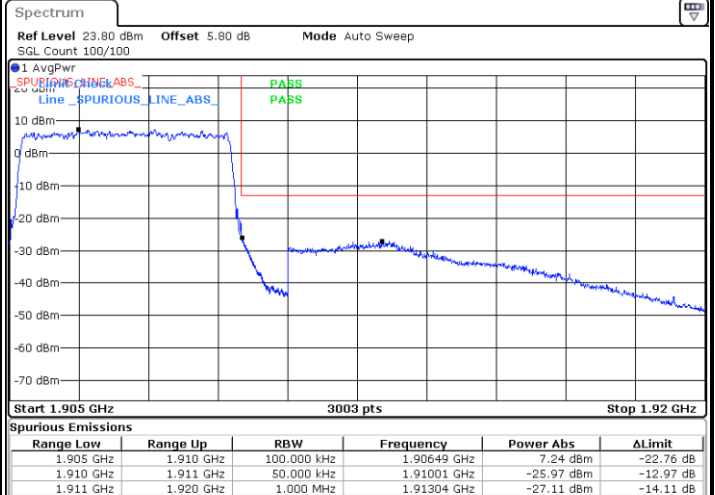

Highest Channel / 256QAM

Conducted Band Edge

5MHz / QPSK

Lowest Band Edge / 1RB0

Date: 23 JUN 2020 04:22:11

Highest Band Edge / 1RB24

Date: 23 JUN 2020 05:04:37

Lowest Band Edge / 25RB0

Date: 23 JUN 2020 04:17:38

Highest Band Edge / 25RB0

Date: 23 JUN 2020 04:53:35

5MHz / 16QAM

Lowest Band Edge / 1RB0

Highest Band Edge / 1RB24

Date: 23 JUN 2020 04:23:11

Date: 23 JUN 2020 05:05:10

Lowest Band Edge / 25RB0

Highest Band Edge / 25RB0

Date: 23 JUN 2020 04:18:32

Date: 23 JUN 2020 04:54:22

5MHz / 256QAM

Lowest Band Edge / 1RB0

Highest Band Edge / 1RB24

Date: 23 JUN 2020 04:19:48

Date: 23 JUN 2020 05:03:20

Lowest Band Edge / 25RB0

Highest Band Edge / 25RB0

Date: 23 JUN 2020 04:15:57

Date: 23 JUN 2020 04:50:59

10MHz / BPSK

Lowest Band Edge / 1RB0

Date: 23 JUN 2020 03:50:38