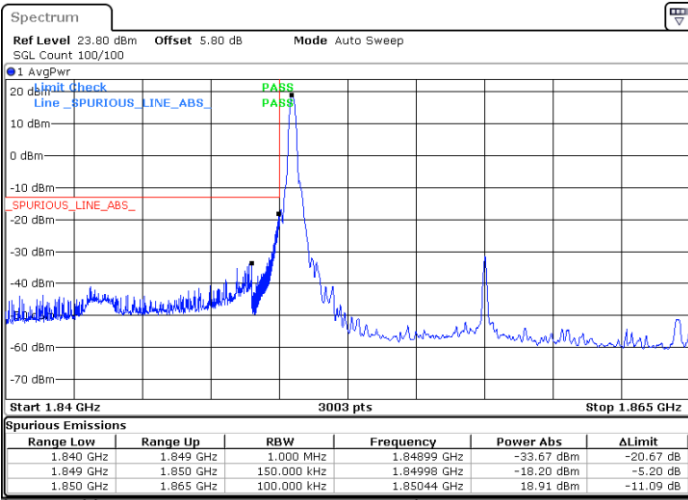

Lowest Band Edge / 75RB0

Date: 23 JUN 2020 01:30:37

Highest Band Edge / 75RB0

Date: 23 JUN 2020 03:27:56

15MHz / 16QAM

Lowest Band Edge / 1RB0

Date: 23 JUN 2020 01:36:33

Highest Band Edge / 1RB78

Date: 23 JUN 2020 03:42:23

Lowest Band Edge / 75RB0

Date: 23 JUN 2020 01:31:12

Highest Band Edge / 75RB0

Date: 23 JUN 2020 03:28:31

15MHz / 64QAM

Lowest Band Edge / 1RB0

Highest Band Edge / 1RB78

Date: 23 JUN 2020 01:37:42

Date: 23 JUN 2020 03:42:42

Lowest Band Edge / 75RB0

Highest Band Edge / 75RB0

Date: 23 JUN 2020 01:31:44

Date: 23 JUN 2020 03:29:11

15MHz / 256QAM

Lowest Band Edge / 1RB0

Highest Band Edge / 1RB78

Date: 23 JUN 2020 01:32:13

Date: 23 JUN 2020 03:41:40

Lowest Band Edge / 75RB0

Highest Band Edge / 75RB0

Date: 23 JUN 2020 01:29:10

Date: 23 JUN 2020 03:26:11

20MHz / BPSK