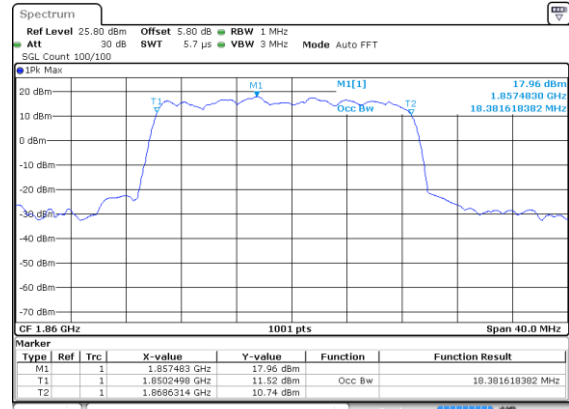

Middle Channel / 64QAM

Highest Channel / 16QAM

Highest Channel / 64QAM

15MHz

Lowest Channel / 256QAM

Middle Channel / 256QAM

Highest Channel / 256QAM

20MHz

Lowest Channel / BPSK

Lowest Channel / QPSK

Middle Channel / BPSK

Middle Channel / QPSK

Highest Channel / BPSK

Highest Channel / QPSK

20MHz

Lowest Channel / 16QAM

Lowest Channel / 64QAM

Middle Channel / 16QAM

Middle Channel / 64QAM

Highest Channel / 16QAM

Highest Channel / 64QAM

20MHz

Lowest Channel / 256QAM

Middle Channel / 256QAM