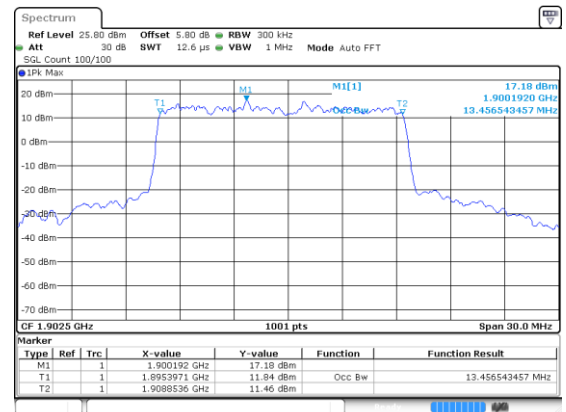

Middle Channel / BPSK

Middle Channel / QPSK

Highest Channel / BPSK

Highest Channel / QPSK

15MHz

Lowest Channel / 16QAM

Lowest Channel / 64QAM

Middle Channel / 16QAM

Middle Channel / 64QAM

Highest Channel / 16QAM

Highest Channel / 64QAM

15MHz

Lowest Channel / 256QAM

Middle Channel / 256QAM

Highest Channel / 256QAM

20MHz