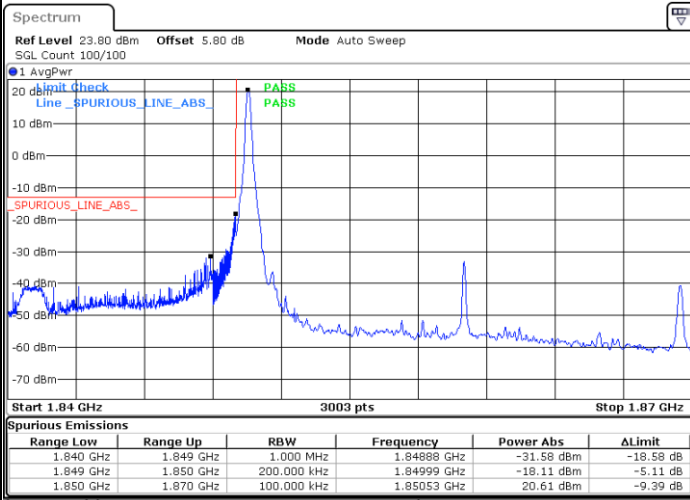

Highest Band Edge / 1RB78

Date: 23 JUN 2020 01:32:13

Date: 23 JUN 2020 03:41:40

Lowest Band Edge / 75RB0

Highest Band Edge / 75RB0

Date: 23 JUN 2020 01:29:10

Date: 23 JUN 2020 03:26:11

20MHz / BPSK

Lowest Band Edge / 1RB0

Highest Band Edge / 1RB105

Date: 22 JUN 2020 23:52:45

Date: 23 JUN 2020 00:52:33

Lowest Band Edge / 100RB0

Highest Band Edge / 100RB0

Date: 22 JUN 2020 23:47:13

Date: 23 JUN 2020 00:28:12

20MHz / QPSK

Lowest Band Edge / 1RB0

Highest Band Edge / 1RB105

Date: 22 JUN 2020 23:55:47

Date: 23 JUN 2020 00:53:26

Lowest Band Edge / 100RB0

Highest Band Edge / 100RB0

Date: 22 JUN 2020 23:50:31