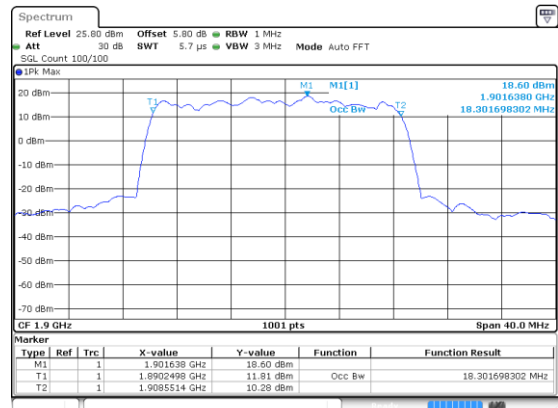

Lowest Channel / 64QAM

Middle Channel / 16QAM

Middle Channel / 64QAM

Highest Channel / 16QAM

Highest Channel / 64QAM

20MHz

Lowest Channel / 256QAM

Middle Channel / 256QAM

Highest Channel / 256QAM

Conducted Band Edge

5MHz / QPSK

Lowest Band Edge / 1RB0

Date: 23 JUN 2020 04:22:11

Highest Band Edge / 1RB24

Date: 23 JUN 2020 05:04:37

Lowest Band Edge / 25RB0