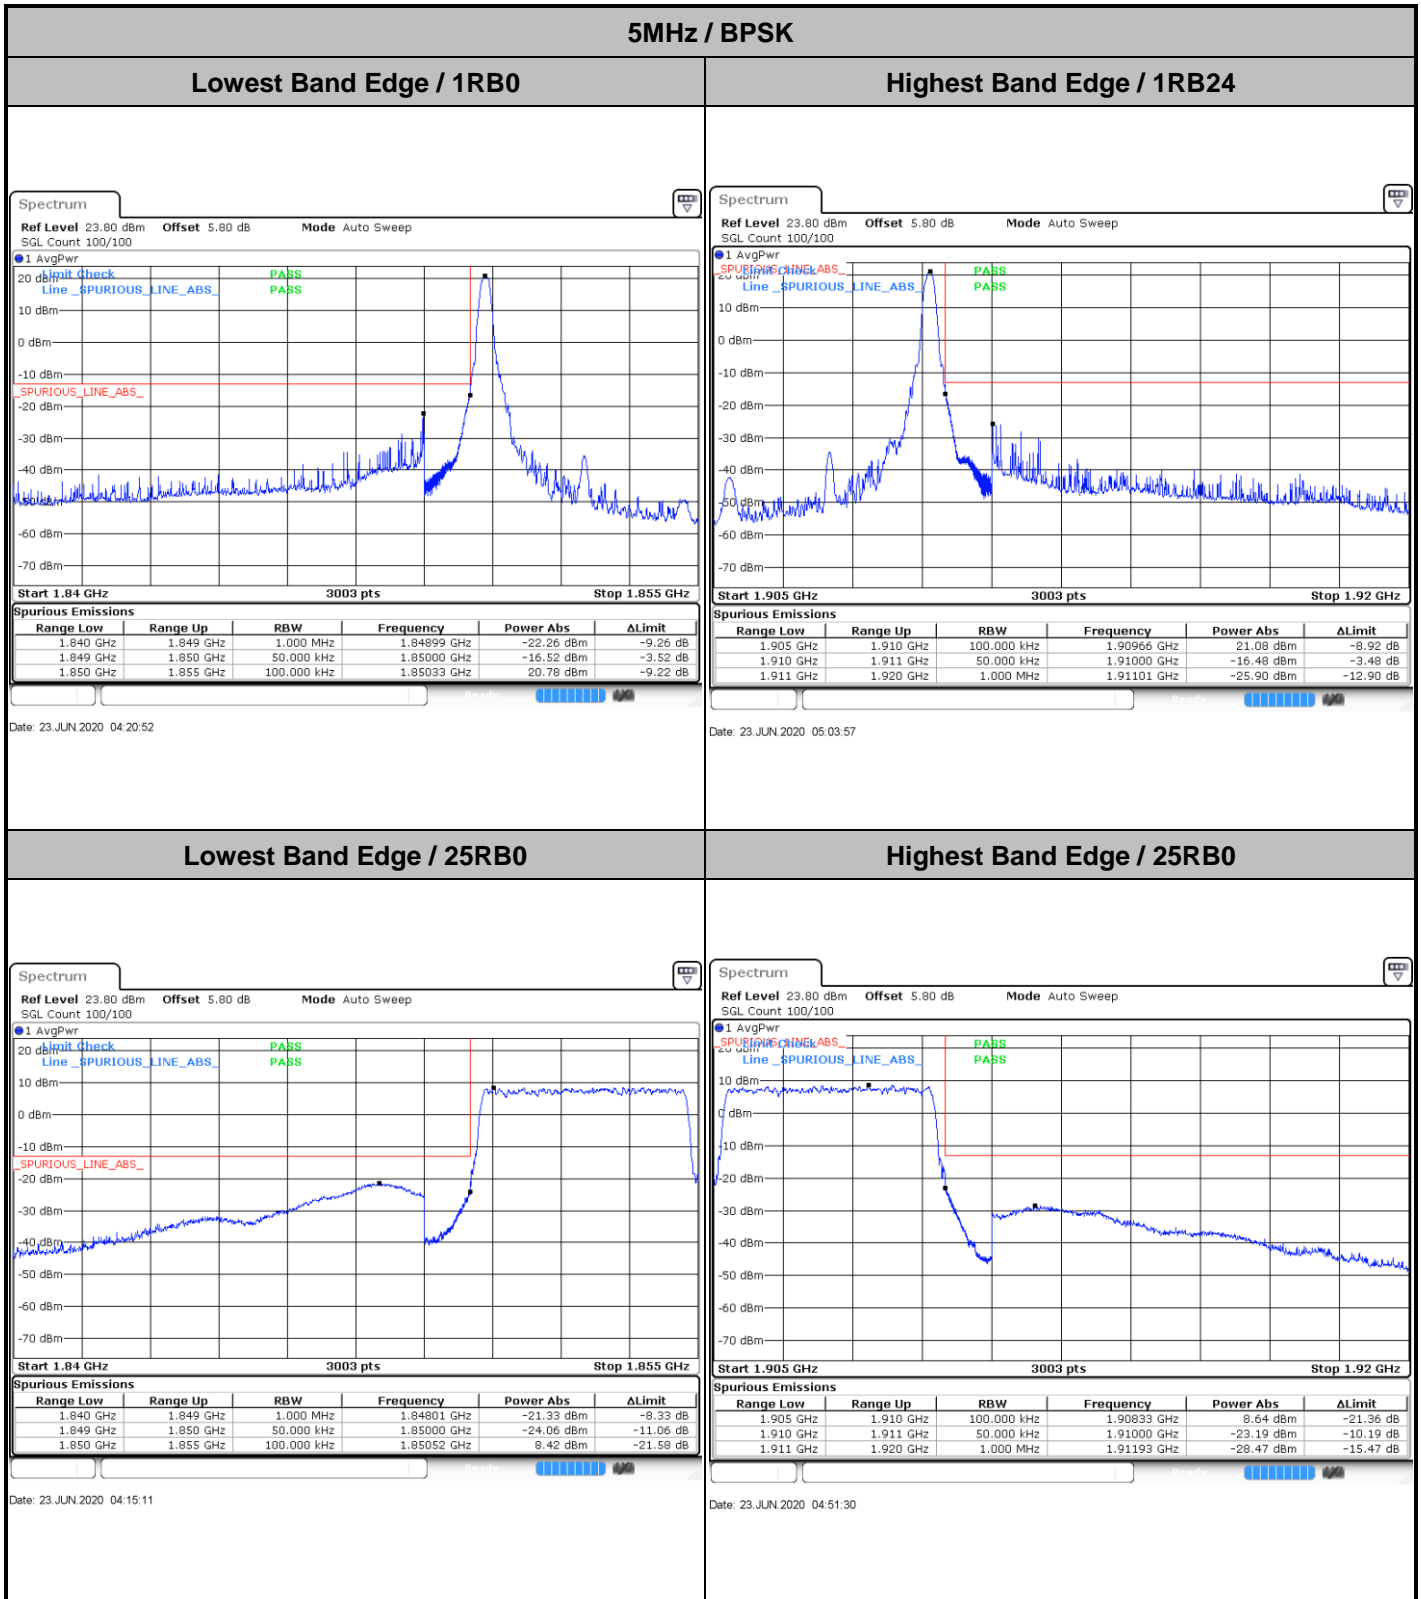

Conducted Band Edge