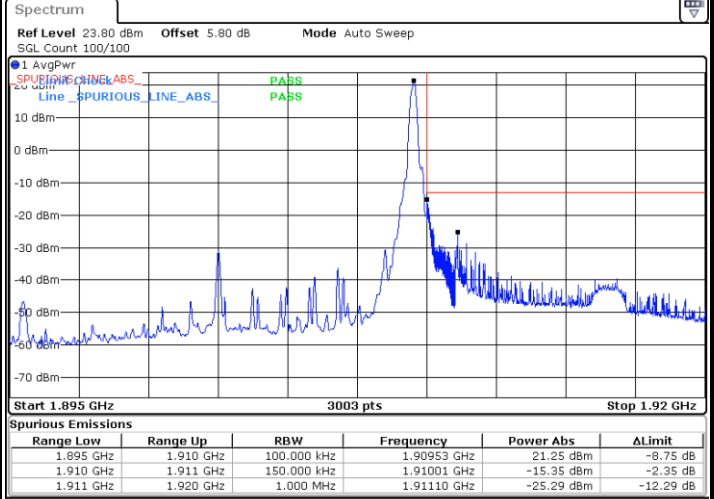

Date: 23 JUN 2020 04:07:12

10MHz / 256QAM

Lowest Band Edge / 1RB0

Date: 23 JUN 2020 03:49:22

Highest Band Edge / 1RB51

Date: 23 JUN 2020 04:12:30

Lowest Band Edge / 50RB0

Date: 23 JUN 2020 03:45:32

Highest Band Edge / 50RB0

Date: 23 JUN 2020 04:04:46

15MHz / BPSK

Lowest Band Edge / 1RB0

Highest Band Edge / 1RB78

Date: 23 JUN 2020 01:34:03

Date: 23 JUN 2020 03:40:58

Lowest Band Edge / 75RB0

Highest Band Edge / 75RB0

Date: 23 JUN 2020 01:28:34

Date: 23 JUN 2020 03:25:01

15MHz / QPSK

Lowest Band Edge / 1RB0

Date: 23 JUN 2020 01:35:25

Highest Band Edge / 1RB78

Date: 23 JUN 2020 03:42:07

Lowest Band Edge / 75RB0

Date: 23 JUN 2020 01:30:37

Highest Band Edge / 75RB0

Date: 23 JUN 2020 03:27:56

15MHz / 16QAM

Lowest Band Edge / 1RB0

Date: 23 JUN 2020 01:36:33

Highest Band Edge / 1RB78