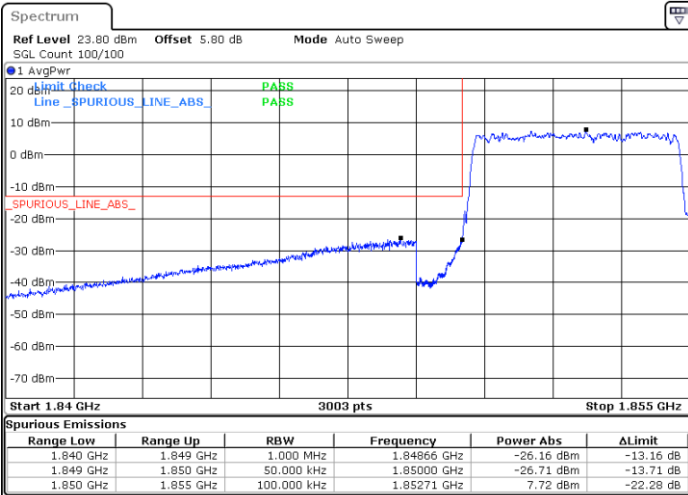

Date: 23 JUN 2020 04:17:38

Highest Band Edge / 25RB0

Date: 23 JUN 2020 04:53:35

5MHz / 16QAM

Lowest Band Edge / 1RB0

Highest Band Edge / 1RB24

Date: 23 JUN 2020 04:23:11

Date: 23 JUN 2020 05:05:10

Lowest Band Edge / 25RB0

Highest Band Edge / 25RB0

Date: 23 JUN 2020 04:18:32

Date: 23 JUN 2020 04:54:22

5MHz / 256QAM

Lowest Band Edge / 1RB0

Highest Band Edge / 1RB24

Date: 23 JUN 2020 04:19:48