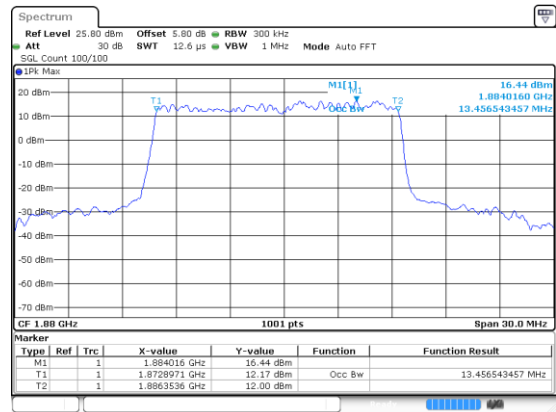

Highest Channel / 64QAM

10MHz

Lowest Channel / 256QAM

Middle Channel / 256QAM

Highest Channel / 256QAM

15MHz

Lowest Channel / BPSK

Lowest Channel / QPSK

Middle Channel / BPSK

Middle Channel / QPSK

Highest Channel / BPSK

Highest Channel / QPSK

15MHz

Lowest Channel / 16QAM

Lowest Channel / 64QAM

Middle Channel / 16QAM