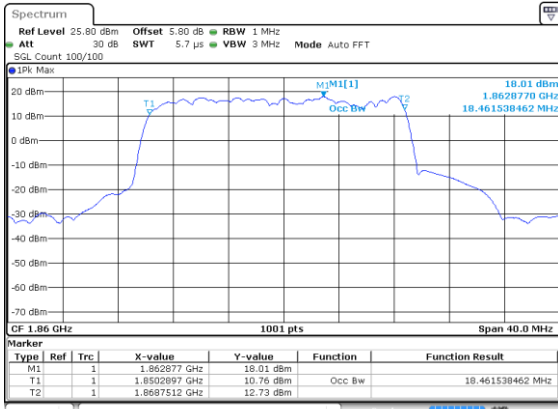

Lowest Channel / BPSK

Lowest Channel / QPSK

Middle Channel / BPSK

Middle Channel / QPSK

Highest Channel / BPSK

Highest Channel / QPSK

20MHz

Lowest Channel / 16QAM

Lowest Channel / 64QAM

Middle Channel / 16QAM

Middle Channel / 64QAM

Highest Channel / 16QAM

Highest Channel / 64QAM

20MHz

Lowest Channel / 256QAM

Middle Channel / 256QAM