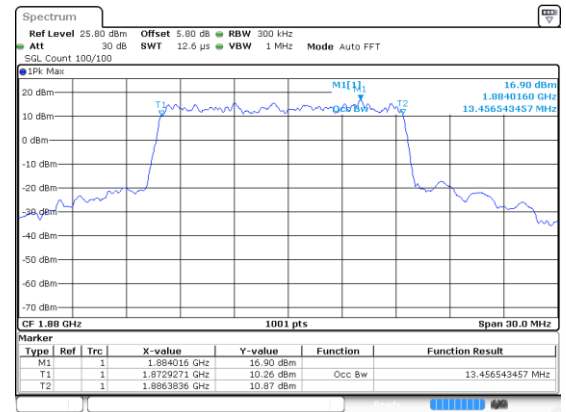

Highest Channel / 64QAM

10MHz

Lowest Channel / 256QAM

Middle Channel / 256QAM

Highest Channel / 256QAM

15MHz

Lowest Channel / BPSK

Lowest Channel / QPSK

Middle Channel / BPSK

Middle Channel / QPSK

Highest Channel / BPSK

Highest Channel / QPSK

15MHz

Lowest Channel / 16QAM

Lowest Channel / 64QAM

Middle Channel / 16QAM