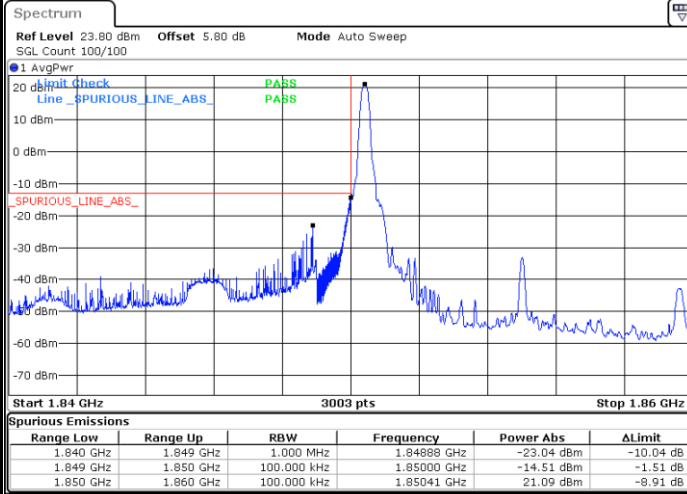

Date: 23 JUN 2020 05:03:20

Lowest Band Edge / 25RB0

Highest Band Edge / 25RB0

Date: 23 JUN 2020 04:15:57

Date: 23 JUN 2020 04:50:59

10MHz / BPSK

Lowest Band Edge / 1RB0

Date: 23 JUN 2020 03:50:38

Highest Band Edge / 1RB51

Date: 23 JUN 2020 04:13:06

Lowest Band Edge / 50RB0

Date: 23 JUN 2020 03:47:26

Highest Band Edge / 50RB0

Date: 23 JUN 2020 04:04:09

10MHz / QPSK

Lowest Band Edge / 1RB0