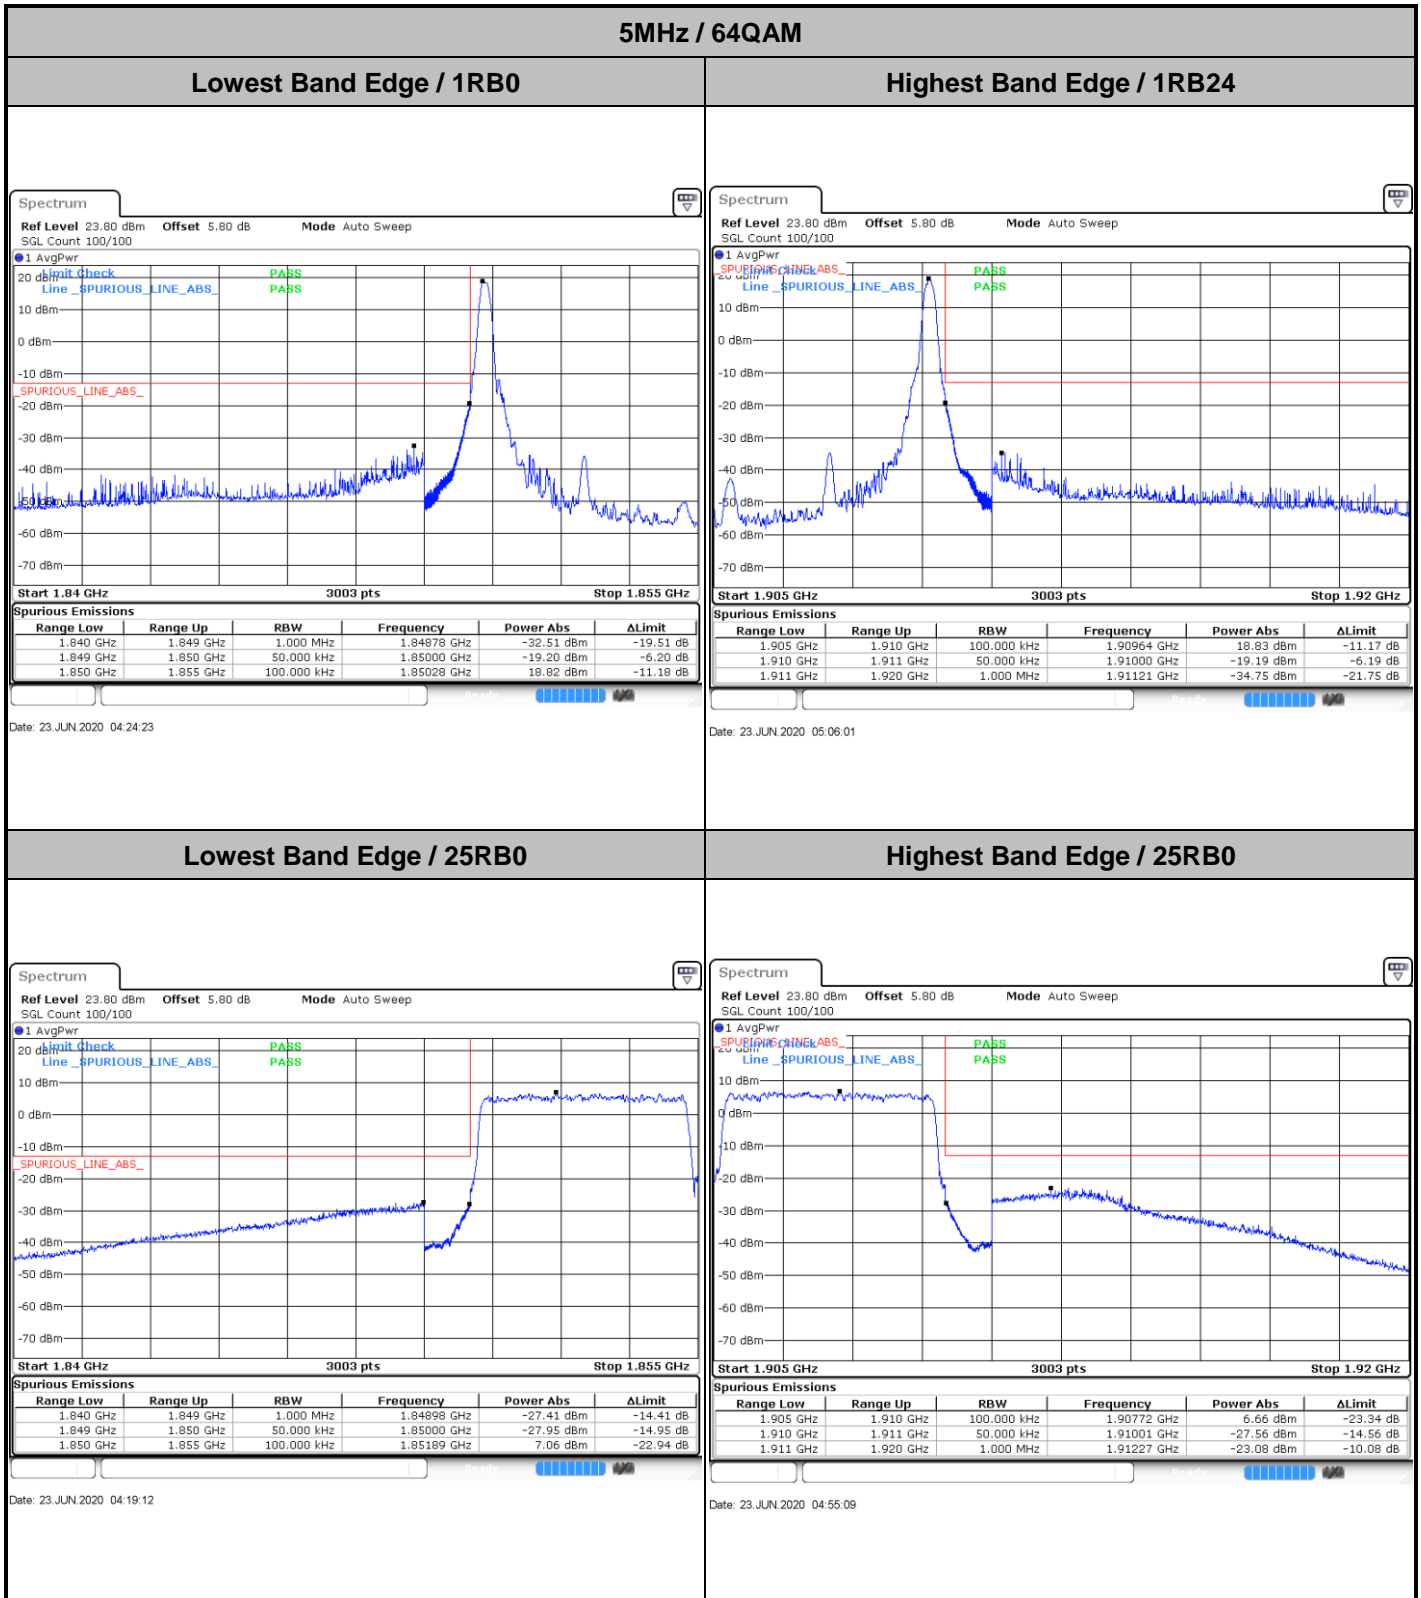

Lowest Band Edge / 25RB0

Highest Band Edge / 25RB0

Date: 23 JUN 2020 04:18:32

Date: 23 JUN 2020 04:54:22

5MHz / 256QAM

Lowest Band Edge / 1RB0

Highest Band Edge / 1RB24

Date: 23 JUN 2020 04:19:48

Date: 23 JUN 2020 05:03:20

Lowest Band Edge / 25RB0

Highest Band Edge / 25RB0

Date: 23 JUN 2020 04:15:57

Date: 23 JUN 2020 04:50:59

10MHz / BPSK

Lowest Band Edge / 1RB0

Date: 23 JUN 2020 03:50:38

Highest Band Edge / 1RB51

Date: 23 JUN 2020 04:13:06

Lowest Band Edge / 50RB0

Date: 23 JUN 2020 03:47:26

Highest Band Edge / 50RB0

Date: 23 JUN 2020 04:04:09

10MHz / QPSK

Lowest Band Edge / 1RB0