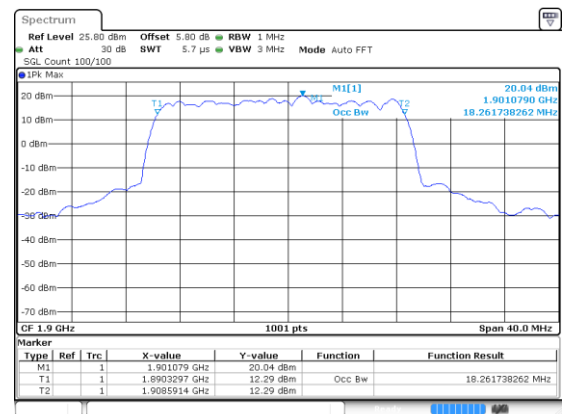

Lowest Channel / BPSK

Lowest Channel / QPSK

Middle Channel / BPSK

Middle Channel / QPSK

Highest Channel / BPSK

Highest Channel / QPSK

20MHz

Lowest Channel / 16QAM

Lowest Channel / 64QAM

Middle Channel / 16QAM

Middle Channel / 64QAM

Highest Channel / 16QAM

Highest Channel / 64QAM

20MHz

Lowest Channel / 256QAM

Middle Channel / 256QAM