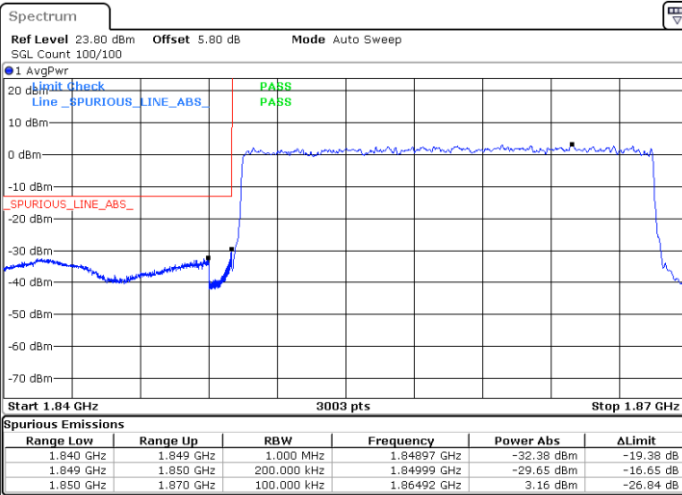

Highest Band Edge / 1RB78

Date: 23 JUN 2020 01:32:13

Date: 23 JUN 2020 03:41:40

Lowest Band Edge / 75RB0

Highest Band Edge / 75RB0

Date: 23 JUN 2020 01:29:10

Date: 23 JUN 2020 03:26:11

20MHz / BPSK

Lowest Band Edge / 1RB0

Highest Band Edge / 1RB105

Date: 22 JUN 2020 23:52:45

Date: 23 JUN 2020 00:52:33

Lowest Band Edge / 100RB0

Highest Band Edge / 100RB0

Date: 22 JUN 2020 23:47:13

Date: 23 JUN 2020 00:28:12

20MHz / QPSK

Lowest Band Edge / 1RB0

Highest Band Edge / 1RB105

Date: 22 JUN 2020 23:55:47

Date: 23 JUN 2020 00:53:26

Lowest Band Edge / 100RB0

Highest Band Edge / 100RB0

Date: 22 JUN 2020 23:50:31