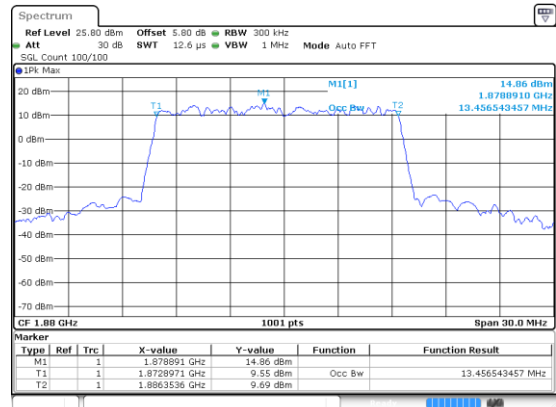

Middle Channel / BPSK

Middle Channel / QPSK

Highest Channel / BPSK

Highest Channel / QPSK

15MHz

Lowest Channel / 16QAM

Lowest Channel / 64QAM

Middle Channel / 16QAM