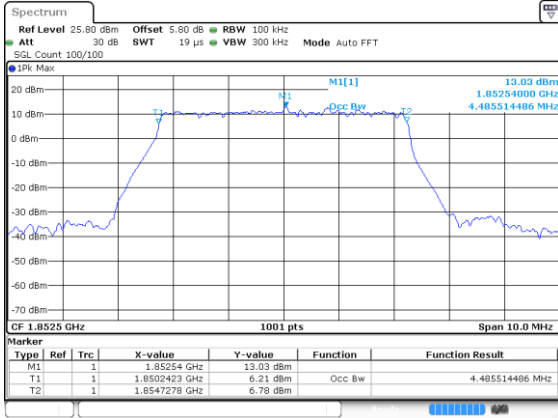

5MHz

Lowest Channel / 16QAM

Lowest Channel / 64QAM

Middle Channel / 16QAM

Middle Channel / 64QAM

Highest Channel / 16QAM

Highest Channel / 64QAM

5MHz

Lowest Channel / 256QAM

Middle Channel / 256QAM

Highest Channel / 256QAM

10MHz

Lowest Channel / BPSK

Lowest Channel / QPSK

Middle Channel / BPSK

Middle Channel / QPSK