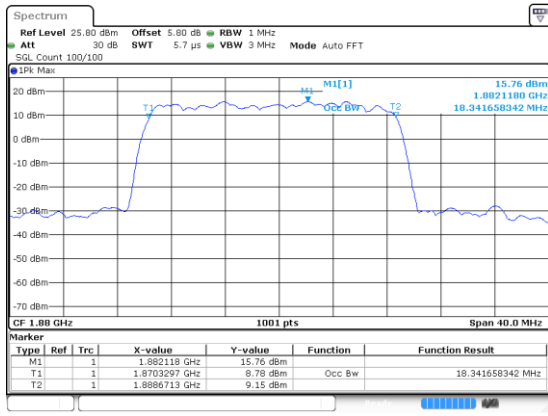

Lowest Channel / 64QAM

Middle Channel / 16QAM

Middle Channel / 64QAM

Highest Channel / 16QAM

Highest Channel / 64QAM

20MHz

Lowest Channel / 256QAM

Middle Channel / 256QAM