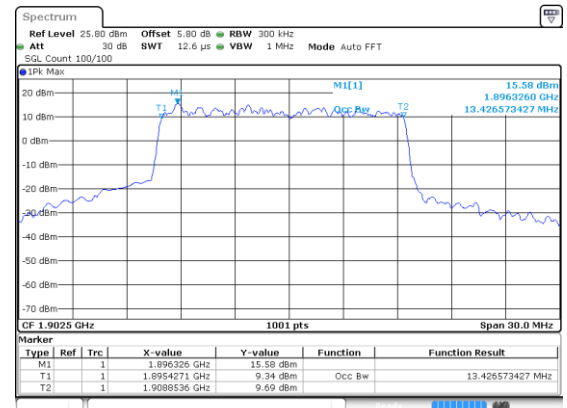

Middle Channel / BPSK

Middle Channel / QPSK

Highest Channel / BPSK

Highest Channel / QPSK

15MHz

Lowest Channel / 16QAM

Lowest Channel / 64QAM

Middle Channel / 16QAM

Middle Channel / 64QAM

Highest Channel / 16QAM

Highest Channel / 64QAM

15MHz

Lowest Channel / 256QAM

Middle Channel / 256QAM

Highest Channel / 256QAM

20MHz