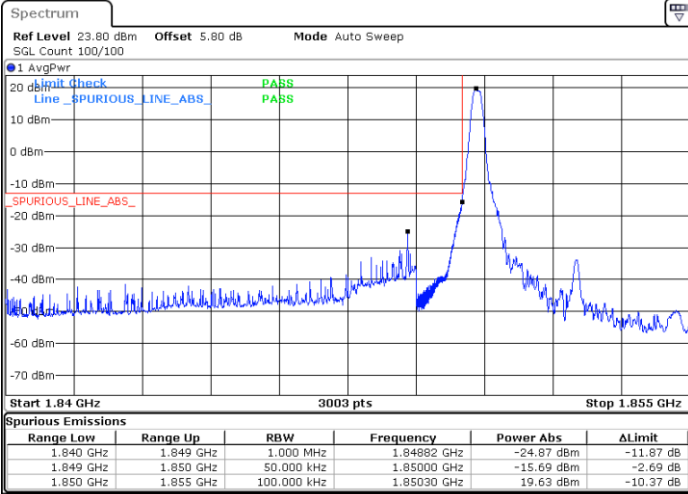

Date: 23 JUN 2020 04:17:38

Highest Band Edge / 25RB0

Date: 23 JUN 2020 04:53:35

5MHz / 16QAM

Lowest Band Edge / 1RB0

Highest Band Edge / 1RB24

Date: 23 JUN 2020 04:23:11

Date: 23 JUN 2020 05:05:10