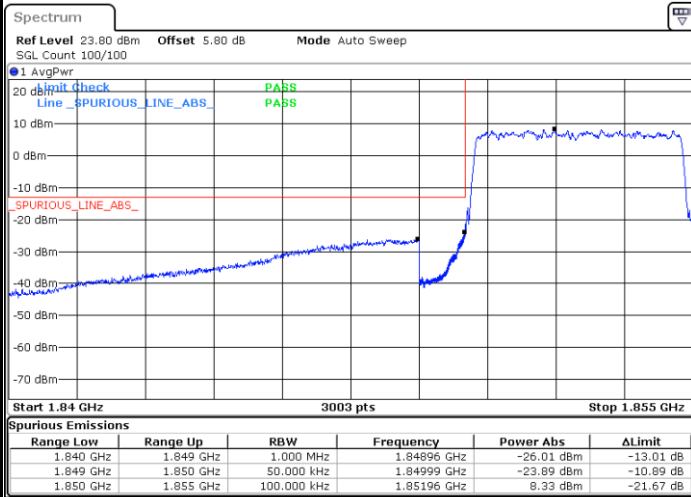

Highest Channel / 256QAM

Conducted Band Edge

5MHz / QPSK

Lowest Band Edge / 1RB0

Date: 23 JUN 2020 04:22:11

Highest Band Edge / 1RB24

Date: 23 JUN 2020 05:04:37

Lowest Band Edge / 25RB0