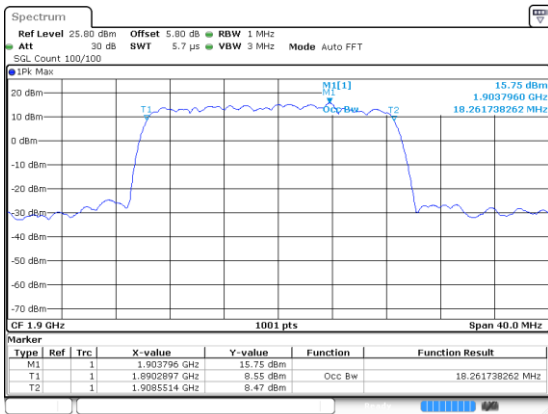

Highest Channel / 256QAM