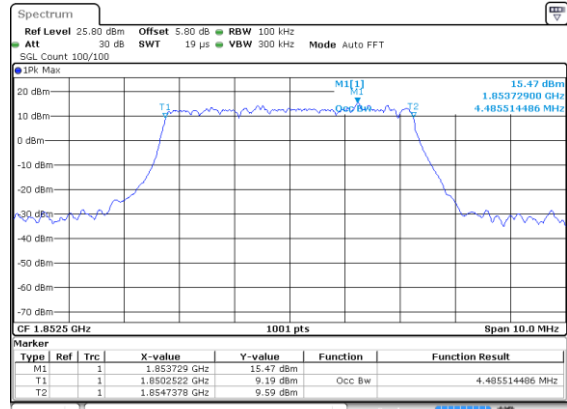

5MHz

Lowest Channel / 16QAM

Lowest Channel / 64QAM

Middle Channel / 16QAM

Middle Channel / 64QAM

Highest Channel / 16QAM

Highest Channel / 64QAM

5MHz

Lowest Channel / 256QAM

Middle Channel / 256QAM

Highest Channel / 256QAM

10MHz

Lowest Channel / BPSK

Lowest Channel / QPSK

Middle Channel / BPSK

Middle Channel / QPSK