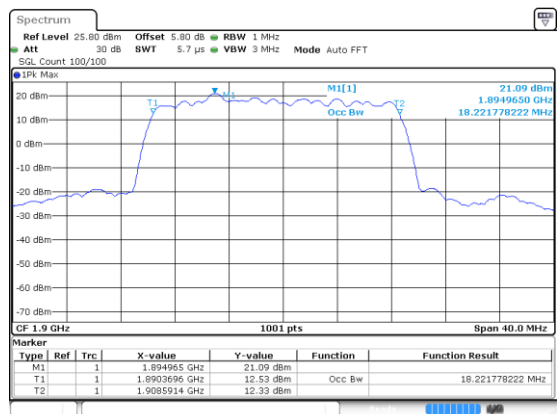

Lowest Channel / BPSK

Lowest Channel / QPSK

Middle Channel / BPSK

Middle Channel / QPSK

Highest Channel / BPSK

Highest Channel / QPSK

20MHz

Lowest Channel / 16QAM