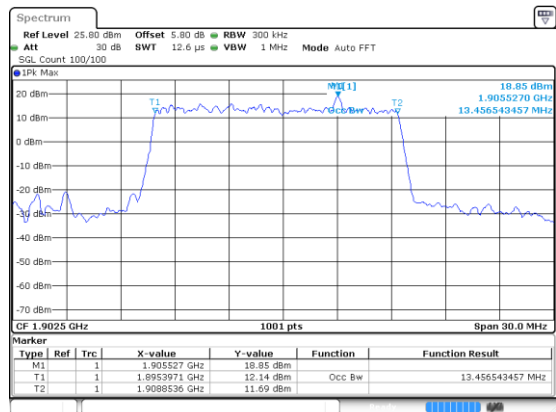

Highest Channel / 64QAM

10MHz

Lowest Channel / 256QAM

Middle Channel / 256QAM

Highest Channel / 256QAM

15MHz

Lowest Channel / BPSK

Lowest Channel / QPSK

Middle Channel / BPSK

Middle Channel / QPSK

Highest Channel / BPSK

Highest Channel / QPSK

15MHz

Lowest Channel / 16QAM

Lowest Channel / 64QAM

Middle Channel / 16QAM