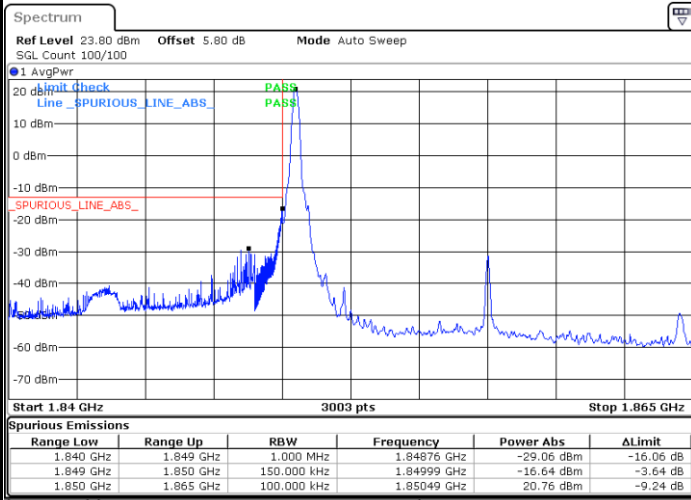

Highest Band Edge / 50RB0

Date: 23 JUN 2020 04:04:46

15MHz / BPSK

Lowest Band Edge / 1RB0

Highest Band Edge / 1RB78

Date: 23 JUN 2020 01:34:03

Date: 23 JUN 2020 03:40:58

Lowest Band Edge / 75RB0

Highest Band Edge / 75RB0

Date: 23 JUN 2020 01:28:34

Date: 23 JUN 2020 03:25:01

15MHz / QPSK

Lowest Band Edge / 1RB0

Date: 23 JUN 2020 01:35:25

Highest Band Edge / 1RB78

Date: 23 JUN 2020 03:42:07

Lowest Band Edge / 75RB0

Date: 23 JUN 2020 01:30:37

Highest Band Edge / 75RB0

Date: 23 JUN 2020 03:27:56

15MHz / 16QAM

Lowest Band Edge / 1RB0

Date: 23 JUN 2020 01:36:33

Highest Band Edge / 1RB78

Date: 23 JUN 2020 03:42:23

Lowest Band Edge / 75RB0

Date: 23 JUN 2020 01:31:12

Highest Band Edge / 75RB0

Date: 23 JUN 2020 03:28:31

15MHz / 64QAM

Lowest Band Edge / 1RB0

Highest Band Edge / 1RB78