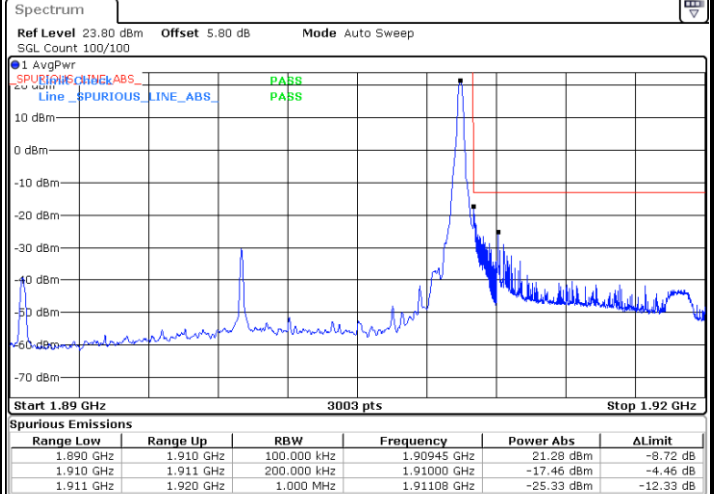

Date: 23 JUN 2020 01:37:42

Date: 23 JUN 2020 03:42:42

Lowest Band Edge / 75RB0

Highest Band Edge / 75RB0

Date: 23 JUN 2020 01:31:44

Date: 23 JUN 2020 03:29:11

15MHz / 256QAM

Lowest Band Edge / 1RB0

Highest Band Edge / 1RB78

Date: 23 JUN 2020 01:32:13

Date: 23 JUN 2020 03:41:40

Lowest Band Edge / 75RB0

Highest Band Edge / 75RB0

Date: 23 JUN 2020 01:29:10

Date: 23 JUN 2020 03:26:11

20MHz / BPSK

Lowest Band Edge / 1RB0

Highest Band Edge / 1RB105

Date: 22 JUN 2020 23:52:45

Date: 23 JUN 2020 00:52:33

Lowest Band Edge / 100RB0

Highest Band Edge / 100RB0

Date: 22 JUN 2020 23:47:13

Date: 23 JUN 2020 00:28:12

20MHz / QPSK

Lowest Band Edge / 1RB0

Highest Band Edge / 1RB105

Date: 22 JUN 2020 23:55:47

Date: 23 JUN 2020 00:53:26

Lowest Band Edge / 100RB0

Highest Band Edge / 100RB0

Date: 22 JUN 2020 23:50:31