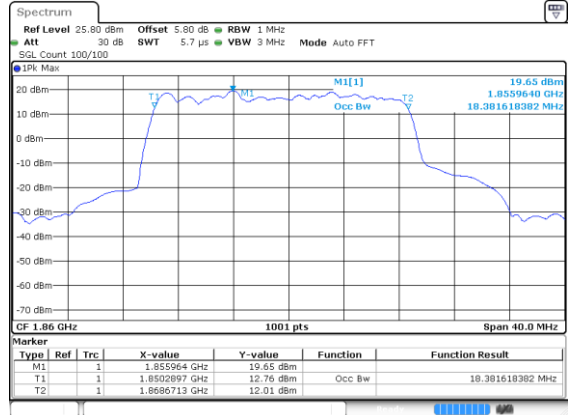

Lowest Channel / QPSK