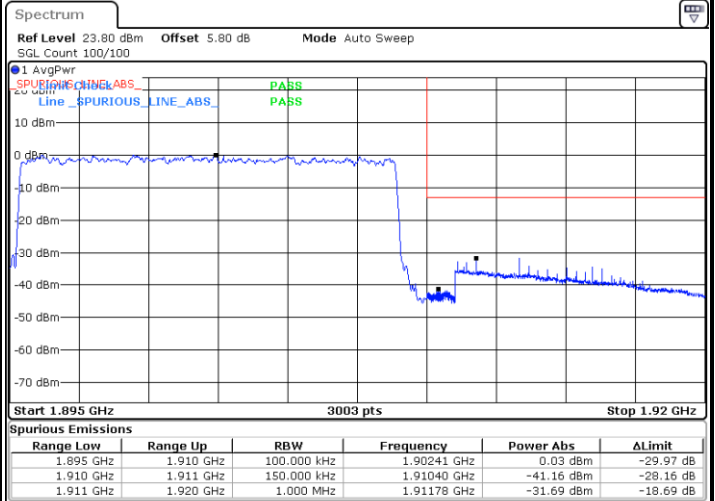

Date: 23 JUN 2020 01:37:42

Date: 23 JUN 2020 03:42:42

Lowest Band Edge / 75RB0

Highest Band Edge / 75RB0

Date: 23 JUN 2020 01:31:44

Date: 23 JUN 2020 03:29:11

15MHz / 256QAM

Lowest Band Edge / 1RB0

Highest Band Edge / 1RB78

Date: 23 JUN 2020 01:32:13

Date: 23 JUN 2020 03:41:40

Lowest Band Edge / 75RB0

Highest Band Edge / 75RB0

Date: 23 JUN 2020 01:29:10

Date: 23 JUN 2020 03:26:11

20MHz / BPSK

Lowest Band Edge / 1RB0

Highest Band Edge / 1RB105

Date: 22 JUN 2020 23:52:45

Date: 23 JUN 2020 00:52:33

Lowest Band Edge / 100RB0

Highest Band Edge / 100RB0

Date: 22 JUN 2020 23:47:13

Date: 23 JUN 2020 00:28:12

20MHz / QPSK

Lowest Band Edge / 1RB0

Highest Band Edge / 1RB105

Date: 22 JUN 2020 23:55:47

Date: 23 JUN 2020 00:53:26

Lowest Band Edge / 100RB0

Highest Band Edge / 100RB0

Date: 22 JUN 2020 23:50:31