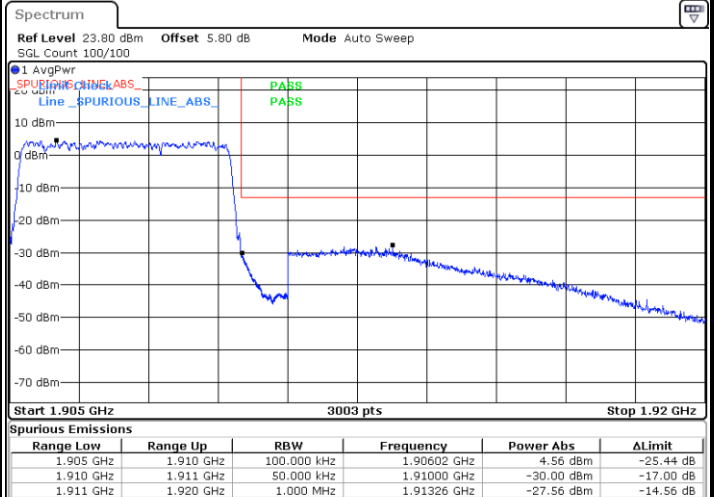

Lowest Band Edge / 25RB0

Highest Band Edge / 25RB0

Date: 23 JUN 2020 04:18:32

Date: 23 JUN 2020 04:54:22

5MHz / 256QAM

Lowest Band Edge / 1RB0

Highest Band Edge / 1RB24

Date: 23 JUN 2020 04:19:48

Date: 23 JUN 2020 05:03:20

Lowest Band Edge / 25RB0

Highest Band Edge / 25RB0

Date: 23 JUN 2020 04:15:57

Date: 23 JUN 2020 04:50:59

10MHz / BPSK

Lowest Band Edge / 1RB0

Date: 23 JUN 2020 03:50:38