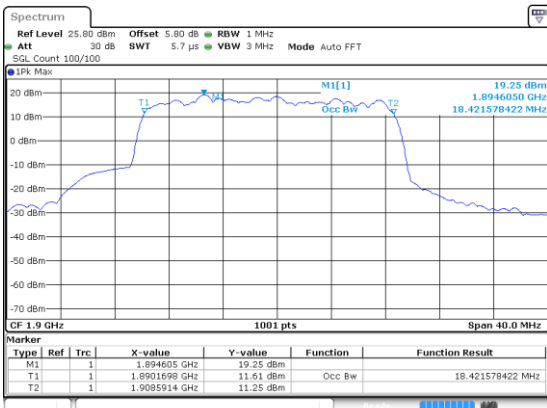

Lowest Channel / 64QAM

Middle Channel / 16QAM

Middle Channel / 64QAM

Highest Channel / 16QAM

Highest Channel / 64QAM

20MHz

Lowest Channel / 256QAM

Middle Channel / 256QAM

Highest Channel / 256QAM

Conducted Band Edge

5MHz / QPSK

Lowest Band Edge / 1RB0

Date: 23 JUN 2020 04:22:11

Highest Band Edge / 1RB24

Date: 23 JUN 2020 05:04:37

Lowest Band Edge / 25RB0