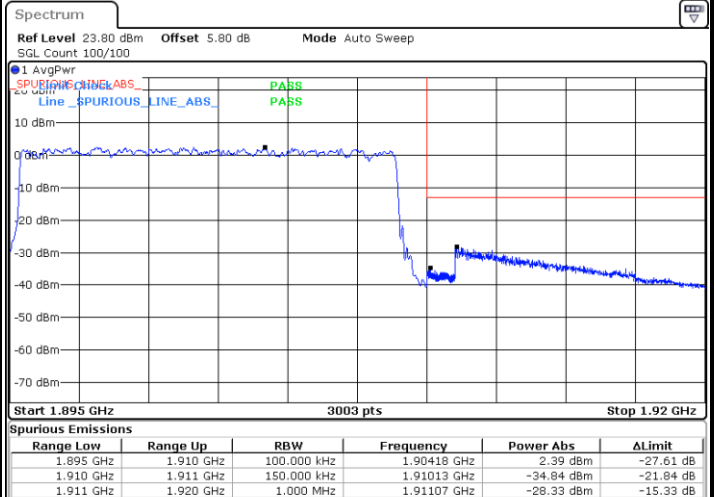

Highest Band Edge / 75RB0

Date: 23 JUN 2020 01:28:34

Date: 23 JUN 2020 03:25:01

15MHz / QPSK

Lowest Band Edge / 1RB0

Date: 23 JUN 2020 01:35:25

Highest Band Edge / 1RB78

Date: 23 JUN 2020 03:42:07

Lowest Band Edge / 75RB0

Date: 23 JUN 2020 01:30:37

Highest Band Edge / 75RB0

Date: 23 JUN 2020 03:27:56

15MHz / 16QAM

Lowest Band Edge / 1RB0

Date: 23 JUN 2020 01:36:33

Highest Band Edge / 1RB78

Date: 23 JUN 2020 03:42:23

Lowest Band Edge / 75RB0

Date: 23 JUN 2020 01:31:12

Highest Band Edge / 75RB0

Date: 23 JUN 2020 03:28:31

15MHz / 64QAM

Lowest Band Edge / 1RB0

Highest Band Edge / 1RB78

Date: 23 JUN 2020 01:37:42

Date: 23 JUN 2020 03:42:42

Lowest Band Edge / 75RB0

Highest Band Edge / 75RB0

Date: 23 JUN 2020 01:31:44

Date: 23 JUN 2020 03:29:11

15MHz / 256QAM

Lowest Band Edge / 1RB0