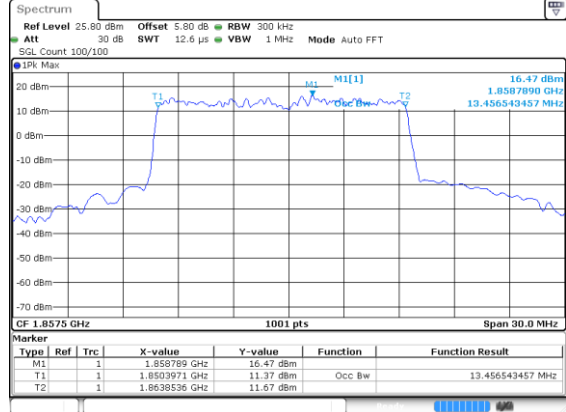

Highest Channel / 64QAM

10MHz

Lowest Channel / 256QAM

Middle Channel / 256QAM

Highest Channel / 256QAM

15MHz

Lowest Channel / BPSK

Lowest Channel / QPSK

Middle Channel / BPSK

Middle Channel / QPSK

Highest Channel / BPSK

Highest Channel / QPSK

15MHz

Lowest Channel / 16QAM

Lowest Channel / 64QAM

Middle Channel / 16QAM