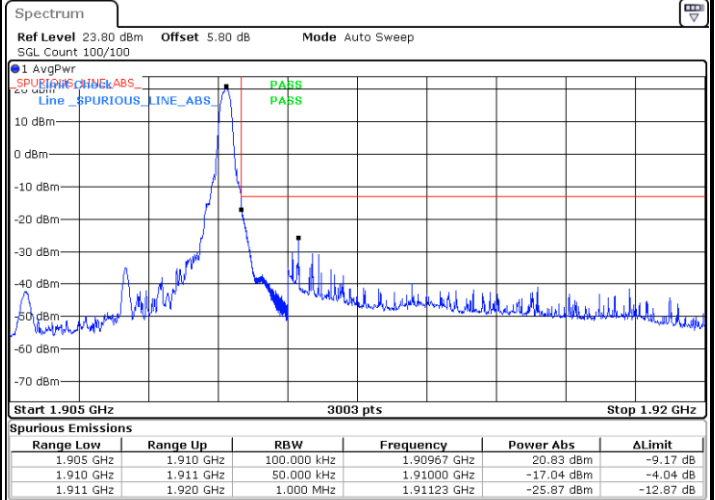

Highest Channel / 256QAM

Conducted Band Edge

5MHz / QPSK

Lowest Band Edge / 1RB0

Date: 23 JUN 2020 04:22:11

Highest Band Edge / 1RB24

Date: 23 JUN 2020 05:04:37

Lowest Band Edge / 25RB0