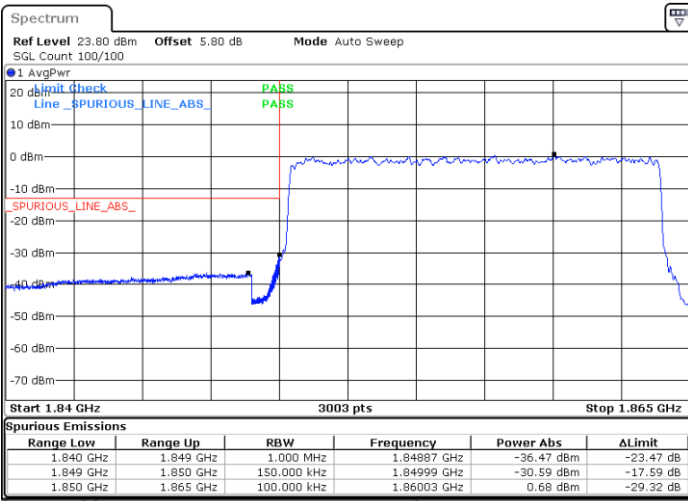

Date: 23 JUN 2020 01:37:42

Date: 23 JUN 2020 03:42:42

Lowest Band Edge / 75RB0

Highest Band Edge / 75RB0

Date: 23 JUN 2020 01:31:44

Date: 23 JUN 2020 03:29:11

15MHz / 256QAM

Lowest Band Edge / 1RB0

Highest Band Edge / 1RB78

Date: 23 JUN 2020 01:32:13

Date: 23 JUN 2020 03:41:40

Lowest Band Edge / 75RB0

Highest Band Edge / 75RB0

Date: 23 JUN 2020 01:29:10

Date: 23 JUN 2020 03:26:11

20MHz / BPSK

Lowest Band Edge / 1RB0

Highest Band Edge / 1RB105

Date: 22 JUN 2020 23:52:45

Date: 23 JUN 2020 00:52:33

Lowest Band Edge / 100RB0

Highest Band Edge / 100RB0

Date: 22 JUN 2020 23:47:13

Date: 23 JUN 2020 00:28:12