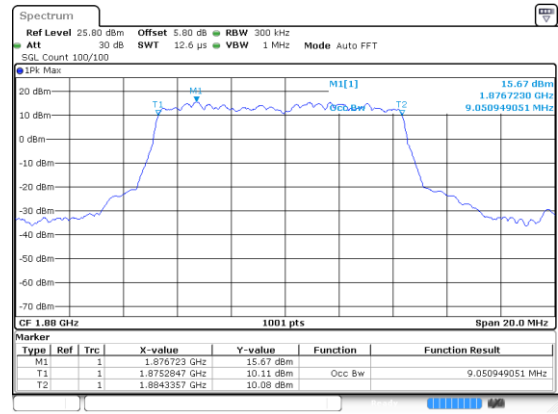

Highest Channel / BPSK

Highest Channel / QPSK

10MHz

Lowest Channel / 16QAM

Lowest Channel / 64QAM

Middle Channel / 16QAM

Middle Channel / 64QAM

Highest Channel / 16QAM