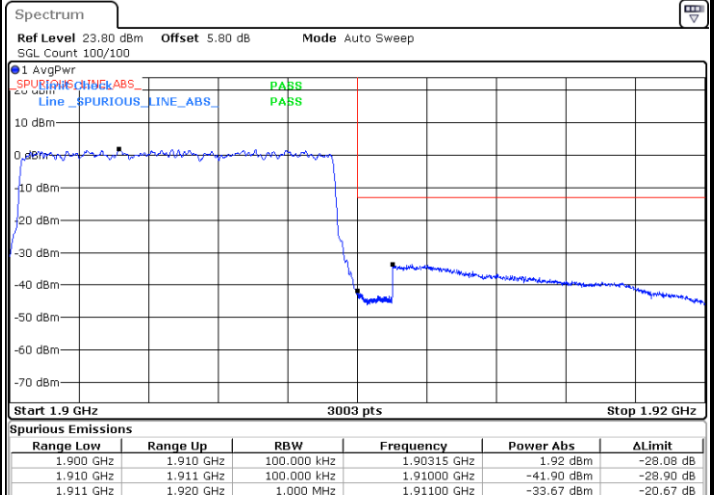

10MHz / 64QAM

Lowest Band Edge / 1RB0

Date: 23 JUN 2020 03:54:55

Highest Band Edge / 1RB51

Date: 23 JUN 2020 04:13:44

Lowest Band Edge / 50RB0

Date: 23 JUN 2020 03:48:36

Highest Band Edge / 50RB0

Date: 23 JUN 2020 04:07:12

10MHz / 256QAM

Lowest Band Edge / 1RB0

Date: 23 JUN 2020 03:49:22

Highest Band Edge / 1RB51

Date: 23 JUN 2020 04:12:30

Lowest Band Edge / 50RB0

Date: 23 JUN 2020 03:45:32

Highest Band Edge / 50RB0

Date: 23 JUN 2020 04:04:46

15MHz / BPSK

Lowest Band Edge / 1RB0

Highest Band Edge / 1RB78

Date: 23 JUN 2020 01:34:03

Date: 23 JUN 2020 03:40:58

Lowest Band Edge / 75RB0

Highest Band Edge / 75RB0

Date: 23 JUN 2020 01:28:34

Date: 23 JUN 2020 03:25:01

15MHz / QPSK

Lowest Band Edge / 1RB0

Date: 23 JUN 2020 01:35:25

Highest Band Edge / 1RB78

Date: 23 JUN 2020 03:42:07