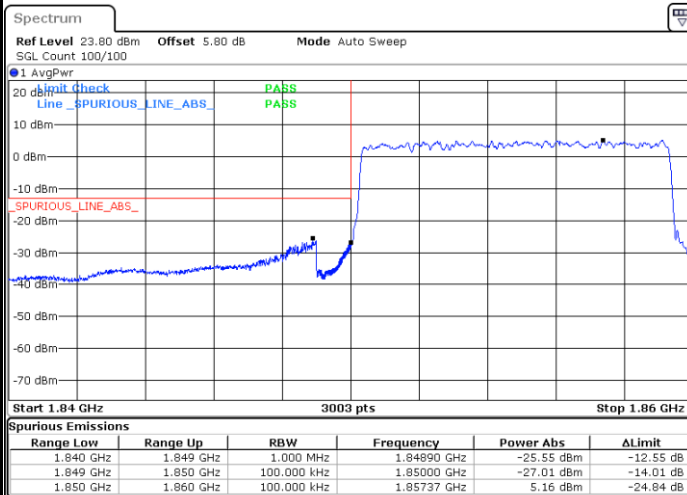

Date: 23 JUN 2020 05:03:20

Lowest Band Edge / 25RB0

Highest Band Edge / 25RB0

Date: 23 JUN 2020 04:15:57

Date: 23 JUN 2020 04:50:59

10MHz / BPSK

Lowest Band Edge / 1RB0

Date: 23 JUN 2020 03:50:38

Highest Band Edge / 1RB51

Date: 23 JUN 2020 04:13:06

Lowest Band Edge / 50RB0

Date: 23 JUN 2020 03:47:26

Highest Band Edge / 50RB0

Date: 23 JUN 2020 04:04:09

10MHz / QPSK

Lowest Band Edge / 1RB0