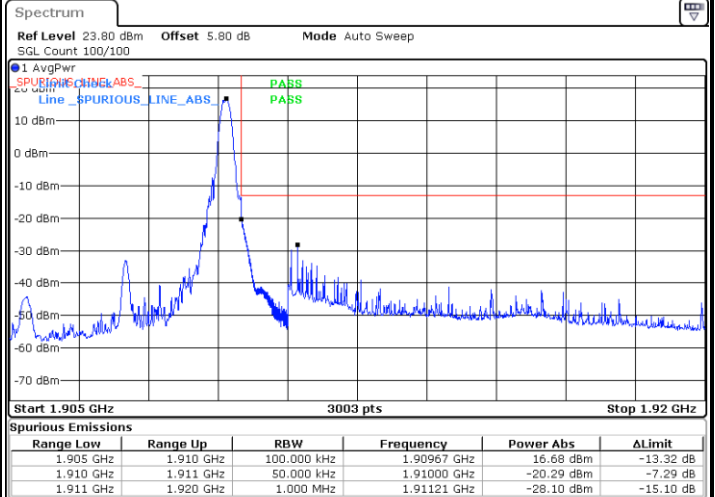

Lowest Band Edge / 25RB0

Highest Band Edge / 25RB0

Date: 23 JUN 2020 04:18:32

Date: 23 JUN 2020 04:54:22

5MHz / 256QAM

Lowest Band Edge / 1RB0

Highest Band Edge / 1RB24

Date: 23 JUN 2020 04:19:48

Date: 23 JUN 2020 05:03:20

Lowest Band Edge / 25RB0

Highest Band Edge / 25RB0

Date: 23 JUN 2020 04:15:57

Date: 23 JUN 2020 04:50:59

10MHz / BPSK

Lowest Band Edge / 1RB0

Date: 23 JUN 2020 03:50:38

Highest Band Edge / 1RB51

Date: 23 JUN 2020 04:13:06

Lowest Band Edge / 50RB0

Date: 23 JUN 2020 03:47:26

Highest Band Edge / 50RB0

Date: 23 JUN 2020 04:04:09

10MHz / QPSK

Lowest Band Edge / 1RB0