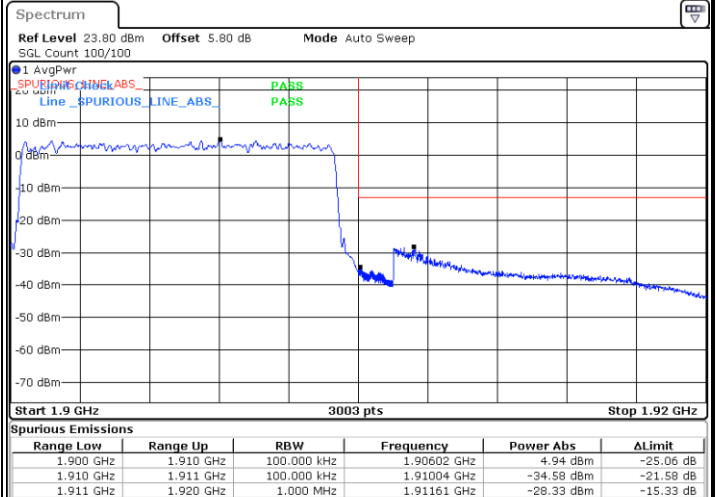

Date: 23 JUN 2020 03:52:45

Highest Band Edge / 1RB51

Date: 23 JUN 2020 04:13:06

Lowest Band Edge / 50RB0

Date: 23 JUN 2020 03:47:26

Highest Band Edge / 50RB0

Date: 23 JUN 2020 04:06:04

10MHz / 16QAM

Lowest Band Edge / 1RB0

Date: 23 JUN 2020 03:54:01

Highest Band Edge / 1RB51

Date: 23 JUN 2020 04:13:26

Lowest Band Edge / 50RB0

Date: 23 JUN 2020 03:48:01

Highest Band Edge / 50RB0

Date: 23 JUN 2020 04:06:39

10MHz / 64QAM

Lowest Band Edge / 1RB0

Date: 23 JUN 2020 03:54:55

Highest Band Edge / 1RB51

Date: 23 JUN 2020 04:13:44

Lowest Band Edge / 50RB0

Date: 23 JUN 2020 03:48:36

Highest Band Edge / 50RB0

Date: 23 JUN 2020 04:07:12

10MHz / 256QAM

Lowest Band Edge / 1RB0

Date: 23 JUN 2020 03:49:22

Highest Band Edge / 1RB51

Date: 23 JUN 2020 04:12:30

Lowest Band Edge / 50RB0

Date: 23 JUN 2020 03:45:32