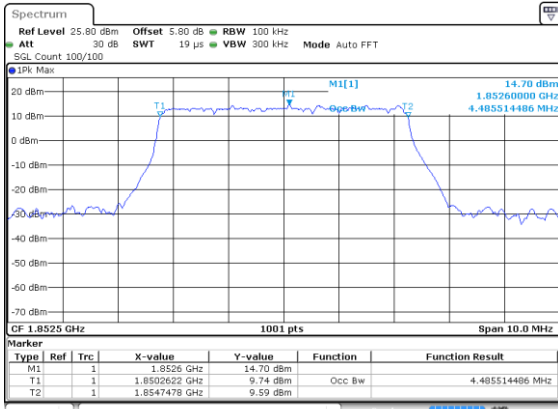

5MHz

Lowest Channel / 16QAM

Lowest Channel / 64QAM

Middle Channel / 16QAM

Middle Channel / 64QAM

Highest Channel / 16QAM

Highest Channel / 64QAM

5MHz

Lowest Channel / 256QAM

Middle Channel / 256QAM

Highest Channel / 256QAM

10MHz

Lowest Channel / BPSK

Lowest Channel / QPSK

Middle Channel / BPSK

Middle Channel / QPSK