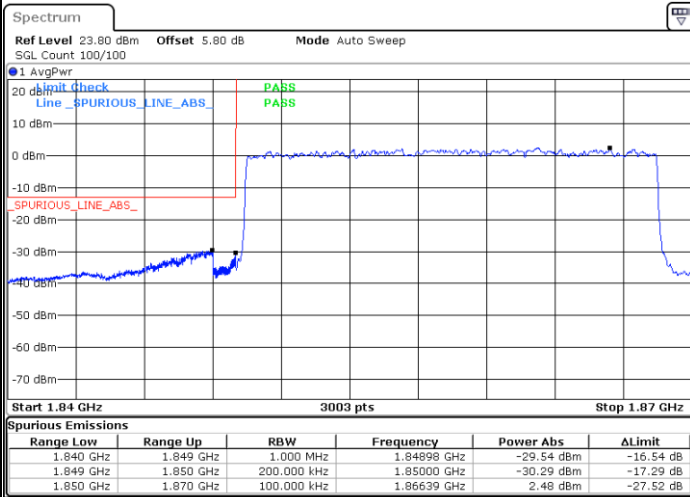

Lowest Band Edge / 1RB0

Highest Band Edge / 1RB105

Date: 22 JUN 2020 23:52:45

Date: 23 JUN 2020 00:52:33

Lowest Band Edge / 100RB0

Highest Band Edge / 100RB0

Date: 22 JUN 2020 23:47:13

Date: 23 JUN 2020 00:28:12

20MHz / QPSK

Lowest Band Edge / 1RB0

Highest Band Edge / 1RB105

Date: 22 JUN 2020 23:55:47

Date: 23 JUN 2020 00:53:26

Lowest Band Edge / 100RB0

Highest Band Edge / 100RB0

Date: 22 JUN 2020 23:50:31