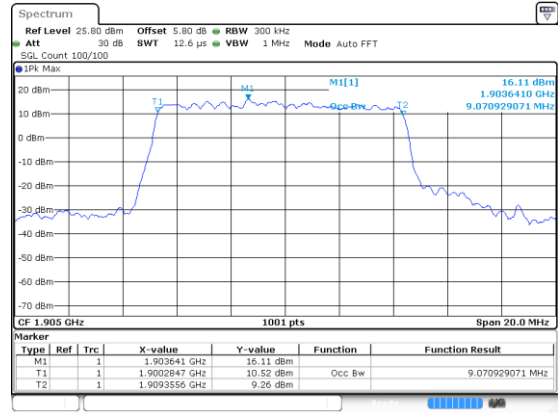

Highest Channel / BPSK

Highest Channel / QPSK

10MHz

Lowest Channel / 16QAM

Lowest Channel / 64QAM

Middle Channel / 16QAM

Middle Channel / 64QAM

Highest Channel / 16QAM

Highest Channel / 64QAM

10MHz

Lowest Channel / 256QAM

Middle Channel / 256QAM

Highest Channel / 256QAM

15MHz

Lowest Channel / BPSK

Lowest Channel / QPSK