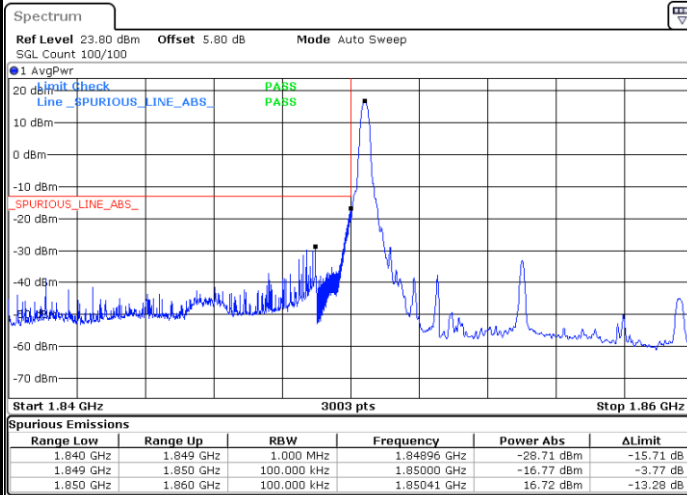

Lowest Band Edge / 1RB0

Date: 23 JUN 2020 03:54:01

Highest Band Edge / 1RB51

Date: 23 JUN 2020 04:13:26

Lowest Band Edge / 50RB0

Date: 23 JUN 2020 03:48:01

Highest Band Edge / 50RB0

Date: 23 JUN 2020 04:06:39

10MHz / 64QAM

Lowest Band Edge / 1RB0

Date: 23 JUN 2020 03:54:55

Highest Band Edge / 1RB51

Date: 23 JUN 2020 04:13:44

Lowest Band Edge / 50RB0

Date: 23 JUN 2020 03:48:36

Highest Band Edge / 50RB0

Date: 23 JUN 2020 04:07:12

10MHz / 256QAM

Lowest Band Edge / 1RB0

Date: 23 JUN 2020 03:49:22

Highest Band Edge / 1RB51

Date: 23 JUN 2020 04:12:30

Lowest Band Edge / 50RB0

Date: 23 JUN 2020 03:45:32

Highest Band Edge / 50RB0

Date: 23 JUN 2020 04:04:46

15MHz / BPSK

Lowest Band Edge / 1RB0

Highest Band Edge / 1RB78

Date: 23 JUN 2020 01:34:03

Date: 23 JUN 2020 03:40:58

Lowest Band Edge / 75RB0