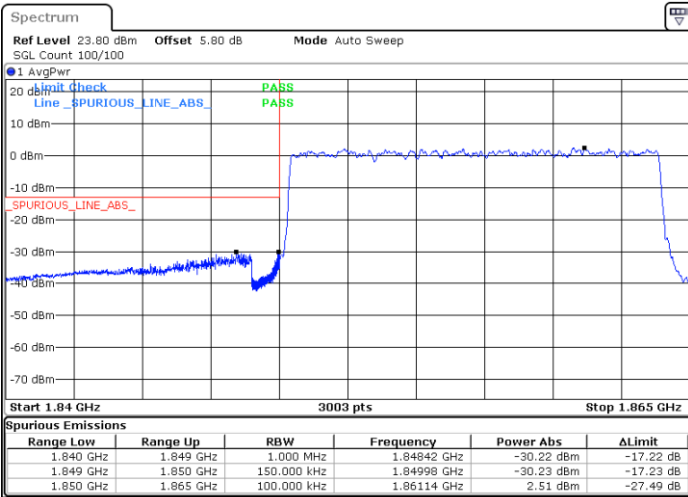

Lowest Band Edge / 75RB0

Date: 23 JUN 2020 01:30:37

Highest Band Edge / 75RB0

Date: 23 JUN 2020 03:27:56

15MHz / 16QAM

Lowest Band Edge / 1RB0

Date: 23 JUN 2020 01:36:33

Highest Band Edge / 1RB78

Date: 23 JUN 2020 03:42:23

Lowest Band Edge / 75RB0

Date: 23 JUN 2020 01:31:12

Highest Band Edge / 75RB0

Date: 23 JUN 2020 03:28:31

15MHz / 64QAM

Lowest Band Edge / 1RB0

Highest Band Edge / 1RB78

Date: 23 JUN 2020 01:37:42

Date: 23 JUN 2020 03:42:42

Lowest Band Edge / 75RB0

Highest Band Edge / 75RB0

Date: 23 JUN 2020 01:31:44

Date: 23 JUN 2020 03:29:11

15MHz / 256QAM

Lowest Band Edge / 1RB0

Highest Band Edge / 1RB78

Date: 23 JUN 2020 01:32:13

Date: 23 JUN 2020 03:41:40

Lowest Band Edge / 75RB0

Highest Band Edge / 75RB0

Date: 23 JUN 2020 01:29:10

Date: 23 JUN 2020 03:26:11

20MHz / BPSK