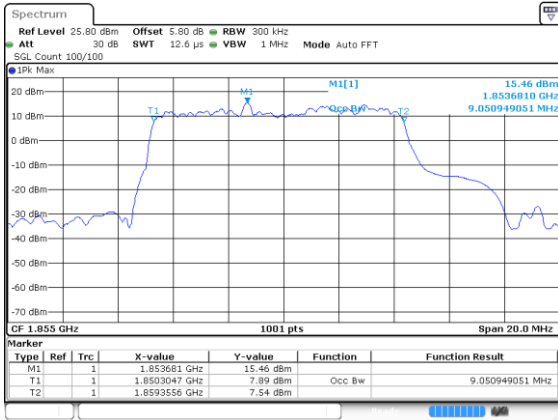

10MHz

Lowest Channel / 256QAM