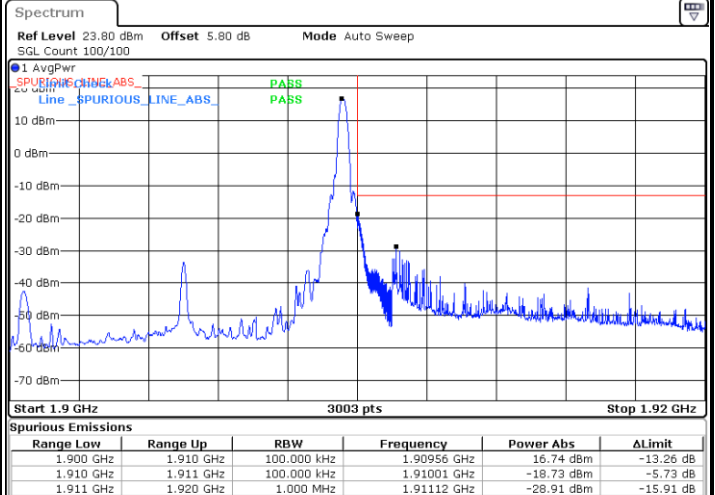

10MHz / 64QAM

Lowest Band Edge / 1RB0

Date: 23 JUN 2020 03:54:55

Highest Band Edge / 1RB51

Date: 23 JUN 2020 04:13:44

Lowest Band Edge / 50RB0

Date: 23 JUN 2020 03:48:36

Highest Band Edge / 50RB0

Date: 23 JUN 2020 04:07:12

10MHz / 256QAM

Lowest Band Edge / 1RB0

Date: 23 JUN 2020 03:49:22

Highest Band Edge / 1RB51

Date: 23 JUN 2020 04:12:30

Lowest Band Edge / 50RB0

Date: 23 JUN 2020 03:45:32

Highest Band Edge / 50RB0

Date: 23 JUN 2020 04:04:46

15MHz / BPSK

Lowest Band Edge / 1RB0

Highest Band Edge / 1RB78

Date: 23 JUN 2020 01:34:03

Date: 23 JUN 2020 03:40:58

Lowest Band Edge / 75RB0

Highest Band Edge / 75RB0

Date: 23 JUN 2020 01:28:34

Date: 23 JUN 2020 03:25:01

15MHz / QPSK

Lowest Band Edge / 1RB0

Date: 23 JUN 2020 01:35:25

Highest Band Edge / 1RB78

Date: 23 JUN 2020 03:42:07