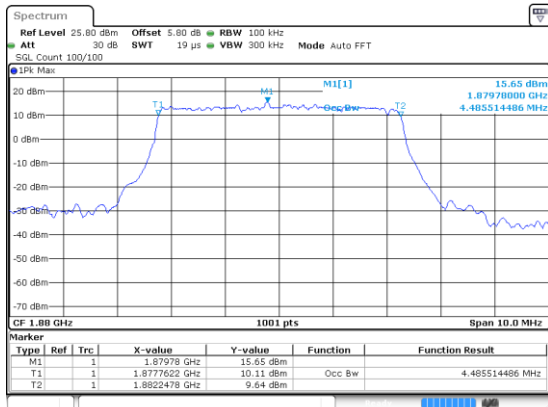

5MHz

Lowest Channel / 16QAM

Lowest Channel / 64QAM

Middle Channel / 16QAM

Middle Channel / 64QAM

Highest Channel / 16QAM

Highest Channel / 64QAM

5MHz

Lowest Channel / 256QAM

Middle Channel / 256QAM

Highest Channel / 256QAM

10MHz

Lowest Channel / BPSK

Lowest Channel / QPSK

Middle Channel / BPSK

Middle Channel / QPSK