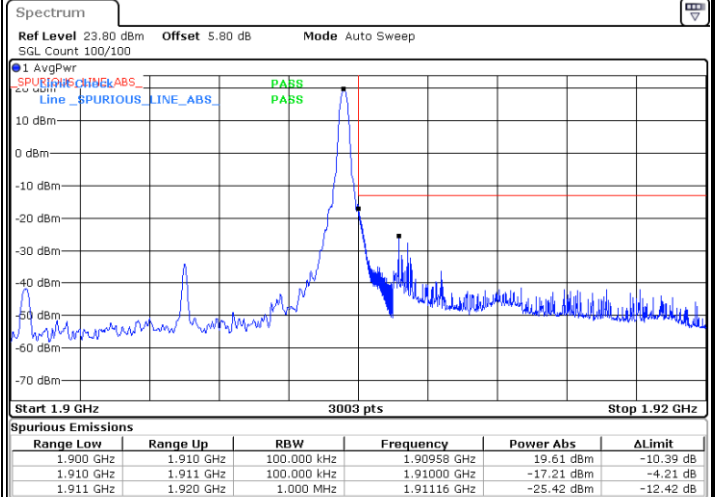

Highest Band Edge / 1RB51

Date: 23 JUN 2020 04:13:06

Lowest Band Edge / 50RB0

Date: 23 JUN 2020 03:47:26

Highest Band Edge / 50RB0

Date: 23 JUN 2020 04:04:09

10MHz / QPSK

Lowest Band Edge / 1RB0

Date: 23 JUN 2020 03:52:45

Highest Band Edge / 1RB51

Date: 23 JUN 2020 04:13:06

Lowest Band Edge / 50RB0

Date: 23 JUN 2020 03:47:26

Highest Band Edge / 50RB0

Date: 23 JUN 2020 04:06:04

10MHz / 16QAM

Lowest Band Edge / 1RB0

Date: 23 JUN 2020 03:54:01

Highest Band Edge / 1RB51

Date: 23 JUN 2020 04:13:26

Lowest Band Edge / 50RB0

Date: 23 JUN 2020 03:48:01

Highest Band Edge / 50RB0

Date: 23 JUN 2020 04:06:39