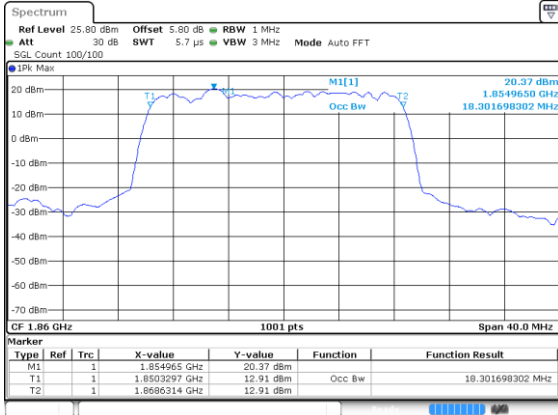

Middle Channel / 64QAM

Highest Channel / 16QAM

Highest Channel / 64QAM

15MHz

Lowest Channel / 256QAM

Middle Channel / 256QAM

Highest Channel / 256QAM

20MHz

Lowest Channel / BPSK

Lowest Channel / QPSK

Middle Channel / BPSK

Middle Channel / QPSK

Highest Channel / BPSK

Highest Channel / QPSK

20MHz

Lowest Channel / 16QAM