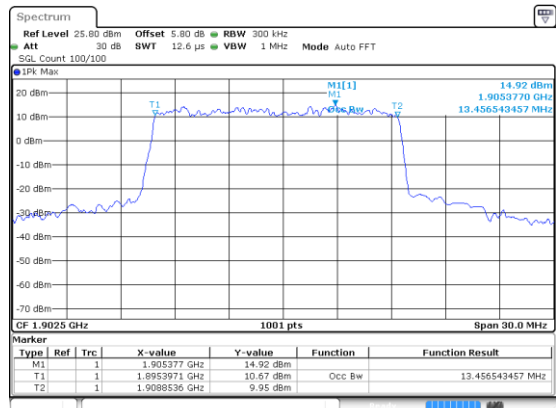

Highest Channel / 16QAM