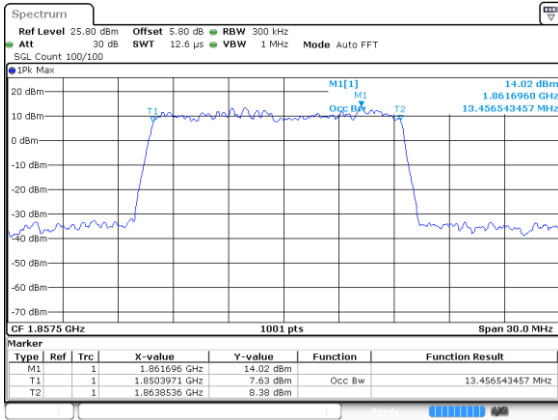

Middle Channel / 64QAM

Highest Channel / 16QAM

Highest Channel / 64QAM

15MHz

Lowest Channel / 256QAM

Middle Channel / 256QAM

Highest Channel / 256QAM

20MHz