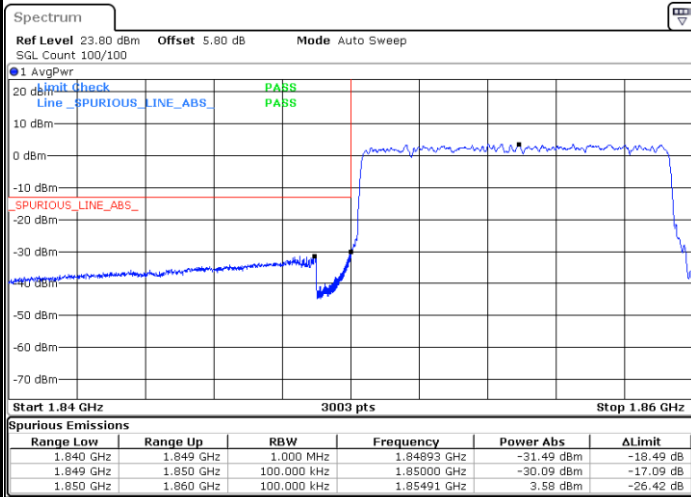

Lowest Band Edge / 1RB0

Date: 23 JUN 2020 03:54:01

Highest Band Edge / 1RB51

Date: 23 JUN 2020 04:13:26

Lowest Band Edge / 50RB0

Date: 23 JUN 2020 03:48:01

Highest Band Edge / 50RB0

Date: 23 JUN 2020 04:06:39

10MHz / 64QAM

Lowest Band Edge / 1RB0

Date: 23 JUN 2020 03:54:55

Highest Band Edge / 1RB51

Date: 23 JUN 2020 04:13:44

Lowest Band Edge / 50RB0

Date: 23 JUN 2020 03:48:36

Highest Band Edge / 50RB0