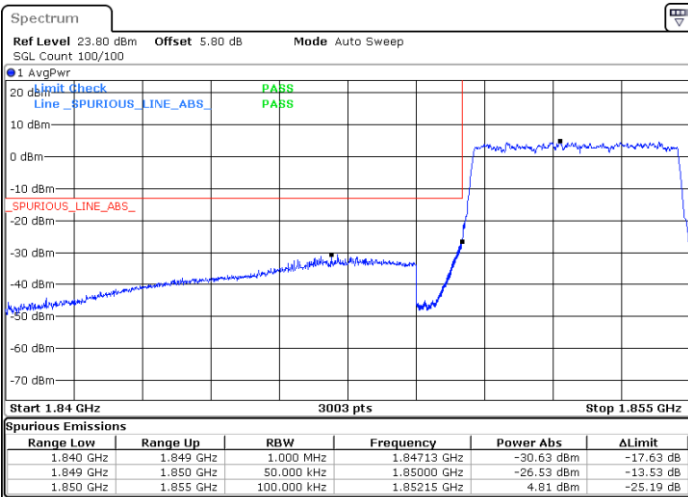

Lowest Band Edge / 25RB0

Highest Band Edge / 25RB0

Date: 23 JUN 2020 04:18:32

Date: 23 JUN 2020 04:54:22

5MHz / 256QAM

Lowest Band Edge / 1RB0

Highest Band Edge / 1RB24

Date: 23 JUN 2020 04:19:48

Date: 23 JUN 2020 05:03:20

Lowest Band Edge / 25RB0

Highest Band Edge / 25RB0

Date: 23 JUN 2020 04:15:57

Date: 23 JUN 2020 04:50:59

10MHz / BPSK

Lowest Band Edge / 1RB0

Date: 23 JUN 2020 03:50:38