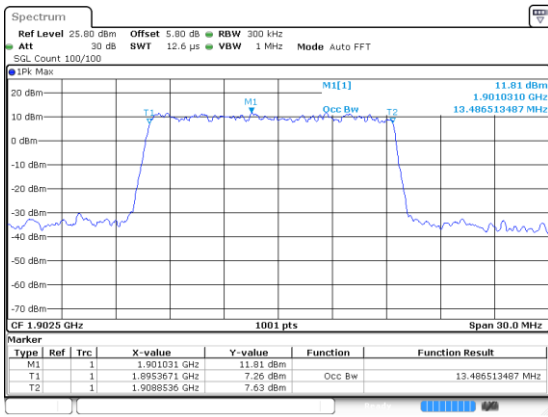

Middle Channel / 64QAM

Highest Channel / 16QAM

Highest Channel / 64QAM

15MHz

Lowest Channel / 256QAM

Middle Channel / 256QAM

Highest Channel / 256QAM

20MHz