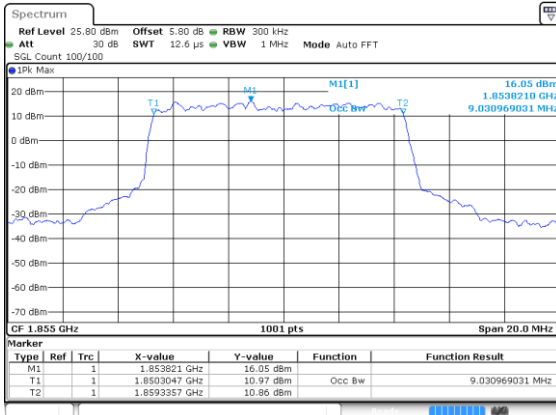

Highest Channel / BPSK

Highest Channel / QPSK

10MHz

Lowest Channel / 16QAM

Lowest Channel / 64QAM

Middle Channel / 16QAM

Middle Channel / 64QAM

Highest Channel / 16QAM