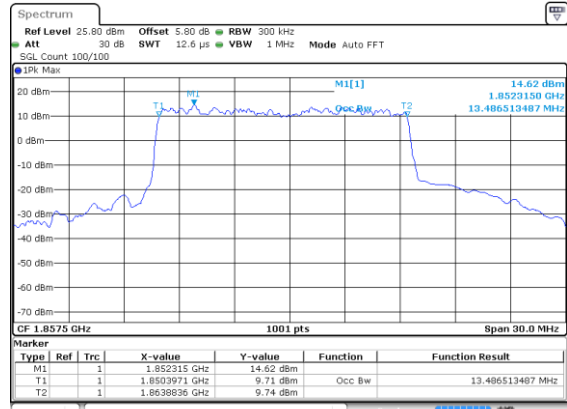

Middle Channel / BPSK

Middle Channel / QPSK

Highest Channel / BPSK

Highest Channel / QPSK

15MHz

Lowest Channel / 16QAM

Lowest Channel / 64QAM

Middle Channel / 16QAM

Middle Channel / 64QAM

Highest Channel / 16QAM

Highest Channel / 64QAM

15MHz

Lowest Channel / 256QAM

Middle Channel / 256QAM

Highest Channel / 256QAM

20MHz