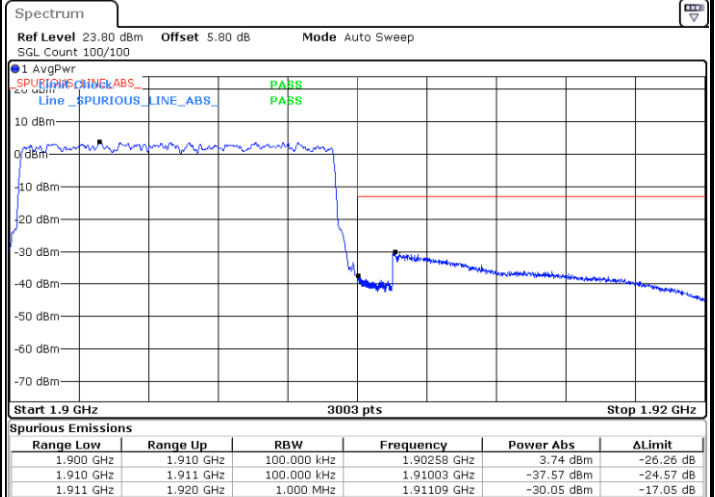

Lowest Band Edge / 1RB0

Date: 23 JUN 2020 03:54:01

Highest Band Edge / 1RB51

Date: 23 JUN 2020 04:13:26

Lowest Band Edge / 50RB0

Date: 23 JUN 2020 03:48:01

Highest Band Edge / 50RB0

Date: 23 JUN 2020 04:06:39

10MHz / 64QAM

Lowest Band Edge / 1RB0

Date: 23 JUN 2020 03:54:55

Highest Band Edge / 1RB51

Date: 23 JUN 2020 04:13:44

Lowest Band Edge / 50RB0

Date: 23 JUN 2020 03:48:36

Highest Band Edge / 50RB0

Date: 23 JUN 2020 04:07:12

10MHz / 256QAM

Lowest Band Edge / 1RB0

Date: 23 JUN 2020 03:49:22

Highest Band Edge / 1RB51

Date: 23 JUN 2020 04:12:30

Lowest Band Edge / 50RB0

Date: 23 JUN 2020 03:45:32

Highest Band Edge / 50RB0

Date: 23 JUN 2020 04:04:46

15MHz / BPSK

Lowest Band Edge / 1RB0

Highest Band Edge / 1RB78

Date: 23 JUN 2020 01:34:03

Date: 23 JUN 2020 03:40:58

Lowest Band Edge / 75RB0