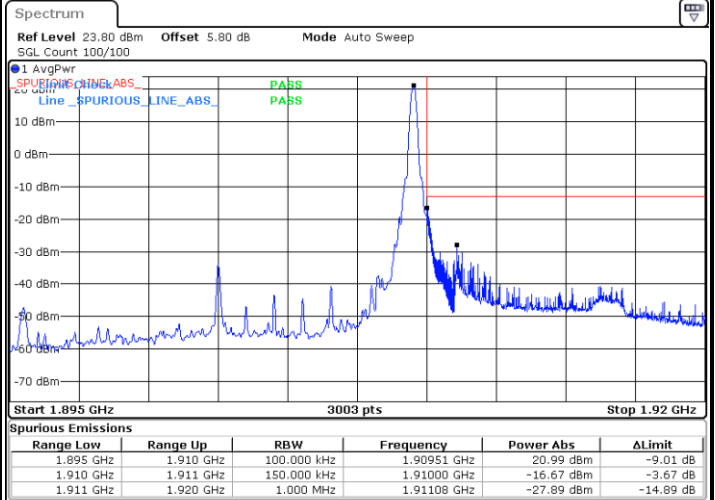

Highest Band Edge / 50RB0

Date: 23 JUN 2020 04:04:46

15MHz / BPSK

Lowest Band Edge / 1RB0

Highest Band Edge / 1RB78

Date: 23 JUN 2020 01:34:03

Date: 23 JUN 2020 03:40:58

Lowest Band Edge / 75RB0

Highest Band Edge / 75RB0

Date: 23 JUN 2020 01:28:34

Date: 23 JUN 2020 03:25:01

15MHz / QPSK

Lowest Band Edge / 1RB0

Date: 23 JUN 2020 01:35:25

Highest Band Edge / 1RB78

Date: 23 JUN 2020 03:42:07

Lowest Band Edge / 75RB0

Date: 23 JUN 2020 01:30:37

Highest Band Edge / 75RB0

Date: 23 JUN 2020 03:27:56

15MHz / 16QAM

Lowest Band Edge / 1RB0

Date: 23 JUN 2020 01:36:33

Highest Band Edge / 1RB78

Date: 23 JUN 2020 03:42:23

Lowest Band Edge / 75RB0

Date: 23 JUN 2020 01:31:12

Highest Band Edge / 75RB0

Date: 23 JUN 2020 03:28:31

15MHz / 64QAM

Lowest Band Edge / 1RB0

Highest Band Edge / 1RB78