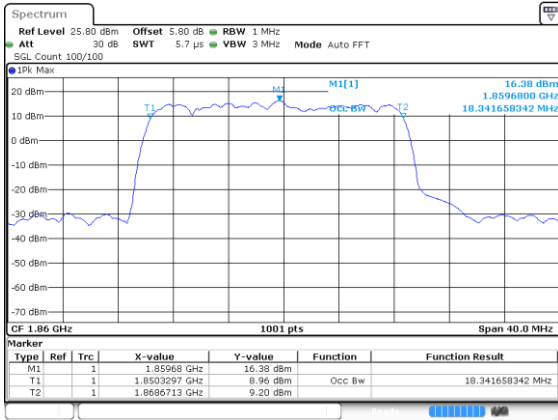

Lowest Channel / 64QAM

Middle Channel / 16QAM

Middle Channel / 64QAM

Highest Channel / 16QAM

Highest Channel / 64QAM

20MHz

Lowest Channel / 256QAM

Middle Channel / 256QAM