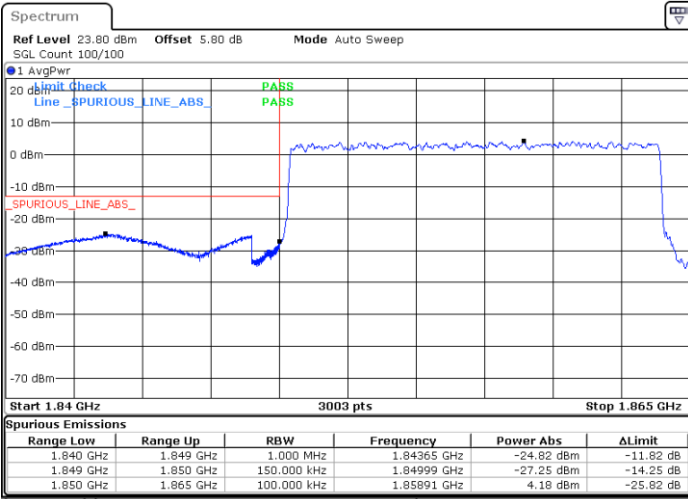

Highest Band Edge / 50RB0

Date: 23 JUN 2020 04:04:46

15MHz / BPSK

Lowest Band Edge / 1RB0

Highest Band Edge / 1RB78

Date: 23 JUN 2020 01:34:03

Date: 23 JUN 2020 03:40:58

Lowest Band Edge / 75RB0

Highest Band Edge / 75RB0

Date: 23 JUN 2020 01:28:34

Date: 23 JUN 2020 03:25:01

15MHz / QPSK

Lowest Band Edge / 1RB0

Date: 23 JUN 2020 01:35:25

Highest Band Edge / 1RB78

Date: 23 JUN 2020 03:42:07