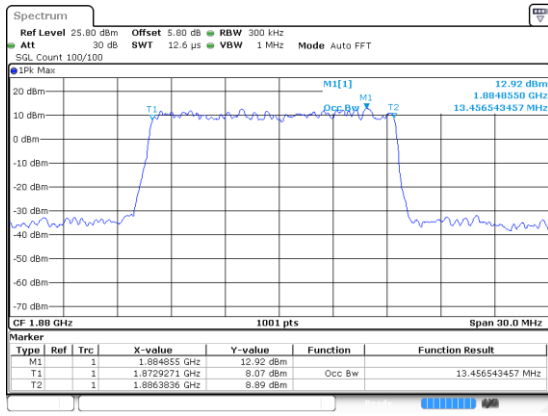

Middle Channel / 64QAM

Highest Channel / 16QAM

Highest Channel / 64QAM

15MHz

Lowest Channel / 256QAM

Middle Channel / 256QAM

Highest Channel / 256QAM

20MHz