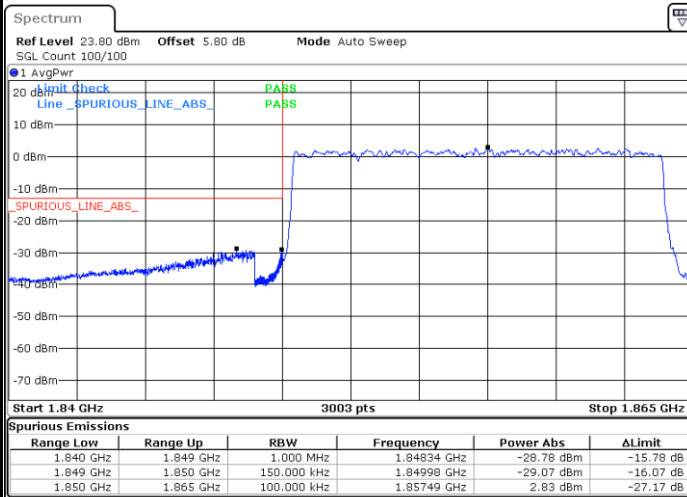

Highest Band Edge / 75RB0

Date: 23 JUN 2020 01:28:34

Date: 23 JUN 2020 03:25:01

15MHz / QPSK

Lowest Band Edge / 1RB0

Date: 23 JUN 2020 01:35:25

Highest Band Edge / 1RB78

Date: 23 JUN 2020 03:42:07

Lowest Band Edge / 75RB0

Date: 23 JUN 2020 01:30:37

Highest Band Edge / 75RB0

Date: 23 JUN 2020 03:27:56

15MHz / 16QAM

Lowest Band Edge / 1RB0

Date: 23 JUN 2020 01:36:33

Highest Band Edge / 1RB78

Date: 23 JUN 2020 03:42:23

Lowest Band Edge / 75RB0

Date: 23 JUN 2020 01:31:12

Highest Band Edge / 75RB0

Date: 23 JUN 2020 03:28:31

15MHz / 64QAM

Lowest Band Edge / 1RB0

Highest Band Edge / 1RB78

Date: 23 JUN 2020 01:37:42

Date: 23 JUN 2020 03:42:42

Lowest Band Edge / 75RB0

Highest Band Edge / 75RB0

Date: 23 JUN 2020 01:31:44

Date: 23 JUN 2020 03:29:11

15MHz / 256QAM

Lowest Band Edge / 1RB0