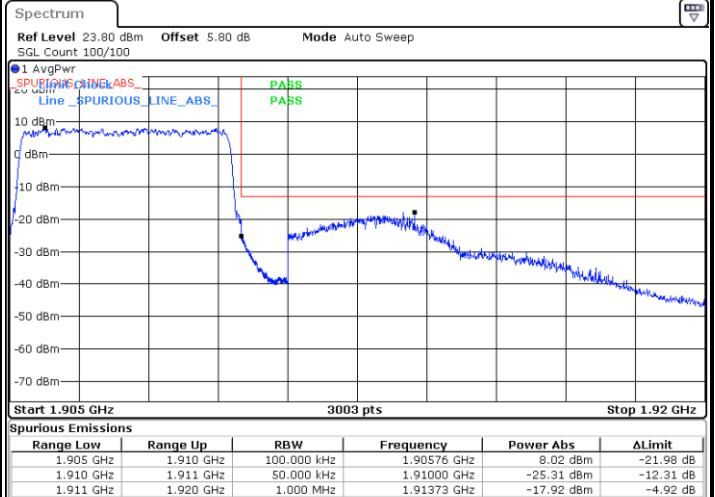

Highest Channel / 256QAM

Conducted Band Edge

5MHz / QPSK

Lowest Band Edge / 1RB0

Date: 23 JUN 2020 04:22:11

Highest Band Edge / 1RB24

Date: 23 JUN 2020 05:04:37

Lowest Band Edge / 25RB0

Date: 23 JUN 2020 04:17:38

Highest Band Edge / 25RB0

Date: 23 JUN 2020 04:53:35

5MHz / 16QAM

Lowest Band Edge / 1RB0

Highest Band Edge / 1RB24

Date: 23 JUN 2020 04:23:11

Date: 23 JUN 2020 05:05:10