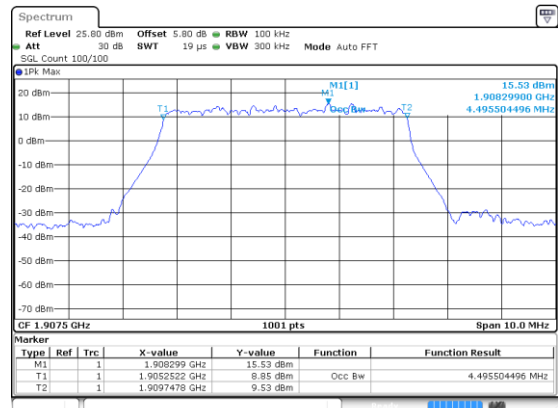

5MHz

Lowest Channel / 16QAM

Lowest Channel / 64QAM

Middle Channel / 16QAM

Middle Channel / 64QAM

Highest Channel / 16QAM

Highest Channel / 64QAM

5MHz

Lowest Channel / 256QAM

Middle Channel / 256QAM

Highest Channel / 256QAM

10MHz

Lowest Channel / BPSK

Lowest Channel / QPSK

Middle Channel / BPSK

Middle Channel / QPSK