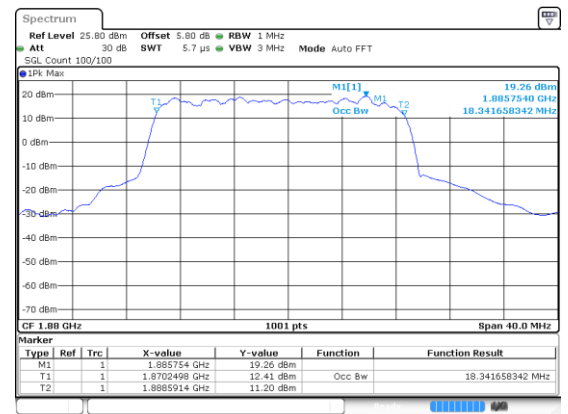

Lowest Channel / BPSK

Lowest Channel / QPSK

Middle Channel / BPSK

Middle Channel / QPSK

Highest Channel / BPSK

Highest Channel / QPSK

20MHz

Lowest Channel / 16QAM

Lowest Channel / 64QAM

Middle Channel / 16QAM

Middle Channel / 64QAM

Highest Channel / 16QAM

Highest Channel / 64QAM

20MHz

Lowest Channel / 256QAM

Middle Channel / 256QAM