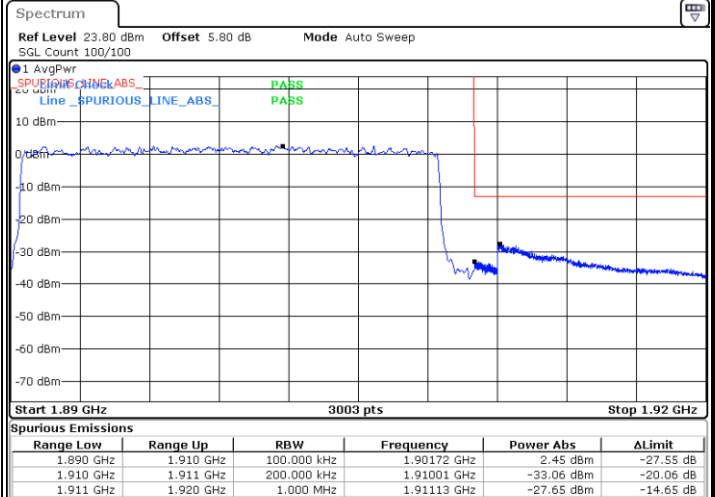

Highest Band Edge / 1RB78

Date: 23 JUN 2020 01:32:13

Date: 23 JUN 2020 03:41:40

Lowest Band Edge / 75RB0

Highest Band Edge / 75RB0

Date: 23 JUN 2020 01:29:10

Date: 23 JUN 2020 03:26:11

20MHz / BPSK

Lowest Band Edge / 1RB0

Highest Band Edge / 1RB105

Date: 22 JUN 2020 23:52:45

Date: 23 JUN 2020 00:52:33

Lowest Band Edge / 100RB0

Highest Band Edge / 100RB0

Date: 22 JUN 2020 23:47:13

Date: 23 JUN 2020 00:28:12

20MHz / QPSK

Lowest Band Edge / 1RB0

Highest Band Edge / 1RB105

Date: 22 JUN 2020 23:55:47

Date: 23 JUN 2020 00:53:26

Lowest Band Edge / 100RB0

Highest Band Edge / 100RB0

Date: 22 JUN 2020 23:50:31