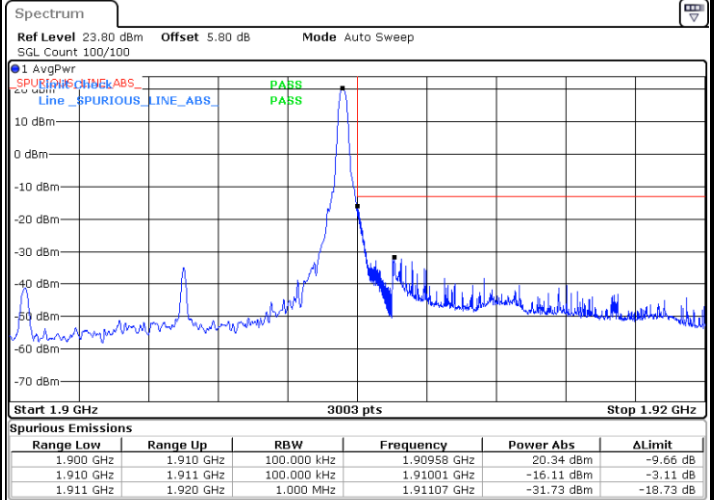

Date: 23 JUN 2020 05:03:20

Lowest Band Edge / 25RB0

Highest Band Edge / 25RB0

Date: 23 JUN 2020 04:15:57

Date: 23 JUN 2020 04:50:59

10MHz / BPSK

Lowest Band Edge / 1RB0

Date: 23 JUN 2020 03:50:38

Highest Band Edge / 1RB51

Date: 23 JUN 2020 04:13:06

Lowest Band Edge / 50RB0

Date: 23 JUN 2020 03:47:26

Highest Band Edge / 50RB0

Date: 23 JUN 2020 04:04:09

10MHz / QPSK

Lowest Band Edge / 1RB0

Date: 23 JUN 2020 03:52:45

Highest Band Edge / 1RB51

Date: 23 JUN 2020 04:13:06

Lowest Band Edge / 50RB0

Date: 23 JUN 2020 03:47:26

Highest Band Edge / 50RB0

Date: 23 JUN 2020 04:06:04

10MHz / 16QAM

Lowest Band Edge / 1RB0

Date: 23 JUN 2020 03:54:01

Highest Band Edge / 1RB51

Date: 23 JUN 2020 04:13:26

Lowest Band Edge / 50RB0

Date: 23 JUN 2020 03:48:01

Highest Band Edge / 50RB0

Date: 23 JUN 2020 04:06:39