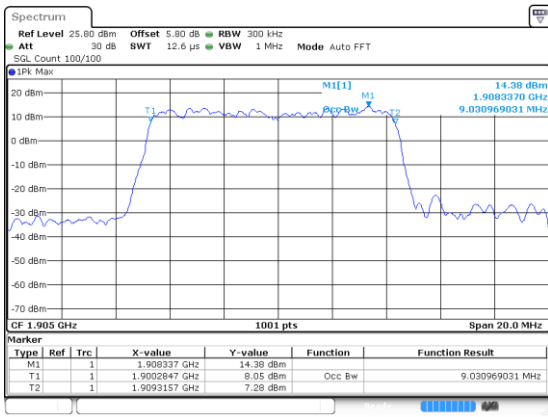

Highest Channel / 64QAM

10MHz

Lowest Channel / 256QAM

Middle Channel / 256QAM

Highest Channel / 256QAM

15MHz

Lowest Channel / BPSK

Lowest Channel / QPSK

Middle Channel / BPSK

Middle Channel / QPSK

Highest Channel / BPSK

Highest Channel / QPSK

15MHz

Lowest Channel / 16QAM

Lowest Channel / 64QAM

Middle Channel / 16QAM