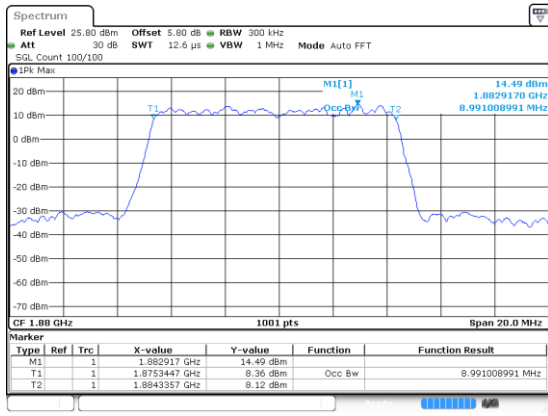

Highest Channel / 64QAM

10MHz

Lowest Channel / 256QAM

Middle Channel / 256QAM

Highest Channel / 256QAM

15MHz

Lowest Channel / BPSK

Lowest Channel / QPSK

Middle Channel / BPSK

Middle Channel / QPSK

Highest Channel / BPSK

Highest Channel / QPSK

15MHz

Lowest Channel / 16QAM

Lowest Channel / 64QAM

Middle Channel / 16QAM