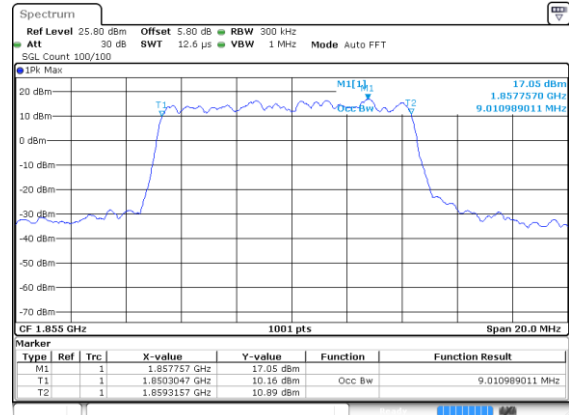

Highest Channel / BPSK

Highest Channel / QPSK

10MHz

Lowest Channel / 16QAM

Lowest Channel / 64QAM

Middle Channel / 16QAM

Middle Channel / 64QAM

Highest Channel / 16QAM

Highest Channel / 64QAM

10MHz

Lowest Channel / 256QAM

Middle Channel / 256QAM

Highest Channel / 256QAM

15MHz

Lowest Channel / BPSK

Lowest Channel / QPSK