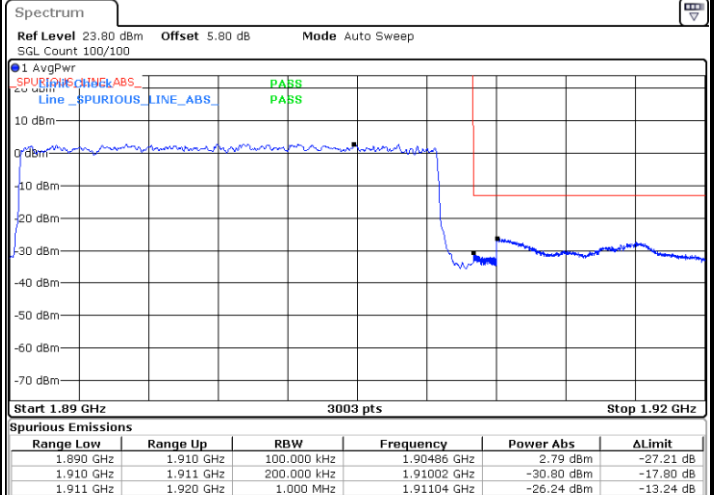

Highest Band Edge / 1RB78

Date: 23 JUN 2020 01:32:13

Date: 23 JUN 2020 03:41:40

Lowest Band Edge / 75RB0

Highest Band Edge / 75RB0

Date: 23 JUN 2020 01:29:10

Date: 23 JUN 2020 03:26:11

20MHz / BPSK

Lowest Band Edge / 1RB0

Highest Band Edge / 1RB105

Date: 22 JUN 2020 23:52:45

Date: 23 JUN 2020 00:52:33

Lowest Band Edge / 100RB0

Highest Band Edge / 100RB0

Date: 22 JUN 2020 23:47:13

Date: 23 JUN 2020 00:28:12

20MHz / QPSK

Lowest Band Edge / 1RB0

Highest Band Edge / 1RB105

Date: 22 JUN 2020 23:55:47

Date: 23 JUN 2020 00:53:26

Lowest Band Edge / 100RB0

Highest Band Edge / 100RB0

Date: 22 JUN 2020 23:50:31