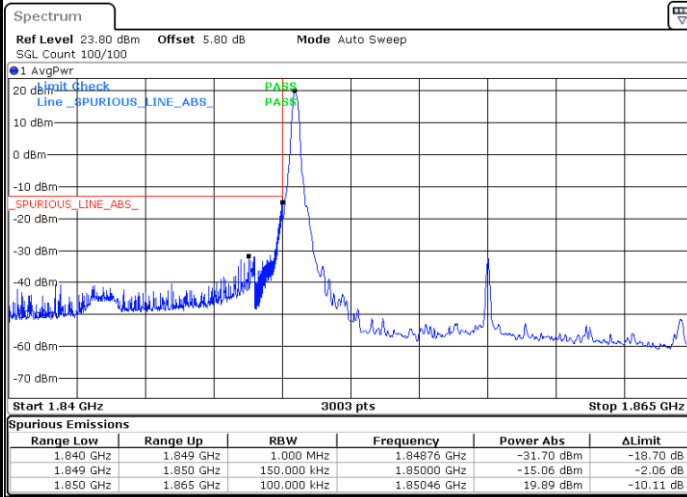

Highest Band Edge / 75RB0

Date: 23 JUN 2020 01:28:34

Date: 23 JUN 2020 03:25:01

15MHz / QPSK

Lowest Band Edge / 1RB0

Date: 23 JUN 2020 01:35:25

Highest Band Edge / 1RB78

Date: 23 JUN 2020 03:42:07

Lowest Band Edge / 75RB0

Date: 23 JUN 2020 01:30:37

Highest Band Edge / 75RB0

Date: 23 JUN 2020 03:27:56

15MHz / 16QAM

Lowest Band Edge / 1RB0

Date: 23 JUN 2020 01:36:33

Highest Band Edge / 1RB78

Date: 23 JUN 2020 03:42:23

Lowest Band Edge / 75RB0

Date: 23 JUN 2020 01:31:12

Highest Band Edge / 75RB0

Date: 23 JUN 2020 03:28:31

15MHz / 64QAM

Lowest Band Edge / 1RB0

Highest Band Edge / 1RB78

Date: 23 JUN 2020 01:37:42

Date: 23 JUN 2020 03:42:42

Lowest Band Edge / 75RB0

Highest Band Edge / 75RB0

Date: 23 JUN 2020 01:31:44

Date: 23 JUN 2020 03:29:11

15MHz / 256QAM

Lowest Band Edge / 1RB0