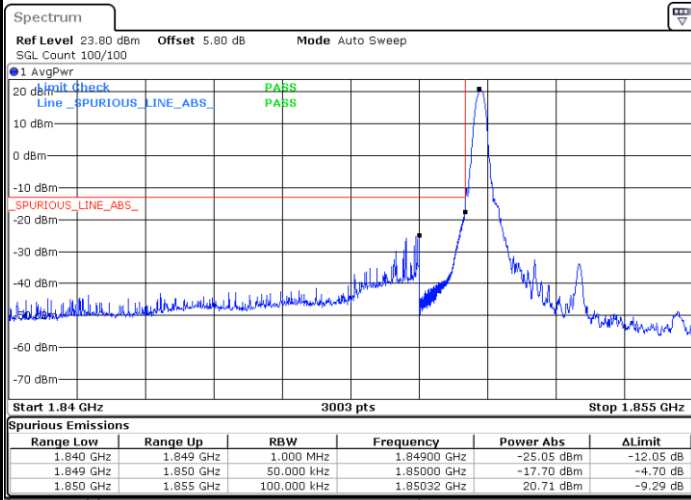

Highest Channel / 256QAM

Conducted Band Edge

5MHz / QPSK

Lowest Band Edge / 1RB0

Date: 23 JUN 2020 04:22:11

Highest Band Edge / 1RB24

Date: 23 JUN 2020 05:04:37

Lowest Band Edge / 25RB0