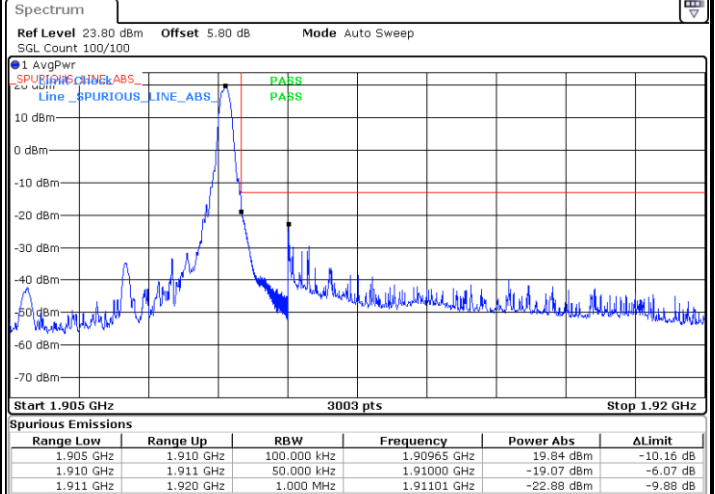

Date: 23 JUN 2020 04:17:38

Highest Band Edge / 25RB0

Date: 23 JUN 2020 04:53:35

5MHz / 16QAM

Lowest Band Edge / 1RB0

Highest Band Edge / 1RB24

Date: 23 JUN 2020 04:23:11

Date: 23 JUN 2020 05:05:10