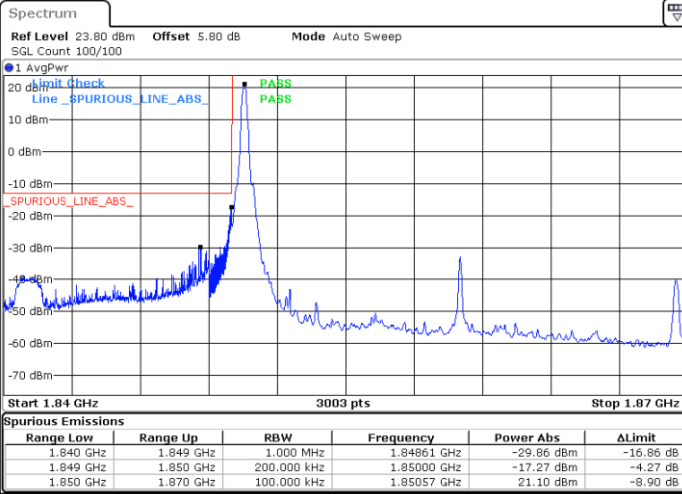

Date: 23 JUN 2020 01:37:42

Date: 23 JUN 2020 03:42:42

Lowest Band Edge / 75RB0

Highest Band Edge / 75RB0

Date: 23 JUN 2020 01:31:44

Date: 23 JUN 2020 03:29:11

15MHz / 256QAM

Lowest Band Edge / 1RB0

Highest Band Edge / 1RB78

Date: 23 JUN 2020 01:32:13

Date: 23 JUN 2020 03:41:40

Lowest Band Edge / 75RB0

Highest Band Edge / 75RB0

Date: 23 JUN 2020 01:29:10

Date: 23 JUN 2020 03:26:11

20MHz / BPSK

Lowest Band Edge / 1RB0

Highest Band Edge / 1RB105

Date: 22 JUN 2020 23:52:45

Date: 23 JUN 2020 00:52:33

Lowest Band Edge / 100RB0

Highest Band Edge / 100RB0

Date: 22 JUN 2020 23:47:13

Date: 23 JUN 2020 00:28:12

20MHz / QPSK

Lowest Band Edge / 1RB0

Highest Band Edge / 1RB105

Date: 22 JUN 2020 23:55:47

Date: 23 JUN 2020 00:53:26

Lowest Band Edge / 100RB0

Highest Band Edge / 100RB0

Date: 22 JUN 2020 23:50:31