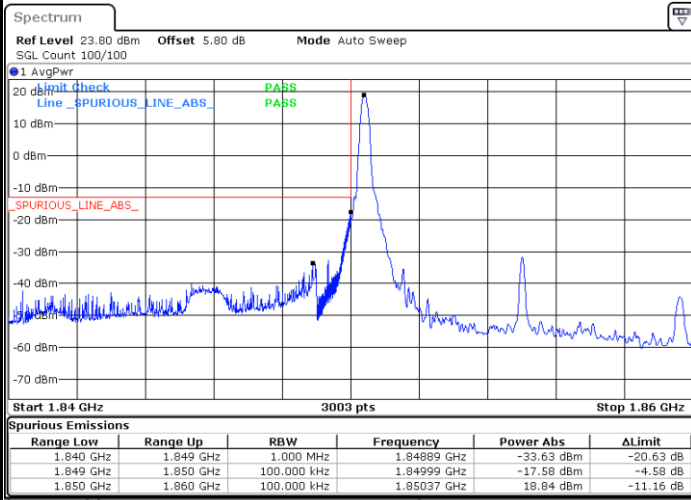

Date: 23 JUN 2020 03:52:45

Highest Band Edge / 1RB51

Date: 23 JUN 2020 04:13:06

Lowest Band Edge / 50RB0

Date: 23 JUN 2020 03:47:26

Highest Band Edge / 50RB0

Date: 23 JUN 2020 04:06:04

10MHz / 16QAM

Lowest Band Edge / 1RB0

Date: 23 JUN 2020 03:54:01

Highest Band Edge / 1RB51

Date: 23 JUN 2020 04:13:26

Lowest Band Edge / 50RB0

Date: 23 JUN 2020 03:48:01

Highest Band Edge / 50RB0

Date: 23 JUN 2020 04:06:39

10MHz / 64QAM

Lowest Band Edge / 1RB0

Date: 23 JUN 2020 03:54:55

Highest Band Edge / 1RB51

Date: 23 JUN 2020 04:13:44

Lowest Band Edge / 50RB0

Date: 23 JUN 2020 03:48:36

Highest Band Edge / 50RB0