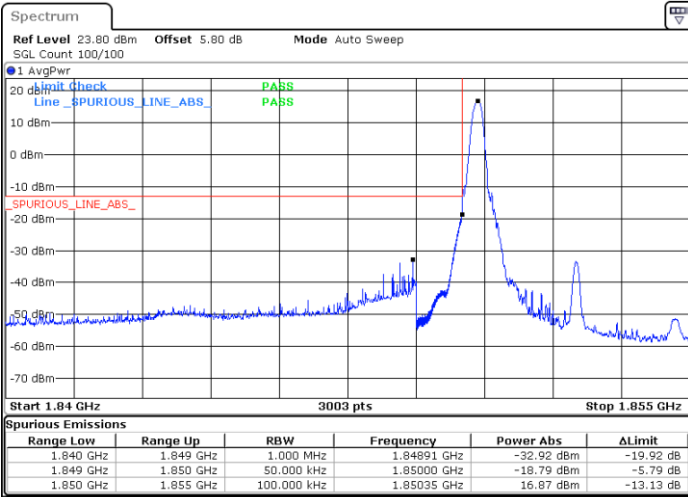

Lowest Band Edge / 25RB0

Highest Band Edge / 25RB0

Date: 23 JUN 2020 04:18:32

Date: 23 JUN 2020 04:54:22

5MHz / 256QAM

Lowest Band Edge / 1RB0

Highest Band Edge / 1RB24

Date: 23 JUN 2020 04:19:48

Date: 23 JUN 2020 05:03:20

Lowest Band Edge / 25RB0

Highest Band Edge / 25RB0

Date: 23 JUN 2020 04:15:57

Date: 23 JUN 2020 04:50:59

10MHz / BPSK

Lowest Band Edge / 1RB0

Date: 23 JUN 2020 03:50:38