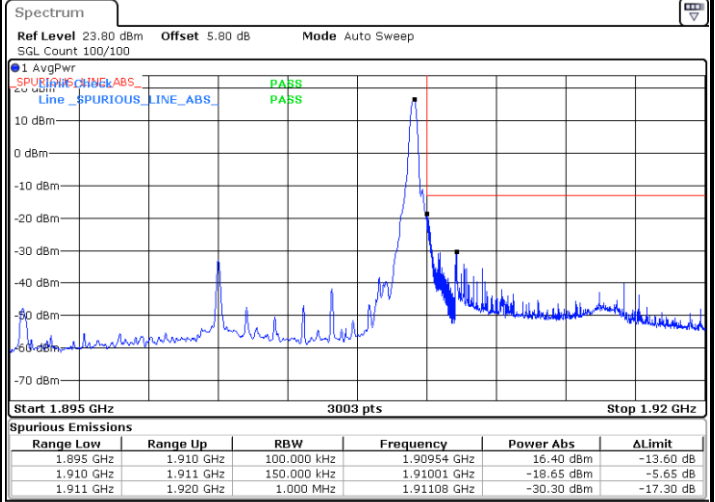

Date: 23 JUN 2020 03:42:23

Lowest Band Edge / 75RB0

Date: 23 JUN 2020 01:31:12

Highest Band Edge / 75RB0

Date: 23 JUN 2020 03:28:31

15MHz / 64QAM

Lowest Band Edge / 1RB0

Highest Band Edge / 1RB78

Date: 23 JUN 2020 01:37:42

Date: 23 JUN 2020 03:42:42

Lowest Band Edge / 75RB0

Highest Band Edge / 75RB0

Date: 23 JUN 2020 01:31:44

Date: 23 JUN 2020 03:29:11

15MHz / 256QAM

Lowest Band Edge / 1RB0

Highest Band Edge / 1RB78

Date: 23 JUN 2020 01:32:13

Date: 23 JUN 2020 03:41:40

Lowest Band Edge / 75RB0

Highest Band Edge / 75RB0

Date: 23 JUN 2020 01:29:10

Date: 23 JUN 2020 03:26:11

20MHz / BPSK

Lowest Band Edge / 1RB0

Highest Band Edge / 1RB105

Date: 22 JUN 2020 23:52:45

Date: 23 JUN 2020 00:52:33

Lowest Band Edge / 100RB0

Highest Band Edge / 100RB0

Date: 22 JUN 2020 23:47:13

Date: 23 JUN 2020 00:28:12