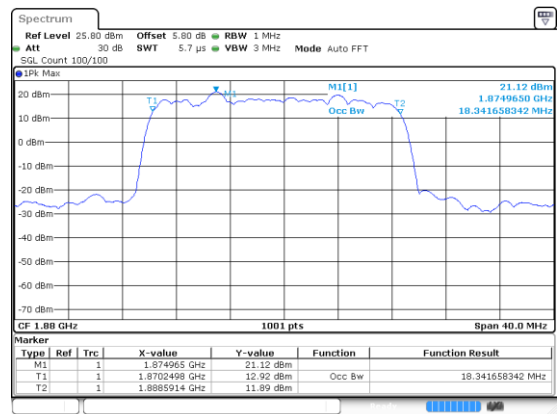

Middle Channel / BPSK