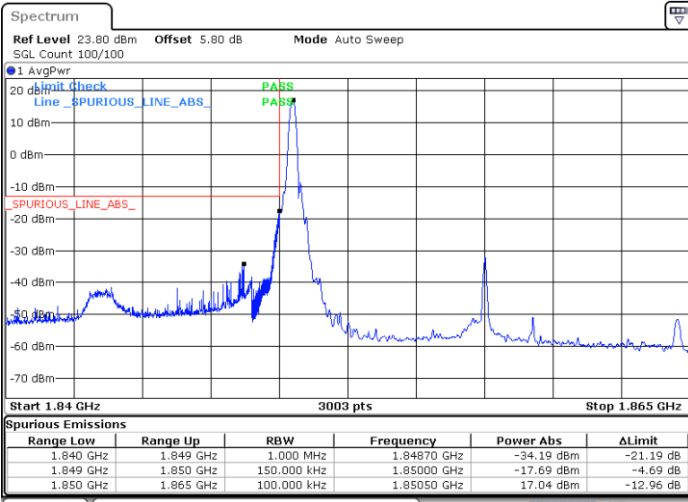

Date: 23 JUN 2020 03:42:23

Lowest Band Edge / 75RB0

Date: 23 JUN 2020 01:31:12

Highest Band Edge / 75RB0

Date: 23 JUN 2020 03:28:31

15MHz / 64QAM

Lowest Band Edge / 1RB0

Highest Band Edge / 1RB78

Date: 23 JUN 2020 01:37:42

Date: 23 JUN 2020 03:42:42

Lowest Band Edge / 75RB0

Highest Band Edge / 75RB0

Date: 23 JUN 2020 01:31:44

Date: 23 JUN 2020 03:29:11

15MHz / 256QAM

Lowest Band Edge / 1RB0

Highest Band Edge / 1RB78

Date: 23 JUN 2020 01:32:13

Date: 23 JUN 2020 03:41:40

Lowest Band Edge / 75RB0

Highest Band Edge / 75RB0

Date: 23 JUN 2020 01:29:10

Date: 23 JUN 2020 03:26:11

20MHz / BPSK

Lowest Band Edge / 1RB0

Highest Band Edge / 1RB105

Date: 22 JUN 2020 23:52:45

Date: 23 JUN 2020 00:52:33

Lowest Band Edge / 100RB0

Highest Band Edge / 100RB0

Date: 22 JUN 2020 23:47:13

Date: 23 JUN 2020 00:28:12