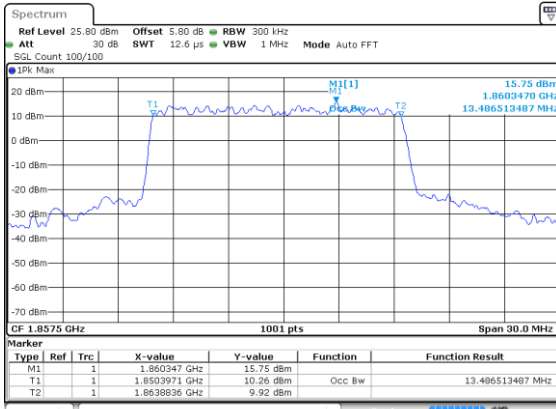

Middle Channel / BPSK

Middle Channel / QPSK

Highest Channel / BPSK

Highest Channel / QPSK

15MHz

Lowest Channel / 16QAM

Lowest Channel / 64QAM

Middle Channel / 16QAM

Middle Channel / 64QAM

Highest Channel / 16QAM

Highest Channel / 64QAM

15MHz

Lowest Channel / 256QAM

Middle Channel / 256QAM

Highest Channel / 256QAM

20MHz