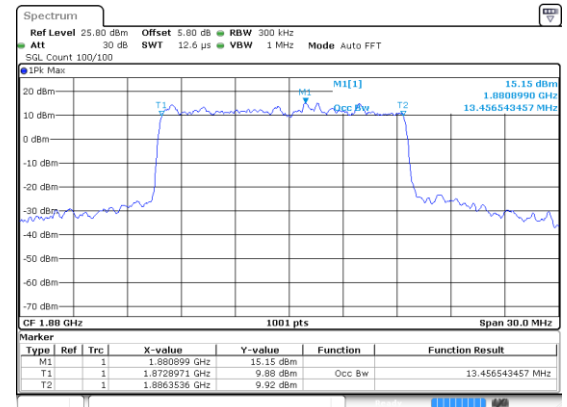

Middle Channel / BPSK

Middle Channel / QPSK

Highest Channel / BPSK

Highest Channel / QPSK

15MHz

Lowest Channel / 16QAM

Lowest Channel / 64QAM

Middle Channel / 16QAM

Middle Channel / 64QAM

Highest Channel / 16QAM

Highest Channel / 64QAM

15MHz

Lowest Channel / 256QAM

Middle Channel / 256QAM

Highest Channel / 256QAM

20MHz