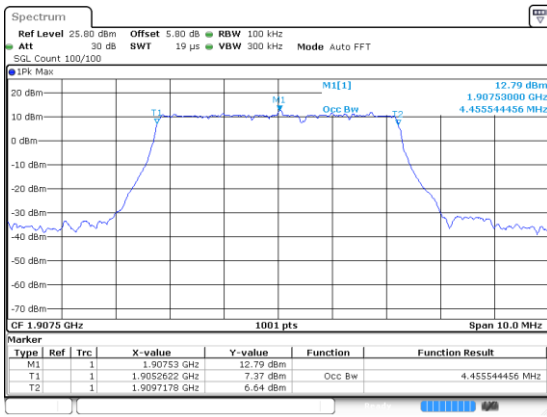

5MHz

Lowest Channel / 16QAM

Lowest Channel / 64QAM

Middle Channel / 16QAM

Middle Channel / 64QAM

Highest Channel / 16QAM

Highest Channel / 64QAM

5MHz

Lowest Channel / 256QAM

Middle Channel / 256QAM

Highest Channel / 256QAM

10MHz

Lowest Channel / BPSK

Lowest Channel / QPSK

Middle Channel / BPSK

Middle Channel / QPSK