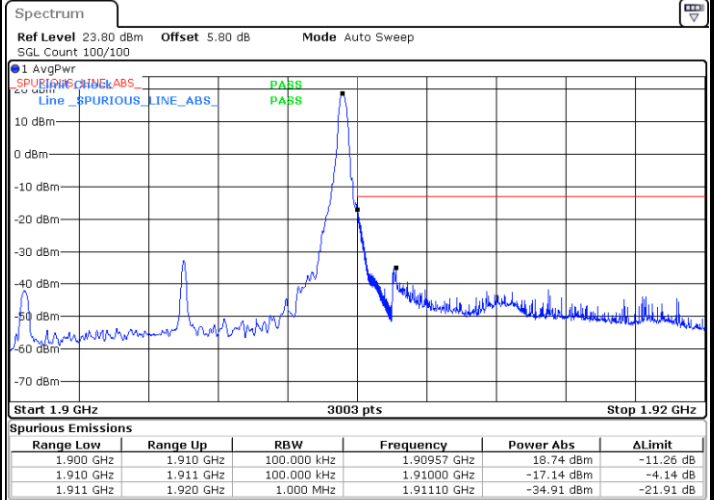

Date: 23 JUN 2020 03:52:45

Highest Band Edge / 1RB51

Date: 23 JUN 2020 04:13:06

Lowest Band Edge / 50RB0

Date: 23 JUN 2020 03:47:26

Highest Band Edge / 50RB0

Date: 23 JUN 2020 04:06:04

10MHz / 16QAM

Lowest Band Edge / 1RB0

Date: 23 JUN 2020 03:54:01

Highest Band Edge / 1RB51

Date: 23 JUN 2020 04:13:26

Lowest Band Edge / 50RB0

Date: 23 JUN 2020 03:48:01

Highest Band Edge / 50RB0

Date: 23 JUN 2020 04:06:39

10MHz / 64QAM

Lowest Band Edge / 1RB0

Date: 23 JUN 2020 03:54:55

Highest Band Edge / 1RB51

Date: 23 JUN 2020 04:13:44

Lowest Band Edge / 50RB0

Date: 23 JUN 2020 03:48:36

Highest Band Edge / 50RB0