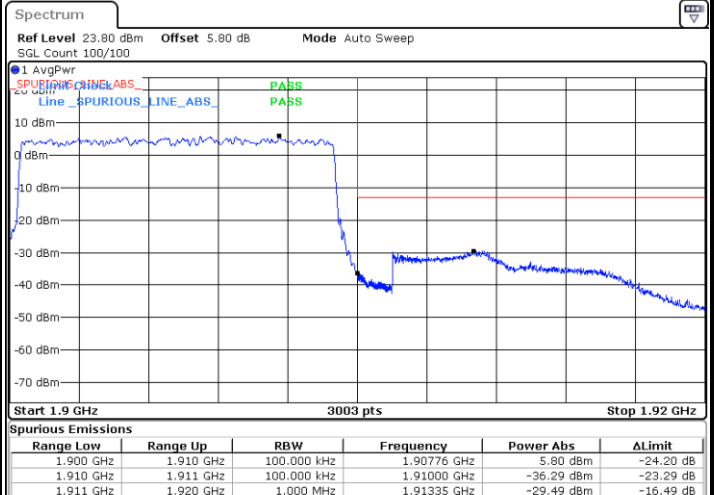

Date: 23 JUN 2020 05:03:20

Lowest Band Edge / 25RB0

Highest Band Edge / 25RB0

Date: 23 JUN 2020 04:15:57

Date: 23 JUN 2020 04:50:59

10MHz / BPSK

Lowest Band Edge / 1RB0

Date: 23 JUN 2020 03:50:38

Highest Band Edge / 1RB51

Date: 23 JUN 2020 04:13:06

Lowest Band Edge / 50RB0

Date: 23 JUN 2020 03:47:26

Highest Band Edge / 50RB0

Date: 23 JUN 2020 04:04:09

10MHz / QPSK

Lowest Band Edge / 1RB0

Date: 23 JUN 2020 03:52:45

Highest Band Edge / 1RB51

Date: 23 JUN 2020 04:13:06

Lowest Band Edge / 50RB0

Date: 23 JUN 2020 03:47:26

Highest Band Edge / 50RB0

Date: 23 JUN 2020 04:06:04

10MHz / 16QAM

Lowest Band Edge / 1RB0

Date: 23 JUN 2020 03:54:01

Highest Band Edge / 1RB51

Date: 23 JUN 2020 04:13:26

Lowest Band Edge / 50RB0

Date: 23 JUN 2020 03:48:01

Highest Band Edge / 50RB0

Date: 23 JUN 2020 04:06:39