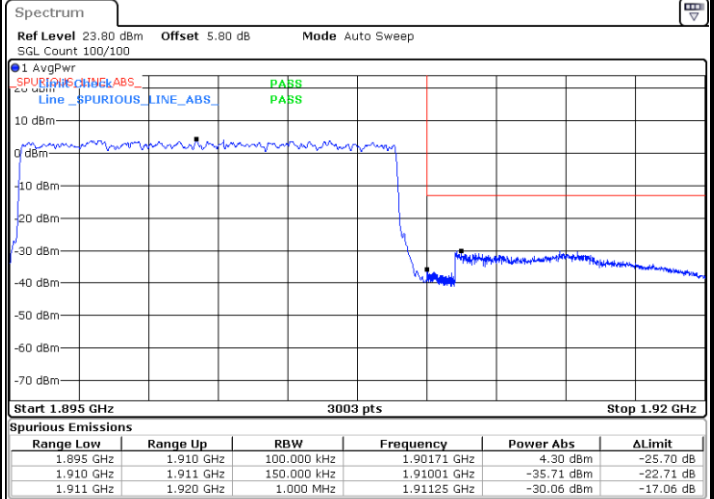

Date: 23 JUN 2020 04:07:12

10MHz / 256QAM

Lowest Band Edge / 1RB0

Date: 23 JUN 2020 03:49:22

Highest Band Edge / 1RB51

Date: 23 JUN 2020 04:12:30

Lowest Band Edge / 50RB0

Date: 23 JUN 2020 03:45:32

Highest Band Edge / 50RB0

Date: 23 JUN 2020 04:04:46

15MHz / BPSK

Lowest Band Edge / 1RB0

Highest Band Edge / 1RB78

Date: 23 JUN 2020 01:34:03

Date: 23 JUN 2020 03:40:58

Lowest Band Edge / 75RB0

Highest Band Edge / 75RB0

Date: 23 JUN 2020 01:28:34

Date: 23 JUN 2020 03:25:01

15MHz / QPSK

Lowest Band Edge / 1RB0

Date: 23 JUN 2020 01:35:25

Highest Band Edge / 1RB78

Date: 23 JUN 2020 03:42:07

Lowest Band Edge / 75RB0

Date: 23 JUN 2020 01:30:37

Highest Band Edge / 75RB0

Date: 23 JUN 2020 03:27:56

15MHz / 16QAM

Lowest Band Edge / 1RB0

Date: 23 JUN 2020 01:36:33

Highest Band Edge / 1RB78