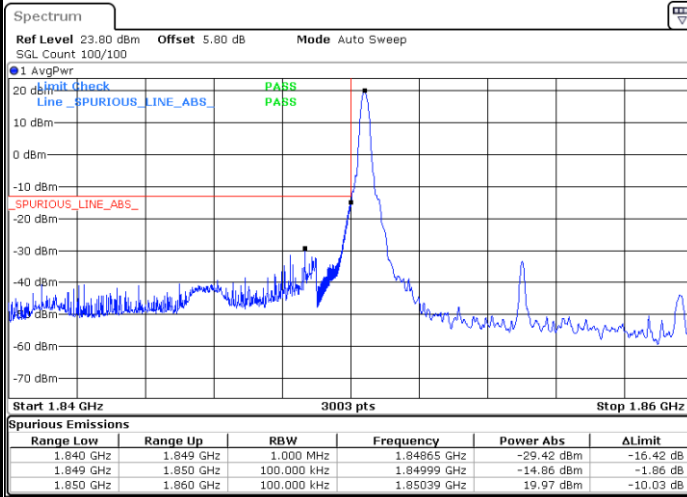

Highest Band Edge / 1RB51

Date: 23 JUN 2020 04:13:06

Lowest Band Edge / 50RB0

Date: 23 JUN 2020 03:47:26

Highest Band Edge / 50RB0

Date: 23 JUN 2020 04:04:09

10MHz / QPSK

Lowest Band Edge / 1RB0

Date: 23 JUN 2020 03:52:45

Highest Band Edge / 1RB51

Date: 23 JUN 2020 04:13:06

Lowest Band Edge / 50RB0

Date: 23 JUN 2020 03:47:26

Highest Band Edge / 50RB0

Date: 23 JUN 2020 04:06:04

10MHz / 16QAM

Lowest Band Edge / 1RB0

Date: 23 JUN 2020 03:54:01

Highest Band Edge / 1RB51

Date: 23 JUN 2020 04:13:26

Lowest Band Edge / 50RB0

Date: 23 JUN 2020 03:48:01

Highest Band Edge / 50RB0

Date: 23 JUN 2020 04:06:39