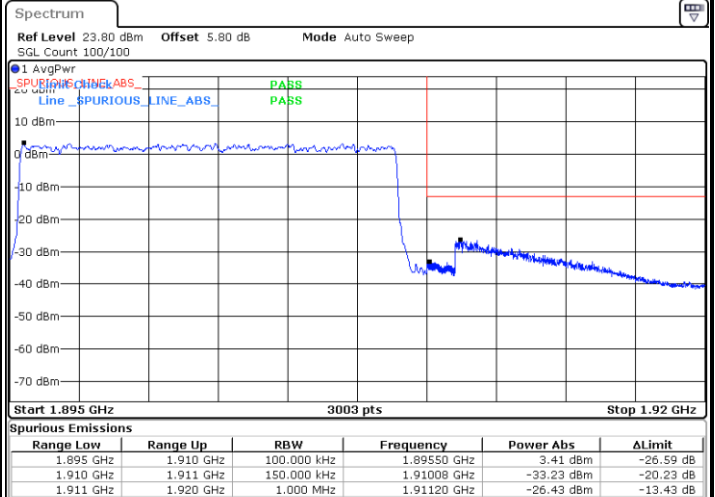

Highest Band Edge / 50RB0

Date: 23 JUN 2020 04:04:46

15MHz / BPSK

Lowest Band Edge / 1RB0

Highest Band Edge / 1RB78

Date: 23 JUN 2020 01:34:03

Date: 23 JUN 2020 03:40:58

Lowest Band Edge / 75RB0

Highest Band Edge / 75RB0

Date: 23 JUN 2020 01:28:34

Date: 23 JUN 2020 03:25:01

15MHz / QPSK

Lowest Band Edge / 1RB0

Date: 23 JUN 2020 01:35:25

Highest Band Edge / 1RB78

Date: 23 JUN 2020 03:42:07

Lowest Band Edge / 75RB0

Date: 23 JUN 2020 01:30:37

Highest Band Edge / 75RB0

Date: 23 JUN 2020 03:27:56

15MHz / 16QAM

Lowest Band Edge / 1RB0

Date: 23 JUN 2020 01:36:33

Highest Band Edge / 1RB78

Date: 23 JUN 2020 03:42:23

Lowest Band Edge / 75RB0

Date: 23 JUN 2020 01:31:12

Highest Band Edge / 75RB0

Date: 23 JUN 2020 03:28:31

15MHz / 64QAM

Lowest Band Edge / 1RB0

Highest Band Edge / 1RB78