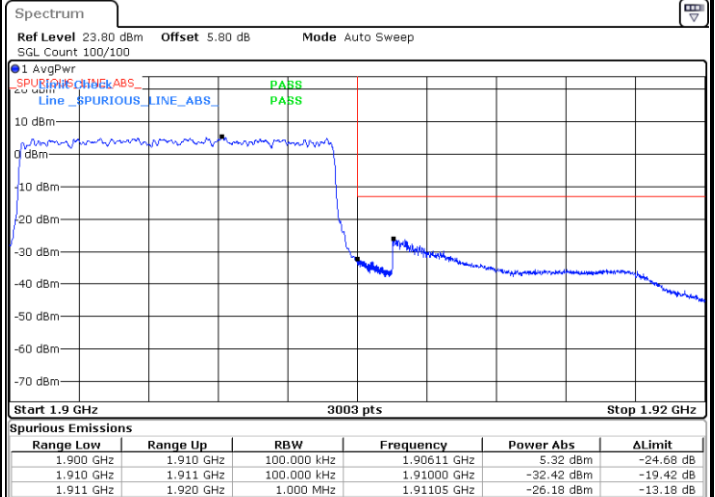

Highest Band Edge / 1RB51

Date: 23 JUN 2020 04:13:06

Lowest Band Edge / 50RB0

Date: 23 JUN 2020 03:47:26

Highest Band Edge / 50RB0

Date: 23 JUN 2020 04:04:09

10MHz / QPSK

Lowest Band Edge / 1RB0

Date: 23 JUN 2020 03:52:45

Highest Band Edge / 1RB51

Date: 23 JUN 2020 04:13:06

Lowest Band Edge / 50RB0

Date: 23 JUN 2020 03:47:26

Highest Band Edge / 50RB0

Date: 23 JUN 2020 04:06:04

10MHz / 16QAM

Lowest Band Edge / 1RB0

Date: 23 JUN 2020 03:54:01

Highest Band Edge / 1RB51

Date: 23 JUN 2020 04:13:26

Lowest Band Edge / 50RB0

Date: 23 JUN 2020 03:48:01

Highest Band Edge / 50RB0

Date: 23 JUN 2020 04:06:39

10MHz / 64QAM

Lowest Band Edge / 1RB0

Date: 23 JUN 2020 03:54:55

Highest Band Edge / 1RB51

Date: 23 JUN 2020 04:13:44

Lowest Band Edge / 50RB0

Date: 23 JUN 2020 03:48:36

Highest Band Edge / 50RB0