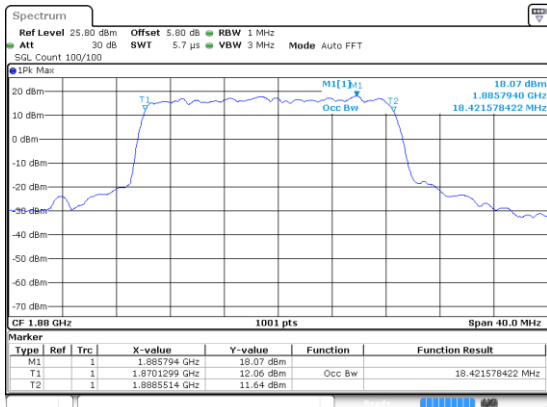

Lowest Channel / BPSK

Lowest Channel / QPSK

Middle Channel / BPSK

Middle Channel / QPSK

Highest Channel / BPSK

Highest Channel / QPSK

20MHz

Lowest Channel / 16QAM

Lowest Channel / 64QAM

Middle Channel / 16QAM

Middle Channel / 64QAM

Highest Channel / 16QAM

Highest Channel / 64QAM

20MHz

Lowest Channel / 256QAM

Middle Channel / 256QAM