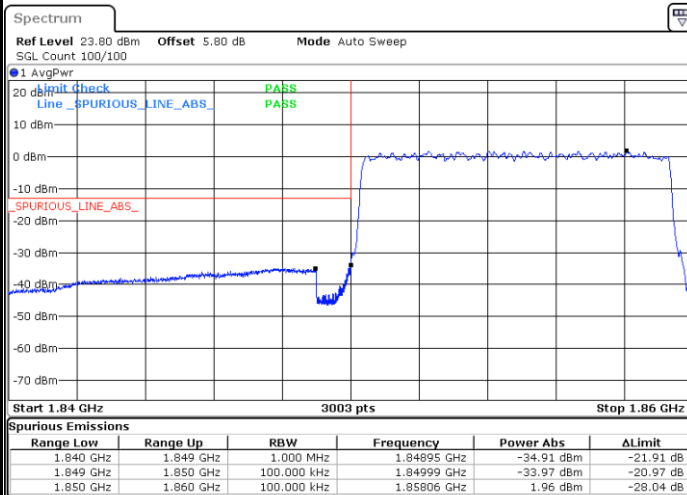

Date: 23 JUN 2020 04:07:12

10MHz / 256QAM

Lowest Band Edge / 1RB0

Date: 23 JUN 2020 03:49:22

Highest Band Edge / 1RB51

Date: 23 JUN 2020 04:12:30

Lowest Band Edge / 50RB0

Date: 23 JUN 2020 03:45:32

Highest Band Edge / 50RB0

Date: 23 JUN 2020 04:04:46

15MHz / BPSK

Lowest Band Edge / 1RB0

Highest Band Edge / 1RB78

Date: 23 JUN 2020 01:34:03

Date: 23 JUN 2020 03:40:58

Lowest Band Edge / 75RB0

Highest Band Edge / 75RB0

Date: 23 JUN 2020 01:28:34

Date: 23 JUN 2020 03:25:01

15MHz / QPSK

Lowest Band Edge / 1RB0

Date: 23 JUN 2020 01:35:25

Highest Band Edge / 1RB78

Date: 23 JUN 2020 03:42:07