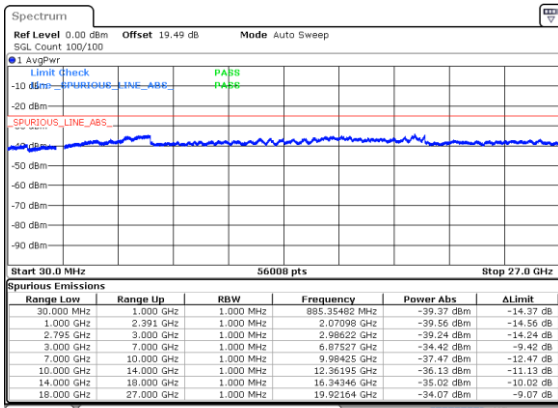

N41 60MHz

Lowest Channel / 16QAM