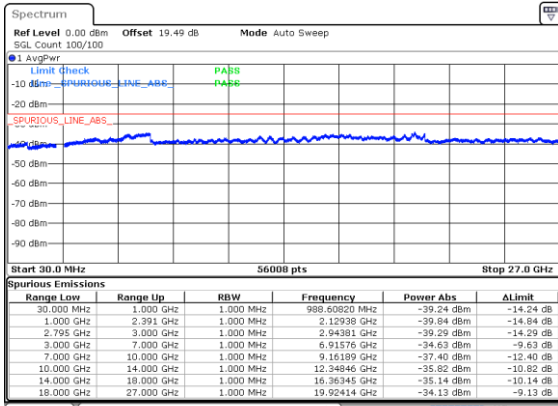

N41 60MHz

Lowest Channel / 256QAM

Middle Channel / 256QAM

Highest Channel / 256QAM

N41 80MHz

Lowest Channel / BPSK

Lowest Channel / QPSK

Middle Channel / BPSK