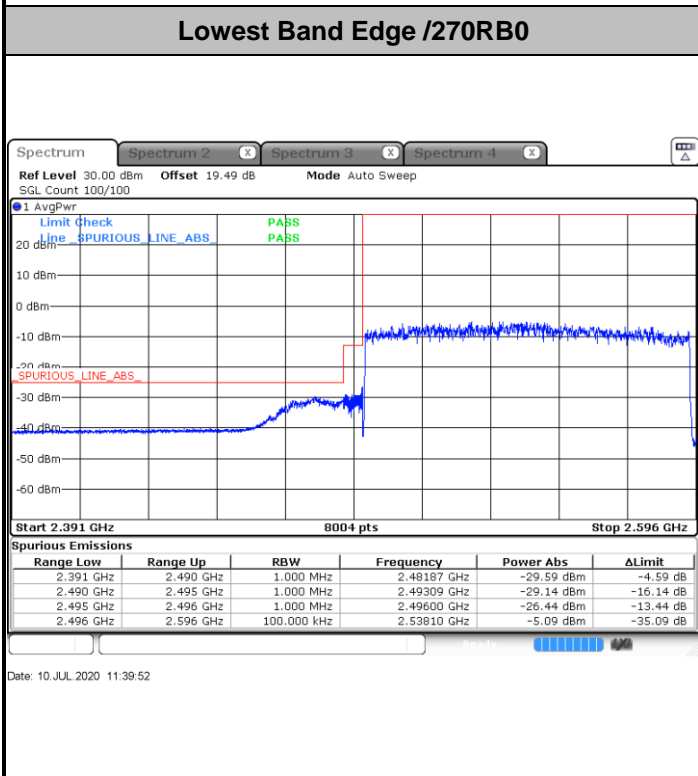

Date: 10 JUL 2020 12:01:02

N41 100MHz / QPSK

Lowest Band Edge / 1RB0

Date: 10 JUL 2020 11:45:41

Highest Band Edge / 1RB272

Date: 10 JUL 2020 11:57:10

Channel Power < -13dBm Pass

Date: 10 JUL 2020 11:49:16

Channel Power < -10dBm Pass

Date: 10 JUL 2020 12:00:21

N41 100MHz / 64QAM

Lowest Band Edge / 1RB0

Date: 10 JUL 2020 11:46:20

Highest Band Edge / 1RB272

Date: 10 JUL 2020 11:57:54

Channel Power < -13dBm Pass

Date: 10 JUL 2020 11:47:39

Channel Power < -10dBm Pass

Date: 10 JUL 2020 11:59:14

Conducted Spurious Emission

N41 20MHz

Lowest Channel / BPSK

Lowest Channel / QPSK

Middle Channel / BPSK