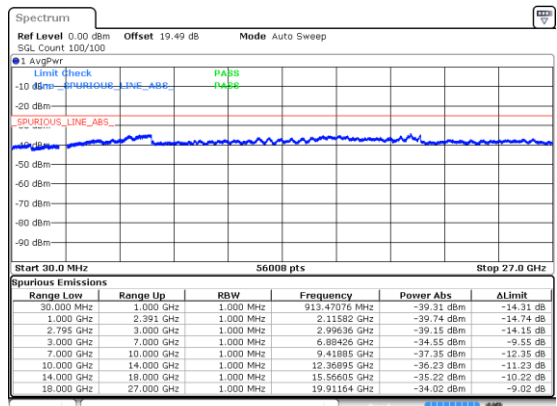

Middle Channel / QPSK

Highest Channel / BPSK

Highest Channel / QPSK

N41 20MHz

Lowest Channel / 16QAM

Lowest Channel / 64QAM

Middle Channel / 16QAM

Middle Channel / 64QAM

Highest Channel / 16QAM

Highest Channel / 64QAM

N41 20MHz

Lowest Channel / 256QAM

Middle Channel / 256QAM

Highest Channel / 256QAM

N41 40MHz

Lowest Channel / BPSK