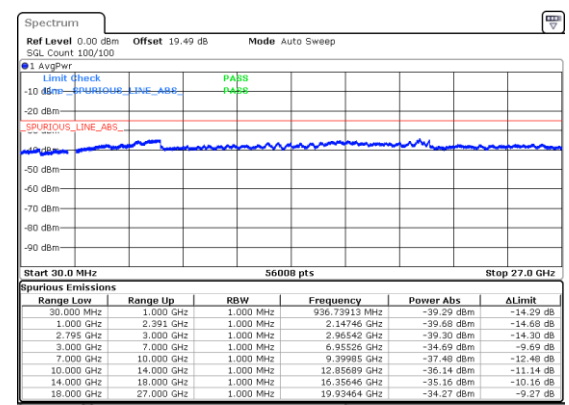

Highest Channel / QPSK

N41 60MHz

Lowest Channel / 16QAM

Lowest Channel / 64QAM

Middle Channel / 16QAM

Middle Channel / 64QAM

Highest Channel / 16QAM

Highest Channel / 64QAM