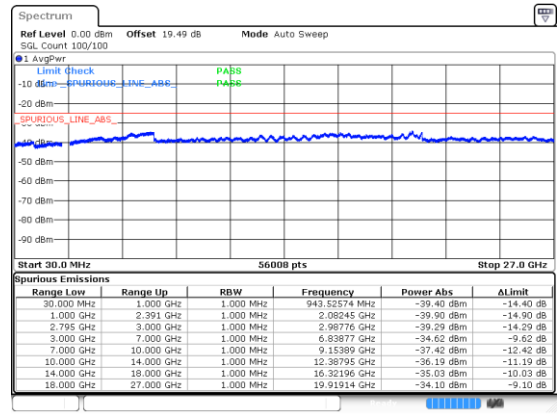

Highest Channel / 16QAM

Highest Channel / 64QAM

N41 20MHz

Lowest Channel / 256QAM

Middle Channel / 256QAM

Highest Channel / 256QAM

N41 40MHz

Lowest Channel / BPSK

Lowest Channel / QPSK

Middle Channel / BPSK

Middle Channel / QPSK

Highest Channel / BPSK

Highest Channel / QPSK

N41 40MHz

Lowest Channel / 16QAM

Lowest Channel / 64QAM