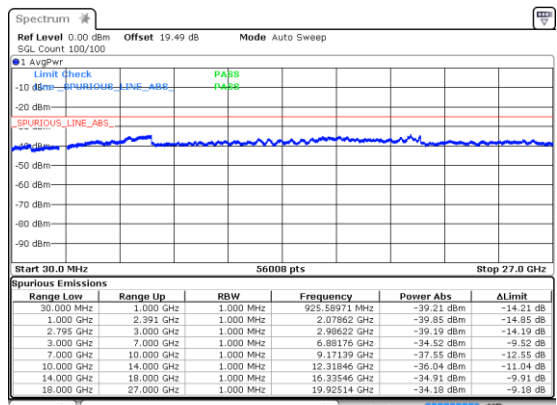

Lowest Channel / QPSK

Middle Channel / BPSK

Middle Channel / QPSK

Highest Channel / BPSK

Highest Channel / QPSK

N41 40MHz

Lowest Channel / 16QAM

Lowest Channel / 64QAM

Middle Channel / 16QAM

Middle Channel / 64QAM

Highest Channel / 16QAM

Highest Channel / 64QAM

N41 40MHz

Lowest Channel / 256QAM

Middle Channel / 256QAM

Highest Channel / 256QAM