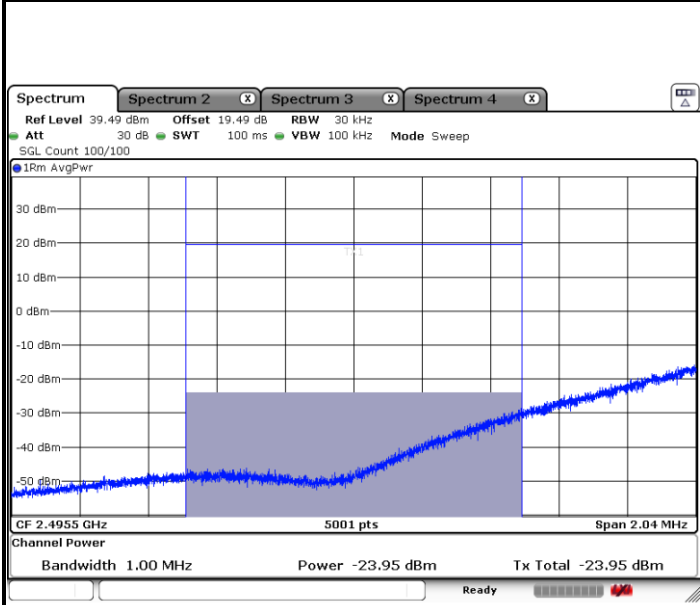

Date: 10 JUL 2020 12:01:02

N41 100MHz / QPSK

Lowest Band Edge / 1RB0

Date: 10 JUL 2020 11:45:41

Highest Band Edge / 1RB272

Date: 10 JUL 2020 11:57:10

Channel Power < -13dBm Pass

Date: 10 JUL 2020 11:49:16

Channel Power < -10dBm Pass

Date: 10 JUL 2020 12:00:21

N41 100MHz / 64QAM

Lowest Band Edge / 1RB0

Date: 10 JUL 2020 11:46:20

Highest Band Edge / 1RB272

Date: 10 JUL 2020 11:57:54

Channel Power < -13dBm Pass