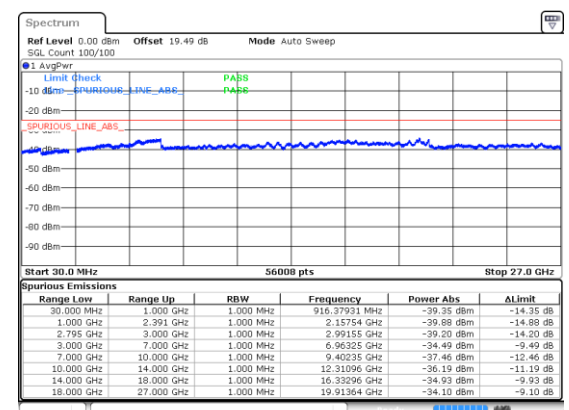

Highest Channel / QPSK

N41 60MHz

Lowest Channel / 16QAM

Lowest Channel / 64QAM

Middle Channel / 16QAM

Middle Channel / 64QAM

Highest Channel / 16QAM

Highest Channel / 64QAM