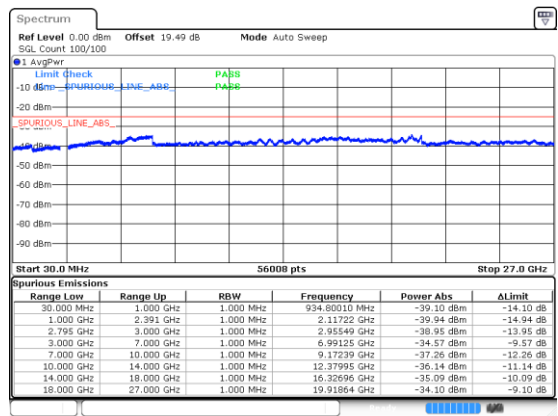

Highest Channel / 16QAM

Highest Channel / 64QAM

N41 20MHz

Lowest Channel / 256QAM

Middle Channel / 256QAM

Highest Channel / 256QAM

N41 40MHz

Lowest Channel / BPSK