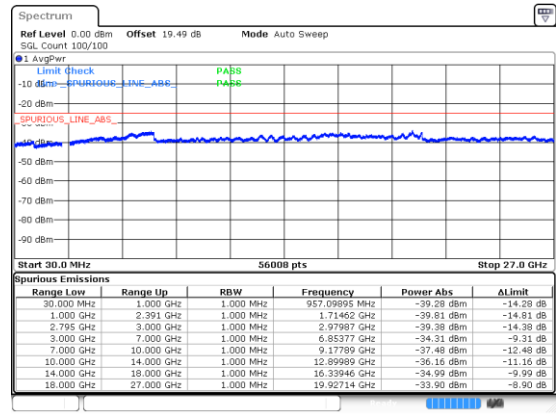

Highest Channel / QPSK

N41 60MHz

Lowest Channel / 16QAM

Lowest Channel / 64QAM

Middle Channel / 16QAM

Middle Channel / 64QAM

Highest Channel / 16QAM

Highest Channel / 64QAM

N41 60MHz

Lowest Channel / 256QAM

Middle Channel / 256QAM

Highest Channel / 256QAM

N41 80MHz

Lowest Channel / BPSK

Lowest Channel / QPSK

Middle Channel / BPSK