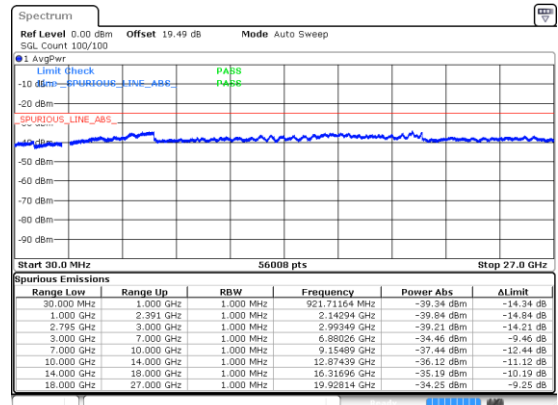

Highest Channel / 16QAM

Highest Channel / 64QAM

N41 20MHz

Lowest Channel / 256QAM

Middle Channel / 256QAM

Highest Channel / 256QAM

N41 40MHz

Lowest Channel / BPSK

Lowest Channel / QPSK

Middle Channel / BPSK

Middle Channel / QPSK

Highest Channel / BPSK

Highest Channel / QPSK

N41 40MHz

Lowest Channel / 16QAM

Lowest Channel / 64QAM