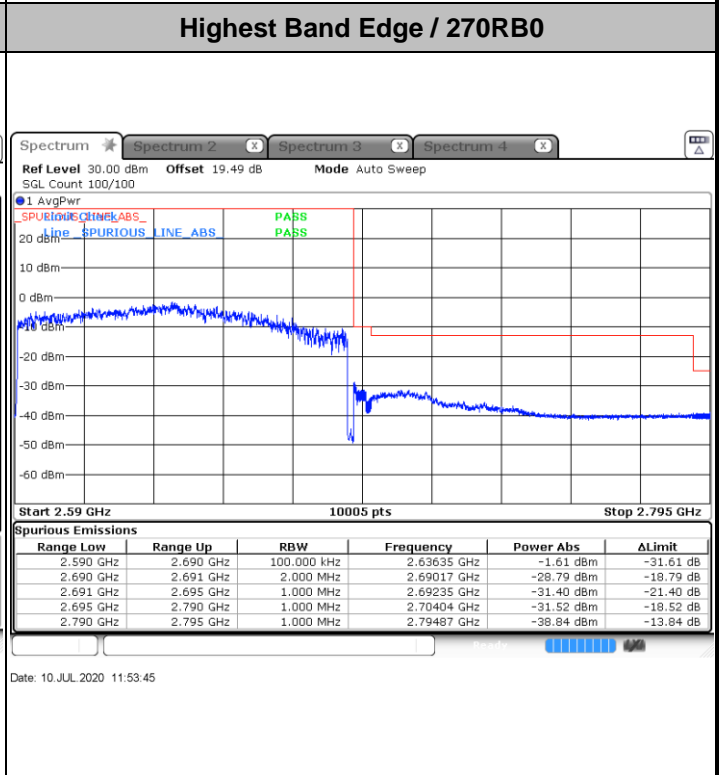

N41 100MHz / BPSK

Lowest Band Edge / 1RB0

Highest Band Edge / 1RB272

Date: 10 JUL 2020 11:44:17

Date: 10 JUL 2020 11:56:44

Channel Power < -13dBm Pass

Channel Power < -10dBm Pass

Date: 10 JUL 2020 11:50:11

Date: 10 JUL 2020 12:01:02

N41 100MHz / QPSK

Lowest Band Edge / 1RB0

Date: 10 JUL 2020 11:45:41

Highest Band Edge / 1RB272

Date: 10 JUL 2020 11:57:10

Channel Power < -13dBm Pass

Date: 10 JUL 2020 11:49:16

Channel Power < -10dBm Pass

Date: 10 JUL 2020 12:00:21

N41 100MHz / 64QAM

Lowest Band Edge / 1RB0

Date: 10 JUL 2020 11:46:20

Highest Band Edge / 1RB272

Date: 10 JUL 2020 11:57:54

Channel Power < -13dBm Pass