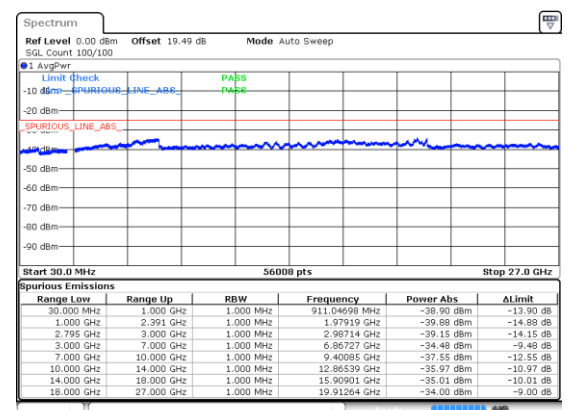

N41 50MHz

Lowest Channel / BPSK

Lowest Channel / QPSK

Middle Channel / BPSK

Middle Channel / QPSK

Highest Channel / BPSK

Highest Channel / QPSK

N41 50MHz