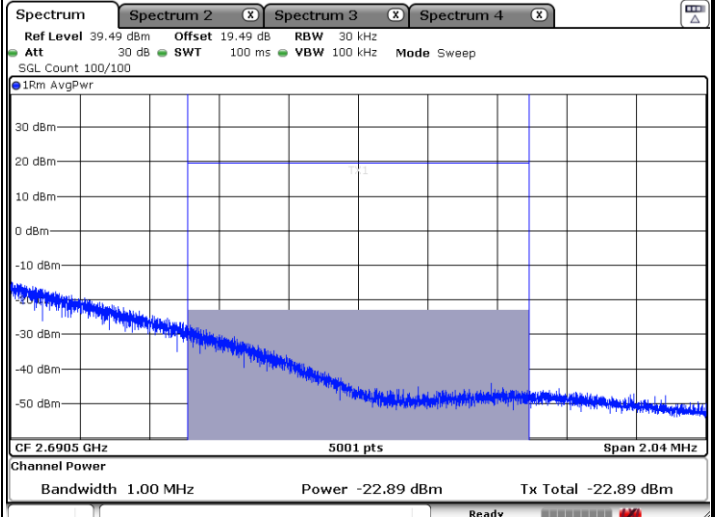

N41 100MHz / BPSK

Lowest Band Edge / 1RB0

Highest Band Edge / 1RB272

Date: 10 JUL 2020 11:44:17

Date: 10 JUL 2020 11:56:44

Channel Power < -13dBm Pass

Channel Power < -10dBm Pass

Date: 10 JUL 2020 11:50:11