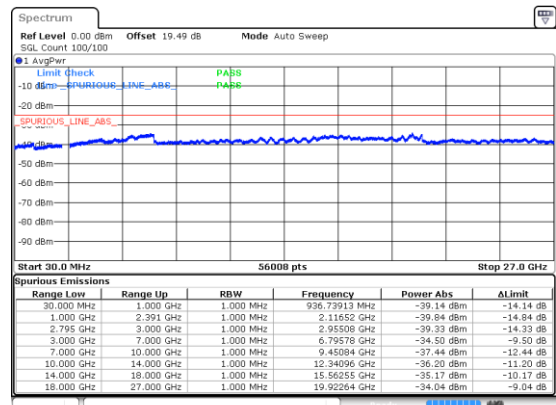

Middle Channel / QPSK

Highest Channel / BPSK

Highest Channel / QPSK

N41 80MHz

Lowest Channel / 16QAM

Lowest Channel / 64QAM

Middle Channel / 16QAM

Middle Channel / 64QAM

Highest Channel / 16QAM

Highest Channel / 64QAM

N41 80MHz

Lowest Channel / 256QAM

Middle Channel / 256QAM