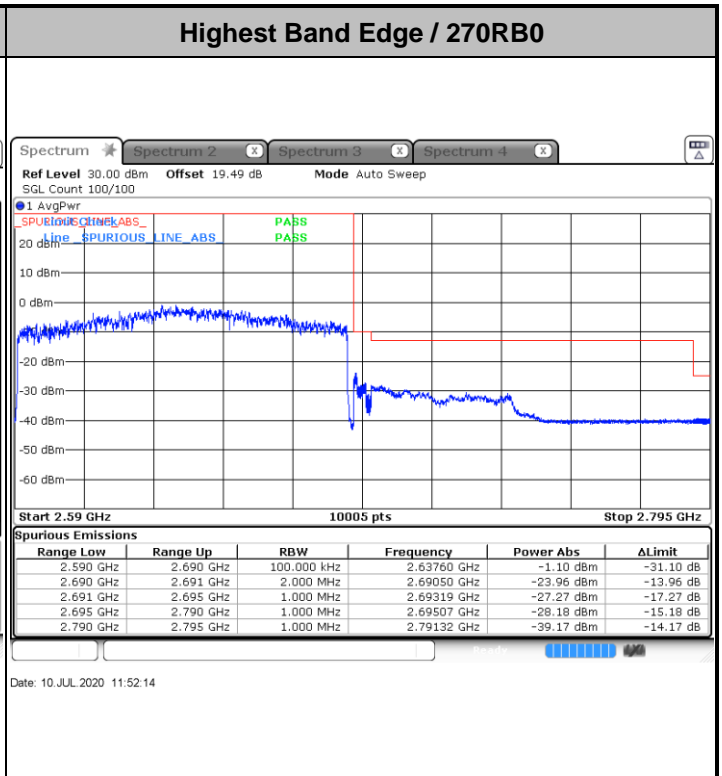

N41 100MHz / BPSK

Lowest Band Edge / 1RB0

Highest Band Edge / 1RB272

Date: 10 JUL 2020 11:44:17

Date: 10 JUL 2020 11:56:44

Channel Power < -13dBm Pass

Channel Power < -10dBm Pass

Date: 10 JUL 2020 11:50:11

Date: 10 JUL 2020 12:01:02

N41 100MHz / QPSK

Lowest Band Edge / 1RB0

Date: 10 JUL 2020 11:45:41

Highest Band Edge / 1RB272

Date: 10 JUL 2020 11:57:10

Channel Power < -13dBm Pass

Date: 10 JUL 2020 11:49:16

Channel Power < -10dBm Pass

Date: 10 JUL 2020 12:00:21

N41 100MHz / 64QAM

Lowest Band Edge / 1RB0

Date: 10 JUL 2020 11:46:20

Highest Band Edge / 1RB272

Date: 10 JUL 2020 11:57:54

Channel Power < -13dBm Pass