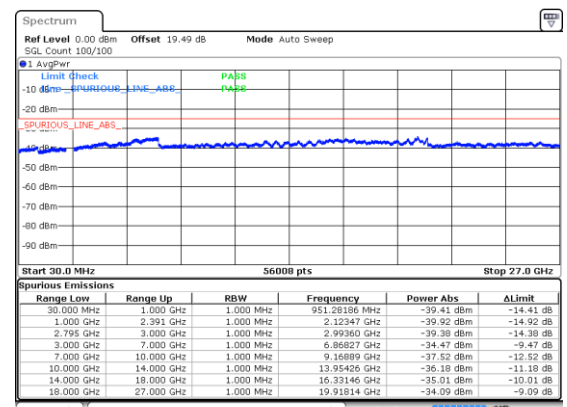

N41 50MHz

Lowest Channel / BPSK

Lowest Channel / QPSK

Middle Channel / BPSK

Middle Channel / QPSK

Highest Channel / BPSK

Highest Channel / QPSK

N41 50MHz

Lowest Channel / 16QAM

Lowest Channel / 64QAM

Middle Channel / 16QAM

Middle Channel / 64QAM

Highest Channel / 16QAM

Highest Channel / 64QAM

N41 50MHz

Lowest Channel / 256QAM