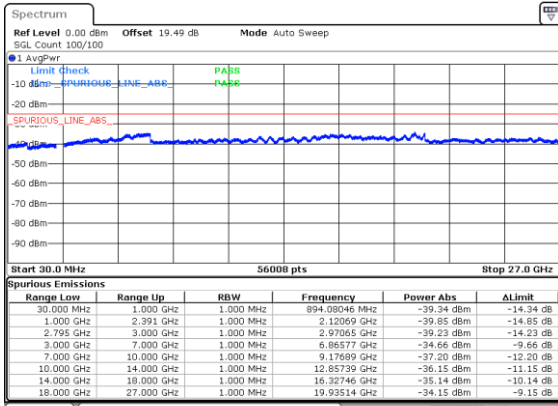

Middle Channel / 16QAM

Middle Channel / 64QAM

Highest Channel / 16QAM

Highest Channel / 64QAM

N41 40MHz

Lowest Channel / 256QAM

Middle Channel / 256QAM

Highest Channel / 256QAM