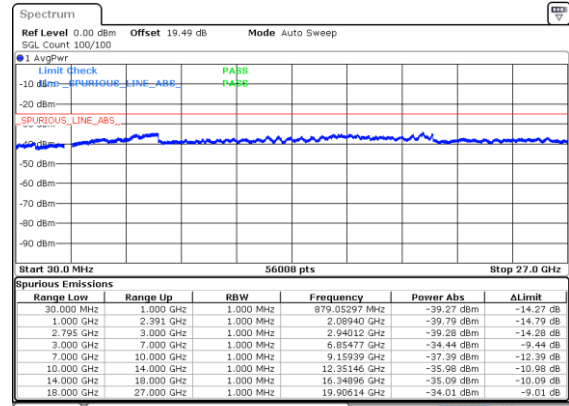

Highest Channel / 16QAM

Highest Channel / 64QAM

N41 20MHz

Lowest Channel / 256QAM

Middle Channel / 256QAM

Highest Channel / 256QAM

N41 40MHz

Lowest Channel / BPSK

Lowest Channel / QPSK

Middle Channel / BPSK

Middle Channel / QPSK

Highest Channel / BPSK

Highest Channel / QPSK

N41 40MHz

Lowest Channel / 16QAM

Lowest Channel / 64QAM