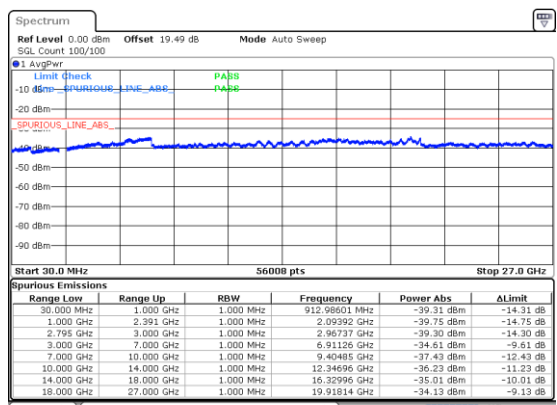

Lowest Channel / 16QAM

Lowest Channel / 64QAM

Middle Channel / 16QAM

Middle Channel / 64QAM

Highest Channel / 16QAM

Highest Channel / 64QAM

N41 50MHz

Lowest Channel / 256QAM