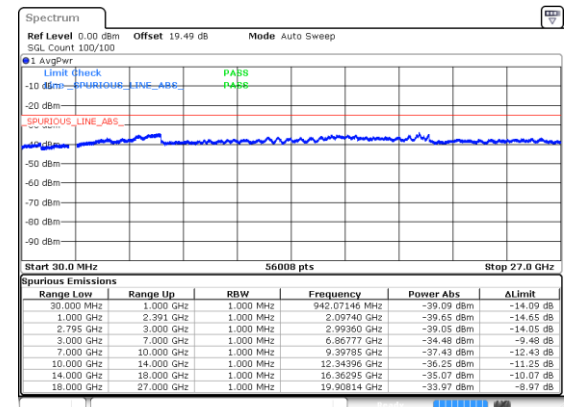

Middle Channel / 256QAM

Highest Channel / 256QAM

N41 60MHz

Lowest Channel / BPSK

Lowest Channel / QPSK

Middle Channel / BPSK

Middle Channel / QPSK

Highest Channel / BPSK