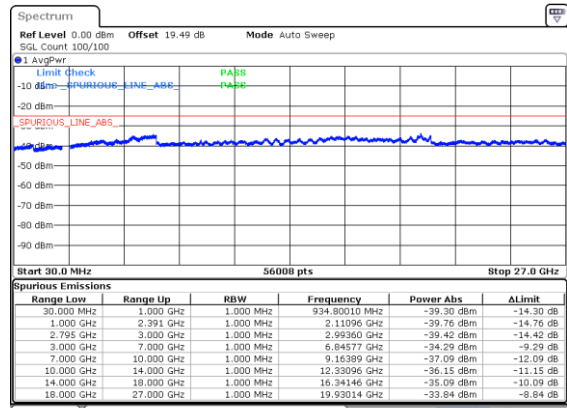

Lowest Channel / QPSK