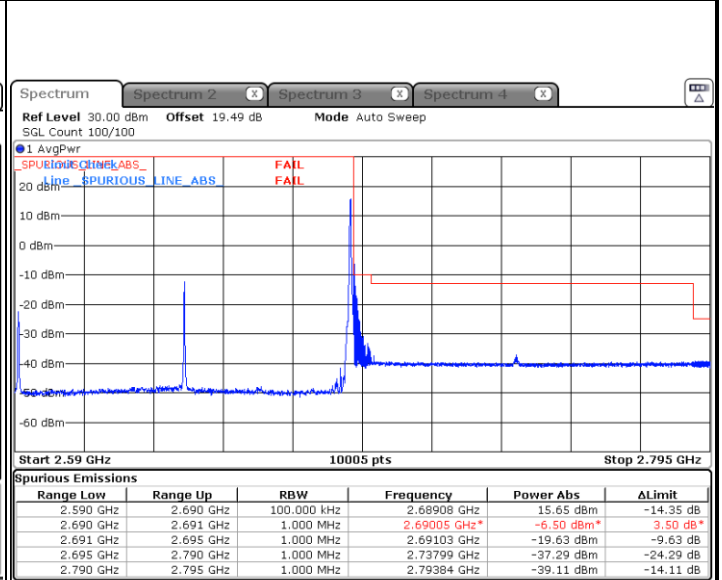

Channel Power < -10dBm Pass

Date: 10 JUL 2020 12:00:21

N41 100MHz / 64QAM

Lowest Band Edge / 1RB0

Date: 10 JUL 2020 11:46:20

Highest Band Edge / 1RB272

Date: 10 JUL 2020 11:57:54

Channel Power < -13dBm Pass

Date: 10 JUL 2020 11:47:39

Channel Power < -10dBm Pass

Date: 10 JUL 2020 11:59:14

Conducted Spurious Emission

N41 20MHz

Lowest Channel / BPSK

Lowest Channel / QPSK

Middle Channel / BPSK