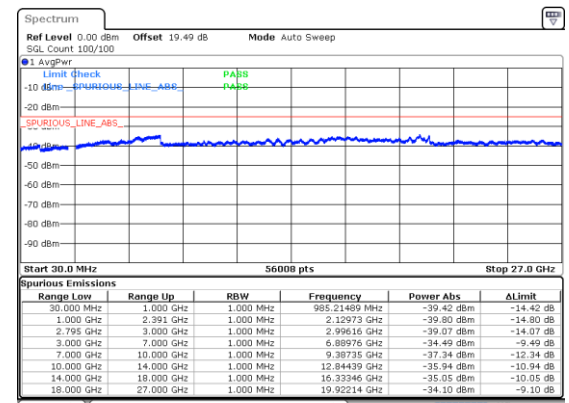

Middle Channel / QPSK

Highest Channel / BPSK

Highest Channel / QPSK

N41 80MHz

Lowest Channel / 16QAM

Lowest Channel / 64QAM

Middle Channel / 16QAM

Middle Channel / 64QAM

Highest Channel / 16QAM

Highest Channel / 64QAM

N41 80MHz

Lowest Channel / 256QAM

Middle Channel / 256QAM