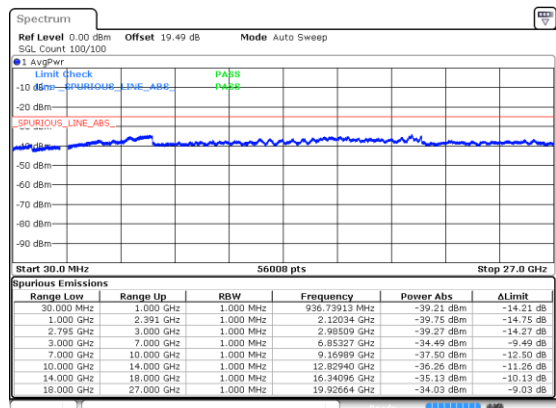

Date: 10 JUL 2020 11:47:39

Channel Power < -10dBm Pass

Date: 10 JUL 2020 11:59:14

Conducted Spurious Emission

N41 20MHz

Lowest Channel / BPSK

Lowest Channel / QPSK

Middle Channel / BPSK

Middle Channel / QPSK

Highest Channel / BPSK

Highest Channel / QPSK

N41 20MHz

Lowest Channel / 16QAM

Lowest Channel / 64QAM

Middle Channel / 16QAM

Middle Channel / 64QAM