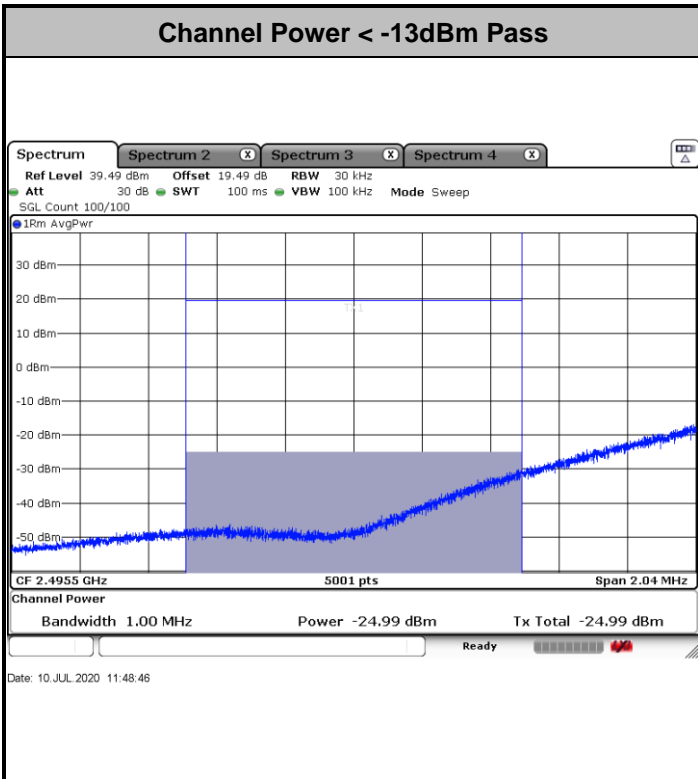

Date: 10 JUL 2020 12:01:02

N41 100MHz / QPSK

Lowest Band Edge / 1RB0

Date: 10 JUL 2020 11:45:41

Highest Band Edge / 1RB272

Date: 10 JUL 2020 11:57:10

Channel Power < -13dBm Pass

Date: 10 JUL 2020 11:49:16

Channel Power < -10dBm Pass

Date: 10 JUL 2020 12:00:21

N41 100MHz / 64QAM

Lowest Band Edge / 1RB0

Date: 10 JUL 2020 11:46:20

Highest Band Edge / 1RB272

Date: 10 JUL 2020 11:57:54

Channel Power < -13dBm Pass