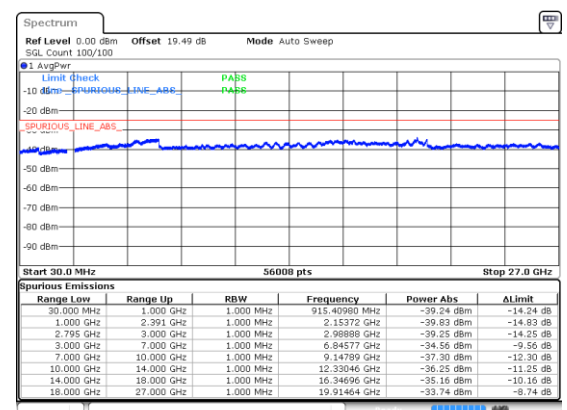

Lowest Channel / 16QAM

Lowest Channel / 64QAM

Middle Channel / 16QAM

Middle Channel / 64QAM

Highest Channel / 16QAM

Highest Channel / 64QAM

N41 50MHz

Lowest Channel / 256QAM