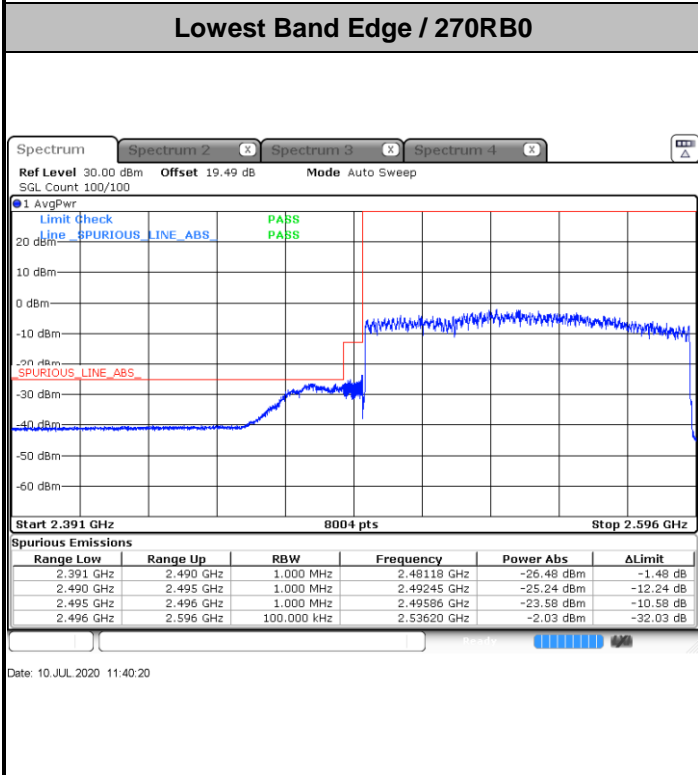

N41 100MHz / BPSK

Lowest Band Edge / 1RB0

Highest Band Edge / 1RB272

Date: 10 JUL 2020 11:44:17

Date: 10 JUL 2020 11:56:44

Channel Power < -13dBm Pass

Channel Power < -10dBm Pass

Date: 10 JUL 2020 11:50:11

Date: 10 JUL 2020 12:01:02

N41 100MHz / QPSK

Lowest Band Edge / 1RB0

Date: 10 JUL 2020 11:45:41

Highest Band Edge / 1RB272

Date: 10 JUL 2020 11:57:10

Channel Power < -13dBm Pass

Date: 10 JUL 2020 11:49:16

Channel Power < -10dBm Pass

Date: 10 JUL 2020 12:00:21

N41 100MHz / 64QAM

Lowest Band Edge / 1RB0

Date: 10 JUL 2020 11:46:20

Highest Band Edge / 1RB272

Date: 10 JUL 2020 11:57:54

Channel Power < -13dBm Pass