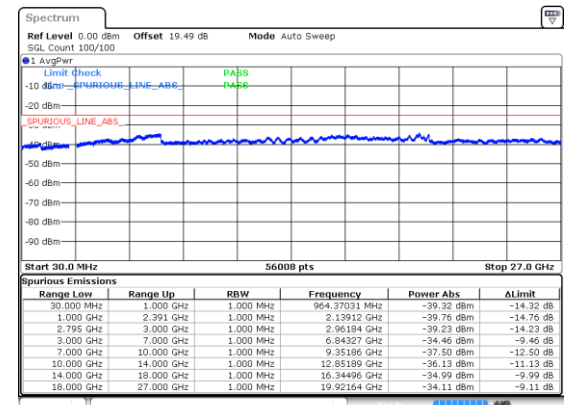

Middle Channel / QPSK