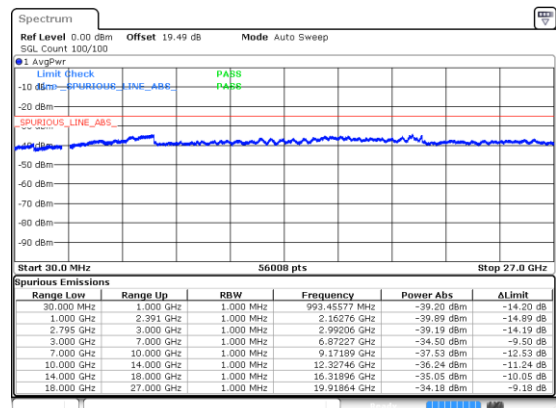

Date: 10 JUL 2020 11:47:39

Channel Power < -10dBm Pass

Date: 10 JUL 2020 11:59:14

Conducted Spurious Emission

N41 20MHz

Lowest Channel / BPSK

Lowest Channel / QPSK

Middle Channel / BPSK

Middle Channel / QPSK

Highest Channel / BPSK

Highest Channel / QPSK

N41 20MHz

Lowest Channel / 16QAM

Lowest Channel / 64QAM

Middle Channel / 16QAM

Middle Channel / 64QAM

Highest Channel / 16QAM

Highest Channel / 64QAM

N41 20MHz

Lowest Channel / 256QAM

Middle Channel / 256QAM

Highest Channel / 256QAM

N41 40MHz

Lowest Channel / BPSK