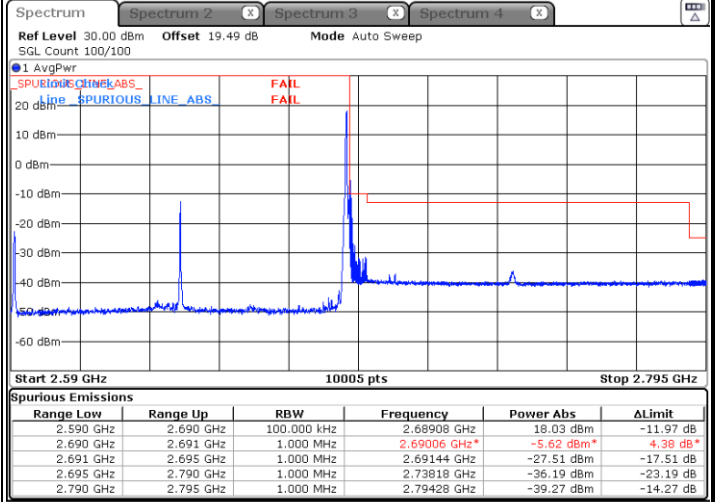

N41 100MHz / BPSK

Lowest Band Edge / 1RB0

Highest Band Edge / 1RB272

Date: 10 JUL 2020 11:44:17

Date: 10 JUL 2020 11:56:44

Channel Power < -13dBm Pass

Channel Power < -10dBm Pass

Date: 10 JUL 2020 11:50:11

Date: 10 JUL 2020 12:01:02

N41 100MHz / QPSK

Lowest Band Edge / 1RB0

Date: 10 JUL 2020 11:45:41

Highest Band Edge / 1RB272

Date: 10 JUL 2020 11:57:10

Channel Power < -13dBm Pass

Date: 10 JUL 2020 11:49:16