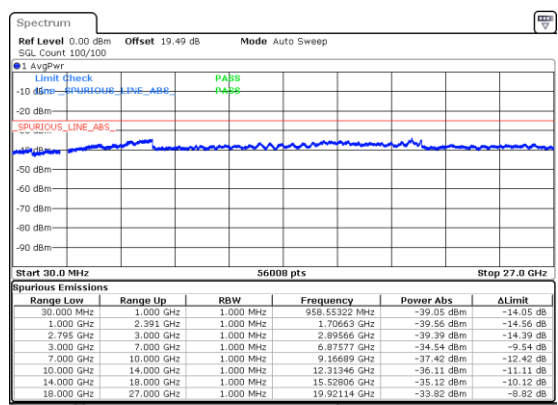

Highest Channel / QPSK

N41 60MHz

Lowest Channel / 16QAM

Lowest Channel / 64QAM

Middle Channel / 16QAM

Middle Channel / 64QAM

Highest Channel / 16QAM

Highest Channel / 64QAM