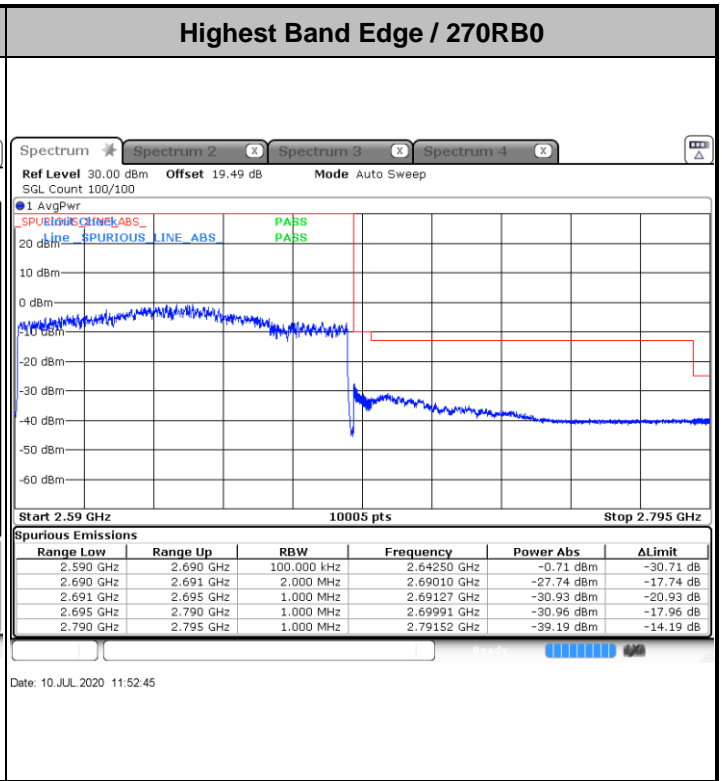

N41 100MHz / BPSK

Lowest Band Edge / 1RB0

Highest Band Edge / 1RB272

Date: 10 JUL 2020 11:44:17

Date: 10 JUL 2020 11:56:44

Channel Power < -13dBm Pass

Channel Power < -10dBm Pass

Date: 10 JUL 2020 11:50:11

Date: 10 JUL 2020 12:01:02

N41 100MHz / QPSK

Lowest Band Edge / 1RB0

Date: 10 JUL 2020 11:45:41

Highest Band Edge / 1RB272

Date: 10 JUL 2020 11:57:10

Channel Power < -13dBm Pass

Date: 10 JUL 2020 11:49:16

Channel Power < -10dBm Pass

Date: 10 JUL 2020 12:00:21

N41 100MHz / 64QAM

Lowest Band Edge / 1RB0

Date: 10 JUL 2020 11:46:20

Highest Band Edge / 1RB272

Date: 10 JUL 2020 11:57:54

Channel Power < -13dBm Pass