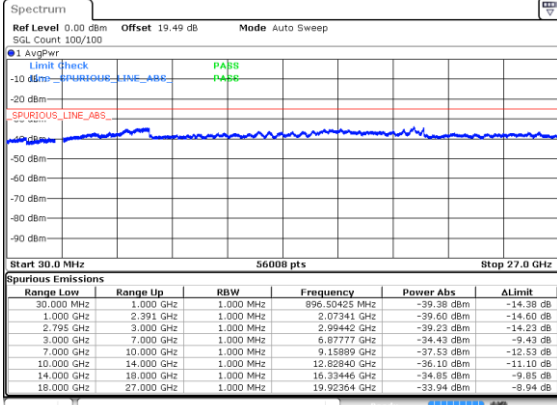

Middle Channel / QPSK

Highest Channel / BPSK

Highest Channel / QPSK

N41 20MHz

Lowest Channel / 16QAM

Lowest Channel / 64QAM

Middle Channel / 16QAM

Middle Channel / 64QAM

Highest Channel / 16QAM

Highest Channel / 64QAM

N41 20MHz

Lowest Channel / 256QAM

Middle Channel / 256QAM

Highest Channel / 256QAM

N41 40MHz

Lowest Channel / BPSK