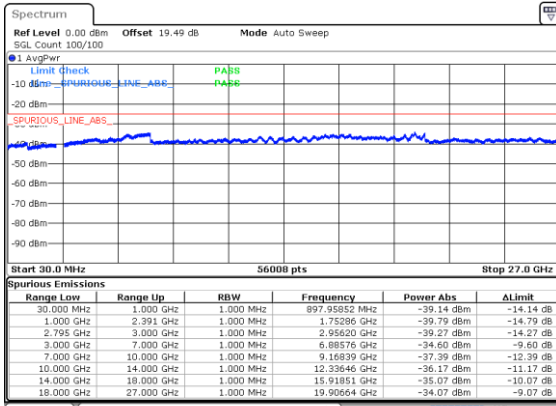

Middle Channel / QPSK

Highest Channel / BPSK

Highest Channel / QPSK

N41 80MHz

Lowest Channel / 16QAM

Lowest Channel / 64QAM

Middle Channel / 16QAM

Middle Channel / 64QAM

Highest Channel / 16QAM

Highest Channel / 64QAM

N41 80MHz

Lowest Channel / 256QAM

Middle Channel / 256QAM