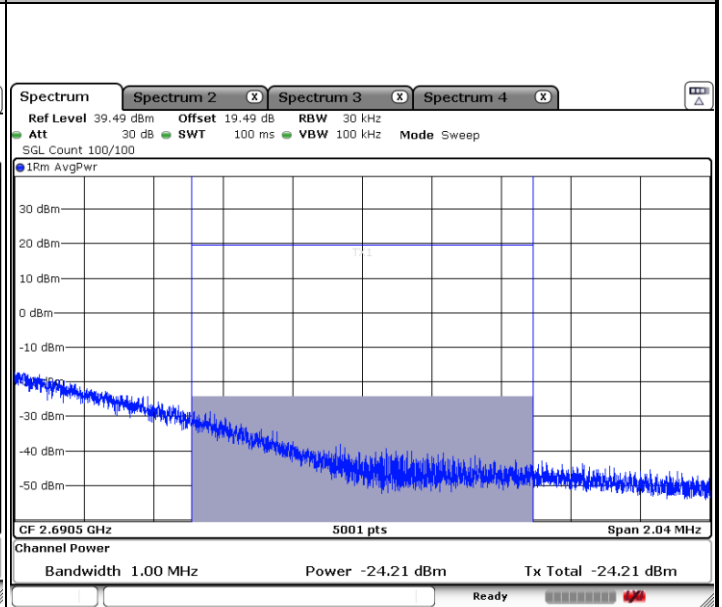

Channel Power < -10dBm Pass

Date: 10 JUL 2020 11:59:14