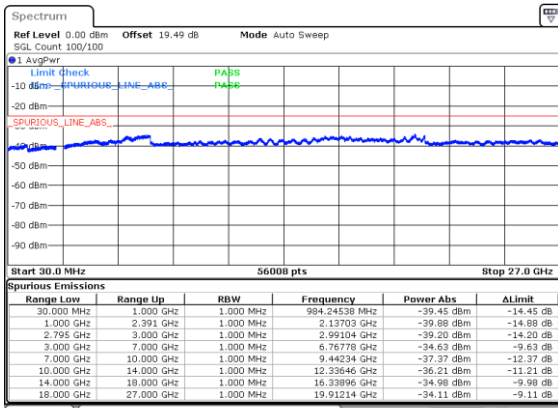

Middle Channel / 256QAM

Highest Channel / 256QAM

N41 60MHz

Lowest Channel / BPSK

Lowest Channel / QPSK

Middle Channel / BPSK

Middle Channel / QPSK

Highest Channel / BPSK