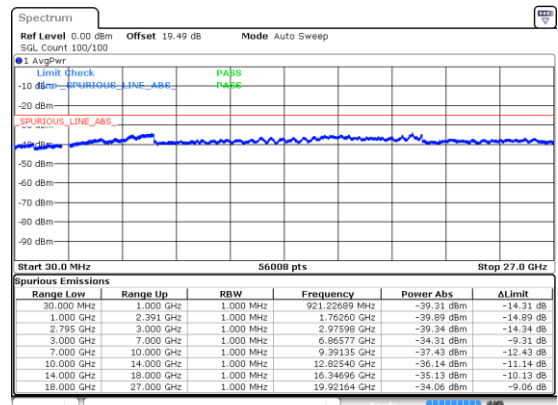

N41 60MHz

Lowest Channel / 256QAM

Middle Channel / 256QAM

Highest Channel / 256QAM

N41 80MHz

Lowest Channel / BPSK

Lowest Channel / QPSK

Middle Channel / BPSK