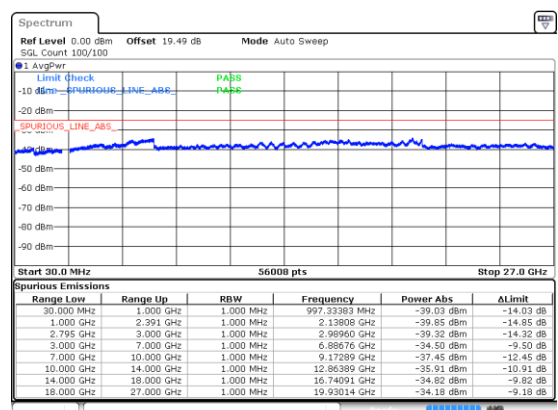

Highest Channel / QPSK

N41 60MHz

Lowest Channel / 16QAM

Lowest Channel / 64QAM

Middle Channel / 16QAM

Middle Channel / 64QAM

Highest Channel / 16QAM

Highest Channel / 64QAM

N41 60MHz

Lowest Channel / 256QAM

Middle Channel / 256QAM

Highest Channel / 256QAM

N41 80MHz

Lowest Channel / BPSK

Lowest Channel / QPSK

Middle Channel / BPSK