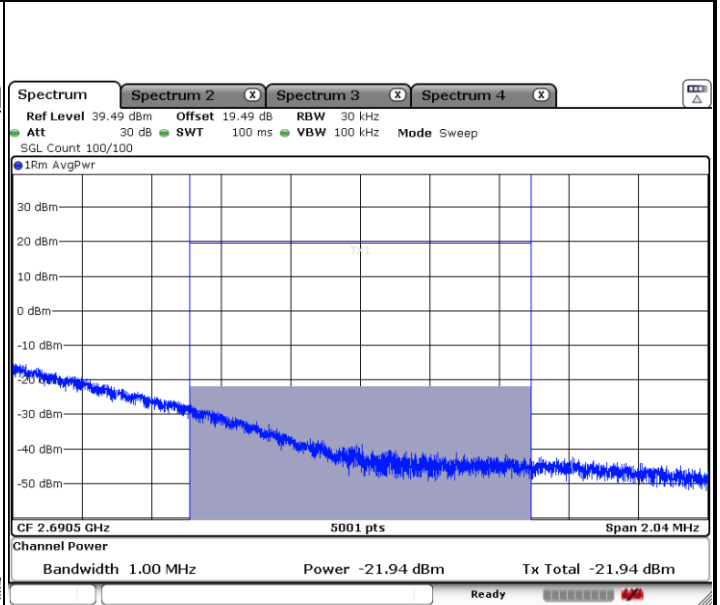

Channel Power < -10dBm Pass

Date: 10 JUL 2020 12:00:21