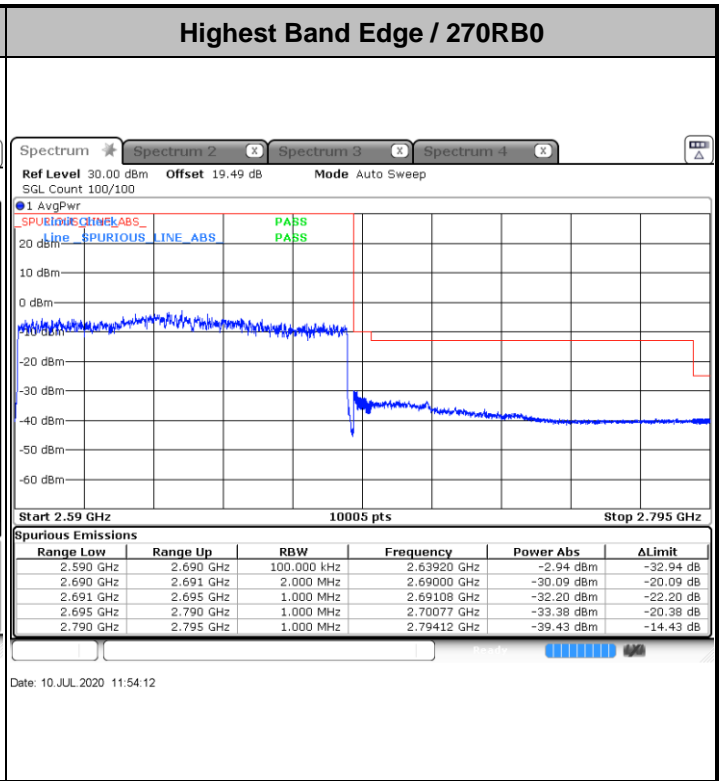

Date: 10 JUL 2020 12:01:02

N41 100MHz / QPSK

Lowest Band Edge / 1RB0

Date: 10 JUL 2020 11:45:41

Highest Band Edge / 1RB272

Date: 10 JUL 2020 11:57:10

Channel Power < -13dBm Pass

Date: 10 JUL 2020 11:49:16

Channel Power < -10dBm Pass

Date: 10 JUL 2020 12:00:21

N41 100MHz / 64QAM

Lowest Band Edge / 1RB0

Date: 10 JUL 2020 11:46:20

Highest Band Edge / 1RB272

Date: 10 JUL 2020 11:57:54

Channel Power < -13dBm Pass

Date: 10 JUL 2020 11:47:39

Channel Power < -10dBm Pass

Date: 10 JUL 2020 11:59:14

Conducted Spurious Emission

N41 20MHz

Lowest Channel / BPSK

Lowest Channel / QPSK

Middle Channel / BPSK