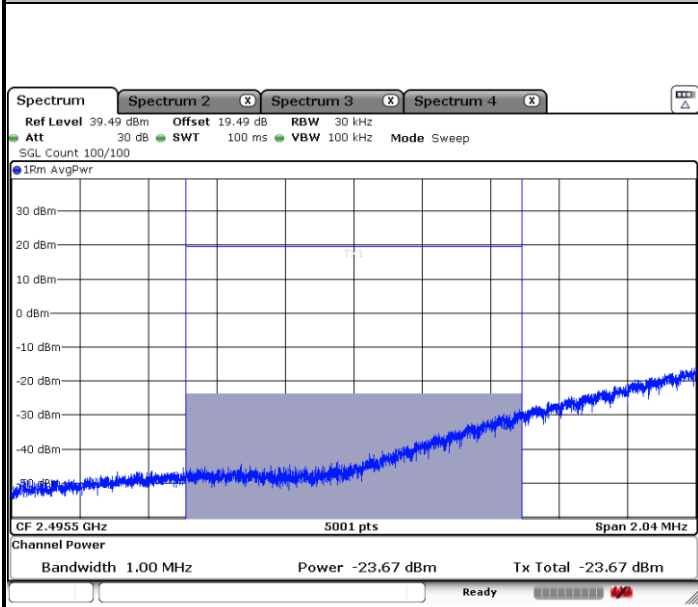

Channel Power < -10dBm Pass

Date: 10 JUL 2020 12:00:21

N41 100MHz / 64QAM

Lowest Band Edge / 1RB0

Date: 10 JUL 2020 11:46:20

Highest Band Edge / 1RB272

Date: 10 JUL 2020 11:57:54

Channel Power < -13dBm Pass