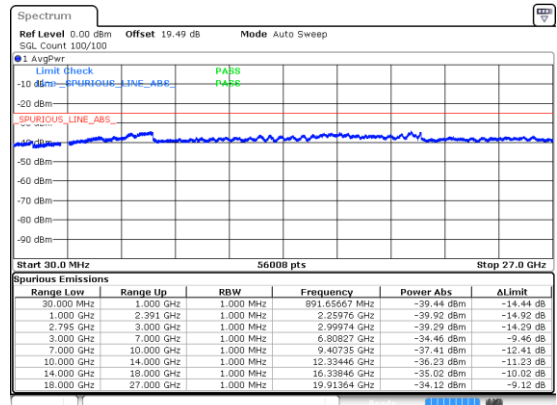

Lowest Channel / QPSK

Middle Channel / BPSK

Middle Channel / QPSK

Highest Channel / BPSK

Highest Channel / QPSK

N41 40MHz

Lowest Channel / 16QAM

Lowest Channel / 64QAM

Middle Channel / 16QAM

Middle Channel / 64QAM

Highest Channel / 16QAM

Highest Channel / 64QAM

N41 40MHz

Lowest Channel / 256QAM

Middle Channel / 256QAM

Highest Channel / 256QAM