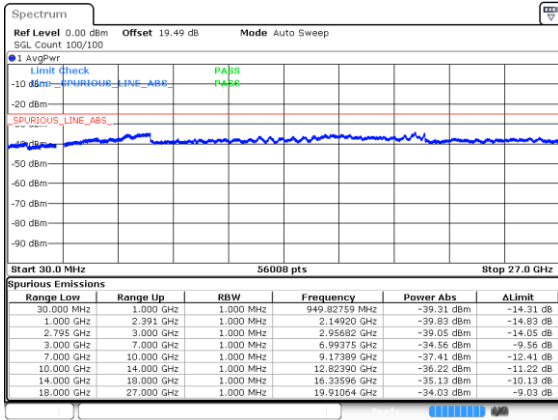

Highest Channel / 16QAM

Highest Channel / 64QAM

N41 20MHz

Lowest Channel / 256QAM

Middle Channel / 256QAM

Highest Channel / 256QAM

N41 40MHz

Lowest Channel / BPSK

Lowest Channel / QPSK

Middle Channel / BPSK

Middle Channel / QPSK

Highest Channel / BPSK

Highest Channel / QPSK

N41 40MHz

Lowest Channel / 16QAM

Lowest Channel / 64QAM