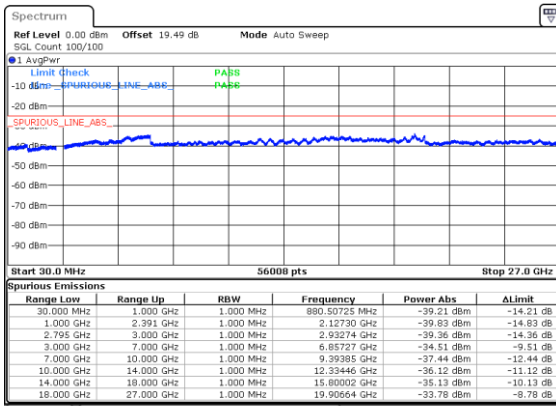

Highest Channel / 16QAM

Highest Channel / 64QAM

N41 80MHz

Lowest Channel / 256QAM

Middle Channel / 256QAM