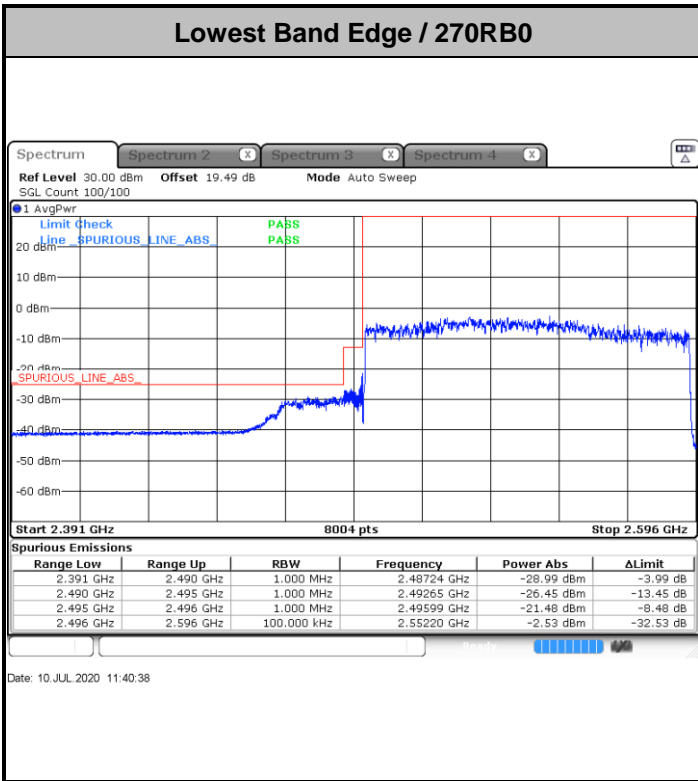

Date: 10 JUL 2020 12:01:02

N41 100MHz / QPSK

Lowest Band Edge / 1RB0

Date: 10 JUL 2020 11:45:41

Highest Band Edge / 1RB272

Date: 10 JUL 2020 11:57:10

Channel Power < -13dBm Pass

Date: 10 JUL 2020 11:49:16

Channel Power < -10dBm Pass

Date: 10 JUL 2020 12:00:21

N41 100MHz / 64QAM

Lowest Band Edge / 1RB0

Date: 10 JUL 2020 11:46:20

Highest Band Edge / 1RB272

Date: 10 JUL 2020 11:57:54

Channel Power < -13dBm Pass

Date: 10 JUL 2020 11:47:39

Channel Power < -10dBm Pass

Date: 10 JUL 2020 11:59:14

Conducted Spurious Emission

N41 20MHz

Lowest Channel / BPSK

Lowest Channel / QPSK

Middle Channel / BPSK