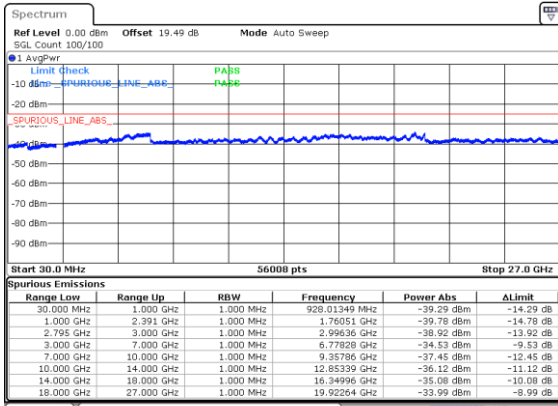

Lowest Channel / 16QAM

Lowest Channel / 64QAM

Middle Channel / 16QAM

Middle Channel / 64QAM

Highest Channel / 16QAM

Highest Channel / 64QAM

N41 50MHz

Lowest Channel / 256QAM