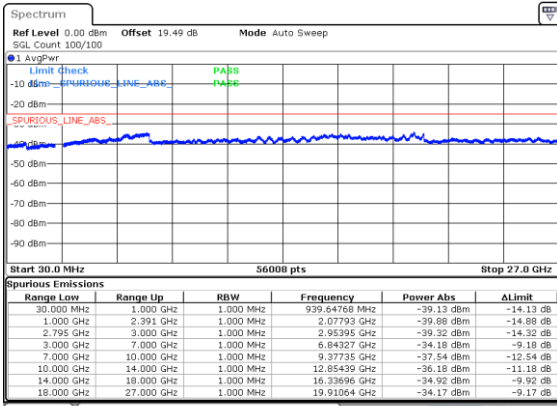

Lowest Channel / QPSK

Middle Channel / BPSK

Middle Channel / QPSK

Highest Channel / BPSK

Highest Channel / QPSK

N41 40MHz

Lowest Channel / 16QAM

Lowest Channel / 64QAM

Middle Channel / 16QAM

Middle Channel / 64QAM

Highest Channel / 16QAM

Highest Channel / 64QAM

N41 40MHz

Lowest Channel / 256QAM

Middle Channel / 256QAM

Highest Channel / 256QAM