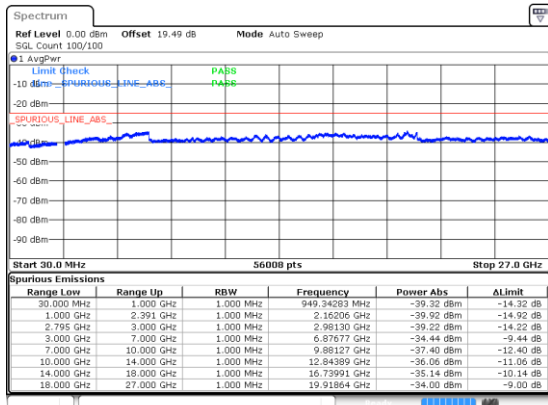

Middle Channel / 16QAM

Middle Channel / 64QAM

Highest Channel / 16QAM

Highest Channel / 64QAM

N41 40MHz

Lowest Channel / 256QAM

Middle Channel / 256QAM

Highest Channel / 256QAM