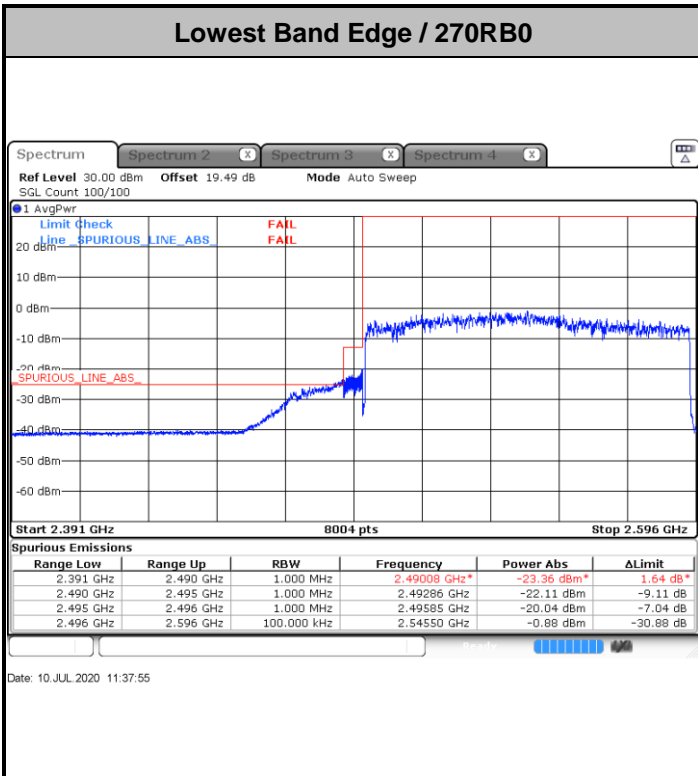

N41 100MHz / BPSK

Lowest Band Edge / 1RB0

Highest Band Edge / 1RB272

Date: 10 JUL 2020 11:44:17

Date: 10 JUL 2020 11:56:44

Channel Power < -13dBm Pass

Channel Power < -10dBm Pass

Date: 10 JUL 2020 11:50:11

Date: 10 JUL 2020 12:01:02

N41 100MHz / QPSK

Lowest Band Edge / 1RB0

Date: 10 JUL 2020 11:45:41

Highest Band Edge / 1RB272

Date: 10 JUL 2020 11:57:10

Channel Power < -13dBm Pass

Date: 10 JUL 2020 11:49:16

Channel Power < -10dBm Pass

Date: 10 JUL 2020 12:00:21

N41 100MHz / 64QAM

Lowest Band Edge / 1RB0

Date: 10 JUL 2020 11:46:20

Highest Band Edge / 1RB272

Date: 10 JUL 2020 11:57:54

Channel Power < -13dBm Pass