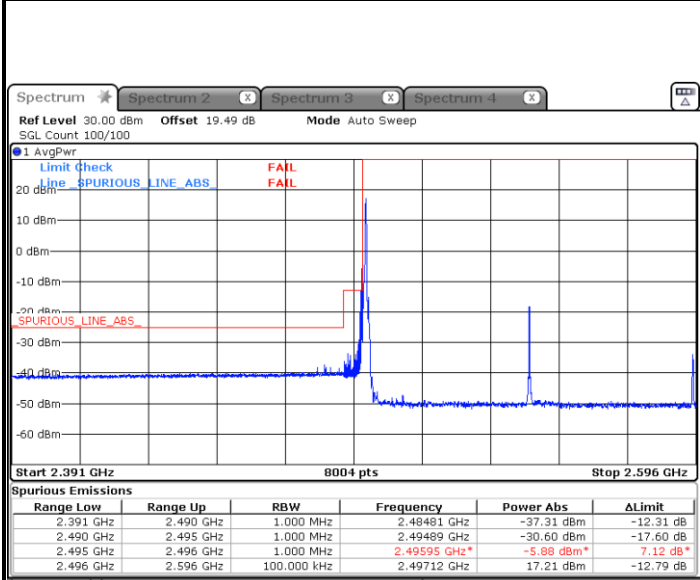

N41 100MHz / BPSK

Lowest Band Edge / 1RB0

Highest Band Edge / 1RB272

Date: 10 JUL 2020 11:44:17

Date: 10 JUL 2020 11:56:44

Channel Power < -13dBm Pass

Channel Power < -10dBm Pass

Date: 10 JUL 2020 11:50:11

Date: 10 JUL 2020 12:01:02

N41 100MHz / QPSK

Lowest Band Edge / 1RB0

Date: 10 JUL 2020 11:45:41

Highest Band Edge / 1RB272

Date: 10 JUL 2020 11:57:10

Channel Power < -13dBm Pass

Date: 10 JUL 2020 11:49:16

Channel Power < -10dBm Pass

Date: 10 JUL 2020 12:00:21

N41 100MHz / 64QAM

Lowest Band Edge / 1RB0

Date: 10 JUL 2020 11:46:20

Highest Band Edge / 1RB272

Date: 10 JUL 2020 11:57:54

Channel Power < -13dBm Pass