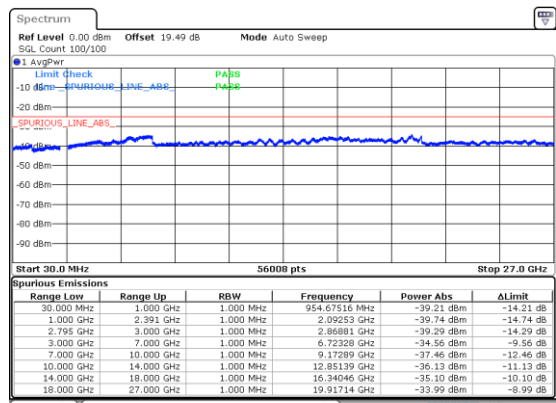

Middle Channel / QPSK

Highest Channel / BPSK

Highest Channel / QPSK

N41 80MHz

Lowest Channel / 16QAM

Lowest Channel / 64QAM

Middle Channel / 16QAM

Middle Channel / 64QAM

Highest Channel / 16QAM

Highest Channel / 64QAM

N41 80MHz

Lowest Channel / 256QAM

Middle Channel / 256QAM