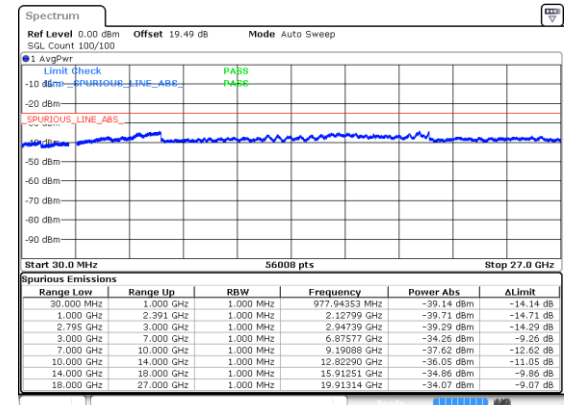

Highest Channel / 16QAM

Highest Channel / 64QAM

N41 20MHz

Lowest Channel / 256QAM

Middle Channel / 256QAM

Highest Channel / 256QAM

N41 40MHz

Lowest Channel / BPSK

Lowest Channel / QPSK

Middle Channel / BPSK

Middle Channel / QPSK

Highest Channel / BPSK

Highest Channel / QPSK

N41 40MHz

Lowest Channel / 16QAM

Lowest Channel / 64QAM