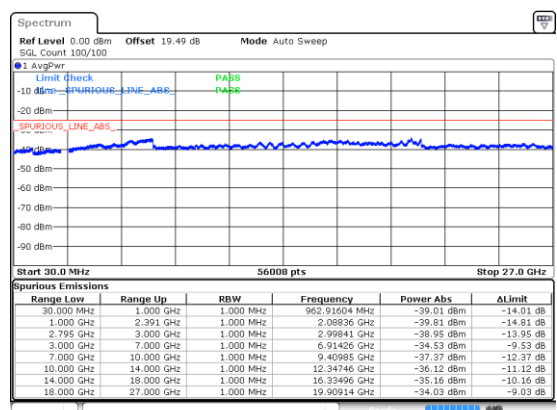

N41 50MHz

Lowest Channel / BPSK

Lowest Channel / QPSK

Middle Channel / BPSK

Middle Channel / QPSK

Highest Channel / BPSK

Highest Channel / QPSK

N41 50MHz

Lowest Channel / 16QAM

Lowest Channel / 64QAM

Middle Channel / 16QAM

Middle Channel / 64QAM

Highest Channel / 16QAM

Highest Channel / 64QAM

N41 50MHz

Lowest Channel / 256QAM