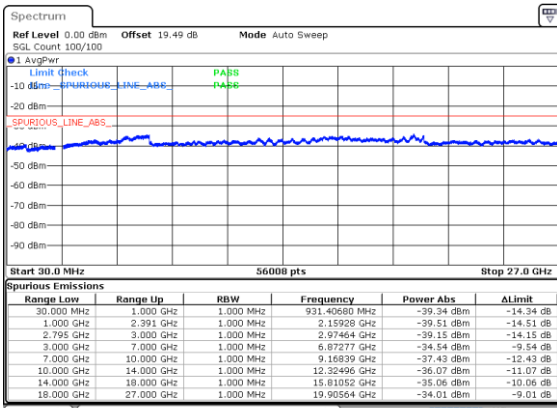

N41 50MHz

Lowest Channel / BPSK

Lowest Channel / QPSK

Middle Channel / BPSK

Middle Channel / QPSK

Highest Channel / BPSK

Highest Channel / QPSK

N41 50MHz

Lowest Channel / 16QAM

Lowest Channel / 64QAM

Middle Channel / 16QAM

Middle Channel / 64QAM

Highest Channel / 16QAM

Highest Channel / 64QAM

N41 50MHz

Lowest Channel / 256QAM