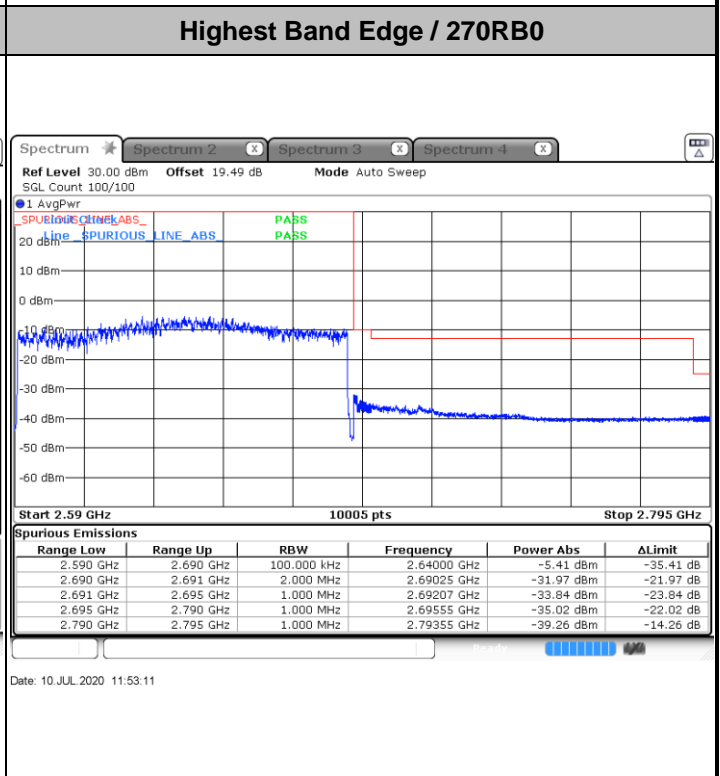

Date: 10 JUL 2020 12:01:02

N41 100MHz / QPSK

Lowest Band Edge / 1RB0

Date: 10 JUL 2020 11:45:41

Highest Band Edge / 1RB272

Date: 10 JUL 2020 11:57:10

Channel Power < -13dBm Pass

Date: 10 JUL 2020 11:49:16

Channel Power < -10dBm Pass

Date: 10 JUL 2020 12:00:21

N41 100MHz / 64QAM

Lowest Band Edge / 1RB0

Date: 10 JUL 2020 11:46:20

Highest Band Edge / 1RB272

Date: 10 JUL 2020 11:57:54

Channel Power < -13dBm Pass

Date: 10 JUL 2020 11:47:39

Channel Power < -10dBm Pass

Date: 10 JUL 2020 11:59:14

Conducted Spurious Emission

N41 20MHz

Lowest Channel / BPSK

Lowest Channel / QPSK

Middle Channel / BPSK