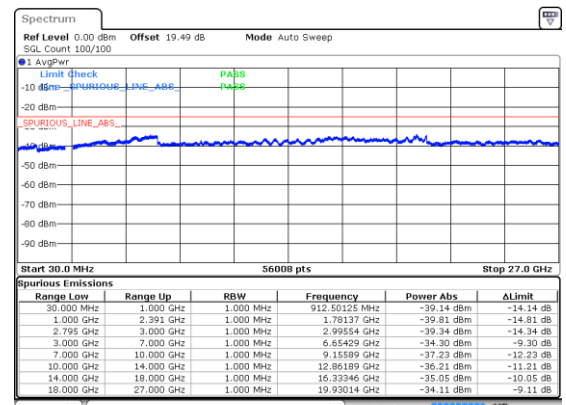

Middle Channel / 16QAM

Middle Channel / 64QAM

Highest Channel / 16QAM

Highest Channel / 64QAM

N41 40MHz

Lowest Channel / 256QAM

Middle Channel / 256QAM

Highest Channel / 256QAM