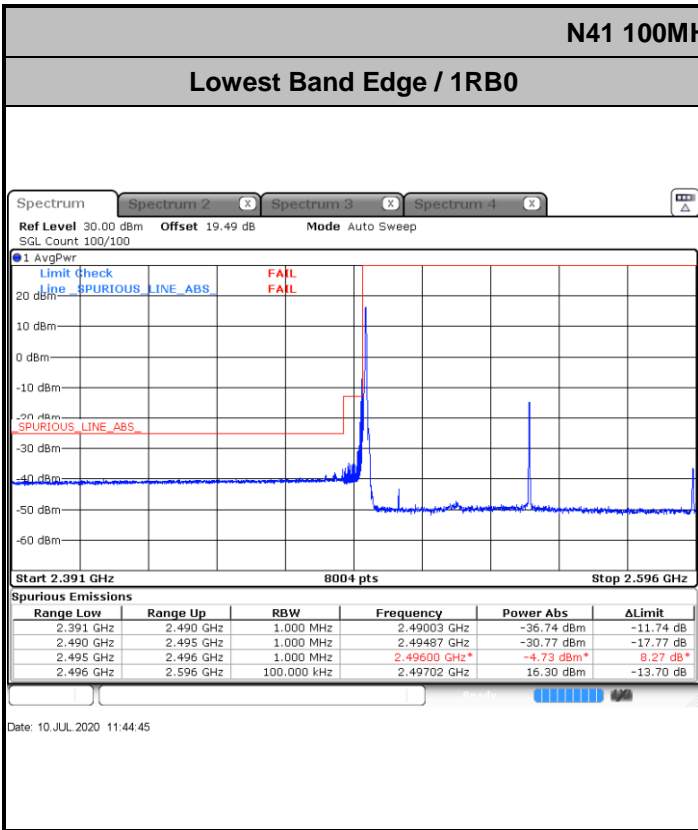

Date: 10 JUL 2020 12:01:02

N41 100MHz / QPSK

Lowest Band Edge / 1RB0

Date: 10 JUL 2020 11:45:41

Highest Band Edge / 1RB272

Date: 10 JUL 2020 11:57:10

Channel Power < -13dBm Pass

Date: 10 JUL 2020 11:49:16

Channel Power < -10dBm Pass

Date: 10 JUL 2020 12:00:21

N41 100MHz / 64QAM

Lowest Band Edge / 1RB0

Date: 10 JUL 2020 11:46:20

Highest Band Edge / 1RB272

Date: 10 JUL 2020 11:57:54

Channel Power < -13dBm Pass

Date: 10 JUL 2020 11:47:39

Channel Power < -10dBm Pass

Date: 10 JUL 2020 11:59:14

Conducted Spurious Emission

N41 20MHz

Lowest Channel / BPSK

Lowest Channel / QPSK

Middle Channel / BPSK