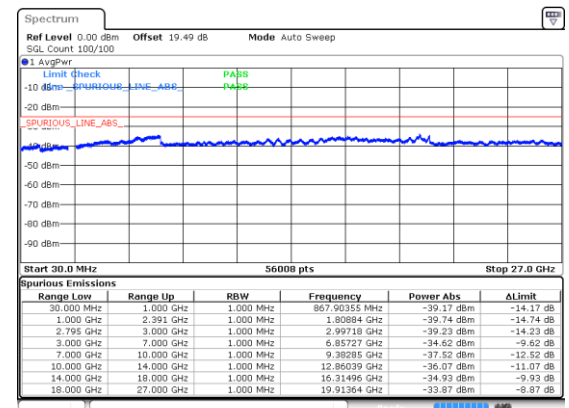

Highest Channel / QPSK