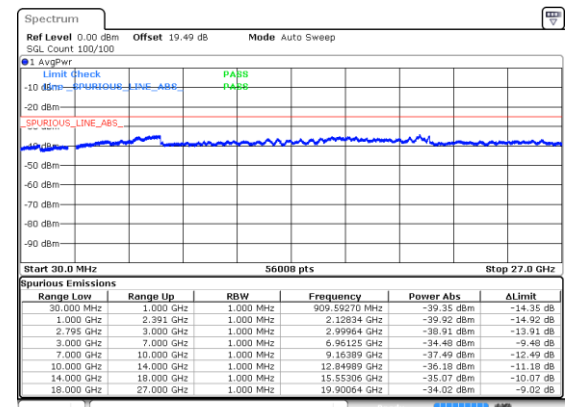

Highest Channel / QPSK