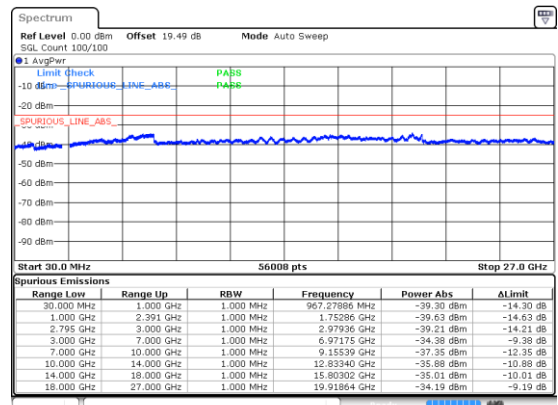

Middle Channel / 256QAM