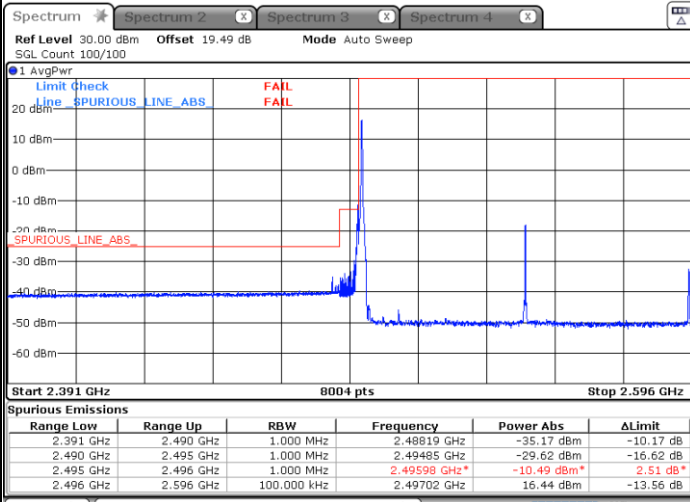

N41 100MHz / BPSK

Lowest Band Edge / 1RB0

Highest Band Edge / 1RB272

Date: 10 JUL 2020 11:44:17

Date: 10 JUL 2020 11:56:44

Channel Power < -13dBm Pass

Channel Power < -10dBm Pass

Date: 10 JUL 2020 11:50:11

Date: 10 JUL 2020 12:01:02

N41 100MHz / QPSK

Lowest Band Edge / 1RB0

Date: 10 JUL 2020 11:45:41

Highest Band Edge / 1RB272

Date: 10 JUL 2020 11:57:10

Channel Power < -13dBm Pass

Date: 10 JUL 2020 11:49:16