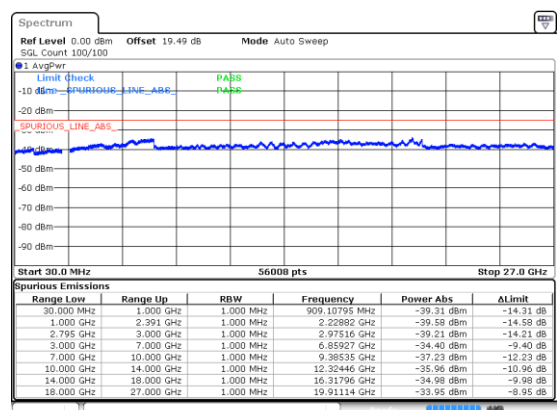

N41 50MHz

Lowest Channel / BPSK

Lowest Channel / QPSK

Middle Channel / BPSK

Middle Channel / QPSK

Highest Channel / BPSK

Highest Channel / QPSK

N41 50MHz

Lowest Channel / 16QAM

Lowest Channel / 64QAM

Middle Channel / 16QAM

Middle Channel / 64QAM

Highest Channel / 16QAM

Highest Channel / 64QAM

N41 50MHz

Lowest Channel / 256QAM