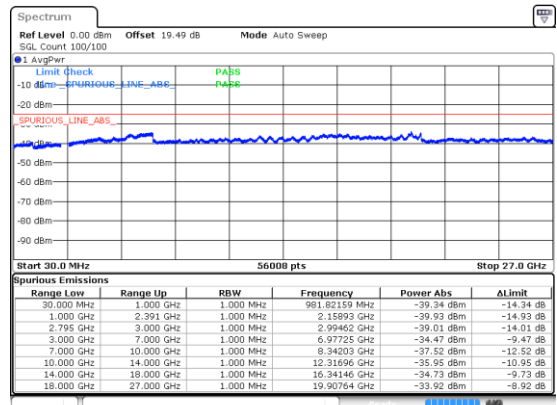

Middle Channel / QPSK

Highest Channel / BPSK

Highest Channel / QPSK

N41 20MHz

Lowest Channel / 16QAM

Lowest Channel / 64QAM

Middle Channel / 16QAM

Middle Channel / 64QAM

Highest Channel / 16QAM

Highest Channel / 64QAM

N41 20MHz

Lowest Channel / 256QAM

Middle Channel / 256QAM

Highest Channel / 256QAM

N41 40MHz

Lowest Channel / BPSK