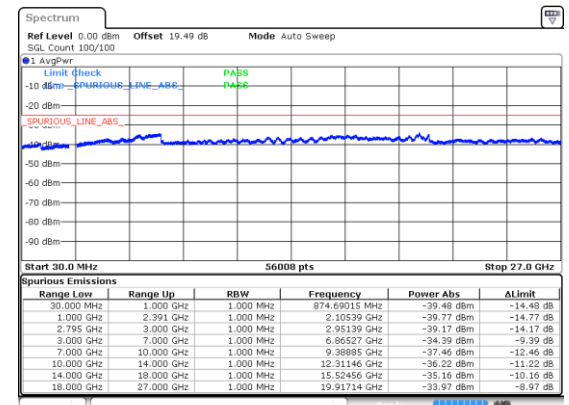

Middle Channel / QPSK

Highest Channel / BPSK

Highest Channel / QPSK

N41 80MHz

Lowest Channel / 16QAM

Lowest Channel / 64QAM

Middle Channel / 16QAM

Middle Channel / 64QAM

Highest Channel / 16QAM

Highest Channel / 64QAM

N41 80MHz

Lowest Channel / 256QAM

Middle Channel / 256QAM