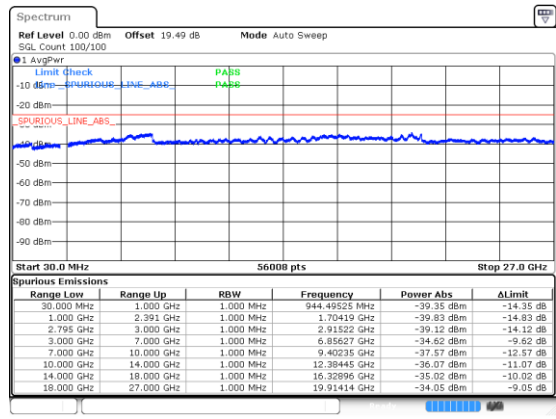

N41 60MHz

Lowest Channel / 256QAM

Middle Channel / 256QAM

Highest Channel / 256QAM

N41 80MHz

Lowest Channel / BPSK

Lowest Channel / QPSK

Middle Channel / BPSK