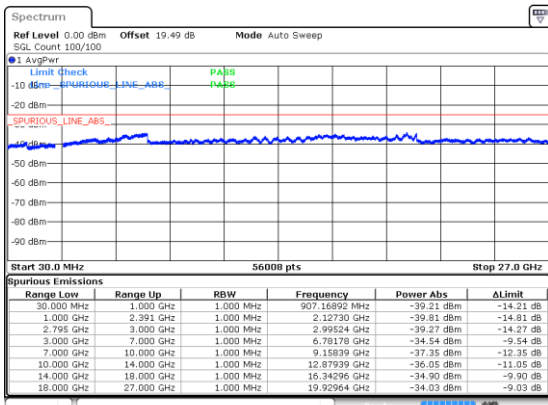

Middle Channel / 16QAM

Middle Channel / 64QAM

Highest Channel / 16QAM

Highest Channel / 64QAM

N41 40MHz

Lowest Channel / 256QAM

Middle Channel / 256QAM

Highest Channel / 256QAM