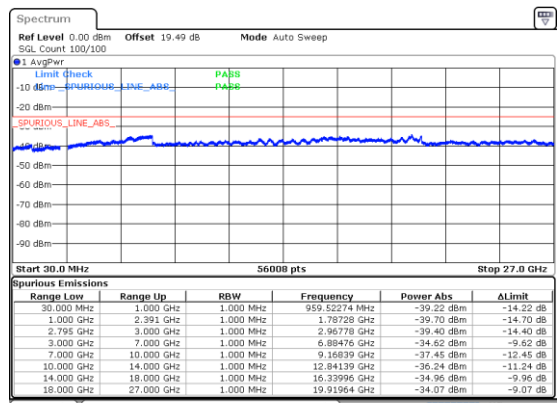

Lowest Channel / QPSK

Middle Channel / BPSK

Middle Channel / QPSK

Highest Channel / BPSK

Highest Channel / QPSK

N41 40MHz

Lowest Channel / 16QAM

Lowest Channel / 64QAM