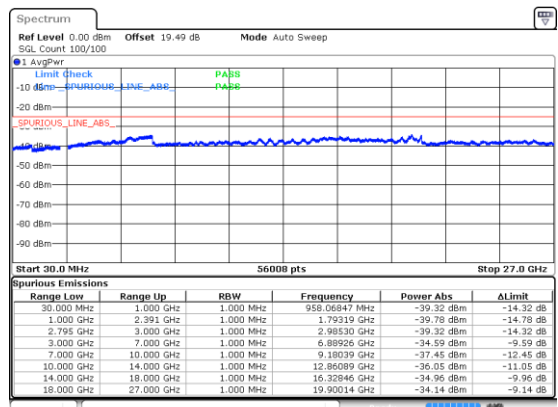

Middle Channel / 256QAM

Highest Channel / 256QAM

N41 60MHz

Lowest Channel / BPSK

Lowest Channel / QPSK

Middle Channel / BPSK

Middle Channel / QPSK

Highest Channel / BPSK