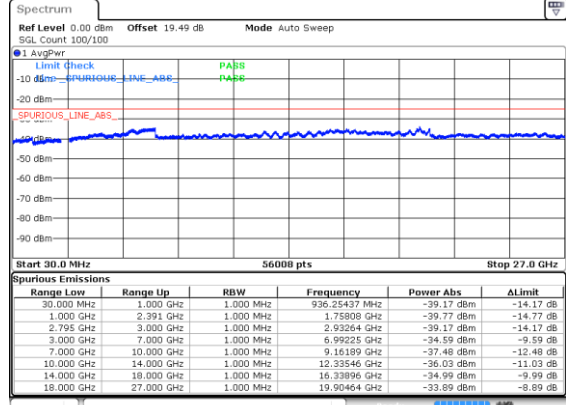

Middle Channel / QPSK

Highest Channel / BPSK

Highest Channel / QPSK

N41 20MHz

Lowest Channel / 16QAM

Lowest Channel / 64QAM

Middle Channel / 16QAM

Middle Channel / 64QAM

Highest Channel / 16QAM

Highest Channel / 64QAM

N41 20MHz

Lowest Channel / 256QAM

Middle Channel / 256QAM

Highest Channel / 256QAM

N41 40MHz

Lowest Channel / BPSK