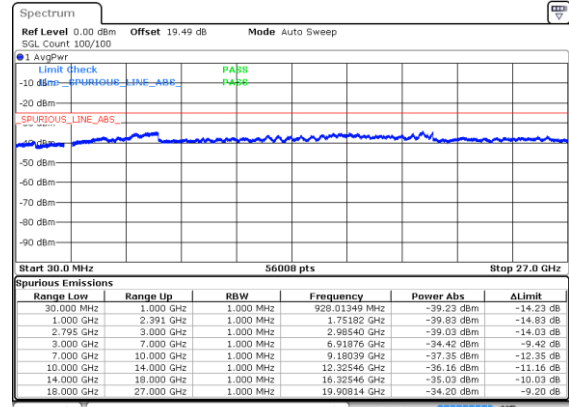

Date: 10 JUL 2020 11:47:39

Channel Power < -10dBm Pass

Date: 10 JUL 2020 11:59:14

Conducted Spurious Emission

N41 20MHz

Lowest Channel / BPSK

Lowest Channel / QPSK

Middle Channel / BPSK

Middle Channel / QPSK

Highest Channel / BPSK

Highest Channel / QPSK

N41 20MHz

Lowest Channel / 16QAM

Lowest Channel / 64QAM

Middle Channel / 16QAM

Middle Channel / 64QAM