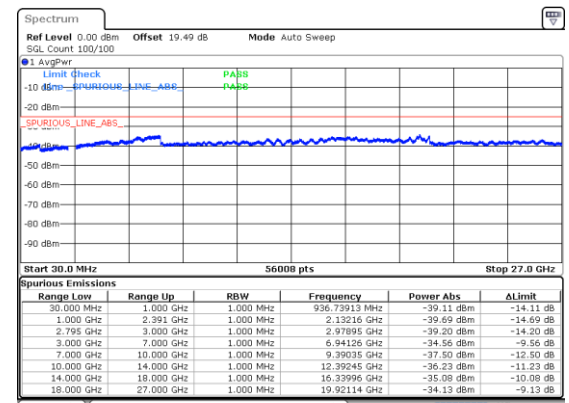

Lowest Channel / QPSK

Middle Channel / BPSK

Middle Channel / QPSK

Highest Channel / BPSK

Highest Channel / QPSK

N41 40MHz

Lowest Channel / 16QAM

Lowest Channel / 64QAM

Middle Channel / 16QAM

Middle Channel / 64QAM

Highest Channel / 16QAM

Highest Channel / 64QAM

N41 40MHz

Lowest Channel / 256QAM

Middle Channel / 256QAM

Highest Channel / 256QAM