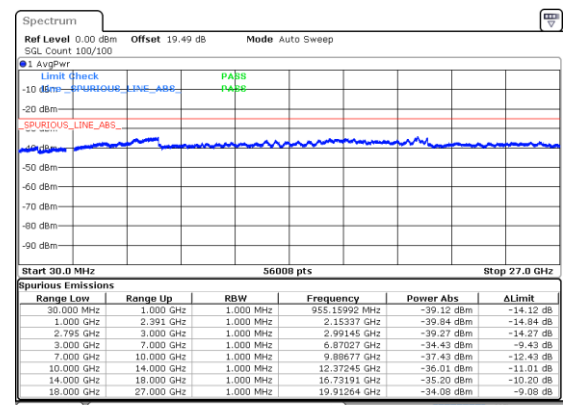

Lowest Channel / 16QAM

Lowest Channel / 64QAM

Middle Channel / 16QAM

Middle Channel / 64QAM

Highest Channel / 16QAM

Highest Channel / 64QAM

N41 50MHz

Lowest Channel / 256QAM