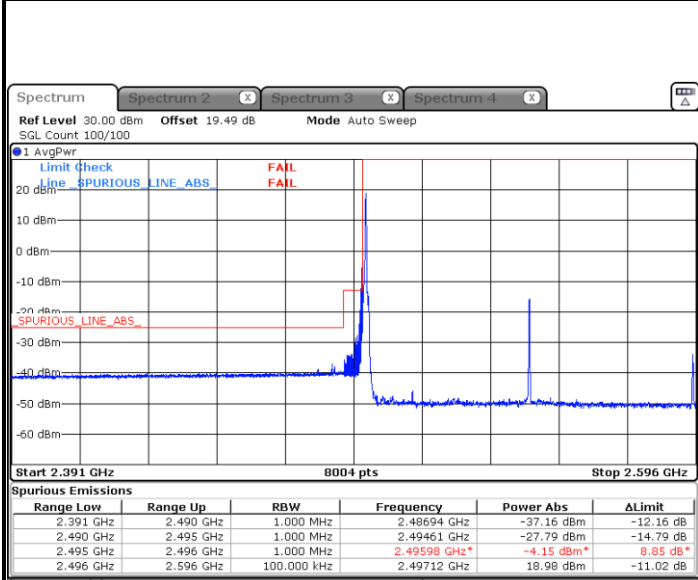

Date: 10 JUL 2020 12:01:02

N41 100MHz / QPSK

Lowest Band Edge / 1RB0

Date: 10 JUL 2020 11:45:41

Highest Band Edge / 1RB272

Date: 10 JUL 2020 11:57:10

Channel Power < -13dBm Pass

Date: 10 JUL 2020 11:49:16

Channel Power < -10dBm Pass

Date: 10 JUL 2020 12:00:21

N41 100MHz / 64QAM

Lowest Band Edge / 1RB0

Date: 10 JUL 2020 11:46:20

Highest Band Edge / 1RB272

Date: 10 JUL 2020 11:57:54

Channel Power < -13dBm Pass

Date: 10 JUL 2020 11:47:39

Channel Power < -10dBm Pass

Date: 10 JUL 2020 11:59:14

Conducted Spurious Emission

N41 20MHz

Lowest Channel / BPSK

Lowest Channel / QPSK

Middle Channel / BPSK