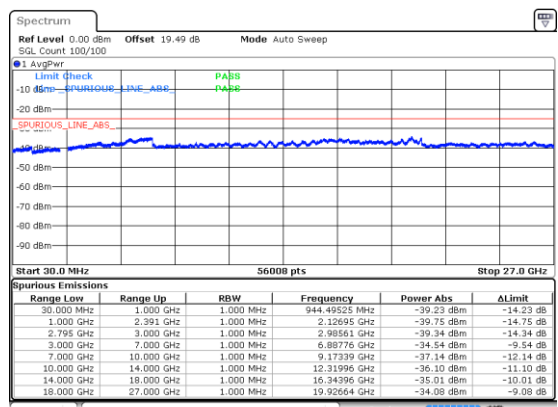

N41 50MHz

Lowest Channel / BPSK

Lowest Channel / QPSK

Middle Channel / BPSK

Middle Channel / QPSK

Highest Channel / BPSK

Highest Channel / QPSK

N41 50MHz