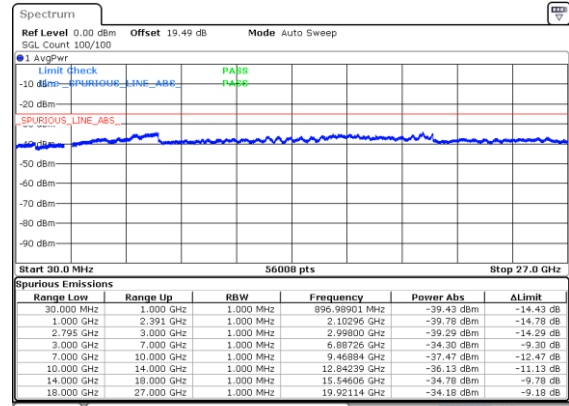

N41 60MHz

Lowest Channel / 256QAM

Middle Channel / 256QAM

Highest Channel / 256QAM

N41 80MHz

Lowest Channel / BPSK

Lowest Channel / QPSK

Middle Channel / BPSK