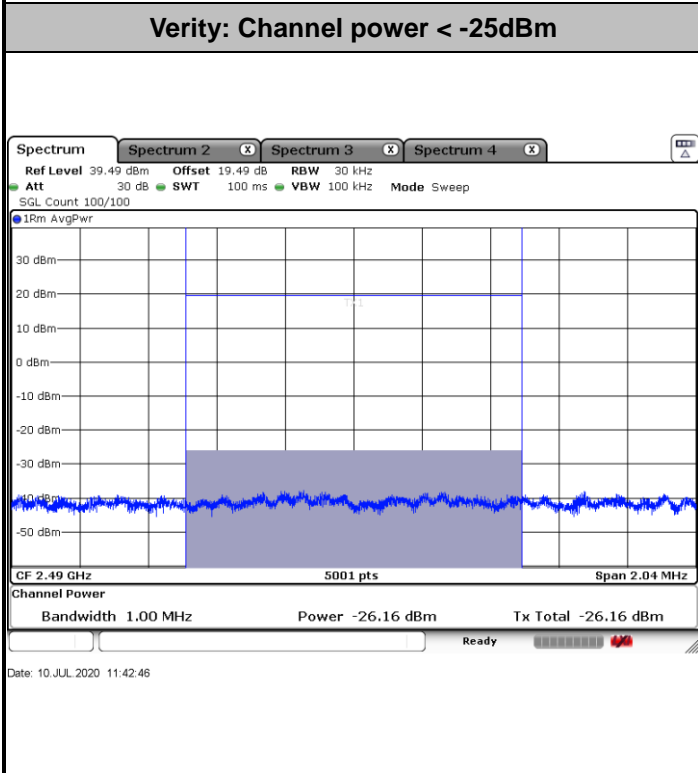

N41 100MHz / BPSK

Lowest Band Edge / 1RB0

Highest Band Edge / 1RB272

Date: 10 JUL 2020 11:44:17

Date: 10 JUL 2020 11:56:44

Channel Power < -13dBm Pass

Channel Power < -10dBm Pass

Date: 10 JUL 2020 11:50:11

Date: 10 JUL 2020 12:01:02

N41 100MHz / QPSK

Lowest Band Edge / 1RB0

Date: 10 JUL 2020 11:45:41

Highest Band Edge / 1RB272

Date: 10 JUL 2020 11:57:10

Channel Power < -13dBm Pass

Date: 10 JUL 2020 11:49:16