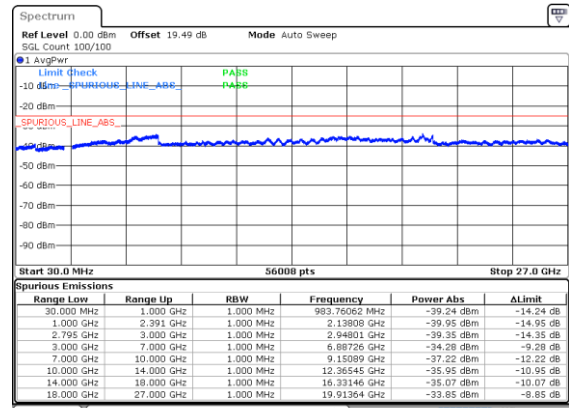

Middle Channel / 256QAM

Highest Channel / 256QAM

N41 60MHz

Lowest Channel / BPSK

Lowest Channel / QPSK

Middle Channel / BPSK

Middle Channel / QPSK

Highest Channel / BPSK