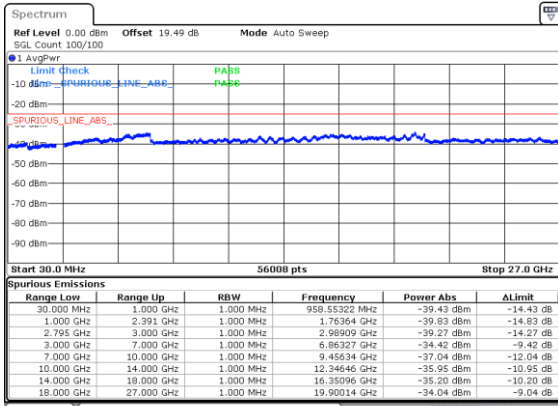

Highest Channel / 16QAM

Highest Channel / 64QAM

N41 20MHz

Lowest Channel / 256QAM

Middle Channel / 256QAM

Highest Channel / 256QAM

N41 40MHz

Lowest Channel / BPSK