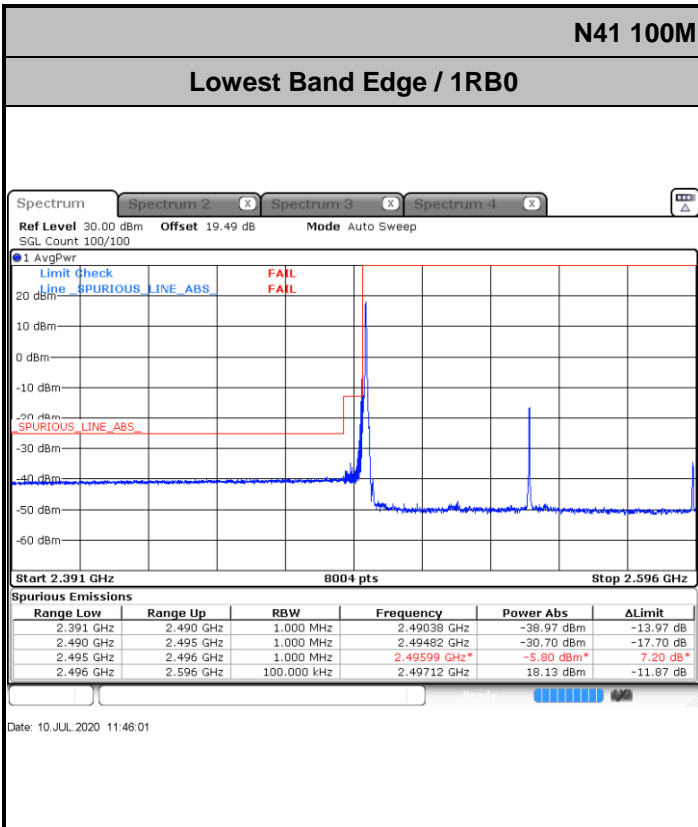

N41 100MHz / BPSK

Lowest Band Edge / 1RB0

Highest Band Edge / 1RB272

Date: 10 JUL 2020 11:44:17

Date: 10 JUL 2020 11:56:44

Channel Power < -13dBm Pass

Channel Power < -10dBm Pass

Date: 10 JUL 2020 11:50:11

Date: 10 JUL 2020 12:01:02

N41 100MHz / QPSK

Lowest Band Edge / 1RB0

Date: 10 JUL 2020 11:45:41

Highest Band Edge / 1RB272

Date: 10 JUL 2020 11:57:10

Channel Power < -13dBm Pass

Date: 10 JUL 2020 11:49:16

Channel Power < -10dBm Pass

Date: 10 JUL 2020 12:00:21

N41 100MHz / 64QAM

Lowest Band Edge / 1RB0

Date: 10 JUL 2020 11:46:20

Highest Band Edge / 1RB272

Date: 10 JUL 2020 11:57:54

Channel Power < -13dBm Pass