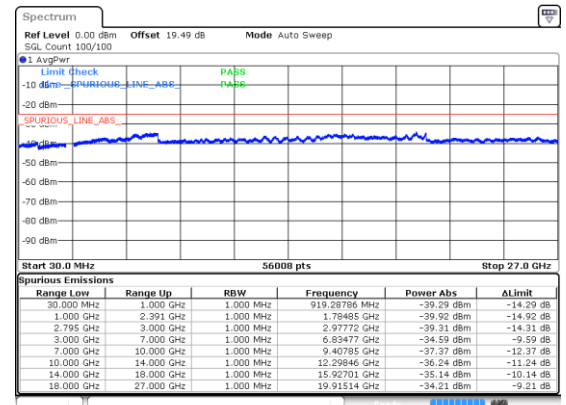

Middle Channel / QPSK

Highest Channel / BPSK

Highest Channel / QPSK

N41 20MHz

Lowest Channel / 16QAM

Lowest Channel / 64QAM

Middle Channel / 16QAM

Middle Channel / 64QAM

Highest Channel / 16QAM

Highest Channel / 64QAM

N41 20MHz

Lowest Channel / 256QAM

Middle Channel / 256QAM

Highest Channel / 256QAM

N41 40MHz

Lowest Channel / BPSK