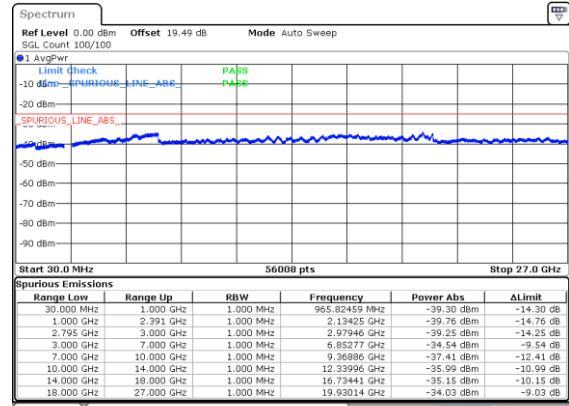

Middle Channel / QPSK

Highest Channel / BPSK

Highest Channel / QPSK

N41 80MHz

Lowest Channel / 16QAM

Lowest Channel / 64QAM

Middle Channel / 16QAM

Middle Channel / 64QAM

Highest Channel / 16QAM

Highest Channel / 64QAM

N41 80MHz

Lowest Channel / 256QAM

Middle Channel / 256QAM