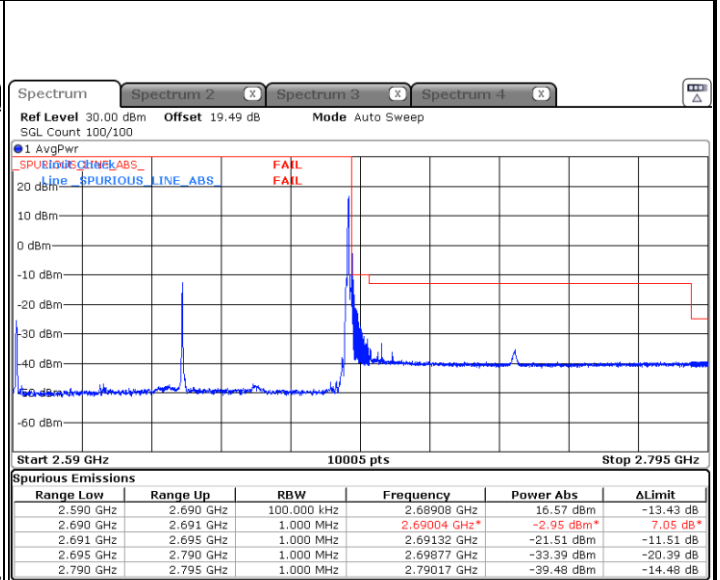

N41 100MHz / BPSK

Lowest Band Edge / 1RB0

Highest Band Edge / 1RB272

Date: 10 JUL 2020 11:44:17

Date: 10 JUL 2020 11:56:44

Channel Power < -13dBm Pass

Channel Power < -10dBm Pass

Date: 10 JUL 2020 11:50:11

Date: 10 JUL 2020 12:01:02

N41 100MHz / QPSK

Lowest Band Edge / 1RB0

Date: 10 JUL 2020 11:45:41

Highest Band Edge / 1RB272

Date: 10 JUL 2020 11:57:10

Channel Power < -13dBm Pass

Date: 10 JUL 2020 11:49:16

Channel Power < -10dBm Pass

Date: 10 JUL 2020 12:00:21

N41 100MHz / 64QAM

Lowest Band Edge / 1RB0

Date: 10 JUL 2020 11:46:20

Highest Band Edge / 1RB272

Date: 10 JUL 2020 11:57:54

Channel Power < -13dBm Pass