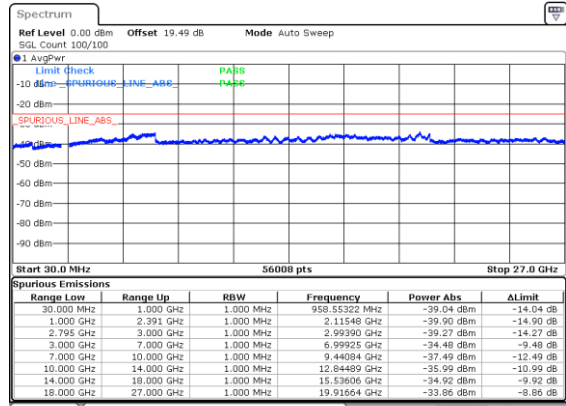

Lowest Channel / QPSK

Middle Channel / BPSK

Middle Channel / QPSK

Highest Channel / BPSK

Highest Channel / QPSK

N41 40MHz

Lowest Channel / 16QAM

Lowest Channel / 64QAM