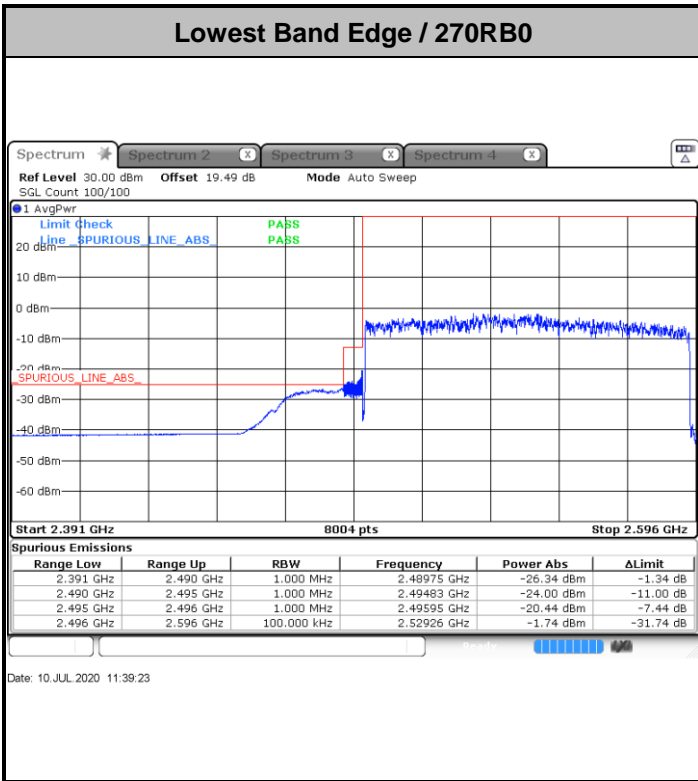

N41 100MHz / BPSK

Lowest Band Edge / 1RB0

Highest Band Edge / 1RB272

Date: 10 JUL 2020 11:44:17

Date: 10 JUL 2020 11:56:44

Channel Power < -13dBm Pass

Channel Power < -10dBm Pass

Date: 10 JUL 2020 11:50:11

Date: 10 JUL 2020 12:01:02

N41 100MHz / QPSK

Lowest Band Edge / 1RB0

Date: 10 JUL 2020 11:45:41

Highest Band Edge / 1RB272

Date: 10 JUL 2020 11:57:10

Channel Power < -13dBm Pass

Date: 10 JUL 2020 11:49:16

Channel Power < -10dBm Pass

Date: 10 JUL 2020 12:00:21

N41 100MHz / 64QAM

Lowest Band Edge / 1RB0

Date: 10 JUL 2020 11:46:20

Highest Band Edge / 1RB272

Date: 10 JUL 2020 11:57:54

Channel Power < -13dBm Pass