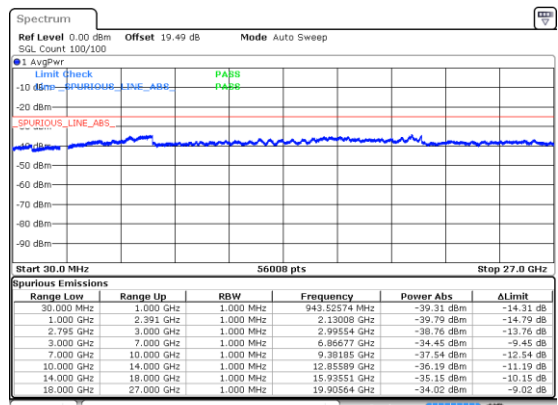

Highest Channel / 256QAM