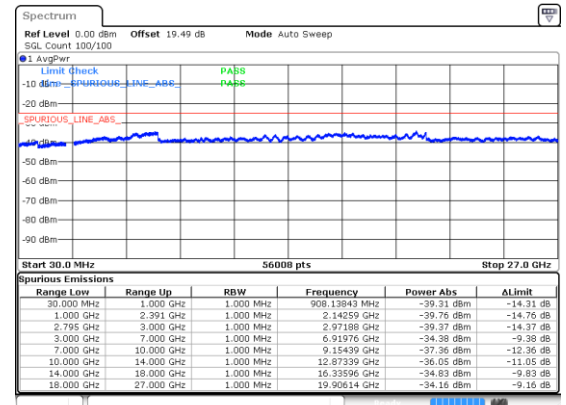

Lowest Channel / QPSK

Middle Channel / BPSK

Middle Channel / QPSK

Highest Channel / BPSK

Highest Channel / QPSK

N41 40MHz

Lowest Channel / 16QAM

Lowest Channel / 64QAM

Middle Channel / 16QAM

Middle Channel / 64QAM

Highest Channel / 16QAM

Highest Channel / 64QAM

N41 40MHz

Lowest Channel / 256QAM

Middle Channel / 256QAM

Highest Channel / 256QAM