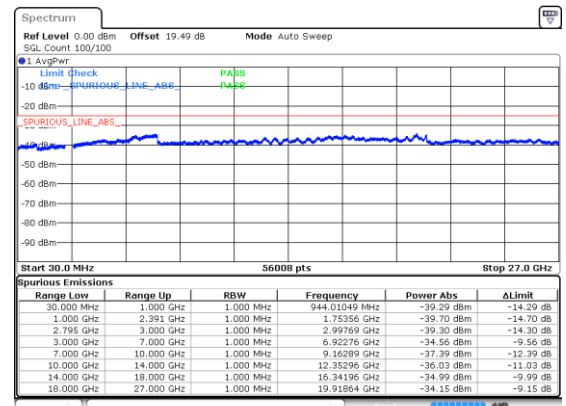

Middle Channel / QPSK

Highest Channel / BPSK

Highest Channel / QPSK

N41 20MHz

Lowest Channel / 16QAM

Lowest Channel / 64QAM

Middle Channel / 16QAM

Middle Channel / 64QAM

Highest Channel / 16QAM

Highest Channel / 64QAM

N41 20MHz

Lowest Channel / 256QAM

Middle Channel / 256QAM

Highest Channel / 256QAM

N41 40MHz

Lowest Channel / BPSK