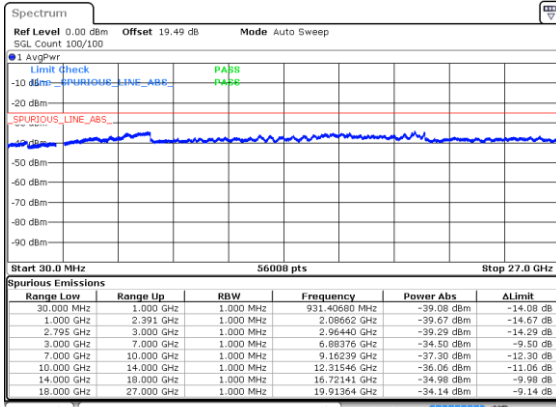

Date: 10 JUL 2020 11:47:39

Channel Power < -10dBm Pass

Date: 10 JUL 2020 11:59:14

Conducted Spurious Emission

N41 20MHz

Lowest Channel / BPSK

Lowest Channel / QPSK

Middle Channel / BPSK

Middle Channel / QPSK

Highest Channel / BPSK

Highest Channel / QPSK

N41 20MHz

Lowest Channel / 16QAM

Lowest Channel / 64QAM

Middle Channel / 16QAM

Middle Channel / 64QAM