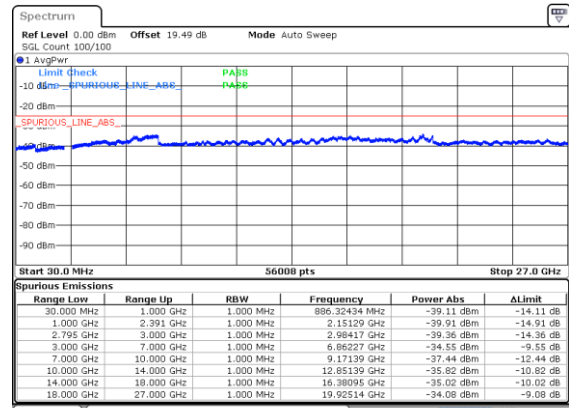

Highest Channel / QPSK

N41 60MHz

Lowest Channel / 16QAM

Lowest Channel / 64QAM

Middle Channel / 16QAM

Middle Channel / 64QAM

Highest Channel / 16QAM

Highest Channel / 64QAM

N41 60MHz

Lowest Channel / 256QAM

Middle Channel / 256QAM

Highest Channel / 256QAM

N41 80MHz

Lowest Channel / BPSK

Lowest Channel / QPSK

Middle Channel / BPSK