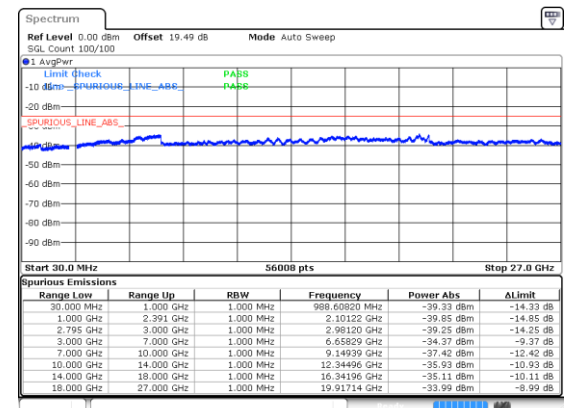

Middle Channel / QPSK