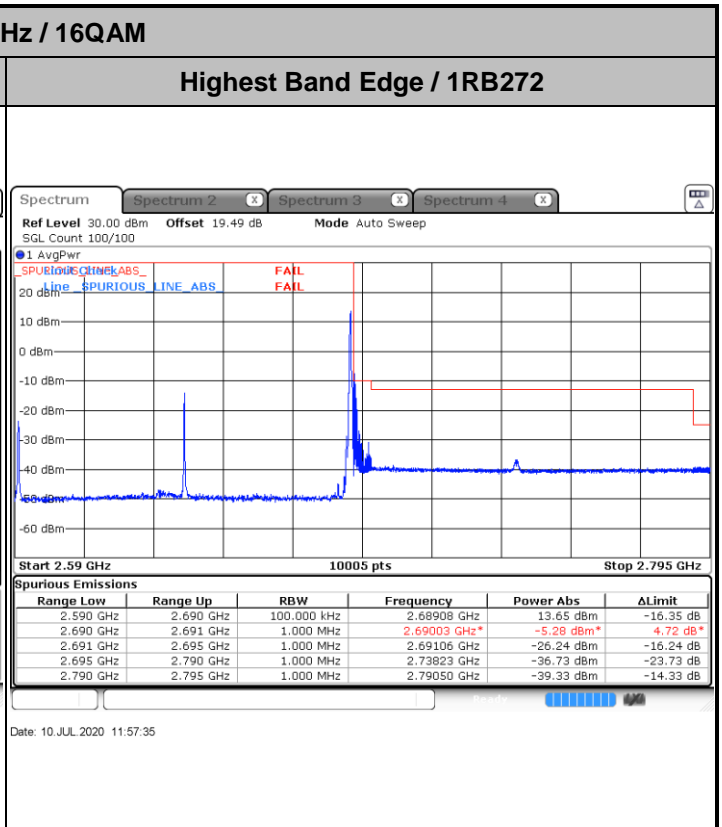

N41 100MHz / BPSK

Lowest Band Edge / 1RB0

Highest Band Edge / 1RB272

Date: 10 JUL 2020 11:44:17

Date: 10 JUL 2020 11:56:44

Channel Power < -13dBm Pass

Channel Power < -10dBm Pass

Date: 10 JUL 2020 11:50:11

Date: 10 JUL 2020 12:01:02

N41 100MHz / QPSK

Lowest Band Edge / 1RB0

Date: 10 JUL 2020 11:45:41

Highest Band Edge / 1RB272

Date: 10 JUL 2020 11:57:10

Channel Power < -13dBm Pass

Date: 10 JUL 2020 11:49:16

Channel Power < -10dBm Pass

Date: 10 JUL 2020 12:00:21

N41 100MHz / 64QAM

Lowest Band Edge / 1RB0

Date: 10 JUL 2020 11:46:20

Highest Band Edge / 1RB272

Date: 10 JUL 2020 11:57:54

Channel Power < -13dBm Pass