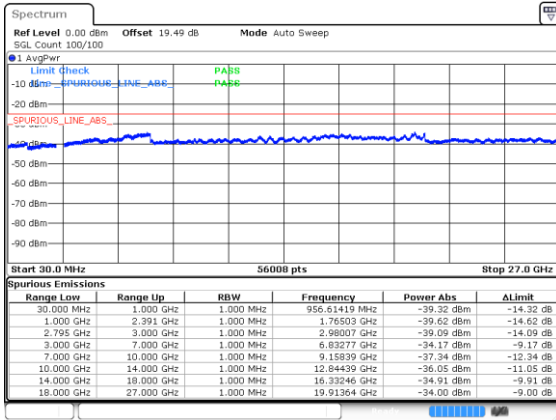

N41 60MHz

Lowest Channel / 256QAM