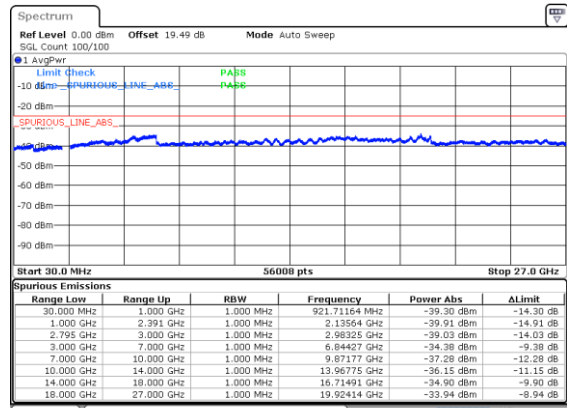

Lowest Channel / 64QAM