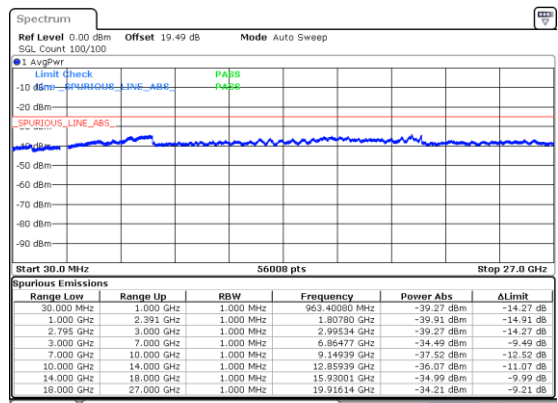

Highest Channel / BPSK