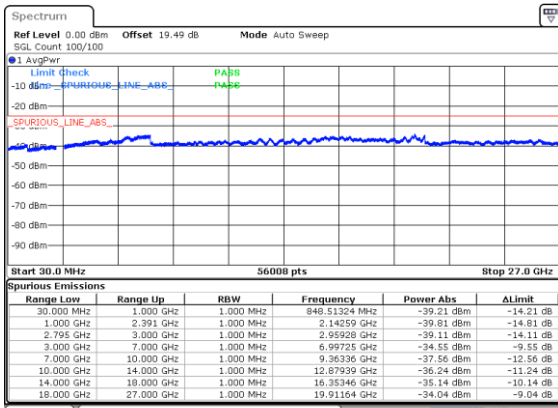

N41 50MHz

Lowest Channel / BPSK