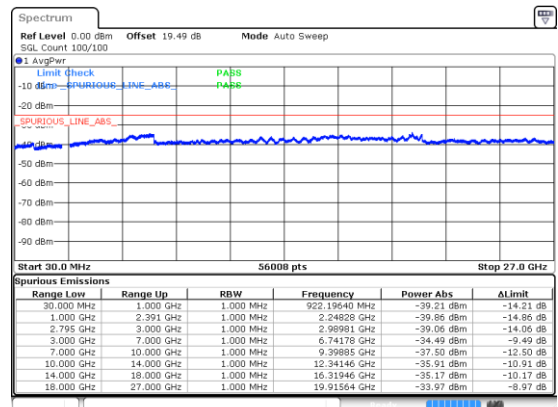

Middle Channel / 256QAM

Highest Channel / 256QAM

N41 60MHz

Lowest Channel / BPSK

Lowest Channel / QPSK

Middle Channel / BPSK

Middle Channel / QPSK

Highest Channel / BPSK