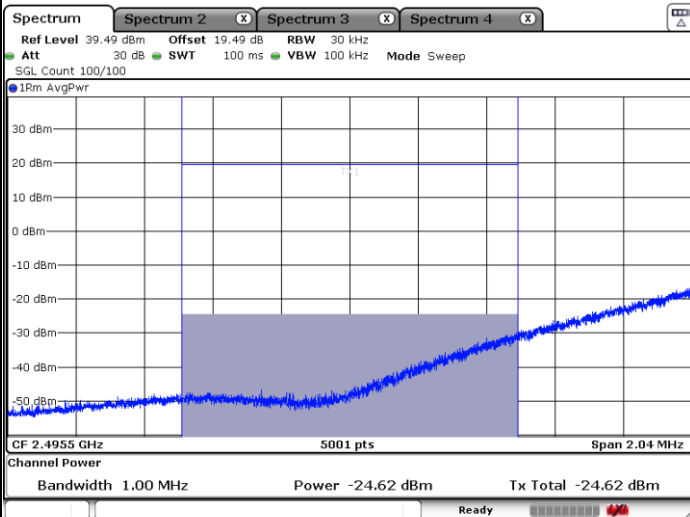

N41 100MHz / BPSK

Lowest Band Edge / 1RB0

Highest Band Edge / 1RB272

Date: 10 JUL 2020 11:44:17

Date: 10 JUL 2020 11:56:44

Channel Power < -13dBm Pass

Channel Power < -10dBm Pass

Date: 10 JUL 2020 11:50:11