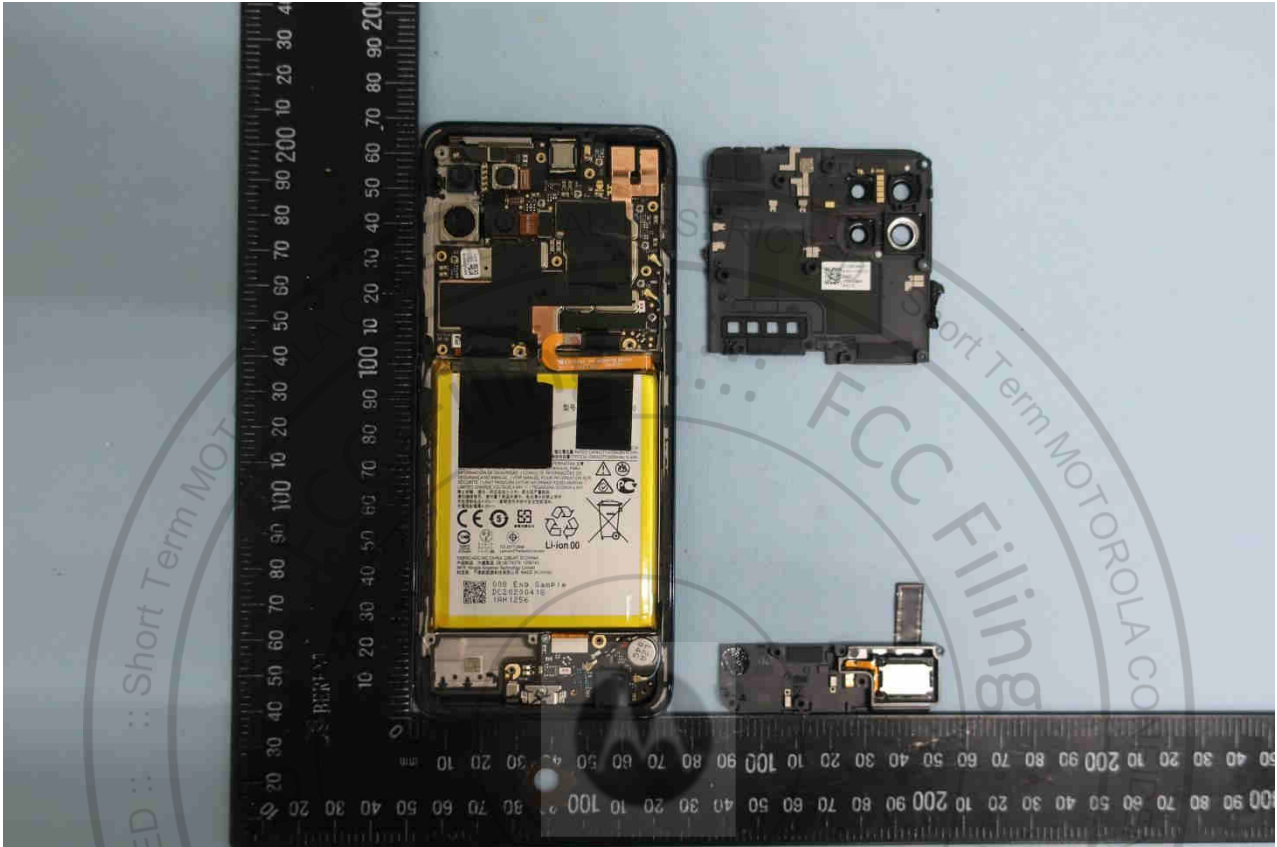

3. Internal Photograph of EUT

Brand Name: Motorola / Model Name: XT2075-1

Brand Name: Motorola / Model Name: XT2075-1

Brand Name: Motorola / Model Name: XT2075-1

Brand Name: Motorola / Model Name: XT2075-1

Brand Name: Motorola / Model Name: XT2075-1

Brand Name: Motorola / Model Name: XT2075-1

Brand Name: Motorola / Model Name: XT2075-1

Brand Name: Motorola / Model Name: XT2075-1

Brand Name: Motorola / Model Name: XT2075-1