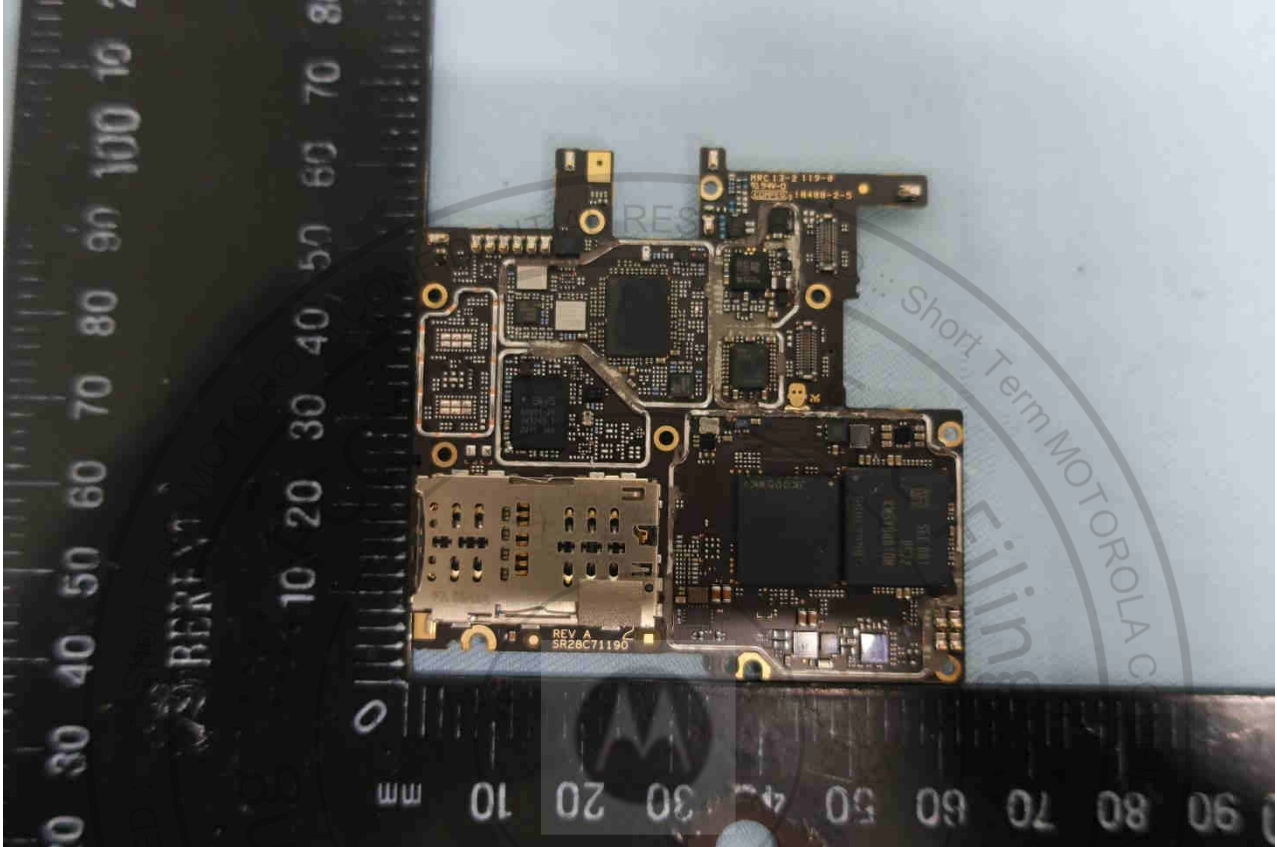

3. Internal Photograph of EUT

Brand Name: Motorola / Model Name: XT2075-1

Brand Name: Motorola / Model Name: XT2075-1

Brand Name: Motorola / Model Name: XT2075-1

Brand Name: Motorola / Model Name: XT2075-1

Brand Name: Motorola / Model Name: XT2075-1

Brand Name: Motorola / Model Name: XT2075-1

Brand Name: Motorola / Model Name: XT2075-1

Brand Name: Motorola / Model Name: XT2075-1

Brand Name: Motorola / Model Name: XT2075-1