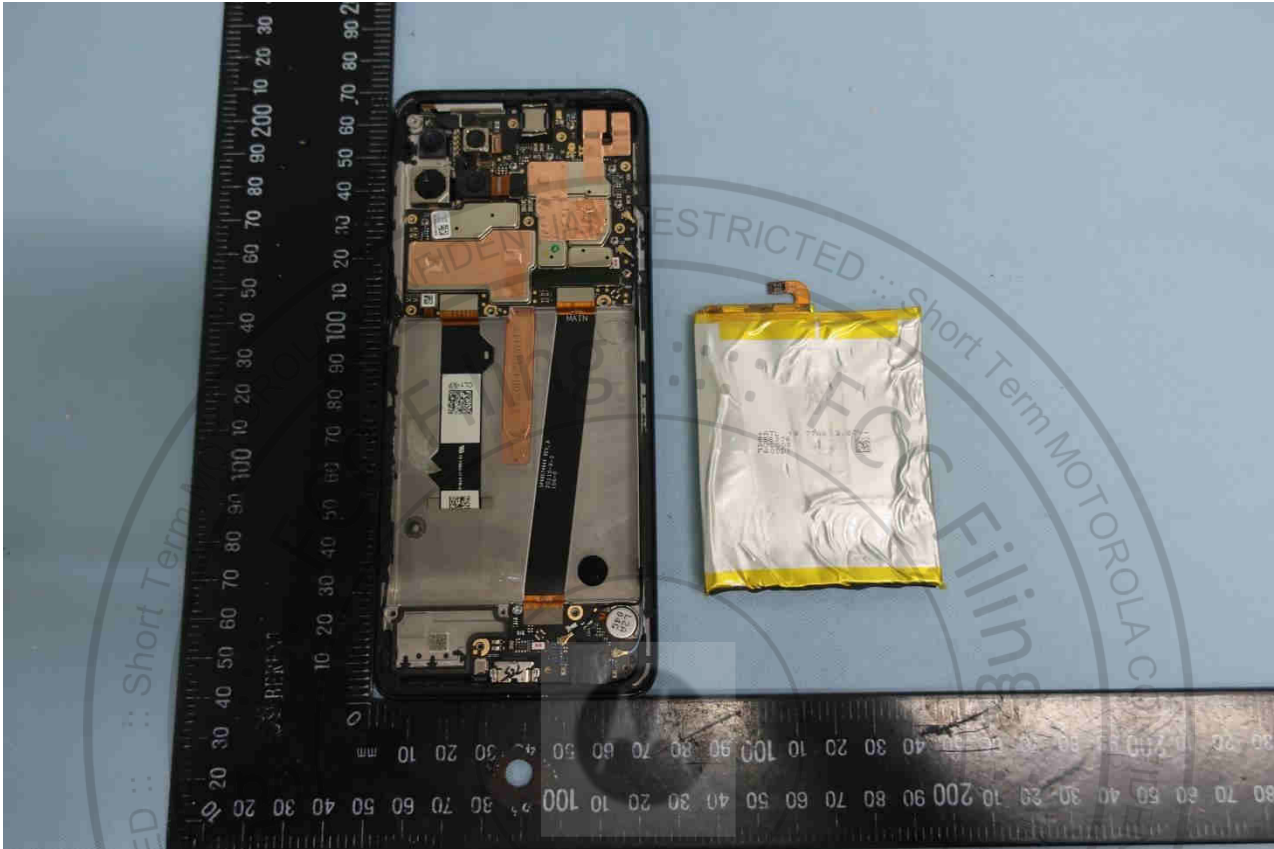

3. Internal Photograph of EUT

Brand Name: Motorola / Model Name: XT2075-1

Brand Name: Motorola / Model Name: XT2075-1

Brand Name: Motorola / Model Name: XT2075-1

Brand Name: Motorola / Model Name: XT2075-1

Brand Name: Motorola / Model Name: XT2075-1

Brand Name: Motorola / Model Name: XT2075-1

Brand Name: Motorola / Model Name: XT2075-1

Brand Name: Motorola / Model Name: XT2075-1

Brand Name: Motorola / Model Name: XT2075-1