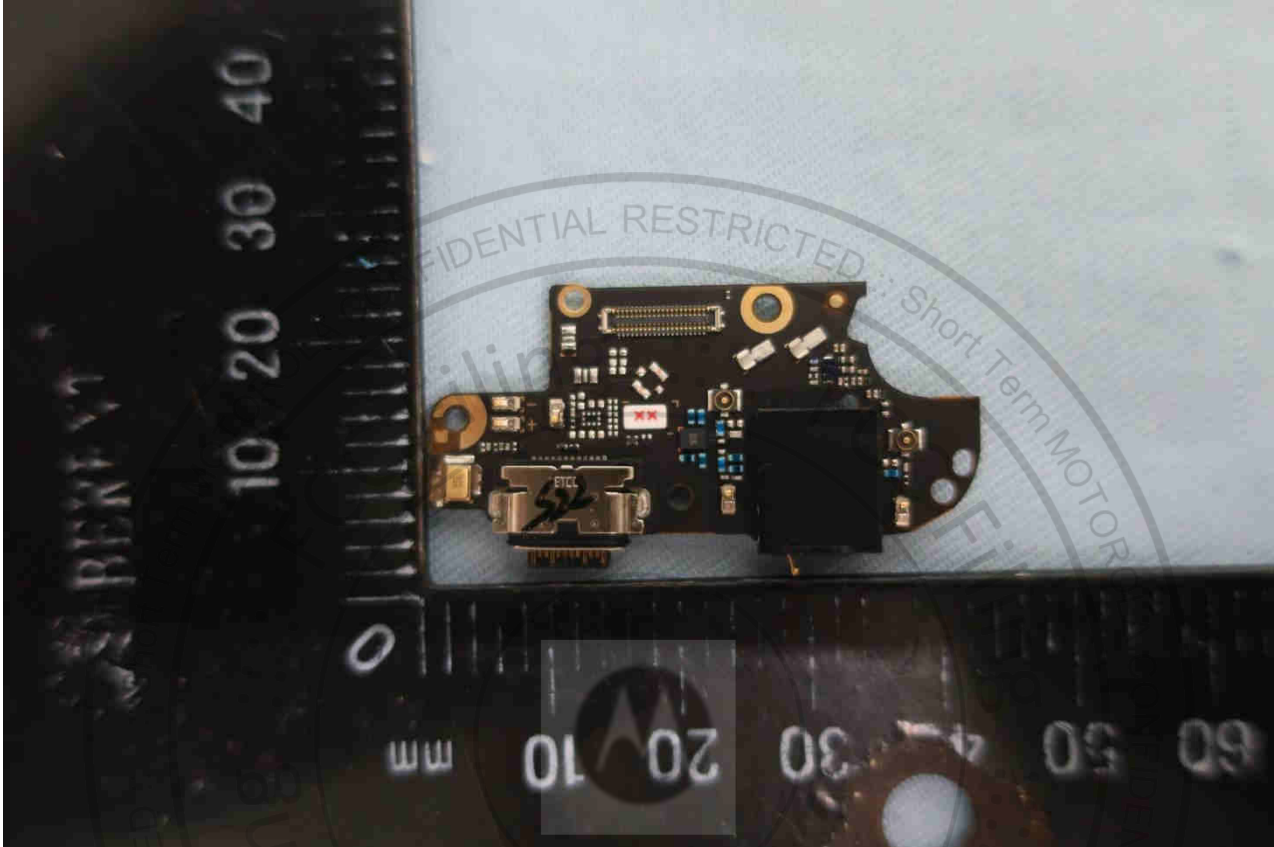

3. Internal Photograph of EUT

Brand Name: Motorola / Model Name: XT2075-1

Brand Name: Motorola / Model Name: XT2075-1

Brand Name: Motorola / Model Name: XT2075-1

Brand Name: Motorola / Model Name: XT2075-1

Brand Name: Motorola / Model Name: XT2075-1

Brand Name: Motorola / Model Name: XT2075-1

Brand Name: Motorola / Model Name: XT2075-1

Brand Name: Motorola / Model Name: XT2075-1

Brand Name: Motorola / Model Name: XT2075-1