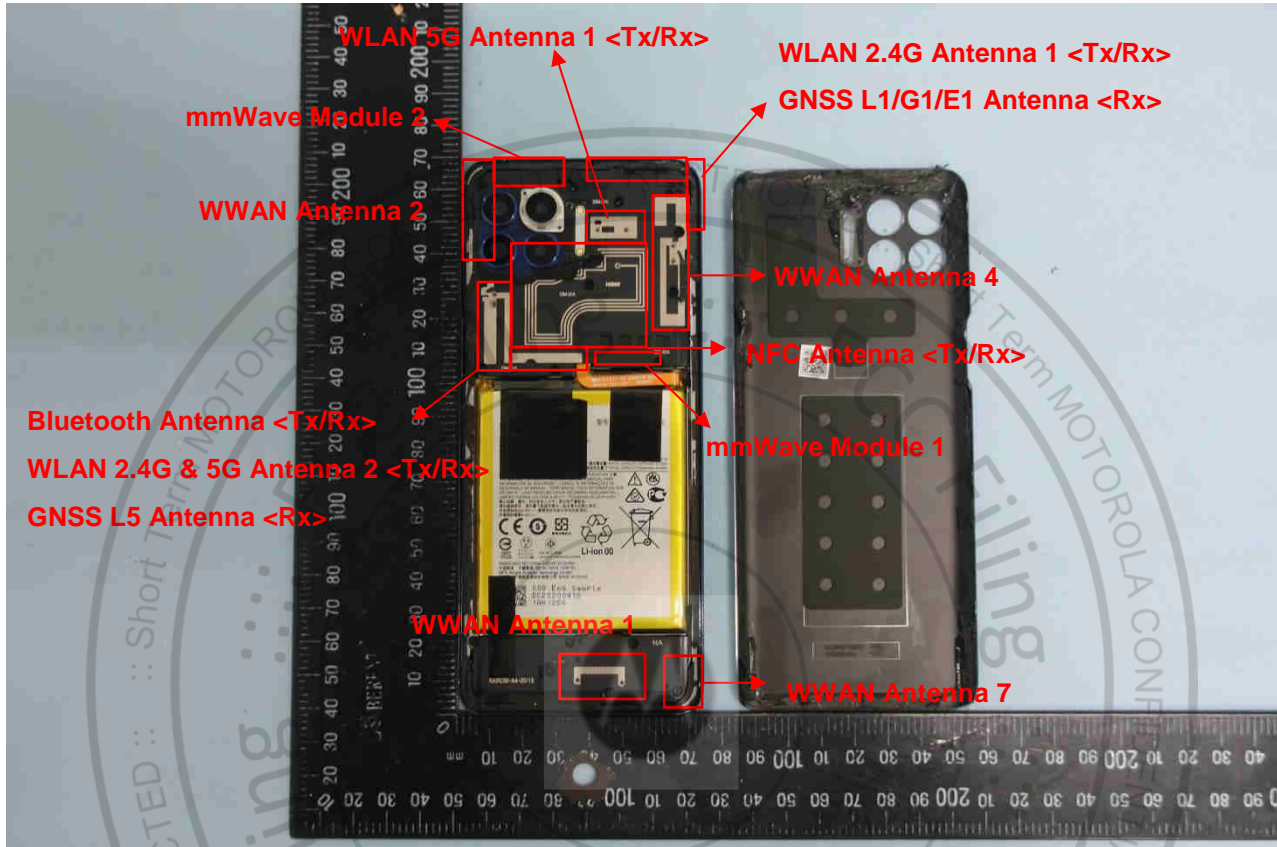

3. Internal Photograph of EUT

Brand Name: Motorola / Model Name: XT2075-1

Brand Name: Motorola / Model Name: XT2075-1

Brand Name: Motorola / Model Name: XT2075-1

Brand Name: Motorola / Model Name: XT2075-1

Brand Name: Motorola / Model Name: XT2075-1

Brand Name: Motorola / Model Name: XT2075-1

Brand Name: Motorola / Model Name: XT2075-1

Brand Name: Motorola / Model Name: XT2075-1

Brand Name: Motorola / Model Name: XT2075-1