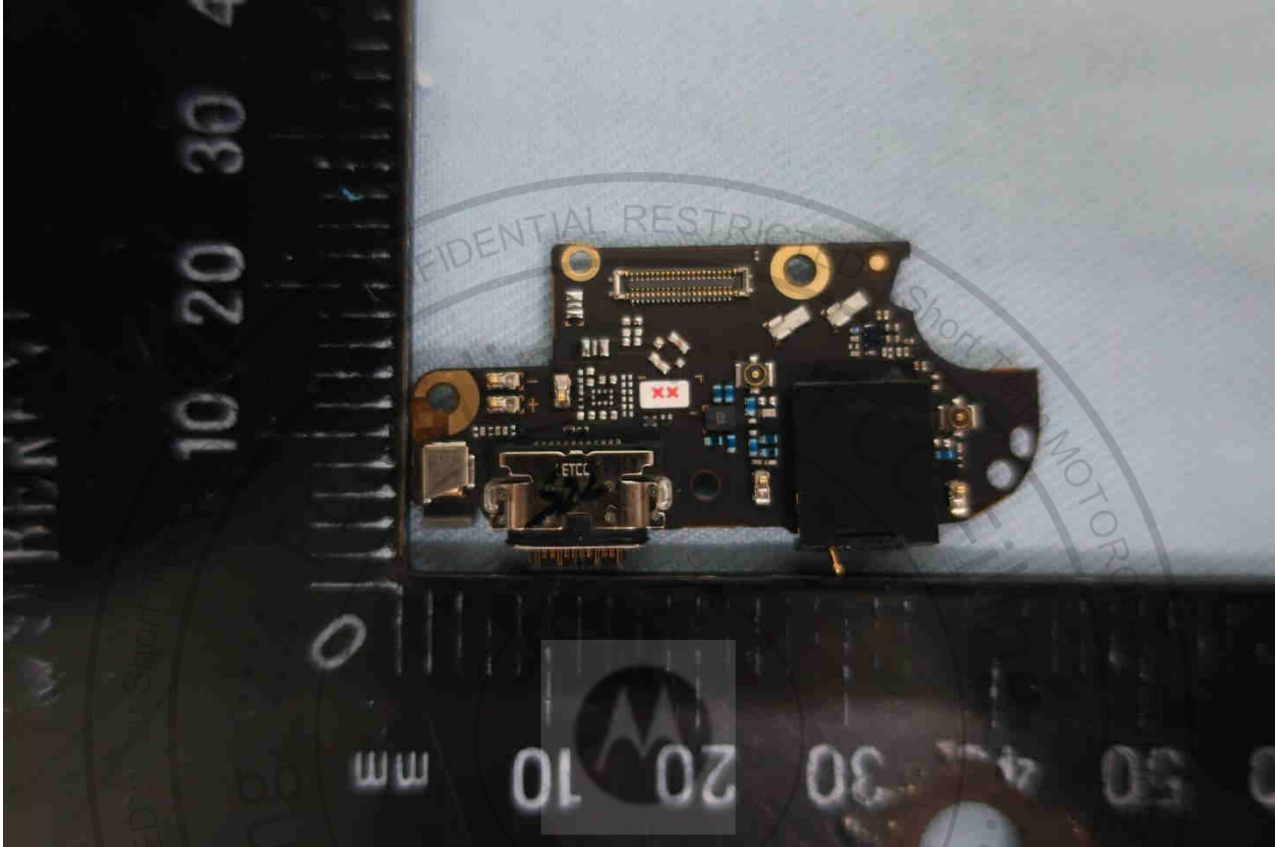

3. Internal Photograph of EUT

Brand Name: Motorola / Model Name: XT2075-1

Brand Name: Motorola / Model Name: XT2075-1

Brand Name: Motorola / Model Name: XT2075-1

Brand Name: Motorola / Model Name: XT2075-1

Brand Name: Motorola / Model Name: XT2075-1

Brand Name: Motorola / Model Name: XT2075-1

Brand Name: Motorola / Model Name: XT2075-1

Brand Name: Motorola / Model Name: XT2075-1

Brand Name: Motorola / Model Name: XT2075-1