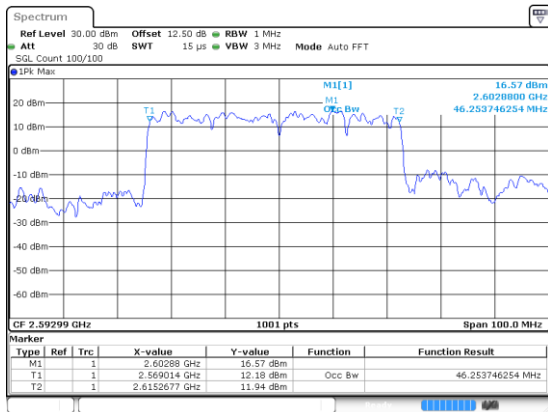

50MHz

Lowest Channel / BPSK

Lowest Channel / QPSK

Middle Channel / BPSK

Middle Channel / QPSK

Highest Channel / BPSK

Highest Channel / QPSK

50MHz

Lowest Channel / 16QAM

Lowest Channel / 64QAM

Middle Channel / 16QAM

Middle Channel / 64QAM

Highest Channel / 16QAM

Highest Channel / 64QAM

50MHz

Lowest Channel / 256QAM