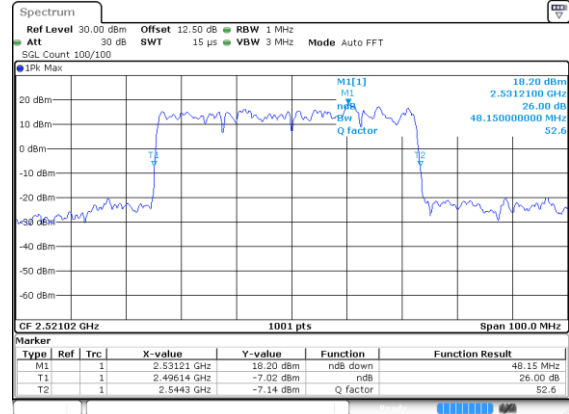

Lowest Channel / 256QAM

Middle Channel / 256QAM

Highest Channel / 256QAM

50MHz

Lowest Channel / BPSK

Date: 21 Jul 2020 23:34:00

Lowest Channel / QPSK

Date: 21 Jul 2020 23:35:27