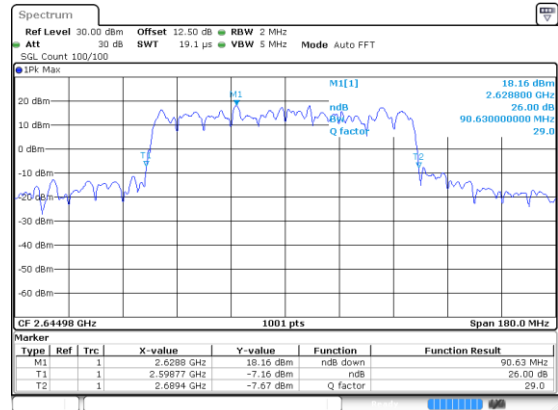

Highest Channel / QPSK

Date: 24 JUN 2020 16:50:28