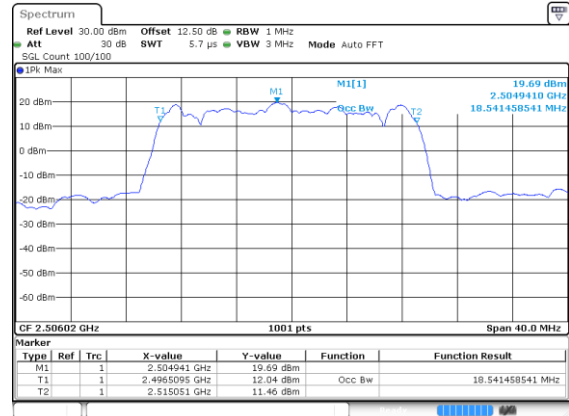

Lowest Channel / QPSK

Date: 24 JUN 2020 01:06:18