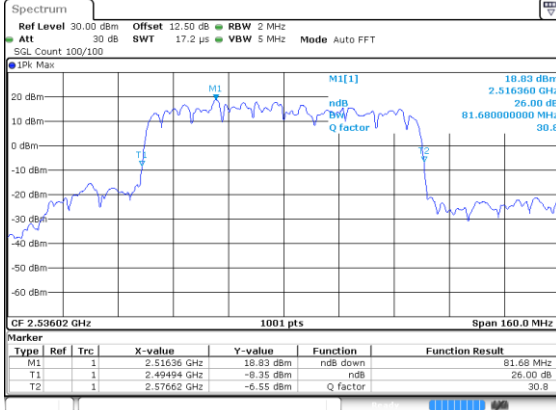

Highest Channel / 64QAM

60MHz

Lowest Channel / 256QAM

Middle Channel / 256QAM

Highest Channel / 256QAM

80MHz

Lowest Channel / BPSK

Date: 24 JUN 2020 15:15:09