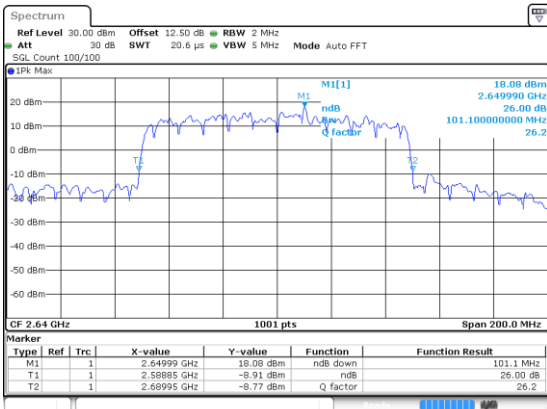

Highest Channel / QPSK

Date: 24 JUN 2020 17:52:45

100MHz

Lowest Channel / 16QAM

Lowest Channel / 64QAM

Middle Channel / 16QAM

Middle Channel / 64QAM

Highest Channel / 16QAM

Highest Channel / 64QAM

100MHz

Lowest Channel / 256QAM

Date: 24.11.2020, 17:54:36

Middle Channel / 256QAM

Highest Channel / 256QAM