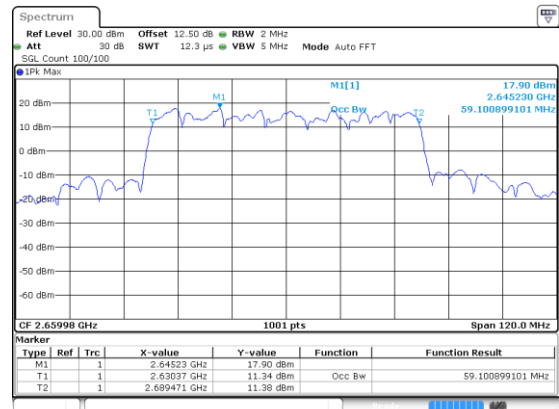

Date: 24 JUN 2020 09:14:03

Middle Channel / QPSK

Date: 24 JUN 2020 09:13:11

Highest Channel / BPSK

Date: 24 JUN 2020 09:14:03

Highest Channel / QPSK

Date: 24 JUN 2020 09:13:11