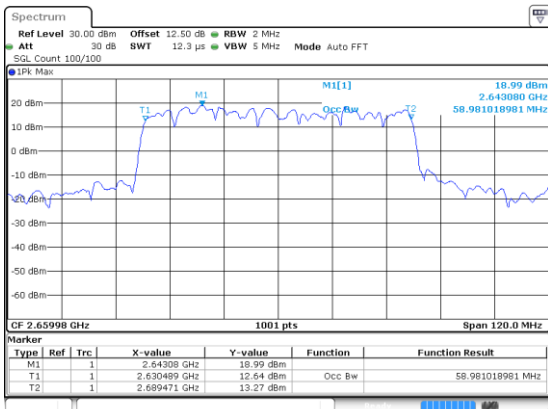

Highest Channel / BPSK

Date: 24 JUN 2020 09:14:03