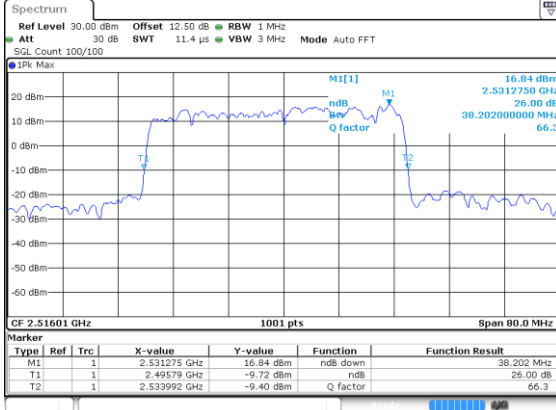

40MHz

Lowest Channel / 16QAM

Lowest Channel / 64QAM

Middle Channel / 16QAM

Middle Channel / 64QAM

Highest Channel / 16QAM

Highest Channel / 64QAM

40MHz