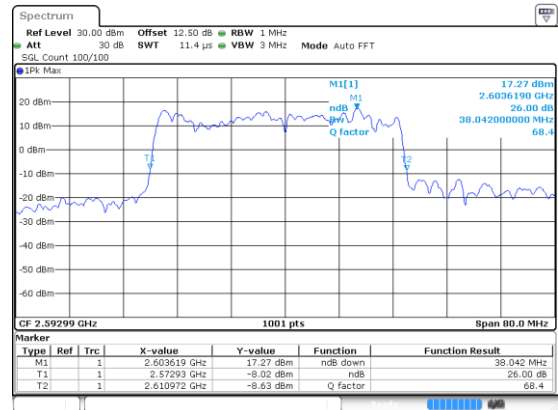

40MHz

Lowest Channel / 16QAM

Lowest Channel / 64QAM

Middle Channel / 16QAM

Middle Channel / 64QAM

Highest Channel / 16QAM

Highest Channel / 64QAM

40MHz