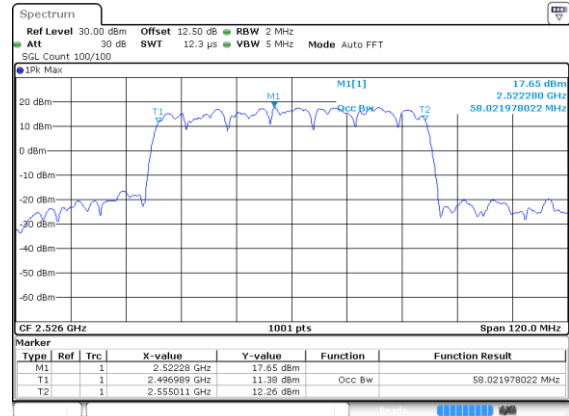

Lowest Channel / 16QAM

Lowest Channel / 64QAM

Middle Channel / 16QAM

Middle Channel / 64QAM

Highest Channel / 16QAM

Highest Channel / 64QAM

50MHz

Lowest Channel / 256QAM

Middle Channel / 256QAM

Highest Channel / 256QAM

60MHz

Lowest Channel / BPSK

Date: 24 JUN 2020 09:14:03

Lowest Channel / QPSK

Date: 24 JUN 2020 09:13:11

Middle Channel / BPSK