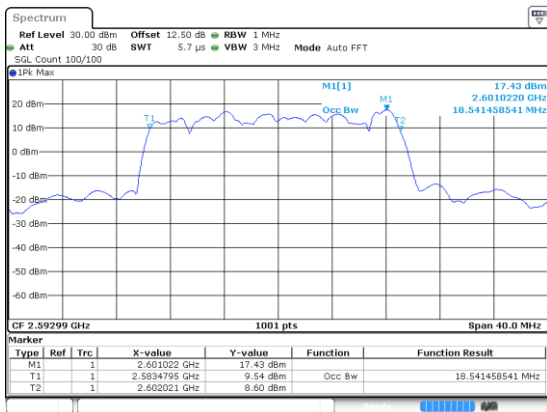

Middle Channel / 16QAM

Middle Channel / 64QAM

Highest Channel / 16QAM

Highest Channel / 64QAM

20MHz

Lowest Channel / 256QAM

Middle Channel / 256QAM

Highest Channel / 256QAM