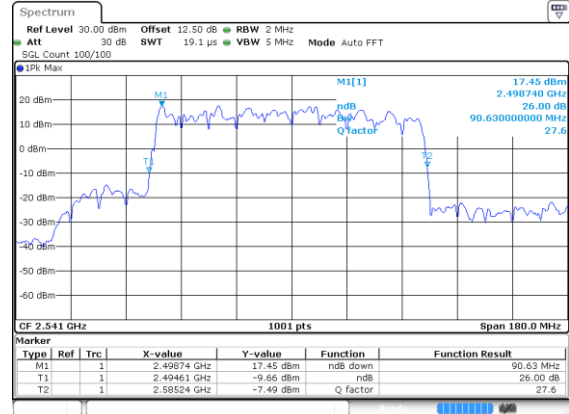

Highest Channel / 64QAM

80MHz

Lowest Channel / 256QAM

Middle Channel / 256QAM

Highest Channel / 256QAM

90MHz

Lowest Channel / BPSK

Date: 24 JUN 2020 16:45:07

Lowest Channel / QPSK

Date: 24 JUN 2020 16:50:28

Middle Channel / BPSK

Date: 24 JUN 2020 16:50:28

Middle Channel / QPSK

Date: 24 JUN 2020 16:50:28

Highest Channel / BPSK

Date: 24 JUN 2020 16:50:28