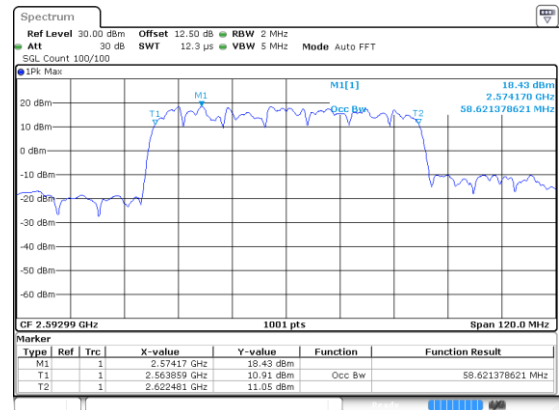

Middle Channel / QPSK

Date: 24 JUN 2020 09:13:11