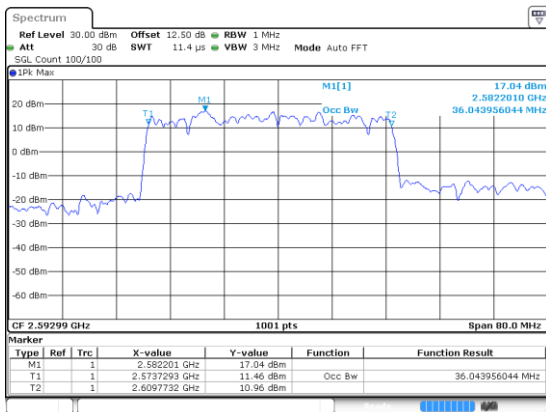

Date: 24 Jul 2020 02:20:48

Highest Channel / BPSK

Date: 24 Jul 2020 02:20:48

Highest Channel / QPSK

Date: 24 Jul 2020 02:20:48

40MHz

Lowest Channel / 16QAM

Lowest Channel / 64QAM

Middle Channel / 16QAM

Middle Channel / 64QAM

Highest Channel / 16QAM

Highest Channel / 64QAM

40MHz

Lowest Channel / 256QAM

Middle Channel / 256QAM

Highest Channel / 256QAM