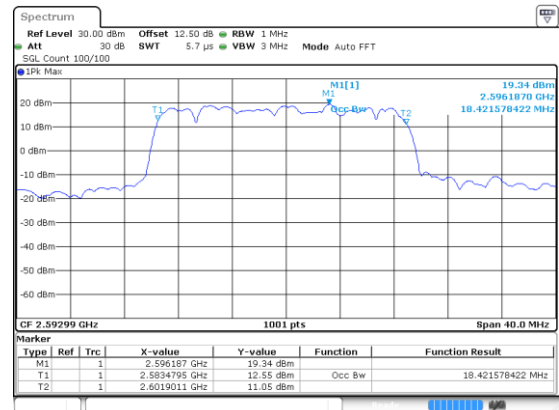

20MHz

Lowest Channel / BPSK

Date: 24 JUN 2020 01:05:01

Lowest Channel / QPSK

Date: 24 JUN 2020 01:06:18

Middle Channel / BPSK

Date: 24 JUN 2020 01:06:18

Middle Channel / QPSK

Date: 24 JUN 2020 01:06:18

Highest Channel / BPSK

Date: 24 JUN 2020 01:06:18

Highest Channel / QPSK

Date: 24 JUN 2020 01:06:18

20MHz

Lowest Channel / 16QAM

Lowest Channel / 64QAM