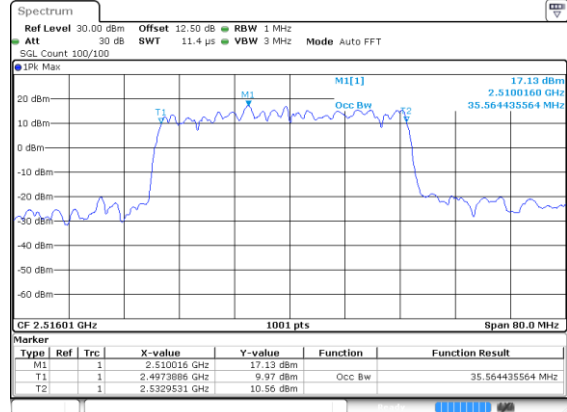

Date: 24 Jul 2020 02:20:48

Highest Channel / BPSK

Date: 24 Jul 2020 02:20:48

Highest Channel / QPSK

Date: 24 Jul 2020 02:20:48

40MHz

Lowest Channel / 16QAM

Lowest Channel / 64QAM

Middle Channel / 16QAM

Middle Channel / 64QAM

Highest Channel / 16QAM

Highest Channel / 64QAM

40MHz

Lowest Channel / 256QAM

Middle Channel / 256QAM

Highest Channel / 256QAM