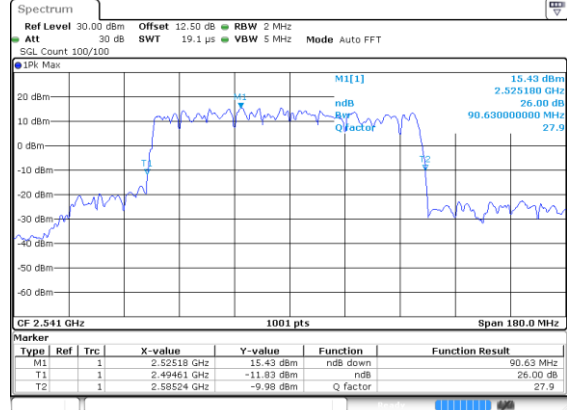

Highest Channel / QPSK

Date: 24 JUN 2020 16:50:28

90MHz

Lowest Channel / 16QAM

Lowest Channel / 64QAM

Middle Channel / 16QAM

Middle Channel / 64QAM

Highest Channel / 16QAM