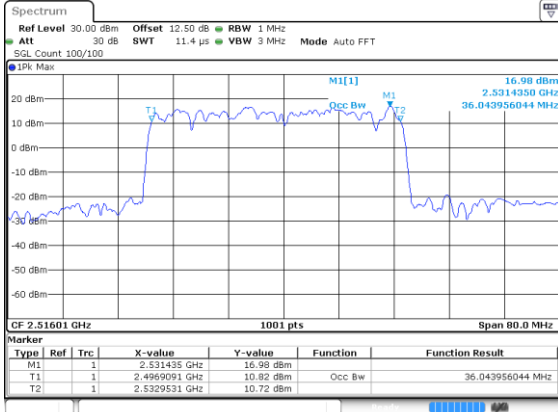

Date: 24 Jul 2020 02:20:48

Highest Channel / BPSK

Date: 24 Jul 2020 02:20:48

Highest Channel / QPSK

Date: 24 Jul 2020 02:20:48

40MHz

Lowest Channel / 16QAM

Lowest Channel / 64QAM

Middle Channel / 16QAM

Middle Channel / 64QAM

Highest Channel / 16QAM

Highest Channel / 64QAM

40MHz

Lowest Channel / 256QAM

Middle Channel / 256QAM

Highest Channel / 256QAM