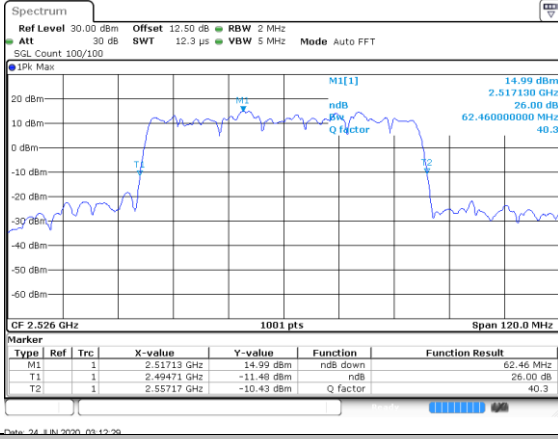

60MHz

Lowest Channel / 256QAM