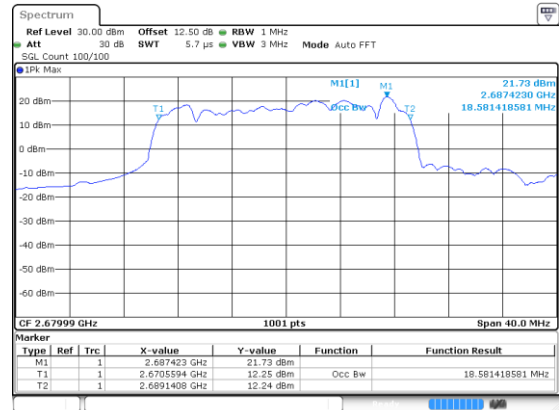

20MHz

Lowest Channel / BPSK

Date: 24 JUN 2020 01:05:01

Lowest Channel / QPSK

Date: 24 JUN 2020 01:06:18

Middle Channel / BPSK

Date: 24 JUN 2020 01:06:18

Middle Channel / QPSK

Date: 24 JUN 2020 01:06:18

Highest Channel / BPSK

Date: 24 JUN 2020 01:06:18

Highest Channel / QPSK

Date: 24 JUN 2020 01:06:18

20MHz

Lowest Channel / 16QAM

Lowest Channel / 64QAM