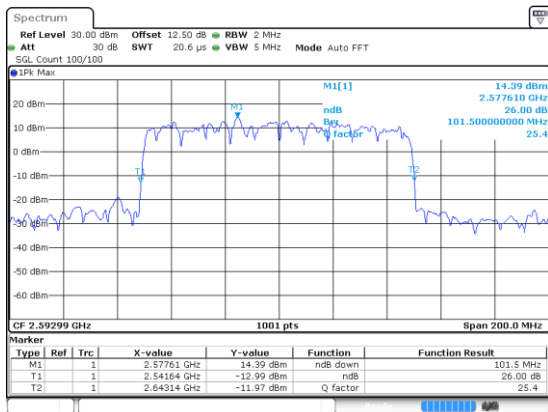

Highest Channel / 64QAM

100MHz

Lowest Channel / 256QAM

Date: 24.11.2020, 17:54:36

Middle Channel / 256QAM

Highest Channel / 256QAM