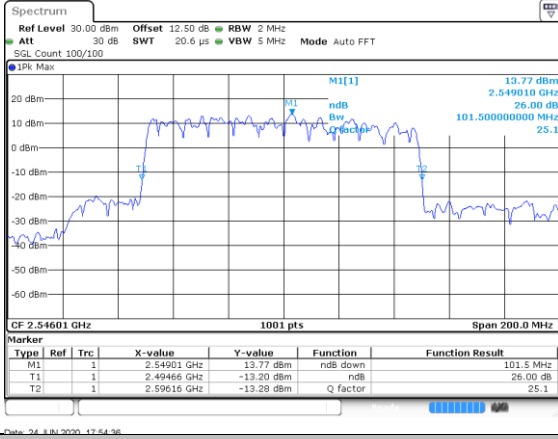

Highest Channel / 64QAM

100MHz

Lowest Channel / 256QAM

Date: 24.11.2020, 17:54:36

Middle Channel / 256QAM

Highest Channel / 256QAM