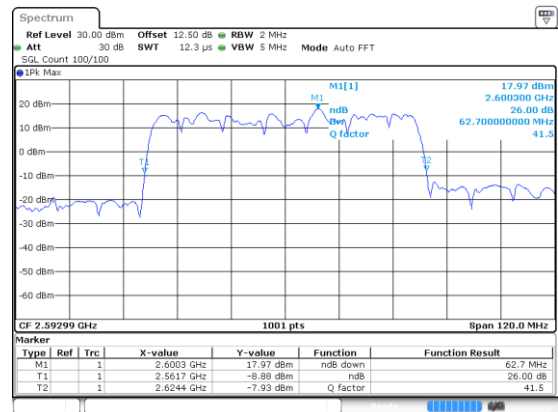

Highest Channel / BPSK

Highest Channel / QPSK

60MHz

Lowest Channel / 16QAM

Lowest Channel / 64QAM

Middle Channel / 16QAM

Middle Channel / 64QAM

Highest Channel / 16QAM