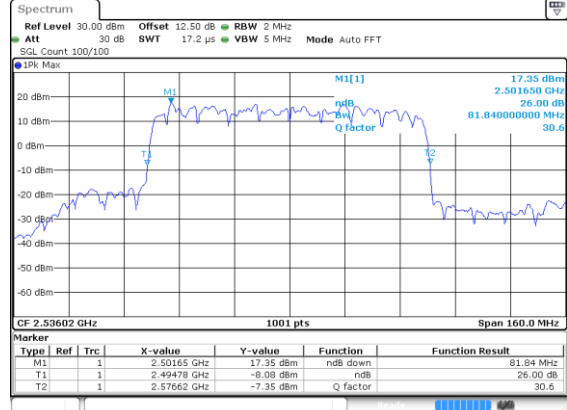

Lowest Channel / QPSK

Date: 24 JUN 2020 15:18:55