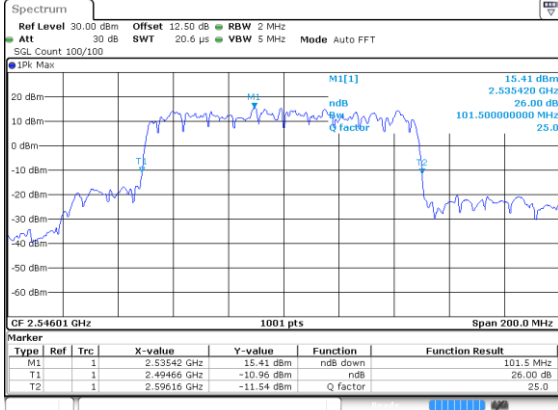

Highest Channel / QPSK

Date: 24 JUN 2020 17:52:45

100MHz

Lowest Channel / 16QAM

Lowest Channel / 64QAM

Middle Channel / 16QAM

Middle Channel / 64QAM

Highest Channel / 16QAM

Highest Channel / 64QAM

100MHz

Lowest Channel / 256QAM

Date: 24.11.2020, 17:54:36

Middle Channel / 256QAM

Highest Channel / 256QAM