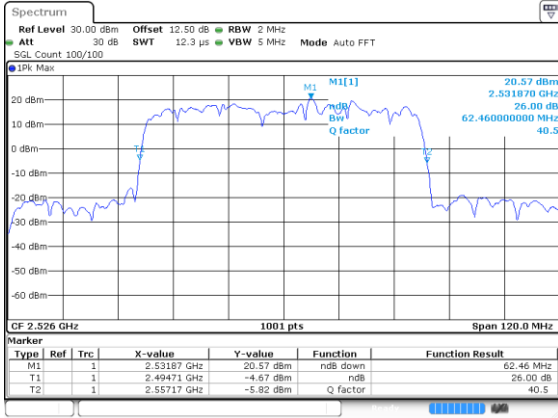

Lowest Channel / 256QAM

Middle Channel / 256QAM

Highest Channel / 256QAM

60MHz

Lowest Channel / BPSK

Lowest Channel / QPSK

Middle Channel / BPSK

Middle Channel / QPSK

Highest Channel / BPSK

Highest Channel / QPSK

60MHz

Lowest Channel / 16QAM

Lowest Channel / 64QAM

Middle Channel / 16QAM

Middle Channel / 64QAM

Highest Channel / 16QAM