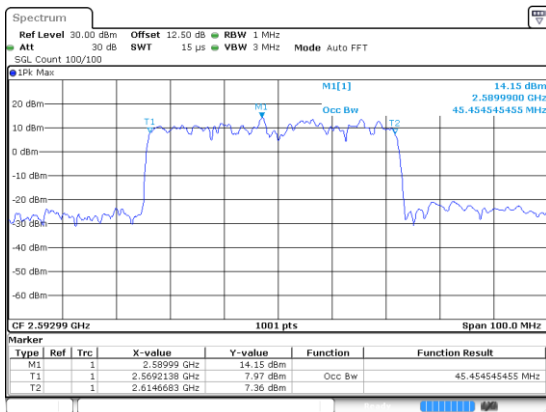

Middle Channel / 256QAM