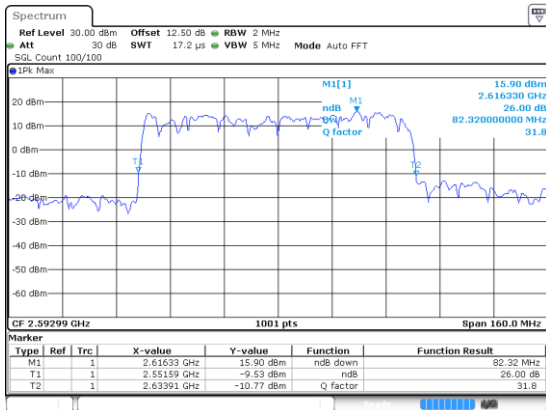

Highest Channel / QPSK

Date: 24 JUN 2020 15:18:55

80MHz

Lowest Channel / 16QAM

Lowest Channel / 64QAM

Middle Channel / 16QAM

Middle Channel / 64QAM

Highest Channel / 16QAM