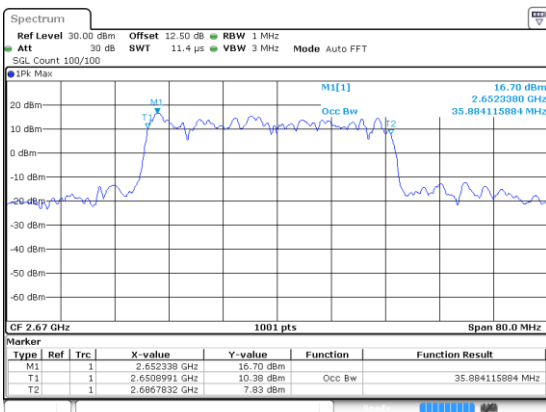

Date: 24 Jul 2020 02:20:48

Highest Channel / BPSK

Date: 24 Jul 2020 02:20:48

Highest Channel / QPSK

Date: 24 Jul 2020 02:20:48

40MHz

Lowest Channel / 16QAM

Lowest Channel / 64QAM

Middle Channel / 16QAM

Middle Channel / 64QAM

Highest Channel / 16QAM

Highest Channel / 64QAM

40MHz

Lowest Channel / 256QAM

Middle Channel / 256QAM

Highest Channel / 256QAM