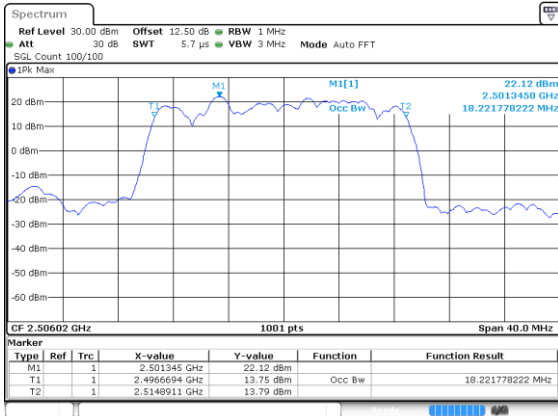

20MHz

Lowest Channel / BPSK

Date: 24 JUN 2020 01:05:01