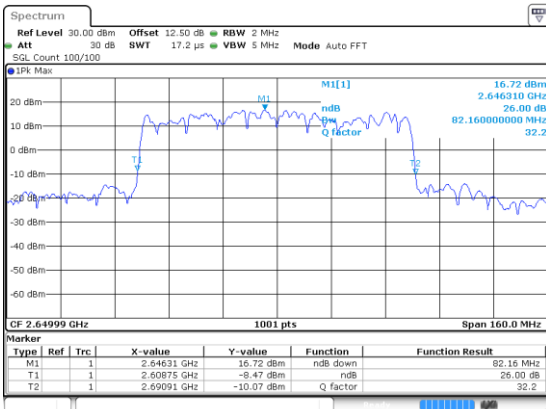

Highest Channel / QPSK

Date: 24 JUN 2020 15:18:55

80MHz

Lowest Channel / 16QAM

Lowest Channel / 64QAM

Middle Channel / 16QAM

Middle Channel / 64QAM

Highest Channel / 16QAM