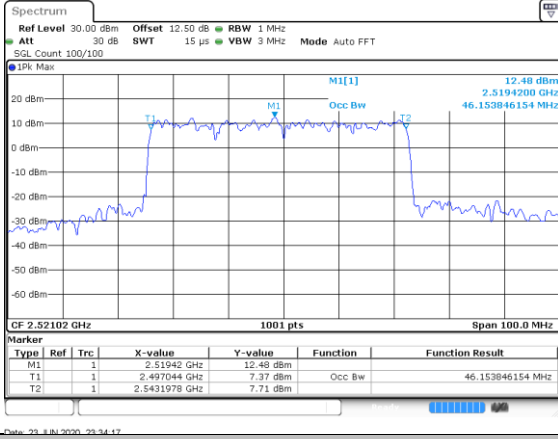

Lowest Channel / 16QAM

Lowest Channel / 64QAM

Middle Channel / 16QAM

Middle Channel / 64QAM

Highest Channel / 16QAM

Highest Channel / 64QAM

50MHz

Lowest Channel / 256QAM