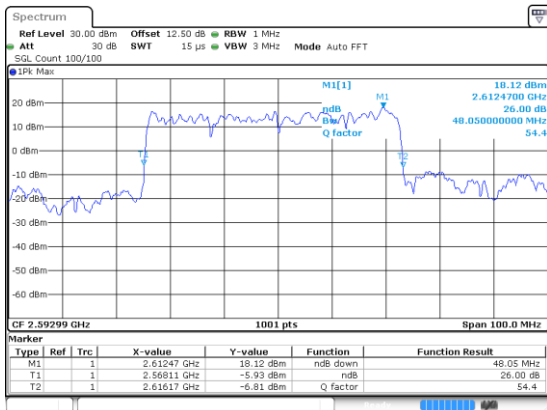

Middle Channel / BPSK

Date: 21 Jul 2020 23:35:27