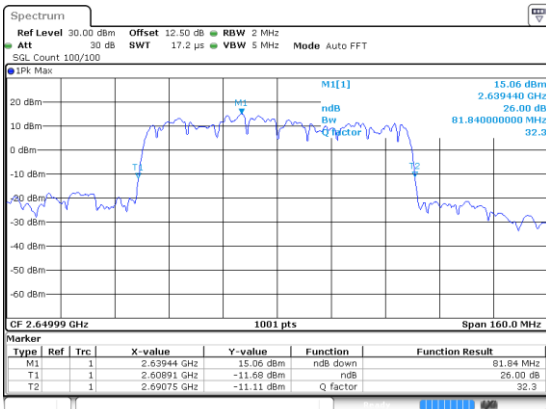

Highest Channel / 64QAM

80MHz

Lowest Channel / 256QAM

Middle Channel / 256QAM

Highest Channel / 256QAM

90MHz

Lowest Channel / BPSK

Date: 24 JUN 2020 16:45:07