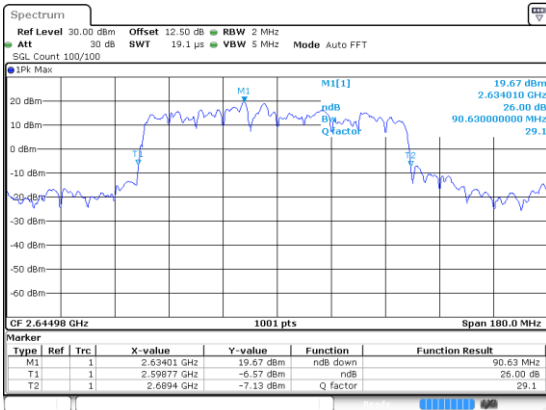

Lowest Channel / QPSK

Date: 24 JUN 2020 16:50:28

Middle Channel / BPSK

Date: 24 JUN 2020 16:50:28

Middle Channel / QPSK

Date: 24 JUN 2020 16:50:28

Highest Channel / BPSK

Date: 24 JUN 2020 16:50:28

Highest Channel / QPSK

Date: 24 JUN 2020 16:50:28

90MHz

Lowest Channel / 16QAM

Lowest Channel / 64QAM

Middle Channel / 16QAM

Middle Channel / 64QAM

Highest Channel / 16QAM