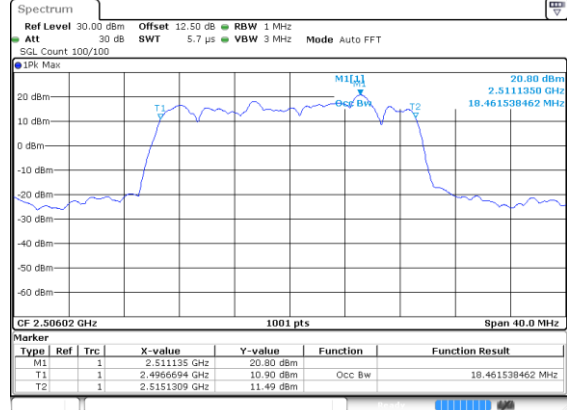

Date: 24 JUN 2020 01:06:18

Highest Channel / BPSK

Date: 24 JUN 2020 01:06:18

Highest Channel / QPSK

Date: 24 JUN 2020 01:06:18

20MHz

Lowest Channel / 16QAM

Lowest Channel / 64QAM

Middle Channel / 16QAM

Middle Channel / 64QAM

Highest Channel / 16QAM

Highest Channel / 64QAM

20MHz

Lowest Channel / 256QAM

Middle Channel / 256QAM

Highest Channel / 256QAM