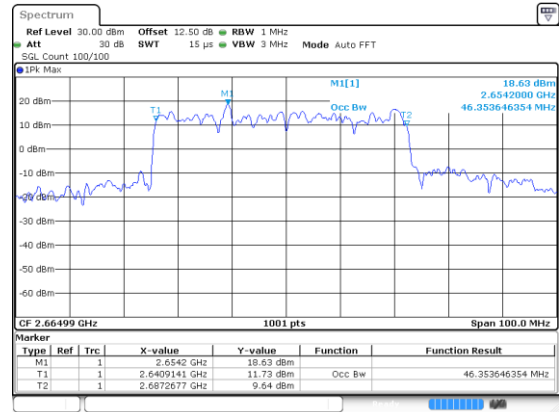

50MHz

Lowest Channel / BPSK

Lowest Channel / QPSK

Middle Channel / BPSK

Middle Channel / QPSK

Highest Channel / BPSK

Highest Channel / QPSK

50MHz

Lowest Channel / 16QAM

Lowest Channel / 64QAM

Middle Channel / 16QAM

Middle Channel / 64QAM

Highest Channel / 16QAM

Highest Channel / 64QAM

50MHz

Lowest Channel / 256QAM