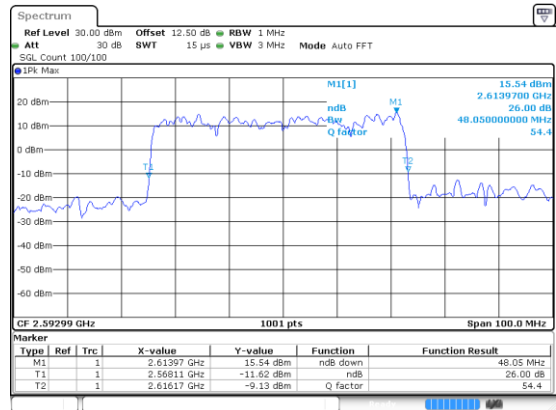

50MHz

Lowest Channel / 16QAM

Lowest Channel / 64QAM

Middle Channel / 16QAM

Middle Channel / 64QAM

Highest Channel / 16QAM

Highest Channel / 64QAM

50MHz

Lowest Channel / 256QAM

Middle Channel / 256QAM

Highest Channel / 256QAM

60MHz

Lowest Channel / BPSK

Lowest Channel / QPSK

Middle Channel / BPSK

Middle Channel / QPSK