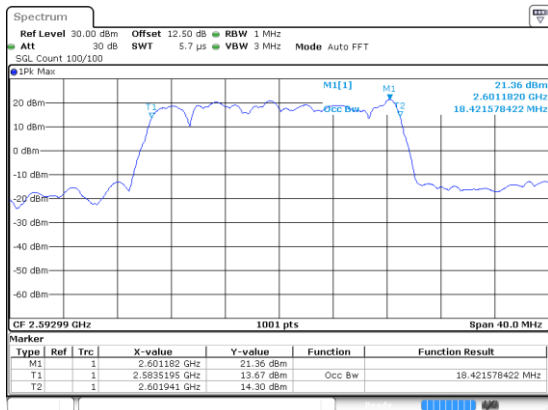

20MHz

Lowest Channel / BPSK

Date: 24 JUN 2020 01:05:01

Lowest Channel / QPSK

Date: 24 JUN 2020 01:06:18

Middle Channel / BPSK

Date: 24 JUN 2020 01:06:18

Middle Channel / QPSK