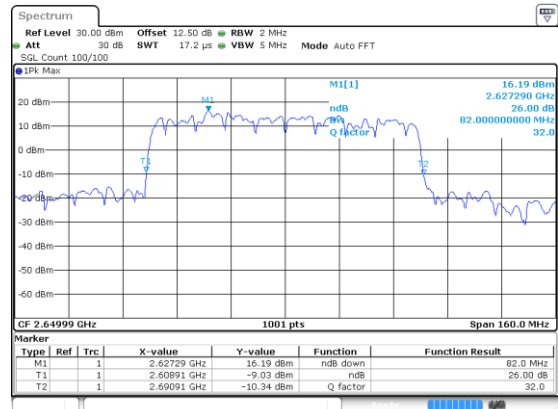

Highest Channel / 64QAM