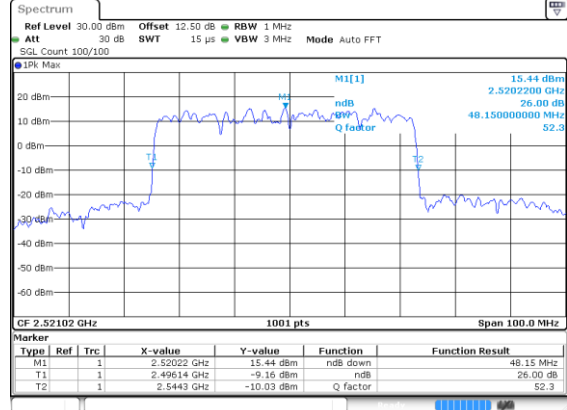

50MHz

Lowest Channel / 16QAM

Lowest Channel / 64QAM

Middle Channel / 16QAM

Middle Channel / 64QAM

Highest Channel / 16QAM

Highest Channel / 64QAM

50MHz