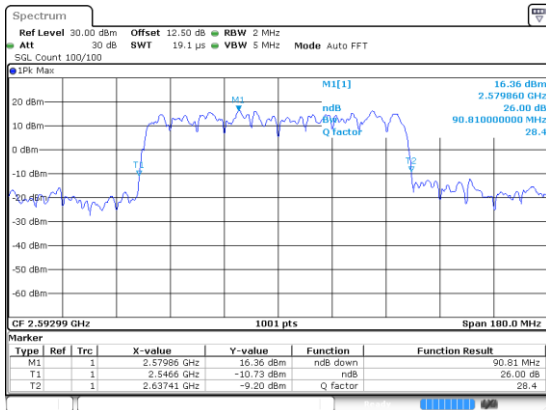

Highest Channel / QPSK

Date: 24 JUN 2020 16:50:28

90MHz

Lowest Channel / 16QAM

Lowest Channel / 64QAM

Middle Channel / 16QAM

Middle Channel / 64QAM

Highest Channel / 16QAM