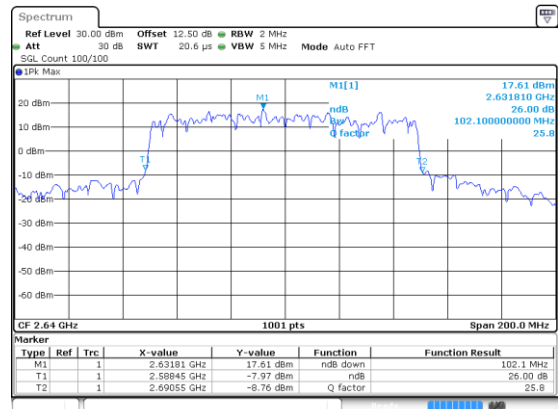

Lowest Channel / QPSK

Date: 24 JUN 2020 17:52:45

Middle Channel / BPSK

Date: 24 JUN 2020 17:52:45

Middle Channel / QPSK

Date: 24 JUN 2020 17:52:45

Highest Channel / BPSK

Date: 24 JUN 2020 17:52:45

Highest Channel / QPSK

Date: 24 JUN 2020 17:52:45

100MHz

Lowest Channel / 16QAM

Lowest Channel / 64QAM

Middle Channel / 16QAM

Middle Channel / 64QAM

Highest Channel / 16QAM