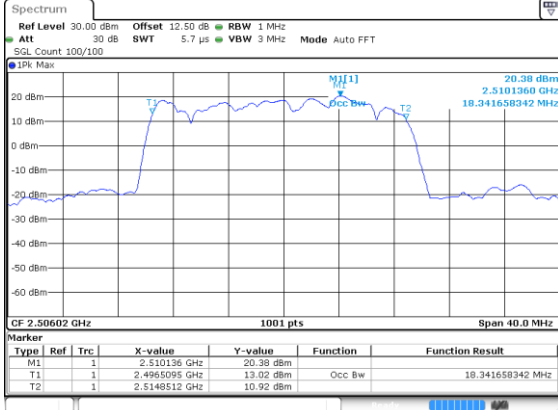

Date: 24 JUN 2020 01:06:18

Highest Channel / BPSK

Date: 24 JUN 2020 01:06:18

Highest Channel / QPSK

Date: 24 JUN 2020 01:06:18

20MHz

Lowest Channel / 16QAM

Lowest Channel / 64QAM

Middle Channel / 16QAM

Middle Channel / 64QAM

Highest Channel / 16QAM

Highest Channel / 64QAM

20MHz

Lowest Channel / 256QAM

Middle Channel / 256QAM

Highest Channel / 256QAM