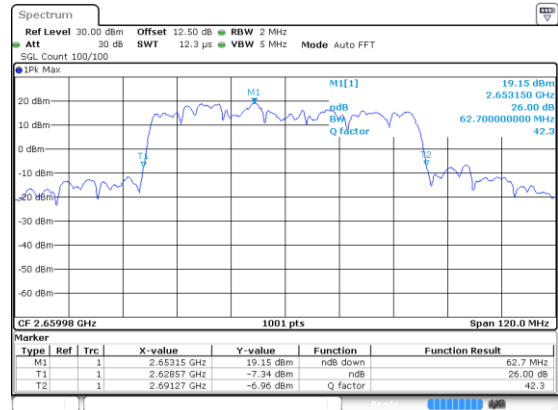

Lowest Channel / 256QAM

Middle Channel / 256QAM

Highest Channel / 256QAM

60MHz

Lowest Channel / BPSK

Lowest Channel / QPSK

Middle Channel / BPSK

Middle Channel / QPSK

Highest Channel / BPSK

Highest Channel / QPSK

60MHz

Lowest Channel / 16QAM

Lowest Channel / 64QAM

Middle Channel / 16QAM

Middle Channel / 64QAM

Highest Channel / 16QAM