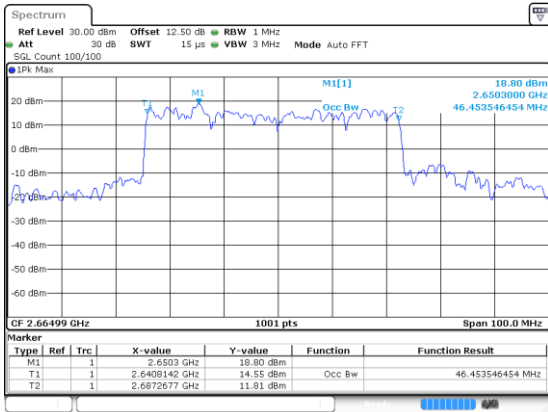

50MHz

Lowest Channel / BPSK

Lowest Channel / QPSK

Middle Channel / BPSK

Middle Channel / QPSK

Highest Channel / BPSK

Highest Channel / QPSK

50MHz

Lowest Channel / 16QAM

Lowest Channel / 64QAM

Middle Channel / 16QAM

Middle Channel / 64QAM

Highest Channel / 16QAM

Highest Channel / 64QAM

50MHz

Lowest Channel / 256QAM