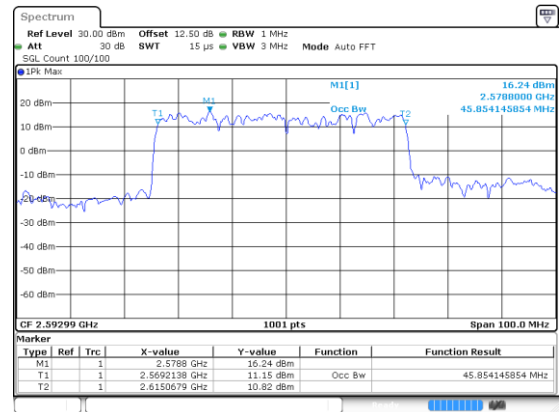

50MHz

Lowest Channel / BPSK

Lowest Channel / QPSK

Middle Channel / BPSK

Middle Channel / QPSK

Highest Channel / BPSK

Highest Channel / QPSK

50MHz

Lowest Channel / 16QAM

Lowest Channel / 64QAM

Middle Channel / 16QAM

Middle Channel / 64QAM

Highest Channel / 16QAM

Highest Channel / 64QAM

50MHz

Lowest Channel / 256QAM