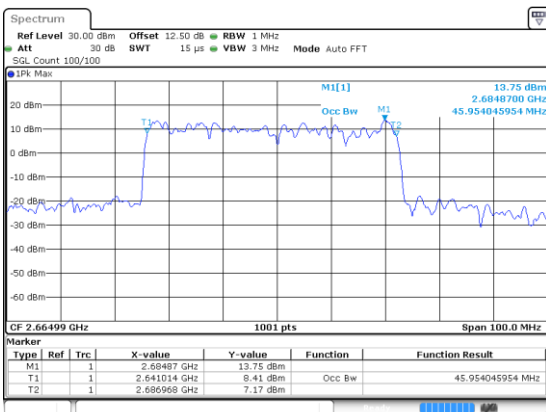

Highest Channel / 256QAM