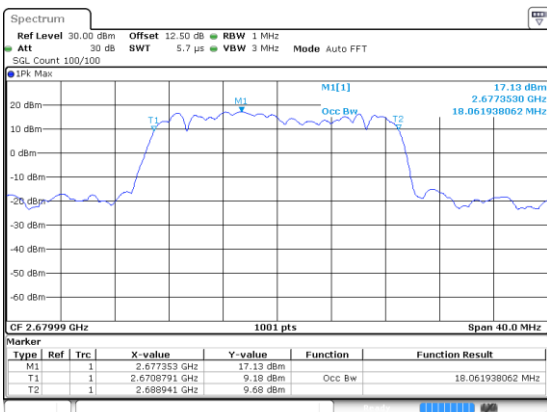

Date: 24 JUN 2020 01:06:18

Highest Channel / BPSK

Date: 24 JUN 2020 01:06:18

Highest Channel / QPSK

Date: 24 JUN 2020 01:06:18

20MHz

Lowest Channel / 16QAM

Lowest Channel / 64QAM

Middle Channel / 16QAM

Middle Channel / 64QAM

Highest Channel / 16QAM

Highest Channel / 64QAM

20MHz

Lowest Channel / 256QAM

Middle Channel / 256QAM

Highest Channel / 256QAM