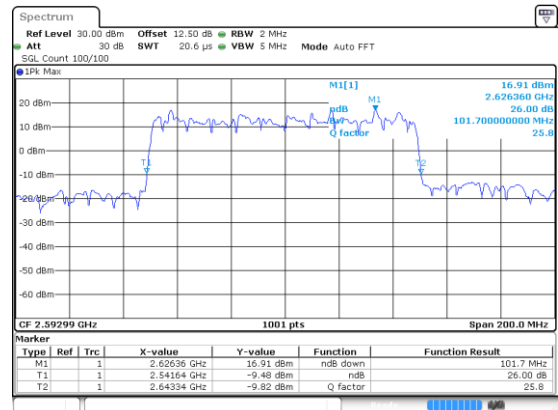

Lowest Channel / QPSK

Date: 24 JUN 2020 17:52:45

Middle Channel / BPSK

Date: 24 JUN 2020 17:52:45

Middle Channel / QPSK

Date: 24 JUN 2020 17:52:45

Highest Channel / BPSK

Date: 24 JUN 2020 17:52:45