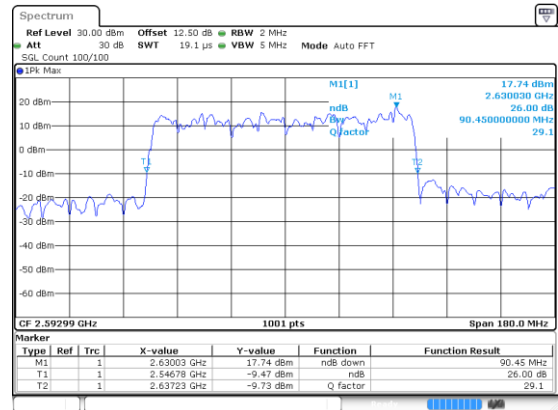

Highest Channel / QPSK

Date: 24 JUN 2020 16:50:28

90MHz

Lowest Channel / 16QAM

Lowest Channel / 64QAM

Middle Channel / 16QAM

Middle Channel / 64QAM

Highest Channel / 16QAM