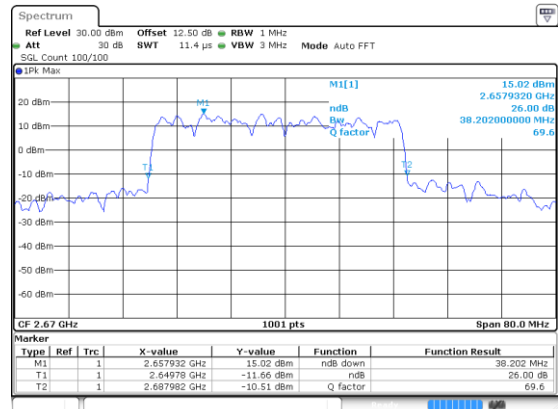

40MHz

Lowest Channel / 16QAM

Lowest Channel / 64QAM

Middle Channel / 16QAM

Middle Channel / 64QAM

Highest Channel / 16QAM

Highest Channel / 64QAM

40MHz