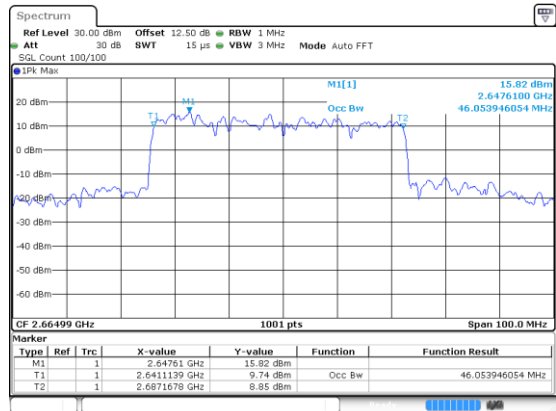

Lowest Channel / 16QAM

Lowest Channel / 64QAM

Middle Channel / 16QAM

Middle Channel / 64QAM

Highest Channel / 16QAM

Highest Channel / 64QAM

50MHz

Lowest Channel / 256QAM