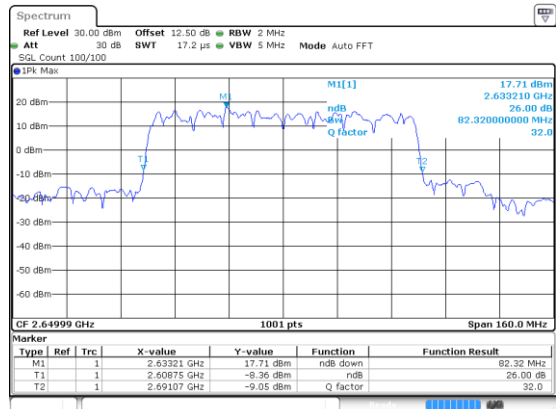

Highest Channel / QPSK

Date: 24 JUN 2020 15:18:55