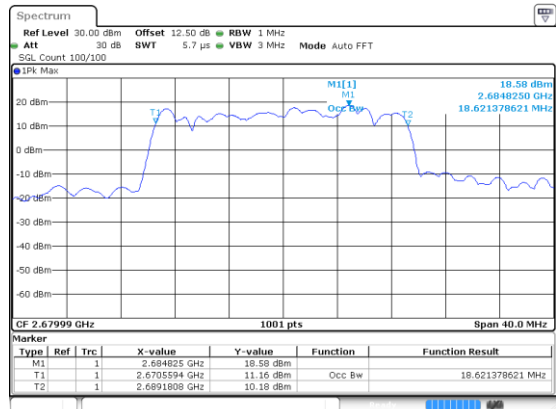

Middle Channel / 16QAM

Middle Channel / 64QAM

Highest Channel / 16QAM

Highest Channel / 64QAM

20MHz

Lowest Channel / 256QAM

Middle Channel / 256QAM

Highest Channel / 256QAM