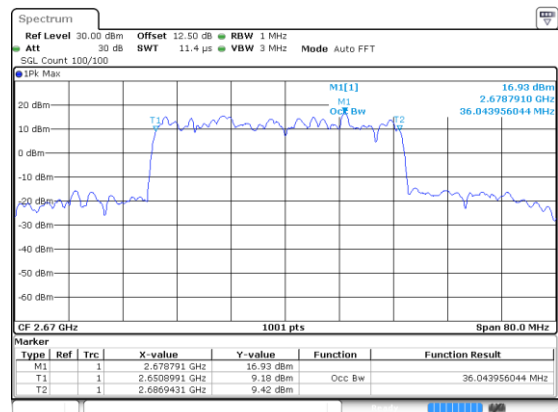

Middle Channel / 16QAM

Middle Channel / 64QAM

Highest Channel / 16QAM

Highest Channel / 64QAM

40MHz

Lowest Channel / 256QAM

Middle Channel / 256QAM

Highest Channel / 256QAM