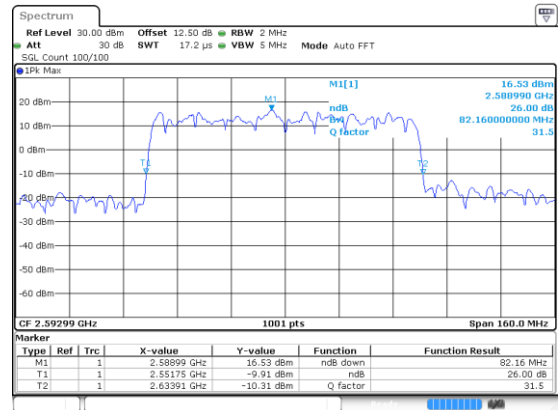

Highest Channel / QPSK

Date: 24 JUN 2020 15:18:55

80MHz

Lowest Channel / 16QAM

Lowest Channel / 64QAM

Middle Channel / 16QAM

Middle Channel / 64QAM

Highest Channel / 16QAM