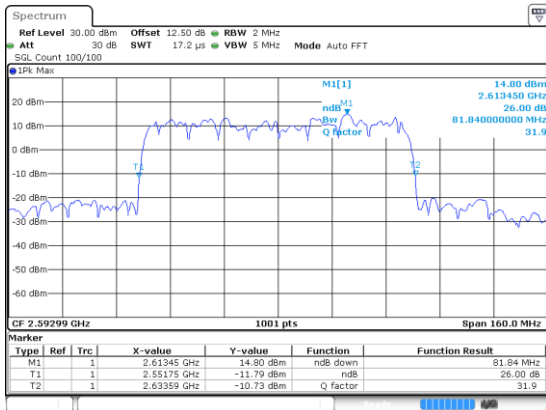

Highest Channel / 64QAM

80MHz

Lowest Channel / 256QAM

Middle Channel / 256QAM

Highest Channel / 256QAM

90MHz

Lowest Channel / BPSK

Date: 24 JUN 2020 16:45:07

Lowest Channel / QPSK

Date: 24 JUN 2020 16:50:28

Middle Channel / BPSK

Date: 24 JUN 2020 16:50:28

Middle Channel / QPSK

Date: 24 JUN 2020 16:50:28

Highest Channel / BPSK

Date: 24 JUN 2020 16:50:28