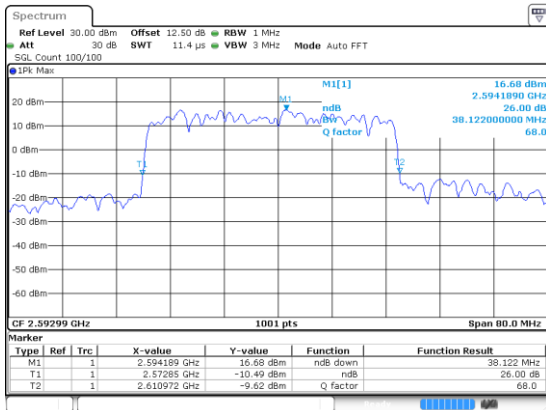

40MHz

Lowest Channel / 16QAM

Lowest Channel / 64QAM

Middle Channel / 16QAM

Middle Channel / 64QAM

Highest Channel / 16QAM

Highest Channel / 64QAM

40MHz