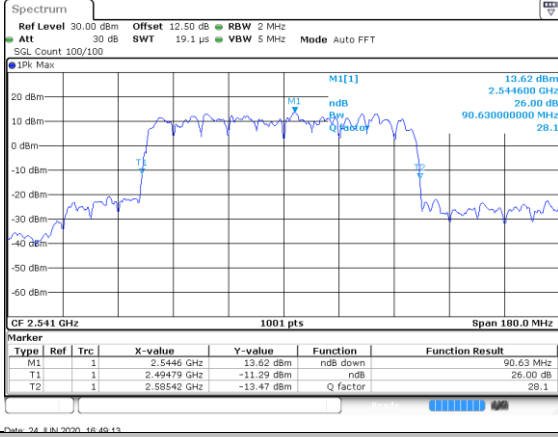

90MHz

Lowest Channel / 256QAM