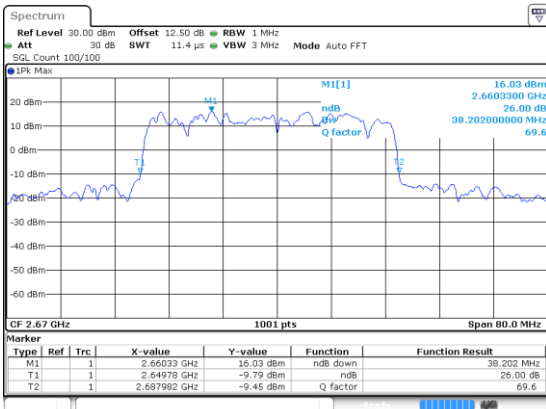

40MHz

Lowest Channel / 16QAM

Lowest Channel / 64QAM

Middle Channel / 16QAM

Middle Channel / 64QAM

Highest Channel / 16QAM

Highest Channel / 64QAM

40MHz