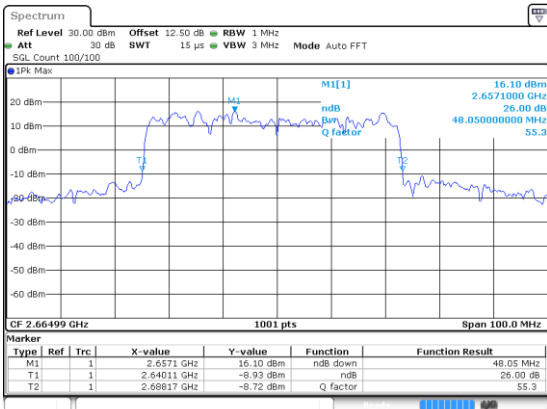

50MHz

Lowest Channel / 16QAM

Lowest Channel / 64QAM

Middle Channel / 16QAM

Middle Channel / 64QAM

Highest Channel / 16QAM

Highest Channel / 64QAM

50MHz

Lowest Channel / 256QAM

Middle Channel / 256QAM

Highest Channel / 256QAM

60MHz

Lowest Channel / BPSK

Lowest Channel / QPSK

Middle Channel / BPSK

Middle Channel / QPSK