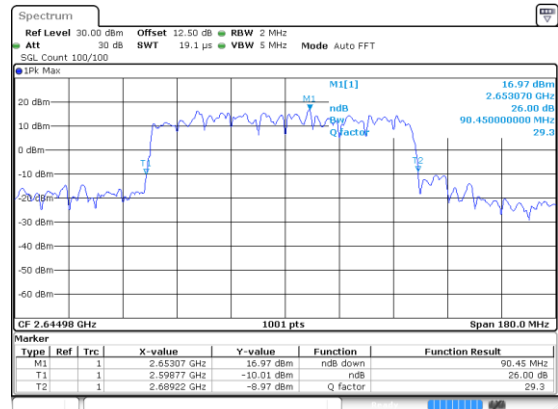

Highest Channel / 64QAM