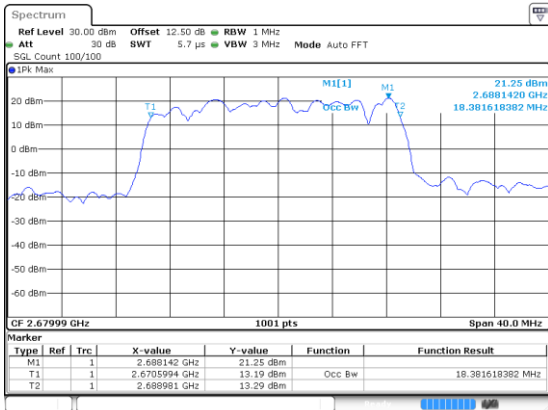

20MHz

Lowest Channel / BPSK

Date: 24 JUN 2020 01:05:01

Lowest Channel / QPSK

Date: 24 JUN 2020 01:06:18

Middle Channel / BPSK

Date: 24 JUN 2020 01:06:18

Middle Channel / QPSK

Date: 24 JUN 2020 01:06:18

Highest Channel / BPSK

Date: 24 JUN 2020 01:06:18

Highest Channel / QPSK

Date: 24 JUN 2020 01:06:18

20MHz

Lowest Channel / 16QAM

Lowest Channel / 64QAM