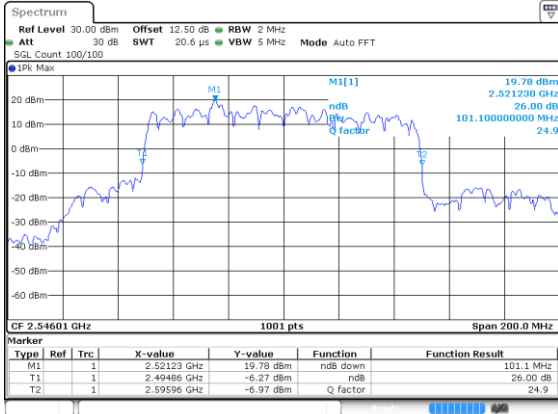

Highest Channel / QPSK

Date: 24 JUN 2020 16:50:28

90MHz

Lowest Channel / 16QAM

Lowest Channel / 64QAM

Middle Channel / 16QAM

Middle Channel / 64QAM

Highest Channel / 16QAM

Highest Channel / 64QAM

90MHz

Lowest Channel / 256QAM

Middle Channel / 256QAM

Highest Channel / 256QAM

100MHz

Lowest Channel / BPSK

Date: 24 JUN 2020 17:52:00

Lowest Channel / QPSK

Date: 24 JUN 2020 17:52:45

Middle Channel / BPSK

Date: 24 JUN 2020 17:52:45

Middle Channel / QPSK

Date: 24 JUN 2020 17:52:45

Highest Channel / BPSK

Date: 24 JUN 2020 17:52:45