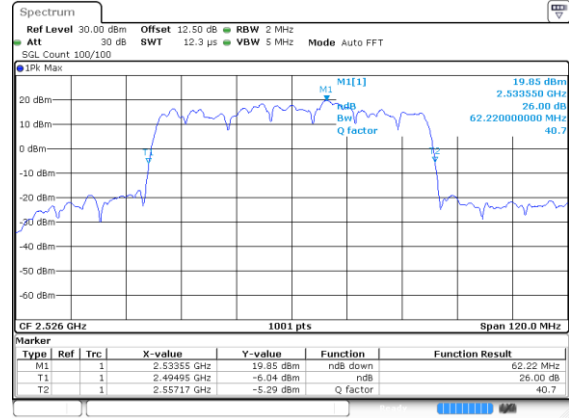

Lowest Channel / 256QAM

Middle Channel / 256QAM

Highest Channel / 256QAM

60MHz

Lowest Channel / BPSK

Lowest Channel / QPSK

Middle Channel / BPSK

Middle Channel / QPSK

Highest Channel / BPSK

Highest Channel / QPSK

60MHz

Lowest Channel / 16QAM

Lowest Channel / 64QAM

Middle Channel / 16QAM

Middle Channel / 64QAM

Highest Channel / 16QAM