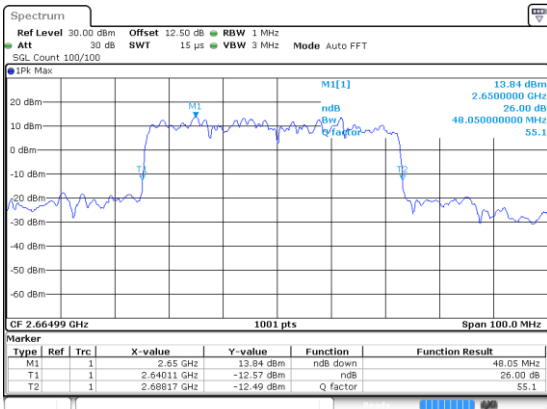

50MHz

Lowest Channel / 16QAM

Lowest Channel / 64QAM

Middle Channel / 16QAM

Middle Channel / 64QAM

Highest Channel / 16QAM

Highest Channel / 64QAM

50MHz

Lowest Channel / 256QAM

Middle Channel / 256QAM

Highest Channel / 256QAM

60MHz

Lowest Channel / BPSK

Lowest Channel / QPSK

Middle Channel / BPSK

Middle Channel / QPSK