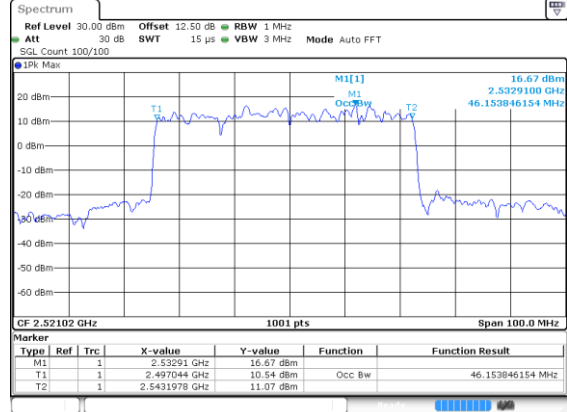

50MHz

Lowest Channel / BPSK

Lowest Channel / QPSK

Middle Channel / BPSK

Middle Channel / QPSK

Highest Channel / BPSK

Highest Channel / QPSK

50MHz

Lowest Channel / 16QAM

Lowest Channel / 64QAM

Middle Channel / 16QAM

Middle Channel / 64QAM

Highest Channel / 16QAM

Highest Channel / 64QAM

50MHz

Lowest Channel / 256QAM