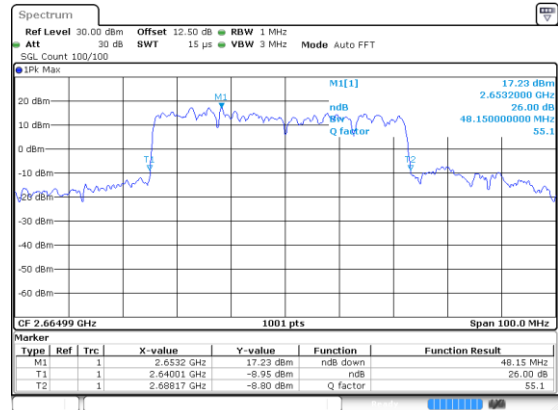

Middle Channel / BPSK

Date: 21 Jul 2020 23:35:27

Middle Channel / QPSK

Date: 21 Jul 2020 23:35:27

Highest Channel / BPSK

Date: 21 Jul 2020 23:35:27

Highest Channel / QPSK

Date: 21 Jul 2020 23:35:27

50MHz

Lowest Channel / 16QAM

Lowest Channel / 64QAM

Middle Channel / 16QAM

Middle Channel / 64QAM

Highest Channel / 16QAM

Highest Channel / 64QAM

50MHz