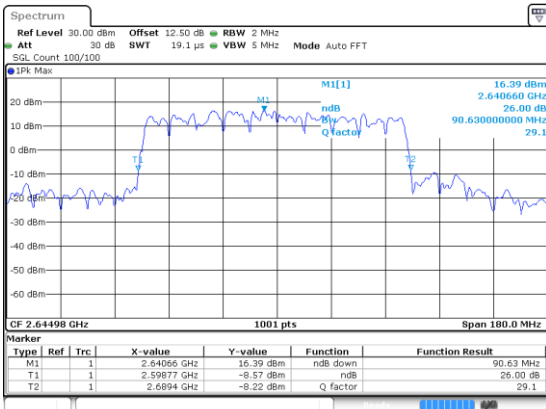

Highest Channel / QPSK

Date: 24 JUN 2020 16:50:28

90MHz

Lowest Channel / 16QAM

Lowest Channel / 64QAM

Middle Channel / 16QAM

Middle Channel / 64QAM

Highest Channel / 16QAM