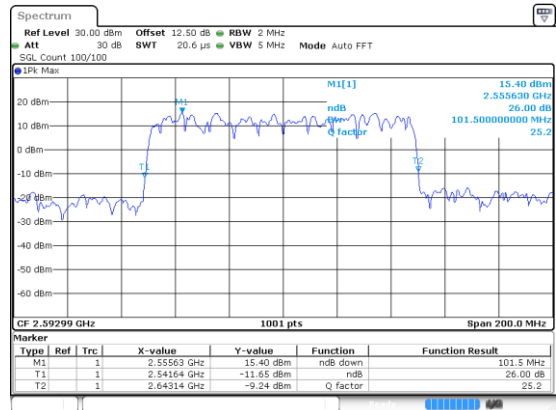

Highest Channel / QPSK

Date: 24 JUN 2020 17:52:45

100MHz

Lowest Channel / 16QAM

Lowest Channel / 64QAM

Middle Channel / 16QAM

Middle Channel / 64QAM

Highest Channel / 16QAM

Highest Channel / 64QAM

100MHz

Lowest Channel / 256QAM

Date: 24.11.2020, 17:54:36

Middle Channel / 256QAM

Highest Channel / 256QAM