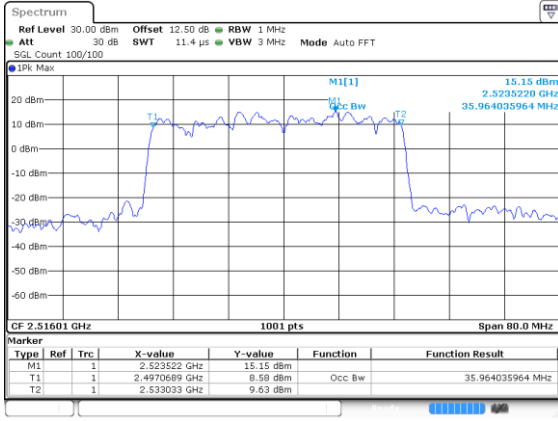

Date: 24 Jul 2020 02:20:48

Highest Channel / BPSK

Date: 24 Jul 2020 02:20:48

Highest Channel / QPSK

Date: 24 Jul 2020 02:20:48

40MHz

Lowest Channel / 16QAM

Lowest Channel / 64QAM

Middle Channel / 16QAM

Middle Channel / 64QAM

Highest Channel / 16QAM

Highest Channel / 64QAM

40MHz

Lowest Channel / 256QAM

Middle Channel / 256QAM

Highest Channel / 256QAM

50MHz

Lowest Channel / BPSK

Lowest Channel / QPSK

Middle Channel / BPSK

Middle Channel / QPSK

Highest Channel / BPSK

Highest Channel / QPSK

50MHz