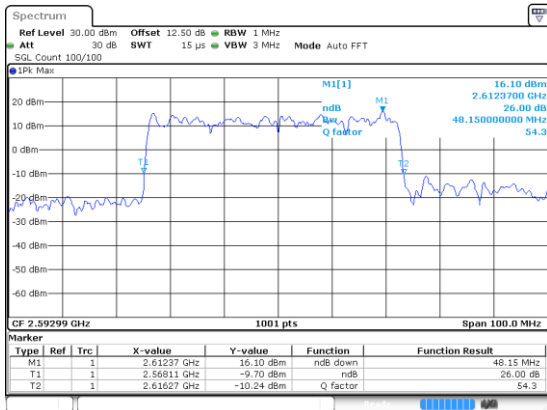

50MHz

Lowest Channel / 16QAM

Lowest Channel / 64QAM

Middle Channel / 16QAM

Middle Channel / 64QAM

Highest Channel / 16QAM

Highest Channel / 64QAM

50MHz

Lowest Channel / 256QAM

Middle Channel / 256QAM

Highest Channel / 256QAM

60MHz

Lowest Channel / BPSK

Lowest Channel / QPSK

Middle Channel / BPSK

Middle Channel / QPSK