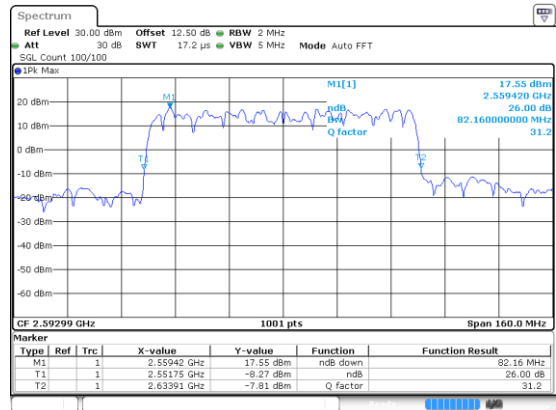

Lowest Channel / QPSK

Date: 24 JUN 2020 15:18:55

Middle Channel / BPSK

Date: 24 JUN 2020 15:15:09

Middle Channel / QPSK

Date: 24 JUN 2020 15:18:55

Highest Channel / BPSK

Date: 24 JUN 2020 15:15:09