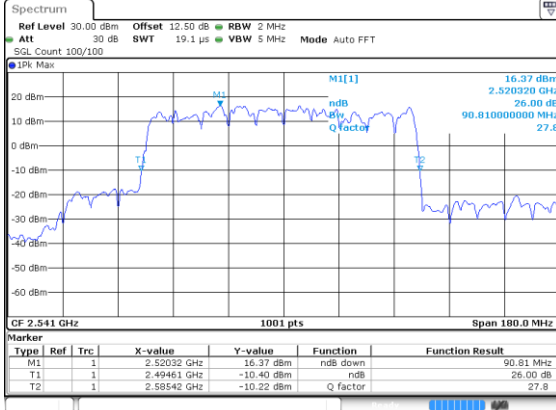

Highest Channel / QPSK

Date: 24 JUN 2020 16:50:28

90MHz

Lowest Channel / 16QAM

Lowest Channel / 64QAM

Middle Channel / 16QAM

Middle Channel / 64QAM

Highest Channel / 16QAM