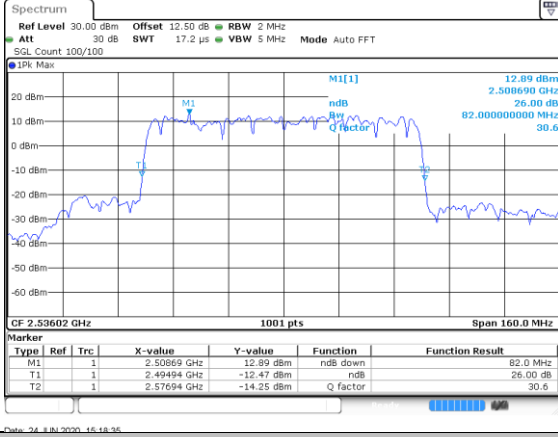

80MHz

Lowest Channel / 256QAM