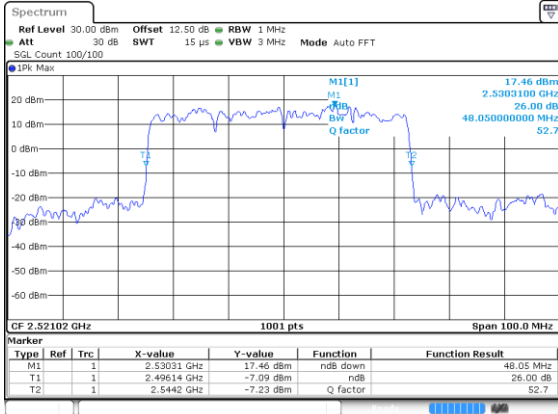

Lowest Channel / 256QAM

Middle Channel / 256QAM

Highest Channel / 256QAM

50MHz

Lowest Channel / BPSK

Date: 21 Jul 2020 23:34:00

Lowest Channel / QPSK

Date: 21 Jul 2020 23:35:27