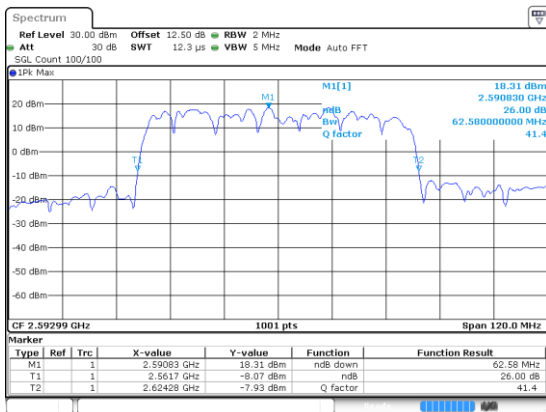

Highest Channel / BPSK

Highest Channel / QPSK

60MHz

Lowest Channel / 16QAM

Lowest Channel / 64QAM

Middle Channel / 16QAM

Middle Channel / 64QAM

Highest Channel / 16QAM