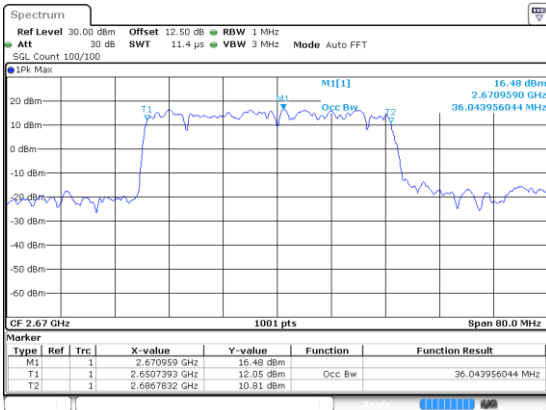

40MHz

Lowest Channel / BPSK

Date: 24 Jul 2020 02:19:15

Lowest Channel / QPSK

Date: 24 Jul 2020 02:20:48

Middle Channel / BPSK

Date: 24 Jul 2020 02:20:48

Middle Channel / QPSK

Date: 24 Jul 2020 02:20:48

Highest Channel / BPSK

Date: 24 Jul 2020 02:20:48

Highest Channel / QPSK

Date: 24 Jul 2020 02:20:48

40MHz

Lowest Channel / 16QAM

Lowest Channel / 64QAM