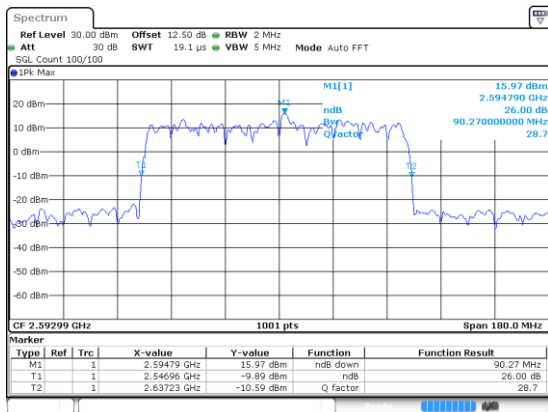

Highest Channel / 64QAM

90MHz

Lowest Channel / 256QAM

Middle Channel / 256QAM

Highest Channel / 256QAM

100MHz

Lowest Channel / BPSK

Date: 24 JUN 2020 17:52:00