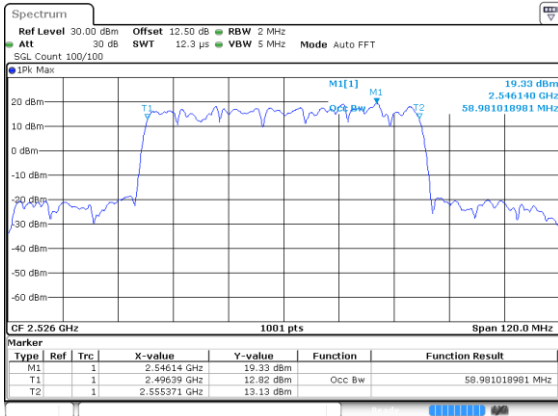

Lowest Channel / 16QAM

Lowest Channel / 64QAM

Middle Channel / 16QAM

Middle Channel / 64QAM

Highest Channel / 16QAM

Highest Channel / 64QAM

50MHz

Lowest Channel / 256QAM

Middle Channel / 256QAM

Highest Channel / 256QAM

60MHz

Lowest Channel / BPSK

Date: 24 JUN 2020 09:14:03

Lowest Channel / QPSK

Date: 24 JUN 2020 09:13:11

Middle Channel / BPSK