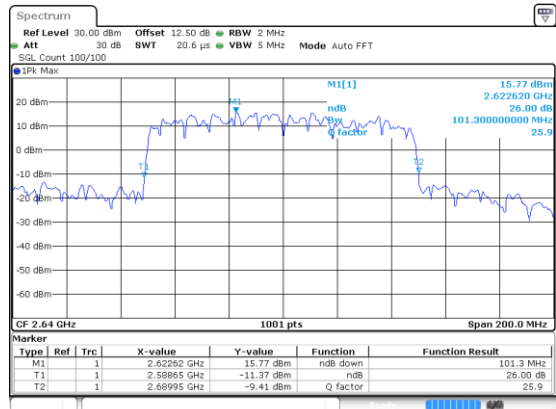

Highest Channel / QPSK

Date: 24 JUN 2020 17:52:45

100MHz

Lowest Channel / 16QAM

Lowest Channel / 64QAM

Middle Channel / 16QAM

Middle Channel / 64QAM

Highest Channel / 16QAM

Highest Channel / 64QAM

100MHz

Lowest Channel / 256QAM

Date: 24.11.2020, 17:54:36

Middle Channel / 256QAM

Highest Channel / 256QAM