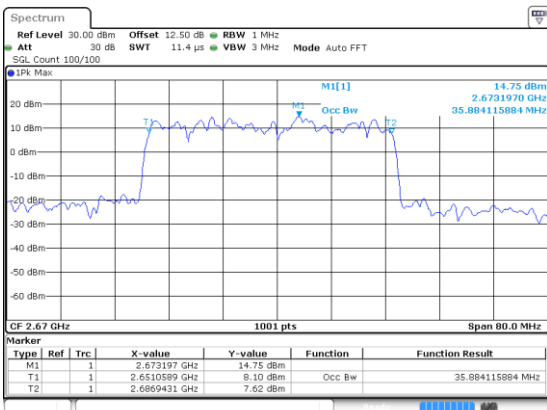

Middle Channel / 16QAM

Middle Channel / 64QAM

Highest Channel / 16QAM

Highest Channel / 64QAM

40MHz

Lowest Channel / 256QAM

Middle Channel / 256QAM

Highest Channel / 256QAM