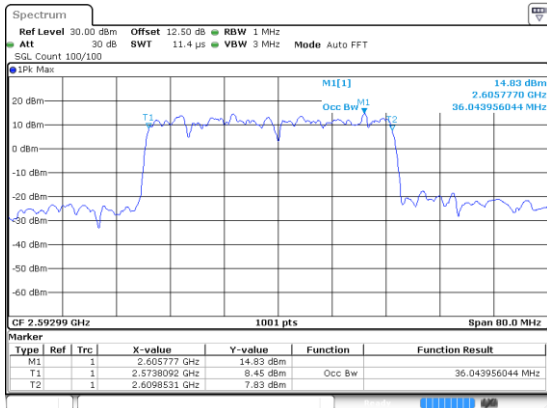

Middle Channel / 16QAM

Middle Channel / 64QAM

Highest Channel / 16QAM

Highest Channel / 64QAM

40MHz

Lowest Channel / 256QAM

Middle Channel / 256QAM

Highest Channel / 256QAM