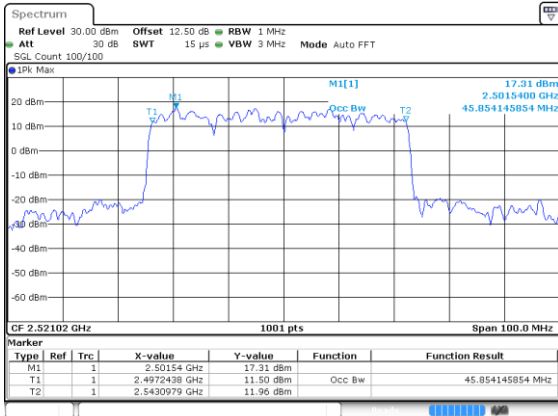

50MHz

Lowest Channel / BPSK