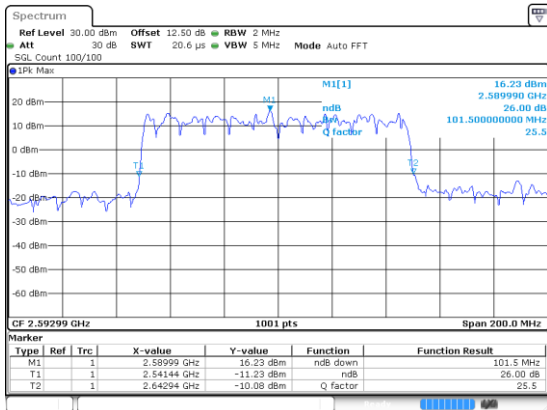

Highest Channel / QPSK

Date: 24 JUN 2020 17:52:45

100MHz

Lowest Channel / 16QAM

Lowest Channel / 64QAM

Middle Channel / 16QAM

Middle Channel / 64QAM

Highest Channel / 16QAM

Highest Channel / 64QAM

100MHz

Lowest Channel / 256QAM

Date: 24.11.2020, 17:54:36

Middle Channel / 256QAM

Highest Channel / 256QAM