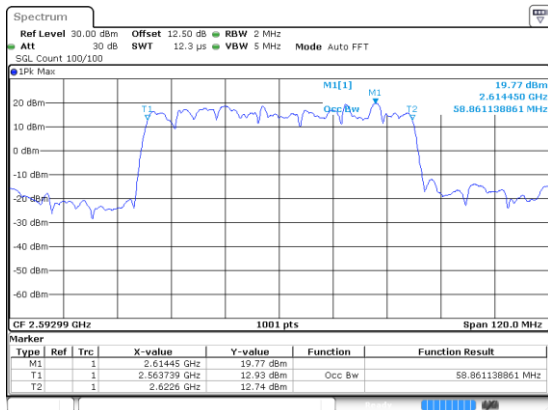

Lowest Channel / 16QAM

Lowest Channel / 64QAM

Middle Channel / 16QAM

Middle Channel / 64QAM

Highest Channel / 16QAM

Highest Channel / 64QAM

50MHz

Lowest Channel / 256QAM

Middle Channel / 256QAM

Highest Channel / 256QAM

60MHz

Lowest Channel / BPSK

Date: 24 JUN 2020 09:14:03

Lowest Channel / QPSK

Date: 24 JUN 2020 09:13:11

Middle Channel / BPSK