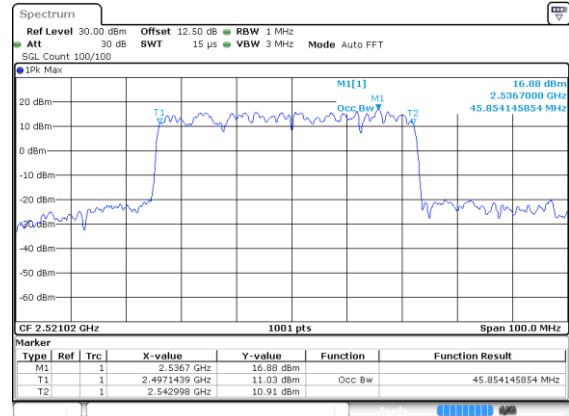

Lowest Channel / QPSK