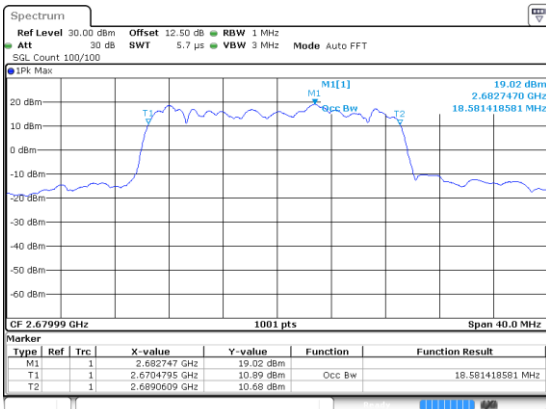

Date: 24 JUN 2020 01:06:18

Highest Channel / BPSK

Date: 24 JUN 2020 01:06:18

Highest Channel / QPSK

Date: 24 JUN 2020 01:06:18

20MHz

Lowest Channel / 16QAM

Lowest Channel / 64QAM

Middle Channel / 16QAM

Middle Channel / 64QAM

Highest Channel / 16QAM

Highest Channel / 64QAM

20MHz

Lowest Channel / 256QAM

Middle Channel / 256QAM

Highest Channel / 256QAM