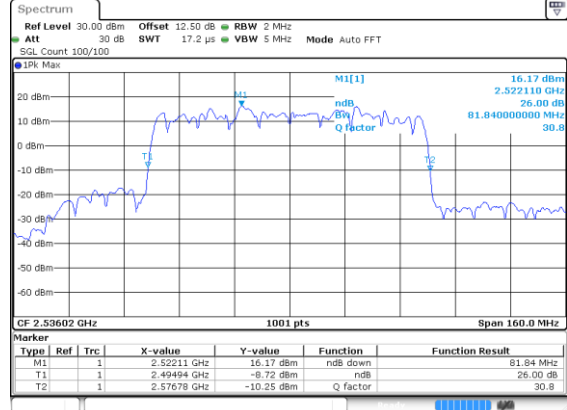

Highest Channel / QPSK

Date: 24 JUN 2020 15:18:55

80MHz

Lowest Channel / 16QAM

Lowest Channel / 64QAM

Middle Channel / 16QAM

Middle Channel / 64QAM

Highest Channel / 16QAM