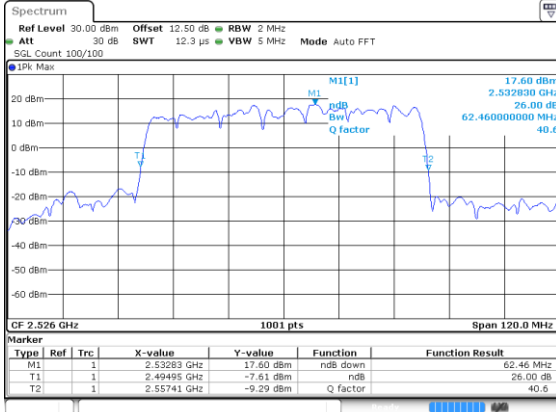

Highest Channel / BPSK

Highest Channel / QPSK

60MHz

Lowest Channel / 16QAM

Lowest Channel / 64QAM

Middle Channel / 16QAM

Middle Channel / 64QAM

Highest Channel / 16QAM