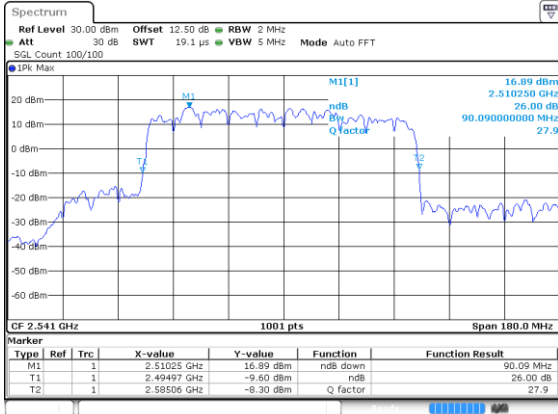

Highest Channel / 64QAM

80MHz

Lowest Channel / 256QAM

Middle Channel / 256QAM

Highest Channel / 256QAM

90MHz

Lowest Channel / BPSK

Date: 24 JUN 2020 16:45:07

Lowest Channel / QPSK

Date: 24 JUN 2020 16:50:28

Middle Channel / BPSK

Date: 24 JUN 2020 16:50:28

Middle Channel / QPSK

Date: 24 JUN 2020 16:50:28

Highest Channel / BPSK

Date: 24 JUN 2020 16:50:28