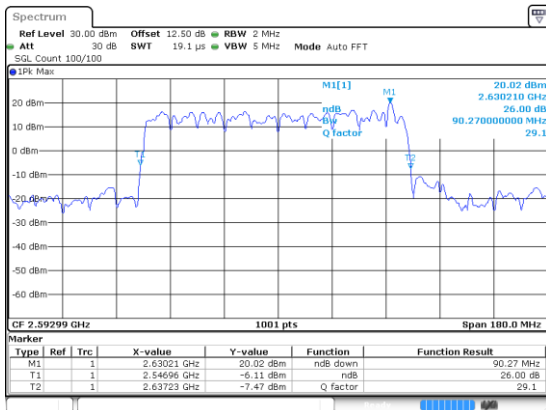

Middle Channel / BPSK

Date: 24 JUN 2020 16:50:28