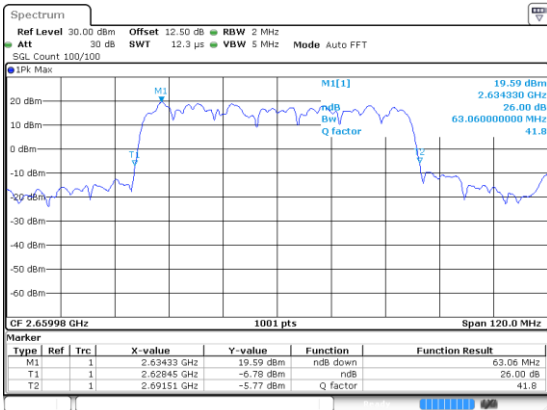

Lowest Channel / 256QAM

Middle Channel / 256QAM

Highest Channel / 256QAM

60MHz

Lowest Channel / BPSK

Lowest Channel / QPSK

Middle Channel / BPSK

Middle Channel / QPSK

Highest Channel / BPSK

Highest Channel / QPSK

60MHz

Lowest Channel / 16QAM

Lowest Channel / 64QAM

Middle Channel / 16QAM

Middle Channel / 64QAM

Highest Channel / 16QAM