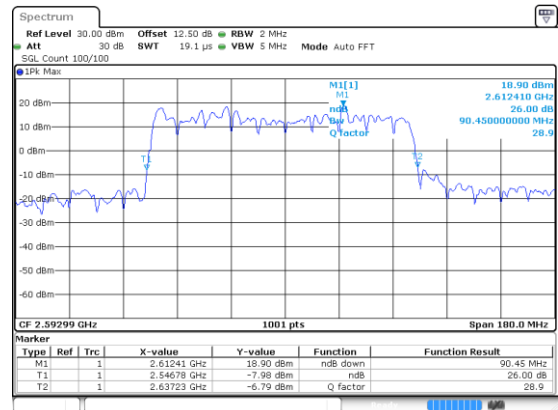

Lowest Channel / QPSK

Date: 24 JUN 2020 16:50:28

Middle Channel / BPSK

Date: 24 JUN 2020 16:50:28

Middle Channel / QPSK

Date: 24 JUN 2020 16:50:28

Highest Channel / BPSK

Date: 24 JUN 2020 16:50:28