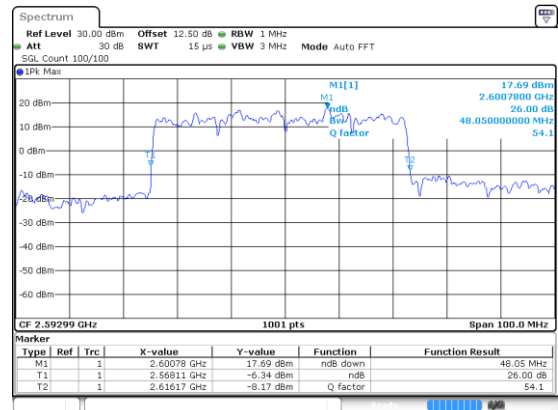

Middle Channel / QPSK

Date: 21 Jul 2020 23:35:27