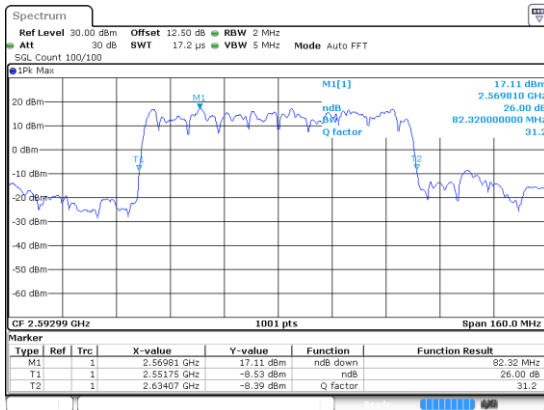

Highest Channel / BPSK

Highest Channel / QPSK

60MHz

Lowest Channel / 16QAM

Lowest Channel / 64QAM

Middle Channel / 16QAM

Middle Channel / 64QAM

Highest Channel / 16QAM

Highest Channel / 64QAM

60MHz

Lowest Channel / 256QAM

Middle Channel / 256QAM

Highest Channel / 256QAM

80MHz

Lowest Channel / BPSK

Date: 24 JUN 2020 15:15:09

Lowest Channel / QPSK

Date: 24 JUN 2020 15:18:55

Middle Channel / BPSK

Date: 24 JUN 2020 15:15:09

Middle Channel / QPSK

Date: 24 JUN 2020 15:18:55

Highest Channel / BPSK

Date: 24 JUN 2020 15:15:09