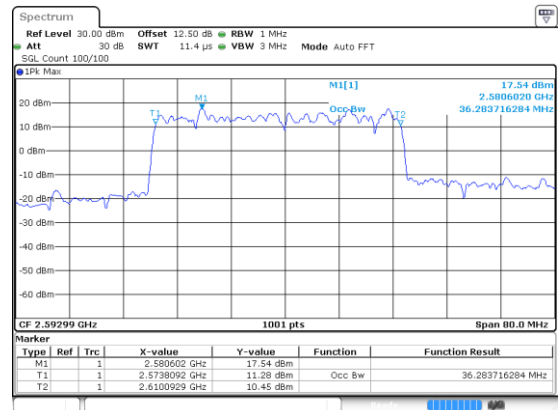

40MHz

Lowest Channel / BPSK

Date: 24 Jul 2020 02:19:15

Lowest Channel / QPSK

Date: 24 Jul 2020 02:20:48

Middle Channel / BPSK

Date: 24 Jul 2020 02:20:48

Middle Channel / QPSK