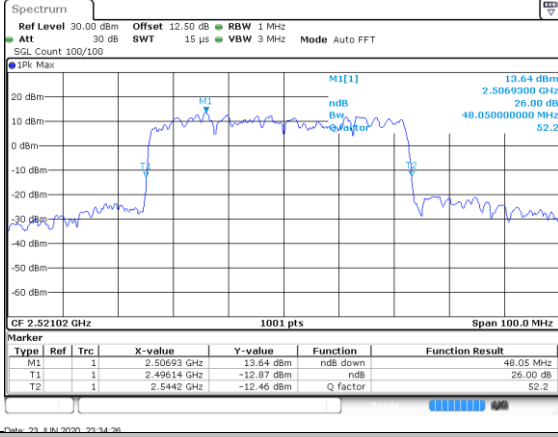

50MHz

Lowest Channel / 16QAM

Lowest Channel / 64QAM

Middle Channel / 16QAM

Middle Channel / 64QAM

Highest Channel / 16QAM

Highest Channel / 64QAM

50MHz

Lowest Channel / 256QAM

Middle Channel / 256QAM

Highest Channel / 256QAM

60MHz

Lowest Channel / BPSK

Lowest Channel / QPSK

Middle Channel / BPSK

Middle Channel / QPSK