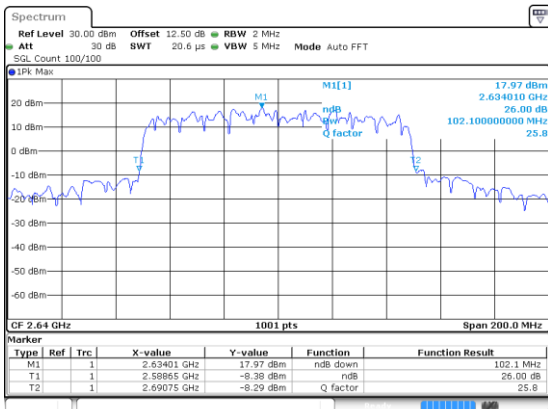

Lowest Channel / QPSK

Date: 24 JUN 2020 17:52:45

Middle Channel / BPSK

Date: 24 JUN 2020 17:52:45

Middle Channel / QPSK

Date: 24 JUN 2020 17:52:45

Highest Channel / BPSK

Date: 24 JUN 2020 17:52:45