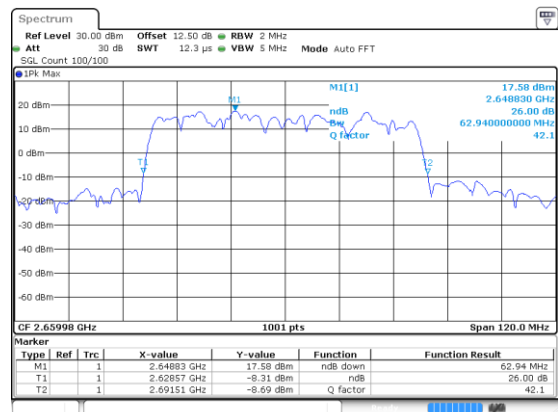

Highest Channel / 64QAM