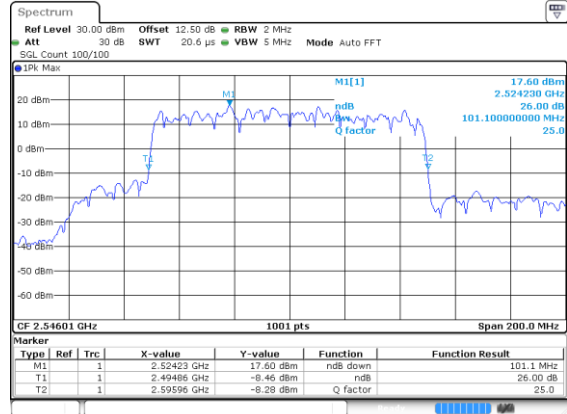

Lowest Channel / QPSK

Date: 24 JUN 2020 17:52:45