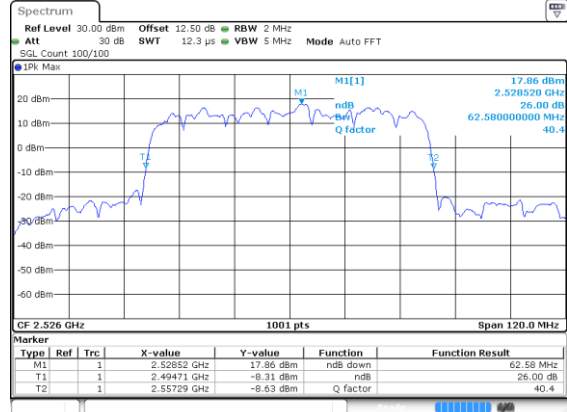

Highest Channel / BPSK

Highest Channel / QPSK

60MHz

Lowest Channel / 16QAM

Lowest Channel / 64QAM

Middle Channel / 16QAM

Middle Channel / 64QAM

Highest Channel / 16QAM