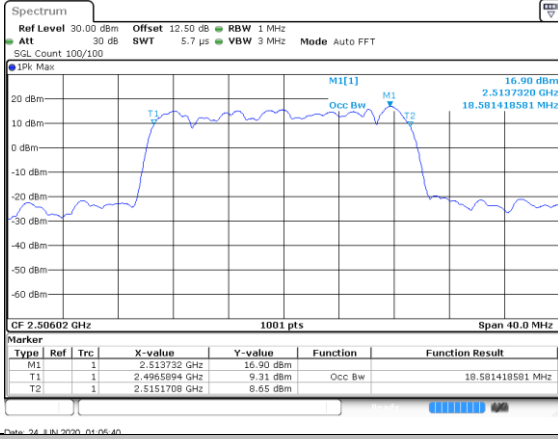

Middle Channel / 16QAM

Middle Channel / 64QAM

Highest Channel / 16QAM

Highest Channel / 64QAM

20MHz

Lowest Channel / 256QAM

Middle Channel / 256QAM

Highest Channel / 256QAM