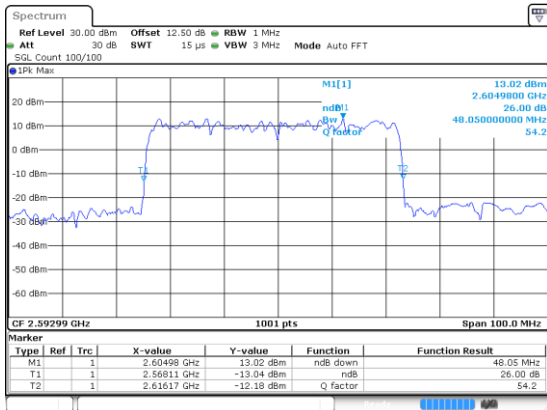

50MHz

Lowest Channel / 16QAM

Lowest Channel / 64QAM

Middle Channel / 16QAM

Middle Channel / 64QAM

Highest Channel / 16QAM

Highest Channel / 64QAM

50MHz

Lowest Channel / 256QAM

Middle Channel / 256QAM

Highest Channel / 256QAM

60MHz

Lowest Channel / BPSK

Lowest Channel / QPSK

Middle Channel / BPSK

Middle Channel / QPSK