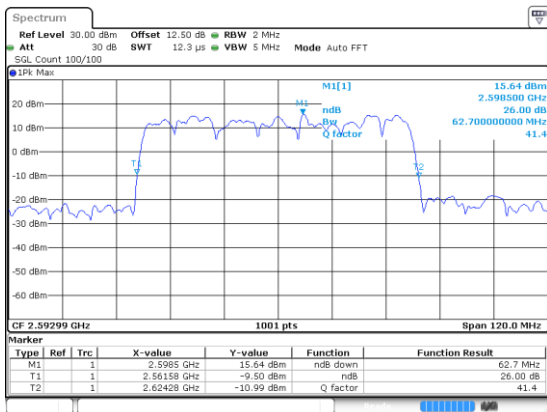

Highest Channel / 64QAM

60MHz

Lowest Channel / 256QAM

Middle Channel / 256QAM

Highest Channel / 256QAM

80MHz

Lowest Channel / BPSK

Date: 24 JUN 2020 15:15:09