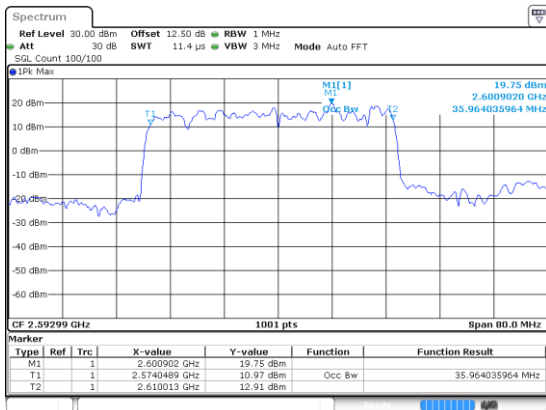

40MHz

Lowest Channel / BPSK

Date: 24 Jul 2020 02:19:15

Lowest Channel / QPSK

Date: 24 Jul 2020 02:20:48

Middle Channel / BPSK

Date: 24 Jul 2020 02:20:48

Middle Channel / QPSK

Date: 24 Jul 2020 02:20:48

Highest Channel / BPSK

Date: 24 Jul 2020 02:20:48

Highest Channel / QPSK

Date: 24 Jul 2020 02:20:48

40MHz

Lowest Channel / 16QAM

Lowest Channel / 64QAM