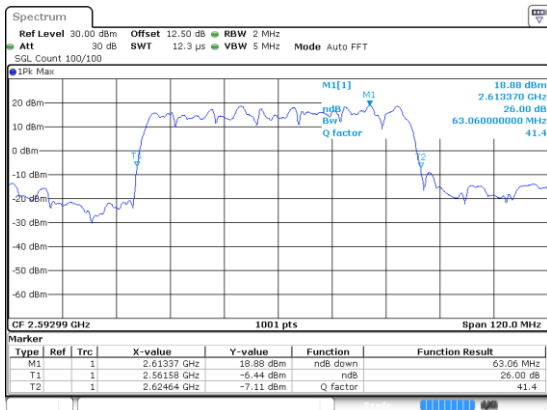

Lowest Channel / 256QAM

Middle Channel / 256QAM

Highest Channel / 256QAM

60MHz

Lowest Channel / BPSK

Lowest Channel / QPSK

Middle Channel / BPSK

Middle Channel / QPSK