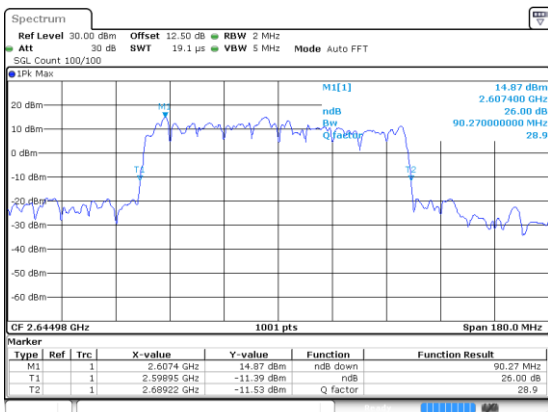

Highest Channel / 64QAM

90MHz

Lowest Channel / 256QAM

Middle Channel / 256QAM

Highest Channel / 256QAM

100MHz

Lowest Channel / BPSK

Date: 24 JUN 2020 17:52:00