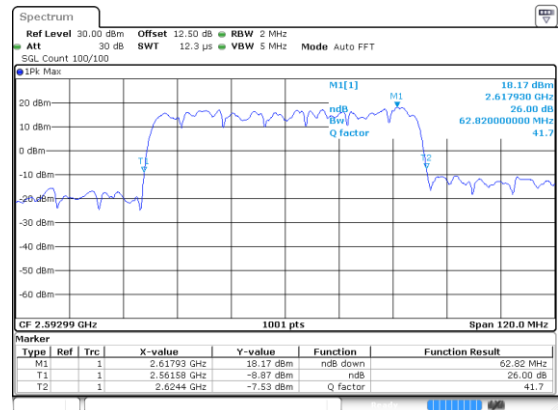

Lowest Channel / 256QAM

Middle Channel / 256QAM

Highest Channel / 256QAM

60MHz

Lowest Channel / BPSK

Lowest Channel / QPSK

Middle Channel / BPSK

Middle Channel / QPSK