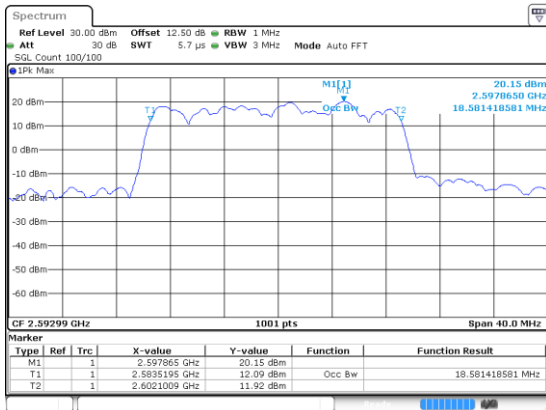

Date: 24 JUN 2020 01:06:18

Highest Channel / BPSK

Date: 24 JUN 2020 01:06:18

Highest Channel / QPSK

Date: 24 JUN 2020 01:06:18

20MHz

Lowest Channel / 16QAM

Lowest Channel / 64QAM

Middle Channel / 16QAM

Middle Channel / 64QAM

Highest Channel / 16QAM

Highest Channel / 64QAM

20MHz

Lowest Channel / 256QAM

Middle Channel / 256QAM

Highest Channel / 256QAM