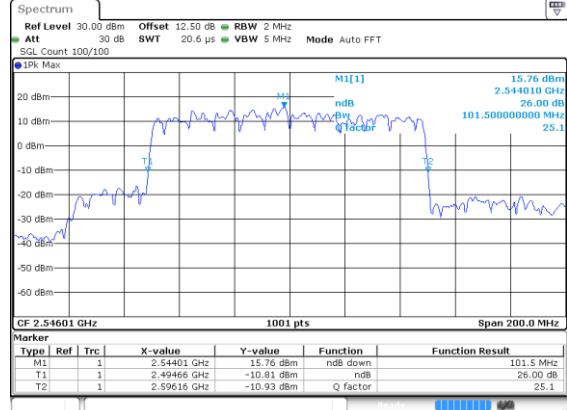

Highest Channel / QPSK

Date: 24 JUN 2020 17:52:45

100MHz

Lowest Channel / 16QAM

Lowest Channel / 64QAM

Middle Channel / 16QAM

Middle Channel / 64QAM

Highest Channel / 16QAM

Highest Channel / 64QAM

100MHz

Lowest Channel / 256QAM

Date: 24.11.2020, 17:54:36

Middle Channel / 256QAM

Highest Channel / 256QAM