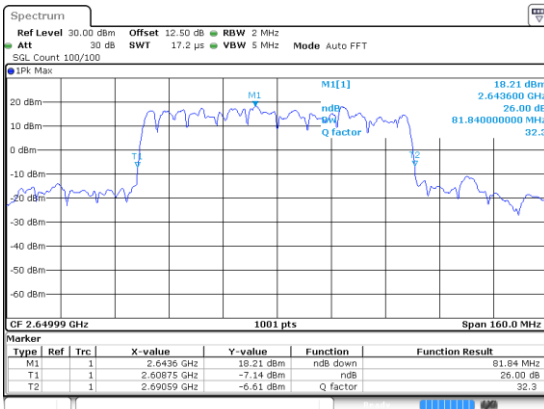

Lowest Channel / QPSK

Date: 24 JUN 2020 15:18:55

Middle Channel / BPSK

Date: 24 JUN 2020 15:15:09

Middle Channel / QPSK

Date: 24 JUN 2020 15:18:55

Highest Channel / BPSK

Date: 24 JUN 2020 15:15:09