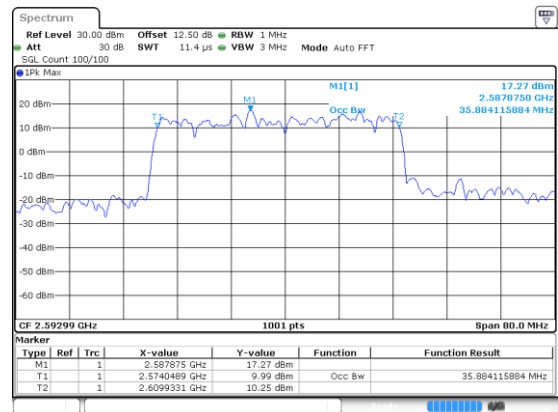

Middle Channel / 64QAM