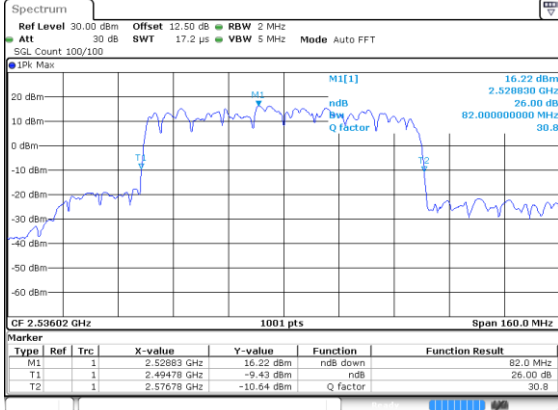

Highest Channel / QPSK

Date: 24 JUN 2020 15:18:55

80MHz

Lowest Channel / 16QAM

Lowest Channel / 64QAM

Middle Channel / 16QAM

Middle Channel / 64QAM

Highest Channel / 16QAM