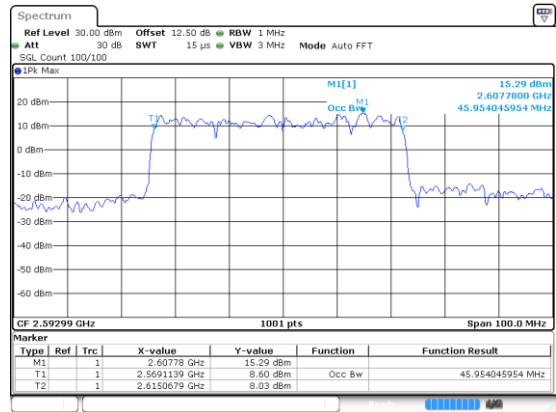

Lowest Channel / 16QAM

Lowest Channel / 64QAM

Middle Channel / 16QAM

Middle Channel / 64QAM

Highest Channel / 16QAM

Highest Channel / 64QAM

50MHz

Lowest Channel / 256QAM