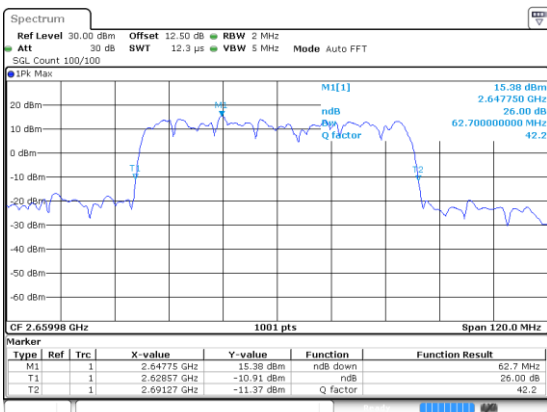

Highest Channel / 64QAM

60MHz

Lowest Channel / 256QAM

Middle Channel / 256QAM

Highest Channel / 256QAM

80MHz

Lowest Channel / BPSK

Date: 24 JUN 2020 15:15:09