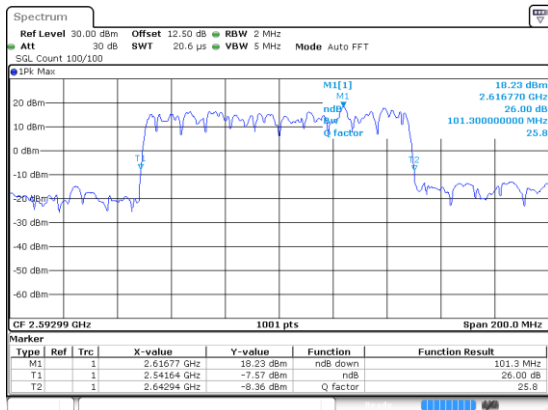

Middle Channel / BPSK

Date: 24 JUN 2020 17:52:45