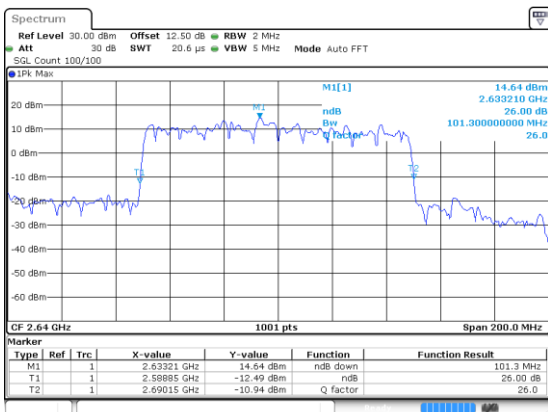

Highest Channel / 64QAM

100MHz

Lowest Channel / 256QAM

Date: 24.11.2020, 17:54:36

Middle Channel / 256QAM

Highest Channel / 256QAM