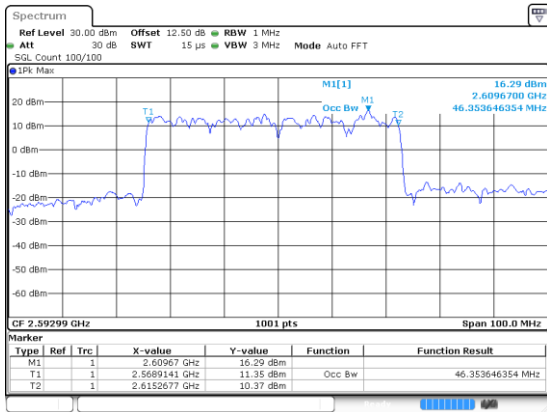

50MHz

Lowest Channel / BPSK

Lowest Channel / QPSK

Middle Channel / BPSK

Middle Channel / QPSK

Highest Channel / BPSK

Highest Channel / QPSK

50MHz

Lowest Channel / 16QAM

Lowest Channel / 64QAM

Middle Channel / 16QAM

Middle Channel / 64QAM

Highest Channel / 16QAM

Highest Channel / 64QAM

50MHz

Lowest Channel / 256QAM