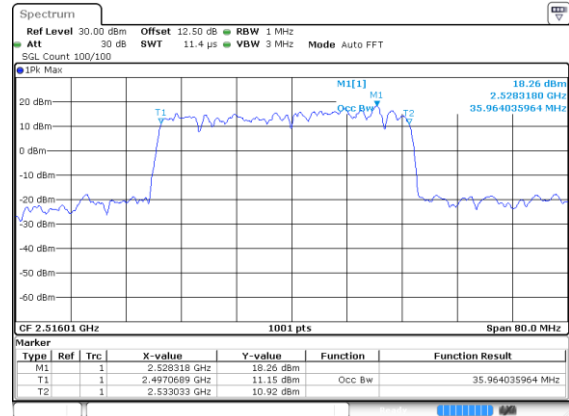

Lowest Channel / QPSK

Date: 24 Jul 2020 02:20:48