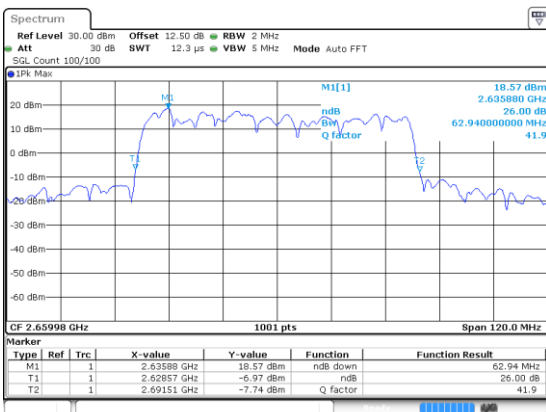

Highest Channel / BPSK

Highest Channel / QPSK

60MHz

Lowest Channel / 16QAM

Lowest Channel / 64QAM

Middle Channel / 16QAM

Middle Channel / 64QAM

Highest Channel / 16QAM