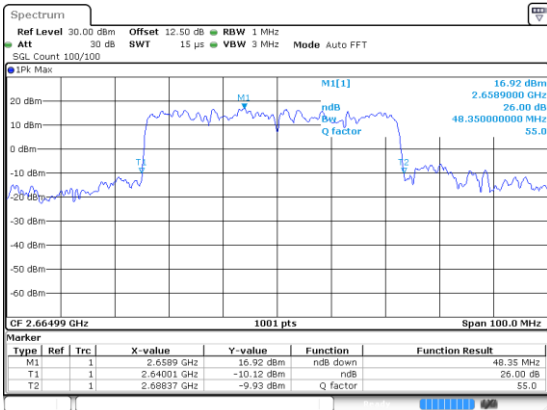

Highest Channel / BPSK

Date: 21 Jul 2020 23:35:27