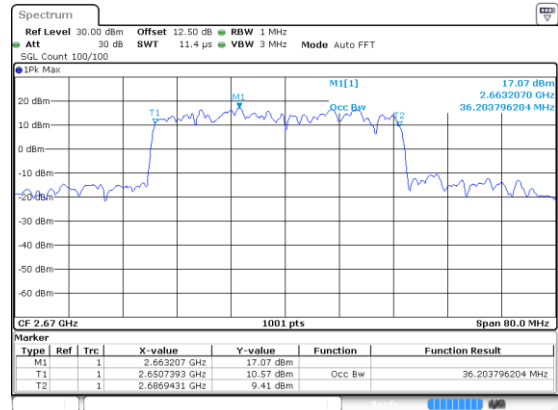

40MHz

Lowest Channel / BPSK

Date: 24 Jul 2020 02:19:15

Lowest Channel / QPSK

Date: 24 Jul 2020 02:20:48

Middle Channel / BPSK

Date: 24 Jul 2020 02:20:48

Middle Channel / QPSK

Date: 24 Jul 2020 02:20:48

Highest Channel / BPSK

Date: 24 Jul 2020 02:20:48

Highest Channel / QPSK

Date: 24 Jul 2020 02:20:48

40MHz

Lowest Channel / 16QAM

Lowest Channel / 64QAM