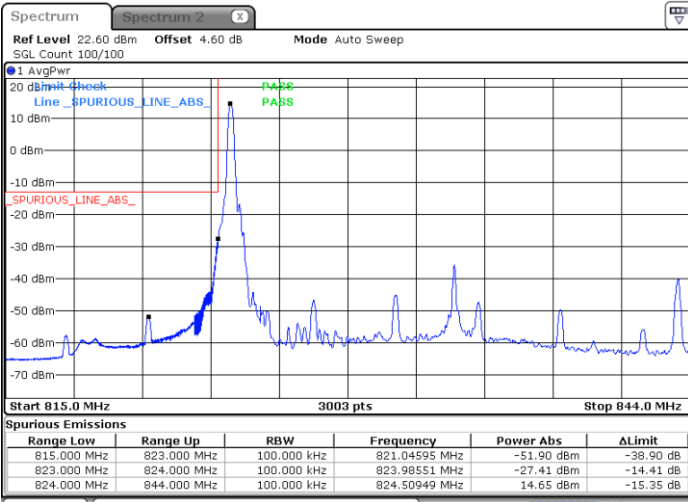

Lowest Band Edge / 1RB0

Highest Band Edge / 1RB105

Date: 25 JUN 2020 22:37:02

Date: 25 JUN 2020 22:58:17

Lowest Band Edge / 100RB0

Highest Band Edge / 100RB0

Date: 25 JUN 2020 22:06:12

Date: 25 JUN 2020 22:53:50

N5 20MHz / 64QAM

Lowest Band Edge / 1RB0

Highest Band Edge / 1RB105

Date: 25 JUN 2020 22:38:21

Date: 25 JUN 2020 22:58:57

Lowest Band Edge / 100RB0

Highest Band Edge / 100RB0

Date: 25 JUN 2020 22:07:15

Date: 25 JUN 2020 22:54:55

N5 20MHz / 256QAM

Lowest Band Edge / 1RB0

Highest Band Edge / 1RB105

Date: 25 JUN 2020 22:09:02

Date: 25 JUN 2020 22:55:50

Lowest Band Edge / 100RB0

Highest Band Edge / 100RB0