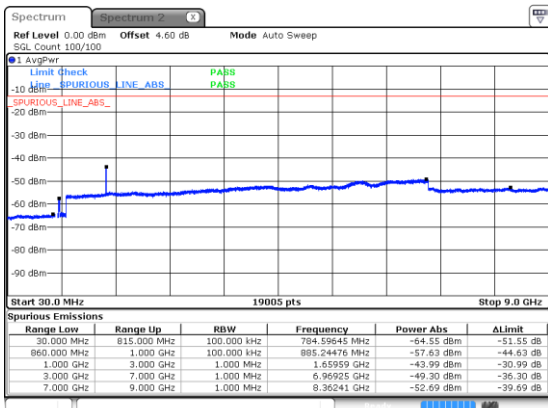

N5 20MHz

Lowest Channel / 16QAM

Lowest Channel / 64QAM

Middle Channel / 16QAM

Middle Channel / 64QAM

Highest Channel / 16QAM

Highest Channel / 64QAM