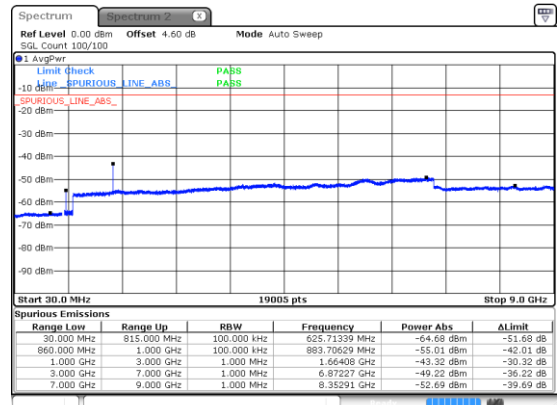

Middle Channel / BPSK

Middle Channel / QPSK

Highest Channel / BPSK

Highest Channel / QPSK

N5 10MHz

Lowest Channel / 16QAM

Lowest Channel / 64QAM

Middle Channel / 16QAM

Middle Channel / 64QAM

Highest Channel / 16QAM

Highest Channel / 64QAM

N5 10MHz

Lowest Channel / 256QAM

Middle Channel / 256QAM

Highest Channel / 256QAM

N5 15MHz