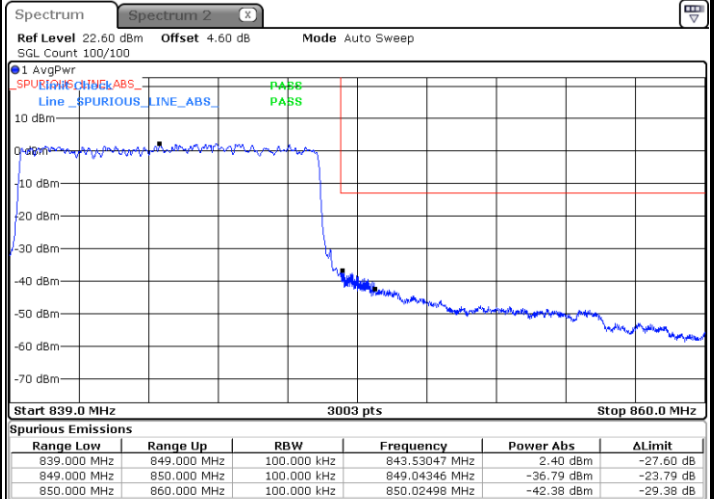

N5 10MHz / QPSK

Lowest Band Edge / 1RB0

Highest Band Edge / 1RB51

Lowest Band Edge / 50RB0

Highest Band Edge / 50RB0

N5 10MHz / 16QAM

Lowest Band Edge / 1RB0

Date: 26 JUN 2020 00:23:37

Highest Band Edge / 1RB51

Date: 26 JUN 2020 00:45:04

Lowest Band Edge / 50RB0

Date: 26 JUN 2020 00:17:12

Highest Band Edge / 50RB0

Date: 26 JUN 2020 00:40:09

N5 10MHz / 64QAM

Lowest Band Edge / 1RB0

Date: 26 JUN 2020 00:24:57

Highest Band Edge / 1RB51

Date: 26 JUN 2020 00:45:49

Lowest Band Edge / 50RB0

Date: 26 JUN 2020 00:18:04

Highest Band Edge / 50RB0

Date: 26 JUN 2020 00:38:01

N5 10MHz / 256QAM

Lowest Band Edge / 1RB0

Date: 26 JUN 2020 00:19:01

Highest Band Edge / 1RB51

Date: 26 JUN 2020 00:43:21

Lowest Band Edge / 50RB0

Date: 26 JUN 2020 00:14:48

Highest Band Edge / 50RB0

Date: 26 JUN 2020 00:36:08