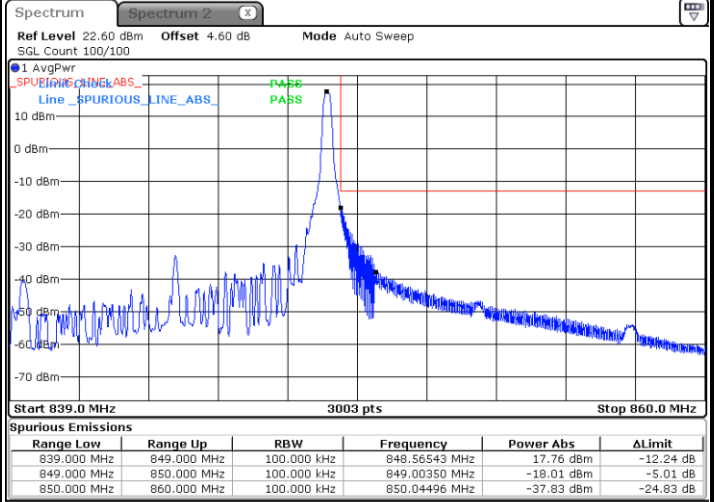

Highest Band Edge / 1RB51

Date: 26 JUN 2020 00:45:04