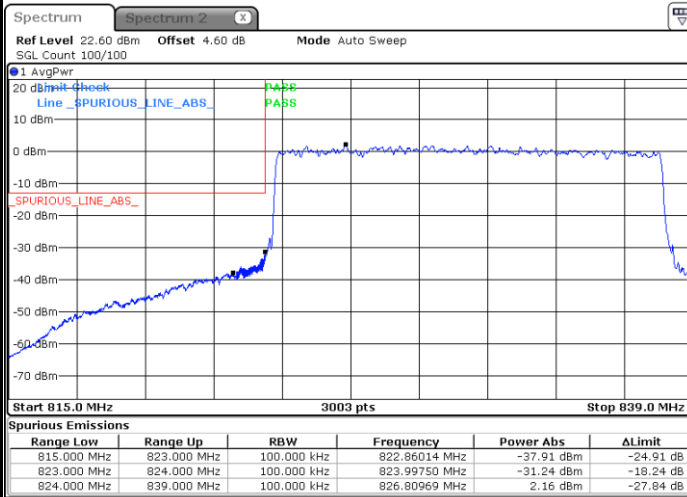

N5 15MHz / BPSK

Lowest Band Edge / 1RB0

Date: 25 JUN 2020 23:19:25

Highest Band Edge / 1RB78

Date: 26 JUN 2020 00:04:37

Lowest Band Edge / 75RB0

Date: 25 JUN 2020 23:12:11

Highest Band Edge / 75RB0

Date: 25 JUN 2020 23:56:46

N5 15MHz / QPSK

Lowest Band Edge / 1RB0

Date: 25 JUN 2020 23:21:02

Highest Band Edge / 1RB78

Date: 26 JUN 2020 00:05:49

Lowest Band Edge / 75RB0

Date: 25 JUN 2020 23:15:33

Highest Band Edge / 75RB0

Date: 25 JUN 2020 23:59:24

N5 15MHz / 16QAM

Lowest Band Edge / 1RB0

Date: 25 JUN 2020 23:22:15

Highest Band Edge / 1RB78

Date: 26 JUN 2020 00:06:30

Lowest Band Edge / 75RB0