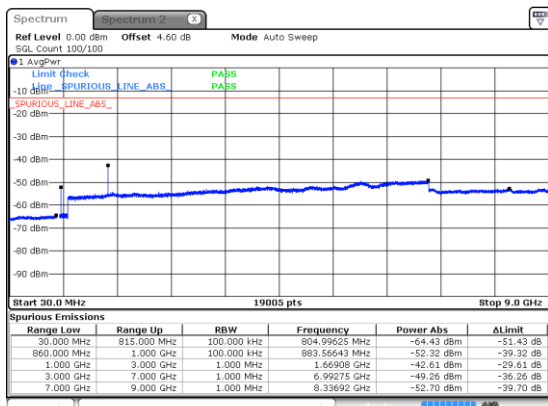

Date: 25 JUN 2020 22:02:56

Date: 25 JUN 2020 22:50:40

Conducted Spurious Emission

N5 5MHz

Lowest Channel / BPSK

Lowest Channel / QPSK

Middle Channel / BPSK

Middle Channel / QPSK

Highest Channel / BPSK

Highest Channel / QPSK

N5 5MHz

Lowest Channel / 16QAM

Lowest Channel / 64QAM

Middle Channel / 16QAM

Middle Channel / 64QAM

Highest Channel / 16QAM