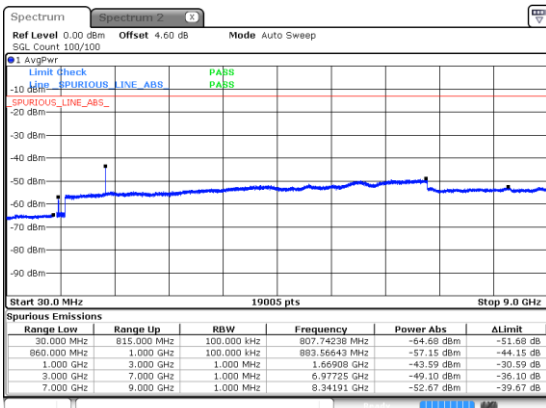

Lowest Channel / BPSK

Lowest Channel / QPSK

Middle Channel / BPSK

Middle Channel / QPSK

Highest Channel / BPSK

Highest Channel / QPSK

N5 15MHz

Lowest Channel / 16QAM

Lowest Channel / 64QAM

Middle Channel / 16QAM

Middle Channel / 64QAM

Highest Channel / 16QAM

Highest Channel / 64QAM

N5 15MHz

Lowest Channel / 256QAM

Middle Channel / 256QAM

Highest Channel / 256QAM

N5 20MHz

Lowest Channel / BPSK

Lowest Channel / QPSK

Middle Channel / BPSK

Middle Channel / QPSK

Highest Channel / BPSK

Highest Channel / QPSK