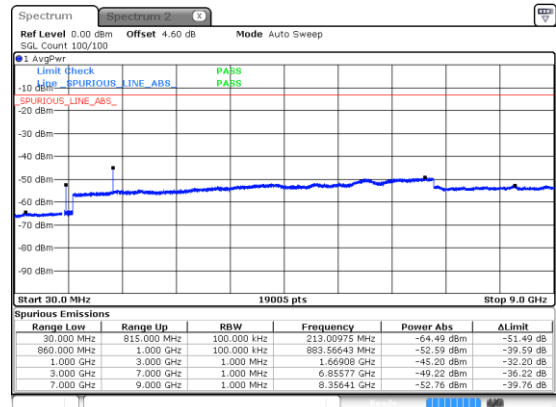

Highest Channel / BPSK

Highest Channel / QPSK

N5 5MHz

Lowest Channel / 16QAM

Lowest Channel / 64QAM

Middle Channel / 16QAM

Middle Channel / 64QAM

Highest Channel / 16QAM

Highest Channel / 64QAM

N5 5MHz

Lowest Channel / 256QAM

Middle Channel / 256QAM

Highest Channel / 256QAM

N5 10MHz

Lowest Channel / BPSK

Lowest Channel / QPSK