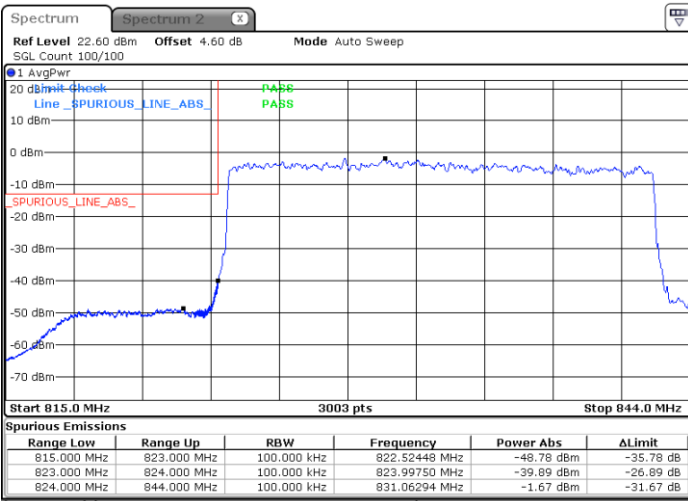

Date: 25 JUN 2020 22:54:55

N5 20MHz / 256QAM

Lowest Band Edge / 1RB0

Highest Band Edge / 1RB105

Date: 25 JUN 2020 22:09:02

Date: 25 JUN 2020 22:55:50

Lowest Band Edge / 100RB0

Highest Band Edge / 100RB0

Date: 25 JUN 2020 22:02:56

Date: 25 JUN 2020 22:50:40

Conducted Spurious Emission

N5 5MHz

Lowest Channel / BPSK

Lowest Channel / QPSK

Middle Channel / BPSK

Middle Channel / QPSK