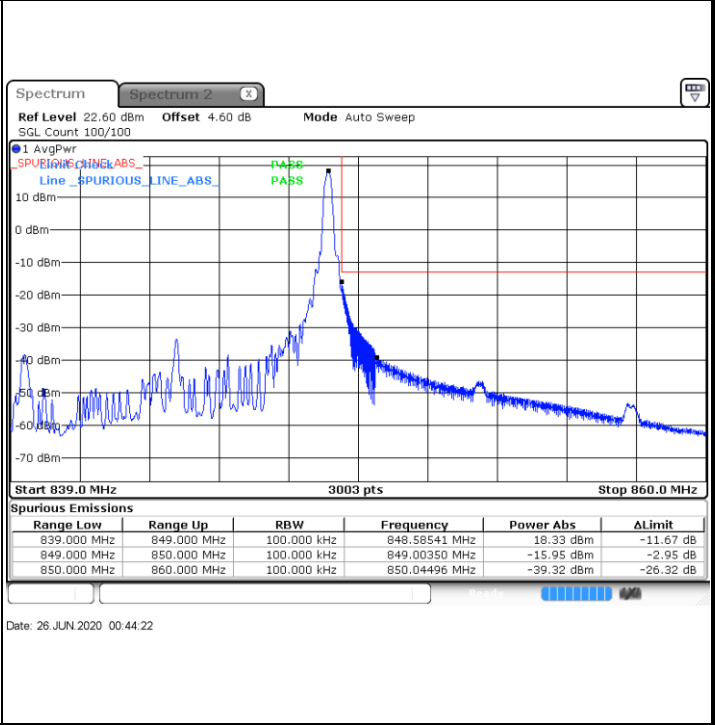

N5 10MHz / QPSK

Lowest Band Edge / 1RB0

Highest Band Edge / 1RB51

Lowest Band Edge / 50RB0

Highest Band Edge / 50RB0

N5 10MHz / 16QAM

Lowest Band Edge / 1RB0

Date: 26 JUN 2020 00:23:37

Highest Band Edge / 1RB51

Date: 26 JUN 2020 00:45:04

Lowest Band Edge / 50RB0

Date: 26 JUN 2020 00:17:12

Highest Band Edge / 50RB0

Date: 26 JUN 2020 00:40:09

N5 10MHz / 64QAM

Lowest Band Edge / 1RB0