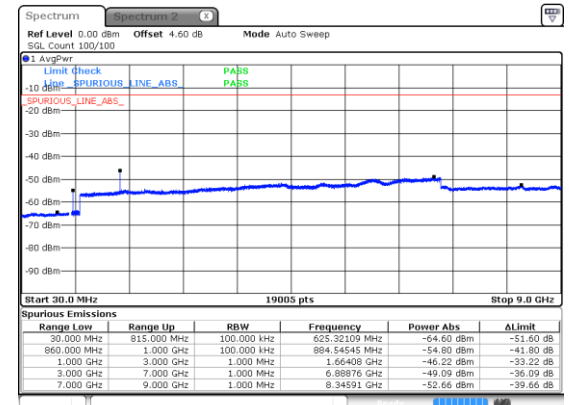

Highest Channel / 64QAM

N5 5MHz

Lowest Channel / 256QAM

Middle Channel / 256QAM

Highest Channel / 256QAM

N5 10MHz

Lowest Channel / BPSK

Lowest Channel / QPSK

Middle Channel / BPSK

Middle Channel / QPSK

Highest Channel / BPSK

Highest Channel / QPSK

N5 10MHz

Lowest Channel / 16QAM

Lowest Channel / 64QAM

Middle Channel / 16QAM

Middle Channel / 64QAM

Highest Channel / 16QAM

Highest Channel / 64QAM

N5 10MHz

Lowest Channel / 256QAM

Middle Channel / 256QAM

Highest Channel / 256QAM

N5 15MHz