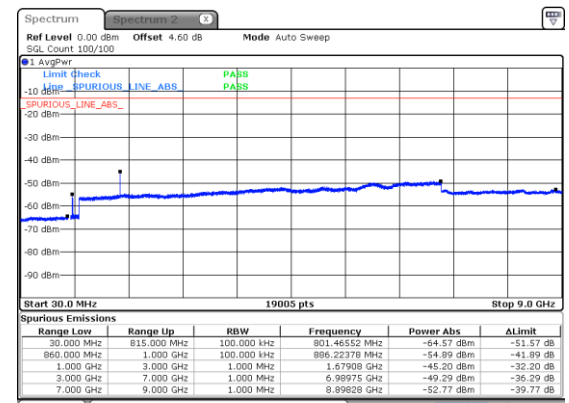

Highest Channel / 64QAM

N5 5MHz

Lowest Channel / 256QAM

Middle Channel / 256QAM

Highest Channel / 256QAM

N5 10MHz

Lowest Channel / BPSK

Lowest Channel / QPSK

Middle Channel / BPSK

Middle Channel / QPSK

Highest Channel / BPSK

Highest Channel / QPSK

N5 10MHz

Lowest Channel / 16QAM

Lowest Channel / 64QAM

Middle Channel / 16QAM

Middle Channel / 64QAM

Highest Channel / 16QAM

Highest Channel / 64QAM

N5 10MHz

Lowest Channel / 256QAM

Middle Channel / 256QAM

Highest Channel / 256QAM

N5 15MHz