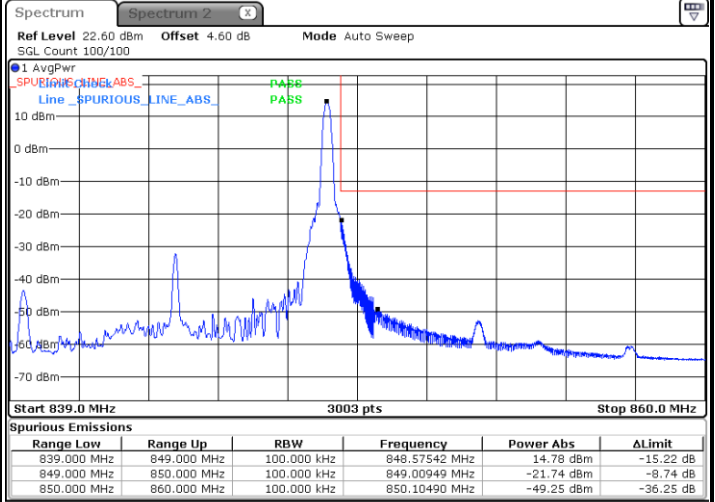

Date: 26 JUN 2020 00:24:57

Highest Band Edge / 1RB51

Date: 26 JUN 2020 00:45:49

Lowest Band Edge / 50RB0

Date: 26 JUN 2020 00:18:04

Highest Band Edge / 50RB0

Date: 26 JUN 2020 00:38:01

N5 10MHz / 256QAM

Lowest Band Edge / 1RB0

Date: 26 JUN 2020 00:19:01

Highest Band Edge / 1RB51

Date: 26 JUN 2020 00:43:21

Lowest Band Edge / 50RB0

Date: 26 JUN 2020 00:14:48

Highest Band Edge / 50RB0

Date: 26 JUN 2020 00:36:08