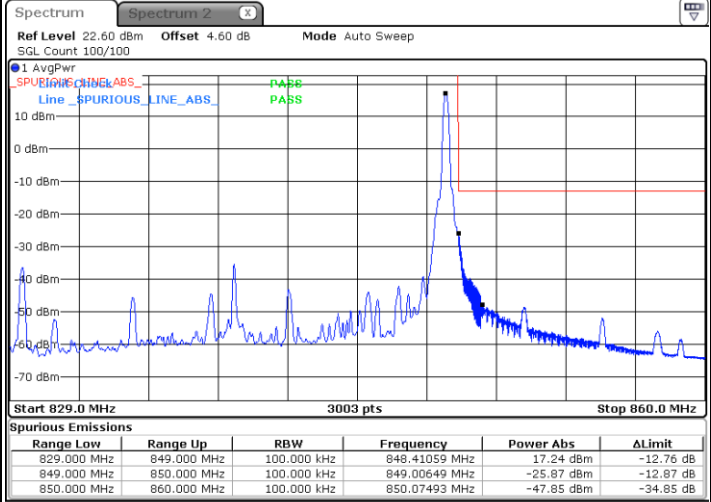

Date: 25 JUN 2020 22:33:10

Date: 25 JUN 2020 22:56:35

Lowest Band Edge / 100RB0

Highest Band Edge / 100RB0

Date: 25 JUN 2020 22:01:47

Date: 25 JUN 2020 22:49:24

N5 20MHz / QPSK

Lowest Band Edge / 1RB0

Highest Band Edge / 1RB105

Date: 25 JUN 2020 22:35:15

Date: 25 JUN 2020 22:57:37

Lowest Band Edge / 100RB0

Highest Band Edge / 100RB0

Date: 25 JUN 2020 22:05:06

Date: 25 JUN 2020 22:52:42

N5 20MHz / 16QAM

Lowest Band Edge / 1RB0

Highest Band Edge / 1RB105

Date: 25 JUN 2020 22:37:02

Date: 25 JUN 2020 22:58:17

Lowest Band Edge / 100RB0

Highest Band Edge / 100RB0

Date: 25 JUN 2020 22:06:12

Date: 25 JUN 2020 22:53:50