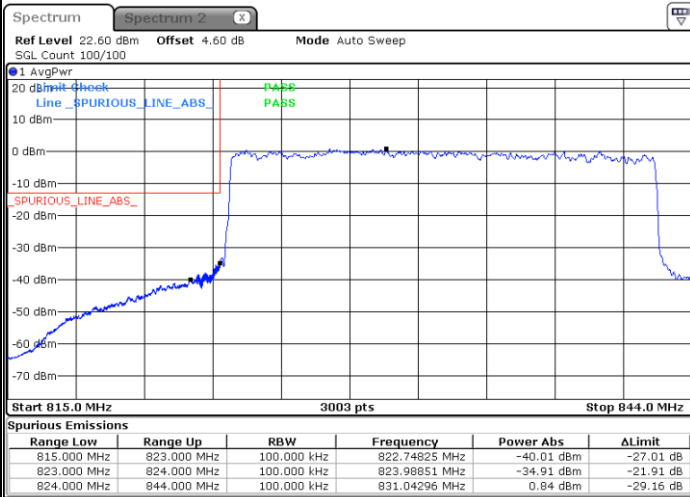

Date: 25 JUN 2020 22:33:10

Date: 25 JUN 2020 22:56:35

Lowest Band Edge / 100RB0

Highest Band Edge / 100RB0

Date: 25 JUN 2020 22:01:47

Date: 25 JUN 2020 22:49:24

N5 20MHz / QPSK

Lowest Band Edge / 1RB0

Highest Band Edge / 1RB105

Date: 25 JUN 2020 22:35:15

Date: 25 JUN 2020 22:57:37

Lowest Band Edge / 100RB0

Highest Band Edge / 100RB0

Date: 25 JUN 2020 22:05:06

Date: 25 JUN 2020 22:52:42

N5 20MHz / 16QAM

Lowest Band Edge / 1RB0

Highest Band Edge / 1RB105

Date: 25 JUN 2020 22:37:02

Date: 25 JUN 2020 22:58:17

Lowest Band Edge / 100RB0

Highest Band Edge / 100RB0

Date: 25 JUN 2020 22:06:12

Date: 25 JUN 2020 22:53:50