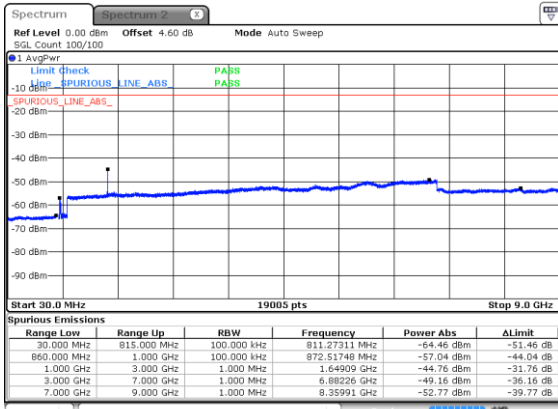

Lowest Channel / 64QAM

Middle Channel / 16QAM

Middle Channel / 64QAM

Highest Channel / 16QAM

Highest Channel / 64QAM

N5 15MHz

Lowest Channel / 256QAM

Middle Channel / 256QAM

Highest Channel / 256QAM

N5 20MHz

Lowest Channel / BPSK

Lowest Channel / QPSK

Middle Channel / BPSK

Middle Channel / QPSK

Highest Channel / BPSK

Highest Channel / QPSK

N5 20MHz

Lowest Channel / 16QAM

Lowest Channel / 64QAM

Middle Channel / 16QAM

Middle Channel / 64QAM

Highest Channel / 16QAM

Highest Channel / 64QAM