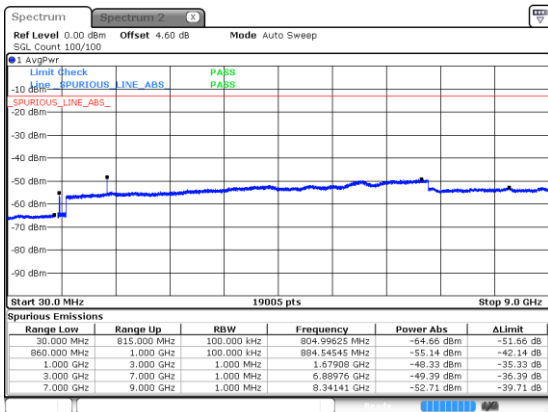

Middle Channel / BPSK

Middle Channel / QPSK

Highest Channel / BPSK

Highest Channel / QPSK

N5 10MHz

Lowest Channel / 16QAM

Lowest Channel / 64QAM

Middle Channel / 16QAM

Middle Channel / 64QAM

Highest Channel / 16QAM

Highest Channel / 64QAM

N5 10MHz

Lowest Channel / 256QAM

Middle Channel / 256QAM

Highest Channel / 256QAM

N5 15MHz

Lowest Channel / BPSK

Lowest Channel / QPSK

Middle Channel / BPSK

Middle Channel / QPSK

Highest Channel / BPSK

Highest Channel / QPSK

N5 15MHz

Lowest Channel / 16QAM