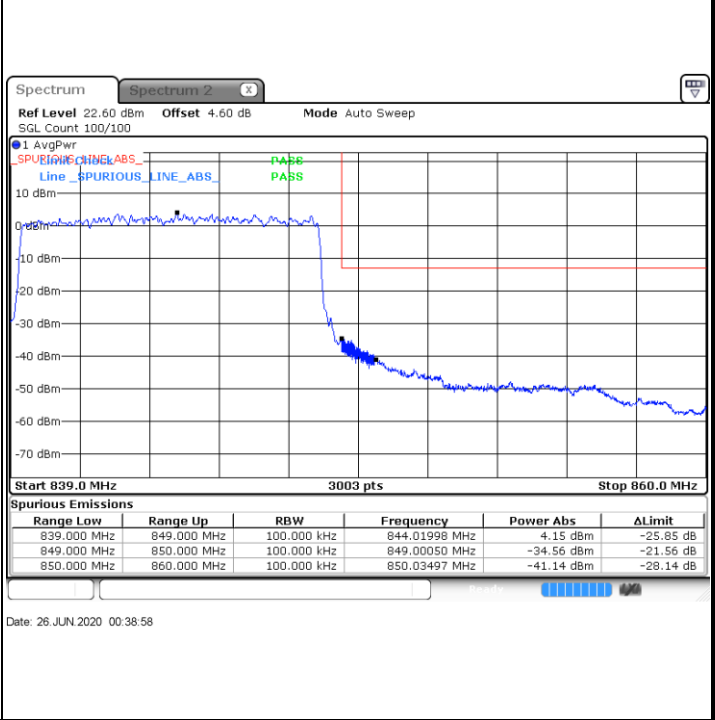

N5 10MHz / QPSK

Lowest Band Edge / 1RB0

Highest Band Edge / 1RB51

Lowest Band Edge / 50RB0

Highest Band Edge / 50RB0

N5 10MHz / 16QAM

Lowest Band Edge / 1RB0

Date: 26 JUN 2020 00:23:37

Highest Band Edge / 1RB51

Date: 26 JUN 2020 00:45:04

Lowest Band Edge / 50RB0

Date: 26 JUN 2020 00:17:12

Highest Band Edge / 50RB0

Date: 26 JUN 2020 00:40:09

N5 10MHz / 64QAM

Lowest Band Edge / 1RB0