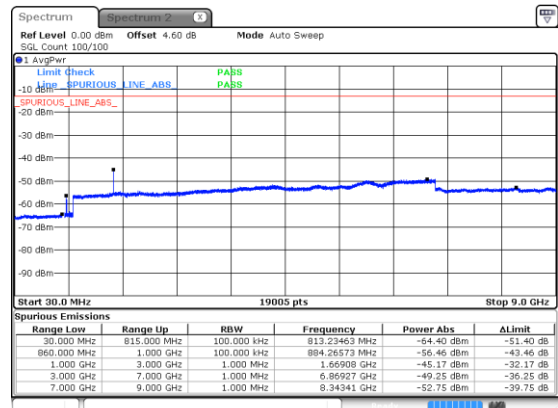

Lowest Channel / BPSK

Lowest Channel / QPSK

Middle Channel / BPSK

Middle Channel / QPSK

Highest Channel / BPSK

Highest Channel / QPSK

N5 15MHz

Lowest Channel / 16QAM

Lowest Channel / 64QAM

Middle Channel / 16QAM

Middle Channel / 64QAM

Highest Channel / 16QAM

Highest Channel / 64QAM

N5 15MHz

Lowest Channel / 256QAM

Middle Channel / 256QAM

Highest Channel / 256QAM

N5 20MHz

Lowest Channel / BPSK

Lowest Channel / QPSK

Middle Channel / BPSK

Middle Channel / QPSK

Highest Channel / BPSK

Highest Channel / QPSK