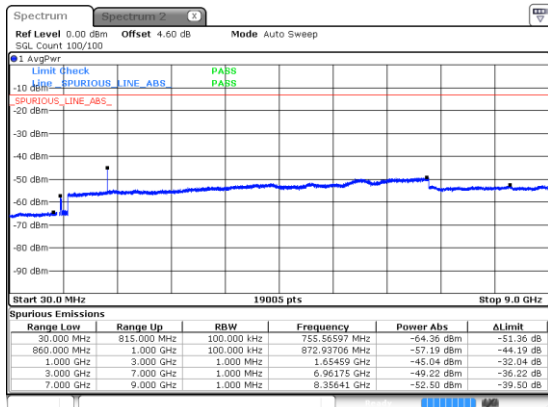

N5 20MHz

Lowest Channel / 16QAM

Lowest Channel / 64QAM

Middle Channel / 16QAM

Middle Channel / 64QAM

Highest Channel / 16QAM

Highest Channel / 64QAM