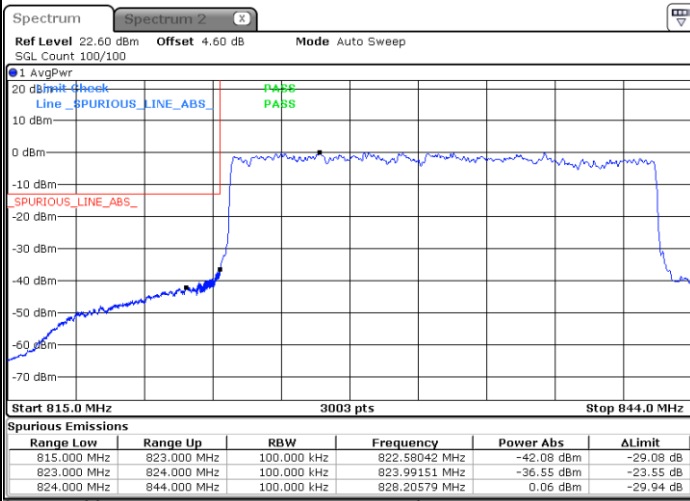

Highest Band Edge / 1RB105

Date: 25 JUN 2020 22:35:15

Date: 25 JUN 2020 22:57:37

Lowest Band Edge / 100RB0

Highest Band Edge / 100RB0

Date: 25 JUN 2020 22:05:06

Date: 25 JUN 2020 22:52:42

N5 20MHz / 16QAM

Lowest Band Edge / 1RB0

Highest Band Edge / 1RB105

Date: 25 JUN 2020 22:37:02

Date: 25 JUN 2020 22:58:17

Lowest Band Edge / 100RB0

Highest Band Edge / 100RB0

Date: 25 JUN 2020 22:06:12

Date: 25 JUN 2020 22:53:50

N5 20MHz / 64QAM

Lowest Band Edge / 1RB0

Highest Band Edge / 1RB105

Date: 25 JUN 2020 22:38:21

Date: 25 JUN 2020 22:58:57

Lowest Band Edge / 100RB0

Highest Band Edge / 100RB0

Date: 25 JUN 2020 22:07:15