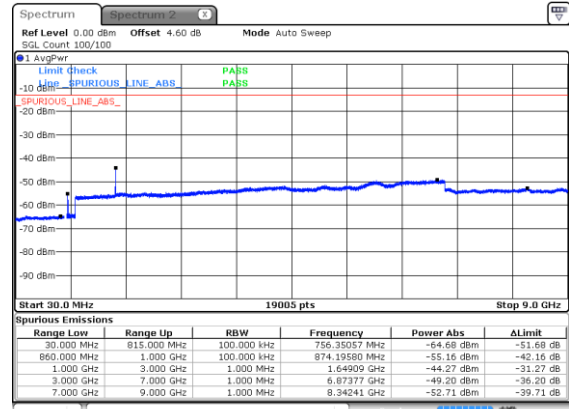

Highest Channel / BPSK

Highest Channel / QPSK

N5 5MHz

Lowest Channel / 16QAM

Lowest Channel / 64QAM

Middle Channel / 16QAM

Middle Channel / 64QAM

Highest Channel / 16QAM

Highest Channel / 64QAM

N5 5MHz

Lowest Channel / 256QAM

Middle Channel / 256QAM

Highest Channel / 256QAM

N5 10MHz

Lowest Channel / BPSK

Lowest Channel / QPSK

Middle Channel / BPSK

Middle Channel / QPSK

Highest Channel / BPSK

Highest Channel / QPSK

N5 10MHz

Lowest Channel / 16QAM

Lowest Channel / 64QAM

Middle Channel / 16QAM