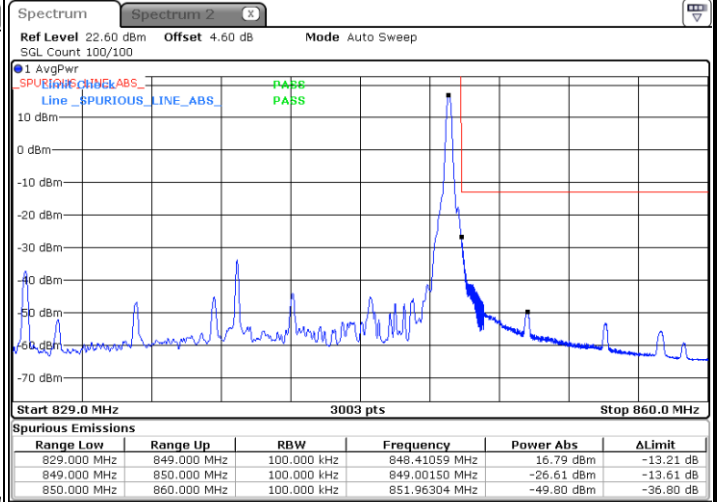

Highest Band Edge / 1RB105

Date: 25 JUN 2020 22:35:15

Date: 25 JUN 2020 22:57:37

Lowest Band Edge / 100RB0

Highest Band Edge / 100RB0

Date: 25 JUN 2020 22:05:06

Date: 25 JUN 2020 22:52:42

N5 20MHz / 16QAM

Lowest Band Edge / 1RB0

Highest Band Edge / 1RB105

Date: 25 JUN 2020 22:37:02

Date: 25 JUN 2020 22:58:17

Lowest Band Edge / 100RB0

Highest Band Edge / 100RB0

Date: 25 JUN 2020 22:06:12

Date: 25 JUN 2020 22:53:50

N5 20MHz / 64QAM

Lowest Band Edge / 1RB0

Highest Band Edge / 1RB105

Date: 25 JUN 2020 22:38:21

Date: 25 JUN 2020 22:58:57

Lowest Band Edge / 100RB0

Highest Band Edge / 100RB0

Date: 25 JUN 2020 22:07:15