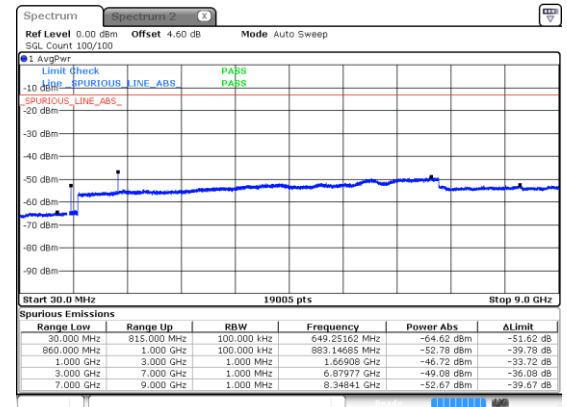

Highest Channel / BPSK

Highest Channel / QPSK

N5 5MHz

Lowest Channel / 16QAM

Lowest Channel / 64QAM

Middle Channel / 16QAM

Middle Channel / 64QAM

Highest Channel / 16QAM

Highest Channel / 64QAM

N5 5MHz

Lowest Channel / 256QAM

Middle Channel / 256QAM

Highest Channel / 256QAM

N5 10MHz

Lowest Channel / BPSK

Lowest Channel / QPSK