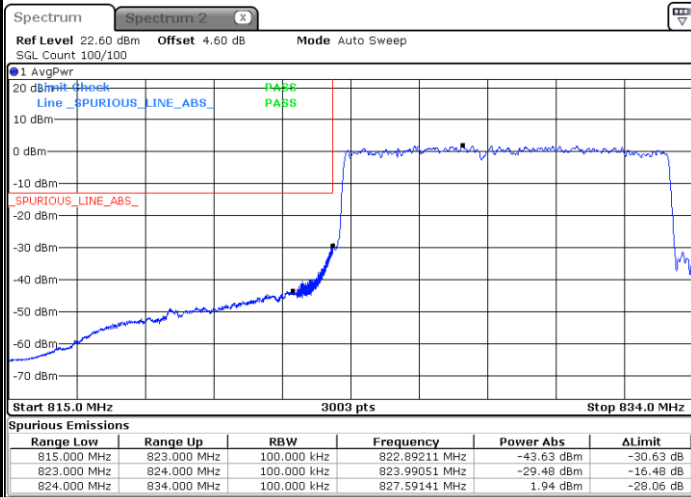

N5 10MHz / QPSK

Lowest Band Edge / 1RB0

Highest Band Edge / 1RB51

Lowest Band Edge / 50RB0

Highest Band Edge / 50RB0

N5 10MHz / 16QAM

Lowest Band Edge / 1RB0

Date: 26 JUN 2020 00:23:37

Highest Band Edge / 1RB51

Date: 26 JUN 2020 00:45:04

Lowest Band Edge / 50RB0

Date: 26 JUN 2020 00:17:12

Highest Band Edge / 50RB0

Date: 26 JUN 2020 00:40:09

N5 10MHz / 64QAM

Lowest Band Edge / 1RB0

Date: 26 JUN 2020 00:24:57

Highest Band Edge / 1RB51

Date: 26 JUN 2020 00:45:49

Lowest Band Edge / 50RB0

Date: 26 JUN 2020 00:18:04

Highest Band Edge / 50RB0

Date: 26 JUN 2020 00:38:01

N5 10MHz / 256QAM

Lowest Band Edge / 1RB0

Date: 26 JUN 2020 00:19:01

Highest Band Edge / 1RB51

Date: 26 JUN 2020 00:43:21

Lowest Band Edge / 50RB0

Date: 26 JUN 2020 00:14:48

Highest Band Edge / 50RB0

Date: 26 JUN 2020 00:36:08