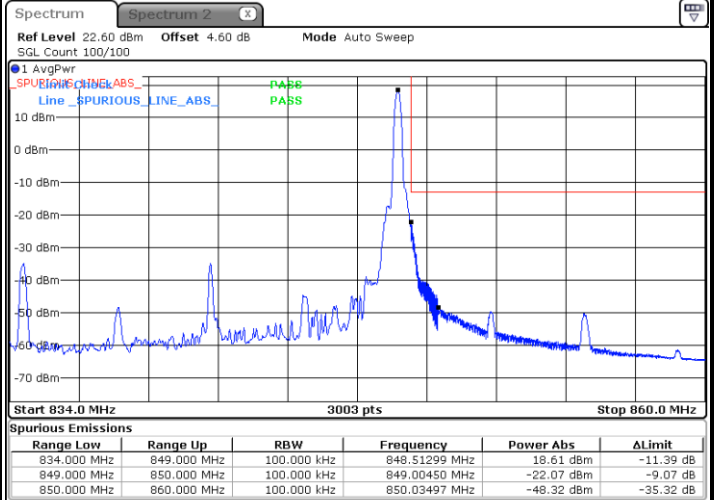

N5 15MHz / BPSK

Lowest Band Edge / 1RB0

Date: 25 JUN 2020 23:19:25

Highest Band Edge / 1RB78

Date: 26 JUN 2020 00:04:37

Lowest Band Edge / 75RB0

Date: 25 JUN 2020 23:12:11

Highest Band Edge / 75RB0

Date: 25 JUN 2020 23:56:46

N5 15MHz / QPSK

Lowest Band Edge / 1RB0

Date: 25 JUN 2020 23:21:02

Highest Band Edge / 1RB78

Date: 26 JUN 2020 00:05:49

Lowest Band Edge / 75RB0

Date: 25 JUN 2020 23:15:33

Highest Band Edge / 75RB0

Date: 25 JUN 2020 23:59:24

N5 15MHz / 16QAM

Lowest Band Edge / 1RB0

Date: 25 JUN 2020 23:22:15

Highest Band Edge / 1RB78

Date: 26 JUN 2020 00:06:30

Lowest Band Edge / 75RB0