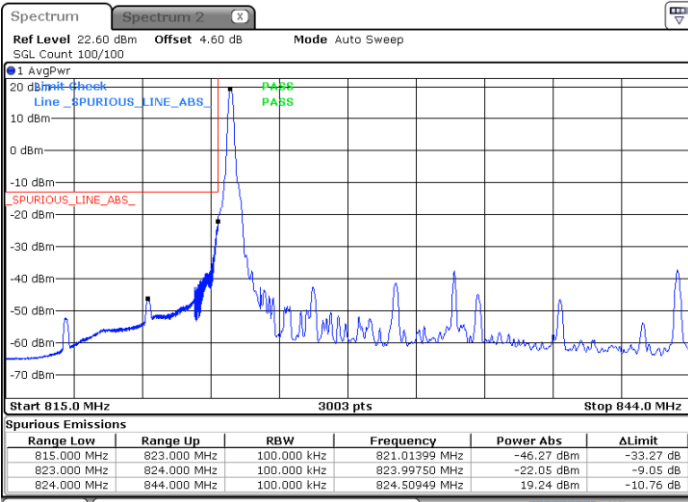

Date: 26 JUN 2020 00:03:03

Lowest Band Edge / 75RB0

Date: 25 JUN 2020 23:13:54

Highest Band Edge / 75RB0

Date: 25 JUN 2020 23:58:13

N5 20MHz / BPSK

Lowest Band Edge / 1RB0

Highest Band Edge / 1RB105

Date: 25 JUN 2020 22:33:10

Date: 25 JUN 2020 22:56:35

Lowest Band Edge / 100RB0

Highest Band Edge / 100RB0

Date: 25 JUN 2020 22:01:47

Date: 25 JUN 2020 22:49:24

N5 20MHz / QPSK

Lowest Band Edge / 1RB0