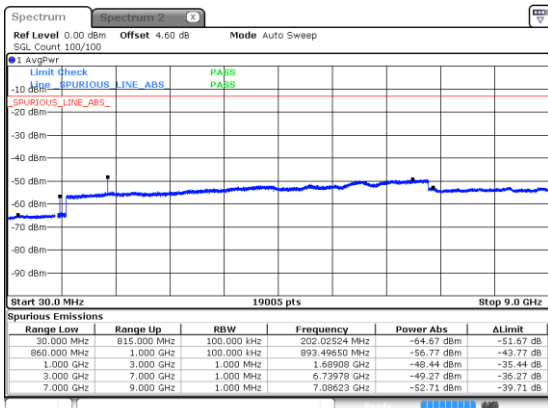

Highest Channel / BPSK

Highest Channel / QPSK

N5 5MHz

Lowest Channel / 16QAM

Lowest Channel / 64QAM

Middle Channel / 16QAM

Middle Channel / 64QAM

Highest Channel / 16QAM

Highest Channel / 64QAM

N5 5MHz

Lowest Channel / 256QAM

Middle Channel / 256QAM

Highest Channel / 256QAM

N5 10MHz

Lowest Channel / BPSK

Lowest Channel / QPSK

Middle Channel / BPSK

Middle Channel / QPSK

Highest Channel / BPSK

Highest Channel / QPSK

N5 10MHz

Lowest Channel / 16QAM

Lowest Channel / 64QAM

Middle Channel / 16QAM