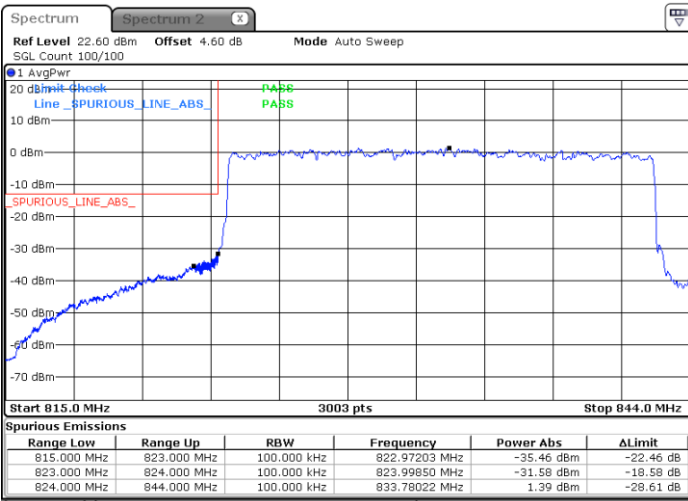

Date: 26 JUN 2020 00:03:03

Lowest Band Edge / 75RB0

Date: 25 JUN 2020 23:13:54

Highest Band Edge / 75RB0

Date: 25 JUN 2020 23:58:13

N5 20MHz / BPSK

Lowest Band Edge / 1RB0

Highest Band Edge / 1RB105

Date: 25 JUN 2020 22:33:10

Date: 25 JUN 2020 22:56:35

Lowest Band Edge / 100RB0

Highest Band Edge / 100RB0

Date: 25 JUN 2020 22:01:47

Date: 25 JUN 2020 22:49:24

N5 20MHz / QPSK

Lowest Band Edge / 1RB0