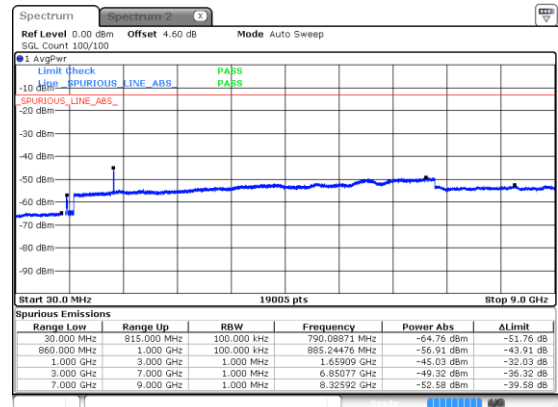

Middle Channel / 64QAM

Highest Channel / 16QAM

Highest Channel / 64QAM

N5 10MHz

Lowest Channel / 256QAM

Middle Channel / 256QAM

Highest Channel / 256QAM

N5 15MHz

Lowest Channel / BPSK

Lowest Channel / QPSK

Middle Channel / BPSK

Middle Channel / QPSK

Highest Channel / BPSK

Highest Channel / QPSK

N5 15MHz

Lowest Channel / 16QAM

Lowest Channel / 64QAM

Middle Channel / 16QAM

Middle Channel / 64QAM

Highest Channel / 16QAM

Highest Channel / 64QAM

N5 15MHz

Lowest Channel / 256QAM

Middle Channel / 256QAM