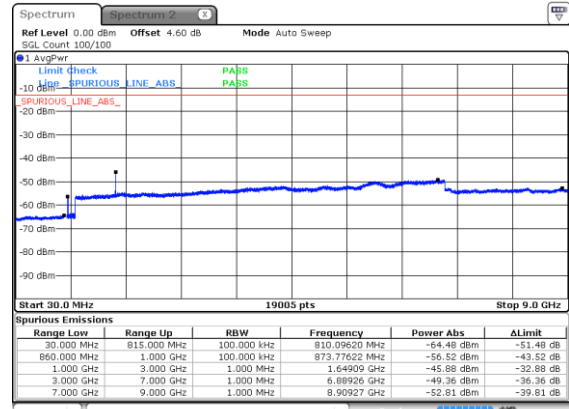

Middle Channel / 64QAM

Highest Channel / 16QAM

Highest Channel / 64QAM

N5 10MHz

Lowest Channel / 256QAM

Middle Channel / 256QAM

Highest Channel / 256QAM

N5 15MHz

Lowest Channel / BPSK

Lowest Channel / QPSK

Middle Channel / BPSK

Middle Channel / QPSK

Highest Channel / BPSK

Highest Channel / QPSK

N5 15MHz

Lowest Channel / 16QAM

Lowest Channel / 64QAM

Middle Channel / 16QAM

Middle Channel / 64QAM

Highest Channel / 16QAM

Highest Channel / 64QAM

N5 15MHz

Lowest Channel / 256QAM

Middle Channel / 256QAM