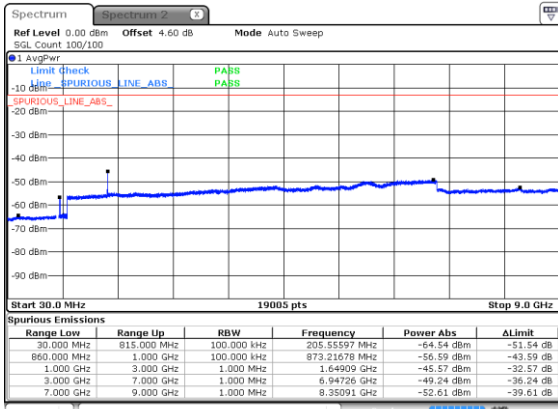

Middle Channel / 64QAM

Highest Channel / 16QAM

Highest Channel / 64QAM

N5 10MHz

Lowest Channel / 256QAM

Middle Channel / 256QAM

Highest Channel / 256QAM

N5 15MHz

Lowest Channel / BPSK

Lowest Channel / QPSK

Middle Channel / BPSK

Middle Channel / QPSK

Highest Channel / BPSK

Highest Channel / QPSK

N5 15MHz

Lowest Channel / 16QAM

Lowest Channel / 64QAM

Middle Channel / 16QAM

Middle Channel / 64QAM

Highest Channel / 16QAM

Highest Channel / 64QAM

N5 15MHz

Lowest Channel / 256QAM

Middle Channel / 256QAM