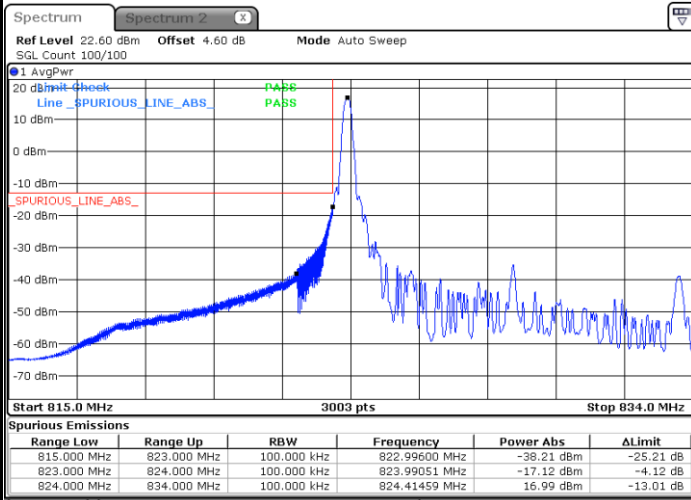

Highest Band Edge / 1RB51

Date: 26 JUN 2020 00:45:04

Lowest Band Edge / 50RB0

Date: 26 JUN 2020 00:17:12

Highest Band Edge / 50RB0

Date: 26 JUN 2020 00:40:09

N5 10MHz / 64QAM

Lowest Band Edge / 1RB0