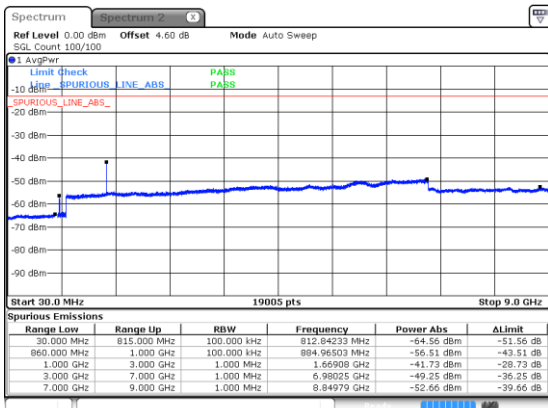

Middle Channel / 64QAM

Highest Channel / 16QAM

Highest Channel / 64QAM

N5 10MHz

Lowest Channel / 256QAM

Middle Channel / 256QAM

Highest Channel / 256QAM

N5 15MHz

Lowest Channel / BPSK

Lowest Channel / QPSK

Middle Channel / BPSK

Middle Channel / QPSK

Highest Channel / BPSK

Highest Channel / QPSK

N5 15MHz

Lowest Channel / 16QAM

Lowest Channel / 64QAM

Middle Channel / 16QAM

Middle Channel / 64QAM

Highest Channel / 16QAM

Highest Channel / 64QAM

N5 15MHz

Lowest Channel / 256QAM

Middle Channel / 256QAM