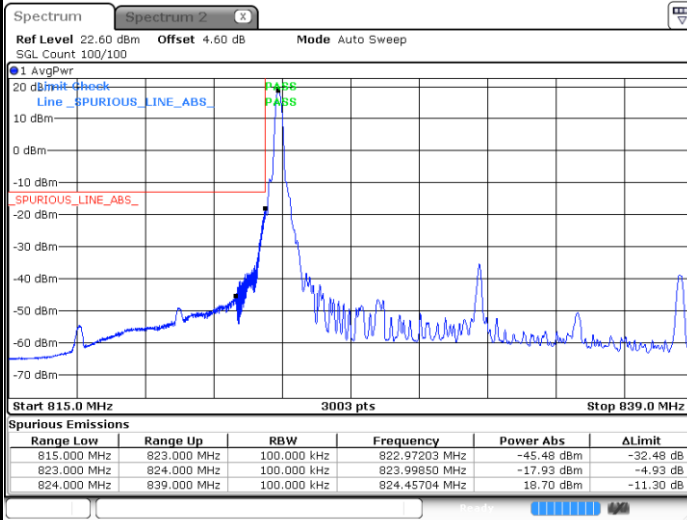

Lowest Band Edge / 1RB0

Date: 26 JUN 2020 00:19:01

Highest Band Edge / 1RB51

Date: 26 JUN 2020 00:43:21

Lowest Band Edge / 50RB0

Date: 26 JUN 2020 00:14:48

Highest Band Edge / 50RB0

Date: 26 JUN 2020 00:36:08

N5 15MHz / BPSK

Lowest Band Edge / 1RB0

Date: 25 JUN 2020 23:19:25

Highest Band Edge / 1RB78

Date: 26 JUN 2020 00:04:37

Lowest Band Edge / 75RB0

Date: 25 JUN 2020 23:12:11

Highest Band Edge / 75RB0