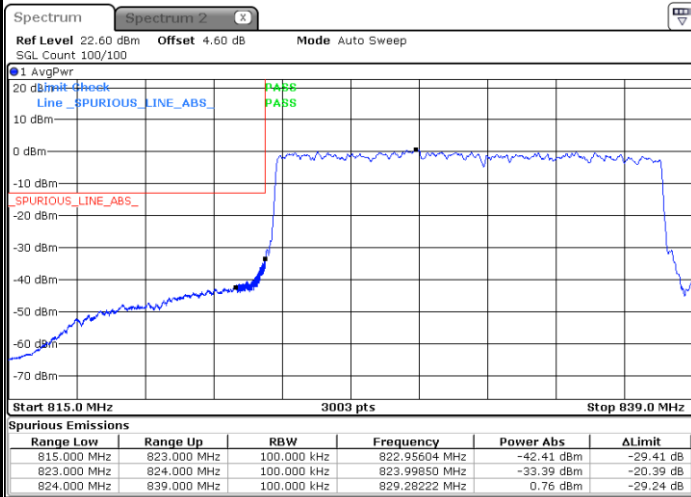

Date: 25 JUN 2020 23:16:25

Highest Band Edge / 75RB0

Date: 26 JUN 2020 00:00:19

N5 15MHz / 64QAM

Lowest Band Edge / 1RB0

Date: 25 JUN 2020 23:23:22

Highest Band Edge / 1RB78

Date: 26 JUN 2020 00:07:16

Lowest Band Edge / 75RB0

Date: 25 JUN 2020 23:17:16

Highest Band Edge / 75RB0

Date: 26 JUN 2020 00:01:16

N5 15MHz / 256QAM

Lowest Band Edge / 1RB0

Date: 25 JUN 2020 23:18:07

Highest Band Edge / 1RB78