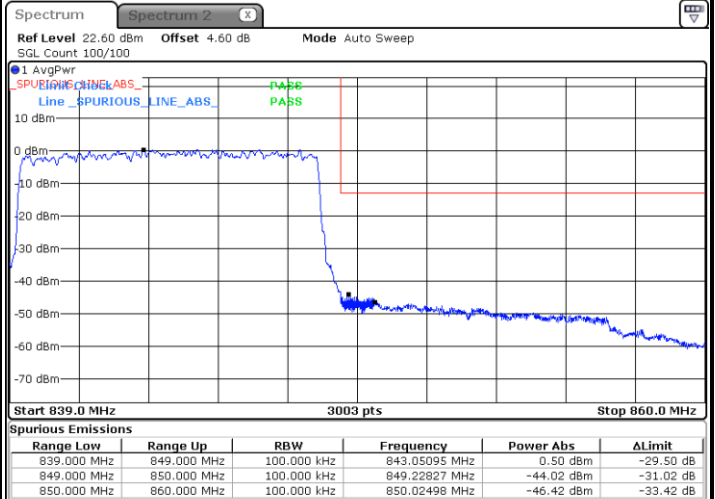

Date: 26 JUN 2020 00:24:57

Highest Band Edge / 1RB51

Date: 26 JUN 2020 00:45:49

Lowest Band Edge / 50RB0

Date: 26 JUN 2020 00:18:04

Highest Band Edge / 50RB0

Date: 26 JUN 2020 00:38:01

N5 10MHz / 256QAM

Lowest Band Edge / 1RB0

Date: 26 JUN 2020 00:19:01

Highest Band Edge / 1RB51

Date: 26 JUN 2020 00:43:21

Lowest Band Edge / 50RB0

Date: 26 JUN 2020 00:14:48

Highest Band Edge / 50RB0

Date: 26 JUN 2020 00:36:08

N5 15MHz / BPSK

Lowest Band Edge / 1RB0

Date: 25 JUN 2020 23:19:25

Highest Band Edge / 1RB78

Date: 26 JUN 2020 00:04:37

Lowest Band Edge / 75RB0

Date: 25 JUN 2020 23:12:11

Highest Band Edge / 75RB0

Date: 25 JUN 2020 23:56:46

N5 15MHz / QPSK

Lowest Band Edge / 1RB0

Date: 25 JUN 2020 23:21:02

Highest Band Edge / 1RB78

Date: 26 JUN 2020 00:05:49

Lowest Band Edge / 75RB0

Date: 25 JUN 2020 23:15:33