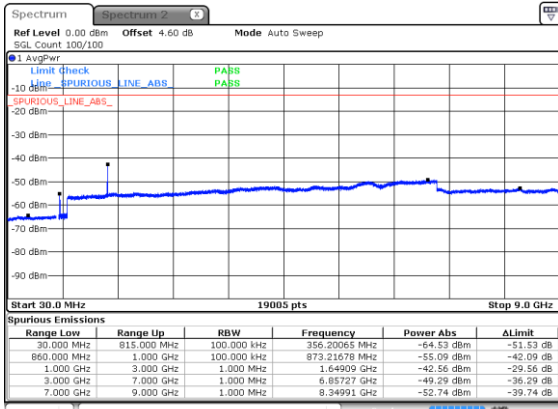

Highest Channel / 64QAM

N5 5MHz

Lowest Channel / 256QAM

Middle Channel / 256QAM

Highest Channel / 256QAM

N5 10MHz

Lowest Channel / BPSK

Lowest Channel / QPSK

Middle Channel / BPSK

Middle Channel / QPSK

Highest Channel / BPSK

Highest Channel / QPSK

N5 10MHz

Lowest Channel / 16QAM

Lowest Channel / 64QAM

Middle Channel / 16QAM