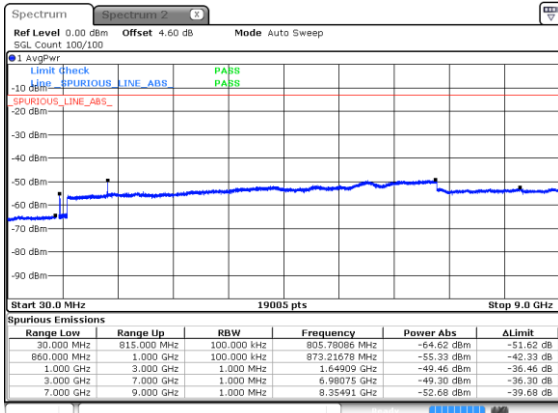

Middle Channel / BPSK

Middle Channel / QPSK

Highest Channel / BPSK

Highest Channel / QPSK

N5 10MHz

Lowest Channel / 16QAM

Lowest Channel / 64QAM

Middle Channel / 16QAM

Middle Channel / 64QAM

Highest Channel / 16QAM

Highest Channel / 64QAM

N5 10MHz

Lowest Channel / 256QAM

Middle Channel / 256QAM

Highest Channel / 256QAM

N5 15MHz

Lowest Channel / BPSK

Lowest Channel / QPSK

Middle Channel / BPSK

Middle Channel / QPSK

Highest Channel / BPSK

Highest Channel / QPSK

N5 15MHz

Lowest Channel / 16QAM