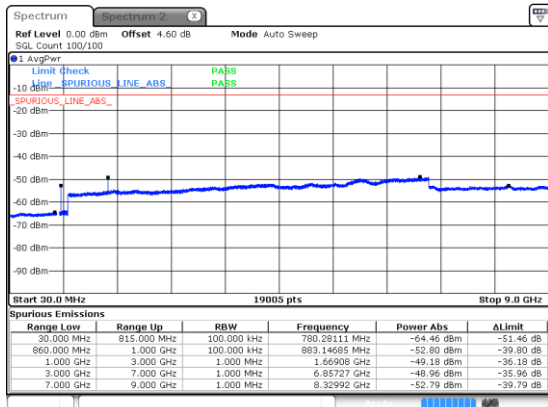

Highest Channel / 64QAM

N5 5MHz

Lowest Channel / 256QAM

Middle Channel / 256QAM

Highest Channel / 256QAM

N5 10MHz

Lowest Channel / BPSK

Lowest Channel / QPSK