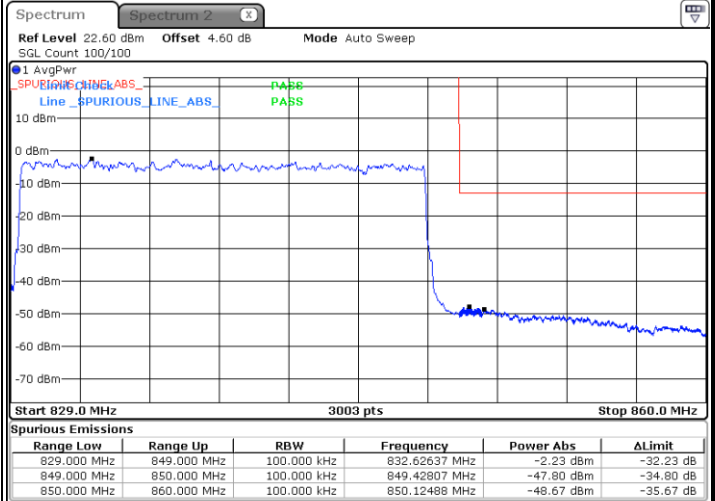

N5 20MHz / 64QAM

Lowest Band Edge / 1RB0

Highest Band Edge / 1RB105

Date: 25 JUN 2020 22:38:21

Date: 25 JUN 2020 22:58:57

Lowest Band Edge / 100RB0

Highest Band Edge / 100RB0

Date: 25 JUN 2020 22:07:15

Date: 25 JUN 2020 22:54:55

N5 20MHz / 256QAM

Lowest Band Edge / 1RB0

Highest Band Edge / 1RB105

Date: 25 JUN 2020 22:09:02

Date: 25 JUN 2020 22:55:50

Lowest Band Edge / 100RB0

Highest Band Edge / 100RB0

Date: 25 JUN 2020 22:02:56

Date: 25 JUN 2020 22:50:40

Conducted Spurious Emission

N5 5MHz

Lowest Channel / BPSK

Lowest Channel / QPSK

Middle Channel / BPSK

Middle Channel / QPSK