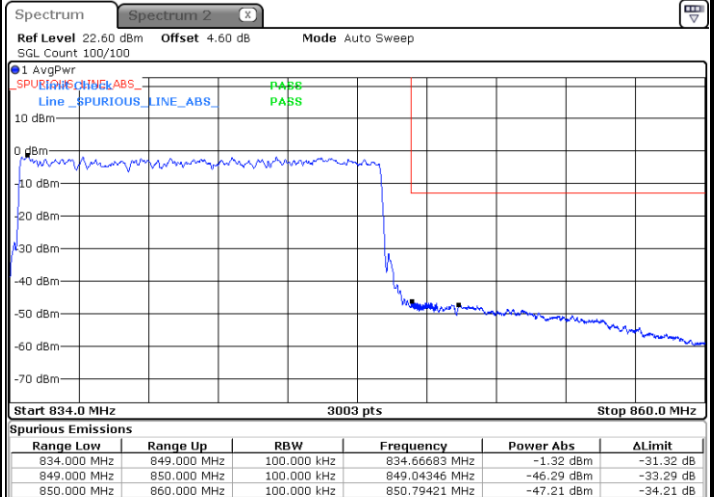

Date: 25 JUN 2020 23:16:25

Highest Band Edge / 75RB0

Date: 26 JUN 2020 00:00:19

N5 15MHz / 64QAM

Lowest Band Edge / 1RB0

Date: 25 JUN 2020 23:23:22

Highest Band Edge / 1RB78

Date: 26 JUN 2020 00:07:16

Lowest Band Edge / 75RB0

Date: 25 JUN 2020 23:17:16

Highest Band Edge / 75RB0

Date: 26 JUN 2020 00:01:16

N5 15MHz / 256QAM

Lowest Band Edge / 1RB0

Date: 25 JUN 2020 23:18:07

Highest Band Edge / 1RB78

Date: 26 JUN 2020 00:03:03

Lowest Band Edge / 75RB0

Date: 25 JUN 2020 23:13:54

Highest Band Edge / 75RB0

Date: 25 JUN 2020 23:58:13

N5 20MHz / BPSK

Lowest Band Edge / 1RB0

Highest Band Edge / 1RB105

Date: 25 JUN 2020 22:33:10

Date: 25 JUN 2020 22:56:35

Lowest Band Edge / 100RB0

Highest Band Edge / 100RB0

Date: 25 JUN 2020 22:01:47

Date: 25 JUN 2020 22:49:24

N5 20MHz / QPSK

Lowest Band Edge / 1RB0