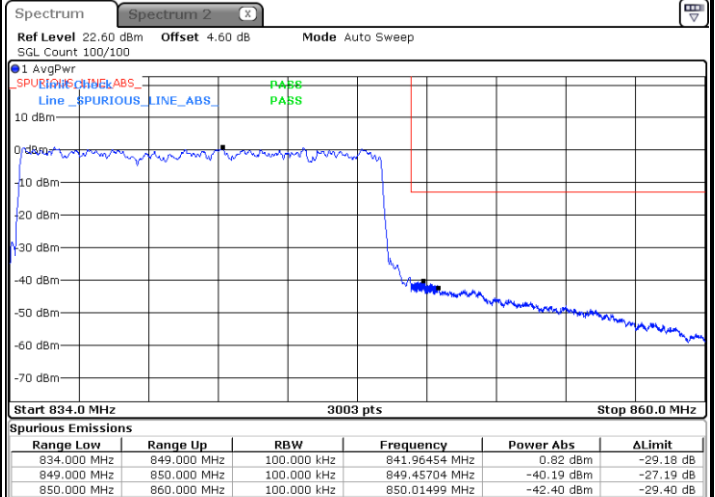

Highest Band Edge / 75RB0

Date: 25 JUN 2020 23:59:24

N5 15MHz / 16QAM

Lowest Band Edge / 1RB0

Date: 25 JUN 2020 23:22:15

Highest Band Edge / 1RB78

Date: 26 JUN 2020 00:06:30

Lowest Band Edge / 75RB0

Date: 25 JUN 2020 23:16:25

Highest Band Edge / 75RB0

Date: 26 JUN 2020 00:00:19

N5 15MHz / 64QAM

Lowest Band Edge / 1RB0

Date: 25 JUN 2020 23:23:22

Highest Band Edge / 1RB78

Date: 26 JUN 2020 00:07:16

Lowest Band Edge / 75RB0

Date: 25 JUN 2020 23:17:16

Highest Band Edge / 75RB0

Date: 26 JUN 2020 00:01:16

N5 15MHz / 256QAM

Lowest Band Edge / 1RB0

Date: 25 JUN 2020 23:18:07

Highest Band Edge / 1RB78

Date: 26 JUN 2020 00:03:03

Lowest Band Edge / 75RB0

Date: 25 JUN 2020 23:13:54

Highest Band Edge / 75RB0

Date: 25 JUN 2020 23:58:13

N5 20MHz / BPSK

Lowest Band Edge / 1RB0

Highest Band Edge / 1RB105