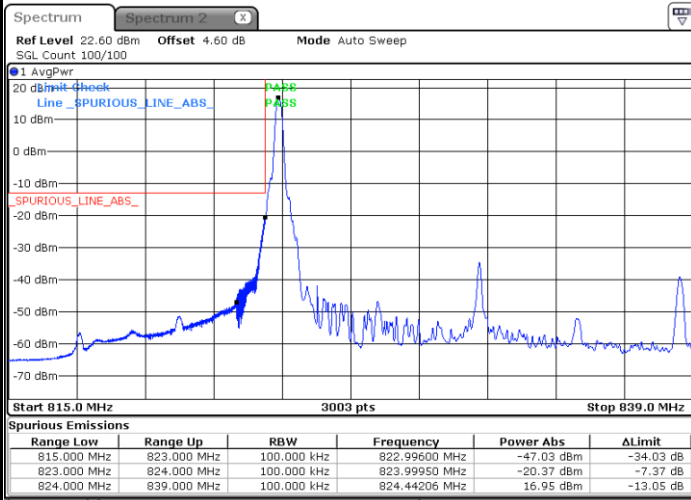

Date: 25 JUN 2020 23:16:25

Highest Band Edge / 75RB0

Date: 26 JUN 2020 00:00:19

N5 15MHz / 64QAM

Lowest Band Edge / 1RB0

Date: 25 JUN 2020 23:23:22

Highest Band Edge / 1RB78

Date: 26 JUN 2020 00:07:16

Lowest Band Edge / 75RB0

Date: 25 JUN 2020 23:17:16

Highest Band Edge / 75RB0

Date: 26 JUN 2020 00:01:16

N5 15MHz / 256QAM

Lowest Band Edge / 1RB0

Date: 25 JUN 2020 23:18:07

Highest Band Edge / 1RB78

Date: 26 JUN 2020 00:03:03

Lowest Band Edge / 75RB0

Date: 25 JUN 2020 23:13:54

Highest Band Edge / 75RB0

Date: 25 JUN 2020 23:58:13

N5 20MHz / BPSK

Lowest Band Edge / 1RB0

Highest Band Edge / 1RB105