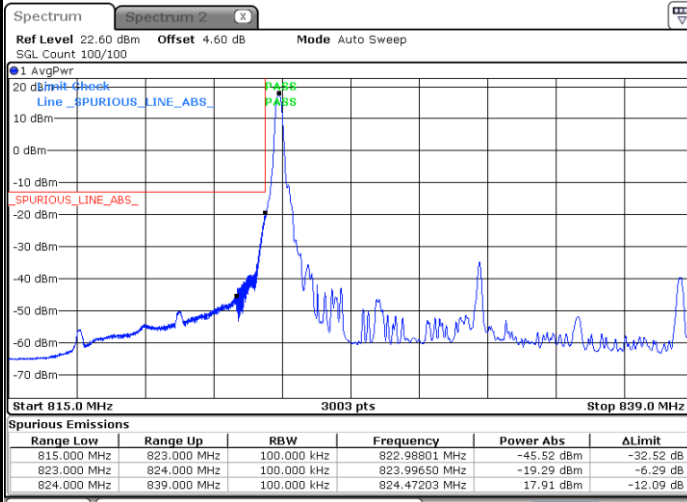

Highest Band Edge / 75RB0

Date: 25 JUN 2020 23:59:24

N5 15MHz / 16QAM

Lowest Band Edge / 1RB0

Date: 25 JUN 2020 23:22:15

Highest Band Edge / 1RB78

Date: 26 JUN 2020 00:06:30

Lowest Band Edge / 75RB0

Date: 25 JUN 2020 23:16:25

Highest Band Edge / 75RB0

Date: 26 JUN 2020 00:00:19

N5 15MHz / 64QAM

Lowest Band Edge / 1RB0

Date: 25 JUN 2020 23:23:22

Highest Band Edge / 1RB78

Date: 26 JUN 2020 00:07:16