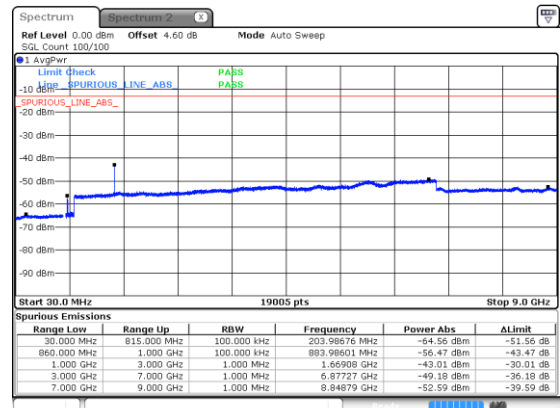

Middle Channel / 64QAM

Highest Channel / 16QAM

Highest Channel / 64QAM

N5 10MHz

Lowest Channel / 256QAM

Middle Channel / 256QAM

Highest Channel / 256QAM

N5 15MHz

Lowest Channel / BPSK

Lowest Channel / QPSK

Middle Channel / BPSK

Middle Channel / QPSK

Highest Channel / BPSK

Highest Channel / QPSK

N5 15MHz

Lowest Channel / 16QAM

Lowest Channel / 64QAM

Middle Channel / 16QAM

Middle Channel / 64QAM

Highest Channel / 16QAM

Highest Channel / 64QAM

N5 15MHz

Lowest Channel / 256QAM

Middle Channel / 256QAM