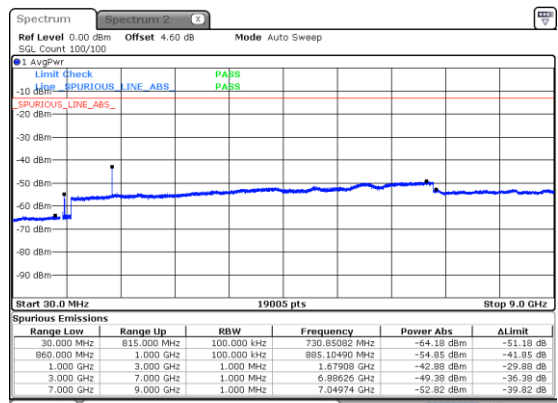

Highest Channel / 64QAM

N5 5MHz

Lowest Channel / 256QAM

Middle Channel / 256QAM

Highest Channel / 256QAM

N5 10MHz

Lowest Channel / BPSK

Lowest Channel / QPSK

Middle Channel / BPSK

Middle Channel / QPSK

Highest Channel / BPSK

Highest Channel / QPSK

N5 10MHz

Lowest Channel / 16QAM

Lowest Channel / 64QAM

Middle Channel / 16QAM

Middle Channel / 64QAM

Highest Channel / 16QAM

Highest Channel / 64QAM

N5 10MHz

Lowest Channel / 256QAM

Middle Channel / 256QAM

Highest Channel / 256QAM

N5 15MHz