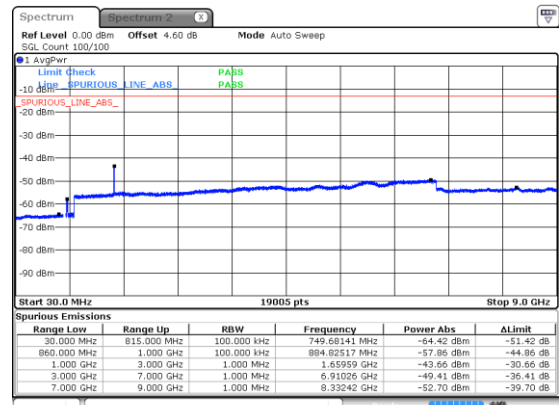

Lowest Channel / 64QAM

Middle Channel / 16QAM

Middle Channel / 64QAM

Highest Channel / 16QAM

Highest Channel / 64QAM

N5 15MHz

Lowest Channel / 256QAM

Middle Channel / 256QAM

Highest Channel / 256QAM

N5 20MHz

Lowest Channel / BPSK

Lowest Channel / QPSK

Middle Channel / BPSK

Middle Channel / QPSK

Highest Channel / BPSK

Highest Channel / QPSK

N5 20MHz

Lowest Channel / 16QAM

Lowest Channel / 64QAM

Middle Channel / 16QAM

Middle Channel / 64QAM

Highest Channel / 16QAM

Highest Channel / 64QAM