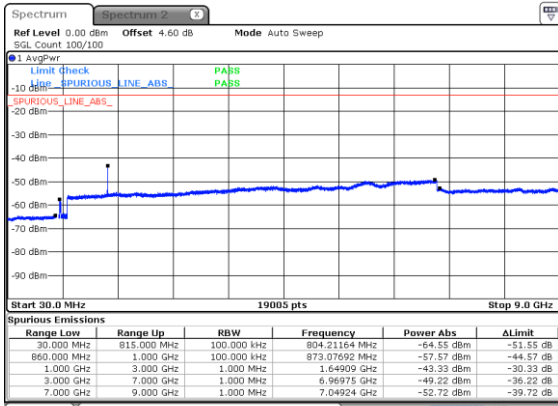

N5 20MHz

Lowest Channel / BPSK