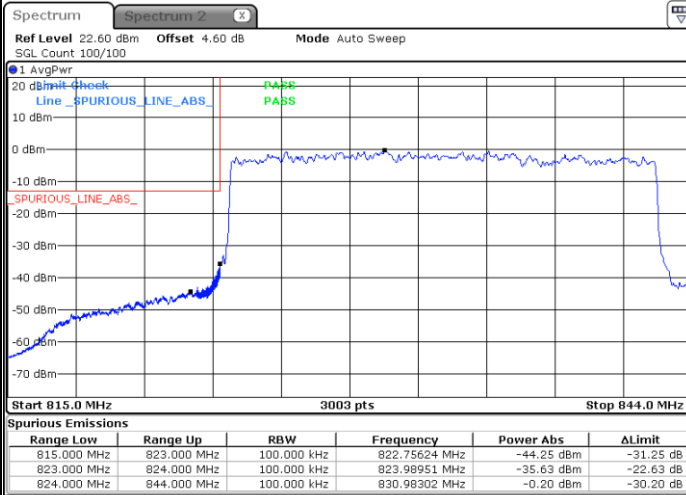

Lowest Band Edge / 1RB0

Highest Band Edge / 1RB105

Date: 25 JUN 2020 22:37:02

Date: 25 JUN 2020 22:58:17

Lowest Band Edge / 100RB0

Highest Band Edge / 100RB0

Date: 25 JUN 2020 22:06:12

Date: 25 JUN 2020 22:53:50

N5 20MHz / 64QAM

Lowest Band Edge / 1RB0

Highest Band Edge / 1RB105

Date: 25 JUN 2020 22:38:21

Date: 25 JUN 2020 22:58:57

Lowest Band Edge / 100RB0

Highest Band Edge / 100RB0

Date: 25 JUN 2020 22:07:15

Date: 25 JUN 2020 22:54:55

N5 20MHz / 256QAM

Lowest Band Edge / 1RB0

Highest Band Edge / 1RB105

Date: 25 JUN 2020 22:09:02

Date: 25 JUN 2020 22:55:50

Lowest Band Edge / 100RB0

Highest Band Edge / 100RB0