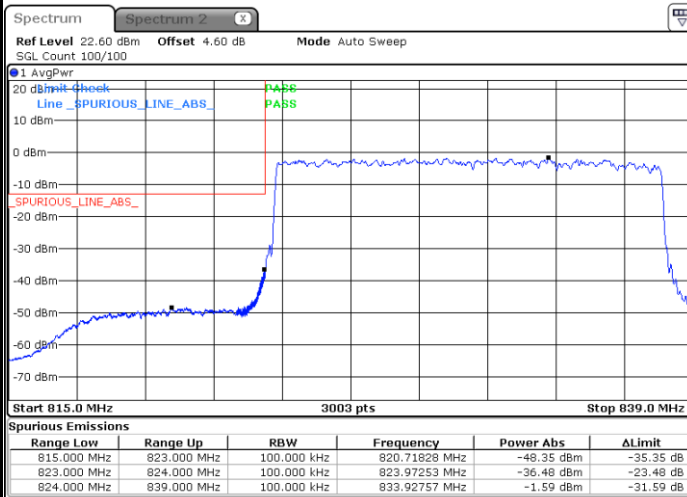

Lowest Band Edge / 75RB0

Date: 25 JUN 2020 23:17:16

Highest Band Edge / 75RB0

Date: 26 JUN 2020 00:01:16

N5 15MHz / 256QAM

Lowest Band Edge / 1RB0

Date: 25 JUN 2020 23:18:07

Highest Band Edge / 1RB78

Date: 26 JUN 2020 00:03:03

Lowest Band Edge / 75RB0

Date: 25 JUN 2020 23:13:54

Highest Band Edge / 75RB0

Date: 25 JUN 2020 23:58:13

N5 20MHz / BPSK

Lowest Band Edge / 1RB0

Highest Band Edge / 1RB105

Date: 25 JUN 2020 22:33:10

Date: 25 JUN 2020 22:56:35

Lowest Band Edge / 100RB0

Highest Band Edge / 100RB0

Date: 25 JUN 2020 22:01:47

Date: 25 JUN 2020 22:49:24

N5 20MHz / QPSK

Lowest Band Edge / 1RB0