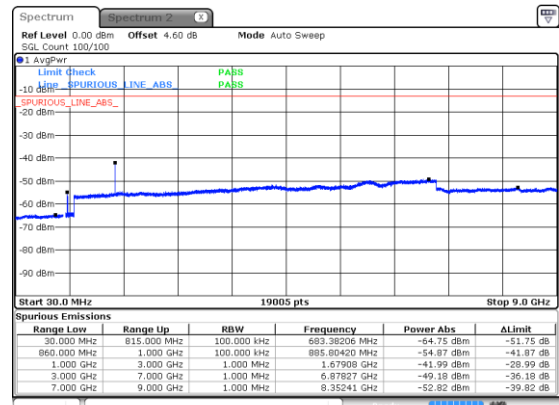

Highest Channel / 64QAM

N5 5MHz

Lowest Channel / 256QAM

Middle Channel / 256QAM

Highest Channel / 256QAM

N5 10MHz

Lowest Channel / BPSK

Lowest Channel / QPSK

Middle Channel / BPSK

Middle Channel / QPSK

Highest Channel / BPSK

Highest Channel / QPSK

N5 10MHz

Lowest Channel / 16QAM

Lowest Channel / 64QAM

Middle Channel / 16QAM

Middle Channel / 64QAM

Highest Channel / 16QAM

Highest Channel / 64QAM

N5 10MHz

Lowest Channel / 256QAM

Middle Channel / 256QAM

Highest Channel / 256QAM

N5 15MHz