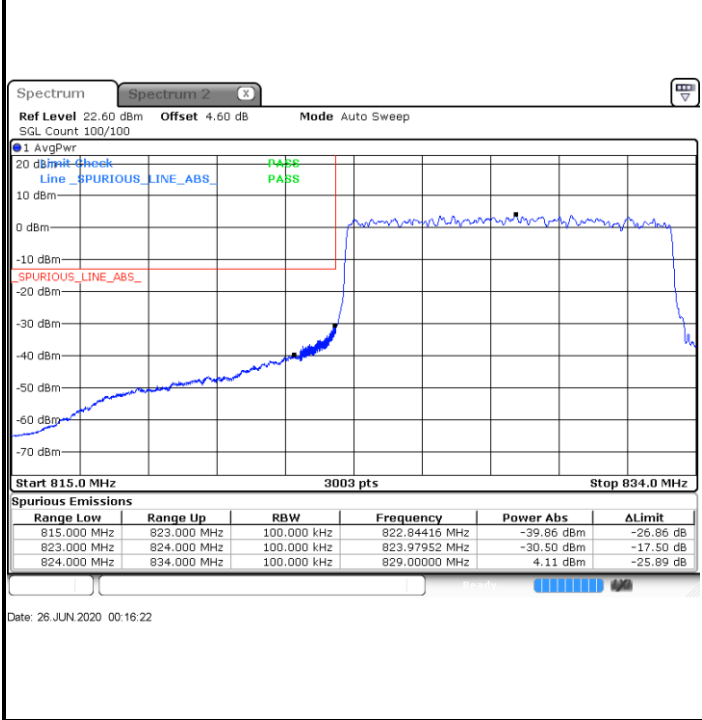

N5 10MHz / QPSK

Lowest Band Edge / 1RB0

Highest Band Edge / 1RB51

Lowest Band Edge / 50RB0

Highest Band Edge / 50RB0

N5 10MHz / 16QAM

Lowest Band Edge / 1RB0

Date: 26 JUN 2020 00:23:37

Highest Band Edge / 1RB51

Date: 26 JUN 2020 00:45:04

Lowest Band Edge / 50RB0

Date: 26 JUN 2020 00:17:12

Highest Band Edge / 50RB0

Date: 26 JUN 2020 00:40:09

N5 10MHz / 64QAM

Lowest Band Edge / 1RB0

Date: 26 JUN 2020 00:24:57

Highest Band Edge / 1RB51

Date: 26 JUN 2020 00:45:49

Lowest Band Edge / 50RB0

Date: 26 JUN 2020 00:18:04

Highest Band Edge / 50RB0

Date: 26 JUN 2020 00:38:01

N5 10MHz / 256QAM