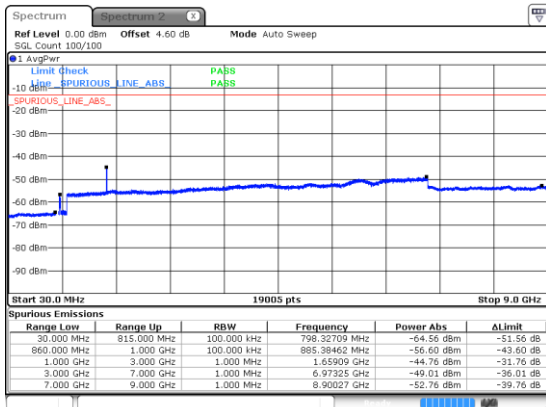

Middle Channel / 64QAM

Highest Channel / 16QAM

Highest Channel / 64QAM

N5 10MHz

Lowest Channel / 256QAM

Middle Channel / 256QAM

Highest Channel / 256QAM

N5 15MHz

Lowest Channel / BPSK

Lowest Channel / QPSK

Middle Channel / BPSK

Middle Channel / QPSK

Highest Channel / BPSK

Highest Channel / QPSK

N5 15MHz

Lowest Channel / 16QAM

Lowest Channel / 64QAM

Middle Channel / 16QAM

Middle Channel / 64QAM

Highest Channel / 16QAM

Highest Channel / 64QAM

N5 15MHz

Lowest Channel / 256QAM

Middle Channel / 256QAM