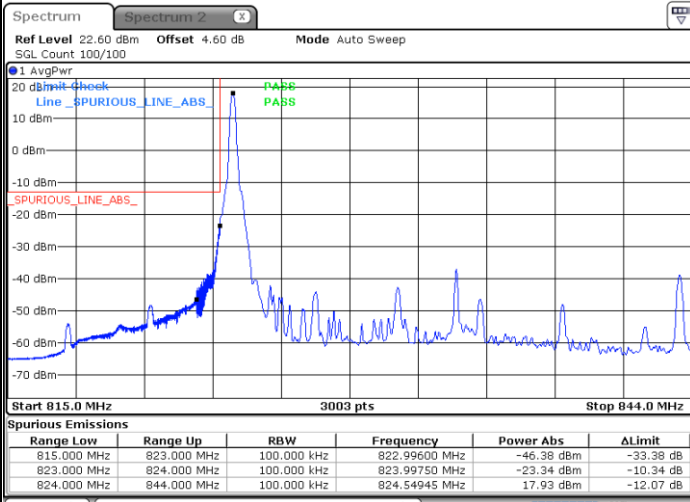

Date: 25 JUN 2020 22:33:10

Date: 25 JUN 2020 22:56:35

Lowest Band Edge / 100RB0

Highest Band Edge / 100RB0

Date: 25 JUN 2020 22:01:47

Date: 25 JUN 2020 22:49:24

N5 20MHz / QPSK

Lowest Band Edge / 1RB0

Highest Band Edge / 1RB105

Date: 25 JUN 2020 22:35:15

Date: 25 JUN 2020 22:57:37

Lowest Band Edge / 100RB0

Highest Band Edge / 100RB0

Date: 25 JUN 2020 22:05:06

Date: 25 JUN 2020 22:52:42

N5 20MHz / 16QAM

Lowest Band Edge / 1RB0

Highest Band Edge / 1RB105

Date: 25 JUN 2020 22:37:02

Date: 25 JUN 2020 22:58:17

Lowest Band Edge / 100RB0

Highest Band Edge / 100RB0

Date: 25 JUN 2020 22:06:12

Date: 25 JUN 2020 22:53:50