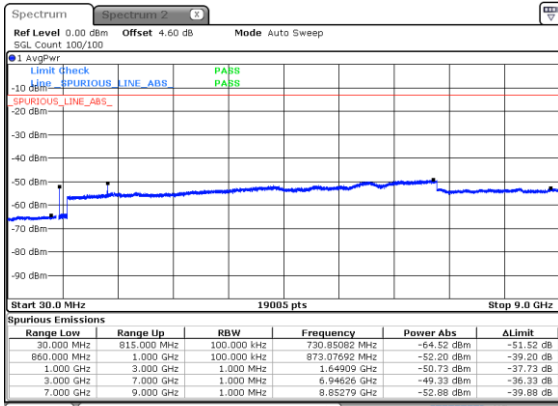

Highest Channel / BPSK

Highest Channel / QPSK

N5 5MHz

Lowest Channel / 16QAM

Lowest Channel / 64QAM

Middle Channel / 16QAM

Middle Channel / 64QAM

Highest Channel / 16QAM

Highest Channel / 64QAM

N5 5MHz

Lowest Channel / 256QAM

Middle Channel / 256QAM

Highest Channel / 256QAM

N5 10MHz

Lowest Channel / BPSK

Lowest Channel / QPSK