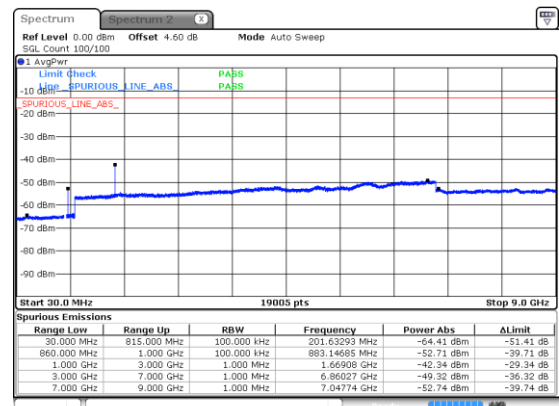

Date: 25 JUN 2020 22:02:56

Date: 25 JUN 2020 22:50:40

Conducted Spurious Emission

N5 5MHz

Lowest Channel / BPSK

Lowest Channel / QPSK

Middle Channel / BPSK

Middle Channel / QPSK

Highest Channel / BPSK

Highest Channel / QPSK

N5 5MHz

Lowest Channel / 16QAM

Lowest Channel / 64QAM

Middle Channel / 16QAM

Middle Channel / 64QAM

Highest Channel / 16QAM