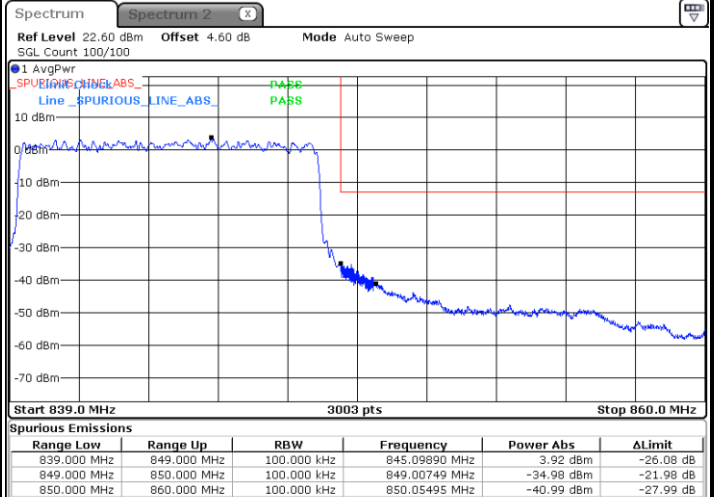

Highest Band Edge / 1RB51

Date: 26 JUN 2020 00:45:04

Lowest Band Edge / 50RB0

Date: 26 JUN 2020 00:17:12

Highest Band Edge / 50RB0

Date: 26 JUN 2020 00:40:09

N5 10MHz / 64QAM

Lowest Band Edge / 1RB0

Date: 26 JUN 2020 00:24:57

Highest Band Edge / 1RB51

Date: 26 JUN 2020 00:45:49

Lowest Band Edge / 50RB0

Date: 26 JUN 2020 00:18:04

Highest Band Edge / 50RB0

Date: 26 JUN 2020 00:38:01

N5 10MHz / 256QAM

Lowest Band Edge / 1RB0

Date: 26 JUN 2020 00:19:01

Highest Band Edge / 1RB51

Date: 26 JUN 2020 00:43:21

Lowest Band Edge / 50RB0

Date: 26 JUN 2020 00:14:48

Highest Band Edge / 50RB0

Date: 26 JUN 2020 00:36:08

N5 15MHz / BPSK

Lowest Band Edge / 1RB0

Date: 25 JUN 2020 23:19:25

Highest Band Edge / 1RB78

Date: 26 JUN 2020 00:04:37

Lowest Band Edge / 75RB0

Date: 25 JUN 2020 23:12:11

Highest Band Edge / 75RB0