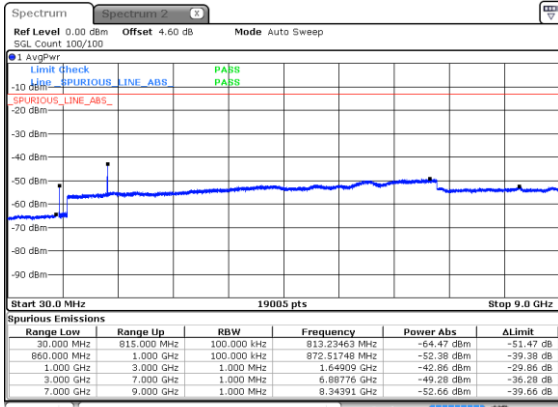

Date: 25 JUN 2020 22:02:56

Date: 25 JUN 2020 22:50:40

Conducted Spurious Emission

N5 5MHz

Lowest Channel / BPSK

Lowest Channel / QPSK

Middle Channel / BPSK

Middle Channel / QPSK

Highest Channel / BPSK

Highest Channel / QPSK

N5 5MHz

Lowest Channel / 16QAM

Lowest Channel / 64QAM

Middle Channel / 16QAM

Middle Channel / 64QAM

Highest Channel / 16QAM