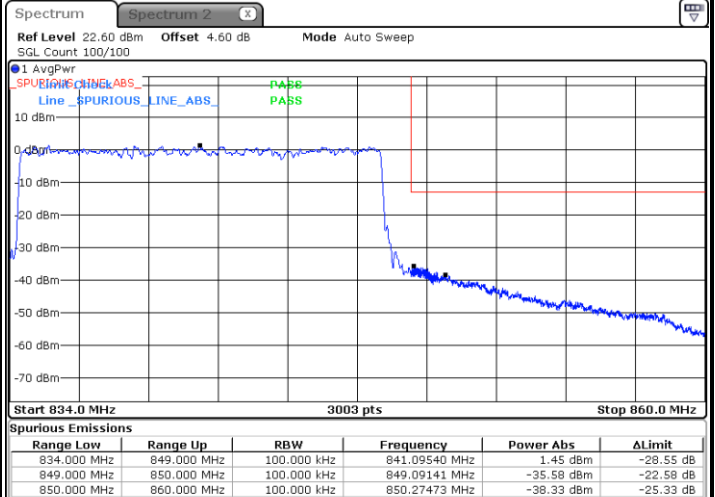

N5 15MHz / BPSK

Lowest Band Edge / 1RB0

Date: 25 JUN 2020 23:19:25

Highest Band Edge / 1RB78

Date: 26 JUN 2020 00:04:37

Lowest Band Edge / 75RB0

Date: 25 JUN 2020 23:12:11

Highest Band Edge / 75RB0

Date: 25 JUN 2020 23:56:46

N5 15MHz / QPSK

Lowest Band Edge / 1RB0

Date: 25 JUN 2020 23:21:02

Highest Band Edge / 1RB78

Date: 26 JUN 2020 00:05:49

Lowest Band Edge / 75RB0

Date: 25 JUN 2020 23:15:33

Highest Band Edge / 75RB0

Date: 25 JUN 2020 23:59:24

N5 15MHz / 16QAM

Lowest Band Edge / 1RB0

Date: 25 JUN 2020 23:22:15

Highest Band Edge / 1RB78

Date: 26 JUN 2020 00:06:30

Lowest Band Edge / 75RB0

Date: 25 JUN 2020 23:16:25

Highest Band Edge / 75RB0

Date: 26 JUN 2020 00:00:19

N5 15MHz / 64QAM

Lowest Band Edge / 1RB0

Date: 25 JUN 2020 23:23:22

Highest Band Edge / 1RB78

Date: 26 JUN 2020 00:07:16