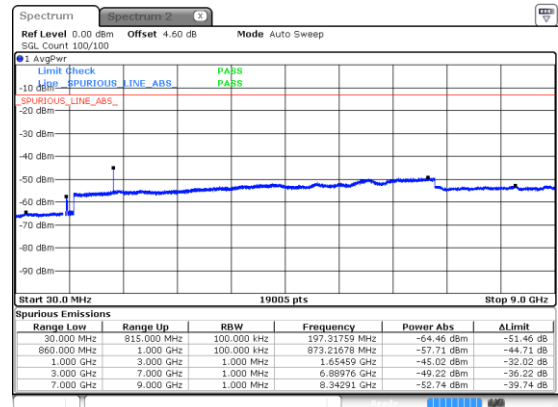

N5 20MHz

Lowest Channel / 16QAM

Lowest Channel / 64QAM

Middle Channel / 16QAM

Middle Channel / 64QAM

Highest Channel / 16QAM

Highest Channel / 64QAM