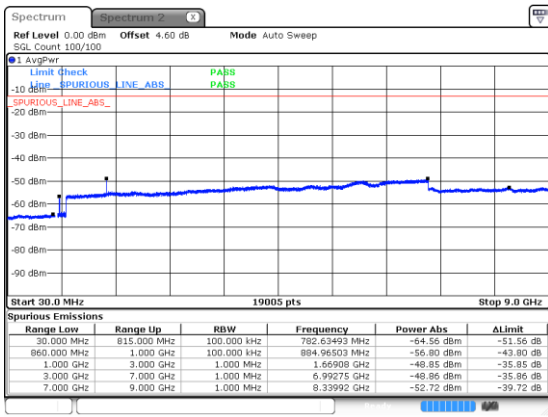

Lowest Channel / BPSK

Lowest Channel / QPSK

Middle Channel / BPSK

Middle Channel / QPSK

Highest Channel / BPSK

Highest Channel / QPSK

N5 15MHz

Lowest Channel / 16QAM

Lowest Channel / 64QAM

Middle Channel / 16QAM

Middle Channel / 64QAM

Highest Channel / 16QAM

Highest Channel / 64QAM

N5 15MHz

Lowest Channel / 256QAM

Middle Channel / 256QAM

Highest Channel / 256QAM

N5 20MHz

Lowest Channel / BPSK

Lowest Channel / QPSK

Middle Channel / BPSK

Middle Channel / QPSK

Highest Channel / BPSK

Highest Channel / QPSK