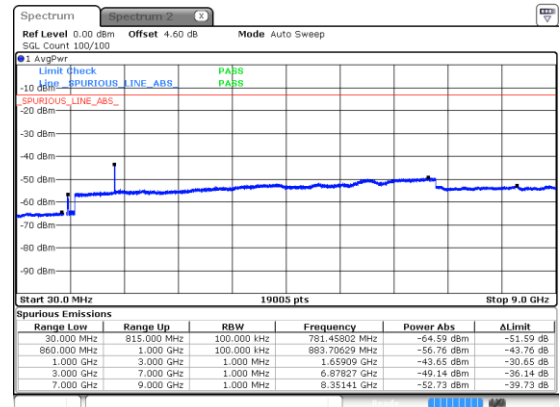

Middle Channel / 64QAM

Highest Channel / 16QAM

Highest Channel / 64QAM

N5 10MHz

Lowest Channel / 256QAM

Middle Channel / 256QAM

Highest Channel / 256QAM

N5 15MHz

Lowest Channel / BPSK

Lowest Channel / QPSK

Middle Channel / BPSK

Middle Channel / QPSK

Highest Channel / BPSK

Highest Channel / QPSK

N5 15MHz

Lowest Channel / 16QAM

Lowest Channel / 64QAM

Middle Channel / 16QAM

Middle Channel / 64QAM

Highest Channel / 16QAM

Highest Channel / 64QAM

N5 15MHz

Lowest Channel / 256QAM

Middle Channel / 256QAM