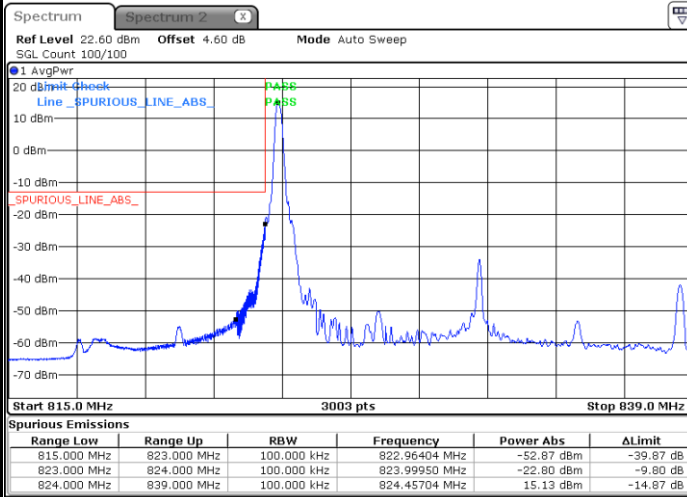

Lowest Band Edge / 75RB0

Date: 25 JUN 2020 23:17:16

Highest Band Edge / 75RB0

Date: 26 JUN 2020 00:01:16

N5 15MHz / 256QAM

Lowest Band Edge / 1RB0

Date: 25 JUN 2020 23:18:07

Highest Band Edge / 1RB78

Date: 26 JUN 2020 00:03:03

Lowest Band Edge / 75RB0

Date: 25 JUN 2020 23:13:54

Highest Band Edge / 75RB0

Date: 25 JUN 2020 23:58:13

N5 20MHz / BPSK

Lowest Band Edge / 1RB0

Highest Band Edge / 1RB105

Date: 25 JUN 2020 22:33:10

Date: 25 JUN 2020 22:56:35

Lowest Band Edge / 100RB0

Highest Band Edge / 100RB0

Date: 25 JUN 2020 22:01:47

Date: 25 JUN 2020 22:49:24

N5 20MHz / QPSK

Lowest Band Edge / 1RB0