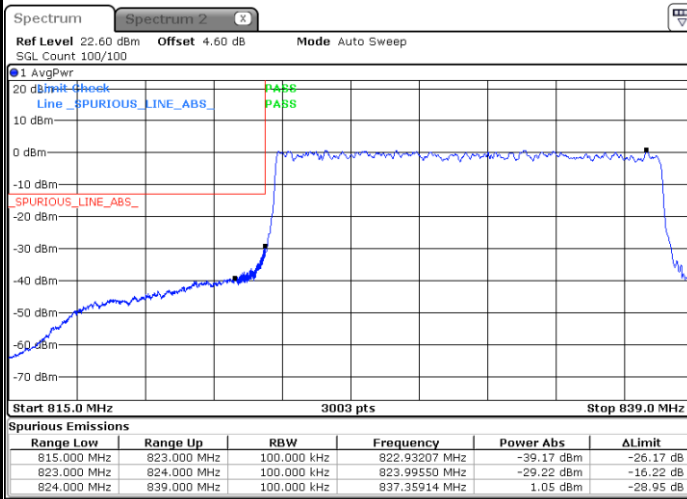

Highest Band Edge / 75RB0

Date: 25 JUN 2020 23:59:24

N5 15MHz / 16QAM

Lowest Band Edge / 1RB0

Date: 25 JUN 2020 23:22:15

Highest Band Edge / 1RB78

Date: 26 JUN 2020 00:06:30

Lowest Band Edge / 75RB0

Date: 25 JUN 2020 23:16:25

Highest Band Edge / 75RB0

Date: 26 JUN 2020 00:00:19

N5 15MHz / 64QAM

Lowest Band Edge / 1RB0

Date: 25 JUN 2020 23:23:22

Highest Band Edge / 1RB78

Date: 26 JUN 2020 00:07:16