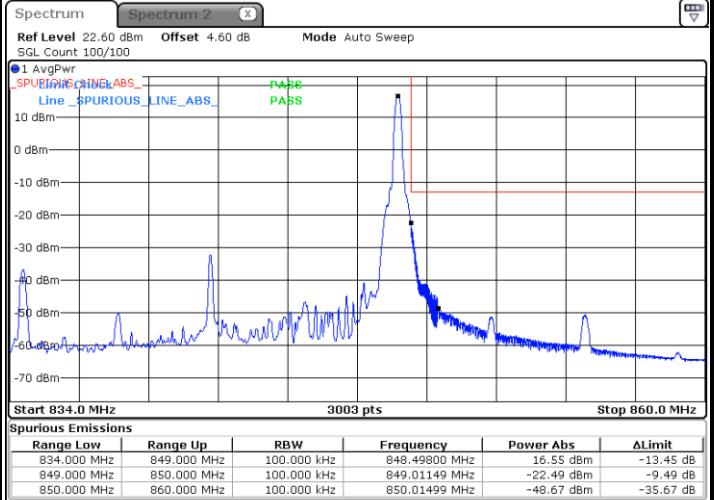

Date: 25 JUN 2020 23:16:25

Highest Band Edge / 75RB0

Date: 26 JUN 2020 00:00:19

N5 15MHz / 64QAM

Lowest Band Edge / 1RB0

Date: 25 JUN 2020 23:23:22

Highest Band Edge / 1RB78

Date: 26 JUN 2020 00:07:16

Lowest Band Edge / 75RB0

Date: 25 JUN 2020 23:17:16

Highest Band Edge / 75RB0

Date: 26 JUN 2020 00:01:16

N5 15MHz / 256QAM

Lowest Band Edge / 1RB0

Date: 25 JUN 2020 23:18:07

Highest Band Edge / 1RB78

Date: 26 JUN 2020 00:03:03

Lowest Band Edge / 75RB0

Date: 25 JUN 2020 23:13:54

Highest Band Edge / 75RB0

Date: 25 JUN 2020 23:58:13

N5 20MHz / BPSK

Lowest Band Edge / 1RB0

Highest Band Edge / 1RB105