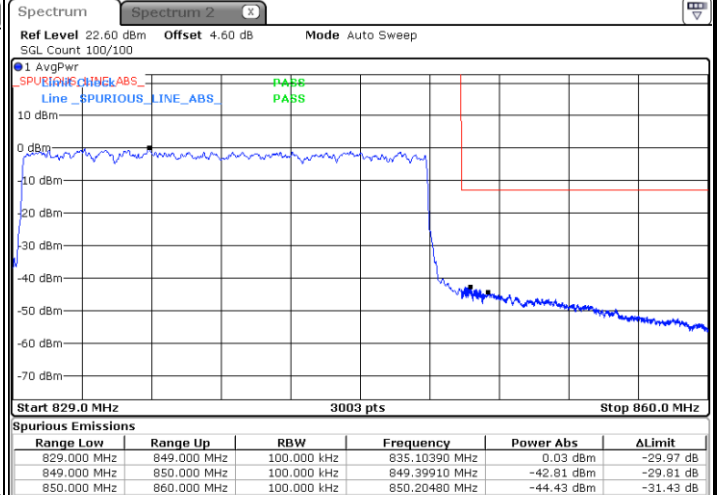

Lowest Band Edge / 1RB0

Highest Band Edge / 1RB105

Date: 25 JUN 2020 22:37:02

Date: 25 JUN 2020 22:58:17

Lowest Band Edge / 100RB0

Highest Band Edge / 100RB0

Date: 25 JUN 2020 22:06:12

Date: 25 JUN 2020 22:53:50

N5 20MHz / 64QAM

Lowest Band Edge / 1RB0

Highest Band Edge / 1RB105

Date: 25 JUN 2020 22:38:21

Date: 25 JUN 2020 22:58:57

Lowest Band Edge / 100RB0

Highest Band Edge / 100RB0

Date: 25 JUN 2020 22:07:15

Date: 25 JUN 2020 22:54:55

N5 20MHz / 256QAM

Lowest Band Edge / 1RB0

Highest Band Edge / 1RB105

Date: 25 JUN 2020 22:09:02

Date: 25 JUN 2020 22:55:50

Lowest Band Edge / 100RB0

Highest Band Edge / 100RB0