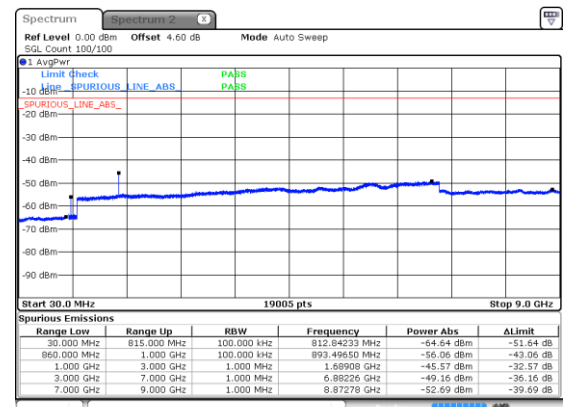

Highest Channel / BPSK

Highest Channel / QPSK

N5 5MHz

Lowest Channel / 16QAM

Lowest Channel / 64QAM

Middle Channel / 16QAM

Middle Channel / 64QAM

Highest Channel / 16QAM

Highest Channel / 64QAM

N5 5MHz

Lowest Channel / 256QAM

Middle Channel / 256QAM

Highest Channel / 256QAM

N5 10MHz

Lowest Channel / BPSK

Lowest Channel / QPSK