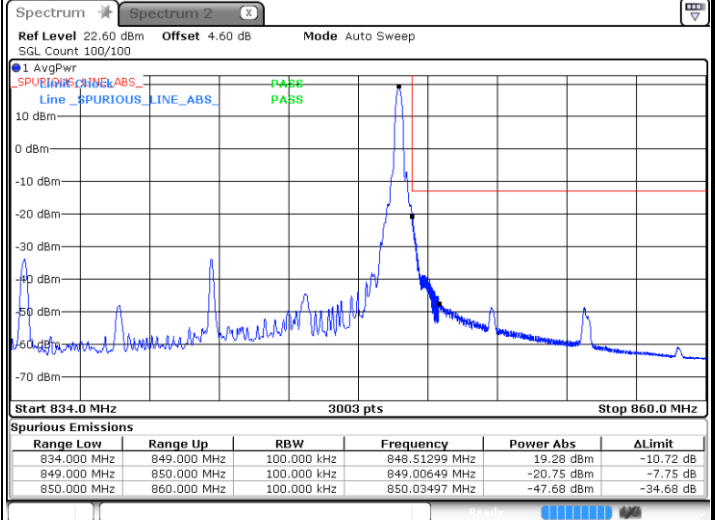

Lowest Band Edge / 1RB0

Date: 26 JUN 2020 00:19:01

Highest Band Edge / 1RB51

Date: 26 JUN 2020 00:43:21

Lowest Band Edge / 50RB0

Date: 26 JUN 2020 00:14:48

Highest Band Edge / 50RB0

Date: 26 JUN 2020 00:36:08

N5 15MHz / BPSK

Lowest Band Edge / 1RB0

Date: 25 JUN 2020 23:19:25

Highest Band Edge / 1RB78

Date: 26 JUN 2020 00:04:37

Lowest Band Edge / 75RB0

Date: 25 JUN 2020 23:12:11

Highest Band Edge / 75RB0