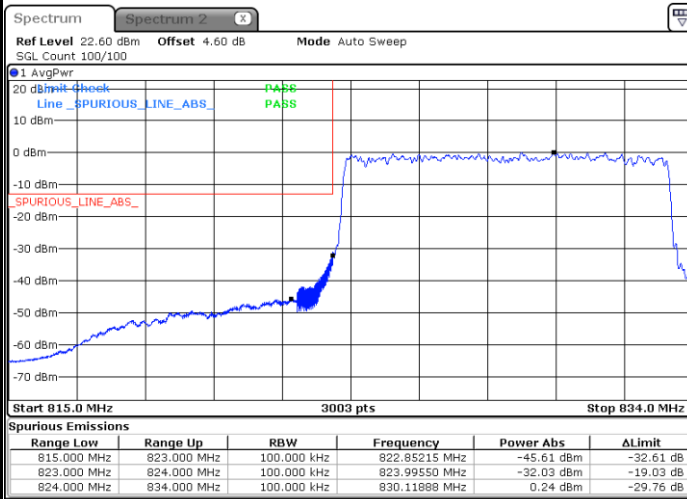

Lowest Band Edge / 1RB0

Date: 26 JUN 2020 00:19:01

Highest Band Edge / 1RB51

Date: 26 JUN 2020 00:43:21

Lowest Band Edge / 50RB0

Date: 26 JUN 2020 00:14:48

Highest Band Edge / 50RB0

Date: 26 JUN 2020 00:36:08

N5 15MHz / BPSK

Lowest Band Edge / 1RB0

Date: 25 JUN 2020 23:19:25

Highest Band Edge / 1RB78

Date: 26 JUN 2020 00:04:37

Lowest Band Edge / 75RB0

Date: 25 JUN 2020 23:12:11

Highest Band Edge / 75RB0