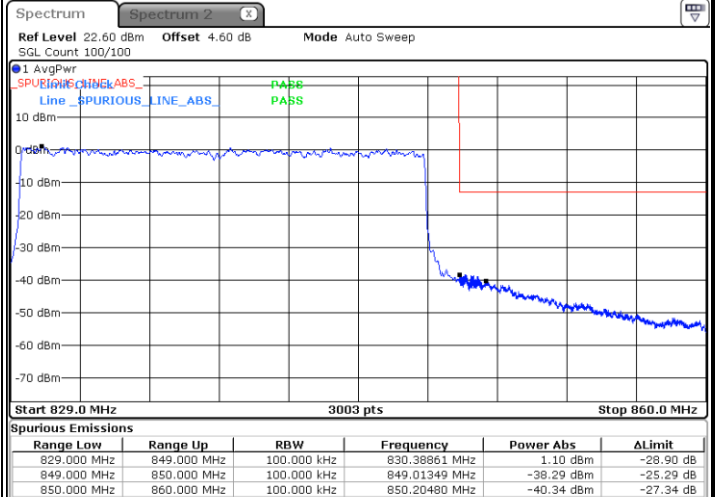

Date: 25 JUN 2020 22:33:10

Date: 25 JUN 2020 22:56:35

Lowest Band Edge / 100RB0

Highest Band Edge / 100RB0

Date: 25 JUN 2020 22:01:47

Date: 25 JUN 2020 22:49:24

N5 20MHz / QPSK

Lowest Band Edge / 1RB0

Highest Band Edge / 1RB105

Date: 25 JUN 2020 22:35:15

Date: 25 JUN 2020 22:57:37

Lowest Band Edge / 100RB0

Highest Band Edge / 100RB0

Date: 25 JUN 2020 22:05:06

Date: 25 JUN 2020 22:52:42

N5 20MHz / 16QAM

Lowest Band Edge / 1RB0

Highest Band Edge / 1RB105

Date: 25 JUN 2020 22:37:02

Date: 25 JUN 2020 22:58:17

Lowest Band Edge / 100RB0

Highest Band Edge / 100RB0

Date: 25 JUN 2020 22:06:12

Date: 25 JUN 2020 22:53:50

N5 20MHz / 64QAM

Lowest Band Edge / 1RB0

Highest Band Edge / 1RB105

Date: 25 JUN 2020 22:38:21

Date: 25 JUN 2020 22:58:57

Lowest Band Edge / 100RB0

Highest Band Edge / 100RB0

Date: 25 JUN 2020 22:07:15