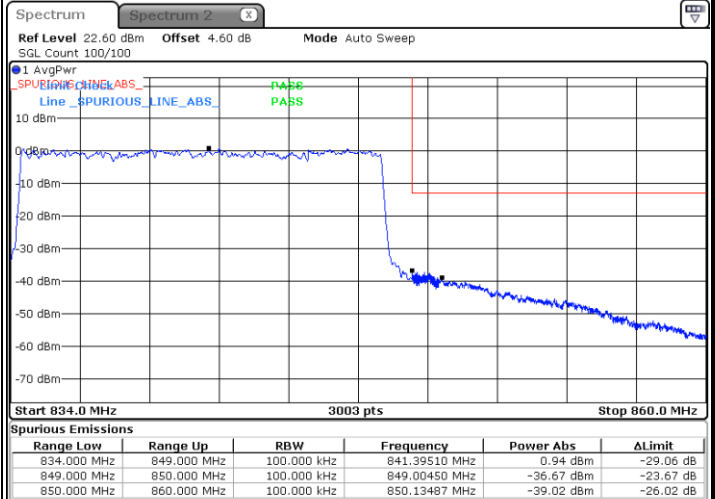

Date: 25 JUN 2020 23:56:46

N5 15MHz / QPSK

Lowest Band Edge / 1RB0

Date: 25 JUN 2020 23:21:02

Highest Band Edge / 1RB78

Date: 26 JUN 2020 00:05:49

Lowest Band Edge / 75RB0

Date: 25 JUN 2020 23:15:33

Highest Band Edge / 75RB0

Date: 25 JUN 2020 23:59:24

N5 15MHz / 16QAM

Lowest Band Edge / 1RB0

Date: 25 JUN 2020 23:22:15

Highest Band Edge / 1RB78

Date: 26 JUN 2020 00:06:30

Lowest Band Edge / 75RB0

Date: 25 JUN 2020 23:16:25

Highest Band Edge / 75RB0

Date: 26 JUN 2020 00:00:19

N5 15MHz / 64QAM

Lowest Band Edge / 1RB0

Date: 25 JUN 2020 23:23:22

Highest Band Edge / 1RB78

Date: 26 JUN 2020 00:07:16

Lowest Band Edge / 75RB0

Date: 25 JUN 2020 23:17:16

Highest Band Edge / 75RB0

Date: 26 JUN 2020 00:01:16

N5 15MHz / 256QAM

Lowest Band Edge / 1RB0

Date: 25 JUN 2020 23:18:07

Highest Band Edge / 1RB78