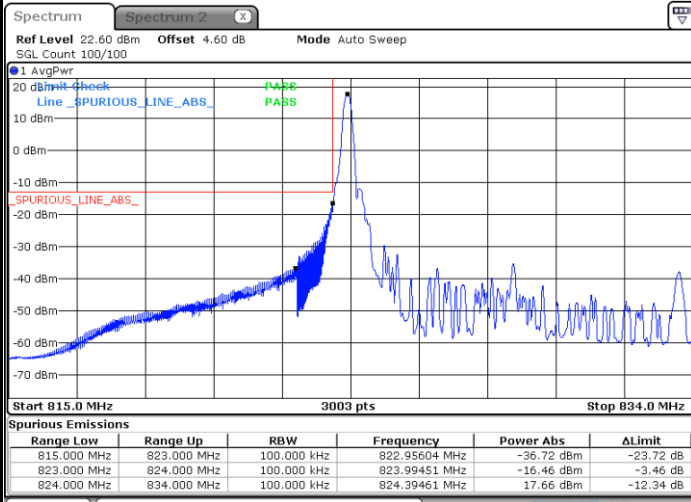

N5 10MHz / QPSK

Lowest Band Edge / 1RB0

Highest Band Edge / 1RB51

Lowest Band Edge / 50RB0

Highest Band Edge / 50RB0

N5 10MHz / 16QAM

Lowest Band Edge / 1RB0

Date: 26 JUN 2020 00:23:37