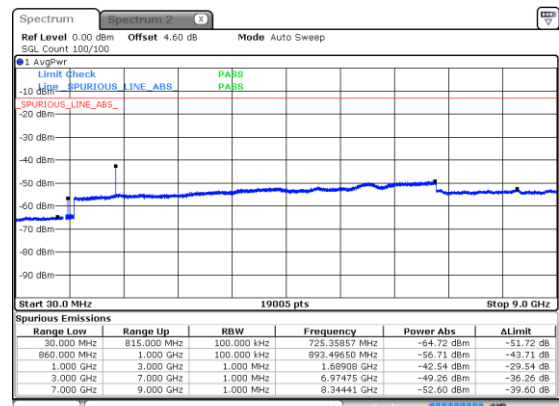

Date: 25 JUN 2020 22:54:55

N5 20MHz / 256QAM

Lowest Band Edge / 1RB0

Highest Band Edge / 1RB105

Date: 25 JUN 2020 22:09:02

Date: 25 JUN 2020 22:55:50

Lowest Band Edge / 100RB0

Highest Band Edge / 100RB0

Date: 25 JUN 2020 22:02:56

Date: 25 JUN 2020 22:50:40

Conducted Spurious Emission

N5 5MHz

Lowest Channel / BPSK

Lowest Channel / QPSK

Middle Channel / BPSK

Middle Channel / QPSK

Highest Channel / BPSK

Highest Channel / QPSK

N5 5MHz

Lowest Channel / 16QAM

Lowest Channel / 64QAM

Middle Channel / 16QAM

Middle Channel / 64QAM

Highest Channel / 16QAM