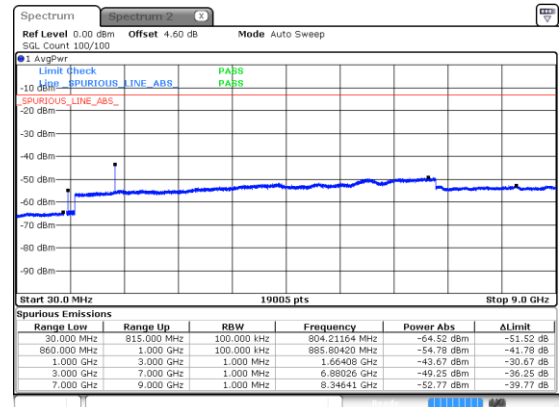

Highest Channel / BPSK

Highest Channel / QPSK

N5 5MHz

Lowest Channel / 16QAM

Lowest Channel / 64QAM

Middle Channel / 16QAM

Middle Channel / 64QAM

Highest Channel / 16QAM

Highest Channel / 64QAM

N5 5MHz

Lowest Channel / 256QAM

Middle Channel / 256QAM

Highest Channel / 256QAM

N5 10MHz

Lowest Channel / BPSK

Lowest Channel / QPSK

Middle Channel / BPSK

Middle Channel / QPSK

Highest Channel / BPSK

Highest Channel / QPSK

N5 10MHz

Lowest Channel / 16QAM

Lowest Channel / 64QAM

Middle Channel / 16QAM