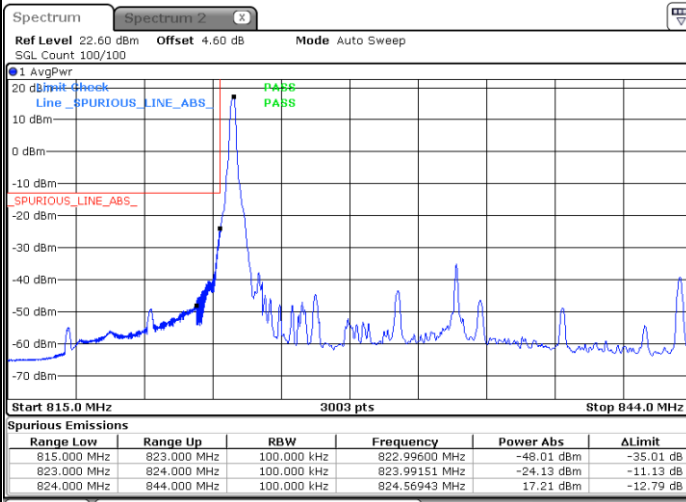

Highest Band Edge / 1RB105

Date: 25 JUN 2020 22:35:15

Date: 25 JUN 2020 22:57:37

Lowest Band Edge / 100RB0

Highest Band Edge / 100RB0

Date: 25 JUN 2020 22:05:06

Date: 25 JUN 2020 22:52:42

N5 20MHz / 16QAM

Lowest Band Edge / 1RB0

Highest Band Edge / 1RB105

Date: 25 JUN 2020 22:37:02

Date: 25 JUN 2020 22:58:17

Lowest Band Edge / 100RB0

Highest Band Edge / 100RB0

Date: 25 JUN 2020 22:06:12

Date: 25 JUN 2020 22:53:50

N5 20MHz / 64QAM

Lowest Band Edge / 1RB0

Highest Band Edge / 1RB105

Date: 25 JUN 2020 22:38:21

Date: 25 JUN 2020 22:58:57

Lowest Band Edge / 100RB0

Highest Band Edge / 100RB0

Date: 25 JUN 2020 22:07:15