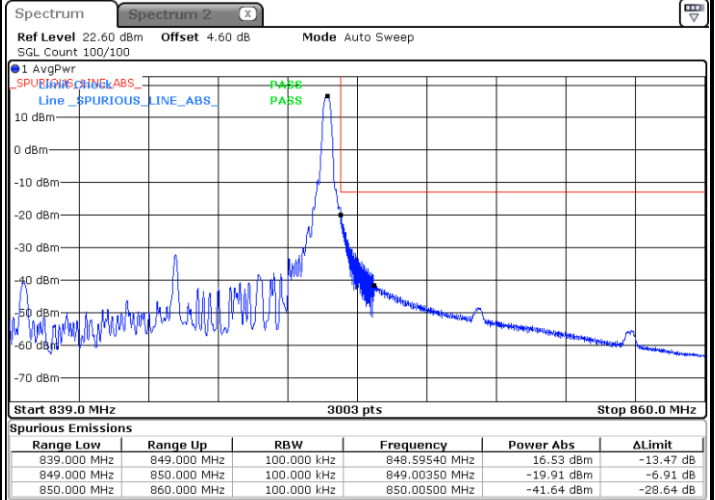

Highest Band Edge / 1RB51

Date: 26 JUN 2020 00:45:49