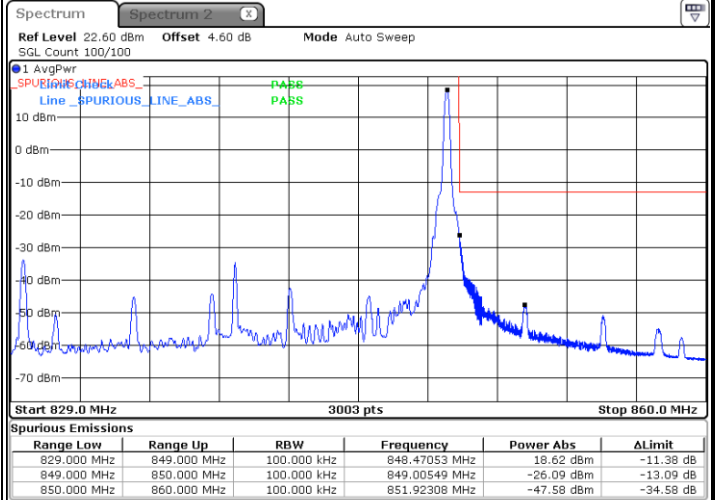

Date: 26 JUN 2020 00:03:03

Lowest Band Edge / 75RB0

Date: 25 JUN 2020 23:13:54

Highest Band Edge / 75RB0

Date: 25 JUN 2020 23:58:13

N5 20MHz / BPSK

Lowest Band Edge / 1RB0

Highest Band Edge / 1RB105

Date: 25 JUN 2020 22:33:10

Date: 25 JUN 2020 22:56:35

Lowest Band Edge / 100RB0

Highest Band Edge / 100RB0

Date: 25 JUN 2020 22:01:47

Date: 25 JUN 2020 22:49:24

N5 20MHz / QPSK

Lowest Band Edge / 1RB0

Highest Band Edge / 1RB105

Date: 25 JUN 2020 22:35:15

Date: 25 JUN 2020 22:57:37

Lowest Band Edge / 100RB0

Highest Band Edge / 100RB0

Date: 25 JUN 2020 22:05:06

Date: 25 JUN 2020 22:52:42

N5 20MHz / 16QAM

Lowest Band Edge / 1RB0

Highest Band Edge / 1RB105

Date: 25 JUN 2020 22:37:02

Date: 25 JUN 2020 22:58:17

Lowest Band Edge / 100RB0

Highest Band Edge / 100RB0

Date: 25 JUN 2020 22:06:12

Date: 25 JUN 2020 22:53:50