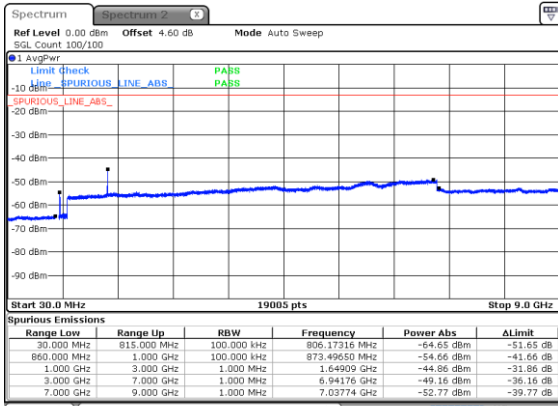

Highest Channel / 64QAM

N5 5MHz

Lowest Channel / 256QAM

Middle Channel / 256QAM

Highest Channel / 256QAM

N5 10MHz

Lowest Channel / BPSK

Lowest Channel / QPSK

Middle Channel / BPSK

Middle Channel / QPSK

Highest Channel / BPSK

Highest Channel / QPSK

N5 10MHz

Lowest Channel / 16QAM

Lowest Channel / 64QAM

Middle Channel / 16QAM

Middle Channel / 64QAM

Highest Channel / 16QAM

Highest Channel / 64QAM

N5 10MHz

Lowest Channel / 256QAM

Middle Channel / 256QAM

Highest Channel / 256QAM

N5 15MHz