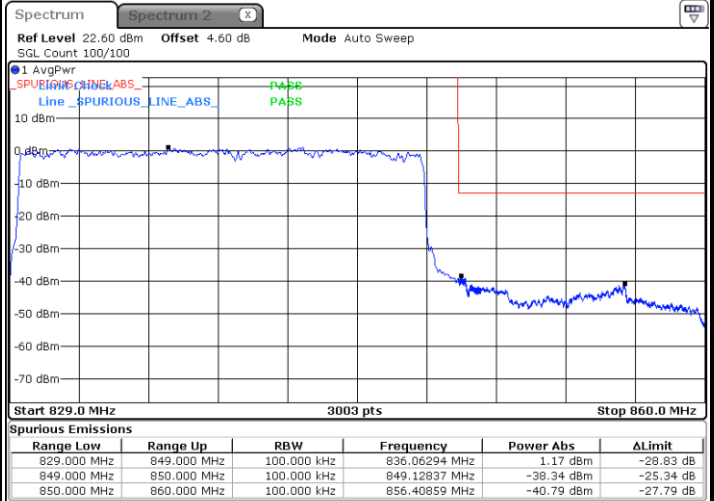

Date: 26 JUN 2020 00:03:03

Lowest Band Edge / 75RB0

Date: 25 JUN 2020 23:13:54

Highest Band Edge / 75RB0

Date: 25 JUN 2020 23:58:13

N5 20MHz / BPSK

Lowest Band Edge / 1RB0

Highest Band Edge / 1RB105

Date: 25 JUN 2020 22:33:10

Date: 25 JUN 2020 22:56:35

Lowest Band Edge / 100RB0

Highest Band Edge / 100RB0

Date: 25 JUN 2020 22:01:47

Date: 25 JUN 2020 22:49:24

N5 20MHz / QPSK

Lowest Band Edge / 1RB0

Highest Band Edge / 1RB105

Date: 25 JUN 2020 22:35:15

Date: 25 JUN 2020 22:57:37

Lowest Band Edge / 100RB0

Highest Band Edge / 100RB0

Date: 25 JUN 2020 22:05:06

Date: 25 JUN 2020 22:52:42

N5 20MHz / 16QAM

Lowest Band Edge / 1RB0

Highest Band Edge / 1RB105

Date: 25 JUN 2020 22:37:02

Date: 25 JUN 2020 22:58:17

Lowest Band Edge / 100RB0

Highest Band Edge / 100RB0

Date: 25 JUN 2020 22:06:12

Date: 25 JUN 2020 22:53:50