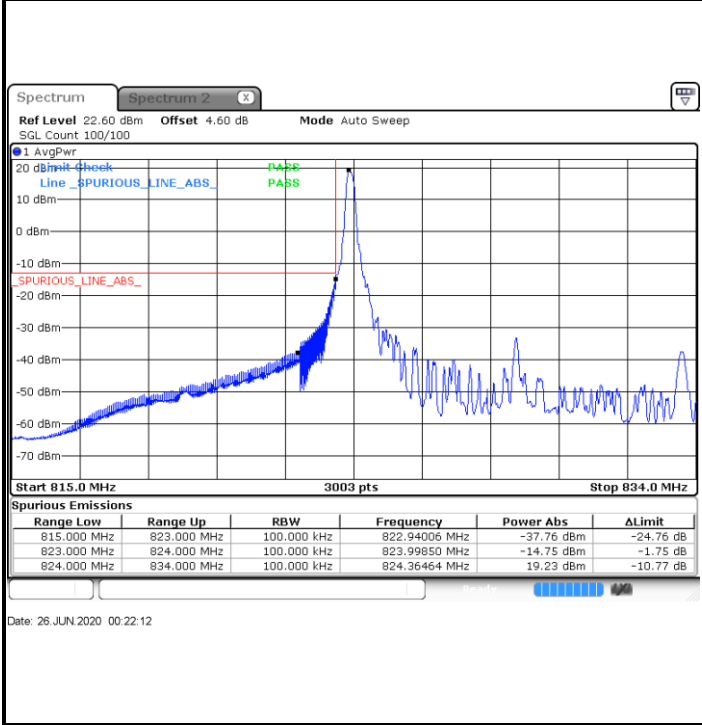

N5 10MHz / QPSK

Lowest Band Edge / 1RB0

Highest Band Edge / 1RB51

Lowest Band Edge / 50RB0

Highest Band Edge / 50RB0

N5 10MHz / 16QAM

Lowest Band Edge / 1RB0

Date: 26 JUN 2020 00:23:37

Highest Band Edge / 1RB51

Date: 26 JUN 2020 00:45:04

Lowest Band Edge / 50RB0

Date: 26 JUN 2020 00:17:12

Highest Band Edge / 50RB0

Date: 26 JUN 2020 00:40:09

N5 10MHz / 64QAM

Lowest Band Edge / 1RB0