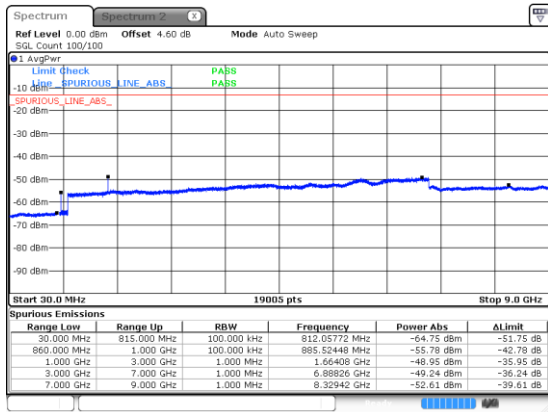

Middle Channel / BPSK

Middle Channel / QPSK

Highest Channel / BPSK

Highest Channel / QPSK

N5 10MHz

Lowest Channel / 16QAM

Lowest Channel / 64QAM

Middle Channel / 16QAM

Middle Channel / 64QAM

Highest Channel / 16QAM

Highest Channel / 64QAM

N5 10MHz

Lowest Channel / 256QAM

Middle Channel / 256QAM

Highest Channel / 256QAM

N5 15MHz

Lowest Channel / BPSK

Lowest Channel / QPSK

Middle Channel / BPSK

Middle Channel / QPSK

Highest Channel / BPSK

Highest Channel / QPSK

N5 15MHz

Lowest Channel / 16QAM