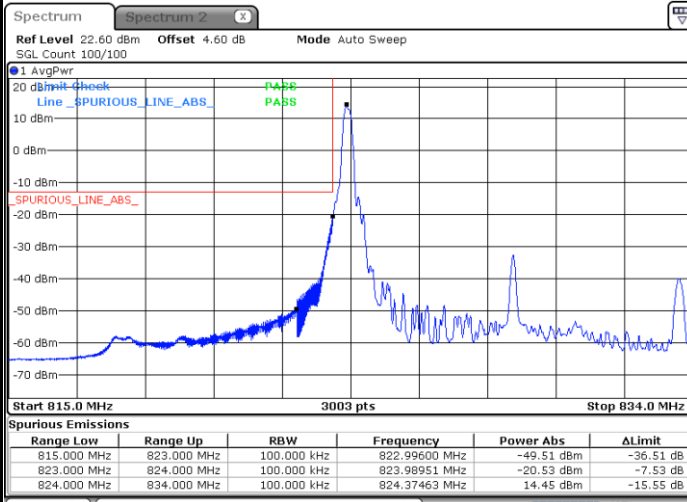

Date: 26 JUN 2020 00:24:57

Highest Band Edge / 1RB51

Date: 26 JUN 2020 00:45:49

Lowest Band Edge / 50RB0

Date: 26 JUN 2020 00:18:04

Highest Band Edge / 50RB0

Date: 26 JUN 2020 00:38:01

N5 10MHz / 256QAM

Lowest Band Edge / 1RB0

Date: 26 JUN 2020 00:19:01

Highest Band Edge / 1RB51

Date: 26 JUN 2020 00:43:21

Lowest Band Edge / 50RB0

Date: 26 JUN 2020 00:14:48

Highest Band Edge / 50RB0

Date: 26 JUN 2020 00:36:08