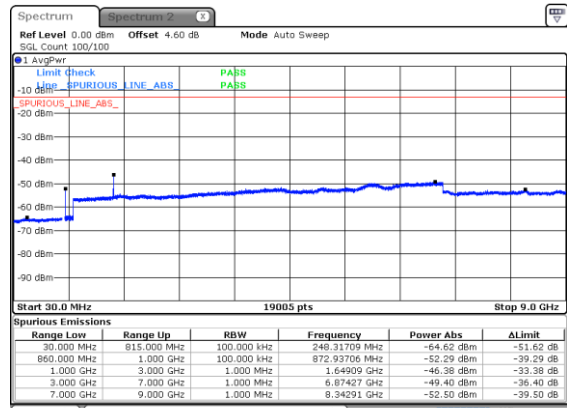

Highest Channel / BPSK

Highest Channel / QPSK

N5 5MHz

Lowest Channel / 16QAM

Lowest Channel / 64QAM

Middle Channel / 16QAM

Middle Channel / 64QAM

Highest Channel / 16QAM

Highest Channel / 64QAM

N5 5MHz

Lowest Channel / 256QAM

Middle Channel / 256QAM

Highest Channel / 256QAM

N5 10MHz

Lowest Channel / BPSK

Lowest Channel / QPSK