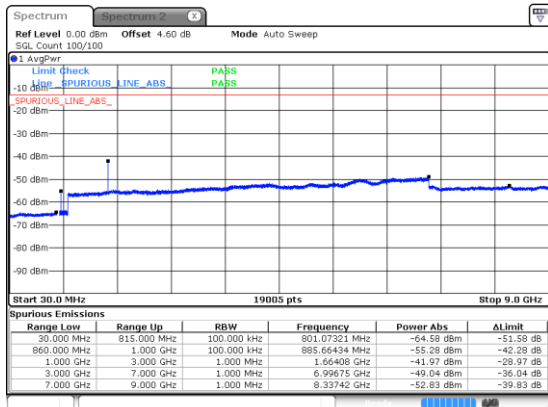

Middle Channel / BPSK