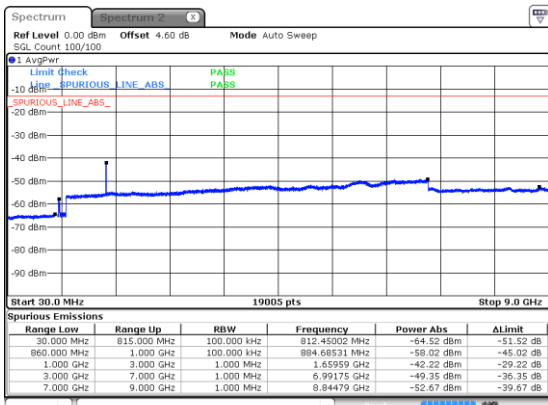

Lowest Channel / 64QAM

Middle Channel / 16QAM

Middle Channel / 64QAM

Highest Channel / 16QAM

Highest Channel / 64QAM

N5 15MHz

Lowest Channel / 256QAM

Middle Channel / 256QAM

Highest Channel / 256QAM

N5 20MHz

Lowest Channel / BPSK

Lowest Channel / QPSK

Middle Channel / BPSK

Middle Channel / QPSK

Highest Channel / BPSK

Highest Channel / QPSK

N5 20MHz

Lowest Channel / 16QAM

Lowest Channel / 64QAM

Middle Channel / 16QAM

Middle Channel / 64QAM

Highest Channel / 16QAM

Highest Channel / 64QAM