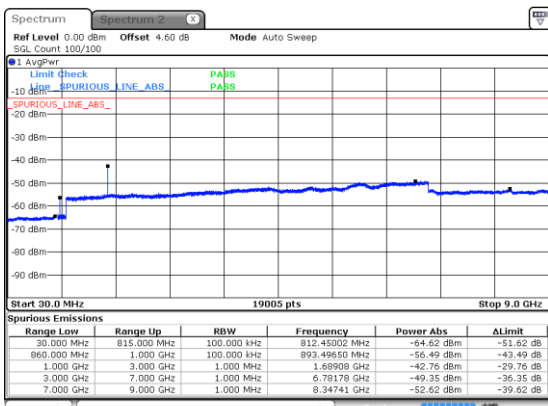

Date: 25 JUN 2020 22:02:56

Date: 25 JUN 2020 22:50:40

Conducted Spurious Emission

N5 5MHz

Lowest Channel / BPSK

Lowest Channel / QPSK

Middle Channel / BPSK

Middle Channel / QPSK

Highest Channel / BPSK

Highest Channel / QPSK

N5 5MHz

Lowest Channel / 16QAM

Lowest Channel / 64QAM

Middle Channel / 16QAM

Middle Channel / 64QAM

Highest Channel / 16QAM