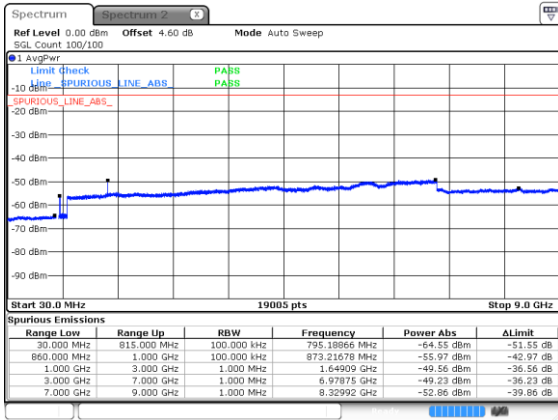

Lowest Channel / BPSK

Lowest Channel / QPSK

Middle Channel / BPSK

Middle Channel / QPSK

Highest Channel / BPSK

Highest Channel / QPSK

N5 15MHz

Lowest Channel / 16QAM

Lowest Channel / 64QAM

Middle Channel / 16QAM

Middle Channel / 64QAM

Highest Channel / 16QAM

Highest Channel / 64QAM

N5 15MHz

Lowest Channel / 256QAM

Middle Channel / 256QAM

Highest Channel / 256QAM

N5 20MHz

Lowest Channel / BPSK

Lowest Channel / QPSK

Middle Channel / BPSK

Middle Channel / QPSK

Highest Channel / BPSK

Highest Channel / QPSK