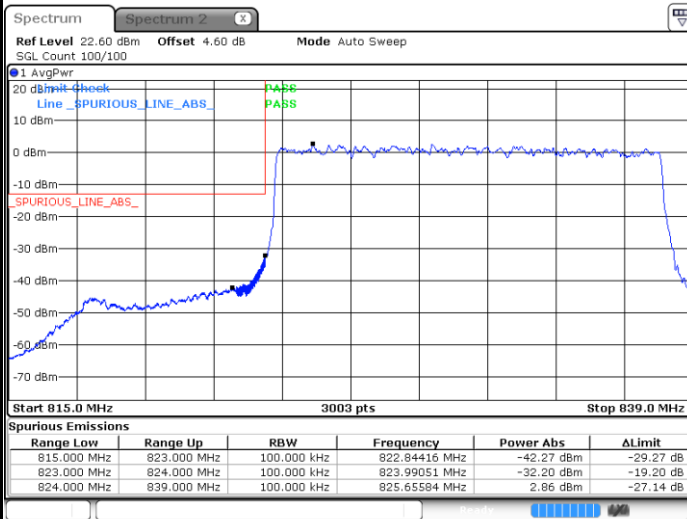

N5 15MHz / BPSK

Lowest Band Edge / 1RB0

Date: 25 JUN 2020 23:19:25

Highest Band Edge / 1RB78

Date: 26 JUN 2020 00:04:37

Lowest Band Edge / 75RB0

Date: 25 JUN 2020 23:12:11

Highest Band Edge / 75RB0