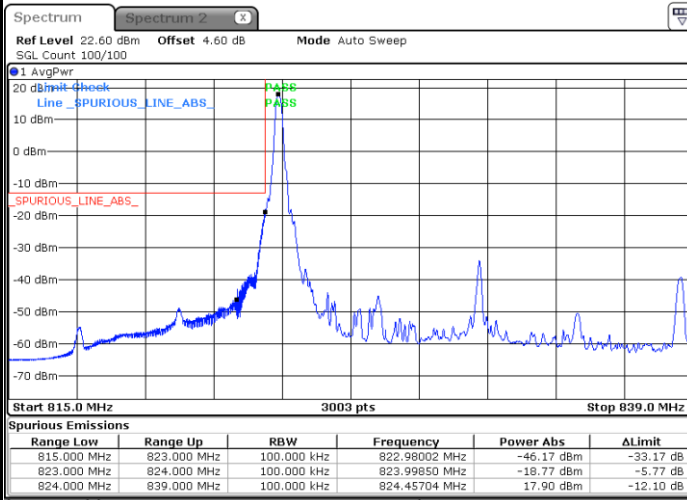

Lowest Band Edge / 1RB0

Date: 26 JUN 2020 00:19:01

Highest Band Edge / 1RB51

Date: 26 JUN 2020 00:43:21

Lowest Band Edge / 50RB0

Date: 26 JUN 2020 00:14:48

Highest Band Edge / 50RB0

Date: 26 JUN 2020 00:36:08

N5 15MHz / BPSK

Lowest Band Edge / 1RB0

Date: 25 JUN 2020 23:19:25

Highest Band Edge / 1RB78

Date: 26 JUN 2020 00:04:37

Lowest Band Edge / 75RB0

Date: 25 JUN 2020 23:12:11

Highest Band Edge / 75RB0

Date: 25 JUN 2020 23:56:46

N5 15MHz / QPSK

Lowest Band Edge / 1RB0

Date: 25 JUN 2020 23:21:02

Highest Band Edge / 1RB78

Date: 26 JUN 2020 00:05:49

Lowest Band Edge / 75RB0

Date: 25 JUN 2020 23:15:33