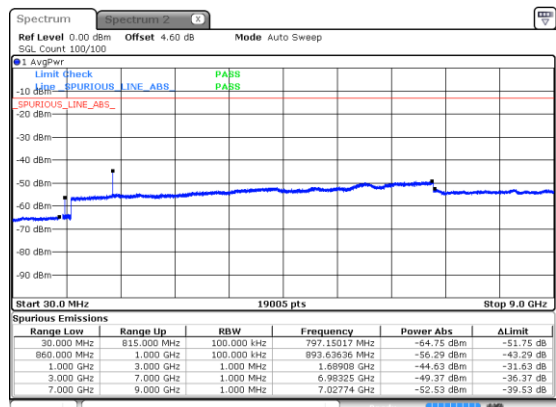

Highest Channel / BPSK

Highest Channel / QPSK

N5 5MHz

Lowest Channel / 16QAM

Lowest Channel / 64QAM

Middle Channel / 16QAM

Middle Channel / 64QAM

Highest Channel / 16QAM

Highest Channel / 64QAM

N5 5MHz

Lowest Channel / 256QAM

Middle Channel / 256QAM

Highest Channel / 256QAM

N5 10MHz

Lowest Channel / BPSK

Lowest Channel / QPSK