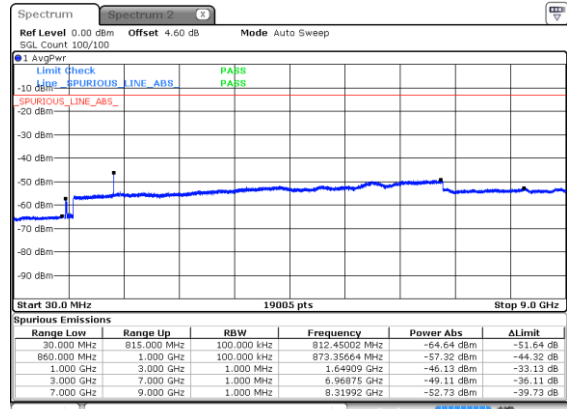

Lowest Channel / 64QAM

Middle Channel / 16QAM

Middle Channel / 64QAM

Highest Channel / 16QAM

Highest Channel / 64QAM

N5 15MHz

Lowest Channel / 256QAM

Middle Channel / 256QAM

Highest Channel / 256QAM

N5 20MHz

Lowest Channel / BPSK

Lowest Channel / QPSK

Middle Channel / BPSK

Middle Channel / QPSK

Highest Channel / BPSK

Highest Channel / QPSK

N5 20MHz

Lowest Channel / 16QAM

Lowest Channel / 64QAM

Middle Channel / 16QAM

Middle Channel / 64QAM

Highest Channel / 16QAM

Highest Channel / 64QAM