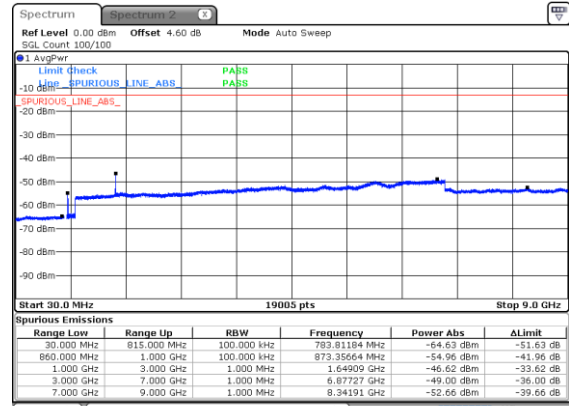

Highest Channel / 64QAM

N5 5MHz

Lowest Channel / 256QAM

Middle Channel / 256QAM

Highest Channel / 256QAM

N5 10MHz

Lowest Channel / BPSK

Lowest Channel / QPSK

Middle Channel / BPSK

Middle Channel / QPSK

Highest Channel / BPSK

Highest Channel / QPSK

N5 10MHz

Lowest Channel / 16QAM

Lowest Channel / 64QAM

Middle Channel / 16QAM

Middle Channel / 64QAM

Highest Channel / 16QAM

Highest Channel / 64QAM

N5 10MHz

Lowest Channel / 256QAM

Middle Channel / 256QAM

Highest Channel / 256QAM

N5 15MHz