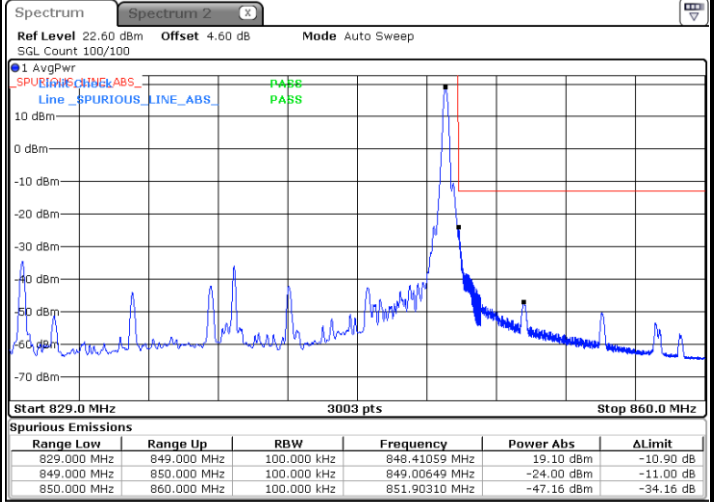

Date: 26 JUN 2020 00:03:03

Lowest Band Edge / 75RB0

Date: 25 JUN 2020 23:13:54

Highest Band Edge / 75RB0

Date: 25 JUN 2020 23:58:13

N5 20MHz / BPSK

Lowest Band Edge / 1RB0

Highest Band Edge / 1RB105

Date: 25 JUN 2020 22:33:10

Date: 25 JUN 2020 22:56:35

Lowest Band Edge / 100RB0

Highest Band Edge / 100RB0

Date: 25 JUN 2020 22:01:47

Date: 25 JUN 2020 22:49:24

N5 20MHz / QPSK

Lowest Band Edge / 1RB0