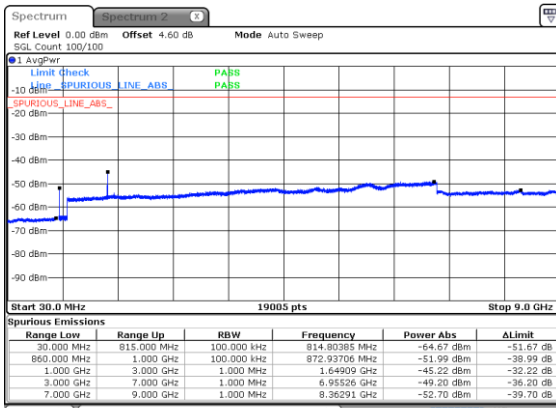

Highest Channel / BPSK

Highest Channel / QPSK

N5 5MHz

Lowest Channel / 16QAM

Lowest Channel / 64QAM

Middle Channel / 16QAM

Middle Channel / 64QAM

Highest Channel / 16QAM

Highest Channel / 64QAM

N5 5MHz

Lowest Channel / 256QAM

Middle Channel / 256QAM

Highest Channel / 256QAM

N5 10MHz

Lowest Channel / BPSK

Lowest Channel / QPSK