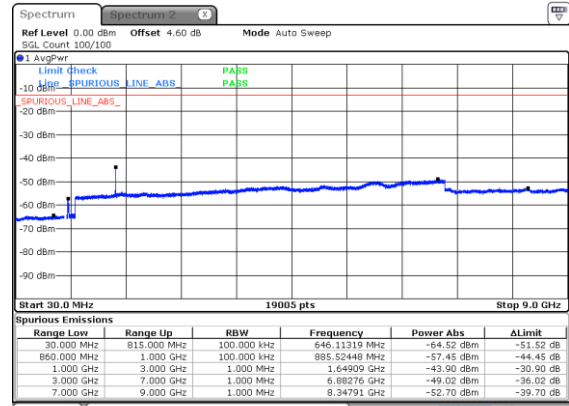

Lowest Channel / 64QAM

Middle Channel / 16QAM

Middle Channel / 64QAM

Highest Channel / 16QAM

Highest Channel / 64QAM

N5 15MHz

Lowest Channel / 256QAM

Middle Channel / 256QAM

Highest Channel / 256QAM

N5 20MHz

Lowest Channel / BPSK

Lowest Channel / QPSK

Middle Channel / BPSK

Middle Channel / QPSK

Highest Channel / BPSK

Highest Channel / QPSK

N5 20MHz

Lowest Channel / 16QAM

Lowest Channel / 64QAM

Middle Channel / 16QAM

Middle Channel / 64QAM

Highest Channel / 16QAM

Highest Channel / 64QAM