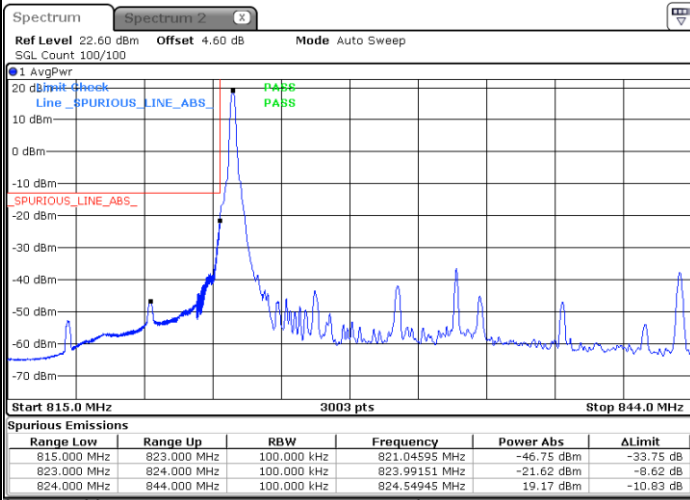

Date: 26 JUN 2020 00:03:03

Lowest Band Edge / 75RB0

Date: 25 JUN 2020 23:13:54

Highest Band Edge / 75RB0

Date: 25 JUN 2020 23:58:13

N5 20MHz / BPSK

Lowest Band Edge / 1RB0

Highest Band Edge / 1RB105

Date: 25 JUN 2020 22:33:10

Date: 25 JUN 2020 22:56:35

Lowest Band Edge / 100RB0

Highest Band Edge / 100RB0

Date: 25 JUN 2020 22:01:47

Date: 25 JUN 2020 22:49:24

N5 20MHz / QPSK

Lowest Band Edge / 1RB0

Highest Band Edge / 1RB105

Date: 25 JUN 2020 22:35:15

Date: 25 JUN 2020 22:57:37

Lowest Band Edge / 100RB0

Highest Band Edge / 100RB0

Date: 25 JUN 2020 22:05:06

Date: 25 JUN 2020 22:52:42

N5 20MHz / 16QAM

Lowest Band Edge / 1RB0

Highest Band Edge / 1RB105

Date: 25 JUN 2020 22:37:02

Date: 25 JUN 2020 22:58:17

Lowest Band Edge / 100RB0

Highest Band Edge / 100RB0

Date: 25 JUN 2020 22:06:12

Date: 25 JUN 2020 22:53:50