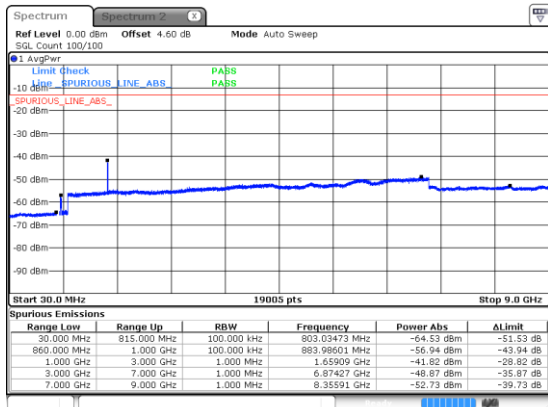

Middle Channel / BPSK