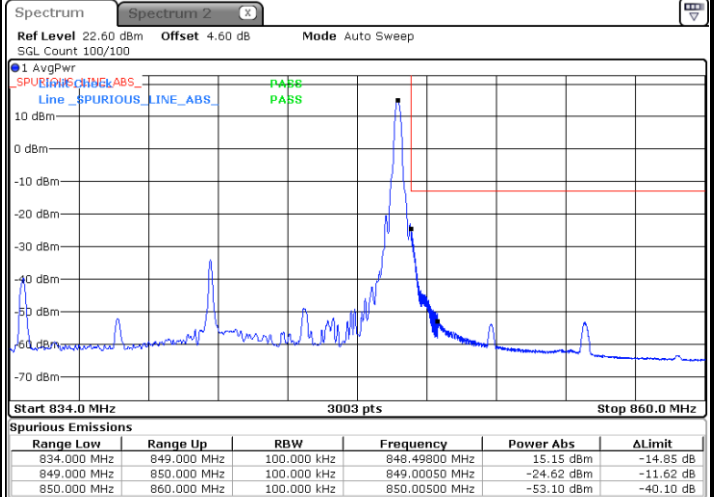

Date: 25 JUN 2020 23:16:25

Highest Band Edge / 75RB0

Date: 26 JUN 2020 00:00:19

N5 15MHz / 64QAM

Lowest Band Edge / 1RB0

Date: 25 JUN 2020 23:23:22

Highest Band Edge / 1RB78

Date: 26 JUN 2020 00:07:16

Lowest Band Edge / 75RB0

Date: 25 JUN 2020 23:17:16

Highest Band Edge / 75RB0

Date: 26 JUN 2020 00:01:16

N5 15MHz / 256QAM

Lowest Band Edge / 1RB0

Date: 25 JUN 2020 23:18:07

Highest Band Edge / 1RB78

Date: 26 JUN 2020 00:03:03

Lowest Band Edge / 75RB0

Date: 25 JUN 2020 23:13:54

Highest Band Edge / 75RB0

Date: 25 JUN 2020 23:58:13

N5 20MHz / BPSK

Lowest Band Edge / 1RB0

Highest Band Edge / 1RB105

Date: 25 JUN 2020 22:33:10

Date: 25 JUN 2020 22:56:35

Lowest Band Edge / 100RB0

Highest Band Edge / 100RB0

Date: 25 JUN 2020 22:01:47

Date: 25 JUN 2020 22:49:24

N5 20MHz / QPSK

Lowest Band Edge / 1RB0