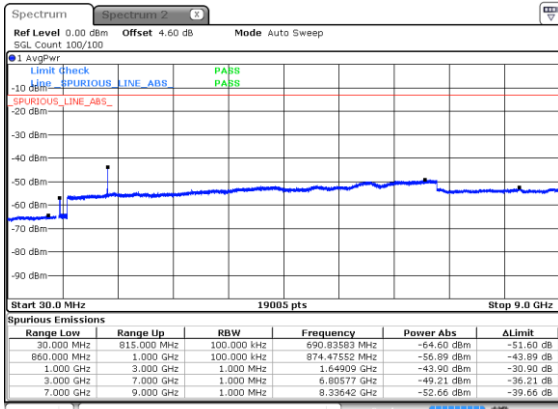

Middle Channel / 64QAM

Highest Channel / 16QAM

Highest Channel / 64QAM

N5 10MHz

Lowest Channel / 256QAM

Middle Channel / 256QAM

Highest Channel / 256QAM

N5 15MHz

Lowest Channel / BPSK

Lowest Channel / QPSK

Middle Channel / BPSK

Middle Channel / QPSK

Highest Channel / BPSK

Highest Channel / QPSK

N5 15MHz

Lowest Channel / 16QAM