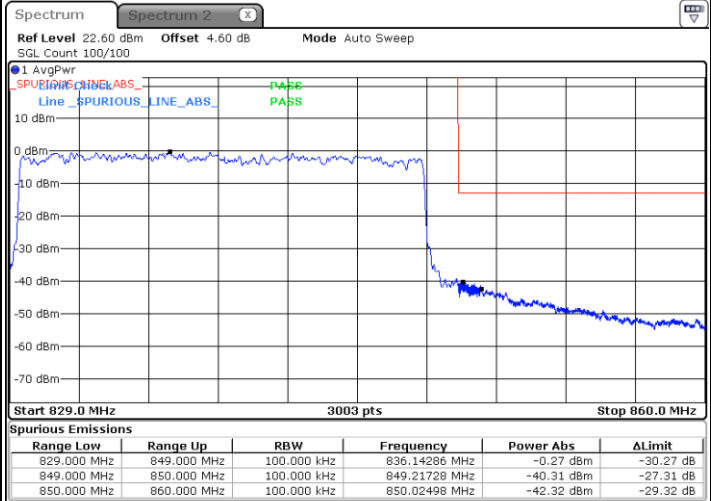

Highest Band Edge / 1RB105

Date: 25 JUN 2020 22:35:15

Date: 25 JUN 2020 22:57:37

Lowest Band Edge / 100RB0

Highest Band Edge / 100RB0

Date: 25 JUN 2020 22:05:06

Date: 25 JUN 2020 22:52:42

N5 20MHz / 16QAM

Lowest Band Edge / 1RB0

Highest Band Edge / 1RB105

Date: 25 JUN 2020 22:37:02

Date: 25 JUN 2020 22:58:17

Lowest Band Edge / 100RB0

Highest Band Edge / 100RB0

Date: 25 JUN 2020 22:06:12

Date: 25 JUN 2020 22:53:50

N5 20MHz / 64QAM

Lowest Band Edge / 1RB0

Highest Band Edge / 1RB105

Date: 25 JUN 2020 22:38:21

Date: 25 JUN 2020 22:58:57

Lowest Band Edge / 100RB0

Highest Band Edge / 100RB0

Date: 25 JUN 2020 22:07:15

Date: 25 JUN 2020 22:54:55

N5 20MHz / 256QAM

Lowest Band Edge / 1RB0

Highest Band Edge / 1RB105

Date: 25 JUN 2020 22:09:02

Date: 25 JUN 2020 22:55:50

Lowest Band Edge / 100RB0

Highest Band Edge / 100RB0