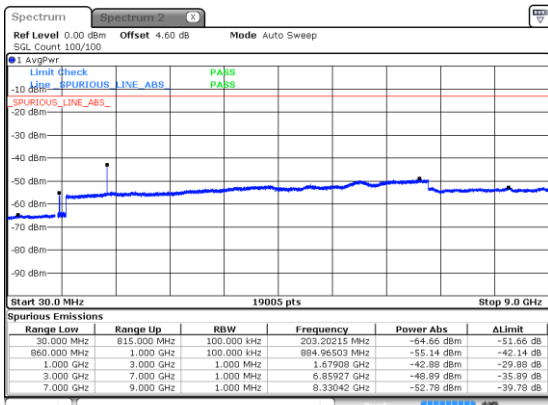

Highest Channel / 64QAM

N5 5MHz

Lowest Channel / 256QAM

Middle Channel / 256QAM

Highest Channel / 256QAM

N5 10MHz

Lowest Channel / BPSK

Lowest Channel / QPSK

Middle Channel / BPSK

Middle Channel / QPSK

Highest Channel / BPSK

Highest Channel / QPSK

N5 10MHz

Lowest Channel / 16QAM

Lowest Channel / 64QAM

Middle Channel / 16QAM