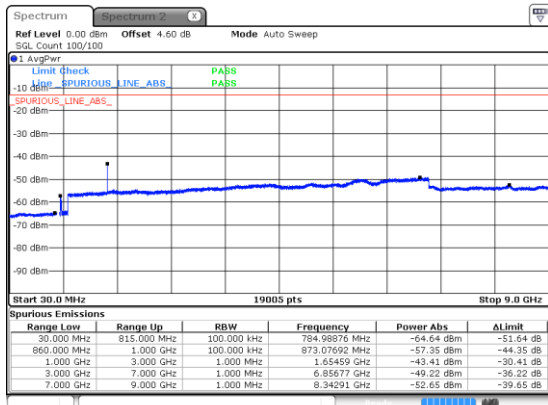

Lowest Channel / 64QAM

Middle Channel / 16QAM

Middle Channel / 64QAM

Highest Channel / 16QAM

Highest Channel / 64QAM

N5 15MHz

Lowest Channel / 256QAM

Middle Channel / 256QAM

Highest Channel / 256QAM

N5 20MHz

Lowest Channel / BPSK

Lowest Channel / QPSK

Middle Channel / BPSK

Middle Channel / QPSK

Highest Channel / BPSK

Highest Channel / QPSK

N5 20MHz

Lowest Channel / 16QAM

Lowest Channel / 64QAM

Middle Channel / 16QAM

Middle Channel / 64QAM

Highest Channel / 16QAM

Highest Channel / 64QAM