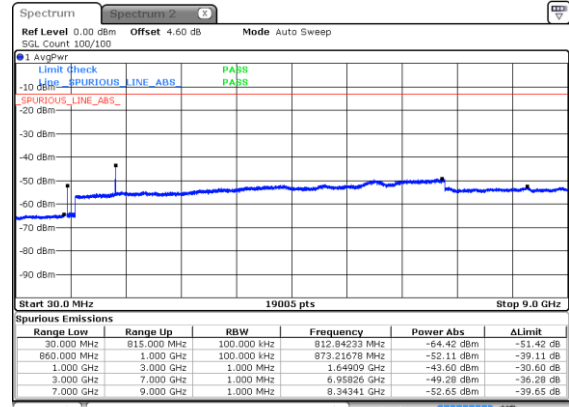

Date: 25 JUN 2020 22:54:55

N5 20MHz / 256QAM

Lowest Band Edge / 1RB0

Highest Band Edge / 1RB105

Date: 25 JUN 2020 22:09:02

Date: 25 JUN 2020 22:55:50

Lowest Band Edge / 100RB0

Highest Band Edge / 100RB0

Date: 25 JUN 2020 22:02:56

Date: 25 JUN 2020 22:50:40

Conducted Spurious Emission

N5 5MHz

Lowest Channel / BPSK

Lowest Channel / QPSK

Middle Channel / BPSK

Middle Channel / QPSK

Highest Channel / BPSK

Highest Channel / QPSK

N5 5MHz

Lowest Channel / 16QAM

Lowest Channel / 64QAM

Middle Channel / 16QAM

Middle Channel / 64QAM

Highest Channel / 16QAM