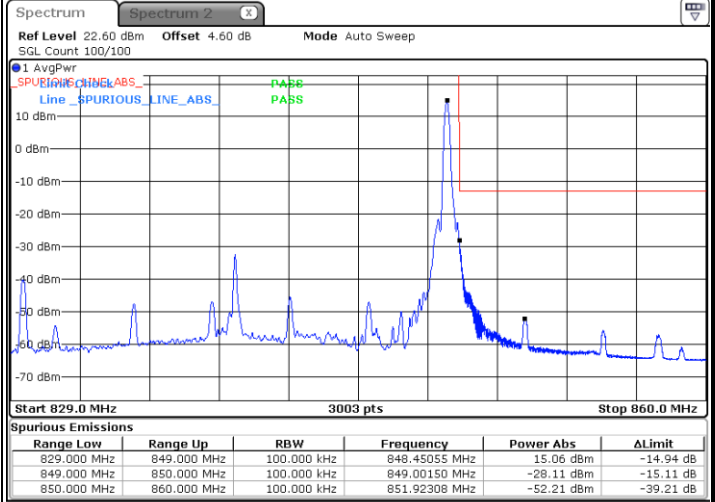

N5 20MHz / 64QAM

Lowest Band Edge / 1RB0

Highest Band Edge / 1RB105

Date: 25 JUN 2020 22:38:21

Date: 25 JUN 2020 22:58:57

Lowest Band Edge / 100RB0

Highest Band Edge / 100RB0

Date: 25 JUN 2020 22:07:15

Date: 25 JUN 2020 22:54:55

N5 20MHz / 256QAM

Lowest Band Edge / 1RB0

Highest Band Edge / 1RB105

Date: 25 JUN 2020 22:09:02

Date: 25 JUN 2020 22:55:50

Lowest Band Edge / 100RB0

Highest Band Edge / 100RB0

Date: 25 JUN 2020 22:02:56

Date: 25 JUN 2020 22:50:40

Conducted Spurious Emission

N5 5MHz

Lowest Channel / BPSK

Lowest Channel / QPSK

Middle Channel / BPSK

Middle Channel / QPSK