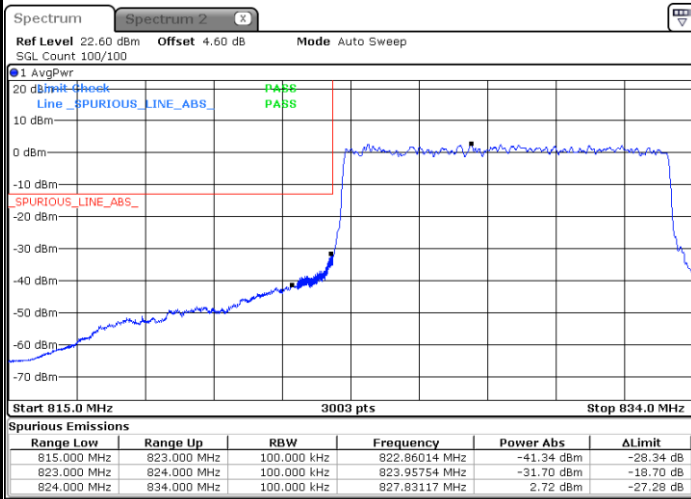

N5 10MHz / QPSK

Lowest Band Edge / 1RB0

Highest Band Edge / 1RB51

Lowest Band Edge / 50RB0

Highest Band Edge / 50RB0

N5 10MHz / 16QAM

Lowest Band Edge / 1RB0

Date: 26 JUN 2020 00:23:37

Highest Band Edge / 1RB51

Date: 26 JUN 2020 00:45:04

Lowest Band Edge / 50RB0

Date: 26 JUN 2020 00:17:12

Highest Band Edge / 50RB0

Date: 26 JUN 2020 00:40:09

N5 10MHz / 64QAM

Lowest Band Edge / 1RB0