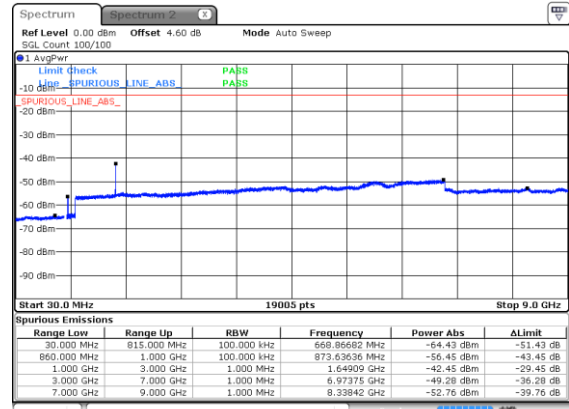

Middle Channel / BPSK

Middle Channel / QPSK

Highest Channel / BPSK

Highest Channel / QPSK

N5 10MHz

Lowest Channel / 16QAM

Lowest Channel / 64QAM

Middle Channel / 16QAM

Middle Channel / 64QAM

Highest Channel / 16QAM

Highest Channel / 64QAM

N5 10MHz

Lowest Channel / 256QAM

Middle Channel / 256QAM

Highest Channel / 256QAM

N5 15MHz

Lowest Channel / BPSK

Lowest Channel / QPSK

Middle Channel / BPSK

Middle Channel / QPSK

Highest Channel / BPSK

Highest Channel / QPSK

N5 15MHz

Lowest Channel / 16QAM