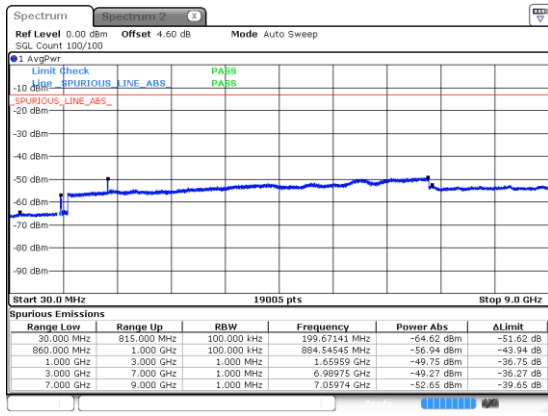

Lowest Channel / BPSK

Lowest Channel / QPSK

Middle Channel / BPSK

Middle Channel / QPSK

Highest Channel / BPSK

Highest Channel / QPSK

N5 15MHz

Lowest Channel / 16QAM

Lowest Channel / 64QAM

Middle Channel / 16QAM

Middle Channel / 64QAM

Highest Channel / 16QAM

Highest Channel / 64QAM

N5 15MHz

Lowest Channel / 256QAM

Middle Channel / 256QAM

Highest Channel / 256QAM

N5 20MHz

Lowest Channel / BPSK

Lowest Channel / QPSK

Middle Channel / BPSK

Middle Channel / QPSK

Highest Channel / BPSK

Highest Channel / QPSK