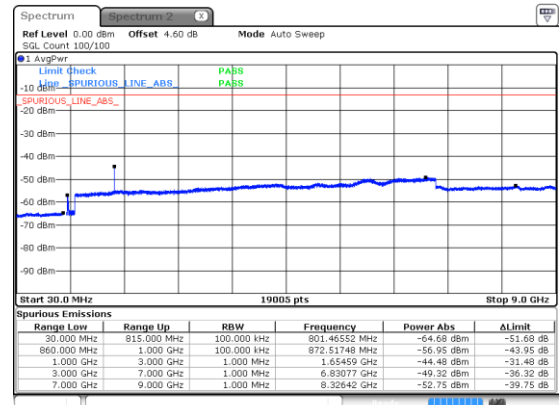

Lowest Channel / 64QAM

Middle Channel / 16QAM

Middle Channel / 64QAM

Highest Channel / 16QAM

Highest Channel / 64QAM

N5 15MHz

Lowest Channel / 256QAM

Middle Channel / 256QAM

Highest Channel / 256QAM

N5 20MHz

Lowest Channel / BPSK

Lowest Channel / QPSK

Middle Channel / BPSK

Middle Channel / QPSK

Highest Channel / BPSK

Highest Channel / QPSK

N5 20MHz

Lowest Channel / 16QAM

Lowest Channel / 64QAM

Middle Channel / 16QAM

Middle Channel / 64QAM

Highest Channel / 16QAM

Highest Channel / 64QAM