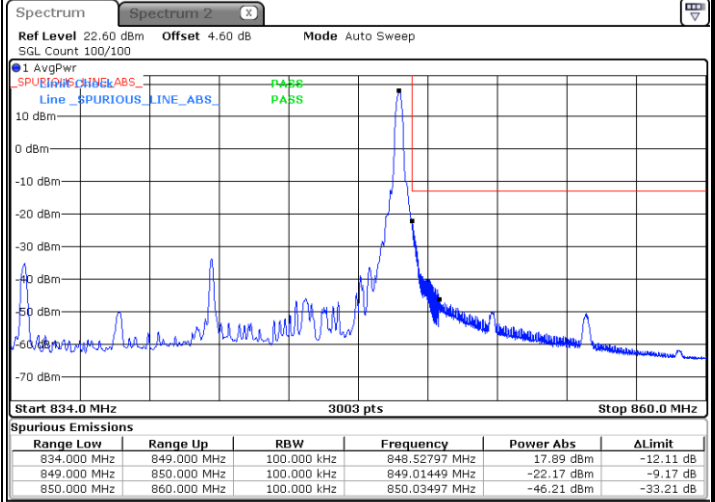

Highest Band Edge / 75RB0

Date: 25 JUN 2020 23:59:24

N5 15MHz / 16QAM

Lowest Band Edge / 1RB0

Date: 25 JUN 2020 23:22:15

Highest Band Edge / 1RB78

Date: 26 JUN 2020 00:06:30

Lowest Band Edge / 75RB0

Date: 25 JUN 2020 23:16:25

Highest Band Edge / 75RB0

Date: 26 JUN 2020 00:00:19

N5 15MHz / 64QAM

Lowest Band Edge / 1RB0

Date: 25 JUN 2020 23:23:22

Highest Band Edge / 1RB78

Date: 26 JUN 2020 00:07:16