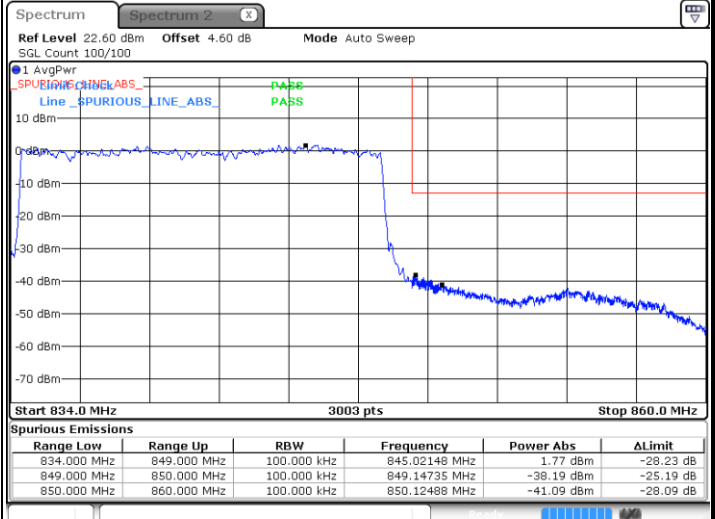

Lowest Band Edge / 1RB0

Date: 26 JUN 2020 00:19:01

Highest Band Edge / 1RB51

Date: 26 JUN 2020 00:43:21

Lowest Band Edge / 50RB0

Date: 26 JUN 2020 00:14:48

Highest Band Edge / 50RB0

Date: 26 JUN 2020 00:36:08

N5 15MHz / BPSK

Lowest Band Edge / 1RB0

Date: 25 JUN 2020 23:19:25

Highest Band Edge / 1RB78

Date: 26 JUN 2020 00:04:37

Lowest Band Edge / 75RB0

Date: 25 JUN 2020 23:12:11

Highest Band Edge / 75RB0

Date: 25 JUN 2020 23:56:46

N5 15MHz / QPSK

Lowest Band Edge / 1RB0

Date: 25 JUN 2020 23:21:02

Highest Band Edge / 1RB78

Date: 26 JUN 2020 00:05:49

Lowest Band Edge / 75RB0

Date: 25 JUN 2020 23:15:33