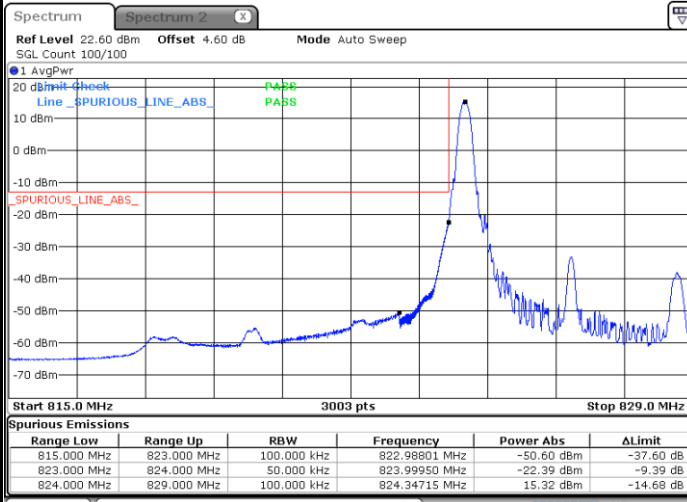

Date: 26 JUN 2020 01:10:05

Highest Band Edge / 25RB0

Date: 26 JUN 2020 01:32:16

N5 5MHz / 64QAM

Lowest Band Edge / 1RB0

Date: 26 JUN 2020 01:18:21

Highest Band Edge / 1RB24

Date: 26 JUN 2020 01:37:52

Lowest Band Edge / 25RB0

Date: 26 JUN 2020 01:11:04

Highest Band Edge / 25RB0

Date: 26 JUN 2020 01:33:15

N5 5MHz / 256QAM

Lowest Band Edge / 1RB0

Date: 26 JUN 2020 01:11:59

Highest Band Edge / 1RB24

Date: 26 JUN 2020 01:34:23

Lowest Band Edge / 25RB0

Date: 26 JUN 2020 01:07:19

Highest Band Edge / 25RB0

Date: 26 JUN 2020 01:29:24

N5 10MHz / BPSK

Lowest Band Edge / 1RB0

Date: 26 JUN 2020 00:20:43

Highest Band Edge / 1RB51

Date: 26 JUN 2020 00:42:32

Lowest Band Edge / 50RB0

Date: 26 JUN 2020 00:13:43

Highest Band Edge / 50RB0

Date: 26 JUN 2020 00:34:40