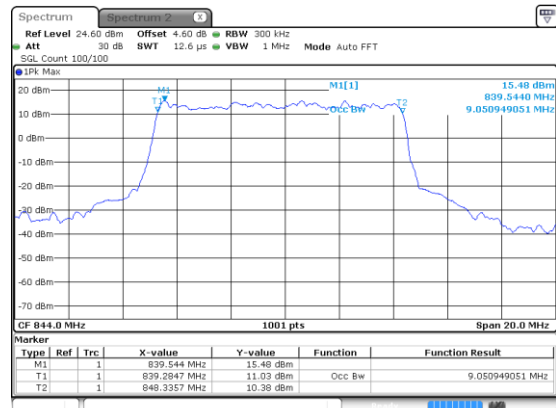

Highest Channel / QPSK

10MHz

Lowest Channel / 16QAM

Lowest Channel / 64QAM

Middle Channel / 16QAM

Middle Channel / 64QAM

Highest Channel / 16QAM

Highest Channel / 64QAM

10MHz

Lowest Channel / 256QAM

Middle Channel / 256QAM

Highest Channel / 256QAM

15MHz

Lowest Channel / BPSK

Lowest Channel / QPSK

Middle Channel / BPSK