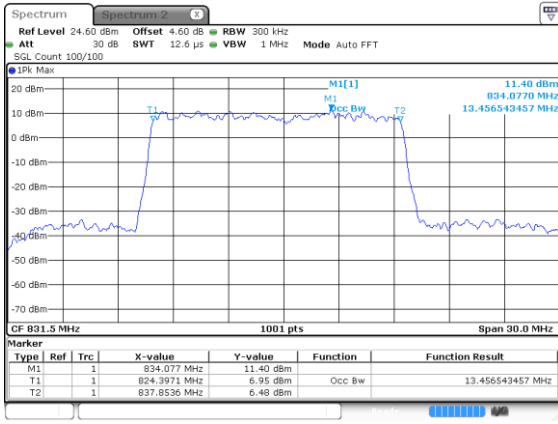

Highest Channel / 16QAM

Highest Channel / 64QAM

15MHz

Lowest Channel / 256QAM

Middle Channel / 256QAM

Highest Channel / 256QAM

20MHz

Lowest Channel / BPSK