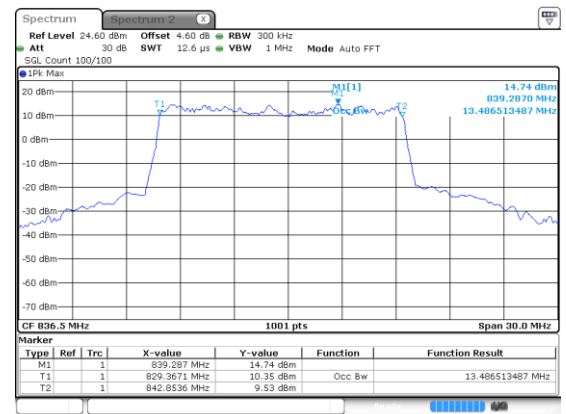

Middle Channel / QPSK