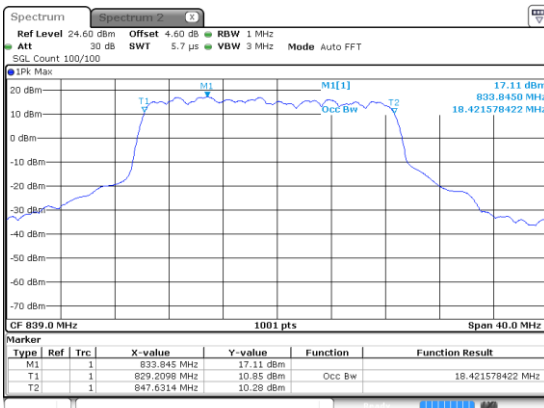

Lowest Channel / QPSK

Middle Channel / BPSK

Middle Channel / QPSK

Highest Channel / BPSK

Highest Channel / QPSK

20MHz

Lowest Channel / 16QAM

Lowest Channel / 64QAM

Middle Channel / 16QAM

Middle Channel / 64QAM

Highest Channel / 16QAM

Highest Channel / 64QAM

20MHz

Lowest Channel / 256QAM

Middle Channel / 256QAM

Highest Channel / 256QAM

Conducted Band Edge

N5 5MHz / QPSK

Lowest Band Edge / 1RB0

Date: 26 JUN 2020 01:15:28

Highest Band Edge / 1RB24

Date: 26 JUN 2020 01:38:16

Lowest Band Edge / 25RB0

Date: 26 JUN 2020 01:08:59