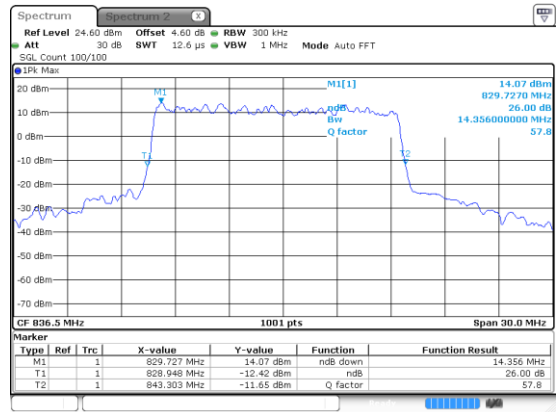

Highest Channel / QPSK

15MHz

Lowest Channel / 16QAM

Lowest Channel / 64QAM

Middle Channel / 16QAM

Middle Channel / 64QAM

Highest Channel / 16QAM

Highest Channel / 64QAM