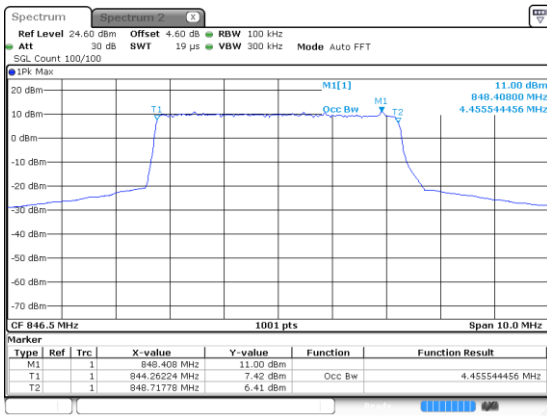

Highest Channel / 256QAM