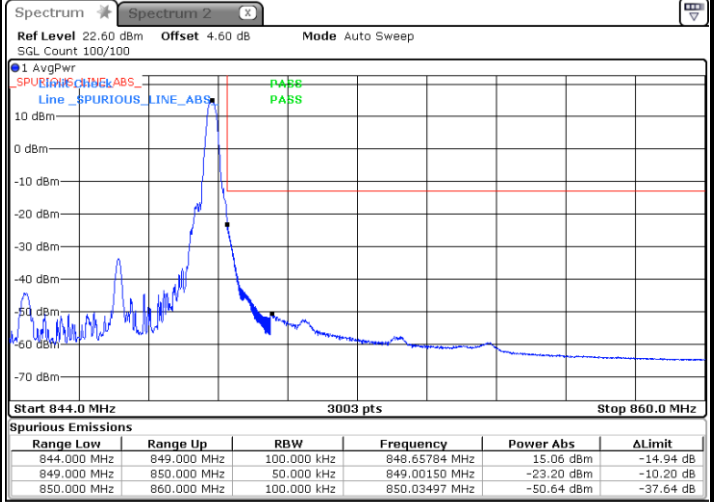

Date: 26 JUN 2020 01:10:05

Highest Band Edge / 25RB0

Date: 26 JUN 2020 01:32:16

N5 5MHz / 64QAM

Lowest Band Edge / 1RB0

Date: 26 JUN 2020 01:18:21

Highest Band Edge / 1RB24

Date: 26 JUN 2020 01:37:52

Lowest Band Edge / 25RB0

Date: 26 JUN 2020 01:11:04

Highest Band Edge / 25RB0

Date: 26 JUN 2020 01:33:15

N5 5MHz / 256QAM

Lowest Band Edge / 1RB0

Date: 26 JUN 2020 01:11:59

Highest Band Edge / 1RB24

Date: 26 JUN 2020 01:34:23

Lowest Band Edge / 25RB0

Date: 26 JUN 2020 01:07:19

Highest Band Edge / 25RB0

Date: 26 JUN 2020 01:29:24

N5 10MHz / BPSK

Lowest Band Edge / 1RB0

Date: 26 JUN 2020 00:20:43

Highest Band Edge / 1RB51

Date: 26 JUN 2020 00:42:32

Lowest Band Edge / 50RB0

Date: 26 JUN 2020 00:13:43

Highest Band Edge / 50RB0

Date: 26 JUN 2020 00:34:40