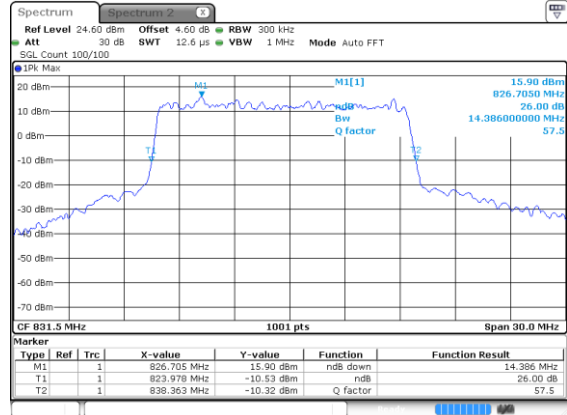

Middle Channel / 256QAM

Highest Channel / 256QAM

15MHz

Lowest Channel / BPSK

Lowest Channel / QPSK

Middle Channel / BPSK

Middle Channel / QPSK

Highest Channel / BPSK

Highest Channel / QPSK

15MHz

Lowest Channel / 16QAM

Lowest Channel / 64QAM

Middle Channel / 16QAM

Middle Channel / 64QAM

Highest Channel / 16QAM

Highest Channel / 64QAM