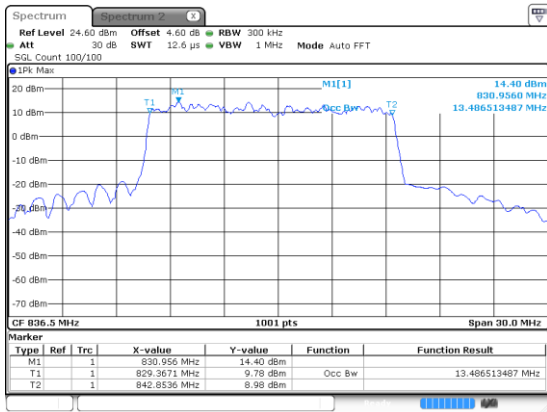

Middle Channel / QPSK

Highest Channel / BPSK

Highest Channel / QPSK

15MHz

Lowest Channel / 16QAM

Lowest Channel / 64QAM

Middle Channel / 16QAM

Middle Channel / 64QAM

Highest Channel / 16QAM

Highest Channel / 64QAM

15MHz

Lowest Channel / 256QAM

Middle Channel / 256QAM

Highest Channel / 256QAM

20MHz

Lowest Channel / BPSK