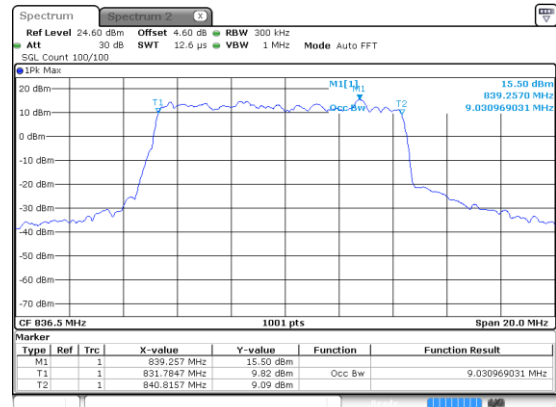

Highest Channel / QPSK

10MHz

Lowest Channel / 16QAM

Lowest Channel / 64QAM

Middle Channel / 16QAM

Middle Channel / 64QAM

Highest Channel / 16QAM

Highest Channel / 64QAM

10MHz

Lowest Channel / 256QAM

Middle Channel / 256QAM

Highest Channel / 256QAM

15MHz

Lowest Channel / BPSK

Lowest Channel / QPSK

Middle Channel / BPSK