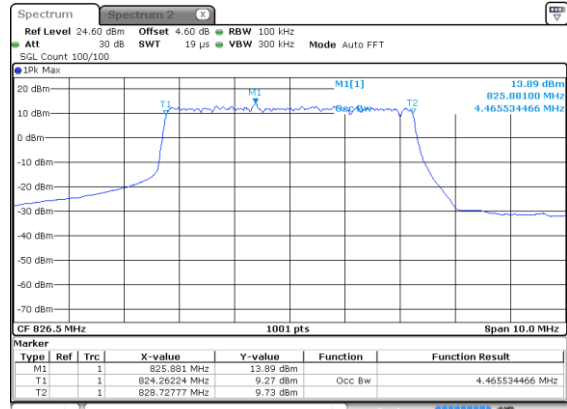

5MHz

Lowest Channel / BPSK

Lowest Channel / QPSK

Middle Channel / BPSK

Middle Channel / QPSK

Highest Channel / BPSK

Highest Channel / QPSK

5MHz

Lowest Channel / 16QAM

Lowest Channel / 64QAM

Middle Channel / 16QAM

Middle Channel / 64QAM

Highest Channel / 16QAM

Highest Channel / 64QAM

5MHz

Lowest Channel / 256QAM