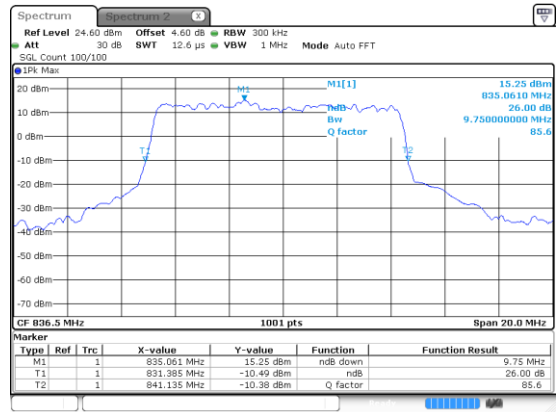

Lowest Channel / 16QAM

Lowest Channel / 64QAM

Middle Channel / 16QAM

Middle Channel / 64QAM

Highest Channel / 16QAM

Highest Channel / 64QAM

10MHz

Lowest Channel / 256QAM