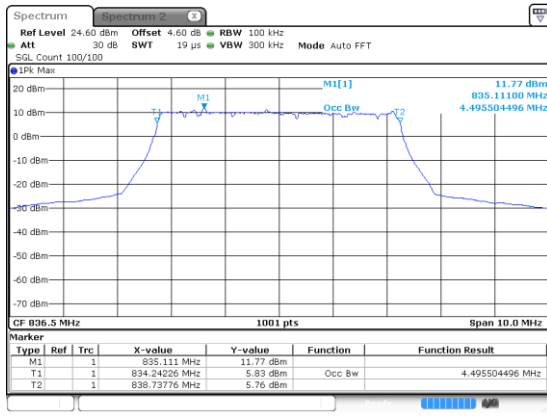

Middle Channel / 256QAM