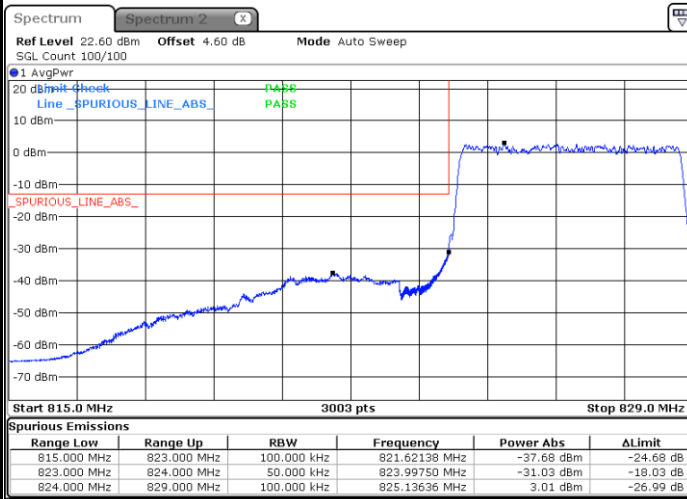

Date: 26 JUN 2020 01:10:05

Highest Band Edge / 25RB0

Date: 26 JUN 2020 01:32:16

N5 5MHz / 64QAM

Lowest Band Edge / 1RB0

Date: 26 JUN 2020 01:18:21

Highest Band Edge / 1RB24

Date: 26 JUN 2020 01:37:52

Lowest Band Edge / 25RB0

Date: 26 JUN 2020 01:11:04

Highest Band Edge / 25RB0

Date: 26 JUN 2020 01:33:15

N5 5MHz / 256QAM

Lowest Band Edge / 1RB0

Date: 26 JUN 2020 01:11:59

Highest Band Edge / 1RB24

Date: 26 JUN 2020 01:34:23

Lowest Band Edge / 25RB0

Date: 26 JUN 2020 01:07:19

Highest Band Edge / 25RB0

Date: 26 JUN 2020 01:29:24

N5 10MHz / BPSK

Lowest Band Edge / 1RB0

Date: 26 JUN 2020 00:20:43

Highest Band Edge / 1RB51

Date: 26 JUN 2020 00:42:32

Lowest Band Edge / 50RB0

Date: 26 JUN 2020 00:13:43

Highest Band Edge / 50RB0

Date: 26 JUN 2020 00:34:40