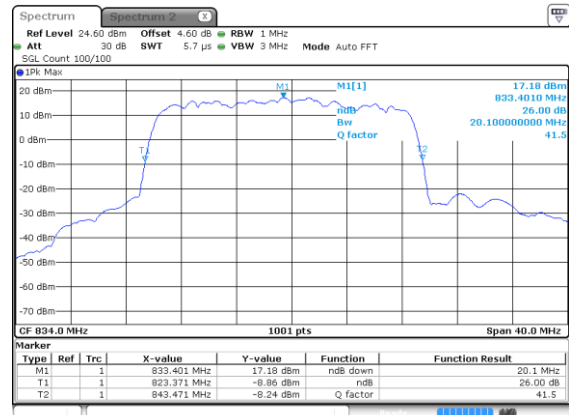

Middle Channel / QPSK

Highest Channel / BPSK

Highest Channel / QPSK

20MHz

Lowest Channel / 16QAM

Lowest Channel / 64QAM

Middle Channel / 16QAM

Middle Channel / 64QAM