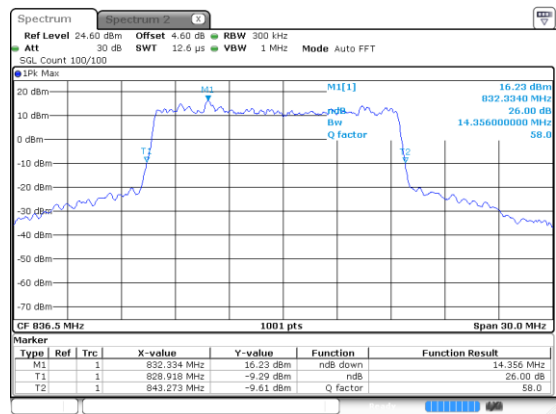

Middle Channel / 256QAM

Highest Channel / 256QAM

15MHz

Lowest Channel / BPSK

Lowest Channel / QPSK

Middle Channel / BPSK

Middle Channel / QPSK

Highest Channel / BPSK

Highest Channel / QPSK

15MHz

Lowest Channel / 16QAM

Lowest Channel / 64QAM

Middle Channel / 16QAM

Middle Channel / 64QAM

Highest Channel / 16QAM

Highest Channel / 64QAM