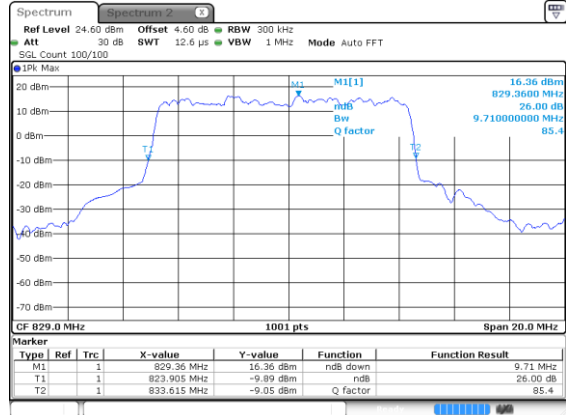

10MHz

Lowest Channel / BPSK

Lowest Channel / QPSK

Middle Channel / BPSK

Middle Channel / QPSK

Highest Channel / BPSK

Highest Channel / QPSK

10MHz

Lowest Channel / 16QAM

Lowest Channel / 64QAM

Middle Channel / 16QAM

Middle Channel / 64QAM

Highest Channel / 16QAM

Highest Channel / 64QAM

10MHz

Lowest Channel / 256QAM