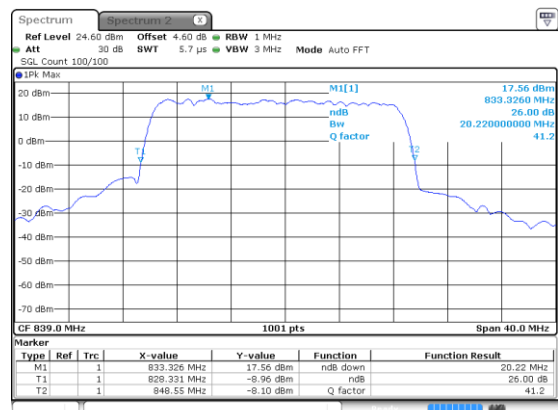

15MHz

Lowest Channel / 256QAM

Middle Channel / 256QAM

Highest Channel / 256QAM

20MHz

Lowest Channel / BPSK

Lowest Channel / QPSK

Middle Channel / BPSK

Middle Channel / QPSK

Highest Channel / BPSK

Highest Channel / QPSK

20MHz

Lowest Channel / 16QAM

Lowest Channel / 64QAM

Middle Channel / 16QAM

Middle Channel / 64QAM