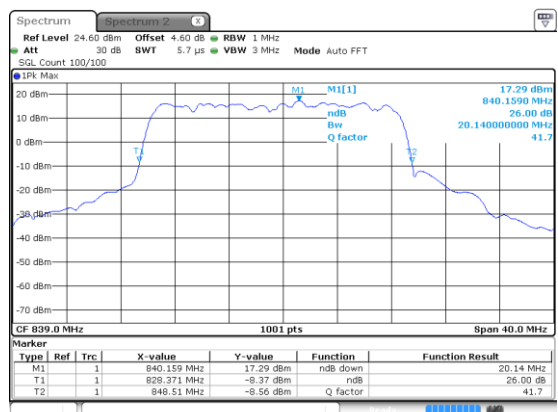

Highest Channel / 16QAM