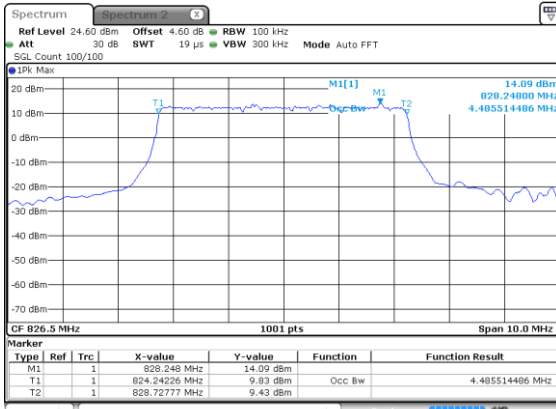

5MHz

Lowest Channel / BPSK

Lowest Channel / QPSK

Middle Channel / BPSK

Middle Channel / QPSK

Highest Channel / BPSK

Highest Channel / QPSK

5MHz

Lowest Channel / 16QAM

Lowest Channel / 64QAM

Middle Channel / 16QAM

Middle Channel / 64QAM

Highest Channel / 16QAM

Highest Channel / 64QAM

5MHz

Lowest Channel / 256QAM