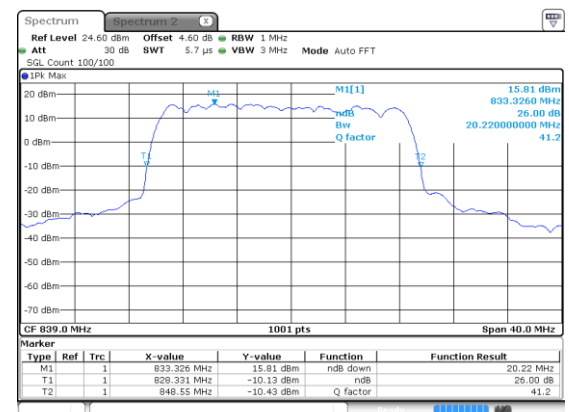

Highest Channel / 64QAM