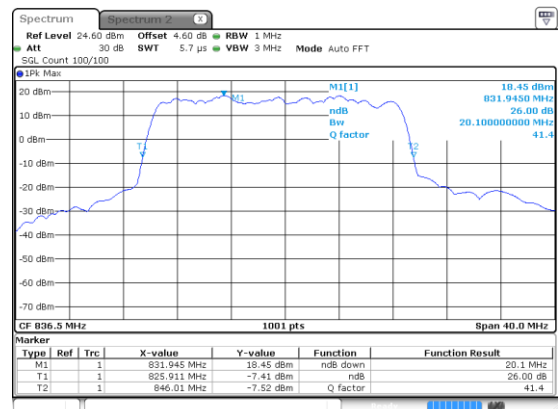

15MHz

Lowest Channel / 256QAM

Middle Channel / 256QAM

Highest Channel / 256QAM

20MHz

Lowest Channel / BPSK

Lowest Channel / QPSK

Middle Channel / BPSK

Middle Channel / QPSK

Highest Channel / BPSK

Highest Channel / QPSK

20MHz

Lowest Channel / 16QAM

Lowest Channel / 64QAM

Middle Channel / 16QAM

Middle Channel / 64QAM