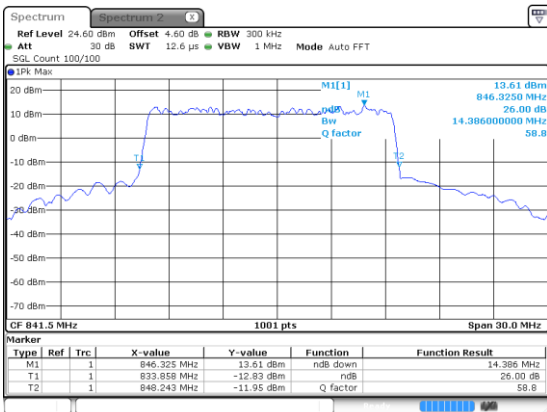

Highest Channel / QPSK

15MHz

Lowest Channel / 16QAM

Lowest Channel / 64QAM

Middle Channel / 16QAM

Middle Channel / 64QAM

Highest Channel / 16QAM

Highest Channel / 64QAM