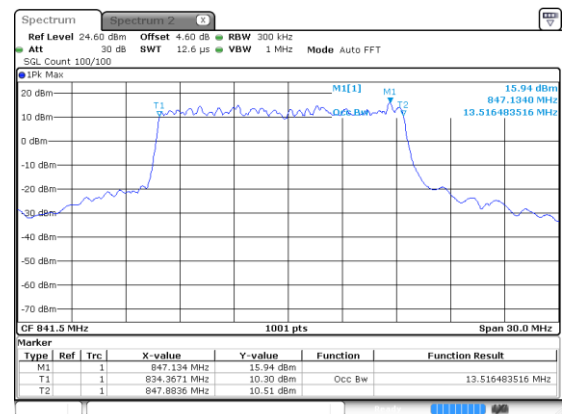

Highest Channel / QPSK