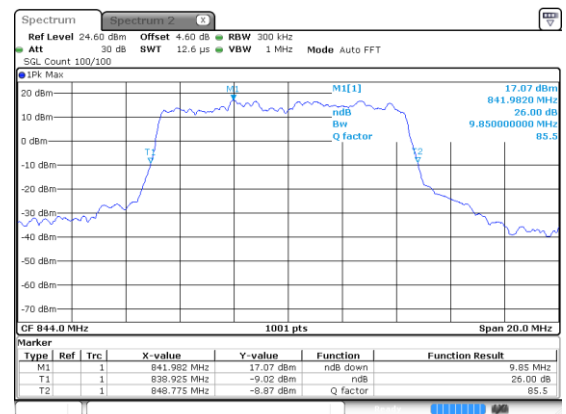

10MHz

Lowest Channel / BPSK

Lowest Channel / QPSK

Middle Channel / BPSK

Middle Channel / QPSK

Highest Channel / BPSK

Highest Channel / QPSK

10MHz

Lowest Channel / 16QAM

Lowest Channel / 64QAM

Middle Channel / 16QAM

Middle Channel / 64QAM

Highest Channel / 16QAM

Highest Channel / 64QAM

10MHz

Lowest Channel / 256QAM