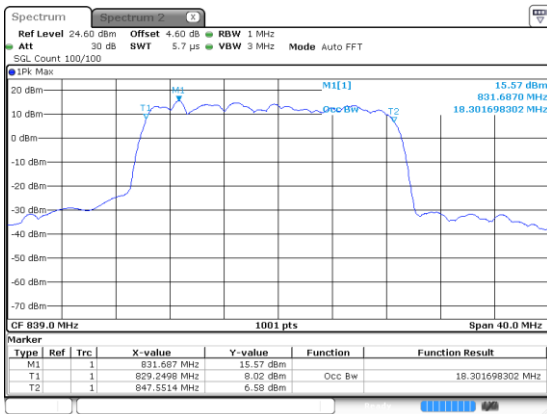

Middle Channel / 16QAM

Middle Channel / 64QAM

Highest Channel / 16QAM

Highest Channel / 64QAM

20MHz

Lowest Channel / 256QAM

Middle Channel / 256QAM

Highest Channel / 256QAM

Conducted Band Edge

N5 5MHz / QPSK

Lowest Band Edge / 1RB0

Date: 26 JUN 2020 01:15:28

Highest Band Edge / 1RB24

Date: 26 JUN 2020 01:38:16

Lowest Band Edge / 25RB0

Date: 26 JUN 2020 01:08:59