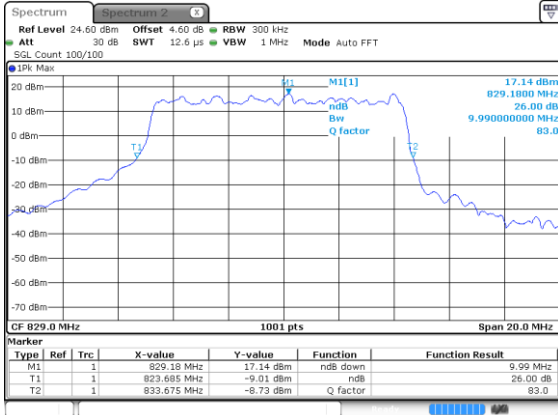

10MHz

Lowest Channel / BPSK

Lowest Channel / QPSK

Middle Channel / BPSK

Middle Channel / QPSK

Highest Channel / BPSK

Highest Channel / QPSK

10MHz

Lowest Channel / 16QAM

Lowest Channel / 64QAM

Middle Channel / 16QAM

Middle Channel / 64QAM

Highest Channel / 16QAM

Highest Channel / 64QAM

10MHz

Lowest Channel / 256QAM