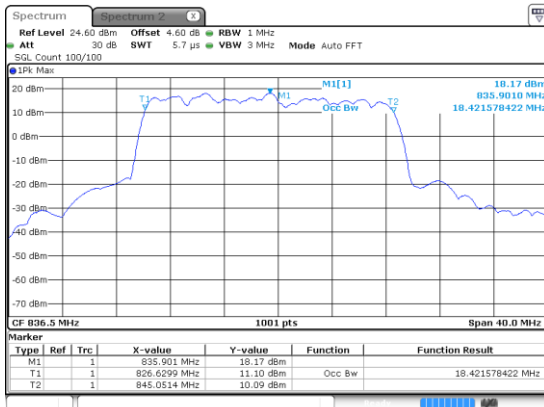

Lowest Channel / QPSK

Middle Channel / BPSK

Middle Channel / QPSK

Highest Channel / BPSK

Highest Channel / QPSK

20MHz

Lowest Channel / 16QAM

Lowest Channel / 64QAM

Middle Channel / 16QAM

Middle Channel / 64QAM

Highest Channel / 16QAM

Highest Channel / 64QAM

20MHz

Lowest Channel / 256QAM

Middle Channel / 256QAM

Highest Channel / 256QAM