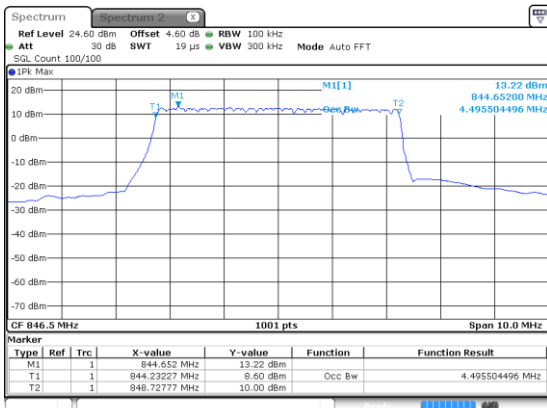

Lowest Channel / 16QAM

Lowest Channel / 64QAM

Middle Channel / 16QAM

Middle Channel / 64QAM

Highest Channel / 16QAM

Highest Channel / 64QAM

5MHz

Lowest Channel / 256QAM