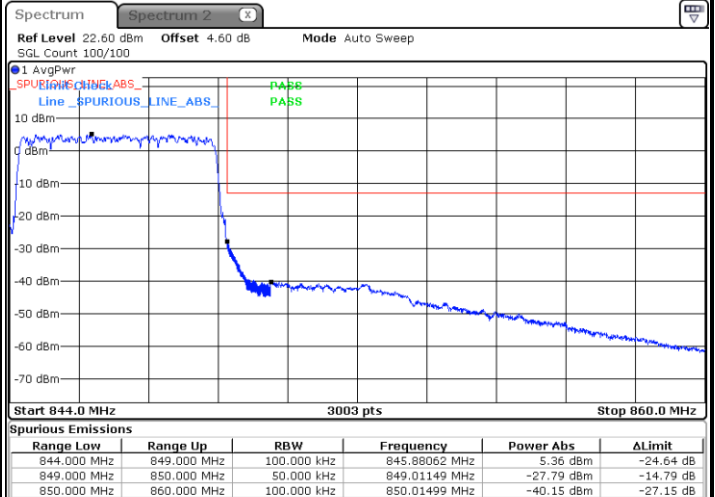

Conducted Band Edge

N5 5MHz / QPSK

Lowest Band Edge / 1RB0

Date: 26 JUN 2020 01:15:28

Highest Band Edge / 1RB24

Date: 26 JUN 2020 01:38:16

Lowest Band Edge / 25RB0

Date: 26 JUN 2020 01:08:59

Highest Band Edge / 25RB0

Date: 26 JUN 2020 01:31:10

N5 5MHz / 16QAM

Lowest Band Edge / 1RB0

Date: 26 JUN 2020 01:16:54

Highest Band Edge / 1RB24

Date: 26 JUN 2020 01:37:05

Lowest Band Edge / 25RB0

Date: 26 JUN 2020 01:10:05

Highest Band Edge / 25RB0

Date: 26 JUN 2020 01:32:16

N5 5MHz / 64QAM

Lowest Band Edge / 1RB0

Date: 26 JUN 2020 01:18:21

Highest Band Edge / 1RB24

Date: 26 JUN 2020 01:37:52

Lowest Band Edge / 25RB0

Date: 26 JUN 2020 01:11:04

Highest Band Edge / 25RB0

Date: 26 JUN 2020 01:33:15

N5 5MHz / 256QAM

Lowest Band Edge / 1RB0

Date: 26 JUN 2020 01:11:59

Highest Band Edge / 1RB24