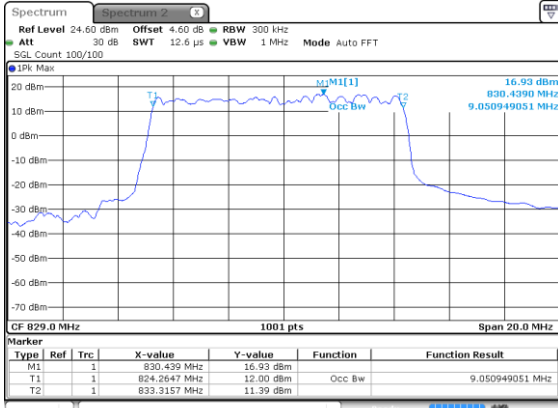

Middle Channel / 256QAM

Highest Channel / 256QAM

10MHz

Lowest Channel / BPSK

Lowest Channel / QPSK

Middle Channel / BPSK

Middle Channel / QPSK

Highest Channel / BPSK

Highest Channel / QPSK

10MHz

Lowest Channel / 16QAM

Lowest Channel / 64QAM

Middle Channel / 16QAM

Middle Channel / 64QAM

Highest Channel / 16QAM

Highest Channel / 64QAM