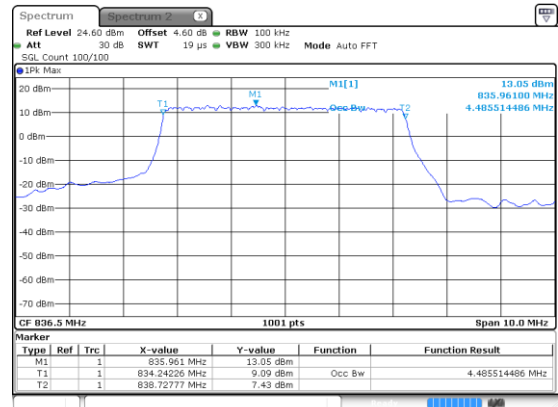

Lowest Channel / 16QAM

Lowest Channel / 64QAM

Middle Channel / 16QAM

Middle Channel / 64QAM

Highest Channel / 16QAM

Highest Channel / 64QAM

5MHz

Lowest Channel / 256QAM