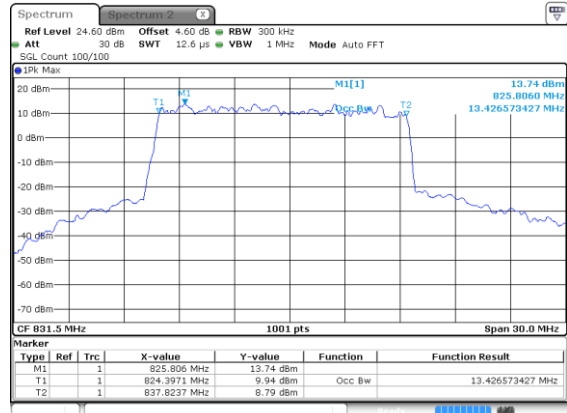

Middle Channel / QPSK

Highest Channel / BPSK

Highest Channel / QPSK

15MHz

Lowest Channel / 16QAM

Lowest Channel / 64QAM

Middle Channel / 16QAM

Middle Channel / 64QAM

Highest Channel / 16QAM

Highest Channel / 64QAM

15MHz

Lowest Channel / 256QAM

Middle Channel / 256QAM

Highest Channel / 256QAM

20MHz

Lowest Channel / BPSK