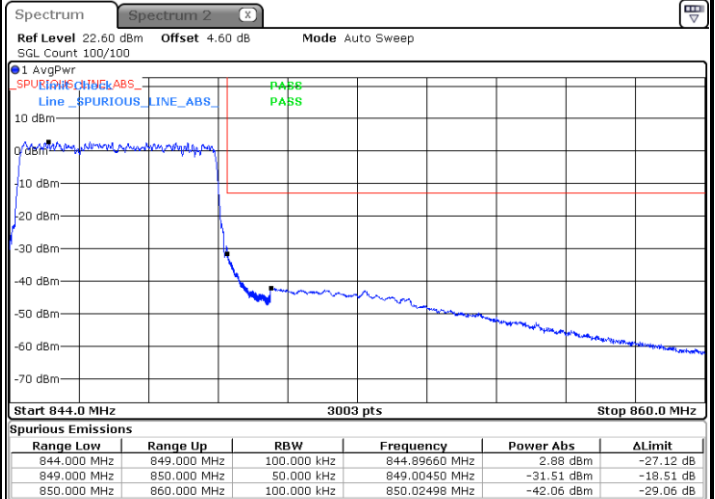

Date: 26 JUN 2020 01:10:05

Highest Band Edge / 25RB0

Date: 26 JUN 2020 01:32:16

N5 5MHz / 64QAM

Lowest Band Edge / 1RB0

Date: 26 JUN 2020 01:18:21

Highest Band Edge / 1RB24

Date: 26 JUN 2020 01:37:52

Lowest Band Edge / 25RB0

Date: 26 JUN 2020 01:11:04

Highest Band Edge / 25RB0

Date: 26 JUN 2020 01:33:15

N5 5MHz / 256QAM

Lowest Band Edge / 1RB0

Date: 26 JUN 2020 01:11:59

Highest Band Edge / 1RB24

Date: 26 JUN 2020 01:34:23

Lowest Band Edge / 25RB0

Date: 26 JUN 2020 01:07:19

Highest Band Edge / 25RB0

Date: 26 JUN 2020 01:29:24

N5 10MHz / BPSK

Lowest Band Edge / 1RB0

Date: 26 JUN 2020 00:20:43

Highest Band Edge / 1RB51

Date: 26 JUN 2020 00:42:32

Lowest Band Edge / 50RB0

Date: 26 JUN 2020 00:13:43

Highest Band Edge / 50RB0

Date: 26 JUN 2020 00:34:40