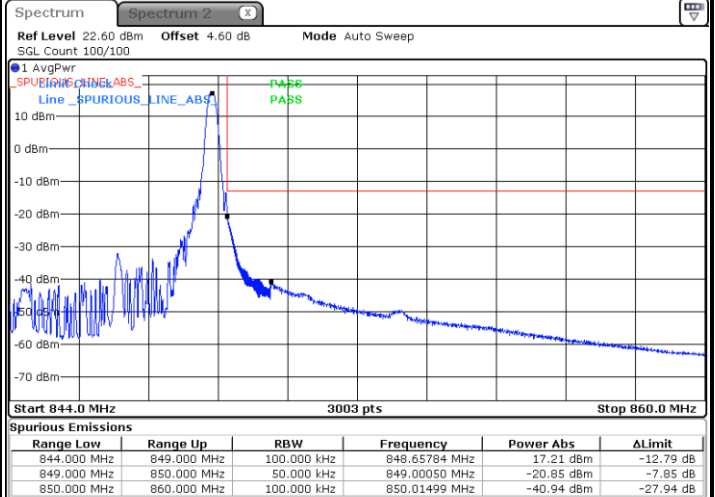

Conducted Band Edge

N5 5MHz / QPSK

Lowest Band Edge / 1RB0

Date: 26 JUN 2020 01:15:28

Highest Band Edge / 1RB24

Date: 26 JUN 2020 01:38:16

Lowest Band Edge / 25RB0

Date: 26 JUN 2020 01:08:59

Highest Band Edge / 25RB0

Date: 26 JUN 2020 01:31:10

N5 5MHz / 16QAM

Lowest Band Edge / 1RB0

Date: 26 JUN 2020 01:16:54

Highest Band Edge / 1RB24

Date: 26 JUN 2020 01:37:05

Lowest Band Edge / 25RB0

Date: 26 JUN 2020 01:10:05

Highest Band Edge / 25RB0

Date: 26 JUN 2020 01:32:16

N5 5MHz / 64QAM

Lowest Band Edge / 1RB0

Date: 26 JUN 2020 01:18:21

Highest Band Edge / 1RB24

Date: 26 JUN 2020 01:37:52

Lowest Band Edge / 25RB0

Date: 26 JUN 2020 01:11:04

Highest Band Edge / 25RB0

Date: 26 JUN 2020 01:33:15

N5 5MHz / 256QAM

Lowest Band Edge / 1RB0

Date: 26 JUN 2020 01:11:59

Highest Band Edge / 1RB24