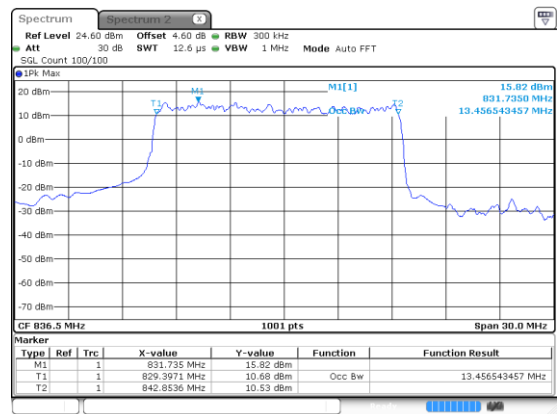

10MHz

Lowest Channel / 256QAM

Middle Channel / 256QAM

Highest Channel / 256QAM

15MHz

Lowest Channel / BPSK

Lowest Channel / QPSK

Middle Channel / BPSK