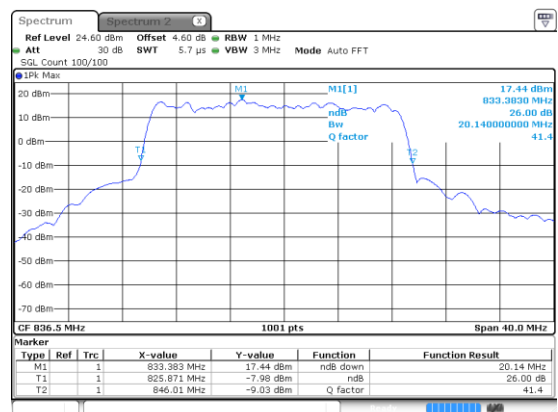

Middle Channel / QPSK

Highest Channel / BPSK

Highest Channel / QPSK

20MHz

Lowest Channel / 16QAM

Lowest Channel / 64QAM

Middle Channel / 16QAM

Middle Channel / 64QAM