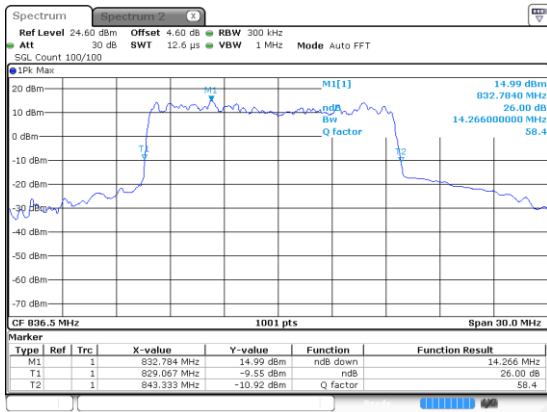

Highest Channel / QPSK

15MHz

Lowest Channel / 16QAM

Lowest Channel / 64QAM

Middle Channel / 16QAM

Middle Channel / 64QAM

Highest Channel / 16QAM

Highest Channel / 64QAM

15MHz

Lowest Channel / 256QAM

Middle Channel / 256QAM

Highest Channel / 256QAM

20MHz

Lowest Channel / BPSK

Lowest Channel / QPSK

Middle Channel / BPSK