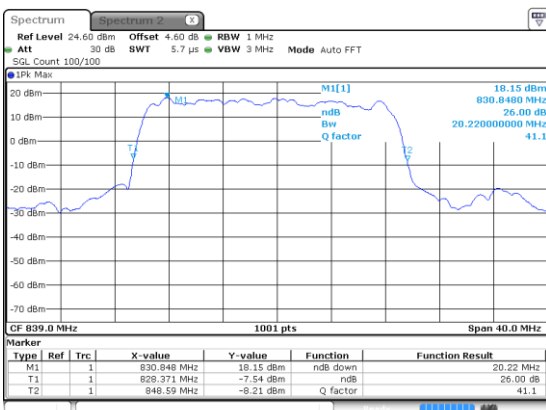

15MHz

Lowest Channel / 256QAM

Middle Channel / 256QAM

Highest Channel / 256QAM

20MHz

Lowest Channel / BPSK

Lowest Channel / QPSK

Middle Channel / BPSK

Middle Channel / QPSK

Highest Channel / BPSK

Highest Channel / QPSK

20MHz

Lowest Channel / 16QAM

Lowest Channel / 64QAM

Middle Channel / 16QAM

Middle Channel / 64QAM