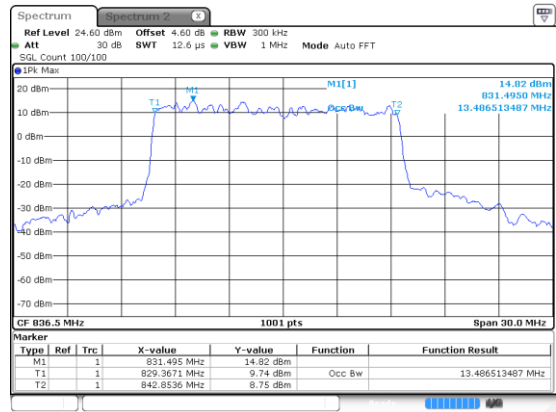

Middle Channel / QPSK

Highest Channel / BPSK

Highest Channel / QPSK

15MHz

Lowest Channel / 16QAM

Lowest Channel / 64QAM

Middle Channel / 16QAM

Middle Channel / 64QAM