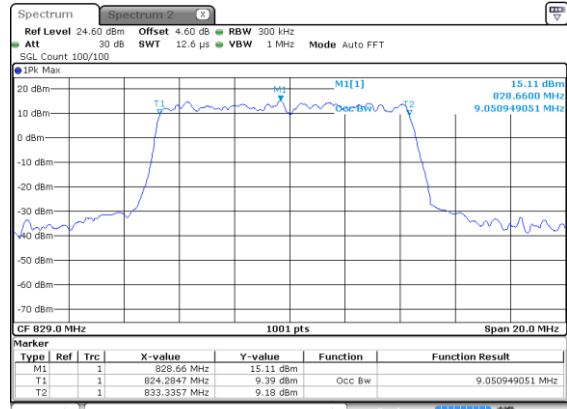

Highest Channel / QPSK

10MHz

Lowest Channel / 16QAM

Lowest Channel / 64QAM

Middle Channel / 16QAM

Middle Channel / 64QAM

Highest Channel / 16QAM

Highest Channel / 64QAM

10MHz

Lowest Channel / 256QAM

Middle Channel / 256QAM

Highest Channel / 256QAM

15MHz

Lowest Channel / BPSK

Lowest Channel / QPSK

Middle Channel / BPSK