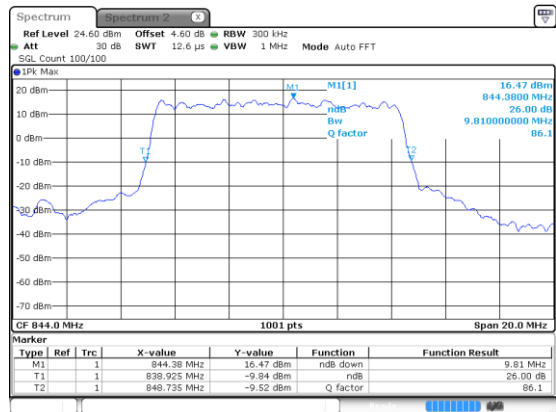

Lowest Channel / 16QAM

Lowest Channel / 64QAM

Middle Channel / 16QAM

Middle Channel / 64QAM

Highest Channel / 16QAM

Highest Channel / 64QAM

10MHz

Lowest Channel / 256QAM

Middle Channel / 256QAM

Highest Channel / 256QAM

15MHz

Lowest Channel / BPSK

Lowest Channel / QPSK

Middle Channel / BPSK

Middle Channel / QPSK

Highest Channel / BPSK