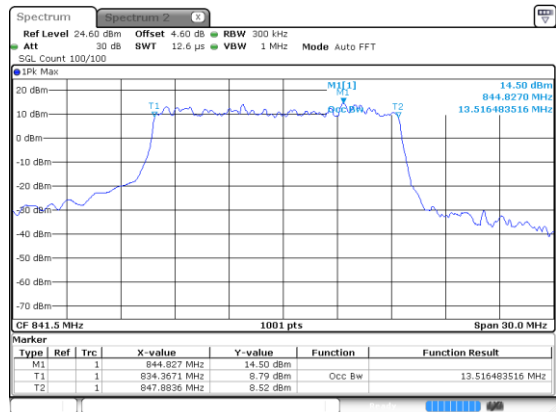

Highest Channel / 64QAM