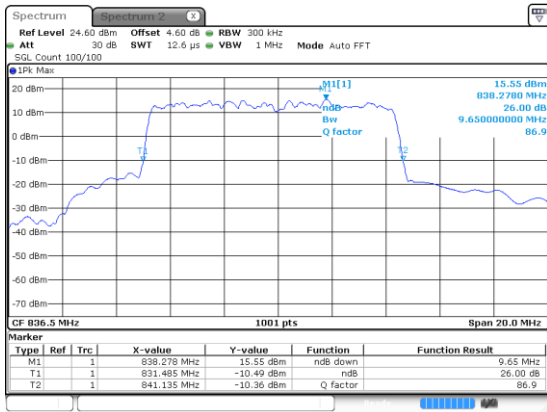

10MHz

Lowest Channel / BPSK

Lowest Channel / QPSK

Middle Channel / BPSK

Middle Channel / QPSK

Highest Channel / BPSK

Highest Channel / QPSK

10MHz

Lowest Channel / 16QAM

Lowest Channel / 64QAM

Middle Channel / 16QAM

Middle Channel / 64QAM

Highest Channel / 16QAM

Highest Channel / 64QAM

10MHz

Lowest Channel / 256QAM