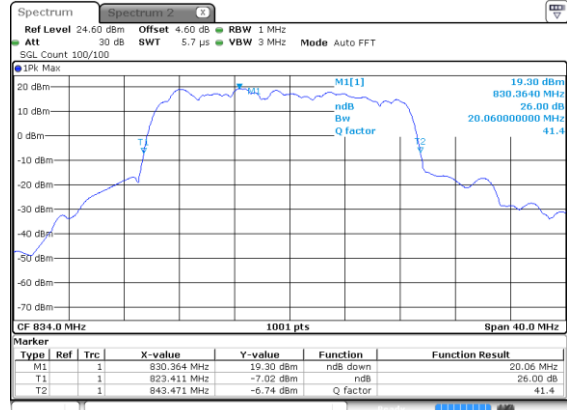

Highest Channel / QPSK

15MHz

Lowest Channel / 16QAM

Lowest Channel / 64QAM

Middle Channel / 16QAM

Middle Channel / 64QAM

Highest Channel / 16QAM

Highest Channel / 64QAM

15MHz

Lowest Channel / 256QAM

Middle Channel / 256QAM

Highest Channel / 256QAM

20MHz

Lowest Channel / BPSK

Lowest Channel / QPSK

Middle Channel / BPSK

Middle Channel / QPSK

Highest Channel / BPSK

Highest Channel / QPSK

20MHz

Lowest Channel / 16QAM

Lowest Channel / 64QAM

Middle Channel / 16QAM

Middle Channel / 64QAM