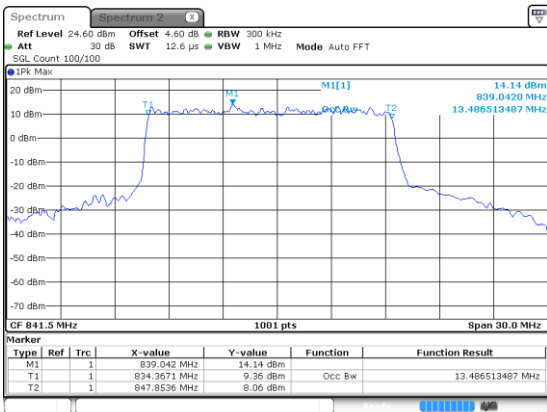

Middle Channel / QPSK

Highest Channel / BPSK

Highest Channel / QPSK

15MHz

Lowest Channel / 16QAM

Lowest Channel / 64QAM

Middle Channel / 16QAM

Middle Channel / 64QAM

Highest Channel / 16QAM

Highest Channel / 64QAM

15MHz

Lowest Channel / 256QAM

Middle Channel / 256QAM

Highest Channel / 256QAM

20MHz

Lowest Channel / BPSK