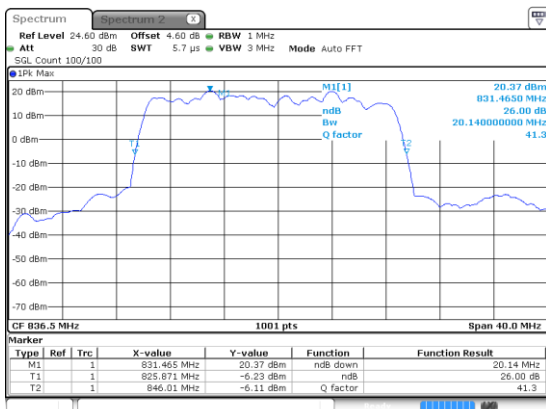

15MHz

Lowest Channel / 256QAM

Middle Channel / 256QAM

Highest Channel / 256QAM

20MHz

Lowest Channel / BPSK

Lowest Channel / QPSK

Middle Channel / BPSK

Middle Channel / QPSK

Highest Channel / BPSK

Highest Channel / QPSK

20MHz

Lowest Channel / 16QAM

Lowest Channel / 64QAM

Middle Channel / 16QAM

Middle Channel / 64QAM