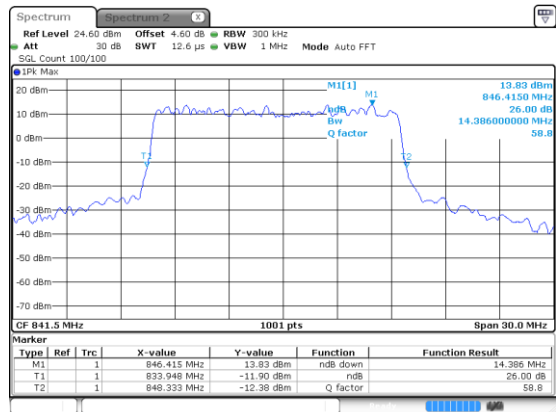

Highest Channel / QPSK

15MHz

Lowest Channel / 16QAM

Lowest Channel / 64QAM

Middle Channel / 16QAM

Middle Channel / 64QAM

Highest Channel / 16QAM

Highest Channel / 64QAM