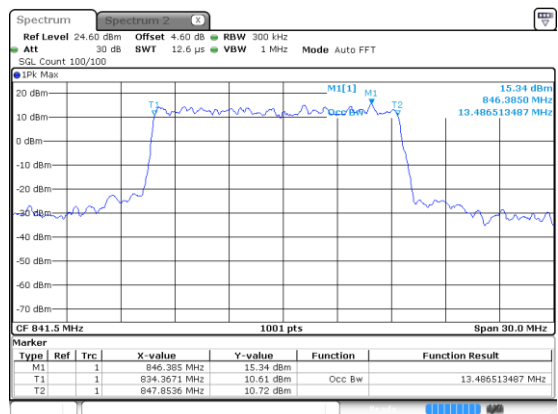

Highest Channel / BPSK