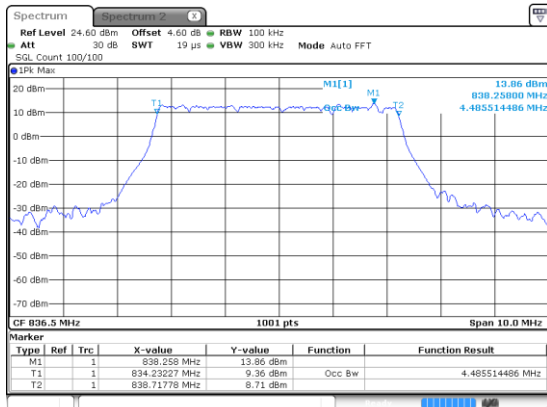

5MHz

Lowest Channel / BPSK

Lowest Channel / QPSK

Middle Channel / BPSK

Middle Channel / QPSK

Highest Channel / BPSK

Highest Channel / QPSK

5MHz

Lowest Channel / 16QAM

Lowest Channel / 64QAM

Middle Channel / 16QAM

Middle Channel / 64QAM

Highest Channel / 16QAM

Highest Channel / 64QAM

5MHz

Lowest Channel / 256QAM