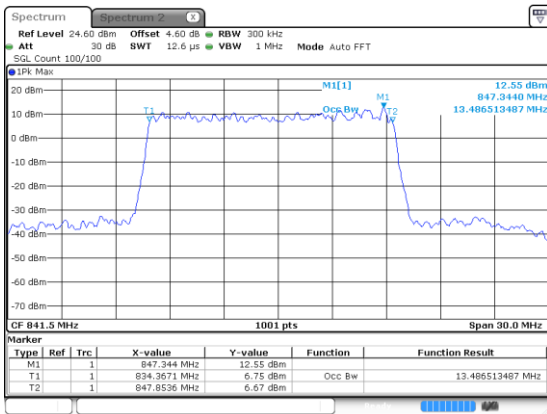

Highest Channel / 16QAM

Highest Channel / 64QAM

15MHz

Lowest Channel / 256QAM

Middle Channel / 256QAM

Highest Channel / 256QAM

20MHz

Lowest Channel / BPSK