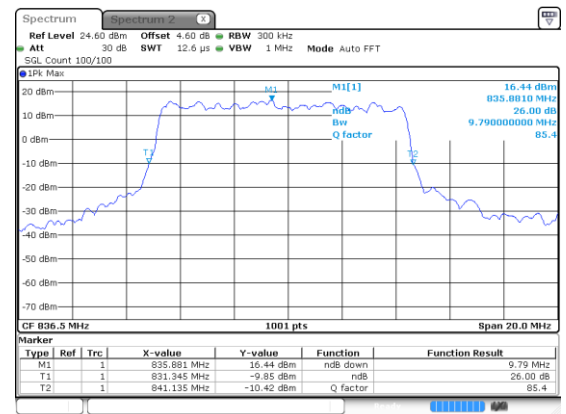

10MHz

Lowest Channel / BPSK

Lowest Channel / QPSK

Middle Channel / BPSK

Middle Channel / QPSK

Highest Channel / BPSK

Highest Channel / QPSK

10MHz

Lowest Channel / 16QAM

Lowest Channel / 64QAM

Middle Channel / 16QAM

Middle Channel / 64QAM

Highest Channel / 16QAM

Highest Channel / 64QAM

10MHz

Lowest Channel / 256QAM