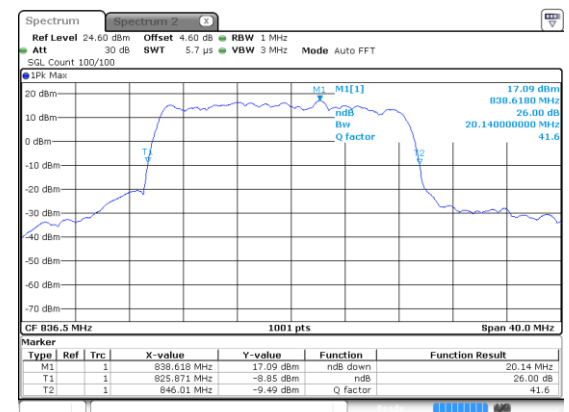

Middle Channel / QPSK

Highest Channel / BPSK

Highest Channel / QPSK

20MHz

Lowest Channel / 16QAM

Lowest Channel / 64QAM

Middle Channel / 16QAM

Middle Channel / 64QAM