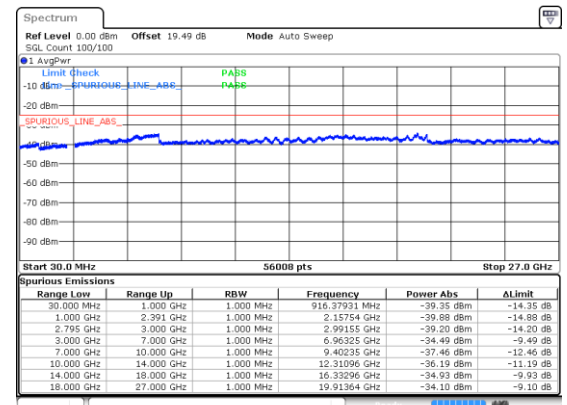

Lowest Channel / 16QAM

Lowest Channel / 64QAM

Middle Channel / 16QAM

Middle Channel / 64QAM

Highest Channel / 16QAM

Highest Channel / 64QAM

N41 60MHz

Lowest Channel / 256QAM