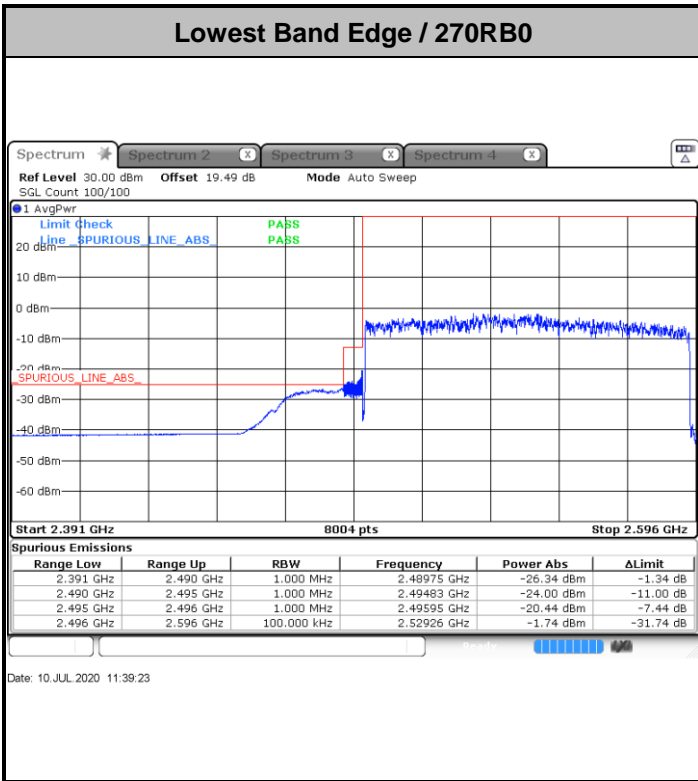

**N41 100MHz / BPSK**

**Lowest Band Edge / 1RB0**

**Highest Band Edge / 1RB272**

**Channel Power < -13dBm Pass**

**Channel Power < -10dBm Pass**

Lowest Band Edge / 270RB0

Date: 10 JUL 2020 11:37:55

Highest Band Edge / 270RB0

Date: 10 JUL 2020 11:52:14

Verity: Channel power < -25dBm

Date: 10 JUL 2020 11:42:46

N41 100MHz / 64QAM

Lowest Band Edge / 1RB0

Date: 10 JUL 2020 11:46:20

Highest Band Edge / 1RB272

Date: 10 JUL 2020 11:57:54