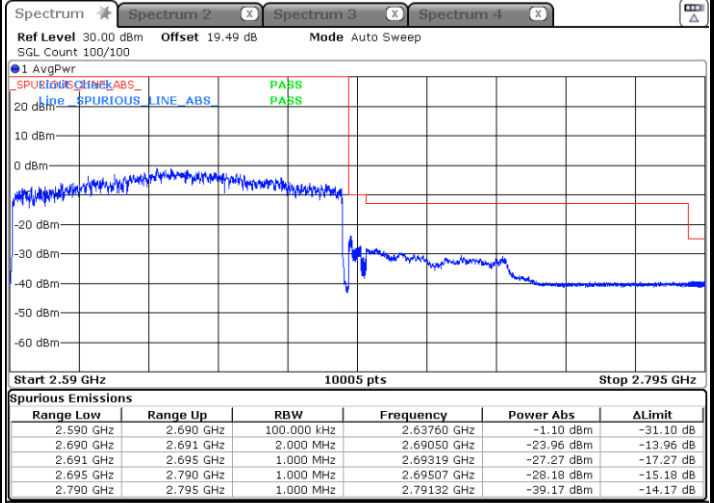

**N41 100MHz / BPSK**

**Lowest Band Edge / 1RB0**

**Highest Band Edge / 1RB272**

**Channel Power < -13dBm Pass**

**Channel Power < -10dBm Pass**

Lowest Band Edge / 270RB0

Date: 10 JUL 2020 11:37:55

Highest Band Edge / 270RB0

Date: 10 JUL 2020 11:52:14

Verity: Channel power < -25dBm

Date: 10 JUL 2020 11:42:46

N41 100MHz / 64QAM

Lowest Band Edge / 1RB0

Date: 10 JUL 2020 11:46:20

Highest Band Edge / 1RB272

Date: 10 JUL 2020 11:57:54