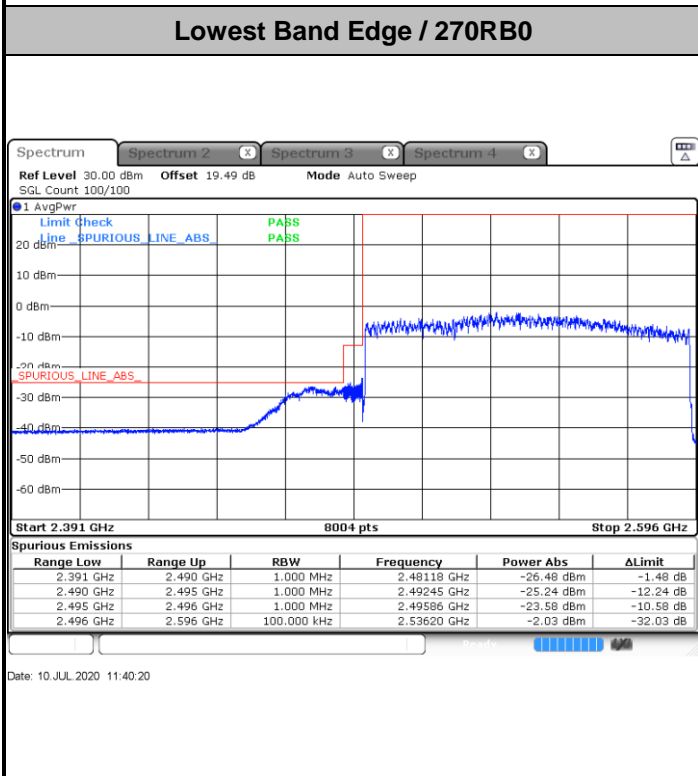

**N41 100MHz / BPSK**

**Lowest Band Edge / 1RB0**

**Highest Band Edge / 1RB272**

**Channel Power < -13dBm Pass**

**Channel Power < -10dBm Pass**

Lowest Band Edge / 270RB0

Date: 10 JUL 2020 11:37:55

Highest Band Edge / 270RB0

Date: 10 JUL 2020 11:52:14

Verity: Channel power < -25dBm

Date: 10 JUL 2020 11:42:46

N41 100MHz / 64QAM

Lowest Band Edge / 1RB0

Date: 10 JUL 2020 11:46:20

Highest Band Edge / 1RB272

Date: 10 JUL 2020 11:57:54

# Conducted Spurious Emission