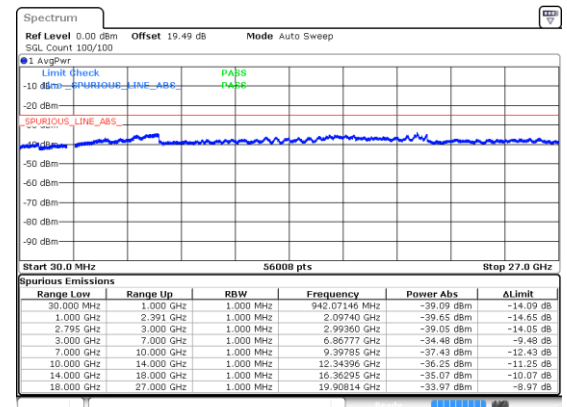

N41 60MHz

Lowest Channel / BPSK

Lowest Channel / QPSK

Middle Channel / BPSK

Middle Channel / QPSK

Highest Channel / BPSK

Highest Channel / QPSK

N41 60MHz

Lowest Channel / 16QAM

Lowest Channel / 64QAM

Middle Channel / 16QAM

Middle Channel / 64QAM

Highest Channel / 16QAM

Highest Channel / 64QAM

N41 60MHz

Lowest Channel / 256QAM