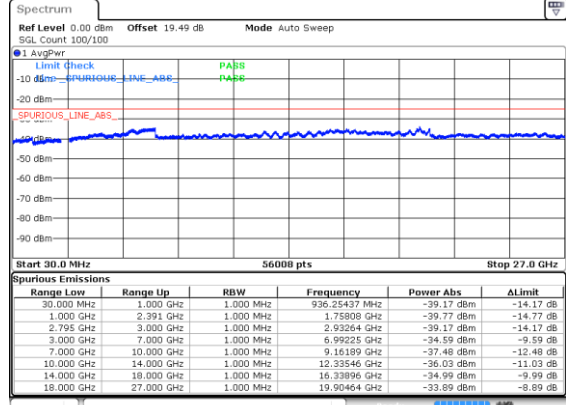

### Highest Channel / BPSK

### Highest Channel / QPSK

N41 20MHz

Lowest Channel / 16QAM

Lowest Channel / 64QAM

Middle Channel / 16QAM

Middle Channel / 64QAM

Highest Channel / 16QAM

Highest Channel / 64QAM