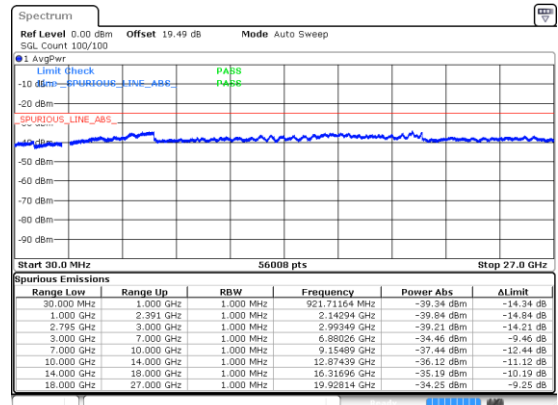

N41 20MHz

Lowest Channel / 256QAM

Middle Channel / 256QAM

Highest Channel / 256QAM

N41 40MHz

Lowest Channel / BPSK

Lowest Channel / QPSK

Middle Channel / BPSK