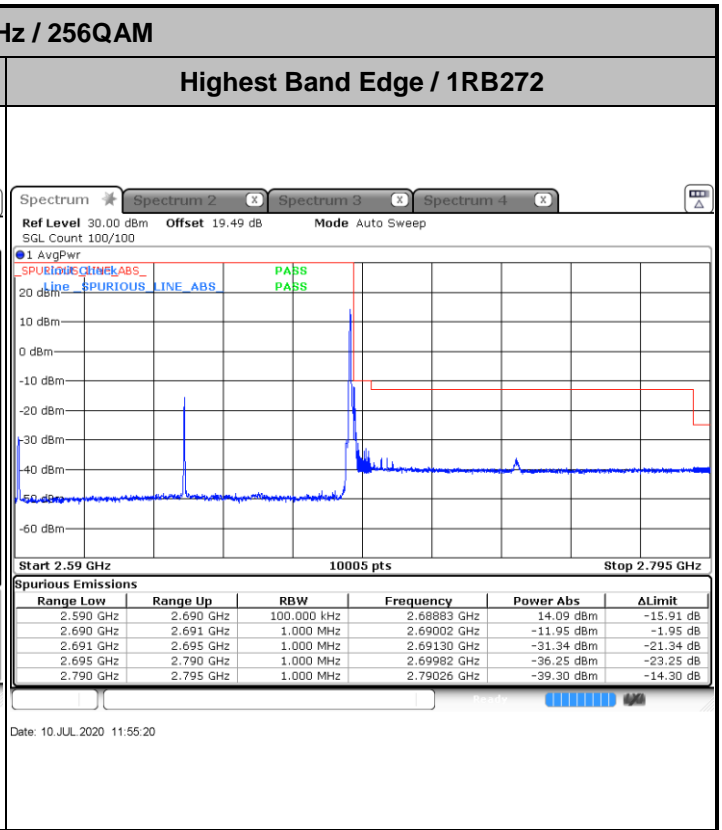

Channel Power < -13dBm Pass

Date: 10 JUL 2020 11:47:39

Channel Power < -10dBm Pass

Date: 10 JUL 2020 11:59:14

# Conducted Spurious Emission

## N41 20MHz