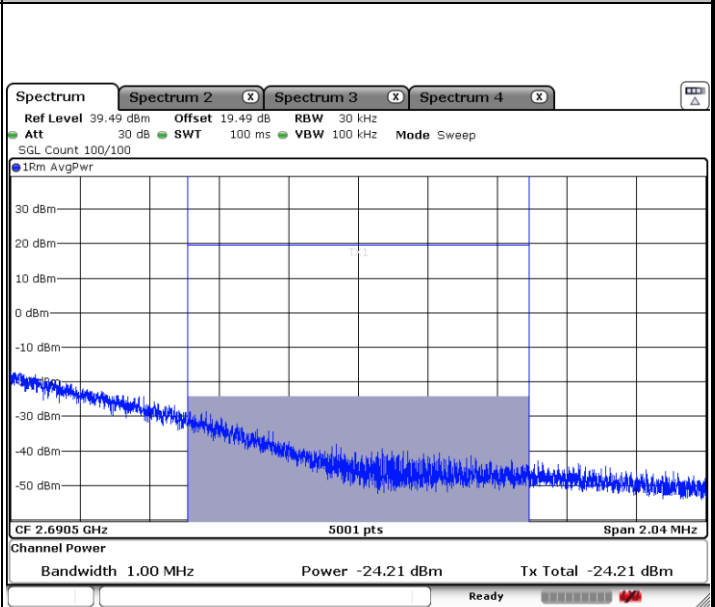

Channel Power < -10dBm Pass

Date: 10 JUL 2020 11:59:14