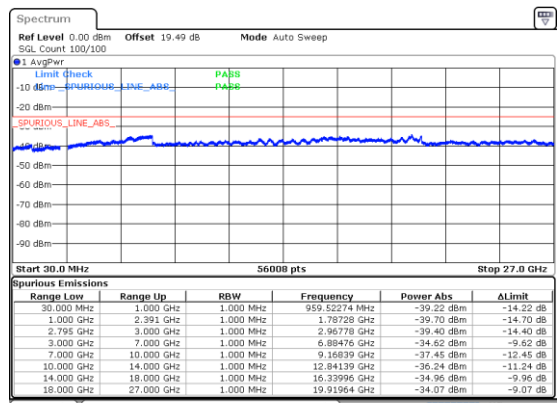

Highest Channel / BPSK