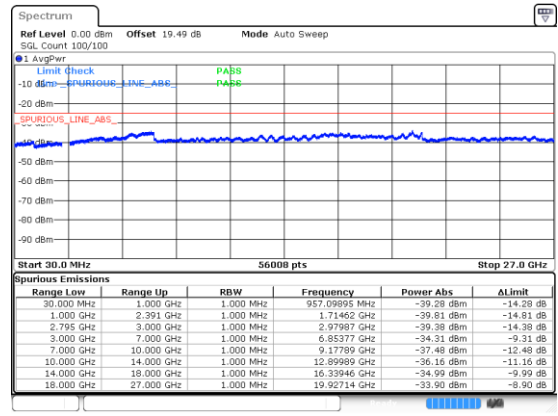

Middle Channel / 256QAM