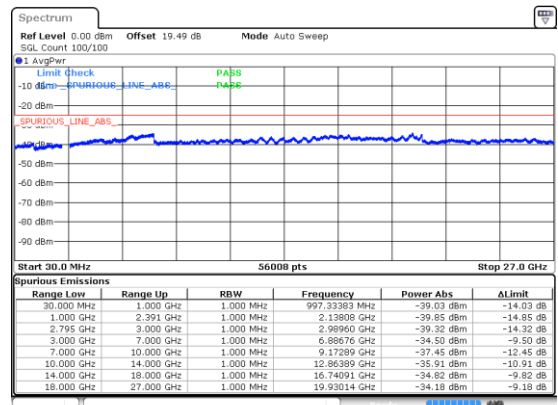

N41 60MHz

Lowest Channel / BPSK

Lowest Channel / QPSK

Middle Channel / BPSK

Middle Channel / QPSK

Highest Channel / BPSK

Highest Channel / QPSK

N41 60MHz

Lowest Channel / 16QAM

Lowest Channel / 64QAM

Middle Channel / 16QAM

Middle Channel / 64QAM

Highest Channel / 16QAM

Highest Channel / 64QAM

N41 60MHz

Lowest Channel / 256QAM