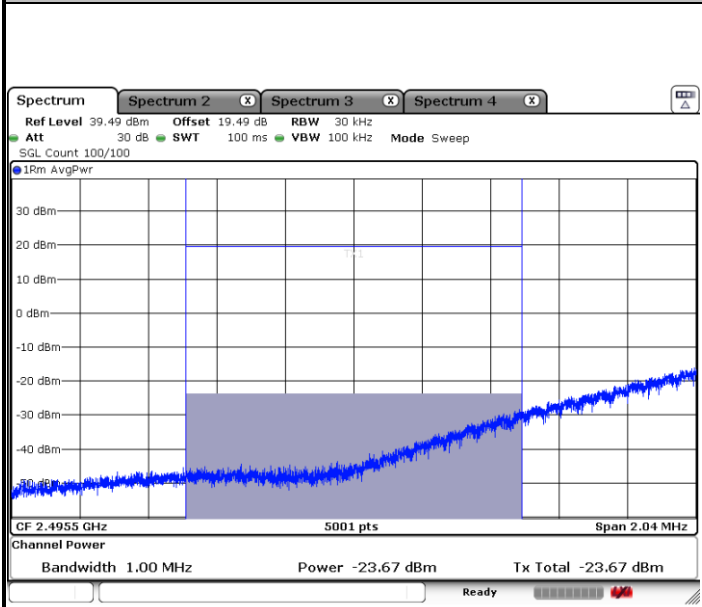

Channel Power < -13dBm Pass

Date: 10 JUL 2020 11:47:39