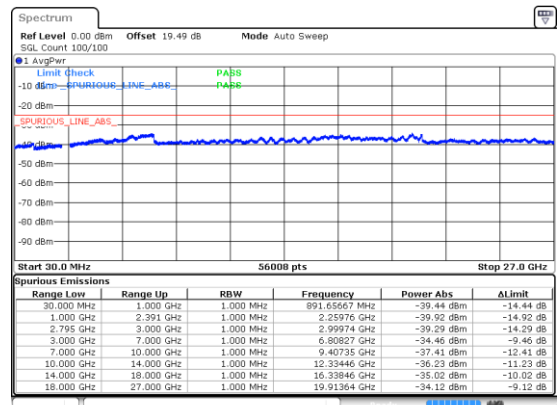

Middle Channel / QPSK

Highest Channel / BPSK

Highest Channel / QPSK

N41 40MHz

Lowest Channel / 16QAM

Lowest Channel / 64QAM

Middle Channel / 16QAM

Middle Channel / 64QAM

Highest Channel / 16QAM

Highest Channel / 64QAM

N41 40MHz

Lowest Channel / 256QAM

Middle Channel / 256QAM

Highest Channel / 256QAM

N41 50MHz

Lowest Channel / BPSK