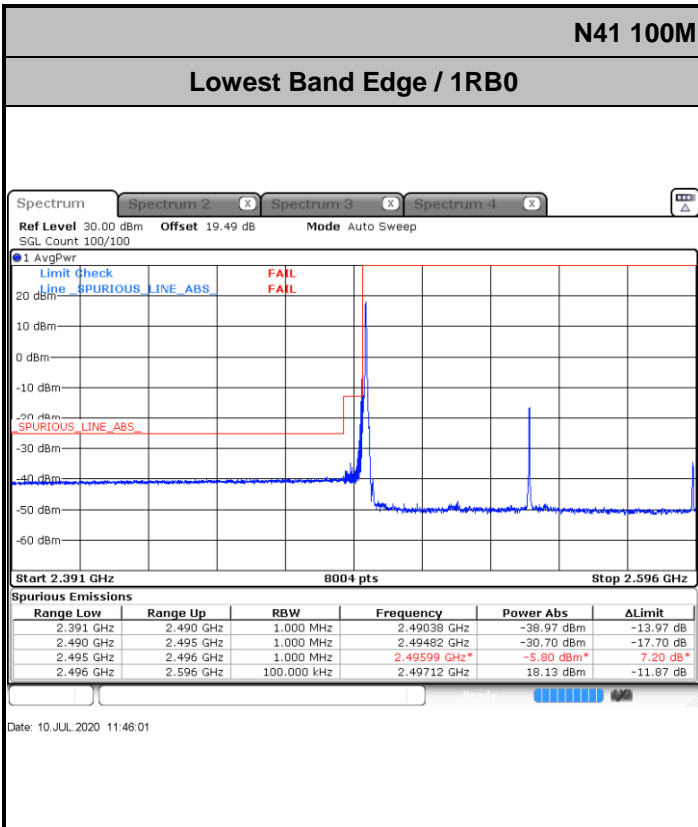

**N41 100MHz / BPSK**

**Lowest Band Edge / 1RB0**

**Highest Band Edge / 1RB272**

**Channel Power < -13dBm Pass**

**Channel Power < -10dBm Pass**

Lowest Band Edge / 270RB0

Date: 10 JUL 2020 11:37:55

Highest Band Edge / 270RB0

Date: 10 JUL 2020 11:52:14

Verity: Channel power < -25dBm

Date: 10 JUL 2020 11:42:46

N41 100MHz / 64QAM

Lowest Band Edge / 1RB0

Date: 10 JUL 2020 11:46:20

Highest Band Edge / 1RB272

Date: 10 JUL 2020 11:57:54