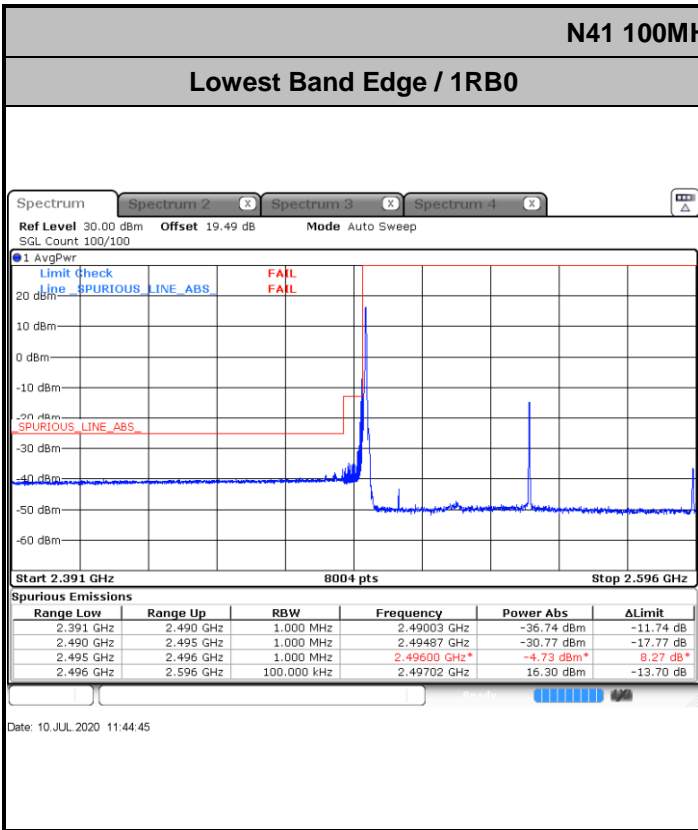

Date: 10 JUL 2020 11:52:14

Verity: Channel power < -25dBm

Date: 10 JUL 2020 11:42:46

N41 100MHz / 64QAM

Lowest Band Edge / 1RB0

Date: 10 JUL 2020 11:46:20

Highest Band Edge / 1RB272

Date: 10 JUL 2020 11:57:54

Channel Power < -13dBm Pass

Date: 10 JUL 2020 11:47:39

Channel Power < -10dBm Pass

Date: 10 JUL 2020 11:59:14

# Conducted Spurious Emission

## N41 20MHz