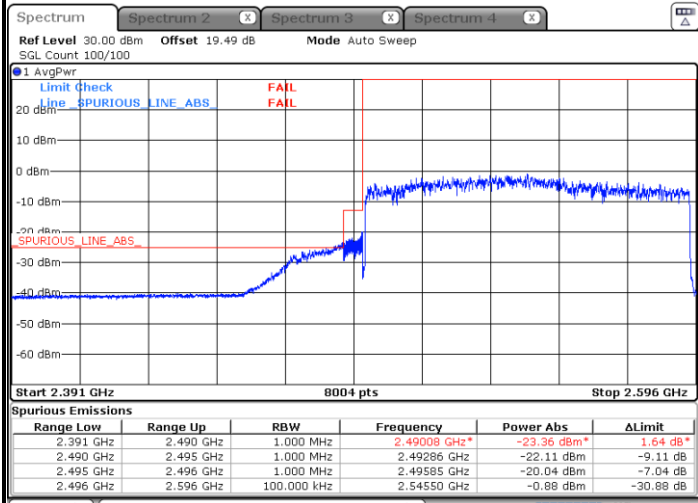

**N41 100MHz / BPSK**

**Lowest Band Edge / 1RB0**

**Highest Band Edge / 1RB272**

**Channel Power < -13dBm Pass**

**Channel Power < -10dBm Pass**

Lowest Band Edge / 270RB0

Date: 10 JUL 2020 11:37:55

Highest Band Edge / 270RB0

Date: 10 JUL 2020 11:52:14

Verity: Channel power < -25dBm

Date: 10 JUL 2020 11:42:46

N41 100MHz / 64QAM

Lowest Band Edge / 1RB0

Date: 10 JUL 2020 11:46:20

Highest Band Edge / 1RB272

Date: 10 JUL 2020 11:57:54