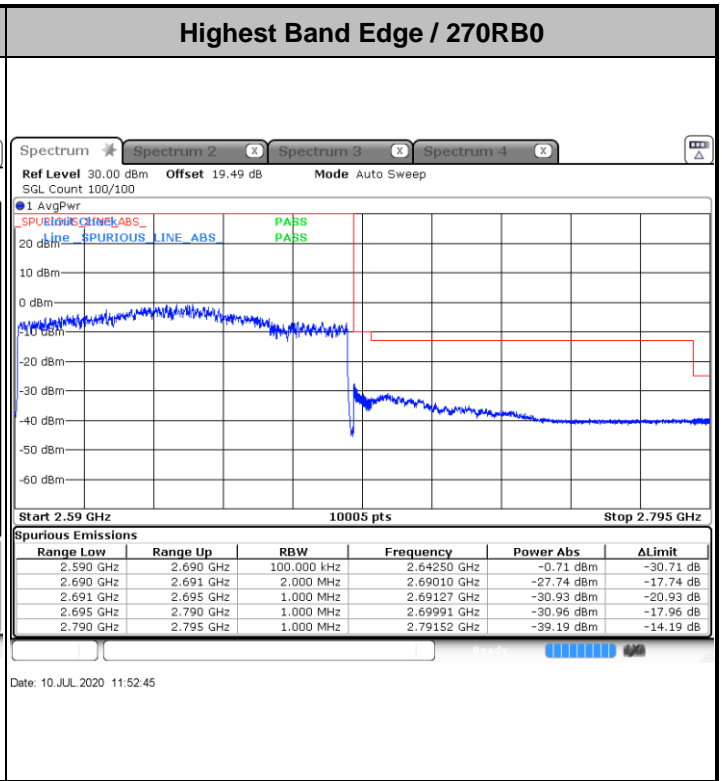

**N41 100MHz / BPSK**

**Lowest Band Edge / 1RB0**

**Highest Band Edge / 1RB272**

**Channel Power < -13dBm Pass**

**Channel Power < -10dBm Pass**

Lowest Band Edge / 270RB0

Date: 10 JUL 2020 11:37:55

Highest Band Edge / 270RB0

Date: 10 JUL 2020 11:52:14

Verity: Channel power < -25dBm

Date: 10 JUL 2020 11:42:46

N41 100MHz / 64QAM

Lowest Band Edge / 1RB0

Date: 10 JUL 2020 11:46:20

Highest Band Edge / 1RB272

Date: 10 JUL 2020 11:57:54