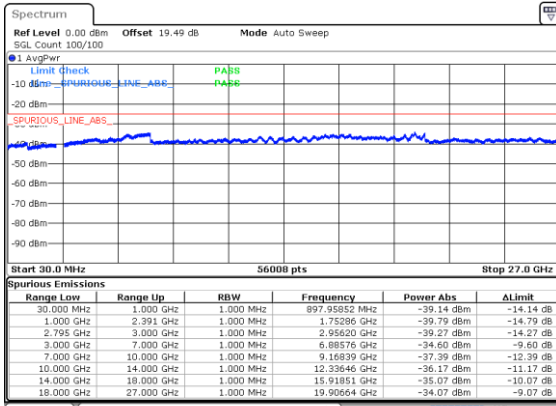

N41 80MHz

Lowest Channel / 16QAM