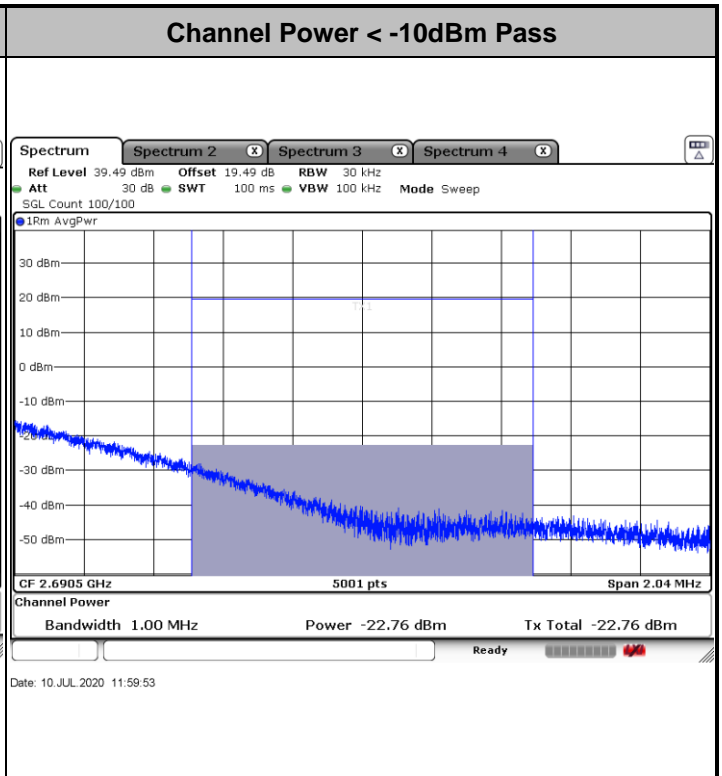

Date: 10 JUL 2020 11:52:14

Verity: Channel power < -25dBm

Date: 10 JUL 2020 11:42:46

N41 100MHz / 64QAM

Lowest Band Edge / 1RB0

Date: 10 JUL 2020 11:46:20

Highest Band Edge / 1RB272

Date: 10 JUL 2020 11:57:54