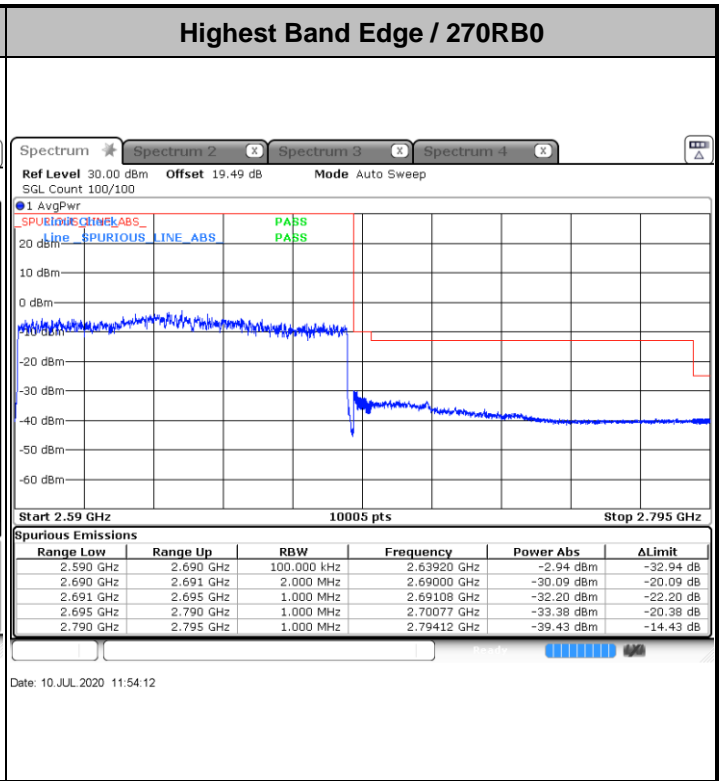

Date: 10 JUL 2020 11:52:14

Verity: Channel power < -25dBm

Date: 10 JUL 2020 11:42:46

N41 100MHz / 64QAM

Lowest Band Edge / 1RB0

Date: 10 JUL 2020 11:46:20

Highest Band Edge / 1RB272

Date: 10 JUL 2020 11:57:54

Channel Power < -13dBm Pass

Date: 10 JUL 2020 11:47:39

Channel Power < -10dBm Pass

Date: 10 JUL 2020 11:59:14

# Conducted Spurious Emission

## N41 20MHz