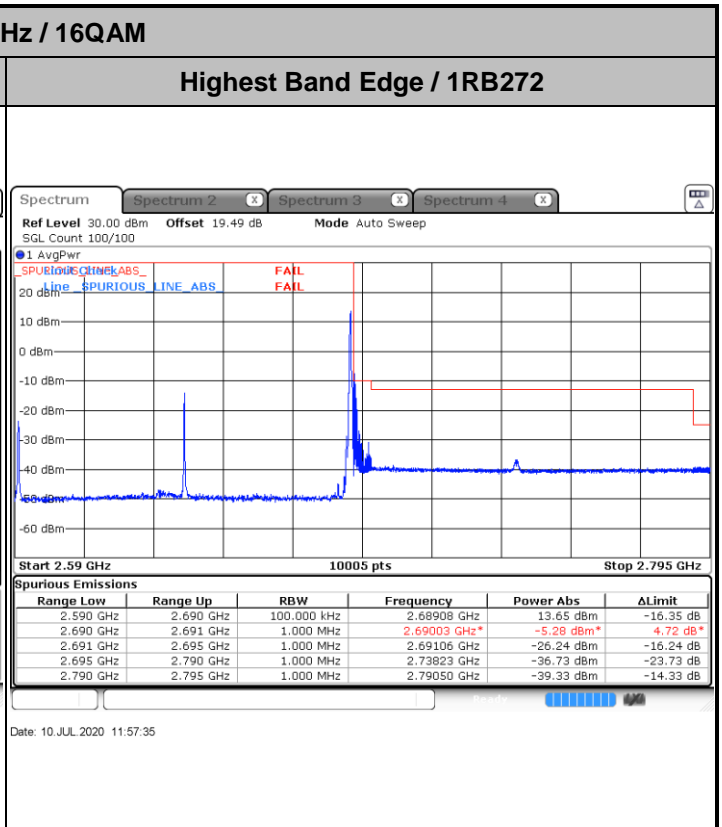

**N41 100MHz / BPSK**

**Lowest Band Edge / 1RB0**

**Highest Band Edge / 1RB272**

**Channel Power < -13dBm Pass**

**Channel Power < -10dBm Pass**

Lowest Band Edge / 270RB0

Date: 10 JUL 2020 11:37:55

Highest Band Edge / 270RB0

Date: 10 JUL 2020 11:52:14

Verity: Channel power < -25dBm

Date: 10 JUL 2020 11:42:46

N41 100MHz / 64QAM

Lowest Band Edge / 1RB0

Date: 10 JUL 2020 11:46:20

Highest Band Edge / 1RB272

Date: 10 JUL 2020 11:57:54