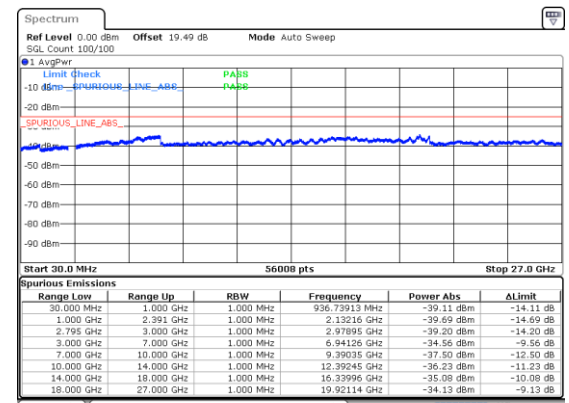

Highest Channel / QPSK