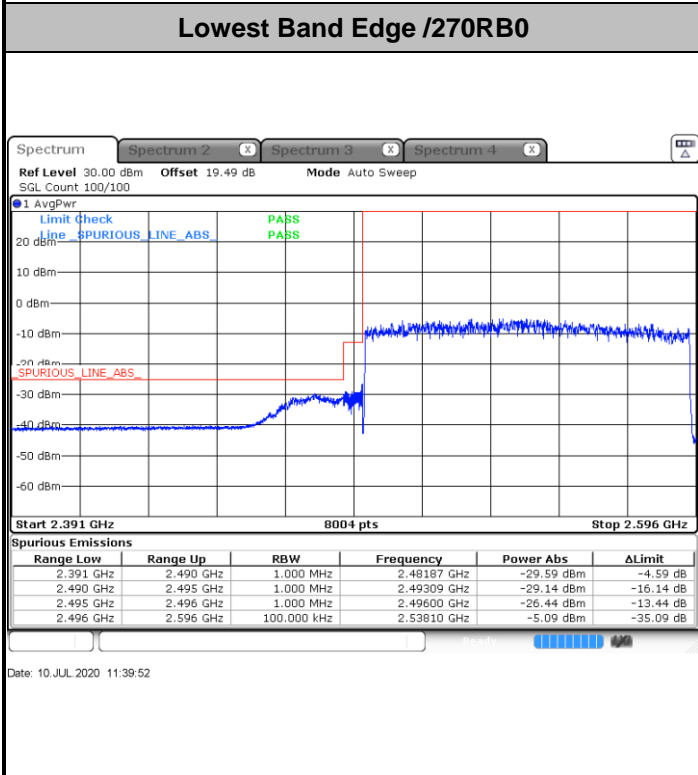

Date: 10 JUL 2020 11:52:14

Verity: Channel power < -25dBm

Date: 10 JUL 2020 11:42:46

N41 100MHz / 64QAM

Lowest Band Edge / 1RB0

Date: 10 JUL 2020 11:46:20

Highest Band Edge / 1RB272

Date: 10 JUL 2020 11:57:54

Channel Power < -13dBm Pass

Date: 10 JUL 2020 11:47:39

Channel Power < -10dBm Pass

Date: 10 JUL 2020 11:59:14

# Conducted Spurious Emission

## N41 20MHz