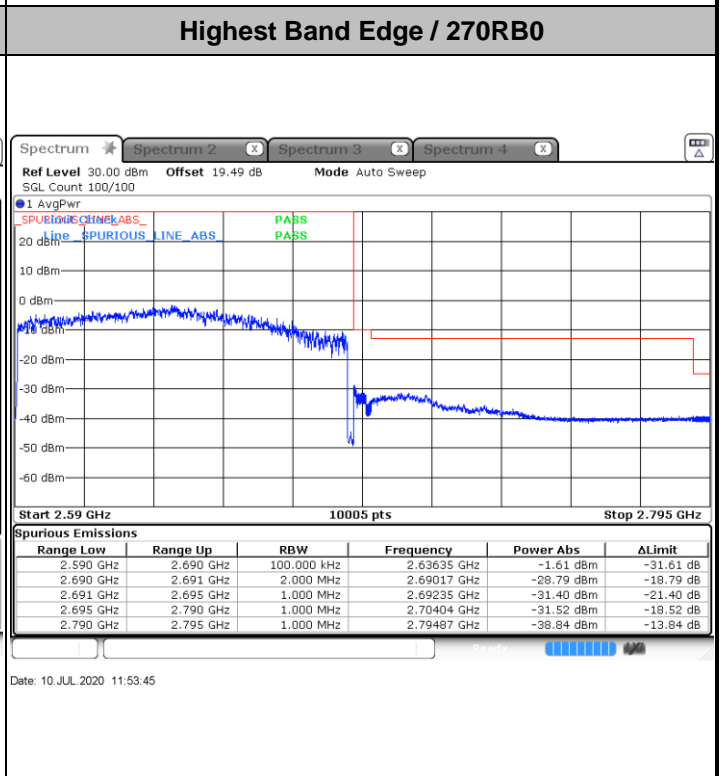

**N41 100MHz / BPSK**

**Lowest Band Edge / 1RB0**

**Highest Band Edge / 1RB272**

**Channel Power < -13dBm Pass**

**Channel Power < -10dBm Pass**

Lowest Band Edge / 270RB0

Date: 10 JUL 2020 11:37:55

Highest Band Edge / 270RB0

Date: 10 JUL 2020 11:52:14

Verity: Channel power < -25dBm

Date: 10 JUL 2020 11:42:46

N41 100MHz / 64QAM

Lowest Band Edge / 1RB0

Date: 10 JUL 2020 11:46:20

Highest Band Edge / 1RB272

Date: 10 JUL 2020 11:57:54

# Conducted Spurious Emission