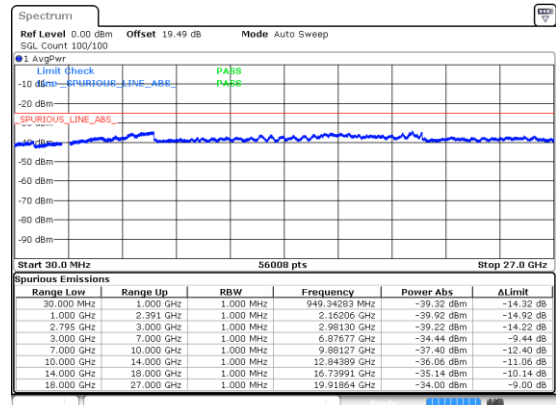

Highest Channel / 16QAM

Highest Channel / 64QAM

N41 40MHz

Lowest Channel / 256QAM

Middle Channel / 256QAM

Highest Channel / 256QAM

N41 50MHz

Lowest Channel / BPSK