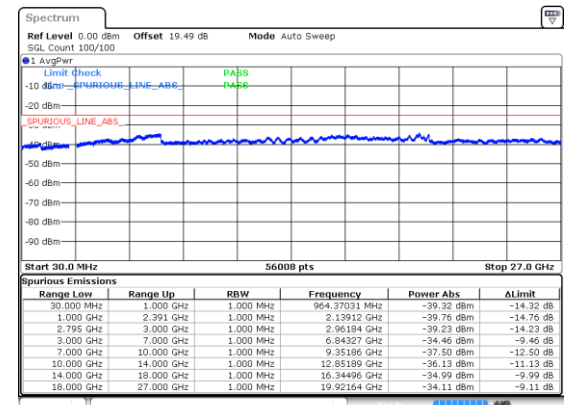

Middle Channel / 256QAM

Highest Channel / 256QAM

N41 80MHz

Lowest Channel / BPSK

Lowest Channel / QPSK

Middle Channel / BPSK

Middle Channel / QPSK

Highest Channel / BPSK