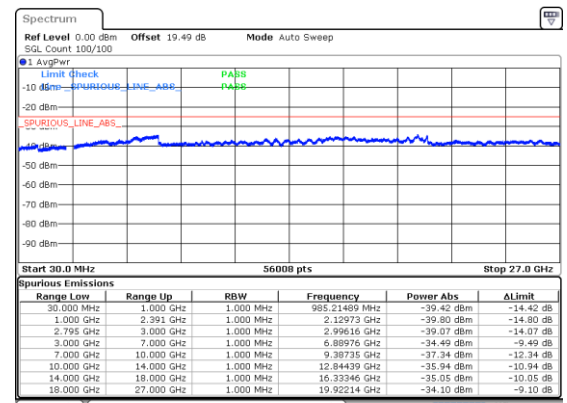

Highest Channel / QPSK

N41 80MHz

Lowest Channel / 16QAM

Lowest Channel / 64QAM

Middle Channel / 16QAM

Middle Channel / 64QAM

Highest Channel / 16QAM

Highest Channel / 64QAM