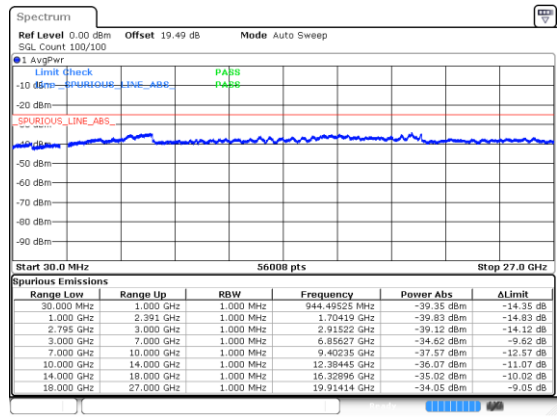

Highest Channel / 256QAM