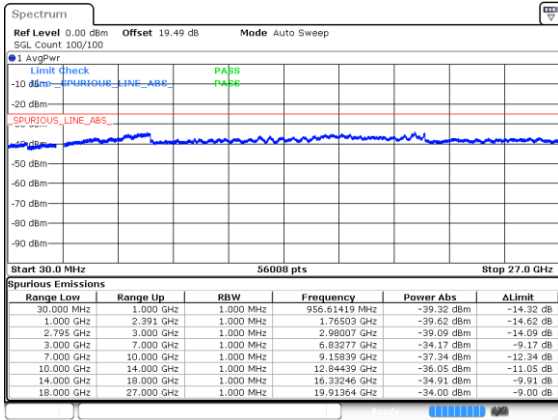

Lowest Channel / 16QAM

Lowest Channel / 64QAM

Middle Channel / 16QAM

Middle Channel / 64QAM

Highest Channel / 16QAM

Highest Channel / 64QAM

N41 60MHz

Lowest Channel / 256QAM