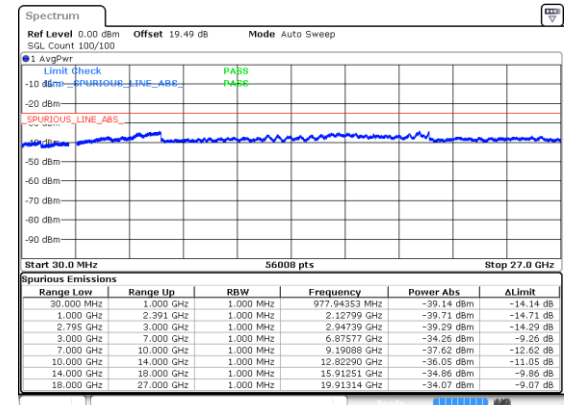

Middle Channel / QPSK