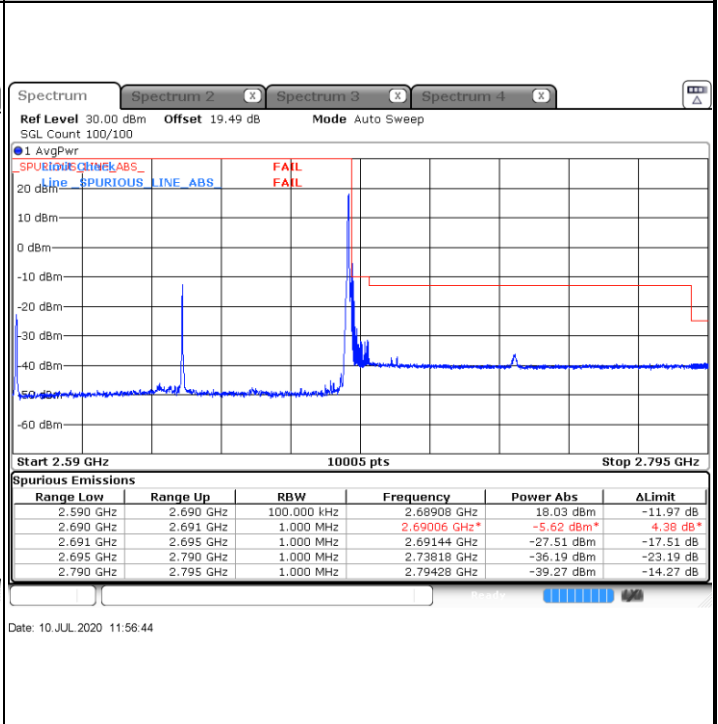

**N41 100MHz / BPSK**

**Lowest Band Edge / 1RB0**

**Highest Band Edge / 1RB272**

**Channel Power < -13dBm Pass**

**Channel Power < -10dBm Pass**

Lowest Band Edge / 270RB0

Date: 10 JUL 2020 11:37:55

Highest Band Edge / 270RB0

Date: 10 JUL 2020 11:52:14

Verity: Channel power < -25dBm

Date: 10 JUL 2020 11:42:46

N41 100MHz / 64QAM

Lowest Band Edge / 1RB0

Date: 10 JUL 2020 11:46:20

Highest Band Edge / 1RB272

Date: 10 JUL 2020 11:57:54