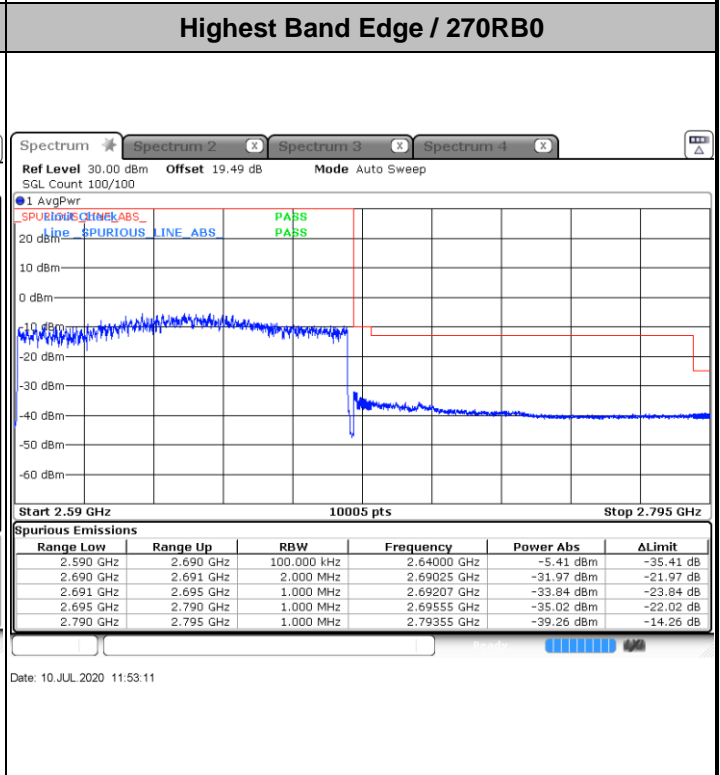

Date: 10 JUL 2020 11:52:14

Verity: Channel power < -25dBm

Date: 10 JUL 2020 11:42:46

N41 100MHz / 64QAM

Lowest Band Edge / 1RB0

Date: 10 JUL 2020 11:46:20

Highest Band Edge / 1RB272

Date: 10 JUL 2020 11:57:54

Channel Power < -13dBm Pass

Date: 10 JUL 2020 11:47:39

Channel Power < -10dBm Pass

Date: 10 JUL 2020 11:59:14

# Conducted Spurious Emission