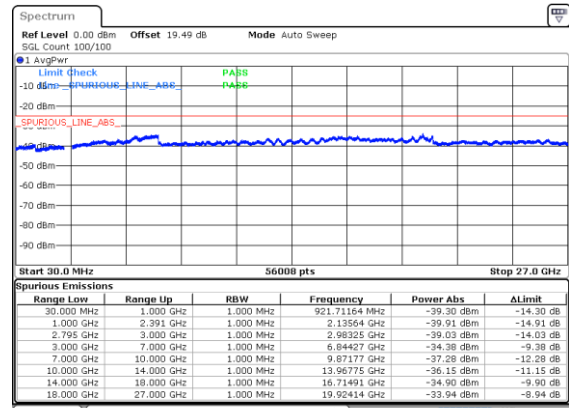

Lowest Channel / QPSK

Middle Channel / BPSK

Middle Channel / QPSK

Highest Channel / BPSK

Highest Channel / QPSK

N41 50MHz

Lowest Channel / 16QAM

Lowest Channel / 64QAM

Middle Channel / 16QAM

Middle Channel / 64QAM

Highest Channel / 16QAM

Highest Channel / 64QAM

N41 50MHz

Lowest Channel / 256QAM

Middle Channel / 256QAM

Highest Channel / 256QAM