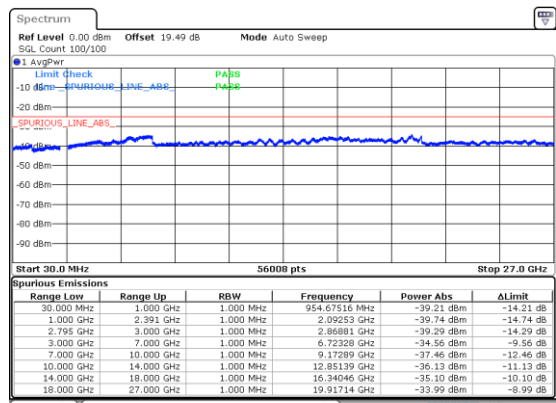

Highest Channel / QPSK

N41 80MHz

Lowest Channel / 16QAM

Lowest Channel / 64QAM

Middle Channel / 16QAM

Middle Channel / 64QAM

Highest Channel / 16QAM

Highest Channel / 64QAM