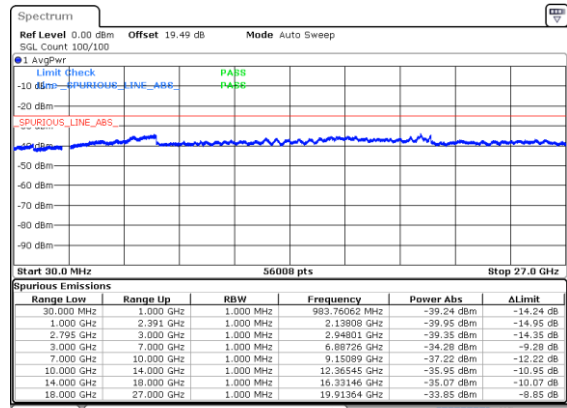

Lowest Channel / QPSK