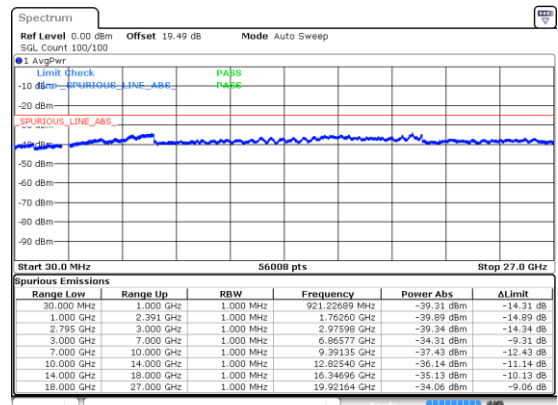

Middle Channel / 256QAM

Highest Channel / 256QAM

N41 80MHz

Lowest Channel / BPSK

Lowest Channel / QPSK

Middle Channel / BPSK

Middle Channel / QPSK

Highest Channel / BPSK