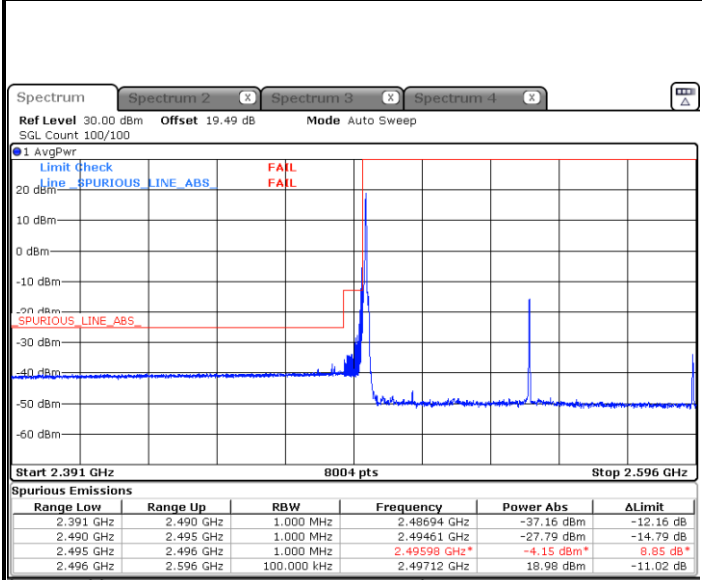

**N41 100MHz / BPSK**

**Lowest Band Edge / 1RB0**

**Highest Band Edge / 1RB272**

**Channel Power < -13dBm Pass**

**Channel Power < -10dBm Pass**

Lowest Band Edge / 270RB0

Date: 10 JUL 2020 11:37:55

Highest Band Edge / 270RB0

Date: 10 JUL 2020 11:52:14

Verity: Channel power < -25dBm

Date: 10 JUL 2020 11:42:46

N41 100MHz / 64QAM

Lowest Band Edge / 1RB0

Date: 10 JUL 2020 11:46:20

Highest Band Edge / 1RB272

Date: 10 JUL 2020 11:57:54

# Conducted Spurious Emission