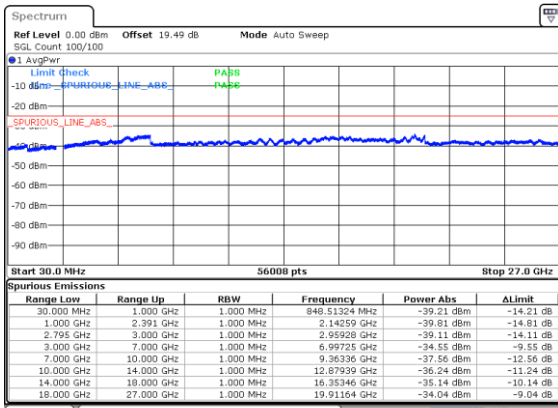

Highest Channel / 16QAM

Highest Channel / 64QAM

N41 40MHz

Lowest Channel / 256QAM

Middle Channel / 256QAM

Highest Channel / 256QAM

N41 50MHz

Lowest Channel / BPSK