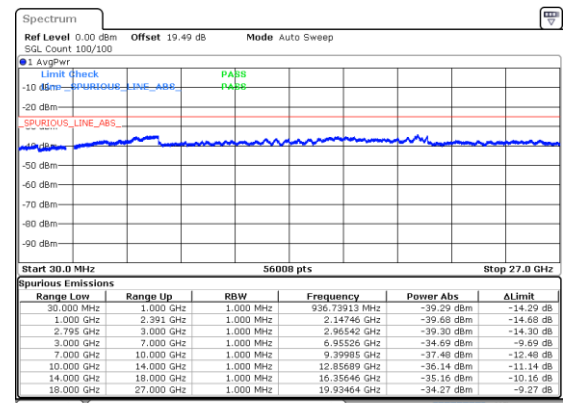

Lowest Channel / 16QAM

Lowest Channel / 64QAM

Middle Channel / 16QAM

Middle Channel / 64QAM

Highest Channel / 16QAM

Highest Channel / 64QAM

N41 60MHz

Lowest Channel / 256QAM