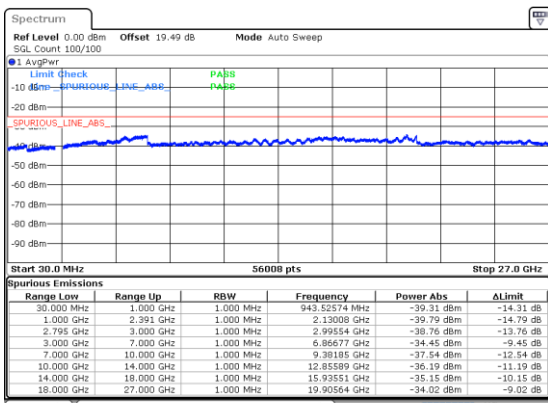

Middle Channel / 16QAM

Middle Channel / 64QAM

Highest Channel / 16QAM

Highest Channel / 64QAM

N41 50MHz

Lowest Channel / 256QAM

Middle Channel / 256QAM

Highest Channel / 256QAM