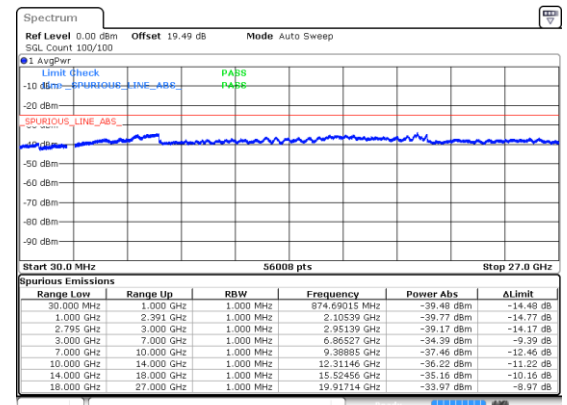

Highest Channel / QPSK

N41 80MHz

Lowest Channel / 16QAM

Lowest Channel / 64QAM

Middle Channel / 16QAM

Middle Channel / 64QAM

Highest Channel / 16QAM

Highest Channel / 64QAM