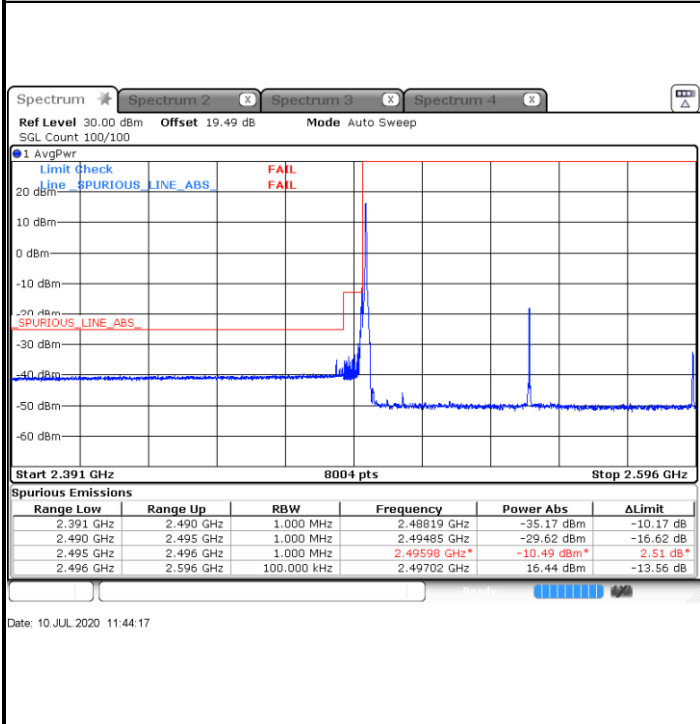

**N41 100MHz / BPSK**

**Lowest Band Edge / 1RB0**

**Highest Band Edge / 1RB272**

**Channel Power < -13dBm Pass**

**Channel Power < -10dBm Pass**

Lowest Band Edge / 270RB0

Date: 10 JUL 2020 11:37:55

Highest Band Edge / 270RB0

Date: 10 JUL 2020 11:52:14

Verity: Channel power < -25dBm

Date: 10 JUL 2020 11:42:46

N41 100MHz / 64QAM

Lowest Band Edge / 1RB0

Date: 10 JUL 2020 11:46:20

Highest Band Edge / 1RB272

Date: 10 JUL 2020 11:57:54