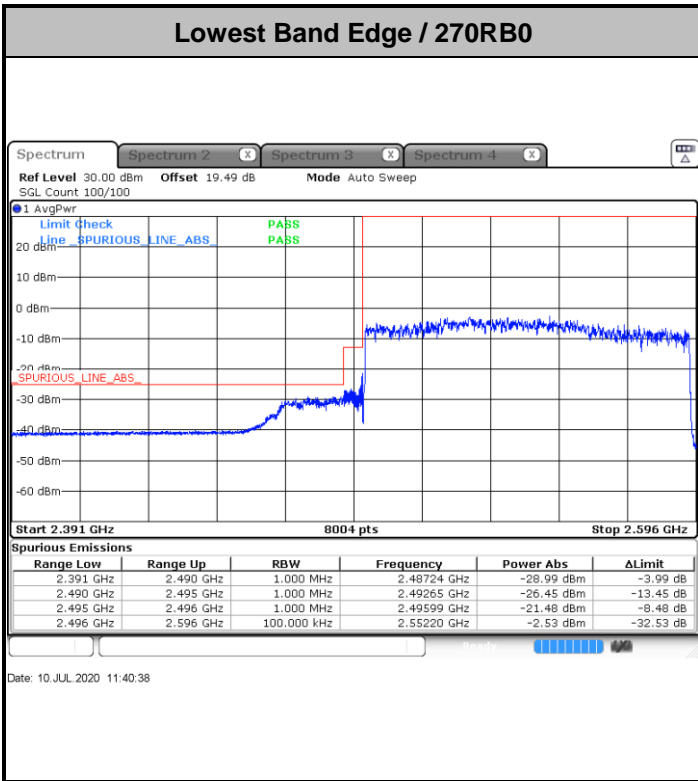

Date: 10 JUL 2020 11:52:14

Verity: Channel power < -25dBm

Date: 10 JUL 2020 11:42:46

N41 100MHz / 64QAM

Lowest Band Edge / 1RB0

Date: 10 JUL 2020 11:46:20

Highest Band Edge / 1RB272

Date: 10 JUL 2020 11:57:54

Channel Power < -13dBm Pass

Date: 10 JUL 2020 11:47:39

Channel Power < -10dBm Pass

Date: 10 JUL 2020 11:59:14

# Conducted Spurious Emission

## N41 20MHz