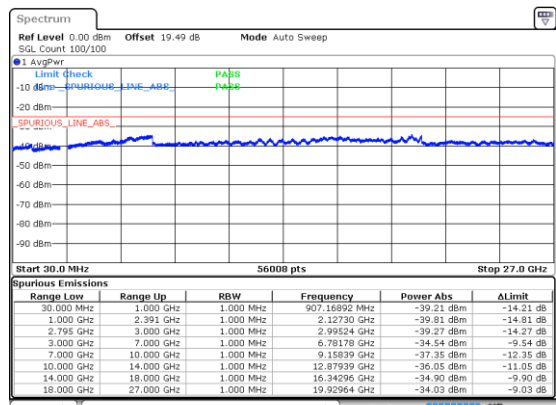

Highest Channel / 16QAM

Highest Channel / 64QAM

N41 40MHz

Lowest Channel / 256QAM

Middle Channel / 256QAM

Highest Channel / 256QAM

N41 50MHz

Lowest Channel / BPSK