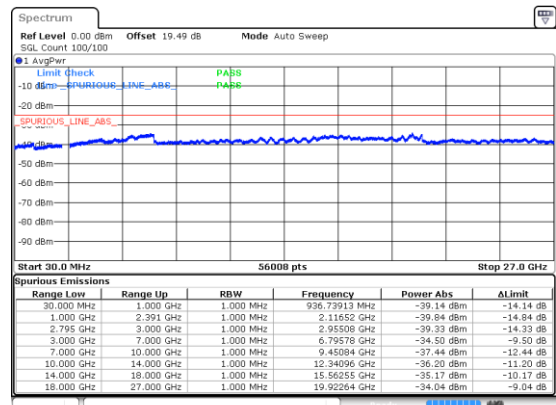

Highest Channel / QPSK

N41 80MHz

Lowest Channel / 16QAM

Lowest Channel / 64QAM

Middle Channel / 16QAM

Middle Channel / 64QAM

Highest Channel / 16QAM

Highest Channel / 64QAM