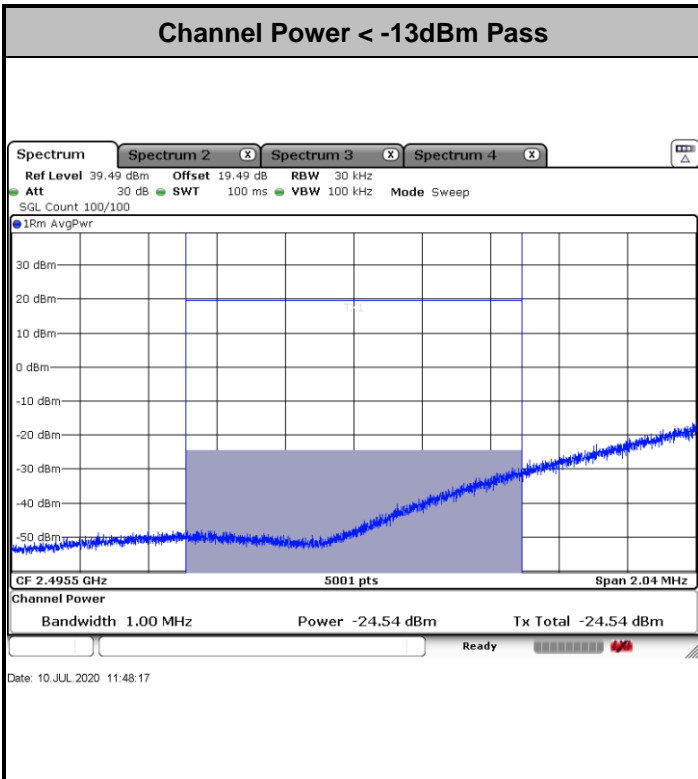

Date: 10 JUL 2020 11:52:14

Verity: Channel power < -25dBm

Date: 10 JUL 2020 11:42:46

N41 100MHz / 64QAM

Lowest Band Edge / 1RB0

Date: 10 JUL 2020 11:46:20

Highest Band Edge / 1RB272

Date: 10 JUL 2020 11:57:54

Channel Power < -13dBm Pass

Date: 10 JUL 2020 11:47:39

Channel Power < -10dBm Pass

Date: 10 JUL 2020 11:59:14

# Conducted Spurious Emission