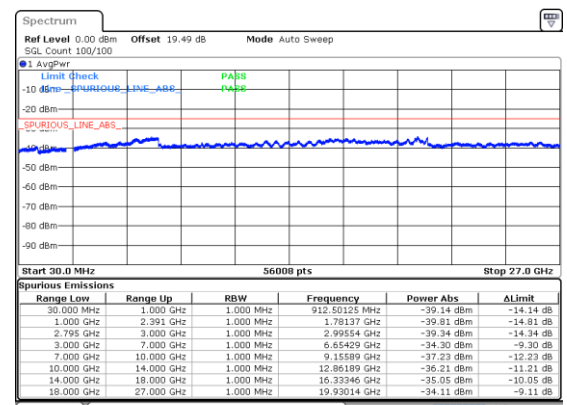

Middle Channel / QPSK

Highest Channel / BPSK

Highest Channel / QPSK

N41 40MHz

Lowest Channel / 16QAM

Lowest Channel / 64QAM

Middle Channel / 16QAM

Middle Channel / 64QAM

Highest Channel / 16QAM

Highest Channel / 64QAM

N41 40MHz

Lowest Channel / 256QAM

Middle Channel / 256QAM

Highest Channel / 256QAM

N41 50MHz

Lowest Channel / BPSK