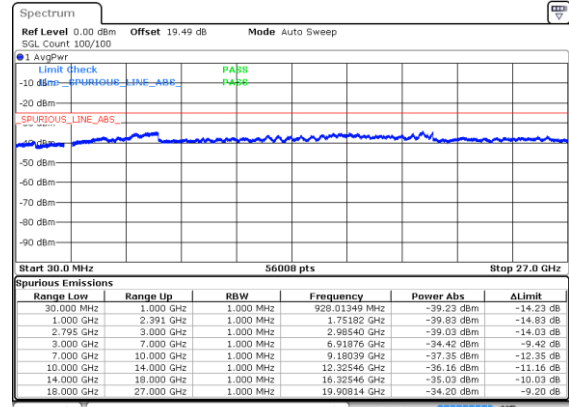

Lowest Channel / QPSK