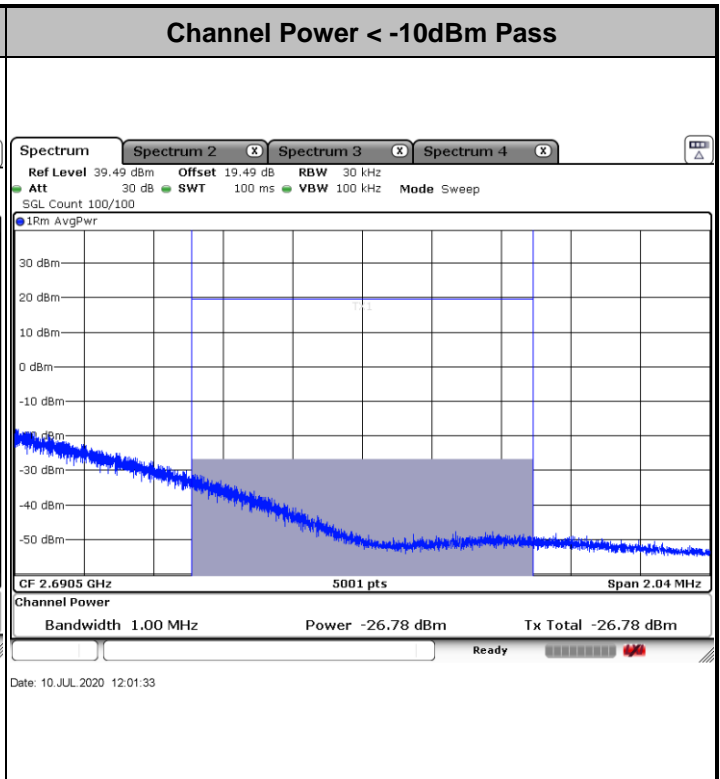

Channel Power < -13dBm Pass

Date: 10 JUL 2020 11:47:39

Channel Power < -10dBm Pass

Date: 10 JUL 2020 11:59:14

# Conducted Spurious Emission