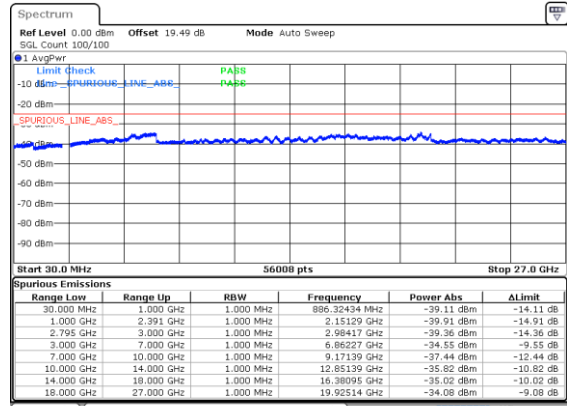

N41 60MHz

Lowest Channel / BPSK

Lowest Channel / QPSK

Middle Channel / BPSK

Middle Channel / QPSK

Highest Channel / BPSK

Highest Channel / QPSK

N41 60MHz

Lowest Channel / 16QAM

Lowest Channel / 64QAM

Middle Channel / 16QAM

Middle Channel / 64QAM

Highest Channel / 16QAM

Highest Channel / 64QAM

N41 60MHz

Lowest Channel / 256QAM