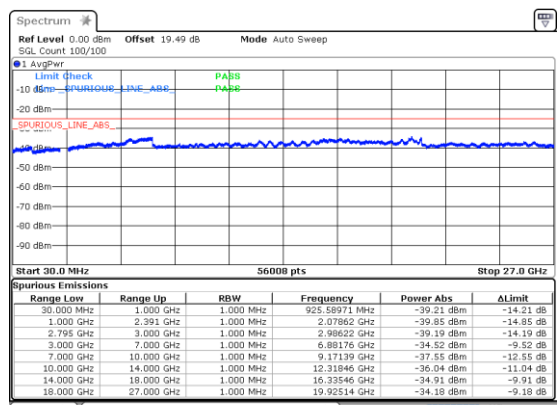

Highest Channel / 16QAM