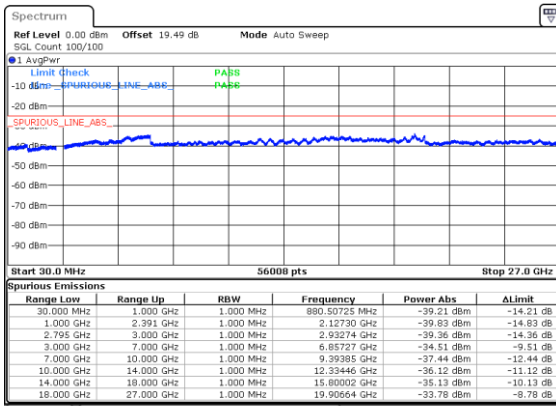

N41 80MHz

Lowest Channel / 256QAM