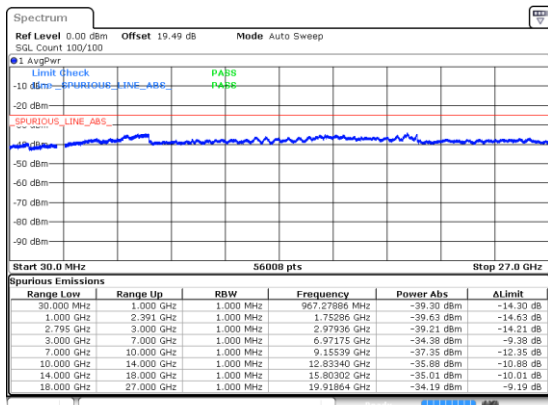

Middle Channel / 16QAM

Middle Channel / 64QAM

Highest Channel / 16QAM

Highest Channel / 64QAM

N41 50MHz

Lowest Channel / 256QAM

Middle Channel / 256QAM

Highest Channel / 256QAM