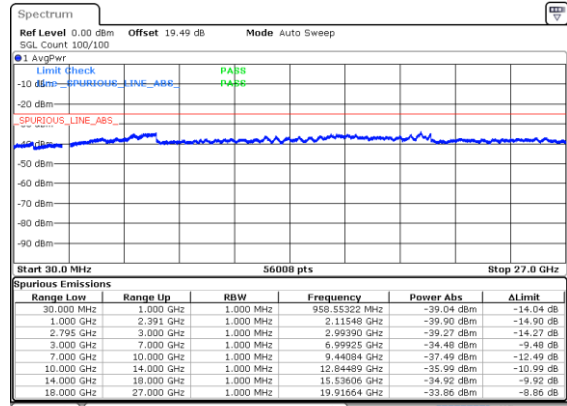

Middle Channel / QPSK

Highest Channel / BPSK

Highest Channel / QPSK

N41 40MHz

Lowest Channel / 16QAM

Lowest Channel / 64QAM

Middle Channel / 16QAM

Middle Channel / 64QAM

Highest Channel / 16QAM

Highest Channel / 64QAM

N41 40MHz

Lowest Channel / 256QAM

Middle Channel / 256QAM

Highest Channel / 256QAM

N41 50MHz

Lowest Channel / BPSK