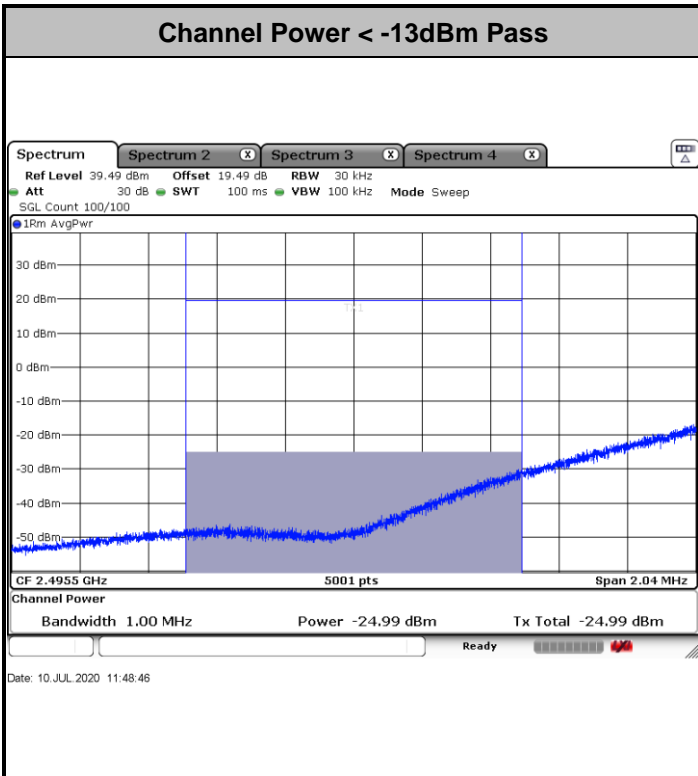

**N41 100MHz / BPSK**

**Lowest Band Edge / 1RB0**

**Highest Band Edge / 1RB272**

**Channel Power < -13dBm Pass**

**Channel Power < -10dBm Pass**

Lowest Band Edge / 270RB0

Date: 10 JUL 2020 11:37:55

Highest Band Edge / 270RB0

Date: 10 JUL 2020 11:52:14

Verity: Channel power < -25dBm

Date: 10 JUL 2020 11:42:46

N41 100MHz / 64QAM

Lowest Band Edge / 1RB0

Date: 10 JUL 2020 11:46:20

Highest Band Edge / 1RB272

Date: 10 JUL 2020 11:57:54