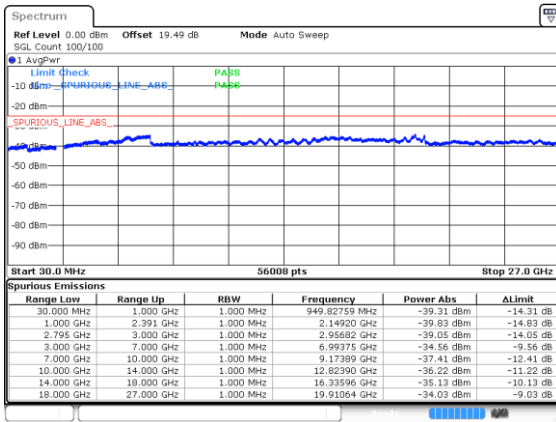

N41 20MHz

Lowest Channel / 256QAM