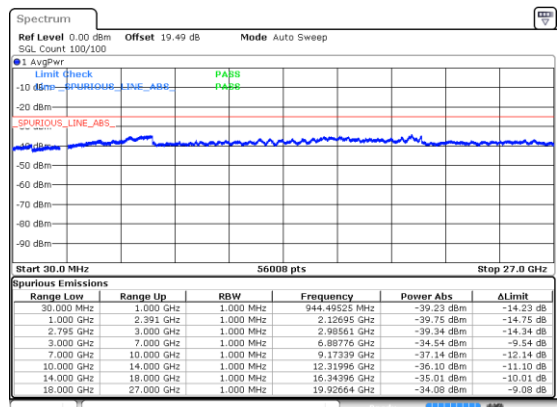

Lowest Channel / QPSK

Middle Channel / BPSK

Middle Channel / QPSK

Highest Channel / BPSK

Highest Channel / QPSK

N41 50MHz

Lowest Channel / 16QAM

Lowest Channel / 64QAM

Middle Channel / 16QAM

Middle Channel / 64QAM

Highest Channel / 16QAM

Highest Channel / 64QAM

N41 50MHz

Lowest Channel / 256QAM

Middle Channel / 256QAM

Highest Channel / 256QAM