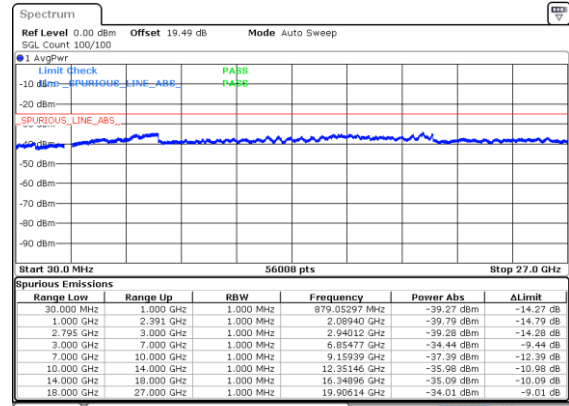

N41 20MHz

Lowest Channel / 256QAM

Middle Channel / 256QAM

Highest Channel / 256QAM

N41 40MHz

Lowest Channel / BPSK

Lowest Channel / QPSK

Middle Channel / BPSK