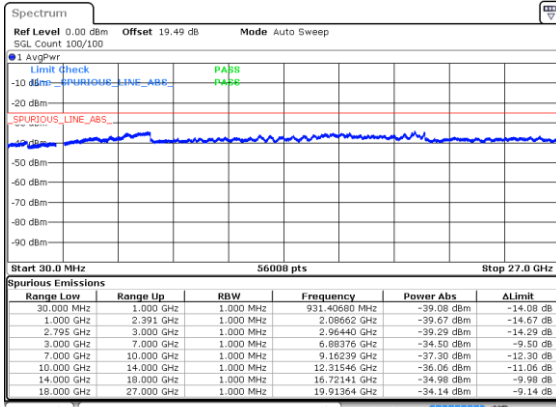

Conducted Spurious Emission

N41 20MHz

Lowest Channel / BPSK