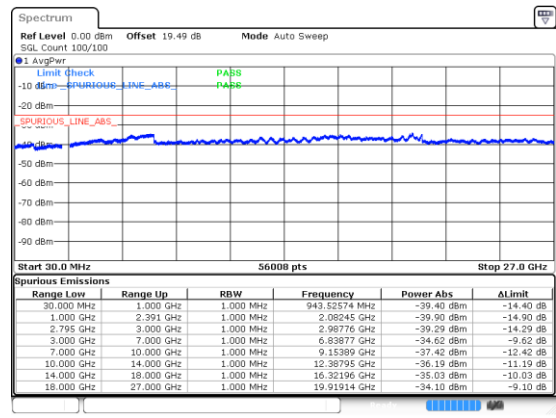

### Highest Channel / BPSK

### Highest Channel / QPSK

N41 20MHz

Lowest Channel / 16QAM

Lowest Channel / 64QAM

Middle Channel / 16QAM

Middle Channel / 64QAM

Highest Channel / 16QAM

Highest Channel / 64QAM

N41 20MHz

Lowest Channel / 256QAM

Middle Channel / 256QAM

Highest Channel / 256QAM

N41 40MHz

Lowest Channel / BPSK

Lowest Channel / QPSK

Middle Channel / BPSK