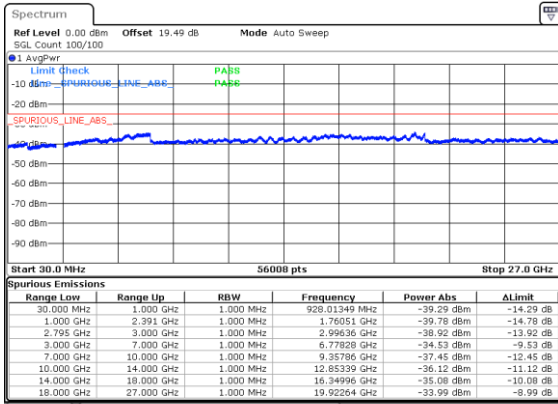

Middle Channel / 16QAM

Middle Channel / 64QAM

Highest Channel / 16QAM

Highest Channel / 64QAM

N41 50MHz

Lowest Channel / 256QAM

Middle Channel / 256QAM

Highest Channel / 256QAM