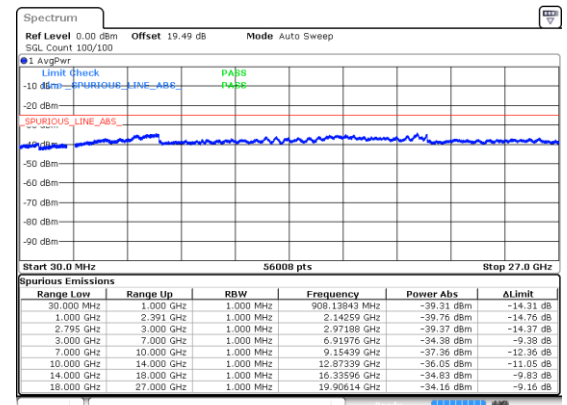

Middle Channel / QPSK

Highest Channel / BPSK

Highest Channel / QPSK

N41 40MHz

Lowest Channel / 16QAM

Lowest Channel / 64QAM

Middle Channel / 16QAM

Middle Channel / 64QAM

Highest Channel / 16QAM

Highest Channel / 64QAM

N41 40MHz

Lowest Channel / 256QAM

Middle Channel / 256QAM

Highest Channel / 256QAM

N41 50MHz

Lowest Channel / BPSK