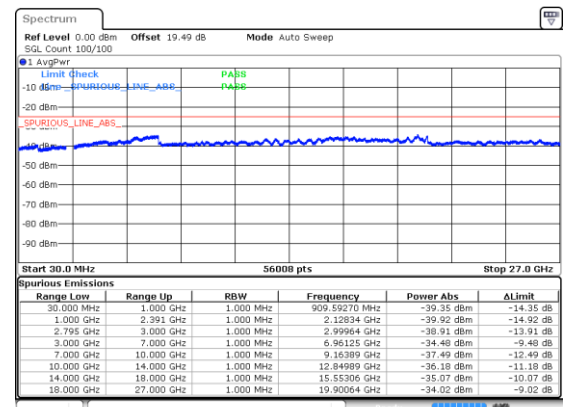

N41 60MHz

Lowest Channel / BPSK

Lowest Channel / QPSK

Middle Channel / BPSK

Middle Channel / QPSK

Highest Channel / BPSK

Highest Channel / QPSK

N41 60MHz

Lowest Channel / 16QAM

Lowest Channel / 64QAM

Middle Channel / 16QAM

Middle Channel / 64QAM

Highest Channel / 16QAM

Highest Channel / 64QAM

N41 60MHz

Lowest Channel / 256QAM