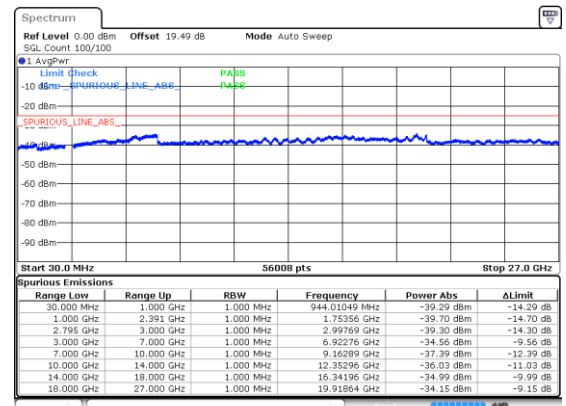

### Highest Channel / BPSK

### Highest Channel / QPSK

N41 20MHz

Lowest Channel / 16QAM

Lowest Channel / 64QAM

Middle Channel / 16QAM

Middle Channel / 64QAM

Highest Channel / 16QAM

Highest Channel / 64QAM