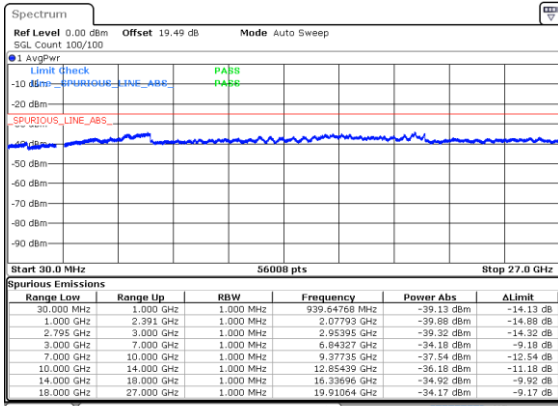

Middle Channel / QPSK

Highest Channel / BPSK

Highest Channel / QPSK

N41 40MHz

Lowest Channel / 16QAM

Lowest Channel / 64QAM

Middle Channel / 16QAM

Middle Channel / 64QAM

Highest Channel / 16QAM

Highest Channel / 64QAM

N41 40MHz

Lowest Channel / 256QAM

Middle Channel / 256QAM

Highest Channel / 256QAM

N41 50MHz

Lowest Channel / BPSK