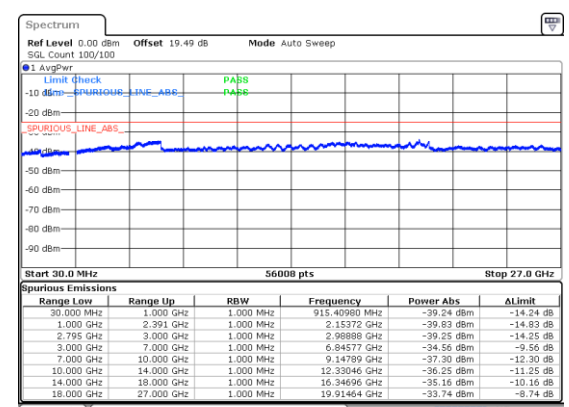

Middle Channel / 64QAM