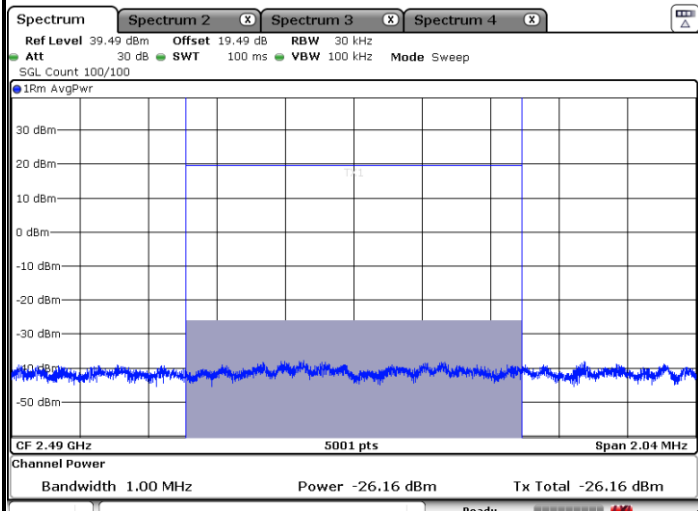

**N41 100MHz / BPSK**

**Lowest Band Edge / 1RB0**

**Highest Band Edge / 1RB272**

**Channel Power < -13dBm Pass**

**Channel Power < -10dBm Pass**

Lowest Band Edge / 270RB0

Date: 10 JUL 2020 11:37:55

Highest Band Edge / 270RB0

Date: 10 JUL 2020 11:52:14

Verity: Channel power < -25dBm

Date: 10 JUL 2020 11:42:46

N41 100MHz / 64QAM

Lowest Band Edge / 1RB0

Date: 10 JUL 2020 11:46:20

Highest Band Edge / 1RB272

Date: 10 JUL 2020 11:57:54