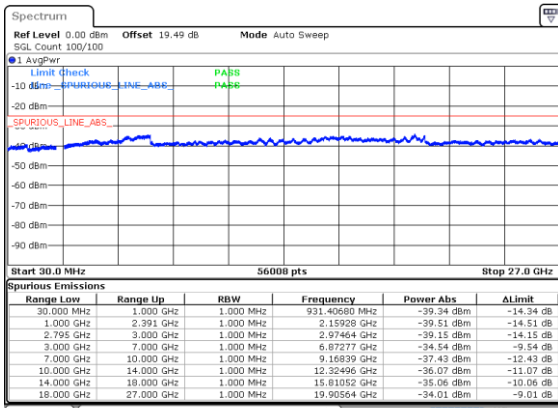

Lowest Channel / QPSK

Middle Channel / BPSK

Middle Channel / QPSK

Highest Channel / BPSK

Highest Channel / QPSK

N41 50MHz

Lowest Channel / 16QAM

Lowest Channel / 64QAM

Middle Channel / 16QAM

Middle Channel / 64QAM

Highest Channel / 16QAM

Highest Channel / 64QAM

N41 50MHz

Lowest Channel / 256QAM

Middle Channel / 256QAM

Highest Channel / 256QAM