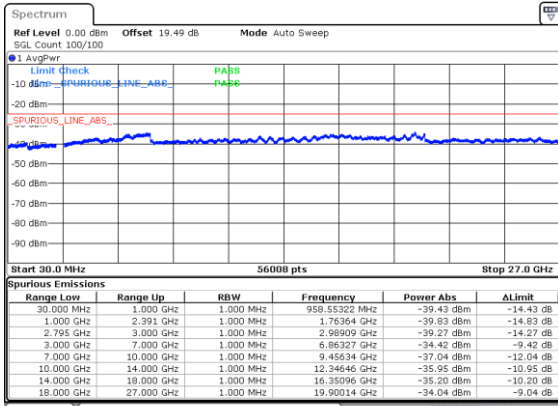

N41 20MHz

Lowest Channel / 256QAM

Middle Channel / 256QAM

Highest Channel / 256QAM

N41 40MHz

Lowest Channel / BPSK

Lowest Channel / QPSK

Middle Channel / BPSK