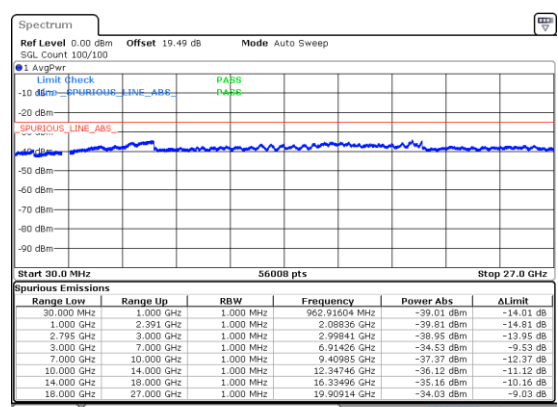

Middle Channel / 16QAM