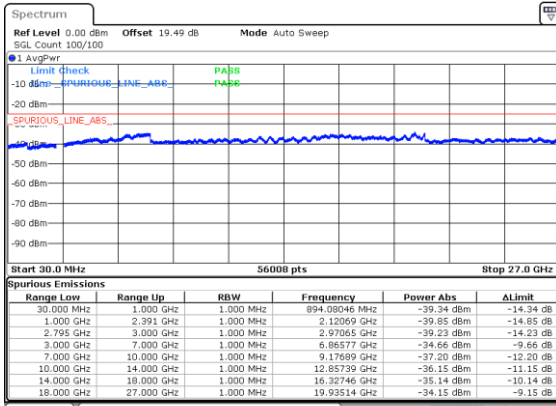

Highest Channel / 16QAM

Highest Channel / 64QAM

N41 40MHz

Lowest Channel / 256QAM

Middle Channel / 256QAM

Highest Channel / 256QAM

N41 50MHz

Lowest Channel / BPSK