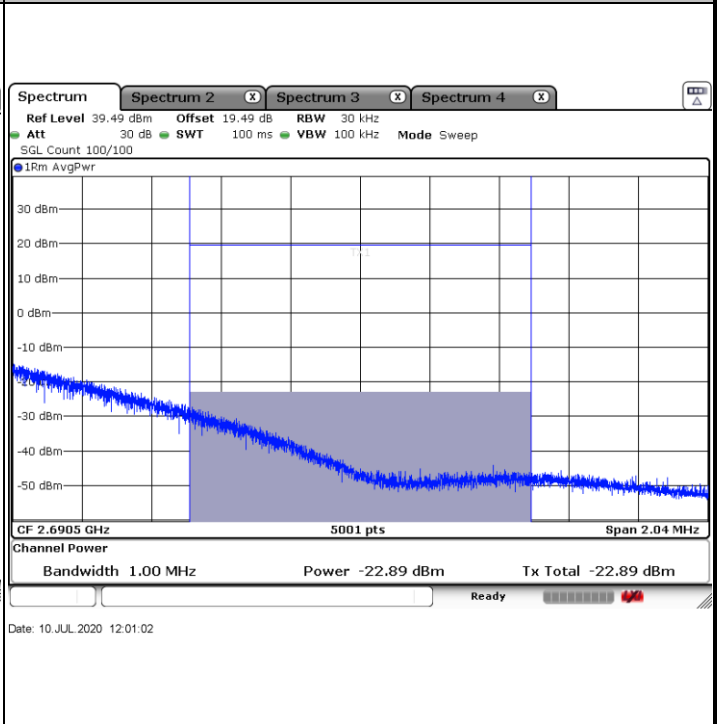

**N41 100MHz / BPSK**

**Lowest Band Edge / 1RB0**

**Highest Band Edge / 1RB272**

**Channel Power < -13dBm Pass**

**Channel Power < -10dBm Pass**

Lowest Band Edge / 270RB0

Date: 10 JUL 2020 11:37:55

Highest Band Edge / 270RB0

Date: 10 JUL 2020 11:52:14

Verity: Channel power < -25dBm

Date: 10 JUL 2020 11:42:46

N41 100MHz / 64QAM

Lowest Band Edge / 1RB0

Date: 10 JUL 2020 11:46:20

Highest Band Edge / 1RB272

Date: 10 JUL 2020 11:57:54