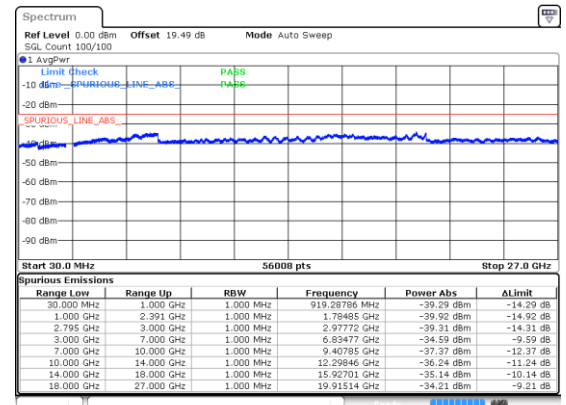

### Highest Channel / BPSK

### Highest Channel / QPSK

N41 20MHz

Lowest Channel / 16QAM

Lowest Channel / 64QAM

Middle Channel / 16QAM

Middle Channel / 64QAM

Highest Channel / 16QAM

Highest Channel / 64QAM