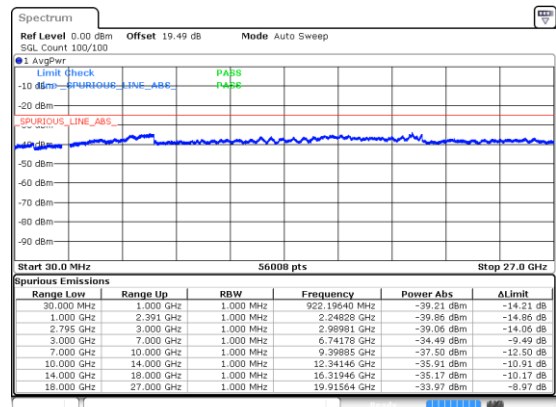

N41 60MHz

Lowest Channel / BPSK

Lowest Channel / QPSK

Middle Channel / BPSK

Middle Channel / QPSK

Highest Channel / BPSK

Highest Channel / QPSK

N41 60MHz

Lowest Channel / 16QAM

Lowest Channel / 64QAM

Middle Channel / 16QAM

Middle Channel / 64QAM

Highest Channel / 16QAM

Highest Channel / 64QAM

N41 60MHz

Lowest Channel / 256QAM