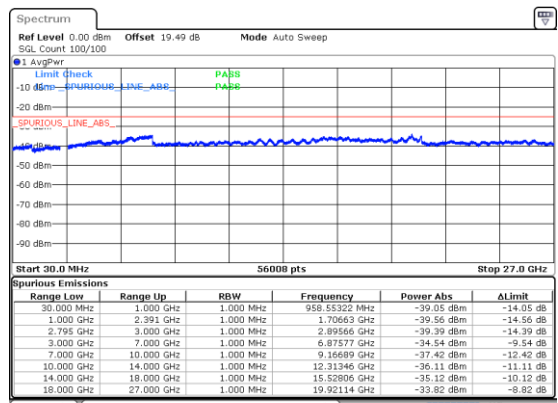

Lowest Channel / 16QAM

Lowest Channel / 64QAM

Middle Channel / 16QAM

Middle Channel / 64QAM

Highest Channel / 16QAM

Highest Channel / 64QAM

N41 60MHz

Lowest Channel / 256QAM