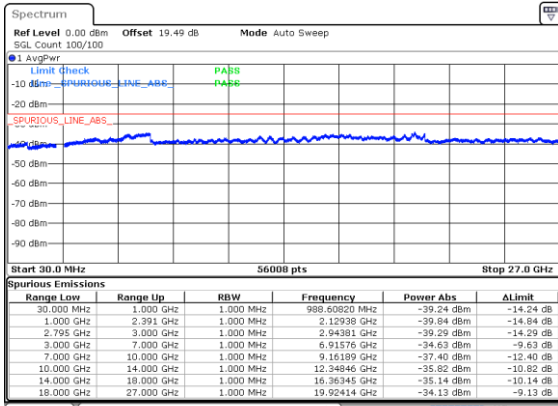

Middle Channel / 256QAM

Highest Channel / 256QAM

N41 80MHz

Lowest Channel / BPSK

Lowest Channel / QPSK

Middle Channel / BPSK

Middle Channel / QPSK

Highest Channel / BPSK