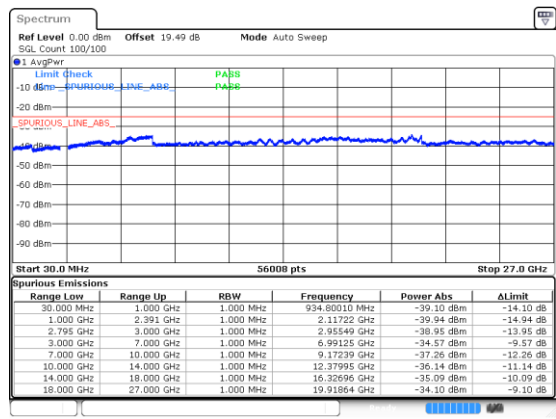

### Highest Channel / BPSK

N41 20MHz

Lowest Channel / 256QAM

Middle Channel / 256QAM

Highest Channel / 256QAM

N41 40MHz

Lowest Channel / BPSK

Lowest Channel / QPSK

Middle Channel / BPSK