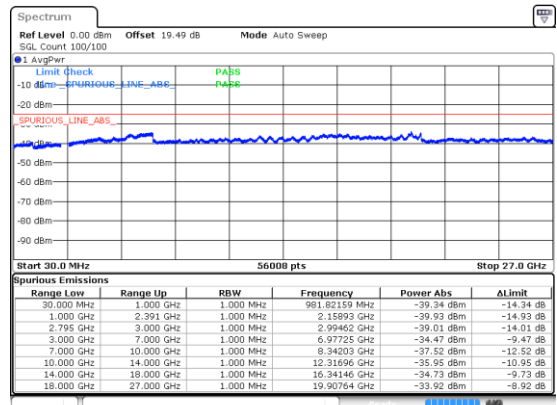

### Highest Channel / BPSK

### Highest Channel / QPSK

N41 20MHz

Lowest Channel / 16QAM

Lowest Channel / 64QAM

Middle Channel / 16QAM

Middle Channel / 64QAM

Highest Channel / 16QAM

Highest Channel / 64QAM

N41 20MHz

Lowest Channel / 256QAM

Middle Channel / 256QAM

Highest Channel / 256QAM

N41 40MHz

Lowest Channel / BPSK

Lowest Channel / QPSK

Middle Channel / BPSK