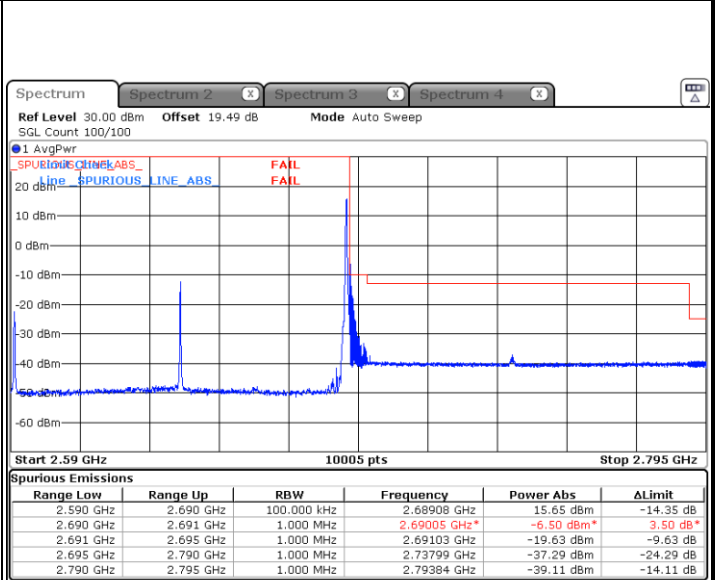

**N41 100MHz / BPSK**

**Lowest Band Edge / 1RB0**

**Highest Band Edge / 1RB272**

**Channel Power < -13dBm Pass**

**Channel Power < -10dBm Pass**

Lowest Band Edge / 270RB0

Date: 10 JUL 2020 11:37:55

Highest Band Edge / 270RB0

Date: 10 JUL 2020 11:52:14

Verity: Channel power < -25dBm

Date: 10 JUL 2020 11:42:46

N41 100MHz / 64QAM

Lowest Band Edge / 1RB0

Date: 10 JUL 2020 11:46:20

Highest Band Edge / 1RB272

Date: 10 JUL 2020 11:57:54

# Conducted Spurious Emission