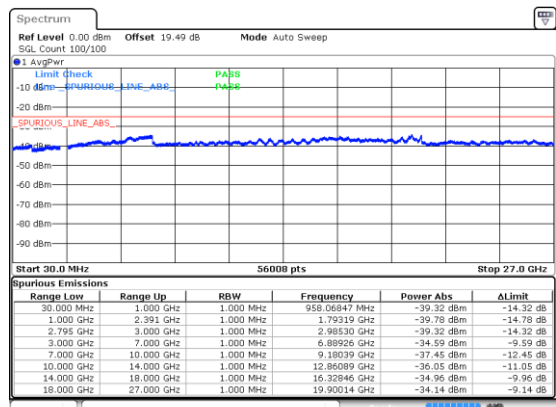

N41 60MHz

Lowest Channel / BPSK

Lowest Channel / QPSK

Middle Channel / BPSK

Middle Channel / QPSK

Highest Channel / BPSK

Highest Channel / QPSK

N41 60MHz

Lowest Channel / 16QAM

Lowest Channel / 64QAM

Middle Channel / 16QAM

Middle Channel / 64QAM

Highest Channel / 16QAM

Highest Channel / 64QAM

N41 60MHz

Lowest Channel / 256QAM