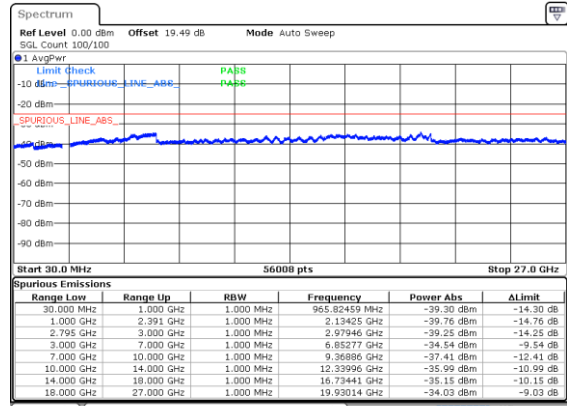

Highest Channel / QPSK

N41 80MHz

Lowest Channel / 16QAM

Lowest Channel / 64QAM

Middle Channel / 16QAM

Middle Channel / 64QAM

Highest Channel / 16QAM

Highest Channel / 64QAM