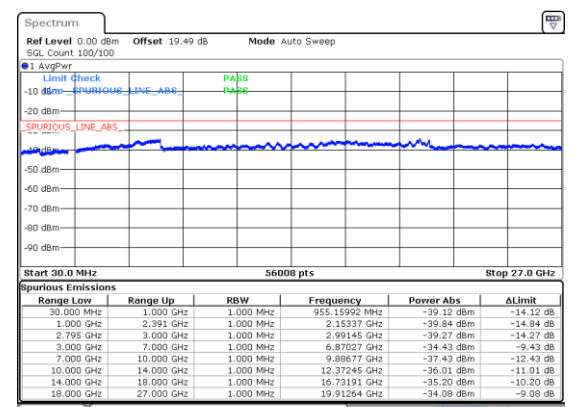

Middle Channel / 16QAM

Middle Channel / 64QAM

Highest Channel / 16QAM

Highest Channel / 64QAM

N41 50MHz

Lowest Channel / 256QAM

Middle Channel / 256QAM

Highest Channel / 256QAM