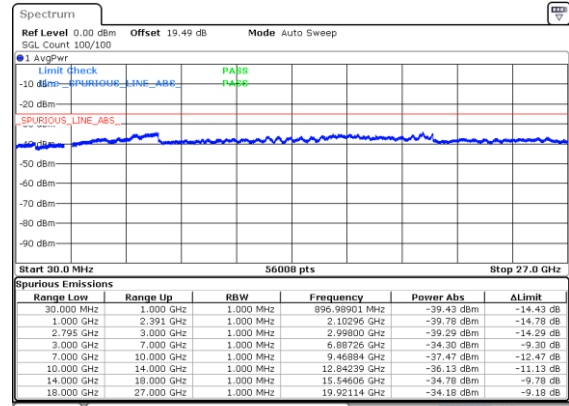

Lowest Channel / 16QAM

Lowest Channel / 64QAM

Middle Channel / 16QAM

Middle Channel / 64QAM

Highest Channel / 16QAM

Highest Channel / 64QAM

N41 60MHz

Lowest Channel / 256QAM

Middle Channel / 256QAM

Highest Channel / 256QAM

N41 80MHz

Lowest Channel / BPSK

Lowest Channel / QPSK

Middle Channel / BPSK

Middle Channel / QPSK

Highest Channel / BPSK