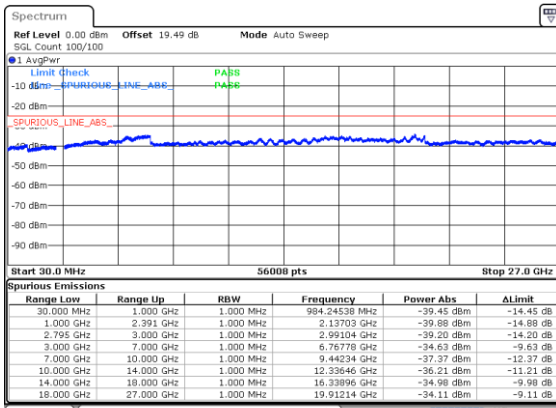

N41 60MHz

Lowest Channel / BPSK