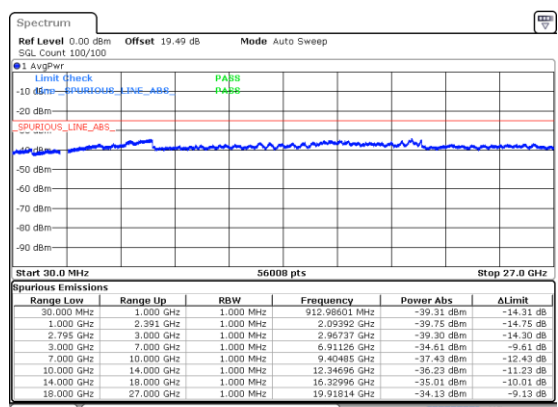

Highest Channel / 16QAM