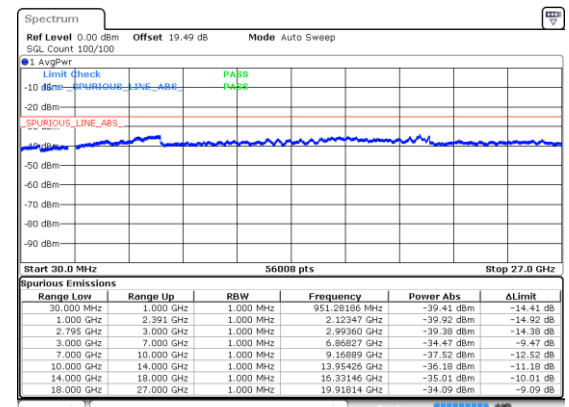

Lowest Channel / QPSK

Middle Channel / BPSK

Middle Channel / QPSK

Highest Channel / BPSK

Highest Channel / QPSK

N41 50MHz

Lowest Channel / 16QAM

Lowest Channel / 64QAM

Middle Channel / 16QAM

Middle Channel / 64QAM

Highest Channel / 16QAM

Highest Channel / 64QAM

N41 50MHz

Lowest Channel / 256QAM

Middle Channel / 256QAM

Highest Channel / 256QAM