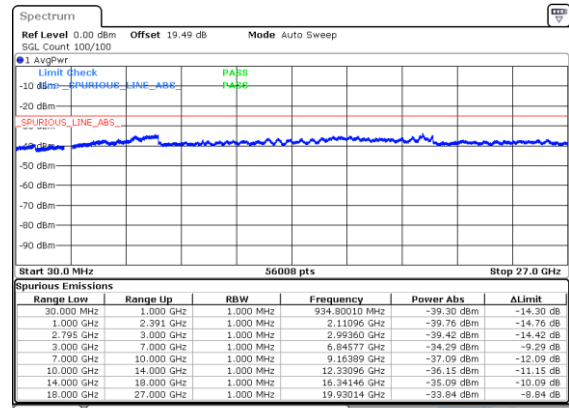

Lowest Channel / QPSK