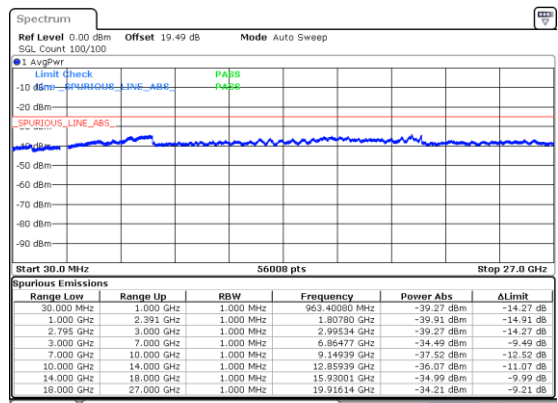

Middle Channel / 256QAM

Highest Channel / 256QAM

N41 80MHz

Lowest Channel / BPSK

Lowest Channel / QPSK

Middle Channel / BPSK

Middle Channel / QPSK

Highest Channel / BPSK