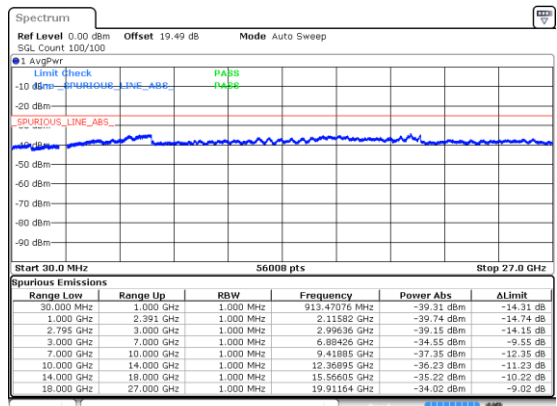

### Highest Channel / BPSK

### Highest Channel / QPSK

N41 20MHz

Lowest Channel / 16QAM

Lowest Channel / 64QAM

Middle Channel / 16QAM

Middle Channel / 64QAM

Highest Channel / 16QAM

Highest Channel / 64QAM