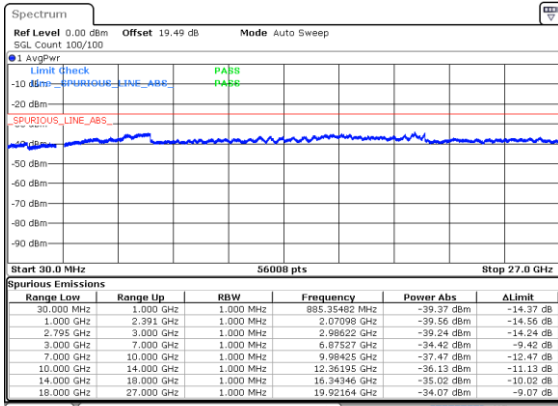

N41 60MHz

Lowest Channel / BPSK

Lowest Channel / QPSK

Middle Channel / BPSK

Middle Channel / QPSK

Highest Channel / BPSK

Highest Channel / QPSK

N41 60MHz

Lowest Channel / 16QAM

Lowest Channel / 64QAM

Middle Channel / 16QAM

Middle Channel / 64QAM

Highest Channel / 16QAM

Highest Channel / 64QAM

N41 60MHz

Lowest Channel / 256QAM