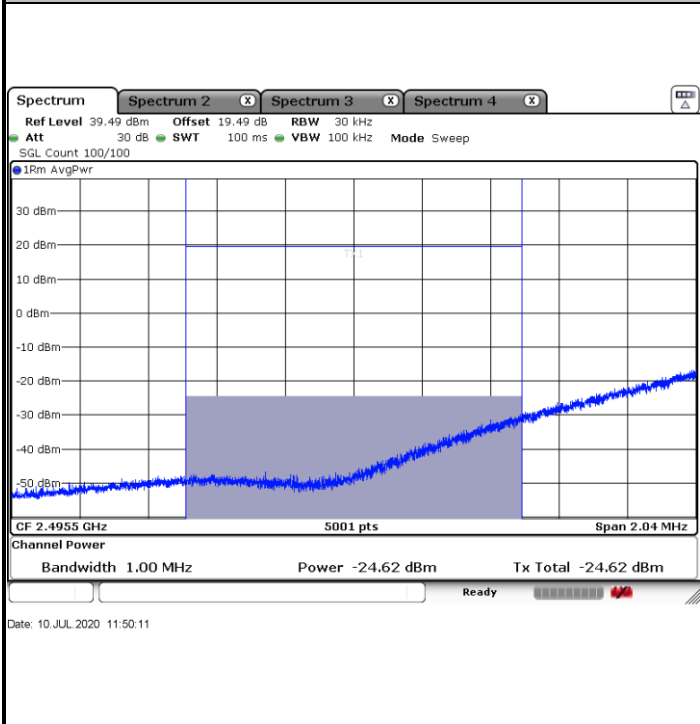

**N41 100MHz / BPSK**

**Lowest Band Edge / 1RB0**

**Highest Band Edge / 1RB272**

**Channel Power < -13dBm Pass**

**Channel Power < -10dBm Pass**

Lowest Band Edge / 270RB0

Date: 10 JUL 2020 11:37:55

Highest Band Edge / 270RB0

Date: 10 JUL 2020 11:52:14

Verity: Channel power < -25dBm

Date: 10 JUL 2020 11:42:46

N41 100MHz / 64QAM

Lowest Band Edge / 1RB0

Date: 10 JUL 2020 11:46:20

Highest Band Edge / 1RB272

Date: 10 JUL 2020 11:57:54