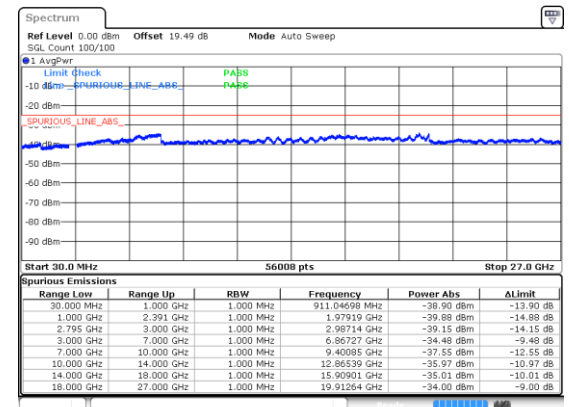

Middle Channel / QPSK