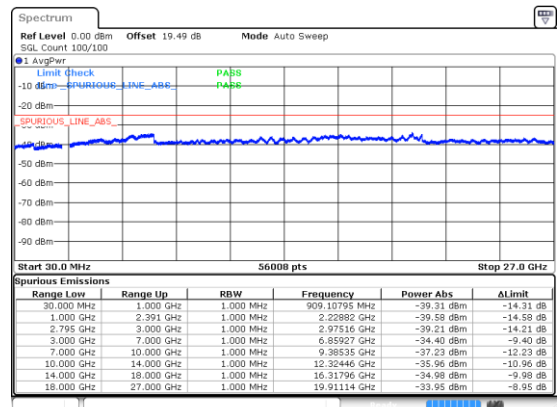

Middle Channel / BPSK