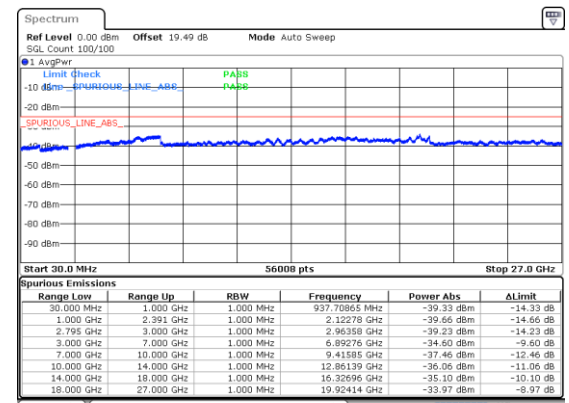

Highest Channel / QPSK